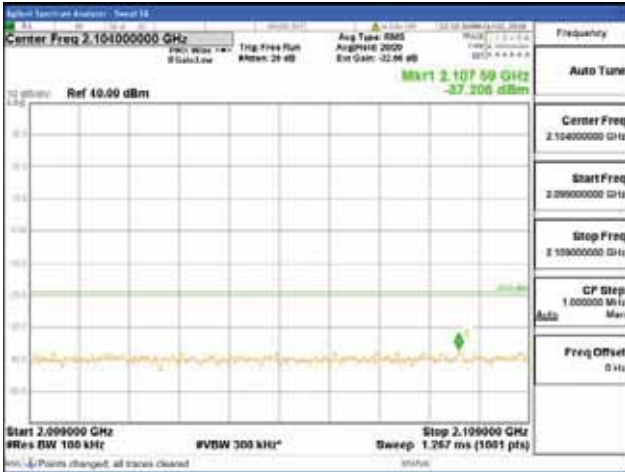

CTK Co., Ltd.
(Ho-dong), 113, Yejik-ro, Cheoin-gu,
Yongin-si, Gyeonggi-do, Korea
Tel: +82-31-339-9970
Fax: +82-31-624-9501

Report No.:
CTK-2017-01618-1
Page (2495) / (2957)
Pages

2099 MHz - 2109 MHz