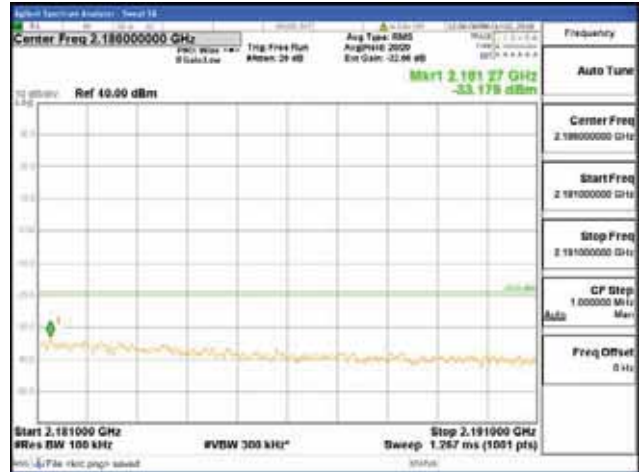

2181 MHz - 2191 MHz