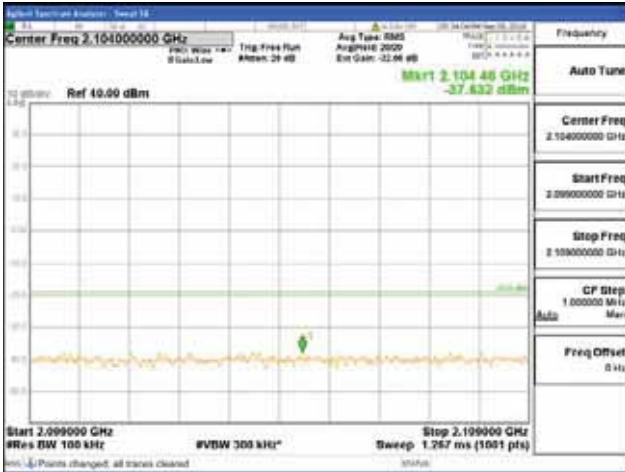

CTK Co., Ltd.
(Ho-dong), 113, Yejik-ro, Cheoin-gu,
Yongin-si, Gyeonggi-do, Korea
Tel: +82-31-339-9970
Fax: +82-31-624-9501

Report No.:
CTK-2017-01618-1
Page (2463) / (2957)
Pages

2099 MHz - 2109 MHz