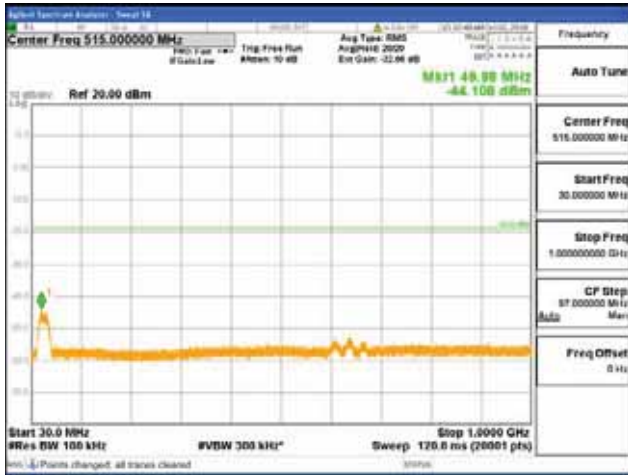

[16QAM]

9 kHz - 150 kHz

150 kHz - 30 MHz

30 MHz - 1000 MHz

1000 MHz - 2099 MHz

CTK Co., Ltd.
 (Ho-dong), 113, Yejik-ro, Cheoin-gu,
 Yongin-si, Gyeonggi-do, Korea
 Tel: +82-31-339-9970
 Fax: +82-31-624-9501