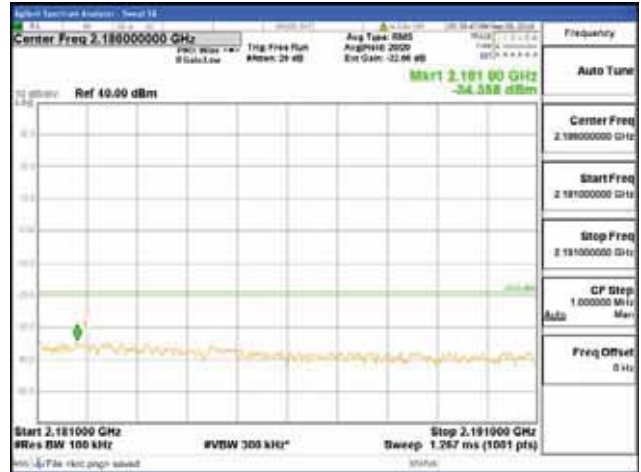

2181 MHz - 2191 MHz