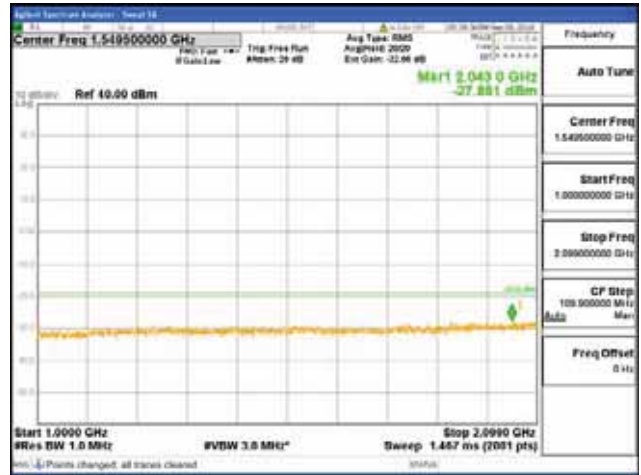

[16QAM]

9 kHz - 150 kHz

150 kHz - 30 MHz

30 MHz - 1000 MHz

1000 MHz - 2099 MHz

CTK Co., Ltd.
 (Ho-dong), 113, Yejik-ro, Cheoin-gu,
 Yongin-si, Gyeonggi-do, Korea
 Tel: +82-31-339-9970
 Fax: +82-31-624-9501