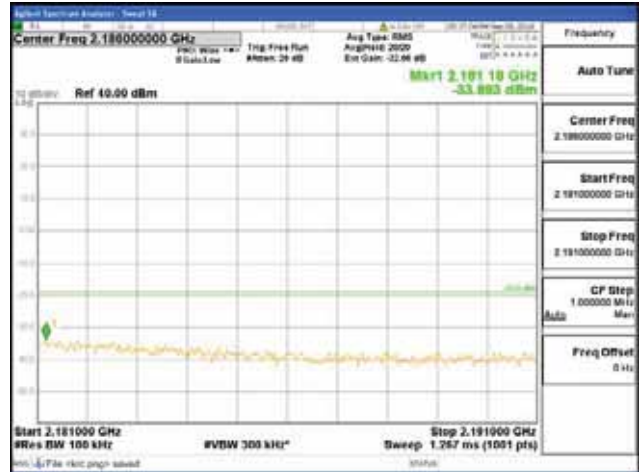

2181 MHz - 2191 MHz