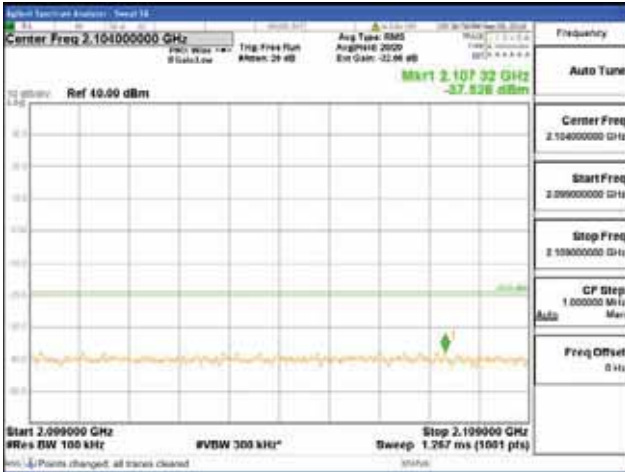

CTK Co., Ltd.
(Ho-dong), 113, Yejik-ro, Cheoin-gu,
Yongin-si, Gyeonggi-do, Korea
Tel: +82-31-339-9970
Fax: +82-31-624-9501

Report No.:
CTK-2017-01618-1
Page (2447) / (2957)
Pages

2099 MHz - 2109 MHz