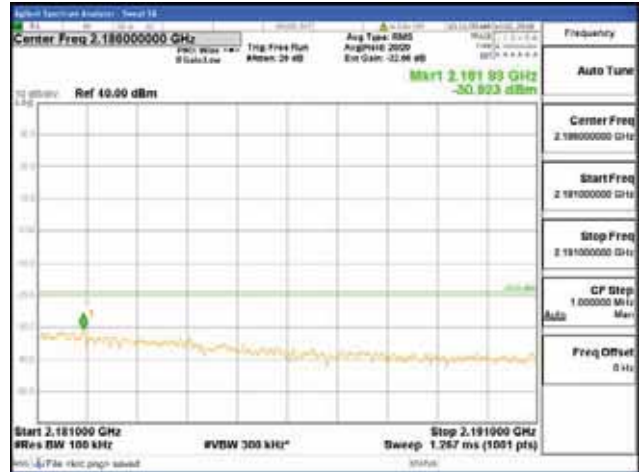

2181 MHz - 2191 MHz