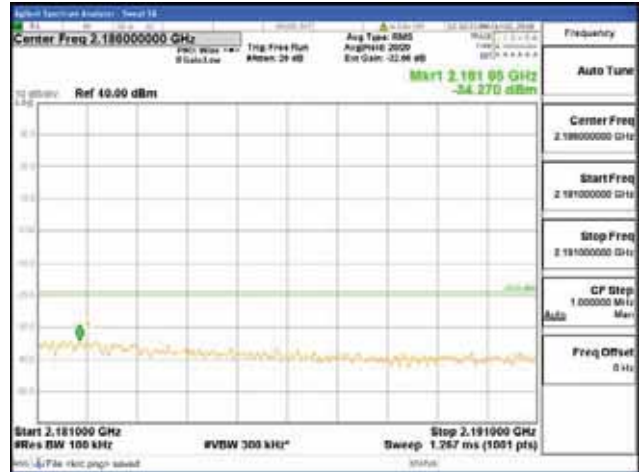

2181 MHz - 2191 MHz