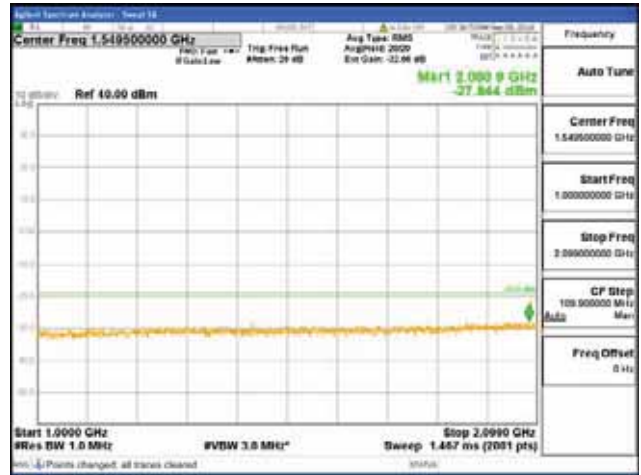

[16QAM]

9 kHz - 150 kHz

150 kHz - 30 MHz

30 MHz - 1000 MHz

1000 MHz - 2099 MHz

CTK Co., Ltd.
 (Ho-dong), 113, Yejik-ro, Cheoin-gu,
 Yongin-si, Gyeonggi-do, Korea
 Tel: +82-31-339-9970
 Fax: +82-31-624-9501