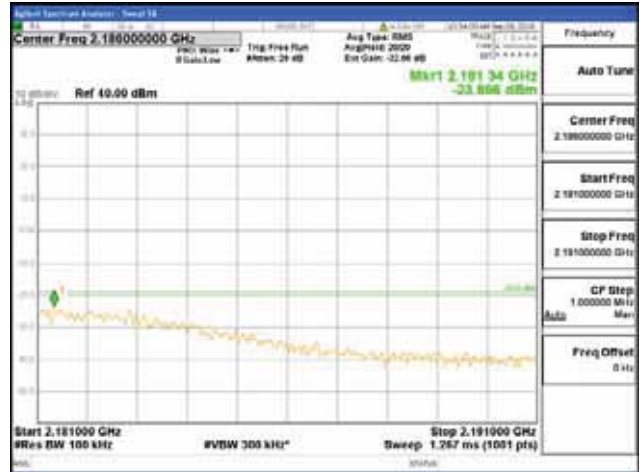

2181 MHz - 2191 MHz