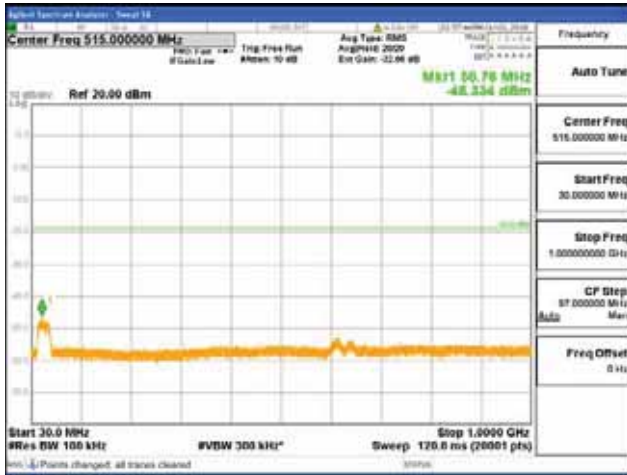

Report No.:
 CTK-2017-01618-1
 Page (2440) / (2957)
 Pages

[64QAM]

9 kHz - 150 kHz

150 kHz - 30 MHz

30 MHz - 1000 MHz

1000 MHz - 2099 MHz

CTK Co., Ltd.
 (Ho-dong), 113, Yejik-ro, Cheoin-gu,
 Yongin-si, Gyeonggi-do, Korea
 Tel: +82-31-339-9970
 Fax: +82-31-624-9501