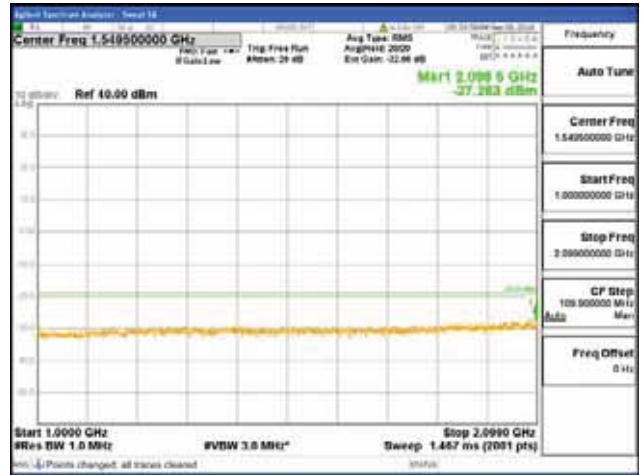

[16QAM]

9 kHz - 150 kHz

150 kHz - 30 MHz

30 MHz - 1000 MHz

1000 MHz - 2099 MHz

CTK Co., Ltd.
 (Ho-dong), 113, Yejik-ro, Cheoin-gu,
 Yongin-si, Gyeonggi-do, Korea
 Tel: +82-31-339-9970
 Fax: +82-31-624-9501