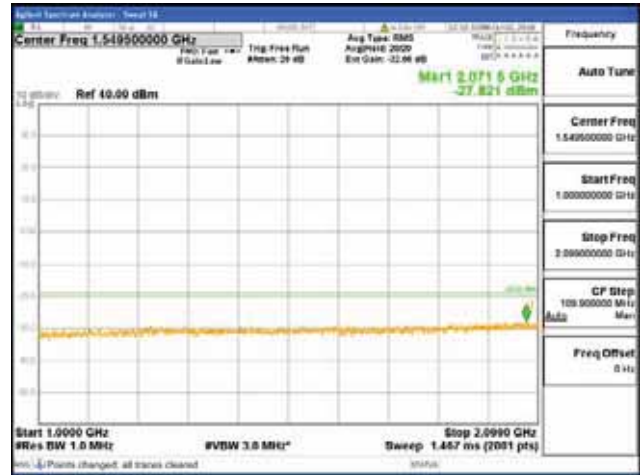

[16QAM]

9 kHz - 150 kHz

150 kHz - 30 MHz

30 MHz - 1000 MHz

1000 MHz - 2099 MHz

CTK Co., Ltd.
 (Ho-dong), 113, Yejik-ro, Cheoin-gu,
 Yongin-si, Gyeonggi-do, Korea
 Tel: +82-31-339-9970
 Fax: +82-31-624-9501