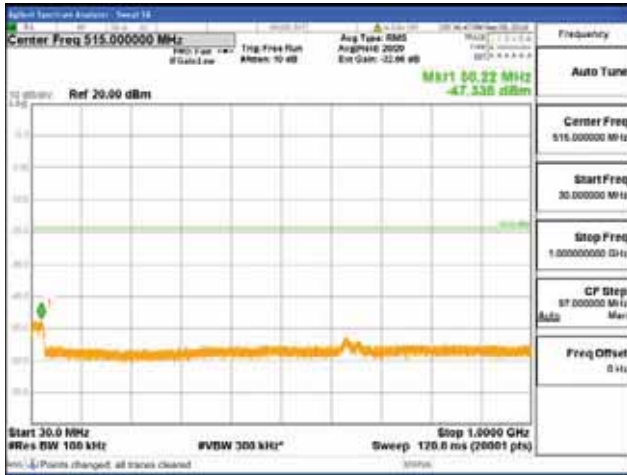

[16QAM]

9 kHz - 150 kHz

150 kHz - 30 MHz

30 MHz - 1000 MHz

1000 MHz - 2099 MHz

CTK Co., Ltd.
 (Ho-dong), 113, Yejik-ro, Cheoin-gu,
 Yongin-si, Gyeonggi-do, Korea
 Tel: +82-31-339-9970
 Fax: +82-31-624-9501