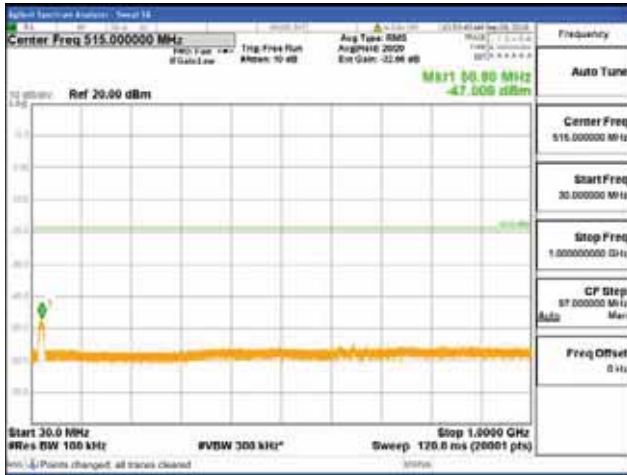

Report No.:
 CTK-2017-01618-1
 Page (2432) / (2957)
 Pages

[64QAM]

9 kHz - 150 kHz

150 kHz - 30 MHz

30 MHz - 1000 MHz

1000 MHz - 2099 MHz

CTK Co., Ltd.
 (Ho-dong), 113, Yejik-ro, Cheoin-gu,
 Yongin-si, Gyeonggi-do, Korea
 Tel: +82-31-339-9970
 Fax: +82-31-624-9501