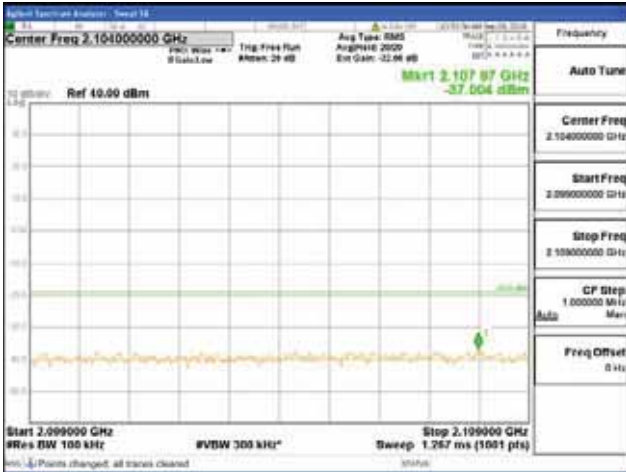

CTK Co., Ltd.
(Ho-dong), 113, Yejik-ro, Cheoin-gu,
Yongin-si, Gyeonggi-do, Korea
Tel: +82-31-339-9970
Fax: +82-31-624-9501

Report No.:
CTK-2017-01618-1
Page (2433) / (2957)
Pages

2099 MHz - 2109 MHz