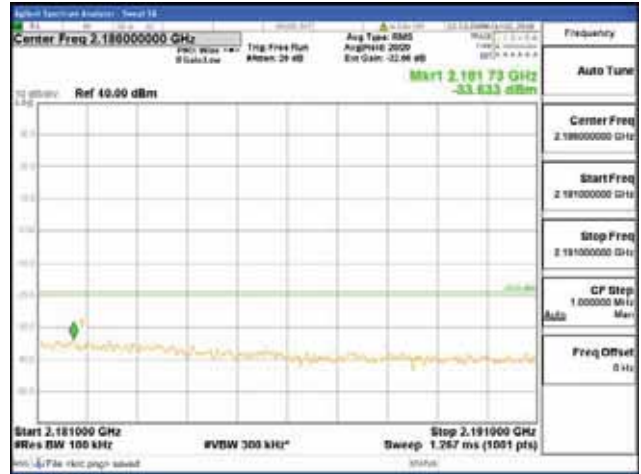

2181 MHz - 2191 MHz