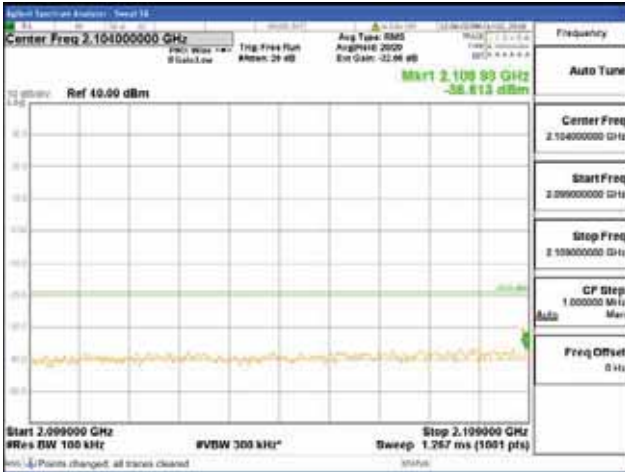

CTK Co., Ltd.
(Ho-dong), 113, Yejik-ro, Cheoin-gu,
Yongin-si, Gyeonggi-do, Korea
Tel: +82-31-339-9970
Fax: +82-31-624-9501

Report No.:
CTK-2017-01618-1
Page (2479) / (2957)
Pages

2099 MHz - 2109 MHz