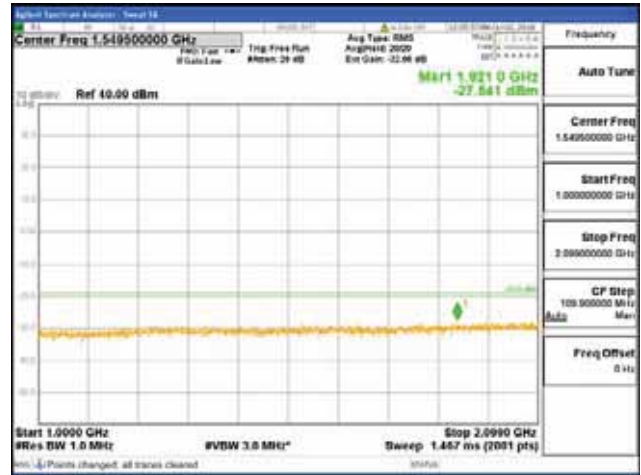

[16QAM]

9 kHz - 150 kHz

150 kHz - 30 MHz

30 MHz - 1000 MHz

1000 MHz - 2099 MHz

CTK Co., Ltd.
 (Ho-dong), 113, Yejik-ro, Cheoin-gu,
 Yongin-si, Gyeonggi-do, Korea
 Tel: +82-31-339-9970
 Fax: +82-31-624-9501