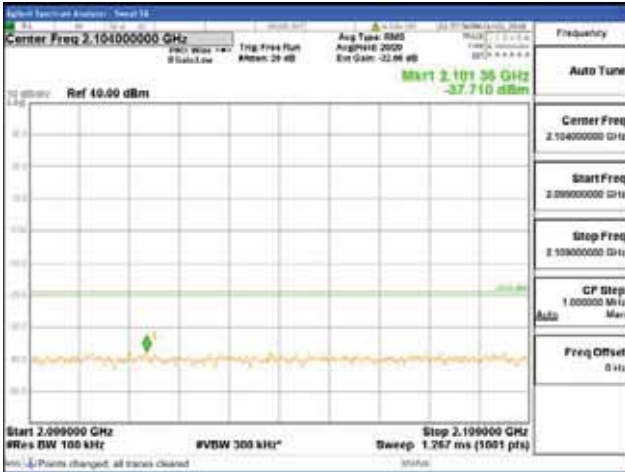

CTK Co., Ltd.
(Ho-dong), 113, Yejik-ro, Cheoin-gu,
Yongin-si, Gyeonggi-do, Korea
Tel: +82-31-339-9970
Fax: +82-31-624-9501

Report No.:
CTK-2017-01618-1
Page (2441) / (2957)
Pages

2099 MHz - 2109 MHz