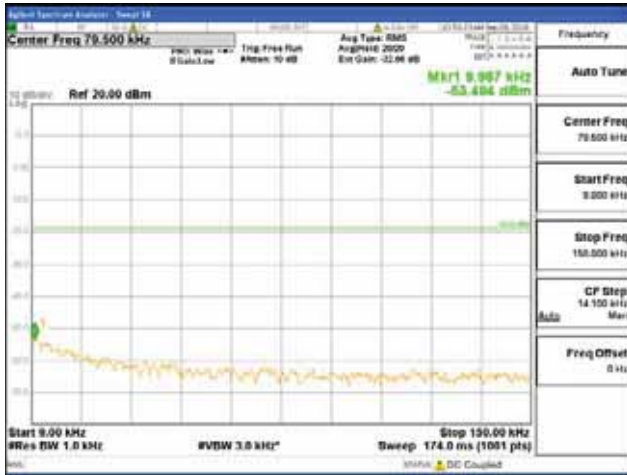

CTK Co., Ltd.
(Ho-dong), 113, Yejik-ro, Cheoin-gu,
Yongin-si, Gyeonggi-do, Korea
Tel: +82-31-339-9970
Fax: +82-31-624-9501

Report No.:
CTK-2017-01618-1
Page (2432) / (2957)
Pages

[64QAM]

9 kHz - 150 kHz