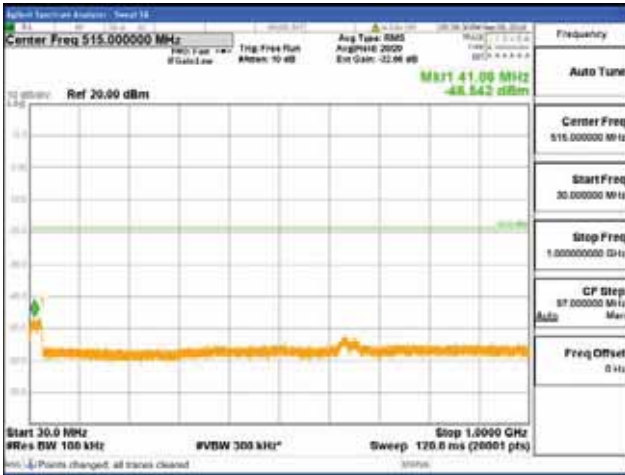

[16QAM]

9 kHz - 150 kHz

150 kHz - 30 MHz

30 MHz - 1000 MHz

1000 MHz - 2099 MHz

CTK Co., Ltd.
 (Ho-dong), 113, Yejik-ro, Cheoin-gu,
 Yongin-si, Gyeonggi-do, Korea
 Tel: +82-31-339-9970
 Fax: +82-31-624-9501