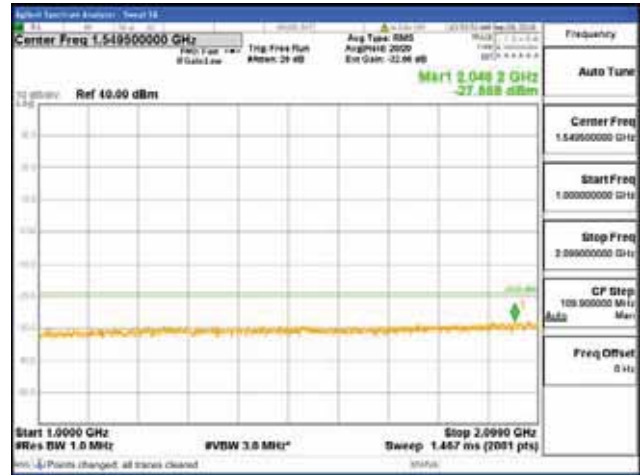

Report No.:
 CTK-2017-01618-1
 Page (2432) / (2957)
 Pages

[64QAM]

9 kHz - 150 kHz

150 kHz - 30 MHz

30 MHz - 1000 MHz

1000 MHz - 2099 MHz

CTK Co., Ltd.
 (Ho-dong), 113, Yejik-ro, Cheoin-gu,
 Yongin-si, Gyeonggi-do, Korea
 Tel: +82-31-339-9970
 Fax: +82-31-624-9501