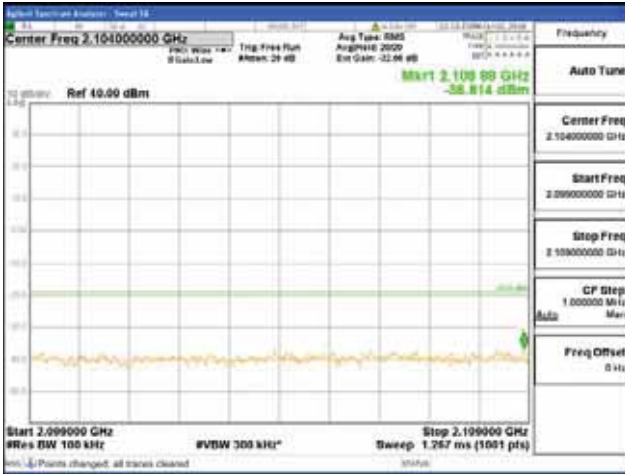

CTK Co., Ltd.
(Ho-dong), 113, Yejik-ro, Cheoin-gu,
Yongin-si, Gyeonggi-do, Korea
Tel: +82-31-339-9970
Fax: +82-31-624-9501

Report No.:
CTK-2017-01618-1
Page (2511) / (2957)
Pages

2099 MHz - 2109 MHz