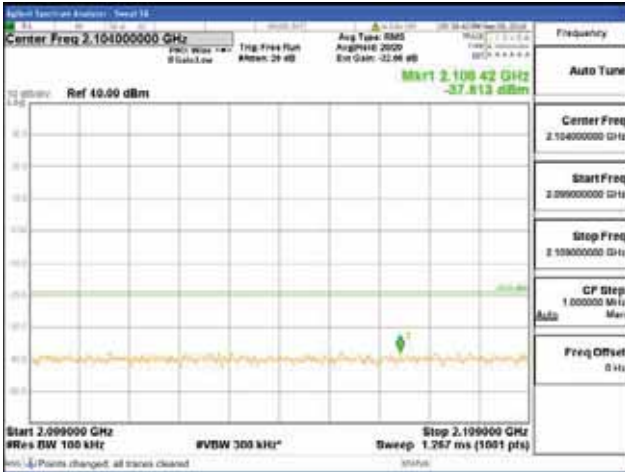

CTK Co., Ltd.
(Ho-dong), 113, Yejik-ro, Cheoin-gu,
Yongin-si, Gyeonggi-do, Korea
Tel: +82-31-339-9970
Fax: +82-31-624-9501

Report No.:
CTK-2017-01618-1
Page (2431) / (2957)
Pages

2099 MHz - 2109 MHz