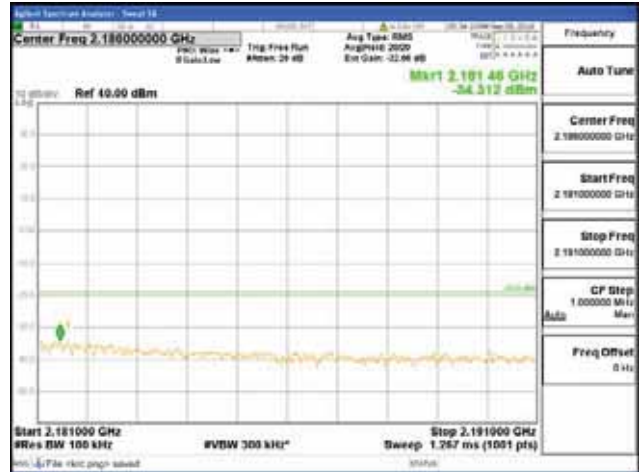

2181 MHz - 2191 MHz