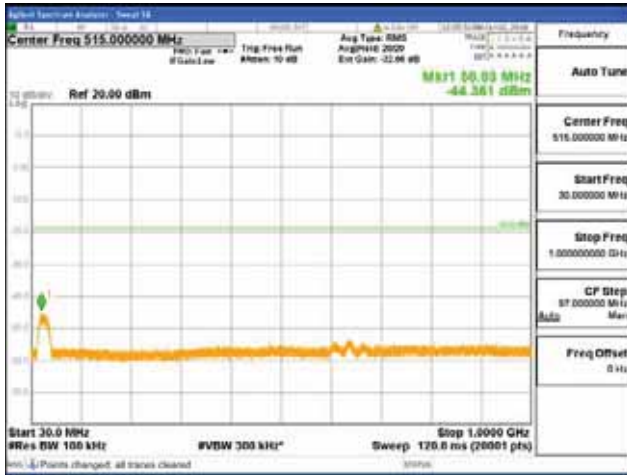

[16QAM]

9 kHz - 150 kHz

150 kHz - 30 MHz

30 MHz - 1000 MHz

1000 MHz - 2099 MHz

CTK Co., Ltd.
 (Ho-dong), 113, Yejik-ro, Cheoin-gu,
 Yongin-si, Gyeonggi-do, Korea
 Tel: +82-31-339-9970
 Fax: +82-31-624-9501