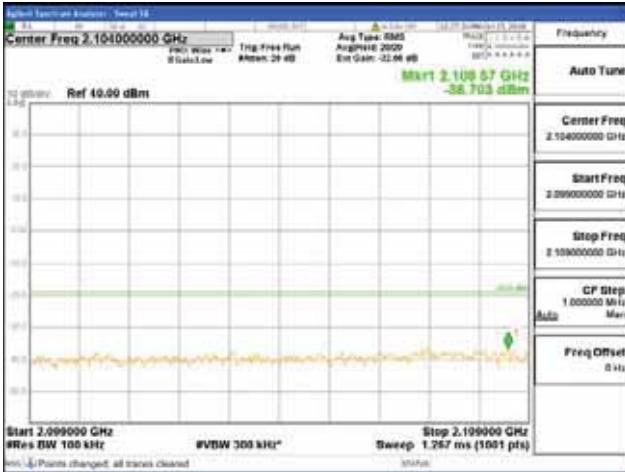

CTK Co., Ltd.
(Ho-dong), 113, Yejik-ro, Cheoin-gu,
Yongin-si, Gyeonggi-do, Korea
Tel: +82-31-339-9970
Fax: +82-31-624-9501

Report No.:
CTK-2017-01618-1
Page (2343) / (2957)
Pages

2099 MHz - 2109 MHz