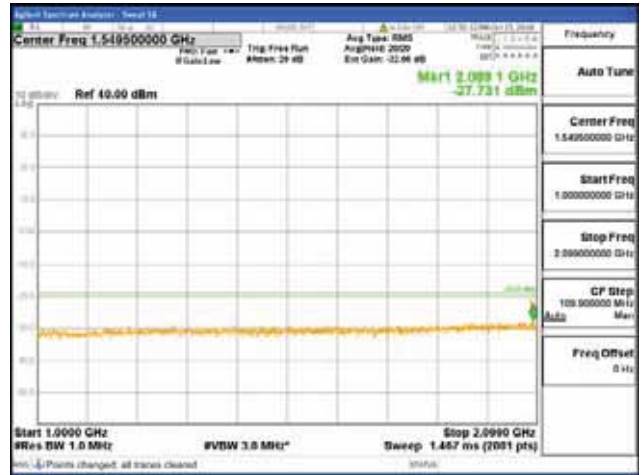

[16QAM]

9 kHz - 150 kHz

150 kHz - 30 MHz

30 MHz - 1000 MHz

1000 MHz - 2099 MHz

CTK Co., Ltd.
 (Ho-dong), 113, Yejik-ro, Cheoin-gu,
 Yongin-si, Gyeonggi-do, Korea
 Tel: +82-31-339-9970
 Fax: +82-31-624-9501