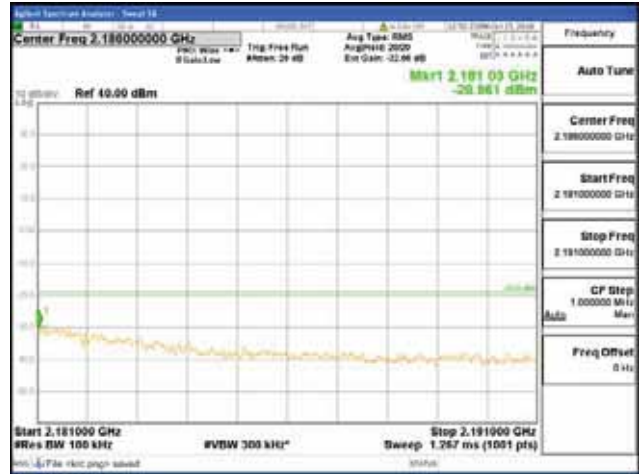

2181 MHz - 2191 MHz