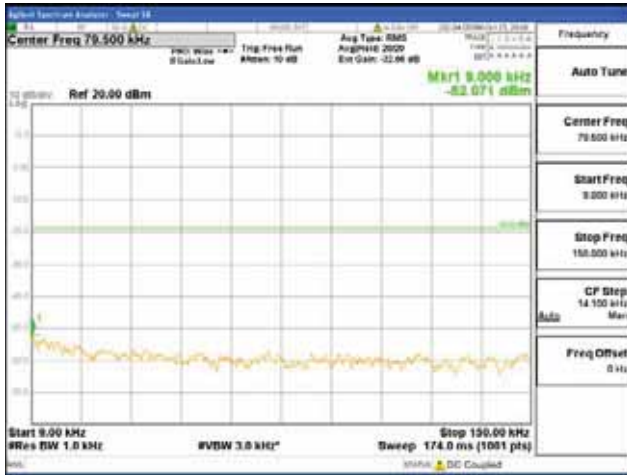

CTK Co., Ltd.
(Ho-dong), 113, Yejik-ro, Cheoin-gu,
Yongin-si, Gyeonggi-do, Korea
Tel: +82-31-339-9970
Fax: +82-31-624-9501

Report No.:
CTK-2017-01618-1
Page (2400) / (2957)
Pages

[64QAM]

9 kHz - 150 kHz