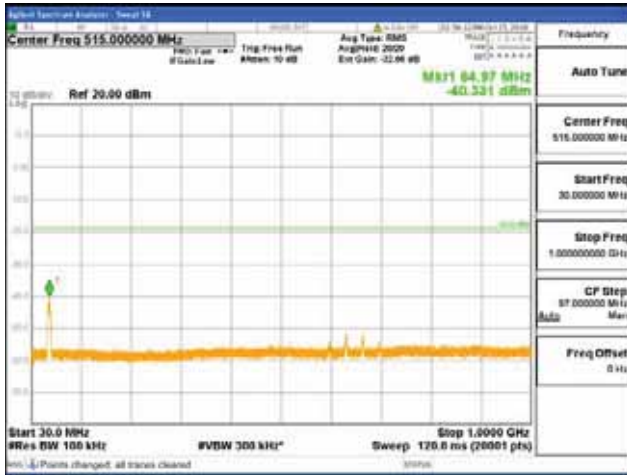

[16QAM]

9 kHz - 150 kHz

150 kHz - 30 MHz

30 MHz - 1000 MHz

1000 MHz - 2099 MHz

CTK Co., Ltd.
 (Ho-dong), 113, Yejik-ro, Cheoin-gu,
 Yongin-si, Gyeonggi-do, Korea
 Tel: +82-31-339-9970
 Fax: +82-31-624-9501