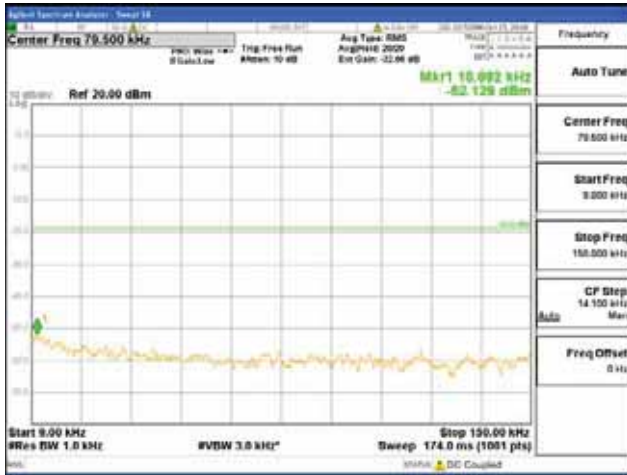

CTK Co., Ltd.
(Ho-dong), 113, Yejik-ro, Cheoin-gu,
Yongin-si, Gyeonggi-do, Korea
Tel: +82-31-339-9970
Fax: +82-31-624-9501

Report No.:
CTK-2017-01618-1
Page (2386) / (2957)
Pages

[256QAM]

9 kHz - 150 kHz