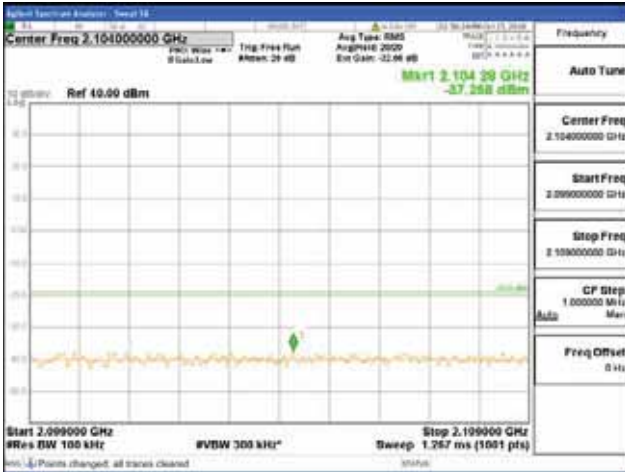

CTK Co., Ltd.
(Ho-dong), 113, Yejik-ro, Cheoin-gu,
Yongin-si, Gyeonggi-do, Korea
Tel: +82-31-339-9970
Fax: +82-31-624-9501

Report No.:
CTK-2017-01618-1
Page (2399) / (2957)
Pages

2099 MHz - 2109 MHz