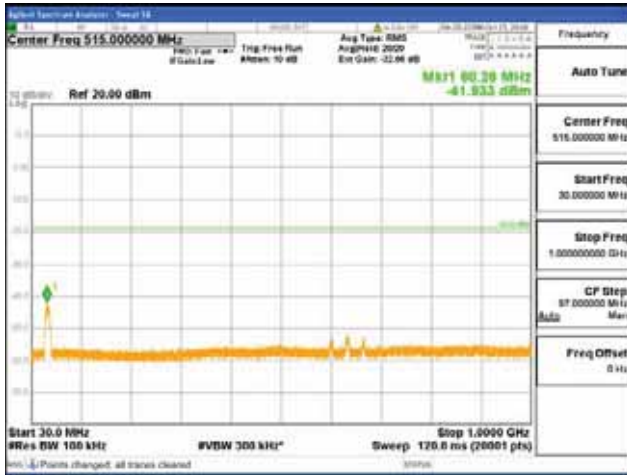

[16QAM]

9 kHz - 150 kHz

150 kHz - 30 MHz

30 MHz - 1000 MHz

1000 MHz - 2099 MHz

CTK Co., Ltd.
 (Ho-dong), 113, Yejik-ro, Cheoin-gu,
 Yongin-si, Gyeonggi-do, Korea
 Tel: +82-31-339-9970
 Fax: +82-31-624-9501