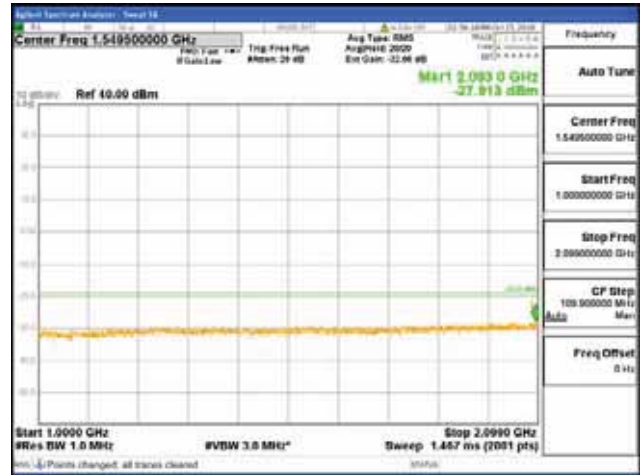

[16QAM]

9 kHz - 150 kHz

150 kHz - 30 MHz

30 MHz - 1000 MHz

1000 MHz - 2099 MHz

CTK Co., Ltd.
 (Ho-dong), 113, Yejik-ro, Cheoin-gu,
 Yongin-si, Gyeonggi-do, Korea
 Tel: +82-31-339-9970
 Fax: +82-31-624-9501