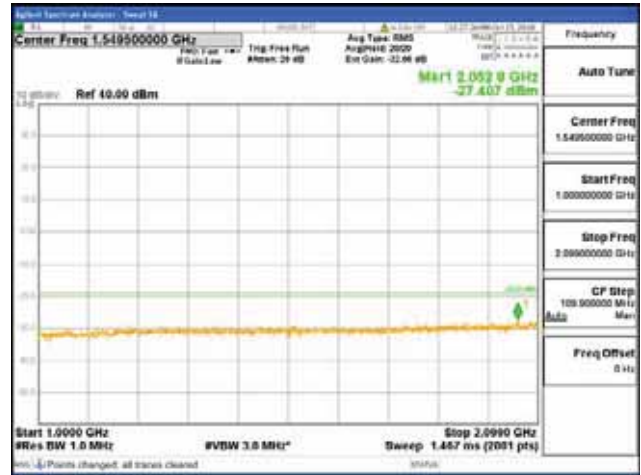

[16QAM]

9 kHz - 150 kHz

150 kHz - 30 MHz

30 MHz - 1000 MHz

1000 MHz - 2099 MHz

CTK Co., Ltd.
 (Ho-dong), 113, Yejik-ro, Cheoin-gu,
 Yongin-si, Gyeonggi-do, Korea
 Tel: +82-31-339-9970
 Fax: +82-31-624-9501