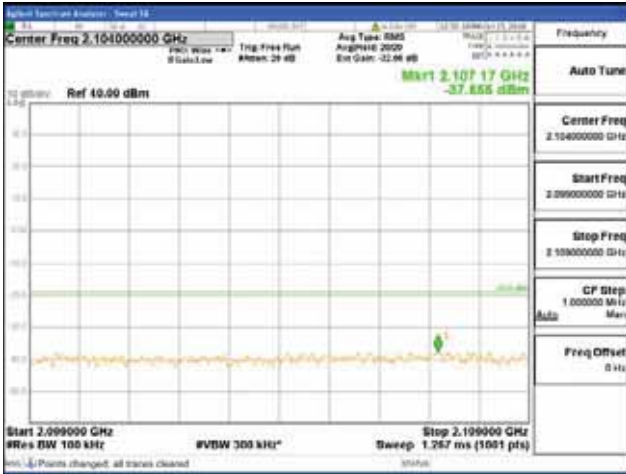

CTK Co., Ltd.
(Ho-dong), 113, Yejik-ro, Cheoin-gu,
Yongin-si, Gyeonggi-do, Korea
Tel: +82-31-339-9970
Fax: +82-31-624-9501

Report No.:
CTK-2017-01618-1
Page (2391) / (2957)
Pages

2099 MHz - 2109 MHz