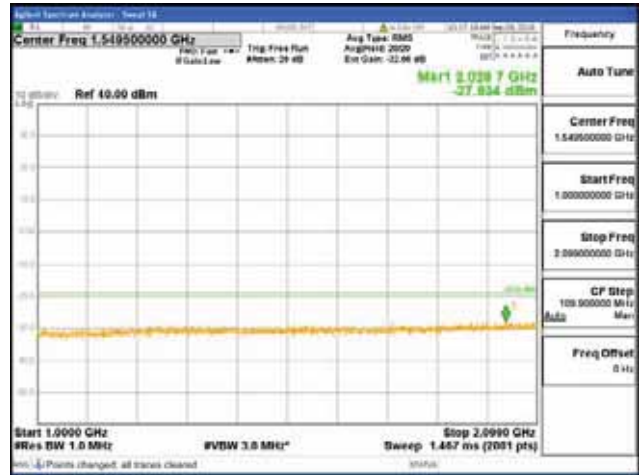

[16QAM]

9 kHz - 150 kHz

150 kHz - 30 MHz

30 MHz - 1000 MHz

1000 MHz - 2099 MHz

CTK Co., Ltd.
 (Ho-dong), 113, Yejik-ro, Cheoin-gu,
 Yongin-si, Gyeonggi-do, Korea
 Tel: +82-31-339-9970
 Fax: +82-31-624-9501