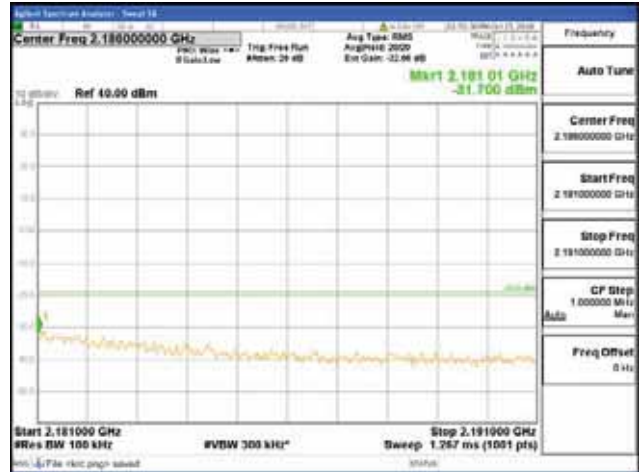

2181 MHz - 2191 MHz