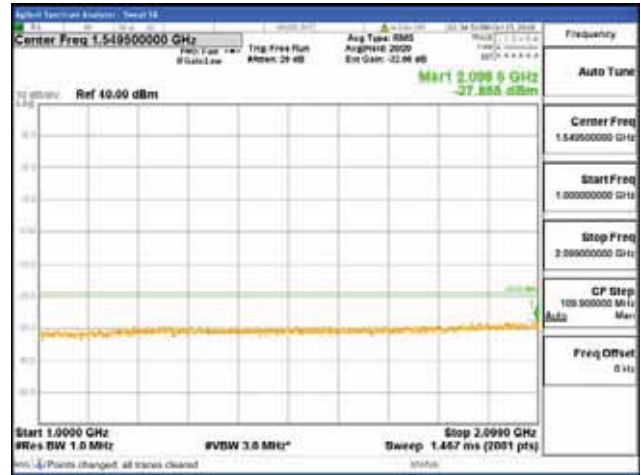

[16QAM]

9 kHz - 150 kHz

150 kHz - 30 MHz

30 MHz - 1000 MHz

1000 MHz - 2099 MHz

CTK Co., Ltd.
 (Ho-dong), 113, Yejik-ro, Cheoin-gu,
 Yongin-si, Gyeonggi-do, Korea
 Tel: +82-31-339-9970
 Fax: +82-31-624-9501