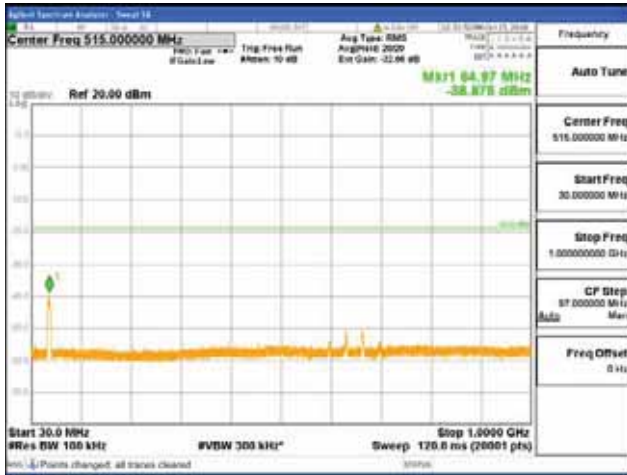

[16QAM]

9 kHz - 150 kHz

150 kHz - 30 MHz

30 MHz - 1000 MHz

1000 MHz - 2099 MHz

CTK Co., Ltd.
 (Ho-dong), 113, Yejik-ro, Cheoin-gu,
 Yongin-si, Gyeonggi-do, Korea
 Tel: +82-31-339-9970
 Fax: +82-31-624-9501