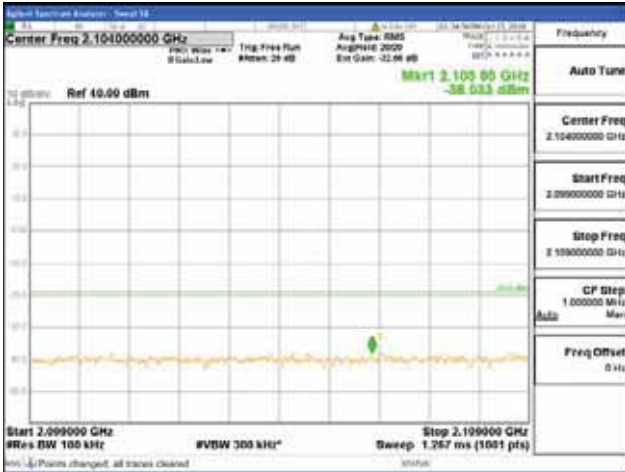

CTK Co., Ltd.
(Ho-dong), 113, Yejik-ro, Cheoin-gu,
Yongin-si, Gyeonggi-do, Korea
Tel: +82-31-339-9970
Fax: +82-31-624-9501

Report No.:
CTK-2017-01618-1
Page (2367) / (2957)
Pages

2099 MHz - 2109 MHz