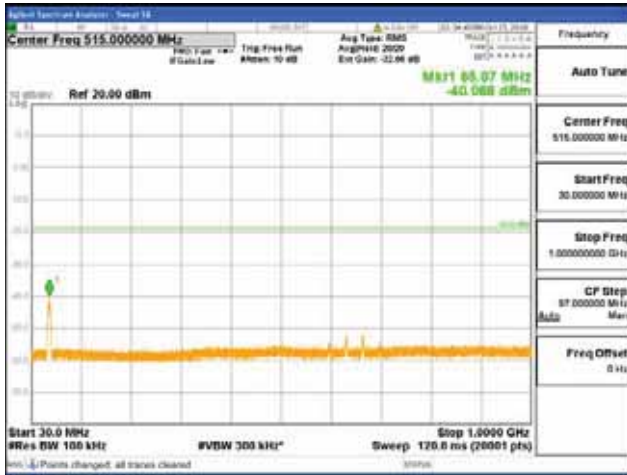

[16QAM]

9 kHz - 150 kHz

150 kHz - 30 MHz

30 MHz - 1000 MHz

1000 MHz - 2099 MHz

CTK Co., Ltd.
 (Ho-dong), 113, Yejik-ro, Cheoin-gu,
 Yongin-si, Gyeonggi-do, Korea
 Tel: +82-31-339-9970
 Fax: +82-31-624-9501