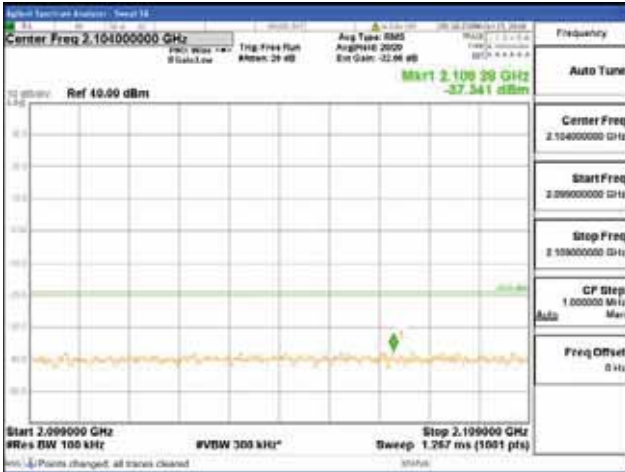

CTK Co., Ltd.
(Ho-dong), 113, Yejik-ro, Cheoin-gu,
Yongin-si, Gyeonggi-do, Korea
Tel: +82-31-339-9970
Fax: +82-31-624-9501

Report No.:
CTK-2017-01618-1
Page (2321) / (2957)
Pages

2099 MHz - 2109 MHz