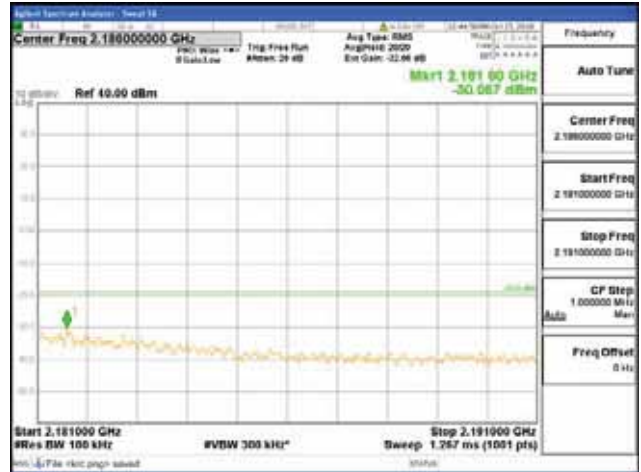

2181 MHz - 2191 MHz