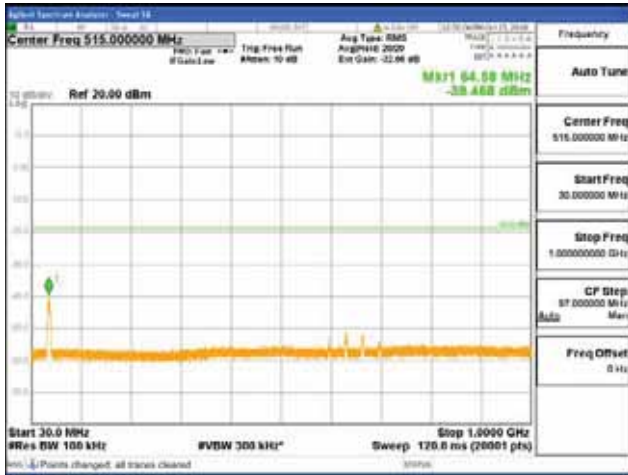

[16QAM]

9 kHz - 150 kHz

150 kHz - 30 MHz

30 MHz - 1000 MHz

1000 MHz - 2099 MHz

CTK Co., Ltd.
 (Ho-dong), 113, Yejik-ro, Cheoin-gu,
 Yongin-si, Gyeonggi-do, Korea
 Tel: +82-31-339-9970
 Fax: +82-31-624-9501