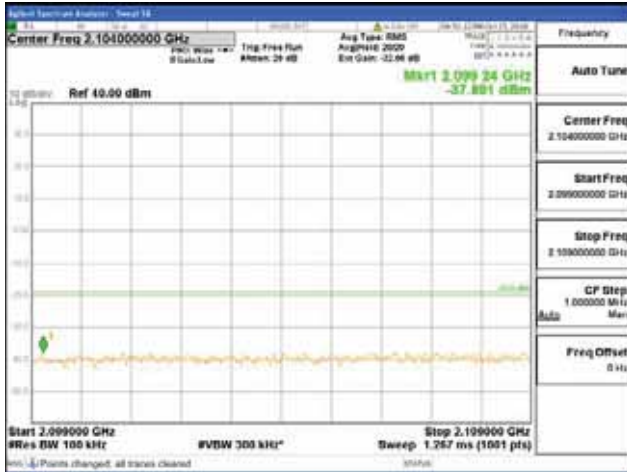

CTK Co., Ltd.
(Ho-dong), 113, Yejik-ro, Cheoin-gu,
Yongin-si, Gyeonggi-do, Korea
Tel: +82-31-339-9970
Fax: +82-31-624-9501

Report No.:
CTK-2017-01618-1
Page (2313) / (2957)
Pages

2099 MHz - 2109 MHz