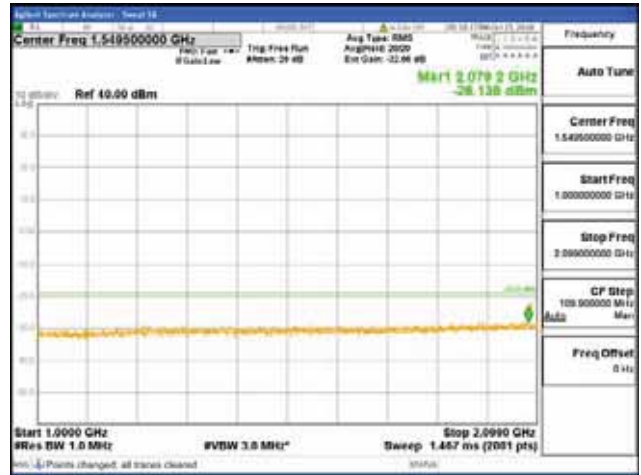

Report No.:
 CTK-2017-01618-1
 Page (2320) / (2957)
 Pages

[64QAM]

9 kHz - 150 kHz

150 kHz - 30 MHz

30 MHz - 1000 MHz

1000 MHz - 2099 MHz

CTK Co., Ltd.
 (Ho-dong), 113, Yejik-ro, Cheoin-gu,
 Yongin-si, Gyeonggi-do, Korea
 Tel: +82-31-339-9970
 Fax: +82-31-624-9501