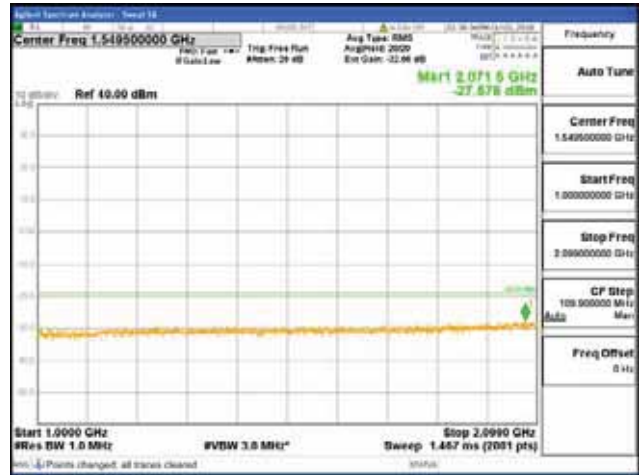

Report No.:
 CTK-2017-01618-1
 Page (2408) / (2957)
 Pages

[64QAM]

9 kHz - 150 kHz

150 kHz - 30 MHz

30 MHz - 1000 MHz

1000 MHz - 2099 MHz

CTK Co., Ltd.
 (Ho-dong), 113, Yejik-ro, Cheoin-gu,
 Yongin-si, Gyeonggi-do, Korea
 Tel: +82-31-339-9970
 Fax: +82-31-624-9501