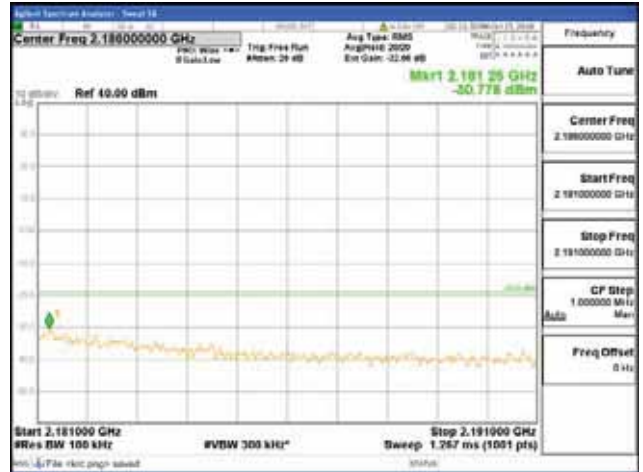

2181 MHz - 2191 MHz