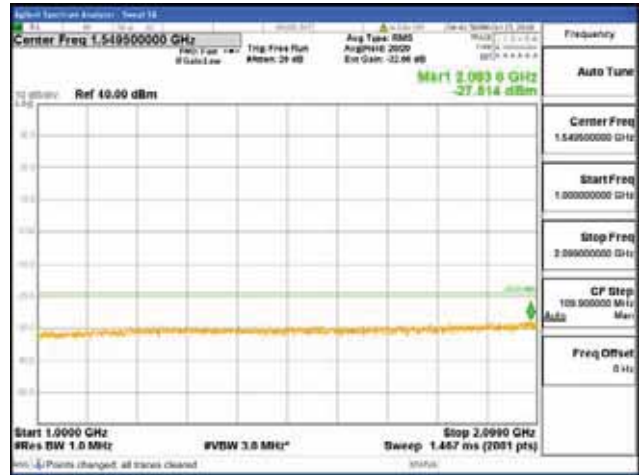

Report No.:
 CTK-2017-01618-1
 Page (2328) / (2957)
 Pages

[64QAM]

9 kHz - 150 kHz

150 kHz - 30 MHz

30 MHz - 1000 MHz

1000 MHz - 2099 MHz

CTK Co., Ltd.
 (Ho-dong), 113, Yejik-ro, Cheoin-gu,
 Yongin-si, Gyeonggi-do, Korea
 Tel: +82-31-339-9970
 Fax: +82-31-624-9501