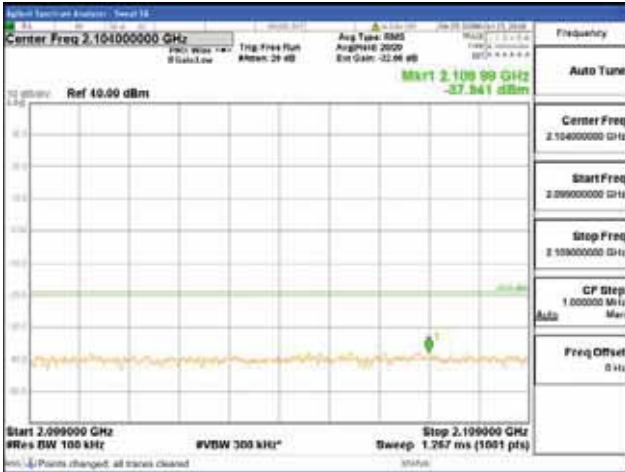

CTK Co., Ltd.
(Ho-dong), 113, Yejik-ro, Cheoin-gu,
Yongin-si, Gyeonggi-do, Korea
Tel: +82-31-339-9970
Fax: +82-31-624-9501

Report No.:
CTK-2017-01618-1
Page (2327) / (2957)
Pages

2099 MHz - 2109 MHz