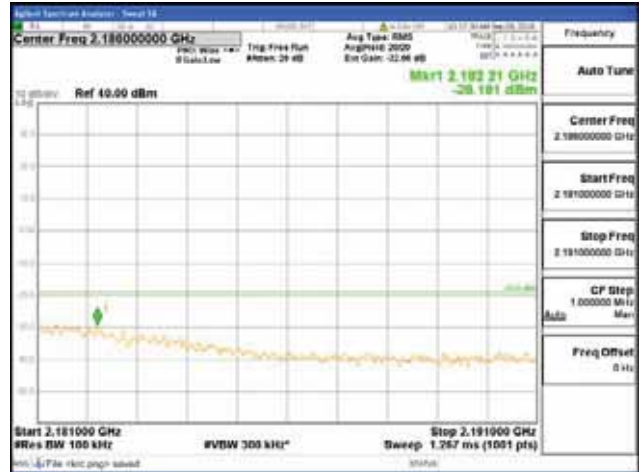

2181 MHz - 2191 MHz