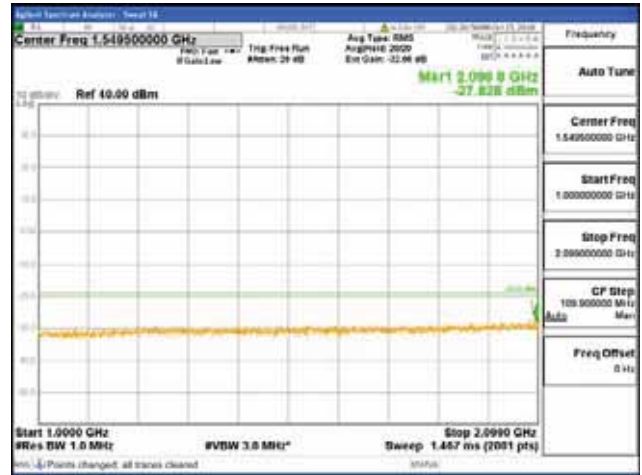

Report No.:
 CTK-2017-01618-1
 Page (2352) / (2957)
 Pages

[64QAM]

9 kHz - 150 kHz

150 kHz - 30 MHz

30 MHz - 1000 MHz

1000 MHz - 2099 MHz

CTK Co., Ltd.
 (Ho-dong), 113, Yejik-ro, Cheoin-gu,
 Yongin-si, Gyeonggi-do, Korea
 Tel: +82-31-339-9970
 Fax: +82-31-624-9501