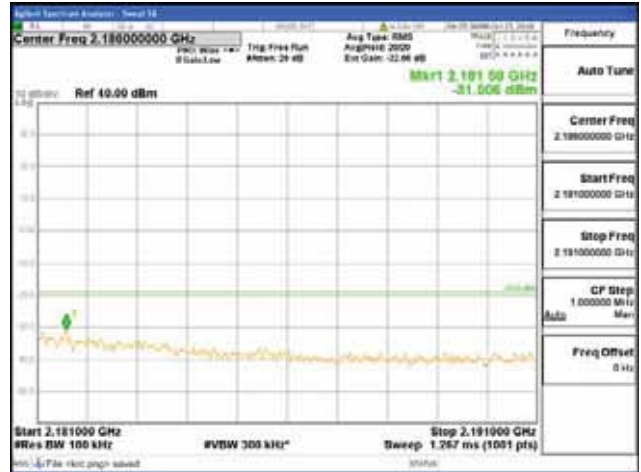

2181 MHz - 2191 MHz