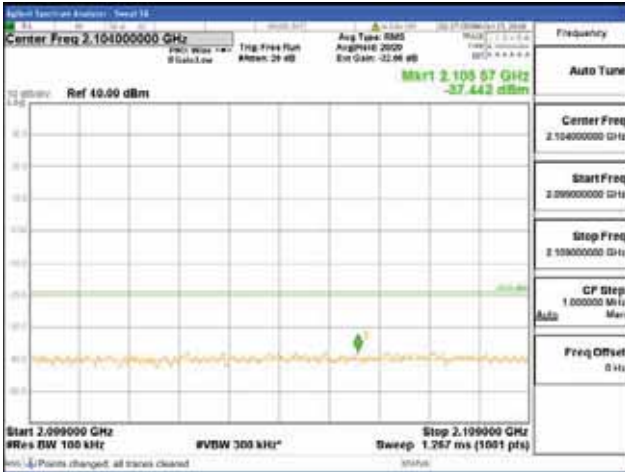

CTK Co., Ltd.
(Ho-dong), 113, Yejik-ro, Cheoin-gu,
Yongin-si, Gyeonggi-do, Korea
Tel: +82-31-339-9970
Fax: +82-31-624-9501

Report No.:
CTK-2017-01618-1
Page (2353) / (2957)
Pages

2099 MHz - 2109 MHz