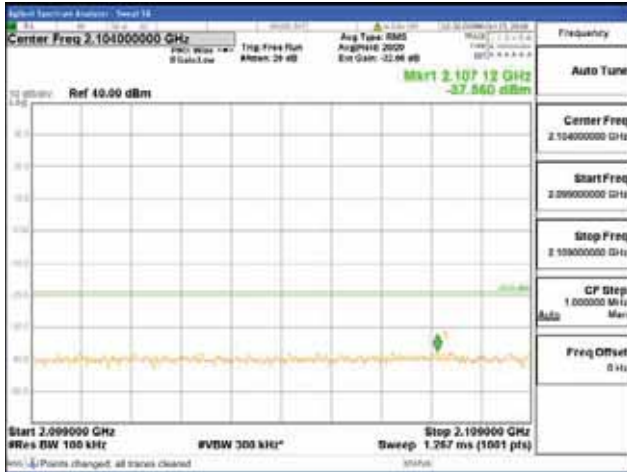

CTK Co., Ltd.
(Ho-dong), 113, Yejik-ro, Cheoin-gu,
Yongin-si, Gyeonggi-do, Korea
Tel: +82-31-339-9970
Fax: +82-31-624-9501

Report No.:
CTK-2017-01618-1
Page (2359) / (2957)
Pages

2099 MHz - 2109 MHz