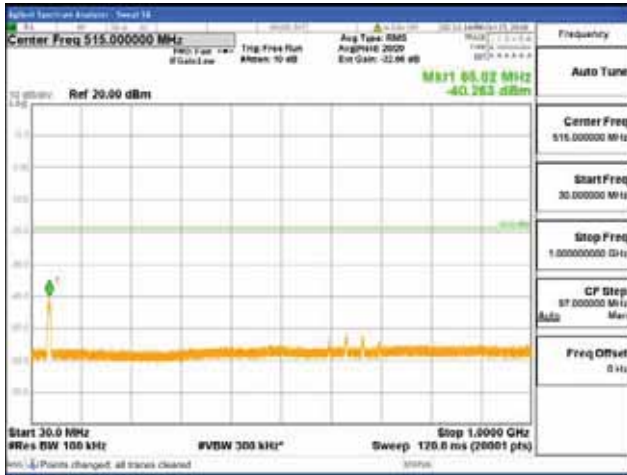

Report No.:
 CTK-2017-01618-1
 Page (2386) / (2957)
 Pages

[256QAM]

9 kHz - 150 kHz

150 kHz - 30 MHz

30 MHz - 1000 MHz

1000 MHz - 2099 MHz

CTK Co., Ltd.
 (Ho-dong), 113, Yejik-ro, Cheoin-gu,
 Yongin-si, Gyeonggi-do, Korea
 Tel: +82-31-339-9970
 Fax: +82-31-624-9501