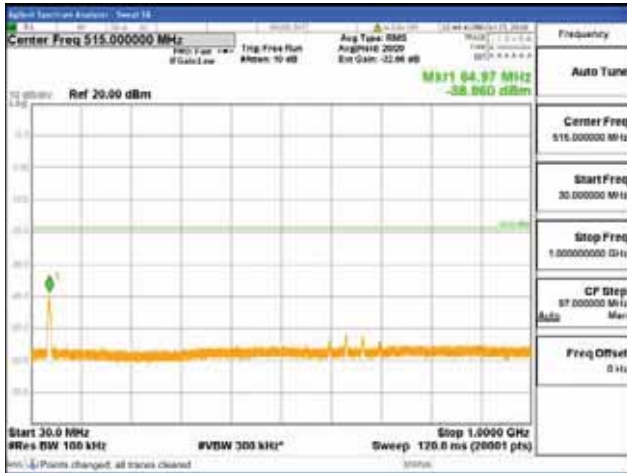

[16QAM]

9 kHz - 150 kHz

150 kHz - 30 MHz

30 MHz - 1000 MHz

1000 MHz - 2099 MHz

CTK Co., Ltd.
 (Ho-dong), 113, Yejik-ro, Cheoin-gu,
 Yongin-si, Gyeonggi-do, Korea
 Tel: +82-31-339-9970
 Fax: +82-31-624-9501