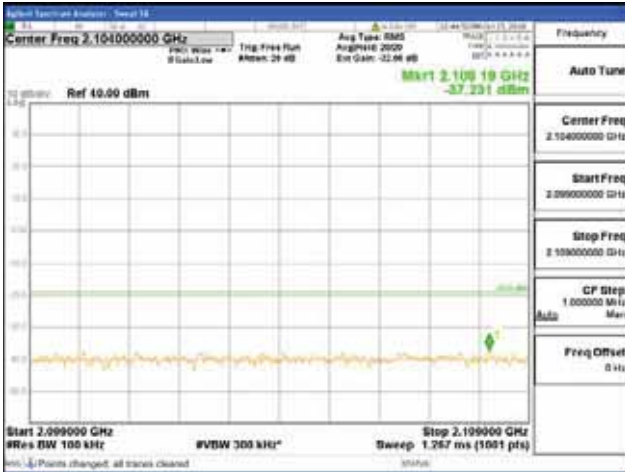

CTK Co., Ltd.
(Ho-dong), 113, Yejik-ro, Cheoin-gu,
Yongin-si, Gyeonggi-do, Korea
Tel: +82-31-339-9970
Fax: +82-31-624-9501

Report No.:
CTK-2017-01618-1
Page (2375) / (2957)
Pages

2099 MHz - 2109 MHz