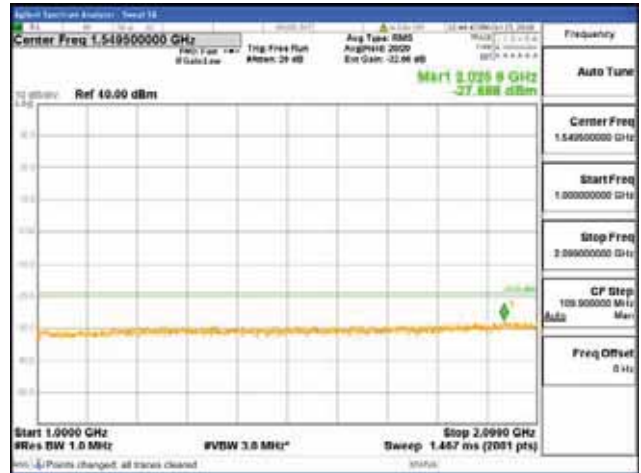

[16QAM]

9 kHz - 150 kHz

150 kHz - 30 MHz

30 MHz - 1000 MHz

1000 MHz - 2099 MHz

CTK Co., Ltd.
 (Ho-dong), 113, Yejik-ro, Cheoin-gu,
 Yongin-si, Gyeonggi-do, Korea
 Tel: +82-31-339-9970
 Fax: +82-31-624-9501