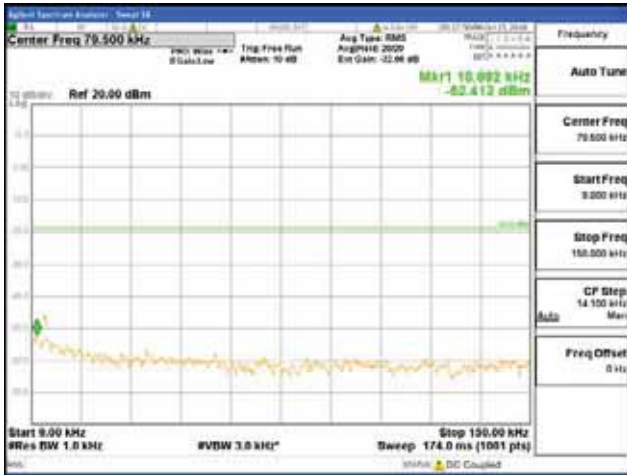

CTK Co., Ltd.
(Ho-dong), 113, Yejik-ro, Cheoin-gu,
Yongin-si, Gyeonggi-do, Korea
Tel: +82-31-339-9970
Fax: +82-31-624-9501

Report No.:
CTK-2017-01618-1
Page (2320) / (2957)
Pages

[64QAM]

9 kHz - 150 kHz