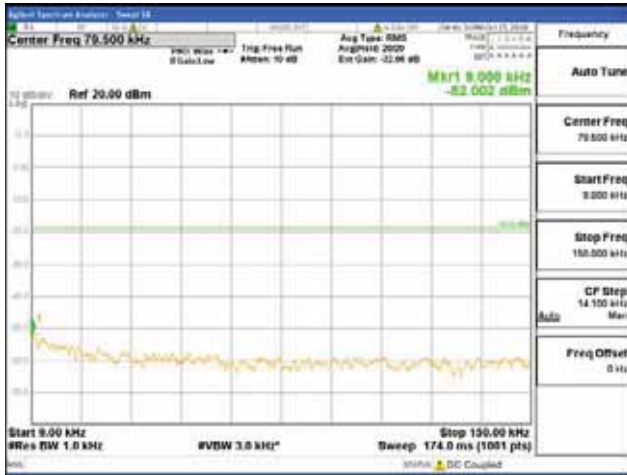

CTK Co., Ltd.
(Ho-dong), 113, Yejik-ro, Cheoin-gu,
Yongin-si, Gyeonggi-do, Korea
Tel: +82-31-339-9970
Fax: +82-31-624-9501

Report No.:
CTK-2017-01618-1
Page (2328) / (2957)
Pages

[64QAM]

9 kHz - 150 kHz