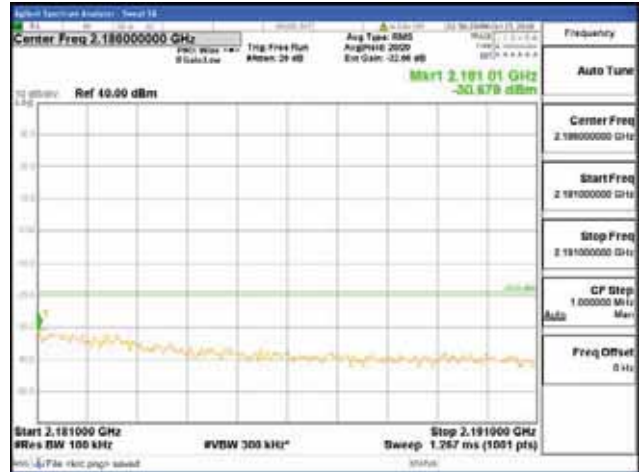

2181 MHz - 2191 MHz