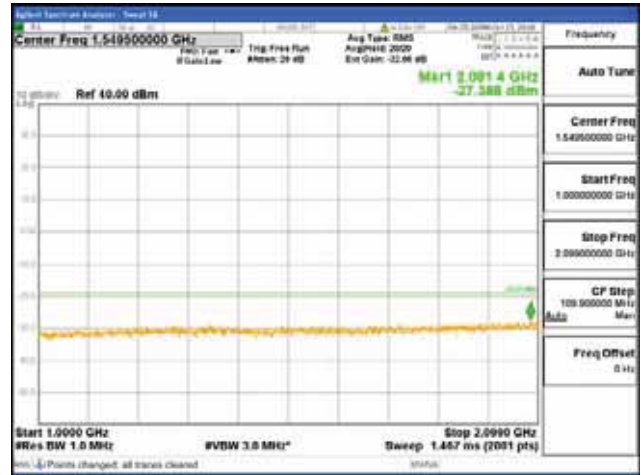

[16QAM]

9 kHz - 150 kHz

150 kHz - 30 MHz

30 MHz - 1000 MHz

1000 MHz - 2099 MHz

CTK Co., Ltd.
 (Ho-dong), 113, Yejik-ro, Cheoin-gu,
 Yongin-si, Gyeonggi-do, Korea
 Tel: +82-31-339-9970
 Fax: +82-31-624-9501