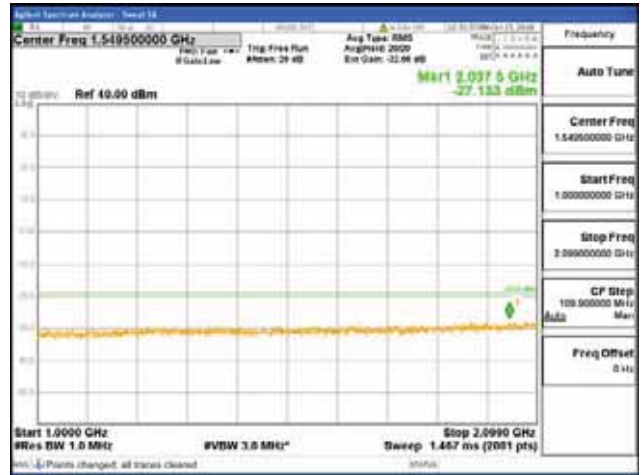

[16QAM]

9 kHz - 150 kHz

150 kHz - 30 MHz

30 MHz - 1000 MHz

1000 MHz - 2099 MHz

CTK Co., Ltd.
 (Ho-dong), 113, Yejik-ro, Cheoin-gu,
 Yongin-si, Gyeonggi-do, Korea
 Tel: +82-31-339-9970
 Fax: +82-31-624-9501