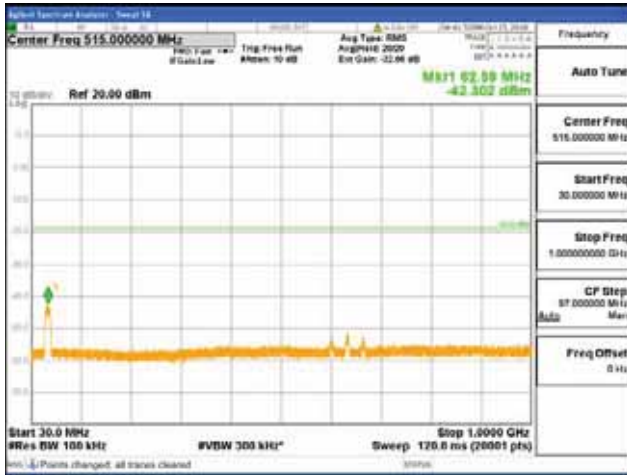

Report No.:
 CTK-2017-01618-1
 Page (2328) / (2957)
 Pages

[64QAM]

9 kHz - 150 kHz

150 kHz - 30 MHz

30 MHz - 1000 MHz

1000 MHz - 2099 MHz

CTK Co., Ltd.
 (Ho-dong), 113, Yejik-ro, Cheoin-gu,
 Yongin-si, Gyeonggi-do, Korea
 Tel: +82-31-339-9970
 Fax: +82-31-624-9501