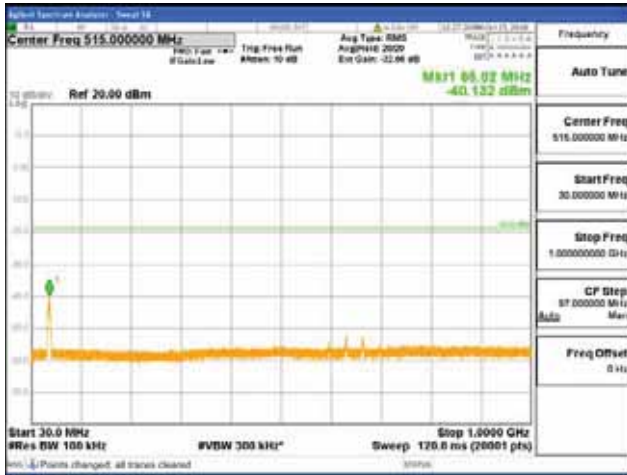

[16QAM]

9 kHz - 150 kHz

150 kHz - 30 MHz

30 MHz - 1000 MHz

1000 MHz - 2099 MHz

CTK Co., Ltd.
 (Ho-dong), 113, Yejik-ro, Cheoin-gu,
 Yongin-si, Gyeonggi-do, Korea
 Tel: +82-31-339-9970
 Fax: +82-31-624-9501