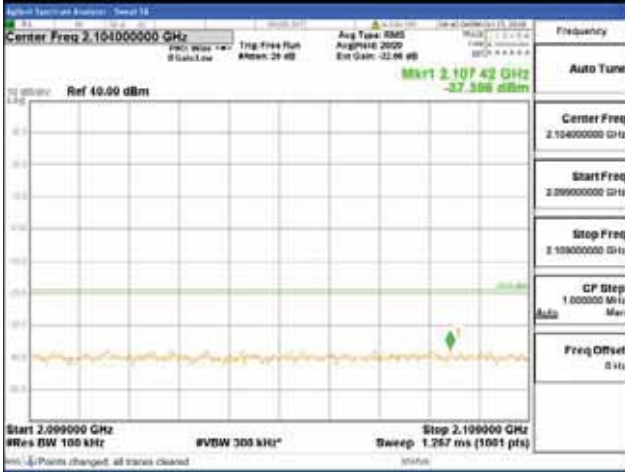

CTK Co., Ltd.
(Ho-dong), 113, Yejik-ro, Cheoin-gu,
Yongin-si, Gyeonggi-do, Korea
Tel: +82-31-339-9970
Fax: +82-31-624-9501

Report No.:
CTK-2017-01618-1
Page (2329) / (2957)
Pages

2099 MHz - 2109 MHz