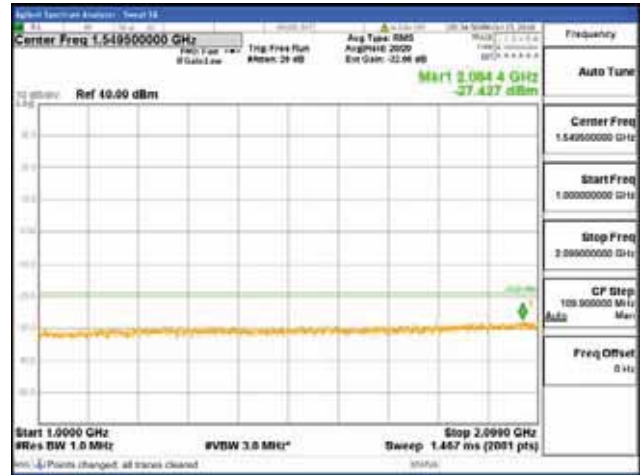

[16QAM]

9 kHz - 150 kHz

150 kHz - 30 MHz

30 MHz - 1000 MHz

1000 MHz - 2099 MHz

CTK Co., Ltd.
 (Ho-dong), 113, Yejik-ro, Cheoin-gu,
 Yongin-si, Gyeonggi-do, Korea
 Tel: +82-31-339-9970
 Fax: +82-31-624-9501