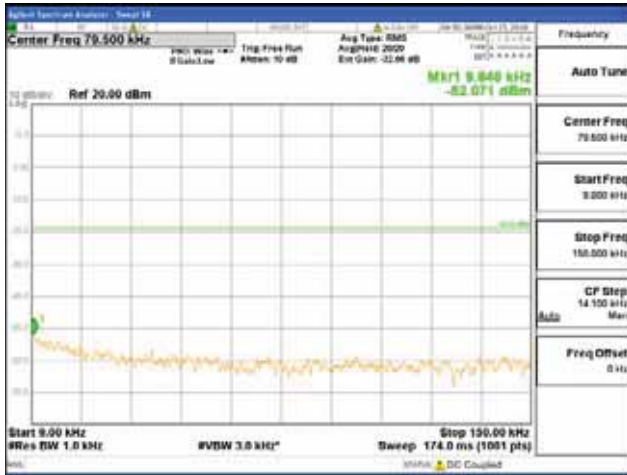

CTK Co., Ltd.
(Ho-dong), 113, Yejik-ro, Cheoin-gu,
Yongin-si, Gyeonggi-do, Korea
Tel: +82-31-339-9970
Fax: +82-31-624-9501

Report No.:
CTK-2017-01618-1
Page (2312) / (2957)
Pages

[64QAM]

9 kHz - 150 kHz