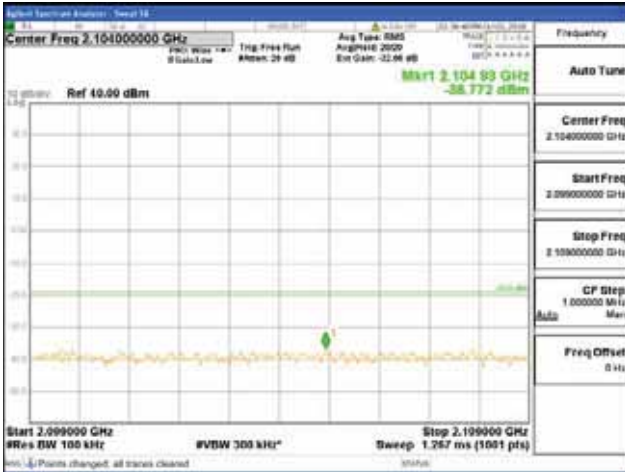

CTK Co., Ltd.
(Ho-dong), 113, Yejik-ro, Cheoin-gu,
Yongin-si, Gyeonggi-do, Korea
Tel: +82-31-339-9970
Fax: +82-31-624-9501

Report No.:
CTK-2017-01618-1
Page (2409) / (2957)
Pages

2099 MHz - 2109 MHz