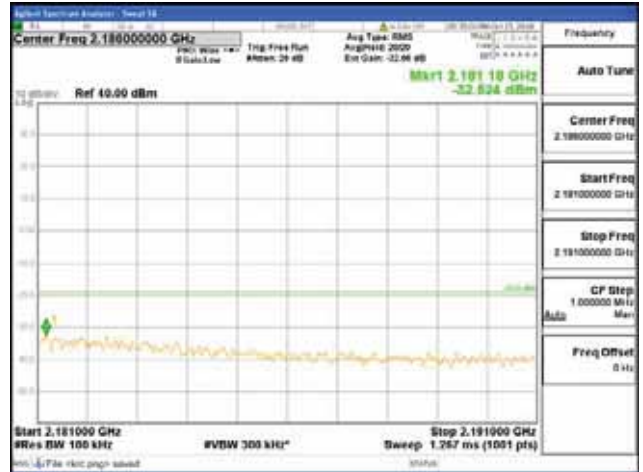

2181 MHz - 2191 MHz