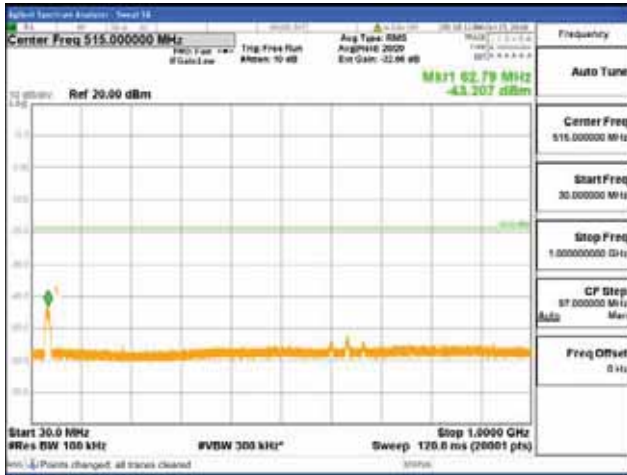

Report No.:
 CTK-2017-01618-1
 Page (2320) / (2957)
 Pages

[64QAM]

9 kHz - 150 kHz

150 kHz - 30 MHz

30 MHz - 1000 MHz

1000 MHz - 2099 MHz

CTK Co., Ltd.
 (Ho-dong), 113, Yejik-ro, Cheoin-gu,
 Yongin-si, Gyeonggi-do, Korea
 Tel: +82-31-339-9970
 Fax: +82-31-624-9501