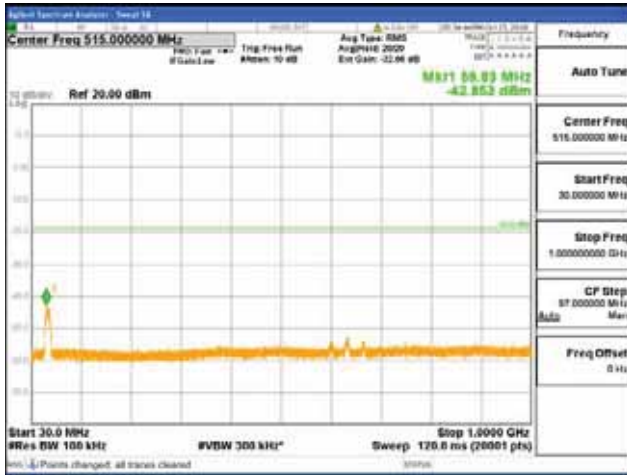

[16QAM]

9 kHz - 150 kHz

150 kHz - 30 MHz

30 MHz - 1000 MHz

1000 MHz - 2099 MHz

CTK Co., Ltd.
 (Ho-dong), 113, Yejik-ro, Cheoin-gu,
 Yongin-si, Gyeonggi-do, Korea
 Tel: +82-31-339-9970
 Fax: +82-31-624-9501