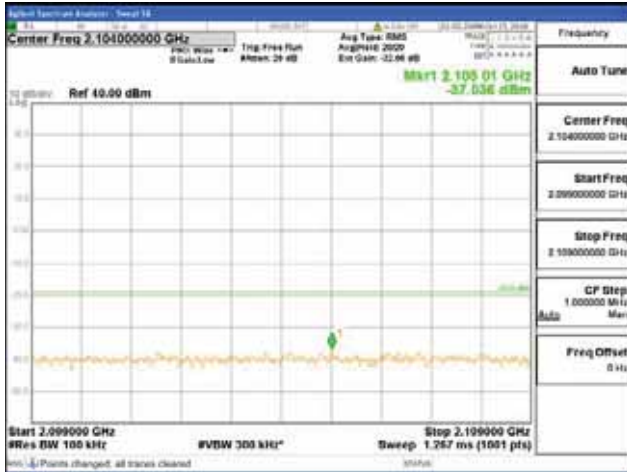

CTK Co., Ltd.
(Ho-dong), 113, Yejik-ro, Cheoin-gu,
Yongin-si, Gyeonggi-do, Korea
Tel: +82-31-339-9970
Fax: +82-31-624-9501

Report No.:
CTK-2017-01618-1
Page (2393) / (2957)
Pages

2099 MHz - 2109 MHz