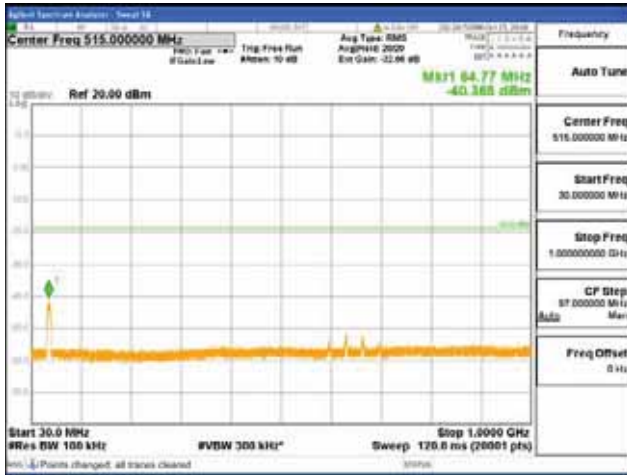

Report No.:
 CTK-2017-01618-1
 Page (2352) / (2957)
 Pages

[64QAM]

9 kHz - 150 kHz

150 kHz - 30 MHz

30 MHz - 1000 MHz

1000 MHz - 2099 MHz

CTK Co., Ltd.
 (Ho-dong), 113, Yejik-ro, Cheoin-gu,
 Yongin-si, Gyeonggi-do, Korea
 Tel: +82-31-339-9970
 Fax: +82-31-624-9501