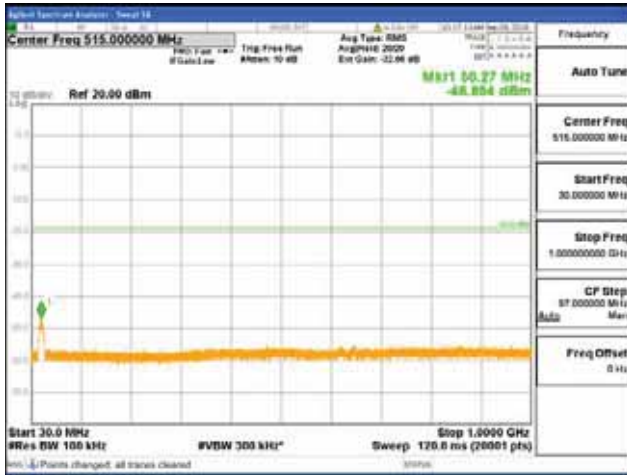

[16QAM]

9 kHz - 150 kHz

150 kHz - 30 MHz

30 MHz - 1000 MHz

1000 MHz - 2099 MHz

CTK Co., Ltd.
 (Ho-dong), 113, Yejik-ro, Cheoin-gu,
 Yongin-si, Gyeonggi-do, Korea
 Tel: +82-31-339-9970
 Fax: +82-31-624-9501