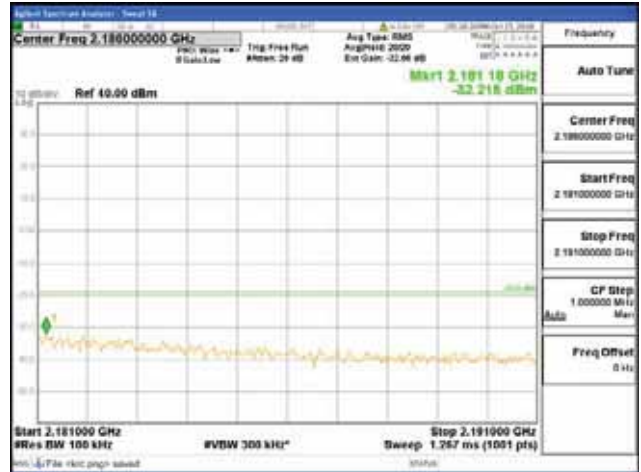

2181 MHz - 2191 MHz