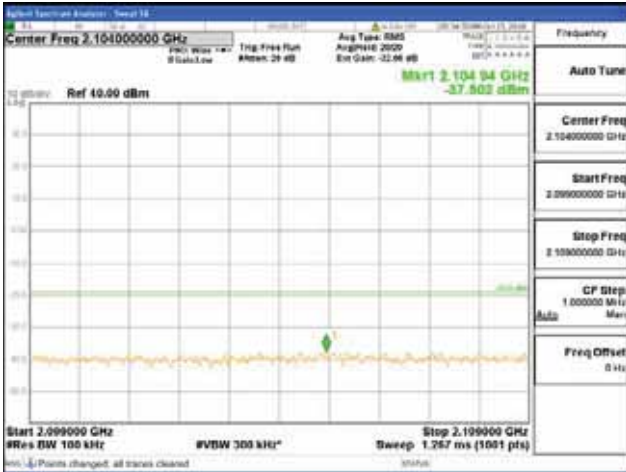

CTK Co., Ltd.
(Ho-dong), 113, Yejik-ro, Cheoin-gu,
Yongin-si, Gyeonggi-do, Korea
Tel: +82-31-339-9970
Fax: +82-31-624-9501

Report No.:
CTK-2017-01618-1
Page (2319) / (2957)
Pages

2099 MHz - 2109 MHz