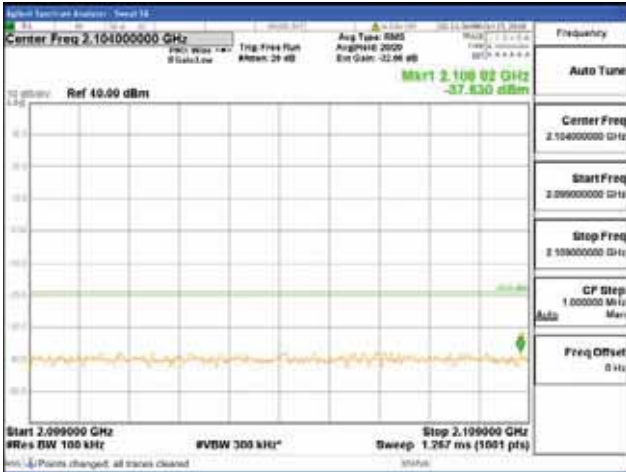

CTK Co., Ltd.
(Ho-dong), 113, Yejik-ro, Cheoin-gu,
Yongin-si, Gyeonggi-do, Korea
Tel: +82-31-339-9970
Fax: +82-31-624-9501

Report No.:
CTK-2017-01618-1
Page (2387) / (2957)
Pages

2099 MHz - 2109 MHz