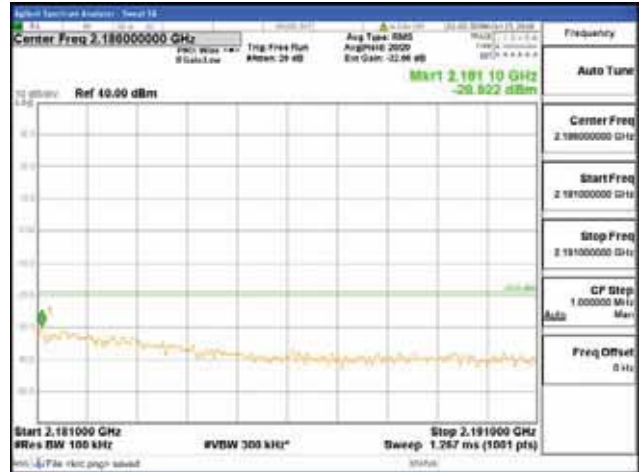

2181 MHz - 2191 MHz