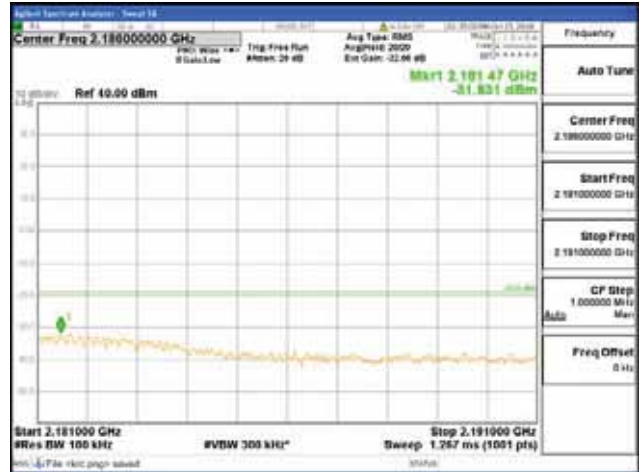

2181 MHz - 2191 MHz