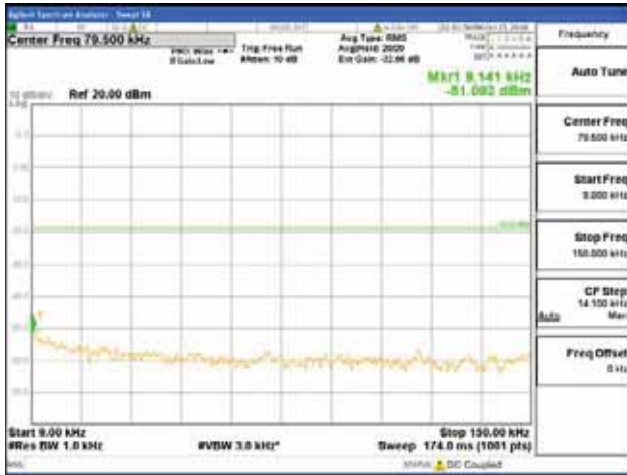

CTK Co., Ltd.
(Ho-dong), 113, Yejik-ro, Cheoin-gu,
Yongin-si, Gyeonggi-do, Korea
Tel: +82-31-339-9970
Fax: +82-31-624-9501

Report No.:
CTK-2017-01618-1
Page (2392) / (2957)
Pages

[64QAM]

9 kHz - 150 kHz