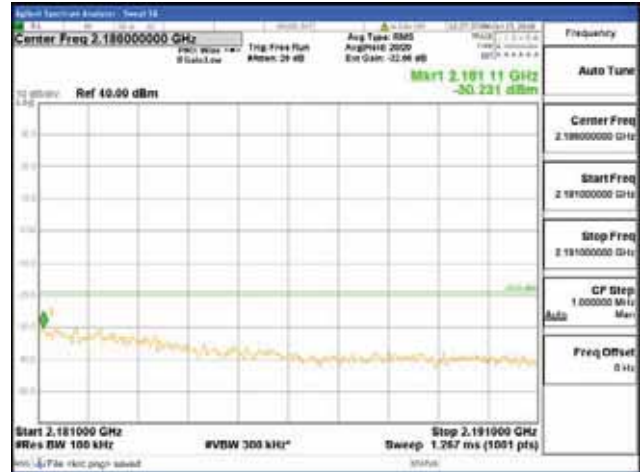

2181 MHz - 2191 MHz