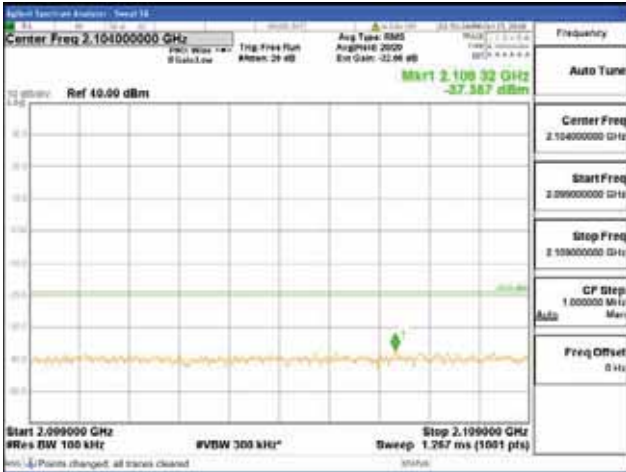

CTK Co., Ltd.
(Ho-dong), 113, Yejik-ro, Cheoin-gu,
Yongin-si, Gyeonggi-do, Korea
Tel: +82-31-339-9970
Fax: +82-31-624-9501

Report No.:
CTK-2017-01618-1
Page (2383) / (2957)
Pages

2099 MHz - 2109 MHz