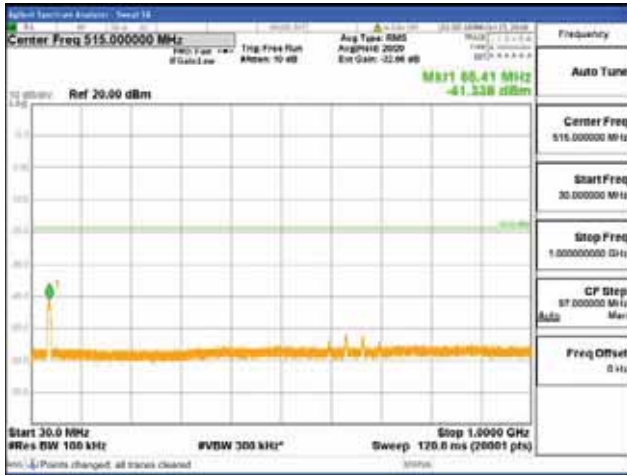

Report No.:
 CTK-2017-01618-1
 Page (2392) / (2957)
 Pages

[64QAM]

9 kHz - 150 kHz

150 kHz - 30 MHz

30 MHz - 1000 MHz

1000 MHz - 2099 MHz

CTK Co., Ltd.
 (Ho-dong), 113, Yejik-ro, Cheoin-gu,
 Yongin-si, Gyeonggi-do, Korea
 Tel: +82-31-339-9970
 Fax: +82-31-624-9501