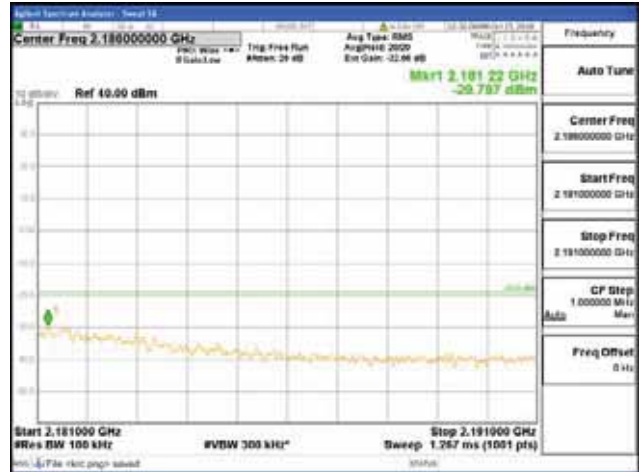

2181 MHz - 2191 MHz