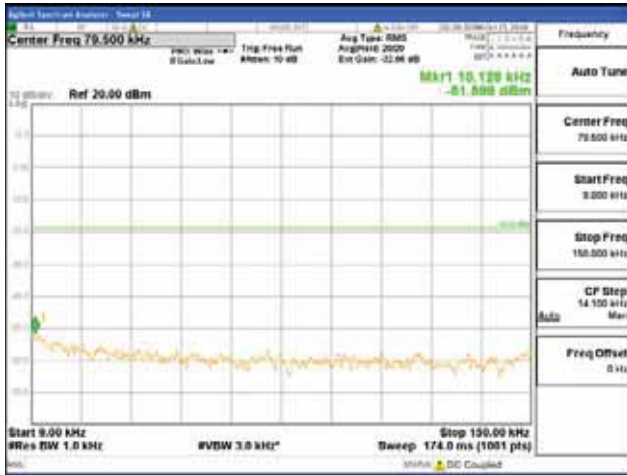

CTK Co., Ltd.
(Ho-dong), 113, Yejik-ro, Cheoin-gu,
Yongin-si, Gyeonggi-do, Korea
Tel: +82-31-339-9970
Fax: +82-31-624-9501

Report No.:
CTK-2017-01618-1
Page (2352) / (2957)
Pages

[64QAM]

9 kHz - 150 kHz