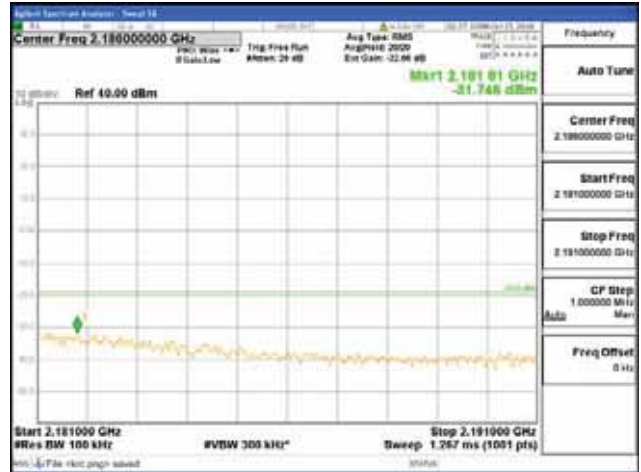

2181 MHz - 2191 MHz