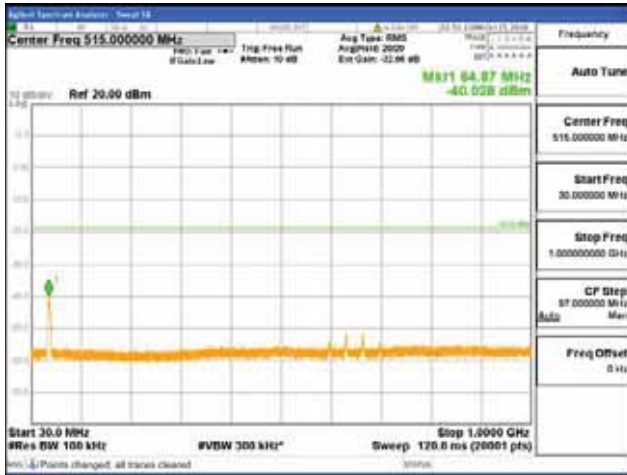

[16QAM]

9 kHz - 150 kHz

150 kHz - 30 MHz

30 MHz - 1000 MHz

1000 MHz - 2099 MHz

CTK Co., Ltd.
 (Ho-dong), 113, Yejik-ro, Cheoin-gu,
 Yongin-si, Gyeonggi-do, Korea
 Tel: +82-31-339-9970
 Fax: +82-31-624-9501