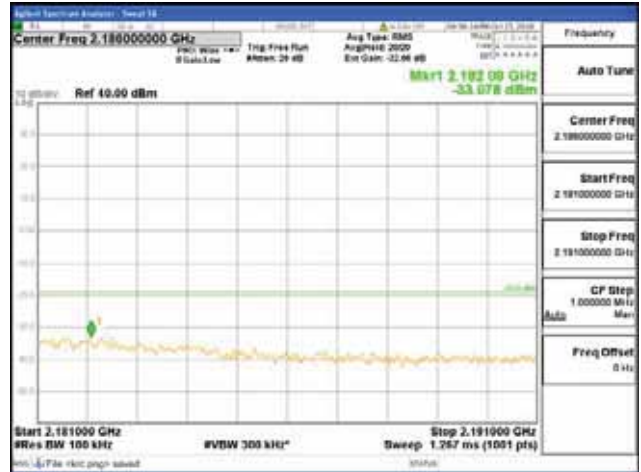

2181 MHz - 2191 MHz