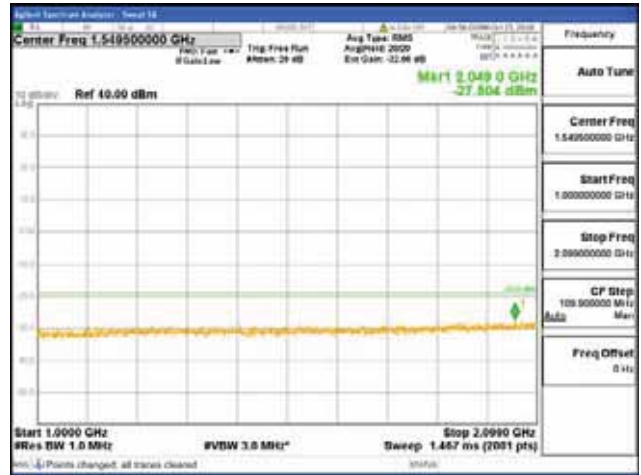

Report No.:  
 CTK-2017-01618-1  
 Page (2298) / (2957)  
 Pages

[256QAM]

9 kHz - 150 kHz

150 kHz - 30 MHz

30 MHz - 1000 MHz

1000 MHz - 2099 MHz

**CTK Co., Ltd.**  
 (Ho-dong), 113, Yejik-ro, Cheoin-gu,  
 Yongin-si, Gyeonggi-do, Korea  
 Tel: +82-31-339-9970  
 Fax: +82-31-624-9501