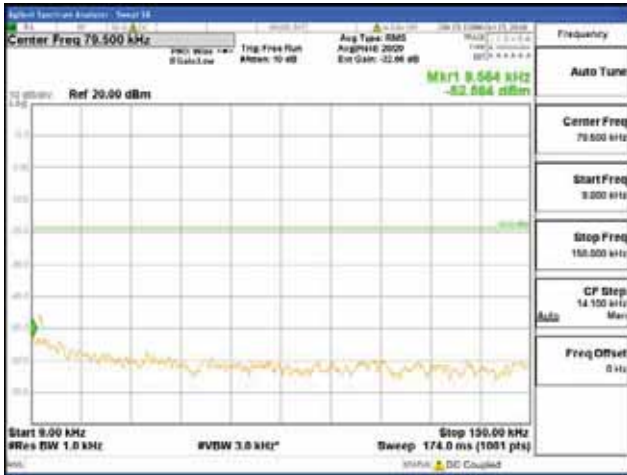

CTK Co., Ltd.
(Ho-dong), 113, Yejik-ro, Cheoin-gu,
Yongin-si, Gyeonggi-do, Korea
Tel: +82-31-339-9970
Fax: +82-31-624-9501

Report No.:
CTK-2017-01618-1
Page (2192) / (2957)
Pages

[64QAM]

9 kHz - 150 kHz