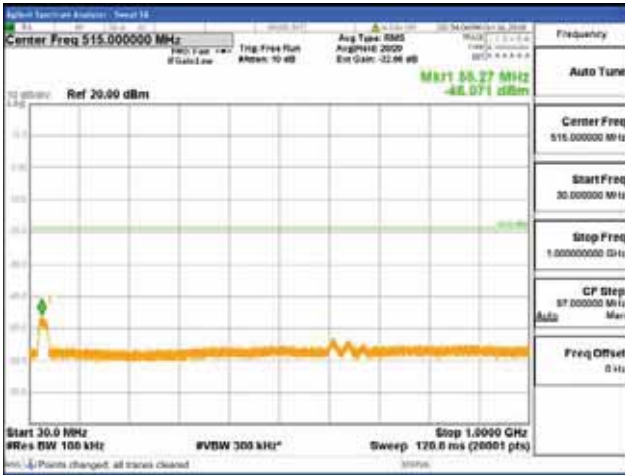

[16QAM]

9 kHz - 150 kHz

150 kHz - 30 MHz

30 MHz - 1000 MHz

1000 MHz - 2099 MHz

CTK Co., Ltd.
 (Ho-dong), 113, Yejik-ro, Cheoin-gu,
 Yongin-si, Gyeonggi-do, Korea
 Tel: +82-31-339-9970
 Fax: +82-31-624-9501