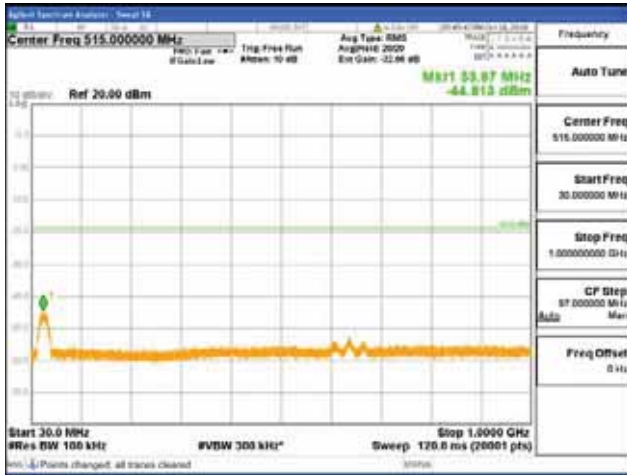

Report No.:
 CTK-2017-01618-1
 Page (2018) / (2957)
 Pages

[256QAM]

9 kHz - 150 kHz

150 kHz - 30 MHz

30 MHz - 1000 MHz

1000 MHz - 2099 MHz

CTK Co., Ltd.
 (Ho-dong), 113, Yejik-ro, Cheoin-gu,
 Yongin-si, Gyeonggi-do, Korea
 Tel: +82-31-339-9970
 Fax: +82-31-624-9501