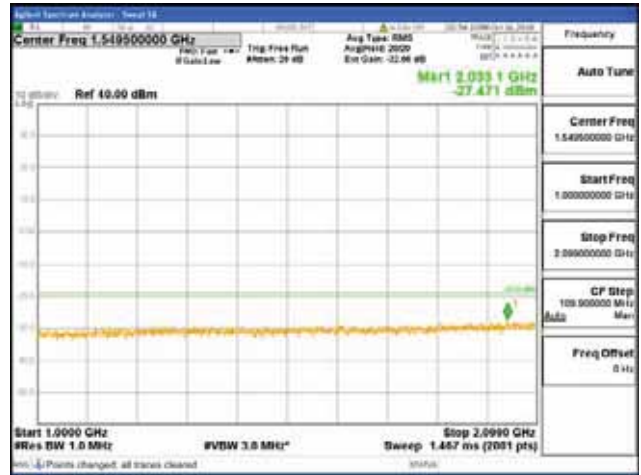

[16QAM]

9 kHz - 150 kHz

150 kHz - 30 MHz

30 MHz - 1000 MHz

1000 MHz - 2099 MHz

CTK Co., Ltd.
 (Ho-dong), 113, Yejik-ro, Cheoin-gu,
 Yongin-si, Gyeonggi-do, Korea
 Tel: +82-31-339-9970
 Fax: +82-31-624-9501