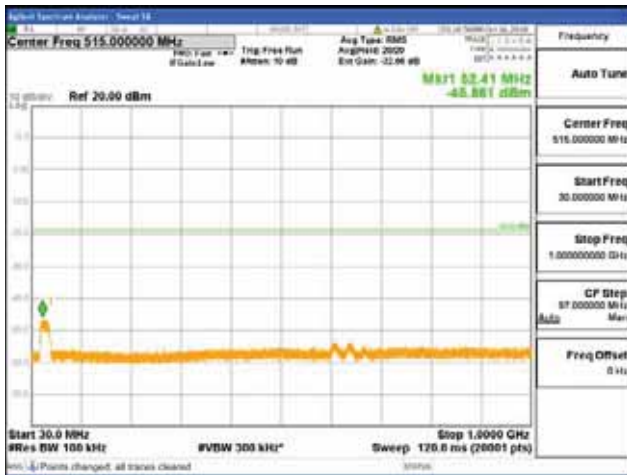

[16QAM]

9 kHz - 150 kHz

150 kHz - 30 MHz

30 MHz - 1000 MHz

1000 MHz - 2099 MHz

CTK Co., Ltd.
 (Ho-dong), 113, Yejik-ro, Cheoin-gu,
 Yongin-si, Gyeonggi-do, Korea
 Tel: +82-31-339-9970
 Fax: +82-31-624-9501