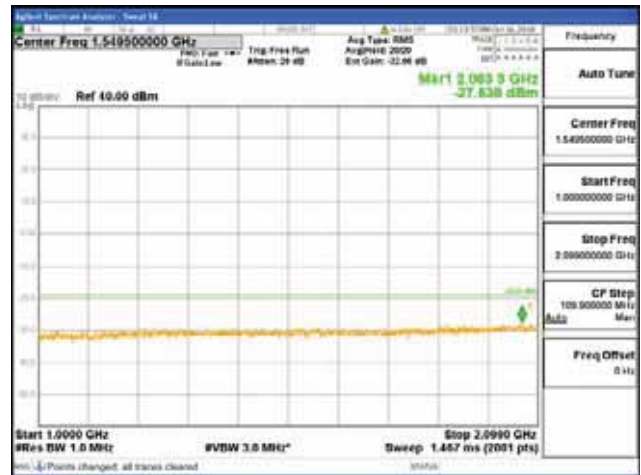

[16QAM]

9 kHz - 150 kHz

150 kHz - 30 MHz

30 MHz - 1000 MHz

1000 MHz - 2099 MHz

CTK Co., Ltd.
 (Ho-dong), 113, Yejik-ro, Cheoin-gu,
 Yongin-si, Gyeonggi-do, Korea
 Tel: +82-31-339-9970
 Fax: +82-31-624-9501