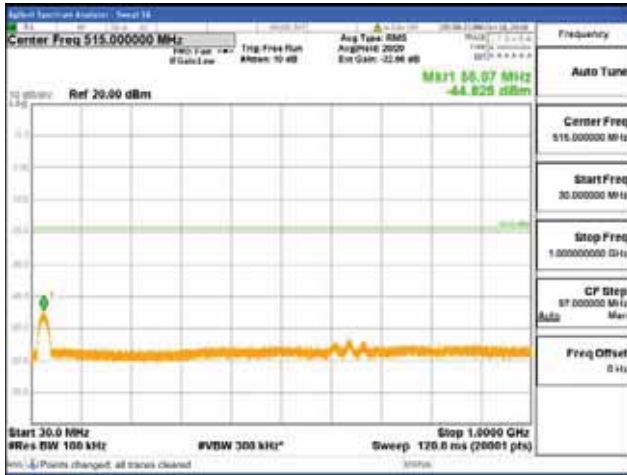

Report No.:
 CTK-2017-01618-1
 Page (2016) / (2957)
 Pages

[64QAM]

9 kHz - 150 kHz

150 kHz - 30 MHz

30 MHz - 1000 MHz

1000 MHz - 2099 MHz

CTK Co., Ltd.
 (Ho-dong), 113, Yejik-ro, Cheoin-gu,
 Yongin-si, Gyeonggi-do, Korea
 Tel: +82-31-339-9970
 Fax: +82-31-624-9501