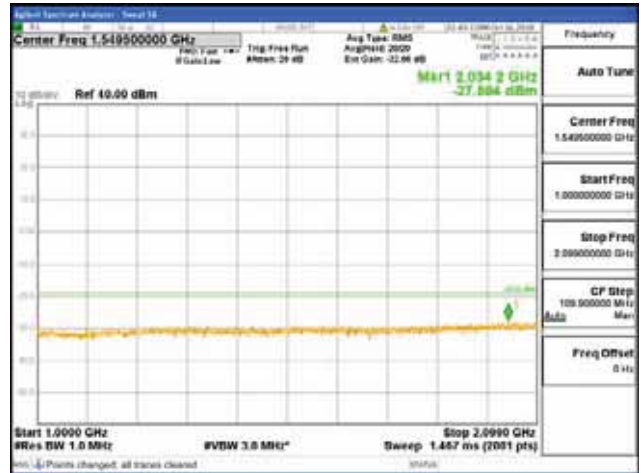

[16QAM]

9 kHz - 150 kHz

150 kHz - 30 MHz

30 MHz - 1000 MHz

1000 MHz - 2099 MHz

CTK Co., Ltd.
 (Ho-dong), 113, Yejik-ro, Cheoin-gu,
 Yongin-si, Gyeonggi-do, Korea
 Tel: +82-31-339-9970
 Fax: +82-31-624-9501