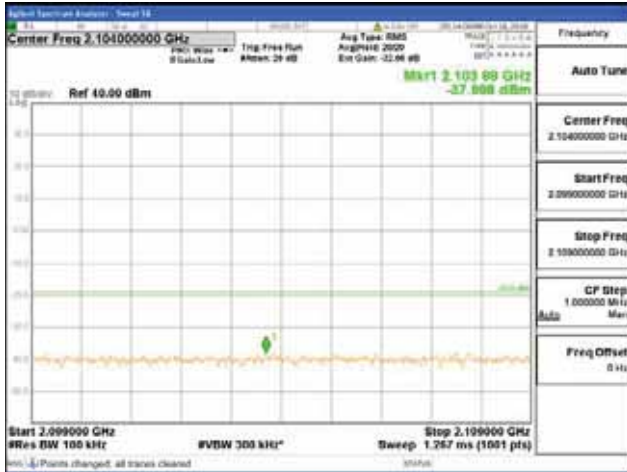

CTK Co., Ltd.
(Ho-dong), 113, Yejik-ro, Cheoin-gu,
Yongin-si, Gyeonggi-do, Korea
Tel: +82-31-339-9970
Fax: +82-31-624-9501

Report No.:
CTK-2017-01618-1
Page (2015) / (2957)
Pages

2099 MHz - 2109 MHz