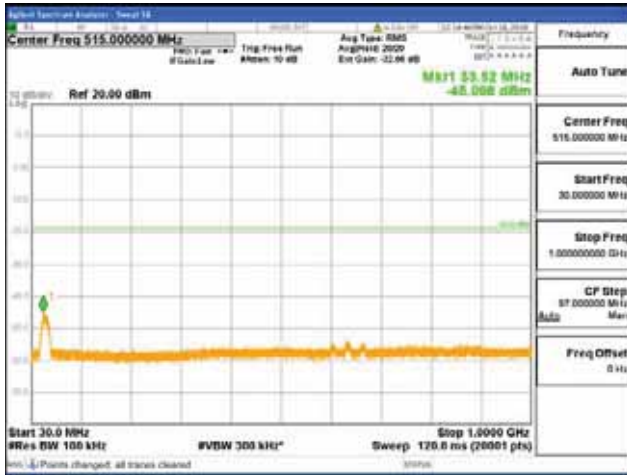

[16QAM]

9 kHz - 150 kHz

150 kHz - 30 MHz

30 MHz - 1000 MHz

1000 MHz - 2099 MHz

CTK Co., Ltd.
 (Ho-dong), 113, Yejik-ro, Cheoin-gu,
 Yongin-si, Gyeonggi-do, Korea
 Tel: +82-31-339-9970
 Fax: +82-31-624-9501