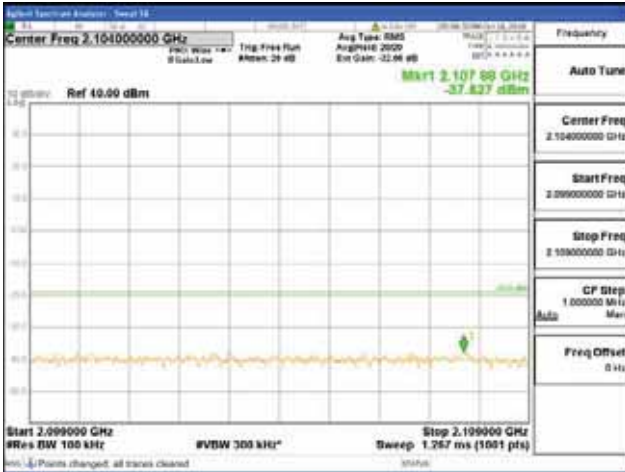

CTK Co., Ltd.
(Ho-dong), 113, Yejik-ro, Cheoin-gu,
Yongin-si, Gyeonggi-do, Korea
Tel: +82-31-339-9970
Fax: +82-31-624-9501

Report No.:
CTK-2017-01618-1
Page (2017) / (2957)
Pages

2099 MHz - 2109 MHz