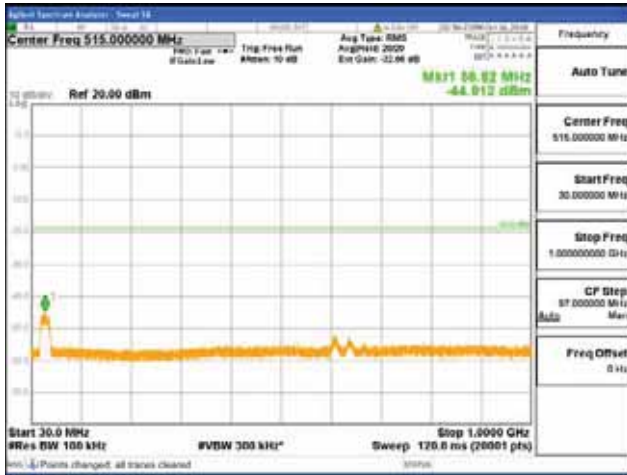

[16QAM]

9 kHz - 150 kHz

150 kHz - 30 MHz

30 MHz - 1000 MHz

1000 MHz - 2099 MHz

CTK Co., Ltd.
 (Ho-dong), 113, Yejik-ro, Cheoin-gu,
 Yongin-si, Gyeonggi-do, Korea
 Tel: +82-31-339-9970
 Fax: +82-31-624-9501