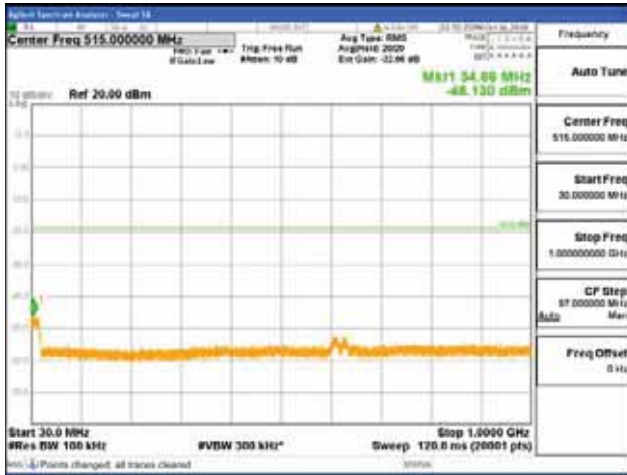

[16QAM]

9 kHz - 150 kHz

150 kHz - 30 MHz

30 MHz - 1000 MHz

1000 MHz - 2099 MHz

CTK Co., Ltd.
 (Ho-dong), 113, Yejik-ro, Cheoin-gu,
 Yongin-si, Gyeonggi-do, Korea
 Tel: +82-31-339-9970
 Fax: +82-31-624-9501