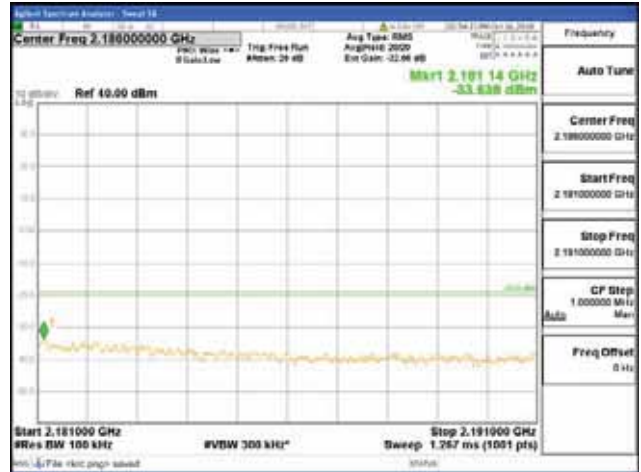

2181 MHz - 2191 MHz