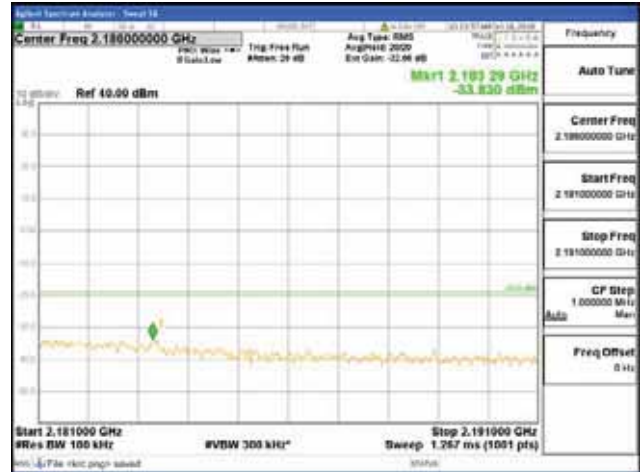

2181 MHz - 2191 MHz