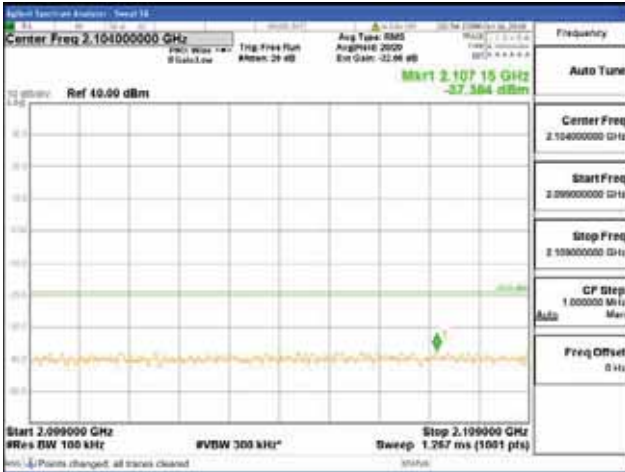

CTK Co., Ltd.
(Ho-dong), 113, Yejik-ro, Cheoin-gu,
Yongin-si, Gyeonggi-do, Korea
Tel: +82-31-339-9970
Fax: +82-31-624-9501

Report No.:
CTK-2017-01618-1
Page (2031) / (2957)
Pages

2099 MHz - 2109 MHz