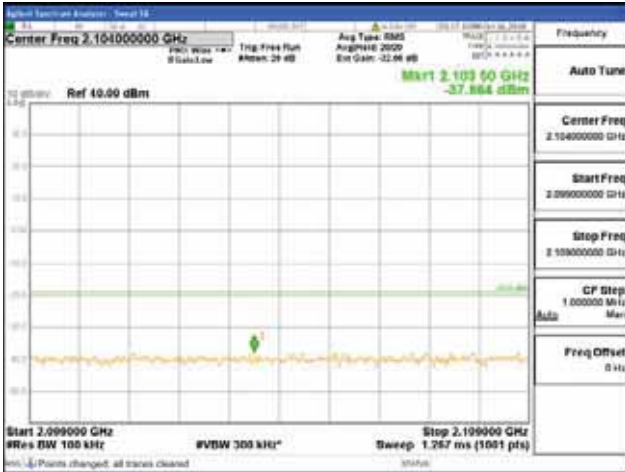

CTK Co., Ltd.
(Ho-dong), 113, Yejik-ro, Cheoin-gu,
Yongin-si, Gyeonggi-do, Korea
Tel: +82-31-339-9970
Fax: +82-31-624-9501

Report No.:
CTK-2017-01618-1
Page (2079) / (2957)
Pages

2099 MHz - 2109 MHz