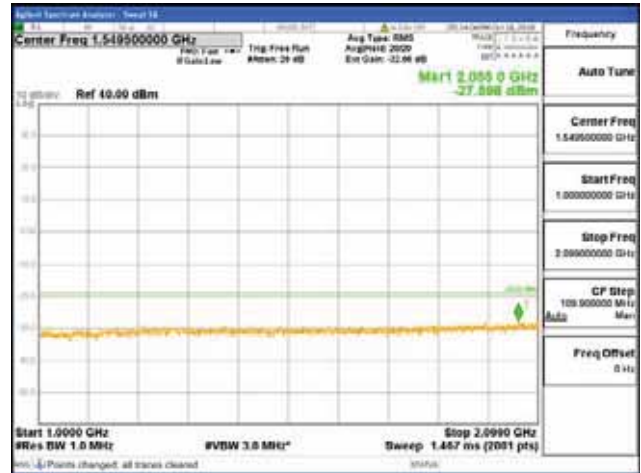

[16QAM]

9 kHz - 150 kHz

150 kHz - 30 MHz

30 MHz - 1000 MHz

1000 MHz - 2099 MHz

CTK Co., Ltd.
 (Ho-dong), 113, Yejik-ro, Cheoin-gu,
 Yongin-si, Gyeonggi-do, Korea
 Tel: +82-31-339-9970
 Fax: +82-31-624-9501