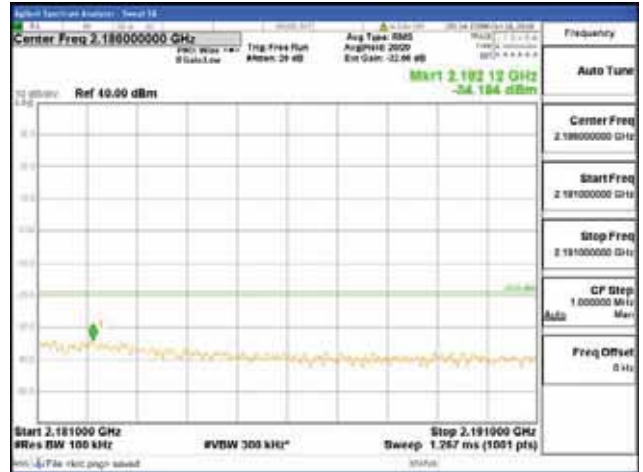

2181 MHz - 2191 MHz