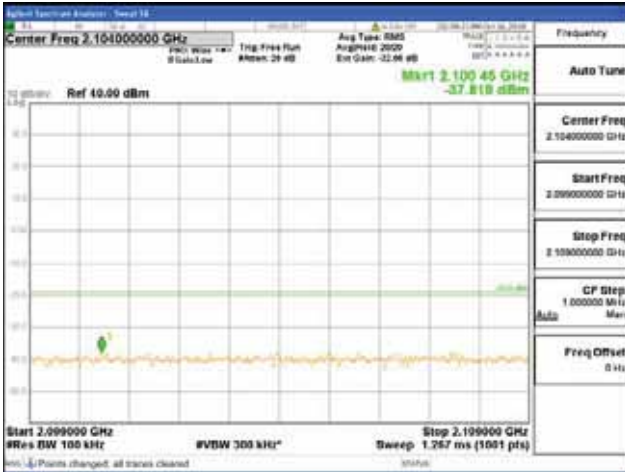

CTK Co., Ltd.
(Ho-dong), 113, Yejik-ro, Cheoin-gu,
Yongin-si, Gyeonggi-do, Korea
Tel: +82-31-339-9970
Fax: +82-31-624-9501

Report No.:
CTK-2017-01618-1
Page (2071) / (2957)
Pages

2099 MHz - 2109 MHz