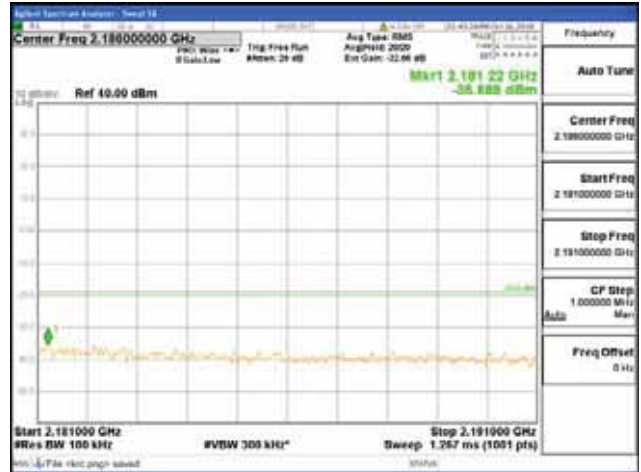

2181 MHz - 2191 MHz