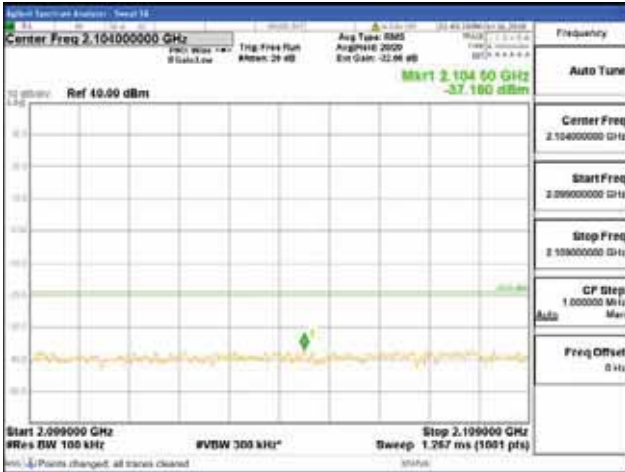

CTK Co., Ltd.
(Ho-dong), 113, Yejik-ro, Cheoin-gu,
Yongin-si, Gyeonggi-do, Korea
Tel: +82-31-339-9970
Fax: +82-31-624-9501

Report No.:
CTK-2017-01618-1
Page (2023) / (2957)
Pages

2099 MHz - 2109 MHz