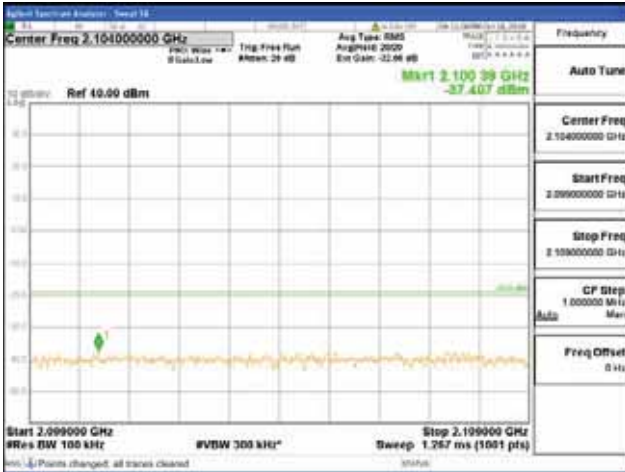

CTK Co., Ltd.
(Ho-dong), 113, Yejik-ro, Cheoin-gu,
Yongin-si, Gyeonggi-do, Korea
Tel: +82-31-339-9970
Fax: +82-31-624-9501

Report No.:
CTK-2017-01618-1
Page (2007) / (2957)
Pages

2099 MHz - 2109 MHz