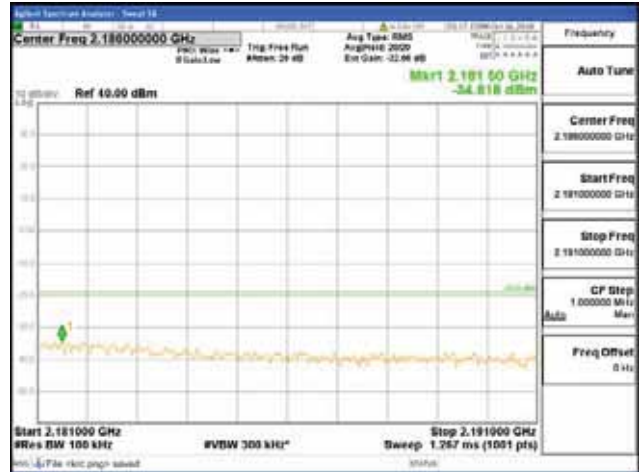

2181 MHz - 2191 MHz