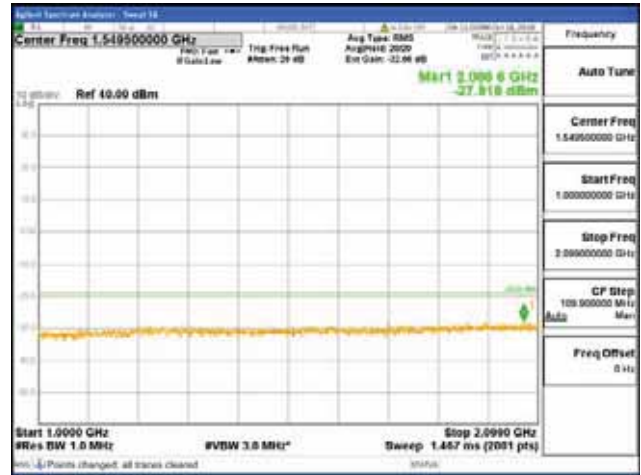

[16QAM]

9 kHz - 150 kHz

150 kHz - 30 MHz

30 MHz - 1000 MHz

1000 MHz - 2099 MHz

CTK Co., Ltd.
 (Ho-dong), 113, Yejik-ro, Cheoin-gu,
 Yongin-si, Gyeonggi-do, Korea
 Tel: +82-31-339-9970
 Fax: +82-31-624-9501