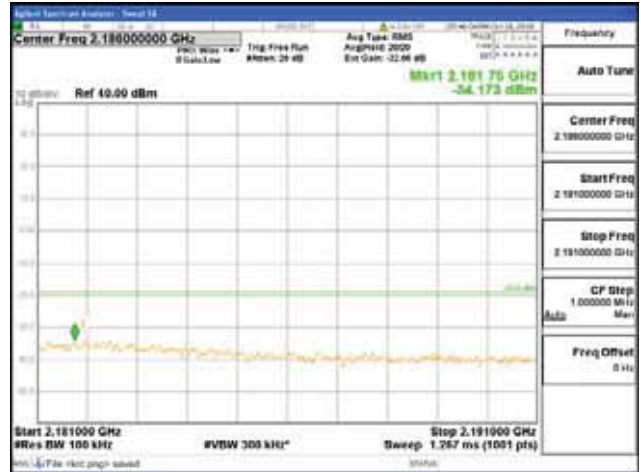

2181 MHz - 2191 MHz