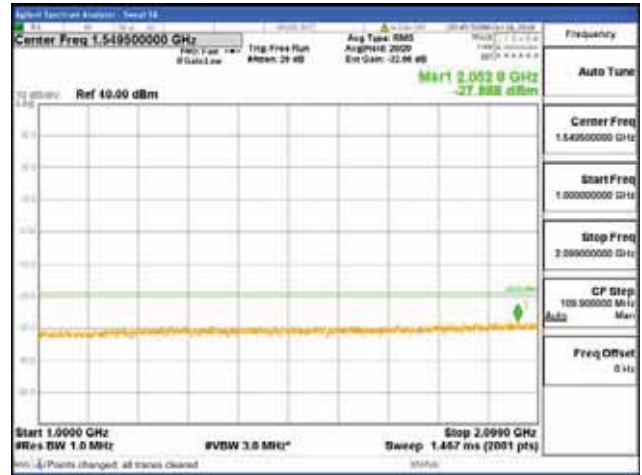

Report No.:
 CTK-2017-01618-1
 Page (2018) / (2957)
 Pages

[256QAM]

9 kHz - 150 kHz

150 kHz - 30 MHz

30 MHz - 1000 MHz

1000 MHz - 2099 MHz

CTK Co., Ltd.
 (Ho-dong), 113, Yejik-ro, Cheoin-gu,
 Yongin-si, Gyeonggi-do, Korea
 Tel: +82-31-339-9970
 Fax: +82-31-624-9501