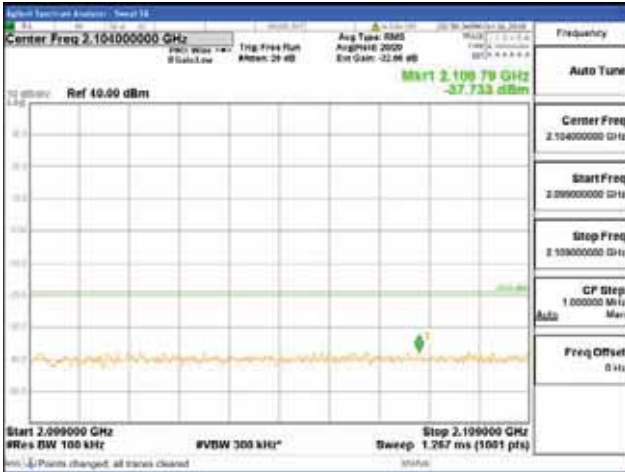

CTK Co., Ltd.
(Ho-dong), 113, Yejik-ro, Cheoin-gu,
Yongin-si, Gyeonggi-do, Korea
Tel: +82-31-339-9970
Fax: +82-31-624-9501

Report No.:
CTK-2017-01618-1
Page (2047) / (2957)
Pages

2099 MHz - 2109 MHz