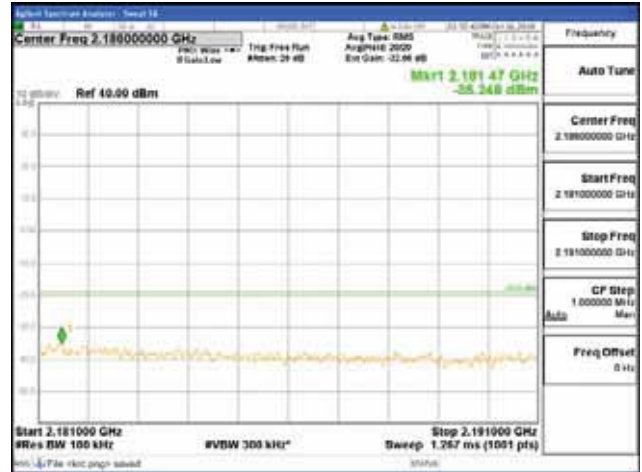

2181 MHz - 2191 MHz