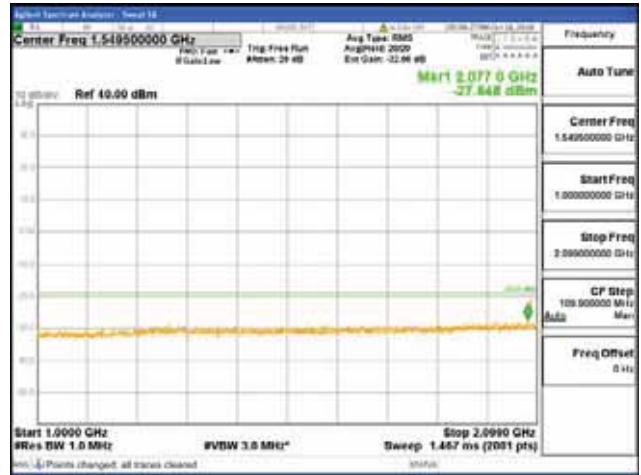

Report No.:
 CTK-2017-01618-1
 Page (2016) / (2957)
 Pages

[64QAM]

9 kHz - 150 kHz

150 kHz - 30 MHz

30 MHz - 1000 MHz

1000 MHz - 2099 MHz

CTK Co., Ltd.
 (Ho-dong), 113, Yejik-ro, Cheoin-gu,
 Yongin-si, Gyeonggi-do, Korea
 Tel: +82-31-339-9970
 Fax: +82-31-624-9501