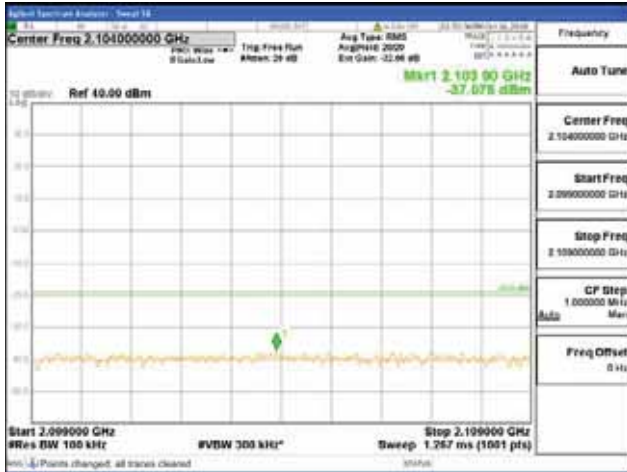

CTK Co., Ltd.
(Ho-dong), 113, Yejik-ro, Cheoin-gu,
Yongin-si, Gyeonggi-do, Korea
Tel: +82-31-339-9970
Fax: +82-31-624-9501

Report No.:
CTK-2017-01618-1
Page (2039) / (2957)
Pages

2099 MHz - 2109 MHz