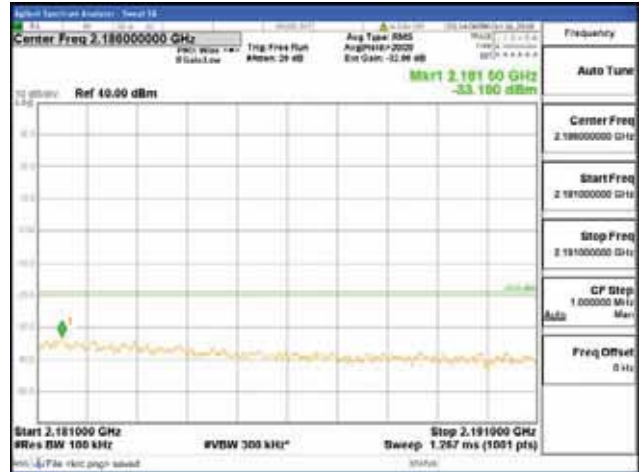

2181 MHz - 2191 MHz