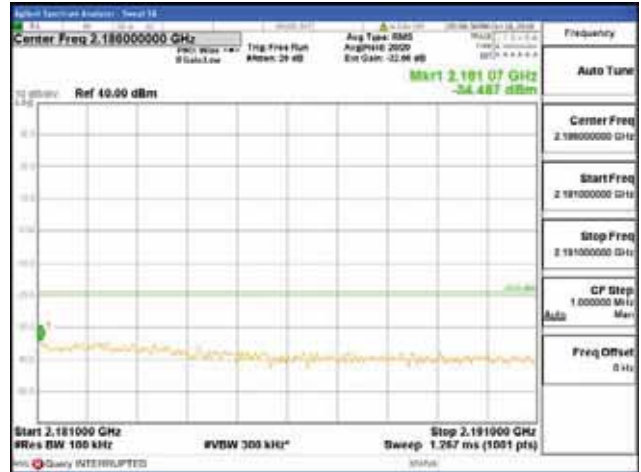

2181 MHz - 2191 MHz