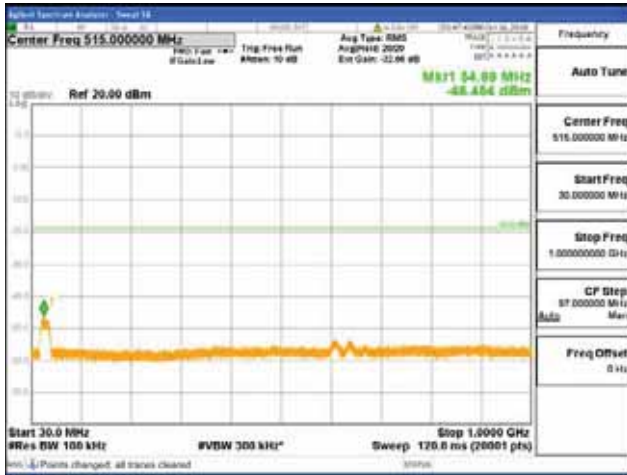

Report No.:
 CTK-2017-01618-1
 Page (2032) / (2957)
 Pages

[64QAM]

9 kHz - 150 kHz

150 kHz - 30 MHz

30 MHz - 1000 MHz

1000 MHz - 2099 MHz

CTK Co., Ltd.
 (Ho-dong), 113, Yejik-ro, Cheoin-gu,
 Yongin-si, Gyeonggi-do, Korea
 Tel: +82-31-339-9970
 Fax: +82-31-624-9501