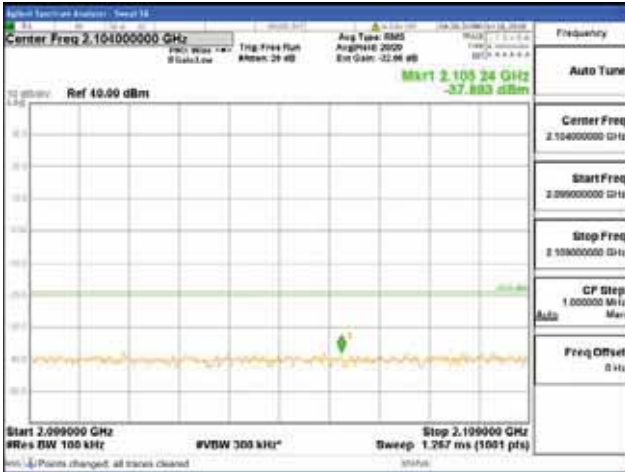

CTK Co., Ltd.
(Ho-dong), 113, Yejik-ro, Cheoin-gu,
Yongin-si, Gyeonggi-do, Korea
Tel: +82-31-339-9970
Fax: +82-31-624-9501

Report No.:
CTK-2017-01618-1
Page (2009) / (2957)
Pages

2099 MHz - 2109 MHz