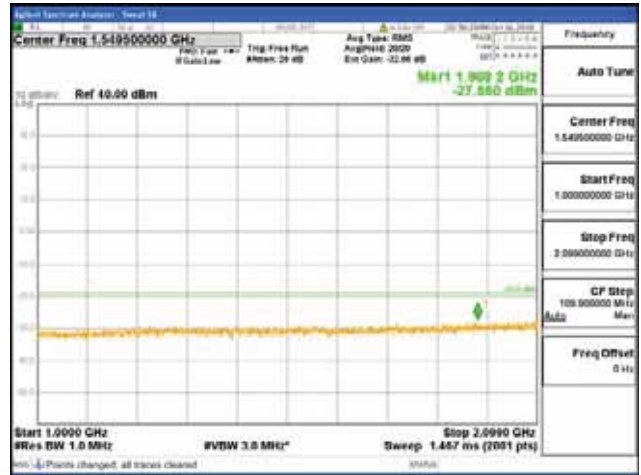

[16QAM]

9 kHz - 150 kHz

150 kHz - 30 MHz

30 MHz - 1000 MHz

1000 MHz - 2099 MHz

CTK Co., Ltd.
 (Ho-dong), 113, Yejik-ro, Cheoin-gu,
 Yongin-si, Gyeonggi-do, Korea
 Tel: +82-31-339-9970
 Fax: +82-31-624-9501