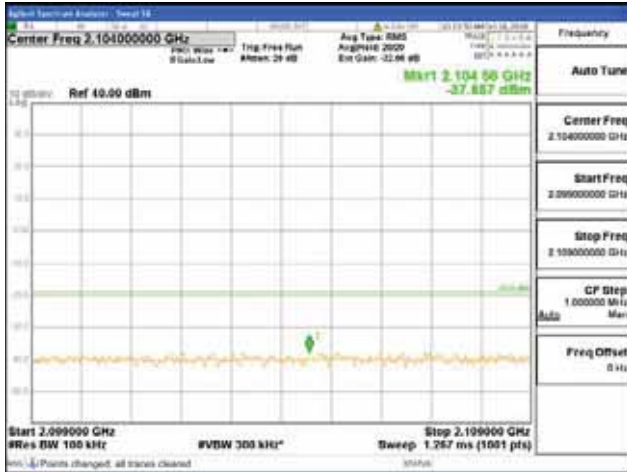

CTK Co., Ltd.
(Ho-dong), 113, Yejik-ro, Cheoin-gu,
Yongin-si, Gyeonggi-do, Korea
Tel: +82-31-339-9970
Fax: +82-31-624-9501

Report No.:
CTK-2017-01618-1
Page (2087) / (2957)
Pages

2099 MHz - 2109 MHz