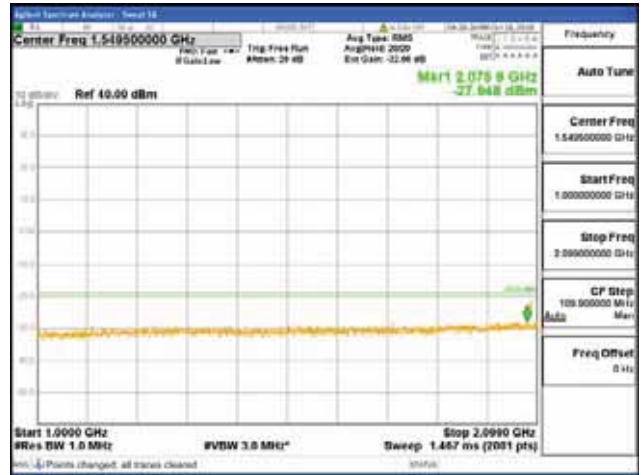

Report No.:
 CTK-2017-01618-1
 Page (2008) / (2957)
 Pages

[64QAM]

9 kHz - 150 kHz

150 kHz - 30 MHz

30 MHz - 1000 MHz

1000 MHz - 2099 MHz

CTK Co., Ltd.
 (Ho-dong), 113, Yejik-ro, Cheoin-gu,
 Yongin-si, Gyeonggi-do, Korea
 Tel: +82-31-339-9970
 Fax: +82-31-624-9501