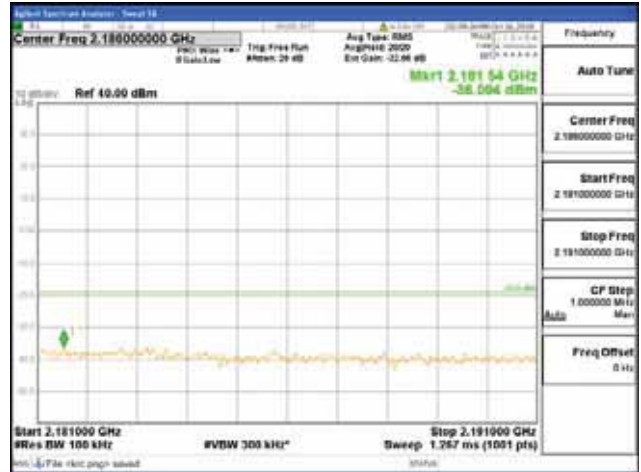

2181 MHz - 2191 MHz