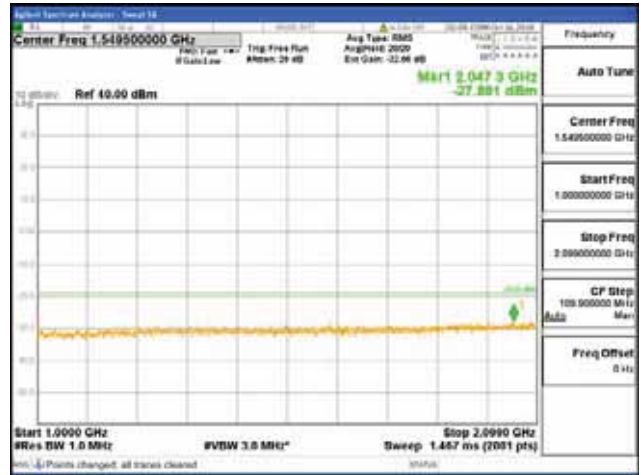

[16QAM]

9 kHz - 150 kHz

150 kHz - 30 MHz

30 MHz - 1000 MHz

1000 MHz - 2099 MHz

CTK Co., Ltd.
 (Ho-dong), 113, Yejik-ro, Cheoin-gu,
 Yongin-si, Gyeonggi-do, Korea
 Tel: +82-31-339-9970
 Fax: +82-31-624-9501