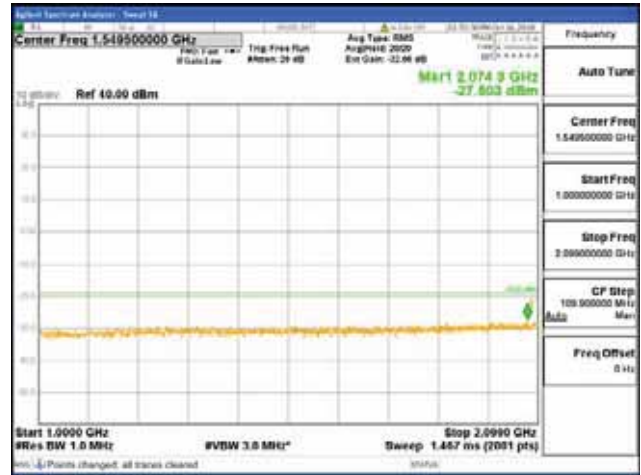

[16QAM]

9 kHz - 150 kHz

150 kHz - 30 MHz

30 MHz - 1000 MHz

1000 MHz - 2099 MHz

CTK Co., Ltd.
 (Ho-dong), 113, Yejik-ro, Cheoin-gu,
 Yongin-si, Gyeonggi-do, Korea
 Tel: +82-31-339-9970
 Fax: +82-31-624-9501