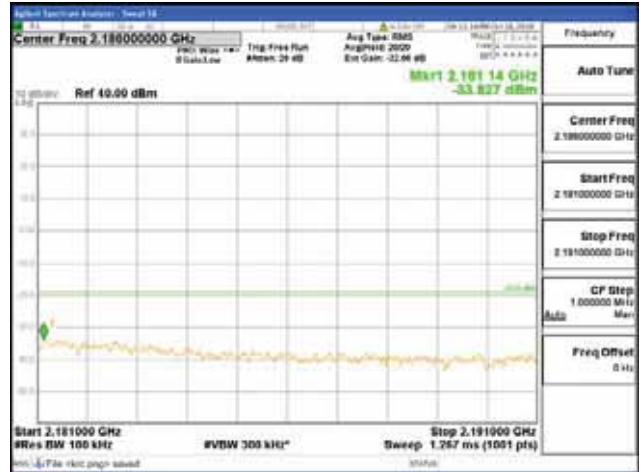

2181 MHz - 2191 MHz