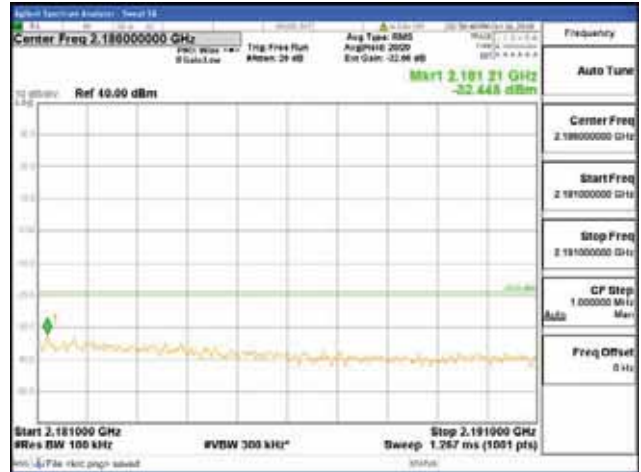

2181 MHz - 2191 MHz