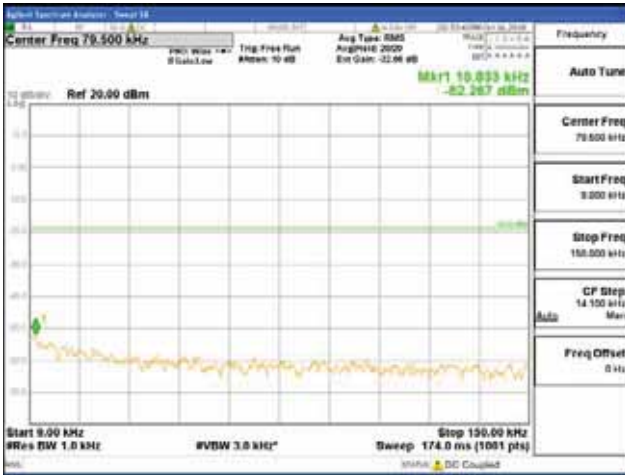

CTK Co., Ltd.
(Ho-dong), 113, Yejik-ro, Cheoin-gu,
Yongin-si, Gyeonggi-do, Korea
Tel: +82-31-339-9970
Fax: +82-31-624-9501

Report No.:
CTK-2017-01618-1
Page (2030) / (2957)
Pages

[16QAM]

9 kHz - 150 kHz