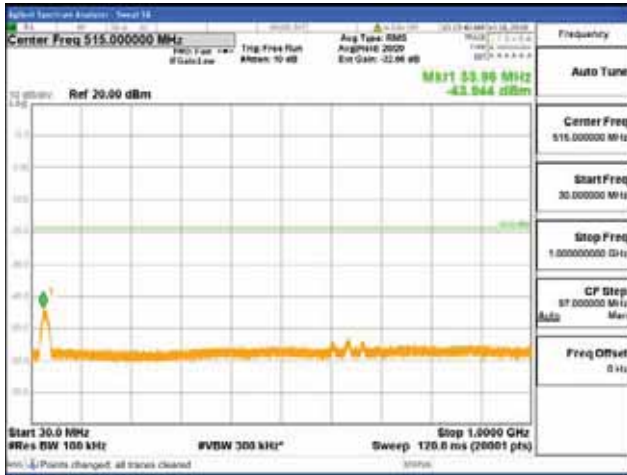

[16QAM]

9 kHz - 150 kHz

150 kHz - 30 MHz

30 MHz - 1000 MHz

1000 MHz - 2099 MHz

CTK Co., Ltd.
 (Ho-dong), 113, Yejik-ro, Cheoin-gu,
 Yongin-si, Gyeonggi-do, Korea
 Tel: +82-31-339-9970
 Fax: +82-31-624-9501