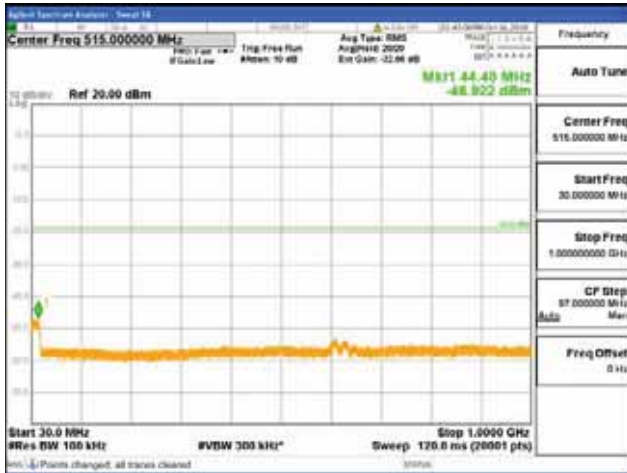

[16QAM]

9 kHz - 150 kHz

150 kHz - 30 MHz

30 MHz - 1000 MHz

1000 MHz - 2099 MHz

CTK Co., Ltd.
 (Ho-dong), 113, Yejik-ro, Cheoin-gu,
 Yongin-si, Gyeonggi-do, Korea
 Tel: +82-31-339-9970
 Fax: +82-31-624-9501