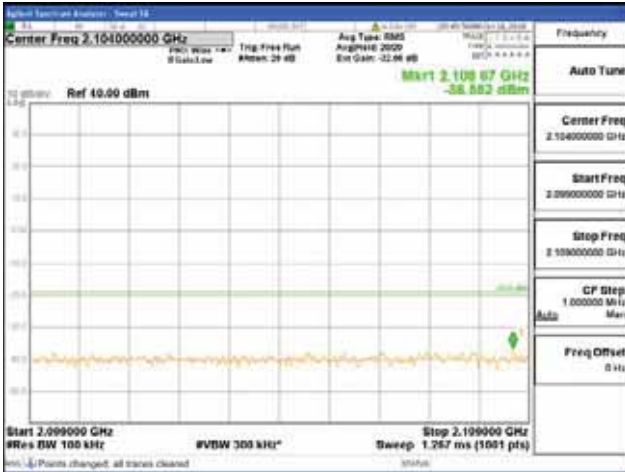

CTK Co., Ltd.
(Ho-dong), 113, Yejik-ro, Cheoin-gu,
Yongin-si, Gyeonggi-do, Korea
Tel: +82-31-339-9970
Fax: +82-31-624-9501

Report No.:
CTK-2017-01618-1
Page (2019) / (2957)
Pages

2099 MHz - 2109 MHz