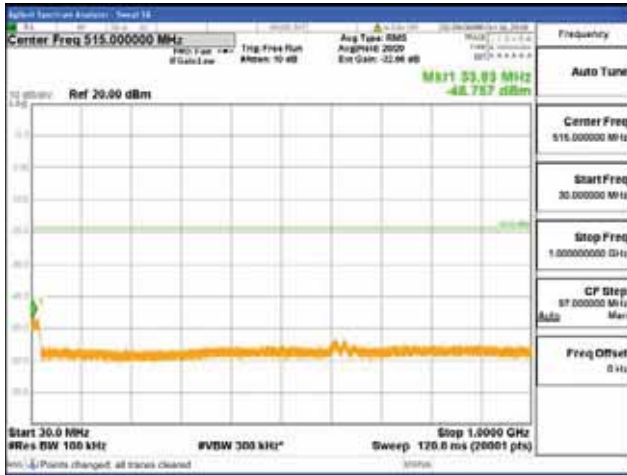

[16QAM]

9 kHz - 150 kHz

150 kHz - 30 MHz

30 MHz - 1000 MHz

1000 MHz - 2099 MHz

CTK Co., Ltd.
 (Ho-dong), 113, Yejik-ro, Cheoin-gu,
 Yongin-si, Gyeonggi-do, Korea
 Tel: +82-31-339-9970
 Fax: +82-31-624-9501