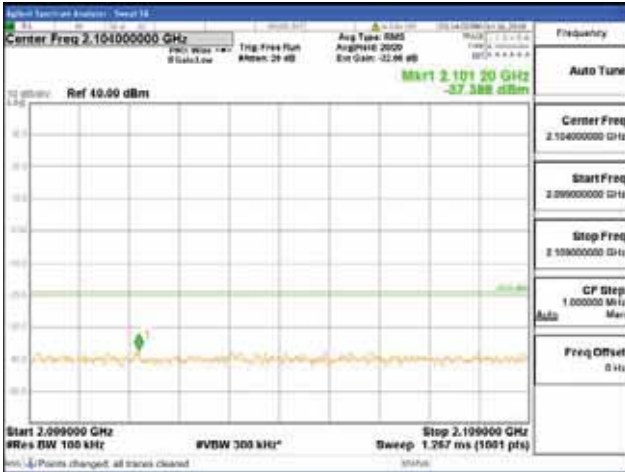

CTK Co., Ltd.
(Ho-dong), 113, Yejik-ro, Cheoin-gu,
Yongin-si, Gyeonggi-do, Korea
Tel: +82-31-339-9970
Fax: +82-31-624-9501

Report No.:
CTK-2017-01618-1
Page (2055) / (2957)
Pages

2099 MHz - 2109 MHz