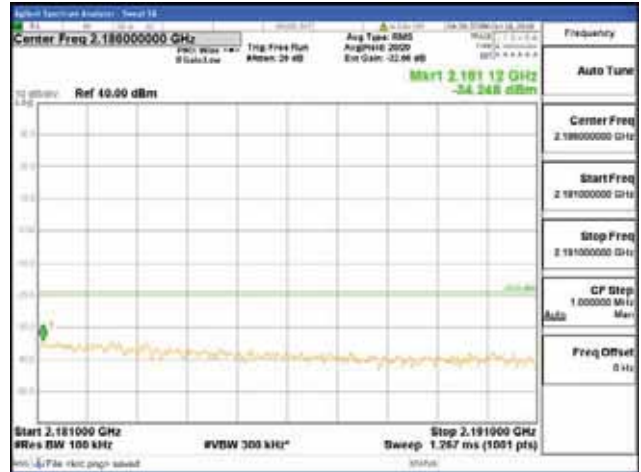

2181 MHz - 2191 MHz