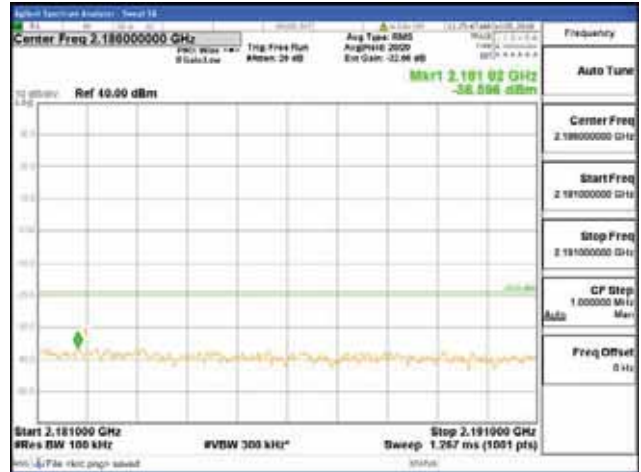

2181 MHz - 2191 MHz