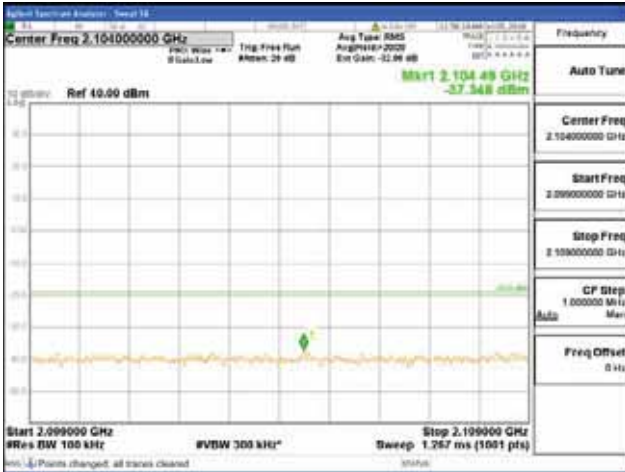

CTK Co., Ltd.
(Ho-dong), 113, Yejik-ro, Cheoin-gu,
Yongin-si, Gyeonggi-do, Korea
Tel: +82-31-339-9970
Fax: +82-31-624-9501

Report No.:
CTK-2018-03329
Page (1919) / (2957)
Pages

2099 MHz - 2109 MHz