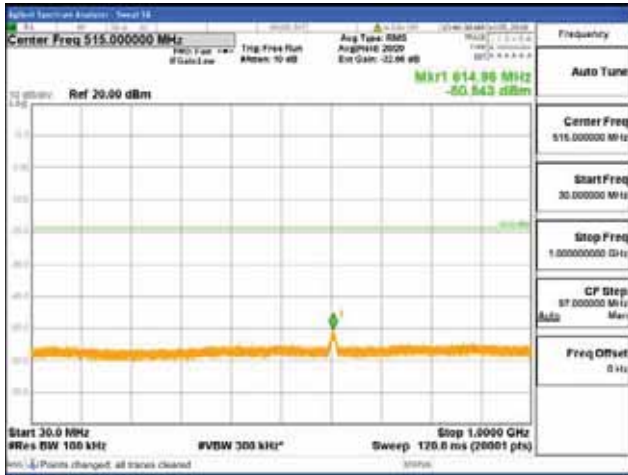

[16QAM]

9 kHz - 150 kHz

150 kHz - 30 MHz

30 MHz - 1000 MHz

1000 MHz - 2099 MHz

CTK Co., Ltd.
 (Ho-dong), 113, Yejik-ro, Cheoin-gu,
 Yongin-si, Gyeonggi-do, Korea
 Tel: +82-31-339-9970
 Fax: +82-31-624-9501