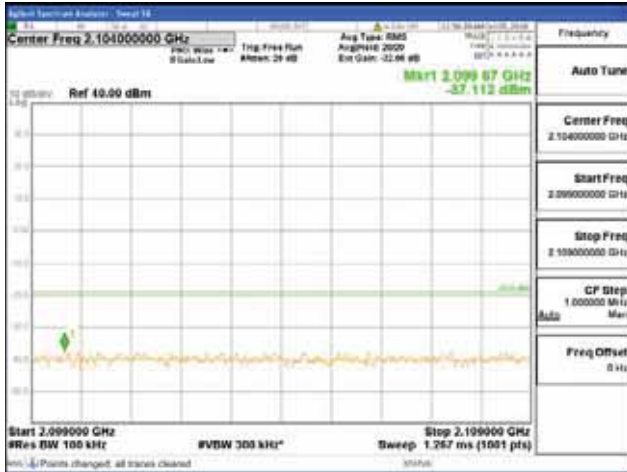

CTK Co., Ltd.
(Ho-dong), 113, Yejik-ro, Cheoin-gu,
Yongin-si, Gyeonggi-do, Korea
Tel: +82-31-339-9970
Fax: +82-31-624-9501

Report No.:
CTK-2018-03329
Page (1917) / (2957)
Pages

2099 MHz - 2109 MHz