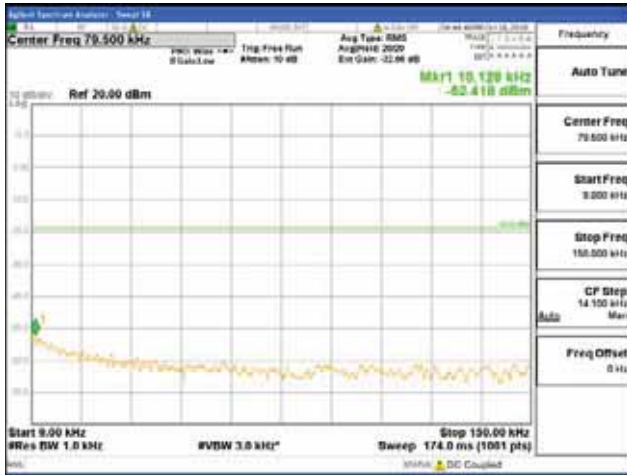

CTK Co., Ltd.
(Ho-dong), 113, Yejik-ro, Cheoin-gu,
Yongin-si, Gyeonggi-do, Korea
Tel: +82-31-339-9970
Fax: +82-31-624-9501

Report No.:
CTK-2017-01618-1
Page (1976) / (2957)
Pages

[64QAM]

9 kHz - 150 kHz