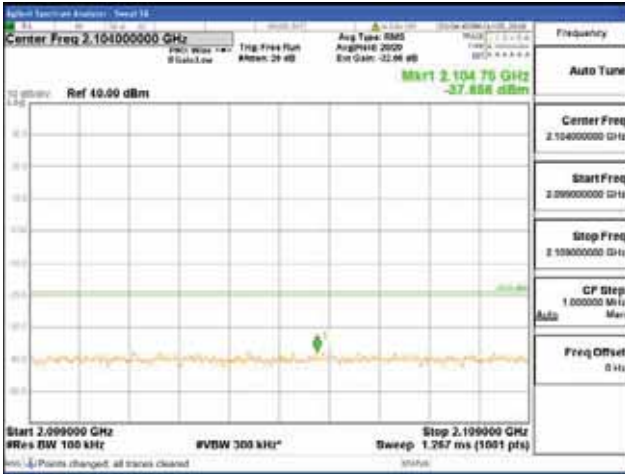

CTK Co., Ltd.
(Ho-dong), 113, Yejik-ro, Cheoin-gu,
Yongin-si, Gyeonggi-do, Korea
Tel: +82-31-339-9970
Fax: +82-31-624-9501

Report No.:
CTK-2018-03329
Page (1931) / (2957)
Pages

2099 MHz - 2109 MHz