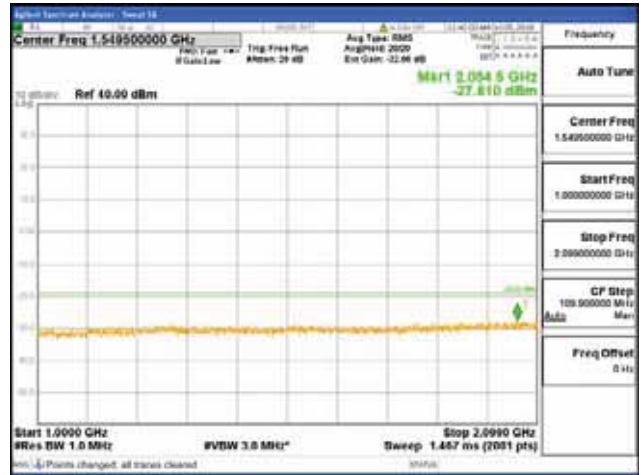

Report No.:
 CTK-2018-03329
 Page (1894) / (2957)
 Pages

[16QAM]

9 kHz - 150 kHz

150 kHz - 30 MHz

30 MHz - 1000 MHz

1000 MHz - 2099 MHz

CTK Co., Ltd.
 (Ho-dong), 113, Yejik-ro, Cheoin-gu,
 Yongin-si, Gyeonggi-do, Korea
 Tel: +82-31-339-9970
 Fax: +82-31-624-9501