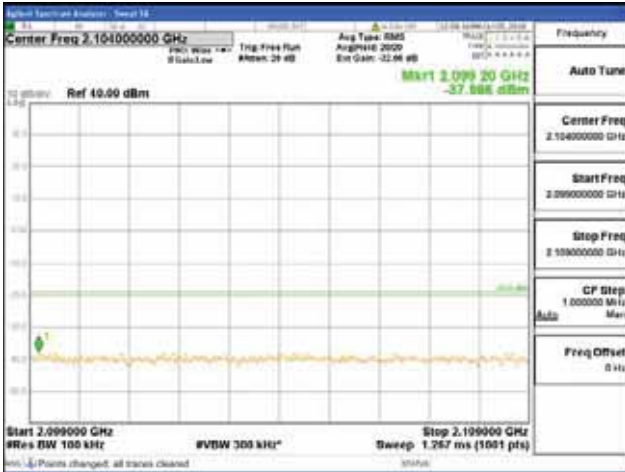

CTK Co., Ltd.
(Ho-dong), 113, Yejik-ro, Cheoin-gu,
Yongin-si, Gyeonggi-do, Korea
Tel: +82-31-339-9970
Fax: +82-31-624-9501

Report No.:
CTK-2018-03329
Page (1947) / (2957)
Pages

2099 MHz - 2109 MHz