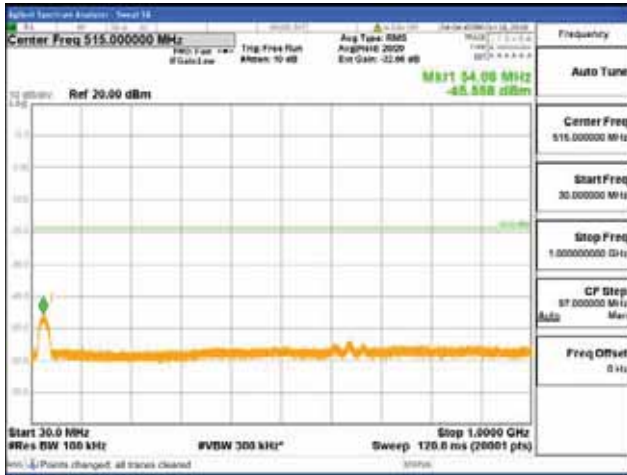

[16QAM]

9 kHz - 150 kHz

150 kHz - 30 MHz

30 MHz - 1000 MHz

1000 MHz - 2099 MHz

CTK Co., Ltd.
 (Ho-dong), 113, Yejik-ro, Cheoin-gu,
 Yongin-si, Gyeonggi-do, Korea
 Tel: +82-31-339-9970
 Fax: +82-31-624-9501