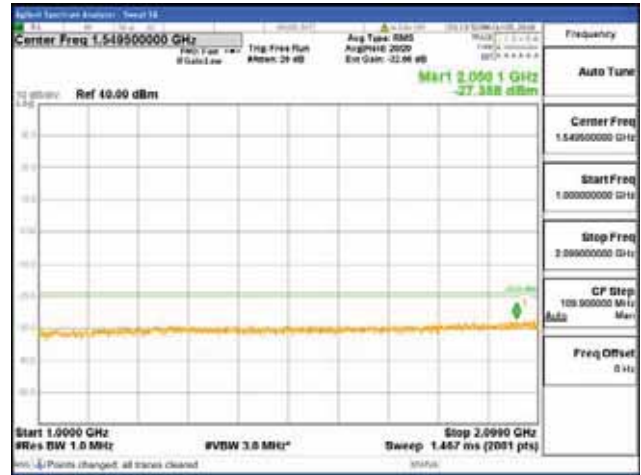

Report No.:
CTK-2018-03329
Page (1906) / (2957)
Pages

[256QAM]

9 kHz - 150 kHz

150 kHz - 30 MHz

30 MHz - 1000 MHz

1000 MHz - 2099 MHz

CTK Co., Ltd.
 (Ho-dong), 113, Yejik-ro, Cheoin-gu,
 Yongin-si, Gyeonggi-do, Korea
 Tel: +82-31-339-9970
 Fax: +82-31-624-9501