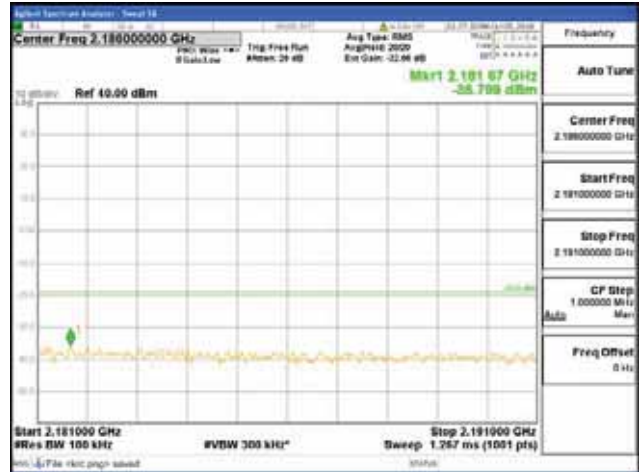

2181 MHz - 2191 MHz