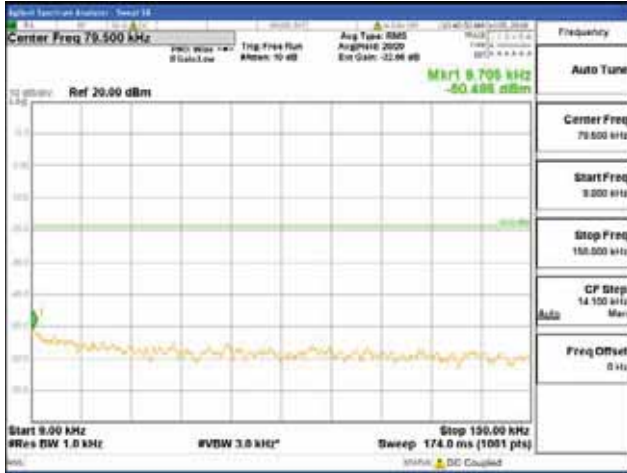

CTK Co., Ltd.
(Ho-dong), 113, Yejik-ro, Cheoin-gu,
Yongin-si, Gyeonggi-do, Korea
Tel: +82-31-339-9970
Fax: +82-31-624-9501

Report No.:
CTK-2018-03329
Page (1910) / (2957)
Pages

[16QAM]

9 kHz - 150 kHz