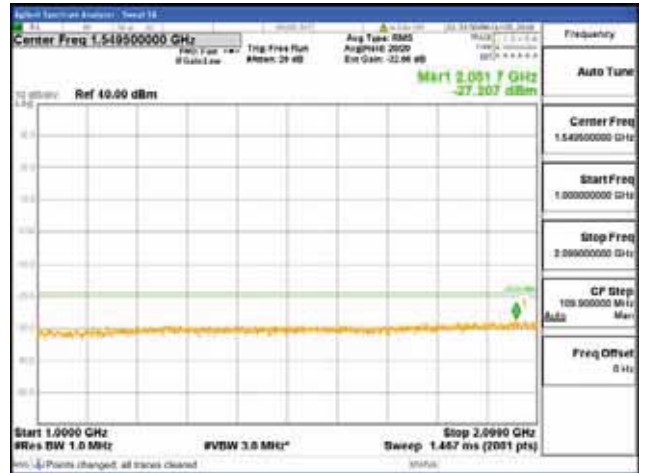

Report No.:
 CTK-2018-03329
 Page (1896) / (2957)
 Pages

[64QAM]

9 kHz - 150 kHz

150 kHz - 30 MHz

30 MHz - 1000 MHz

1000 MHz - 2099 MHz

CTK Co., Ltd.
 (Ho-dong), 113, Yejik-ro, Cheoin-gu,
 Yongin-si, Gyeonggi-do, Korea
 Tel: +82-31-339-9970
 Fax: +82-31-624-9501