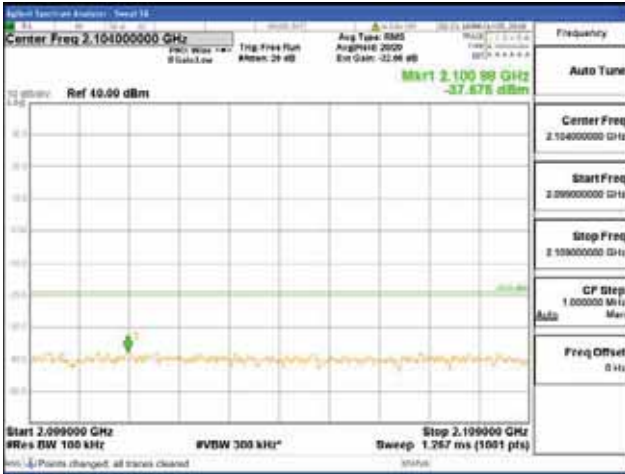

CTK Co., Ltd.
(Ho-dong), 113, Yejik-ro, Cheoin-gu,
Yongin-si, Gyeonggi-do, Korea
Tel: +82-31-339-9970
Fax: +82-31-624-9501

Report No.:
CTK-2018-03329
Page (1949) / (2957)
Pages

2099 MHz - 2109 MHz