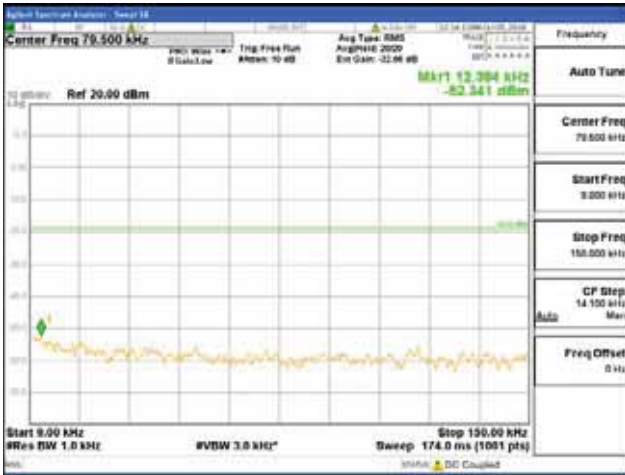

CTK Co., Ltd.
(Ho-dong), 113, Yejik-ro, Cheoin-gu,
Yongin-si, Gyeonggi-do, Korea
Tel: +82-31-339-9970
Fax: +82-31-624-9501

Report No.:
CTK-2018-03329
Page (1920) / (2957)
Pages

[64QAM]

9 kHz - 150 kHz