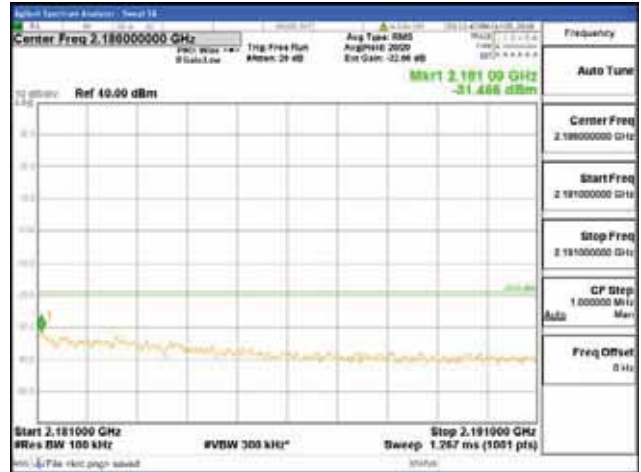

2181 MHz - 2191 MHz