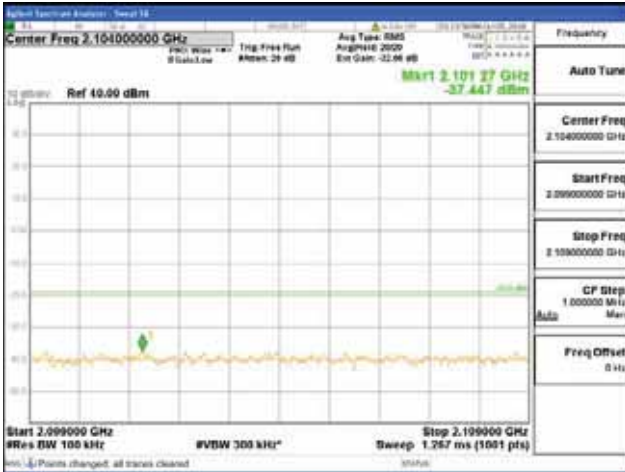

CTK Co., Ltd.
(Ho-dong), 113, Yejik-ro, Cheoin-gu,
Yongin-si, Gyeonggi-do, Korea
Tel: +82-31-339-9970
Fax: +82-31-624-9501

Report No.:
CTK-2018-03329
Page (1907) / (2957)
Pages

2099 MHz - 2109 MHz