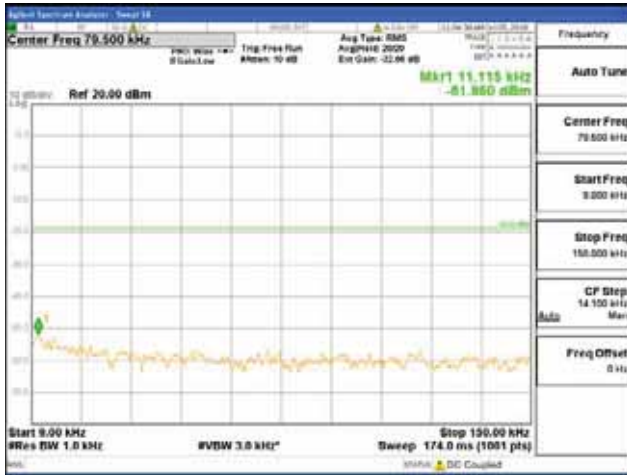

CTK Co., Ltd.
(Ho-dong), 113, Yejik-ro, Cheoin-gu,
Yongin-si, Gyeonggi-do, Korea
Tel: +82-31-339-9970
Fax: +82-31-624-9501

Report No.:
CTK-2018-03329
Page (1938) / (2957)
Pages

[256QAM]

9 kHz - 150 kHz