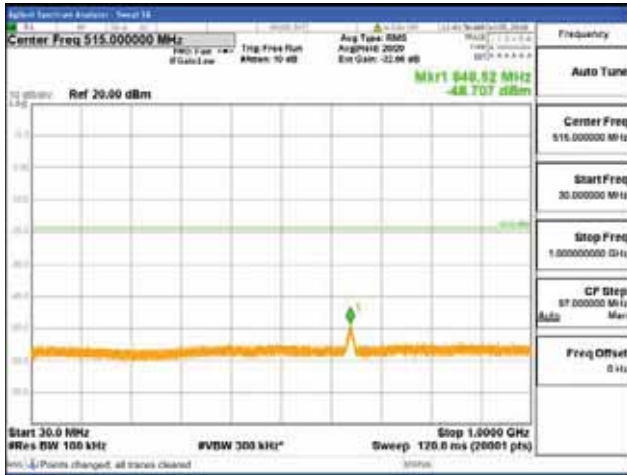

Report No.:
 CTK-2018-03329
 Page (1894) / (2957)
 Pages

[16QAM]

9 kHz - 150 kHz

150 kHz - 30 MHz

30 MHz - 1000 MHz

1000 MHz - 2099 MHz

CTK Co., Ltd.
 (Ho-dong), 113, Yejik-ro, Cheoin-gu,
 Yongin-si, Gyeonggi-do, Korea
 Tel: +82-31-339-9970
 Fax: +82-31-624-9501