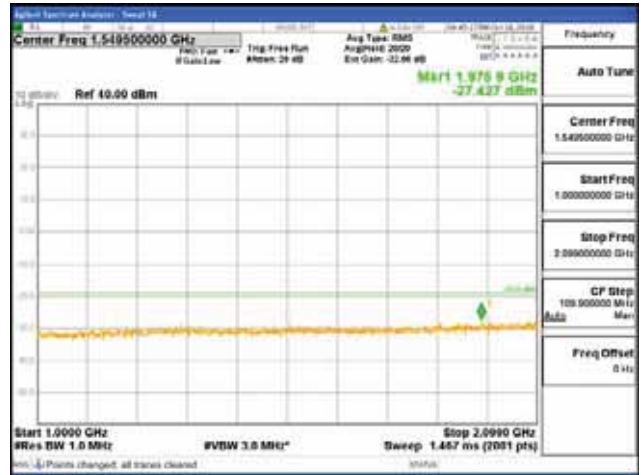

Report No.:
 CTK-2017-01618-1
 Page (1976) / (2957)
 Pages

[64QAM]

9 kHz - 150 kHz

150 kHz - 30 MHz

30 MHz - 1000 MHz

1000 MHz - 2099 MHz

CTK Co., Ltd.
 (Ho-dong), 113, Yejik-ro, Cheoin-gu,
 Yongin-si, Gyeonggi-do, Korea
 Tel: +82-31-339-9970
 Fax: +82-31-624-9501