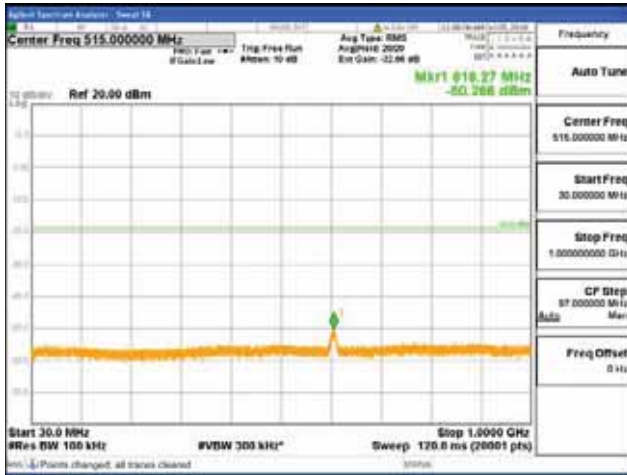

Report No.:
 CTK-2018-03329
 Page (1914) / (2957)
 Pages

[256QAM]

9 kHz - 150 kHz

150 kHz - 30 MHz

30 MHz - 1000 MHz

1000 MHz - 2099 MHz

CTK Co., Ltd.
 (Ho-dong), 113, Yejik-ro, Cheoin-gu,
 Yongin-si, Gyeonggi-do, Korea
 Tel: +82-31-339-9970
 Fax: +82-31-624-9501