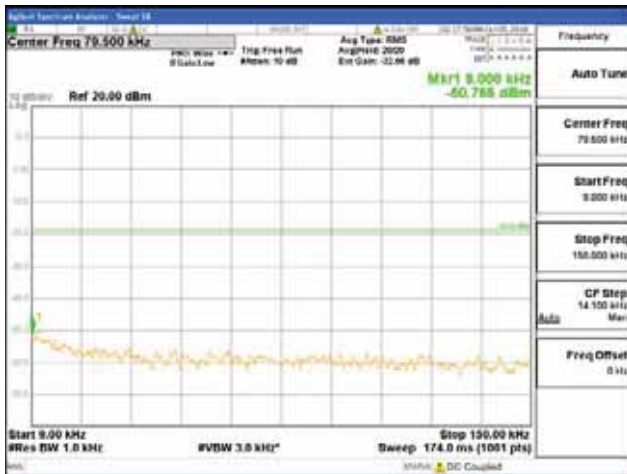

CTK Co., Ltd.
(Ho-dong), 113, Yejik-ro, Cheoin-gu,
Yongin-si, Gyeonggi-do, Korea
Tel: +82-31-339-9970
Fax: +82-31-624-9501

Report No.:
CTK-2018-03329
Page (1950) / (2957)
Pages

[16QAM]

9 kHz - 150 kHz