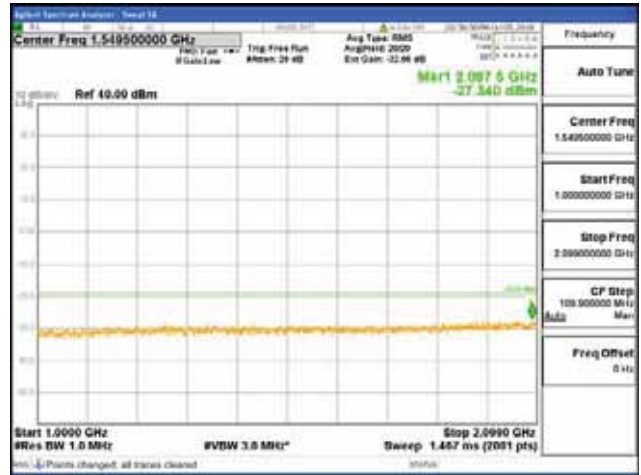

1000 MHz - 2099 MHz