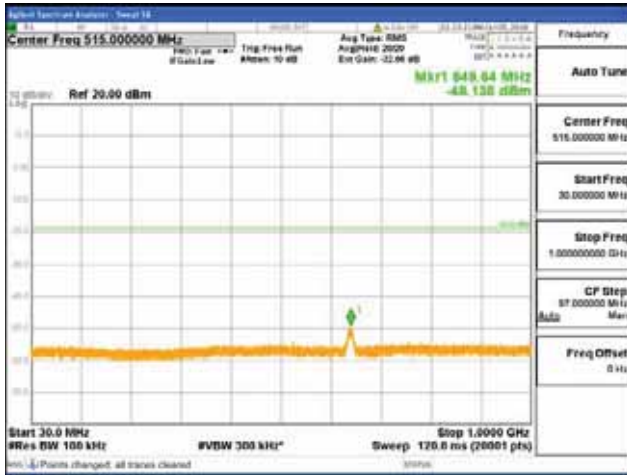

Report No.:
 CTK-2018-03329
 Page (1922) / (2957)
 Pages

[256QAM]

9 kHz - 150 kHz

150 kHz - 30 MHz

30 MHz - 1000 MHz

1000 MHz - 2099 MHz

CTK Co., Ltd.
 (Ho-dong), 113, Yejik-ro, Cheoin-gu,
 Yongin-si, Gyeonggi-do, Korea
 Tel: +82-31-339-9970
 Fax: +82-31-624-9501