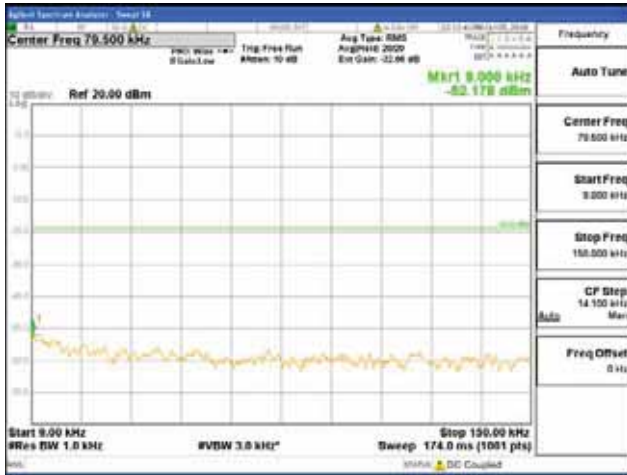

CTK Co., Ltd.
(Ho-dong), 113, Yejik-ro, Cheoin-gu,
Yongin-si, Gyeonggi-do, Korea
Tel: +82-31-339-9970
Fax: +82-31-624-9501

Report No.:
CTK-2018-03329
Page (1944) / (2957)
Pages

[64QAM]

9 kHz - 150 kHz