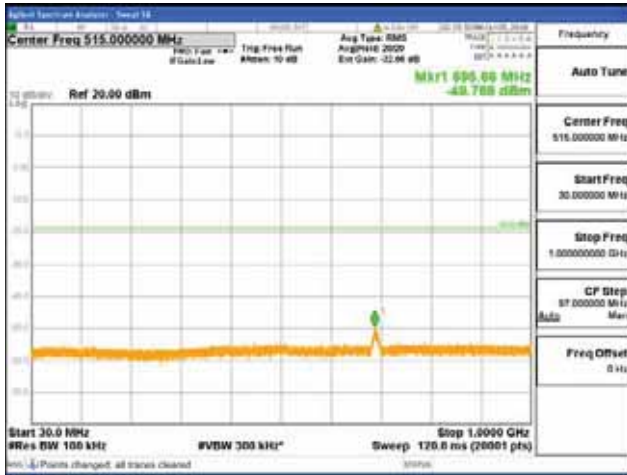

[16QAM]

9 kHz - 150 kHz

150 kHz - 30 MHz

30 MHz - 1000 MHz

1000 MHz - 2099 MHz

CTK Co., Ltd.
 (Ho-dong), 113, Yejik-ro, Cheoin-gu,
 Yongin-si, Gyeonggi-do, Korea
 Tel: +82-31-339-9970
 Fax: +82-31-624-9501