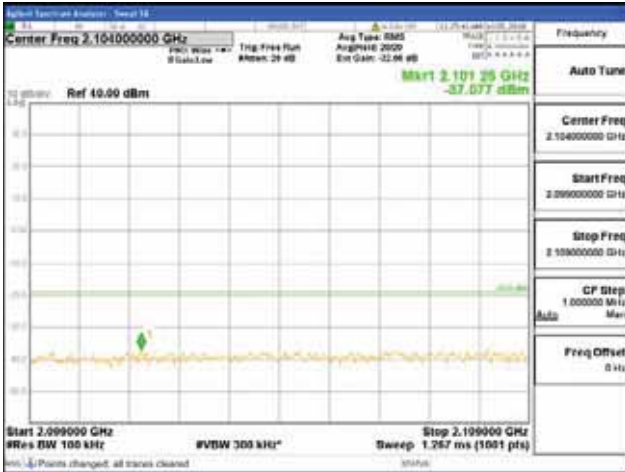

CTK Co., Ltd.
(Ho-dong), 113, Yejik-ro, Cheoin-gu,
Yongin-si, Gyeonggi-do, Korea
Tel: +82-31-339-9970
Fax: +82-31-624-9501

Report No.:
CTK-2018-03329
Page (1913) / (2957)
Pages

2099 MHz - 2109 MHz