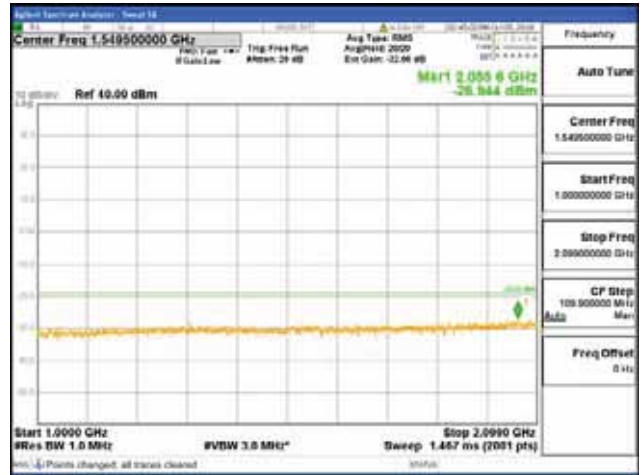

Report No.:
 CTK-2018-03329
 Page (1952) / (2957)
 Pages

[64QAM]

9 kHz - 150 kHz

150 kHz - 30 MHz

30 MHz - 1000 MHz

1000 MHz - 2099 MHz

CTK Co., Ltd.
 (Ho-dong), 113, Yejik-ro, Cheoin-gu,
 Yongin-si, Gyeonggi-do, Korea
 Tel: +82-31-339-9970
 Fax: +82-31-624-9501