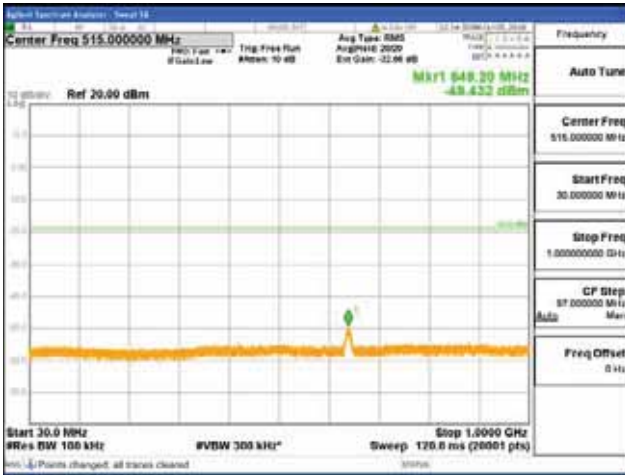

Report No.:
 CTK-2018-03329
 Page (1920) / (2957)
 Pages

[64QAM]

9 kHz - 150 kHz

150 kHz - 30 MHz

30 MHz - 1000 MHz

1000 MHz - 2099 MHz

CTK Co., Ltd.
 (Ho-dong), 113, Yejik-ro, Cheoin-gu,
 Yongin-si, Gyeonggi-do, Korea
 Tel: +82-31-339-9970
 Fax: +82-31-624-9501