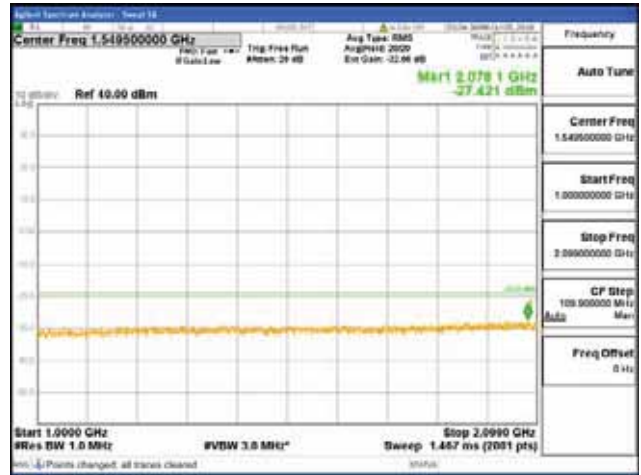

Report No.:
 CTK-2018-03329
 Page (1930) / (2957)
 Pages

[256QAM]

9 kHz - 150 kHz

150 kHz - 30 MHz

30 MHz - 1000 MHz

1000 MHz - 2099 MHz

CTK Co., Ltd.
 (Ho-dong), 113, Yejik-ro, Cheoin-gu,
 Yongin-si, Gyeonggi-do, Korea
 Tel: +82-31-339-9970
 Fax: +82-31-624-9501