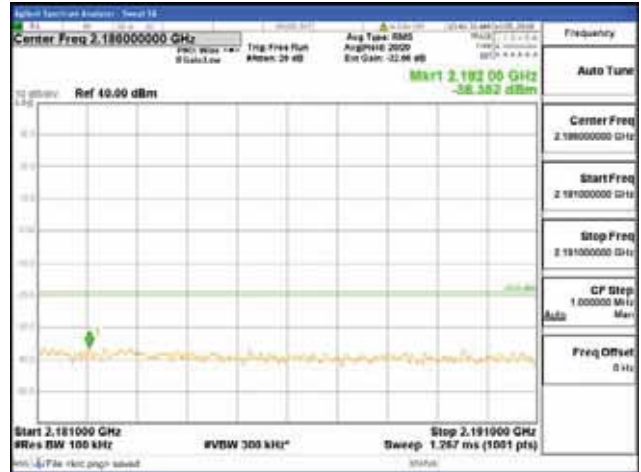

2181 MHz - 2191 MHz