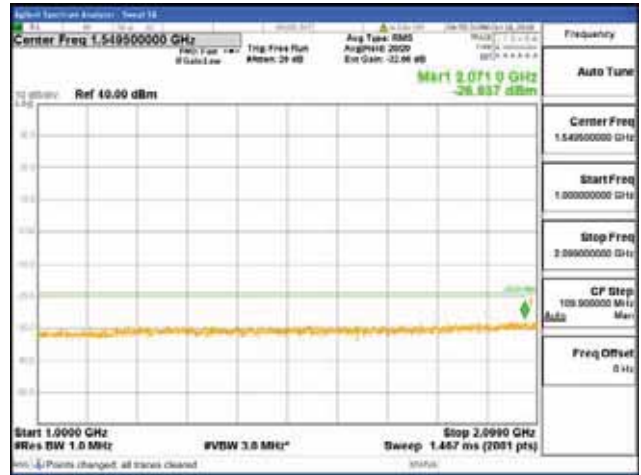

Report No.:
 CTK-2017-01618-1
 Page (1968) / (2957)
 Pages

[64QAM]

9 kHz - 150 kHz

150 kHz - 30 MHz

30 MHz - 1000 MHz

1000 MHz - 2099 MHz

CTK Co., Ltd.
 (Ho-dong), 113, Yejik-ro, Cheoin-gu,
 Yongin-si, Gyeonggi-do, Korea
 Tel: +82-31-339-9970
 Fax: +82-31-624-9501