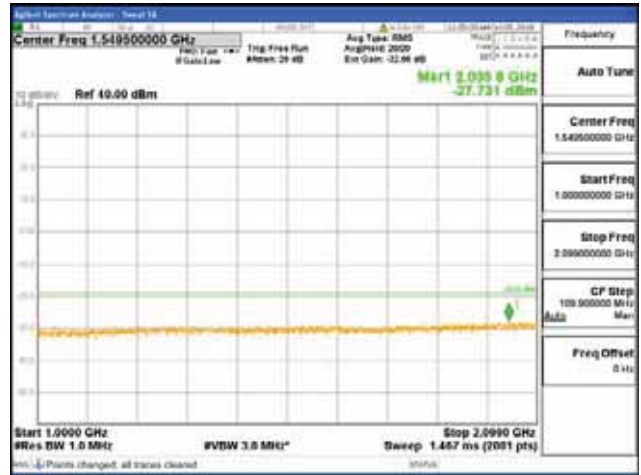

Report No.:
 CTK-2018-03329
 Page (1938) / (2957)
 Pages

[256QAM]

9 kHz - 150 kHz

150 kHz - 30 MHz

30 MHz - 1000 MHz

1000 MHz - 2099 MHz

CTK Co., Ltd.
 (Ho-dong), 113, Yejik-ro, Cheoin-gu,
 Yongin-si, Gyeonggi-do, Korea
 Tel: +82-31-339-9970
 Fax: +82-31-624-9501