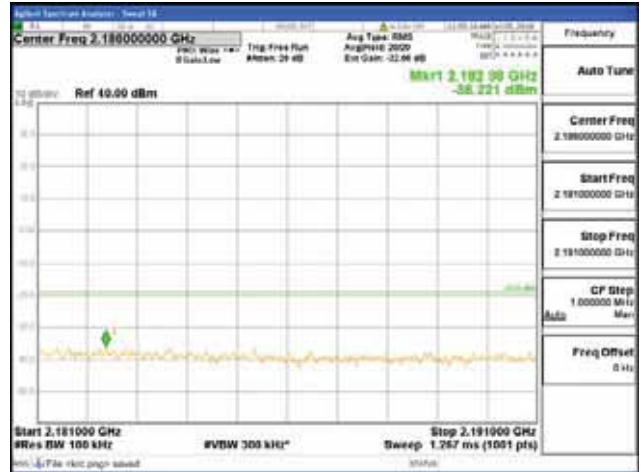

2181 MHz - 2191 MHz