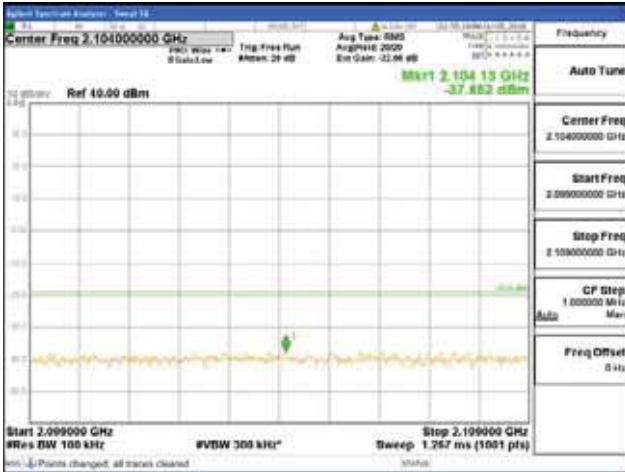

CTK Co., Ltd.
(Ho-dong), 113, Yejik-ro, Cheoin-gu,
Yongin-si, Gyeonggi-do, Korea
Tel: +82-31-339-9970
Fax: +82-31-624-9501

Report No.:
CTK-2018-03329
Page (1903) / (2957)
Pages

2099 MHz - 2109 MHz