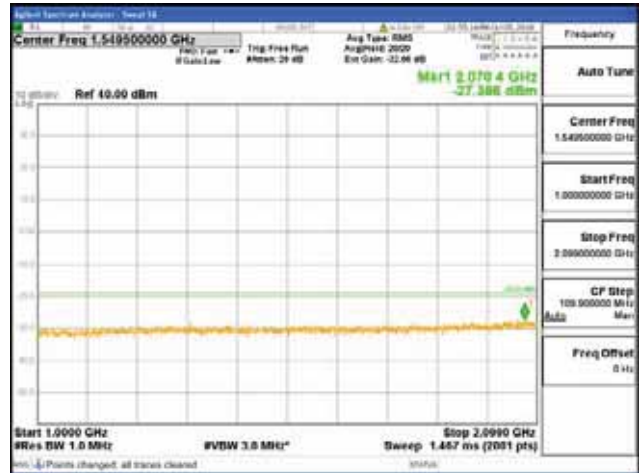

[16QAM]

9 kHz - 150 kHz

150 kHz - 30 MHz

30 MHz - 1000 MHz

1000 MHz - 2099 MHz

CTK Co., Ltd.
 (Ho-dong), 113, Yejik-ro, Cheoin-gu,
 Yongin-si, Gyeonggi-do, Korea
 Tel: +82-31-339-9970
 Fax: +82-31-624-9501