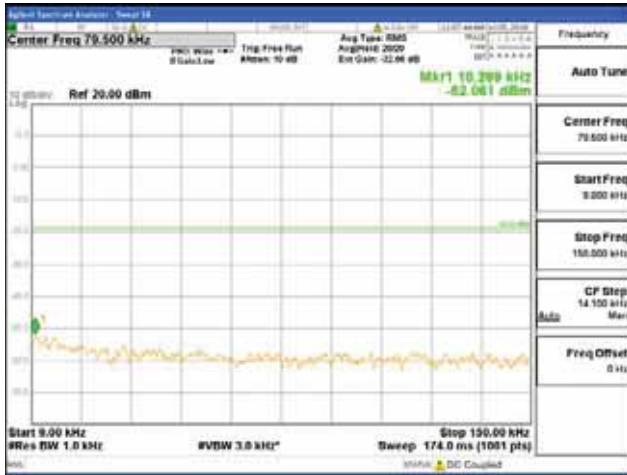

CTK Co., Ltd.
(Ho-dong), 113, Yejik-ro, Cheoin-gu,
Yongin-si, Gyeonggi-do, Korea
Tel: +82-31-339-9970
Fax: +82-31-624-9501

Report No.:
CTK-2018-03329
Page (1914) / (2957)
Pages

[256QAM]

9 kHz - 150 kHz