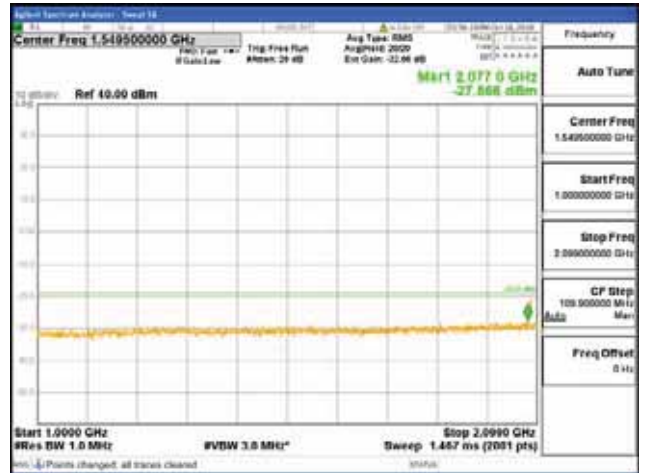

[16QAM]

9 kHz - 150 kHz

150 kHz - 30 MHz

30 MHz - 1000 MHz

1000 MHz - 2099 MHz

CTK Co., Ltd.
 (Ho-dong), 113, Yejik-ro, Cheoin-gu,
 Yongin-si, Gyeonggi-do, Korea
 Tel: +82-31-339-9970
 Fax: +82-31-624-9501