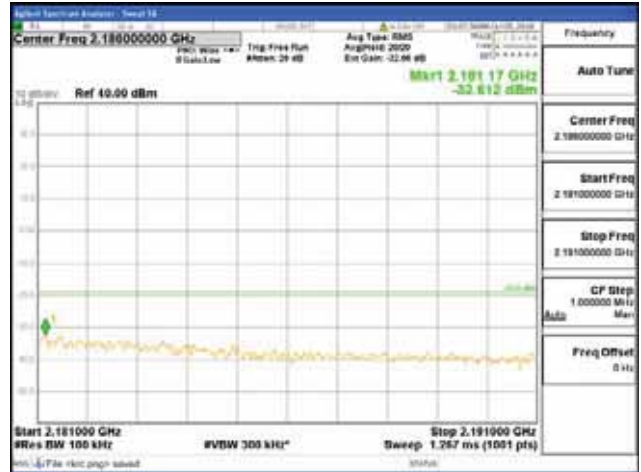

2181 MHz - 2191 MHz