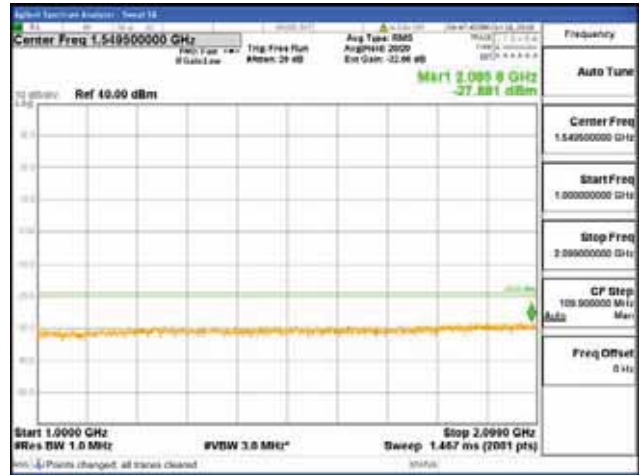

Report No.:
 CTK-2017-01618-1
 Page (1960) / (2957)
 Pages

[64QAM]

9 kHz - 150 kHz

150 kHz - 30 MHz

30 MHz - 1000 MHz

1000 MHz - 2099 MHz

CTK Co., Ltd.
 (Ho-dong), 113, Yejik-ro, Cheoin-gu,
 Yongin-si, Gyeonggi-do, Korea
 Tel: +82-31-339-9970
 Fax: +82-31-624-9501