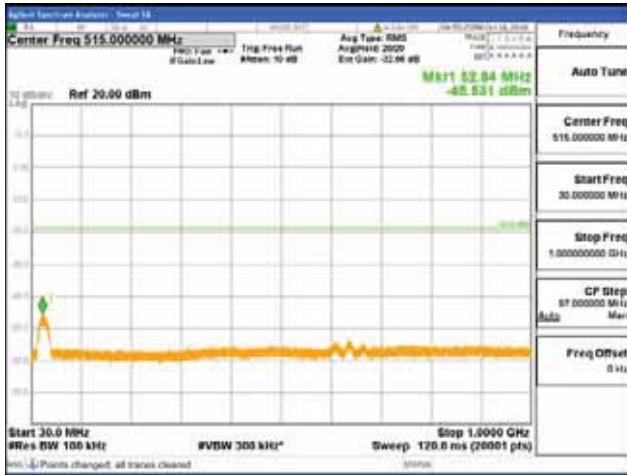

Report No.:
 CTK-2017-01618-1
 Page (1968) / (2957)
 Pages

[64QAM]

9 kHz - 150 kHz

150 kHz - 30 MHz

30 MHz - 1000 MHz

1000 MHz - 2099 MHz

CTK Co., Ltd.
 (Ho-dong), 113, Yejik-ro, Cheoin-gu,
 Yongin-si, Gyeonggi-do, Korea
 Tel: +82-31-339-9970
 Fax: +82-31-624-9501