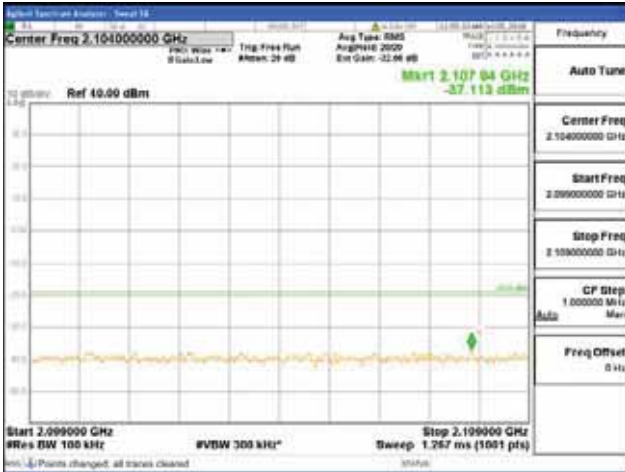

CTK Co., Ltd.
(Ho-dong), 113, Yejik-ro, Cheoin-gu,
Yongin-si, Gyeonggi-do, Korea
Tel: +82-31-339-9970
Fax: +82-31-624-9501

Report No.:
CTK-2018-03329
Page (1939) / (2957)
Pages

2099 MHz - 2109 MHz