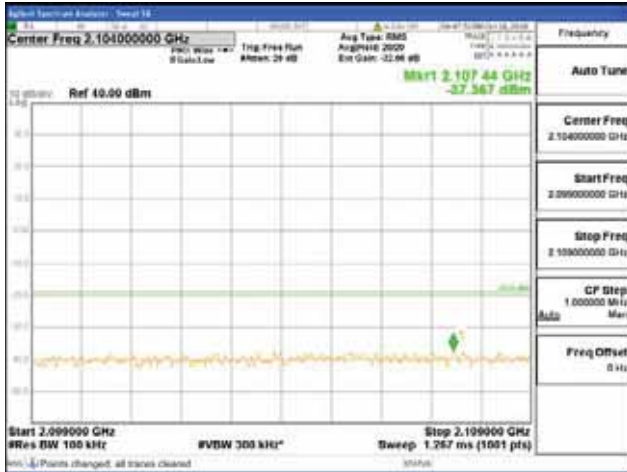

CTK Co., Ltd.
(Ho-dong), 113, Yejik-ro, Cheoin-gu,
Yongin-si, Gyeonggi-do, Korea
Tel: +82-31-339-9970
Fax: +82-31-624-9501

Report No.:
CTK-2017-01618-1
Page (1961) / (2957)
Pages

2099 MHz - 2109 MHz