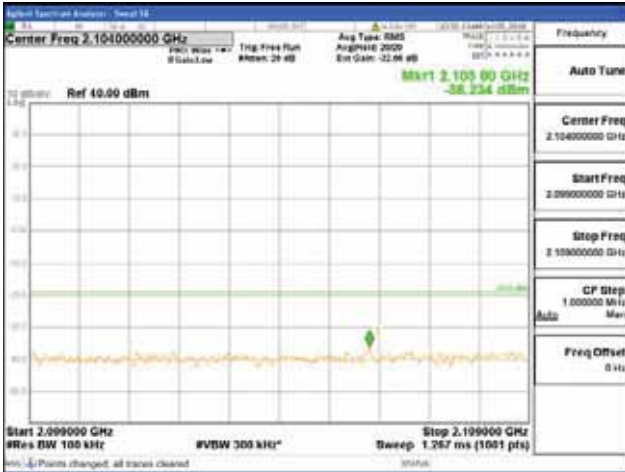

CTK Co., Ltd.
(Ho-dong), 113, Yejik-ro, Cheoin-gu,
Yongin-si, Gyeonggi-do, Korea
Tel: +82-31-339-9970
Fax: +82-31-624-9501

Report No.:
CTK-2018-03329
Page (1933) / (2957)
Pages

2099 MHz - 2109 MHz