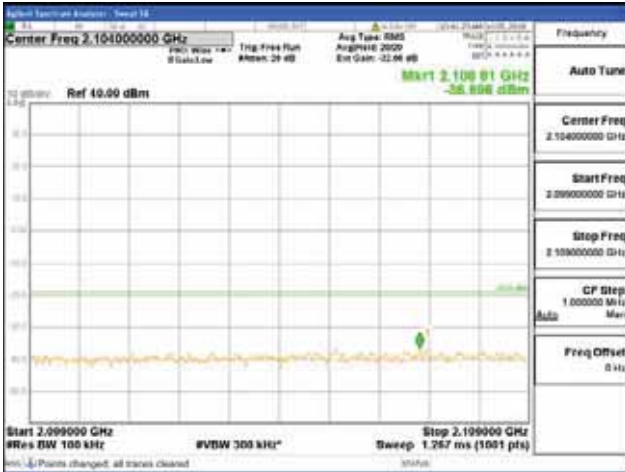

CTK Co., Ltd.
(Ho-dong), 113, Yejik-ro, Cheoin-gu,
Yongin-si, Gyeonggi-do, Korea
Tel: +82-31-339-9970
Fax: +82-31-624-9501

Report No.:
CTK-2018-03329
Page (1911) / (2957)
Pages

2099 MHz - 2109 MHz