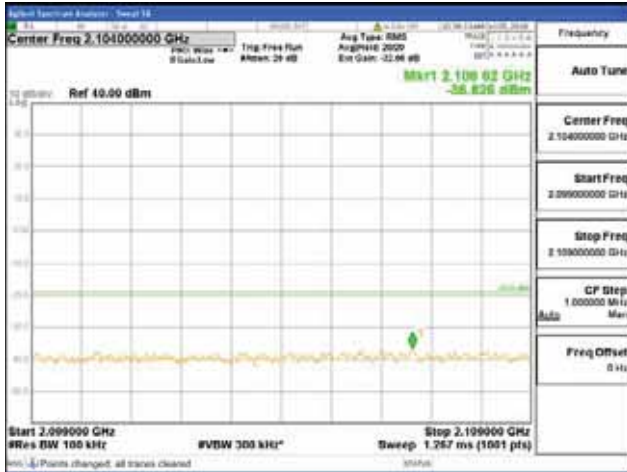

CTK Co., Ltd.
(Ho-dong), 113, Yejik-ro, Cheoin-gu,
Yongin-si, Gyeonggi-do, Korea
Tel: +82-31-339-9970
Fax: +82-31-624-9501

Report No.:
CTK-2018-03329
Page (1909) / (2957)
Pages

2099 MHz - 2109 MHz