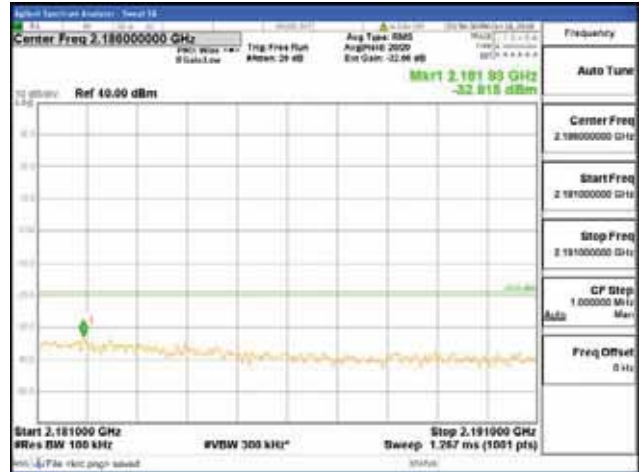

2181 MHz - 2191 MHz