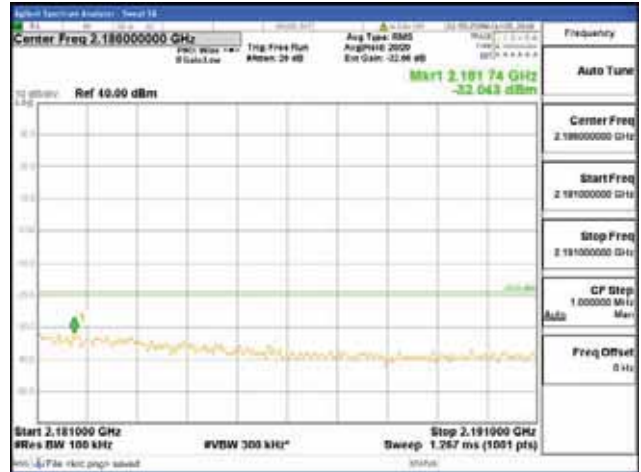

2181 MHz - 2191 MHz