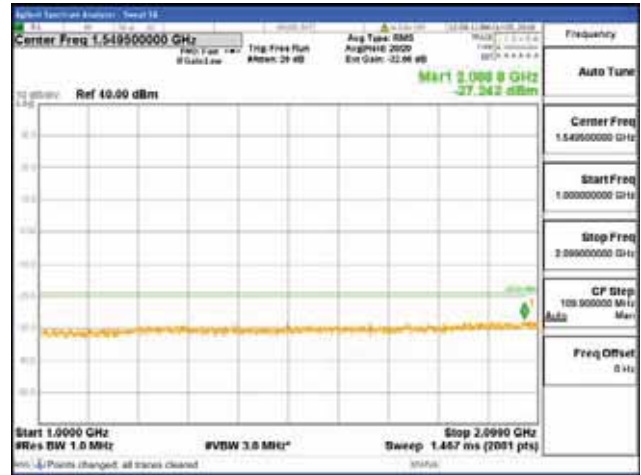

Report No.:
 CTK-2018-03329
 Page (1946) / (2957)
 Pages

[256QAM]

9 kHz - 150 kHz

150 kHz - 30 MHz

30 MHz - 1000 MHz

1000 MHz - 2099 MHz

CTK Co., Ltd.
 (Ho-dong), 113, Yejik-ro, Cheoin-gu,
 Yongin-si, Gyeonggi-do, Korea
 Tel: +82-31-339-9970
 Fax: +82-31-624-9501