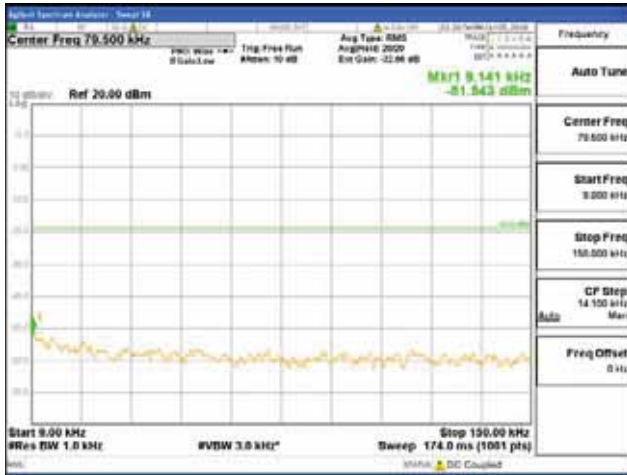

CTK Co., Ltd.
(Ho-dong), 113, Yejik-ro, Cheoin-gu,
Yongin-si, Gyeonggi-do, Korea
Tel: +82-31-339-9970
Fax: +82-31-624-9501

Report No.:
CTK-2018-03329
Page (1898) / (2957)
Pages

[256QAM]

9 kHz - 150 kHz