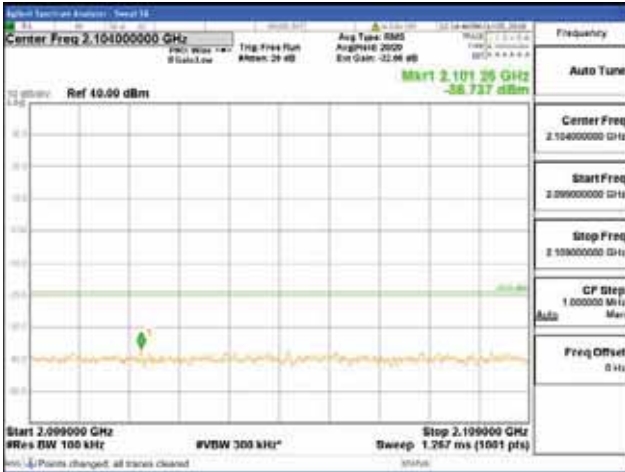

CTK Co., Ltd.
(Ho-dong), 113, Yejik-ro, Cheoin-gu,
Yongin-si, Gyeonggi-do, Korea
Tel: +82-31-339-9970
Fax: +82-31-624-9501

Report No.:
CTK-2018-03329
Page (1921) / (2957)
Pages

2099 MHz - 2109 MHz