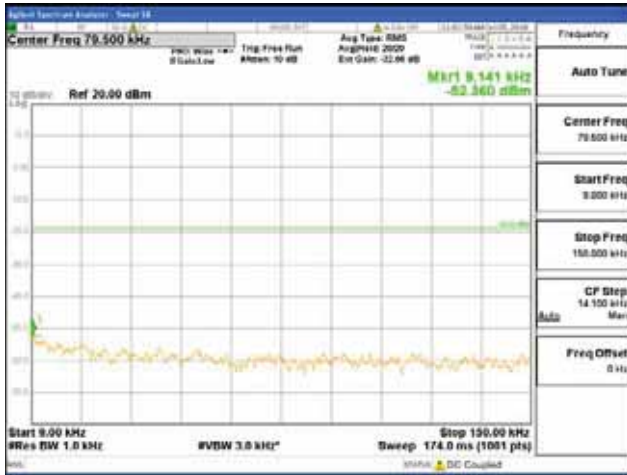

CTK Co., Ltd.
(Ho-dong), 113, Yejik-ro, Cheoin-gu,
Yongin-si, Gyeonggi-do, Korea
Tel: +82-31-339-9970
Fax: +82-31-624-9501

Report No.:
CTK-2018-03329
Page (1936) / (2957)
Pages

[64QAM]

9 kHz - 150 kHz