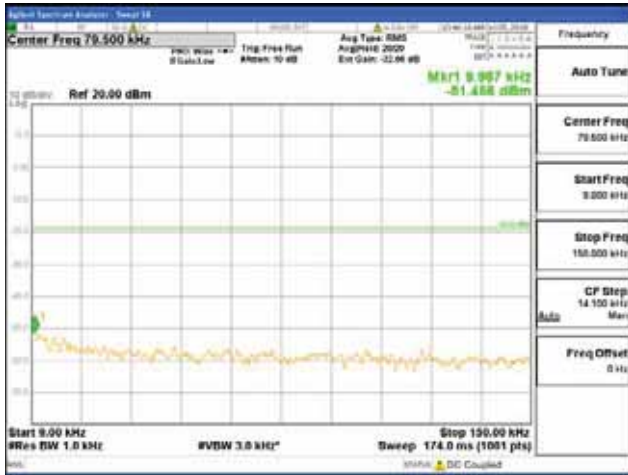

CTK Co., Ltd.
(Ho-dong), 113, Yejik-ro, Cheoin-gu,
Yongin-si, Gyeonggi-do, Korea
Tel: +82-31-339-9970
Fax: +82-31-624-9501

Report No.:
CTK-2018-03329
Page (1934) / (2957)
Pages

[16QAM]

9 kHz - 150 kHz