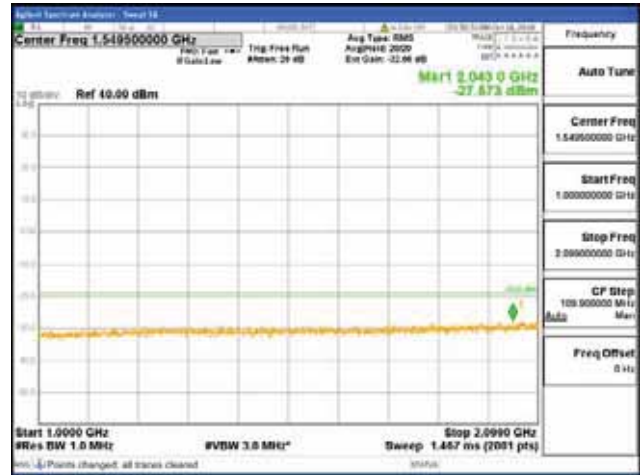

[16QAM]

9 kHz - 150 kHz

150 kHz - 30 MHz

30 MHz - 1000 MHz

1000 MHz - 2099 MHz

CTK Co., Ltd.
 (Ho-dong), 113, Yejik-ro, Cheoin-gu,
 Yongin-si, Gyeonggi-do, Korea
 Tel: +82-31-339-9970
 Fax: +82-31-624-9501