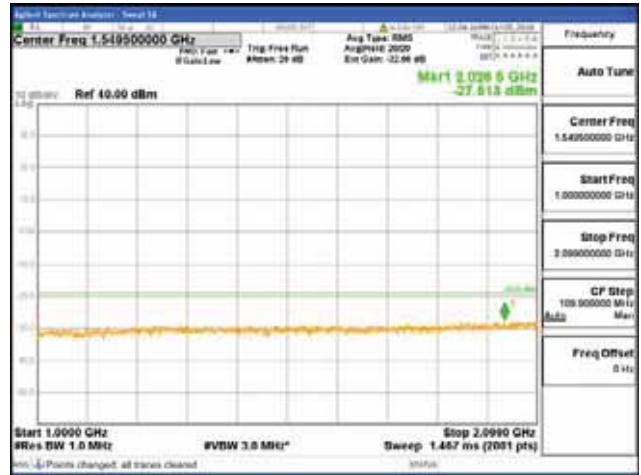

[16QAM]

9 kHz - 150 kHz

150 kHz - 30 MHz

30 MHz - 1000 MHz

1000 MHz - 2099 MHz

CTK Co., Ltd.
 (Ho-dong), 113, Yejik-ro, Cheoin-gu,
 Yongin-si, Gyeonggi-do, Korea
 Tel: +82-31-339-9970
 Fax: +82-31-624-9501