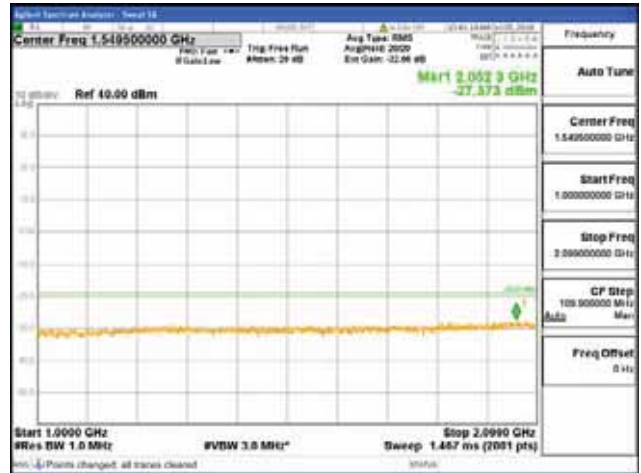

[16QAM]

9 kHz - 150 kHz

150 kHz - 30 MHz

30 MHz - 1000 MHz

1000 MHz - 2099 MHz

CTK Co., Ltd.
 (Ho-dong), 113, Yejik-ro, Cheoin-gu,
 Yongin-si, Gyeonggi-do, Korea
 Tel: +82-31-339-9970
 Fax: +82-31-624-9501