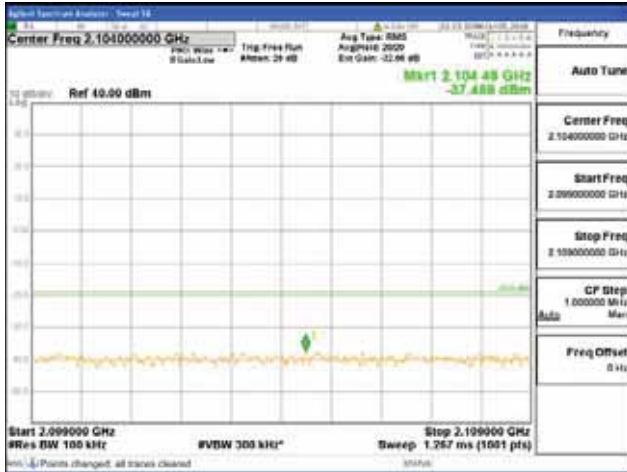

CTK Co., Ltd.
(Ho-dong), 113, Yejik-ro, Cheoin-gu,
Yongin-si, Gyeonggi-do, Korea
Tel: +82-31-339-9970
Fax: +82-31-624-9501

Report No.:
CTK-2018-03329
Page (1923) / (2957)
Pages

2099 MHz - 2109 MHz