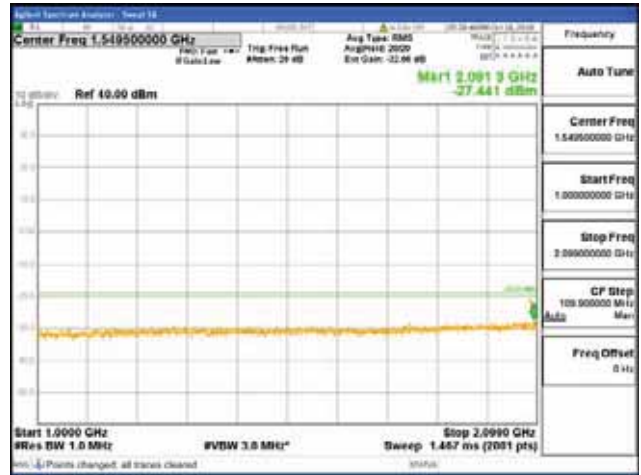

[16QAM]

9 kHz - 150 kHz

150 kHz - 30 MHz

30 MHz - 1000 MHz

1000 MHz - 2099 MHz

CTK Co., Ltd.
 (Ho-dong), 113, Yejik-ro, Cheoin-gu,
 Yongin-si, Gyeonggi-do, Korea
 Tel: +82-31-339-9970
 Fax: +82-31-624-9501