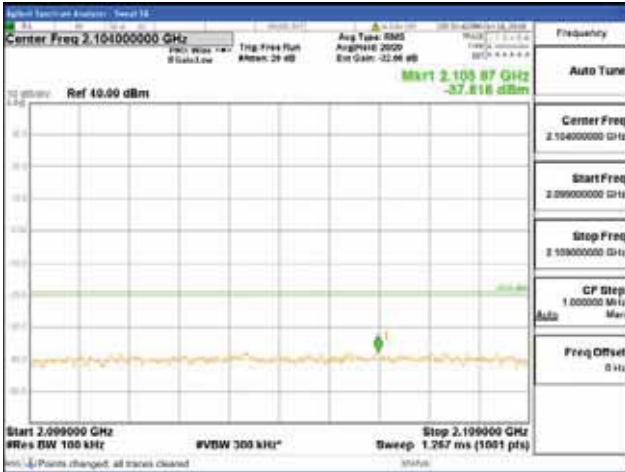

CTK Co., Ltd.
(Ho-dong), 113, Yejik-ro, Cheoin-gu,
Yongin-si, Gyeonggi-do, Korea
Tel: +82-31-339-9970
Fax: +82-31-624-9501

Report No.:
CTK-2017-01618-1
Page (1967) / (2957)
Pages

2099 MHz - 2109 MHz