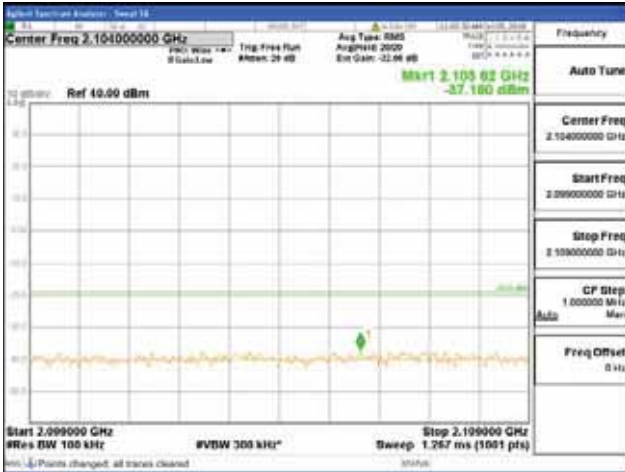

CTK Co., Ltd.
(Ho-dong), 113, Yejik-ro, Cheoin-gu,
Yongin-si, Gyeonggi-do, Korea
Tel: +82-31-339-9970
Fax: +82-31-624-9501

Report No.:
CTK-2018-03329
Page (1937) / (2957)
Pages

2099 MHz - 2109 MHz