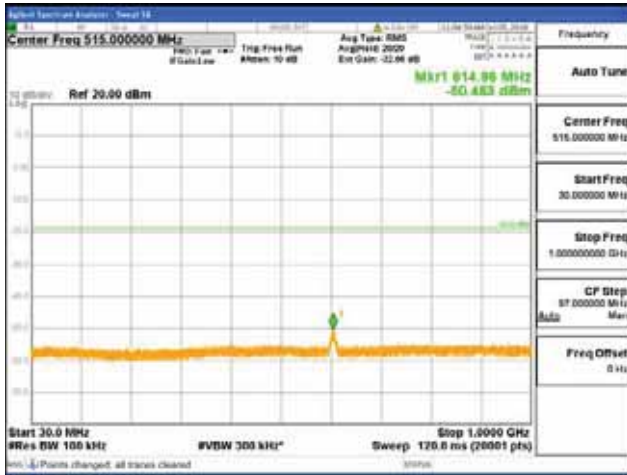

Report No.:
 CTK-2018-03329
 Page (1938) / (2957)
 Pages

[256QAM]

9 kHz - 150 kHz

150 kHz - 30 MHz

30 MHz - 1000 MHz

1000 MHz - 2099 MHz

CTK Co., Ltd.
 (Ho-dong), 113, Yejik-ro, Cheoin-gu,
 Yongin-si, Gyeonggi-do, Korea
 Tel: +82-31-339-9970
 Fax: +82-31-624-9501