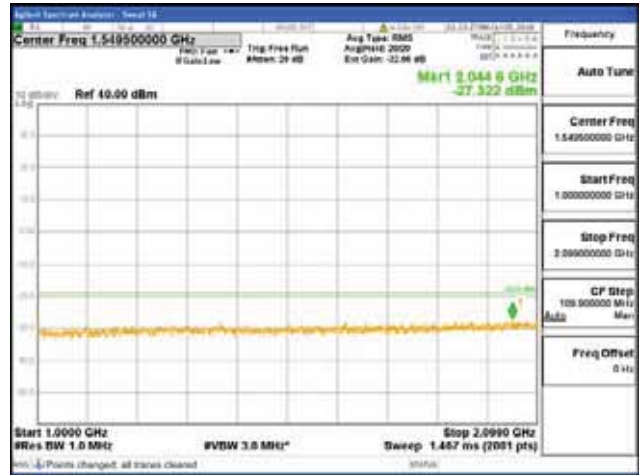

Report No.:
 CTK-2018-03329
 Page (1922) / (2957)
 Pages

[256QAM]

9 kHz - 150 kHz

150 kHz - 30 MHz

30 MHz - 1000 MHz

1000 MHz - 2099 MHz

CTK Co., Ltd.
 (Ho-dong), 113, Yejik-ro, Cheoin-gu,
 Yongin-si, Gyeonggi-do, Korea
 Tel: +82-31-339-9970
 Fax: +82-31-624-9501