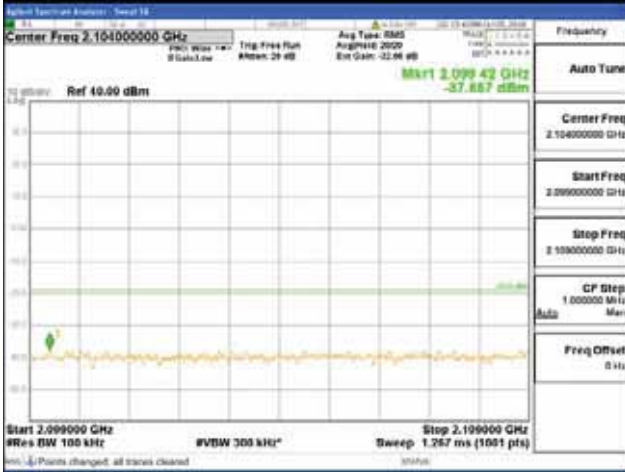

CTK Co., Ltd.
(Ho-dong), 113, Yejik-ro, Cheoin-gu,
Yongin-si, Gyeonggi-do, Korea
Tel: +82-31-339-9970
Fax: +82-31-624-9501

Report No.:
CTK-2018-03329
Page (1927) / (2957)
Pages

2099 MHz - 2109 MHz