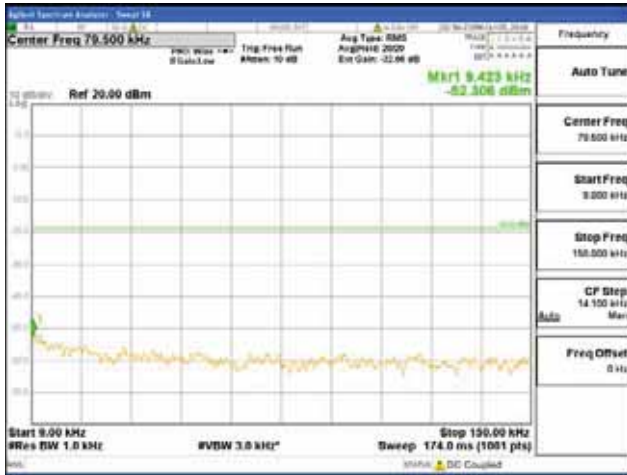

CTK Co., Ltd.
(Ho-dong), 113, Yejik-ro, Cheoin-gu,
Yongin-si, Gyeonggi-do, Korea
Tel: +82-31-339-9970
Fax: +82-31-624-9501

Report No.:
CTK-2018-03329
Page (1954) / (2957)
Pages

[256QAM]

9 kHz - 150 kHz