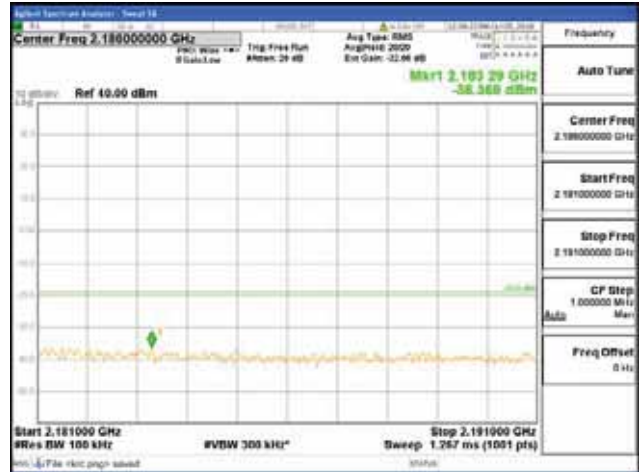

2181 MHz - 2191 MHz