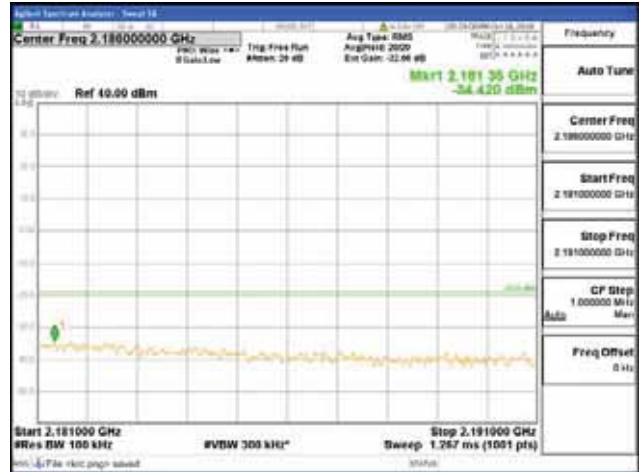

2181 MHz - 2191 MHz