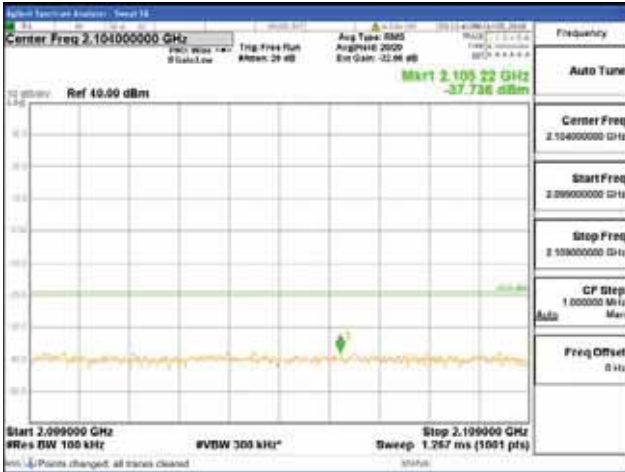

CTK Co., Ltd.
(Ho-dong), 113, Yejik-ro, Cheoin-gu,
Yongin-si, Gyeonggi-do, Korea
Tel: +82-31-339-9970
Fax: +82-31-624-9501

Report No.:
CTK-2018-03329
Page (1905) / (2957)
Pages

2099 MHz - 2109 MHz