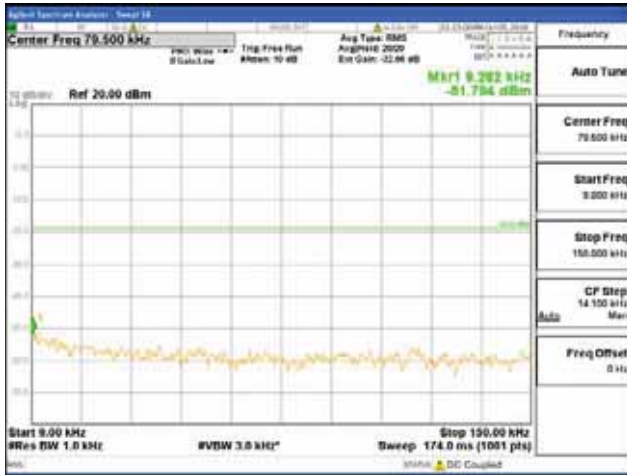

CTK Co., Ltd.
(Ho-dong), 113, Yejik-ro, Cheoin-gu,
Yongin-si, Gyeonggi-do, Korea
Tel: +82-31-339-9970
Fax: +82-31-624-9501

Report No.:
CTK-2018-03329
Page (1922) / (2957)
Pages

[256QAM]

9 kHz - 150 kHz