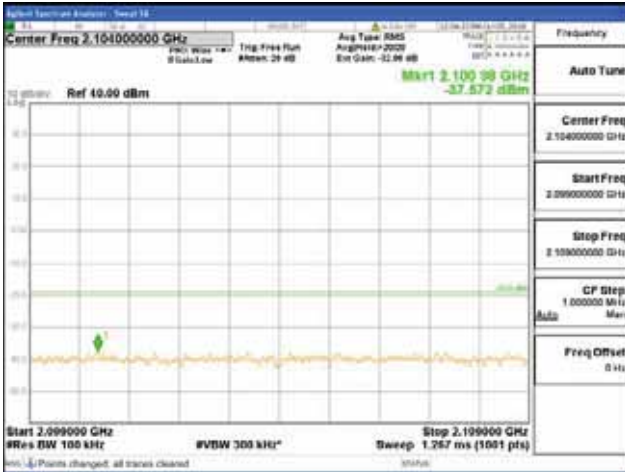

CTK Co., Ltd.
(Ho-dong), 113, Yejik-ro, Cheoin-gu,
Yongin-si, Gyeonggi-do, Korea
Tel: +82-31-339-9970
Fax: +82-31-624-9501

Report No.:
CTK-2018-03329
Page (1943) / (2957)
Pages

2099 MHz - 2109 MHz