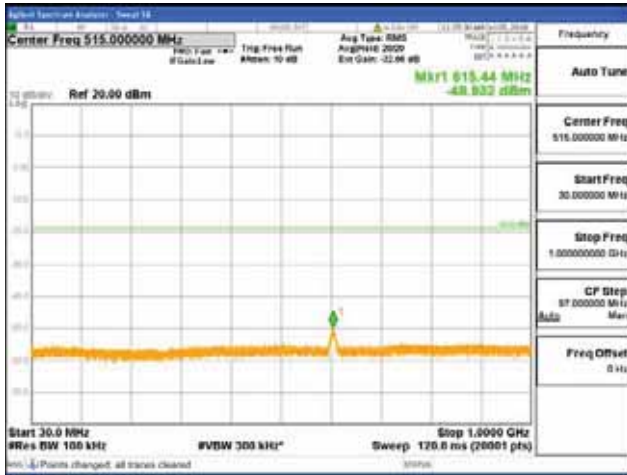

Report No.:
 CTK-2018-03329
 Page (1912) / (2957)
 Pages

[64QAM]

9 kHz - 150 kHz

150 kHz - 30 MHz

30 MHz - 1000 MHz

1000 MHz - 2099 MHz

CTK Co., Ltd.
 (Ho-dong), 113, Yejik-ro, Cheoin-gu,
 Yongin-si, Gyeonggi-do, Korea
 Tel: +82-31-339-9970
 Fax: +82-31-624-9501