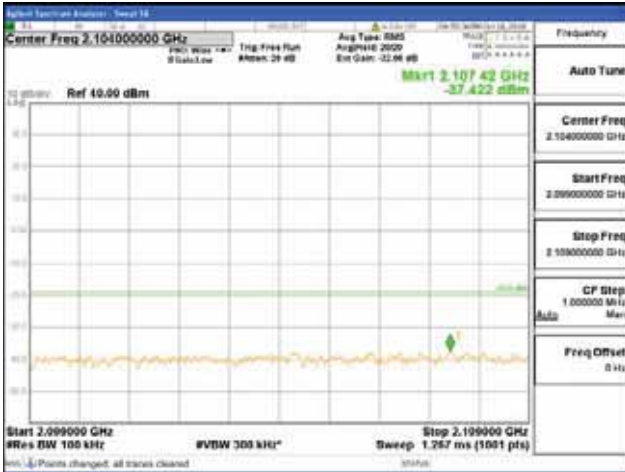

CTK Co., Ltd.
(Ho-dong), 113, Yejik-ro, Cheoin-gu,
Yongin-si, Gyeonggi-do, Korea
Tel: +82-31-339-9970
Fax: +82-31-624-9501

Report No.:
CTK-2017-01618-1
Page (1969) / (2957)
Pages

2099 MHz - 2109 MHz