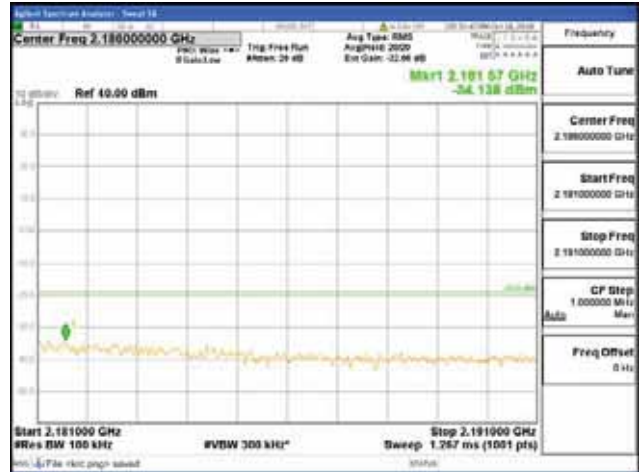

2181 MHz - 2191 MHz