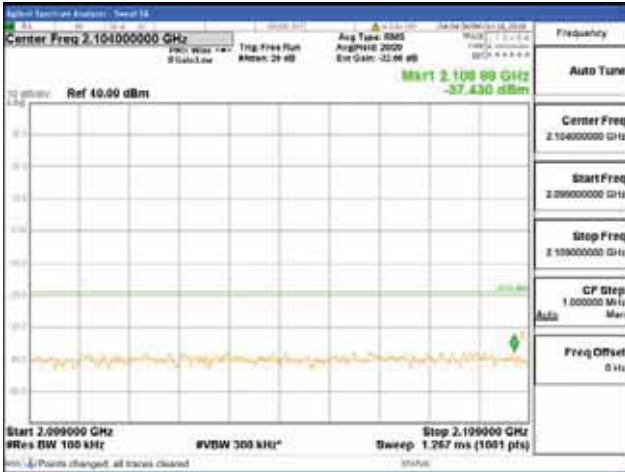

CTK Co., Ltd.
(Ho-dong), 113, Yejik-ro, Cheoin-gu,
Yongin-si, Gyeonggi-do, Korea
Tel: +82-31-339-9970
Fax: +82-31-624-9501

Report No.:
CTK-2017-01618-1
Page (1991) / (2957)
Pages

2099 MHz - 2109 MHz