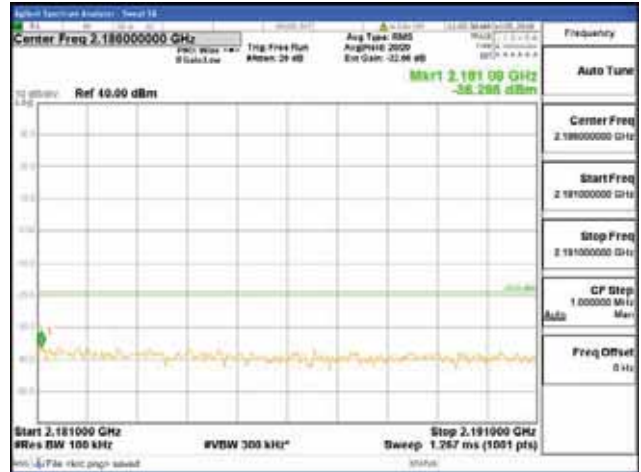

2181 MHz - 2191 MHz