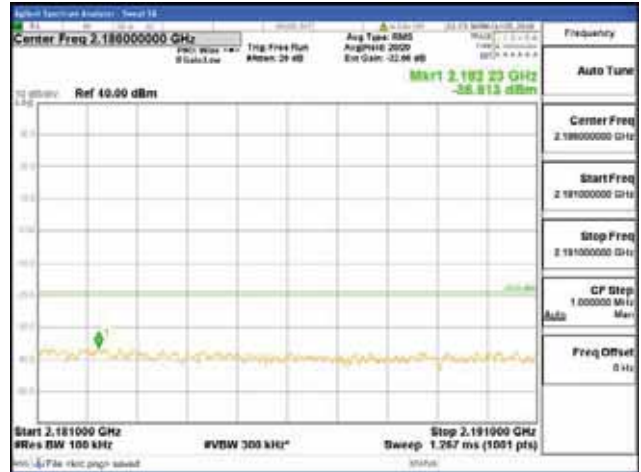

2181 MHz - 2191 MHz