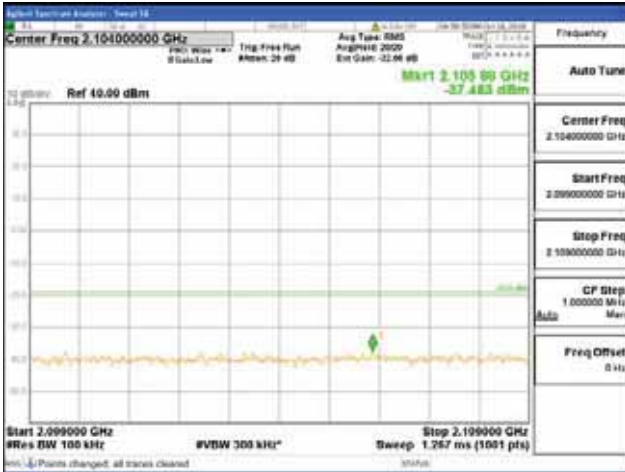

CTK Co., Ltd.
(Ho-dong), 113, Yejik-ro, Cheoin-gu,
Yongin-si, Gyeonggi-do, Korea
Tel: +82-31-339-9970
Fax: +82-31-624-9501

Report No.:
CTK-2017-01618-1
Page (1985) / (2957)
Pages

2099 MHz - 2109 MHz