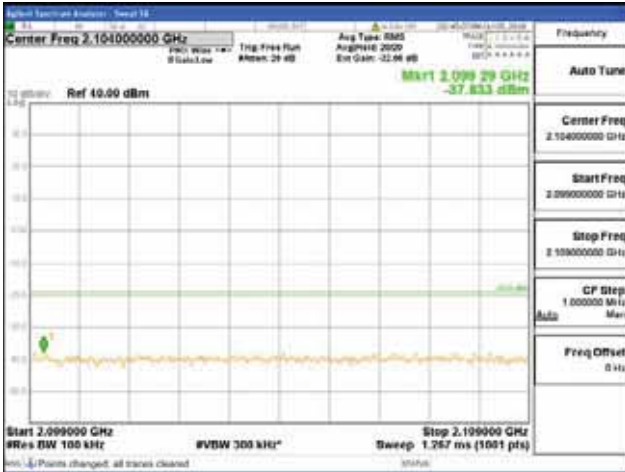

CTK Co., Ltd.
(Ho-dong), 113, Yejik-ro, Cheoin-gu,
Yongin-si, Gyeonggi-do, Korea
Tel: +82-31-339-9970
Fax: +82-31-624-9501

Report No.:
CTK-2018-03329
Page (1953) / (2957)
Pages

2099 MHz - 2109 MHz