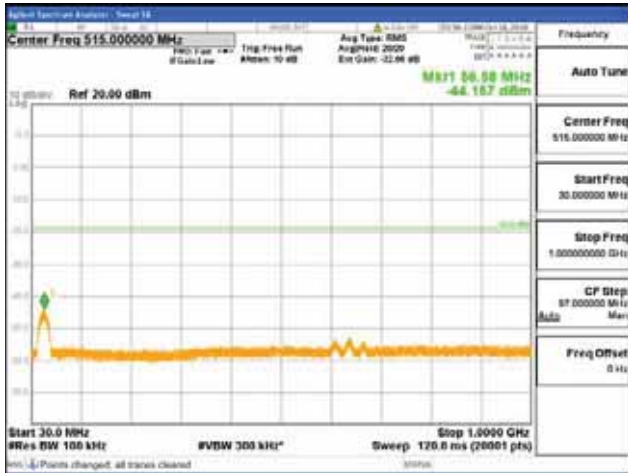

[16QAM]

9 kHz - 150 kHz

150 kHz - 30 MHz

30 MHz - 1000 MHz

1000 MHz - 2099 MHz

CTK Co., Ltd.
 (Ho-dong), 113, Yejik-ro, Cheoin-gu,
 Yongin-si, Gyeonggi-do, Korea
 Tel: +82-31-339-9970
 Fax: +82-31-624-9501