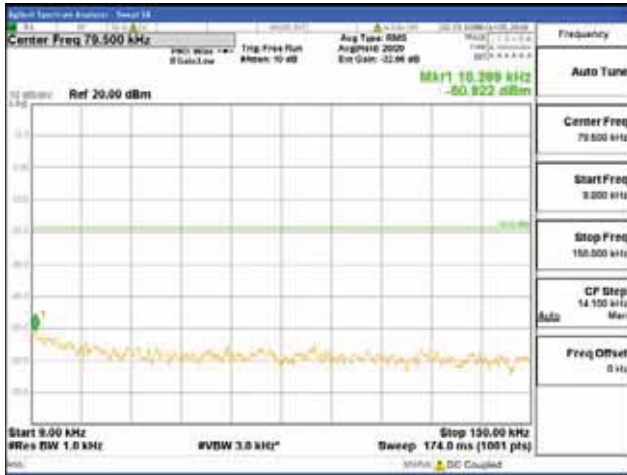

CTK Co., Ltd.
(Ho-dong), 113, Yejik-ro, Cheoin-gu,
Yongin-si, Gyeonggi-do, Korea
Tel: +82-31-339-9970
Fax: +82-31-624-9501

Report No.:
CTK-2018-03329
Page (1926) / (2957)
Pages

[16QAM]

9 kHz - 150 kHz