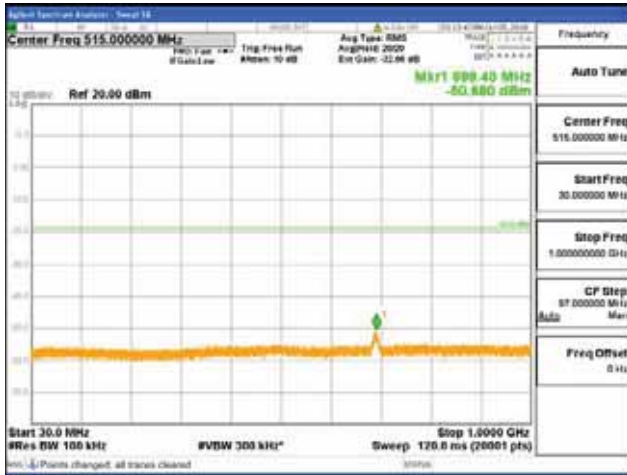

Report No.:
CTK-2018-03329
Page (1906) / (2957)
Pages

[256QAM]

9 kHz - 150 kHz

150 kHz - 30 MHz

30 MHz - 1000 MHz

1000 MHz - 2099 MHz

CTK Co., Ltd.
 (Ho-dong), 113, Yejik-ro, Cheoin-gu,
 Yongin-si, Gyeonggi-do, Korea
 Tel: +82-31-339-9970
 Fax: +82-31-624-9501