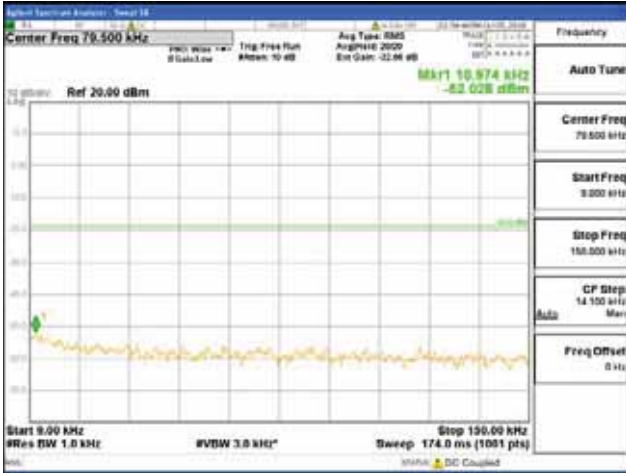

CTK Co., Ltd.
(Ho-dong), 113, Yejik-ro, Cheoin-gu,
Yongin-si, Gyeonggi-do, Korea
Tel: +82-31-339-9970
Fax: +82-31-624-9501

Report No.:
CTK-2018-03329
Page (1902) / (2957)
Pages

[16QAM]

9 kHz - 150 kHz