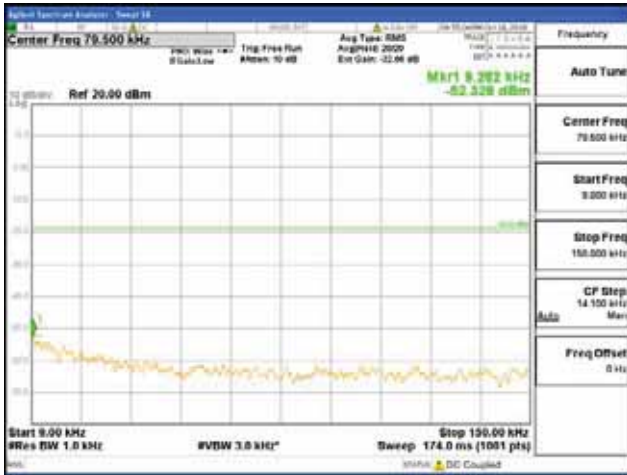

CTK Co., Ltd.
(Ho-dong), 113, Yejik-ro, Cheoin-gu,
Yongin-si, Gyeonggi-do, Korea
Tel: +82-31-339-9970
Fax: +82-31-624-9501

Report No.:
CTK-2017-01618-1
Page (1968) / (2957)
Pages

[64QAM]

9 kHz - 150 kHz