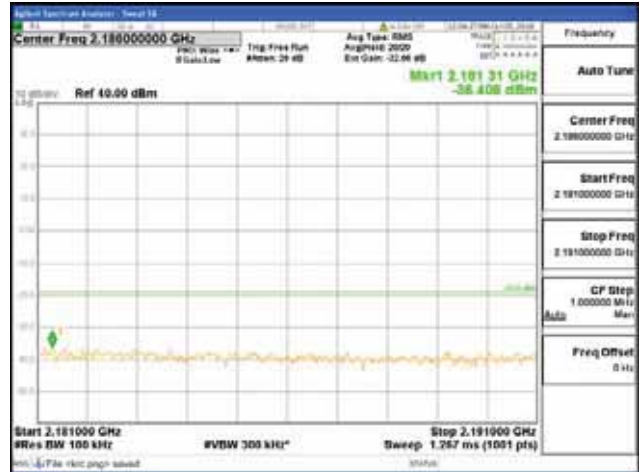

2181 MHz - 2191 MHz