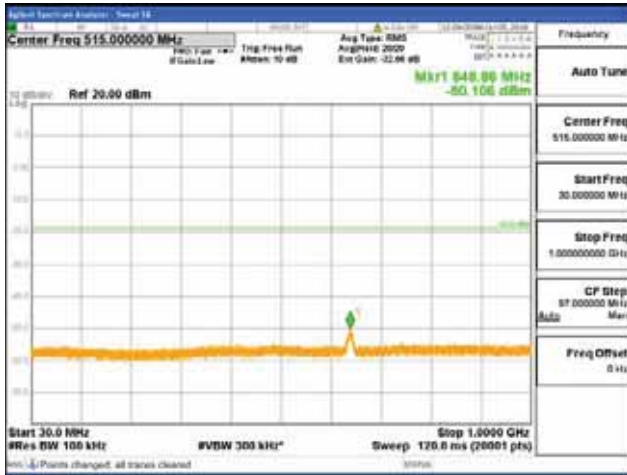

Report No.:
 CTK-2018-03329
 Page (1946) / (2957)
 Pages

[256QAM]

9 kHz - 150 kHz

150 kHz - 30 MHz

30 MHz - 1000 MHz

1000 MHz - 2099 MHz

CTK Co., Ltd.
 (Ho-dong), 113, Yejik-ro, Cheoin-gu,
 Yongin-si, Gyeonggi-do, Korea
 Tel: +82-31-339-9970
 Fax: +82-31-624-9501