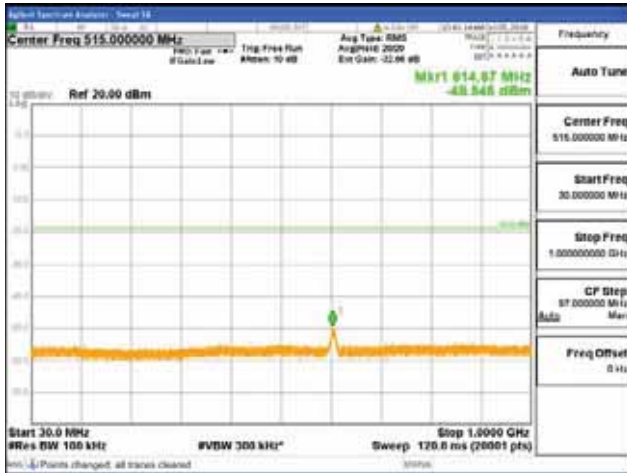

[16QAM]

9 kHz - 150 kHz

150 kHz - 30 MHz

30 MHz - 1000 MHz

1000 MHz - 2099 MHz

CTK Co., Ltd.
 (Ho-dong), 113, Yejik-ro, Cheoin-gu,
 Yongin-si, Gyeonggi-do, Korea
 Tel: +82-31-339-9970
 Fax: +82-31-624-9501