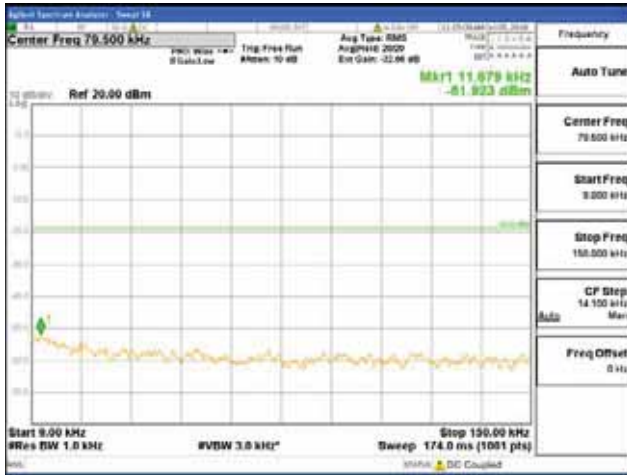

CTK Co., Ltd.
(Ho-dong), 113, Yejik-ro, Cheoin-gu,
Yongin-si, Gyeonggi-do, Korea
Tel: +82-31-339-9970
Fax: +82-31-624-9501

Report No.:
CTK-2018-03329
Page (1912) / (2957)
Pages

[64QAM]

9 kHz - 150 kHz