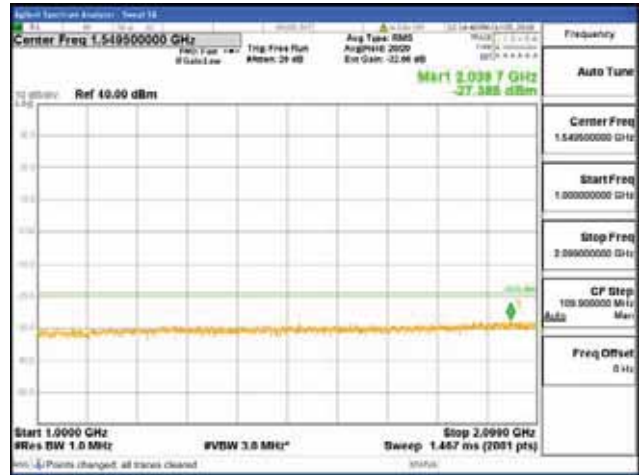

Report No.:
 CTK-2018-03329
 Page (1920) / (2957)
 Pages

[64QAM]

9 kHz - 150 kHz

150 kHz - 30 MHz

30 MHz - 1000 MHz

1000 MHz - 2099 MHz

CTK Co., Ltd.
 (Ho-dong), 113, Yejik-ro, Cheoin-gu,
 Yongin-si, Gyeonggi-do, Korea
 Tel: +82-31-339-9970
 Fax: +82-31-624-9501