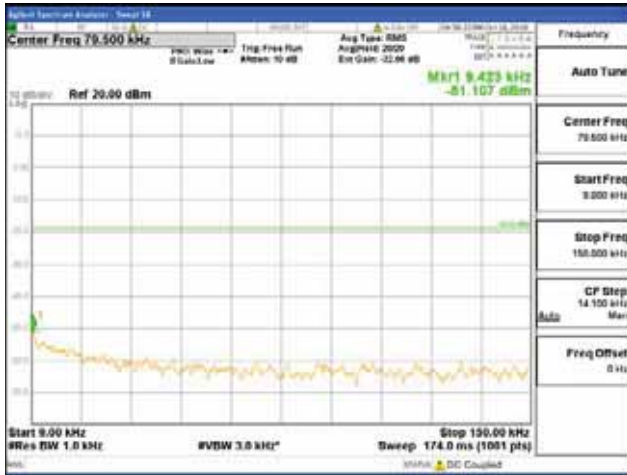

CTK Co., Ltd.
(Ho-dong), 113, Yejik-ro, Cheoin-gu,
Yongin-si, Gyeonggi-do, Korea
Tel: +82-31-339-9970
Fax: +82-31-624-9501

Report No.:
CTK-2017-01618-1
Page (1984) / (2957)
Pages

[64QAM]

9 kHz - 150 kHz