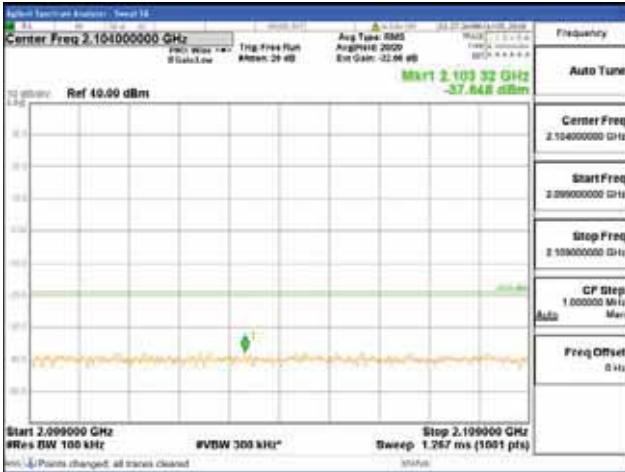

CTK Co., Ltd.
(Ho-dong), 113, Yejik-ro, Cheoin-gu,
Yongin-si, Gyeonggi-do, Korea
Tel: +82-31-339-9970
Fax: +82-31-624-9501

Report No.:
CTK-2018-03329
Page (1899) / (2957)
Pages

2099 MHz - 2109 MHz