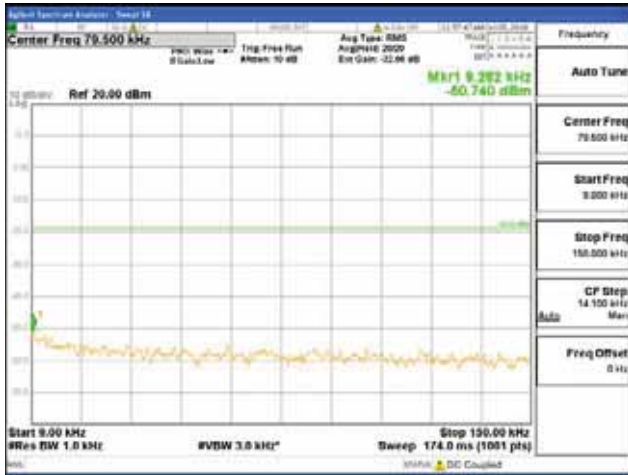

CTK Co., Ltd.
(Ho-dong), 113, Yejik-ro, Cheoin-gu,
Yongin-si, Gyeonggi-do, Korea
Tel: +82-31-339-9970
Fax: +82-31-624-9501

Report No.:
CTK-2018-03329
Page (1918) / (2957)
Pages

[16QAM]

9 kHz - 150 kHz