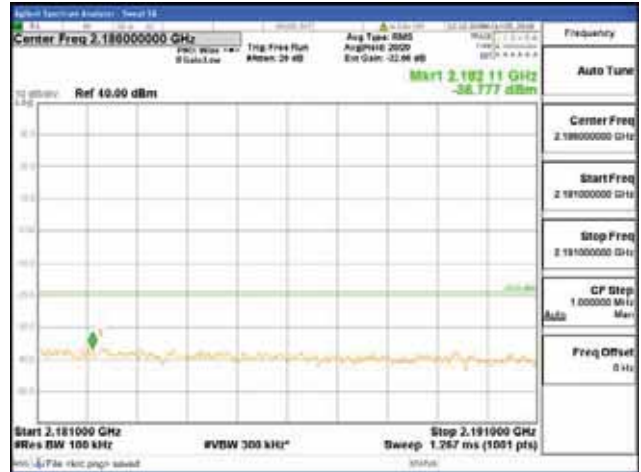

2181 MHz - 2191 MHz