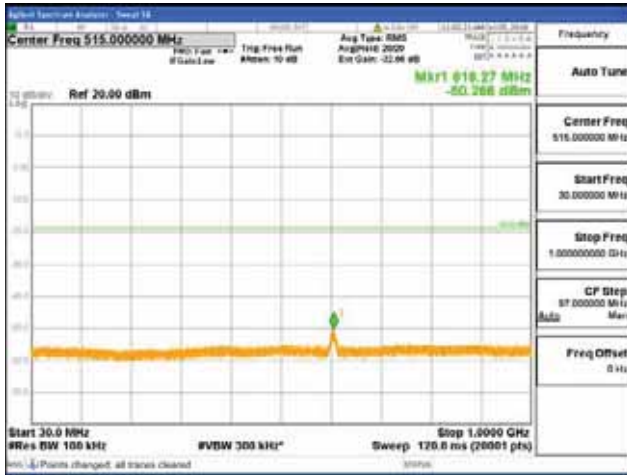

Report No.:
 CTK-2018-03329
 Page (1936) / (2957)
 Pages

[64QAM]

9 kHz - 150 kHz

150 kHz - 30 MHz

30 MHz - 1000 MHz

1000 MHz - 2099 MHz

CTK Co., Ltd.
 (Ho-dong), 113, Yejik-ro, Cheoin-gu,
 Yongin-si, Gyeonggi-do, Korea
 Tel: +82-31-339-9970
 Fax: +82-31-624-9501