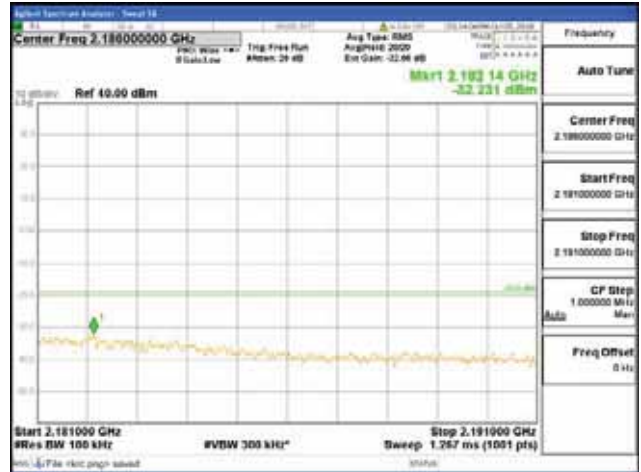

2181 MHz - 2191 MHz