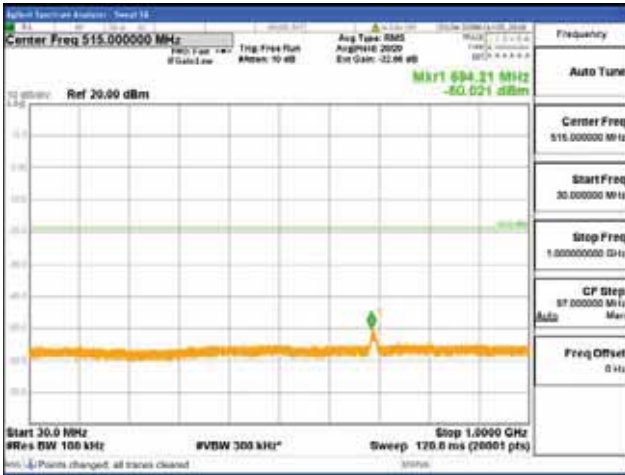

Report No.:
 CTK-2018-03329
 Page (1930) / (2957)
 Pages

[256QAM]

9 kHz - 150 kHz

150 kHz - 30 MHz

30 MHz - 1000 MHz

1000 MHz - 2099 MHz

CTK Co., Ltd.
 (Ho-dong), 113, Yejik-ro, Cheoin-gu,
 Yongin-si, Gyeonggi-do, Korea
 Tel: +82-31-339-9970
 Fax: +82-31-624-9501