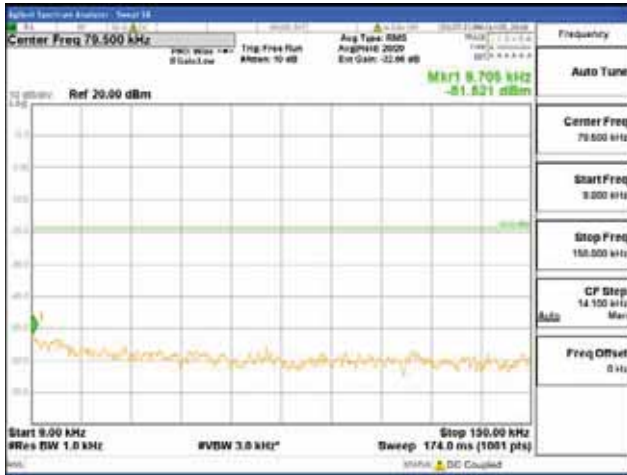

CTK Co., Ltd.
(Ho-dong), 113, Yejik-ro, Cheoin-gu,
Yongin-si, Gyeonggi-do, Korea
Tel: +82-31-339-9970
Fax: +82-31-624-9501

Report No.:
CTK-2018-03329
Page (1928) / (2957)
Pages

[64QAM]

9 kHz - 150 kHz