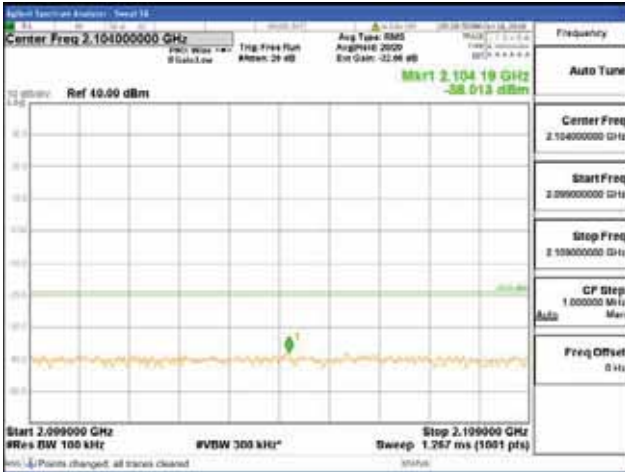

CTK Co., Ltd.
(Ho-dong), 113, Yejik-ro, Cheoin-gu,
Yongin-si, Gyeonggi-do, Korea
Tel: +82-31-339-9970
Fax: +82-31-624-9501

Report No.:
CTK-2017-01618-1
Page (1983) / (2957)
Pages

2099 MHz - 2109 MHz