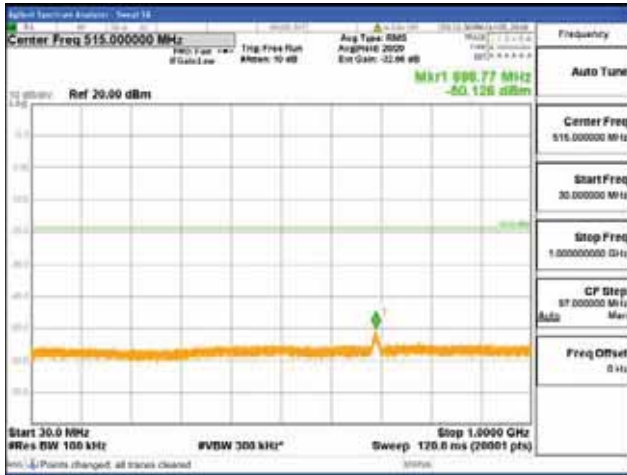

Report No.:
 CTK-2018-03329
 Page (1904) / (2957)
 Pages

[64QAM]

9 kHz - 150 kHz

150 kHz - 30 MHz

30 MHz - 1000 MHz

1000 MHz - 2099 MHz

CTK Co., Ltd.
 (Ho-dong), 113, Yejik-ro, Cheoin-gu,
 Yongin-si, Gyeonggi-do, Korea
 Tel: +82-31-339-9970
 Fax: +82-31-624-9501