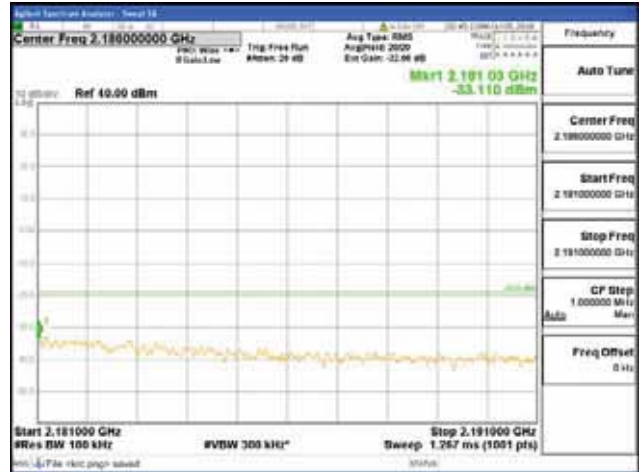

2181 MHz - 2191 MHz