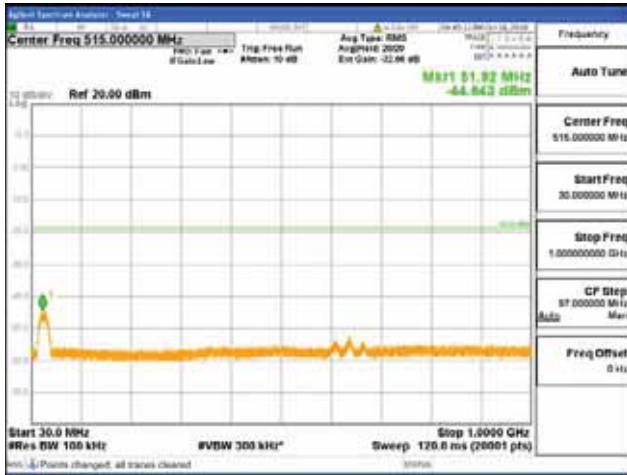

Report No.:
 CTK-2017-01618-1
 Page (1976) / (2957)
 Pages

[64QAM]

9 kHz - 150 kHz

150 kHz - 30 MHz

30 MHz - 1000 MHz

1000 MHz - 2099 MHz

CTK Co., Ltd.
 (Ho-dong), 113, Yejik-ro, Cheoin-gu,
 Yongin-si, Gyeonggi-do, Korea
 Tel: +82-31-339-9970
 Fax: +82-31-624-9501