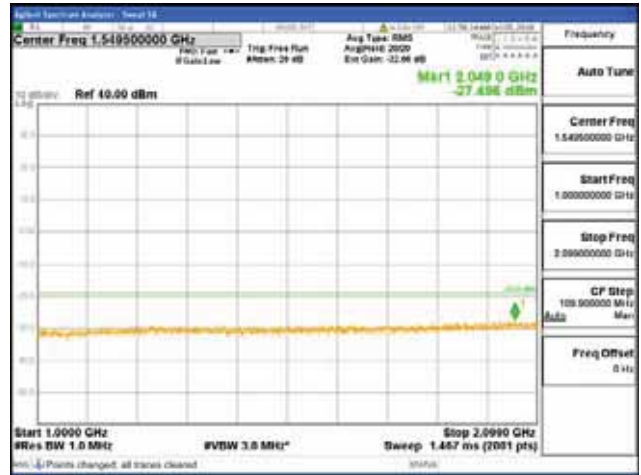

[16QAM]

9 kHz - 150 kHz

150 kHz - 30 MHz

30 MHz - 1000 MHz

1000 MHz - 2099 MHz

CTK Co., Ltd.
 (Ho-dong), 113, Yejik-ro, Cheoin-gu,
 Yongin-si, Gyeonggi-do, Korea
 Tel: +82-31-339-9970
 Fax: +82-31-624-9501