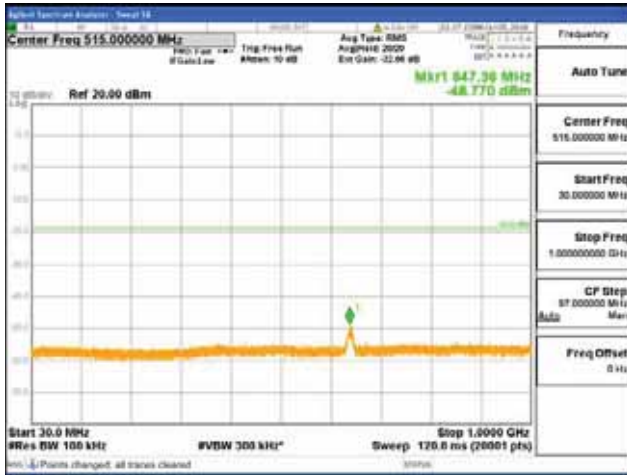

Report No.:
 CTK-2018-03329
 Page (1898) / (2957)
 Pages

[256QAM]

9 kHz - 150 kHz

150 kHz - 30 MHz

30 MHz - 1000 MHz

1000 MHz - 2099 MHz

CTK Co., Ltd.
 (Ho-dong), 113, Yejik-ro, Cheoin-gu,
 Yongin-si, Gyeonggi-do, Korea
 Tel: +82-31-339-9970
 Fax: +82-31-624-9501