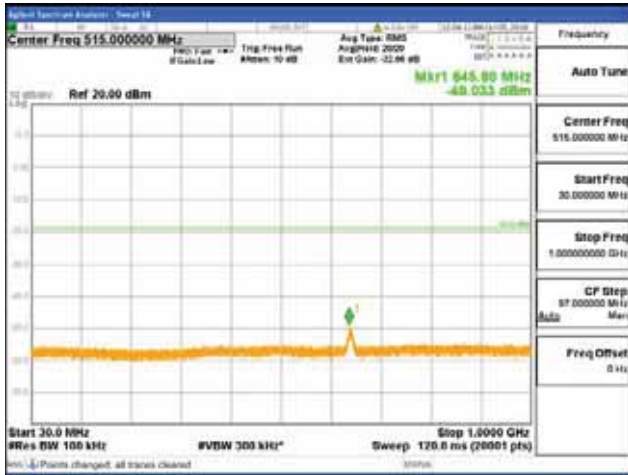

[16QAM]

9 kHz - 150 kHz

150 kHz - 30 MHz

30 MHz - 1000 MHz

1000 MHz - 2099 MHz

CTK Co., Ltd.
 (Ho-dong), 113, Yejik-ro, Cheoin-gu,
 Yongin-si, Gyeonggi-do, Korea
 Tel: +82-31-339-9970
 Fax: +82-31-624-9501