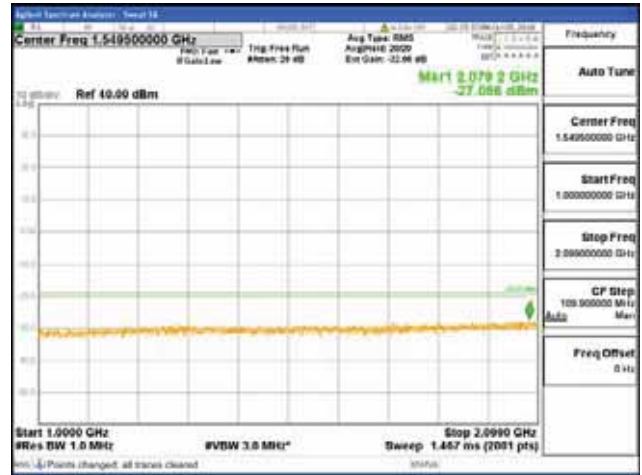

[16QAM]

9 kHz - 150 kHz

150 kHz - 30 MHz

30 MHz - 1000 MHz

1000 MHz - 2099 MHz

CTK Co., Ltd.
 (Ho-dong), 113, Yejik-ro, Cheoin-gu,
 Yongin-si, Gyeonggi-do, Korea
 Tel: +82-31-339-9970
 Fax: +82-31-624-9501