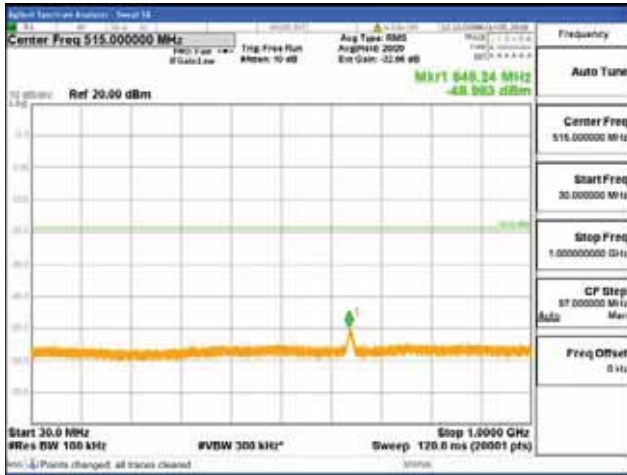

Report No.:
 CTK-2018-03329
 Page (1944) / (2957)
 Pages

[64QAM]

9 kHz - 150 kHz

150 kHz - 30 MHz

30 MHz - 1000 MHz

1000 MHz - 2099 MHz

CTK Co., Ltd.
 (Ho-dong), 113, Yejik-ro, Cheoin-gu,
 Yongin-si, Gyeonggi-do, Korea
 Tel: +82-31-339-9970
 Fax: +82-31-624-9501