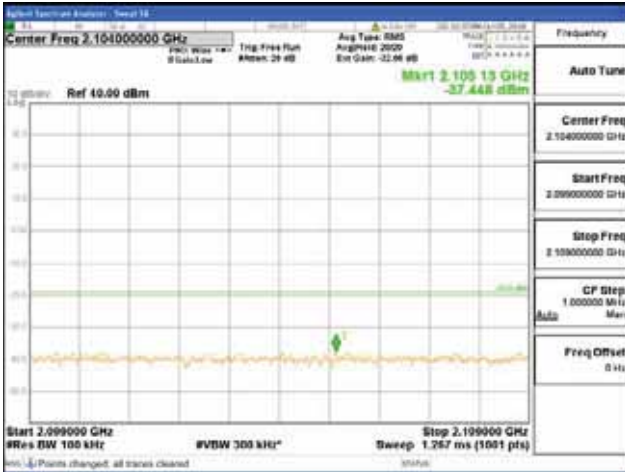

CTK Co., Ltd.
(Ho-dong), 113, Yejik-ro, Cheoin-gu,
Yongin-si, Gyeonggi-do, Korea
Tel: +82-31-339-9970
Fax: +82-31-624-9501

Report No.:
CTK-2018-03329
Page (1901) / (2957)
Pages

2099 MHz - 2109 MHz