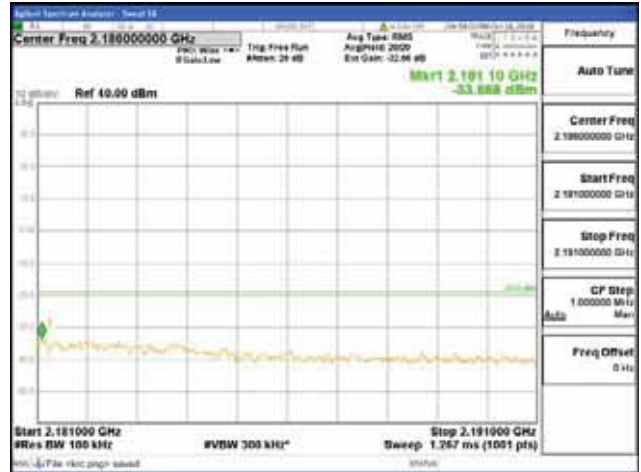

2181 MHz - 2191 MHz