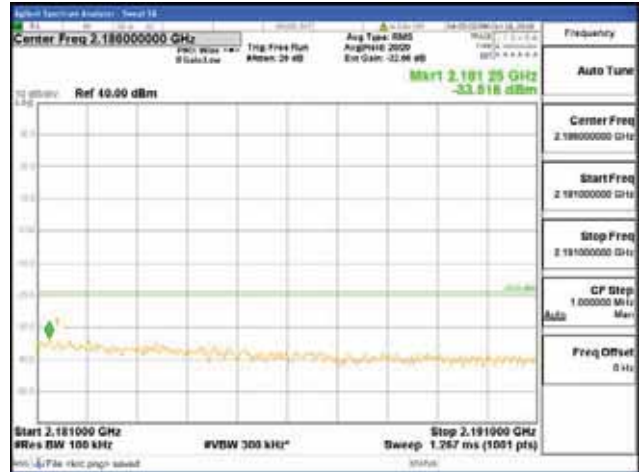

2181 MHz - 2191 MHz