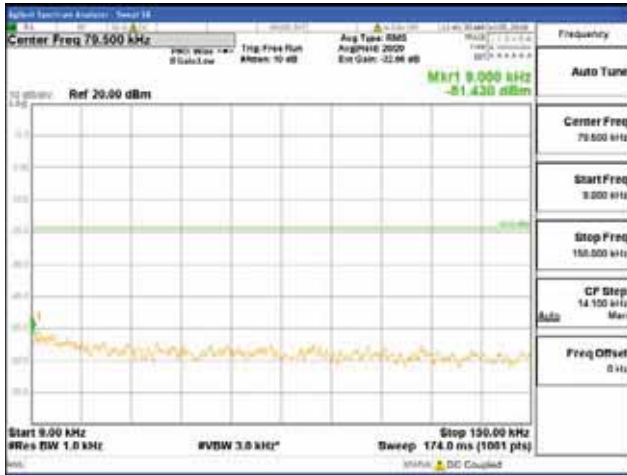

CTK Co., Ltd.
(Ho-dong), 113, Yejik-ro, Cheoin-gu,
Yongin-si, Gyeonggi-do, Korea
Tel: +82-31-339-9970
Fax: +82-31-624-9501

Report No.:
CTK-2018-03329
Page (1894) / (2957)
Pages

[16QAM]

9 kHz - 150 kHz