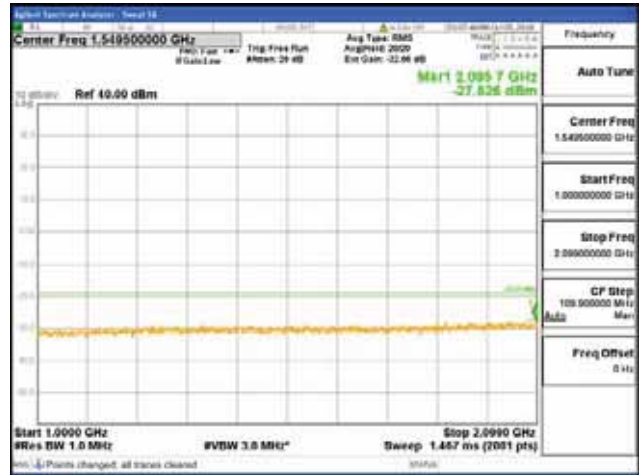

Report No.:
 CTK-2018-03329
 Page (1928) / (2957)
 Pages

[64QAM]

9 kHz - 150 kHz

150 kHz - 30 MHz

30 MHz - 1000 MHz

1000 MHz - 2099 MHz

CTK Co., Ltd.
 (Ho-dong), 113, Yejik-ro, Cheoin-gu,
 Yongin-si, Gyeonggi-do, Korea
 Tel: +82-31-339-9970
 Fax: +82-31-624-9501