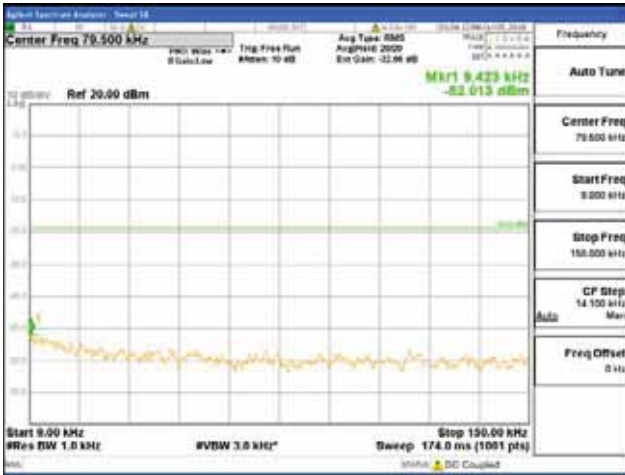

CTK Co., Ltd.
(Ho-dong), 113, Yejik-ro, Cheoin-gu,
Yongin-si, Gyeonggi-do, Korea
Tel: +82-31-339-9970
Fax: +82-31-624-9501

Report No.:
CTK-2018-03329
Page (1930) / (2957)
Pages

[256QAM]

9 kHz - 150 kHz