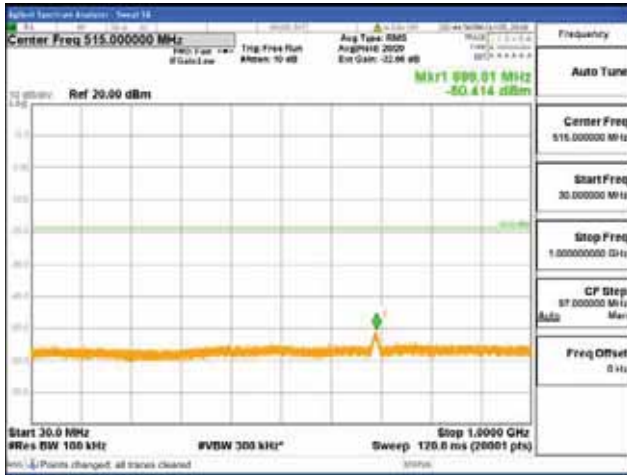

Report No.:
 CTK-2018-03329
 Page (1952) / (2957)
 Pages

[64QAM]

9 kHz - 150 kHz

150 kHz - 30 MHz

30 MHz - 1000 MHz

1000 MHz - 2099 MHz

CTK Co., Ltd.
 (Ho-dong), 113, Yejik-ro, Cheoin-gu,
 Yongin-si, Gyeonggi-do, Korea
 Tel: +82-31-339-9970
 Fax: +82-31-624-9501