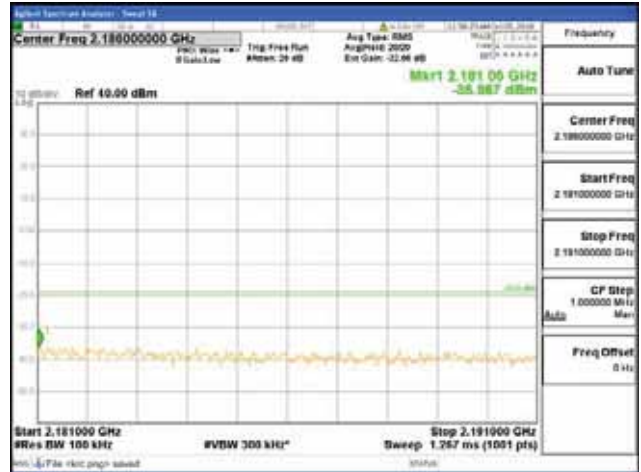

2181 MHz - 2191 MHz