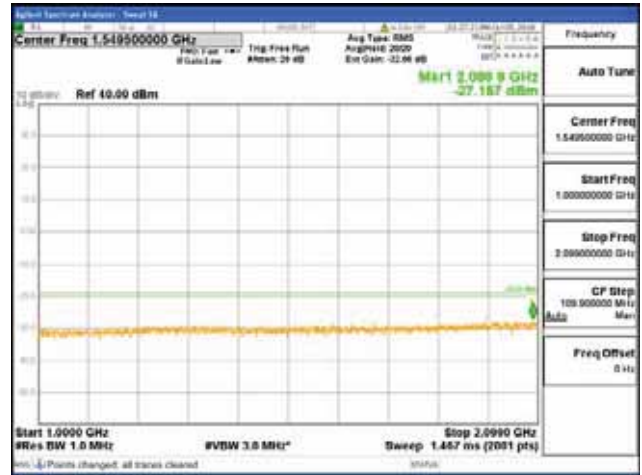

Report No.:
 CTK-2018-03329
 Page (1898) / (2957)
 Pages

[256QAM]

9 kHz - 150 kHz

150 kHz - 30 MHz

30 MHz - 1000 MHz

1000 MHz - 2099 MHz

CTK Co., Ltd.
 (Ho-dong), 113, Yejik-ro, Cheoin-gu,
 Yongin-si, Gyeonggi-do, Korea
 Tel: +82-31-339-9970
 Fax: +82-31-624-9501