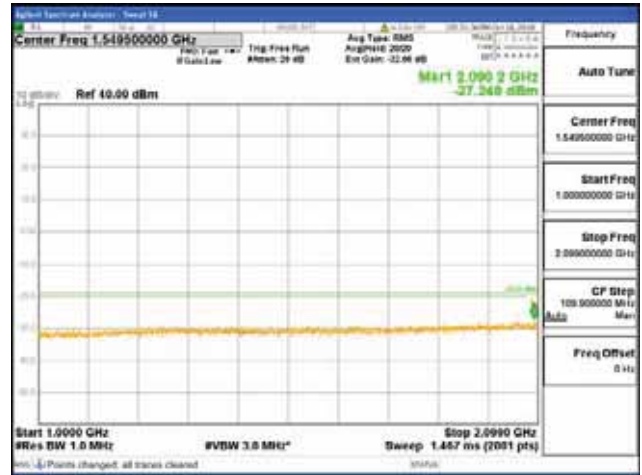

[16QAM]

9 kHz - 150 kHz

150 kHz - 30 MHz

30 MHz - 1000 MHz

1000 MHz - 2099 MHz

CTK Co., Ltd.
 (Ho-dong), 113, Yejik-ro, Cheoin-gu,
 Yongin-si, Gyeonggi-do, Korea
 Tel: +82-31-339-9970
 Fax: +82-31-624-9501