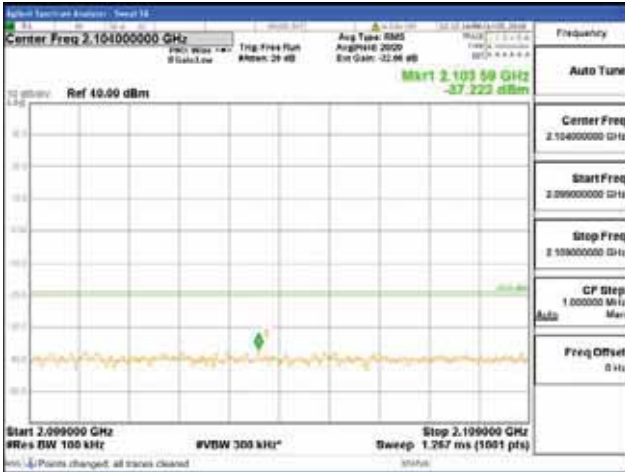

CTK Co., Ltd.
(Ho-dong), 113, Yejik-ro, Cheoin-gu,
Yongin-si, Gyeonggi-do, Korea
Tel: +82-31-339-9970
Fax: +82-31-624-9501

Report No.:
CTK-2018-03329
Page (1945) / (2957)
Pages

2099 MHz - 2109 MHz