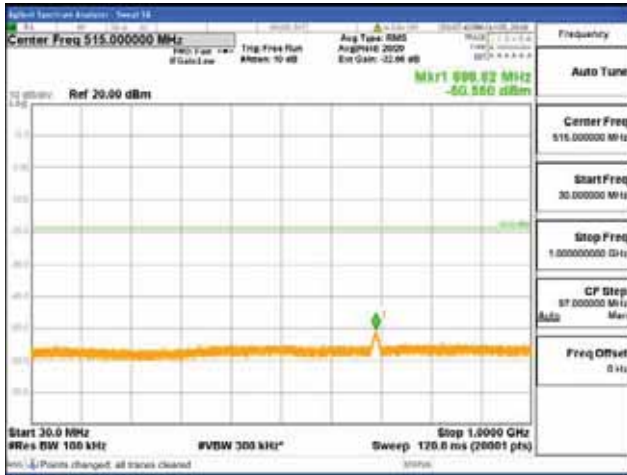

Report No.:
 CTK-2018-03329
 Page (1928) / (2957)
 Pages

[64QAM]

9 kHz - 150 kHz

150 kHz - 30 MHz

30 MHz - 1000 MHz

1000 MHz - 2099 MHz

CTK Co., Ltd.
 (Ho-dong), 113, Yejik-ro, Cheoin-gu,
 Yongin-si, Gyeonggi-do, Korea
 Tel: +82-31-339-9970
 Fax: +82-31-624-9501