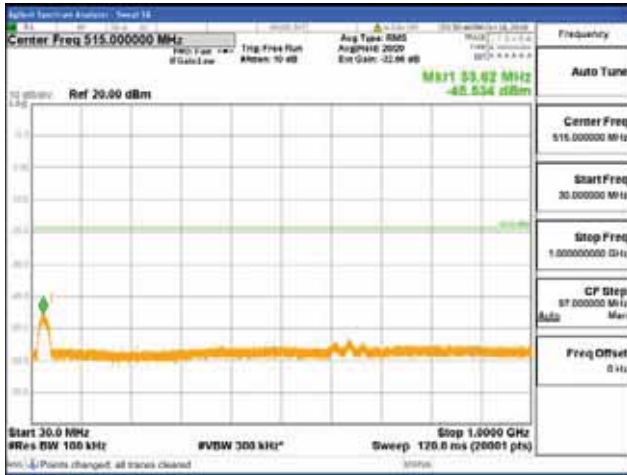

[16QAM]

9 kHz - 150 kHz

150 kHz - 30 MHz

30 MHz - 1000 MHz

1000 MHz - 2099 MHz

CTK Co., Ltd.
 (Ho-dong), 113, Yejik-ro, Cheoin-gu,
 Yongin-si, Gyeonggi-do, Korea
 Tel: +82-31-339-9970
 Fax: +82-31-624-9501