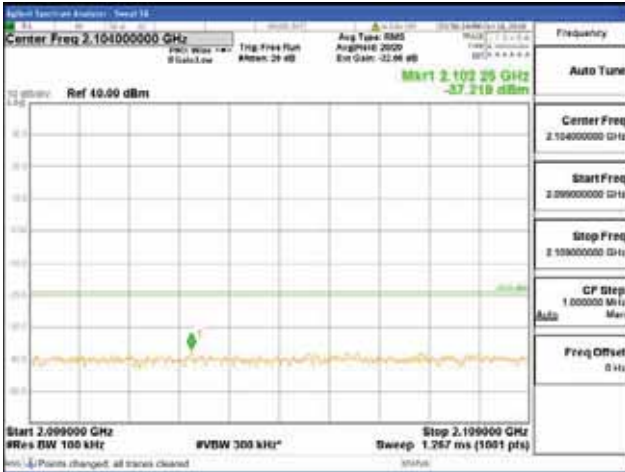

CTK Co., Ltd.
(Ho-dong), 113, Yejik-ro, Cheoin-gu,
Yongin-si, Gyeonggi-do, Korea
Tel: +82-31-339-9970
Fax: +82-31-624-9501

Report No.:
CTK-2017-01618-1
Page (1975) / (2957)
Pages

2099 MHz - 2109 MHz