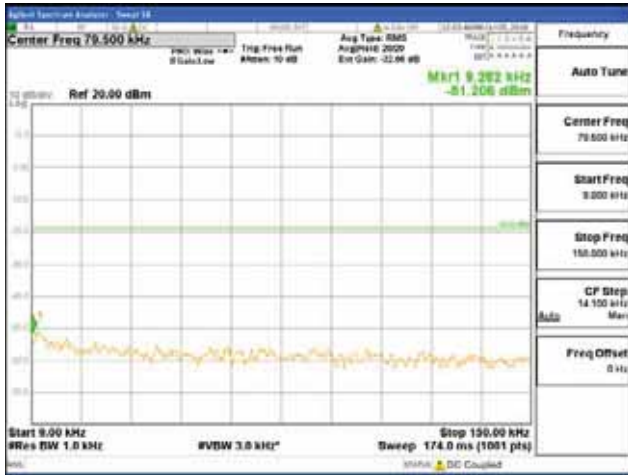

CTK Co., Ltd.
(Ho-dong), 113, Yejik-ro, Cheoin-gu,
Yongin-si, Gyeonggi-do, Korea
Tel: +82-31-339-9970
Fax: +82-31-624-9501

Report No.:
CTK-2018-03329
Page (1942) / (2957)
Pages

[16QAM]

9 kHz - 150 kHz