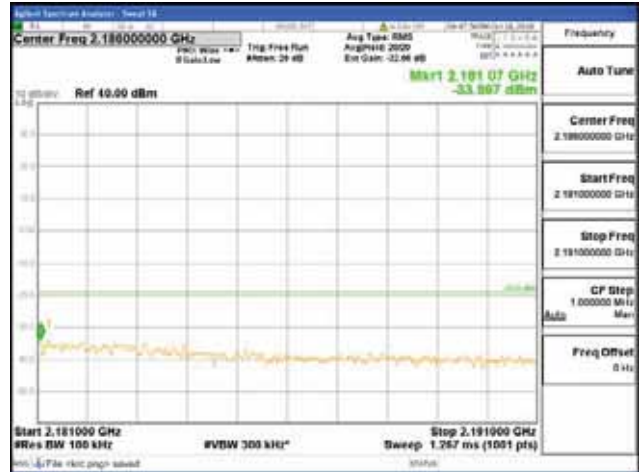

2181 MHz - 2191 MHz