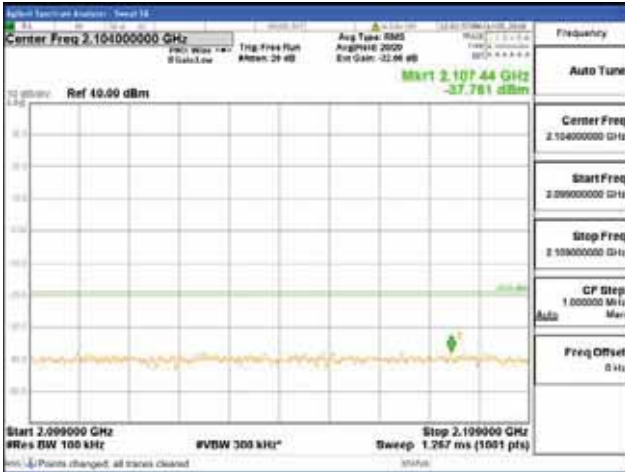

CTK Co., Ltd.
(Ho-dong), 113, Yejik-ro, Cheoin-gu,
Yongin-si, Gyeonggi-do, Korea
Tel: +82-31-339-9970
Fax: +82-31-624-9501

Report No.:
CTK-2018-03329
Page (1941) / (2957)
Pages

2099 MHz - 2109 MHz