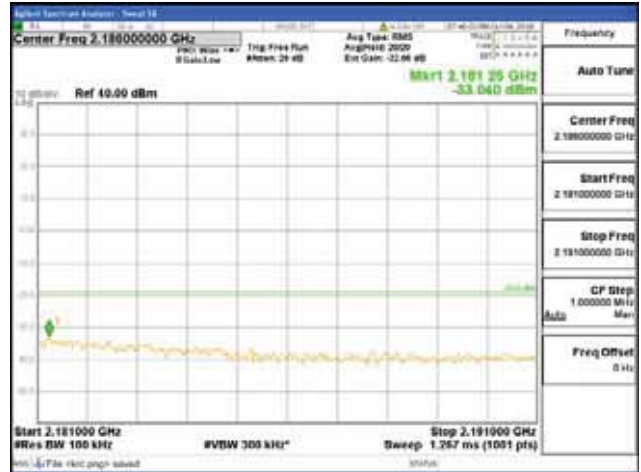

2181 MHz - 2191 MHz