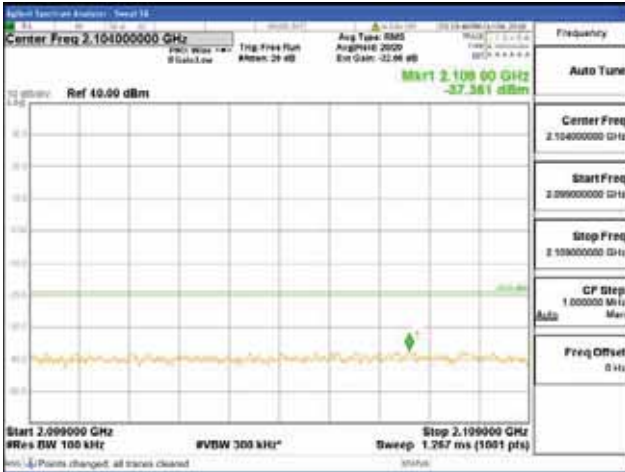

CTK Co., Ltd.
(Ho-dong), 113, Yejik-ro, Cheoin-gu,
Yongin-si, Gyeonggi-do, Korea
Tel: +82-31-339-9970
Fax: +82-31-624-9501

Report No.:
CTK-2018-03329
Page (1817) / (2957)
Pages

2099 MHz - 2109 MHz