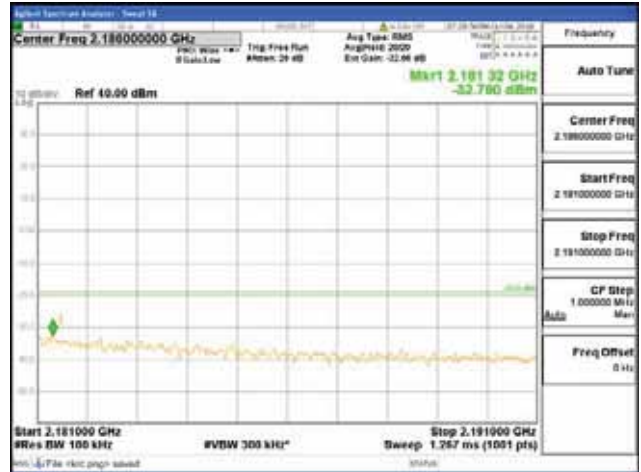

2181 MHz - 2191 MHz