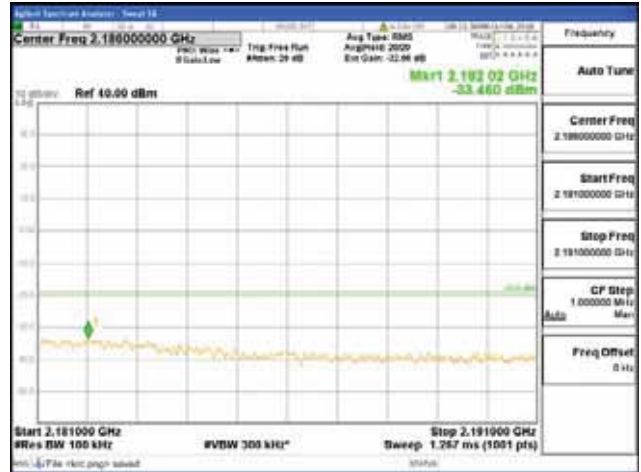

2181 MHz - 2191 MHz