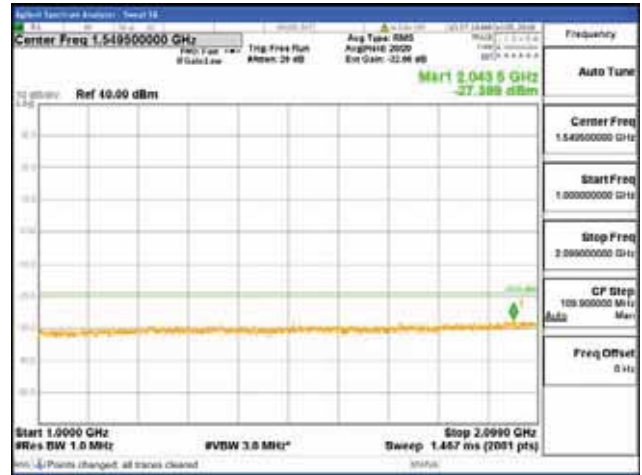

[16QAM]

9 kHz - 150 kHz

150 kHz - 30 MHz

30 MHz - 1000 MHz

1000 MHz - 2099 MHz

CTK Co., Ltd.
 (Ho-dong), 113, Yejik-ro, Cheoin-gu,
 Yongin-si, Gyeonggi-do, Korea
 Tel: +82-31-339-9970
 Fax: +82-31-624-9501