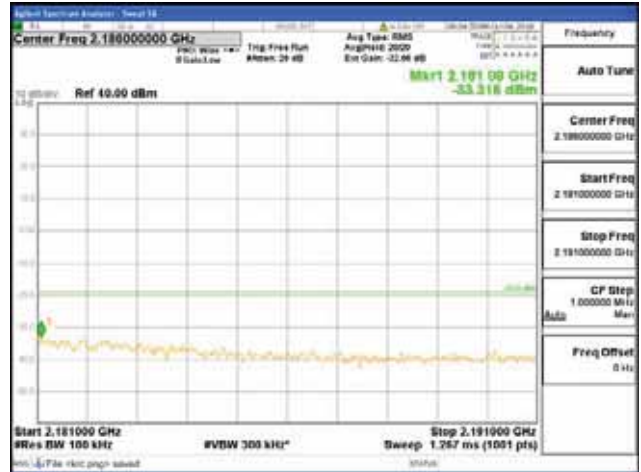

2181 MHz - 2191 MHz