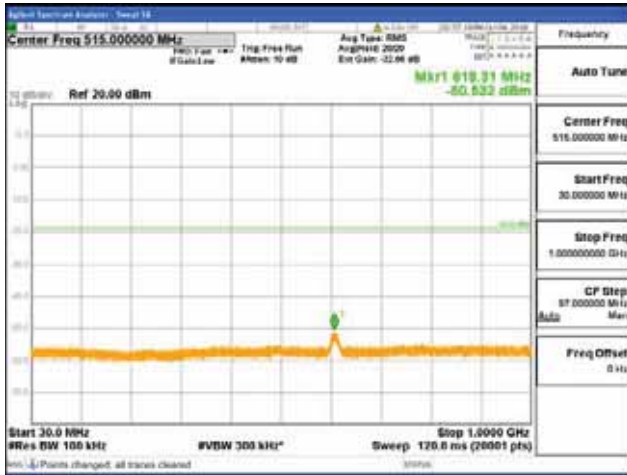

[16QAM]

9 kHz - 150 kHz

150 kHz - 30 MHz

30 MHz - 1000 MHz

1000 MHz - 2099 MHz

CTK Co., Ltd.
(Ho-dong), 113, Yejik-ro, Cheoin-gu,
Yongin-si, Gyeonggi-do, Korea
Tel: +82-31-339-9970
Fax: +82-31-624-9501

Report No.:
CTK-2018-03329
Page (1815) / (2957)
Pages