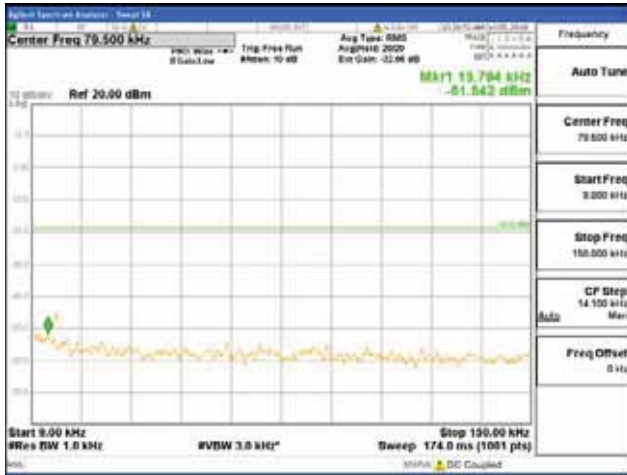

CTK Co., Ltd.
(Ho-dong), 113, Yejik-ro, Cheoin-gu,
Yongin-si, Gyeonggi-do, Korea
Tel: +82-31-339-9970
Fax: +82-31-624-9501

Report No.:
CTK-2018-03329
Page (1886) / (2957)
Pages

[16QAM]

9 kHz - 150 kHz