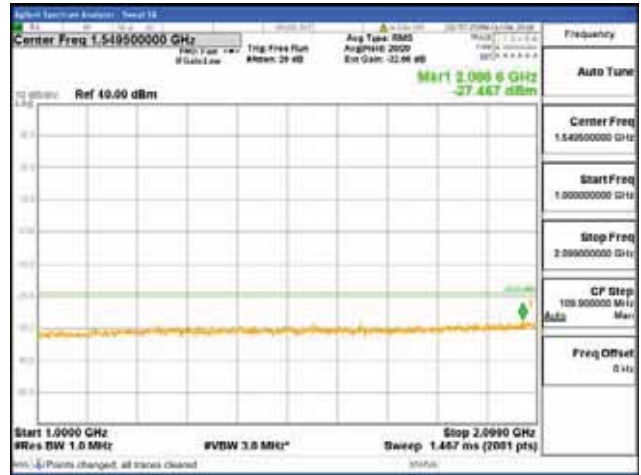

[16QAM]

9 kHz - 150 kHz

150 kHz - 30 MHz

30 MHz - 1000 MHz

1000 MHz - 2099 MHz

CTK Co., Ltd.
(Ho-dong), 113, Yejik-ro, Cheoin-gu,
Yongin-si, Gyeonggi-do, Korea
Tel: +82-31-339-9970
Fax: +82-31-624-9501

Report No.:
CTK-2018-03329
Page (1815) / (2957)
Pages