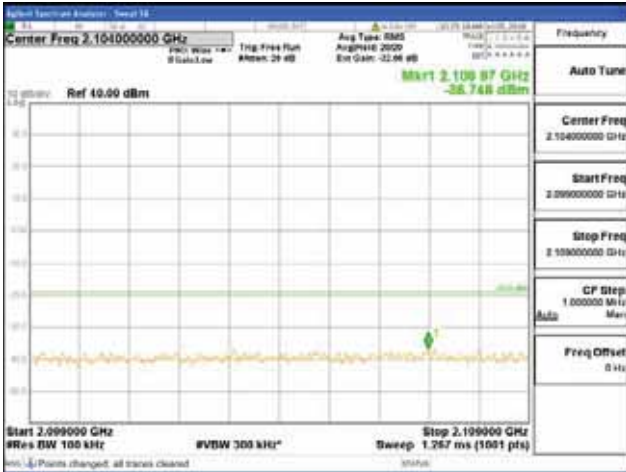

CTK Co., Ltd.
(Ho-dong), 113, Yejik-ro, Cheoin-gu,
Yongin-si, Gyeonggi-do, Korea
Tel: +82-31-339-9970
Fax: +82-31-624-9501

Report No.:
CTK-2018-03329
Page (1885) / (2957)
Pages

2099 MHz - 2109 MHz