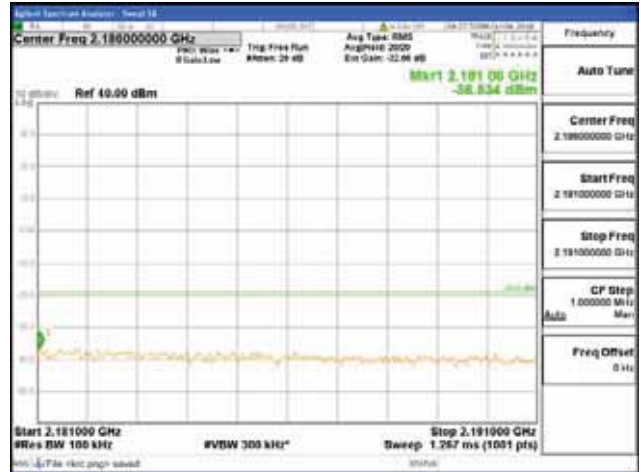

2181 MHz - 2191 MHz