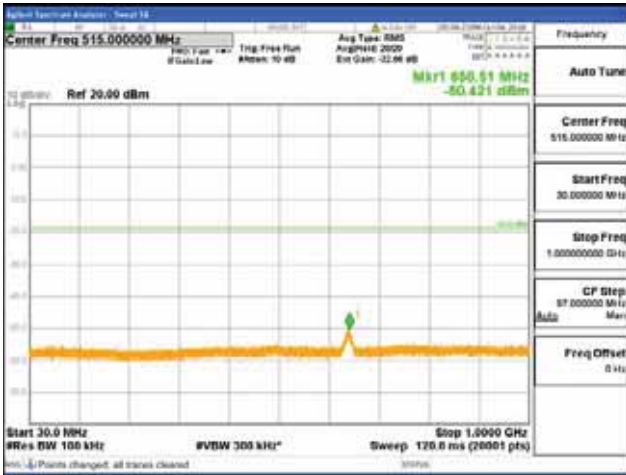

Report No.:
 CTK-2018-03329
 Page (1800) / (2957)
 Pages

[64QAM]

9 kHz - 150 kHz

150 kHz - 30 MHz

30 MHz - 1000 MHz

1000 MHz - 2099 MHz

CTK Co., Ltd.
 (Ho-dong), 113, Yejik-ro, Cheoin-gu,
 Yongin-si, Gyeonggi-do, Korea
 Tel: +82-31-339-9970
 Fax: +82-31-624-9501