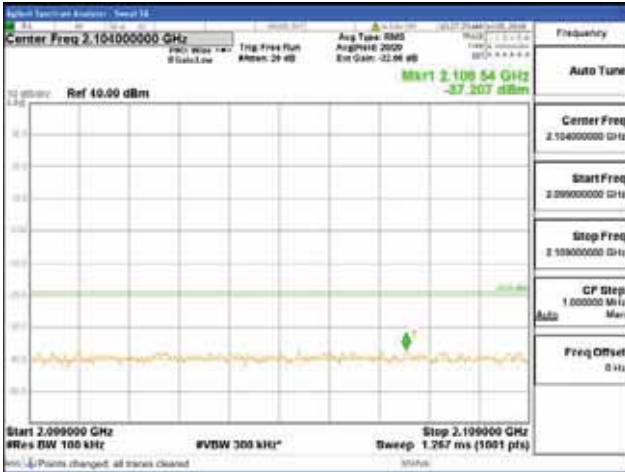

CTK Co., Ltd.
(Ho-dong), 113, Yejik-ro, Cheoin-gu,
Yongin-si, Gyeonggi-do, Korea
Tel: +82-31-339-9970
Fax: +82-31-624-9501

Report No.:
CTK-2018-03329
Page (1887) / (2957)
Pages

2099 MHz - 2109 MHz