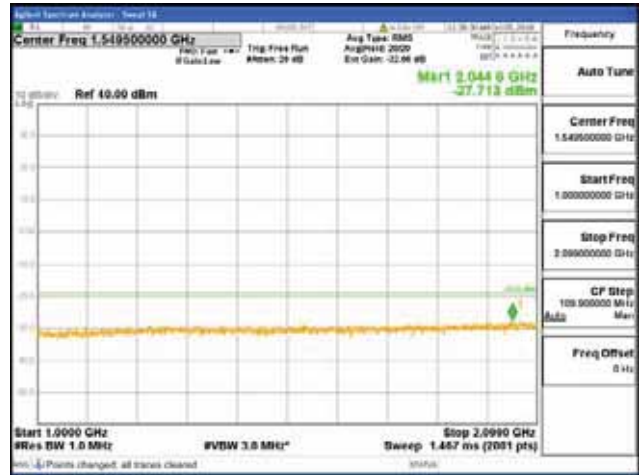

[16QAM]

9 kHz - 150 kHz

150 kHz - 30 MHz

30 MHz - 1000 MHz

1000 MHz - 2099 MHz

CTK Co., Ltd.
 (Ho-dong), 113, Yejik-ro, Cheoin-gu,
 Yongin-si, Gyeonggi-do, Korea
 Tel: +82-31-339-9970
 Fax: +82-31-624-9501