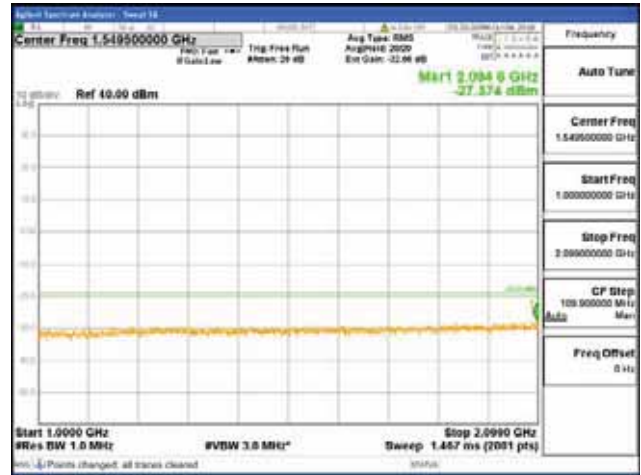

Report No.:
 CTK-2018-03329
 Page (1794) / (2957)
 Pages

[256QAM]

9 kHz - 150 kHz

150 kHz - 30 MHz

30 MHz - 1000 MHz

1000 MHz - 2099 MHz

CTK Co., Ltd.
 (Ho-dong), 113, Yejik-ro, Cheoin-gu,
 Yongin-si, Gyeonggi-do, Korea
 Tel: +82-31-339-9970
 Fax: +82-31-624-9501