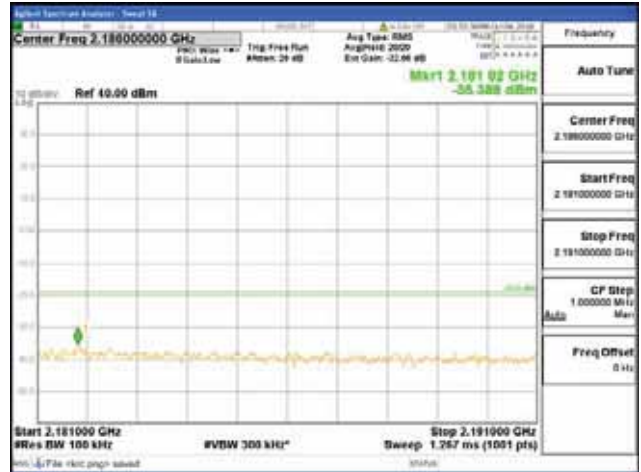

2181 MHz - 2191 MHz