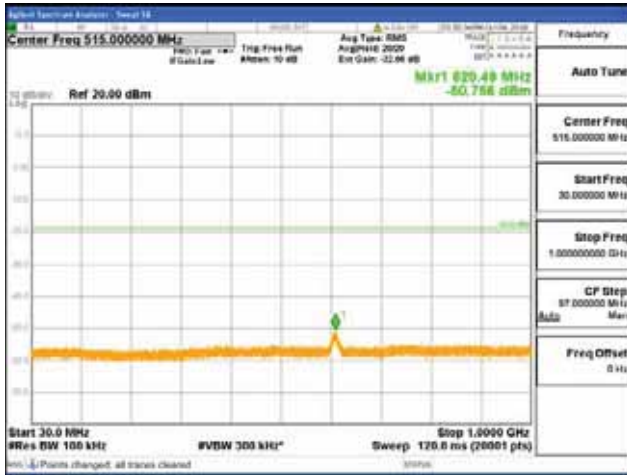

Report No.:
 CTK-2018-03329
 Page (1818) / (2957)
 Pages

[256QAM]

9 kHz - 150 kHz

150 kHz - 30 MHz

30 MHz - 1000 MHz

1000 MHz - 2099 MHz

CTK Co., Ltd.
 (Ho-dong), 113, Yejik-ro, Cheoin-gu,
 Yongin-si, Gyeonggi-do, Korea
 Tel: +82-31-339-9970
 Fax: +82-31-624-9501