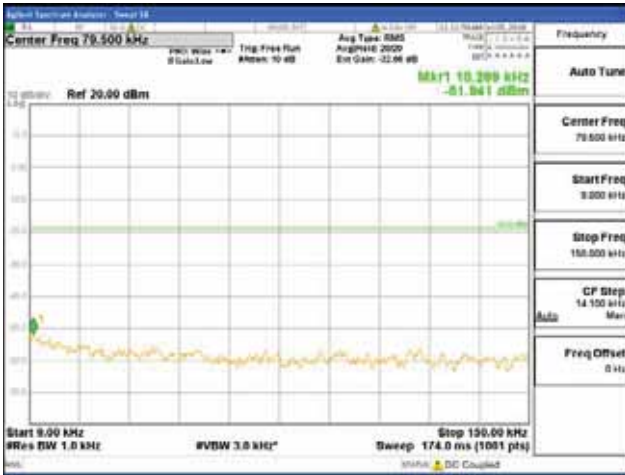

CTK Co., Ltd.
(Ho-dong), 113, Yejik-ro, Cheoin-gu,
Yongin-si, Gyeonggi-do, Korea
Tel: +82-31-339-9970
Fax: +82-31-624-9501

Report No.:
CTK-2018-03329
Page (1890) / (2957)
Pages

[256QAM]

9 kHz - 150 kHz