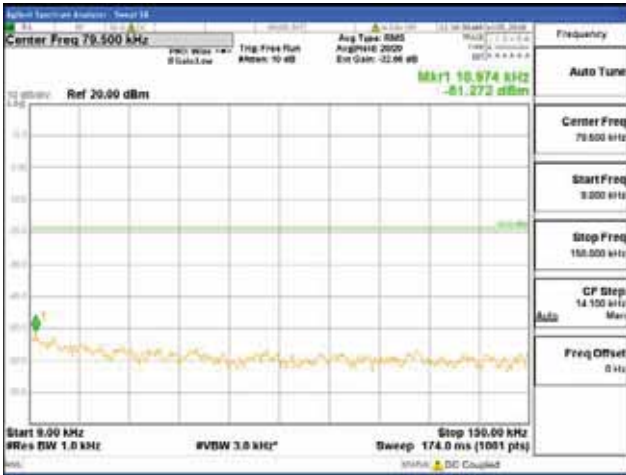

CTK Co., Ltd.
(Ho-dong), 113, Yejik-ro, Cheoin-gu,
Yongin-si, Gyeonggi-do, Korea
Tel: +82-31-339-9970
Fax: +82-31-624-9501

Report No.:
CTK-2018-03329
Page (1888) / (2957)
Pages

[64QAM]

9 kHz - 150 kHz