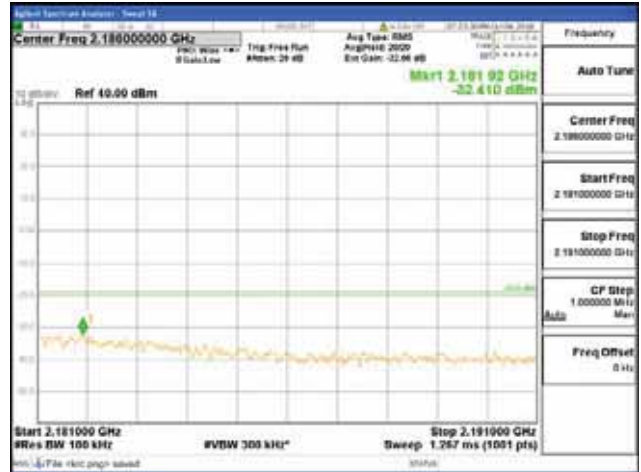

2181 MHz - 2191 MHz