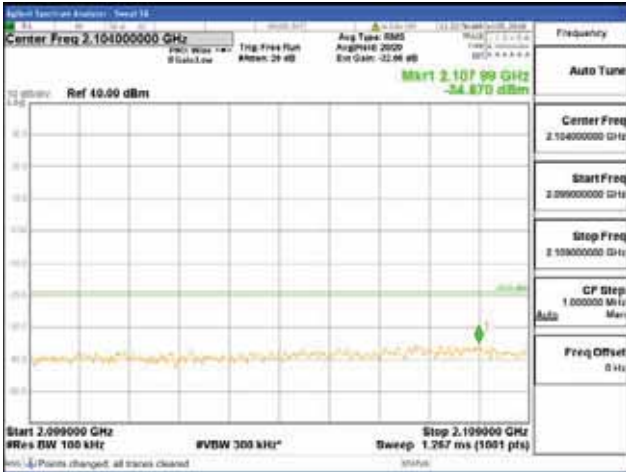

CTK Co., Ltd.
(Ho-dong), 113, Yejik-ro, Cheoin-gu,
Yongin-si, Gyeonggi-do, Korea
Tel: +82-31-339-9970
Fax: +82-31-624-9501

Report No.:
CTK-2018-03329
Page (1867) / (2957)
Pages

2099 MHz - 2109 MHz