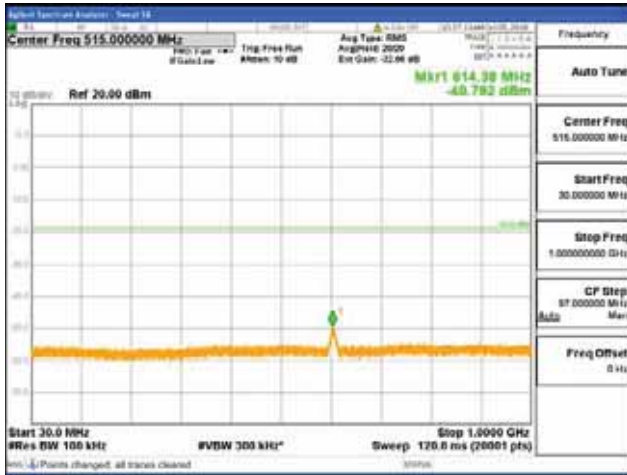

[16QAM]

9 kHz - 150 kHz

150 kHz - 30 MHz

30 MHz - 1000 MHz

1000 MHz - 2099 MHz

CTK Co., Ltd.
 (Ho-dong), 113, Yejik-ro, Cheoin-gu,
 Yongin-si, Gyeonggi-do, Korea
 Tel: +82-31-339-9970
 Fax: +82-31-624-9501