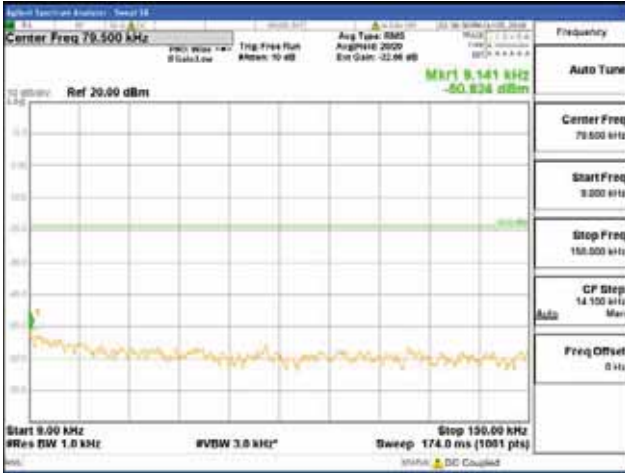

CTK Co., Ltd.
(Ho-dong), 113, Yejik-ro, Cheoin-gu,
Yongin-si, Gyeonggi-do, Korea
Tel: +82-31-339-9970
Fax: +82-31-624-9501

Report No.:
CTK-2018-03329
Page (1872) / (2957)
Pages

[64QAM]

9 kHz - 150 kHz