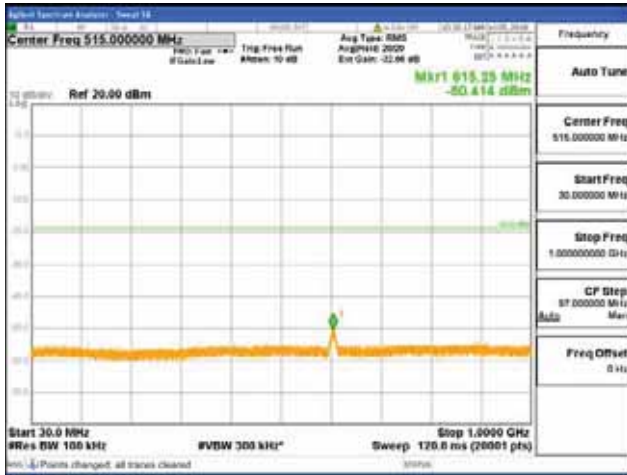

[16QAM]

9 kHz - 150 kHz

150 kHz - 30 MHz

30 MHz - 1000 MHz

1000 MHz - 2099 MHz

CTK Co., Ltd.
 (Ho-dong), 113, Yejik-ro, Cheoin-gu,
 Yongin-si, Gyeonggi-do, Korea
 Tel: +82-31-339-9970
 Fax: +82-31-624-9501