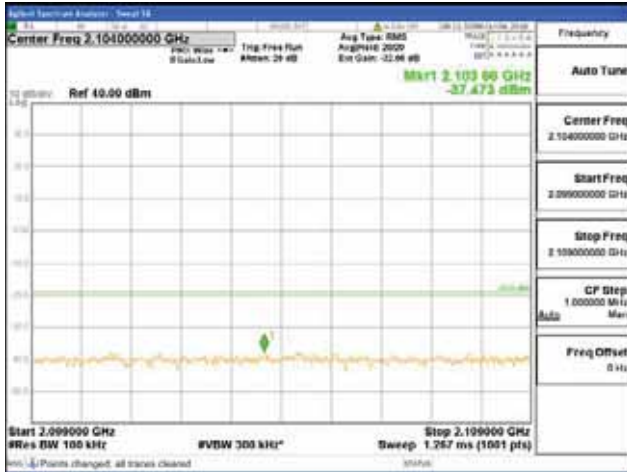

CTK Co., Ltd.
(Ho-dong), 113, Yejik-ro, Cheoin-gu,
Yongin-si, Gyeonggi-do, Korea
Tel: +82-31-339-9970
Fax: +82-31-624-9501

Report No.:
CTK-2018-03329
Page (1811) / (2957)
Pages

2099 MHz - 2109 MHz