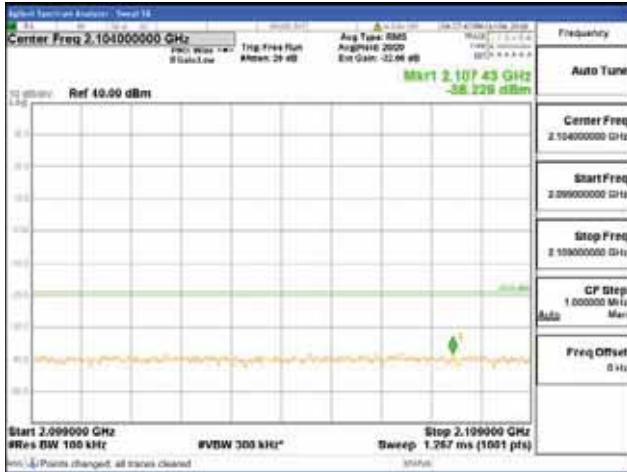

CTK Co., Ltd.
(Ho-dong), 113, Yejik-ro, Cheoin-gu,
Yongin-si, Gyeonggi-do, Korea
Tel: +82-31-339-9970
Fax: +82-31-624-9501

Report No.:
CTK-2018-03329
Page (1799) / (2957)
Pages

2099 MHz - 2109 MHz