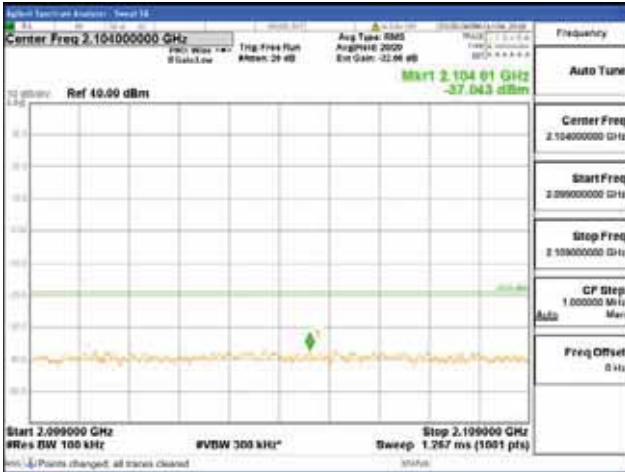

CTK Co., Ltd.
(Ho-dong), 113, Yejik-ro, Cheoin-gu,
Yongin-si, Gyeonggi-do, Korea
Tel: +82-31-339-9970
Fax: +82-31-624-9501

Report No.:
CTK-2018-03329
Page (1791) / (2957)
Pages

2099 MHz - 2109 MHz