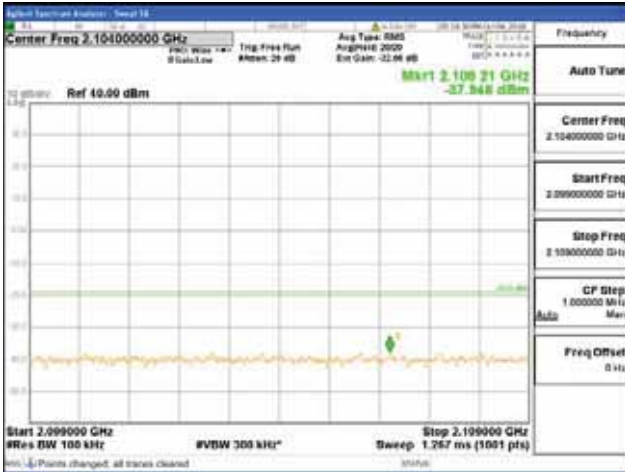

CTK Co., Ltd.
(Ho-dong), 113, Yejik-ro, Cheoin-gu,
Yongin-si, Gyeonggi-do, Korea
Tel: +82-31-339-9970
Fax: +82-31-624-9501

Report No.:
CTK-2018-03329
Page (1849) / (2957)
Pages

2099 MHz - 2109 MHz