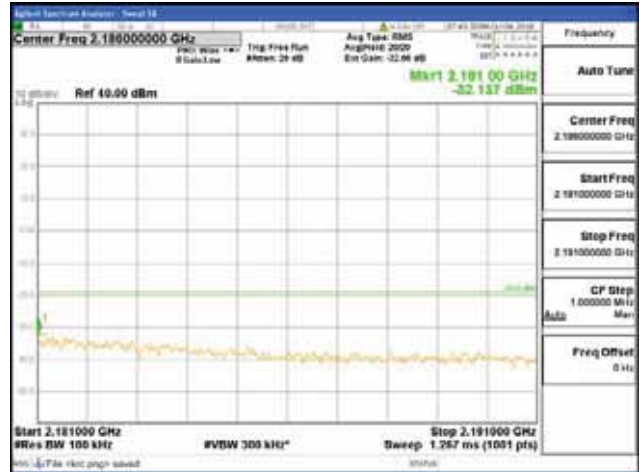

2181 MHz - 2191 MHz