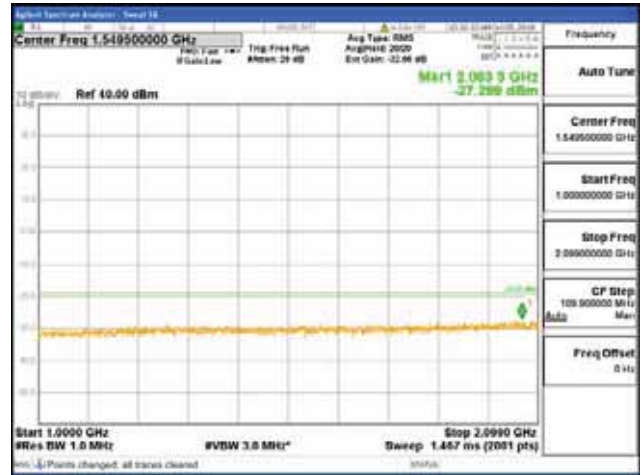

[16QAM]

9 kHz - 150 kHz

150 kHz - 30 MHz

30 MHz - 1000 MHz

1000 MHz - 2099 MHz

CTK Co., Ltd.
 (Ho-dong), 113, Yejik-ro, Cheoin-gu,
 Yongin-si, Gyeonggi-do, Korea
 Tel: +82-31-339-9970
 Fax: +82-31-624-9501