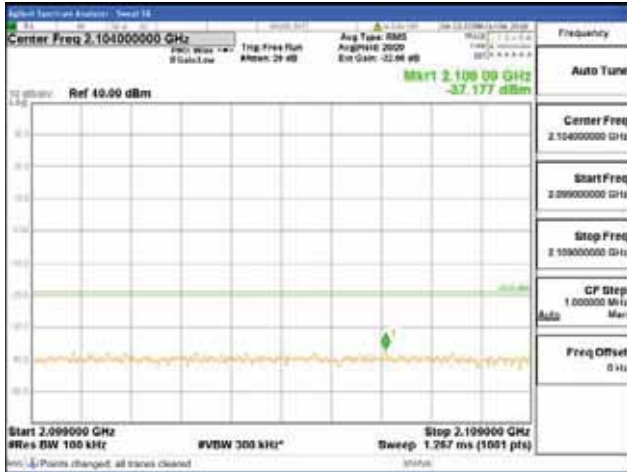

CTK Co., Ltd.
(Ho-dong), 113, Yejik-ro, Cheoin-gu,
Yongin-si, Gyeonggi-do, Korea
Tel: +82-31-339-9970
Fax: +82-31-624-9501

Report No.:
CTK-2018-03329
Page (1821) / (2957)
Pages

2099 MHz - 2109 MHz