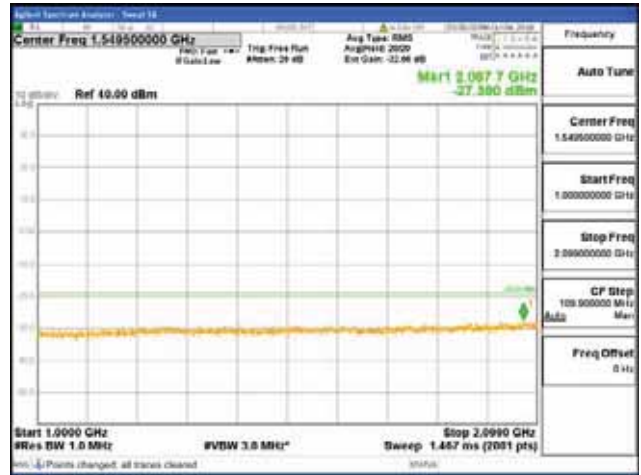

[16QAM]

9 kHz - 150 kHz

150 kHz - 30 MHz

30 MHz - 1000 MHz

1000 MHz - 2099 MHz

CTK Co., Ltd.
 (Ho-dong), 113, Yejik-ro, Cheoin-gu,
 Yongin-si, Gyeonggi-do, Korea
 Tel: +82-31-339-9970
 Fax: +82-31-624-9501