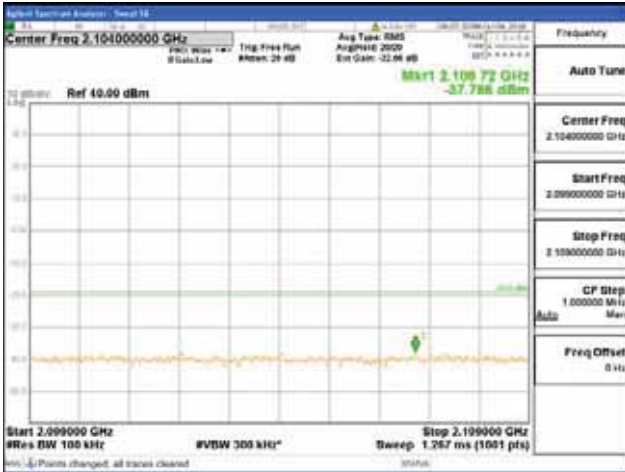

CTK Co., Ltd.
(Ho-dong), 113, Yejik-ro, Cheoin-gu,
Yongin-si, Gyeonggi-do, Korea
Tel: +82-31-339-9970
Fax: +82-31-624-9501

Report No.:
CTK-2018-03329
Page (1835) / (2957)
Pages

2099 MHz - 2109 MHz