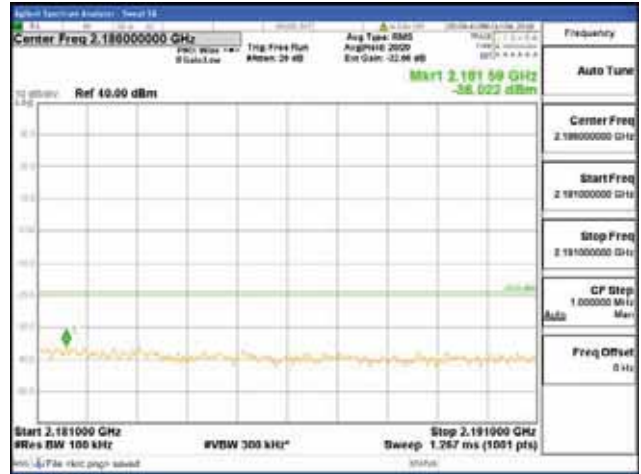

2181 MHz - 2191 MHz