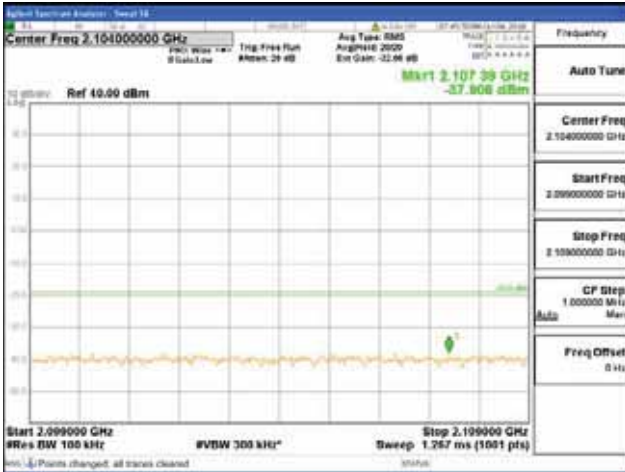

CTK Co., Ltd.
(Ho-dong), 113, Yejik-ro, Cheoin-gu,
Yongin-si, Gyeonggi-do, Korea
Tel: +82-31-339-9970
Fax: +82-31-624-9501

Report No.:
CTK-2018-03329
Page (1833) / (2957)
Pages

2099 MHz - 2109 MHz