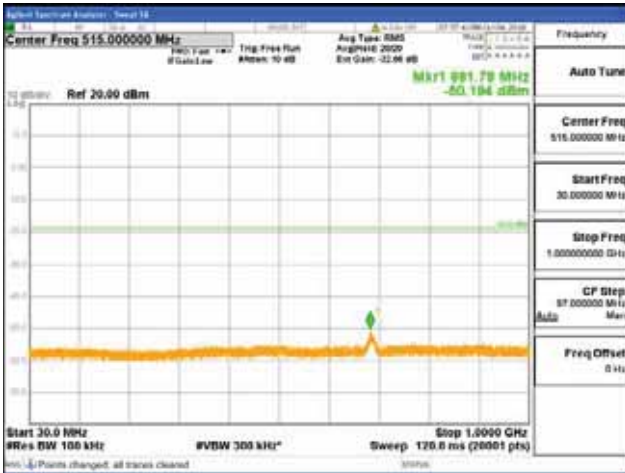

Report No.:
 CTK-2018-03329
 Page (1856) / (2957)
 Pages

[64QAM]

9 kHz - 150 kHz

150 kHz - 30 MHz

30 MHz - 1000 MHz

1000 MHz - 2099 MHz

CTK Co., Ltd.
 (Ho-dong), 113, Yejik-ro, Cheoin-gu,
 Yongin-si, Gyeonggi-do, Korea
 Tel: +82-31-339-9970
 Fax: +82-31-624-9501