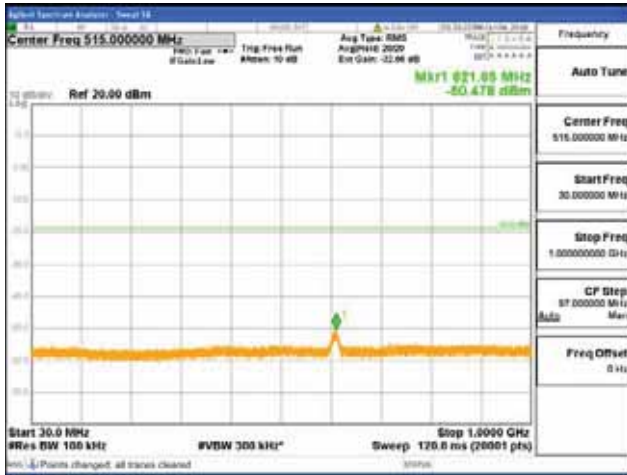

Report No.:
 CTK-2018-03329
 Page (1794) / (2957)
 Pages

[256QAM]

9 kHz - 150 kHz

150 kHz - 30 MHz

30 MHz - 1000 MHz

1000 MHz - 2099 MHz

CTK Co., Ltd.
 (Ho-dong), 113, Yejik-ro, Cheoin-gu,
 Yongin-si, Gyeonggi-do, Korea
 Tel: +82-31-339-9970
 Fax: +82-31-624-9501