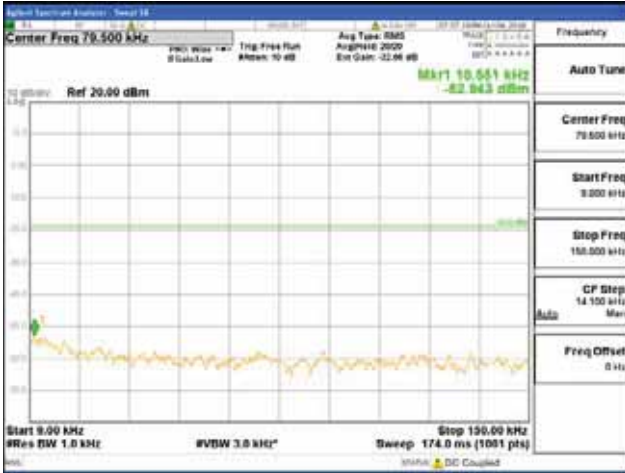

CTK Co., Ltd.
(Ho-dong), 113, Yejik-ro, Cheoin-gu,
Yongin-si, Gyeonggi-do, Korea
Tel: +82-31-339-9970
Fax: +82-31-624-9501

Report No.:
CTK-2018-03329
Page (1856) / (2957)
Pages

[64QAM]

9 kHz - 150 kHz