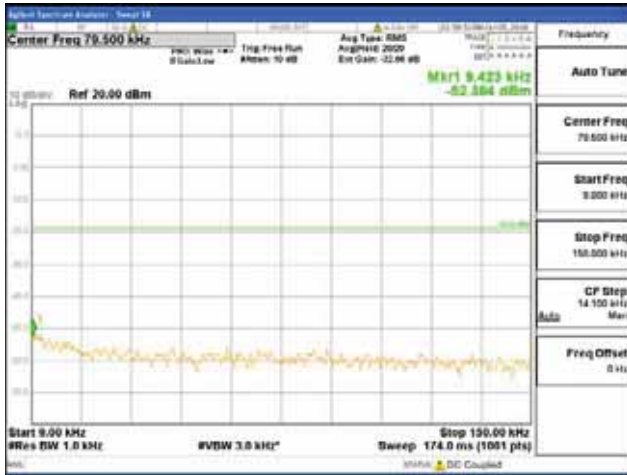

CTK Co., Ltd.
(Ho-dong), 113, Yejik-ro, Cheoin-gu,
Yongin-si, Gyeonggi-do, Korea
Tel: +82-31-339-9970
Fax: +82-31-624-9501

Report No.:
CTK-2018-03329
Page (1878) / (2957)
Pages

[16QAM]

9 kHz - 150 kHz