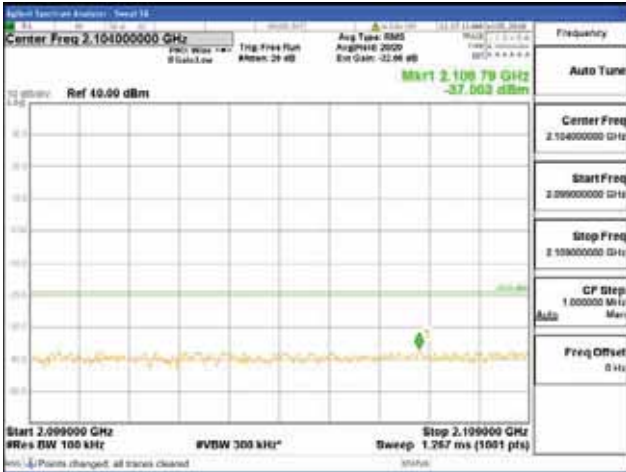

CTK Co., Ltd.
(Ho-dong), 113, Yejik-ro, Cheoin-gu,
Yongin-si, Gyeonggi-do, Korea
Tel: +82-31-339-9970
Fax: +82-31-624-9501

Report No.:
CTK-2018-03329
Page (1889) / (2957)
Pages

2099 MHz - 2109 MHz