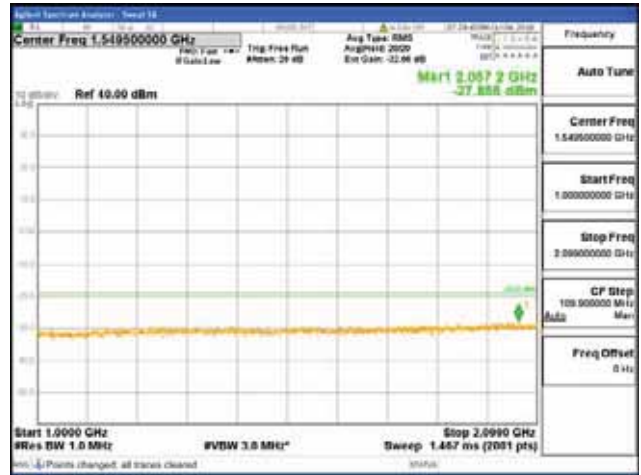

[16QAM]

9 kHz - 150 kHz

150 kHz - 30 MHz

30 MHz - 1000 MHz

1000 MHz - 2099 MHz

CTK Co., Ltd.
 (Ho-dong), 113, Yejik-ro, Cheoin-gu,
 Yongin-si, Gyeonggi-do, Korea
 Tel: +82-31-339-9970
 Fax: +82-31-624-9501