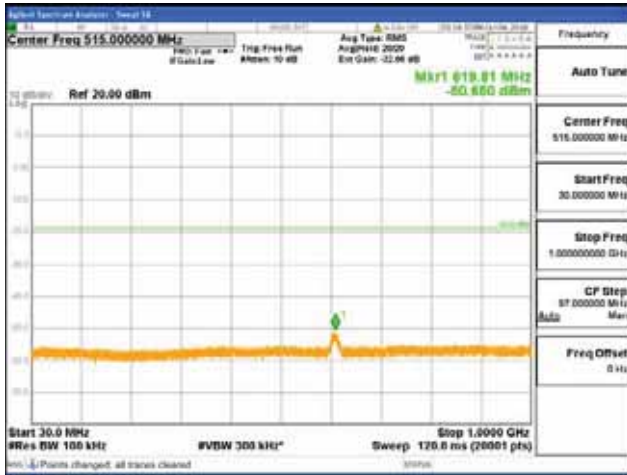

Report No.:
 CTK-2018-03329
 Page (1816) / (2957)
 Pages

[64QAM]

9 kHz - 150 kHz

150 kHz - 30 MHz

30 MHz - 1000 MHz

1000 MHz - 2099 MHz

CTK Co., Ltd.
 (Ho-dong), 113, Yejik-ro, Cheoin-gu,
 Yongin-si, Gyeonggi-do, Korea
 Tel: +82-31-339-9970
 Fax: +82-31-624-9501