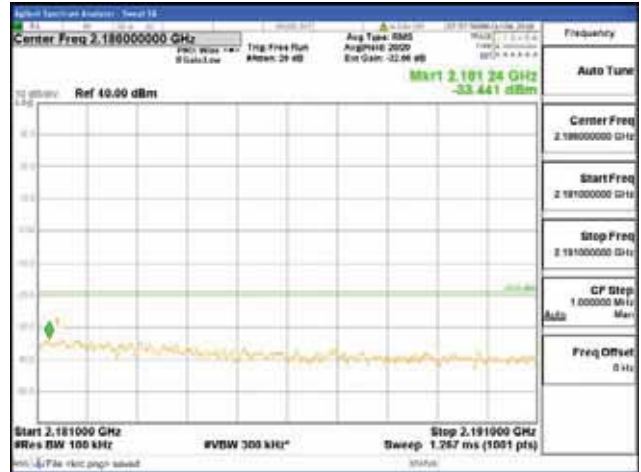

2181 MHz - 2191 MHz