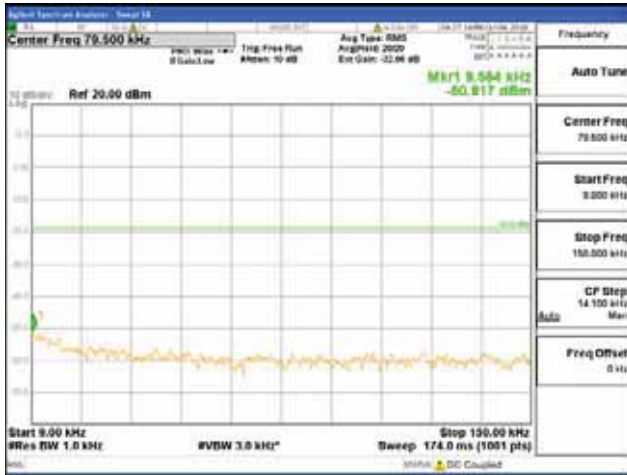

CTK Co., Ltd.
(Ho-dong), 113, Yejik-ro, Cheoin-gu,
Yongin-si, Gyeonggi-do, Korea
Tel: +82-31-339-9970
Fax: +82-31-624-9501

Report No.:
CTK-2018-03329
Page (1798) / (2957)
Pages

[16QAM]

9 kHz - 150 kHz