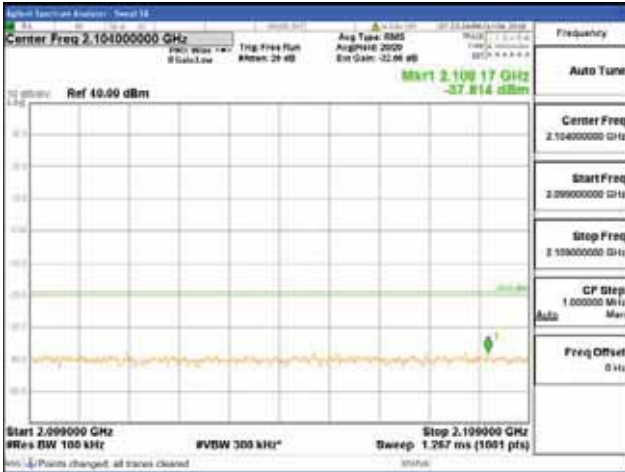

CTK Co., Ltd.
(Ho-dong), 113, Yejik-ro, Cheoin-gu,
Yongin-si, Gyeonggi-do, Korea
Tel: +82-31-339-9970
Fax: +82-31-624-9501

Report No.:
CTK-2018-03329
Page (1855) / (2957)
Pages

2099 MHz - 2109 MHz