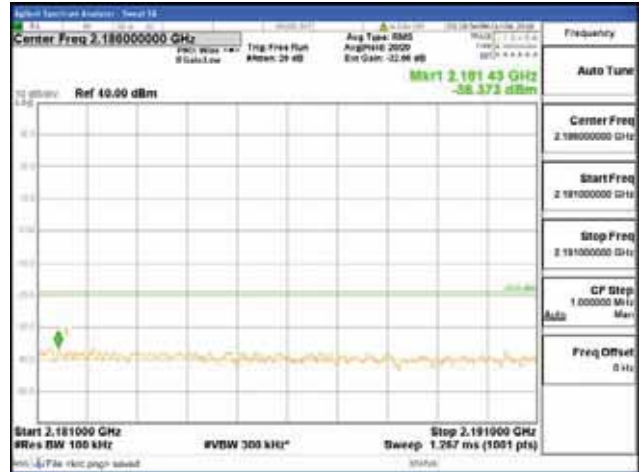

2181 MHz - 2191 MHz