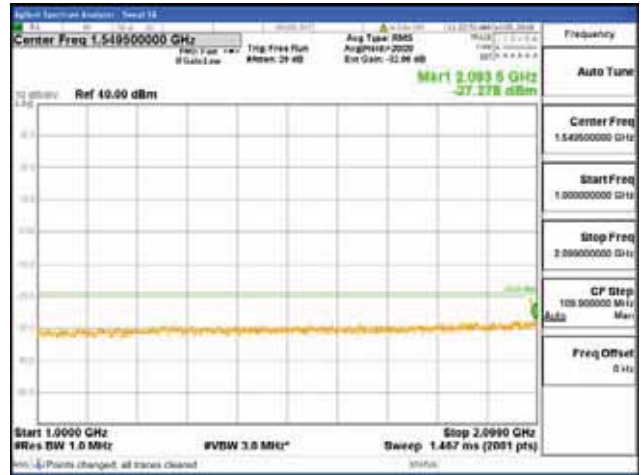

Report No.:
 CTK-2018-03329
 Page (1866) / (2957)
 Pages

[256QAM]

9 kHz - 150 kHz

150 kHz - 30 MHz

30 MHz - 1000 MHz

1000 MHz - 2099 MHz

CTK Co., Ltd.
 (Ho-dong), 113, Yejik-ro, Cheoin-gu,
 Yongin-si, Gyeonggi-do, Korea
 Tel: +82-31-339-9970
 Fax: +82-31-624-9501