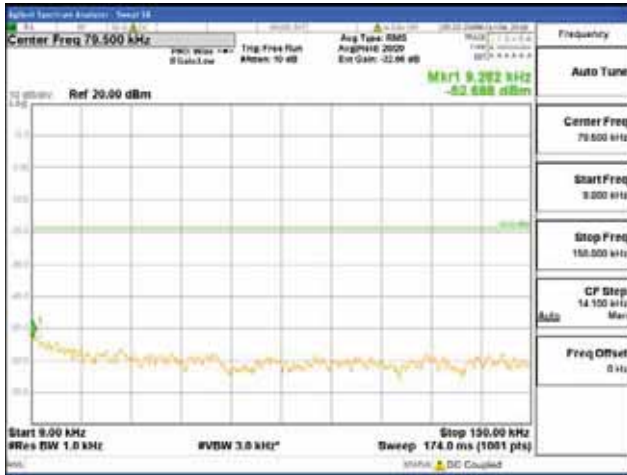

CTK Co., Ltd.
(Ho-dong), 113, Yejik-ro, Cheoin-gu,
Yongin-si, Gyeonggi-do, Korea
Tel: +82-31-339-9970
Fax: +82-31-624-9501

Report No.:
CTK-2018-03329
Page (1850) / (2957)
Pages

[256QAM]

9 kHz - 150 kHz