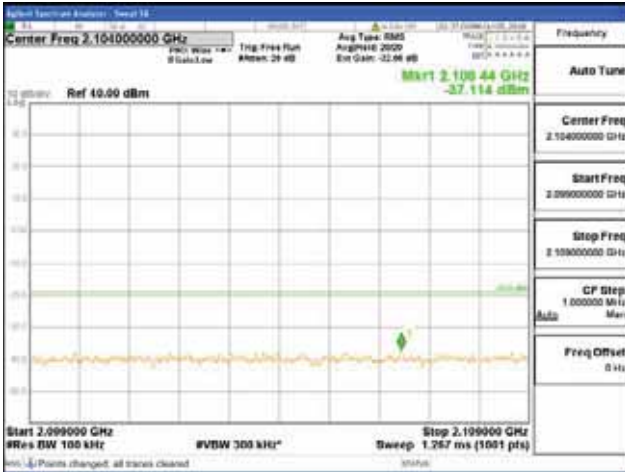

CTK Co., Ltd.
(Ho-dong), 113, Yejik-ro, Cheoin-gu,
Yongin-si, Gyeonggi-do, Korea
Tel: +82-31-339-9970
Fax: +82-31-624-9501

Report No.:
CTK-2018-03329
Page (1873) / (2957)
Pages

2099 MHz - 2109 MHz