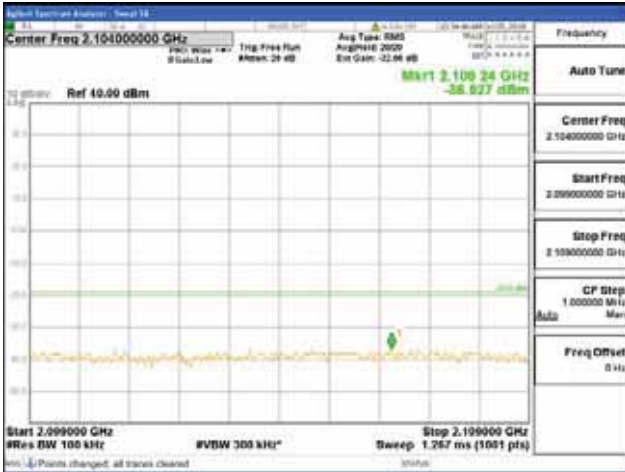

CTK Co., Ltd.
(Ho-dong), 113, Yejik-ro, Cheoin-gu,
Yongin-si, Gyeonggi-do, Korea
Tel: +82-31-339-9970
Fax: +82-31-624-9501

Report No.:
CTK-2018-03329
Page (1861) / (2957)
Pages

2099 MHz - 2109 MHz