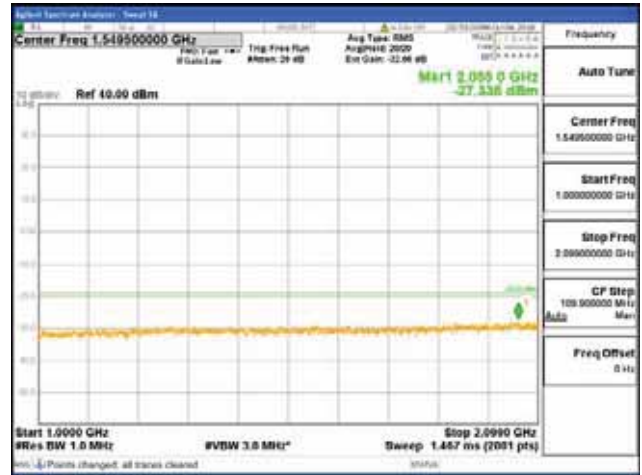

[16QAM]

9 kHz - 150 kHz

150 kHz - 30 MHz

30 MHz - 1000 MHz

1000 MHz - 2099 MHz

CTK Co., Ltd.
 (Ho-dong), 113, Yejik-ro, Cheoin-gu,
 Yongin-si, Gyeonggi-do, Korea
 Tel: +82-31-339-9970
 Fax: +82-31-624-9501