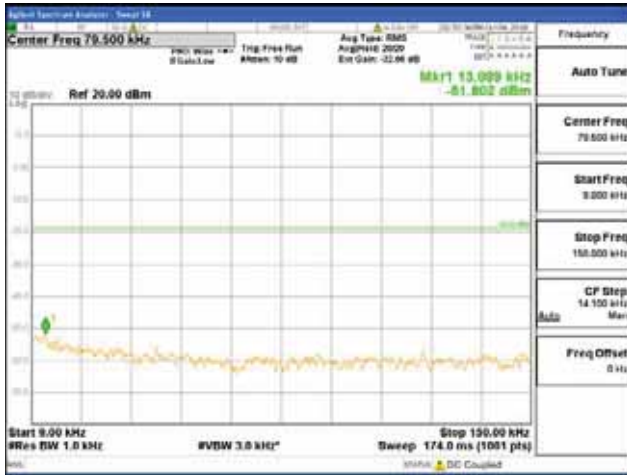

CTK Co., Ltd.
(Ho-dong), 113, Yejik-ro, Cheoin-gu,
Yongin-si, Gyeonggi-do, Korea
Tel: +82-31-339-9970
Fax: +82-31-624-9501

Report No.:
CTK-2018-03329
Page (1838) / (2957)
Pages

[16QAM]

9 kHz - 150 kHz