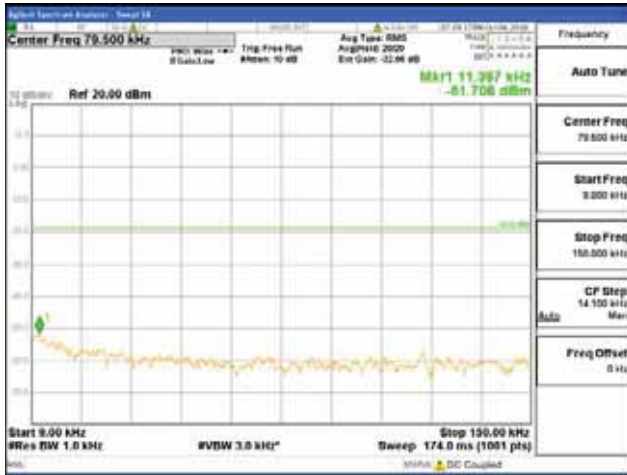

CTK Co., Ltd.
(Ho-dong), 113, Yejik-ro, Cheoin-gu,
Yongin-si, Gyeonggi-do, Korea
Tel: +82-31-339-9970
Fax: +82-31-624-9501

Report No.:
CTK-2018-03329
Page (1806) / (2957)
Pages

[16QAM]

9 kHz - 150 kHz