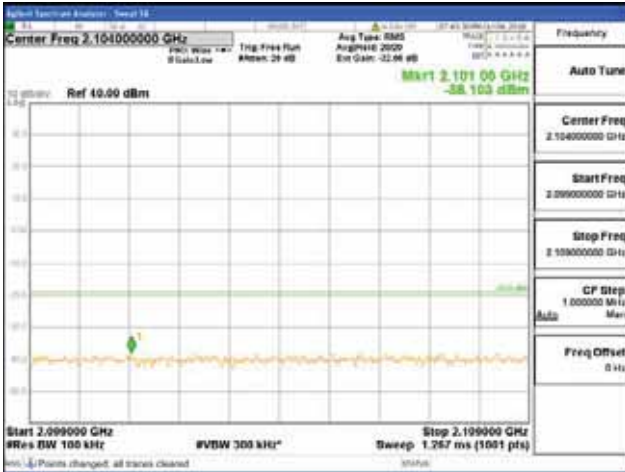

CTK Co., Ltd.
(Ho-dong), 113, Yejik-ro, Cheoin-gu,
Yongin-si, Gyeonggi-do, Korea
Tel: +82-31-339-9970
Fax: +82-31-624-9501

Report No.:
CTK-2018-03329
Page (1809) / (2957)
Pages

2099 MHz - 2109 MHz