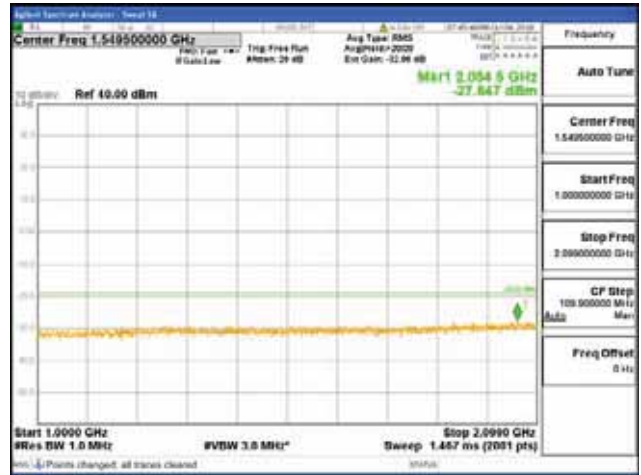

Report No.:
 CTK-2018-03329
 Page (1832) / (2957)
 Pages

[64QAM]

9 kHz - 150 kHz

150 kHz - 30 MHz

30 MHz - 1000 MHz

1000 MHz - 2099 MHz

CTK Co., Ltd.
 (Ho-dong), 113, Yejik-ro, Cheoin-gu,
 Yongin-si, Gyeonggi-do, Korea
 Tel: +82-31-339-9970
 Fax: +82-31-624-9501