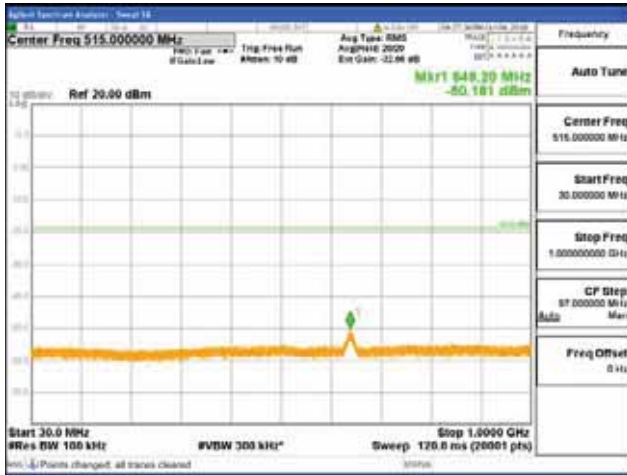

[16QAM]

9 kHz - 150 kHz

150 kHz - 30 MHz

30 MHz - 1000 MHz

1000 MHz - 2099 MHz

CTK Co., Ltd.
(Ho-dong), 113, Yejik-ro, Cheoin-gu,
Yongin-si, Gyeonggi-do, Korea
Tel: +82-31-339-9970
Fax: +82-31-624-9501

Report No.:
CTK-2018-03329
Page (1799) / (2957)
Pages