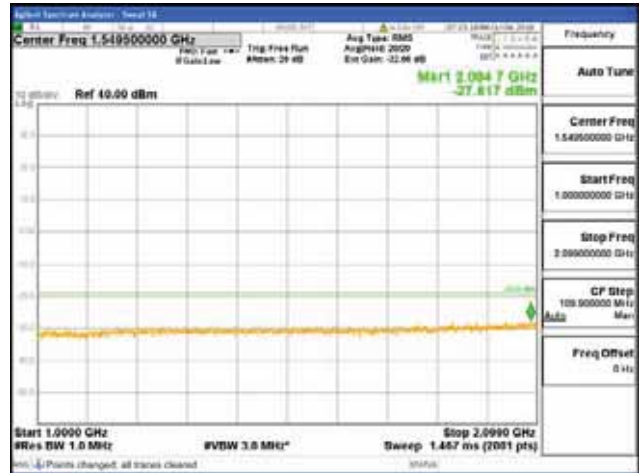

[16QAM]

9 kHz - 150 kHz

150 kHz - 30 MHz

30 MHz - 1000 MHz

1000 MHz - 2099 MHz

CTK Co., Ltd.
 (Ho-dong), 113, Yejik-ro, Cheoin-gu,
 Yongin-si, Gyeonggi-do, Korea
 Tel: +82-31-339-9970
 Fax: +82-31-624-9501