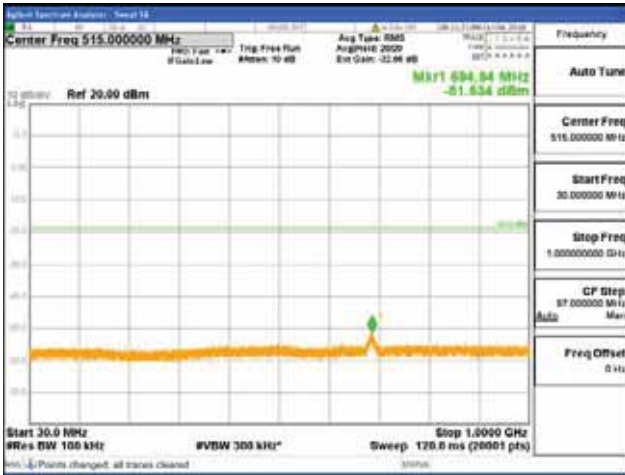

Report No.:
 CTK-2018-03329
 Page (1810) / (2957)
 Pages

[256QAM]

9 kHz - 150 kHz

150 kHz - 30 MHz

30 MHz - 1000 MHz

1000 MHz - 2099 MHz

CTK Co., Ltd.
(Ho-dong), 113, Yejik-ro, Cheoin-gu,
Yongin-si, Gyeonggi-do, Korea
Tel: +82-31-339-9970
Fax: +82-31-624-9501