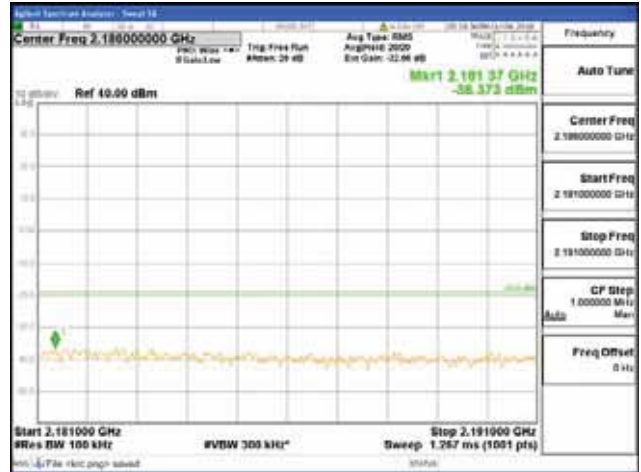

2181 MHz - 2191 MHz