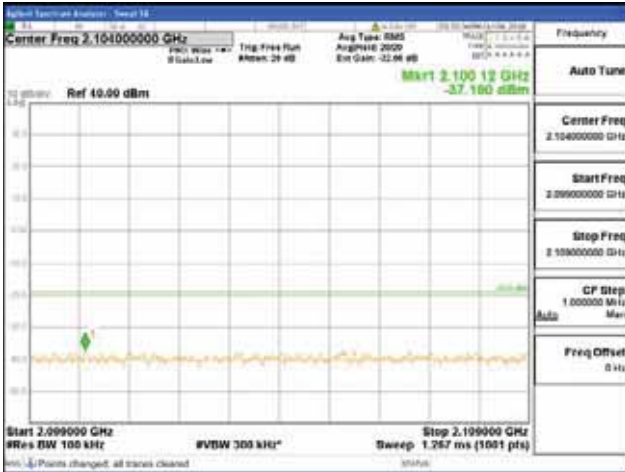

CTK Co., Ltd.
(Ho-dong), 113, Yejik-ro, Cheoin-gu,
Yongin-si, Gyeonggi-do, Korea
Tel: +82-31-339-9970
Fax: +82-31-624-9501

Report No.:
CTK-2018-03329
Page (1795) / (2957)
Pages

2099 MHz - 2109 MHz