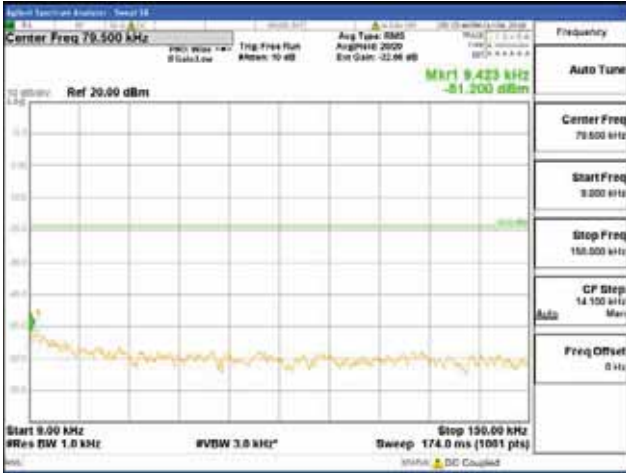

CTK Co., Ltd.
(Ho-dong), 113, Yejik-ro, Cheoin-gu,
Yongin-si, Gyeonggi-do, Korea
Tel: +82-31-339-9970
Fax: +82-31-624-9501

Report No.:
CTK-2018-03329
Page (1824) / (2957)
Pages

[64QAM]

9 kHz - 150 kHz