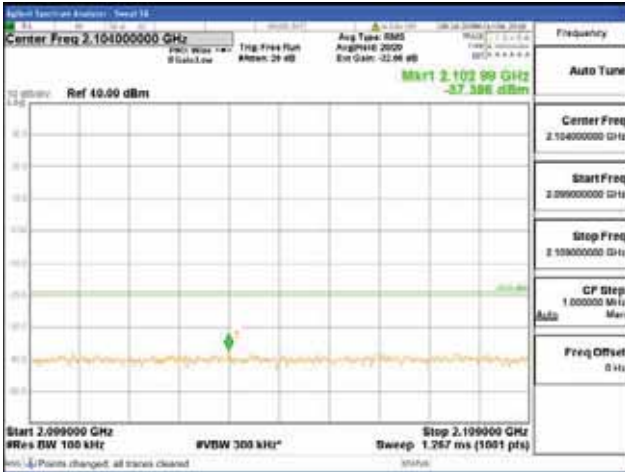

CTK Co., Ltd.
(Ho-dong), 113, Yejik-ro, Cheoin-gu,
Yongin-si, Gyeonggi-do, Korea
Tel: +82-31-339-9970
Fax: +82-31-624-9501

Report No.:
CTK-2018-03329
Page (1787) / (2957)
Pages

2099 MHz - 2109 MHz