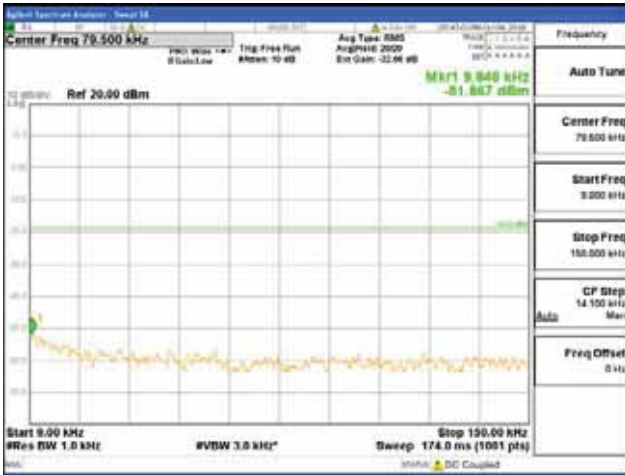

CTK Co., Ltd.
(Ho-dong), 113, Yejik-ro, Cheoin-gu,
Yongin-si, Gyeonggi-do, Korea
Tel: +82-31-339-9970
Fax: +82-31-624-9501

Report No.:
CTK-2018-03329
Page (1802) / (2957)
Pages

[256QAM]

9 kHz - 150 kHz