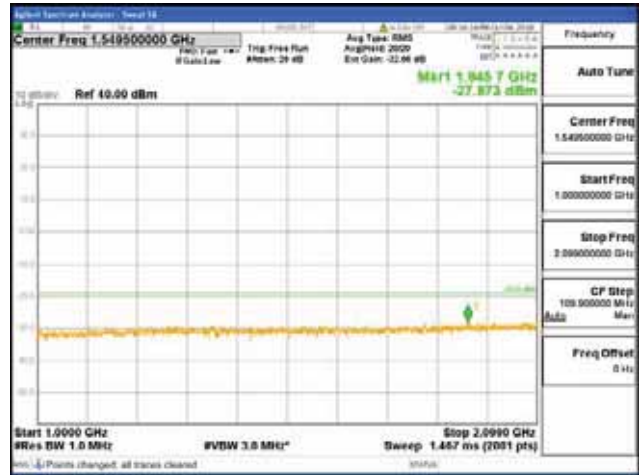

150 kHz - 30 MHz

30 MHz - 1000 MHz

1000 MHz - 2099 MHz

CTK Co., Ltd.
 (Ho-dong), 113, Yejik-ro, Cheoin-gu,
 Yongin-si, Gyeonggi-do, Korea
 Tel: +82-31-339-9970
 Fax: +82-31-624-9501

Report No.:
 CTK-2018-03329
 Page (1787) / (2957)
 Pages