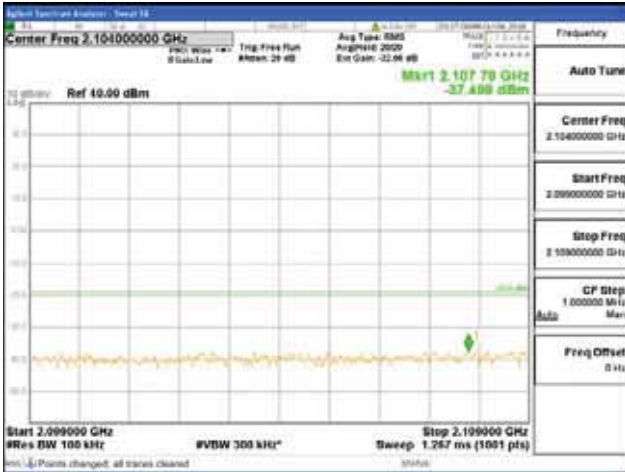

CTK Co., Ltd.
(Ho-dong), 113, Yejik-ro, Cheoin-gu,
Yongin-si, Gyeonggi-do, Korea
Tel: +82-31-339-9970
Fax: +82-31-624-9501

Report No.:
CTK-2018-03329
Page (1843) / (2957)
Pages

2099 MHz - 2109 MHz