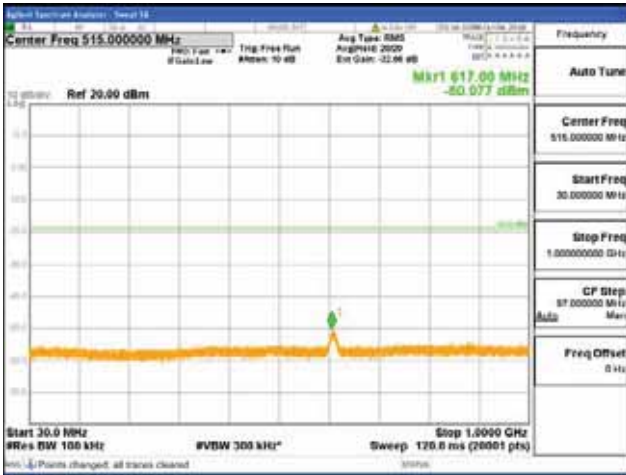

Report No.:
 CTK-2018-03329
 Page (1792) / (2957)
 Pages

[64QAM]

9 kHz - 150 kHz

150 kHz - 30 MHz

30 MHz - 1000 MHz

1000 MHz - 2099 MHz

CTK Co., Ltd.
 (Ho-dong), 113, Yejik-ro, Cheoin-gu,
 Yongin-si, Gyeonggi-do, Korea
 Tel: +82-31-339-9970
 Fax: +82-31-624-9501