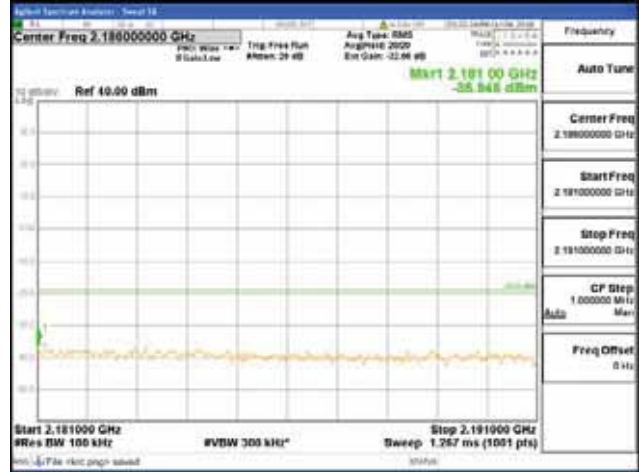

2181 MHz - 2191 MHz