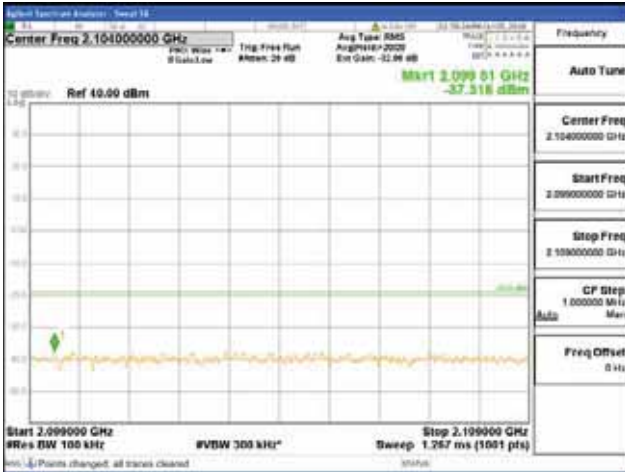

CTK Co., Ltd.
(Ho-dong), 113, Yejik-ro, Cheoin-gu,
Yongin-si, Gyeonggi-do, Korea
Tel: +82-31-339-9970
Fax: +82-31-624-9501

Report No.:
CTK-2018-03329
Page (1879) / (2957)
Pages

2099 MHz - 2109 MHz