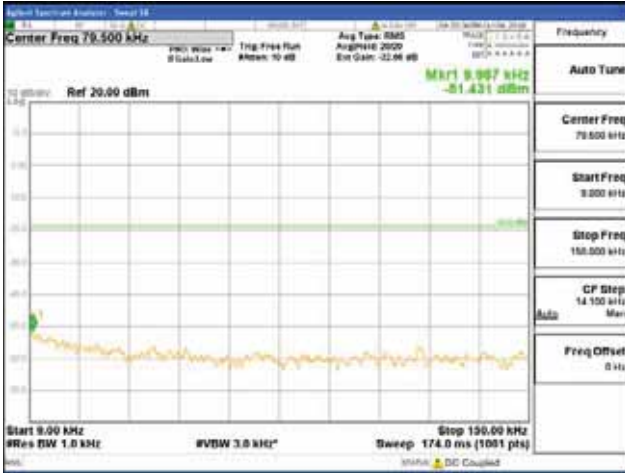

CTK Co., Ltd.
(Ho-dong), 113, Yejik-ro, Cheoin-gu,
Yongin-si, Gyeonggi-do, Korea
Tel: +82-31-339-9970
Fax: +82-31-624-9501

Report No.:
CTK-2018-03329
Page (1846) / (2957)
Pages

[16QAM]

9 kHz - 150 kHz