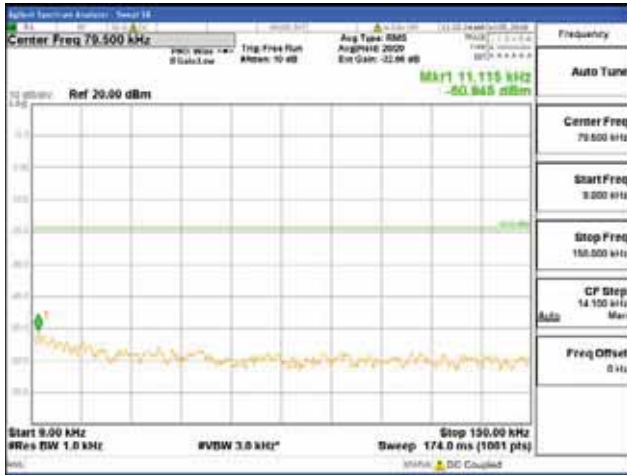

CTK Co., Ltd.
(Ho-dong), 113, Yejik-ro, Cheoin-gu,
Yongin-si, Gyeonggi-do, Korea
Tel: +82-31-339-9970
Fax: +82-31-624-9501

Report No.:
CTK-2018-03329
Page (1866) / (2957)
Pages

[256QAM]

9 kHz - 150 kHz