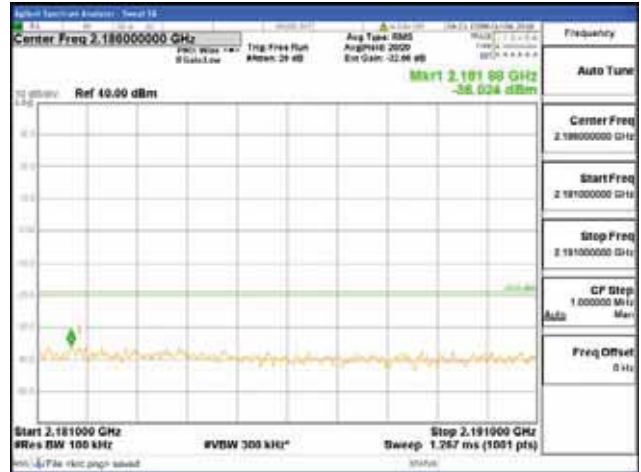

2181 MHz - 2191 MHz