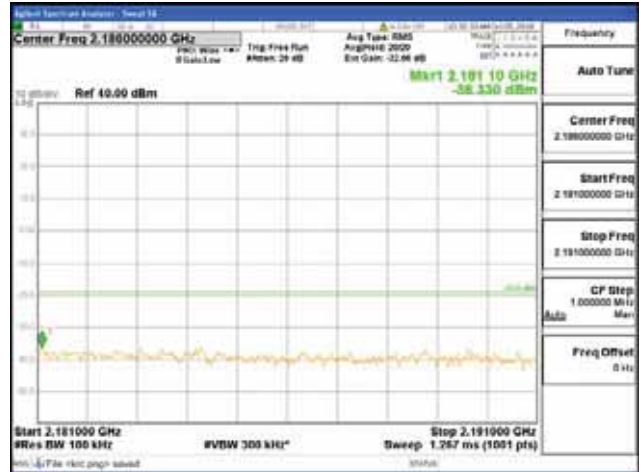

2181 MHz - 2191 MHz