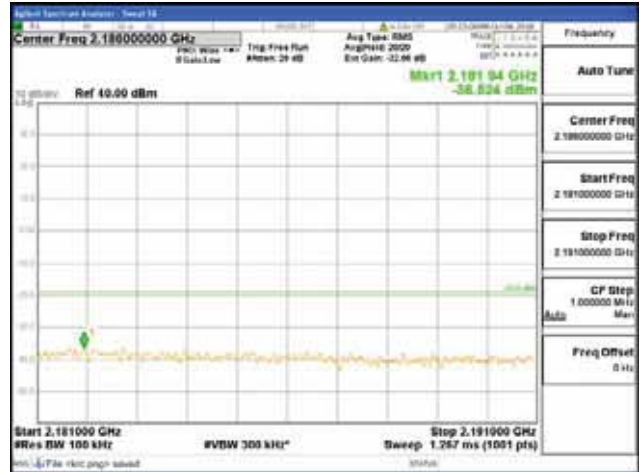

2181 MHz - 2191 MHz