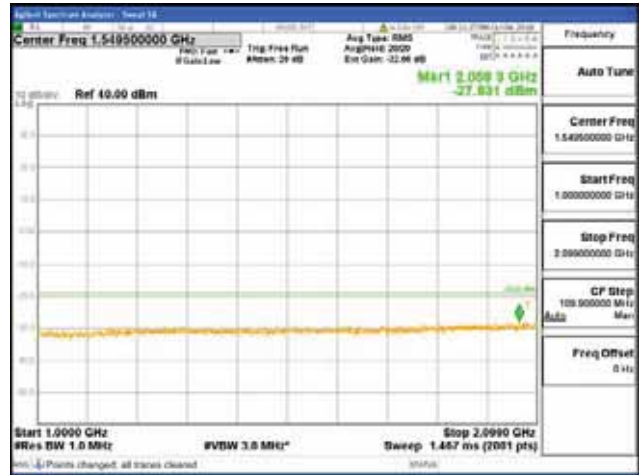

Report No.:
 CTK-2018-03329
 Page (1810) / (2957)
 Pages

[256QAM]

9 kHz - 150 kHz

150 kHz - 30 MHz

30 MHz - 1000 MHz

1000 MHz - 2099 MHz

CTK Co., Ltd.
(Ho-dong), 113, Yejik-ro, Cheoin-gu,
Yongin-si, Gyeonggi-do, Korea
Tel: +82-31-339-9970
Fax: +82-31-624-9501