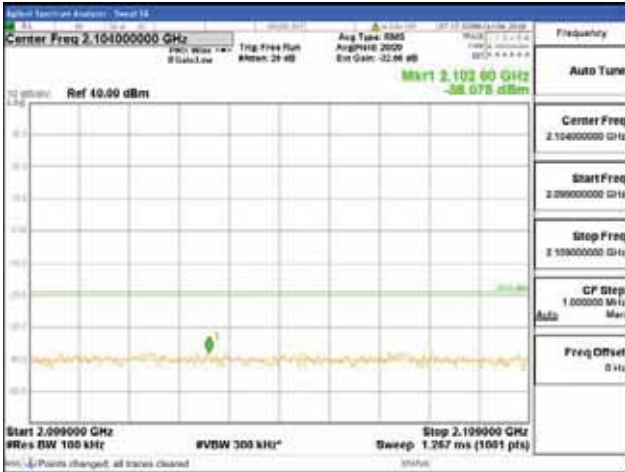

CTK Co., Ltd.
(Ho-dong), 113, Yejik-ro, Cheoin-gu,
Yongin-si, Gyeonggi-do, Korea
Tel: +82-31-339-9970
Fax: +82-31-624-9501

Report No.:
CTK-2018-03329
Page (1829) / (2957)
Pages

2099 MHz - 2109 MHz