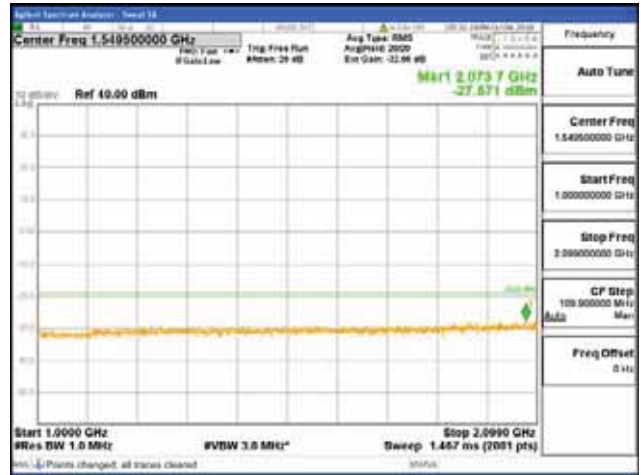

Report No.:
 CTK-2018-03329
 Page (1826) / (2957)
 Pages

[256QAM]

9 kHz - 150 kHz

150 kHz - 30 MHz

30 MHz - 1000 MHz

1000 MHz - 2099 MHz

CTK Co., Ltd.
 (Ho-dong), 113, Yejik-ro, Cheoin-gu,
 Yongin-si, Gyeonggi-do, Korea
 Tel: +82-31-339-9970
 Fax: +82-31-624-9501