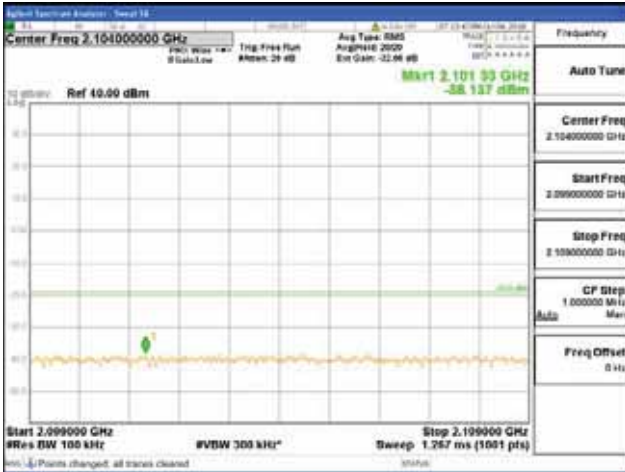

CTK Co., Ltd.
(Ho-dong), 113, Yejik-ro, Cheoin-gu,
Yongin-si, Gyeonggi-do, Korea
Tel: +82-31-339-9970
Fax: +82-31-624-9501

Report No.:
CTK-2018-03329
Page (1805) / (2957)
Pages

2099 MHz - 2109 MHz