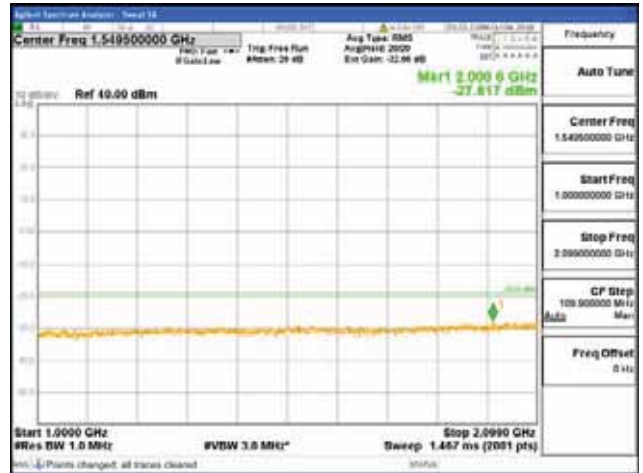

Report No.:
 CTK-2018-03329
 Page (1840) / (2957)
 Pages

[64QAM]

9 kHz - 150 kHz

150 kHz - 30 MHz

30 MHz - 1000 MHz

1000 MHz - 2099 MHz

CTK Co., Ltd.
 (Ho-dong), 113, Yejik-ro, Cheoin-gu,
 Yongin-si, Gyeonggi-do, Korea
 Tel: +82-31-339-9970
 Fax: +82-31-624-9501