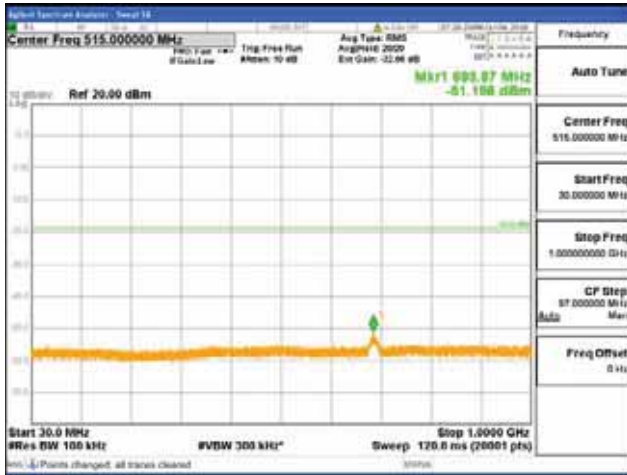

[16QAM]

9 kHz - 150 kHz

150 kHz - 30 MHz

30 MHz - 1000 MHz

1000 MHz - 2099 MHz

CTK Co., Ltd.
 (Ho-dong), 113, Yejik-ro, Cheoin-gu,
 Yongin-si, Gyeonggi-do, Korea
 Tel: +82-31-339-9970
 Fax: +82-31-624-9501