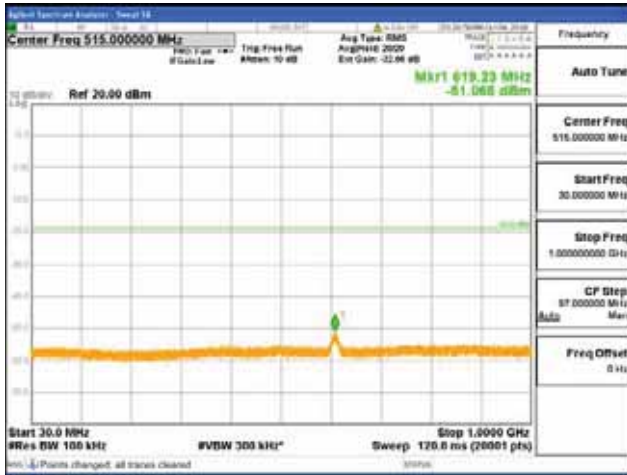

Report No.:
 CTK-2018-03329
 Page (1842) / (2957)
 Pages

[256QAM]

9 kHz - 150 kHz

150 kHz - 30 MHz

30 MHz - 1000 MHz

1000 MHz - 2099 MHz

CTK Co., Ltd.
 (Ho-dong), 113, Yejik-ro, Cheoin-gu,
 Yongin-si, Gyeonggi-do, Korea
 Tel: +82-31-339-9970
 Fax: +82-31-624-9501