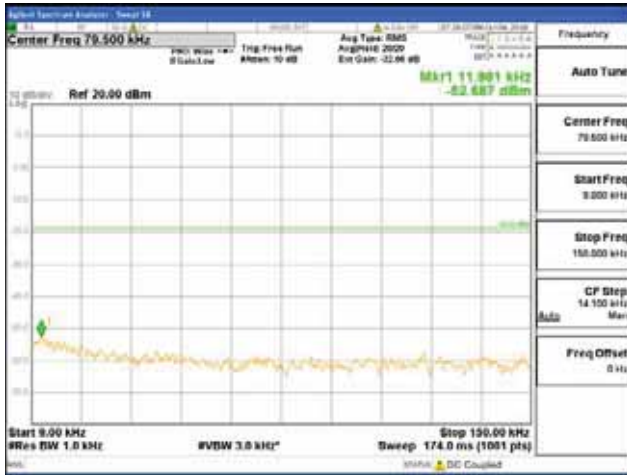

CTK Co., Ltd.
(Ho-dong), 113, Yejik-ro, Cheoin-gu,
Yongin-si, Gyeonggi-do, Korea
Tel: +82-31-339-9970
Fax: +82-31-624-9501

Report No.:
CTK-2018-03329
Page (1830) / (2957)
Pages

[16QAM]

9 kHz - 150 kHz