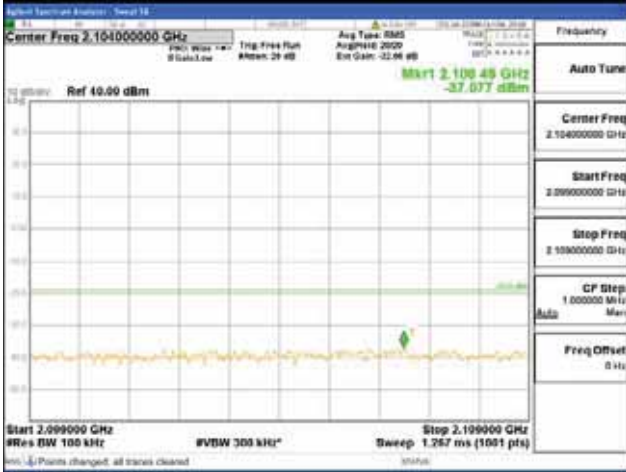

CTK Co., Ltd.
(Ho-dong), 113, Yejik-ro, Cheoin-gu,
Yongin-si, Gyeonggi-do, Korea
Tel: +82-31-339-9970
Fax: +82-31-624-9501

Report No.:
CTK-2018-03329
Page (1793) / (2957)
Pages

2099 MHz - 2109 MHz