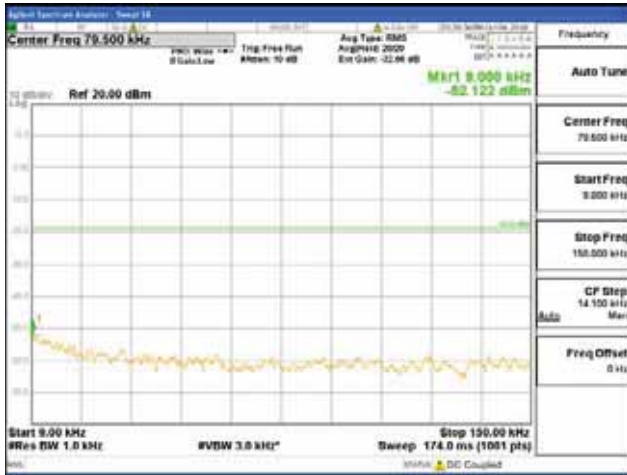

CTK Co., Ltd.
(Ho-dong), 113, Yejik-ro, Cheoin-gu,
Yongin-si, Gyeonggi-do, Korea
Tel: +82-31-339-9970
Fax: +82-31-624-9501

Report No.:
CTK-2018-03329
Page (1842) / (2957)
Pages

[256QAM]

9 kHz - 150 kHz