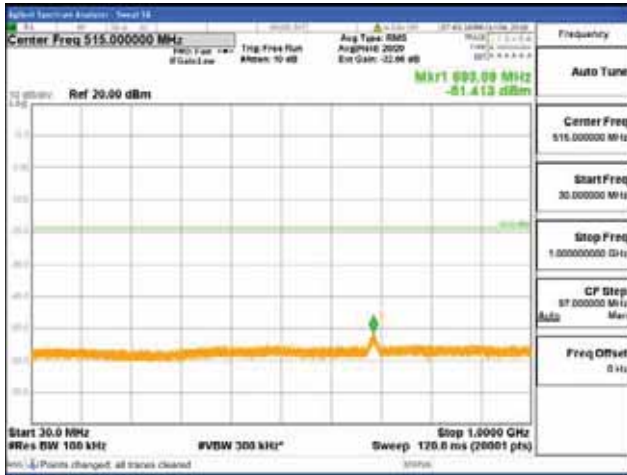

Report No.:
 CTK-2018-03329
 Page (1808) / (2957)
 Pages

[64QAM]

9 kHz - 150 kHz

150 kHz - 30 MHz

30 MHz - 1000 MHz

1000 MHz - 2099 MHz

CTK Co., Ltd.
 (Ho-dong), 113, Yejik-ro, Cheoin-gu,
 Yongin-si, Gyeonggi-do, Korea
 Tel: +82-31-339-9970
 Fax: +82-31-624-9501