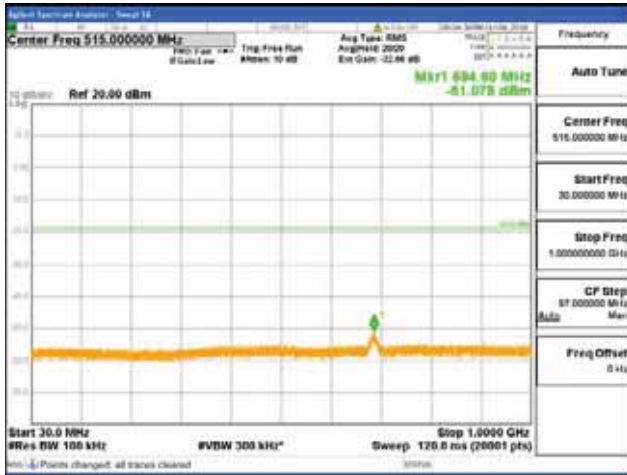

Report No.:
 CTK-2018-03329
 Page (1858) / (2957)
 Pages

[256QAM]

9 kHz - 150 kHz

150 kHz - 30 MHz

30 MHz - 1000 MHz

1000 MHz - 2099 MHz

CTK Co., Ltd.
 (Ho-dong), 113, Yejik-ro, Cheoin-gu,
 Yongin-si, Gyeonggi-do, Korea
 Tel: +82-31-339-9970
 Fax: +82-31-624-9501