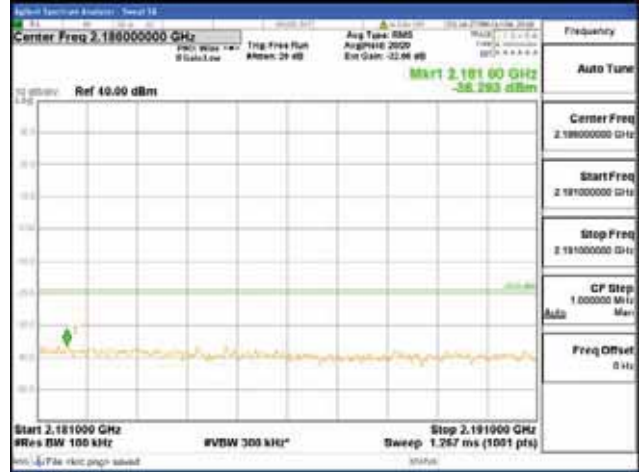

2181 MHz - 2191 MHz