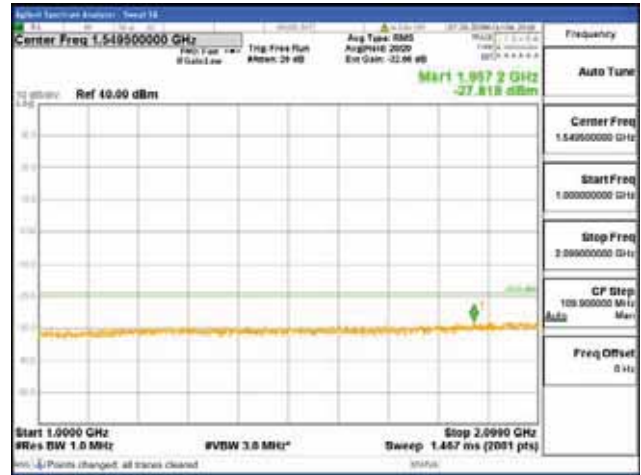

[16QAM]

9 kHz - 150 kHz

150 kHz - 30 MHz

30 MHz - 1000 MHz

1000 MHz - 2099 MHz

CTK Co., Ltd.
 (Ho-dong), 113, Yejik-ro, Cheoin-gu,
 Yongin-si, Gyeonggi-do, Korea
 Tel: +82-31-339-9970
 Fax: +82-31-624-9501