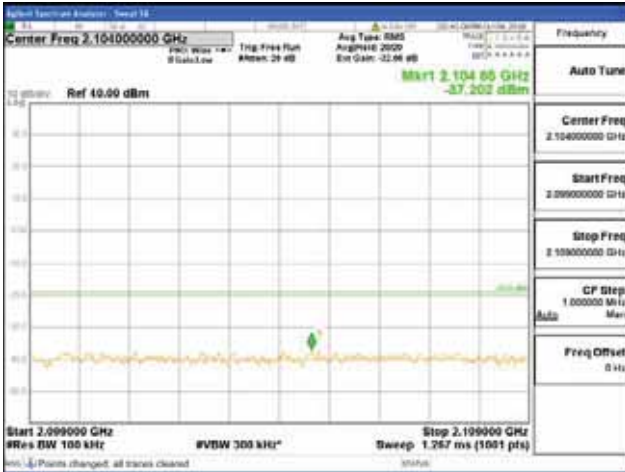

CTK Co., Ltd.
(Ho-dong), 113, Yejik-ro, Cheoin-gu,
Yongin-si, Gyeonggi-do, Korea
Tel: +82-31-339-9970
Fax: +82-31-624-9501

Report No.:
CTK-2018-03329
Page (1813) / (2957)
Pages

2099 MHz - 2109 MHz