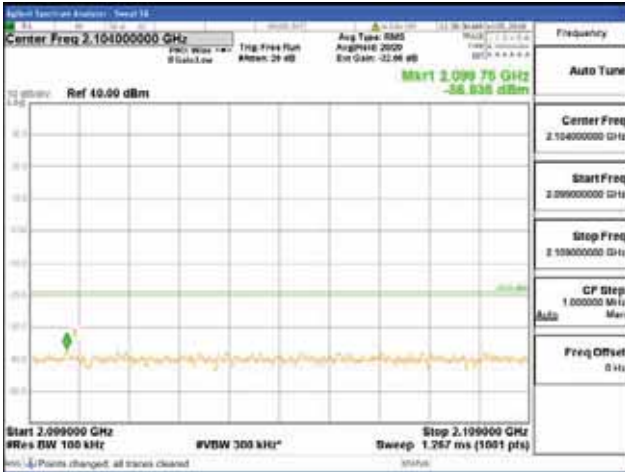

CTK Co., Ltd.
(Ho-dong), 113, Yejik-ro, Cheoin-gu,
Yongin-si, Gyeonggi-do, Korea
Tel: +82-31-339-9970
Fax: +82-31-624-9501

Report No.:
CTK-2018-03329
Page (1871) / (2957)
Pages

2099 MHz - 2109 MHz