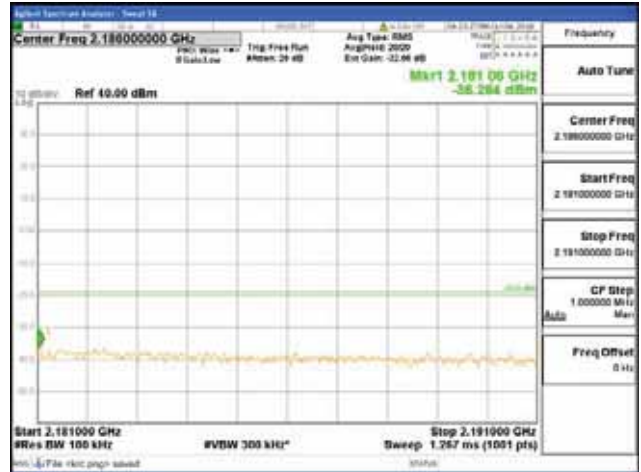

2181 MHz - 2191 MHz