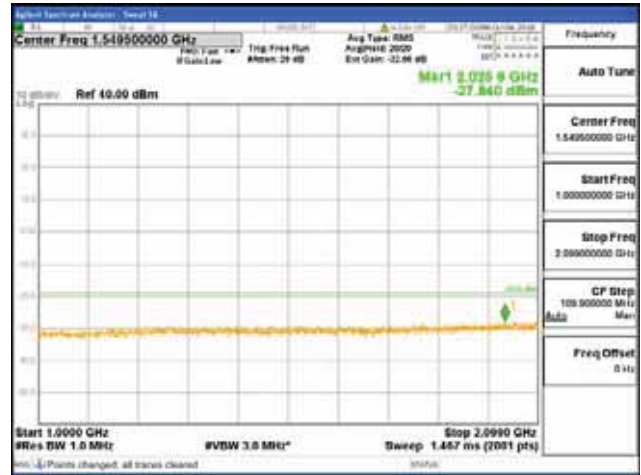

Report No.:
 CTK-2018-03329
 Page (1842) / (2957)
 Pages

[256QAM]

9 kHz - 150 kHz

150 kHz - 30 MHz

30 MHz - 1000 MHz

1000 MHz - 2099 MHz

CTK Co., Ltd.
 (Ho-dong), 113, Yejik-ro, Cheoin-gu,
 Yongin-si, Gyeonggi-do, Korea
 Tel: +82-31-339-9970
 Fax: +82-31-624-9501