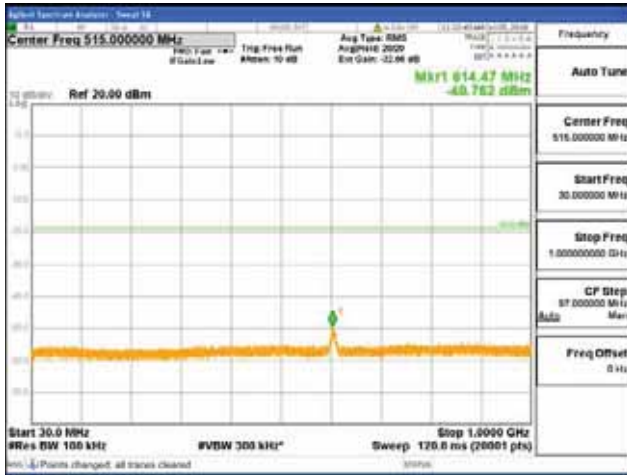

Report No.:
 CTK-2018-03329
 Page (1866) / (2957)
 Pages

[256QAM]

9 kHz - 150 kHz

150 kHz - 30 MHz

30 MHz - 1000 MHz

1000 MHz - 2099 MHz

CTK Co., Ltd.
 (Ho-dong), 113, Yejik-ro, Cheoin-gu,
 Yongin-si, Gyeonggi-do, Korea
 Tel: +82-31-339-9970
 Fax: +82-31-624-9501