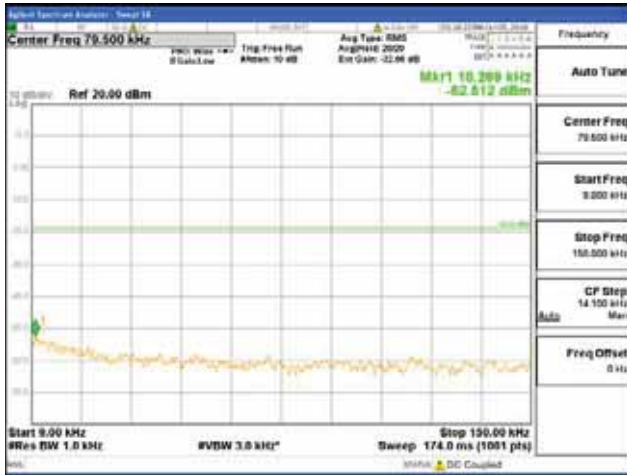

CTK Co., Ltd.
(Ho-dong), 113, Yejik-ro, Cheoin-gu,
Yongin-si, Gyeonggi-do, Korea
Tel: +82-31-339-9970
Fax: +82-31-624-9501

Report No.:
CTK-2018-03329
Page (1880) / (2957)
Pages

[64QAM]

9 kHz - 150 kHz