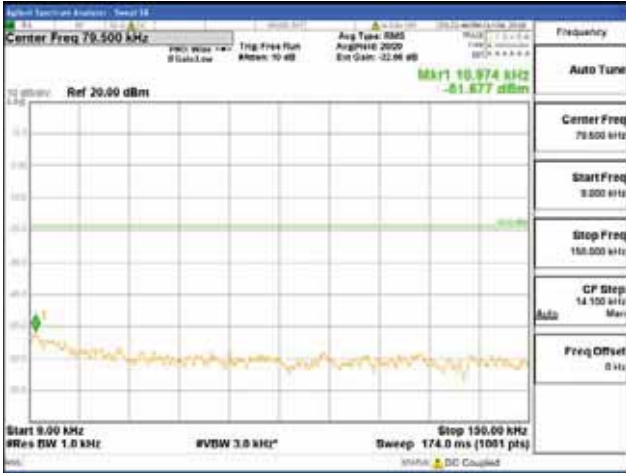

CTK Co., Ltd.
(Ho-dong), 113, Yejik-ro, Cheoin-gu,
Yongin-si, Gyeonggi-do, Korea
Tel: +82-31-339-9970
Fax: +82-31-624-9501

Report No.:
CTK-2018-03329
Page (1840) / (2957)
Pages

[64QAM]

9 kHz - 150 kHz