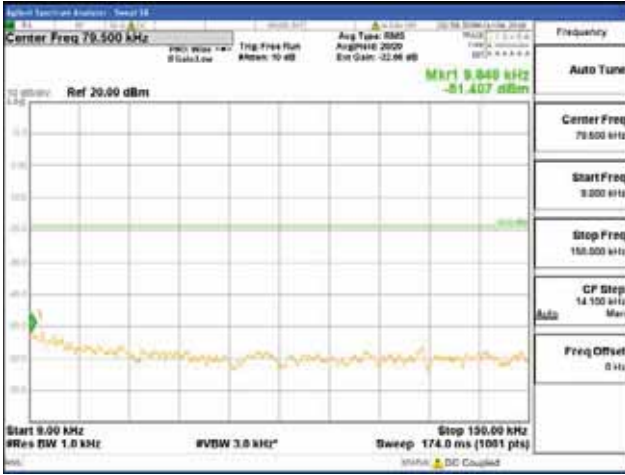

CTK Co., Ltd.
(Ho-dong), 113, Yejik-ro, Cheoin-gu,
Yongin-si, Gyeonggi-do, Korea
Tel: +82-31-339-9970
Fax: +82-31-624-9501

Report No.:
CTK-2018-03329
Page (1790) / (2957)
Pages

[16QAM]

9 kHz - 150 kHz