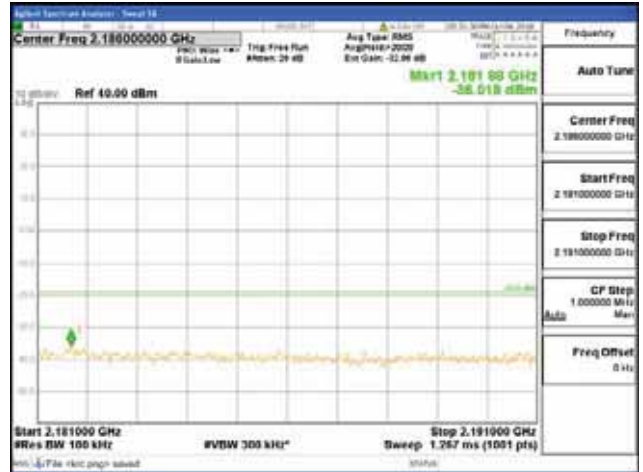

2181 MHz - 2191 MHz