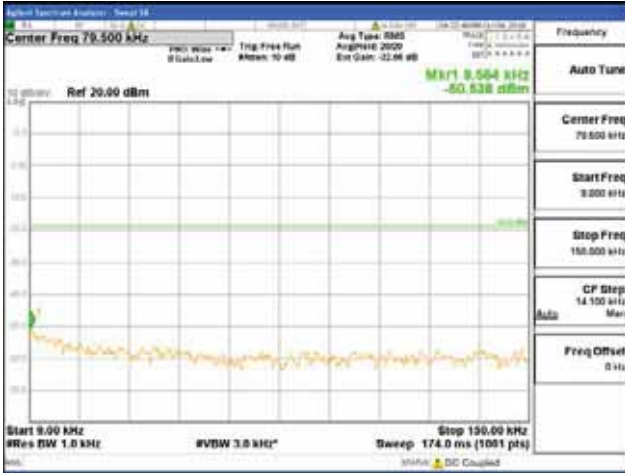

CTK Co., Ltd.
(Ho-dong), 113, Yejik-ro, Cheoin-gu,
Yongin-si, Gyeonggi-do, Korea
Tel: +82-31-339-9970
Fax: +82-31-624-9501

Report No.:
CTK-2018-03329
Page (1822) / (2957)
Pages

[16QAM]

9 kHz - 150 kHz