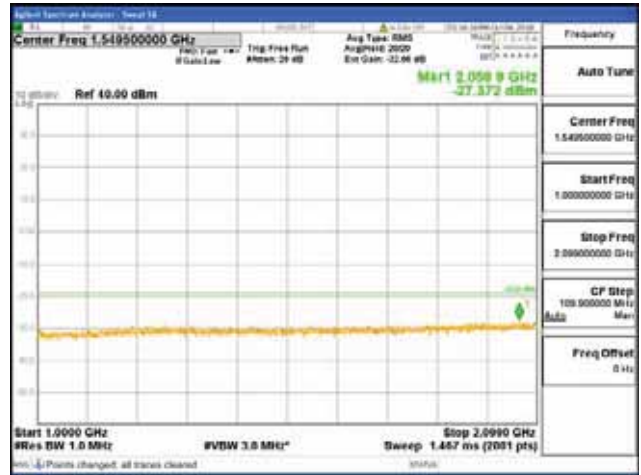

Report No.:
 CTK-2018-03329
 Page (1792) / (2957)
 Pages

[64QAM]

9 kHz - 150 kHz

150 kHz - 30 MHz

30 MHz - 1000 MHz

1000 MHz - 2099 MHz

CTK Co., Ltd.
 (Ho-dong), 113, Yejik-ro, Cheoin-gu,
 Yongin-si, Gyeonggi-do, Korea
 Tel: +82-31-339-9970
 Fax: +82-31-624-9501