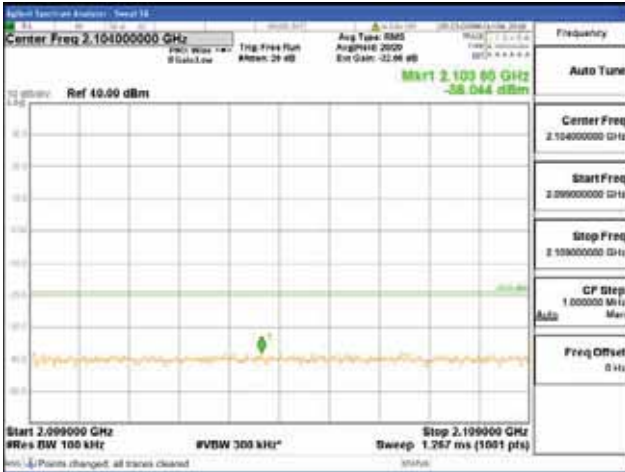

CTK Co., Ltd.
(Ho-dong), 113, Yejik-ro, Cheoin-gu,
Yongin-si, Gyeonggi-do, Korea
Tel: +82-31-339-9970
Fax: +82-31-624-9501

Report No.:
CTK-2018-03329
Page (1851) / (2957)
Pages

2099 MHz - 2109 MHz