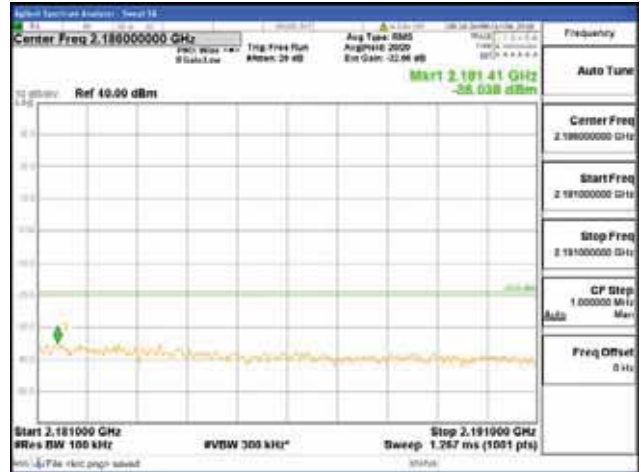

2181 MHz - 2191 MHz