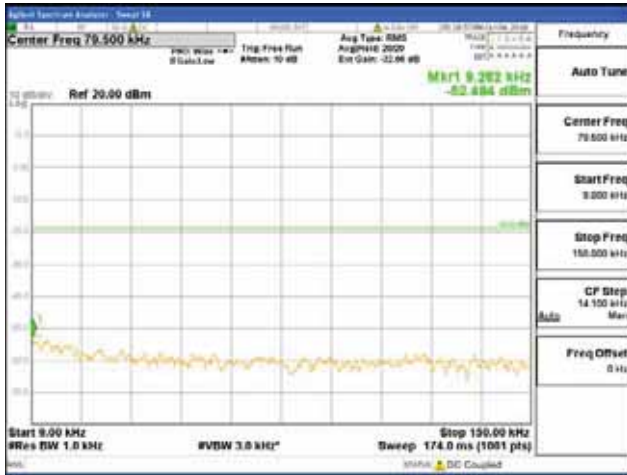

CTK Co., Ltd.
(Ho-dong), 113, Yejik-ro, Cheoin-gu,
Yongin-si, Gyeonggi-do, Korea
Tel: +82-31-339-9970
Fax: +82-31-624-9501

Report No.:
CTK-2018-03329
Page (1848) / (2957)
Pages

[64QAM]

9 kHz - 150 kHz