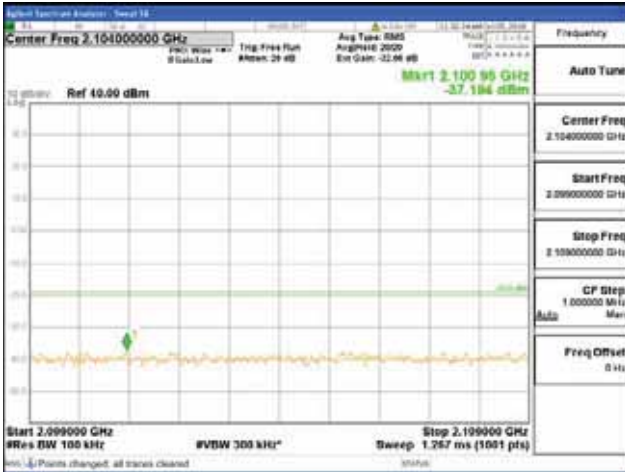

CTK Co., Ltd.
(Ho-dong), 113, Yejik-ro, Cheoin-gu,
Yongin-si, Gyeonggi-do, Korea
Tel: +82-31-339-9970
Fax: +82-31-624-9501

Report No.:
CTK-2018-03329
Page (1869) / (2957)
Pages

2099 MHz - 2109 MHz