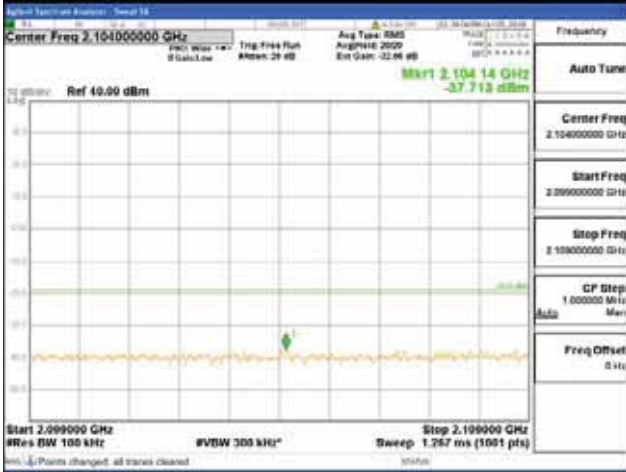

CTK Co., Ltd.
(Ho-dong), 113, Yejik-ro, Cheoin-gu,
Yongin-si, Gyeonggi-do, Korea
Tel: +82-31-339-9970
Fax: +82-31-624-9501

Report No.:
CTK-2018-03329
Page (1875) / (2957)
Pages

2099 MHz - 2109 MHz