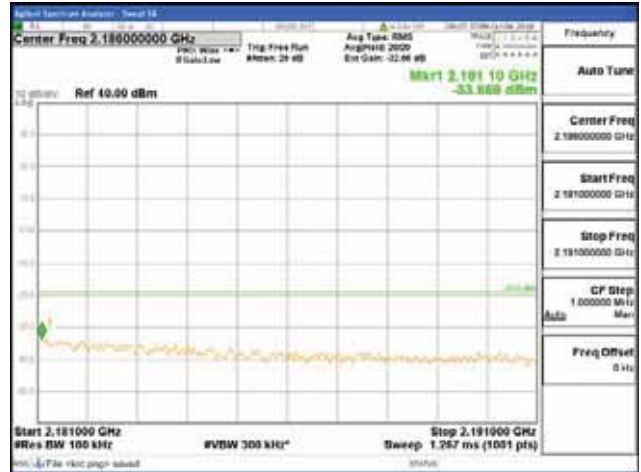

2181 MHz - 2191 MHz