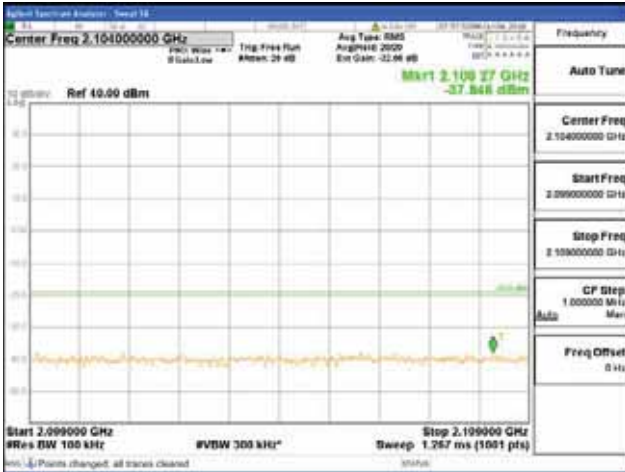

CTK Co., Ltd.
(Ho-dong), 113, Yejik-ro, Cheoin-gu,
Yongin-si, Gyeonggi-do, Korea
Tel: +82-31-339-9970
Fax: +82-31-624-9501

Report No.:
CTK-2018-03329
Page (1857) / (2957)
Pages

2099 MHz - 2109 MHz