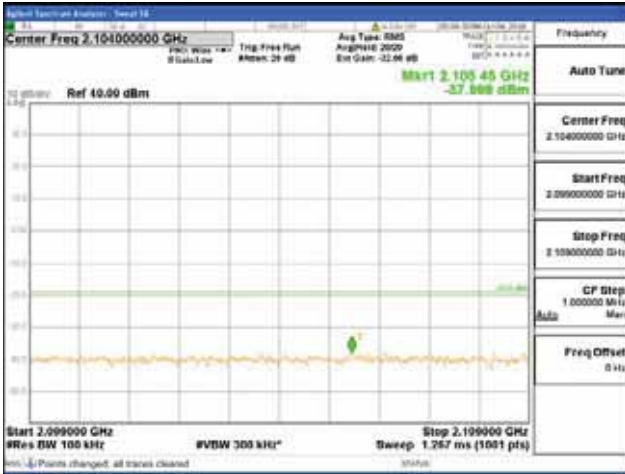

CTK Co., Ltd.
(Ho-dong), 113, Yejik-ro, Cheoin-gu,
Yongin-si, Gyeonggi-do, Korea
Tel: +82-31-339-9970
Fax: +82-31-624-9501

Report No.:
CTK-2018-03329
Page (1801) / (2957)
Pages

2099 MHz - 2109 MHz