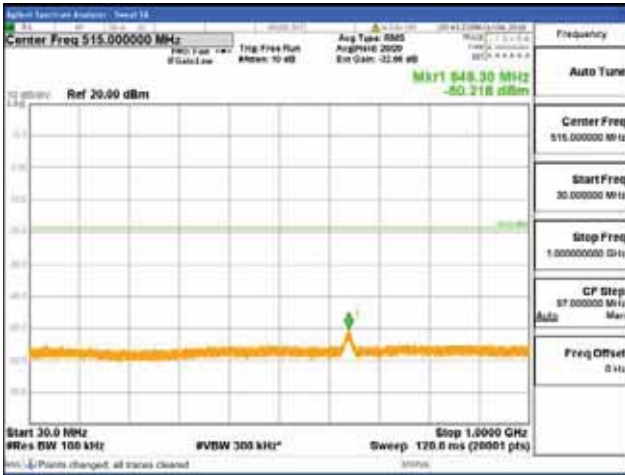

Report No.:
 CTK-2018-03329
 Page (1802) / (2957)
 Pages

[256QAM]

9 kHz - 150 kHz

150 kHz - 30 MHz

30 MHz - 1000 MHz

1000 MHz - 2099 MHz

CTK Co., Ltd.
 (Ho-dong), 113, Yejik-ro, Cheoin-gu,
 Yongin-si, Gyeonggi-do, Korea
 Tel: +82-31-339-9970
 Fax: +82-31-624-9501