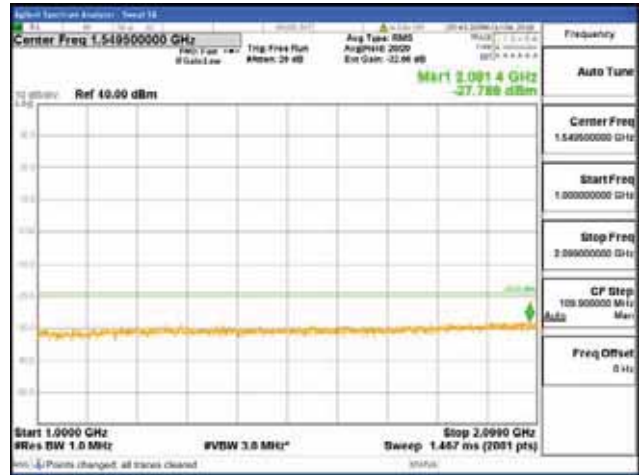

Report No.:
 CTK-2018-03329
 Page (1802) / (2957)
 Pages

[256QAM]

9 kHz - 150 kHz

150 kHz - 30 MHz

30 MHz - 1000 MHz

1000 MHz - 2099 MHz

CTK Co., Ltd.
 (Ho-dong), 113, Yejik-ro, Cheoin-gu,
 Yongin-si, Gyeonggi-do, Korea
 Tel: +82-31-339-9970
 Fax: +82-31-624-9501