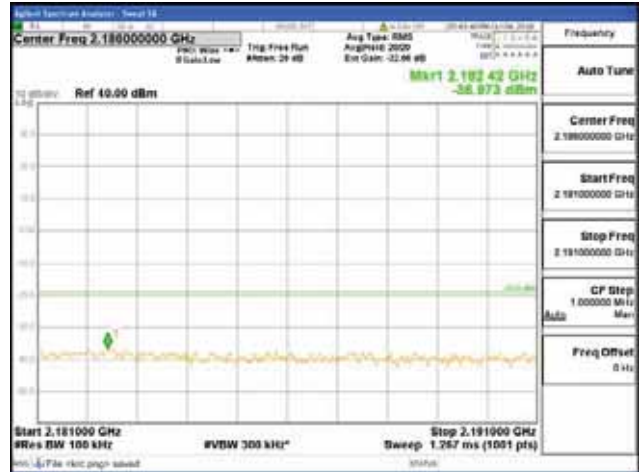

2181 MHz - 2191 MHz