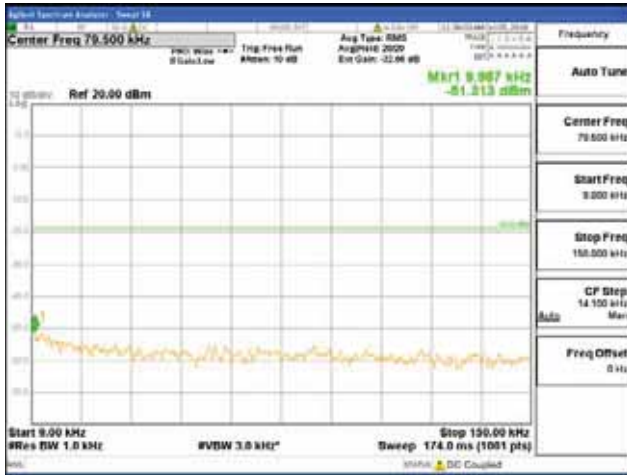

CTK Co., Ltd.
(Ho-dong), 113, Yejik-ro, Cheoin-gu,
Yongin-si, Gyeonggi-do, Korea
Tel: +82-31-339-9970
Fax: +82-31-624-9501

Report No.:
CTK-2018-03329
Page (1870) / (2957)
Pages

[16QAM]

9 kHz - 150 kHz