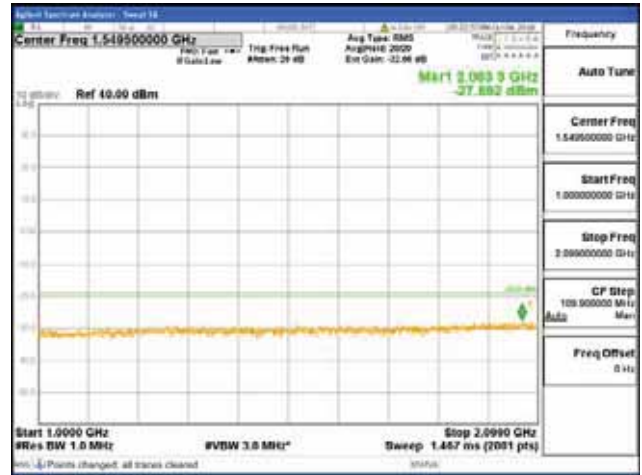

Report No.:
 CTK-2018-03329
 Page (1850) / (2957)
 Pages

[256QAM]

9 kHz - 150 kHz

150 kHz - 30 MHz

30 MHz - 1000 MHz

1000 MHz - 2099 MHz

CTK Co., Ltd.
 (Ho-dong), 113, Yejik-ro, Cheoin-gu,
 Yongin-si, Gyeonggi-do, Korea
 Tel: +82-31-339-9970
 Fax: +82-31-624-9501