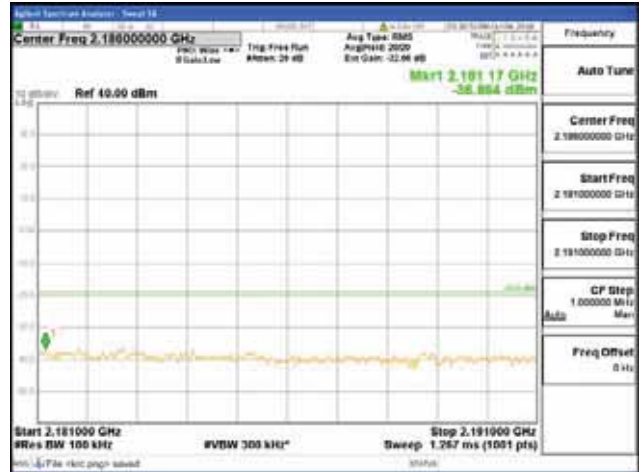

2181 MHz - 2191 MHz