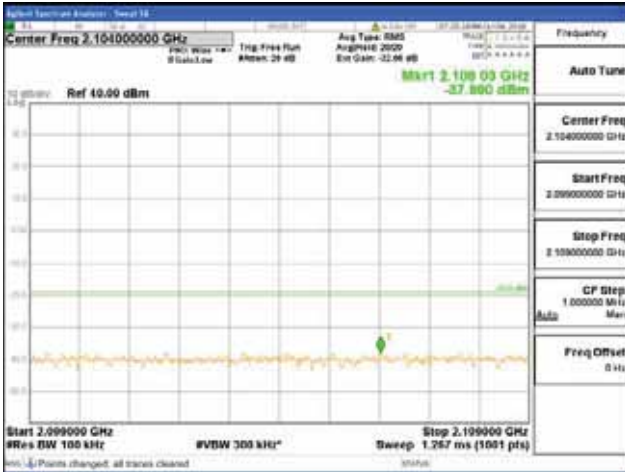

CTK Co., Ltd.
(Ho-dong), 113, Yejik-ro, Cheoin-gu,
Yongin-si, Gyeonggi-do, Korea
Tel: +82-31-339-9970
Fax: +82-31-624-9501

Report No.:
CTK-2018-03329
Page (1853) / (2957)
Pages

2099 MHz - 2109 MHz