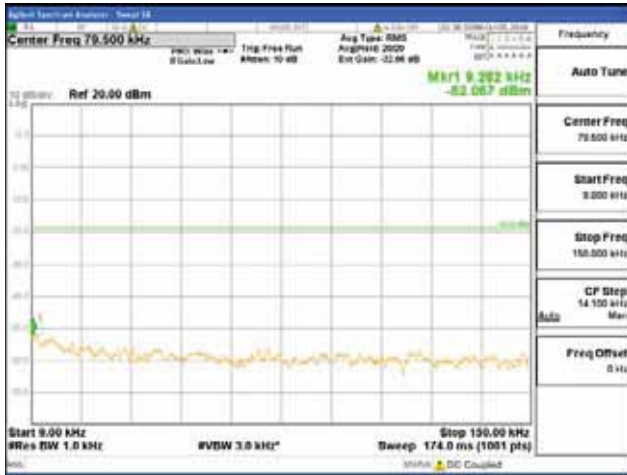

CTK Co., Ltd.
(Ho-dong), 113, Yejik-ro, Cheoin-gu,
Yongin-si, Gyeonggi-do, Korea
Tel: +82-31-339-9970
Fax: +82-31-624-9501

Report No.:
CTK-2018-03329
Page (1874) / (2957)
Pages

[256QAM]

9 kHz - 150 kHz