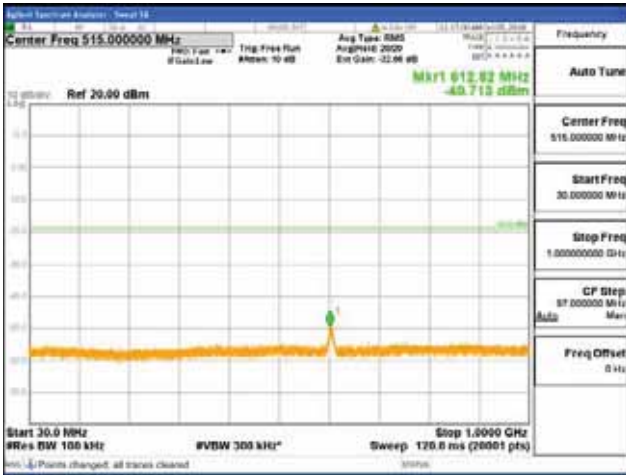

Report No.:
 CTK-2018-03329
 Page (1888) / (2957)
 Pages

[64QAM]

9 kHz - 150 kHz

150 kHz - 30 MHz

30 MHz - 1000 MHz

1000 MHz - 2099 MHz

CTK Co., Ltd.
 (Ho-dong), 113, Yejik-ro, Cheoin-gu,
 Yongin-si, Gyeonggi-do, Korea
 Tel: +82-31-339-9970
 Fax: +82-31-624-9501