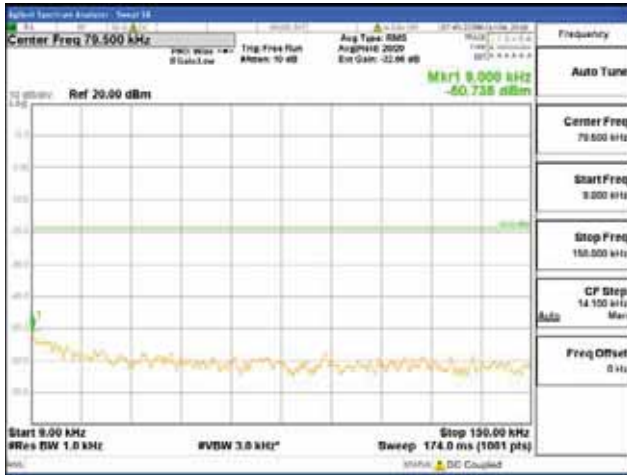

CTK Co., Ltd.
(Ho-dong), 113, Yejik-ro, Cheoin-gu,
Yongin-si, Gyeonggi-do, Korea
Tel: +82-31-339-9970
Fax: +82-31-624-9501

Report No.:
CTK-2018-03329
Page (1832) / (2957)
Pages

[64QAM]

9 kHz - 150 kHz