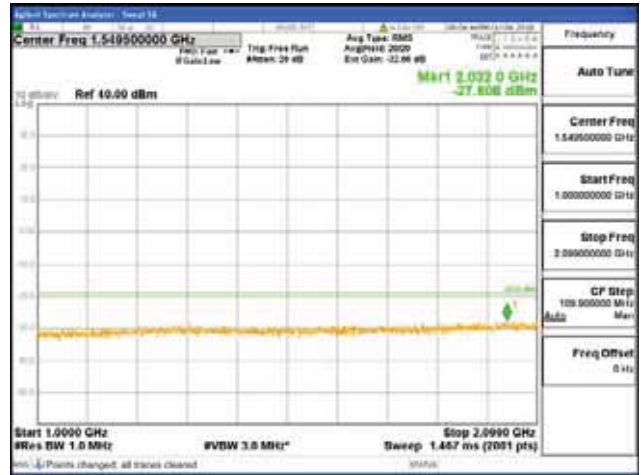

Report No.:
 CTK-2018-03329
 Page (1858) / (2957)
 Pages

[256QAM]

9 kHz - 150 kHz

150 kHz - 30 MHz

30 MHz - 1000 MHz

1000 MHz - 2099 MHz

CTK Co., Ltd.
 (Ho-dong), 113, Yejik-ro, Cheoin-gu,
 Yongin-si, Gyeonggi-do, Korea
 Tel: +82-31-339-9970
 Fax: +82-31-624-9501