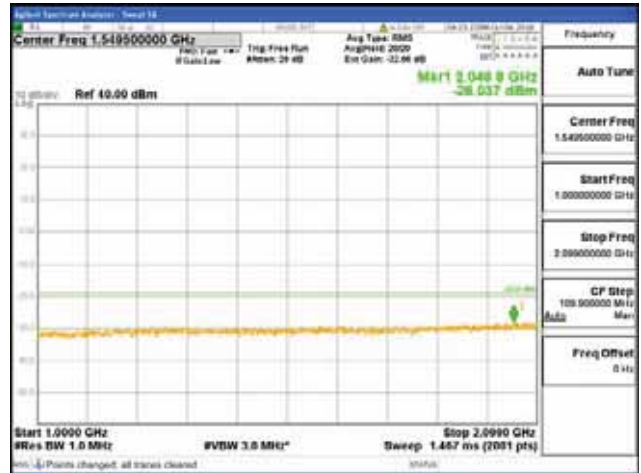

[16QAM]

9 kHz - 150 kHz

150 kHz - 30 MHz

30 MHz - 1000 MHz

1000 MHz - 2099 MHz

CTK Co., Ltd.
 (Ho-dong), 113, Yejik-ro, Cheoin-gu,
 Yongin-si, Gyeonggi-do, Korea
 Tel: +82-31-339-9970
 Fax: +82-31-624-9501