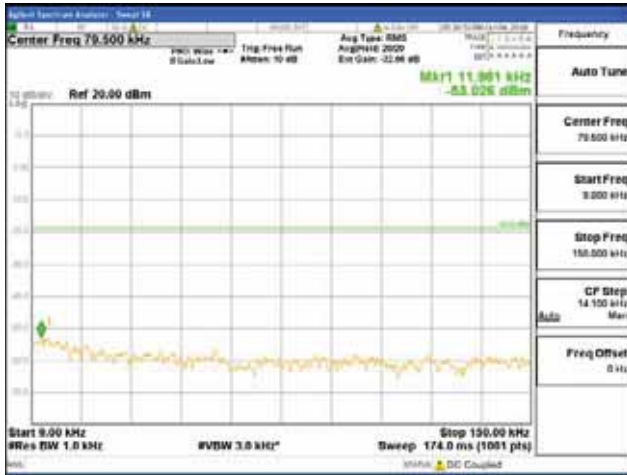

CTK Co., Ltd.
(Ho-dong), 113, Yejik-ro, Cheoin-gu,
Yongin-si, Gyeonggi-do, Korea
Tel: +82-31-339-9970
Fax: +82-31-624-9501

Report No.:
CTK-2018-03329
Page (1826) / (2957)
Pages

[256QAM]

9 kHz - 150 kHz