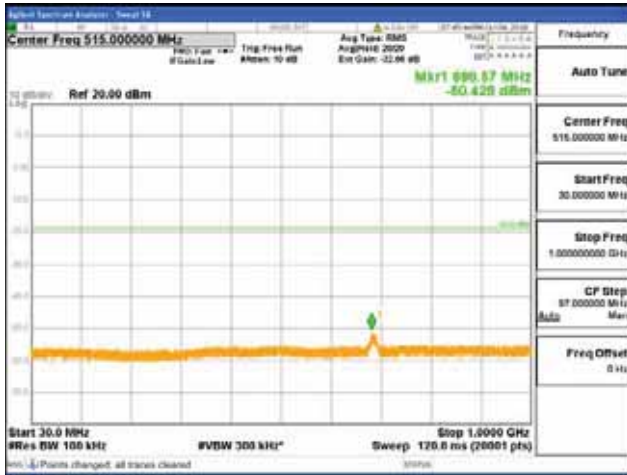

Report No.:
 CTK-2018-03329
 Page (1832) / (2957)
 Pages

[64QAM]

9 kHz - 150 kHz

150 kHz - 30 MHz

30 MHz - 1000 MHz

1000 MHz - 2099 MHz

CTK Co., Ltd.
 (Ho-dong), 113, Yejik-ro, Cheoin-gu,
 Yongin-si, Gyeonggi-do, Korea
 Tel: +82-31-339-9970
 Fax: +82-31-624-9501