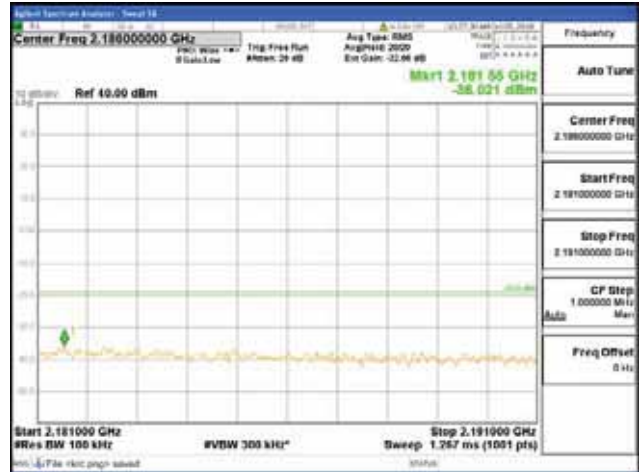

2181 MHz - 2191 MHz