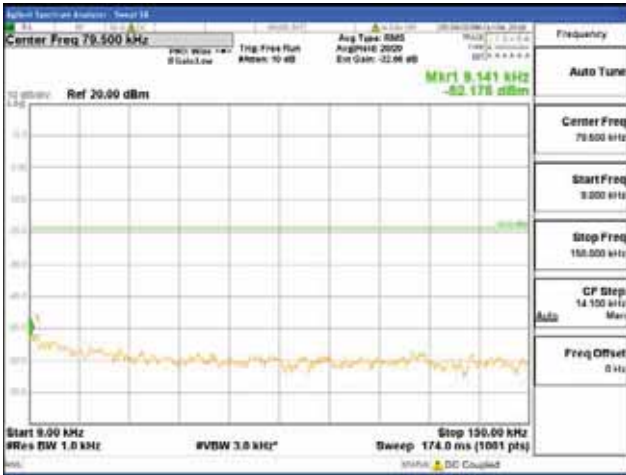

CTK Co., Ltd.
(Ho-dong), 113, Yejik-ro, Cheoin-gu,
Yongin-si, Gyeonggi-do, Korea
Tel: +82-31-339-9970
Fax: +82-31-624-9501

Report No.:
CTK-2018-03329
Page (1800) / (2957)
Pages

[64QAM]

9 kHz - 150 kHz