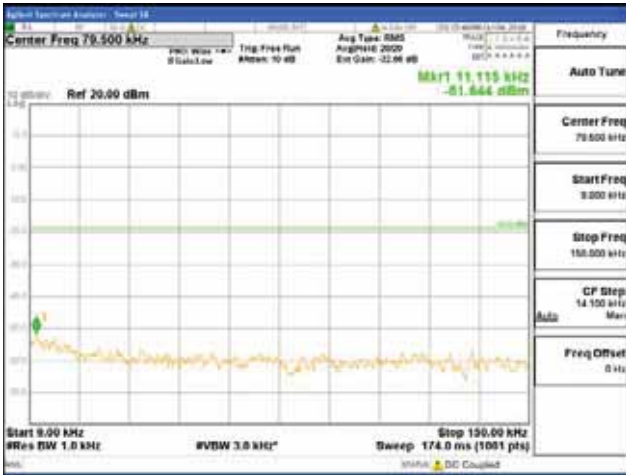

CTK Co., Ltd.
(Ho-dong), 113, Yejik-ro, Cheoin-gu,
Yongin-si, Gyeonggi-do, Korea
Tel: +82-31-339-9970
Fax: +82-31-624-9501

Report No.:
CTK-2018-03329
Page (1792) / (2957)
Pages

[64QAM]

9 kHz - 150 kHz