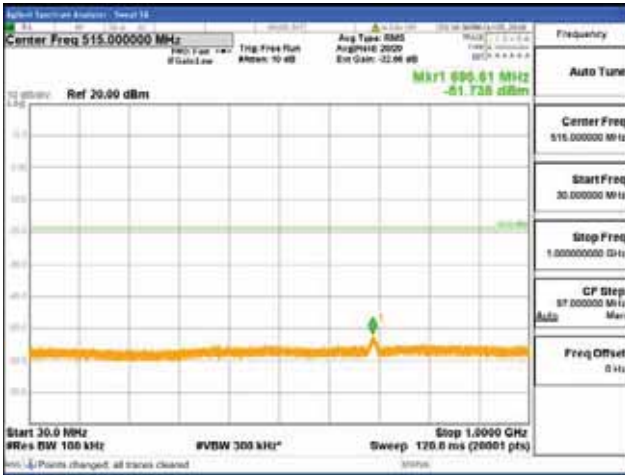

Report No.:
 CTK-2018-03329
 Page (1882) / (2957)
 Pages

[256QAM]

9 kHz - 150 kHz

150 kHz - 30 MHz

30 MHz - 1000 MHz

1000 MHz - 2099 MHz

CTK Co., Ltd.
 (Ho-dong), 113, Yejik-ro, Cheoin-gu,
 Yongin-si, Gyeonggi-do, Korea
 Tel: +82-31-339-9970
 Fax: +82-31-624-9501