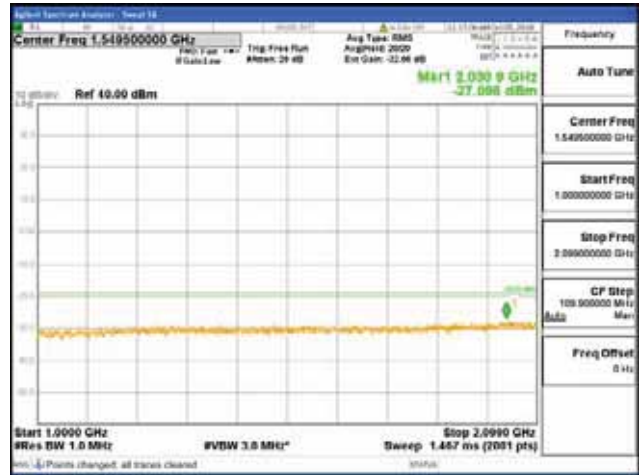

Report No.:
 CTK-2018-03329
 Page (1888) / (2957)
 Pages

[64QAM]

9 kHz - 150 kHz

150 kHz - 30 MHz

30 MHz - 1000 MHz

1000 MHz - 2099 MHz

CTK Co., Ltd.
 (Ho-dong), 113, Yejik-ro, Cheoin-gu,
 Yongin-si, Gyeonggi-do, Korea
 Tel: +82-31-339-9970
 Fax: +82-31-624-9501