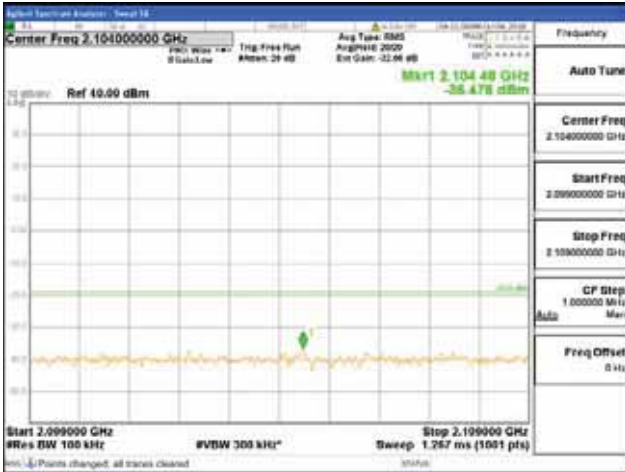

CTK Co., Ltd.
(Ho-dong), 113, Yejik-ro, Cheoin-gu,
Yongin-si, Gyeonggi-do, Korea
Tel: +82-31-339-9970
Fax: +82-31-624-9501

Report No.:
CTK-2018-03329
Page (1847) / (2957)
Pages

2099 MHz - 2109 MHz