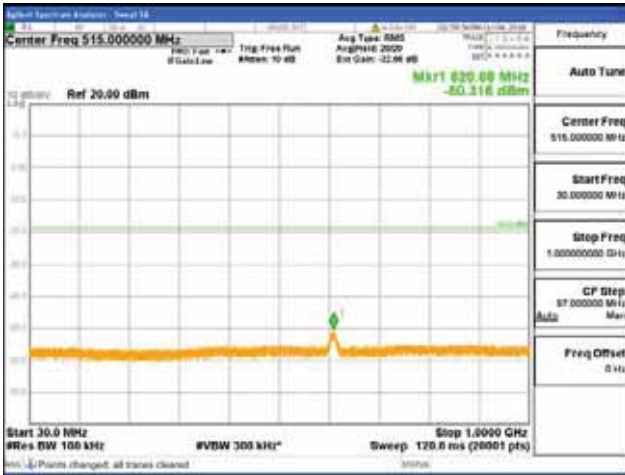

[16QAM]

9 kHz - 150 kHz

150 kHz - 30 MHz

30 MHz - 1000 MHz

1000 MHz - 2099 MHz

CTK Co., Ltd.
 (Ho-dong), 113, Yejik-ro, Cheoin-gu,
 Yongin-si, Gyeonggi-do, Korea
 Tel: +82-31-339-9970
 Fax: +82-31-624-9501