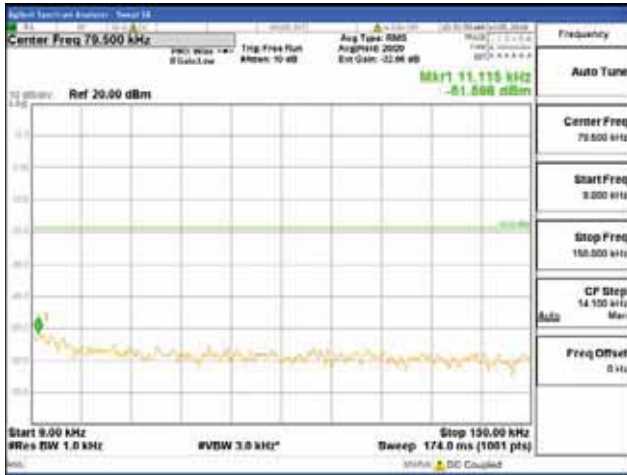

CTK Co., Ltd.
(Ho-dong), 113, Yejik-ro, Cheoin-gu,
Yongin-si, Gyeonggi-do, Korea
Tel: +82-31-339-9970
Fax: +82-31-624-9501

Report No.:
CTK-2018-03329
Page (1862) / (2957)
Pages

[16QAM]

9 kHz - 150 kHz