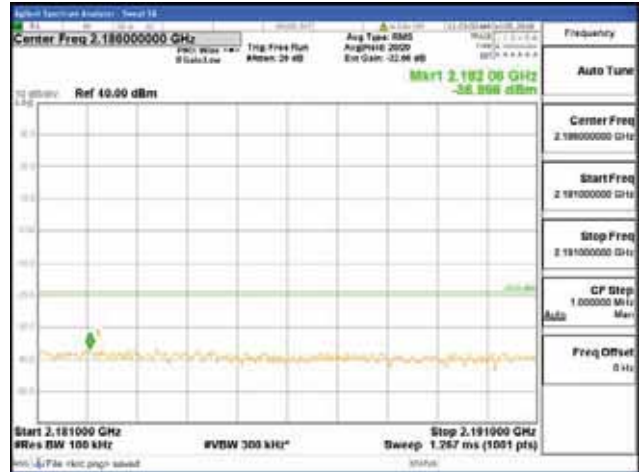

2181 MHz - 2191 MHz