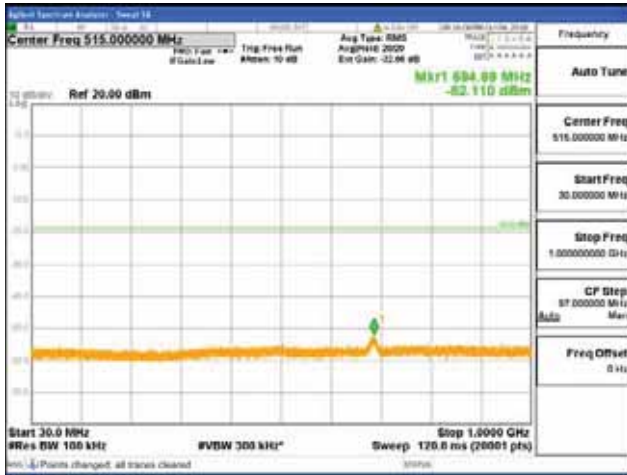

150 kHz - 30 MHz

30 MHz - 1000 MHz

1000 MHz - 2099 MHz

CTK Co., Ltd.
 (Ho-dong), 113, Yejik-ro, Cheoin-gu,
 Yongin-si, Gyeonggi-do, Korea
 Tel: +82-31-339-9970
 Fax: +82-31-624-9501

Report No.:
 CTK-2018-03329
 Page (1787) / (2957)
 Pages