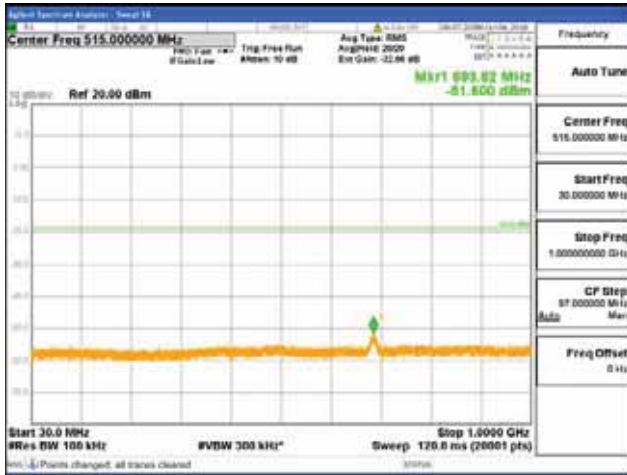

Report No.:
 CTK-2018-03329
 Page (1834) / (2957)
 Pages

[256QAM]

9 kHz - 150 kHz

150 kHz - 30 MHz

30 MHz - 1000 MHz

1000 MHz - 2099 MHz

CTK Co., Ltd.
 (Ho-dong), 113, Yejik-ro, Cheoin-gu,
 Yongin-si, Gyeonggi-do, Korea
 Tel: +82-31-339-9970
 Fax: +82-31-624-9501