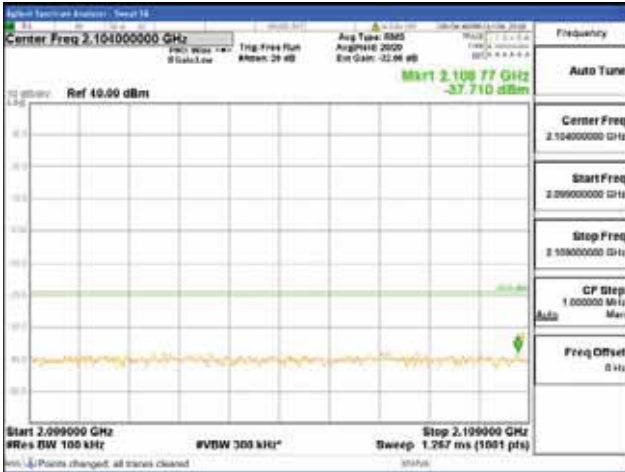

CTK Co., Ltd.
(Ho-dong), 113, Yejik-ro, Cheoin-gu,
Yongin-si, Gyeonggi-do, Korea
Tel: +82-31-339-9970
Fax: +82-31-624-9501

Report No.:
CTK-2018-03329
Page (1859) / (2957)
Pages

2099 MHz - 2109 MHz