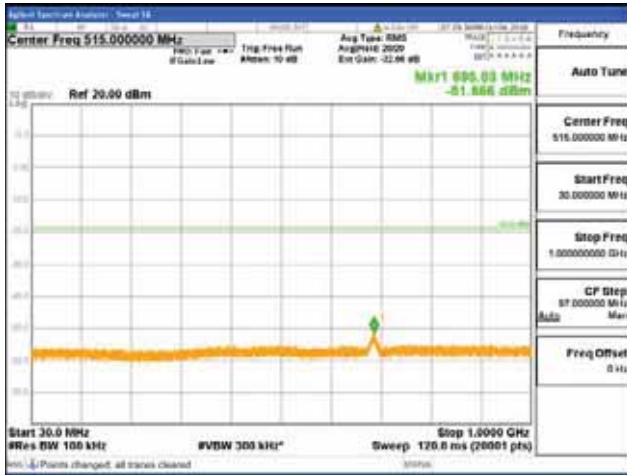

[16QAM]

9 kHz - 150 kHz

150 kHz - 30 MHz

30 MHz - 1000 MHz

1000 MHz - 2099 MHz

CTK Co., Ltd.
 (Ho-dong), 113, Yejik-ro, Cheoin-gu,
 Yongin-si, Gyeonggi-do, Korea
 Tel: +82-31-339-9970
 Fax: +82-31-624-9501