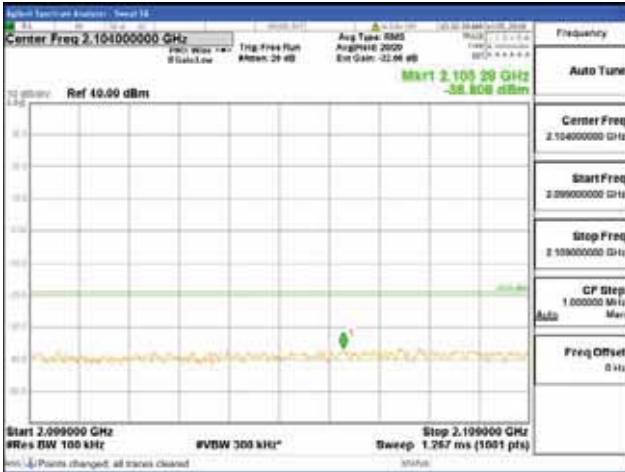

CTK Co., Ltd.
(Ho-dong), 113, Yejik-ro, Cheoin-gu,
Yongin-si, Gyeonggi-do, Korea
Tel: +82-31-339-9970
Fax: +82-31-624-9501

Report No.:
CTK-2018-03329
Page (1863) / (2957)
Pages

2099 MHz - 2109 MHz