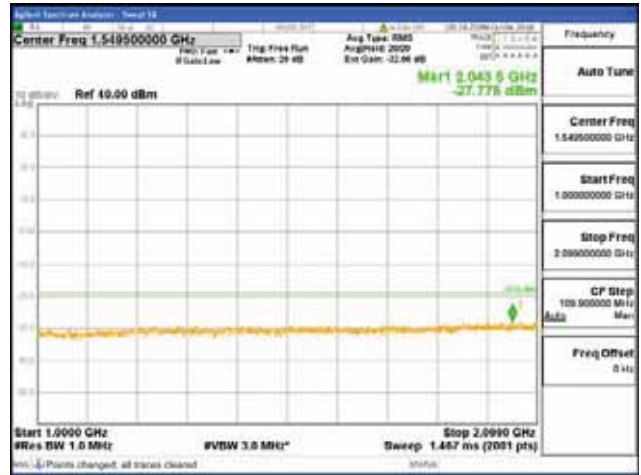

Report No.:
 CTK-2018-03329
 Page (1848) / (2957)
 Pages

[64QAM]

9 kHz - 150 kHz

150 kHz - 30 MHz

30 MHz - 1000 MHz

1000 MHz - 2099 MHz

CTK Co., Ltd.
(Ho-dong), 113, Yejik-ro, Cheoin-gu,
Yongin-si, Gyeonggi-do, Korea
Tel: +82-31-339-9970
Fax: +82-31-624-9501