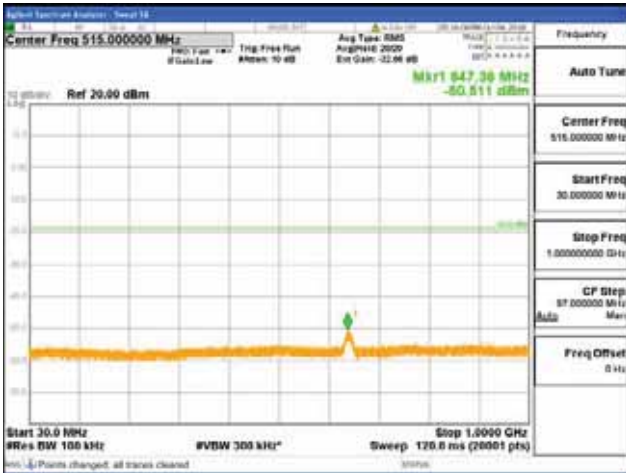

Report No.:
 CTK-2018-03329
 Page (1824) / (2957)
 Pages

[64QAM]

9 kHz - 150 kHz

150 kHz - 30 MHz

30 MHz - 1000 MHz

1000 MHz - 2099 MHz

CTK Co., Ltd.
 (Ho-dong), 113, Yejik-ro, Cheoin-gu,
 Yongin-si, Gyeonggi-do, Korea
 Tel: +82-31-339-9970
 Fax: +82-31-624-9501