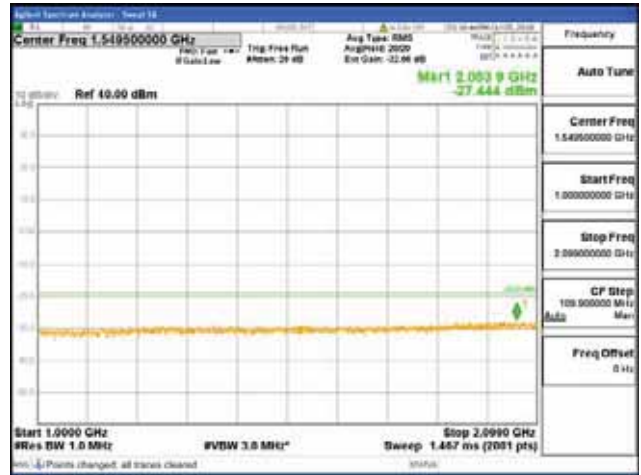

Report No.:
 CTK-2018-03329
 Page (1882) / (2957)
 Pages

[256QAM]

9 kHz - 150 kHz

150 kHz - 30 MHz

30 MHz - 1000 MHz

1000 MHz - 2099 MHz

CTK Co., Ltd.
 (Ho-dong), 113, Yejik-ro, Cheoin-gu,
 Yongin-si, Gyeonggi-do, Korea
 Tel: +82-31-339-9970
 Fax: +82-31-624-9501