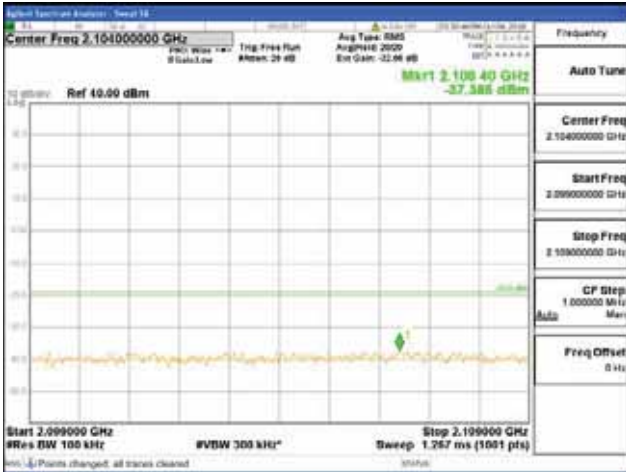

CTK Co., Ltd.
(Ho-dong), 113, Yejik-ro, Cheoin-gu,
Yongin-si, Gyeonggi-do, Korea
Tel: +82-31-339-9970
Fax: +82-31-624-9501

Report No.:
CTK-2018-03329
Page (1819) / (2957)
Pages

2099 MHz - 2109 MHz