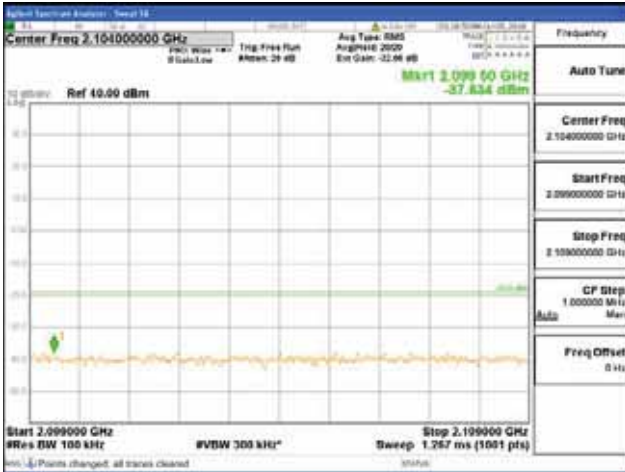

CTK Co., Ltd.
(Ho-dong), 113, Yejik-ro, Cheoin-gu,
Yongin-si, Gyeonggi-do, Korea
Tel: +82-31-339-9970
Fax: +82-31-624-9501

Report No.:
CTK-2018-03329
Page (1881) / (2957)
Pages

2099 MHz - 2109 MHz