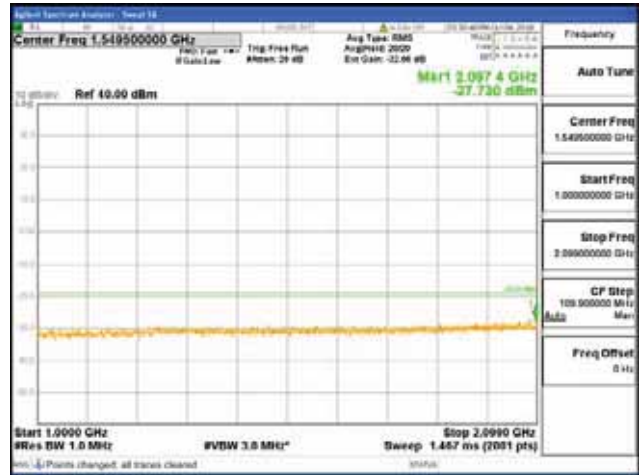

Report No.:
 CTK-2018-03329
 Page (1818) / (2957)
 Pages

[256QAM]

9 kHz - 150 kHz

150 kHz - 30 MHz

30 MHz - 1000 MHz

1000 MHz - 2099 MHz

CTK Co., Ltd.
 (Ho-dong), 113, Yejik-ro, Cheoin-gu,
 Yongin-si, Gyeonggi-do, Korea
 Tel: +82-31-339-9970
 Fax: +82-31-624-9501