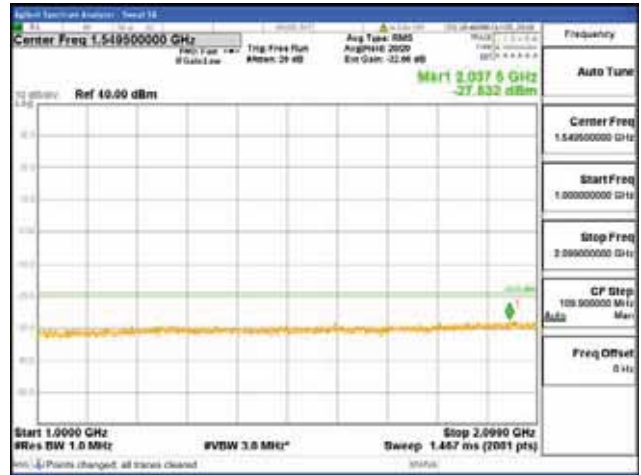

Report No.:
 CTK-2018-03329
 Page (1880) / (2957)
 Pages

[64QAM]

9 kHz - 150 kHz

150 kHz - 30 MHz

30 MHz - 1000 MHz

1000 MHz - 2099 MHz

CTK Co., Ltd.
 (Ho-dong), 113, Yejik-ro, Cheoin-gu,
 Yongin-si, Gyeonggi-do, Korea
 Tel: +82-31-339-9970
 Fax: +82-31-624-9501