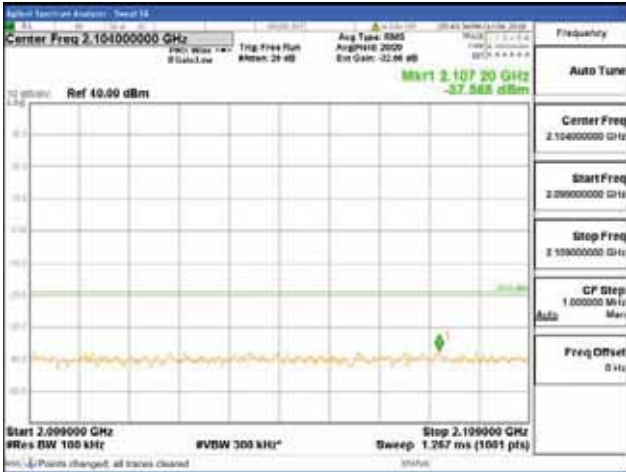

CTK Co., Ltd.
(Ho-dong), 113, Yejik-ro, Cheoin-gu,
Yongin-si, Gyeonggi-do, Korea
Tel: +82-31-339-9970
Fax: +82-31-624-9501

Report No.:
CTK-2018-03329
Page (1803) / (2957)
Pages

2099 MHz - 2109 MHz