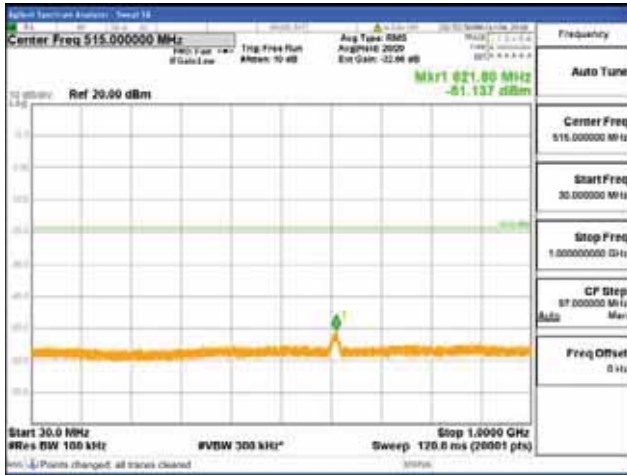

[16QAM]

9 kHz - 150 kHz

150 kHz - 30 MHz

30 MHz - 1000 MHz

1000 MHz - 2099 MHz

CTK Co., Ltd.
 (Ho-dong), 113, Yejik-ro, Cheoin-gu,
 Yongin-si, Gyeonggi-do, Korea
 Tel: +82-31-339-9970
 Fax: +82-31-624-9501