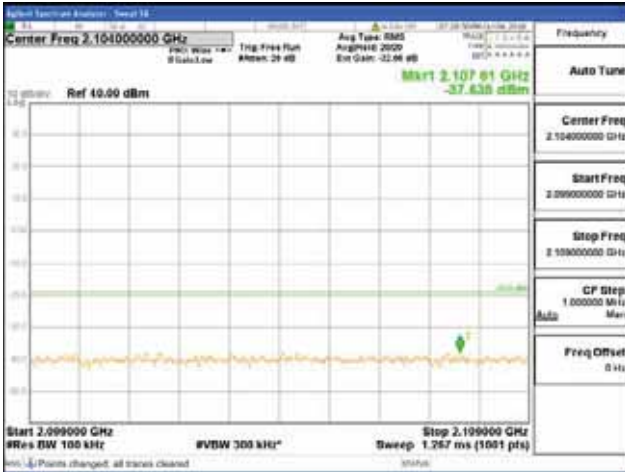

CTK Co., Ltd.
(Ho-dong), 113, Yejik-ro, Cheoin-gu,
Yongin-si, Gyeonggi-do, Korea
Tel: +82-31-339-9970
Fax: +82-31-624-9501

Report No.:
CTK-2018-03329
Page (1807) / (2957)
Pages

2099 MHz - 2109 MHz