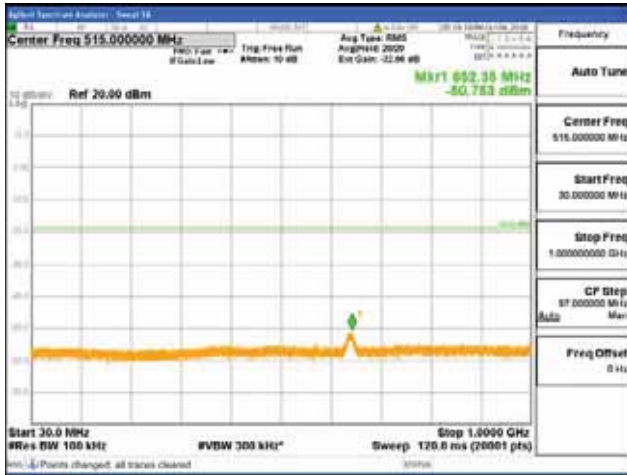

Report No.:
 CTK-2018-03329
 Page (1848) / (2957)
 Pages

[64QAM]

9 kHz - 150 kHz

150 kHz - 30 MHz

30 MHz - 1000 MHz

1000 MHz - 2099 MHz

CTK Co., Ltd.
(Ho-dong), 113, Yejik-ro, Cheoin-gu,
Yongin-si, Gyeonggi-do, Korea
Tel: +82-31-339-9970
Fax: +82-31-624-9501