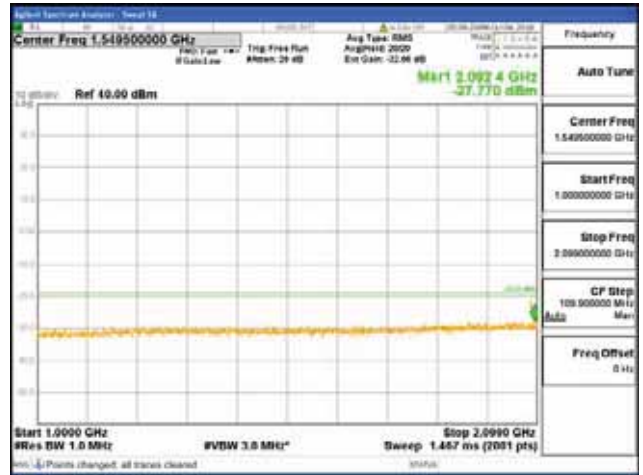

Report No.:
 CTK-2018-03329
 Page (1800) / (2957)
 Pages

[64QAM]

9 kHz - 150 kHz

150 kHz - 30 MHz

30 MHz - 1000 MHz

1000 MHz - 2099 MHz

CTK Co., Ltd.
 (Ho-dong), 113, Yejik-ro, Cheoin-gu,
 Yongin-si, Gyeonggi-do, Korea
 Tel: +82-31-339-9970
 Fax: +82-31-624-9501