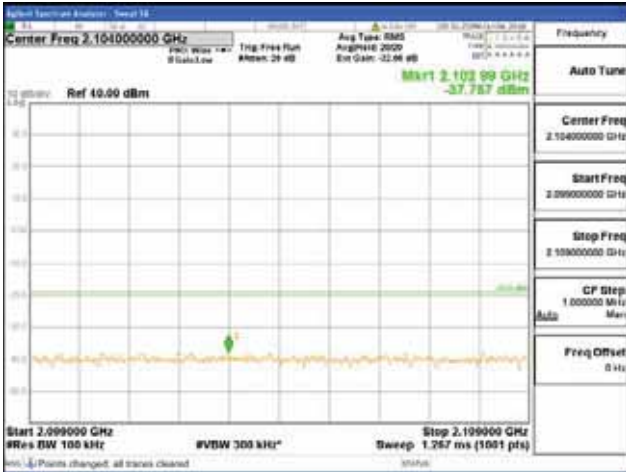

CTK Co., Ltd.
(Ho-dong), 113, Yejik-ro, Cheoin-gu,
Yongin-si, Gyeonggi-do, Korea
Tel: +82-31-339-9970
Fax: +82-31-624-9501

Report No.:
CTK-2018-03329
Page (1827) / (2957)
Pages

2099 MHz - 2109 MHz