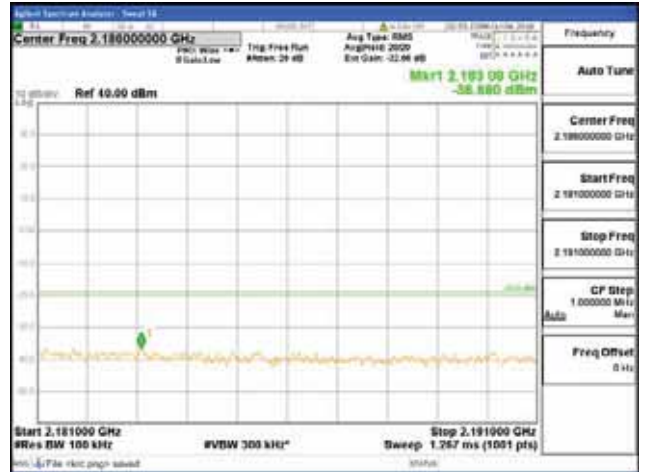

2181 MHz - 2191 MHz