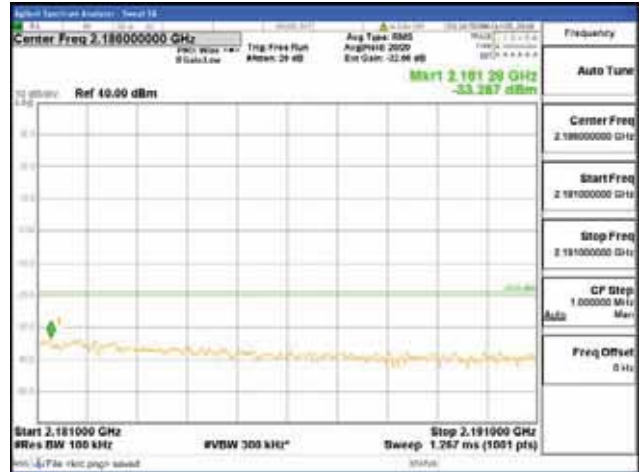

2181 MHz - 2191 MHz