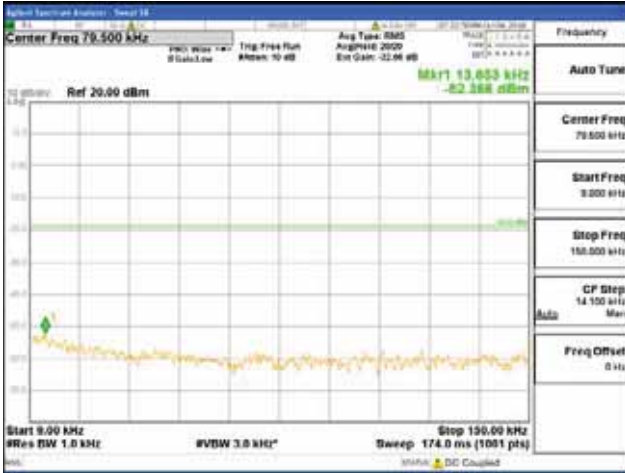

CTK Co., Ltd.
(Ho-dong), 113, Yejik-ro, Cheoin-gu,
Yongin-si, Gyeonggi-do, Korea
Tel: +82-31-339-9970
Fax: +82-31-624-9501

Report No.:
CTK-2018-03329
Page (1854) / (2957)
Pages

[16QAM]

9 kHz - 150 kHz