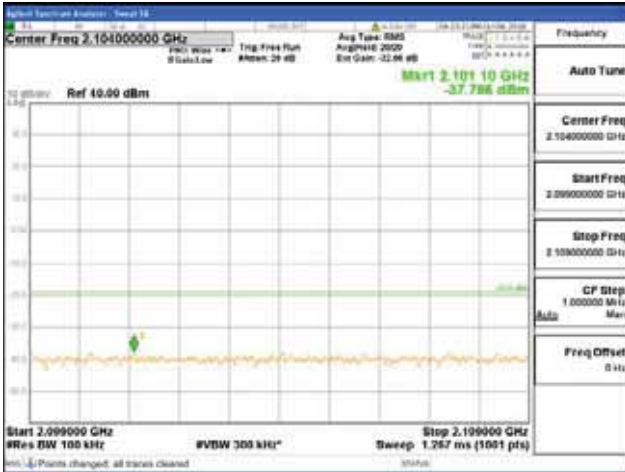

CTK Co., Ltd.
(Ho-dong), 113, Yejik-ro, Cheoin-gu,
Yongin-si, Gyeonggi-do, Korea
Tel: +82-31-339-9970
Fax: +82-31-624-9501

Report No.:
CTK-2018-03329
Page (1823) / (2957)
Pages

2099 MHz - 2109 MHz