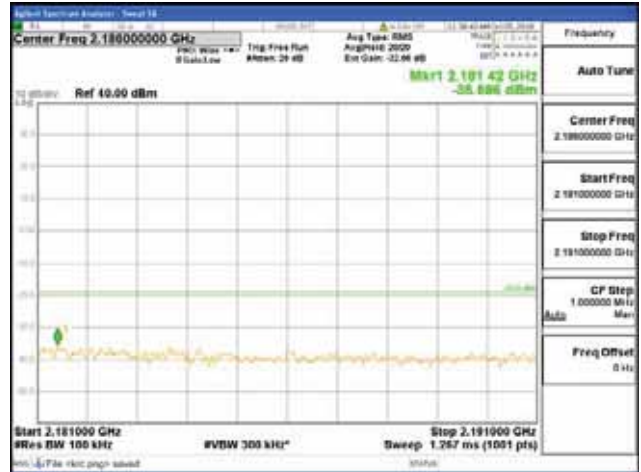

2181 MHz - 2191 MHz