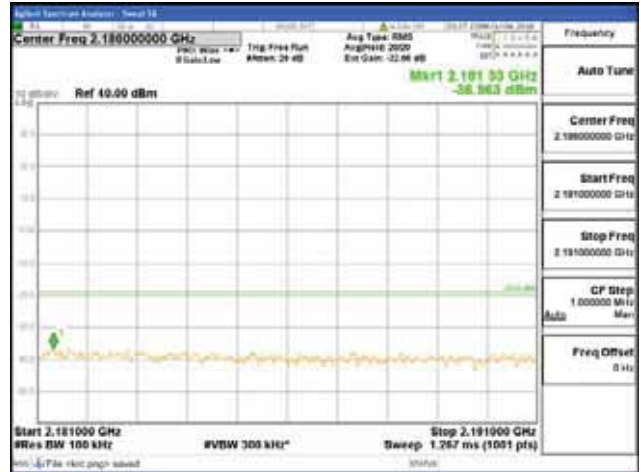

2181 MHz - 2191 MHz