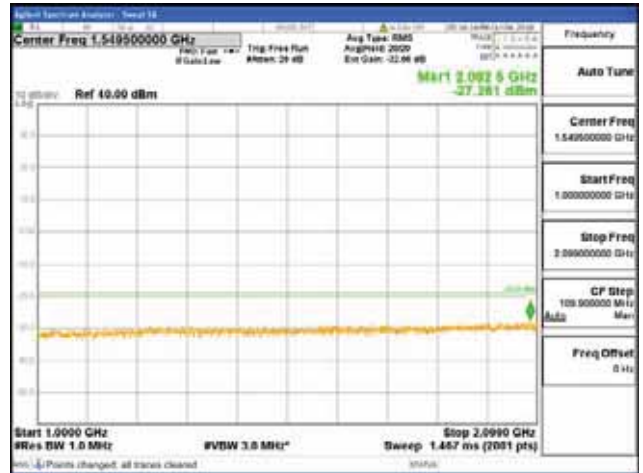

Report No.:
 CTK-2018-03329
 Page (1824) / (2957)
 Pages

[64QAM]

9 kHz - 150 kHz

150 kHz - 30 MHz

30 MHz - 1000 MHz

1000 MHz - 2099 MHz

CTK Co., Ltd.
 (Ho-dong), 113, Yejik-ro, Cheoin-gu,
 Yongin-si, Gyeonggi-do, Korea
 Tel: +82-31-339-9970
 Fax: +82-31-624-9501