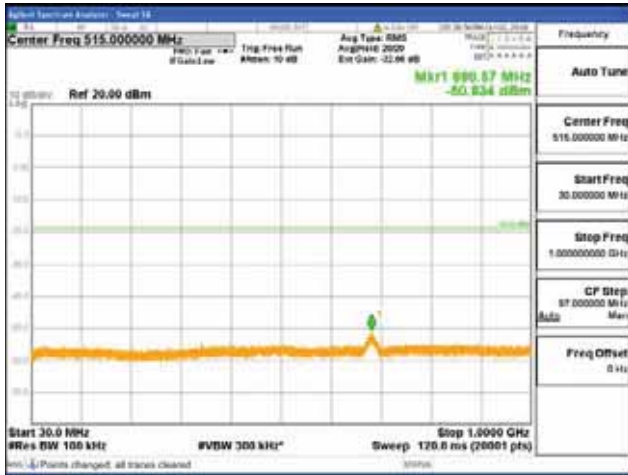

Report No.:
 CTK-2018-03329
 Page (1736) / (2957)
 Pages

[64QAM]

9 kHz - 150 kHz

150 kHz - 30 MHz

30 MHz - 1000 MHz

1000 MHz - 2099 MHz

CTK Co., Ltd.
 (Ho-dong), 113, Yejik-ro, Cheoin-gu,
 Yongin-si, Gyeonggi-do, Korea
 Tel: +82-31-339-9970
 Fax: +82-31-624-9501