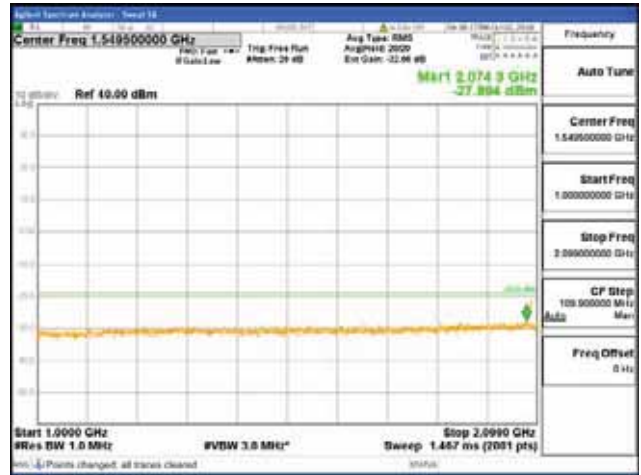

Report No.:
 CTK-2018-03329
 Page (1728) / (2957)
 Pages

[64QAM]

9 kHz - 150 kHz

150 kHz - 30 MHz

30 MHz - 1000 MHz

1000 MHz - 2099 MHz

CTK Co., Ltd.
 (Ho-dong), 113, Yejik-ro, Cheoin-gu,
 Yongin-si, Gyeonggi-do, Korea
 Tel: +82-31-339-9970
 Fax: +82-31-624-9501