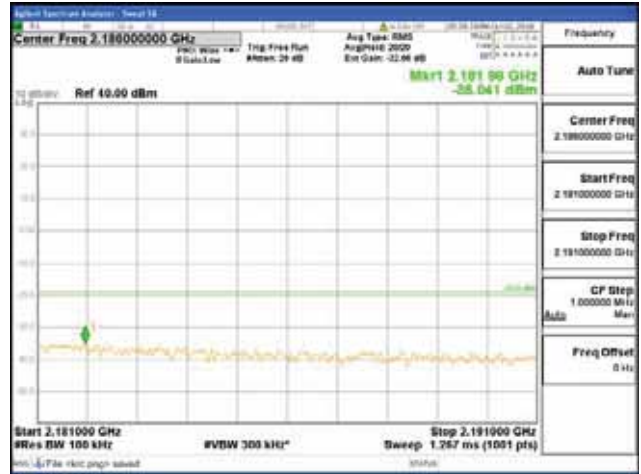

2181 MHz - 2191 MHz