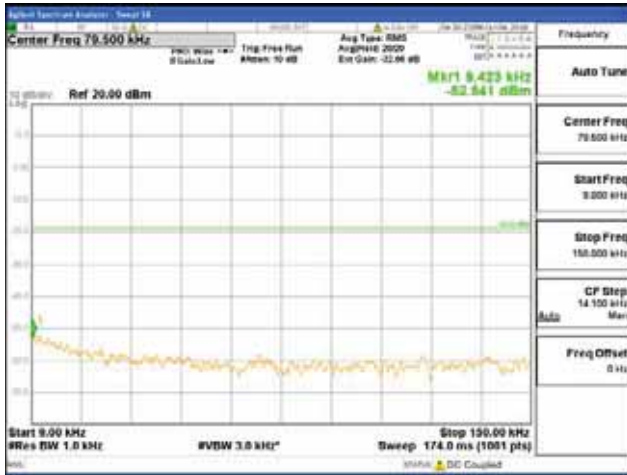

CTK Co., Ltd.
(Ho-dong), 113, Yejik-ro, Cheoin-gu,
Yongin-si, Gyeonggi-do, Korea
Tel: +82-31-339-9970
Fax: +82-31-624-9501

Report No.:
CTK-2018-03329
Page (1774) / (2957)
Pages

[16QAM]

9 kHz - 150 kHz