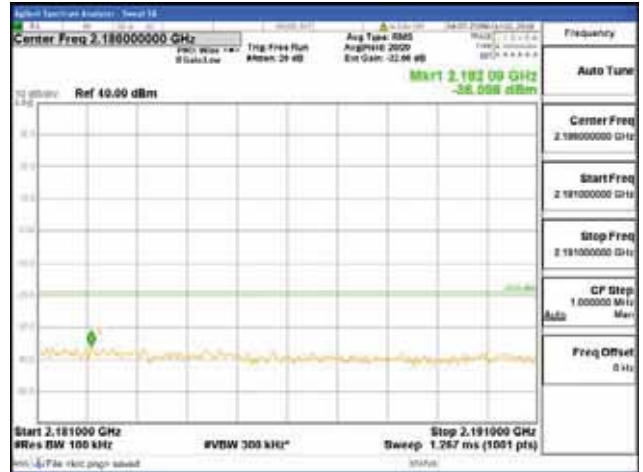

2181 MHz - 2191 MHz