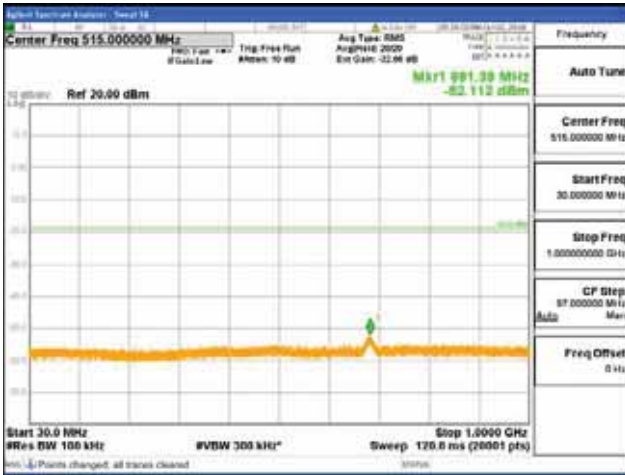

[16QAM]

9 kHz - 150 kHz

150 kHz - 30 MHz

30 MHz - 1000 MHz

1000 MHz - 2099 MHz

CTK Co., Ltd.
 (Ho-dong), 113, Yejik-ro, Cheoin-gu,
 Yongin-si, Gyeonggi-do, Korea
 Tel: +82-31-339-9970
 Fax: +82-31-624-9501