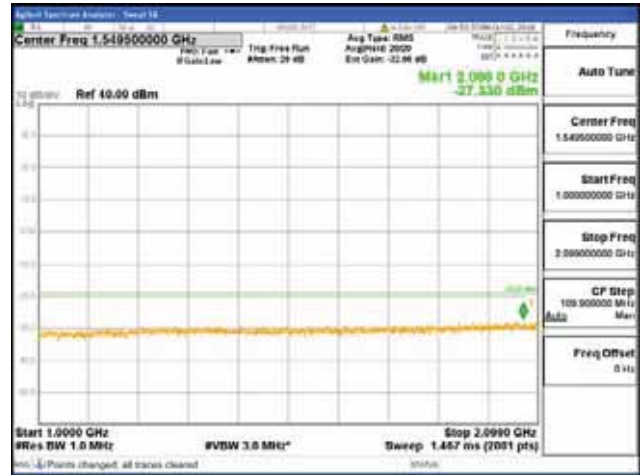

Report No.:
 CTK-2018-03329
 Page (1706) / (2957)
 Pages

[256QAM]

9 kHz - 150 kHz

150 kHz - 30 MHz

30 MHz - 1000 MHz

1000 MHz - 2099 MHz

CTK Co., Ltd.
 (Ho-dong), 113, Yejik-ro, Cheoin-gu,
 Yongin-si, Gyeonggi-do, Korea
 Tel: +82-31-339-9970
 Fax: +82-31-624-9501