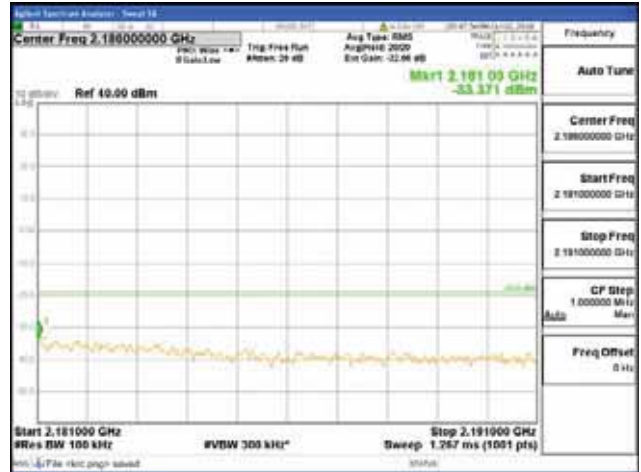

2181 MHz - 2191 MHz