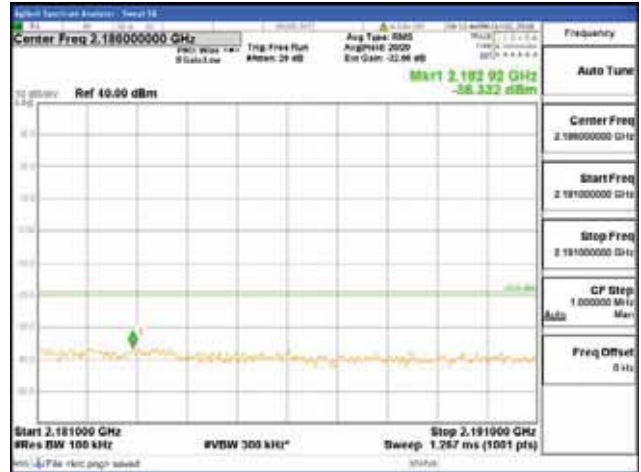

2181 MHz - 2191 MHz