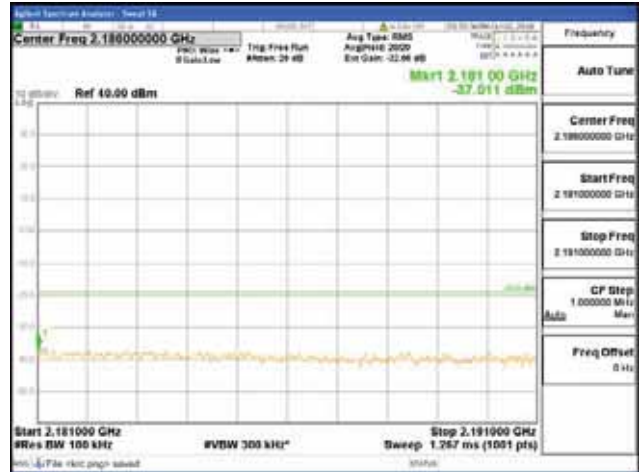

2181 MHz - 2191 MHz