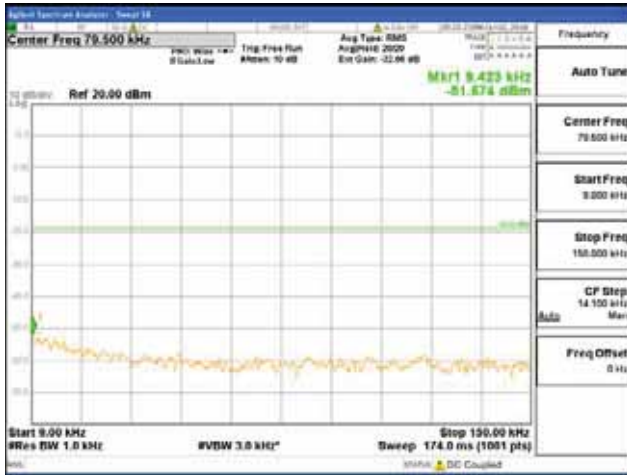

CTK Co., Ltd.
(Ho-dong), 113, Yejik-ro, Cheoin-gu,
Yongin-si, Gyeonggi-do, Korea
Tel: +82-31-339-9970
Fax: +82-31-624-9501

Report No.:
CTK-2018-03329
Page (1734) / (2957)
Pages

[16QAM]

9 kHz - 150 kHz