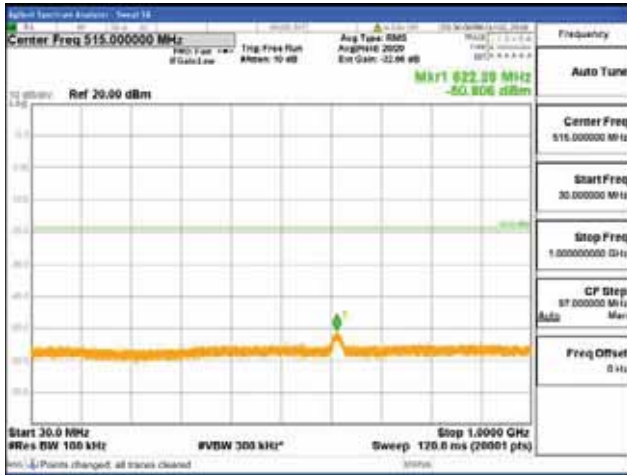

Report No.:
 CTK-2018-03329
 Page (1698) / (2957)
 Pages

[256QAM]

9 kHz - 150 kHz

150 kHz - 30 MHz

30 MHz - 1000 MHz

1000 MHz - 2099 MHz

CTK Co., Ltd.
(Ho-dong), 113, Yejik-ro, Cheoin-gu,
Yongin-si, Gyeonggi-do, Korea
Tel: +82-31-339-9970
Fax: +82-31-624-9501