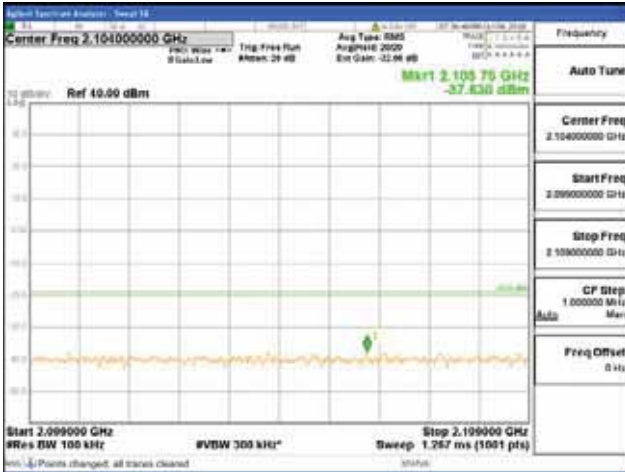

CTK Co., Ltd.
(Ho-dong), 113, Yejik-ro, Cheoin-gu,
Yongin-si, Gyeonggi-do, Korea
Tel: +82-31-339-9970
Fax: +82-31-624-9501

Report No.:
CTK-2018-03329
Page (1783) / (2957)
Pages

2099 MHz - 2109 MHz