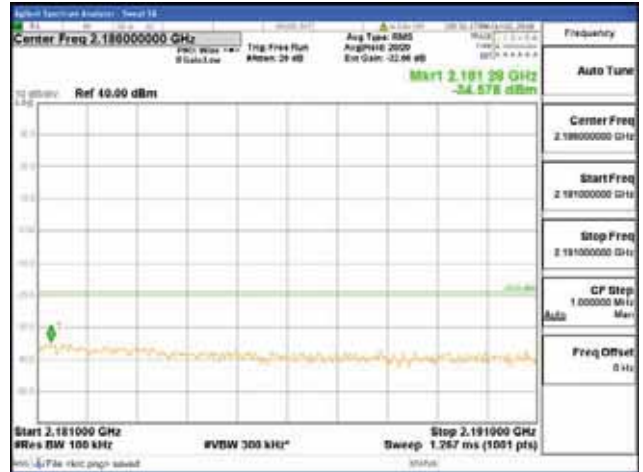

2181 MHz - 2191 MHz