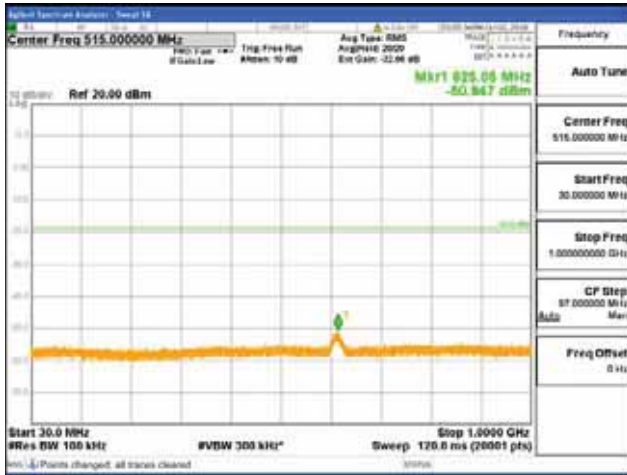

[16QAM]

9 kHz - 150 kHz

150 kHz - 30 MHz

30 MHz - 1000 MHz

1000 MHz - 2099 MHz

CTK Co., Ltd.
 (Ho-dong), 113, Yejik-ro, Cheoin-gu,
 Yongin-si, Gyeonggi-do, Korea
 Tel: +82-31-339-9970
 Fax: +82-31-624-9501