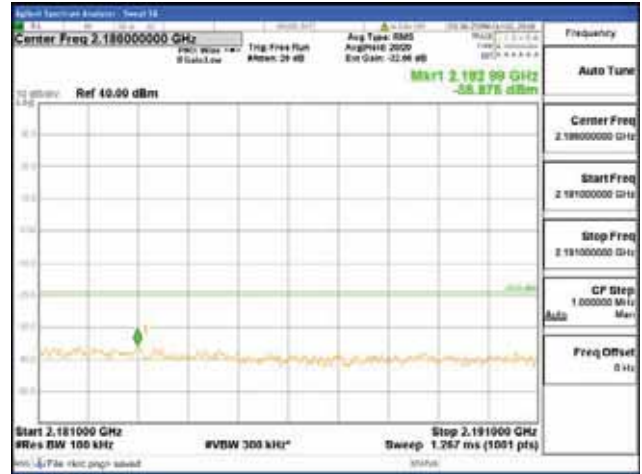

2181 MHz - 2191 MHz