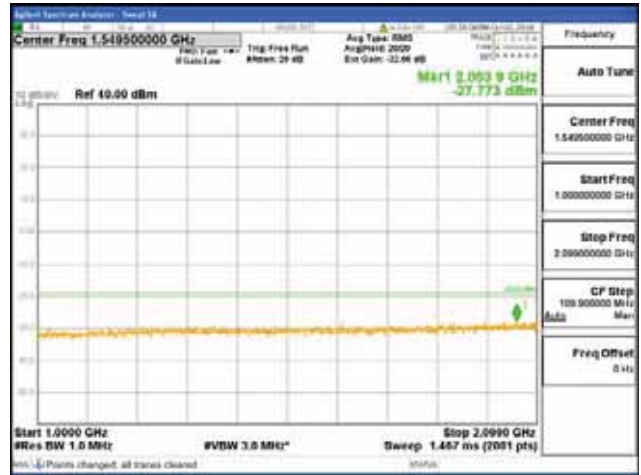

[16QAM]

9 kHz - 150 kHz

150 kHz - 30 MHz

30 MHz - 1000 MHz

1000 MHz - 2099 MHz

CTK Co., Ltd.
 (Ho-dong), 113, Yejik-ro, Cheoin-gu,
 Yongin-si, Gyeonggi-do, Korea
 Tel: +82-31-339-9970
 Fax: +82-31-624-9501