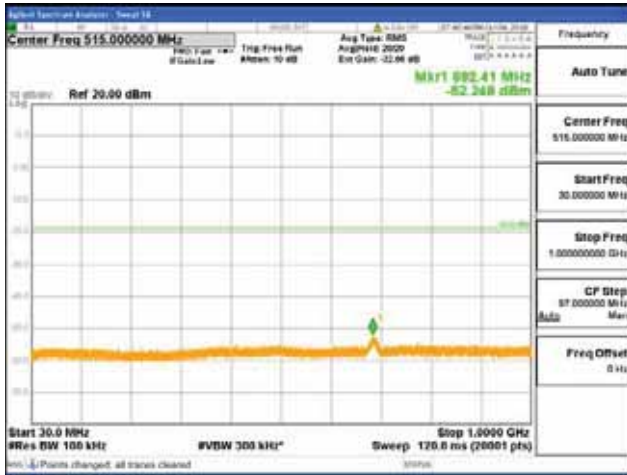

Report No.:
 CTK-2018-03329
 Page (1784) / (2957)
 Pages

[64QAM]

9 kHz - 150 kHz

150 kHz - 30 MHz

30 MHz - 1000 MHz

1000 MHz - 2099 MHz

CTK Co., Ltd.
 (Ho-dong), 113, Yejik-ro, Cheoin-gu,
 Yongin-si, Gyeonggi-do, Korea
 Tel: +82-31-339-9970
 Fax: +82-31-624-9501