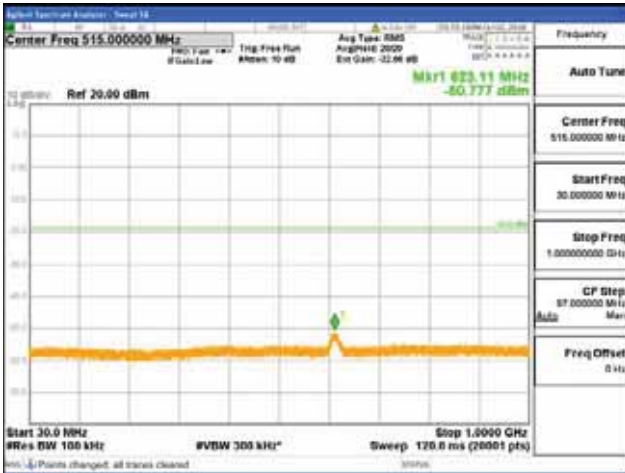

Report No.:
 CTK-2018-03329
 Page (1722) / (2957)
 Pages

[256QAM]

9 kHz - 150 kHz

150 kHz - 30 MHz

30 MHz - 1000 MHz

1000 MHz - 2099 MHz

CTK Co., Ltd.
 (Ho-dong), 113, Yejik-ro, Cheoin-gu,
 Yongin-si, Gyeonggi-do, Korea
 Tel: +82-31-339-9970
 Fax: +82-31-624-9501