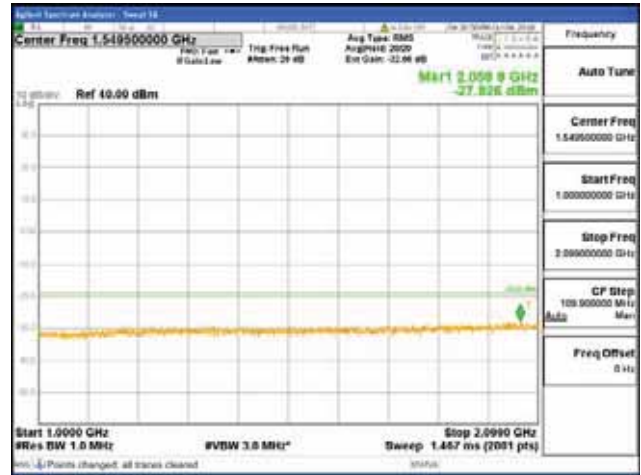

[16QAM]

9 kHz - 150 kHz

150 kHz - 30 MHz

30 MHz - 1000 MHz

1000 MHz - 2099 MHz

CTK Co., Ltd.
 (Ho-dong), 113, Yejik-ro, Cheoin-gu,
 Yongin-si, Gyeonggi-do, Korea
 Tel: +82-31-339-9970
 Fax: +82-31-624-9501