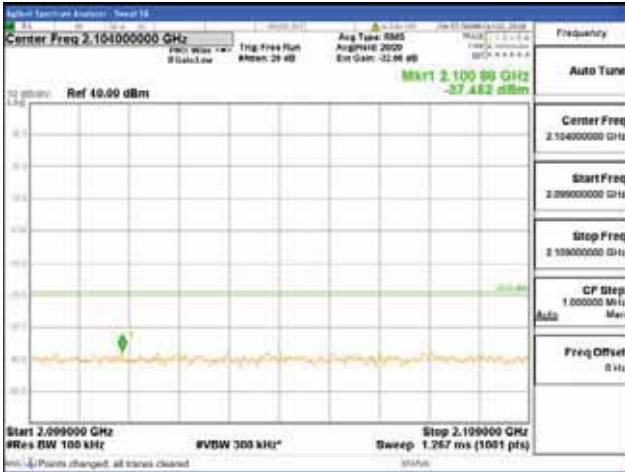

CTK Co., Ltd.
(Ho-dong), 113, Yejik-ro, Cheoin-gu,
Yongin-si, Gyeonggi-do, Korea
Tel: +82-31-339-9970
Fax: +82-31-624-9501

Report No.:
CTK-2018-03329
Page (1683) / (2957)
Pages

2099 MHz - 2109 MHz