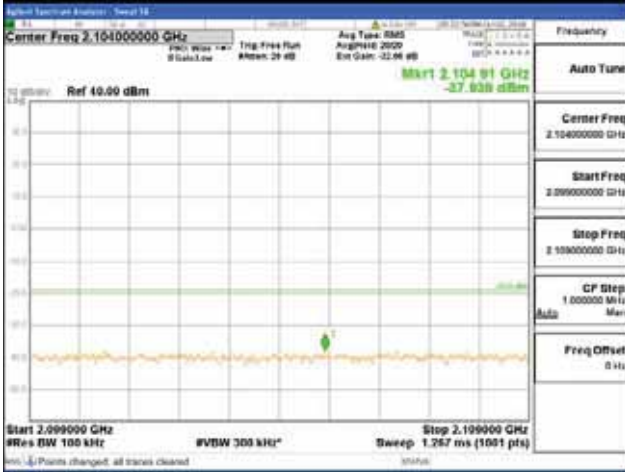

CTK Co., Ltd.
(Ho-dong), 113, Yejik-ro, Cheoin-gu,
Yongin-si, Gyeonggi-do, Korea
Tel: +82-31-339-9970
Fax: +82-31-624-9501

Report No.:
CTK-2018-03329
Page (1735) / (2957)
Pages

2099 MHz - 2109 MHz