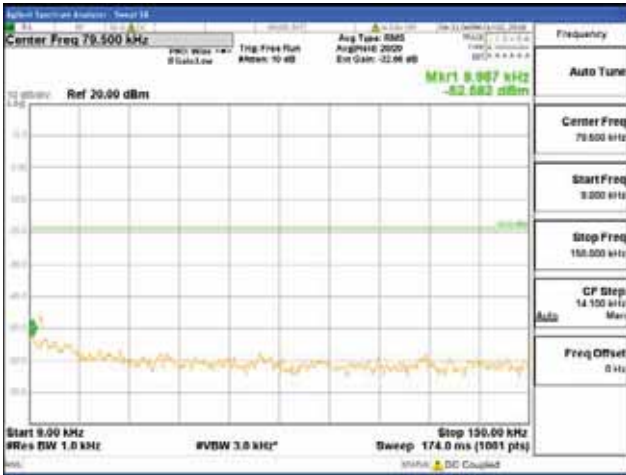

CTK Co., Ltd.
(Ho-dong), 113, Yejik-ro, Cheoin-gu,
Yongin-si, Gyeonggi-do, Korea
Tel: +82-31-339-9970
Fax: +82-31-624-9501

Report No.:
CTK-2018-03329
Page (1704) / (2957)
Pages

[64QAM]

9 kHz - 150 kHz