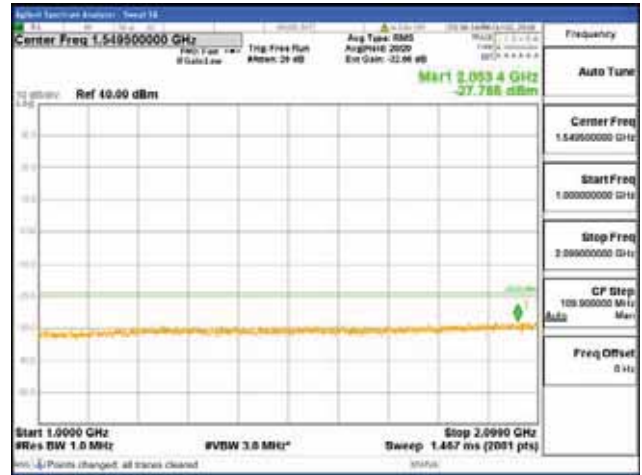

Report No.:
 CTK-2018-03329
 Page (1698) / (2957)
 Pages

[256QAM]

9 kHz - 150 kHz

150 kHz - 30 MHz

30 MHz - 1000 MHz

1000 MHz - 2099 MHz

CTK Co., Ltd.
(Ho-dong), 113, Yejik-ro, Cheoin-gu,
Yongin-si, Gyeonggi-do, Korea
Tel: +82-31-339-9970
Fax: +82-31-624-9501