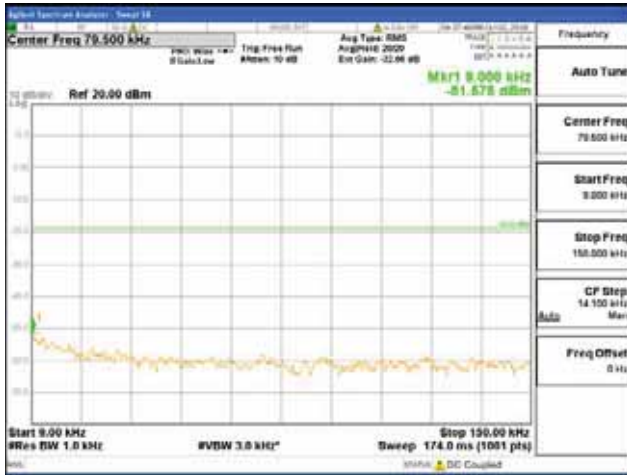

CTK Co., Ltd.
(Ho-dong), 113, Yejik-ro, Cheoin-gu,
Yongin-si, Gyeonggi-do, Korea
Tel: +82-31-339-9970
Fax: +82-31-624-9501

Report No.:
CTK-2018-03329
Page (1728) / (2957)
Pages

[64QAM]

9 kHz - 150 kHz