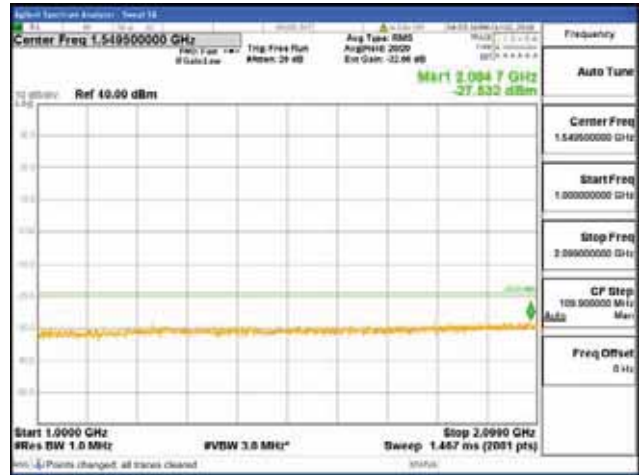

[16QAM]

9 kHz - 150 kHz

150 kHz - 30 MHz

30 MHz - 1000 MHz

1000 MHz - 2099 MHz

CTK Co., Ltd.
 (Ho-dong), 113, Yejik-ro, Cheoin-gu,
 Yongin-si, Gyeonggi-do, Korea
 Tel: +82-31-339-9970
 Fax: +82-31-624-9501