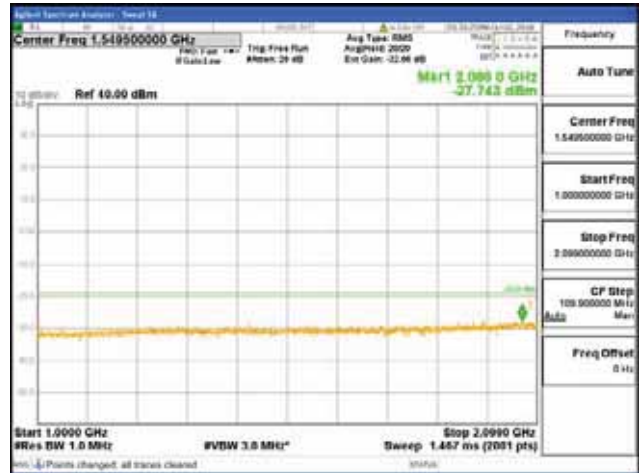

Report No.:
 CTK-2018-03329
 Page (1722) / (2957)
 Pages

[256QAM]

9 kHz - 150 kHz

150 kHz - 30 MHz

30 MHz - 1000 MHz

1000 MHz - 2099 MHz

CTK Co., Ltd.
 (Ho-dong), 113, Yejik-ro, Cheoin-gu,
 Yongin-si, Gyeonggi-do, Korea
 Tel: +82-31-339-9970
 Fax: +82-31-624-9501