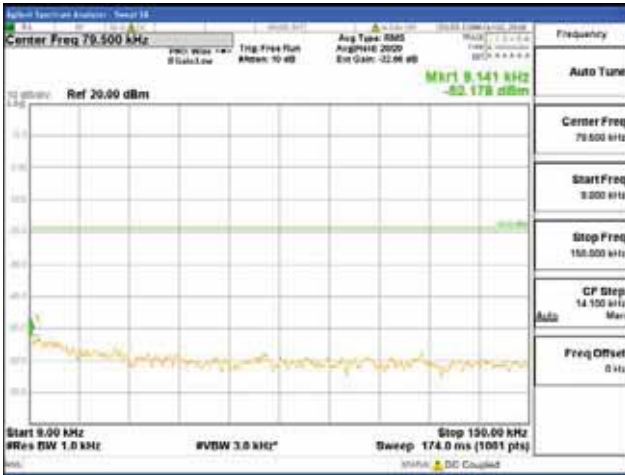

CTK Co., Ltd.
(Ho-dong), 113, Yejik-ro, Cheoin-gu,
Yongin-si, Gyeonggi-do, Korea
Tel: +82-31-339-9970
Fax: +82-31-624-9501

Report No.:
CTK-2018-03329
Page (1742) / (2957)
Pages

[16QAM]

9 kHz - 150 kHz