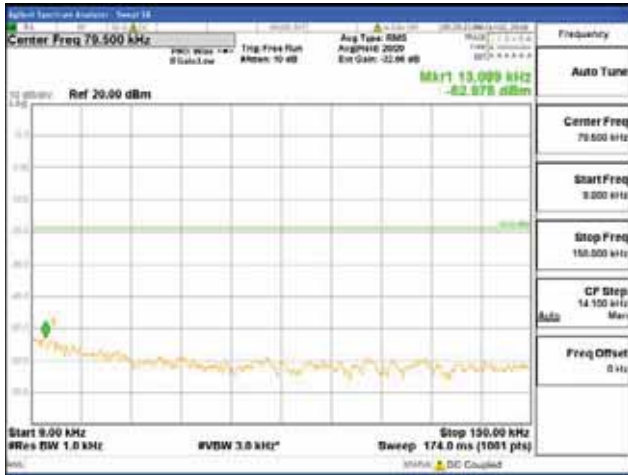

CTK Co., Ltd.
(Ho-dong), 113, Yejik-ro, Cheoin-gu,
Yongin-si, Gyeonggi-do, Korea
Tel: +82-31-339-9970
Fax: +82-31-624-9501

Report No.:
CTK-2018-03329
Page (1710) / (2957)
Pages

[16QAM]

9 kHz - 150 kHz