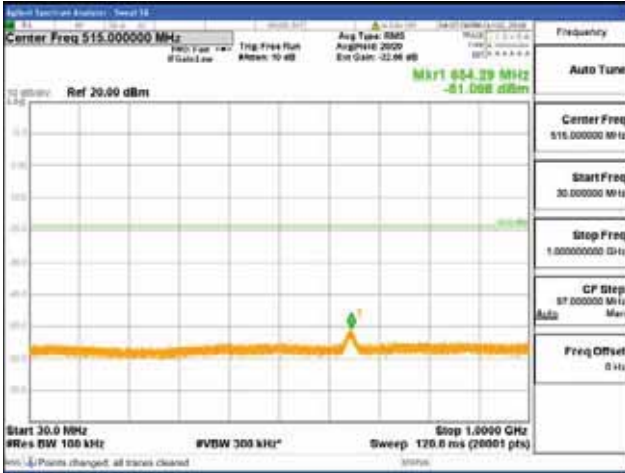

[16QAM]

9 kHz - 150 kHz

150 kHz - 30 MHz

30 MHz - 1000 MHz

1000 MHz - 2099 MHz

CTK Co., Ltd.
 (Ho-dong), 113, Yejik-ro, Cheoin-gu,
 Yongin-si, Gyeonggi-do, Korea
 Tel: +82-31-339-9970
 Fax: +82-31-624-9501