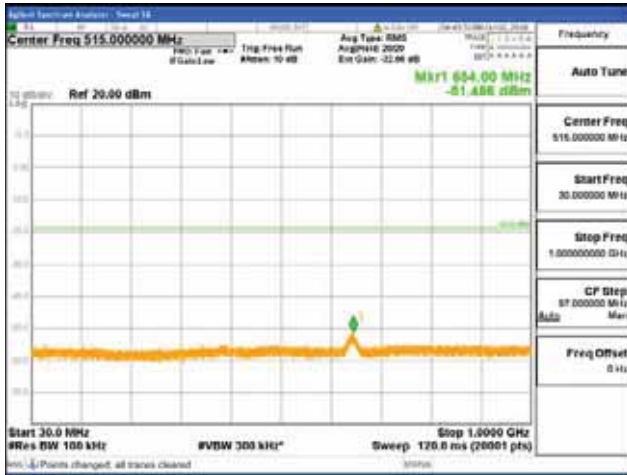

Report No.:
 CTK-2018-03329
 Page (1752) / (2957)
 Pages

[64QAM]

9 kHz - 150 kHz

150 kHz - 30 MHz

30 MHz - 1000 MHz

1000 MHz - 2099 MHz

CTK Co., Ltd.
 (Ho-dong), 113, Yejik-ro, Cheoin-gu,
 Yongin-si, Gyeonggi-do, Korea
 Tel: +82-31-339-9970
 Fax: +82-31-624-9501