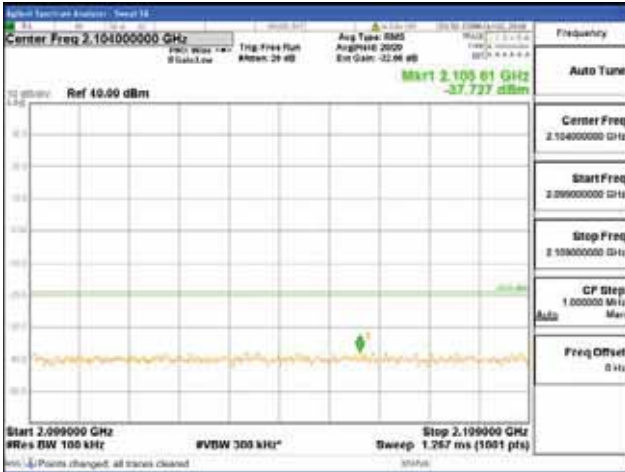

CTK Co., Ltd.
(Ho-dong), 113, Yejik-ro, Cheoin-gu,
Yongin-si, Gyeonggi-do, Korea
Tel: +82-31-339-9970
Fax: +82-31-624-9501

Report No.:
CTK-2018-03329
Page (1701) / (2957)
Pages

2099 MHz - 2109 MHz