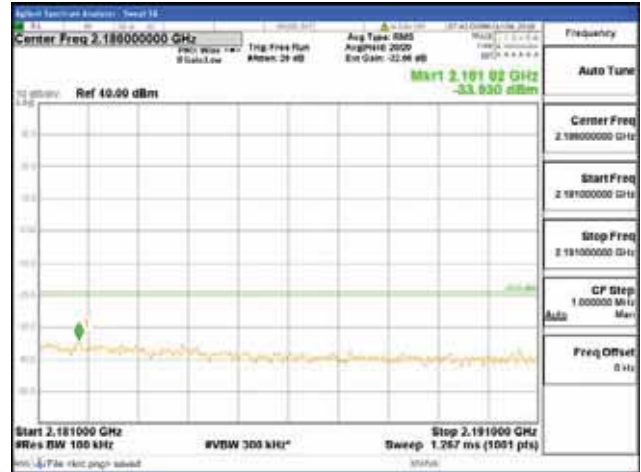

2181 MHz - 2191 MHz