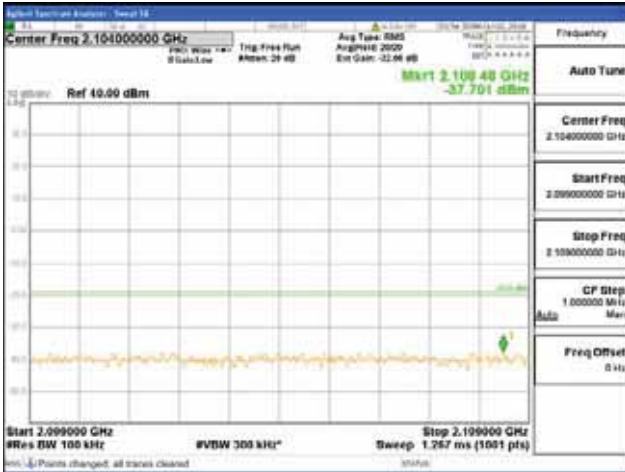

CTK Co., Ltd.
(Ho-dong), 113, Yejik-ro, Cheoin-gu,
Yongin-si, Gyeonggi-do, Korea
Tel: +82-31-339-9970
Fax: +82-31-624-9501

Report No.:
CTK-2018-03329
Page (1725) / (2957)
Pages

2099 MHz - 2109 MHz