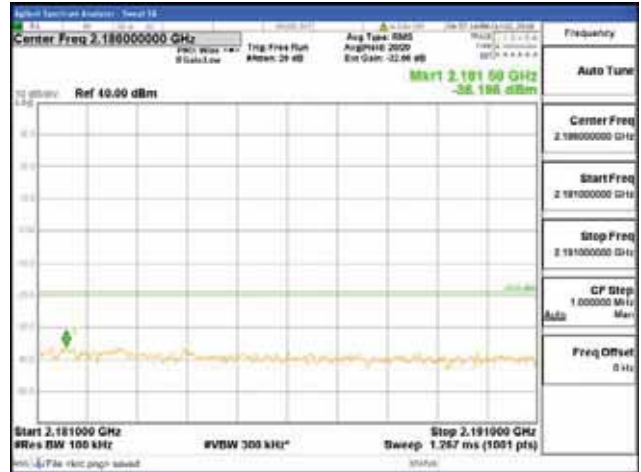

2181 MHz - 2191 MHz