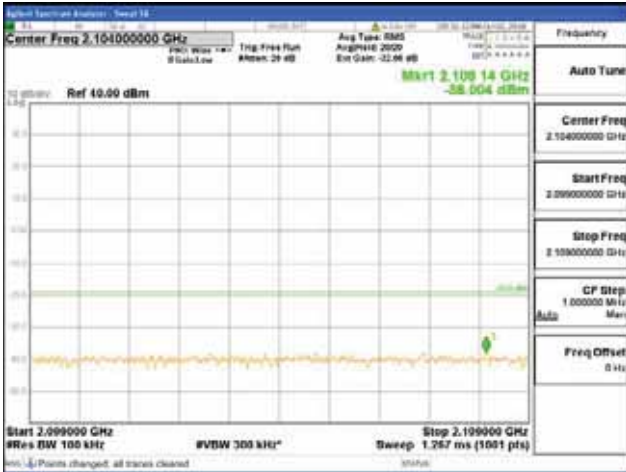

CTK Co., Ltd.
(Ho-dong), 113, Yejik-ro, Cheoin-gu,
Yongin-si, Gyeonggi-do, Korea
Tel: +82-31-339-9970
Fax: +82-31-624-9501

Report No.:
CTK-2018-03329
Page (1689) / (2957)
Pages

2099 MHz - 2109 MHz