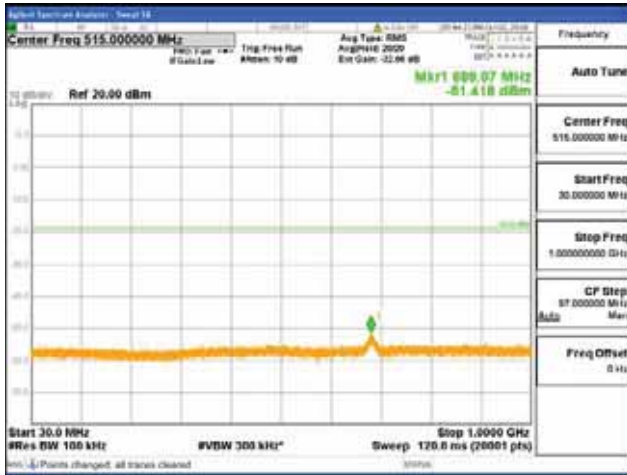

Report No.:
 CTK-2018-03329
 Page (1760) / (2957)
 Pages

[64QAM]

9 kHz - 150 kHz

150 kHz - 30 MHz

30 MHz - 1000 MHz

1000 MHz - 2099 MHz

CTK Co., Ltd.
 (Ho-dong), 113, Yejik-ro, Cheoin-gu,
 Yongin-si, Gyeonggi-do, Korea
 Tel: +82-31-339-9970
 Fax: +82-31-624-9501