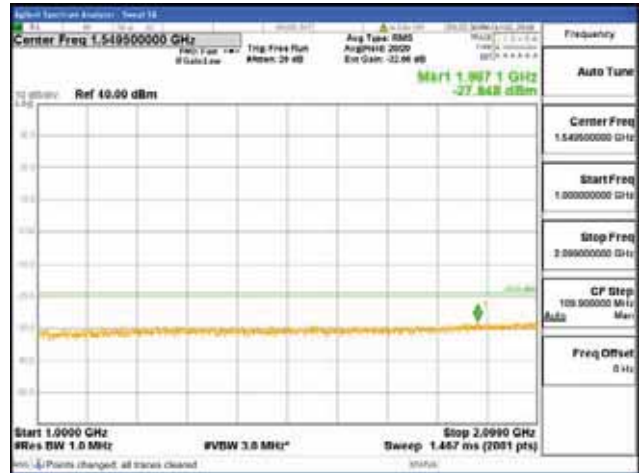

Report No.:
 CTK-2018-03329
 Page (1720) / (2957)
 Pages

[64QAM]

9 kHz - 150 kHz

150 kHz - 30 MHz

30 MHz - 1000 MHz

1000 MHz - 2099 MHz

CTK Co., Ltd.
 (Ho-dong), 113, Yejik-ro, Cheoin-gu,
 Yongin-si, Gyeonggi-do, Korea
 Tel: +82-31-339-9970
 Fax: +82-31-624-9501