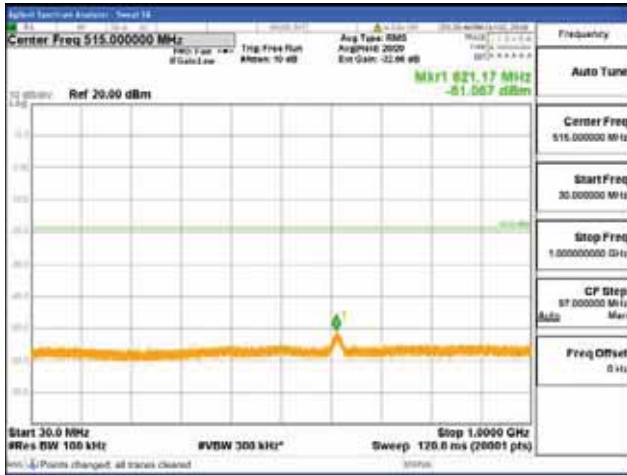

Report No.:
 CTK-2018-03329
 Page (1744) / (2957)
 Pages

[64QAM]

9 kHz - 150 kHz

150 kHz - 30 MHz

30 MHz - 1000 MHz

1000 MHz - 2099 MHz

CTK Co., Ltd.
 (Ho-dong), 113, Yejik-ro, Cheoin-gu,
 Yongin-si, Gyeonggi-do, Korea
 Tel: +82-31-339-9970
 Fax: +82-31-624-9501