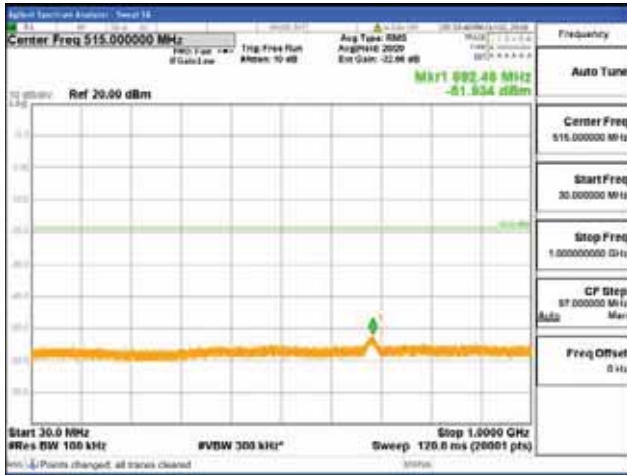

Report No.:
 CTK-2018-03329
 Page (1712) / (2957)
 Pages

[64QAM]

9 kHz - 150 kHz

150 kHz - 30 MHz

30 MHz - 1000 MHz

1000 MHz - 2099 MHz

CTK Co., Ltd.
 (Ho-dong), 113, Yejik-ro, Cheoin-gu,
 Yongin-si, Gyeonggi-do, Korea
 Tel: +82-31-339-9970
 Fax: +82-31-624-9501