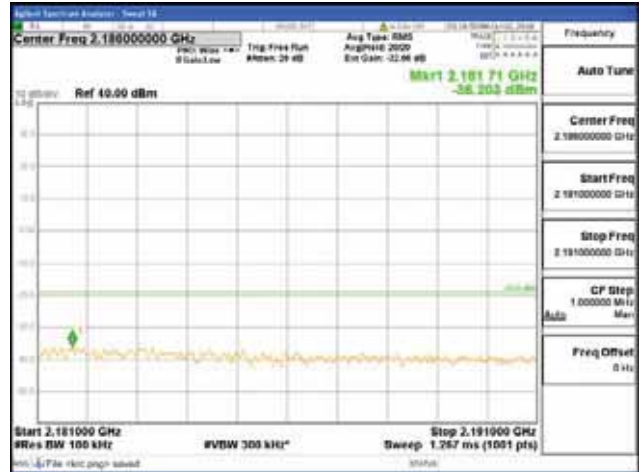

2181 MHz - 2191 MHz