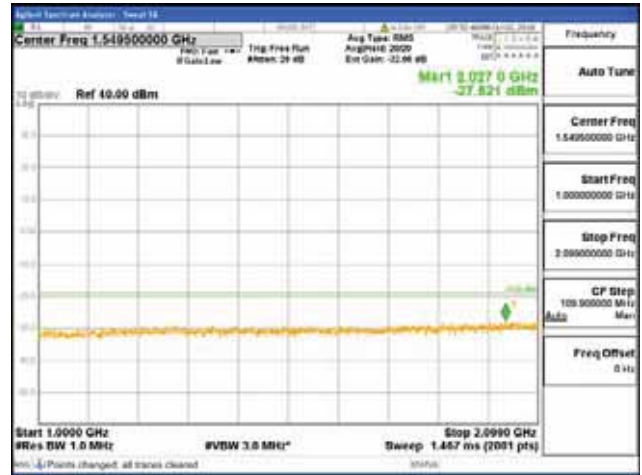

Report No.:
 CTK-2018-03329
 Page (1714) / (2957)
 Pages

[256QAM]

9 kHz - 150 kHz

150 kHz - 30 MHz

30 MHz - 1000 MHz

1000 MHz - 2099 MHz

CTK Co., Ltd.
 (Ho-dong), 113, Yejik-ro, Cheoin-gu,
 Yongin-si, Gyeonggi-do, Korea
 Tel: +82-31-339-9970
 Fax: +82-31-624-9501