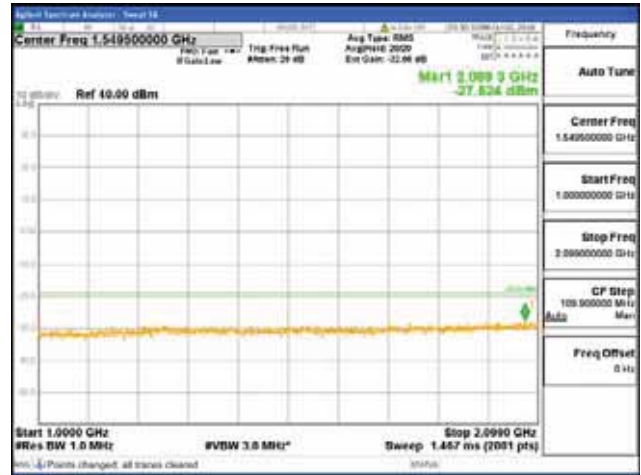

Report No.:
CTK-2018-03329
Page (1746) / (2957)
Pages

[256QAM]

9 kHz - 150 kHz

150 kHz - 30 MHz

30 MHz - 1000 MHz

1000 MHz - 2099 MHz

CTK Co., Ltd.
 (Ho-dong), 113, Yejik-ro, Cheoin-gu,
 Yongin-si, Gyeonggi-do, Korea
 Tel: +82-31-339-9970
 Fax: +82-31-624-9501