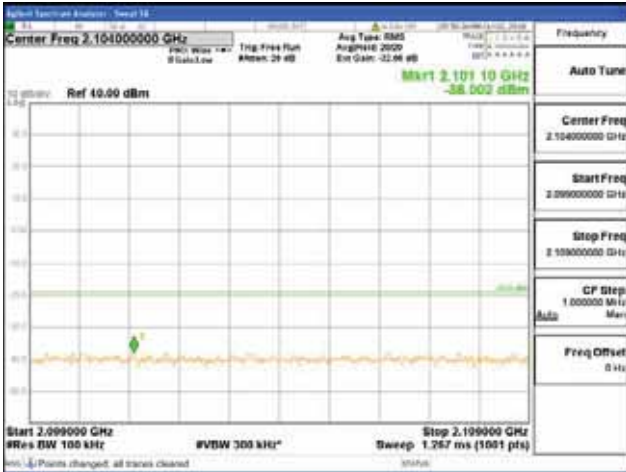

CTK Co., Ltd.
(Ho-dong), 113, Yejik-ro, Cheoin-gu,
Yongin-si, Gyeonggi-do, Korea
Tel: +82-31-339-9970
Fax: +82-31-624-9501

Report No.:
CTK-2018-03329
Page (1739) / (2957)
Pages

2099 MHz - 2109 MHz