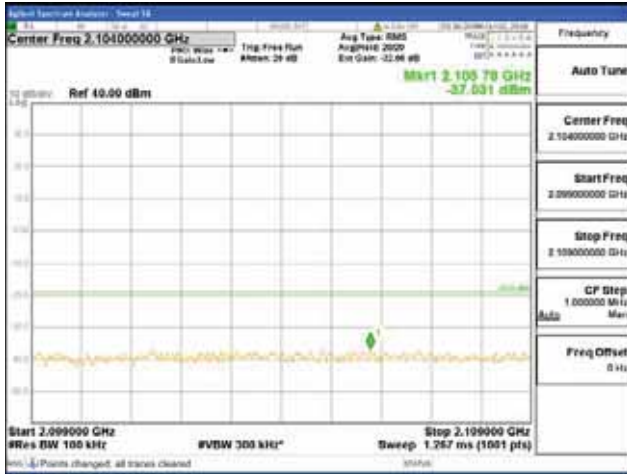

CTK Co., Ltd.
(Ho-dong), 113, Yejik-ro, Cheoin-gu,
Yongin-si, Gyeonggi-do, Korea
Tel: +82-31-339-9970
Fax: +82-31-624-9501

Report No.:
CTK-2018-03329
Page (1699) / (2957)
Pages

2099 MHz - 2109 MHz