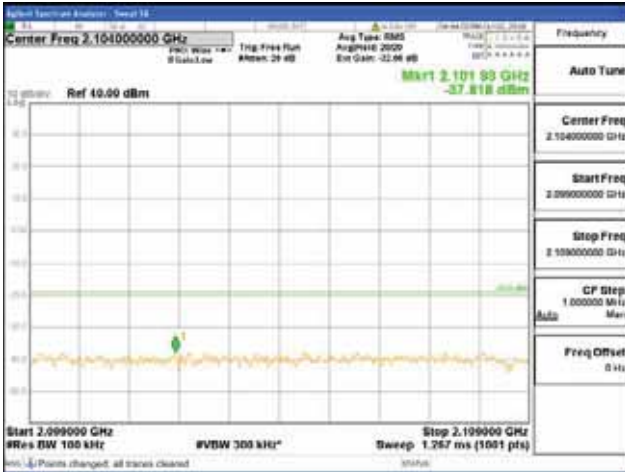

CTK Co., Ltd.
(Ho-dong), 113, Yejik-ro, Cheoin-gu,
Yongin-si, Gyeonggi-do, Korea
Tel: +82-31-339-9970
Fax: +82-31-624-9501

Report No.:
CTK-2018-03329
Page (1753) / (2957)
Pages

2099 MHz - 2109 MHz