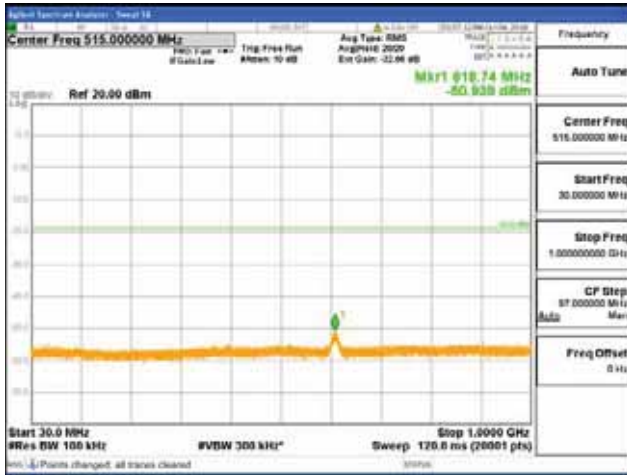

Report No.:
 CTK-2018-03329
 Page (1768) / (2957)
 Pages

[64QAM]

9 kHz - 150 kHz

150 kHz - 30 MHz

30 MHz - 1000 MHz

1000 MHz - 2099 MHz

CTK Co., Ltd.
 (Ho-dong), 113, Yejik-ro, Cheoin-gu,
 Yongin-si, Gyeonggi-do, Korea
 Tel: +82-31-339-9970
 Fax: +82-31-624-9501