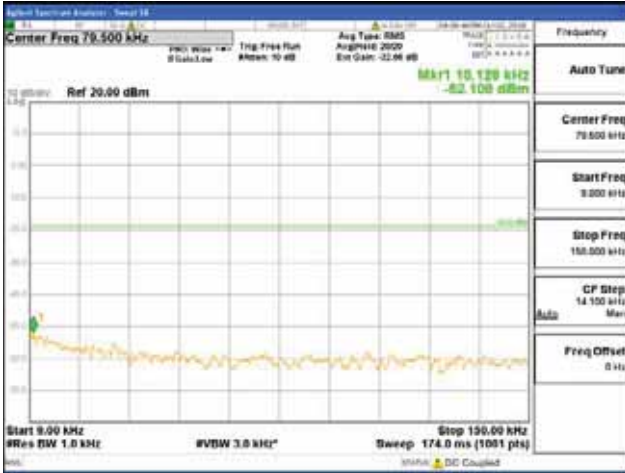

CTK Co., Ltd.
(Ho-dong), 113, Yejik-ro, Cheoin-gu,
Yongin-si, Gyeonggi-do, Korea
Tel: +82-31-339-9970
Fax: +82-31-624-9501

Report No.:
CTK-2018-03329
Page (1726) / (2957)
Pages

[16QAM]

9 kHz - 150 kHz