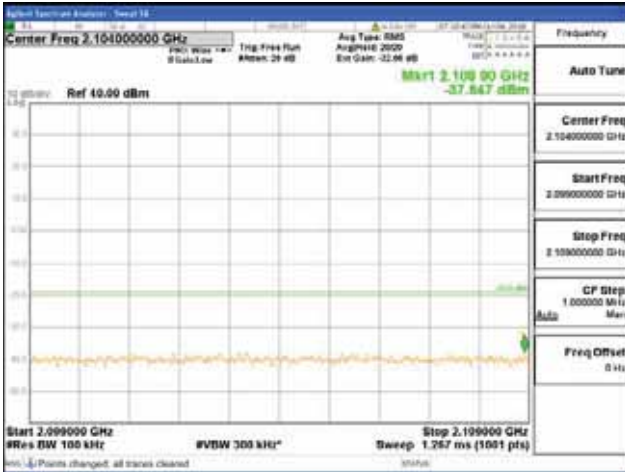

CTK Co., Ltd.
(Ho-dong), 113, Yejik-ro, Cheoin-gu,
Yongin-si, Gyeonggi-do, Korea
Tel: +82-31-339-9970
Fax: +82-31-624-9501

Report No.:
CTK-2018-03329
Page (1781) / (2957)
Pages

2099 MHz - 2109 MHz