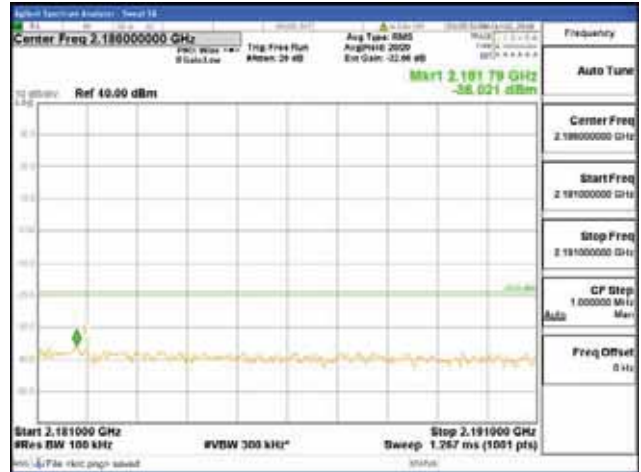

2181 MHz - 2191 MHz