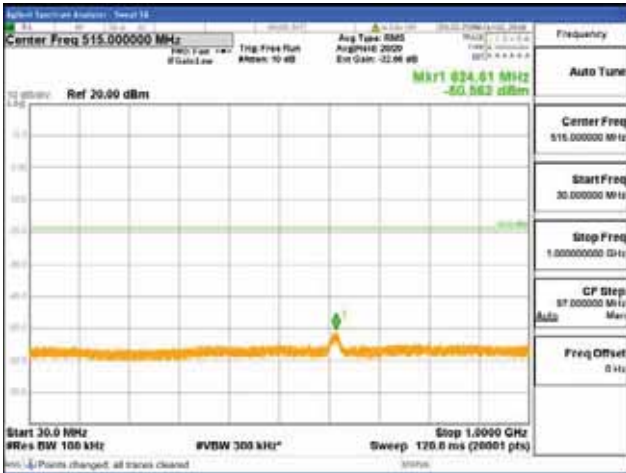

Report No.:
 CTK-2018-03329
 Page (1720) / (2957)
 Pages

[64QAM]

9 kHz - 150 kHz

150 kHz - 30 MHz

30 MHz - 1000 MHz

1000 MHz - 2099 MHz

CTK Co., Ltd.
 (Ho-dong), 113, Yejik-ro, Cheoin-gu,
 Yongin-si, Gyeonggi-do, Korea
 Tel: +82-31-339-9970
 Fax: +82-31-624-9501