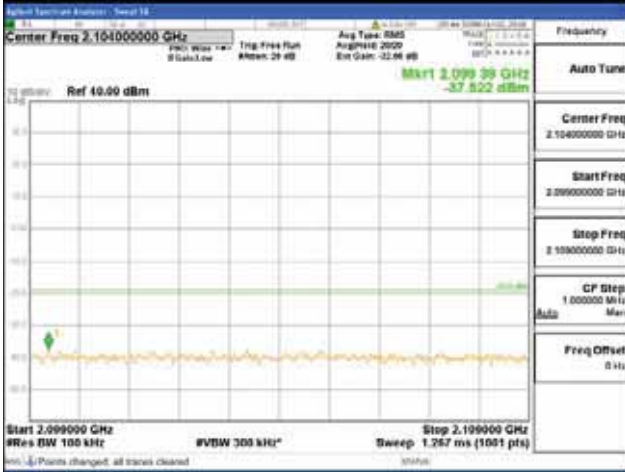

CTK Co., Ltd.
(Ho-dong), 113, Yejik-ro, Cheoin-gu,
Yongin-si, Gyeonggi-do, Korea
Tel: +82-31-339-9970
Fax: +82-31-624-9501

Report No.:
CTK-2018-03329
Page (1761) / (2957)
Pages

2099 MHz - 2109 MHz