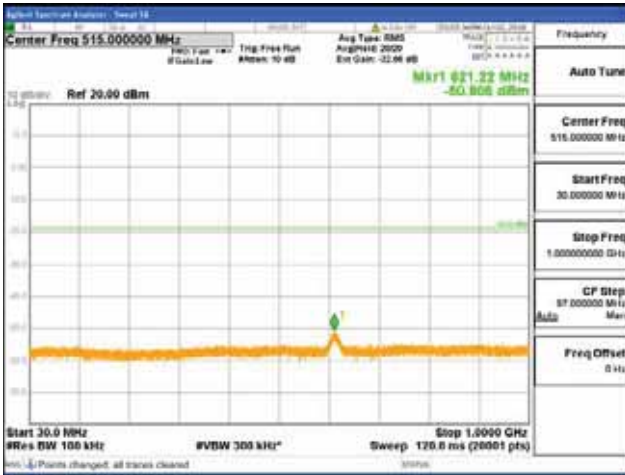

[16QAM]

9 kHz - 150 kHz

150 kHz - 30 MHz

30 MHz - 1000 MHz

1000 MHz - 2099 MHz

CTK Co., Ltd.
(Ho-dong), 113, Yejik-ro, Cheoin-gu,
Yongin-si, Gyeonggi-do, Korea
Tel: +82-31-339-9970
Fax: +82-31-624-9501

Report No.:
CTK-2018-03329
Page (1743) / (2957)
Pages