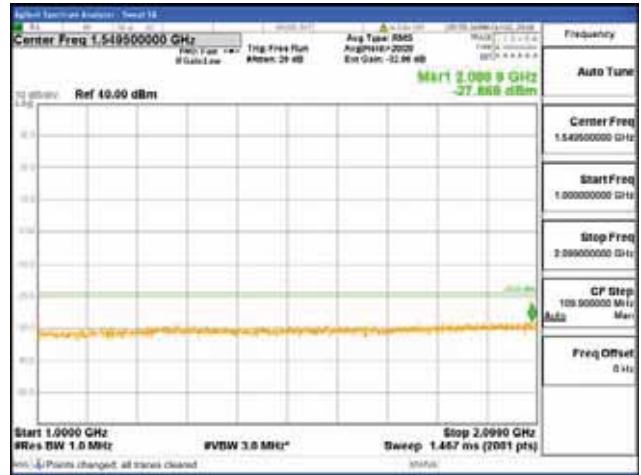

Report No.:
 CTK-2018-03329
 Page (1690) / (2957)
 Pages

[256QAM]

9 kHz - 150 kHz

150 kHz - 30 MHz

30 MHz - 1000 MHz

1000 MHz - 2099 MHz

CTK Co., Ltd.
 (Ho-dong), 113, Yejik-ro, Cheoin-gu,
 Yongin-si, Gyeonggi-do, Korea
 Tel: +82-31-339-9970
 Fax: +82-31-624-9501