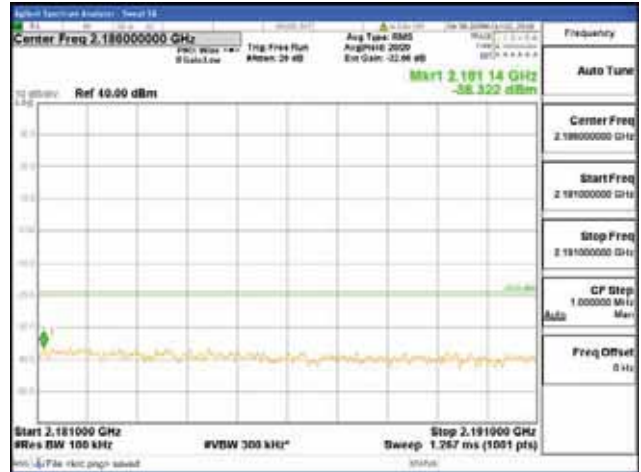

2181 MHz - 2191 MHz