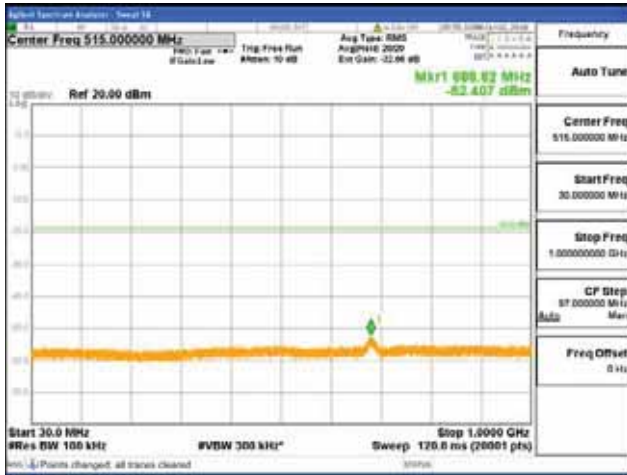

Report No.:
 CTK-2018-03329
 Page (1690) / (2957)
 Pages

[256QAM]

9 kHz - 150 kHz

150 kHz - 30 MHz

30 MHz - 1000 MHz

1000 MHz - 2099 MHz

CTK Co., Ltd.
 (Ho-dong), 113, Yejik-ro, Cheoin-gu,
 Yongin-si, Gyeonggi-do, Korea
 Tel: +82-31-339-9970
 Fax: +82-31-624-9501