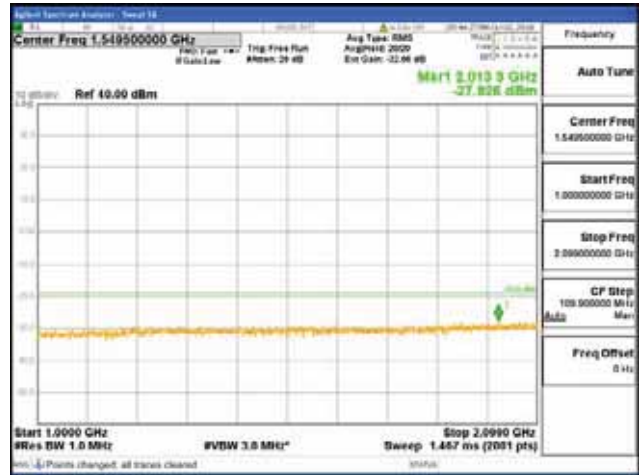

Report No.:
 CTK-2018-03329
 Page (1760) / (2957)
 Pages

[64QAM]

9 kHz - 150 kHz

150 kHz - 30 MHz

30 MHz - 1000 MHz

1000 MHz - 2099 MHz

CTK Co., Ltd.
 (Ho-dong), 113, Yejik-ro, Cheoin-gu,
 Yongin-si, Gyeonggi-do, Korea
 Tel: +82-31-339-9970
 Fax: +82-31-624-9501