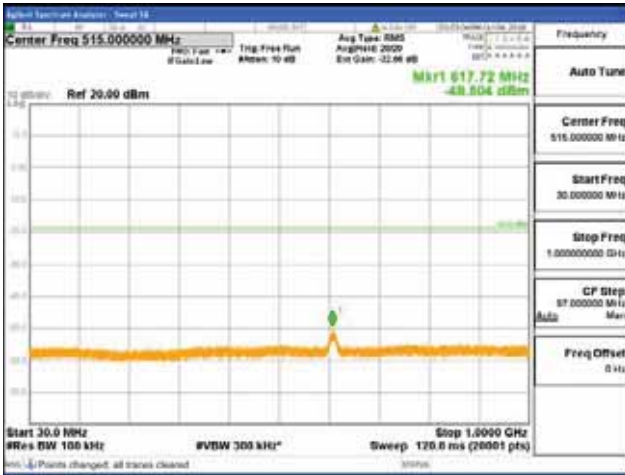

[16QAM]

9 kHz - 150 kHz

150 kHz - 30 MHz

30 MHz - 1000 MHz

1000 MHz - 2099 MHz

CTK Co., Ltd.
 (Ho-dong), 113, Yejik-ro, Cheoin-gu,
 Yongin-si, Gyeonggi-do, Korea
 Tel: +82-31-339-9970
 Fax: +82-31-624-9501