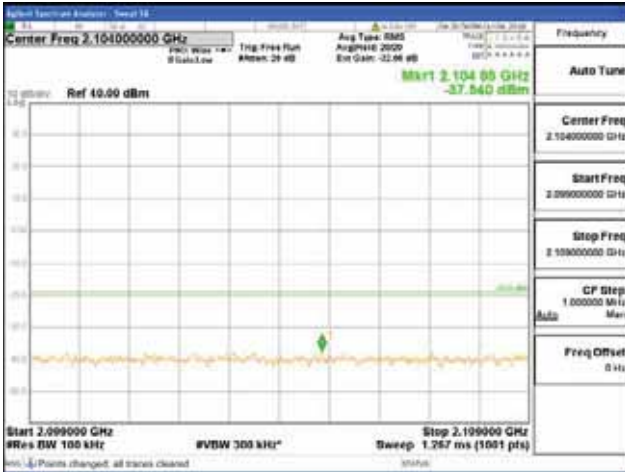

CTK Co., Ltd.
(Ho-dong), 113, Yejik-ro, Cheoin-gu,
Yongin-si, Gyeonggi-do, Korea
Tel: +82-31-339-9970
Fax: +82-31-624-9501

Report No.:
CTK-2018-03329
Page (1775) / (2957)
Pages

2099 MHz - 2109 MHz