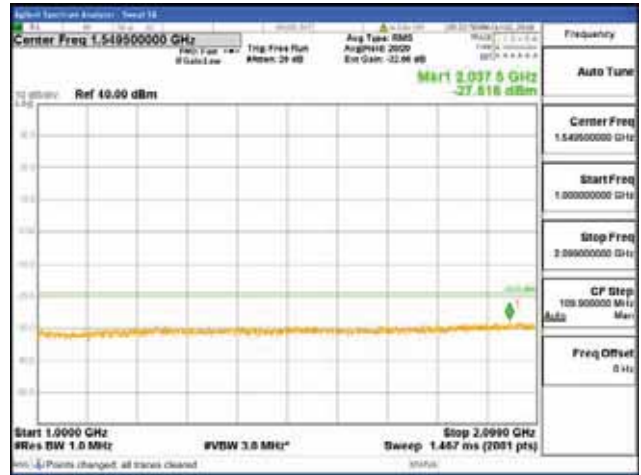

[16QAM]

9 kHz - 150 kHz

150 kHz - 30 MHz

30 MHz - 1000 MHz

1000 MHz - 2099 MHz

CTK Co., Ltd.
 (Ho-dong), 113, Yejik-ro, Cheoin-gu,
 Yongin-si, Gyeonggi-do, Korea
 Tel: +82-31-339-9970
 Fax: +82-31-624-9501