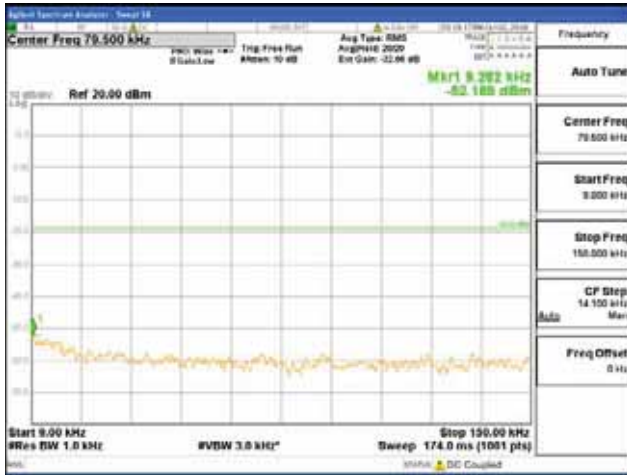

CTK Co., Ltd.
(Ho-dong), 113, Yejik-ro, Cheoin-gu,
Yongin-si, Gyeonggi-do, Korea
Tel: +82-31-339-9970
Fax: +82-31-624-9501

Report No.:
CTK-2018-03329
Page (1696) / (2957)
Pages

[64QAM]

9 kHz - 150 kHz