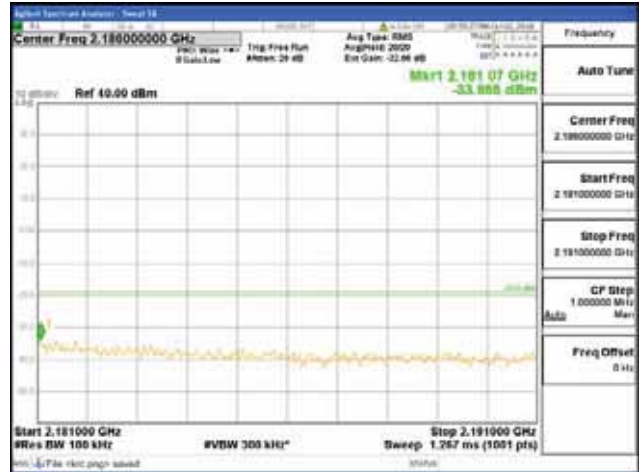

2181 MHz - 2191 MHz