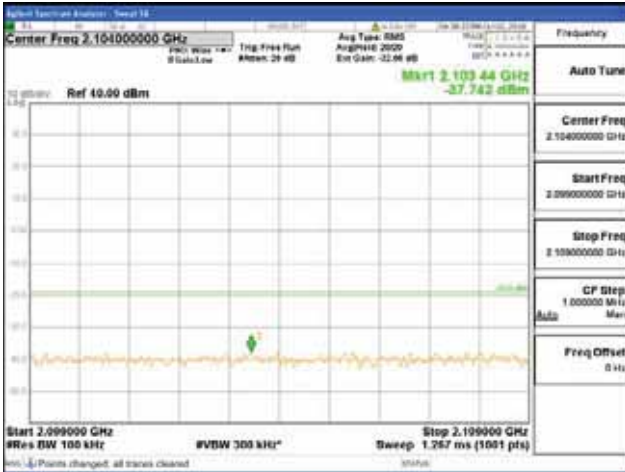

CTK Co., Ltd.
(Ho-dong), 113, Yejik-ro, Cheoin-gu,
Yongin-si, Gyeonggi-do, Korea
Tel: +82-31-339-9970
Fax: +82-31-624-9501

Report No.:
CTK-2018-03329
Page (1729) / (2957)
Pages

2099 MHz - 2109 MHz