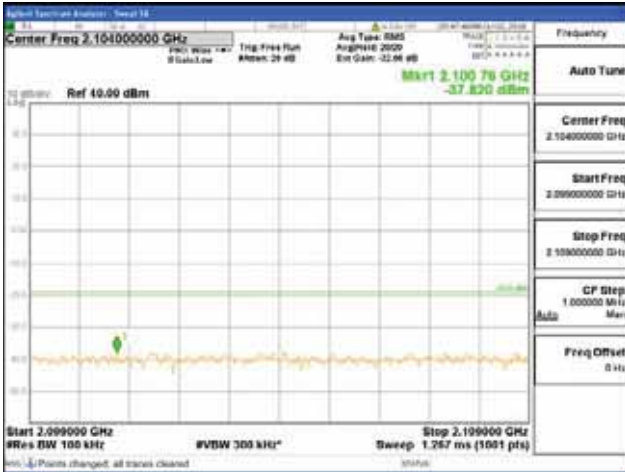

CTK Co., Ltd.
(Ho-dong), 113, Yejik-ro, Cheoin-gu,
Yongin-si, Gyeonggi-do, Korea
Tel: +82-31-339-9970
Fax: +82-31-624-9501

Report No.:
CTK-2018-03329
Page (1763) / (2957)
Pages

2099 MHz - 2109 MHz