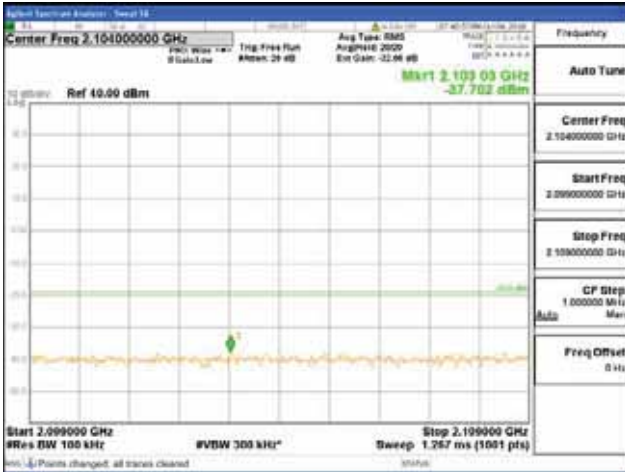

CTK Co., Ltd.
(Ho-dong), 113, Yejik-ro, Cheoin-gu,
Yongin-si, Gyeonggi-do, Korea
Tel: +82-31-339-9970
Fax: +82-31-624-9501

Report No.:
CTK-2018-03329
Page (1785) / (2957)
Pages

2099 MHz - 2109 MHz