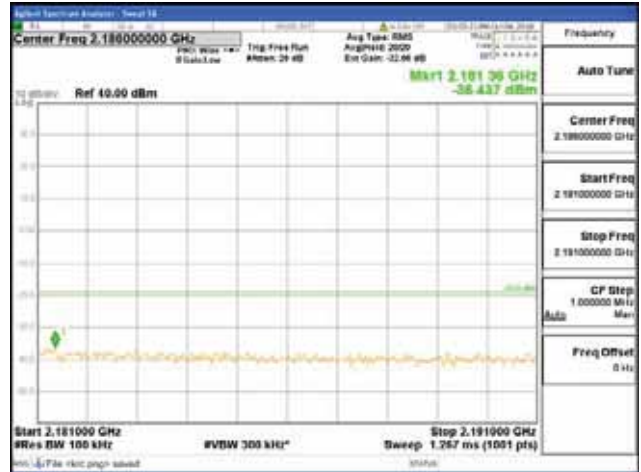

2181 MHz - 2191 MHz