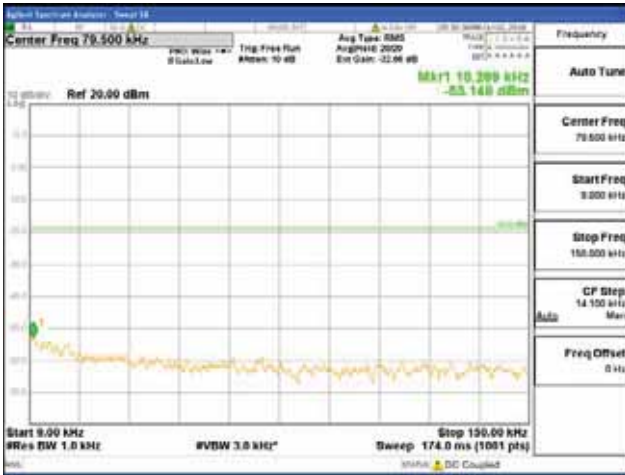

CTK Co., Ltd.
(Ho-dong), 113, Yejik-ro, Cheoin-gu,
Yongin-si, Gyeonggi-do, Korea
Tel: +82-31-339-9970
Fax: +82-31-624-9501

Report No.:
CTK-2018-03329
Page (1688) / (2957)
Pages

[64QAM]

9 kHz - 150 kHz