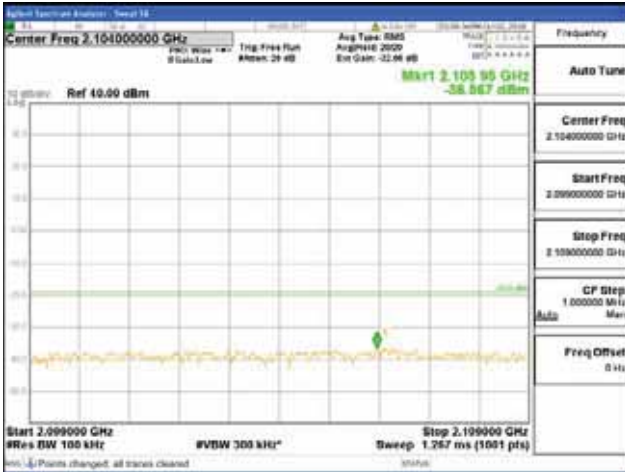

CTK Co., Ltd.
(Ho-dong), 113, Yejik-ro, Cheoin-gu,
Yongin-si, Gyeonggi-do, Korea
Tel: +82-31-339-9970
Fax: +82-31-624-9501

Report No.:
CTK-2018-03329
Page (1695) / (2957)
Pages

2099 MHz - 2109 MHz