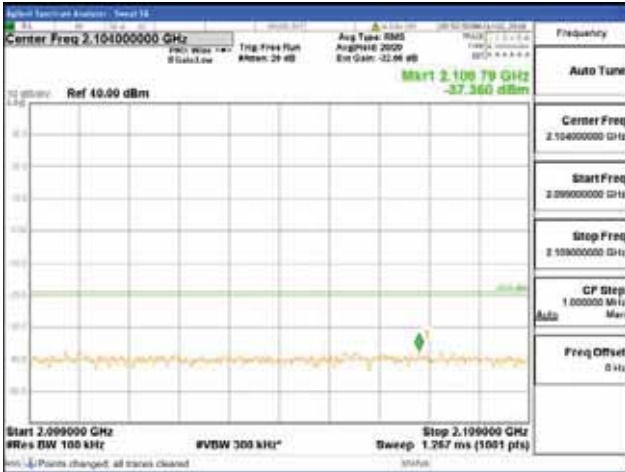

CTK Co., Ltd.
(Ho-dong), 113, Yejik-ro, Cheoin-gu,
Yongin-si, Gyeonggi-do, Korea
Tel: +82-31-339-9970
Fax: +82-31-624-9501

Report No.:
CTK-2018-03329
Page (1715) / (2957)
Pages

2099 MHz - 2109 MHz