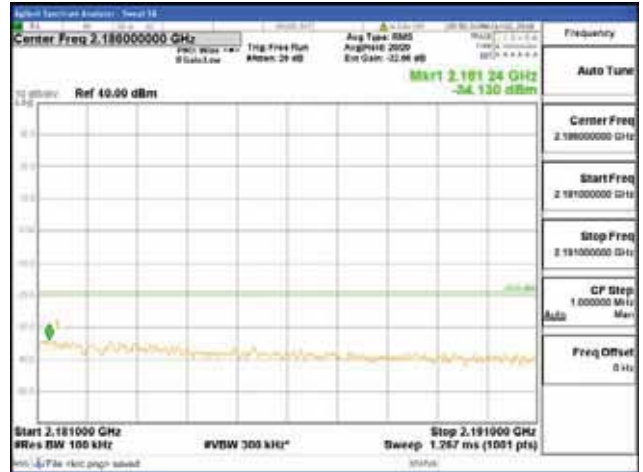

2181 MHz - 2191 MHz