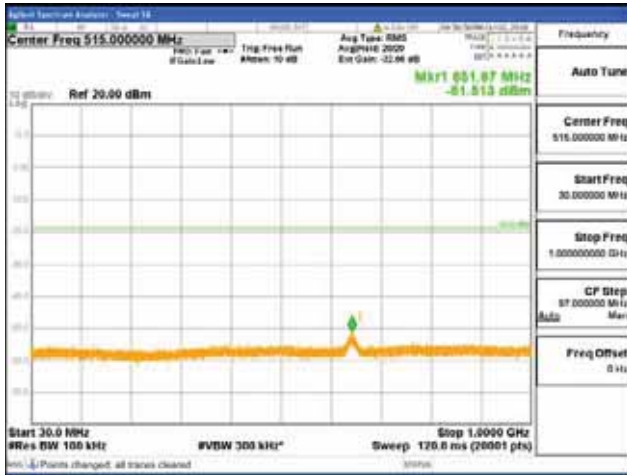

[256QAM]

9 kHz - 150 kHz

150 kHz - 30 MHz

30 MHz - 1000 MHz

1000 MHz - 2099 MHz

CTK Co., Ltd.
 (Ho-dong), 113, Yejik-ro, Cheoin-gu,
 Yongin-si, Gyeonggi-do, Korea
 Tel: +82-31-339-9970
 Fax: +82-31-624-9501