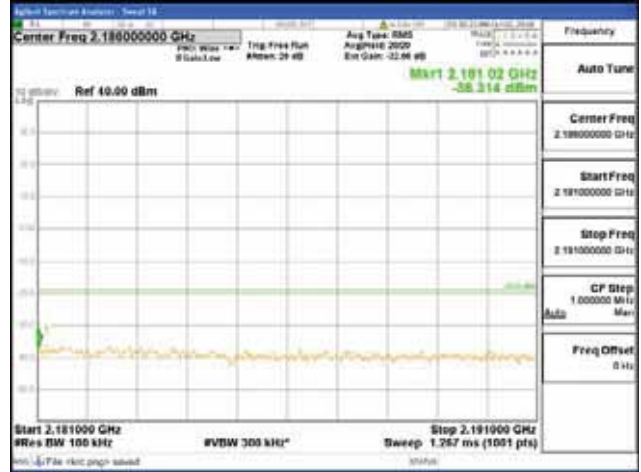

2181 MHz - 2191 MHz