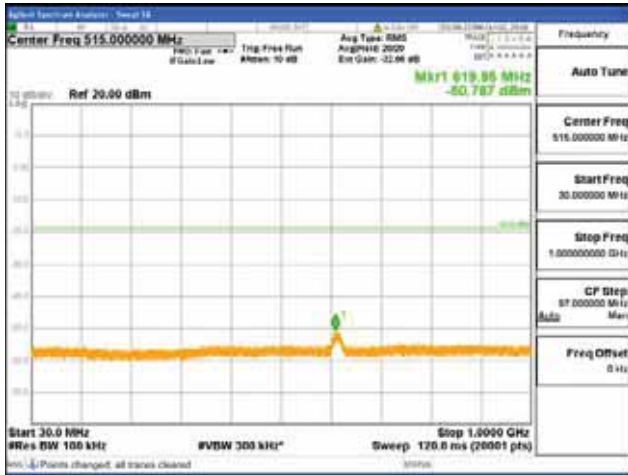

[16QAM]

9 kHz - 150 kHz

150 kHz - 30 MHz

30 MHz - 1000 MHz

1000 MHz - 2099 MHz

CTK Co., Ltd.
 (Ho-dong), 113, Yejik-ro, Cheoin-gu,
 Yongin-si, Gyeonggi-do, Korea
 Tel: +82-31-339-9970
 Fax: +82-31-624-9501