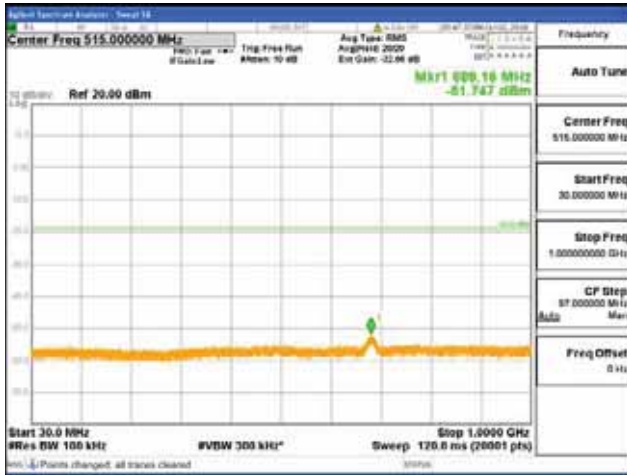

Report No.:
 CTK-2018-03329
 Page (1762) / (2957)
 Pages

[256QAM]

9 kHz - 150 kHz

150 kHz - 30 MHz

30 MHz - 1000 MHz

1000 MHz - 2099 MHz

CTK Co., Ltd.
 (Ho-dong), 113, Yejik-ro, Cheoin-gu,
 Yongin-si, Gyeonggi-do, Korea
 Tel: +82-31-339-9970
 Fax: +82-31-624-9501