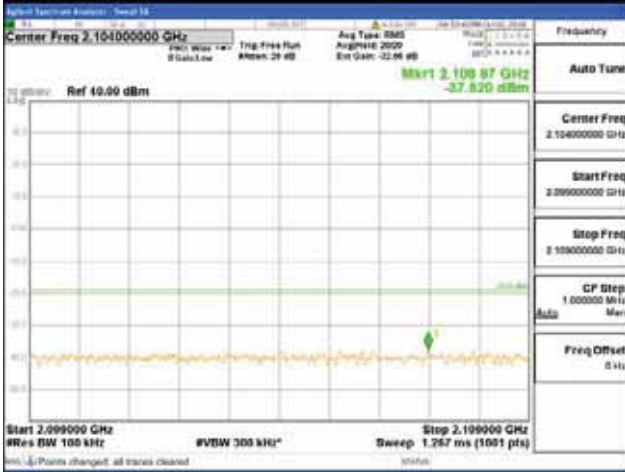

CTK Co., Ltd.
(Ho-dong), 113, Yejik-ro, Cheoin-gu,
Yongin-si, Gyeonggi-do, Korea
Tel: +82-31-339-9970
Fax: +82-31-624-9501

Report No.:
CTK-2018-03329
Page (1707) / (2957)
Pages

2099 MHz - 2109 MHz