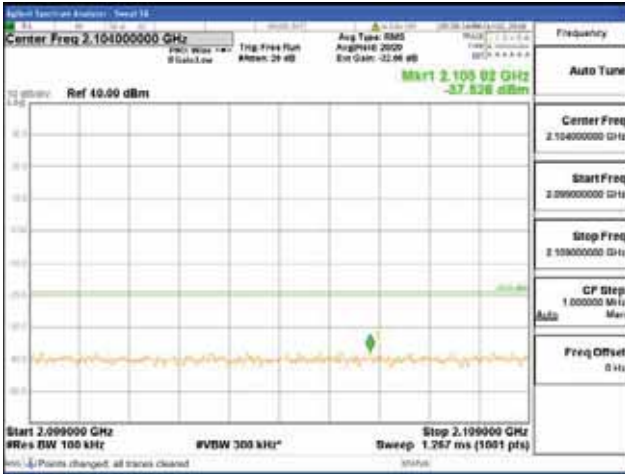

CTK Co., Ltd.
(Ho-dong), 113, Yejik-ro, Cheoin-gu,
Yongin-si, Gyeonggi-do, Korea
Tel: +82-31-339-9970
Fax: +82-31-624-9501

Report No.:
CTK-2018-03329
Page (1687) / (2957)
Pages

2099 MHz - 2109 MHz