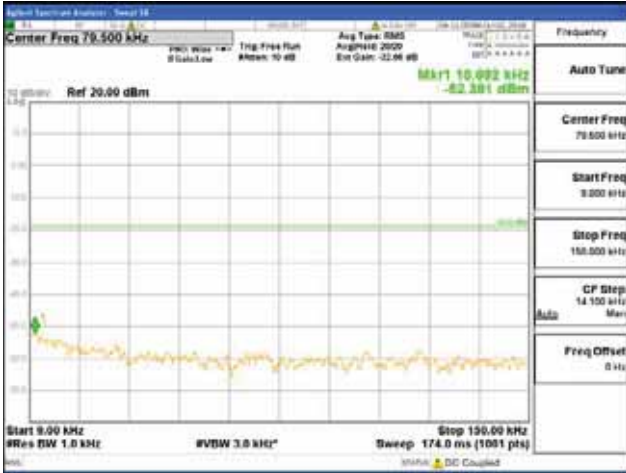

CTK Co., Ltd.
(Ho-dong), 113, Yejik-ro, Cheoin-gu,
Yongin-si, Gyeonggi-do, Korea
Tel: +82-31-339-9970
Fax: +82-31-624-9501

Report No.:
CTK-2018-03329
Page (1702) / (2957)
Pages

[16QAM]

9 kHz - 150 kHz