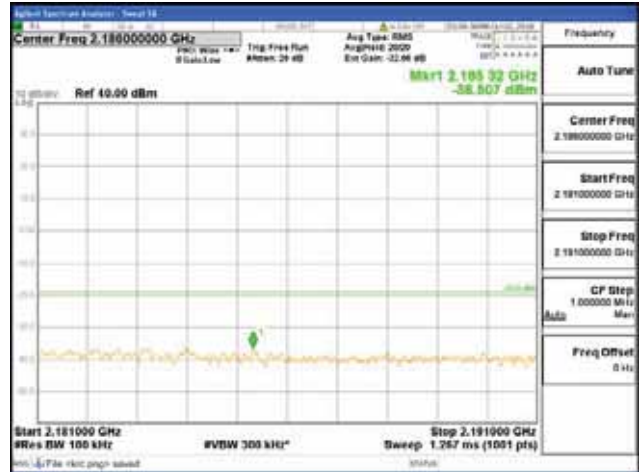

2181 MHz - 2191 MHz