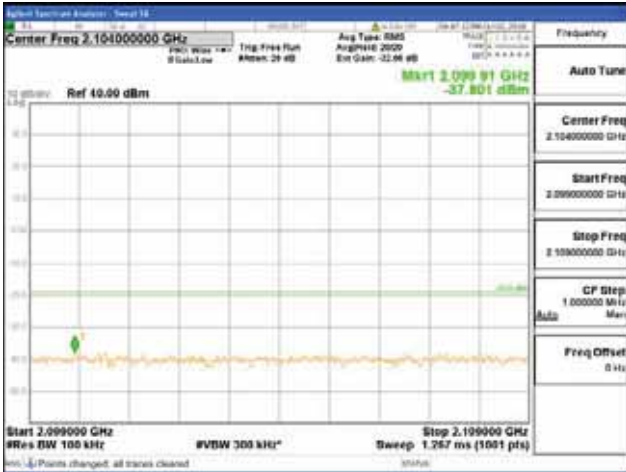

CTK Co., Ltd.
(Ho-dong), 113, Yejik-ro, Cheoin-gu,
Yongin-si, Gyeonggi-do, Korea
Tel: +82-31-339-9970
Fax: +82-31-624-9501

Report No.:
CTK-2018-03329
Page (1755) / (2957)
Pages

2099 MHz - 2109 MHz