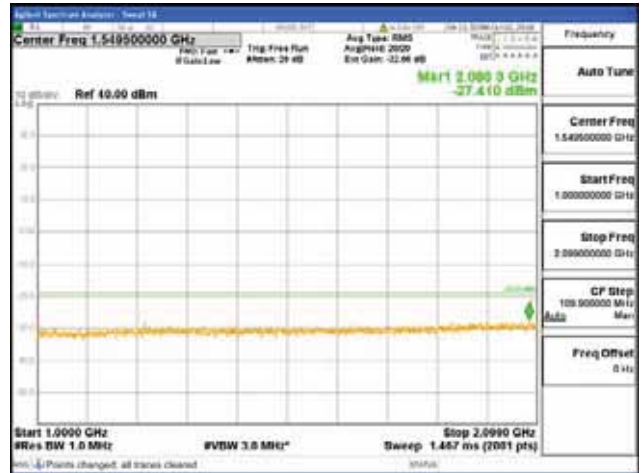

[16QAM]

9 kHz - 150 kHz

150 kHz - 30 MHz

30 MHz - 1000 MHz

1000 MHz - 2099 MHz

CTK Co., Ltd.
 (Ho-dong), 113, Yejik-ro, Cheoin-gu,
 Yongin-si, Gyeonggi-do, Korea
 Tel: +82-31-339-9970
 Fax: +82-31-624-9501