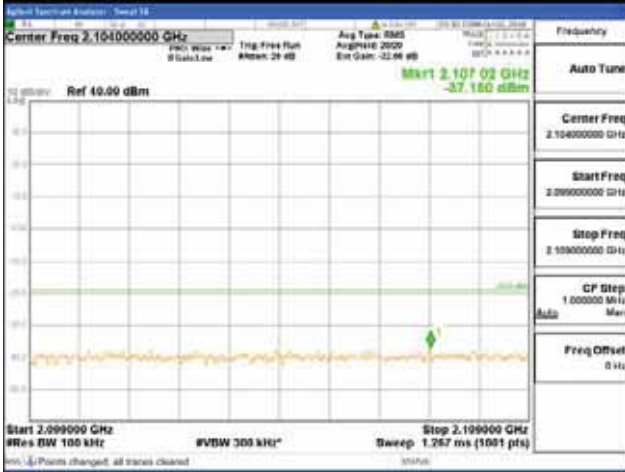

CTK Co., Ltd.
(Ho-dong), 113, Yejik-ro, Cheoin-gu,
Yongin-si, Gyeonggi-do, Korea
Tel: +82-31-339-9970
Fax: +82-31-624-9501

Report No.:
CTK-2018-03329
Page (1747) / (2957)
Pages

2099 MHz - 2109 MHz