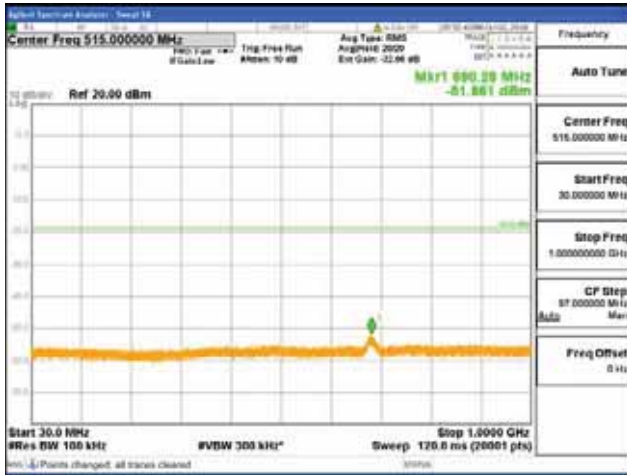

Report No.:
 CTK-2018-03329
 Page (1714) / (2957)
 Pages

[256QAM]

9 kHz - 150 kHz

150 kHz - 30 MHz

30 MHz - 1000 MHz

1000 MHz - 2099 MHz

CTK Co., Ltd.
 (Ho-dong), 113, Yejik-ro, Cheoin-gu,
 Yongin-si, Gyeonggi-do, Korea
 Tel: +82-31-339-9970
 Fax: +82-31-624-9501