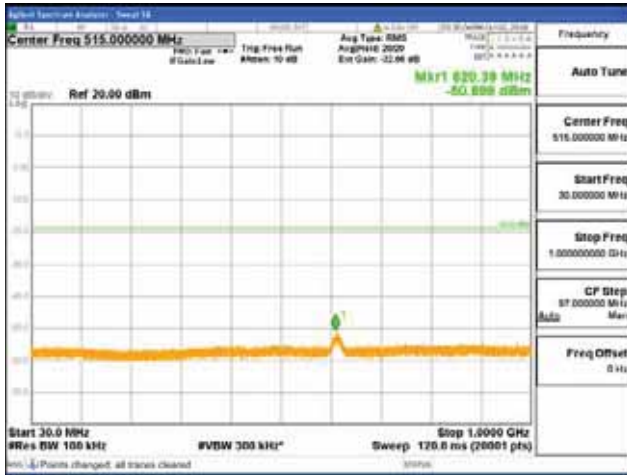

Report No.:
CTK-2018-03329
Page (1746) / (2957)
Pages

[256QAM]

9 kHz - 150 kHz

150 kHz - 30 MHz

30 MHz - 1000 MHz

1000 MHz - 2099 MHz

CTK Co., Ltd.
 (Ho-dong), 113, Yejik-ro, Cheoin-gu,
 Yongin-si, Gyeonggi-do, Korea
 Tel: +82-31-339-9970
 Fax: +82-31-624-9501