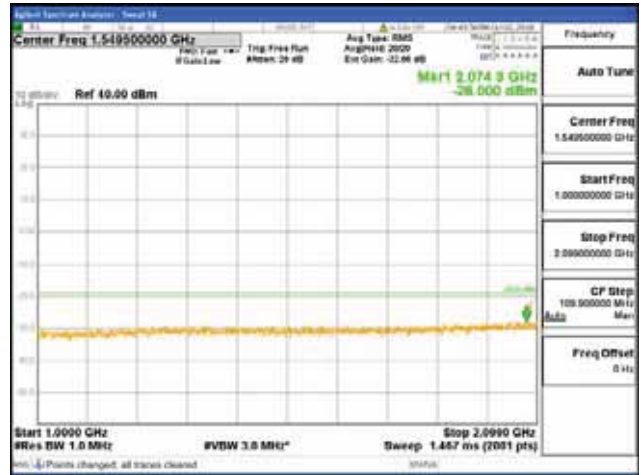

Report No.:
 CTK-2018-03329
 Page (1752) / (2957)
 Pages

[64QAM]

9 kHz - 150 kHz

150 kHz - 30 MHz

30 MHz - 1000 MHz

1000 MHz - 2099 MHz

CTK Co., Ltd.
 (Ho-dong), 113, Yejik-ro, Cheoin-gu,
 Yongin-si, Gyeonggi-do, Korea
 Tel: +82-31-339-9970
 Fax: +82-31-624-9501