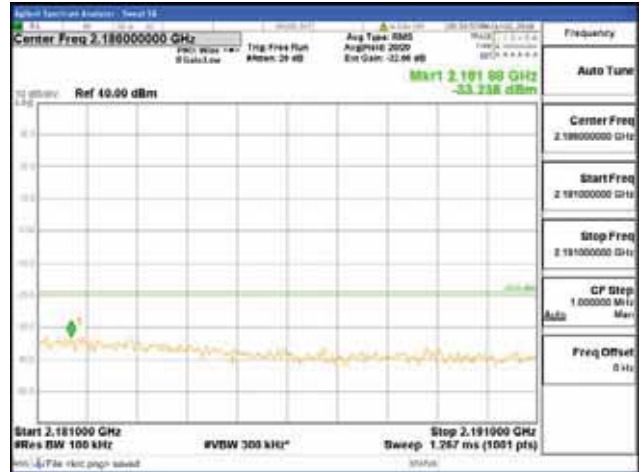

2181 MHz - 2191 MHz