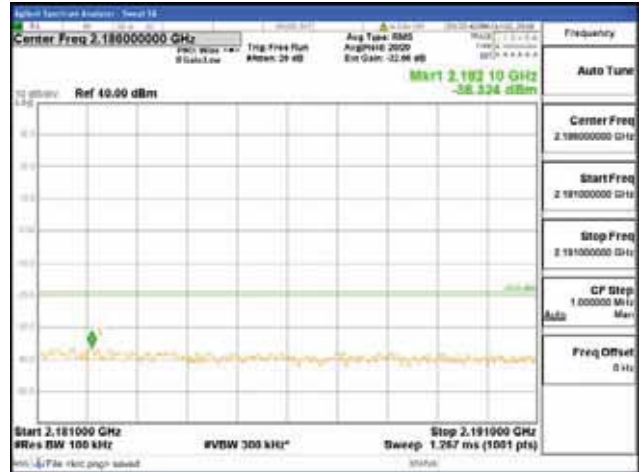

2181 MHz - 2191 MHz