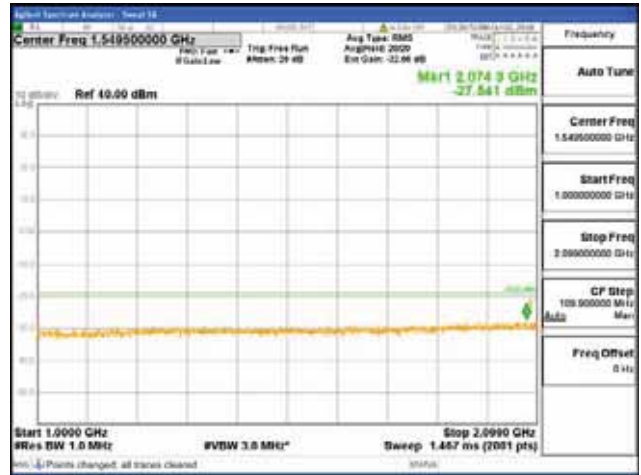

Report No.:
 CTK-2018-03329
 Page (1744) / (2957)
 Pages

[64QAM]

9 kHz - 150 kHz

150 kHz - 30 MHz

30 MHz - 1000 MHz

1000 MHz - 2099 MHz

CTK Co., Ltd.
 (Ho-dong), 113, Yejik-ro, Cheoin-gu,
 Yongin-si, Gyeonggi-do, Korea
 Tel: +82-31-339-9970
 Fax: +82-31-624-9501