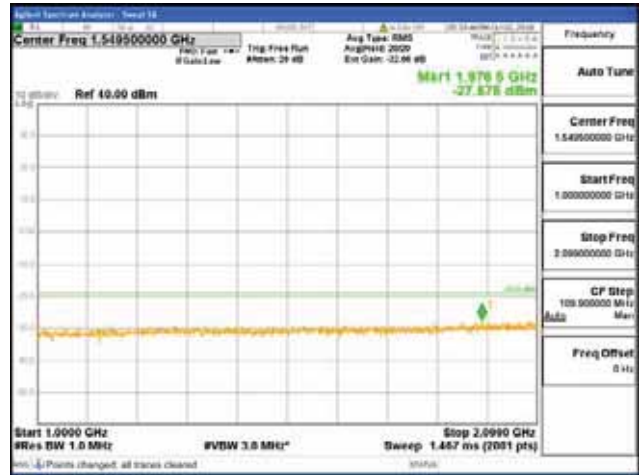

Report No.:
 CTK-2018-03329
 Page (1712) / (2957)
 Pages

[64QAM]

9 kHz - 150 kHz

150 kHz - 30 MHz

30 MHz - 1000 MHz

1000 MHz - 2099 MHz

CTK Co., Ltd.
 (Ho-dong), 113, Yejik-ro, Cheoin-gu,
 Yongin-si, Gyeonggi-do, Korea
 Tel: +82-31-339-9970
 Fax: +82-31-624-9501