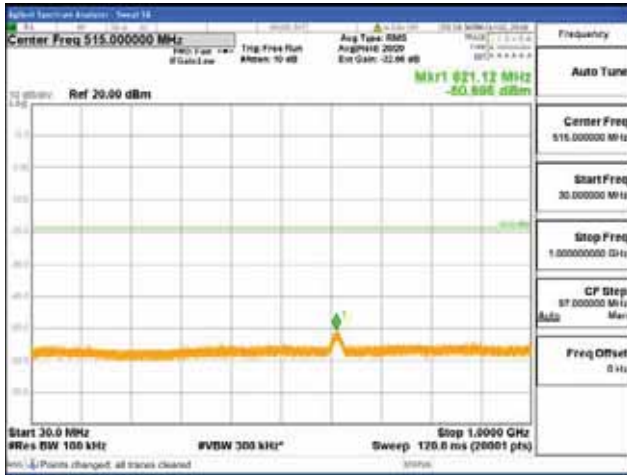

Report No.:
 CTK-2018-03329
 Page (1696) / (2957)
 Pages

[64QAM]

9 kHz - 150 kHz

150 kHz - 30 MHz

30 MHz - 1000 MHz

1000 MHz - 2099 MHz

CTK Co., Ltd.
 (Ho-dong), 113, Yejik-ro, Cheoin-gu,
 Yongin-si, Gyeonggi-do, Korea
 Tel: +82-31-339-9970
 Fax: +82-31-624-9501