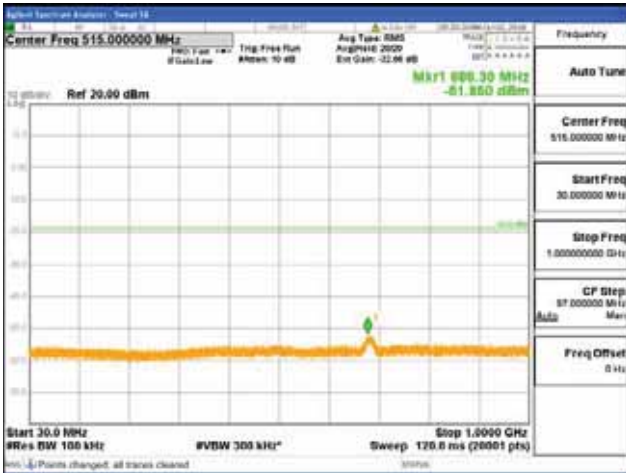

[16QAM]

9 kHz - 150 kHz

150 kHz - 30 MHz

30 MHz - 1000 MHz

1000 MHz - 2099 MHz

CTK Co., Ltd.
 (Ho-dong), 113, Yejik-ro, Cheoin-gu,
 Yongin-si, Gyeonggi-do, Korea
 Tel: +82-31-339-9970
 Fax: +82-31-624-9501