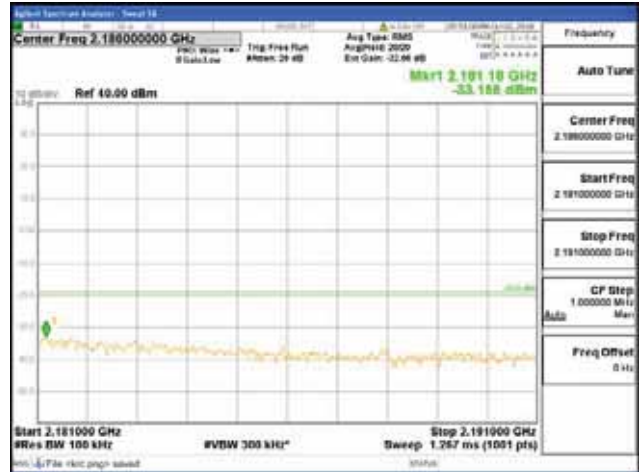

2181 MHz - 2191 MHz