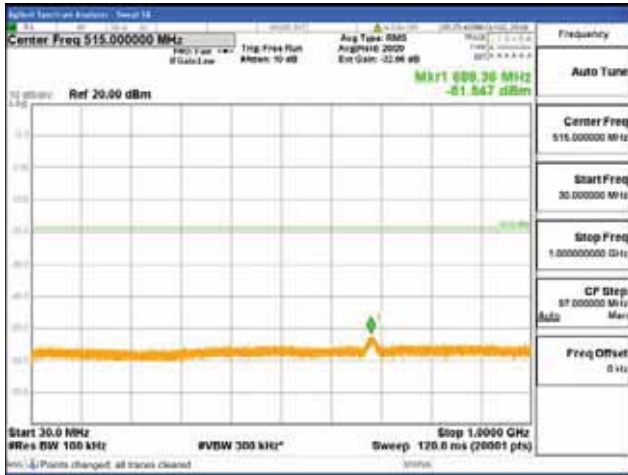

[16QAM]

9 kHz - 150 kHz

150 kHz - 30 MHz

30 MHz - 1000 MHz

1000 MHz - 2099 MHz

CTK Co., Ltd.
 (Ho-dong), 113, Yejik-ro, Cheoin-gu,
 Yongin-si, Gyeonggi-do, Korea
 Tel: +82-31-339-9970
 Fax: +82-31-624-9501