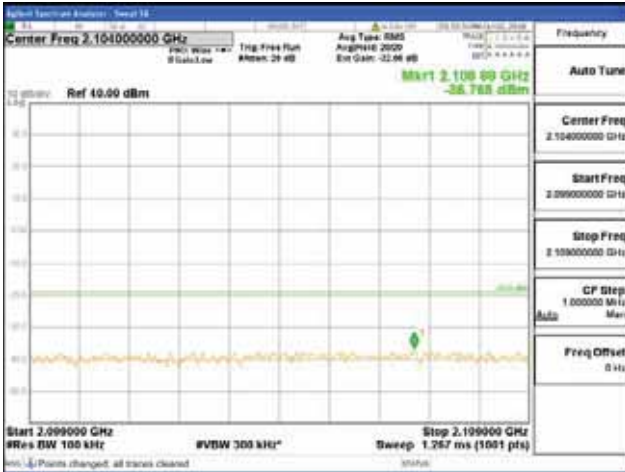

CTK Co., Ltd.
(Ho-dong), 113, Yejik-ro, Cheoin-gu,
Yongin-si, Gyeonggi-do, Korea
Tel: +82-31-339-9970
Fax: +82-31-624-9501

Report No.:
CTK-2018-03329
Page (1723) / (2957)
Pages

2099 MHz - 2109 MHz