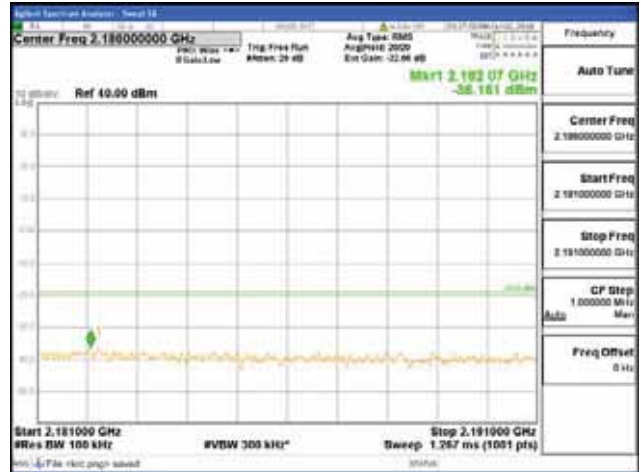

2181 MHz - 2191 MHz