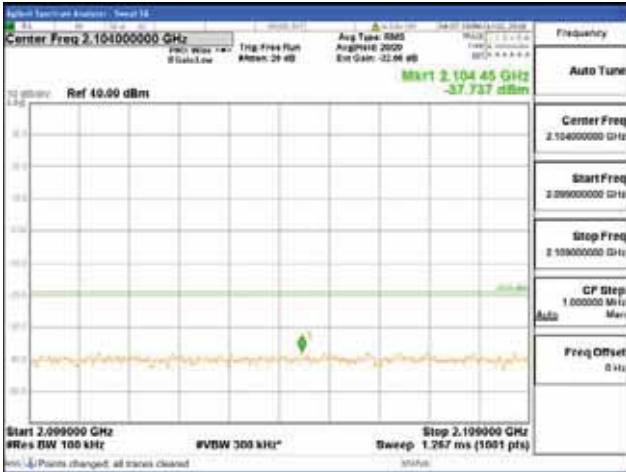

CTK Co., Ltd.
(Ho-dong), 113, Yejik-ro, Cheoin-gu,
Yongin-si, Gyeonggi-do, Korea
Tel: +82-31-339-9970
Fax: +82-31-624-9501

Report No.:
CTK-2018-03329
Page (1727) / (2957)
Pages

2099 MHz - 2109 MHz