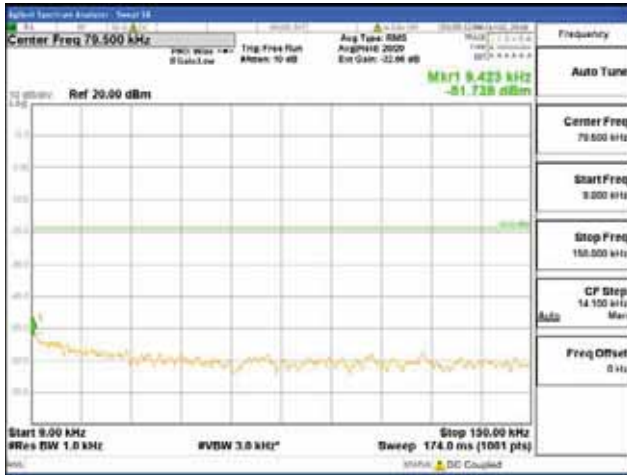

CTK Co., Ltd.
(Ho-dong), 113, Yejik-ro, Cheoin-gu,
Yongin-si, Gyeonggi-do, Korea
Tel: +82-31-339-9970
Fax: +82-31-624-9501

Report No.:
CTK-2018-03329
Page (1718) / (2957)
Pages

[16QAM]

9 kHz - 150 kHz