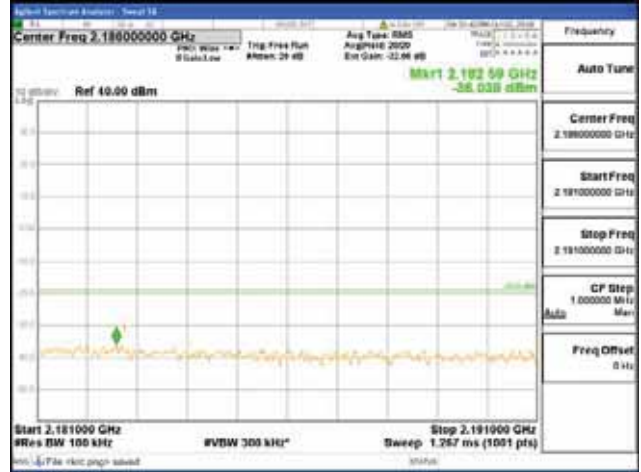

2181 MHz - 2191 MHz