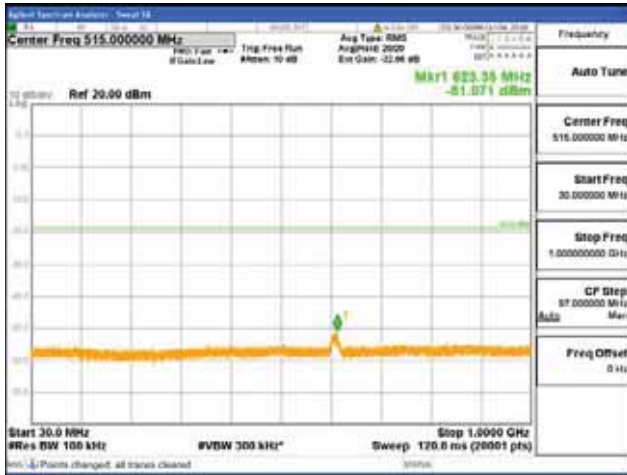

Report No.:
 CTK-2018-03329
 Page (1770) / (2957)
 Pages

[256QAM]

9 kHz - 150 kHz

150 kHz - 30 MHz

30 MHz - 1000 MHz

1000 MHz - 2099 MHz

CTK Co., Ltd.
 (Ho-dong), 113, Yejik-ro, Cheoin-gu,
 Yongin-si, Gyeonggi-do, Korea
 Tel: +82-31-339-9970
 Fax: +82-31-624-9501