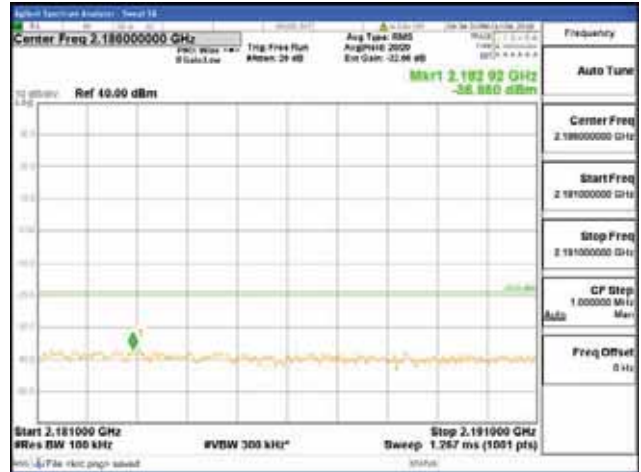

2181 MHz - 2191 MHz