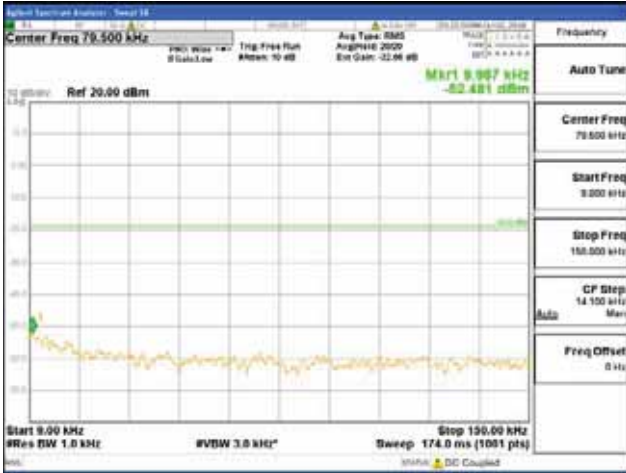

CTK Co., Ltd.
(Ho-dong), 113, Yejik-ro, Cheoin-gu,
Yongin-si, Gyeonggi-do, Korea
Tel: +82-31-339-9970
Fax: +82-31-624-9501

Report No.:
CTK-2018-03329
Page (1720) / (2957)
Pages

[64QAM]

9 kHz - 150 kHz