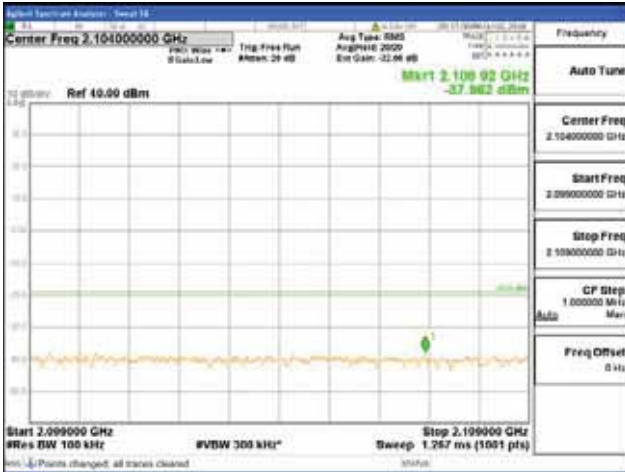

CTK Co., Ltd.
(Ho-dong), 113, Yejik-ro, Cheoin-gu,
Yongin-si, Gyeonggi-do, Korea
Tel: +82-31-339-9970
Fax: +82-31-624-9501

Report No.:
CTK-2018-03329
Page (1757) / (2957)
Pages

2099 MHz - 2109 MHz