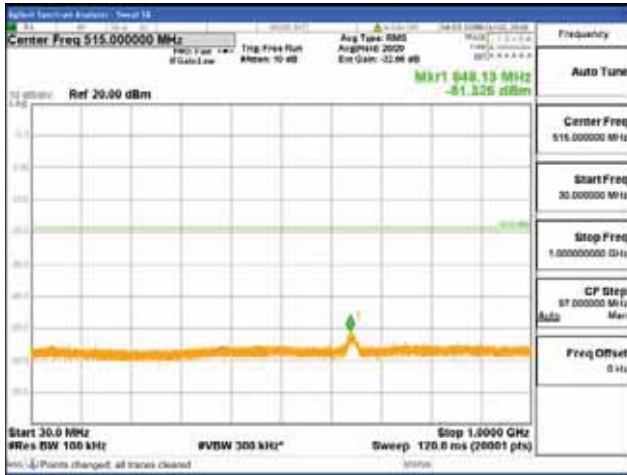

[16QAM]

9 kHz - 150 kHz

150 kHz - 30 MHz

30 MHz - 1000 MHz

1000 MHz - 2099 MHz

CTK Co., Ltd.
 (Ho-dong), 113, Yejik-ro, Cheoin-gu,
 Yongin-si, Gyeonggi-do, Korea
 Tel: +82-31-339-9970
 Fax: +82-31-624-9501