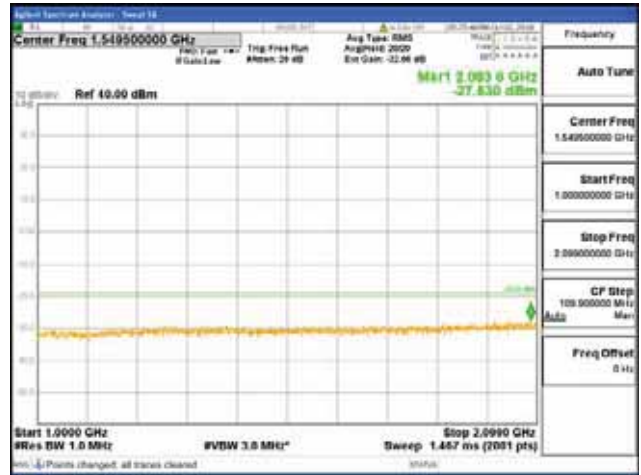

[16QAM]

9 kHz - 150 kHz

150 kHz - 30 MHz

30 MHz - 1000 MHz

1000 MHz - 2099 MHz

CTK Co., Ltd.
 (Ho-dong), 113, Yejik-ro, Cheoin-gu,
 Yongin-si, Gyeonggi-do, Korea
 Tel: +82-31-339-9970
 Fax: +82-31-624-9501