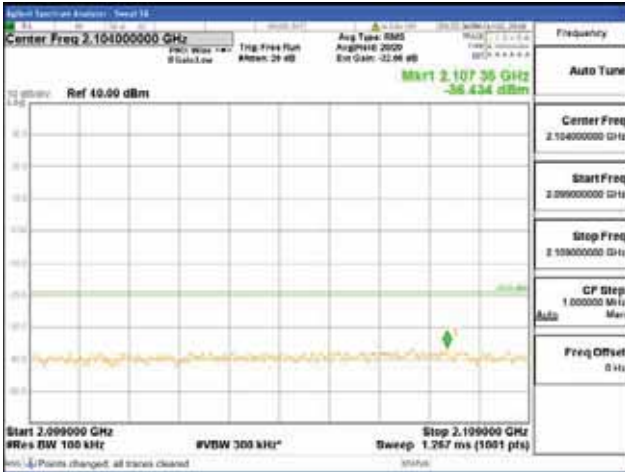

CTK Co., Ltd.
(Ho-dong), 113, Yejik-ro, Cheoin-gu,
Yongin-si, Gyeonggi-do, Korea
Tel: +82-31-339-9970
Fax: +82-31-624-9501

Report No.:
CTK-2018-03329
Page (1721) / (2957)
Pages

2099 MHz - 2109 MHz