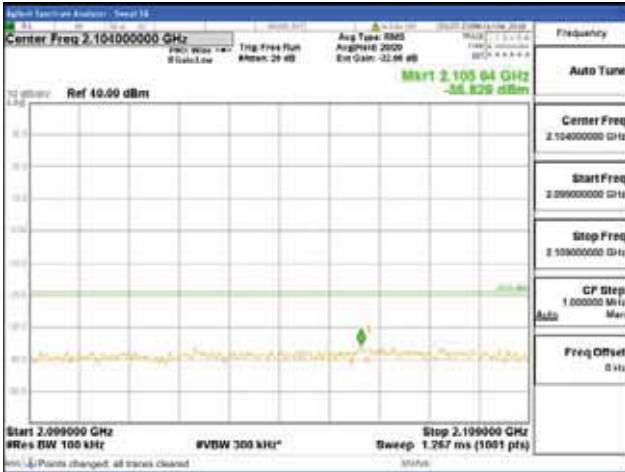

CTK Co., Ltd.
(Ho-dong), 113, Yejik-ro, Cheoin-gu,
Yongin-si, Gyeonggi-do, Korea
Tel: +82-31-339-9970
Fax: +82-31-624-9501

Report No.:
CTK-2018-03329
Page (1769) / (2957)
Pages

2099 MHz - 2109 MHz