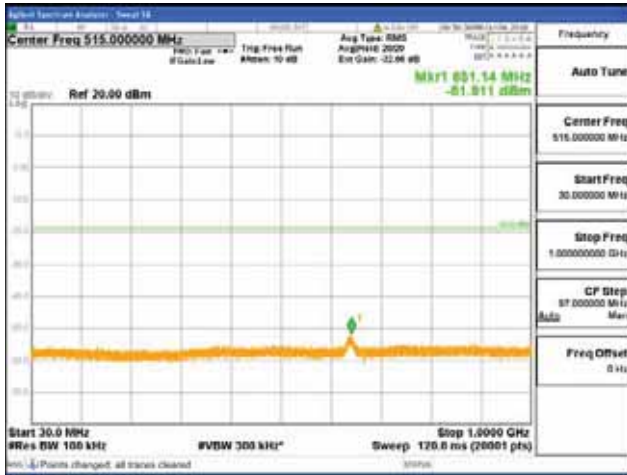

Report No.:
 CTK-2018-03329
 Page (1778) / (2957)
 Pages

[256QAM]

9 kHz - 150 kHz

150 kHz - 30 MHz

30 MHz - 1000 MHz

1000 MHz - 2099 MHz

CTK Co., Ltd.
 (Ho-dong), 113, Yejik-ro, Cheoin-gu,
 Yongin-si, Gyeonggi-do, Korea
 Tel: +82-31-339-9970
 Fax: +82-31-624-9501