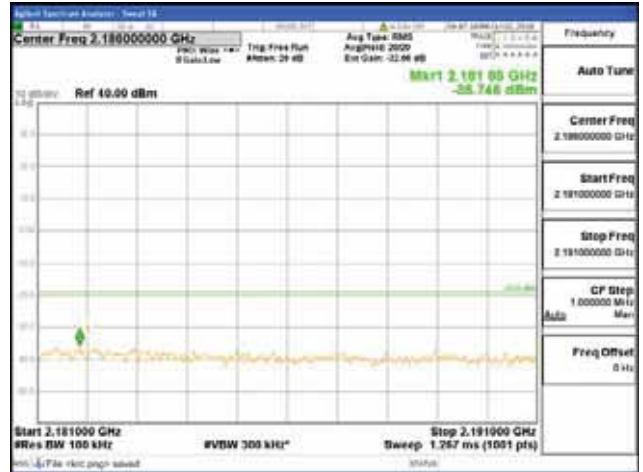

2181 MHz - 2191 MHz