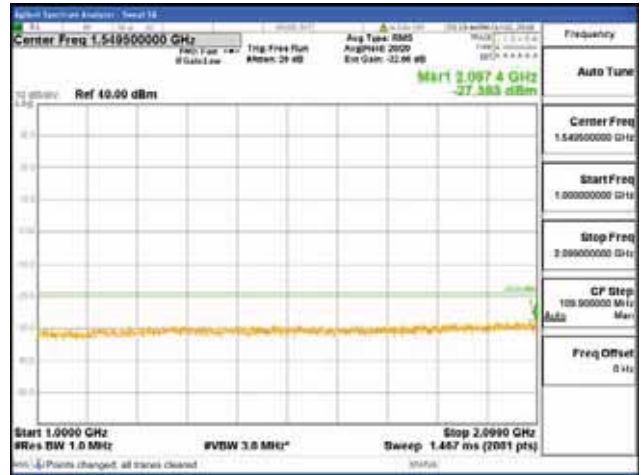

Report No.:
 CTK-2018-03329
 Page (1696) / (2957)
 Pages

[64QAM]

9 kHz - 150 kHz

150 kHz - 30 MHz

30 MHz - 1000 MHz

1000 MHz - 2099 MHz

CTK Co., Ltd.
 (Ho-dong), 113, Yejik-ro, Cheoin-gu,
 Yongin-si, Gyeonggi-do, Korea
 Tel: +82-31-339-9970
 Fax: +82-31-624-9501