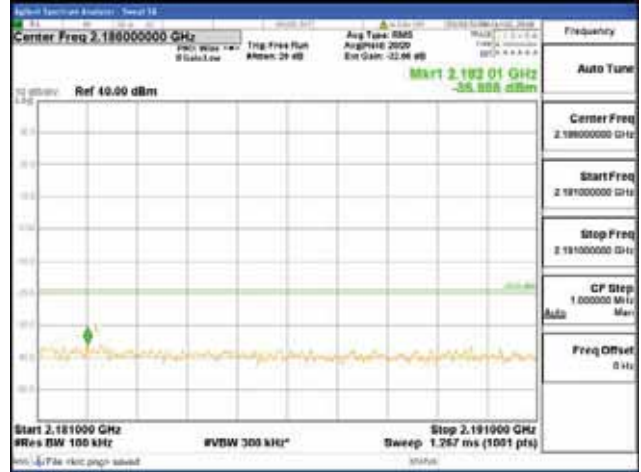

2181 MHz - 2191 MHz