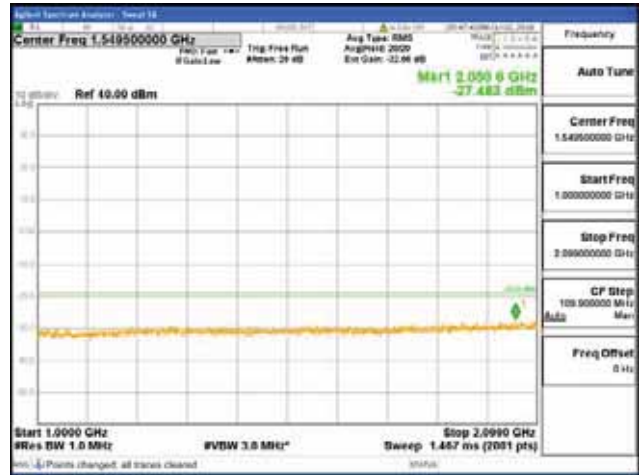

Report No.:
 CTK-2018-03329
 Page (1762) / (2957)
 Pages

[256QAM]

9 kHz - 150 kHz

150 kHz - 30 MHz

30 MHz - 1000 MHz

1000 MHz - 2099 MHz

CTK Co., Ltd.
 (Ho-dong), 113, Yejik-ro, Cheoin-gu,
 Yongin-si, Gyeonggi-do, Korea
 Tel: +82-31-339-9970
 Fax: +82-31-624-9501