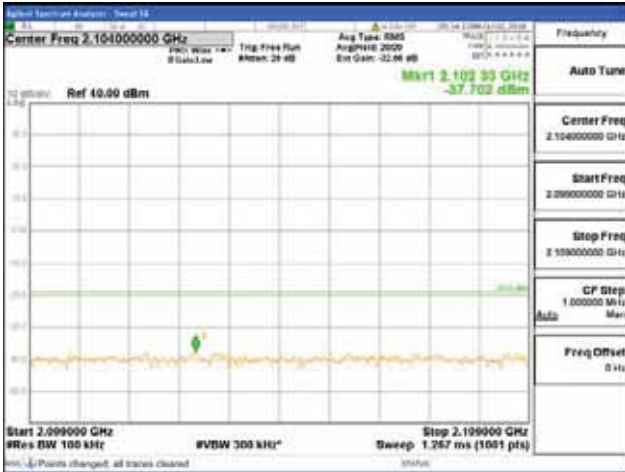

CTK Co., Ltd.
(Ho-dong), 113, Yejik-ro, Cheoin-gu,
Yongin-si, Gyeonggi-do, Korea
Tel: +82-31-339-9970
Fax: +82-31-624-9501

Report No.:
CTK-2018-03329
Page (1733) / (2957)
Pages

2099 MHz - 2109 MHz