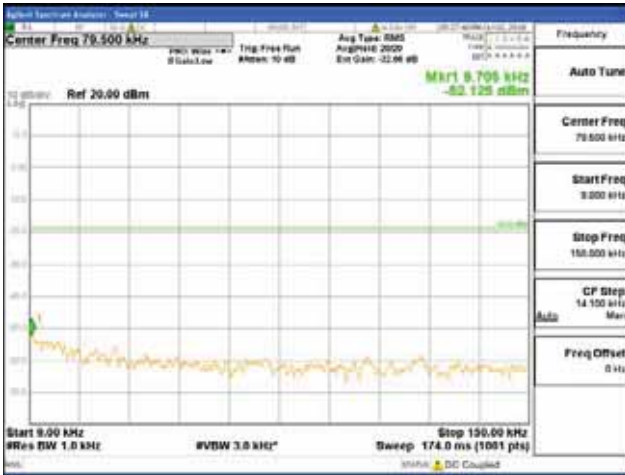

CTK Co., Ltd.
(Ho-dong), 113, Yejik-ro, Cheoin-gu,
Yongin-si, Gyeonggi-do, Korea
Tel: +82-31-339-9970
Fax: +82-31-624-9501

Report No.:
CTK-2018-03329
Page (1686) / (2957)
Pages

[16QAM]

9 kHz - 150 kHz