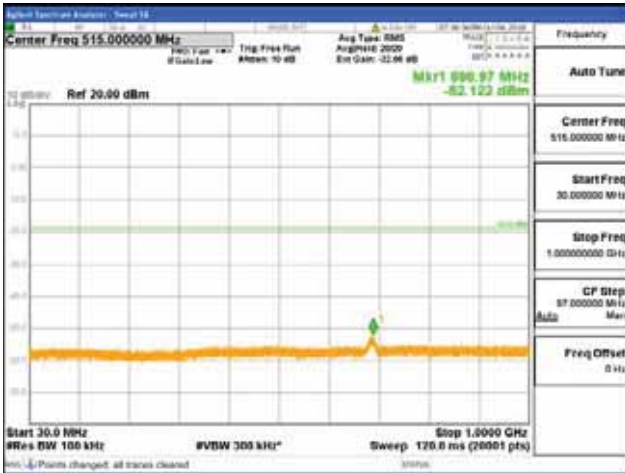

[16QAM]

9 kHz - 150 kHz

150 kHz - 30 MHz

30 MHz - 1000 MHz

1000 MHz - 2099 MHz

CTK Co., Ltd.
 (Ho-dong), 113, Yejik-ro, Cheoin-gu,
 Yongin-si, Gyeonggi-do, Korea
 Tel: +82-31-339-9970
 Fax: +82-31-624-9501