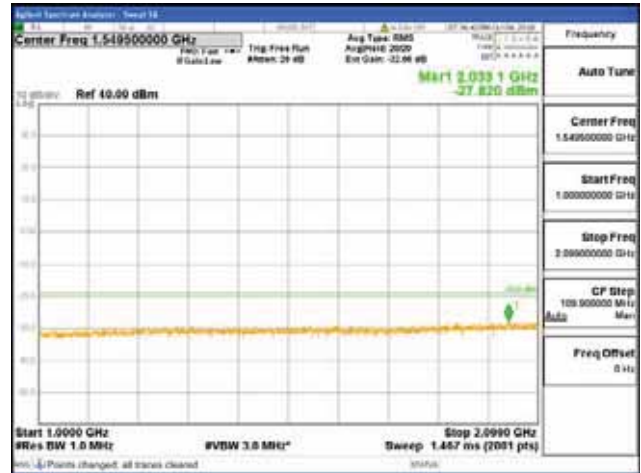

[16QAM]

9 kHz - 150 kHz

150 kHz - 30 MHz

30 MHz - 1000 MHz

1000 MHz - 2099 MHz

CTK Co., Ltd.
 (Ho-dong), 113, Yejik-ro, Cheoin-gu,
 Yongin-si, Gyeonggi-do, Korea
 Tel: +82-31-339-9970
 Fax: +82-31-624-9501