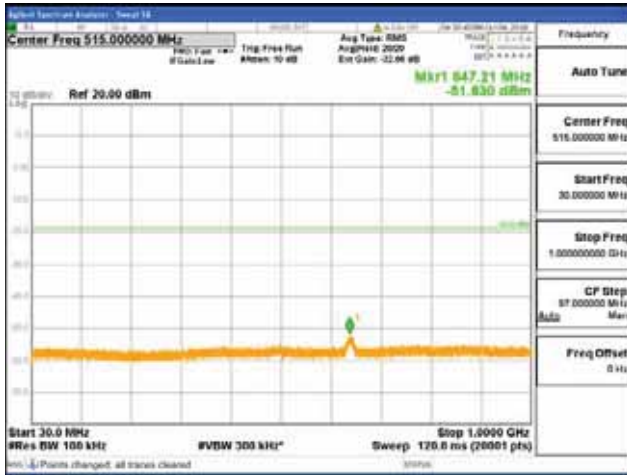

[16QAM]

9 kHz - 150 kHz

150 kHz - 30 MHz

30 MHz - 1000 MHz

1000 MHz - 2099 MHz

CTK Co., Ltd.
 (Ho-dong), 113, Yejik-ro, Cheoin-gu,
 Yongin-si, Gyeonggi-do, Korea
 Tel: +82-31-339-9970
 Fax: +82-31-624-9501