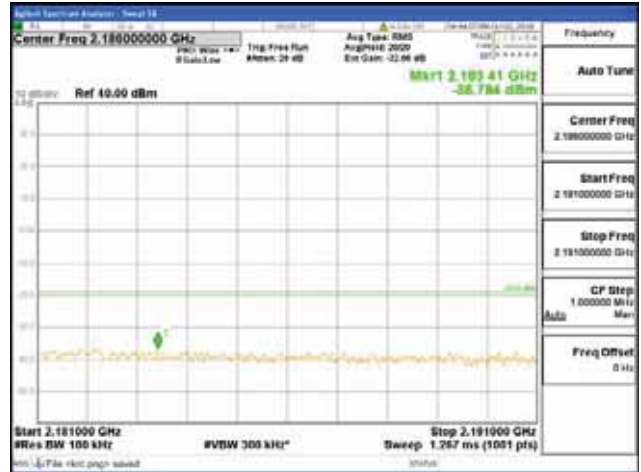

2181 MHz - 2191 MHz