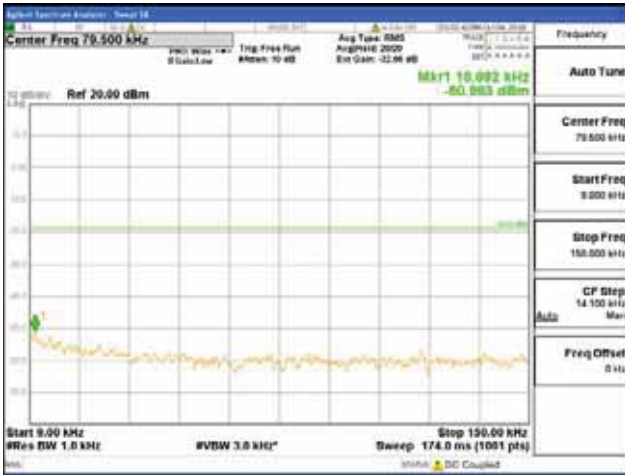

CTK Co., Ltd.
(Ho-dong), 113, Yejik-ro, Cheoin-gu,
Yongin-si, Gyeonggi-do, Korea
Tel: +82-31-339-9970
Fax: +82-31-624-9501

Report No.:
CTK-2018-03329
Page (1766) / (2957)
Pages

[16QAM]

9 kHz - 150 kHz