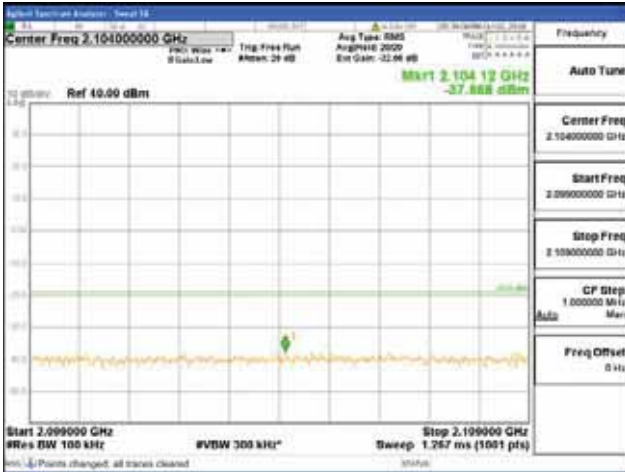

CTK Co., Ltd.
(Ho-dong), 113, Yejik-ro, Cheoin-gu,
Yongin-si, Gyeonggi-do, Korea
Tel: +82-31-339-9970
Fax: +82-31-624-9501

Report No.:
CTK-2018-03329
Page (1737) / (2957)
Pages

2099 MHz - 2109 MHz