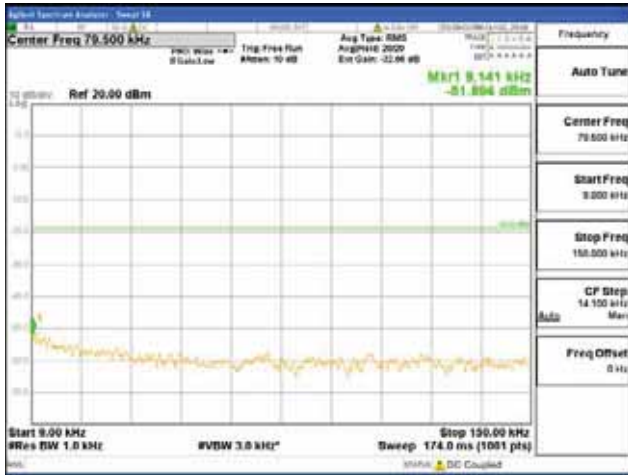

CTK Co., Ltd.
(Ho-dong), 113, Yejik-ro, Cheoin-gu,
Yongin-si, Gyeonggi-do, Korea
Tel: +82-31-339-9970
Fax: +82-31-624-9501

Report No.:
CTK-2018-03329
Page (1694) / (2957)
Pages

[16QAM]

9 kHz - 150 kHz