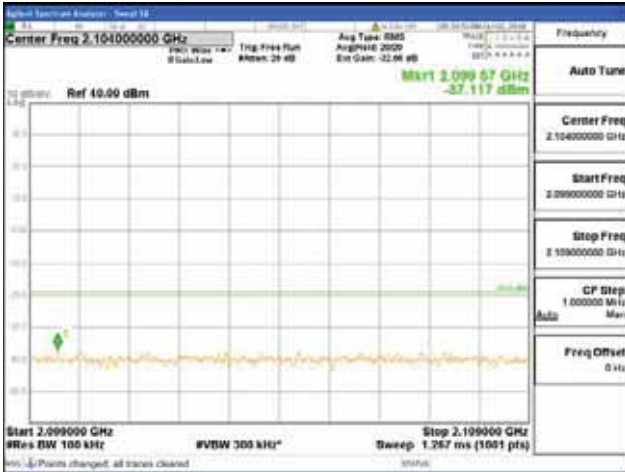

CTK Co., Ltd.
(Ho-dong), 113, Yejik-ro, Cheoin-gu,
Yongin-si, Gyeonggi-do, Korea
Tel: +82-31-339-9970
Fax: +82-31-624-9501

Report No.:
CTK-2018-03329
Page (1713) / (2957)
Pages

2099 MHz - 2109 MHz