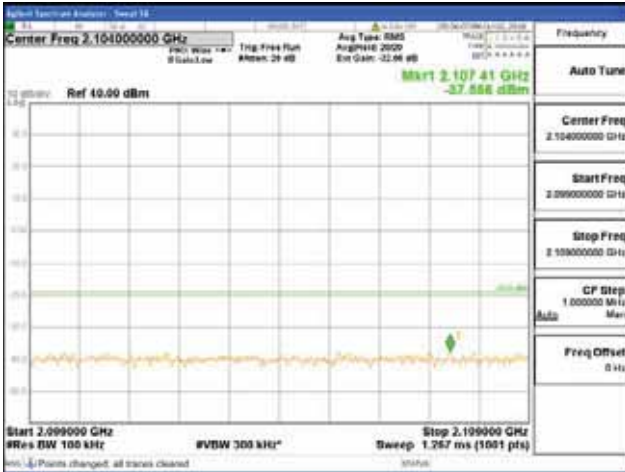

CTK Co., Ltd.
(Ho-dong), 113, Yejik-ro, Cheoin-gu,
Yongin-si, Gyeonggi-do, Korea
Tel: +82-31-339-9970
Fax: +82-31-624-9501

Report No.:
CTK-2018-03329
Page (1709) / (2957)
Pages

2099 MHz - 2109 MHz