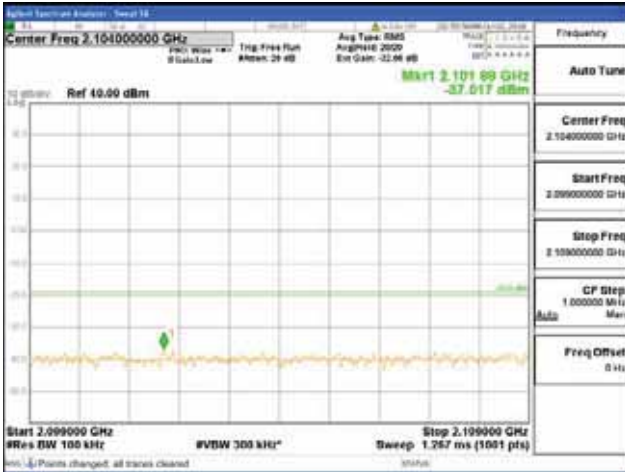

CTK Co., Ltd.
(Ho-dong), 113, Yejik-ro, Cheoin-gu,
Yongin-si, Gyeonggi-do, Korea
Tel: +82-31-339-9970
Fax: +82-31-624-9501

Report No.:
CTK-2018-03329
Page (1741) / (2957)
Pages

2099 MHz - 2109 MHz