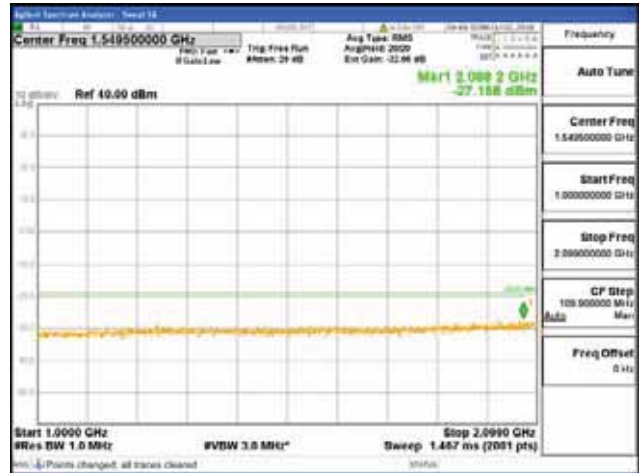

Report No.:
 CTK-2018-03329
 Page (1730) / (2957)
 Pages

[256QAM]

9 kHz - 150 kHz

150 kHz - 30 MHz

30 MHz - 1000 MHz

1000 MHz - 2099 MHz

CTK Co., Ltd.
 (Ho-dong), 113, Yejik-ro, Cheoin-gu,
 Yongin-si, Gyeonggi-do, Korea
 Tel: +82-31-339-9970
 Fax: +82-31-624-9501