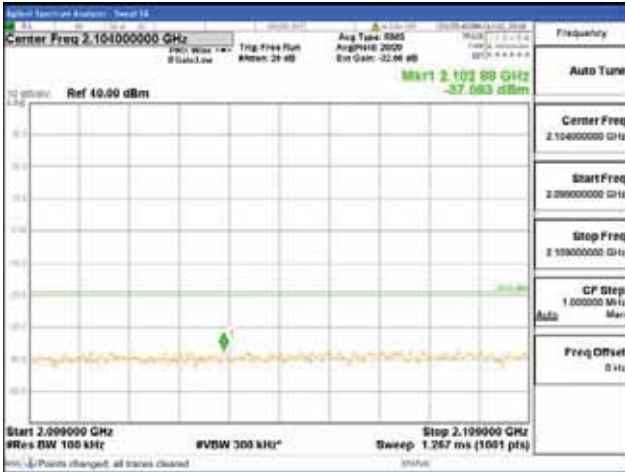

CTK Co., Ltd.
(Ho-dong), 113, Yejik-ro, Cheoin-gu,
Yongin-si, Gyeonggi-do, Korea
Tel: +82-31-339-9970
Fax: +82-31-624-9501

Report No.:
CTK-2018-03329
Page (1719) / (2957)
Pages

2099 MHz - 2109 MHz