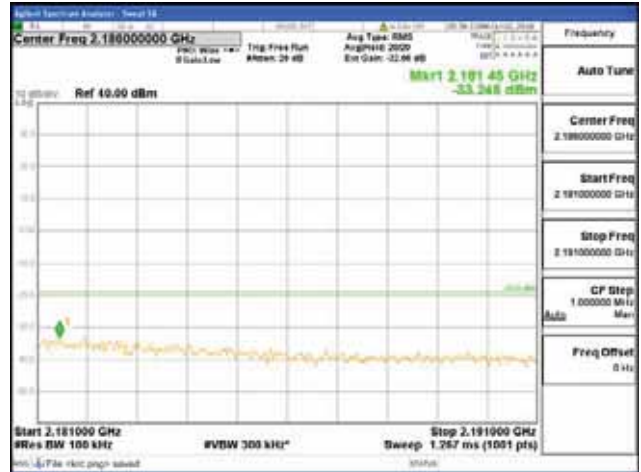

2181 MHz - 2191 MHz