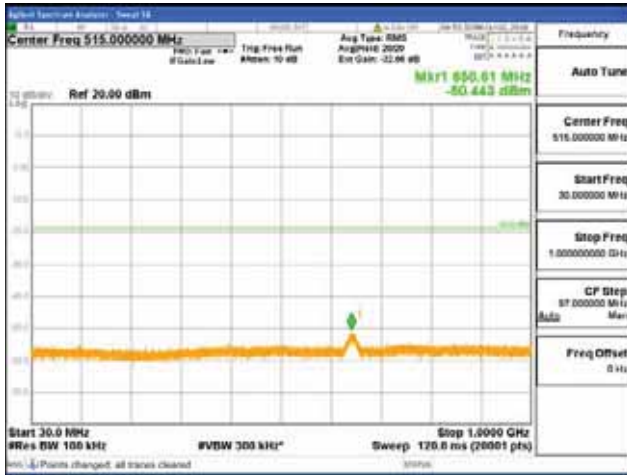

Report No.:
 CTK-2018-03329
 Page (1706) / (2957)
 Pages

[256QAM]

9 kHz - 150 kHz

150 kHz - 30 MHz

30 MHz - 1000 MHz

1000 MHz - 2099 MHz

CTK Co., Ltd.
 (Ho-dong), 113, Yejik-ro, Cheoin-gu,
 Yongin-si, Gyeonggi-do, Korea
 Tel: +82-31-339-9970
 Fax: +82-31-624-9501