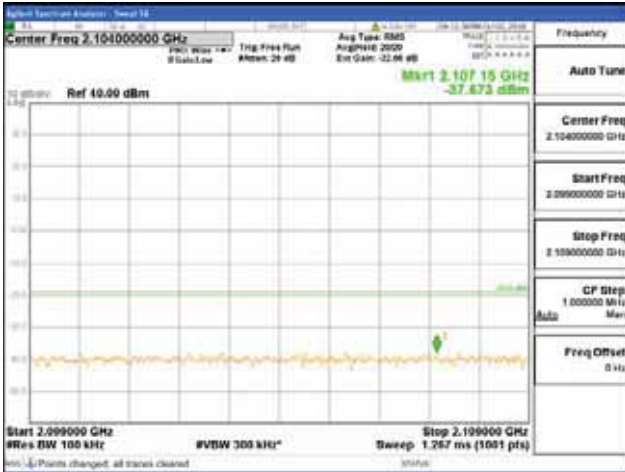

CTK Co., Ltd.
(Ho-dong), 113, Yejik-ro, Cheoin-gu,
Yongin-si, Gyeonggi-do, Korea
Tel: +82-31-339-9970
Fax: +82-31-624-9501

Report No.:
CTK-2018-03329
Page (1703) / (2957)
Pages

2099 MHz - 2109 MHz