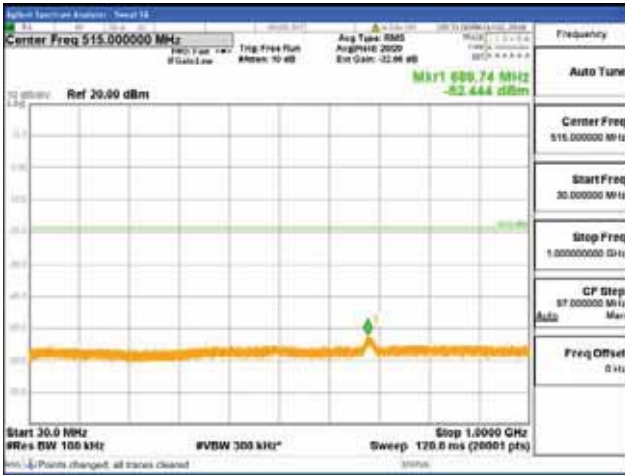

Report No.:
 CTK-2018-03329
 Page (1688) / (2957)
 Pages

[64QAM]

9 kHz - 150 kHz

150 kHz - 30 MHz

30 MHz - 1000 MHz

1000 MHz - 2099 MHz

CTK Co., Ltd.
 (Ho-dong), 113, Yejik-ro, Cheoin-gu,
 Yongin-si, Gyeonggi-do, Korea
 Tel: +82-31-339-9970
 Fax: +82-31-624-9501