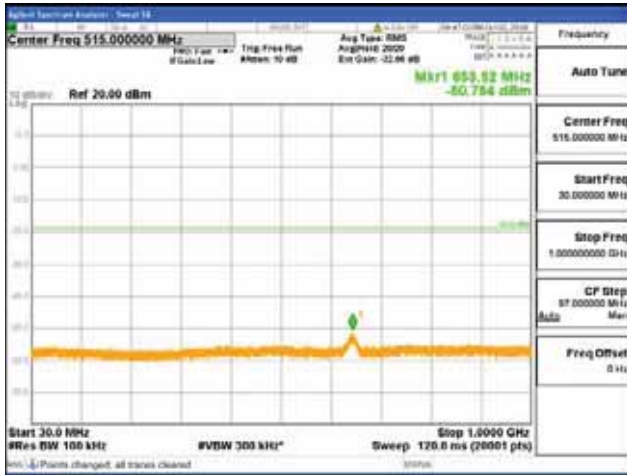

Report No.:
 CTK-2018-03329
 Page (1754) / (2957)
 Pages

[256QAM]

9 kHz - 150 kHz

150 kHz - 30 MHz

30 MHz - 1000 MHz

1000 MHz - 2099 MHz

CTK Co., Ltd.
 (Ho-dong), 113, Yejik-ro, Cheoin-gu,
 Yongin-si, Gyeonggi-do, Korea
 Tel: +82-31-339-9970
 Fax: +82-31-624-9501