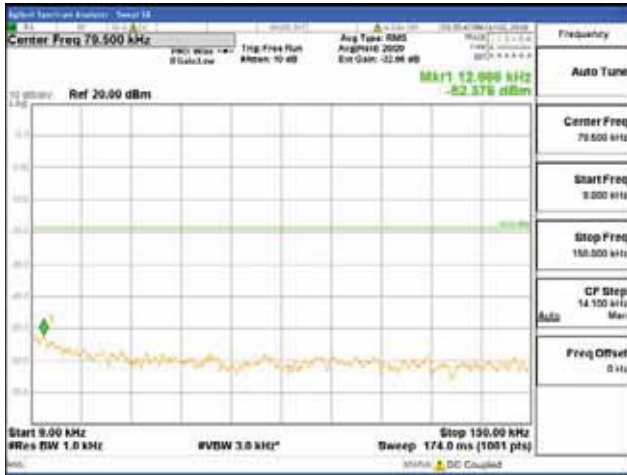

CTK Co., Ltd.
(Ho-dong), 113, Yejik-ro, Cheoin-gu,
Yongin-si, Gyeonggi-do, Korea
Tel: +82-31-339-9970
Fax: +82-31-624-9501

Report No.:
CTK-2018-03329
Page (1698) / (2957)
Pages

[256QAM]

9 kHz - 150 kHz