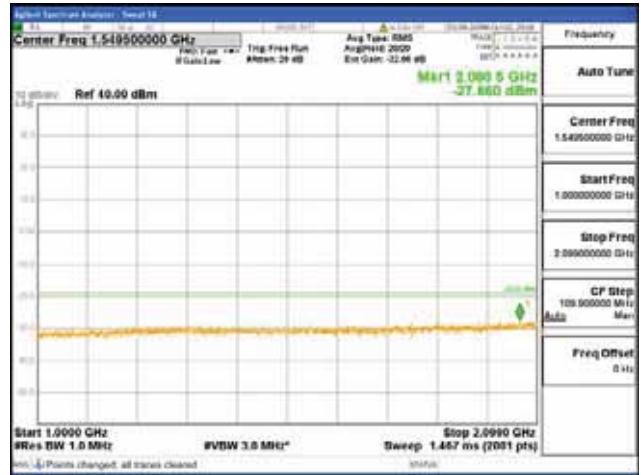

[16QAM]

9 kHz - 150 kHz

150 kHz - 30 MHz

30 MHz - 1000 MHz

1000 MHz - 2099 MHz

CTK Co., Ltd.
 (Ho-dong), 113, Yejik-ro, Cheoin-gu,
 Yongin-si, Gyeonggi-do, Korea
 Tel: +82-31-339-9970
 Fax: +82-31-624-9501