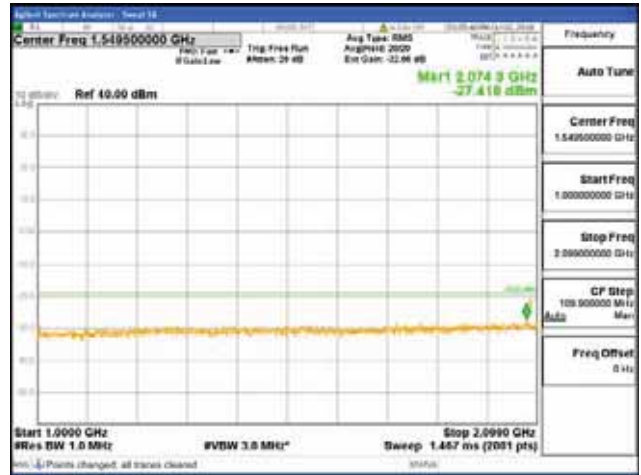

[16QAM]

9 kHz - 150 kHz

150 kHz - 30 MHz

30 MHz - 1000 MHz

1000 MHz - 2099 MHz

CTK Co., Ltd.
 (Ho-dong), 113, Yejik-ro, Cheoin-gu,
 Yongin-si, Gyeonggi-do, Korea
 Tel: +82-31-339-9970
 Fax: +82-31-624-9501