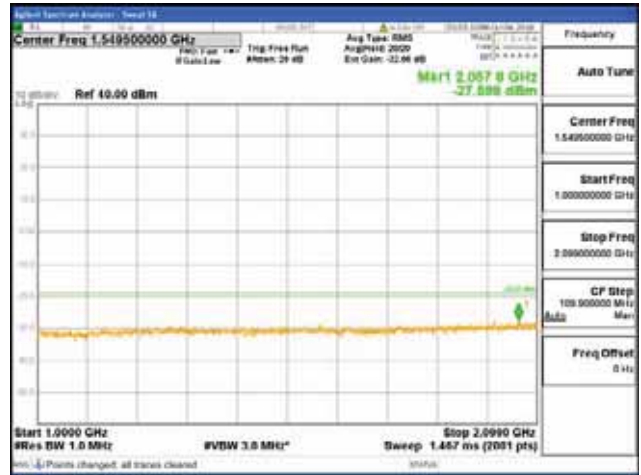

[16QAM]

9 kHz - 150 kHz

150 kHz - 30 MHz

30 MHz - 1000 MHz

1000 MHz - 2099 MHz

CTK Co., Ltd.
 (Ho-dong), 113, Yejik-ro, Cheoin-gu,
 Yongin-si, Gyeonggi-do, Korea
 Tel: +82-31-339-9970
 Fax: +82-31-624-9501