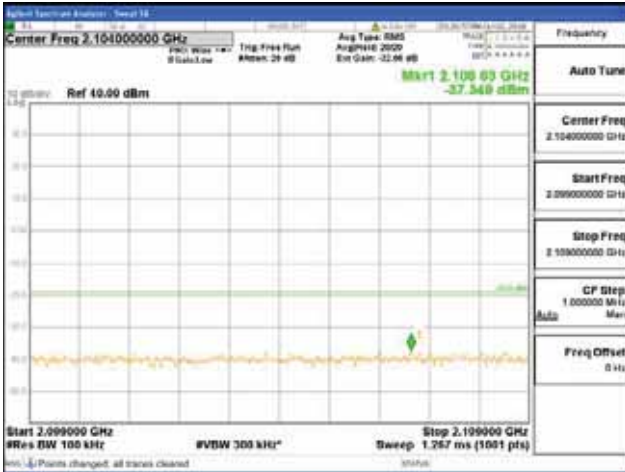

CTK Co., Ltd.
(Ho-dong), 113, Yejik-ro, Cheoin-gu,
Yongin-si, Gyeonggi-do, Korea
Tel: +82-31-339-9970
Fax: +82-31-624-9501

Report No.:
CTK-2018-03329
Page (1745) / (2957)
Pages

2099 MHz - 2109 MHz