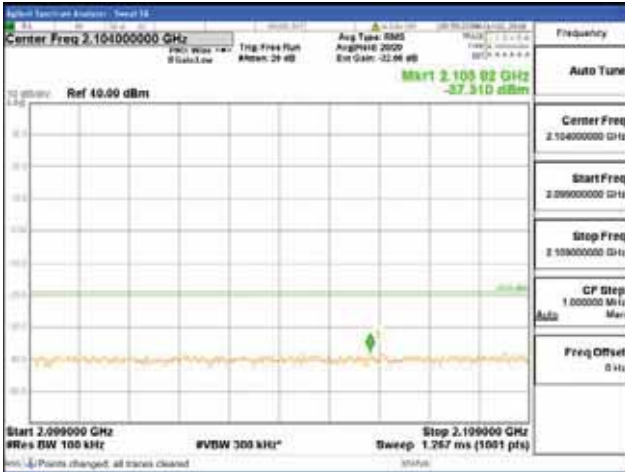

CTK Co., Ltd.
(Ho-dong), 113, Yejik-ro, Cheoin-gu,
Yongin-si, Gyeonggi-do, Korea
Tel: +82-31-339-9970
Fax: +82-31-624-9501

Report No.:
CTK-2018-03329
Page (1691) / (2957)
Pages

2099 MHz - 2109 MHz