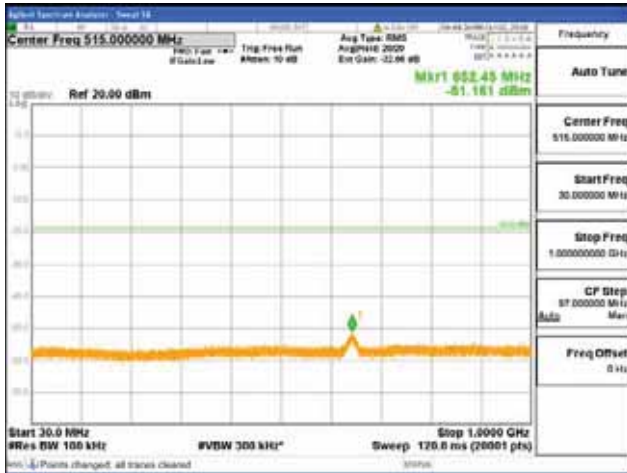

Report No.:
 CTK-2018-03329
 Page (1730) / (2957)
 Pages

[256QAM]

9 kHz - 150 kHz

150 kHz - 30 MHz

30 MHz - 1000 MHz

1000 MHz - 2099 MHz

CTK Co., Ltd.
 (Ho-dong), 113, Yejik-ro, Cheoin-gu,
 Yongin-si, Gyeonggi-do, Korea
 Tel: +82-31-339-9970
 Fax: +82-31-624-9501