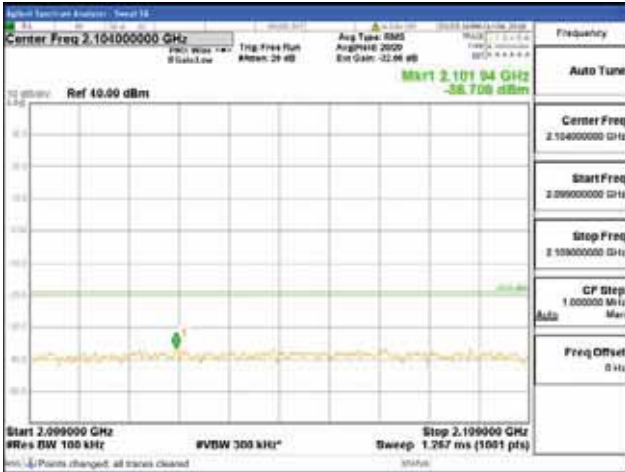

CTK Co., Ltd.
(Ho-dong), 113, Yejik-ro, Cheoin-gu,
Yongin-si, Gyeonggi-do, Korea
Tel: +82-31-339-9970
Fax: +82-31-624-9501

Report No.:
CTK-2018-03329
Page (1767) / (2957)
Pages

2099 MHz - 2109 MHz