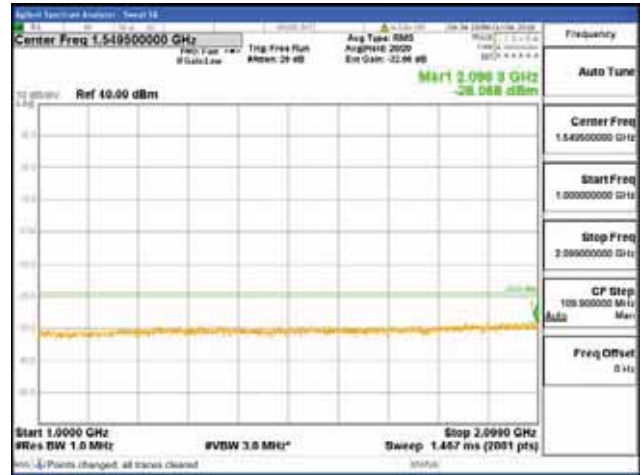

Report No.:
 CTK-2018-03329
 Page (1776) / (2957)
 Pages

[64QAM]

9 kHz - 150 kHz

150 kHz - 30 MHz

30 MHz - 1000 MHz

1000 MHz - 2099 MHz

CTK Co., Ltd.
(Ho-dong), 113, Yejik-ro, Cheoin-gu,
Yongin-si, Gyeonggi-do, Korea
Tel: +82-31-339-9970
Fax: +82-31-624-9501