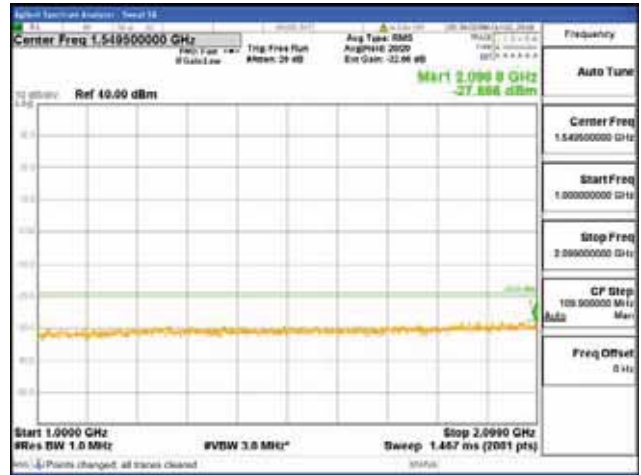

Report No.:
 CTK-2018-03329
 Page (1736) / (2957)
 Pages

[64QAM]

9 kHz - 150 kHz

150 kHz - 30 MHz

30 MHz - 1000 MHz

1000 MHz - 2099 MHz

CTK Co., Ltd.
 (Ho-dong), 113, Yejik-ro, Cheoin-gu,
 Yongin-si, Gyeonggi-do, Korea
 Tel: +82-31-339-9970
 Fax: +82-31-624-9501