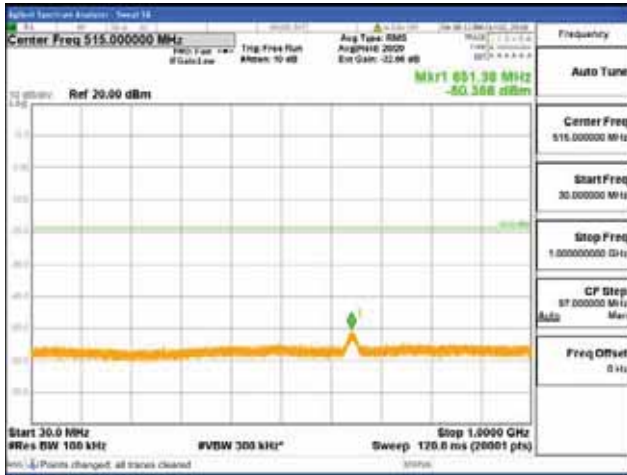

Report No.:
 CTK-2018-03329
 Page (1728) / (2957)
 Pages

[64QAM]

9 kHz - 150 kHz

150 kHz - 30 MHz

30 MHz - 1000 MHz

1000 MHz - 2099 MHz

CTK Co., Ltd.
 (Ho-dong), 113, Yejik-ro, Cheoin-gu,
 Yongin-si, Gyeonggi-do, Korea
 Tel: +82-31-339-9970
 Fax: +82-31-624-9501