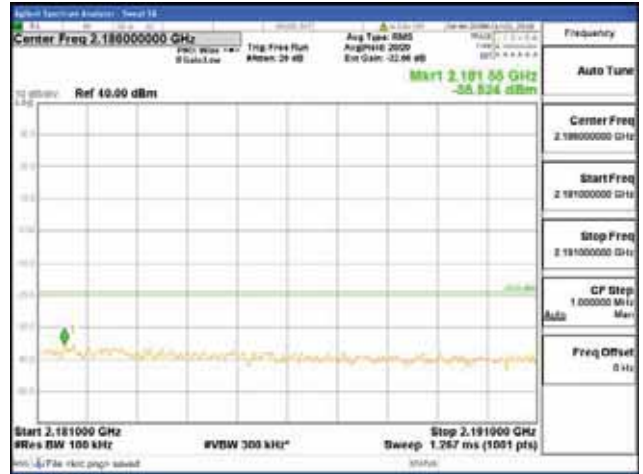

2181 MHz - 2191 MHz