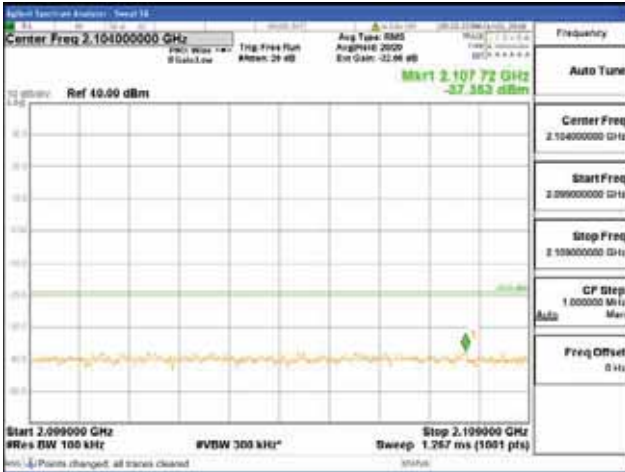

CTK Co., Ltd.
(Ho-dong), 113, Yejik-ro, Cheoin-gu,
Yongin-si, Gyeonggi-do, Korea
Tel: +82-31-339-9970
Fax: +82-31-624-9501

Report No.:
CTK-2018-03329
Page (1581) / (2957)
Pages

2099 MHz - 2109 MHz