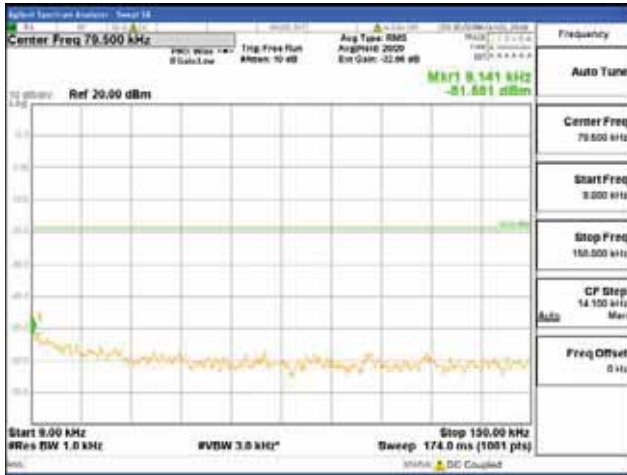

CTK Co., Ltd.
(Ho-dong), 113, Yejik-ro, Cheoin-gu,
Yongin-si, Gyeonggi-do, Korea
Tel: +82-31-339-9970
Fax: +82-31-624-9501

Report No.:
CTK-2018-03329
Page (1598) / (2957)
Pages

[16QAM]

9 kHz - 150 kHz