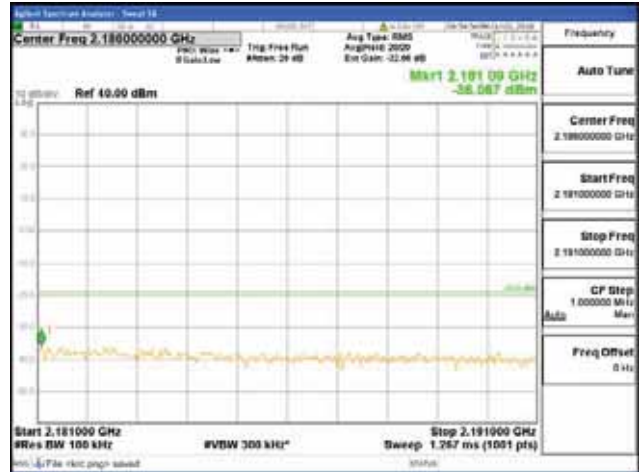

2181 MHz - 2191 MHz