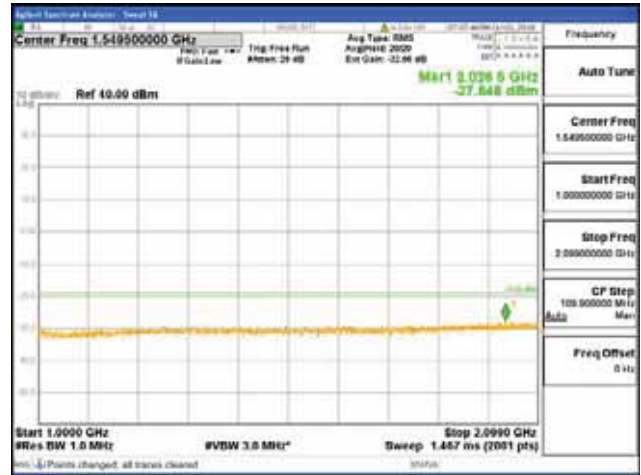

Report No.:
CTK-2018-03329
Page (1632) / (2957)
Pages

[64QAM]

9 kHz - 150 kHz

150 kHz - 30 MHz

30 MHz - 1000 MHz

1000 MHz - 2099 MHz

CTK Co., Ltd.
 (Ho-dong), 113, Yejik-ro, Cheoin-gu,
 Yongin-si, Gyeonggi-do, Korea
 Tel: +82-31-339-9970
 Fax: +82-31-624-9501