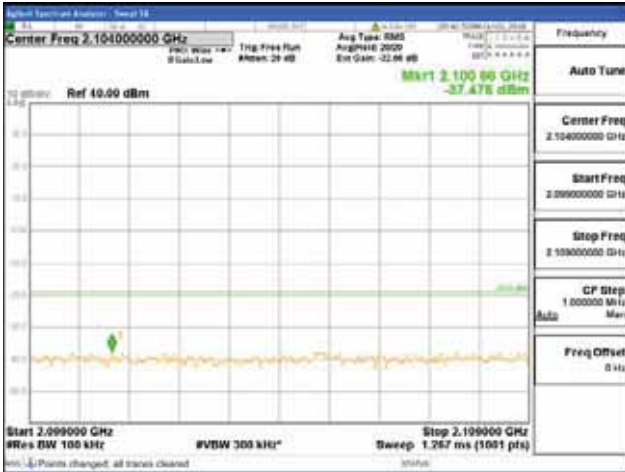

CTK Co., Ltd.
(Ho-dong), 113, Yejik-ro, Cheoin-gu,
Yongin-si, Gyeonggi-do, Korea
Tel: +82-31-339-9970
Fax: +82-31-624-9501

Report No.:
CTK-2018-03329
Page (1655) / (2957)
Pages

2099 MHz - 2109 MHz