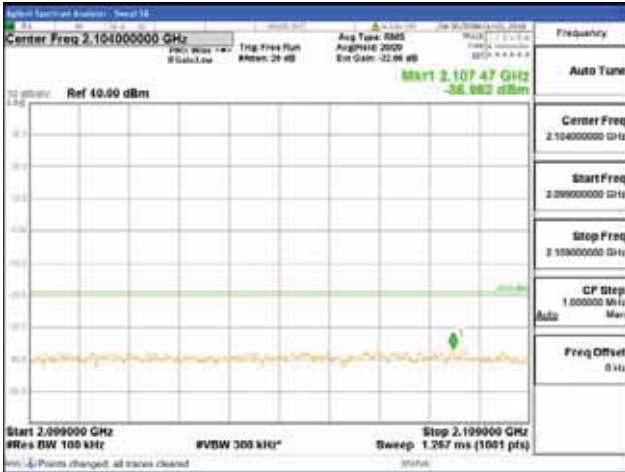

CTK Co., Ltd.
(Ho-dong), 113, Yejik-ro, Cheoin-gu,
Yongin-si, Gyeonggi-do, Korea
Tel: +82-31-339-9970
Fax: +82-31-624-9501

Report No.:
CTK-2018-03329
Page (1625) / (2957)
Pages

2099 MHz - 2109 MHz