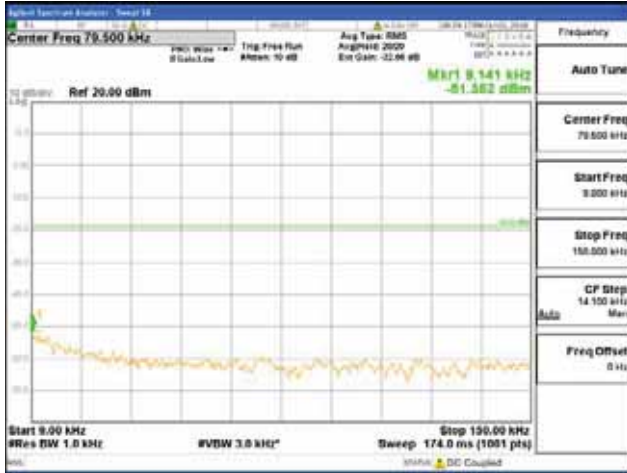

CTK Co., Ltd.
(Ho-dong), 113, Yejik-ro, Cheoin-gu,
Yongin-si, Gyeonggi-do, Korea
Tel: +82-31-339-9970
Fax: +82-31-624-9501

Report No.:
CTK-2018-03329
Page (1592) / (2957)
Pages

[64QAM]

9 kHz - 150 kHz