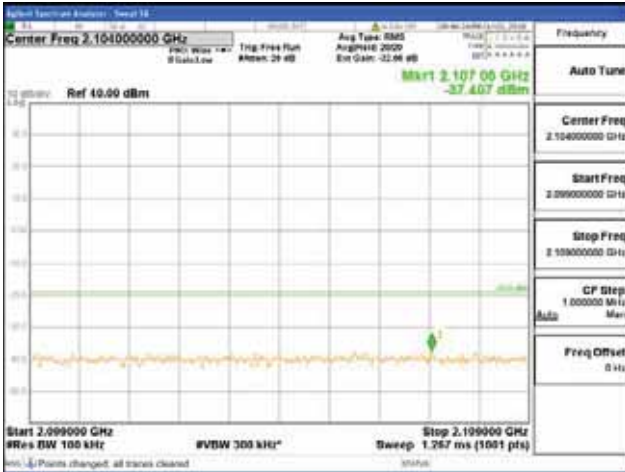

CTK Co., Ltd.
(Ho-dong), 113, Yejik-ro, Cheoin-gu,
Yongin-si, Gyeonggi-do, Korea
Tel: +82-31-339-9970
Fax: +82-31-624-9501

Report No.:
CTK-2018-03329
Page (1643) / (2957)
Pages

2099 MHz - 2109 MHz