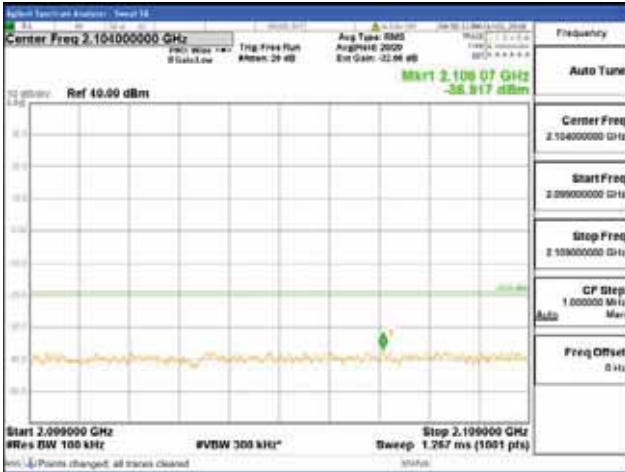

CTK Co., Ltd.
(Ho-dong), 113, Yejik-ro, Cheoin-gu,
Yongin-si, Gyeonggi-do, Korea
Tel: +82-31-339-9970
Fax: +82-31-624-9501

Report No.:
CTK-2018-03329
Page (1627) / (2957)
Pages

2099 MHz - 2109 MHz