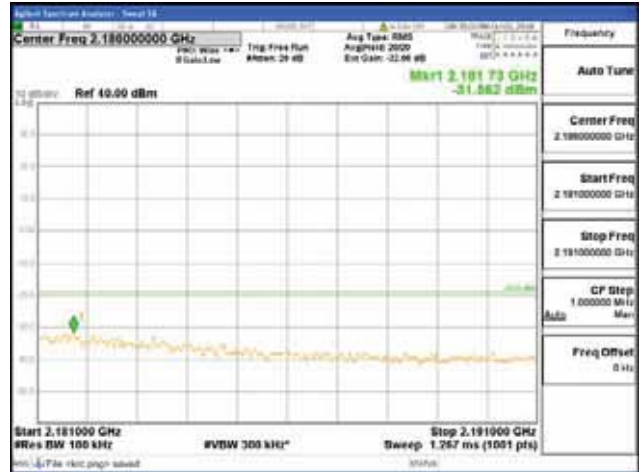

2181 MHz - 2191 MHz