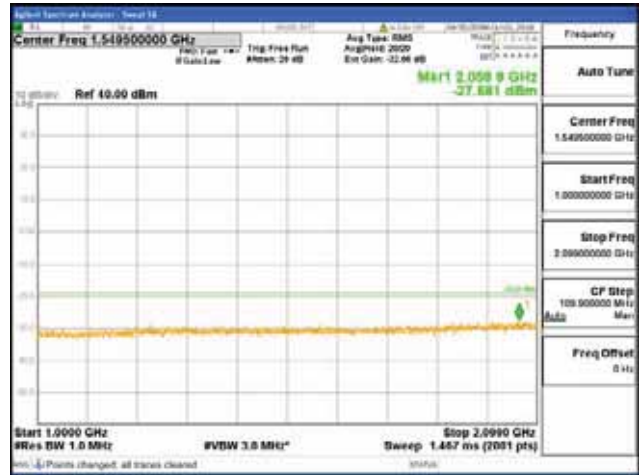

Report No.:
 CTK-2018-03329
 Page (1626) / (2957)
 Pages

[256QAM]

9 kHz - 150 kHz

150 kHz - 30 MHz

30 MHz - 1000 MHz

1000 MHz - 2099 MHz

CTK Co., Ltd.
 (Ho-dong), 113, Yejik-ro, Cheoin-gu,
 Yongin-si, Gyeonggi-do, Korea
 Tel: +82-31-339-9970
 Fax: +82-31-624-9501