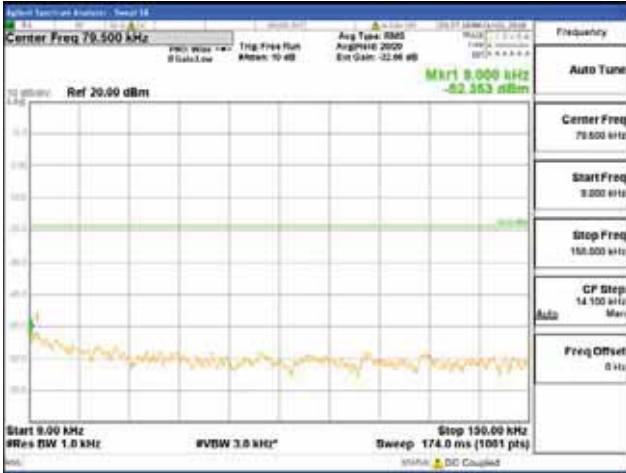

CTK Co., Ltd.
(Ho-dong), 113, Yejik-ro, Cheoin-gu,
Yongin-si, Gyeonggi-do, Korea
Tel: +82-31-339-9970
Fax: +82-31-624-9501

Report No.:
CTK-2018-03329
Page (1622) / (2957)
Pages

[16QAM]

9 kHz - 150 kHz