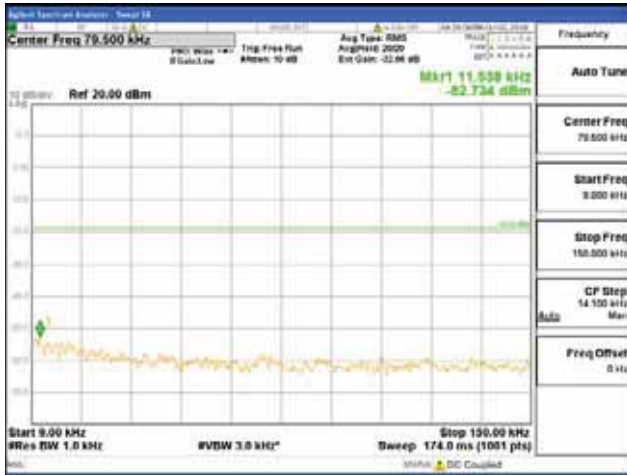

CTK Co., Ltd.
(Ho-dong), 113, Yejik-ro, Cheoin-gu,
Yongin-si, Gyeonggi-do, Korea
Tel: +82-31-339-9970
Fax: +82-31-624-9501

Report No.:
CTK-2018-03329
Page (1680) / (2957)
Pages

[64QAM]

9 kHz - 150 kHz