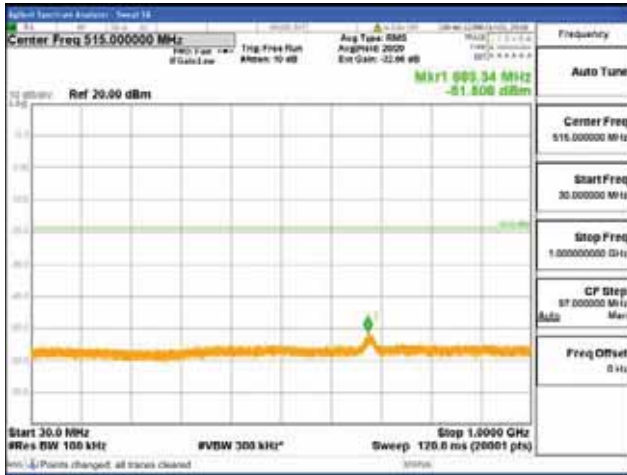

Report No.:
 CTK-2018-03329
 Page (1642) / (2957)
 Pages

[256QAM]

9 kHz - 150 kHz

150 kHz - 30 MHz

30 MHz - 1000 MHz

1000 MHz - 2099 MHz

CTK Co., Ltd.
(Ho-dong), 113, Yejik-ro, Cheoin-gu,
Yongin-si, Gyeonggi-do, Korea
Tel: +82-31-339-9970
Fax: +82-31-624-9501