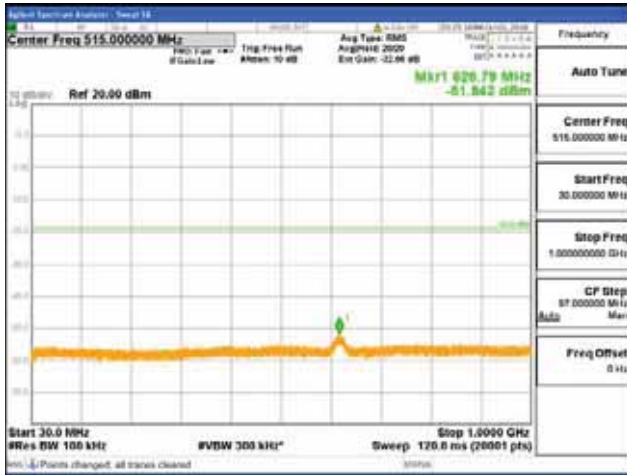

[16QAM]

9 kHz - 150 kHz

150 kHz - 30 MHz

30 MHz - 1000 MHz

1000 MHz - 2099 MHz

CTK Co., Ltd.
 (Ho-dong), 113, Yejik-ro, Cheoin-gu,
 Yongin-si, Gyeonggi-do, Korea
 Tel: +82-31-339-9970
 Fax: +82-31-624-9501