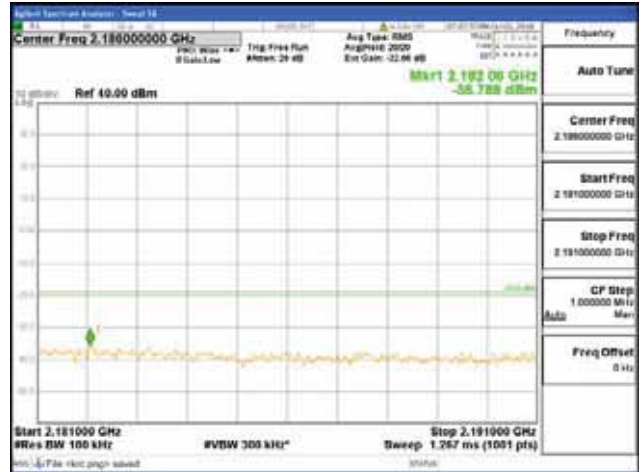

2181 MHz - 2191 MHz