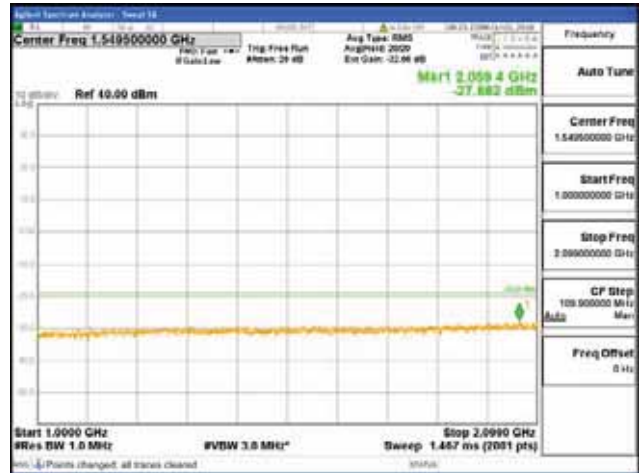

[16QAM]

9 kHz - 150 kHz

150 kHz - 30 MHz

30 MHz - 1000 MHz

1000 MHz - 2099 MHz

CTK Co., Ltd.
 (Ho-dong), 113, Yejik-ro, Cheoin-gu,
 Yongin-si, Gyeonggi-do, Korea
 Tel: +82-31-339-9970
 Fax: +82-31-624-9501