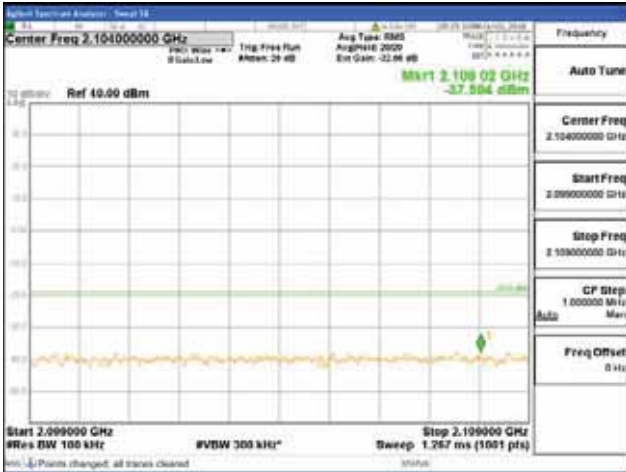

CTK Co., Ltd.
(Ho-dong), 113, Yejik-ro, Cheoin-gu,
Yongin-si, Gyeonggi-do, Korea
Tel: +82-31-339-9970
Fax: +82-31-624-9501

Report No.:
CTK-2018-03329
Page (1605) / (2957)
Pages

2099 MHz - 2109 MHz