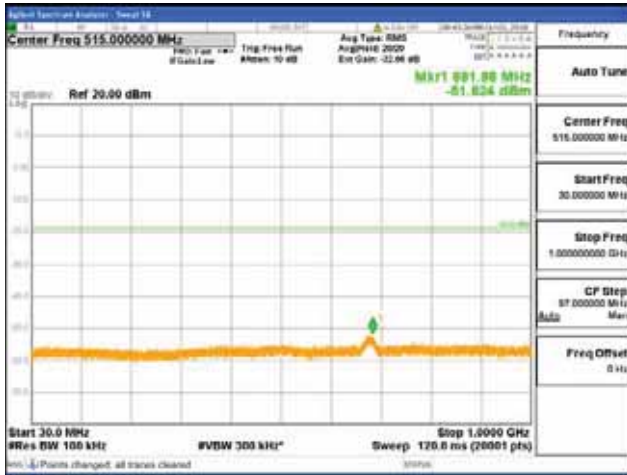

Report No.:
 CTK-2018-03329
 Page (1666) / (2957)
 Pages

[256QAM]

9 kHz - 150 kHz

150 kHz - 30 MHz

30 MHz - 1000 MHz

1000 MHz - 2099 MHz

CTK Co., Ltd.
 (Ho-dong), 113, Yejik-ro, Cheoin-gu,
 Yongin-si, Gyeonggi-do, Korea
 Tel: +82-31-339-9970
 Fax: +82-31-624-9501