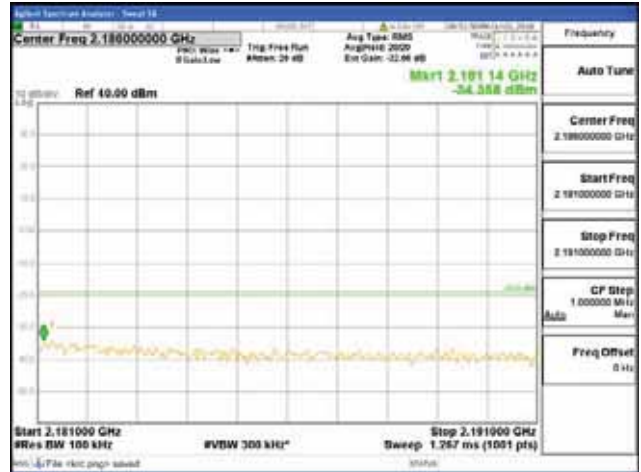

2181 MHz - 2191 MHz