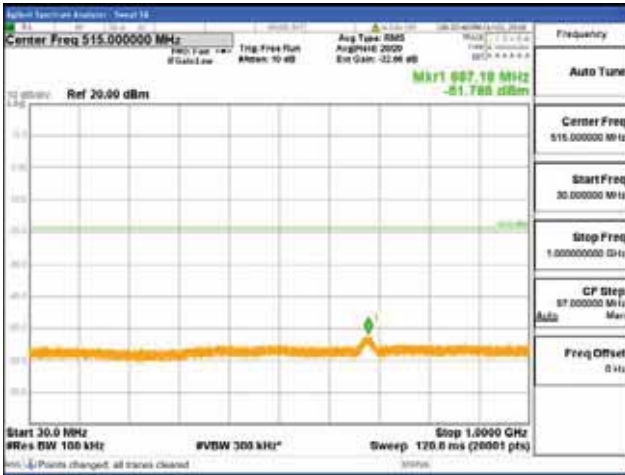

[16QAM]

9 kHz - 150 kHz

150 kHz - 30 MHz

30 MHz - 1000 MHz

1000 MHz - 2099 MHz

CTK Co., Ltd.
 (Ho-dong), 113, Yejik-ro, Cheoin-gu,
 Yongin-si, Gyeonggi-do, Korea
 Tel: +82-31-339-9970
 Fax: +82-31-624-9501