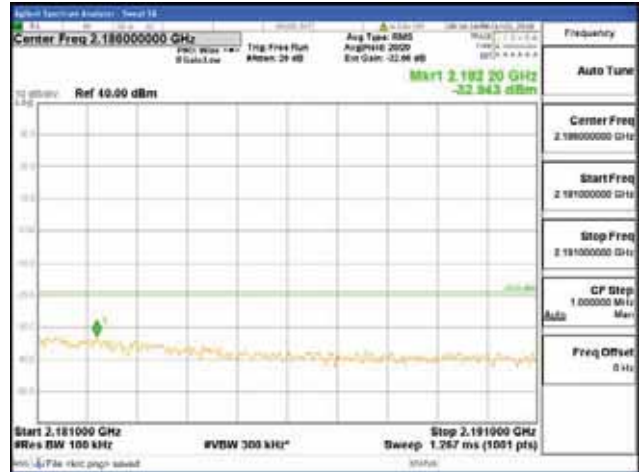

2181 MHz - 2191 MHz