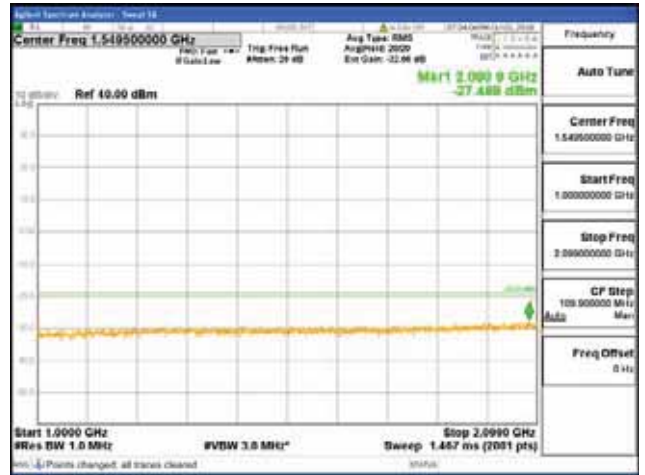

Report No.:
 CTK-2018-03329
 Page (1608) / (2957)
 Pages

[64QAM]

9 kHz - 150 kHz

150 kHz - 30 MHz

30 MHz - 1000 MHz

1000 MHz - 2099 MHz

CTK Co., Ltd.
 (Ho-dong), 113, Yejik-ro, Cheoin-gu,
 Yongin-si, Gyeonggi-do, Korea
 Tel: +82-31-339-9970
 Fax: +82-31-624-9501