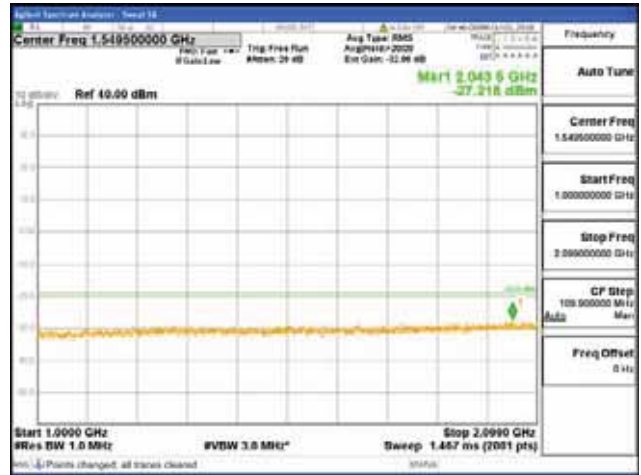

Report No.:
 CTK-2018-03329
 Page (1650) / (2957)
 Pages

[256QAM]

9 kHz - 150 kHz

150 kHz - 30 MHz

30 MHz - 1000 MHz

1000 MHz - 2099 MHz

CTK Co., Ltd.
 (Ho-dong), 113, Yejik-ro, Cheoin-gu,
 Yongin-si, Gyeonggi-do, Korea
 Tel: +82-31-339-9970
 Fax: +82-31-624-9501