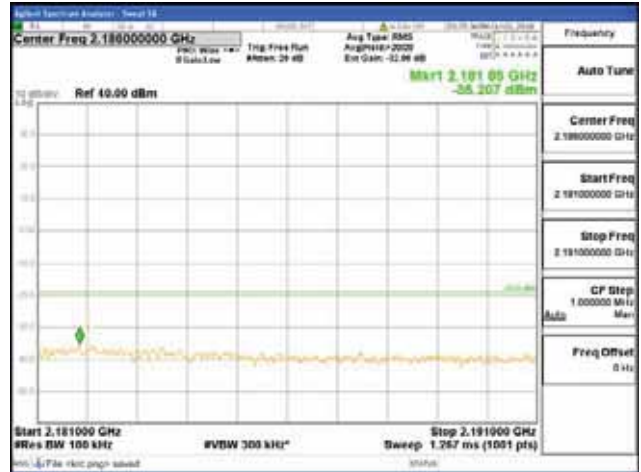

2181 MHz - 2191 MHz