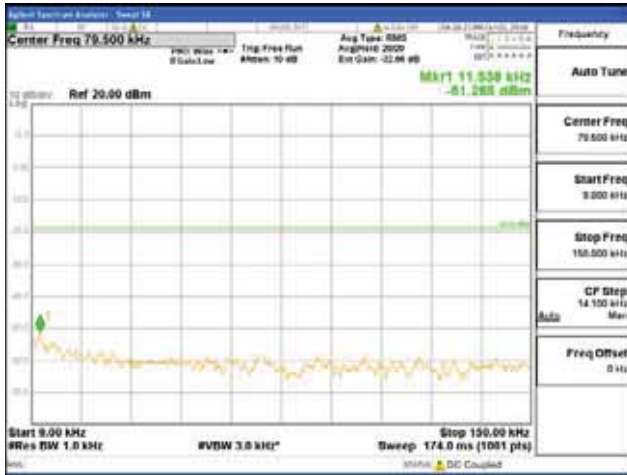

CTK Co., Ltd.
(Ho-dong), 113, Yejik-ro, Cheoin-gu,
Yongin-si, Gyeonggi-do, Korea
Tel: +82-31-339-9970
Fax: +82-31-624-9501

Report No.:
CTK-2018-03329
Page (1600) / (2957)
Pages

[64QAM]

9 kHz - 150 kHz