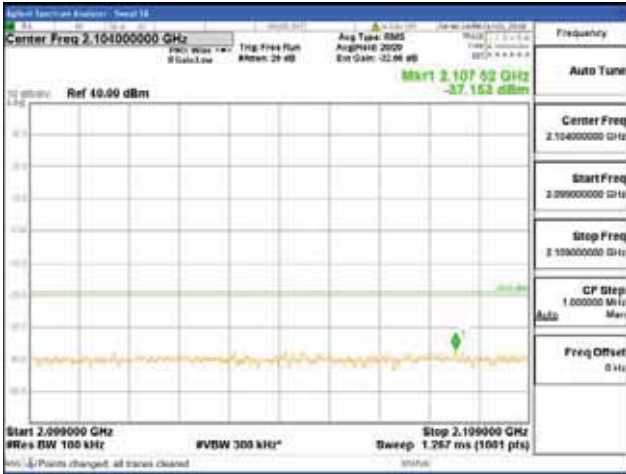

CTK Co., Ltd.
(Ho-dong), 113, Yejik-ro, Cheoin-gu,
Yongin-si, Gyeonggi-do, Korea
Tel: +82-31-339-9970
Fax: +82-31-624-9501

Report No.:
CTK-2018-03329
Page (1651) / (2957)
Pages

2099 MHz - 2109 MHz