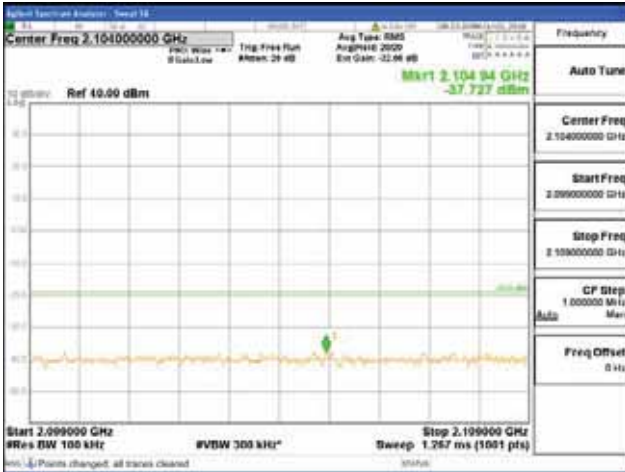

CTK Co., Ltd.
(Ho-dong), 113, Yejik-ro, Cheoin-gu,
Yongin-si, Gyeonggi-do, Korea
Tel: +82-31-339-9970
Fax: +82-31-624-9501

Report No.:
CTK-2018-03329
Page (1591) / (2957)
Pages

2099 MHz - 2109 MHz