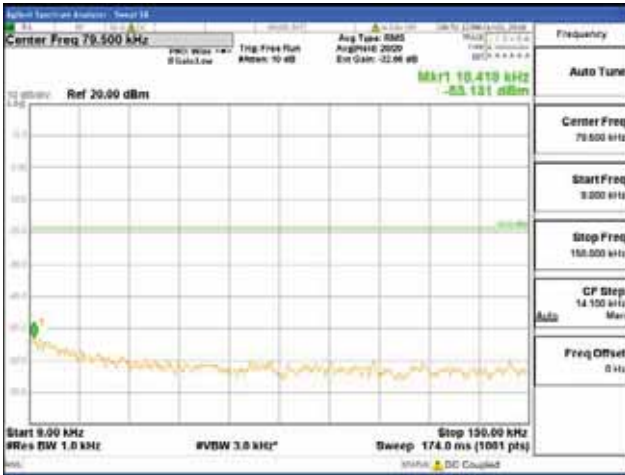

CTK Co., Ltd.
(Ho-dong), 113, Yejik-ro, Cheoin-gu,
Yongin-si, Gyeonggi-do, Korea
Tel: +82-31-339-9970
Fax: +82-31-624-9501

Report No.:
CTK-2018-03329
Page (1594) / (2957)
Pages

[256QAM]

9 kHz - 150 kHz