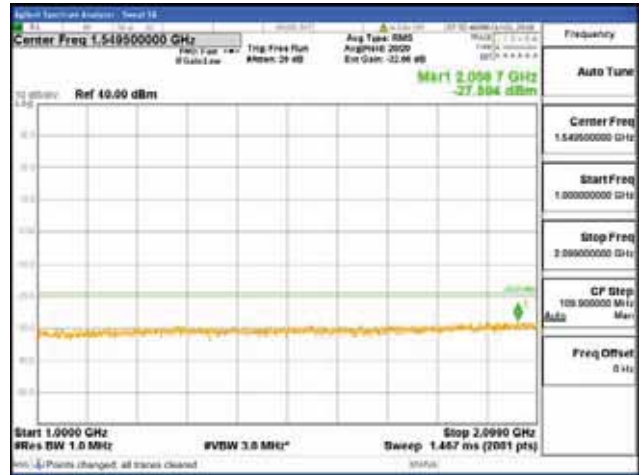

[16QAM]

9 kHz - 150 kHz

150 kHz - 30 MHz

30 MHz - 1000 MHz

1000 MHz - 2099 MHz

CTK Co., Ltd.
 (Ho-dong), 113, Yejik-ro, Cheoin-gu,
 Yongin-si, Gyeonggi-do, Korea
 Tel: +82-31-339-9970
 Fax: +82-31-624-9501