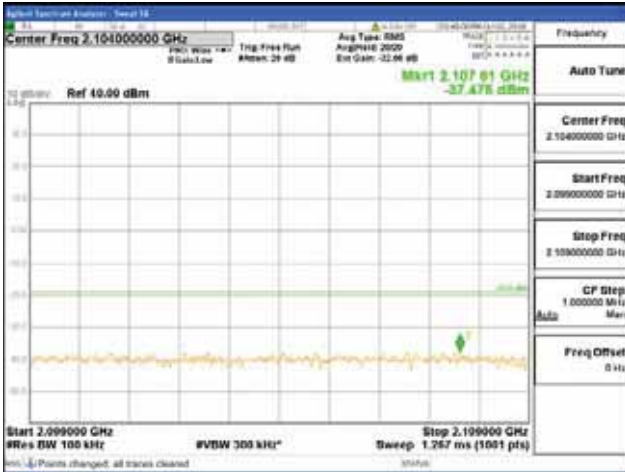

CTK Co., Ltd.
(Ho-dong), 113, Yejik-ro, Cheoin-gu,
Yongin-si, Gyeonggi-do, Korea
Tel: +82-31-339-9970
Fax: +82-31-624-9501

Report No.:
CTK-2018-03329
Page (1677) / (2957)
Pages

2099 MHz - 2109 MHz