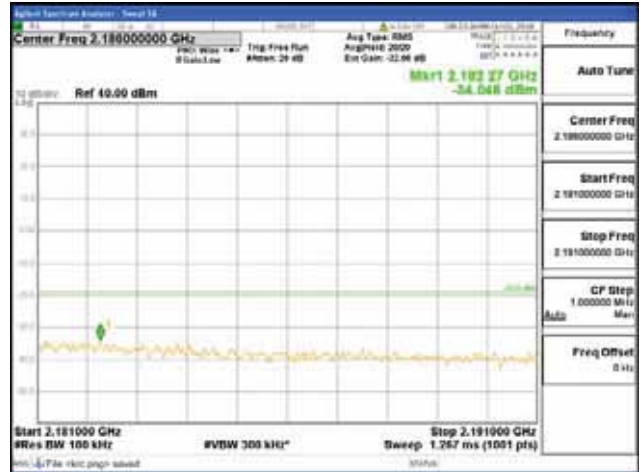

2181 MHz - 2191 MHz