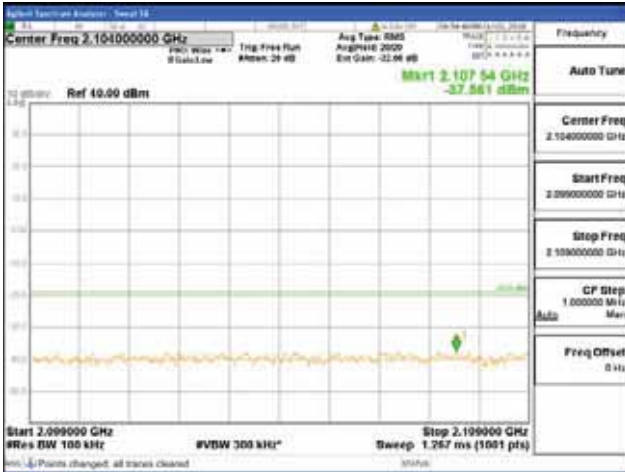

CTK Co., Ltd.
(Ho-dong), 113, Yejik-ro, Cheoin-gu,
Yongin-si, Gyeonggi-do, Korea
Tel: +82-31-339-9970
Fax: +82-31-624-9501

Report No.:
CTK-2018-03329
Page (1603) / (2957)
Pages

2099 MHz - 2109 MHz