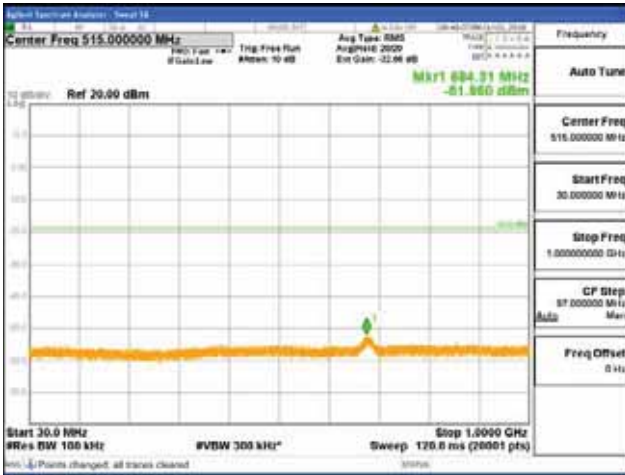

Report No.:
 CTK-2018-03329
 Page (1618) / (2957)
 Pages

[256QAM]

9 kHz - 150 kHz

150 kHz - 30 MHz

30 MHz - 1000 MHz

1000 MHz - 2099 MHz

CTK Co., Ltd.
 (Ho-dong), 113, Yejik-ro, Cheoin-gu,
 Yongin-si, Gyeonggi-do, Korea
 Tel: +82-31-339-9970
 Fax: +82-31-624-9501