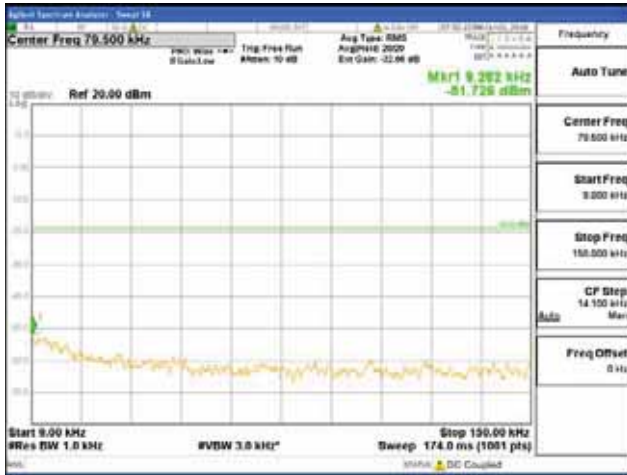

CTK Co., Ltd.
(Ho-dong), 113, Yejik-ro, Cheoin-gu,
Yongin-si, Gyeonggi-do, Korea
Tel: +82-31-339-9970
Fax: +82-31-624-9501

Report No.:
CTK-2018-03329
Page (1582) / (2957)
Pages

[16QAM]

9 kHz - 150 kHz