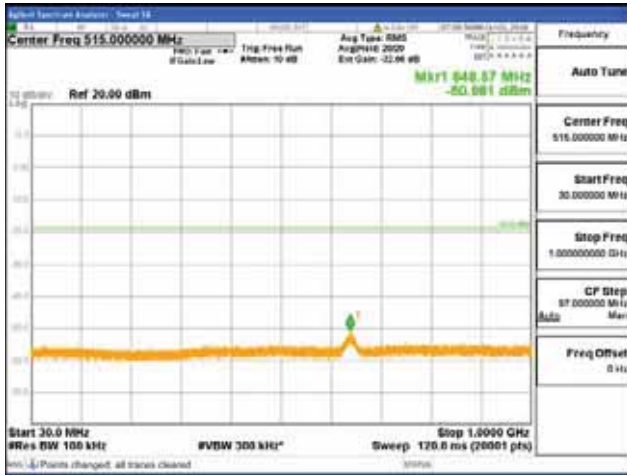

Report No.:
 CTK-2018-03329
 Page (1656) / (2957)
 Pages

[64QAM]

9 kHz - 150 kHz

150 kHz - 30 MHz

30 MHz - 1000 MHz

1000 MHz - 2099 MHz

CTK Co., Ltd.
 (Ho-dong), 113, Yejik-ro, Cheoin-gu,
 Yongin-si, Gyeonggi-do, Korea
 Tel: +82-31-339-9970
 Fax: +82-31-624-9501