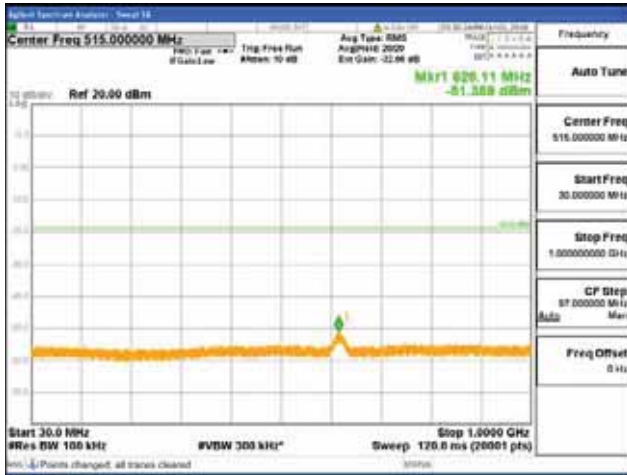

[16QAM]

9 kHz - 150 kHz

150 kHz - 30 MHz

30 MHz - 1000 MHz

1000 MHz - 2099 MHz

CTK Co., Ltd.
 (Ho-dong), 113, Yejik-ro, Cheoin-gu,
 Yongin-si, Gyeonggi-do, Korea
 Tel: +82-31-339-9970
 Fax: +82-31-624-9501