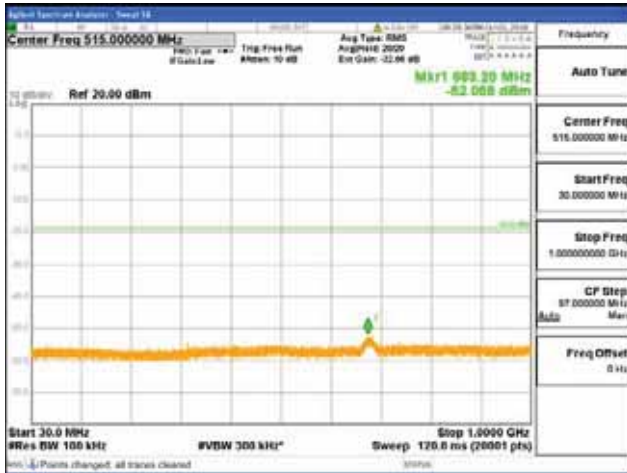

Report No.:
 CTK-2018-03329
 Page (1592) / (2957)
 Pages

[64QAM]

9 kHz - 150 kHz

150 kHz - 30 MHz

30 MHz - 1000 MHz

1000 MHz - 2099 MHz

CTK Co., Ltd.
 (Ho-dong), 113, Yejik-ro, Cheoin-gu,
 Yongin-si, Gyeonggi-do, Korea
 Tel: +82-31-339-9970
 Fax: +82-31-624-9501