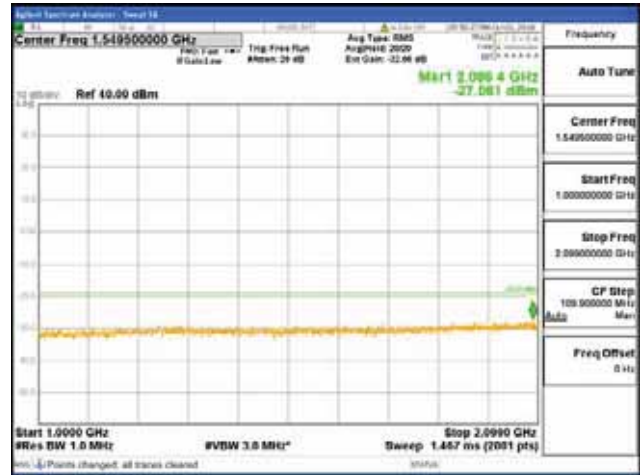

[16QAM]

9 kHz - 150 kHz

150 kHz - 30 MHz

30 MHz - 1000 MHz

1000 MHz - 2099 MHz

CTK Co., Ltd.
 (Ho-dong), 113, Yejik-ro, Cheoin-gu,
 Yongin-si, Gyeonggi-do, Korea
 Tel: +82-31-339-9970
 Fax: +82-31-624-9501