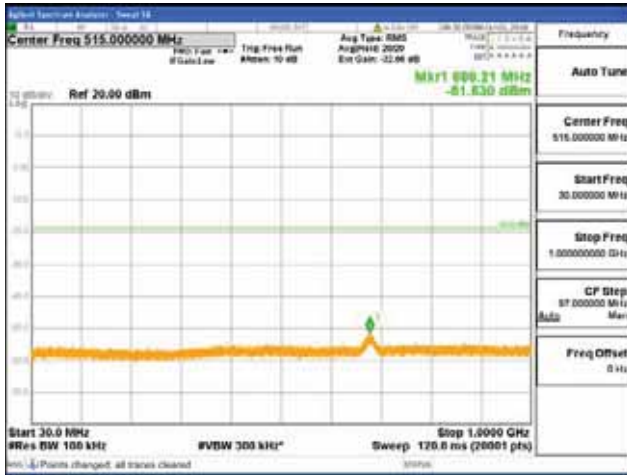

Report No.:
 CTK-2018-03329
 Page (1616) / (2957)
 Pages

[64QAM]

9 kHz - 150 kHz

150 kHz - 30 MHz

30 MHz - 1000 MHz

1000 MHz - 2099 MHz

CTK Co., Ltd.
 (Ho-dong), 113, Yejik-ro, Cheoin-gu,
 Yongin-si, Gyeonggi-do, Korea
 Tel: +82-31-339-9970
 Fax: +82-31-624-9501