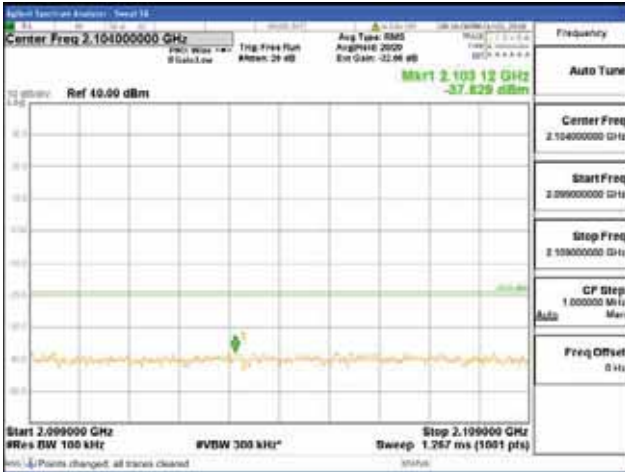

CTK Co., Ltd.
(Ho-dong), 113, Yejik-ro, Cheoin-gu,
Yongin-si, Gyeonggi-do, Korea
Tel: +82-31-339-9970
Fax: +82-31-624-9501

Report No.:
CTK-2018-03329
Page (1663) / (2957)
Pages

2099 MHz - 2109 MHz