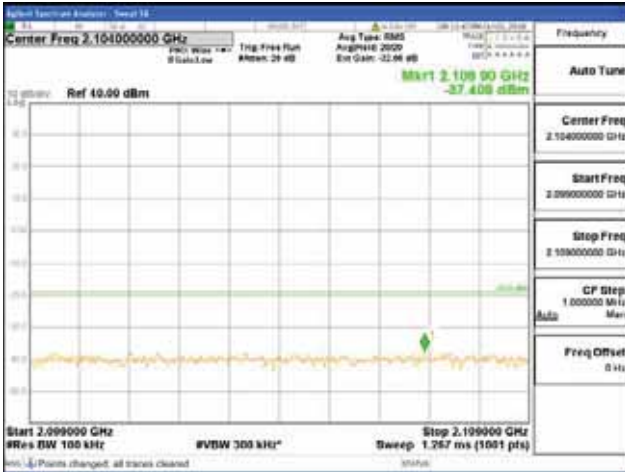

CTK Co., Ltd.
(Ho-dong), 113, Yejik-ro, Cheoin-gu,
Yongin-si, Gyeonggi-do, Korea
Tel: +82-31-339-9970
Fax: +82-31-624-9501

Report No.:
CTK-2018-03329
Page (1661) / (2957)
Pages

2099 MHz - 2109 MHz