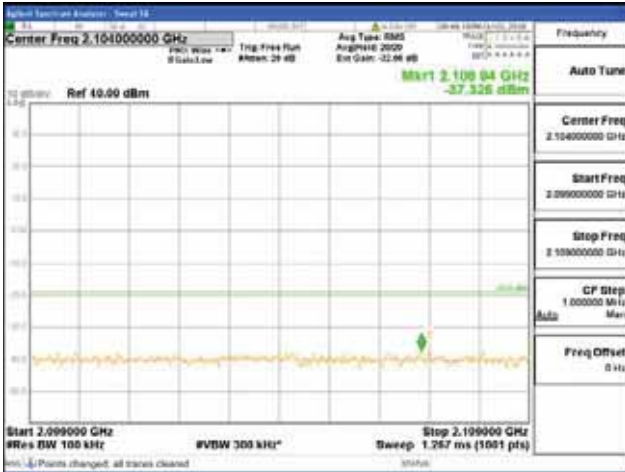

CTK Co., Ltd.
(Ho-dong), 113, Yejik-ro, Cheoin-gu,
Yongin-si, Gyeonggi-do, Korea
Tel: +82-31-339-9970
Fax: +82-31-624-9501

Report No.:
CTK-2018-03329
Page (1619) / (2957)
Pages

2099 MHz - 2109 MHz