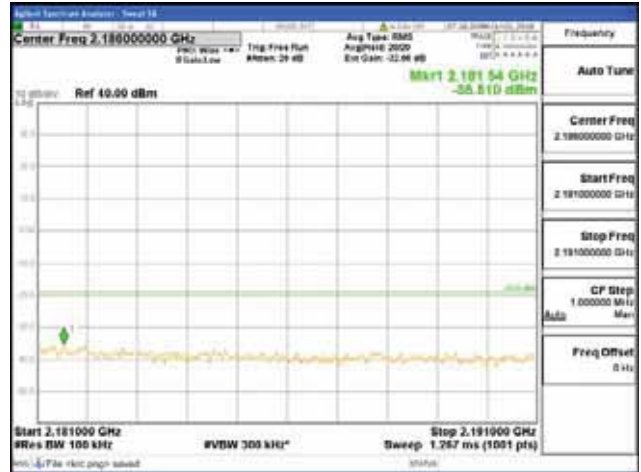

2181 MHz - 2191 MHz