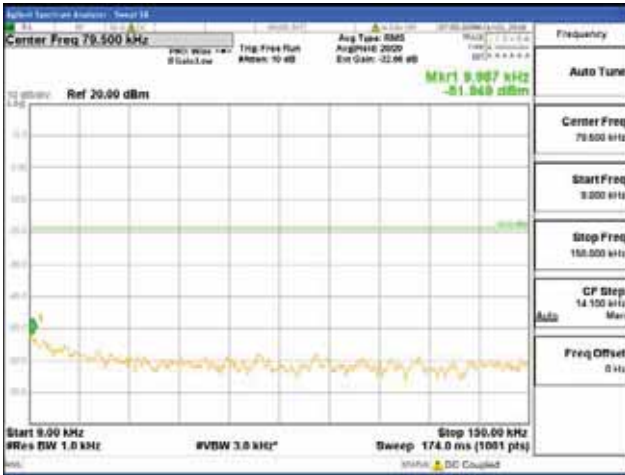

CTK Co., Ltd.
(Ho-dong), 113, Yejik-ro, Cheoin-gu,
Yongin-si, Gyeonggi-do, Korea
Tel: +82-31-339-9970
Fax: +82-31-624-9501

Report No.:
CTK-2018-03329
Page (1584) / (2957)
Pages

[64QAM]

9 kHz - 150 kHz