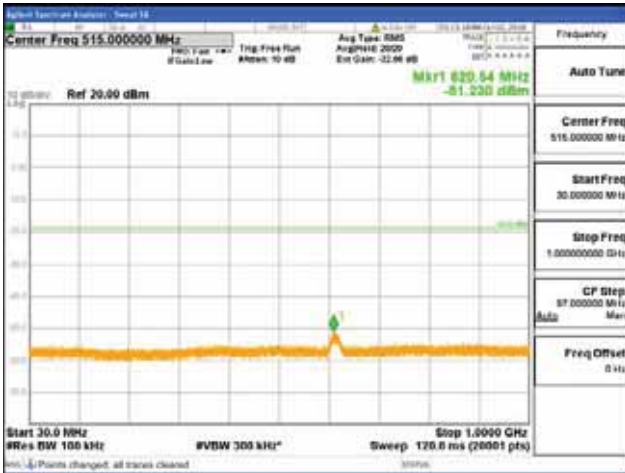

[16QAM]

9 kHz - 150 kHz

150 kHz - 30 MHz

30 MHz - 1000 MHz

1000 MHz - 2099 MHz

CTK Co., Ltd.
 (Ho-dong), 113, Yejik-ro, Cheoin-gu,
 Yongin-si, Gyeonggi-do, Korea
 Tel: +82-31-339-9970
 Fax: +82-31-624-9501