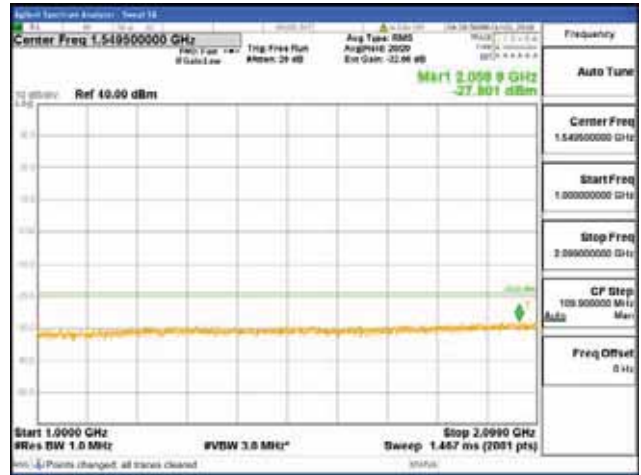

Report No.:
 CTK-2018-03329
 Page (1624) / (2957)
 Pages

[64QAM]

9 kHz - 150 kHz

150 kHz - 30 MHz

30 MHz - 1000 MHz

1000 MHz - 2099 MHz

CTK Co., Ltd.
 (Ho-dong), 113, Yejik-ro, Cheoin-gu,
 Yongin-si, Gyeonggi-do, Korea
 Tel: +82-31-339-9970
 Fax: +82-31-624-9501