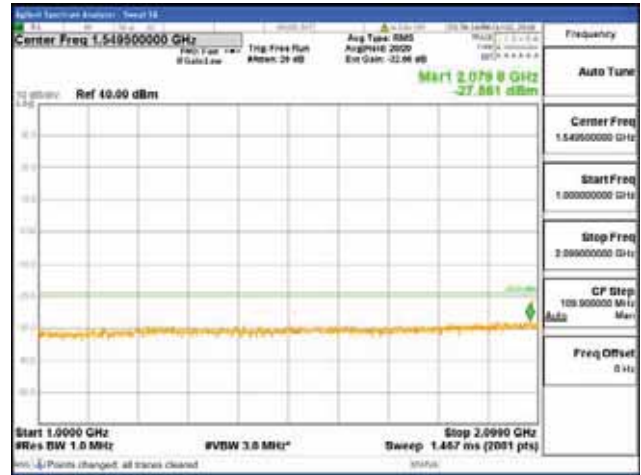

Report No.:
 CTK-2018-03329
 Page (1674) / (2957)
 Pages

[256QAM]

9 kHz - 150 kHz

150 kHz - 30 MHz

30 MHz - 1000 MHz

1000 MHz - 2099 MHz

CTK Co., Ltd.
 (Ho-dong), 113, Yejik-ro, Cheoin-gu,
 Yongin-si, Gyeonggi-do, Korea
 Tel: +82-31-339-9970
 Fax: +82-31-624-9501