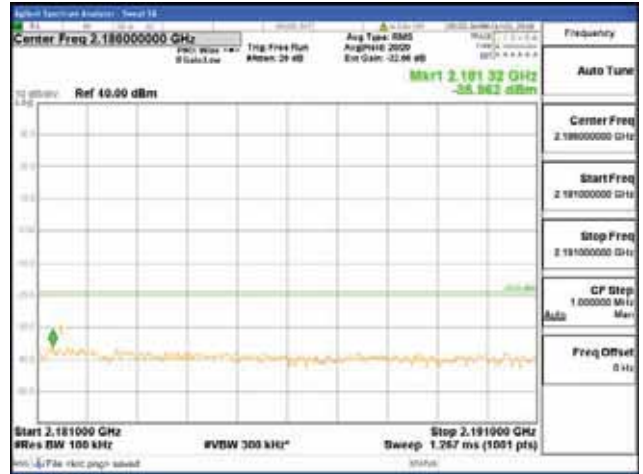

2181 MHz - 2191 MHz