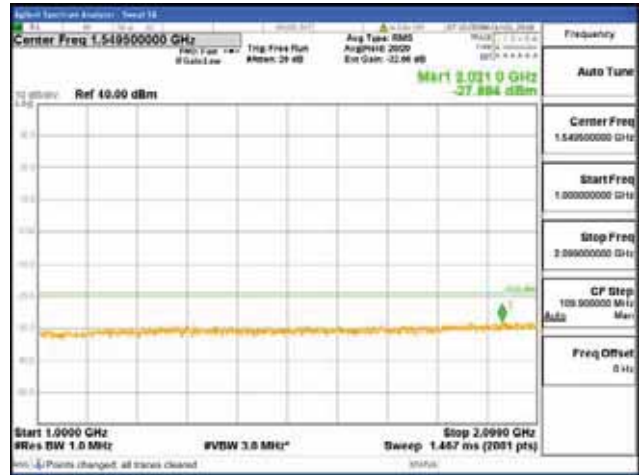

Report No.:
 CTK-2018-03329
 Page (1656) / (2957)
 Pages

[64QAM]

9 kHz - 150 kHz

150 kHz - 30 MHz

30 MHz - 1000 MHz

1000 MHz - 2099 MHz

CTK Co., Ltd.
 (Ho-dong), 113, Yejik-ro, Cheoin-gu,
 Yongin-si, Gyeonggi-do, Korea
 Tel: +82-31-339-9970
 Fax: +82-31-624-9501