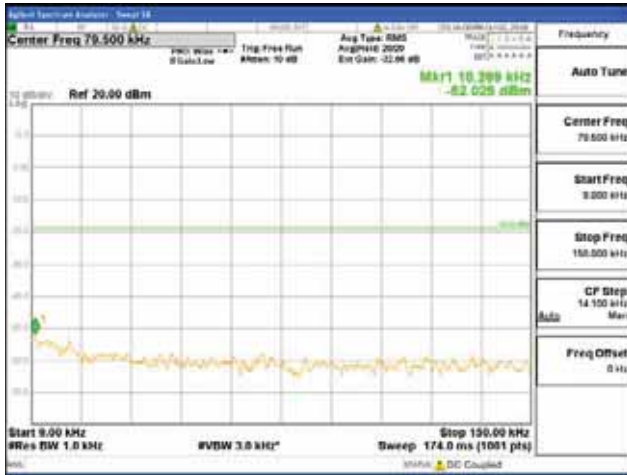

CTK Co., Ltd.
(Ho-dong), 113, Yejik-ro, Cheoin-gu,
Yongin-si, Gyeonggi-do, Korea
Tel: +82-31-339-9970
Fax: +82-31-624-9501

Report No.:
CTK-2018-03329
Page (1672) / (2957)
Pages

[64QAM]

9 kHz - 150 kHz