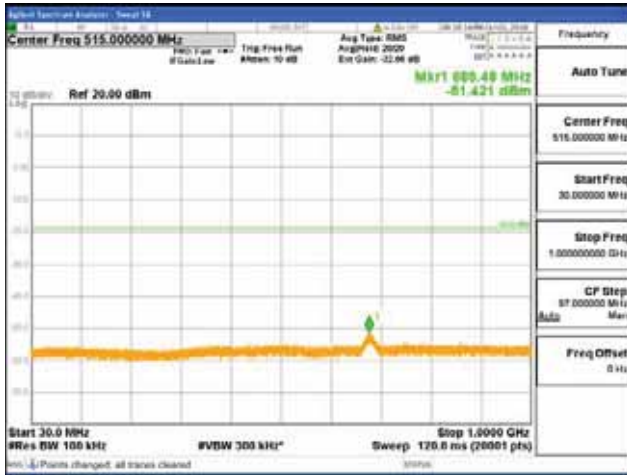

[16QAM]

9 kHz - 150 kHz

150 kHz - 30 MHz

30 MHz - 1000 MHz

1000 MHz - 2099 MHz

CTK Co., Ltd.
 (Ho-dong), 113, Yejik-ro, Cheoin-gu,
 Yongin-si, Gyeonggi-do, Korea
 Tel: +82-31-339-9970
 Fax: +82-31-624-9501