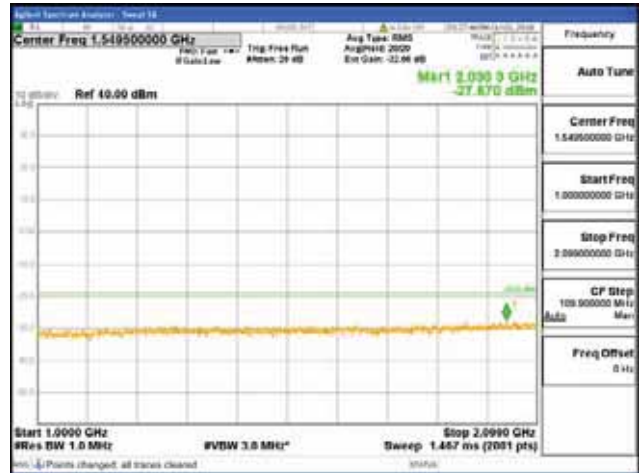

[16QAM]

9 kHz - 150 kHz

150 kHz - 30 MHz

30 MHz - 1000 MHz

1000 MHz - 2099 MHz

CTK Co., Ltd.
 (Ho-dong), 113, Yejik-ro, Cheoin-gu,
 Yongin-si, Gyeonggi-do, Korea
 Tel: +82-31-339-9970
 Fax: +82-31-624-9501