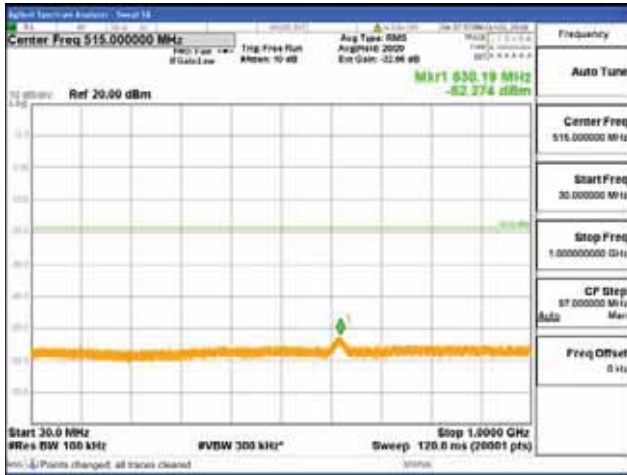

Report No.:
 CTK-2018-03329
 Page (1648) / (2957)
 Pages

[64QAM]

9 kHz - 150 kHz

150 kHz - 30 MHz

30 MHz - 1000 MHz

1000 MHz - 2099 MHz

CTK Co., Ltd.
 (Ho-dong), 113, Yejik-ro, Cheoin-gu,
 Yongin-si, Gyeonggi-do, Korea
 Tel: +82-31-339-9970
 Fax: +82-31-624-9501