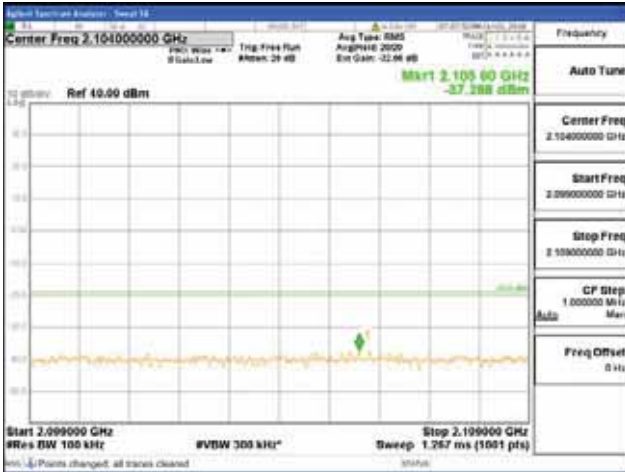

CTK Co., Ltd.
(Ho-dong), 113, Yejik-ro, Cheoin-gu,
Yongin-si, Gyeonggi-do, Korea
Tel: +82-31-339-9970
Fax: +82-31-624-9501

Report No.:
CTK-2018-03329
Page (1633) / (2957)
Pages

2099 MHz - 2109 MHz