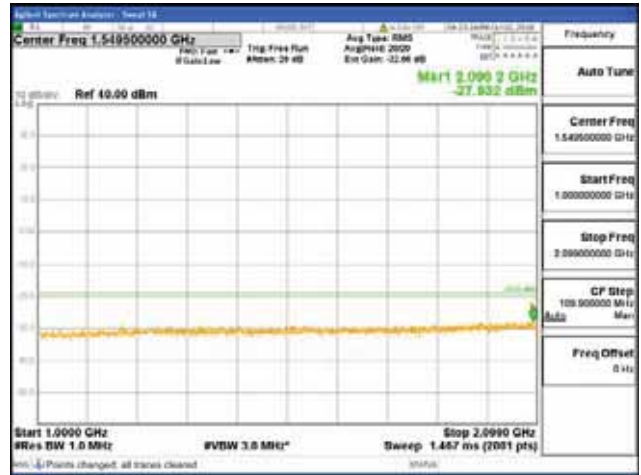

[16QAM]

9 kHz - 150 kHz

150 kHz - 30 MHz

30 MHz - 1000 MHz

1000 MHz - 2099 MHz

CTK Co., Ltd.
 (Ho-dong), 113, Yejik-ro, Cheoin-gu,
 Yongin-si, Gyeonggi-do, Korea
 Tel: +82-31-339-9970
 Fax: +82-31-624-9501