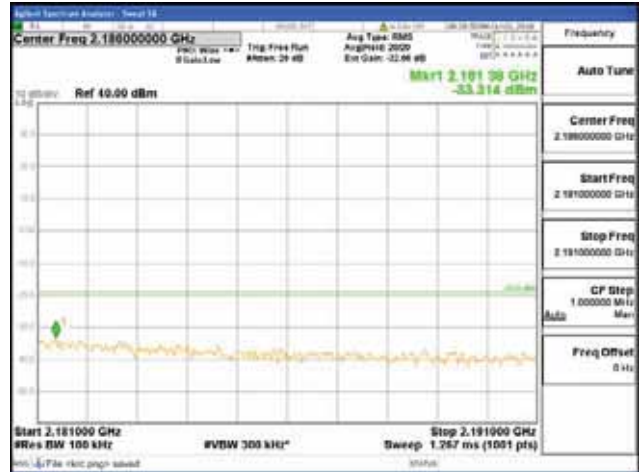

2181 MHz - 2191 MHz