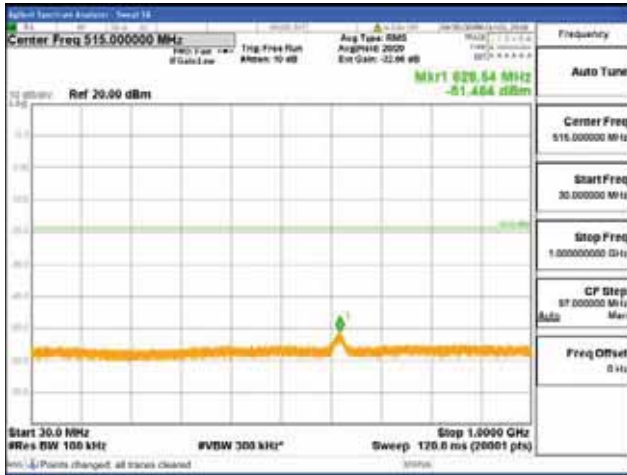

Report No.:
 CTK-2018-03329
 Page (1626) / (2957)
 Pages

[256QAM]

9 kHz - 150 kHz

150 kHz - 30 MHz

30 MHz - 1000 MHz

1000 MHz - 2099 MHz

CTK Co., Ltd.
 (Ho-dong), 113, Yejik-ro, Cheoin-gu,
 Yongin-si, Gyeonggi-do, Korea
 Tel: +82-31-339-9970
 Fax: +82-31-624-9501