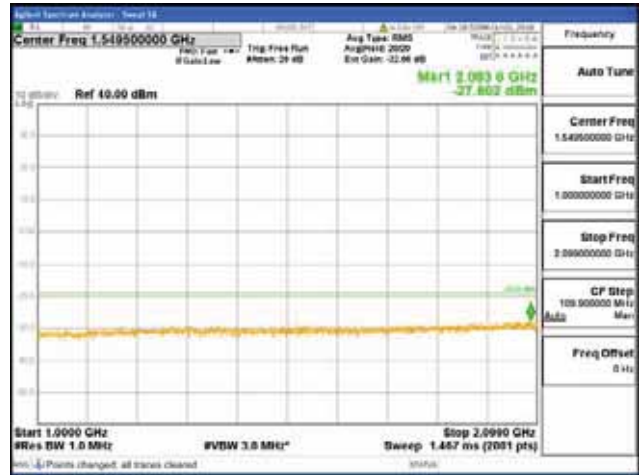

150 kHz - 30 MHz

30 MHz - 1000 MHz

1000 MHz - 2099 MHz

CTK Co., Ltd.
 (Ho-dong), 113, Yejik-ro, Cheoin-gu,
 Yongin-si, Gyeonggi-do, Korea
 Tel: +82-31-339-9970
 Fax: +82-31-624-9501

Report No.:
 CTK-2018-03329
 Page (1577) / (2957)
 Pages