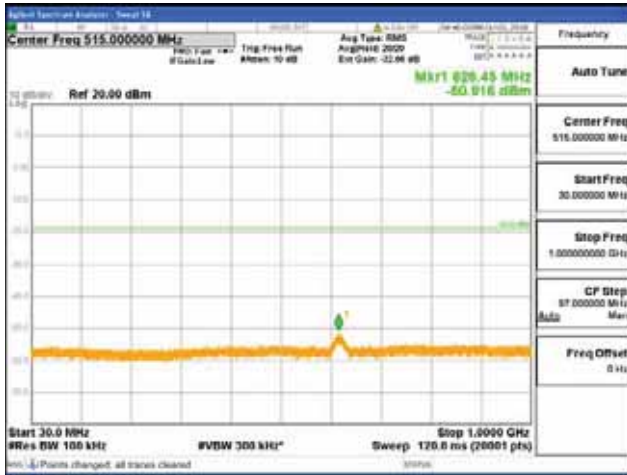

Report No.:
 CTK-2018-03329
 Page (1650) / (2957)
 Pages

[256QAM]

9 kHz - 150 kHz

150 kHz - 30 MHz

30 MHz - 1000 MHz

1000 MHz - 2099 MHz

CTK Co., Ltd.
 (Ho-dong), 113, Yejik-ro, Cheoin-gu,
 Yongin-si, Gyeonggi-do, Korea
 Tel: +82-31-339-9970
 Fax: +82-31-624-9501