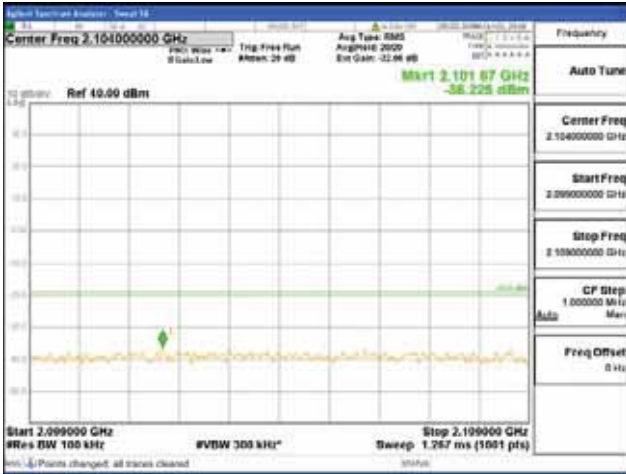

CTK Co., Ltd.
(Ho-dong), 113, Yejik-ro, Cheoin-gu,
Yongin-si, Gyeonggi-do, Korea
Tel: +82-31-339-9970
Fax: +82-31-624-9501

Report No.:
CTK-2018-03329
Page (1579) / (2957)
Pages

2099 MHz - 2109 MHz