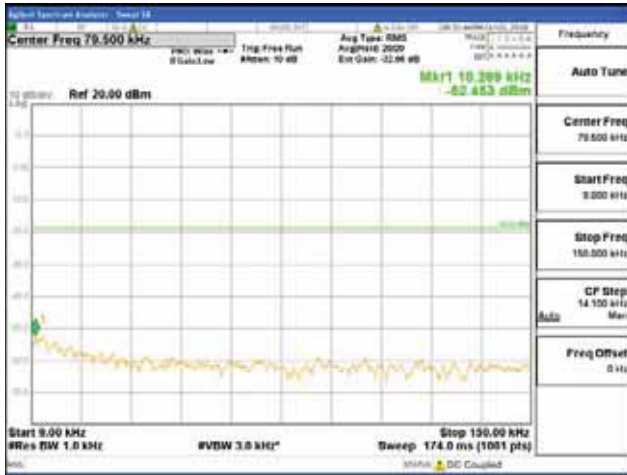

CTK Co., Ltd.
(Ho-dong), 113, Yejik-ro, Cheoin-gu,
Yongin-si, Gyeonggi-do, Korea
Tel: +82-31-339-9970
Fax: +82-31-624-9501

Report No.:
CTK-2018-03329
Page (1616) / (2957)
Pages

[64QAM]

9 kHz - 150 kHz