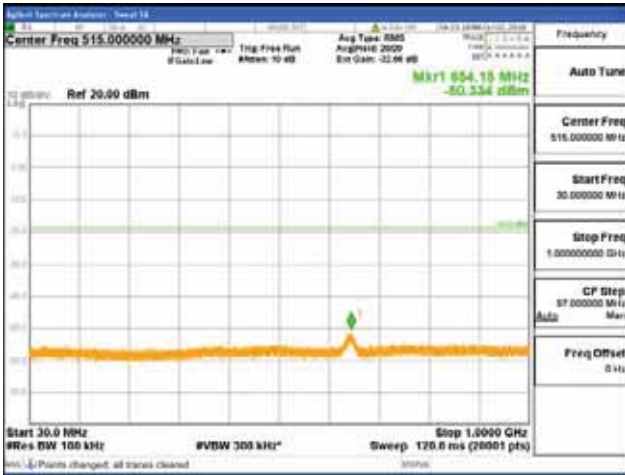

[16QAM]

9 kHz - 150 kHz

150 kHz - 30 MHz

30 MHz - 1000 MHz

1000 MHz - 2099 MHz

CTK Co., Ltd.
 (Ho-dong), 113, Yejik-ro, Cheoin-gu,
 Yongin-si, Gyeonggi-do, Korea
 Tel: +82-31-339-9970
 Fax: +82-31-624-9501