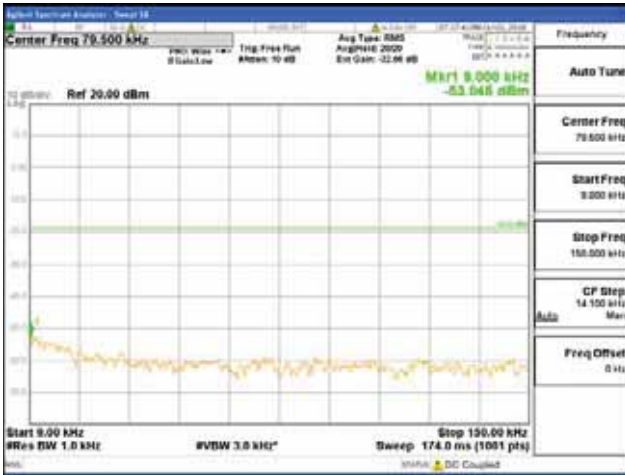

CTK Co., Ltd.
(Ho-dong), 113, Yejik-ro, Cheoin-gu,
Yongin-si, Gyeonggi-do, Korea
Tel: +82-31-339-9970
Fax: +82-31-624-9501

Report No.:
CTK-2018-03329
Page (1634) / (2957)
Pages

[256QAM]

9 kHz - 150 kHz