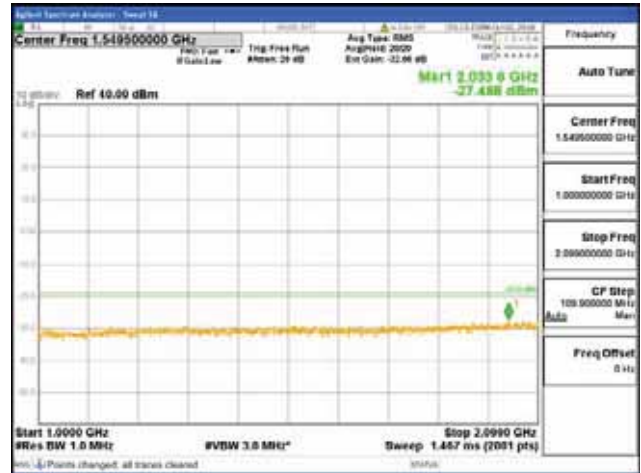

[16QAM]

9 kHz - 150 kHz

150 kHz - 30 MHz

30 MHz - 1000 MHz

1000 MHz - 2099 MHz

CTK Co., Ltd.
 (Ho-dong), 113, Yejik-ro, Cheoin-gu,
 Yongin-si, Gyeonggi-do, Korea
 Tel: +82-31-339-9970
 Fax: +82-31-624-9501