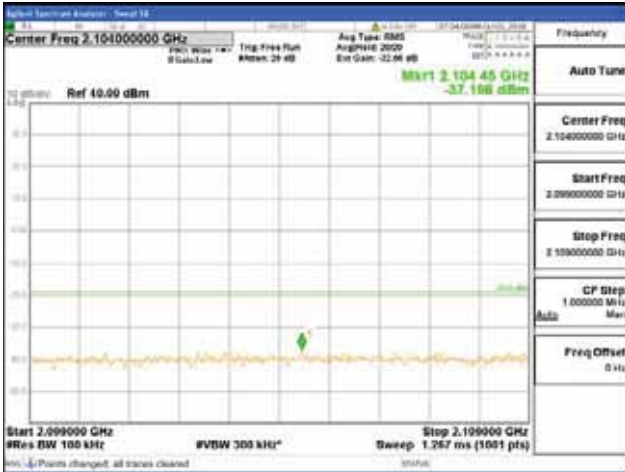

CTK Co., Ltd.
(Ho-dong), 113, Yejik-ro, Cheoin-gu,
Yongin-si, Gyeonggi-do, Korea
Tel: +82-31-339-9970
Fax: +82-31-624-9501

Report No.:
CTK-2018-03329
Page (1609) / (2957)
Pages

2099 MHz - 2109 MHz