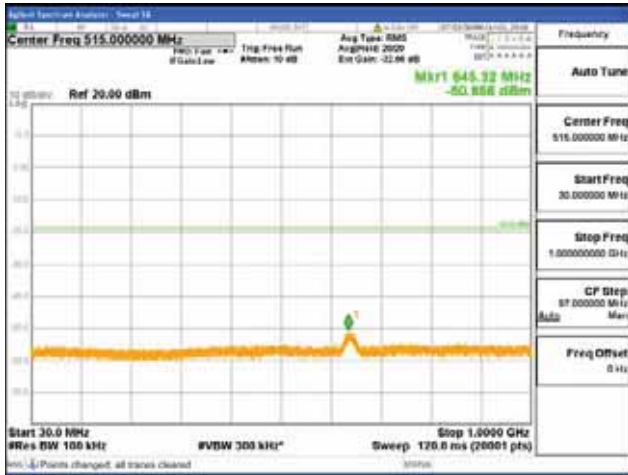

Report No.:
 CTK-2018-03329
 Page (1608) / (2957)
 Pages

[64QAM]

9 kHz - 150 kHz

150 kHz - 30 MHz

30 MHz - 1000 MHz

1000 MHz - 2099 MHz

CTK Co., Ltd.
 (Ho-dong), 113, Yejik-ro, Cheoin-gu,
 Yongin-si, Gyeonggi-do, Korea
 Tel: +82-31-339-9970
 Fax: +82-31-624-9501