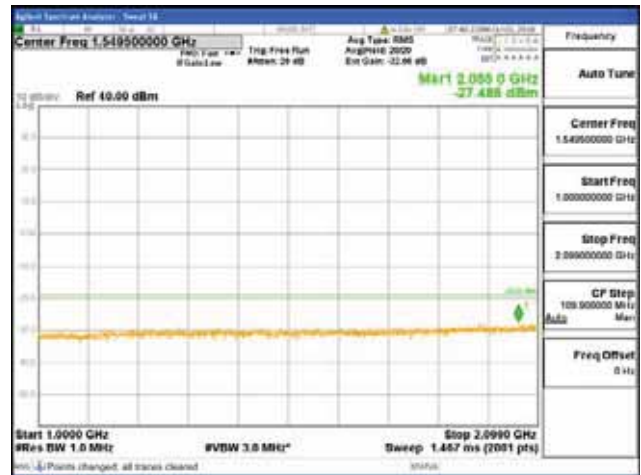

Report No.:
 CTK-2018-03329
 Page (1586) / (2957)
 Pages

[256QAM]

9 kHz - 150 kHz

150 kHz - 30 MHz

30 MHz - 1000 MHz

1000 MHz - 2099 MHz

CTK Co., Ltd.
 (Ho-dong), 113, Yejik-ro, Cheoin-gu,
 Yongin-si, Gyeonggi-do, Korea
 Tel: +82-31-339-9970
 Fax: +82-31-624-9501