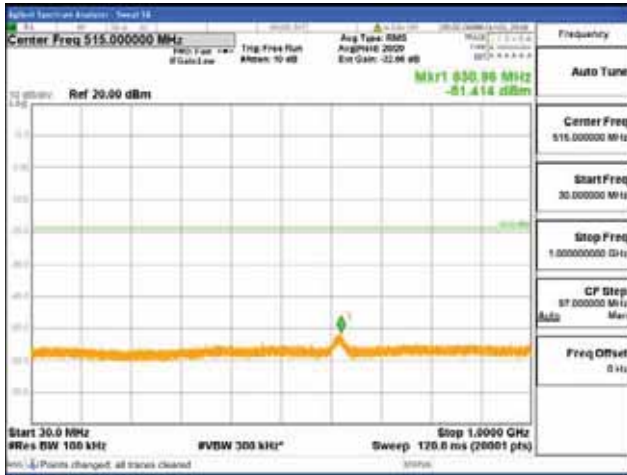

Report No.:
 CTK-2018-03329
 Page (1578) / (2957)
 Pages

[256QAM]

9 kHz - 150 kHz

150 kHz - 30 MHz

30 MHz - 1000 MHz

1000 MHz - 2099 MHz

CTK Co., Ltd.
 (Ho-dong), 113, Yejik-ro, Cheoin-gu,
 Yongin-si, Gyeonggi-do, Korea
 Tel: +82-31-339-9970
 Fax: +82-31-624-9501