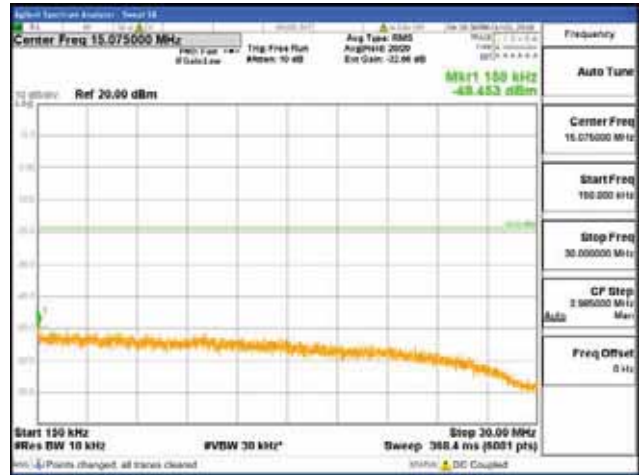

150 kHz - 30 MHz