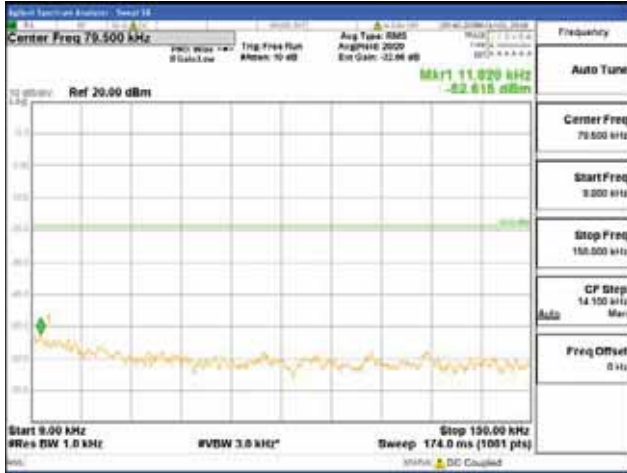

CTK Co., Ltd.
(Ho-dong), 113, Yejik-ro, Cheoin-gu,
Yongin-si, Gyeonggi-do, Korea
Tel: +82-31-339-9970
Fax: +82-31-624-9501

Report No.:
CTK-2018-03329
Page (1654) / (2957)
Pages

[16QAM]

9 kHz - 150 kHz