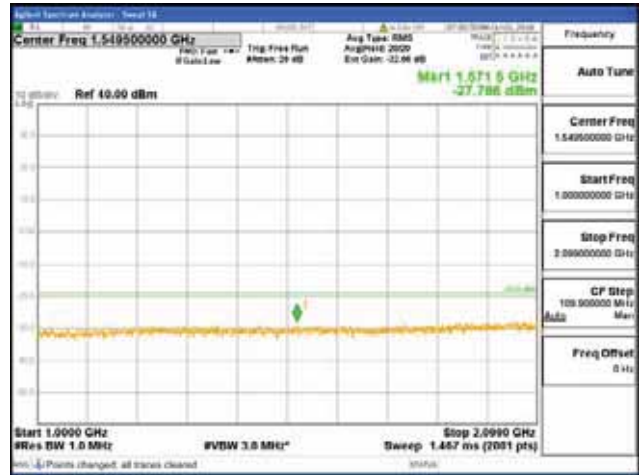

Report No.:
 CTK-2018-03329
 Page (1584) / (2957)
 Pages

[64QAM]

9 kHz - 150 kHz

150 kHz - 30 MHz

30 MHz - 1000 MHz

1000 MHz - 2099 MHz

CTK Co., Ltd.
 (Ho-dong), 113, Yejik-ro, Cheoin-gu,
 Yongin-si, Gyeonggi-do, Korea
 Tel: +82-31-339-9970
 Fax: +82-31-624-9501