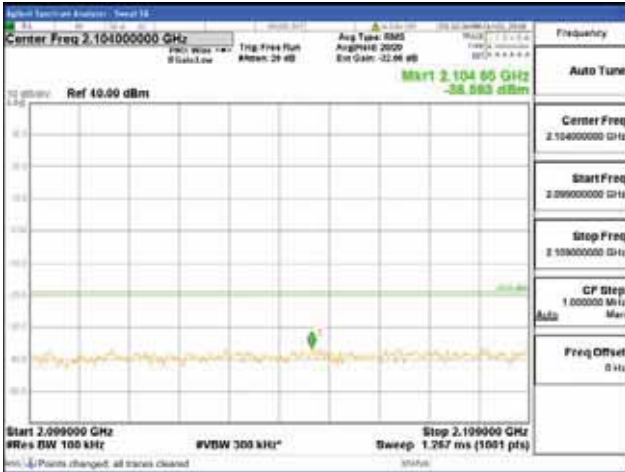

CTK Co., Ltd.
(Ho-dong), 113, Yejik-ro, Cheoin-gu,
Yongin-si, Gyeonggi-do, Korea
Tel: +82-31-339-9970
Fax: +82-31-624-9501

Report No.:
CTK-2018-03329
Page (1597) / (2957)
Pages

2099 MHz - 2109 MHz