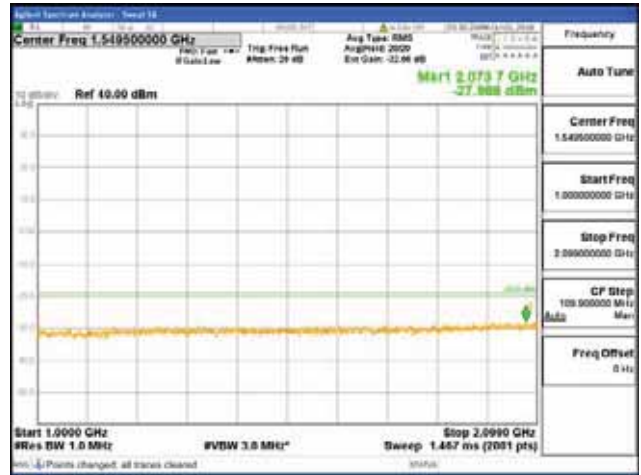

[16QAM]

9 kHz - 150 kHz

150 kHz - 30 MHz

30 MHz - 1000 MHz

1000 MHz - 2099 MHz

CTK Co., Ltd.
 (Ho-dong), 113, Yejik-ro, Cheoin-gu,
 Yongin-si, Gyeonggi-do, Korea
 Tel: +82-31-339-9970
 Fax: +82-31-624-9501