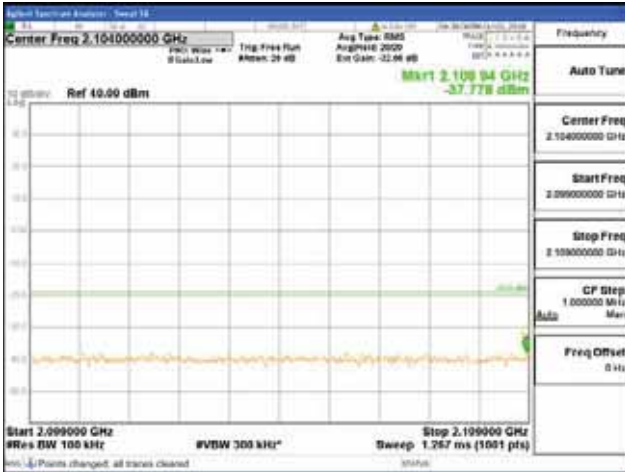

CTK Co., Ltd.
(Ho-dong), 113, Yejik-ro, Cheoin-gu,
Yongin-si, Gyeonggi-do, Korea
Tel: +82-31-339-9970
Fax: +82-31-624-9501

Report No.:
CTK-2018-03329
Page (1649) / (2957)
Pages

2099 MHz - 2109 MHz