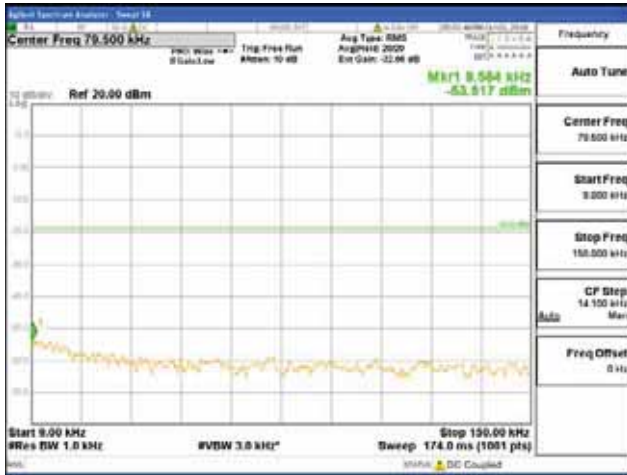

CTK Co., Ltd.
(Ho-dong), 113, Yejik-ro, Cheoin-gu,
Yongin-si, Gyeonggi-do, Korea
Tel: +82-31-339-9970
Fax: +82-31-624-9501

Report No.:
CTK-2018-03329
Page (1578) / (2957)
Pages

[256QAM]

9 kHz - 150 kHz