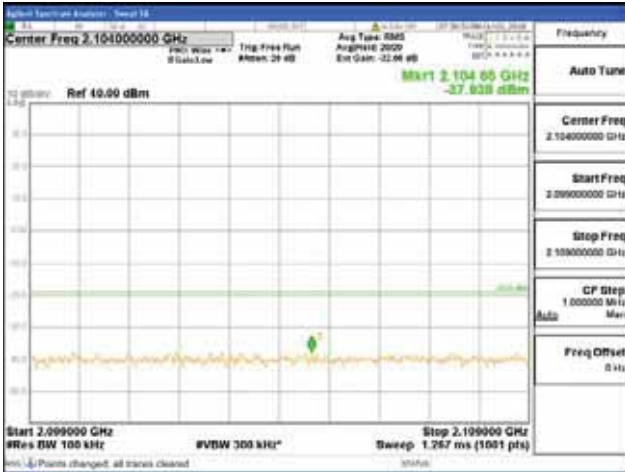

CTK Co., Ltd.
(Ho-dong), 113, Yejik-ro, Cheoin-gu,
Yongin-si, Gyeonggi-do, Korea
Tel: +82-31-339-9970
Fax: +82-31-624-9501

Report No.:
CTK-2018-03329
Page (1607) / (2957)
Pages

2099 MHz - 2109 MHz