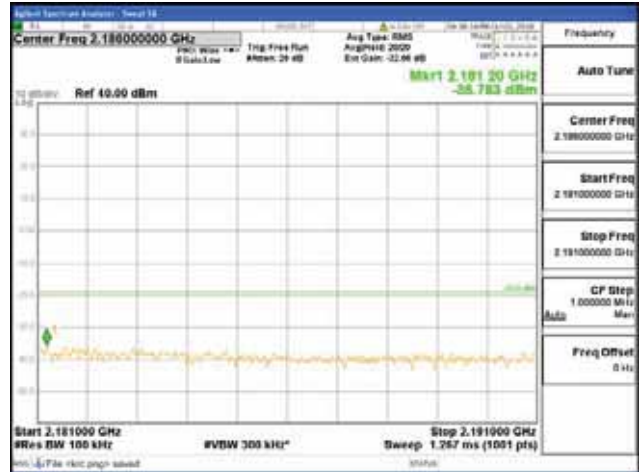

2181 MHz - 2191 MHz