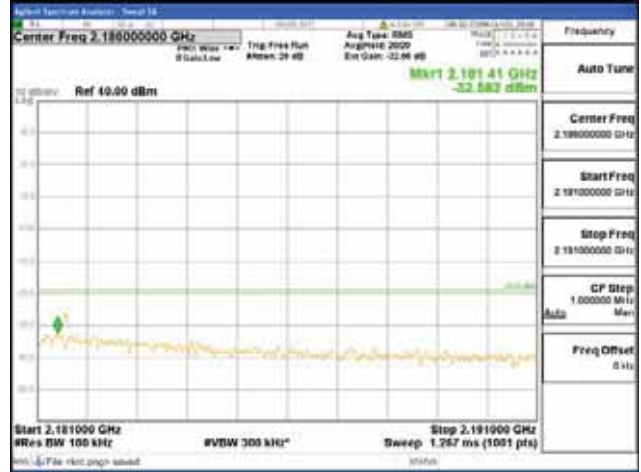

2181 MHz - 2191 MHz