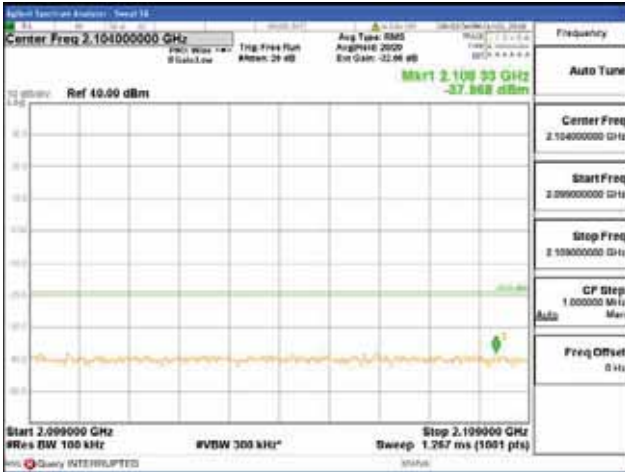

CTK Co., Ltd.
(Ho-dong), 113, Yejik-ro, Cheoin-gu,
Yongin-si, Gyeonggi-do, Korea
Tel: +82-31-339-9970
Fax: +82-31-624-9501

Report No.:
CTK-2018-03329
Page (1589) / (2957)
Pages

2099 MHz - 2109 MHz