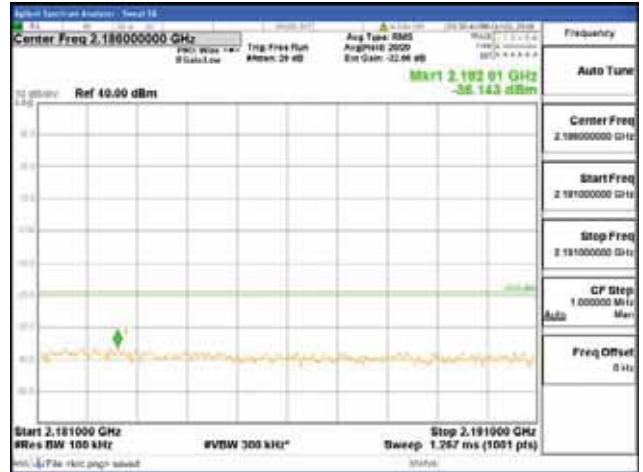

2181 MHz - 2191 MHz