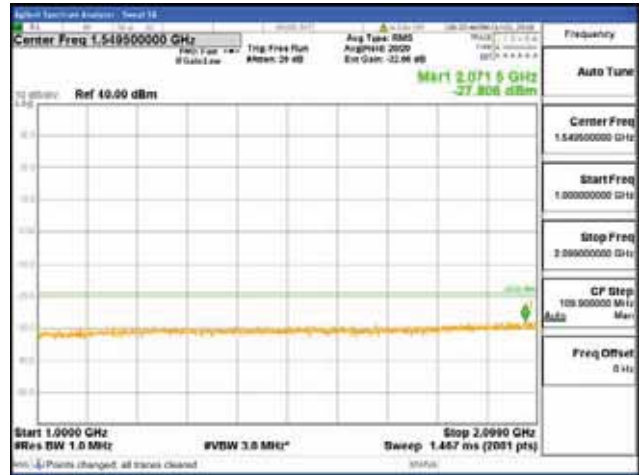

[16QAM]

9 kHz - 150 kHz

150 kHz - 30 MHz

30 MHz - 1000 MHz

1000 MHz - 2099 MHz

CTK Co., Ltd.
 (Ho-dong), 113, Yejik-ro, Cheoin-gu,
 Yongin-si, Gyeonggi-do, Korea
 Tel: +82-31-339-9970
 Fax: +82-31-624-9501