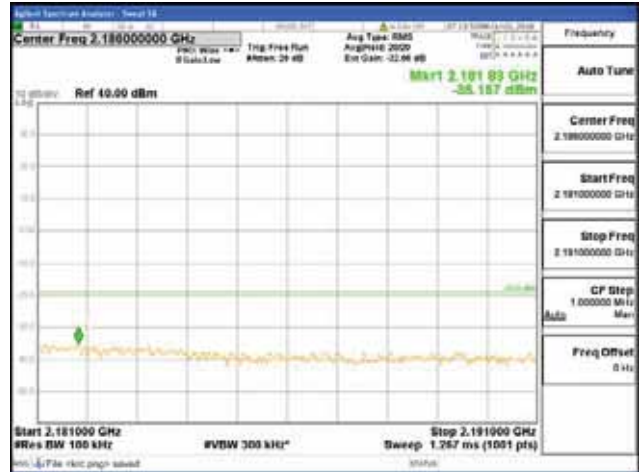

2181 MHz - 2191 MHz