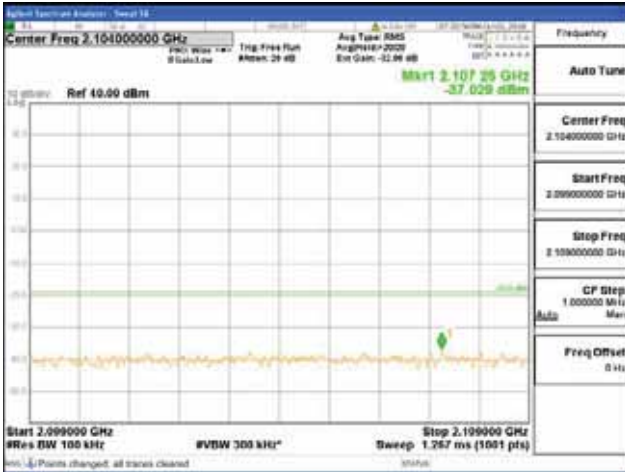

CTK Co., Ltd.
(Ho-dong), 113, Yejik-ro, Cheoin-gu,
Yongin-si, Gyeonggi-do, Korea
Tel: +82-31-339-9970
Fax: +82-31-624-9501

Report No.:
CTK-2018-03329
Page (1611) / (2957)
Pages

2099 MHz - 2109 MHz