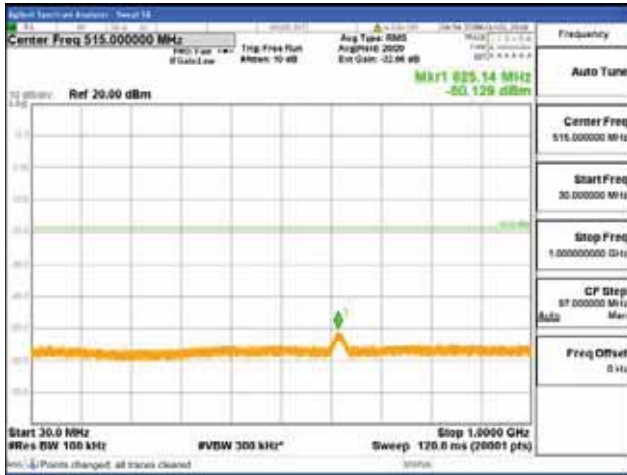

Report No.:
 CTK-2018-03329
 Page (1602) / (2957)
 Pages

[256QAM]

9 kHz - 150 kHz

150 kHz - 30 MHz

30 MHz - 1000 MHz

1000 MHz - 2099 MHz

CTK Co., Ltd.
 (Ho-dong), 113, Yejik-ro, Cheoin-gu,
 Yongin-si, Gyeonggi-do, Korea
 Tel: +82-31-339-9970
 Fax: +82-31-624-9501