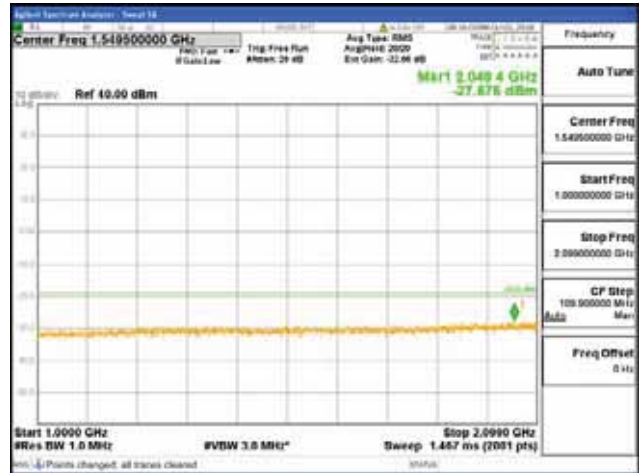

[16QAM]

9 kHz - 150 kHz

150 kHz - 30 MHz

30 MHz - 1000 MHz

1000 MHz - 2099 MHz

CTK Co., Ltd.
 (Ho-dong), 113, Yejik-ro, Cheoin-gu,
 Yongin-si, Gyeonggi-do, Korea
 Tel: +82-31-339-9970
 Fax: +82-31-624-9501