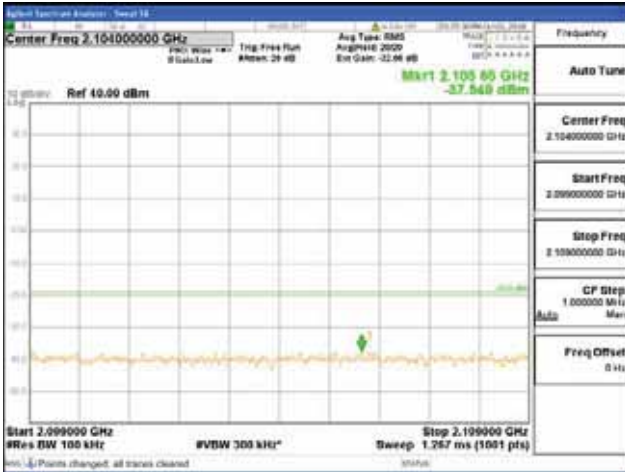

CTK Co., Ltd.
(Ho-dong), 113, Yejik-ro, Cheoin-gu,
Yongin-si, Gyeonggi-do, Korea
Tel: +82-31-339-9970
Fax: +82-31-624-9501

Report No.:
CTK-2018-03329
Page (1647) / (2957)
Pages

2099 MHz - 2109 MHz