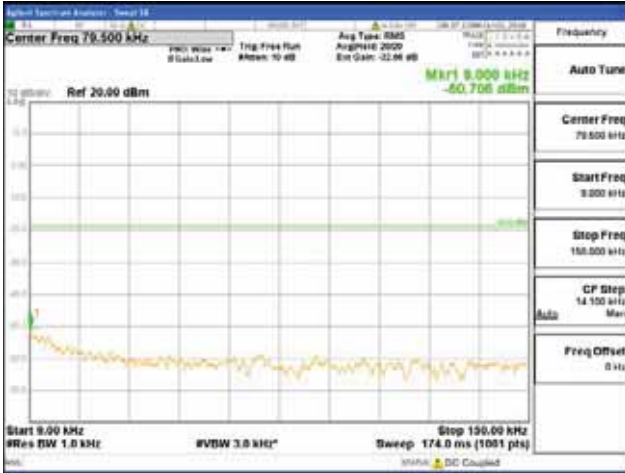

CTK Co., Ltd.
(Ho-dong), 113, Yejik-ro, Cheoin-gu,
Yongin-si, Gyeonggi-do, Korea
Tel: +82-31-339-9970
Fax: +82-31-624-9501

Report No.:
CTK-2018-03329
Page (1664) / (2957)
Pages

[64QAM]

9 kHz - 150 kHz