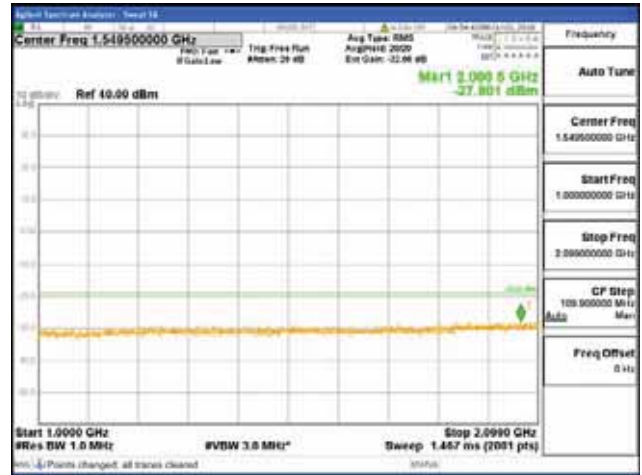

Report No.:
 CTK-2018-03329
 Page (1602) / (2957)
 Pages

[256QAM]

9 kHz - 150 kHz

150 kHz - 30 MHz

30 MHz - 1000 MHz

1000 MHz - 2099 MHz

CTK Co., Ltd.
 (Ho-dong), 113, Yejik-ro, Cheoin-gu,
 Yongin-si, Gyeonggi-do, Korea
 Tel: +82-31-339-9970
 Fax: +82-31-624-9501