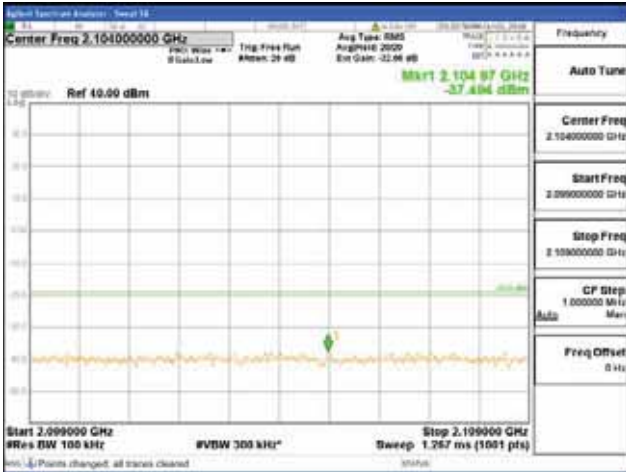

CTK Co., Ltd.
(Ho-dong), 113, Yejik-ro, Cheoin-gu,
Yongin-si, Gyeonggi-do, Korea
Tel: +82-31-339-9970
Fax: +82-31-624-9501

Report No.:
CTK-2018-03329
Page (1645) / (2957)
Pages

2099 MHz - 2109 MHz