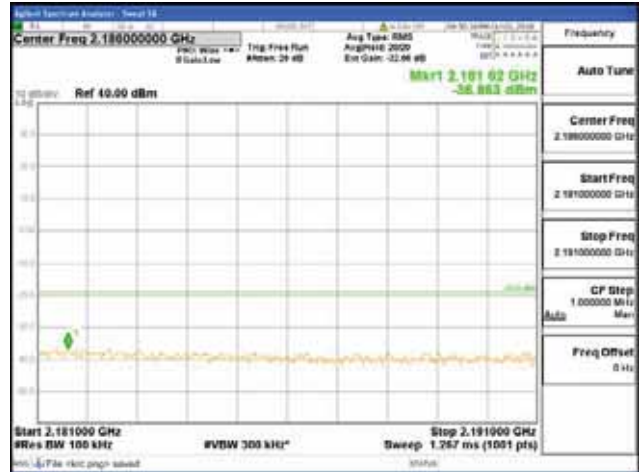

2181 MHz - 2191 MHz