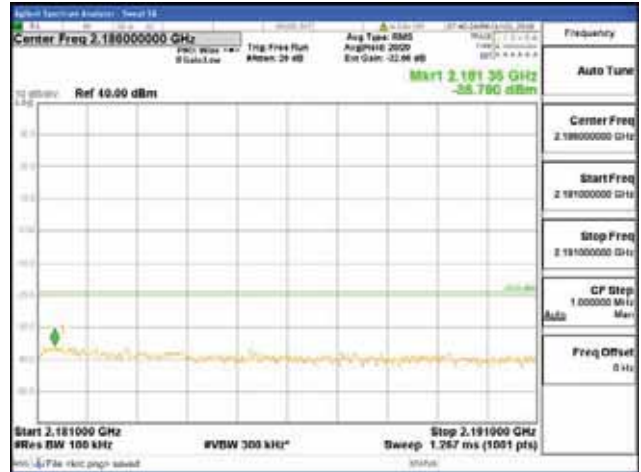

2181 MHz - 2191 MHz