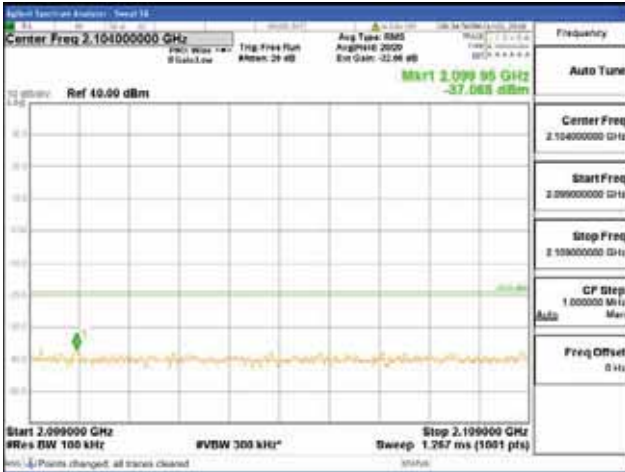

CTK Co., Ltd.
(Ho-dong), 113, Yejik-ro, Cheoin-gu,
Yongin-si, Gyeonggi-do, Korea
Tel: +82-31-339-9970
Fax: +82-31-624-9501

Report No.:
CTK-2018-03329
Page (1641) / (2957)
Pages

2099 MHz - 2109 MHz