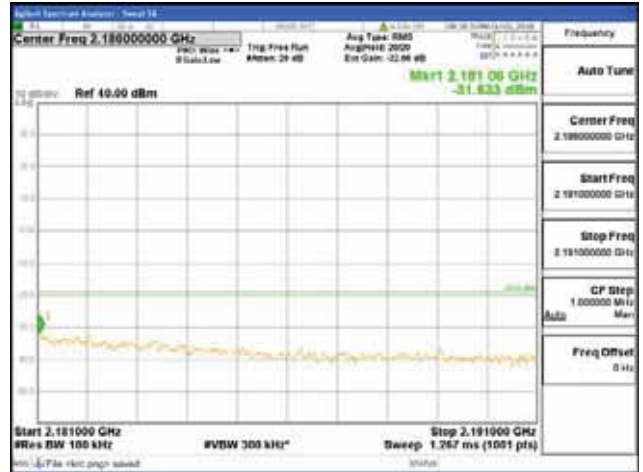

2181 MHz - 2191 MHz