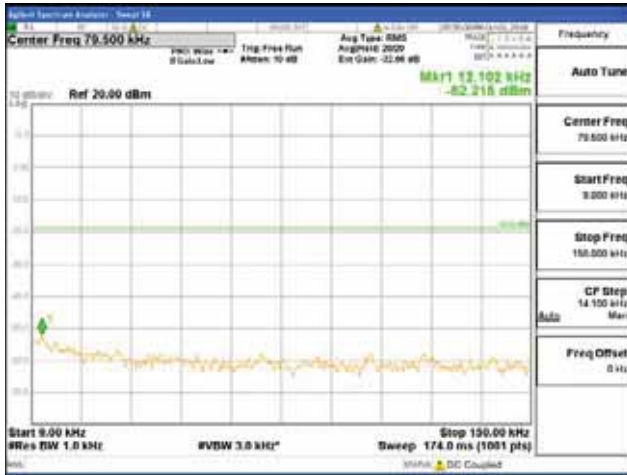

CTK Co., Ltd.
(Ho-dong), 113, Yejik-ro, Cheoin-gu,
Yongin-si, Gyeonggi-do, Korea
Tel: +82-31-339-9970
Fax: +82-31-624-9501

Report No.:
CTK-2018-03329
Page (1630) / (2957)
Pages

[16QAM]

9 kHz - 150 kHz