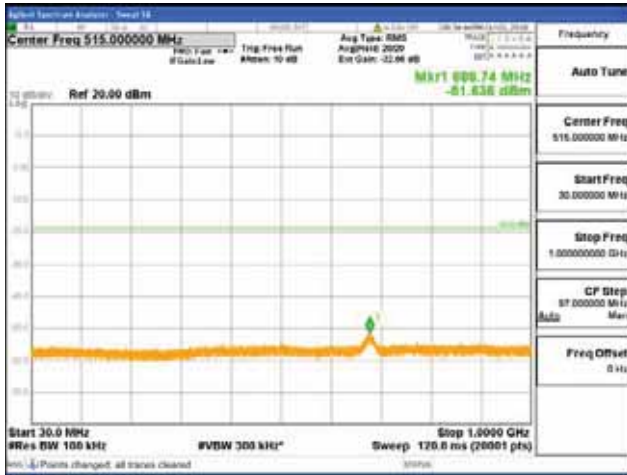

Report No.:
CTK-2018-03329
Page (1640) / (2957)
Pages

[64QAM]

9 kHz - 150 kHz

150 kHz - 30 MHz

30 MHz - 1000 MHz

1000 MHz - 2099 MHz

CTK Co., Ltd.
 (Ho-dong), 113, Yejik-ro, Cheoin-gu,
 Yongin-si, Gyeonggi-do, Korea
 Tel: +82-31-339-9970
 Fax: +82-31-624-9501