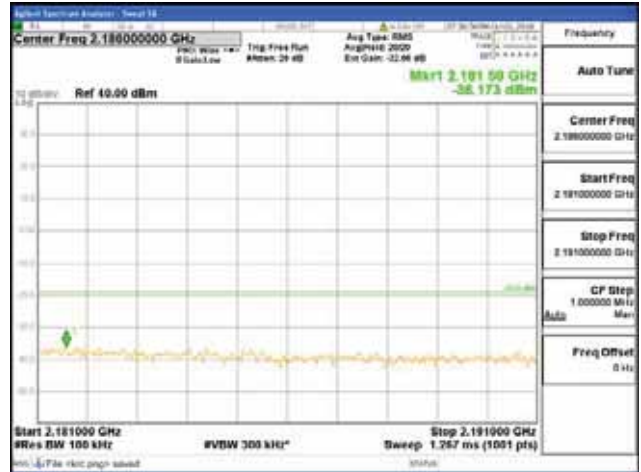

2181 MHz - 2191 MHz