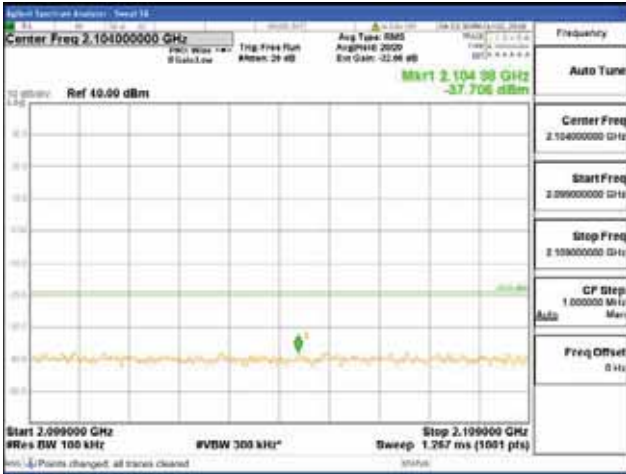

CTK Co., Ltd.
(Ho-dong), 113, Yejik-ro, Cheoin-gu,
Yongin-si, Gyeonggi-do, Korea
Tel: +82-31-339-9970
Fax: +82-31-624-9501

Report No.:
CTK-2018-03329
Page (1679) / (2957)
Pages

2099 MHz - 2109 MHz