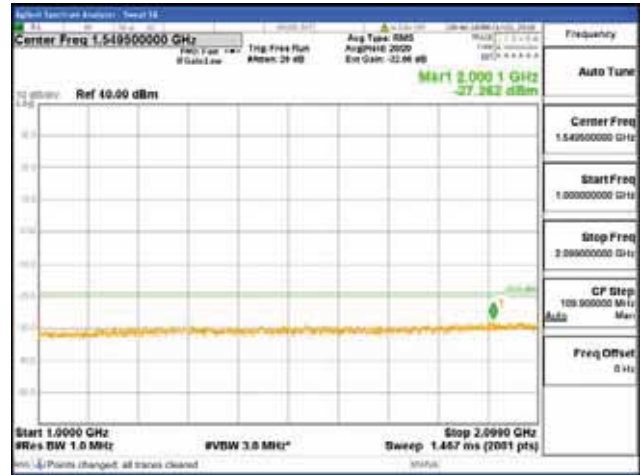

Report No.:
 CTK-2018-03329
 Page (1642) / (2957)
 Pages

[256QAM]

9 kHz - 150 kHz

150 kHz - 30 MHz

30 MHz - 1000 MHz

1000 MHz - 2099 MHz

CTK Co., Ltd.
(Ho-dong), 113, Yejik-ro, Cheoin-gu,
Yongin-si, Gyeonggi-do, Korea
Tel: +82-31-339-9970
Fax: +82-31-624-9501