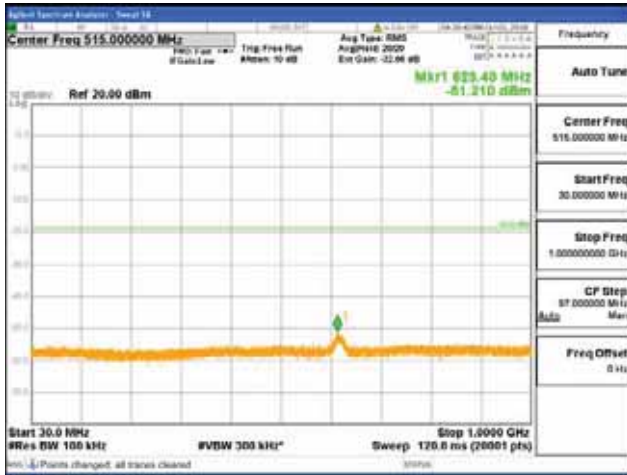

Report No.:
 CTK-2018-03329
 Page (1600) / (2957)
 Pages

[64QAM]

9 kHz - 150 kHz

150 kHz - 30 MHz

30 MHz - 1000 MHz

1000 MHz - 2099 MHz

CTK Co., Ltd.
 (Ho-dong), 113, Yejik-ro, Cheoin-gu,
 Yongin-si, Gyeonggi-do, Korea
 Tel: +82-31-339-9970
 Fax: +82-31-624-9501