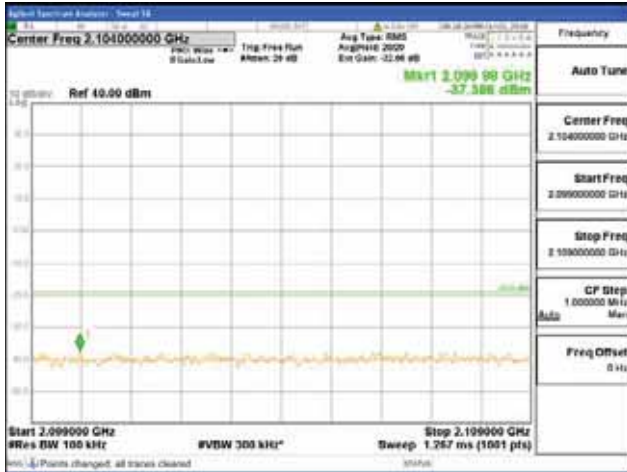

CTK Co., Ltd.
(Ho-dong), 113, Yejik-ro, Cheoin-gu,
Yongin-si, Gyeonggi-do, Korea
Tel: +82-31-339-9970
Fax: +82-31-624-9501

Report No.:
CTK-2018-03329
Page (1639) / (2957)
Pages

2099 MHz - 2109 MHz