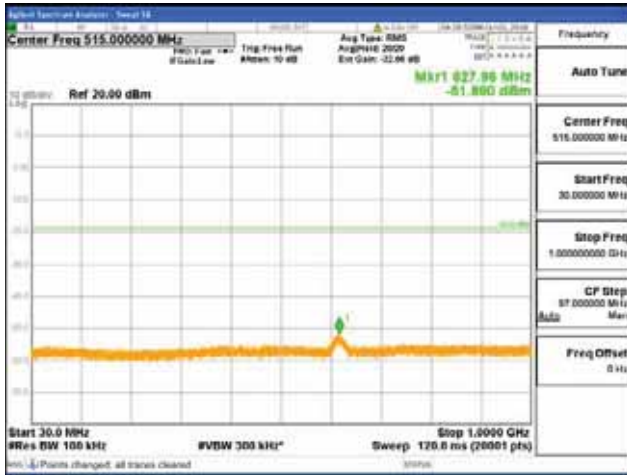

Report No.:
 CTK-2018-03329
 Page (1624) / (2957)
 Pages

[64QAM]

9 kHz - 150 kHz

150 kHz - 30 MHz

30 MHz - 1000 MHz

1000 MHz - 2099 MHz

CTK Co., Ltd.
 (Ho-dong), 113, Yejik-ro, Cheoin-gu,
 Yongin-si, Gyeonggi-do, Korea
 Tel: +82-31-339-9970
 Fax: +82-31-624-9501