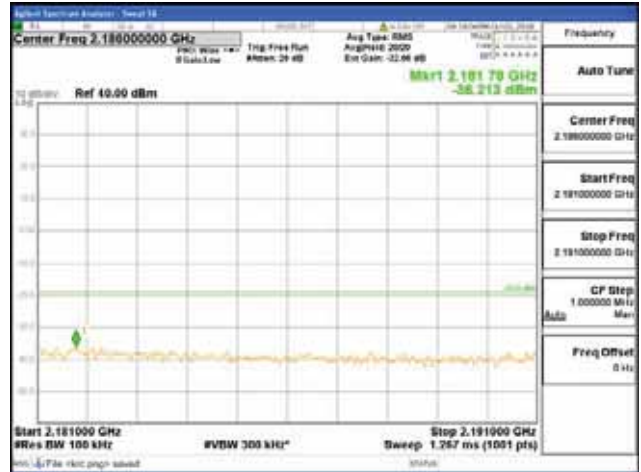

2181 MHz - 2191 MHz