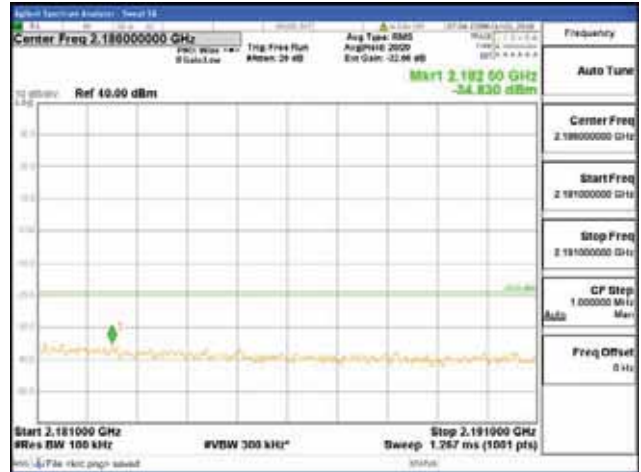

2181 MHz - 2191 MHz