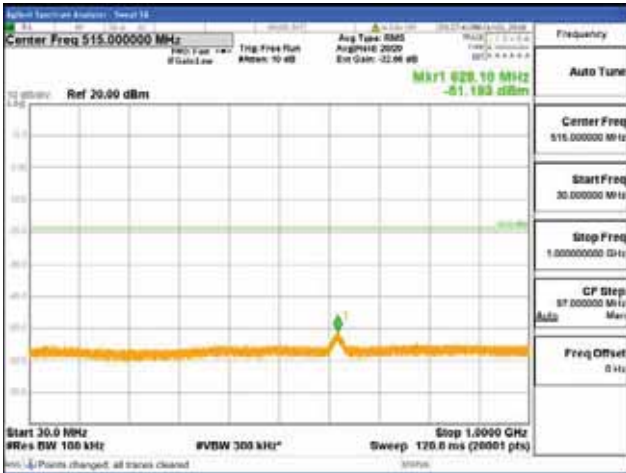

[16QAM]

9 kHz - 150 kHz

150 kHz - 30 MHz

30 MHz - 1000 MHz

1000 MHz - 2099 MHz

CTK Co., Ltd.
 (Ho-dong), 113, Yejik-ro, Cheoin-gu,
 Yongin-si, Gyeonggi-do, Korea
 Tel: +82-31-339-9970
 Fax: +82-31-624-9501