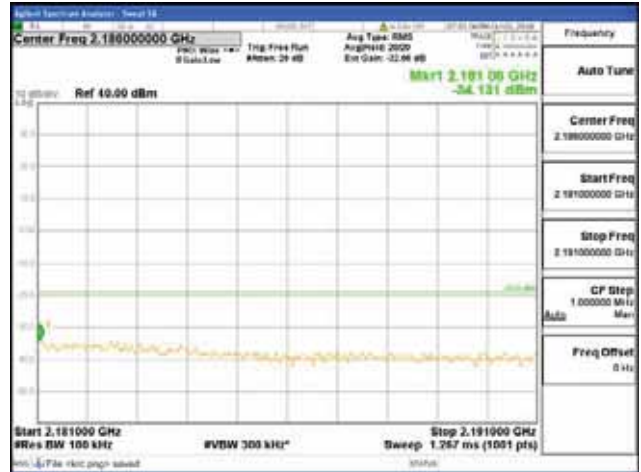

2181 MHz - 2191 MHz