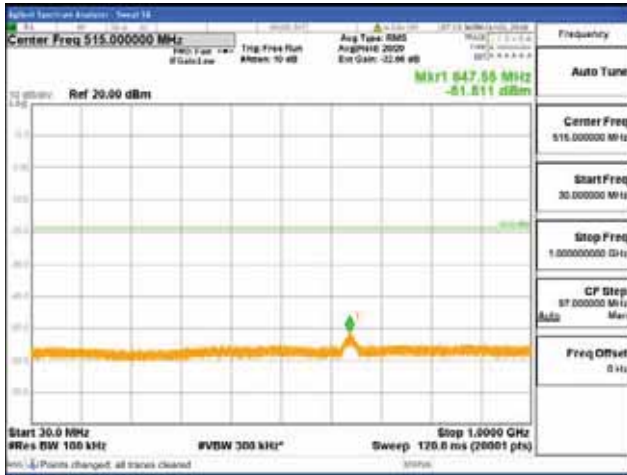

Report No.:
 CTK-2018-03329
 Page (1658) / (2957)
 Pages

[256QAM]

9 kHz - 150 kHz

150 kHz - 30 MHz

30 MHz - 1000 MHz

1000 MHz - 2099 MHz

CTK Co., Ltd.
 (Ho-dong), 113, Yejik-ro, Cheoin-gu,
 Yongin-si, Gyeonggi-do, Korea
 Tel: +82-31-339-9970
 Fax: +82-31-624-9501