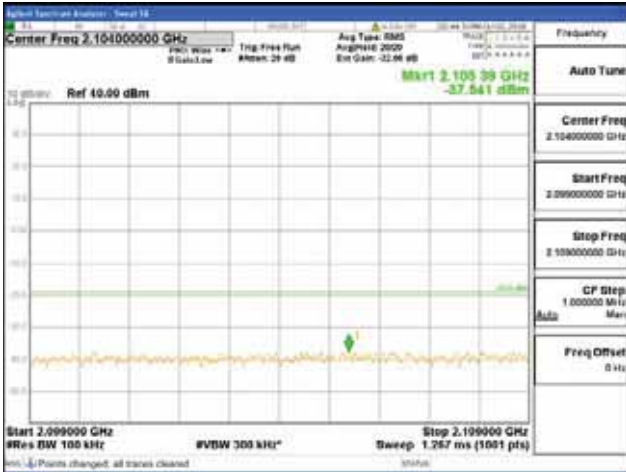

CTK Co., Ltd.
(Ho-dong), 113, Yejik-ro, Cheoin-gu,
Yongin-si, Gyeonggi-do, Korea
Tel: +82-31-339-9970
Fax: +82-31-624-9501

Report No.:
CTK-2018-03329
Page (1669) / (2957)
Pages

2099 MHz - 2109 MHz