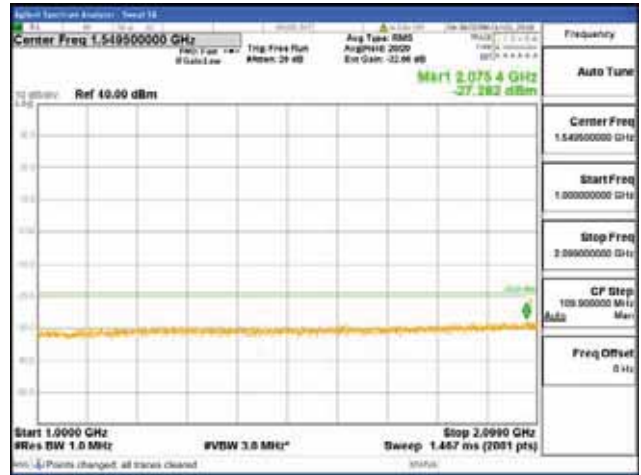

Report No.:
 CTK-2018-03329
 Page (1648) / (2957)
 Pages

[64QAM]

9 kHz - 150 kHz

150 kHz - 30 MHz

30 MHz - 1000 MHz

1000 MHz - 2099 MHz

CTK Co., Ltd.
 (Ho-dong), 113, Yejik-ro, Cheoin-gu,
 Yongin-si, Gyeonggi-do, Korea
 Tel: +82-31-339-9970
 Fax: +82-31-624-9501