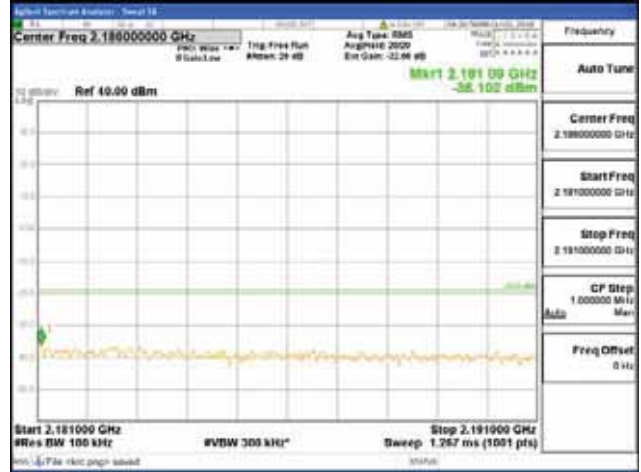

2181 MHz - 2191 MHz