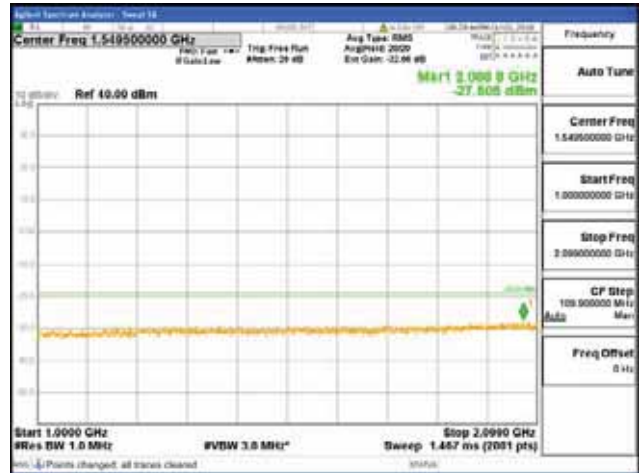

Report No.:
 CTK-2018-03329
 Page (1592) / (2957)
 Pages

[64QAM]

9 kHz - 150 kHz

150 kHz - 30 MHz

30 MHz - 1000 MHz

1000 MHz - 2099 MHz

CTK Co., Ltd.
 (Ho-dong), 113, Yejik-ro, Cheoin-gu,
 Yongin-si, Gyeonggi-do, Korea
 Tel: +82-31-339-9970
 Fax: +82-31-624-9501