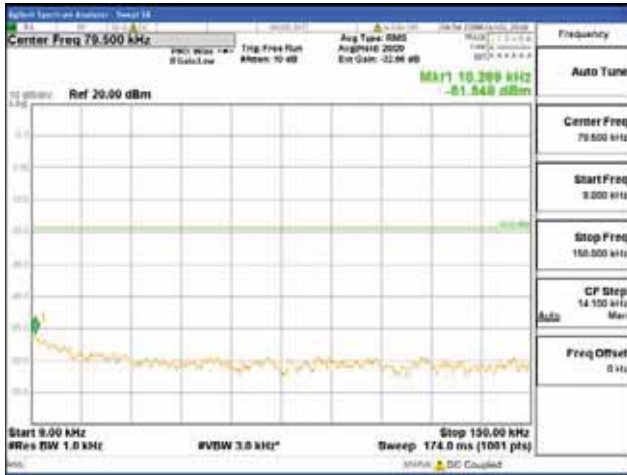

CTK Co., Ltd.
(Ho-dong), 113, Yejik-ro, Cheoin-gu,
Yongin-si, Gyeonggi-do, Korea
Tel: +82-31-339-9970
Fax: +82-31-624-9501

Report No.:
CTK-2018-03329
Page (1602) / (2957)
Pages

[256QAM]

9 kHz - 150 kHz