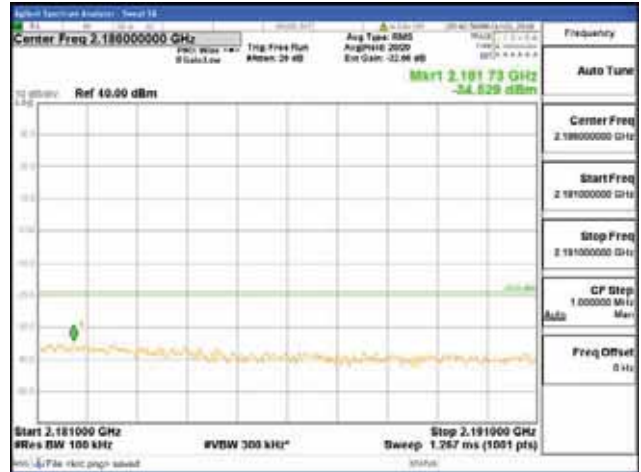

2181 MHz - 2191 MHz