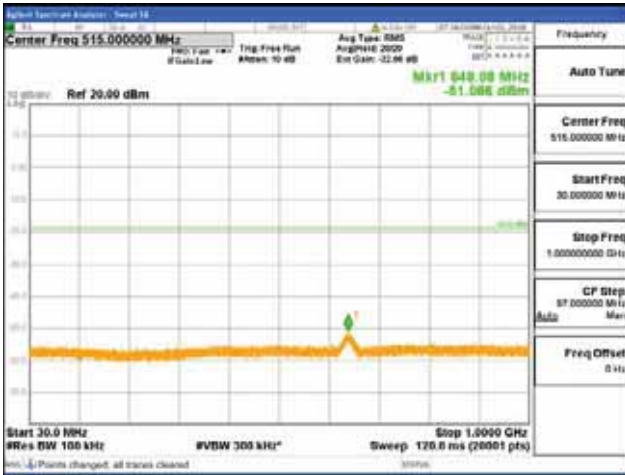

Report No.:
 CTK-2018-03329
 Page (1634) / (2957)
 Pages

[256QAM]

9 kHz - 150 kHz

150 kHz - 30 MHz

30 MHz - 1000 MHz

1000 MHz - 2099 MHz

CTK Co., Ltd.
 (Ho-dong), 113, Yejik-ro, Cheoin-gu,
 Yongin-si, Gyeonggi-do, Korea
 Tel: +82-31-339-9970
 Fax: +82-31-624-9501