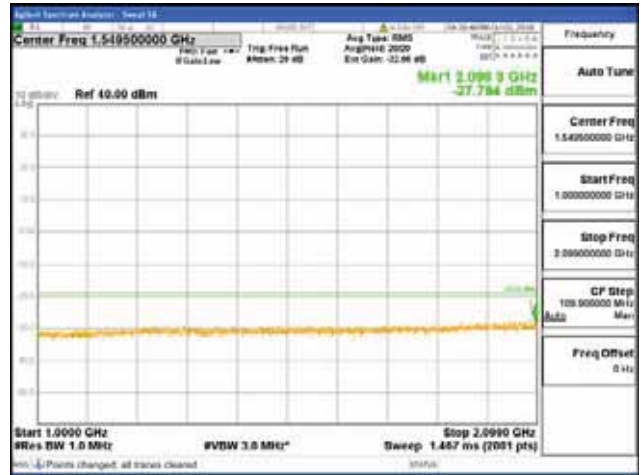

Report No.:
 CTK-2018-03329
 Page (1600) / (2957)
 Pages

[64QAM]

9 kHz - 150 kHz

150 kHz - 30 MHz

30 MHz - 1000 MHz

1000 MHz - 2099 MHz

CTK Co., Ltd.
 (Ho-dong), 113, Yejik-ro, Cheoin-gu,
 Yongin-si, Gyeonggi-do, Korea
 Tel: +82-31-339-9970
 Fax: +82-31-624-9501