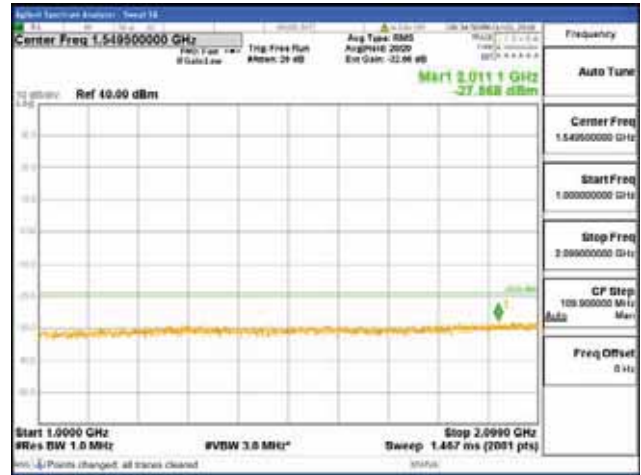

Report No.:
CTK-2018-03329
Page (1640) / (2957)
Pages

[64QAM]

9 kHz - 150 kHz

150 kHz - 30 MHz

30 MHz - 1000 MHz

1000 MHz - 2099 MHz

CTK Co., Ltd.
 (Ho-dong), 113, Yejik-ro, Cheoin-gu,
 Yongin-si, Gyeonggi-do, Korea
 Tel: +82-31-339-9970
 Fax: +82-31-624-9501