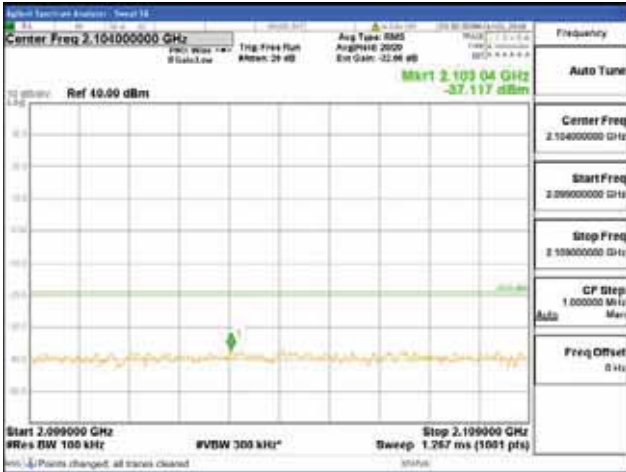

CTK Co., Ltd.
(Ho-dong), 113, Yejik-ro, Cheoin-gu,
Yongin-si, Gyeonggi-do, Korea
Tel: +82-31-339-9970
Fax: +82-31-624-9501

Report No.:
CTK-2018-03329
Page (1599) / (2957)
Pages

2099 MHz - 2109 MHz