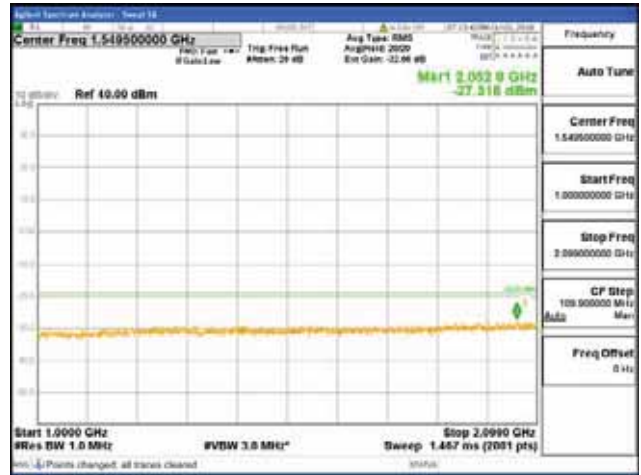

Report No.:
 CTK-2018-03329
 Page (1658) / (2957)
 Pages

[256QAM]

9 kHz - 150 kHz

150 kHz - 30 MHz

30 MHz - 1000 MHz

1000 MHz - 2099 MHz

CTK Co., Ltd.
 (Ho-dong), 113, Yejik-ro, Cheoin-gu,
 Yongin-si, Gyeonggi-do, Korea
 Tel: +82-31-339-9970
 Fax: +82-31-624-9501