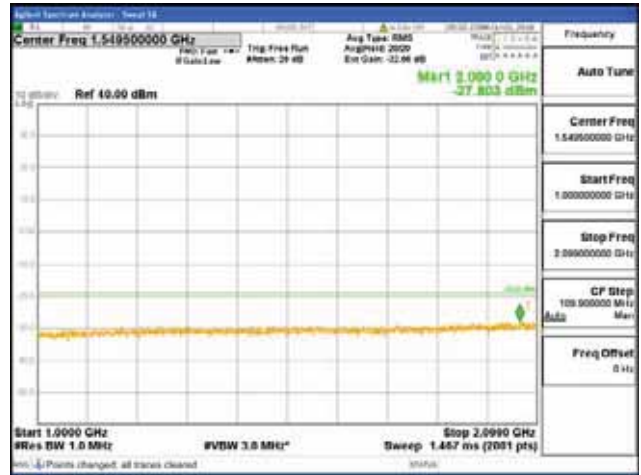

Report No.:
 CTK-2018-03329
 Page (1578) / (2957)
 Pages

[256QAM]

9 kHz - 150 kHz

150 kHz - 30 MHz

30 MHz - 1000 MHz

1000 MHz - 2099 MHz

CTK Co., Ltd.
 (Ho-dong), 113, Yejik-ro, Cheoin-gu,
 Yongin-si, Gyeonggi-do, Korea
 Tel: +82-31-339-9970
 Fax: +82-31-624-9501