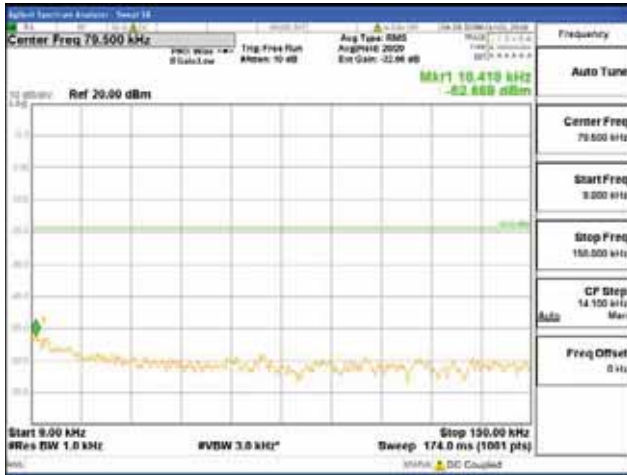

CTK Co., Ltd.
(Ho-dong), 113, Yejik-ro, Cheoin-gu,
Yongin-si, Gyeonggi-do, Korea
Tel: +82-31-339-9970
Fax: +82-31-624-9501

Report No.:
CTK-2018-03329
Page (1624) / (2957)
Pages

[64QAM]

9 kHz - 150 kHz