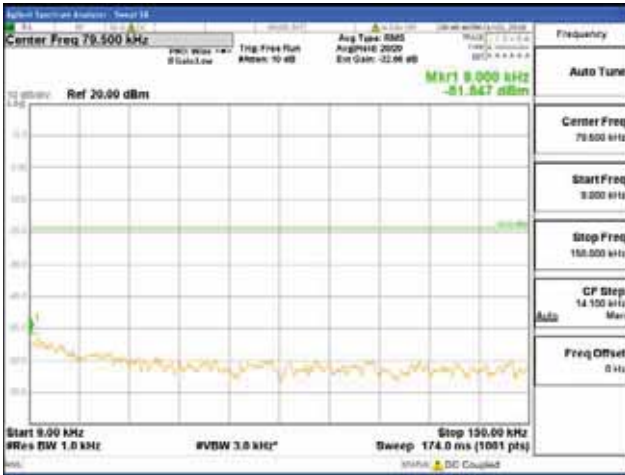

CTK Co., Ltd.
(Ho-dong), 113, Yejik-ro, Cheoin-gu,
Yongin-si, Gyeonggi-do, Korea
Tel: +82-31-339-9970
Fax: +82-31-624-9501

Report No.:
CTK-2018-03329
Page (1618) / (2957)
Pages

[256QAM]

9 kHz - 150 kHz