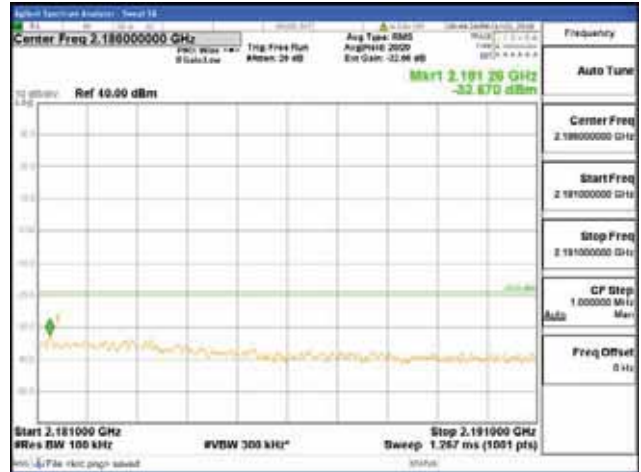

2181 MHz - 2191 MHz