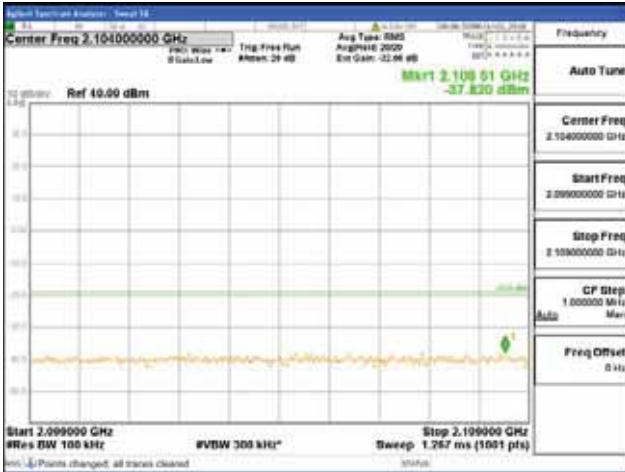

CTK Co., Ltd.
(Ho-dong), 113, Yejik-ro, Cheoin-gu,
Yongin-si, Gyeonggi-do, Korea
Tel: +82-31-339-9970
Fax: +82-31-624-9501

Report No.:
CTK-2018-03329
Page (1613) / (2957)
Pages

2099 MHz - 2109 MHz