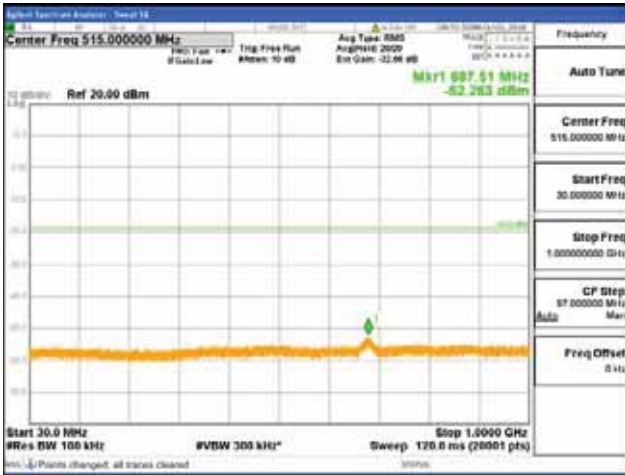

Report No.:
 CTK-2018-03329
 Page (1594) / (2957)
 Pages

[256QAM]

9 kHz - 150 kHz

150 kHz - 30 MHz

30 MHz - 1000 MHz

1000 MHz - 2099 MHz

CTK Co., Ltd.
 (Ho-dong), 113, Yejik-ro, Cheoin-gu,
 Yongin-si, Gyeonggi-do, Korea
 Tel: +82-31-339-9970
 Fax: +82-31-624-9501