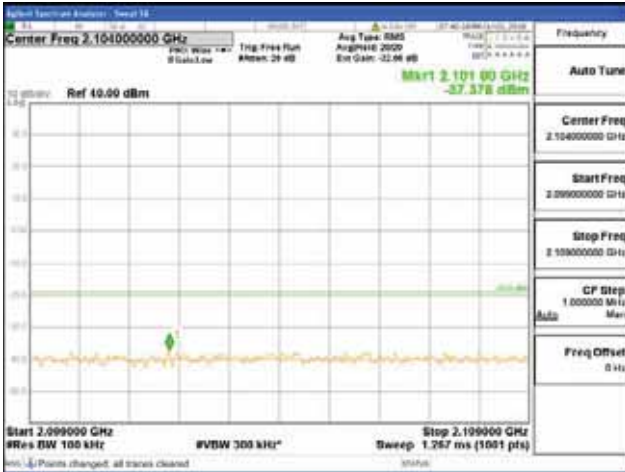

CTK Co., Ltd.
(Ho-dong), 113, Yejik-ro, Cheoin-gu,
Yongin-si, Gyeonggi-do, Korea
Tel: +82-31-339-9970
Fax: +82-31-624-9501

Report No.:
CTK-2018-03329
Page (1587) / (2957)
Pages

2099 MHz - 2109 MHz