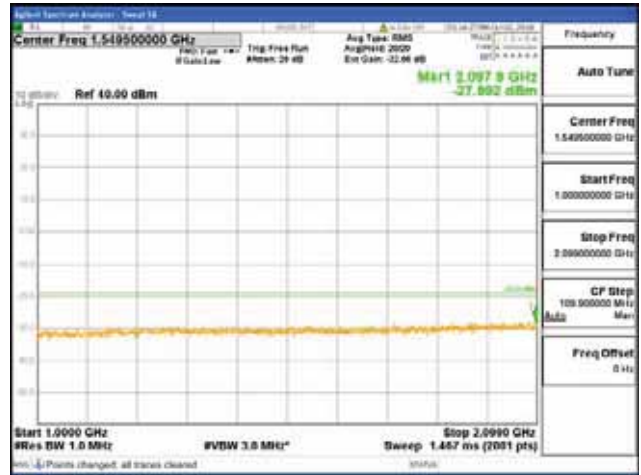

Report No.:
CTK-2018-03329
Page (1672) / (2957)
Pages

[64QAM]

9 kHz - 150 kHz

150 kHz - 30 MHz

30 MHz - 1000 MHz

1000 MHz - 2099 MHz

CTK Co., Ltd.
 (Ho-dong), 113, Yejik-ro, Cheoin-gu,
 Yongin-si, Gyeonggi-do, Korea
 Tel: +82-31-339-9970
 Fax: +82-31-624-9501