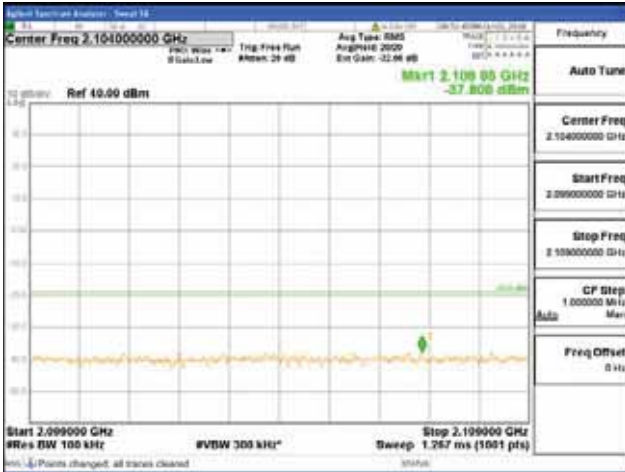

CTK Co., Ltd.
(Ho-dong), 113, Yejik-ro, Cheoin-gu,
Yongin-si, Gyeonggi-do, Korea
Tel: +82-31-339-9970
Fax: +82-31-624-9501

Report No.:
CTK-2018-03329
Page (1595) / (2957)
Pages

2099 MHz - 2109 MHz