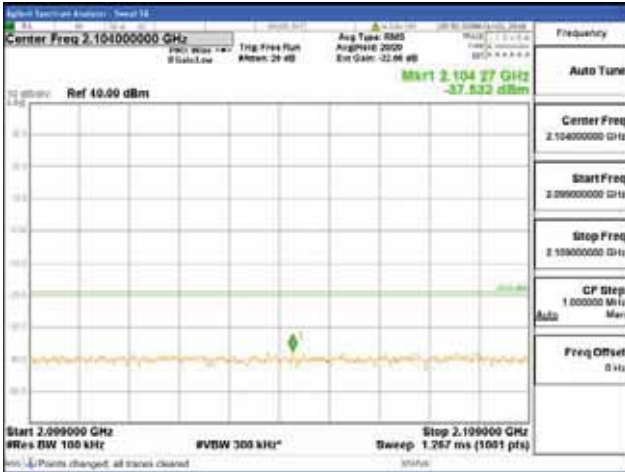

CTK Co., Ltd.
(Ho-dong), 113, Yejik-ro, Cheoin-gu,
Yongin-si, Gyeonggi-do, Korea
Tel: +82-31-339-9970
Fax: +82-31-624-9501

Report No.:
CTK-2018-03329
Page (1631) / (2957)
Pages

2099 MHz - 2109 MHz