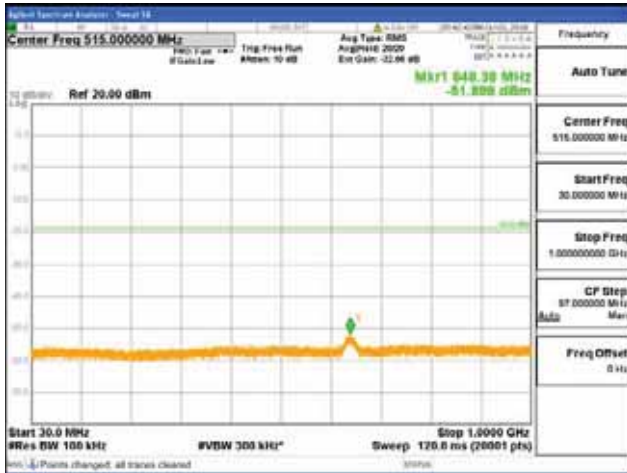

[16QAM]

9 kHz - 150 kHz

150 kHz - 30 MHz

30 MHz - 1000 MHz

1000 MHz - 2099 MHz

CTK Co., Ltd.
 (Ho-dong), 113, Yejik-ro, Cheoin-gu,
 Yongin-si, Gyeonggi-do, Korea
 Tel: +82-31-339-9970
 Fax: +82-31-624-9501