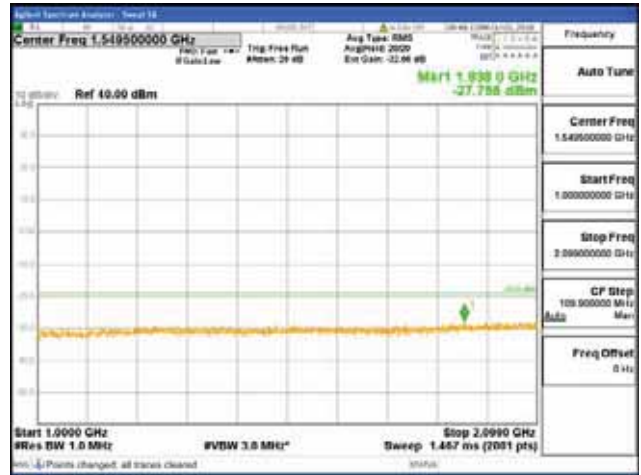

Report No.:
 CTK-2018-03329
 Page (1618) / (2957)
 Pages

[256QAM]

9 kHz - 150 kHz

150 kHz - 30 MHz

30 MHz - 1000 MHz

1000 MHz - 2099 MHz

CTK Co., Ltd.
 (Ho-dong), 113, Yejik-ro, Cheoin-gu,
 Yongin-si, Gyeonggi-do, Korea
 Tel: +82-31-339-9970
 Fax: +82-31-624-9501