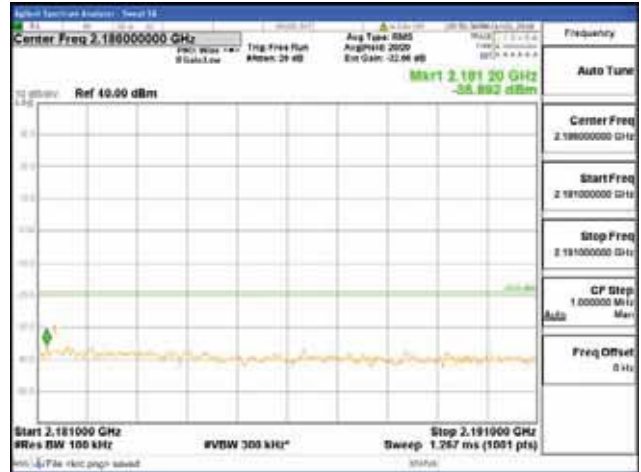

2181 MHz - 2191 MHz