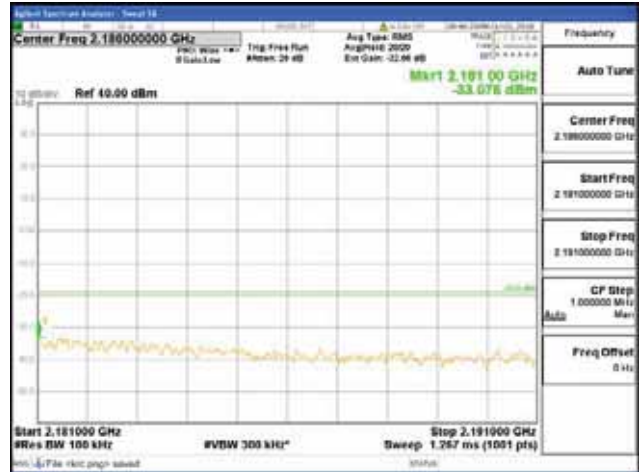

2181 MHz - 2191 MHz