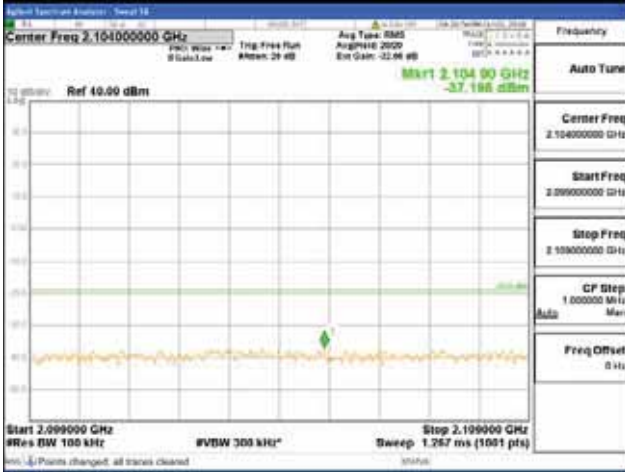

CTK Co., Ltd.
(Ho-dong), 113, Yejik-ro, Cheoin-gu,
Yongin-si, Gyeonggi-do, Korea
Tel: +82-31-339-9970
Fax: +82-31-624-9501

Report No.:
CTK-2018-03329
Page (1601) / (2957)
Pages

2099 MHz - 2109 MHz