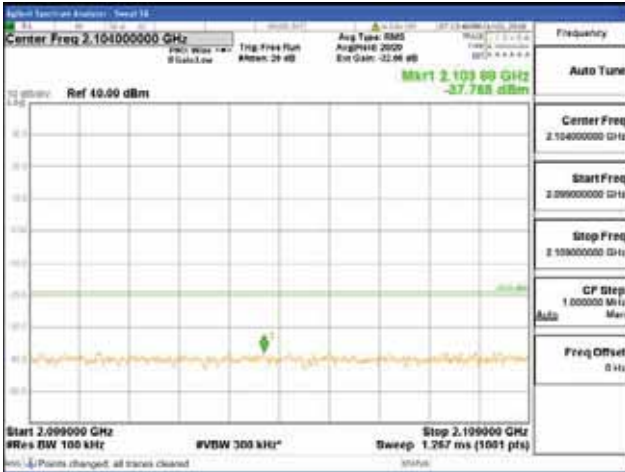

CTK Co., Ltd.
(Ho-dong), 113, Yejik-ro, Cheoin-gu,
Yongin-si, Gyeonggi-do, Korea
Tel: +82-31-339-9970
Fax: +82-31-624-9501

Report No.:
CTK-2018-03329
Page (1659) / (2957)
Pages

2099 MHz - 2109 MHz