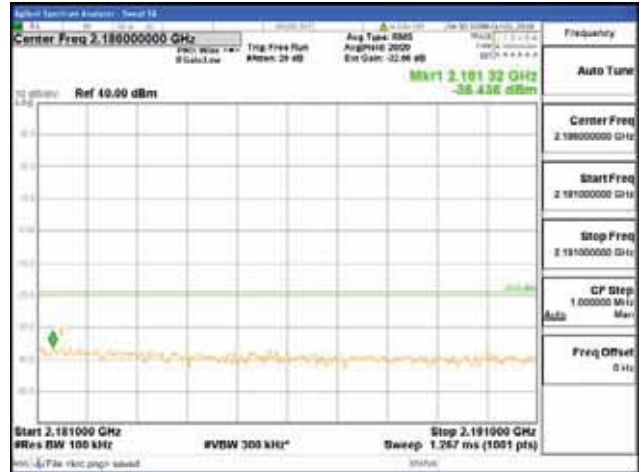

2181 MHz - 2191 MHz