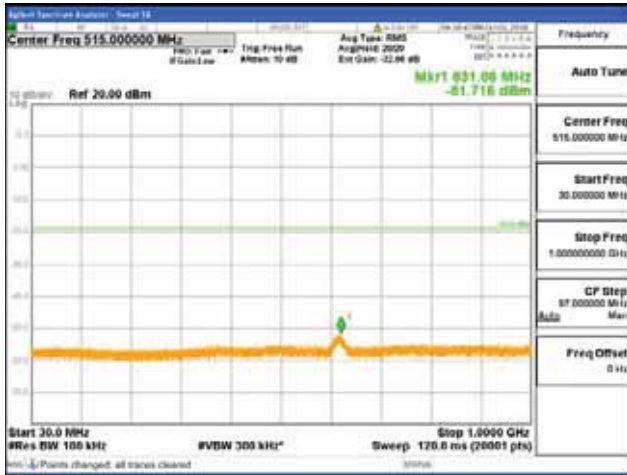

150 kHz - 30 MHz

30 MHz - 1000 MHz

1000 MHz - 2099 MHz

CTK Co., Ltd.
 (Ho-dong), 113, Yejik-ro, Cheoin-gu,
 Yongin-si, Gyeonggi-do, Korea
 Tel: +82-31-339-9970
 Fax: +82-31-624-9501

Report No.:
 CTK-2018-03329
 Page (1577) / (2957)
 Pages