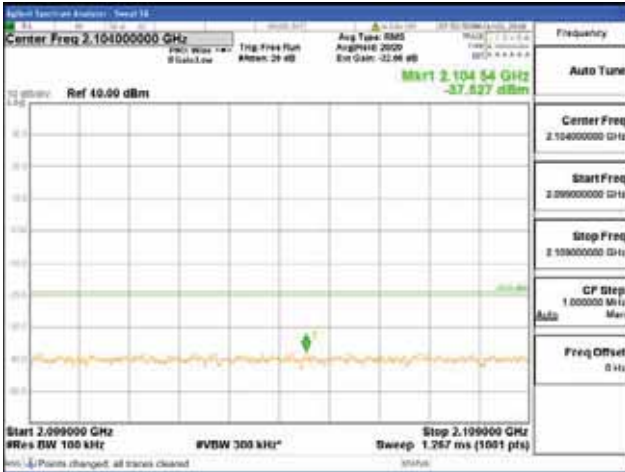

CTK Co., Ltd.
(Ho-dong), 113, Yejik-ro, Cheoin-gu,
Yongin-si, Gyeonggi-do, Korea
Tel: +82-31-339-9970
Fax: +82-31-624-9501

Report No.:
CTK-2018-03329
Page (1583) / (2957)
Pages

2099 MHz - 2109 MHz