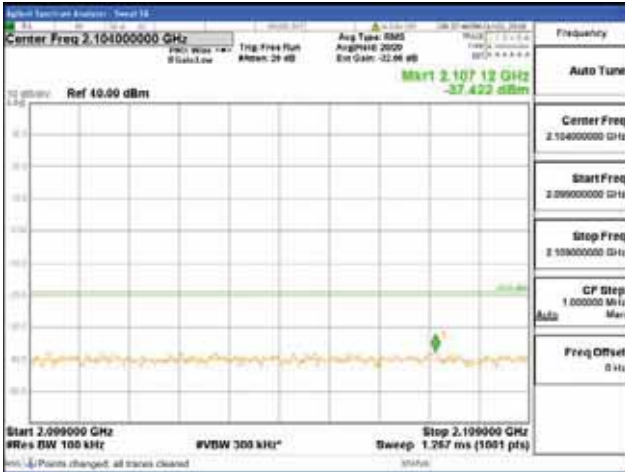

CTK Co., Ltd.
(Ho-dong), 113, Yejik-ro, Cheoin-gu,
Yongin-si, Gyeonggi-do, Korea
Tel: +82-31-339-9970
Fax: +82-31-624-9501

Report No.:
CTK-2018-03329
Page (1665) / (2957)
Pages

2099 MHz - 2109 MHz