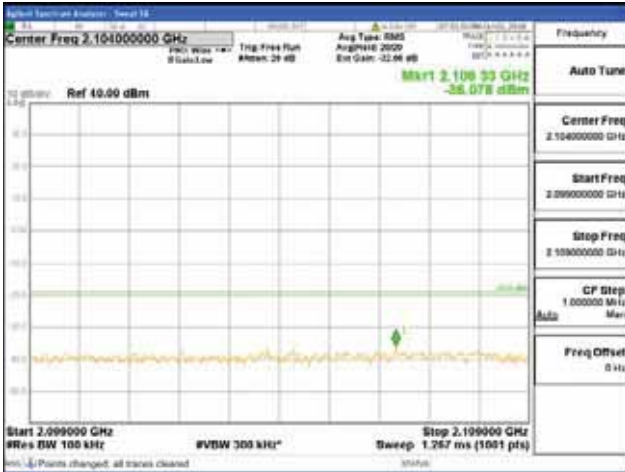

CTK Co., Ltd.
(Ho-dong), 113, Yejik-ro, Cheoin-gu,
Yongin-si, Gyeonggi-do, Korea
Tel: +82-31-339-9970
Fax: +82-31-624-9501

Report No.:
CTK-2018-03329
Page (1585) / (2957)
Pages

2099 MHz - 2109 MHz