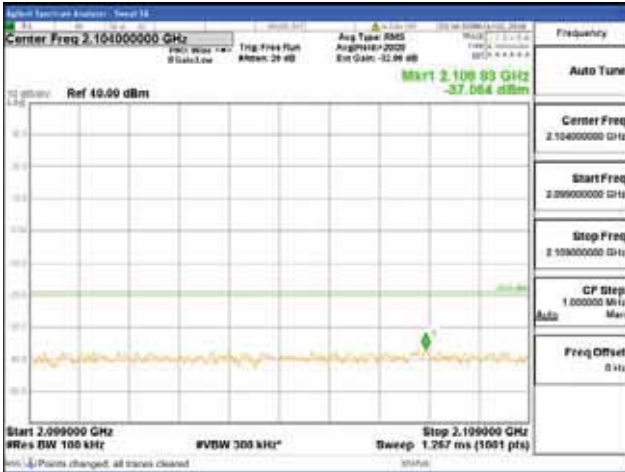

CTK Co., Ltd.
(Ho-dong), 113, Yejik-ro, Cheoin-gu,
Yongin-si, Gyeonggi-do, Korea
Tel: +82-31-339-9970
Fax: +82-31-624-9501

Report No.:
CTK-2018-03329
Page (1673) / (2957)
Pages

2099 MHz - 2109 MHz