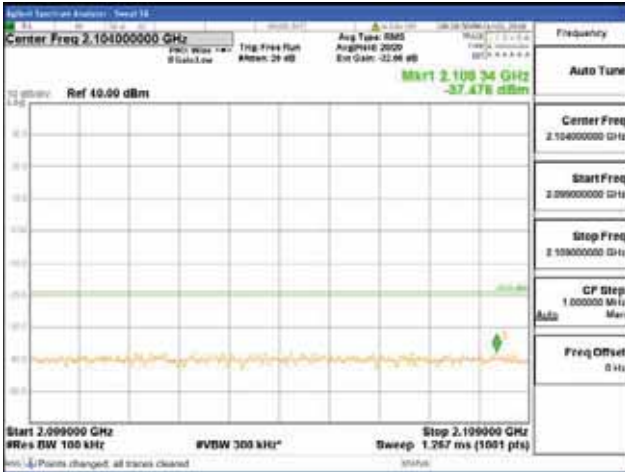

CTK Co., Ltd.
(Ho-dong), 113, Yejik-ro, Cheoin-gu,
Yongin-si, Gyeonggi-do, Korea
Tel: +82-31-339-9970
Fax: +82-31-624-9501

Report No.:
CTK-2018-03329
Page (1593) / (2957)
Pages

2099 MHz - 2109 MHz