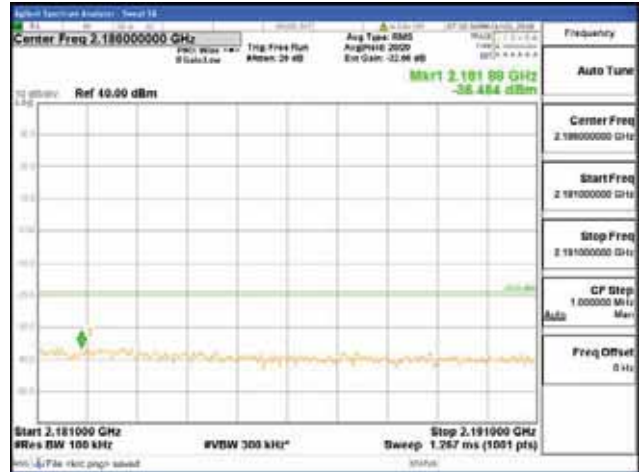

2181 MHz - 2191 MHz