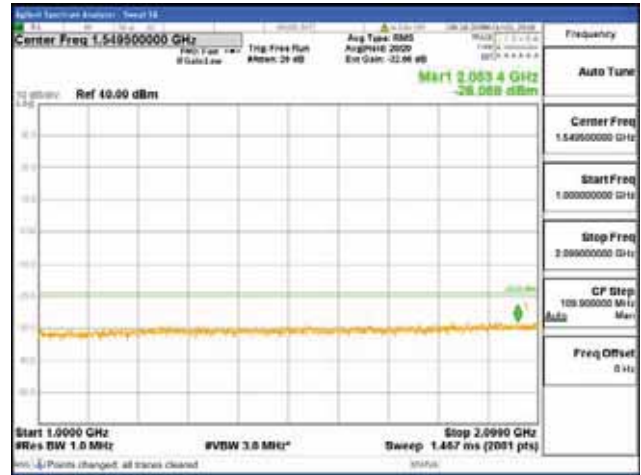

[16QAM]

9 kHz - 150 kHz

150 kHz - 30 MHz

30 MHz - 1000 MHz

1000 MHz - 2099 MHz

CTK Co., Ltd.
 (Ho-dong), 113, Yejik-ro, Cheoin-gu,
 Yongin-si, Gyeonggi-do, Korea
 Tel: +82-31-339-9970
 Fax: +82-31-624-9501