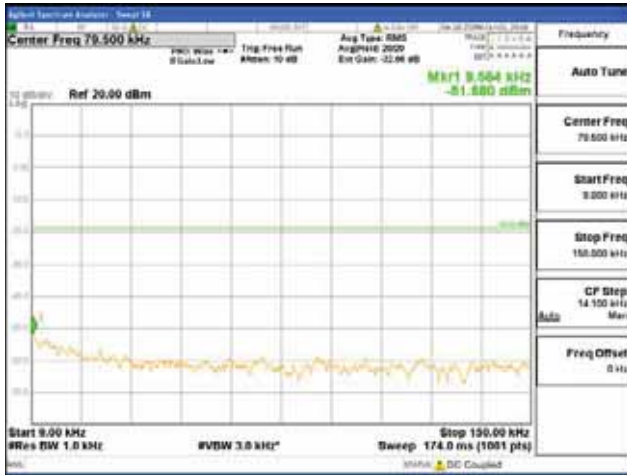

CTK Co., Ltd.
 (Ho-dong), 113, Yejik-ro, Cheoin-gu,
 Yongin-si, Gyeonggi-do, Korea
 Tel: +82-31-339-9970
 Fax: +82-31-624-9501

Report No.:
 CTK-2018-03329
 Page (1576) / (2957)
 Pages

[64QAM]

9 kHz - 150 kHz