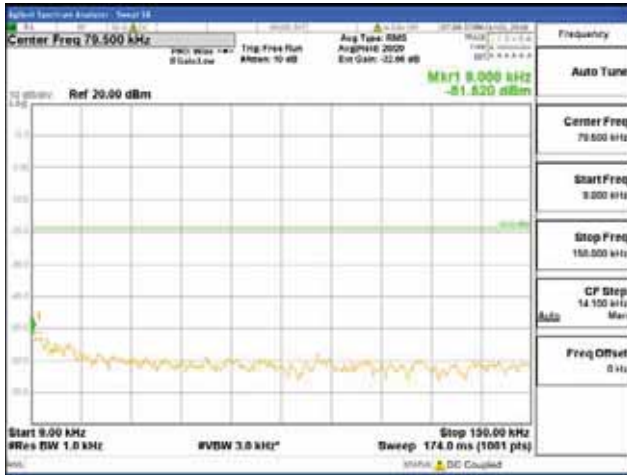

CTK Co., Ltd.
(Ho-dong), 113, Yejik-ro, Cheoin-gu,
Yongin-si, Gyeonggi-do, Korea
Tel: +82-31-339-9970
Fax: +82-31-624-9501

Report No.:
CTK-2018-03329
Page (1656) / (2957)
Pages

[64QAM]

9 kHz - 150 kHz