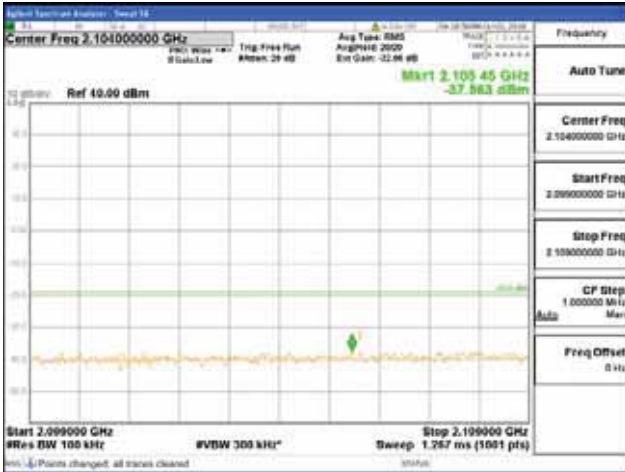

CTK Co., Ltd.
(Ho-dong), 113, Yejik-ro, Cheoin-gu,
Yongin-si, Gyeonggi-do, Korea
Tel: +82-31-339-9970
Fax: +82-31-624-9501

Report No.:
CTK-2018-03329
Page (1577) / (2957)
Pages

2099 MHz - 2109 MHz