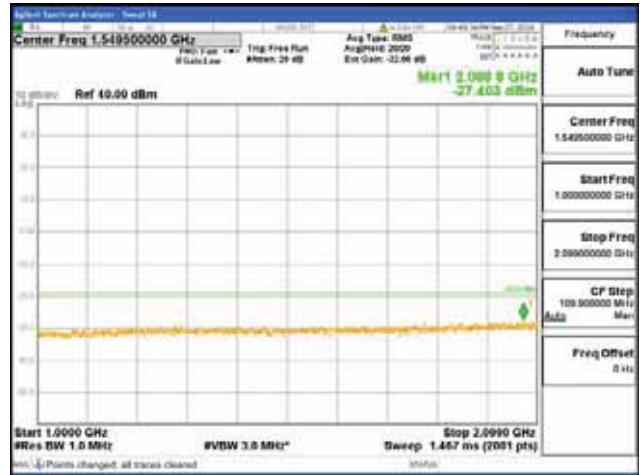

Report No.:
 CTK-2018-03329
 Page (1496) / (2957)
 Pages

[64QAM]

9 kHz - 150 kHz

150 kHz - 30 MHz

30 MHz - 1000 MHz

1000 MHz - 2099 MHz

CTK Co., Ltd.
 (Ho-dong), 113, Yejik-ro, Cheoin-gu,
 Yongin-si, Gyeonggi-do, Korea
 Tel: +82-31-339-9970
 Fax: +82-31-624-9501