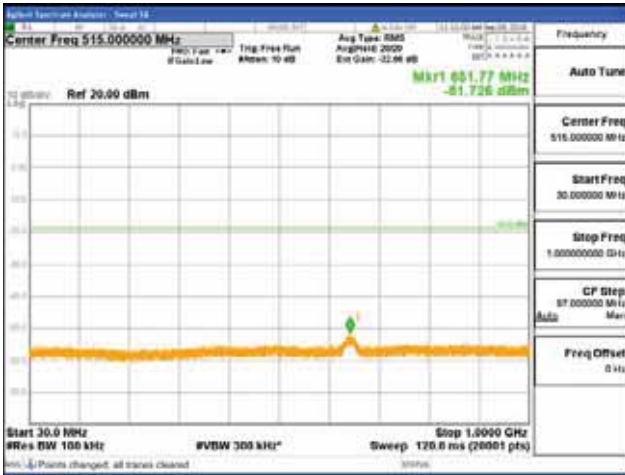

[16QAM]

9 kHz - 150 kHz

150 kHz - 30 MHz

30 MHz - 1000 MHz

1000 MHz - 2099 MHz

CTK Co., Ltd.
 (Ho-dong), 113, Yejik-ro, Cheoin-gu,
 Yongin-si, Gyeonggi-do, Korea
 Tel: +82-31-339-9970
 Fax: +82-31-624-9501