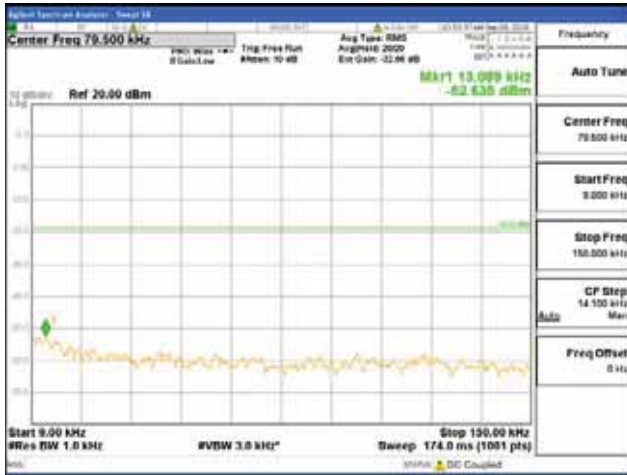

CTK Co., Ltd.
(Ho-dong), 113, Yejik-ro, Cheoin-gu,
Yongin-si, Gyeonggi-do, Korea
Tel: +82-31-339-9970
Fax: +82-31-624-9501

Report No.:
CTK-2018-03329
Page (1510) / (2957)
Pages

[16QAM]

9 kHz - 150 kHz