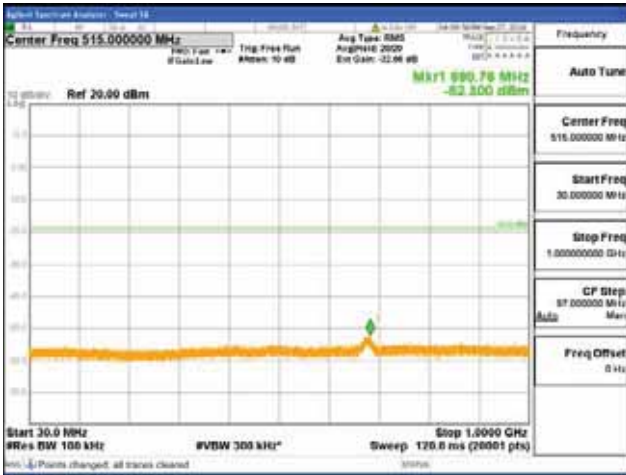

[16QAM]

9 kHz - 150 kHz

150 kHz - 30 MHz

30 MHz - 1000 MHz

1000 MHz - 2099 MHz

CTK Co., Ltd.
 (Ho-dong), 113, Yejik-ro, Cheoin-gu,
 Yongin-si, Gyeonggi-do, Korea
 Tel: +82-31-339-9970
 Fax: +82-31-624-9501