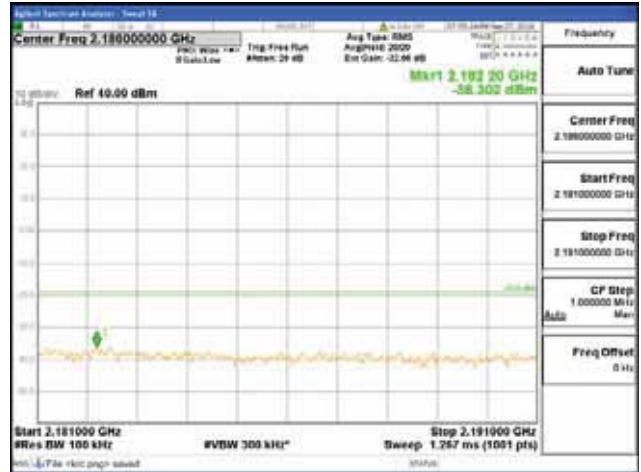

2181 MHz - 2191 MHz