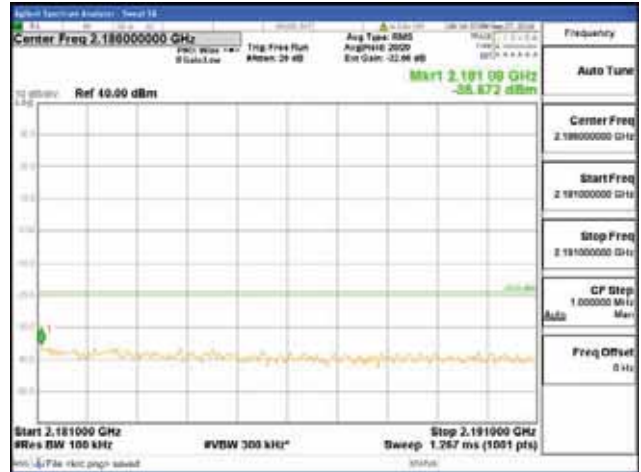

2181 MHz - 2191 MHz