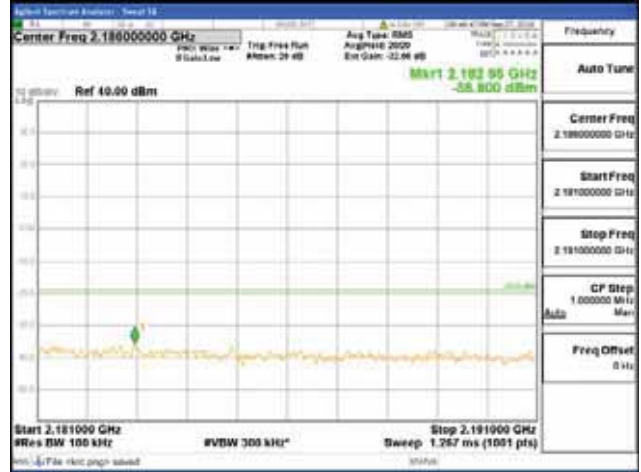

2181 MHz - 2191 MHz