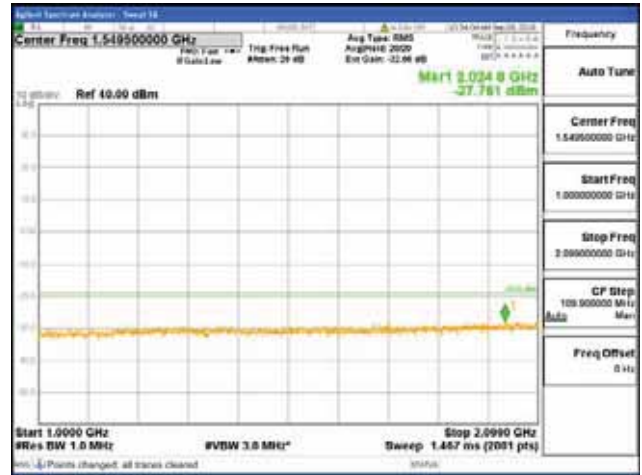

[16QAM]

9 kHz - 150 kHz

150 kHz - 30 MHz

30 MHz - 1000 MHz

1000 MHz - 2099 MHz

CTK Co., Ltd.
 (Ho-dong), 113, Yejik-ro, Cheoin-gu,
 Yongin-si, Gyeonggi-do, Korea
 Tel: +82-31-339-9970
 Fax: +82-31-624-9501