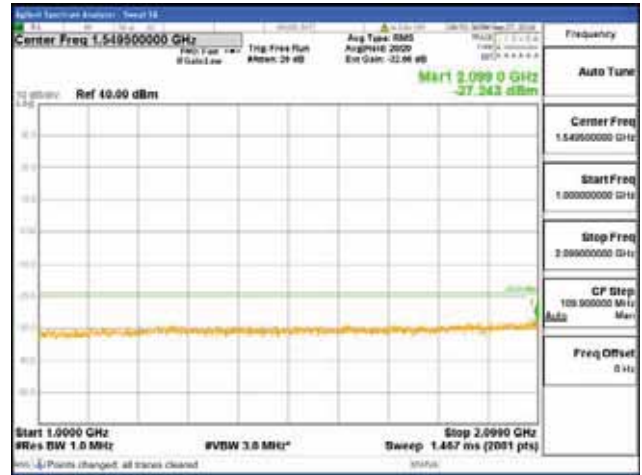

Report No.:
 CTK-2018-03329
 Page (1482) / (2957)
 Pages

[256QAM]

9 kHz - 150 kHz

150 kHz - 30 MHz

30 MHz - 1000 MHz

1000 MHz - 2099 MHz

CTK Co., Ltd.
 (Ho-dong), 113, Yejik-ro, Cheoin-gu,
 Yongin-si, Gyeonggi-do, Korea
 Tel: +82-31-339-9970
 Fax: +82-31-624-9501