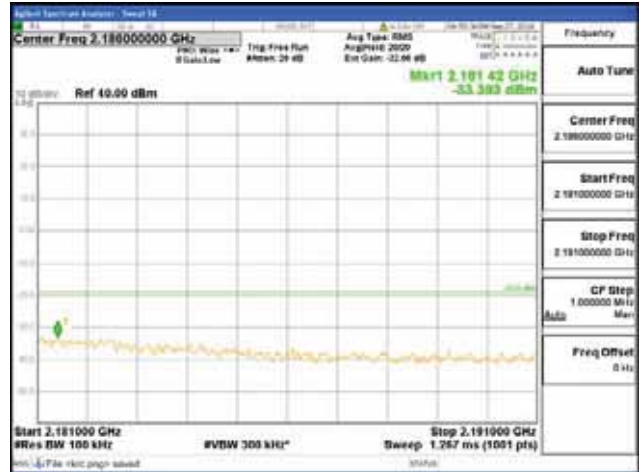

2181 MHz - 2191 MHz