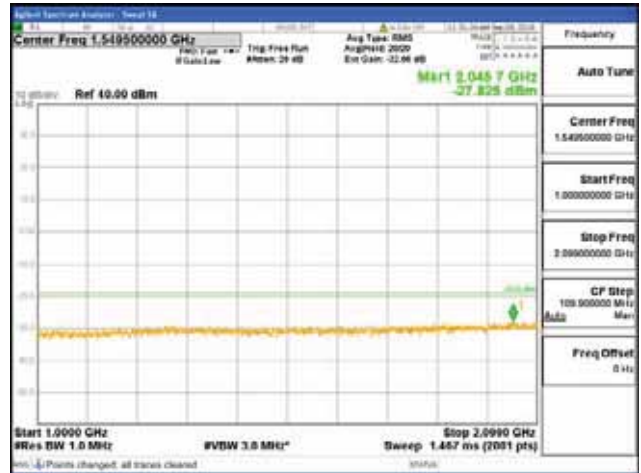

Report No.:
 CTK-2018-03329
 Page (1536) / (2957)
 Pages

[64QAM]

9 kHz - 150 kHz

150 kHz - 30 MHz

30 MHz - 1000 MHz

1000 MHz - 2099 MHz

CTK Co., Ltd.
 (Ho-dong), 113, Yejik-ro, Cheoin-gu,
 Yongin-si, Gyeonggi-do, Korea
 Tel: +82-31-339-9970
 Fax: +82-31-624-9501