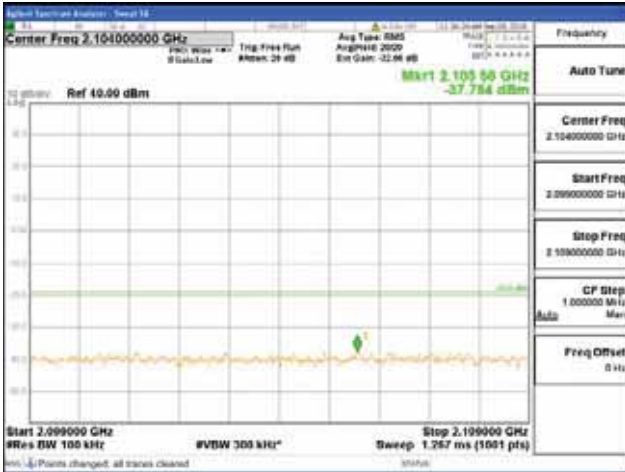

CTK Co., Ltd.
(Ho-dong), 113, Yejik-ro, Cheoin-gu,
Yongin-si, Gyeonggi-do, Korea
Tel: +82-31-339-9970
Fax: +82-31-624-9501

Report No.:
CTK-2018-03329
Page (1561) / (2957)
Pages

2099 MHz - 2109 MHz