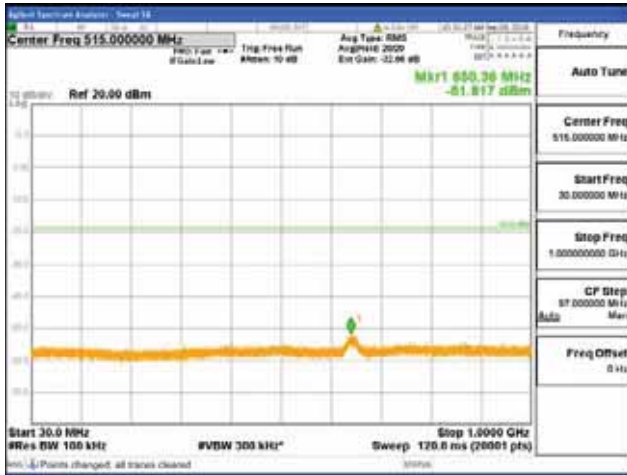

[16QAM]

9 kHz - 150 kHz

150 kHz - 30 MHz

30 MHz - 1000 MHz

1000 MHz - 2099 MHz

CTK Co., Ltd.
 (Ho-dong), 113, Yejik-ro, Cheoin-gu,
 Yongin-si, Gyeonggi-do, Korea
 Tel: +82-31-339-9970
 Fax: +82-31-624-9501