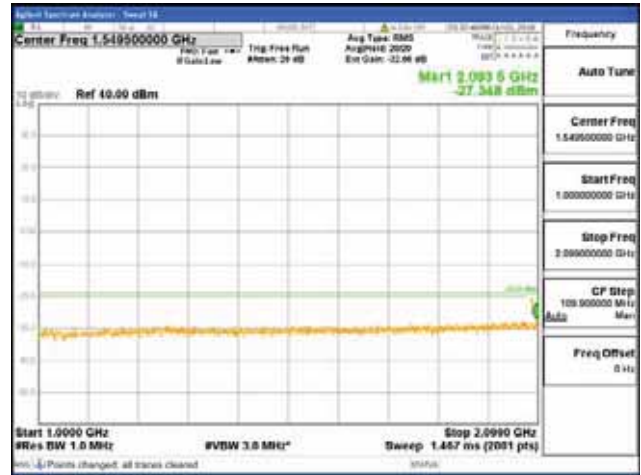

[16QAM]

9 kHz - 150 kHz

150 kHz - 30 MHz

30 MHz - 1000 MHz

1000 MHz - 2099 MHz

CTK Co., Ltd.
 (Ho-dong), 113, Yejik-ro, Cheoin-gu,
 Yongin-si, Gyeonggi-do, Korea
 Tel: +82-31-339-9970
 Fax: +82-31-624-9501