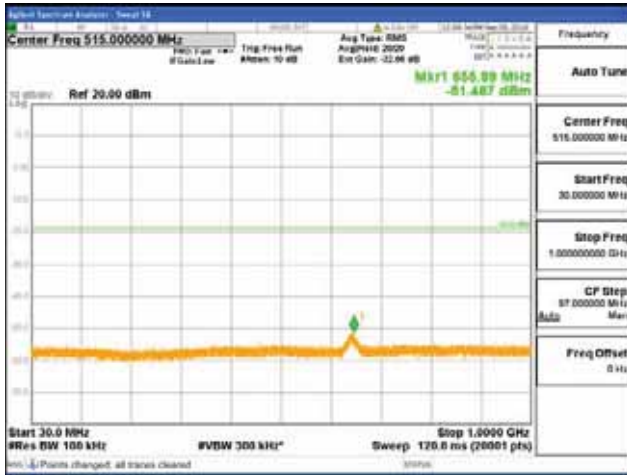

Report No.:
 CTK-2018-03329
 Page (1514) / (2957)
 Pages

[256QAM]

9 kHz - 150 kHz

150 kHz - 30 MHz

30 MHz - 1000 MHz

1000 MHz - 2099 MHz

CTK Co., Ltd.
 (Ho-dong), 113, Yejik-ro, Cheoin-gu,
 Yongin-si, Gyeonggi-do, Korea
 Tel: +82-31-339-9970
 Fax: +82-31-624-9501