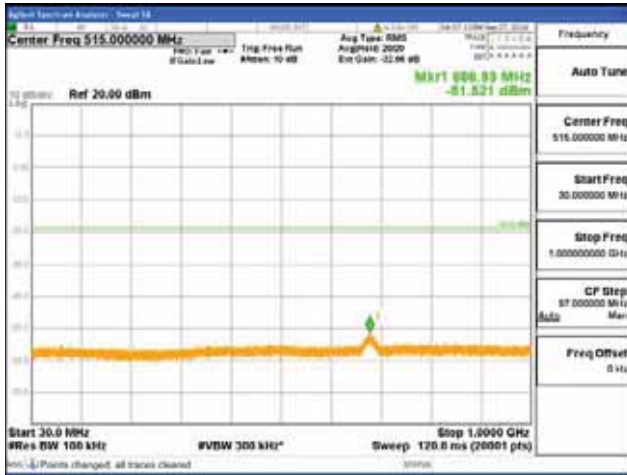

[16QAM]

9 kHz - 150 kHz

150 kHz - 30 MHz

30 MHz - 1000 MHz

1000 MHz - 2099 MHz

CTK Co., Ltd.
 (Ho-dong), 113, Yejik-ro, Cheoin-gu,
 Yongin-si, Gyeonggi-do, Korea
 Tel: +82-31-339-9970
 Fax: +82-31-624-9501