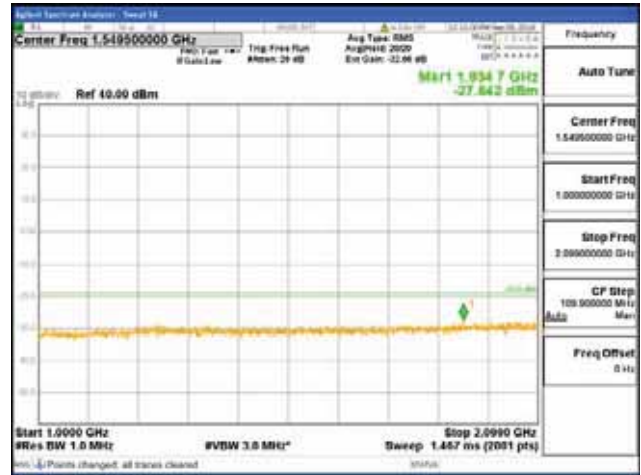

Report No.:
 CTK-2018-03329
 Page (1490) / (2957)
 Pages

[256QAM]

9 kHz - 150 kHz

150 kHz - 30 MHz

30 MHz - 1000 MHz

1000 MHz - 2099 MHz

CTK Co., Ltd.
 (Ho-dong), 113, Yejik-ro, Cheoin-gu,
 Yongin-si, Gyeonggi-do, Korea
 Tel: +82-31-339-9970
 Fax: +82-31-624-9501