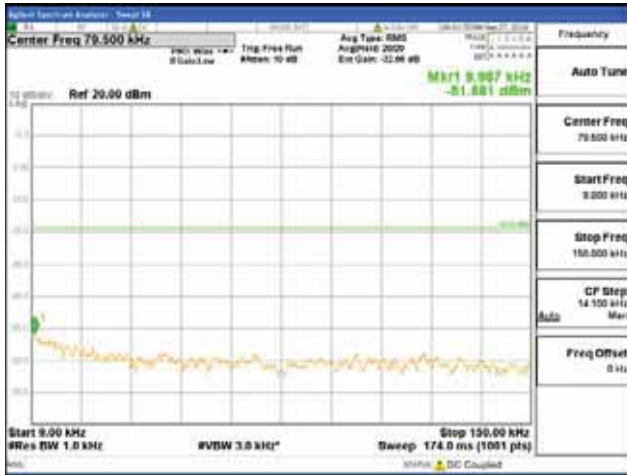

CTK Co., Ltd.
(Ho-dong), 113, Yejik-ro, Cheoin-gu,
Yongin-si, Gyeonggi-do, Korea
Tel: +82-31-339-9970
Fax: +82-31-624-9501

Report No.:
CTK-2018-03329
Page (1478) / (2957)
Pages

[16QAM]

9 kHz - 150 kHz