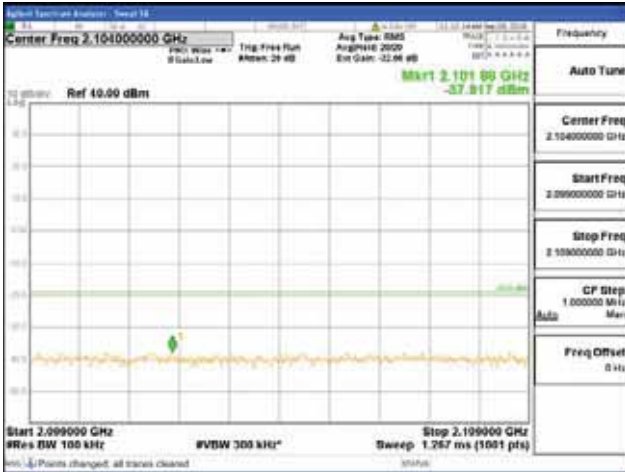

CTK Co., Ltd.
(Ho-dong), 113, Yejik-ro, Cheoin-gu,
Yongin-si, Gyeonggi-do, Korea
Tel: +82-31-339-9970
Fax: +82-31-624-9501

Report No.:
CTK-2018-03329
Page (1487) / (2957)
Pages

2099 MHz - 2109 MHz