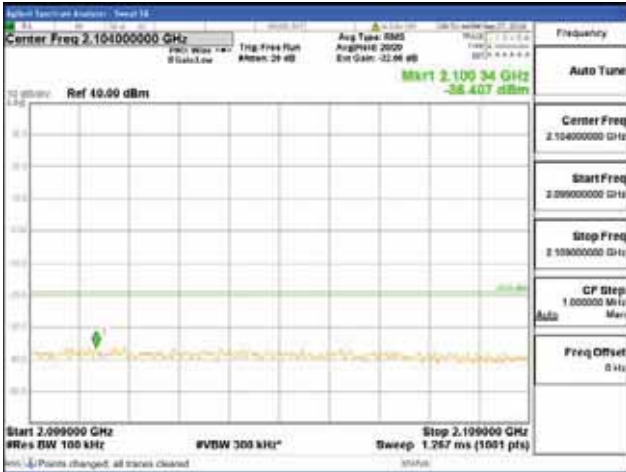

CTK Co., Ltd.
(Ho-dong), 113, Yejik-ro, Cheoin-gu,
Yongin-si, Gyeonggi-do, Korea
Tel: +82-31-339-9970
Fax: +82-31-624-9501

Report No.:
CTK-2018-03329
Page (1483) / (2957)
Pages

2099 MHz - 2109 MHz