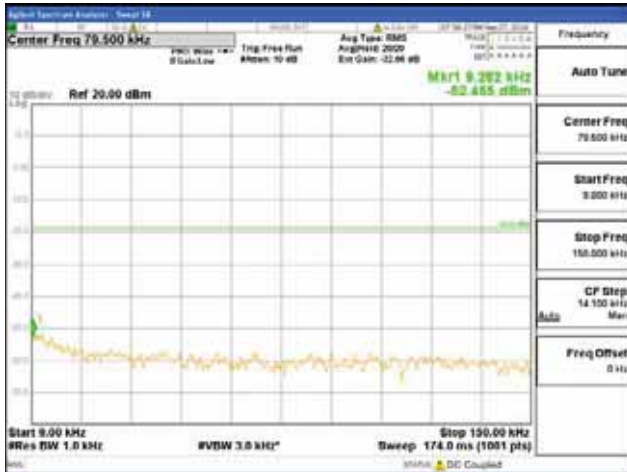

CTK Co., Ltd.
(Ho-dong), 113, Yejik-ro, Cheoin-gu,
Yongin-si, Gyeonggi-do, Korea
Tel: +82-31-339-9970
Fax: +82-31-624-9501

Report No.:
CTK-2018-03329
Page (1502) / (2957)
Pages

[16QAM]

9 kHz - 150 kHz