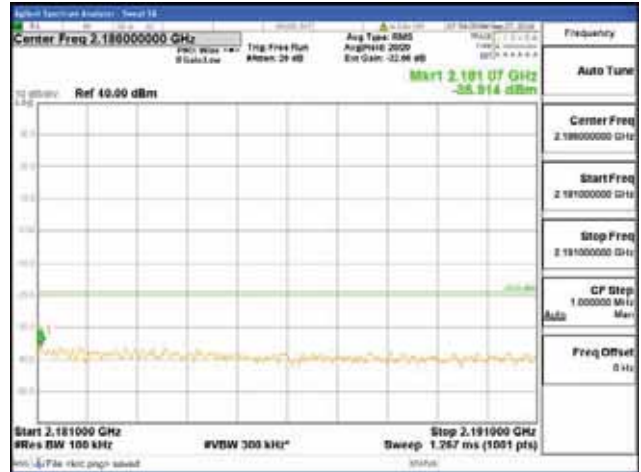

2181 MHz - 2191 MHz