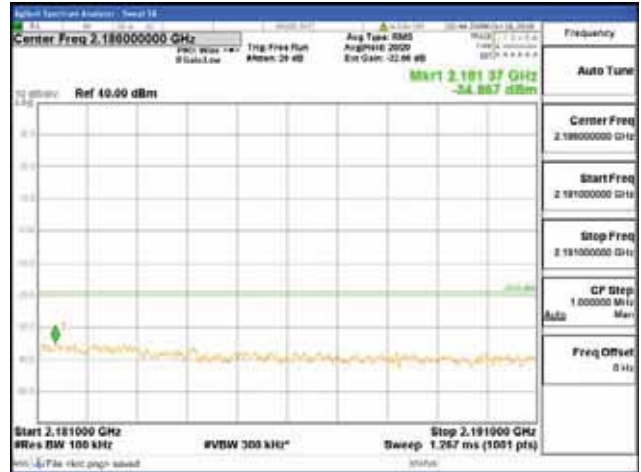

2181 MHz - 2191 MHz