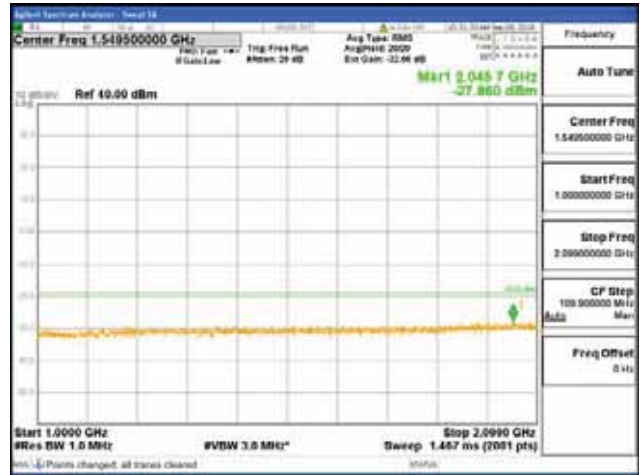

[16QAM]

9 kHz - 150 kHz

150 kHz - 30 MHz

30 MHz - 1000 MHz

1000 MHz - 2099 MHz

CTK Co., Ltd.
 (Ho-dong), 113, Yejik-ro, Cheoin-gu,
 Yongin-si, Gyeonggi-do, Korea
 Tel: +82-31-339-9970
 Fax: +82-31-624-9501