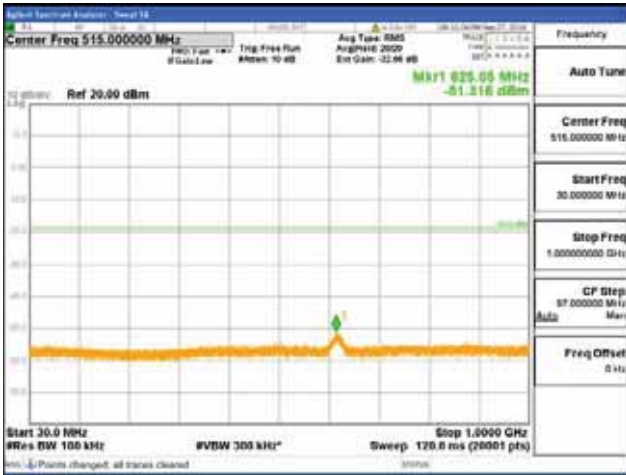

Report No.:
 CTK-2018-03329
 Page (1480) / (2957)
 Pages

[64QAM]

9 kHz - 150 kHz

150 kHz - 30 MHz

30 MHz - 1000 MHz

1000 MHz - 2099 MHz

CTK Co., Ltd.
(Ho-dong), 113, Yejik-ro, Cheoin-gu,
Yongin-si, Gyeonggi-do, Korea
Tel: +82-31-339-9970
Fax: +82-31-624-9501