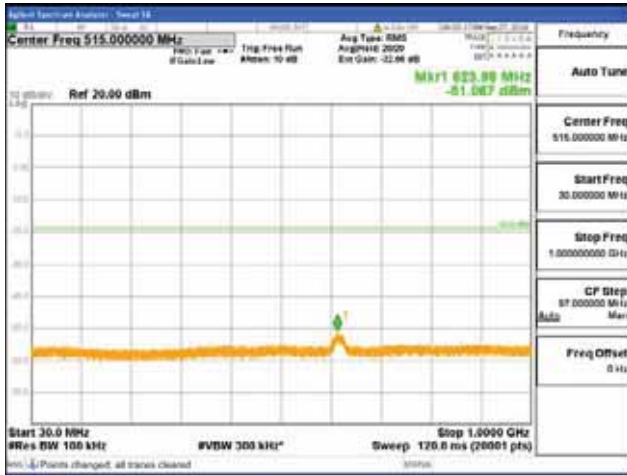

[16QAM]

9 kHz - 150 kHz

150 kHz - 30 MHz

30 MHz - 1000 MHz

1000 MHz - 2099 MHz

CTK Co., Ltd.
 (Ho-dong), 113, Yejik-ro, Cheoin-gu,
 Yongin-si, Gyeonggi-do, Korea
 Tel: +82-31-339-9970
 Fax: +82-31-624-9501