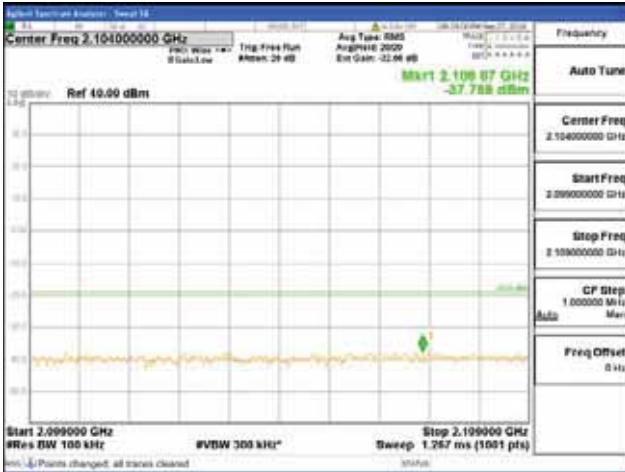

CTK Co., Ltd.
(Ho-dong), 113, Yejik-ro, Cheoin-gu,
Yongin-si, Gyeonggi-do, Korea
Tel: +82-31-339-9970
Fax: +82-31-624-9501

Report No.:
CTK-2018-03329
Page (1555) / (2957)
Pages

2099 MHz - 2109 MHz