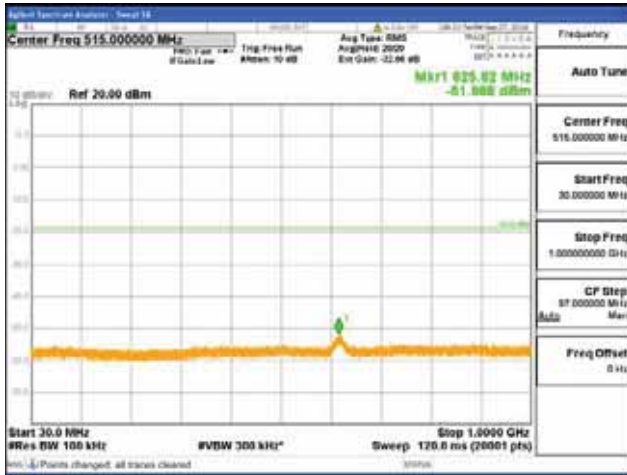

Report No.:
 CTK-2018-03329
 Page (1552) / (2957)
 Pages

[64QAM]

9 kHz - 150 kHz

150 kHz - 30 MHz

30 MHz - 1000 MHz

1000 MHz - 2099 MHz

CTK Co., Ltd.
 (Ho-dong), 113, Yejik-ro, Cheoin-gu,
 Yongin-si, Gyeonggi-do, Korea
 Tel: +82-31-339-9970
 Fax: +82-31-624-9501