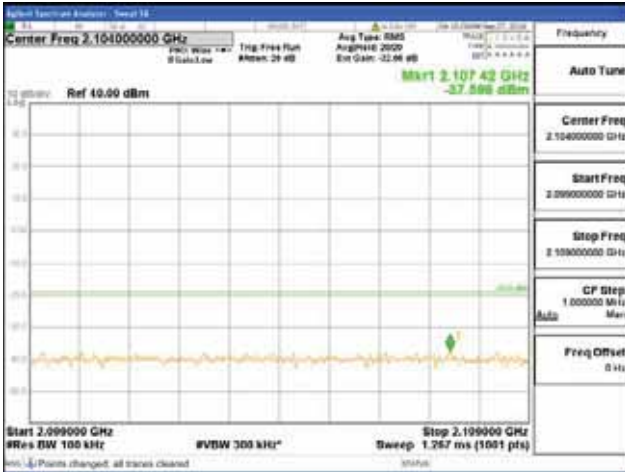

CTK Co., Ltd.
(Ho-dong), 113, Yejik-ro, Cheoin-gu,
Yongin-si, Gyeonggi-do, Korea
Tel: +82-31-339-9970
Fax: +82-31-624-9501

Report No.:
CTK-2018-03329
Page (1567) / (2957)
Pages

2099 MHz - 2109 MHz