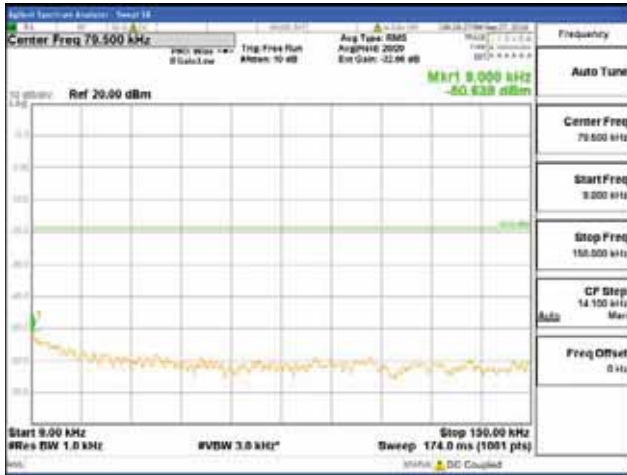

CTK Co., Ltd.
(Ho-dong), 113, Yejik-ro, Cheoin-gu,
Yongin-si, Gyeonggi-do, Korea
Tel: +82-31-339-9970
Fax: +82-31-624-9501

Report No.:
CTK-2018-03329
Page (1554) / (2957)
Pages

[256QAM]

9 kHz - 150 kHz