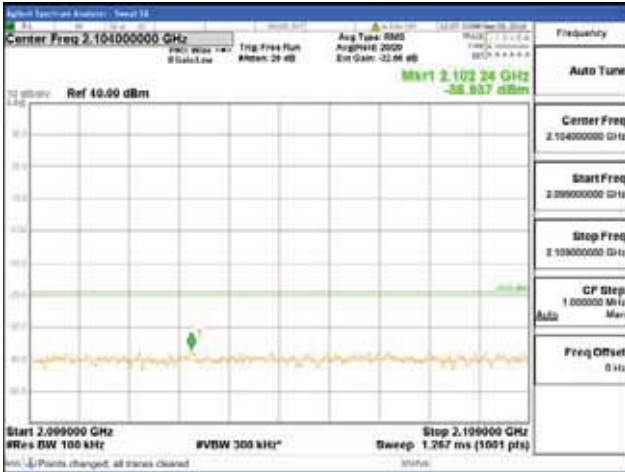

CTK Co., Ltd.
(Ho-dong), 113, Yejik-ro, Cheoin-gu,
Yongin-si, Gyeonggi-do, Korea
Tel: +82-31-339-9970
Fax: +82-31-624-9501

Report No.:
CTK-2018-03329
Page (1539) / (2957)
Pages

2099 MHz - 2109 MHz