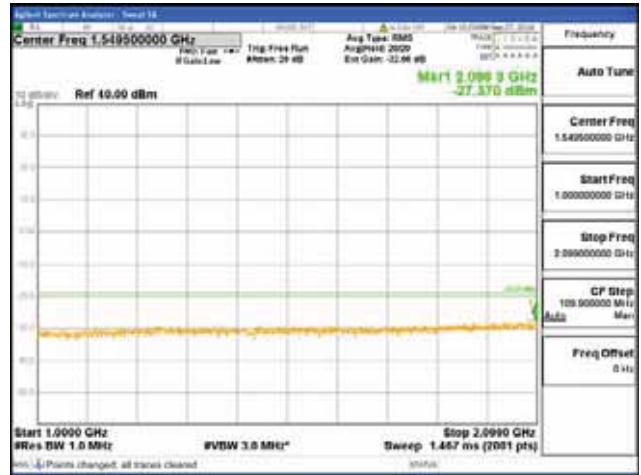

[16QAM]

9 kHz - 150 kHz

150 kHz - 30 MHz

30 MHz - 1000 MHz

1000 MHz - 2099 MHz

CTK Co., Ltd.
 (Ho-dong), 113, Yejik-ro, Cheoin-gu,
 Yongin-si, Gyeonggi-do, Korea
 Tel: +82-31-339-9970
 Fax: +82-31-624-9501