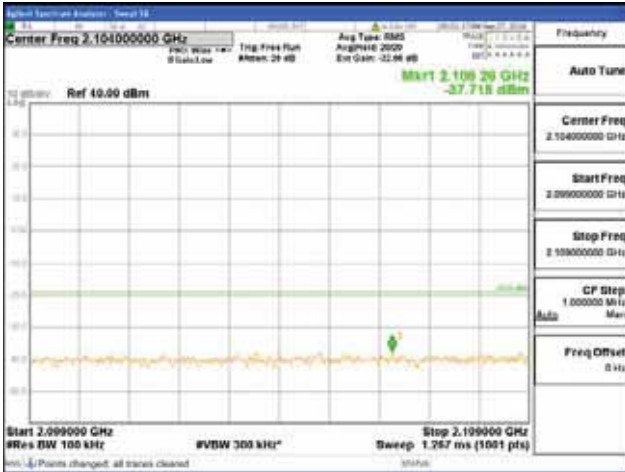

CTK Co., Ltd.
(Ho-dong), 113, Yejik-ro, Cheoin-gu,
Yongin-si, Gyeonggi-do, Korea
Tel: +82-31-339-9970
Fax: +82-31-624-9501

Report No.:
CTK-2018-03329
Page (1569) / (2957)
Pages

2099 MHz - 2109 MHz