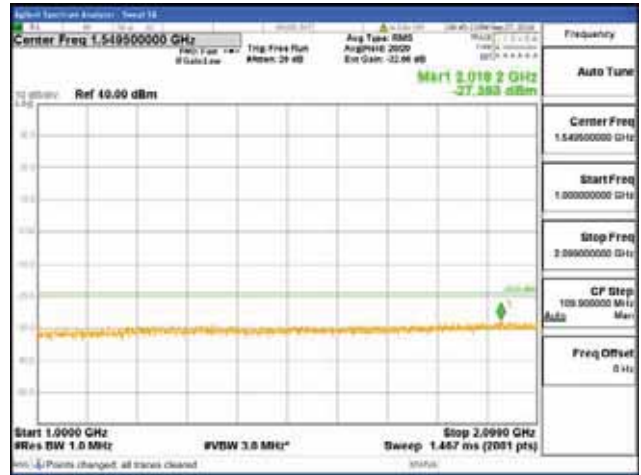

Report No.:
 CTK-2018-03329
 Page (1530) / (2957)
 Pages

[256QAM]

9 kHz - 150 kHz

150 kHz - 30 MHz

30 MHz - 1000 MHz

1000 MHz - 2099 MHz

CTK Co., Ltd.
 (Ho-dong), 113, Yejik-ro, Cheoin-gu,
 Yongin-si, Gyeonggi-do, Korea
 Tel: +82-31-339-9970
 Fax: +82-31-624-9501