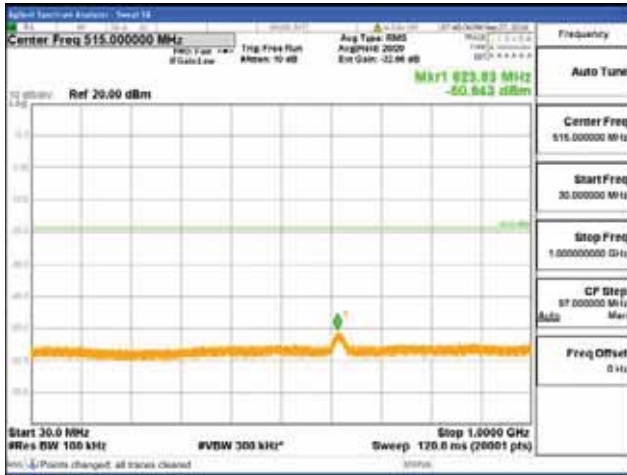

[16QAM]

9 kHz - 150 kHz

150 kHz - 30 MHz

30 MHz - 1000 MHz

1000 MHz - 2099 MHz

CTK Co., Ltd.
 (Ho-dong), 113, Yejik-ro, Cheoin-gu,
 Yongin-si, Gyeonggi-do, Korea
 Tel: +82-31-339-9970
 Fax: +82-31-624-9501