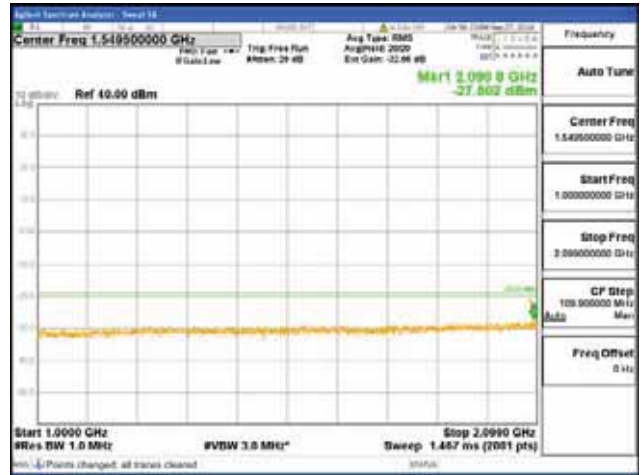

Report No.:
 CTK-2018-03329
 Page (1544) / (2957)
 Pages

[64QAM]

9 kHz - 150 kHz

150 kHz - 30 MHz

30 MHz - 1000 MHz

1000 MHz - 2099 MHz

CTK Co., Ltd.
 (Ho-dong), 113, Yejik-ro, Cheoin-gu,
 Yongin-si, Gyeonggi-do, Korea
 Tel: +82-31-339-9970
 Fax: +82-31-624-9501