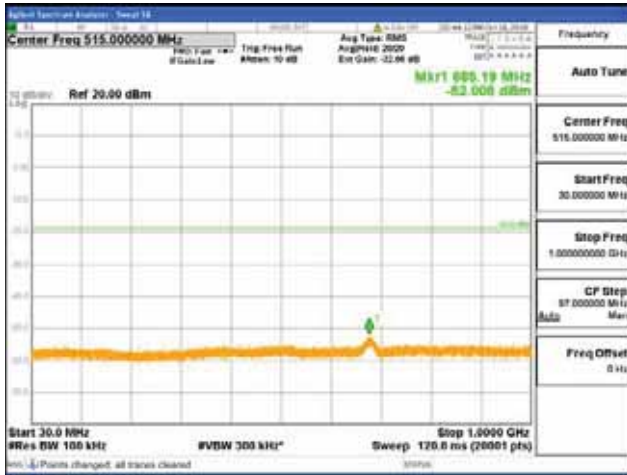

Report No.:
 CTK-2018-03329
 Page (1474) / (2957)
 Pages

[256QAM]

9 kHz - 150 kHz

150 kHz - 30 MHz

30 MHz - 1000 MHz

1000 MHz - 2099 MHz

CTK Co., Ltd.
(Ho-dong), 113, Yejik-ro, Cheoin-gu,
Yongin-si, Gyeonggi-do, Korea
Tel: +82-31-339-9970
Fax: +82-31-624-9501