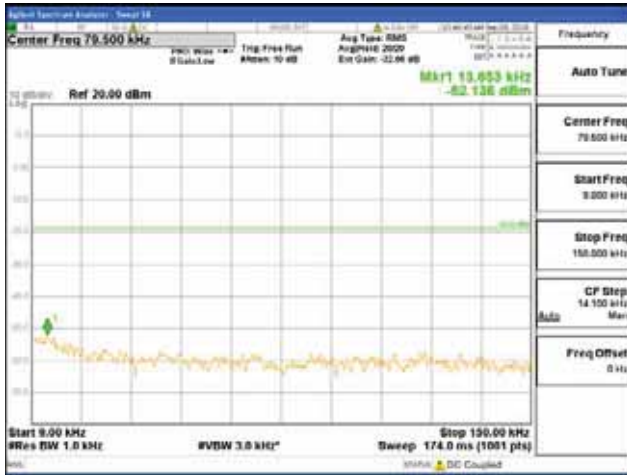

CTK Co., Ltd.
(Ho-dong), 113, Yejik-ro, Cheoin-gu,
Yongin-si, Gyeonggi-do, Korea
Tel: +82-31-339-9970
Fax: +82-31-624-9501

Report No.:
CTK-2018-03329
Page (1534) / (2957)
Pages

[16QAM]

9 kHz - 150 kHz