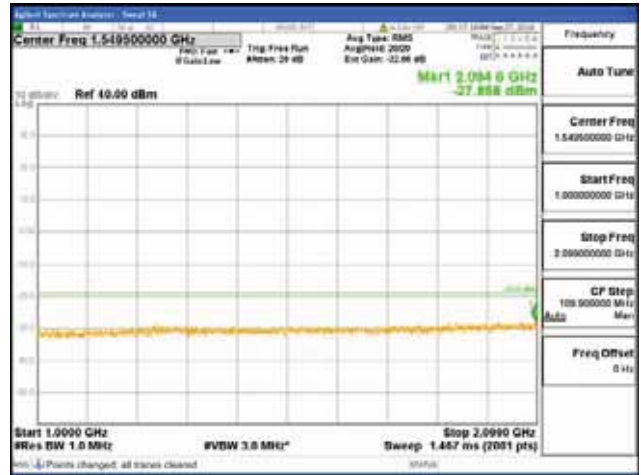

Report No.:
 CTK-2018-03329
 Page (1522) / (2957)
 Pages

[256QAM]

9 kHz - 150 kHz

150 kHz - 30 MHz

30 MHz - 1000 MHz

1000 MHz - 2099 MHz

CTK Co., Ltd.
(Ho-dong), 113, Yejik-ro, Cheoin-gu,
Yongin-si, Gyeonggi-do, Korea
Tel: +82-31-339-9970
Fax: +82-31-624-9501