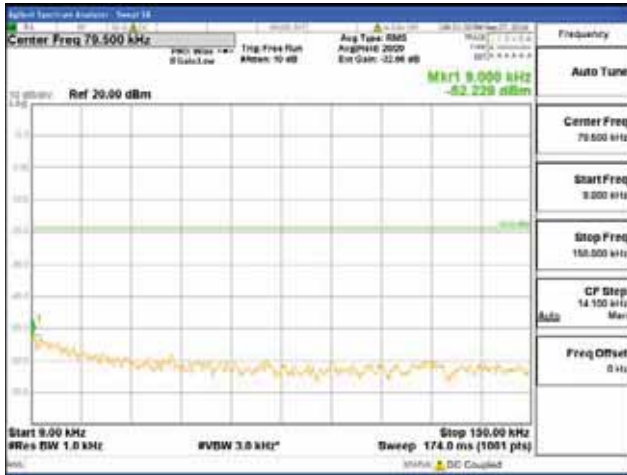

CTK Co., Ltd.
(Ho-dong), 113, Yejik-ro, Cheoin-gu,
Yongin-si, Gyeonggi-do, Korea
Tel: +82-31-339-9970
Fax: +82-31-624-9501

Report No.:
CTK-2018-03329
Page (1552) / (2957)
Pages

[64QAM]

9 kHz - 150 kHz