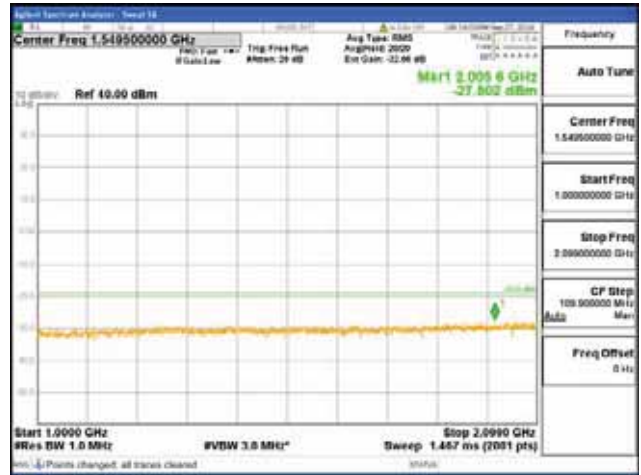

Report No.:
 CTK-2018-03329
 Page (1528) / (2957)
 Pages

[64QAM]

9 kHz - 150 kHz

150 kHz - 30 MHz

30 MHz - 1000 MHz

1000 MHz - 2099 MHz

CTK Co., Ltd.
 (Ho-dong), 113, Yejik-ro, Cheoin-gu,
 Yongin-si, Gyeonggi-do, Korea
 Tel: +82-31-339-9970
 Fax: +82-31-624-9501