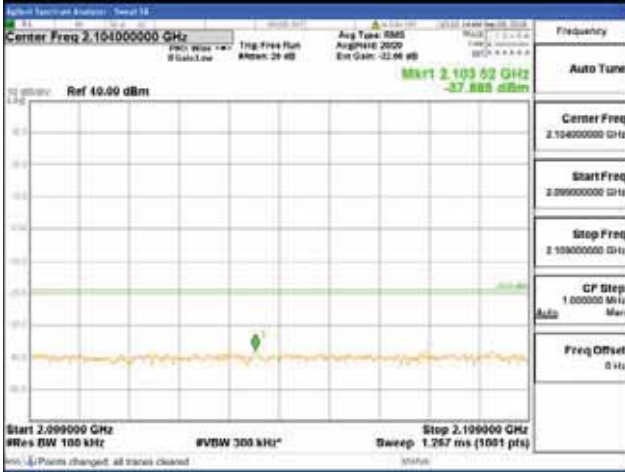

CTK Co., Ltd.
(Ho-dong), 113, Yejik-ro, Cheoin-gu,
Yongin-si, Gyeonggi-do, Korea
Tel: +82-31-339-9970
Fax: +82-31-624-9501

Report No.:
CTK-2018-03329
Page (1557) / (2957)
Pages

2099 MHz - 2109 MHz