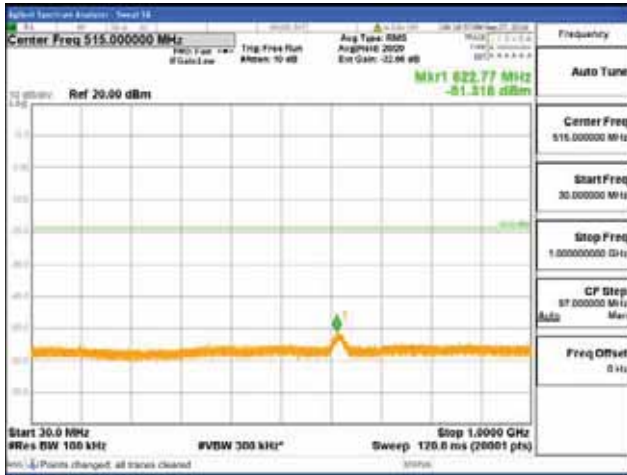

Report No.:
 CTK-2018-03329
 Page (1528) / (2957)
 Pages

[64QAM]

9 kHz - 150 kHz

150 kHz - 30 MHz

30 MHz - 1000 MHz

1000 MHz - 2099 MHz

CTK Co., Ltd.
 (Ho-dong), 113, Yejik-ro, Cheoin-gu,
 Yongin-si, Gyeonggi-do, Korea
 Tel: +82-31-339-9970
 Fax: +82-31-624-9501