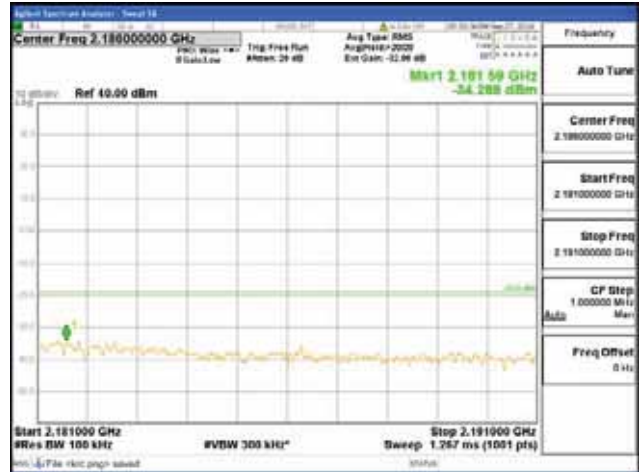

2181 MHz - 2191 MHz