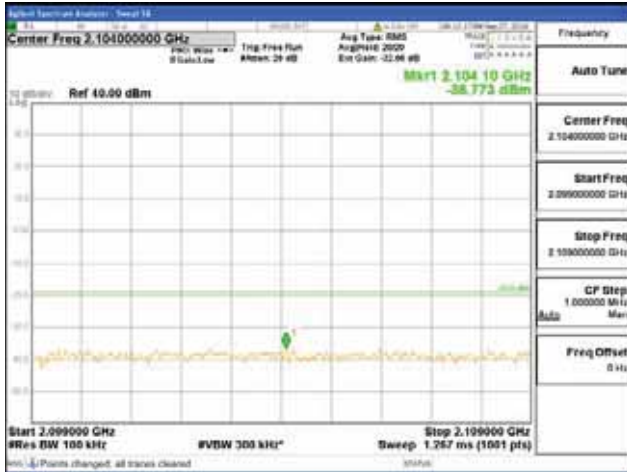

CTK Co., Ltd.
(Ho-dong), 113, Yejik-ro, Cheoin-gu,
Yongin-si, Gyeonggi-do, Korea
Tel: +82-31-339-9970
Fax: +82-31-624-9501

Report No.:
CTK-2018-03329
Page (1481) / (2957)
Pages

2099 MHz - 2109 MHz