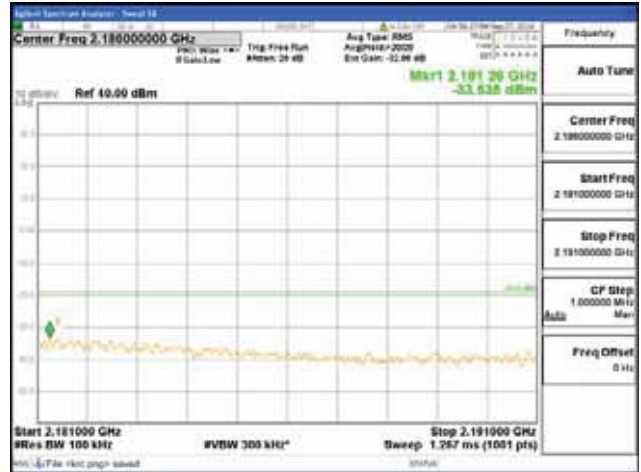

2181 MHz - 2191 MHz