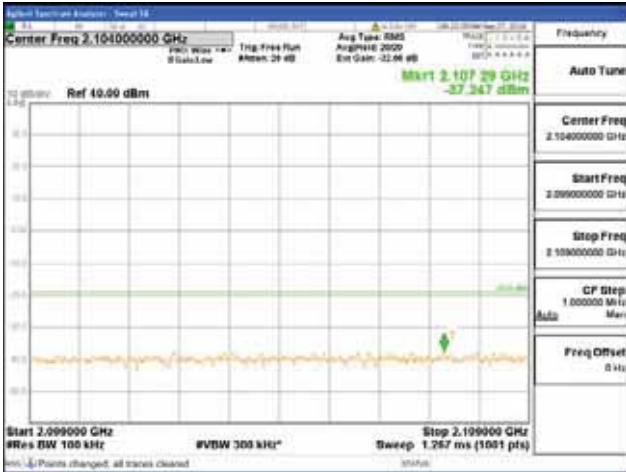

CTK Co., Ltd.
(Ho-dong), 113, Yejik-ro, Cheoin-gu,
Yongin-si, Gyeonggi-do, Korea
Tel: +82-31-339-9970
Fax: +82-31-624-9501

Report No.:
CTK-2018-03329
Page (1553) / (2957)
Pages

2099 MHz - 2109 MHz