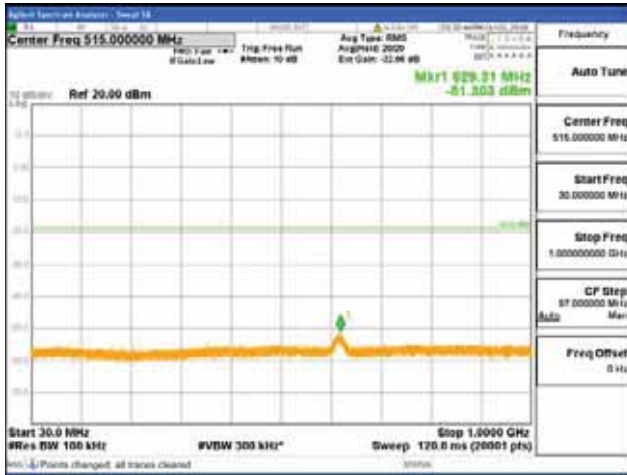

[16QAM]

9 kHz - 150 kHz

150 kHz - 30 MHz

30 MHz - 1000 MHz

1000 MHz - 2099 MHz

CTK Co., Ltd.
 (Ho-dong), 113, Yejik-ro, Cheoin-gu,
 Yongin-si, Gyeonggi-do, Korea
 Tel: +82-31-339-9970
 Fax: +82-31-624-9501