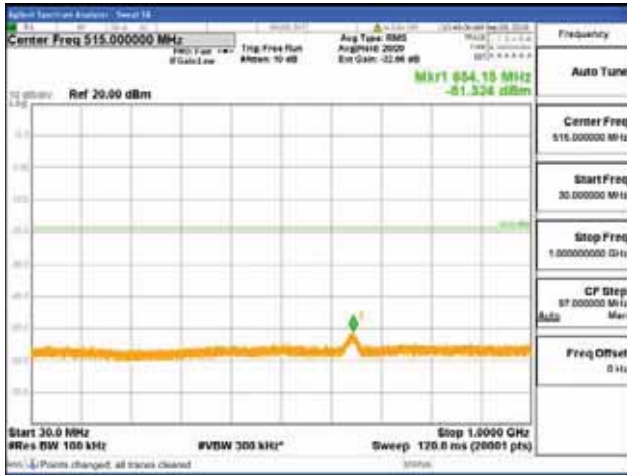

[16QAM]

9 kHz - 150 kHz

150 kHz - 30 MHz

30 MHz - 1000 MHz

1000 MHz - 2099 MHz

CTK Co., Ltd.
 (Ho-dong), 113, Yejik-ro, Cheoin-gu,
 Yongin-si, Gyeonggi-do, Korea
 Tel: +82-31-339-9970
 Fax: +82-31-624-9501