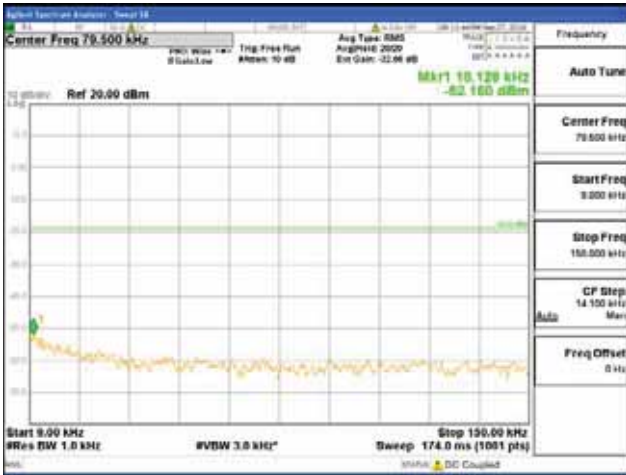

CTK Co., Ltd.
(Ho-dong), 113, Yejik-ro, Cheoin-gu,
Yongin-si, Gyeonggi-do, Korea
Tel: +82-31-339-9970
Fax: +82-31-624-9501

Report No.:
CTK-2018-03329
Page (1480) / (2957)
Pages

[64QAM]

9 kHz - 150 kHz