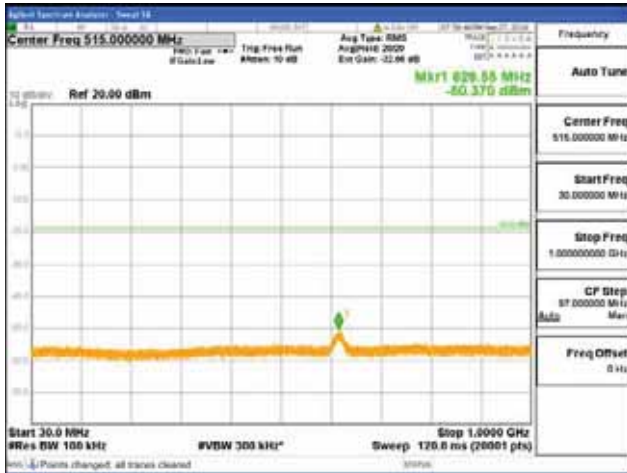

[16QAM]

9 kHz - 150 kHz

150 kHz - 30 MHz

30 MHz - 1000 MHz

1000 MHz - 2099 MHz

CTK Co., Ltd.
(Ho-dong), 113, Yejik-ro, Cheoin-gu,
Yongin-si, Gyeonggi-do, Korea
Tel: +82-31-339-9970
Fax: +82-31-624-9501

Report No.:
CTK-2018-03329
Page (1503) / (2957)
Pages