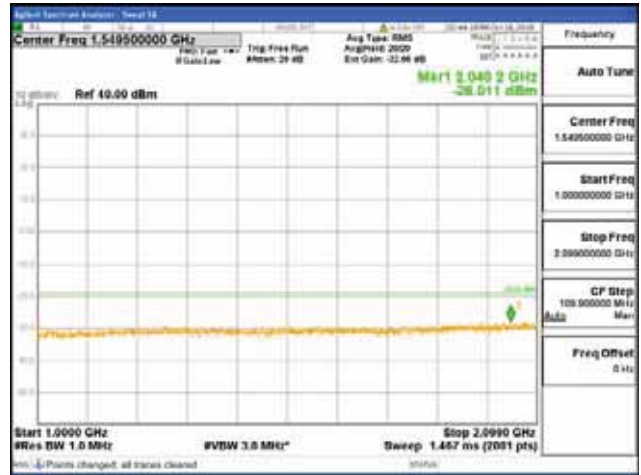

Report No.:
 CTK-2018-03329
 Page (1474) / (2957)
 Pages

[256QAM]

9 kHz - 150 kHz

150 kHz - 30 MHz

30 MHz - 1000 MHz

1000 MHz - 2099 MHz

CTK Co., Ltd.
(Ho-dong), 113, Yejik-ro, Cheoin-gu,
Yongin-si, Gyeonggi-do, Korea
Tel: +82-31-339-9970
Fax: +82-31-624-9501