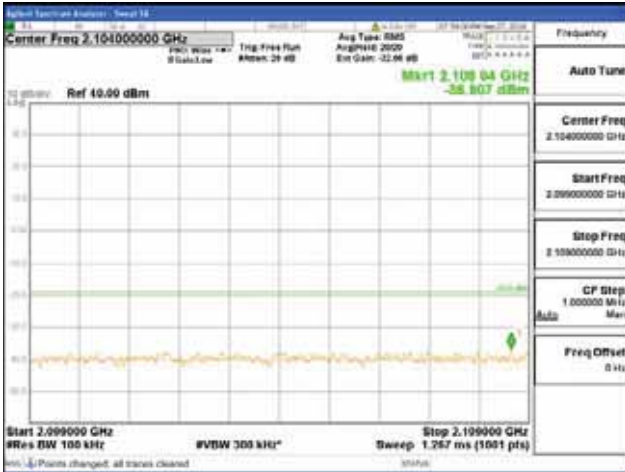

CTK Co., Ltd.
(Ho-dong), 113, Yejik-ro, Cheoin-gu,
Yongin-si, Gyeonggi-do, Korea
Tel: +82-31-339-9970
Fax: +82-31-624-9501

Report No.:
CTK-2018-03329
Page (1503) / (2957)
Pages

2099 MHz - 2109 MHz