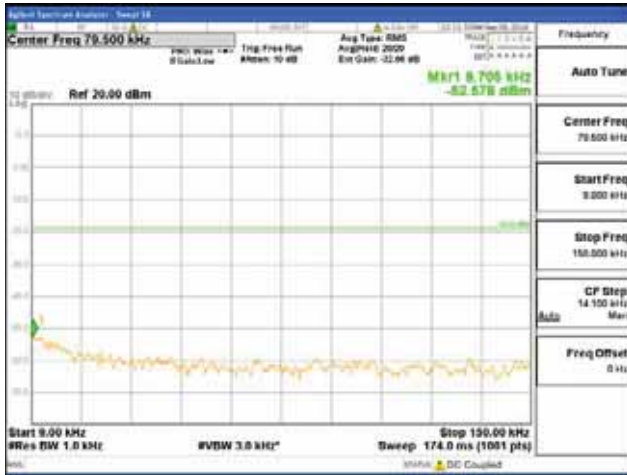

CTK Co., Ltd.
(Ho-dong), 113, Yejik-ro, Cheoin-gu,
Yongin-si, Gyeonggi-do, Korea
Tel: +82-31-339-9970
Fax: +82-31-624-9501

Report No.:
CTK-2018-03329
Page (1490) / (2957)
Pages

[256QAM]

9 kHz - 150 kHz