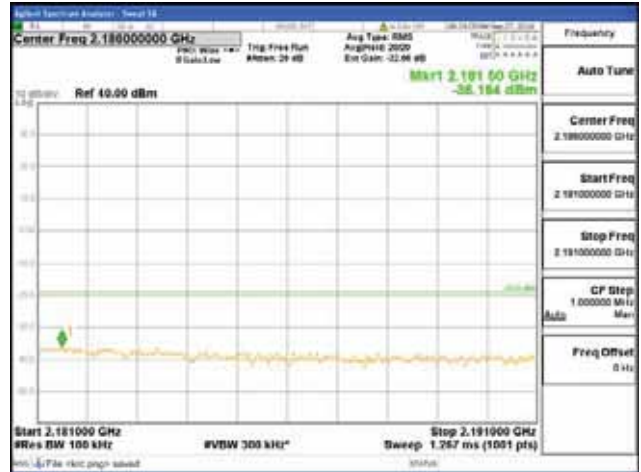

2181 MHz - 2191 MHz