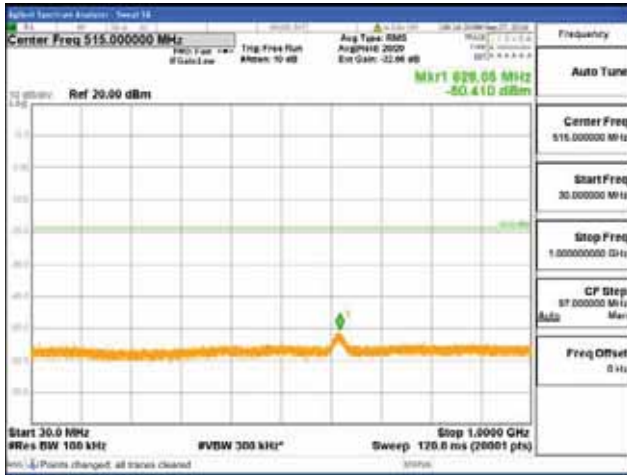

Report No.:
 CTK-2018-03329
 Page (1504) / (2957)
 Pages

[64QAM]

9 kHz - 150 kHz

150 kHz - 30 MHz

30 MHz - 1000 MHz

1000 MHz - 2099 MHz

CTK Co., Ltd.
(Ho-dong), 113, Yejik-ro, Cheoin-gu,
Yongin-si, Gyeonggi-do, Korea
Tel: +82-31-339-9970
Fax: +82-31-624-9501