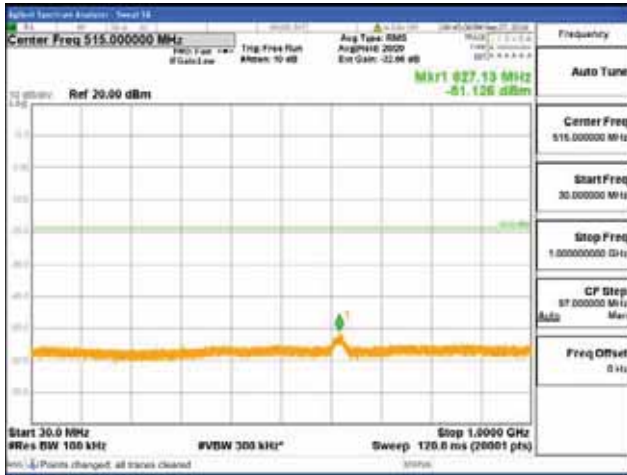

Report No.:
 CTK-2018-03329
 Page (1530) / (2957)
 Pages

[256QAM]

9 kHz - 150 kHz

150 kHz - 30 MHz

30 MHz - 1000 MHz

1000 MHz - 2099 MHz

CTK Co., Ltd.
 (Ho-dong), 113, Yejik-ro, Cheoin-gu,
 Yongin-si, Gyeonggi-do, Korea
 Tel: +82-31-339-9970
 Fax: +82-31-624-9501