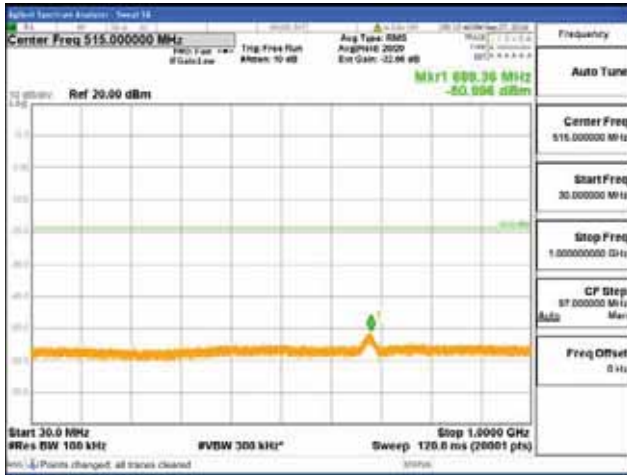

Report No.:
 CTK-2018-03329
 Page (1546) / (2957)
 Pages

[256QAM]

9 kHz - 150 kHz

150 kHz - 30 MHz

30 MHz - 1000 MHz

1000 MHz - 2099 MHz

CTK Co., Ltd.
 (Ho-dong), 113, Yejik-ro, Cheoin-gu,
 Yongin-si, Gyeonggi-do, Korea
 Tel: +82-31-339-9970
 Fax: +82-31-624-9501