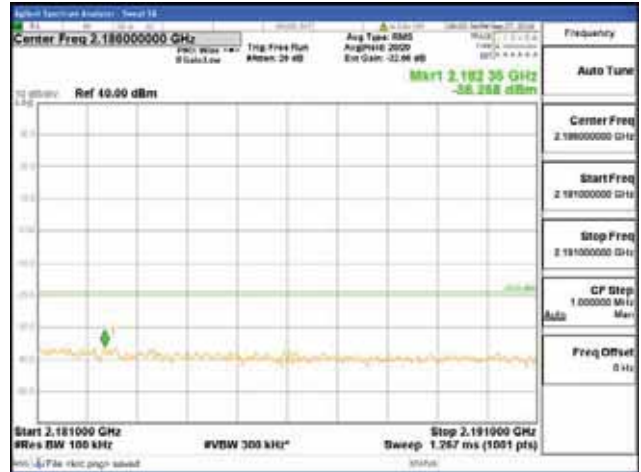

2181 MHz - 2191 MHz