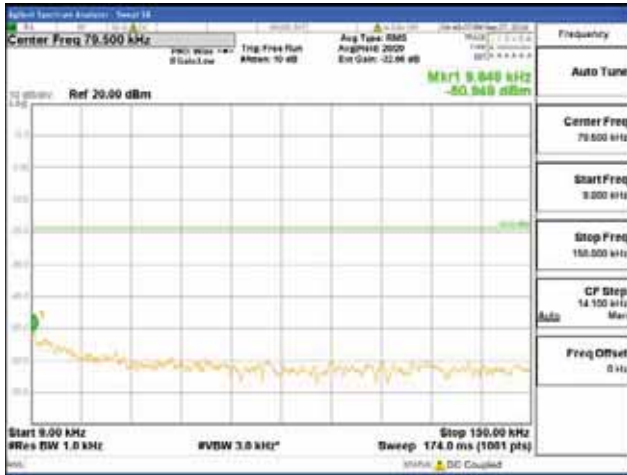

CTK Co., Ltd.
(Ho-dong), 113, Yejik-ro, Cheoin-gu,
Yongin-si, Gyeonggi-do, Korea
Tel: +82-31-339-9970
Fax: +82-31-624-9501

Report No.:
CTK-2018-03329
Page (1496) / (2957)
Pages

[64QAM]

9 kHz - 150 kHz