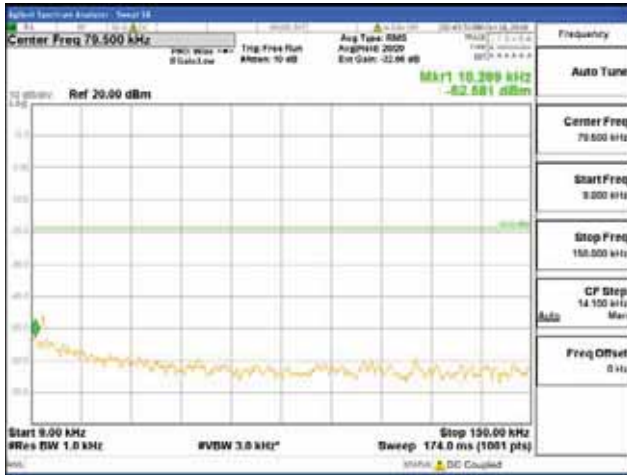

CTK Co., Ltd.
(Ho-dong), 113, Yejik-ro, Cheoin-gu,
Yongin-si, Gyeonggi-do, Korea
Tel: +82-31-339-9970
Fax: +82-31-624-9501

Report No.:
CTK-2018-03329
Page (1474) / (2957)
Pages

[256QAM]

9 kHz - 150 kHz