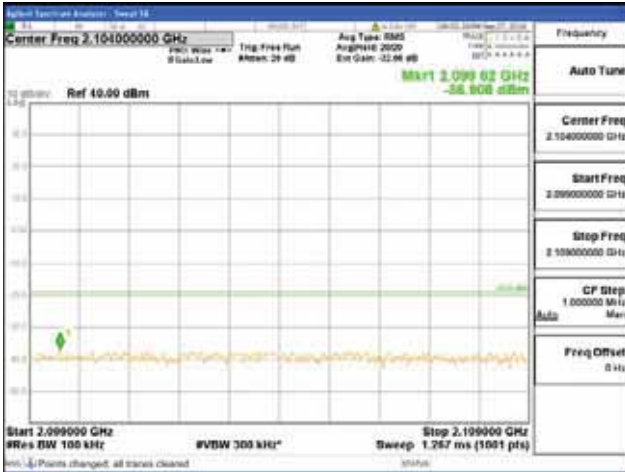

CTK Co., Ltd.
(Ho-dong), 113, Yejik-ro, Cheoin-gu,
Yongin-si, Gyeonggi-do, Korea
Tel: +82-31-339-9970
Fax: +82-31-624-9501

Report No.:
CTK-2018-03329
Page (1479) / (2957)
Pages

2099 MHz - 2109 MHz