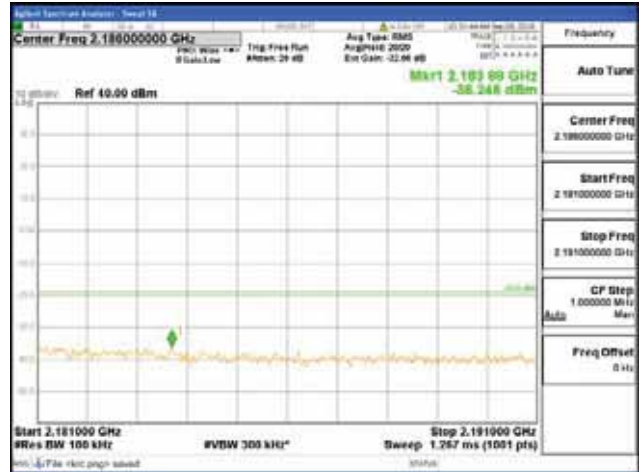

2181 MHz - 2191 MHz