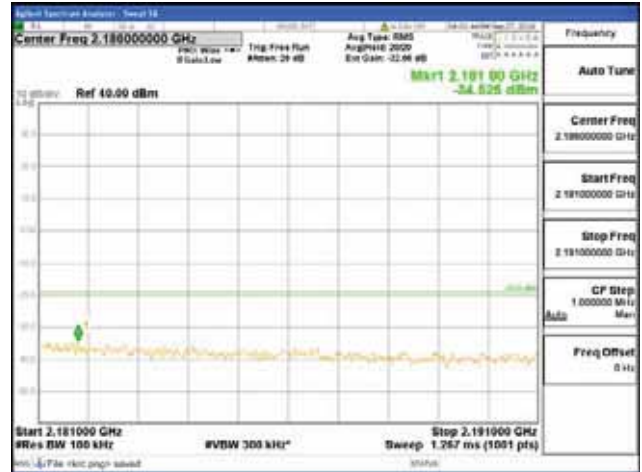

2181 MHz - 2191 MHz