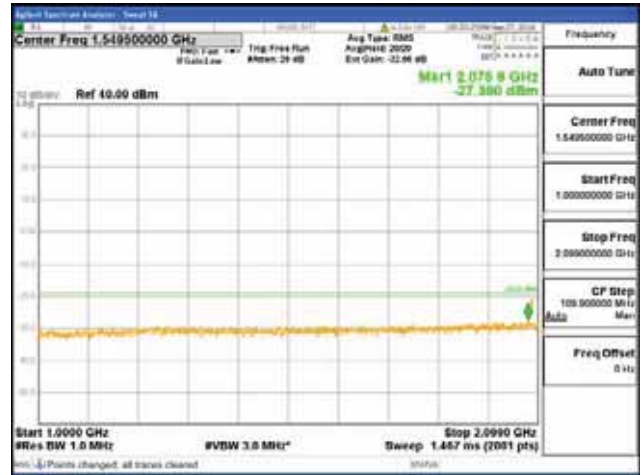

Report No.:
 CTK-2018-03329
 Page (1498) / (2957)
 Pages

[256QAM]

9 kHz - 150 kHz

150 kHz - 30 MHz

30 MHz - 1000 MHz

1000 MHz - 2099 MHz

CTK Co., Ltd.
 (Ho-dong), 113, Yejik-ro, Cheoin-gu,
 Yongin-si, Gyeonggi-do, Korea
 Tel: +82-31-339-9970
 Fax: +82-31-624-9501