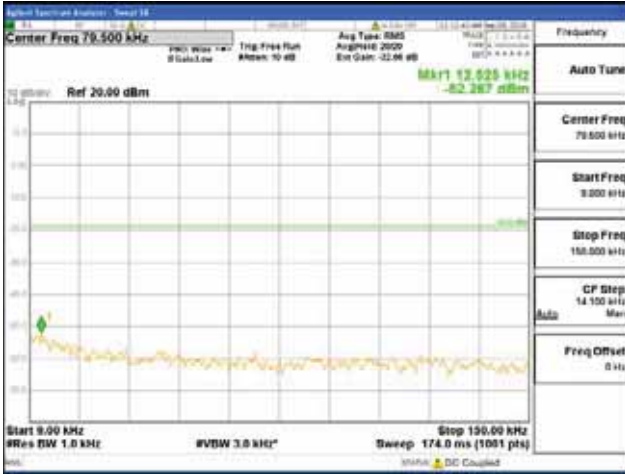

CTK Co., Ltd.
(Ho-dong), 113, Yejik-ro, Cheoin-gu,
Yongin-si, Gyeonggi-do, Korea
Tel: +82-31-339-9970
Fax: +82-31-624-9501

Report No.:
CTK-2018-03329
Page (1486) / (2957)
Pages

[16QAM]

9 kHz - 150 kHz