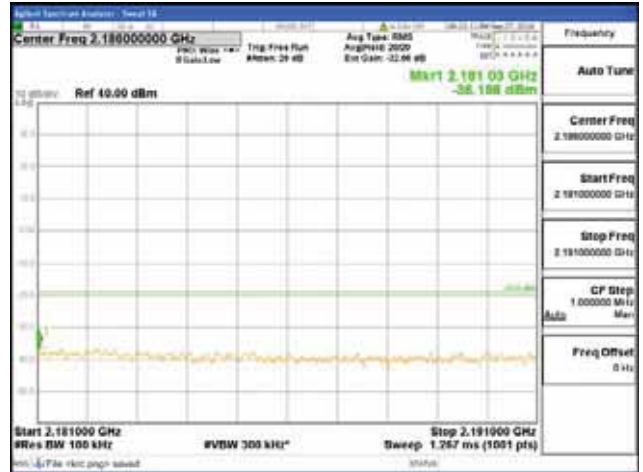

2181 MHz - 2191 MHz