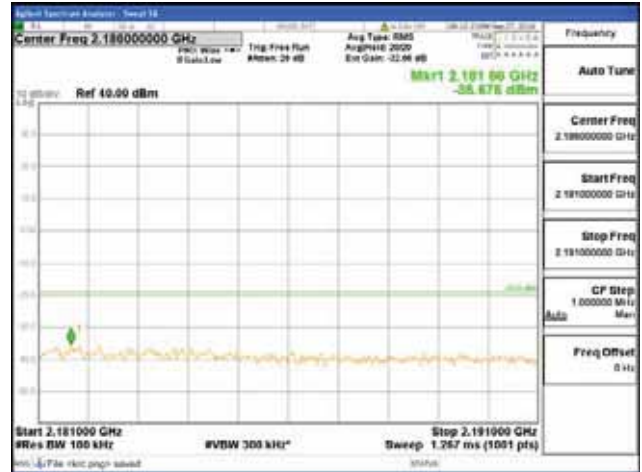

2181 MHz - 2191 MHz