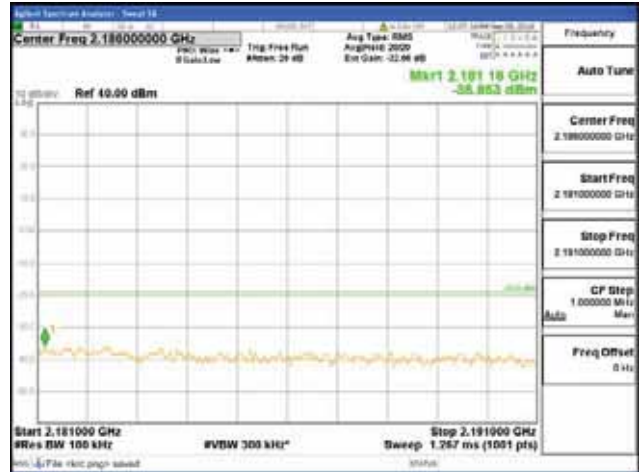

2181 MHz - 2191 MHz