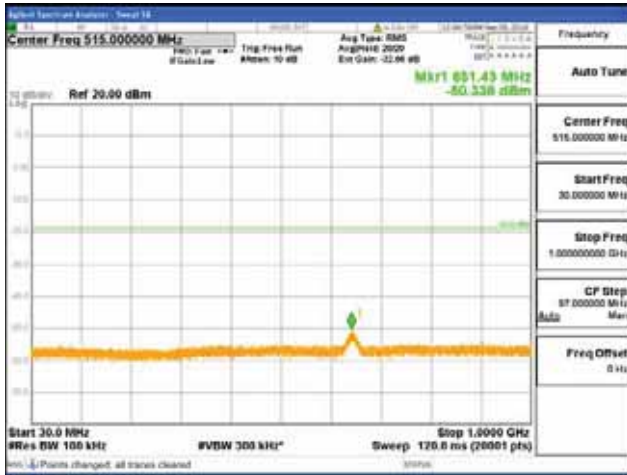

Report No.:
 CTK-2018-03329
 Page (1538) / (2957)
 Pages

[256QAM]

9 kHz - 150 kHz

150 kHz - 30 MHz

30 MHz - 1000 MHz

1000 MHz - 2099 MHz

CTK Co., Ltd.
 (Ho-dong), 113, Yejik-ro, Cheoin-gu,
 Yongin-si, Gyeonggi-do, Korea
 Tel: +82-31-339-9970
 Fax: +82-31-624-9501