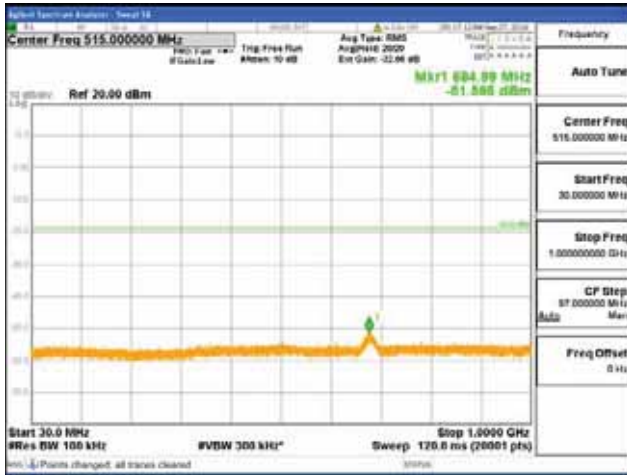

Report No.:
 CTK-2018-03329
 Page (1522) / (2957)
 Pages

[256QAM]

9 kHz - 150 kHz

150 kHz - 30 MHz

30 MHz - 1000 MHz

1000 MHz - 2099 MHz

CTK Co., Ltd.
(Ho-dong), 113, Yejik-ro, Cheoin-gu,
Yongin-si, Gyeonggi-do, Korea
Tel: +82-31-339-9970
Fax: +82-31-624-9501