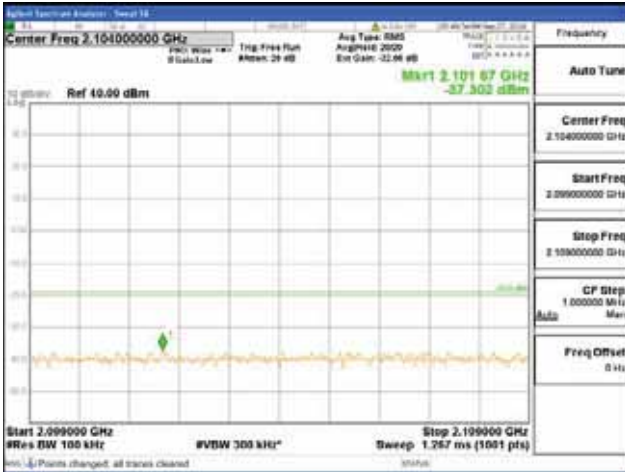

CTK Co., Ltd.
(Ho-dong), 113, Yejik-ro, Cheoin-gu,
Yongin-si, Gyeonggi-do, Korea
Tel: +82-31-339-9970
Fax: +82-31-624-9501

Report No.:
CTK-2018-03329
Page (1525) / (2957)
Pages

2099 MHz - 2109 MHz