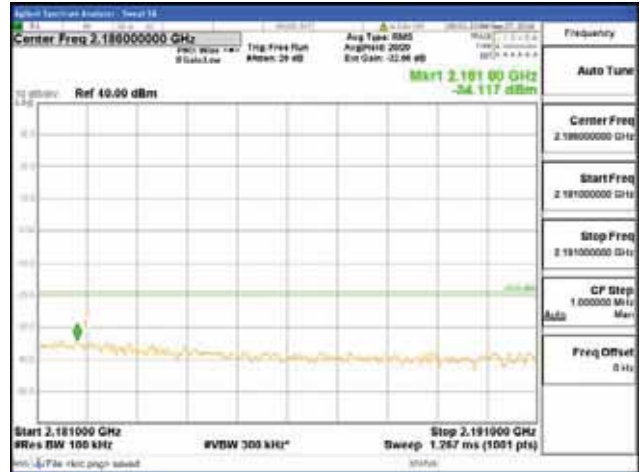

2181 MHz - 2191 MHz