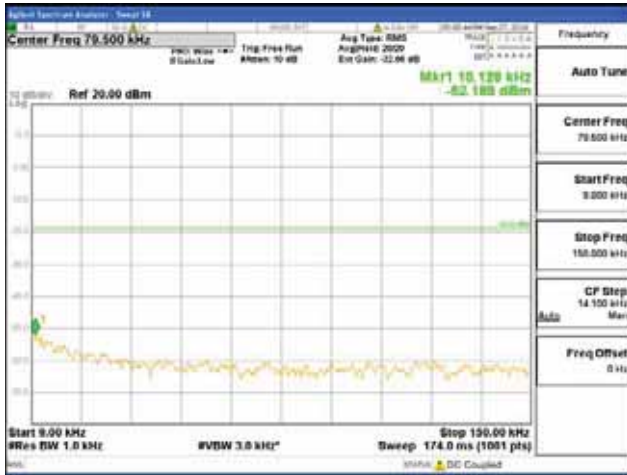

CTK Co., Ltd.
(Ho-dong), 113, Yejik-ro, Cheoin-gu,
Yongin-si, Gyeonggi-do, Korea
Tel: +82-31-339-9970
Fax: +82-31-624-9501

Report No.:
CTK-2018-03329
Page (1568) / (2957)
Pages

[64QAM]

9 kHz - 150 kHz