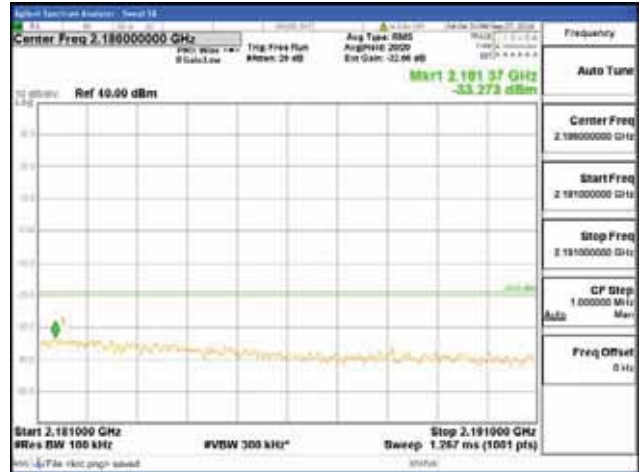

2181 MHz - 2191 MHz