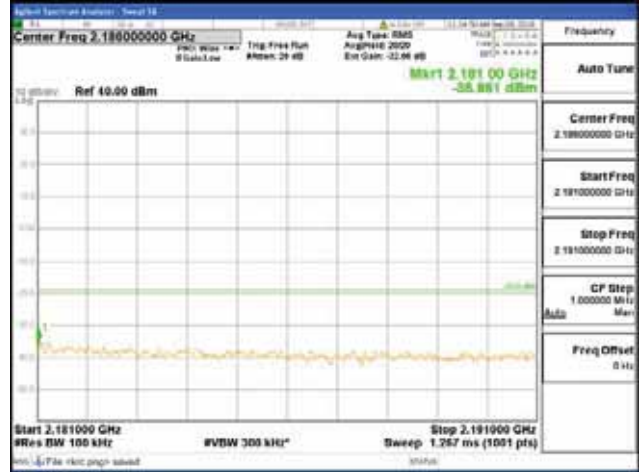

2181 MHz - 2191 MHz