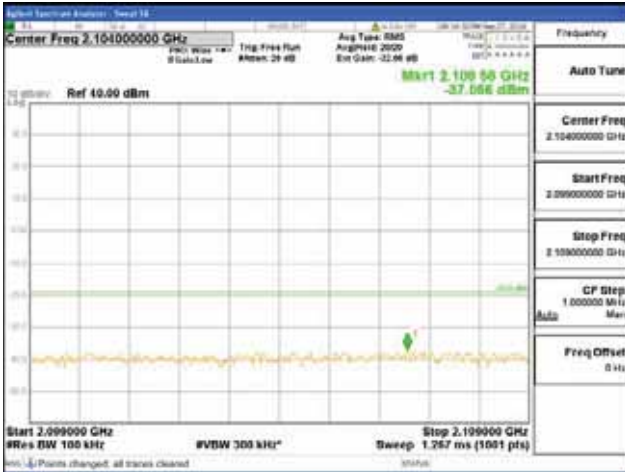

CTK Co., Ltd.
(Ho-dong), 113, Yejik-ro, Cheoin-gu,
Yongin-si, Gyeonggi-do, Korea
Tel: +82-31-339-9970
Fax: +82-31-624-9501

Report No.:
CTK-2018-03329
Page (1505) / (2957)
Pages

2099 MHz - 2109 MHz