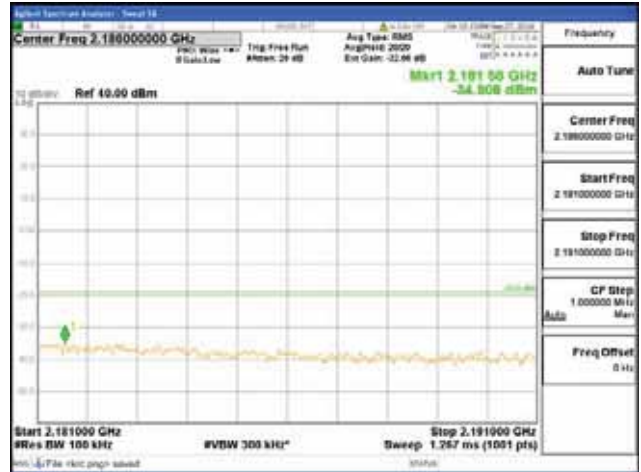

2181 MHz - 2191 MHz