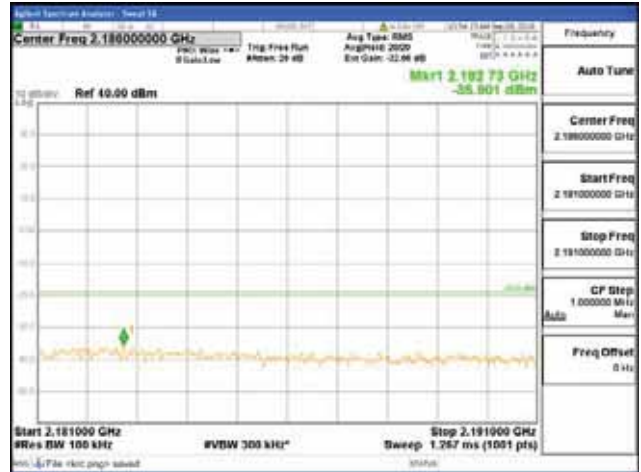

2181 MHz - 2191 MHz