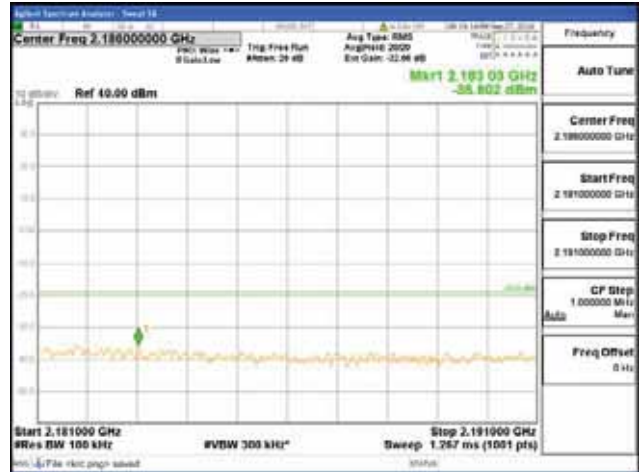

2181 MHz - 2191 MHz