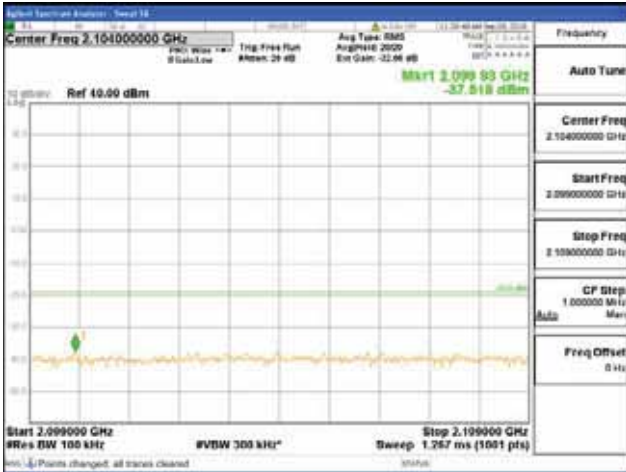

CTK Co., Ltd.
(Ho-dong), 113, Yejik-ro, Cheoin-gu,
Yongin-si, Gyeonggi-do, Korea
Tel: +82-31-339-9970
Fax: +82-31-624-9501

Report No.:
CTK-2018-03329
Page (1513) / (2957)
Pages

2099 MHz - 2109 MHz