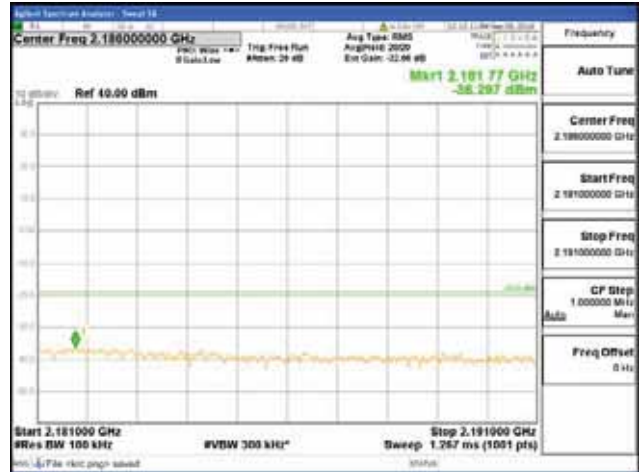

2181 MHz - 2191 MHz