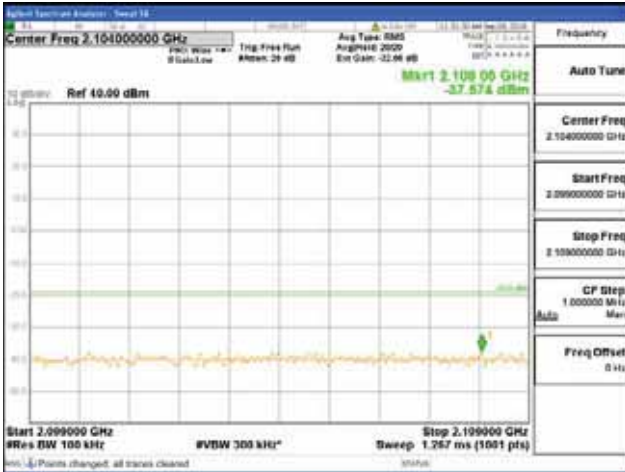

CTK Co., Ltd.
(Ho-dong), 113, Yejik-ro, Cheoin-gu,
Yongin-si, Gyeonggi-do, Korea
Tel: +82-31-339-9970
Fax: +82-31-624-9501

Report No.:
CTK-2018-03329
Page (1537) / (2957)
Pages

2099 MHz - 2109 MHz