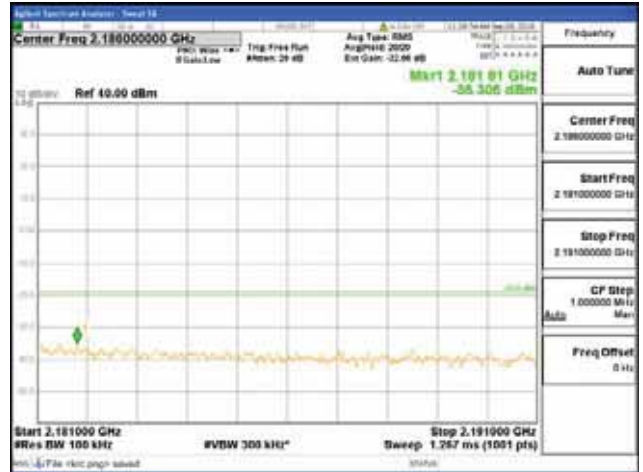

2181 MHz - 2191 MHz