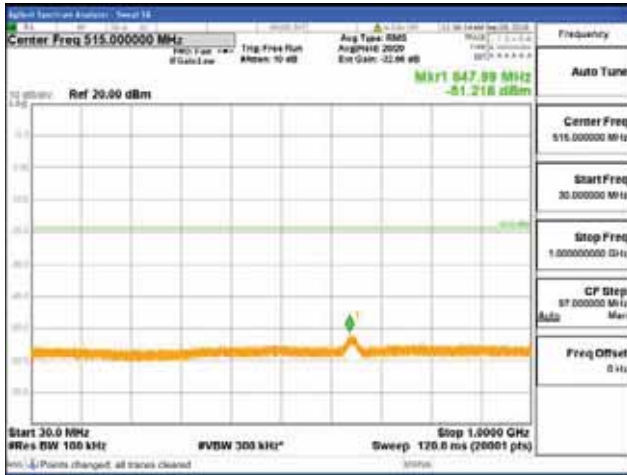

Report No.:
 CTK-2018-03329
 Page (1560) / (2957)
 Pages

[64QAM]

9 kHz - 150 kHz

150 kHz - 30 MHz

30 MHz - 1000 MHz

1000 MHz - 2099 MHz

CTK Co., Ltd.
 (Ho-dong), 113, Yejik-ro, Cheoin-gu,
 Yongin-si, Gyeonggi-do, Korea
 Tel: +82-31-339-9970
 Fax: +82-31-624-9501