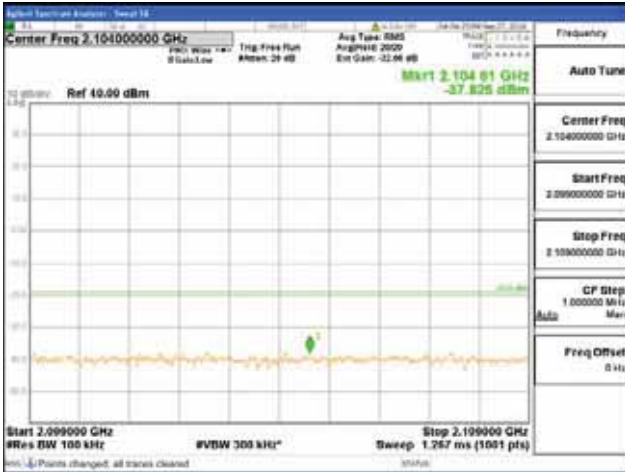

CTK Co., Ltd.
(Ho-dong), 113, Yejik-ro, Cheoin-gu,
Yongin-si, Gyeonggi-do, Korea
Tel: +82-31-339-9970
Fax: +82-31-624-9501

Report No.:
CTK-2018-03329
Page (1519) / (2957)
Pages

2099 MHz - 2109 MHz