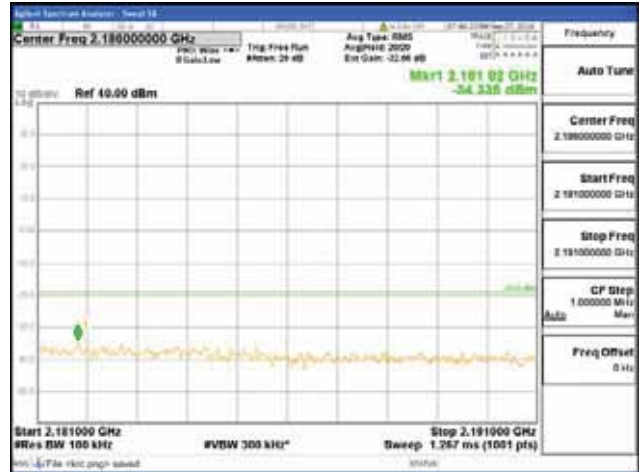

2181 MHz - 2191 MHz