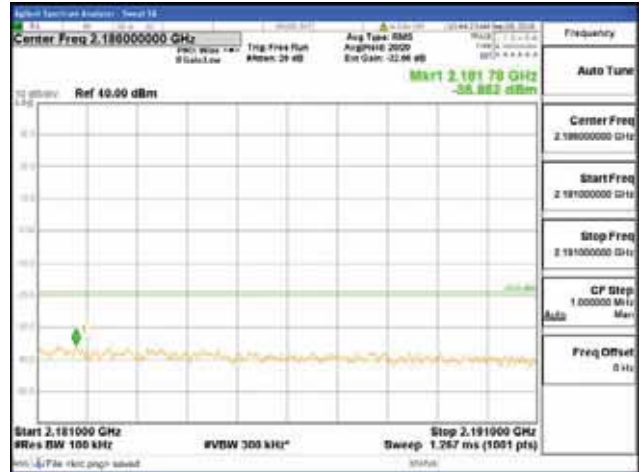

2181 MHz - 2191 MHz