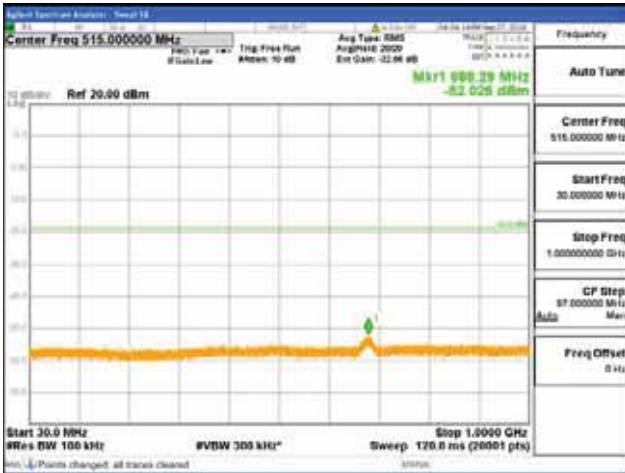

[16QAM]

9 kHz - 150 kHz

150 kHz - 30 MHz

30 MHz - 1000 MHz

1000 MHz - 2099 MHz

CTK Co., Ltd.
 (Ho-dong), 113, Yejik-ro, Cheoin-gu,
 Yongin-si, Gyeonggi-do, Korea
 Tel: +82-31-339-9970
 Fax: +82-31-624-9501