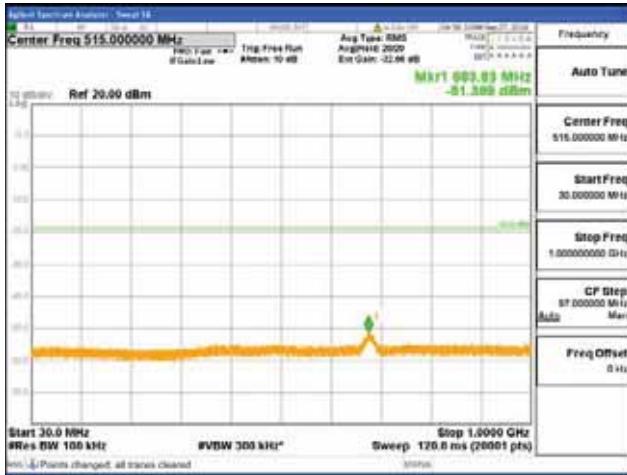

Report No.:
 CTK-2018-03329
 Page (1544) / (2957)
 Pages

[64QAM]

9 kHz - 150 kHz

150 kHz - 30 MHz

30 MHz - 1000 MHz

1000 MHz - 2099 MHz

CTK Co., Ltd.
 (Ho-dong), 113, Yejik-ro, Cheoin-gu,
 Yongin-si, Gyeonggi-do, Korea
 Tel: +82-31-339-9970
 Fax: +82-31-624-9501