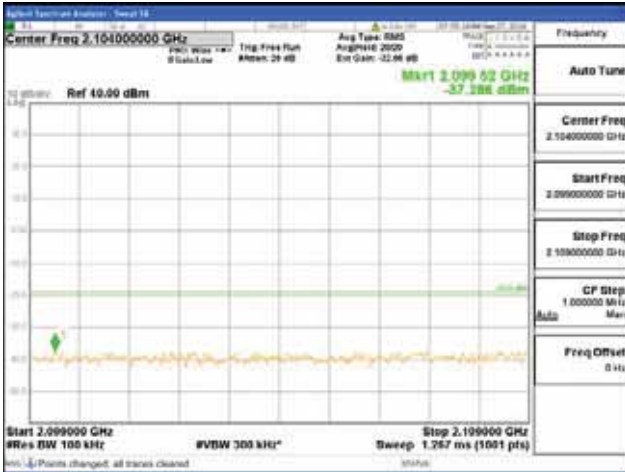

CTK Co., Ltd.
(Ho-dong), 113, Yejik-ro, Cheoin-gu,
Yongin-si, Gyeonggi-do, Korea
Tel: +82-31-339-9970
Fax: +82-31-624-9501

Report No.:
CTK-2018-03329
Page (1551) / (2957)
Pages

2099 MHz - 2109 MHz