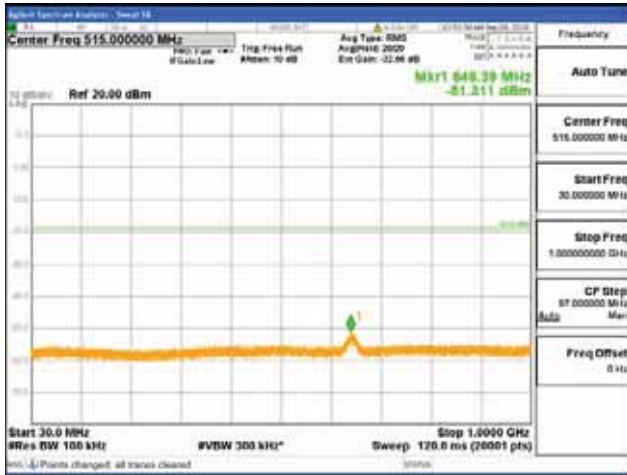

[16QAM]

9 kHz - 150 kHz

150 kHz - 30 MHz

30 MHz - 1000 MHz

1000 MHz - 2099 MHz

CTK Co., Ltd.
 (Ho-dong), 113, Yejik-ro, Cheoin-gu,
 Yongin-si, Gyeonggi-do, Korea
 Tel: +82-31-339-9970
 Fax: +82-31-624-9501