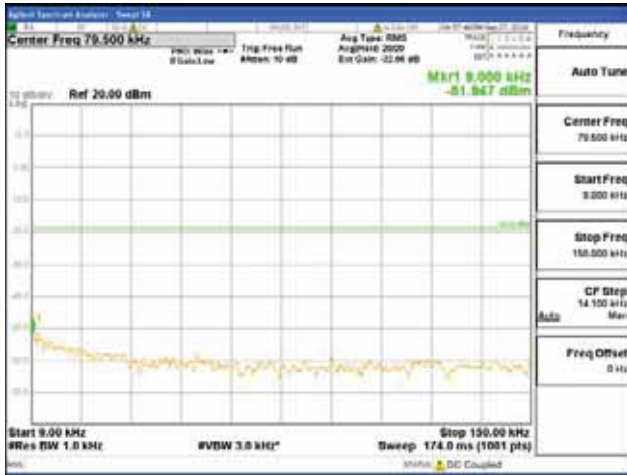

CTK Co., Ltd.
(Ho-dong), 113, Yejik-ro, Cheoin-gu,
Yongin-si, Gyeonggi-do, Korea
Tel: +82-31-339-9970
Fax: +82-31-624-9501

Report No.:
CTK-2018-03329
Page (1544) / (2957)
Pages

[64QAM]

9 kHz - 150 kHz