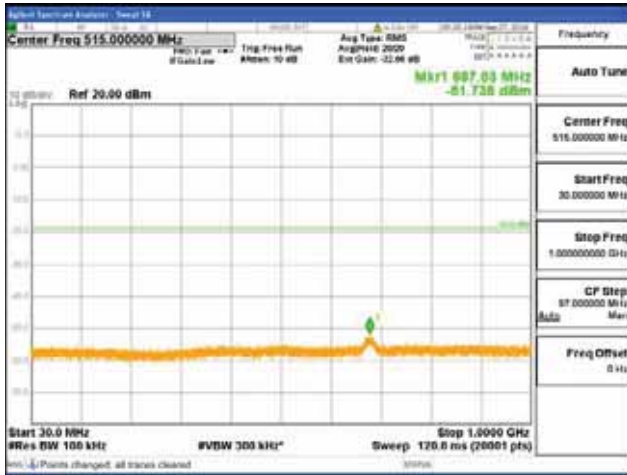

Report No.:
 CTK-2018-03329
 Page (1498) / (2957)
 Pages

[256QAM]

9 kHz - 150 kHz

150 kHz - 30 MHz

30 MHz - 1000 MHz

1000 MHz - 2099 MHz

CTK Co., Ltd.
 (Ho-dong), 113, Yejik-ro, Cheoin-gu,
 Yongin-si, Gyeonggi-do, Korea
 Tel: +82-31-339-9970
 Fax: +82-31-624-9501