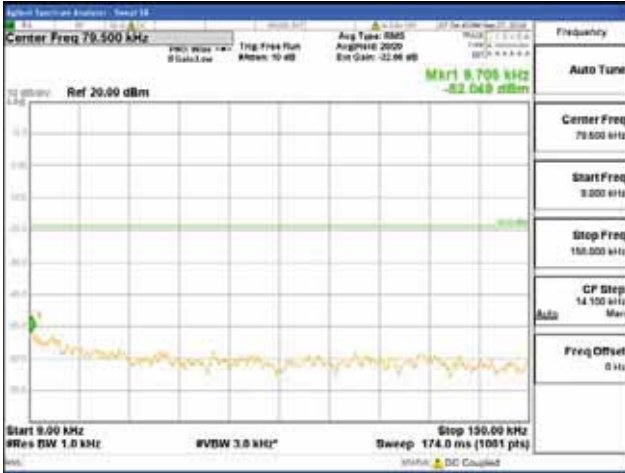

CTK Co., Ltd.
(Ho-dong), 113, Yejik-ro, Cheoin-gu,
Yongin-si, Gyeonggi-do, Korea
Tel: +82-31-339-9970
Fax: +82-31-624-9501

Report No.:
CTK-2018-03329
Page (1550) / (2957)
Pages

[16QAM]

9 kHz - 150 kHz