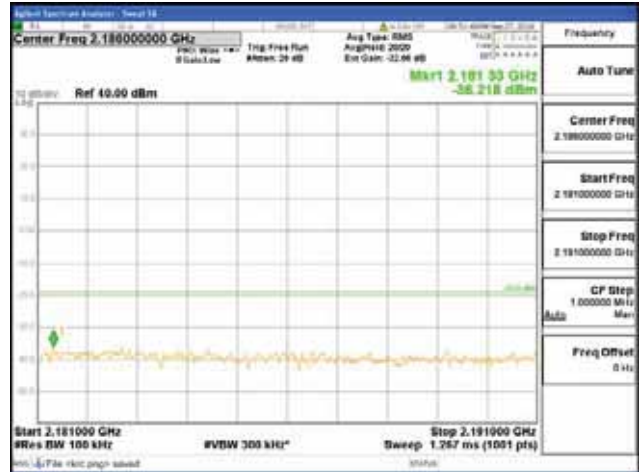

2181 MHz - 2191 MHz