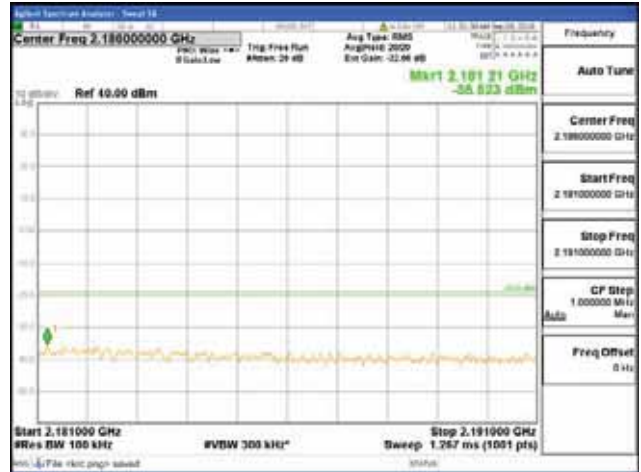

2181 MHz - 2191 MHz