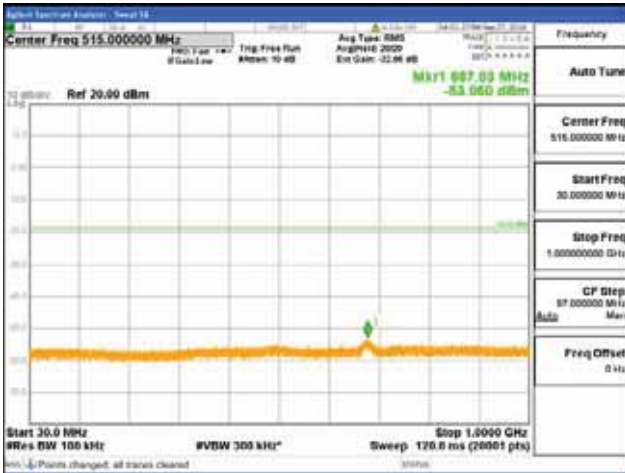

[16QAM]

9 kHz - 150 kHz

150 kHz - 30 MHz

30 MHz - 1000 MHz

1000 MHz - 2099 MHz

CTK Co., Ltd.
 (Ho-dong), 113, Yejik-ro, Cheoin-gu,
 Yongin-si, Gyeonggi-do, Korea
 Tel: +82-31-339-9970
 Fax: +82-31-624-9501