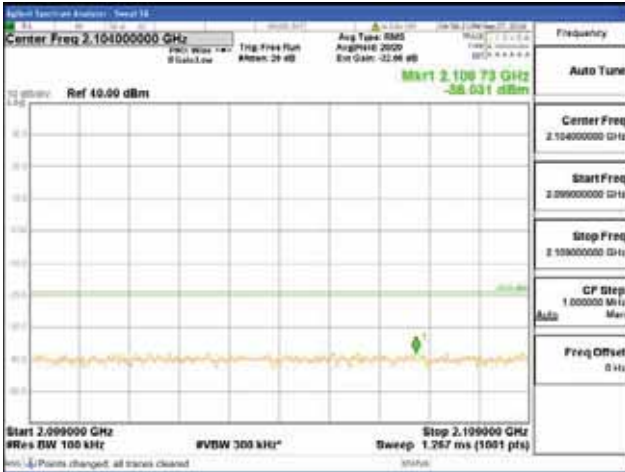

CTK Co., Ltd.
(Ho-dong), 113, Yejik-ro, Cheoin-gu,
Yongin-si, Gyeonggi-do, Korea
Tel: +82-31-339-9970
Fax: +82-31-624-9501

Report No.:
CTK-2018-03329
Page (1545) / (2957)
Pages

2099 MHz - 2109 MHz