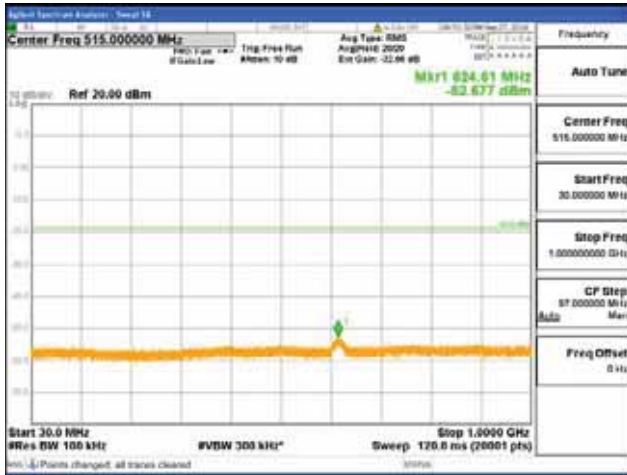

Report No.:
 CTK-2018-03329
 Page (1482) / (2957)
 Pages

[256QAM]

9 kHz - 150 kHz

150 kHz - 30 MHz

30 MHz - 1000 MHz

1000 MHz - 2099 MHz

CTK Co., Ltd.
 (Ho-dong), 113, Yejik-ro, Cheoin-gu,
 Yongin-si, Gyeonggi-do, Korea
 Tel: +82-31-339-9970
 Fax: +82-31-624-9501