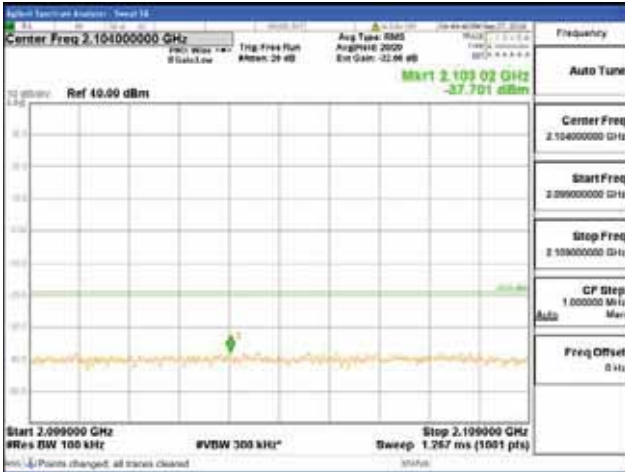

CTK Co., Ltd.
(Ho-dong), 113, Yejik-ro, Cheoin-gu,
Yongin-si, Gyeonggi-do, Korea
Tel: +82-31-339-9970
Fax: +82-31-624-9501

Report No.:
CTK-2018-03329
Page (1497) / (2957)
Pages

2099 MHz - 2109 MHz