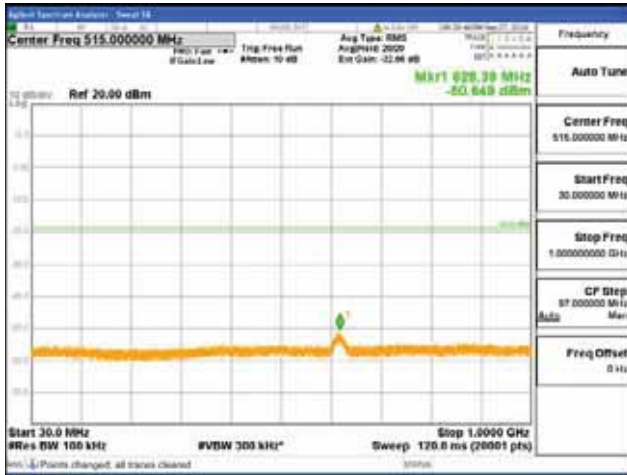

Report No.:
 CTK-2018-03329
 Page (1554) / (2957)
 Pages

[256QAM]

9 kHz - 150 kHz

150 kHz - 30 MHz

30 MHz - 1000 MHz

1000 MHz - 2099 MHz

CTK Co., Ltd.
 (Ho-dong), 113, Yejik-ro, Cheoin-gu,
 Yongin-si, Gyeonggi-do, Korea
 Tel: +82-31-339-9970
 Fax: +82-31-624-9501