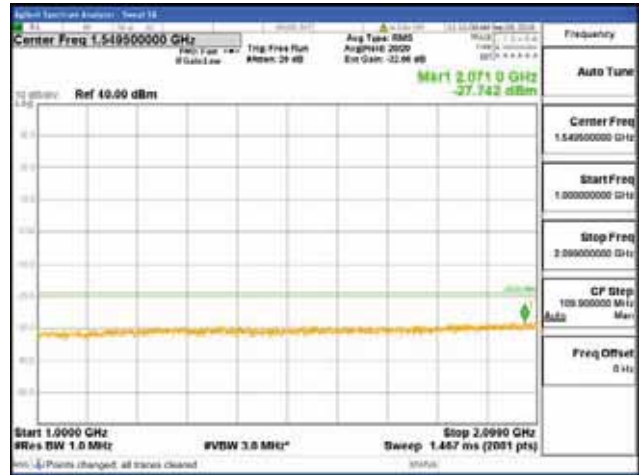

[16QAM]

9 kHz - 150 kHz

150 kHz - 30 MHz

30 MHz - 1000 MHz

1000 MHz - 2099 MHz

CTK Co., Ltd.
 (Ho-dong), 113, Yejik-ro, Cheoin-gu,
 Yongin-si, Gyeonggi-do, Korea
 Tel: +82-31-339-9970
 Fax: +82-31-624-9501