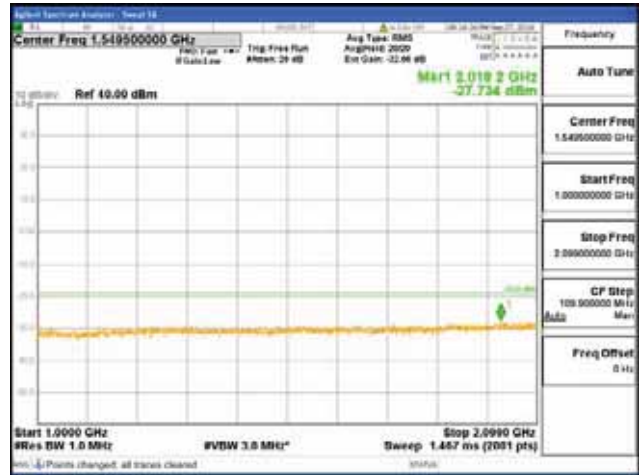

Report No.:
 CTK-2018-03329
 Page (1504) / (2957)
 Pages

[64QAM]

9 kHz - 150 kHz

150 kHz - 30 MHz

30 MHz - 1000 MHz

1000 MHz - 2099 MHz

CTK Co., Ltd.
(Ho-dong), 113, Yejik-ro, Cheoin-gu,
Yongin-si, Gyeonggi-do, Korea
Tel: +82-31-339-9970
Fax: +82-31-624-9501