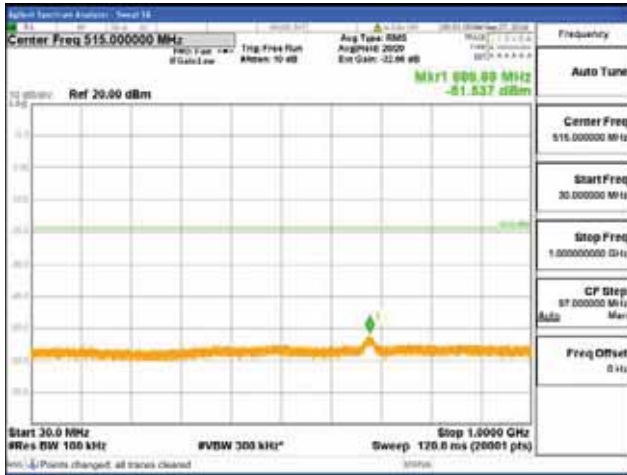

Report No.:
 CTK-2018-03329
 Page (1568) / (2957)
 Pages

[64QAM]

9 kHz - 150 kHz

150 kHz - 30 MHz

30 MHz - 1000 MHz

1000 MHz - 2099 MHz

CTK Co., Ltd.
 (Ho-dong), 113, Yejik-ro, Cheoin-gu,
 Yongin-si, Gyeonggi-do, Korea
 Tel: +82-31-339-9970
 Fax: +82-31-624-9501