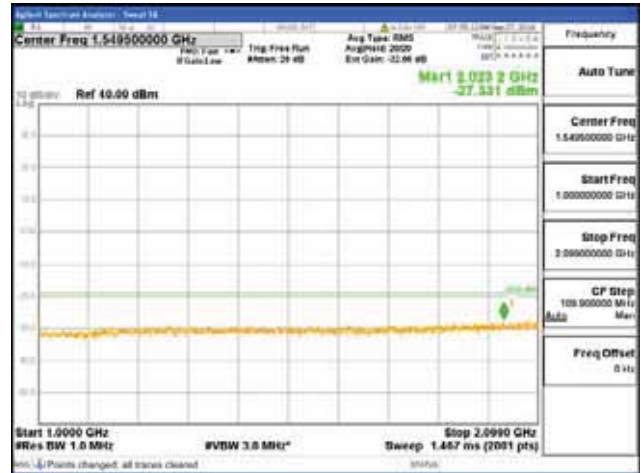

[16QAM]

9 kHz - 150 kHz

150 kHz - 30 MHz

30 MHz - 1000 MHz

1000 MHz - 2099 MHz

CTK Co., Ltd.
 (Ho-dong), 113, Yejik-ro, Cheoin-gu,
 Yongin-si, Gyeonggi-do, Korea
 Tel: +82-31-339-9970
 Fax: +82-31-624-9501