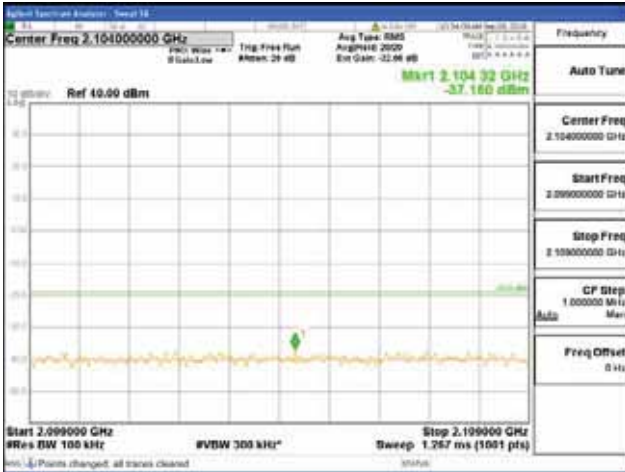

CTK Co., Ltd.
(Ho-dong), 113, Yejik-ro, Cheoin-gu,
Yongin-si, Gyeonggi-do, Korea
Tel: +82-31-339-9970
Fax: +82-31-624-9501

Report No.:
CTK-2018-03329
Page (1511) / (2957)
Pages

2099 MHz - 2109 MHz