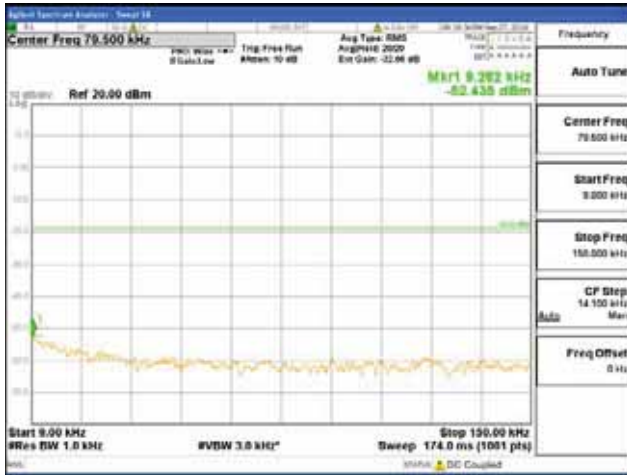

CTK Co., Ltd.
(Ho-dong), 113, Yejik-ro, Cheoin-gu,
Yongin-si, Gyeonggi-do, Korea
Tel: +82-31-339-9970
Fax: +82-31-624-9501

Report No.:
CTK-2018-03329
Page (1528) / (2957)
Pages

[64QAM]

9 kHz - 150 kHz