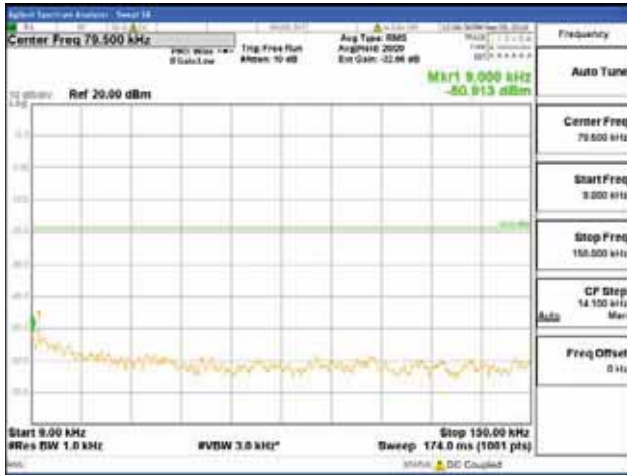

CTK Co., Ltd.
(Ho-dong), 113, Yejik-ro, Cheoin-gu,
Yongin-si, Gyeonggi-do, Korea
Tel: +82-31-339-9970
Fax: +82-31-624-9501

Report No.:
CTK-2018-03329
Page (1538) / (2957)
Pages

[256QAM]

9 kHz - 150 kHz