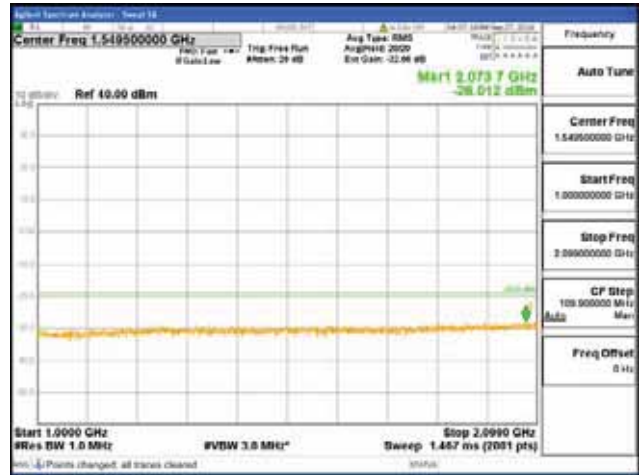

[16QAM]

9 kHz - 150 kHz

150 kHz - 30 MHz

30 MHz - 1000 MHz

1000 MHz - 2099 MHz

CTK Co., Ltd.
 (Ho-dong), 113, Yejik-ro, Cheoin-gu,
 Yongin-si, Gyeonggi-do, Korea
 Tel: +82-31-339-9970
 Fax: +82-31-624-9501