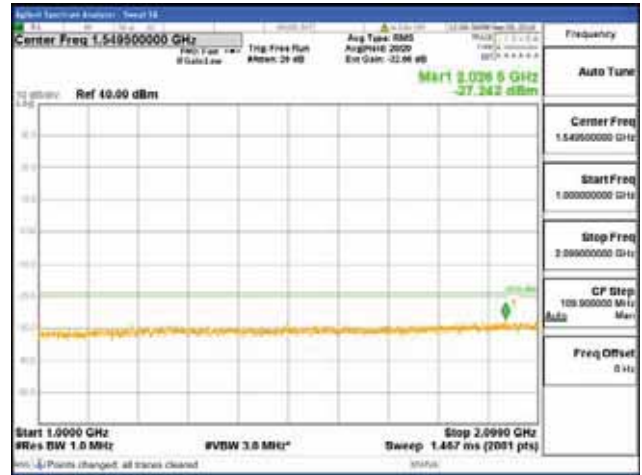

Report No.:
 CTK-2018-03329
 Page (1514) / (2957)
 Pages

[256QAM]

9 kHz - 150 kHz

150 kHz - 30 MHz

30 MHz - 1000 MHz

1000 MHz - 2099 MHz

CTK Co., Ltd.
 (Ho-dong), 113, Yejik-ro, Cheoin-gu,
 Yongin-si, Gyeonggi-do, Korea
 Tel: +82-31-339-9970
 Fax: +82-31-624-9501