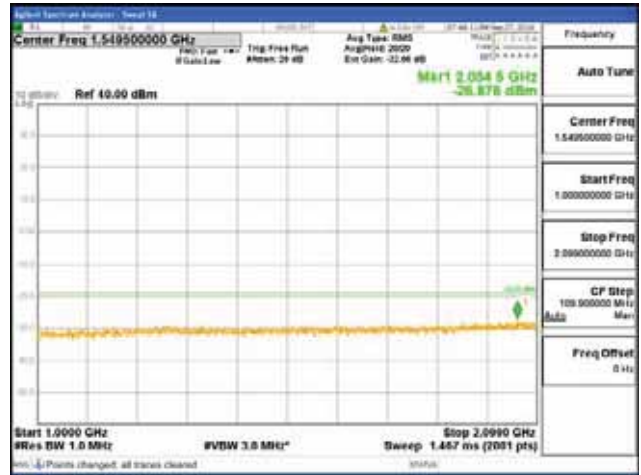

[16QAM]

9 kHz - 150 kHz

150 kHz - 30 MHz

30 MHz - 1000 MHz

1000 MHz - 2099 MHz

CTK Co., Ltd.
 (Ho-dong), 113, Yejik-ro, Cheoin-gu,
 Yongin-si, Gyeonggi-do, Korea
 Tel: +82-31-339-9970
 Fax: +82-31-624-9501