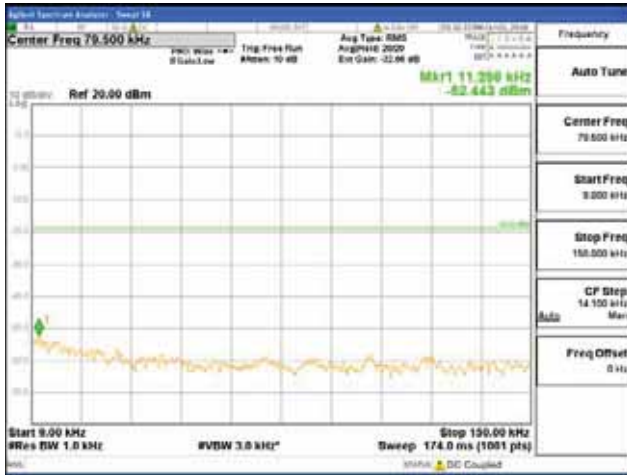

CTK Co., Ltd.
(Ho-dong), 113, Yejik-ro, Cheoin-gu,
Yongin-si, Gyeonggi-do, Korea
Tel: +82-31-339-9970
Fax: +82-31-624-9501

Report No.:
CTK-2018-03329
Page (1574) / (2957)
Pages

[16QAM]

9 kHz - 150 kHz