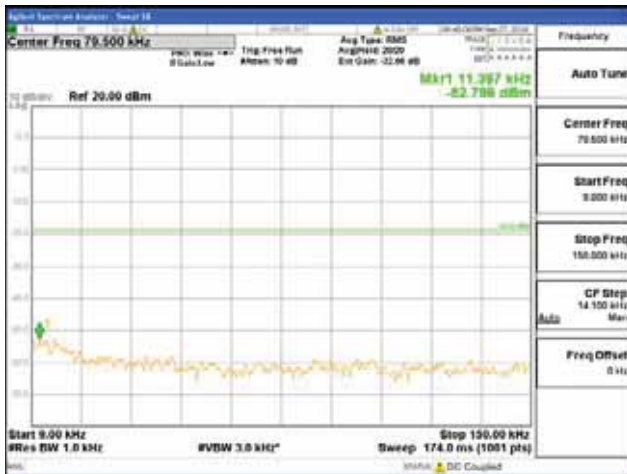

CTK Co., Ltd.
(Ho-dong), 113, Yejik-ro, Cheoin-gu,
Yongin-si, Gyeonggi-do, Korea
Tel: +82-31-339-9970
Fax: +82-31-624-9501

Report No.:
CTK-2018-03329
Page (1506) / (2957)
Pages

[256QAM]

9 kHz - 150 kHz