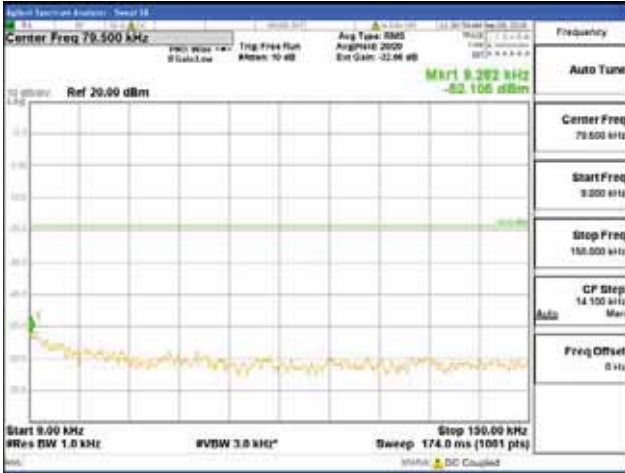

CTK Co., Ltd.
(Ho-dong), 113, Yejik-ro, Cheoin-gu,
Yongin-si, Gyeonggi-do, Korea
Tel: +82-31-339-9970
Fax: +82-31-624-9501

Report No.:
CTK-2018-03329
Page (1536) / (2957)
Pages

[64QAM]

9 kHz - 150 kHz