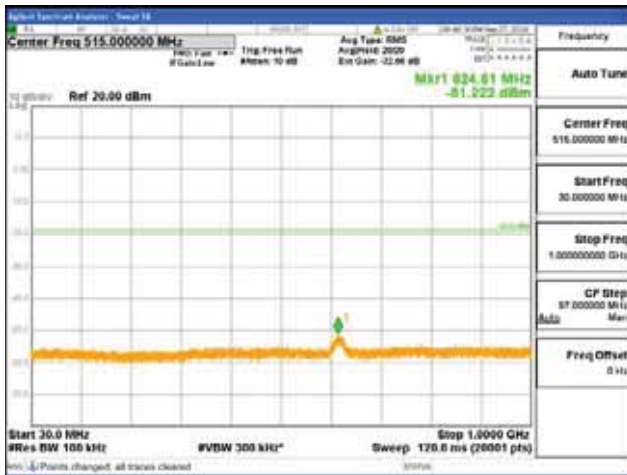

Report No.:
 CTK-2018-03329
 Page (1506) / (2957)
 Pages

[256QAM]

9 kHz - 150 kHz

150 kHz - 30 MHz

30 MHz - 1000 MHz

1000 MHz - 2099 MHz

CTK Co., Ltd.
 (Ho-dong), 113, Yejik-ro, Cheoin-gu,
 Yongin-si, Gyeonggi-do, Korea
 Tel: +82-31-339-9970
 Fax: +82-31-624-9501