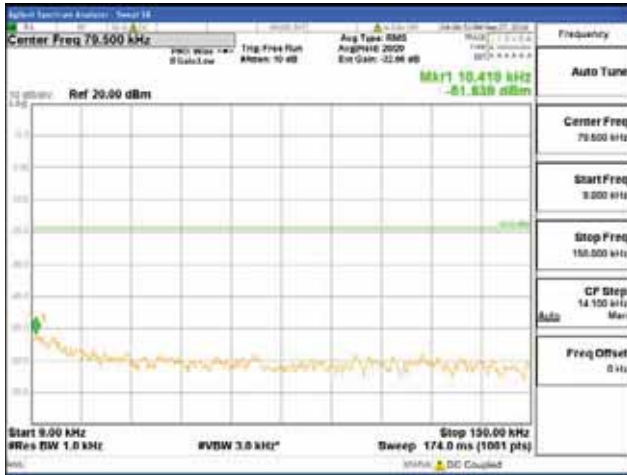

CTK Co., Ltd.
(Ho-dong), 113, Yejik-ro, Cheoin-gu,
Yongin-si, Gyeonggi-do, Korea
Tel: +82-31-339-9970
Fax: +82-31-624-9501

Report No.:
CTK-2018-03329
Page (1542) / (2957)
Pages

[16QAM]

9 kHz - 150 kHz