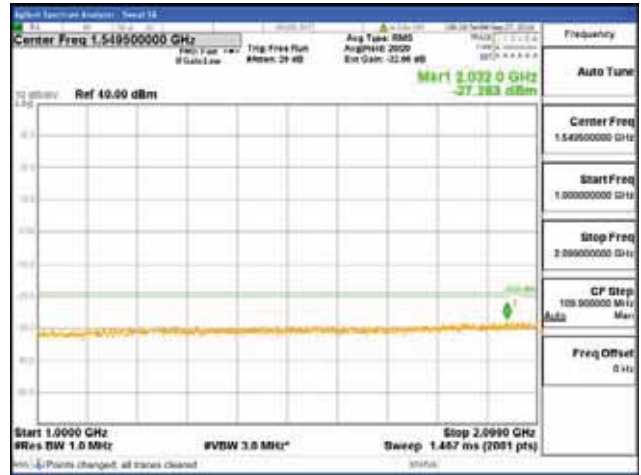

Report No.:
 CTK-2018-03329
 Page (1554) / (2957)
 Pages

[256QAM]

9 kHz - 150 kHz

150 kHz - 30 MHz

30 MHz - 1000 MHz

1000 MHz - 2099 MHz

CTK Co., Ltd.
 (Ho-dong), 113, Yejik-ro, Cheoin-gu,
 Yongin-si, Gyeonggi-do, Korea
 Tel: +82-31-339-9970
 Fax: +82-31-624-9501