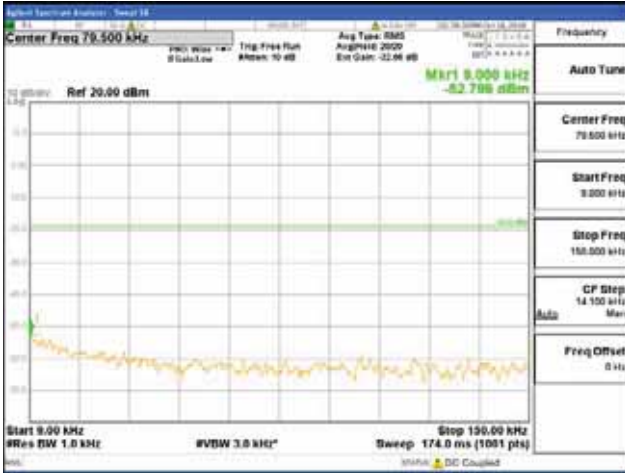

CTK Co., Ltd.
(Ho-dong), 113, Yejik-ro, Cheoin-gu,
Yongin-si, Gyeonggi-do, Korea
Tel: +82-31-339-9970
Fax: +82-31-624-9501

Report No.:
CTK-2018-03329
Page (1472) / (2957)
Pages

[64QAM]

9 kHz - 150 kHz