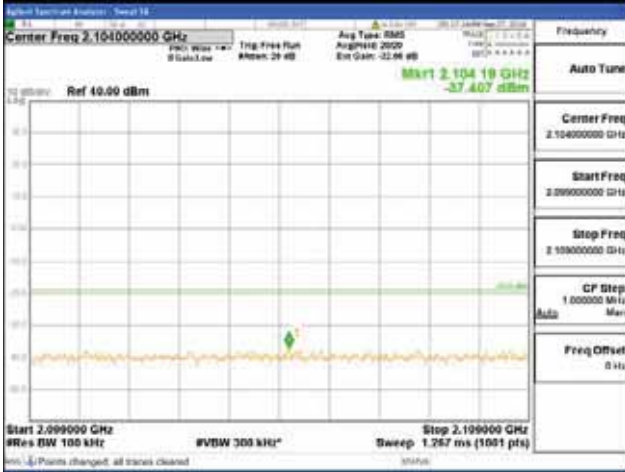

CTK Co., Ltd.
(Ho-dong), 113, Yejik-ro, Cheoin-gu,
Yongin-si, Gyeonggi-do, Korea
Tel: +82-31-339-9970
Fax: +82-31-624-9501

Report No.:
CTK-2018-03329
Page (1523) / (2957)
Pages

2099 MHz - 2109 MHz