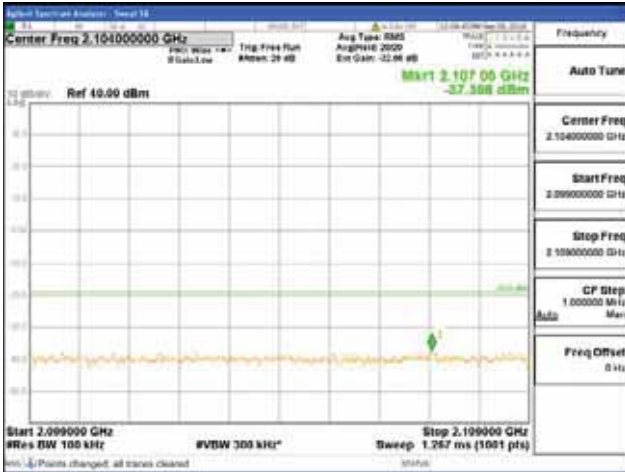

CTK Co., Ltd.
(Ho-dong), 113, Yejik-ro, Cheoin-gu,
Yongin-si, Gyeonggi-do, Korea
Tel: +82-31-339-9970
Fax: +82-31-624-9501

Report No.:
CTK-2018-03329
Page (1515) / (2957)
Pages

2099 MHz - 2109 MHz