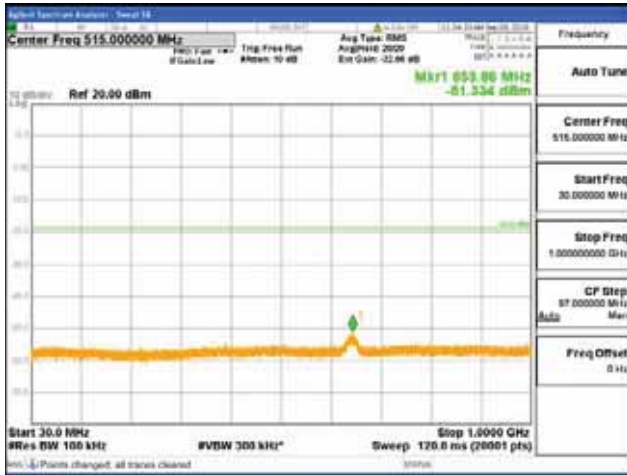

Report No.:
 CTK-2018-03329
 Page (1488) / (2957)
 Pages

[64QAM]

9 kHz - 150 kHz

150 kHz - 30 MHz

30 MHz - 1000 MHz

1000 MHz - 2099 MHz

CTK Co., Ltd.
 (Ho-dong), 113, Yejik-ro, Cheoin-gu,
 Yongin-si, Gyeonggi-do, Korea
 Tel: +82-31-339-9970
 Fax: +82-31-624-9501