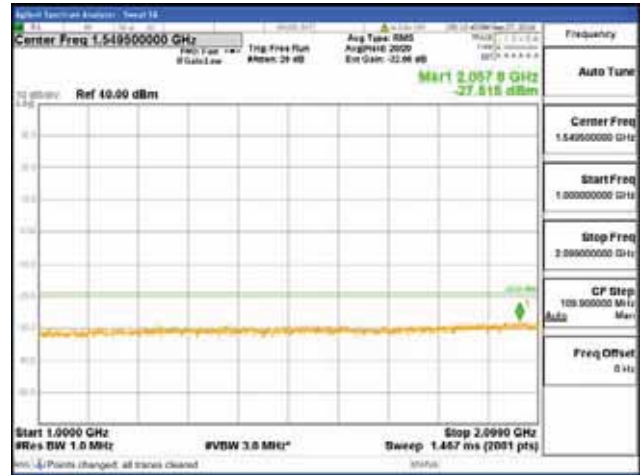

Report No.:
 CTK-2018-03329
 Page (1546) / (2957)
 Pages

[256QAM]

9 kHz - 150 kHz

150 kHz - 30 MHz

30 MHz - 1000 MHz

1000 MHz - 2099 MHz

CTK Co., Ltd.
 (Ho-dong), 113, Yejik-ro, Cheoin-gu,
 Yongin-si, Gyeonggi-do, Korea
 Tel: +82-31-339-9970
 Fax: +82-31-624-9501