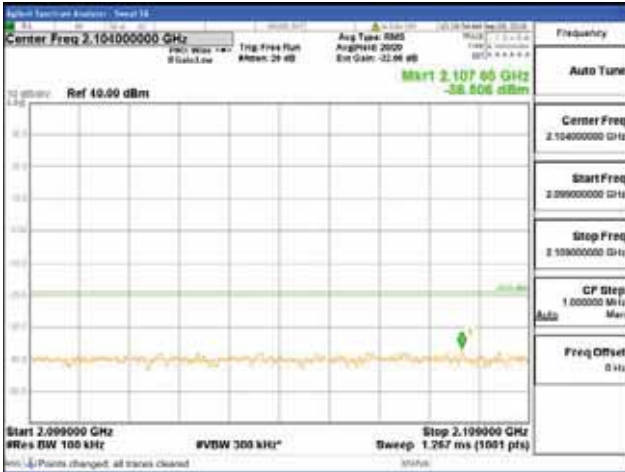

CTK Co., Ltd.
(Ho-dong), 113, Yejik-ro, Cheoin-gu,
Yongin-si, Gyeonggi-do, Korea
Tel: +82-31-339-9970
Fax: +82-31-624-9501

Report No.:
CTK-2018-03329
Page (1533) / (2957)
Pages

2099 MHz - 2109 MHz