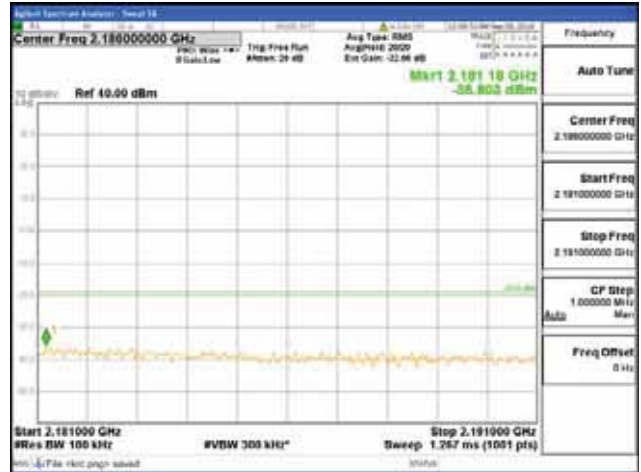

2181 MHz - 2191 MHz