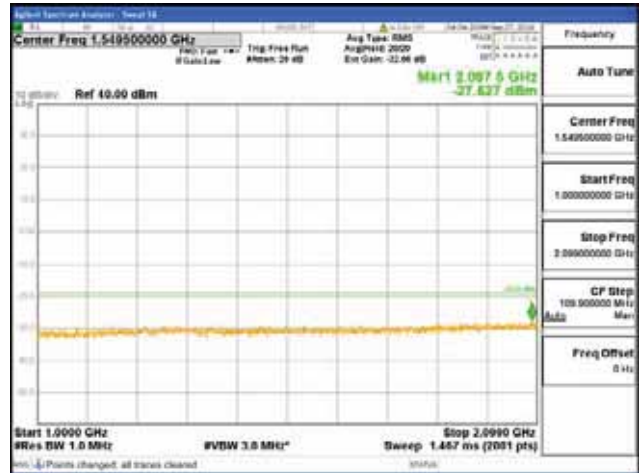

[16QAM]

9 kHz - 150 kHz

150 kHz - 30 MHz

30 MHz - 1000 MHz

1000 MHz - 2099 MHz

CTK Co., Ltd.
 (Ho-dong), 113, Yejik-ro, Cheoin-gu,
 Yongin-si, Gyeonggi-do, Korea
 Tel: +82-31-339-9970
 Fax: +82-31-624-9501