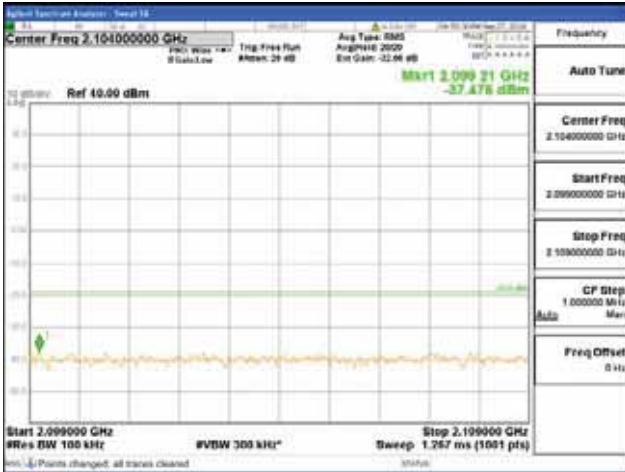

CTK Co., Ltd.
(Ho-dong), 113, Yejik-ro, Cheoin-gu,
Yongin-si, Gyeonggi-do, Korea
Tel: +82-31-339-9970
Fax: +82-31-624-9501

Report No.:
CTK-2018-03329
Page (1521) / (2957)
Pages

2099 MHz - 2109 MHz