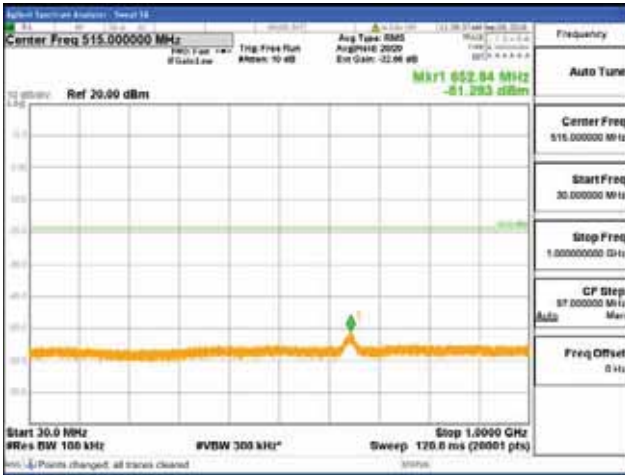

Report No.:
 CTK-2018-03329
 Page (1512) / (2957)
 Pages

[64QAM]

9 kHz - 150 kHz

150 kHz - 30 MHz

30 MHz - 1000 MHz

1000 MHz - 2099 MHz

CTK Co., Ltd.
 (Ho-dong), 113, Yejik-ro, Cheoin-gu,
 Yongin-si, Gyeonggi-do, Korea
 Tel: +82-31-339-9970
 Fax: +82-31-624-9501