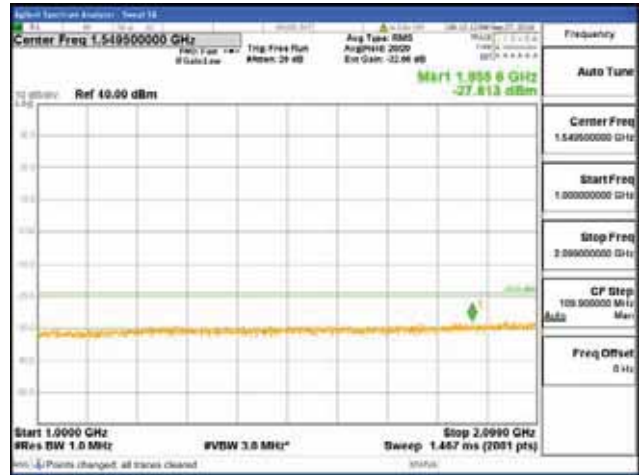

Report No.:
 CTK-2018-03329
 Page (1480) / (2957)
 Pages

[64QAM]

9 kHz - 150 kHz

150 kHz - 30 MHz

30 MHz - 1000 MHz

1000 MHz - 2099 MHz

CTK Co., Ltd.
(Ho-dong), 113, Yejik-ro, Cheoin-gu,
Yongin-si, Gyeonggi-do, Korea
Tel: +82-31-339-9970
Fax: +82-31-624-9501