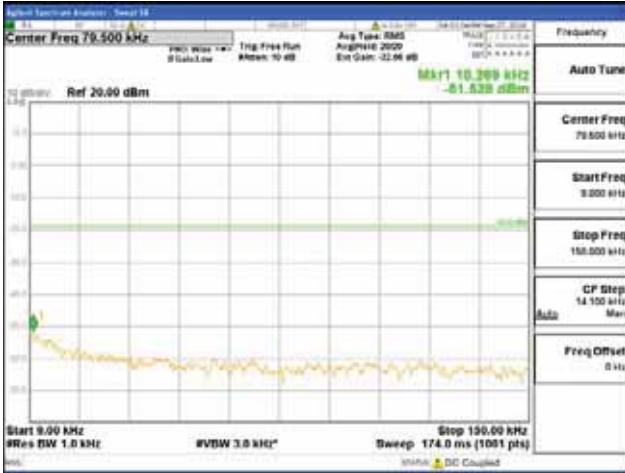

CTK Co., Ltd.
(Ho-dong), 113, Yejik-ro, Cheoin-gu,
Yongin-si, Gyeonggi-do, Korea
Tel: +82-31-339-9970
Fax: +82-31-624-9501

Report No.:
CTK-2018-03329
Page (1494) / (2957)
Pages

[16QAM]

9 kHz - 150 kHz