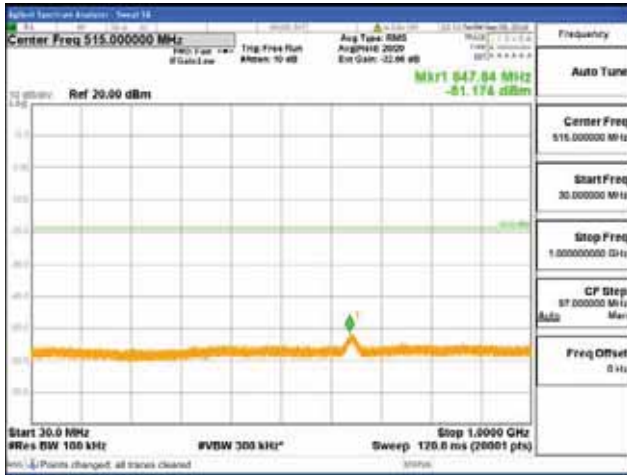

Report No.:
 CTK-2018-03329
 Page (1490) / (2957)
 Pages

[256QAM]

9 kHz - 150 kHz

150 kHz - 30 MHz

30 MHz - 1000 MHz

1000 MHz - 2099 MHz

CTK Co., Ltd.
 (Ho-dong), 113, Yejik-ro, Cheoin-gu,
 Yongin-si, Gyeonggi-do, Korea
 Tel: +82-31-339-9970
 Fax: +82-31-624-9501