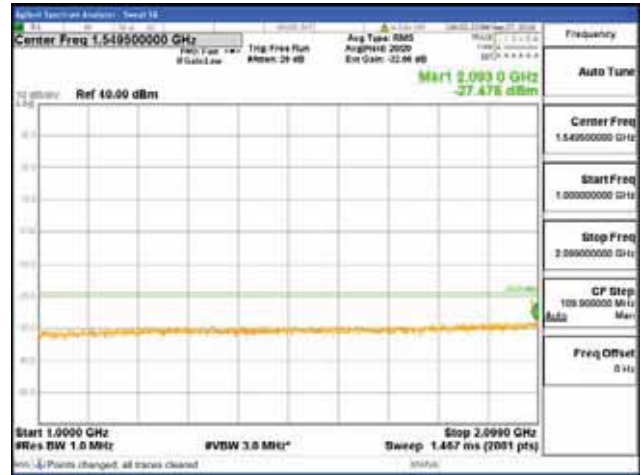

[16QAM]

9 kHz - 150 kHz

150 kHz - 30 MHz

30 MHz - 1000 MHz

1000 MHz - 2099 MHz

CTK Co., Ltd.
 (Ho-dong), 113, Yejik-ro, Cheoin-gu,
 Yongin-si, Gyeonggi-do, Korea
 Tel: +82-31-339-9970
 Fax: +82-31-624-9501