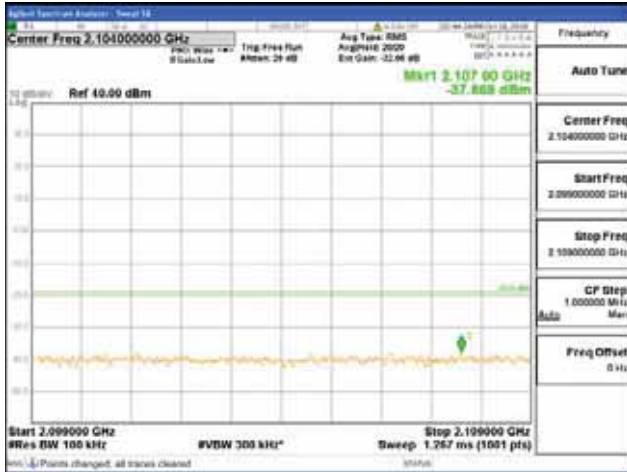

CTK Co., Ltd.
(Ho-dong), 113, Yejik-ro, Cheoin-gu,
Yongin-si, Gyeonggi-do, Korea
Tel: +82-31-339-9970
Fax: +82-31-624-9501

Report No.:
CTK-2018-03329
Page (1475) / (2957)
Pages

2099 MHz - 2109 MHz