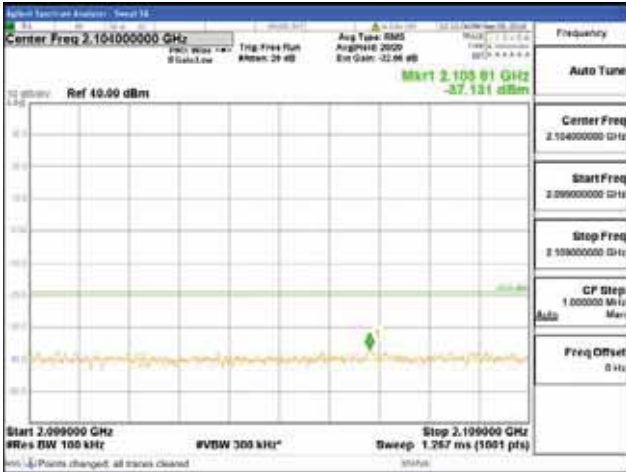

CTK Co., Ltd.
(Ho-dong), 113, Yejik-ro, Cheoin-gu,
Yongin-si, Gyeonggi-do, Korea
Tel: +82-31-339-9970
Fax: +82-31-624-9501

Report No.:
CTK-2018-03329
Page (1491) / (2957)
Pages

2099 MHz - 2109 MHz