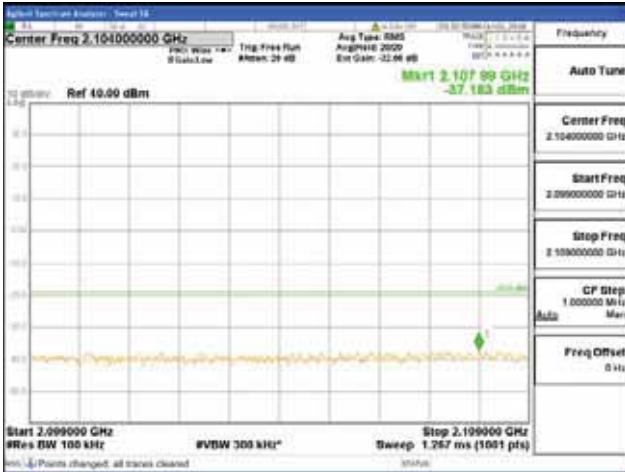

CTK Co., Ltd.
(Ho-dong), 113, Yejik-ro, Cheoin-gu,
Yongin-si, Gyeonggi-do, Korea
Tel: +82-31-339-9970
Fax: +82-31-624-9501

Report No.:
CTK-2018-03329
Page (1575) / (2957)
Pages

2099 MHz - 2109 MHz