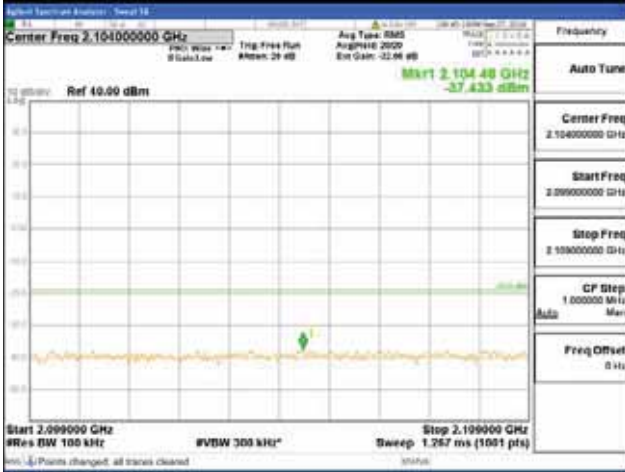

CTK Co., Ltd.
(Ho-dong), 113, Yejik-ro, Cheoin-gu,
Yongin-si, Gyeonggi-do, Korea
Tel: +82-31-339-9970
Fax: +82-31-624-9501

Report No.:
CTK-2018-03329
Page (1531) / (2957)
Pages

2099 MHz - 2109 MHz