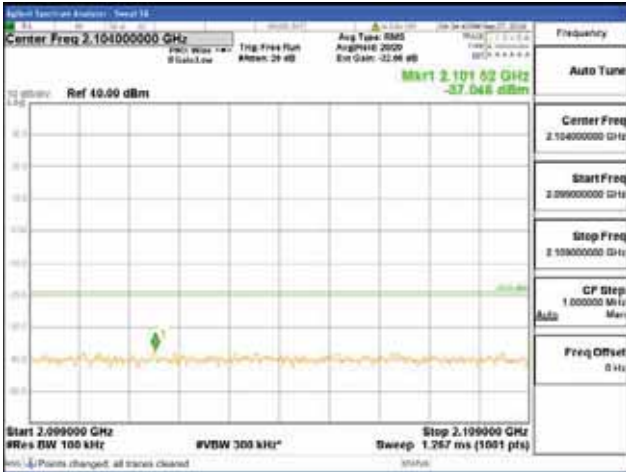

CTK Co., Ltd.
(Ho-dong), 113, Yejik-ro, Cheoin-gu,
Yongin-si, Gyeonggi-do, Korea
Tel: +82-31-339-9970
Fax: +82-31-624-9501

Report No.:
CTK-2018-03329
Page (1493) / (2957)
Pages

2099 MHz - 2109 MHz