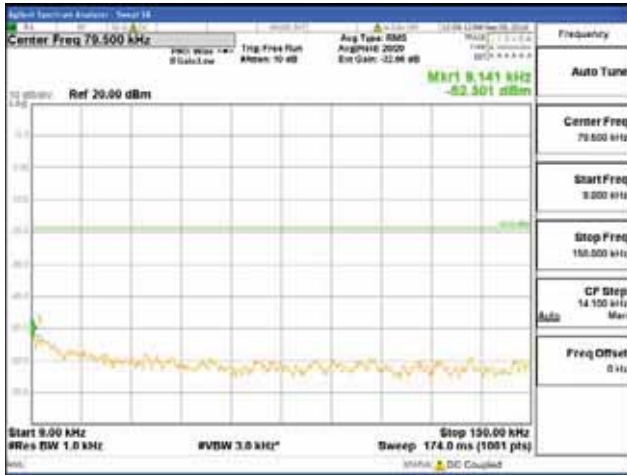

CTK Co., Ltd.
(Ho-dong), 113, Yejik-ro, Cheoin-gu,
Yongin-si, Gyeonggi-do, Korea
Tel: +82-31-339-9970
Fax: +82-31-624-9501

Report No.:
CTK-2018-03329
Page (1514) / (2957)
Pages

[256QAM]

9 kHz - 150 kHz