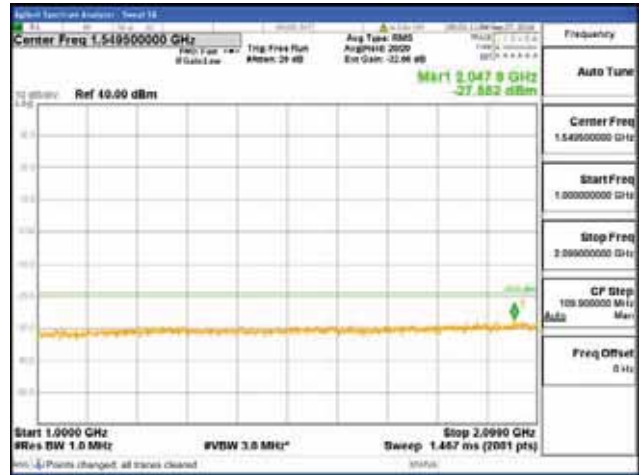

Report No.:
 CTK-2018-03329
 Page (1568) / (2957)
 Pages

[64QAM]

9 kHz - 150 kHz

150 kHz - 30 MHz

30 MHz - 1000 MHz

1000 MHz - 2099 MHz

CTK Co., Ltd.
 (Ho-dong), 113, Yejik-ro, Cheoin-gu,
 Yongin-si, Gyeonggi-do, Korea
 Tel: +82-31-339-9970
 Fax: +82-31-624-9501