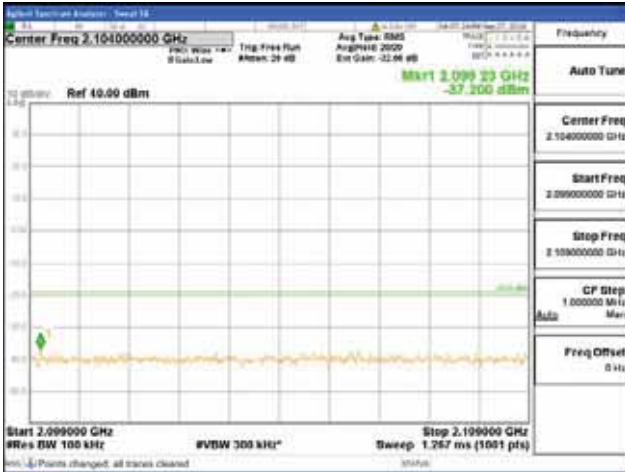

CTK Co., Ltd.
(Ho-dong), 113, Yejik-ro, Cheoin-gu,
Yongin-si, Gyeonggi-do, Korea
Tel: +82-31-339-9970
Fax: +82-31-624-9501

Report No.:
CTK-2018-03329
Page (1543) / (2957)
Pages

2099 MHz - 2109 MHz