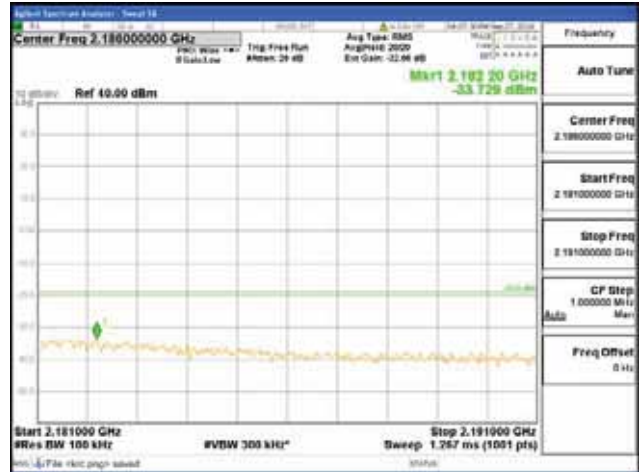

2181 MHz - 2191 MHz