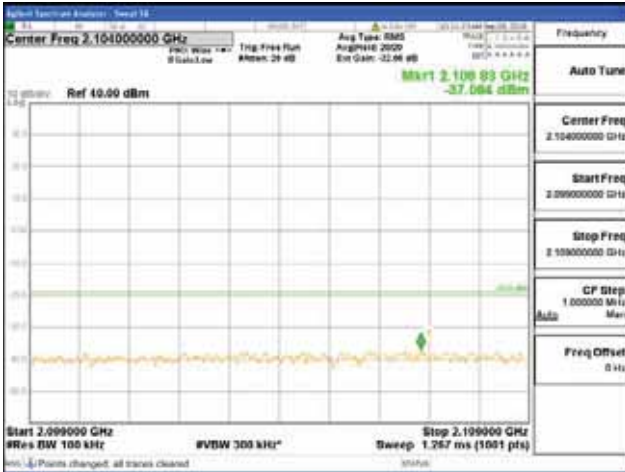

CTK Co., Ltd.
(Ho-dong), 113, Yejik-ro, Cheoin-gu,
Yongin-si, Gyeonggi-do, Korea
Tel: +82-31-339-9970
Fax: +82-31-624-9501

Report No.:
CTK-2018-03329
Page (1485) / (2957)
Pages

2099 MHz - 2109 MHz