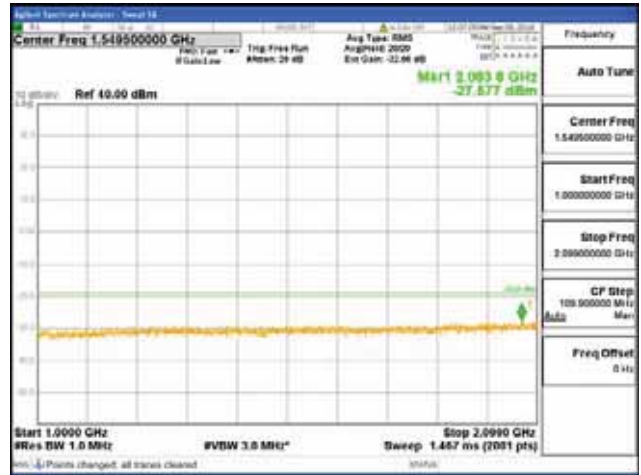

Report No.:
 CTK-2018-03329
 Page (1538) / (2957)
 Pages

[256QAM]

9 kHz - 150 kHz

150 kHz - 30 MHz

30 MHz - 1000 MHz

1000 MHz - 2099 MHz

CTK Co., Ltd.
 (Ho-dong), 113, Yejik-ro, Cheoin-gu,
 Yongin-si, Gyeonggi-do, Korea
 Tel: +82-31-339-9970
 Fax: +82-31-624-9501