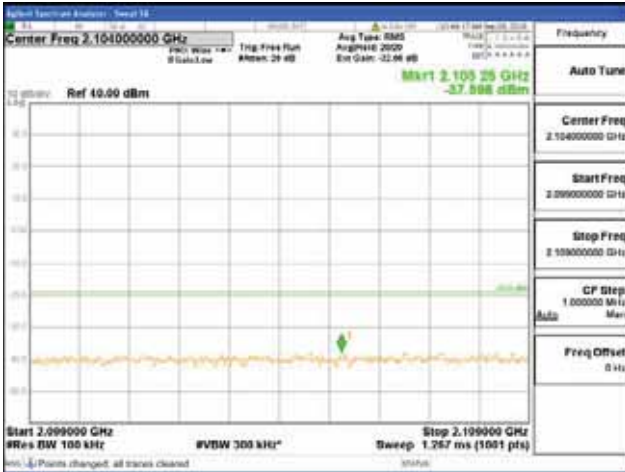

CTK Co., Ltd.
(Ho-dong), 113, Yejik-ro, Cheoin-gu,
Yongin-si, Gyeonggi-do, Korea
Tel: +82-31-339-9970
Fax: +82-31-624-9501

Report No.:
CTK-2018-03329
Page (1535) / (2957)
Pages

2099 MHz - 2109 MHz