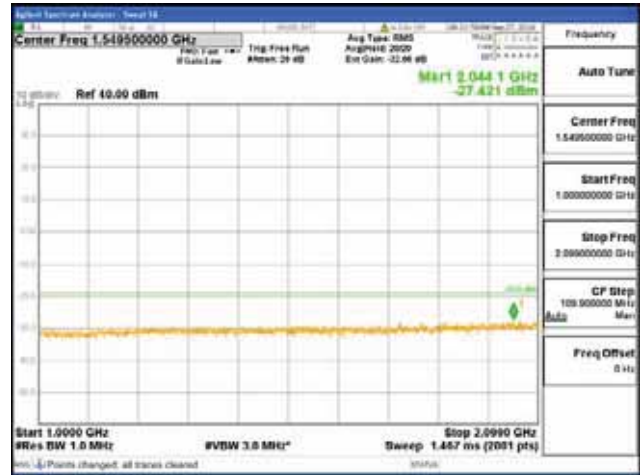

Report No.:
 CTK-2018-03329
 Page (1552) / (2957)
 Pages

[64QAM]

9 kHz - 150 kHz

150 kHz - 30 MHz

30 MHz - 1000 MHz

1000 MHz - 2099 MHz

CTK Co., Ltd.
 (Ho-dong), 113, Yejik-ro, Cheoin-gu,
 Yongin-si, Gyeonggi-do, Korea
 Tel: +82-31-339-9970
 Fax: +82-31-624-9501