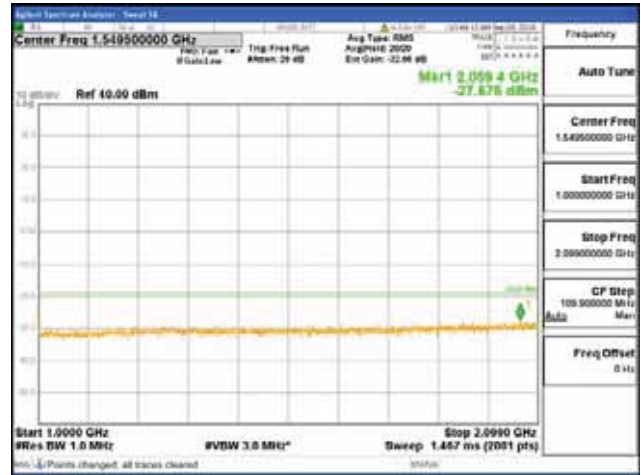

[16QAM]

9 kHz - 150 kHz

150 kHz - 30 MHz

30 MHz - 1000 MHz

1000 MHz - 2099 MHz

CTK Co., Ltd.
 (Ho-dong), 113, Yejik-ro, Cheoin-gu,
 Yongin-si, Gyeonggi-do, Korea
 Tel: +82-31-339-9970
 Fax: +82-31-624-9501