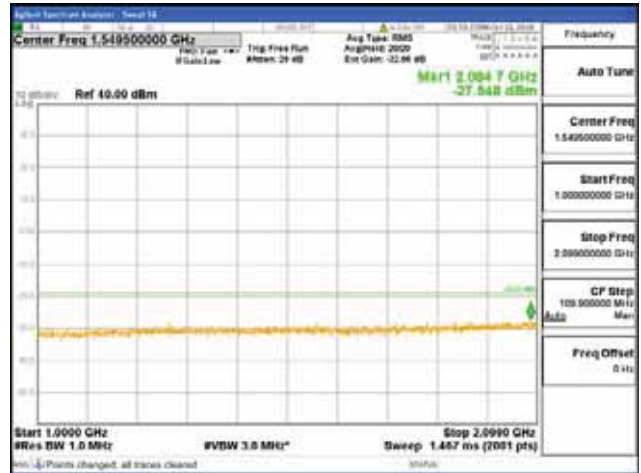

Report No.:  
 CTK-2018-03329  
 Page (1416) / (2957)  
 Pages

[64QAM]

9 kHz - 150 kHz

150 kHz - 30 MHz

30 MHz - 1000 MHz

1000 MHz - 2099 MHz

**CTK Co., Ltd.**  
 (Ho-dong), 113, Yejik-ro, Cheoin-gu,  
 Yongin-si, Gyeonggi-do, Korea  
 Tel: +82-31-339-9970  
 Fax: +82-31-624-9501