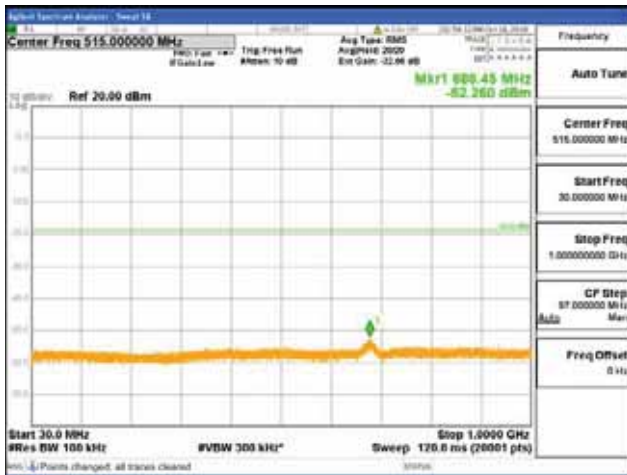

Report No.:  
CTK-2018-03329  
Page (1442) / (2957)  
Pages

[256QAM]

9 kHz - 150 kHz

150 kHz - 30 MHz

30 MHz - 1000 MHz

1000 MHz - 2099 MHz

**CTK Co., Ltd.**  
 (Ho-dong), 113, Yejik-ro, Cheoin-gu,  
 Yongin-si, Gyeonggi-do, Korea  
 Tel: +82-31-339-9970  
 Fax: +82-31-624-9501