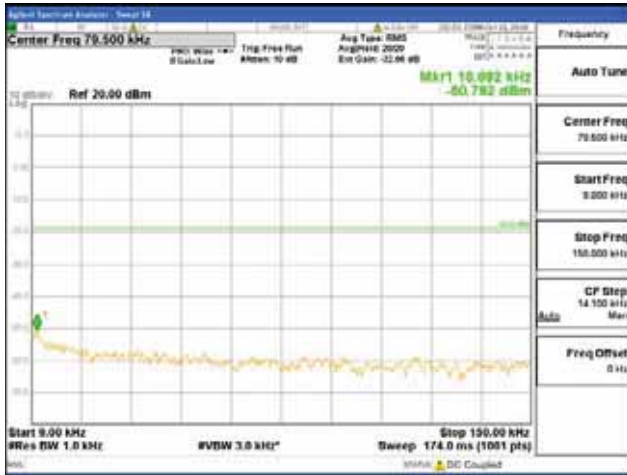

CTK Co., Ltd.
(Ho-dong), 113, Yejik-ro, Cheoin-gu,
Yongin-si, Gyeonggi-do, Korea
Tel: +82-31-339-9970
Fax: +82-31-624-9501

Report No.:
CTK-2018-03329
Page (1398) / (2957)
Pages

[16QAM]

9 kHz - 150 kHz