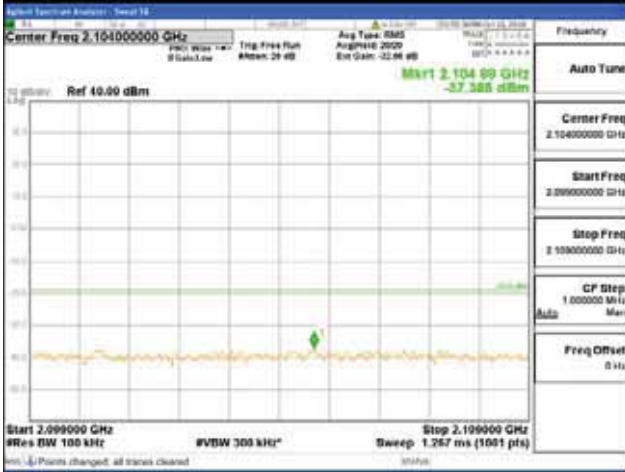

CTK Co., Ltd.
(Ho-dong), 113, Yejik-ro, Cheoin-gu,
Yongin-si, Gyeonggi-do, Korea
Tel: +82-31-339-9970
Fax: +82-31-624-9501

Report No.:
CTK-2018-03329
Page (1449) / (2957)
Pages

2099 MHz - 2109 MHz