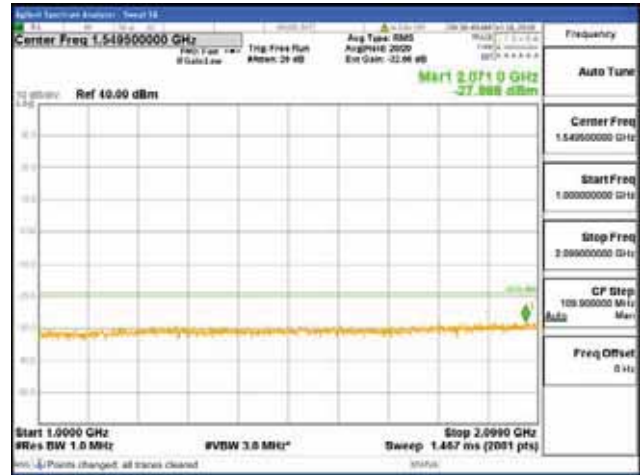

Report No.:  
 CTK-2018-03329  
 Page (1408) / (2957)  
 Pages

[64QAM]

9 kHz - 150 kHz

150 kHz - 30 MHz

30 MHz - 1000 MHz

1000 MHz - 2099 MHz

**CTK Co., Ltd.**  
(Ho-dong), 113, Yejik-ro, Cheoin-gu,  
Yongin-si, Gyeonggi-do, Korea  
Tel: +82-31-339-9970  
Fax: +82-31-624-9501