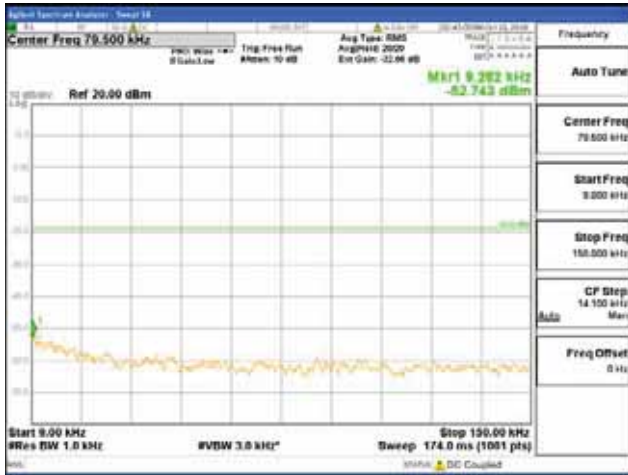

CTK Co., Ltd.
(Ho-dong), 113, Yejik-ro, Cheoin-gu,
Yongin-si, Gyeonggi-do, Korea
Tel: +82-31-339-9970
Fax: +82-31-624-9501

Report No.:
CTK-2018-03329
Page (1400) / (2957)
Pages

[64QAM]

9 kHz - 150 kHz