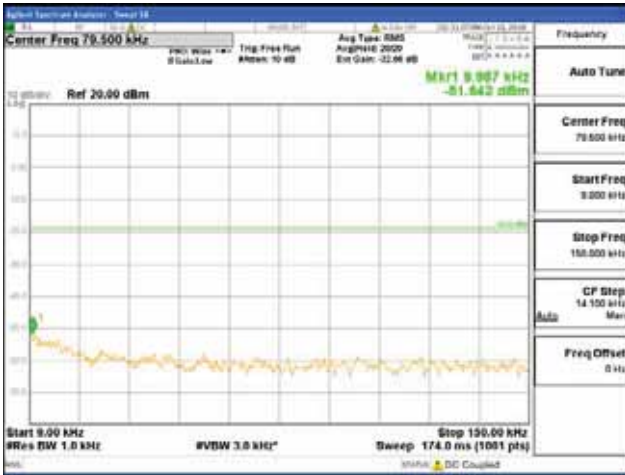

CTK Co., Ltd.
(Ho-dong), 113, Yejik-ro, Cheoin-gu,
Yongin-si, Gyeonggi-do, Korea
Tel: +82-31-339-9970
Fax: +82-31-624-9501

Report No.:
CTK-2018-03329
Page (1368) / (2957)
Pages

[64QAM]

9 kHz - 150 kHz