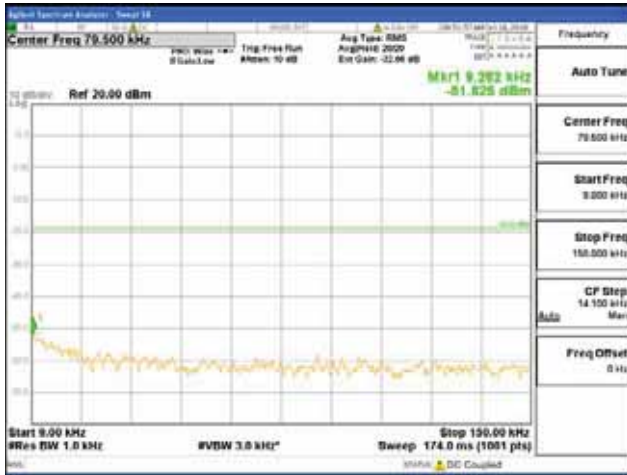

CTK Co., Ltd.
(Ho-dong), 113, Yejik-ro, Cheoin-gu,
Yongin-si, Gyeonggi-do, Korea
Tel: +82-31-339-9970
Fax: +82-31-624-9501

Report No.:
CTK-2018-03329
Page (1378) / (2957)
Pages

[256QAM]

9 kHz - 150 kHz