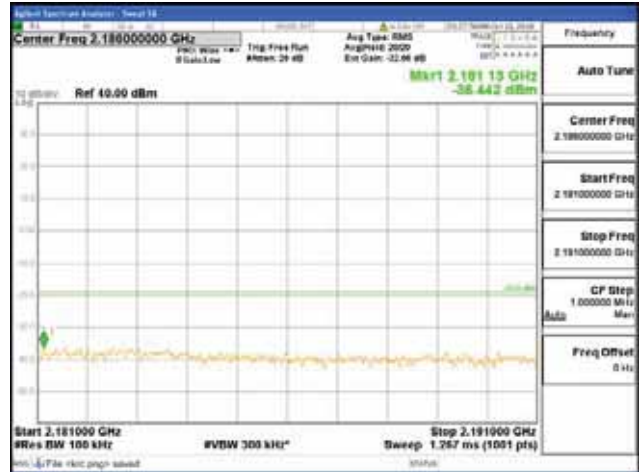

2181 MHz - 2191 MHz