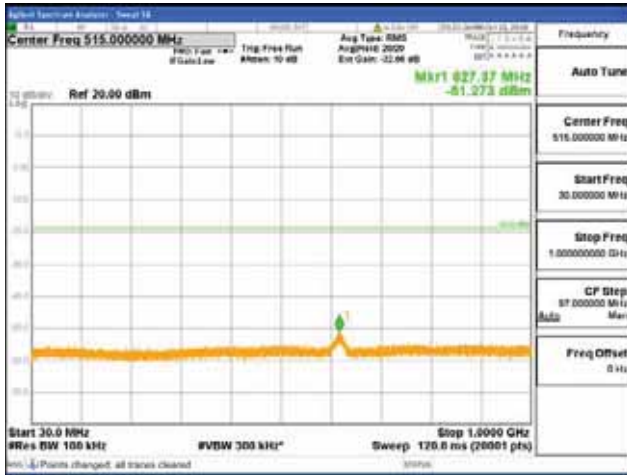

Report No.:  
 CTK-2018-03329  
 Page (1430) / (2957)  
 Pages

[16QAM]

9 kHz - 150 kHz

150 kHz - 30 MHz

30 MHz - 1000 MHz

1000 MHz - 2099 MHz

**CTK Co., Ltd.**  
 (Ho-dong), 113, Yejik-ro, Cheoin-gu,  
 Yongin-si, Gyeonggi-do, Korea  
 Tel: +82-31-339-9970  
 Fax: +82-31-624-9501