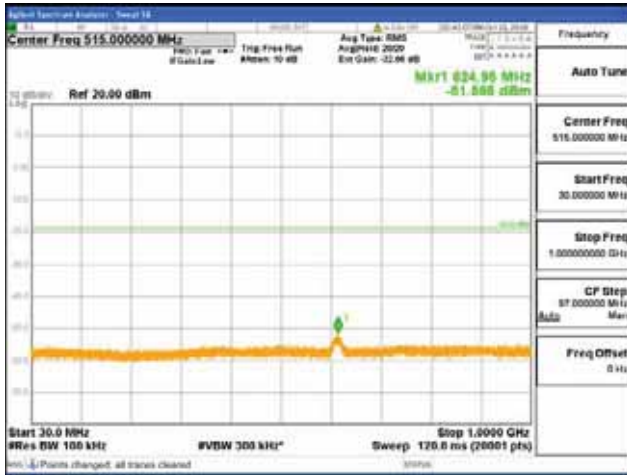

Report No.:  
 CTK-2018-03329  
 Page (1402) / (2957)  
 Pages

[256QAM]

9 kHz - 150 kHz

150 kHz - 30 MHz

30 MHz - 1000 MHz

1000 MHz - 2099 MHz

**CTK Co., Ltd.**  
 (Ho-dong), 113, Yejik-ro, Cheoin-gu,  
 Yongin-si, Gyeonggi-do, Korea  
 Tel: +82-31-339-9970  
 Fax: +82-31-624-9501