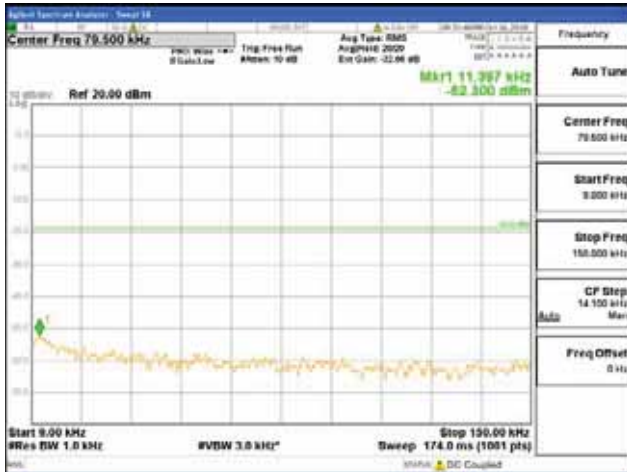

CTK Co., Ltd.
(Ho-dong), 113, Yejik-ro, Cheoin-gu,
Yongin-si, Gyeonggi-do, Korea
Tel: +82-31-339-9970
Fax: +82-31-624-9501

Report No.:
CTK-2018-03329
Page (1374) / (2957)
Pages

[16QAM]

9 kHz - 150 kHz