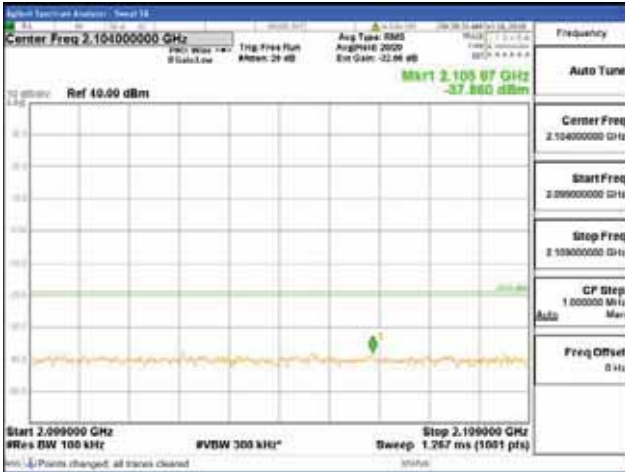

CTK Co., Ltd.
(Ho-dong), 113, Yejik-ro, Cheoin-gu,
Yongin-si, Gyeonggi-do, Korea
Tel: +82-31-339-9970
Fax: +82-31-624-9501

Report No.:
CTK-2018-03329
Page (1411) / (2957)
Pages

2099 MHz - 2109 MHz