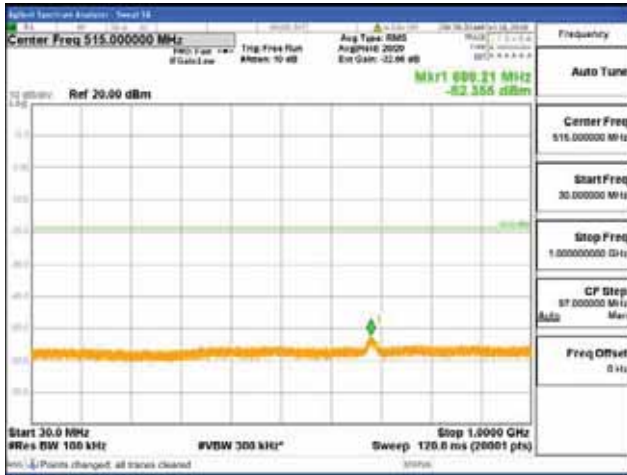

Report No.:  
 CTK-2018-03329  
 Page (1410) / (2957)  
 Pages

[256QAM]

9 kHz - 150 kHz

150 kHz - 30 MHz

30 MHz - 1000 MHz

1000 MHz - 2099 MHz

**CTK Co., Ltd.**  
 (Ho-dong), 113, Yejik-ro, Cheoin-gu,  
 Yongin-si, Gyeonggi-do, Korea  
 Tel: +82-31-339-9970  
 Fax: +82-31-624-9501