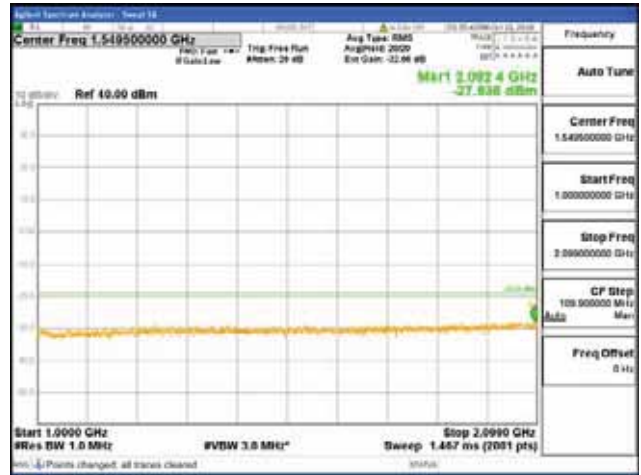

Report No.:  
 CTK-2018-03329  
 Page (1418) / (2957)  
 Pages

[256QAM]

9 kHz - 150 kHz

150 kHz - 30 MHz

30 MHz - 1000 MHz

1000 MHz - 2099 MHz

**CTK Co., Ltd.**  
 (Ho-dong), 113, Yejik-ro, Cheoin-gu,  
 Yongin-si, Gyeonggi-do, Korea  
 Tel: +82-31-339-9970  
 Fax: +82-31-624-9501