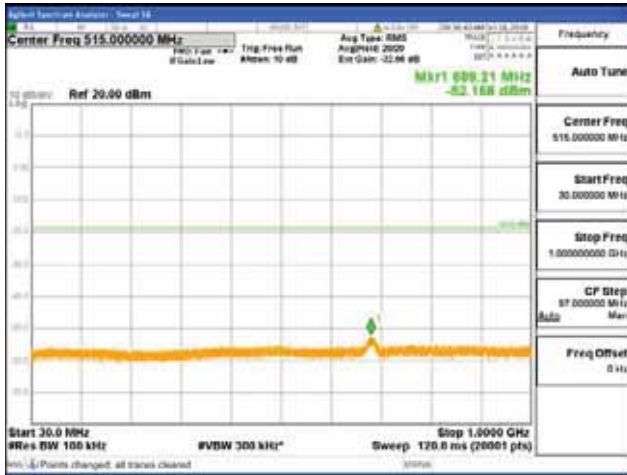

Report No.:  
 CTK-2018-03329  
 Page (1408) / (2957)  
 Pages

[64QAM]

9 kHz - 150 kHz

150 kHz - 30 MHz

30 MHz - 1000 MHz

1000 MHz - 2099 MHz

**CTK Co., Ltd.**  
(Ho-dong), 113, Yejik-ro, Cheoin-gu,  
Yongin-si, Gyeonggi-do, Korea  
Tel: +82-31-339-9970  
Fax: +82-31-624-9501