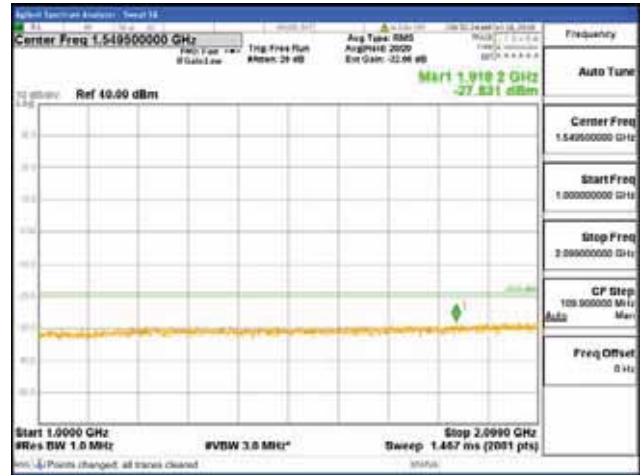

Report No.:  
 CTK-2018-03329  
 Page (1378) / (2957)  
 Pages

[256QAM]

9 kHz - 150 kHz

150 kHz - 30 MHz

30 MHz - 1000 MHz

1000 MHz - 2099 MHz

**CTK Co., Ltd.**  
 (Ho-dong), 113, Yejik-ro, Cheoin-gu,  
 Yongin-si, Gyeonggi-do, Korea  
 Tel: +82-31-339-9970  
 Fax: +82-31-624-9501