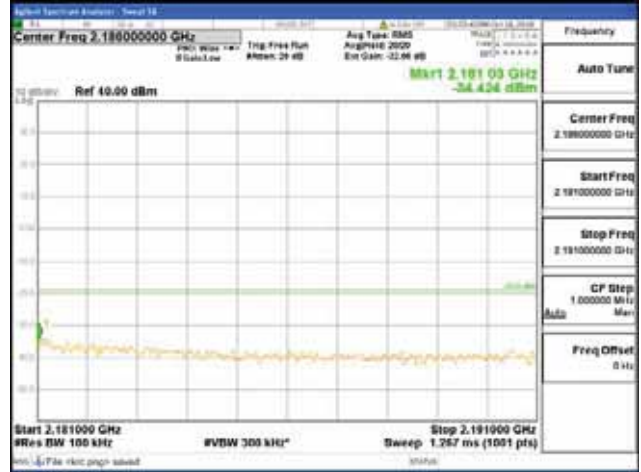

2181 MHz - 2191 MHz