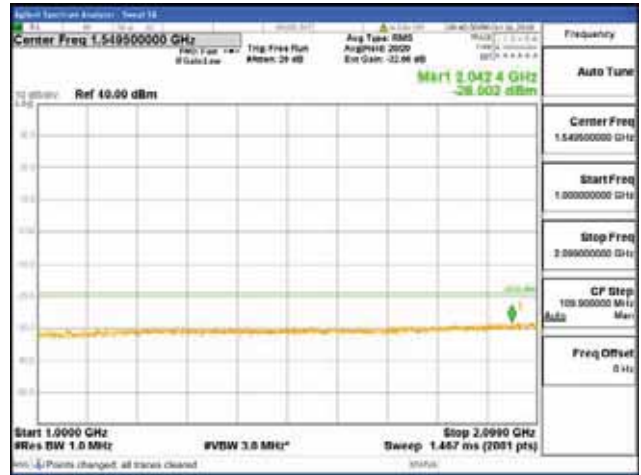

Report No.:  
 CTK-2018-03329  
 Page (1406) / (2957)  
 Pages

[16QAM]

9 kHz - 150 kHz

150 kHz - 30 MHz

30 MHz - 1000 MHz

1000 MHz - 2099 MHz

**CTK Co., Ltd.**  
 (Ho-dong), 113, Yejik-ro, Cheoin-gu,  
 Yongin-si, Gyeonggi-do, Korea  
 Tel: +82-31-339-9970  
 Fax: +82-31-624-9501