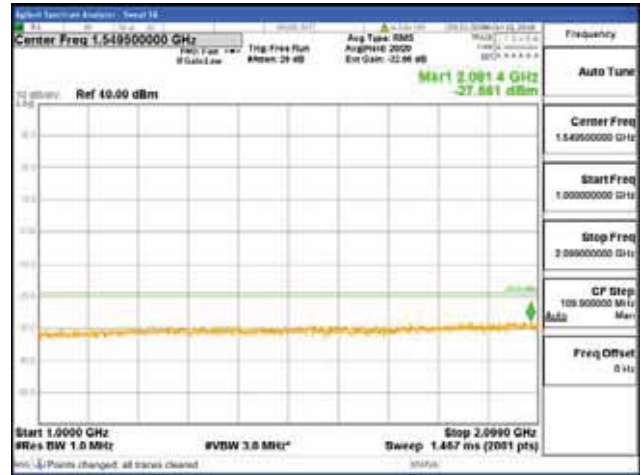

Report No.:  
 CTK-2018-03329  
 Page (1430) / (2957)  
 Pages

[16QAM]

9 kHz - 150 kHz

150 kHz - 30 MHz

30 MHz - 1000 MHz

1000 MHz - 2099 MHz

**CTK Co., Ltd.**  
 (Ho-dong), 113, Yejik-ro, Cheoin-gu,  
 Yongin-si, Gyeonggi-do, Korea  
 Tel: +82-31-339-9970  
 Fax: +82-31-624-9501