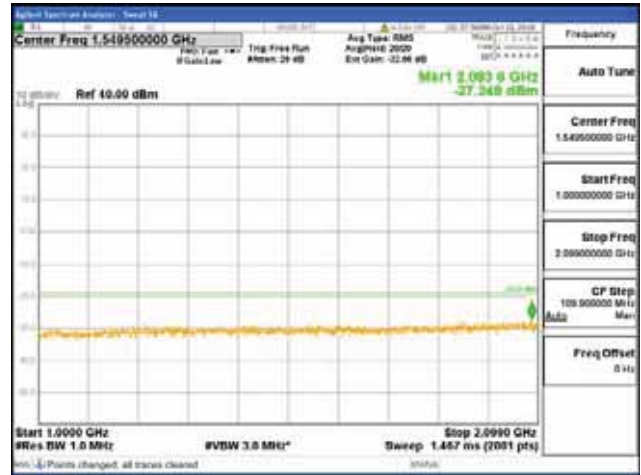

Report No.:  
 CTK-2018-03329  
 Page (1386) / (2957)  
 Pages

[256QAM]

9 kHz - 150 kHz

150 kHz - 30 MHz

30 MHz - 1000 MHz

1000 MHz - 2099 MHz

**CTK Co., Ltd.**  
 (Ho-dong), 113, Yejik-ro, Cheoin-gu,  
 Yongin-si, Gyeonggi-do, Korea  
 Tel: +82-31-339-9970  
 Fax: +82-31-624-9501