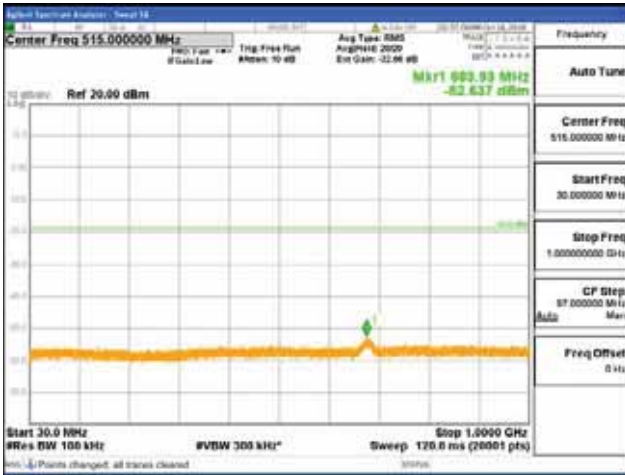

Report No.:  
 CTK-2018-03329  
 Page (1440) / (2957)  
 Pages

[64QAM]

9 kHz - 150 kHz

150 kHz - 30 MHz

30 MHz - 1000 MHz

1000 MHz - 2099 MHz

**CTK Co., Ltd.**  
 (Ho-dong), 113, Yejik-ro, Cheoin-gu,  
 Yongin-si, Gyeonggi-do, Korea  
 Tel: +82-31-339-9970  
 Fax: +82-31-624-9501