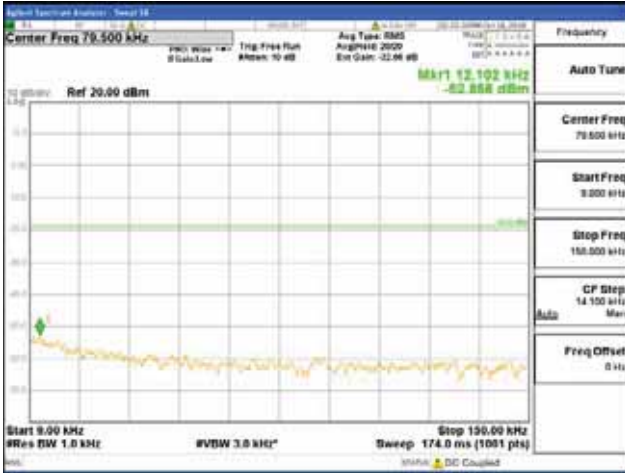

CTK Co., Ltd.
(Ho-dong), 113, Yejik-ro, Cheoin-gu,
Yongin-si, Gyeonggi-do, Korea
Tel: +82-31-339-9970
Fax: +82-31-624-9501

Report No.:
CTK-2018-03329
Page (1454) / (2957)
Pages

[16QAM]

9 kHz - 150 kHz