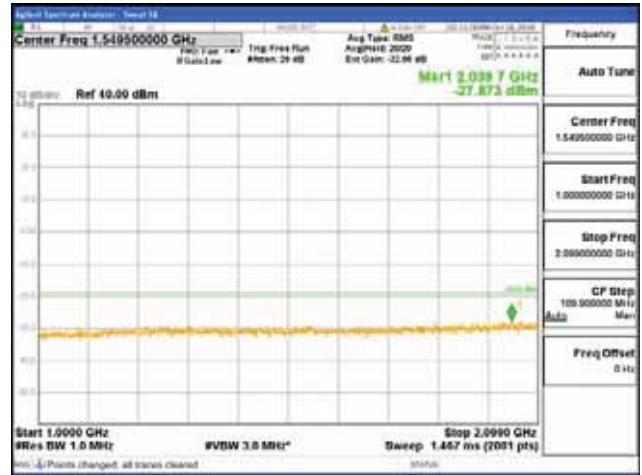

Report No.:  
 CTK-2018-03329  
 Page (1438) / (2957)  
 Pages

[16QAM]

9 kHz - 150 kHz

150 kHz - 30 MHz

30 MHz - 1000 MHz

1000 MHz - 2099 MHz

**CTK Co., Ltd.**  
 (Ho-dong), 113, Yejik-ro, Cheoin-gu,  
 Yongin-si, Gyeonggi-do, Korea  
 Tel: +82-31-339-9970  
 Fax: +82-31-624-9501