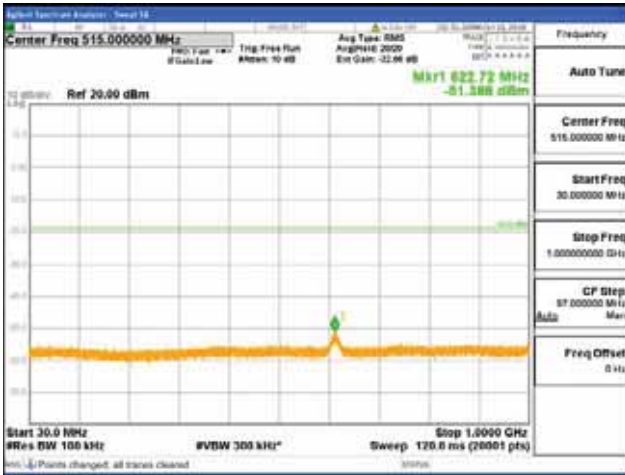

Report No.:  
 CTK-2018-03329  
 Page (1368) / (2957)  
 Pages

[64QAM]

9 kHz - 150 kHz

150 kHz - 30 MHz

30 MHz - 1000 MHz

1000 MHz - 2099 MHz

**CTK Co., Ltd.**  
 (Ho-dong), 113, Yejik-ro, Cheoin-gu,  
 Yongin-si, Gyeonggi-do, Korea  
 Tel: +82-31-339-9970  
 Fax: +82-31-624-9501