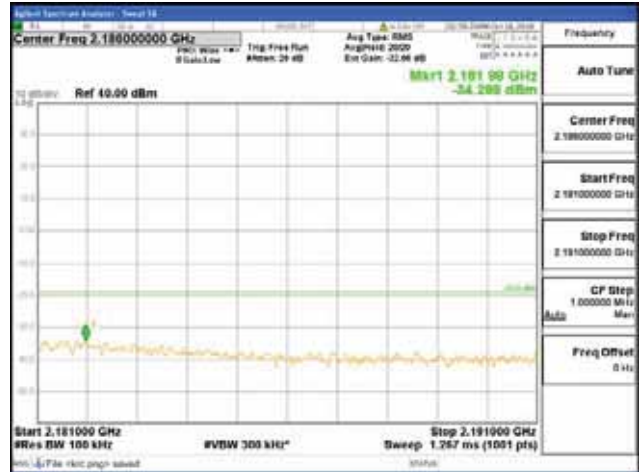

2181 MHz - 2191 MHz