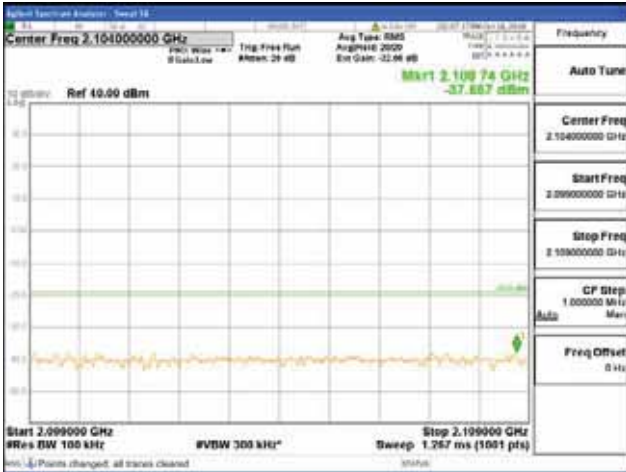

CTK Co., Ltd.
(Ho-dong), 113, Yejik-ro, Cheoin-gu,
Yongin-si, Gyeonggi-do, Korea
Tel: +82-31-339-9970
Fax: +82-31-624-9501

Report No.:
CTK-2018-03329
Page (1423) / (2957)
Pages

2099 MHz - 2109 MHz