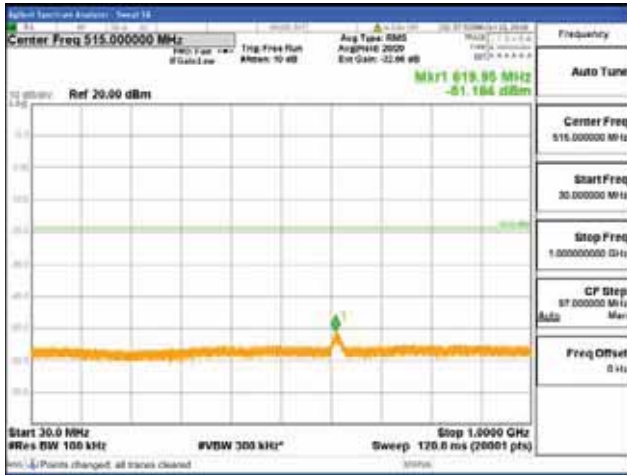

Report No.:  
 CTK-2018-03329  
 Page (1386) / (2957)  
 Pages

[256QAM]

9 kHz - 150 kHz

150 kHz - 30 MHz

30 MHz - 1000 MHz

1000 MHz - 2099 MHz

**CTK Co., Ltd.**  
 (Ho-dong), 113, Yejik-ro, Cheoin-gu,  
 Yongin-si, Gyeonggi-do, Korea  
 Tel: +82-31-339-9970  
 Fax: +82-31-624-9501