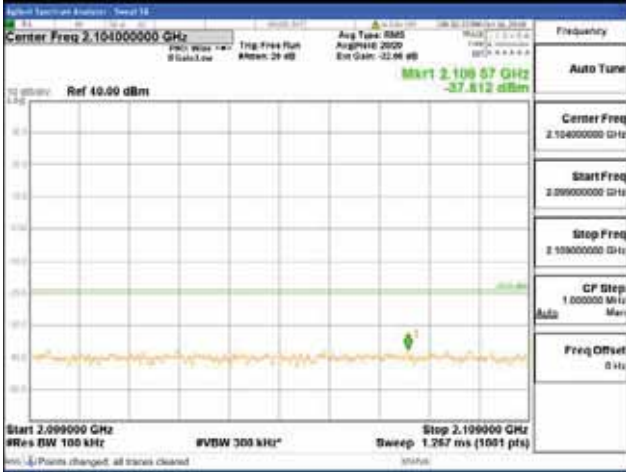

CTK Co., Ltd.
(Ho-dong), 113, Yejik-ro, Cheoin-gu,
Yongin-si, Gyeonggi-do, Korea
Tel: +82-31-339-9970
Fax: +82-31-624-9501

Report No.:
CTK-2018-03329
Page (1375) / (2957)
Pages

2099 MHz - 2109 MHz