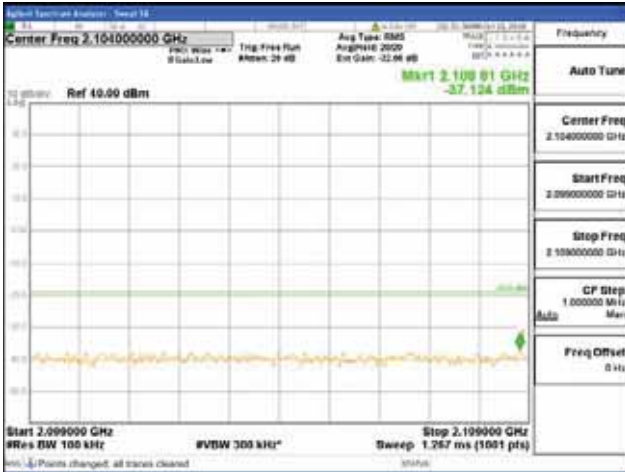

CTK Co., Ltd.
(Ho-dong), 113, Yejik-ro, Cheoin-gu,
Yongin-si, Gyeonggi-do, Korea
Tel: +82-31-339-9970
Fax: +82-31-624-9501

Report No.:
CTK-2018-03329
Page (1369) / (2957)
Pages

2099 MHz - 2109 MHz