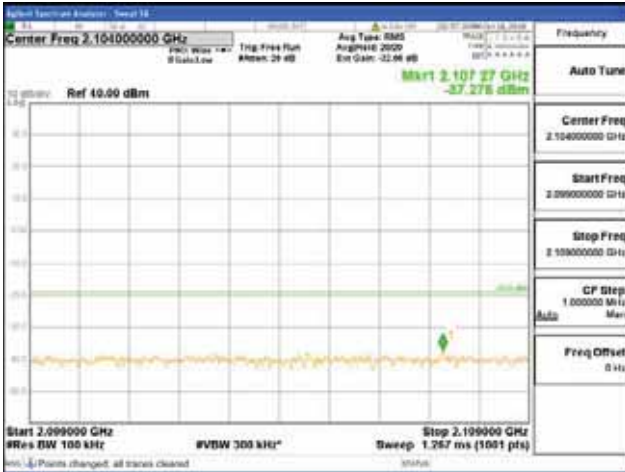

CTK Co., Ltd.
(Ho-dong), 113, Yejik-ro, Cheoin-gu,
Yongin-si, Gyeonggi-do, Korea
Tel: +82-31-339-9970
Fax: +82-31-624-9501

Report No.:
CTK-2018-03329
Page (1441) / (2957)
Pages

2099 MHz - 2109 MHz