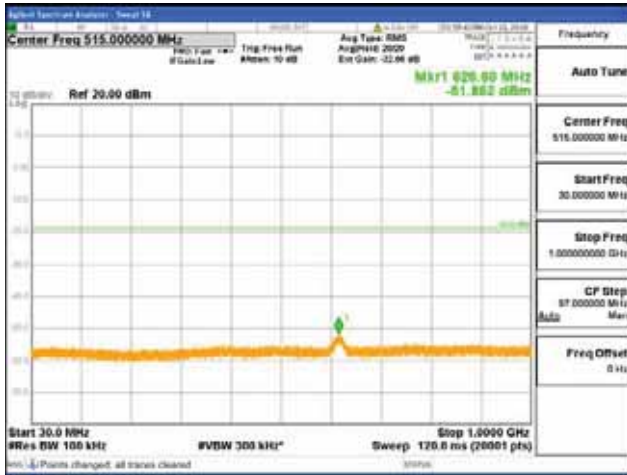

Report No.:  
 CTK-2018-03329  
 Page (1450) / (2957)  
 Pages

[256QAM]

9 kHz - 150 kHz

150 kHz - 30 MHz

30 MHz - 1000 MHz

1000 MHz - 2099 MHz

**CTK Co., Ltd.**  
 (Ho-dong), 113, Yejik-ro, Cheoin-gu,  
 Yongin-si, Gyeonggi-do, Korea  
 Tel: +82-31-339-9970  
 Fax: +82-31-624-9501