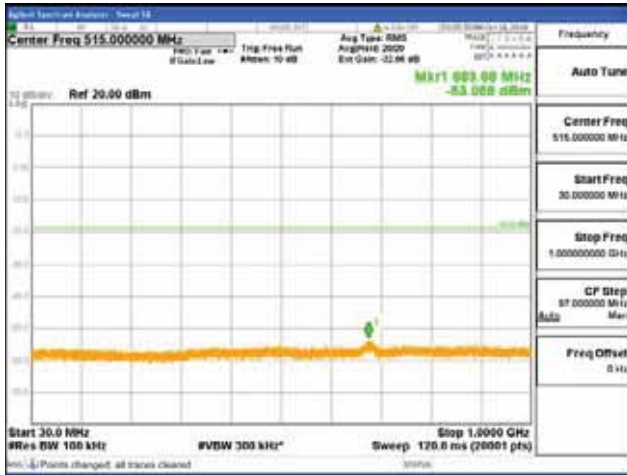

Report No.:  
 CTK-2018-03329  
 Page (1424) / (2957)  
 Pages

[64QAM]

9 kHz - 150 kHz

150 kHz - 30 MHz

30 MHz - 1000 MHz

1000 MHz - 2099 MHz

**CTK Co., Ltd.**  
 (Ho-dong), 113, Yejik-ro, Cheoin-gu,  
 Yongin-si, Gyeonggi-do, Korea  
 Tel: +82-31-339-9970  
 Fax: +82-31-624-9501