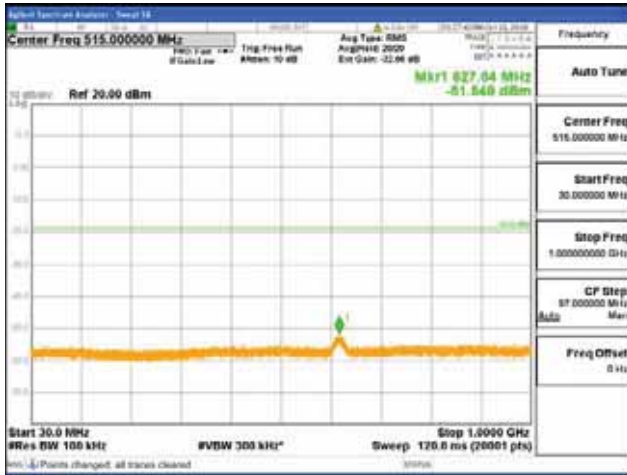

Report No.:  
 CTK-2018-03329  
 Page (1414) / (2957)  
 Pages

[16QAM]

9 kHz - 150 kHz

150 kHz - 30 MHz

30 MHz - 1000 MHz

1000 MHz - 2099 MHz

**CTK Co., Ltd.**  
 (Ho-dong), 113, Yejik-ro, Cheoin-gu,  
 Yongin-si, Gyeonggi-do, Korea  
 Tel: +82-31-339-9970  
 Fax: +82-31-624-9501