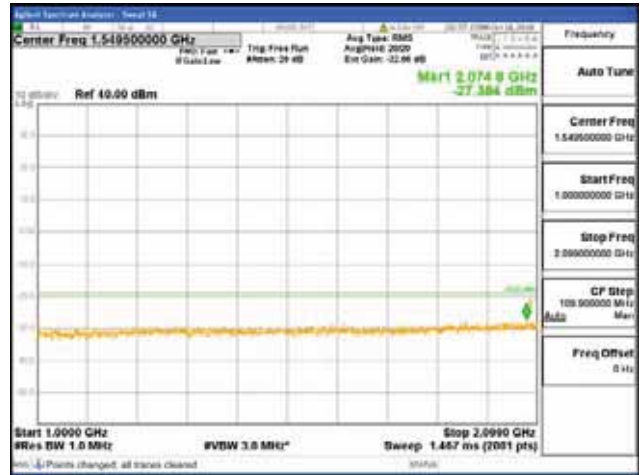

Report No.:  
 CTK-2018-03329  
 Page (1440) / (2957)  
 Pages

[64QAM]

9 kHz - 150 kHz

150 kHz - 30 MHz

30 MHz - 1000 MHz

1000 MHz - 2099 MHz

**CTK Co., Ltd.**  
 (Ho-dong), 113, Yejik-ro, Cheoin-gu,  
 Yongin-si, Gyeonggi-do, Korea  
 Tel: +82-31-339-9970  
 Fax: +82-31-624-9501