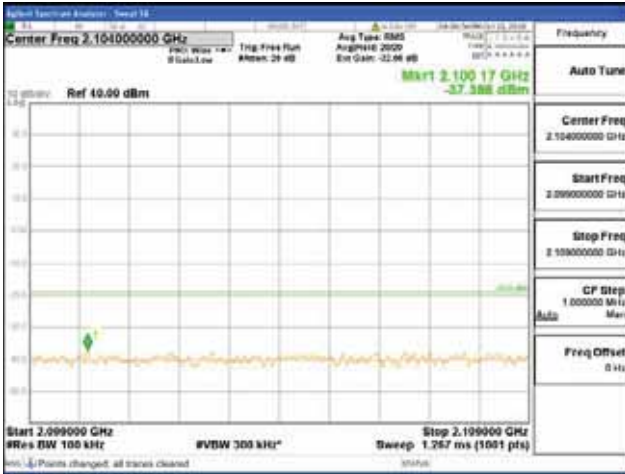

CTK Co., Ltd.
(Ho-dong), 113, Yejik-ro, Cheoin-gu,
Yongin-si, Gyeonggi-do, Korea
Tel: +82-31-339-9970
Fax: +82-31-624-9501

Report No.:
CTK-2018-03329
Page (1465) / (2957)
Pages

2099 MHz - 2109 MHz