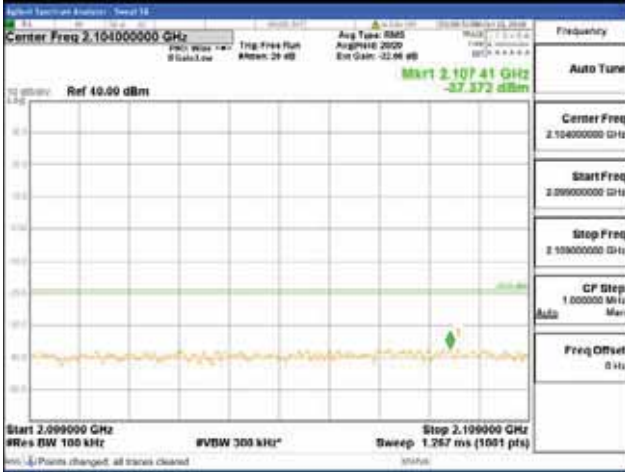

CTK Co., Ltd.
(Ho-dong), 113, Yejik-ro, Cheoin-gu,
Yongin-si, Gyeonggi-do, Korea
Tel: +82-31-339-9970
Fax: +82-31-624-9501

Report No.:
CTK-2018-03329
Page (1463) / (2957)
Pages

2099 MHz - 2109 MHz