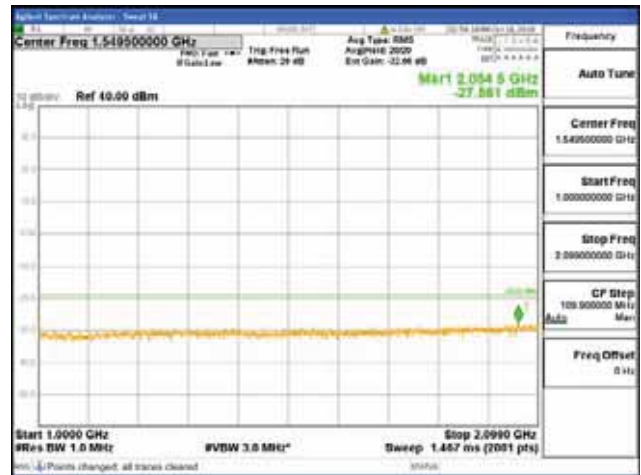

Report No.:  
CTK-2018-03329  
Page (1442) / (2957)  
Pages

[256QAM]

9 kHz - 150 kHz

150 kHz - 30 MHz

30 MHz - 1000 MHz

1000 MHz - 2099 MHz

**CTK Co., Ltd.**  
 (Ho-dong), 113, Yejik-ro, Cheoin-gu,  
 Yongin-si, Gyeonggi-do, Korea  
 Tel: +82-31-339-9970  
 Fax: +82-31-624-9501