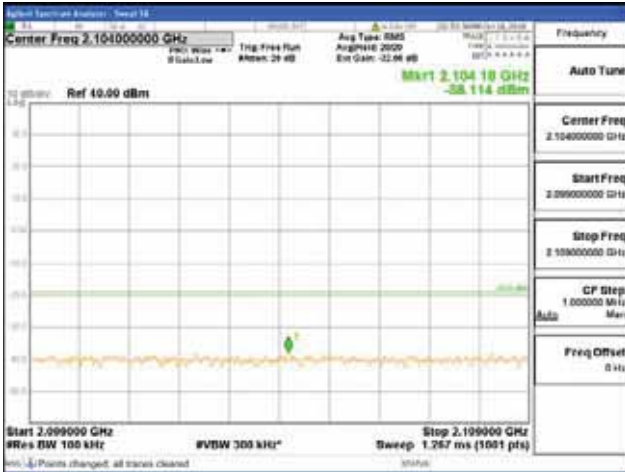

CTK Co., Ltd.
(Ho-dong), 113, Yejik-ro, Cheoin-gu,
Yongin-si, Gyeonggi-do, Korea
Tel: +82-31-339-9970
Fax: +82-31-624-9501

Report No.:
CTK-2018-03329
Page (1457) / (2957)
Pages

2099 MHz - 2109 MHz