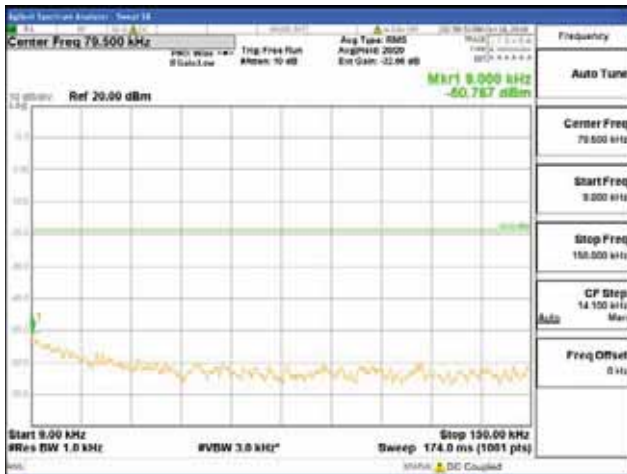

CTK Co., Ltd.
(Ho-dong), 113, Yejik-ro, Cheoin-gu,
Yongin-si, Gyeonggi-do, Korea
Tel: +82-31-339-9970
Fax: +82-31-624-9501

Report No.:
CTK-2018-03329
Page (1442) / (2957)
Pages

[256QAM]

9 kHz - 150 kHz