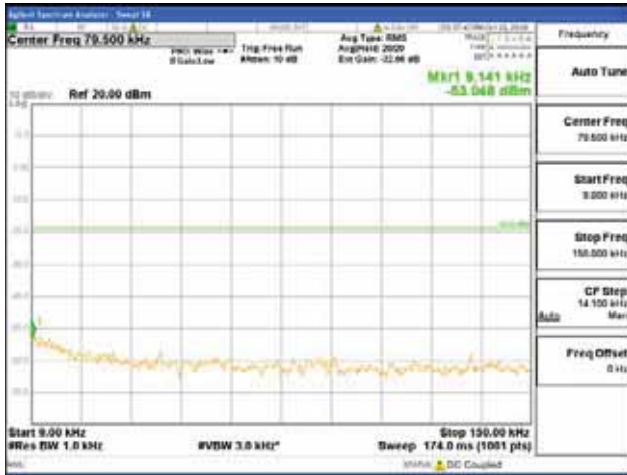

CTK Co., Ltd.
(Ho-dong), 113, Yejik-ro, Cheoin-gu,
Yongin-si, Gyeonggi-do, Korea
Tel: +82-31-339-9970
Fax: +82-31-624-9501

Report No.:
CTK-2018-03329
Page (1434) / (2957)
Pages

[256QAM]

9 kHz - 150 kHz