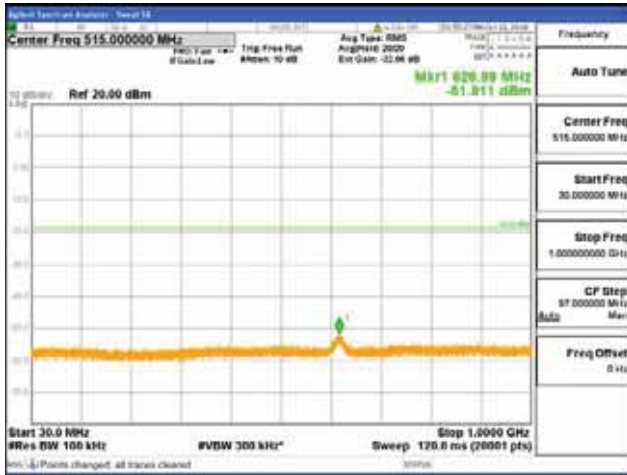

Report No.:  
 CTK-2018-03329  
 Page (1448) / (2957)  
 Pages

[64QAM]

9 kHz - 150 kHz

150 kHz - 30 MHz

30 MHz - 1000 MHz

1000 MHz - 2099 MHz

**CTK Co., Ltd.**  
 (Ho-dong), 113, Yejik-ro, Cheoin-gu,  
 Yongin-si, Gyeonggi-do, Korea  
 Tel: +82-31-339-9970  
 Fax: +82-31-624-9501