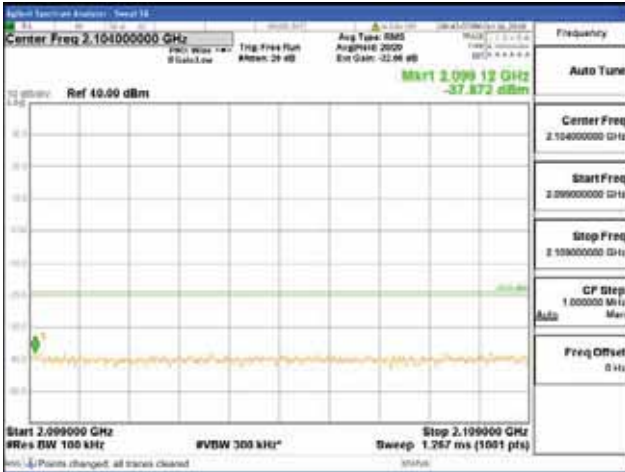

CTK Co., Ltd.
(Ho-dong), 113, Yejik-ro, Cheoin-gu,
Yongin-si, Gyeonggi-do, Korea
Tel: +82-31-339-9970
Fax: +82-31-624-9501

Report No.:
CTK-2018-03329
Page (1405) / (2957)
Pages

2099 MHz - 2109 MHz