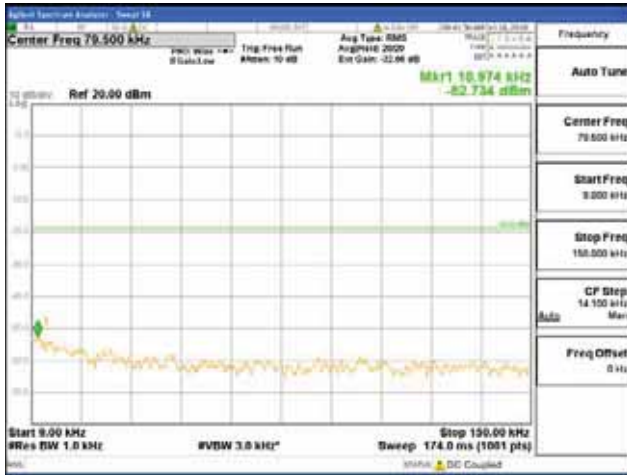

CTK Co., Ltd.
(Ho-dong), 113, Yejik-ro, Cheoin-gu,
Yongin-si, Gyeonggi-do, Korea
Tel: +82-31-339-9970
Fax: +82-31-624-9501

Report No.:
CTK-2018-03329
Page (1394) / (2957)
Pages

[256QAM]

9 kHz - 150 kHz