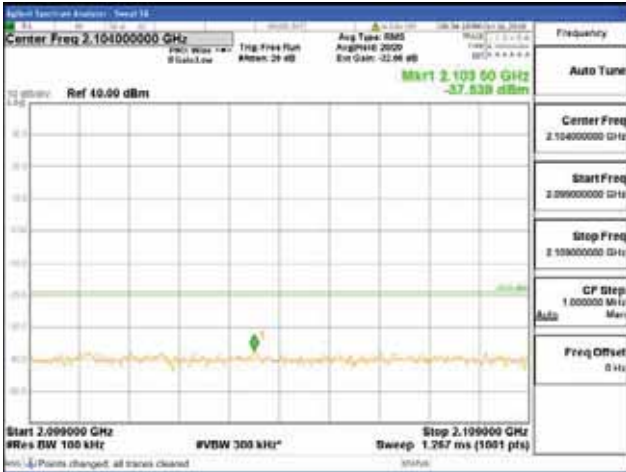

CTK Co., Ltd.
(Ho-dong), 113, Yejik-ro, Cheoin-gu,
Yongin-si, Gyeonggi-do, Korea
Tel: +82-31-339-9970
Fax: +82-31-624-9501

Report No.:
CTK-2018-03329
Page (1373) / (2957)
Pages

2099 MHz - 2109 MHz