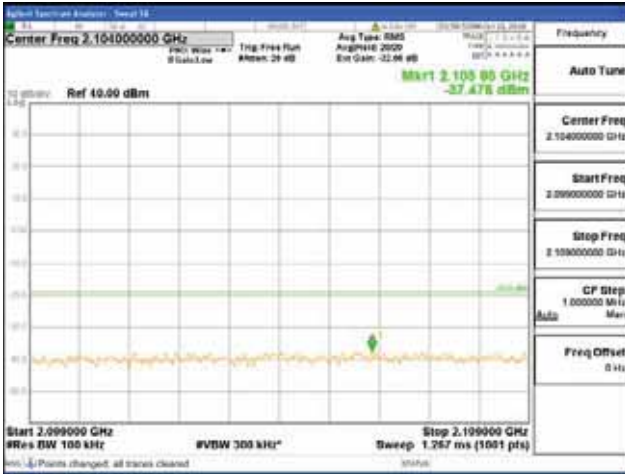

CTK Co., Ltd.
(Ho-dong), 113, Yejik-ro, Cheoin-gu,
Yongin-si, Gyeonggi-do, Korea
Tel: +82-31-339-9970
Fax: +82-31-624-9501

Report No.:
CTK-2018-03329
Page (1451) / (2957)
Pages

2099 MHz - 2109 MHz