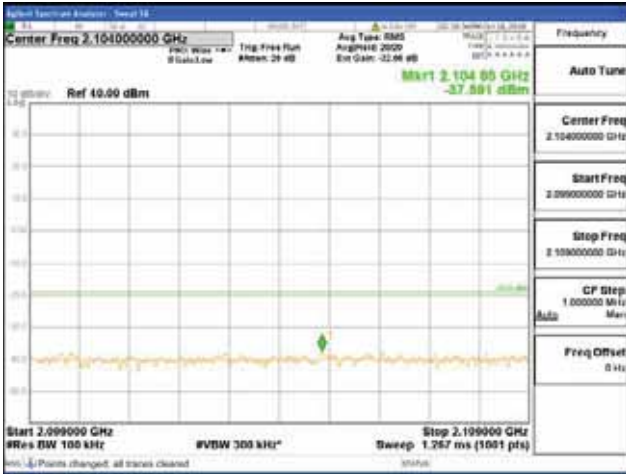

CTK Co., Ltd.
(Ho-dong), 113, Yejik-ro, Cheoin-gu,
Yongin-si, Gyeonggi-do, Korea
Tel: +82-31-339-9970
Fax: +82-31-624-9501

Report No.:
CTK-2018-03329
Page (1453) / (2957)
Pages

2099 MHz - 2109 MHz