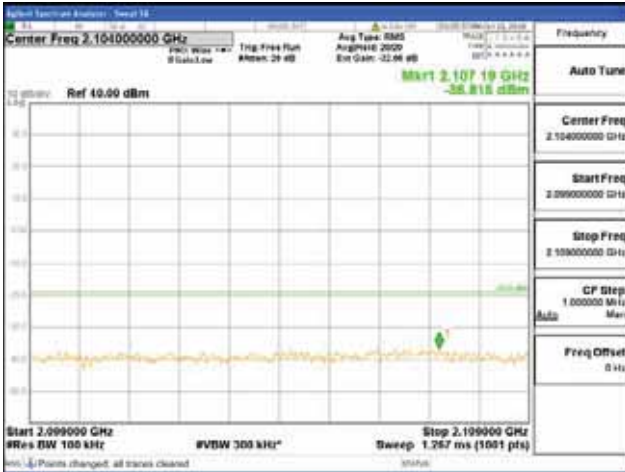

CTK Co., Ltd.
(Ho-dong), 113, Yejik-ro, Cheoin-gu,
Yongin-si, Gyeonggi-do, Korea
Tel: +82-31-339-9970
Fax: +82-31-624-9501

Report No.:
CTK-2018-03329
Page (1461) / (2957)
Pages

2099 MHz - 2109 MHz