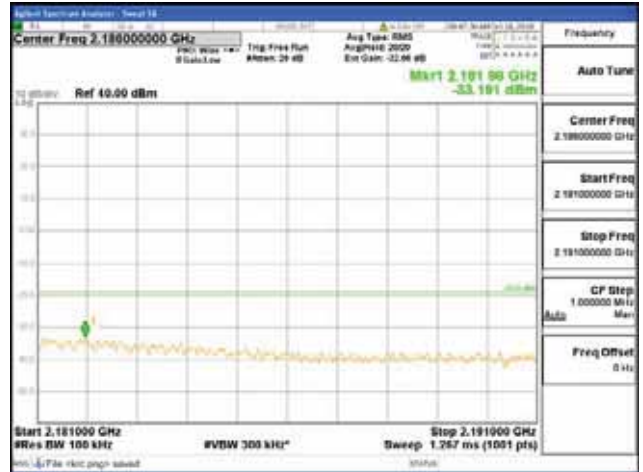

2181 MHz - 2191 MHz