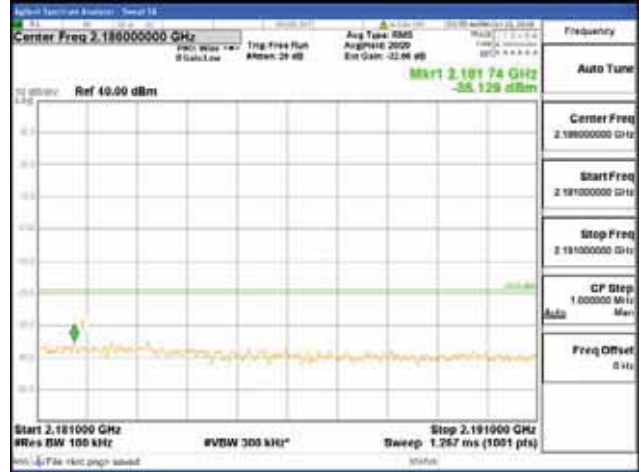

2181 MHz - 2191 MHz