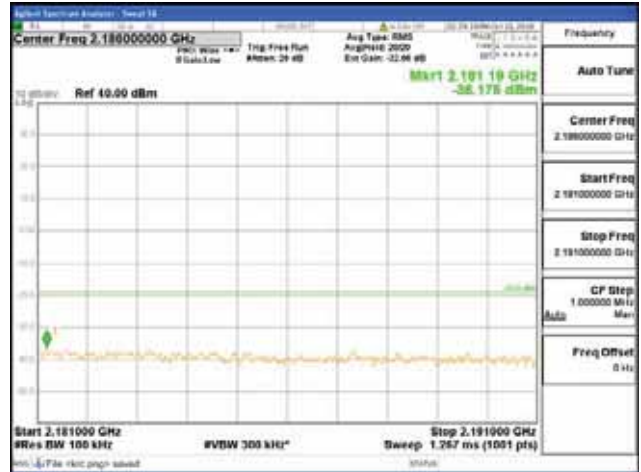

2181 MHz - 2191 MHz