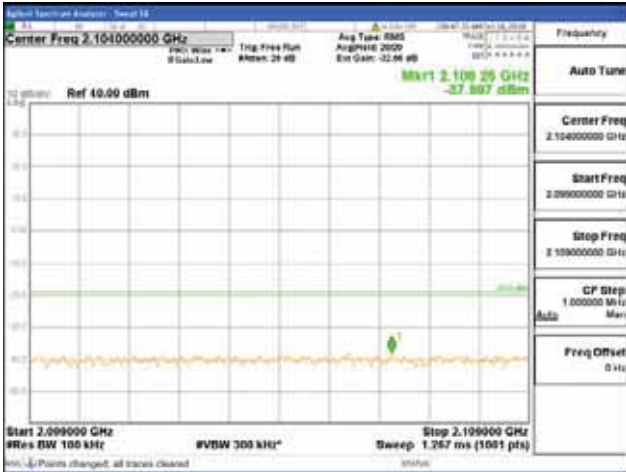

CTK Co., Ltd.
(Ho-dong), 113, Yejik-ro, Cheoin-gu,
Yongin-si, Gyeonggi-do, Korea
Tel: +82-31-339-9970
Fax: +82-31-624-9501

Report No.:
CTK-2018-03329
Page (1377) / (2957)
Pages

2099 MHz - 2109 MHz