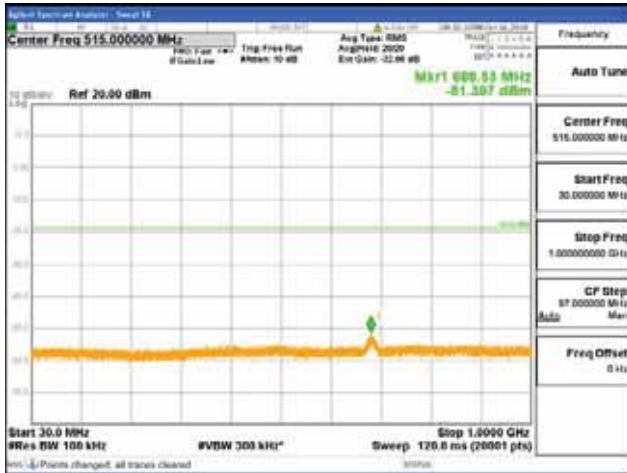

Report No.:  
 CTK-2018-03329  
 Page (1374) / (2957)  
 Pages

[16QAM]

9 kHz - 150 kHz

150 kHz - 30 MHz

30 MHz - 1000 MHz

1000 MHz - 2099 MHz

**CTK Co., Ltd.**  
 (Ho-dong), 113, Yejik-ro, Cheoin-gu,  
 Yongin-si, Gyeonggi-do, Korea  
 Tel: +82-31-339-9970  
 Fax: +82-31-624-9501