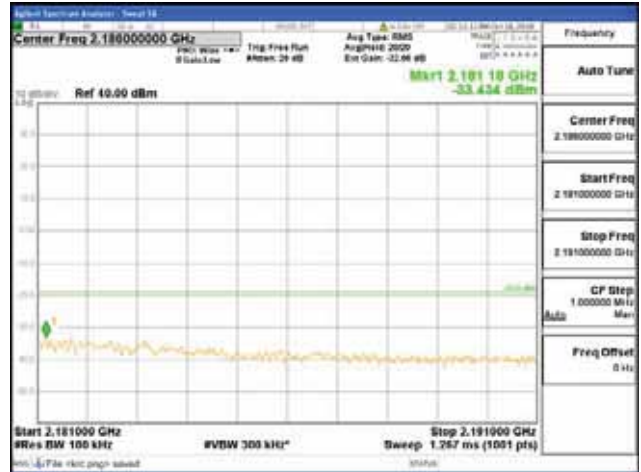

2181 MHz - 2191 MHz