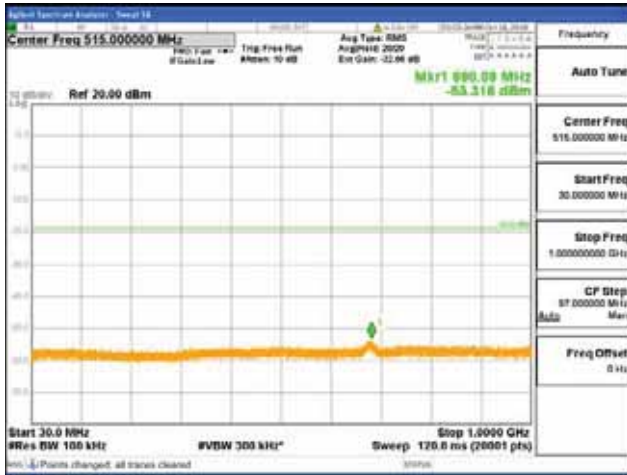

Report No.:  
 CTK-2018-03329  
 Page (1426) / (2957)  
 Pages

[256QAM]

9 kHz - 150 kHz

150 kHz - 30 MHz

30 MHz - 1000 MHz

1000 MHz - 2099 MHz

**CTK Co., Ltd.**  
 (Ho-dong), 113, Yejik-ro, Cheoin-gu,  
 Yongin-si, Gyeonggi-do, Korea  
 Tel: +82-31-339-9970  
 Fax: +82-31-624-9501