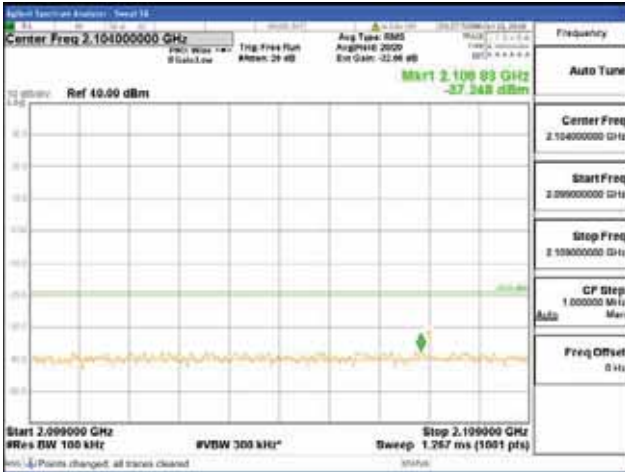

CTK Co., Ltd.
(Ho-dong), 113, Yejik-ro, Cheoin-gu,
Yongin-si, Gyeonggi-do, Korea
Tel: +82-31-339-9970
Fax: +82-31-624-9501

Report No.:
CTK-2018-03329
Page (1415) / (2957)
Pages

2099 MHz - 2109 MHz