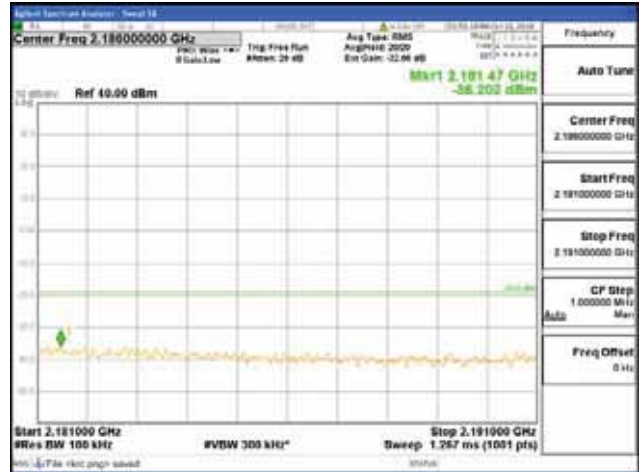

2181 MHz - 2191 MHz