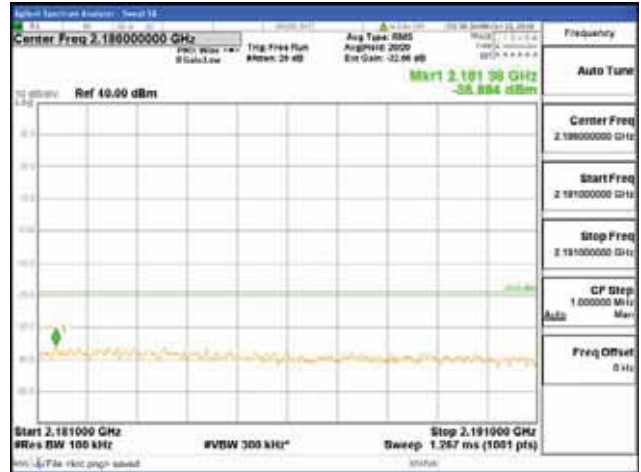

2181 MHz - 2191 MHz