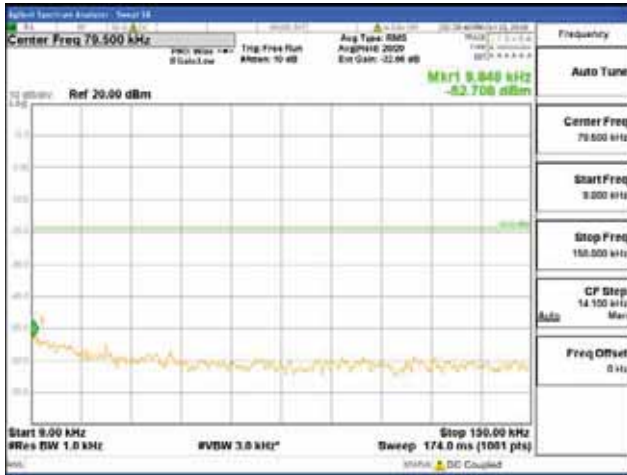

CTK Co., Ltd.
(Ho-dong), 113, Yejik-ro, Cheoin-gu,
Yongin-si, Gyeonggi-do, Korea
Tel: +82-31-339-9970
Fax: +82-31-624-9501

Report No.:
CTK-2018-03329
Page (1370) / (2957)
Pages

[256QAM]

9 kHz - 150 kHz