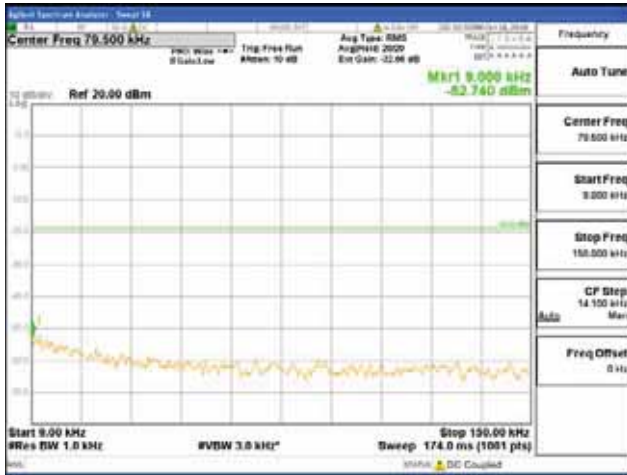

CTK Co., Ltd.
(Ho-dong), 113, Yejik-ro, Cheoin-gu,
Yongin-si, Gyeonggi-do, Korea
Tel: +82-31-339-9970
Fax: +82-31-624-9501

Report No.:
CTK-2018-03329
Page (1438) / (2957)
Pages

[16QAM]

9 kHz - 150 kHz