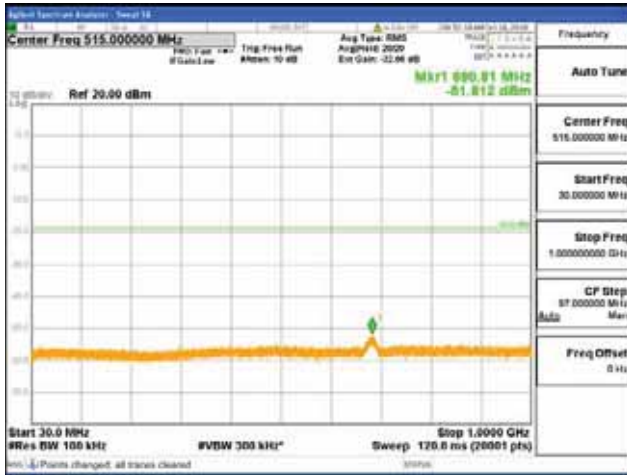

Report No.:  
 CTK-2018-03329  
 Page (1378) / (2957)  
 Pages

[256QAM]

9 kHz - 150 kHz

150 kHz - 30 MHz

30 MHz - 1000 MHz

1000 MHz - 2099 MHz

**CTK Co., Ltd.**  
 (Ho-dong), 113, Yejik-ro, Cheoin-gu,  
 Yongin-si, Gyeonggi-do, Korea  
 Tel: +82-31-339-9970  
 Fax: +82-31-624-9501