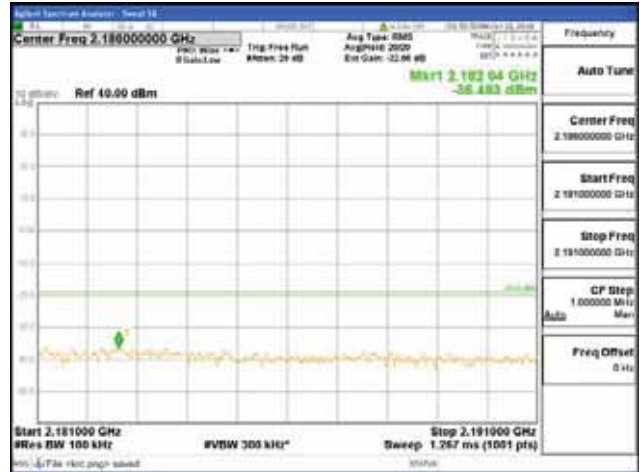

2181 MHz - 2191 MHz