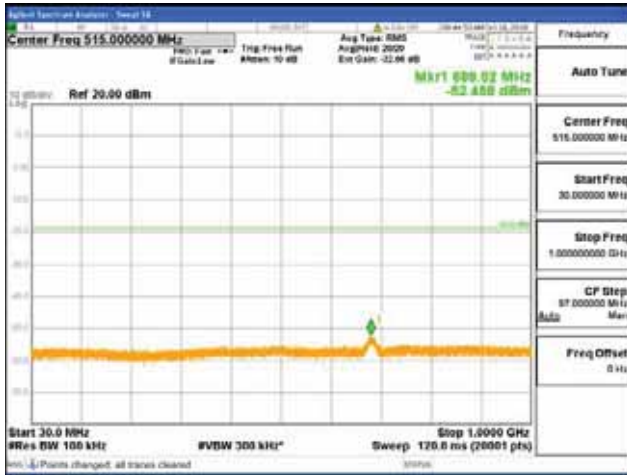

Report No.:  
 CTK-2018-03329  
 Page (1392) / (2957)  
 Pages

[64QAM]

9 kHz - 150 kHz

150 kHz - 30 MHz

30 MHz - 1000 MHz

1000 MHz - 2099 MHz

**CTK Co., Ltd.**  
 (Ho-dong), 113, Yejik-ro, Cheoin-gu,  
 Yongin-si, Gyeonggi-do, Korea  
 Tel: +82-31-339-9970  
 Fax: +82-31-624-9501