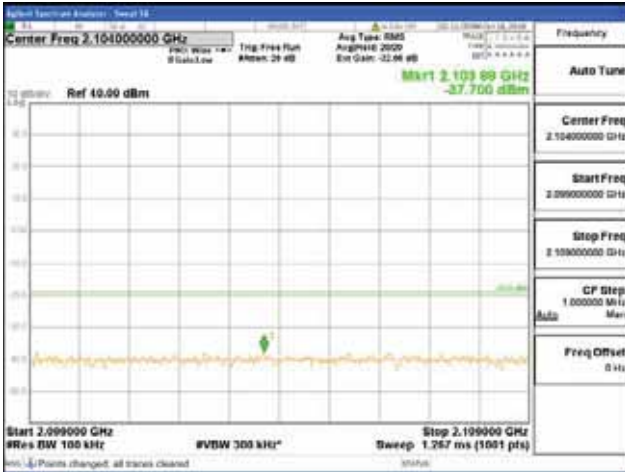

CTK Co., Ltd.
(Ho-dong), 113, Yejik-ro, Cheoin-gu,
Yongin-si, Gyeonggi-do, Korea
Tel: +82-31-339-9970
Fax: +82-31-624-9501

Report No.:
CTK-2018-03329
Page (1439) / (2957)
Pages

2099 MHz - 2109 MHz