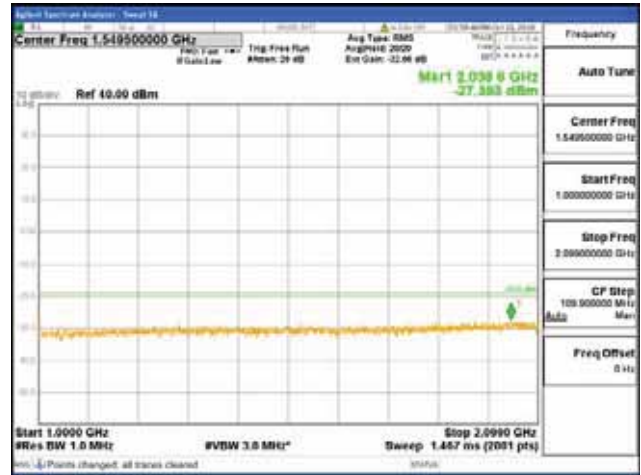

Report No.:  
 CTK-2018-03329  
 Page (1450) / (2957)  
 Pages

[256QAM]

9 kHz - 150 kHz

150 kHz - 30 MHz

30 MHz - 1000 MHz

1000 MHz - 2099 MHz

**CTK Co., Ltd.**  
 (Ho-dong), 113, Yejik-ro, Cheoin-gu,  
 Yongin-si, Gyeonggi-do, Korea  
 Tel: +82-31-339-9970  
 Fax: +82-31-624-9501