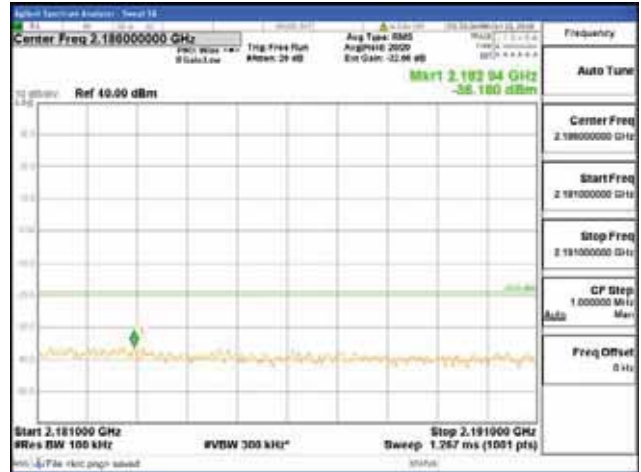

2181 MHz - 2191 MHz