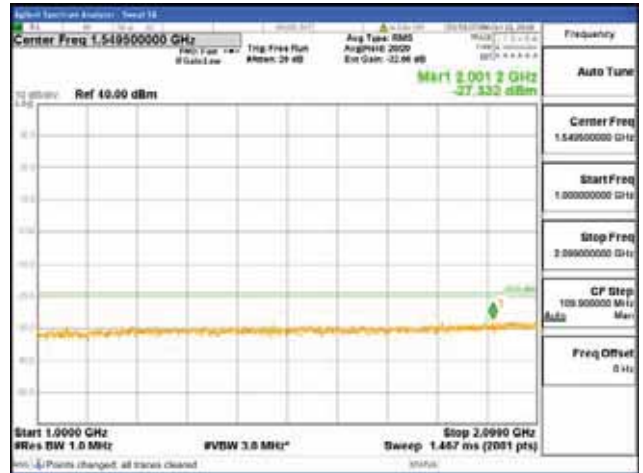

Report No.:  
 CTK-2018-03329  
 Page (1432) / (2957)  
 Pages

[64QAM]

9 kHz - 150 kHz

150 kHz - 30 MHz

30 MHz - 1000 MHz

1000 MHz - 2099 MHz

**CTK Co., Ltd.**  
 (Ho-dong), 113, Yejik-ro, Cheoin-gu,  
 Yongin-si, Gyeonggi-do, Korea  
 Tel: +82-31-339-9970  
 Fax: +82-31-624-9501