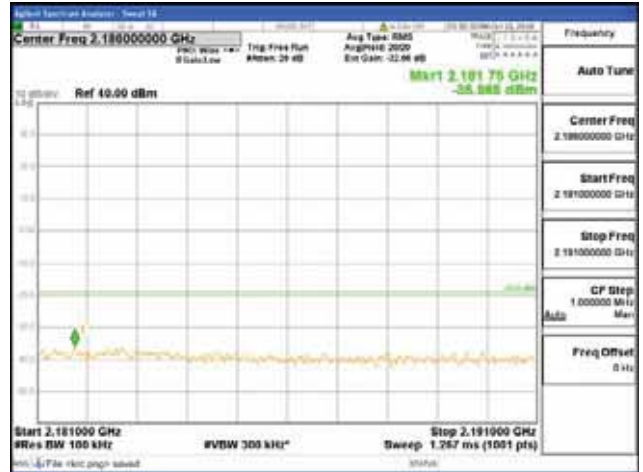

2181 MHz - 2191 MHz