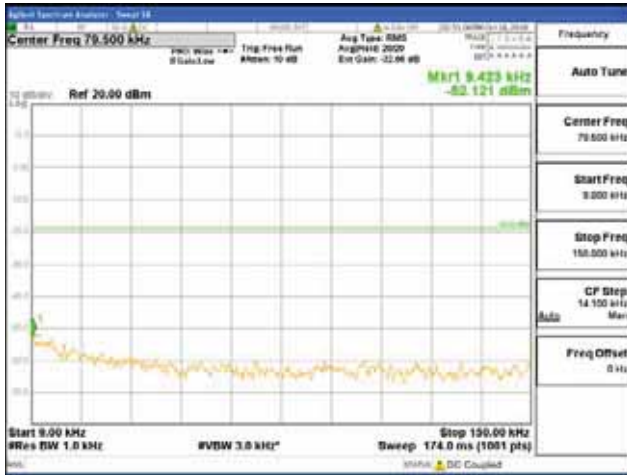

CTK Co., Ltd.
(Ho-dong), 113, Yejik-ro, Cheoin-gu,
Yongin-si, Gyeonggi-do, Korea
Tel: +82-31-339-9970
Fax: +82-31-624-9501

Report No.:
CTK-2018-03329
Page (1458) / (2957)
Pages

[256QAM]

9 kHz - 150 kHz