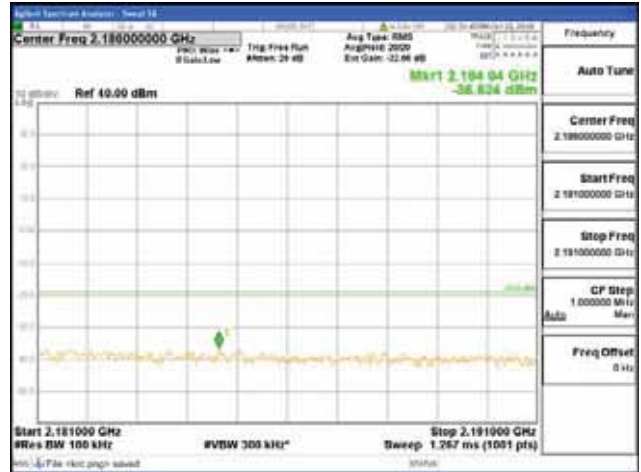

2181 MHz - 2191 MHz