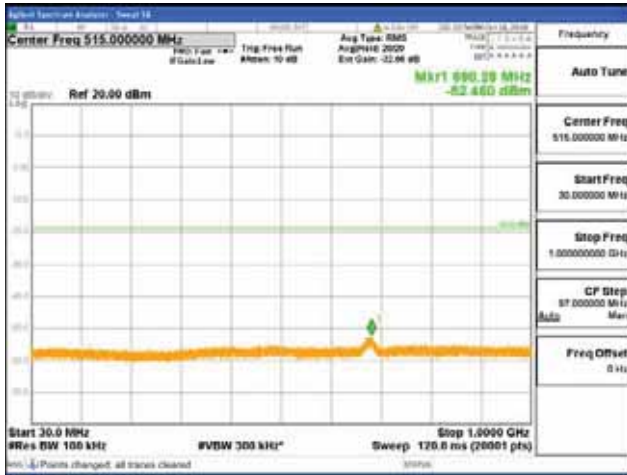

Report No.:  
 CTK-2018-03329  
 Page (1438) / (2957)  
 Pages

[16QAM]

9 kHz - 150 kHz

150 kHz - 30 MHz

30 MHz - 1000 MHz

1000 MHz - 2099 MHz

**CTK Co., Ltd.**  
 (Ho-dong), 113, Yejik-ro, Cheoin-gu,  
 Yongin-si, Gyeonggi-do, Korea  
 Tel: +82-31-339-9970  
 Fax: +82-31-624-9501