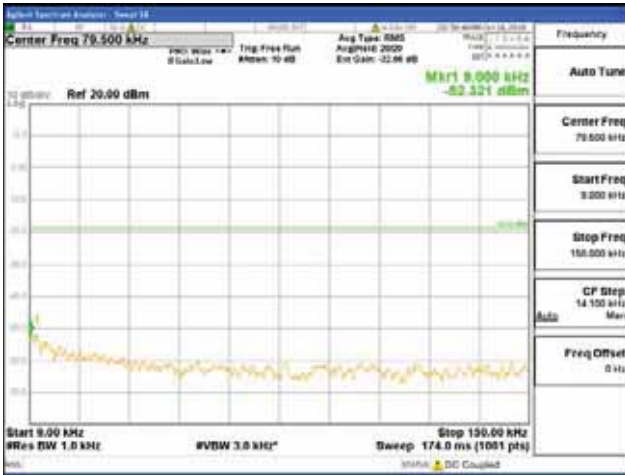

CTK Co., Ltd.
(Ho-dong), 113, Yejik-ro, Cheoin-gu,
Yongin-si, Gyeonggi-do, Korea
Tel: +82-31-339-9970
Fax: +82-31-624-9501

Report No.:
CTK-2018-03329
Page (1440) / (2957)
Pages

[64QAM]

9 kHz - 150 kHz