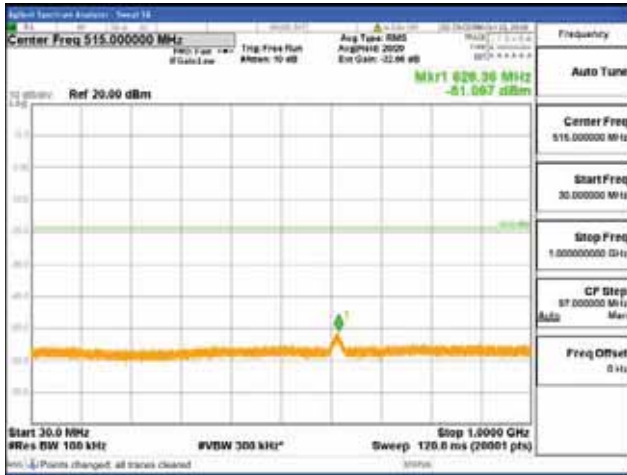

Report No.:  
 CTK-2018-03329  
 Page (1370) / (2957)  
 Pages

[256QAM]

9 kHz - 150 kHz

150 kHz - 30 MHz

30 MHz - 1000 MHz

1000 MHz - 2099 MHz

**CTK Co., Ltd.**  
 (Ho-dong), 113, Yejik-ro, Cheoin-gu,  
 Yongin-si, Gyeonggi-do, Korea  
 Tel: +82-31-339-9970  
 Fax: +82-31-624-9501