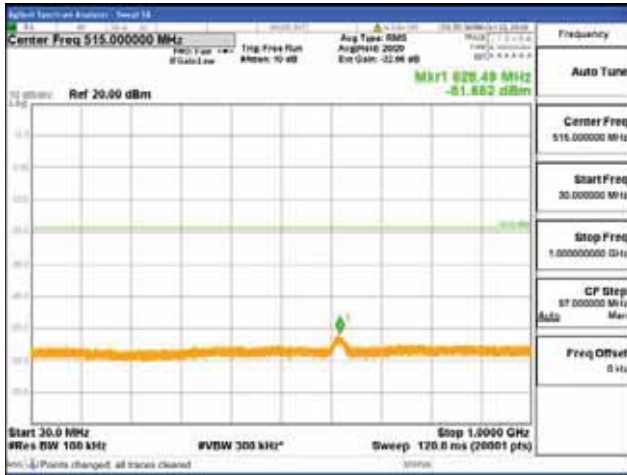

Report No.:  
 CTK-2018-03329  
 Page (1418) / (2957)  
 Pages

[256QAM]

9 kHz - 150 kHz

150 kHz - 30 MHz

30 MHz - 1000 MHz

1000 MHz - 2099 MHz

**CTK Co., Ltd.**  
 (Ho-dong), 113, Yejik-ro, Cheoin-gu,  
 Yongin-si, Gyeonggi-do, Korea  
 Tel: +82-31-339-9970  
 Fax: +82-31-624-9501