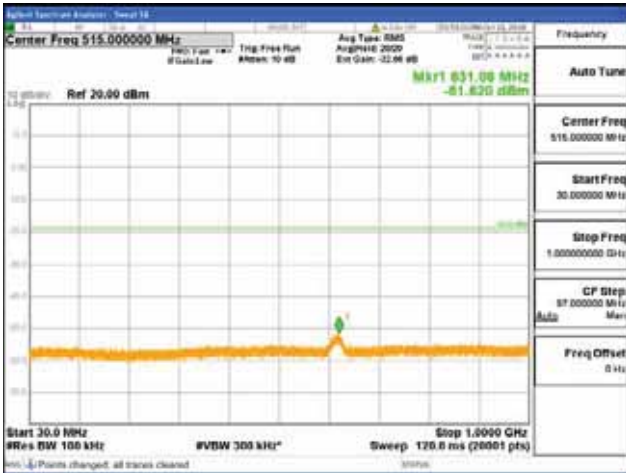

Report No.:  
 CTK-2018-03329  
 Page (1432) / (2957)  
 Pages

[64QAM]

9 kHz - 150 kHz

150 kHz - 30 MHz

30 MHz - 1000 MHz

1000 MHz - 2099 MHz

**CTK Co., Ltd.**  
 (Ho-dong), 113, Yejik-ro, Cheoin-gu,  
 Yongin-si, Gyeonggi-do, Korea  
 Tel: +82-31-339-9970  
 Fax: +82-31-624-9501