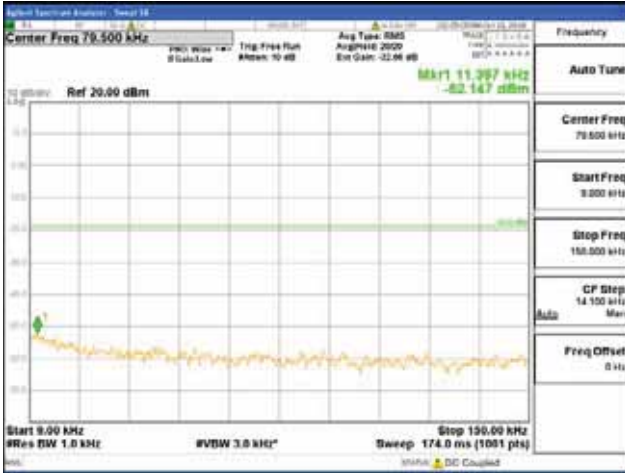

CTK Co., Ltd.
(Ho-dong), 113, Yejik-ro, Cheoin-gu,
Yongin-si, Gyeonggi-do, Korea
Tel: +82-31-339-9970
Fax: +82-31-624-9501

Report No.:
CTK-2018-03329
Page (1382) / (2957)
Pages

[16QAM]

9 kHz - 150 kHz