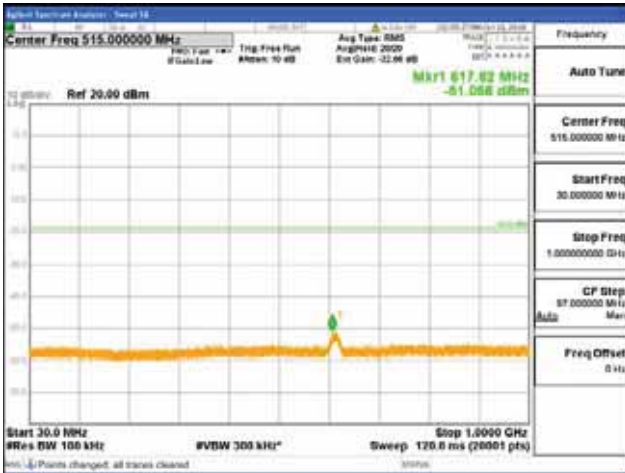

Report No.:  
 CTK-2018-03329  
 Page (1382) / (2957)  
 Pages

[16QAM]

9 kHz - 150 kHz

150 kHz - 30 MHz

30 MHz - 1000 MHz

1000 MHz - 2099 MHz

**CTK Co., Ltd.**  
 (Ho-dong), 113, Yejik-ro, Cheoin-gu,  
 Yongin-si, Gyeonggi-do, Korea  
 Tel: +82-31-339-9970  
 Fax: +82-31-624-9501