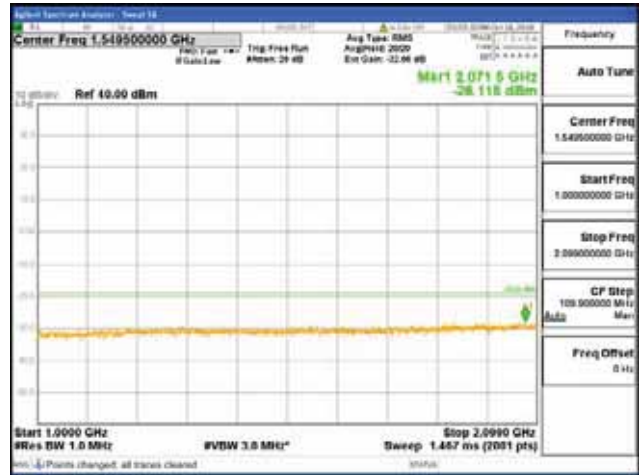

Report No.:  
 CTK-2018-03329  
 Page (1426) / (2957)  
 Pages

[256QAM]

9 kHz - 150 kHz

150 kHz - 30 MHz

30 MHz - 1000 MHz

1000 MHz - 2099 MHz

**CTK Co., Ltd.**  
 (Ho-dong), 113, Yejik-ro, Cheoin-gu,  
 Yongin-si, Gyeonggi-do, Korea  
 Tel: +82-31-339-9970  
 Fax: +82-31-624-9501