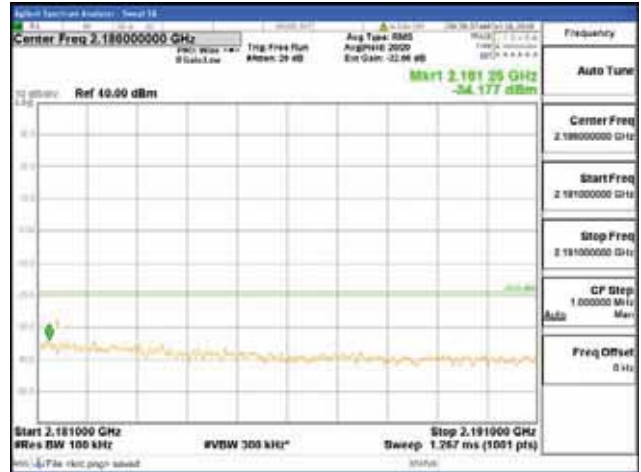

2181 MHz - 2191 MHz