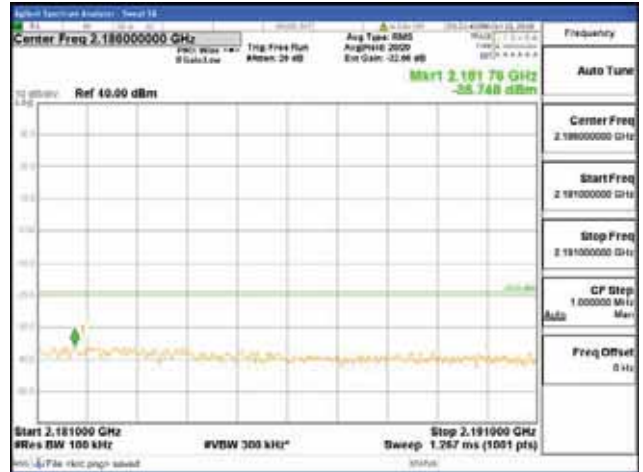

2181 MHz - 2191 MHz