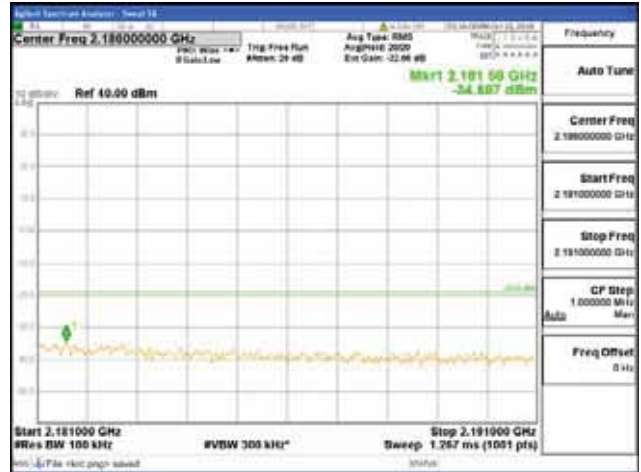

2181 MHz - 2191 MHz