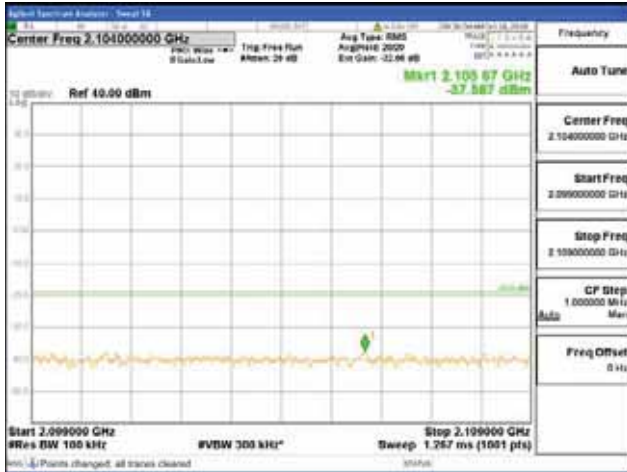

CTK Co., Ltd.
(Ho-dong), 113, Yejik-ro, Cheoin-gu,
Yongin-si, Gyeonggi-do, Korea
Tel: +82-31-339-9970
Fax: +82-31-624-9501

Report No.:
CTK-2018-03329
Page (1409) / (2957)
Pages

2099 MHz - 2109 MHz