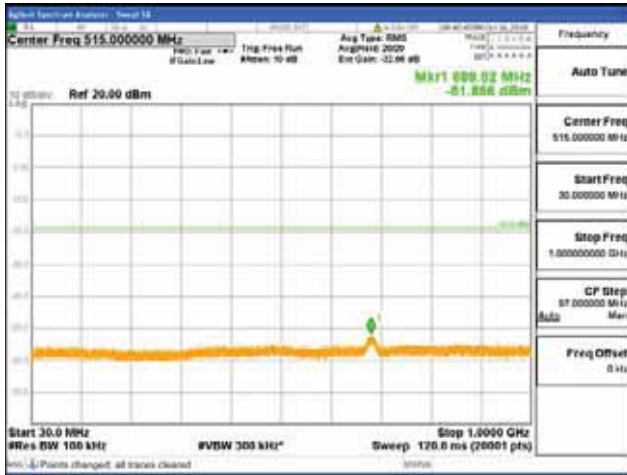

Report No.:  
 CTK-2018-03329  
 Page (1406) / (2957)  
 Pages

[16QAM]

9 kHz - 150 kHz

150 kHz - 30 MHz

30 MHz - 1000 MHz

1000 MHz - 2099 MHz

**CTK Co., Ltd.**  
 (Ho-dong), 113, Yejik-ro, Cheoin-gu,  
 Yongin-si, Gyeonggi-do, Korea  
 Tel: +82-31-339-9970  
 Fax: +82-31-624-9501