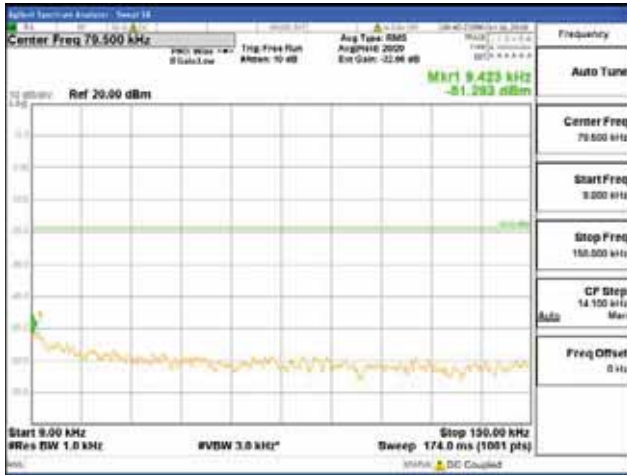

CTK Co., Ltd.
(Ho-dong), 113, Yejik-ro, Cheoin-gu,
Yongin-si, Gyeonggi-do, Korea
Tel: +82-31-339-9970
Fax: +82-31-624-9501

Report No.:
CTK-2018-03329
Page (1406) / (2957)
Pages

[16QAM]

9 kHz - 150 kHz