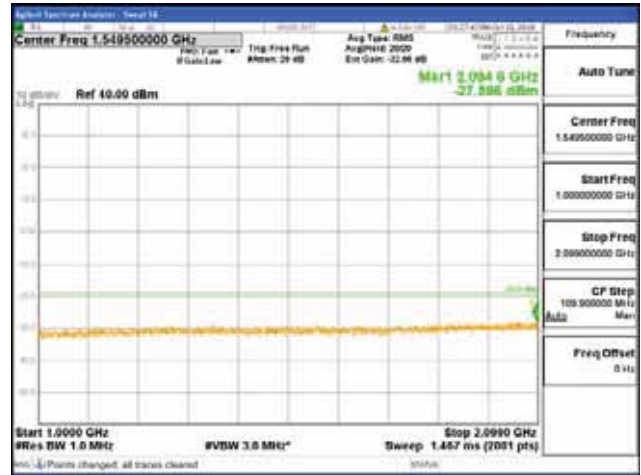

Report No.:  
 CTK-2018-03329  
 Page (1414) / (2957)  
 Pages

[16QAM]

9 kHz - 150 kHz

150 kHz - 30 MHz

30 MHz - 1000 MHz

1000 MHz - 2099 MHz

**CTK Co., Ltd.**  
 (Ho-dong), 113, Yejik-ro, Cheoin-gu,  
 Yongin-si, Gyeonggi-do, Korea  
 Tel: +82-31-339-9970  
 Fax: +82-31-624-9501