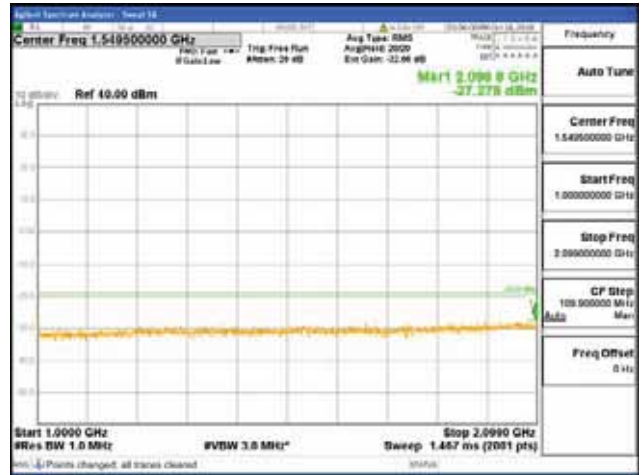

Report No.:  
 CTK-2018-03329  
 Page (1424) / (2957)  
 Pages

[64QAM]

9 kHz - 150 kHz

150 kHz - 30 MHz

30 MHz - 1000 MHz

1000 MHz - 2099 MHz

**CTK Co., Ltd.**  
 (Ho-dong), 113, Yejik-ro, Cheoin-gu,  
 Yongin-si, Gyeonggi-do, Korea  
 Tel: +82-31-339-9970  
 Fax: +82-31-624-9501