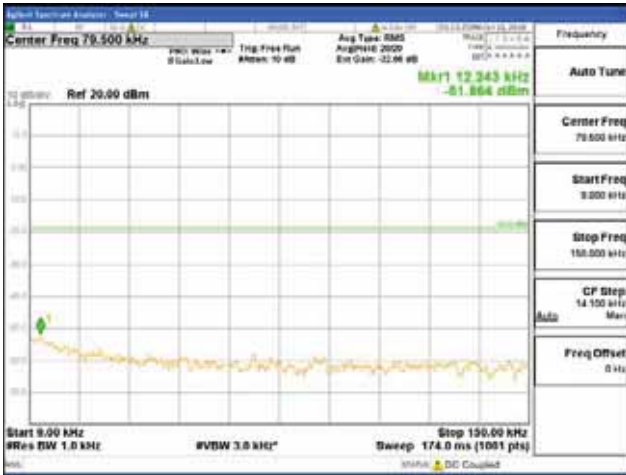

CTK Co., Ltd.
(Ho-dong), 113, Yejik-ro, Cheoin-gu,
Yongin-si, Gyeonggi-do, Korea
Tel: +82-31-339-9970
Fax: +82-31-624-9501

Report No.:
CTK-2018-03329
Page (1446) / (2957)
Pages

[16QAM]

9 kHz - 150 kHz