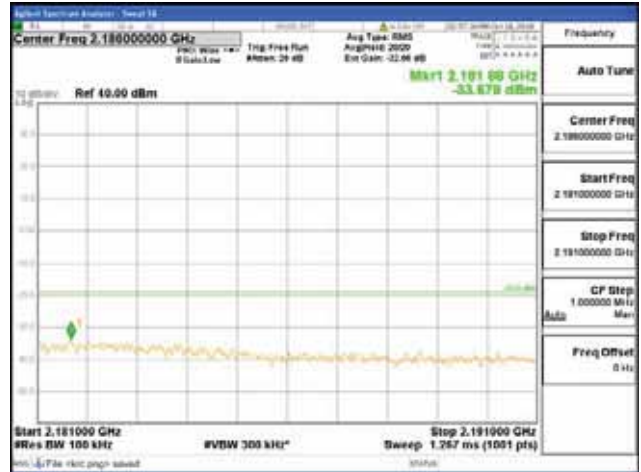

2181 MHz - 2191 MHz