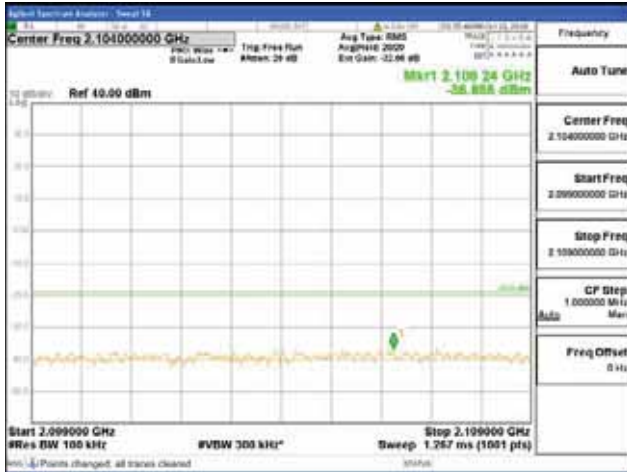

CTK Co., Ltd.
(Ho-dong), 113, Yejik-ro, Cheoin-gu,
Yongin-si, Gyeonggi-do, Korea
Tel: +82-31-339-9970
Fax: +82-31-624-9501

Report No.:
CTK-2018-03329
Page (1419) / (2957)
Pages

2099 MHz - 2109 MHz