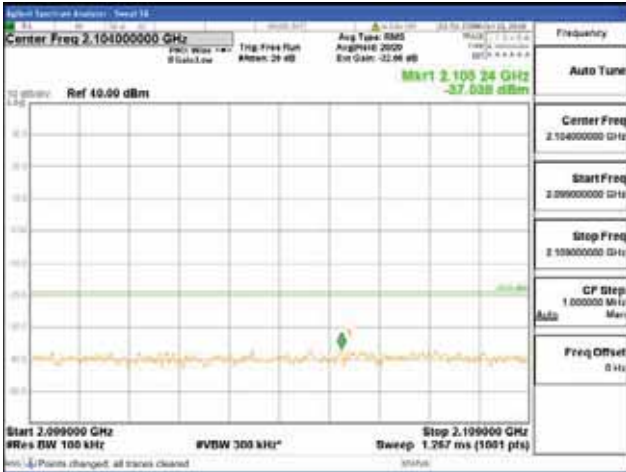

CTK Co., Ltd.
(Ho-dong), 113, Yejik-ro, Cheoin-gu,
Yongin-si, Gyeonggi-do, Korea
Tel: +82-31-339-9970
Fax: +82-31-624-9501

Report No.:
CTK-2018-03329
Page (1397) / (2957)
Pages

2099 MHz - 2109 MHz