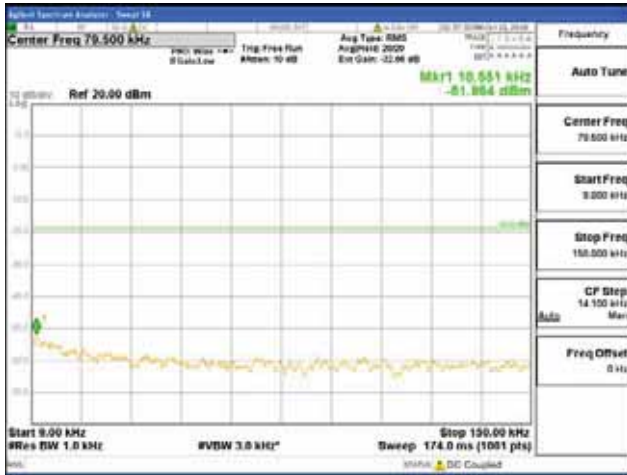

CTK Co., Ltd.
(Ho-dong), 113, Yejik-ro, Cheoin-gu,
Yongin-si, Gyeonggi-do, Korea
Tel: +82-31-339-9970
Fax: +82-31-624-9501

Report No.:
CTK-2018-03329
Page (1386) / (2957)
Pages

[256QAM]

9 kHz - 150 kHz