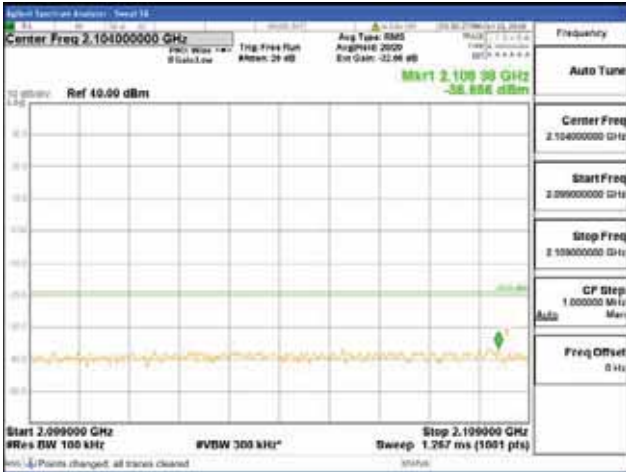

CTK Co., Ltd.
(Ho-dong), 113, Yejik-ro, Cheoin-gu,
Yongin-si, Gyeonggi-do, Korea
Tel: +82-31-339-9970
Fax: +82-31-624-9501

Report No.:
CTK-2018-03329
Page (1413) / (2957)
Pages

2099 MHz - 2109 MHz