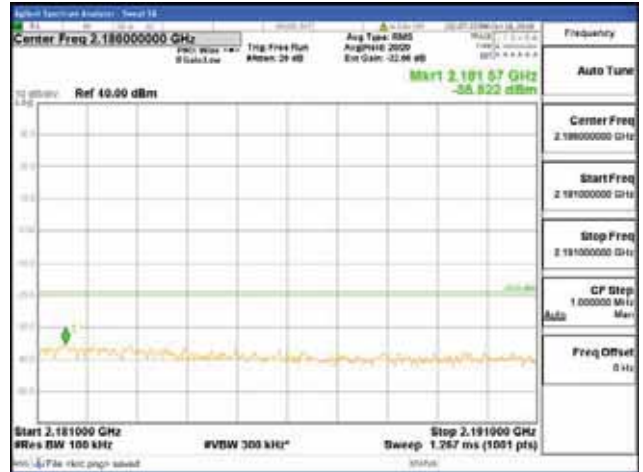

2181 MHz - 2191 MHz