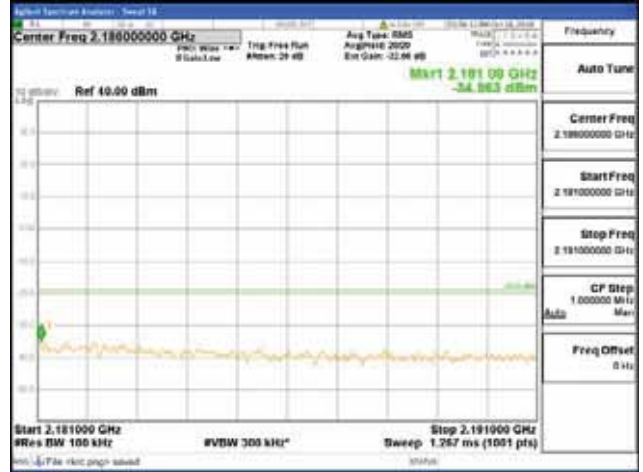

2181 MHz - 2191 MHz