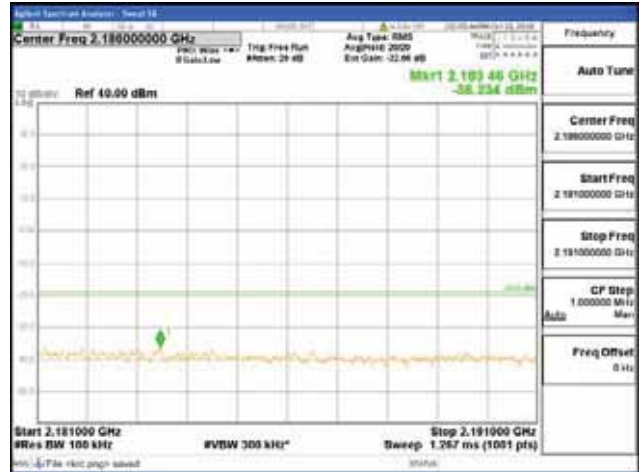

2181 MHz - 2191 MHz