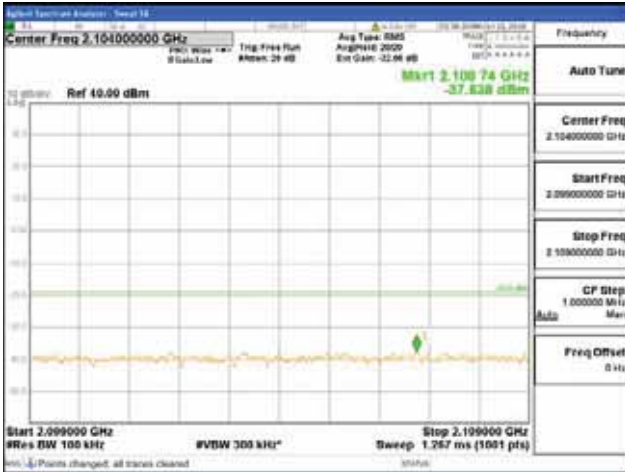

CTK Co., Ltd.
(Ho-dong), 113, Yejik-ro, Cheoin-gu,
Yongin-si, Gyeonggi-do, Korea
Tel: +82-31-339-9970
Fax: +82-31-624-9501

Report No.:
CTK-2018-03329
Page (1435) / (2957)
Pages

2099 MHz - 2109 MHz