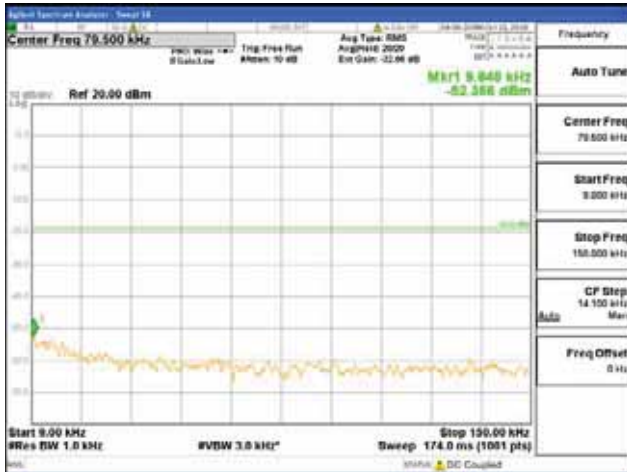

CTK Co., Ltd.
(Ho-dong), 113, Yejik-ro, Cheoin-gu,
Yongin-si, Gyeonggi-do, Korea
Tel: +82-31-339-9970
Fax: +82-31-624-9501

Report No.:
CTK-2018-03329
Page (1464) / (2957)
Pages

[64QAM]

9 kHz - 150 kHz