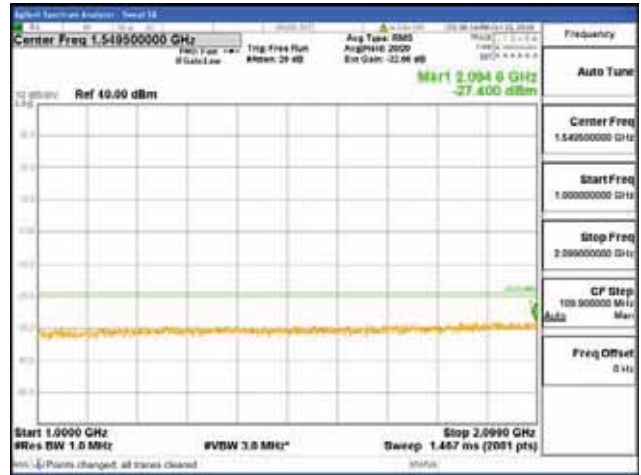

Report No.:  
 CTK-2018-03329  
 Page (1434) / (2957)  
 Pages

[256QAM]

9 kHz - 150 kHz

150 kHz - 30 MHz

30 MHz - 1000 MHz

1000 MHz - 2099 MHz

**CTK Co., Ltd.**  
 (Ho-dong), 113, Yejik-ro, Cheoin-gu,  
 Yongin-si, Gyeonggi-do, Korea  
 Tel: +82-31-339-9970  
 Fax: +82-31-624-9501