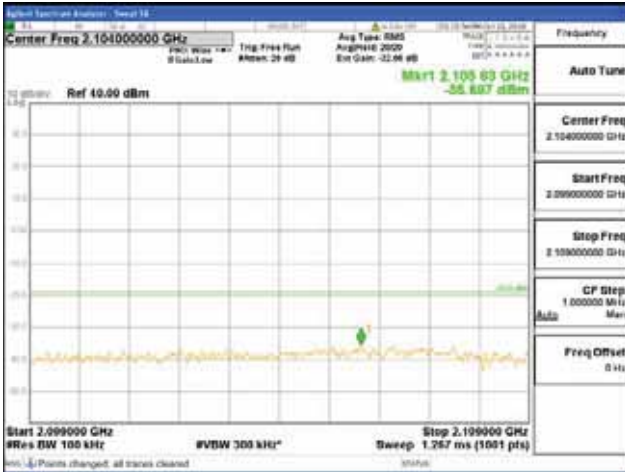

CTK Co., Ltd.
(Ho-dong), 113, Yejik-ro, Cheoin-gu,
Yongin-si, Gyeonggi-do, Korea
Tel: +82-31-339-9970
Fax: +82-31-624-9501

Report No.:
CTK-2018-03329
Page (1445) / (2957)
Pages

2099 MHz - 2109 MHz