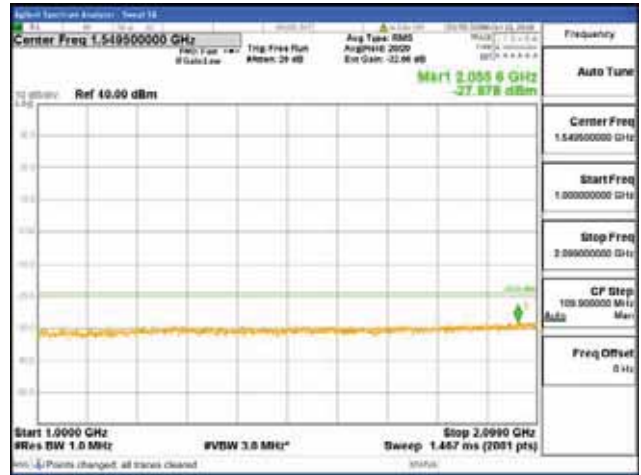

Report No.:  
 CTK-2018-03329  
 Page (1448) / (2957)  
 Pages

[64QAM]

9 kHz - 150 kHz

150 kHz - 30 MHz

30 MHz - 1000 MHz

1000 MHz - 2099 MHz

**CTK Co., Ltd.**  
 (Ho-dong), 113, Yejik-ro, Cheoin-gu,  
 Yongin-si, Gyeonggi-do, Korea  
 Tel: +82-31-339-9970  
 Fax: +82-31-624-9501