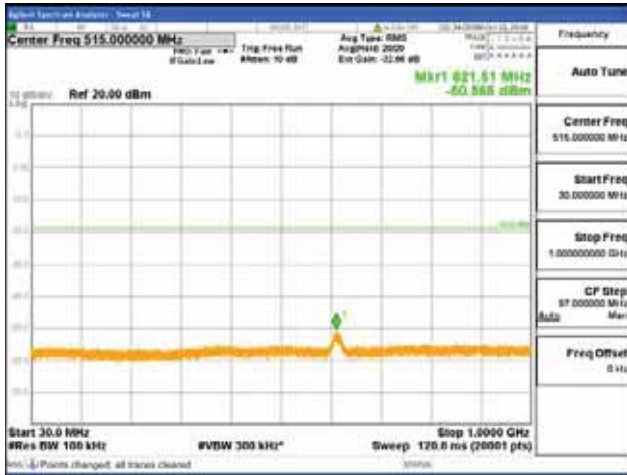

Report No.:  
 CTK-2018-03329  
 Page (1384) / (2957)  
 Pages

[64QAM]

9 kHz - 150 kHz

150 kHz - 30 MHz

30 MHz - 1000 MHz

1000 MHz - 2099 MHz

**CTK Co., Ltd.**  
 (Ho-dong), 113, Yejik-ro, Cheoin-gu,  
 Yongin-si, Gyeonggi-do, Korea  
 Tel: +82-31-339-9970  
 Fax: +82-31-624-9501