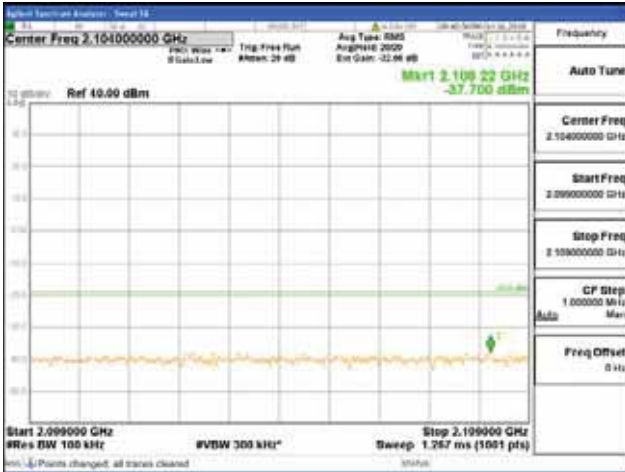

CTK Co., Ltd.
(Ho-dong), 113, Yejik-ro, Cheoin-gu,
Yongin-si, Gyeonggi-do, Korea
Tel: +82-31-339-9970
Fax: +82-31-624-9501

Report No.:
CTK-2018-03329
Page (1407) / (2957)
Pages

2099 MHz - 2109 MHz