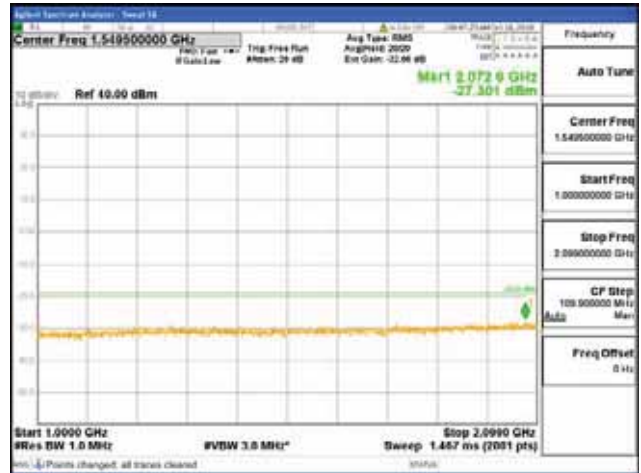

Report No.:  
 CTK-2018-03329  
 Page (1376) / (2957)  
 Pages

[64QAM]

9 kHz - 150 kHz

150 kHz - 30 MHz

30 MHz - 1000 MHz

1000 MHz - 2099 MHz

**CTK Co., Ltd.**  
 (Ho-dong), 113, Yejik-ro, Cheoin-gu,  
 Yongin-si, Gyeonggi-do, Korea  
 Tel: +82-31-339-9970  
 Fax: +82-31-624-9501