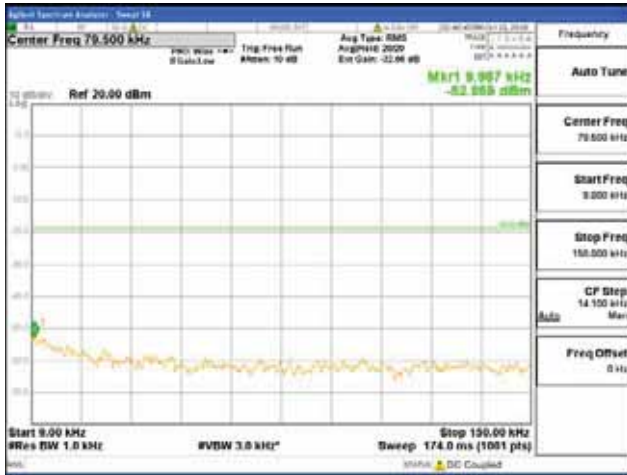

CTK Co., Ltd.
(Ho-dong), 113, Yejik-ro, Cheoin-gu,
Yongin-si, Gyeonggi-do, Korea
Tel: +82-31-339-9970
Fax: +82-31-624-9501

Report No.:
CTK-2018-03329
Page (1402) / (2957)
Pages

[256QAM]

9 kHz - 150 kHz