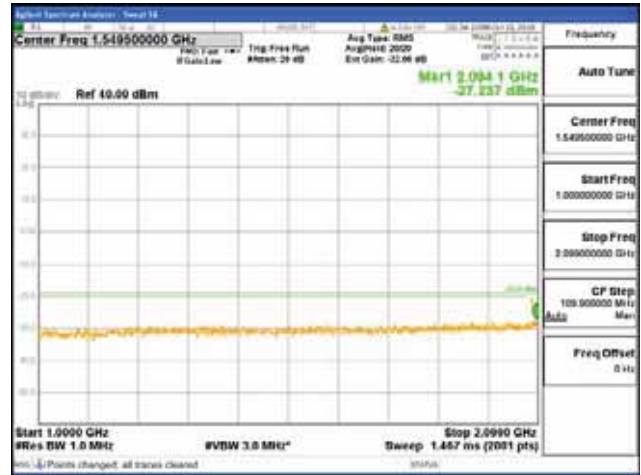

Report No.:  
 CTK-2018-03329  
 Page (1384) / (2957)  
 Pages

[64QAM]

9 kHz - 150 kHz

150 kHz - 30 MHz

30 MHz - 1000 MHz

1000 MHz - 2099 MHz

**CTK Co., Ltd.**  
 (Ho-dong), 113, Yejik-ro, Cheoin-gu,  
 Yongin-si, Gyeonggi-do, Korea  
 Tel: +82-31-339-9970  
 Fax: +82-31-624-9501