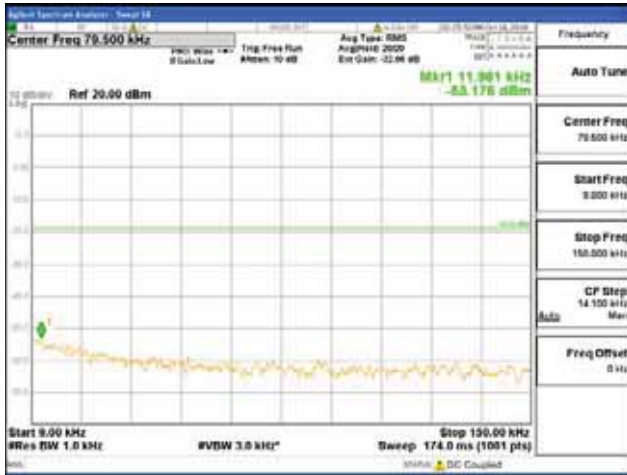

CTK Co., Ltd.
(Ho-dong), 113, Yejik-ro, Cheoin-gu,
Yongin-si, Gyeonggi-do, Korea
Tel: +82-31-339-9970
Fax: +82-31-624-9501

Report No.:
CTK-2018-03329
Page (1470) / (2957)
Pages

[16QAM]

9 kHz - 150 kHz