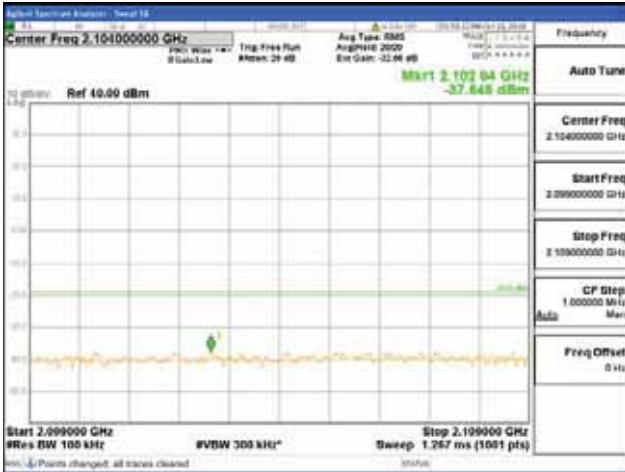

CTK Co., Ltd.
(Ho-dong), 113, Yejik-ro, Cheoin-gu,
Yongin-si, Gyeonggi-do, Korea
Tel: +82-31-339-9970
Fax: +82-31-624-9501

Report No.:
CTK-2018-03329
Page (1433) / (2957)
Pages

2099 MHz - 2109 MHz