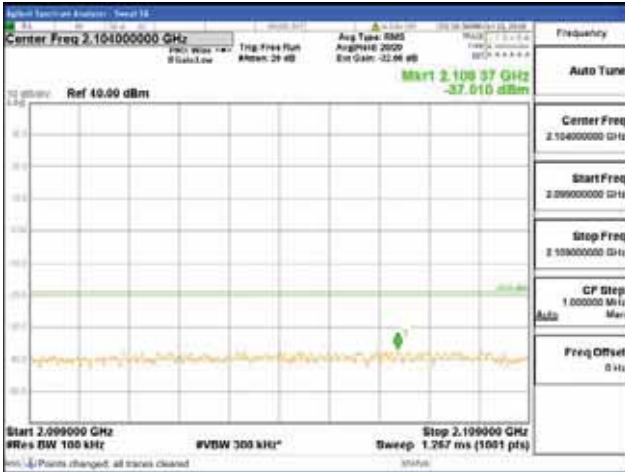

CTK Co., Ltd.
(Ho-dong), 113, Yejik-ro, Cheoin-gu,
Yongin-si, Gyeonggi-do, Korea
Tel: +82-31-339-9970
Fax: +82-31-624-9501

Report No.:
CTK-2018-03329
Page (1429) / (2957)
Pages

2099 MHz - 2109 MHz