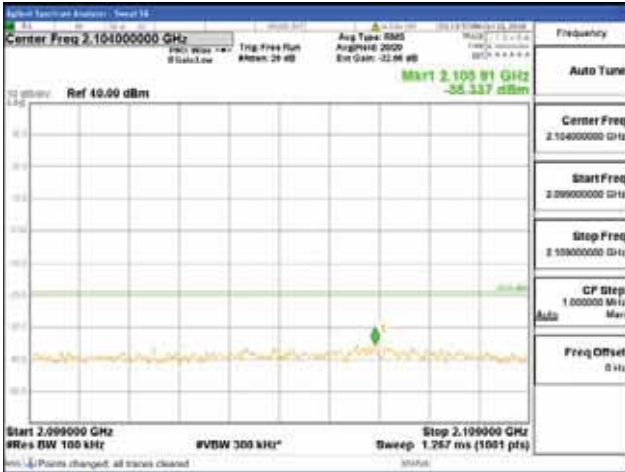

CTK Co., Ltd.
(Ho-dong), 113, Yejik-ro, Cheoin-gu,
Yongin-si, Gyeonggi-do, Korea
Tel: +82-31-339-9970
Fax: +82-31-624-9501

Report No.:
CTK-2018-03329
Page (1447) / (2957)
Pages

2099 MHz - 2109 MHz