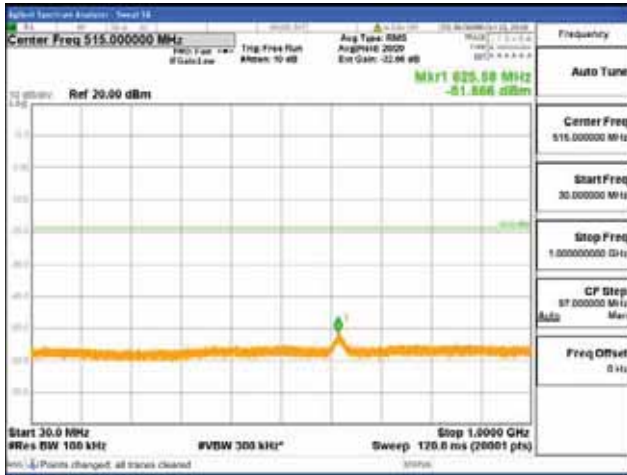

Report No.:  
 CTK-2018-03329  
 Page (1434) / (2957)  
 Pages

[256QAM]

9 kHz - 150 kHz

150 kHz - 30 MHz

30 MHz - 1000 MHz

1000 MHz - 2099 MHz

**CTK Co., Ltd.**  
 (Ho-dong), 113, Yejik-ro, Cheoin-gu,  
 Yongin-si, Gyeonggi-do, Korea  
 Tel: +82-31-339-9970  
 Fax: +82-31-624-9501