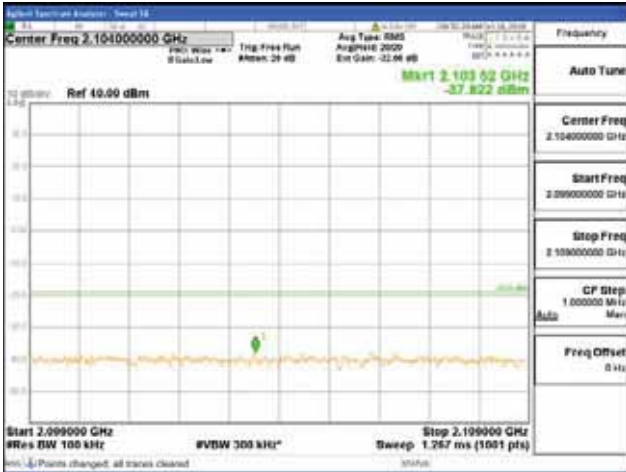

CTK Co., Ltd.
(Ho-dong), 113, Yejik-ro, Cheoin-gu,
Yongin-si, Gyeonggi-do, Korea
Tel: +82-31-339-9970
Fax: +82-31-624-9501

Report No.:
CTK-2018-03329
Page (1379) / (2957)
Pages

2099 MHz - 2109 MHz