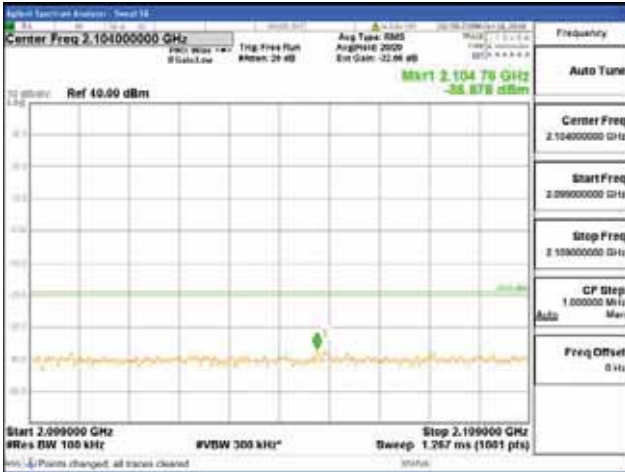

CTK Co., Ltd.
(Ho-dong), 113, Yejik-ro, Cheoin-gu,
Yongin-si, Gyeonggi-do, Korea
Tel: +82-31-339-9970
Fax: +82-31-624-9501

Report No.:
CTK-2018-03329
Page (1443) / (2957)
Pages

2099 MHz - 2109 MHz