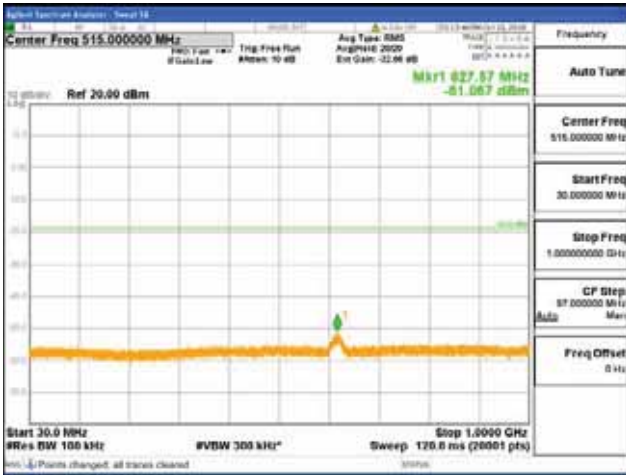

Report No.:  
 CTK-2018-03329  
 Page (1446) / (2957)  
 Pages

[16QAM]

9 kHz - 150 kHz

150 kHz - 30 MHz

30 MHz - 1000 MHz

1000 MHz - 2099 MHz

**CTK Co., Ltd.**  
 (Ho-dong), 113, Yejik-ro, Cheoin-gu,  
 Yongin-si, Gyeonggi-do, Korea  
 Tel: +82-31-339-9970  
 Fax: +82-31-624-9501