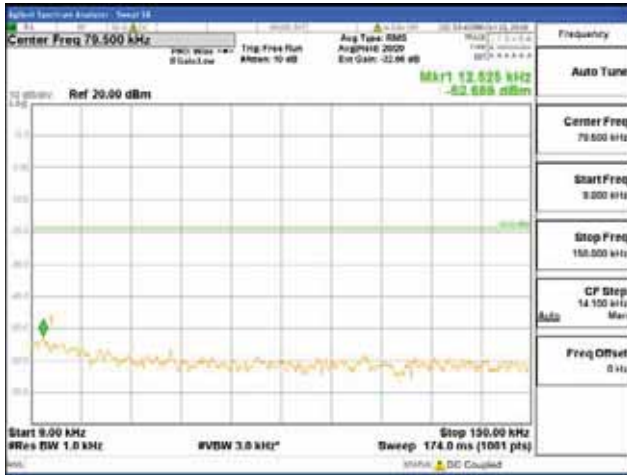

CTK Co., Ltd.
(Ho-dong), 113, Yejik-ro, Cheoin-gu,
Yongin-si, Gyeonggi-do, Korea
Tel: +82-31-339-9970
Fax: +82-31-624-9501

Report No.:
CTK-2018-03329
Page (1384) / (2957)
Pages

[64QAM]

9 kHz - 150 kHz