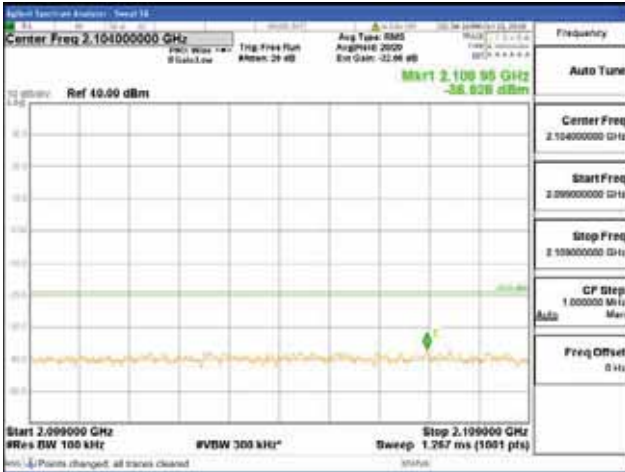

CTK Co., Ltd.
(Ho-dong), 113, Yejik-ro, Cheoin-gu,
Yongin-si, Gyeonggi-do, Korea
Tel: +82-31-339-9970
Fax: +82-31-624-9501

Report No.:
CTK-2018-03329
Page (1385) / (2957)
Pages

2099 MHz - 2109 MHz