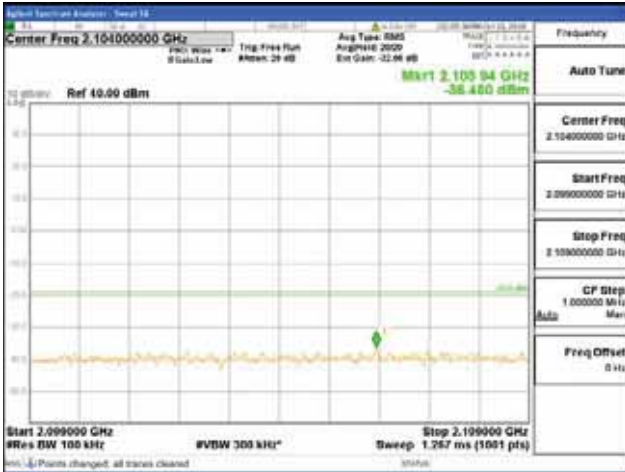

CTK Co., Ltd.
(Ho-dong), 113, Yejik-ro, Cheoin-gu,
Yongin-si, Gyeonggi-do, Korea
Tel: +82-31-339-9970
Fax: +82-31-624-9501

Report No.:
CTK-2018-03329
Page (1383) / (2957)
Pages

2099 MHz - 2109 MHz