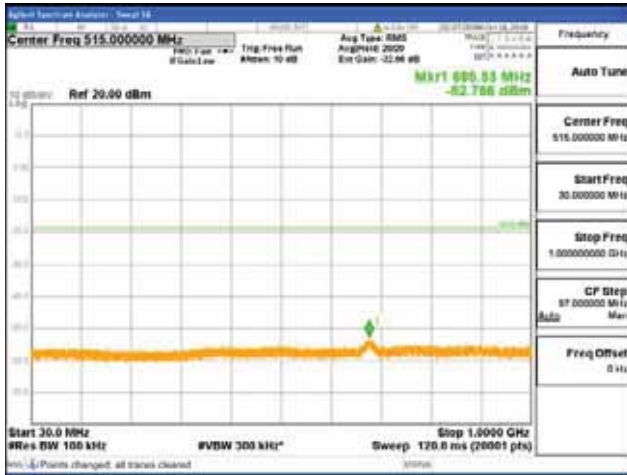

Report No.:  
 CTK-2018-03329  
 Page (1422) / (2957)  
 Pages

[16QAM]

9 kHz - 150 kHz

150 kHz - 30 MHz

30 MHz - 1000 MHz

1000 MHz - 2099 MHz

**CTK Co., Ltd.**  
 (Ho-dong), 113, Yejik-ro, Cheoin-gu,  
 Yongin-si, Gyeonggi-do, Korea  
 Tel: +82-31-339-9970  
 Fax: +82-31-624-9501