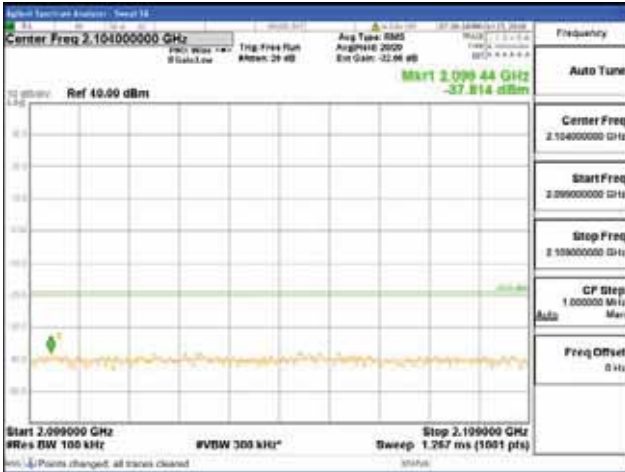

CTK Co., Ltd.
(Ho-dong), 113, Yejik-ro, Cheoin-gu,
Yongin-si, Gyeonggi-do, Korea
Tel: +82-31-339-9970
Fax: +82-31-624-9501

Report No.:
CTK-2018-03329
Page (1215) / (2957)
Pages

2099 MHz - 2109 MHz