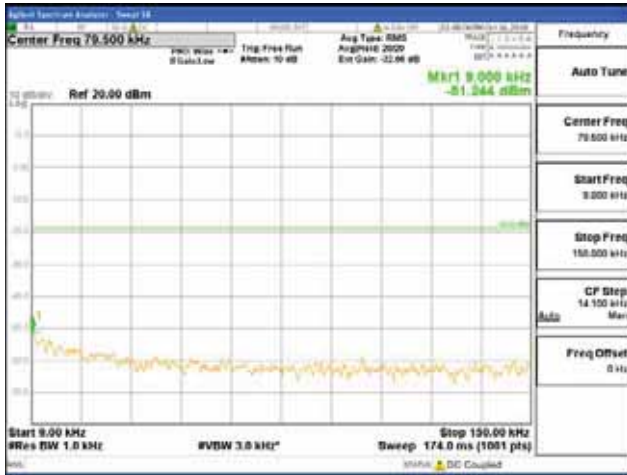

CTK Co., Ltd.
(Ho-dong), 113, Yejik-ro, Cheoin-gu,
Yongin-si, Gyeonggi-do, Korea
Tel: +82-31-339-9970
Fax: +82-31-624-9501

Report No.:
CTK-2018-03329
Page (1250) / (2957)
Pages

[256QAM]

9 kHz - 150 kHz