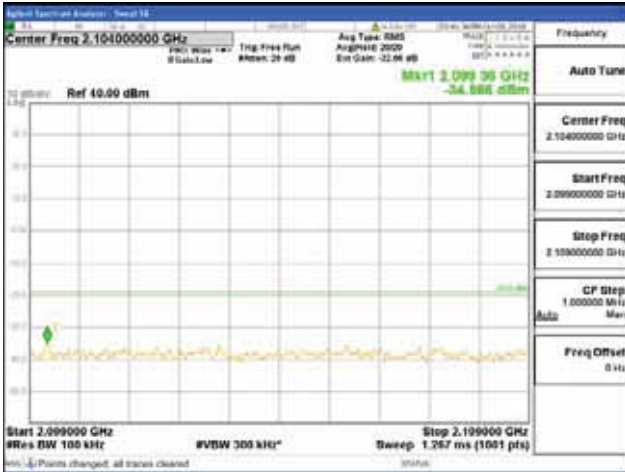

CTK Co., Ltd.
(Ho-dong), 113, Yejik-ro, Cheoin-gu,
Yongin-si, Gyeonggi-do, Korea
Tel: +82-31-339-9970
Fax: +82-31-624-9501

Report No.:
CTK-2018-03329
Page (1227) / (2957)
Pages

2099 MHz - 2109 MHz