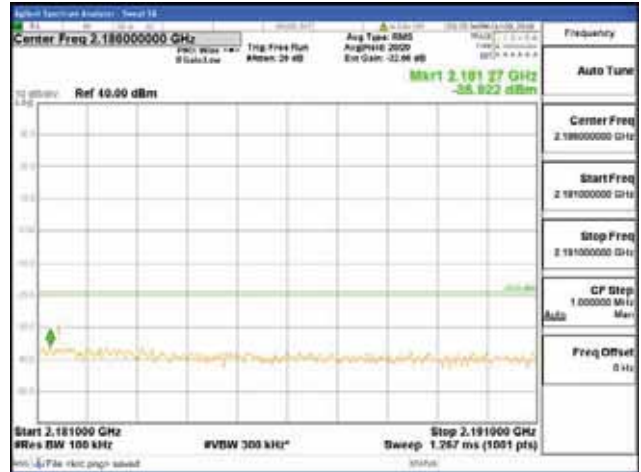

2181 MHz - 2191 MHz