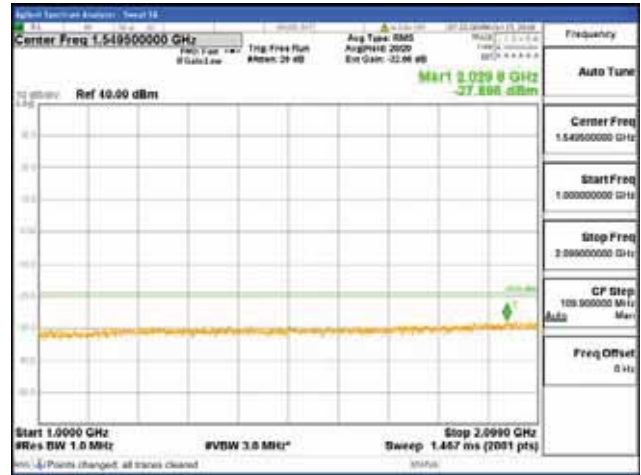

Report No.:  
 CTK-2018-03329  
 Page (1198) / (2957)  
 Pages

[16QAM]

9 kHz - 150 kHz

150 kHz - 30 MHz

30 MHz - 1000 MHz

1000 MHz - 2099 MHz

**CTK Co., Ltd.**  
 (Ho-dong), 113, Yejik-ro, Cheoin-gu,  
 Yongin-si, Gyeonggi-do, Korea  
 Tel: +82-31-339-9970  
 Fax: +82-31-624-9501