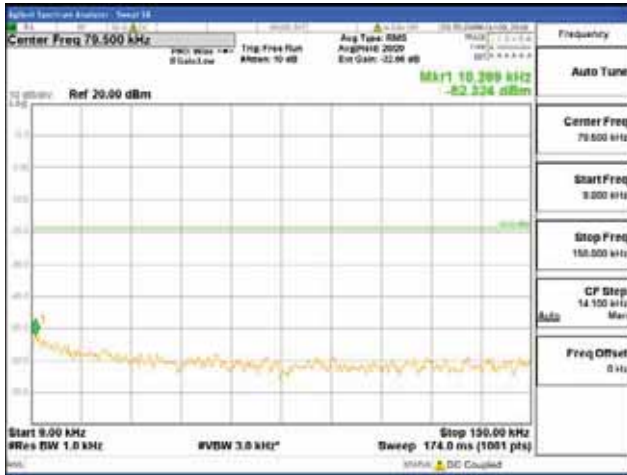

CTK Co., Ltd.
(Ho-dong), 113, Yejik-ro, Cheoin-gu,
Yongin-si, Gyeonggi-do, Korea
Tel: +82-31-339-9970
Fax: +82-31-624-9501

Report No.:
CTK-2018-03329
Page (1224) / (2957)
Pages

[64QAM]

9 kHz - 150 kHz