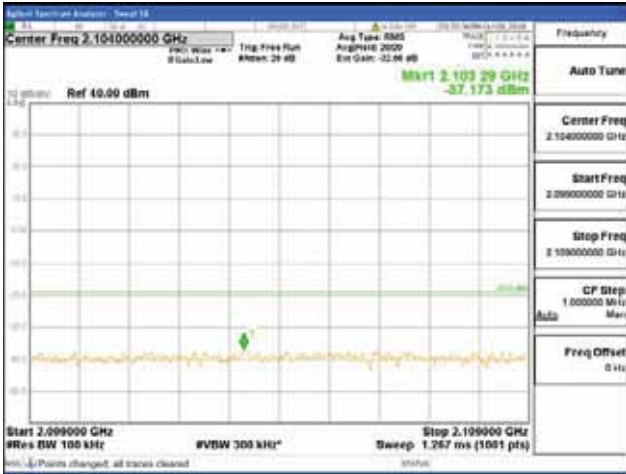

CTK Co., Ltd.
(Ho-dong), 113, Yejik-ro, Cheoin-gu,
Yongin-si, Gyeonggi-do, Korea
Tel: +82-31-339-9970
Fax: +82-31-624-9501

Report No.:
CTK-2018-03329
Page (1241) / (2957)
Pages

2099 MHz - 2109 MHz