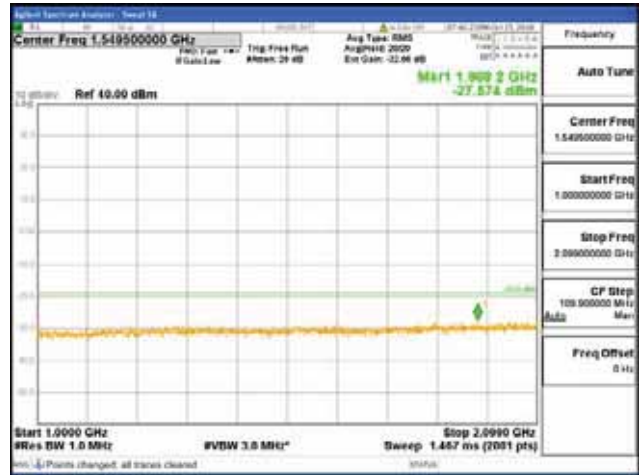

Report No.:  
 CTK-2018-03329  
 Page (1218) / (2957)  
 Pages

[256QAM]

9 kHz - 150 kHz

150 kHz - 30 MHz

30 MHz - 1000 MHz

1000 MHz - 2099 MHz

**CTK Co., Ltd.**  
 (Ho-dong), 113, Yejik-ro, Cheoin-gu,  
 Yongin-si, Gyeonggi-do, Korea  
 Tel: +82-31-339-9970  
 Fax: +82-31-624-9501