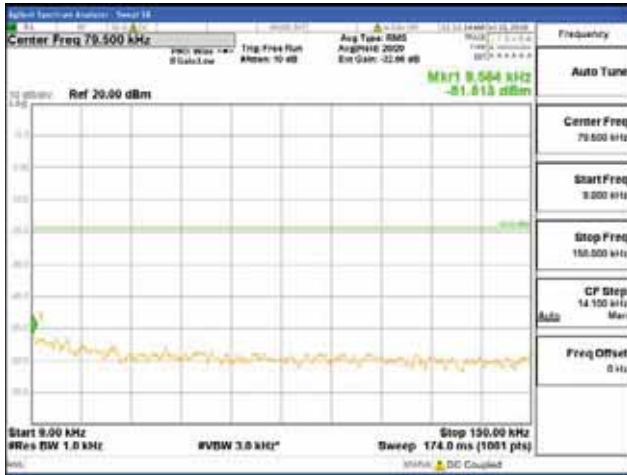

CTK Co., Ltd.
(Ho-dong), 113, Yejik-ro, Cheoin-gu,
Yongin-si, Gyeonggi-do, Korea
Tel: +82-31-339-9970
Fax: +82-31-624-9501

Report No.:
CTK-2018-03329
Page (1190) / (2957)
Pages

[16QAM]

9 kHz - 150 kHz