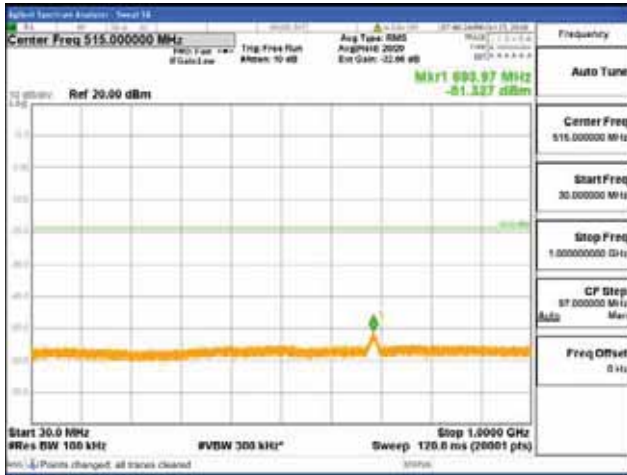

Report No.:  
 CTK-2018-03329  
 Page (1200) / (2957)  
 Pages

[64QAM]

9 kHz - 150 kHz

150 kHz - 30 MHz

30 MHz - 1000 MHz

1000 MHz - 2099 MHz

**CTK Co., Ltd.**  
 (Ho-dong), 113, Yejik-ro, Cheoin-gu,  
 Yongin-si, Gyeonggi-do, Korea  
 Tel: +82-31-339-9970  
 Fax: +82-31-624-9501