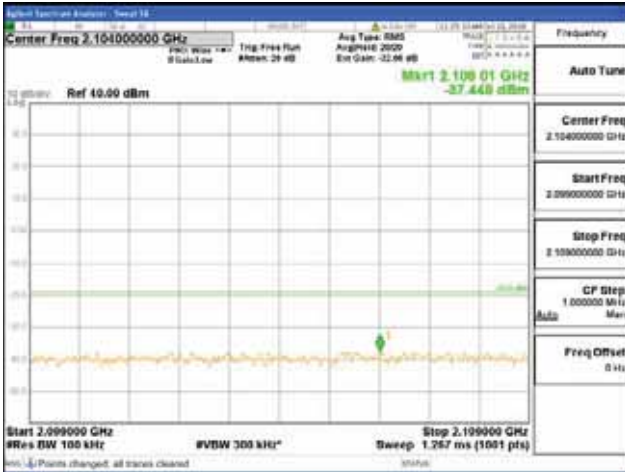

CTK Co., Ltd.
(Ho-dong), 113, Yejik-ro, Cheoin-gu,
Yongin-si, Gyeonggi-do, Korea
Tel: +82-31-339-9970
Fax: +82-31-624-9501

Report No.:
CTK-2018-03329
Page (1157) / (2957)
Pages

2099 MHz - 2109 MHz