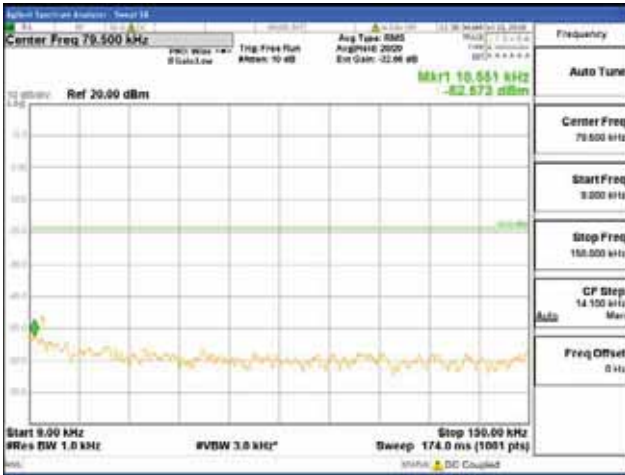

CTK Co., Ltd.
(Ho-dong), 113, Yejik-ro, Cheoin-gu,
Yongin-si, Gyeonggi-do, Korea
Tel: +82-31-339-9970
Fax: +82-31-624-9501

Report No.:
CTK-2018-03329
Page (1178) / (2957)
Pages

[256QAM]

9 kHz - 150 kHz