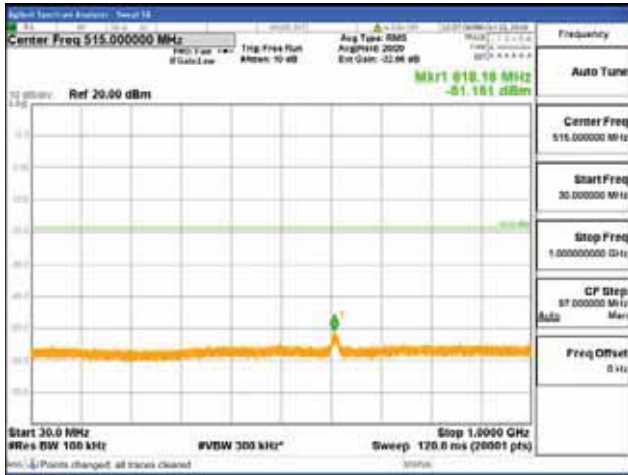

Report No.:  
 CTK-2018-03329  
 Page (1208) / (2957)  
 Pages

[64QAM]

9 kHz - 150 kHz

150 kHz - 30 MHz

30 MHz - 1000 MHz

1000 MHz - 2099 MHz

**CTK Co., Ltd.**  
 (Ho-dong), 113, Yejik-ro, Cheoin-gu,  
 Yongin-si, Gyeonggi-do, Korea  
 Tel: +82-31-339-9970  
 Fax: +82-31-624-9501