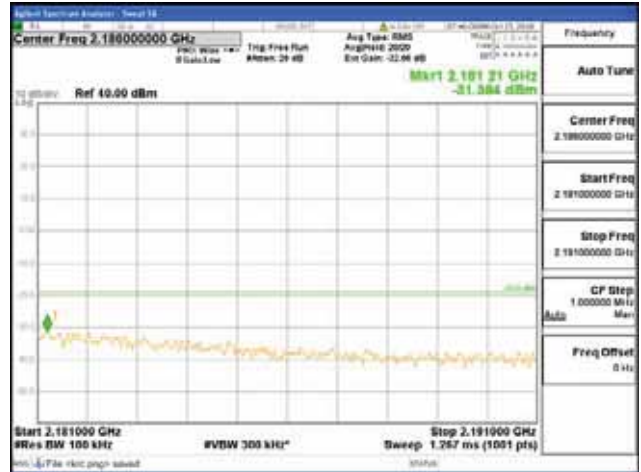

2181 MHz - 2191 MHz