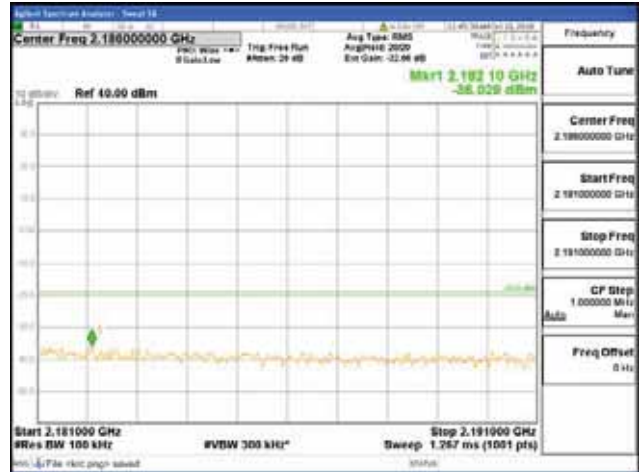

2181 MHz - 2191 MHz