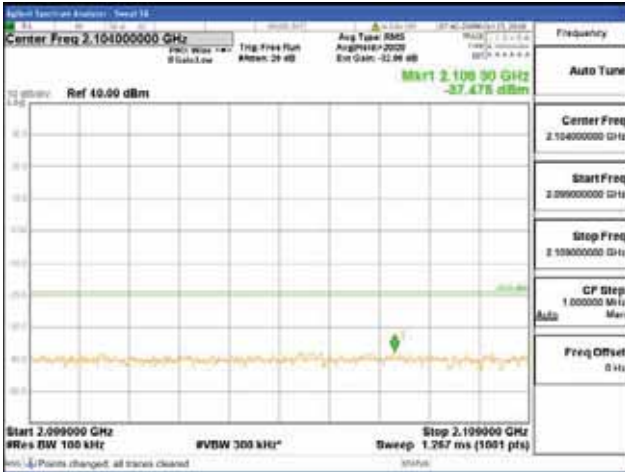

CTK Co., Ltd.
(Ho-dong), 113, Yejik-ro, Cheoin-gu,
Yongin-si, Gyeonggi-do, Korea
Tel: +82-31-339-9970
Fax: +82-31-624-9501

Report No.:
CTK-2018-03329
Page (1219) / (2957)
Pages

2099 MHz - 2109 MHz