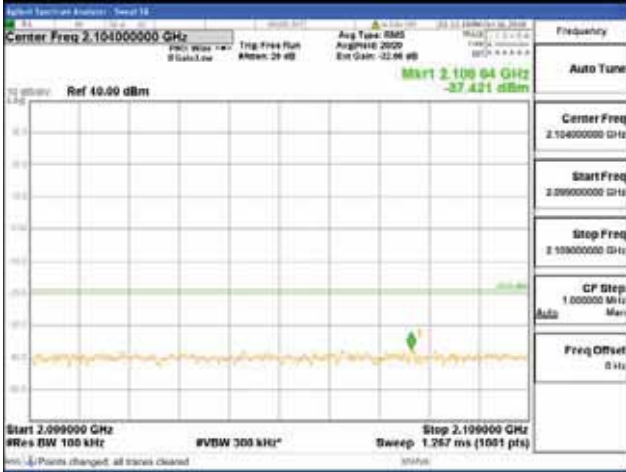

CTK Co., Ltd.
(Ho-dong), 113, Yejik-ro, Cheoin-gu,
Yongin-si, Gyeonggi-do, Korea
Tel: +82-31-339-9970
Fax: +82-31-624-9501

Report No.:
CTK-2018-03329
Page (1235) / (2957)
Pages

2099 MHz - 2109 MHz