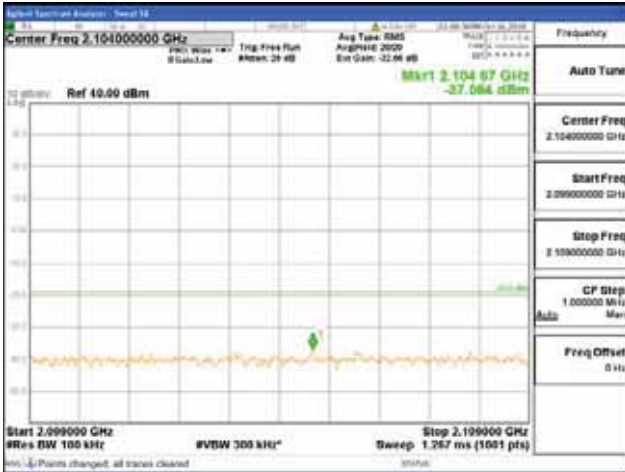

CTK Co., Ltd.
(Ho-dong), 113, Yejik-ro, Cheoin-gu,
Yongin-si, Gyeonggi-do, Korea
Tel: +82-31-339-9970
Fax: +82-31-624-9501

Report No.:
CTK-2018-03329
Page (1251) / (2957)
Pages

2099 MHz - 2109 MHz