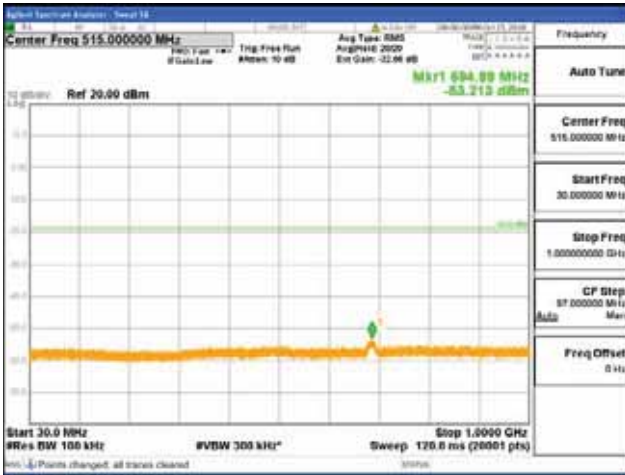

Report No.:  
 CTK-2018-03329  
 Page (1168) / (2957)  
 Pages

[64QAM]

9 kHz - 150 kHz

150 kHz - 30 MHz

30 MHz - 1000 MHz

1000 MHz - 2099 MHz

**CTK Co., Ltd.**  
 (Ho-dong), 113, Yejik-ro, Cheoin-gu,  
 Yongin-si, Gyeonggi-do, Korea  
 Tel: +82-31-339-9970  
 Fax: +82-31-624-9501