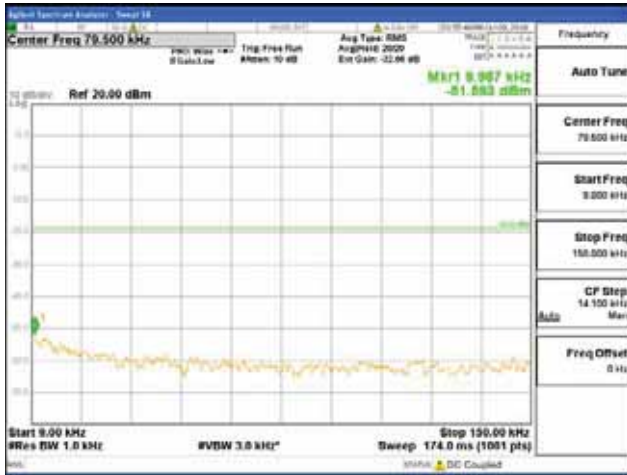

CTK Co., Ltd.
(Ho-dong), 113, Yejik-ro, Cheoin-gu,
Yongin-si, Gyeonggi-do, Korea
Tel: +82-31-339-9970
Fax: +82-31-624-9501

Report No.:
CTK-2018-03329
Page (1258) / (2957)
Pages

[256QAM]

9 kHz - 150 kHz