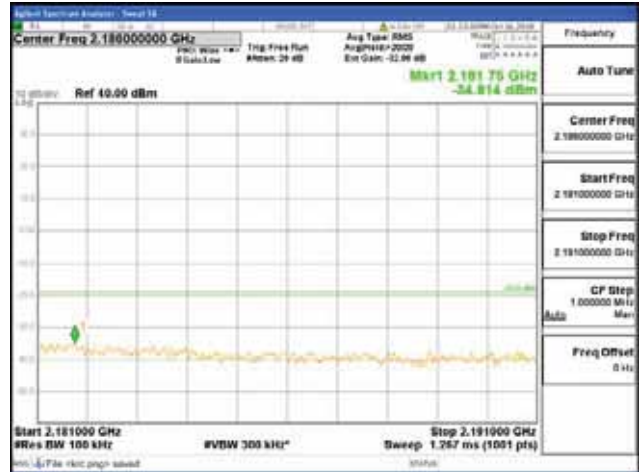

2181 MHz - 2191 MHz