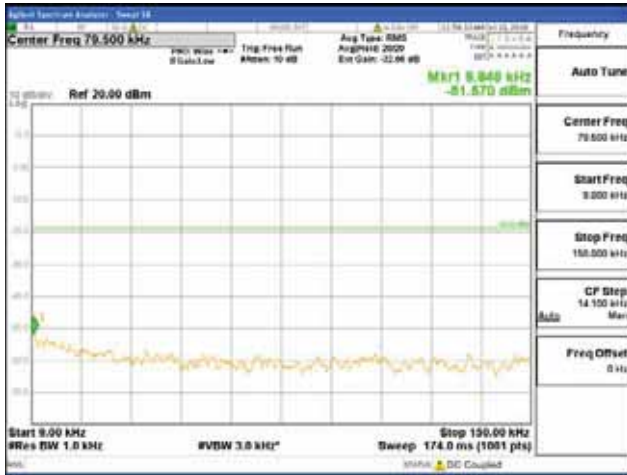

CTK Co., Ltd.
(Ho-dong), 113, Yejik-ro, Cheoin-gu,
Yongin-si, Gyeonggi-do, Korea
Tel: +82-31-339-9970
Fax: +82-31-624-9501

Report No.:
CTK-2018-03329
Page (1162) / (2957)
Pages

[256QAM]

9 kHz - 150 kHz