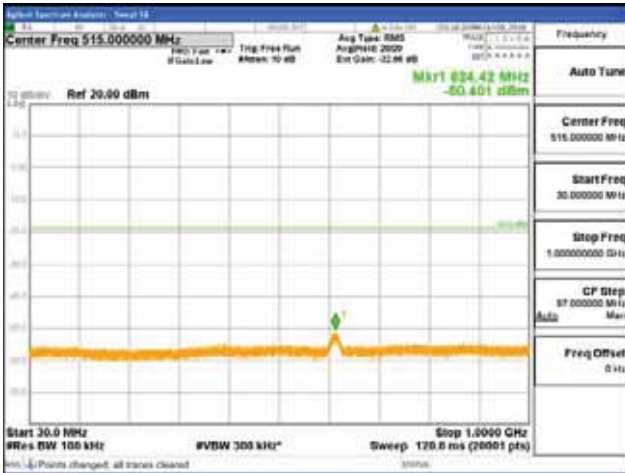

Report No.:  
 CTK-2018-03329  
 Page (1238) / (2957)  
 Pages

[16QAM]

9 kHz - 150 kHz

150 kHz - 30 MHz

30 MHz - 1000 MHz

1000 MHz - 2099 MHz

**CTK Co., Ltd.**  
 (Ho-dong), 113, Yejik-ro, Cheoin-gu,  
 Yongin-si, Gyeonggi-do, Korea  
 Tel: +82-31-339-9970  
 Fax: +82-31-624-9501