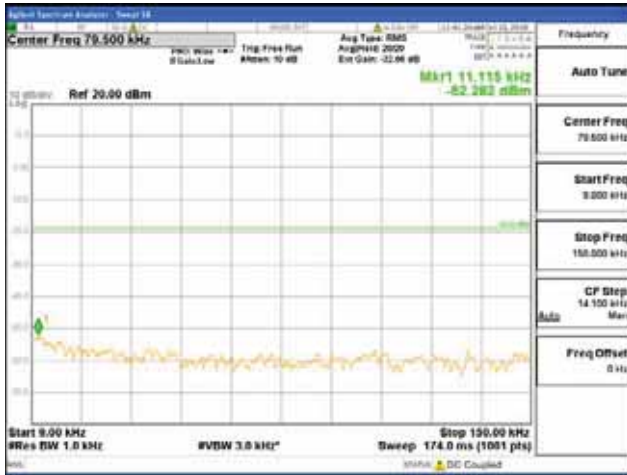

CTK Co., Ltd.
(Ho-dong), 113, Yejik-ro, Cheoin-gu,
Yongin-si, Gyeonggi-do, Korea
Tel: +82-31-339-9970
Fax: +82-31-624-9501

Report No.:
CTK-2018-03329
Page (1176) / (2957)
Pages

[64QAM]

9 kHz - 150 kHz