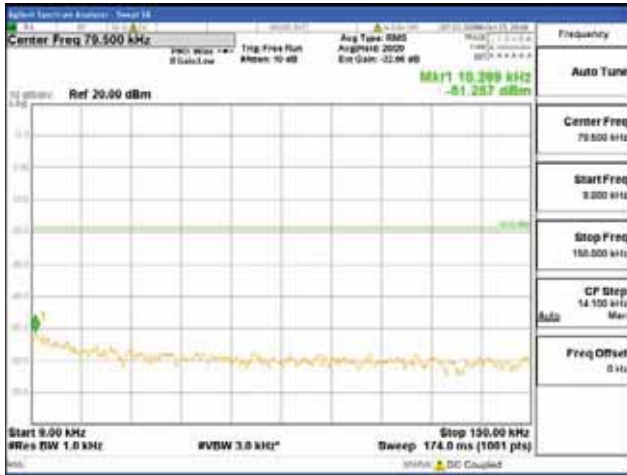

CTK Co., Ltd.
(Ho-dong), 113, Yejik-ro, Cheoin-gu,
Yongin-si, Gyeonggi-do, Korea
Tel: +82-31-339-9970
Fax: +82-31-624-9501

Report No.:
CTK-2018-03329
Page (1198) / (2957)
Pages

[16QAM]

9 kHz - 150 kHz