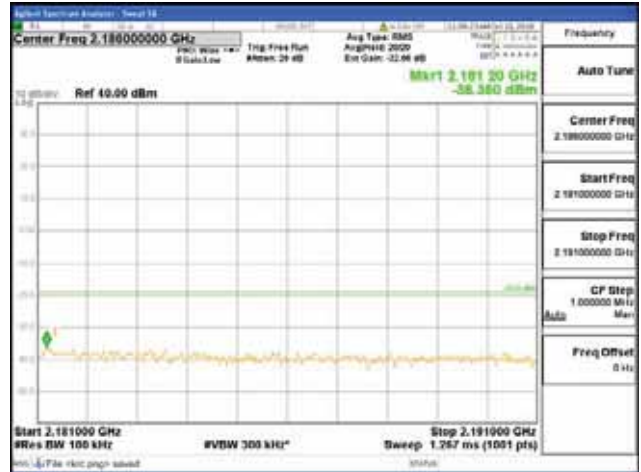

2181 MHz - 2191 MHz