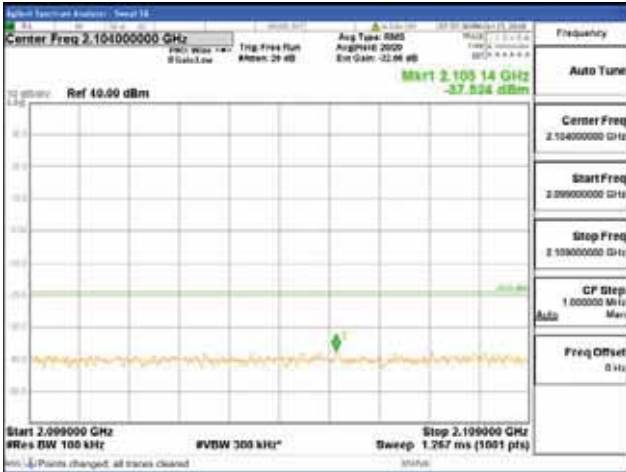

CTK Co., Ltd.
(Ho-dong), 113, Yejik-ro, Cheoin-gu,
Yongin-si, Gyeonggi-do, Korea
Tel: +82-31-339-9970
Fax: +82-31-624-9501

Report No.:
CTK-2018-03329
Page (1171) / (2957)
Pages

2099 MHz - 2109 MHz