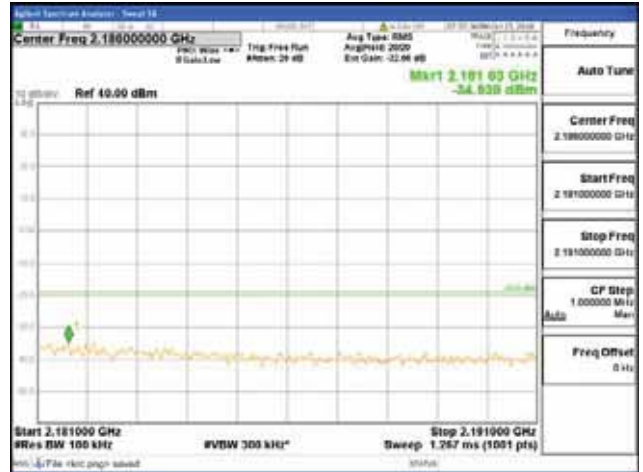

2181 MHz - 2191 MHz