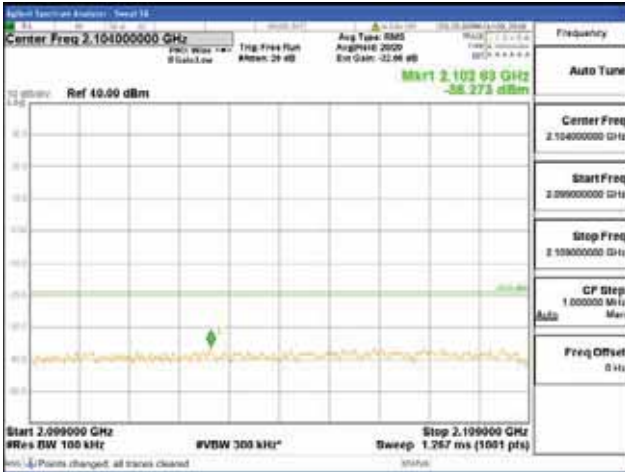

CTK Co., Ltd.
(Ho-dong), 113, Yejik-ro, Cheoin-gu,
Yongin-si, Gyeonggi-do, Korea
Tel: +82-31-339-9970
Fax: +82-31-624-9501

Report No.:
CTK-2018-03329
Page (1223) / (2957)
Pages

2099 MHz - 2109 MHz