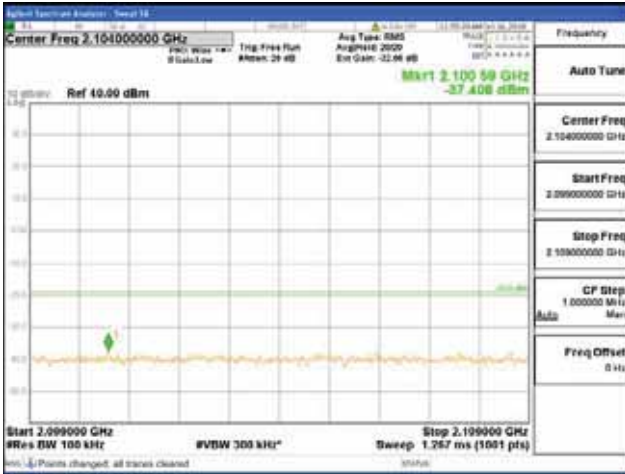

CTK Co., Ltd.
(Ho-dong), 113, Yejik-ro, Cheoin-gu,
Yongin-si, Gyeonggi-do, Korea
Tel: +82-31-339-9970
Fax: +82-31-624-9501

Report No.:
CTK-2018-03329
Page (1229) / (2957)
Pages

2099 MHz - 2109 MHz