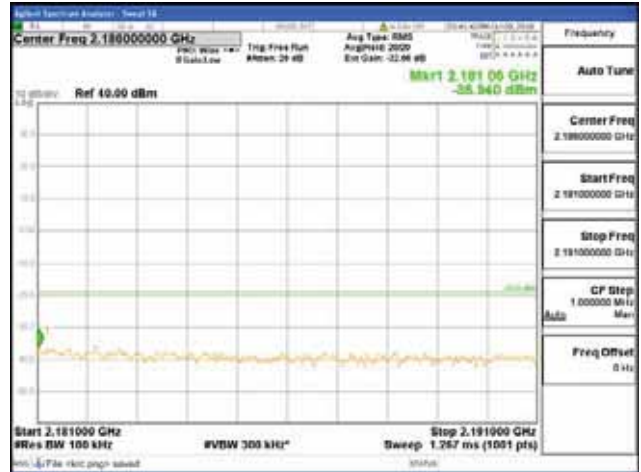

2181 MHz - 2191 MHz