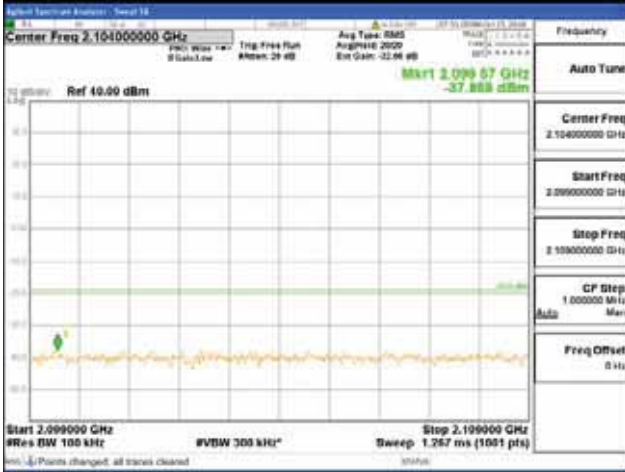

CTK Co., Ltd.
(Ho-dong), 113, Yejik-ro, Cheoin-gu,
Yongin-si, Gyeonggi-do, Korea
Tel: +82-31-339-9970
Fax: +82-31-624-9501

Report No.:
CTK-2018-03329
Page (1185) / (2957)
Pages

2099 MHz - 2109 MHz