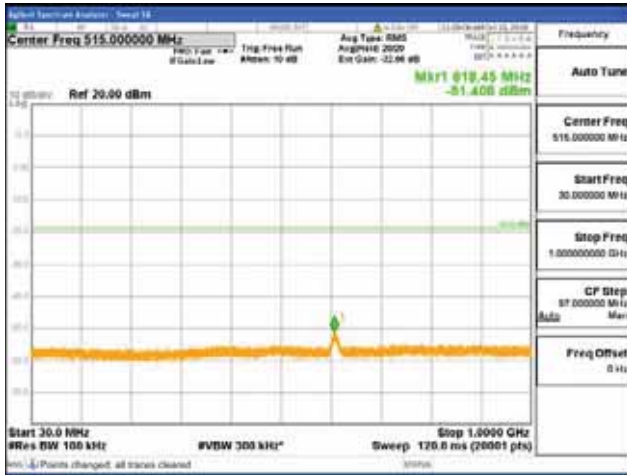

Report No.:  
 CTK-2018-03329  
 Page (1206) / (2957)  
 Pages

[16QAM]

9 kHz - 150 kHz

150 kHz - 30 MHz

30 MHz - 1000 MHz

1000 MHz - 2099 MHz

**CTK Co., Ltd.**  
 (Ho-dong), 113, Yejik-ro, Cheoin-gu,  
 Yongin-si, Gyeonggi-do, Korea  
 Tel: +82-31-339-9970  
 Fax: +82-31-624-9501