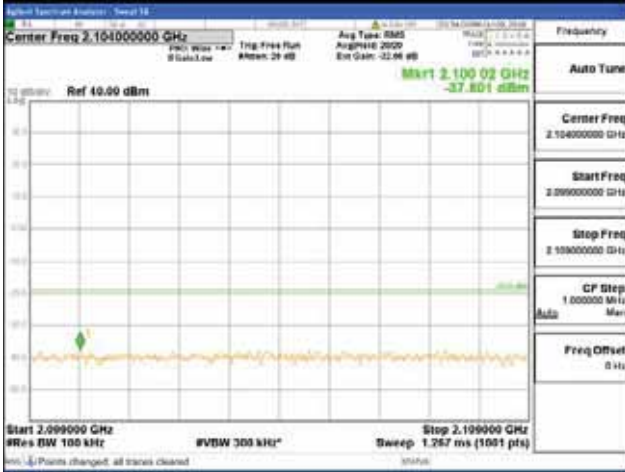

CTK Co., Ltd.
(Ho-dong), 113, Yejik-ro, Cheoin-gu,
Yongin-si, Gyeonggi-do, Korea
Tel: +82-31-339-9970
Fax: +82-31-624-9501

Report No.:
CTK-2018-03329
Page (1243) / (2957)
Pages

2099 MHz - 2109 MHz