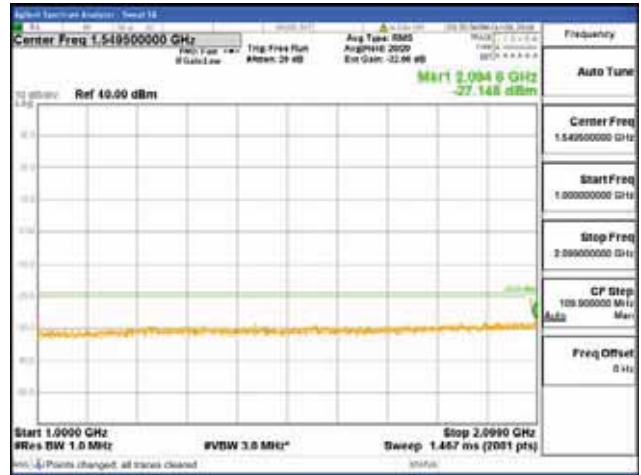

Report No.:  
 CTK-2018-03329  
 Page (1224) / (2957)  
 Pages

[64QAM]

9 kHz - 150 kHz

150 kHz - 30 MHz

30 MHz - 1000 MHz

1000 MHz - 2099 MHz

**CTK Co., Ltd.**  
 (Ho-dong), 113, Yejik-ro, Cheoin-gu,  
 Yongin-si, Gyeonggi-do, Korea  
 Tel: +82-31-339-9970  
 Fax: +82-31-624-9501