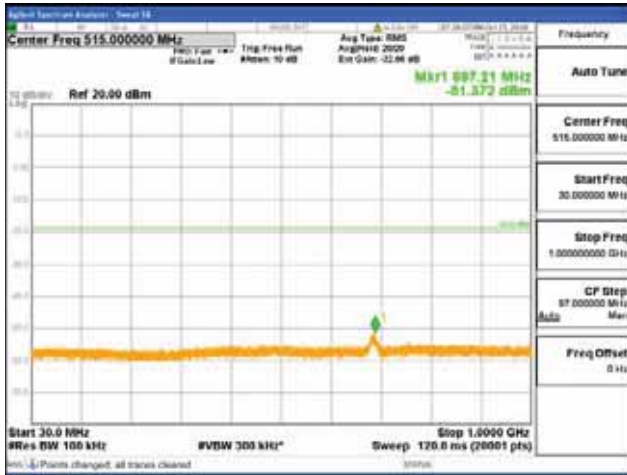

Report No.:  
 CTK-2018-03329  
 Page (1214) / (2957)  
 Pages

[16QAM]

9 kHz - 150 kHz

150 kHz - 30 MHz

30 MHz - 1000 MHz

1000 MHz - 2099 MHz

**CTK Co., Ltd.**  
 (Ho-dong), 113, Yejik-ro, Cheoin-gu,  
 Yongin-si, Gyeonggi-do, Korea  
 Tel: +82-31-339-9970  
 Fax: +82-31-624-9501