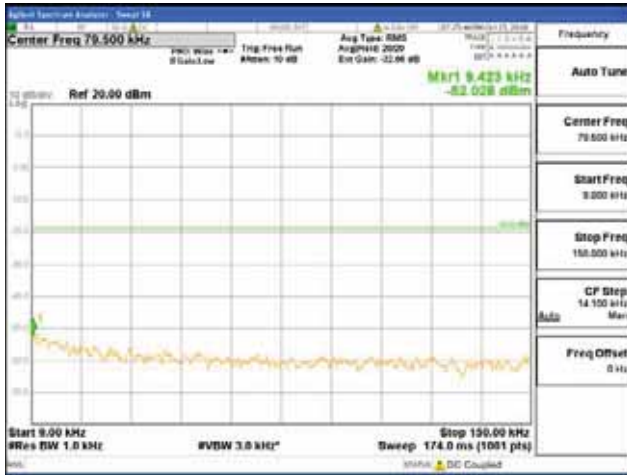

CTK Co., Ltd.
(Ho-dong), 113, Yejik-ro, Cheoin-gu,
Yongin-si, Gyeonggi-do, Korea
Tel: +82-31-339-9970
Fax: +82-31-624-9501

Report No.:
CTK-2018-03329
Page (1214) / (2957)
Pages

[16QAM]

9 kHz - 150 kHz