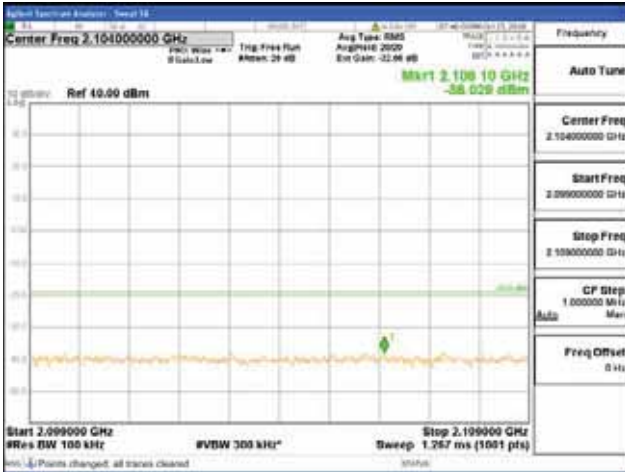

CTK Co., Ltd.
(Ho-dong), 113, Yejik-ro, Cheoin-gu,
Yongin-si, Gyeonggi-do, Korea
Tel: +82-31-339-9970
Fax: +82-31-624-9501

Report No.:
CTK-2018-03329
Page (1203) / (2957)
Pages

2099 MHz - 2109 MHz