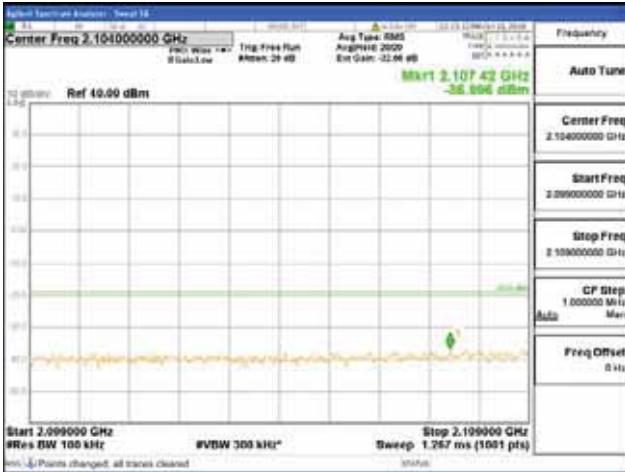

CTK Co., Ltd.
(Ho-dong), 113, Yejik-ro, Cheoin-gu,
Yongin-si, Gyeonggi-do, Korea
Tel: +82-31-339-9970
Fax: +82-31-624-9501

Report No.:
CTK-2018-03329
Page (1211) / (2957)
Pages

2099 MHz - 2109 MHz