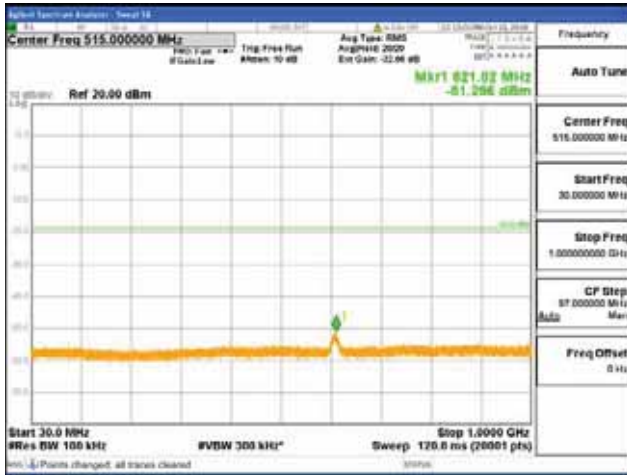

Report No.:  
 CTK-2018-03329  
 Page (1210) / (2957)  
 Pages

[256QAM]

9 kHz - 150 kHz

150 kHz - 30 MHz

30 MHz - 1000 MHz

1000 MHz - 2099 MHz

**CTK Co., Ltd.**  
 (Ho-dong), 113, Yejik-ro, Cheoin-gu,  
 Yongin-si, Gyeonggi-do, Korea  
 Tel: +82-31-339-9970  
 Fax: +82-31-624-9501