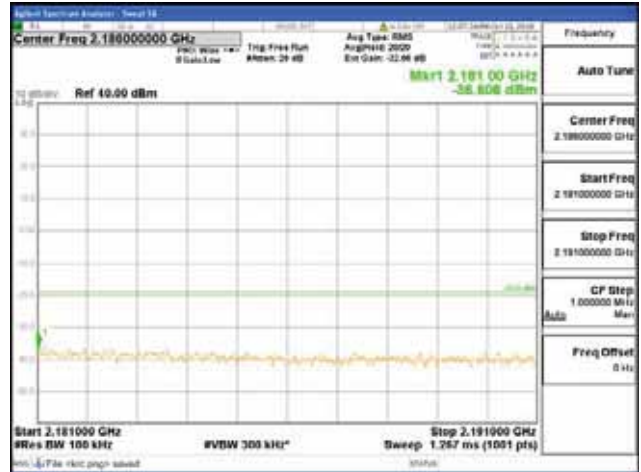

2181 MHz - 2191 MHz