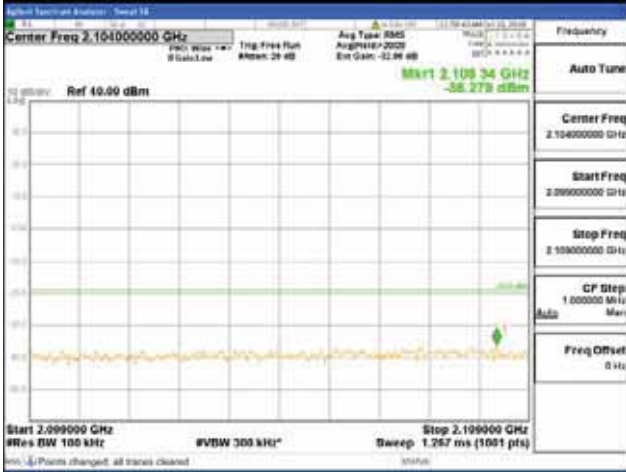

CTK Co., Ltd.
(Ho-dong), 113, Yejik-ro, Cheoin-gu,
Yongin-si, Gyeonggi-do, Korea
Tel: +82-31-339-9970
Fax: +82-31-624-9501

Report No.:
CTK-2018-03329
Page (1163) / (2957)
Pages

2099 MHz - 2109 MHz