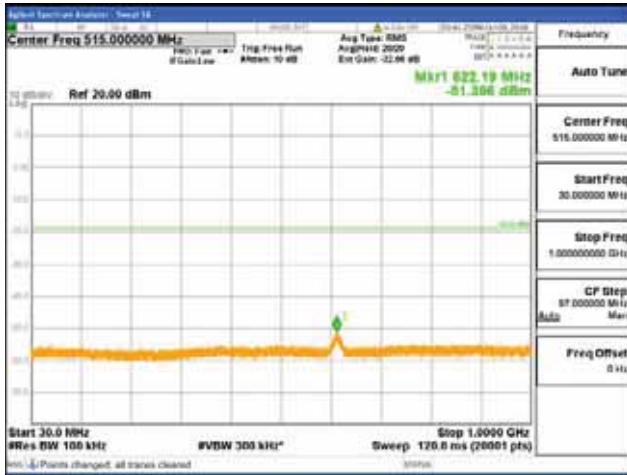

Report No.:  
 CTK-2018-03329  
 Page (1226) / (2957)  
 Pages

[256QAM]

9 kHz - 150 kHz

150 kHz - 30 MHz

30 MHz - 1000 MHz

1000 MHz - 2099 MHz

**CTK Co., Ltd.**  
 (Ho-dong), 113, Yejik-ro, Cheoin-gu,  
 Yongin-si, Gyeonggi-do, Korea  
 Tel: +82-31-339-9970  
 Fax: +82-31-624-9501