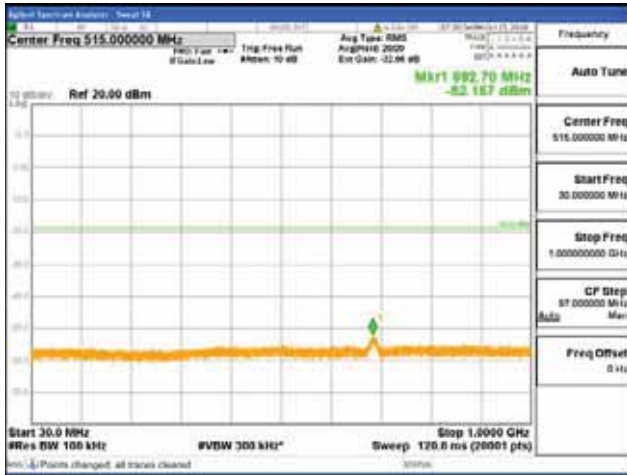

Report No.:  
 CTK-2018-03329  
 Page (1184) / (2957)  
 Pages

[64QAM]

9 kHz - 150 kHz

150 kHz - 30 MHz

30 MHz - 1000 MHz

1000 MHz - 2099 MHz

**CTK Co., Ltd.**  
 (Ho-dong), 113, Yejik-ro, Cheoin-gu,  
 Yongin-si, Gyeonggi-do, Korea  
 Tel: +82-31-339-9970  
 Fax: +82-31-624-9501