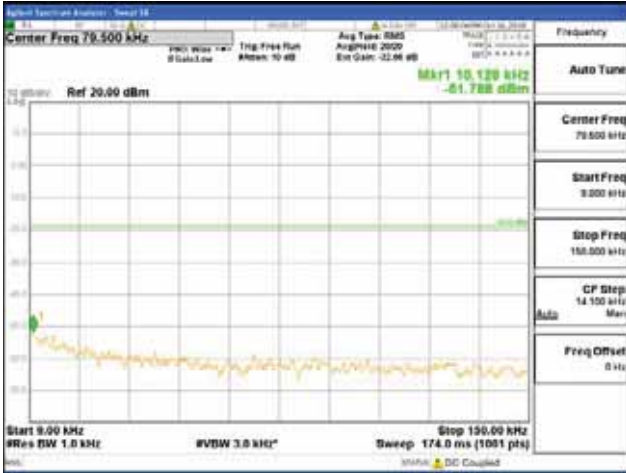

CTK Co., Ltd.
(Ho-dong), 113, Yejik-ro, Cheoin-gu,
Yongin-si, Gyeonggi-do, Korea
Tel: +82-31-339-9970
Fax: +82-31-624-9501

Report No.:
CTK-2018-03329
Page (1230) / (2957)
Pages

[16QAM]

9 kHz - 150 kHz