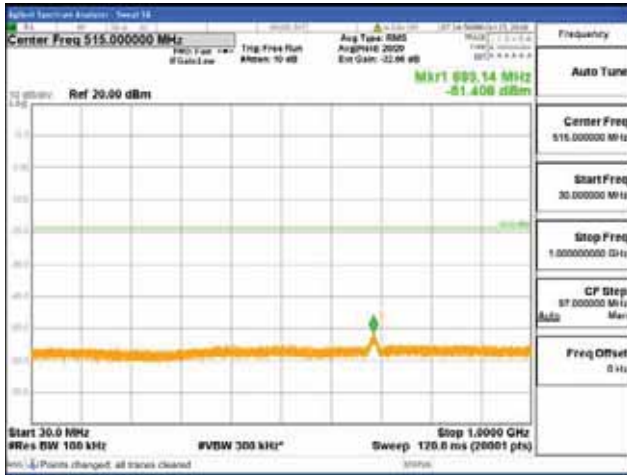

Report No.:  
 CTK-2018-03329  
 Page (1182) / (2957)  
 Pages

[16QAM]

9 kHz - 150 kHz

150 kHz - 30 MHz

30 MHz - 1000 MHz

1000 MHz - 2099 MHz

**CTK Co., Ltd.**  
 (Ho-dong), 113, Yejik-ro, Cheoin-gu,  
 Yongin-si, Gyeonggi-do, Korea  
 Tel: +82-31-339-9970  
 Fax: +82-31-624-9501