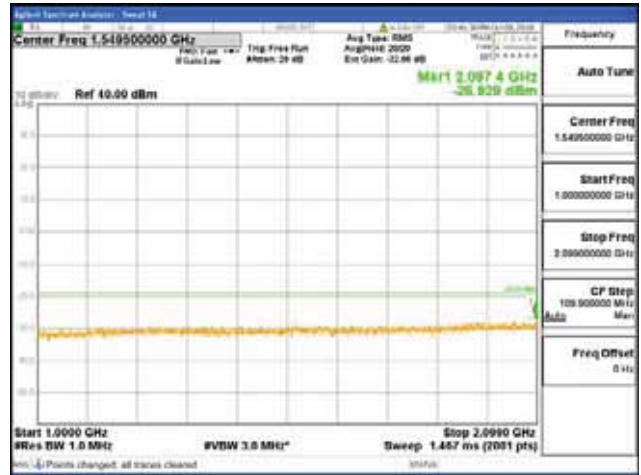

Report No.:  
 CTK-2018-03329  
 Page (1226) / (2957)  
 Pages

[256QAM]

9 kHz - 150 kHz

150 kHz - 30 MHz

30 MHz - 1000 MHz

1000 MHz - 2099 MHz

**CTK Co., Ltd.**  
 (Ho-dong), 113, Yejik-ro, Cheoin-gu,  
 Yongin-si, Gyeonggi-do, Korea  
 Tel: +82-31-339-9970  
 Fax: +82-31-624-9501