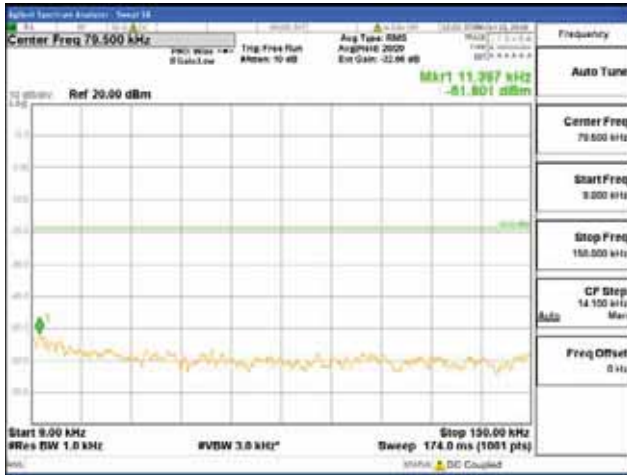

CTK Co., Ltd.
(Ho-dong), 113, Yejik-ro, Cheoin-gu,
Yongin-si, Gyeonggi-do, Korea
Tel: +82-31-339-9970
Fax: +82-31-624-9501

Report No.:
CTK-2018-03329
Page (1194) / (2957)
Pages

[256QAM]

9 kHz - 150 kHz