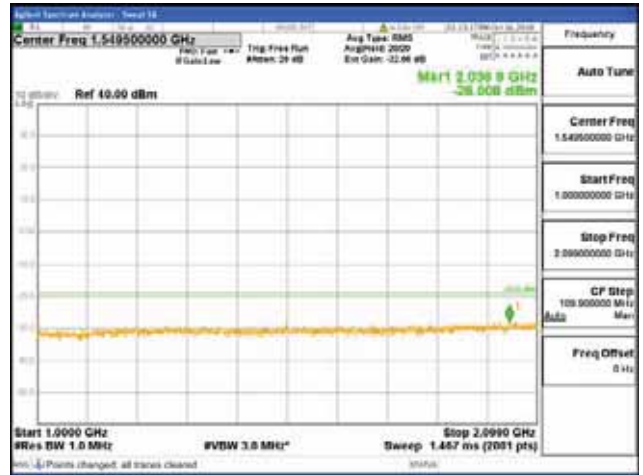

Report No.:  
 CTK-2018-03329  
 Page (1232) / (2957)  
 Pages

[64QAM]

9 kHz - 150 kHz

150 kHz - 30 MHz

30 MHz - 1000 MHz

1000 MHz - 2099 MHz

**CTK Co., Ltd.**  
 (Ho-dong), 113, Yejik-ro, Cheoin-gu,  
 Yongin-si, Gyeonggi-do, Korea  
 Tel: +82-31-339-9970  
 Fax: +82-31-624-9501