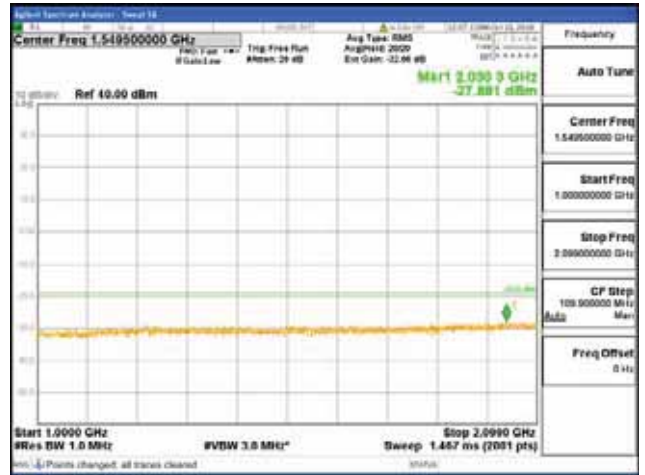

Report No.:  
 CTK-2018-03329  
 Page (1208) / (2957)  
 Pages

[64QAM]

9 kHz - 150 kHz

150 kHz - 30 MHz

30 MHz - 1000 MHz

1000 MHz - 2099 MHz

**CTK Co., Ltd.**  
 (Ho-dong), 113, Yejik-ro, Cheoin-gu,  
 Yongin-si, Gyeonggi-do, Korea  
 Tel: +82-31-339-9970  
 Fax: +82-31-624-9501