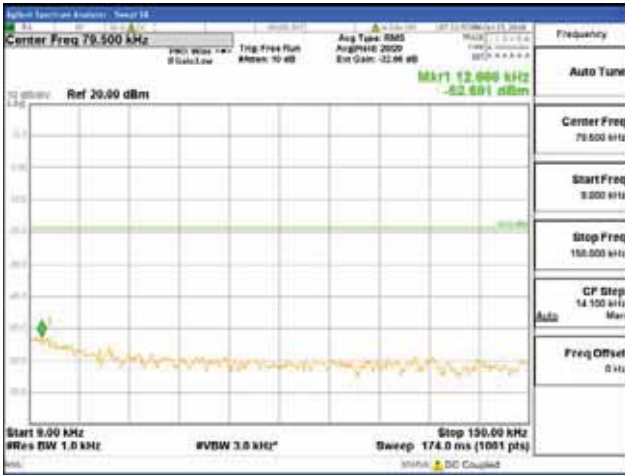

CTK Co., Ltd.
(Ho-dong), 113, Yejik-ro, Cheoin-gu,
Yongin-si, Gyeonggi-do, Korea
Tel: +82-31-339-9970
Fax: +82-31-624-9501

Report No.:
CTK-2018-03329
Page (1166) / (2957)
Pages

[16QAM]

9 kHz - 150 kHz