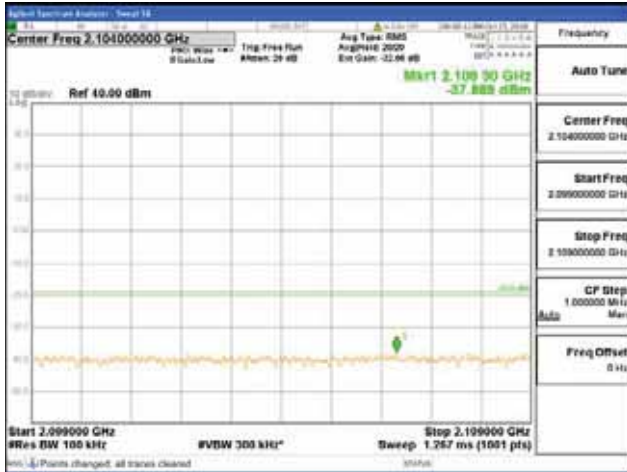

CTK Co., Ltd.
(Ho-dong), 113, Yejik-ro, Cheoin-gu,
Yongin-si, Gyeonggi-do, Korea
Tel: +82-31-339-9970
Fax: +82-31-624-9501

Report No.:
CTK-2018-03329
Page (1169) / (2957)
Pages

2099 MHz - 2109 MHz