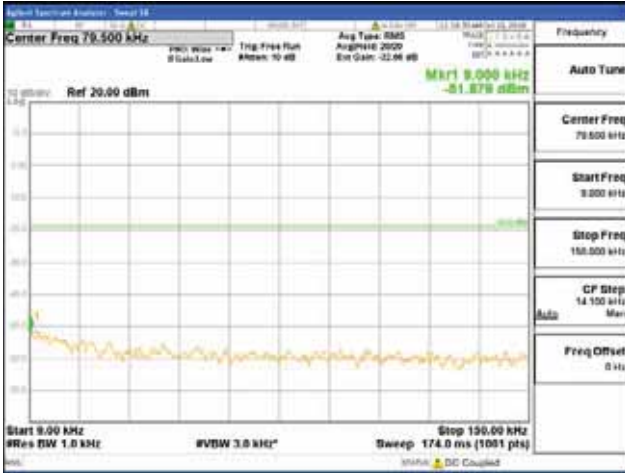

CTK Co., Ltd.
(Ho-dong), 113, Yejik-ro, Cheoin-gu,
Yongin-si, Gyeonggi-do, Korea
Tel: +82-31-339-9970
Fax: +82-31-624-9501

Report No.:
CTK-2018-03329
Page (1174) / (2957)
Pages

[16QAM]

9 kHz - 150 kHz