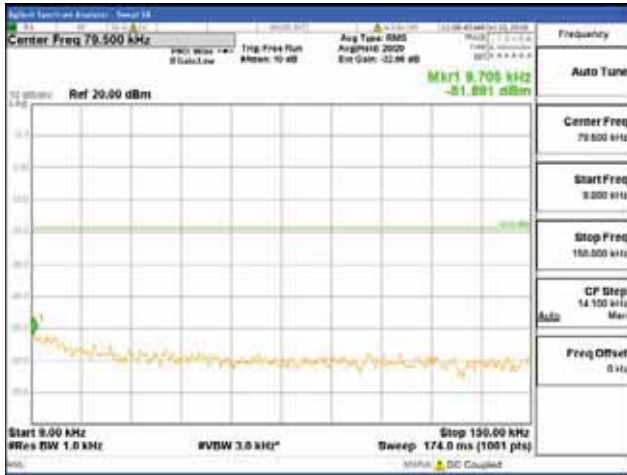

CTK Co., Ltd.
(Ho-dong), 113, Yejik-ro, Cheoin-gu,
Yongin-si, Gyeonggi-do, Korea
Tel: +82-31-339-9970
Fax: +82-31-624-9501

Report No.:
CTK-2018-03329
Page (1206) / (2957)
Pages

[16QAM]

9 kHz - 150 kHz