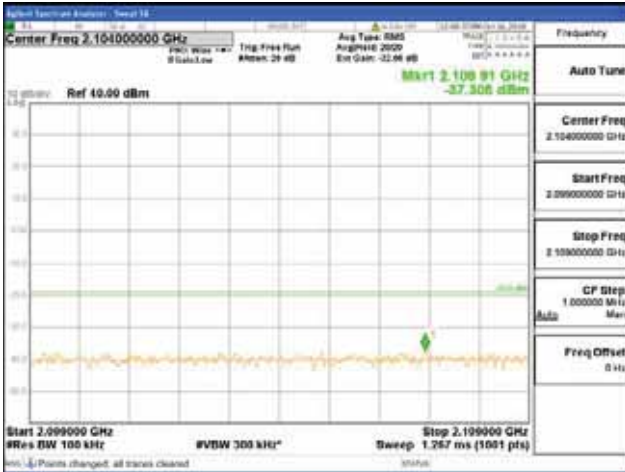

CTK Co., Ltd.
(Ho-dong), 113, Yejik-ro, Cheoin-gu,
Yongin-si, Gyeonggi-do, Korea
Tel: +82-31-339-9970
Fax: +82-31-624-9501

Report No.:
CTK-2018-03329
Page (1231) / (2957)
Pages

2099 MHz - 2109 MHz