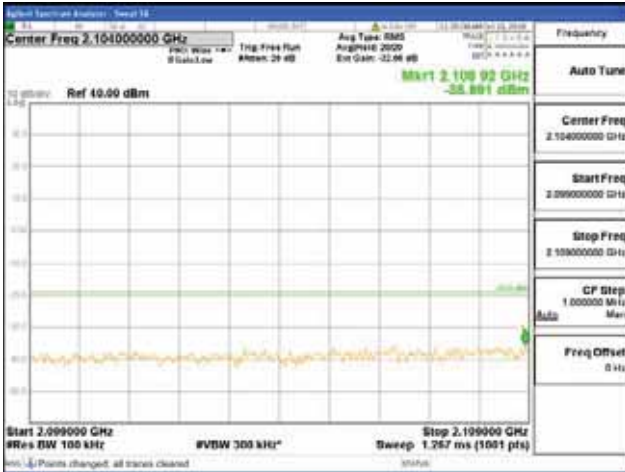

CTK Co., Ltd.
(Ho-dong), 113, Yejik-ro, Cheoin-gu,
Yongin-si, Gyeonggi-do, Korea
Tel: +82-31-339-9970
Fax: +82-31-624-9501

Report No.:
CTK-2018-03329
Page (1175) / (2957)
Pages

2099 MHz - 2109 MHz