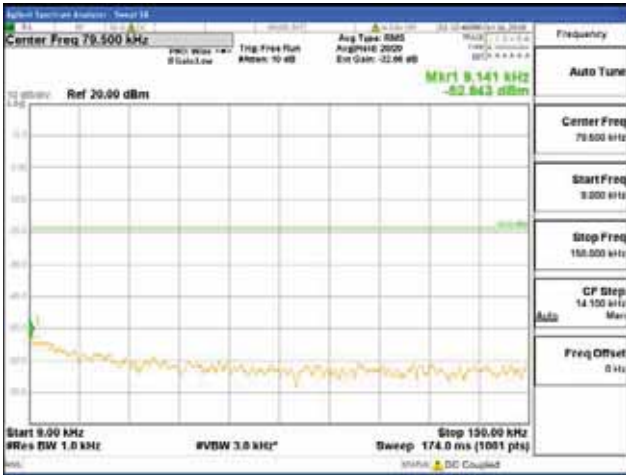

CTK Co., Ltd.
(Ho-dong), 113, Yejik-ro, Cheoin-gu,
Yongin-si, Gyeonggi-do, Korea
Tel: +82-31-339-9970
Fax: +82-31-624-9501

Report No.:
CTK-2018-03329
Page (1232) / (2957)
Pages

[64QAM]

9 kHz - 150 kHz