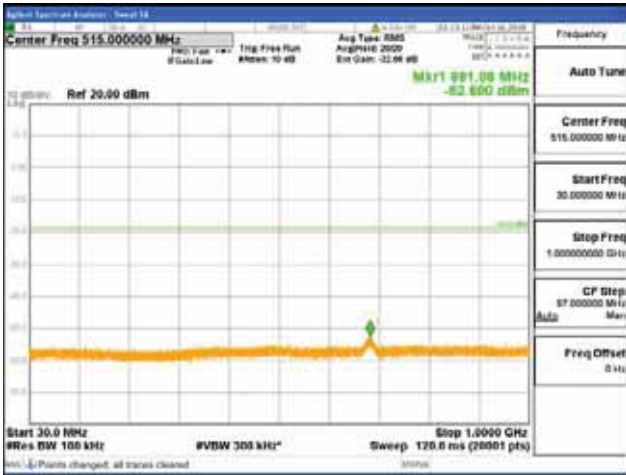

Report No.:  
 CTK-2018-03329  
 Page (1232) / (2957)  
 Pages

[64QAM]

9 kHz - 150 kHz

150 kHz - 30 MHz

30 MHz - 1000 MHz

1000 MHz - 2099 MHz

**CTK Co., Ltd.**  
 (Ho-dong), 113, Yejik-ro, Cheoin-gu,  
 Yongin-si, Gyeonggi-do, Korea  
 Tel: +82-31-339-9970  
 Fax: +82-31-624-9501