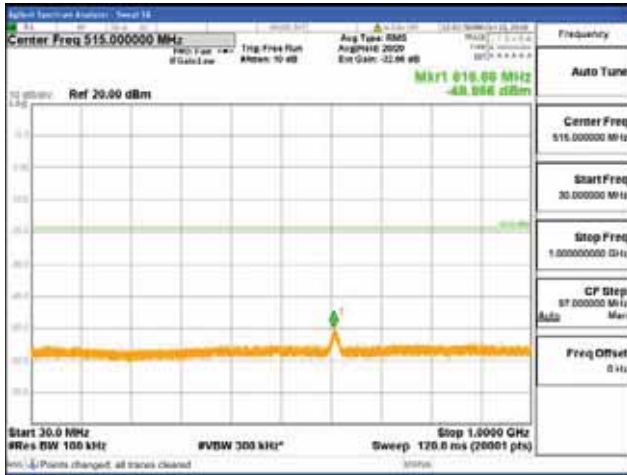

Report No.:  
 CTK-2018-03329  
 Page (1194) / (2957)  
 Pages

[256QAM]

9 kHz - 150 kHz

150 kHz - 30 MHz

30 MHz - 1000 MHz

1000 MHz - 2099 MHz

**CTK Co., Ltd.**  
 (Ho-dong), 113, Yejik-ro, Cheoin-gu,  
 Yongin-si, Gyeonggi-do, Korea  
 Tel: +82-31-339-9970  
 Fax: +82-31-624-9501