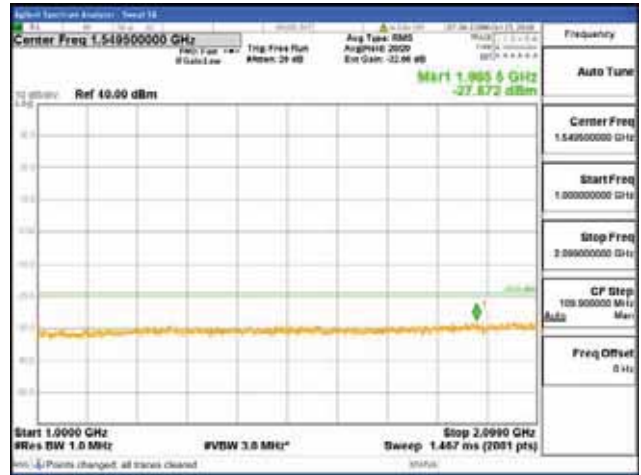

Report No.:  
 CTK-2018-03329  
 Page (1214) / (2957)  
 Pages

[16QAM]

9 kHz - 150 kHz

150 kHz - 30 MHz

30 MHz - 1000 MHz

1000 MHz - 2099 MHz

**CTK Co., Ltd.**  
 (Ho-dong), 113, Yejik-ro, Cheoin-gu,  
 Yongin-si, Gyeonggi-do, Korea  
 Tel: +82-31-339-9970  
 Fax: +82-31-624-9501