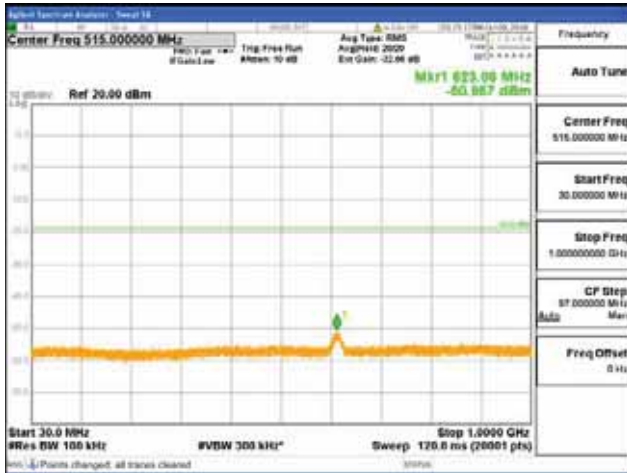

Report No.:  
 CTK-2018-03329  
 Page (1222) / (2957)  
 Pages

[16QAM]

9 kHz - 150 kHz

150 kHz - 30 MHz

30 MHz - 1000 MHz

1000 MHz - 2099 MHz

**CTK Co., Ltd.**  
 (Ho-dong), 113, Yejik-ro, Cheoin-gu,  
 Yongin-si, Gyeonggi-do, Korea  
 Tel: +82-31-339-9970  
 Fax: +82-31-624-9501