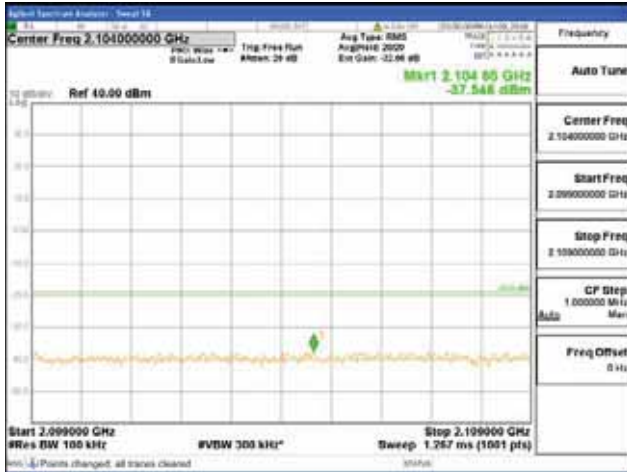

CTK Co., Ltd.
(Ho-dong), 113, Yejik-ro, Cheoin-gu,
Yongin-si, Gyeonggi-do, Korea
Tel: +82-31-339-9970
Fax: +82-31-624-9501

Report No.:
CTK-2018-03329
Page (1253) / (2957)
Pages

2099 MHz - 2109 MHz