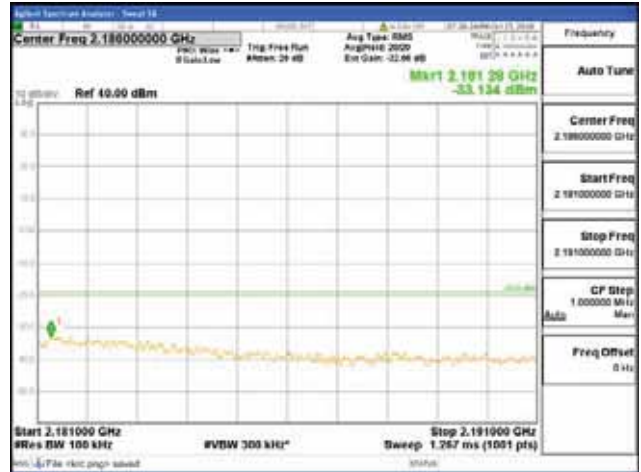

2181 MHz - 2191 MHz