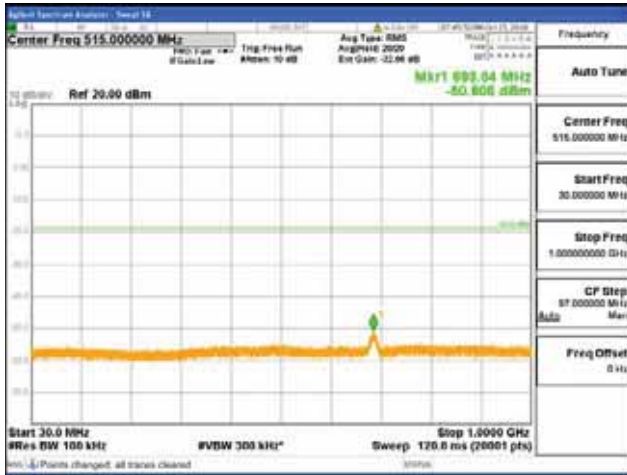

Report No.:  
 CTK-2018-03329  
 Page (1202) / (2957)  
 Pages

[256QAM]

9 kHz - 150 kHz

150 kHz - 30 MHz

30 MHz - 1000 MHz

1000 MHz - 2099 MHz

**CTK Co., Ltd.**  
 (Ho-dong), 113, Yejik-ro, Cheoin-gu,  
 Yongin-si, Gyeonggi-do, Korea  
 Tel: +82-31-339-9970  
 Fax: +82-31-624-9501