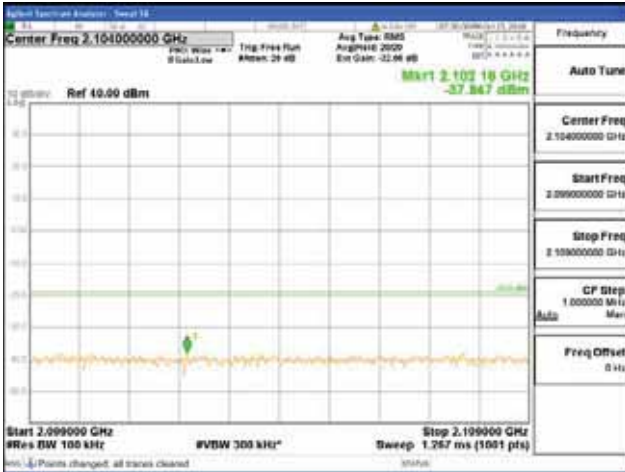

CTK Co., Ltd.
(Ho-dong), 113, Yejik-ro, Cheoin-gu,
Yongin-si, Gyeonggi-do, Korea
Tel: +82-31-339-9970
Fax: +82-31-624-9501

Report No.:
CTK-2018-03329
Page (1213) / (2957)
Pages

2099 MHz - 2109 MHz