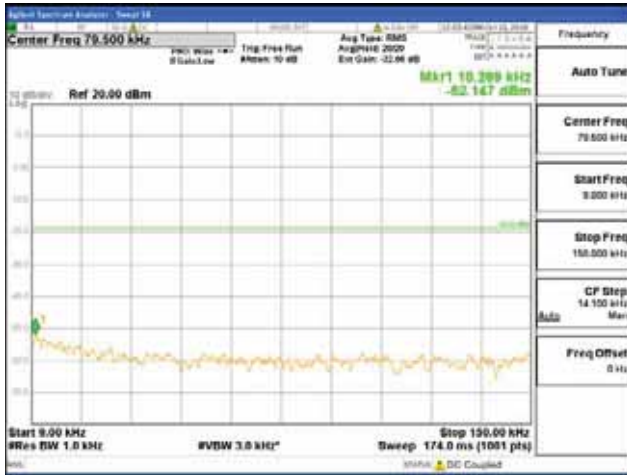

CTK Co., Ltd.
(Ho-dong), 113, Yejik-ro, Cheoin-gu,
Yongin-si, Gyeonggi-do, Korea
Tel: +82-31-339-9970
Fax: +82-31-624-9501

Report No.:
CTK-2018-03329
Page (1192) / (2957)
Pages

[64QAM]

9 kHz - 150 kHz