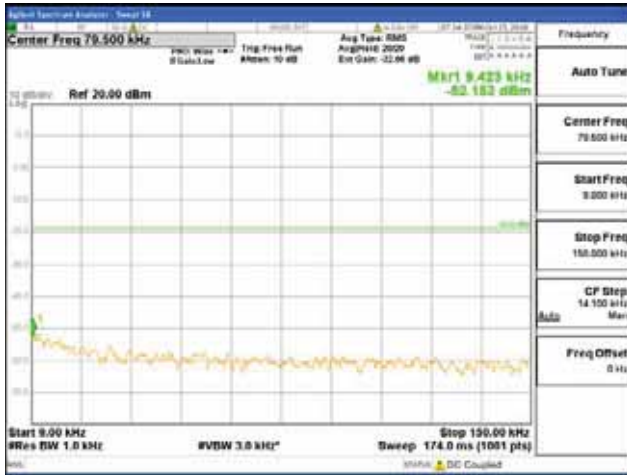

CTK Co., Ltd.
(Ho-dong), 113, Yejik-ro, Cheoin-gu,
Yongin-si, Gyeonggi-do, Korea
Tel: +82-31-339-9970
Fax: +82-31-624-9501

Report No.:
CTK-2018-03329
Page (1182) / (2957)
Pages

[16QAM]

9 kHz - 150 kHz