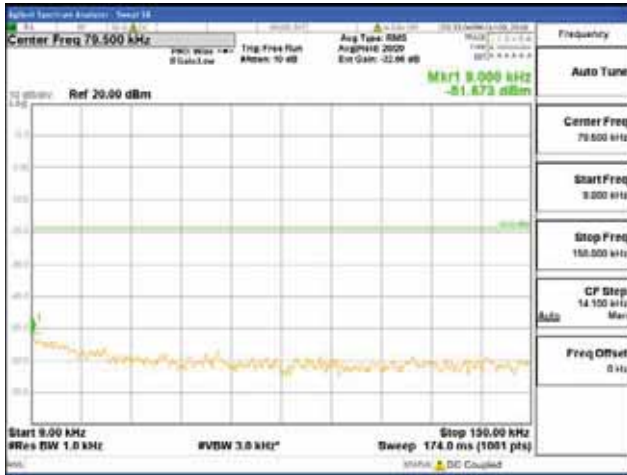

CTK Co., Ltd.
(Ho-dong), 113, Yejik-ro, Cheoin-gu,
Yongin-si, Gyeonggi-do, Korea
Tel: +82-31-339-9970
Fax: +82-31-624-9501

Report No.:
CTK-2018-03329
Page (1240) / (2957)
Pages

[64QAM]

9 kHz - 150 kHz