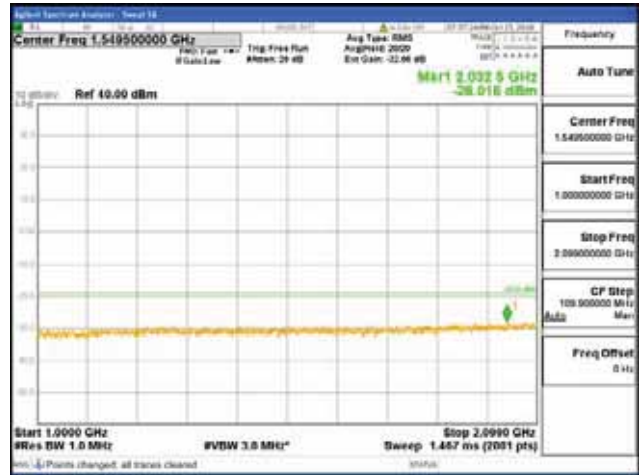

Report No.:  
 CTK-2018-03329  
 Page (1170) / (2957)  
 Pages

[256QAM]

9 kHz - 150 kHz

150 kHz - 30 MHz

30 MHz - 1000 MHz

1000 MHz - 2099 MHz

**CTK Co., Ltd.**  
 (Ho-dong), 113, Yejik-ro, Cheoin-gu,  
 Yongin-si, Gyeonggi-do, Korea  
 Tel: +82-31-339-9970  
 Fax: +82-31-624-9501