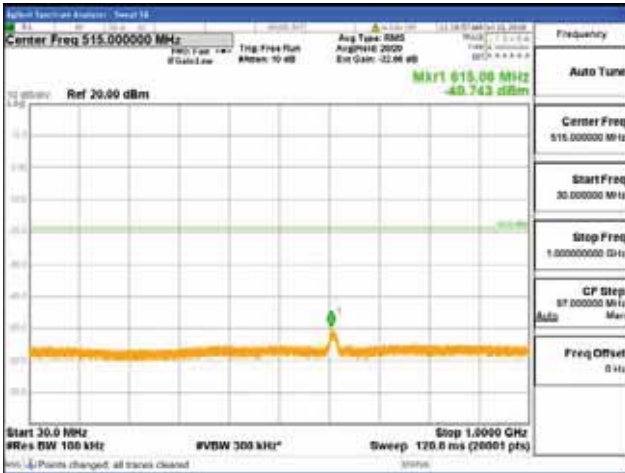

Report No.:  
 CTK-2018-03329  
 Page (1174) / (2957)  
 Pages

[16QAM]

9 kHz - 150 kHz

150 kHz - 30 MHz

30 MHz - 1000 MHz

1000 MHz - 2099 MHz

**CTK Co., Ltd.**  
(Ho-dong), 113, Yejik-ro, Cheoin-gu,  
Yongin-si, Gyeonggi-do, Korea  
Tel: +82-31-339-9970  
Fax: +82-31-624-9501