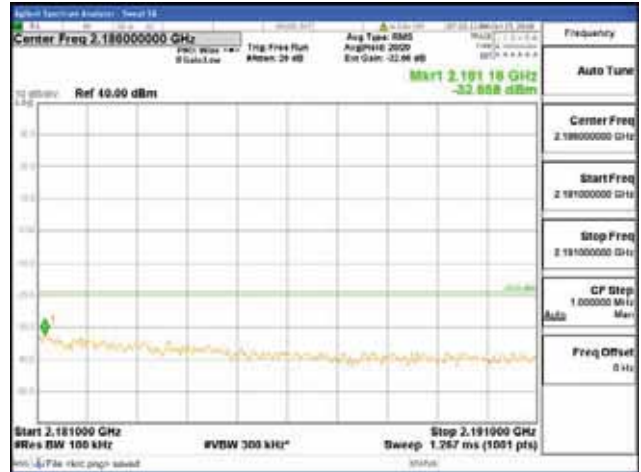

2181 MHz - 2191 MHz