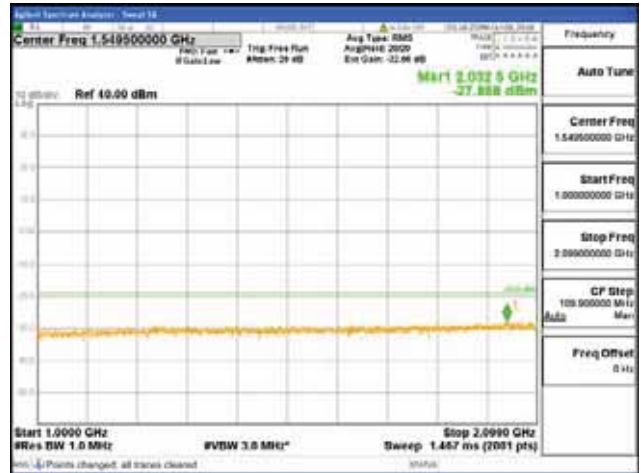

Report No.:  
 CTK-2018-03329  
 Page (1238) / (2957)  
 Pages

[16QAM]

9 kHz - 150 kHz

150 kHz - 30 MHz

30 MHz - 1000 MHz

1000 MHz - 2099 MHz

**CTK Co., Ltd.**  
 (Ho-dong), 113, Yejik-ro, Cheoin-gu,  
 Yongin-si, Gyeonggi-do, Korea  
 Tel: +82-31-339-9970  
 Fax: +82-31-624-9501