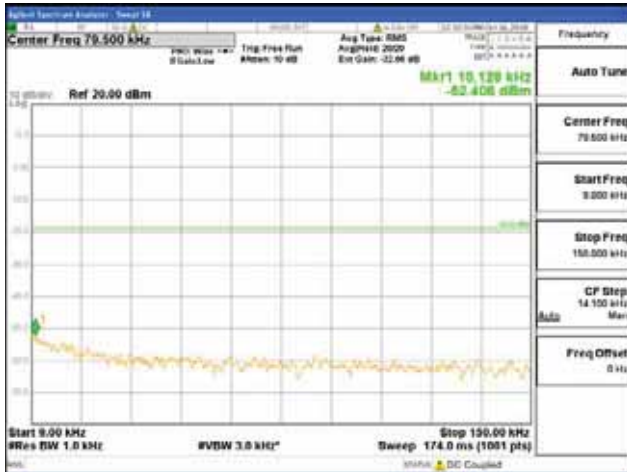

CTK Co., Ltd.
(Ho-dong), 113, Yejik-ro, Cheoin-gu,
Yongin-si, Gyeonggi-do, Korea
Tel: +82-31-339-9970
Fax: +82-31-624-9501

Report No.:
CTK-2018-03329
Page (1246) / (2957)
Pages

[16QAM]

9 kHz - 150 kHz