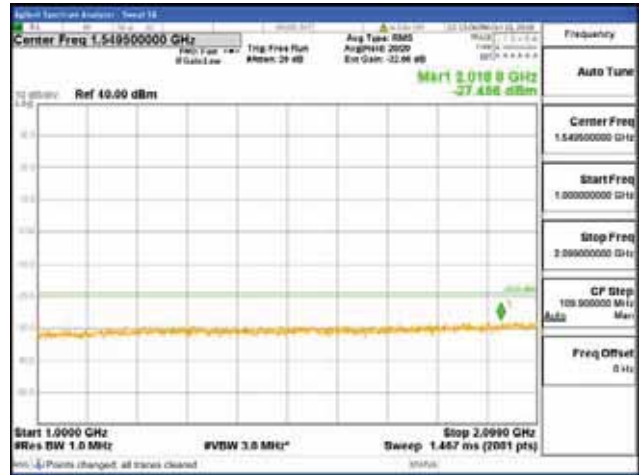

Report No.:  
 CTK-2018-03329  
 Page (1210) / (2957)  
 Pages

[256QAM]

9 kHz - 150 kHz

150 kHz - 30 MHz

30 MHz - 1000 MHz

1000 MHz - 2099 MHz

**CTK Co., Ltd.**  
 (Ho-dong), 113, Yejik-ro, Cheoin-gu,  
 Yongin-si, Gyeonggi-do, Korea  
 Tel: +82-31-339-9970  
 Fax: +82-31-624-9501