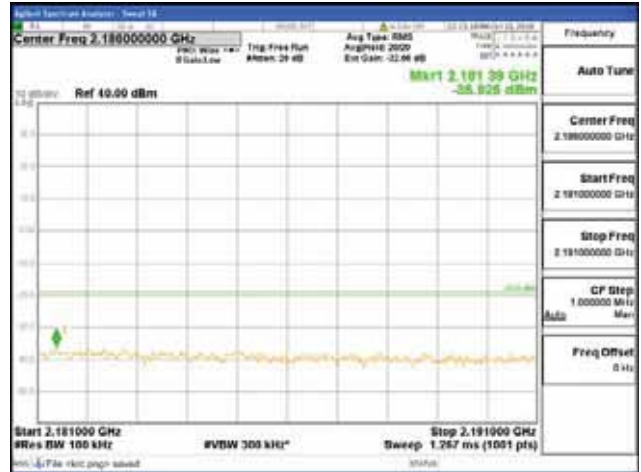

2181 MHz - 2191 MHz