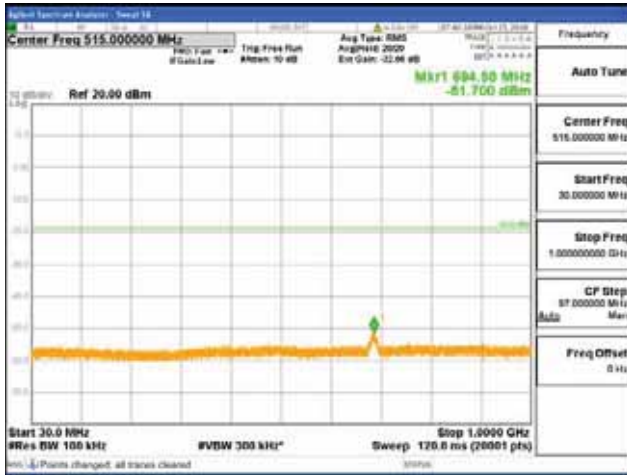

Report No.:  
 CTK-2018-03329  
 Page (1218) / (2957)  
 Pages

[256QAM]

9 kHz - 150 kHz

150 kHz - 30 MHz

30 MHz - 1000 MHz

1000 MHz - 2099 MHz

**CTK Co., Ltd.**  
 (Ho-dong), 113, Yejik-ro, Cheoin-gu,  
 Yongin-si, Gyeonggi-do, Korea  
 Tel: +82-31-339-9970  
 Fax: +82-31-624-9501