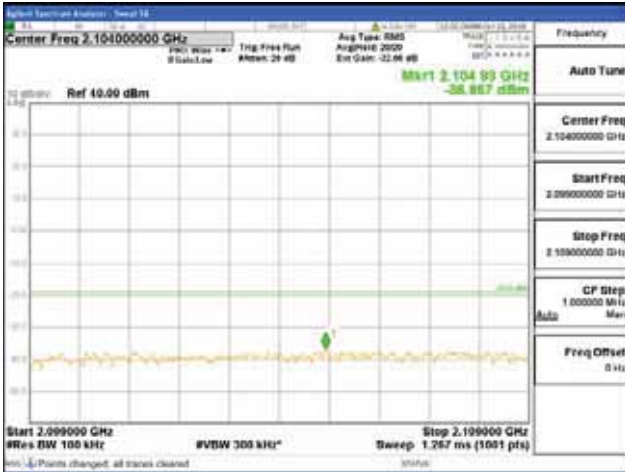

CTK Co., Ltd.
(Ho-dong), 113, Yejik-ro, Cheoin-gu,
Yongin-si, Gyeonggi-do, Korea
Tel: +82-31-339-9970
Fax: +82-31-624-9501

Report No.:
CTK-2018-03329
Page (1195) / (2957)
Pages

2099 MHz - 2109 MHz