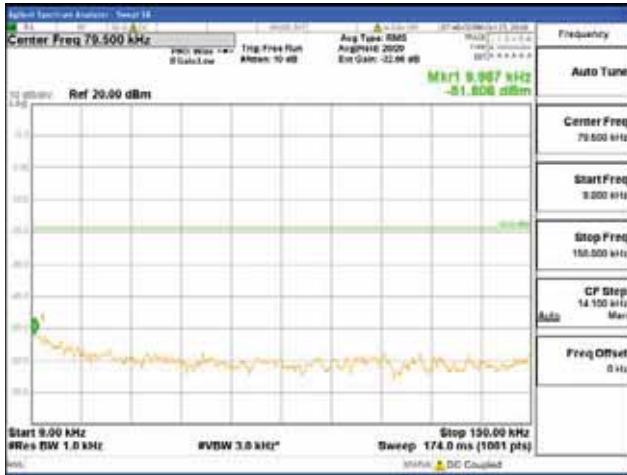

CTK Co., Ltd.
(Ho-dong), 113, Yejik-ro, Cheoin-gu,
Yongin-si, Gyeonggi-do, Korea
Tel: +82-31-339-9970
Fax: +82-31-624-9501

Report No.:
CTK-2018-03329
Page (1200) / (2957)
Pages

[64QAM]

9 kHz - 150 kHz