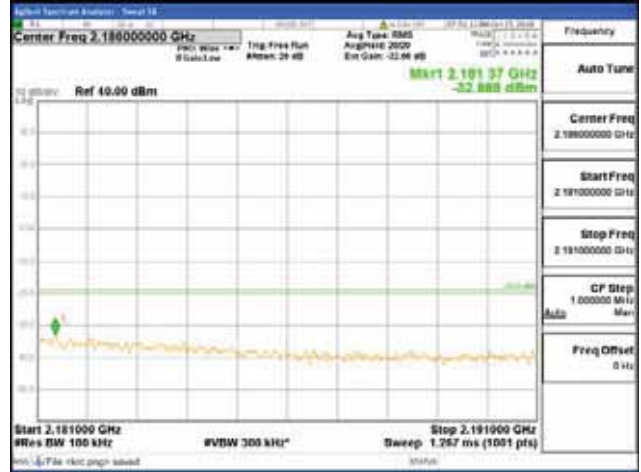

2181 MHz - 2191 MHz