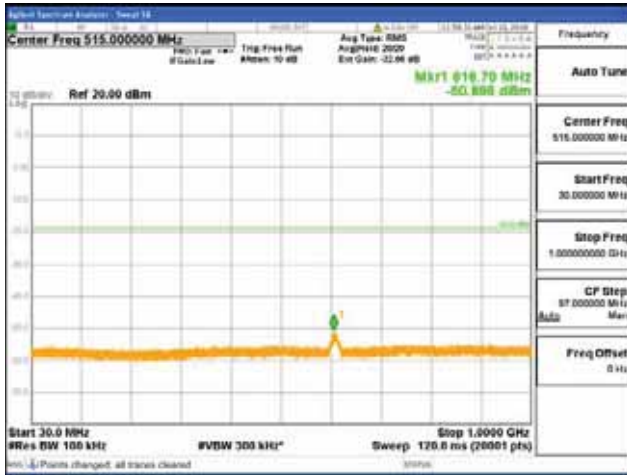

Report No.:  
 CTK-2018-03329  
 Page (1162) / (2957)  
 Pages

[256QAM]

9 kHz - 150 kHz

150 kHz - 30 MHz

30 MHz - 1000 MHz

1000 MHz - 2099 MHz

**CTK Co., Ltd.**  
 (Ho-dong), 113, Yejik-ro, Cheoin-gu,  
 Yongin-si, Gyeonggi-do, Korea  
 Tel: +82-31-339-9970  
 Fax: +82-31-624-9501