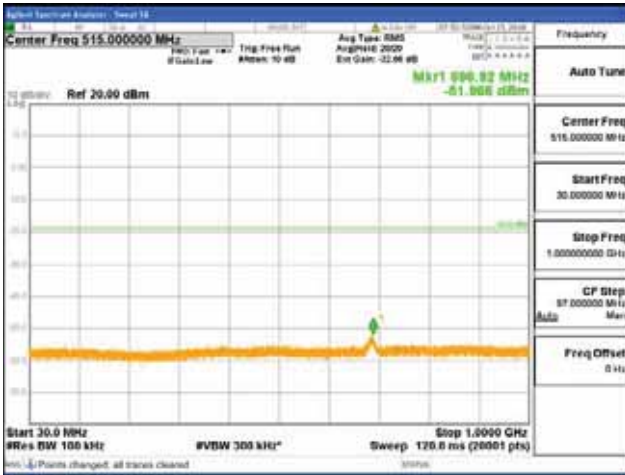

Report No.:  
 CTK-2018-03329  
 Page (1186) / (2957)  
 Pages

[256QAM]

9 kHz - 150 kHz

150 kHz - 30 MHz

30 MHz - 1000 MHz

1000 MHz - 2099 MHz

**CTK Co., Ltd.**  
 (Ho-dong), 113, Yejik-ro, Cheoin-gu,  
 Yongin-si, Gyeonggi-do, Korea  
 Tel: +82-31-339-9970  
 Fax: +82-31-624-9501