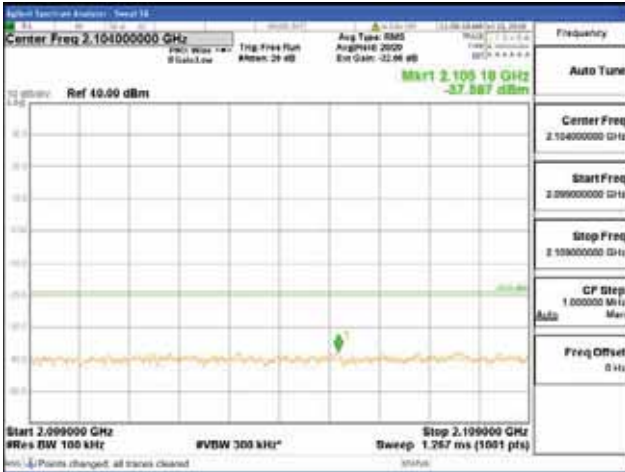

CTK Co., Ltd.
(Ho-dong), 113, Yejik-ro, Cheoin-gu,
Yongin-si, Gyeonggi-do, Korea
Tel: +82-31-339-9970
Fax: +82-31-624-9501

Report No.:
CTK-2018-03329
Page (1207) / (2957)
Pages

2099 MHz - 2109 MHz