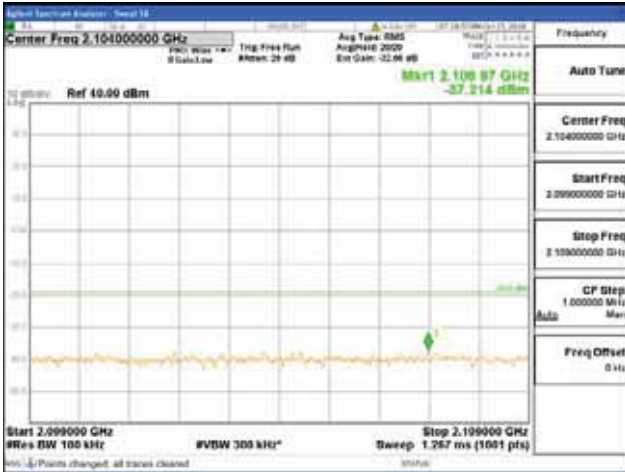

CTK Co., Ltd.
(Ho-dong), 113, Yejik-ro, Cheoin-gu,
Yongin-si, Gyeonggi-do, Korea
Tel: +82-31-339-9970
Fax: +82-31-624-9501

Report No.:
CTK-2018-03329
Page (1197) / (2957)
Pages

2099 MHz - 2109 MHz