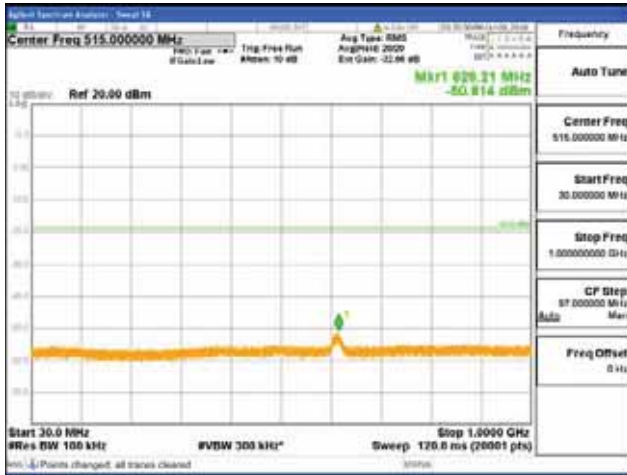

Report No.:  
 CTK-2018-03329  
 Page (1224) / (2957)  
 Pages

[64QAM]

9 kHz - 150 kHz

150 kHz - 30 MHz

30 MHz - 1000 MHz

1000 MHz - 2099 MHz

**CTK Co., Ltd.**  
 (Ho-dong), 113, Yejik-ro, Cheoin-gu,  
 Yongin-si, Gyeonggi-do, Korea  
 Tel: +82-31-339-9970  
 Fax: +82-31-624-9501