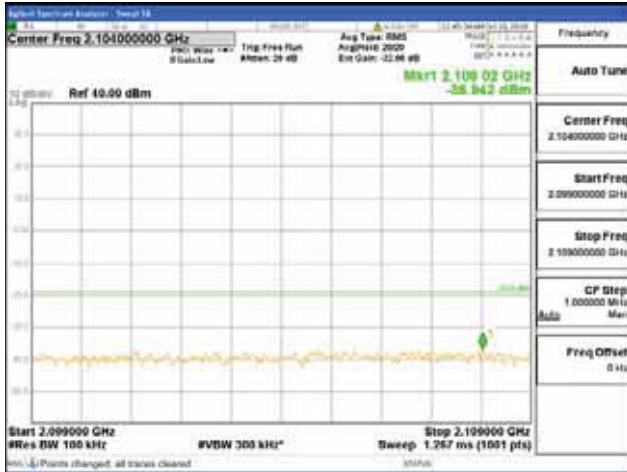

CTK Co., Ltd.
(Ho-dong), 113, Yejik-ro, Cheoin-gu,
Yongin-si, Gyeonggi-do, Korea
Tel: +82-31-339-9970
Fax: +82-31-624-9501

Report No.:
CTK-2018-03329
Page (1161) / (2957)
Pages

2099 MHz - 2109 MHz