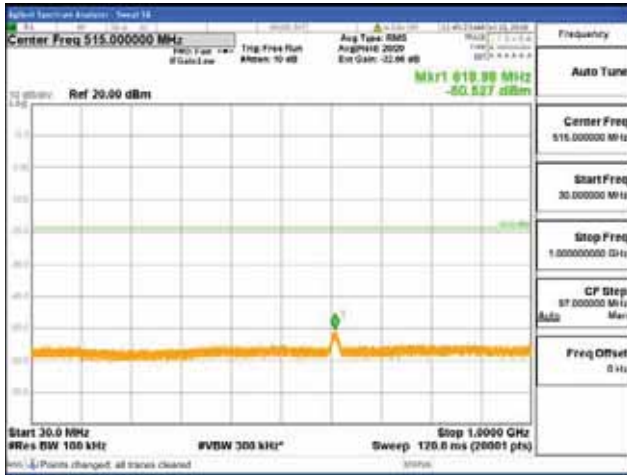

Report No.:  
 CTK-2018-03329  
 Page (1160) / (2957)  
 Pages

[64QAM]

9 kHz - 150 kHz

150 kHz - 30 MHz

30 MHz - 1000 MHz

1000 MHz - 2099 MHz

**CTK Co., Ltd.**  
 (Ho-dong), 113, Yejik-ro, Cheoin-gu,  
 Yongin-si, Gyeonggi-do, Korea  
 Tel: +82-31-339-9970  
 Fax: +82-31-624-9501