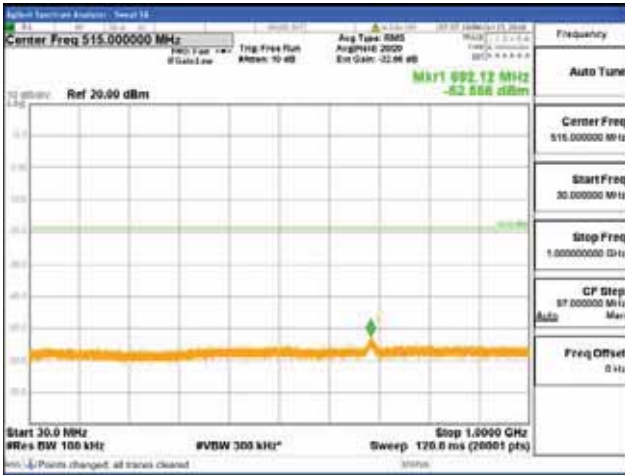

Report No.:  
 CTK-2018-03329  
 Page (1170) / (2957)  
 Pages

[256QAM]

9 kHz - 150 kHz

150 kHz - 30 MHz

30 MHz - 1000 MHz

1000 MHz - 2099 MHz

**CTK Co., Ltd.**  
 (Ho-dong), 113, Yejik-ro, Cheoin-gu,  
 Yongin-si, Gyeonggi-do, Korea  
 Tel: +82-31-339-9970  
 Fax: +82-31-624-9501