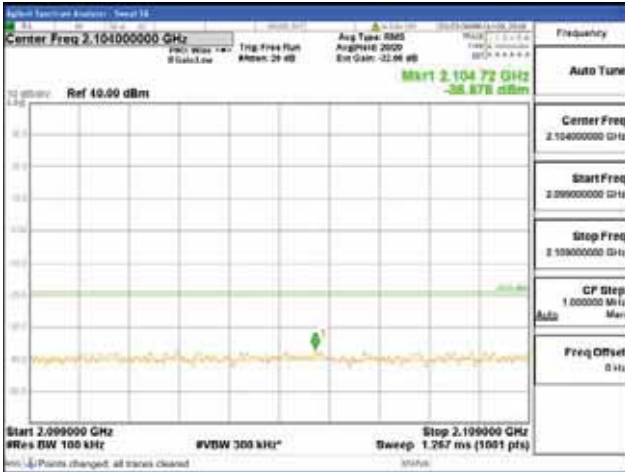

CTK Co., Ltd.
(Ho-dong), 113, Yejik-ro, Cheoin-gu,
Yongin-si, Gyeonggi-do, Korea
Tel: +82-31-339-9970
Fax: +82-31-624-9501

Report No.:
CTK-2018-03329
Page (1237) / (2957)
Pages

2099 MHz - 2109 MHz