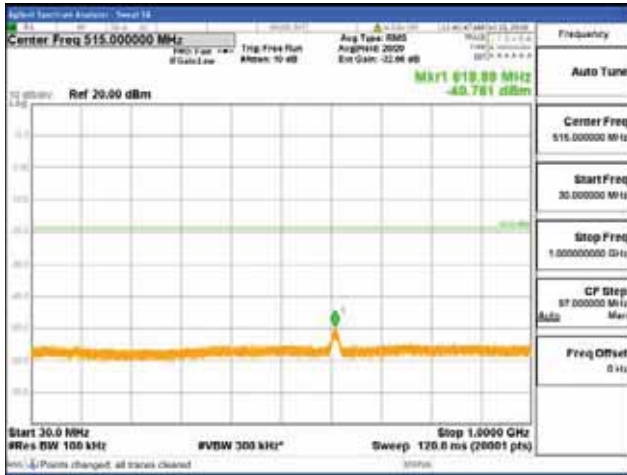

Report No.:  
 CTK-2018-03329  
 Page (1176) / (2957)  
 Pages

[64QAM]

9 kHz - 150 kHz

150 kHz - 30 MHz

30 MHz - 1000 MHz

1000 MHz - 2099 MHz

**CTK Co., Ltd.**  
 (Ho-dong), 113, Yejik-ro, Cheoin-gu,  
 Yongin-si, Gyeonggi-do, Korea  
 Tel: +82-31-339-9970  
 Fax: +82-31-624-9501