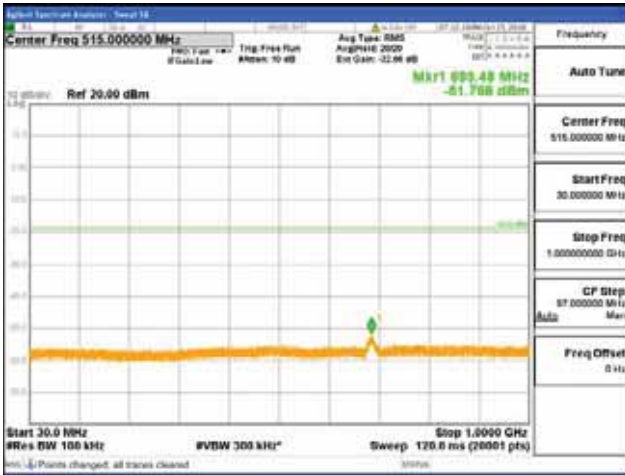

Report No.:  
 CTK-2018-03329  
 Page (1166) / (2957)  
 Pages

[16QAM]

9 kHz - 150 kHz

150 kHz - 30 MHz

30 MHz - 1000 MHz

1000 MHz - 2099 MHz

**CTK Co., Ltd.**  
 (Ho-dong), 113, Yejik-ro, Cheoin-gu,  
 Yongin-si, Gyeonggi-do, Korea  
 Tel: +82-31-339-9970  
 Fax: +82-31-624-9501