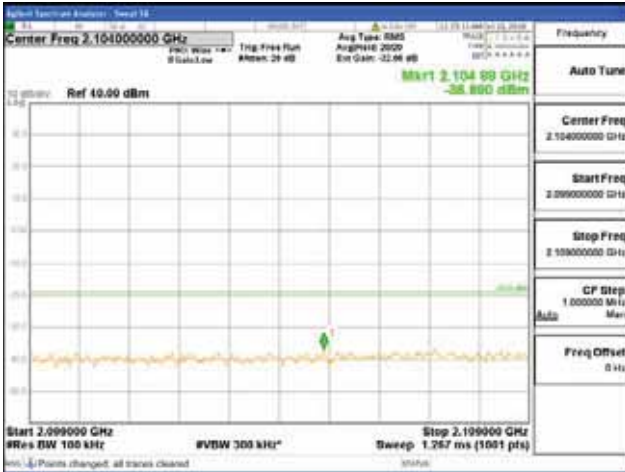

CTK Co., Ltd.
(Ho-dong), 113, Yejik-ro, Cheoin-gu,
Yongin-si, Gyeonggi-do, Korea
Tel: +82-31-339-9970
Fax: +82-31-624-9501

Report No.:
CTK-2018-03329
Page (1189) / (2957)
Pages

2099 MHz - 2109 MHz