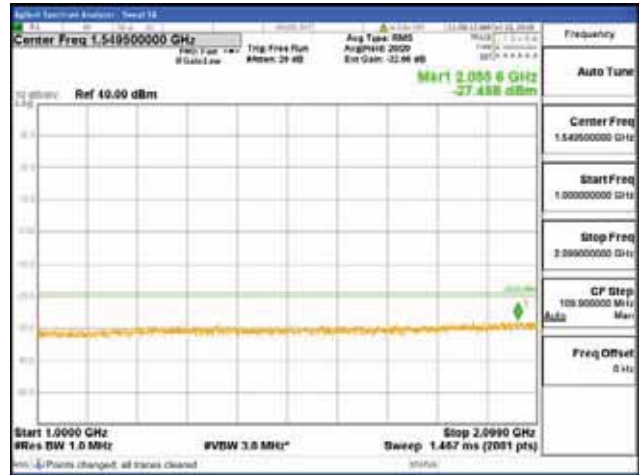

Report No.:  
 CTK-2018-03329  
 Page (1206) / (2957)  
 Pages

[16QAM]

9 kHz - 150 kHz

150 kHz - 30 MHz

30 MHz - 1000 MHz

1000 MHz - 2099 MHz

**CTK Co., Ltd.**  
 (Ho-dong), 113, Yejik-ro, Cheoin-gu,  
 Yongin-si, Gyeonggi-do, Korea  
 Tel: +82-31-339-9970  
 Fax: +82-31-624-9501