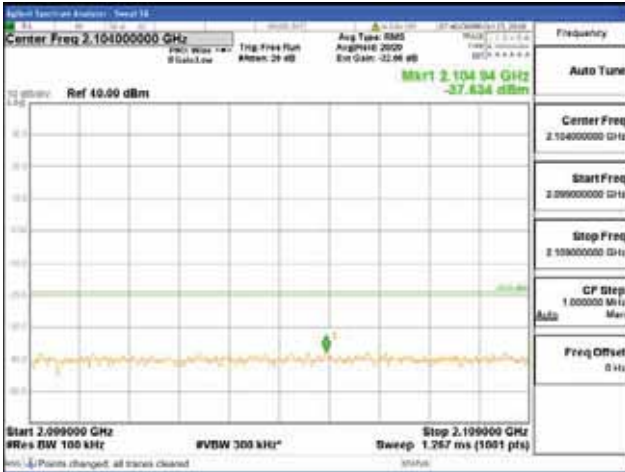

CTK Co., Ltd.
(Ho-dong), 113, Yejik-ro, Cheoin-gu,
Yongin-si, Gyeonggi-do, Korea
Tel: +82-31-339-9970
Fax: +82-31-624-9501

Report No.:
CTK-2018-03329
Page (1217) / (2957)
Pages

2099 MHz - 2109 MHz