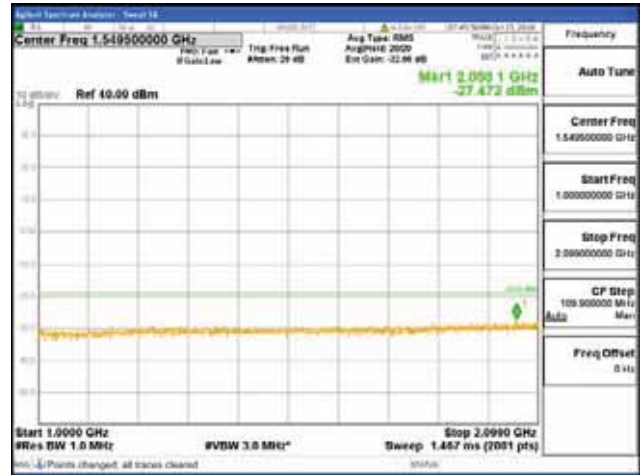

Report No.:  
 CTK-2018-03329  
 Page (1202) / (2957)  
 Pages

[256QAM]

9 kHz - 150 kHz

150 kHz - 30 MHz

30 MHz - 1000 MHz

1000 MHz - 2099 MHz

**CTK Co., Ltd.**  
 (Ho-dong), 113, Yejik-ro, Cheoin-gu,  
 Yongin-si, Gyeonggi-do, Korea  
 Tel: +82-31-339-9970  
 Fax: +82-31-624-9501