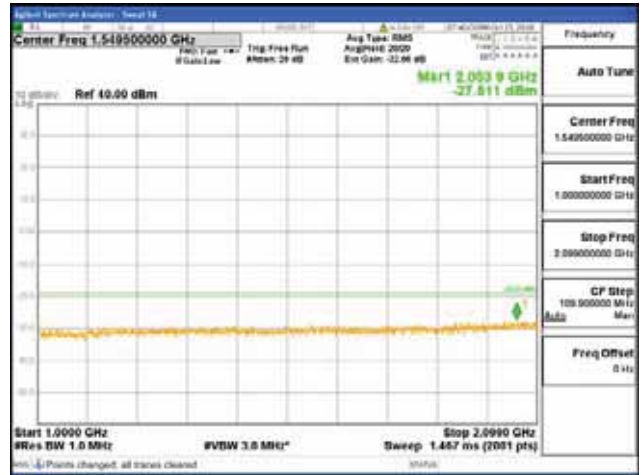

Report No.:  
 CTK-2018-03329  
 Page (1216) / (2957)  
 Pages

[64QAM]

9 kHz - 150 kHz

150 kHz - 30 MHz

30 MHz - 1000 MHz

1000 MHz - 2099 MHz

**CTK Co., Ltd.**  
 (Ho-dong), 113, Yejik-ro, Cheoin-gu,  
 Yongin-si, Gyeonggi-do, Korea  
 Tel: +82-31-339-9970  
 Fax: +82-31-624-9501