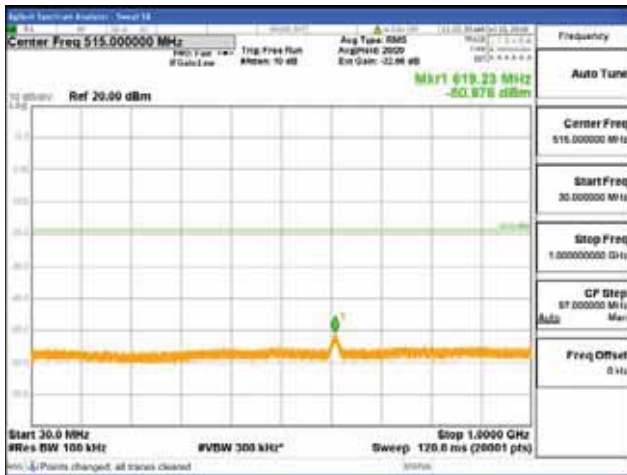

Report No.:  
 CTK-2018-03329  
 Page (1158) / (2957)  
 Pages

[16QAM]

9 kHz - 150 kHz

150 kHz - 30 MHz

30 MHz - 1000 MHz

1000 MHz - 2099 MHz

**CTK Co., Ltd.**  
 (Ho-dong), 113, Yejik-ro, Cheoin-gu,  
 Yongin-si, Gyeonggi-do, Korea  
 Tel: +82-31-339-9970  
 Fax: +82-31-624-9501