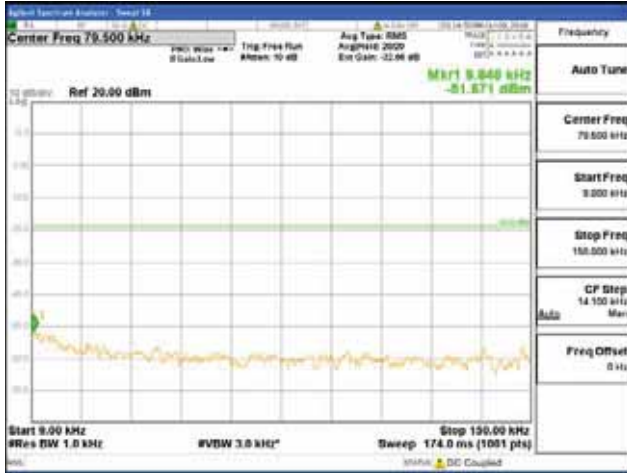

CTK Co., Ltd.
(Ho-dong), 113, Yejik-ro, Cheoin-gu,
Yongin-si, Gyeonggi-do, Korea
Tel: +82-31-339-9970
Fax: +82-31-624-9501

Report No.:
CTK-2018-03329
Page (1222) / (2957)
Pages

[16QAM]

9 kHz - 150 kHz