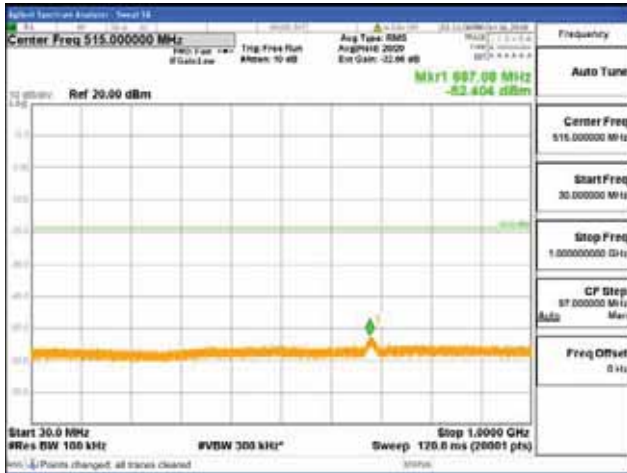

Report No.:  
 CTK-2018-03329  
 Page (1234) / (2957)  
 Pages

[256QAM]

9 kHz - 150 kHz

150 kHz - 30 MHz

30 MHz - 1000 MHz

1000 MHz - 2099 MHz

**CTK Co., Ltd.**  
 (Ho-dong), 113, Yejik-ro, Cheoin-gu,  
 Yongin-si, Gyeonggi-do, Korea  
 Tel: +82-31-339-9970  
 Fax: +82-31-624-9501