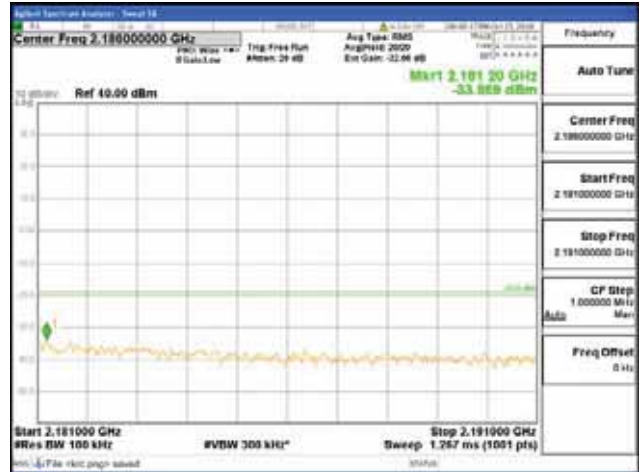

2181 MHz - 2191 MHz