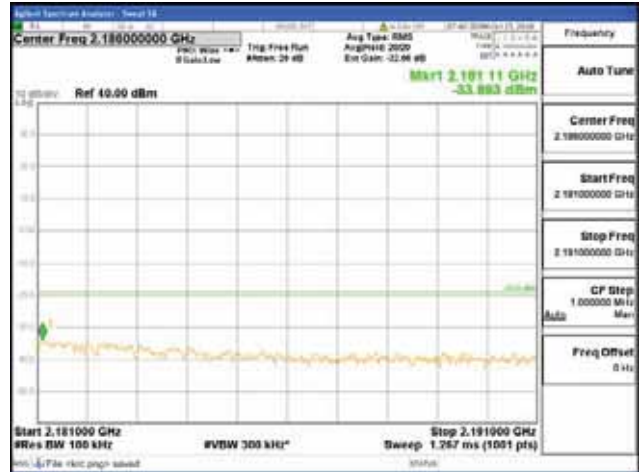

2181 MHz - 2191 MHz