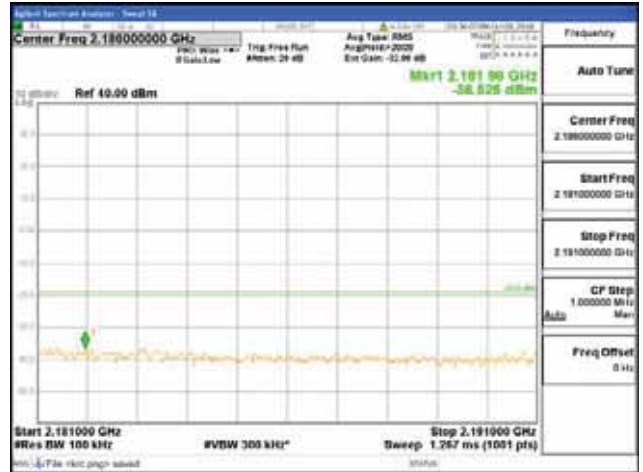

2181 MHz - 2191 MHz