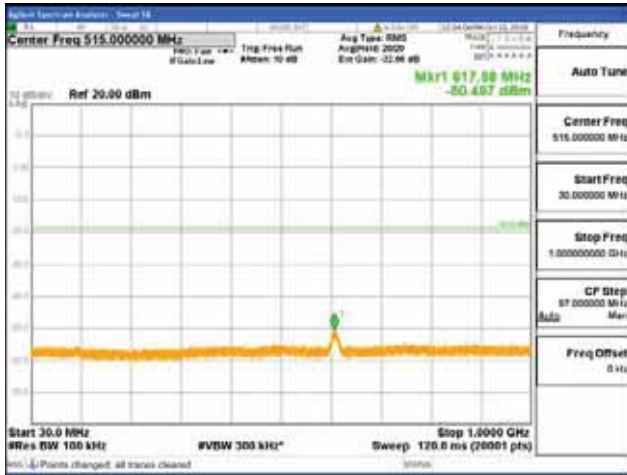

Report No.:  
 CTK-2018-03329  
 Page (1192) / (2957)  
 Pages

[64QAM]

9 kHz - 150 kHz

150 kHz - 30 MHz

30 MHz - 1000 MHz

1000 MHz - 2099 MHz

**CTK Co., Ltd.**  
 (Ho-dong), 113, Yejik-ro, Cheoin-gu,  
 Yongin-si, Gyeonggi-do, Korea  
 Tel: +82-31-339-9970  
 Fax: +82-31-624-9501