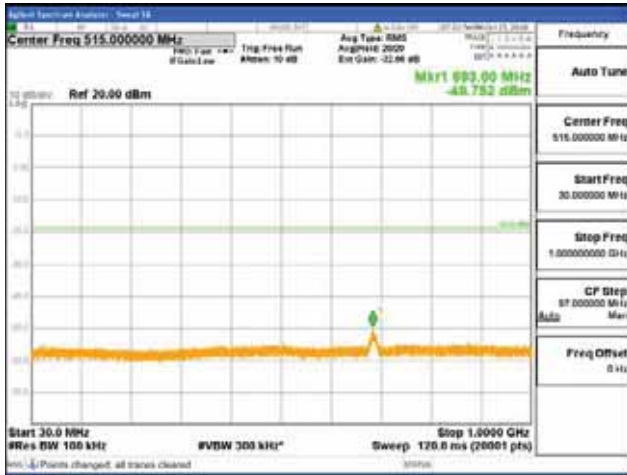

Report No.:  
 CTK-2018-03329  
 Page (1198) / (2957)  
 Pages

[16QAM]

9 kHz - 150 kHz

150 kHz - 30 MHz

30 MHz - 1000 MHz

1000 MHz - 2099 MHz

**CTK Co., Ltd.**  
 (Ho-dong), 113, Yejik-ro, Cheoin-gu,  
 Yongin-si, Gyeonggi-do, Korea  
 Tel: +82-31-339-9970  
 Fax: +82-31-624-9501