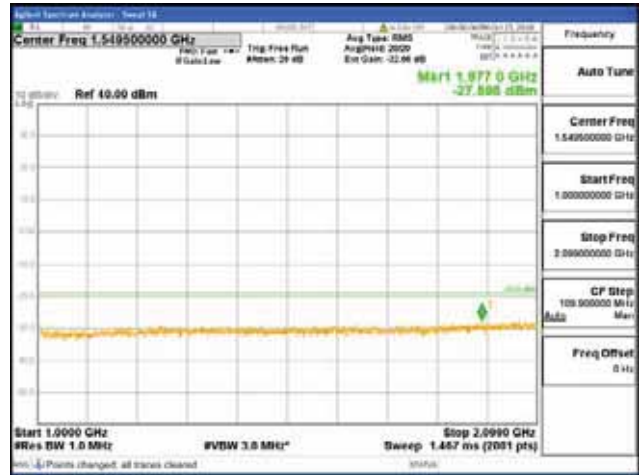

Report No.:  
 CTK-2018-03329  
 Page (1168) / (2957)  
 Pages

[64QAM]

9 kHz - 150 kHz

150 kHz - 30 MHz

30 MHz - 1000 MHz

1000 MHz - 2099 MHz

**CTK Co., Ltd.**  
 (Ho-dong), 113, Yejik-ro, Cheoin-gu,  
 Yongin-si, Gyeonggi-do, Korea  
 Tel: +82-31-339-9970  
 Fax: +82-31-624-9501