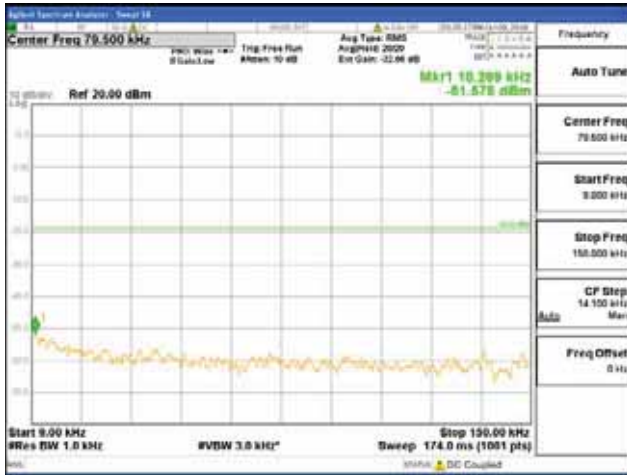

CTK Co., Ltd.
(Ho-dong), 113, Yejik-ro, Cheoin-gu,
Yongin-si, Gyeonggi-do, Korea
Tel: +82-31-339-9970
Fax: +82-31-624-9501

Report No.:
CTK-2018-03329
Page (1254) / (2957)
Pages

[16QAM]

9 kHz - 150 kHz