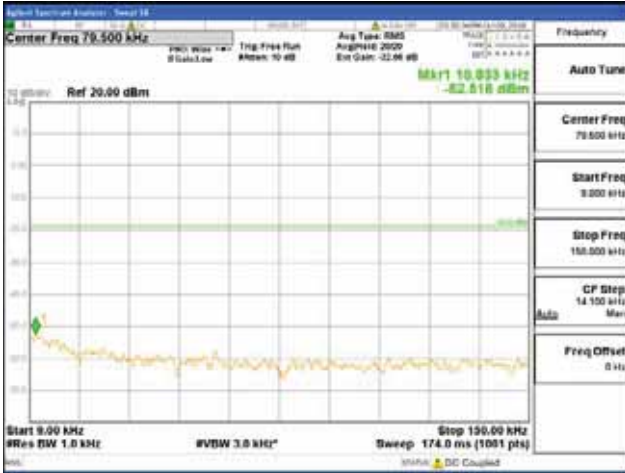

CTK Co., Ltd.
(Ho-dong), 113, Yejik-ro, Cheoin-gu,
Yongin-si, Gyeonggi-do, Korea
Tel: +82-31-339-9970
Fax: +82-31-624-9501

Report No.:
CTK-2018-03329
Page (1256) / (2957)
Pages

[64QAM]

9 kHz - 150 kHz