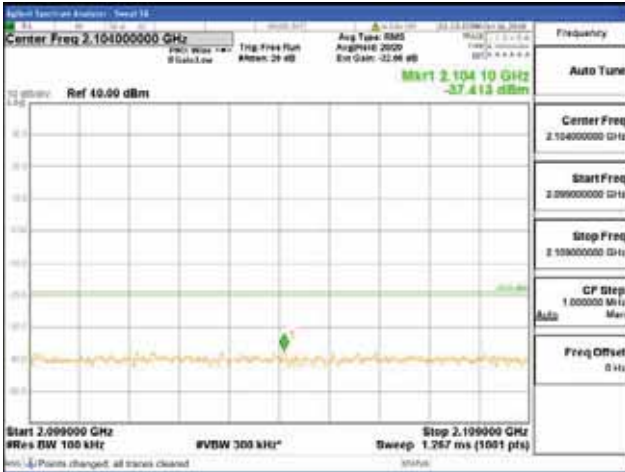

CTK Co., Ltd.
(Ho-dong), 113, Yejik-ro, Cheoin-gu,
Yongin-si, Gyeonggi-do, Korea
Tel: +82-31-339-9970
Fax: +82-31-624-9501

Report No.:
CTK-2018-03329
Page (1233) / (2957)
Pages

2099 MHz - 2109 MHz