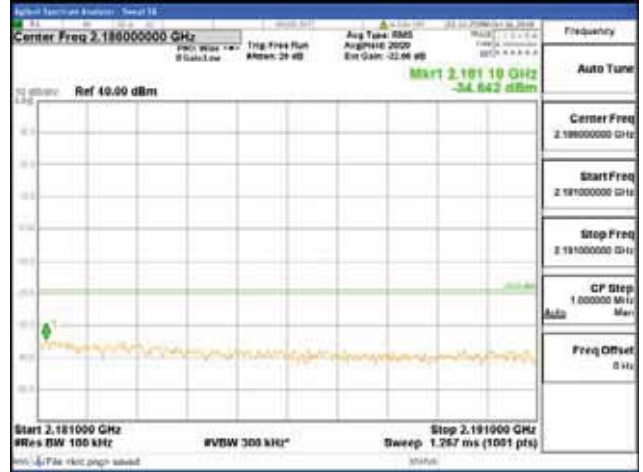

2181 MHz - 2191 MHz