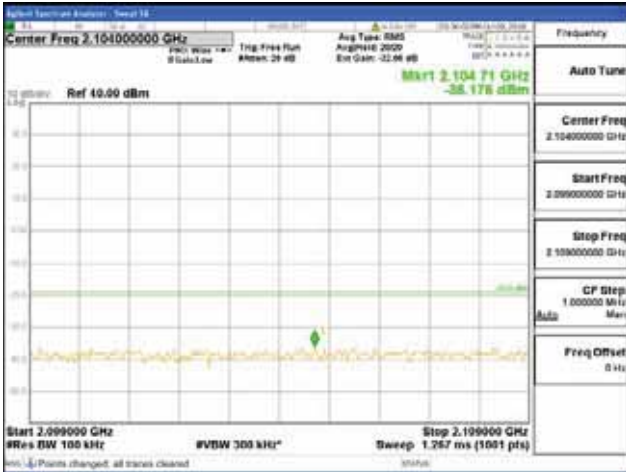

CTK Co., Ltd.
(Ho-dong), 113, Yejik-ro, Cheoin-gu,
Yongin-si, Gyeonggi-do, Korea
Tel: +82-31-339-9970
Fax: +82-31-624-9501

Report No.:
CTK-2018-03329
Page (1225) / (2957)
Pages

2099 MHz - 2109 MHz