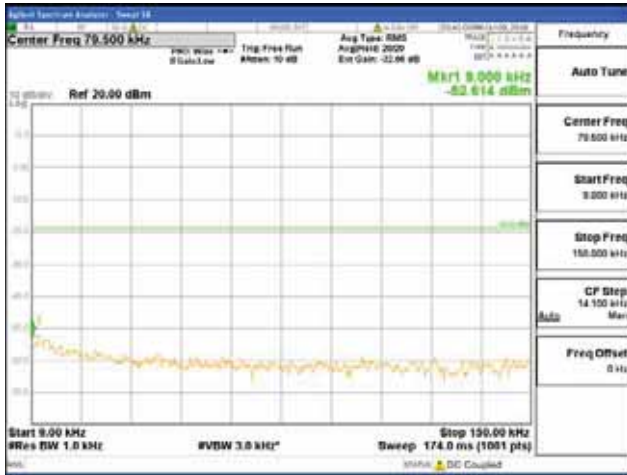

CTK Co., Ltd.
(Ho-dong), 113, Yejik-ro, Cheoin-gu,
Yongin-si, Gyeonggi-do, Korea
Tel: +82-31-339-9970
Fax: +82-31-624-9501

Report No.:
CTK-2018-03329
Page (1226) / (2957)
Pages

[256QAM]

9 kHz - 150 kHz