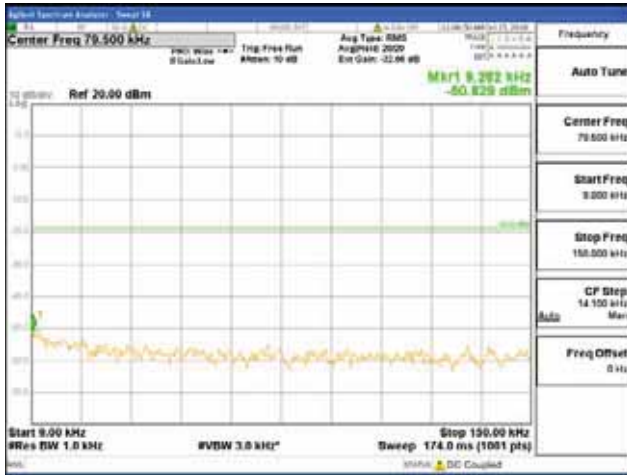

CTK Co., Ltd.
(Ho-dong), 113, Yejik-ro, Cheoin-gu,
Yongin-si, Gyeonggi-do, Korea
Tel: +82-31-339-9970
Fax: +82-31-624-9501

Report No.:
CTK-2018-03329
Page (1086) / (2957)
Pages

[16QAM]

9 kHz - 150 kHz