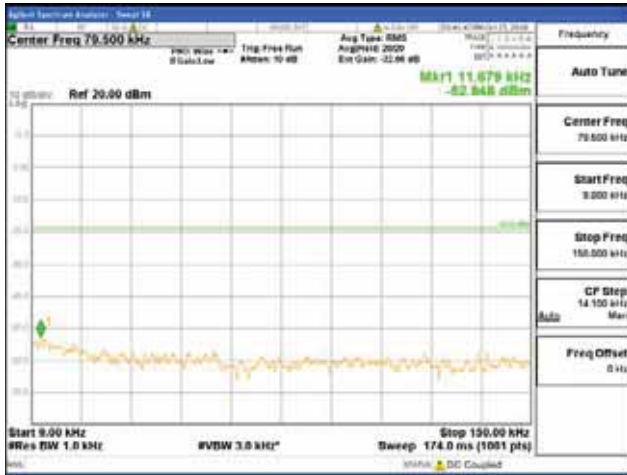

CTK Co., Ltd.
(Ho-dong), 113, Yejik-ro, Cheoin-gu,
Yongin-si, Gyeonggi-do, Korea
Tel: +82-31-339-9970
Fax: +82-31-624-9501

Report No.:
CTK-2018-03329
Page (1136) / (2957)
Pages

[64QAM]

9 kHz - 150 kHz