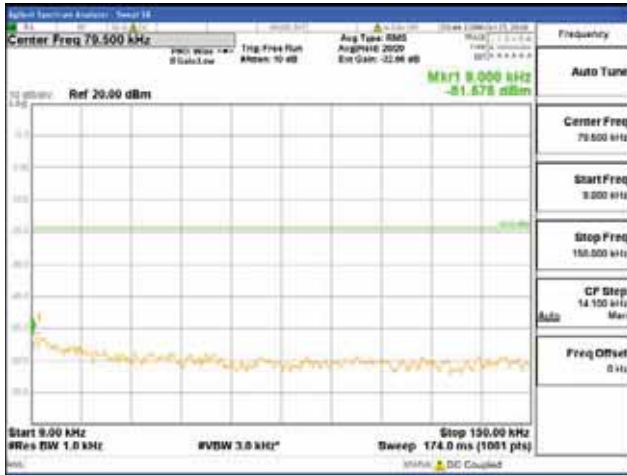

CTK Co., Ltd.
(Ho-dong), 113, Yejik-ro, Cheoin-gu,
Yongin-si, Gyeonggi-do, Korea
Tel: +82-31-339-9970
Fax: +82-31-624-9501

Report No.:
CTK-2018-03329
Page (1120) / (2957)
Pages

[64QAM]

9 kHz - 150 kHz