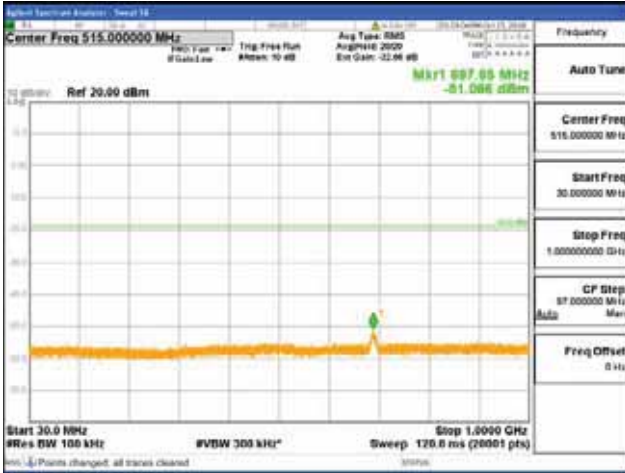

Report No.:
 CTK-2018-03329
 Page (1152) / (2957)
 Pages

[64QAM]

9 kHz - 150 kHz

150 kHz - 30 MHz

30 MHz - 1000 MHz

1000 MHz - 2099 MHz

CTK Co., Ltd.
 (Ho-dong), 113, Yejik-ro, Cheoin-gu,
 Yongin-si, Gyeonggi-do, Korea
 Tel: +82-31-339-9970
 Fax: +82-31-624-9501