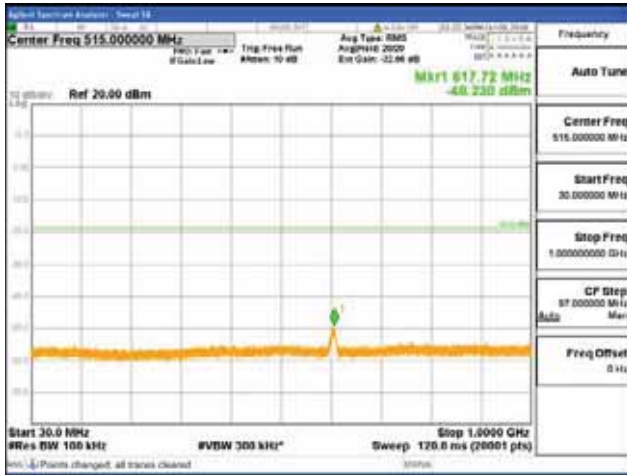

Report No.:
 CTK-2018-03329
 Page (1114) / (2957)
 Pages

[256QAM]

9 kHz - 150 kHz

150 kHz - 30 MHz

30 MHz - 1000 MHz

1000 MHz - 2099 MHz

CTK Co., Ltd.
 (Ho-dong), 113, Yejik-ro, Cheoin-gu,
 Yongin-si, Gyeonggi-do, Korea
 Tel: +82-31-339-9970
 Fax: +82-31-624-9501