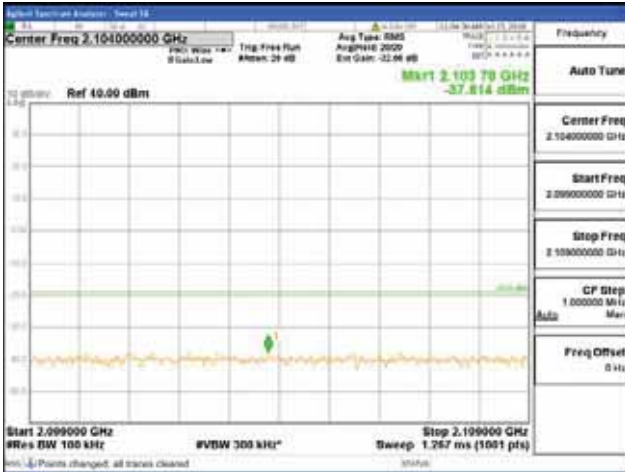

CTK Co., Ltd.
(Ho-dong), 113, Yejik-ro, Cheoin-gu,
Yongin-si, Gyeonggi-do, Korea
Tel: +82-31-339-9970
Fax: +82-31-624-9501

Report No.:
CTK-2018-03329
Page (1085) / (2957)
Pages

2099 MHz - 2109 MHz