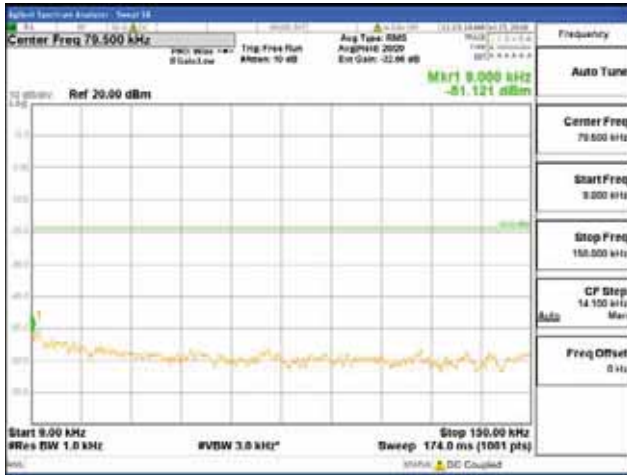

CTK Co., Ltd.
(Ho-dong), 113, Yejik-ro, Cheoin-gu,
Yongin-si, Gyeonggi-do, Korea
Tel: +82-31-339-9970
Fax: +82-31-624-9501

Report No.:
CTK-2018-03329
Page (1056) / (2957)
Pages

[64QAM]

9 kHz - 150 kHz