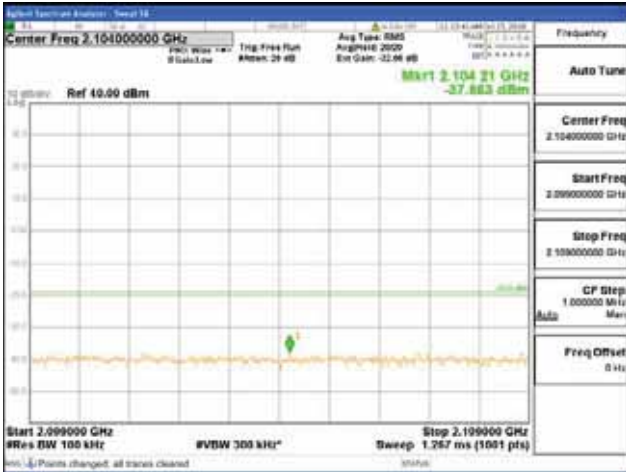

CTK Co., Ltd.
(Ho-dong), 113, Yejik-ro, Cheoin-gu,
Yongin-si, Gyeonggi-do, Korea
Tel: +82-31-339-9970
Fax: +82-31-624-9501

Report No.:
CTK-2018-03329
Page (1089) / (2957)
Pages

2099 MHz - 2109 MHz