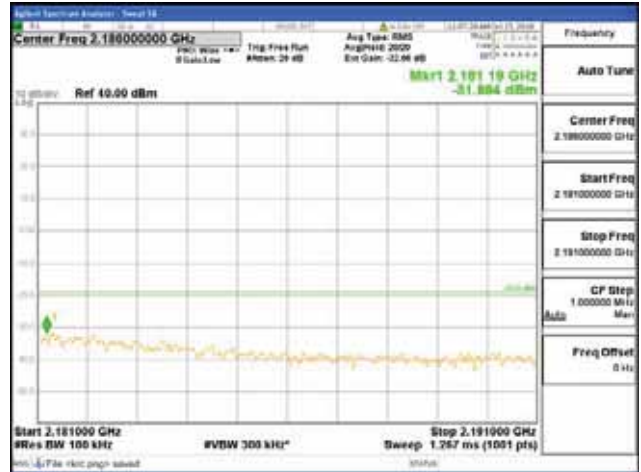

2181 MHz - 2191 MHz