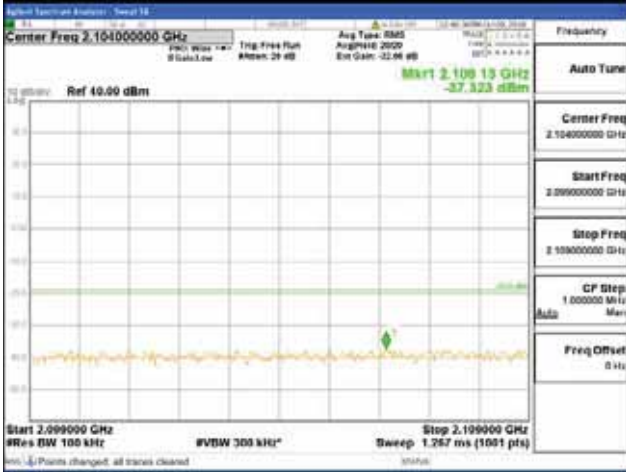

CTK Co., Ltd.
(Ho-dong), 113, Yejik-ro, Cheoin-gu,
Yongin-si, Gyeonggi-do, Korea
Tel: +82-31-339-9970
Fax: +82-31-624-9501

Report No.:
CTK-2018-03329
Page (1125) / (2957)
Pages

2099 MHz - 2109 MHz