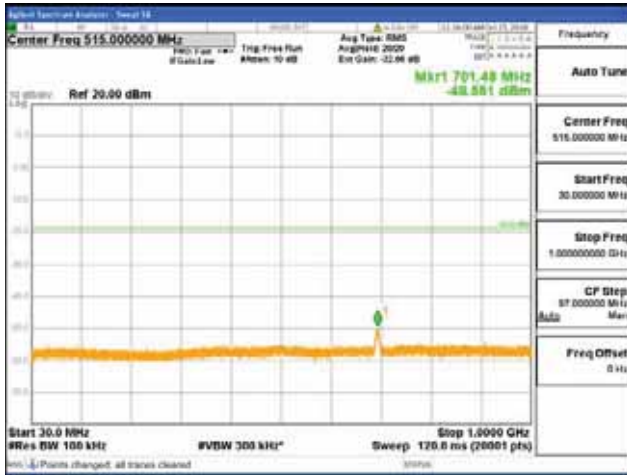

Report No.:
 CTK-2018-03329
 Page (1090) / (2957)
 Pages

[256QAM]

9 kHz - 150 kHz

150 kHz - 30 MHz

30 MHz - 1000 MHz

1000 MHz - 2099 MHz

CTK Co., Ltd.
 (Ho-dong), 113, Yejik-ro, Cheoin-gu,
 Yongin-si, Gyeonggi-do, Korea
 Tel: +82-31-339-9970
 Fax: +82-31-624-9501