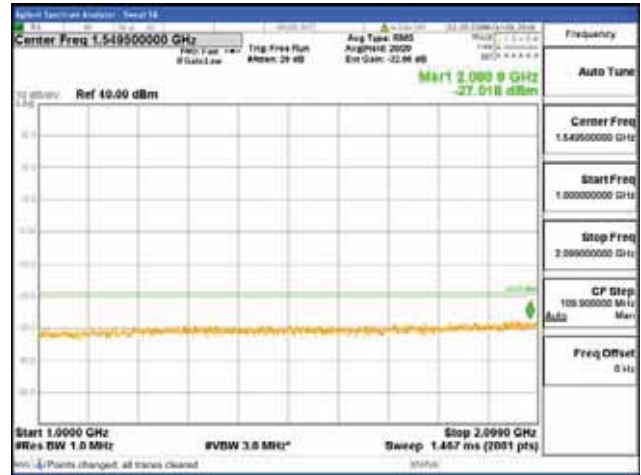

Report No.:
 CTK-2018-03329
 Page (1098) / (2957)
 Pages

[256QAM]

9 kHz - 150 kHz

150 kHz - 30 MHz

30 MHz - 1000 MHz

1000 MHz - 2099 MHz

CTK Co., Ltd.
 (Ho-dong), 113, Yejik-ro, Cheoin-gu,
 Yongin-si, Gyeonggi-do, Korea
 Tel: +82-31-339-9970
 Fax: +82-31-624-9501