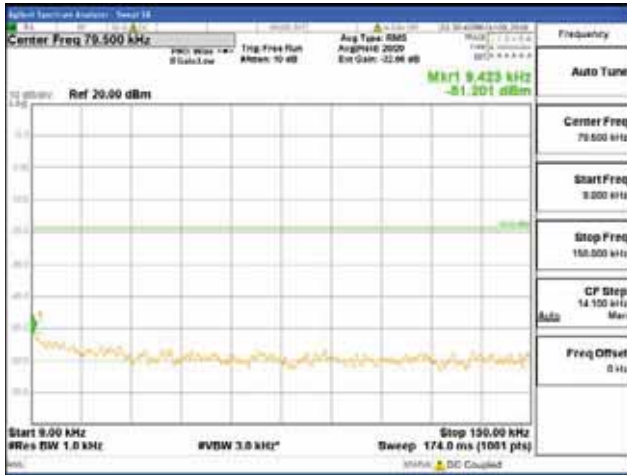

CTK Co., Ltd.
(Ho-dong), 113, Yejik-ro, Cheoin-gu,
Yongin-si, Gyeonggi-do, Korea
Tel: +82-31-339-9970
Fax: +82-31-624-9501

Report No.:
CTK-2018-03329
Page (1130) / (2957)
Pages

[256QAM]

9 kHz - 150 kHz