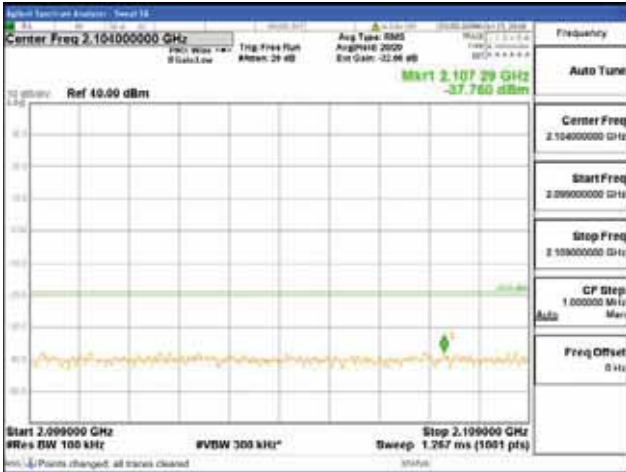

CTK Co., Ltd.
(Ho-dong), 113, Yejik-ro, Cheoin-gu,
Yongin-si, Gyeonggi-do, Korea
Tel: +82-31-339-9970
Fax: +82-31-624-9501

Report No.:
CTK-2018-03329
Page (1103) / (2957)
Pages

2099 MHz - 2109 MHz