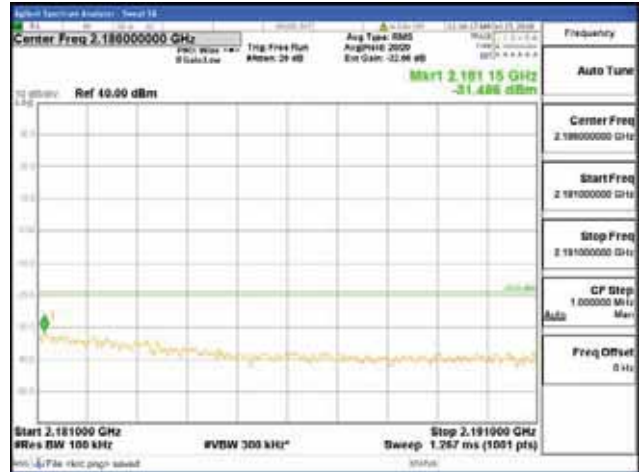

2181 MHz - 2191 MHz