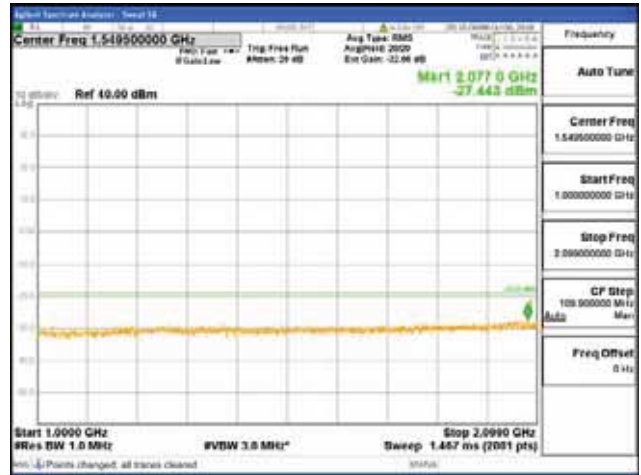

[16QAM]

9 kHz - 150 kHz

150 kHz - 30 MHz

30 MHz - 1000 MHz

1000 MHz - 2099 MHz

CTK Co., Ltd.
 (Ho-dong), 113, Yejik-ro, Cheoin-gu,
 Yongin-si, Gyeonggi-do, Korea
 Tel: +82-31-339-9970
 Fax: +82-31-624-9501