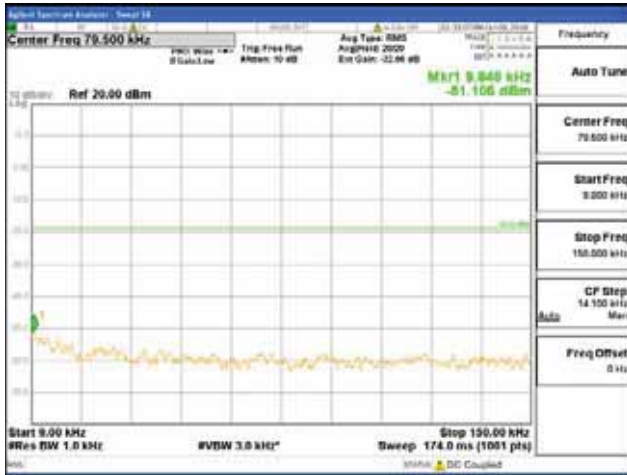

CTK Co., Ltd.
(Ho-dong), 113, Yejik-ro, Cheoin-gu,
Yongin-si, Gyeonggi-do, Korea
Tel: +82-31-339-9970
Fax: +82-31-624-9501

Report No.:
CTK-2018-03329
Page (1146) / (2957)
Pages

[256QAM]

9 kHz - 150 kHz