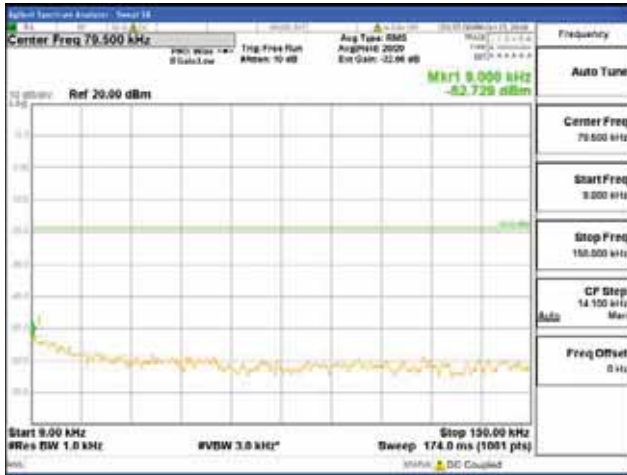

CTK Co., Ltd.
(Ho-dong), 113, Yejik-ro, Cheoin-gu,
Yongin-si, Gyeonggi-do, Korea
Tel: +82-31-339-9970
Fax: +82-31-624-9501

Report No.:
CTK-2018-03329
Page (1104) / (2957)
Pages

[64QAM]

9 kHz - 150 kHz