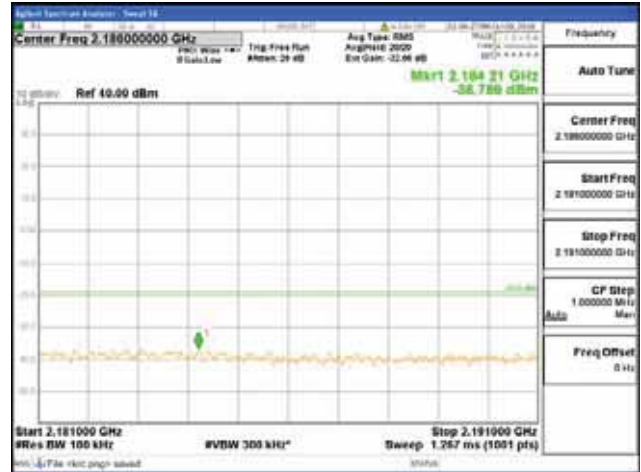

2181 MHz - 2191 MHz