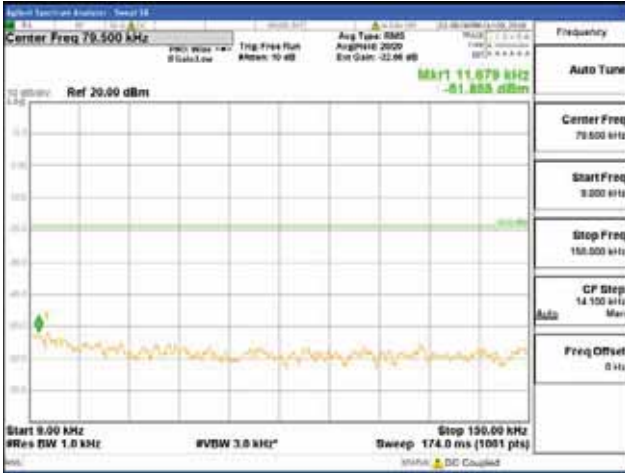

CTK Co., Ltd.
(Ho-dong), 113, Yejik-ro, Cheoin-gu,
Yongin-si, Gyeonggi-do, Korea
Tel: +82-31-339-9970
Fax: +82-31-624-9501

Report No.:
CTK-2018-03329
Page (1126) / (2957)
Pages

[16QAM]

9 kHz - 150 kHz