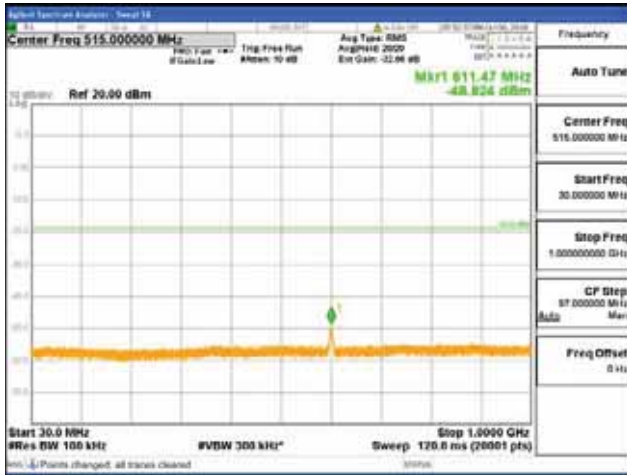

Report No.:
 CTK-2018-03329
 Page (1082) / (2957)
 Pages

[256QAM]

9 kHz - 150 kHz

150 kHz - 30 MHz

30 MHz - 1000 MHz

1000 MHz - 2099 MHz

CTK Co., Ltd.
 (Ho-dong), 113, Yejik-ro, Cheoin-gu,
 Yongin-si, Gyeonggi-do, Korea
 Tel: +82-31-339-9970
 Fax: +82-31-624-9501