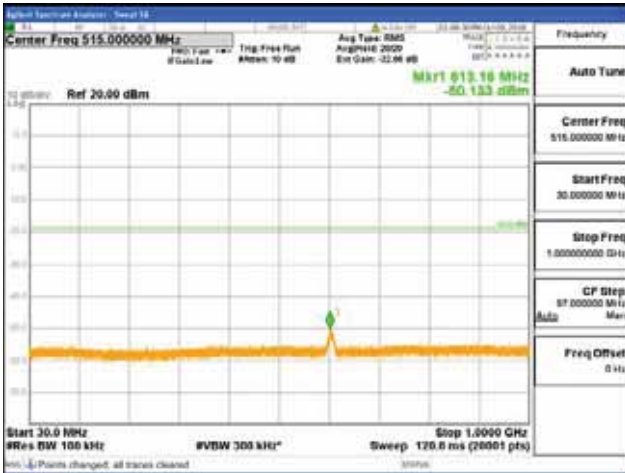

[16QAM]

9 kHz - 150 kHz

150 kHz - 30 MHz

30 MHz - 1000 MHz

1000 MHz - 2099 MHz

CTK Co., Ltd.
 (Ho-dong), 113, Yejik-ro, Cheoin-gu,
 Yongin-si, Gyeonggi-do, Korea
 Tel: +82-31-339-9970
 Fax: +82-31-624-9501