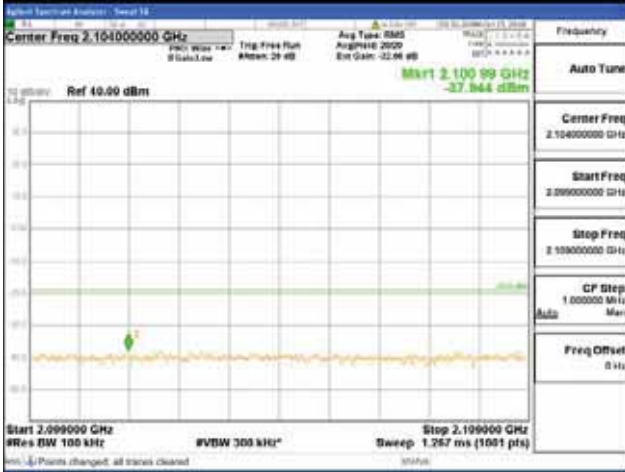

CTK Co., Ltd.
(Ho-dong), 113, Yejik-ro, Cheoin-gu,
Yongin-si, Gyeonggi-do, Korea
Tel: +82-31-339-9970
Fax: +82-31-624-9501

Report No.:
CTK-2018-03329
Page (1155) / (2957)
Pages

2099 MHz - 2109 MHz