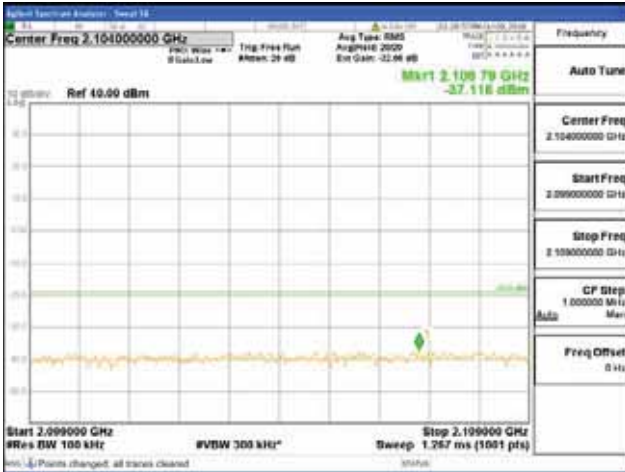

CTK Co., Ltd.
(Ho-dong), 113, Yejik-ro, Cheoin-gu,
Yongin-si, Gyeonggi-do, Korea
Tel: +82-31-339-9970
Fax: +82-31-624-9501

Report No.:
CTK-2018-03329
Page (1129) / (2957)
Pages

2099 MHz - 2109 MHz