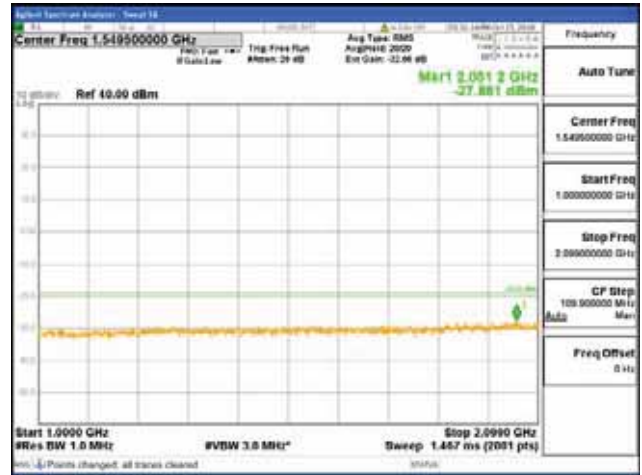

Report No.:
 CTK-2018-03329
 Page (1154) / (2957)
 Pages

[256QAM]

9 kHz - 150 kHz

150 kHz - 30 MHz

30 MHz - 1000 MHz

1000 MHz - 2099 MHz

CTK Co., Ltd.
 (Ho-dong), 113, Yejik-ro, Cheoin-gu,
 Yongin-si, Gyeonggi-do, Korea
 Tel: +82-31-339-9970
 Fax: +82-31-624-9501