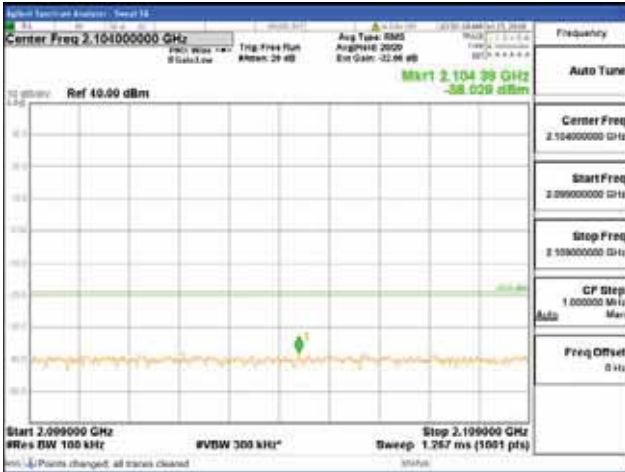

CTK Co., Ltd.
(Ho-dong), 113, Yejik-ro, Cheoin-gu,
Yongin-si, Gyeonggi-do, Korea
Tel: +82-31-339-9970
Fax: +82-31-624-9501

Report No.:
CTK-2018-03329
Page (1053) / (2957)
Pages

2099 MHz - 2109 MHz