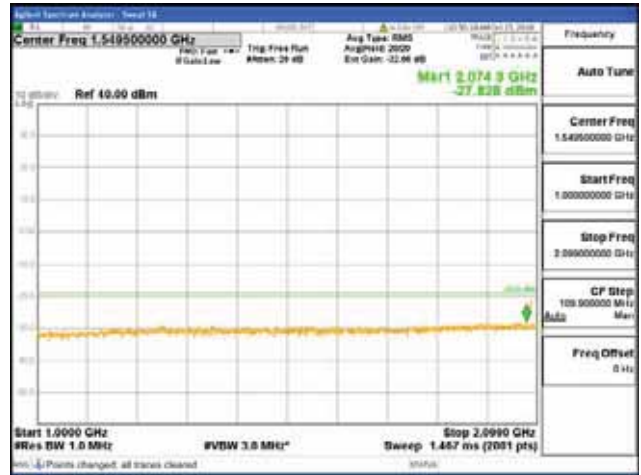

Report No.:
 CTK-2018-03329
 Page (1054) / (2957)
 Pages

[16QAM]

9 kHz - 150 kHz

150 kHz - 30 MHz

30 MHz - 1000 MHz

1000 MHz - 2099 MHz

CTK Co., Ltd.
 (Ho-dong), 113, Yejik-ro, Cheoin-gu,
 Yongin-si, Gyeonggi-do, Korea
 Tel: +82-31-339-9970
 Fax: +82-31-624-9501