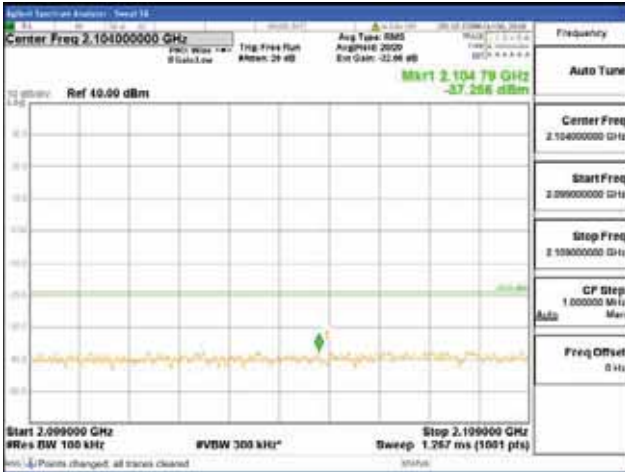

CTK Co., Ltd.
(Ho-dong), 113, Yejik-ro, Cheoin-gu,
Yongin-si, Gyeonggi-do, Korea
Tel: +82-31-339-9970
Fax: +82-31-624-9501

Report No.:
CTK-2018-03329
Page (1063) / (2957)
Pages

2099 MHz - 2109 MHz