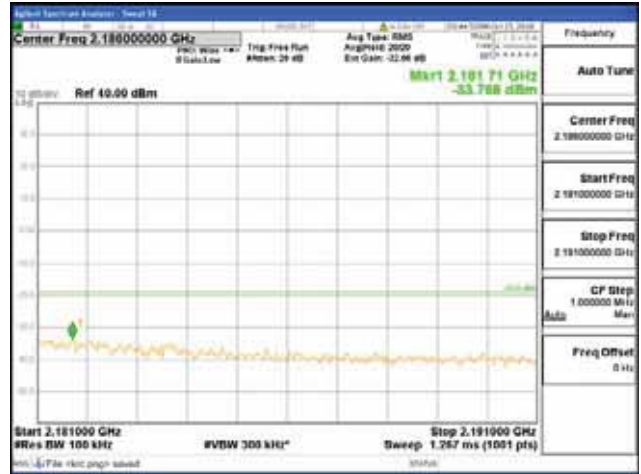

2181 MHz - 2191 MHz