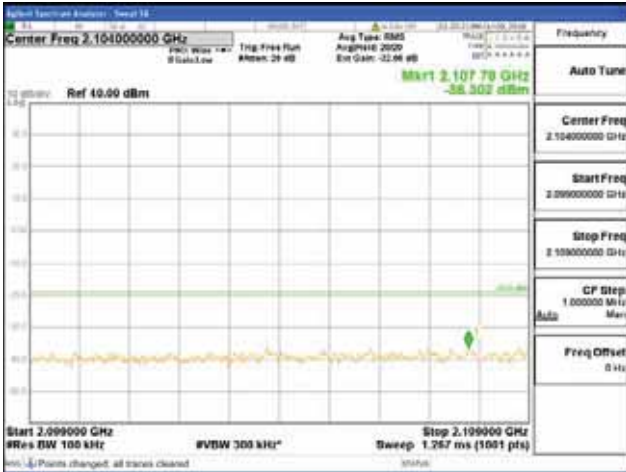

CTK Co., Ltd.
(Ho-dong), 113, Yejik-ro, Cheoin-gu,
Yongin-si, Gyeonggi-do, Korea
Tel: +82-31-339-9970
Fax: +82-31-624-9501

Report No.:
CTK-2018-03329
Page (1099) / (2957)
Pages

2099 MHz - 2109 MHz