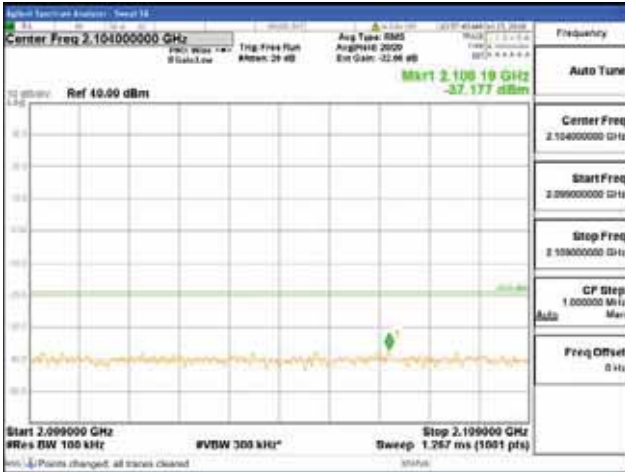

CTK Co., Ltd.
(Ho-dong), 113, Yejik-ro, Cheoin-gu,
Yongin-si, Gyeonggi-do, Korea
Tel: +82-31-339-9970
Fax: +82-31-624-9501

Report No.:
CTK-2018-03329
Page (1071) / (2957)
Pages

2099 MHz - 2109 MHz