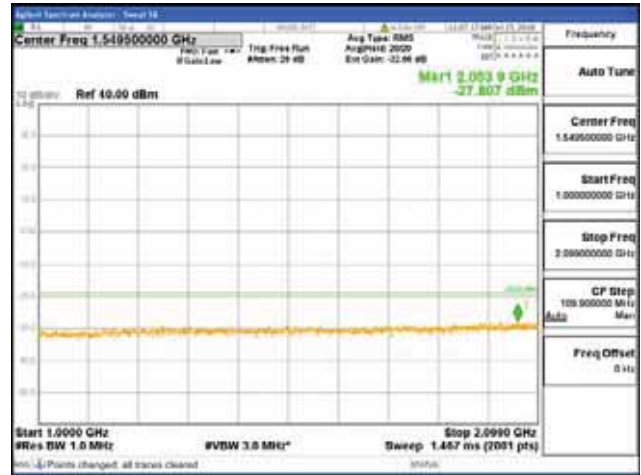

Report No.:
 CTK-2018-03329
 Page (1086) / (2957)
 Pages

[16QAM]

9 kHz - 150 kHz

150 kHz - 30 MHz

30 MHz - 1000 MHz

1000 MHz - 2099 MHz

CTK Co., Ltd.
 (Ho-dong), 113, Yejik-ro, Cheoin-gu,
 Yongin-si, Gyeonggi-do, Korea
 Tel: +82-31-339-9970
 Fax: +82-31-624-9501