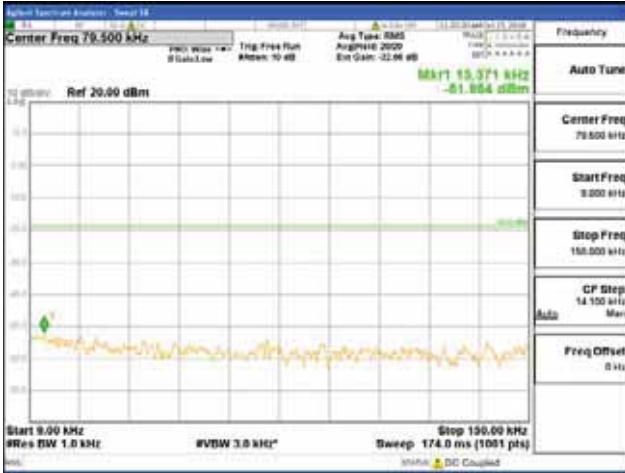

CTK Co., Ltd.
(Ho-dong), 113, Yejik-ro, Cheoin-gu,
Yongin-si, Gyeonggi-do, Korea
Tel: +82-31-339-9970
Fax: +82-31-624-9501

Report No.:
CTK-2018-03329
Page (1072) / (2957)
Pages

[64QAM]

9 kHz - 150 kHz