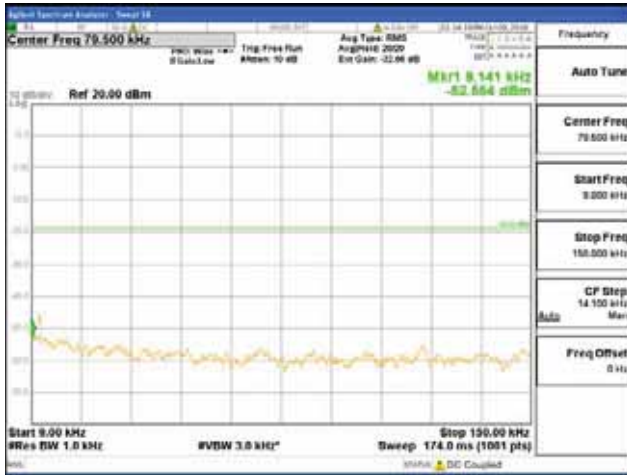

CTK Co., Ltd.
(Ho-dong), 113, Yejik-ro, Cheoin-gu,
Yongin-si, Gyeonggi-do, Korea
Tel: +82-31-339-9970
Fax: +82-31-624-9501

Report No.:
CTK-2018-03329
Page (1094) / (2957)
Pages

[16QAM]

9 kHz - 150 kHz