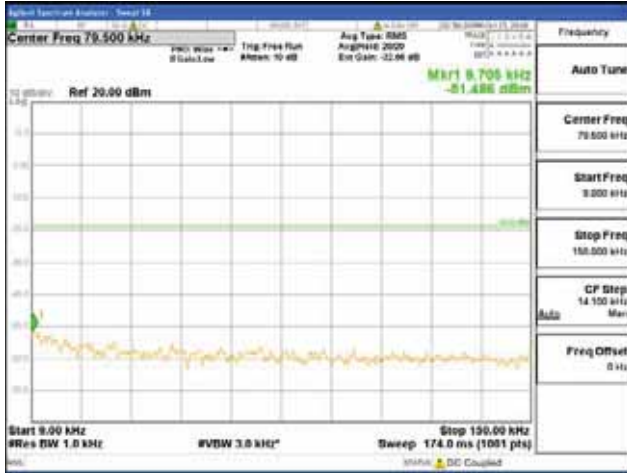

CTK Co., Ltd.
(Ho-dong), 113, Yejik-ro, Cheoin-gu,
Yongin-si, Gyeonggi-do, Korea
Tel: +82-31-339-9970
Fax: +82-31-624-9501

Report No.:
CTK-2018-03329
Page (1118) / (2957)
Pages

[16QAM]

9 kHz - 150 kHz