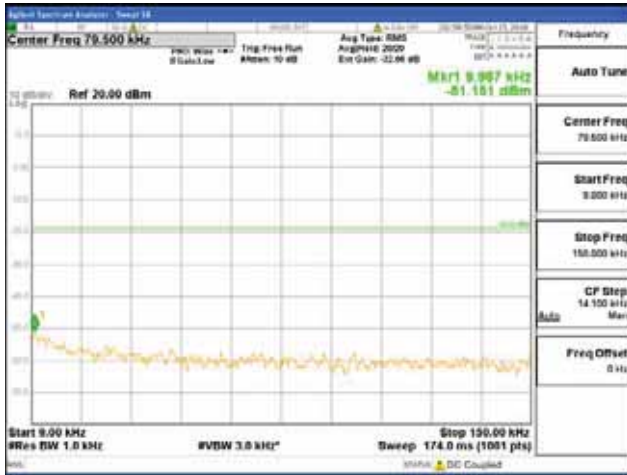

CTK Co., Ltd.
(Ho-dong), 113, Yejik-ro, Cheoin-gu,
Yongin-si, Gyeonggi-do, Korea
Tel: +82-31-339-9970
Fax: +82-31-624-9501

Report No.:
CTK-2018-03329
Page (1102) / (2957)
Pages

[16QAM]

9 kHz - 150 kHz