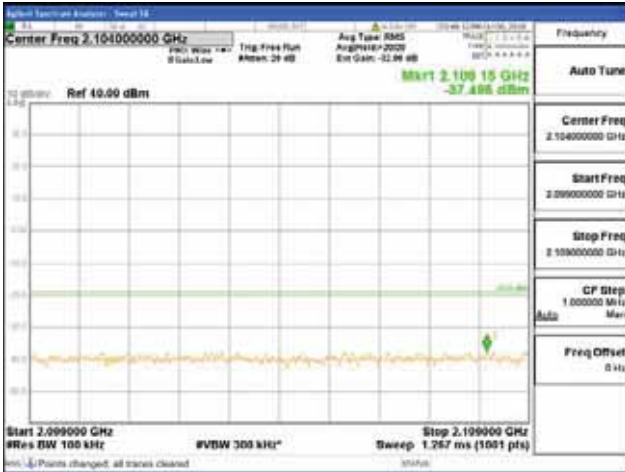

CTK Co., Ltd.
(Ho-dong), 113, Yejik-ro, Cheoin-gu,
Yongin-si, Gyeonggi-do, Korea
Tel: +82-31-339-9970
Fax: +82-31-624-9501

Report No.:
CTK-2018-03329
Page (1077) / (2957)
Pages

2099 MHz - 2109 MHz