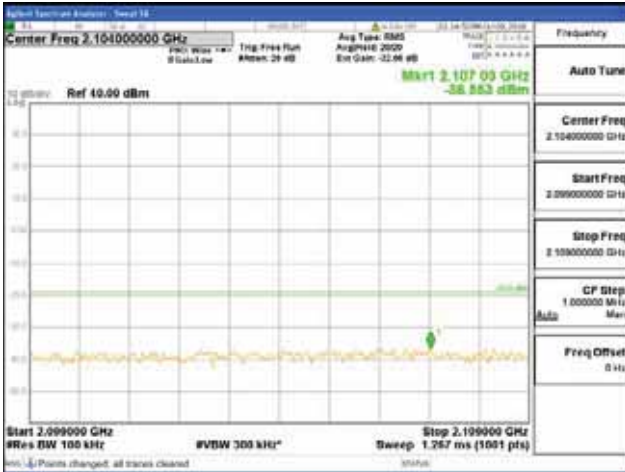

CTK Co., Ltd.
(Ho-dong), 113, Yejik-ro, Cheoin-gu,
Yongin-si, Gyeonggi-do, Korea
Tel: +82-31-339-9970
Fax: +82-31-624-9501

Report No.:
CTK-2018-03329
Page (1095) / (2957)
Pages

2099 MHz - 2109 MHz