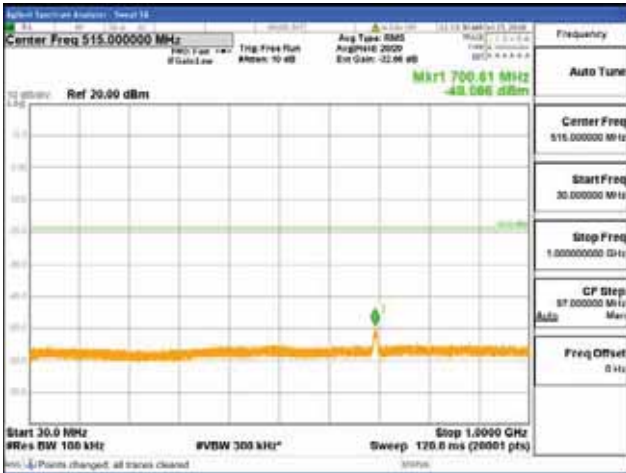

Report No.:
 CTK-2018-03329
 Page (1088) / (2957)
 Pages

[64QAM]

9 kHz - 150 kHz

150 kHz - 30 MHz

30 MHz - 1000 MHz

1000 MHz - 2099 MHz

CTK Co., Ltd.
 (Ho-dong), 113, Yejik-ro, Cheoin-gu,
 Yongin-si, Gyeonggi-do, Korea
 Tel: +82-31-339-9970
 Fax: +82-31-624-9501