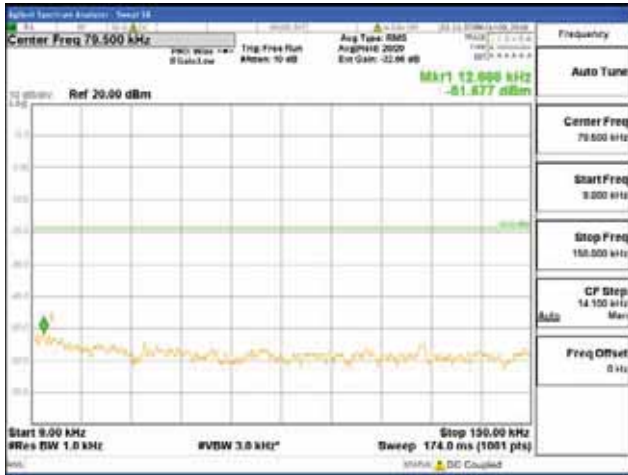

CTK Co., Ltd.
(Ho-dong), 113, Yejik-ro, Cheoin-gu,
Yongin-si, Gyeonggi-do, Korea
Tel: +82-31-339-9970
Fax: +82-31-624-9501

Report No.:
CTK-2018-03329
Page (1110) / (2957)
Pages

[16QAM]

9 kHz - 150 kHz