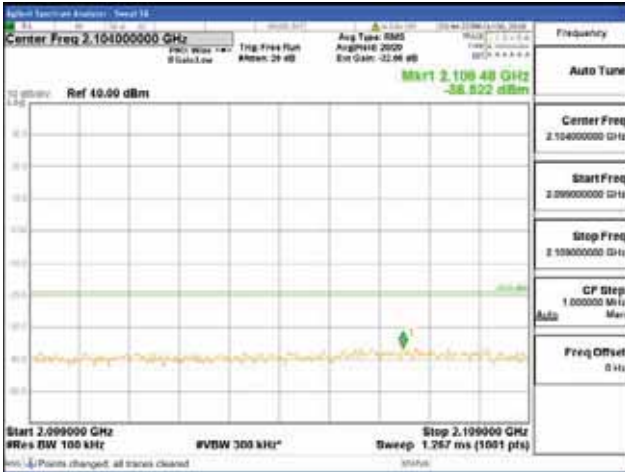

CTK Co., Ltd.
(Ho-dong), 113, Yejik-ro, Cheoin-gu,
Yongin-si, Gyeonggi-do, Korea
Tel: +82-31-339-9970
Fax: +82-31-624-9501

Report No.:
CTK-2018-03329
Page (1061) / (2957)
Pages

2099 MHz - 2109 MHz