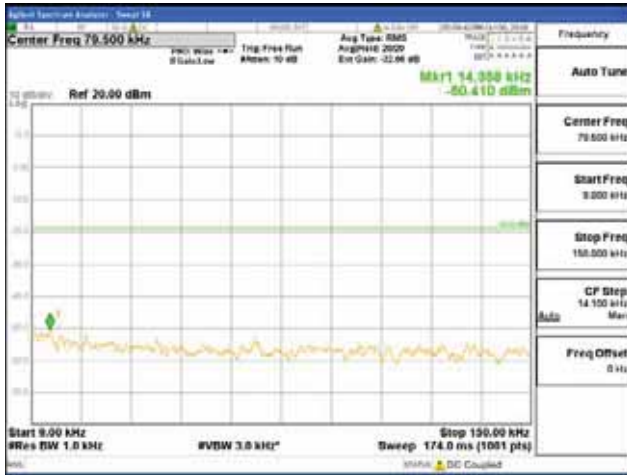

CTK Co., Ltd.
(Ho-dong), 113, Yejik-ro, Cheoin-gu,
Yongin-si, Gyeonggi-do, Korea
Tel: +82-31-339-9970
Fax: +82-31-624-9501

Report No.:
CTK-2018-03329
Page (1062) / (2957)
Pages

[16QAM]

9 kHz - 150 kHz