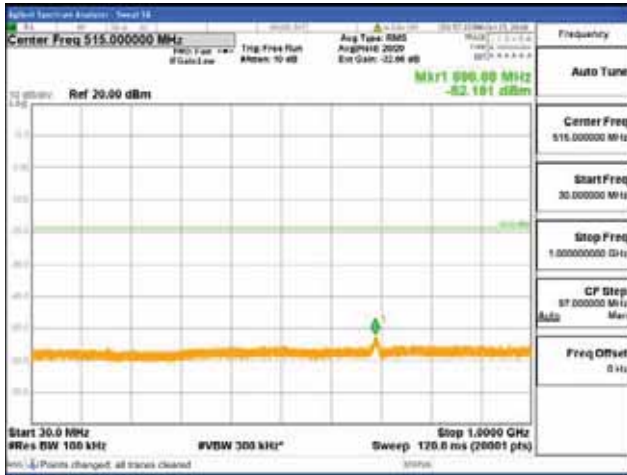

Report No.:
CTK-2018-03329
Page (1104) / (2957)
Pages

[64QAM]

9 kHz - 150 kHz

150 kHz - 30 MHz

30 MHz - 1000 MHz

1000 MHz - 2099 MHz

CTK Co., Ltd.
 (Ho-dong), 113, Yejik-ro, Cheoin-gu,
 Yongin-si, Gyeonggi-do, Korea
 Tel: +82-31-339-9970
 Fax: +82-31-624-9501