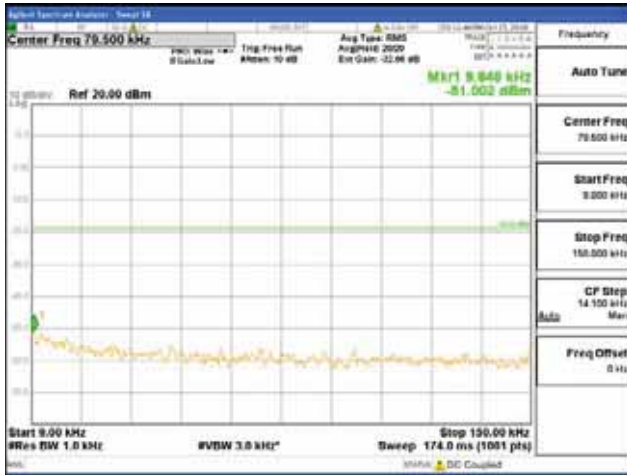

CTK Co., Ltd.
(Ho-dong), 113, Yejik-ro, Cheoin-gu,
Yongin-si, Gyeonggi-do, Korea
Tel: +82-31-339-9970
Fax: +82-31-624-9501

Report No.:
CTK-2018-03329
Page (1150) / (2957)
Pages

[16QAM]

9 kHz - 150 kHz