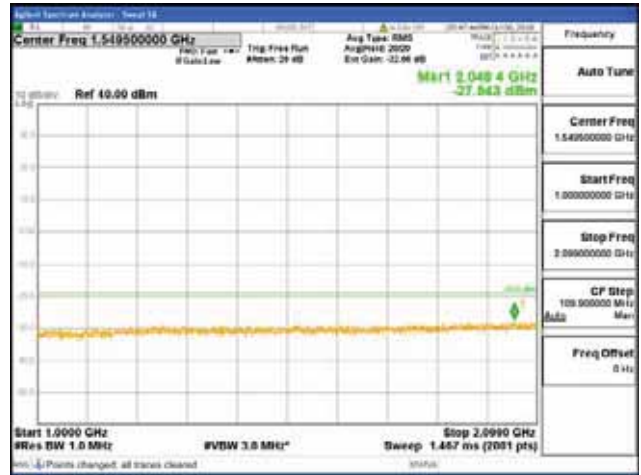

Report No.:
 CTK-2018-03329
 Page (1064) / (2957)
 Pages

[64QAM]

9 kHz - 150 kHz

150 kHz - 30 MHz

30 MHz - 1000 MHz

1000 MHz - 2099 MHz

CTK Co., Ltd.
 (Ho-dong), 113, Yejik-ro, Cheoin-gu,
 Yongin-si, Gyeonggi-do, Korea
 Tel: +82-31-339-9970
 Fax: +82-31-624-9501