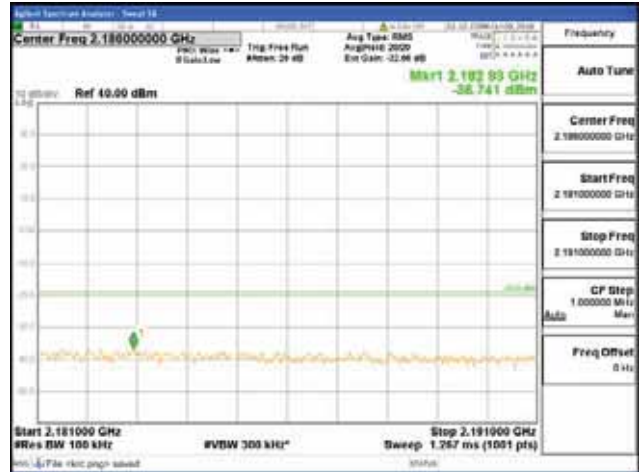

2181 MHz - 2191 MHz