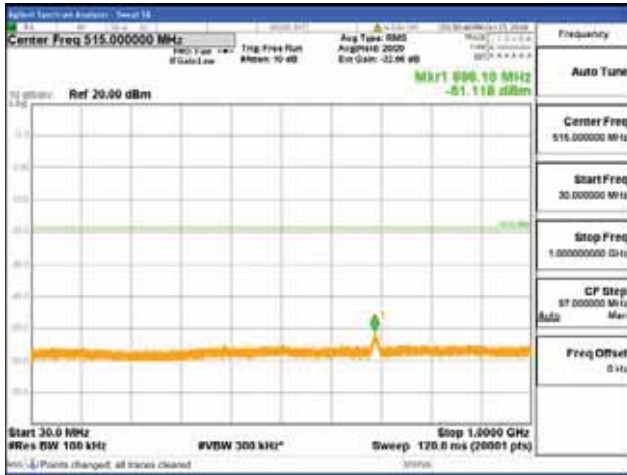

Report No.:
 CTK-2018-03329
 Page (1122) / (2957)
 Pages

[256QAM]

9 kHz - 150 kHz

150 kHz - 30 MHz

30 MHz - 1000 MHz

1000 MHz - 2099 MHz

CTK Co., Ltd.
 (Ho-dong), 113, Yejik-ro, Cheoin-gu,
 Yongin-si, Gyeonggi-do, Korea
 Tel: +82-31-339-9970
 Fax: +82-31-624-9501