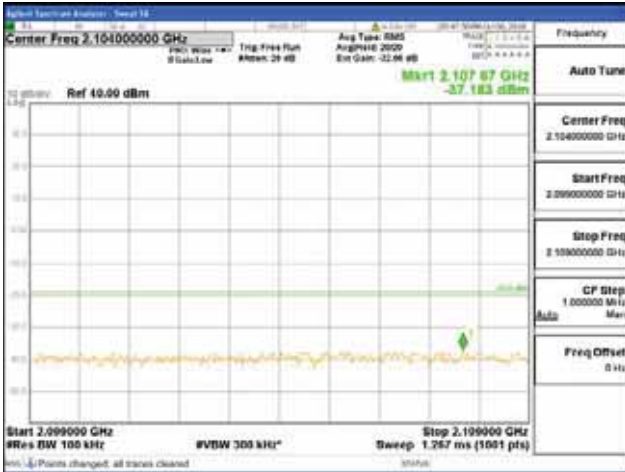

CTK Co., Ltd.
(Ho-dong), 113, Yejik-ro, Cheoin-gu,
Yongin-si, Gyeonggi-do, Korea
Tel: +82-31-339-9970
Fax: +82-31-624-9501

Report No.:
CTK-2018-03329
Page (1065) / (2957)
Pages

2099 MHz - 2109 MHz