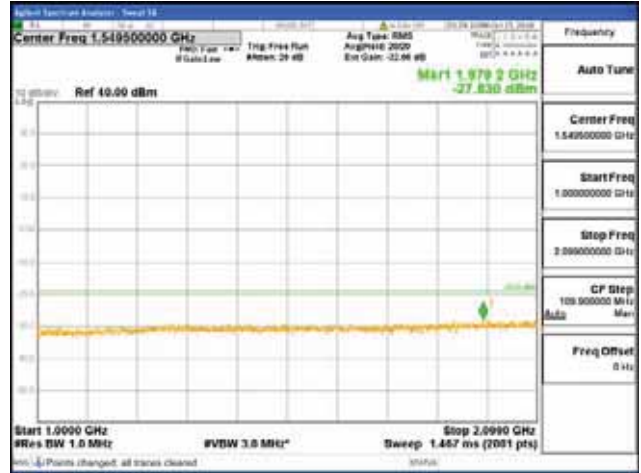

Report No.:
 CTK-2018-03329
 Page (1152) / (2957)
 Pages

[64QAM]

9 kHz - 150 kHz

150 kHz - 30 MHz

30 MHz - 1000 MHz

1000 MHz - 2099 MHz

CTK Co., Ltd.
 (Ho-dong), 113, Yejik-ro, Cheoin-gu,
 Yongin-si, Gyeonggi-do, Korea
 Tel: +82-31-339-9970
 Fax: +82-31-624-9501