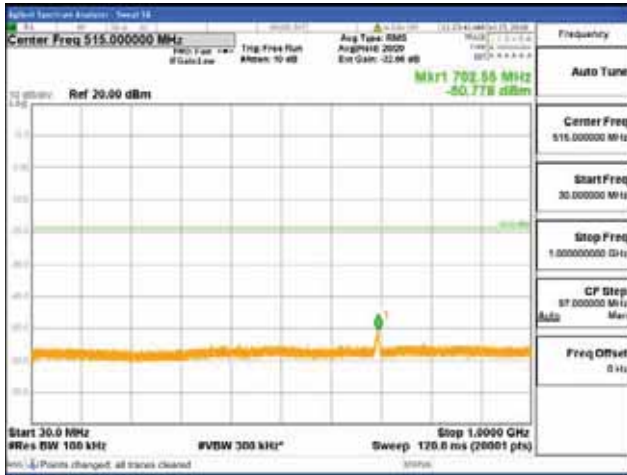

Report No.:
 CTK-2018-03329
 Page (1056) / (2957)
 Pages

[64QAM]

9 kHz - 150 kHz

150 kHz - 30 MHz

30 MHz - 1000 MHz

1000 MHz - 2099 MHz

CTK Co., Ltd.
 (Ho-dong), 113, Yejik-ro, Cheoin-gu,
 Yongin-si, Gyeonggi-do, Korea
 Tel: +82-31-339-9970
 Fax: +82-31-624-9501