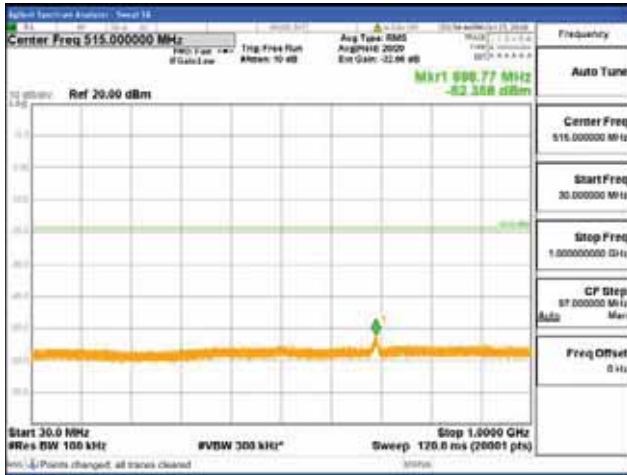

Report No.:
 CTK-2018-03329
 Page (1106) / (2957)
 Pages

[256QAM]

9 kHz - 150 kHz

150 kHz - 30 MHz

30 MHz - 1000 MHz

1000 MHz - 2099 MHz

CTK Co., Ltd.
 (Ho-dong), 113, Yejik-ro, Cheoin-gu,
 Yongin-si, Gyeonggi-do, Korea
 Tel: +82-31-339-9970
 Fax: +82-31-624-9501