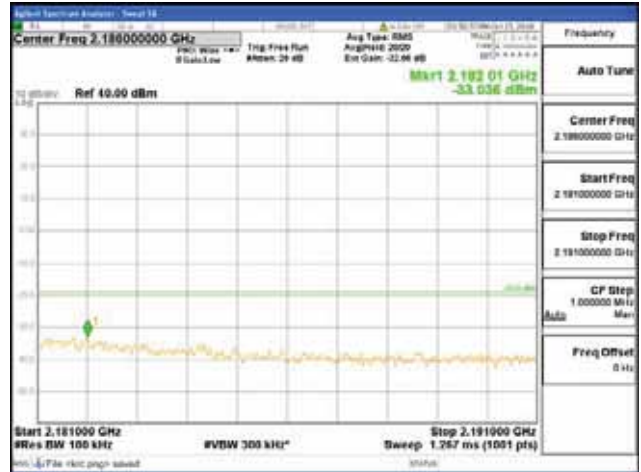

2181 MHz - 2191 MHz