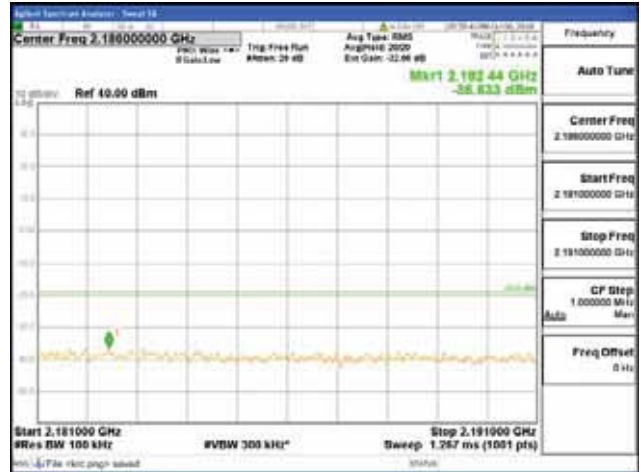

2181 MHz - 2191 MHz