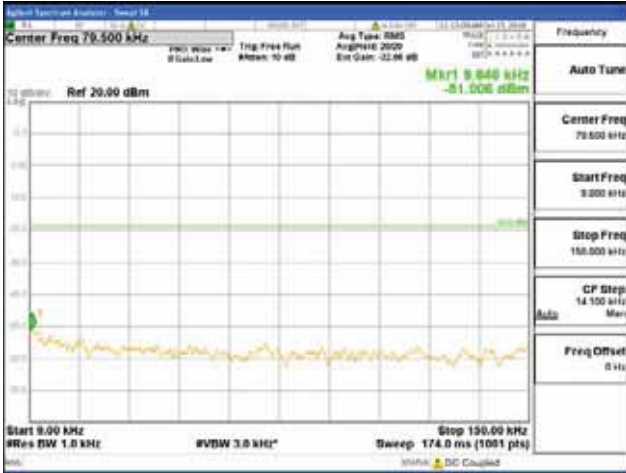

CTK Co., Ltd.
(Ho-dong), 113, Yejik-ro, Cheoin-gu,
Yongin-si, Gyeonggi-do, Korea
Tel: +82-31-339-9970
Fax: +82-31-624-9501

Report No.:
CTK-2018-03329
Page (1088) / (2957)
Pages

[64QAM]

9 kHz - 150 kHz