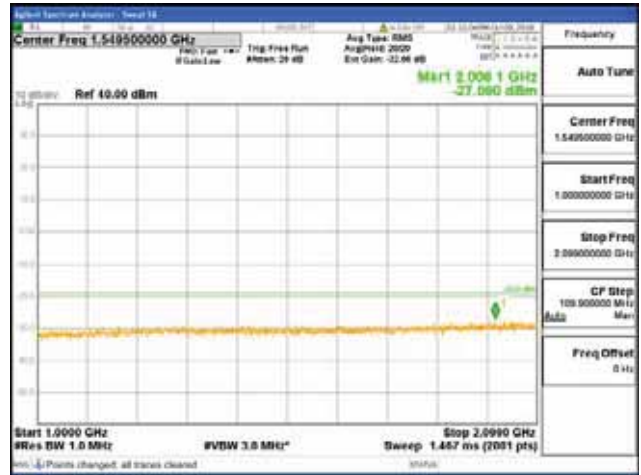

[16QAM]

9 kHz - 150 kHz

150 kHz - 30 MHz

30 MHz - 1000 MHz

1000 MHz - 2099 MHz

CTK Co., Ltd.
 (Ho-dong), 113, Yejik-ro, Cheoin-gu,
 Yongin-si, Gyeonggi-do, Korea
 Tel: +82-31-339-9970
 Fax: +82-31-624-9501