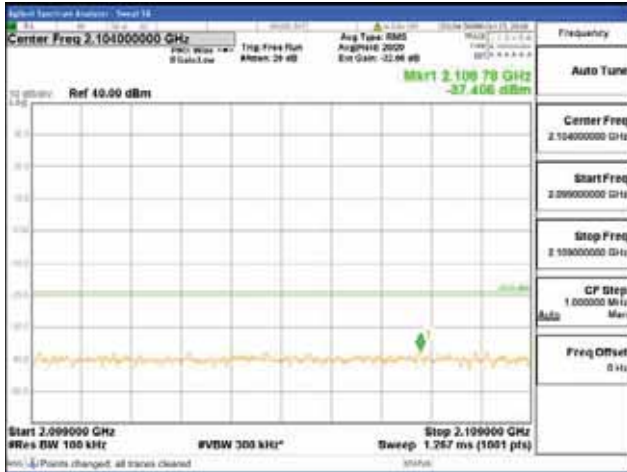

CTK Co., Ltd.
(Ho-dong), 113, Yejik-ro, Cheoin-gu,
Yongin-si, Gyeonggi-do, Korea
Tel: +82-31-339-9970
Fax: +82-31-624-9501

Report No.:
CTK-2018-03329
Page (1133) / (2957)
Pages

2099 MHz - 2109 MHz