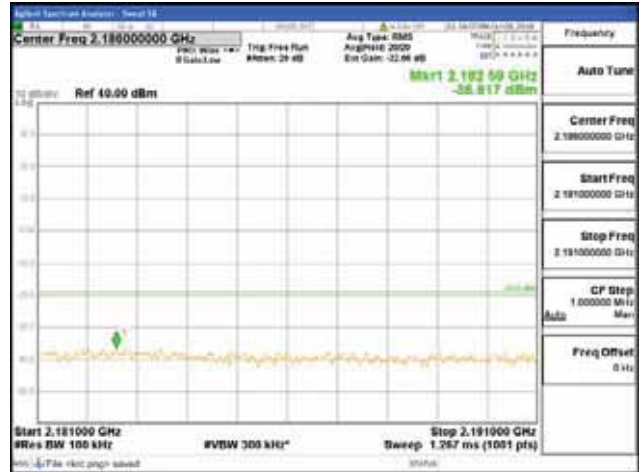

2181 MHz - 2191 MHz