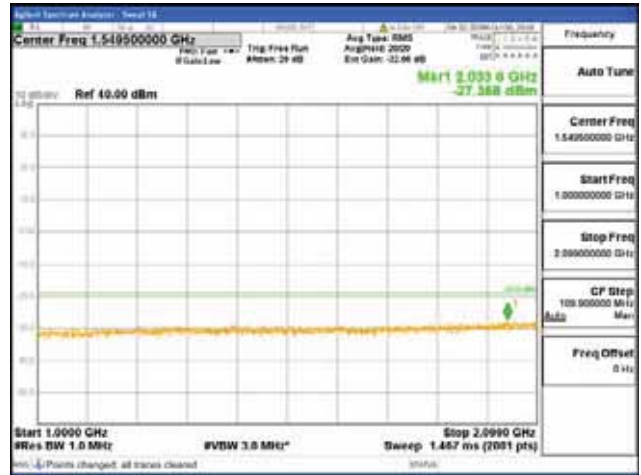

[16QAM]

9 kHz - 150 kHz

150 kHz - 30 MHz

30 MHz - 1000 MHz

1000 MHz - 2099 MHz

CTK Co., Ltd.
 (Ho-dong), 113, Yejik-ro, Cheoin-gu,
 Yongin-si, Gyeonggi-do, Korea
 Tel: +82-31-339-9970
 Fax: +82-31-624-9501