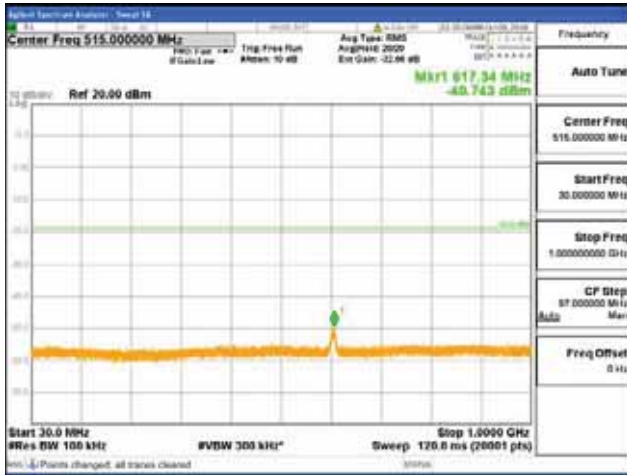

Report No.:
 CTK-2018-03329
 Page (1098) / (2957)
 Pages

[256QAM]

9 kHz - 150 kHz

150 kHz - 30 MHz

30 MHz - 1000 MHz

1000 MHz - 2099 MHz

CTK Co., Ltd.
 (Ho-dong), 113, Yejik-ro, Cheoin-gu,
 Yongin-si, Gyeonggi-do, Korea
 Tel: +82-31-339-9970
 Fax: +82-31-624-9501