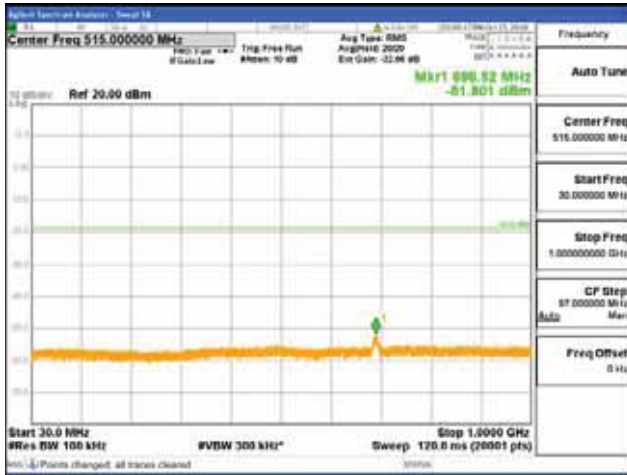

Report No.:
 CTK-2018-03329
 Page (1102) / (2957)
 Pages

[16QAM]

9 kHz - 150 kHz

150 kHz - 30 MHz

30 MHz - 1000 MHz

1000 MHz - 2099 MHz

CTK Co., Ltd.
 (Ho-dong), 113, Yejik-ro, Cheoin-gu,
 Yongin-si, Gyeonggi-do, Korea
 Tel: +82-31-339-9970
 Fax: +82-31-624-9501