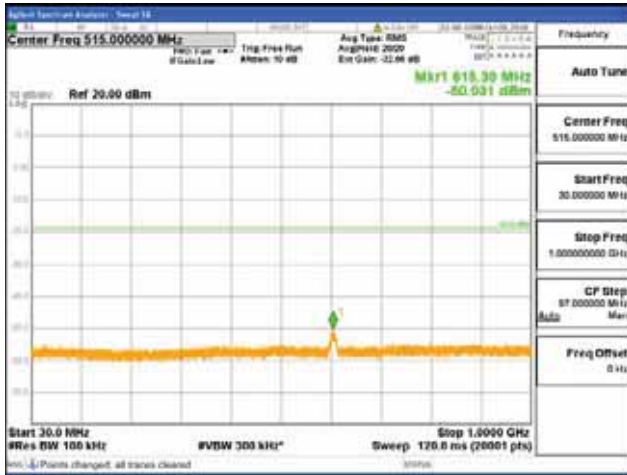

[16QAM]

9 kHz - 150 kHz

150 kHz - 30 MHz

30 MHz - 1000 MHz

1000 MHz - 2099 MHz

CTK Co., Ltd.
 (Ho-dong), 113, Yejik-ro, Cheoin-gu,
 Yongin-si, Gyeonggi-do, Korea
 Tel: +82-31-339-9970
 Fax: +82-31-624-9501