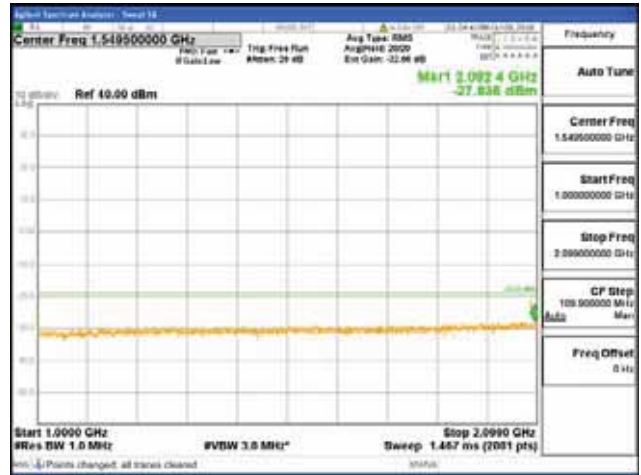

Report No.:
 CTK-2018-03329
 Page (1112) / (2957)
 Pages

[64QAM]

9 kHz - 150 kHz

150 kHz - 30 MHz

30 MHz - 1000 MHz

1000 MHz - 2099 MHz

CTK Co., Ltd.
 (Ho-dong), 113, Yejik-ro, Cheoin-gu,
 Yongin-si, Gyeonggi-do, Korea
 Tel: +82-31-339-9970
 Fax: +82-31-624-9501