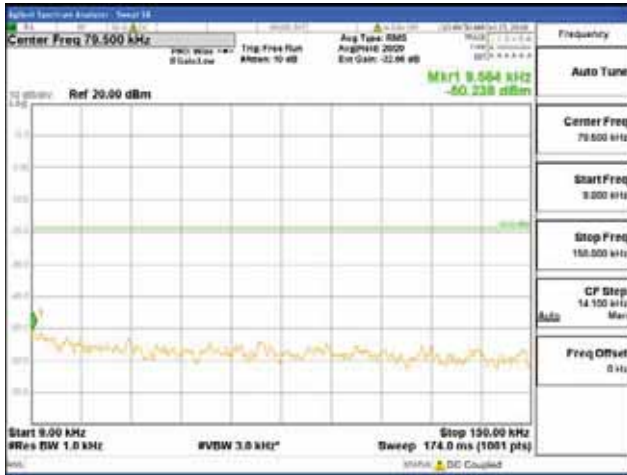

CTK Co., Ltd.
(Ho-dong), 113, Yejik-ro, Cheoin-gu,
Yongin-si, Gyeonggi-do, Korea
Tel: +82-31-339-9970
Fax: +82-31-624-9501

Report No.:
CTK-2018-03329
Page (1054) / (2957)
Pages

[16QAM]

9 kHz - 150 kHz