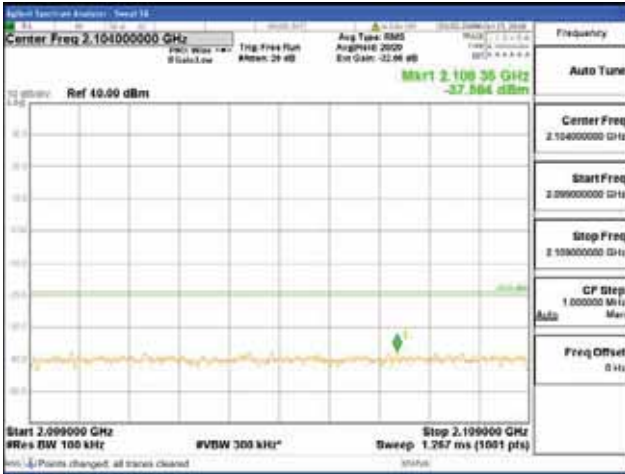

CTK Co., Ltd.
(Ho-dong), 113, Yejik-ro, Cheoin-gu,
Yongin-si, Gyeonggi-do, Korea
Tel: +82-31-339-9970
Fax: +82-31-624-9501

Report No.:
CTK-2018-03329
Page (1101) / (2957)
Pages

2099 MHz - 2109 MHz