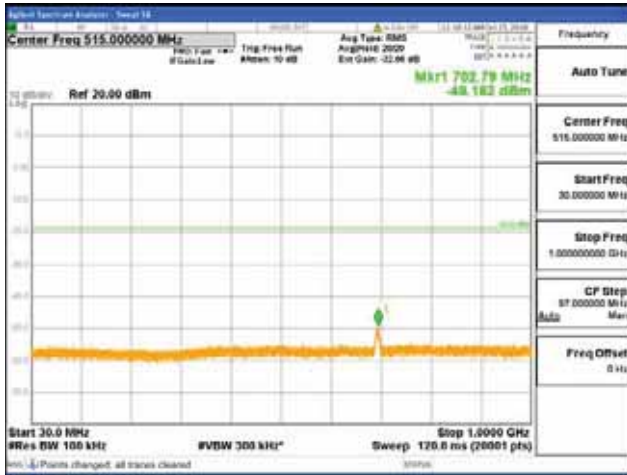

Report No.:
 CTK-2018-03329
 Page (1074) / (2957)
 Pages

[256QAM]

9 kHz - 150 kHz

150 kHz - 30 MHz

30 MHz - 1000 MHz

1000 MHz - 2099 MHz

CTK Co., Ltd.
(Ho-dong), 113, Yejik-ro, Cheoin-gu,
Yongin-si, Gyeonggi-do, Korea
Tel: +82-31-339-9970
Fax: +82-31-624-9501