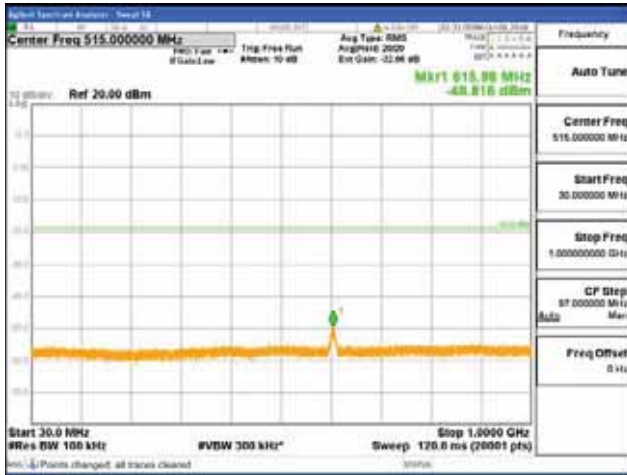

Report No.:
 CTK-2018-03329
 Page (1130) / (2957)
 Pages

[256QAM]

9 kHz - 150 kHz

150 kHz - 30 MHz

30 MHz - 1000 MHz

1000 MHz - 2099 MHz

CTK Co., Ltd.
 (Ho-dong), 113, Yejik-ro, Cheoin-gu,
 Yongin-si, Gyeonggi-do, Korea
 Tel: +82-31-339-9970
 Fax: +82-31-624-9501