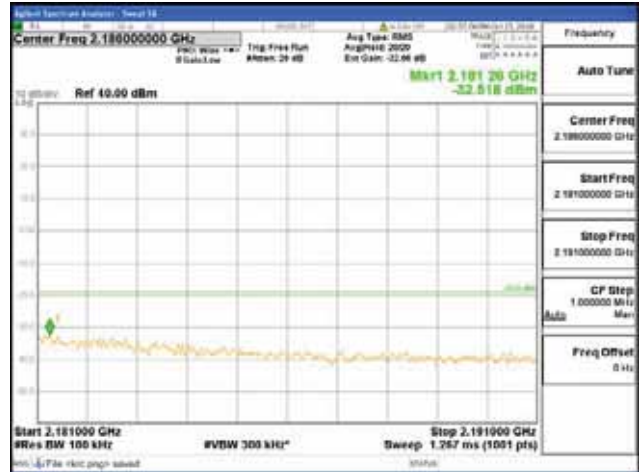

2181 MHz - 2191 MHz