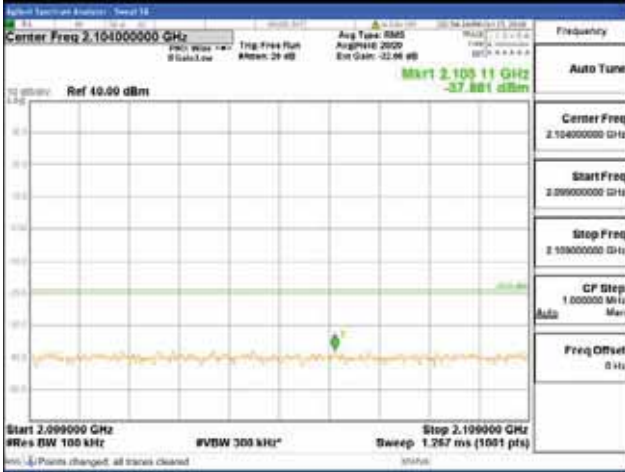

CTK Co., Ltd.
(Ho-dong), 113, Yejik-ro, Cheoin-gu,
Yongin-si, Gyeonggi-do, Korea
Tel: +82-31-339-9970
Fax: +82-31-624-9501

Report No.:
CTK-2018-03329
Page (1117) / (2957)
Pages

2099 MHz - 2109 MHz