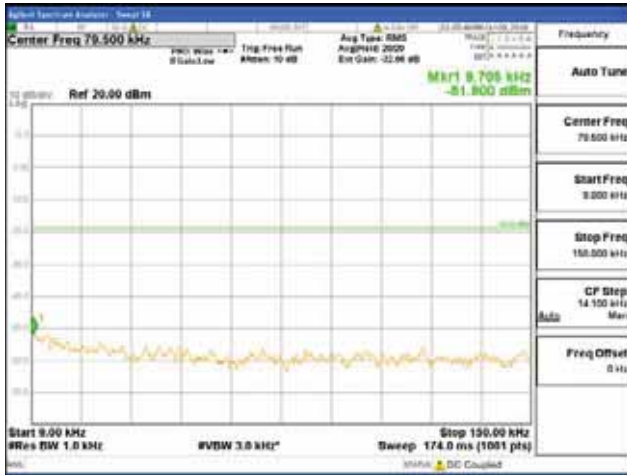

CTK Co., Ltd.
(Ho-dong), 113, Yejik-ro, Cheoin-gu,
Yongin-si, Gyeonggi-do, Korea
Tel: +82-31-339-9970
Fax: +82-31-624-9501

Report No.:
CTK-2018-03329
Page (1142) / (2957)
Pages

[16QAM]

9 kHz - 150 kHz