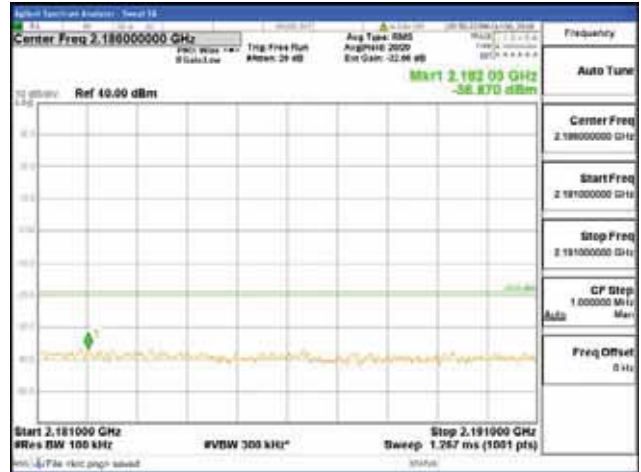

2181 MHz - 2191 MHz