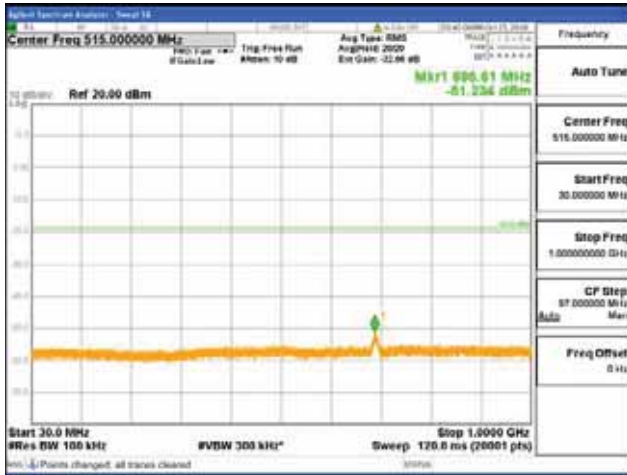

Report No.:
 CTK-2018-03329
 Page (1136) / (2957)
 Pages

[64QAM]

9 kHz - 150 kHz

150 kHz - 30 MHz

30 MHz - 1000 MHz

1000 MHz - 2099 MHz

CTK Co., Ltd.
 (Ho-dong), 113, Yejik-ro, Cheoin-gu,
 Yongin-si, Gyeonggi-do, Korea
 Tel: +82-31-339-9970
 Fax: +82-31-624-9501