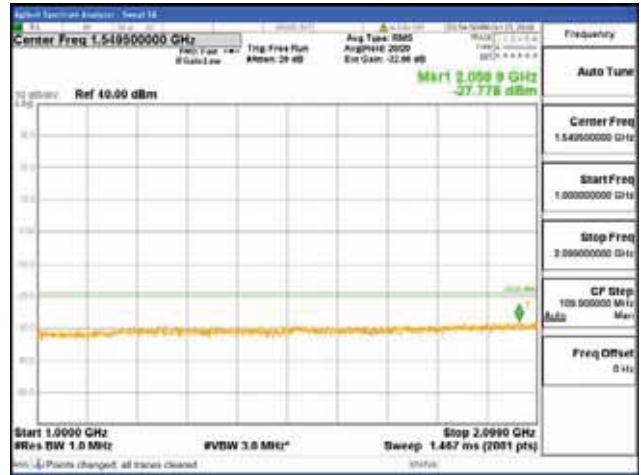

Report No.:
 CTK-2018-03329
 Page (1106) / (2957)
 Pages

[256QAM]

9 kHz - 150 kHz

150 kHz - 30 MHz

30 MHz - 1000 MHz

1000 MHz - 2099 MHz

CTK Co., Ltd.
 (Ho-dong), 113, Yejik-ro, Cheoin-gu,
 Yongin-si, Gyeonggi-do, Korea
 Tel: +82-31-339-9970
 Fax: +82-31-624-9501