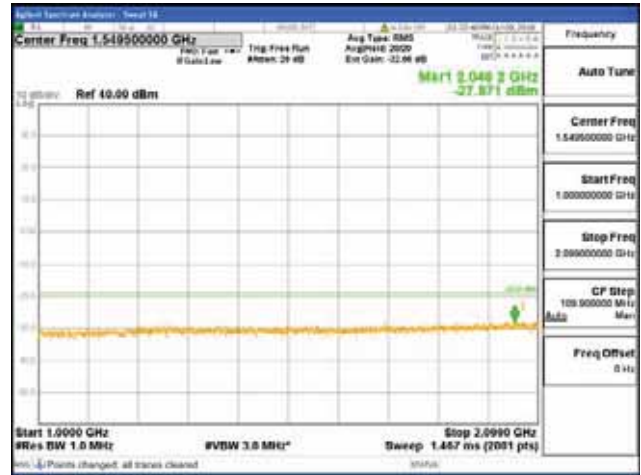

Report No.:
 CTK-2018-03329
 Page (1114) / (2957)
 Pages

[256QAM]

9 kHz - 150 kHz

150 kHz - 30 MHz

30 MHz - 1000 MHz

1000 MHz - 2099 MHz

CTK Co., Ltd.
 (Ho-dong), 113, Yejik-ro, Cheoin-gu,
 Yongin-si, Gyeonggi-do, Korea
 Tel: +82-31-339-9970
 Fax: +82-31-624-9501