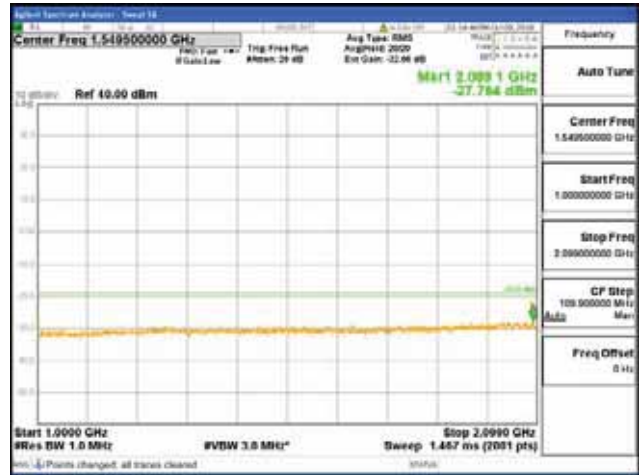

[16QAM]

9 kHz - 150 kHz

150 kHz - 30 MHz

30 MHz - 1000 MHz

1000 MHz - 2099 MHz

CTK Co., Ltd.
 (Ho-dong), 113, Yejik-ro, Cheoin-gu,
 Yongin-si, Gyeonggi-do, Korea
 Tel: +82-31-339-9970
 Fax: +82-31-624-9501