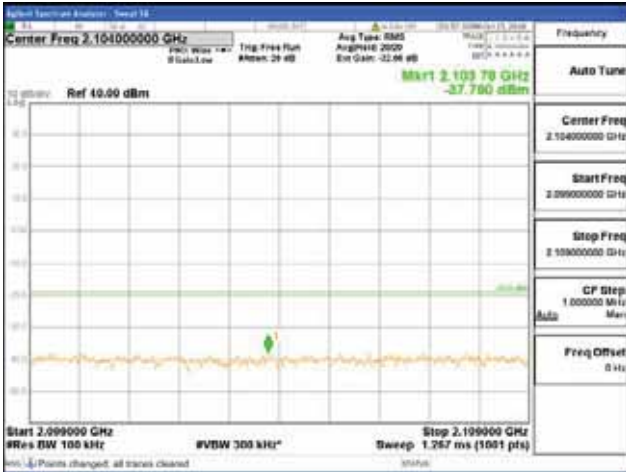

CTK Co., Ltd.
(Ho-dong), 113, Yejik-ro, Cheoin-gu,
Yongin-si, Gyeonggi-do, Korea
Tel: +82-31-339-9970
Fax: +82-31-624-9501

Report No.:
CTK-2018-03329
Page (1105) / (2957)
Pages

2099 MHz - 2109 MHz