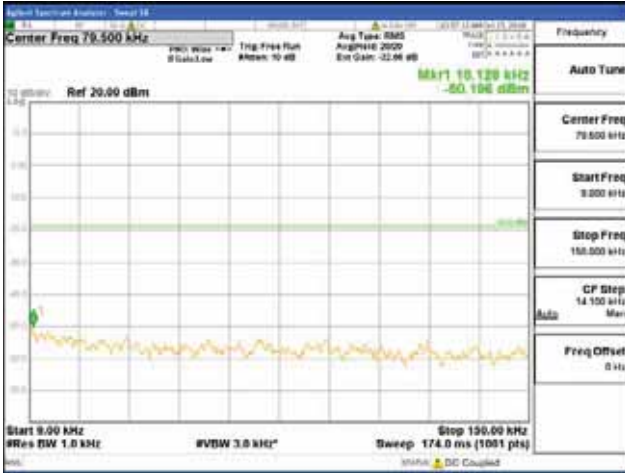

CTK Co., Ltd.
(Ho-dong), 113, Yejik-ro, Cheoin-gu,
Yongin-si, Gyeonggi-do, Korea
Tel: +82-31-339-9970
Fax: +82-31-624-9501

Report No.:
CTK-2018-03329
Page (1070) / (2957)
Pages

[16QAM]

9 kHz - 150 kHz