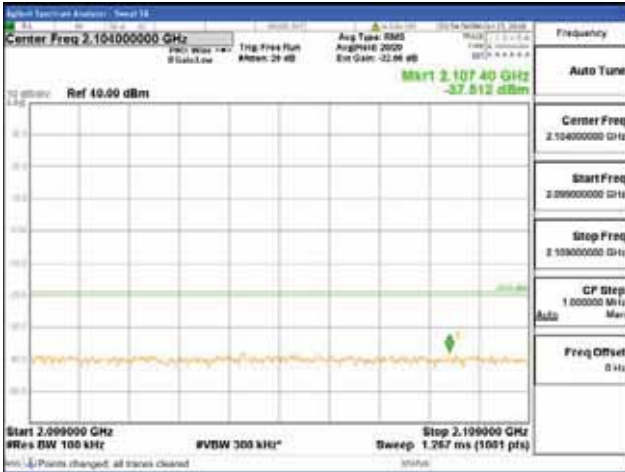

CTK Co., Ltd.
(Ho-dong), 113, Yejik-ro, Cheoin-gu,
Yongin-si, Gyeonggi-do, Korea
Tel: +82-31-339-9970
Fax: +82-31-624-9501

Report No.:
CTK-2018-03329
Page (1107) / (2957)
Pages

2099 MHz - 2109 MHz