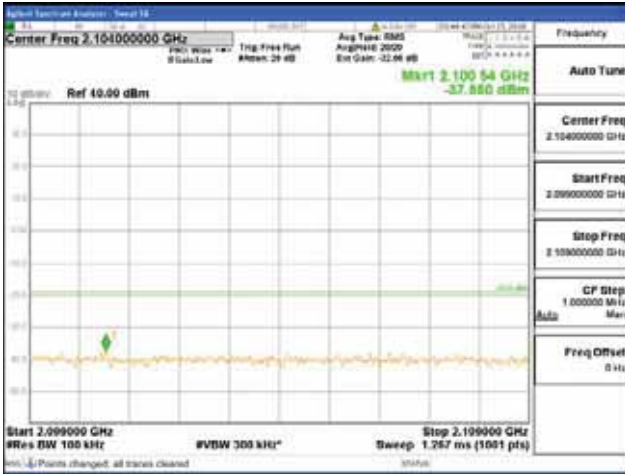

CTK Co., Ltd.
(Ho-dong), 113, Yejik-ro, Cheoin-gu,
Yongin-si, Gyeonggi-do, Korea
Tel: +82-31-339-9970
Fax: +82-31-624-9501

Report No.:
CTK-2018-03329
Page (1121) / (2957)
Pages

2099 MHz - 2109 MHz