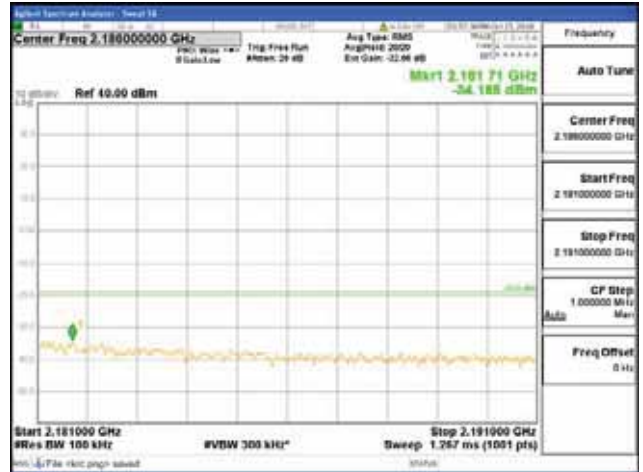

2181 MHz - 2191 MHz