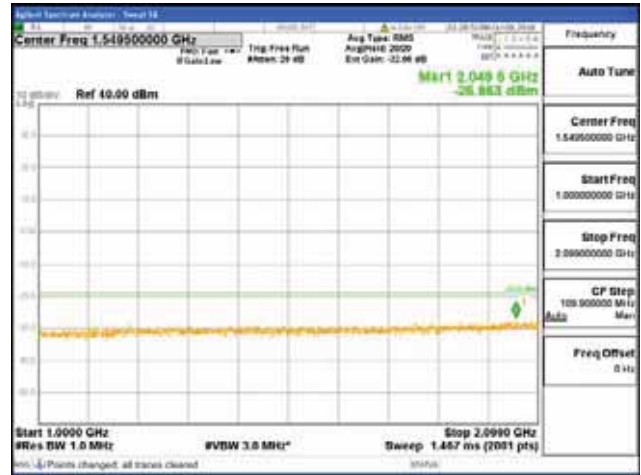

Report No.:
 CTK-2018-03329
 Page (1128) / (2957)
 Pages

[64QAM]

9 kHz - 150 kHz

150 kHz - 30 MHz

30 MHz - 1000 MHz

1000 MHz - 2099 MHz

CTK Co., Ltd.
 (Ho-dong), 113, Yejik-ro, Cheoin-gu,
 Yongin-si, Gyeonggi-do, Korea
 Tel: +82-31-339-9970
 Fax: +82-31-624-9501