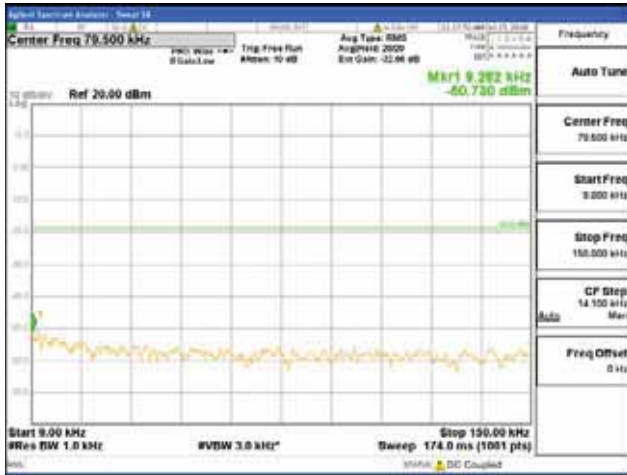

CTK Co., Ltd.
(Ho-dong), 113, Yejik-ro, Cheoin-gu,
Yongin-si, Gyeonggi-do, Korea
Tel: +82-31-339-9970
Fax: +82-31-624-9501

Report No.:
CTK-2018-03329
Page (1074) / (2957)
Pages

[256QAM]

9 kHz - 150 kHz