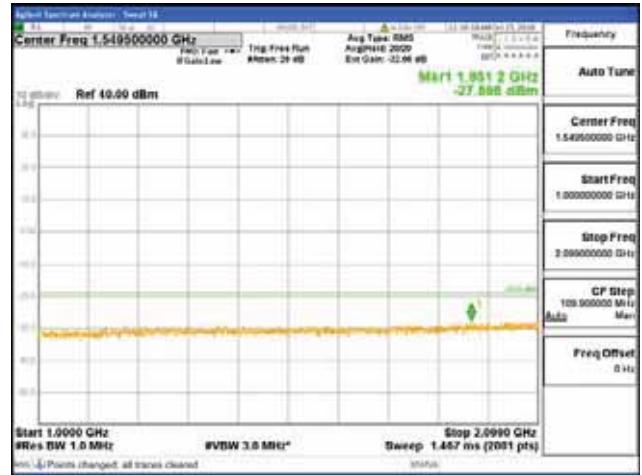

Report No.:
 CTK-2018-03329
 Page (1074) / (2957)
 Pages

[256QAM]

9 kHz - 150 kHz

150 kHz - 30 MHz

30 MHz - 1000 MHz

1000 MHz - 2099 MHz

CTK Co., Ltd.
(Ho-dong), 113, Yejik-ro, Cheoin-gu,
Yongin-si, Gyeonggi-do, Korea
Tel: +82-31-339-9970
Fax: +82-31-624-9501