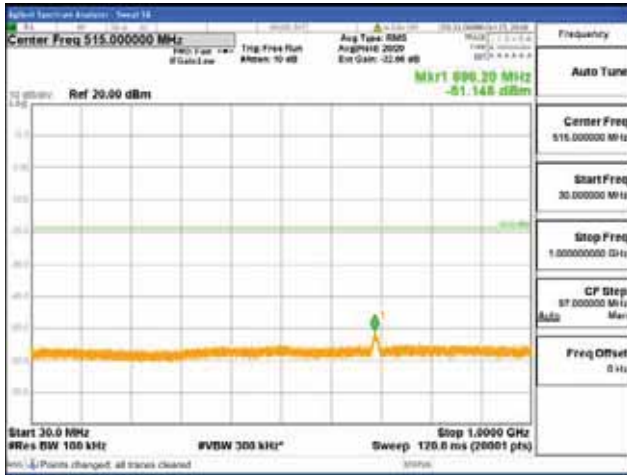

Report No.:
 CTK-2018-03329
 Page (1154) / (2957)
 Pages

[256QAM]

9 kHz - 150 kHz

150 kHz - 30 MHz

30 MHz - 1000 MHz

1000 MHz - 2099 MHz

CTK Co., Ltd.
 (Ho-dong), 113, Yejik-ro, Cheoin-gu,
 Yongin-si, Gyeonggi-do, Korea
 Tel: +82-31-339-9970
 Fax: +82-31-624-9501