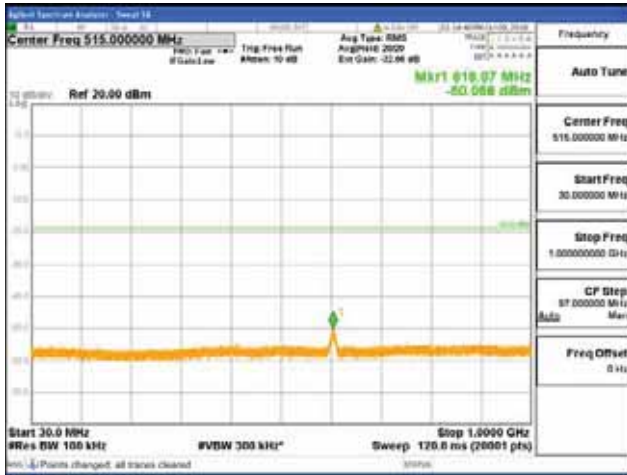

[16QAM]

9 kHz - 150 kHz

150 kHz - 30 MHz

30 MHz - 1000 MHz

1000 MHz - 2099 MHz

CTK Co., Ltd.
 (Ho-dong), 113, Yejik-ro, Cheoin-gu,
 Yongin-si, Gyeonggi-do, Korea
 Tel: +82-31-339-9970
 Fax: +82-31-624-9501