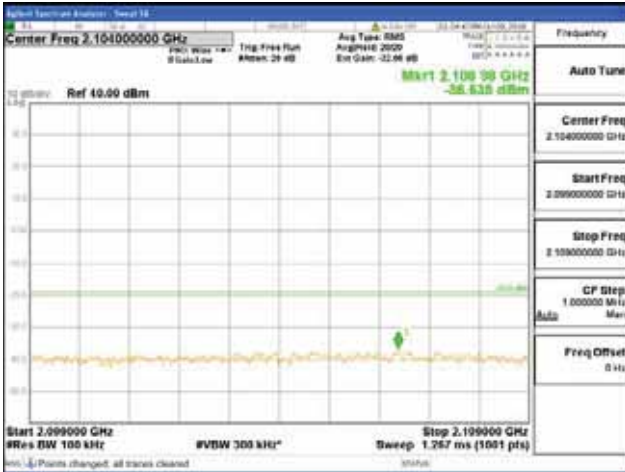

CTK Co., Ltd.
(Ho-dong), 113, Yejik-ro, Cheoin-gu,
Yongin-si, Gyeonggi-do, Korea
Tel: +82-31-339-9970
Fax: +82-31-624-9501

Report No.:
CTK-2018-03329
Page (1113) / (2957)
Pages

2099 MHz - 2109 MHz