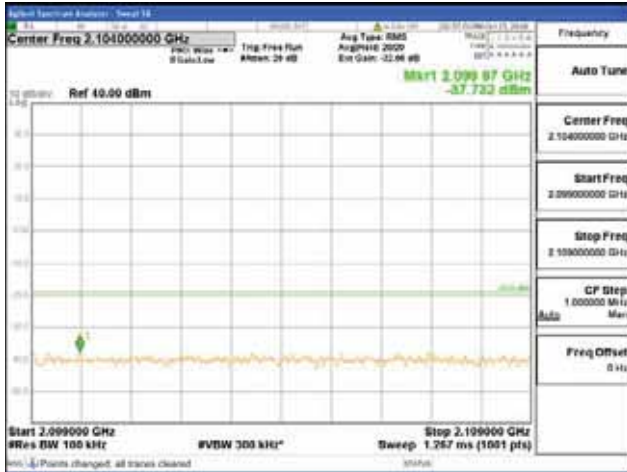

CTK Co., Ltd.
(Ho-dong), 113, Yejik-ro, Cheoin-gu,
Yongin-si, Gyeonggi-do, Korea
Tel: +82-31-339-9970
Fax: +82-31-624-9501

Report No.:
CTK-2018-03329
Page (1119) / (2957)
Pages

2099 MHz - 2109 MHz