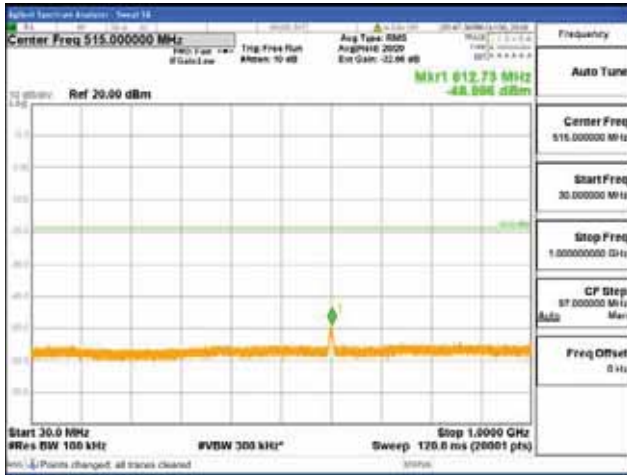

Report No.:
 CTK-2018-03329
 Page (1064) / (2957)
 Pages

[64QAM]

9 kHz - 150 kHz

150 kHz - 30 MHz

30 MHz - 1000 MHz

1000 MHz - 2099 MHz

CTK Co., Ltd.
 (Ho-dong), 113, Yejik-ro, Cheoin-gu,
 Yongin-si, Gyeonggi-do, Korea
 Tel: +82-31-339-9970
 Fax: +82-31-624-9501