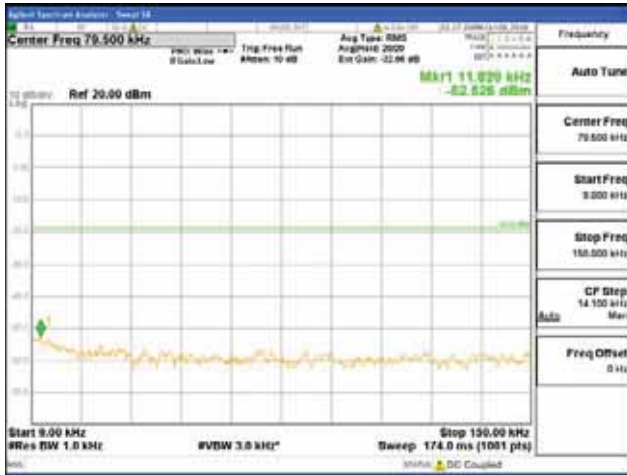

CTK Co., Ltd.
(Ho-dong), 113, Yejik-ro, Cheoin-gu,
Yongin-si, Gyeonggi-do, Korea
Tel: +82-31-339-9970
Fax: +82-31-624-9501

Report No.:
CTK-2018-03329
Page (1096) / (2957)
Pages

[64QAM]

9 kHz - 150 kHz