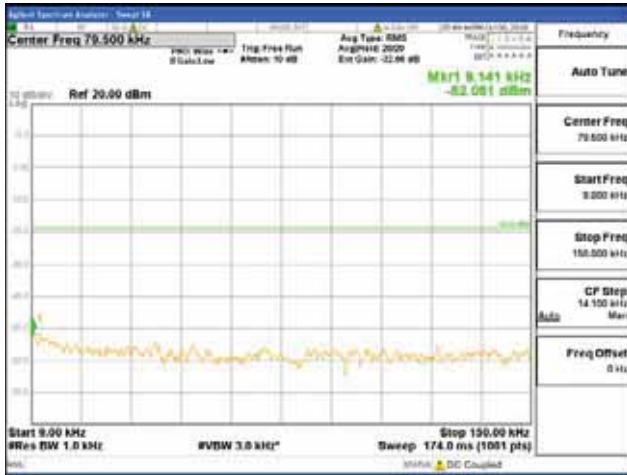

CTK Co., Ltd.
(Ho-dong), 113, Yejik-ro, Cheoin-gu,
Yongin-si, Gyeonggi-do, Korea
Tel: +82-31-339-9970
Fax: +82-31-624-9501

Report No.:
CTK-2018-03329
Page (1080) / (2957)
Pages

[64QAM]

9 kHz - 150 kHz