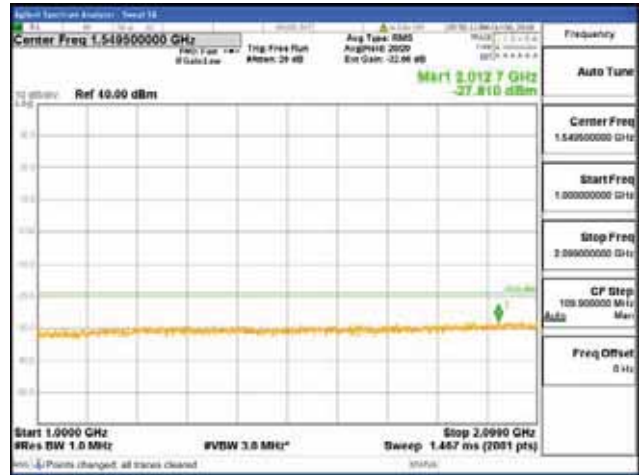

Report No.:
 CTK-2018-03329
 Page (1080) / (2957)
 Pages

[64QAM]

9 kHz - 150 kHz

150 kHz - 30 MHz

30 MHz - 1000 MHz

1000 MHz - 2099 MHz

CTK Co., Ltd.
 (Ho-dong), 113, Yejik-ro, Cheoin-gu,
 Yongin-si, Gyeonggi-do, Korea
 Tel: +82-31-339-9970
 Fax: +82-31-624-9501