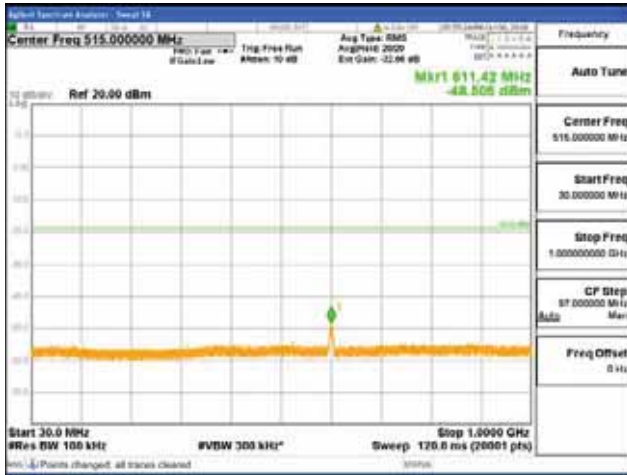

Report No.:
 CTK-2018-03329
 Page (1066) / (2957)
 Pages

[256QAM]

9 kHz - 150 kHz

150 kHz - 30 MHz

30 MHz - 1000 MHz

1000 MHz - 2099 MHz

CTK Co., Ltd.
 (Ho-dong), 113, Yejik-ro, Cheoin-gu,
 Yongin-si, Gyeonggi-do, Korea
 Tel: +82-31-339-9970
 Fax: +82-31-624-9501