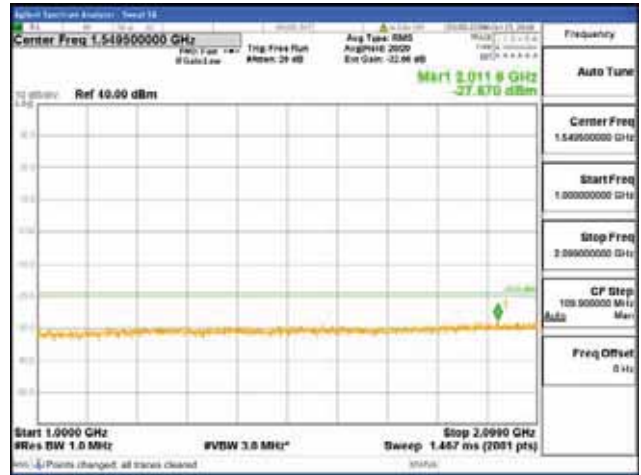

Report No.:
 CTK-2018-03329
 Page (1102) / (2957)
 Pages

[16QAM]

9 kHz - 150 kHz

150 kHz - 30 MHz

30 MHz - 1000 MHz

1000 MHz - 2099 MHz

CTK Co., Ltd.
 (Ho-dong), 113, Yejik-ro, Cheoin-gu,
 Yongin-si, Gyeonggi-do, Korea
 Tel: +82-31-339-9970
 Fax: +82-31-624-9501