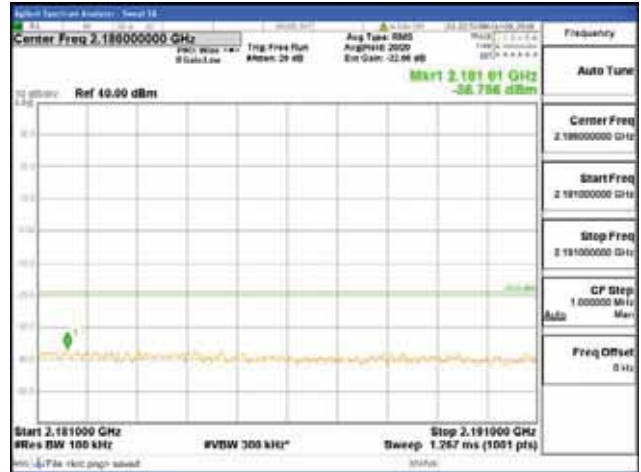

2181 MHz - 2191 MHz