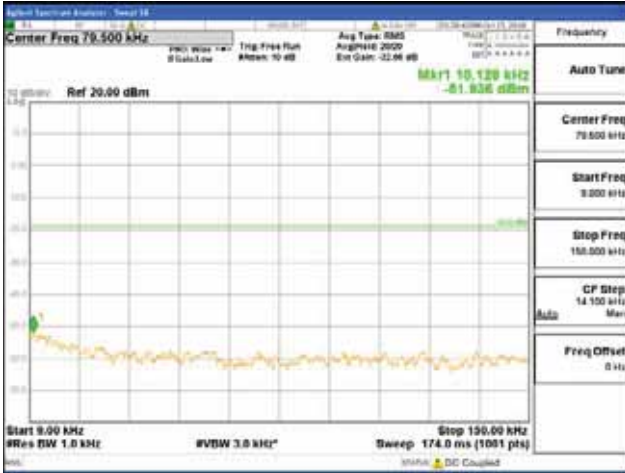

CTK Co., Ltd.
(Ho-dong), 113, Yejik-ro, Cheoin-gu,
Yongin-si, Gyeonggi-do, Korea
Tel: +82-31-339-9970
Fax: +82-31-624-9501

Report No.:
CTK-2018-03329
Page (1152) / (2957)
Pages

[64QAM]

9 kHz - 150 kHz