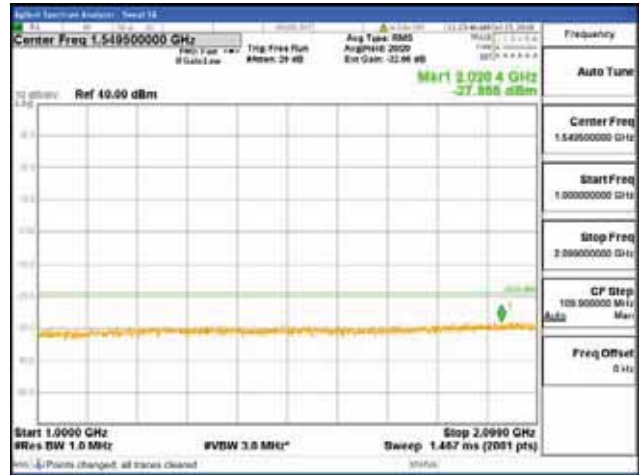

Report No.:
 CTK-2018-03329
 Page (1056) / (2957)
 Pages

[64QAM]

9 kHz - 150 kHz

150 kHz - 30 MHz

30 MHz - 1000 MHz

1000 MHz - 2099 MHz

CTK Co., Ltd.
 (Ho-dong), 113, Yejik-ro, Cheoin-gu,
 Yongin-si, Gyeonggi-do, Korea
 Tel: +82-31-339-9970
 Fax: +82-31-624-9501