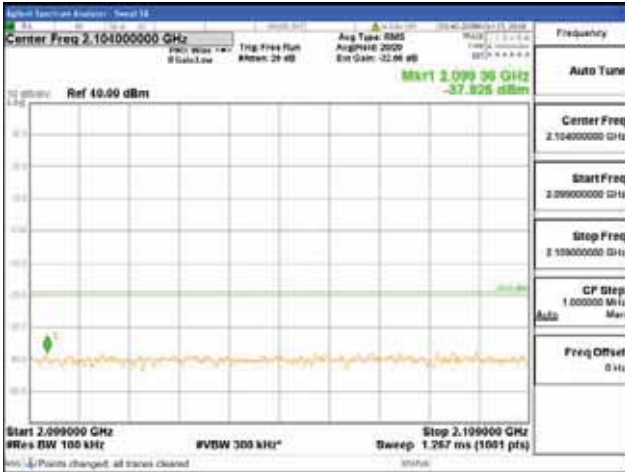

CTK Co., Ltd.
(Ho-dong), 113, Yejik-ro, Cheoin-gu,
Yongin-si, Gyeonggi-do, Korea
Tel: +82-31-339-9970
Fax: +82-31-624-9501

Report No.:
CTK-2018-03329
Page (1137) / (2957)
Pages

2099 MHz - 2109 MHz