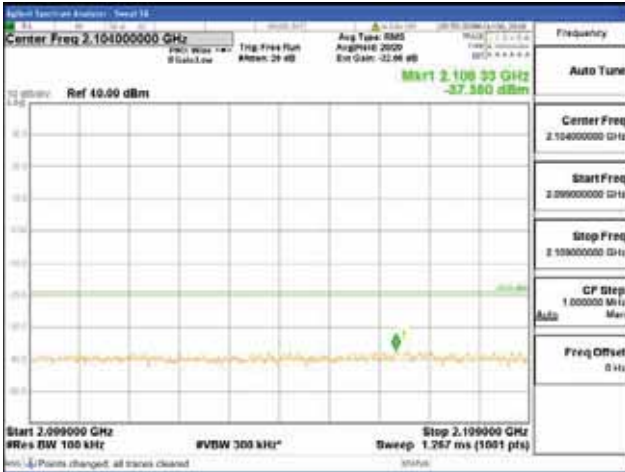

CTK Co., Ltd.
(Ho-dong), 113, Yejik-ro, Cheoin-gu,
Yongin-si, Gyeonggi-do, Korea
Tel: +82-31-339-9970
Fax: +82-31-624-9501

Report No.:
CTK-2018-03329
Page (1067) / (2957)
Pages

2099 MHz - 2109 MHz