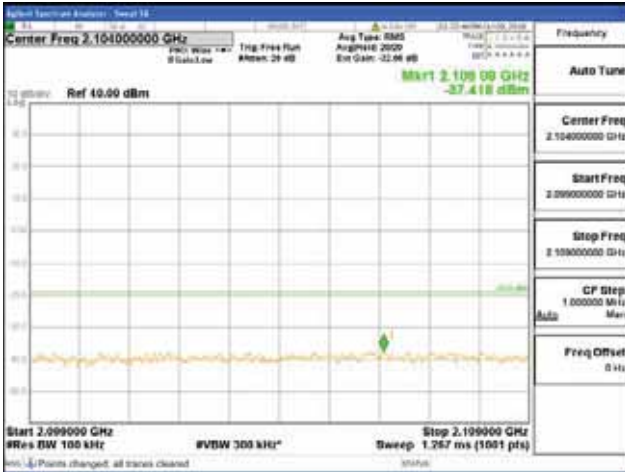

CTK Co., Ltd.
(Ho-dong), 113, Yejik-ro, Cheoin-gu,
Yongin-si, Gyeonggi-do, Korea
Tel: +82-31-339-9970
Fax: +82-31-624-9501

Report No.:
CTK-2018-03329
Page (1115) / (2957)
Pages

2099 MHz - 2109 MHz