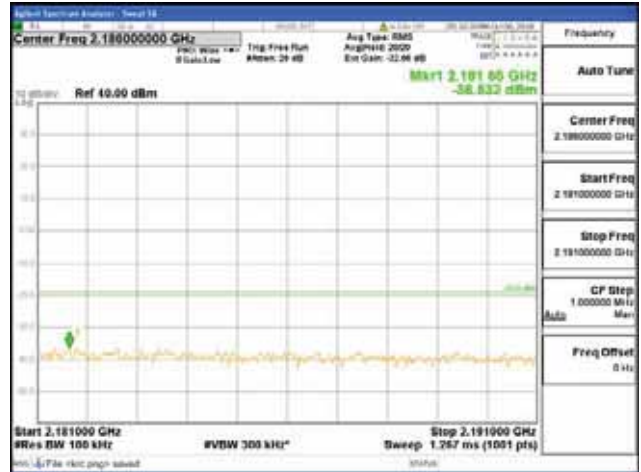

2181 MHz - 2191 MHz