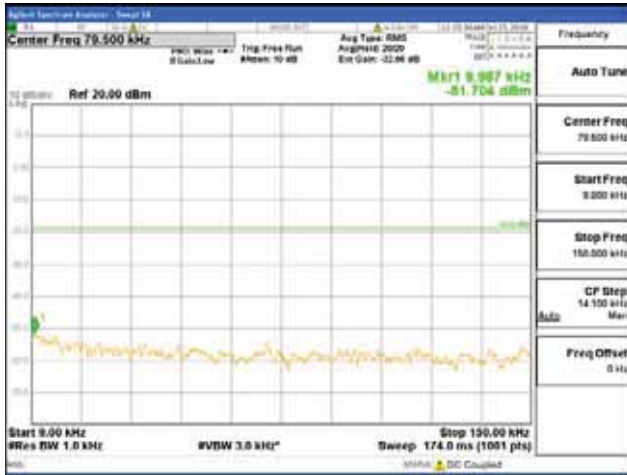

CTK Co., Ltd.
(Ho-dong), 113, Yejik-ro, Cheoin-gu,
Yongin-si, Gyeonggi-do, Korea
Tel: +82-31-339-9970
Fax: +82-31-624-9501

Report No.:
CTK-2018-03329
Page (1090) / (2957)
Pages

[256QAM]

9 kHz - 150 kHz