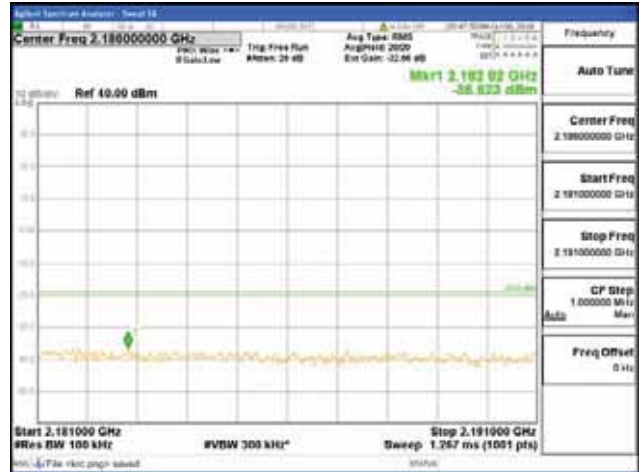

2181 MHz - 2191 MHz