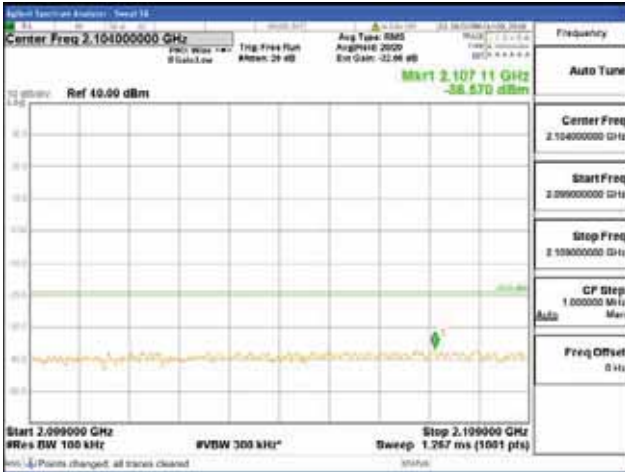

CTK Co., Ltd.
(Ho-dong), 113, Yejik-ro, Cheoin-gu,
Yongin-si, Gyeonggi-do, Korea
Tel: +82-31-339-9970
Fax: +82-31-624-9501

Report No.:
CTK-2018-03329
Page (1097) / (2957)
Pages

2099 MHz - 2109 MHz