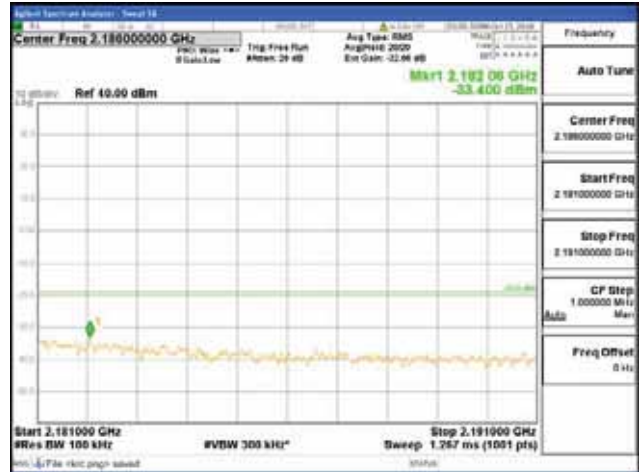

2181 MHz - 2191 MHz