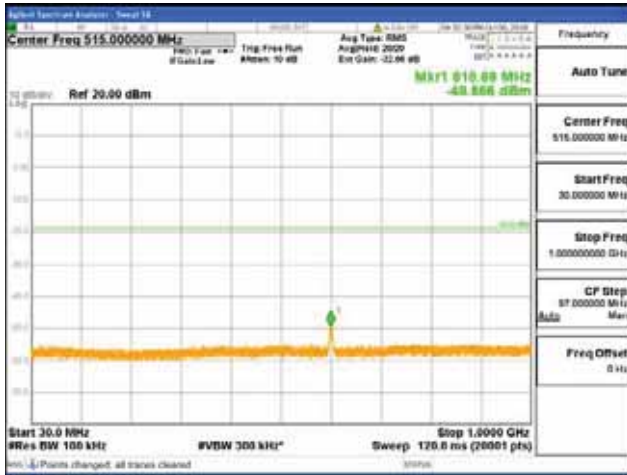

[16QAM]

9 kHz - 150 kHz

150 kHz - 30 MHz

30 MHz - 1000 MHz

1000 MHz - 2099 MHz

CTK Co., Ltd.
 (Ho-dong), 113, Yejik-ro, Cheoin-gu,
 Yongin-si, Gyeonggi-do, Korea
 Tel: +82-31-339-9970
 Fax: +82-31-624-9501