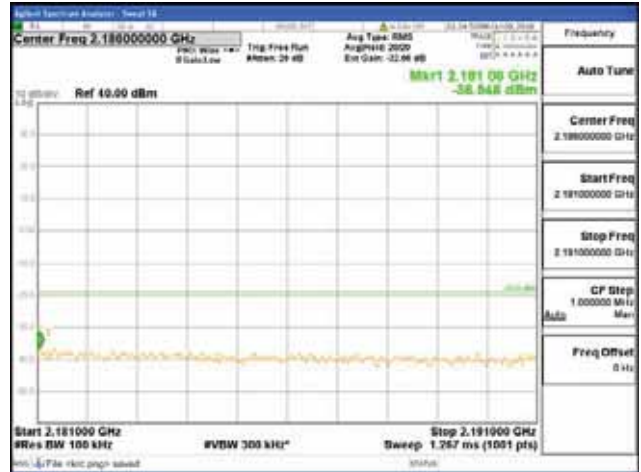

2181 MHz - 2191 MHz