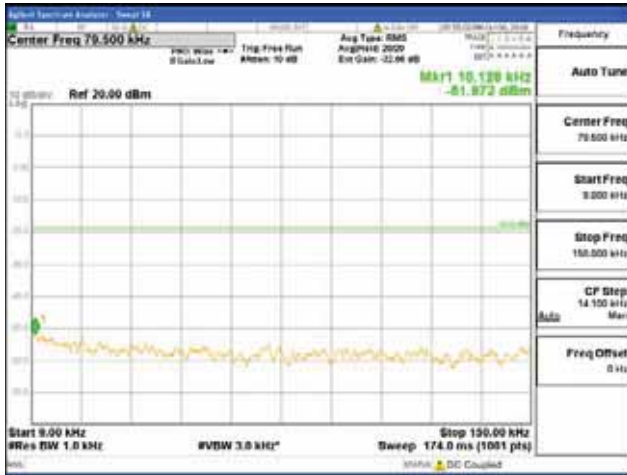

CTK Co., Ltd.
(Ho-dong), 113, Yejik-ro, Cheoin-gu,
Yongin-si, Gyeonggi-do, Korea
Tel: +82-31-339-9970
Fax: +82-31-624-9501

Report No.:
CTK-2018-03329
Page (1066) / (2957)
Pages

[256QAM]

9 kHz - 150 kHz