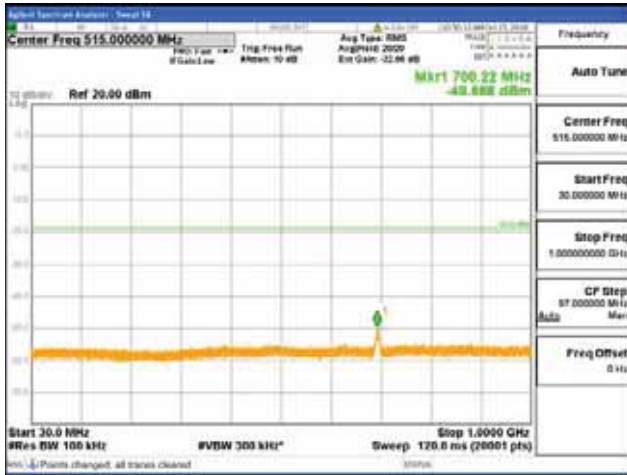

Report No.:
 CTK-2018-03329
 Page (1054) / (2957)
 Pages

[16QAM]

9 kHz - 150 kHz

150 kHz - 30 MHz

30 MHz - 1000 MHz

1000 MHz - 2099 MHz

CTK Co., Ltd.
 (Ho-dong), 113, Yejik-ro, Cheoin-gu,
 Yongin-si, Gyeonggi-do, Korea
 Tel: +82-31-339-9970
 Fax: +82-31-624-9501