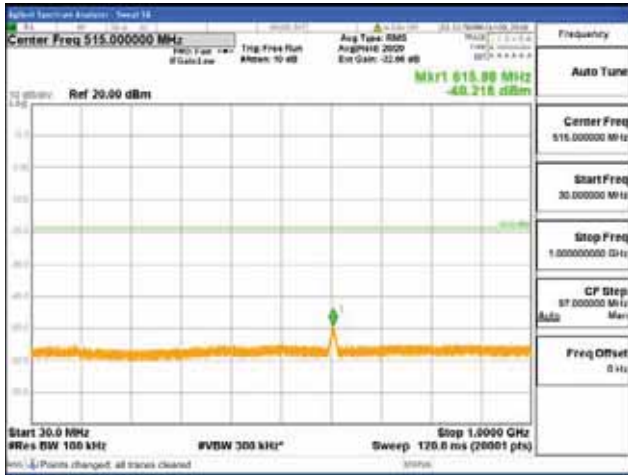

[16QAM]

9 kHz - 150 kHz

150 kHz - 30 MHz

30 MHz - 1000 MHz

1000 MHz - 2099 MHz

CTK Co., Ltd.
 (Ho-dong), 113, Yejik-ro, Cheoin-gu,
 Yongin-si, Gyeonggi-do, Korea
 Tel: +82-31-339-9970
 Fax: +82-31-624-9501