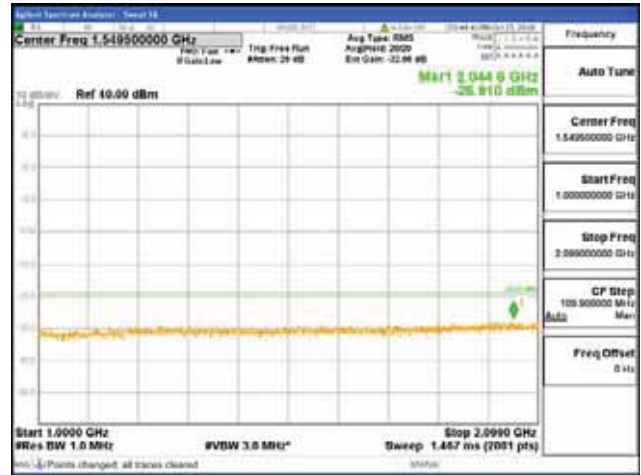

Report No.:
 CTK-2018-03329
 Page (1120) / (2957)
 Pages

[64QAM]

9 kHz - 150 kHz

150 kHz - 30 MHz

30 MHz - 1000 MHz

1000 MHz - 2099 MHz

CTK Co., Ltd.
 (Ho-dong), 113, Yejik-ro, Cheoin-gu,
 Yongin-si, Gyeonggi-do, Korea
 Tel: +82-31-339-9970
 Fax: +82-31-624-9501