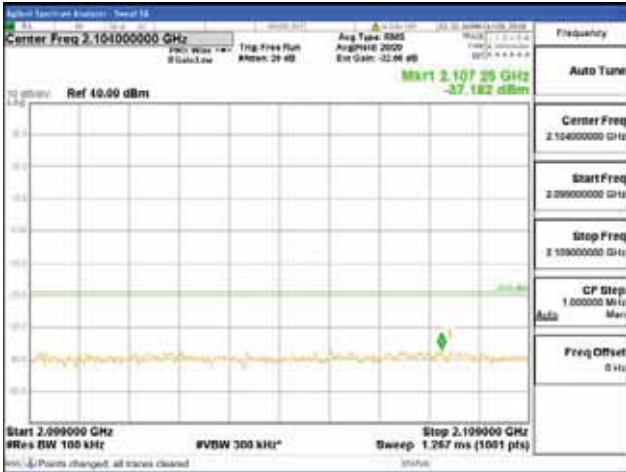

CTK Co., Ltd.
(Ho-dong), 113, Yejik-ro, Cheoin-gu,
Yongin-si, Gyeonggi-do, Korea
Tel: +82-31-339-9970
Fax: +82-31-624-9501

Report No.:
CTK-2018-03329
Page (1131) / (2957)
Pages

2099 MHz - 2109 MHz