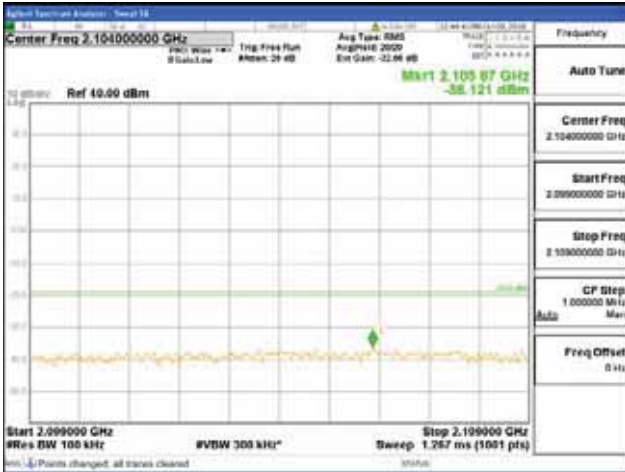

CTK Co., Ltd.
(Ho-dong), 113, Yejik-ro, Cheoin-gu,
Yongin-si, Gyeonggi-do, Korea
Tel: +82-31-339-9970
Fax: +82-31-624-9501

Report No.:
CTK-2018-03329
Page (1109) / (2957)
Pages

2099 MHz - 2109 MHz