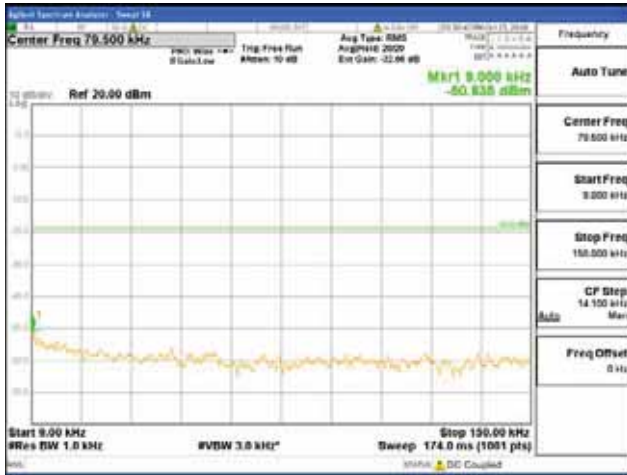

CTK Co., Ltd.
(Ho-dong), 113, Yejik-ro, Cheoin-gu,
Yongin-si, Gyeonggi-do, Korea
Tel: +82-31-339-9970
Fax: +82-31-624-9501

Report No.:
CTK-2018-03329
Page (1154) / (2957)
Pages

[256QAM]

9 kHz - 150 kHz