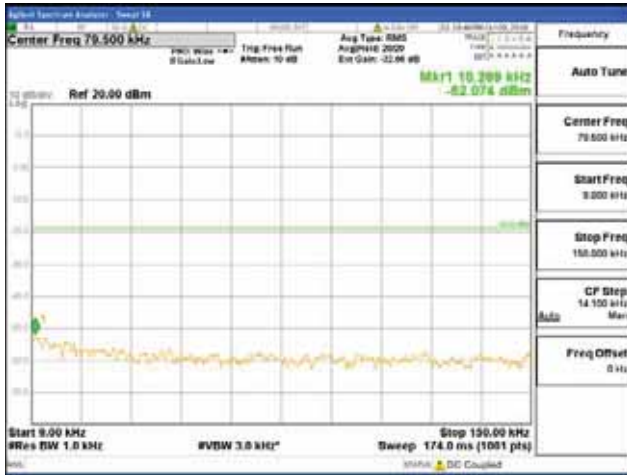

CTK Co., Ltd.
(Ho-dong), 113, Yejik-ro, Cheoin-gu,
Yongin-si, Gyeonggi-do, Korea
Tel: +82-31-339-9970
Fax: +82-31-624-9501

Report No.:
CTK-2018-03329
Page (1098) / (2957)
Pages

[256QAM]

9 kHz - 150 kHz