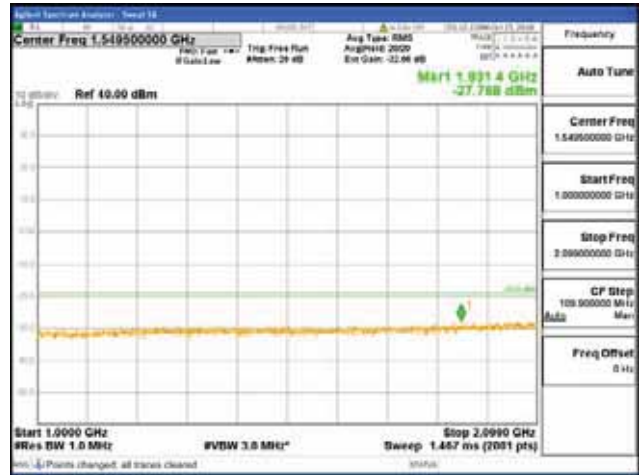

Report No.:
 CTK-2018-03329
 Page (1150) / (2957)
 Pages

[16QAM]

9 kHz - 150 kHz

150 kHz - 30 MHz

30 MHz - 1000 MHz

1000 MHz - 2099 MHz

CTK Co., Ltd.
 (Ho-dong), 113, Yejik-ro, Cheoin-gu,
 Yongin-si, Gyeonggi-do, Korea
 Tel: +82-31-339-9970
 Fax: +82-31-624-9501