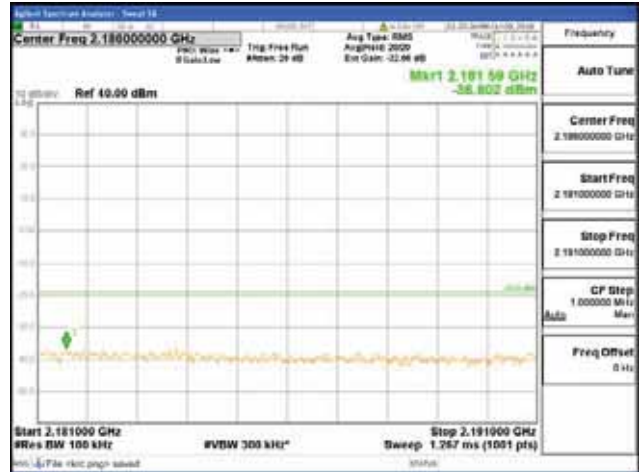

2181 MHz - 2191 MHz