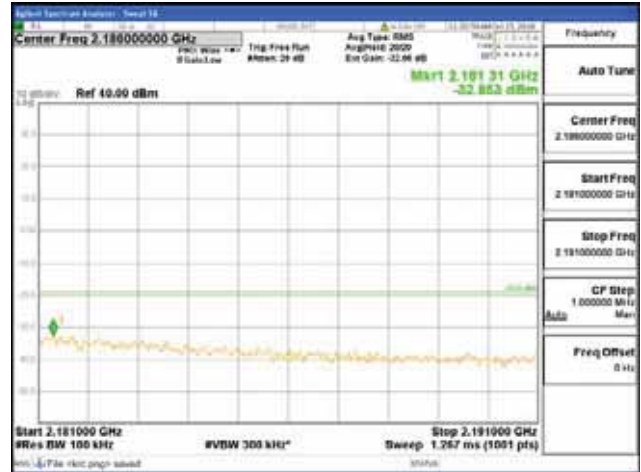

2181 MHz - 2191 MHz