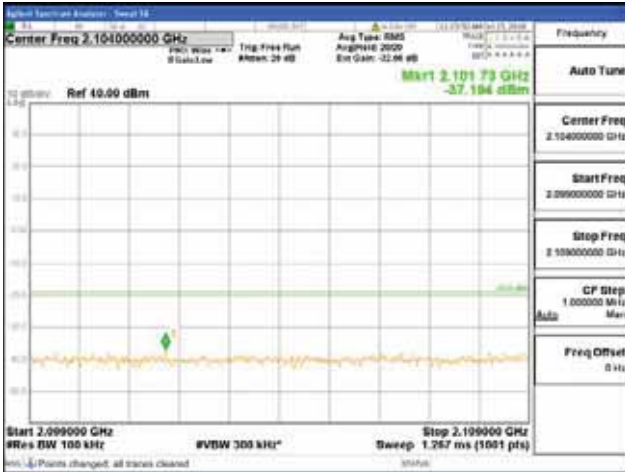

CTK Co., Ltd.
(Ho-dong), 113, Yejik-ro, Cheoin-gu,
Yongin-si, Gyeonggi-do, Korea
Tel: +82-31-339-9970
Fax: +82-31-624-9501

Report No.:
CTK-2018-03329
Page (1057) / (2957)
Pages

2099 MHz - 2109 MHz