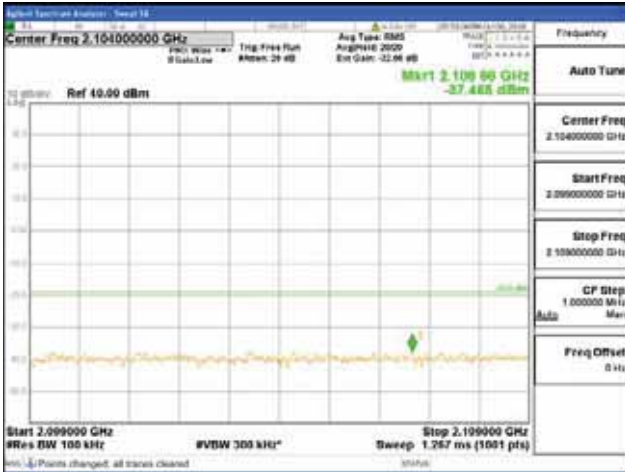

CTK Co., Ltd.
(Ho-dong), 113, Yejik-ro, Cheoin-gu,
Yongin-si, Gyeonggi-do, Korea
Tel: +82-31-339-9970
Fax: +82-31-624-9501

Report No.:
CTK-2018-03329
Page (1083) / (2957)
Pages

2099 MHz - 2109 MHz