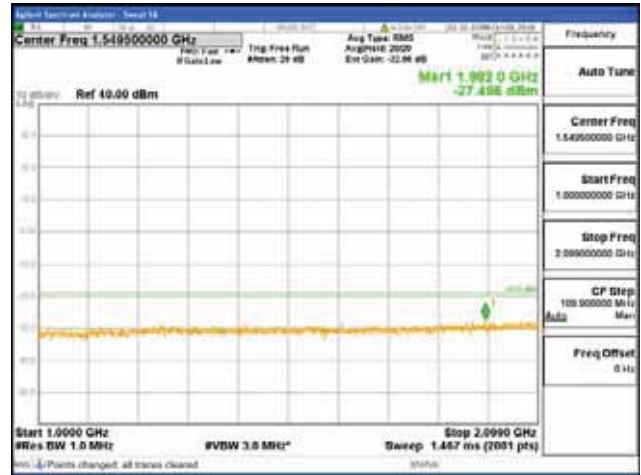

Report No.:
 CTK-2018-03329
 Page (1130) / (2957)
 Pages

[256QAM]

9 kHz - 150 kHz

150 kHz - 30 MHz

30 MHz - 1000 MHz

1000 MHz - 2099 MHz

CTK Co., Ltd.
 (Ho-dong), 113, Yejik-ro, Cheoin-gu,
 Yongin-si, Gyeonggi-do, Korea
 Tel: +82-31-339-9970
 Fax: +82-31-624-9501