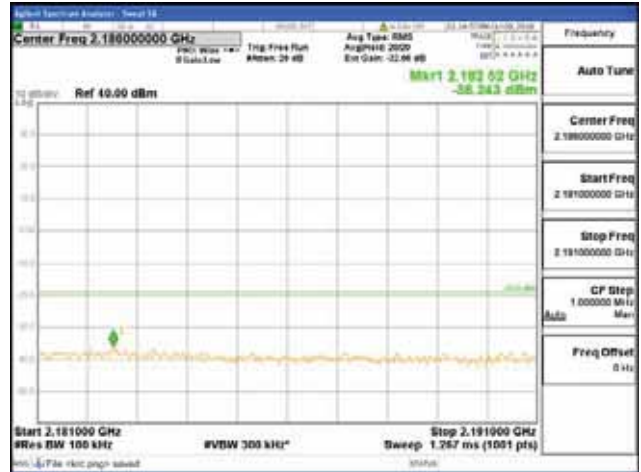

2181 MHz - 2191 MHz