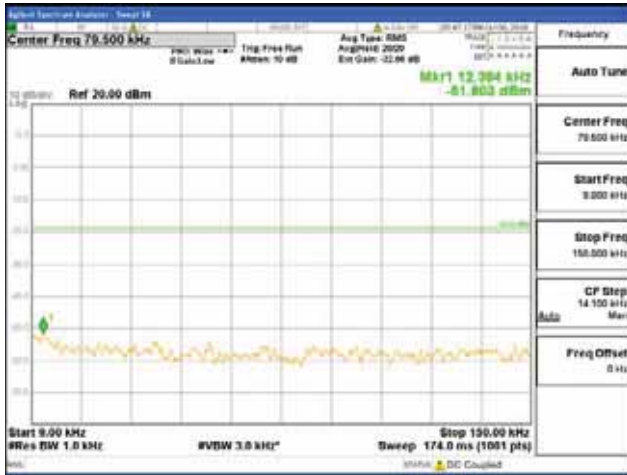

CTK Co., Ltd.
(Ho-dong), 113, Yejik-ro, Cheoin-gu,
Yongin-si, Gyeonggi-do, Korea
Tel: +82-31-339-9970
Fax: +82-31-624-9501

Report No.:
CTK-2018-03329
Page (1064) / (2957)
Pages

[64QAM]

9 kHz - 150 kHz