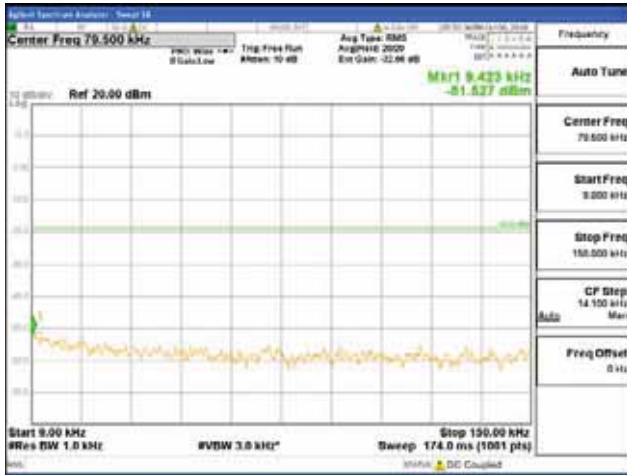

CTK Co., Ltd.
(Ho-dong), 113, Yejik-ro, Cheoin-gu,
Yongin-si, Gyeonggi-do, Korea
Tel: +82-31-339-9970
Fax: +82-31-624-9501

Report No.:
CTK-2018-03329
Page (1082) / (2957)
Pages

[256QAM]

9 kHz - 150 kHz