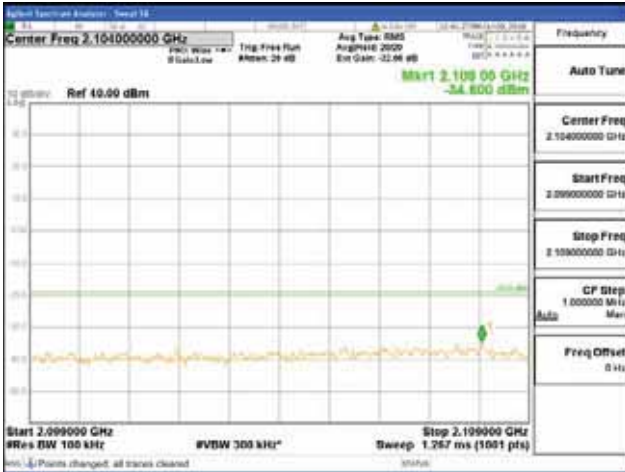

CTK Co., Ltd.
(Ho-dong), 113, Yejik-ro, Cheoin-gu,
Yongin-si, Gyeonggi-do, Korea
Tel: +82-31-339-9970
Fax: +82-31-624-9501

Report No.:
CTK-2018-03329
Page (1093) / (2957)
Pages

2099 MHz - 2109 MHz