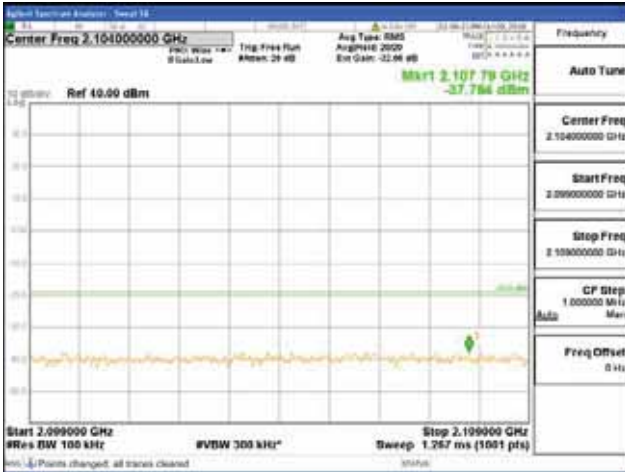

CTK Co., Ltd.
(Ho-dong), 113, Yejik-ro, Cheoin-gu,
Yongin-si, Gyeonggi-do, Korea
Tel: +82-31-339-9970
Fax: +82-31-624-9501

Report No.:
CTK-2018-03329
Page (1143) / (2957)
Pages

2099 MHz - 2109 MHz