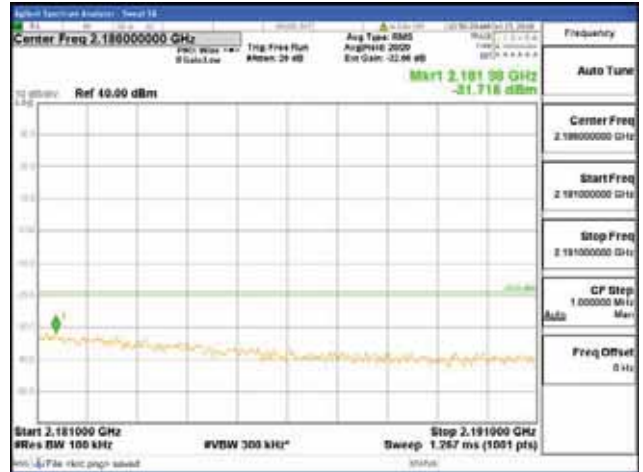

2181 MHz - 2191 MHz