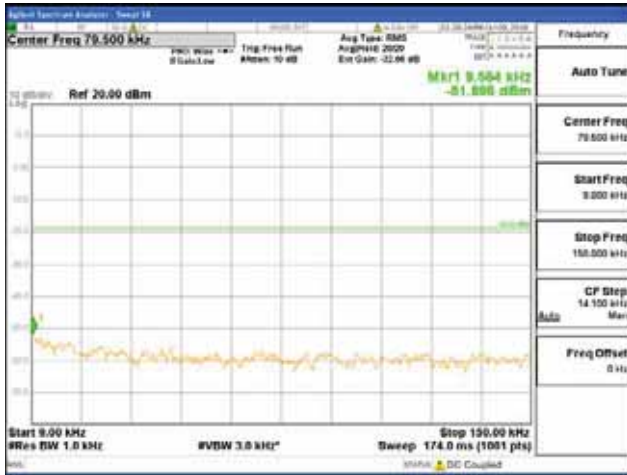

CTK Co., Ltd.
(Ho-dong), 113, Yejik-ro, Cheoin-gu,
Yongin-si, Gyeonggi-do, Korea
Tel: +82-31-339-9970
Fax: +82-31-624-9501

Report No.:
CTK-2018-03329
Page (1128) / (2957)
Pages

[64QAM]

9 kHz - 150 kHz