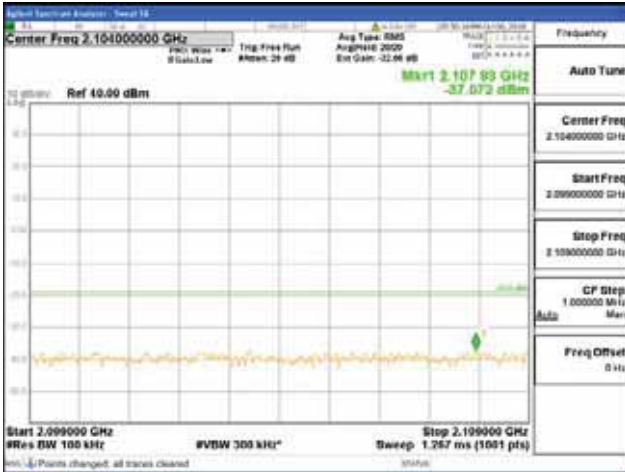

CTK Co., Ltd.
(Ho-dong), 113, Yejik-ro, Cheoin-gu,
Yongin-si, Gyeonggi-do, Korea
Tel: +82-31-339-9970
Fax: +82-31-624-9501

Report No.:
CTK-2018-03329
Page (1081) / (2957)
Pages

2099 MHz - 2109 MHz