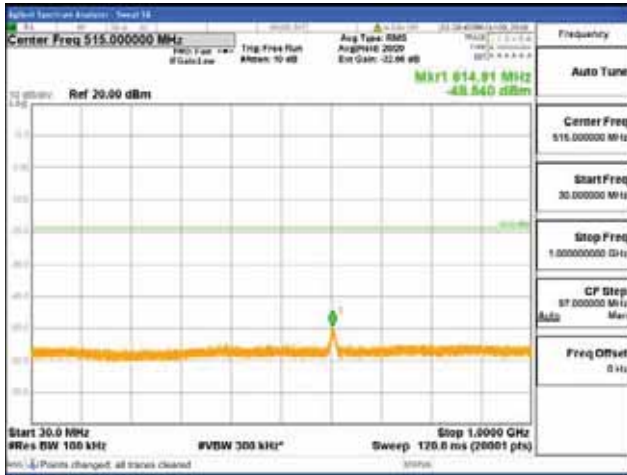

Report No.:
 CTK-2018-03329
 Page (1128) / (2957)
 Pages

[64QAM]

9 kHz - 150 kHz

150 kHz - 30 MHz

30 MHz - 1000 MHz

1000 MHz - 2099 MHz

CTK Co., Ltd.
 (Ho-dong), 113, Yejik-ro, Cheoin-gu,
 Yongin-si, Gyeonggi-do, Korea
 Tel: +82-31-339-9970
 Fax: +82-31-624-9501