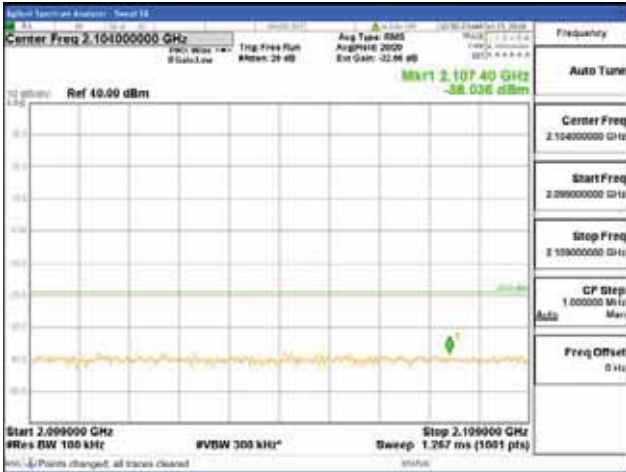

CTK Co., Ltd.
(Ho-dong), 113, Yejik-ro, Cheoin-gu,
Yongin-si, Gyeonggi-do, Korea
Tel: +82-31-339-9970
Fax: +82-31-624-9501

Report No.:
CTK-2018-03329
Page (1055) / (2957)
Pages

2099 MHz - 2109 MHz