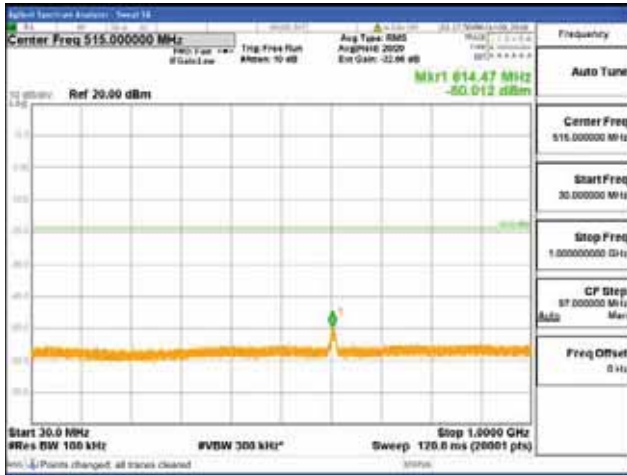

Report No.:
 CTK-2018-03329
 Page (1096) / (2957)
 Pages

[64QAM]

9 kHz - 150 kHz

150 kHz - 30 MHz

30 MHz - 1000 MHz

1000 MHz - 2099 MHz

CTK Co., Ltd.
 (Ho-dong), 113, Yejik-ro, Cheoin-gu,
 Yongin-si, Gyeonggi-do, Korea
 Tel: +82-31-339-9970
 Fax: +82-31-624-9501