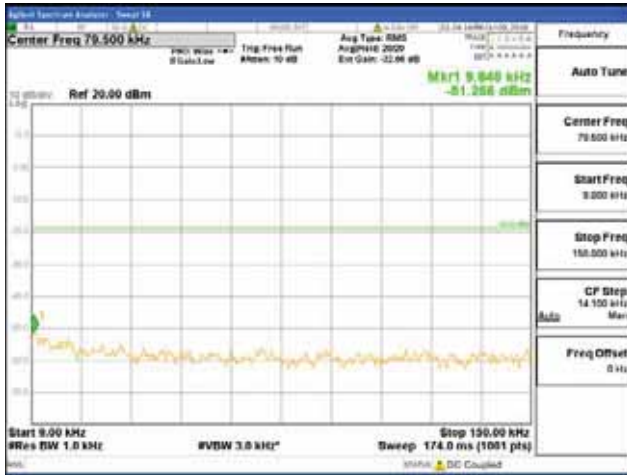

CTK Co., Ltd.
(Ho-dong), 113, Yejik-ro, Cheoin-gu,
Yongin-si, Gyeonggi-do, Korea
Tel: +82-31-339-9970
Fax: +82-31-624-9501

Report No.:
CTK-2018-03329
Page (1112) / (2957)
Pages

[64QAM]

9 kHz - 150 kHz