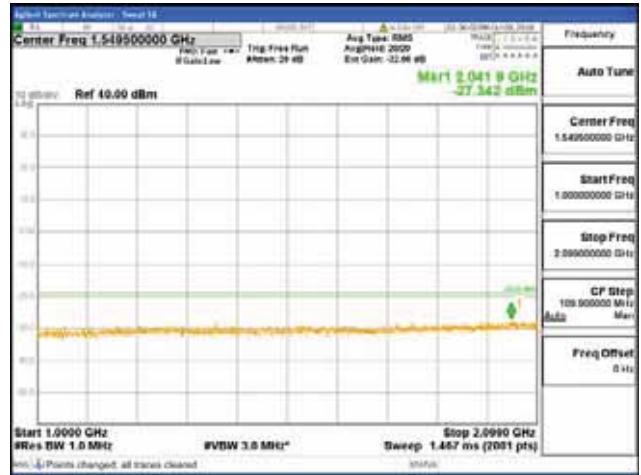

Report No.:
 CTK-2018-03329
 Page (1144) / (2957)
 Pages

[64QAM]

9 kHz - 150 kHz

150 kHz - 30 MHz

30 MHz - 1000 MHz

1000 MHz - 2099 MHz

CTK Co., Ltd.
 (Ho-dong), 113, Yejik-ro, Cheoin-gu,
 Yongin-si, Gyeonggi-do, Korea
 Tel: +82-31-339-9970
 Fax: +82-31-624-9501