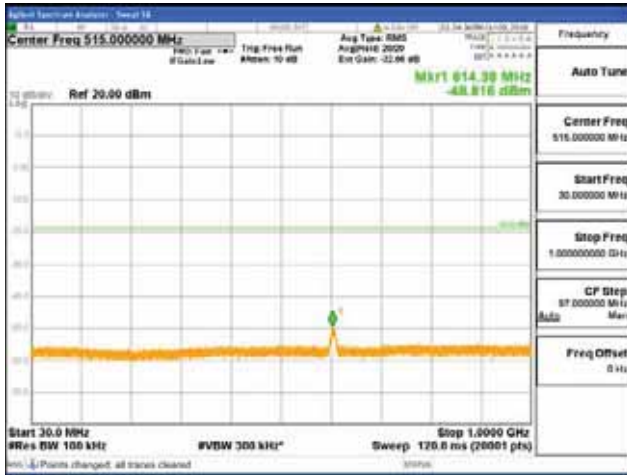

Report No.:
 CTK-2018-03329
 Page (1112) / (2957)
 Pages

[64QAM]

9 kHz - 150 kHz

150 kHz - 30 MHz

30 MHz - 1000 MHz

1000 MHz - 2099 MHz

CTK Co., Ltd.
 (Ho-dong), 113, Yejik-ro, Cheoin-gu,
 Yongin-si, Gyeonggi-do, Korea
 Tel: +82-31-339-9970
 Fax: +82-31-624-9501