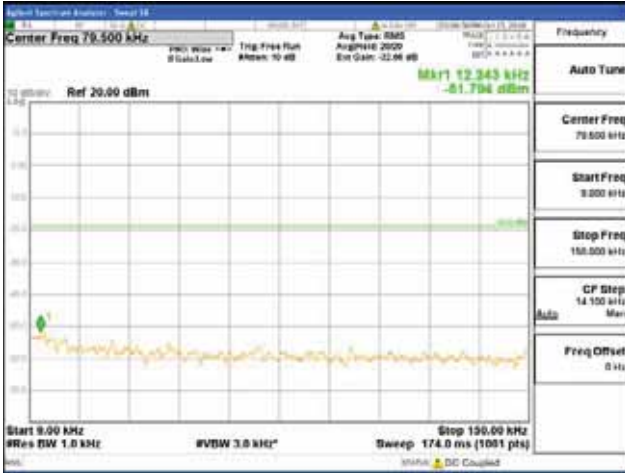

CTK Co., Ltd.
(Ho-dong), 113, Yejik-ro, Cheoin-gu,
Yongin-si, Gyeonggi-do, Korea
Tel: +82-31-339-9970
Fax: +82-31-624-9501

Report No.:
CTK-2018-03329
Page (1134) / (2957)
Pages

[16QAM]

9 kHz - 150 kHz