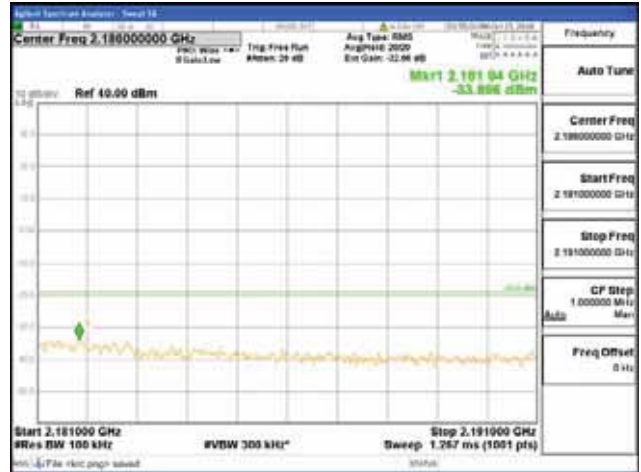

2181 MHz - 2191 MHz