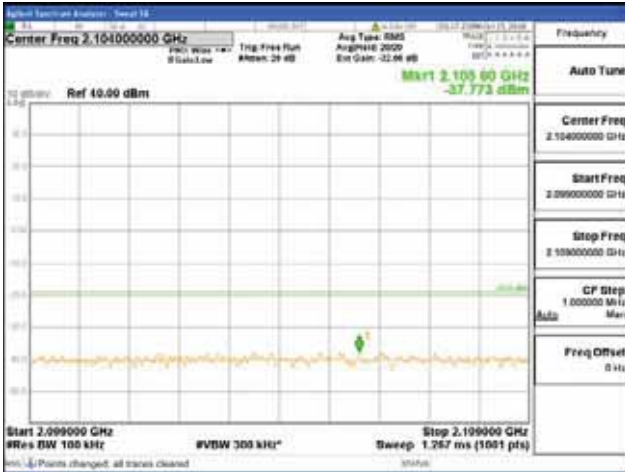

CTK Co., Ltd.
(Ho-dong), 113, Yejik-ro, Cheoin-gu,
Yongin-si, Gyeonggi-do, Korea
Tel: +82-31-339-9970
Fax: +82-31-624-9501

Report No.:
CTK-2018-03329
Page (1149) / (2957)
Pages

2099 MHz - 2109 MHz