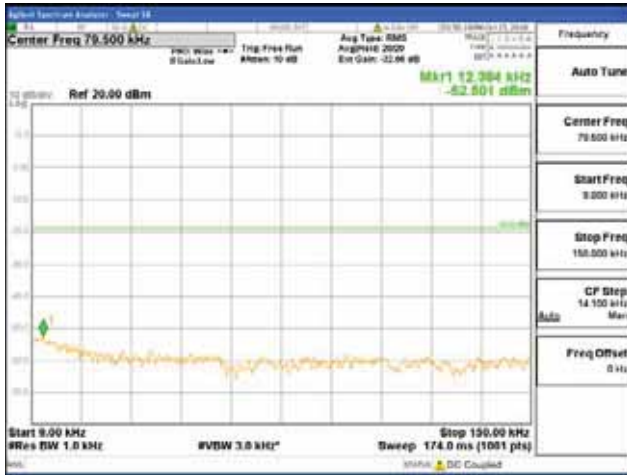

CTK Co., Ltd.
(Ho-dong), 113, Yejik-ro, Cheoin-gu,
Yongin-si, Gyeonggi-do, Korea
Tel: +82-31-339-9970
Fax: +82-31-624-9501

Report No.:
CTK-2018-03329
Page (1122) / (2957)
Pages

[256QAM]

9 kHz - 150 kHz