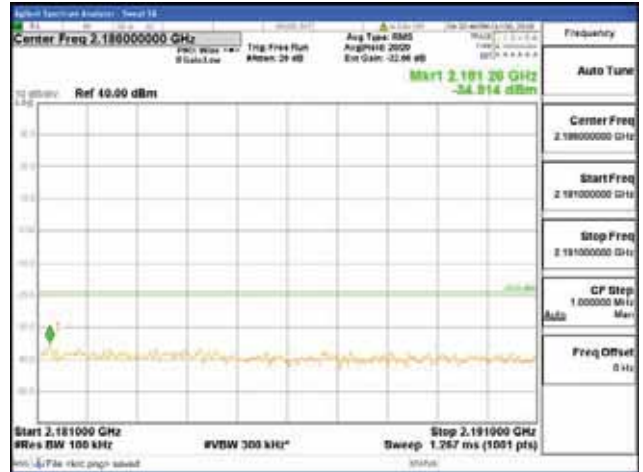

2181 MHz - 2191 MHz