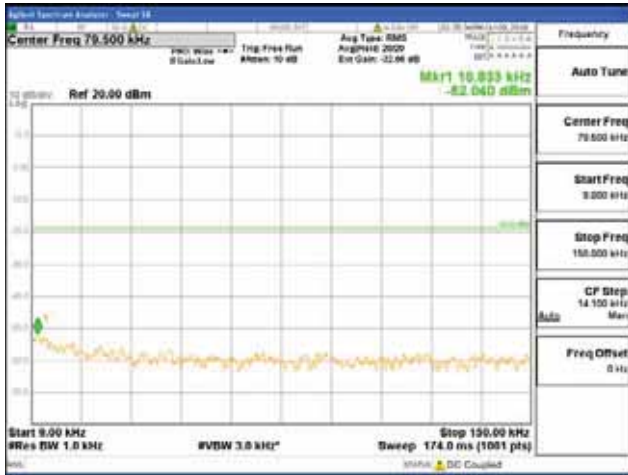

CTK Co., Ltd.
(Ho-dong), 113, Yejik-ro, Cheoin-gu,
Yongin-si, Gyeonggi-do, Korea
Tel: +82-31-339-9970
Fax: +82-31-624-9501

Report No.:
CTK-2018-03329
Page (1144) / (2957)
Pages

[64QAM]

9 kHz - 150 kHz