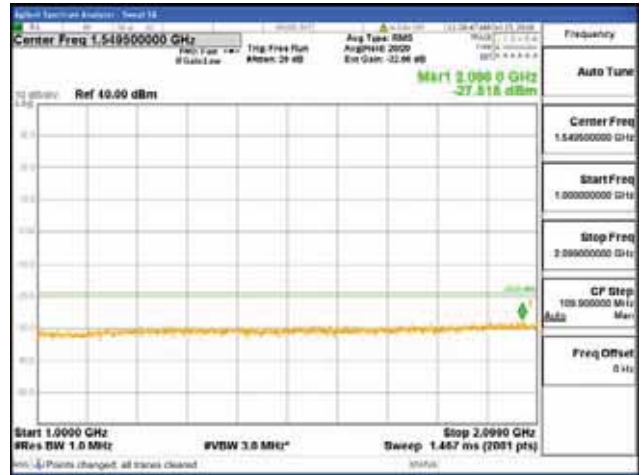

Report No.:
 CTK-2018-03329
 Page (1058) / (2957)
 Pages

[256QAM]

9 kHz - 150 kHz

150 kHz - 30 MHz

30 MHz - 1000 MHz

1000 MHz - 2099 MHz

CTK Co., Ltd.
 (Ho-dong), 113, Yejik-ro, Cheoin-gu,
 Yongin-si, Gyeonggi-do, Korea
 Tel: +82-31-339-9970
 Fax: +82-31-624-9501