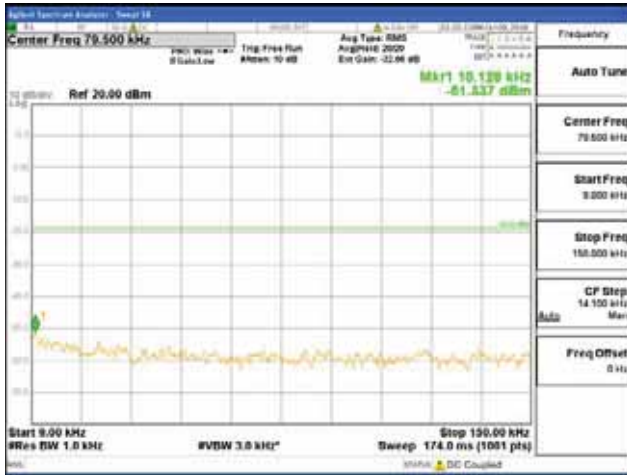

CTK Co., Ltd.
(Ho-dong), 113, Yejik-ro, Cheoin-gu,
Yongin-si, Gyeonggi-do, Korea
Tel: +82-31-339-9970
Fax: +82-31-624-9501

Report No.:
CTK-2018-03329
Page (1114) / (2957)
Pages

[256QAM]

9 kHz - 150 kHz