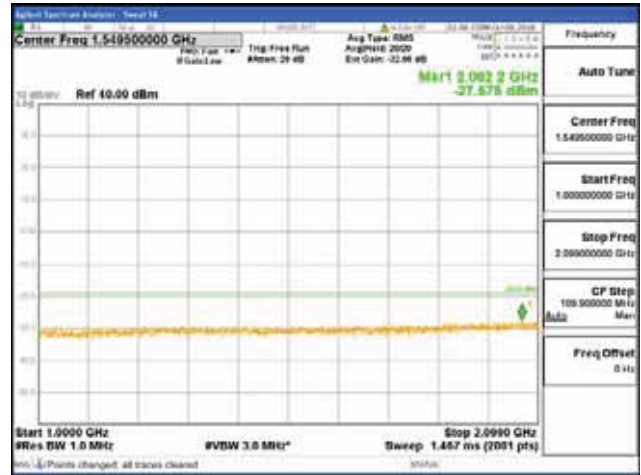

[16QAM]

9 kHz - 150 kHz

150 kHz - 30 MHz

30 MHz - 1000 MHz

1000 MHz - 2099 MHz

CTK Co., Ltd.
 (Ho-dong), 113, Yejik-ro, Cheoin-gu,
 Yongin-si, Gyeonggi-do, Korea
 Tel: +82-31-339-9970
 Fax: +82-31-624-9501