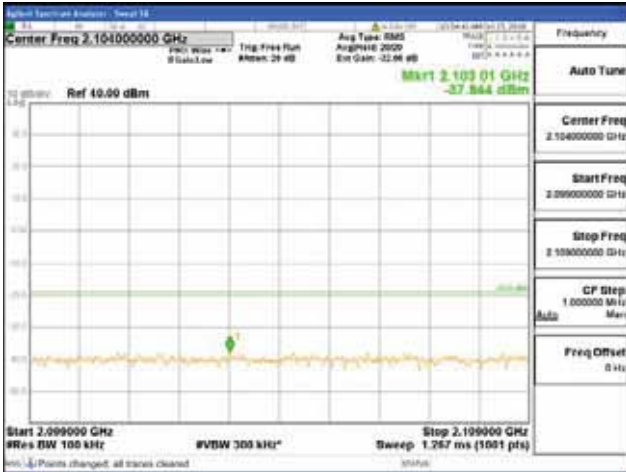

CTK Co., Ltd.
(Ho-dong), 113, Yejik-ro, Cheoin-gu,
Yongin-si, Gyeonggi-do, Korea
Tel: +82-31-339-9970
Fax: +82-31-624-9501

Report No.:
CTK-2018-03329
Page (1069) / (2957)
Pages

2099 MHz - 2109 MHz