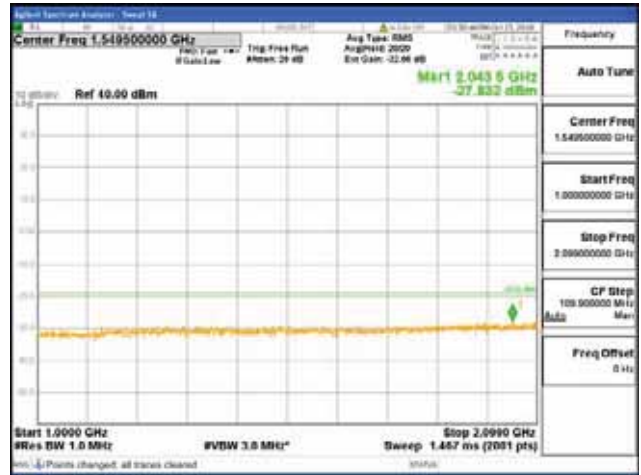

Report No.:
 CTK-2018-03329
 Page (1122) / (2957)
 Pages

[256QAM]

9 kHz - 150 kHz

150 kHz - 30 MHz

30 MHz - 1000 MHz

1000 MHz - 2099 MHz

CTK Co., Ltd.
 (Ho-dong), 113, Yejik-ro, Cheoin-gu,
 Yongin-si, Gyeonggi-do, Korea
 Tel: +82-31-339-9970
 Fax: +82-31-624-9501