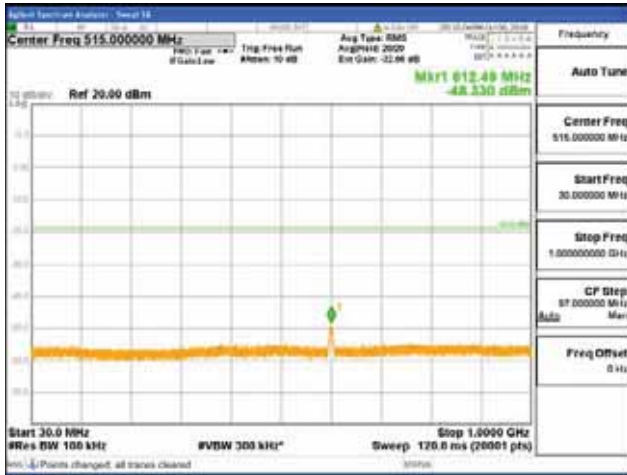

[16QAM]

9 kHz - 150 kHz

150 kHz - 30 MHz

30 MHz - 1000 MHz

1000 MHz - 2099 MHz

CTK Co., Ltd.
 (Ho-dong), 113, Yejik-ro, Cheoin-gu,
 Yongin-si, Gyeonggi-do, Korea
 Tel: +82-31-339-9970
 Fax: +82-31-624-9501