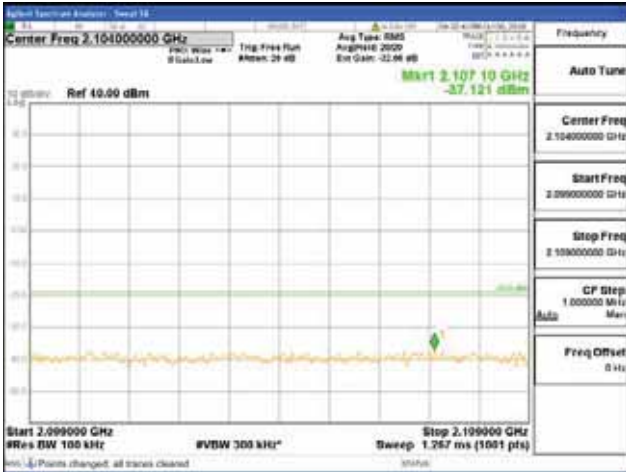

CTK Co., Ltd.
(Ho-dong), 113, Yejik-ro, Cheoin-gu,
Yongin-si, Gyeonggi-do, Korea
Tel: +82-31-339-9970
Fax: +82-31-624-9501

Report No.:
CTK-2018-03329
Page (1079) / (2957)
Pages

2099 MHz - 2109 MHz