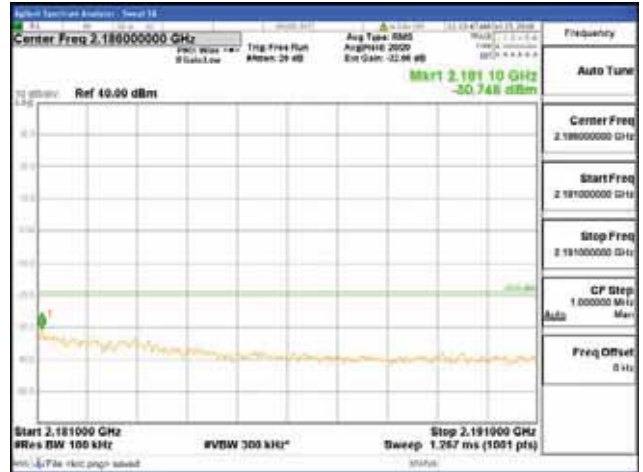

2181 MHz - 2191 MHz