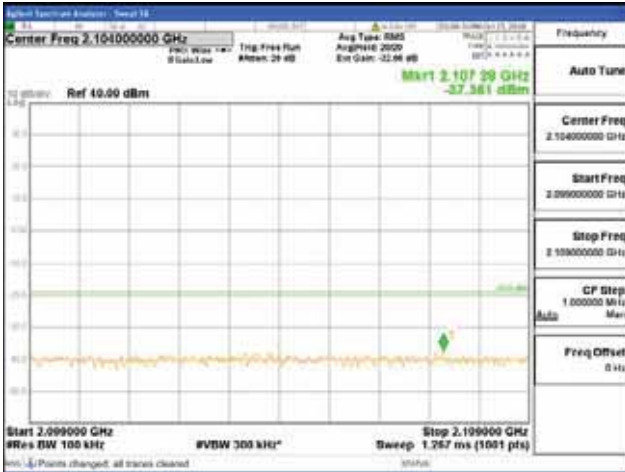

CTK Co., Ltd.
(Ho-dong), 113, Yejik-ro, Cheoin-gu,
Yongin-si, Gyeonggi-do, Korea
Tel: +82-31-339-9970
Fax: +82-31-624-9501

Report No.:
CTK-2018-03329
Page (1135) / (2957)
Pages

2099 MHz - 2109 MHz