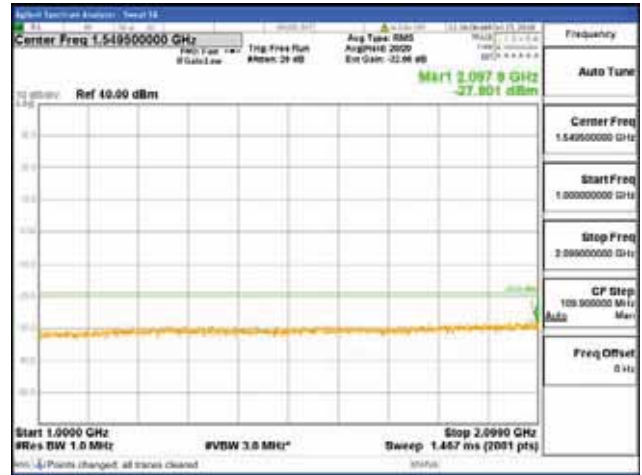

Report No.:
 CTK-2018-03329
 Page (1090) / (2957)
 Pages

[256QAM]

9 kHz - 150 kHz

150 kHz - 30 MHz

30 MHz - 1000 MHz

1000 MHz - 2099 MHz

CTK Co., Ltd.
 (Ho-dong), 113, Yejik-ro, Cheoin-gu,
 Yongin-si, Gyeonggi-do, Korea
 Tel: +82-31-339-9970
 Fax: +82-31-624-9501