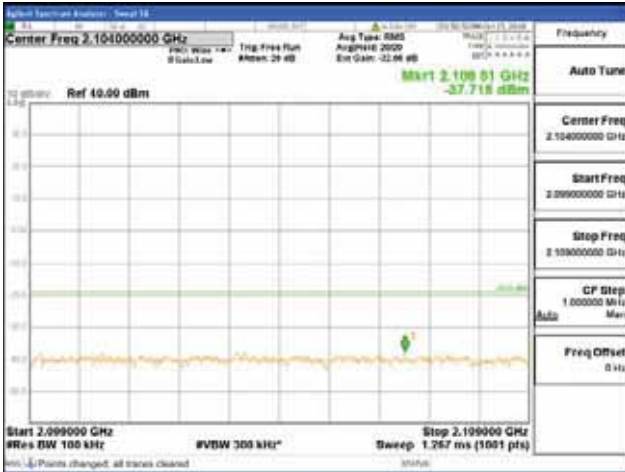

CTK Co., Ltd.
(Ho-dong), 113, Yejik-ro, Cheoin-gu,
Yongin-si, Gyeonggi-do, Korea
Tel: +82-31-339-9970
Fax: +82-31-624-9501

Report No.:
CTK-2018-03329
Page (1123) / (2957)
Pages

2099 MHz - 2109 MHz