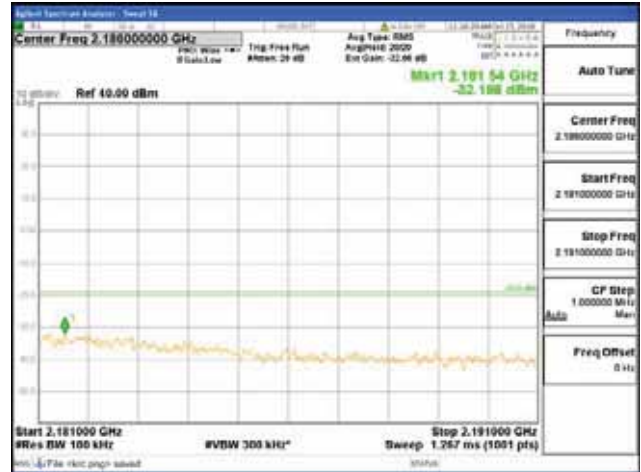

2181 MHz - 2191 MHz