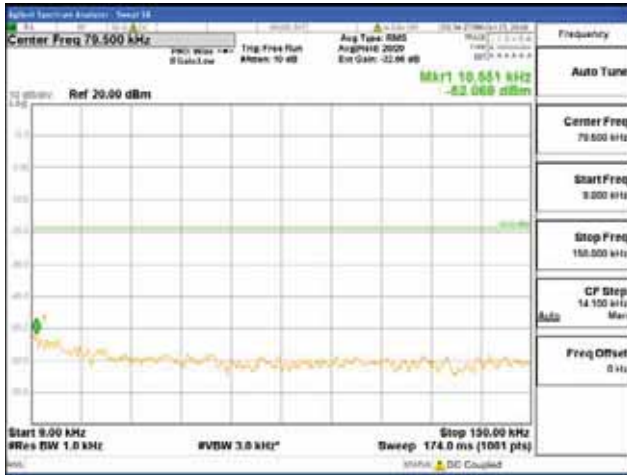

CTK Co., Ltd.
(Ho-dong), 113, Yejik-ro, Cheoin-gu,
Yongin-si, Gyeonggi-do, Korea
Tel: +82-31-339-9970
Fax: +82-31-624-9501

Report No.:
CTK-2018-03329
Page (1138) / (2957)
Pages

[256QAM]

9 kHz - 150 kHz