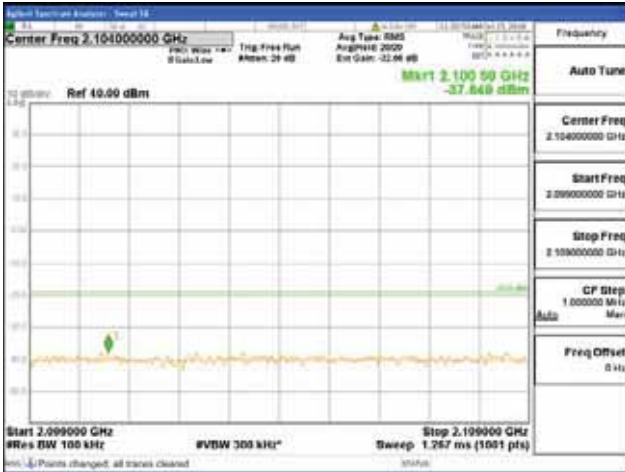

CTK Co., Ltd.
(Ho-dong), 113, Yejik-ro, Cheoin-gu,
Yongin-si, Gyeonggi-do, Korea
Tel: +82-31-339-9970
Fax: +82-31-624-9501

Report No.:
CTK-2018-03329
Page (1073) / (2957)
Pages

2099 MHz - 2109 MHz