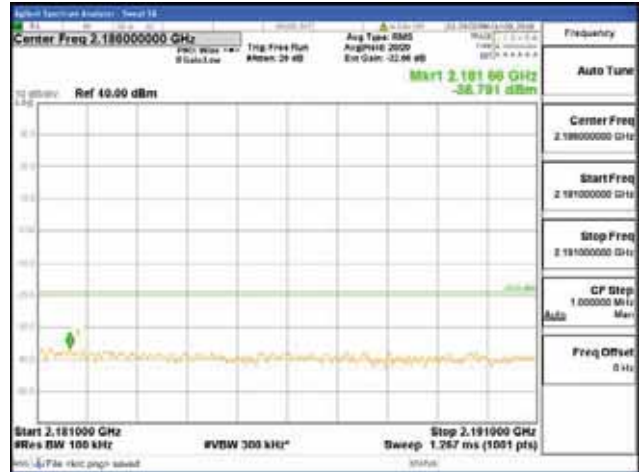

2181 MHz - 2191 MHz