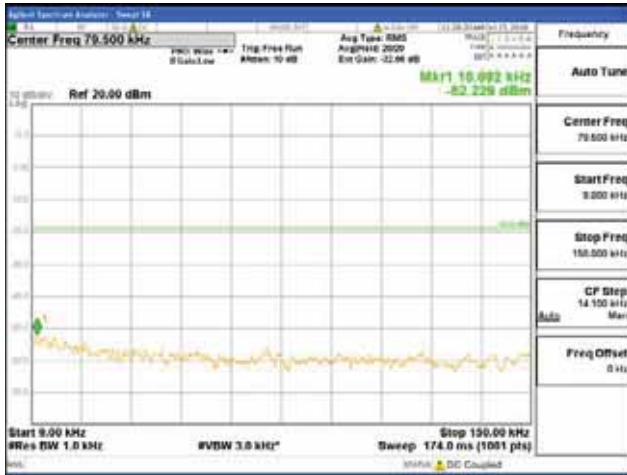

CTK Co., Ltd.
(Ho-dong), 113, Yejik-ro, Cheoin-gu,
Yongin-si, Gyeonggi-do, Korea
Tel: +82-31-339-9970
Fax: +82-31-624-9501

Report No.:
CTK-2018-03329
Page (1058) / (2957)
Pages

[256QAM]

9 kHz - 150 kHz