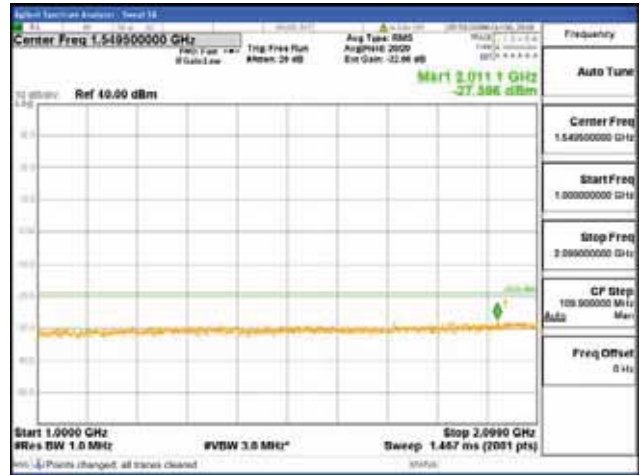

Report No.:
 CTK-2018-03329
 Page (1082) / (2957)
 Pages

[256QAM]

9 kHz - 150 kHz

150 kHz - 30 MHz

30 MHz - 1000 MHz

1000 MHz - 2099 MHz

CTK Co., Ltd.
 (Ho-dong), 113, Yejik-ro, Cheoin-gu,
 Yongin-si, Gyeonggi-do, Korea
 Tel: +82-31-339-9970
 Fax: +82-31-624-9501