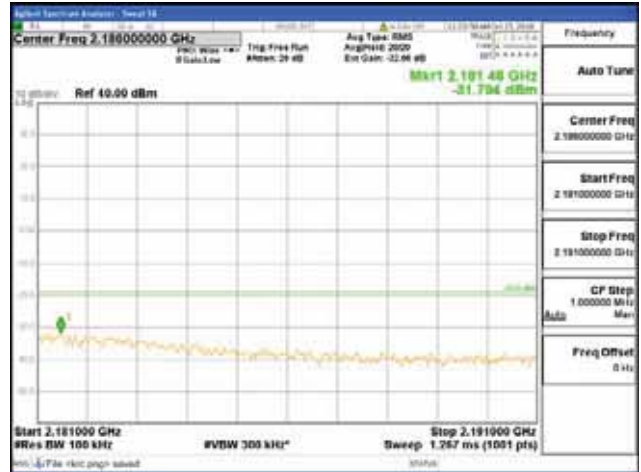

2181 MHz - 2191 MHz