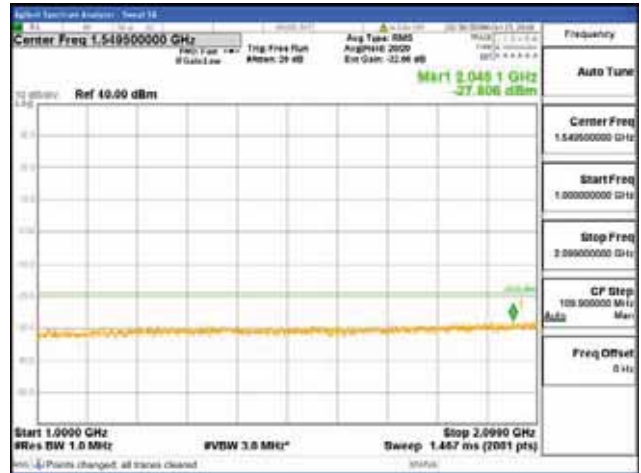

Report No.:
 CTK-2018-03329
 Page (1118) / (2957)
 Pages

[16QAM]

9 kHz - 150 kHz

150 kHz - 30 MHz

30 MHz - 1000 MHz

1000 MHz - 2099 MHz

CTK Co., Ltd.
(Ho-dong), 113, Yejik-ro, Cheoin-gu,
Yongin-si, Gyeonggi-do, Korea
Tel: +82-31-339-9970
Fax: +82-31-624-9501