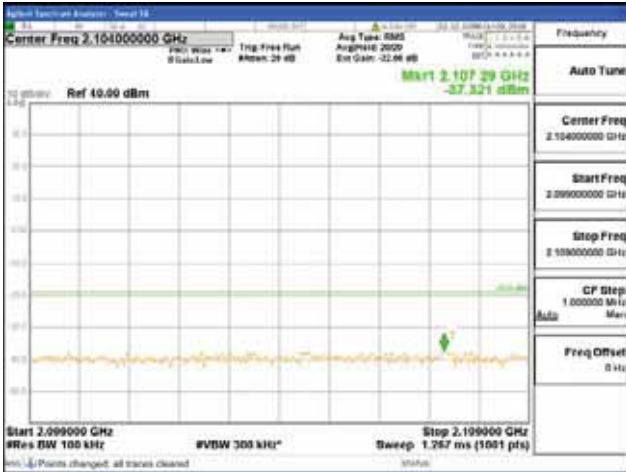

CTK Co., Ltd.
(Ho-dong), 113, Yejik-ro, Cheoin-gu,
Yongin-si, Gyeonggi-do, Korea
Tel: +82-31-339-9970
Fax: +82-31-624-9501

Report No.:
CTK-2018-03329
Page (1111) / (2957)
Pages

2099 MHz - 2109 MHz