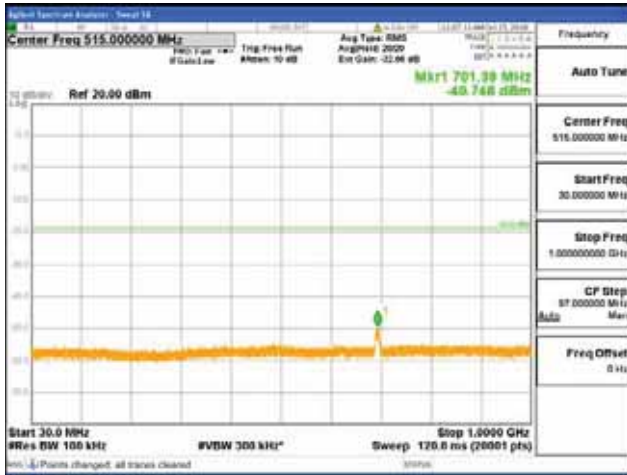

Report No.:
 CTK-2018-03329
 Page (1086) / (2957)
 Pages

[16QAM]

9 kHz - 150 kHz

150 kHz - 30 MHz

30 MHz - 1000 MHz

1000 MHz - 2099 MHz

CTK Co., Ltd.
 (Ho-dong), 113, Yejik-ro, Cheoin-gu,
 Yongin-si, Gyeonggi-do, Korea
 Tel: +82-31-339-9970
 Fax: +82-31-624-9501