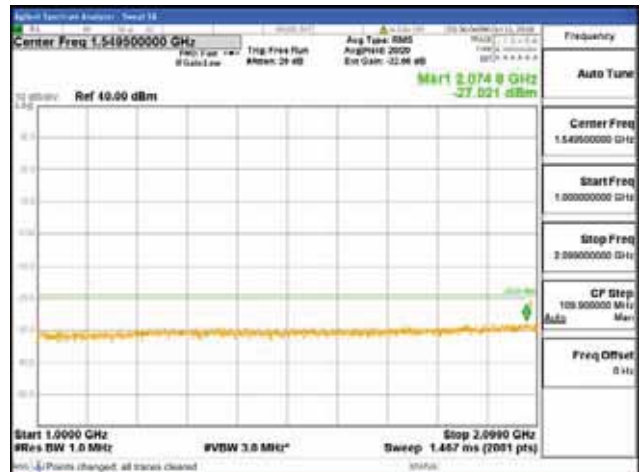

Report No.:  
 CTK-2018-03329  
 Page (1012) / (2957)  
 Pages

**Band 66, BW 20MHz, Single 1 carrier, 4TX, Middle**  
 [QPSK]

9 kHz - 150 kHz

150 kHz - 30 MHz

30 MHz - 1000 MHz

1000 MHz - 2099 MHz

**CTK Co., Ltd.**  
 (Ho-dong), 113, Yejik-ro, Cheoin-gu,  
 Yongin-si, Gyeonggi-do, Korea  
 Tel: +82-31-339-9970  
 Fax: +82-31-624-9501