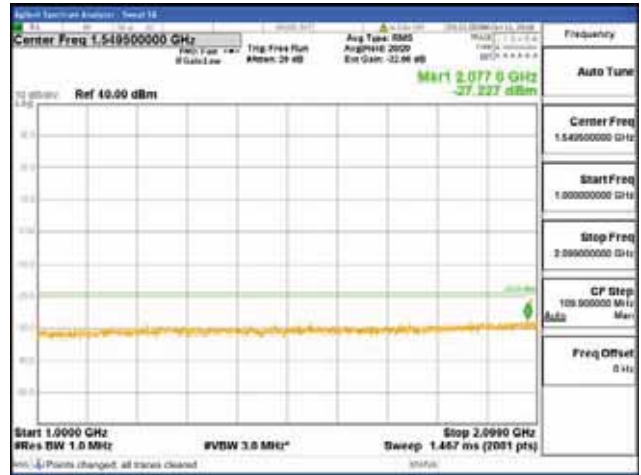

Report No.:  
 CTK-2018-03329  
 Page (1010) / (2957)  
 Pages

[256QAM]

9 kHz - 150 kHz

150 kHz - 30 MHz

30 MHz - 1000 MHz

1000 MHz - 2099 MHz

**CTK Co., Ltd.**  
 (Ho-dong), 113, Yejik-ro, Cheoin-gu,  
 Yongin-si, Gyeonggi-do, Korea  
 Tel: +82-31-339-9970  
 Fax: +82-31-624-9501