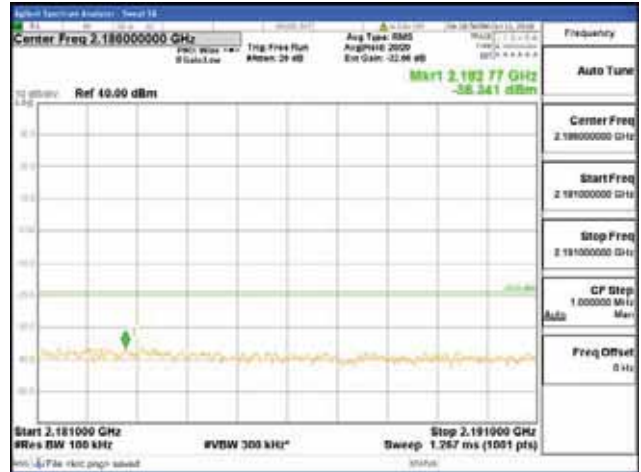

2181 MHz - 2191 MHz