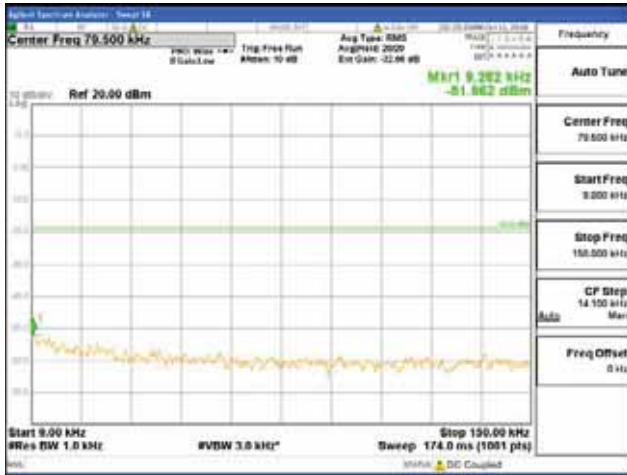

CTK Co., Ltd.
(Ho-dong), 113, Yejik-ro, Cheoin-gu,
Yongin-si, Gyeonggi-do, Korea
Tel: +82-31-339-9970
Fax: +82-31-624-9501

Report No.:
CTK-2018-03329
Page (1006) / (2957)
Pages

[16QAM]

9 kHz - 150 kHz