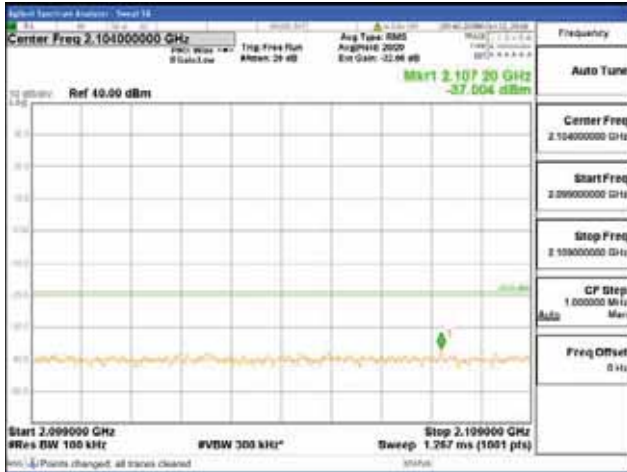

CTK Co., Ltd.
(Ho-dong), 113, Yejik-ro, Cheoin-gu,
Yongin-si, Gyeonggi-do, Korea
Tel: +82-31-339-9970
Fax: +82-31-624-9501

Report No.:
CTK-2018-03329
Page (1003) / (2957)
Pages

2099 MHz - 2109 MHz