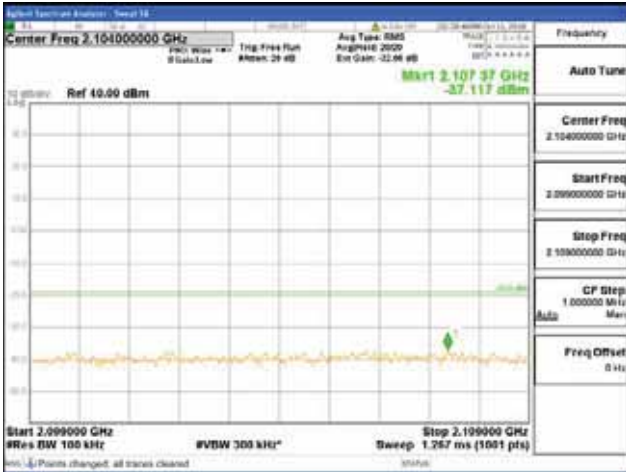

CTK Co., Ltd.
(Ho-dong), 113, Yejik-ro, Cheoin-gu,
Yongin-si, Gyeonggi-do, Korea
Tel: +82-31-339-9970
Fax: +82-31-624-9501

Report No.:
CTK-2018-03329
Page (983) / (2957)
Pages

2099 MHz - 2109 MHz