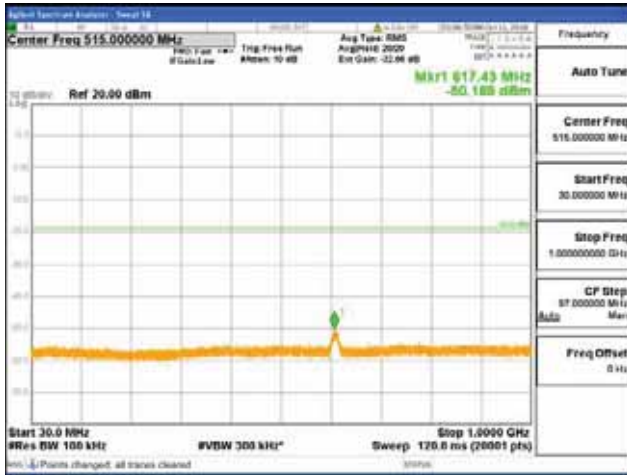

Report No.:  
 CTK-2018-03329  
 Page (962) / (2957)  
 Pages

[256QAM]

9 kHz - 150 kHz

150 kHz - 30 MHz

30 MHz - 1000 MHz

1000 MHz - 2099 MHz

**CTK Co., Ltd.**  
 (Ho-dong), 113, Yejik-ro, Cheoin-gu,  
 Yongin-si, Gyeonggi-do, Korea  
 Tel: +82-31-339-9970  
 Fax: +82-31-624-9501