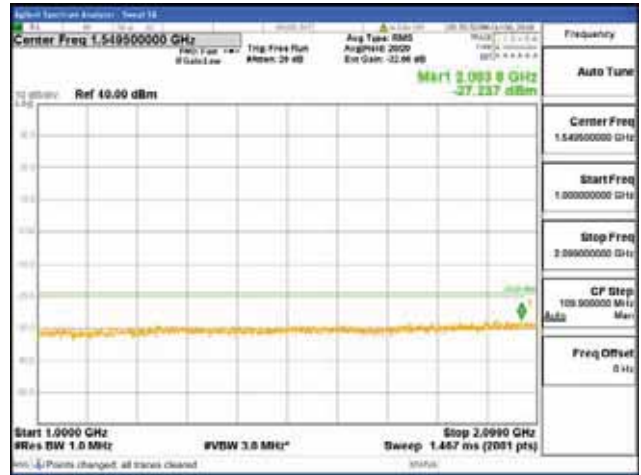

Report No.:  
 CTK-2018-03329  
 Page (1032) / (2957)  
 Pages

[64QAM]

9 kHz - 150 kHz

150 kHz - 30 MHz

30 MHz - 1000 MHz

1000 MHz - 2099 MHz

**CTK Co., Ltd.**  
 (Ho-dong), 113, Yejik-ro, Cheoin-gu,  
 Yongin-si, Gyeonggi-do, Korea  
 Tel: +82-31-339-9970  
 Fax: +82-31-624-9501