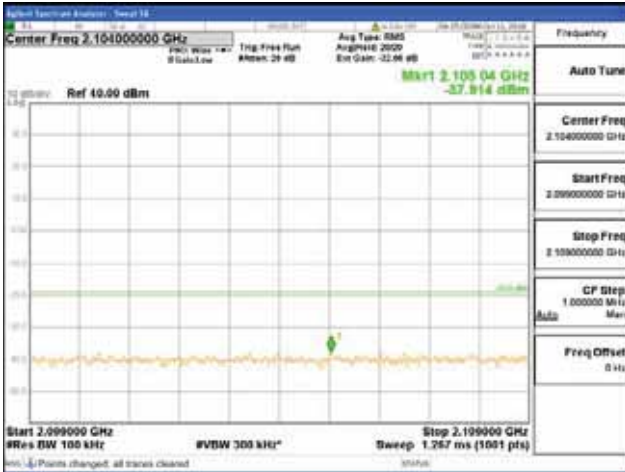

CTK Co., Ltd.
(Ho-dong), 113, Yejik-ro, Cheoin-gu,
Yongin-si, Gyeonggi-do, Korea
Tel: +82-31-339-9970
Fax: +82-31-624-9501

Report No.:
CTK-2018-03329
Page (1017) / (2957)
Pages

2099 MHz - 2109 MHz