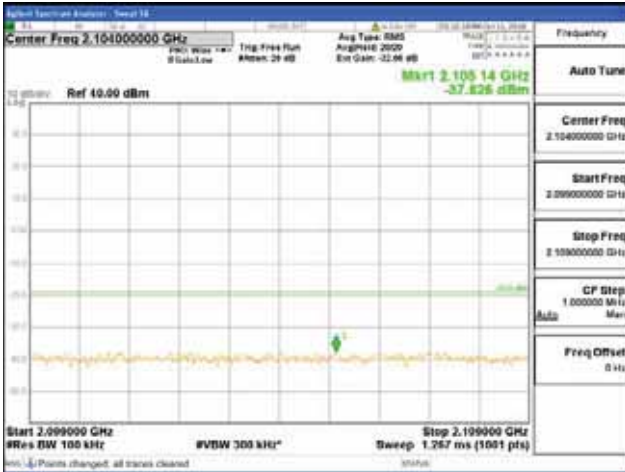

CTK Co., Ltd.
(Ho-dong), 113, Yejik-ro, Cheoin-gu,
Yongin-si, Gyeonggi-do, Korea
Tel: +82-31-339-9970
Fax: +82-31-624-9501

Report No.:
CTK-2018-03329
Page (961) / (2957)
Pages

2099 MHz - 2109 MHz