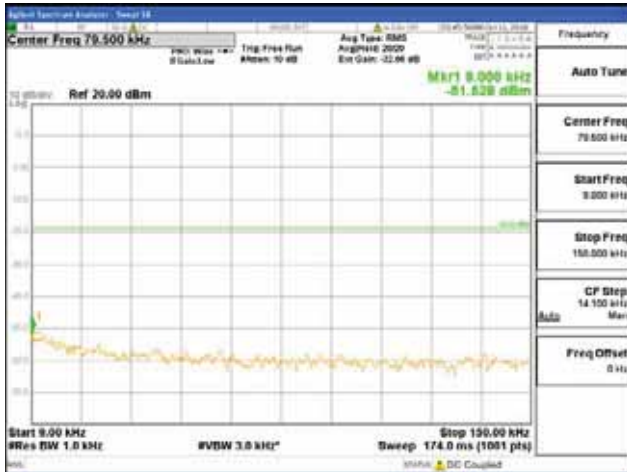

CTK Co., Ltd.
(Ho-dong), 113, Yejik-ro, Cheoin-gu,
Yongin-si, Gyeonggi-do, Korea
Tel: +82-31-339-9970
Fax: +82-31-624-9501

Report No.:
CTK-2018-03329
Page (964) / (2957)
Pages

Band 66, BW 20MHz, Single 1 carrier, 4TX, Middle
[QPSK]

9 kHz - 150 kHz