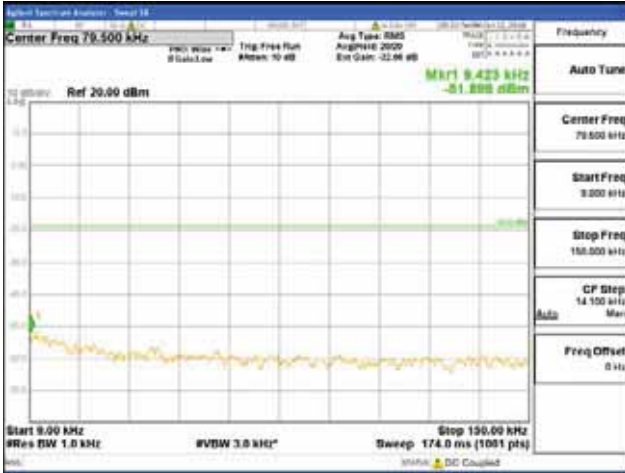

CTK Co., Ltd.
(Ho-dong), 113, Yejik-ro, Cheoin-gu,
Yongin-si, Gyeonggi-do, Korea
Tel: +82-31-339-9970
Fax: +82-31-624-9501

Report No.:
CTK-2018-03329
Page (974) / (2957)
Pages

[16QAM]

9 kHz - 150 kHz