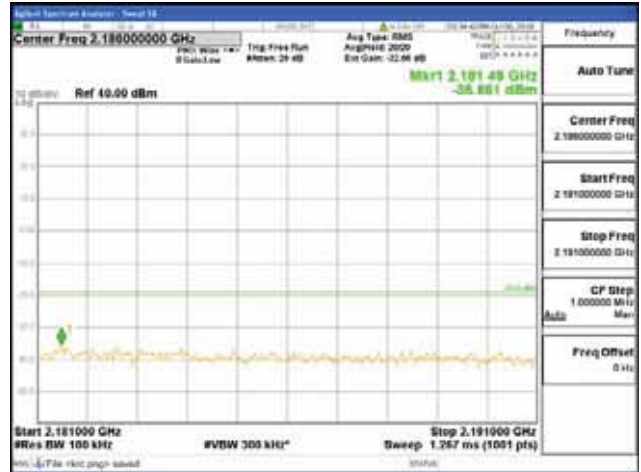

2181 MHz - 2191 MHz