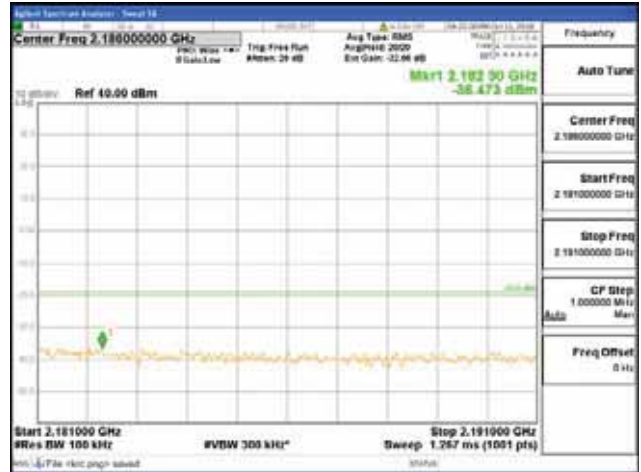

2181 MHz - 2191 MHz