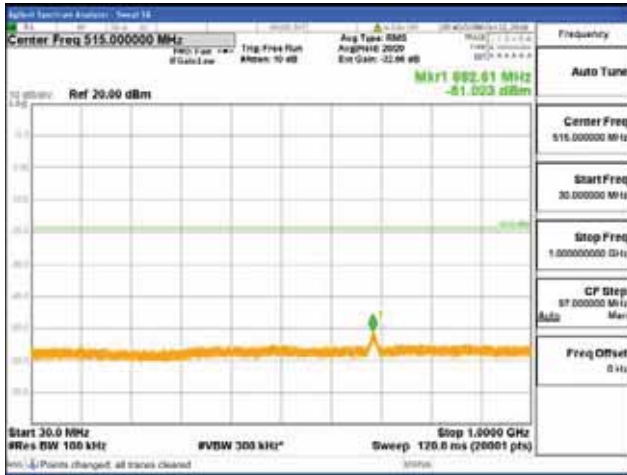

Report No.:  
 CTK-2018-03329  
 Page (1026) / (2957)  
 Pages

[256QAM]

9 kHz - 150 kHz

150 kHz - 30 MHz

30 MHz - 1000 MHz

1000 MHz - 2099 MHz

**CTK Co., Ltd.**  
 (Ho-dong), 113, Yejik-ro, Cheoin-gu,  
 Yongin-si, Gyeonggi-do, Korea  
 Tel: +82-31-339-9970  
 Fax: +82-31-624-9501