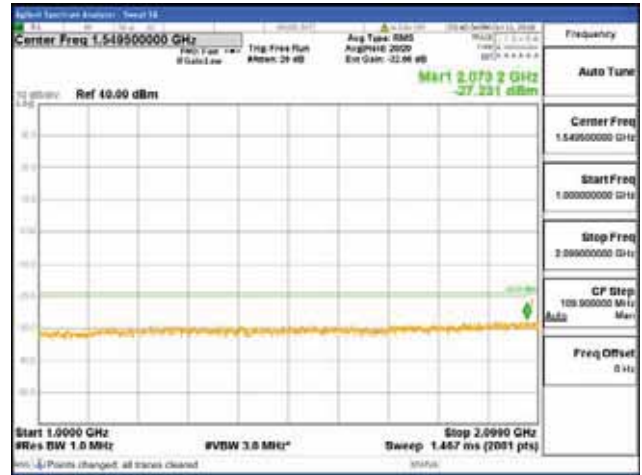

Report No.:  
 CTK-2018-03329  
 Page (990) / (2957)  
 Pages

[16QAM]

9 kHz - 150 kHz

150 kHz - 30 MHz

30 MHz - 1000 MHz

1000 MHz - 2099 MHz

**CTK Co., Ltd.**  
 (Ho-dong), 113, Yejik-ro, Cheoin-gu,  
 Yongin-si, Gyeonggi-do, Korea  
 Tel: +82-31-339-9970  
 Fax: +82-31-624-9501