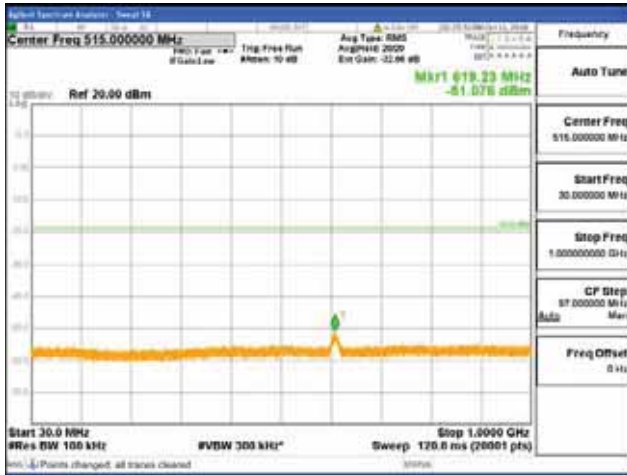

Report No.:  
 CTK-2018-03329  
 Page (1006) / (2957)  
 Pages

[16QAM]

9 kHz - 150 kHz

150 kHz - 30 MHz

30 MHz - 1000 MHz

1000 MHz - 2099 MHz

**CTK Co., Ltd.**  
 (Ho-dong), 113, Yejik-ro, Cheoin-gu,  
 Yongin-si, Gyeonggi-do, Korea  
 Tel: +82-31-339-9970  
 Fax: +82-31-624-9501