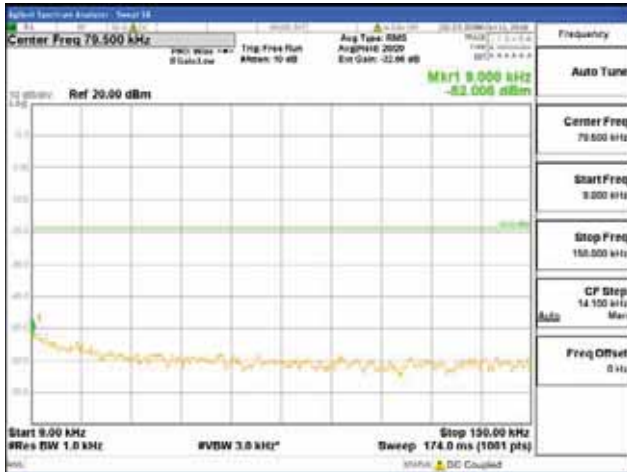

CTK Co., Ltd.
(Ho-dong), 113, Yejik-ro, Cheoin-gu,
Yongin-si, Gyeonggi-do, Korea
Tel: +82-31-339-9970
Fax: +82-31-624-9501

Report No.:
CTK-2018-03329
Page (1004) / (2957)
Pages

ANT 4
Band 66, BW 20MHz, Single 1 carrier, 4TX, Bottom
[QPSK]

9 kHz - 150 kHz