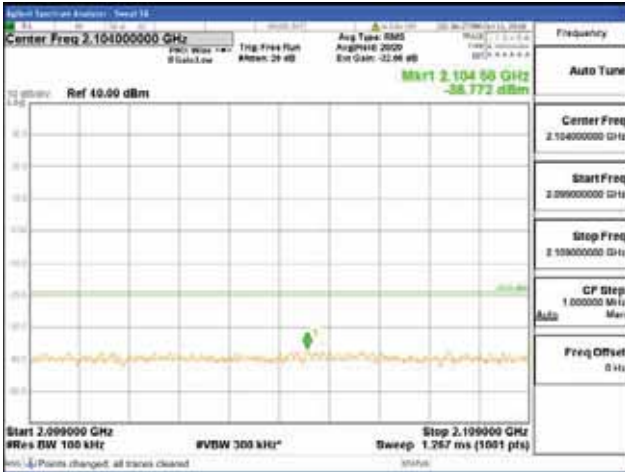

CTK Co., Ltd.
(Ho-dong), 113, Yejik-ro, Cheoin-gu,
Yongin-si, Gyeonggi-do, Korea
Tel: +82-31-339-9970
Fax: +82-31-624-9501

Report No.:
CTK-2018-03329
Page (957) / (2957)
Pages

2099 MHz - 2109 MHz