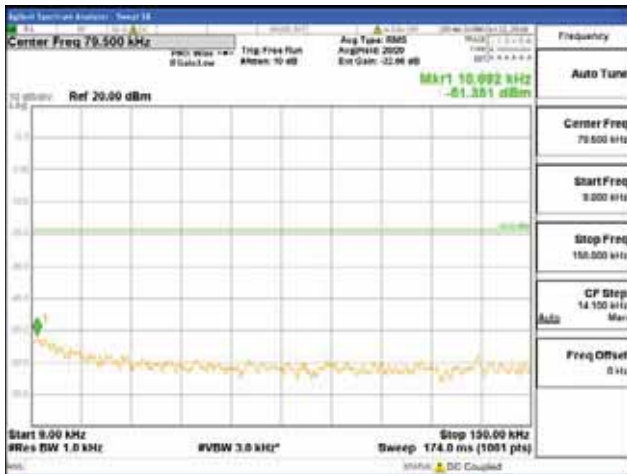

CTK Co., Ltd.
(Ho-dong), 113, Yejik-ro, Cheoin-gu,
Yongin-si, Gyeonggi-do, Korea
Tel: +82-31-339-9970
Fax: +82-31-624-9501

Report No.:
CTK-2018-03329
Page (976) / (2957)
Pages

[64QAM]

9 kHz - 150 kHz