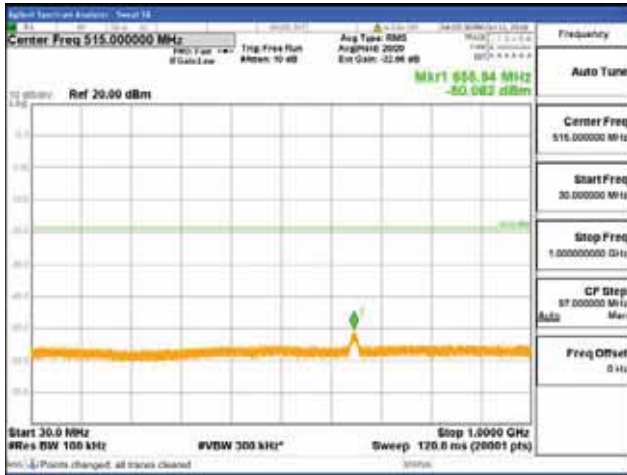

Report No.:  
 CTK-2018-03329  
 Page (970) / (2957)  
 Pages

[256QAM]

9 kHz - 150 kHz

150 kHz - 30 MHz

30 MHz - 1000 MHz

1000 MHz - 2099 MHz

**CTK Co., Ltd.**  
 (Ho-dong), 113, Yejik-ro, Cheoin-gu,  
 Yongin-si, Gyeonggi-do, Korea  
 Tel: +82-31-339-9970  
 Fax: +82-31-624-9501