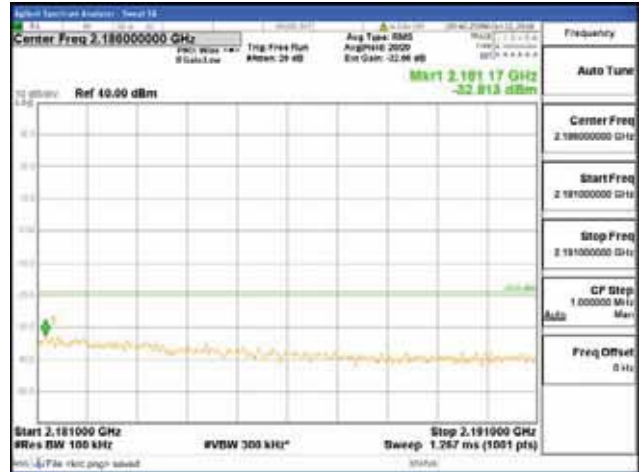

2181 MHz - 2191 MHz