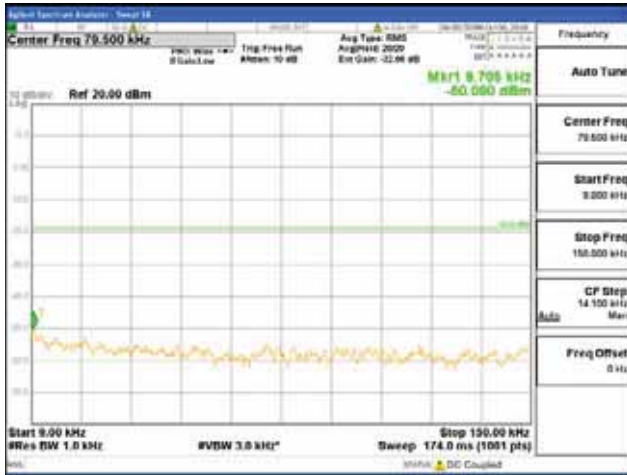

CTK Co., Ltd.
(Ho-dong), 113, Yejik-ro, Cheoin-gu,
Yongin-si, Gyeonggi-do, Korea
Tel: +82-31-339-9970
Fax: +82-31-624-9501

Report No.:
CTK-2018-03329
Page (1034) / (2957)
Pages

[256QAM]

9 kHz - 150 kHz