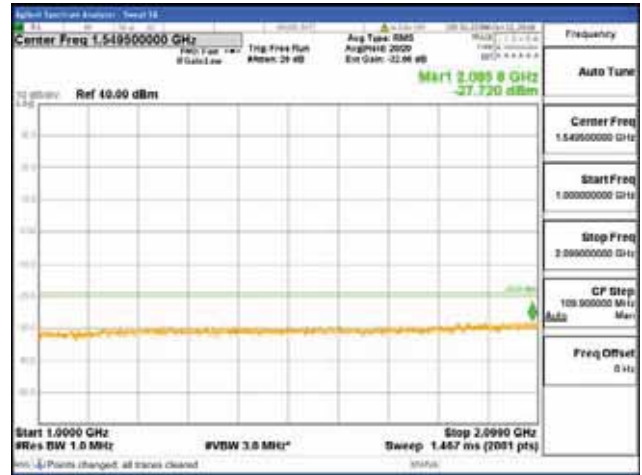

Report No.:  
 CTK-2018-03329  
 Page (1022) / (2957)  
 Pages

[16QAM]

9 kHz - 150 kHz

150 kHz - 30 MHz

30 MHz - 1000 MHz

1000 MHz - 2099 MHz

**CTK Co., Ltd.**  
 (Ho-dong), 113, Yejik-ro, Cheoin-gu,  
 Yongin-si, Gyeonggi-do, Korea  
 Tel: +82-31-339-9970  
 Fax: +82-31-624-9501