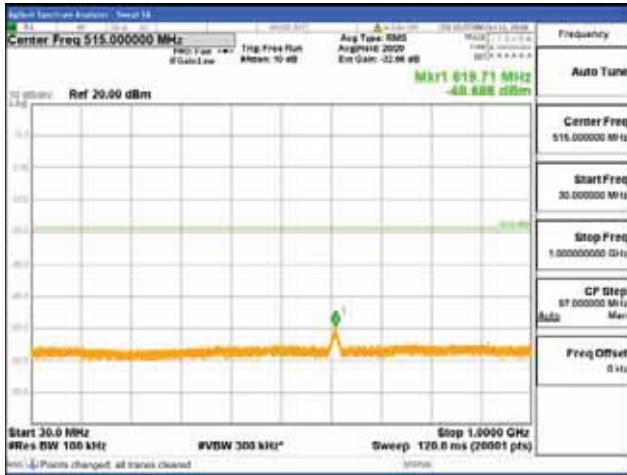

Report No.:  
 CTK-2018-03329  
 Page (960) / (2957)  
 Pages

[64QAM]

9 kHz - 150 kHz

150 kHz - 30 MHz

30 MHz - 1000 MHz

1000 MHz - 2099 MHz

**CTK Co., Ltd.**  
 (Ho-dong), 113, Yejik-ro, Cheoin-gu,  
 Yongin-si, Gyeonggi-do, Korea  
 Tel: +82-31-339-9970  
 Fax: +82-31-624-9501