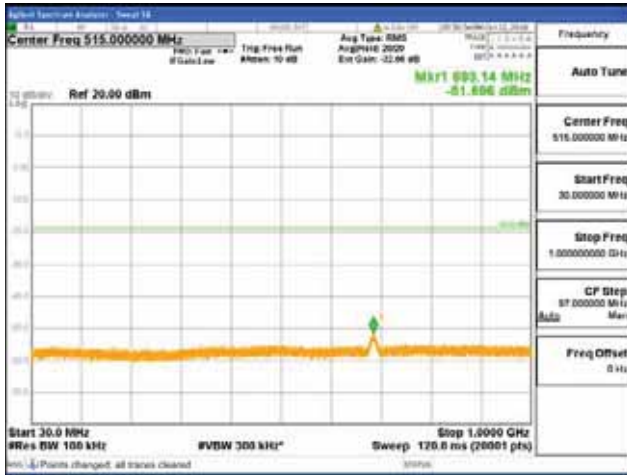

Report No.:  
 CTK-2018-03329  
 Page (978) / (2957)  
 Pages

[256QAM]

9 kHz - 150 kHz

150 kHz - 30 MHz

30 MHz - 1000 MHz

1000 MHz - 2099 MHz

**CTK Co., Ltd.**  
 (Ho-dong), 113, Yejik-ro, Cheoin-gu,  
 Yongin-si, Gyeonggi-do, Korea  
 Tel: +82-31-339-9970  
 Fax: +82-31-624-9501