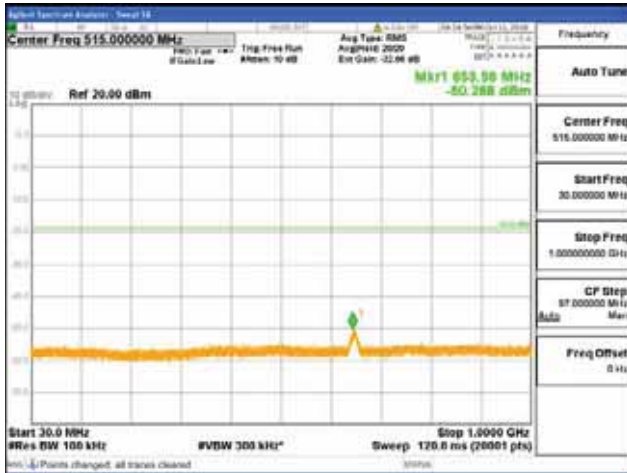

Report No.:  
 CTK-2018-03329  
 Page (1016) / (2957)  
 Pages

[64QAM]

9 kHz - 150 kHz

150 kHz - 30 MHz

30 MHz - 1000 MHz

1000 MHz - 2099 MHz

**CTK Co., Ltd.**  
 (Ho-dong), 113, Yejik-ro, Cheoin-gu,  
 Yongin-si, Gyeonggi-do, Korea  
 Tel: +82-31-339-9970  
 Fax: +82-31-624-9501