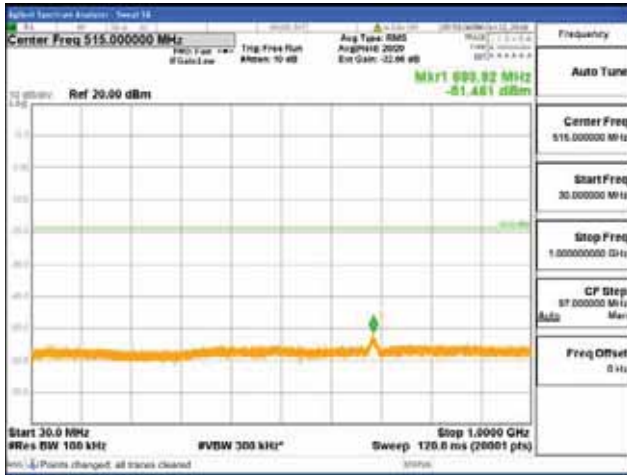

Report No.:  
CTK-2018-03329  
Page (954) / (2957)  
Pages

[256QAM]

9 kHz - 150 kHz

150 kHz - 30 MHz

30 MHz - 1000 MHz

1000 MHz - 2099 MHz

**CTK Co., Ltd.**  
 (Ho-dong), 113, Yejik-ro, Cheoin-gu,  
 Yongin-si, Gyeonggi-do, Korea  
 Tel: +82-31-339-9970  
 Fax: +82-31-624-9501