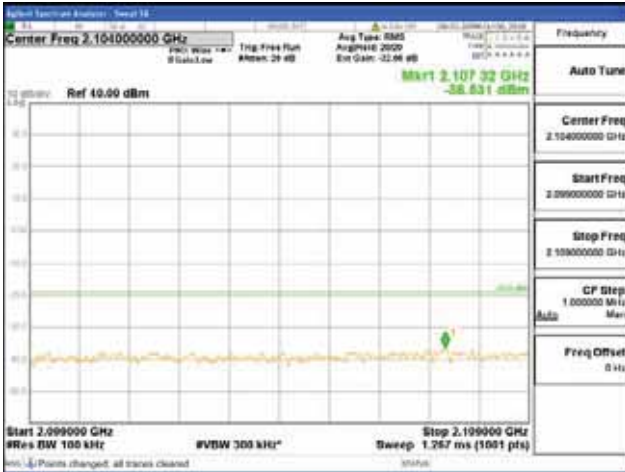

CTK Co., Ltd.
(Ho-dong), 113, Yejik-ro, Cheoin-gu,
Yongin-si, Gyeonggi-do, Korea
Tel: +82-31-339-9970
Fax: +82-31-624-9501

Report No.:
CTK-2018-03329
Page (1035) / (2957)
Pages

2099 MHz - 2109 MHz