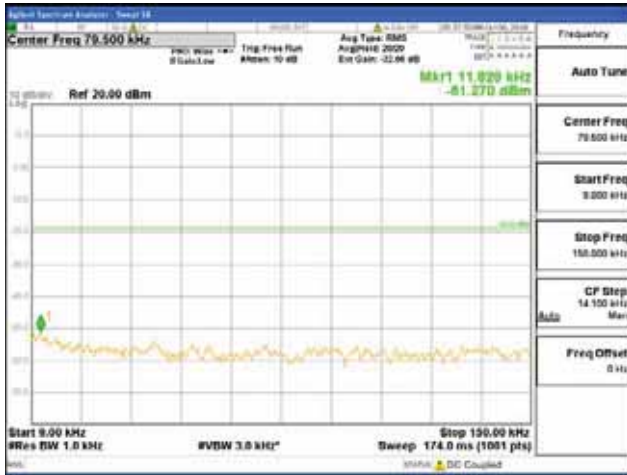

CTK Co., Ltd.
(Ho-dong), 113, Yejik-ro, Cheoin-gu,
Yongin-si, Gyeonggi-do, Korea
Tel: +82-31-339-9970
Fax: +82-31-624-9501

Report No.:
CTK-2018-03329
Page (1048) / (2957)
Pages

[64QAM]

9 kHz - 150 kHz