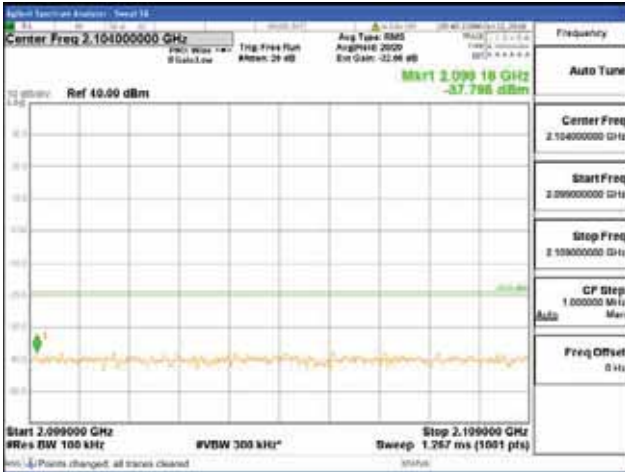

CTK Co., Ltd.
(Ho-dong), 113, Yejik-ro, Cheoin-gu,
Yongin-si, Gyeonggi-do, Korea
Tel: +82-31-339-9970
Fax: +82-31-624-9501

Report No.:
CTK-2018-03329
Page (1027) / (2957)
Pages

2099 MHz - 2109 MHz