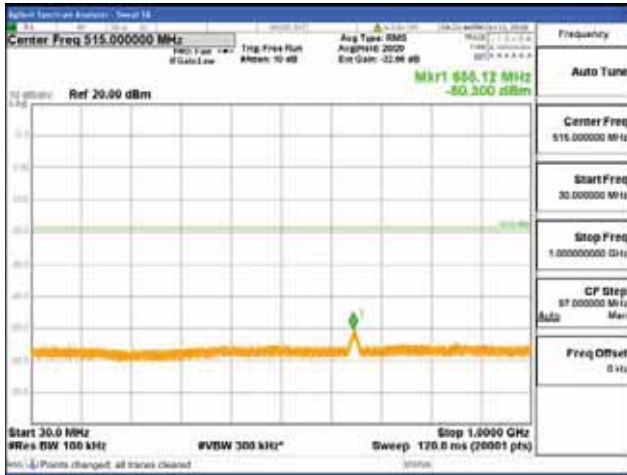

Report No.:  
 CTK-2018-03329  
 Page (1018) / (2957)  
 Pages

[256QAM]

9 kHz - 150 kHz

150 kHz - 30 MHz

30 MHz - 1000 MHz

1000 MHz - 2099 MHz

**CTK Co., Ltd.**  
 (Ho-dong), 113, Yejik-ro, Cheoin-gu,  
 Yongin-si, Gyeonggi-do, Korea  
 Tel: +82-31-339-9970  
 Fax: +82-31-624-9501