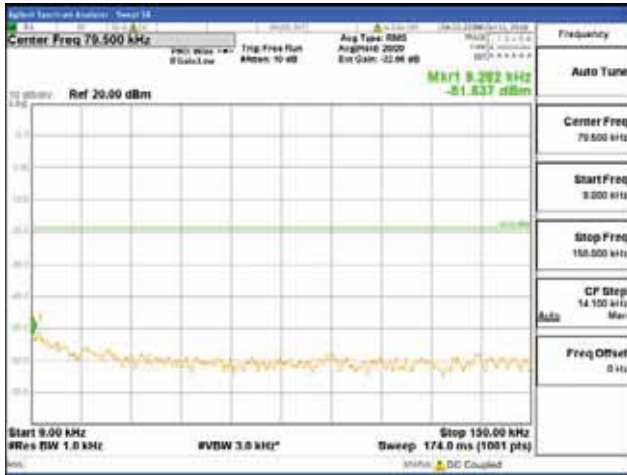

CTK Co., Ltd.
(Ho-dong), 113, Yejik-ro, Cheoin-gu,
Yongin-si, Gyeonggi-do, Korea
Tel: +82-31-339-9970
Fax: +82-31-624-9501

Report No.:
CTK-2018-03329
Page (1018) / (2957)
Pages

[256QAM]

9 kHz - 150 kHz