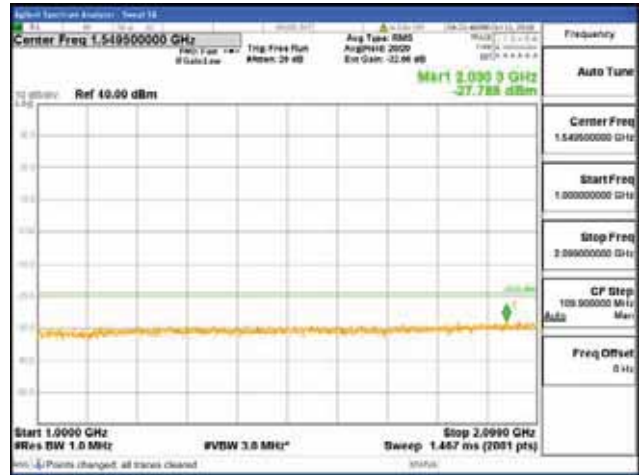

Report No.:  
 CTK-2018-03329  
 Page (1018) / (2957)  
 Pages

[256QAM]

9 kHz - 150 kHz

150 kHz - 30 MHz

30 MHz - 1000 MHz

1000 MHz - 2099 MHz

**CTK Co., Ltd.**  
 (Ho-dong), 113, Yejik-ro, Cheoin-gu,  
 Yongin-si, Gyeonggi-do, Korea  
 Tel: +82-31-339-9970  
 Fax: +82-31-624-9501