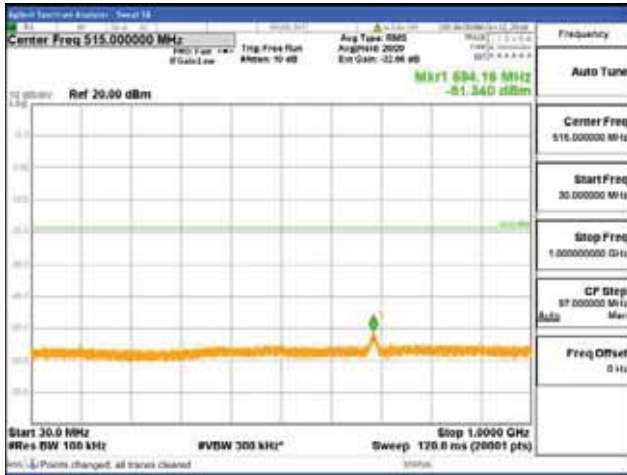

Report No.:  
 CTK-2018-03329  
 Page (1024) / (2957)  
 Pages

[64QAM]

9 kHz - 150 kHz

150 kHz - 30 MHz

30 MHz - 1000 MHz

1000 MHz - 2099 MHz

**CTK Co., Ltd.**  
 (Ho-dong), 113, Yejik-ro, Cheoin-gu,  
 Yongin-si, Gyeonggi-do, Korea  
 Tel: +82-31-339-9970  
 Fax: +82-31-624-9501