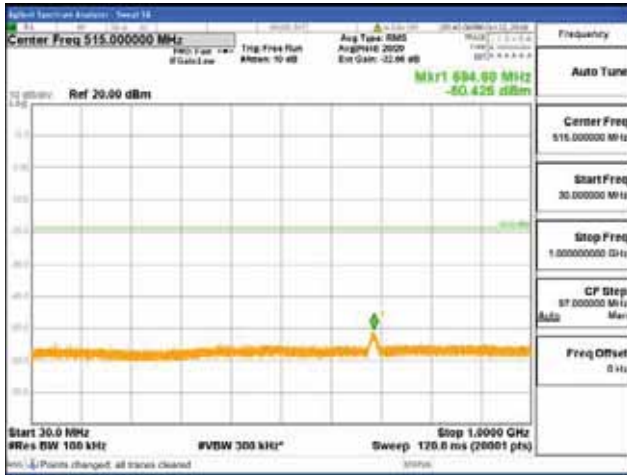

Report No.:  
 CTK-2018-03329  
 Page (1002) / (2957)  
 Pages

[256QAM]

9 kHz - 150 kHz

150 kHz - 30 MHz

30 MHz - 1000 MHz

1000 MHz - 2099 MHz

**CTK Co., Ltd.**  
 (Ho-dong), 113, Yejik-ro, Cheoin-gu,  
 Yongin-si, Gyeonggi-do, Korea  
 Tel: +82-31-339-9970  
 Fax: +82-31-624-9501