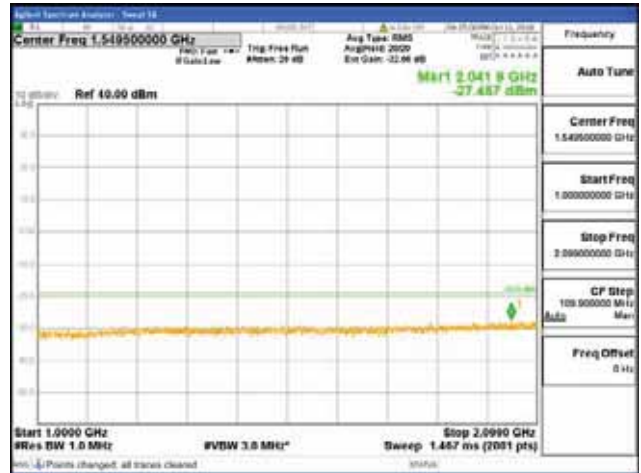

Report No.:  
 CTK-2018-03329  
 Page (1016) / (2957)  
 Pages

[64QAM]

9 kHz - 150 kHz

150 kHz - 30 MHz

30 MHz - 1000 MHz

1000 MHz - 2099 MHz

**CTK Co., Ltd.**  
 (Ho-dong), 113, Yejik-ro, Cheoin-gu,  
 Yongin-si, Gyeonggi-do, Korea  
 Tel: +82-31-339-9970  
 Fax: +82-31-624-9501