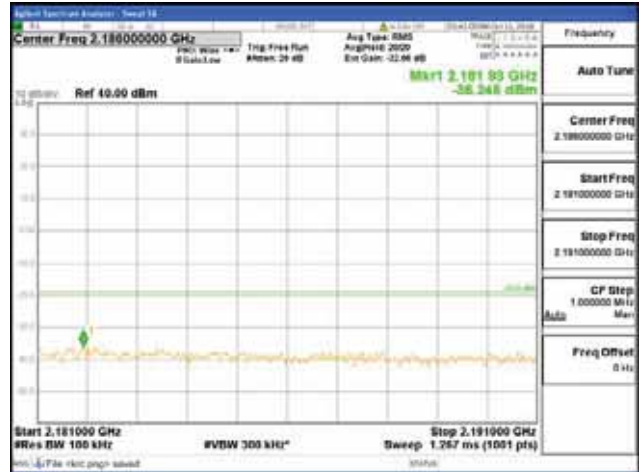

2181 MHz - 2191 MHz