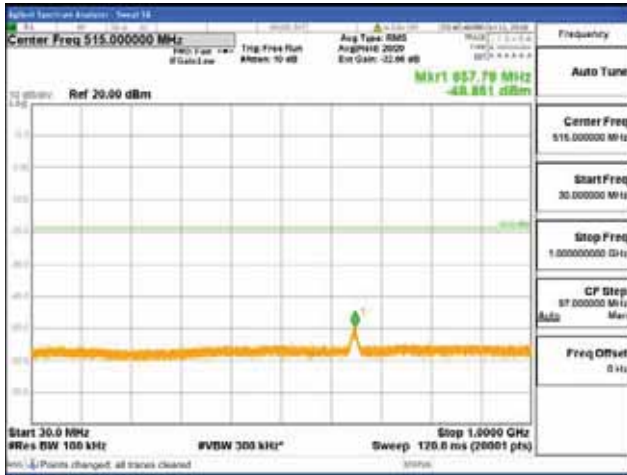

Report No.:  
 CTK-2018-03329  
 Page (990) / (2957)  
 Pages

[16QAM]

9 kHz - 150 kHz

150 kHz - 30 MHz

30 MHz - 1000 MHz

1000 MHz - 2099 MHz

**CTK Co., Ltd.**  
 (Ho-dong), 113, Yejik-ro, Cheoin-gu,  
 Yongin-si, Gyeonggi-do, Korea  
 Tel: +82-31-339-9970  
 Fax: +82-31-624-9501