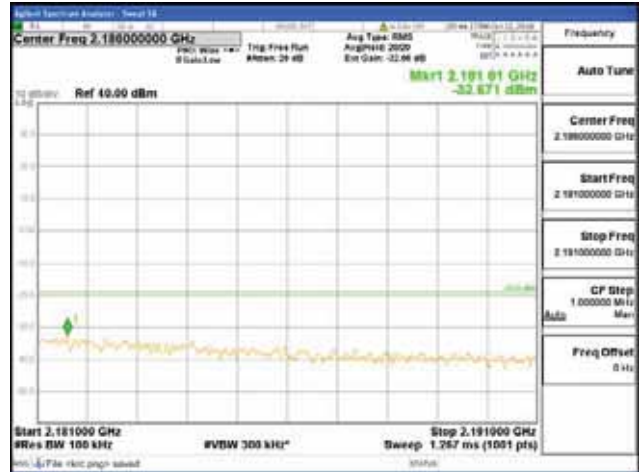

2181 MHz - 2191 MHz