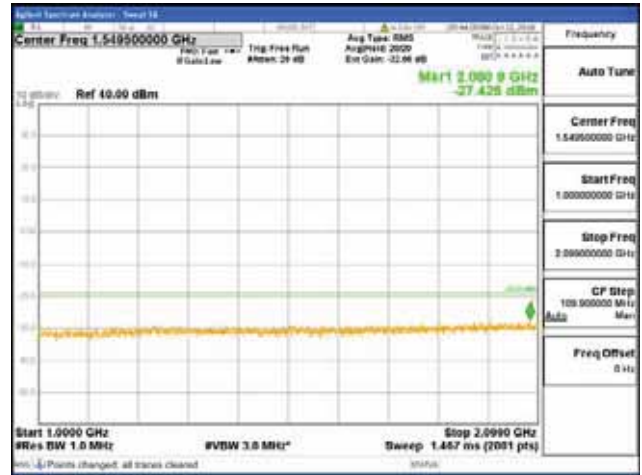

Report No.:  
 CTK-2018-03329  
 Page (1000) / (2957)  
 Pages

[64QAM]

9 kHz - 150 kHz

150 kHz - 30 MHz

30 MHz - 1000 MHz

1000 MHz - 2099 MHz

**CTK Co., Ltd.**  
 (Ho-dong), 113, Yejik-ro, Cheoin-gu,  
 Yongin-si, Gyeonggi-do, Korea  
 Tel: +82-31-339-9970  
 Fax: +82-31-624-9501