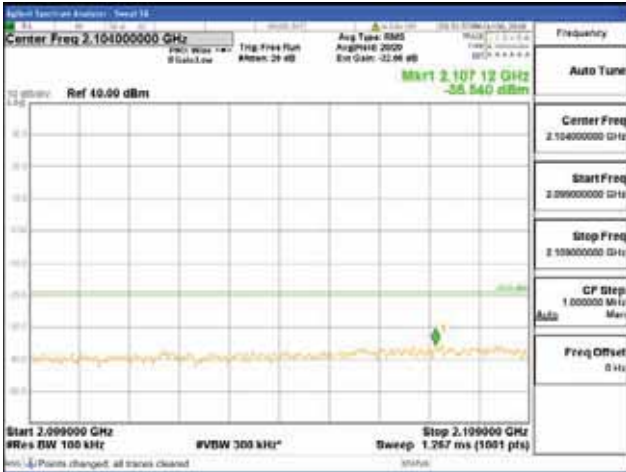

CTK Co., Ltd.
(Ho-dong), 113, Yejik-ro, Cheoin-gu,
Yongin-si, Gyeonggi-do, Korea
Tel: +82-31-339-9970
Fax: +82-31-624-9501

Report No.:
CTK-2018-03329
Page (1029) / (2957)
Pages

2099 MHz - 2109 MHz