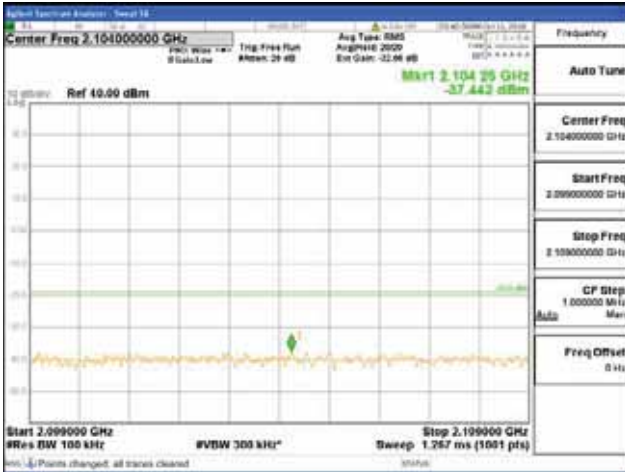

CTK Co., Ltd.
(Ho-dong), 113, Yejik-ro, Cheoin-gu,
Yongin-si, Gyeonggi-do, Korea
Tel: +82-31-339-9970
Fax: +82-31-624-9501

Report No.:
CTK-2018-03329
Page (991) / (2957)
Pages

2099 MHz - 2109 MHz