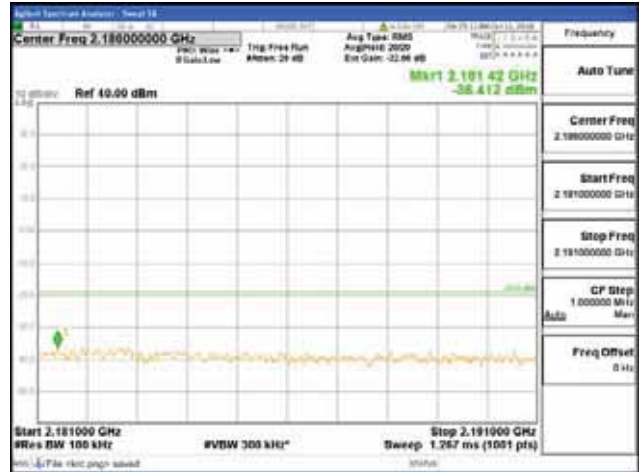

2181 MHz - 2191 MHz