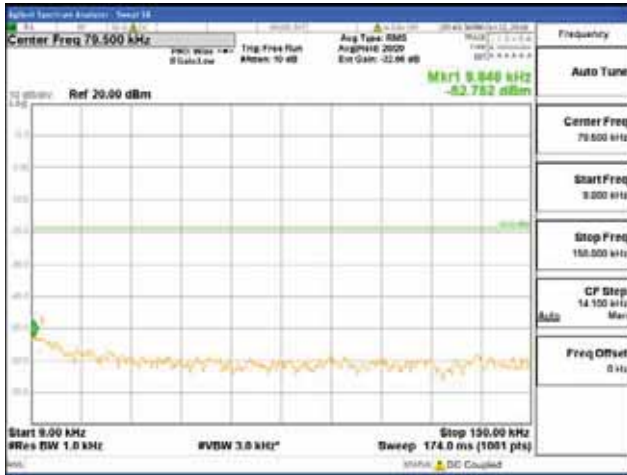

CTK Co., Ltd.
(Ho-dong), 113, Yejik-ro, Cheoin-gu,
Yongin-si, Gyeonggi-do, Korea
Tel: +82-31-339-9970
Fax: +82-31-624-9501

Report No.:
CTK-2018-03329
Page (1000) / (2957)
Pages

[64QAM]

9 kHz - 150 kHz