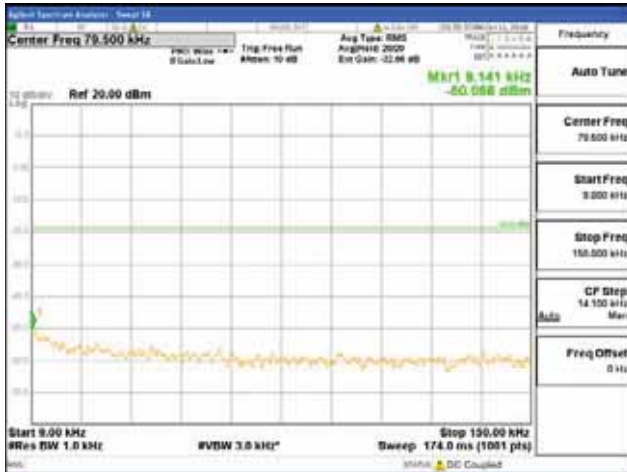

CTK Co., Ltd.
(Ho-dong), 113, Yejik-ro, Cheoin-gu,
Yongin-si, Gyeonggi-do, Korea
Tel: +82-31-339-9970
Fax: +82-31-624-9501

Report No.:
CTK-2018-03329
Page (1012) / (2957)
Pages

Band 66, BW 20MHz, Single 1 carrier, 4TX, Middle
[QPSK]

9 kHz - 150 kHz