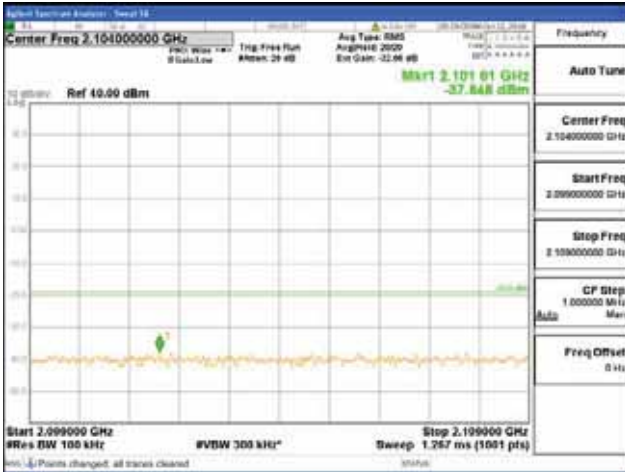

CTK Co., Ltd.
(Ho-dong), 113, Yejik-ro, Cheoin-gu,
Yongin-si, Gyeonggi-do, Korea
Tel: +82-31-339-9970
Fax: +82-31-624-9501

Report No.:
CTK-2018-03329
Page (999) / (2957)
Pages

2099 MHz - 2109 MHz