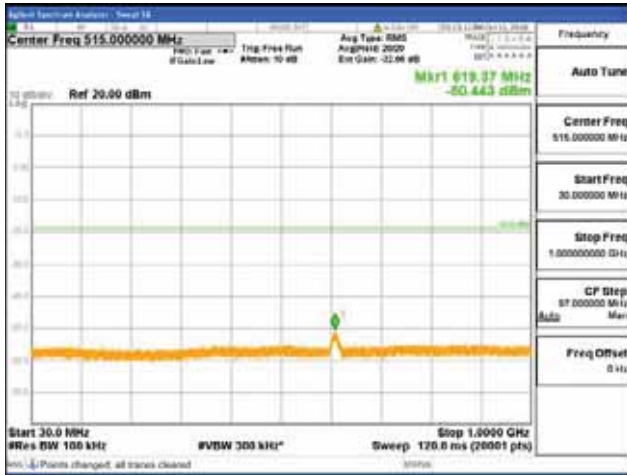

Report No.:  
CTK-2018-03329  
Page (984) / (2957)  
Pages

[64QAM]

9 kHz - 150 kHz

150 kHz - 30 MHz

30 MHz - 1000 MHz

1000 MHz - 2099 MHz

**CTK Co., Ltd.**  
 (Ho-dong), 113, Yejik-ro, Cheoin-gu,  
 Yongin-si, Gyeonggi-do, Korea  
 Tel: +82-31-339-9970  
 Fax: +82-31-624-9501