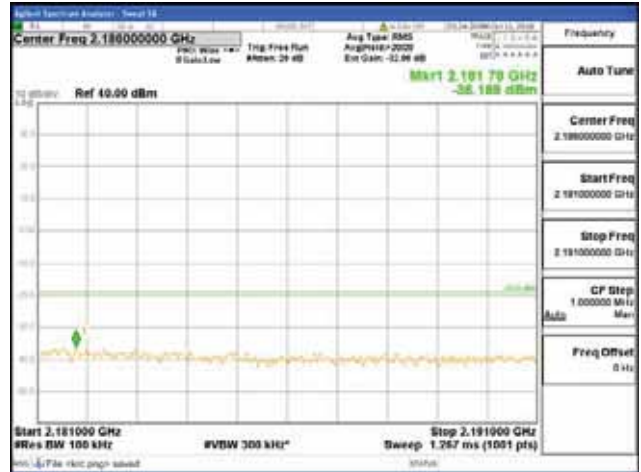

2181 MHz - 2191 MHz