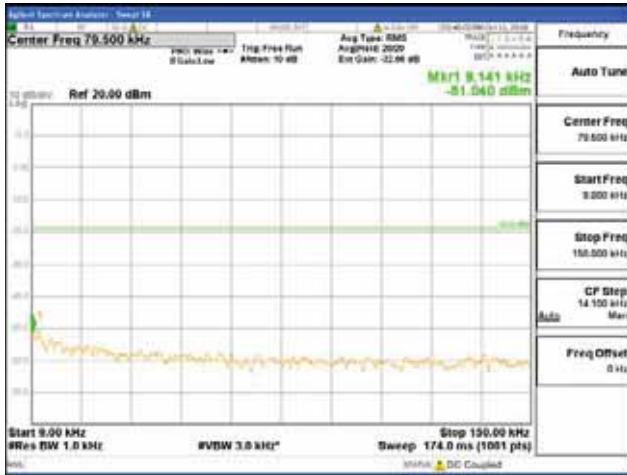

CTK Co., Ltd.
(Ho-dong), 113, Yejik-ro, Cheoin-gu,
Yongin-si, Gyeonggi-do, Korea
Tel: +82-31-339-9970
Fax: +82-31-624-9501

Report No.:
CTK-2018-03329
Page (966) / (2957)
Pages

[16QAM]

9 kHz - 150 kHz