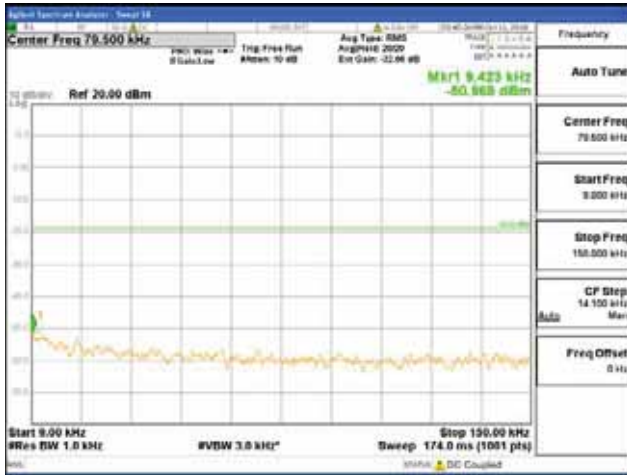

CTK Co., Ltd.
(Ho-dong), 113, Yejik-ro, Cheoin-gu,
Yongin-si, Gyeonggi-do, Korea
Tel: +82-31-339-9970
Fax: +82-31-624-9501

Report No.:
CTK-2018-03329
Page (990) / (2957)
Pages

[16QAM]

9 kHz - 150 kHz