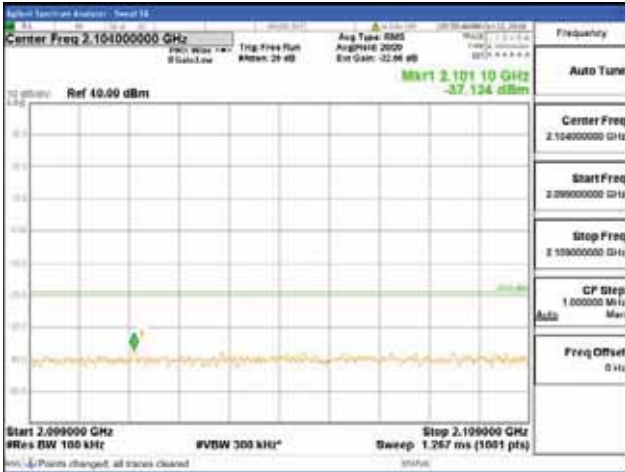

CTK Co., Ltd.
(Ho-dong), 113, Yejik-ro, Cheoin-gu,
Yongin-si, Gyeonggi-do, Korea
Tel: +82-31-339-9970
Fax: +82-31-624-9501

Report No.:
CTK-2018-03329
Page (953) / (2957)
Pages

2099 MHz - 2109 MHz