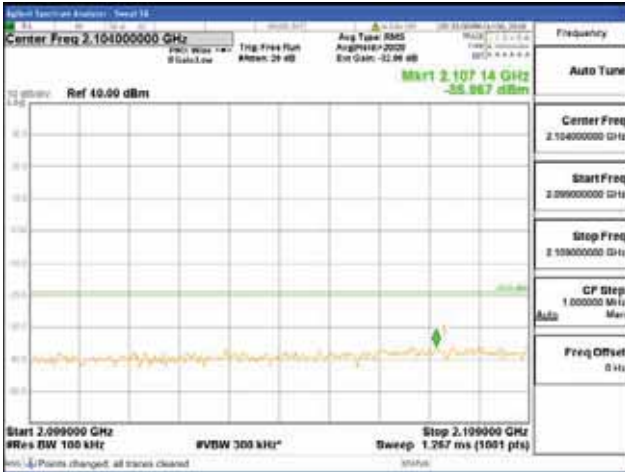

CTK Co., Ltd.
(Ho-dong), 113, Yejik-ro, Cheoin-gu,
Yongin-si, Gyeonggi-do, Korea
Tel: +82-31-339-9970
Fax: +82-31-624-9501

Report No.:
CTK-2018-03329
Page (1031) / (2957)
Pages

2099 MHz - 2109 MHz