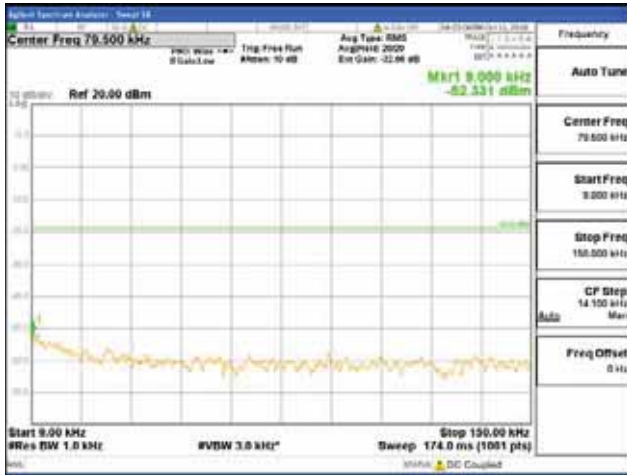

CTK Co., Ltd.
(Ho-dong), 113, Yejik-ro, Cheoin-gu,
Yongin-si, Gyeonggi-do, Korea
Tel: +82-31-339-9970
Fax: +82-31-624-9501

Report No.:
CTK-2018-03329
Page (970) / (2957)
Pages

[256QAM]

9 kHz - 150 kHz