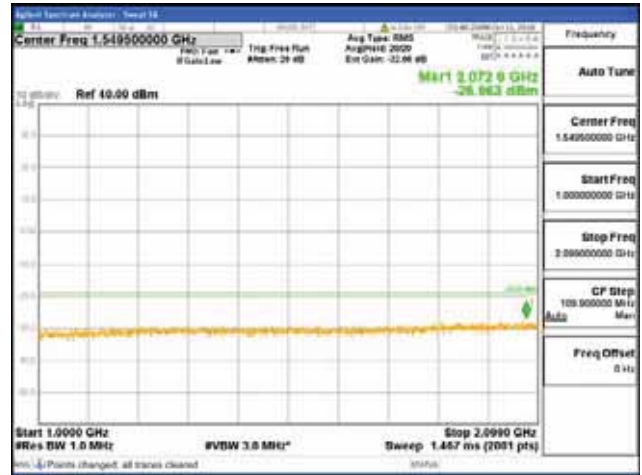

Report No.:  
 CTK-2018-03329  
 Page (966) / (2957)  
 Pages

[16QAM]

9 kHz - 150 kHz

150 kHz - 30 MHz

30 MHz - 1000 MHz

1000 MHz - 2099 MHz

**CTK Co., Ltd.**  
 (Ho-dong), 113, Yejik-ro, Cheoin-gu,  
 Yongin-si, Gyeonggi-do, Korea  
 Tel: +82-31-339-9970  
 Fax: +82-31-624-9501