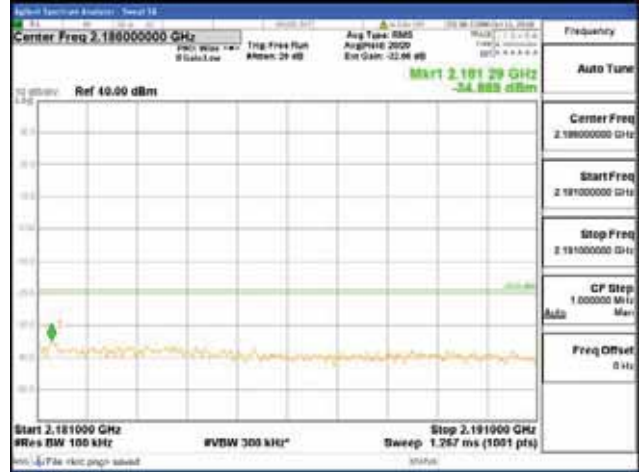

2181 MHz - 2191 MHz