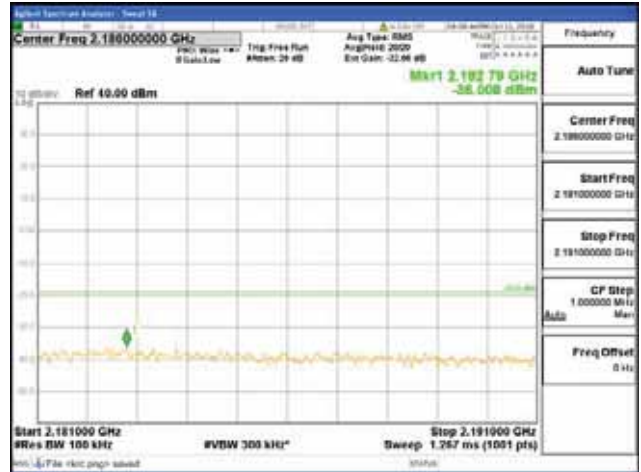

2181 MHz - 2191 MHz