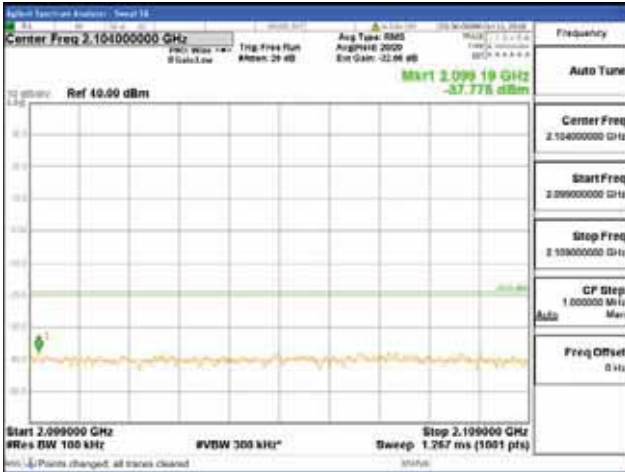

CTK Co., Ltd.
(Ho-dong), 113, Yejik-ro, Cheoin-gu,
Yongin-si, Gyeonggi-do, Korea
Tel: +82-31-339-9970
Fax: +82-31-624-9501

Report No.:
CTK-2018-03329
Page (1013) / (2957)
Pages

2099 MHz - 2109 MHz