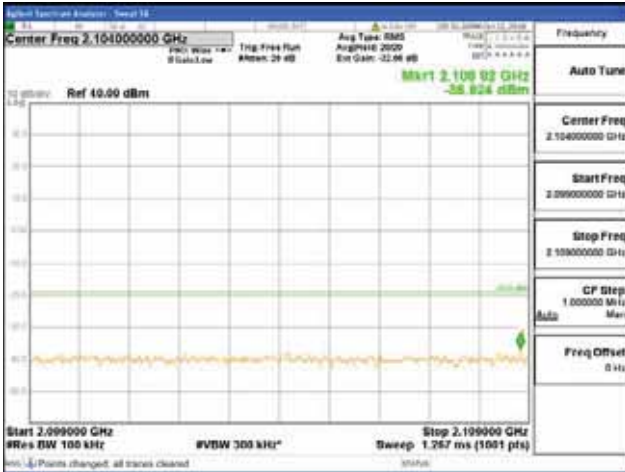

CTK Co., Ltd.
(Ho-dong), 113, Yejik-ro, Cheoin-gu,
Yongin-si, Gyeonggi-do, Korea
Tel: +82-31-339-9970
Fax: +82-31-624-9501

Report No.:
CTK-2018-03329
Page (1023) / (2957)
Pages

2099 MHz - 2109 MHz