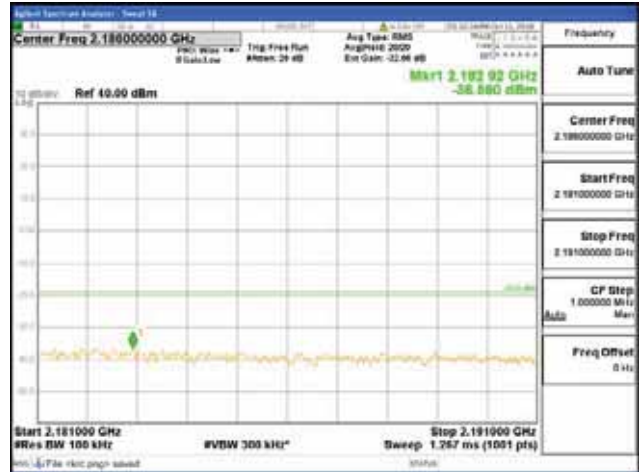

2181 MHz - 2191 MHz