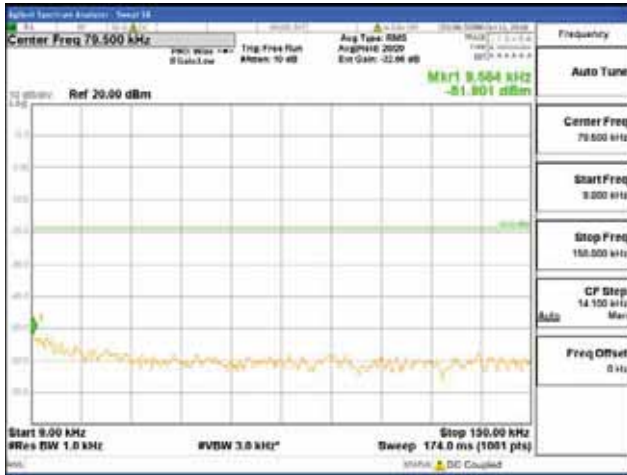

CTK Co., Ltd.
(Ho-dong), 113, Yejik-ro, Cheoin-gu,
Yongin-si, Gyeonggi-do, Korea
Tel: +82-31-339-9970
Fax: +82-31-624-9501

Report No.:
CTK-2018-03329
Page (962) / (2957)
Pages

[256QAM]

9 kHz - 150 kHz