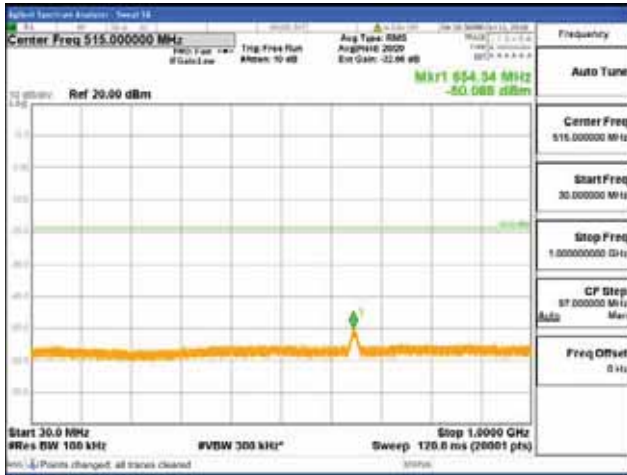

Report No.:  
 CTK-2018-03329  
 Page (994) / (2957)  
 Pages

[256QAM]

9 kHz - 150 kHz

150 kHz - 30 MHz

30 MHz - 1000 MHz

1000 MHz - 2099 MHz

**CTK Co., Ltd.**  
 (Ho-dong), 113, Yejik-ro, Cheoin-gu,  
 Yongin-si, Gyeonggi-do, Korea  
 Tel: +82-31-339-9970  
 Fax: +82-31-624-9501