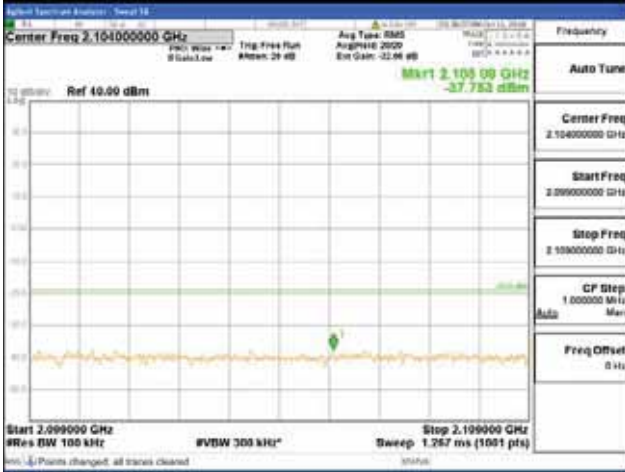

CTK Co., Ltd.
(Ho-dong), 113, Yejik-ro, Cheoin-gu,
Yongin-si, Gyeonggi-do, Korea
Tel: +82-31-339-9970
Fax: +82-31-624-9501

Report No.:
CTK-2018-03329
Page (1015) / (2957)
Pages

2099 MHz - 2109 MHz