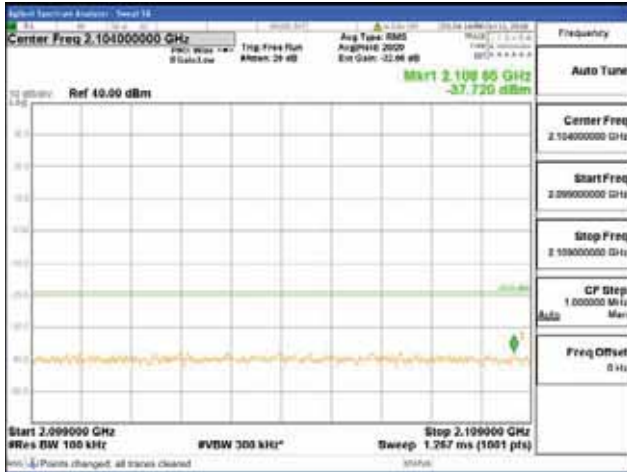

CTK Co., Ltd.
(Ho-dong), 113, Yejik-ro, Cheoin-gu,
Yongin-si, Gyeonggi-do, Korea
Tel: +82-31-339-9970
Fax: +82-31-624-9501

Report No.:
CTK-2018-03329
Page (1009) / (2957)
Pages

2099 MHz - 2109 MHz