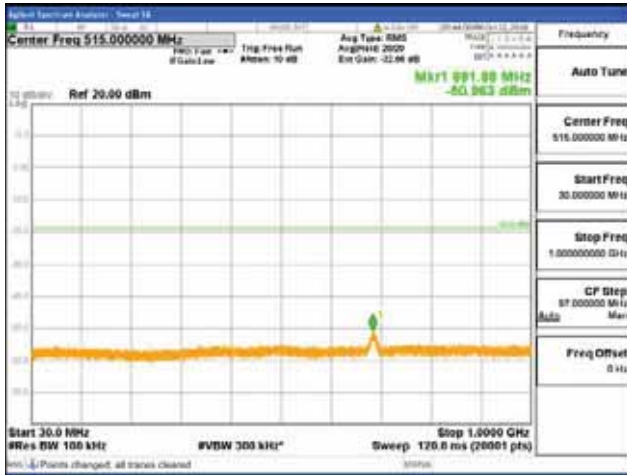

Report No.:  
 CTK-2018-03329  
 Page (1000) / (2957)  
 Pages

[64QAM]

9 kHz - 150 kHz

150 kHz - 30 MHz

30 MHz - 1000 MHz

1000 MHz - 2099 MHz

**CTK Co., Ltd.**  
 (Ho-dong), 113, Yejik-ro, Cheoin-gu,  
 Yongin-si, Gyeonggi-do, Korea  
 Tel: +82-31-339-9970  
 Fax: +82-31-624-9501