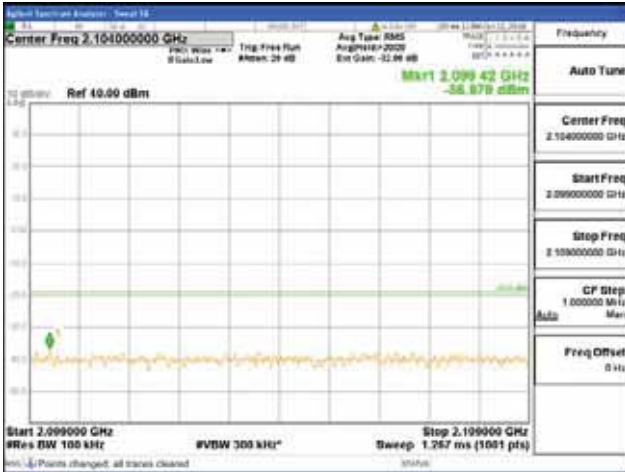

CTK Co., Ltd.
(Ho-dong), 113, Yejik-ro, Cheoin-gu,
Yongin-si, Gyeonggi-do, Korea
Tel: +82-31-339-9970
Fax: +82-31-624-9501

Report No.:
CTK-2018-03329
Page (1001) / (2957)
Pages

2099 MHz - 2109 MHz