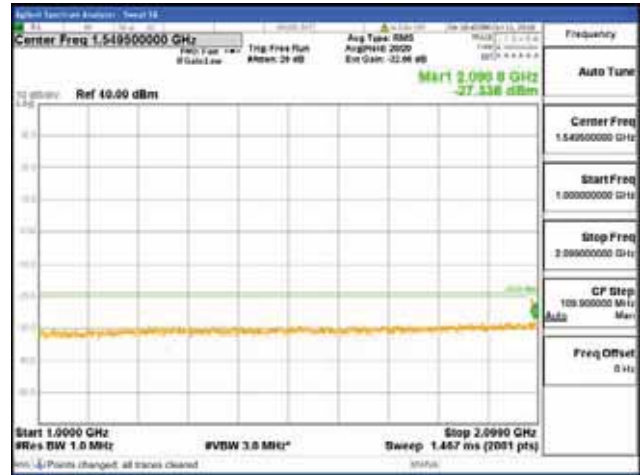

Report No.:  
 CTK-2018-03329  
 Page (994) / (2957)  
 Pages

[256QAM]

9 kHz - 150 kHz

150 kHz - 30 MHz

30 MHz - 1000 MHz

1000 MHz - 2099 MHz

**CTK Co., Ltd.**  
 (Ho-dong), 113, Yejik-ro, Cheoin-gu,  
 Yongin-si, Gyeonggi-do, Korea  
 Tel: +82-31-339-9970  
 Fax: +82-31-624-9501