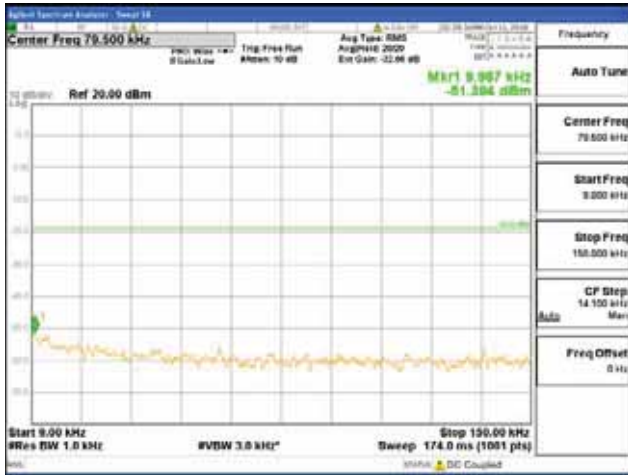

CTK Co., Ltd.
(Ho-dong), 113, Yejik-ro, Cheoin-gu,
Yongin-si, Gyeonggi-do, Korea
Tel: +82-31-339-9970
Fax: +82-31-624-9501

Report No.:
CTK-2018-03329
Page (982) / (2957)
Pages

[16QAM]

9 kHz - 150 kHz