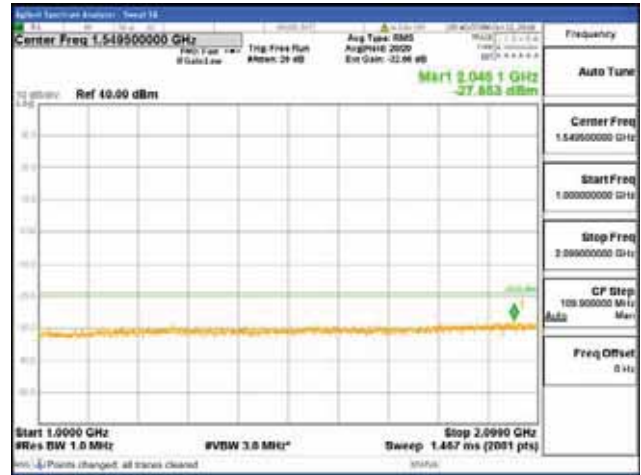

Report No.:  
 CTK-2018-03329  
 Page (1026) / (2957)  
 Pages

[256QAM]

9 kHz - 150 kHz

150 kHz - 30 MHz

30 MHz - 1000 MHz

1000 MHz - 2099 MHz

**CTK Co., Ltd.**  
 (Ho-dong), 113, Yejik-ro, Cheoin-gu,  
 Yongin-si, Gyeonggi-do, Korea  
 Tel: +82-31-339-9970  
 Fax: +82-31-624-9501