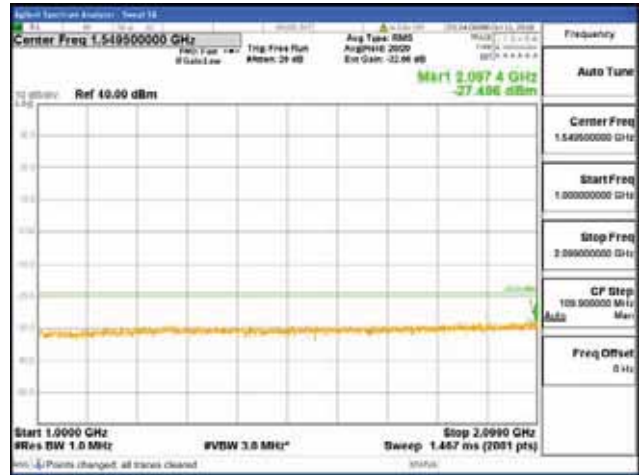

Report No.:  
 CTK-2018-03329  
 Page (1008) / (2957)  
 Pages

[64QAM]

9 kHz - 150 kHz

150 kHz - 30 MHz

30 MHz - 1000 MHz

1000 MHz - 2099 MHz

**CTK Co., Ltd.**  
 (Ho-dong), 113, Yejik-ro, Cheoin-gu,  
 Yongin-si, Gyeonggi-do, Korea  
 Tel: +82-31-339-9970  
 Fax: +82-31-624-9501