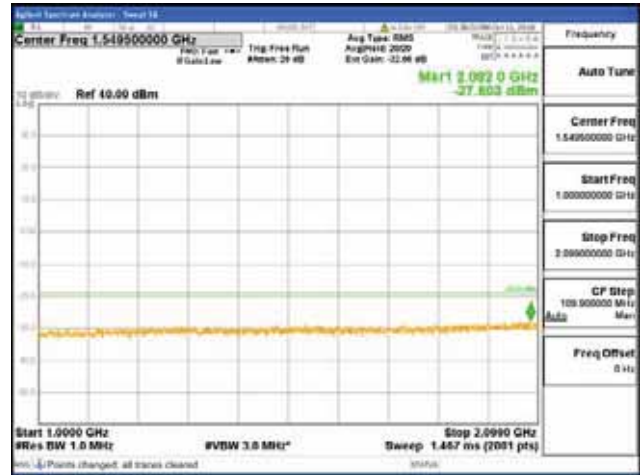

Report No.:  
 CTK-2018-03329  
 Page (1014) / (2957)  
 Pages

[16QAM]

9 kHz - 150 kHz

150 kHz - 30 MHz

30 MHz - 1000 MHz

1000 MHz - 2099 MHz

**CTK Co., Ltd.**  
 (Ho-dong), 113, Yejik-ro, Cheoin-gu,  
 Yongin-si, Gyeonggi-do, Korea  
 Tel: +82-31-339-9970  
 Fax: +82-31-624-9501