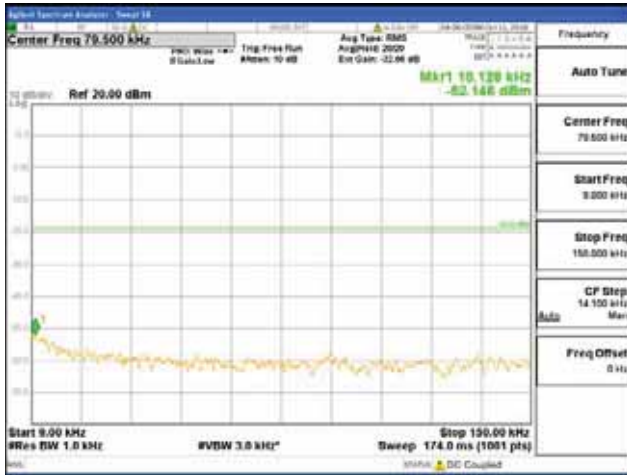

CTK Co., Ltd.
(Ho-dong), 113, Yejik-ro, Cheoin-gu,
Yongin-si, Gyeonggi-do, Korea
Tel: +82-31-339-9970
Fax: +82-31-624-9501

Report No.:
CTK-2018-03329
Page (968) / (2957)
Pages

[64QAM]

9 kHz - 150 kHz