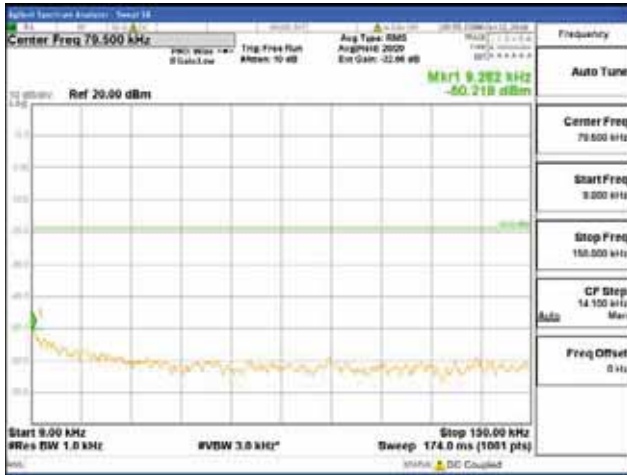

CTK Co., Ltd.
(Ho-dong), 113, Yejik-ro, Cheoin-gu,
Yongin-si, Gyeonggi-do, Korea
Tel: +82-31-339-9970
Fax: +82-31-624-9501

Report No.:
CTK-2018-03329
Page (952) / (2957)
Pages

[64QAM]

9 kHz - 150 kHz