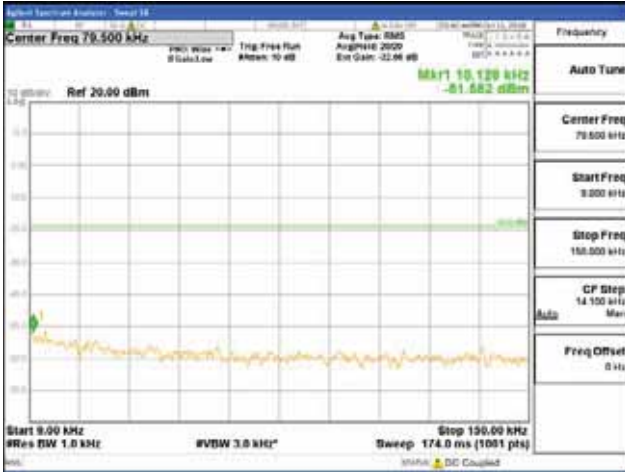

CTK Co., Ltd.
(Ho-dong), 113, Yejik-ro, Cheoin-gu,
Yongin-si, Gyeonggi-do, Korea
Tel: +82-31-339-9970
Fax: +82-31-624-9501

Report No.:
CTK-2018-03329
Page (988) / (2957)
Pages

Band 66, BW 20MHz, Single 1 carrier, 4TX, Middle
[QPSK]

9 kHz - 150 kHz