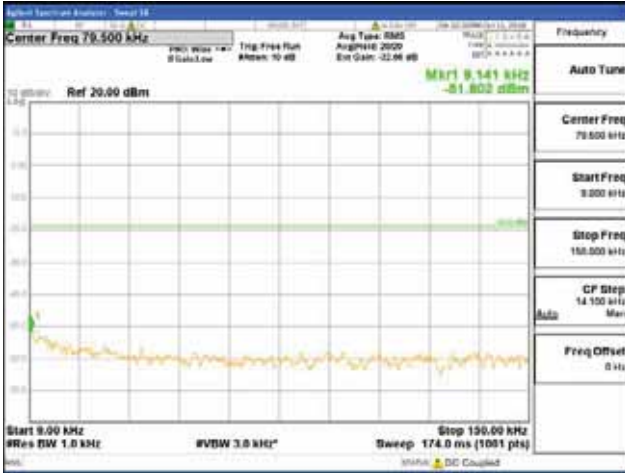

CTK Co., Ltd.
(Ho-dong), 113, Yejik-ro, Cheoin-gu,
Yongin-si, Gyeonggi-do, Korea
Tel: +82-31-339-9970
Fax: +82-31-624-9501

Report No.:
CTK-2018-03329
Page (992) / (2957)
Pages

[64QAM]

9 kHz - 150 kHz