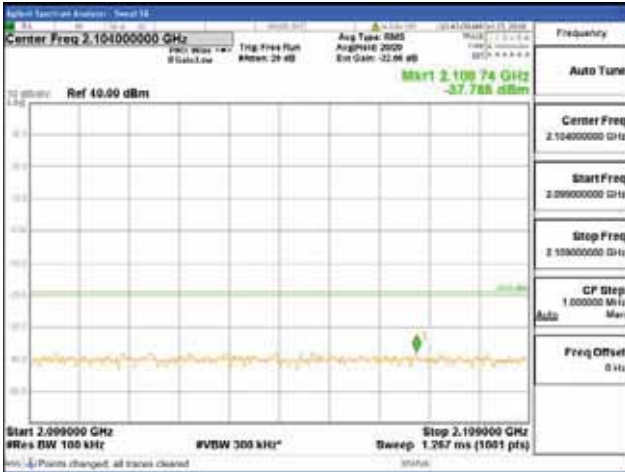

CTK Co., Ltd.
(Ho-dong), 113, Yejik-ro, Cheoin-gu,
Yongin-si, Gyeonggi-do, Korea
Tel: +82-31-339-9970
Fax: +82-31-624-9501

Report No.:
CTK-2018-03329
Page (1037) / (2957)
Pages

2099 MHz - 2109 MHz