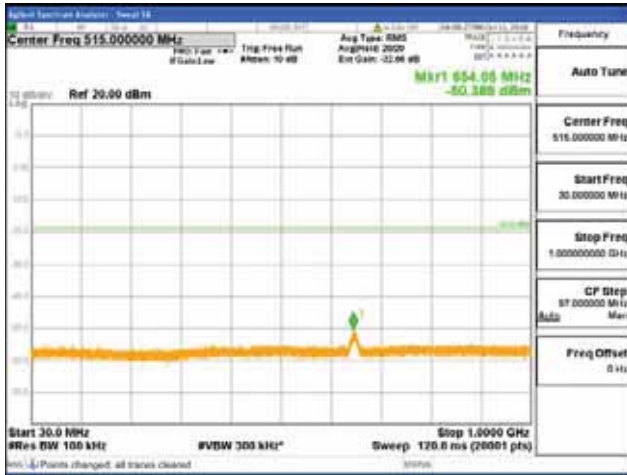

Report No.:  
 CTK-2018-03329  
 Page (968) / (2957)  
 Pages

[64QAM]

9 kHz - 150 kHz

150 kHz - 30 MHz

30 MHz - 1000 MHz

1000 MHz - 2099 MHz

**CTK Co., Ltd.**  
 (Ho-dong), 113, Yejik-ro, Cheoin-gu,  
 Yongin-si, Gyeonggi-do, Korea  
 Tel: +82-31-339-9970  
 Fax: +82-31-624-9501