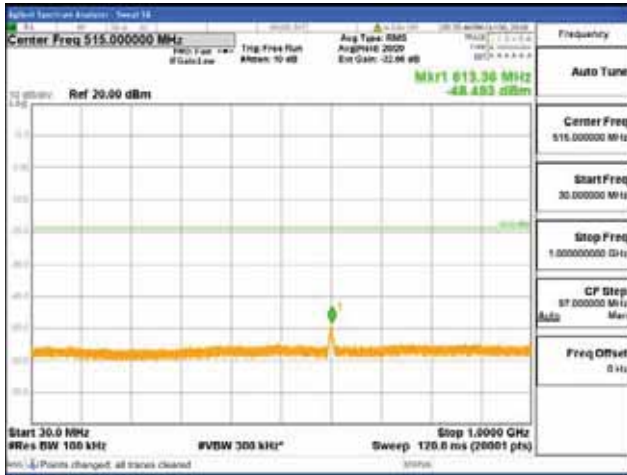

Report No.:  
 CTK-2018-03329  
 Page (1032) / (2957)  
 Pages

[64QAM]

9 kHz - 150 kHz

150 kHz - 30 MHz

30 MHz - 1000 MHz

1000 MHz - 2099 MHz

**CTK Co., Ltd.**  
 (Ho-dong), 113, Yejik-ro, Cheoin-gu,  
 Yongin-si, Gyeonggi-do, Korea  
 Tel: +82-31-339-9970  
 Fax: +82-31-624-9501