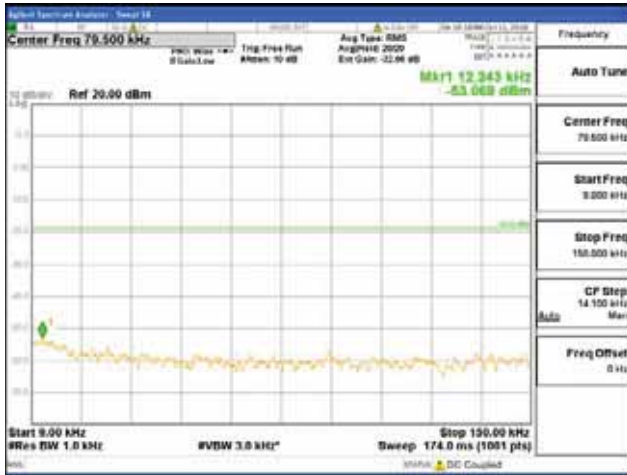

CTK Co., Ltd.
(Ho-dong), 113, Yejik-ro, Cheoin-gu,
Yongin-si, Gyeonggi-do, Korea
Tel: +82-31-339-9970
Fax: +82-31-624-9501

Report No.:
CTK-2018-03329
Page (994) / (2957)
Pages

[256QAM]

9 kHz - 150 kHz