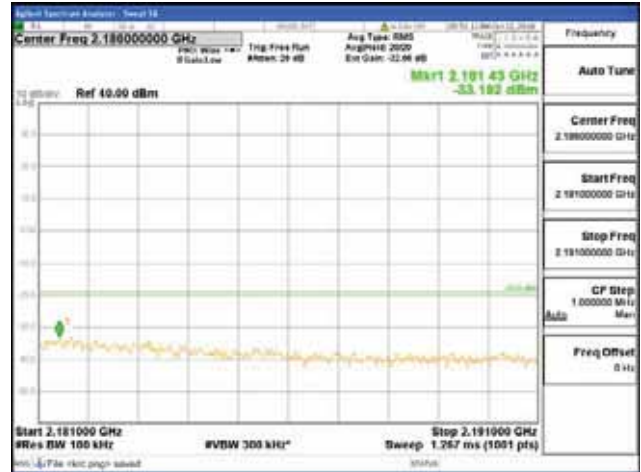

2181 MHz - 2191 MHz