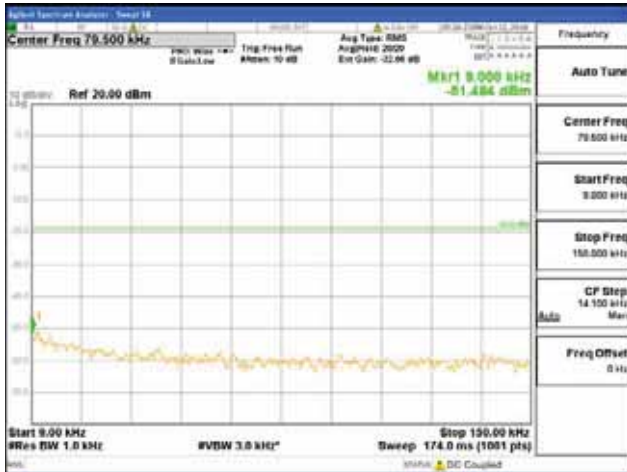

CTK Co., Ltd.
(Ho-dong), 113, Yejik-ro, Cheoin-gu,
Yongin-si, Gyeonggi-do, Korea
Tel: +82-31-339-9970
Fax: +82-31-624-9501

Report No.:
CTK-2018-03329
Page (996) / (2957)
Pages

Band 66, BW 20MHz, Single 1 carrier, 4TX, Top
[QPSK]

9 kHz - 150 kHz