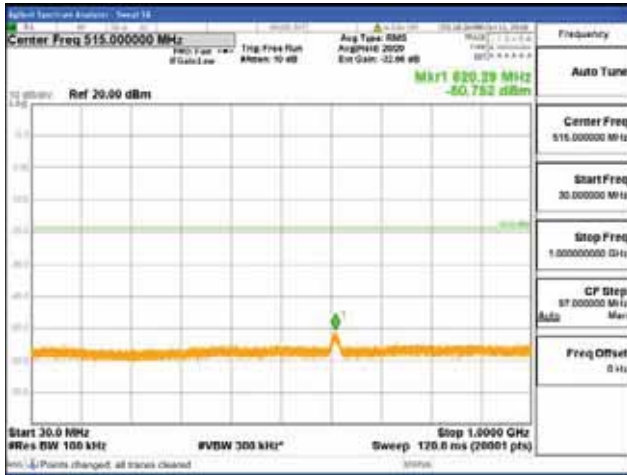

Report No.:  
 CTK-2018-03329  
 Page (986) / (2957)  
 Pages

[256QAM]

9 kHz - 150 kHz

150 kHz - 30 MHz

30 MHz - 1000 MHz

1000 MHz - 2099 MHz

**CTK Co., Ltd.**  
 (Ho-dong), 113, Yejik-ro, Cheoin-gu,  
 Yongin-si, Gyeonggi-do, Korea  
 Tel: +82-31-339-9970  
 Fax: +82-31-624-9501