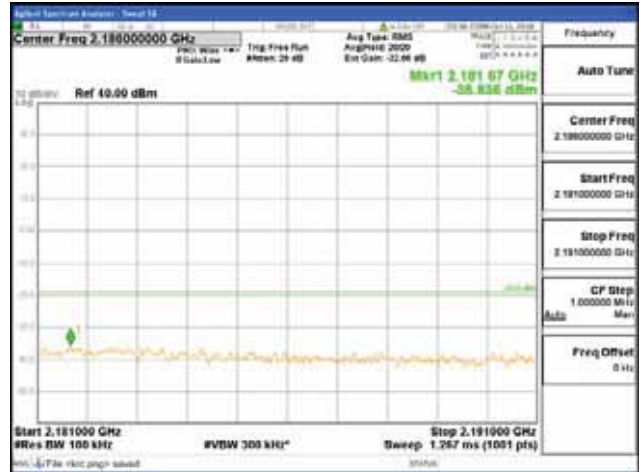

2181 MHz - 2191 MHz