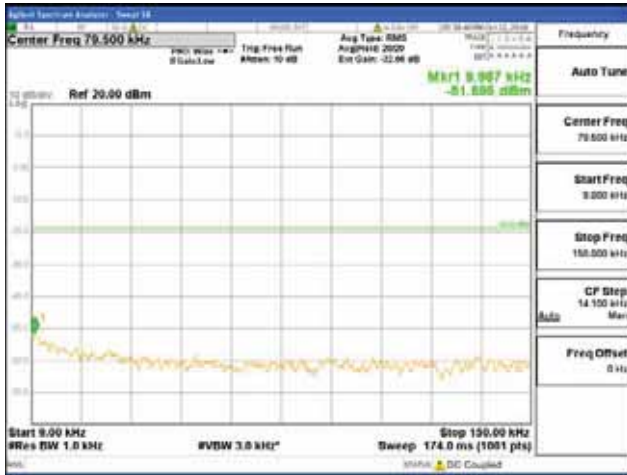

CTK Co., Ltd.
(Ho-dong), 113, Yejik-ro, Cheoin-gu,
Yongin-si, Gyeonggi-do, Korea
Tel: +82-31-339-9970
Fax: +82-31-624-9501

Report No.:
CTK-2018-03329
Page (1026) / (2957)
Pages

[256QAM]

9 kHz - 150 kHz