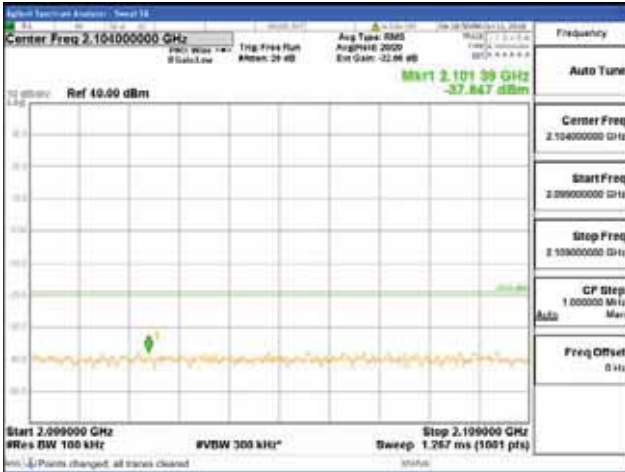

CTK Co., Ltd.
(Ho-dong), 113, Yejik-ro, Cheoin-gu,
Yongin-si, Gyeonggi-do, Korea
Tel: +82-31-339-9970
Fax: +82-31-624-9501

Report No.:
CTK-2018-03329
Page (995) / (2957)
Pages

2099 MHz - 2109 MHz