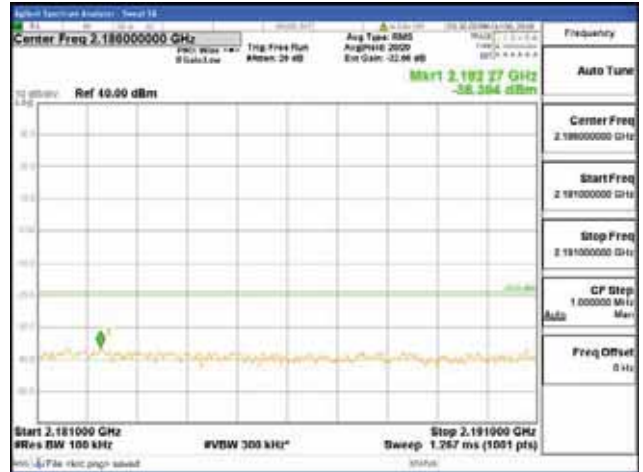

2181 MHz - 2191 MHz