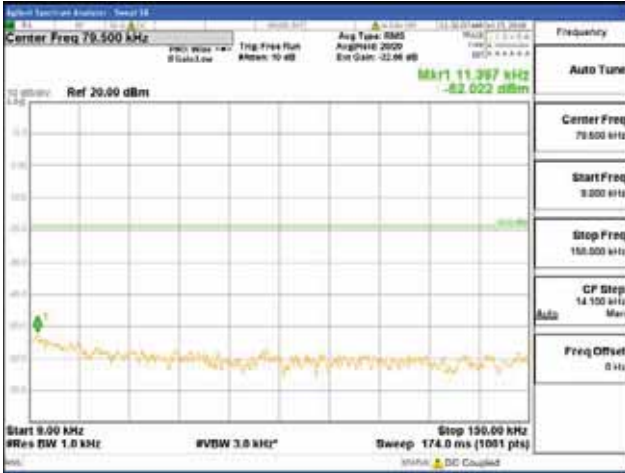

CTK Co., Ltd.
(Ho-dong), 113, Yejik-ro, Cheoin-gu,
Yongin-si, Gyeonggi-do, Korea
Tel: +82-31-339-9970
Fax: +82-31-624-9501

Report No.:
CTK-2018-03329
Page (1042) / (2957)
Pages

[256QAM]

9 kHz - 150 kHz