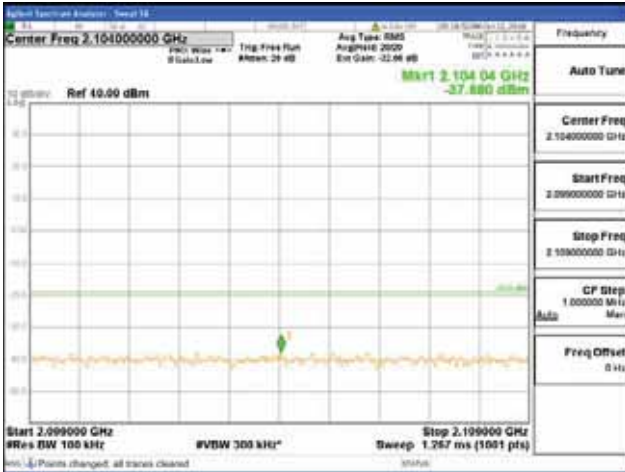

CTK Co., Ltd.
(Ho-dong), 113, Yejik-ro, Cheoin-gu,
Yongin-si, Gyeonggi-do, Korea
Tel: +82-31-339-9970
Fax: +82-31-624-9501

Report No.:
CTK-2018-03329
Page (951) / (2957)
Pages

2099 MHz - 2109 MHz