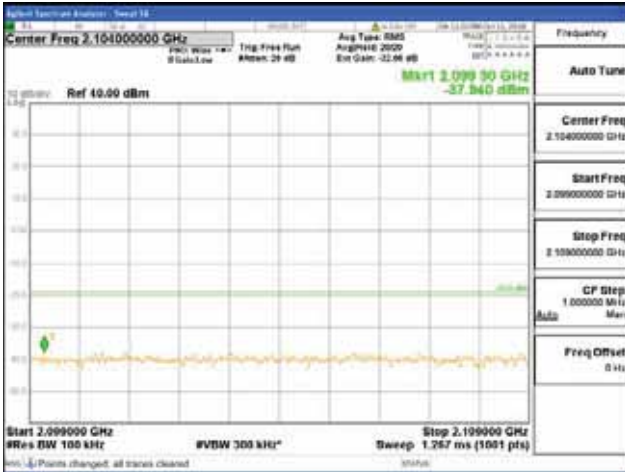

CTK Co., Ltd.
(Ho-dong), 113, Yejik-ro, Cheoin-gu,
Yongin-si, Gyeonggi-do, Korea
Tel: +82-31-339-9970
Fax: +82-31-624-9501

Report No.:
CTK-2018-03329
Page (993) / (2957)
Pages

2099 MHz - 2109 MHz