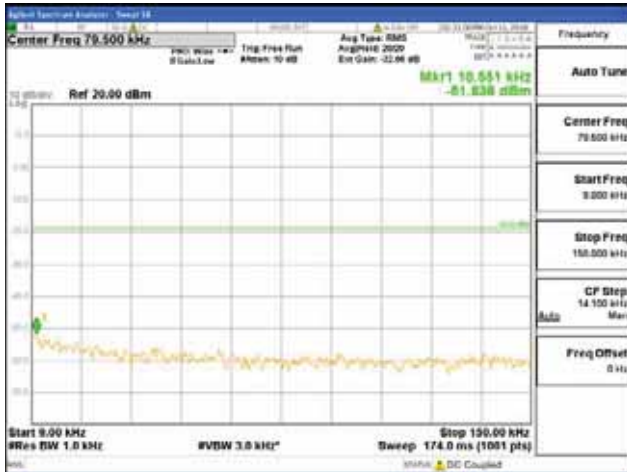

CTK Co., Ltd.
(Ho-dong), 113, Yejik-ro, Cheoin-gu,
Yongin-si, Gyeonggi-do, Korea
Tel: +82-31-339-9970
Fax: +82-31-624-9501

Report No.:
CTK-2018-03329
Page (980) / (2957)
Pages

ANT 3
Band 66, BW 20MHz, Single 1 carrier, 4TX, Bottom
[QPSK]

9 kHz - 150 kHz