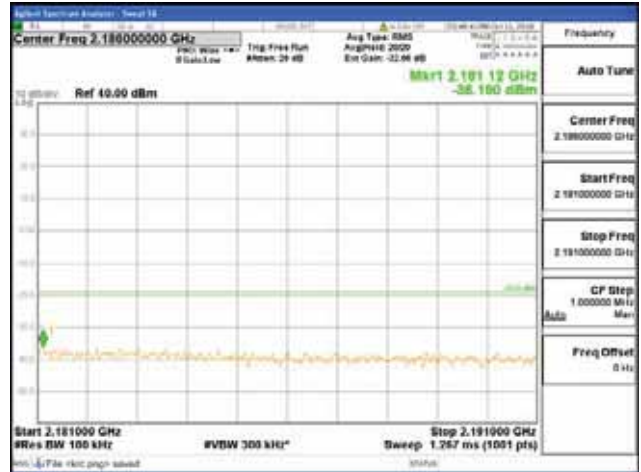

2181 MHz - 2191 MHz