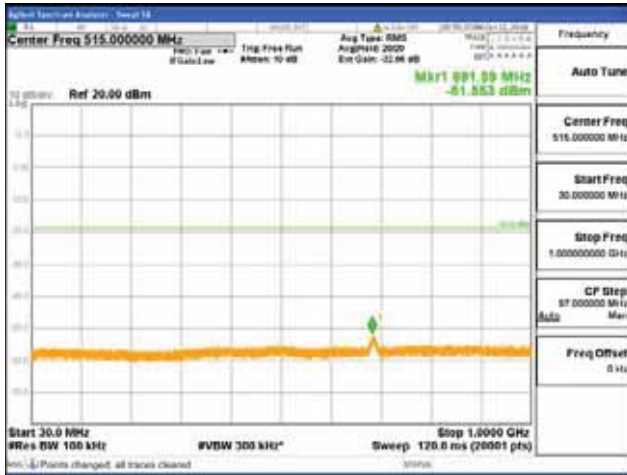

Report No.:  
 CTK-2018-03329  
 Page (952) / (2957)  
 Pages

[64QAM]

9 kHz - 150 kHz

150 kHz - 30 MHz

30 MHz - 1000 MHz

1000 MHz - 2099 MHz

**CTK Co., Ltd.**  
 (Ho-dong), 113, Yejik-ro, Cheoin-gu,  
 Yongin-si, Gyeonggi-do, Korea  
 Tel: +82-31-339-9970  
 Fax: +82-31-624-9501