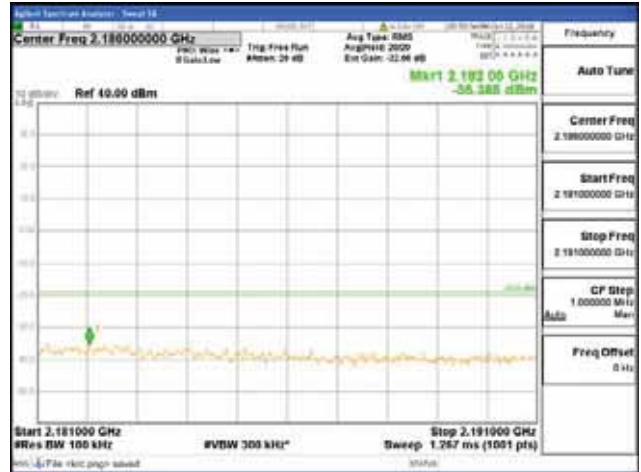

2181 MHz - 2191 MHz