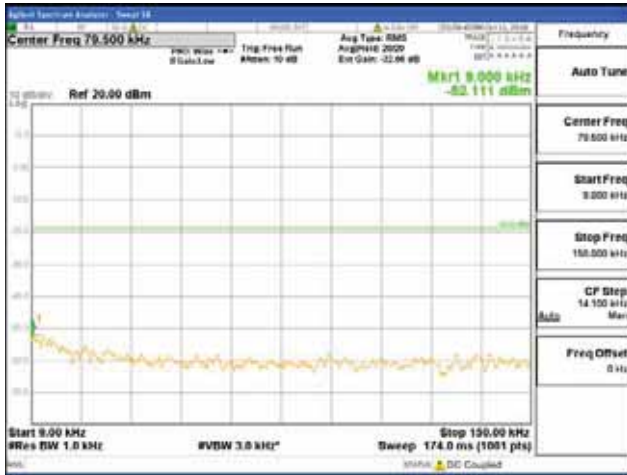

CTK Co., Ltd.
(Ho-dong), 113, Yejik-ro, Cheoin-gu,
Yongin-si, Gyeonggi-do, Korea
Tel: +82-31-339-9970
Fax: +82-31-624-9501

Report No.:
CTK-2018-03329
Page (960) / (2957)
Pages

[64QAM]

9 kHz - 150 kHz