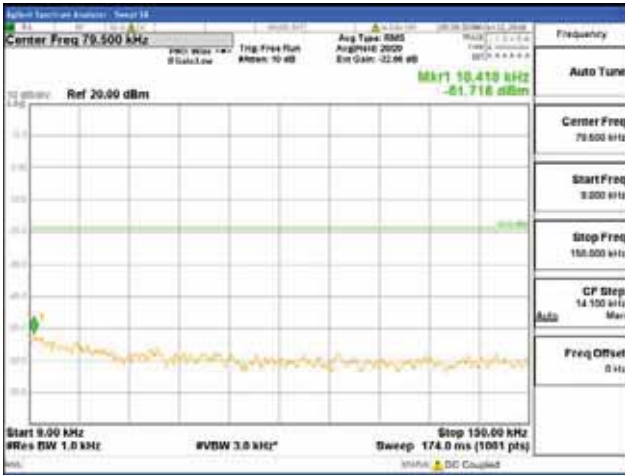

CTK Co., Ltd.
(Ho-dong), 113, Yejik-ro, Cheoin-gu,
Yongin-si, Gyeonggi-do, Korea
Tel: +82-31-339-9970
Fax: +82-31-624-9501

Report No.:
CTK-2018-03329
Page (998) / (2957)
Pages

[16QAM]

9 kHz - 150 kHz