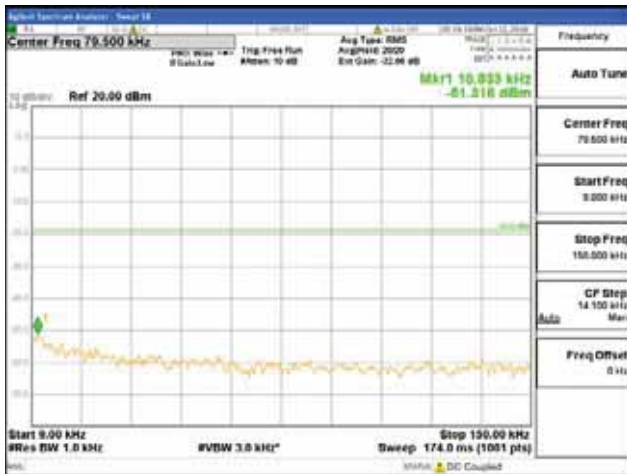

CTK Co., Ltd.
(Ho-dong), 113, Yejik-ro, Cheoin-gu,
Yongin-si, Gyeonggi-do, Korea
Tel: +82-31-339-9970
Fax: +82-31-624-9501

Report No.:
CTK-2018-03329
Page (950) / (2957)
Pages

[16QAM]

9 kHz - 150 kHz