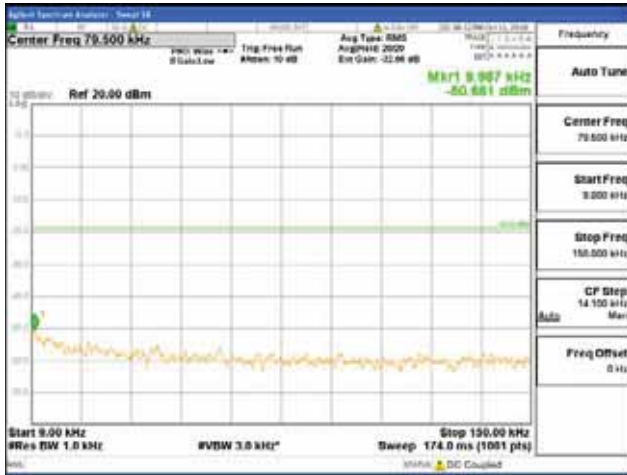

CTK Co., Ltd.
(Ho-dong), 113, Yejik-ro, Cheoin-gu,
Yongin-si, Gyeonggi-do, Korea
Tel: +82-31-339-9970
Fax: +82-31-624-9501

Report No.:
CTK-2018-03329
Page (958) / (2957)
Pages

[16QAM]

9 kHz - 150 kHz