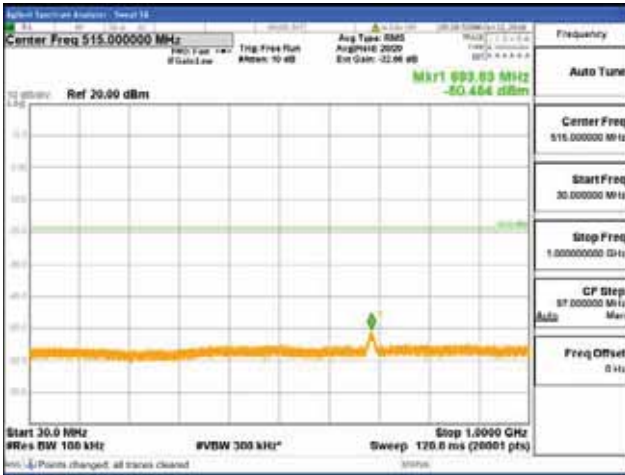

Report No.:  
 CTK-2018-03329  
 Page (998) / (2957)  
 Pages

[16QAM]

9 kHz - 150 kHz

150 kHz - 30 MHz

30 MHz - 1000 MHz

1000 MHz - 2099 MHz

**CTK Co., Ltd.**  
 (Ho-dong), 113, Yejik-ro, Cheoin-gu,  
 Yongin-si, Gyeonggi-do, Korea  
 Tel: +82-31-339-9970  
 Fax: +82-31-624-9501