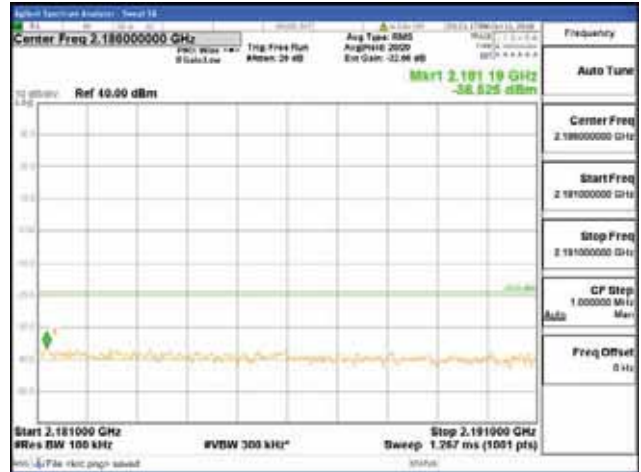

2181 MHz - 2191 MHz