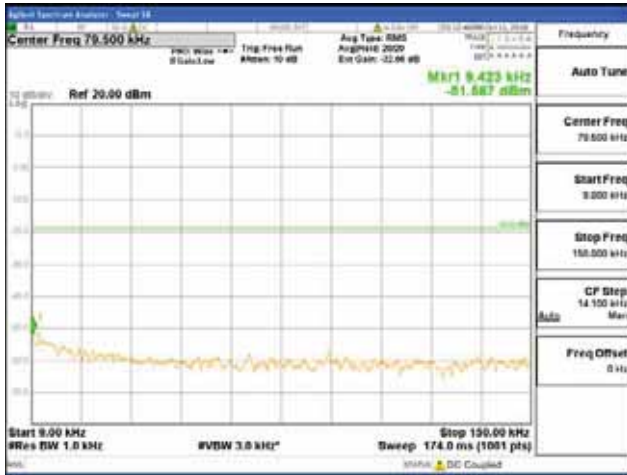

CTK Co., Ltd.
(Ho-dong), 113, Yejik-ro, Cheoin-gu,
Yongin-si, Gyeonggi-do, Korea
Tel: +82-31-339-9970
Fax: +82-31-624-9501

Report No.:
CTK-2018-03329
Page (984) / (2957)
Pages

[64QAM]

9 kHz - 150 kHz