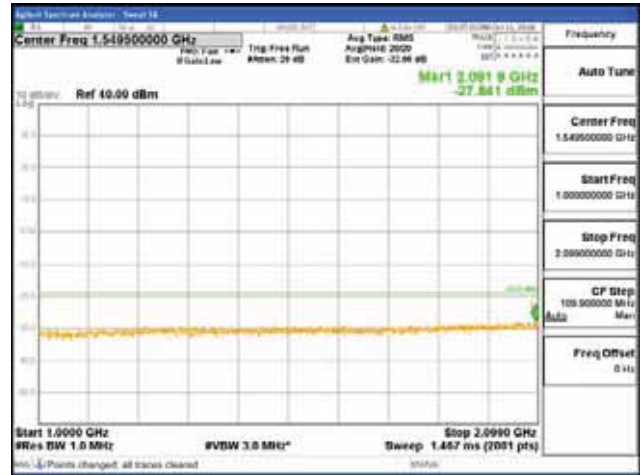

Report No.:  
 CTK-2018-03329  
 Page (962) / (2957)  
 Pages

[256QAM]

9 kHz - 150 kHz

150 kHz - 30 MHz

30 MHz - 1000 MHz

1000 MHz - 2099 MHz

**CTK Co., Ltd.**  
 (Ho-dong), 113, Yejik-ro, Cheoin-gu,  
 Yongin-si, Gyeonggi-do, Korea  
 Tel: +82-31-339-9970  
 Fax: +82-31-624-9501