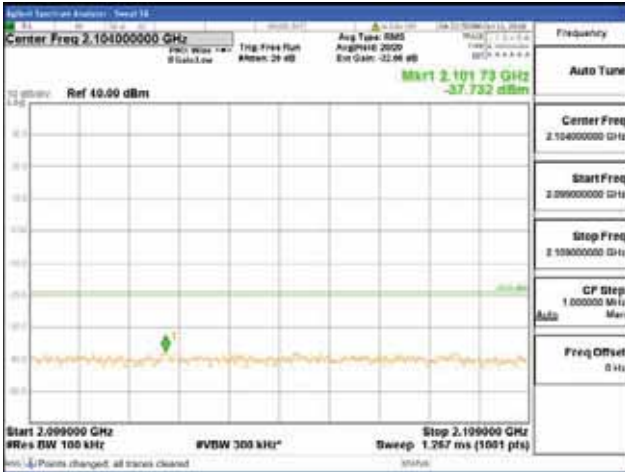

CTK Co., Ltd.
(Ho-dong), 113, Yejik-ro, Cheoin-gu,
Yongin-si, Gyeonggi-do, Korea
Tel: +82-31-339-9970
Fax: +82-31-624-9501

Report No.:
CTK-2018-03329
Page (1019) / (2957)
Pages

2099 MHz - 2109 MHz