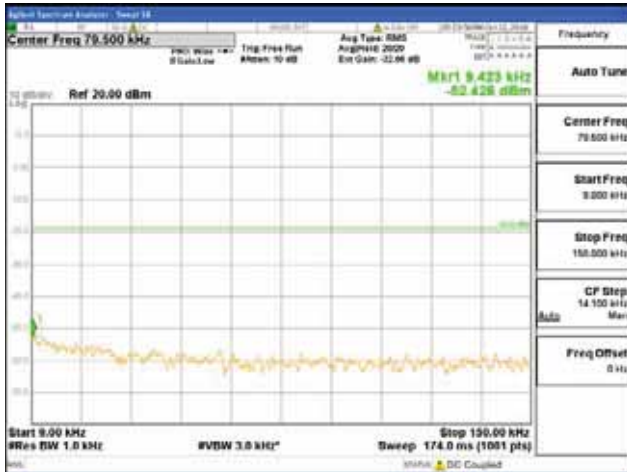

CTK Co., Ltd.
(Ho-dong), 113, Yejik-ro, Cheoin-gu,
Yongin-si, Gyeonggi-do, Korea
Tel: +82-31-339-9970
Fax: +82-31-624-9501

Report No.:
CTK-2018-03329
Page (972) / (2957)
Pages

Band 66, BW 20MHz, Single 1 carrier, 4TX, Top
[QPSK]

9 kHz - 150 kHz