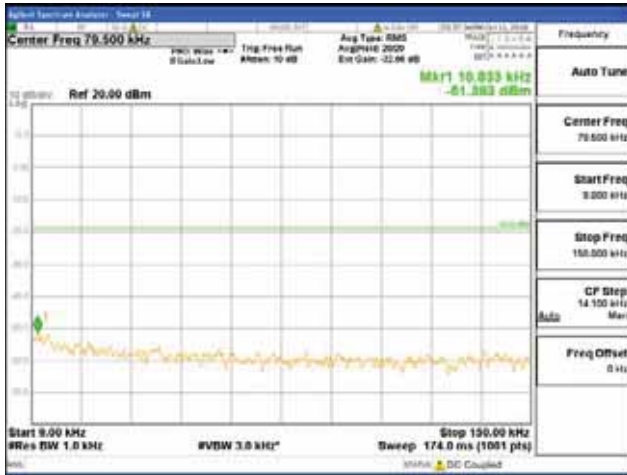

CTK Co., Ltd.
(Ho-dong), 113, Yejik-ro, Cheoin-gu,
Yongin-si, Gyeonggi-do, Korea
Tel: +82-31-339-9970
Fax: +82-31-624-9501

Report No.:
CTK-2018-03329
Page (1014) / (2957)
Pages

[16QAM]

9 kHz - 150 kHz