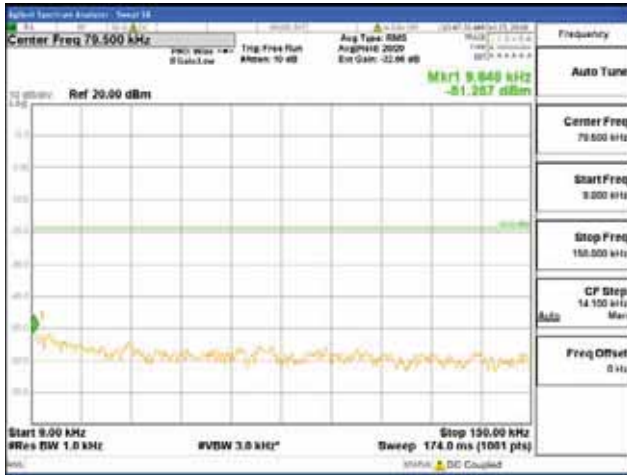

CTK Co., Ltd.
(Ho-dong), 113, Yejik-ro, Cheoin-gu,
Yongin-si, Gyeonggi-do, Korea
Tel: +82-31-339-9970
Fax: +82-31-624-9501

Report No.:
CTK-2018-03329
Page (1038) / (2957)
Pages

[16QAM]

9 kHz - 150 kHz