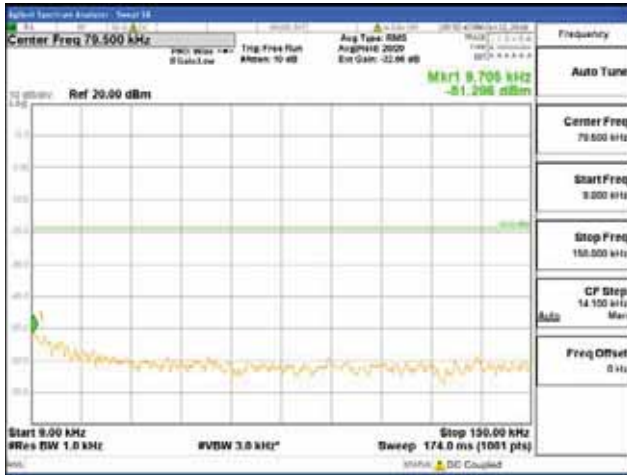

CTK Co., Ltd.
(Ho-dong), 113, Yejik-ro, Cheoin-gu,
Yongin-si, Gyeonggi-do, Korea
Tel: +82-31-339-9970
Fax: +82-31-624-9501

Report No.:
CTK-2018-03329
Page (954) / (2957)
Pages

[256QAM]

9 kHz - 150 kHz