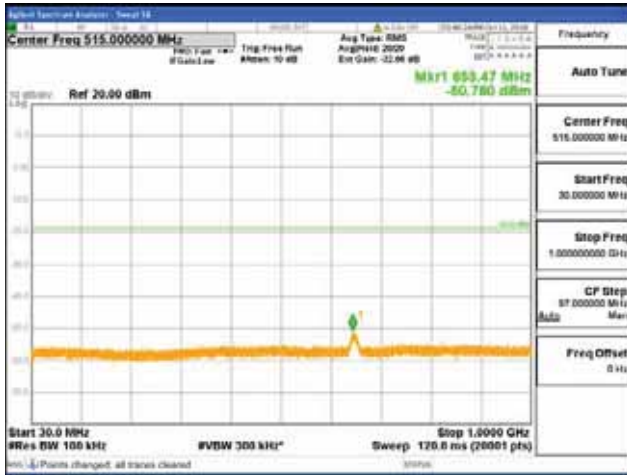

Report No.:  
 CTK-2018-03329  
 Page (966) / (2957)  
 Pages

[16QAM]

9 kHz - 150 kHz

150 kHz - 30 MHz

30 MHz - 1000 MHz

1000 MHz - 2099 MHz

**CTK Co., Ltd.**  
 (Ho-dong), 113, Yejik-ro, Cheoin-gu,  
 Yongin-si, Gyeonggi-do, Korea  
 Tel: +82-31-339-9970  
 Fax: +82-31-624-9501