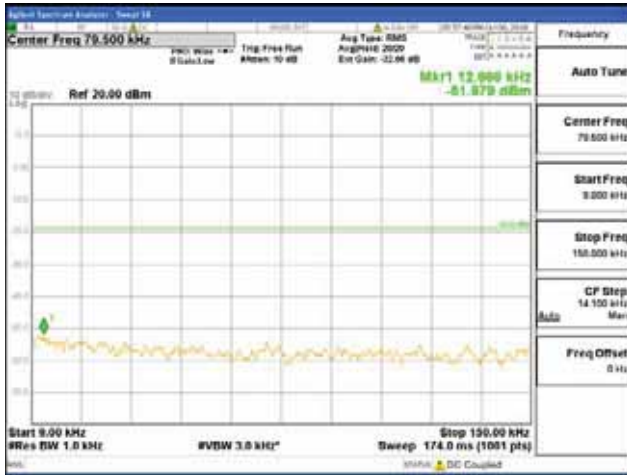

CTK Co., Ltd.
(Ho-dong), 113, Yejik-ro, Cheoin-gu,
Yongin-si, Gyeonggi-do, Korea
Tel: +82-31-339-9970
Fax: +82-31-624-9501

Report No.:
CTK-2018-03329
Page (1050) / (2957)
Pages

[256QAM]

9 kHz - 150 kHz