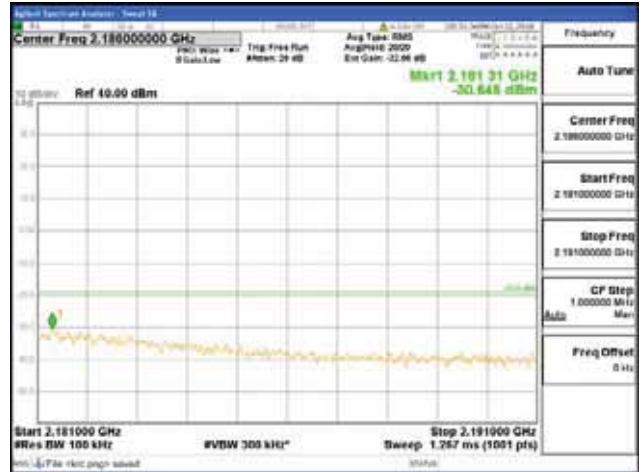

2181 MHz - 2191 MHz