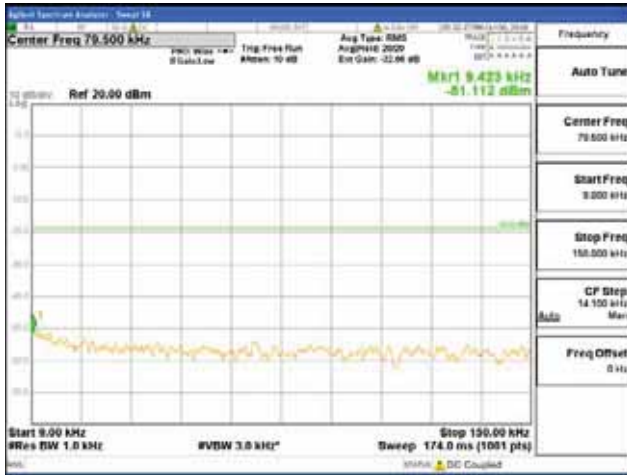

CTK Co., Ltd.
(Ho-dong), 113, Yejik-ro, Cheoin-gu,
Yongin-si, Gyeonggi-do, Korea
Tel: +82-31-339-9970
Fax: +82-31-624-9501

Report No.:
CTK-2018-03329
Page (1030) / (2957)
Pages

[16QAM]

9 kHz - 150 kHz