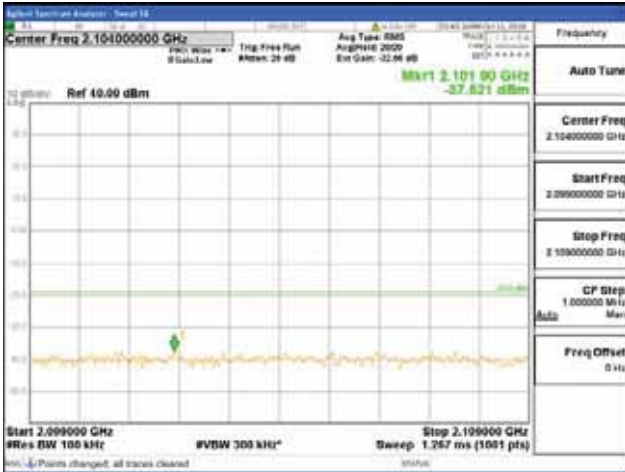

CTK Co., Ltd.
(Ho-dong), 113, Yejik-ro, Cheoin-gu,
Yongin-si, Gyeonggi-do, Korea
Tel: +82-31-339-9970
Fax: +82-31-624-9501

Report No.:
CTK-2018-03329
Page (989) / (2957)
Pages

2099 MHz - 2109 MHz