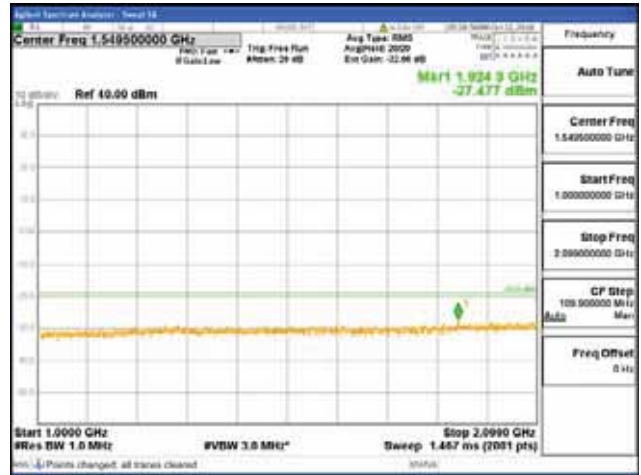

Report No.:  
 CTK-2018-03329  
 Page (998) / (2957)  
 Pages

[16QAM]

9 kHz - 150 kHz

150 kHz - 30 MHz

30 MHz - 1000 MHz

1000 MHz - 2099 MHz

**CTK Co., Ltd.**  
 (Ho-dong), 113, Yejik-ro, Cheoin-gu,  
 Yongin-si, Gyeonggi-do, Korea  
 Tel: +82-31-339-9970  
 Fax: +82-31-624-9501