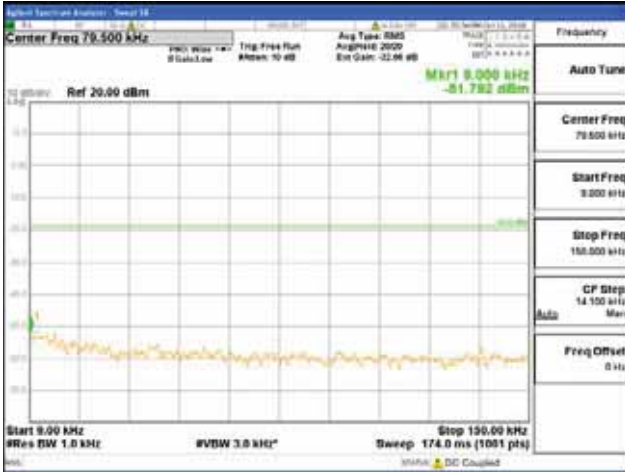

CTK Co., Ltd.
(Ho-dong), 113, Yejik-ro, Cheoin-gu,
Yongin-si, Gyeonggi-do, Korea
Tel: +82-31-339-9970
Fax: +82-31-624-9501

Report No.:
CTK-2018-03329
Page (956) / (2957)
Pages

ANT 2
Band 66, BW 20MHz, Single 1 carrier, 4TX, Bottom
[QPSK]

9 kHz - 150 kHz