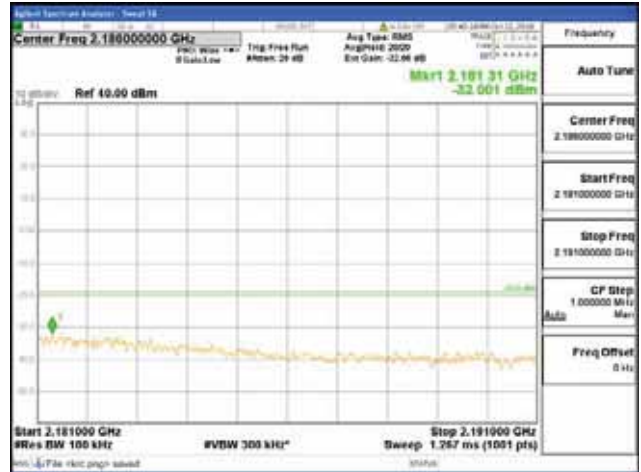

2181 MHz - 2191 MHz