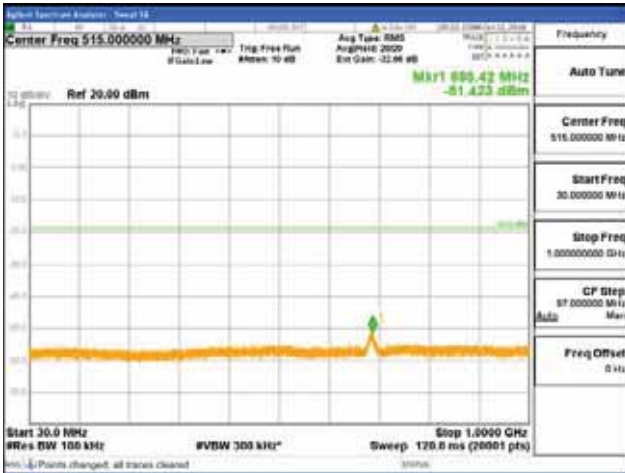

Report No.:  
 CTK-2018-03329  
 Page (974) / (2957)  
 Pages

[16QAM]

9 kHz - 150 kHz

150 kHz - 30 MHz

30 MHz - 1000 MHz

1000 MHz - 2099 MHz

**CTK Co., Ltd.**  
 (Ho-dong), 113, Yejik-ro, Cheoin-gu,  
 Yongin-si, Gyeonggi-do, Korea  
 Tel: +82-31-339-9970  
 Fax: +82-31-624-9501