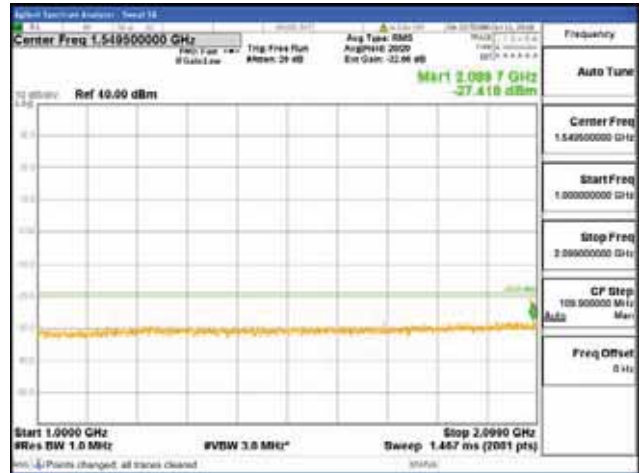

Report No.:  
 CTK-2018-03329  
 Page (992) / (2957)  
 Pages

[64QAM]

9 kHz - 150 kHz

150 kHz - 30 MHz

30 MHz - 1000 MHz

1000 MHz - 2099 MHz

**CTK Co., Ltd.**  
 (Ho-dong), 113, Yejik-ro, Cheoin-gu,  
 Yongin-si, Gyeonggi-do, Korea  
 Tel: +82-31-339-9970  
 Fax: +82-31-624-9501