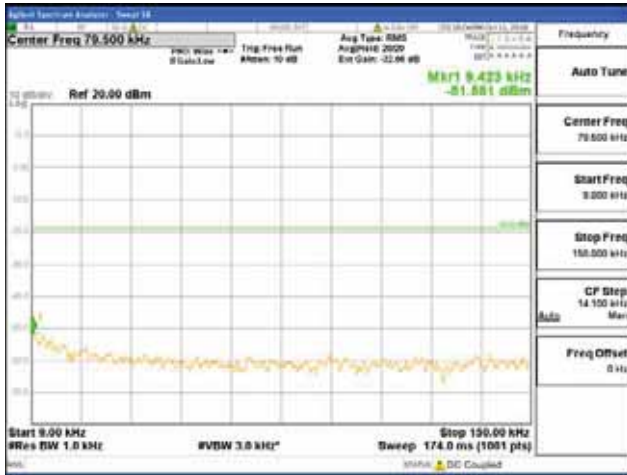

CTK Co., Ltd.
(Ho-dong), 113, Yejik-ro, Cheoin-gu,
Yongin-si, Gyeonggi-do, Korea
Tel: +82-31-339-9970
Fax: +82-31-624-9501

Report No.:
CTK-2018-03329
Page (986) / (2957)
Pages

[256QAM]

9 kHz - 150 kHz