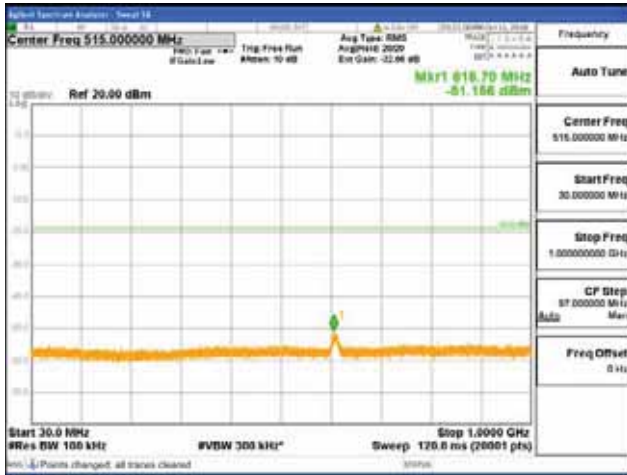

Report No.:  
 CTK-2018-03329  
 Page (1010) / (2957)  
 Pages

[256QAM]

9 kHz - 150 kHz

150 kHz - 30 MHz

30 MHz - 1000 MHz

1000 MHz - 2099 MHz

**CTK Co., Ltd.**  
 (Ho-dong), 113, Yejik-ro, Cheoin-gu,  
 Yongin-si, Gyeonggi-do, Korea  
 Tel: +82-31-339-9970  
 Fax: +82-31-624-9501