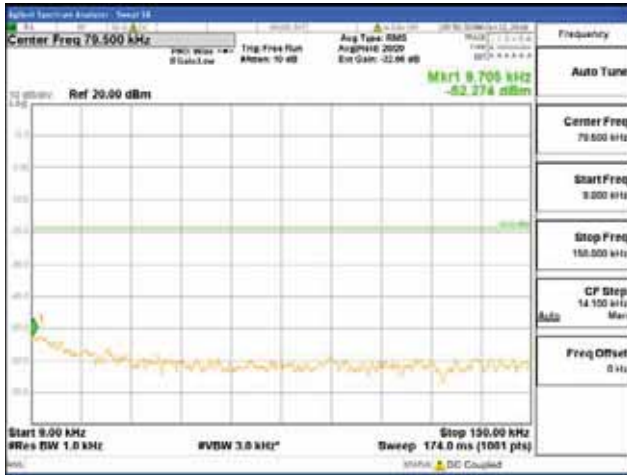

CTK Co., Ltd.
(Ho-dong), 113, Yejik-ro, Cheoin-gu,
Yongin-si, Gyeonggi-do, Korea
Tel: +82-31-339-9970
Fax: +82-31-624-9501

Report No.:
CTK-2018-03329
Page (978) / (2957)
Pages

[256QAM]

9 kHz - 150 kHz