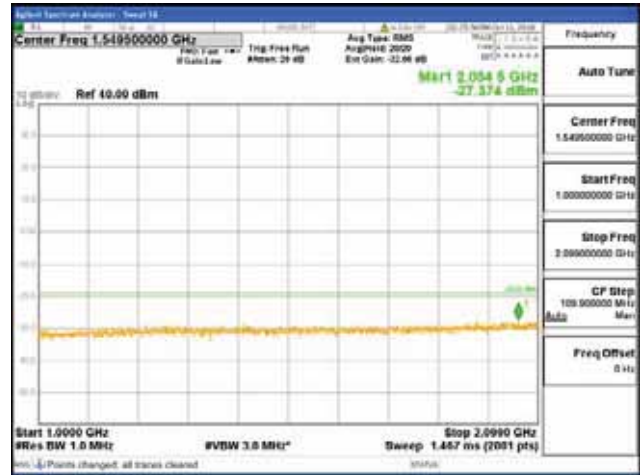

Report No.:  
 CTK-2018-03329  
 Page (1006) / (2957)  
 Pages

[16QAM]

9 kHz - 150 kHz

150 kHz - 30 MHz

30 MHz - 1000 MHz

1000 MHz - 2099 MHz

**CTK Co., Ltd.**  
 (Ho-dong), 113, Yejik-ro, Cheoin-gu,  
 Yongin-si, Gyeonggi-do, Korea  
 Tel: +82-31-339-9970  
 Fax: +82-31-624-9501