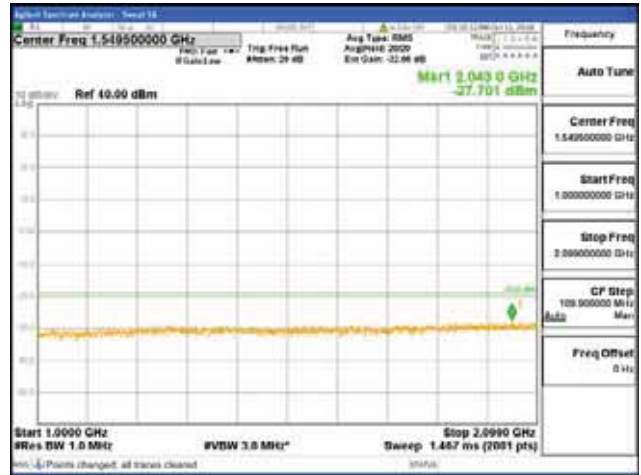

Report No.:  
 CTK-2018-03329  
 Page (960) / (2957)  
 Pages

[64QAM]

9 kHz - 150 kHz

150 kHz - 30 MHz

30 MHz - 1000 MHz

1000 MHz - 2099 MHz

**CTK Co., Ltd.**  
 (Ho-dong), 113, Yejik-ro, Cheoin-gu,  
 Yongin-si, Gyeonggi-do, Korea  
 Tel: +82-31-339-9970  
 Fax: +82-31-624-9501