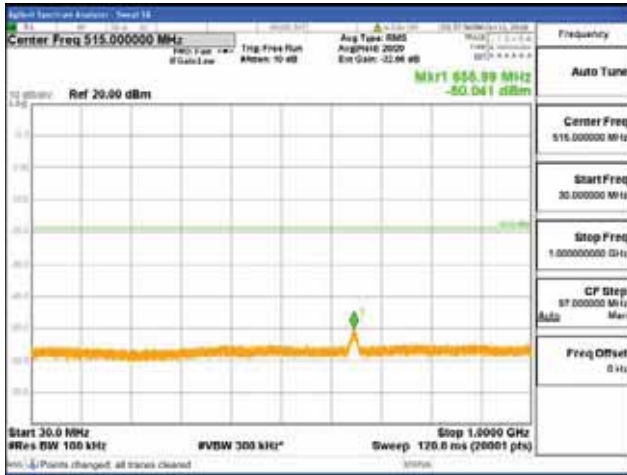

Report No.:  
 CTK-2018-03329  
 Page (1014) / (2957)  
 Pages

[16QAM]

9 kHz - 150 kHz

150 kHz - 30 MHz

30 MHz - 1000 MHz

1000 MHz - 2099 MHz

**CTK Co., Ltd.**  
 (Ho-dong), 113, Yejik-ro, Cheoin-gu,  
 Yongin-si, Gyeonggi-do, Korea  
 Tel: +82-31-339-9970  
 Fax: +82-31-624-9501