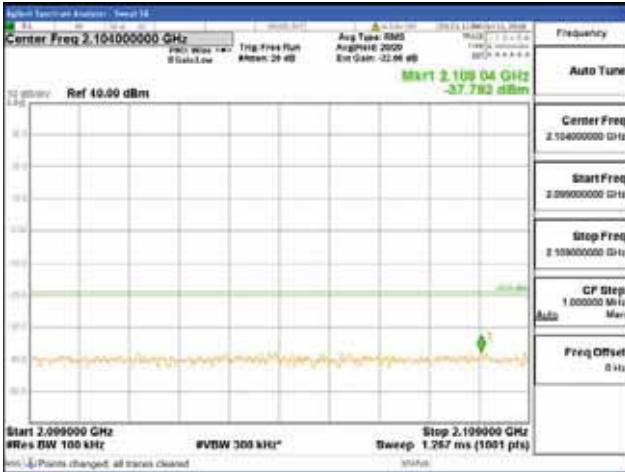

CTK Co., Ltd.
(Ho-dong), 113, Yejik-ro, Cheoin-gu,
Yongin-si, Gyeonggi-do, Korea
Tel: +82-31-339-9970
Fax: +82-31-624-9501

Report No.:
CTK-2018-03329
Page (1011) / (2957)
Pages

2099 MHz - 2109 MHz