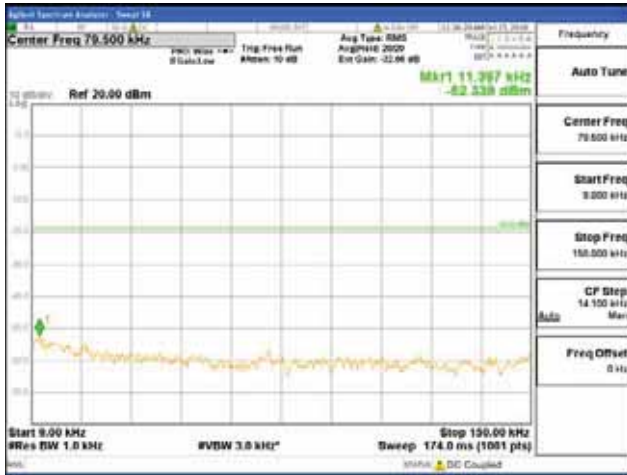

CTK Co., Ltd.
(Ho-dong), 113, Yejik-ro, Cheoin-gu,
Yongin-si, Gyeonggi-do, Korea
Tel: +82-31-339-9970
Fax: +82-31-624-9501

Report No.:
CTK-2018-03329
Page (1040) / (2957)
Pages

[64QAM]

9 kHz - 150 kHz