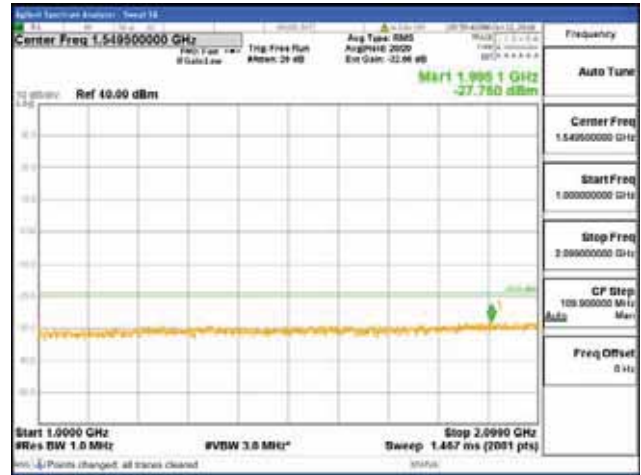

Report No.:  
 CTK-2018-03329  
 Page (952) / (2957)  
 Pages

[64QAM]

9 kHz - 150 kHz

150 kHz - 30 MHz

30 MHz - 1000 MHz

1000 MHz - 2099 MHz

**CTK Co., Ltd.**  
 (Ho-dong), 113, Yejik-ro, Cheoin-gu,  
 Yongin-si, Gyeonggi-do, Korea  
 Tel: +82-31-339-9970  
 Fax: +82-31-624-9501