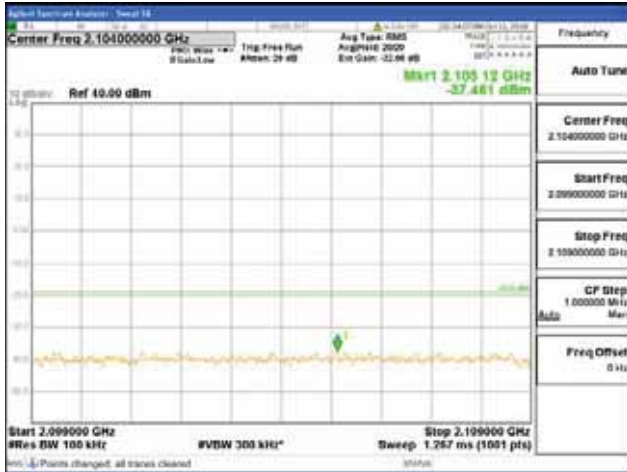

CTK Co., Ltd.
(Ho-dong), 113, Yejik-ro, Cheoin-gu,
Yongin-si, Gyeonggi-do, Korea
Tel: +82-31-339-9970
Fax: +82-31-624-9501

Report No.:
CTK-2018-03329
Page (1005) / (2957)
Pages

2099 MHz - 2109 MHz