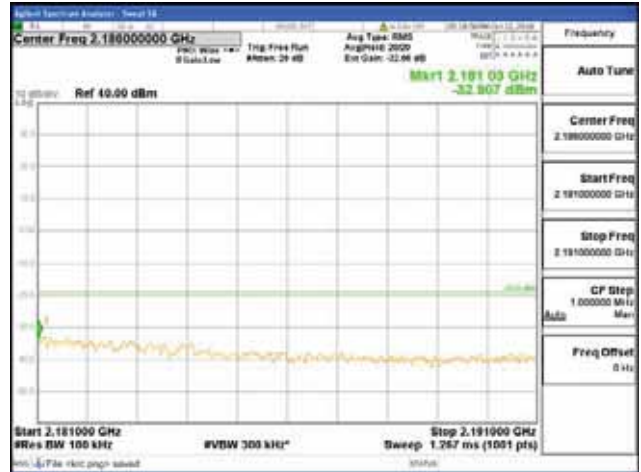

2181 MHz - 2191 MHz