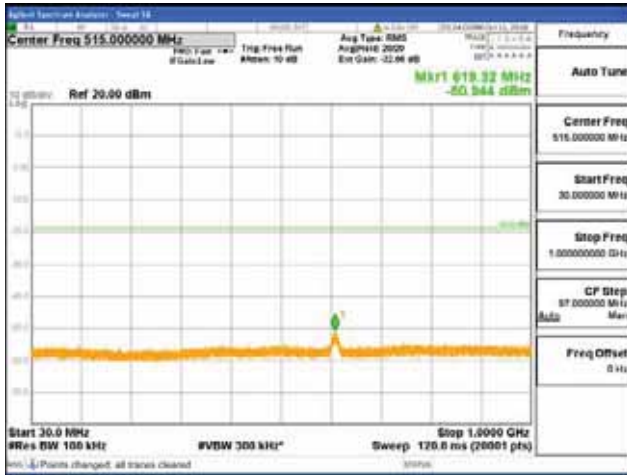

Report No.:  
 CTK-2018-03329  
 Page (1008) / (2957)  
 Pages

[64QAM]

9 kHz - 150 kHz

150 kHz - 30 MHz

30 MHz - 1000 MHz

1000 MHz - 2099 MHz

**CTK Co., Ltd.**  
 (Ho-dong), 113, Yejik-ro, Cheoin-gu,  
 Yongin-si, Gyeonggi-do, Korea  
 Tel: +82-31-339-9970  
 Fax: +82-31-624-9501