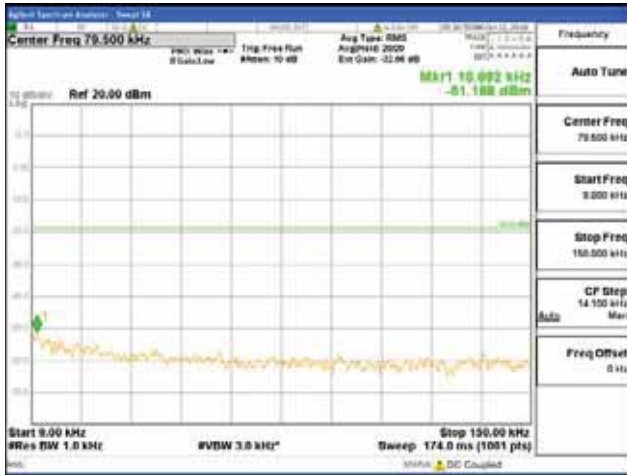

CTK Co., Ltd.
(Ho-dong), 113, Yejik-ro, Cheoin-gu,
Yongin-si, Gyeonggi-do, Korea
Tel: +82-31-339-9970
Fax: +82-31-624-9501

Report No.:
CTK-2018-03329
Page (1022) / (2957)
Pages

[16QAM]

9 kHz - 150 kHz