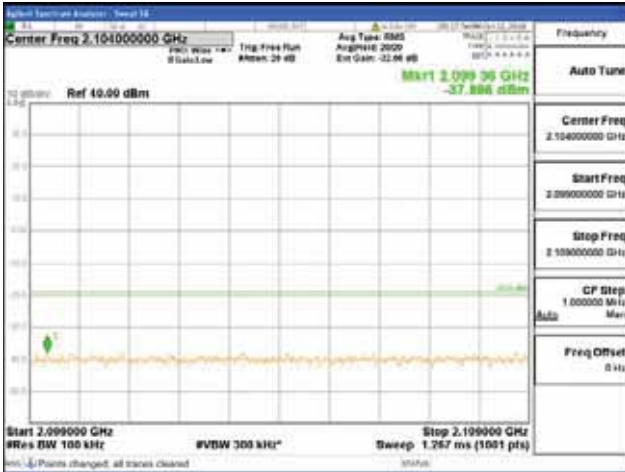

CTK Co., Ltd.
(Ho-dong), 113, Yejik-ro, Cheoin-gu,
Yongin-si, Gyeonggi-do, Korea
Tel: +82-31-339-9970
Fax: +82-31-624-9501

Report No.:
CTK-2018-03329
Page (949) / (2957)
Pages

2099 MHz - 2109 MHz