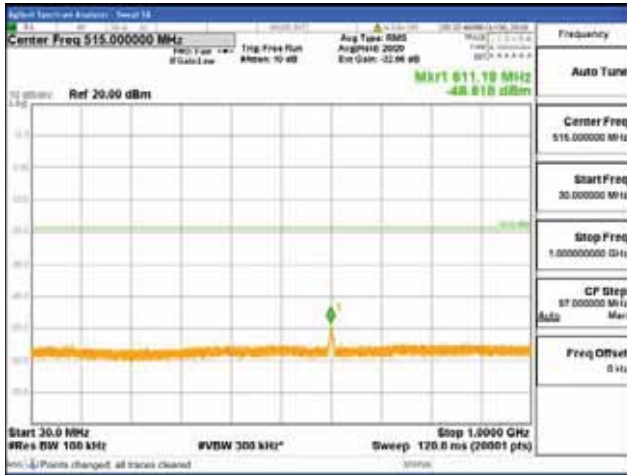

Report No.:  
 CTK-2018-03329  
 Page (1030) / (2957)  
 Pages

[16QAM]

9 kHz - 150 kHz

150 kHz - 30 MHz

30 MHz - 1000 MHz

1000 MHz - 2099 MHz

**CTK Co., Ltd.**  
 (Ho-dong), 113, Yejik-ro, Cheoin-gu,  
 Yongin-si, Gyeonggi-do, Korea  
 Tel: +82-31-339-9970  
 Fax: +82-31-624-9501