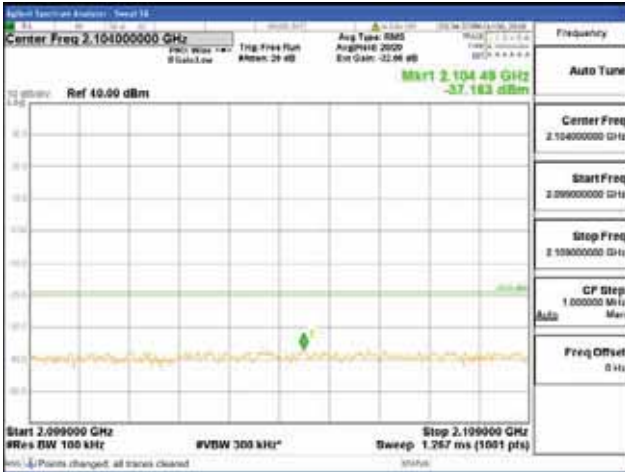

CTK Co., Ltd.
(Ho-dong), 113, Yejik-ro, Cheoin-gu,
Yongin-si, Gyeonggi-do, Korea
Tel: +82-31-339-9970
Fax: +82-31-624-9501

Report No.:
CTK-2018-03329
Page (1045) / (2957)
Pages

2099 MHz - 2109 MHz