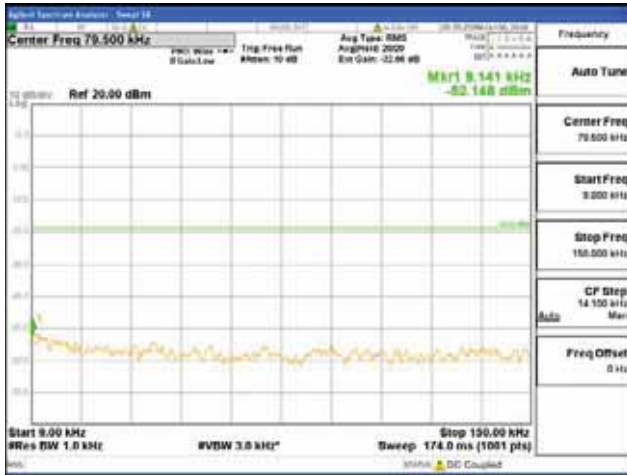

CTK Co., Ltd.
(Ho-dong), 113, Yejik-ro, Cheoin-gu,
Yongin-si, Gyeonggi-do, Korea
Tel: +82-31-339-9970
Fax: +82-31-624-9501

Report No.:
CTK-2018-03329
Page (1032) / (2957)
Pages

[64QAM]

9 kHz - 150 kHz