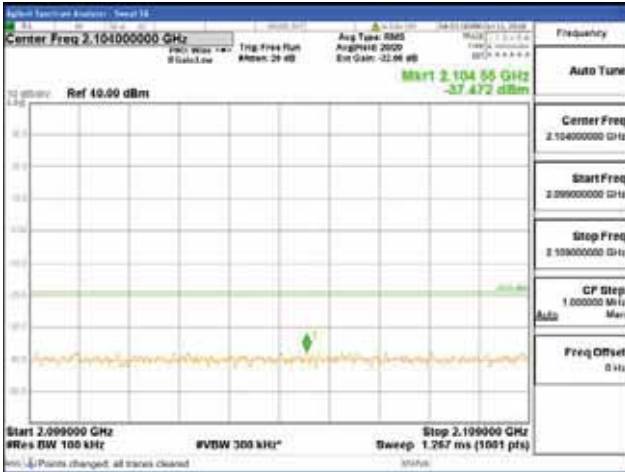

CTK Co., Ltd.
(Ho-dong), 113, Yejik-ro, Cheoin-gu,
Yongin-si, Gyeonggi-do, Korea
Tel: +82-31-339-9970
Fax: +82-31-624-9501

Report No.:
CTK-2018-03329
Page (947) / (2957)
Pages

2099 MHz - 2109 MHz