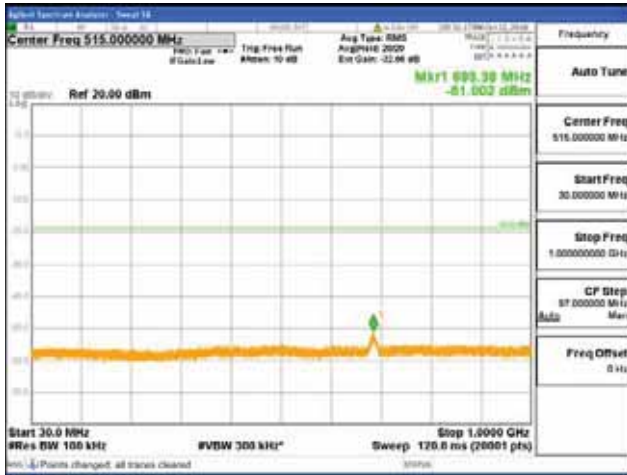

Report No.:  
 CTK-2018-03329  
 Page (1022) / (2957)  
 Pages

[16QAM]

9 kHz - 150 kHz

150 kHz - 30 MHz

30 MHz - 1000 MHz

1000 MHz - 2099 MHz

**CTK Co., Ltd.**  
 (Ho-dong), 113, Yejik-ro, Cheoin-gu,  
 Yongin-si, Gyeonggi-do, Korea  
 Tel: +82-31-339-9970  
 Fax: +82-31-624-9501