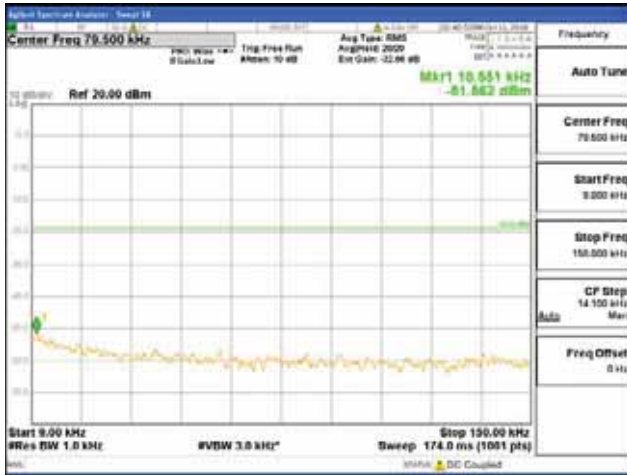

CTK Co., Ltd.
(Ho-dong), 113, Yejik-ro, Cheoin-gu,
Yongin-si, Gyeonggi-do, Korea
Tel: +82-31-339-9970
Fax: +82-31-624-9501

Report No.:
CTK-2018-03329
Page (934) / (2957)
Pages

[16QAM]

9 kHz - 150 kHz