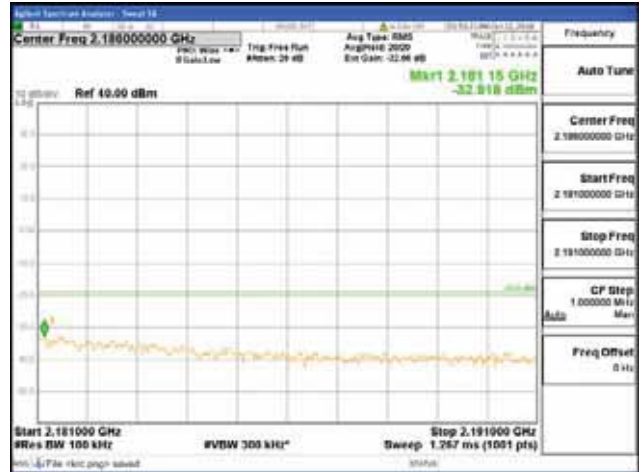

2181 MHz - 2191 MHz