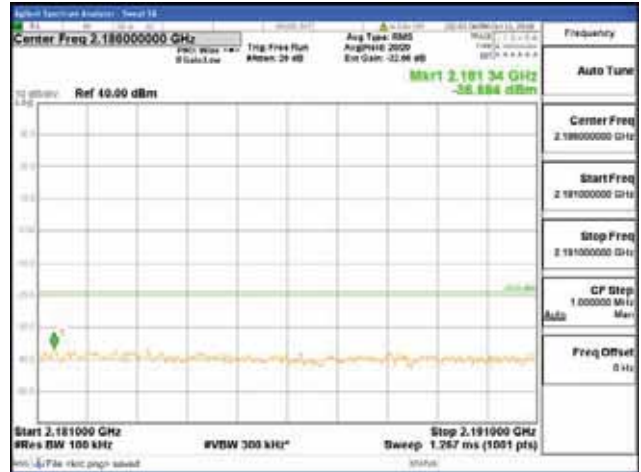

2181 MHz - 2191 MHz