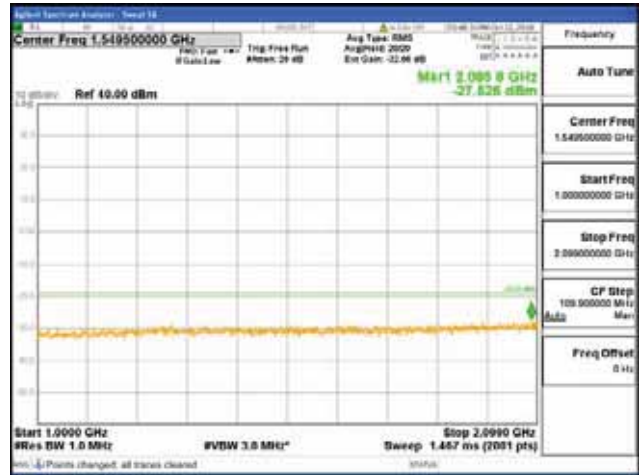

Report No.:
 CTK-2018-03329
 Page (902) / (2957)
 Pages

[16QAM]

9 kHz - 150 kHz

150 kHz - 30 MHz

30 MHz - 1000 MHz

1000 MHz - 2099 MHz

CTK Co., Ltd.
 (Ho-dong), 113, Yejik-ro, Cheoin-gu,
 Yongin-si, Gyeonggi-do, Korea
 Tel: +82-31-339-9970
 Fax: +82-31-624-9501