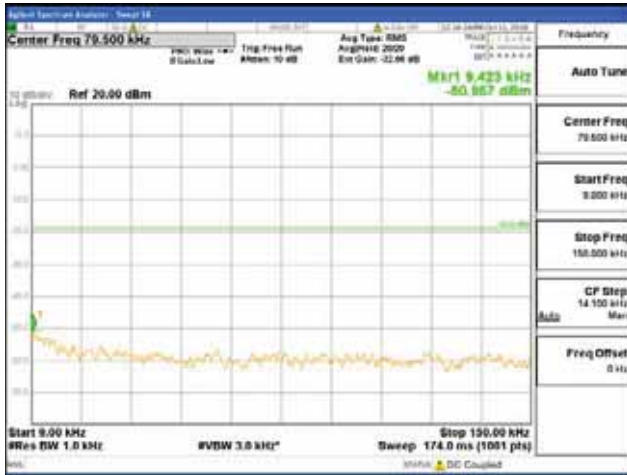

CTK Co., Ltd.
(Ho-dong), 113, Yejik-ro, Cheoin-gu,
Yongin-si, Gyeonggi-do, Korea
Tel: +82-31-339-9970
Fax: +82-31-624-9501

Report No.:
CTK-2018-03329
Page (872) / (2957)
Pages

[64QAM]

9 kHz - 150 kHz