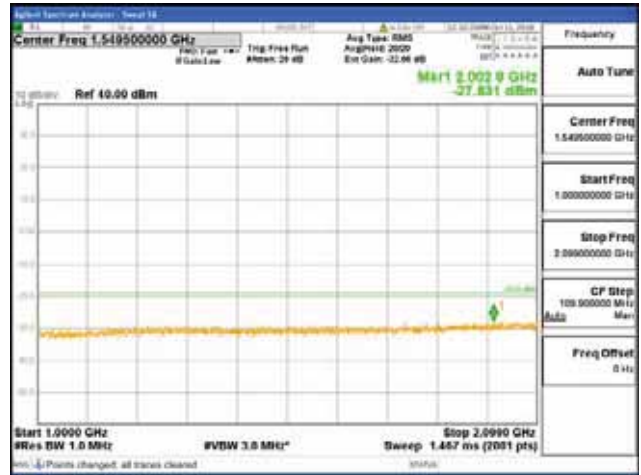

Report No.:
 CTK-2018-03329
 Page (898) / (2957)
 Pages

[256QAM]

9 kHz - 150 kHz

150 kHz - 30 MHz

30 MHz - 1000 MHz

1000 MHz - 2099 MHz

CTK Co., Ltd.
 (Ho-dong), 113, Yejik-ro, Cheoin-gu,
 Yongin-si, Gyeonggi-do, Korea
 Tel: +82-31-339-9970
 Fax: +82-31-624-9501