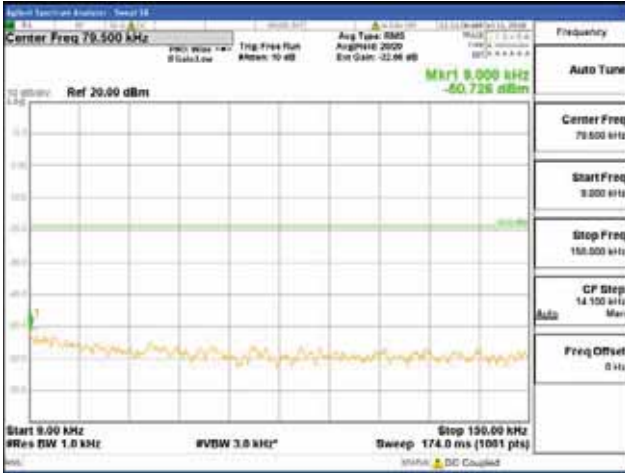

CTK Co., Ltd.
(Ho-dong), 113, Yejik-ro, Cheoin-gu,
Yongin-si, Gyeonggi-do, Korea
Tel: +82-31-339-9970
Fax: +82-31-624-9501

Report No.:
CTK-2018-03329
Page (886) / (2957)
Pages

[16QAM]

9 kHz - 150 kHz