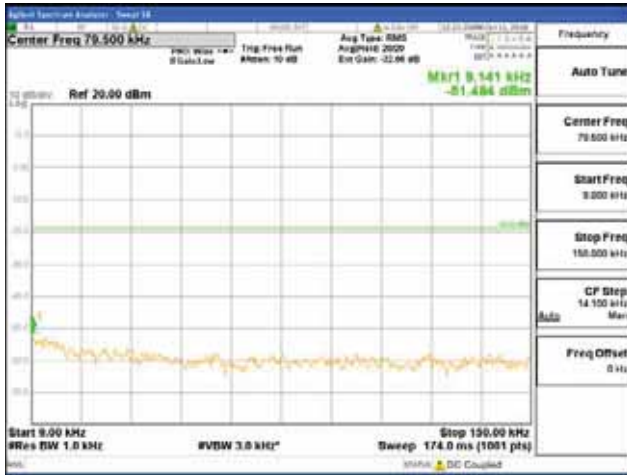

CTK Co., Ltd.
(Ho-dong), 113, Yejik-ro, Cheoin-gu,
Yongin-si, Gyeonggi-do, Korea
Tel: +82-31-339-9970
Fax: +82-31-624-9501

Report No.:
CTK-2018-03329
Page (850) / (2957)
Pages

[256QAM]

9 kHz - 150 kHz