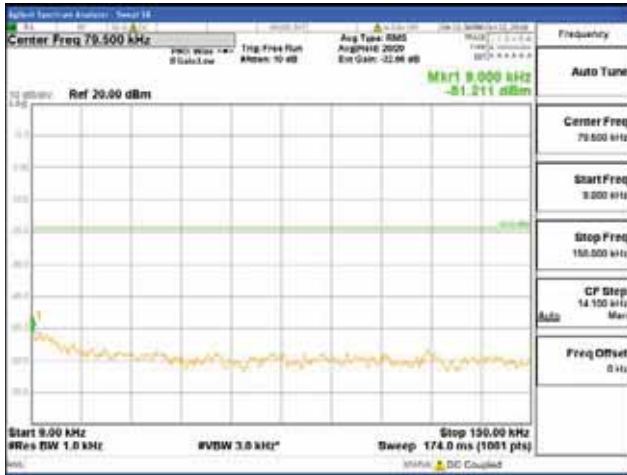

CTK Co., Ltd.
(Ho-dong), 113, Yejik-ro, Cheoin-gu,
Yongin-si, Gyeonggi-do, Korea
Tel: +82-31-339-9970
Fax: +82-31-624-9501

Report No.:
CTK-2018-03329
Page (880) / (2957)
Pages

[64QAM]

9 kHz - 150 kHz