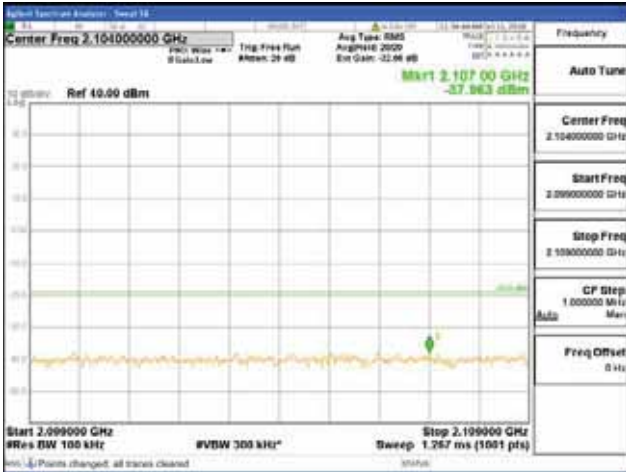

CTK Co., Ltd.
(Ho-dong), 113, Yejik-ro, Cheoin-gu,
Yongin-si, Gyeonggi-do, Korea
Tel: +82-31-339-9970
Fax: +82-31-624-9501

Report No.:
CTK-2018-03329
Page (847) / (2957)
Pages

2099 MHz - 2109 MHz