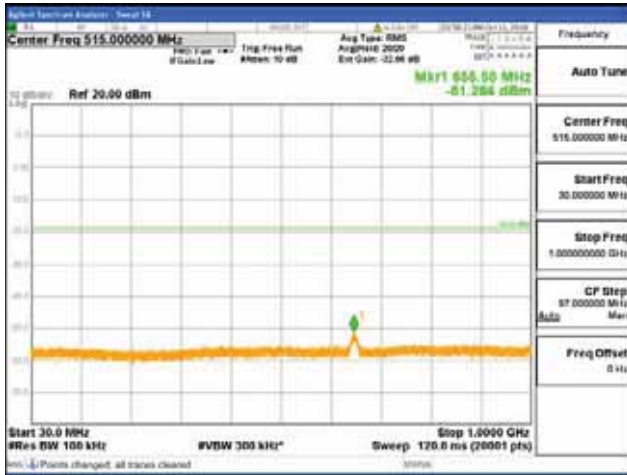

Report No.:
 CTK-2018-03329
 Page (944) / (2957)
 Pages

[64QAM]

9 kHz - 150 kHz

150 kHz - 30 MHz

30 MHz - 1000 MHz

1000 MHz - 2099 MHz

CTK Co., Ltd.
 (Ho-dong), 113, Yejik-ro, Cheoin-gu,
 Yongin-si, Gyeonggi-do, Korea
 Tel: +82-31-339-9970
 Fax: +82-31-624-9501