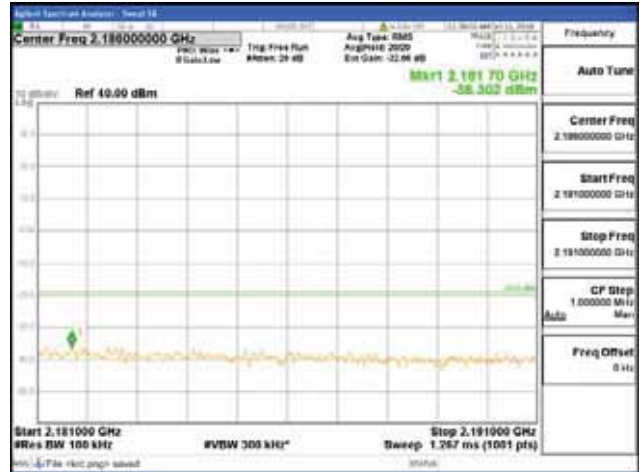

2181 MHz - 2191 MHz