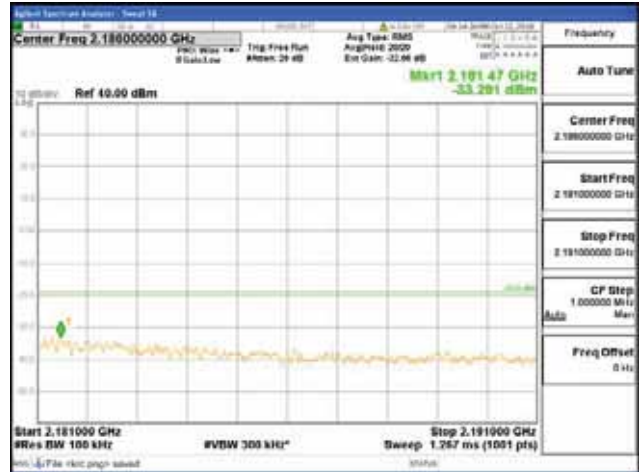

2181 MHz - 2191 MHz