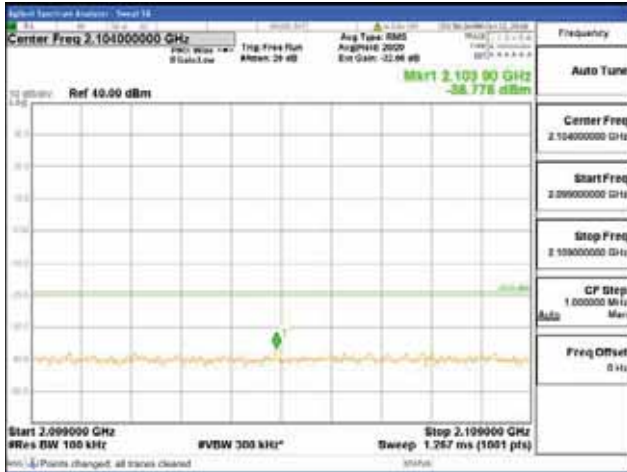

CTK Co., Ltd.
(Ho-dong), 113, Yejik-ro, Cheoin-gu,
Yongin-si, Gyeonggi-do, Korea
Tel: +82-31-339-9970
Fax: +82-31-624-9501

Report No.:
CTK-2018-03329
Page (853) / (2957)
Pages

2099 MHz - 2109 MHz