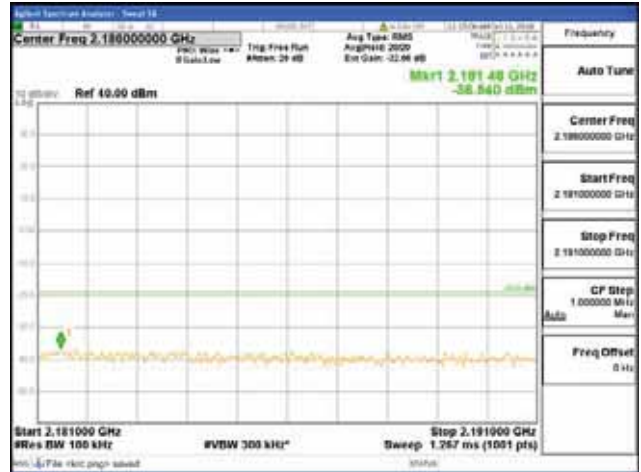

2181 MHz - 2191 MHz