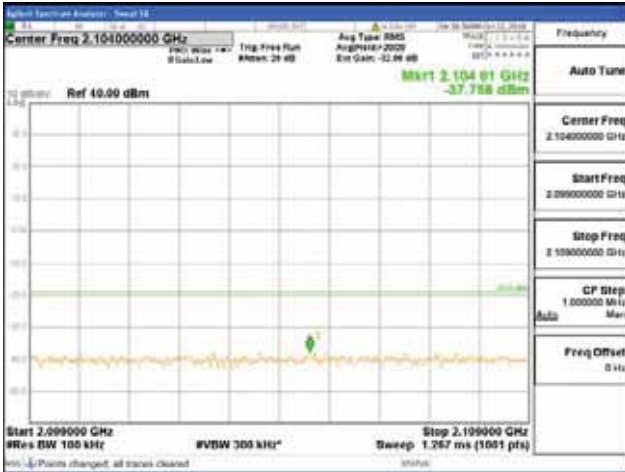

CTK Co., Ltd.
(Ho-dong), 113, Yejik-ro, Cheoin-gu,
Yongin-si, Gyeonggi-do, Korea
Tel: +82-31-339-9970
Fax: +82-31-624-9501

Report No.:
CTK-2018-03329
Page (905) / (2957)
Pages

2099 MHz - 2109 MHz