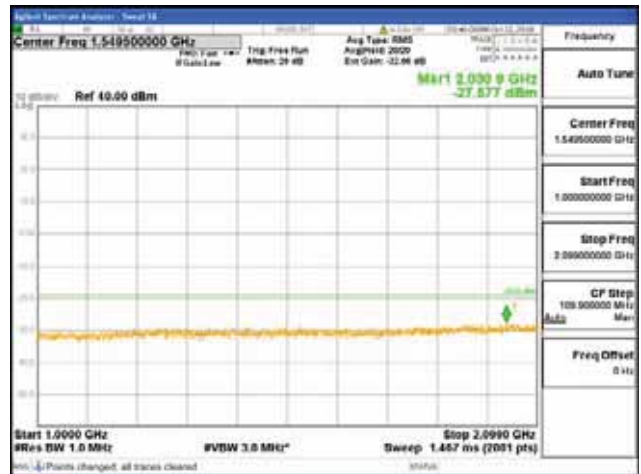

Report No.:
 CTK-2018-03329
 Page (900) / (2957)
 Pages

Band 66, BW 15MHz, Single 1 carrier, 4TX, Top
 [QPSK]

9 kHz - 150 kHz

150 kHz - 30 MHz

30 MHz - 1000 MHz

1000 MHz - 2099 MHz

CTK Co., Ltd.
 (Ho-dong), 113, Yejik-ro, Cheoin-gu,
 Yongin-si, Gyeonggi-do, Korea
 Tel: +82-31-339-9970
 Fax: +82-31-624-9501