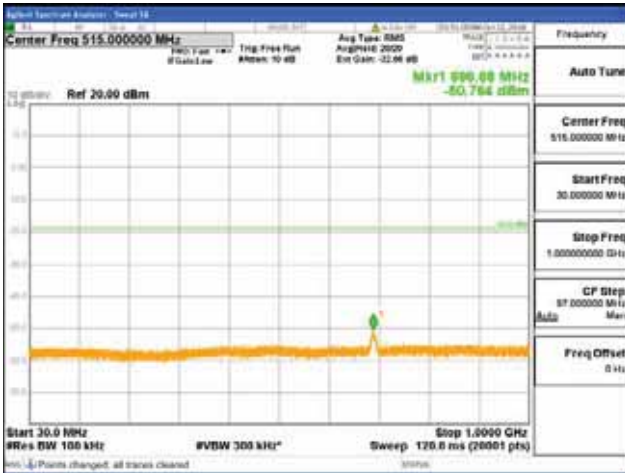

Report No.:
 CTK-2018-03329
 Page (878) / (2957)
 Pages

[16QAM]

9 kHz - 150 kHz

150 kHz - 30 MHz

30 MHz - 1000 MHz

1000 MHz - 2099 MHz

CTK Co., Ltd.
 (Ho-dong), 113, Yejik-ro, Cheoin-gu,
 Yongin-si, Gyeonggi-do, Korea
 Tel: +82-31-339-9970
 Fax: +82-31-624-9501