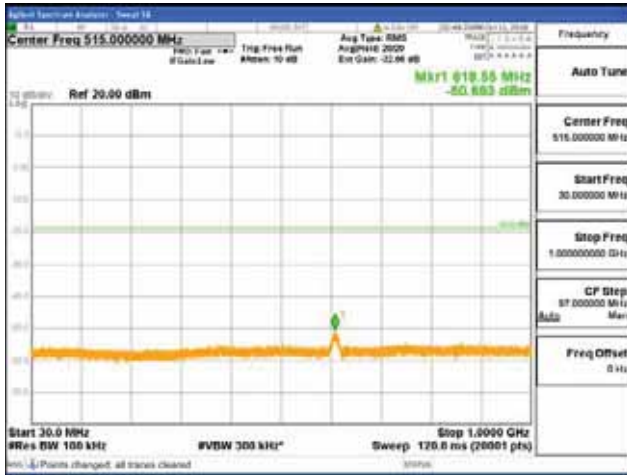

Report No.:
 CTK-2018-03329
 Page (936) / (2957)
 Pages

[64QAM]

9 kHz - 150 kHz

150 kHz - 30 MHz

30 MHz - 1000 MHz

1000 MHz - 2099 MHz

CTK Co., Ltd.
 (Ho-dong), 113, Yejik-ro, Cheoin-gu,
 Yongin-si, Gyeonggi-do, Korea
 Tel: +82-31-339-9970
 Fax: +82-31-624-9501