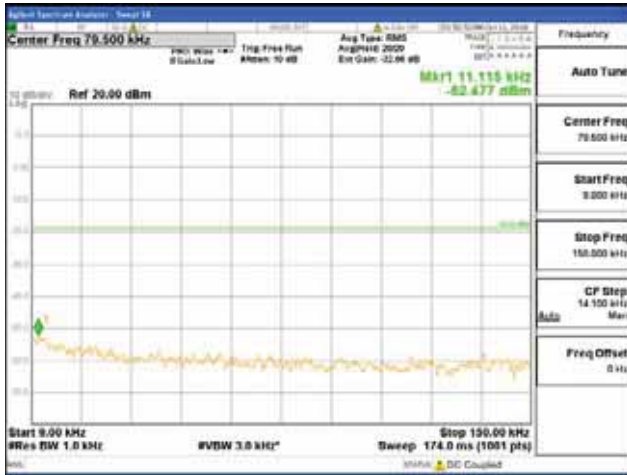

CTK Co., Ltd.
(Ho-dong), 113, Yejik-ro, Cheoin-gu,
Yongin-si, Gyeonggi-do, Korea
Tel: +82-31-339-9970
Fax: +82-31-624-9501

Report No.:
CTK-2018-03329
Page (942) / (2957)
Pages

[16QAM]

9 kHz - 150 kHz