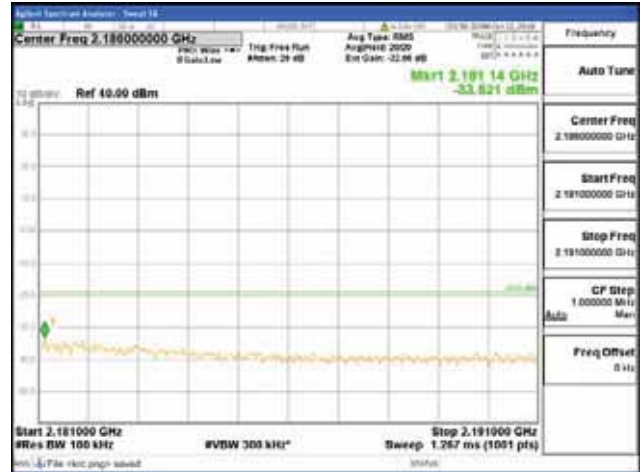

2181 MHz - 2191 MHz