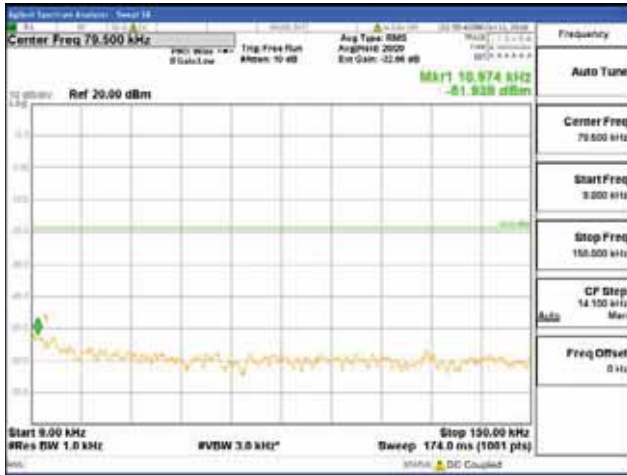

CTK Co., Ltd.
(Ho-dong), 113, Yejik-ro, Cheoin-gu,
Yongin-si, Gyeonggi-do, Korea
Tel: +82-31-339-9970
Fax: +82-31-624-9501

Report No.:
CTK-2018-03329
Page (888) / (2957)
Pages

[64QAM]

9 kHz - 150 kHz