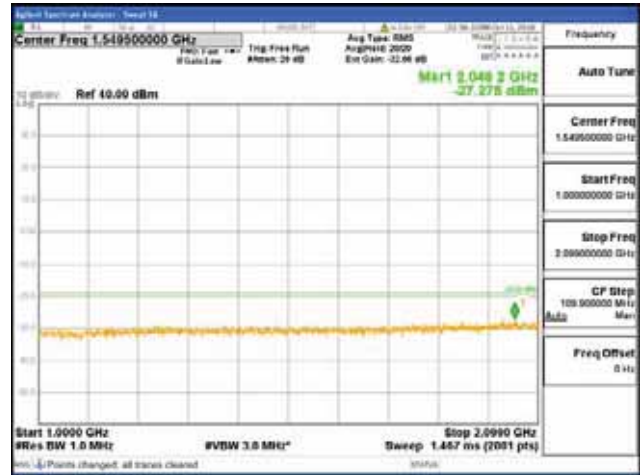

Report No.:
 CTK-2018-03329
 Page (888) / (2957)
 Pages

[64QAM]

9 kHz - 150 kHz

150 kHz - 30 MHz

30 MHz - 1000 MHz

1000 MHz - 2099 MHz

CTK Co., Ltd.
 (Ho-dong), 113, Yejik-ro, Cheoin-gu,
 Yongin-si, Gyeonggi-do, Korea
 Tel: +82-31-339-9970
 Fax: +82-31-624-9501