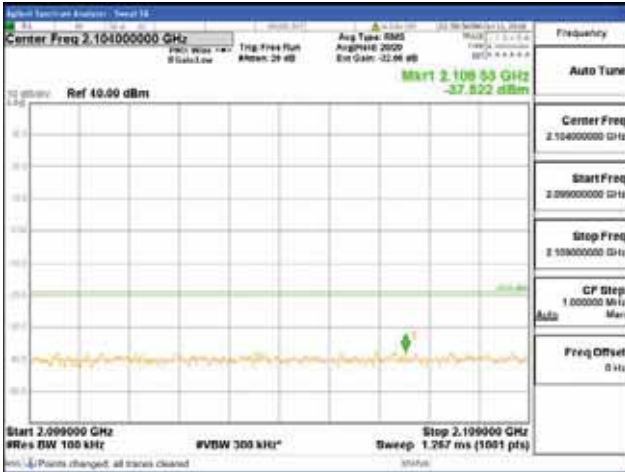

CTK Co., Ltd.
(Ho-dong), 113, Yejik-ro, Cheoin-gu,
Yongin-si, Gyeonggi-do, Korea
Tel: +82-31-339-9970
Fax: +82-31-624-9501

Report No.:
CTK-2018-03329
Page (913) / (2957)
Pages

2099 MHz - 2109 MHz