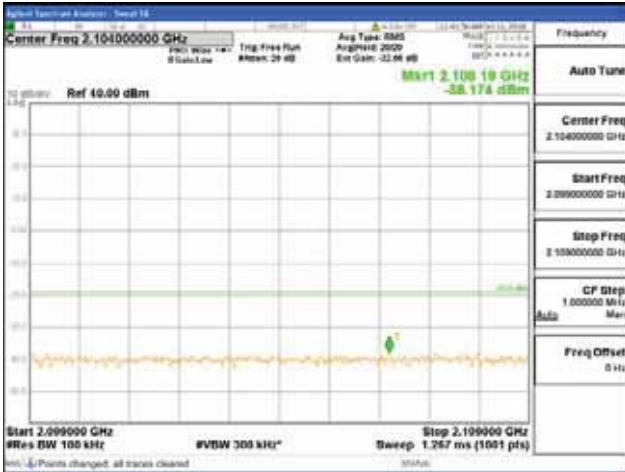

CTK Co., Ltd.
(Ho-dong), 113, Yejik-ro, Cheoin-gu,
Yongin-si, Gyeonggi-do, Korea
Tel: +82-31-339-9970
Fax: +82-31-624-9501

Report No.:
CTK-2018-03329
Page (869) / (2957)
Pages

2099 MHz - 2109 MHz