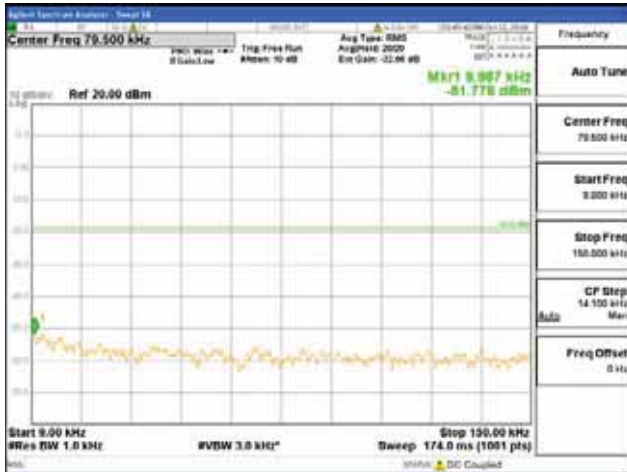

CTK Co., Ltd.
(Ho-dong), 113, Yejik-ro, Cheoin-gu,
Yongin-si, Gyeonggi-do, Korea
Tel: +82-31-339-9970
Fax: +82-31-624-9501

Report No.:
CTK-2018-03329
Page (900) / (2957)
Pages

Band 66, BW 15MHz, Single 1 carrier, 4TX, Top
[QPSK]

9 kHz - 150 kHz