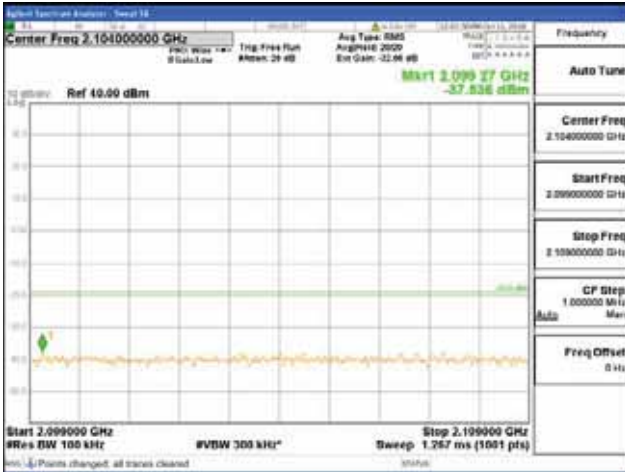

CTK Co., Ltd.
(Ho-dong), 113, Yejik-ro, Cheoin-gu,
Yongin-si, Gyeonggi-do, Korea
Tel: +82-31-339-9970
Fax: +82-31-624-9501

Report No.:
CTK-2018-03329
Page (921) / (2957)
Pages

2099 MHz - 2109 MHz