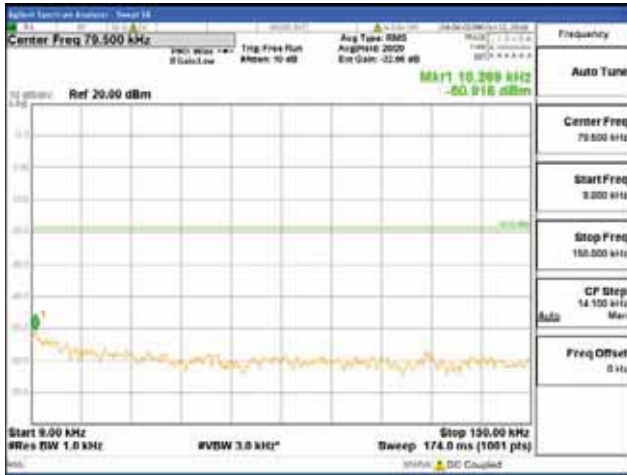

CTK Co., Ltd.
(Ho-dong), 113, Yejik-ro, Cheoin-gu,
Yongin-si, Gyeonggi-do, Korea
Tel: +82-31-339-9970
Fax: +82-31-624-9501

Report No.:
CTK-2018-03329
Page (858) / (2957)
Pages

[256QAM]

9 kHz - 150 kHz