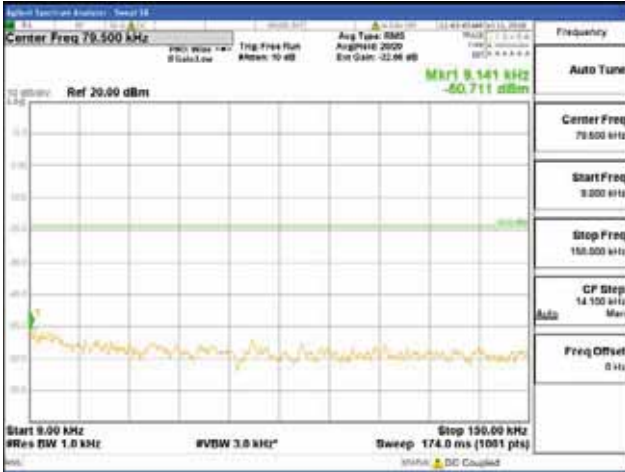

CTK Co., Ltd.
(Ho-dong), 113, Yejik-ro, Cheoin-gu,
Yongin-si, Gyeonggi-do, Korea
Tel: +82-31-339-9970
Fax: +82-31-624-9501

Report No.:
CTK-2018-03329
Page (892) / (2957)
Pages

Band 66, BW 15MHz, Single 1 carrier, 4TX, Middle
[QPSK]

9 kHz - 150 kHz