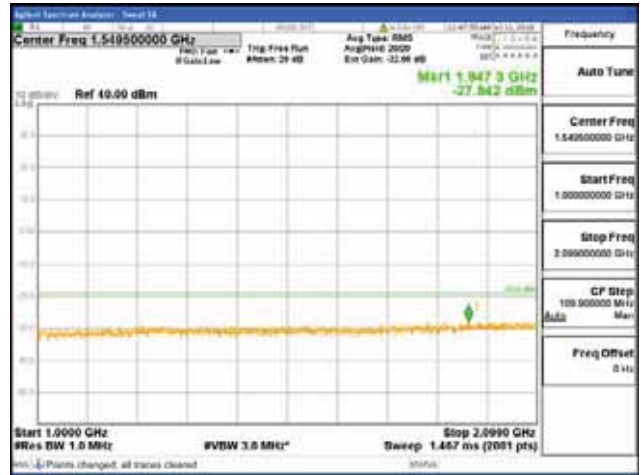

Report No.:
 CTK-2018-03329
 Page (894) / (2957)
 Pages

[16QAM]

9 kHz - 150 kHz

150 kHz - 30 MHz

30 MHz - 1000 MHz

1000 MHz - 2099 MHz

CTK Co., Ltd.
 (Ho-dong), 113, Yejik-ro, Cheoin-gu,
 Yongin-si, Gyeonggi-do, Korea
 Tel: +82-31-339-9970
 Fax: +82-31-624-9501