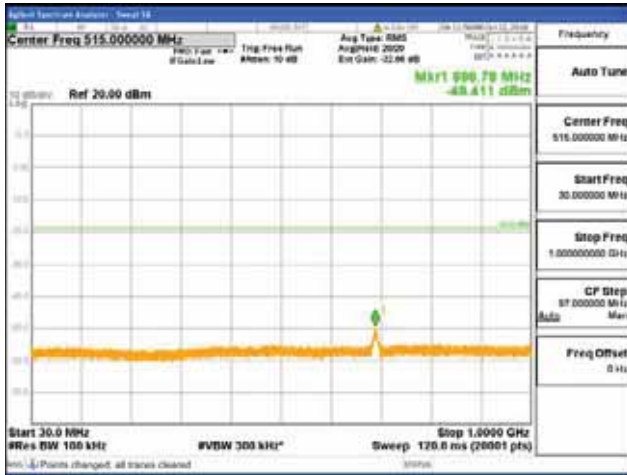

Report No.:
 CTK-2018-03329
 Page (880) / (2957)
 Pages

[64QAM]

9 kHz - 150 kHz

150 kHz - 30 MHz

30 MHz - 1000 MHz

1000 MHz - 2099 MHz

CTK Co., Ltd.
 (Ho-dong), 113, Yejik-ro, Cheoin-gu,
 Yongin-si, Gyeonggi-do, Korea
 Tel: +82-31-339-9970
 Fax: +82-31-624-9501