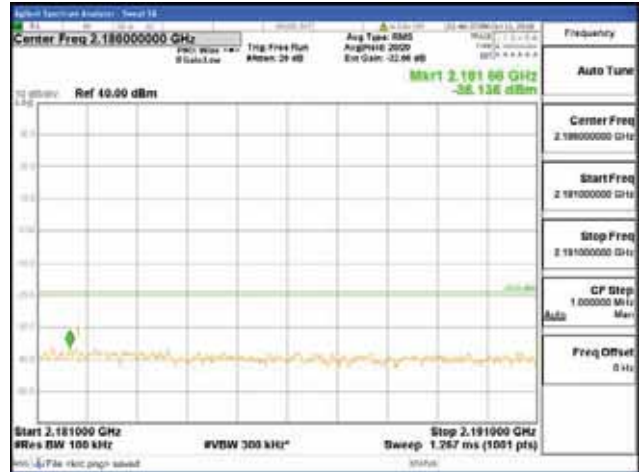

2181 MHz - 2191 MHz