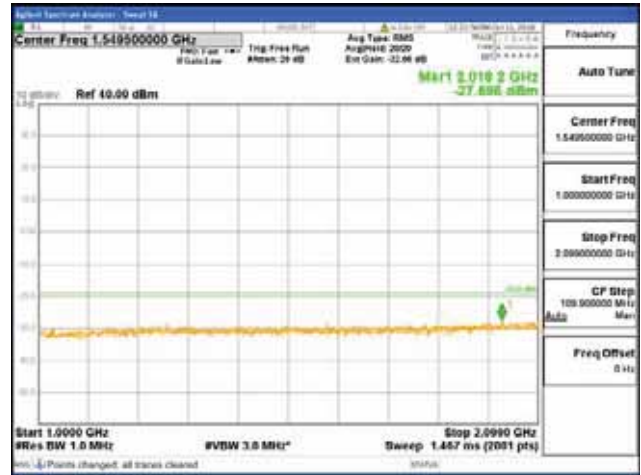

Report No.:
 CTK-2018-03329
 Page (850) / (2957)
 Pages

[256QAM]

9 kHz - 150 kHz

150 kHz - 30 MHz

30 MHz - 1000 MHz

1000 MHz - 2099 MHz

CTK Co., Ltd.
 (Ho-dong), 113, Yejik-ro, Cheoin-gu,
 Yongin-si, Gyeonggi-do, Korea
 Tel: +82-31-339-9970
 Fax: +82-31-624-9501