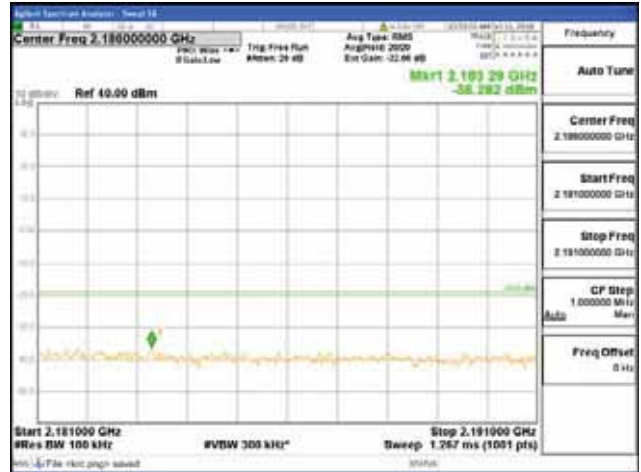

2181 MHz - 2191 MHz