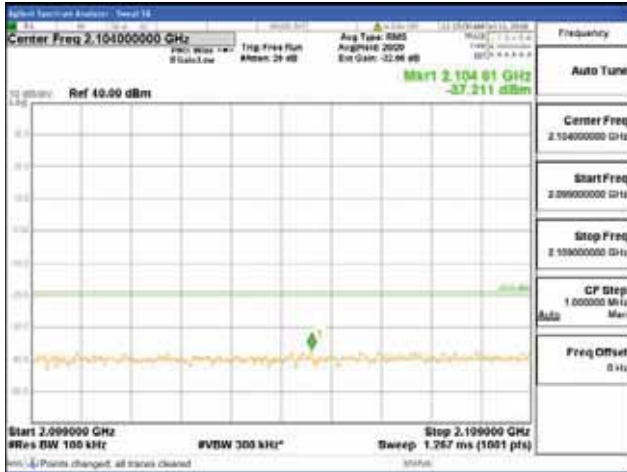

CTK Co., Ltd.
(Ho-dong), 113, Yejik-ro, Cheoin-gu,
Yongin-si, Gyeonggi-do, Korea
Tel: +82-31-339-9970
Fax: +82-31-624-9501

Report No.:
CTK-2018-03329
Page (885) / (2957)
Pages

2099 MHz - 2109 MHz