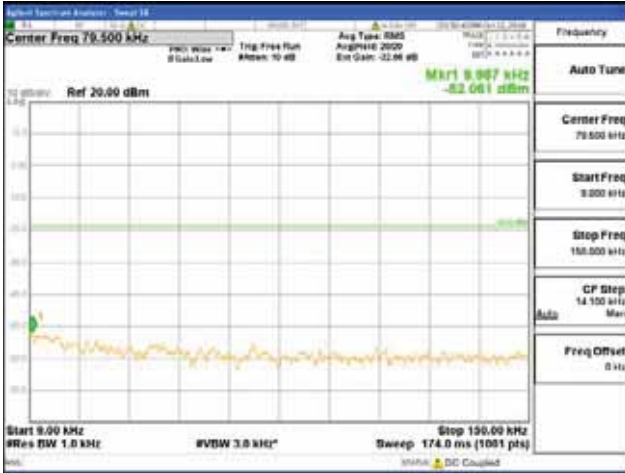

CTK Co., Ltd.
(Ho-dong), 113, Yejik-ro, Cheoin-gu,
Yongin-si, Gyeonggi-do, Korea
Tel: +82-31-339-9970
Fax: +82-31-624-9501

Report No.:
CTK-2018-03329
Page (878) / (2957)
Pages

[16QAM]

9 kHz - 150 kHz