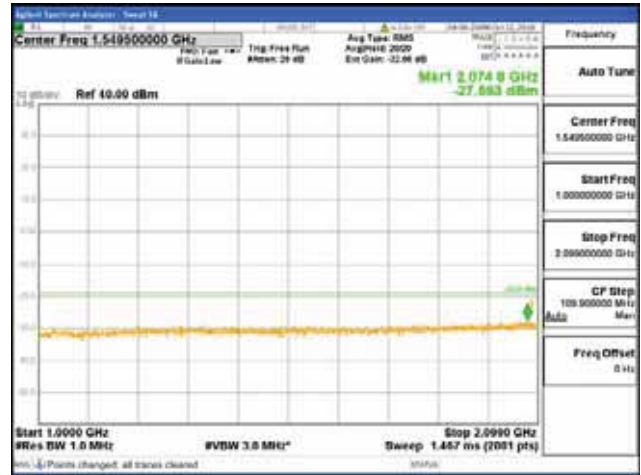

Report No.:
 CTK-2018-03329
 Page (858) / (2957)
 Pages

[256QAM]

9 kHz - 150 kHz

150 kHz - 30 MHz

30 MHz - 1000 MHz

1000 MHz - 2099 MHz

CTK Co., Ltd.
 (Ho-dong), 113, Yejik-ro, Cheoin-gu,
 Yongin-si, Gyeonggi-do, Korea
 Tel: +82-31-339-9970
 Fax: +82-31-624-9501