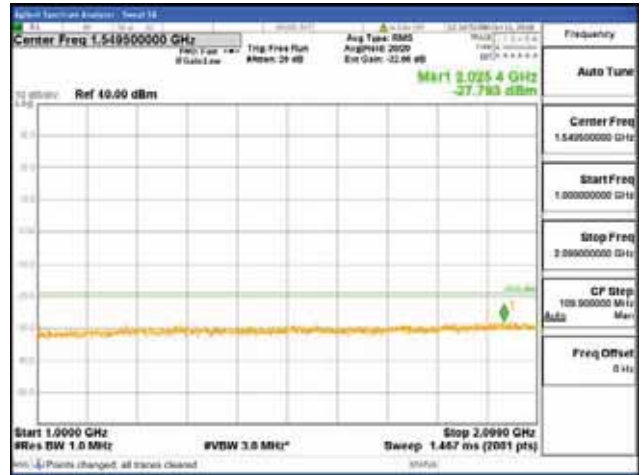

Report No.:
 CTK-2018-03329
 Page (872) / (2957)
 Pages

[64QAM]

9 kHz - 150 kHz

150 kHz - 30 MHz

30 MHz - 1000 MHz

1000 MHz - 2099 MHz

CTK Co., Ltd.
 (Ho-dong), 113, Yejik-ro, Cheoin-gu,
 Yongin-si, Gyeonggi-do, Korea
 Tel: +82-31-339-9970
 Fax: +82-31-624-9501