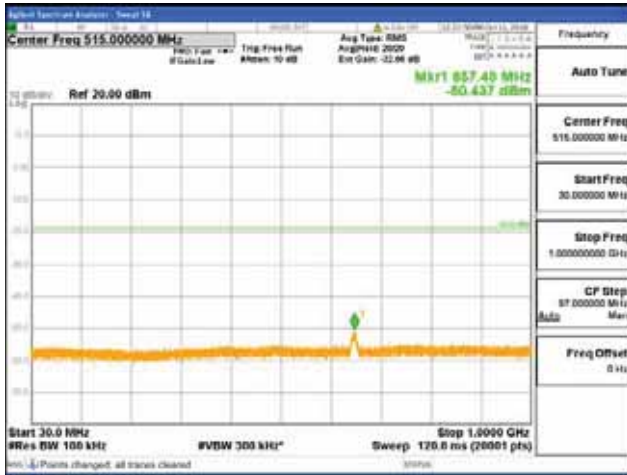

Report No.:
 CTK-2018-03329
 Page (850) / (2957)
 Pages

[256QAM]

9 kHz - 150 kHz

150 kHz - 30 MHz

30 MHz - 1000 MHz

1000 MHz - 2099 MHz

CTK Co., Ltd.
 (Ho-dong), 113, Yejik-ro, Cheoin-gu,
 Yongin-si, Gyeonggi-do, Korea
 Tel: +82-31-339-9970
 Fax: +82-31-624-9501