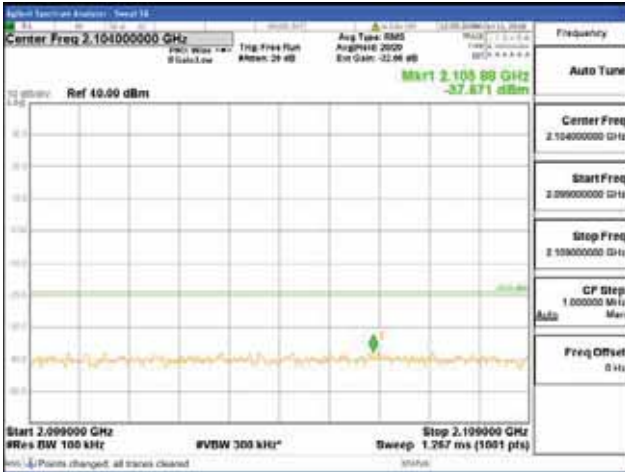

CTK Co., Ltd.
(Ho-dong), 113, Yejik-ro, Cheoin-gu,
Yongin-si, Gyeonggi-do, Korea
Tel: +82-31-339-9970
Fax: +82-31-624-9501

Report No.:
CTK-2018-03329
Page (923) / (2957)
Pages

2099 MHz - 2109 MHz