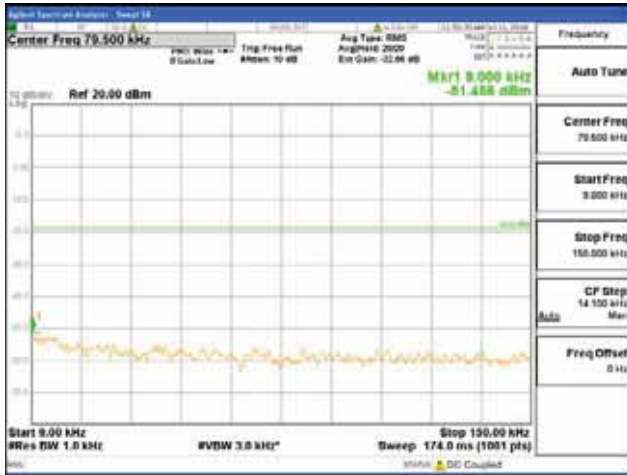

CTK Co., Ltd.
(Ho-dong), 113, Yejik-ro, Cheoin-gu,
Yongin-si, Gyeonggi-do, Korea
Tel: +82-31-339-9970
Fax: +82-31-624-9501

Report No.:
CTK-2018-03329
Page (918) / (2957)
Pages

[16QAM]

9 kHz - 150 kHz