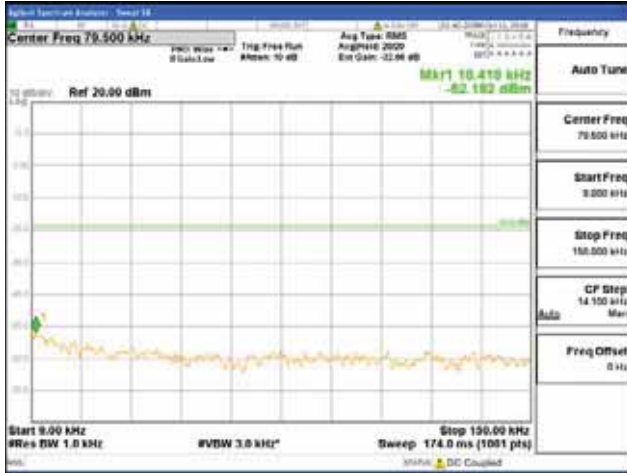

CTK Co., Ltd.
(Ho-dong), 113, Yejik-ro, Cheoin-gu,
Yongin-si, Gyeonggi-do, Korea
Tel: +82-31-339-9970
Fax: +82-31-624-9501

Report No.:
CTK-2018-03329
Page (842) / (2957)
Pages

[256QAM]

9 kHz - 150 kHz