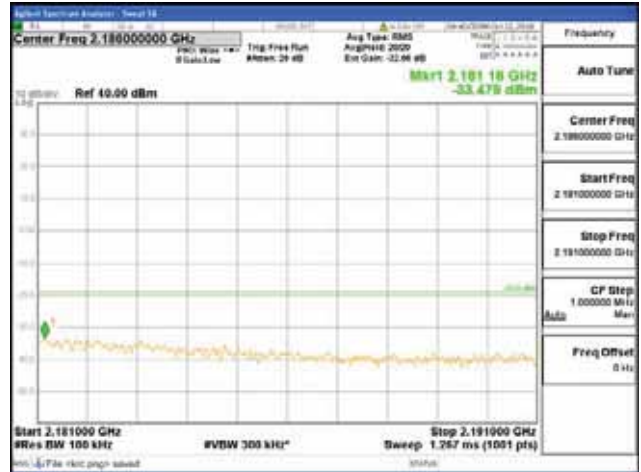

2181 MHz - 2191 MHz