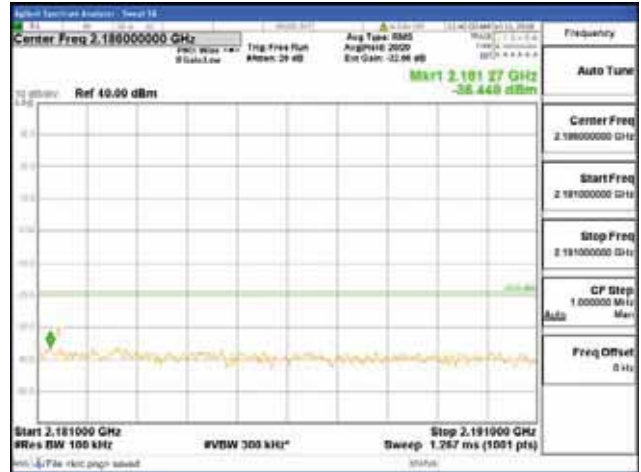

2181 MHz - 2191 MHz