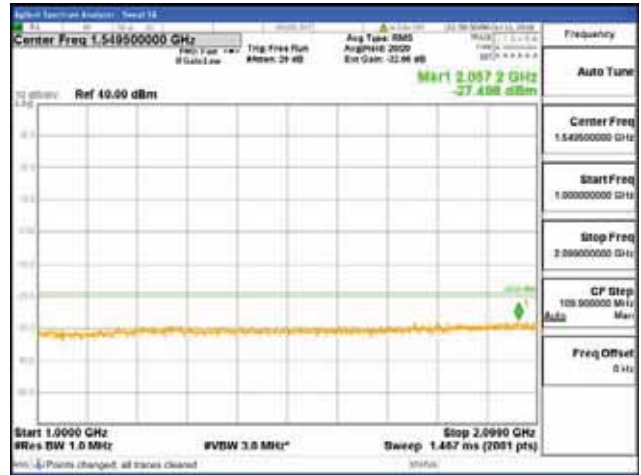

Report No.:
 CTK-2018-03329
 Page (912) / (2957)
 Pages

[64QAM]

9 kHz - 150 kHz

150 kHz - 30 MHz

30 MHz - 1000 MHz

1000 MHz - 2099 MHz

CTK Co., Ltd.
(Ho-dong), 113, Yejik-ro, Cheoin-gu,
Yongin-si, Gyeonggi-do, Korea
Tel: +82-31-339-9970
Fax: +82-31-624-9501