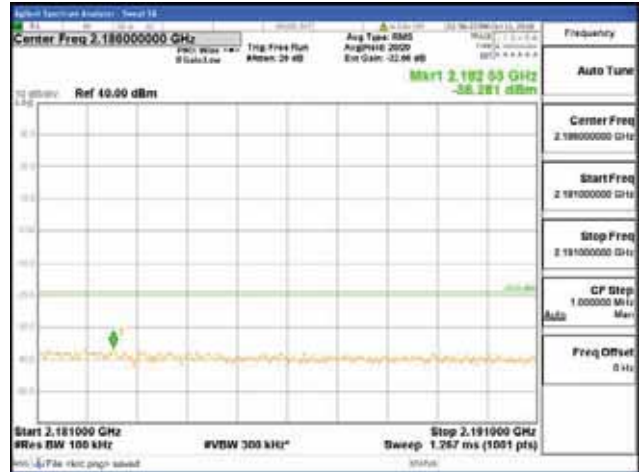

2181 MHz - 2191 MHz