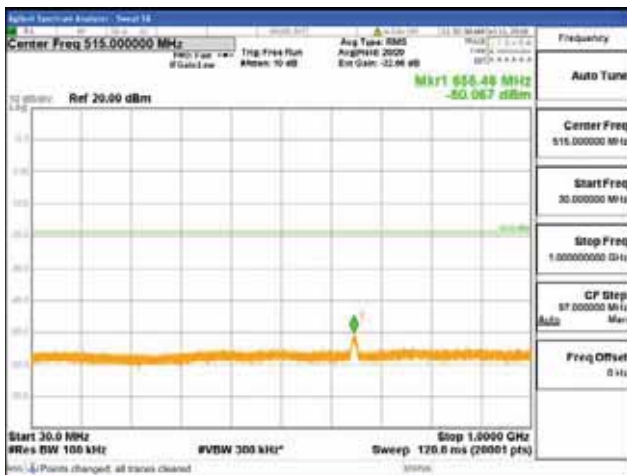

Report No.:
 CTK-2018-03329
 Page (844) / (2957)
 Pages

Band 66, BW 15MHz, Single 1 carrier, 4TX, Middle
 [QPSK]

9 kHz - 150 kHz

150 kHz - 30 MHz

30 MHz - 1000 MHz

1000 MHz - 2099 MHz

CTK Co., Ltd.
 (Ho-dong), 113, Yejik-ro, Cheoin-gu,
 Yongin-si, Gyeonggi-do, Korea
 Tel: +82-31-339-9970
 Fax: +82-31-624-9501