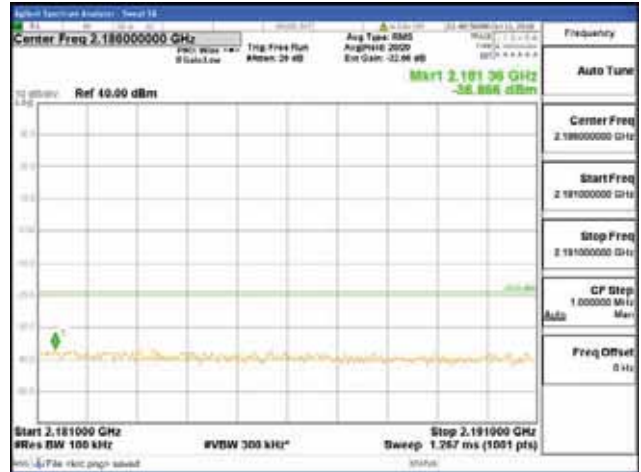

2181 MHz - 2191 MHz