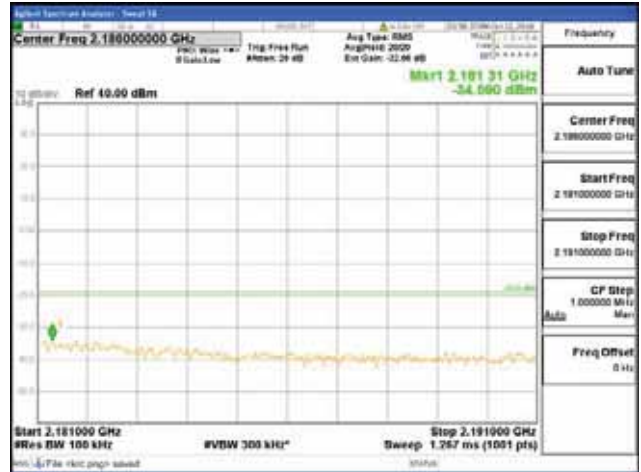

2181 MHz - 2191 MHz