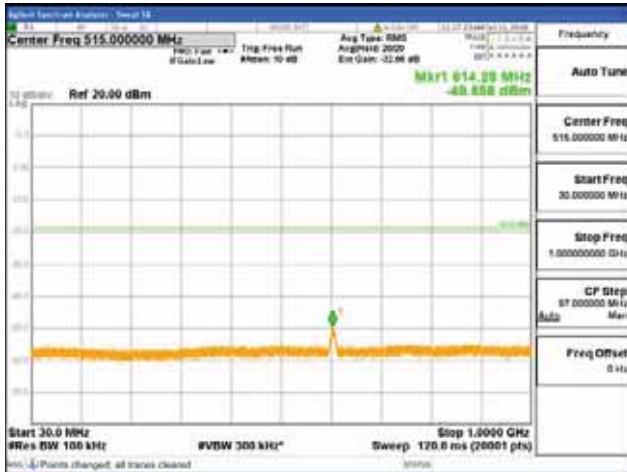

Report No.:
 CTK-2018-03329
 Page (860) / (2957)
 Pages

ANT 2
Band 66, BW 15MHz, Single 1 carrier, 4TX, Bottom
[QPSK]

9 kHz - 150 kHz

150 kHz - 30 MHz

30 MHz - 1000 MHz

1000 MHz - 2099 MHz

CTK Co., Ltd.
 (Ho-dong), 113, Yejik-ro, Cheoin-gu,
 Yongin-si, Gyeonggi-do, Korea
 Tel: +82-31-339-9970
 Fax: +82-31-624-9501