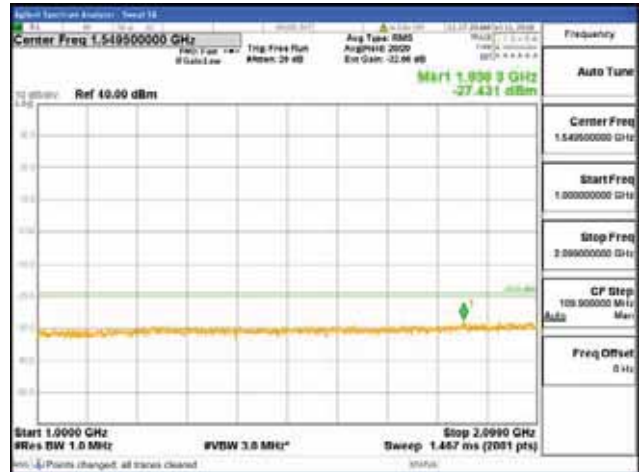

Report No.:
 CTK-2018-03329
 Page (860) / (2957)
 Pages

ANT 2
Band 66, BW 15MHz, Single 1 carrier, 4TX, Bottom
[QPSK]

9 kHz - 150 kHz

150 kHz - 30 MHz

30 MHz - 1000 MHz

1000 MHz - 2099 MHz

CTK Co., Ltd.
 (Ho-dong), 113, Yejik-ro, Cheoin-gu,
 Yongin-si, Gyeonggi-do, Korea
 Tel: +82-31-339-9970
 Fax: +82-31-624-9501