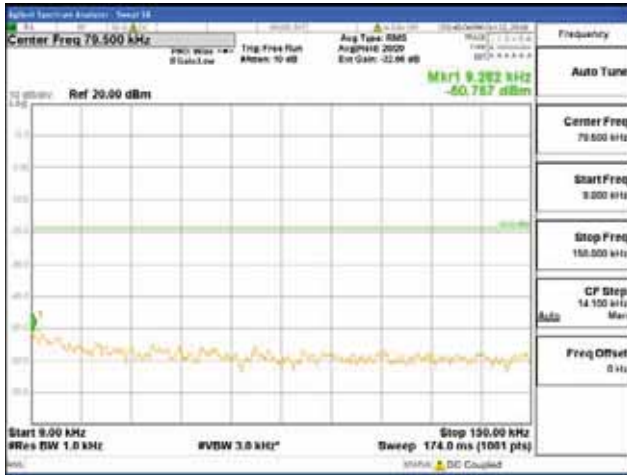

CTK Co., Ltd.
(Ho-dong), 113, Yejik-ro, Cheoin-gu,
Yongin-si, Gyeonggi-do, Korea
Tel: +82-31-339-9970
Fax: +82-31-624-9501

Report No.:
CTK-2018-03329
Page (902) / (2957)
Pages

[16QAM]

9 kHz - 150 kHz