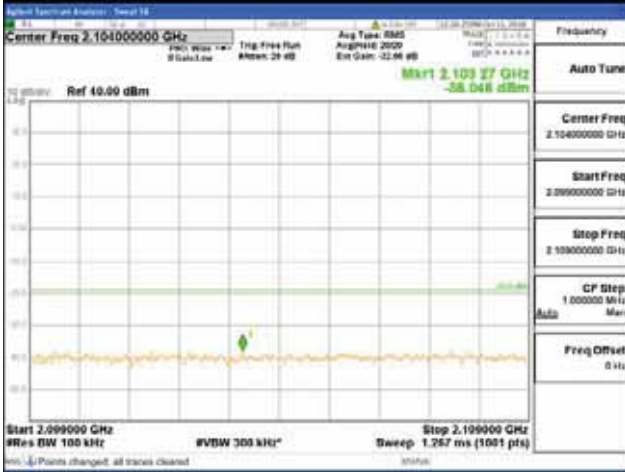

CTK Co., Ltd.
(Ho-dong), 113, Yejik-ro, Cheoin-gu,
Yongin-si, Gyeonggi-do, Korea
Tel: +82-31-339-9970
Fax: +82-31-624-9501

Report No.:
CTK-2018-03329
Page (849) / (2957)
Pages

2099 MHz - 2109 MHz