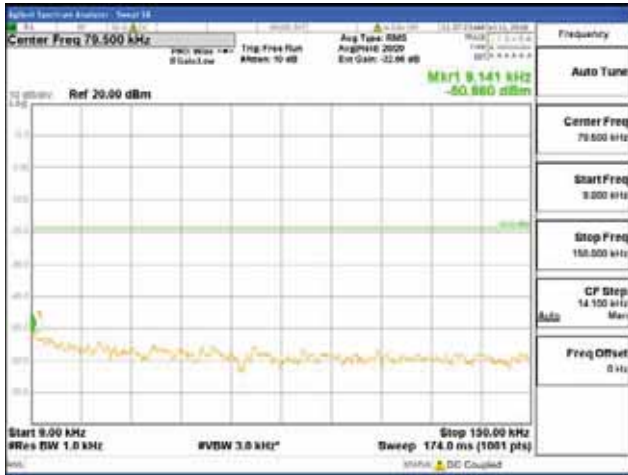

CTK Co., Ltd.
(Ho-dong), 113, Yejik-ro, Cheoin-gu,
Yongin-si, Gyeonggi-do, Korea
Tel: +82-31-339-9970
Fax: +82-31-624-9501

Report No.:
CTK-2018-03329
Page (870) / (2957)
Pages

[16QAM]

9 kHz - 150 kHz