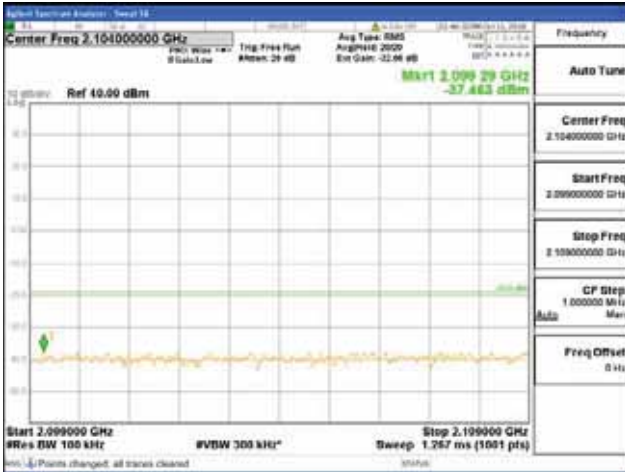

CTK Co., Ltd.
(Ho-dong), 113, Yejik-ro, Cheoin-gu,
Yongin-si, Gyeonggi-do, Korea
Tel: +82-31-339-9970
Fax: +82-31-624-9501

Report No.:
CTK-2018-03329
Page (865) / (2957)
Pages

2099 MHz - 2109 MHz