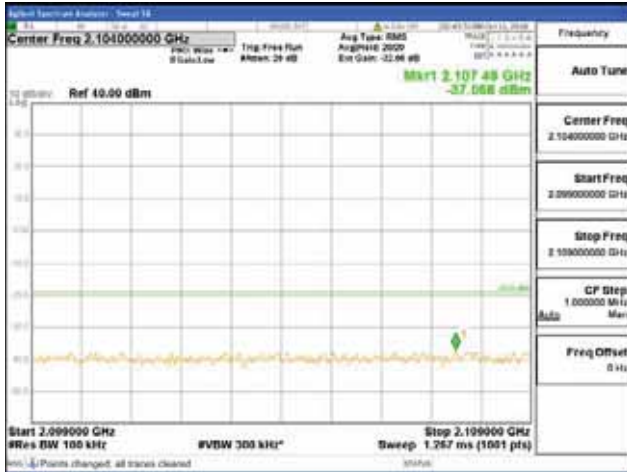

CTK Co., Ltd.
(Ho-dong), 113, Yejik-ro, Cheoin-gu,
Yongin-si, Gyeonggi-do, Korea
Tel: +82-31-339-9970
Fax: +82-31-624-9501

Report No.:
CTK-2018-03329
Page (933) / (2957)
Pages

2099 MHz - 2109 MHz