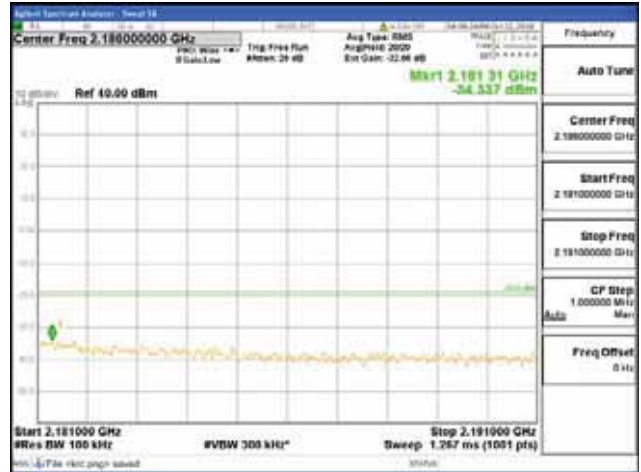

2181 MHz - 2191 MHz