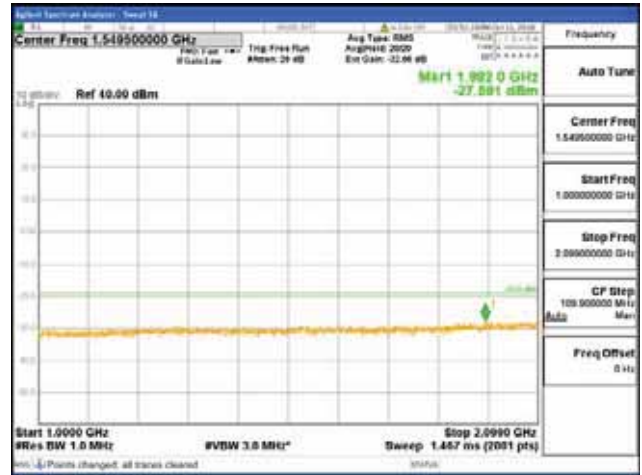

Report No.:
 CTK-2018-03329
 Page (942) / (2957)
 Pages

[16QAM]

9 kHz - 150 kHz

150 kHz - 30 MHz

30 MHz - 1000 MHz

1000 MHz - 2099 MHz

CTK Co., Ltd.
 (Ho-dong), 113, Yejik-ro, Cheoin-gu,
 Yongin-si, Gyeonggi-do, Korea
 Tel: +82-31-339-9970
 Fax: +82-31-624-9501