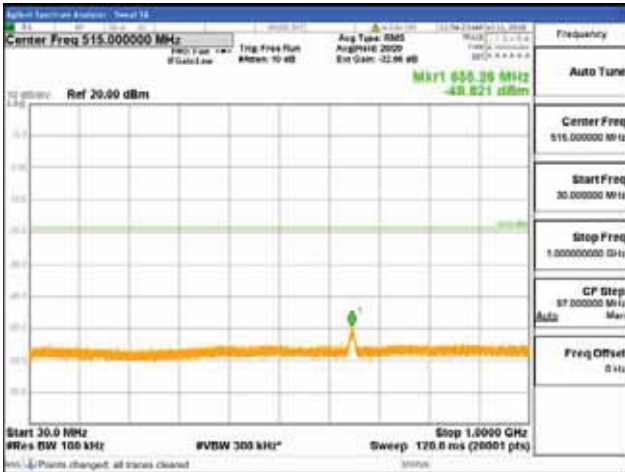

Report No.:
 CTK-2018-03329
 Page (916) / (2957)
 Pages

Band 66, BW 15MHz, Single 1 carrier, 4TX, Middle
 [QPSK]

9 kHz - 150 kHz

150 kHz - 30 MHz

30 MHz - 1000 MHz

1000 MHz - 2099 MHz

CTK Co., Ltd.
 (Ho-dong), 113, Yejik-ro, Cheoin-gu,
 Yongin-si, Gyeonggi-do, Korea
 Tel: +82-31-339-9970
 Fax: +82-31-624-9501