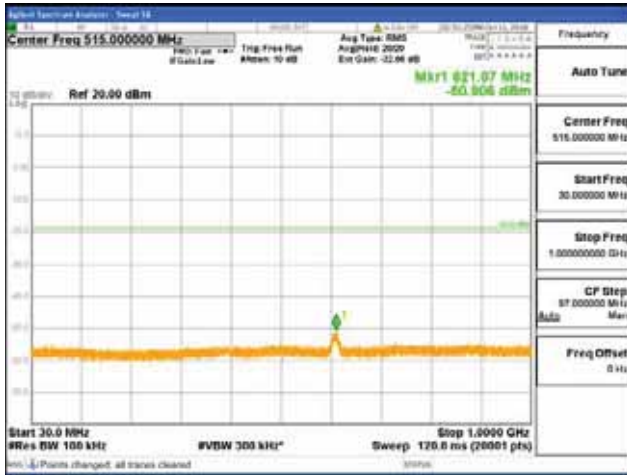

Report No.:
 CTK-2018-03329
 Page (938) / (2957)
 Pages

[256QAM]

9 kHz - 150 kHz

150 kHz - 30 MHz

30 MHz - 1000 MHz

1000 MHz - 2099 MHz

CTK Co., Ltd.
 (Ho-dong), 113, Yejik-ro, Cheoin-gu,
 Yongin-si, Gyeonggi-do, Korea
 Tel: +82-31-339-9970
 Fax: +82-31-624-9501