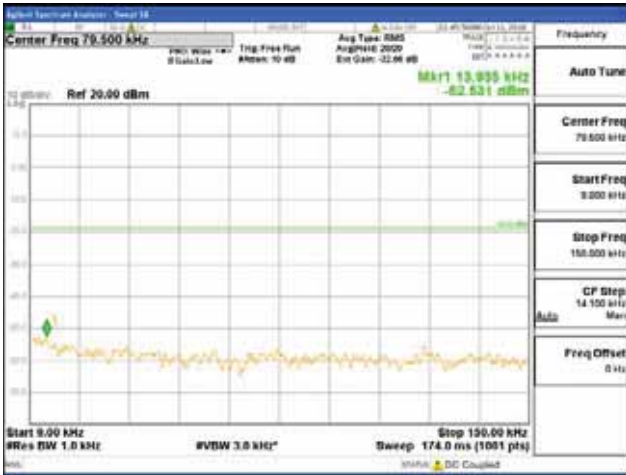

CTK Co., Ltd.
(Ho-dong), 113, Yejik-ro, Cheoin-gu,
Yongin-si, Gyeonggi-do, Korea
Tel: +82-31-339-9970
Fax: +82-31-624-9501

Report No.:
CTK-2018-03329
Page (864) / (2957)
Pages

[64QAM]

9 kHz - 150 kHz