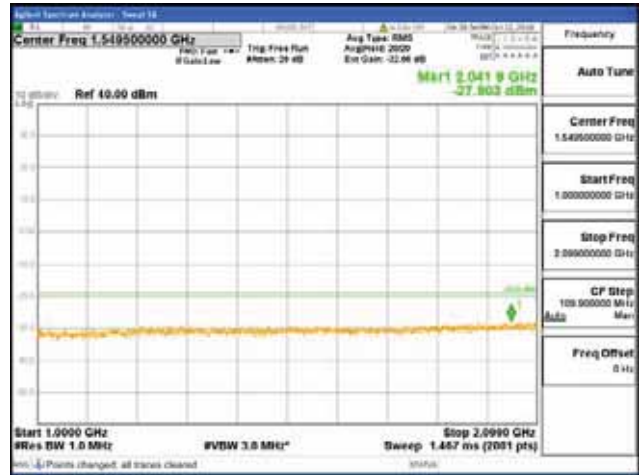

Report No.:
 CTK-2018-03329
 Page (904) / (2957)
 Pages

[64QAM]

9 kHz - 150 kHz

150 kHz - 30 MHz

30 MHz - 1000 MHz

1000 MHz - 2099 MHz

CTK Co., Ltd.
 (Ho-dong), 113, Yejik-ro, Cheoin-gu,
 Yongin-si, Gyeonggi-do, Korea
 Tel: +82-31-339-9970
 Fax: +82-31-624-9501