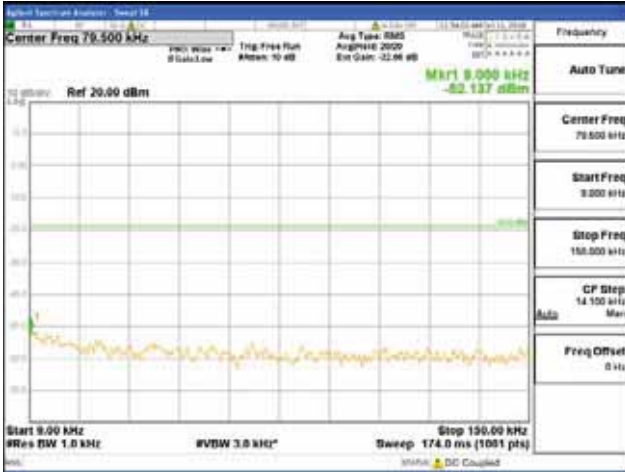

CTK Co., Ltd.
(Ho-dong), 113, Yejik-ro, Cheoin-gu,
Yongin-si, Gyeonggi-do, Korea
Tel: +82-31-339-9970
Fax: +82-31-624-9501

Report No.:
CTK-2018-03329
Page (916) / (2957)
Pages

Band 66, BW 15MHz, Single 1 carrier, 4TX, Middle
[QPSK]

9 kHz - 150 kHz