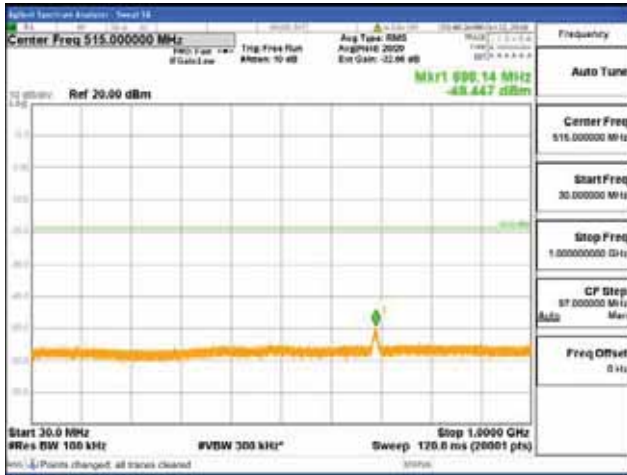

Report No.:
 CTK-2018-03329
 Page (902) / (2957)
 Pages

[16QAM]

9 kHz - 150 kHz

150 kHz - 30 MHz

30 MHz - 1000 MHz

1000 MHz - 2099 MHz

CTK Co., Ltd.
 (Ho-dong), 113, Yejik-ro, Cheoin-gu,
 Yongin-si, Gyeonggi-do, Korea
 Tel: +82-31-339-9970
 Fax: +82-31-624-9501