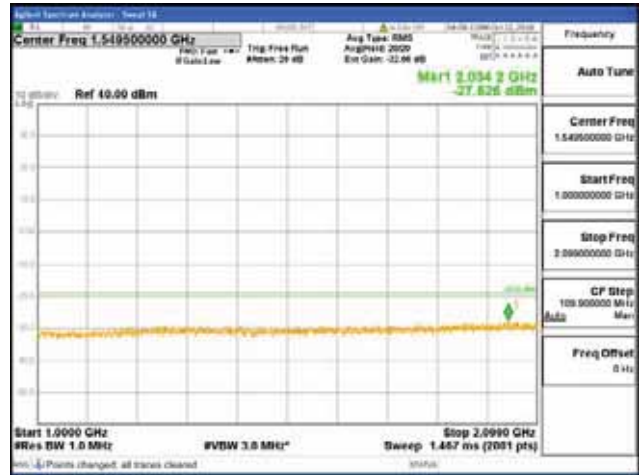

Report No.:
 CTK-2018-03329
 Page (856) / (2957)
 Pages

[64QAM]

9 kHz - 150 kHz

150 kHz - 30 MHz

30 MHz - 1000 MHz

1000 MHz - 2099 MHz

CTK Co., Ltd.
 (Ho-dong), 113, Yejik-ro, Cheoin-gu,
 Yongin-si, Gyeonggi-do, Korea
 Tel: +82-31-339-9970
 Fax: +82-31-624-9501