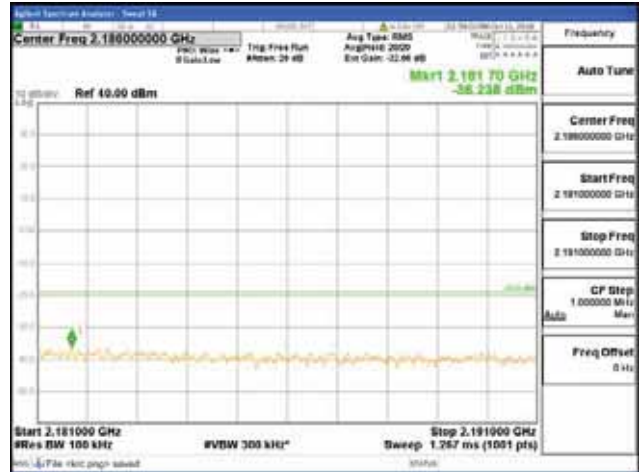

2181 MHz - 2191 MHz