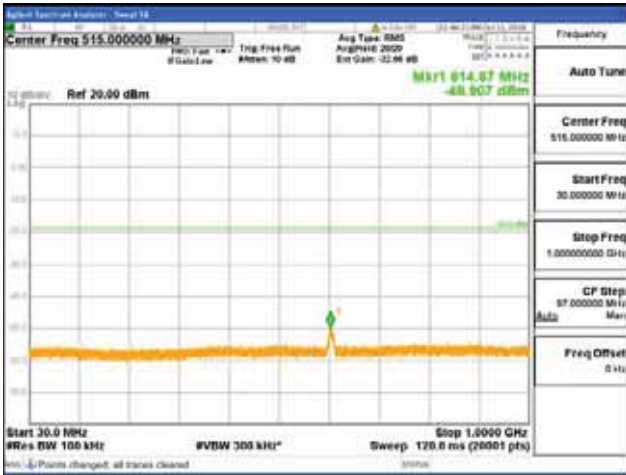

Report No.:
 CTK-2018-03329
 Page (864) / (2957)
 Pages

[64QAM]

9 kHz - 150 kHz

150 kHz - 30 MHz

30 MHz - 1000 MHz

1000 MHz - 2099 MHz

CTK Co., Ltd.
 (Ho-dong), 113, Yejik-ro, Cheoin-gu,
 Yongin-si, Gyeonggi-do, Korea
 Tel: +82-31-339-9970
 Fax: +82-31-624-9501