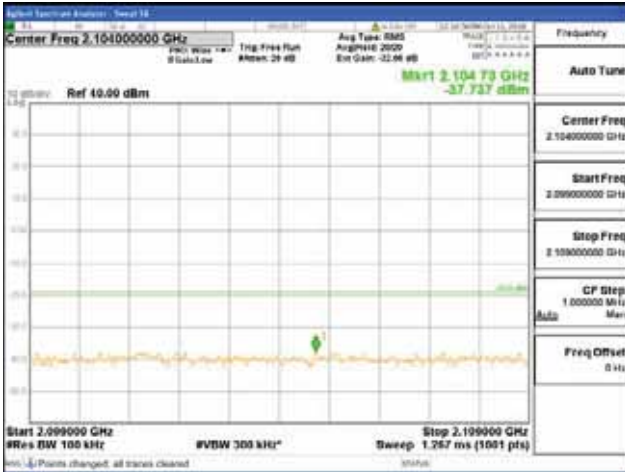

CTK Co., Ltd.
(Ho-dong), 113, Yejik-ro, Cheoin-gu,
Yongin-si, Gyeonggi-do, Korea
Tel: +82-31-339-9970
Fax: +82-31-624-9501

Report No.:
CTK-2018-03329
Page (873) / (2957)
Pages

2099 MHz - 2109 MHz