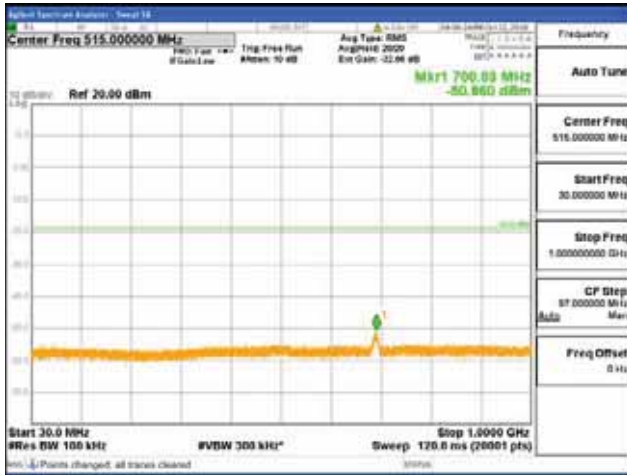

Report No.:
 CTK-2018-03329
 Page (858) / (2957)
 Pages

[256QAM]

9 kHz - 150 kHz

150 kHz - 30 MHz

30 MHz - 1000 MHz

1000 MHz - 2099 MHz

CTK Co., Ltd.
 (Ho-dong), 113, Yejik-ro, Cheoin-gu,
 Yongin-si, Gyeonggi-do, Korea
 Tel: +82-31-339-9970
 Fax: +82-31-624-9501