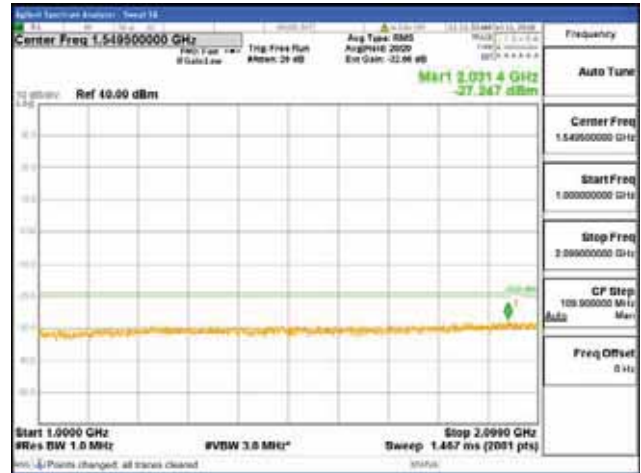

Report No.:
 CTK-2018-03329
 Page (886) / (2957)
 Pages

[16QAM]

9 kHz - 150 kHz

150 kHz - 30 MHz

30 MHz - 1000 MHz

1000 MHz - 2099 MHz

CTK Co., Ltd.
 (Ho-dong), 113, Yejik-ro, Cheoin-gu,
 Yongin-si, Gyeonggi-do, Korea
 Tel: +82-31-339-9970
 Fax: +82-31-624-9501