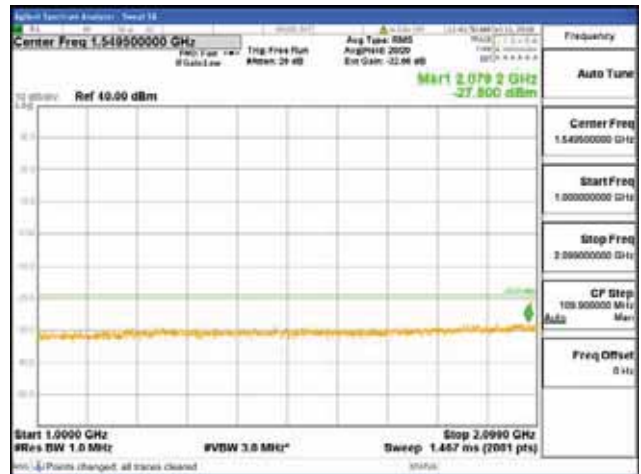

Report No.:
 CTK-2018-03329
 Page (868) / (2957)
 Pages

Band 66, BW 15MHz, Single 1 carrier, 4TX, Middle
 [QPSK]

9 kHz - 150 kHz

150 kHz - 30 MHz

30 MHz - 1000 MHz

1000 MHz - 2099 MHz

CTK Co., Ltd.
 (Ho-dong), 113, Yejik-ro, Cheoin-gu,
 Yongin-si, Gyeonggi-do, Korea
 Tel: +82-31-339-9970
 Fax: +82-31-624-9501