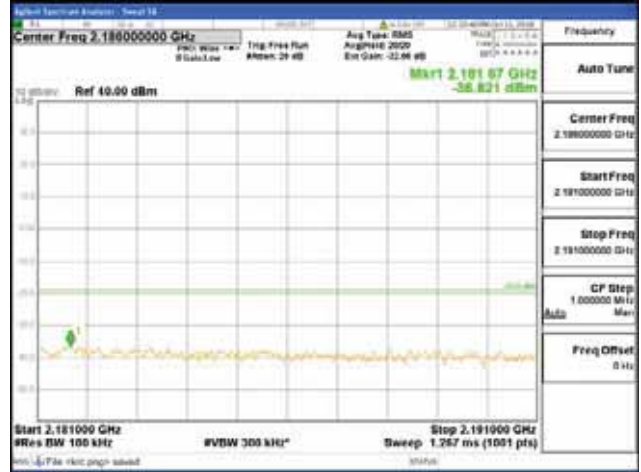

2181 MHz - 2191 MHz