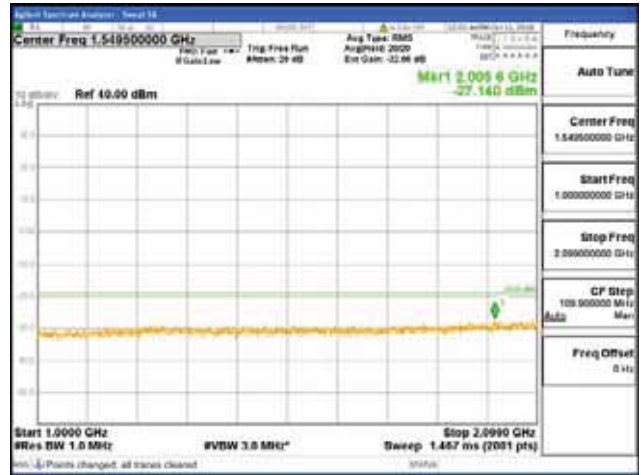

Report No.:
 CTK-2018-03329
 Page (920) / (2957)
 Pages

[64QAM]

9 kHz - 150 kHz

150 kHz - 30 MHz

30 MHz - 1000 MHz

1000 MHz - 2099 MHz

CTK Co., Ltd.
 (Ho-dong), 113, Yejik-ro, Cheoin-gu,
 Yongin-si, Gyeonggi-do, Korea
 Tel: +82-31-339-9970
 Fax: +82-31-624-9501