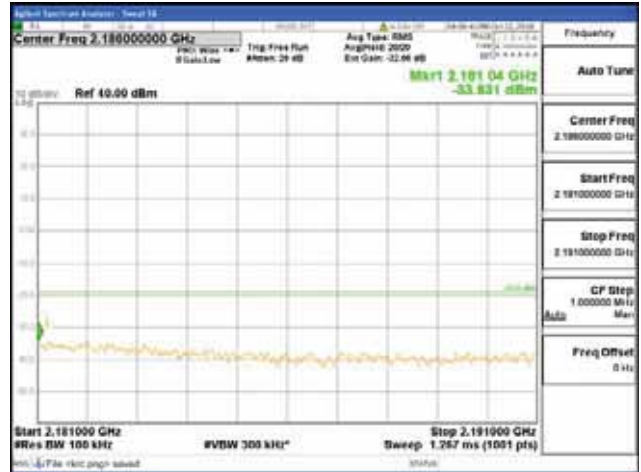

2181 MHz - 2191 MHz