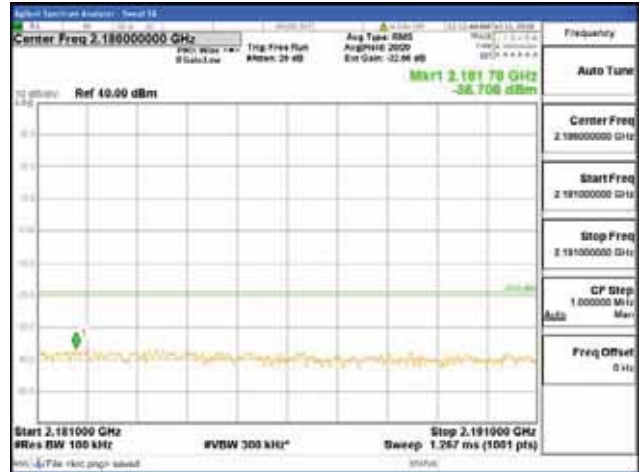

2181 MHz - 2191 MHz