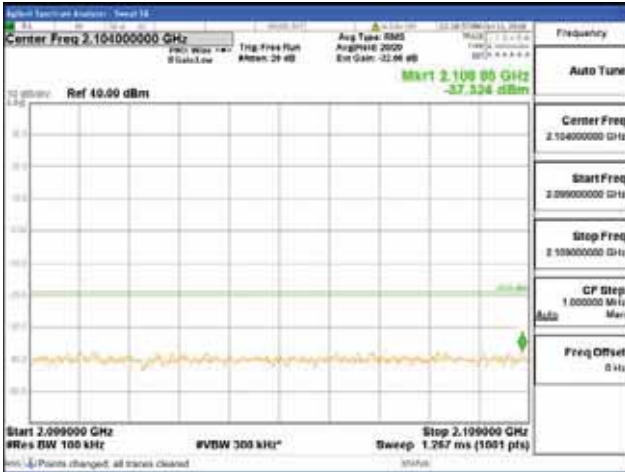

CTK Co., Ltd.
(Ho-dong), 113, Yejik-ro, Cheoin-gu,
Yongin-si, Gyeonggi-do, Korea
Tel: +82-31-339-9970
Fax: +82-31-624-9501

Report No.:
CTK-2018-03329
Page (875) / (2957)
Pages

2099 MHz - 2109 MHz