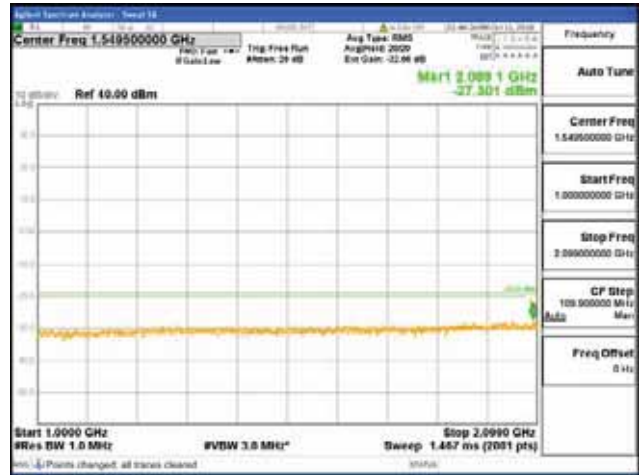

Report No.:
 CTK-2018-03329
 Page (864) / (2957)
 Pages

[64QAM]

9 kHz - 150 kHz

150 kHz - 30 MHz

30 MHz - 1000 MHz

1000 MHz - 2099 MHz

CTK Co., Ltd.
 (Ho-dong), 113, Yejik-ro, Cheoin-gu,
 Yongin-si, Gyeonggi-do, Korea
 Tel: +82-31-339-9970
 Fax: +82-31-624-9501