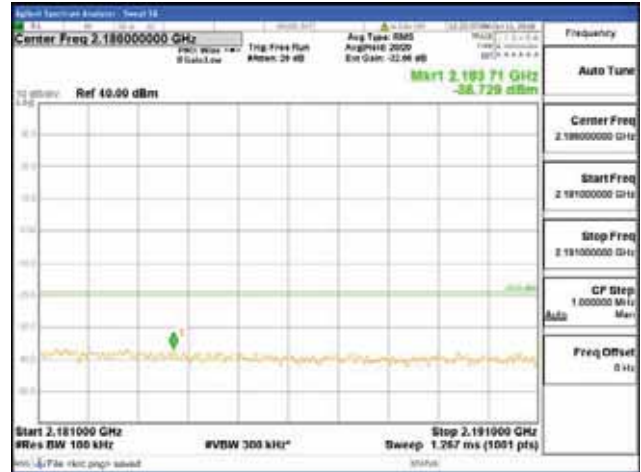

2181 MHz - 2191 MHz