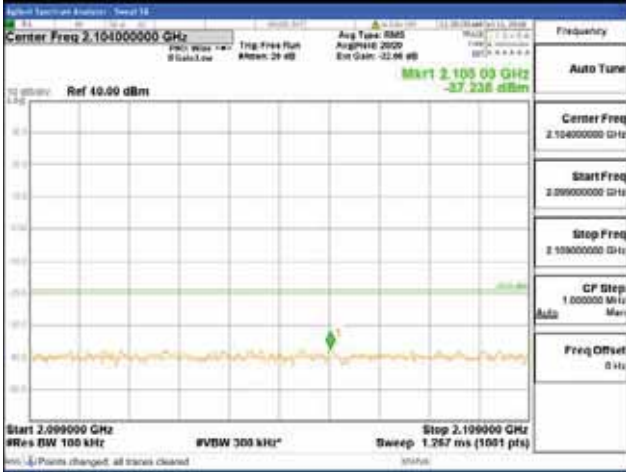

CTK Co., Ltd.
(Ho-dong), 113, Yejik-ro, Cheoin-gu,
Yongin-si, Gyeonggi-do, Korea
Tel: +82-31-339-9970
Fax: +82-31-624-9501

Report No.:
CTK-2018-03329
Page (863) / (2957)
Pages

2099 MHz - 2109 MHz