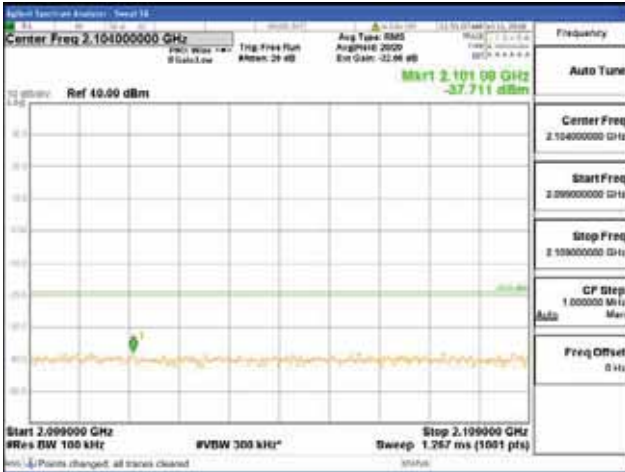

CTK Co., Ltd.
(Ho-dong), 113, Yejik-ro, Cheoin-gu,
Yongin-si, Gyeonggi-do, Korea
Tel: +82-31-339-9970
Fax: +82-31-624-9501

Report No.:
CTK-2018-03329
Page (919) / (2957)
Pages

2099 MHz - 2109 MHz