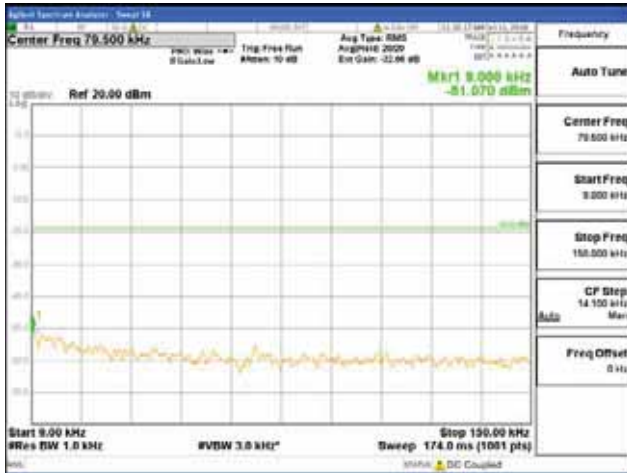

CTK Co., Ltd.
(Ho-dong), 113, Yejik-ro, Cheoin-gu,
Yongin-si, Gyeonggi-do, Korea
Tel: +82-31-339-9970
Fax: +82-31-624-9501

Report No.:
CTK-2018-03329
Page (844) / (2957)
Pages

Band 66, BW 15MHz, Single 1 carrier, 4TX, Middle
[QPSK]

9 kHz - 150 kHz