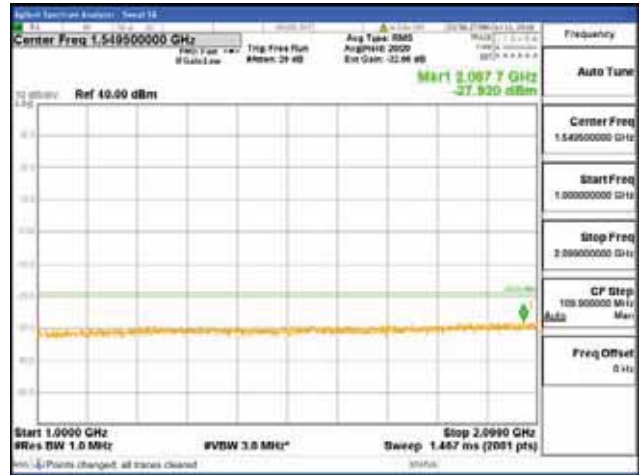

Report No.:
 CTK-2018-03329
 Page (944) / (2957)
 Pages

[64QAM]

9 kHz - 150 kHz

150 kHz - 30 MHz

30 MHz - 1000 MHz

1000 MHz - 2099 MHz

CTK Co., Ltd.
 (Ho-dong), 113, Yejik-ro, Cheoin-gu,
 Yongin-si, Gyeonggi-do, Korea
 Tel: +82-31-339-9970
 Fax: +82-31-624-9501