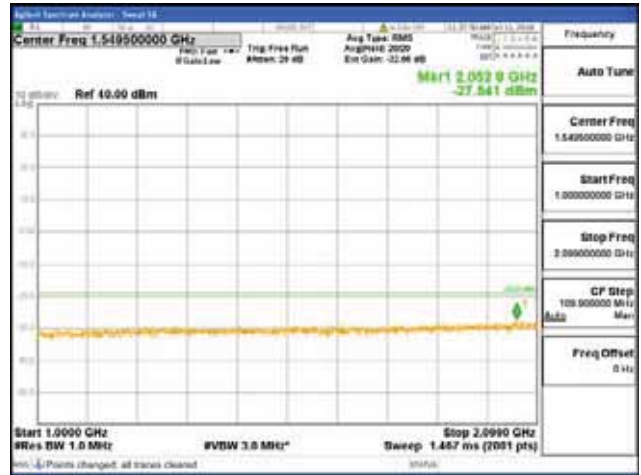

Report No.:
 CTK-2018-03329
 Page (870) / (2957)
 Pages

[16QAM]

9 kHz - 150 kHz

150 kHz - 30 MHz

30 MHz - 1000 MHz

1000 MHz - 2099 MHz

CTK Co., Ltd.
 (Ho-dong), 113, Yejik-ro, Cheoin-gu,
 Yongin-si, Gyeonggi-do, Korea
 Tel: +82-31-339-9970
 Fax: +82-31-624-9501