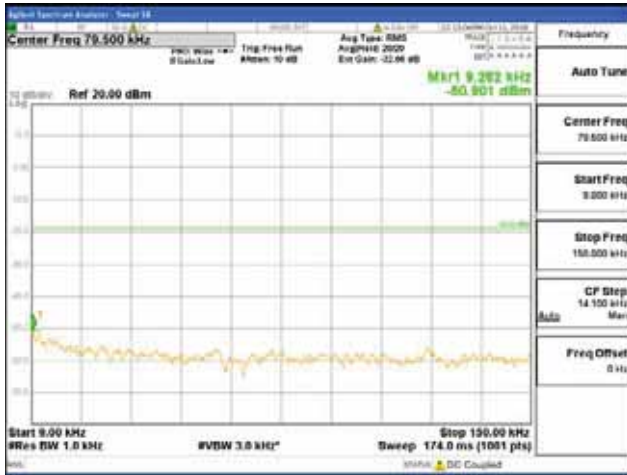

CTK Co., Ltd.
(Ho-dong), 113, Yejik-ro, Cheoin-gu,
Yongin-si, Gyeonggi-do, Korea
Tel: +82-31-339-9970
Fax: +82-31-624-9501

Report No.:
CTK-2018-03329
Page (896) / (2957)
Pages

[64QAM]

9 kHz - 150 kHz