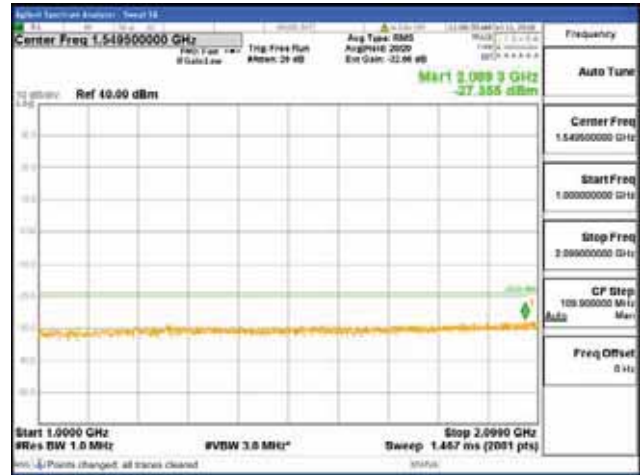

Report No.:
 CTK-2018-03329
 Page (910) / (2957)
 Pages

[16QAM]

9 kHz - 150 kHz

150 kHz - 30 MHz

30 MHz - 1000 MHz

1000 MHz - 2099 MHz

CTK Co., Ltd.
 (Ho-dong), 113, Yejik-ro, Cheoin-gu,
 Yongin-si, Gyeonggi-do, Korea
 Tel: +82-31-339-9970
 Fax: +82-31-624-9501