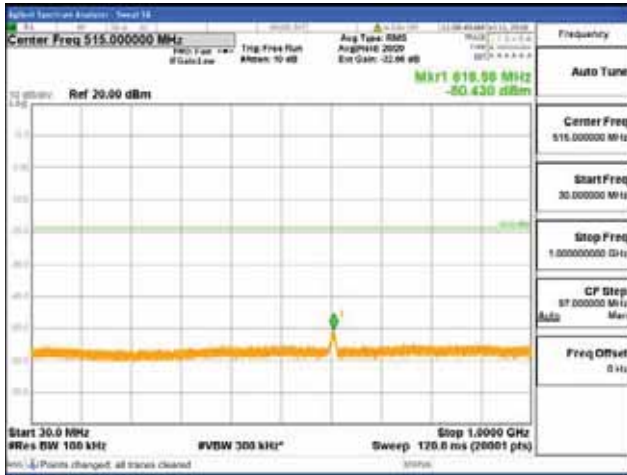

Report No.:
 CTK-2018-03329
 Page (910) / (2957)
 Pages

[16QAM]

9 kHz - 150 kHz

150 kHz - 30 MHz

30 MHz - 1000 MHz

1000 MHz - 2099 MHz

CTK Co., Ltd.
 (Ho-dong), 113, Yejik-ro, Cheoin-gu,
 Yongin-si, Gyeonggi-do, Korea
 Tel: +82-31-339-9970
 Fax: +82-31-624-9501