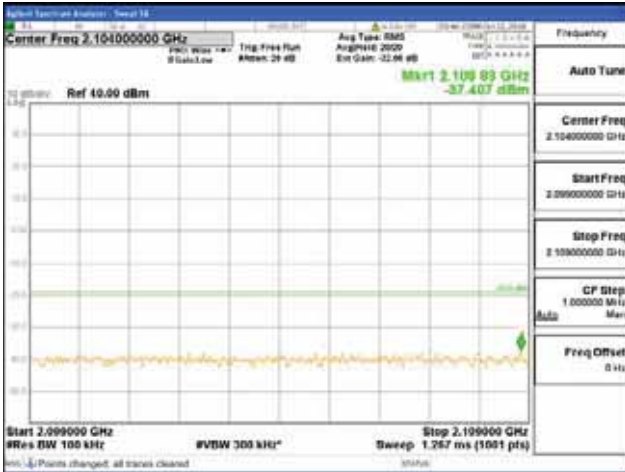

CTK Co., Ltd.
(Ho-dong), 113, Yejik-ro, Cheoin-gu,
Yongin-si, Gyeonggi-do, Korea
Tel: +82-31-339-9970
Fax: +82-31-624-9501

Report No.:
CTK-2018-03329
Page (901) / (2957)
Pages

2099 MHz - 2109 MHz