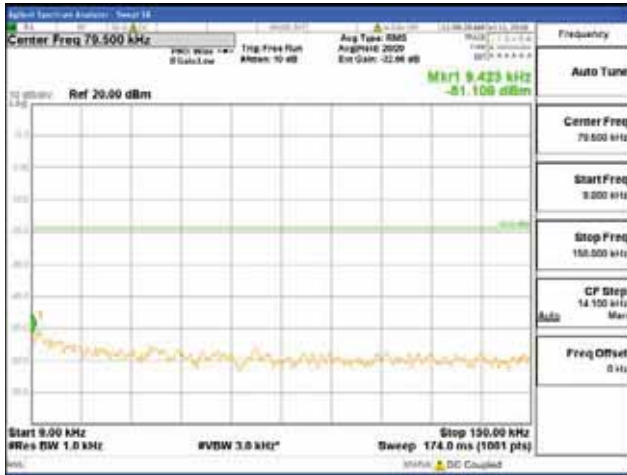

CTK Co., Ltd.
(Ho-dong), 113, Yejik-ro, Cheoin-gu,
Yongin-si, Gyeonggi-do, Korea
Tel: +82-31-339-9970
Fax: +82-31-624-9501

Report No.:
CTK-2018-03329
Page (910) / (2957)
Pages

[16QAM]

9 kHz - 150 kHz