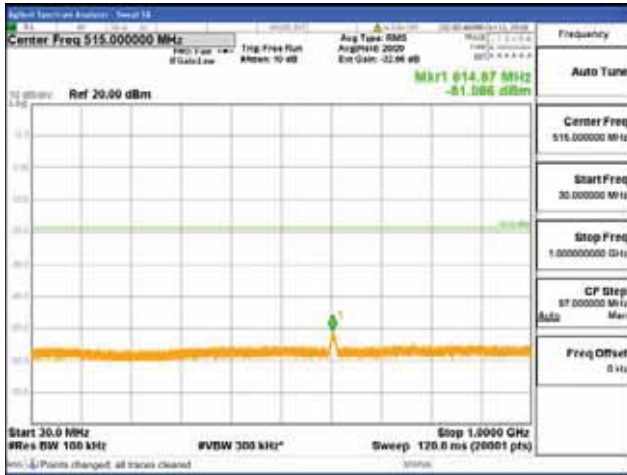

Report No.:
 CTK-2018-03329
 Page (914) / (2957)
 Pages

[256QAM]

9 kHz - 150 kHz

150 kHz - 30 MHz

30 MHz - 1000 MHz

1000 MHz - 2099 MHz

CTK Co., Ltd.
 (Ho-dong), 113, Yejik-ro, Cheoin-gu,
 Yongin-si, Gyeonggi-do, Korea
 Tel: +82-31-339-9970
 Fax: +82-31-624-9501