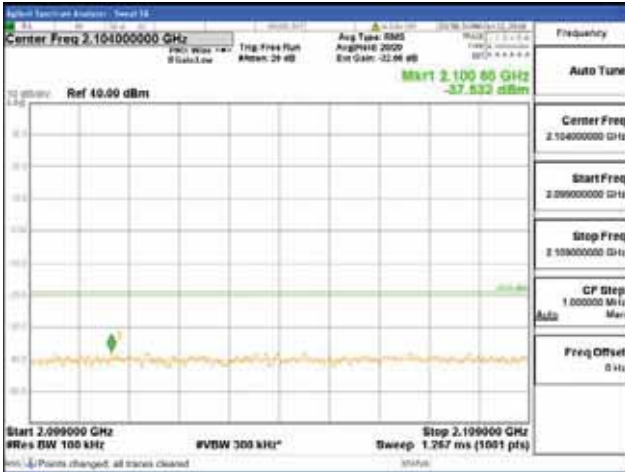

CTK Co., Ltd.
(Ho-dong), 113, Yejik-ro, Cheoin-gu,
Yongin-si, Gyeonggi-do, Korea
Tel: +82-31-339-9970
Fax: +82-31-624-9501

Report No.:
CTK-2018-03329
Page (855) / (2957)
Pages

2099 MHz - 2109 MHz