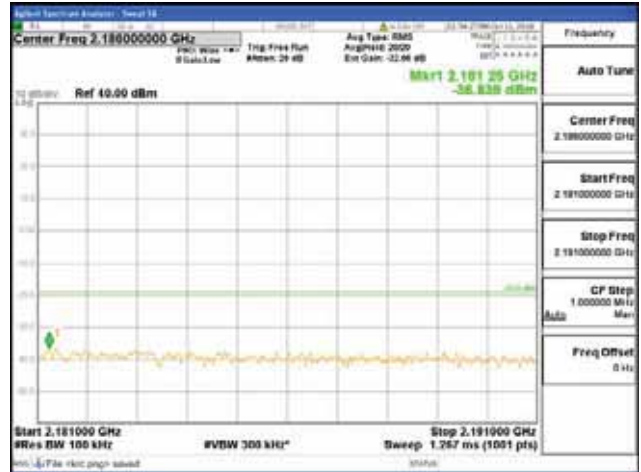

2181 MHz - 2191 MHz