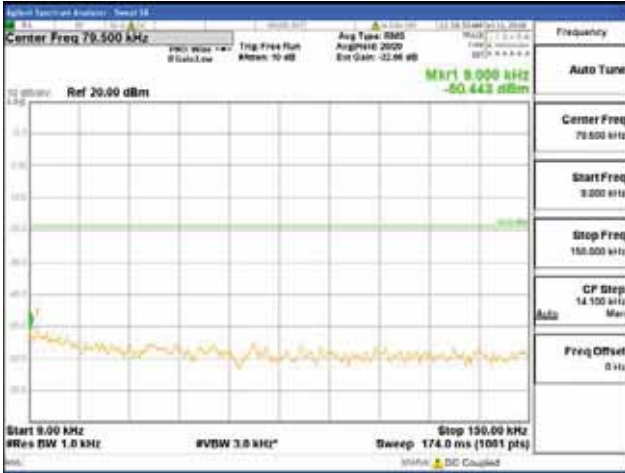

CTK Co., Ltd.
(Ho-dong), 113, Yejik-ro, Cheoin-gu,
Yongin-si, Gyeonggi-do, Korea
Tel: +82-31-339-9970
Fax: +82-31-624-9501

Report No.:
CTK-2018-03329
Page (862) / (2957)
Pages

[16QAM]

9 kHz - 150 kHz