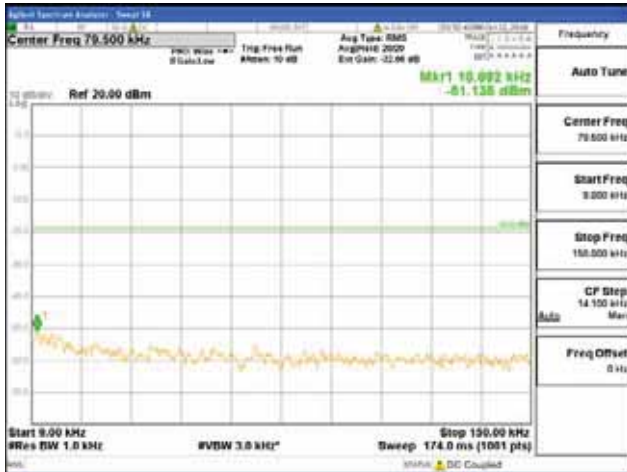

CTK Co., Ltd.
(Ho-dong), 113, Yejik-ro, Cheoin-gu,
Yongin-si, Gyeonggi-do, Korea
Tel: +82-31-339-9970
Fax: +82-31-624-9501

Report No.:
CTK-2018-03329
Page (876) / (2957)
Pages

Band 66, BW 15MHz, Single 1 carrier, 4TX, Top
[QPSK]

9 kHz - 150 kHz