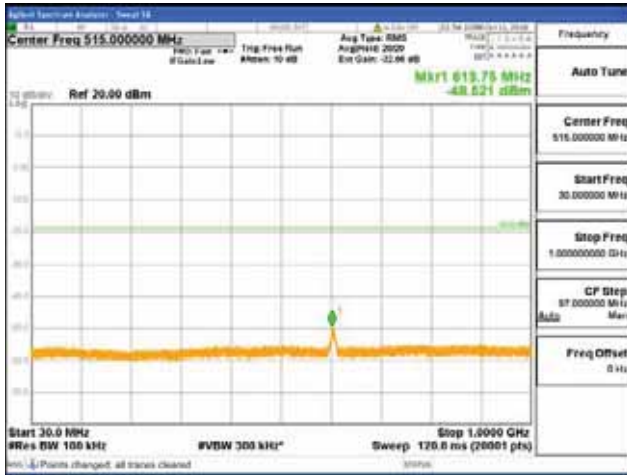

Report No.:
 CTK-2018-03329
 Page (890) / (2957)
 Pages

[256QAM]

9 kHz - 150 kHz

150 kHz - 30 MHz

30 MHz - 1000 MHz

1000 MHz - 2099 MHz

CTK Co., Ltd.
 (Ho-dong), 113, Yejik-ro, Cheoin-gu,
 Yongin-si, Gyeonggi-do, Korea
 Tel: +82-31-339-9970
 Fax: +82-31-624-9501