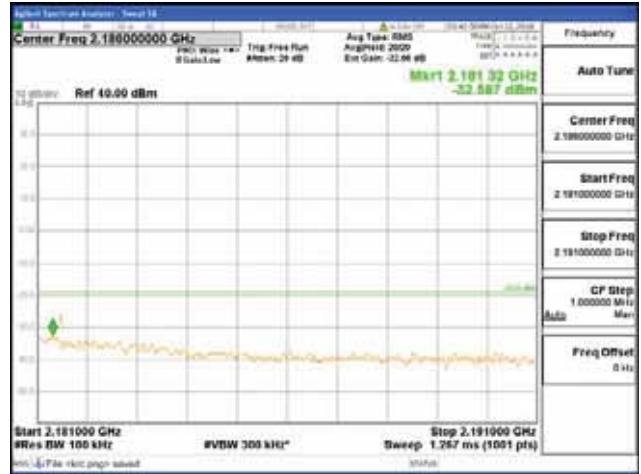

2181 MHz - 2191 MHz