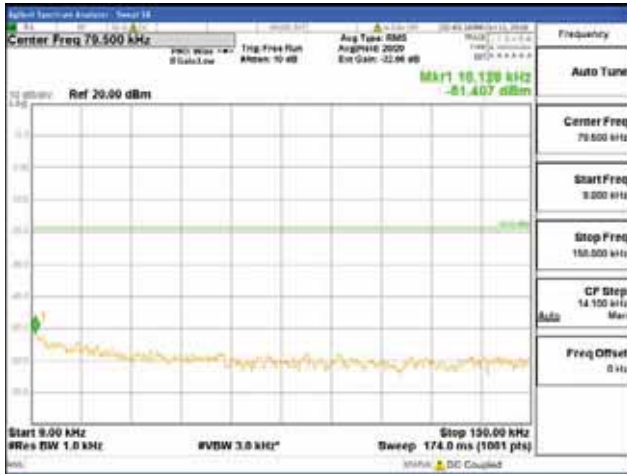

CTK Co., Ltd.
(Ho-dong), 113, Yejik-ro, Cheoin-gu,
Yongin-si, Gyeonggi-do, Korea
Tel: +82-31-339-9970
Fax: +82-31-624-9501

Report No.:
CTK-2018-03329
Page (932) / (2957)
Pages

ANT 1
Band 66, BW 20MHz, Single 1 carrier, 4TX, Bottom
[QPSK]

9 kHz - 150 kHz