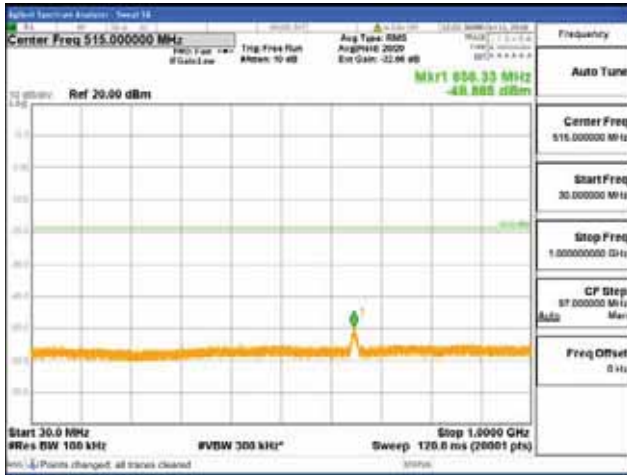

Report No.:
 CTK-2018-03329
 Page (920) / (2957)
 Pages

[64QAM]

9 kHz - 150 kHz

150 kHz - 30 MHz

30 MHz - 1000 MHz

1000 MHz - 2099 MHz

CTK Co., Ltd.
 (Ho-dong), 113, Yejik-ro, Cheoin-gu,
 Yongin-si, Gyeonggi-do, Korea
 Tel: +82-31-339-9970
 Fax: +82-31-624-9501