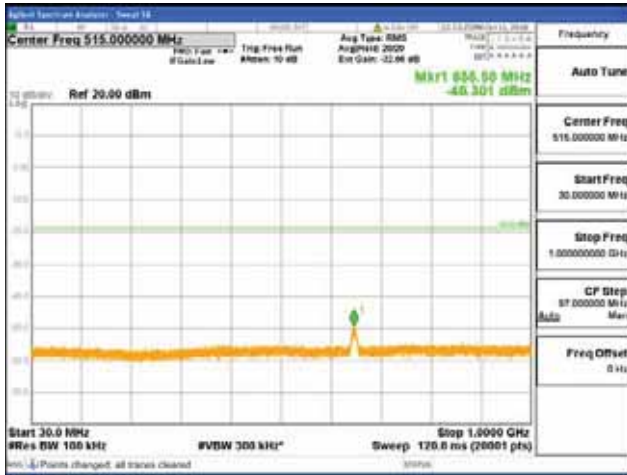

Report No.:
 CTK-2018-03329
 Page (896) / (2957)
 Pages

[64QAM]

9 kHz - 150 kHz

150 kHz - 30 MHz

30 MHz - 1000 MHz

1000 MHz - 2099 MHz

CTK Co., Ltd.
 (Ho-dong), 113, Yejik-ro, Cheoin-gu,
 Yongin-si, Gyeonggi-do, Korea
 Tel: +82-31-339-9970
 Fax: +82-31-624-9501