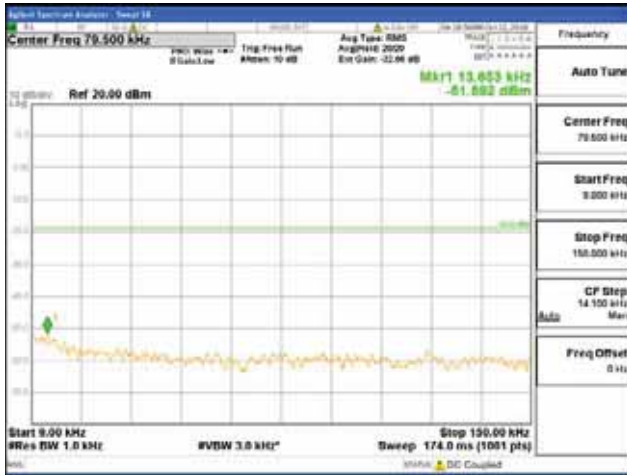

CTK Co., Ltd.
(Ho-dong), 113, Yejik-ro, Cheoin-gu,
Yongin-si, Gyeonggi-do, Korea
Tel: +82-31-339-9970
Fax: +82-31-624-9501

Report No.:
CTK-2018-03329
Page (906) / (2957)
Pages

[256QAM]

9 kHz - 150 kHz