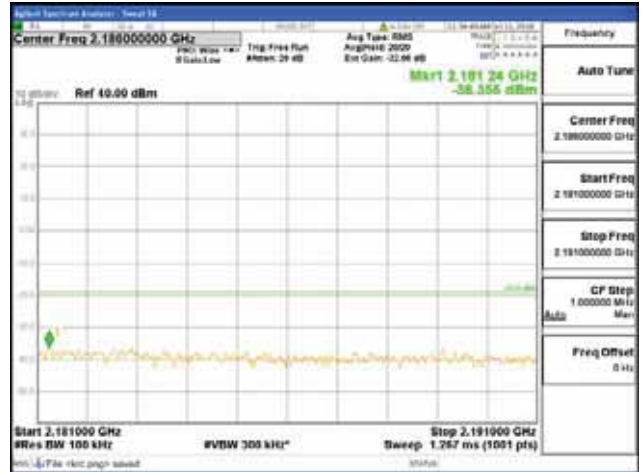

2181 MHz - 2191 MHz