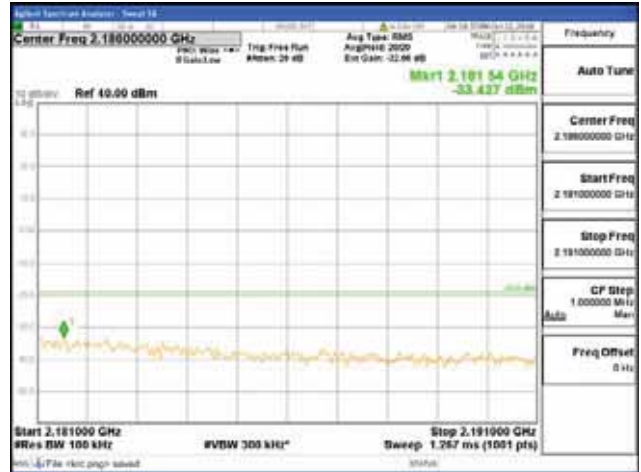

2181 MHz - 2191 MHz