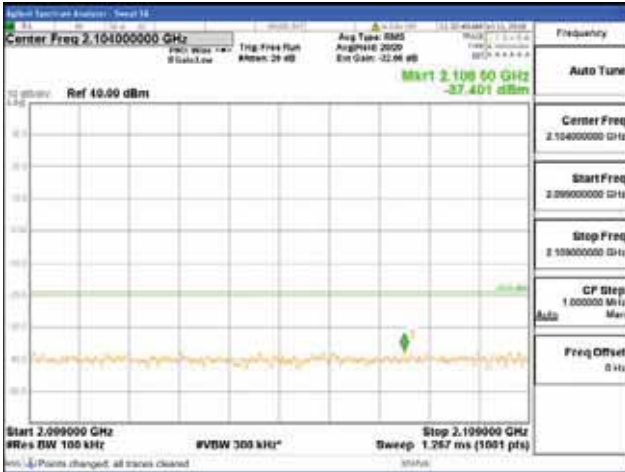

CTK Co., Ltd.
(Ho-dong), 113, Yejik-ro, Cheoin-gu,
Yongin-si, Gyeonggi-do, Korea
Tel: +82-31-339-9970
Fax: +82-31-624-9501

Report No.:
CTK-2018-03329
Page (845) / (2957)
Pages

2099 MHz - 2109 MHz