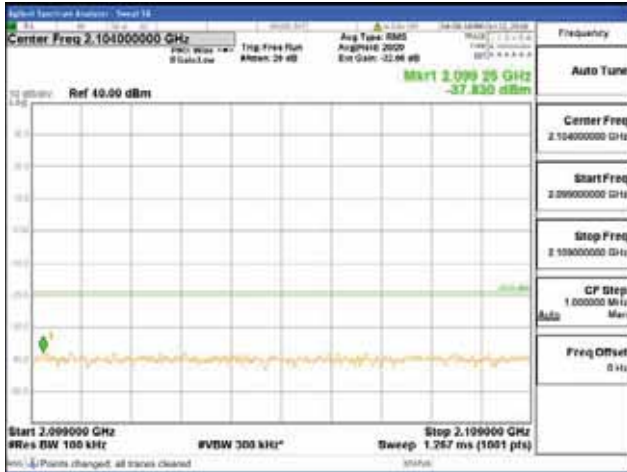

CTK Co., Ltd.
(Ho-dong), 113, Yejik-ro, Cheoin-gu,
Yongin-si, Gyeonggi-do, Korea
Tel: +82-31-339-9970
Fax: +82-31-624-9501

Report No.:
CTK-2018-03329
Page (857) / (2957)
Pages

2099 MHz - 2109 MHz