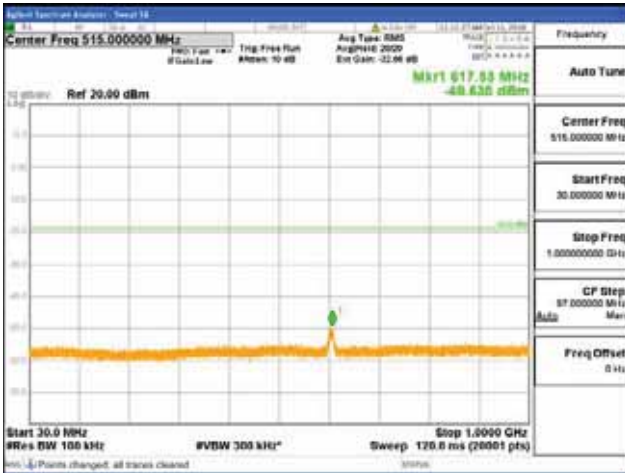

Report No.:
 CTK-2018-03329
 Page (886) / (2957)
 Pages

[16QAM]

9 kHz - 150 kHz

150 kHz - 30 MHz

30 MHz - 1000 MHz

1000 MHz - 2099 MHz

CTK Co., Ltd.
 (Ho-dong), 113, Yejik-ro, Cheoin-gu,
 Yongin-si, Gyeonggi-do, Korea
 Tel: +82-31-339-9970
 Fax: +82-31-624-9501