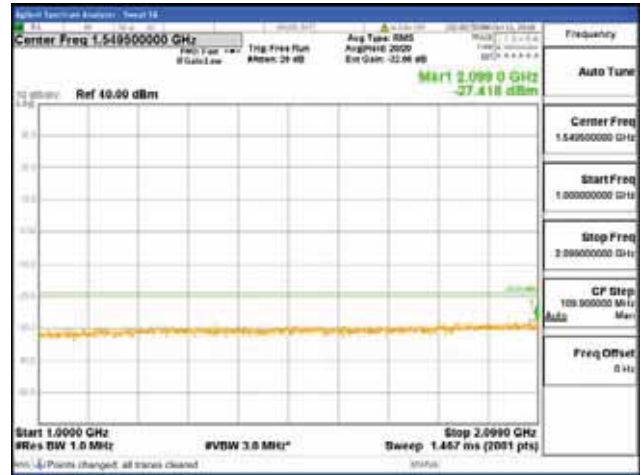

Report No.:
 CTK-2018-03329
 Page (914) / (2957)
 Pages

[256QAM]

9 kHz - 150 kHz

150 kHz - 30 MHz

30 MHz - 1000 MHz

1000 MHz - 2099 MHz

CTK Co., Ltd.
 (Ho-dong), 113, Yejik-ro, Cheoin-gu,
 Yongin-si, Gyeonggi-do, Korea
 Tel: +82-31-339-9970
 Fax: +82-31-624-9501