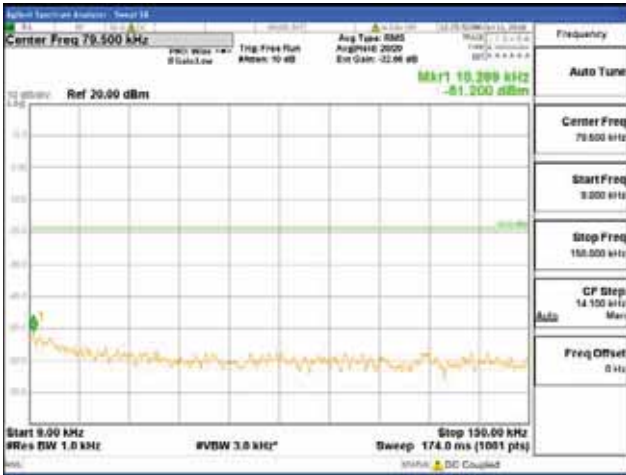

CTK Co., Ltd.
(Ho-dong), 113, Yejik-ro, Cheoin-gu,
Yongin-si, Gyeonggi-do, Korea
Tel: +82-31-339-9970
Fax: +82-31-624-9501

Report No.:
CTK-2018-03329
Page (848) / (2957)
Pages

[64QAM]

9 kHz - 150 kHz