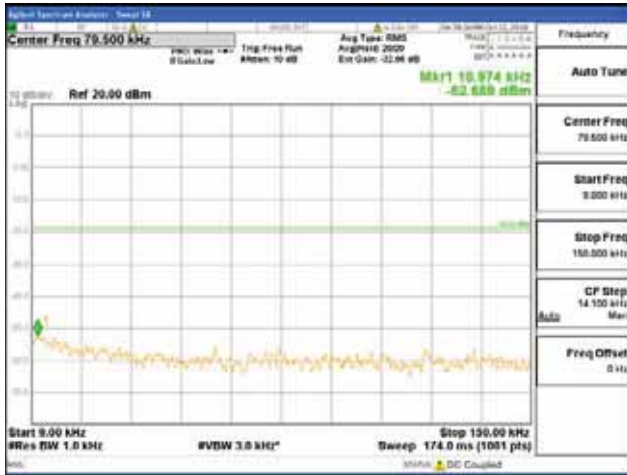

CTK Co., Ltd.
(Ho-dong), 113, Yejik-ro, Cheoin-gu,
Yongin-si, Gyeonggi-do, Korea
Tel: +82-31-339-9970
Fax: +82-31-624-9501

Report No.:
CTK-2018-03329
Page (904) / (2957)
Pages

[64QAM]

9 kHz - 150 kHz