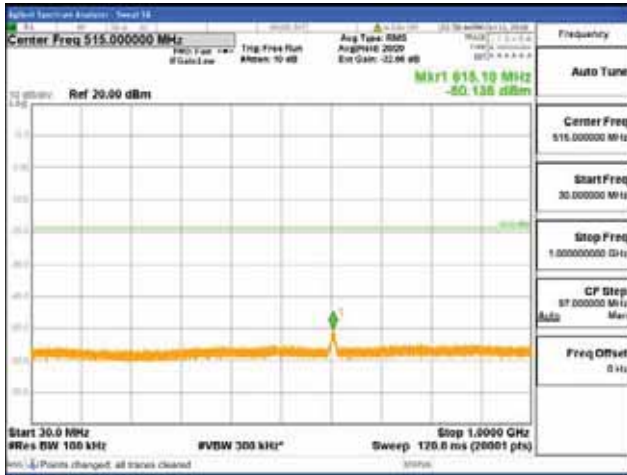

Report No.:
 CTK-2018-03329
 Page (912) / (2957)
 Pages

[64QAM]

9 kHz - 150 kHz

150 kHz - 30 MHz

30 MHz - 1000 MHz

1000 MHz - 2099 MHz

CTK Co., Ltd.
(Ho-dong), 113, Yejik-ro, Cheoin-gu,
Yongin-si, Gyeonggi-do, Korea
Tel: +82-31-339-9970
Fax: +82-31-624-9501