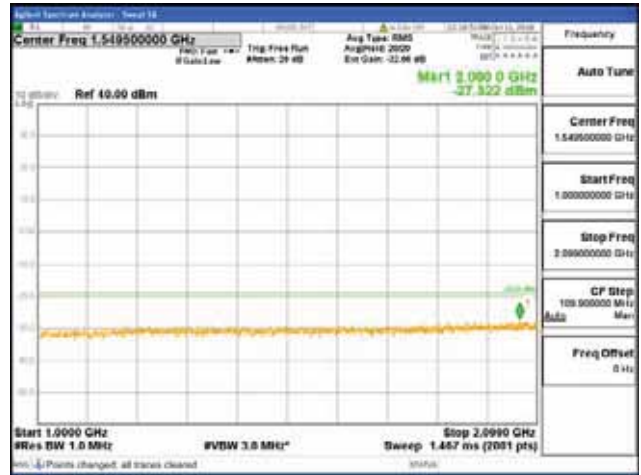

Report No.:
 CTK-2018-03329
 Page (874) / (2957)
 Pages

[256QAM]

9 kHz - 150 kHz

150 kHz - 30 MHz

30 MHz - 1000 MHz

1000 MHz - 2099 MHz

CTK Co., Ltd.
 (Ho-dong), 113, Yejik-ro, Cheoin-gu,
 Yongin-si, Gyeonggi-do, Korea
 Tel: +82-31-339-9970
 Fax: +82-31-624-9501