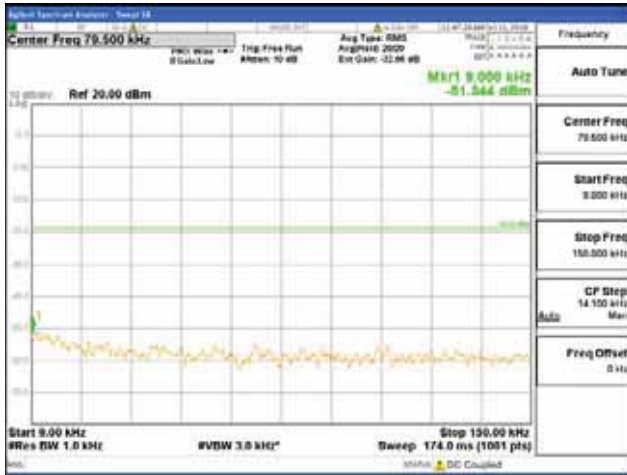

CTK Co., Ltd.
(Ho-dong), 113, Yejik-ro, Cheoin-gu,
Yongin-si, Gyeonggi-do, Korea
Tel: +82-31-339-9970
Fax: +82-31-624-9501

Report No.:
CTK-2018-03329
Page (894) / (2957)
Pages

[16QAM]

9 kHz - 150 kHz