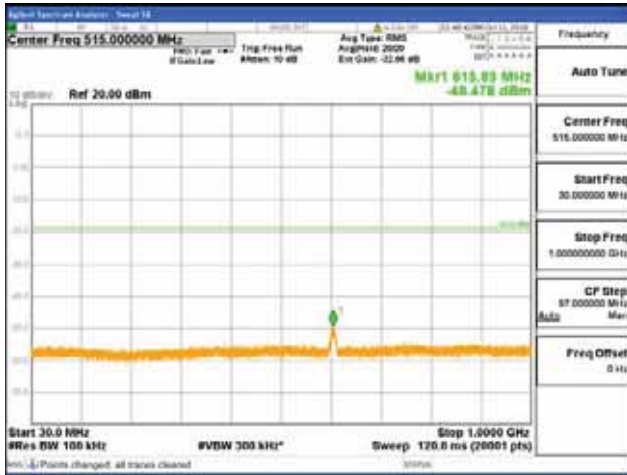

Report No.:
 CTK-2018-03329
 Page (866) / (2957)
 Pages

[256QAM]

9 kHz - 150 kHz

150 kHz - 30 MHz

30 MHz - 1000 MHz

1000 MHz - 2099 MHz

CTK Co., Ltd.
 (Ho-dong), 113, Yejik-ro, Cheoin-gu,
 Yongin-si, Gyeonggi-do, Korea
 Tel: +82-31-339-9970
 Fax: +82-31-624-9501