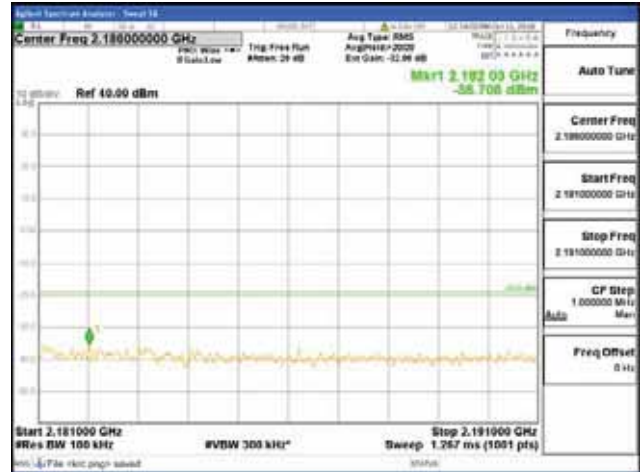

2181 MHz - 2191 MHz