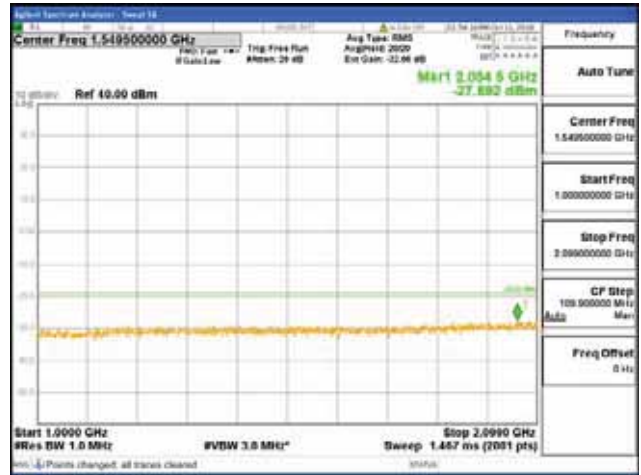

Report No.:
 CTK-2018-03329
 Page (890) / (2957)
 Pages

[256QAM]

9 kHz - 150 kHz

150 kHz - 30 MHz

30 MHz - 1000 MHz

1000 MHz - 2099 MHz

CTK Co., Ltd.
 (Ho-dong), 113, Yejik-ro, Cheoin-gu,
 Yongin-si, Gyeonggi-do, Korea
 Tel: +82-31-339-9970
 Fax: +82-31-624-9501