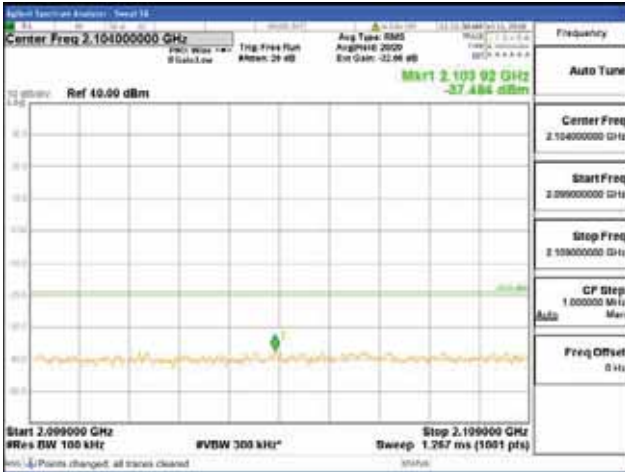

CTK Co., Ltd.
(Ho-dong), 113, Yejik-ro, Cheoin-gu,
Yongin-si, Gyeonggi-do, Korea
Tel: +82-31-339-9970
Fax: +82-31-624-9501

Report No.:
CTK-2018-03329
Page (887) / (2957)
Pages

2099 MHz - 2109 MHz