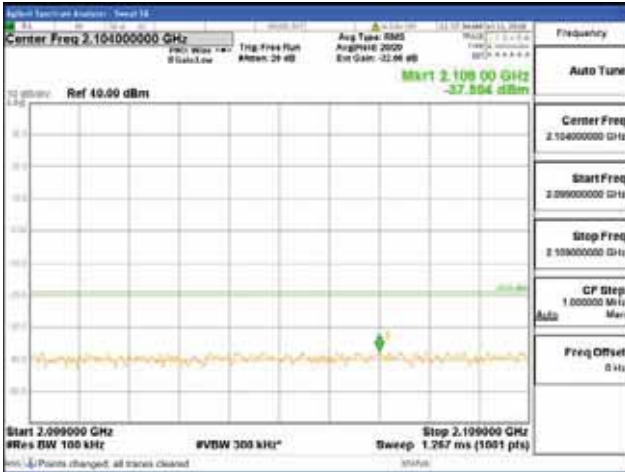

CTK Co., Ltd.
(Ho-dong), 113, Yejik-ro, Cheoin-gu,
Yongin-si, Gyeonggi-do, Korea
Tel: +82-31-339-9970
Fax: +82-31-624-9501

Report No.:
CTK-2018-03329
Page (861) / (2957)
Pages

2099 MHz - 2109 MHz