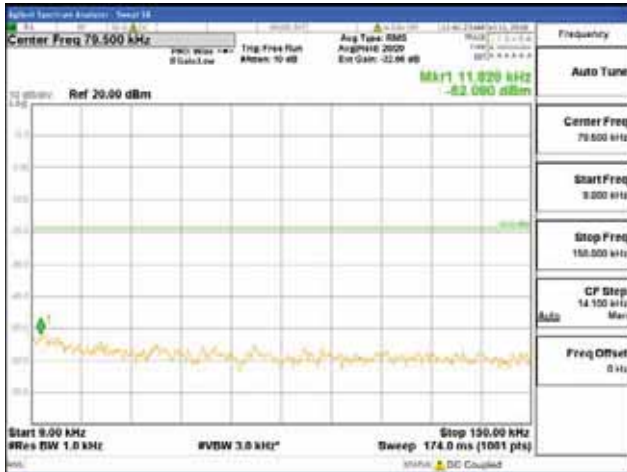

CTK Co., Ltd.
(Ho-dong), 113, Yejik-ro, Cheoin-gu,
Yongin-si, Gyeonggi-do, Korea
Tel: +82-31-339-9970
Fax: +82-31-624-9501

Report No.:
CTK-2018-03329
Page (868) / (2957)
Pages

Band 66, BW 15MHz, Single 1 carrier, 4TX, Middle
[QPSK]

9 kHz - 150 kHz