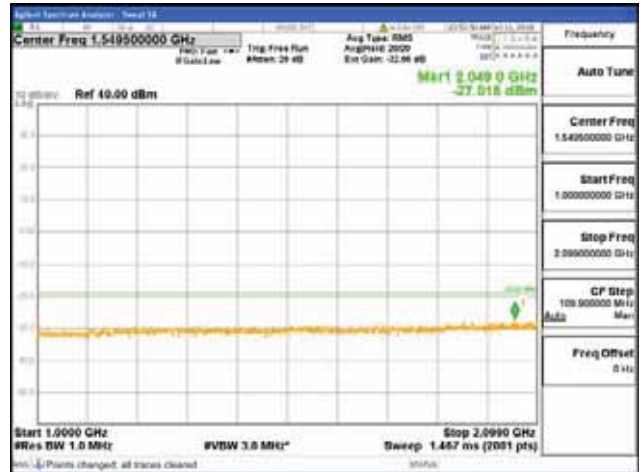

Report No.:
 CTK-2018-03329
 Page (908) / (2957)
 Pages

ANT 4
Band 66, BW 15MHz, Single 1 carrier, 4TX, Bottom
 [QPSK]

9 kHz - 150 kHz

150 kHz - 30 MHz

30 MHz - 1000 MHz

1000 MHz - 2099 MHz

CTK Co., Ltd.
 (Ho-dong), 113, Yejik-ro, Cheoin-gu,
 Yongin-si, Gyeonggi-do, Korea
 Tel: +82-31-339-9970
 Fax: +82-31-624-9501