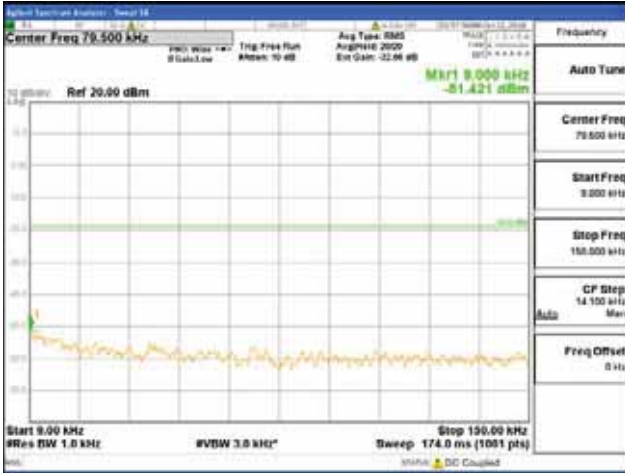

CTK Co., Ltd.
(Ho-dong), 113, Yejik-ro, Cheoin-gu,
Yongin-si, Gyeonggi-do, Korea
Tel: +82-31-339-9970
Fax: +82-31-624-9501

Report No.:
CTK-2018-03329
Page (854) / (2957)
Pages

[16QAM]

9 kHz - 150 kHz