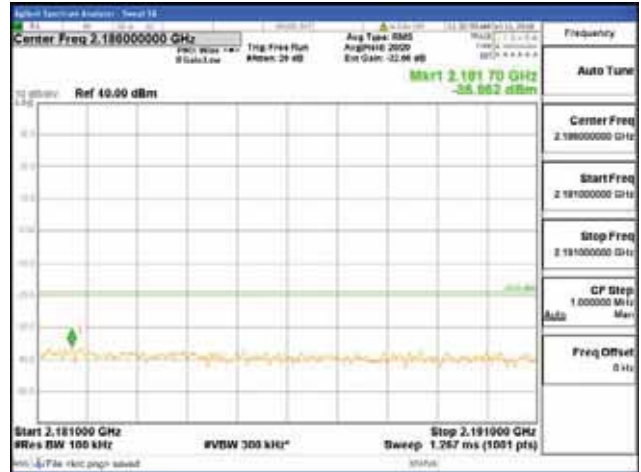

2181 MHz - 2191 MHz