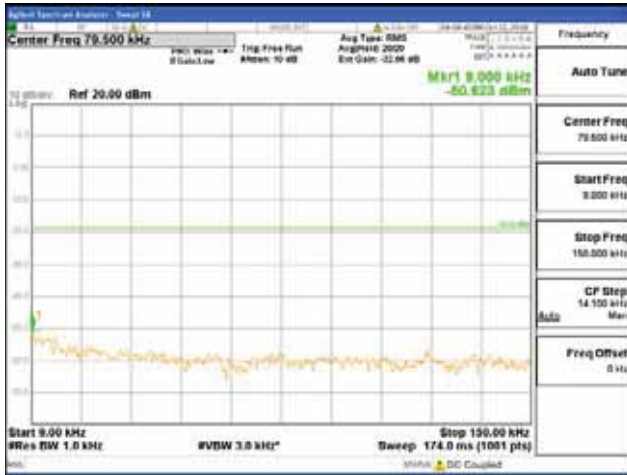

CTK Co., Ltd.
(Ho-dong), 113, Yejik-ro, Cheoin-gu,
Yongin-si, Gyeonggi-do, Korea
Tel: +82-31-339-9970
Fax: +82-31-624-9501

Report No.:
CTK-2018-03329
Page (856) / (2957)
Pages

[64QAM]

9 kHz - 150 kHz