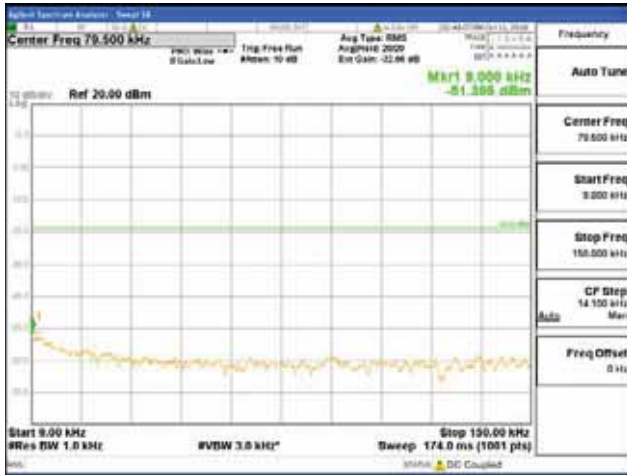

CTK Co., Ltd.
(Ho-dong), 113, Yejik-ro, Cheoin-gu,
Yongin-si, Gyeonggi-do, Korea
Tel: +82-31-339-9970
Fax: +82-31-624-9501

Report No.:
CTK-2018-03329
Page (936) / (2957)
Pages

[64QAM]

9 kHz - 150 kHz