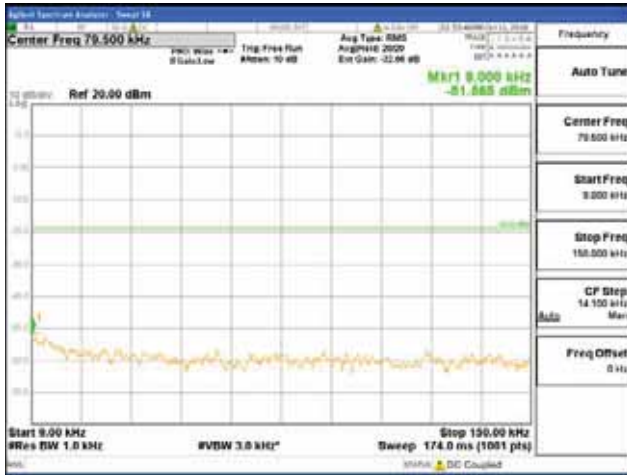

CTK Co., Ltd.
(Ho-dong), 113, Yejik-ro, Cheoin-gu,
Yongin-si, Gyeonggi-do, Korea
Tel: +82-31-339-9970
Fax: +82-31-624-9501

Report No.:
CTK-2018-03329
Page (890) / (2957)
Pages

[256QAM]

9 kHz - 150 kHz