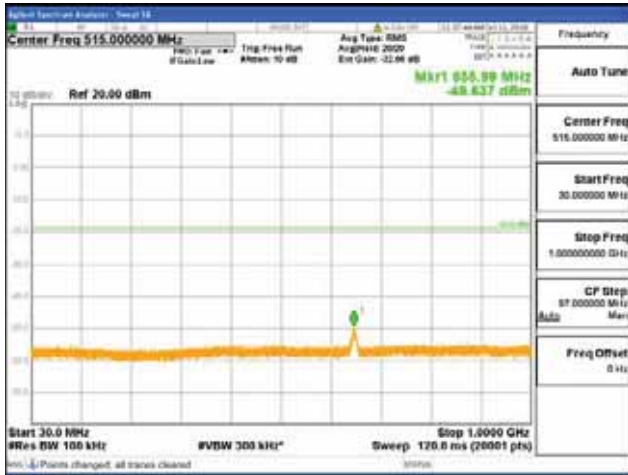

Report No.:
 CTK-2018-03329
 Page (870) / (2957)
 Pages

[16QAM]

9 kHz - 150 kHz

150 kHz - 30 MHz

30 MHz - 1000 MHz

1000 MHz - 2099 MHz

CTK Co., Ltd.
 (Ho-dong), 113, Yejik-ro, Cheoin-gu,
 Yongin-si, Gyeonggi-do, Korea
 Tel: +82-31-339-9970
 Fax: +82-31-624-9501