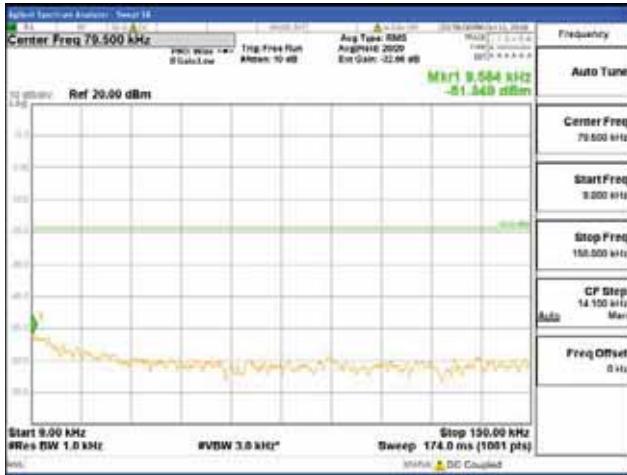

CTK Co., Ltd.
(Ho-dong), 113, Yejik-ro, Cheoin-gu,
Yongin-si, Gyeonggi-do, Korea
Tel: +82-31-339-9970
Fax: +82-31-624-9501

Report No.:
CTK-2018-03329
Page (944) / (2957)
Pages

[64QAM]

9 kHz - 150 kHz