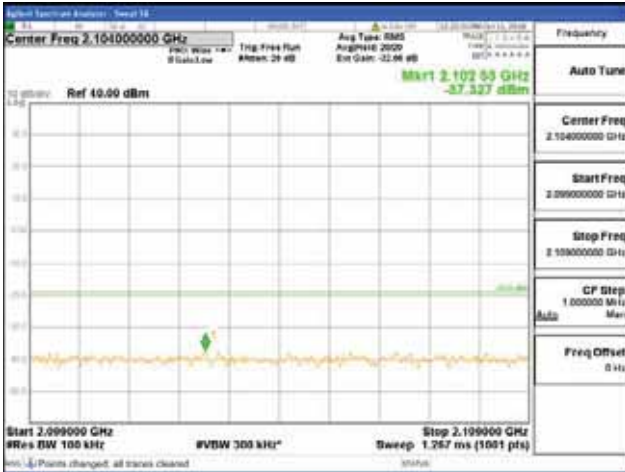

CTK Co., Ltd.
(Ho-dong), 113, Yejik-ro, Cheoin-gu,
Yongin-si, Gyeonggi-do, Korea
Tel: +82-31-339-9970
Fax: +82-31-624-9501

Report No.:
CTK-2018-03329
Page (851) / (2957)
Pages

2099 MHz - 2109 MHz