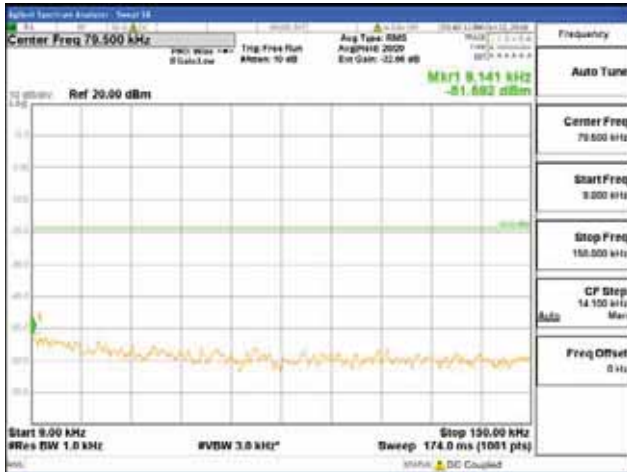

CTK Co., Ltd.
(Ho-dong), 113, Yejik-ro, Cheoin-gu,
Yongin-si, Gyeonggi-do, Korea
Tel: +82-31-339-9970
Fax: +82-31-624-9501

Report No.:
CTK-2018-03329
Page (924) / (2957)
Pages

Band 66, BW 15MHz, Single 1 carrier, 4TX, Top
[QPSK]

9 kHz - 150 kHz