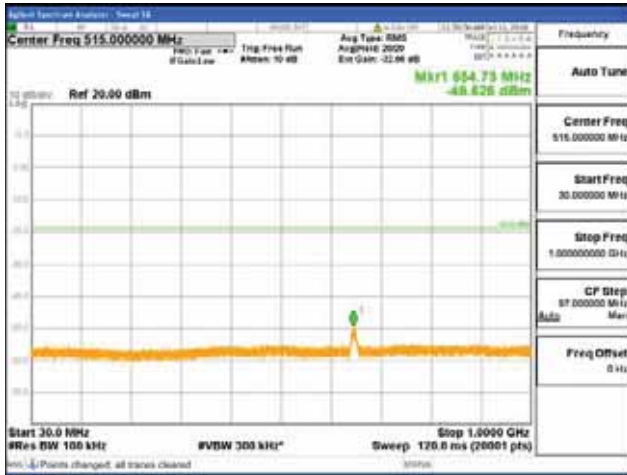

Report No.:
 CTK-2018-03329
 Page (918) / (2957)
 Pages

[16QAM]

9 kHz - 150 kHz

150 kHz - 30 MHz

30 MHz - 1000 MHz

1000 MHz - 2099 MHz

CTK Co., Ltd.
 (Ho-dong), 113, Yejik-ro, Cheoin-gu,
 Yongin-si, Gyeonggi-do, Korea
 Tel: +82-31-339-9970
 Fax: +82-31-624-9501