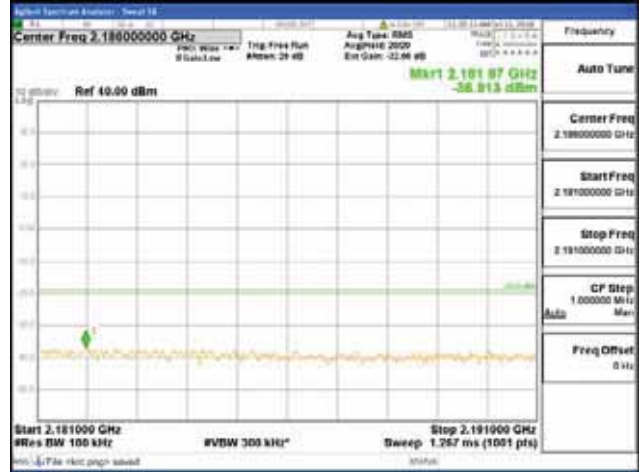

2181 MHz - 2191 MHz