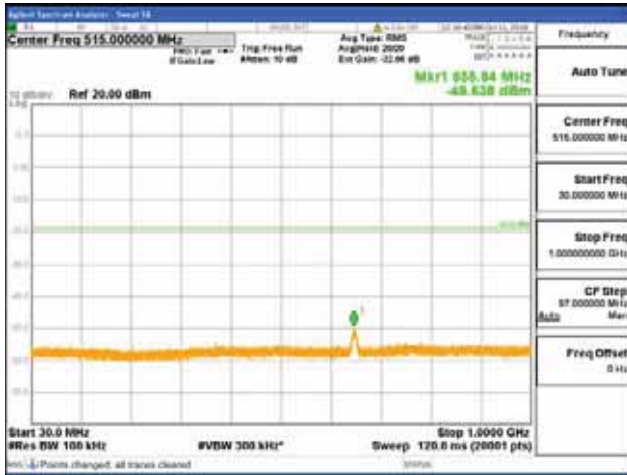

Report No.:
 CTK-2018-03329
 Page (872) / (2957)
 Pages

[64QAM]

9 kHz - 150 kHz

150 kHz - 30 MHz

30 MHz - 1000 MHz

1000 MHz - 2099 MHz

CTK Co., Ltd.
 (Ho-dong), 113, Yejik-ro, Cheoin-gu,
 Yongin-si, Gyeonggi-do, Korea
 Tel: +82-31-339-9970
 Fax: +82-31-624-9501