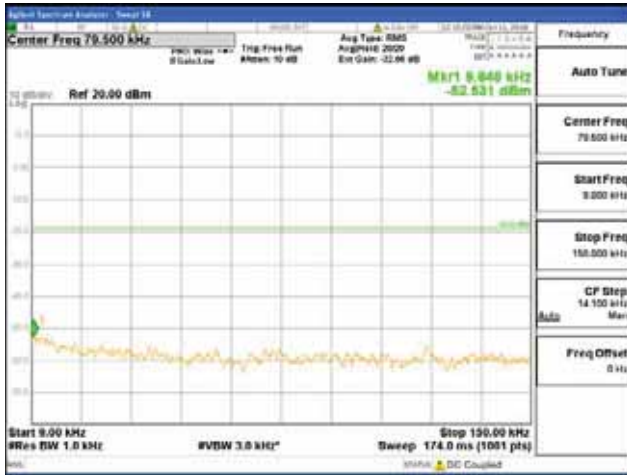

CTK Co., Ltd.
(Ho-dong), 113, Yejik-ro, Cheoin-gu,
Yongin-si, Gyeonggi-do, Korea
Tel: +82-31-339-9970
Fax: +82-31-624-9501

Report No.:
CTK-2018-03329
Page (898) / (2957)
Pages

[256QAM]

9 kHz - 150 kHz