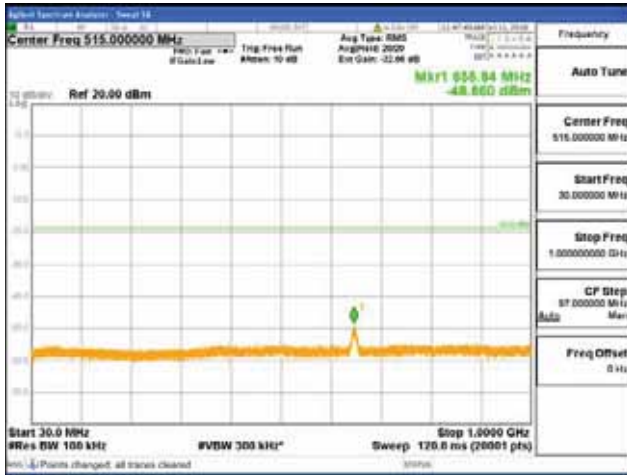

Report No.:
 CTK-2018-03329
 Page (894) / (2957)
 Pages

[16QAM]

9 kHz - 150 kHz

150 kHz - 30 MHz

30 MHz - 1000 MHz

1000 MHz - 2099 MHz

CTK Co., Ltd.
 (Ho-dong), 113, Yejik-ro, Cheoin-gu,
 Yongin-si, Gyeonggi-do, Korea
 Tel: +82-31-339-9970
 Fax: +82-31-624-9501