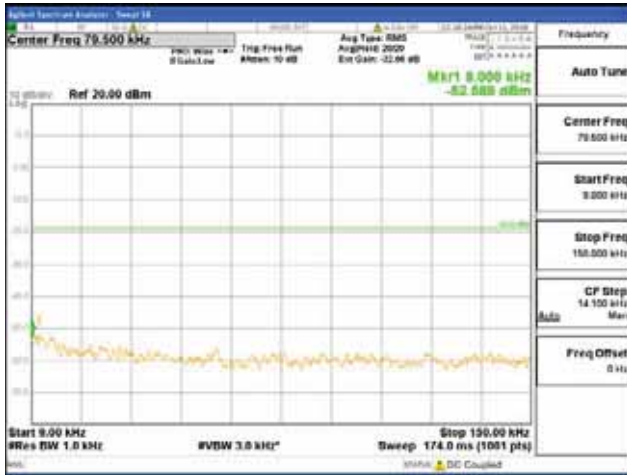

CTK Co., Ltd.
(Ho-dong), 113, Yejik-ro, Cheoin-gu,
Yongin-si, Gyeonggi-do, Korea
Tel: +82-31-339-9970
Fax: +82-31-624-9501

Report No.:
CTK-2018-03329
Page (874) / (2957)
Pages

[256QAM]

9 kHz - 150 kHz