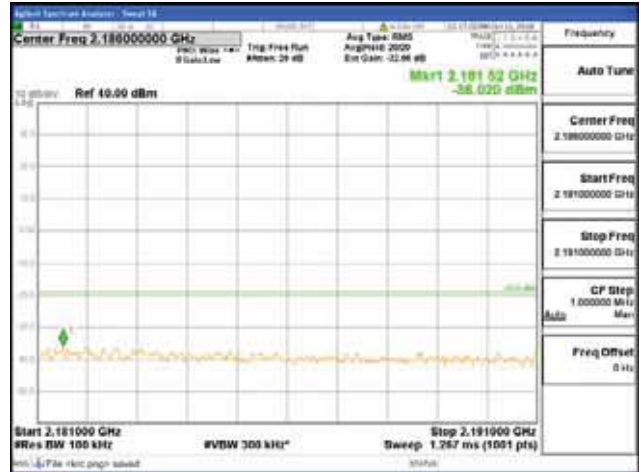

2181 MHz - 2191 MHz