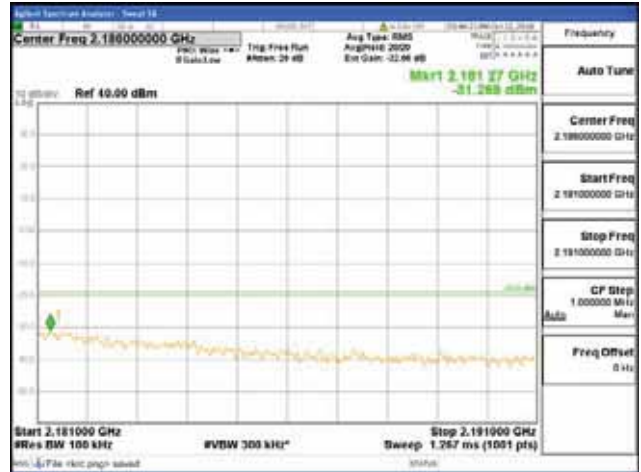

2181 MHz - 2191 MHz