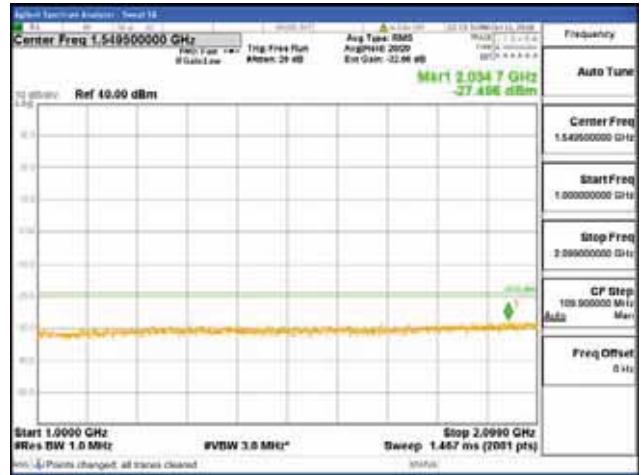

Report No.:
 CTK-2018-03329
 Page (896) / (2957)
 Pages

[64QAM]

9 kHz - 150 kHz

150 kHz - 30 MHz

30 MHz - 1000 MHz

1000 MHz - 2099 MHz

CTK Co., Ltd.
 (Ho-dong), 113, Yejik-ro, Cheoin-gu,
 Yongin-si, Gyeonggi-do, Korea
 Tel: +82-31-339-9970
 Fax: +82-31-624-9501