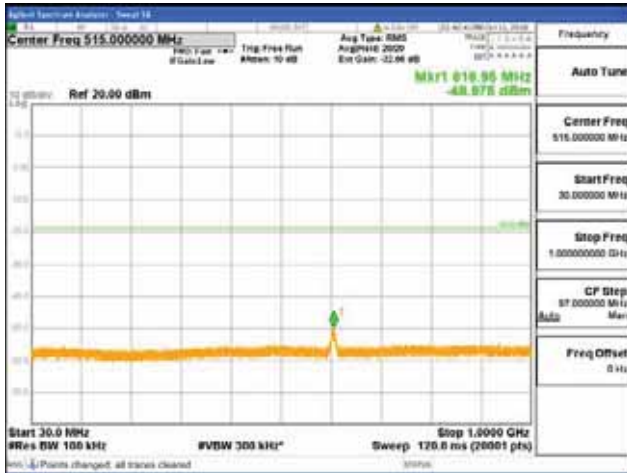

[256QAM]

9 kHz - 150 kHz

150 kHz - 30 MHz

30 MHz - 1000 MHz

1000 MHz - 2099 MHz

CTK Co., Ltd.
 (Ho-dong), 113, Yejik-ro, Cheoin-gu,
 Yongin-si, Gyeonggi-do, Korea
 Tel: +82-31-339-9970
 Fax: +82-31-624-9501