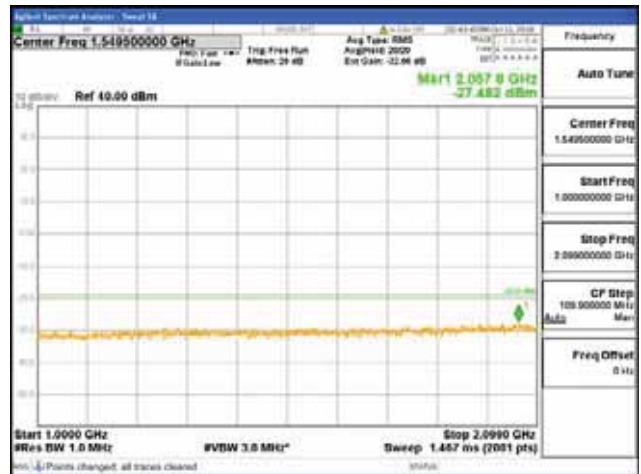

Report No.:
 CTK-2018-03329
 Page (932) / (2957)
 Pages

ANT 1
Band 66, BW 20MHz, Single 1 carrier, 4TX, Bottom
 [QPSK]

9 kHz - 150 kHz

150 kHz - 30 MHz

30 MHz - 1000 MHz

1000 MHz - 2099 MHz

CTK Co., Ltd.
 (Ho-dong), 113, Yejik-ro, Cheoin-gu,
 Yongin-si, Gyeonggi-do, Korea
 Tel: +82-31-339-9970
 Fax: +82-31-624-9501