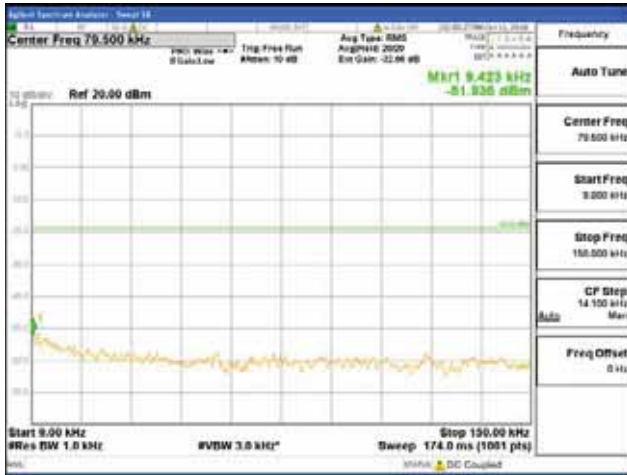

CTK Co., Ltd.
(Ho-dong), 113, Yejik-ro, Cheoin-gu,
Yongin-si, Gyeonggi-do, Korea
Tel: +82-31-339-9970
Fax: +82-31-624-9501

Report No.:
CTK-2018-03329
Page (914) / (2957)
Pages

[256QAM]

9 kHz - 150 kHz