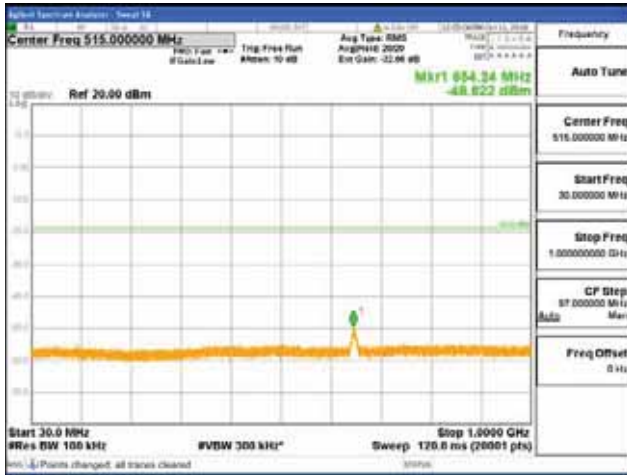

Report No.:
 CTK-2018-03329
 Page (922) / (2957)
 Pages

[256QAM]

9 kHz - 150 kHz

150 kHz - 30 MHz

30 MHz - 1000 MHz

1000 MHz - 2099 MHz

CTK Co., Ltd.
 (Ho-dong), 113, Yejik-ro, Cheoin-gu,
 Yongin-si, Gyeonggi-do, Korea
 Tel: +82-31-339-9970
 Fax: +82-31-624-9501