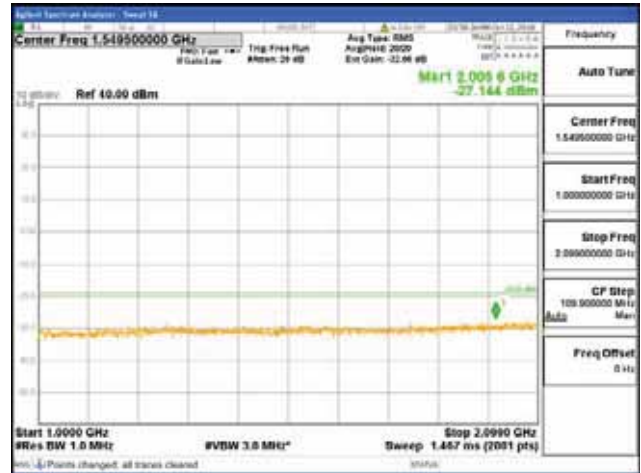

Report No.:
 CTK-2018-03329
 Page (854) / (2957)
 Pages

[16QAM]

9 kHz - 150 kHz

150 kHz - 30 MHz

30 MHz - 1000 MHz

1000 MHz - 2099 MHz

CTK Co., Ltd.
 (Ho-dong), 113, Yejik-ro, Cheoin-gu,
 Yongin-si, Gyeonggi-do, Korea
 Tel: +82-31-339-9970
 Fax: +82-31-624-9501