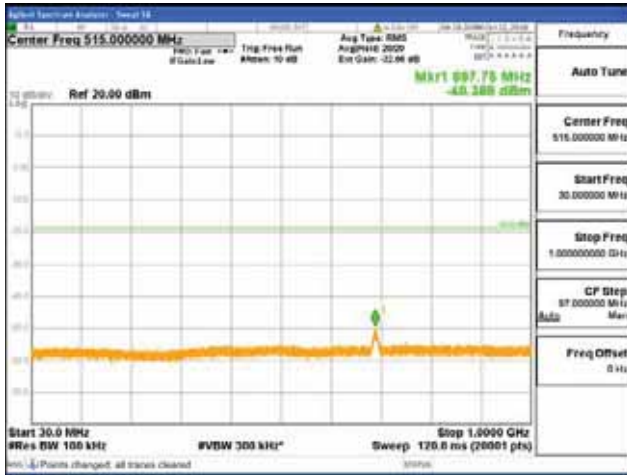

Report No.:
 CTK-2018-03329
 Page (906) / (2957)
 Pages

[256QAM]

9 kHz - 150 kHz

150 kHz - 30 MHz

30 MHz - 1000 MHz

1000 MHz - 2099 MHz

CTK Co., Ltd.
 (Ho-dong), 113, Yejik-ro, Cheoin-gu,
 Yongin-si, Gyeonggi-do, Korea
 Tel: +82-31-339-9970
 Fax: +82-31-624-9501