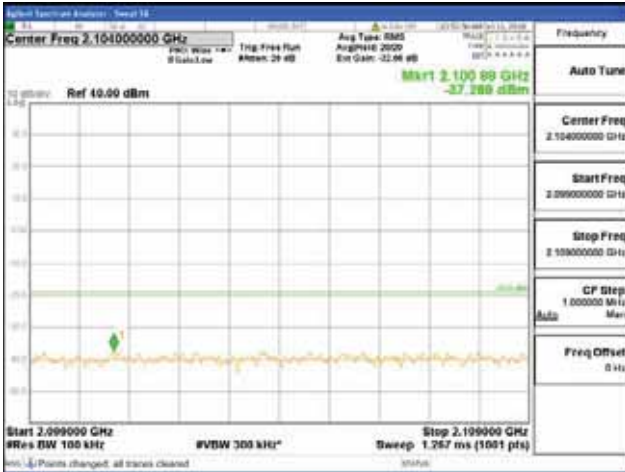

CTK Co., Ltd.
(Ho-dong), 113, Yejik-ro, Cheoin-gu,
Yongin-si, Gyeonggi-do, Korea
Tel: +82-31-339-9970
Fax: +82-31-624-9501

Report No.:
CTK-2018-03329
Page (909) / (2957)
Pages

2099 MHz - 2109 MHz