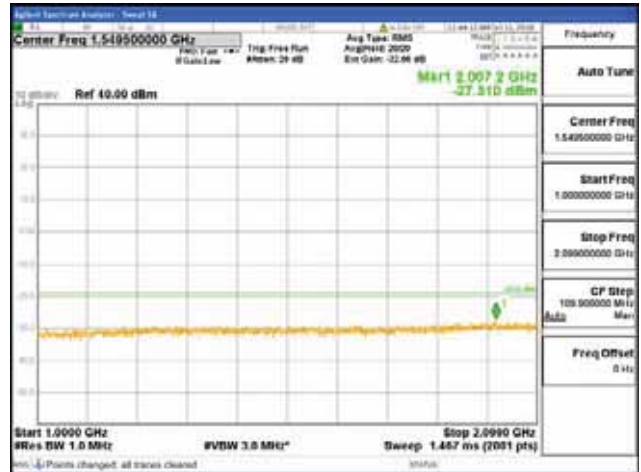

Report No.:
 CTK-2018-03329
 Page (892) / (2957)
 Pages

Band 66, BW 15MHz, Single 1 carrier, 4TX, Middle
 [QPSK]

9 kHz - 150 kHz

150 kHz - 30 MHz

30 MHz - 1000 MHz

1000 MHz - 2099 MHz

CTK Co., Ltd.
 (Ho-dong), 113, Yejik-ro, Cheoin-gu,
 Yongin-si, Gyeonggi-do, Korea
 Tel: +82-31-339-9970
 Fax: +82-31-624-9501