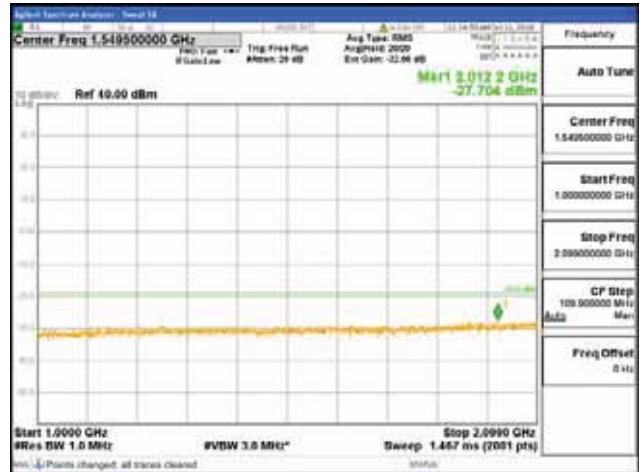

Report No.:
 CTK-2018-03329
 Page (884) / (2957)
 Pages

ANT 3
Band 66, BW 15MHz, Single 1 carrier, 4TX, Bottom
 [QPSK]

9 kHz - 150 kHz

150 kHz - 30 MHz

30 MHz - 1000 MHz

1000 MHz - 2099 MHz

CTK Co., Ltd.
 (Ho-dong), 113, Yejik-ro, Cheoin-gu,
 Yongin-si, Gyeonggi-do, Korea
 Tel: +82-31-339-9970
 Fax: +82-31-624-9501