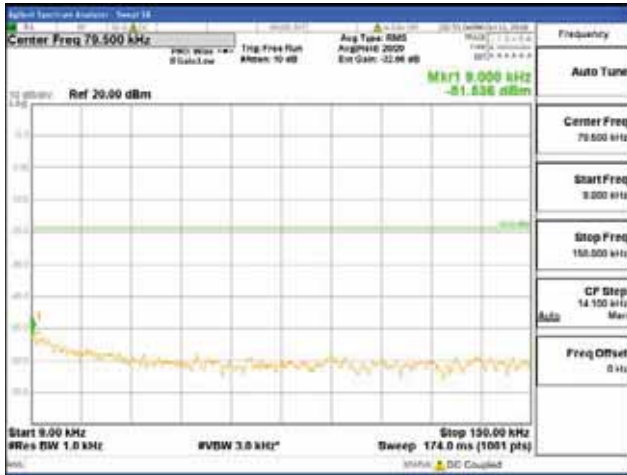

CTK Co., Ltd.
(Ho-dong), 113, Yejik-ro, Cheoin-gu,
Yongin-si, Gyeonggi-do, Korea
Tel: +82-31-339-9970
Fax: +82-31-624-9501

Report No.:
CTK-2018-03329
Page (938) / (2957)
Pages

[256QAM]

9 kHz - 150 kHz