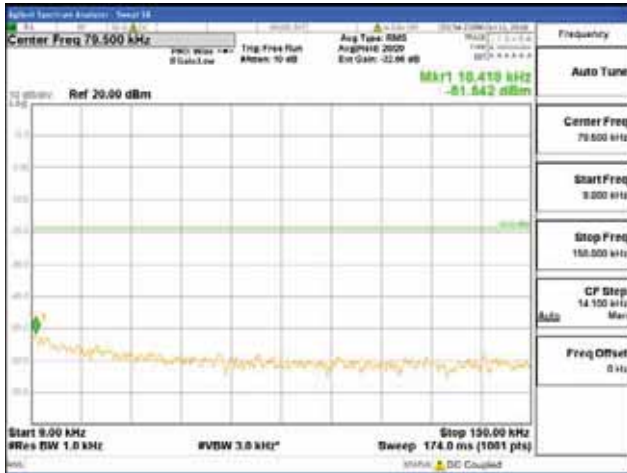

CTK Co., Ltd.
(Ho-dong), 113, Yejik-ro, Cheoin-gu,
Yongin-si, Gyeonggi-do, Korea
Tel: +82-31-339-9970
Fax: +82-31-624-9501

Report No.:
CTK-2018-03329
Page (940) / (2957)
Pages

Band 66, BW 20MHz, Single 1 carrier, 4TX, Middle
[QPSK]

9 kHz - 150 kHz