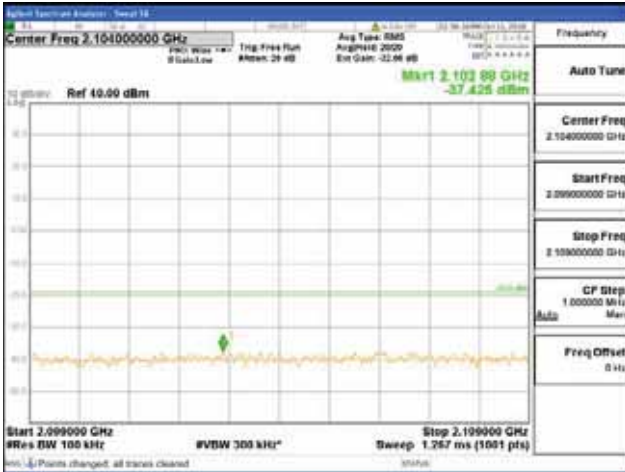

CTK Co., Ltd.
(Ho-dong), 113, Yejik-ro, Cheoin-gu,
Yongin-si, Gyeonggi-do, Korea
Tel: +82-31-339-9970
Fax: +82-31-624-9501

Report No.:
CTK-2018-03329
Page (889) / (2957)
Pages

2099 MHz - 2109 MHz