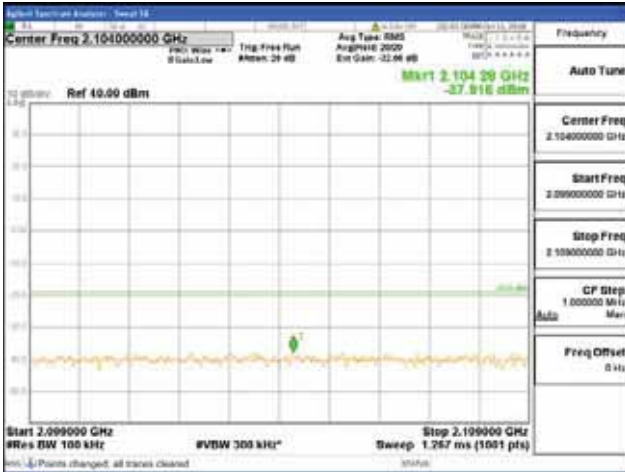

CTK Co., Ltd.
(Ho-dong), 113, Yejik-ro, Cheoin-gu,
Yongin-si, Gyeonggi-do, Korea
Tel: +82-31-339-9970
Fax: +82-31-624-9501

Report No.:
CTK-2018-03329
Page (915) / (2957)
Pages

2099 MHz - 2109 MHz