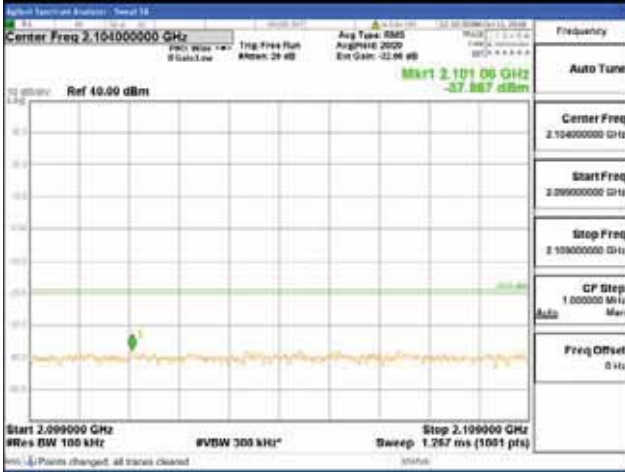

CTK Co., Ltd.
(Ho-dong), 113, Yejik-ro, Cheoin-gu,
Yongin-si, Gyeonggi-do, Korea
Tel: +82-31-339-9970
Fax: +82-31-624-9501

Report No.:
CTK-2018-03329
Page (899) / (2957)
Pages

2099 MHz - 2109 MHz