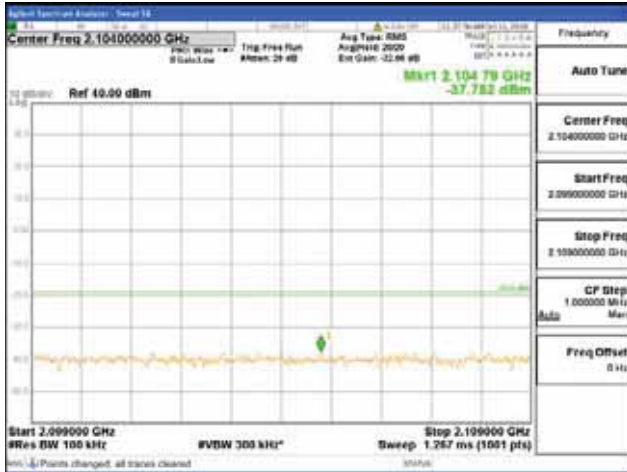

CTK Co., Ltd.
(Ho-dong), 113, Yejik-ro, Cheoin-gu,
Yongin-si, Gyeonggi-do, Korea
Tel: +82-31-339-9970
Fax: +82-31-624-9501

Report No.:
CTK-2018-03329
Page (871) / (2957)
Pages

2099 MHz - 2109 MHz