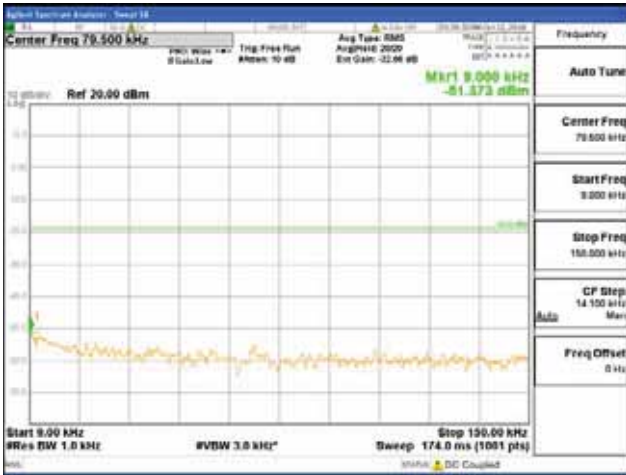

CTK Co., Ltd.
(Ho-dong), 113, Yejik-ro, Cheoin-gu,
Yongin-si, Gyeonggi-do, Korea
Tel: +82-31-339-9970
Fax: +82-31-624-9501

Report No.:
CTK-2018-03329
Page (926) / (2957)
Pages

[16QAM]

9 kHz - 150 kHz