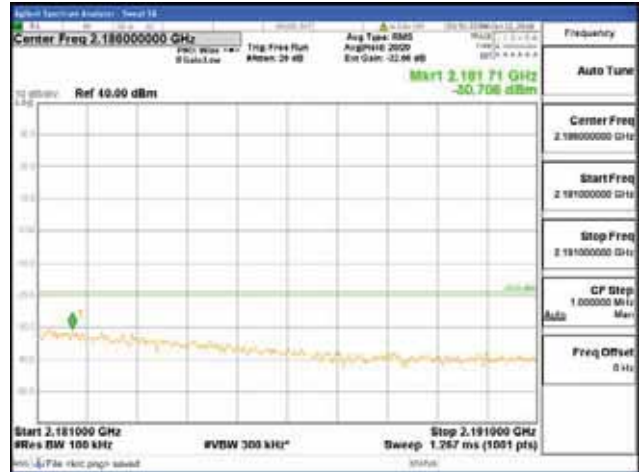

2181 MHz - 2191 MHz