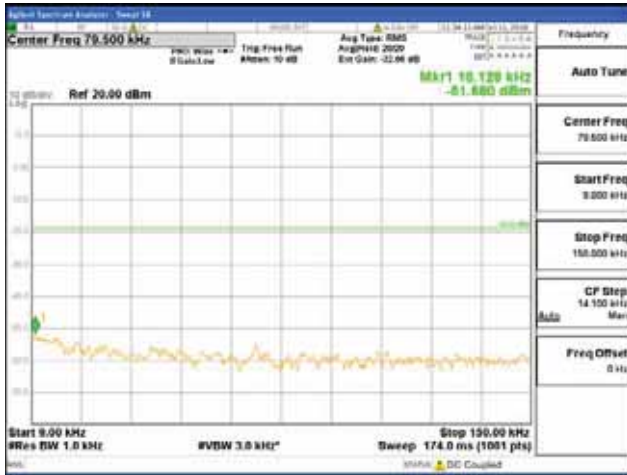

CTK Co., Ltd.
(Ho-dong), 113, Yejik-ro, Cheoin-gu,
Yongin-si, Gyeonggi-do, Korea
Tel: +82-31-339-9970
Fax: +82-31-624-9501

Report No.:
CTK-2018-03329
Page (846) / (2957)
Pages

[16QAM]

9 kHz - 150 kHz