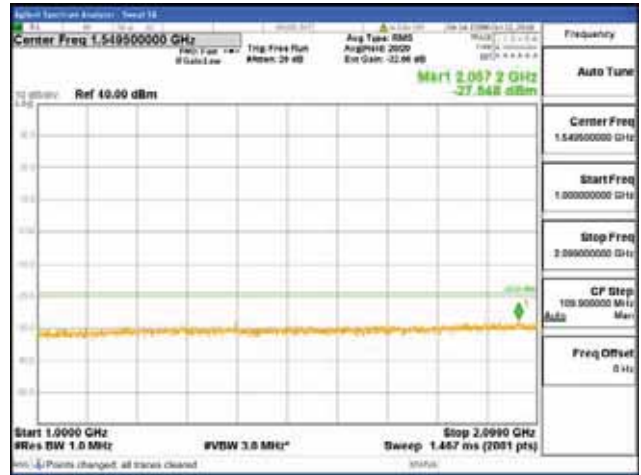

Report No.:
 CTK-2018-03329
 Page (882) / (2957)
 Pages

[256QAM]

9 kHz - 150 kHz

150 kHz - 30 MHz

30 MHz - 1000 MHz

1000 MHz - 2099 MHz

CTK Co., Ltd.
 (Ho-dong), 113, Yejik-ro, Cheoin-gu,
 Yongin-si, Gyeonggi-do, Korea
 Tel: +82-31-339-9970
 Fax: +82-31-624-9501