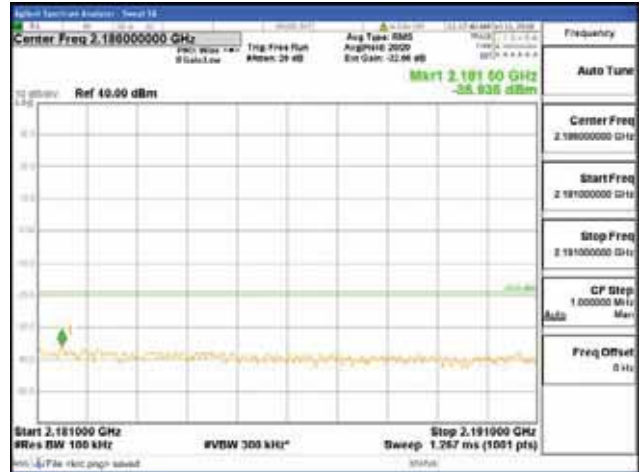

2181 MHz - 2191 MHz