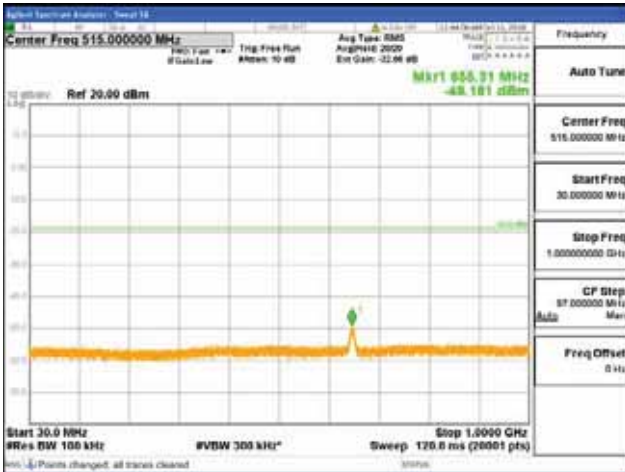

Report No.:
 CTK-2018-03329
 Page (892) / (2957)
 Pages

Band 66, BW 15MHz, Single 1 carrier, 4TX, Middle
 [QPSK]

9 kHz - 150 kHz

150 kHz - 30 MHz

30 MHz - 1000 MHz

1000 MHz - 2099 MHz

CTK Co., Ltd.
 (Ho-dong), 113, Yejik-ro, Cheoin-gu,
 Yongin-si, Gyeonggi-do, Korea
 Tel: +82-31-339-9970
 Fax: +82-31-624-9501