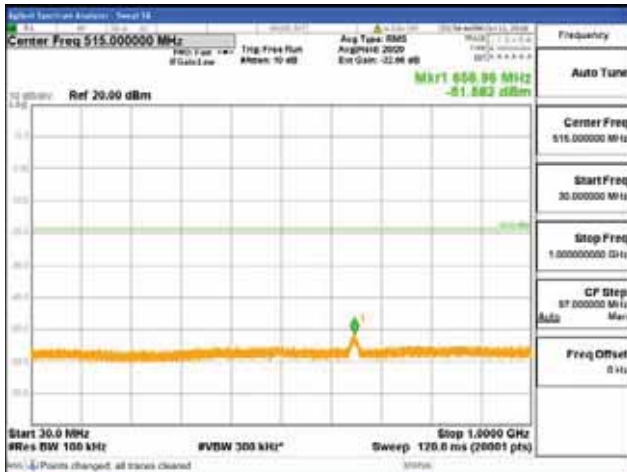

Report No.:
 CTK-2018-03329
 Page (940) / (2957)
 Pages

Band 66, BW 20MHz, Single 1 carrier, 4TX, Middle
 [QPSK]

9 kHz - 150 kHz

150 kHz - 30 MHz

30 MHz - 1000 MHz

1000 MHz - 2099 MHz

CTK Co., Ltd.
 (Ho-dong), 113, Yejik-ro, Cheoin-gu,
 Yongin-si, Gyeonggi-do, Korea
 Tel: +82-31-339-9970
 Fax: +82-31-624-9501