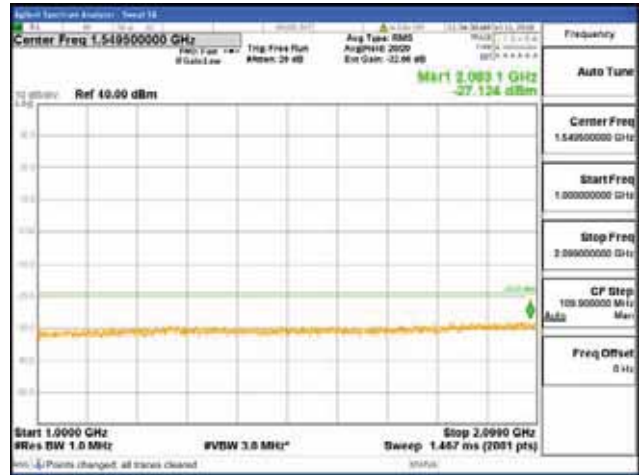

Report No.:
 CTK-2018-03329
 Page (846) / (2957)
 Pages

[16QAM]

9 kHz - 150 kHz

150 kHz - 30 MHz

30 MHz - 1000 MHz

1000 MHz - 2099 MHz

CTK Co., Ltd.
 (Ho-dong), 113, Yejik-ro, Cheoin-gu,
 Yongin-si, Gyeonggi-do, Korea
 Tel: +82-31-339-9970
 Fax: +82-31-624-9501