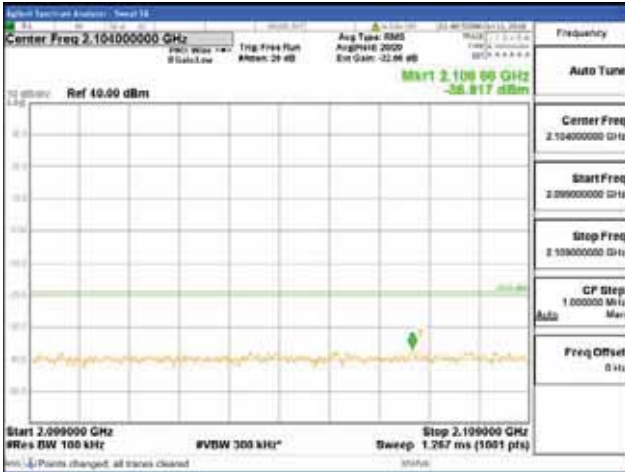

CTK Co., Ltd.
(Ho-dong), 113, Yejik-ro, Cheoin-gu,
Yongin-si, Gyeonggi-do, Korea
Tel: +82-31-339-9970
Fax: +82-31-624-9501

Report No.:
CTK-2018-03329
Page (867) / (2957)
Pages

2099 MHz - 2109 MHz