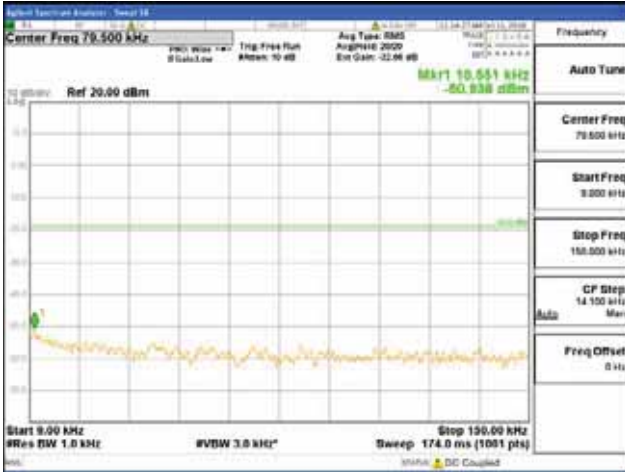

CTK Co., Ltd.
(Ho-dong), 113, Yejik-ro, Cheoin-gu,
Yongin-si, Gyeonggi-do, Korea
Tel: +82-31-339-9970
Fax: +82-31-624-9501

Report No.:
CTK-2018-03329
Page (884) / (2957)
Pages

ANT 3
Band 66, BW 15MHz, Single 1 carrier, 4TX, Bottom
[QPSK]

9 kHz - 150 kHz