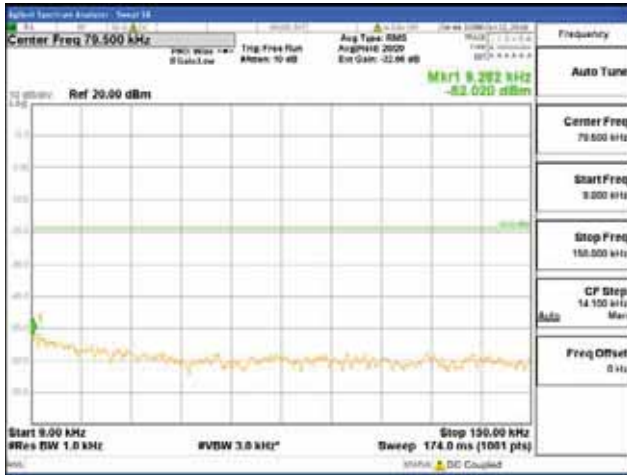

CTK Co., Ltd.
(Ho-dong), 113, Yejik-ro, Cheoin-gu,
Yongin-si, Gyeonggi-do, Korea
Tel: +82-31-339-9970
Fax: +82-31-624-9501

Report No.:
CTK-2018-03329
Page (930) / (2957)
Pages

[256QAM]

9 kHz - 150 kHz