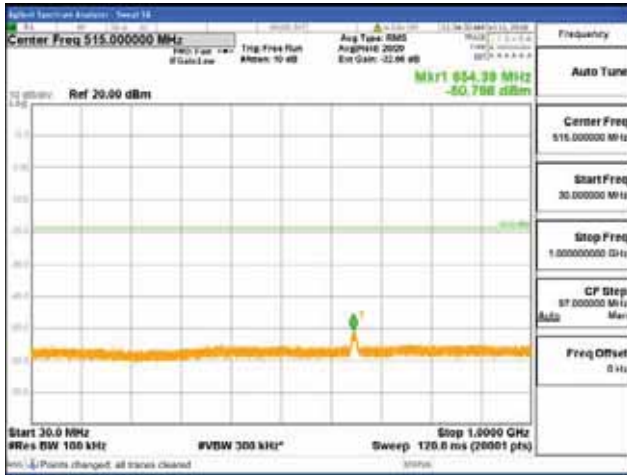

Report No.:
 CTK-2018-03329
 Page (846) / (2957)
 Pages

[16QAM]

9 kHz - 150 kHz

150 kHz - 30 MHz

30 MHz - 1000 MHz

1000 MHz - 2099 MHz

CTK Co., Ltd.
 (Ho-dong), 113, Yejik-ro, Cheoin-gu,
 Yongin-si, Gyeonggi-do, Korea
 Tel: +82-31-339-9970
 Fax: +82-31-624-9501