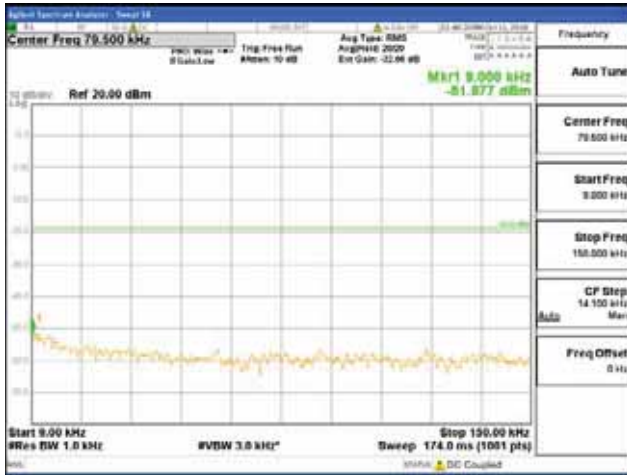

CTK Co., Ltd.
(Ho-dong), 113, Yejik-ro, Cheoin-gu,
Yongin-si, Gyeonggi-do, Korea
Tel: +82-31-339-9970
Fax: +82-31-624-9501

Report No.:
CTK-2018-03329
Page (866) / (2957)
Pages

[256QAM]

9 kHz - 150 kHz