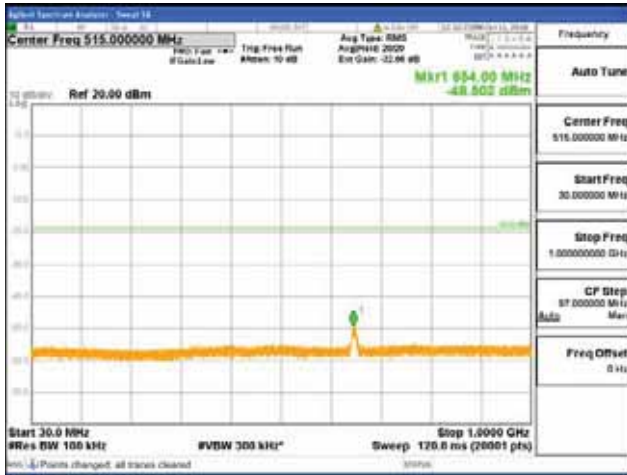

Report No.:
 CTK-2018-03329
 Page (898) / (2957)
 Pages

[256QAM]

9 kHz - 150 kHz

150 kHz - 30 MHz

30 MHz - 1000 MHz

1000 MHz - 2099 MHz

CTK Co., Ltd.
 (Ho-dong), 113, Yejik-ro, Cheoin-gu,
 Yongin-si, Gyeonggi-do, Korea
 Tel: +82-31-339-9970
 Fax: +82-31-624-9501