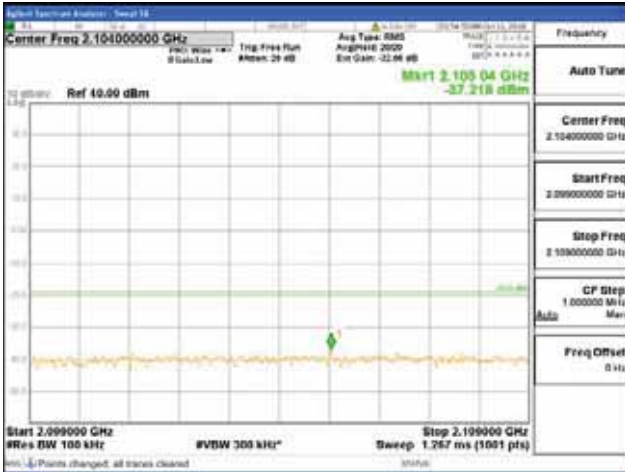

CTK Co., Ltd.
(Ho-dong), 113, Yejik-ro, Cheoin-gu,
Yongin-si, Gyeonggi-do, Korea
Tel: +82-31-339-9970
Fax: +82-31-624-9501

Report No.:
CTK-2018-03329
Page (941) / (2957)
Pages

2099 MHz - 2109 MHz