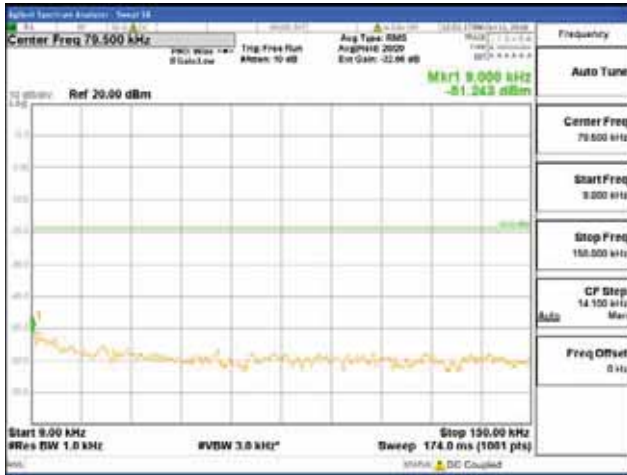

CTK Co., Ltd.
(Ho-dong), 113, Yejik-ro, Cheoin-gu,
Yongin-si, Gyeonggi-do, Korea
Tel: +82-31-339-9970
Fax: +82-31-624-9501

Report No.:
CTK-2018-03329
Page (920) / (2957)
Pages

[64QAM]

9 kHz - 150 kHz