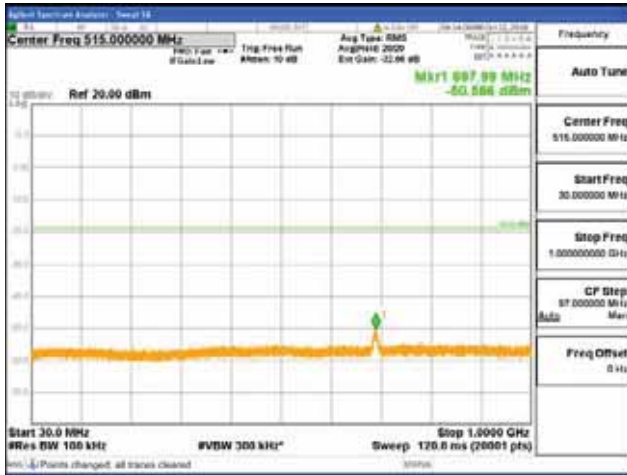

Report No.:
 CTK-2018-03329
 Page (882) / (2957)
 Pages

[256QAM]

9 kHz - 150 kHz

150 kHz - 30 MHz

30 MHz - 1000 MHz

1000 MHz - 2099 MHz

CTK Co., Ltd.
 (Ho-dong), 113, Yejik-ro, Cheoin-gu,
 Yongin-si, Gyeonggi-do, Korea
 Tel: +82-31-339-9970
 Fax: +82-31-624-9501