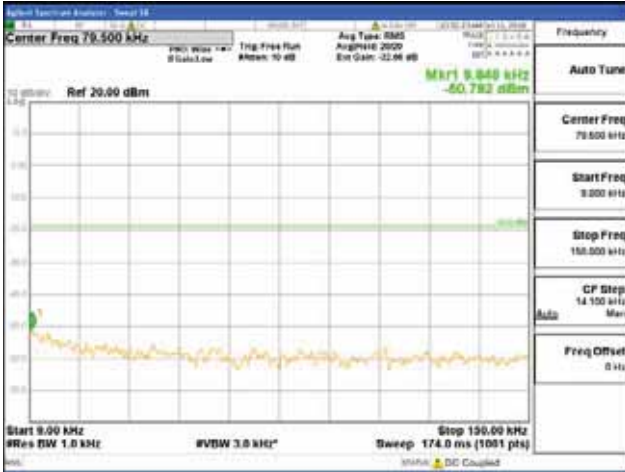

CTK Co., Ltd.
(Ho-dong), 113, Yejik-ro, Cheoin-gu,
Yongin-si, Gyeonggi-do, Korea
Tel: +82-31-339-9970
Fax: +82-31-624-9501

Report No.:
CTK-2018-03329
Page (908) / (2957)
Pages

ANT 4
Band 66, BW 15MHz, Single 1 carrier, 4TX, Bottom
[QPSK]

9 kHz - 150 kHz