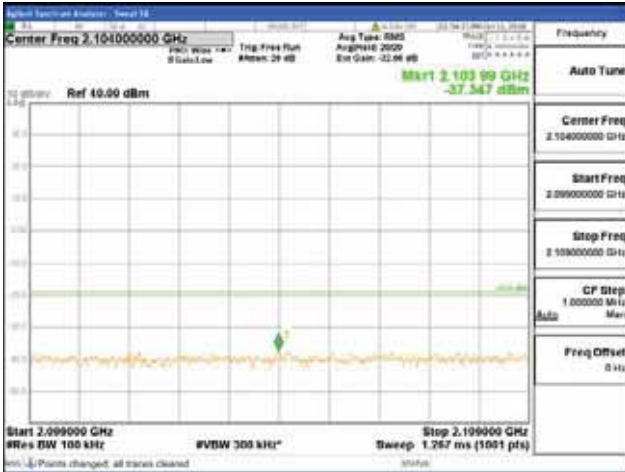

CTK Co., Ltd.
(Ho-dong), 113, Yejik-ro, Cheoin-gu,
Yongin-si, Gyeonggi-do, Korea
Tel: +82-31-339-9970
Fax: +82-31-624-9501

Report No.:
CTK-2018-03329
Page (891) / (2957)
Pages

2099 MHz - 2109 MHz