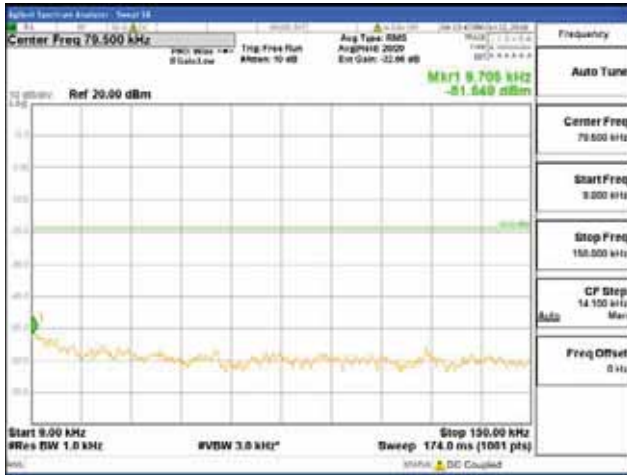

CTK Co., Ltd.
(Ho-dong), 113, Yejik-ro, Cheoin-gu,
Yongin-si, Gyeonggi-do, Korea
Tel: +82-31-339-9970
Fax: +82-31-624-9501

Report No.:
CTK-2018-03329
Page (882) / (2957)
Pages

[256QAM]

9 kHz - 150 kHz