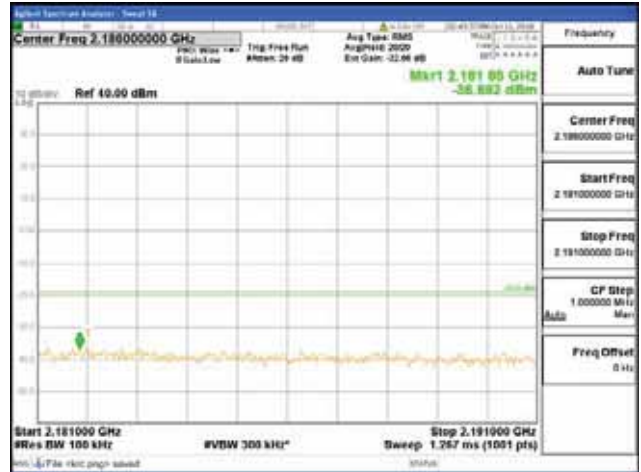

2181 MHz - 2191 MHz