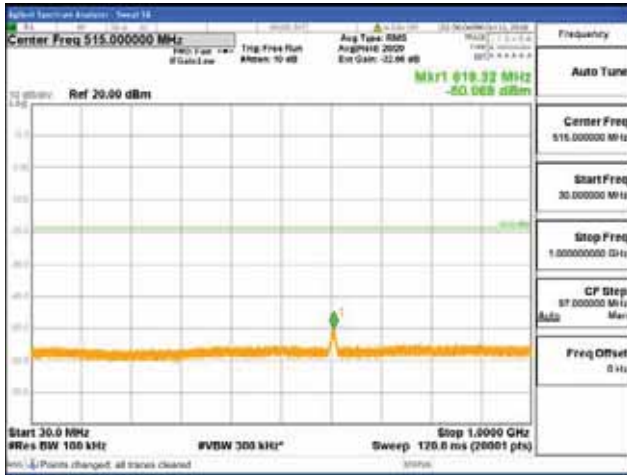

Report No.:
 CTK-2018-03329
 Page (888) / (2957)
 Pages

[64QAM]

9 kHz - 150 kHz

150 kHz - 30 MHz

30 MHz - 1000 MHz

1000 MHz - 2099 MHz

CTK Co., Ltd.
 (Ho-dong), 113, Yejik-ro, Cheoin-gu,
 Yongin-si, Gyeonggi-do, Korea
 Tel: +82-31-339-9970
 Fax: +82-31-624-9501