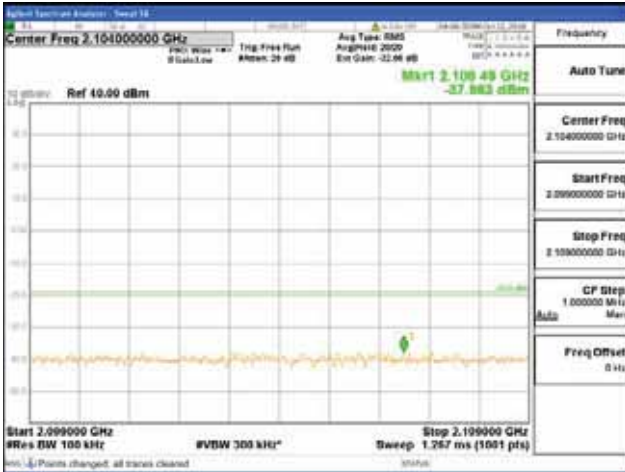

CTK Co., Ltd.
(Ho-dong), 113, Yejik-ro, Cheoin-gu,
Yongin-si, Gyeonggi-do, Korea
Tel: +82-31-339-9970
Fax: +82-31-624-9501

Report No.:
CTK-2018-03329
Page (859) / (2957)
Pages

2099 MHz - 2109 MHz