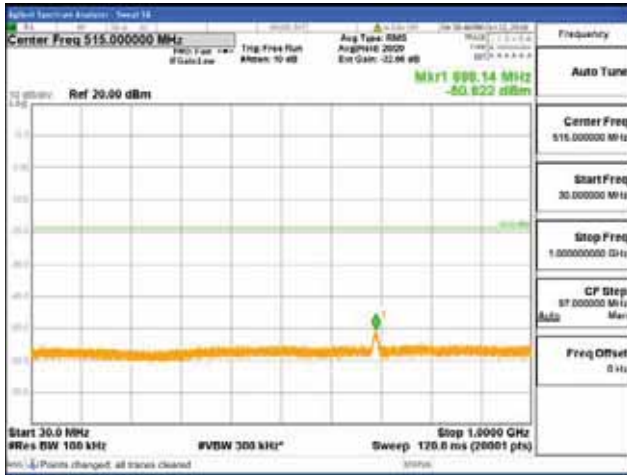

Report No.:
 CTK-2018-03329
 Page (904) / (2957)
 Pages

[64QAM]

9 kHz - 150 kHz

150 kHz - 30 MHz

30 MHz - 1000 MHz

1000 MHz - 2099 MHz

CTK Co., Ltd.
 (Ho-dong), 113, Yejik-ro, Cheoin-gu,
 Yongin-si, Gyeonggi-do, Korea
 Tel: +82-31-339-9970
 Fax: +82-31-624-9501