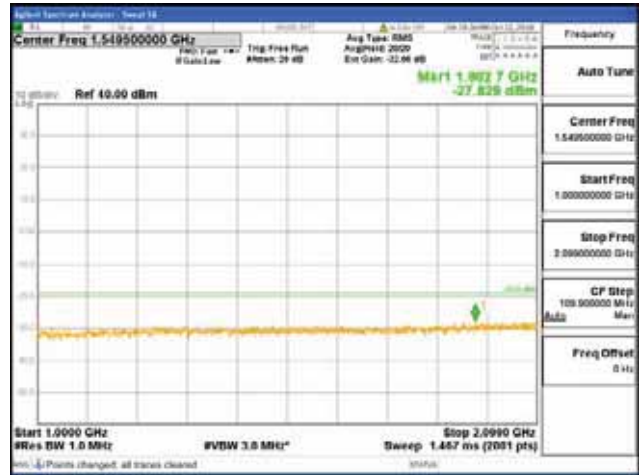

Report No.:
 CTK-2018-03329
 Page (906) / (2957)
 Pages

[256QAM]

9 kHz - 150 kHz

150 kHz - 30 MHz

30 MHz - 1000 MHz

1000 MHz - 2099 MHz

CTK Co., Ltd.
 (Ho-dong), 113, Yejik-ro, Cheoin-gu,
 Yongin-si, Gyeonggi-do, Korea
 Tel: +82-31-339-9970
 Fax: +82-31-624-9501