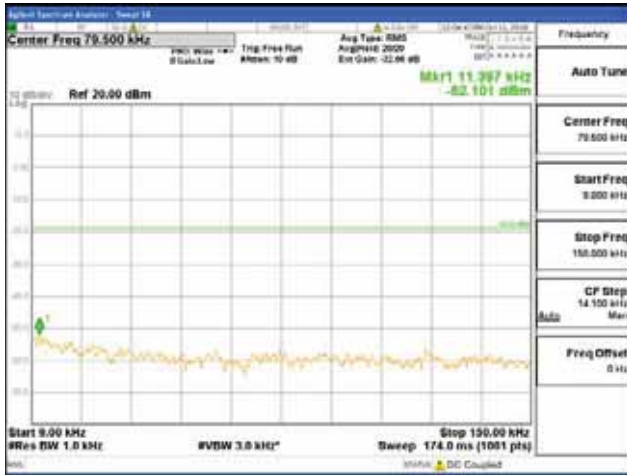

CTK Co., Ltd.
(Ho-dong), 113, Yejik-ro, Cheoin-gu,
Yongin-si, Gyeonggi-do, Korea
Tel: +82-31-339-9970
Fax: +82-31-624-9501

Report No.:
CTK-2018-03329
Page (922) / (2957)
Pages

[256QAM]

9 kHz - 150 kHz