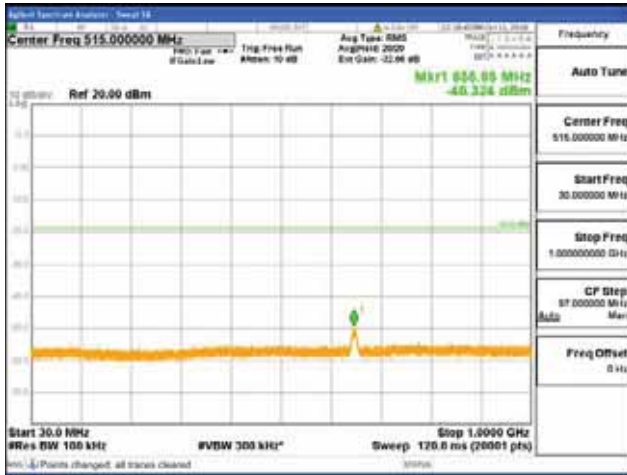

Report No.:
 CTK-2018-03329
 Page (874) / (2957)
 Pages

[256QAM]

9 kHz - 150 kHz

150 kHz - 30 MHz

30 MHz - 1000 MHz

1000 MHz - 2099 MHz

CTK Co., Ltd.
 (Ho-dong), 113, Yejik-ro, Cheoin-gu,
 Yongin-si, Gyeonggi-do, Korea
 Tel: +82-31-339-9970
 Fax: +82-31-624-9501