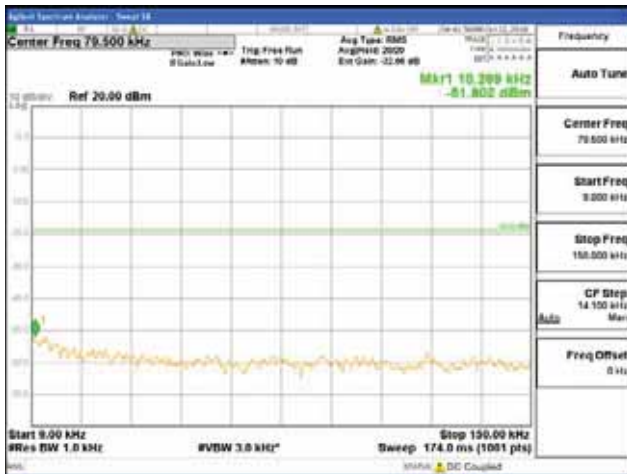

CTK Co., Ltd.
(Ho-dong), 113, Yejik-ro, Cheoin-gu,
Yongin-si, Gyeonggi-do, Korea
Tel: +82-31-339-9970
Fax: +82-31-624-9501

Report No.:
CTK-2018-03329
Page (928) / (2957)
Pages

[64QAM]

9 kHz - 150 kHz