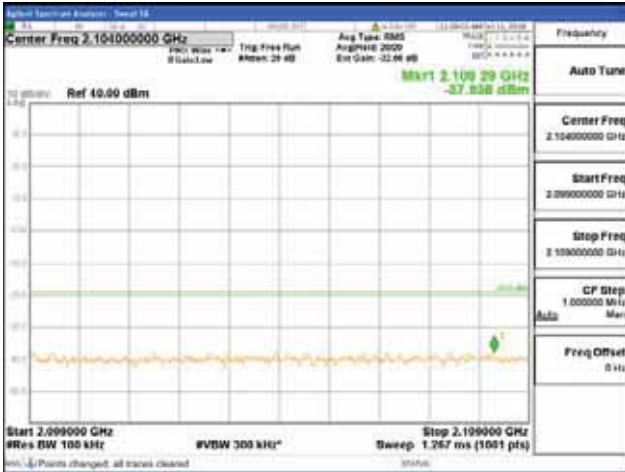

CTK Co., Ltd.
(Ho-dong), 113, Yejik-ro, Cheoin-gu,
Yongin-si, Gyeonggi-do, Korea
Tel: +82-31-339-9970
Fax: +82-31-624-9501

Report No.:
CTK-2018-03329
Page (911) / (2957)
Pages

2099 MHz - 2109 MHz