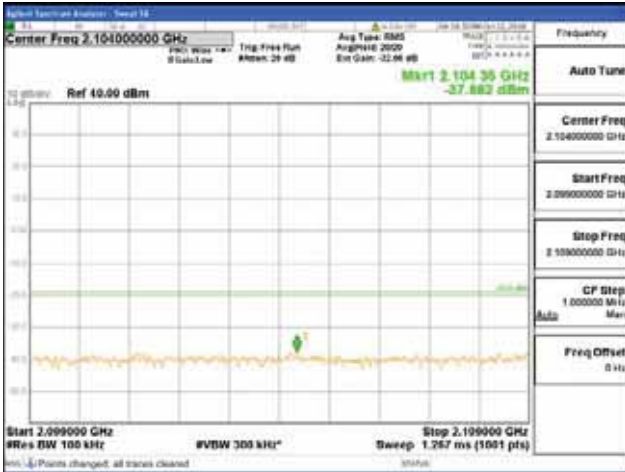

CTK Co., Ltd.
(Ho-dong), 113, Yejik-ro, Cheoin-gu,
Yongin-si, Gyeonggi-do, Korea
Tel: +82-31-339-9970
Fax: +82-31-624-9501

Report No.:
CTK-2018-03329
Page (907) / (2957)
Pages

2099 MHz - 2109 MHz