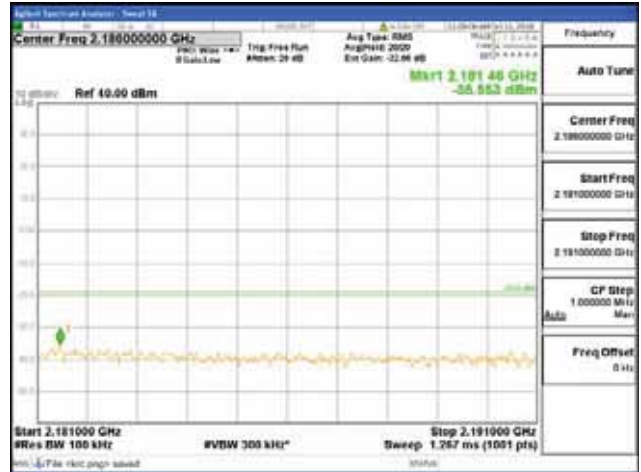

2181 MHz - 2191 MHz