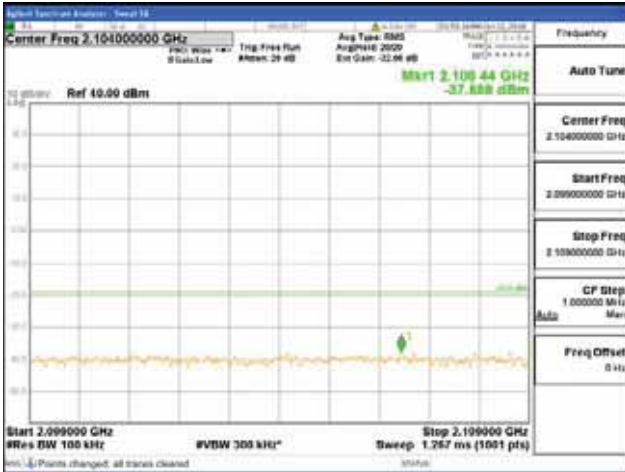

CTK Co., Ltd.
(Ho-dong), 113, Yejik-ro, Cheoin-gu,
Yongin-si, Gyeonggi-do, Korea
Tel: +82-31-339-9970
Fax: +82-31-624-9501

Report No.:
CTK-2018-03329
Page (877) / (2957)
Pages

2099 MHz - 2109 MHz