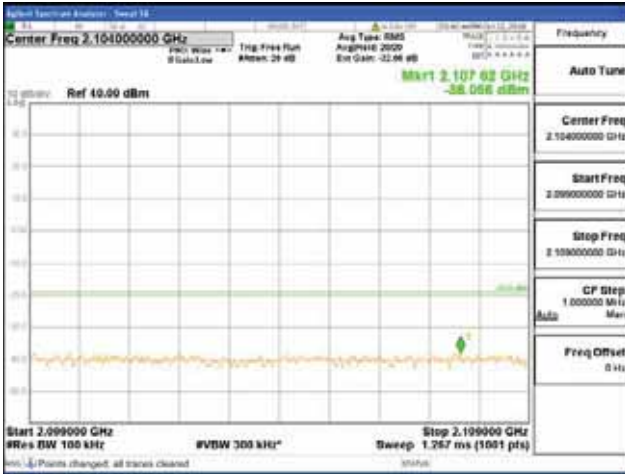

CTK Co., Ltd.
(Ho-dong), 113, Yejik-ro, Cheoin-gu,
Yongin-si, Gyeonggi-do, Korea
Tel: +82-31-339-9970
Fax: +82-31-624-9501

Report No.:
CTK-2018-03329
Page (925) / (2957)
Pages

2099 MHz - 2109 MHz