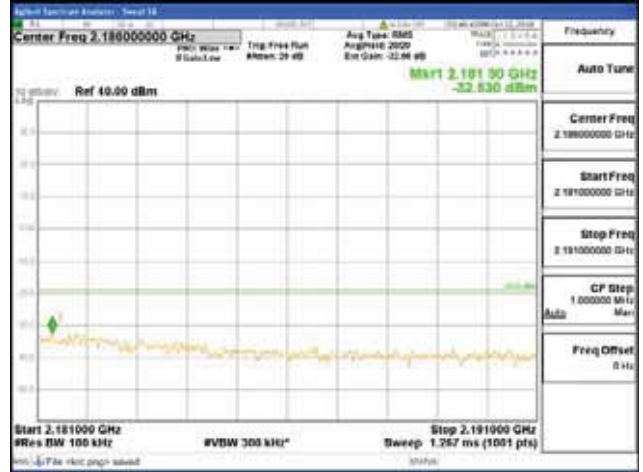

2181 MHz - 2191 MHz