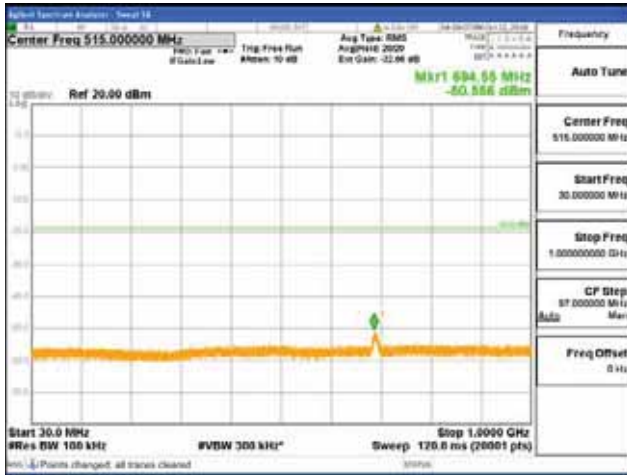

Report No.:
 CTK-2018-03329
 Page (856) / (2957)
 Pages

[64QAM]

9 kHz - 150 kHz

150 kHz - 30 MHz

30 MHz - 1000 MHz

1000 MHz - 2099 MHz

CTK Co., Ltd.
 (Ho-dong), 113, Yejik-ro, Cheoin-gu,
 Yongin-si, Gyeonggi-do, Korea
 Tel: +82-31-339-9970
 Fax: +82-31-624-9501