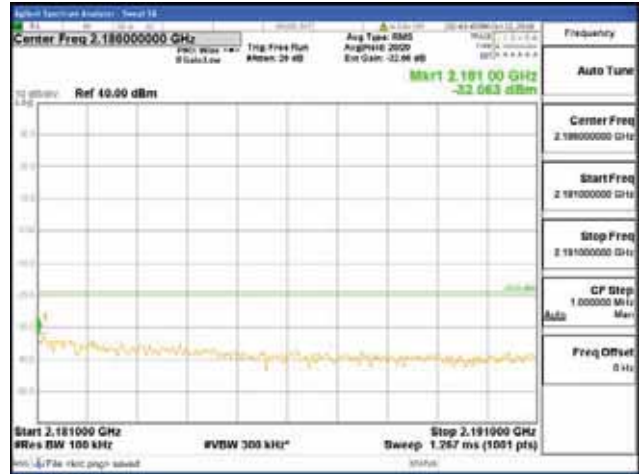

2181 MHz - 2191 MHz