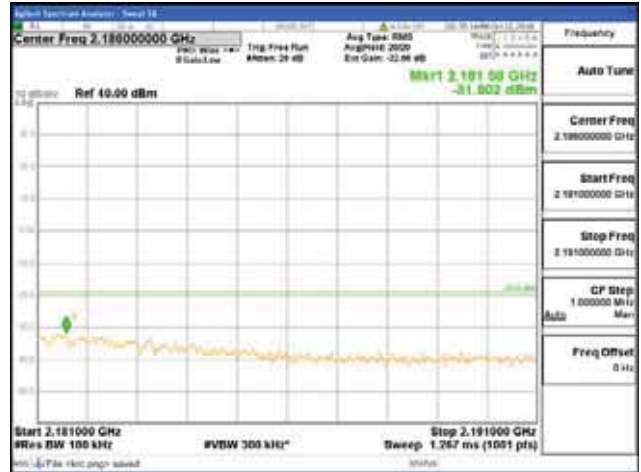

2181 MHz - 2191 MHz