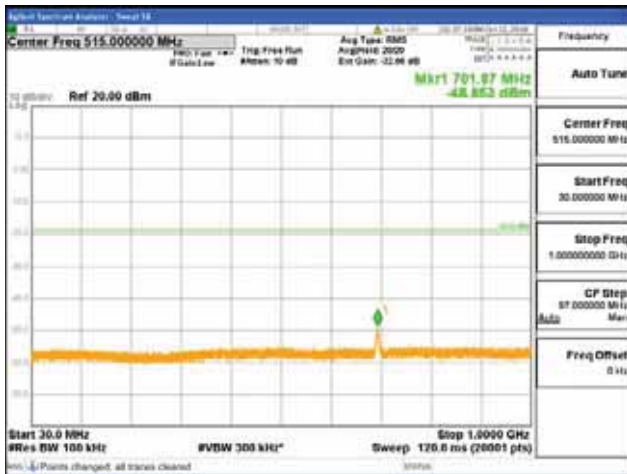

Report No.:
 CTK-2018-03329
 Page (780) / (2957)
 Pages

Band 66, BW 10MHz, Single 1 carrier, 4TX, Top
 [QPSK]

9 kHz - 150 kHz

150 kHz - 30 MHz

30 MHz - 1000 MHz

1000 MHz - 2099 MHz

CTK Co., Ltd.
 (Ho-dong), 113, Yejik-ro, Cheoin-gu,
 Yongin-si, Gyeonggi-do, Korea
 Tel: +82-31-339-9970
 Fax: +82-31-624-9501