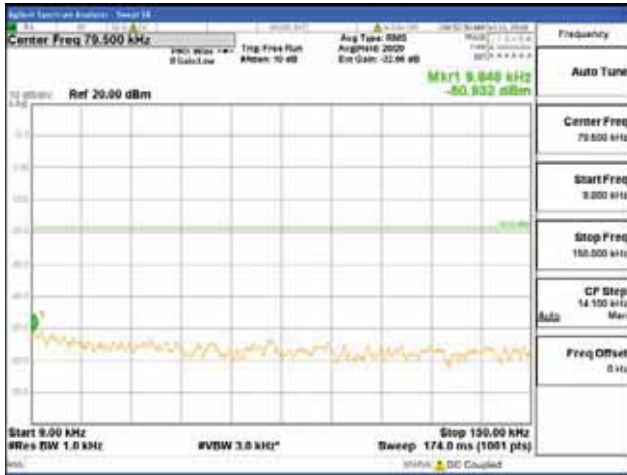

CTK Co., Ltd.
(Ho-dong), 113, Yejik-ro, Cheoin-gu,
Yongin-si, Gyeonggi-do, Korea
Tel: +82-31-339-9970
Fax: +82-31-624-9501

Report No.:
CTK-2018-03329
Page (774) / (2957)
Pages

[16QAM]

9 kHz - 150 kHz