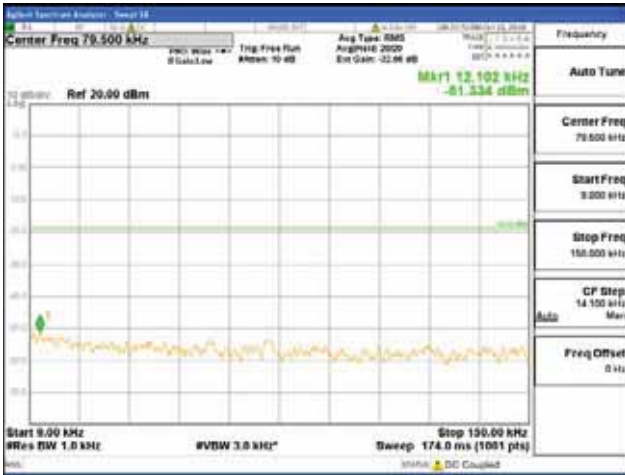

CTK Co., Ltd.
(Ho-dong), 113, Yejik-ro, Cheoin-gu,
Yongin-si, Gyeonggi-do, Korea
Tel: +82-31-339-9970
Fax: +82-31-624-9501

Report No.:
CTK-2018-03329
Page (790) / (2957)
Pages

[16QAM]

9 kHz - 150 kHz