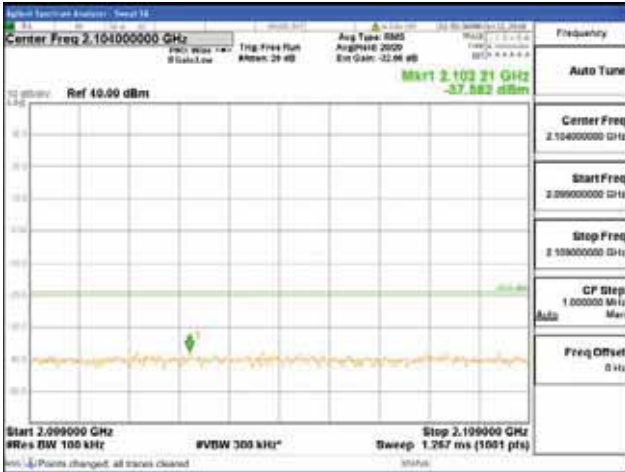

CTK Co., Ltd.
(Ho-dong), 113, Yejik-ro, Cheoin-gu,
Yongin-si, Gyeonggi-do, Korea
Tel: +82-31-339-9970
Fax: +82-31-624-9501

Report No.:
CTK-2018-03329
Page (739) / (2957)
Pages

2099 MHz - 2109 MHz