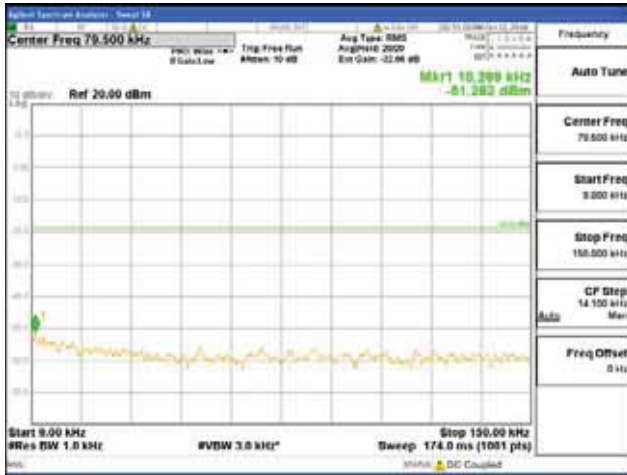

CTK Co., Ltd.
(Ho-dong), 113, Yejik-ro, Cheoin-gu,
Yongin-si, Gyeonggi-do, Korea
Tel: +82-31-339-9970
Fax: +82-31-624-9501

Report No.:
CTK-2018-03329
Page (762) / (2957)
Pages

[256QAM]

9 kHz - 150 kHz