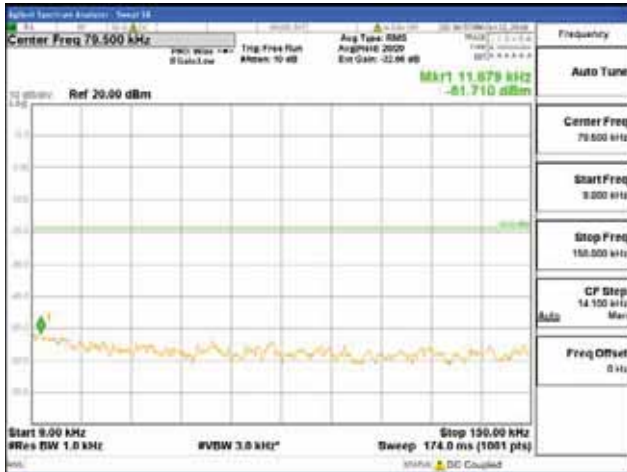

CTK Co., Ltd.
(Ho-dong), 113, Yejik-ro, Cheoin-gu,
Yongin-si, Gyeonggi-do, Korea
Tel: +82-31-339-9970
Fax: +82-31-624-9501

Report No.:
CTK-2018-03329
Page (780) / (2957)
Pages

Band 66, BW 10MHz, Single 1 carrier, 4TX, Top
[QPSK]

9 kHz - 150 kHz