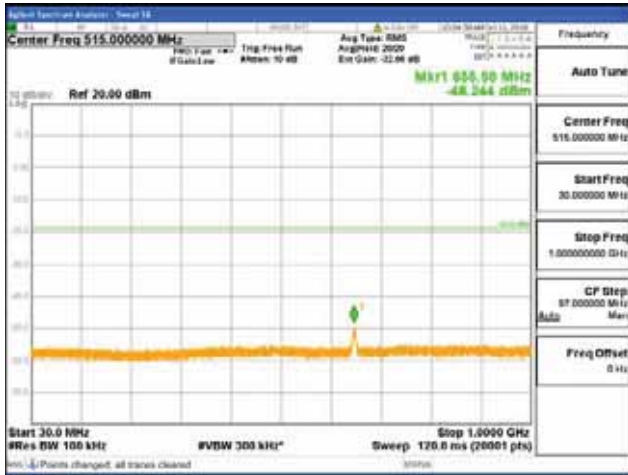

Report No.:
 CTK-2018-03329
 Page (752) / (2957)
 Pages

[64QAM]

9 kHz - 150 kHz

150 kHz - 30 MHz

30 MHz - 1000 MHz

1000 MHz - 2099 MHz

CTK Co., Ltd.
 (Ho-dong), 113, Yejik-ro, Cheoin-gu,
 Yongin-si, Gyeonggi-do, Korea
 Tel: +82-31-339-9970
 Fax: +82-31-624-9501