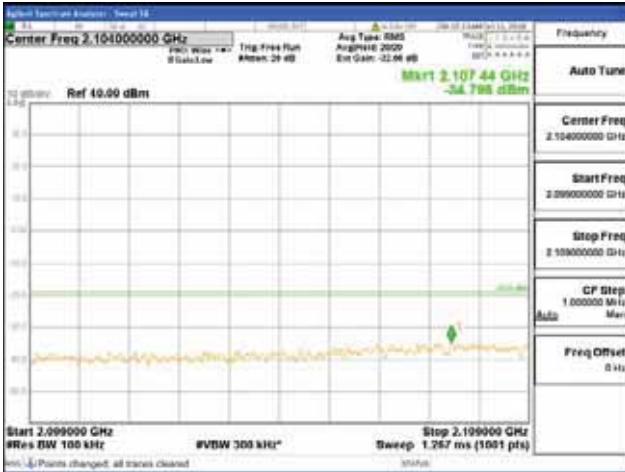

CTK Co., Ltd.
(Ho-dong), 113, Yejik-ro, Cheoin-gu,
Yongin-si, Gyeonggi-do, Korea
Tel: +82-31-339-9970
Fax: +82-31-624-9501

Report No.:
CTK-2018-03329
Page (747) / (2957)
Pages

2099 MHz - 2109 MHz