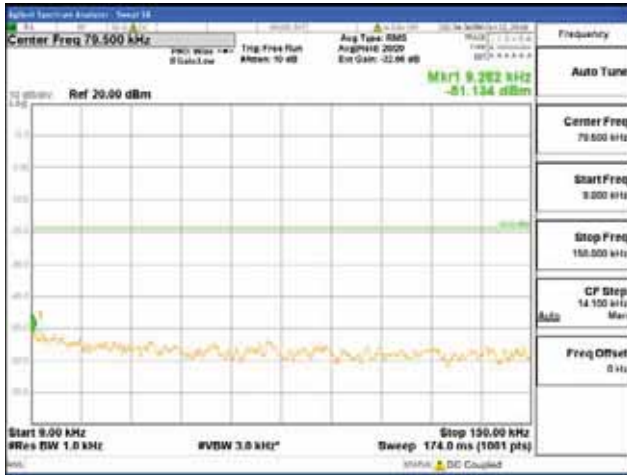

CTK Co., Ltd.
(Ho-dong), 113, Yejik-ro, Cheoin-gu,
Yongin-si, Gyeonggi-do, Korea
Tel: +82-31-339-9970
Fax: +82-31-624-9501

Report No.:
CTK-2018-03329
Page (782) / (2957)
Pages

[16QAM]

9 kHz - 150 kHz