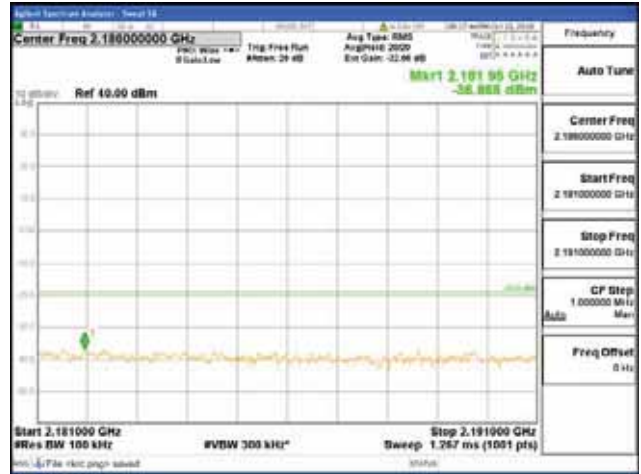

2181 MHz - 2191 MHz