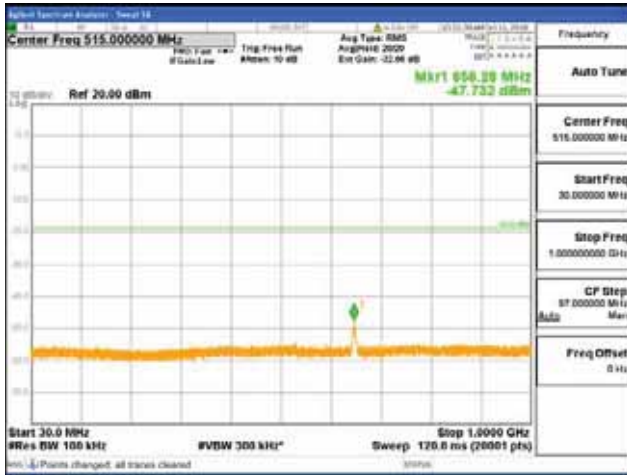

Report No.:
 CTK-2018-03329
 Page (802) / (2957)
 Pages

[256QAM]

9 kHz - 150 kHz

150 kHz - 30 MHz

30 MHz - 1000 MHz

1000 MHz - 2099 MHz

CTK Co., Ltd.
 (Ho-dong), 113, Yejik-ro, Cheoin-gu,
 Yongin-si, Gyeonggi-do, Korea
 Tel: +82-31-339-9970
 Fax: +82-31-624-9501