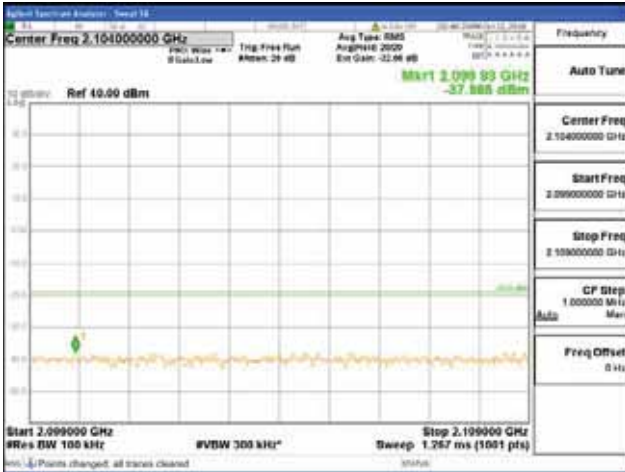

CTK Co., Ltd.
(Ho-dong), 113, Yejik-ro, Cheoin-gu,
Yongin-si, Gyeonggi-do, Korea
Tel: +82-31-339-9970
Fax: +82-31-624-9501

Report No.:
CTK-2018-03329
Page (761) / (2957)
Pages

2099 MHz - 2109 MHz