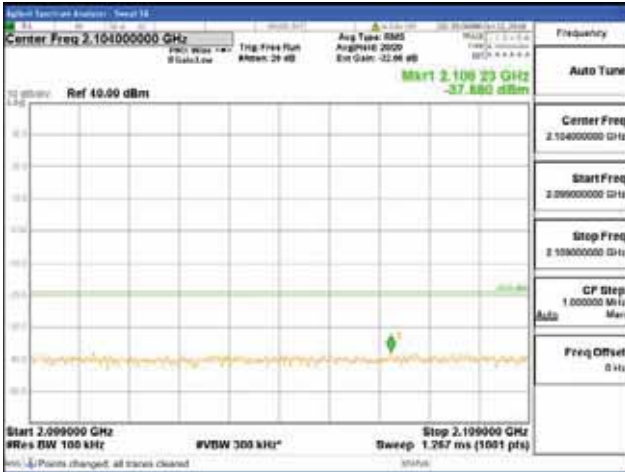

CTK Co., Ltd.
(Ho-dong), 113, Yejik-ro, Cheoin-gu,
Yongin-si, Gyeonggi-do, Korea
Tel: +82-31-339-9970
Fax: +82-31-624-9501

Report No.:
CTK-2018-03329
Page (783) / (2957)
Pages

2099 MHz - 2109 MHz