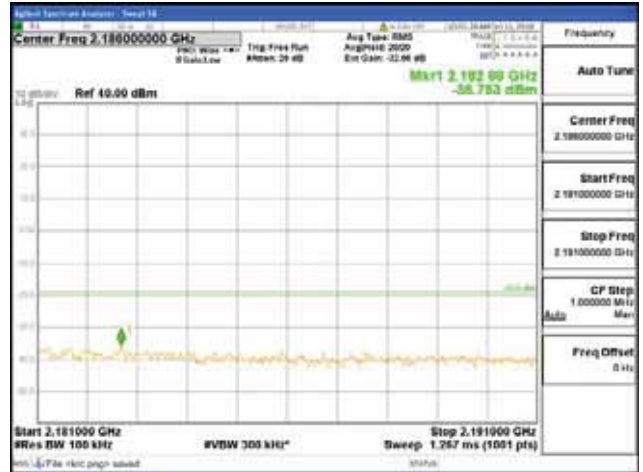

2181 MHz - 2191 MHz