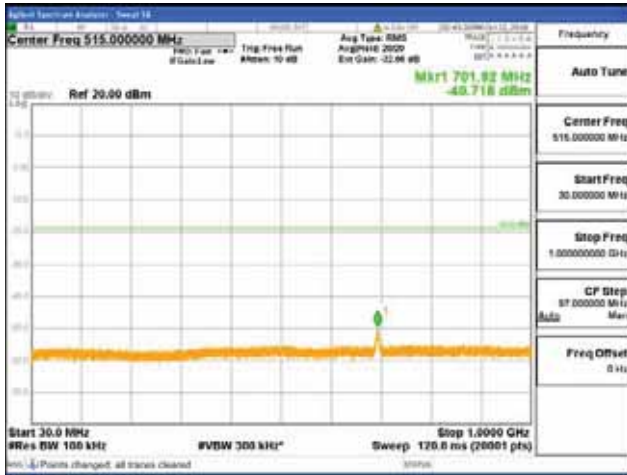

Report No.:
 CTK-2018-03329
 Page (758) / (2957)
 Pages

[16QAM]

9 kHz - 150 kHz

150 kHz - 30 MHz

30 MHz - 1000 MHz

1000 MHz - 2099 MHz

CTK Co., Ltd.
 (Ho-dong), 113, Yejik-ro, Cheoin-gu,
 Yongin-si, Gyeonggi-do, Korea
 Tel: +82-31-339-9970
 Fax: +82-31-624-9501