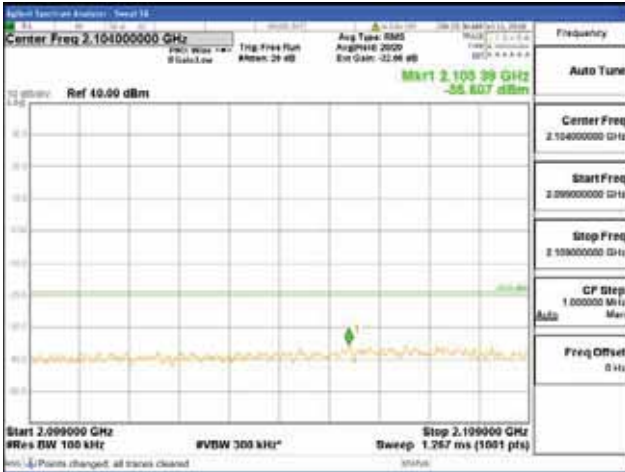

CTK Co., Ltd.
(Ho-dong), 113, Yejik-ro, Cheoin-gu,
Yongin-si, Gyeonggi-do, Korea
Tel: +82-31-339-9970
Fax: +82-31-624-9501

Report No.:
CTK-2018-03329
Page (769) / (2957)
Pages

2099 MHz - 2109 MHz