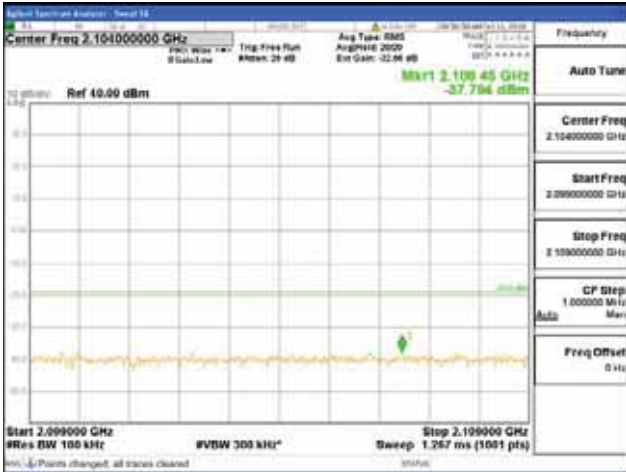

CTK Co., Ltd.
(Ho-dong), 113, Yejik-ro, Cheoin-gu,
Yongin-si, Gyeonggi-do, Korea
Tel: +82-31-339-9970
Fax: +82-31-624-9501

Report No.:
CTK-2018-03329
Page (751) / (2957)
Pages

2099 MHz - 2109 MHz