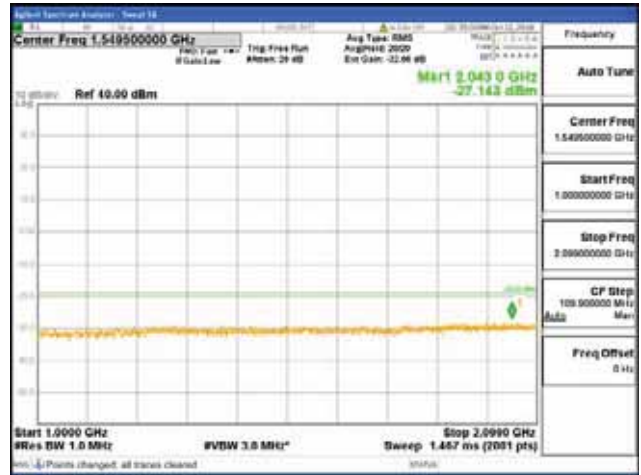

Report No.:
 CTK-2018-03329
 Page (782) / (2957)
 Pages

[16QAM]

9 kHz - 150 kHz

150 kHz - 30 MHz

30 MHz - 1000 MHz

1000 MHz - 2099 MHz

CTK Co., Ltd.
 (Ho-dong), 113, Yejik-ro, Cheoin-gu,
 Yongin-si, Gyeonggi-do, Korea
 Tel: +82-31-339-9970
 Fax: +82-31-624-9501