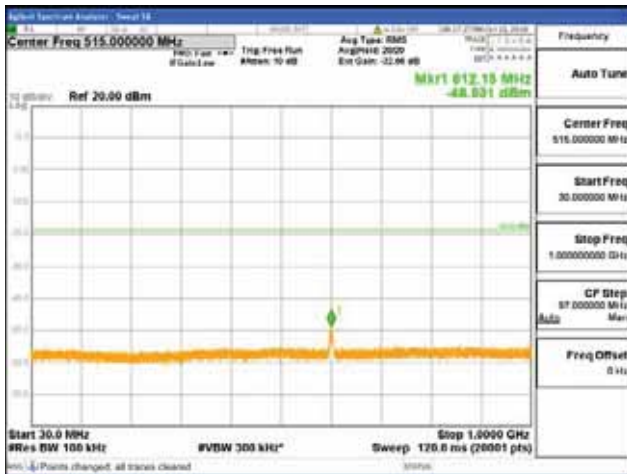

Report No.:
 CTK-2018-03329
 Page (812) / (2957)
 Pages

ANT 4
Band 66, BW 10MHz, Single 1 carrier, 4TX, Bottom
 [QPSK]

9 kHz - 150 kHz

150 kHz - 30 MHz

30 MHz - 1000 MHz

1000 MHz - 2099 MHz

CTK Co., Ltd.
 (Ho-dong), 113, Yejik-ro, Cheoin-gu,
 Yongin-si, Gyeonggi-do, Korea
 Tel: +82-31-339-9970
 Fax: +82-31-624-9501