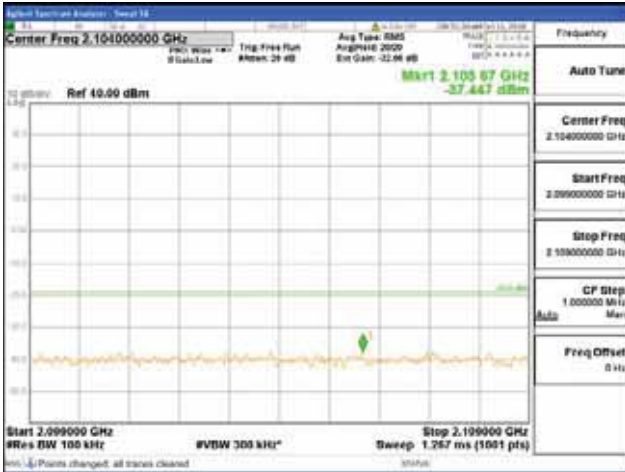

CTK Co., Ltd.
(Ho-dong), 113, Yejik-ro, Cheoin-gu,
Yongin-si, Gyeonggi-do, Korea
Tel: +82-31-339-9970
Fax: +82-31-624-9501

Report No.:
CTK-2018-03329
Page (773) / (2957)
Pages

2099 MHz - 2109 MHz