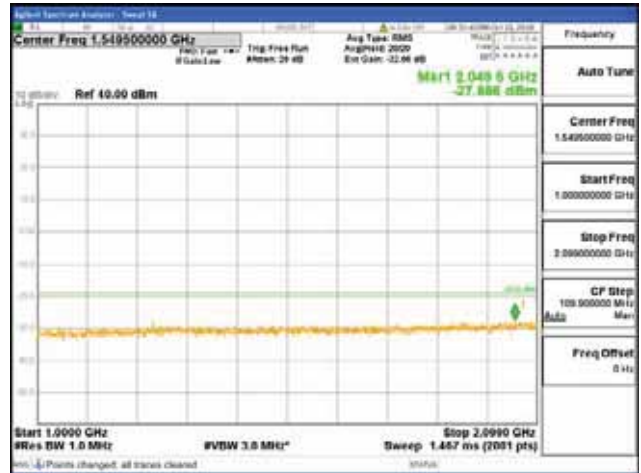

Report No.:
 CTK-2018-03329
 Page (766) / (2957)
 Pages

[16QAM]

9 kHz - 150 kHz

150 kHz - 30 MHz

30 MHz - 1000 MHz

1000 MHz - 2099 MHz

CTK Co., Ltd.
 (Ho-dong), 113, Yejik-ro, Cheoin-gu,
 Yongin-si, Gyeonggi-do, Korea
 Tel: +82-31-339-9970
 Fax: +82-31-624-9501