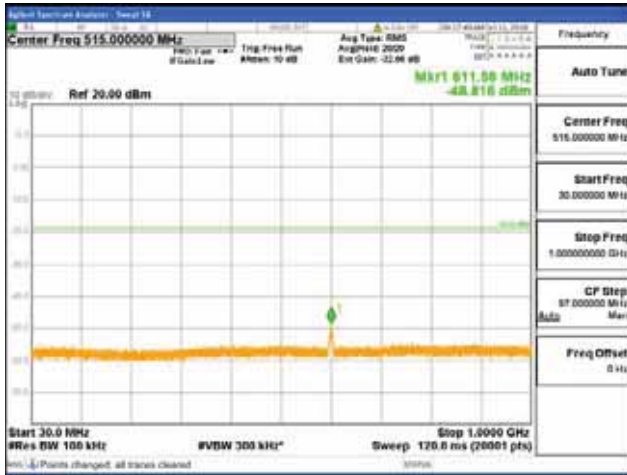

Report No.:
 CTK-2018-03329
 Page (792) / (2957)
 Pages

[64QAM]

9 kHz - 150 kHz

150 kHz - 30 MHz

30 MHz - 1000 MHz

1000 MHz - 2099 MHz

CTK Co., Ltd.
 (Ho-dong), 113, Yejik-ro, Cheoin-gu,
 Yongin-si, Gyeonggi-do, Korea
 Tel: +82-31-339-9970
 Fax: +82-31-624-9501