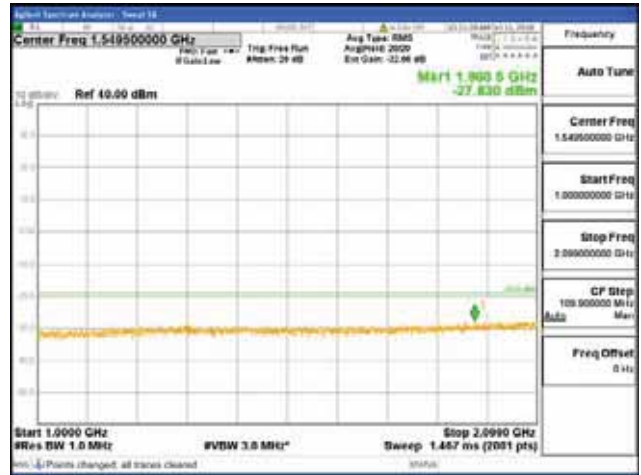

Report No.:
 CTK-2018-03329
 Page (778) / (2957)
 Pages

[256QAM]

9 kHz - 150 kHz

150 kHz - 30 MHz

30 MHz - 1000 MHz

1000 MHz - 2099 MHz

CTK Co., Ltd.
 (Ho-dong), 113, Yejik-ro, Cheoin-gu,
 Yongin-si, Gyeonggi-do, Korea
 Tel: +82-31-339-9970
 Fax: +82-31-624-9501