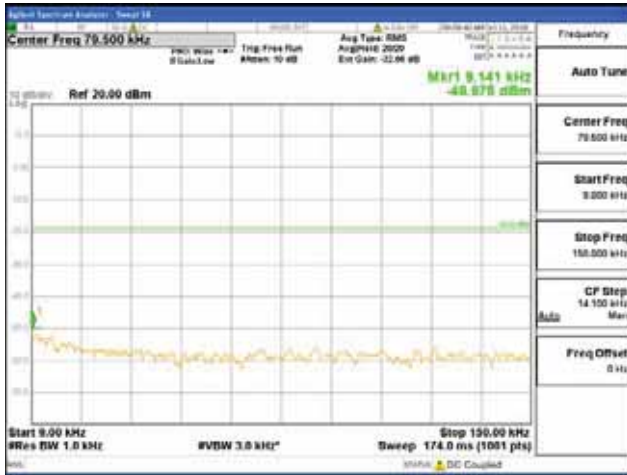

CTK Co., Ltd.
(Ho-dong), 113, Yejik-ro, Cheoin-gu,
Yongin-si, Gyeonggi-do, Korea
Tel: +82-31-339-9970
Fax: +82-31-624-9501

Report No.:
CTK-2018-03329
Page (746) / (2957)
Pages

[256QAM]

9 kHz - 150 kHz