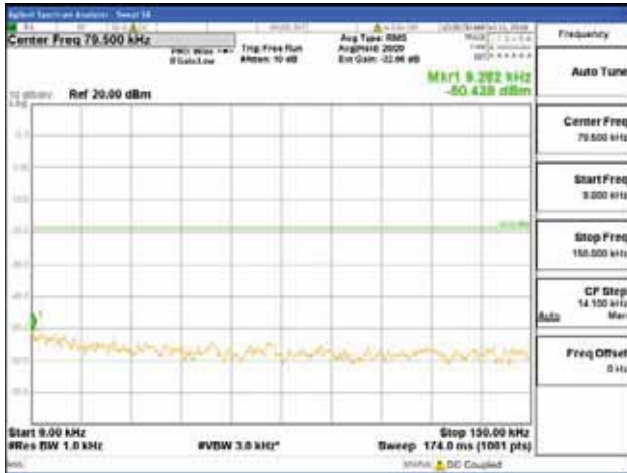

CTK Co., Ltd.
(Ho-dong), 113, Yejik-ro, Cheoin-gu,
Yongin-si, Gyeonggi-do, Korea
Tel: +82-31-339-9970
Fax: +82-31-624-9501

Report No.:
CTK-2018-03329
Page (748) / (2957)
Pages

Band 66, BW 10MHz, Single 1 carrier, 4TX, Middle
[QPSK]

9 kHz - 150 kHz