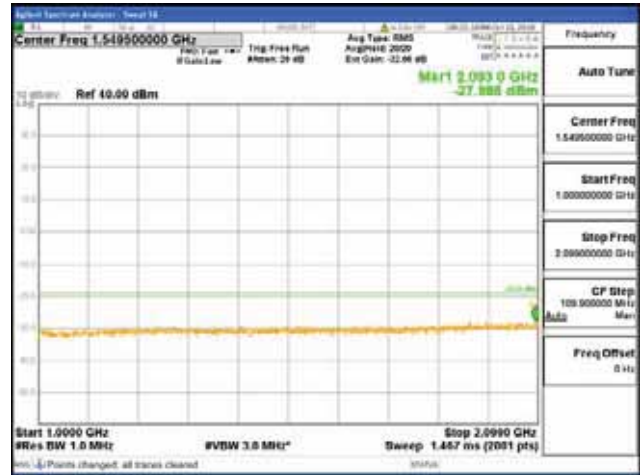

Report No.:
 CTK-2018-03329
 Page (790) / (2957)
 Pages

[16QAM]

9 kHz - 150 kHz

150 kHz - 30 MHz

30 MHz - 1000 MHz

1000 MHz - 2099 MHz

CTK Co., Ltd.
 (Ho-dong), 113, Yejik-ro, Cheoin-gu,
 Yongin-si, Gyeonggi-do, Korea
 Tel: +82-31-339-9970
 Fax: +82-31-624-9501