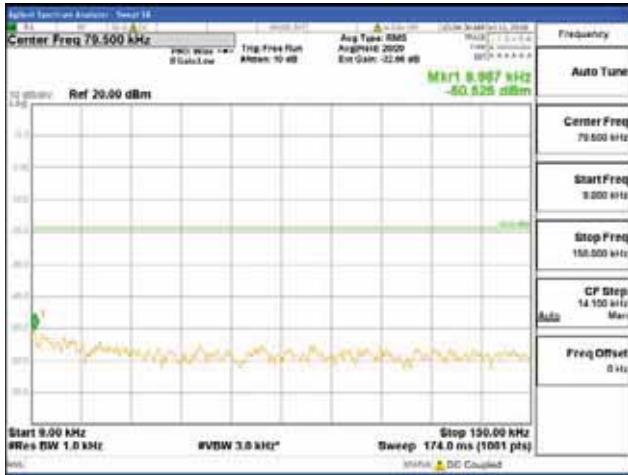

CTK Co., Ltd.
(Ho-dong), 113, Yejik-ro, Cheoin-gu,
Yongin-si, Gyeonggi-do, Korea
Tel: +82-31-339-9970
Fax: +82-31-624-9501

Report No.:
CTK-2018-03329
Page (752) / (2957)
Pages

[64QAM]

9 kHz - 150 kHz