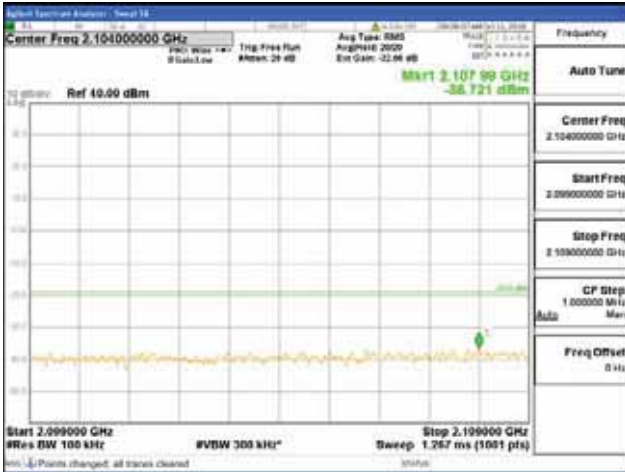

CTK Co., Ltd.
(Ho-dong), 113, Yejik-ro, Cheoin-gu,
Yongin-si, Gyeonggi-do, Korea
Tel: +82-31-339-9970
Fax: +82-31-624-9501

Report No.:
CTK-2018-03329
Page (745) / (2957)
Pages

2099 MHz - 2109 MHz