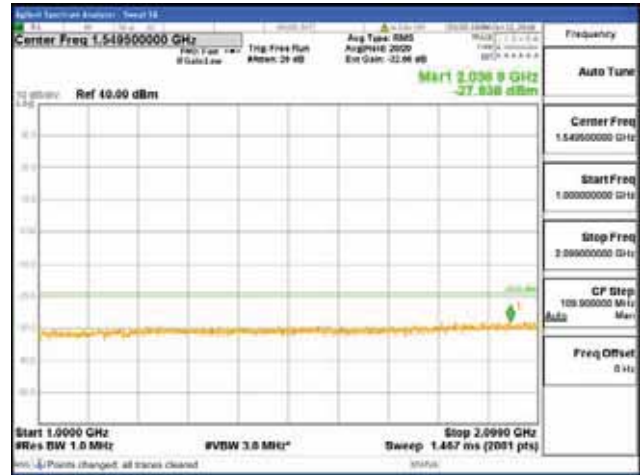

Report No.:
 CTK-2018-03329
 Page (810) / (2957)
 Pages

[256QAM]

9 kHz - 150 kHz

150 kHz - 30 MHz

30 MHz - 1000 MHz

1000 MHz - 2099 MHz

CTK Co., Ltd.
 (Ho-dong), 113, Yejik-ro, Cheoin-gu,
 Yongin-si, Gyeonggi-do, Korea
 Tel: +82-31-339-9970
 Fax: +82-31-624-9501