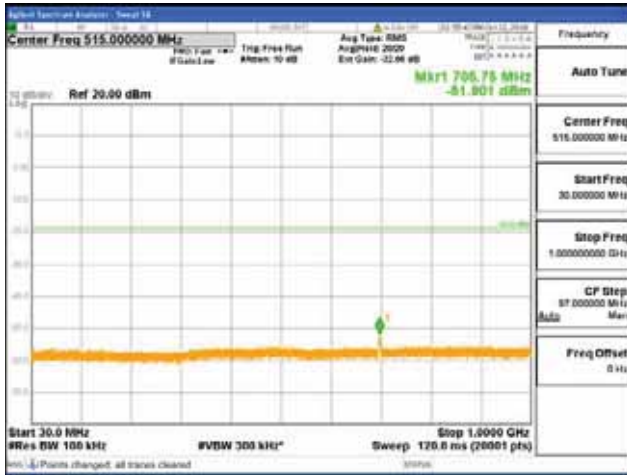

150 kHz - 30 MHz

30 MHz - 1000 MHz

1000 MHz - 2099 MHz

CTK Co., Ltd.
 (Ho-dong), 113, Yejik-ro, Cheoin-gu,
 Yongin-si, Gyeonggi-do, Korea
 Tel: +82-31-339-9970
 Fax: +82-31-624-9501

Report No.:
 CTK-2018-03329
 Page (737) / (2957)
 Pages