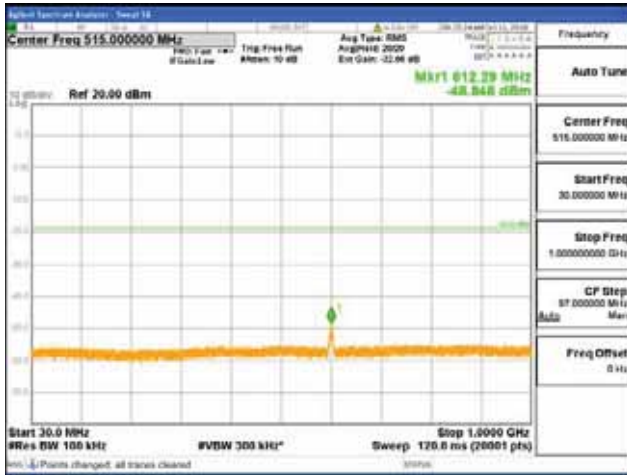

Report No.:
 CTK-2018-03329
 Page (768) / (2957)
 Pages

[64QAM]

9 kHz - 150 kHz

150 kHz - 30 MHz

30 MHz - 1000 MHz

1000 MHz - 2099 MHz

CTK Co., Ltd.
 (Ho-dong), 113, Yejik-ro, Cheoin-gu,
 Yongin-si, Gyeonggi-do, Korea
 Tel: +82-31-339-9970
 Fax: +82-31-624-9501