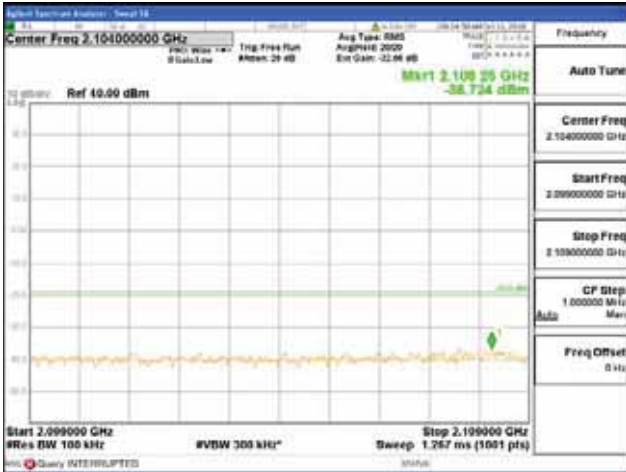

CTK Co., Ltd.
(Ho-dong), 113, Yejik-ro, Cheoin-gu,
Yongin-si, Gyeonggi-do, Korea
Tel: +82-31-339-9970
Fax: +82-31-624-9501

Report No.:
CTK-2018-03329
Page (817) / (2957)
Pages

2099 MHz - 2109 MHz