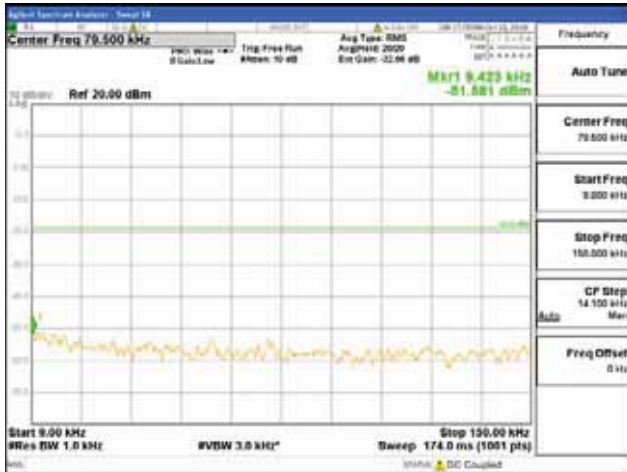

CTK Co., Ltd.
(Ho-dong), 113, Yejik-ro, Cheoin-gu,
Yongin-si, Gyeonggi-do, Korea
Tel: +82-31-339-9970
Fax: +82-31-624-9501

Report No.:
CTK-2018-03329
Page (812) / (2957)
Pages

ANT 4
Band 66, BW 10MHz, Single 1 carrier, 4TX, Bottom
[QPSK]

9 kHz - 150 kHz