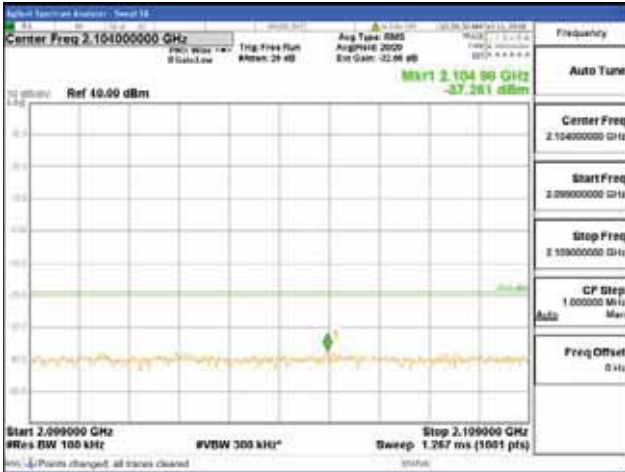

CTK Co., Ltd.
(Ho-dong), 113, Yejik-ro, Cheoin-gu,
Yongin-si, Gyeonggi-do, Korea
Tel: +82-31-339-9970
Fax: +82-31-624-9501

Report No.:
CTK-2018-03329
Page (825) / (2957)
Pages

2099 MHz - 2109 MHz