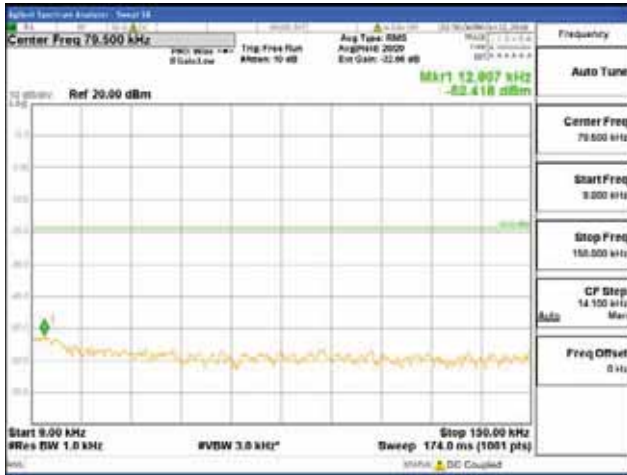

CTK Co., Ltd.
(Ho-dong), 113, Yejik-ro, Cheoin-gu,
Yongin-si, Gyeonggi-do, Korea
Tel: +82-31-339-9970
Fax: +82-31-624-9501

Report No.:
CTK-2018-03329
Page (738) / (2957)
Pages

[256QAM]

9 kHz - 150 kHz