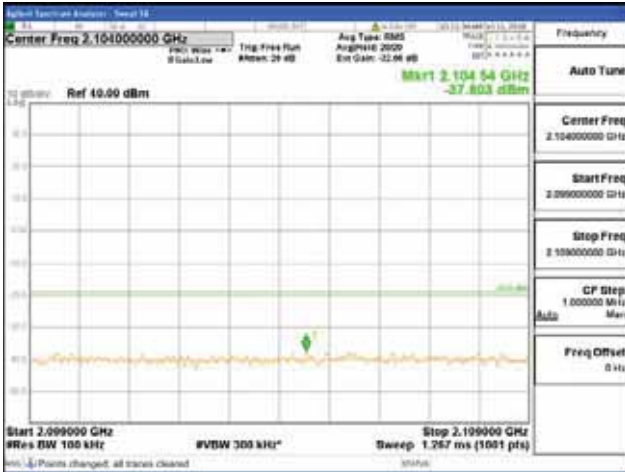

CTK Co., Ltd.
(Ho-dong), 113, Yejik-ro, Cheoin-gu,
Yongin-si, Gyeonggi-do, Korea
Tel: +82-31-339-9970
Fax: +82-31-624-9501

Report No.:
CTK-2018-03329
Page (779) / (2957)
Pages

2099 MHz - 2109 MHz