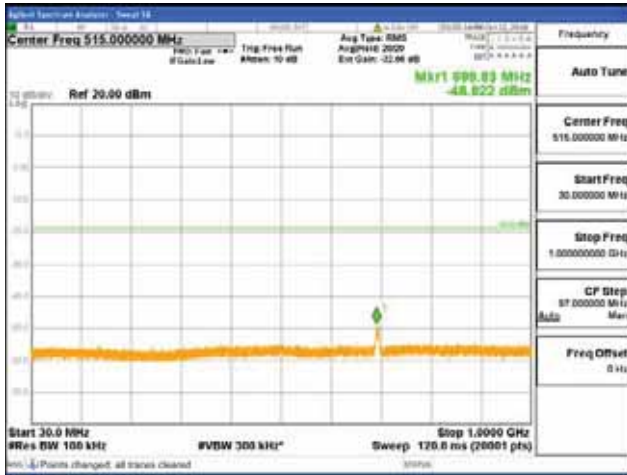

Report No.:
 CTK-2018-03329
 Page (810) / (2957)
 Pages

[256QAM]

9 kHz - 150 kHz

150 kHz - 30 MHz

30 MHz - 1000 MHz

1000 MHz - 2099 MHz

CTK Co., Ltd.
 (Ho-dong), 113, Yejik-ro, Cheoin-gu,
 Yongin-si, Gyeonggi-do, Korea
 Tel: +82-31-339-9970
 Fax: +82-31-624-9501