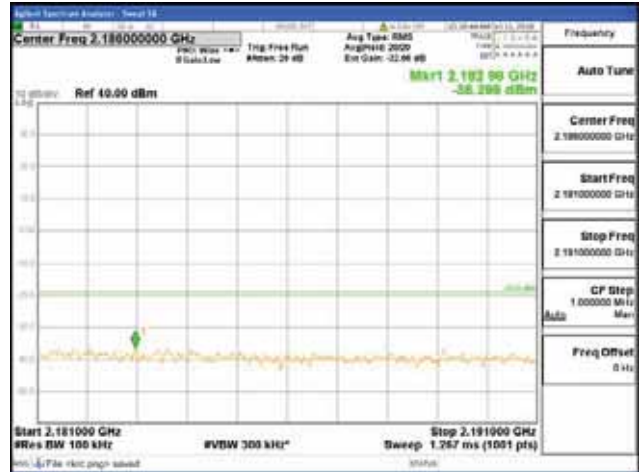

2181 MHz - 2191 MHz