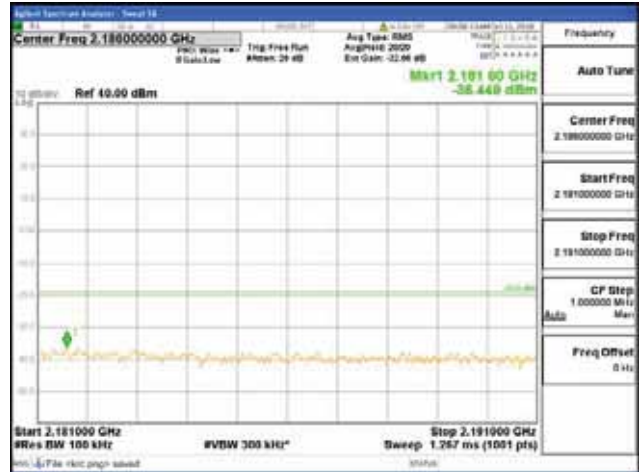

2181 MHz - 2191 MHz