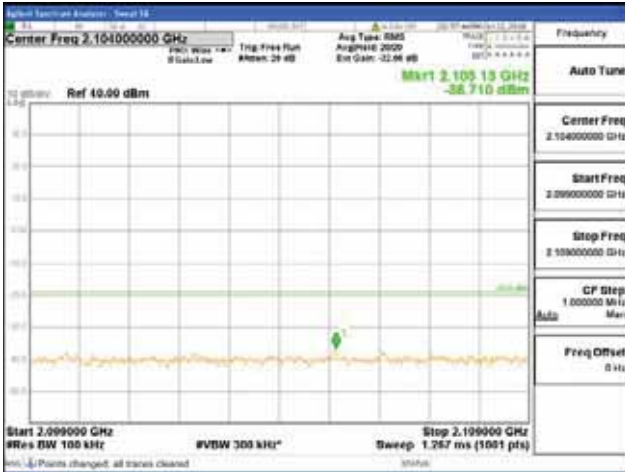

CTK Co., Ltd.
(Ho-dong), 113, Yejik-ro, Cheoin-gu,
Yongin-si, Gyeonggi-do, Korea
Tel: +82-31-339-9970
Fax: +82-31-624-9501

Report No.:
CTK-2018-03329
Page (785) / (2957)
Pages

2099 MHz - 2109 MHz