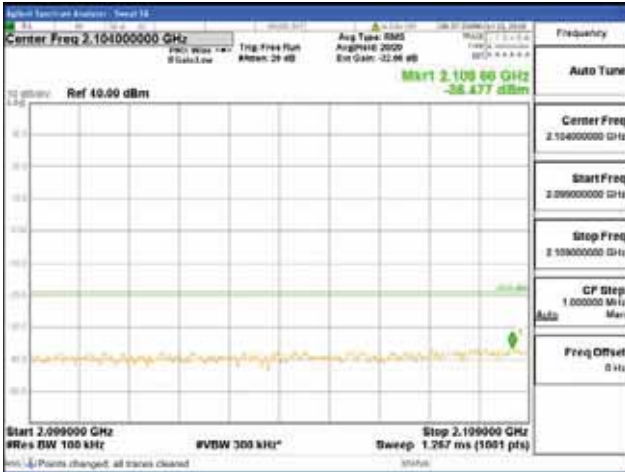

CTK Co., Ltd.
(Ho-dong), 113, Yejik-ro, Cheoin-gu,
Yongin-si, Gyeonggi-do, Korea
Tel: +82-31-339-9970
Fax: +82-31-624-9501

Report No.:
CTK-2018-03329
Page (743) / (2957)
Pages

2099 MHz - 2109 MHz