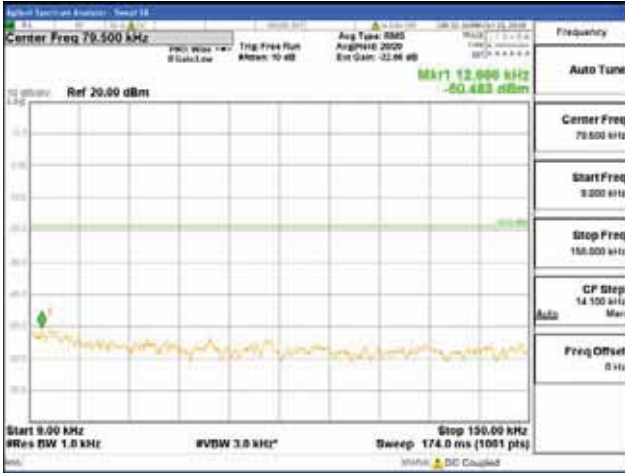

CTK Co., Ltd.
(Ho-dong), 113, Yejik-ro, Cheoin-gu,
Yongin-si, Gyeonggi-do, Korea
Tel: +82-31-339-9970
Fax: +82-31-624-9501

Report No.:
CTK-2018-03329
Page (766) / (2957)
Pages

[16QAM]

9 kHz - 150 kHz