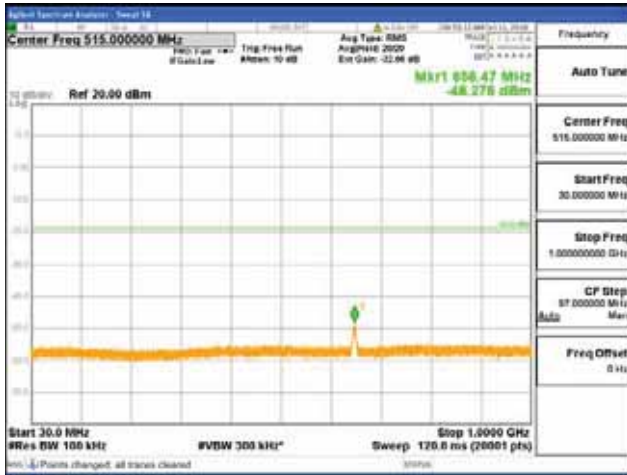

Report No.:
 CTK-2018-03329
 Page (774) / (2957)
 Pages

[16QAM]

9 kHz - 150 kHz

150 kHz - 30 MHz

30 MHz - 1000 MHz

1000 MHz - 2099 MHz

CTK Co., Ltd.
 (Ho-dong), 113, Yejik-ro, Cheoin-gu,
 Yongin-si, Gyeonggi-do, Korea
 Tel: +82-31-339-9970
 Fax: +82-31-624-9501