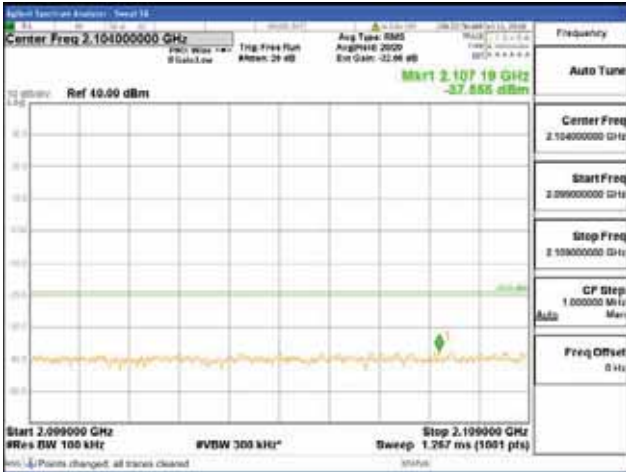

CTK Co., Ltd.
(Ho-dong), 113, Yejik-ro, Cheoin-gu,
Yongin-si, Gyeonggi-do, Korea
Tel: +82-31-339-9970
Fax: +82-31-624-9501

Report No.:
CTK-2018-03329
Page (819) / (2957)
Pages

2099 MHz - 2109 MHz