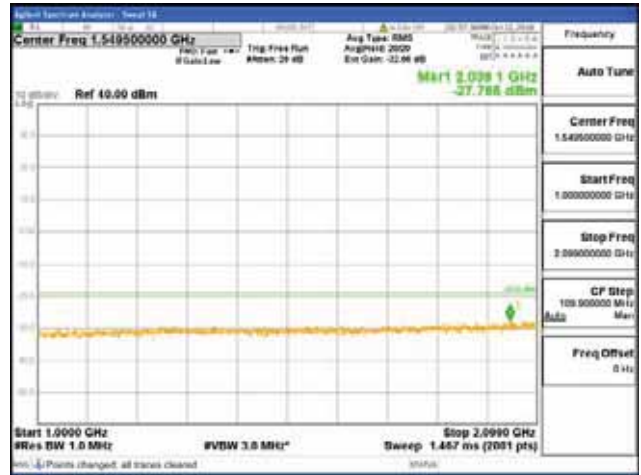

Report No.:
 CTK-2018-03329
 Page (784) / (2957)
 Pages

[64QAM]

9 kHz - 150 kHz

150 kHz - 30 MHz

30 MHz - 1000 MHz

1000 MHz - 2099 MHz

CTK Co., Ltd.
 (Ho-dong), 113, Yejik-ro, Cheoin-gu,
 Yongin-si, Gyeonggi-do, Korea
 Tel: +82-31-339-9970
 Fax: +82-31-624-9501