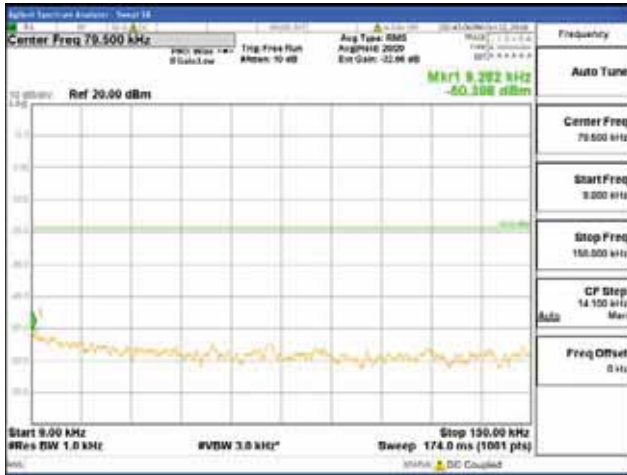

CTK Co., Ltd.
(Ho-dong), 113, Yejik-ro, Cheoin-gu,
Yongin-si, Gyeonggi-do, Korea
Tel: +82-31-339-9970
Fax: +82-31-624-9501

Report No.:
CTK-2018-03329
Page (758) / (2957)
Pages

[16QAM]

9 kHz - 150 kHz