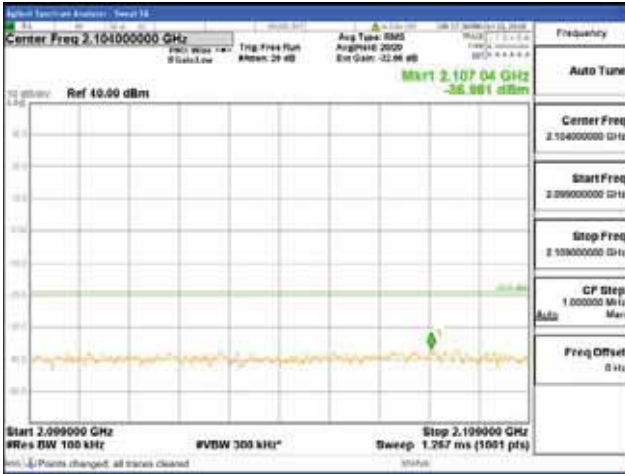

CTK Co., Ltd.
(Ho-dong), 113, Yejik-ro, Cheoin-gu,
Yongin-si, Gyeonggi-do, Korea
Tel: +82-31-339-9970
Fax: +82-31-624-9501

Report No.:
CTK-2018-03329
Page (813) / (2957)
Pages

2099 MHz - 2109 MHz