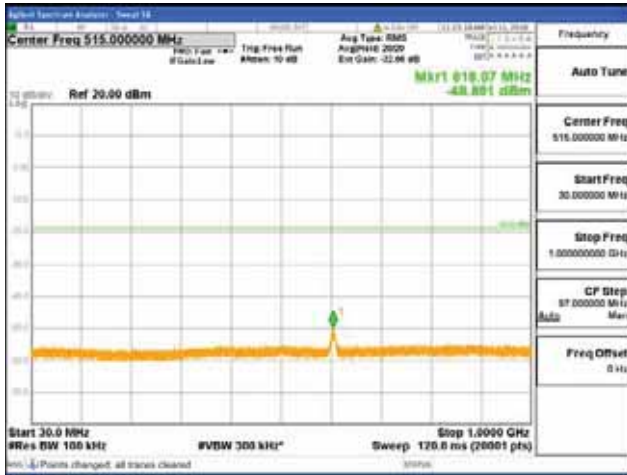

Report No.:
 CTK-2018-03329
 Page (838) / (2957)
 Pages

[16QAM]

9 kHz - 150 kHz

150 kHz - 30 MHz

30 MHz - 1000 MHz

1000 MHz - 2099 MHz

CTK Co., Ltd.
 (Ho-dong), 113, Yejik-ro, Cheoin-gu,
 Yongin-si, Gyeonggi-do, Korea
 Tel: +82-31-339-9970
 Fax: +82-31-624-9501