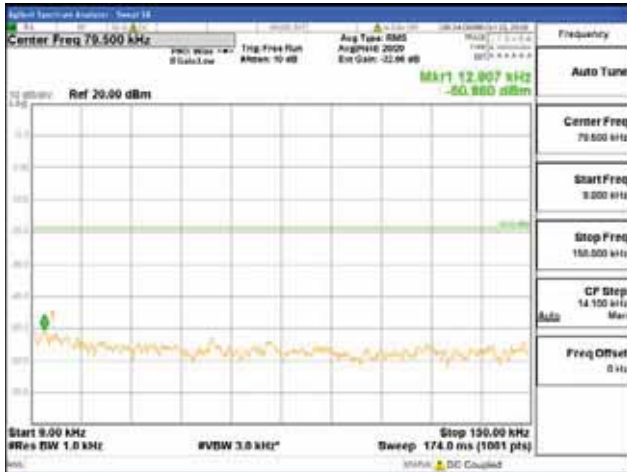

CTK Co., Ltd.
(Ho-dong), 113, Yejik-ro, Cheoin-gu,
Yongin-si, Gyeonggi-do, Korea
Tel: +82-31-339-9970
Fax: +82-31-624-9501

Report No.:
CTK-2018-03329
Page (788) / (2957)
Pages

ANT 3
Band 66, BW 10MHz, Single 1 carrier, 4TX, Bottom
[QPSK]

9 kHz - 150 kHz