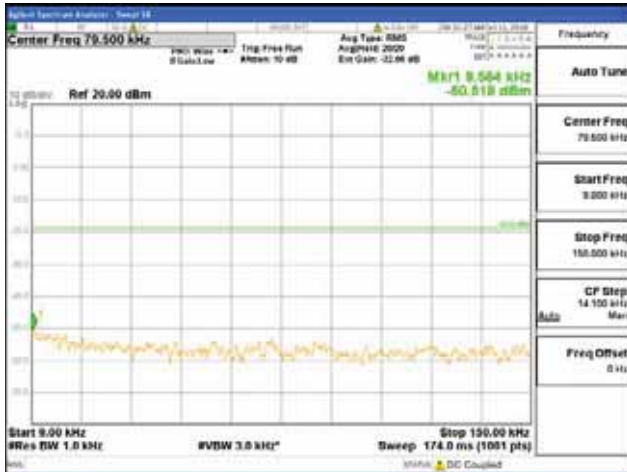

CTK Co., Ltd.
(Ho-dong), 113, Yejik-ro, Cheoin-gu,
Yongin-si, Gyeonggi-do, Korea
Tel: +82-31-339-9970
Fax: +82-31-624-9501

Report No.:
CTK-2018-03329
Page (820) / (2957)
Pages

Band 66, BW 10MHz, Single 1 carrier, 4TX, Middle
[QPSK]

9 kHz - 150 kHz