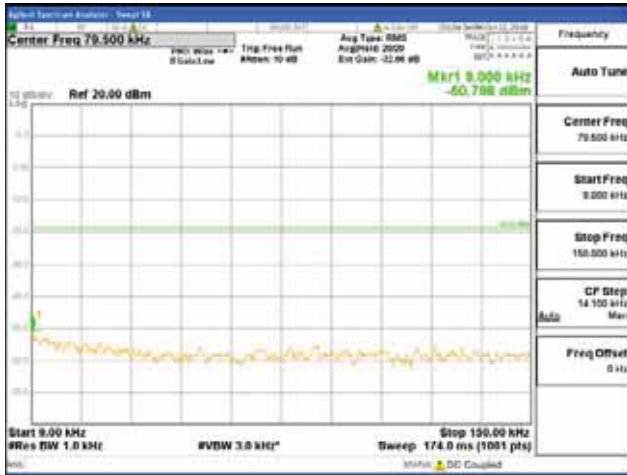

CTK Co., Ltd.
(Ho-dong), 113, Yejik-ro, Cheoin-gu,
Yongin-si, Gyeonggi-do, Korea
Tel: +82-31-339-9970
Fax: +82-31-624-9501

Report No.:
CTK-2018-03329
Page (834) / (2957)
Pages

[256QAM]

9 kHz - 150 kHz