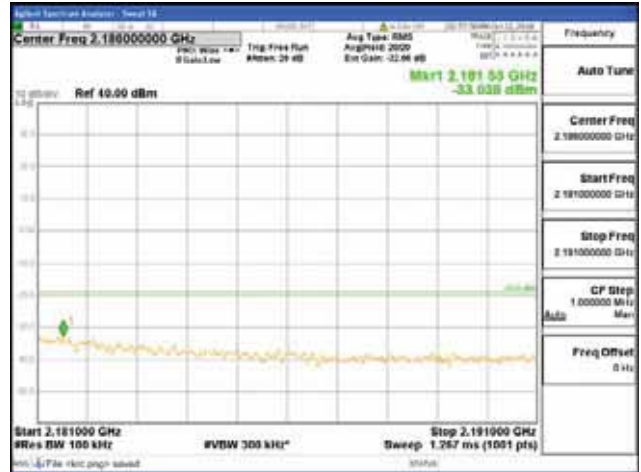

2181 MHz - 2191 MHz