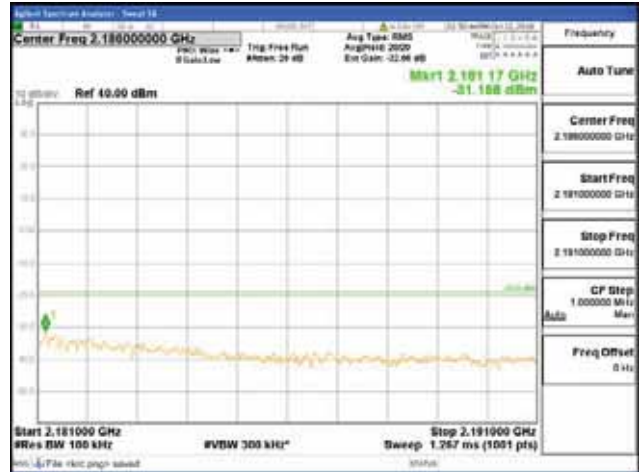

2181 MHz - 2191 MHz