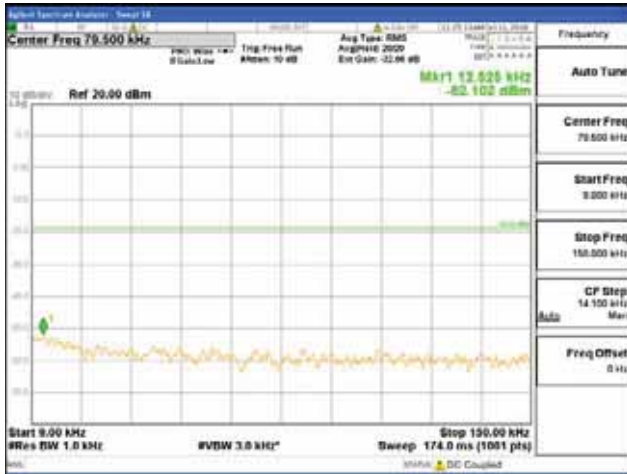

CTK Co., Ltd.
(Ho-dong), 113, Yejik-ro, Cheoin-gu,
Yongin-si, Gyeonggi-do, Korea
Tel: +82-31-339-9970
Fax: +82-31-624-9501

Report No.:
CTK-2018-03329
Page (836) / (2957)
Pages

ANT 1
Band 66, BW 15MHz, Single 1 carrier, 4TX, Bottom
[QPSK]

9 kHz - 150 kHz