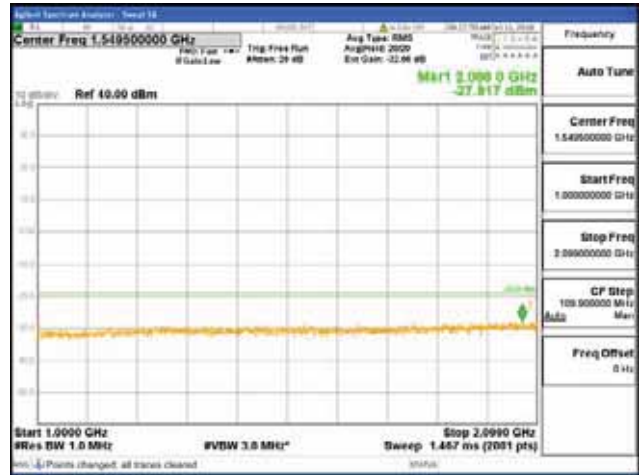

Report No.:
 CTK-2018-03329
 Page (792) / (2957)
 Pages

[64QAM]

9 kHz - 150 kHz

150 kHz - 30 MHz

30 MHz - 1000 MHz

1000 MHz - 2099 MHz

CTK Co., Ltd.
 (Ho-dong), 113, Yejik-ro, Cheoin-gu,
 Yongin-si, Gyeonggi-do, Korea
 Tel: +82-31-339-9970
 Fax: +82-31-624-9501