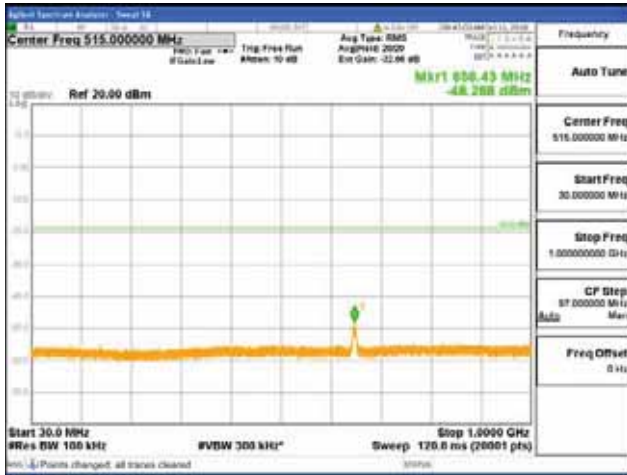

Report No.:
 CTK-2018-03329
 Page (798) / (2957)
 Pages

[16QAM]

9 kHz - 150 kHz

150 kHz - 30 MHz

30 MHz - 1000 MHz

1000 MHz - 2099 MHz

CTK Co., Ltd.
 (Ho-dong), 113, Yejik-ro, Cheoin-gu,
 Yongin-si, Gyeonggi-do, Korea
 Tel: +82-31-339-9970
 Fax: +82-31-624-9501