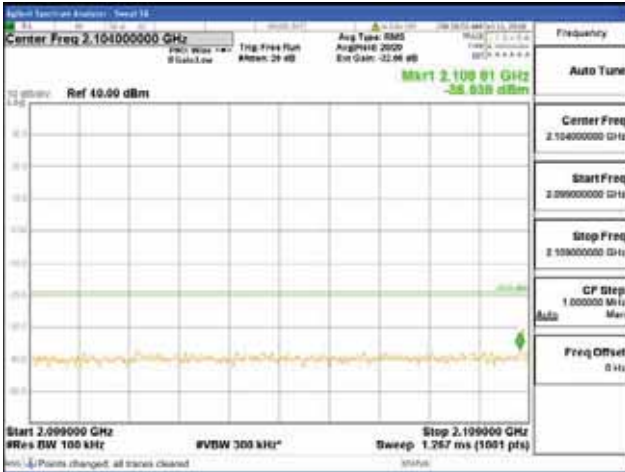

CTK Co., Ltd.
(Ho-dong), 113, Yejik-ro, Cheoin-gu,
Yongin-si, Gyeonggi-do, Korea
Tel: +82-31-339-9970
Fax: +82-31-624-9501

Report No.:
CTK-2018-03329
Page (793) / (2957)
Pages

2099 MHz - 2109 MHz