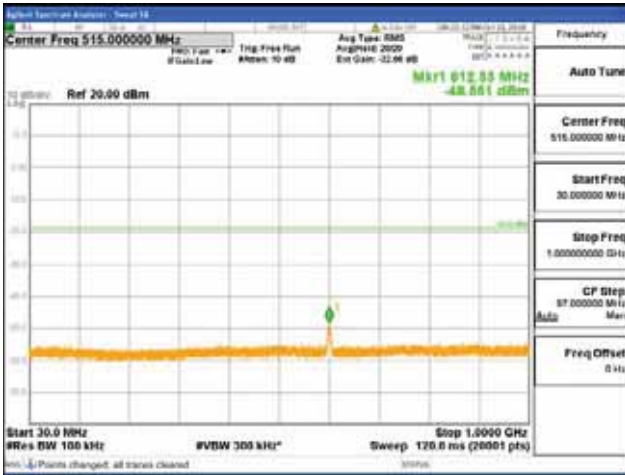

Report No.:
 CTK-2018-03329
 Page (790) / (2957)
 Pages

[16QAM]

9 kHz - 150 kHz

150 kHz - 30 MHz

30 MHz - 1000 MHz

1000 MHz - 2099 MHz

CTK Co., Ltd.
 (Ho-dong), 113, Yejik-ro, Cheoin-gu,
 Yongin-si, Gyeonggi-do, Korea
 Tel: +82-31-339-9970
 Fax: +82-31-624-9501