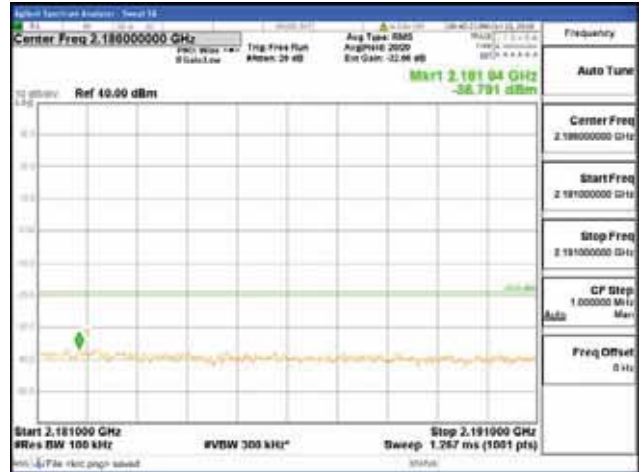

2181 MHz - 2191 MHz