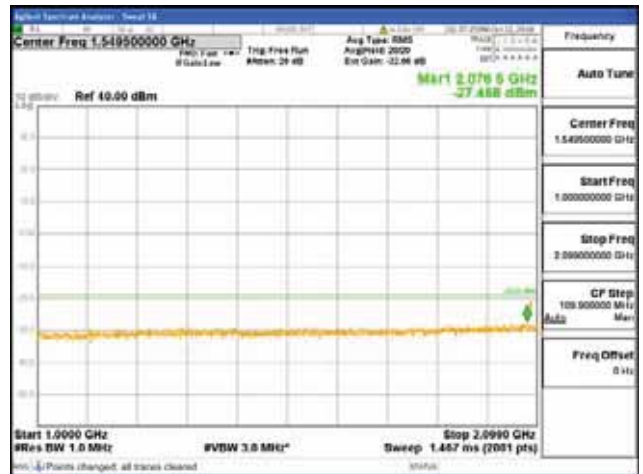

Report No.:
 CTK-2018-03329
 Page (780) / (2957)
 Pages

Band 66, BW 10MHz, Single 1 carrier, 4TX, Top
 [QPSK]

9 kHz - 150 kHz

150 kHz - 30 MHz

30 MHz - 1000 MHz

1000 MHz - 2099 MHz

CTK Co., Ltd.
 (Ho-dong), 113, Yejik-ro, Cheoin-gu,
 Yongin-si, Gyeonggi-do, Korea
 Tel: +82-31-339-9970
 Fax: +82-31-624-9501