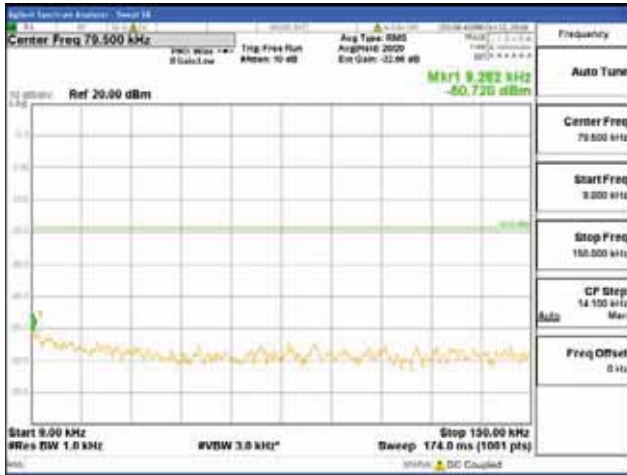

CTK Co., Ltd.
(Ho-dong), 113, Yejik-ro, Cheoin-gu,
Yongin-si, Gyeonggi-do, Korea
Tel: +82-31-339-9970
Fax: +82-31-624-9501

Report No.:
CTK-2018-03329
Page (832) / (2957)
Pages

[64QAM]

9 kHz - 150 kHz