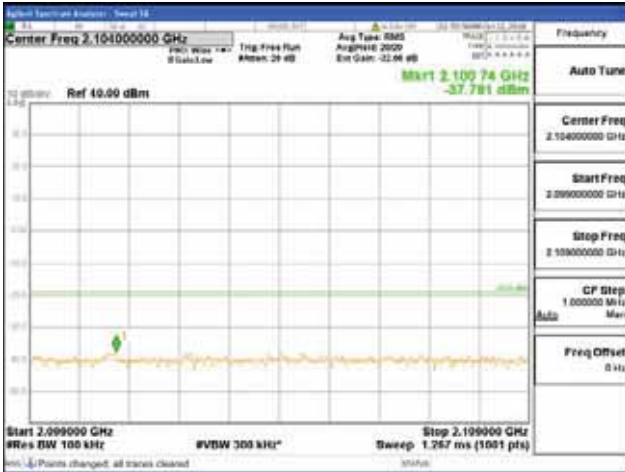

CTK Co., Ltd.
(Ho-dong), 113, Yejik-ro, Cheoin-gu,
Yongin-si, Gyeonggi-do, Korea
Tel: +82-31-339-9970
Fax: +82-31-624-9501

Report No.:
CTK-2018-03329
Page (737) / (2957)
Pages

2099 MHz - 2109 MHz