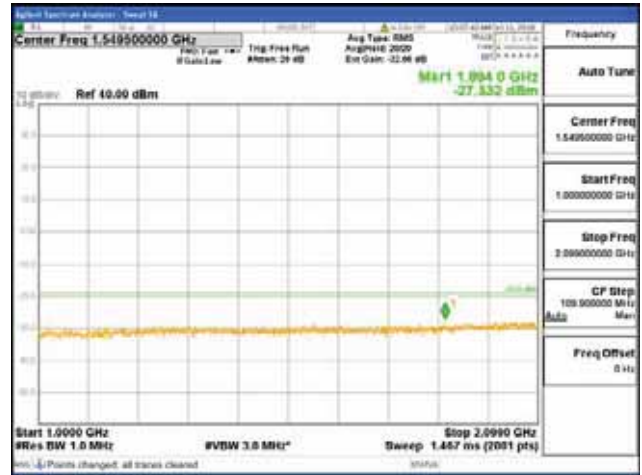

Report No.:
 CTK-2018-03329
 Page (754) / (2957)
 Pages

[256QAM]

9 kHz - 150 kHz

150 kHz - 30 MHz

30 MHz - 1000 MHz

1000 MHz - 2099 MHz

CTK Co., Ltd.
 (Ho-dong), 113, Yejik-ro, Cheoin-gu,
 Yongin-si, Gyeonggi-do, Korea
 Tel: +82-31-339-9970
 Fax: +82-31-624-9501