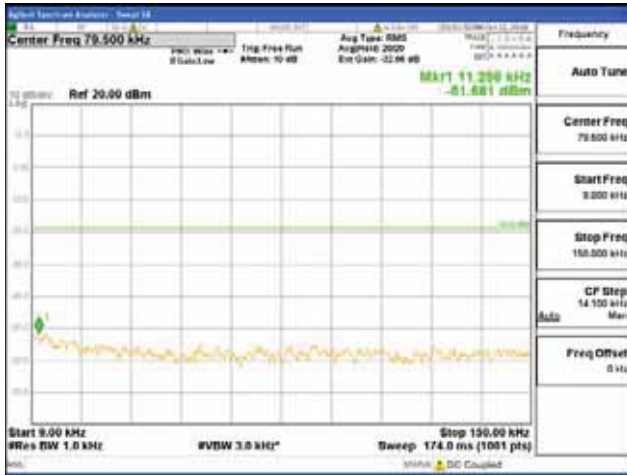

CTK Co., Ltd.
(Ho-dong), 113, Yejik-ro, Cheoin-gu,
Yongin-si, Gyeonggi-do, Korea
Tel: +82-31-339-9970
Fax: +82-31-624-9501

Report No.:
CTK-2018-03329
Page (810) / (2957)
Pages

[256QAM]

9 kHz - 150 kHz