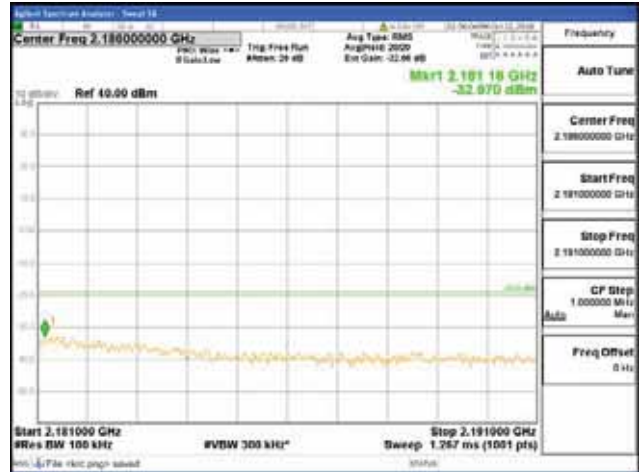

2181 MHz - 2191 MHz