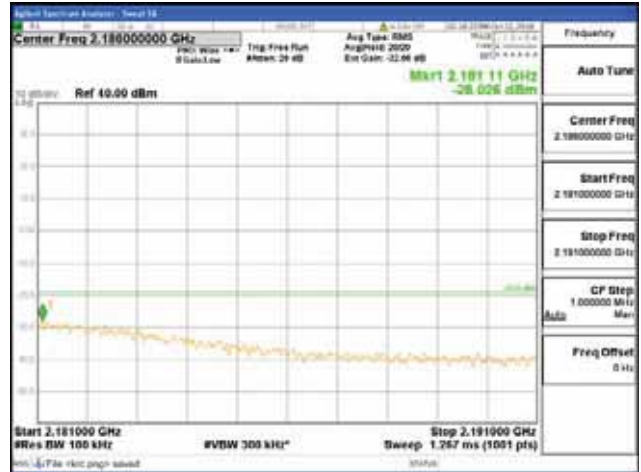

2181 MHz - 2191 MHz