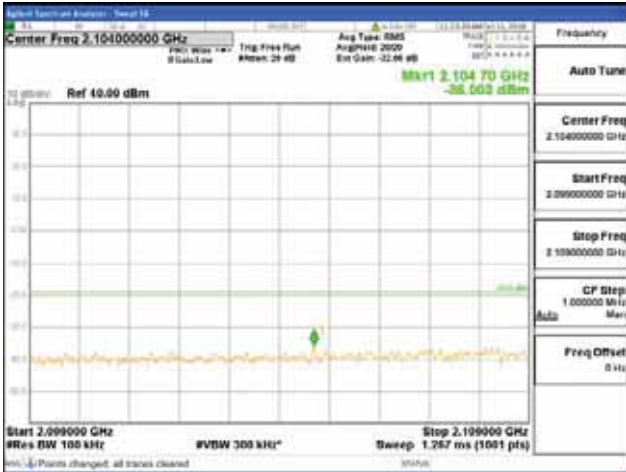

CTK Co., Ltd.
(Ho-dong), 113, Yejik-ro, Cheoin-gu,
Yongin-si, Gyeonggi-do, Korea
Tel: +82-31-339-9970
Fax: +82-31-624-9501

Report No.:
CTK-2018-03329
Page (839) / (2957)
Pages

2099 MHz - 2109 MHz