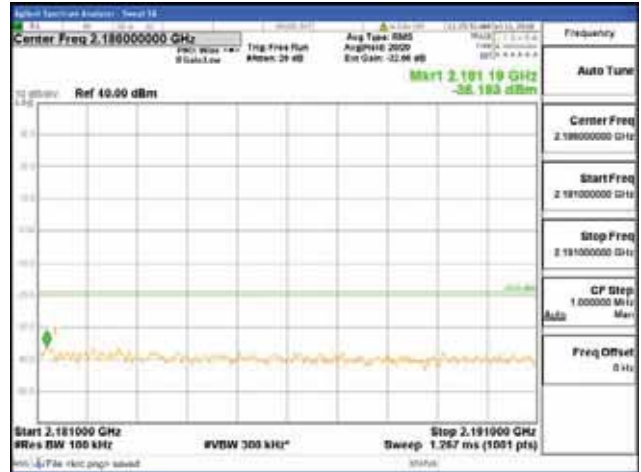

2181 MHz - 2191 MHz