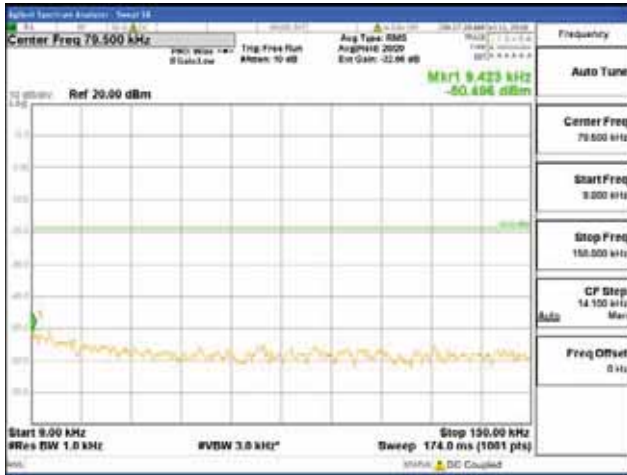

CTK Co., Ltd.
(Ho-dong), 113, Yejik-ro, Cheoin-gu,
Yongin-si, Gyeonggi-do, Korea
Tel: +82-31-339-9970
Fax: +82-31-624-9501

Report No.:
CTK-2018-03329
Page (792) / (2957)
Pages

[64QAM]

9 kHz - 150 kHz