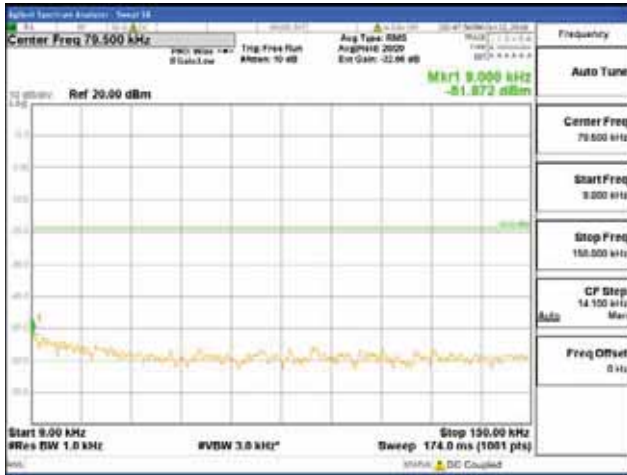

CTK Co., Ltd.
(Ho-dong), 113, Yejik-ro, Cheoin-gu,
Yongin-si, Gyeonggi-do, Korea
Tel: +82-31-339-9970
Fax: +82-31-624-9501

Report No.:
CTK-2018-03329
Page (760) / (2957)
Pages

[64QAM]

9 kHz - 150 kHz