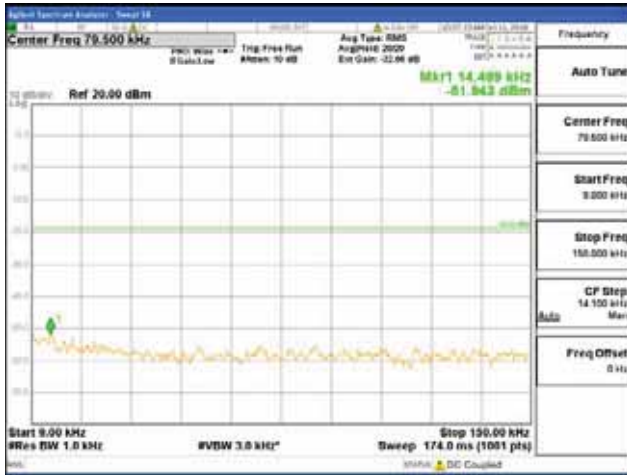

CTK Co., Ltd.
(Ho-dong), 113, Yejik-ro, Cheoin-gu,
Yongin-si, Gyeonggi-do, Korea
Tel: +82-31-339-9970
Fax: +82-31-624-9501

Report No.:
CTK-2018-03329
Page (754) / (2957)
Pages

[256QAM]

9 kHz - 150 kHz