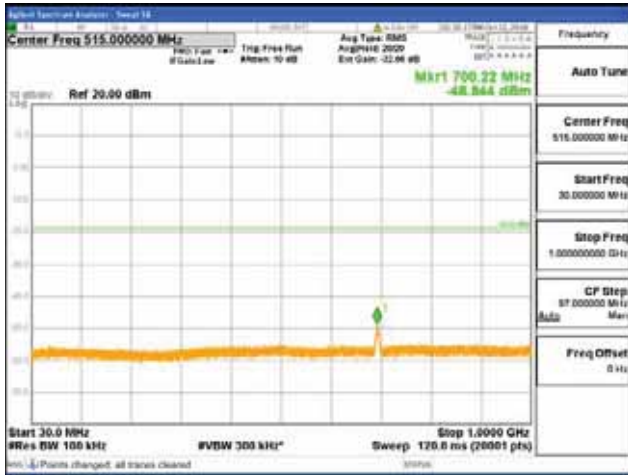

Report No.:
 CTK-2018-03329
 Page (806) / (2957)
 Pages

[16QAM]

9 kHz - 150 kHz

150 kHz - 30 MHz

30 MHz - 1000 MHz

1000 MHz - 2099 MHz

CTK Co., Ltd.
 (Ho-dong), 113, Yejik-ro, Cheoin-gu,
 Yongin-si, Gyeonggi-do, Korea
 Tel: +82-31-339-9970
 Fax: +82-31-624-9501