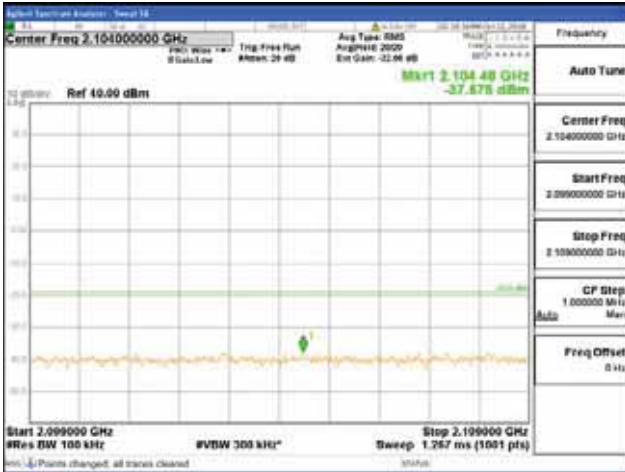

CTK Co., Ltd.
(Ho-dong), 113, Yejik-ro, Cheoin-gu,
Yongin-si, Gyeonggi-do, Korea
Tel: +82-31-339-9970
Fax: +82-31-624-9501

Report No.:
CTK-2018-03329
Page (829) / (2957)
Pages

2099 MHz - 2109 MHz