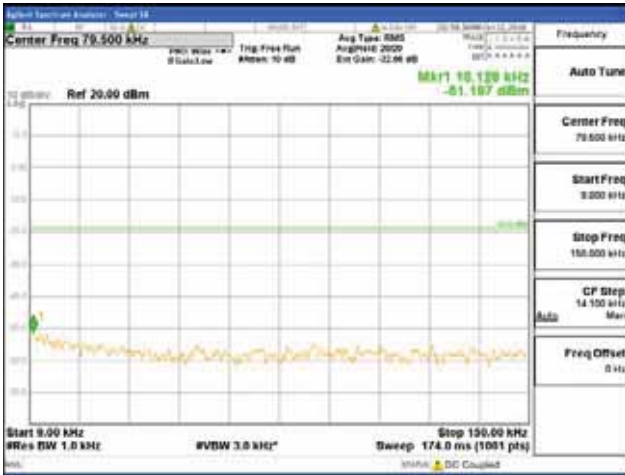

CTK Co., Ltd.
(Ho-dong), 113, Yejik-ro, Cheoin-gu,
Yongin-si, Gyeonggi-do, Korea
Tel: +82-31-339-9970
Fax: +82-31-624-9501

Report No.:
CTK-2018-03329
Page (808) / (2957)
Pages

[64QAM]

9 kHz - 150 kHz