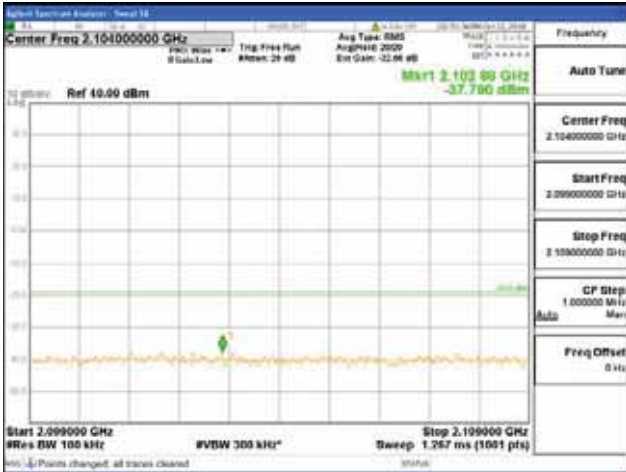

CTK Co., Ltd.
(Ho-dong), 113, Yejik-ro, Cheoin-gu,
Yongin-si, Gyeonggi-do, Korea
Tel: +82-31-339-9970
Fax: +82-31-624-9501

Report No.:
CTK-2018-03329
Page (763) / (2957)
Pages

2099 MHz - 2109 MHz