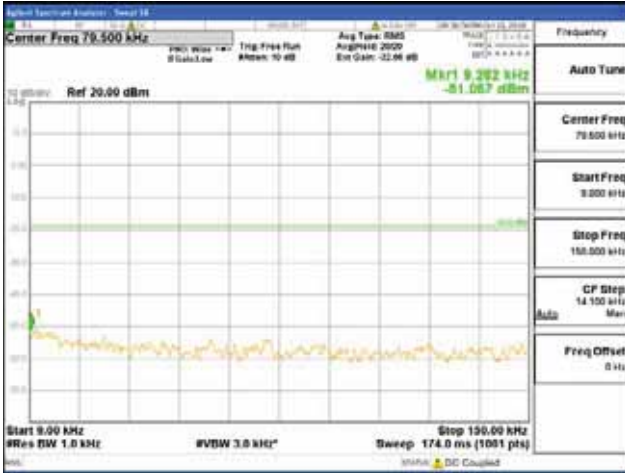

CTK Co., Ltd.
(Ho-dong), 113, Yejik-ro, Cheoin-gu,
Yongin-si, Gyeonggi-do, Korea
Tel: +82-31-339-9970
Fax: +82-31-624-9501

Report No.:
CTK-2018-03329
Page (742) / (2957)
Pages

[16QAM]

9 kHz - 150 kHz