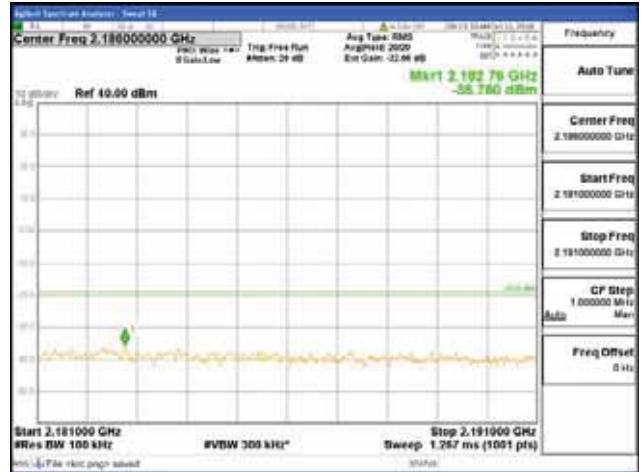

2181 MHz - 2191 MHz