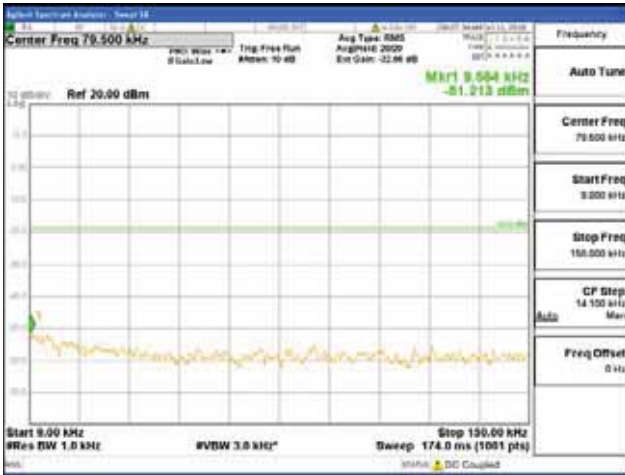

CTK Co., Ltd.
(Ho-dong), 113, Yejik-ro, Cheoin-gu,
Yongin-si, Gyeonggi-do, Korea
Tel: +82-31-339-9970
Fax: +82-31-624-9501

Report No.:
CTK-2018-03329
Page (744) / (2957)
Pages

[64QAM]

9 kHz - 150 kHz