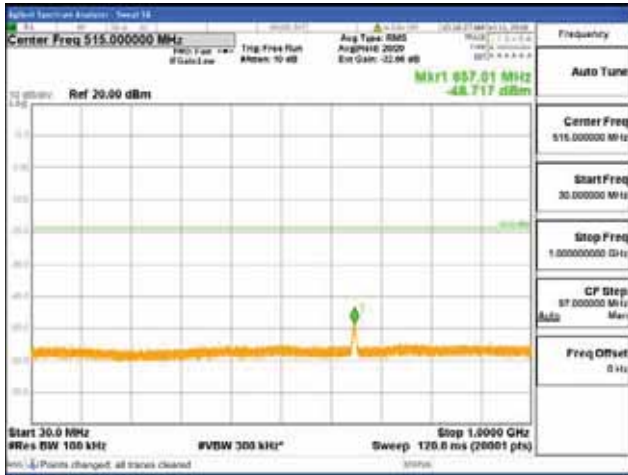

Report No.:
 CTK-2018-03329
 Page (800) / (2957)
 Pages

[64QAM]

9 kHz - 150 kHz

150 kHz - 30 MHz

30 MHz - 1000 MHz

1000 MHz - 2099 MHz

CTK Co., Ltd.
 (Ho-dong), 113, Yejik-ro, Cheoin-gu,
 Yongin-si, Gyeonggi-do, Korea
 Tel: +82-31-339-9970
 Fax: +82-31-624-9501