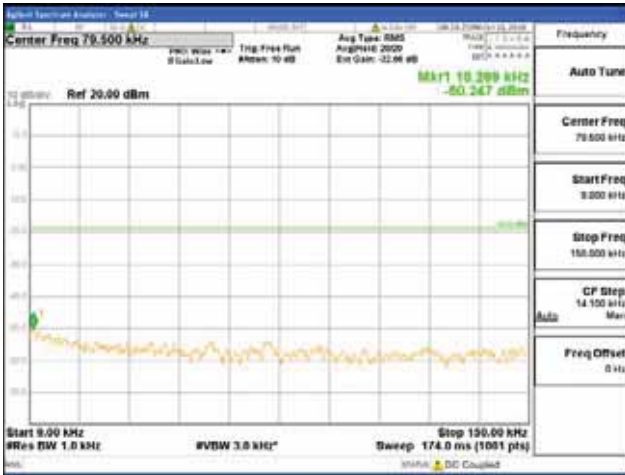

CTK Co., Ltd.
(Ho-dong), 113, Yejik-ro, Cheoin-gu,
Yongin-si, Gyeonggi-do, Korea
Tel: +82-31-339-9970
Fax: +82-31-624-9501

Report No.:
CTK-2018-03329
Page (814) / (2957)
Pages

[16QAM]

9 kHz - 150 kHz