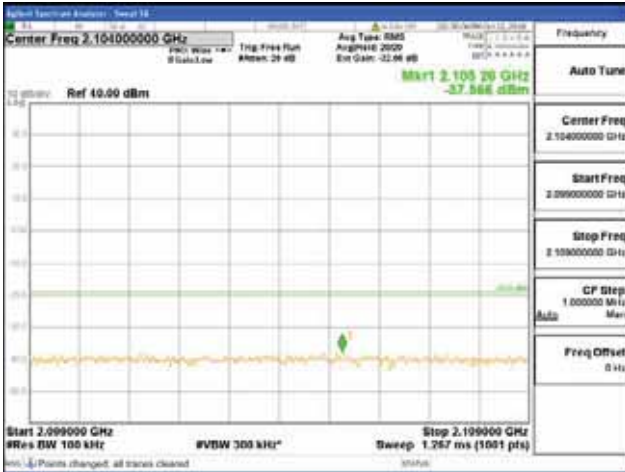

CTK Co., Ltd.
(Ho-dong), 113, Yejik-ro, Cheoin-gu,
Yongin-si, Gyeonggi-do, Korea
Tel: +82-31-339-9970
Fax: +82-31-624-9501

Report No.:
CTK-2018-03329
Page (805) / (2957)
Pages

2099 MHz - 2109 MHz