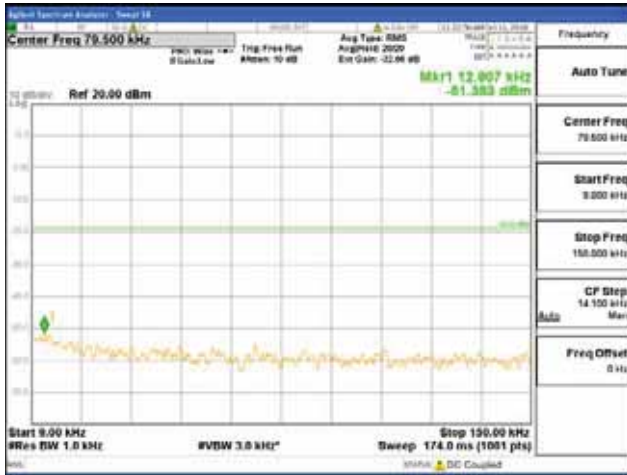

CTK Co., Ltd.
(Ho-dong), 113, Yejik-ro, Cheoin-gu,
Yongin-si, Gyeonggi-do, Korea
Tel: +82-31-339-9970
Fax: +82-31-624-9501

Report No.:
CTK-2018-03329
Page (838) / (2957)
Pages

[16QAM]

9 kHz - 150 kHz