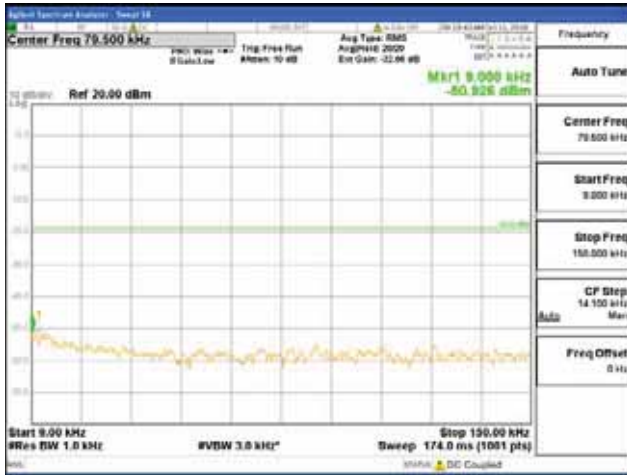

CTK Co., Ltd.
(Ho-dong), 113, Yejik-ro, Cheoin-gu,
Yongin-si, Gyeonggi-do, Korea
Tel: +82-31-339-9970
Fax: +82-31-624-9501

Report No.:
CTK-2018-03329
Page (794) / (2957)
Pages

[256QAM]

9 kHz - 150 kHz