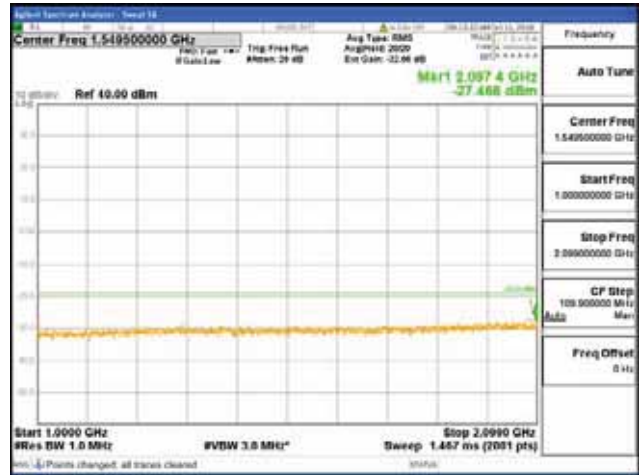

Report No.:
 CTK-2018-03329
 Page (770) / (2957)
 Pages

[256QAM]

9 kHz - 150 kHz

150 kHz - 30 MHz

30 MHz - 1000 MHz

1000 MHz - 2099 MHz

CTK Co., Ltd.
 (Ho-dong), 113, Yejik-ro, Cheoin-gu,
 Yongin-si, Gyeonggi-do, Korea
 Tel: +82-31-339-9970
 Fax: +82-31-624-9501