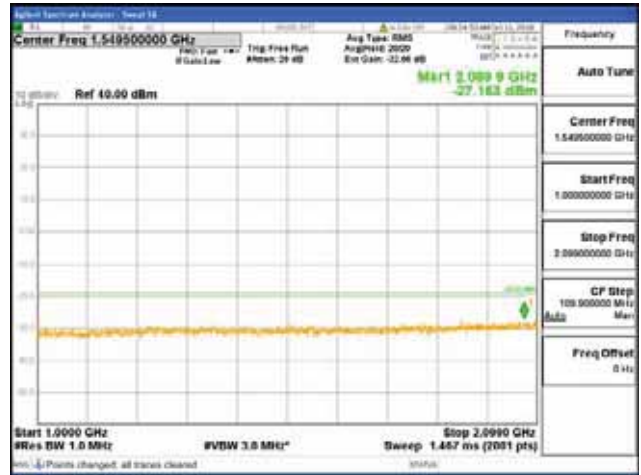

Report No.:
 CTK-2018-03329
 Page (816) / (2957)
 Pages

[64QAM]

9 kHz - 150 kHz

150 kHz - 30 MHz

30 MHz - 1000 MHz

1000 MHz - 2099 MHz

CTK Co., Ltd.
 (Ho-dong), 113, Yejik-ro, Cheoin-gu,
 Yongin-si, Gyeonggi-do, Korea
 Tel: +82-31-339-9970
 Fax: +82-31-624-9501