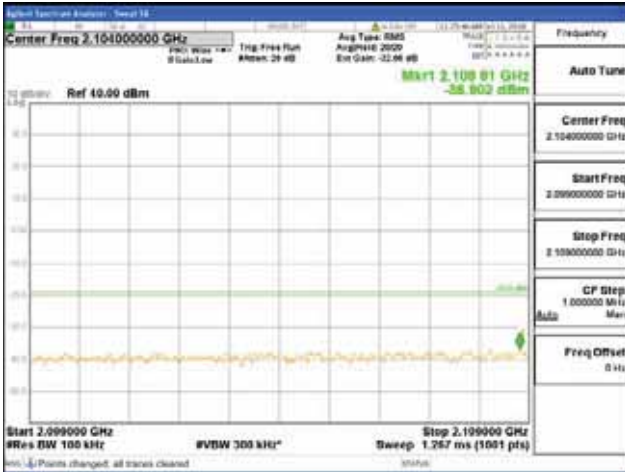

CTK Co., Ltd.
(Ho-dong), 113, Yejik-ro, Cheoin-gu,
Yongin-si, Gyeonggi-do, Korea
Tel: +82-31-339-9970
Fax: +82-31-624-9501

Report No.:
CTK-2018-03329
Page (837) / (2957)
Pages

2099 MHz - 2109 MHz