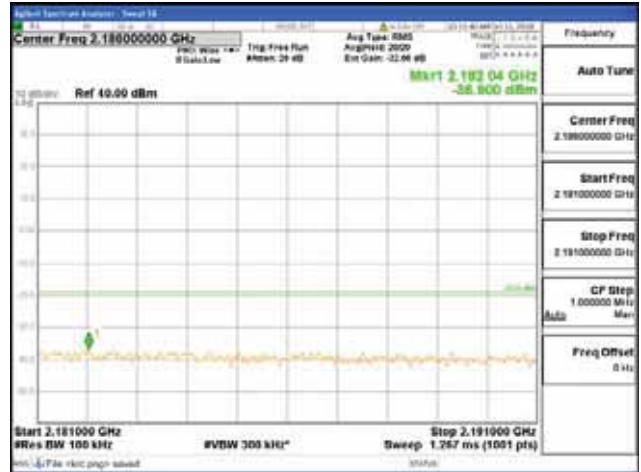

2181 MHz - 2191 MHz