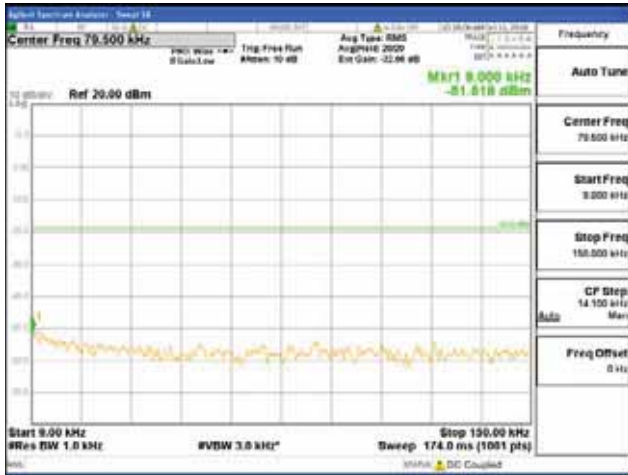

CTK Co., Ltd.
(Ho-dong), 113, Yejik-ro, Cheoin-gu,
Yongin-si, Gyeonggi-do, Korea
Tel: +82-31-339-9970
Fax: +82-31-624-9501

Report No.:
CTK-2018-03329
Page (800) / (2957)
Pages

[64QAM]

9 kHz - 150 kHz