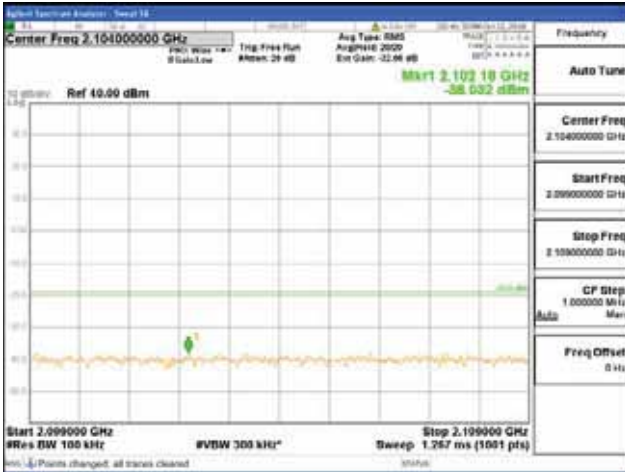

CTK Co., Ltd.
(Ho-dong), 113, Yejik-ro, Cheoin-gu,
Yongin-si, Gyeonggi-do, Korea
Tel: +82-31-339-9970
Fax: +82-31-624-9501

Report No.:
CTK-2018-03329
Page (757) / (2957)
Pages

2099 MHz - 2109 MHz