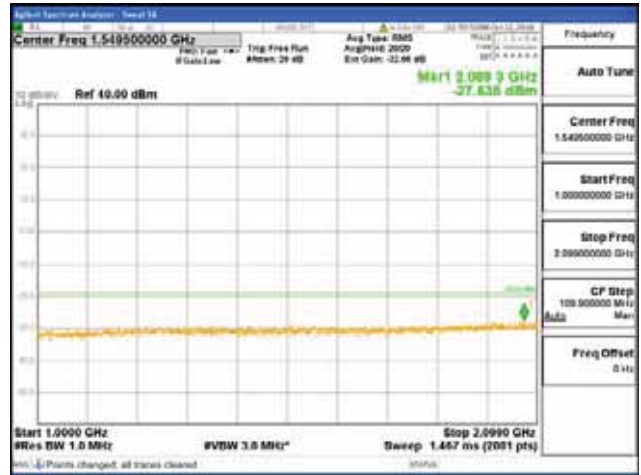

150 kHz - 30 MHz

30 MHz - 1000 MHz

1000 MHz - 2099 MHz

CTK Co., Ltd.
 (Ho-dong), 113, Yejik-ro, Cheoin-gu,
 Yongin-si, Gyeonggi-do, Korea
 Tel: +82-31-339-9970
 Fax: +82-31-624-9501

Report No.:
 CTK-2018-03329
 Page (737) / (2957)
 Pages