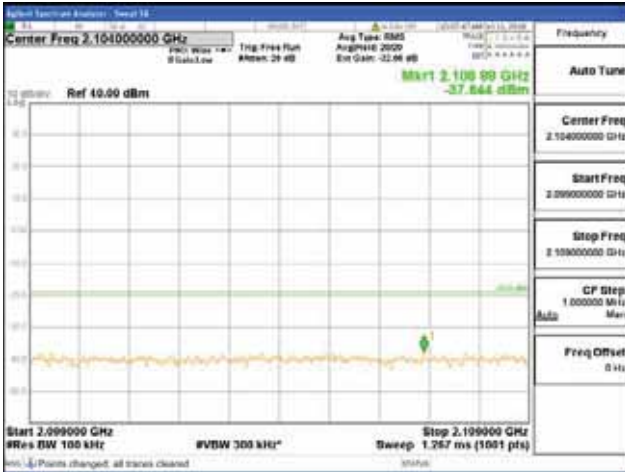

CTK Co., Ltd.
(Ho-dong), 113, Yejik-ro, Cheoin-gu,
Yongin-si, Gyeonggi-do, Korea
Tel: +82-31-339-9970
Fax: +82-31-624-9501

Report No.:
CTK-2018-03329
Page (755) / (2957)
Pages

2099 MHz - 2109 MHz