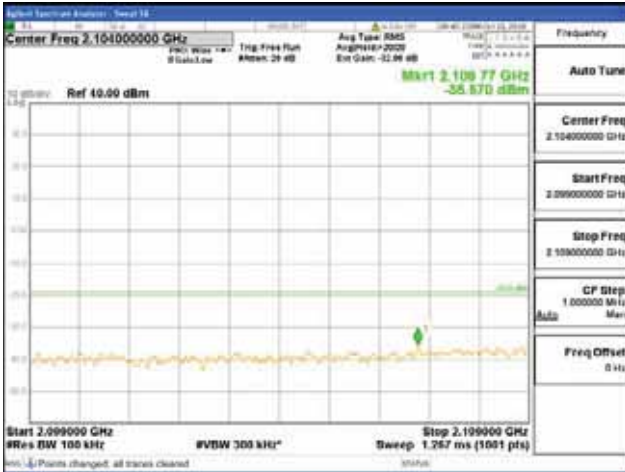

CTK Co., Ltd.
(Ho-dong), 113, Yejik-ro, Cheoin-gu,
Yongin-si, Gyeonggi-do, Korea
Tel: +82-31-339-9970
Fax: +82-31-624-9501

Report No.:
CTK-2018-03329
Page (741) / (2957)
Pages

2099 MHz - 2109 MHz