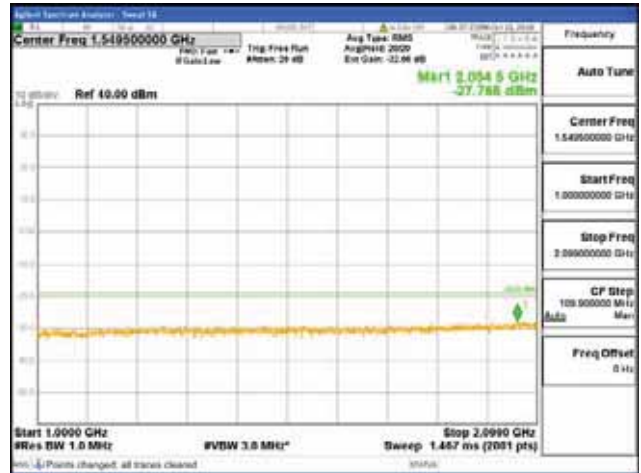

Report No.:
 CTK-2018-03329
 Page (742) / (2957)
 Pages

[16QAM]

9 kHz - 150 kHz

150 kHz - 30 MHz

30 MHz - 1000 MHz

1000 MHz - 2099 MHz

CTK Co., Ltd.
 (Ho-dong), 113, Yejik-ro, Cheoin-gu,
 Yongin-si, Gyeonggi-do, Korea
 Tel: +82-31-339-9970
 Fax: +82-31-624-9501