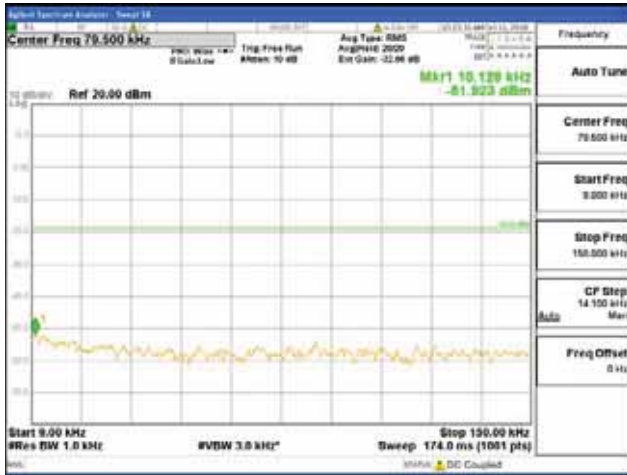

CTK Co., Ltd.
(Ho-dong), 113, Yejik-ro, Cheoin-gu,
Yongin-si, Gyeonggi-do, Korea
Tel: +82-31-339-9970
Fax: +82-31-624-9501

Report No.:
CTK-2018-03329
Page (826) / (2957)
Pages

[256QAM]

9 kHz - 150 kHz