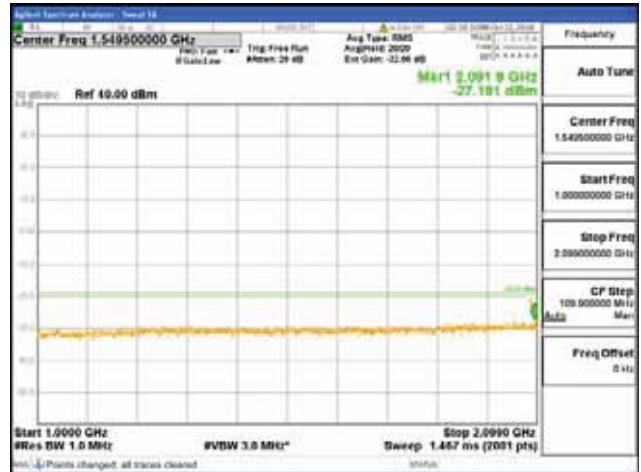

Report No.:
 CTK-2018-03329
 Page (828) / (2957)
 Pages

Band 66, BW 10MHz, Single 1 carrier, 4TX, Top
 [QPSK]

9 kHz - 150 kHz

150 kHz - 30 MHz

30 MHz - 1000 MHz

1000 MHz - 2099 MHz

CTK Co., Ltd.
 (Ho-dong), 113, Yejik-ro, Cheoin-gu,
 Yongin-si, Gyeonggi-do, Korea
 Tel: +82-31-339-9970
 Fax: +82-31-624-9501