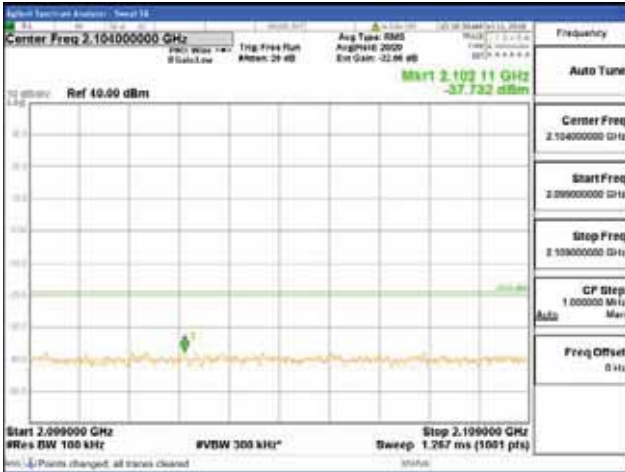

CTK Co., Ltd.
(Ho-dong), 113, Yejik-ro, Cheoin-gu,
Yongin-si, Gyeonggi-do, Korea
Tel: +82-31-339-9970
Fax: +82-31-624-9501

Report No.:
CTK-2018-03329
Page (801) / (2957)
Pages

2099 MHz - 2109 MHz