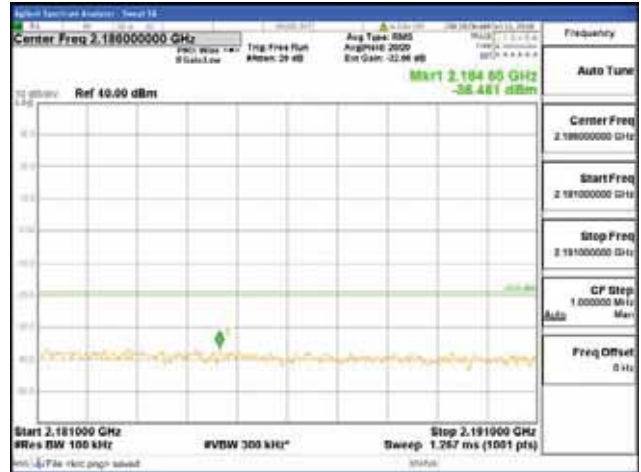

2181 MHz - 2191 MHz