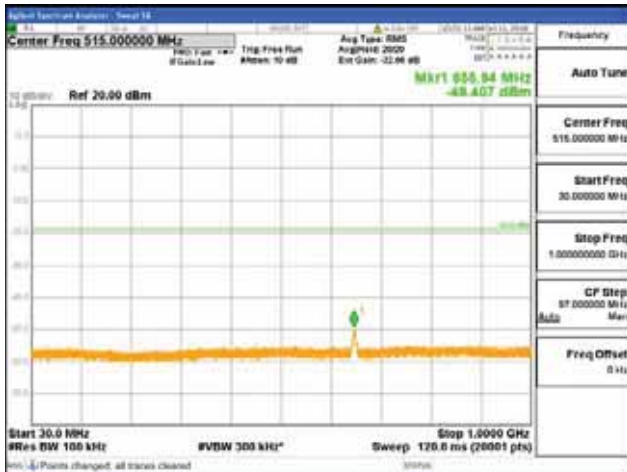

Report No.:
 CTK-2018-03329
 Page (748) / (2957)
 Pages

Band 66, BW 10MHz, Single 1 carrier, 4TX, Middle
 [QPSK]

9 kHz - 150 kHz

150 kHz - 30 MHz

30 MHz - 1000 MHz

1000 MHz - 2099 MHz

CTK Co., Ltd.
 (Ho-dong), 113, Yejik-ro, Cheoin-gu,
 Yongin-si, Gyeonggi-do, Korea
 Tel: +82-31-339-9970
 Fax: +82-31-624-9501