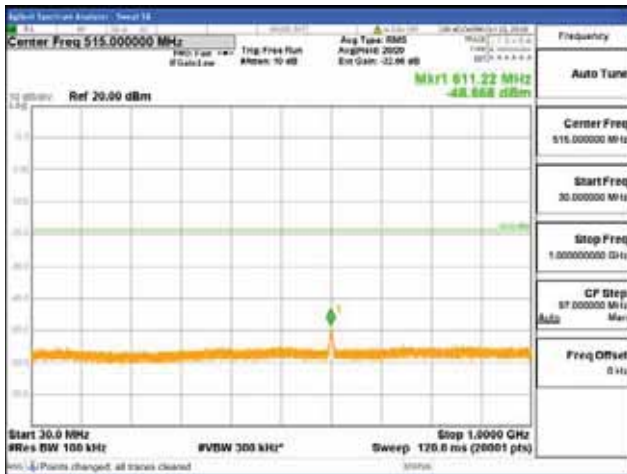

Report No.:
 CTK-2018-03329
 Page (740) / (2957)
 Pages

ANT 1
Band 66, BW 10MHz, Single 1 carrier, 4TX, Bottom
 [QPSK]

9 kHz - 150 kHz

150 kHz - 30 MHz

30 MHz - 1000 MHz

1000 MHz - 2099 MHz

CTK Co., Ltd.
 (Ho-dong), 113, Yejik-ro, Cheoin-gu,
 Yongin-si, Gyeonggi-do, Korea
 Tel: +82-31-339-9970
 Fax: +82-31-624-9501