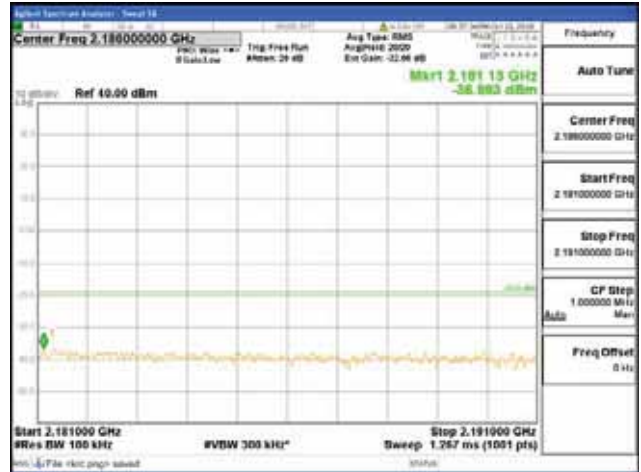

2181 MHz - 2191 MHz