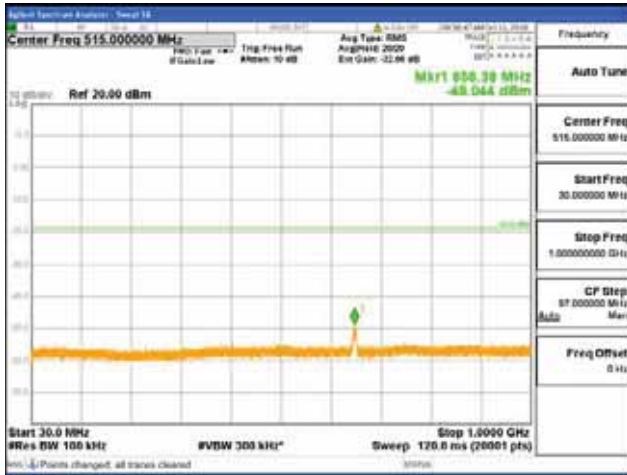

Report No.:
 CTK-2018-03329
 Page (750) / (2957)
 Pages

[16QAM]

9 kHz - 150 kHz

150 kHz - 30 MHz

30 MHz - 1000 MHz

1000 MHz - 2099 MHz

CTK Co., Ltd.
 (Ho-dong), 113, Yejik-ro, Cheoin-gu,
 Yongin-si, Gyeonggi-do, Korea
 Tel: +82-31-339-9970
 Fax: +82-31-624-9501