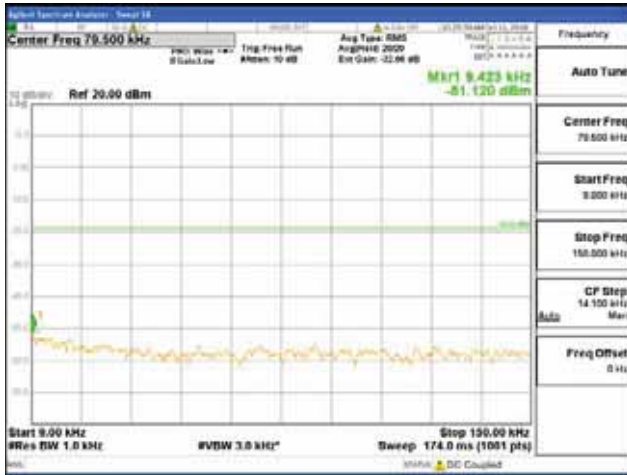

CTK Co., Ltd.
(Ho-dong), 113, Yejik-ro, Cheoin-gu,
Yongin-si, Gyeonggi-do, Korea
Tel: +82-31-339-9970
Fax: +82-31-624-9501

Report No.:
CTK-2018-03329
Page (824) / (2957)
Pages

[64QAM]

9 kHz - 150 kHz