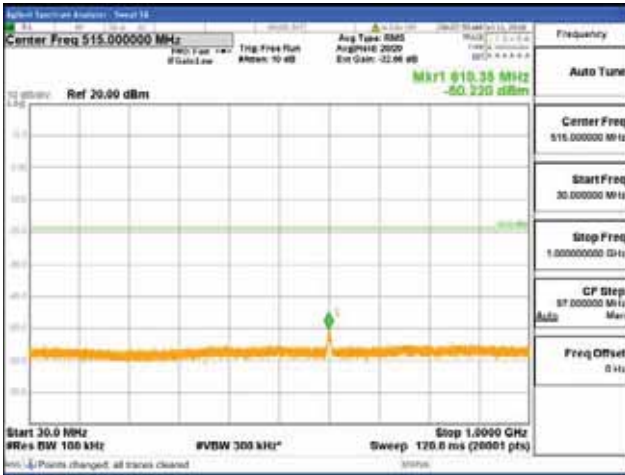

Report No.:
 CTK-2018-03329
 Page (744) / (2957)
 Pages

[64QAM]

9 kHz - 150 kHz

150 kHz - 30 MHz

30 MHz - 1000 MHz

1000 MHz - 2099 MHz

CTK Co., Ltd.
 (Ho-dong), 113, Yejik-ro, Cheoin-gu,
 Yongin-si, Gyeonggi-do, Korea
 Tel: +82-31-339-9970
 Fax: +82-31-624-9501