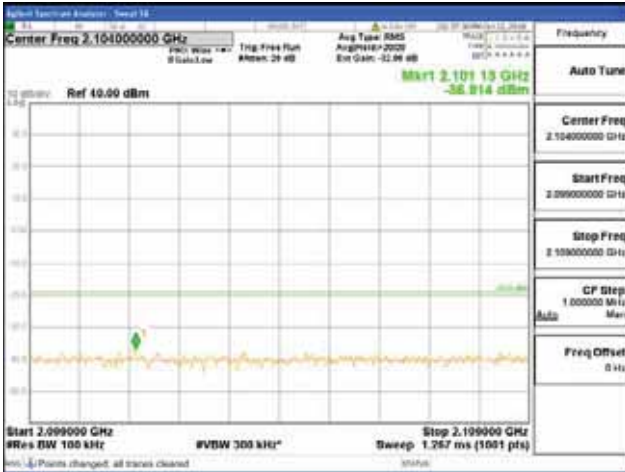

CTK Co., Ltd.
(Ho-dong), 113, Yejik-ro, Cheoin-gu,
Yongin-si, Gyeonggi-do, Korea
Tel: +82-31-339-9970
Fax: +82-31-624-9501

Report No.:
CTK-2018-03329
Page (781) / (2957)
Pages

2099 MHz - 2109 MHz