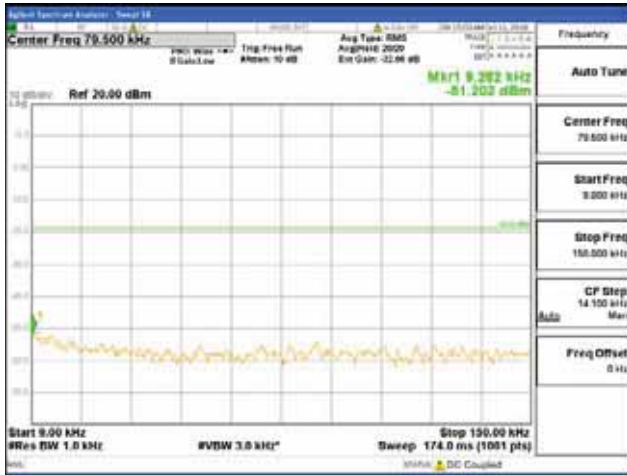

CTK Co., Ltd.
(Ho-dong), 113, Yejik-ro, Cheoin-gu,
Yongin-si, Gyeonggi-do, Korea
Tel: +82-31-339-9970
Fax: +82-31-624-9501

Report No.:
CTK-2018-03329
Page (768) / (2957)
Pages

[64QAM]

9 kHz - 150 kHz