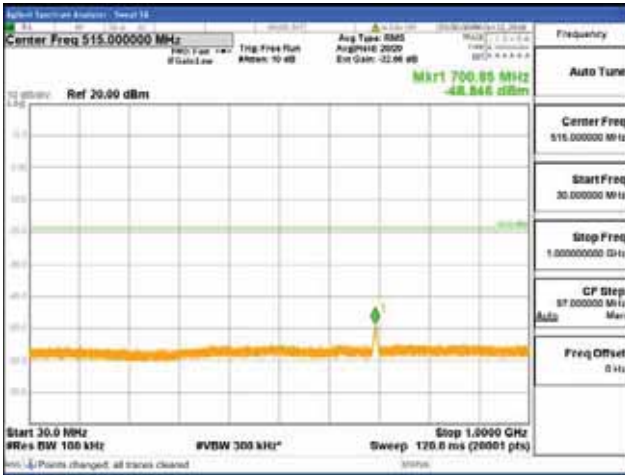

Report No.:
 CTK-2018-03329
 Page (808) / (2957)
 Pages

[64QAM]

9 kHz - 150 kHz

150 kHz - 30 MHz

30 MHz - 1000 MHz

1000 MHz - 2099 MHz

CTK Co., Ltd.
 (Ho-dong), 113, Yejik-ro, Cheoin-gu,
 Yongin-si, Gyeonggi-do, Korea
 Tel: +82-31-339-9970
 Fax: +82-31-624-9501