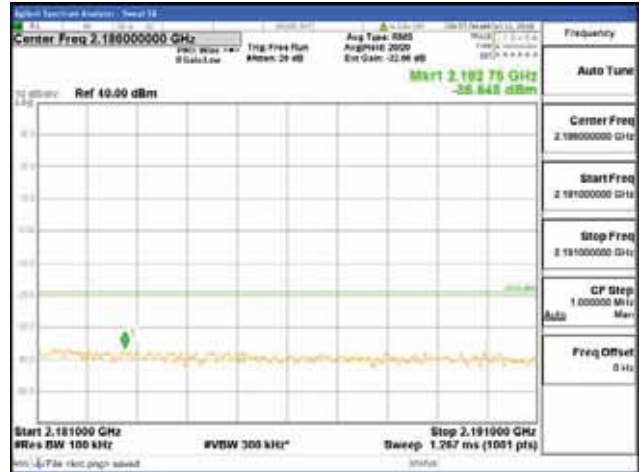

2181 MHz - 2191 MHz