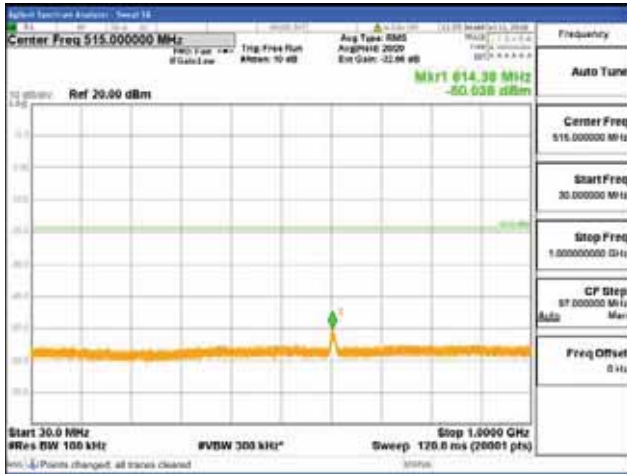

Report No.:
 CTK-2018-03329
 Page (836) / (2957)
 Pages

ANT 1
Band 66, BW 15MHz, Single 1 carrier, 4TX, Bottom
 [QPSK]

9 kHz - 150 kHz

150 kHz - 30 MHz

30 MHz - 1000 MHz

1000 MHz - 2099 MHz

CTK Co., Ltd.
 (Ho-dong), 113, Yejik-ro, Cheoin-gu,
 Yongin-si, Gyeonggi-do, Korea
 Tel: +82-31-339-9970
 Fax: +82-31-624-9501