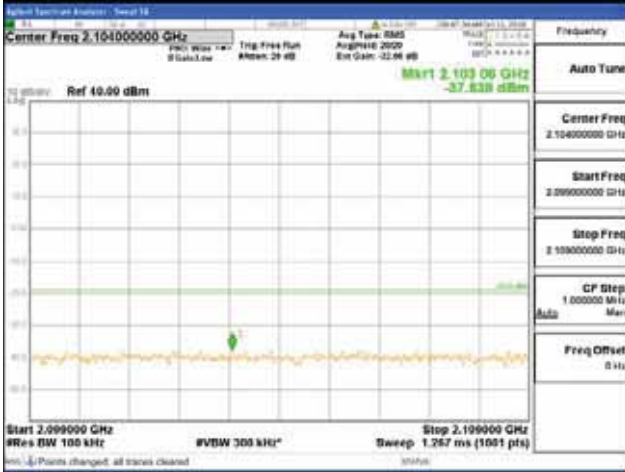

CTK Co., Ltd.
(Ho-dong), 113, Yejik-ro, Cheoin-gu,
Yongin-si, Gyeonggi-do, Korea
Tel: +82-31-339-9970
Fax: +82-31-624-9501

Report No.:
CTK-2018-03329
Page (797) / (2957)
Pages

2099 MHz - 2109 MHz