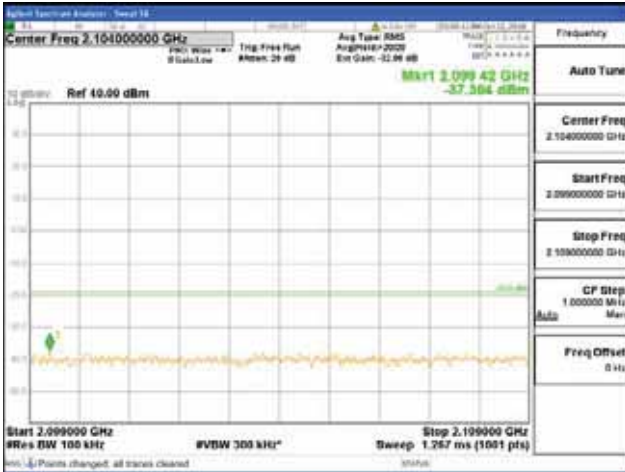

CTK Co., Ltd.
(Ho-dong), 113, Yejik-ro, Cheoin-gu,
Yongin-si, Gyeonggi-do, Korea
Tel: +82-31-339-9970
Fax: +82-31-624-9501

Report No.:
CTK-2018-03329
Page (809) / (2957)
Pages

2099 MHz - 2109 MHz