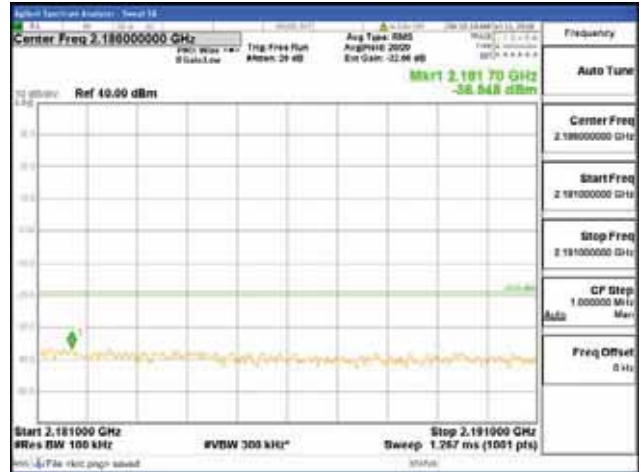

2181 MHz - 2191 MHz