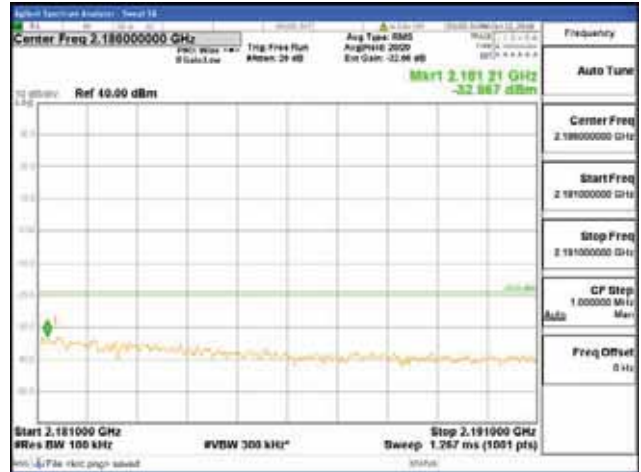

2181 MHz - 2191 MHz