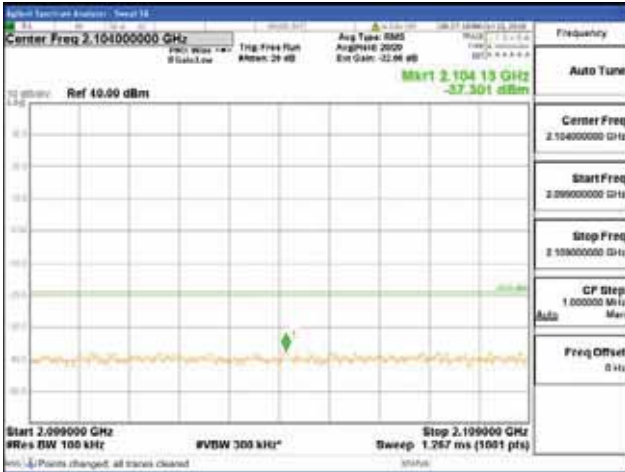

CTK Co., Ltd.
(Ho-dong), 113, Yejik-ro, Cheoin-gu,
Yongin-si, Gyeonggi-do, Korea
Tel: +82-31-339-9970
Fax: +82-31-624-9501

Report No.:
CTK-2018-03329
Page (765) / (2957)
Pages

2099 MHz - 2109 MHz