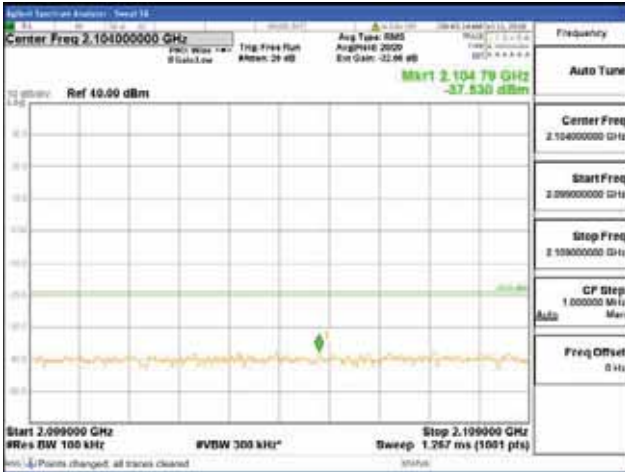

CTK Co., Ltd.
(Ho-dong), 113, Yejik-ro, Cheoin-gu,
Yongin-si, Gyeonggi-do, Korea
Tel: +82-31-339-9970
Fax: +82-31-624-9501

Report No.:
CTK-2018-03329
Page (799) / (2957)
Pages

2099 MHz - 2109 MHz