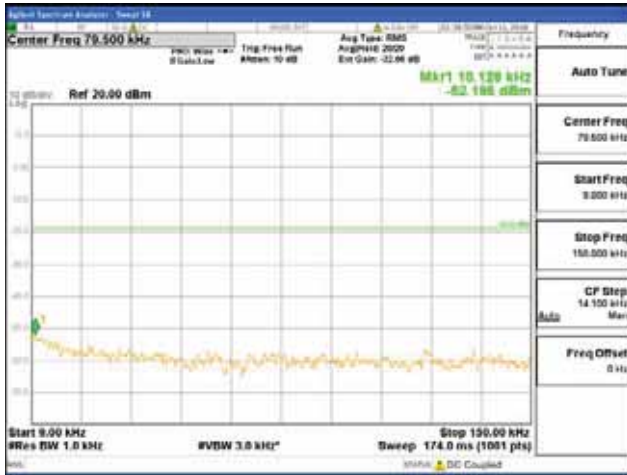

CTK Co., Ltd.
(Ho-dong), 113, Yejik-ro, Cheoin-gu,
Yongin-si, Gyeonggi-do, Korea
Tel: +82-31-339-9970
Fax: +82-31-624-9501

Report No.:
CTK-2018-03329
Page (840) / (2957)
Pages

[64QAM]

9 kHz - 150 kHz