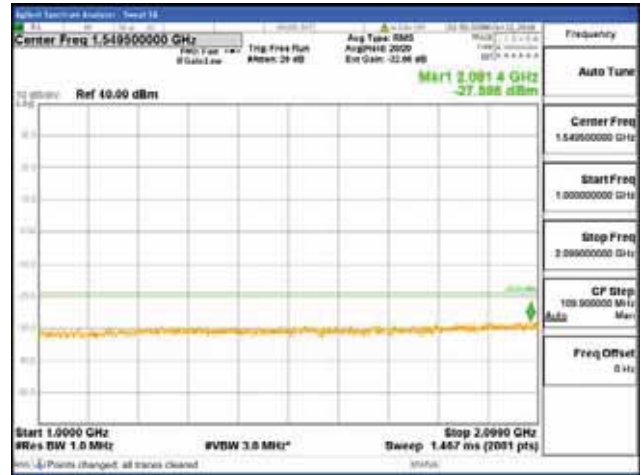

Report No.:
 CTK-2018-03329
 Page (738) / (2957)
 Pages

[256QAM]

9 kHz - 150 kHz

150 kHz - 30 MHz

30 MHz - 1000 MHz

1000 MHz - 2099 MHz

CTK Co., Ltd.
 (Ho-dong), 113, Yejik-ro, Cheoin-gu,
 Yongin-si, Gyeonggi-do, Korea
 Tel: +82-31-339-9970
 Fax: +82-31-624-9501