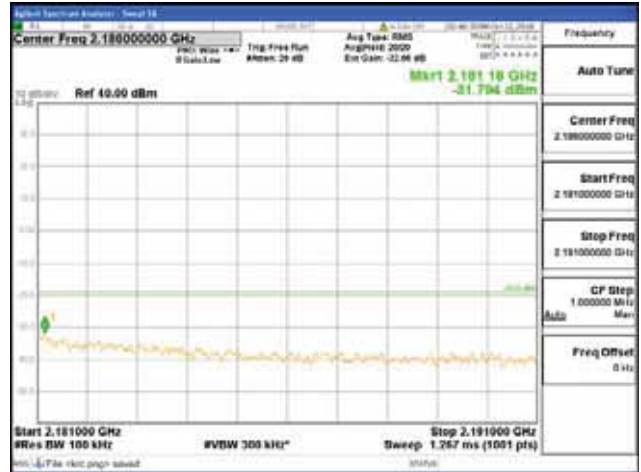

2181 MHz - 2191 MHz