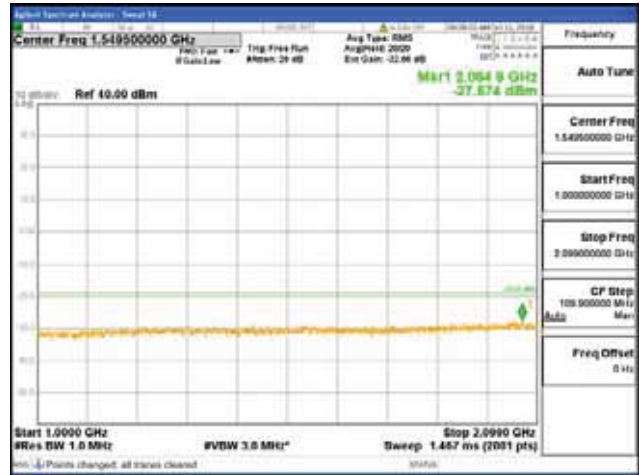

Report No.:
 CTK-2018-03329
 Page (744) / (2957)
 Pages

[64QAM]

9 kHz - 150 kHz

150 kHz - 30 MHz

30 MHz - 1000 MHz

1000 MHz - 2099 MHz

CTK Co., Ltd.
 (Ho-dong), 113, Yejik-ro, Cheoin-gu,
 Yongin-si, Gyeonggi-do, Korea
 Tel: +82-31-339-9970
 Fax: +82-31-624-9501