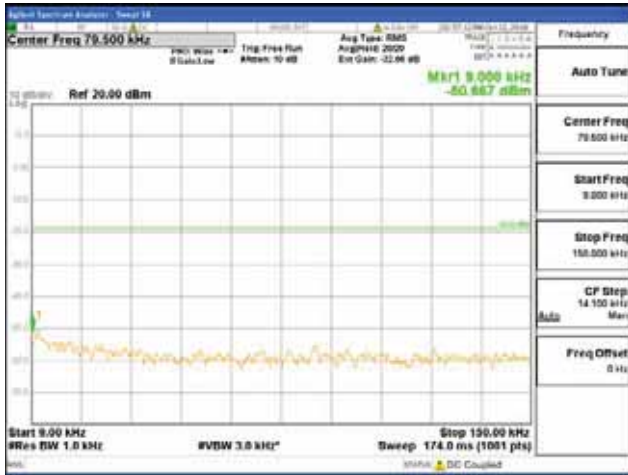

CTK Co., Ltd.
(Ho-dong), 113, Yejik-ro, Cheoin-gu,
Yongin-si, Gyeonggi-do, Korea
Tel: +82-31-339-9970
Fax: +82-31-624-9501

Report No.:
CTK-2018-03329
Page (784) / (2957)
Pages

[64QAM]

9 kHz - 150 kHz