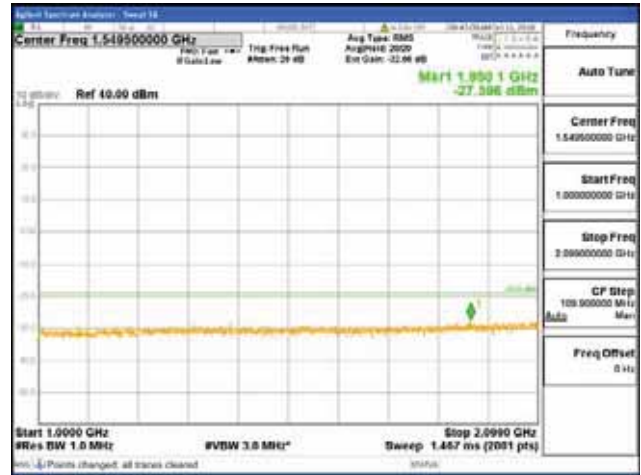

Report No.:
 CTK-2018-03329
 Page (798) / (2957)
 Pages

[16QAM]

9 kHz - 150 kHz

150 kHz - 30 MHz

30 MHz - 1000 MHz

1000 MHz - 2099 MHz

CTK Co., Ltd.
 (Ho-dong), 113, Yejik-ro, Cheoin-gu,
 Yongin-si, Gyeonggi-do, Korea
 Tel: +82-31-339-9970
 Fax: +82-31-624-9501