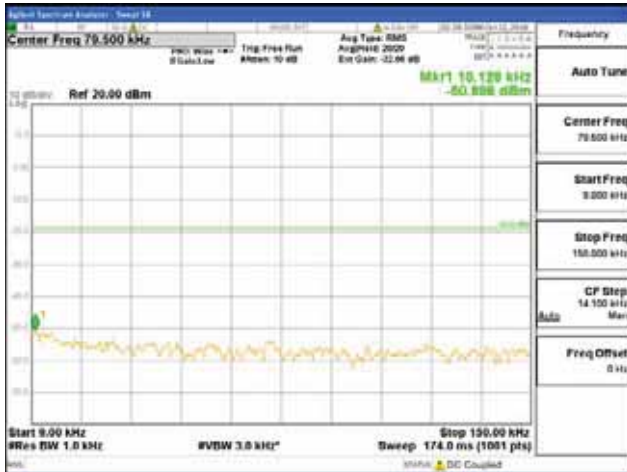

CTK Co., Ltd.
(Ho-dong), 113, Yejik-ro, Cheoin-gu,
Yongin-si, Gyeonggi-do, Korea
Tel: +82-31-339-9970
Fax: +82-31-624-9501

Report No.:
CTK-2018-03329
Page (804) / (2957)
Pages

Band 66, BW 10MHz, Single 1 carrier, 4TX, Top
[QPSK]

9 kHz - 150 kHz