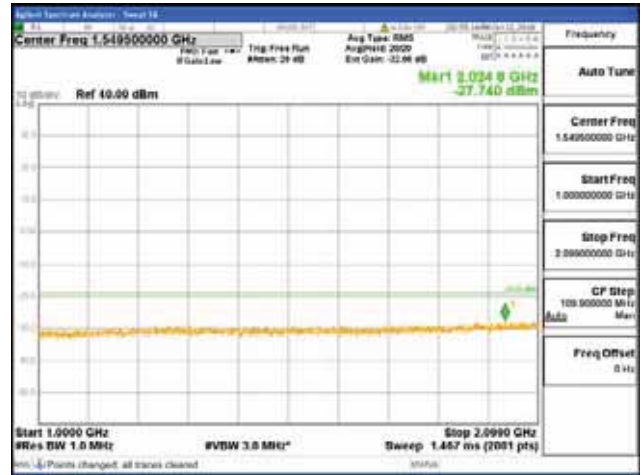

Report No.:
 CTK-2018-03329
 Page (786) / (2957)
 Pages

[256QAM]

9 kHz - 150 kHz

150 kHz - 30 MHz

30 MHz - 1000 MHz

1000 MHz - 2099 MHz

CTK Co., Ltd.
 (Ho-dong), 113, Yejik-ro, Cheoin-gu,
 Yongin-si, Gyeonggi-do, Korea
 Tel: +82-31-339-9970
 Fax: +82-31-624-9501