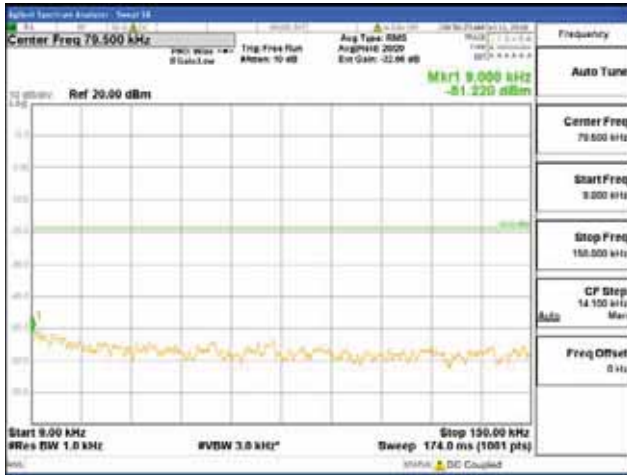

CTK Co., Ltd.
(Ho-dong), 113, Yejik-ro, Cheoin-gu,
Yongin-si, Gyeonggi-do, Korea
Tel: +82-31-339-9970
Fax: +82-31-624-9501

Report No.:
CTK-2018-03329
Page (750) / (2957)
Pages

[16QAM]

9 kHz - 150 kHz