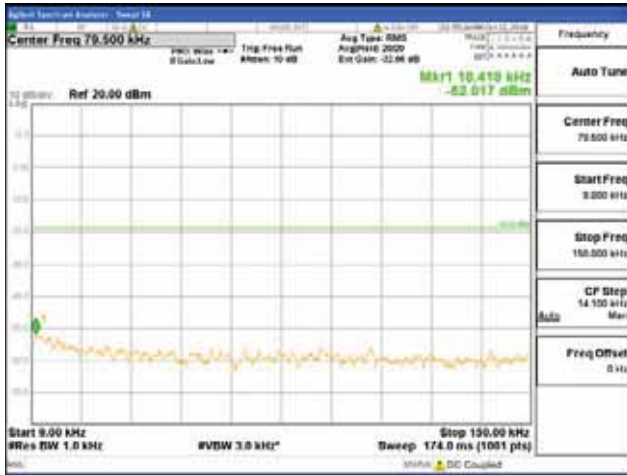

CTK Co., Ltd.
 (Ho-dong), 113, Yejik-ro, Cheoin-gu,
 Yongin-si, Gyeonggi-do, Korea
 Tel: +82-31-339-9970
 Fax: +82-31-624-9501

Report No.:
 CTK-2018-03329
 Page (736) / (2957)
 Pages

[64QAM]

9 kHz - 150 kHz