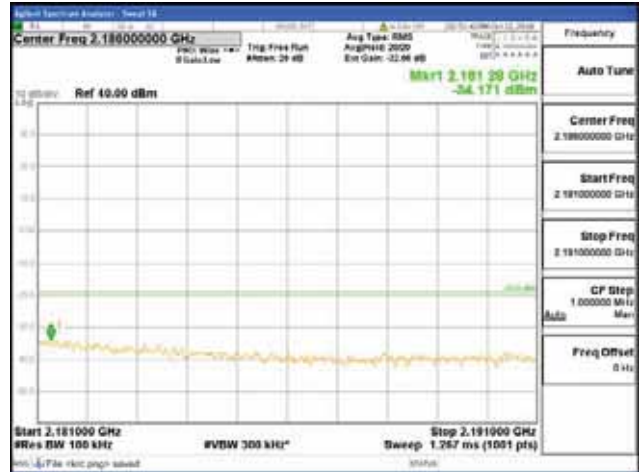

2181 MHz - 2191 MHz