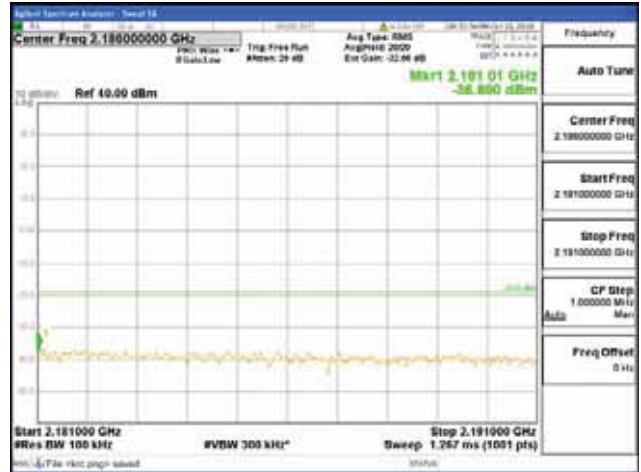

2181 MHz - 2191 MHz