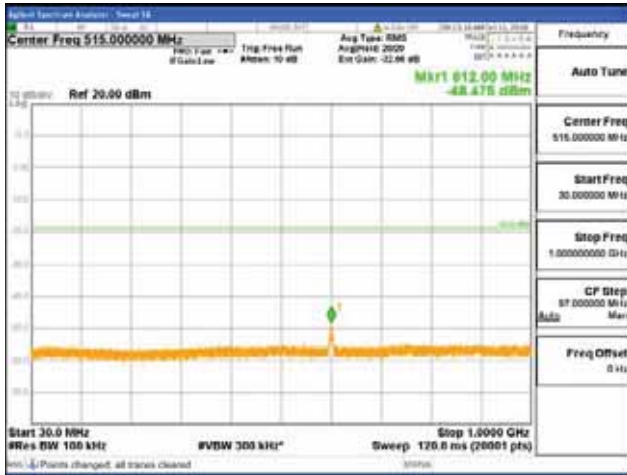

Report No.:
 CTK-2018-03329
 Page (770) / (2957)
 Pages

[256QAM]

9 kHz - 150 kHz

150 kHz - 30 MHz

30 MHz - 1000 MHz

1000 MHz - 2099 MHz

CTK Co., Ltd.
 (Ho-dong), 113, Yejik-ro, Cheoin-gu,
 Yongin-si, Gyeonggi-do, Korea
 Tel: +82-31-339-9970
 Fax: +82-31-624-9501