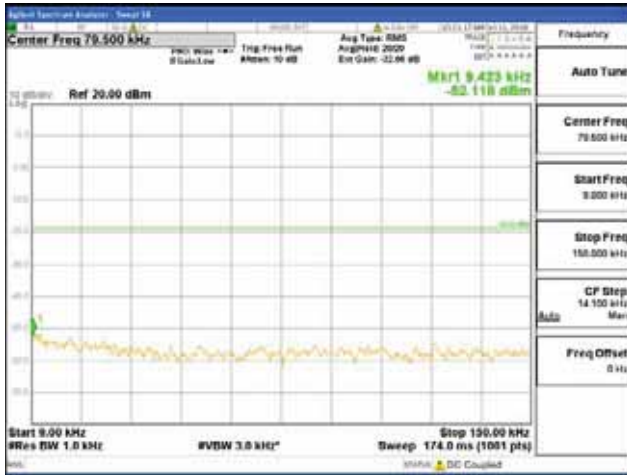

CTK Co., Ltd.
(Ho-dong), 113, Yejik-ro, Cheoin-gu,
Yongin-si, Gyeonggi-do, Korea
Tel: +82-31-339-9970
Fax: +82-31-624-9501

Report No.:
CTK-2018-03329
Page (802) / (2957)
Pages

[256QAM]

9 kHz - 150 kHz