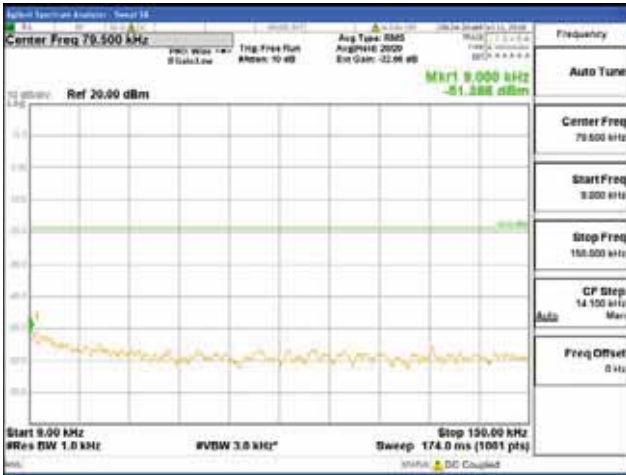

CTK Co., Ltd.
(Ho-dong), 113, Yejik-ro, Cheoin-gu,
Yongin-si, Gyeonggi-do, Korea
Tel: +82-31-339-9970
Fax: +82-31-624-9501

Report No.:
CTK-2018-03329
Page (816) / (2957)
Pages

[64QAM]

9 kHz - 150 kHz