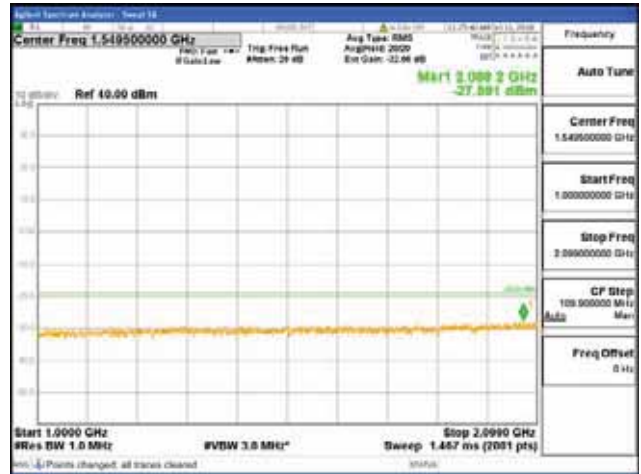

Report No.:
 CTK-2018-03329
 Page (836) / (2957)
 Pages

ANT 1
Band 66, BW 15MHz, Single 1 carrier, 4TX, Bottom
 [QPSK]

9 kHz - 150 kHz

150 kHz - 30 MHz

30 MHz - 1000 MHz

1000 MHz - 2099 MHz

CTK Co., Ltd.
 (Ho-dong), 113, Yejik-ro, Cheoin-gu,
 Yongin-si, Gyeonggi-do, Korea
 Tel: +82-31-339-9970
 Fax: +82-31-624-9501