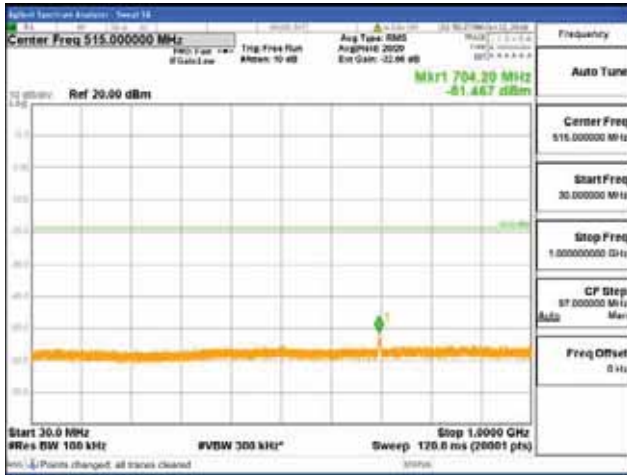

Report No.:
 CTK-2018-03329
 Page (738) / (2957)
 Pages

[256QAM]

9 kHz - 150 kHz

150 kHz - 30 MHz

30 MHz - 1000 MHz

1000 MHz - 2099 MHz

CTK Co., Ltd.
 (Ho-dong), 113, Yejik-ro, Cheoin-gu,
 Yongin-si, Gyeonggi-do, Korea
 Tel: +82-31-339-9970
 Fax: +82-31-624-9501