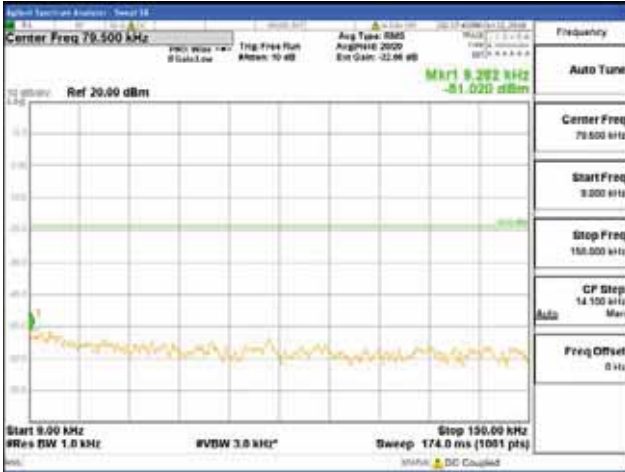

CTK Co., Ltd.
(Ho-dong), 113, Yejik-ro, Cheoin-gu,
Yongin-si, Gyeonggi-do, Korea
Tel: +82-31-339-9970
Fax: +82-31-624-9501

Report No.:
CTK-2018-03329
Page (828) / (2957)
Pages

Band 66, BW 10MHz, Single 1 carrier, 4TX, Top
[QPSK]

9 kHz - 150 kHz