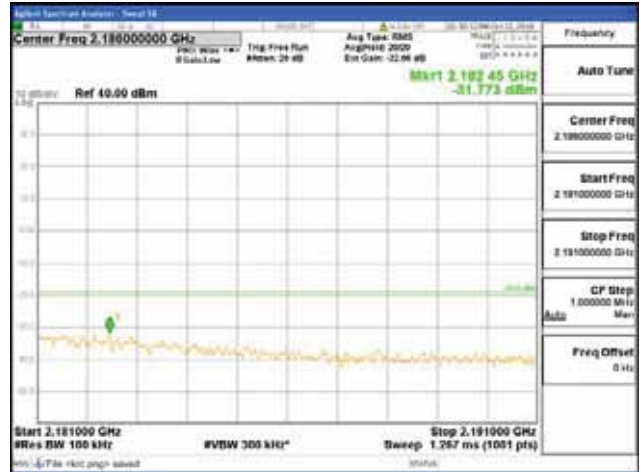

2181 MHz - 2191 MHz