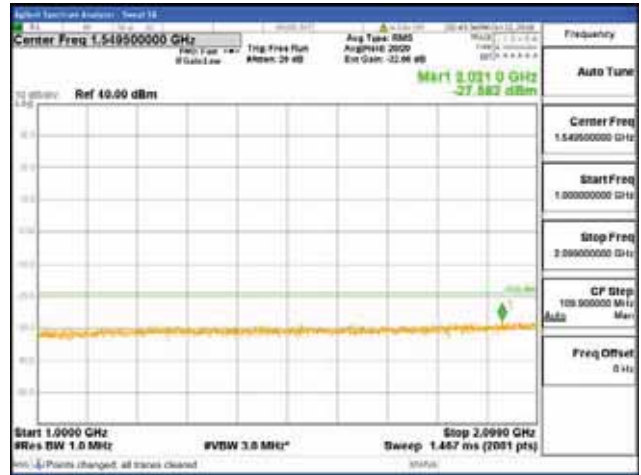

Report No.:
 CTK-2018-03329
 Page (758) / (2957)
 Pages

[16QAM]

9 kHz - 150 kHz

150 kHz - 30 MHz

30 MHz - 1000 MHz

1000 MHz - 2099 MHz

CTK Co., Ltd.
 (Ho-dong), 113, Yejik-ro, Cheoin-gu,
 Yongin-si, Gyeonggi-do, Korea
 Tel: +82-31-339-9970
 Fax: +82-31-624-9501