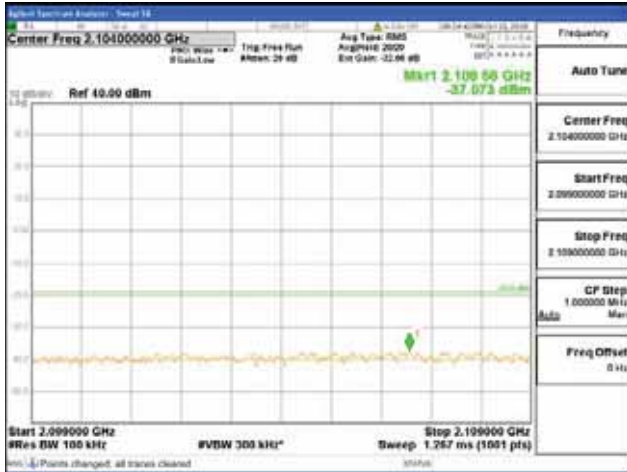

CTK Co., Ltd.
(Ho-dong), 113, Yejik-ro, Cheoin-gu,
Yongin-si, Gyeonggi-do, Korea
Tel: +82-31-339-9970
Fax: +82-31-624-9501

Report No.:
CTK-2018-03329
Page (789) / (2957)
Pages

2099 MHz - 2109 MHz