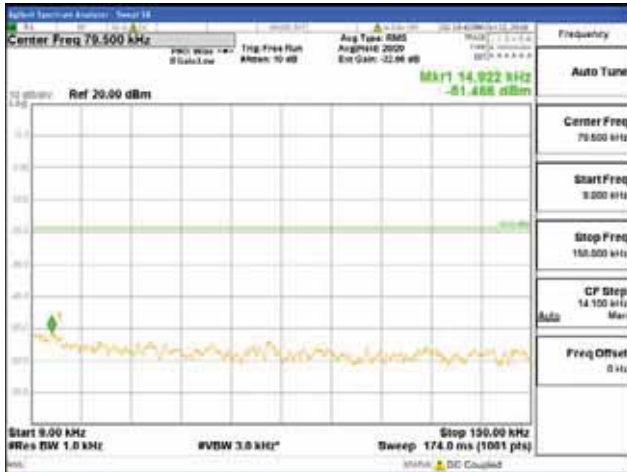

CTK Co., Ltd.
(Ho-dong), 113, Yejik-ro, Cheoin-gu,
Yongin-si, Gyeonggi-do, Korea
Tel: +82-31-339-9970
Fax: +82-31-624-9501

Report No.:
CTK-2018-03329
Page (830) / (2957)
Pages

[16QAM]

9 kHz - 150 kHz