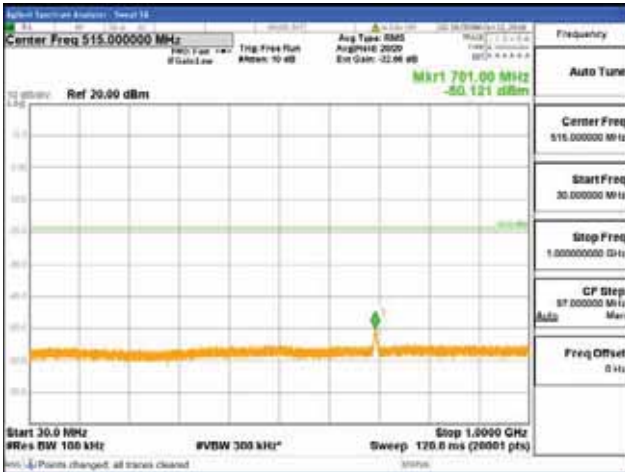

Report No.:
 CTK-2018-03329
 Page (828) / (2957)
 Pages

Band 66, BW 10MHz, Single 1 carrier, 4TX, Top
 [QPSK]

9 kHz - 150 kHz

150 kHz - 30 MHz

30 MHz - 1000 MHz

1000 MHz - 2099 MHz

CTK Co., Ltd.
 (Ho-dong), 113, Yejik-ro, Cheoin-gu,
 Yongin-si, Gyeonggi-do, Korea
 Tel: +82-31-339-9970
 Fax: +82-31-624-9501