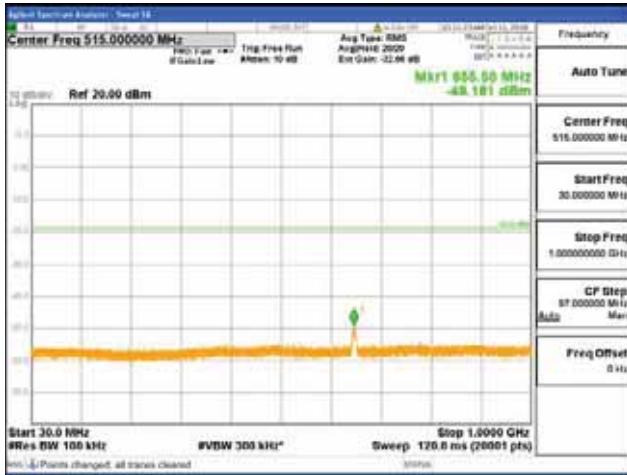

Report No.:
 CTK-2018-03329
 Page (778) / (2957)
 Pages

[256QAM]

9 kHz - 150 kHz

150 kHz - 30 MHz

30 MHz - 1000 MHz

1000 MHz - 2099 MHz

CTK Co., Ltd.
 (Ho-dong), 113, Yejik-ro, Cheoin-gu,
 Yongin-si, Gyeonggi-do, Korea
 Tel: +82-31-339-9970
 Fax: +82-31-624-9501