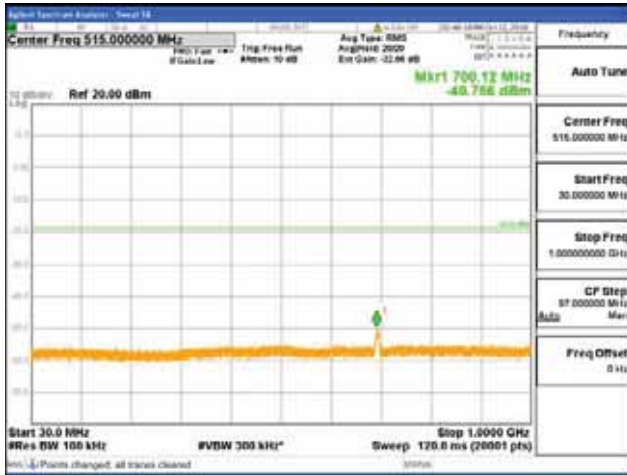

Report No.:
 CTK-2018-03329
 Page (760) / (2957)
 Pages

[64QAM]

9 kHz - 150 kHz

150 kHz - 30 MHz

30 MHz - 1000 MHz

1000 MHz - 2099 MHz

CTK Co., Ltd.
 (Ho-dong), 113, Yejik-ro, Cheoin-gu,
 Yongin-si, Gyeonggi-do, Korea
 Tel: +82-31-339-9970
 Fax: +82-31-624-9501