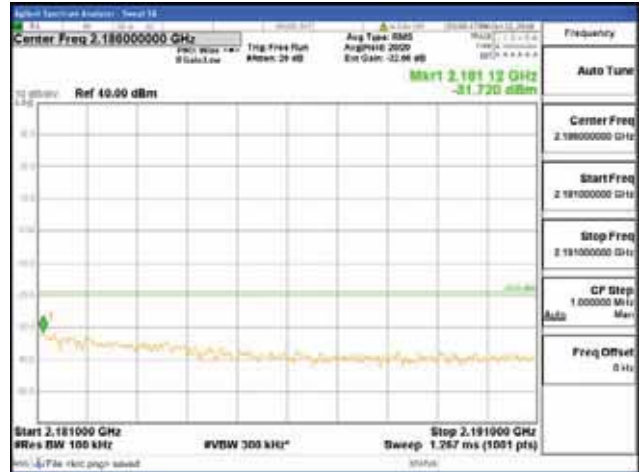

2181 MHz - 2191 MHz