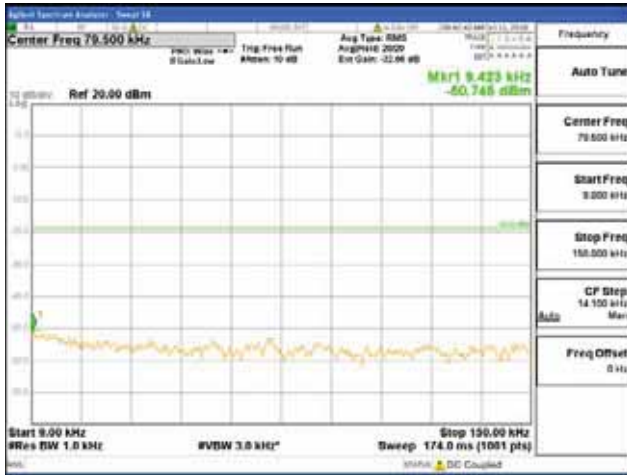

CTK Co., Ltd.
(Ho-dong), 113, Yejik-ro, Cheoin-gu,
Yongin-si, Gyeonggi-do, Korea
Tel: +82-31-339-9970
Fax: +82-31-624-9501

Report No.:
CTK-2018-03329
Page (798) / (2957)
Pages

[16QAM]

9 kHz - 150 kHz