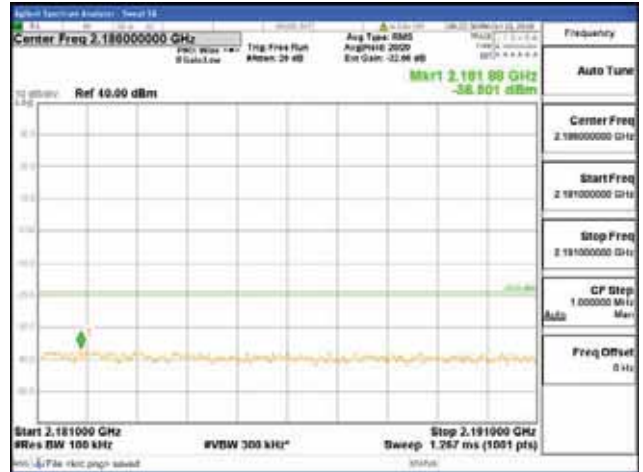

2181 MHz - 2191 MHz