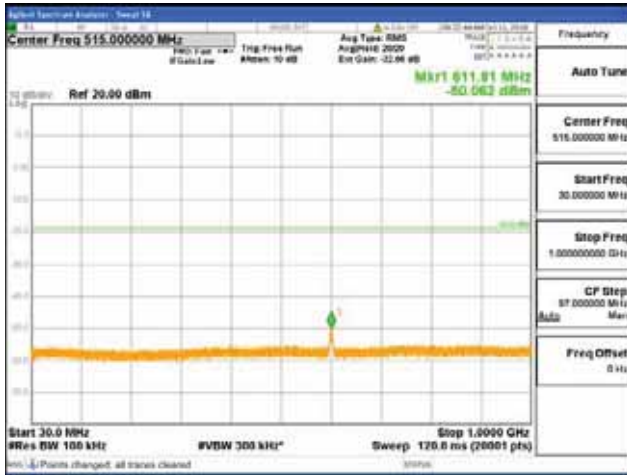

Report No.:
 CTK-2018-03329
 Page (818) / (2957)
 Pages

[256QAM]

9 kHz - 150 kHz

150 kHz - 30 MHz

30 MHz - 1000 MHz

1000 MHz - 2099 MHz

CTK Co., Ltd.
 (Ho-dong), 113, Yejik-ro, Cheoin-gu,
 Yongin-si, Gyeonggi-do, Korea
 Tel: +82-31-339-9970
 Fax: +82-31-624-9501