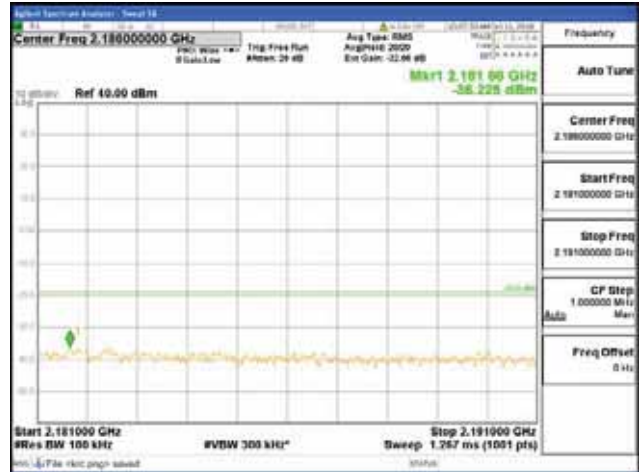

2181 MHz - 2191 MHz