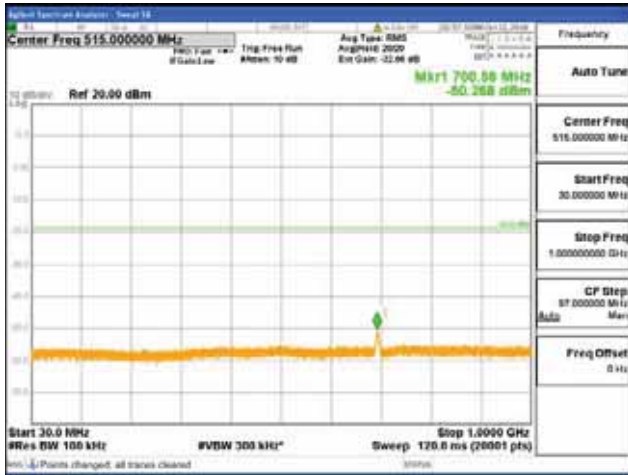

Report No.:
 CTK-2018-03329
 Page (784) / (2957)
 Pages

[64QAM]

9 kHz - 150 kHz

150 kHz - 30 MHz

30 MHz - 1000 MHz

1000 MHz - 2099 MHz

CTK Co., Ltd.
 (Ho-dong), 113, Yejik-ro, Cheoin-gu,
 Yongin-si, Gyeonggi-do, Korea
 Tel: +82-31-339-9970
 Fax: +82-31-624-9501