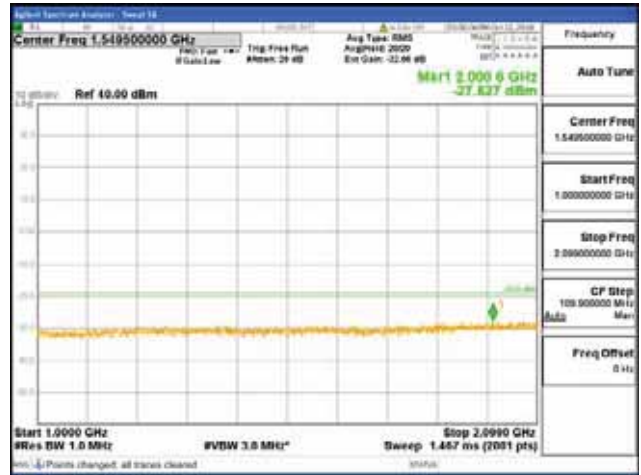

Report No.:
 CTK-2018-03329
 Page (808) / (2957)
 Pages

[64QAM]

9 kHz - 150 kHz

150 kHz - 30 MHz

30 MHz - 1000 MHz

1000 MHz - 2099 MHz

CTK Co., Ltd.
 (Ho-dong), 113, Yejik-ro, Cheoin-gu,
 Yongin-si, Gyeonggi-do, Korea
 Tel: +82-31-339-9970
 Fax: +82-31-624-9501