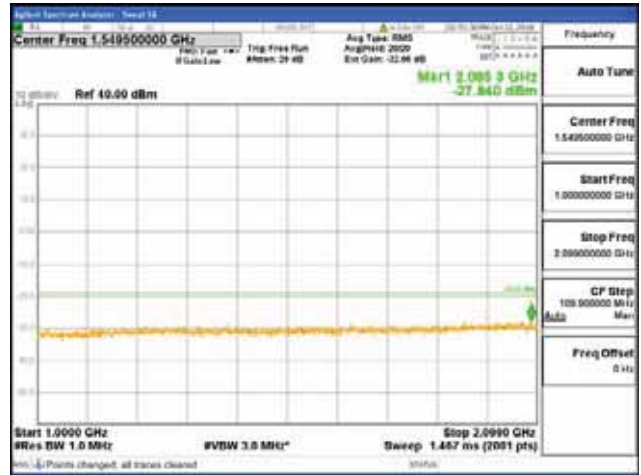

Report No.:
 CTK-2018-03329
 Page (762) / (2957)
 Pages

[256QAM]

9 kHz - 150 kHz

150 kHz - 30 MHz

30 MHz - 1000 MHz

1000 MHz - 2099 MHz

CTK Co., Ltd.
 (Ho-dong), 113, Yejik-ro, Cheoin-gu,
 Yongin-si, Gyeonggi-do, Korea
 Tel: +82-31-339-9970
 Fax: +82-31-624-9501