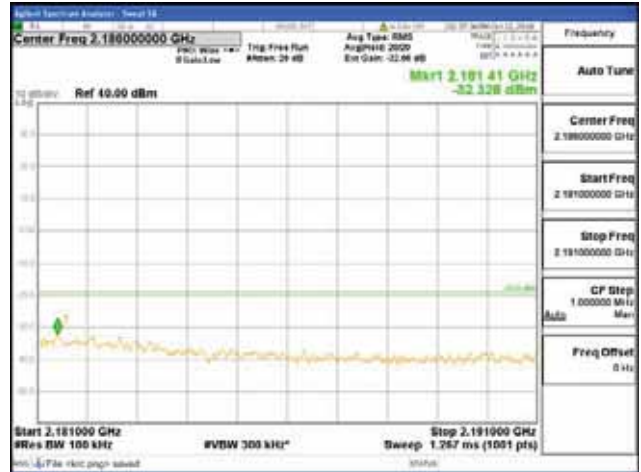

2181 MHz - 2191 MHz