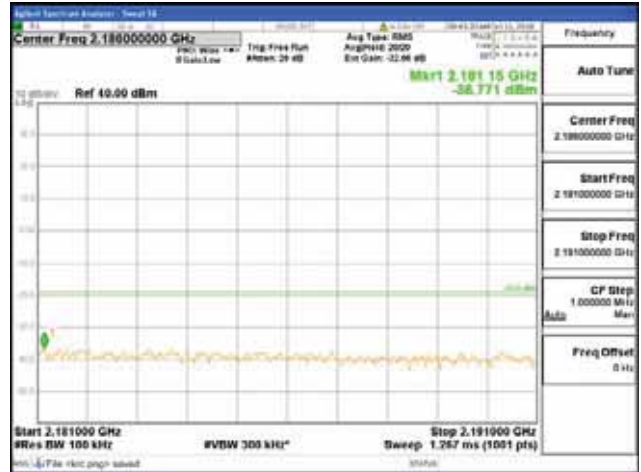

2181 MHz - 2191 MHz