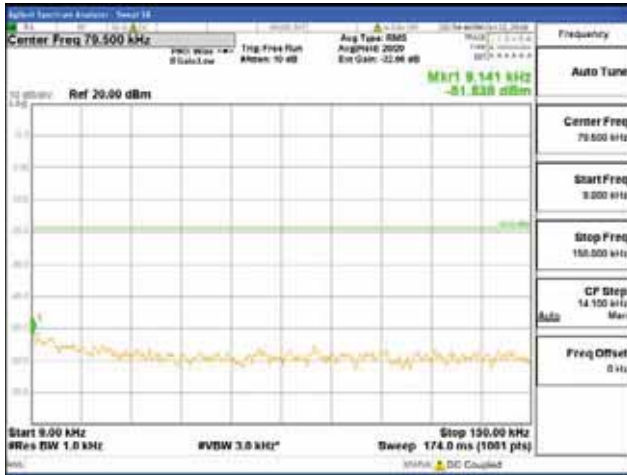

CTK Co., Ltd.
(Ho-dong), 113, Yejik-ro, Cheoin-gu,
Yongin-si, Gyeonggi-do, Korea
Tel: +82-31-339-9970
Fax: +82-31-624-9501

Report No.:
CTK-2018-03329
Page (786) / (2957)
Pages

[256QAM]

9 kHz - 150 kHz