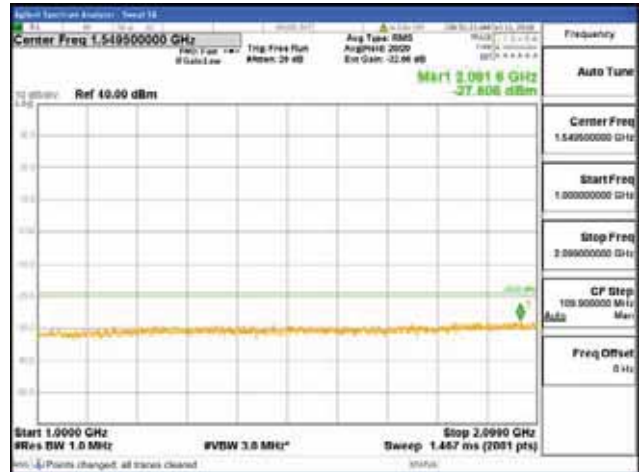

Report No.:
 CTK-2018-03329
 Page (772) / (2957)
 Pages

Band 66, BW 10MHz, Single 1 carrier, 4TX, Middle
 [QPSK]

9 kHz - 150 kHz

150 kHz - 30 MHz

30 MHz - 1000 MHz

1000 MHz - 2099 MHz

CTK Co., Ltd.
 (Ho-dong), 113, Yejik-ro, Cheoin-gu,
 Yongin-si, Gyeonggi-do, Korea
 Tel: +82-31-339-9970
 Fax: +82-31-624-9501