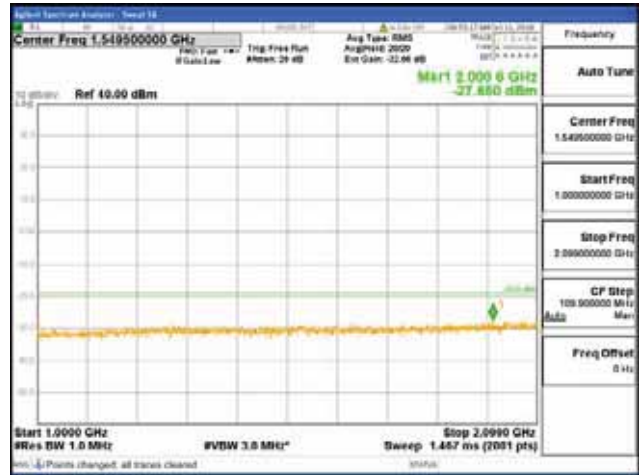

Report No.:
 CTK-2018-03329
 Page (774) / (2957)
 Pages

[16QAM]

9 kHz - 150 kHz

150 kHz - 30 MHz

30 MHz - 1000 MHz

1000 MHz - 2099 MHz

CTK Co., Ltd.
 (Ho-dong), 113, Yejik-ro, Cheoin-gu,
 Yongin-si, Gyeonggi-do, Korea
 Tel: +82-31-339-9970
 Fax: +82-31-624-9501