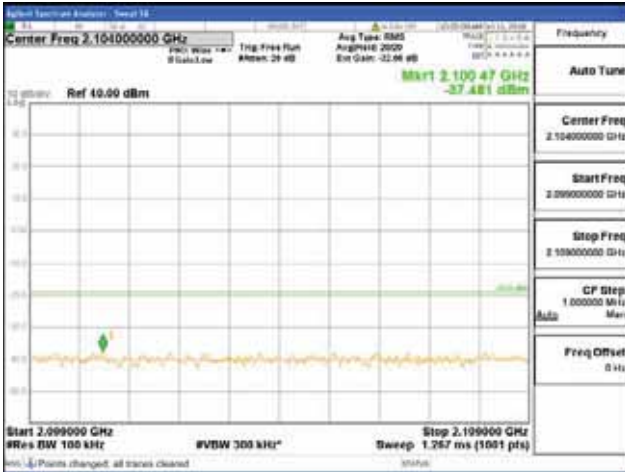

CTK Co., Ltd.
(Ho-dong), 113, Yejik-ro, Cheoin-gu,
Yongin-si, Gyeonggi-do, Korea
Tel: +82-31-339-9970
Fax: +82-31-624-9501

Report No.:
CTK-2018-03329
Page (753) / (2957)
Pages

2099 MHz - 2109 MHz