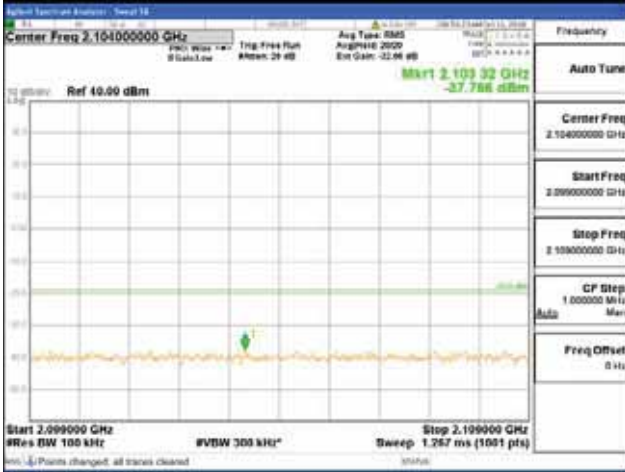

CTK Co., Ltd.
(Ho-dong), 113, Yejik-ro, Cheoin-gu,
Yongin-si, Gyeonggi-do, Korea
Tel: +82-31-339-9970
Fax: +82-31-624-9501

Report No.:
CTK-2018-03329
Page (775) / (2957)
Pages

2099 MHz - 2109 MHz