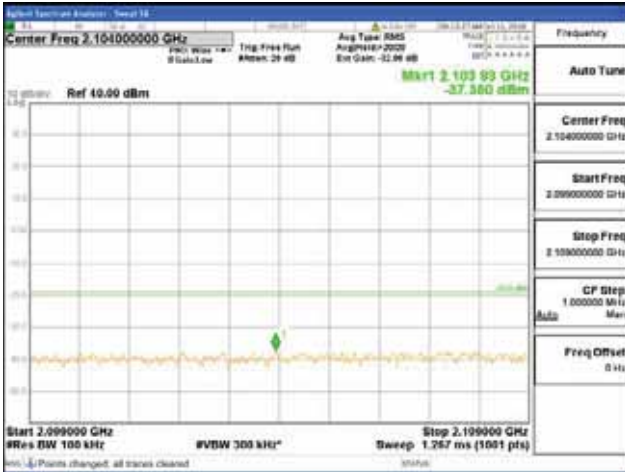

CTK Co., Ltd.
(Ho-dong), 113, Yejik-ro, Cheoin-gu,
Yongin-si, Gyeonggi-do, Korea
Tel: +82-31-339-9970
Fax: +82-31-624-9501

Report No.:
CTK-2018-03329
Page (771) / (2957)
Pages

2099 MHz - 2109 MHz