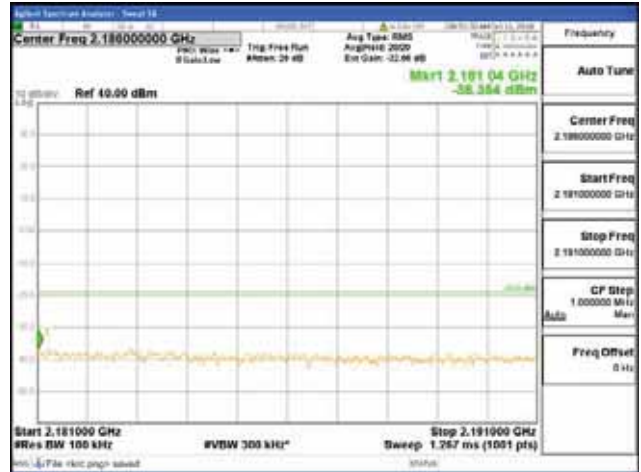

2181 MHz - 2191 MHz