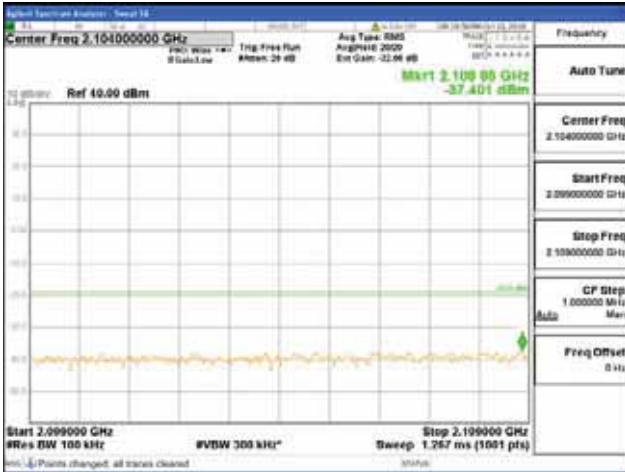

CTK Co., Ltd.
(Ho-dong), 113, Yejik-ro, Cheoin-gu,
Yongin-si, Gyeonggi-do, Korea
Tel: +82-31-339-9970
Fax: +82-31-624-9501

Report No.:
CTK-2018-03329
Page (815) / (2957)
Pages

2099 MHz - 2109 MHz