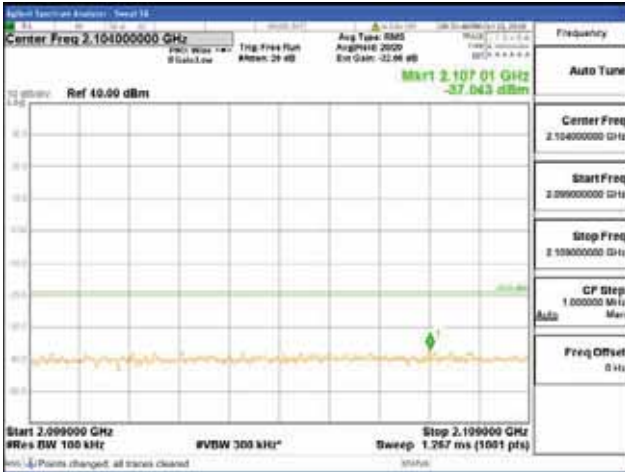

CTK Co., Ltd.
(Ho-dong), 113, Yejik-ro, Cheoin-gu,
Yongin-si, Gyeonggi-do, Korea
Tel: +82-31-339-9970
Fax: +82-31-624-9501

Report No.:
CTK-2018-03329
Page (767) / (2957)
Pages

2099 MHz - 2109 MHz