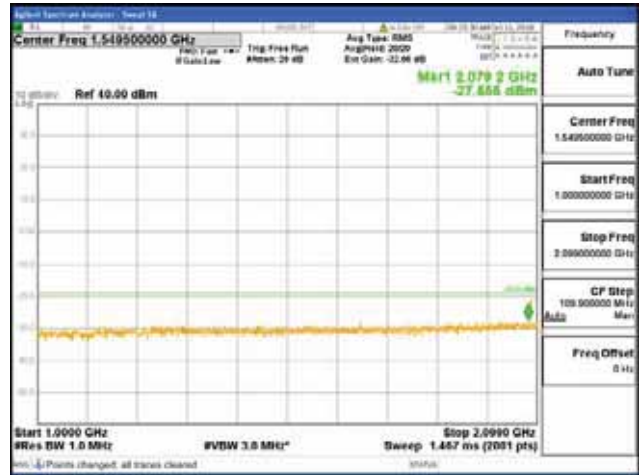

Report No.:
 CTK-2018-03329
 Page (768) / (2957)
 Pages

[64QAM]

9 kHz - 150 kHz

150 kHz - 30 MHz

30 MHz - 1000 MHz

1000 MHz - 2099 MHz

CTK Co., Ltd.
 (Ho-dong), 113, Yejik-ro, Cheoin-gu,
 Yongin-si, Gyeonggi-do, Korea
 Tel: +82-31-339-9970
 Fax: +82-31-624-9501