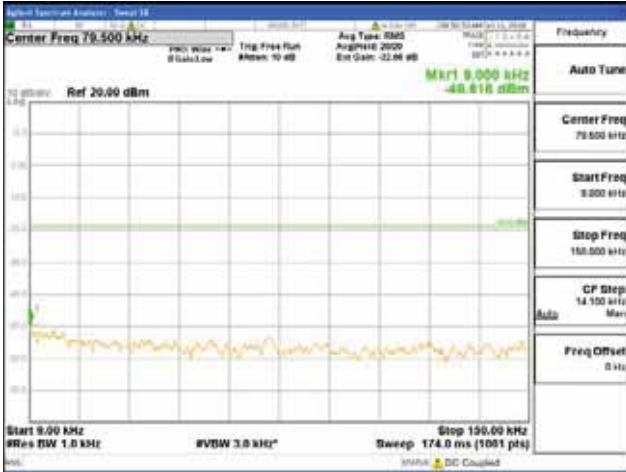

CTK Co., Ltd.
(Ho-dong), 113, Yejik-ro, Cheoin-gu,
Yongin-si, Gyeonggi-do, Korea
Tel: +82-31-339-9970
Fax: +82-31-624-9501

Report No.:
CTK-2018-03329
Page (772) / (2957)
Pages

Band 66, BW 10MHz, Single 1 carrier, 4TX, Middle
[QPSK]

9 kHz - 150 kHz