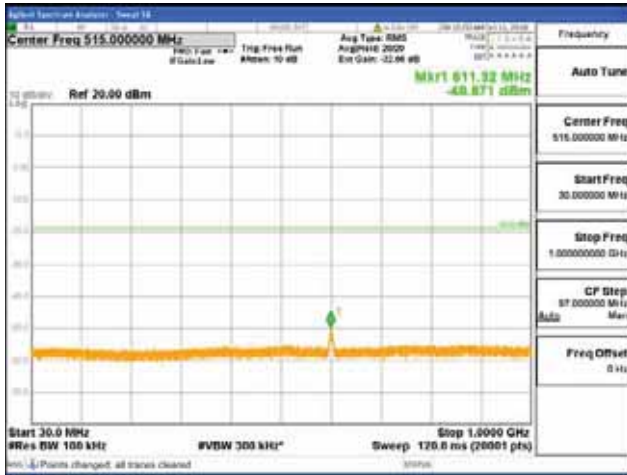

Report No.:
 CTK-2018-03329
 Page (746) / (2957)
 Pages

[256QAM]

9 kHz - 150 kHz

150 kHz - 30 MHz

30 MHz - 1000 MHz

1000 MHz - 2099 MHz

CTK Co., Ltd.
 (Ho-dong), 113, Yejik-ro, Cheoin-gu,
 Yongin-si, Gyeonggi-do, Korea
 Tel: +82-31-339-9970
 Fax: +82-31-624-9501