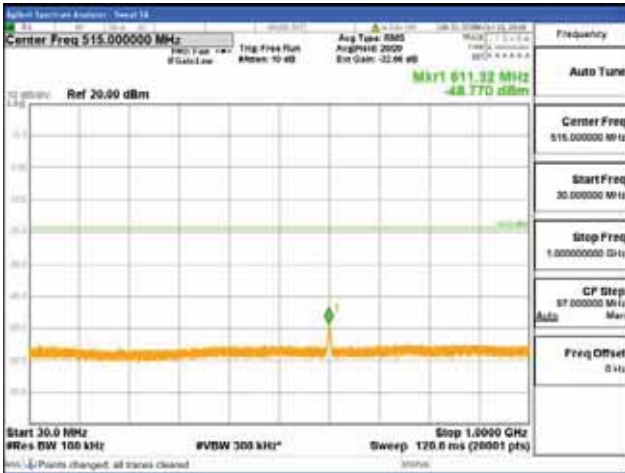

Report No.:
 CTK-2018-03329
 Page (766) / (2957)
 Pages

[16QAM]

9 kHz - 150 kHz

150 kHz - 30 MHz

30 MHz - 1000 MHz

1000 MHz - 2099 MHz

CTK Co., Ltd.
 (Ho-dong), 113, Yejik-ro, Cheoin-gu,
 Yongin-si, Gyeonggi-do, Korea
 Tel: +82-31-339-9970
 Fax: +82-31-624-9501