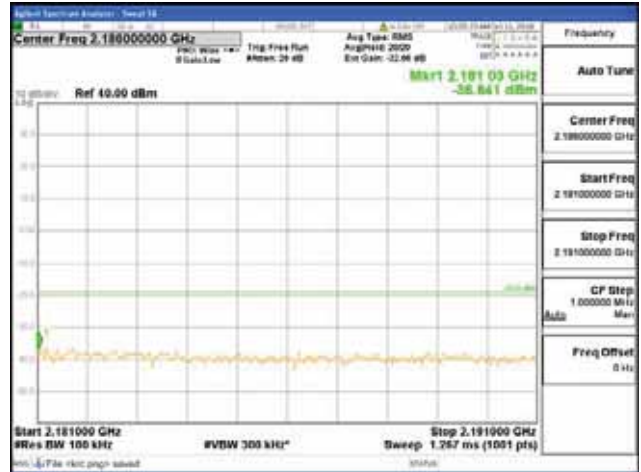

2181 MHz - 2191 MHz