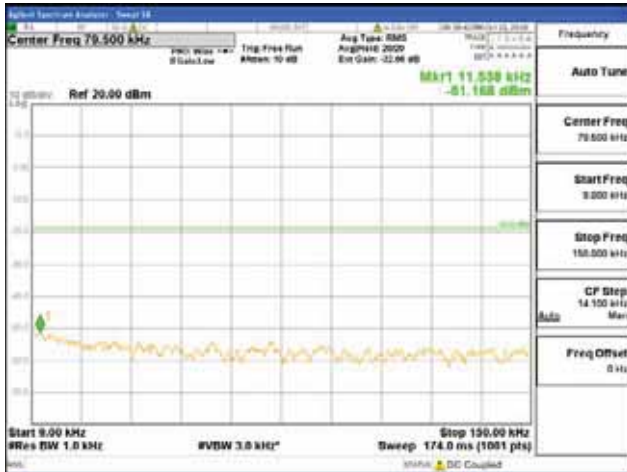

CTK Co., Ltd.
(Ho-dong), 113, Yejik-ro, Cheoin-gu,
Yongin-si, Gyeonggi-do, Korea
Tel: +82-31-339-9970
Fax: +82-31-624-9501

Report No.:
CTK-2018-03329
Page (740) / (2957)
Pages

ANT 1
Band 66, BW 10MHz, Single 1 carrier, 4TX, Bottom
[QPSK]

9 kHz - 150 kHz