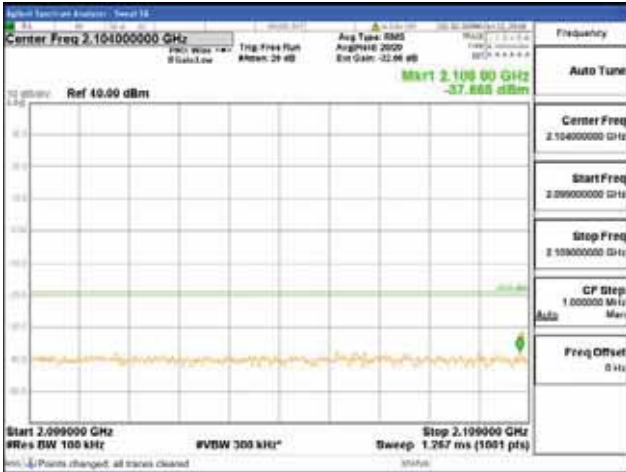

CTK Co., Ltd.
(Ho-dong), 113, Yejik-ro, Cheoin-gu,
Yongin-si, Gyeonggi-do, Korea
Tel: +82-31-339-9970
Fax: +82-31-624-9501

Report No.:
CTK-2018-03329
Page (807) / (2957)
Pages

2099 MHz - 2109 MHz