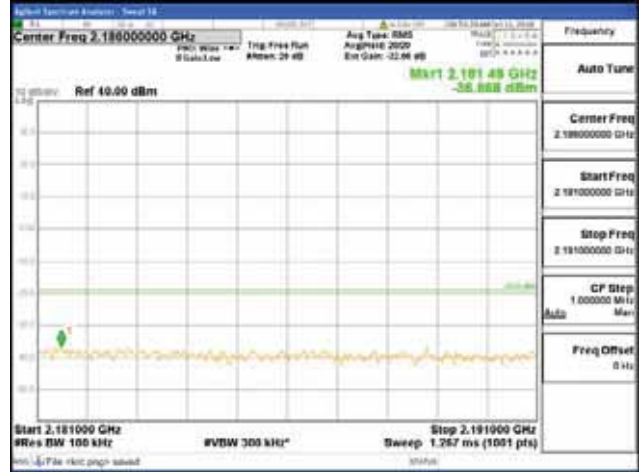

2181 MHz - 2191 MHz