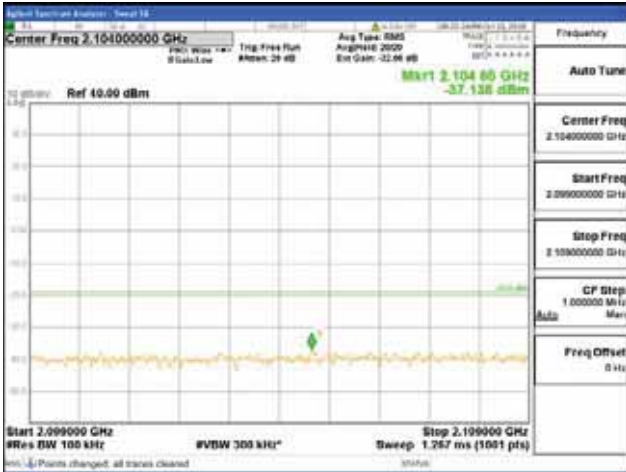

CTK Co., Ltd.
(Ho-dong), 113, Yejik-ro, Cheoin-gu,
Yongin-si, Gyeonggi-do, Korea
Tel: +82-31-339-9970
Fax: +82-31-624-9501

Report No.:
CTK-2018-03329
Page (791) / (2957)
Pages

2099 MHz - 2109 MHz