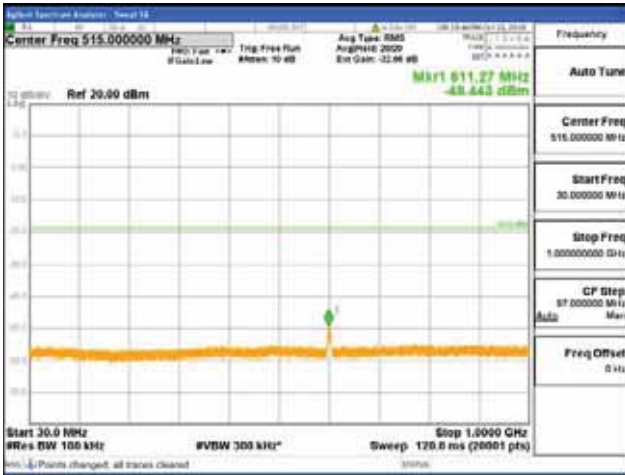

Report No.:
 CTK-2018-03329
 Page (814) / (2957)
 Pages

[16QAM]

9 kHz - 150 kHz

150 kHz - 30 MHz

30 MHz - 1000 MHz

1000 MHz - 2099 MHz

CTK Co., Ltd.
 (Ho-dong), 113, Yejik-ro, Cheoin-gu,
 Yongin-si, Gyeonggi-do, Korea
 Tel: +82-31-339-9970
 Fax: +82-31-624-9501