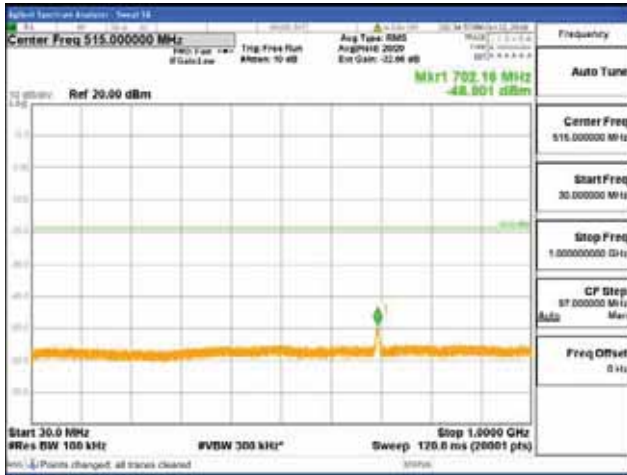

Report No.:
 CTK-2018-03329
 Page (782) / (2957)
 Pages

[16QAM]

9 kHz - 150 kHz

150 kHz - 30 MHz

30 MHz - 1000 MHz

1000 MHz - 2099 MHz

CTK Co., Ltd.
 (Ho-dong), 113, Yejik-ro, Cheoin-gu,
 Yongin-si, Gyeonggi-do, Korea
 Tel: +82-31-339-9970
 Fax: +82-31-624-9501