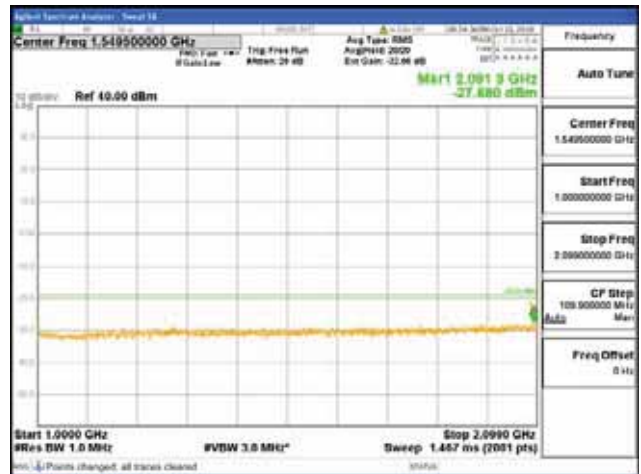

Report No.:
 CTK-2018-03329
 Page (788) / (2957)
 Pages

ANT 3
Band 66, BW 10MHz, Single 1 carrier, 4TX, Bottom
 [QPSK]

9 kHz - 150 kHz

150 kHz - 30 MHz

30 MHz - 1000 MHz

1000 MHz - 2099 MHz

CTK Co., Ltd.
 (Ho-dong), 113, Yejik-ro, Cheoin-gu,
 Yongin-si, Gyeonggi-do, Korea
 Tel: +82-31-339-9970
 Fax: +82-31-624-9501