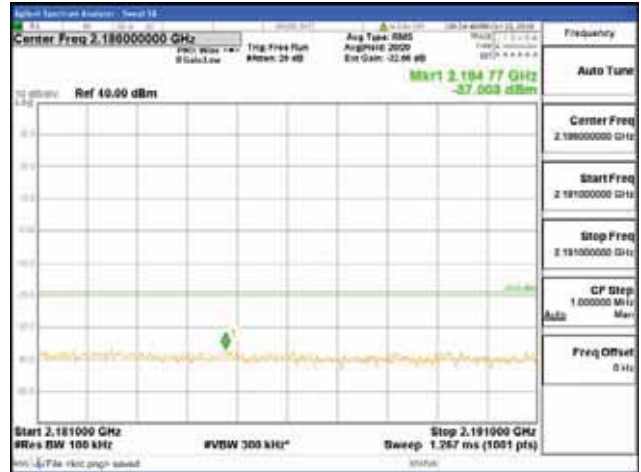

2181 MHz - 2191 MHz