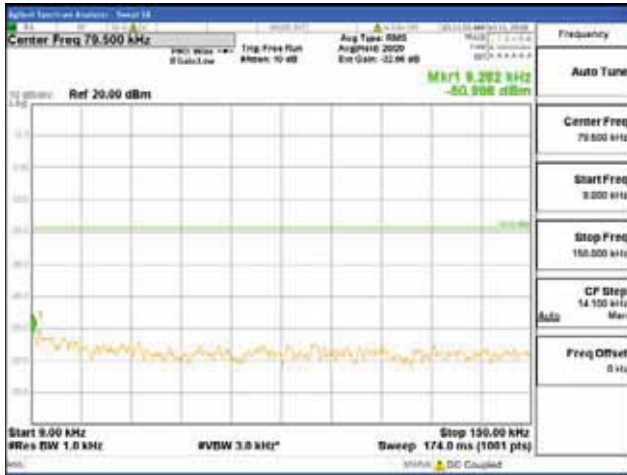

CTK Co., Ltd.
(Ho-dong), 113, Yejik-ro, Cheoin-gu,
Yongin-si, Gyeonggi-do, Korea
Tel: +82-31-339-9970
Fax: +82-31-624-9501

Report No.:
CTK-2018-03329
Page (778) / (2957)
Pages

[256QAM]

9 kHz - 150 kHz