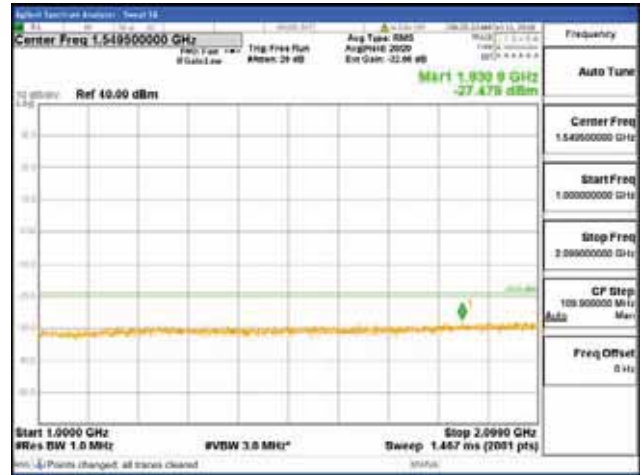

Report No.:
 CTK-2018-03329
 Page (794) / (2957)
 Pages

[256QAM]

9 kHz - 150 kHz

150 kHz - 30 MHz

30 MHz - 1000 MHz

1000 MHz - 2099 MHz

CTK Co., Ltd.
 (Ho-dong), 113, Yejik-ro, Cheoin-gu,
 Yongin-si, Gyeonggi-do, Korea
 Tel: +82-31-339-9970
 Fax: +82-31-624-9501