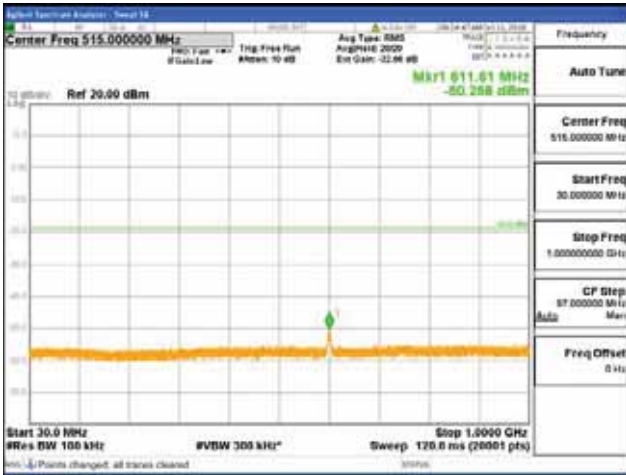

Report No.:
 CTK-2018-03329
 Page (816) / (2957)
 Pages

[64QAM]

9 kHz - 150 kHz

150 kHz - 30 MHz

30 MHz - 1000 MHz

1000 MHz - 2099 MHz

CTK Co., Ltd.
 (Ho-dong), 113, Yejik-ro, Cheoin-gu,
 Yongin-si, Gyeonggi-do, Korea
 Tel: +82-31-339-9970
 Fax: +82-31-624-9501