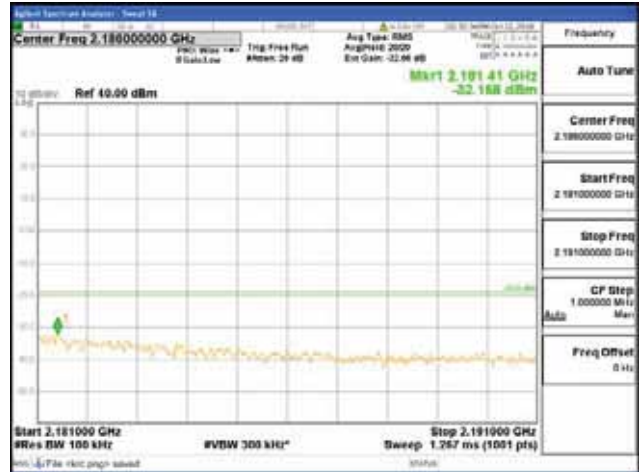

2181 MHz - 2191 MHz