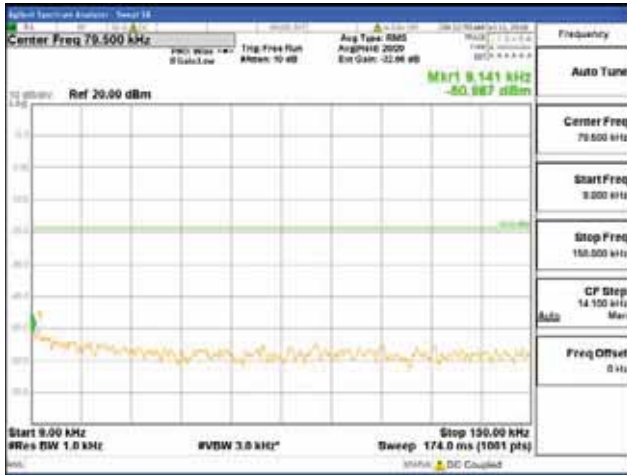

CTK Co., Ltd.
(Ho-dong), 113, Yejik-ro, Cheoin-gu,
Yongin-si, Gyeonggi-do, Korea
Tel: +82-31-339-9970
Fax: +82-31-624-9501

Report No.:
CTK-2018-03329
Page (770) / (2957)
Pages

[256QAM]

9 kHz - 150 kHz