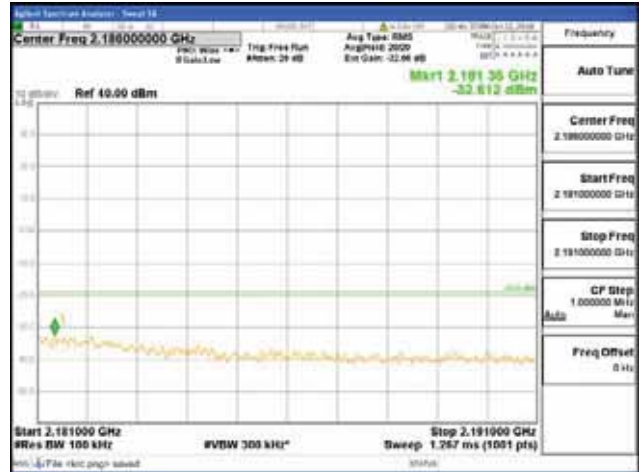

2181 MHz - 2191 MHz