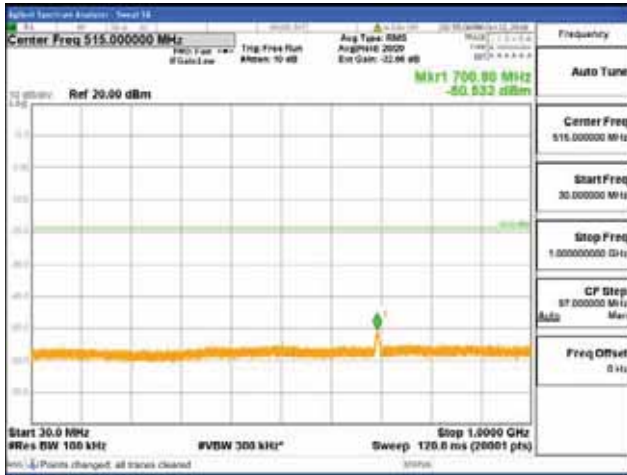

Report No.:
 CTK-2018-03329
 Page (786) / (2957)
 Pages

[256QAM]

9 kHz - 150 kHz

150 kHz - 30 MHz

30 MHz - 1000 MHz

1000 MHz - 2099 MHz

CTK Co., Ltd.
 (Ho-dong), 113, Yejik-ro, Cheoin-gu,
 Yongin-si, Gyeonggi-do, Korea
 Tel: +82-31-339-9970
 Fax: +82-31-624-9501