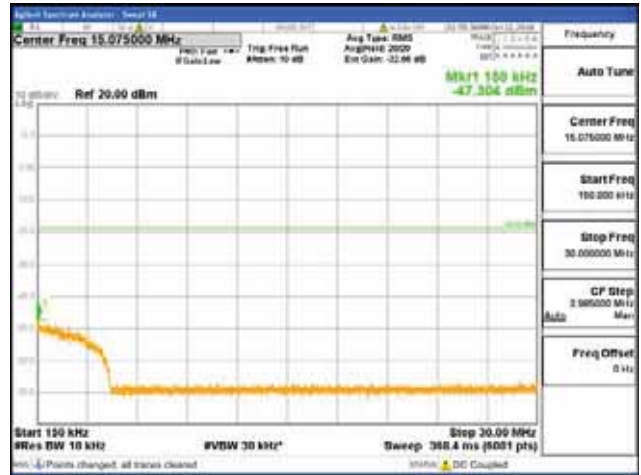

150 kHz - 30 MHz