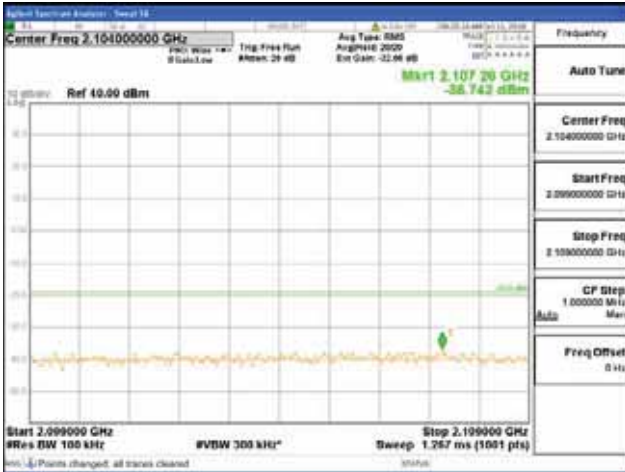

CTK Co., Ltd.
(Ho-dong), 113, Yejik-ro, Cheoin-gu,
Yongin-si, Gyeonggi-do, Korea
Tel: +82-31-339-9970
Fax: +82-31-624-9501

Report No.:
CTK-2018-03329
Page (795) / (2957)
Pages

2099 MHz - 2109 MHz