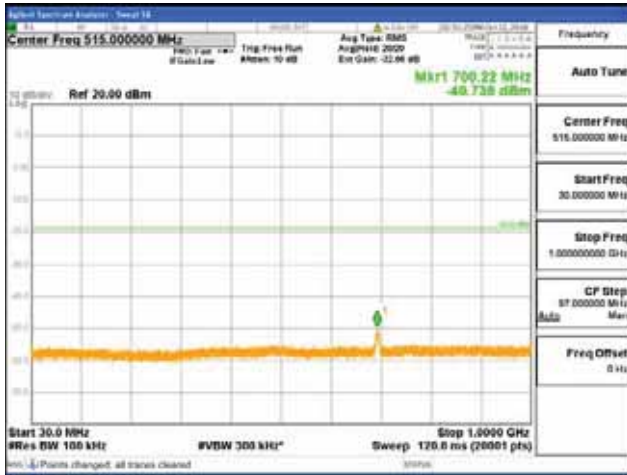

Report No.:
 CTK-2018-03329
 Page (762) / (2957)
 Pages

[256QAM]

9 kHz - 150 kHz

150 kHz - 30 MHz

30 MHz - 1000 MHz

1000 MHz - 2099 MHz

CTK Co., Ltd.
 (Ho-dong), 113, Yejik-ro, Cheoin-gu,
 Yongin-si, Gyeonggi-do, Korea
 Tel: +82-31-339-9970
 Fax: +82-31-624-9501