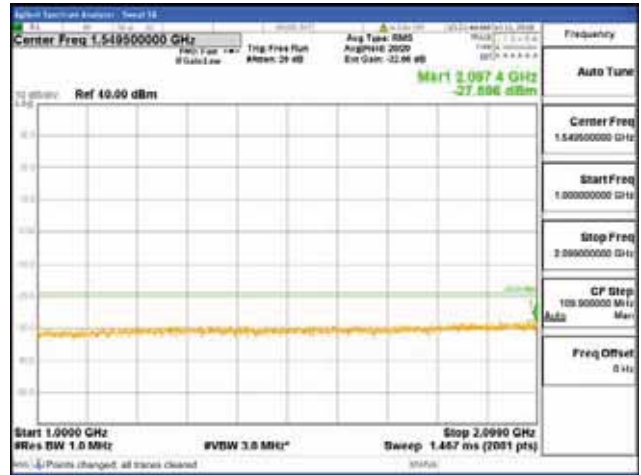

Report No.:
 CTK-2018-03329
 Page (802) / (2957)
 Pages

[256QAM]

9 kHz - 150 kHz

150 kHz - 30 MHz

30 MHz - 1000 MHz

1000 MHz - 2099 MHz

CTK Co., Ltd.
 (Ho-dong), 113, Yejik-ro, Cheoin-gu,
 Yongin-si, Gyeonggi-do, Korea
 Tel: +82-31-339-9970
 Fax: +82-31-624-9501