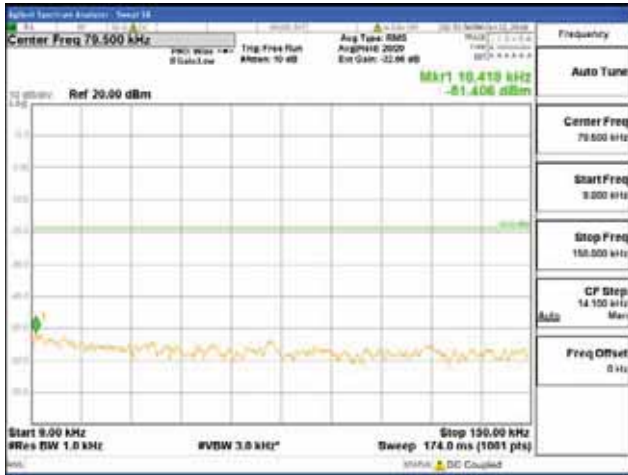

CTK Co., Ltd.
(Ho-dong), 113, Yejik-ro, Cheoin-gu,
Yongin-si, Gyeonggi-do, Korea
Tel: +82-31-339-9970
Fax: +82-31-624-9501

Report No.:
CTK-2018-03329
Page (806) / (2957)
Pages

[16QAM]

9 kHz - 150 kHz