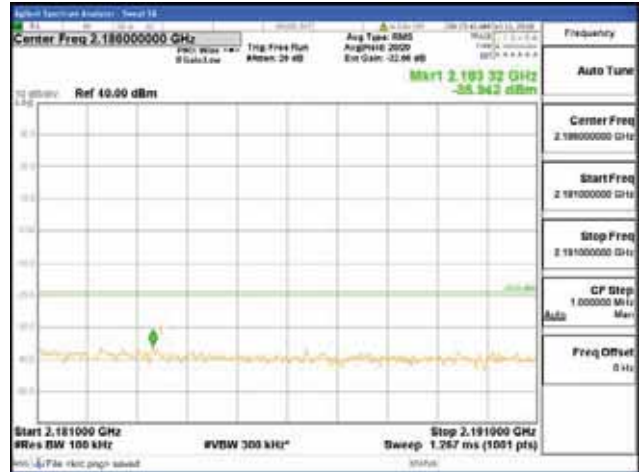

2181 MHz - 2191 MHz