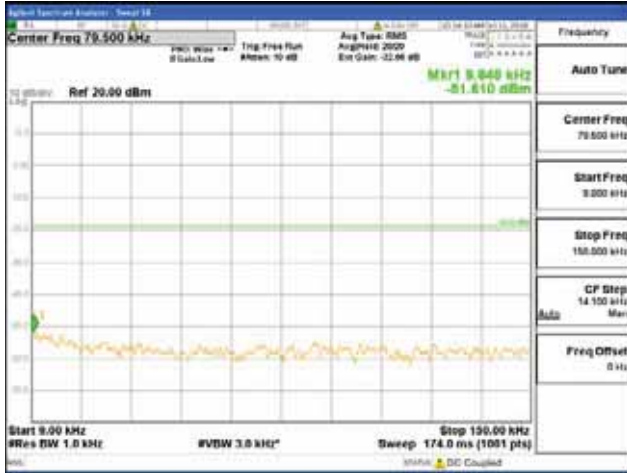

CTK Co., Ltd.
(Ho-dong), 113, Yejik-ro, Cheoin-gu,
Yongin-si, Gyeonggi-do, Korea
Tel: +82-31-339-9970
Fax: +82-31-624-9501

Report No.:
CTK-2018-03329
Page (776) / (2957)
Pages

[64QAM]

9 kHz - 150 kHz