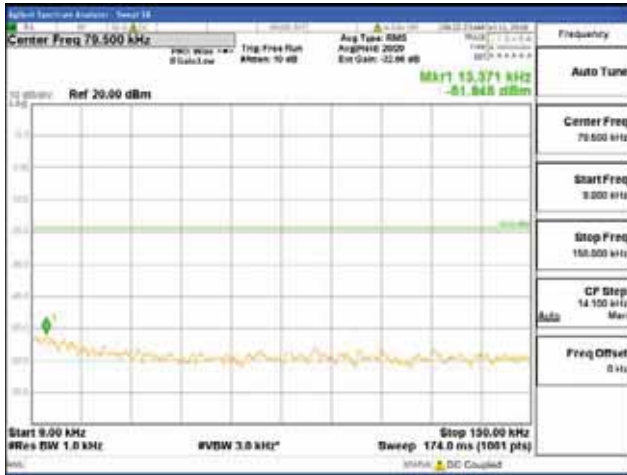

CTK Co., Ltd.
(Ho-dong), 113, Yejik-ro, Cheoin-gu,
Yongin-si, Gyeonggi-do, Korea
Tel: +82-31-339-9970
Fax: +82-31-624-9501

Report No.:
CTK-2018-03329
Page (818) / (2957)
Pages

[256QAM]

9 kHz - 150 kHz