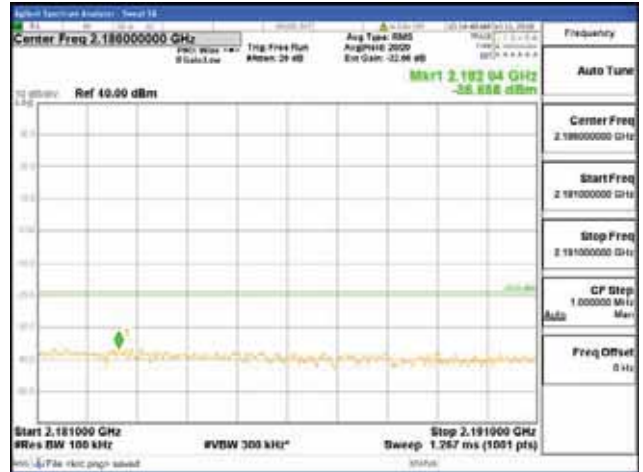

2181 MHz - 2191 MHz