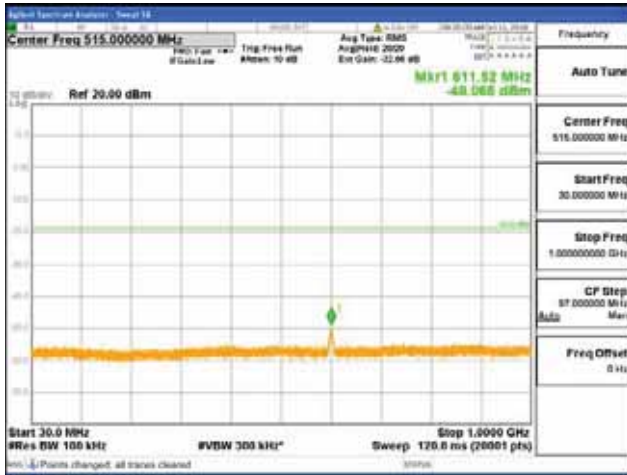

Report No.:
 CTK-2018-03329
 Page (794) / (2957)
 Pages

[256QAM]

9 kHz - 150 kHz

150 kHz - 30 MHz

30 MHz - 1000 MHz

1000 MHz - 2099 MHz

CTK Co., Ltd.
 (Ho-dong), 113, Yejik-ro, Cheoin-gu,
 Yongin-si, Gyeonggi-do, Korea
 Tel: +82-31-339-9970
 Fax: +82-31-624-9501