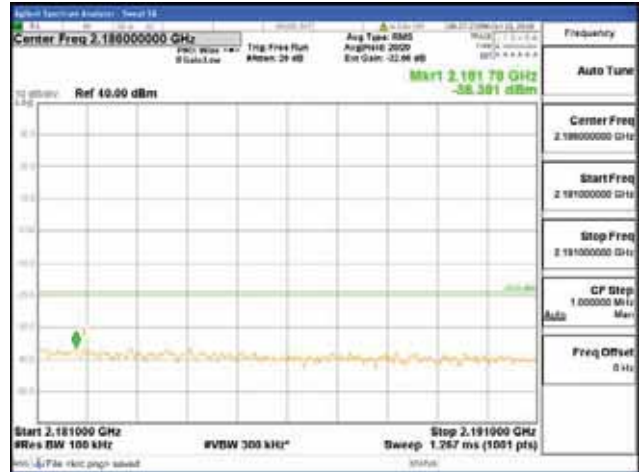

2181 MHz - 2191 MHz