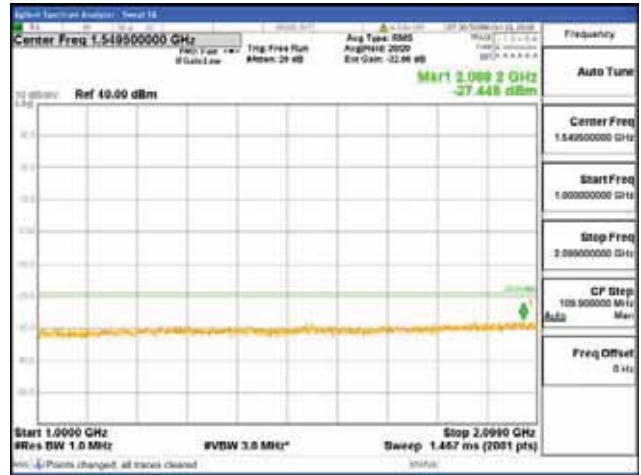

Report No.:
 CTK-2018-03329
 Page (680) / (2957)
 Pages

[64QAM]

9 kHz - 150 kHz

150 kHz - 30 MHz

30 MHz - 1000 MHz

1000 MHz - 2099 MHz

CTK Co., Ltd.
 (Ho-dong), 113, Yejik-ro, Cheoin-gu,
 Yongin-si, Gyeonggi-do, Korea
 Tel: +82-31-339-9970
 Fax: +82-31-624-9501