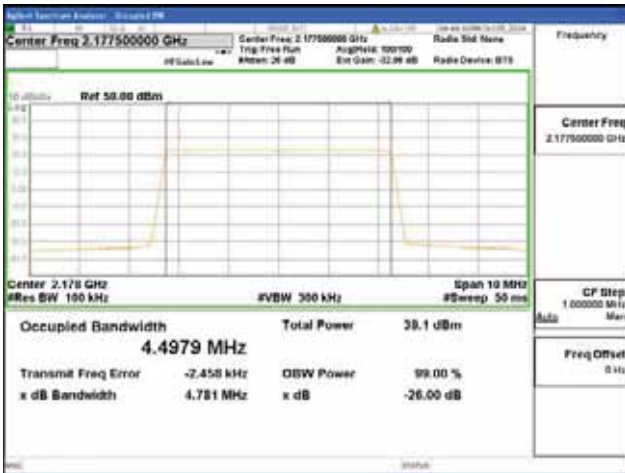

Report No.:
 CTK-2018-03329
 Page (639) / (2957)
 Pages

Band 66, BW 5MHz + BW 5MHz + BW 5MHz, Multi 3 carrier(Non-Contiguous), 4TX, Top

QPSK

16QAM

64QAM

256QAM

CTK Co., Ltd.
 (Ho-dong), 113, Yejik-ro, Cheoin-gu,
 Yongin-si, Gyeonggi-do, Korea
 Tel: +82-31-339-9970
 Fax: +82-31-624-9501