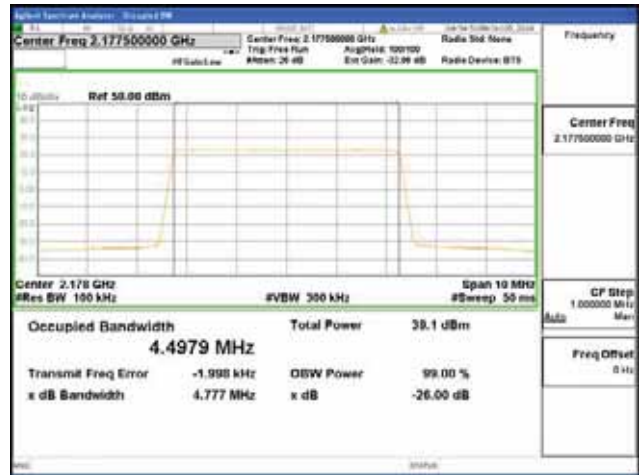

Report No.:
 CTK-2018-03329
 Page (641) / (2957)
 Pages

Band 66, BW 5MHz + BW 5MHz + BW 5MHz, Multi 3 carrier(Non-Contiguous), 4TX, Top

QPSK

16QAM

64QAM

256QAM

	CTK Co., Ltd. (Ho-dong), 113, Yejik-ro, Cheoin-gu, Yongin-si, Gyeonggi-do, Korea Tel: +82-31-339-9970 Fax: +82-31-624-9501	Report No.: CTK-2018-03329 Page (642) / (2957) Pages	
---	---	---	--