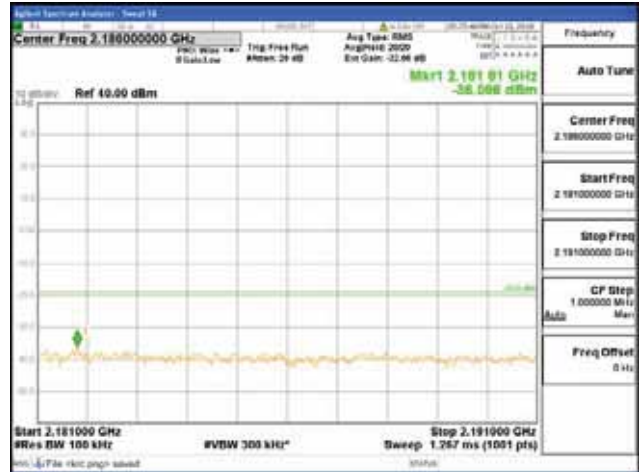

2181 MHz - 2191 MHz