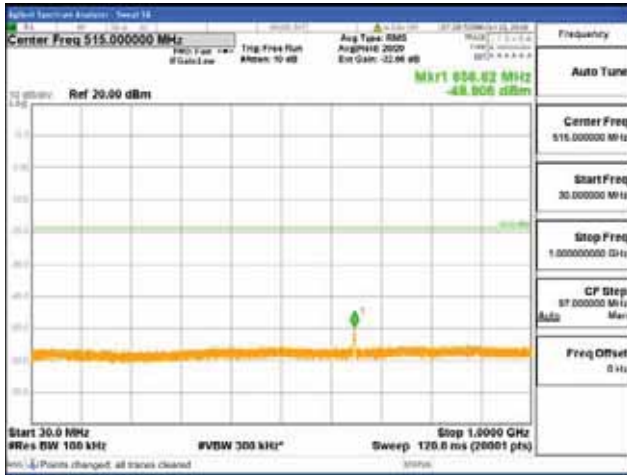

Report No.:
 CTK-2018-03329
 Page (682) / (2957)
 Pages

[256QAM]

9 kHz - 150 kHz

150 kHz - 30 MHz

30 MHz - 1000 MHz

1000 MHz - 2099 MHz

CTK Co., Ltd.
 (Ho-dong), 113, Yejik-ro, Cheoin-gu,
 Yongin-si, Gyeonggi-do, Korea
 Tel: +82-31-339-9970
 Fax: +82-31-624-9501