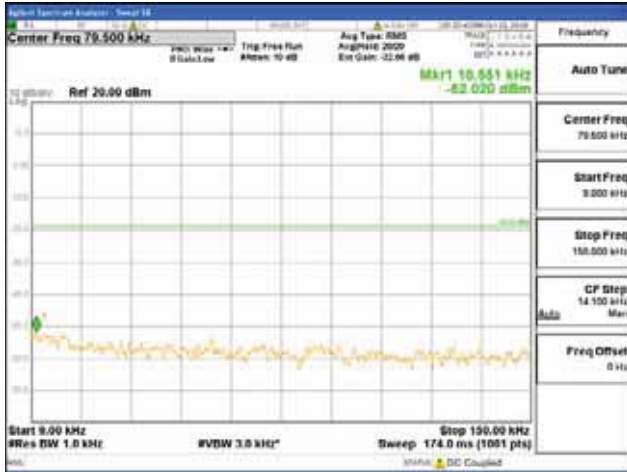

Spurious Emissions at antenna terminal
ANT 1
Band 66, BW 5MHz, Single 1 carrier, 4TX, Bottom
[QPSK]

9 kHz - 150 kHz