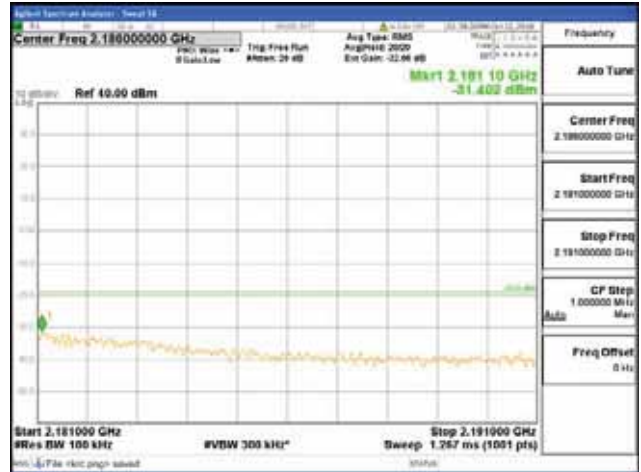

2181 MHz - 2191 MHz