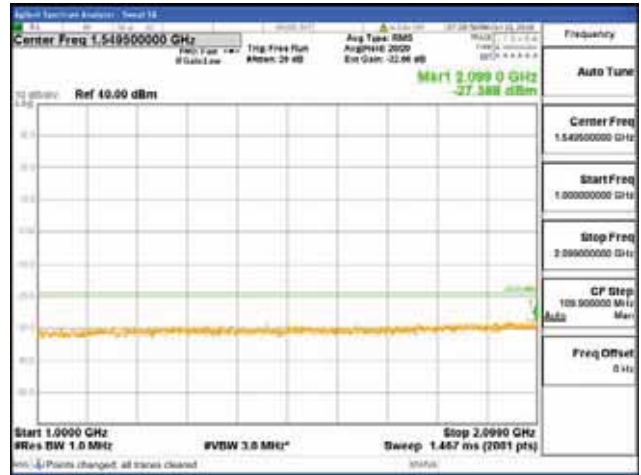

Report No.:
 CTK-2018-03329
 Page (682) / (2957)
 Pages

[256QAM]

9 kHz - 150 kHz

150 kHz - 30 MHz

30 MHz - 1000 MHz

1000 MHz - 2099 MHz

CTK Co., Ltd.
 (Ho-dong), 113, Yejik-ro, Cheoin-gu,
 Yongin-si, Gyeonggi-do, Korea
 Tel: +82-31-339-9970
 Fax: +82-31-624-9501