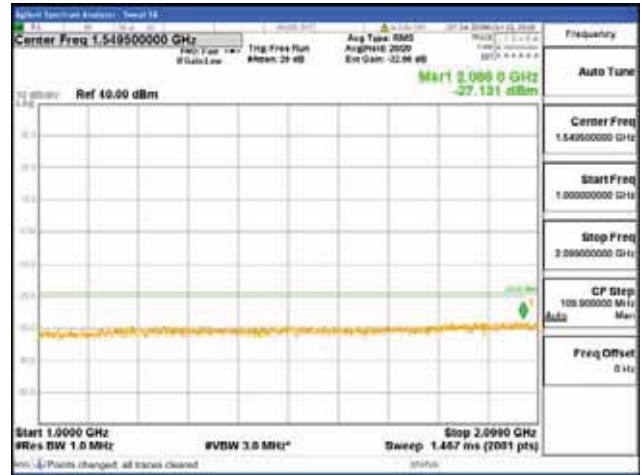

Report No.:
 CTK-2018-03329
 Page (656) / (2957)
 Pages

[64QAM]

9 kHz - 150 kHz

150 kHz - 30 MHz

30 MHz - 1000 MHz

1000 MHz - 2099 MHz

CTK Co., Ltd.
 (Ho-dong), 113, Yejik-ro, Cheoin-gu,
 Yongin-si, Gyeonggi-do, Korea
 Tel: +82-31-339-9970
 Fax: +82-31-624-9501