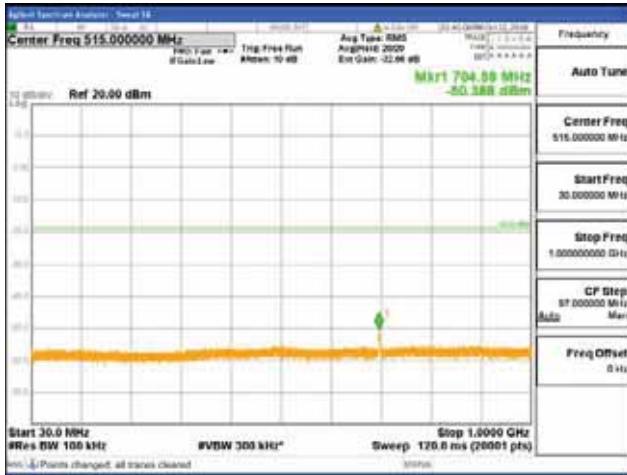

Report No.:
 CTK-2018-03329
 Page (714) / (2957)
 Pages

[256QAM]

9 kHz - 150 kHz

150 kHz - 30 MHz

30 MHz - 1000 MHz

1000 MHz - 2099 MHz

CTK Co., Ltd.
 (Ho-dong), 113, Yejik-ro, Cheoin-gu,
 Yongin-si, Gyeonggi-do, Korea
 Tel: +82-31-339-9970
 Fax: +82-31-624-9501