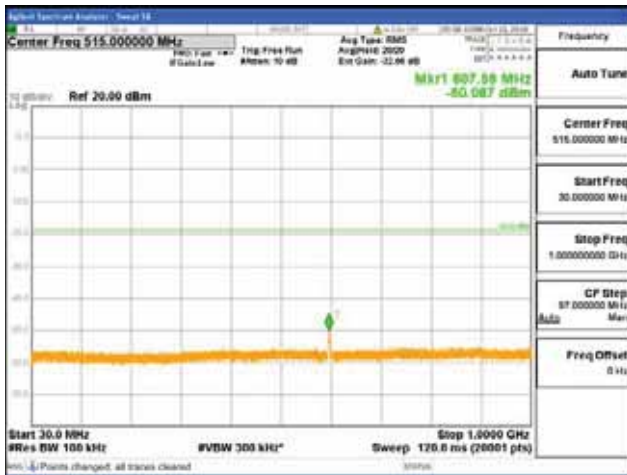

Report No.:
 CTK-2018-03329
 Page (694) / (2957)
 Pages

[16QAM]

9 kHz - 150 kHz

150 kHz - 30 MHz

30 MHz - 1000 MHz

1000 MHz - 2099 MHz

CTK Co., Ltd.
 (Ho-dong), 113, Yejik-ro, Cheoin-gu,
 Yongin-si, Gyeonggi-do, Korea
 Tel: +82-31-339-9970
 Fax: +82-31-624-9501