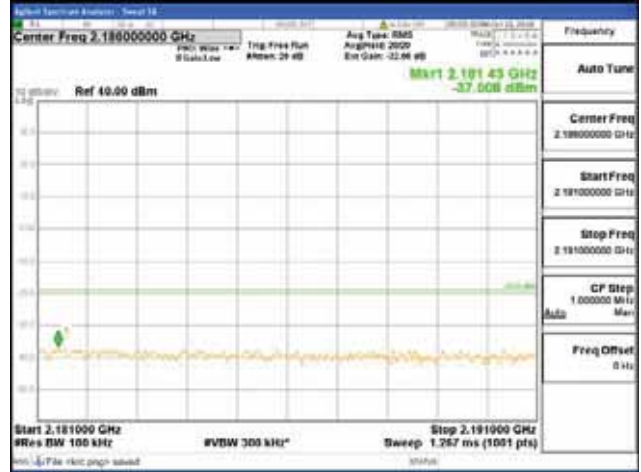

2181 MHz - 2191 MHz