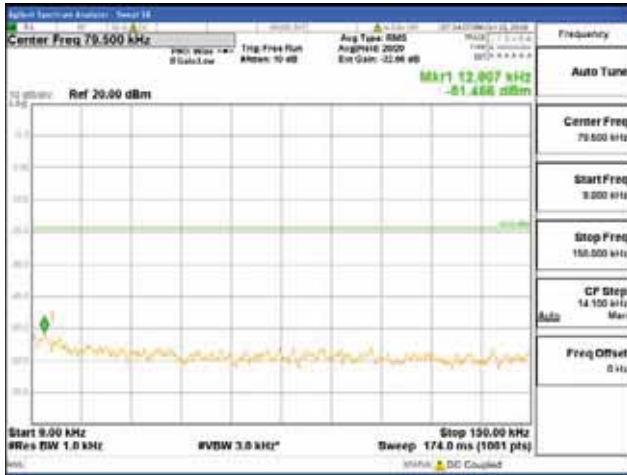

CTK Co., Ltd.
(Ho-dong), 113, Yejik-ro, Cheoin-gu,
Yongin-si, Gyeonggi-do, Korea
Tel: +82-31-339-9970
Fax: +82-31-624-9501

Report No.:
CTK-2018-03329
Page (656) / (2957)
Pages

[64QAM]

9 kHz - 150 kHz