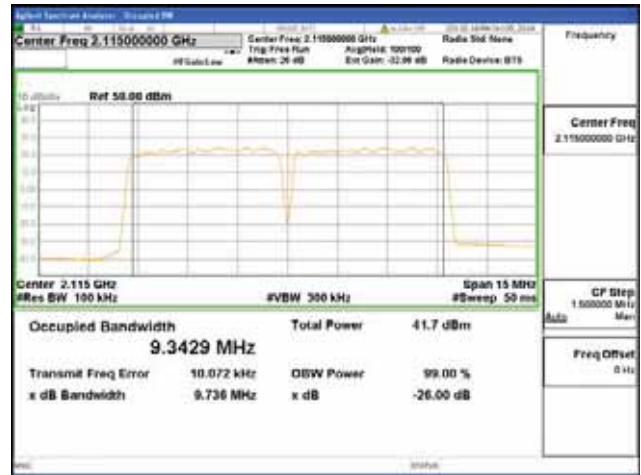

Report No.:
 CTK-2018-03329
 Page (634) / (2957)
 Pages

ANT 1

Band 66, BW 5MHz + BW 5MHz + BW 5MHz, Multi 3 carrier(Non-Contiguous), 4TX, Bottom

QPSK

16QAM

64QAM

256QAM

CTK Co., Ltd.
 (Ho-dong), 113, Yejik-ro, Cheoin-gu,
 Yongin-si, Gyeonggi-do, Korea
 Tel: +82-31-339-9970
 Fax: +82-31-624-9501