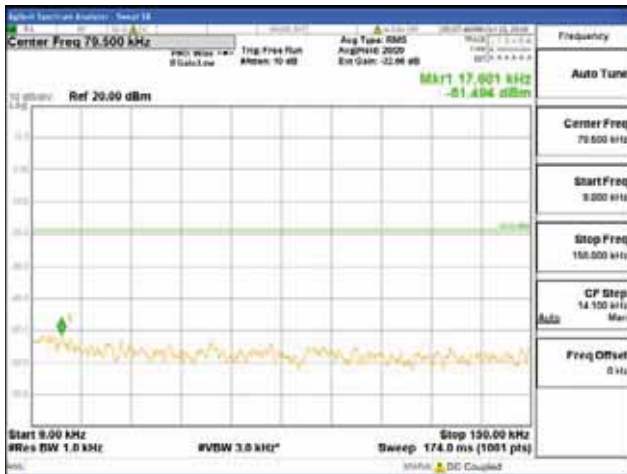

CTK Co., Ltd.
(Ho-dong), 113, Yejik-ro, Cheoin-gu,
Yongin-si, Gyeonggi-do, Korea
Tel: +82-31-339-9970
Fax: +82-31-624-9501

Report No.:
CTK-2018-03329
Page (694) / (2957)
Pages

[16QAM]

9 kHz - 150 kHz