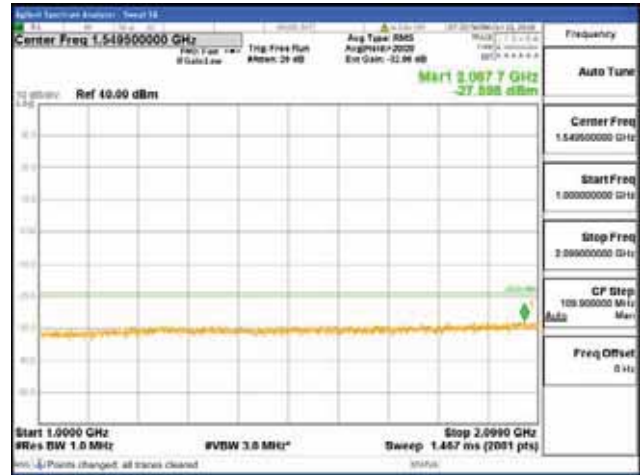

Report No.:
 CTK-2018-03329
 Page (654) / (2957)
 Pages

[16QAM]

9 kHz - 150 kHz

150 kHz - 30 MHz

30 MHz - 1000 MHz

1000 MHz - 2099 MHz

CTK Co., Ltd.
 (Ho-dong), 113, Yejik-ro, Cheoin-gu,
 Yongin-si, Gyeonggi-do, Korea
 Tel: +82-31-339-9970
 Fax: +82-31-624-9501