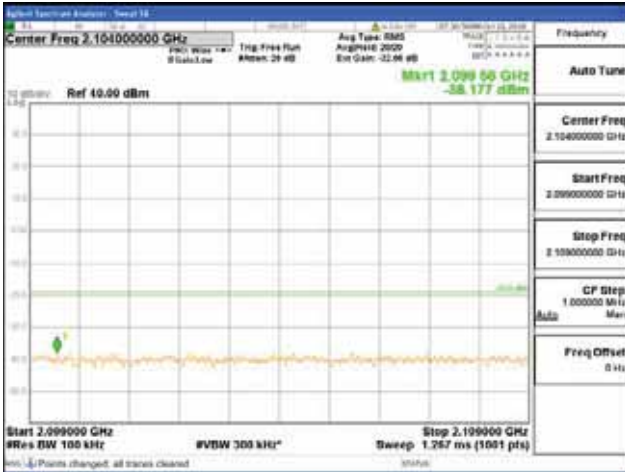

CTK Co., Ltd.
(Ho-dong), 113, Yejik-ro, Cheoin-gu,
Yongin-si, Gyeonggi-do, Korea
Tel: +82-31-339-9970
Fax: +82-31-624-9501

Report No.:
CTK-2018-03329
Page (681) / (2957)
Pages

2099 MHz - 2109 MHz