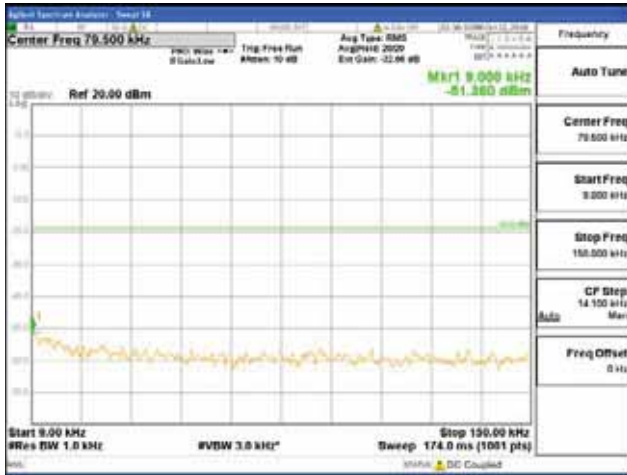

CTK Co., Ltd.
(Ho-dong), 113, Yejik-ro, Cheoin-gu,
Yongin-si, Gyeonggi-do, Korea
Tel: +82-31-339-9970
Fax: +82-31-624-9501

Report No.:
CTK-2018-03329
Page (688) / (2957)
Pages

[64QAM]

9 kHz - 150 kHz