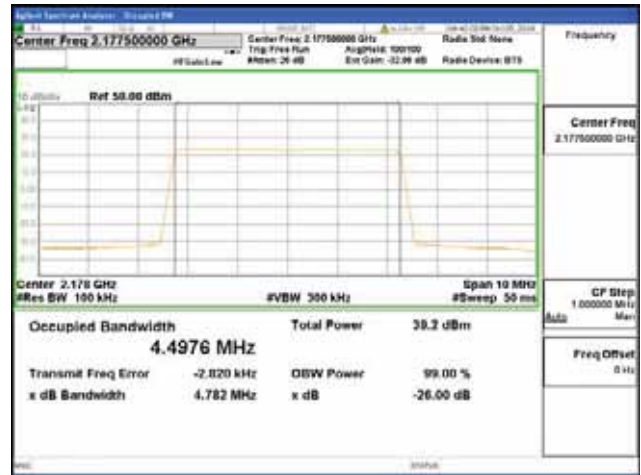

Report No.:
 CTK-2018-03329
 Page (635) / (2957)
 Pages

Band 66, BW 5MHz + BW 5MHz + BW 5MHz, Multi 3 carrier(Non-Contiguous), 4TX, Top

QPSK

16QAM

64QAM

256QAM

CTK Co., Ltd.
 (Ho-dong), 113, Yejik-ro, Cheoin-gu,
 Yongin-si, Gyeonggi-do, Korea
 Tel: +82-31-339-9970
 Fax: +82-31-624-9501