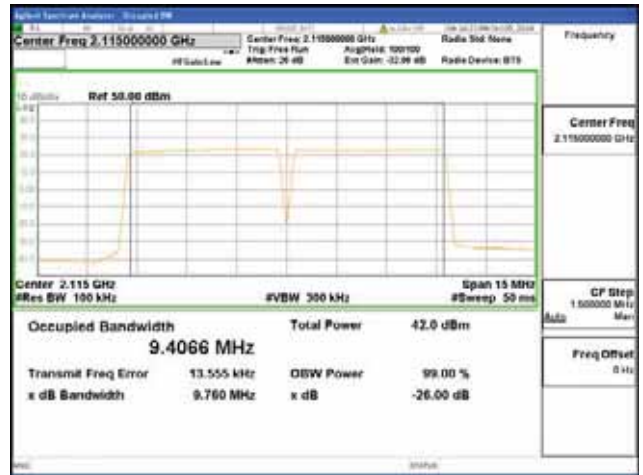

Report No.:
 CTK-2018-03329
 Page (640) / (2957)
 Pages

ANT 4

Band 66, BW 5MHz + BW 5MHz + BW 5MHz, Multi 3 carrier(Non-Contiguous), 4TX, Bottom

QPSK

16QAM

64QAM

256QAM

CTK Co., Ltd.
 (Ho-dong), 113, Yejik-ro, Cheoin-gu,
 Yongin-si, Gyeonggi-do, Korea
 Tel: +82-31-339-9970
 Fax: +82-31-624-9501