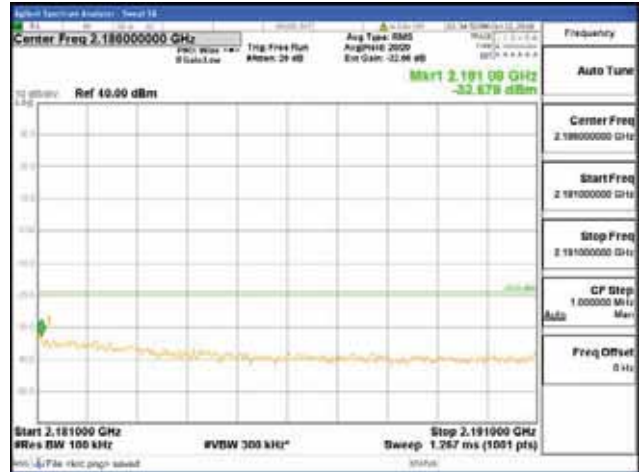

2181 MHz - 2191 MHz