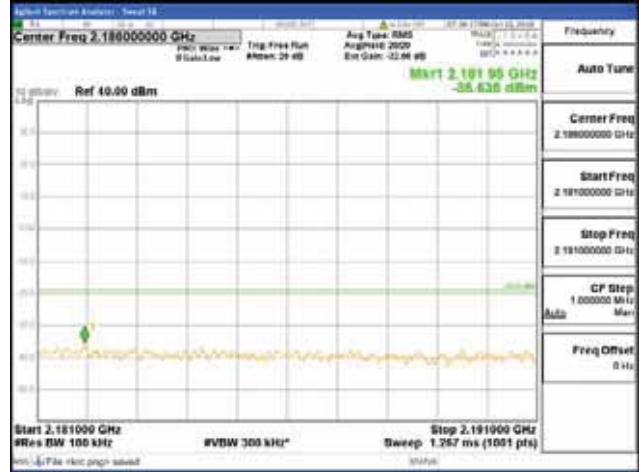

2181 MHz - 2191 MHz