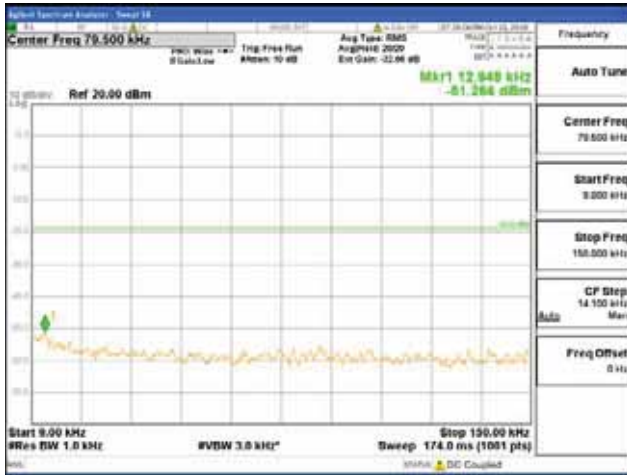

CTK Co., Ltd.
(Ho-dong), 113, Yejik-ro, Cheoin-gu,
Yongin-si, Gyeonggi-do, Korea
Tel: +82-31-339-9970
Fax: +82-31-624-9501

Report No.:
CTK-2018-03329
Page (658) / (2957)
Pages

[256QAM]

9 kHz - 150 kHz