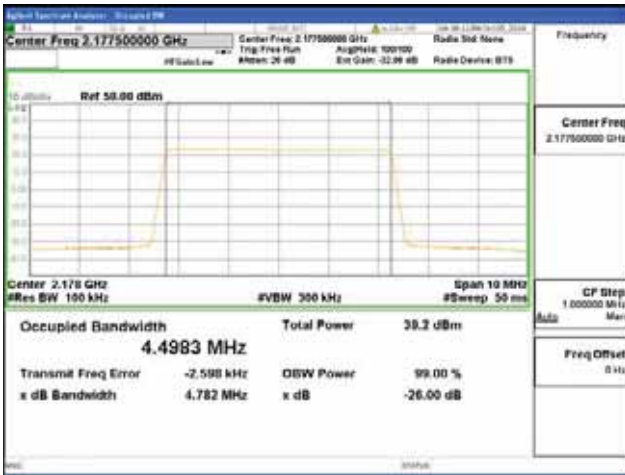

Report No.:
 CTK-2018-03329
 Page (635) / (2957)
 Pages

Band 66, BW 5MHz + BW 5MHz + BW 5MHz, Multi 3 carrier(Non-Contiguous), 4TX, Top

QPSK

16QAM

64QAM

256QAM

CTK Co., Ltd.
 (Ho-dong), 113, Yejik-ro, Cheoin-gu,
 Yongin-si, Gyeonggi-do, Korea
 Tel: +82-31-339-9970
 Fax: +82-31-624-9501