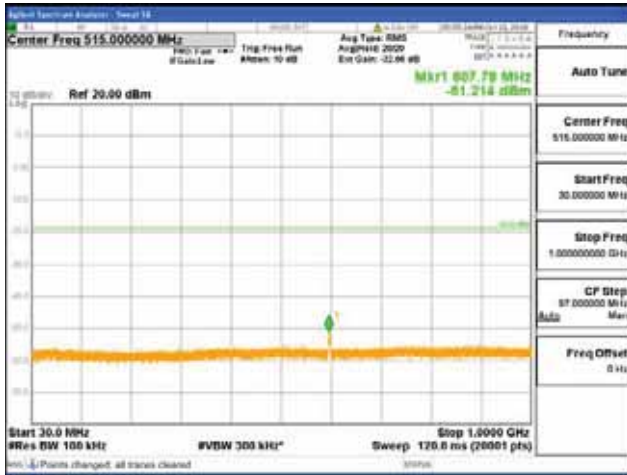

Report No.:
CTK-2018-03329
Page (718) / (2957)
Pages

[16QAM]

9 kHz - 150 kHz

150 kHz - 30 MHz

30 MHz - 1000 MHz

1000 MHz - 2099 MHz

CTK Co., Ltd.
 (Ho-dong), 113, Yejik-ro, Cheoin-gu,
 Yongin-si, Gyeonggi-do, Korea
 Tel: +82-31-339-9970
 Fax: +82-31-624-9501