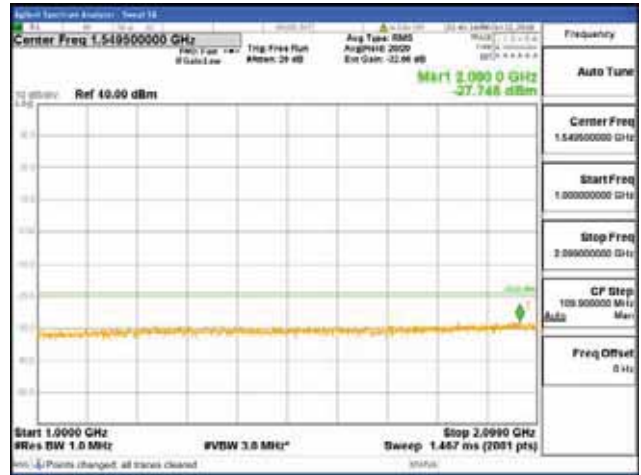

Report No.:
 CTK-2018-03329
 Page (714) / (2957)
 Pages

[256QAM]

9 kHz - 150 kHz

150 kHz - 30 MHz

30 MHz - 1000 MHz

1000 MHz - 2099 MHz

CTK Co., Ltd.
 (Ho-dong), 113, Yejik-ro, Cheoin-gu,
 Yongin-si, Gyeonggi-do, Korea
 Tel: +82-31-339-9970
 Fax: +82-31-624-9501