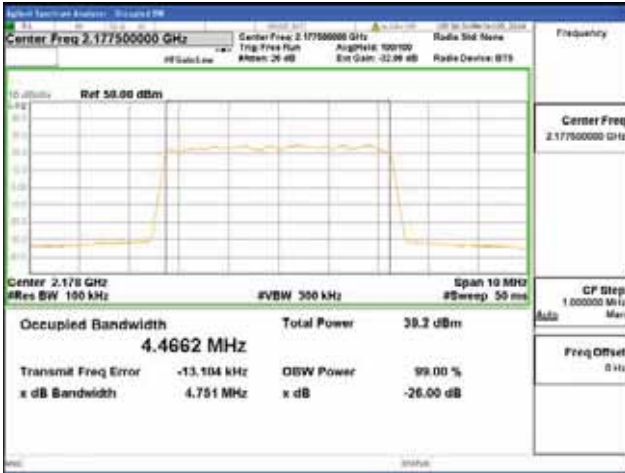

CTK Co., Ltd.
(Ho-dong), 113, Yejik-ro, Cheoin-gu,
Yongin-si, Gyeonggi-do, Korea
Tel: +82-31-339-9970
Fax: +82-31-624-9501

Report No.:
CTK-2018-03329
Page (637) / (2957)
Pages

Band 66, BW 5MHz + BW 5MHz + BW 5MHz, Multi 3 carrier(Non-Contiguous), 4TX, Top

QPSK

16QAM