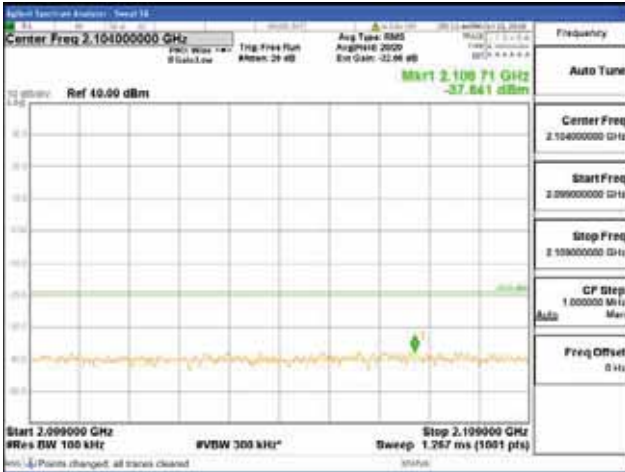

CTK Co., Ltd.
(Ho-dong), 113, Yejik-ro, Cheoin-gu,
Yongin-si, Gyeonggi-do, Korea
Tel: +82-31-339-9970
Fax: +82-31-624-9501

Report No.:
CTK-2018-03329
Page (693) / (2957)
Pages

2099 MHz - 2109 MHz