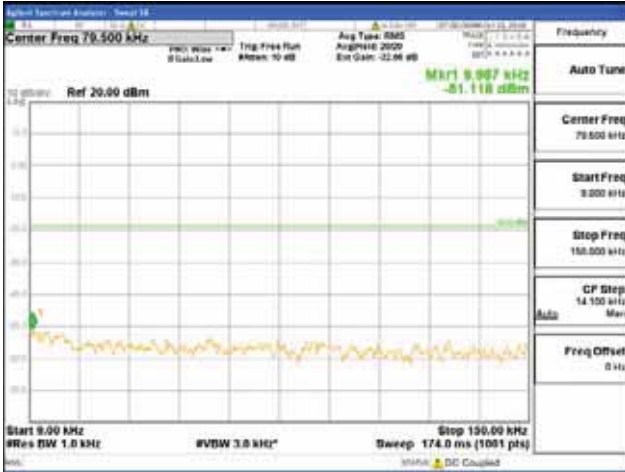

CTK Co., Ltd.
(Ho-dong), 113, Yejik-ro, Cheoin-gu,
Yongin-si, Gyeonggi-do, Korea
Tel: +82-31-339-9970
Fax: +82-31-624-9501

Report No.:
CTK-2018-03329
Page (700) / (2957)
Pages

Band 66, BW 5MHz, Single 1 carrier, 4TX, Middle
[QPSK]

9 kHz - 150 kHz