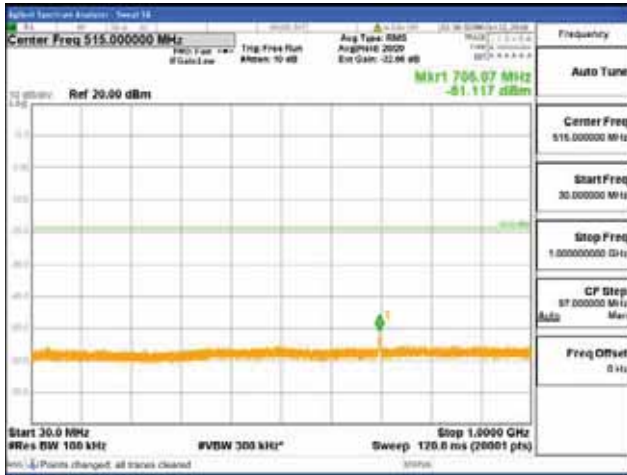

Report No.:
 CTK-2018-03329
 Page (688) / (2957)
 Pages

[64QAM]

9 kHz - 150 kHz

150 kHz - 30 MHz

30 MHz - 1000 MHz

1000 MHz - 2099 MHz

CTK Co., Ltd.
 (Ho-dong), 113, Yejik-ro, Cheoin-gu,
 Yongin-si, Gyeonggi-do, Korea
 Tel: +82-31-339-9970
 Fax: +82-31-624-9501