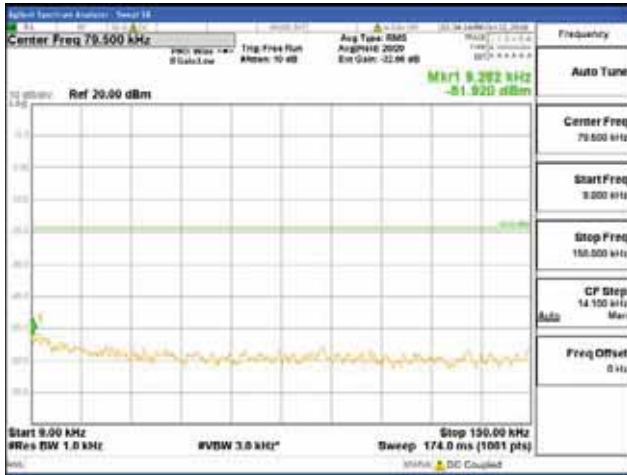

CTK Co., Ltd.
(Ho-dong), 113, Yejik-ro, Cheoin-gu,
Yongin-si, Gyeonggi-do, Korea
Tel: +82-31-339-9970
Fax: +82-31-624-9501

Report No.:
CTK-2018-03329
Page (690) / (2957)
Pages

[256QAM]

9 kHz - 150 kHz