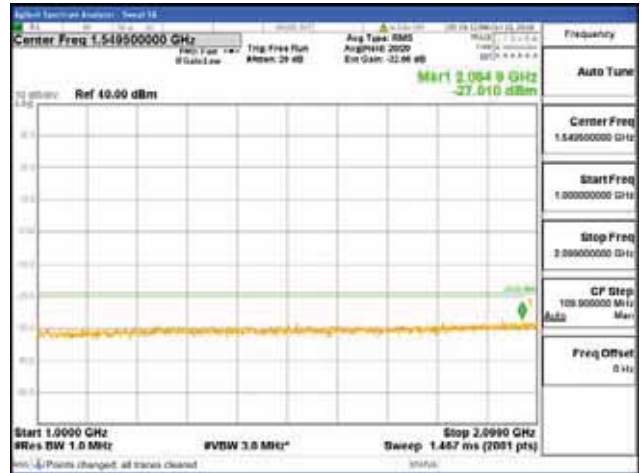

Report No.:
 CTK-2018-03329
 Page (646) / (2957)
 Pages

[16QAM]

9 kHz - 150 kHz

150 kHz - 30 MHz

30 MHz - 1000 MHz

1000 MHz - 2099 MHz

CTK Co., Ltd.
 (Ho-dong), 113, Yejik-ro, Cheoin-gu,
 Yongin-si, Gyeonggi-do, Korea
 Tel: +82-31-339-9970
 Fax: +82-31-624-9501