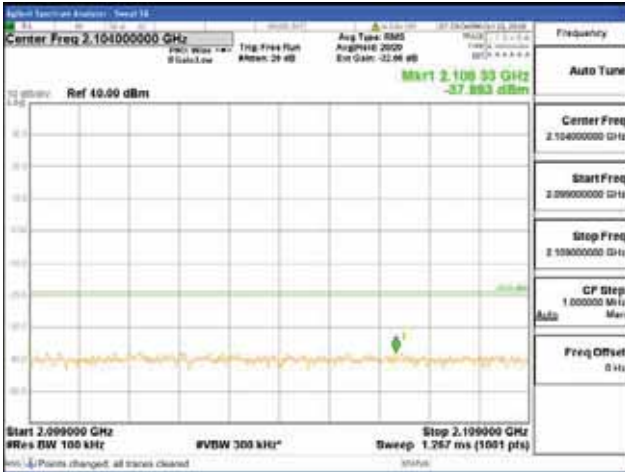

CTK Co., Ltd.
(Ho-dong), 113, Yejik-ro, Cheoin-gu,
Yongin-si, Gyeonggi-do, Korea
Tel: +82-31-339-9970
Fax: +82-31-624-9501

Report No.:
CTK-2018-03329
Page (683) / (2957)
Pages

2099 MHz - 2109 MHz