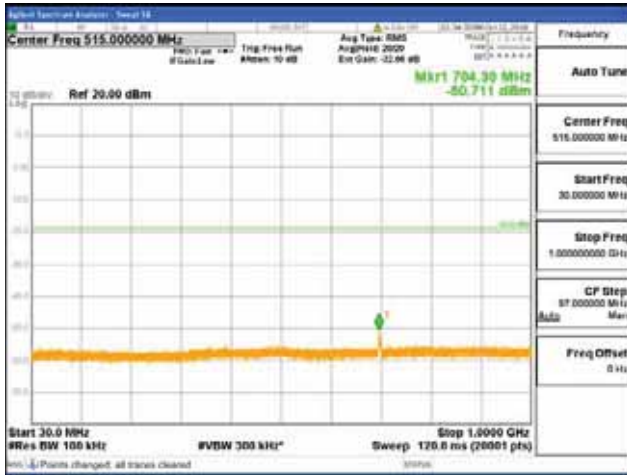

Report No.:
 CTK-2018-03329
 Page (690) / (2957)
 Pages

[256QAM]

9 kHz - 150 kHz

150 kHz - 30 MHz

30 MHz - 1000 MHz

1000 MHz - 2099 MHz

CTK Co., Ltd.
 (Ho-dong), 113, Yejik-ro, Cheoin-gu,
 Yongin-si, Gyeonggi-do, Korea
 Tel: +82-31-339-9970
 Fax: +82-31-624-9501