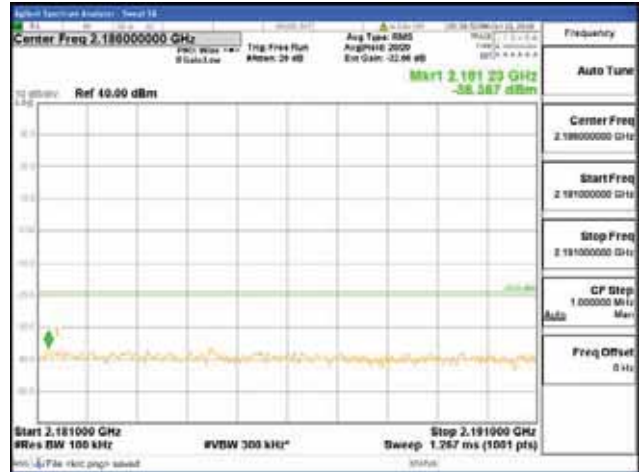

2181 MHz - 2191 MHz