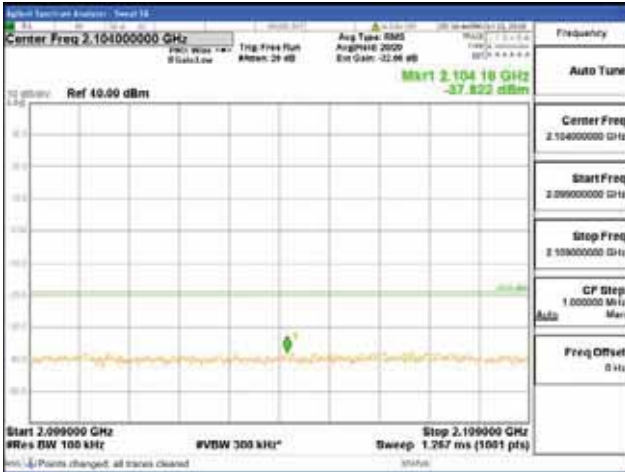

CTK Co., Ltd.
(Ho-dong), 113, Yejik-ro, Cheoin-gu,
Yongin-si, Gyeonggi-do, Korea
Tel: +82-31-339-9970
Fax: +82-31-624-9501

Report No.:
CTK-2018-03329
Page (671) / (2957)
Pages

2099 MHz - 2109 MHz