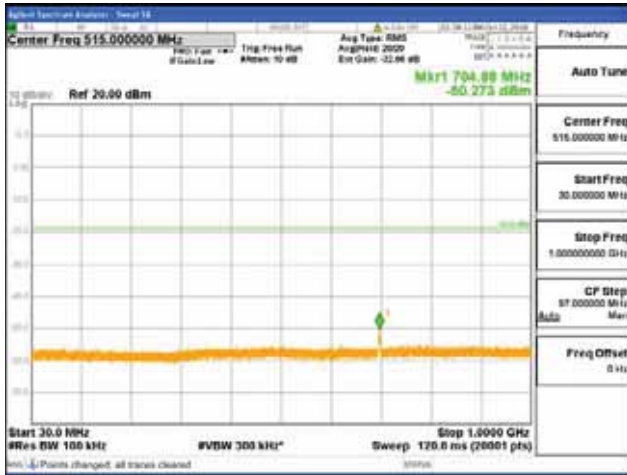

Report No.:
 CTK-2018-03329
 Page (712) / (2957)
 Pages

[64QAM]

9 kHz - 150 kHz

150 kHz - 30 MHz

30 MHz - 1000 MHz

1000 MHz - 2099 MHz

CTK Co., Ltd.
 (Ho-dong), 113, Yejik-ro, Cheoin-gu,
 Yongin-si, Gyeonggi-do, Korea
 Tel: +82-31-339-9970
 Fax: +82-31-624-9501