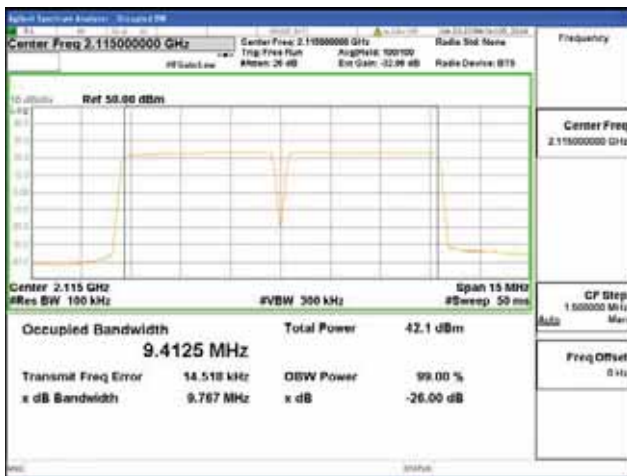

Report No.:
 CTK-2018-03329
 Page (638) / (2957)
 Pages

ANT 3

Band 66, BW 5MHz + BW 5MHz + BW 5MHz, Multi 3 carrier(Non-Contiguous), 4TX, Bottom

QPSK

16QAM

64QAM

256QAM

CTK Co., Ltd.
 (Ho-dong), 113, Yejik-ro, Cheoin-gu,
 Yongin-si, Gyeonggi-do, Korea
 Tel: +82-31-339-9970
 Fax: +82-31-624-9501