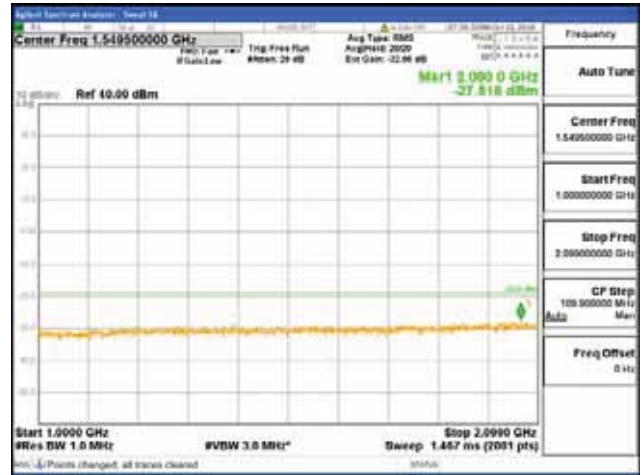

Report No.:
 CTK-2018-03329
 Page (658) / (2957)
 Pages

[256QAM]

9 kHz - 150 kHz

150 kHz - 30 MHz

30 MHz - 1000 MHz

1000 MHz - 2099 MHz

CTK Co., Ltd.
 (Ho-dong), 113, Yejik-ro, Cheoin-gu,
 Yongin-si, Gyeonggi-do, Korea
 Tel: +82-31-339-9970
 Fax: +82-31-624-9501