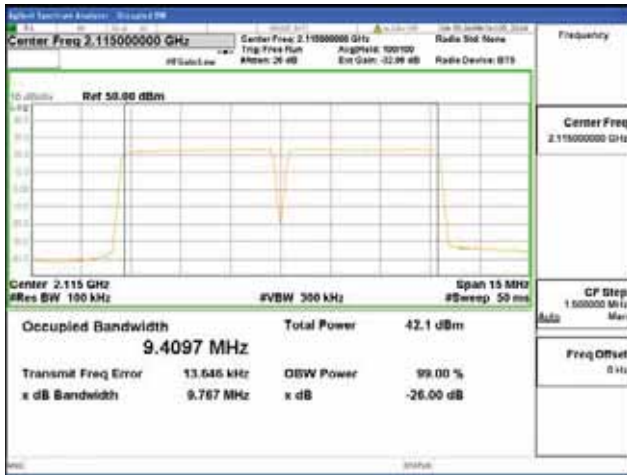

Report No.:
 CTK-2018-03329
 Page (634) / (2957)
 Pages

ANT 1

Band 66, BW 5MHz + BW 5MHz + BW 5MHz, Multi 3 carrier(Non-Contiguous), 4TX, Bottom

QPSK

16QAM

64QAM

256QAM

CTK Co., Ltd.
 (Ho-dong), 113, Yejik-ro, Cheoin-gu,
 Yongin-si, Gyeonggi-do, Korea
 Tel: +82-31-339-9970
 Fax: +82-31-624-9501