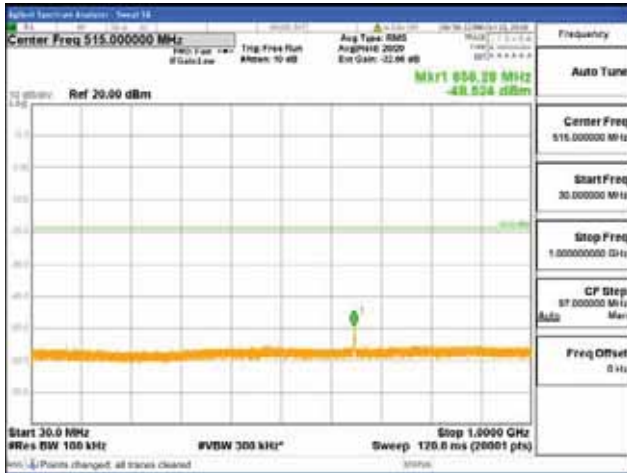

Report No.:
 CTK-2018-03329
 Page (726) / (2957)
 Pages

[16QAM]

9 kHz - 150 kHz

150 kHz - 30 MHz

30 MHz - 1000 MHz

1000 MHz - 2099 MHz

CTK Co., Ltd.
 (Ho-dong), 113, Yejik-ro, Cheoin-gu,
 Yongin-si, Gyeonggi-do, Korea
 Tel: +82-31-339-9970
 Fax: +82-31-624-9501