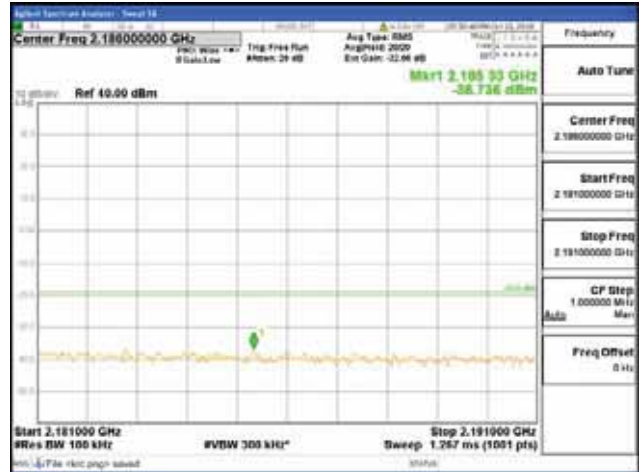

2181 MHz - 2191 MHz