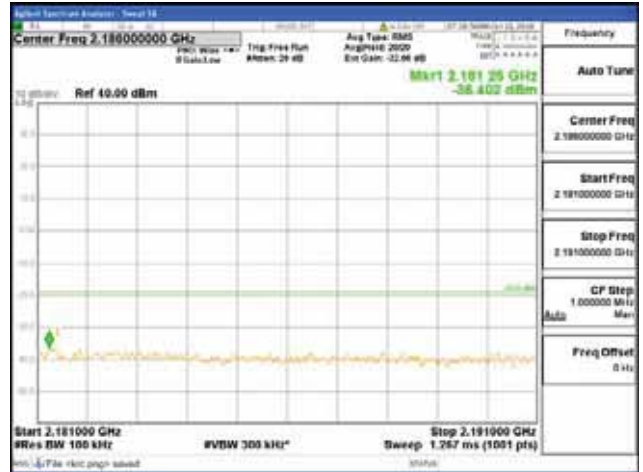

2181 MHz - 2191 MHz