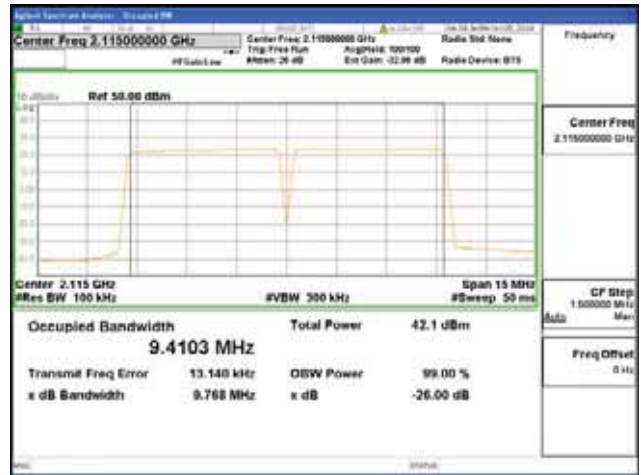

Report No.:
 CTK-2018-03329
 Page (636) / (2957)
 Pages

ANT 2

Band 66, BW 5MHz + BW 5MHz + BW 5MHz, Multi 3 carrier(Non-Contiguous), 4TX, Bottom

QPSK

16QAM

64QAM

256QAM

CTK Co., Ltd.
 (Ho-dong), 113, Yejik-ro, Cheoin-gu,
 Yongin-si, Gyeonggi-do, Korea
 Tel: +82-31-339-9970
 Fax: +82-31-624-9501