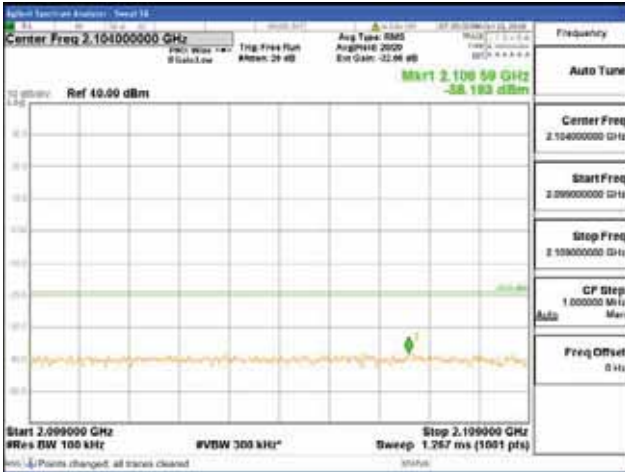

CTK Co., Ltd.
(Ho-dong), 113, Yejik-ro, Cheoin-gu,
Yongin-si, Gyeonggi-do, Korea
Tel: +82-31-339-9970
Fax: +82-31-624-9501

Report No.:
CTK-2018-03329
Page (705) / (2957)
Pages

2099 MHz - 2109 MHz