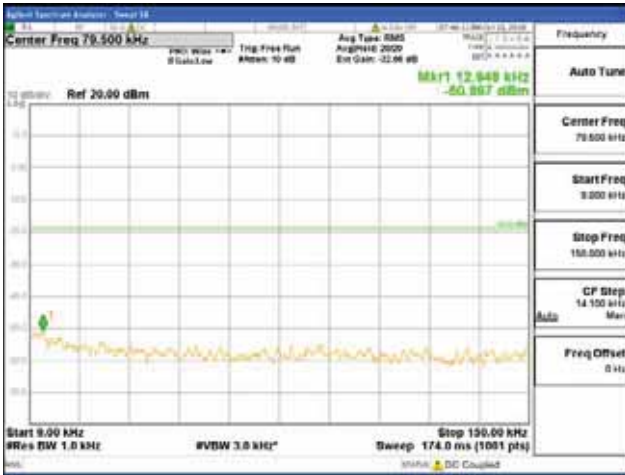

CTK Co., Ltd.
(Ho-dong), 113, Yejik-ro, Cheoin-gu,
Yongin-si, Gyeonggi-do, Korea
Tel: +82-31-339-9970
Fax: +82-31-624-9501

Report No.:
CTK-2018-03329
Page (730) / (2957)
Pages

[256QAM]

9 kHz - 150 kHz