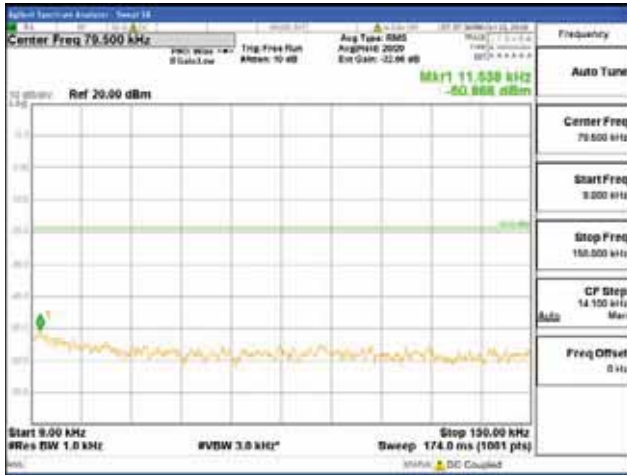

CTK Co., Ltd.
(Ho-dong), 113, Yejik-ro, Cheoin-gu,
Yongin-si, Gyeonggi-do, Korea
Tel: +82-31-339-9970
Fax: +82-31-624-9501

Report No.:
CTK-2018-03329
Page (706) / (2957)
Pages

[256QAM]

9 kHz - 150 kHz