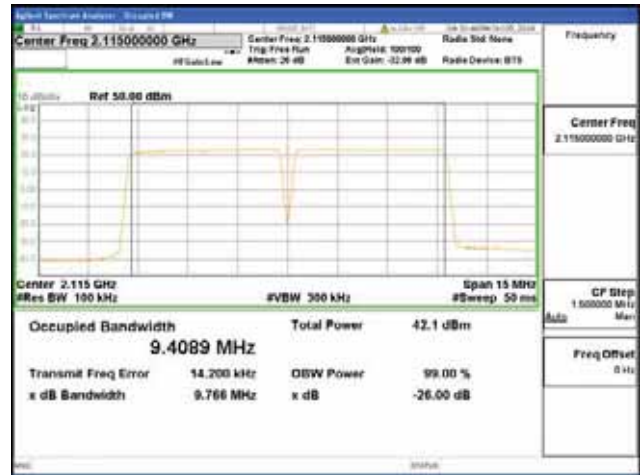

Report No.:
 CTK-2018-03329
 Page (634) / (2957)
 Pages

ANT 1

Band 66, BW 5MHz + BW 5MHz + BW 5MHz, Multi 3 carrier(Non-Contiguous), 4TX, Bottom

QPSK

16QAM

64QAM

256QAM

CTK Co., Ltd.
 (Ho-dong), 113, Yejik-ro, Cheoin-gu,
 Yongin-si, Gyeonggi-do, Korea
 Tel: +82-31-339-9970
 Fax: +82-31-624-9501