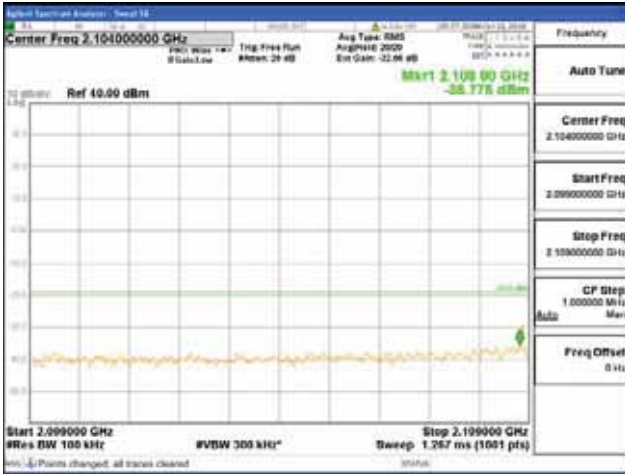

CTK Co., Ltd.
(Ho-dong), 113, Yejik-ro, Cheoin-gu,
Yongin-si, Gyeonggi-do, Korea
Tel: +82-31-339-9970
Fax: +82-31-624-9501

Report No.:
CTK-2018-03329
Page (651) / (2957)
Pages

2099 MHz - 2109 MHz