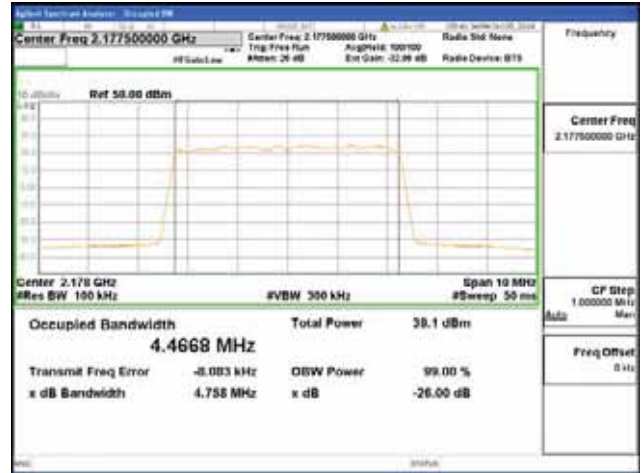

CTK Co., Ltd.
(Ho-dong), 113, Yejik-ro, Cheoin-gu,
Yongin-si, Gyeonggi-do, Korea
Tel: +82-31-339-9970
Fax: +82-31-624-9501

Report No.:
CTK-2018-03329
Page (635) / (2957)
Pages

Band 66, BW 5MHz + BW 5MHz + BW 5MHz, Multi 3 carrier(Non-Contiguous), 4TX, Top

QPSK

16QAM