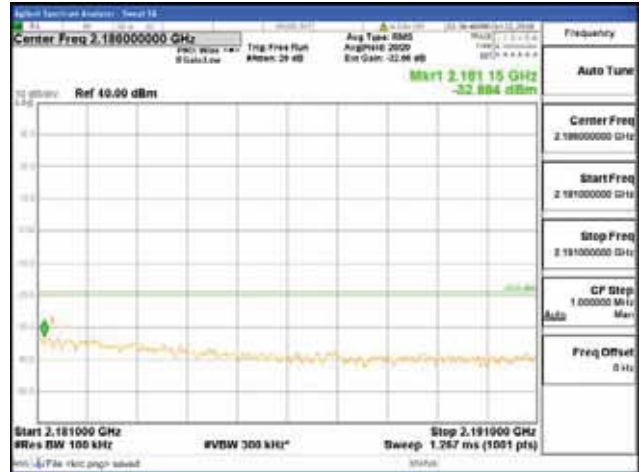

2181 MHz - 2191 MHz