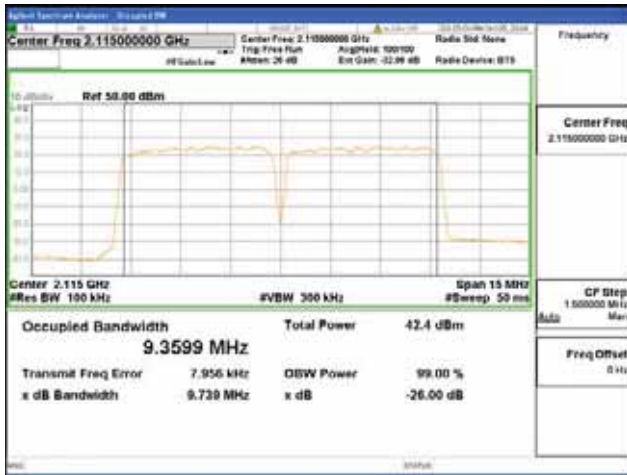

CTK Co., Ltd.
(Ho-dong), 113, Yejik-ro, Cheoin-gu,
Yongin-si, Gyeonggi-do, Korea
Tel: +82-31-339-9970
Fax: +82-31-624-9501

Report No.:
CTK-2018-03329
Page (634) / (2957)
Pages

ANT 1

Band 66, BW 5MHz + BW 5MHz + BW 5MHz, Multi 3 carrier(Non-Contiguous), 4TX, Bottom

QPSK