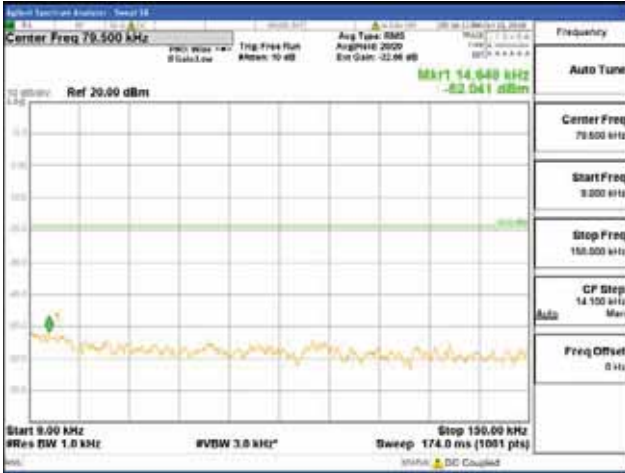

CTK Co., Ltd.
(Ho-dong), 113, Yejik-ro, Cheoin-gu,
Yongin-si, Gyeonggi-do, Korea
Tel: +82-31-339-9970
Fax: +82-31-624-9501

Report No.:
CTK-2018-03329
Page (670) / (2957)
Pages

[16QAM]

9 kHz - 150 kHz