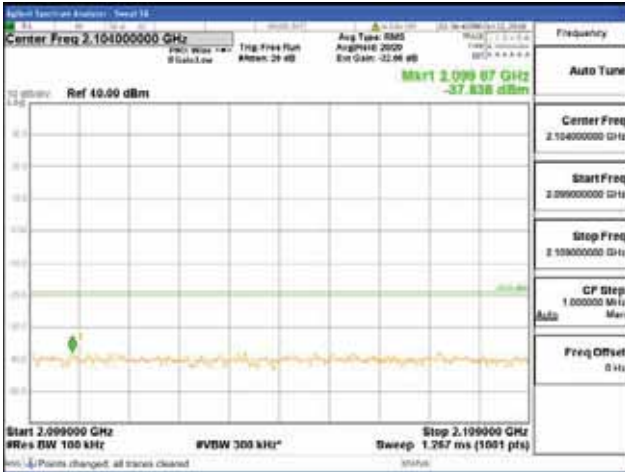

CTK Co., Ltd.
(Ho-dong), 113, Yejik-ro, Cheoin-gu,
Yongin-si, Gyeonggi-do, Korea
Tel: +82-31-339-9970
Fax: +82-31-624-9501

Report No.:
CTK-2018-03329
Page (689) / (2957)
Pages

2099 MHz - 2109 MHz