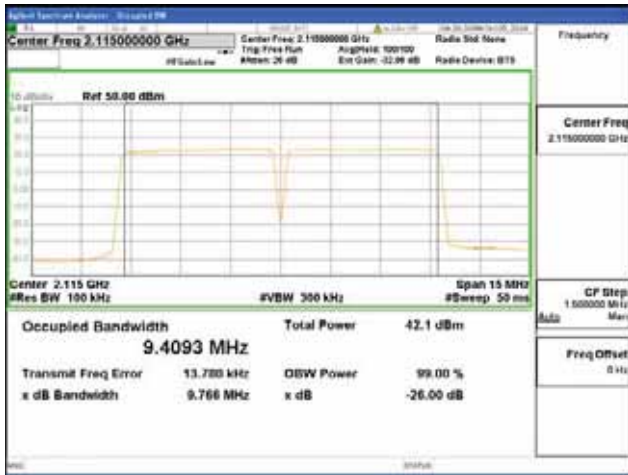

Report No.:
 CTK-2018-03329
 Page (636) / (2957)
 Pages

ANT 2

Band 66, BW 5MHz + BW 5MHz + BW 5MHz, Multi 3 carrier(Non-Contiguous), 4TX, Bottom

QPSK

16QAM

64QAM

256QAM

CTK Co., Ltd.
 (Ho-dong), 113, Yejik-ro, Cheoin-gu,
 Yongin-si, Gyeonggi-do, Korea
 Tel: +82-31-339-9970
 Fax: +82-31-624-9501