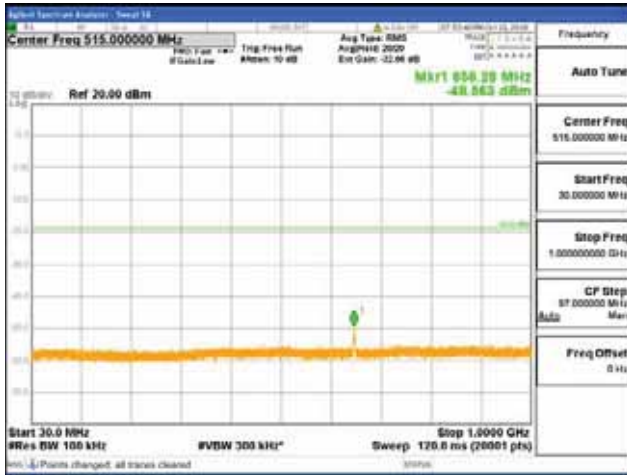

Report No.:
 CTK-2018-03329
 Page (728) / (2957)
 Pages

[64QAM]

9 kHz - 150 kHz

150 kHz - 30 MHz

30 MHz - 1000 MHz

1000 MHz - 2099 MHz

CTK Co., Ltd.
 (Ho-dong), 113, Yejik-ro, Cheoin-gu,
 Yongin-si, Gyeonggi-do, Korea
 Tel: +82-31-339-9970
 Fax: +82-31-624-9501