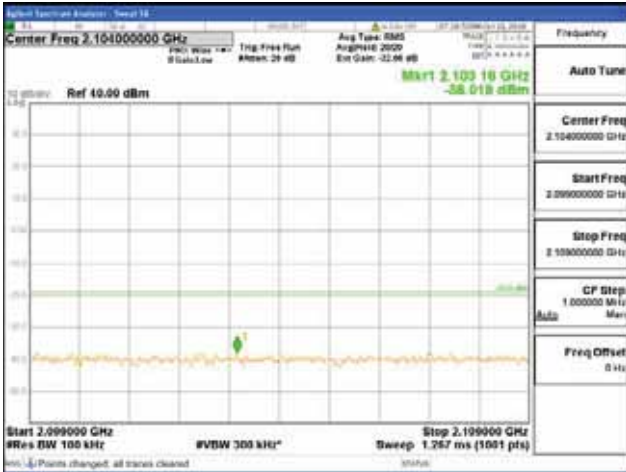

CTK Co., Ltd.
(Ho-dong), 113, Yejik-ro, Cheoin-gu,
Yongin-si, Gyeonggi-do, Korea
Tel: +82-31-339-9970
Fax: +82-31-624-9501

Report No.:
CTK-2018-03329
Page (653) / (2957)
Pages

2099 MHz - 2109 MHz