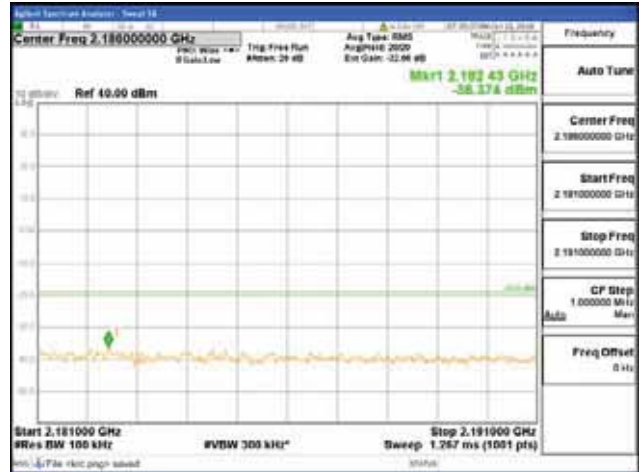

2181 MHz - 2191 MHz