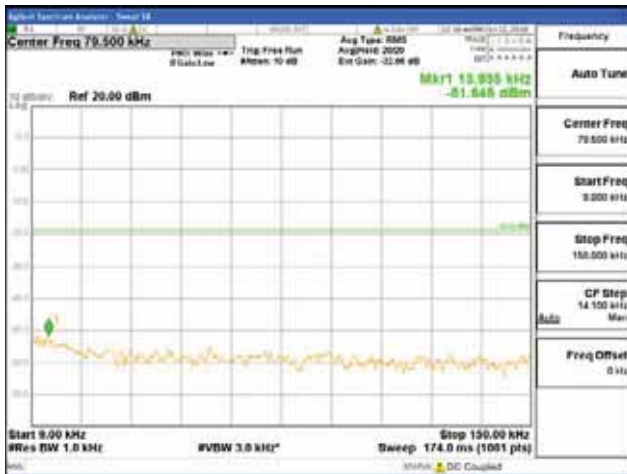

CTK Co., Ltd.
(Ho-dong), 113, Yejik-ro, Cheoin-gu,
Yongin-si, Gyeonggi-do, Korea
Tel: +82-31-339-9970
Fax: +82-31-624-9501

Report No.:
CTK-2018-03329
Page (662) / (2957)
Pages

[16QAM]

9 kHz - 150 kHz