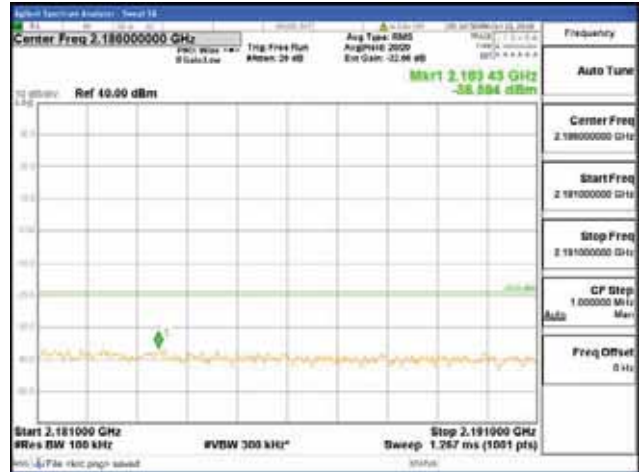

2181 MHz - 2191 MHz