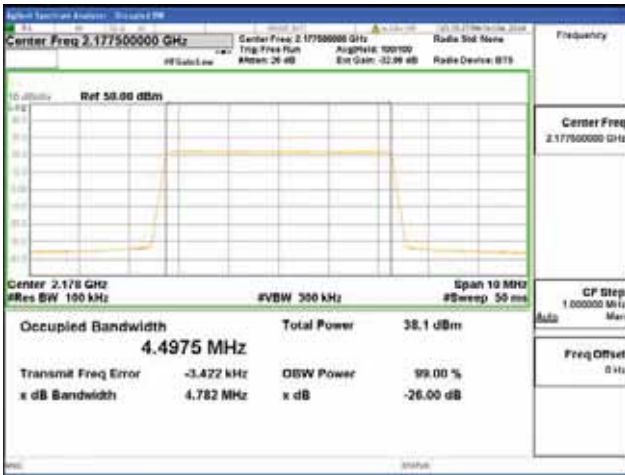

Report No.:
 CTK-2018-03329
 Page (633) / (2957)
 Pages

Band 66, BW 5MHz + BW 10MHz + BW 5MHz, Multi 3 carrier(Non-Contiguous), 4TX, Top

QPSK

16QAM

64QAM

256QAM

CTK Co., Ltd.
 (Ho-dong), 113, Yejik-ro, Cheoin-gu,
 Yongin-si, Gyeonggi-do, Korea
 Tel: +82-31-339-9970
 Fax: +82-31-624-9501