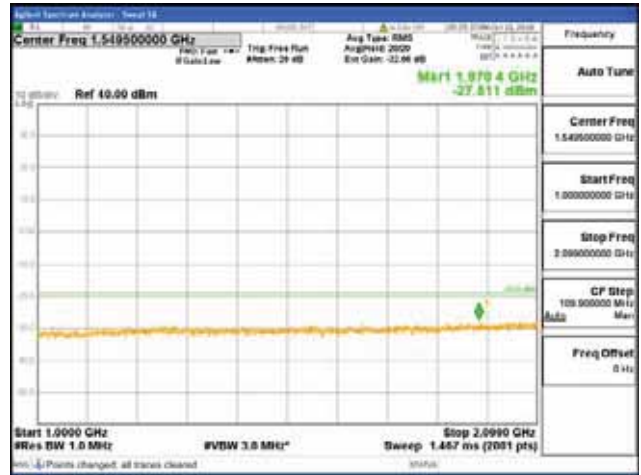

Report No.:
 CTK-2018-03329
 Page (648) / (2957)
 Pages

[64QAM]

9 kHz - 150 kHz

150 kHz - 30 MHz

30 MHz - 1000 MHz

1000 MHz - 2099 MHz

CTK Co., Ltd.
 (Ho-dong), 113, Yejik-ro, Cheoin-gu,
 Yongin-si, Gyeonggi-do, Korea
 Tel: +82-31-339-9970
 Fax: +82-31-624-9501