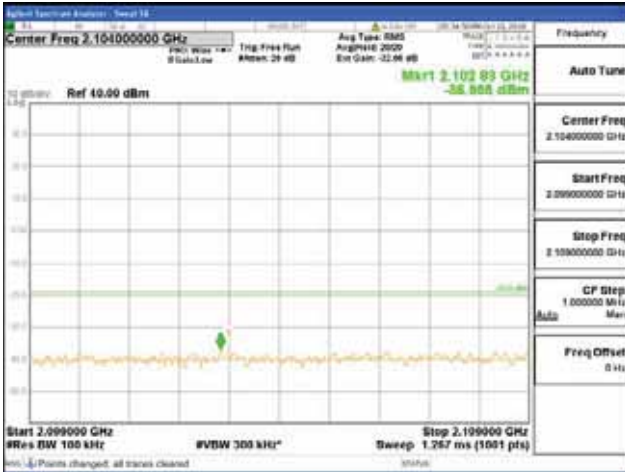

CTK Co., Ltd.
(Ho-dong), 113, Yejik-ro, Cheoin-gu,
Yongin-si, Gyeonggi-do, Korea
Tel: +82-31-339-9970
Fax: +82-31-624-9501

Report No.:
CTK-2018-03329
Page (673) / (2957)
Pages

2099 MHz - 2109 MHz