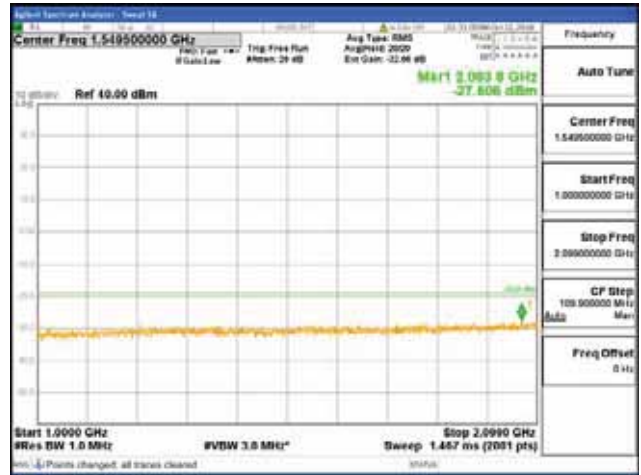

Report No.:
 CTK-2018-03329
 Page (666) / (2957)
 Pages

[256QAM]

9 kHz - 150 kHz

150 kHz - 30 MHz

30 MHz - 1000 MHz

1000 MHz - 2099 MHz

CTK Co., Ltd.
 (Ho-dong), 113, Yejik-ro, Cheoin-gu,
 Yongin-si, Gyeonggi-do, Korea
 Tel: +82-31-339-9970
 Fax: +82-31-624-9501