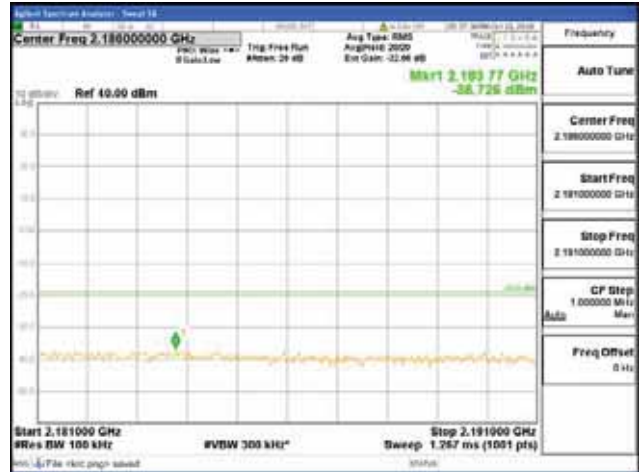

2181 MHz - 2191 MHz