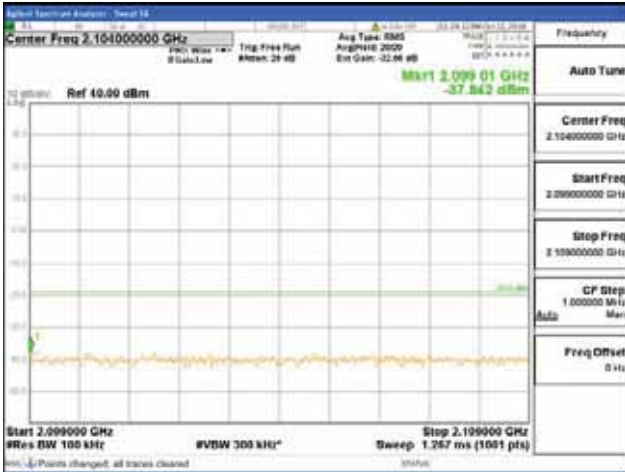

CTK Co., Ltd.
(Ho-dong), 113, Yejik-ro, Cheoin-gu,
Yongin-si, Gyeonggi-do, Korea
Tel: +82-31-339-9970
Fax: +82-31-624-9501

Report No.:
CTK-2018-03329
Page (665) / (2957)
Pages

2099 MHz - 2109 MHz