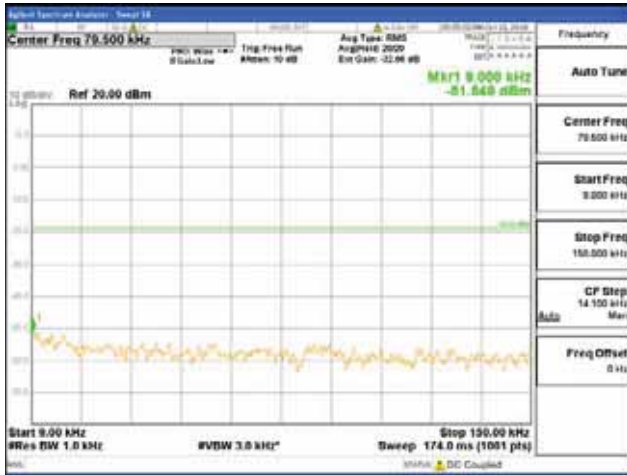

CTK Co., Ltd.
(Ho-dong), 113, Yejik-ro, Cheoin-gu,
Yongin-si, Gyeonggi-do, Korea
Tel: +82-31-339-9970
Fax: +82-31-624-9501

Report No.:
CTK-2018-03329
Page (718) / (2957)
Pages

[16QAM]

9 kHz - 150 kHz