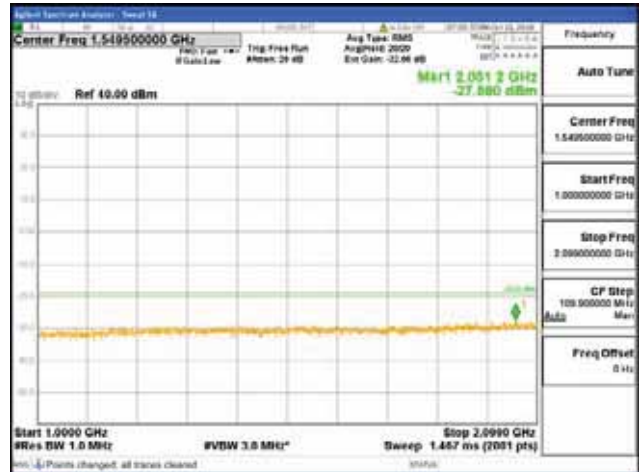

Report No.:
 CTK-2018-03329
 Page (700) / (2957)
 Pages

Band 66, BW 5MHz, Single 1 carrier, 4TX, Middle
 [QPSK]

9 kHz - 150 kHz

150 kHz - 30 MHz

30 MHz - 1000 MHz

1000 MHz - 2099 MHz

CTK Co., Ltd.
 (Ho-dong), 113, Yejik-ro, Cheoin-gu,
 Yongin-si, Gyeonggi-do, Korea
 Tel: +82-31-339-9970
 Fax: +82-31-624-9501