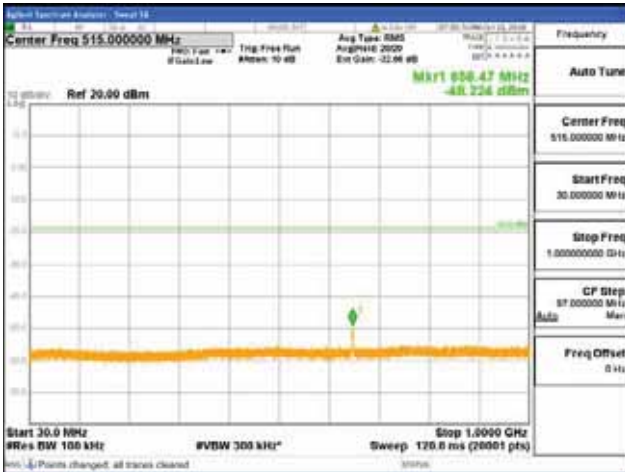

Report No.:
 CTK-2018-03329
 Page (700) / (2957)
 Pages

Band 66, BW 5MHz, Single 1 carrier, 4TX, Middle
 [QPSK]

9 kHz - 150 kHz

150 kHz - 30 MHz

30 MHz - 1000 MHz

1000 MHz - 2099 MHz

CTK Co., Ltd.
 (Ho-dong), 113, Yejik-ro, Cheoin-gu,
 Yongin-si, Gyeonggi-do, Korea
 Tel: +82-31-339-9970
 Fax: +82-31-624-9501