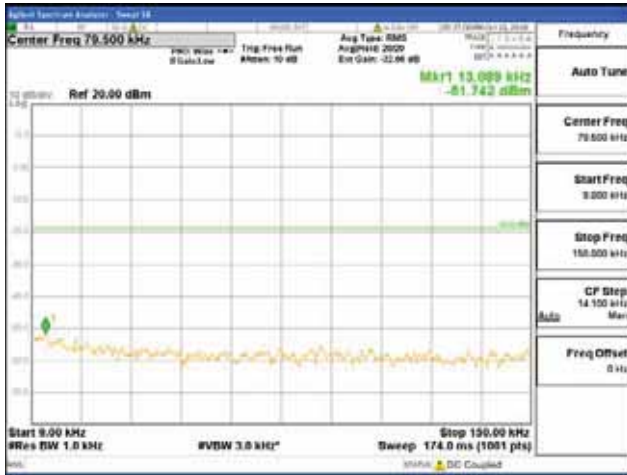

CTK Co., Ltd.
(Ho-dong), 113, Yejik-ro, Cheoin-gu,
Yongin-si, Gyeonggi-do, Korea
Tel: +82-31-339-9970
Fax: +82-31-624-9501

Report No.:
CTK-2018-03329
Page (696) / (2957)
Pages

[64QAM]

9 kHz - 150 kHz