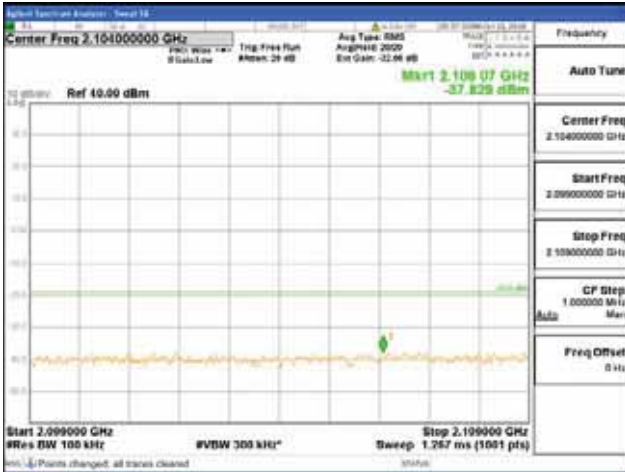

CTK Co., Ltd.
(Ho-dong), 113, Yejik-ro, Cheoin-gu,
Yongin-si, Gyeonggi-do, Korea
Tel: +82-31-339-9970
Fax: +82-31-624-9501

Report No.:
CTK-2018-03329
Page (697) / (2957)
Pages

2099 MHz - 2109 MHz