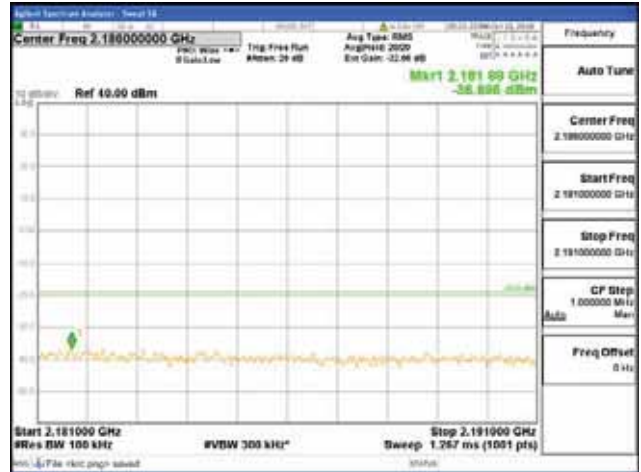

2181 MHz - 2191 MHz