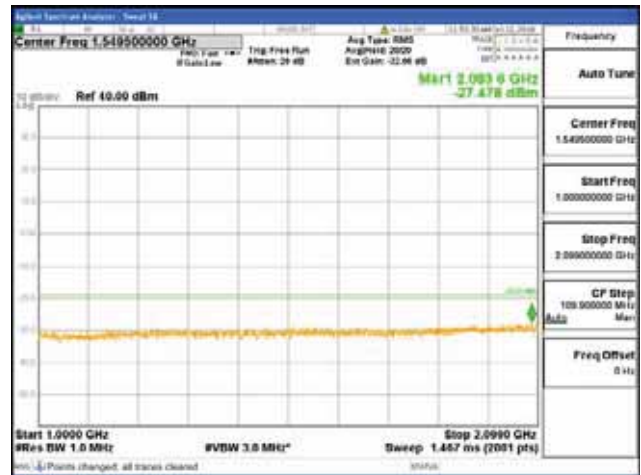

Report No.:
 CTK-2018-03329
 Page (710) / (2957)
 Pages

[16QAM]

9 kHz - 150 kHz

150 kHz - 30 MHz

30 MHz - 1000 MHz

1000 MHz - 2099 MHz

CTK Co., Ltd.
 (Ho-dong), 113, Yejik-ro, Cheoin-gu,
 Yongin-si, Gyeonggi-do, Korea
 Tel: +82-31-339-9970
 Fax: +82-31-624-9501