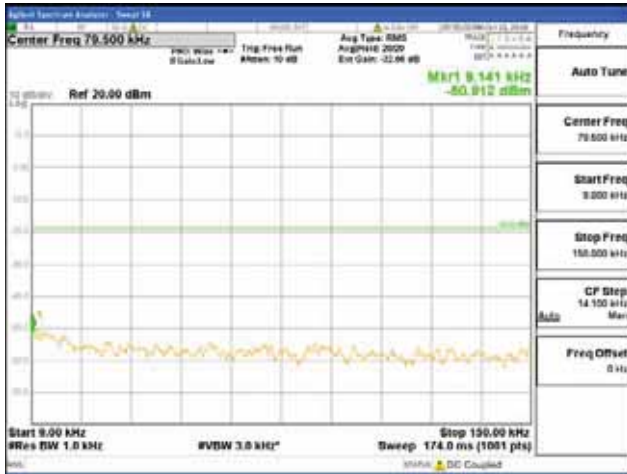

CTK Co., Ltd.
(Ho-dong), 113, Yejik-ro, Cheoin-gu,
Yongin-si, Gyeonggi-do, Korea
Tel: +82-31-339-9970
Fax: +82-31-624-9501

Report No.:
CTK-2018-03329
Page (724) / (2957)
Pages

Band 66, BW 5MHz, Single 1 carrier, 4TX, Middle
[QPSK]

9 kHz - 150 kHz