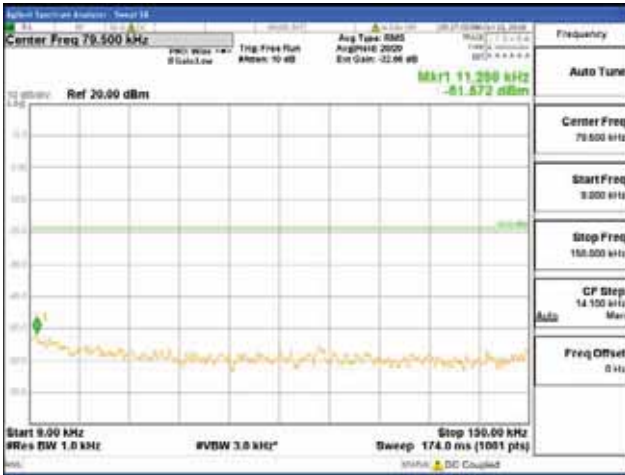

CTK Co., Ltd.
(Ho-dong), 113, Yejik-ro, Cheoin-gu,
Yongin-si, Gyeonggi-do, Korea
Tel: +82-31-339-9970
Fax: +82-31-624-9501

Report No.:
CTK-2018-03329
Page (650) / (2957)
Pages

[256QAM]

9 kHz - 150 kHz