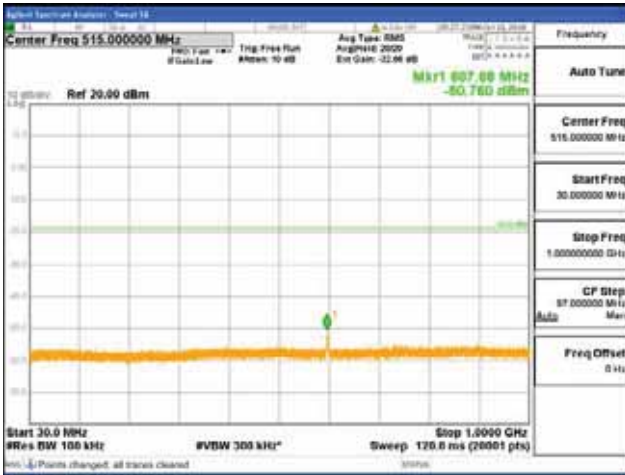

Report No.:
 CTK-2018-03329
 Page (650) / (2957)
 Pages

[256QAM]

9 kHz - 150 kHz

150 kHz - 30 MHz

30 MHz - 1000 MHz

1000 MHz - 2099 MHz

CTK Co., Ltd.
 (Ho-dong), 113, Yejik-ro, Cheoin-gu,
 Yongin-si, Gyeonggi-do, Korea
 Tel: +82-31-339-9970
 Fax: +82-31-624-9501