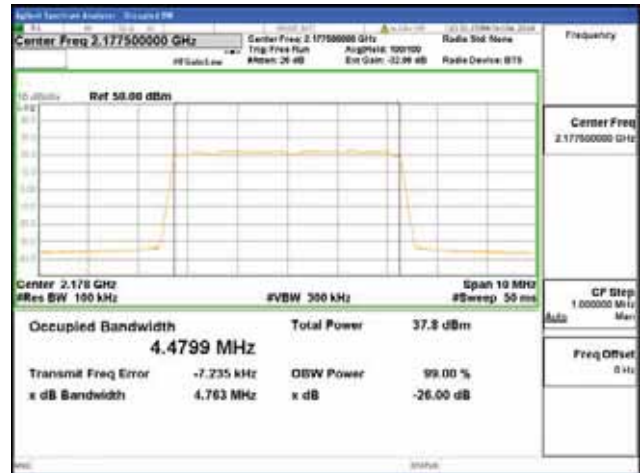

CTK Co., Ltd.
(Ho-dong), 113, Yejik-ro, Cheoin-gu,
Yongin-si, Gyeonggi-do, Korea
Tel: +82-31-339-9970
Fax: +82-31-624-9501

Report No.:
CTK-2018-03329
Page (631) / (2957)
Pages

Band 66, BW 5MHz + BW 10MHz + BW 5MHz, Multi 3 carrier(Non-Contiguous), 4TX, Top

QPSK

16QAM