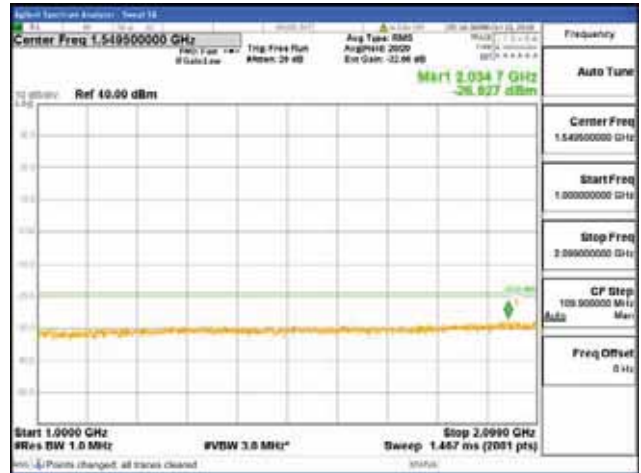

Report No.:
 CTK-2018-03329
 Page (670) / (2957)
 Pages

[16QAM]

9 kHz - 150 kHz

150 kHz - 30 MHz

30 MHz - 1000 MHz

1000 MHz - 2099 MHz

CTK Co., Ltd.
 (Ho-dong), 113, Yejik-ro, Cheoin-gu,
 Yongin-si, Gyeonggi-do, Korea
 Tel: +82-31-339-9970
 Fax: +82-31-624-9501