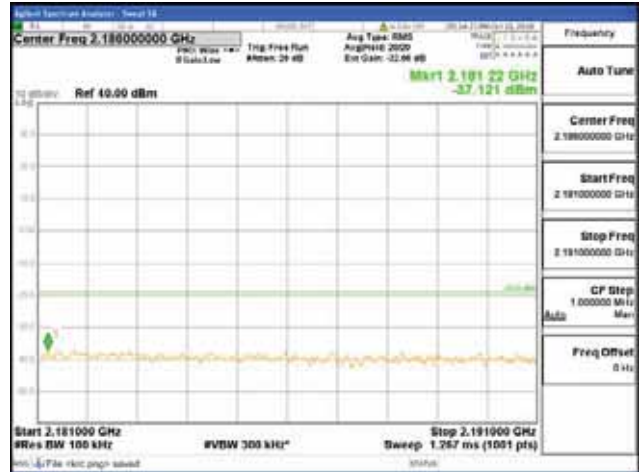

2181 MHz - 2191 MHz