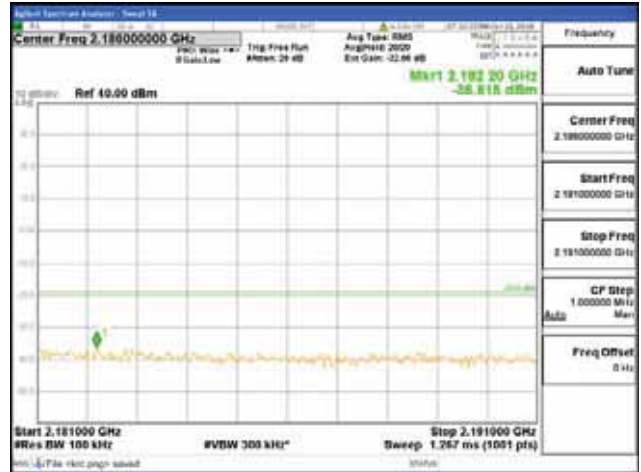

2181 MHz - 2191 MHz