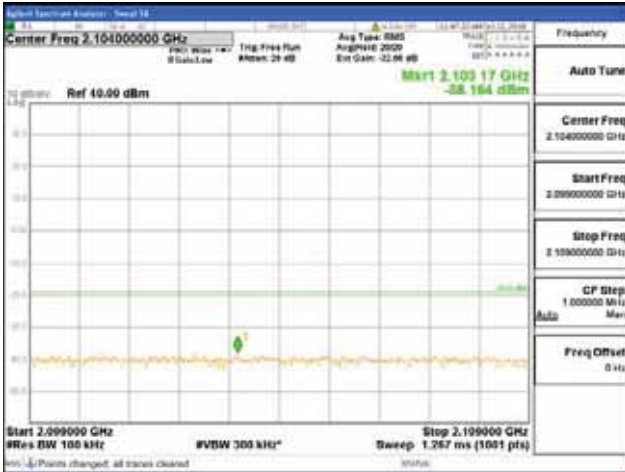

CTK Co., Ltd.
(Ho-dong), 113, Yejik-ro, Cheoin-gu,
Yongin-si, Gyeonggi-do, Korea
Tel: +82-31-339-9970
Fax: +82-31-624-9501

Report No.:
CTK-2018-03329
Page (733) / (2957)
Pages

2099 MHz - 2109 MHz