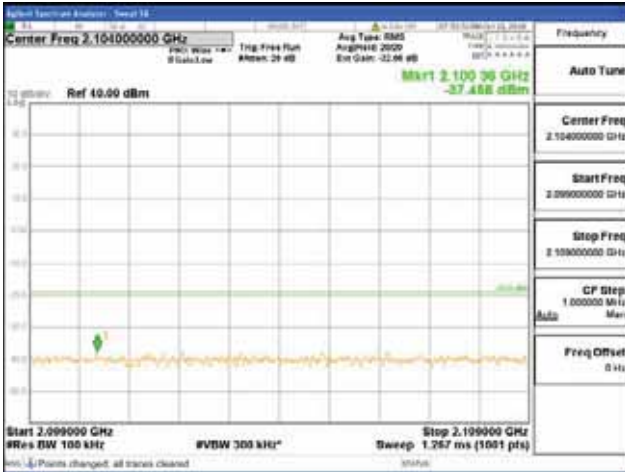

CTK Co., Ltd.
(Ho-dong), 113, Yejik-ro, Cheoin-gu,
Yongin-si, Gyeonggi-do, Korea
Tel: +82-31-339-9970
Fax: +82-31-624-9501

Report No.:
CTK-2018-03329
Page (729) / (2957)
Pages

2099 MHz - 2109 MHz