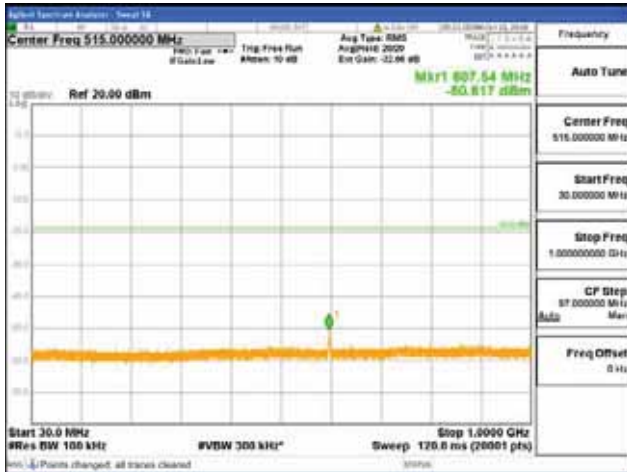

30 MHz - 1000 MHz