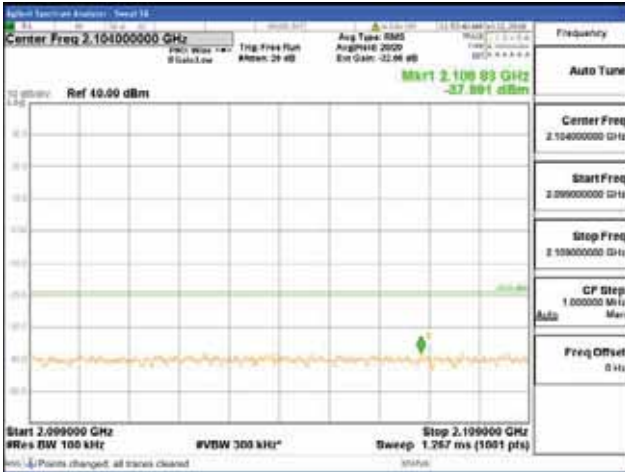

CTK Co., Ltd.
(Ho-dong), 113, Yejik-ro, Cheoin-gu,
Yongin-si, Gyeonggi-do, Korea
Tel: +82-31-339-9970
Fax: +82-31-624-9501

Report No.:
CTK-2018-03329
Page (711) / (2957)
Pages

2099 MHz - 2109 MHz