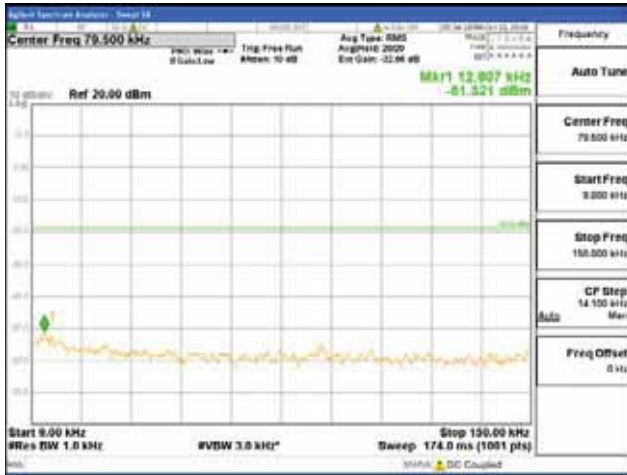

CTK Co., Ltd.
(Ho-dong), 113, Yejik-ro, Cheoin-gu,
Yongin-si, Gyeonggi-do, Korea
Tel: +82-31-339-9970
Fax: +82-31-624-9501

Report No.:
CTK-2018-03329
Page (672) / (2957)
Pages

[64QAM]

9 kHz - 150 kHz