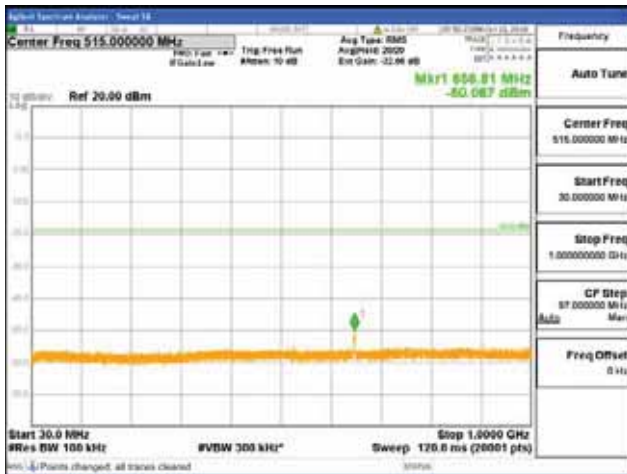

Report No.:
 CTK-2018-03329
 Page (724) / (2957)
 Pages

Band 66, BW 5MHz, Single 1 carrier, 4TX, Middle
 [QPSK]

9 kHz - 150 kHz

150 kHz - 30 MHz

30 MHz - 1000 MHz

1000 MHz - 2099 MHz

CTK Co., Ltd.
 (Ho-dong), 113, Yejik-ro, Cheoin-gu,
 Yongin-si, Gyeonggi-do, Korea
 Tel: +82-31-339-9970
 Fax: +82-31-624-9501