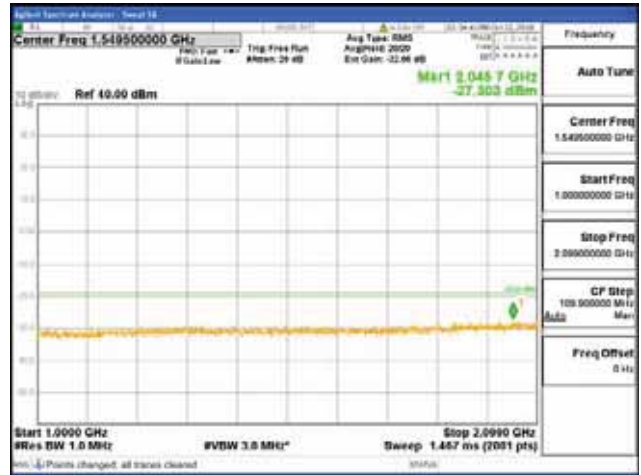

Report No.:
 CTK-2018-03329
 Page (690) / (2957)
 Pages

[256QAM]

9 kHz - 150 kHz

150 kHz - 30 MHz

30 MHz - 1000 MHz

1000 MHz - 2099 MHz

CTK Co., Ltd.
 (Ho-dong), 113, Yejik-ro, Cheoin-gu,
 Yongin-si, Gyeonggi-do, Korea
 Tel: +82-31-339-9970
 Fax: +82-31-624-9501