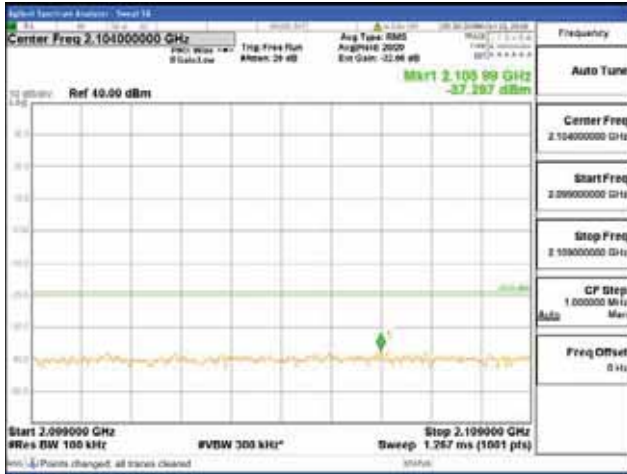

CTK Co., Ltd.
(Ho-dong), 113, Yejik-ro, Cheoin-gu,
Yongin-si, Gyeonggi-do, Korea
Tel: +82-31-339-9970
Fax: +82-31-624-9501

Report No.:
CTK-2018-03329
Page (675) / (2957)
Pages

2099 MHz - 2109 MHz