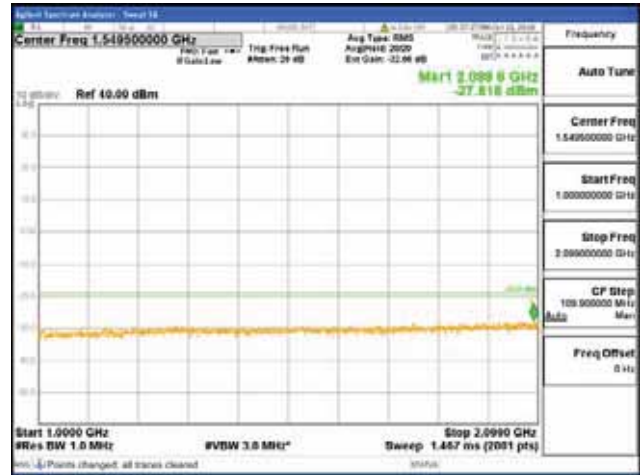

Report No.:
CTK-2018-03329
Page (696) / (2957)
Pages

[64QAM]

9 kHz - 150 kHz

150 kHz - 30 MHz

30 MHz - 1000 MHz

1000 MHz - 2099 MHz

CTK Co., Ltd.
 (Ho-dong), 113, Yejik-ro, Cheoin-gu,
 Yongin-si, Gyeonggi-do, Korea
 Tel: +82-31-339-9970
 Fax: +82-31-624-9501