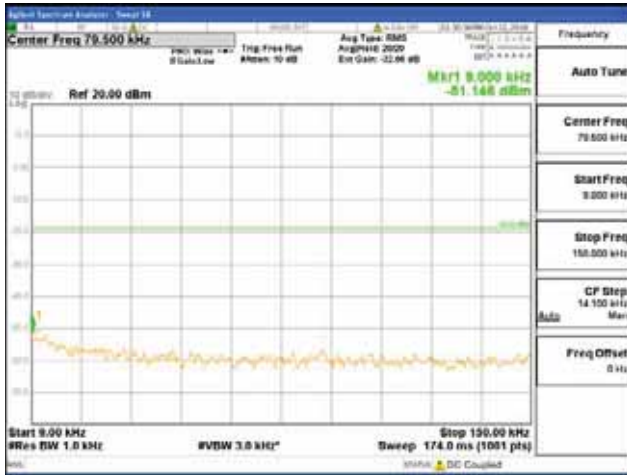

CTK Co., Ltd.
(Ho-dong), 113, Yejik-ro, Cheoin-gu,
Yongin-si, Gyeonggi-do, Korea
Tel: +82-31-339-9970
Fax: +82-31-624-9501

Report No.:
CTK-2018-03329
Page (666) / (2957)
Pages

[256QAM]

9 kHz - 150 kHz