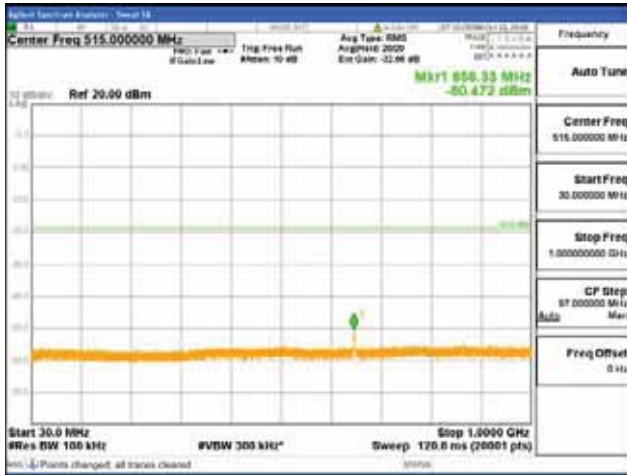

Report No.:
 CTK-2018-03329
 Page (678) / (2957)
 Pages

[16QAM]

9 kHz - 150 kHz

150 kHz - 30 MHz

30 MHz - 1000 MHz

1000 MHz - 2099 MHz

CTK Co., Ltd.
 (Ho-dong), 113, Yejik-ro, Cheoin-gu,
 Yongin-si, Gyeonggi-do, Korea
 Tel: +82-31-339-9970
 Fax: +82-31-624-9501