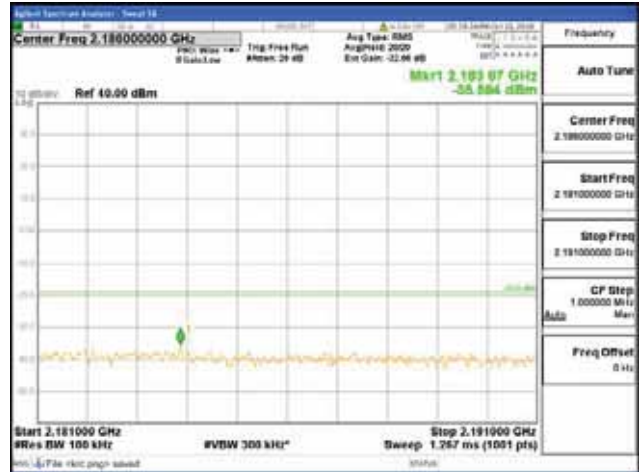

2181 MHz - 2191 MHz