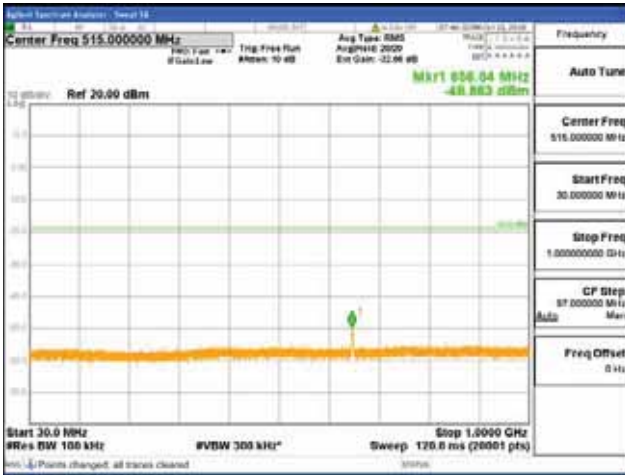

Report No.:
 CTK-2018-03329
 Page (730) / (2957)
 Pages

[256QAM]

9 kHz - 150 kHz

150 kHz - 30 MHz

30 MHz - 1000 MHz

1000 MHz - 2099 MHz

CTK Co., Ltd.
 (Ho-dong), 113, Yejik-ro, Cheoin-gu,
 Yongin-si, Gyeonggi-do, Korea
 Tel: +82-31-339-9970
 Fax: +82-31-624-9501