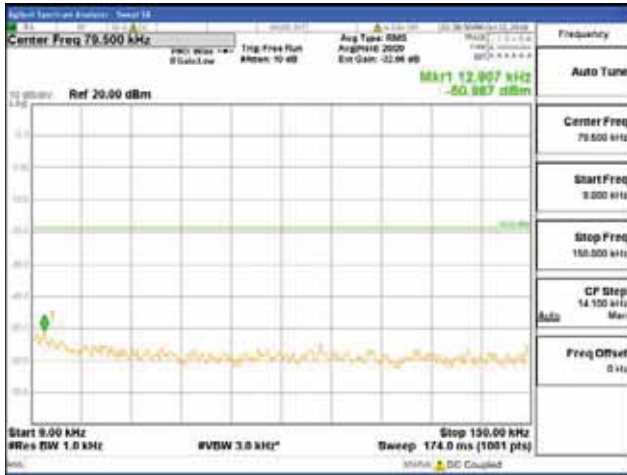

CTK Co., Ltd.
(Ho-dong), 113, Yejik-ro, Cheoin-gu,
Yongin-si, Gyeonggi-do, Korea
Tel: +82-31-339-9970
Fax: +82-31-624-9501

Report No.:
CTK-2018-03329
Page (712) / (2957)
Pages

[64QAM]

9 kHz - 150 kHz