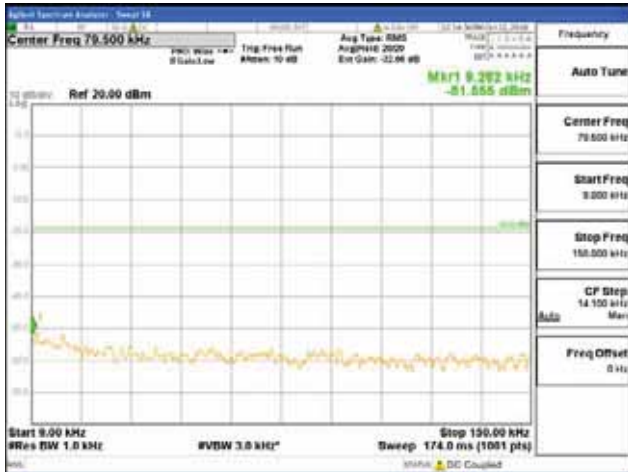

CTK Co., Ltd.
(Ho-dong), 113, Yejik-ro, Cheoin-gu,
Yongin-si, Gyeonggi-do, Korea
Tel: +82-31-339-9970
Fax: +82-31-624-9501

Report No.:
CTK-2018-03329
Page (660) / (2957)
Pages

Band 66, BW 5MHz, Single 1 carrier, 4TX, Top
[QPSK]

9 kHz - 150 kHz