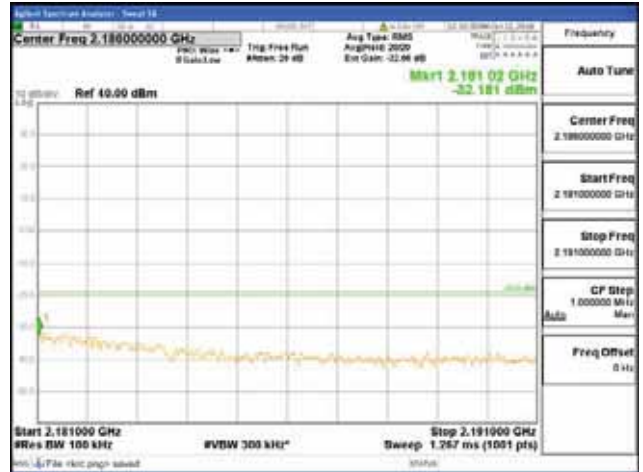

2181 MHz - 2191 MHz