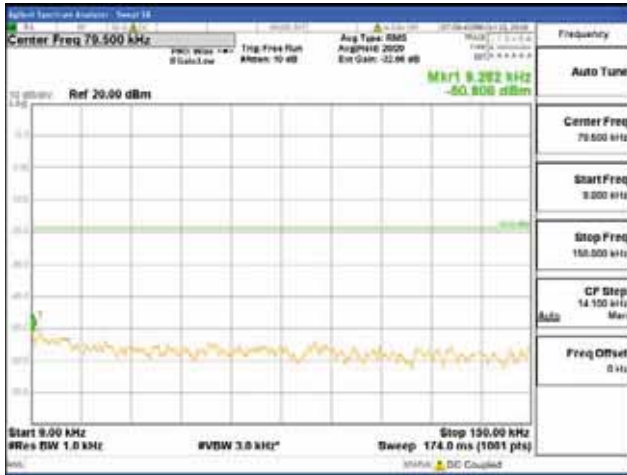

CTK Co., Ltd.
(Ho-dong), 113, Yejik-ro, Cheoin-gu,
Yongin-si, Gyeonggi-do, Korea
Tel: +82-31-339-9970
Fax: +82-31-624-9501

Report No.:
CTK-2018-03329
Page (678) / (2957)
Pages

[16QAM]

9 kHz - 150 kHz