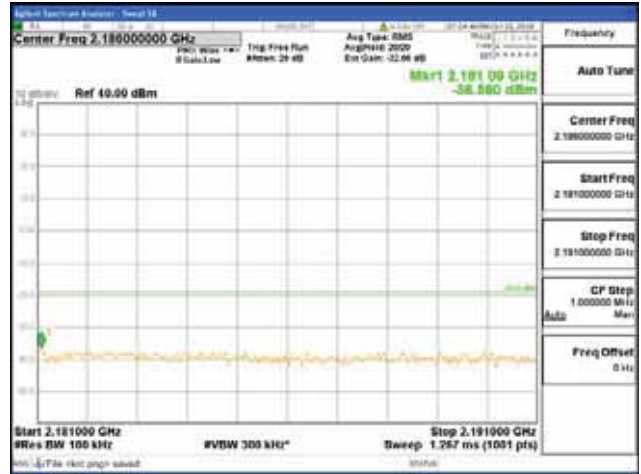

2181 MHz - 2191 MHz