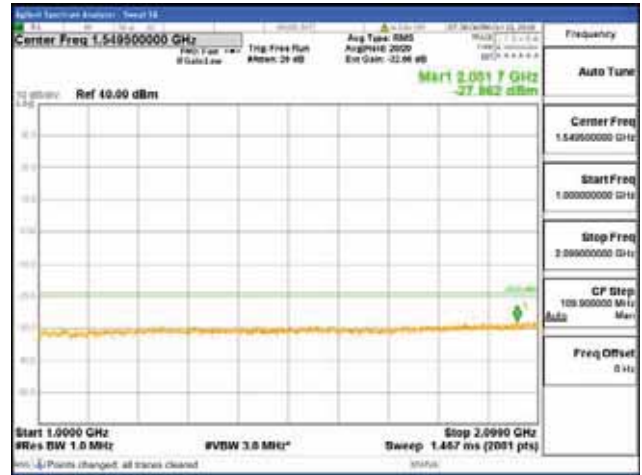

Report No.:
 CTK-2018-03329
 Page (706) / (2957)
 Pages

[256QAM]

9 kHz - 150 kHz

150 kHz - 30 MHz

30 MHz - 1000 MHz

1000 MHz - 2099 MHz

CTK Co., Ltd.
 (Ho-dong), 113, Yejik-ro, Cheoin-gu,
 Yongin-si, Gyeonggi-do, Korea
 Tel: +82-31-339-9970
 Fax: +82-31-624-9501