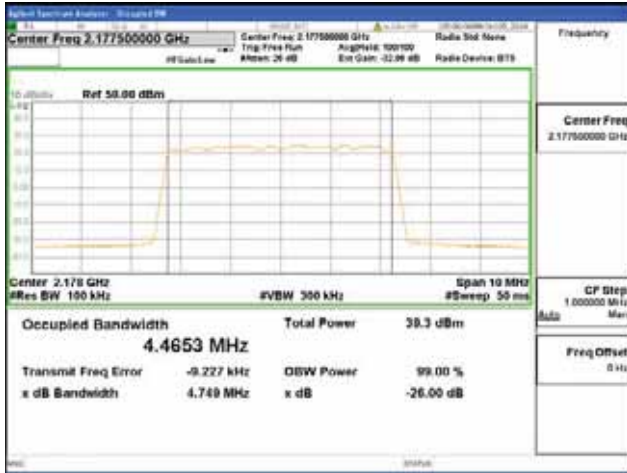

CTK Co., Ltd.
(Ho-dong), 113, Yejik-ro, Cheoin-gu,
Yongin-si, Gyeonggi-do, Korea
Tel: +82-31-339-9970
Fax: +82-31-624-9501

Report No.:
CTK-2018-03329
Page (641) / (2957)
Pages

Band 66, BW 5MHz + BW 5MHz + BW 5MHz, Multi 3 carrier(Non-Contiguous), 4TX, Top

QPSK