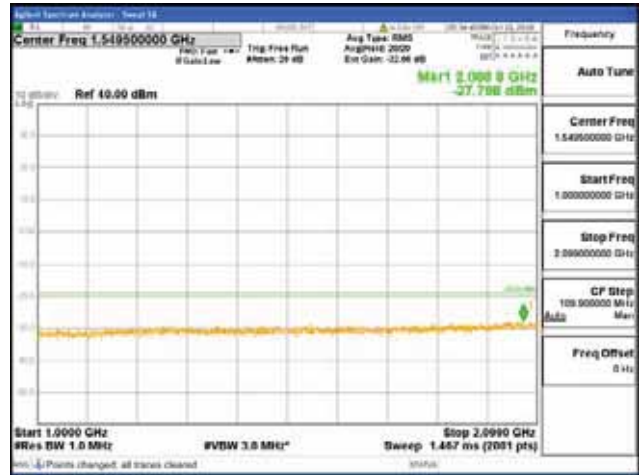

Report No.:
 CTK-2018-03329
 Page (672) / (2957)
 Pages

[64QAM]

9 kHz - 150 kHz

150 kHz - 30 MHz

30 MHz - 1000 MHz

1000 MHz - 2099 MHz

CTK Co., Ltd.
 (Ho-dong), 113, Yejik-ro, Cheoin-gu,
 Yongin-si, Gyeonggi-do, Korea
 Tel: +82-31-339-9970
 Fax: +82-31-624-9501