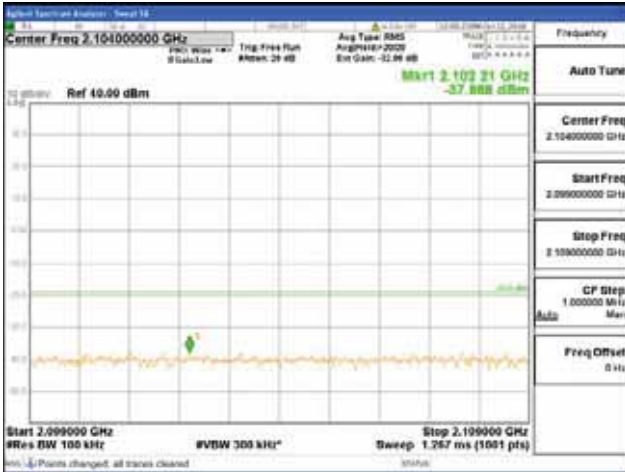

CTK Co., Ltd.
(Ho-dong), 113, Yejik-ro, Cheoin-gu,
Yongin-si, Gyeonggi-do, Korea
Tel: +82-31-339-9970
Fax: +82-31-624-9501

Report No.:
CTK-2018-03329
Page (709) / (2957)
Pages

2099 MHz - 2109 MHz