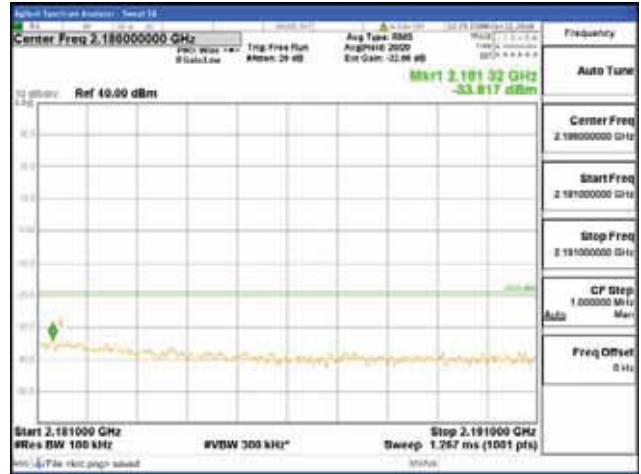

2181 MHz - 2191 MHz