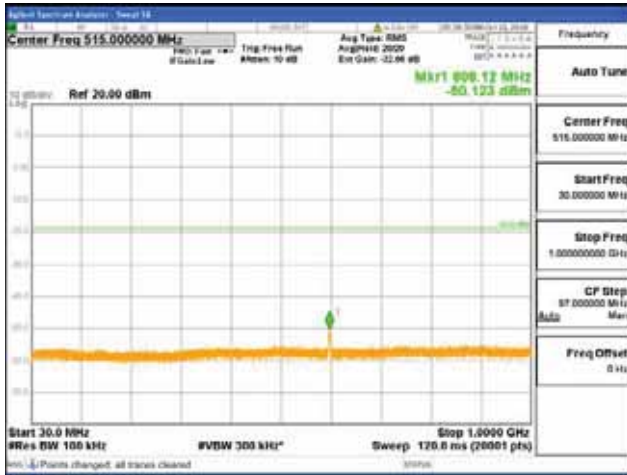

Report No.:
 CTK-2018-03329
 Page (698) / (2957)
 Pages

[256QAM]

9 kHz - 150 kHz

150 kHz - 30 MHz

30 MHz - 1000 MHz

1000 MHz - 2099 MHz

CTK Co., Ltd.
 (Ho-dong), 113, Yejik-ro, Cheoin-gu,
 Yongin-si, Gyeonggi-do, Korea
 Tel: +82-31-339-9970
 Fax: +82-31-624-9501