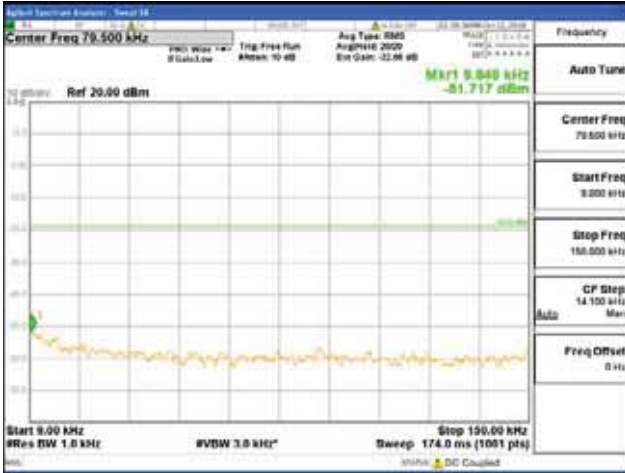

CTK Co., Ltd.
(Ho-dong), 113, Yejik-ro, Cheoin-gu,
Yongin-si, Gyeonggi-do, Korea
Tel: +82-31-339-9970
Fax: +82-31-624-9501

Report No.:
CTK-2018-03329
Page (664) / (2957)
Pages

[64QAM]

9 kHz - 150 kHz