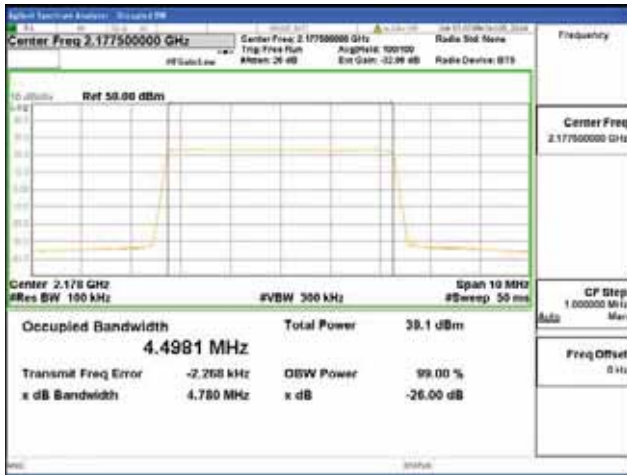

Report No.:
 CTK-2018-03329
 Page (641) / (2957)
 Pages

Band 66, BW 5MHz + BW 5MHz + BW 5MHz, Multi 3 carrier(Non-Contiguous), 4TX, Top

QPSK

16QAM

64QAM

256QAM

	CTK Co., Ltd. (Ho-dong), 113, Yejik-ro, Cheoin-gu, Yongin-si, Gyeonggi-do, Korea Tel: +82-31-339-9970 Fax: +82-31-624-9501	Report No.: CTK-2018-03329 Page (642) / (2957) Pages	
---	---	---	--