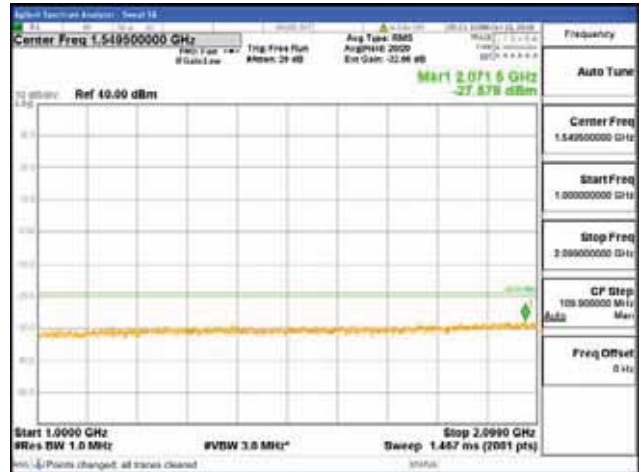

The resolution bandwidth of the spectrum analyzer was set at 100 kHz(below 1 GHz), 1 MHz(Above 1 GHz). Sufficient scans were taken to show any out of band emissions up to 10th harmonic.

Notes :

1. In 9 kHz - 10 kHz and 150 kHz - 30 MHz bands, RBW was reduced to 1% and 10% of the reference bandwidth for measuring unwanted emission level(typically, 100 kHz if the authorized frequency band is below 1 GHz) and power was integrated.(1% = +20 dB, 10% = +10 dB)

Spurious Emissions at antenna terminal
ANT 1
Band 66, BW 5MHz, Single 1 carrier, 4TX, Bottom
[QPSK]

9 kHz - 150 kHz

150 kHz - 30 MHz

30 MHz - 1000 MHz

1000 MHz - 2099 MHz

CTK Co., Ltd.
 (Ho-dong), 113, Yejik-ro, Cheoin-gu,
 Yongin-si, Gyeonggi-do, Korea
 Tel: +82-31-339-9970
 Fax: +82-31-624-9501