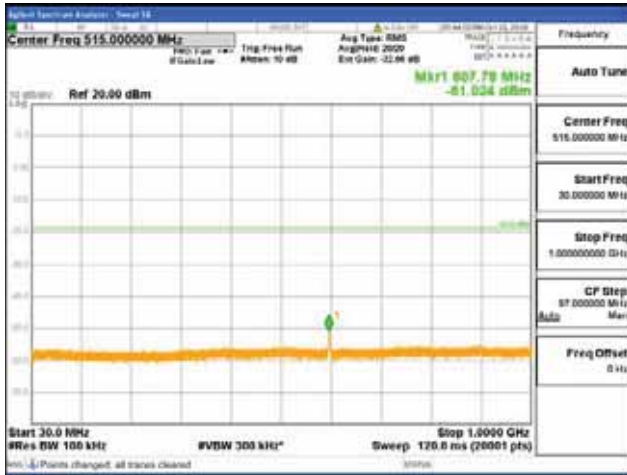

Report No.:
 CTK-2018-03329
 Page (720) / (2957)
 Pages

[64QAM]

9 kHz - 150 kHz

150 kHz - 30 MHz

30 MHz - 1000 MHz

1000 MHz - 2099 MHz

CTK Co., Ltd.
 (Ho-dong), 113, Yejik-ro, Cheoin-gu,
 Yongin-si, Gyeonggi-do, Korea
 Tel: +82-31-339-9970
 Fax: +82-31-624-9501