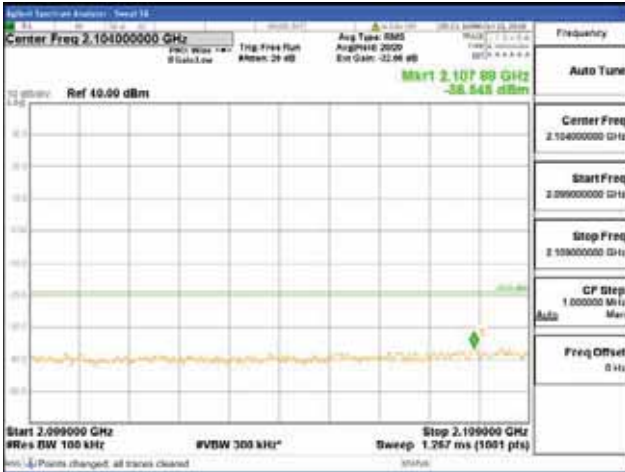

CTK Co., Ltd.
(Ho-dong), 113, Yejik-ro, Cheoin-gu,
Yongin-si, Gyeonggi-do, Korea
Tel: +82-31-339-9970
Fax: +82-31-624-9501

Report No.:
CTK-2018-03329
Page (645) / (2957)
Pages

2099 MHz - 2109 MHz