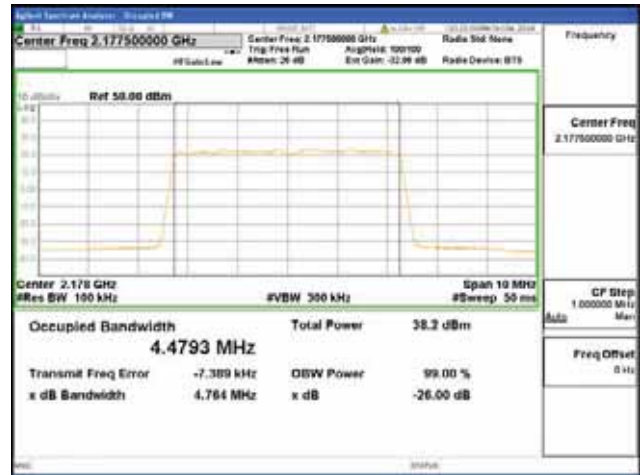

CTK Co., Ltd.
(Ho-dong), 113, Yejik-ro, Cheoin-gu,
Yongin-si, Gyeonggi-do, Korea
Tel: +82-31-339-9970
Fax: +82-31-624-9501

Report No.:
CTK-2018-03329
Page (633) / (2957)
Pages

Band 66, BW 5MHz + BW 10MHz + BW 5MHz, Multi 3 carrier(Non-Contiguous), 4TX, Top

QPSK

16QAM