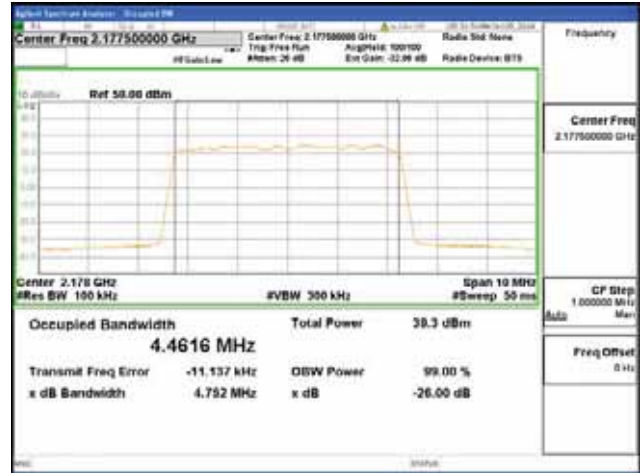

CTK Co., Ltd.
(Ho-dong), 113, Yejik-ro, Cheoin-gu,
Yongin-si, Gyeonggi-do, Korea
Tel: +82-31-339-9970
Fax: +82-31-624-9501

Report No.:
CTK-2018-03329
Page (639) / (2957)
Pages

Band 66, BW 5MHz + BW 5MHz + BW 5MHz, Multi 3 carrier(Non-Contiguous), 4TX, Top

QPSK

16QAM