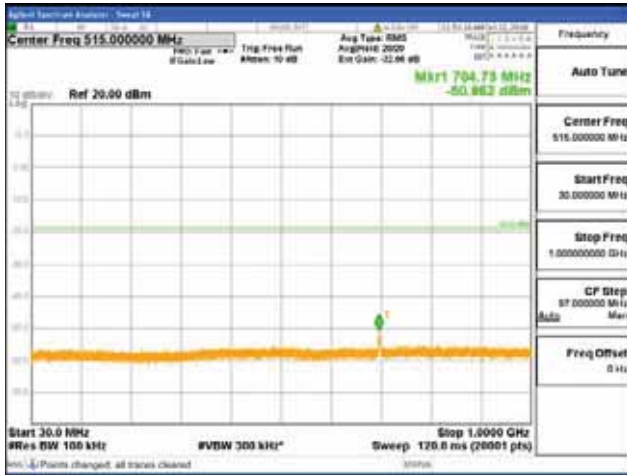

Report No.:
 CTK-2018-03329
 Page (734) / (2957)
 Pages

[16QAM]

9 kHz - 150 kHz

150 kHz - 30 MHz

30 MHz - 1000 MHz

1000 MHz - 2099 MHz

CTK Co., Ltd.
 (Ho-dong), 113, Yejik-ro, Cheoin-gu,
 Yongin-si, Gyeonggi-do, Korea
 Tel: +82-31-339-9970
 Fax: +82-31-624-9501