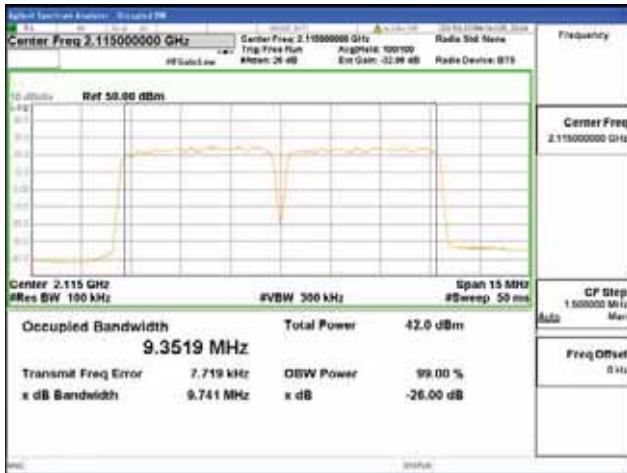

CTK Co., Ltd.
(Ho-dong), 113, Yejik-ro, Cheoin-gu,
Yongin-si, Gyeonggi-do, Korea
Tel: +82-31-339-9970
Fax: +82-31-624-9501

Report No.:
CTK-2018-03329
Page (638) / (2957)
Pages

ANT 3

Band 66, BW 5MHz + BW 5MHz + BW 5MHz, Multi 3 carrier(Non-Contiguous), 4TX, Bottom

QPSK