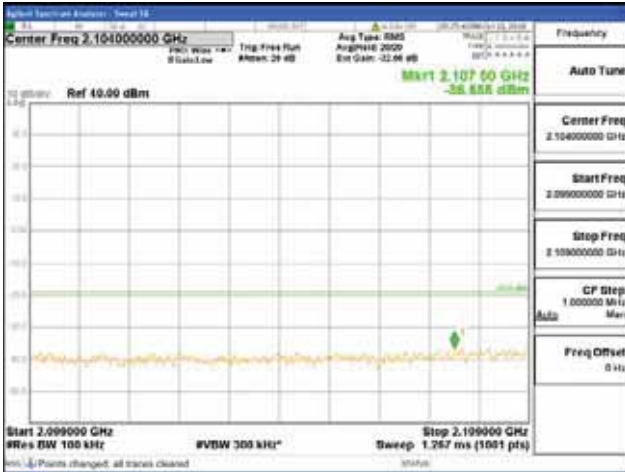

CTK Co., Ltd.
(Ho-dong), 113, Yejik-ro, Cheoin-gu,
Yongin-si, Gyeonggi-do, Korea
Tel: +82-31-339-9970
Fax: +82-31-624-9501

Report No.:
CTK-2018-03329
Page (649) / (2957)
Pages

2099 MHz - 2109 MHz