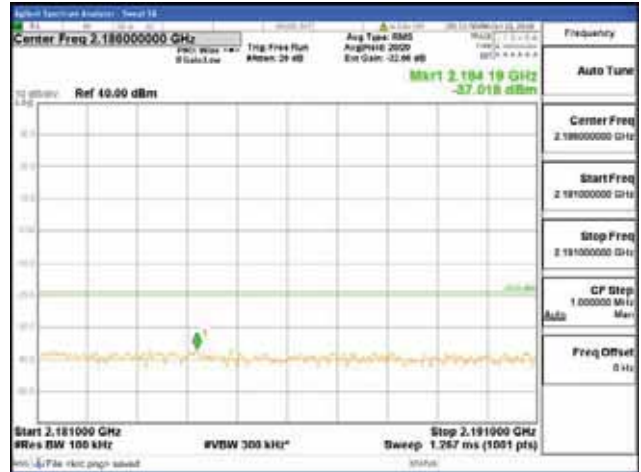

2181 MHz - 2191 MHz