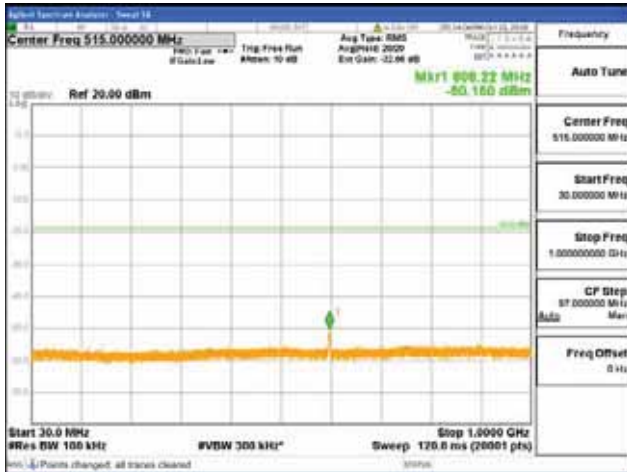

Report No.:
 CTK-2018-03329
 Page (668) / (2957)
 Pages

ANT 2
Band 66, BW 5MHz, Single 1 carrier, 4TX, Bottom
[QPSK]

9 kHz - 150 kHz

150 kHz - 30 MHz

30 MHz - 1000 MHz

1000 MHz - 2099 MHz

CTK Co., Ltd.
 (Ho-dong), 113, Yejik-ro, Cheoin-gu,
 Yongin-si, Gyeonggi-do, Korea
 Tel: +82-31-339-9970
 Fax: +82-31-624-9501