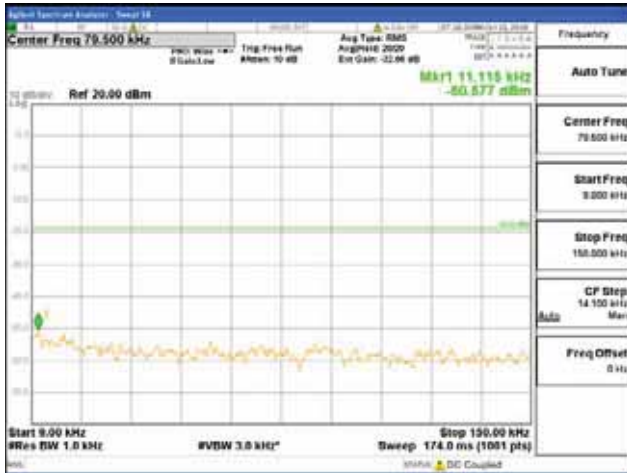

CTK Co., Ltd.
(Ho-dong), 113, Yejik-ro, Cheoin-gu,
Yongin-si, Gyeonggi-do, Korea
Tel: +82-31-339-9970
Fax: +82-31-624-9501

Report No.:
CTK-2018-03329
Page (652) / (2957)
Pages

Band 66, BW 5MHz, Single 1 carrier, 4TX, Middle
[QPSK]

9 kHz - 150 kHz