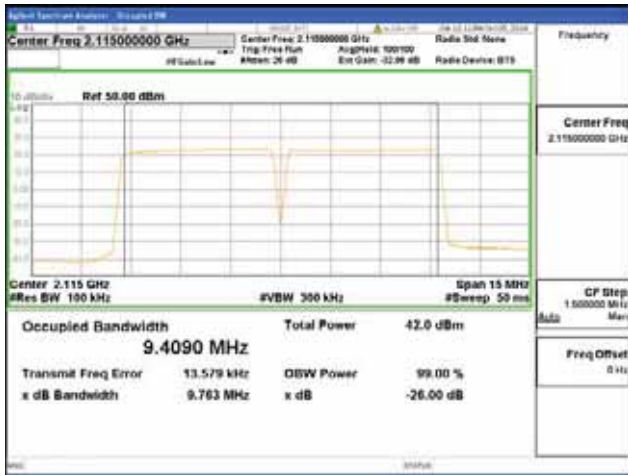

Report No.:
 CTK-2018-03329
 Page (640) / (2957)
 Pages

ANT 4

Band 66, BW 5MHz + BW 5MHz + BW 5MHz, Multi 3 carrier(Non-Contiguous), 4TX, Bottom

QPSK

16QAM

64QAM

256QAM

CTK Co., Ltd.
 (Ho-dong), 113, Yejik-ro, Cheoin-gu,
 Yongin-si, Gyeonggi-do, Korea
 Tel: +82-31-339-9970
 Fax: +82-31-624-9501