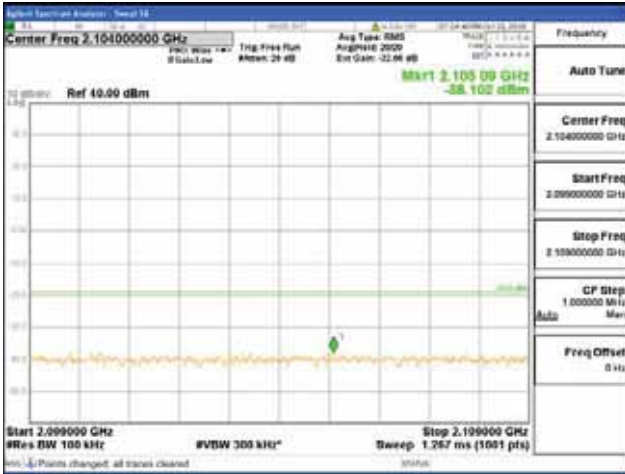

CTK Co., Ltd.
(Ho-dong), 113, Yejik-ro, Cheoin-gu,
Yongin-si, Gyeonggi-do, Korea
Tel: +82-31-339-9970
Fax: +82-31-624-9501

Report No.:
CTK-2018-03329
Page (657) / (2957)
Pages

2099 MHz - 2109 MHz