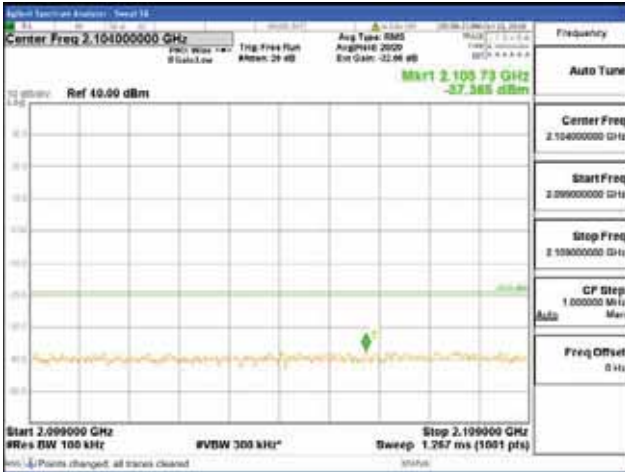

CTK Co., Ltd.
(Ho-dong), 113, Yejik-ro, Cheoin-gu,
Yongin-si, Gyeonggi-do, Korea
Tel: +82-31-339-9970
Fax: +82-31-624-9501

Report No.:
CTK-2018-03329
Page (695) / (2957)
Pages

2099 MHz - 2109 MHz