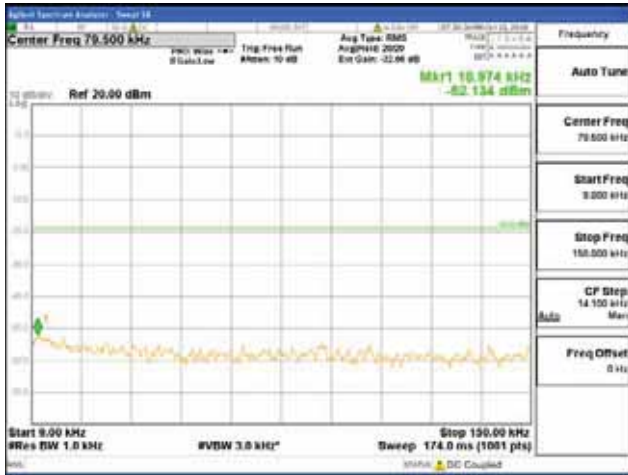

CTK Co., Ltd.
(Ho-dong), 113, Yejik-ro, Cheoin-gu,
Yongin-si, Gyeonggi-do, Korea
Tel: +82-31-339-9970
Fax: +82-31-624-9501

Report No.:
CTK-2018-03329
Page (680) / (2957)
Pages

[64QAM]

9 kHz - 150 kHz