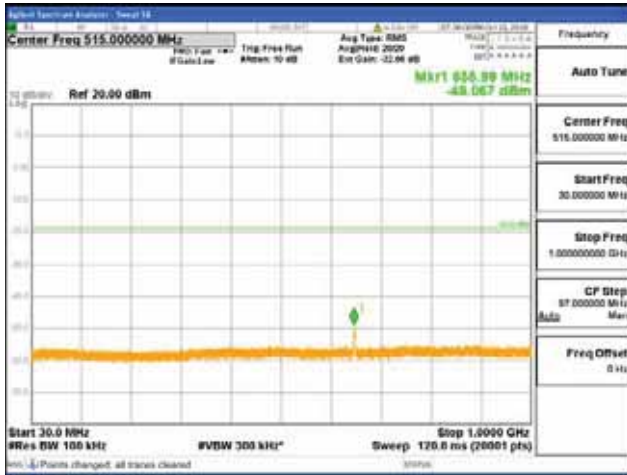

Report No.:
 CTK-2018-03329
 Page (706) / (2957)
 Pages

[256QAM]

9 kHz - 150 kHz

150 kHz - 30 MHz

30 MHz - 1000 MHz

1000 MHz - 2099 MHz

CTK Co., Ltd.
 (Ho-dong), 113, Yejik-ro, Cheoin-gu,
 Yongin-si, Gyeonggi-do, Korea
 Tel: +82-31-339-9970
 Fax: +82-31-624-9501