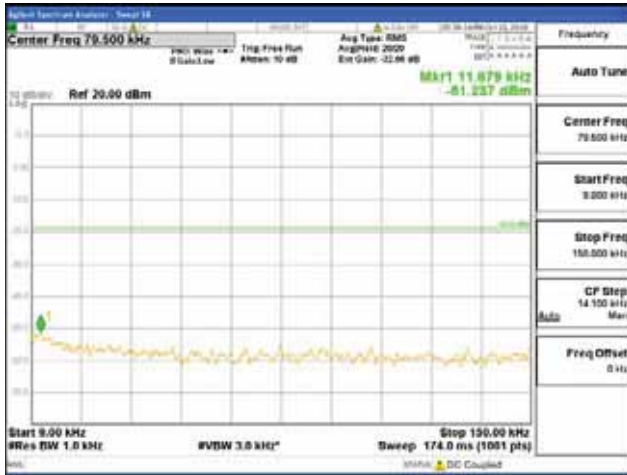

CTK Co., Ltd.
(Ho-dong), 113, Yejik-ro, Cheoin-gu,
Yongin-si, Gyeonggi-do, Korea
Tel: +82-31-339-9970
Fax: +82-31-624-9501

Report No.:
CTK-2018-03329
Page (698) / (2957)
Pages

[256QAM]

9 kHz - 150 kHz