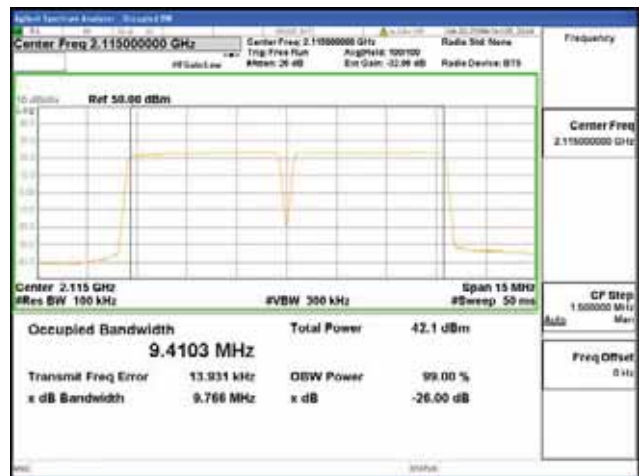

Report No.:
 CTK-2018-03329
 Page (638) / (2957)
 Pages

ANT 3

Band 66, BW 5MHz + BW 5MHz + BW 5MHz, Multi 3 carrier(Non-Contiguous), 4TX, Bottom

QPSK

16QAM

64QAM

256QAM

CTK Co., Ltd.
 (Ho-dong), 113, Yejik-ro, Cheoin-gu,
 Yongin-si, Gyeonggi-do, Korea
 Tel: +82-31-339-9970
 Fax: +82-31-624-9501