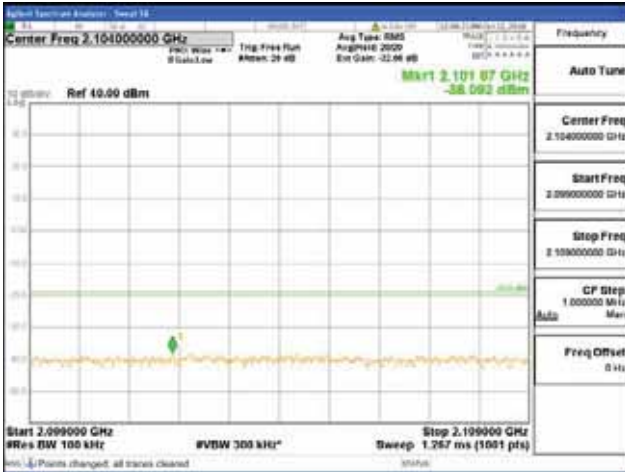

CTK Co., Ltd.
(Ho-dong), 113, Yejik-ro, Cheoin-gu,
Yongin-si, Gyeonggi-do, Korea
Tel: +82-31-339-9970
Fax: +82-31-624-9501

Report No.:
CTK-2018-03329
Page (687) / (2957)
Pages

2099 MHz - 2109 MHz