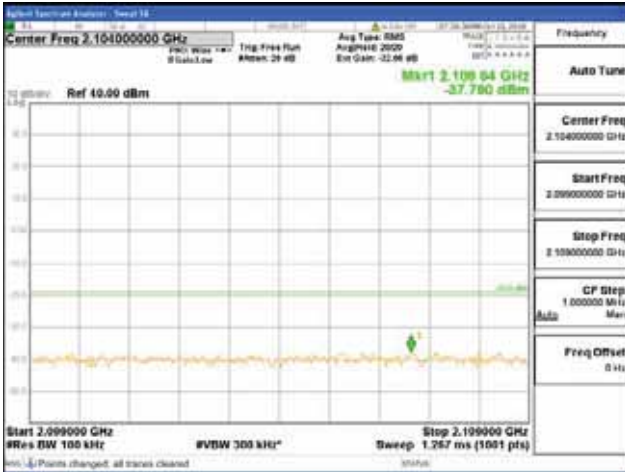

CTK Co., Ltd.
(Ho-dong), 113, Yejik-ro, Cheoin-gu,
Yongin-si, Gyeonggi-do, Korea
Tel: +82-31-339-9970
Fax: +82-31-624-9501

Report No.:
CTK-2018-03329
Page (659) / (2957)
Pages

2099 MHz - 2109 MHz