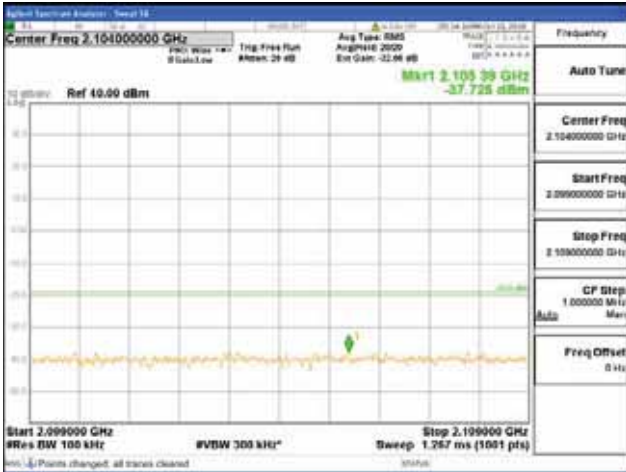

CTK Co., Ltd.
(Ho-dong), 113, Yejik-ro, Cheoin-gu,
Yongin-si, Gyeonggi-do, Korea
Tel: +82-31-339-9970
Fax: +82-31-624-9501

Report No.:
CTK-2018-03329
Page (669) / (2957)
Pages

2099 MHz - 2109 MHz