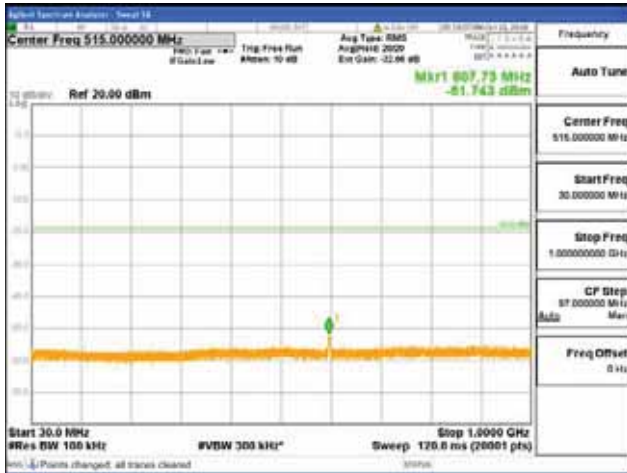

Report No.:
 CTK-2018-03329
 Page (646) / (2957)
 Pages

[16QAM]

9 kHz - 150 kHz

150 kHz - 30 MHz

30 MHz - 1000 MHz

1000 MHz - 2099 MHz

CTK Co., Ltd.
 (Ho-dong), 113, Yejik-ro, Cheoin-gu,
 Yongin-si, Gyeonggi-do, Korea
 Tel: +82-31-339-9970
 Fax: +82-31-624-9501