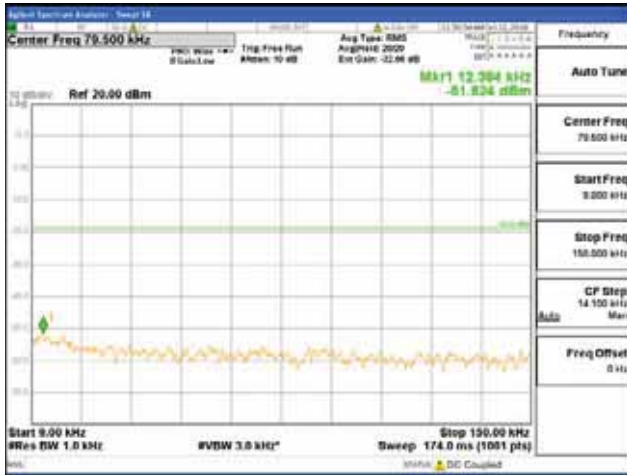

CTK Co., Ltd.
(Ho-dong), 113, Yejik-ro, Cheoin-gu,
Yongin-si, Gyeonggi-do, Korea
Tel: +82-31-339-9970
Fax: +82-31-624-9501

Report No.:
CTK-2018-03329
Page (734) / (2957)
Pages

[16QAM]

9 kHz - 150 kHz