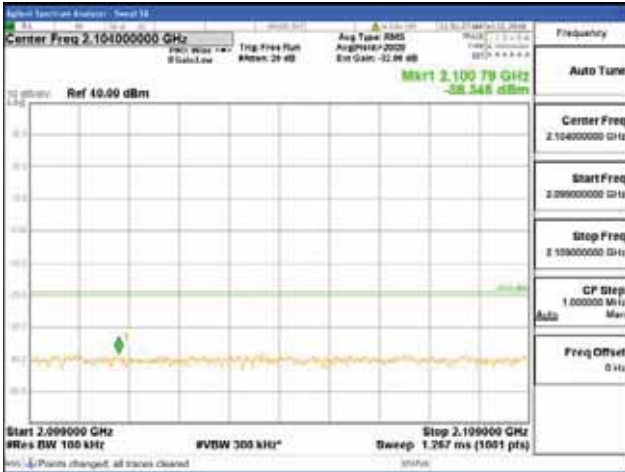

CTK Co., Ltd.
(Ho-dong), 113, Yejik-ro, Cheoin-gu,
Yongin-si, Gyeonggi-do, Korea
Tel: +82-31-339-9970
Fax: +82-31-624-9501

Report No.:
CTK-2018-03329
Page (735) / (2957)
Pages

2099 MHz - 2109 MHz