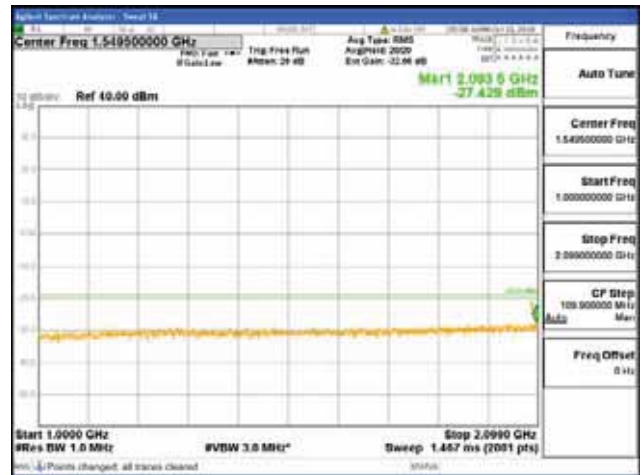

Report No.:
 CTK-2018-03329
 Page (694) / (2957)
 Pages

[16QAM]

9 kHz - 150 kHz

150 kHz - 30 MHz

30 MHz - 1000 MHz

1000 MHz - 2099 MHz

CTK Co., Ltd.
 (Ho-dong), 113, Yejik-ro, Cheoin-gu,
 Yongin-si, Gyeonggi-do, Korea
 Tel: +82-31-339-9970
 Fax: +82-31-624-9501