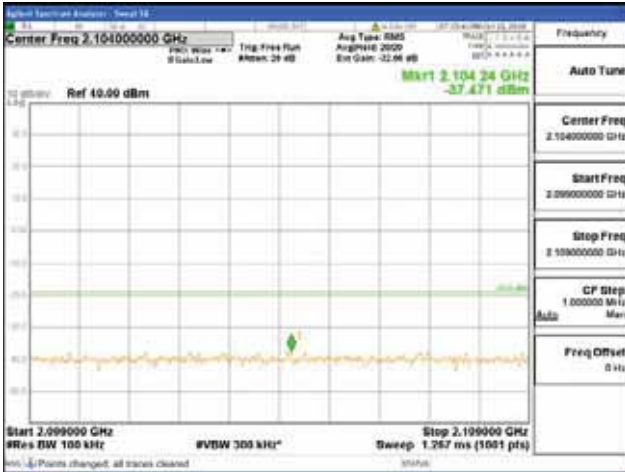

CTK Co., Ltd.
(Ho-dong), 113, Yejik-ro, Cheoin-gu,
Yongin-si, Gyeonggi-do, Korea
Tel: +82-31-339-9970
Fax: +82-31-624-9501

Report No.:
CTK-2018-03329
Page (677) / (2957)
Pages

2099 MHz - 2109 MHz