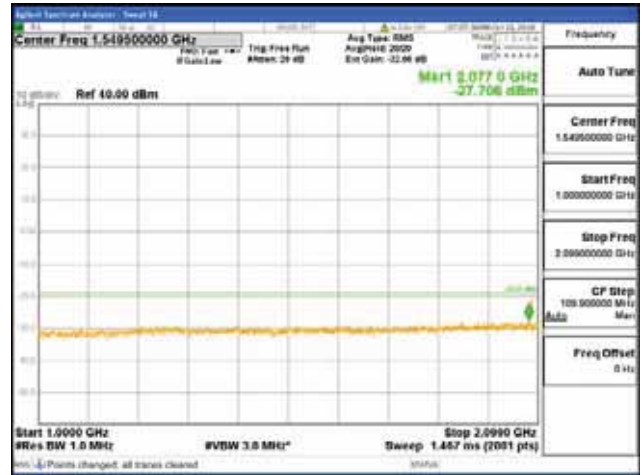

Report No.:
 CTK-2018-03329
 Page (702) / (2957)
 Pages

[16QAM]

9 kHz - 150 kHz

150 kHz - 30 MHz

30 MHz - 1000 MHz

1000 MHz - 2099 MHz

CTK Co., Ltd.
 (Ho-dong), 113, Yejik-ro, Cheoin-gu,
 Yongin-si, Gyeonggi-do, Korea
 Tel: +82-31-339-9970
 Fax: +82-31-624-9501