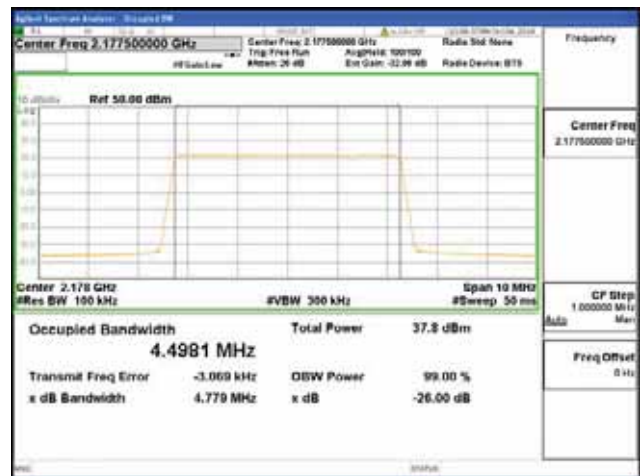

64QAM

256QAM