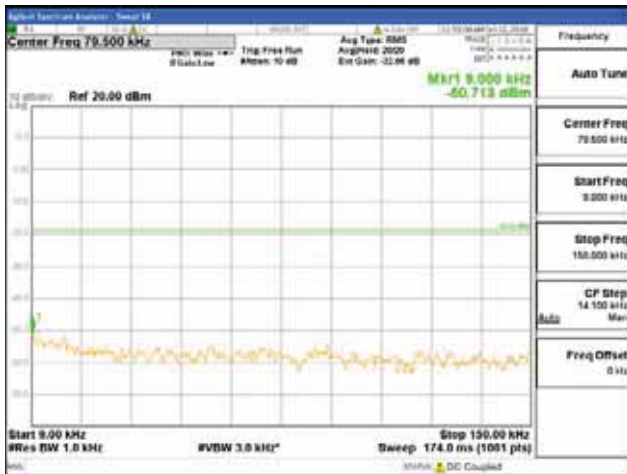

CTK Co., Ltd.
(Ho-dong), 113, Yejik-ro, Cheoin-gu,
Yongin-si, Gyeonggi-do, Korea
Tel: +82-31-339-9970
Fax: +82-31-624-9501

Report No.:
CTK-2018-03329
Page (710) / (2957)
Pages

[16QAM]

9 kHz - 150 kHz