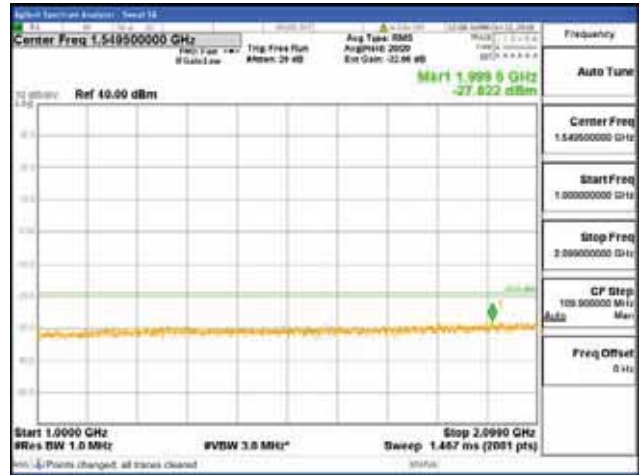

Report No.:
CTK-2018-03329
Page (686) / (2957)
Pages

[16QAM]

9 kHz - 150 kHz

150 kHz - 30 MHz

30 MHz - 1000 MHz

1000 MHz - 2099 MHz

CTK Co., Ltd.
 (Ho-dong), 113, Yejik-ro, Cheoin-gu,
 Yongin-si, Gyeonggi-do, Korea
 Tel: +82-31-339-9970
 Fax: +82-31-624-9501