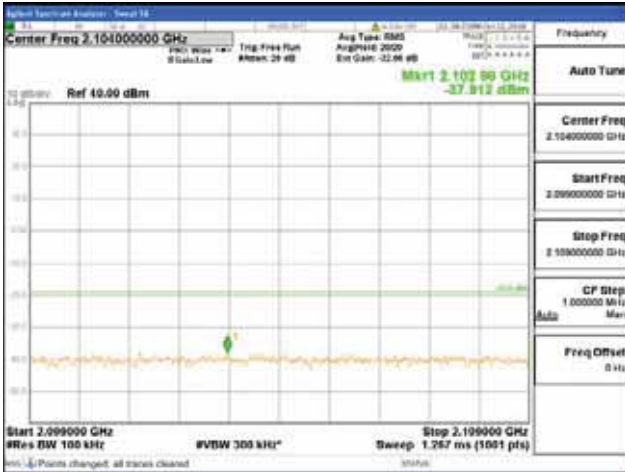

CTK Co., Ltd.
(Ho-dong), 113, Yejik-ro, Cheoin-gu,
Yongin-si, Gyeonggi-do, Korea
Tel: +82-31-339-9970
Fax: +82-31-624-9501

Report No.:
CTK-2018-03329
Page (713) / (2957)
Pages

2099 MHz - 2109 MHz