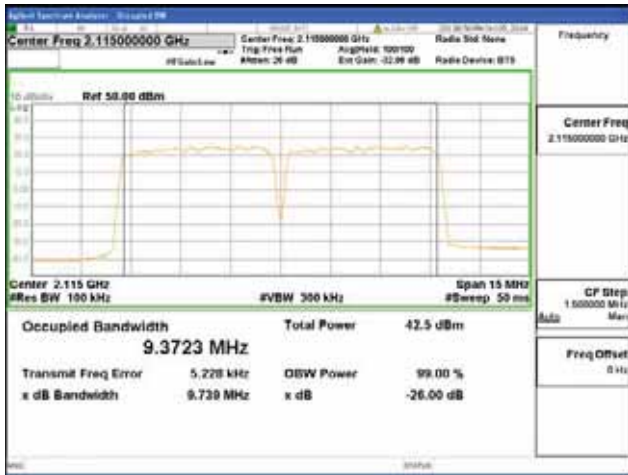

CTK Co., Ltd.
(Ho-dong), 113, Yejik-ro, Cheoin-gu,
Yongin-si, Gyeonggi-do, Korea
Tel: +82-31-339-9970
Fax: +82-31-624-9501

Report No.:
CTK-2018-03329
Page (636) / (2957)
Pages

ANT 2

Band 66, BW 5MHz + BW 5MHz + BW 5MHz, Multi 3 carrier(Non-Contiguous), 4TX, Bottom

QPSK