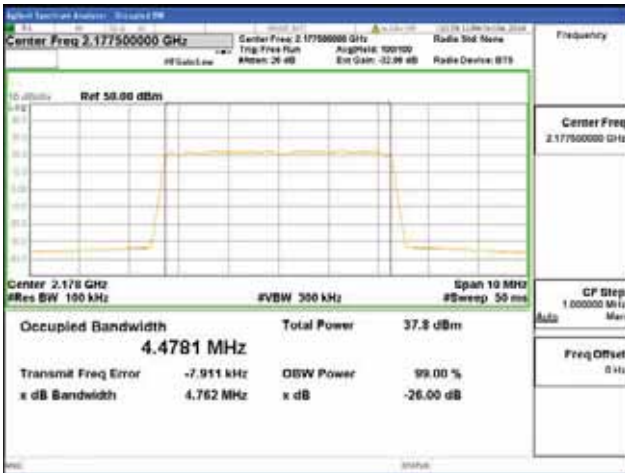

CTK Co., Ltd.
(Ho-dong), 113, Yejik-ro, Cheoin-gu,
Yongin-si, Gyeonggi-do, Korea
Tel: +82-31-339-9970
Fax: +82-31-624-9501

Report No.:
CTK-2018-03329
Page (631) / (2957)
Pages

Band 66, BW 5MHz + BW 10MHz + BW 5MHz, Multi 3 carrier(Non-Contiguous), 4TX, Top

QPSK

16QAM