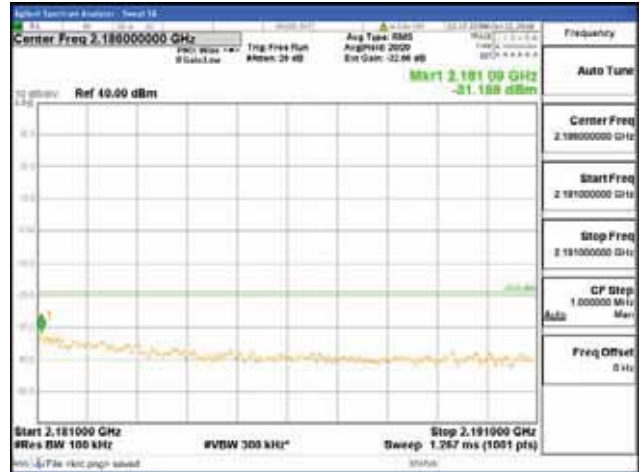

2181 MHz - 2191 MHz