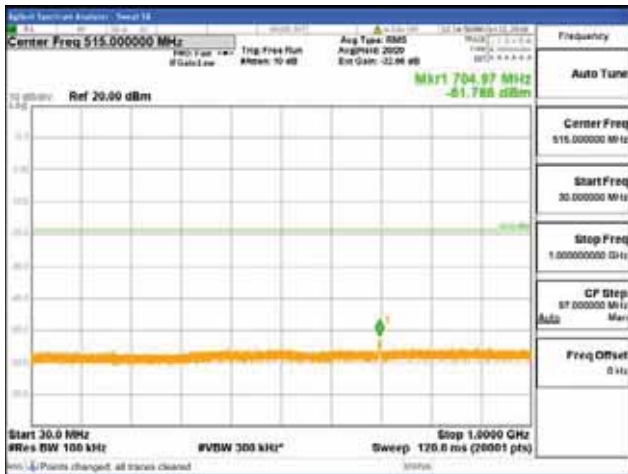

Report No.:
 CTK-2018-03329
 Page (660) / (2957)
 Pages

Band 66, BW 5MHz, Single 1 carrier, 4TX, Top
 [QPSK]

9 kHz - 150 kHz

150 kHz - 30 MHz

30 MHz - 1000 MHz

1000 MHz - 2099 MHz

CTK Co., Ltd.
 (Ho-dong), 113, Yejik-ro, Cheoin-gu,
 Yongin-si, Gyeonggi-do, Korea
 Tel: +82-31-339-9970
 Fax: +82-31-624-9501