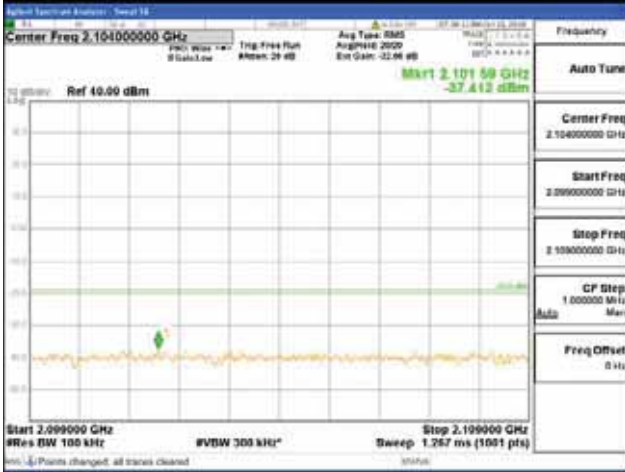

CTK Co., Ltd.
(Ho-dong), 113, Yejik-ro, Cheoin-gu,
Yongin-si, Gyeonggi-do, Korea
Tel: +82-31-339-9970
Fax: +82-31-624-9501

Report No.:
CTK-2018-03329
Page (707) / (2957)
Pages

2099 MHz - 2109 MHz