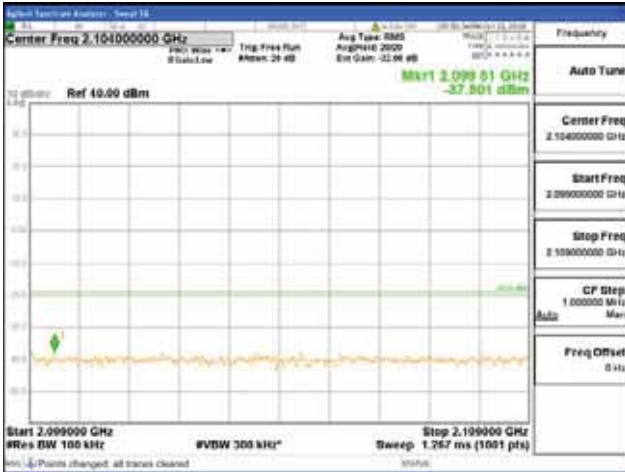

CTK Co., Ltd.
(Ho-dong), 113, Yejik-ro, Cheoin-gu,
Yongin-si, Gyeonggi-do, Korea
Tel: +82-31-339-9970
Fax: +82-31-624-9501

Report No.:
CTK-2018-03329
Page (725) / (2957)
Pages

2099 MHz - 2109 MHz