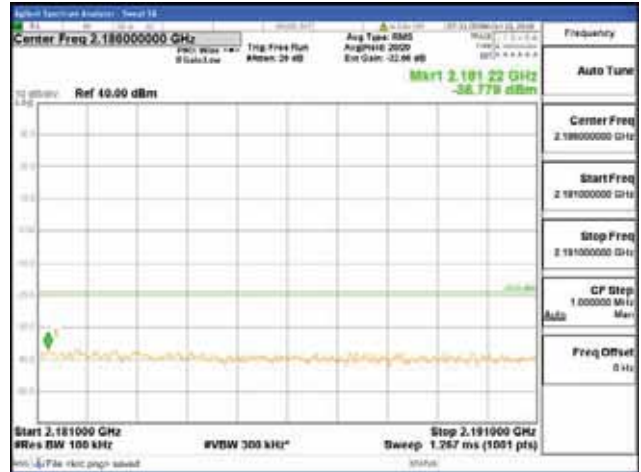

2181 MHz - 2191 MHz