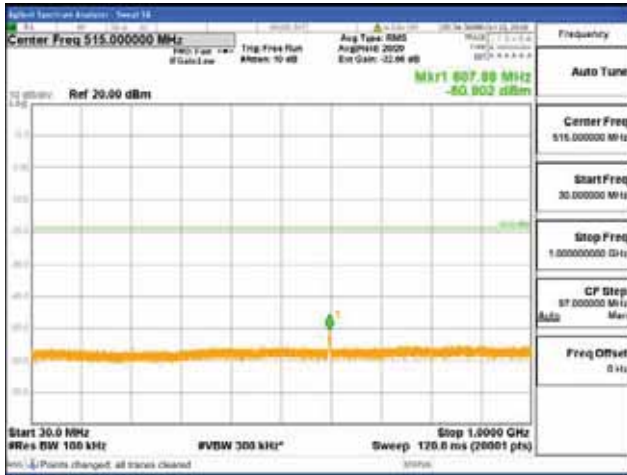

Report No.:
 CTK-2018-03329
 Page (672) / (2957)
 Pages

[64QAM]

9 kHz - 150 kHz

150 kHz - 30 MHz

30 MHz - 1000 MHz

1000 MHz - 2099 MHz

CTK Co., Ltd.
 (Ho-dong), 113, Yejik-ro, Cheoin-gu,
 Yongin-si, Gyeonggi-do, Korea
 Tel: +82-31-339-9970
 Fax: +82-31-624-9501