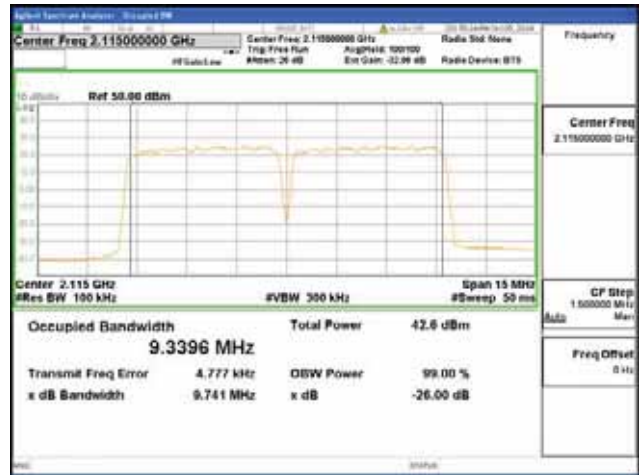

Report No.:
 CTK-2018-03329
 Page (636) / (2957)
 Pages

ANT 2

Band 66, BW 5MHz + BW 5MHz + BW 5MHz, Multi 3 carrier(Non-Contiguous), 4TX, Bottom

QPSK

16QAM

64QAM

256QAM

CTK Co., Ltd.
 (Ho-dong), 113, Yejik-ro, Cheoin-gu,
 Yongin-si, Gyeonggi-do, Korea
 Tel: +82-31-339-9970
 Fax: +82-31-624-9501