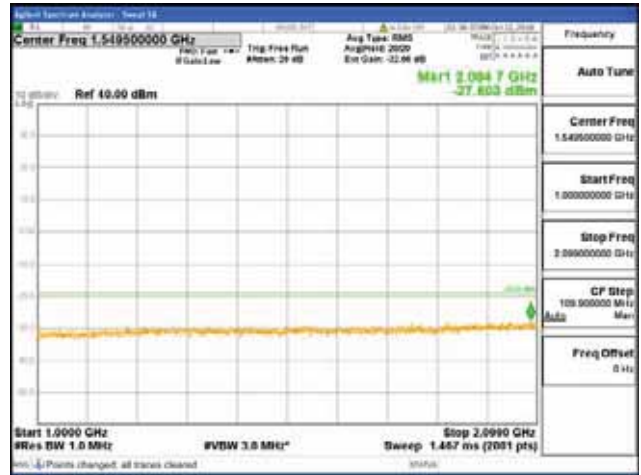

Report No.:
 CTK-2018-03329
 Page (688) / (2957)
 Pages

[64QAM]

9 kHz - 150 kHz

150 kHz - 30 MHz

30 MHz - 1000 MHz

1000 MHz - 2099 MHz

CTK Co., Ltd.
 (Ho-dong), 113, Yejik-ro, Cheoin-gu,
 Yongin-si, Gyeonggi-do, Korea
 Tel: +82-31-339-9970
 Fax: +82-31-624-9501