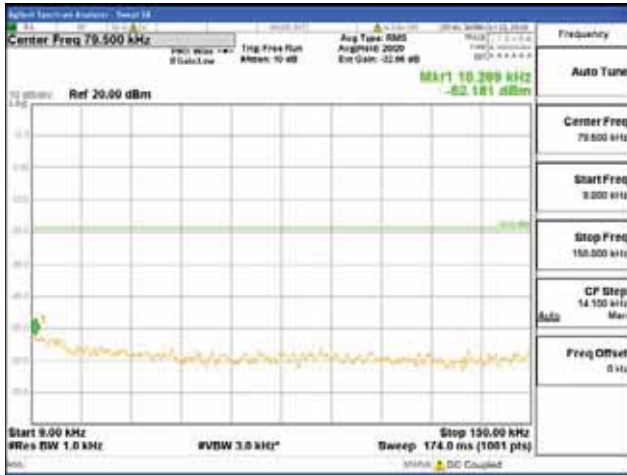

CTK Co., Ltd.
(Ho-dong), 113, Yejik-ro, Cheoin-gu,
Yongin-si, Gyeonggi-do, Korea
Tel: +82-31-339-9970
Fax: +82-31-624-9501

Report No.:
CTK-2018-03329
Page (722) / (2957)
Pages

[256QAM]

9 kHz - 150 kHz