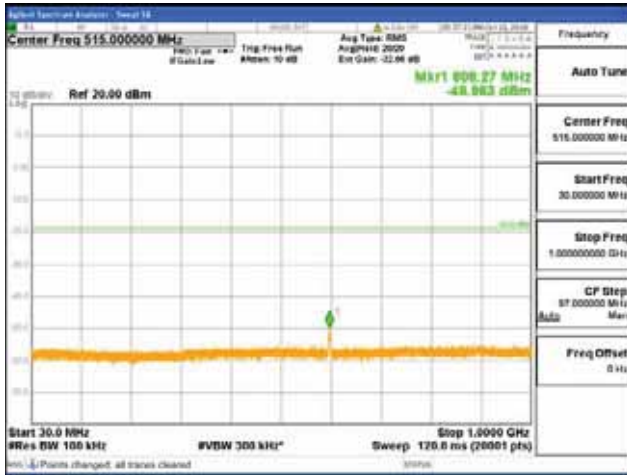

Report No.:
CTK-2018-03329
Page (696) / (2957)
Pages

[64QAM]

9 kHz - 150 kHz

150 kHz - 30 MHz

30 MHz - 1000 MHz

1000 MHz - 2099 MHz

CTK Co., Ltd.
 (Ho-dong), 113, Yejik-ro, Cheoin-gu,
 Yongin-si, Gyeonggi-do, Korea
 Tel: +82-31-339-9970
 Fax: +82-31-624-9501