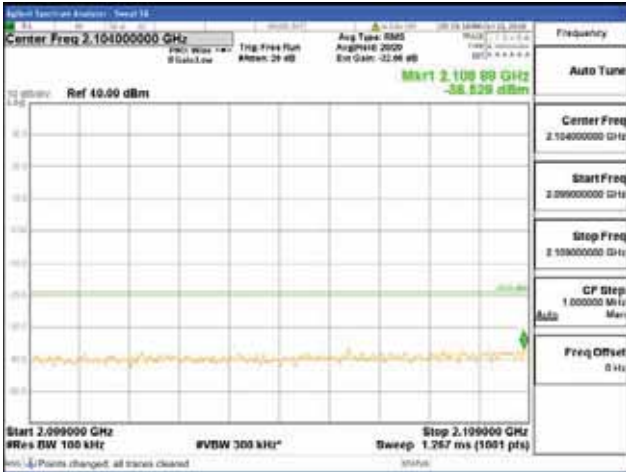

CTK Co., Ltd.
(Ho-dong), 113, Yejik-ro, Cheoin-gu,
Yongin-si, Gyeonggi-do, Korea
Tel: +82-31-339-9970
Fax: +82-31-624-9501

Report No.:
CTK-2018-03329
Page (647) / (2957)
Pages

2099 MHz - 2109 MHz