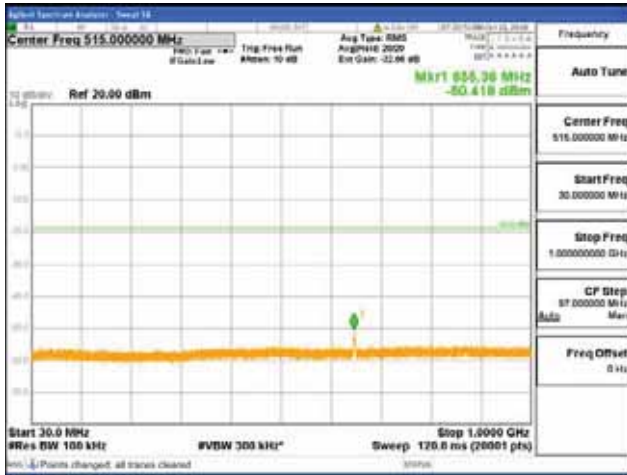

Report No.:
 CTK-2018-03329
 Page (654) / (2957)
 Pages

[16QAM]

9 kHz - 150 kHz

150 kHz - 30 MHz

30 MHz - 1000 MHz

1000 MHz - 2099 MHz

CTK Co., Ltd.
 (Ho-dong), 113, Yejik-ro, Cheoin-gu,
 Yongin-si, Gyeonggi-do, Korea
 Tel: +82-31-339-9970
 Fax: +82-31-624-9501