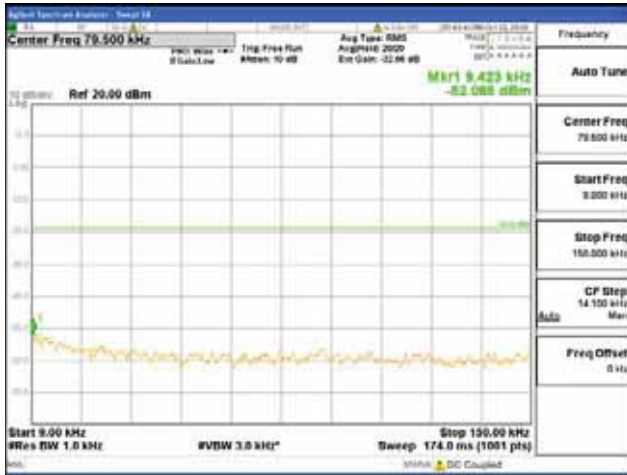

CTK Co., Ltd.
(Ho-dong), 113, Yejik-ro, Cheoin-gu,
Yongin-si, Gyeonggi-do, Korea
Tel: +82-31-339-9970
Fax: +82-31-624-9501

Report No.:
CTK-2018-03329
Page (720) / (2957)
Pages

[64QAM]

9 kHz - 150 kHz