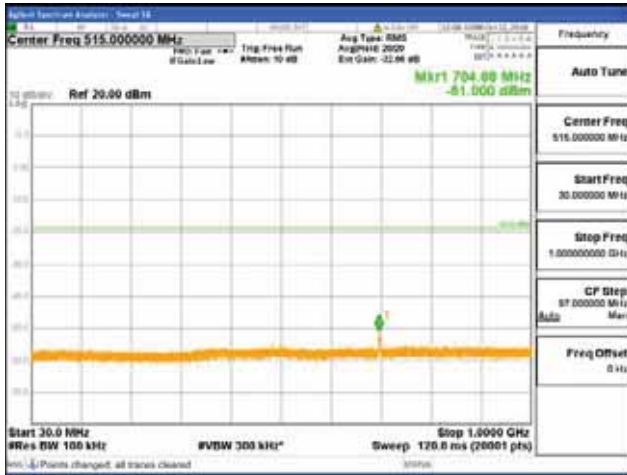

Report No.:
CTK-2018-03329
Page (686) / (2957)
Pages

[16QAM]

9 kHz - 150 kHz

150 kHz - 30 MHz

30 MHz - 1000 MHz

1000 MHz - 2099 MHz

CTK Co., Ltd.
 (Ho-dong), 113, Yejik-ro, Cheoin-gu,
 Yongin-si, Gyeonggi-do, Korea
 Tel: +82-31-339-9970
 Fax: +82-31-624-9501