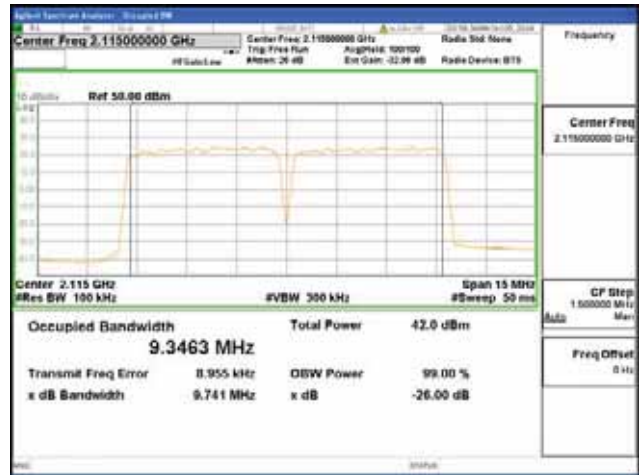

CTK Co., Ltd.
(Ho-dong), 113, Yejik-ro, Cheoin-gu,
Yongin-si, Gyeonggi-do, Korea
Tel: +82-31-339-9970
Fax: +82-31-624-9501

Report No.:
CTK-2018-03329
Page (640) / (2957)
Pages

ANT 4

Band 66, BW 5MHz + BW 5MHz + BW 5MHz, Multi 3 carrier(Non-Contiguous), 4TX, Bottom

QPSK

16QAM