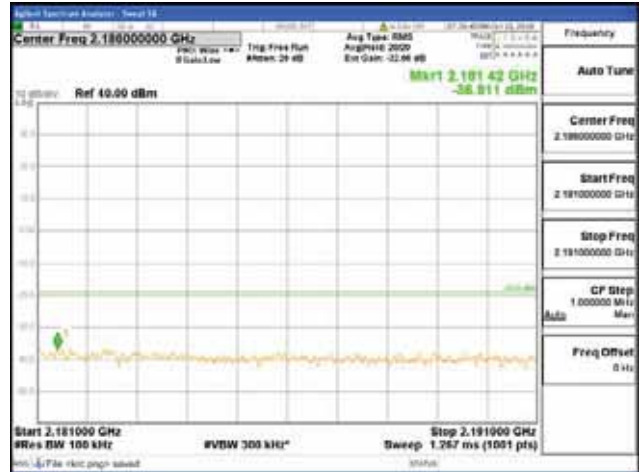

2181 MHz - 2191 MHz