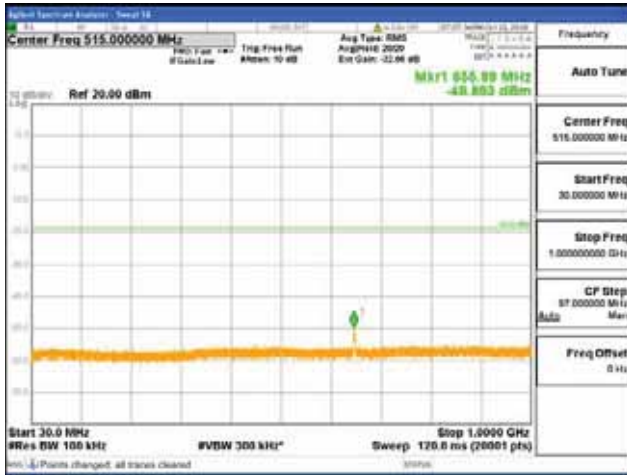

Report No.:
 CTK-2018-03329
 Page (702) / (2957)
 Pages

[16QAM]

9 kHz - 150 kHz

150 kHz - 30 MHz

30 MHz - 1000 MHz

1000 MHz - 2099 MHz

CTK Co., Ltd.
 (Ho-dong), 113, Yejik-ro, Cheoin-gu,
 Yongin-si, Gyeonggi-do, Korea
 Tel: +82-31-339-9970
 Fax: +82-31-624-9501