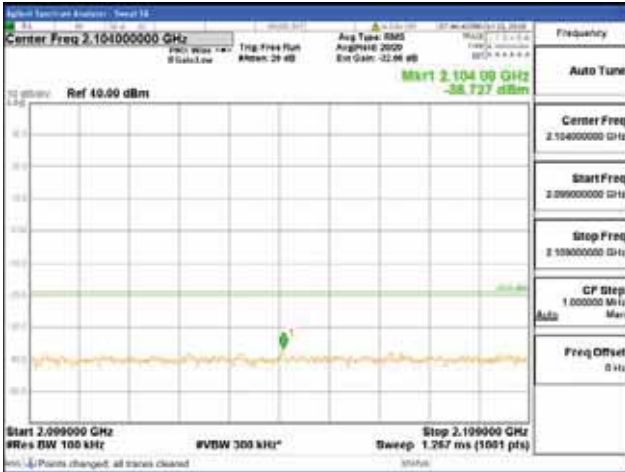

CTK Co., Ltd.
(Ho-dong), 113, Yejik-ro, Cheoin-gu,
Yongin-si, Gyeonggi-do, Korea
Tel: +82-31-339-9970
Fax: +82-31-624-9501

Report No.:
CTK-2018-03329
Page (731) / (2957)
Pages

2099 MHz - 2109 MHz