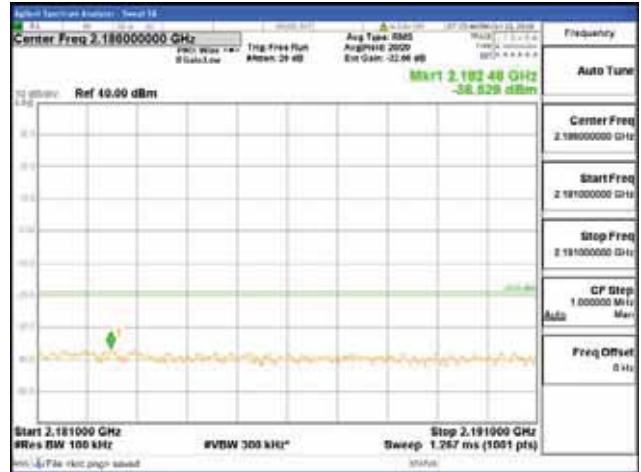

2181 MHz - 2191 MHz