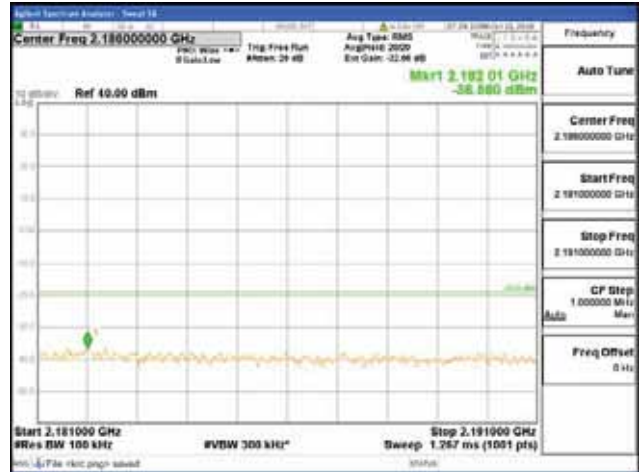

2181 MHz - 2191 MHz