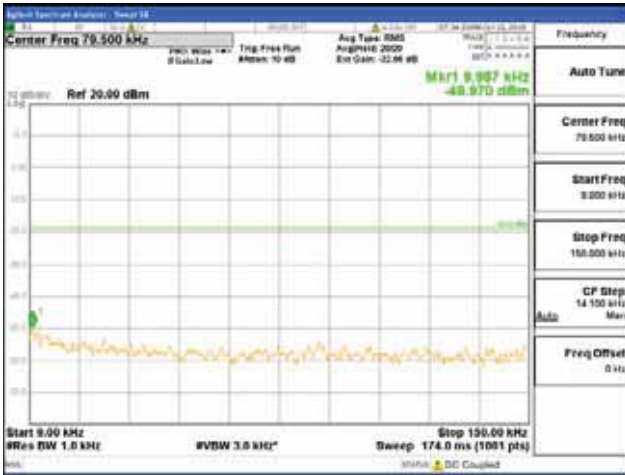

CTK Co., Ltd.
(Ho-dong), 113, Yejik-ro, Cheoin-gu,
Yongin-si, Gyeonggi-do, Korea
Tel: +82-31-339-9970
Fax: +82-31-624-9501

Report No.:
CTK-2018-03329
Page (704) / (2957)
Pages

[64QAM]

9 kHz - 150 kHz