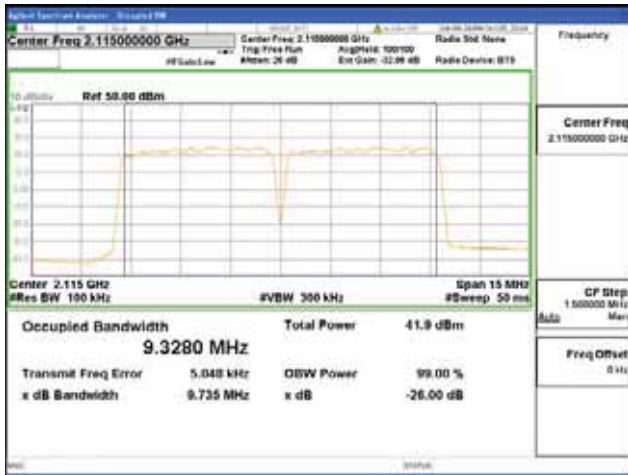

CTK Co., Ltd.
(Ho-dong), 113, Yejik-ro, Cheoin-gu,
Yongin-si, Gyeonggi-do, Korea
Tel: +82-31-339-9970
Fax: +82-31-624-9501

Report No.:
CTK-2018-03329
Page (640) / (2957)
Pages

ANT 4

Band 66, BW 5MHz + BW 5MHz + BW 5MHz, Multi 3 carrier(Non-Contiguous), 4TX, Bottom

QPSK

16QAM