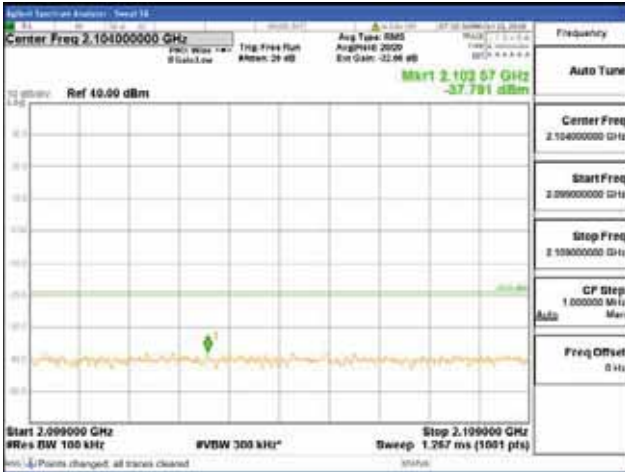

CTK Co., Ltd.
(Ho-dong), 113, Yejik-ro, Cheoin-gu,
Yongin-si, Gyeonggi-do, Korea
Tel: +82-31-339-9970
Fax: +82-31-624-9501

Report No.:
CTK-2018-03329
Page (679) / (2957)
Pages

2099 MHz - 2109 MHz