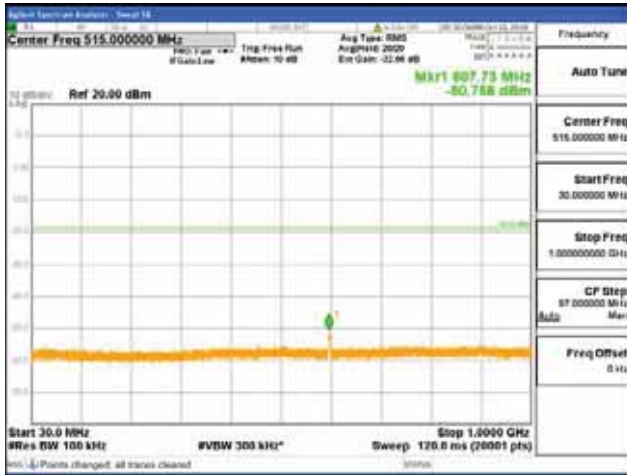

Report No.:
 CTK-2018-03329
 Page (674) / (2957)
 Pages

[256QAM]

9 kHz - 150 kHz

150 kHz - 30 MHz

30 MHz - 1000 MHz

1000 MHz - 2099 MHz

CTK Co., Ltd.
 (Ho-dong), 113, Yejik-ro, Cheoin-gu,
 Yongin-si, Gyeonggi-do, Korea
 Tel: +82-31-339-9970
 Fax: +82-31-624-9501