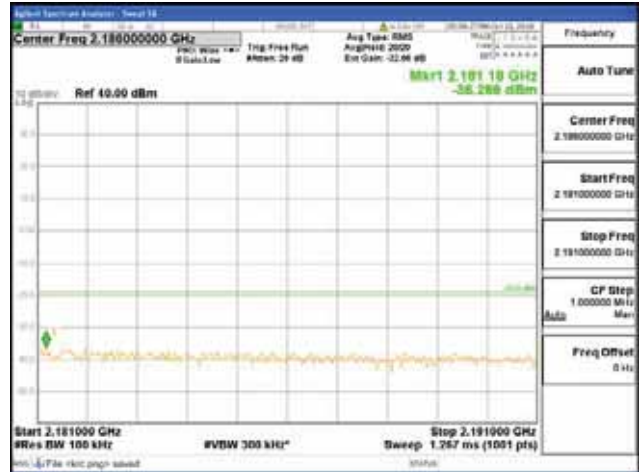

2181 MHz - 2191 MHz