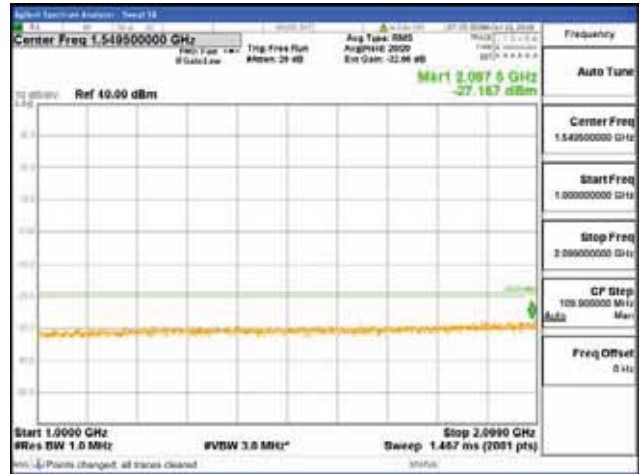

Report No.:
 CTK-2018-03329
 Page (676) / (2957)
 Pages

Band 66, BW 5MHz, Single 1 carrier, 4TX, Middle
 [QPSK]

9 kHz - 150 kHz

150 kHz - 30 MHz

30 MHz - 1000 MHz

1000 MHz - 2099 MHz

CTK Co., Ltd.
 (Ho-dong), 113, Yejik-ro, Cheoin-gu,
 Yongin-si, Gyeonggi-do, Korea
 Tel: +82-31-339-9970
 Fax: +82-31-624-9501