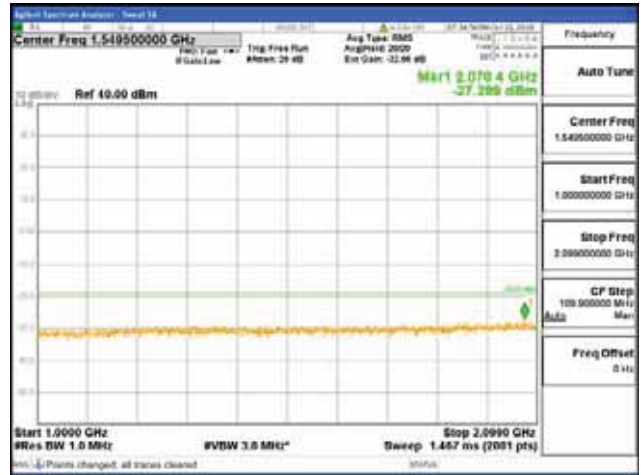

Report No.:
 CTK-2018-03329
 Page (704) / (2957)
 Pages

[64QAM]

9 kHz - 150 kHz

150 kHz - 30 MHz

30 MHz - 1000 MHz

1000 MHz - 2099 MHz

CTK Co., Ltd.
 (Ho-dong), 113, Yejik-ro, Cheoin-gu,
 Yongin-si, Gyeonggi-do, Korea
 Tel: +82-31-339-9970
 Fax: +82-31-624-9501