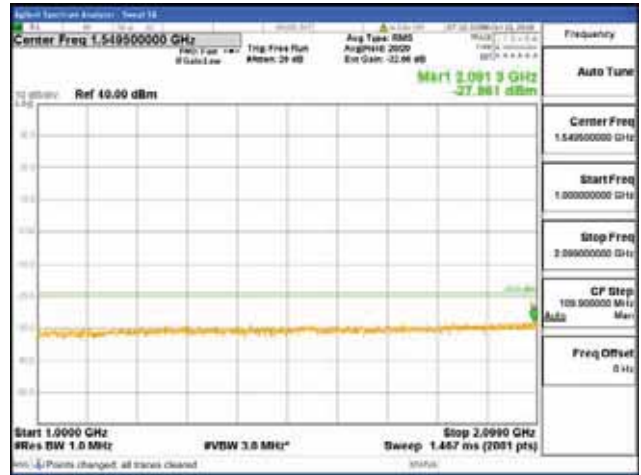

Report No.:
 CTK-2018-03329
 Page (678) / (2957)
 Pages

[16QAM]

9 kHz - 150 kHz

150 kHz - 30 MHz

30 MHz - 1000 MHz

1000 MHz - 2099 MHz

CTK Co., Ltd.
 (Ho-dong), 113, Yejik-ro, Cheoin-gu,
 Yongin-si, Gyeonggi-do, Korea
 Tel: +82-31-339-9970
 Fax: +82-31-624-9501