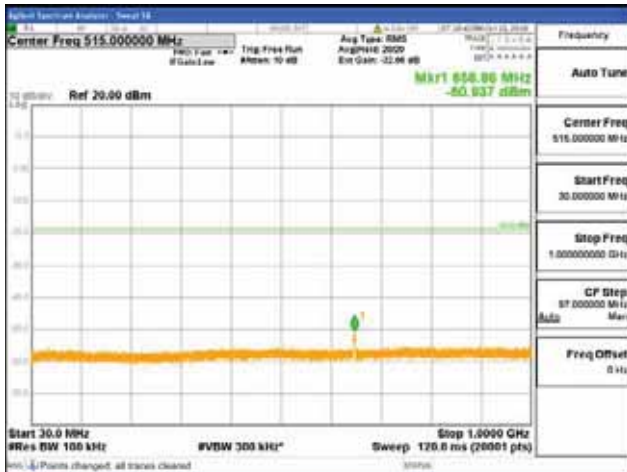

Report No.:
 CTK-2018-03329
 Page (652) / (2957)
 Pages

Band 66, BW 5MHz, Single 1 carrier, 4TX, Middle
[QPSK]

9 kHz - 150 kHz

150 kHz - 30 MHz

30 MHz - 1000 MHz

1000 MHz - 2099 MHz

CTK Co., Ltd.
 (Ho-dong), 113, Yejik-ro, Cheoin-gu,
 Yongin-si, Gyeonggi-do, Korea
 Tel: +82-31-339-9970
 Fax: +82-31-624-9501