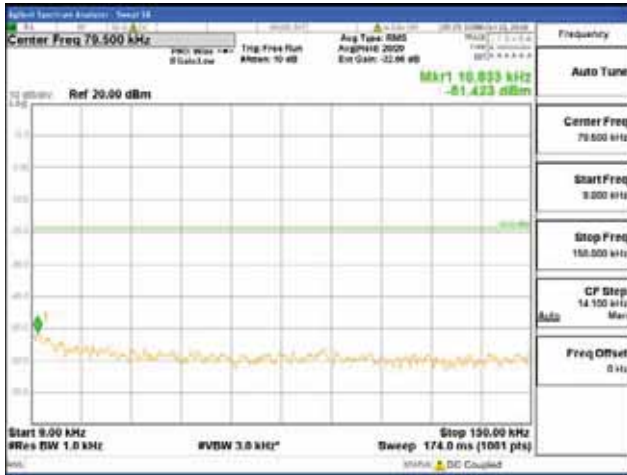

CTK Co., Ltd.
(Ho-dong), 113, Yejik-ro, Cheoin-gu,
Yongin-si, Gyeonggi-do, Korea
Tel: +82-31-339-9970
Fax: +82-31-624-9501

Report No.:
CTK-2018-03329
Page (648) / (2957)
Pages

[64QAM]

9 kHz - 150 kHz