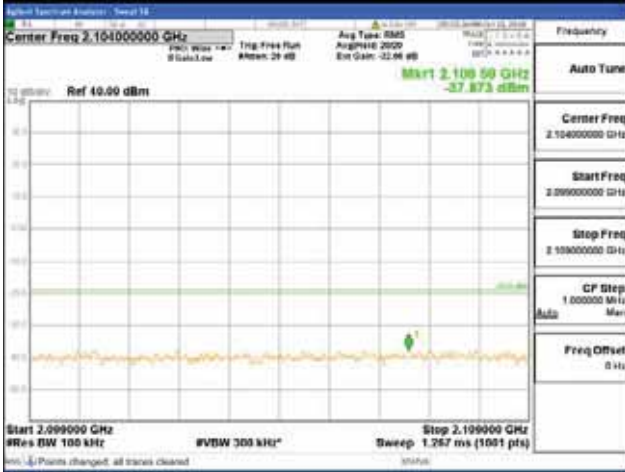

CTK Co., Ltd.
(Ho-dong), 113, Yejik-ro, Cheoin-gu,
Yongin-si, Gyeonggi-do, Korea
Tel: +82-31-339-9970
Fax: +82-31-624-9501

Report No.:
CTK-2018-03329
Page (717) / (2957)
Pages

2099 MHz - 2109 MHz