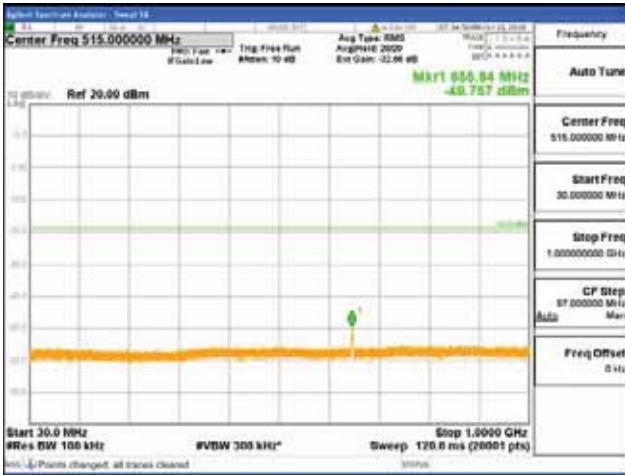

Report No.:
 CTK-2018-03329
 Page (704) / (2957)
 Pages

[64QAM]

9 kHz - 150 kHz

150 kHz - 30 MHz

30 MHz - 1000 MHz

1000 MHz - 2099 MHz

CTK Co., Ltd.
 (Ho-dong), 113, Yejik-ro, Cheoin-gu,
 Yongin-si, Gyeonggi-do, Korea
 Tel: +82-31-339-9970
 Fax: +82-31-624-9501