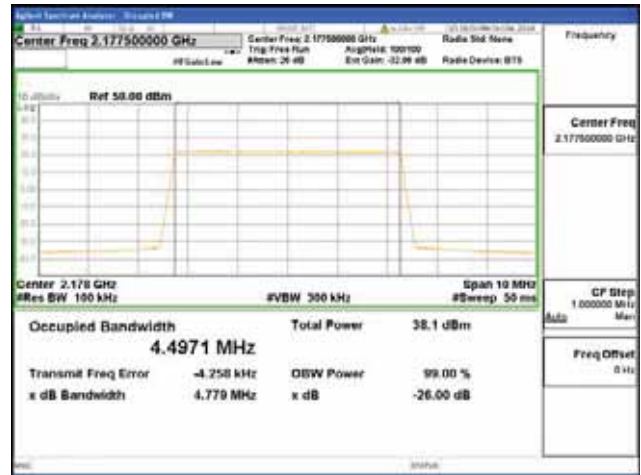

Report No.:
 CTK-2018-03329
 Page (633) / (2957)
 Pages

Band 66, BW 5MHz + BW 10MHz + BW 5MHz, Multi 3 carrier(Non-Contiguous), 4TX, Top

QPSK

16QAM

64QAM

256QAM

CTK Co., Ltd.
 (Ho-dong), 113, Yejik-ro, Cheoin-gu,
 Yongin-si, Gyeonggi-do, Korea
 Tel: +82-31-339-9970
 Fax: +82-31-624-9501