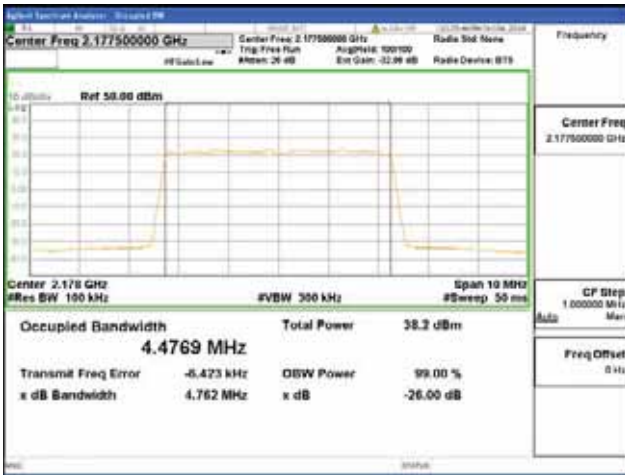

CTK Co., Ltd.
(Ho-dong), 113, Yejik-ro, Cheoin-gu,
Yongin-si, Gyeonggi-do, Korea
Tel: +82-31-339-9970
Fax: +82-31-624-9501

Report No.:
CTK-2018-03329
Page (633) / (2957)
Pages

Band 66, BW 5MHz + BW 10MHz + BW 5MHz, Multi 3 carrier(Non-Contiguous), 4TX, Top

QPSK

16QAM