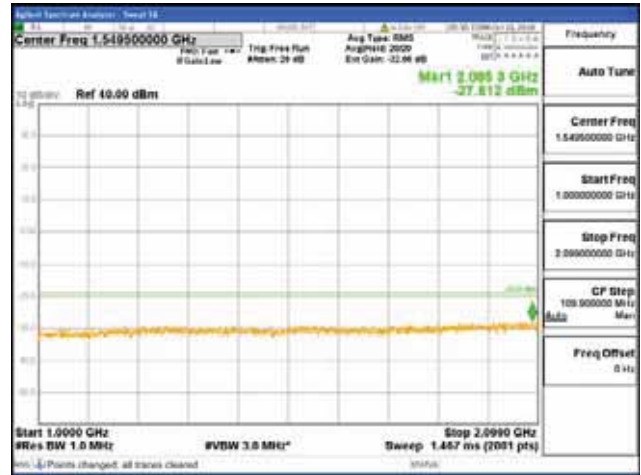

Report No.:
 CTK-2018-03329
 Page (674) / (2957)
 Pages

[256QAM]

9 kHz - 150 kHz

150 kHz - 30 MHz

30 MHz - 1000 MHz

1000 MHz - 2099 MHz

CTK Co., Ltd.
 (Ho-dong), 113, Yejik-ro, Cheoin-gu,
 Yongin-si, Gyeonggi-do, Korea
 Tel: +82-31-339-9970
 Fax: +82-31-624-9501