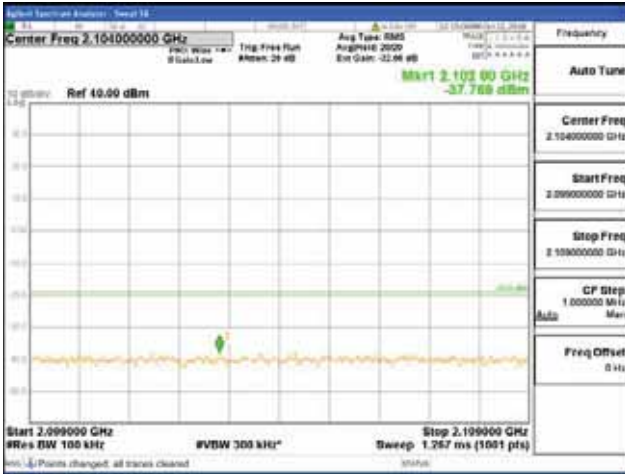

CTK Co., Ltd.
(Ho-dong), 113, Yejik-ro, Cheoin-gu,
Yongin-si, Gyeonggi-do, Korea
Tel: +82-31-339-9970
Fax: +82-31-624-9501

Report No.:
CTK-2018-03329
Page (661) / (2957)
Pages

2099 MHz - 2109 MHz