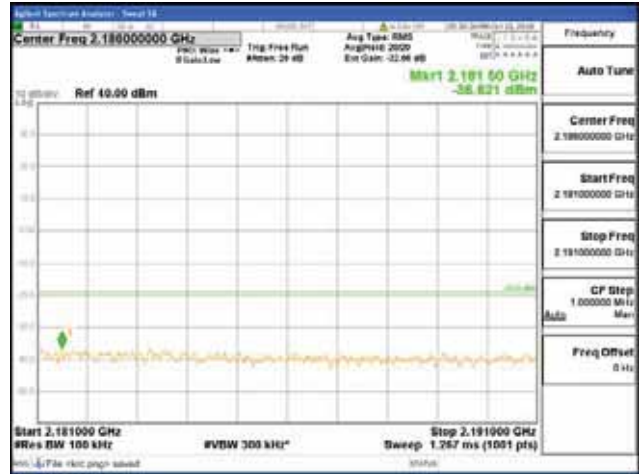

2181 MHz - 2191 MHz