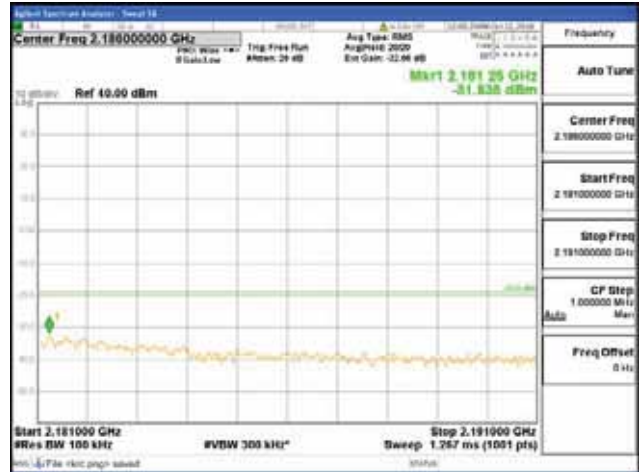

2181 MHz - 2191 MHz