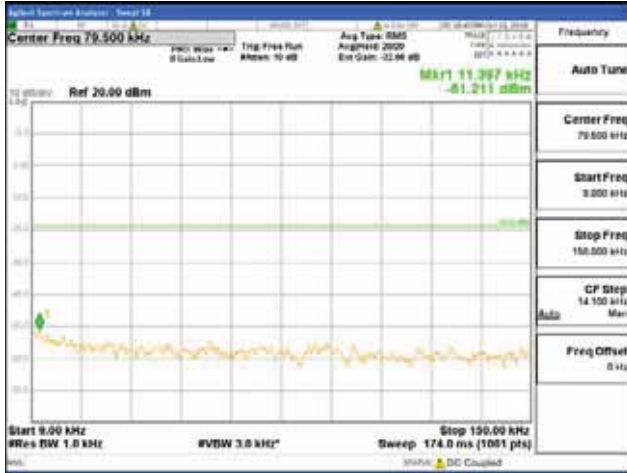

CTK Co., Ltd.
(Ho-dong), 113, Yejik-ro, Cheoin-gu,
Yongin-si, Gyeonggi-do, Korea
Tel: +82-31-339-9970
Fax: +82-31-624-9501

Report No.:
CTK-2018-03329
Page (646) / (2957)
Pages

[16QAM]

9 kHz - 150 kHz