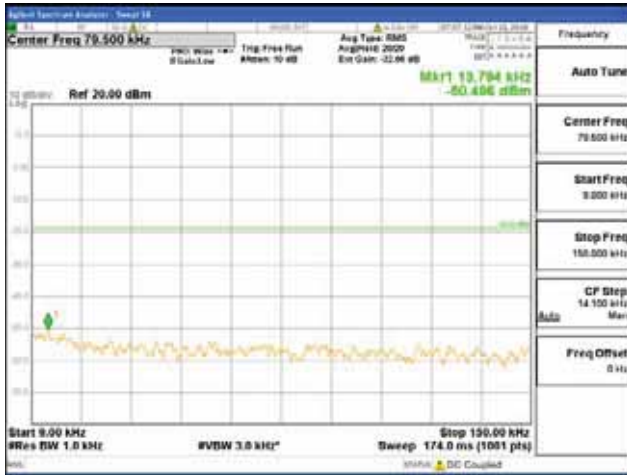

CTK Co., Ltd.
(Ho-dong), 113, Yejik-ro, Cheoin-gu,
Yongin-si, Gyeonggi-do, Korea
Tel: +82-31-339-9970
Fax: +82-31-624-9501

Report No.:
CTK-2018-03329
Page (702) / (2957)
Pages

[16QAM]

9 kHz - 150 kHz