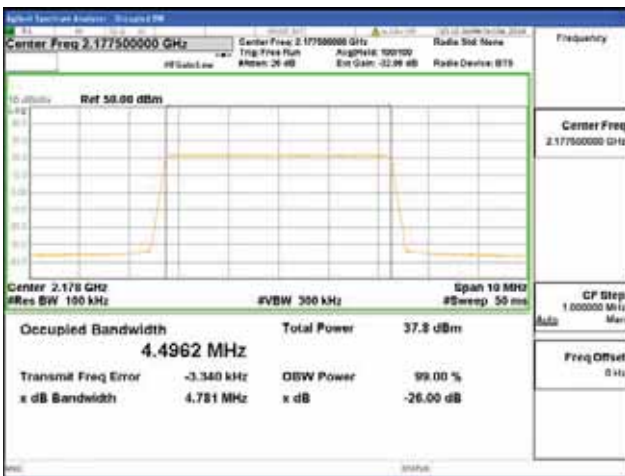

64QAM

256QAM