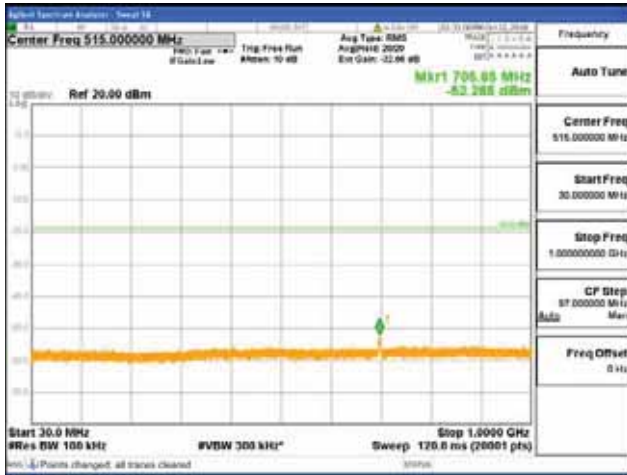

Report No.:
 CTK-2018-03329
 Page (666) / (2957)
 Pages

[256QAM]

9 kHz - 150 kHz

150 kHz - 30 MHz

30 MHz - 1000 MHz

1000 MHz - 2099 MHz

CTK Co., Ltd.
 (Ho-dong), 113, Yejik-ro, Cheoin-gu,
 Yongin-si, Gyeonggi-do, Korea
 Tel: +82-31-339-9970
 Fax: +82-31-624-9501