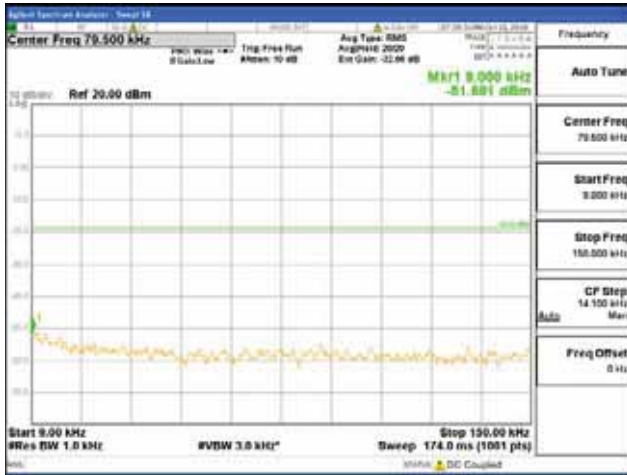

CTK Co., Ltd.
(Ho-dong), 113, Yejik-ro, Cheoin-gu,
Yongin-si, Gyeonggi-do, Korea
Tel: +82-31-339-9970
Fax: +82-31-624-9501

Report No.:
CTK-2018-03329
Page (682) / (2957)
Pages

[256QAM]

9 kHz - 150 kHz