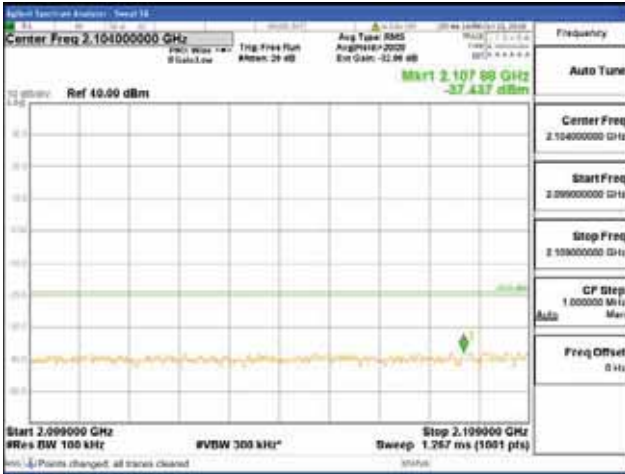

CTK Co., Ltd.
(Ho-dong), 113, Yejik-ro, Cheoin-gu,
Yongin-si, Gyeonggi-do, Korea
Tel: +82-31-339-9970
Fax: +82-31-624-9501

Report No.:
CTK-2018-03329
Page (721) / (2957)
Pages

2099 MHz - 2109 MHz