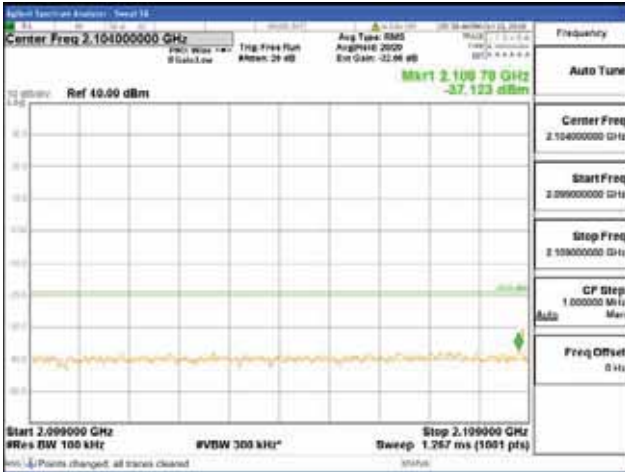

CTK Co., Ltd.
(Ho-dong), 113, Yejik-ro, Cheoin-gu,
Yongin-si, Gyeonggi-do, Korea
Tel: +82-31-339-9970
Fax: +82-31-624-9501

Report No.:
CTK-2018-03329
Page (699) / (2957)
Pages

2099 MHz - 2109 MHz