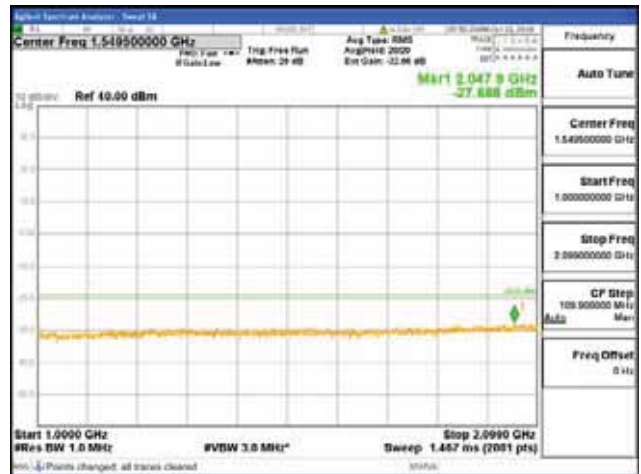

Report No.:
 CTK-2018-03329
 Page (724) / (2957)
 Pages

Band 66, BW 5MHz, Single 1 carrier, 4TX, Middle
 [QPSK]

9 kHz - 150 kHz

150 kHz - 30 MHz

30 MHz - 1000 MHz

1000 MHz - 2099 MHz

CTK Co., Ltd.
 (Ho-dong), 113, Yejik-ro, Cheoin-gu,
 Yongin-si, Gyeonggi-do, Korea
 Tel: +82-31-339-9970
 Fax: +82-31-624-9501