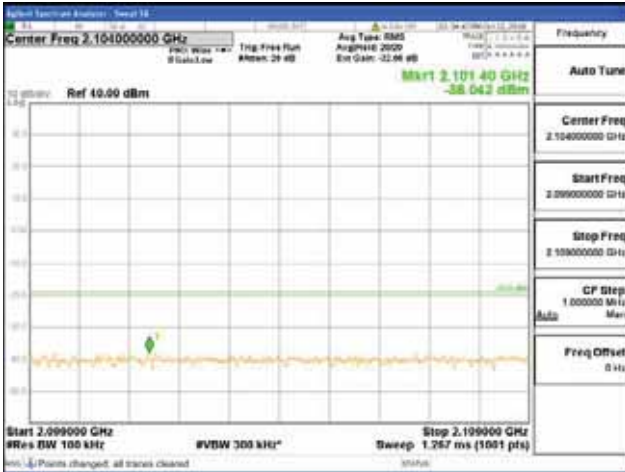

CTK Co., Ltd.
(Ho-dong), 113, Yejik-ro, Cheoin-gu,
Yongin-si, Gyeonggi-do, Korea
Tel: +82-31-339-9970
Fax: +82-31-624-9501

Report No.:
CTK-2018-03329
Page (691) / (2957)
Pages

2099 MHz - 2109 MHz