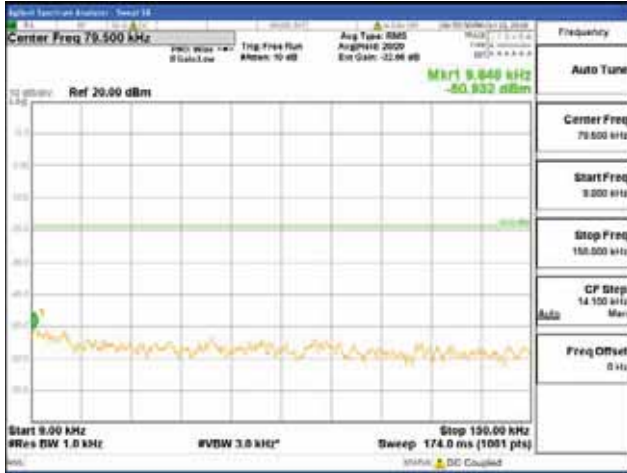

CTK Co., Ltd.
(Ho-dong), 113, Yejik-ro, Cheoin-gu,
Yongin-si, Gyeonggi-do, Korea
Tel: +82-31-339-9970
Fax: +82-31-624-9501

Report No.:
CTK-2018-03329
Page (726) / (2957)
Pages

[16QAM]

9 kHz - 150 kHz