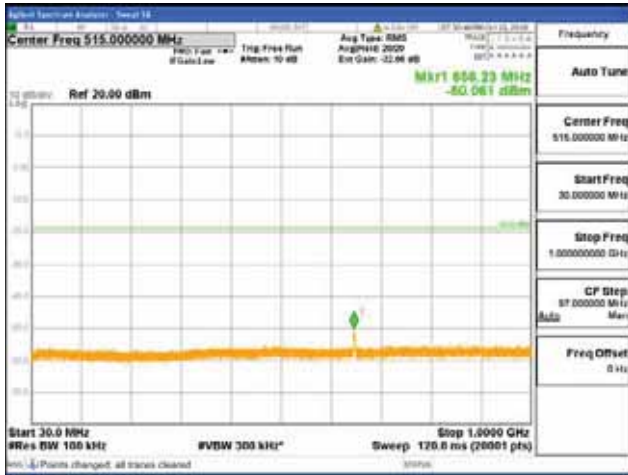

Report No.:
 CTK-2018-03329
 Page (680) / (2957)
 Pages

[64QAM]

9 kHz - 150 kHz

150 kHz - 30 MHz

30 MHz - 1000 MHz

1000 MHz - 2099 MHz

CTK Co., Ltd.
 (Ho-dong), 113, Yejik-ro, Cheoin-gu,
 Yongin-si, Gyeonggi-do, Korea
 Tel: +82-31-339-9970
 Fax: +82-31-624-9501