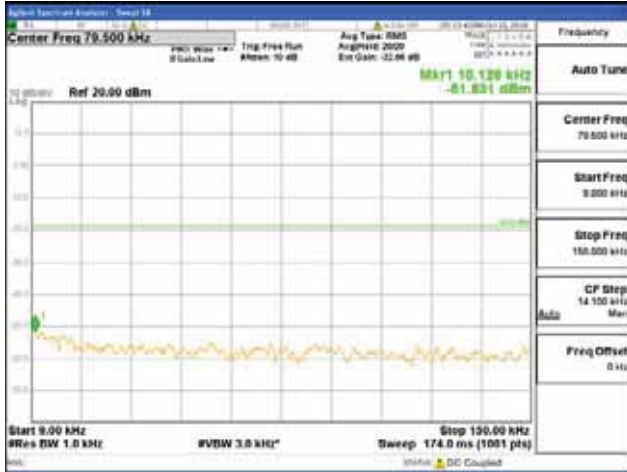

CTK Co., Ltd.
(Ho-dong), 113, Yejik-ro, Cheoin-gu,
Yongin-si, Gyeonggi-do, Korea
Tel: +82-31-339-9970
Fax: +82-31-624-9501

Report No.:
CTK-2018-03329
Page (668) / (2957)
Pages

ANT 2
Band 66, BW 5MHz, Single 1 carrier, 4TX, Bottom
[QPSK]

9 kHz - 150 kHz