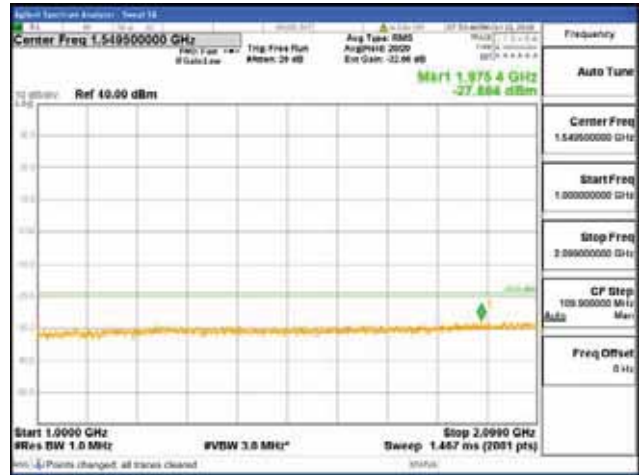

Report No.:
 CTK-2018-03329
 Page (728) / (2957)
 Pages

[64QAM]

9 kHz - 150 kHz

150 kHz - 30 MHz

30 MHz - 1000 MHz

1000 MHz - 2099 MHz

CTK Co., Ltd.
 (Ho-dong), 113, Yejik-ro, Cheoin-gu,
 Yongin-si, Gyeonggi-do, Korea
 Tel: +82-31-339-9970
 Fax: +82-31-624-9501