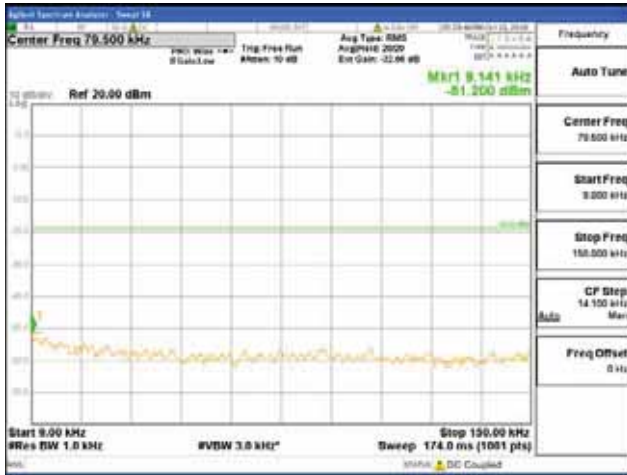

CTK Co., Ltd.
(Ho-dong), 113, Yejik-ro, Cheoin-gu,
Yongin-si, Gyeonggi-do, Korea
Tel: +82-31-339-9970
Fax: +82-31-624-9501

Report No.:
CTK-2018-03329
Page (674) / (2957)
Pages

[256QAM]

9 kHz - 150 kHz