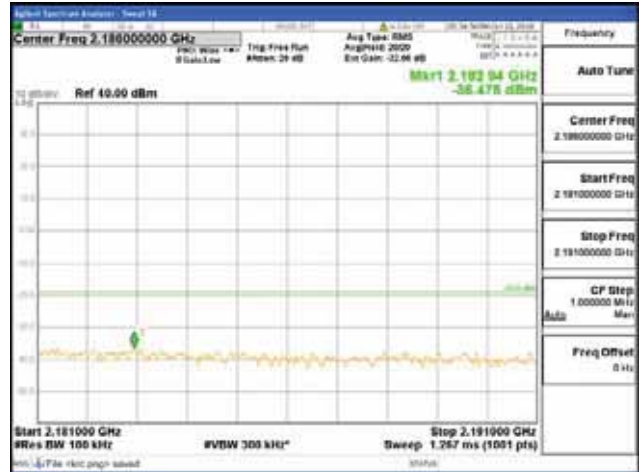

2181 MHz - 2191 MHz