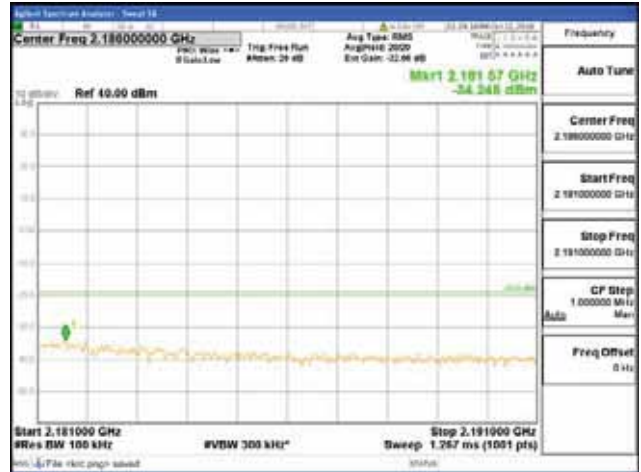

2181 MHz - 2191 MHz