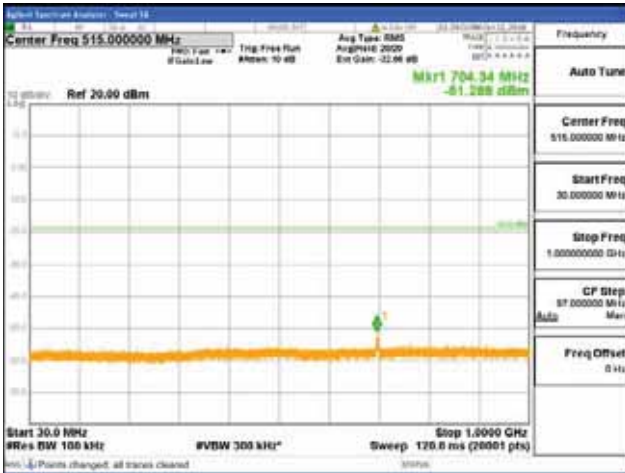

Report No.:
 CTK-2018-03329
 Page (664) / (2957)
 Pages

[64QAM]

9 kHz - 150 kHz

150 kHz - 30 MHz

30 MHz - 1000 MHz

1000 MHz - 2099 MHz

CTK Co., Ltd.
 (Ho-dong), 113, Yejik-ro, Cheoin-gu,
 Yongin-si, Gyeonggi-do, Korea
 Tel: +82-31-339-9970
 Fax: +82-31-624-9501