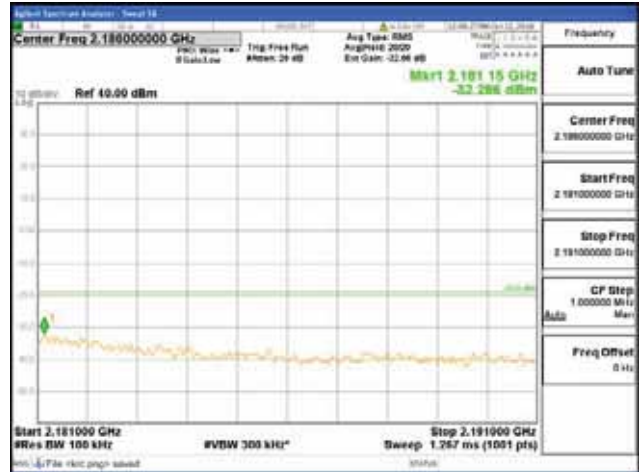

2181 MHz - 2191 MHz