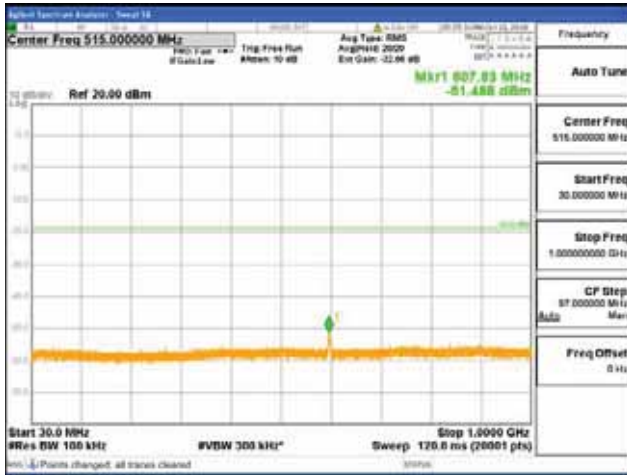

Report No.:
 CTK-2018-03329
 Page (648) / (2957)
 Pages

[64QAM]

9 kHz - 150 kHz

150 kHz - 30 MHz

30 MHz - 1000 MHz

1000 MHz - 2099 MHz

CTK Co., Ltd.
 (Ho-dong), 113, Yejik-ro, Cheoin-gu,
 Yongin-si, Gyeonggi-do, Korea
 Tel: +82-31-339-9970
 Fax: +82-31-624-9501