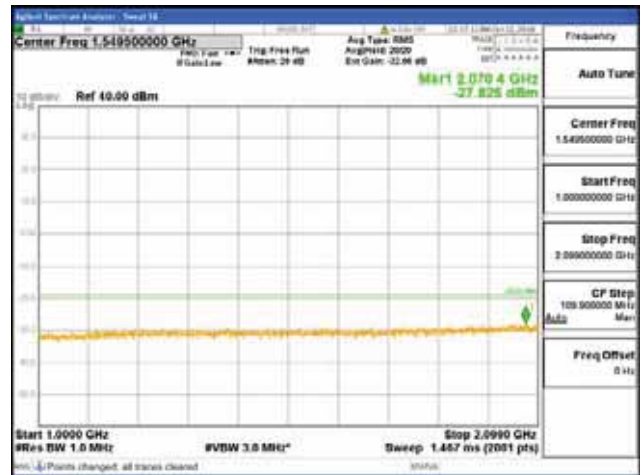

Report No.:
 CTK-2018-03329
 Page (662) / (2957)
 Pages

[16QAM]

9 kHz - 150 kHz

150 kHz - 30 MHz

30 MHz - 1000 MHz

1000 MHz - 2099 MHz

CTK Co., Ltd.
 (Ho-dong), 113, Yejik-ro, Cheoin-gu,
 Yongin-si, Gyeonggi-do, Korea
 Tel: +82-31-339-9970
 Fax: +82-31-624-9501