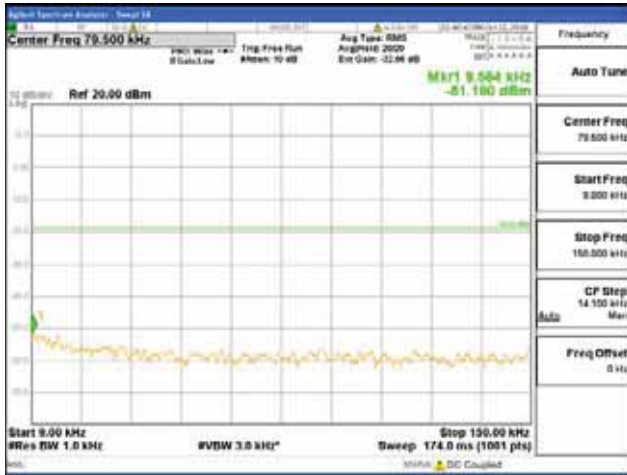

CTK Co., Ltd.
(Ho-dong), 113, Yejik-ro, Cheoin-gu,
Yongin-si, Gyeonggi-do, Korea
Tel: +82-31-339-9970
Fax: +82-31-624-9501

Report No.:
CTK-2018-03329
Page (714) / (2957)
Pages

[256QAM]

9 kHz - 150 kHz