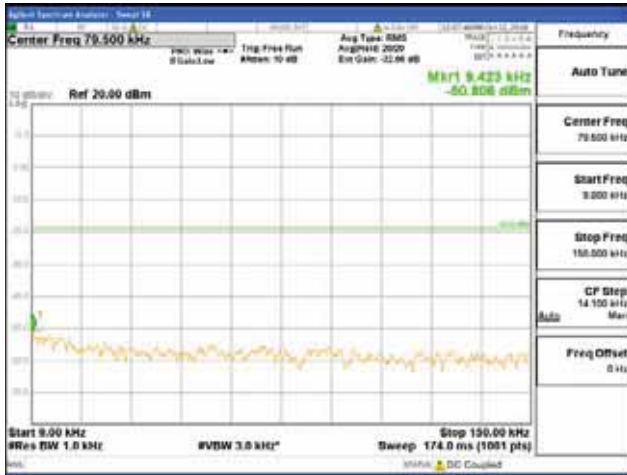

CTK Co., Ltd.
(Ho-dong), 113, Yejik-ro, Cheoin-gu,
Yongin-si, Gyeonggi-do, Korea
Tel: +82-31-339-9970
Fax: +82-31-624-9501

Report No.:
CTK-2018-03329
Page (686) / (2957)
Pages

[16QAM]

9 kHz - 150 kHz