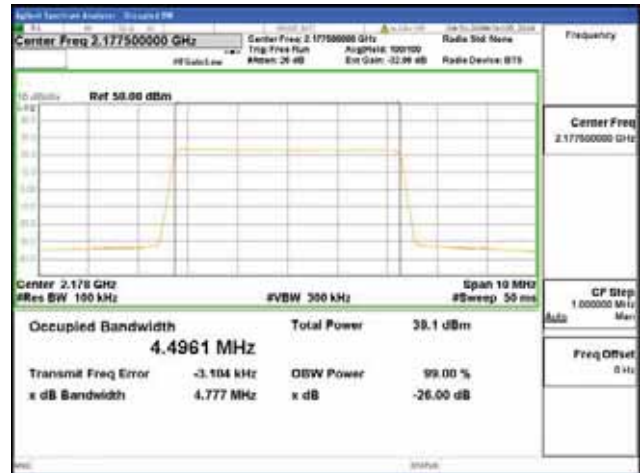

Report No.:
 CTK-2018-03329
 Page (639) / (2957)
 Pages

Band 66, BW 5MHz + BW 5MHz + BW 5MHz, Multi 3 carrier(Non-Contiguous), 4TX, Top

QPSK

16QAM

64QAM

256QAM

CTK Co., Ltd.
 (Ho-dong), 113, Yejik-ro, Cheoin-gu,
 Yongin-si, Gyeonggi-do, Korea
 Tel: +82-31-339-9970
 Fax: +82-31-624-9501