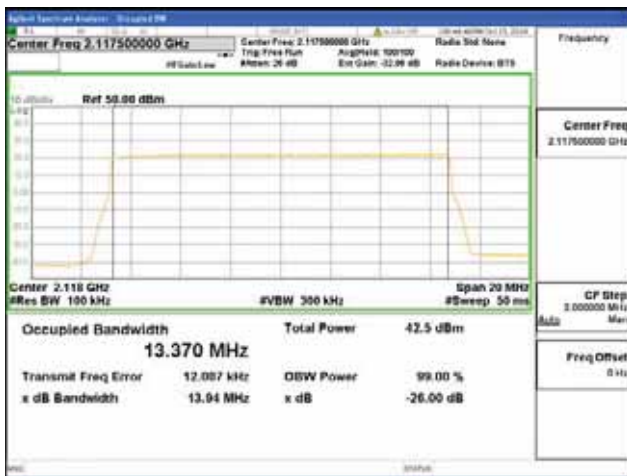

ANT 3

Band 66, BW 15MHz + BW 5MHz, Multi 2 carrier(Non-Contiguous), 4TX, Bottom

64QAM