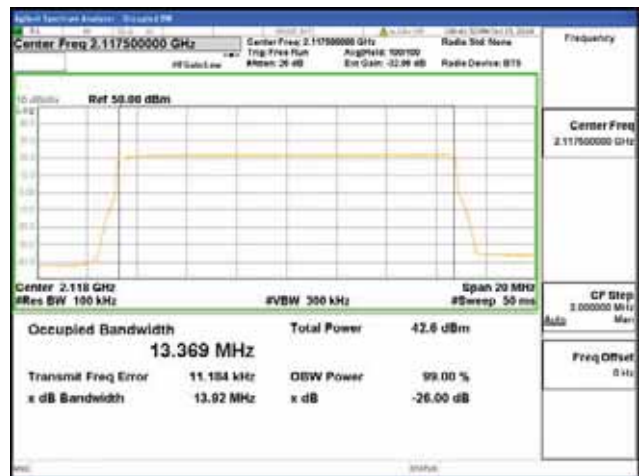

ANT 3

Band 66, BW 15MHz + BW 5MHz, Multi 2 carrier(Non-Contiguous), 4TX, Bottom

256QAM