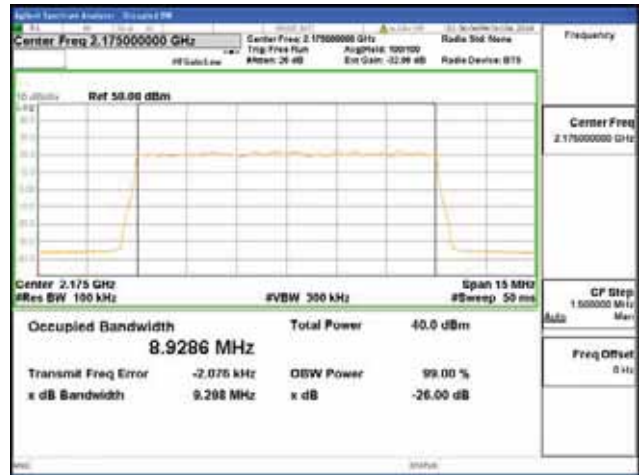

CTK Co., Ltd.
(Ho-dong), 113, Yejik-ro, Cheoin-gu,
Yongin-si, Gyeonggi-do, Korea
Tel: +82-31-339-9970
Fax: +82-31-624-9501

Report No.:
CTK-2018-03329
Page (625) / (2957)
Pages

Band 66, BW 5MHz + BW 10MHz + BW 10MHz, Multi 3 carrier(Non-Contiguous), 4TX, Top

QPSK

16QAM

64QAM

256QAM