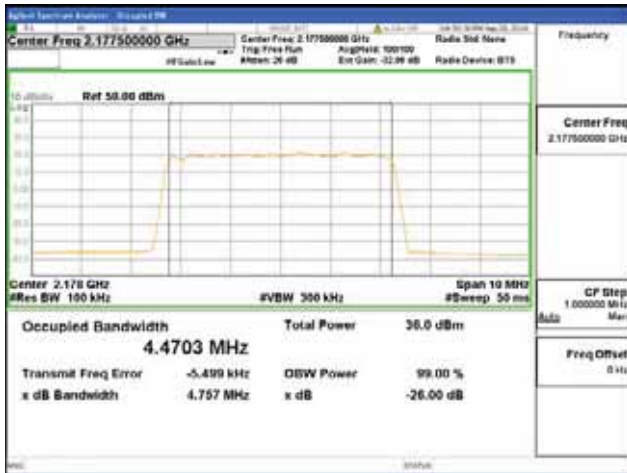

CTK Co., Ltd.
(Ho-dong), 113, Yejik-ro, Cheoin-gu,
Yongin-si, Gyeonggi-do, Korea
Tel: +82-31-339-9970
Fax: +82-31-624-9501

Report No.:
CTK-2018-03329
Page (607) / (2957)
Pages

Band 66, BW 10MHz + BW 15MHz + BW 5MHz, Multi 3 carrier(Non-Contiguous), 4TX, Top

QPSK