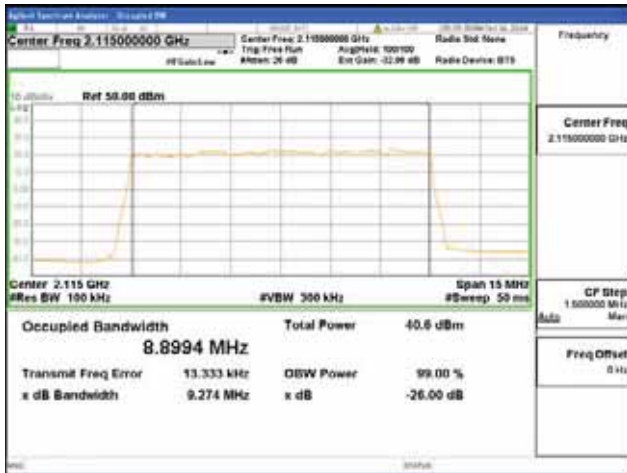

CTK Co., Ltd.
(Ho-dong), 113, Yejik-ro, Cheoin-gu,
Yongin-si, Gyeonggi-do, Korea
Tel: +82-31-339-9970
Fax: +82-31-624-9501

Report No.:
CTK-2018-03329
Page (578) / (2957)
Pages

ANT 1

Band 66, BW 10MHz + BW 10MHz, Multi 2 carrier(Non-Contiguous), 4TX, Bottom

QPSK

16QAM