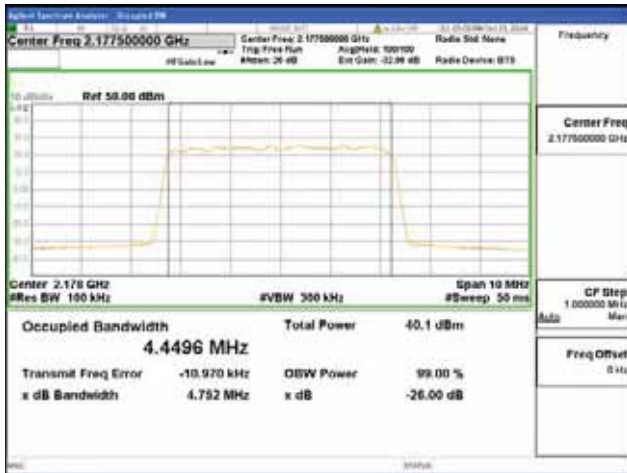

CTK Co., Ltd.
(Ho-dong), 113, Yejik-ro, Cheoin-gu,
Yongin-si, Gyeonggi-do, Korea
Tel: +82-31-339-9970
Fax: +82-31-624-9501

Report No.:
CTK-2018-03329
Page (595) / (2957)
Pages

Band 66, BW 5MHz + BW 5MHz, Multi 2 carrier(Non-Contiguous), 4TX, Top

QPSK