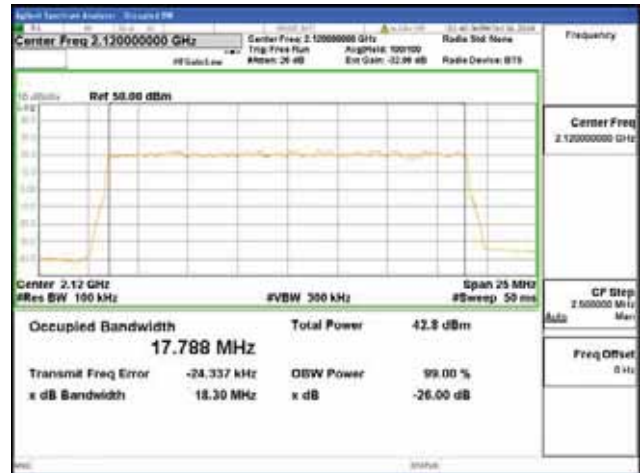

CTK Co., Ltd.
(Ho-dong), 113, Yejik-ro, Cheoin-gu,
Yongin-si, Gyeonggi-do, Korea
Tel: +82-31-339-9970
Fax: +82-31-624-9501

Report No.:
CTK-2018-03329
Page (554) / (2957)
Pages

ANT 1

Band 66, BW 20MHz + BW 5MHz, Multi 2 carrier(Non-Contiguous), 4TX, Bottom

QPSK

16QAM