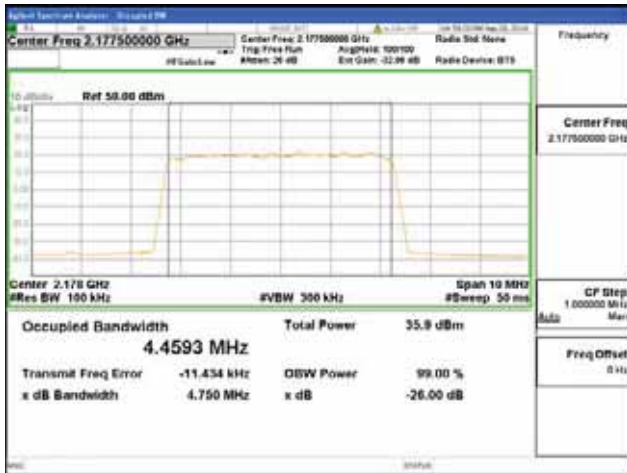

CTK Co., Ltd.
(Ho-dong), 113, Yejik-ro, Cheoin-gu,
Yongin-si, Gyeonggi-do, Korea
Tel: +82-31-339-9970
Fax: +82-31-624-9501

Report No.:
CTK-2018-03329
Page (603) / (2957)
Pages

Band 66, BW 10MHz + BW 15MHz + BW 5MHz, Multi 3 carrier(Non-Contiguous), 4TX, Top

QPSK