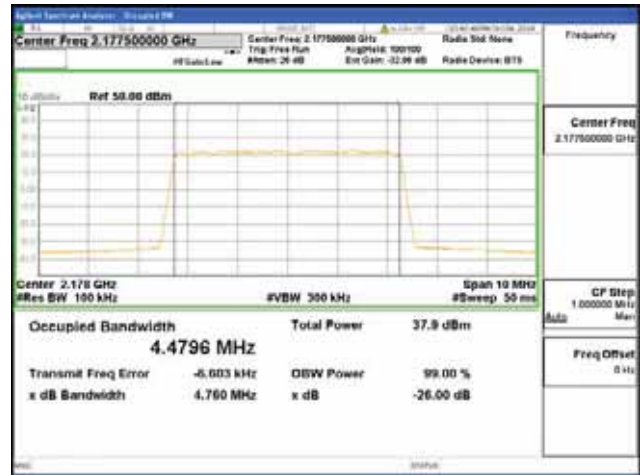

CTK Co., Ltd.
(Ho-dong), 113, Yejik-ro, Cheoin-gu,
Yongin-si, Gyeonggi-do, Korea
Tel: +82-31-339-9970
Fax: +82-31-624-9501

Report No.:
CTK-2018-03329
Page (629) / (2957)
Pages

Band 66, BW 5MHz + BW 10MHz + BW 5MHz, Multi 3 carrier(Non-Contiguous), 4TX, Top

QPSK

16QAM