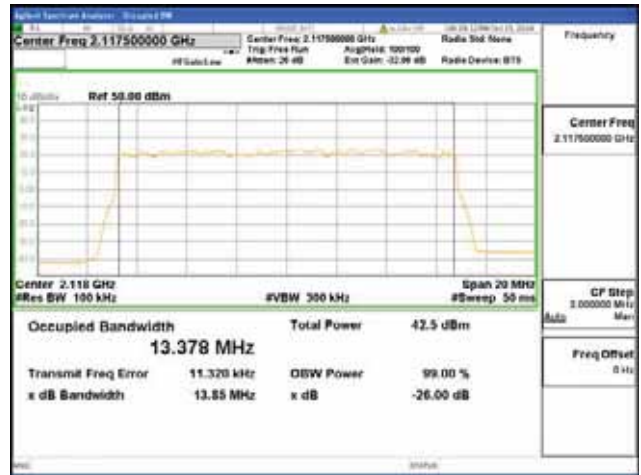

ANT 4

Band 66, BW 15MHz + BW 5MHz, Multi 2 carrier(Non-Contiguous), 4TX, Bottom

16QAM