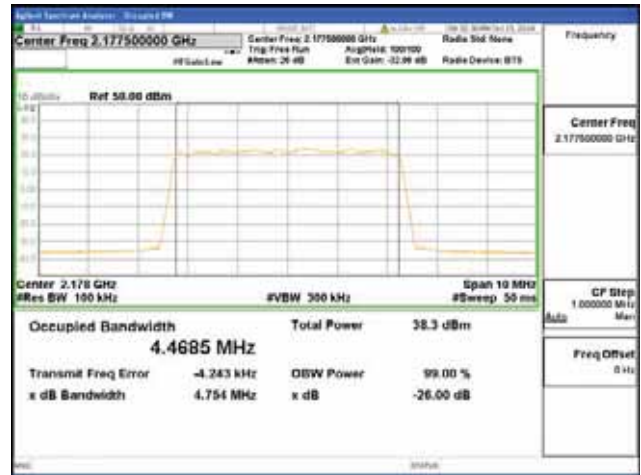

CTK Co., Ltd.
(Ho-dong), 113, Yejik-ro, Cheoin-gu,
Yongin-si, Gyeonggi-do, Korea
Tel: +82-31-339-9970
Fax: +82-31-624-9501

Report No.:
CTK-2018-03329
Page (577) / (2957)
Pages

Band 66, BW 15MHz + BW 5MHz, Multi 2 carrier(Non-Contiguous), 4TX, Top

QPSK

16QAM