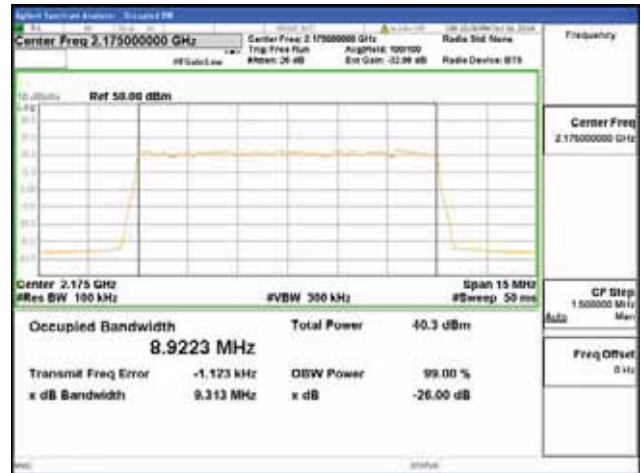

CTK Co., Ltd.
(Ho-dong), 113, Yejik-ro, Cheoin-gu,
Yongin-si, Gyeonggi-do, Korea
Tel: +82-31-339-9970
Fax: +82-31-624-9501

Report No.:
CTK-2018-03329
Page (579) / (2957)
Pages

Band 66, BW 10MHz + BW 10MHz, Multi 2 carrier(Non-Contiguous), 4TX, Top

QPSK

16QAM