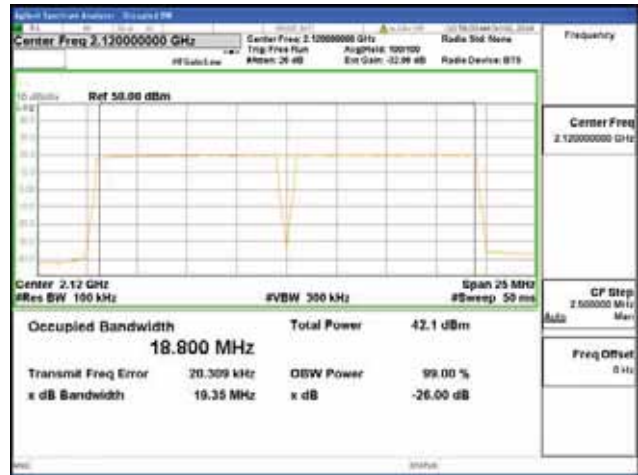

QPSK

16QAM

64QAM

256QAM

**CTK Co., Ltd.**  
 (Ho-dong), 113, Yejik-ro, Cheoin-gu,  
 Yongin-si, Gyeonggi-do, Korea  
 Tel: +82-31-339-9970  
 Fax: +82-31-624-9501

Report No.:  
 CTK-2018-03329  
 Page (613) / (2957)  
 Pages