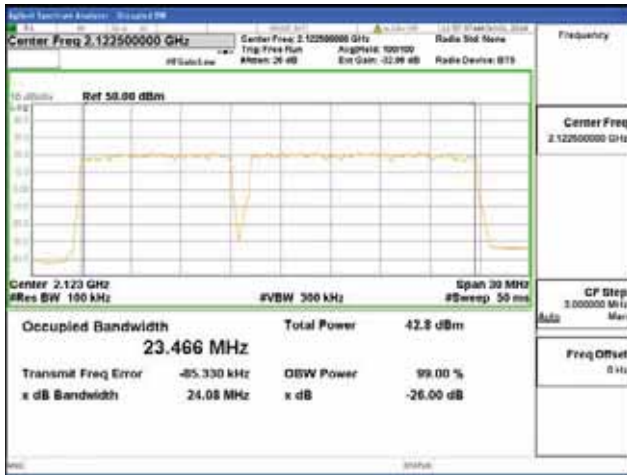

CTK Co., Ltd.
(Ho-dong), 113, Yejik-ro, Cheoin-gu,
Yongin-si, Gyeonggi-do, Korea
Tel: +82-31-339-9970
Fax: +82-31-624-9501

Report No.:
CTK-2018-03329
Page (606) / (2957)
Pages

ANT 3

Band 66, BW 10MHz + BW 15MHz + BW 5MHz, Multi 3 carrier(Non-Contiguous), 4TX, Bottom

QPSK