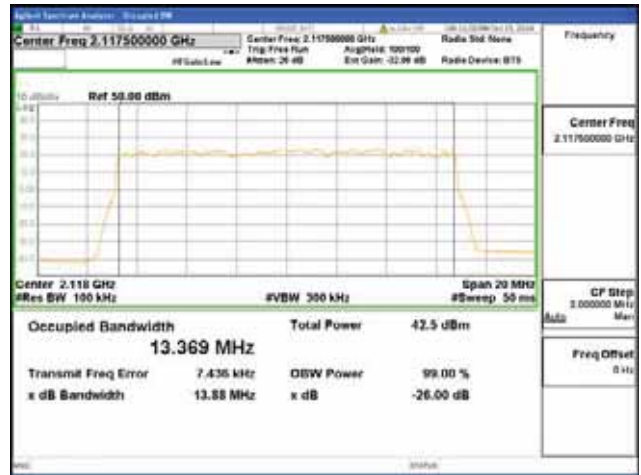

ANT 1

Band 66, BW 15MHz + BW 5MHz, Multi 2 carrier(Non-Contiguous), 4TX, Bottom

16QAM