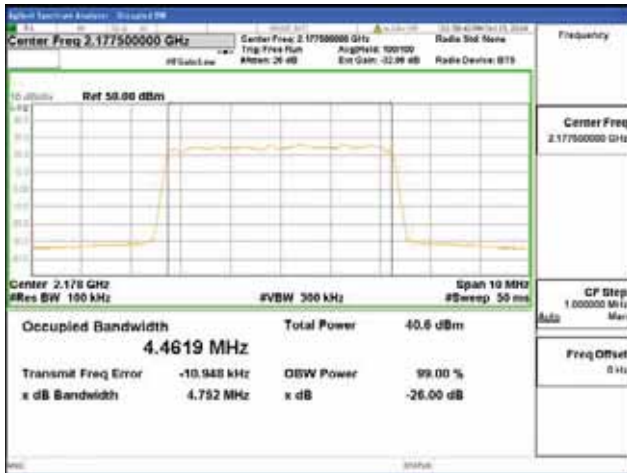

CTK Co., Ltd.
(Ho-dong), 113, Yejik-ro, Cheoin-gu,
Yongin-si, Gyeonggi-do, Korea
Tel: +82-31-339-9970
Fax: +82-31-624-9501

Report No.:
CTK-2018-03329
Page (601) / (2957)
Pages

Band 66, BW 5MHz + BW 5MHz, Multi 2 carrier(Non-Contiguous), 4TX, Top

QPSK