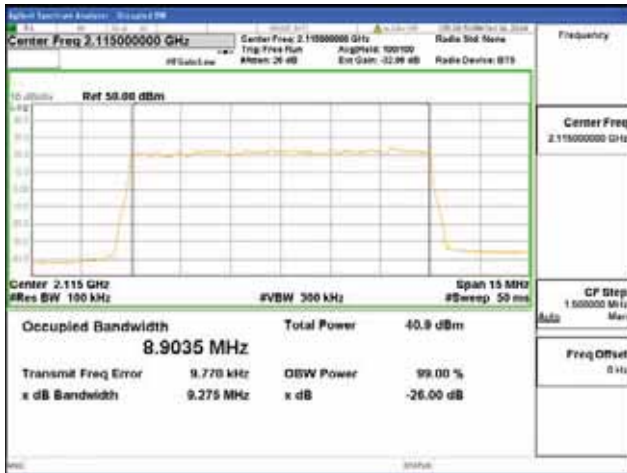

CTK Co., Ltd.
(Ho-dong), 113, Yejik-ro, Cheoin-gu,
Yongin-si, Gyeonggi-do, Korea
Tel: +82-31-339-9970
Fax: +82-31-624-9501

Report No.:
CTK-2018-03329
Page (580) / (2957)
Pages

ANT 2

Band 66, BW 10MHz + BW 10MHz, Multi 2 carrier(Non-Contiguous), 4TX, Bottom

QPSK

16QAM