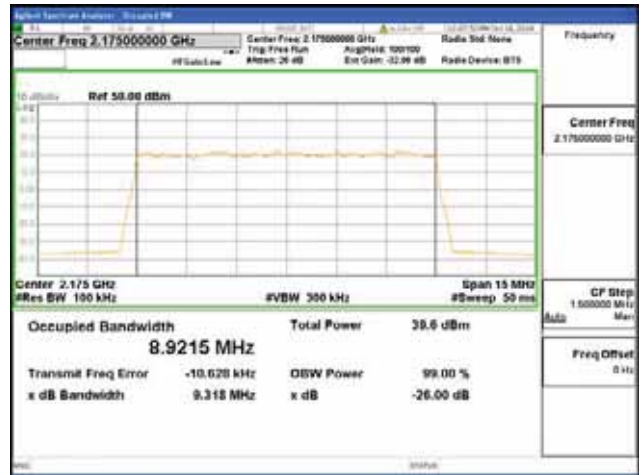

CTK Co., Ltd.
(Ho-dong), 113, Yejik-ro, Cheoin-gu,
Yongin-si, Gyeonggi-do, Korea
Tel: +82-31-339-9970
Fax: +82-31-624-9501

Report No.:
CTK-2018-03329
Page (565) / (2957)
Pages

Band 66, BW 15MHz + BW 10MHz, Multi 2 carrier(Non-Contiguous), 4TX, Top

QPSK

16QAM

64QAM

256QAM