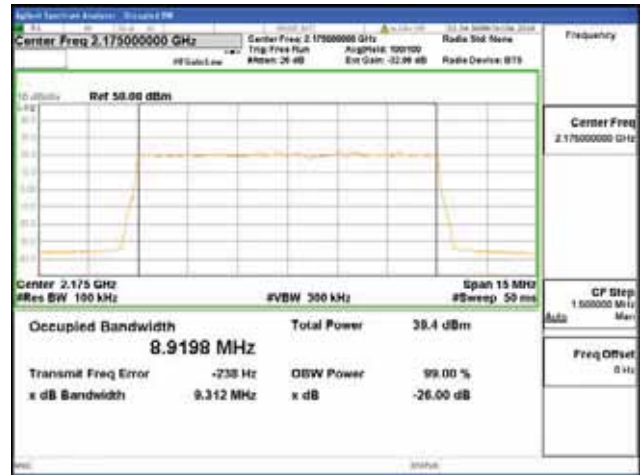

CTK Co., Ltd.
(Ho-dong), 113, Yejik-ro, Cheoin-gu,
Yongin-si, Gyeonggi-do, Korea
Tel: +82-31-339-9970
Fax: +82-31-624-9501

Report No.:
CTK-2018-03329
Page (619) / (2957)
Pages

Band 66, BW 5MHz + BW 10MHz + BW 10MHz, Multi 3 carrier(Non-Contiguous), 4TX, Top

QPSK

16QAM