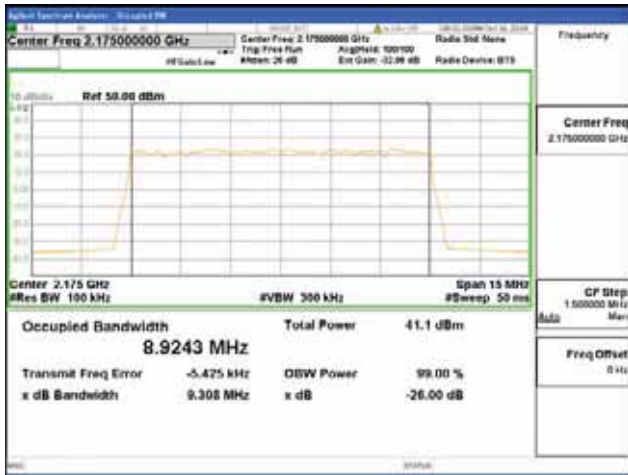

CTK Co., Ltd.
(Ho-dong), 113, Yejik-ro, Cheoin-gu,
Yongin-si, Gyeonggi-do, Korea
Tel: +82-31-339-9970
Fax: +82-31-624-9501

Report No.:
CTK-2018-03329
Page (581) / (2957)
Pages

Band 66, BW 10MHz + BW 10MHz, Multi 2 carrier(Non-Contiguous), 4TX, Top

QPSK