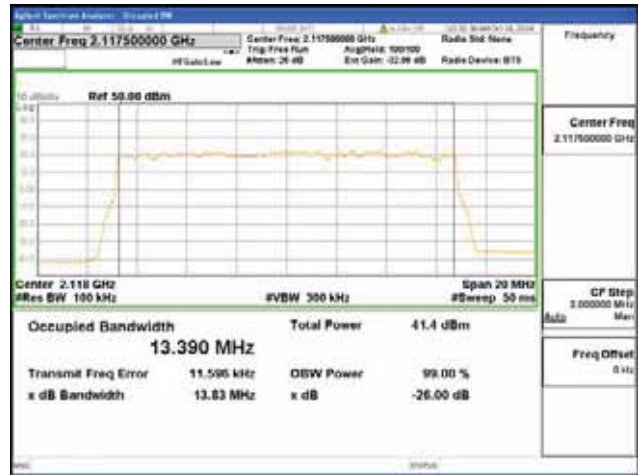

ANT 4

Band 66, BW 15MHz + BW 10MHz, Multi 2 carrier(Non-Contiguous), 4TX, Bottom

16QAM