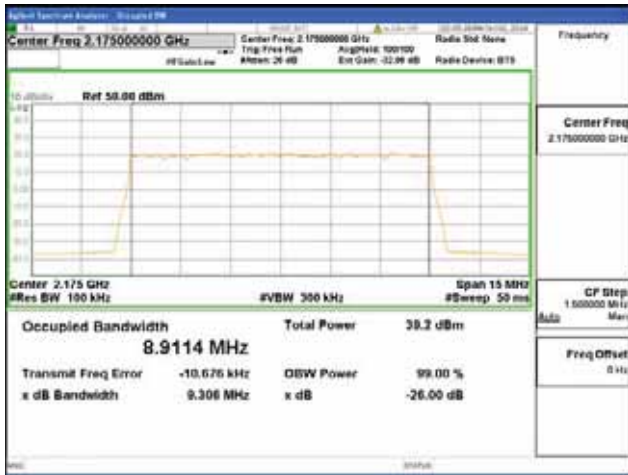

CTK Co., Ltd.
(Ho-dong), 113, Yejik-ro, Cheoin-gu,
Yongin-si, Gyeonggi-do, Korea
Tel: +82-31-339-9970
Fax: +82-31-624-9501

Report No.:
CTK-2018-03329
Page (613) / (2957)
Pages

Band 66, BW 10MHz + BW 10MHz + BW 10MHz, Multi 3 carrier(Non-Contiguous), 4TX, Top

QPSK