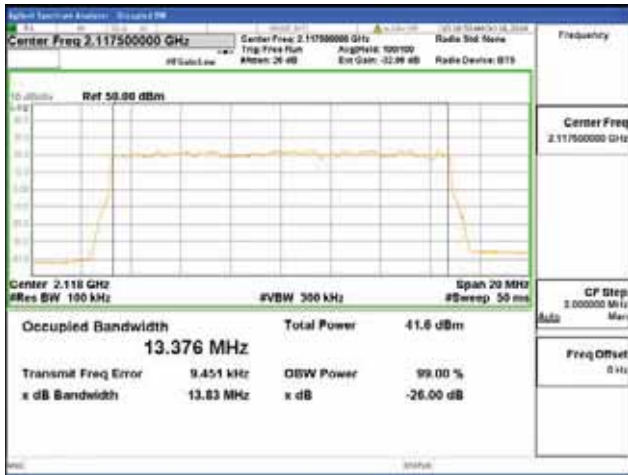

CTK Co., Ltd.
(Ho-dong), 113, Yejik-ro, Cheoin-gu,
Yongin-si, Gyeonggi-do, Korea
Tel: +82-31-339-9970
Fax: +82-31-624-9501

Report No.:
CTK-2018-03329
Page (564) / (2957)
Pages

ANT 2

Band 66, BW 15MHz + BW 10MHz, Multi 2 carrier(Non-Contiguous), 4TX, Bottom

QPSK