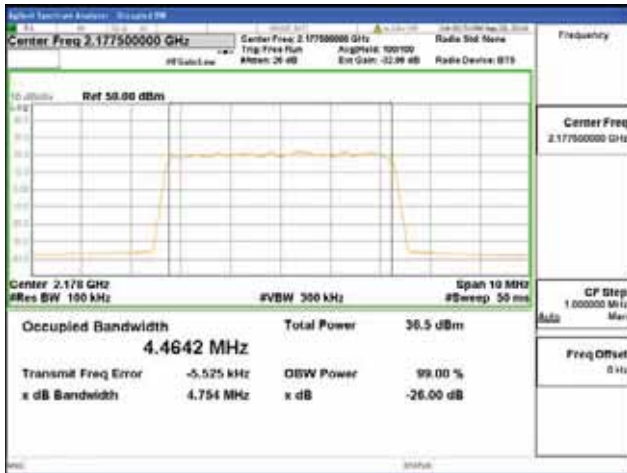

CTK Co., Ltd.
(Ho-dong), 113, Yejik-ro, Cheoin-gu,
Yongin-si, Gyeonggi-do, Korea
Tel: +82-31-339-9970
Fax: +82-31-624-9501

Report No.:
CTK-2018-03329
Page (609) / (2957)
Pages

Band 66, BW 10MHz + BW 15MHz + BW 5MHz, Multi 3 carrier(Non-Contiguous), 4TX, Top

QPSK

16QAM