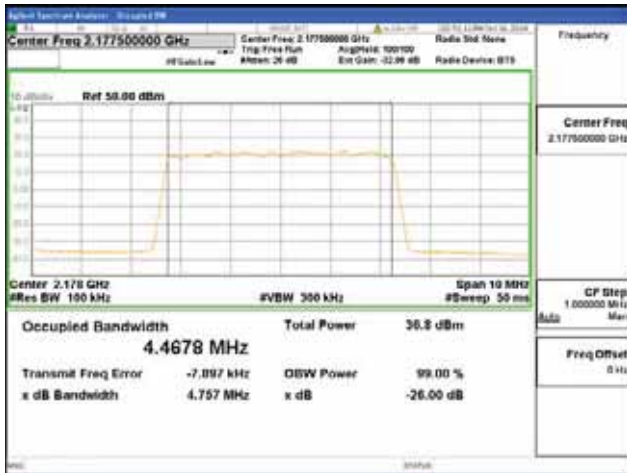

CTK Co., Ltd.
(Ho-dong), 113, Yejik-ro, Cheoin-gu,
Yongin-si, Gyeonggi-do, Korea
Tel: +82-31-339-9970
Fax: +82-31-624-9501

Report No.:
CTK-2018-03329
Page (555) / (2957)
Pages

Band 66, BW 20MHz + BW 5MHz, Multi 2 carrier(Non-Contiguous), 4TX, Top

QPSK