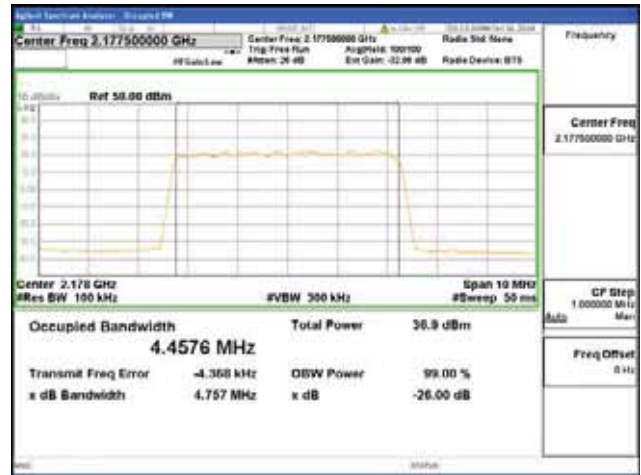

CTK Co., Ltd.
(Ho-dong), 113, Yejik-ro, Cheoin-gu,
Yongin-si, Gyeonggi-do, Korea
Tel: +82-31-339-9970
Fax: +82-31-624-9501

Report No.:
CTK-2018-03329
Page (559) / (2957)
Pages

Band 66, BW 20MHz + BW 5MHz, Multi 2 carrier(Non-Contiguous), 4TX, Top

QPSK

16QAM