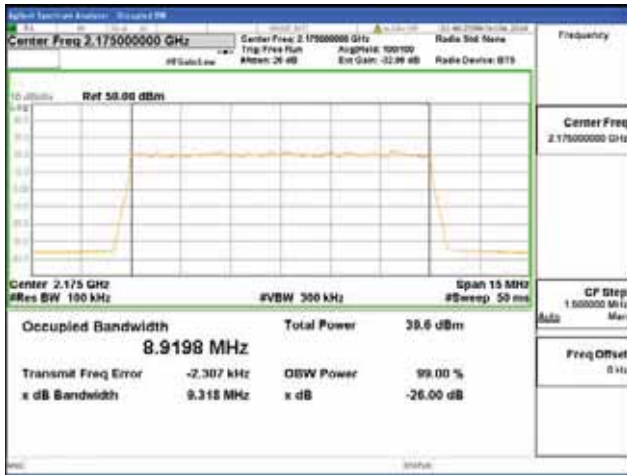

CTK Co., Ltd.
(Ho-dong), 113, Yejik-ro, Cheoin-gu,
Yongin-si, Gyeonggi-do, Korea
Tel: +82-31-339-9970
Fax: +82-31-624-9501

Report No.:
CTK-2018-03329
Page (623) / (2957)
Pages

Band 66, BW 5MHz + BW 10MHz + BW 10MHz, Multi 3 carrier(Non-Contiguous), 4TX, Top

QPSK

16QAM