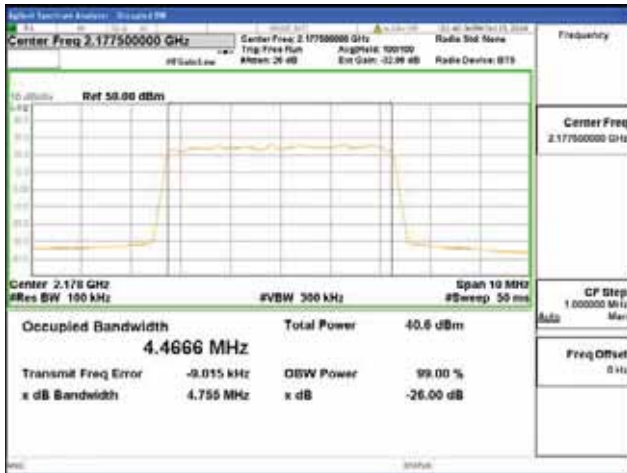

CTK Co., Ltd.
(Ho-dong), 113, Yejik-ro, Cheoin-gu,
Yongin-si, Gyeonggi-do, Korea
Tel: +82-31-339-9970
Fax: +82-31-624-9501

Report No.:
CTK-2018-03329
Page (599) / (2957)
Pages

Band 66, BW 5MHz + BW 5MHz, Multi 2 carrier(Non-Contiguous), 4TX, Top

QPSK