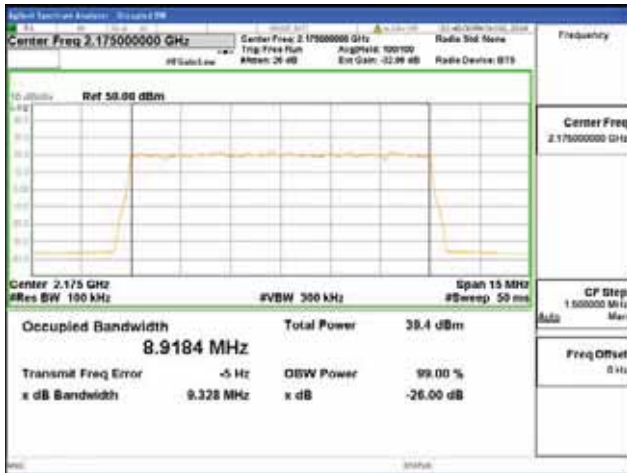

CTK Co., Ltd.
(Ho-dong), 113, Yejik-ro, Cheoin-gu,
Yongin-si, Gyeonggi-do, Korea
Tel: +82-31-339-9970
Fax: +82-31-624-9501

Report No.:
CTK-2018-03329
Page (617) / (2957)
Pages

Band 66, BW 10MHz + BW 10MHz + BW 10MHz, Multi 3 carrier(Non-Contiguous), 4TX, Top

QPSK