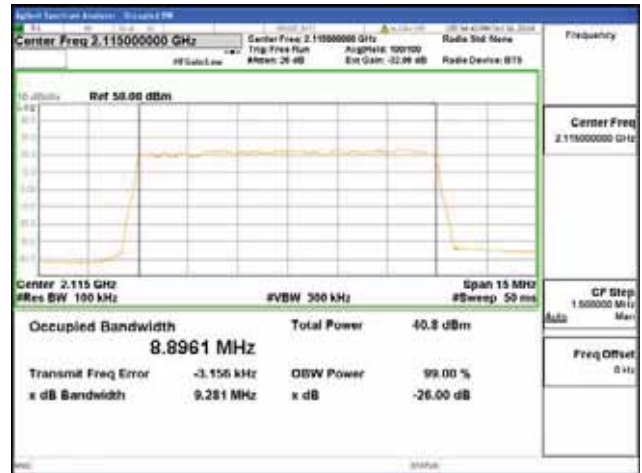

CTK Co., Ltd.
(Ho-dong), 113, Yejik-ro, Cheoin-gu,
Yongin-si, Gyeonggi-do, Korea
Tel: +82-31-339-9970
Fax: +82-31-624-9501

Report No.:
CTK-2018-03329
Page (582) / (2957)
Pages

ANT 3

Band 66, BW 10MHz + BW 10MHz, Multi 2 carrier(Non-Contiguous), 4TX, Bottom

QPSK

16QAM