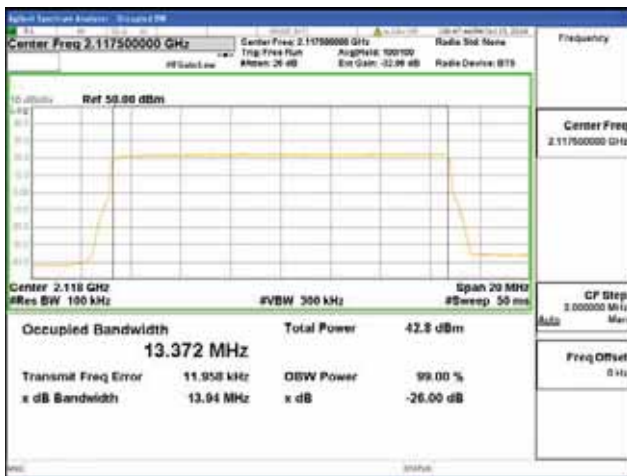

ANT 2

Band 66, BW 15MHz + BW 5MHz, Multi 2 carrier(Non-Contiguous), 4TX, Bottom

QPSK

16QAM

64QAM

256QAM