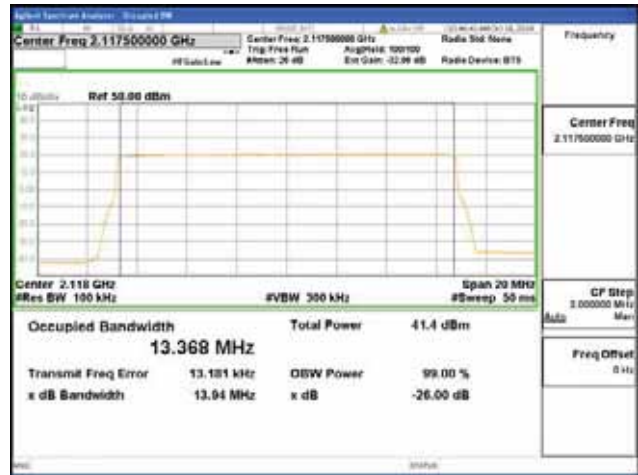

ANT 4

Band 66, BW 15MHz + BW 10MHz, Multi 2 carrier(Non-Contiguous), 4TX, Bottom

256QAM