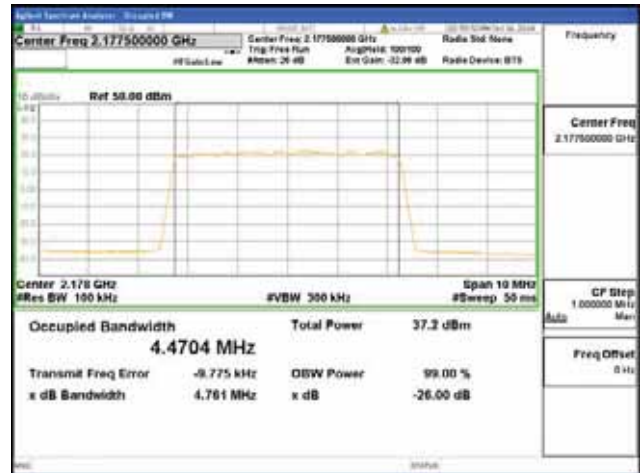

CTK Co., Ltd.
(Ho-dong), 113, Yejik-ro, Cheoin-gu,
Yongin-si, Gyeonggi-do, Korea
Tel: +82-31-339-9970
Fax: +82-31-624-9501

Report No.:
CTK-2018-03329
Page (557) / (2957)
Pages

Band 66, BW 20MHz + BW 5MHz, Multi 2 carrier(Non-Contiguous), 4TX, Top

QPSK

16QAM