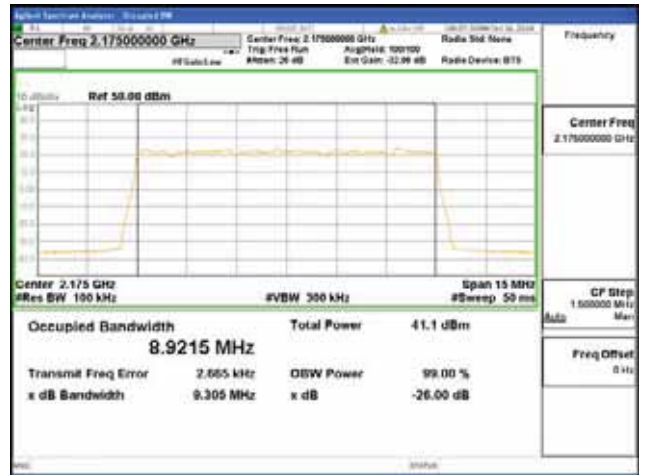

CTK Co., Ltd.
(Ho-dong), 113, Yejik-ro, Cheoin-gu,
Yongin-si, Gyeonggi-do, Korea
Tel: +82-31-339-9970
Fax: +82-31-624-9501

Report No.:
CTK-2018-03329
Page (581) / (2957)
Pages

Band 66, BW 10MHz + BW 10MHz, Multi 2 carrier(Non-Contiguous), 4TX, Top

QPSK

16QAM

64QAM

256QAM