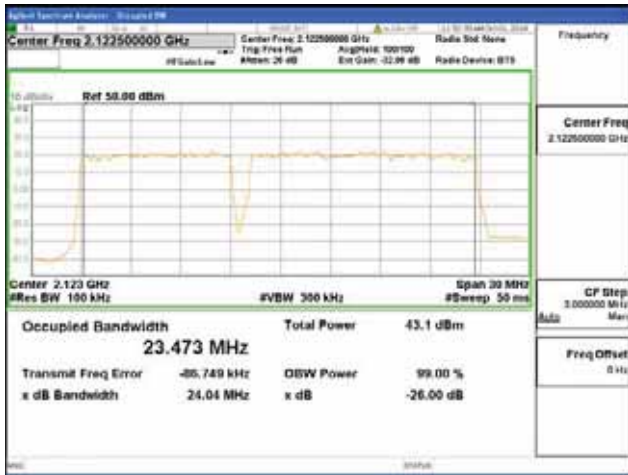

CTK Co., Ltd.
(Ho-dong), 113, Yejik-ro, Cheoin-gu,
Yongin-si, Gyeonggi-do, Korea
Tel: +82-31-339-9970
Fax: +82-31-624-9501

Report No.:
CTK-2018-03329
Page (604) / (2957)
Pages

ANT 2

Band 66, BW 10MHz + BW 15MHz + BW 5MHz, Multi 3 carrier(Non-Contiguous), 4TX, Bottom

QPSK