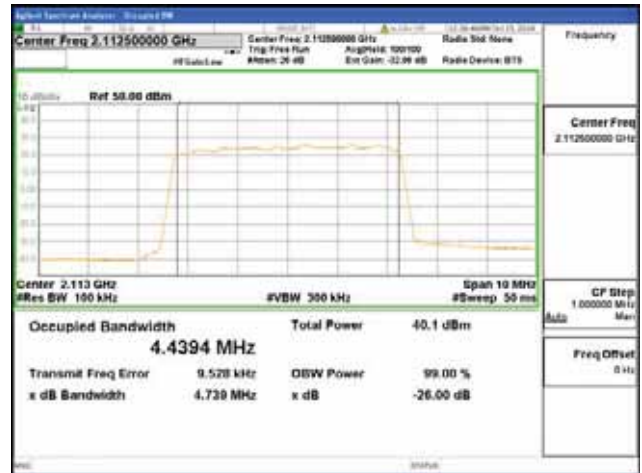

CTK Co., Ltd.
(Ho-dong), 113, Yejik-ro, Cheoin-gu,
Yongin-si, Gyeonggi-do, Korea
Tel: +82-31-339-9970
Fax: +82-31-624-9501

Report No.:
CTK-2018-03329
Page (594) / (2957)
Pages

ANT 1

Band 66, BW 5MHz + BW 5MHz, Multi 2 carrier(Non-Contiguous), 4TX, Bottom

QPSK

16QAM