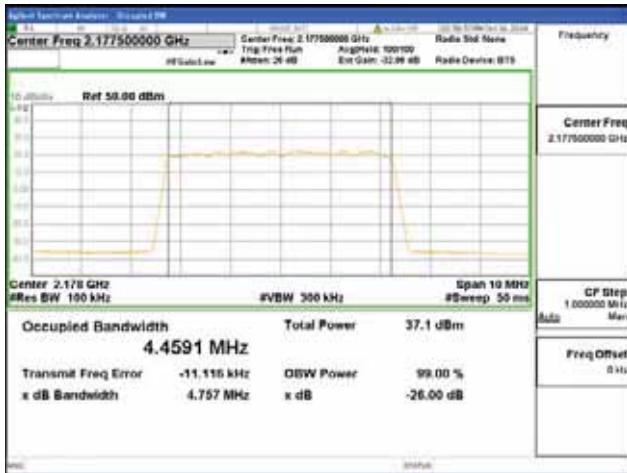

CTK Co., Ltd.
(Ho-dong), 113, Yejik-ro, Cheoin-gu,
Yongin-si, Gyeonggi-do, Korea
Tel: +82-31-339-9970
Fax: +82-31-624-9501

Report No.:
CTK-2018-03329
Page (557) / (2957)
Pages

Band 66, BW 20MHz + BW 5MHz, Multi 2 carrier(Non-Contiguous), 4TX, Top

QPSK

16QAM