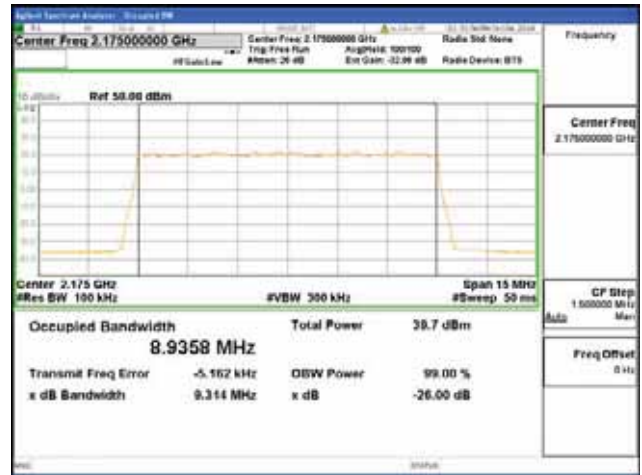

CTK Co., Ltd.
(Ho-dong), 113, Yejik-ro, Cheoin-gu,
Yongin-si, Gyeonggi-do, Korea
Tel: +82-31-339-9970
Fax: +82-31-624-9501

Report No.:
CTK-2018-03329
Page (623) / (2957)
Pages

Band 66, BW 5MHz + BW 10MHz + BW 10MHz, Multi 3 carrier(Non-Contiguous), 4TX, Top

QPSK

16QAM