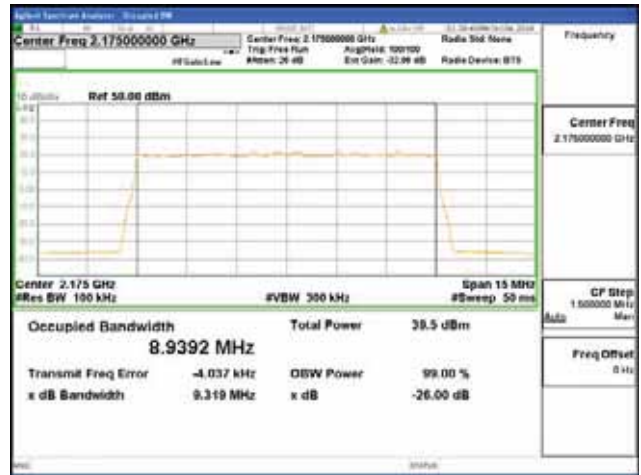

CTK Co., Ltd.
(Ho-dong), 113, Yejik-ro, Cheoin-gu,
Yongin-si, Gyeonggi-do, Korea
Tel: +82-31-339-9970
Fax: +82-31-624-9501

Report No.:
CTK-2018-03329
Page (621) / (2957)
Pages

Band 66, BW 5MHz + BW 10MHz + BW 10MHz, Multi 3 carrier(Non-Contiguous), 4TX, Top

QPSK

16QAM

64QAM

256QAM