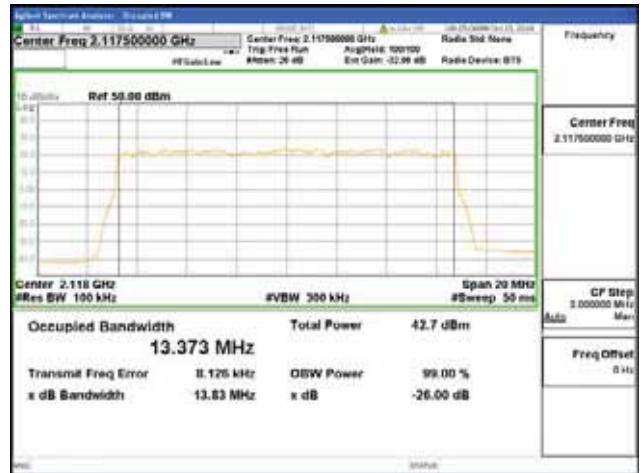

ANT 3

Band 66, BW 15MHz + BW 5MHz, Multi 2 carrier(Non-Contiguous), 4TX, Bottom

16QAM