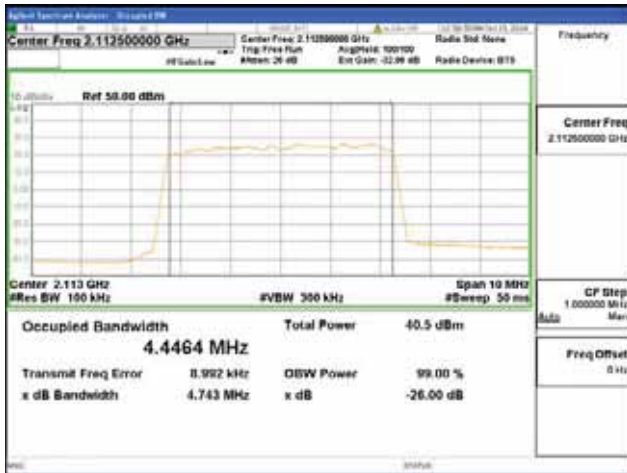

CTK Co., Ltd.
(Ho-dong), 113, Yejik-ro, Cheoin-gu,
Yongin-si, Gyeonggi-do, Korea
Tel: +82-31-339-9970
Fax: +82-31-624-9501

Report No.:
CTK-2018-03329
Page (600) / (2957)
Pages

ANT 4

Band 66, BW 5MHz + BW 5MHz, Multi 2 carrier(Non-Contiguous), 4TX, Bottom

QPSK