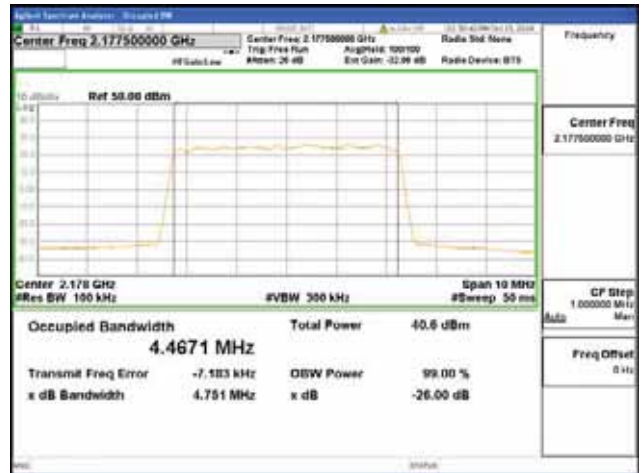

CTK Co., Ltd.
(Ho-dong), 113, Yejik-ro, Cheoin-gu,
Yongin-si, Gyeonggi-do, Korea
Tel: +82-31-339-9970
Fax: +82-31-624-9501

Report No.:
CTK-2018-03329
Page (599) / (2957)
Pages

Band 66, BW 5MHz + BW 5MHz, Multi 2 carrier(Non-Contiguous), 4TX, Top

QPSK

16QAM

64QAM

256QAM