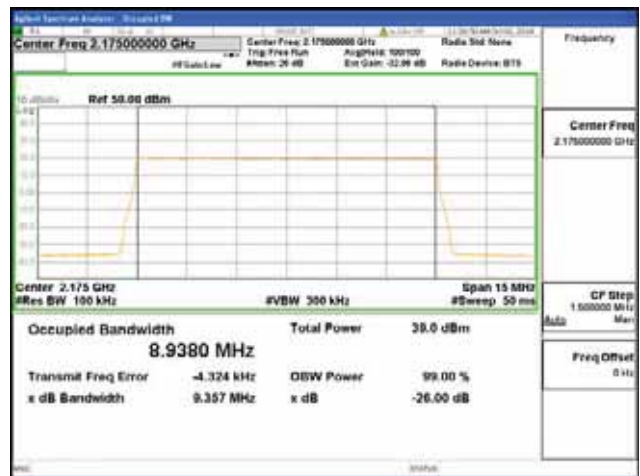

QPSK

16QAM

64QAM

256QAM

**ANT 4**

**Band 66, BW 10MHz + BW 10MHz + BW 10MHz, Multi 3 carrier(Non-Contiguous), 4TX, Bottom**

QPSK	16QAM
<p>Center Freq 2.12000000 GHz</p> <p>Center Freq 2.12000000 GHz</p> <p>Occupied Bandwidth <b>18.754 MHz</b></p> <p>Total Power 42.1 dBm</p> <p>Transmit Freq Error 19.701 kHz</p> <p>x dB Bandwidth 19.29 MHz</p>	<p>Center Freq 2.12000000 GHz</p> <p>Center Freq 2.12000000 GHz</p> <p>Occupied Bandwidth <b>18.763 MHz</b></p> <p>Total Power 41.7 dBm</p> <p>Transmit Freq Error 32.637 kHz</p> <p>x dB Bandwidth 19.31 MHz</p>
64QAM	256QAM
<p>Center Freq 2.12000000 GHz</p> <p>Center Freq 2.12000000 GHz</p> <p>Occupied Bandwidth <b>18.788 MHz</b></p> <p>Total Power 42.0 dBm</p> <p>Transmit Freq Error 25.789 kHz</p> <p>x dB Bandwidth 19.33 MHz</p>	<p>Center Freq 2.12000000 GHz</p> <p>Center Freq 2.12000000 GHz</p> <p>Occupied Bandwidth <b>18.800 MHz</b></p> <p>Total Power 42.0 dBm</p> <p>Transmit Freq Error 21.963 kHz</p> <p>x dB Bandwidth 19.34 MHz</p>