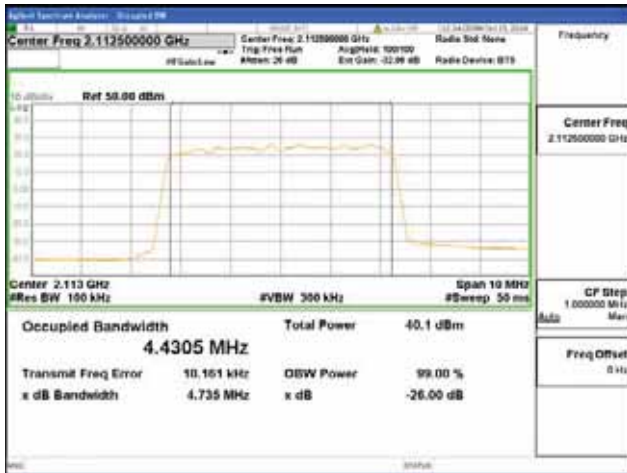

CTK Co., Ltd.
(Ho-dong), 113, Yejik-ro, Cheoin-gu,
Yongin-si, Gyeonggi-do, Korea
Tel: +82-31-339-9970
Fax: +82-31-624-9501

Report No.:
CTK-2018-03329
Page (594) / (2957)
Pages

ANT 1

Band 66, BW 5MHz + BW 5MHz, Multi 2 carrier(Non-Contiguous), 4TX, Bottom

QPSK

16QAM