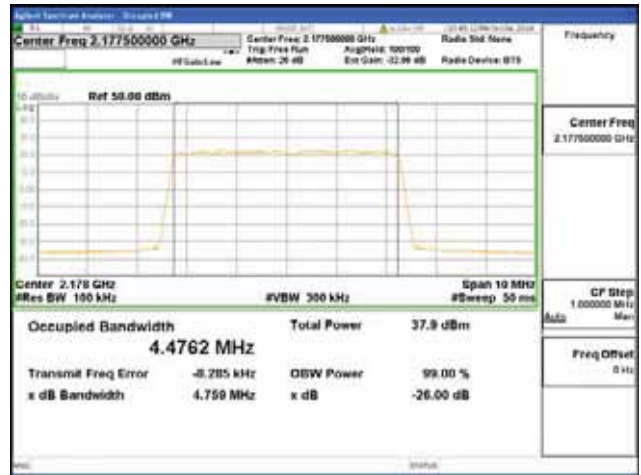

CTK Co., Ltd.
(Ho-dong), 113, Yejik-ro, Cheoin-gu,
Yongin-si, Gyeonggi-do, Korea
Tel: +82-31-339-9970
Fax: +82-31-624-9501

Report No.:
CTK-2018-03329
Page (627) / (2957)
Pages

Band 66, BW 5MHz + BW 10MHz + BW 5MHz, Multi 3 carrier(Non-Contiguous), 4TX, Top

QPSK

16QAM