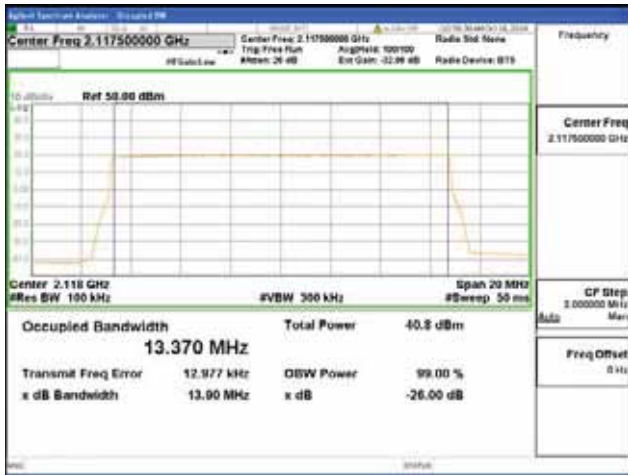

ANT 3

Band 66, BW 15MHz + BW 10MHz, Multi 2 carrier(Non-Contiguous), 4TX, Bottom

64QAM