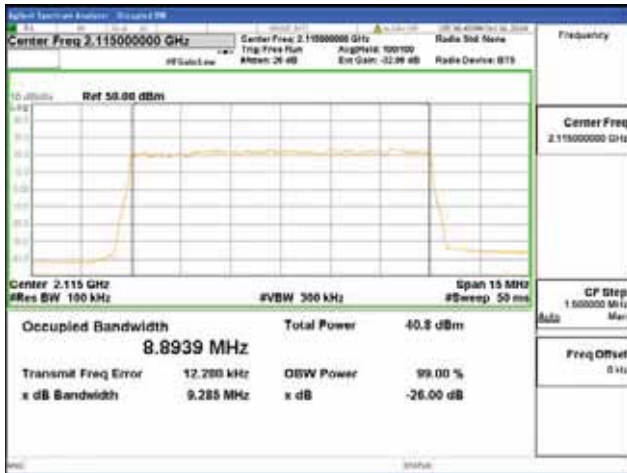

CTK Co., Ltd.
(Ho-dong), 113, Yejik-ro, Cheoin-gu,
Yongin-si, Gyeonggi-do, Korea
Tel: +82-31-339-9970
Fax: +82-31-624-9501

Report No.:
CTK-2018-03329
Page (582) / (2957)
Pages

ANT 3

Band 66, BW 10MHz + BW 10MHz, Multi 2 carrier(Non-Contiguous), 4TX, Bottom

QPSK

16QAM