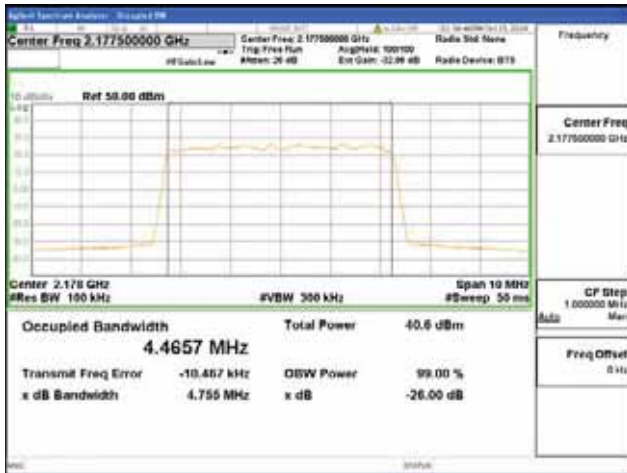

CTK Co., Ltd.
(Ho-dong), 113, Yejik-ro, Cheoin-gu,
Yongin-si, Gyeonggi-do, Korea
Tel: +82-31-339-9970
Fax: +82-31-624-9501

Report No.:
CTK-2018-03329
Page (597) / (2957)
Pages

Band 66, BW 5MHz + BW 5MHz, Multi 2 carrier(Non-Contiguous), 4TX, Top

QPSK