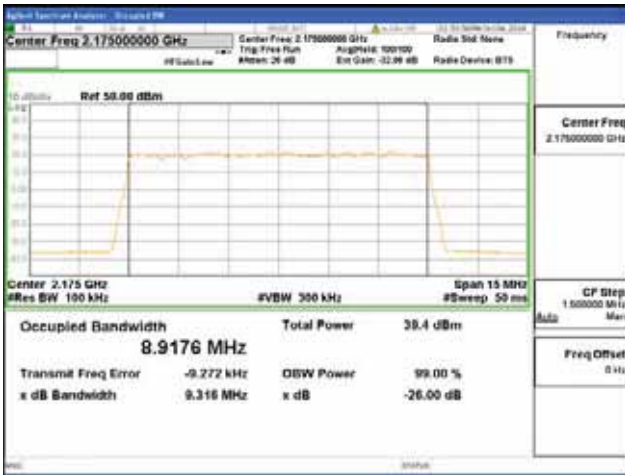

CTK Co., Ltd.
(Ho-dong), 113, Yejik-ro, Cheoin-gu,
Yongin-si, Gyeonggi-do, Korea
Tel: +82-31-339-9970
Fax: +82-31-624-9501

Report No.:
CTK-2018-03329
Page (619) / (2957)
Pages

Band 66, BW 5MHz + BW 10MHz + BW 10MHz, Multi 3 carrier(Non-Contiguous), 4TX, Top

QPSK

16QAM