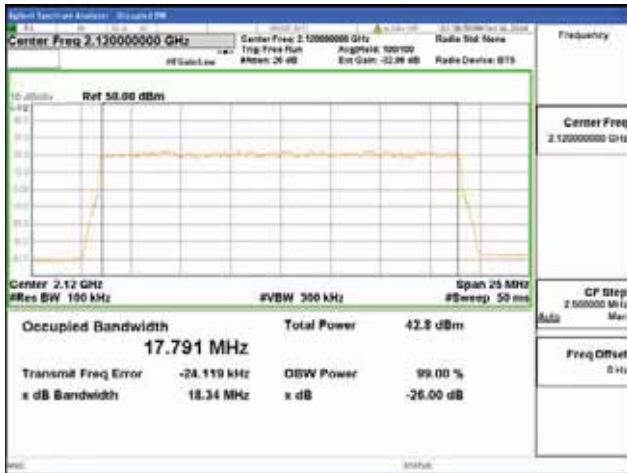

CTK Co., Ltd.
(Ho-dong), 113, Yejik-ro, Cheoin-gu,
Yongin-si, Gyeonggi-do, Korea
Tel: +82-31-339-9970
Fax: +82-31-624-9501

Report No.:
CTK-2018-03329
Page (554) / (2957)
Pages

ANT 1

Band 66, BW 20MHz + BW 5MHz, Multi 2 carrier(Non-Contiguous), 4TX, Bottom

QPSK

16QAM