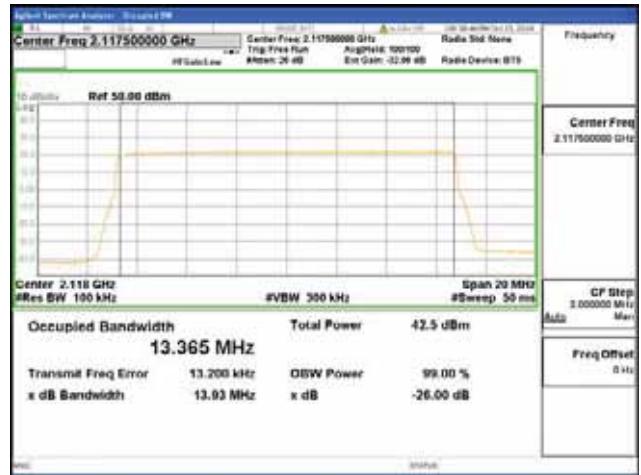

ANT 4

Band 66, BW 15MHz + BW 5MHz, Multi 2 carrier(Non-Contiguous), 4TX, Bottom

256QAM