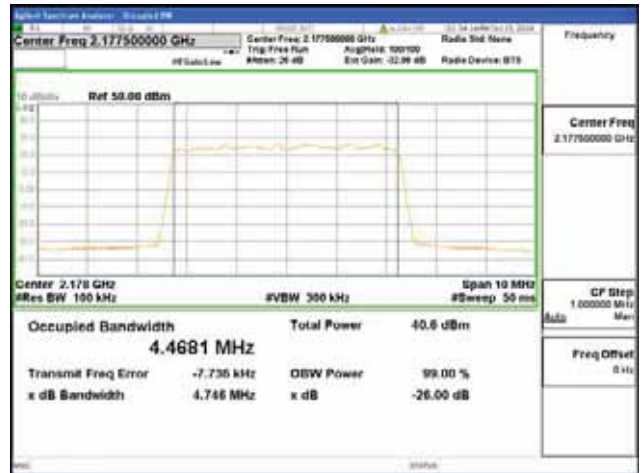

CTK Co., Ltd.
(Ho-dong), 113, Yejik-ro, Cheoin-gu,
Yongin-si, Gyeonggi-do, Korea
Tel: +82-31-339-9970
Fax: +82-31-624-9501

Report No.:
CTK-2018-03329
Page (597) / (2957)
Pages

Band 66, BW 5MHz + BW 5MHz, Multi 2 carrier(Non-Contiguous), 4TX, Top

QPSK

16QAM

64QAM

256QAM