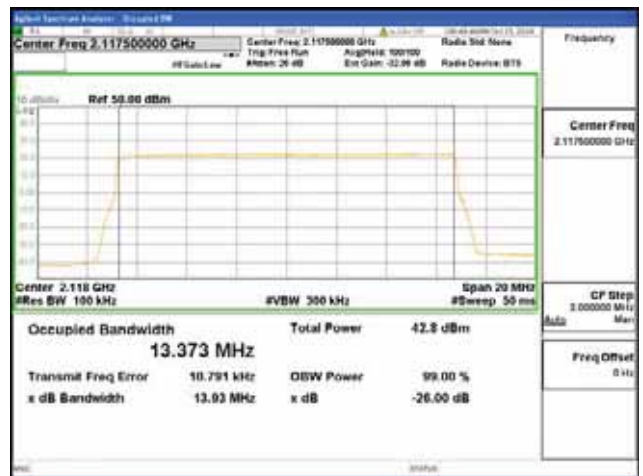

ANT 2

Band 66, BW 15MHz + BW 5MHz, Multi 2 carrier(Non-Contiguous), 4TX, Bottom

QPSK

16QAM

64QAM

256QAM