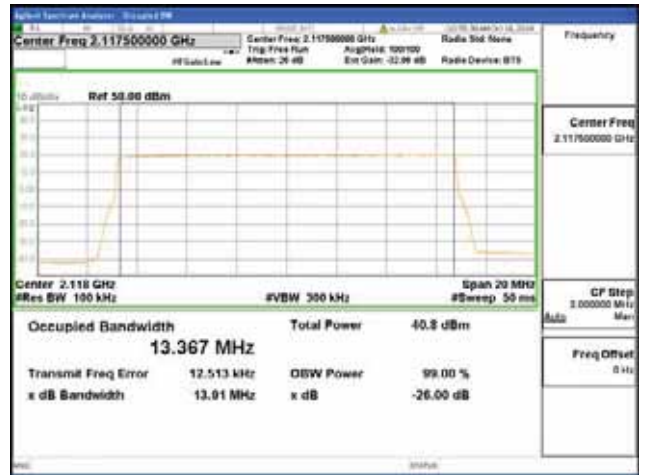

ANT 3

Band 66, BW 15MHz + BW 10MHz, Multi 2 carrier(Non-Contiguous), 4TX, Bottom

256QAM