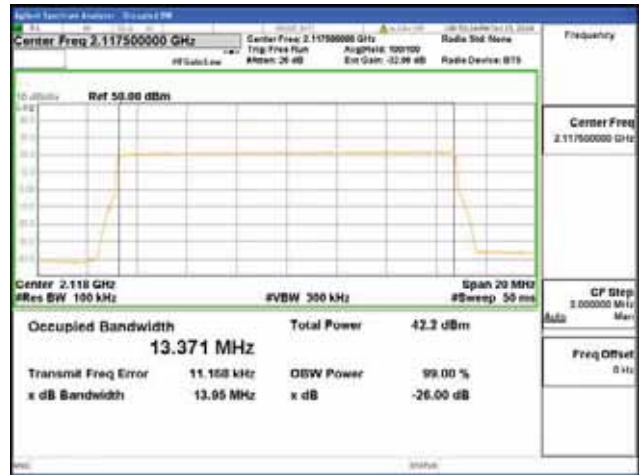

ANT 1

Band 66, BW 15MHz + BW 5MHz, Multi 2 carrier(Non-Contiguous), 4TX, Bottom

256QAM