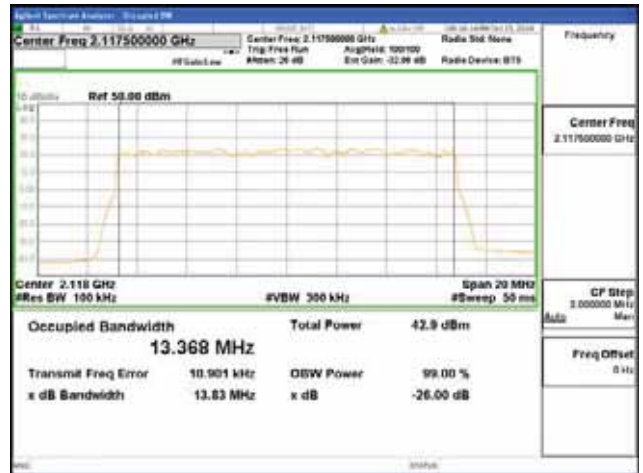

ANT 2

Band 66, BW 15MHz + BW 5MHz, Multi 2 carrier(Non-Contiguous), 4TX, Bottom

QPSK

16QAM

64QAM

256QAM