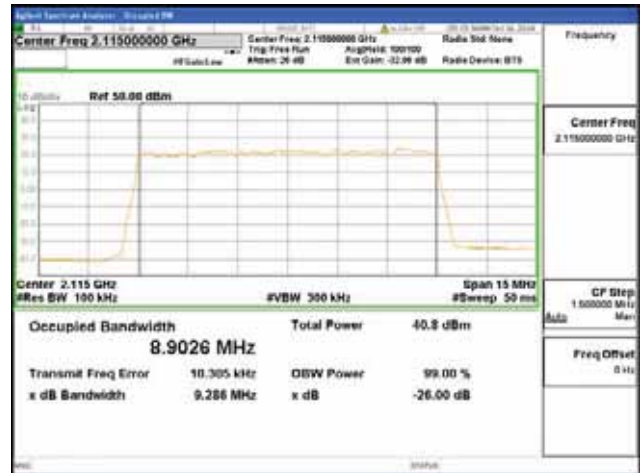

CTK Co., Ltd.
(Ho-dong), 113, Yejik-ro, Cheoin-gu,
Yongin-si, Gyeonggi-do, Korea
Tel: +82-31-339-9970
Fax: +82-31-624-9501

Report No.:
CTK-2018-03329
Page (578) / (2957)
Pages

ANT 1

Band 66, BW 10MHz + BW 10MHz, Multi 2 carrier(Non-Contiguous), 4TX, Bottom

QPSK

16QAM