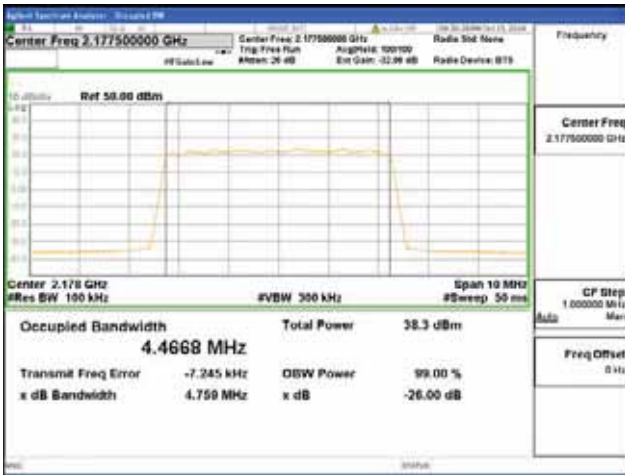

CTK Co., Ltd.
(Ho-dong), 113, Yejik-ro, Cheoin-gu,
Yongin-si, Gyeonggi-do, Korea
Tel: +82-31-339-9970
Fax: +82-31-624-9501

Report No.:
CTK-2018-03329
Page (577) / (2957)
Pages

Band 66, BW 15MHz + BW 5MHz, Multi 2 carrier(Non-Contiguous), 4TX, Top

QPSK

16QAM