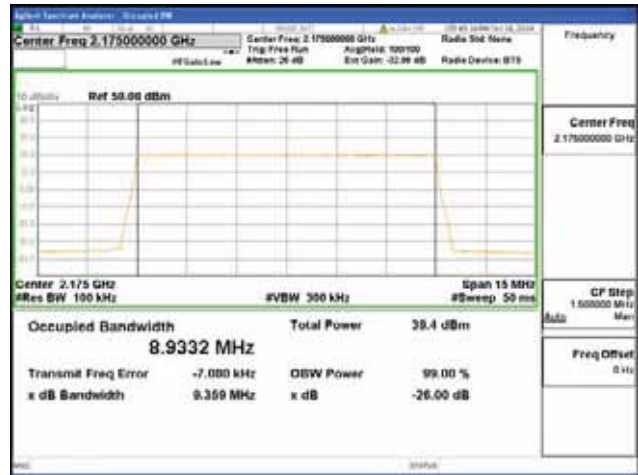

QPSK

16QAM

64QAM

256QAM

**CTK Co., Ltd.**  
 (Ho-dong), 113, Yejik-ro, Cheoin-gu,  
 Yongin-si, Gyeonggi-do, Korea  
 Tel: +82-31-339-9970  
 Fax: +82-31-624-9501

Report No.:  
 CTK-2018-03329  
 Page (554) / (2957)  
 Pages