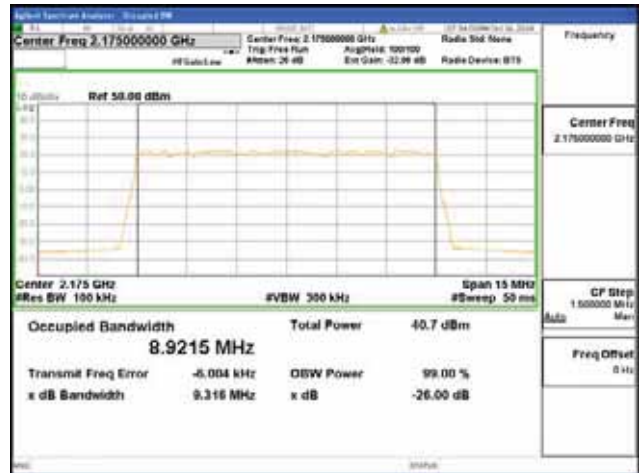

CTK Co., Ltd.
(Ho-dong), 113, Yejik-ro, Cheoin-gu,
Yongin-si, Gyeonggi-do, Korea
Tel: +82-31-339-9970
Fax: +82-31-624-9501

Report No.:
CTK-2018-03329
Page (583) / (2957)
Pages

Band 66, BW 10MHz + BW 10MHz, Multi 2 carrier(Non-Contiguous), 4TX, Top

QPSK

16QAM

64QAM

256QAM