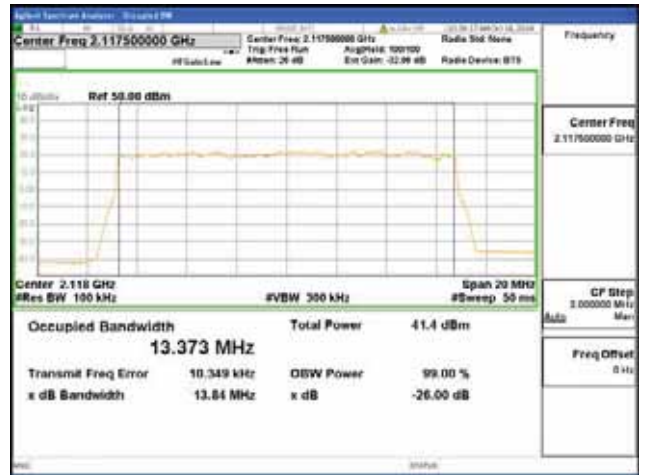

ANT 3

Band 66, BW 15MHz + BW 10MHz, Multi 2 carrier(Non-Contiguous), 4TX, Bottom

16QAM