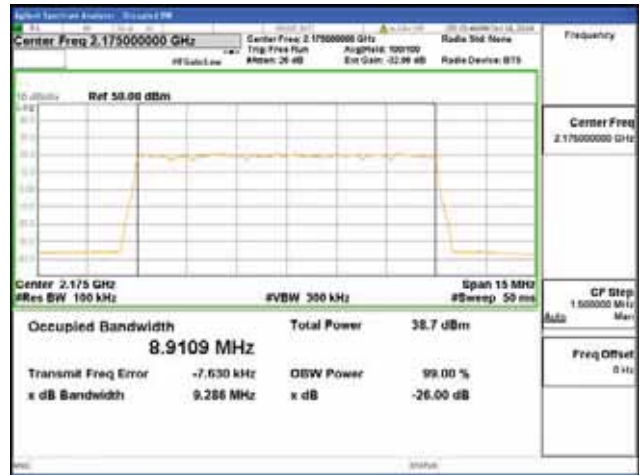

CTK Co., Ltd.
(Ho-dong), 113, Yejik-ro, Cheoin-gu,
Yongin-si, Gyeonggi-do, Korea
Tel: +82-31-339-9970
Fax: +82-31-624-9501

Report No.:
CTK-2018-03329
Page (551) / (2957)
Pages

Band 66, BW 20MHz + BW 10MHz, Multi 2 carrier(Non-Contiguous), 4TX, Top

QPSK

16QAM

64QAM

256QAM