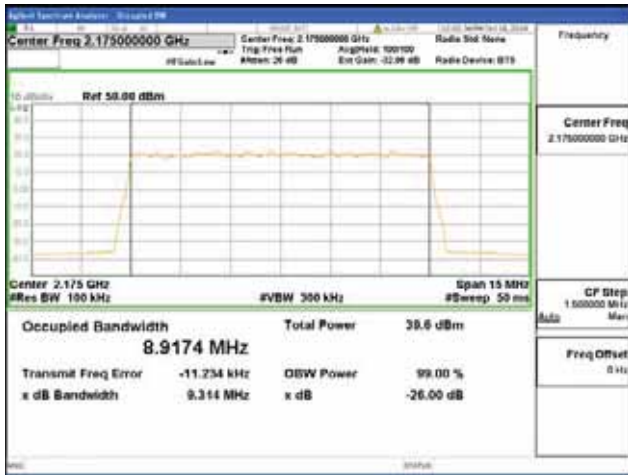

CTK Co., Ltd.
(Ho-dong), 113, Yejik-ro, Cheoin-gu,
Yongin-si, Gyeonggi-do, Korea
Tel: +82-31-339-9970
Fax: +82-31-624-9501

Report No.:
CTK-2018-03329
Page (565) / (2957)
Pages

Band 66, BW 15MHz + BW 10MHz, Multi 2 carrier(Non-Contiguous), 4TX, Top

QPSK