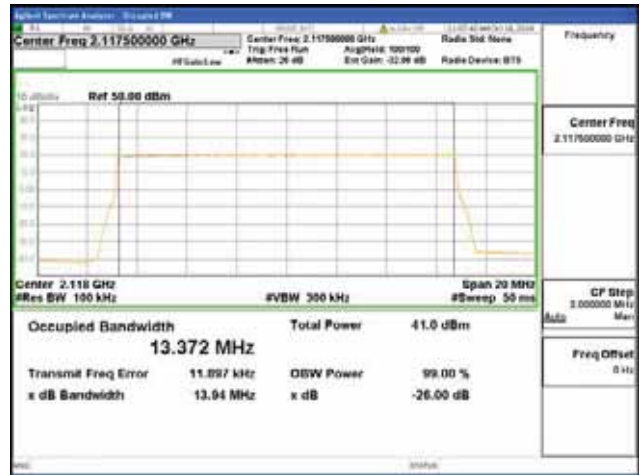

ANT 1

Band 66, BW 15MHz + BW 10MHz, Multi 2 carrier(Non-Contiguous), 4TX, Bottom

256QAM