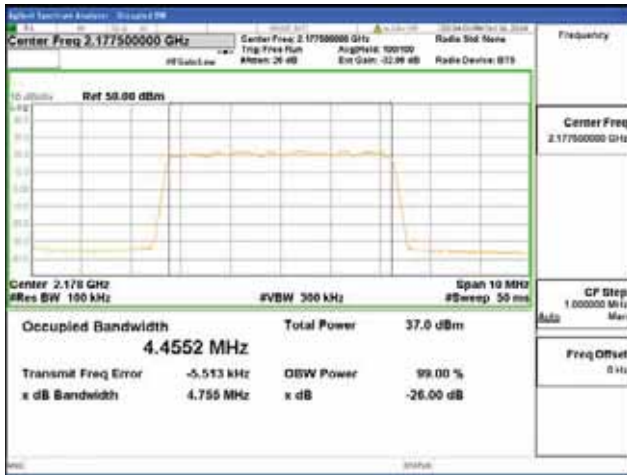

CTK Co., Ltd.
(Ho-dong), 113, Yejik-ro, Cheoin-gu,
Yongin-si, Gyeonggi-do, Korea
Tel: +82-31-339-9970
Fax: +82-31-624-9501

Report No.:
CTK-2018-03329
Page (559) / (2957)
Pages

Band 66, BW 20MHz + BW 5MHz, Multi 2 carrier(Non-Contiguous), 4TX, Top

QPSK

16QAM