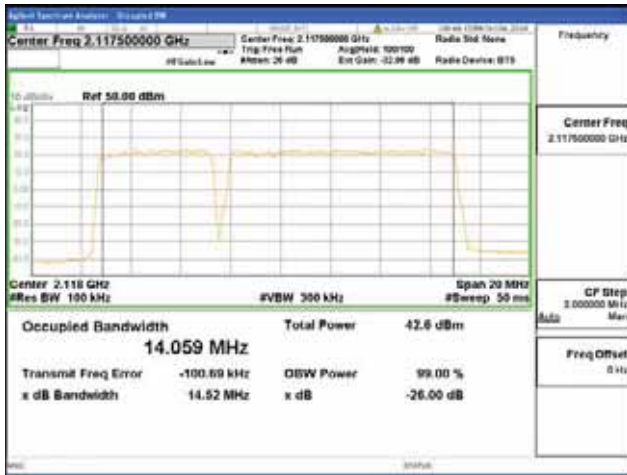

CTK Co., Ltd.
(Ho-dong), 113, Yejik-ro, Cheoin-gu,
Yongin-si, Gyeonggi-do, Korea
Tel: +82-31-339-9970
Fax: +82-31-624-9501

Report No.:
CTK-2018-03329
Page (628) / (2957)
Pages

ANT 2

Band 66, BW 5MHz + BW 10MHz + BW 5MHz, Multi 3 carrier(Non-Contiguous), 4TX, Bottom

QPSK