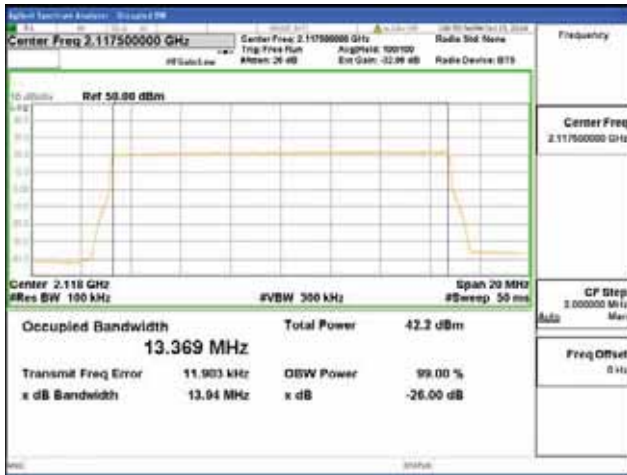

ANT 1

Band 66, BW 15MHz + BW 5MHz, Multi 2 carrier(Non-Contiguous), 4TX, Bottom

64QAM