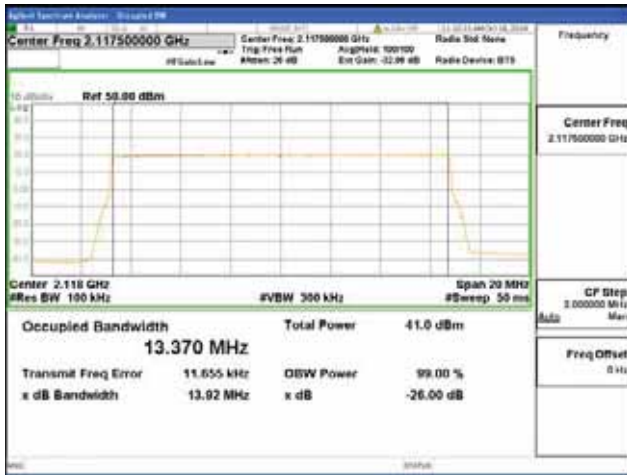

ANT 1

Band 66, BW 15MHz + BW 10MHz, Multi 2 carrier(Non-Contiguous), 4TX, Bottom

64QAM