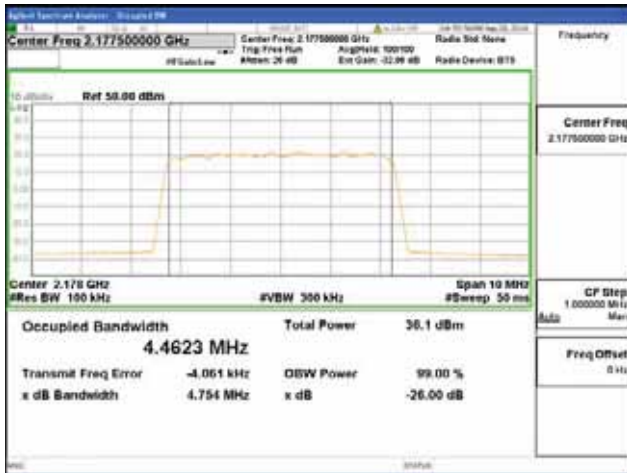

CTK Co., Ltd.
(Ho-dong), 113, Yejik-ro, Cheoin-gu,
Yongin-si, Gyeonggi-do, Korea
Tel: +82-31-339-9970
Fax: +82-31-624-9501

Report No.:
CTK-2018-03329
Page (605) / (2957)
Pages

Band 66, BW 10MHz + BW 15MHz + BW 5MHz, Multi 3 carrier(Non-Contiguous), 4TX, Top

QPSK