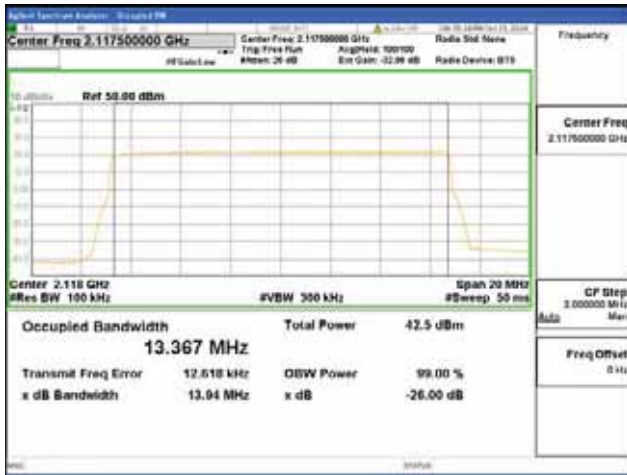

ANT 4

Band 66, BW 15MHz + BW 5MHz, Multi 2 carrier(Non-Contiguous), 4TX, Bottom

64QAM