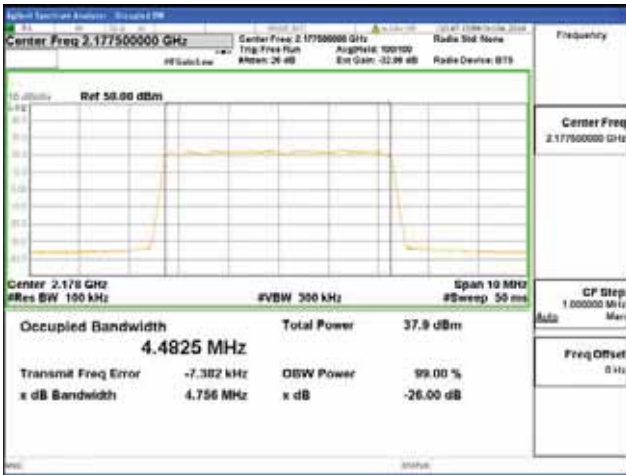

CTK Co., Ltd.
(Ho-dong), 113, Yejik-ro, Cheoin-gu,
Yongin-si, Gyeonggi-do, Korea
Tel: +82-31-339-9970
Fax: +82-31-624-9501

Report No.:
CTK-2018-03329
Page (627) / (2957)
Pages

Band 66, BW 5MHz + BW 10MHz + BW 5MHz, Multi 3 carrier(Non-Contiguous), 4TX, Top

QPSK

16QAM