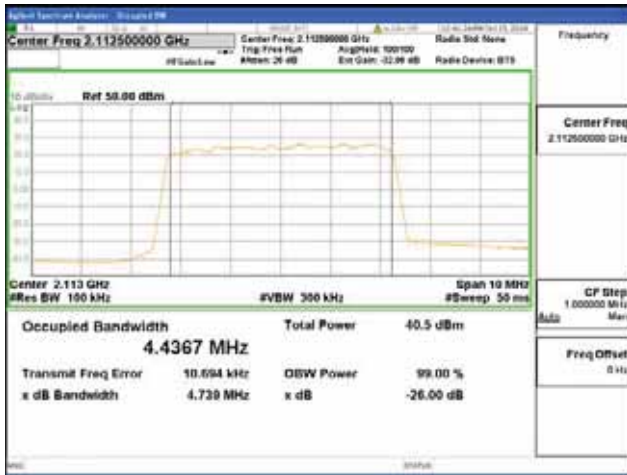

CTK Co., Ltd.
(Ho-dong), 113, Yejik-ro, Cheoin-gu,
Yongin-si, Gyeonggi-do, Korea
Tel: +82-31-339-9970
Fax: +82-31-624-9501

Report No.:
CTK-2018-03329
Page (598) / (2957)
Pages

ANT 3

Band 66, BW 5MHz + BW 5MHz, Multi 2 carrier(Non-Contiguous), 4TX, Bottom

QPSK