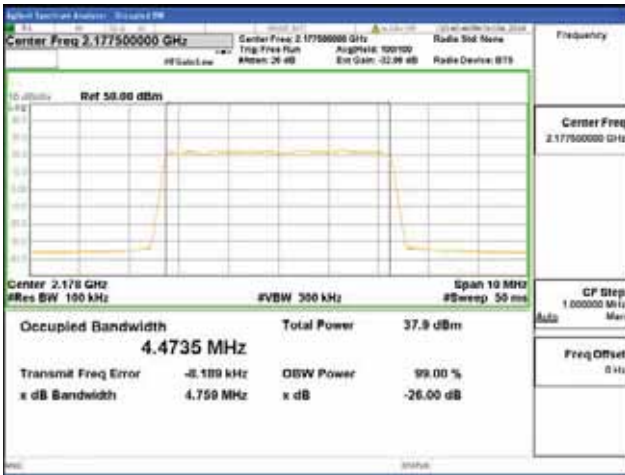

CTK Co., Ltd.
(Ho-dong), 113, Yejik-ro, Cheoin-gu,
Yongin-si, Gyeonggi-do, Korea
Tel: +82-31-339-9970
Fax: +82-31-624-9501

Report No.:
CTK-2018-03329
Page (629) / (2957)
Pages

Band 66, BW 5MHz + BW 10MHz + BW 5MHz, Multi 3 carrier(Non-Contiguous), 4TX, Top

QPSK

16QAM