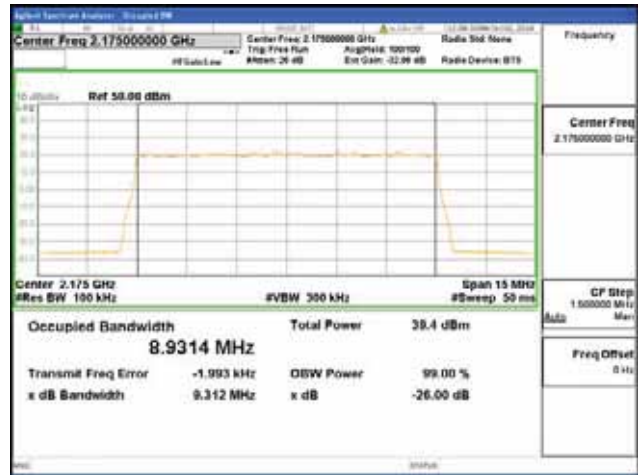

CTK Co., Ltd.
(Ho-dong), 113, Yejik-ro, Cheoin-gu,
Yongin-si, Gyeonggi-do, Korea
Tel: +82-31-339-9970
Fax: +82-31-624-9501

Report No.:
CTK-2018-03329
Page (613) / (2957)
Pages

Band 66, BW 10MHz + BW 10MHz + BW 10MHz, Multi 3 carrier(Non-Contiguous), 4TX, Top

QPSK

16QAM

64QAM

256QAM