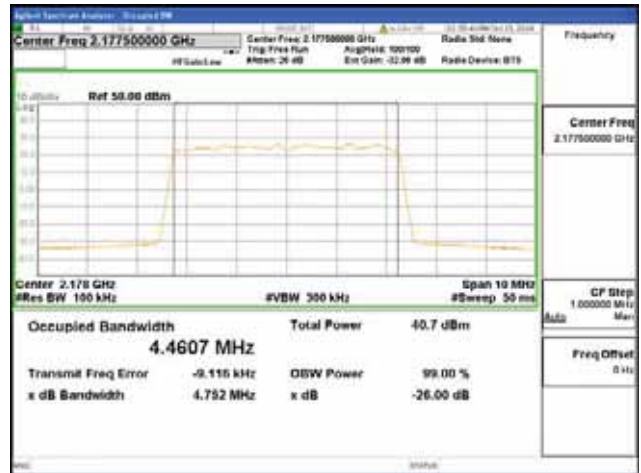

CTK Co., Ltd.
(Ho-dong), 113, Yejik-ro, Cheoin-gu,
Yongin-si, Gyeonggi-do, Korea
Tel: +82-31-339-9970
Fax: +82-31-624-9501

Report No.:
CTK-2018-03329
Page (601) / (2957)
Pages

Band 66, BW 5MHz + BW 5MHz, Multi 2 carrier(Non-Contiguous), 4TX, Top

QPSK

16QAM

64QAM

256QAM