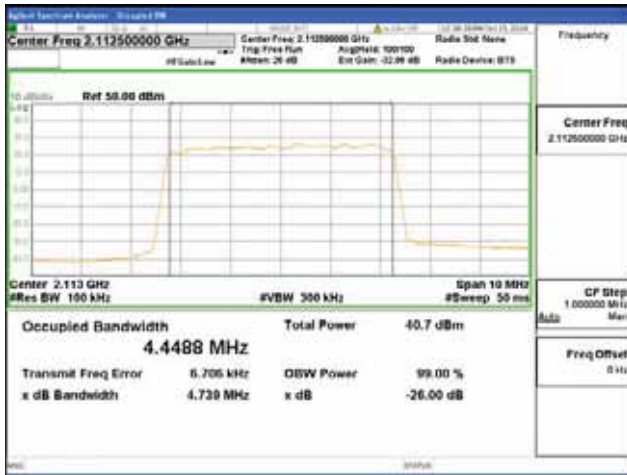

CTK Co., Ltd.
(Ho-dong), 113, Yejik-ro, Cheoin-gu,
Yongin-si, Gyeonggi-do, Korea
Tel: +82-31-339-9970
Fax: +82-31-624-9501

Report No.:
CTK-2018-03329
Page (596) / (2957)
Pages

ANT 2

Band 66, BW 5MHz + BW 5MHz, Multi 2 carrier(Non-Contiguous), 4TX, Bottom

QPSK