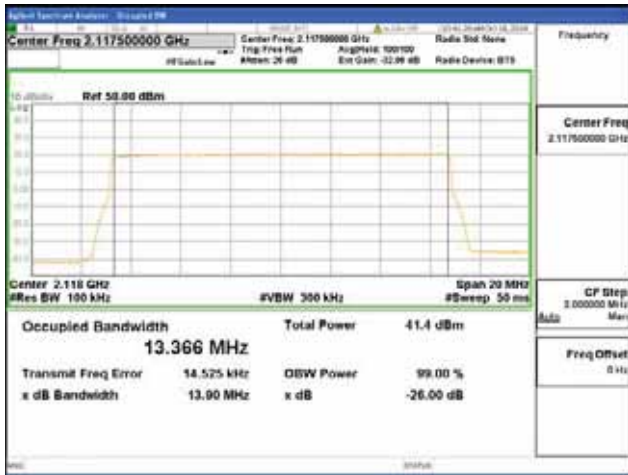

ANT 4

Band 66, BW 15MHz + BW 10MHz, Multi 2 carrier(Non-Contiguous), 4TX, Bottom

64QAM