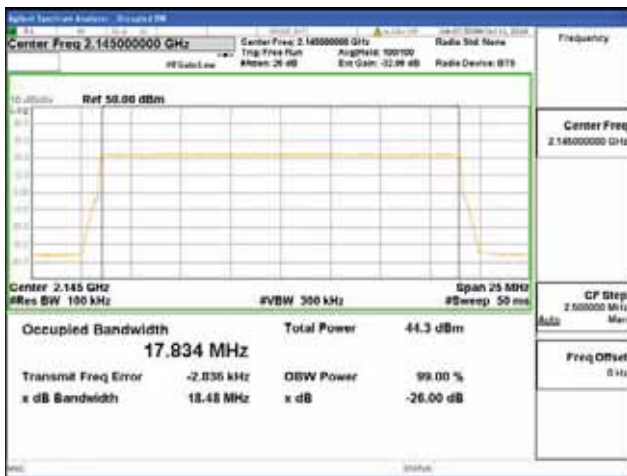

Band 66, BW 20MHz, Single 1 carrier, 4TX, Middle

64QAM