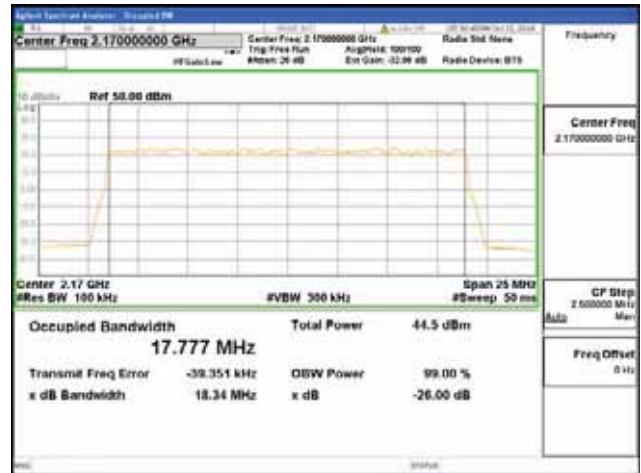

CTK Co., Ltd.
(Ho-dong), 113, Yejik-ro, Cheoin-gu,
Yongin-si, Gyeonggi-do, Korea
Tel: +82-31-339-9970
Fax: +82-31-624-9501

Report No.:
CTK-2018-03329
Page (429) / (2957)
Pages

Band 66, BW 20MHz, Single 1 carrier, 4TX, Top

QPSK

16QAM