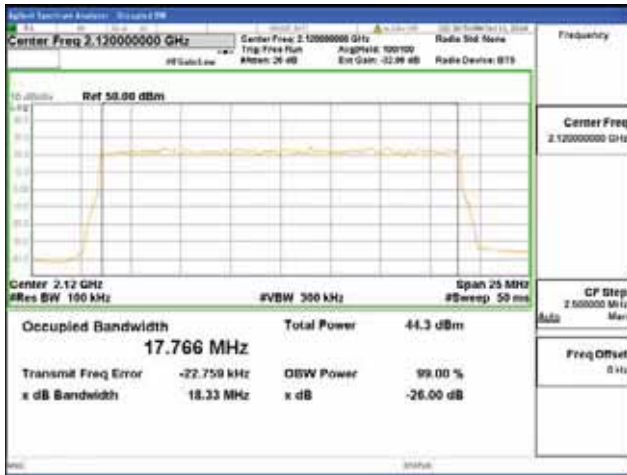

ANT 3
Band 66, BW 20MHz, Single 1 carrier, 4TX, Bottom

QPSK

16QAM