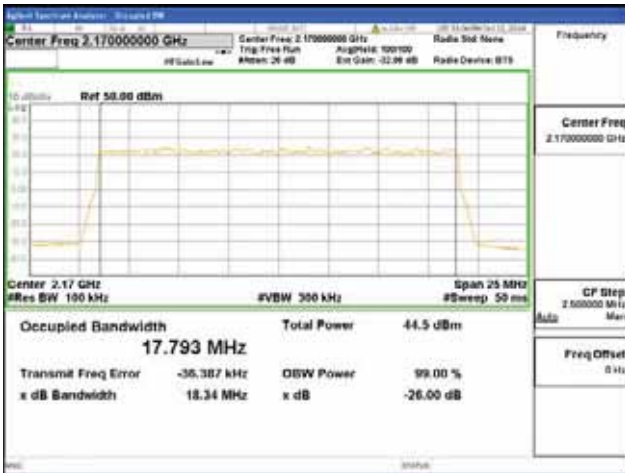

CTK Co., Ltd.
(Ho-dong), 113, Yejik-ro, Cheoin-gu,
Yongin-si, Gyeonggi-do, Korea
Tel: +82-31-339-9970
Fax: +82-31-624-9501

Report No.:
CTK-2018-03329
Page (429) / (2957)
Pages

Band 66, BW 20MHz, Single 1 carrier, 4TX, Top

QPSK

16QAM