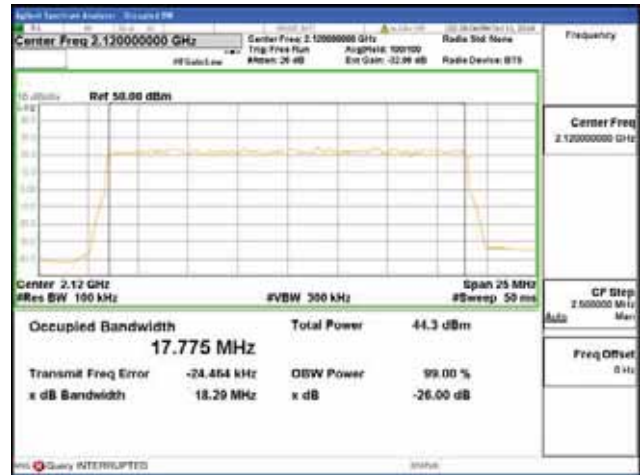

ANT 3
Band 66, BW 20MHz, Single 1 carrier, 4TX, Bottom

QPSK

16QAM