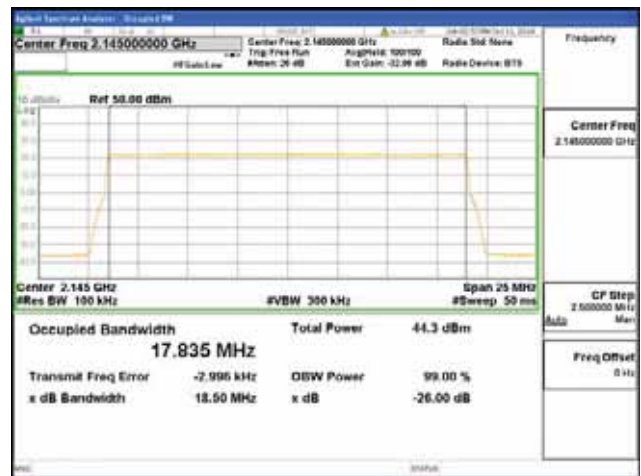

Band 66, BW 20MHz, Single 1 carrier, 4TX, Middle

256QAM