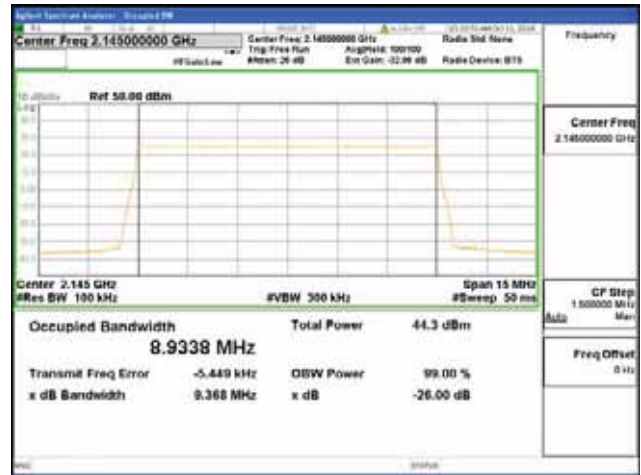

16QAM

64QAM

256QAM

Band 66, BW 10MHz, Single 1 carrier, 4TX, Middle

QPSK

16QAM

64QAM

256QAM