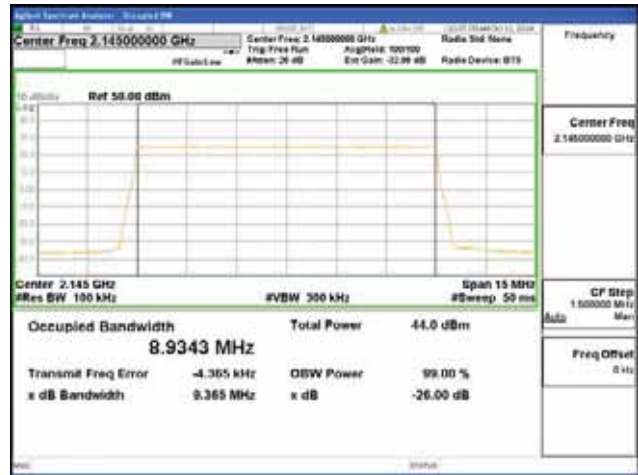

Band 66, BW 10MHz, Single 1 carrier, 4TX, Middle

256QAM