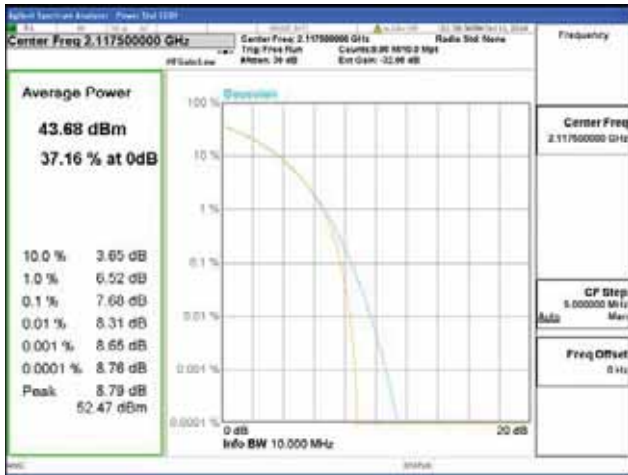

CTK Co., Ltd.
(Ho-dong), 113, Yejik-ro, Cheoin-gu,
Yongin-si, Gyeonggi-do, Korea
Tel: +82-31-339-9970
Fax: +82-31-624-9501

Report No.:
CTK-2018-03329
Page (329) / (2957)
Pages

ANT 1
Band 66, BW 15MHz, Single carrier, 4TX, Bottom

QPSK

16QAM

64QAM

256QAM