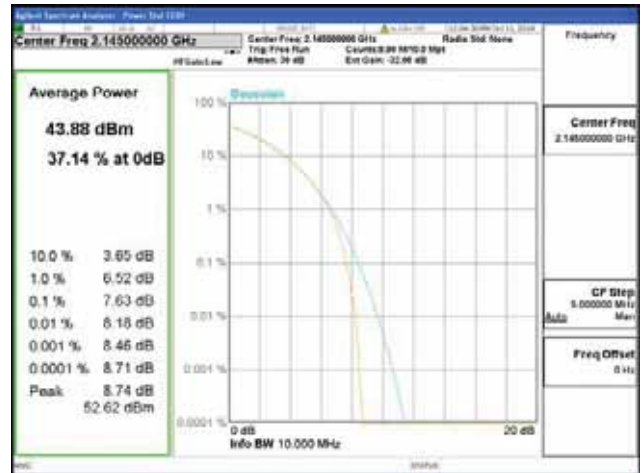

Report No.:
 CTK-2018-03329
 Page (339) / (2957)
 Pages

Band 66, BW 15MHz, Single carrier, 4TX, Middle

QPSK

16QAM

64QAM

256QAM

Band 66, BW 15MHz, Single carrier, 4TX Top

QPSK