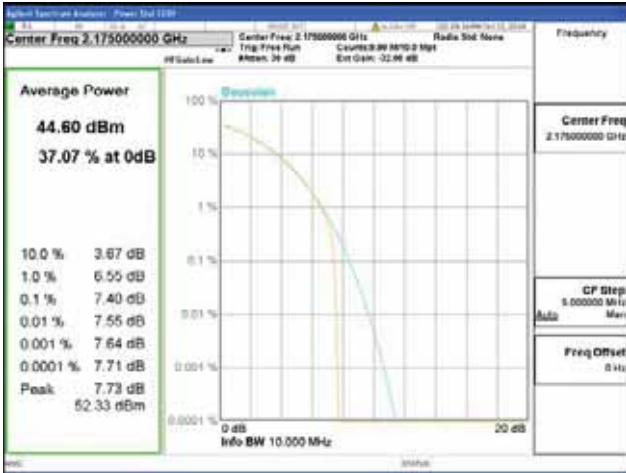

16QAM

64QAM

256QAM

Band 66, BW 10MHz, Single carrier, 4TX, Top

QPSK

16QAM

64QAM

256QAM