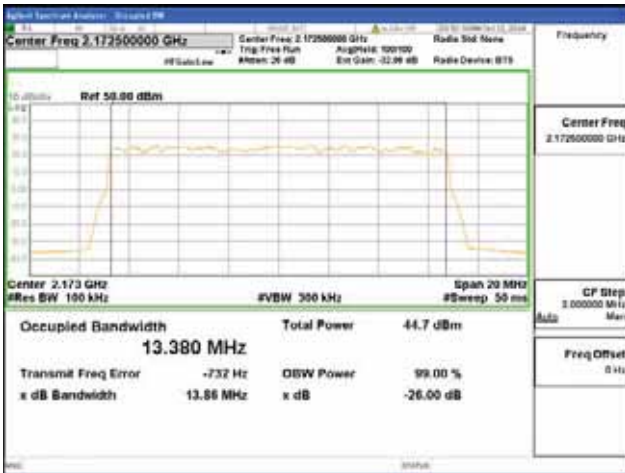

CTK Co., Ltd.
(Ho-dong), 113, Yejik-ro, Cheoin-gu,
Yongin-si, Gyeonggi-do, Korea
Tel: +82-31-339-9970
Fax: +82-31-624-9501

Report No.:
CTK-2018-03329
Page (411) / (2957)
Pages

Band 66, BW 15MHz, Single 1 carrier, 4TX, Top

QPSK

16QAM