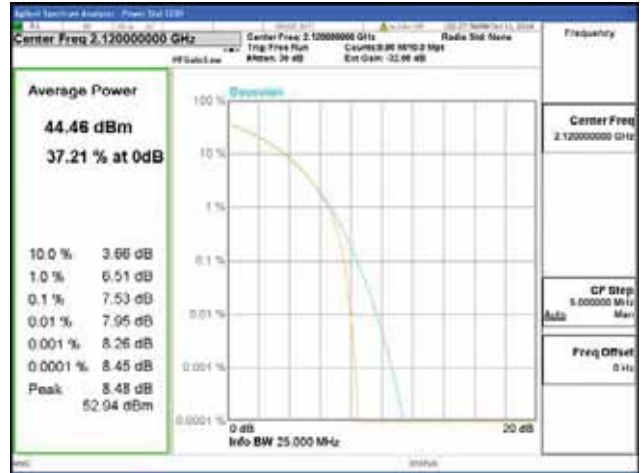

CTK Co., Ltd.
(Ho-dong), 113, Yejik-ro, Cheoin-gu,
Yongin-si, Gyeonggi-do, Korea
Tel: +82-31-339-9970
Fax: +82-31-624-9501

Report No.:
CTK-2018-03329
Page (347) / (2957)
Pages

ANT 3

Band 66, BW 20MHz, Single carrier, 4TX, Bottom

QPSK

16QAM

64QAM

256QAM