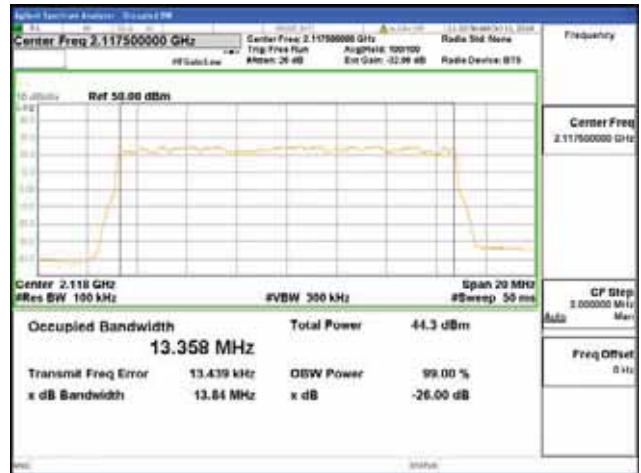

CTK Co., Ltd.
(Ho-dong), 113, Yejik-ro, Cheoin-gu,
Yongin-si, Gyeonggi-do, Korea
Tel: +82-31-339-9970
Fax: +82-31-624-9501

Report No.:
CTK-2018-03329
Page (412) / (2957)
Pages

ANT 3
Band 66, BW 15MHz, Single 1 carrier, 4TX, Bottom

QPSK

16QAM

64QAM

256QAM