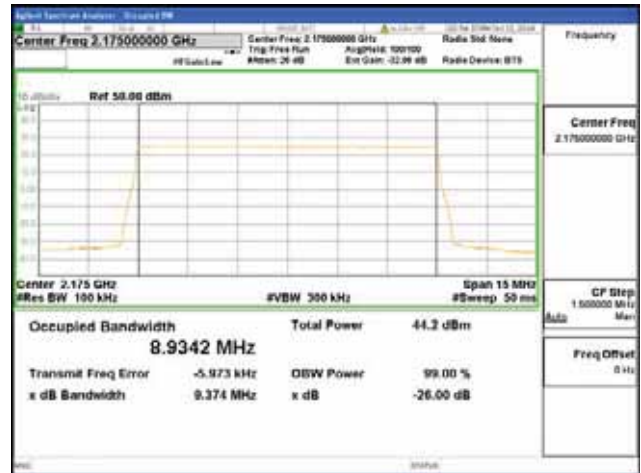

64QAM

256QAM