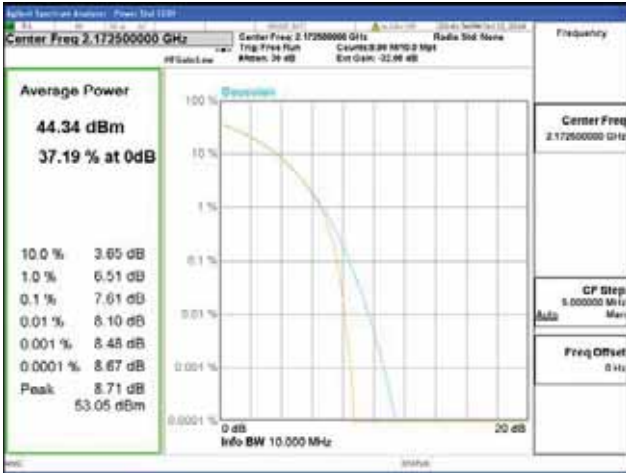

Report No.:
 CTK-2018-03329
 Page (339) / (2957)
 Pages

Band 66, BW 15MHz, Single carrier, 4TX, Middle

QPSK

16QAM

64QAM

256QAM

Band 66, BW 15MHz, Single carrier, 4TX Top

QPSK