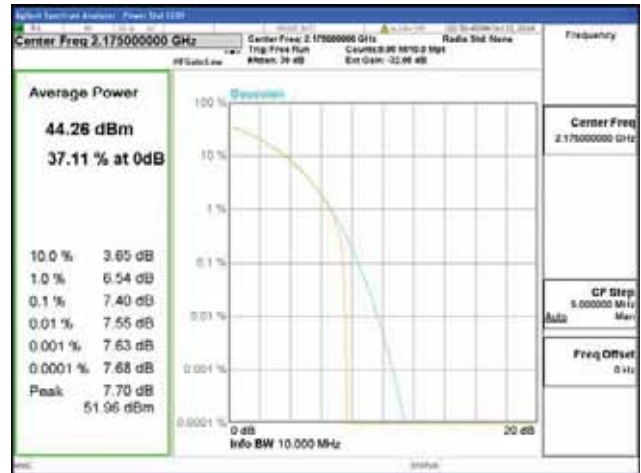

Band 66, BW 10MHz, Single carrier, 4TX, Top

QPSK

16QAM

64QAM

256QAM

CTK Co., Ltd.
 (Ho-dong), 113, Yejik-ro, Cheoin-gu,
 Yongin-si, Gyeonggi-do, Korea
 Tel: +82-31-339-9970
 Fax: +82-31-624-9501

Report No.:
 CTK-2018-03329
 Page (320) / (2957)
 Pages