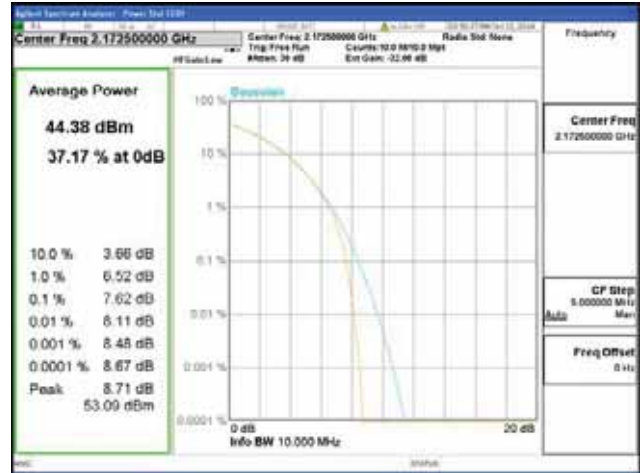

CTK Co., Ltd.
(Ho-dong), 113, Yejik-ro, Cheoin-gu,
Yongin-si, Gyeonggi-do, Korea
Tel: +82-31-339-9970
Fax: +82-31-624-9501

Report No.:
CTK-2018-03329
Page (334) / (2957)
Pages

Band 66, BW 15MHz, Single carrier, 4TX, Top

QPSK

16QAM