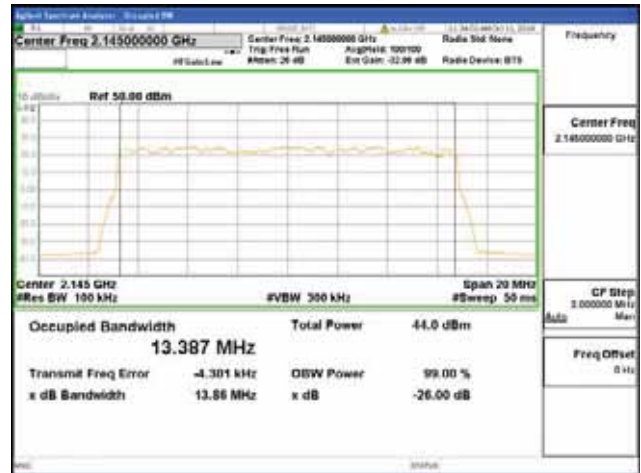

CTK Co., Ltd.
(Ho-dong), 113, Yejik-ro, Cheoin-gu,
Yongin-si, Gyeonggi-do, Korea
Tel: +82-31-339-9970
Fax: +82-31-624-9501

Report No.:
CTK-2018-03329
Page (407) / (2957)
Pages

Band 66, BW 15MHz, Single 1 carrier, 4TX, Middle

QPSK

16QAM

64QAM

256QAM