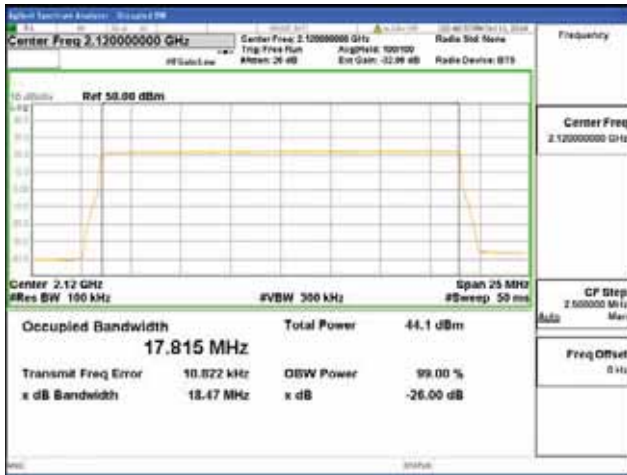

16QAM

64QAM

256QAM

ANT 1
Band 66, BW 20MHz, Single 1 carrier, 4TX, Bottom

QPSK

16QAM

64QAM

256QAM