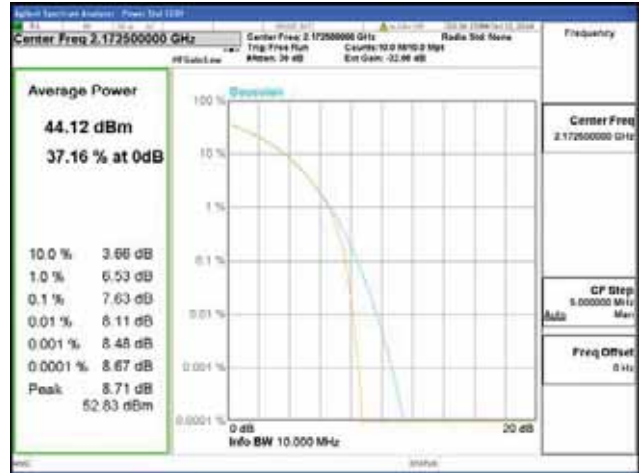

Band 66, BW 15MHz, Single carrier, 4TX Top

16QAM