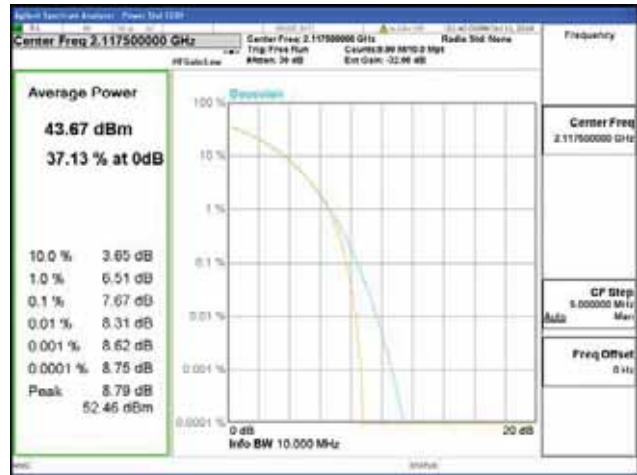

QPSK

16QAM

64QAM

256QAM

Band 66, BW 15MHz, Single carrier, 4TX, Middle

QPSK

16QAM

64QAM