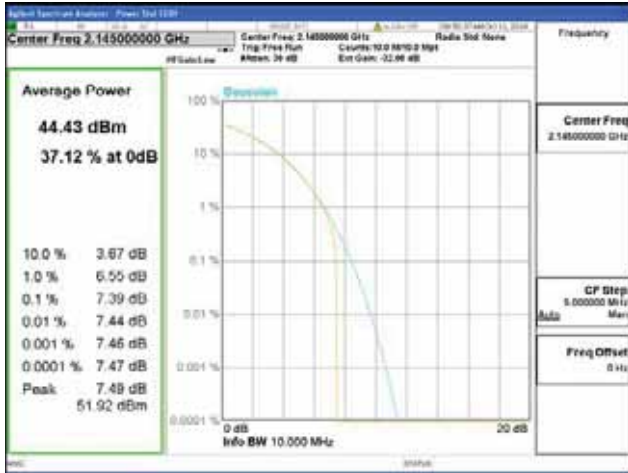

CTK Co., Ltd.
(Ho-dong), 113, Yejik-ro, Cheoin-gu,
Yongin-si, Gyeonggi-do, Korea
Tel: +82-31-339-9970
Fax: +82-31-624-9501

Report No.:
CTK-2018-03329
Page (321) / (2957)
Pages

Band 66, BW 10MHz, Single carrier, 4TX, Middle

QPSK