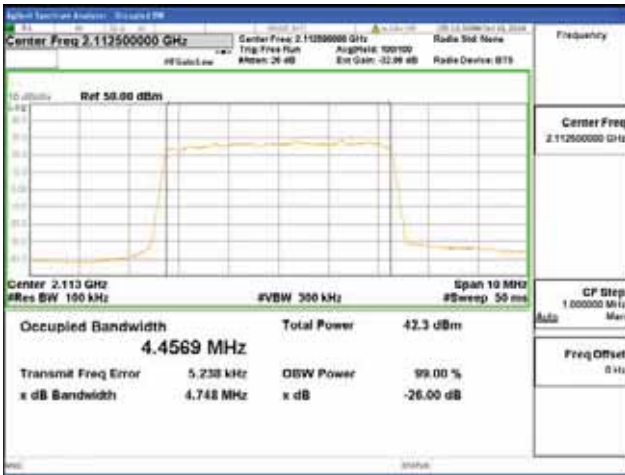

ANT 2
Band 66, BW 5MHz, Single 1 carrier, 4TX, Bottom

QPSK

16QAM