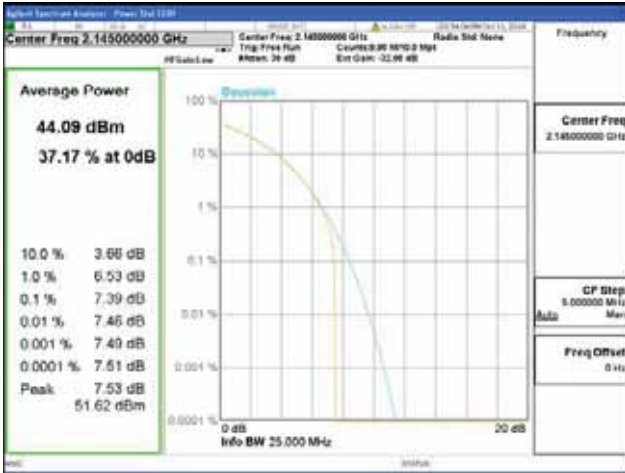

Band 66, BW 20MHz, Single carrier, 4TX, Middle

QPSK

16QAM

64QAM

256QAM

Band 66, BW 20MHz, Single carrier, 4TX, Top

QPSK

16QAM