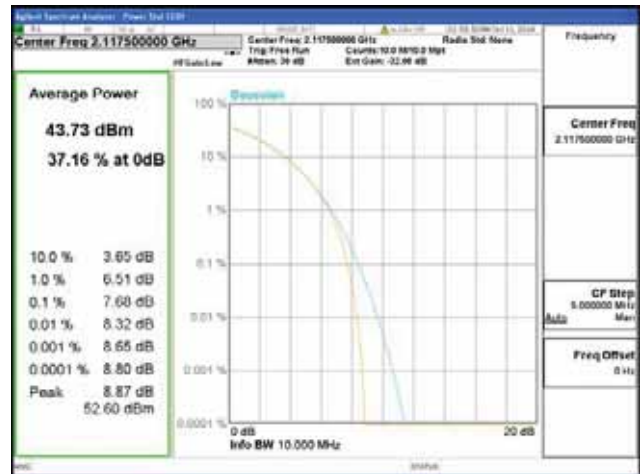

64QAM

256QAM