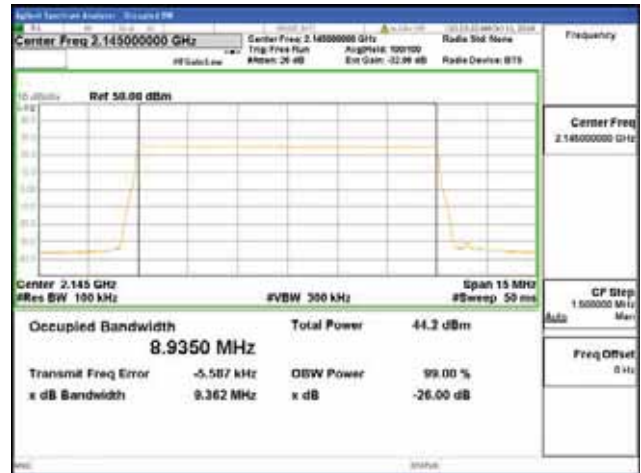

16QAM

64QAM

256QAM

Band 66, BW 10MHz, Single 1 carrier, 4TX, Middle

QPSK

16QAM

64QAM

256QAM