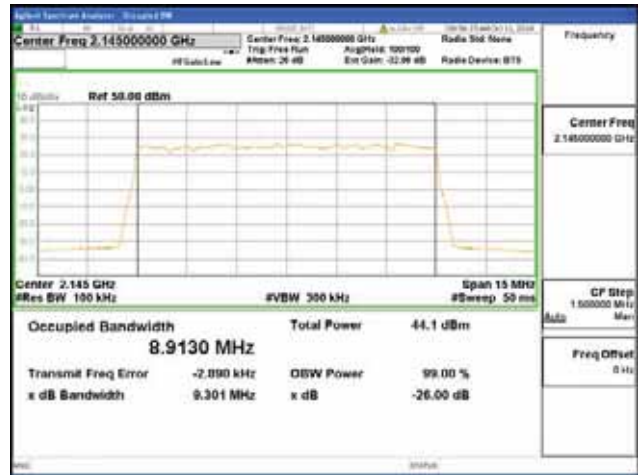

QPSK

16QAM

64QAM

256QAM

Band 66, BW 10MHz, Single 1 carrier, 4TX, Middle

QPSK

16QAM

64QAM