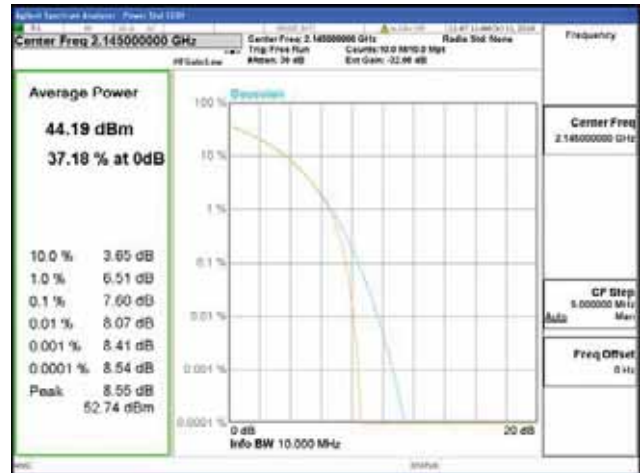

Band 66, BW 15MHz, Single carrier, 4TX, Middle

QPSK

16QAM

64QAM

256QAM

Band 66, BW 15MHz, Single carrier, 4TX, Top

QPSK

16QAM