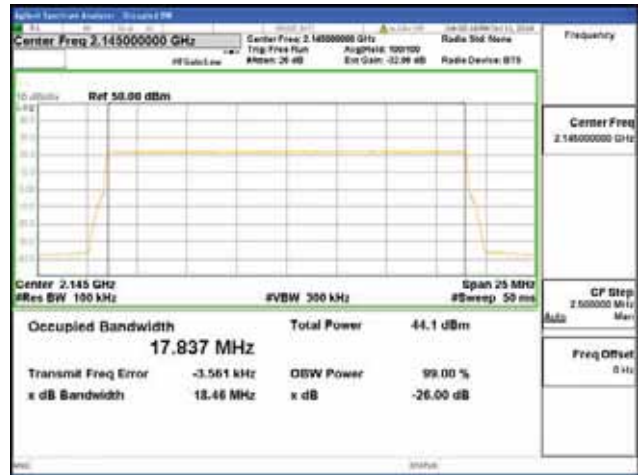

Band 66, BW 20MHz, Single 1 carrier, 4TX, Middle

256QAM