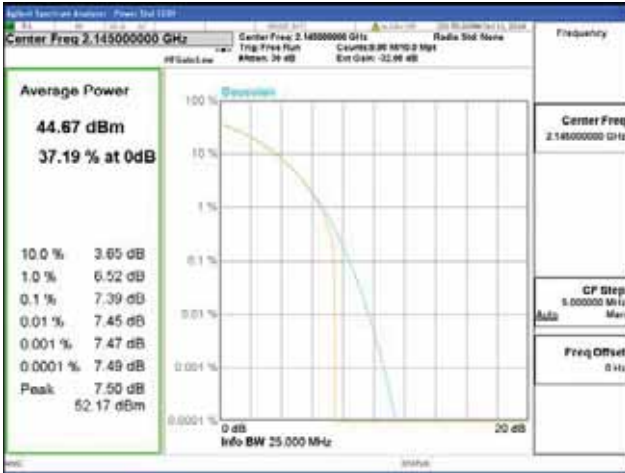

CTK Co., Ltd.
(Ho-dong), 113, Yejik-ro, Cheoin-gu,
Yongin-si, Gyeonggi-do, Korea
Tel: +82-31-339-9970
Fax: +82-31-624-9501

Report No.:
CTK-2018-03329
Page (351) / (2957)
Pages

Band 66, BW 20MHz, Single carrier, 4TX, Middle

QPSK

16QAM