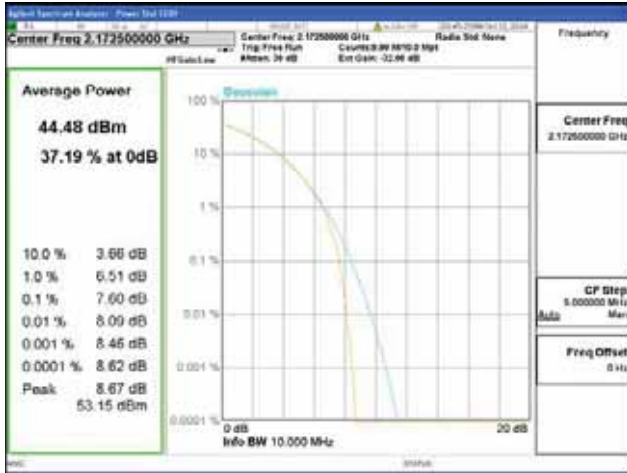

Band 66, BW 15MHz, Single carrier, 4TX, Middle

QPSK

16QAM

64QAM

256QAM

Band 66, BW 15MHz, Single carrier, 4TX, Top

QPSK

16QAM