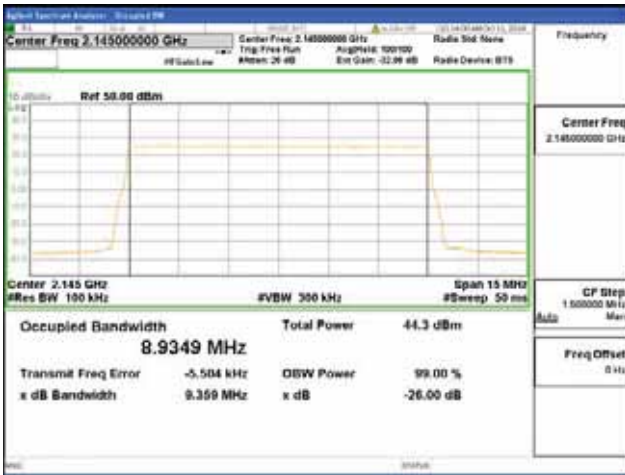

16QAM

64QAM

256QAM

Band 66, BW 10MHz, Single 1 carrier, 4TX, Middle

QPSK

16QAM

64QAM

256QAM