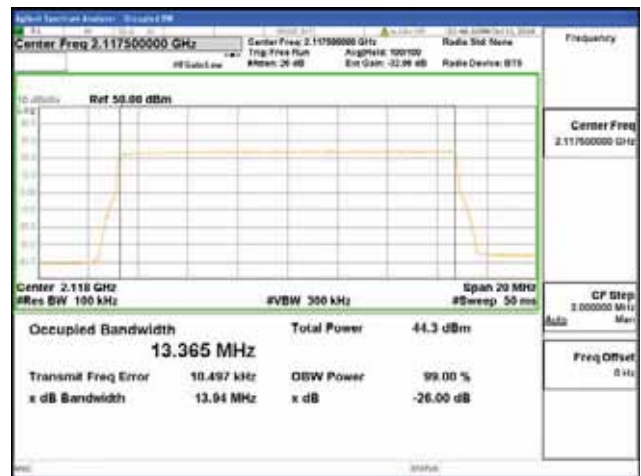

Report No.:
 CTK-2018-03329
 Page (409) / (2957)
 Pages

ANT 2
Band 66, BW 15MHz, Single 1 carrier, 4TX, Bottom

QPSK

16QAM

64QAM

256QAM

CTK Co., Ltd.
 (Ho-dong), 113, Yejik-ro, Cheoin-gu,
 Yongin-si, Gyeonggi-do, Korea
 Tel: +82-31-339-9970
 Fax: +82-31-624-9501