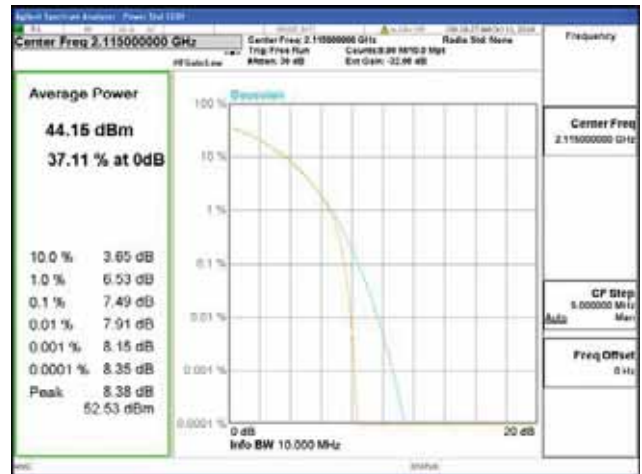

ANT 3

Band 66, BW 10MHz, Single carrier, 4TX, Bottom

QPSK

16QAM

64QAM

256QAM

Band 66, BW 10MHz, Single carrier, 4TX, Middle

QPSK