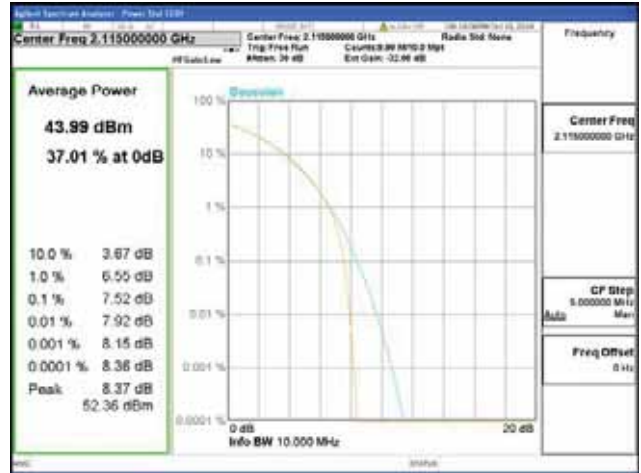

ANT 4
Band 66, BW 10MHz, Single carrier, 4TX, Bottom

16QAM