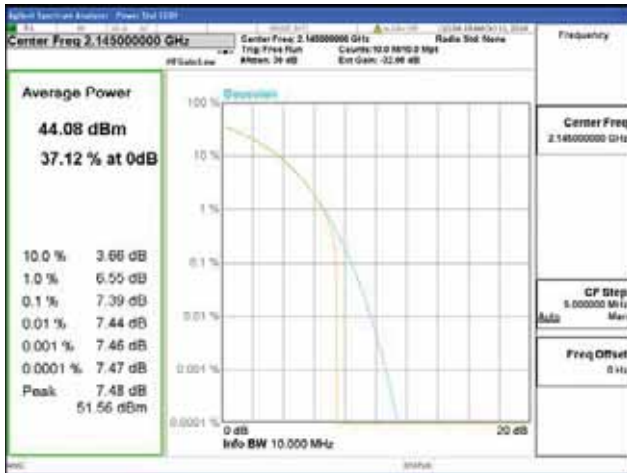

Band 66, BW 10MHz, Single carrier, 4TX, Middle

QPSK

16QAM

64QAM

256QAM

CTK Co., Ltd.
 (Ho-dong), 113, Yejik-ro, Cheoin-gu,
 Yongin-si, Gyeonggi-do, Korea
 Tel: +82-31-339-9970
 Fax: +82-31-624-9501

Report No.:
 CTK-2018-03329
 Page (319) / (2957)
 Pages