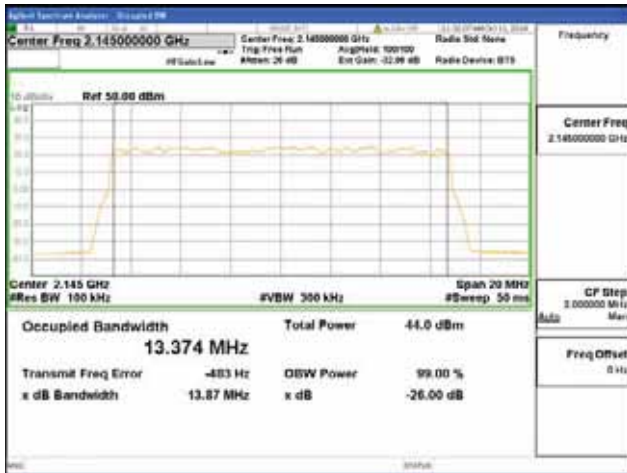

CTK Co., Ltd.
(Ho-dong), 113, Yejik-ro, Cheoin-gu,
Yongin-si, Gyeonggi-do, Korea
Tel: +82-31-339-9970
Fax: +82-31-624-9501

Report No.:
CTK-2018-03329
Page (407) / (2957)
Pages

Band 66, BW 15MHz, Single 1 carrier, 4TX, Middle

QPSK