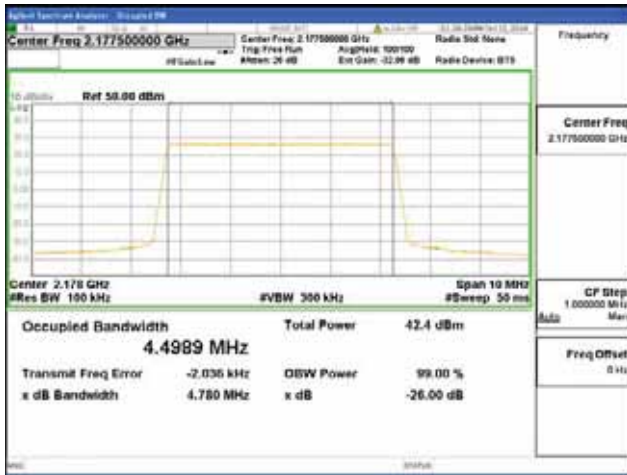

Report No.:
 CTK-2018-03329
 Page (384) / (2957)
 Pages

Band 66, BW 5MHz, Single 1 carrier, 4TX, Top

QPSK

16QAM

64QAM

256QAM

ANT 2
Band 66, BW 5MHz, Single 1 carrier, 4TX, Bottom

QPSK