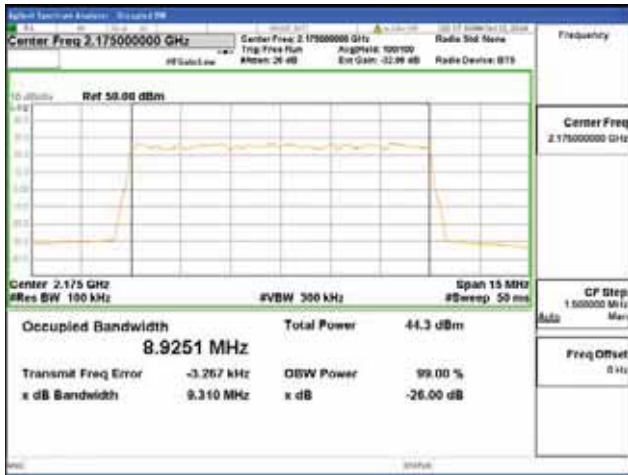

Band 66, BW 10MHz, Single 1 carrier, 4TX, Top

QPSK