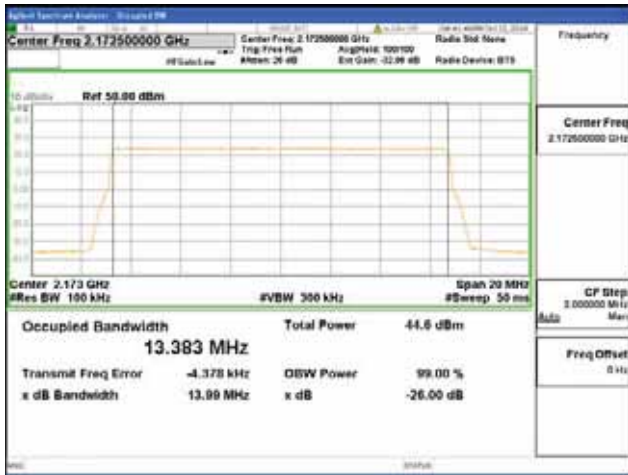

Band 66, BW 15MHz, Single 1 carrier, 4TX, Top

64QAM