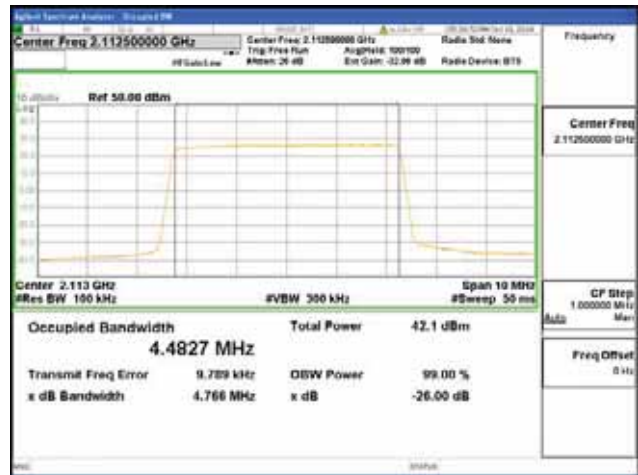

**Test Plot at Occupied Bandwidth
 ANT 1
 Band 66, BW 5MHz, Single 1 carrier, 4TX, Bottom**

QPSK

16QAM

64QAM

256QAM

CTK Co., Ltd.
 (Ho-dong), 113, Yejik-ro, Cheoin-gu,
 Yongin-si, Gyeonggi-do, Korea
 Tel: +82-31-339-9970
 Fax: +82-31-624-9501