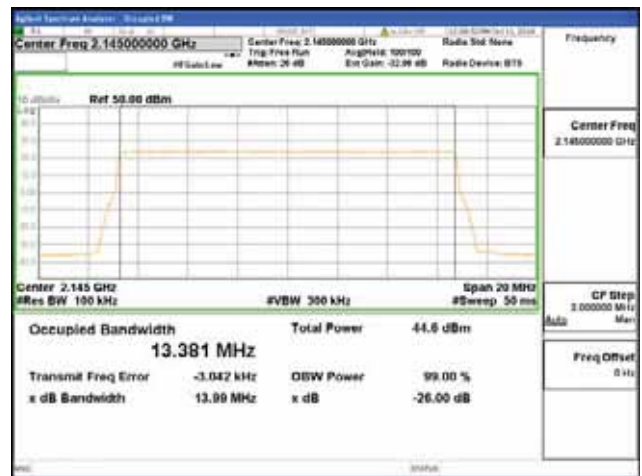

64QAM

256QAM