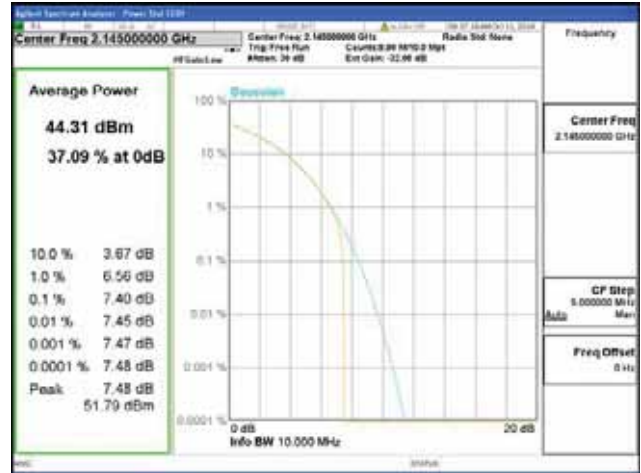

Band 66, BW 10MHz, Single carrier, 4TX, Middle

QPSK

16QAM

64QAM

256QAM

Band 66, BW 10MHz, Single carrier, 4TX, Top

QPSK

16QAM