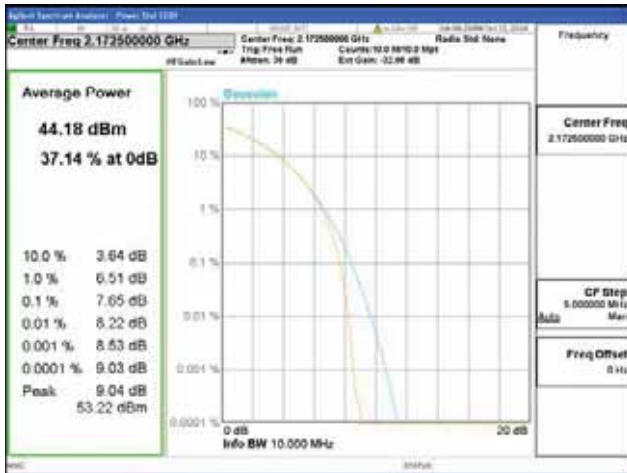

CTK Co., Ltd.
(Ho-dong), 113, Yejik-ro, Cheoin-gu,
Yongin-si, Gyeonggi-do, Korea
Tel: +82-31-339-9970
Fax: +82-31-624-9501

Report No.:
CTK-2018-03329
Page (331) / (2957)
Pages

Band 66, BW 15MHz, Single carrier, 4TX, Top

QPSK

16QAM

64QAM

256QAM