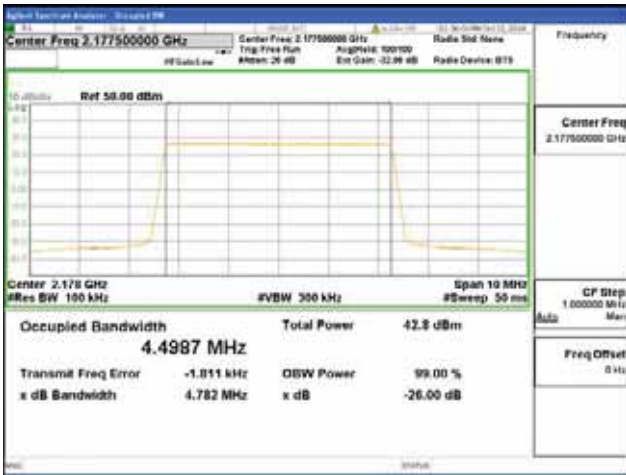

Band 66, BW 5MHz, Single 1 carrier, 4TX, Top

QPSK

16QAM

64QAM

256QAM

CTK Co., Ltd.
 (Ho-dong), 113, Yejik-ro, Cheoin-gu,
 Yongin-si, Gyeonggi-do, Korea
 Tel: +82-31-339-9970
 Fax: +82-31-624-9501

Report No.:
 CTK-2018-03329
 Page (388) / (2957)
 Pages