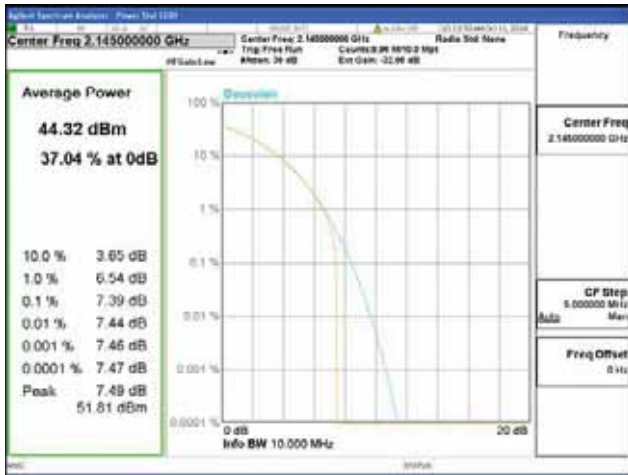

Band 66, BW 10MHz, Single carrier, 4TX, Middle

QPSK

16QAM

64QAM

256QAM

CTK Co., Ltd.
 (Ho-dong), 113, Yejik-ro, Cheoin-gu,
 Yongin-si, Gyeonggi-do, Korea
 Tel: +82-31-339-9970
 Fax: +82-31-624-9501

Report No.:
 CTK-2018-03329
 Page (322) / (2957)
 Pages