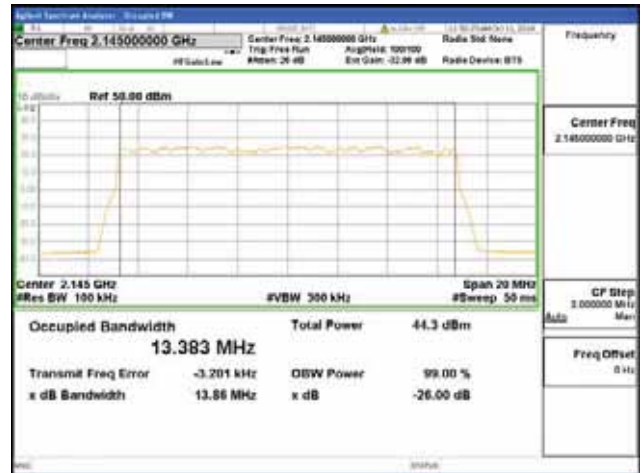

256QAM

Band 66, BW 15MHz, Single 1 carrier, 4TX, Middle

QPSK

16QAM

64QAM

256QAM

Band 66, BW 15MHz, Single 1 carrier, 4TX, Top

QPSK