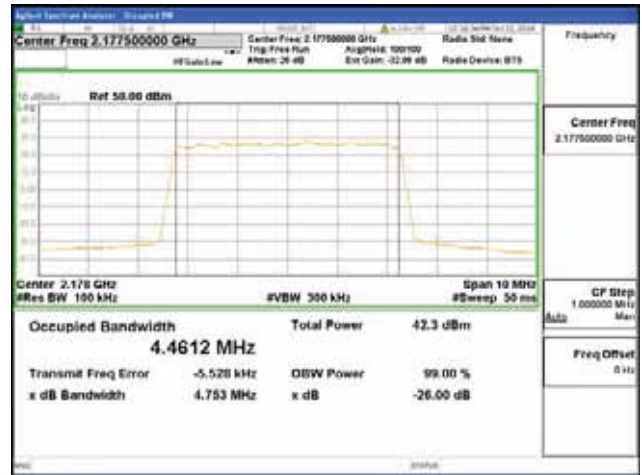

CTK Co., Ltd.
(Ho-dong), 113, Yejik-ro, Cheoin-gu,
Yongin-si, Gyeonggi-do, Korea
Tel: +82-31-339-9970
Fax: +82-31-624-9501

Report No.:
CTK-2018-03329
Page (384) / (2957)
Pages

Band 66, BW 5MHz, Single 1 carrier, 4TX, Top

QPSK

16QAM