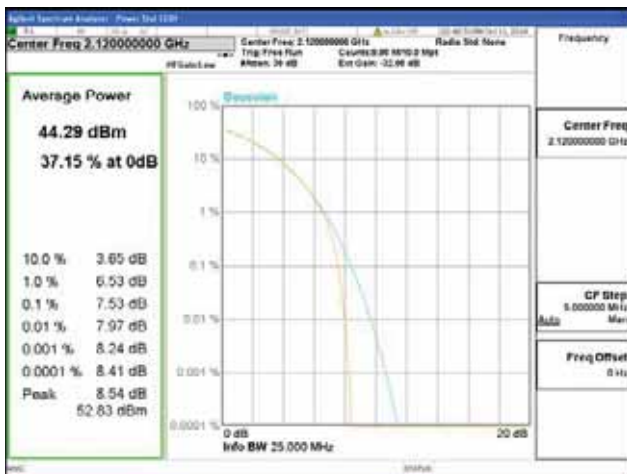

CTK Co., Ltd.
(Ho-dong), 113, Yejik-ro, Cheoin-gu,
Yongin-si, Gyeonggi-do, Korea
Tel: +82-31-339-9970
Fax: +82-31-624-9501

Report No.:
CTK-2018-03329
Page (341) / (2957)
Pages

ANT 1
Band 66, BW 20MHz, Single carrier, 4TX, Bottom

QPSK

16QAM

64QAM

256QAM