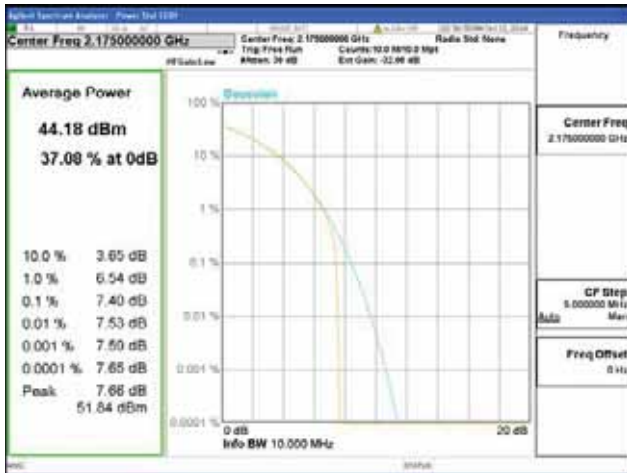

Band 66, BW 10MHz, Single carrier, 4TX, Top

QPSK

16QAM

64QAM

256QAM

CTK Co., Ltd.
 (Ho-dong), 113, Yejik-ro, Cheoin-gu,
 Yongin-si, Gyeonggi-do, Korea
 Tel: +82-31-339-9970
 Fax: +82-31-624-9501

Report No.:
 CTK-2018-03329
 Page (323) / (2957)
 Pages