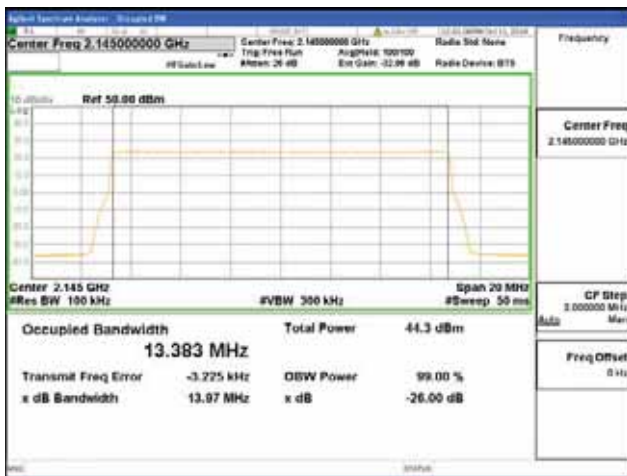

256QAM

Band 66, BW 15MHz, Single 1 carrier, 4TX, Middle

QPSK

16QAM

64QAM

256QAM

Band 66, BW 15MHz, Single 1 carrier, 4TX, Top

QPSK