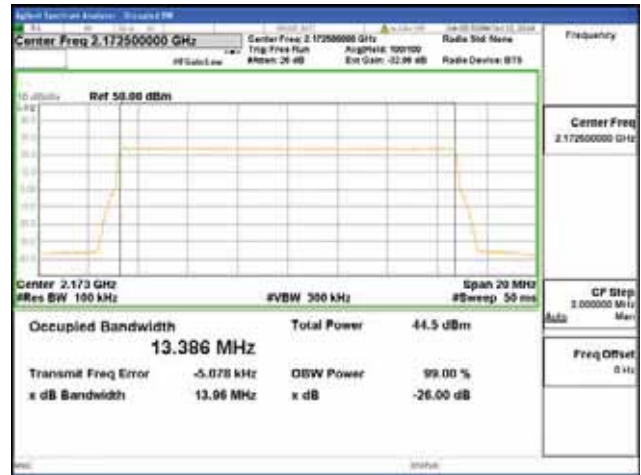

Report No.:
 CTK-2018-03329
 Page (408) / (2957)
 Pages

Band 66, BW 15MHz, Single 1 carrier, 4TX, Top

QPSK

16QAM

64QAM

256QAM

CTK Co., Ltd.
 (Ho-dong), 113, Yejik-ro, Cheoin-gu,
 Yongin-si, Gyeonggi-do, Korea
 Tel: +82-31-339-9970
 Fax: +82-31-624-9501