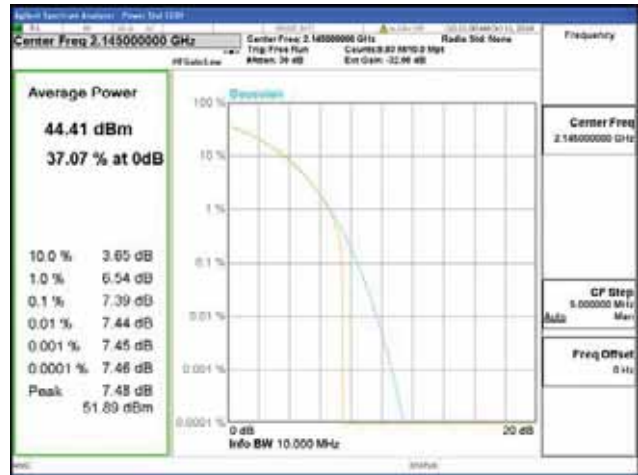

Band 66, BW 10MHz, Single carrier, 4TX, Middle

256QAM