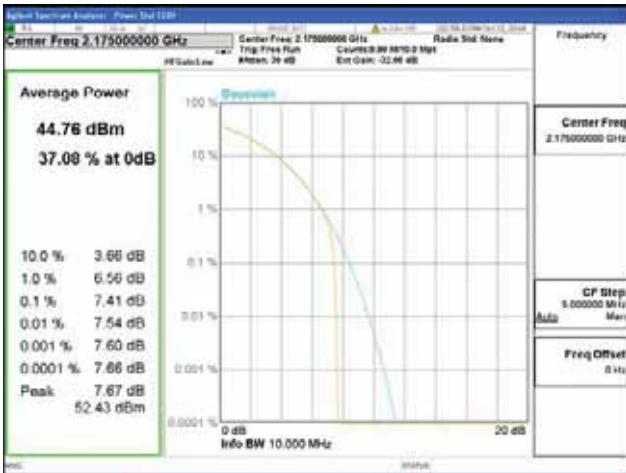

16QAM

64QAM

256QAM

Band 66, BW 10MHz, Single carrier, 4TX, Top

QPSK

16QAM

64QAM

256QAM