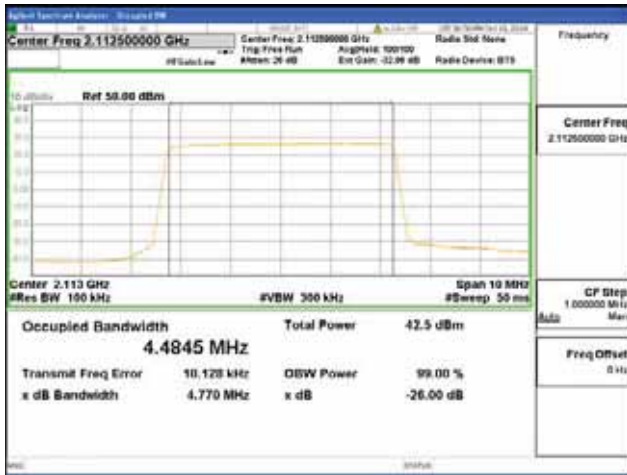

ANT 3
Band 66, BW 5MHz, Single 1 carrier, 4TX, Bottom

QPSK

16QAM

64QAM

256QAM

CTK Co., Ltd.
 (Ho-dong), 113, Yejik-ro, Cheoin-gu,
 Yongin-si, Gyeonggi-do, Korea
 Tel: +82-31-339-9970
 Fax: +82-31-624-9501

Report No.:
 CTK-2018-03329
 Page (389) / (2957)
 Pages