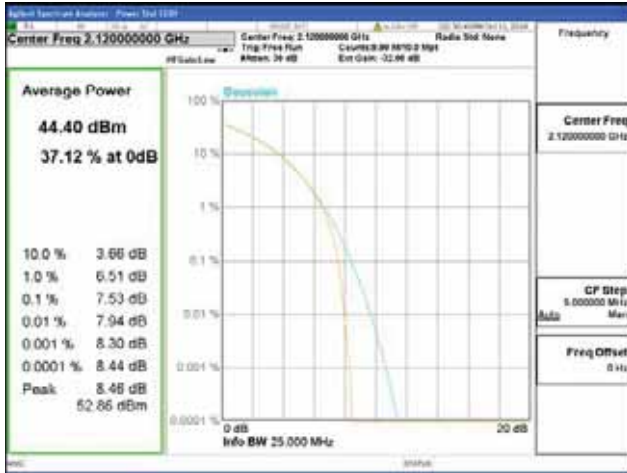

CTK Co., Ltd.
(Ho-dong), 113, Yejik-ro, Cheoin-gu,
Yongin-si, Gyeonggi-do, Korea
Tel: +82-31-339-9970
Fax: +82-31-624-9501

Report No.:
CTK-2018-03329
Page (347) / (2957)
Pages

ANT 3

Band 66, BW 20MHz, Single carrier, 4TX, Bottom

QPSK