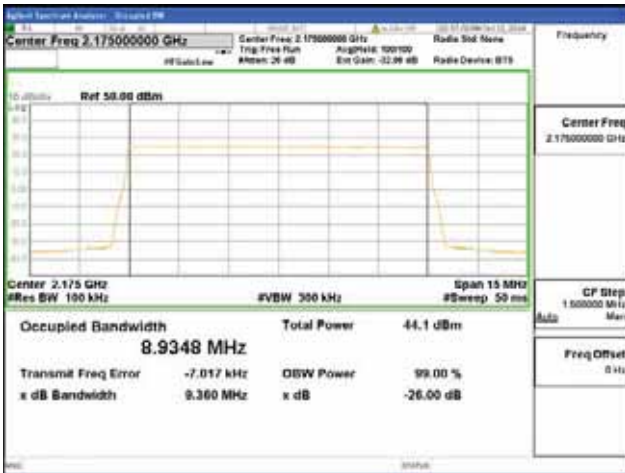

64QAM

256QAM