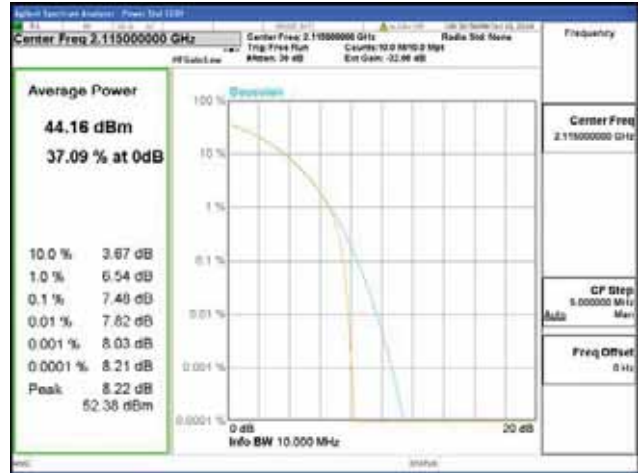

CTK Co., Ltd.
(Ho-dong), 113, Yejik-ro, Cheoin-gu,
Yongin-si, Gyeonggi-do, Korea
Tel: +82-31-339-9970
Fax: +82-31-624-9501

Report No.:
CTK-2018-03329
Page (320) / (2957)
Pages

ANT 2
Band 66, BW 10MHz, Single carrier, 4TX, Bottom

QPSK

16QAM

64QAM

256QAM