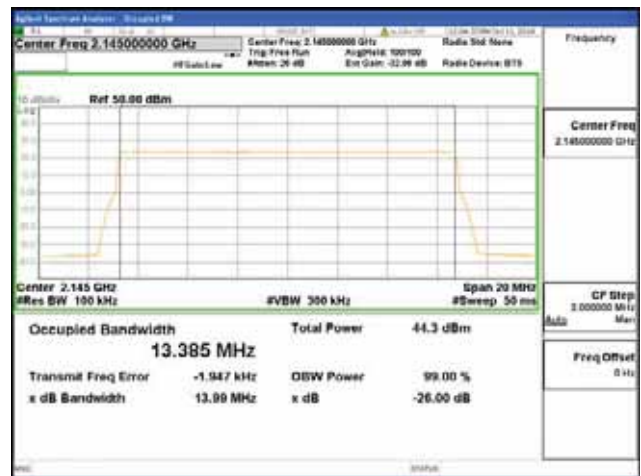

256QAM

Band 66, BW 15MHz, Single 1 carrier, 4TX, Middle

QPSK

16QAM

64QAM

256QAM

Band 66, BW 15MHz, Single 1 carrier, 4TX, Top

QPSK