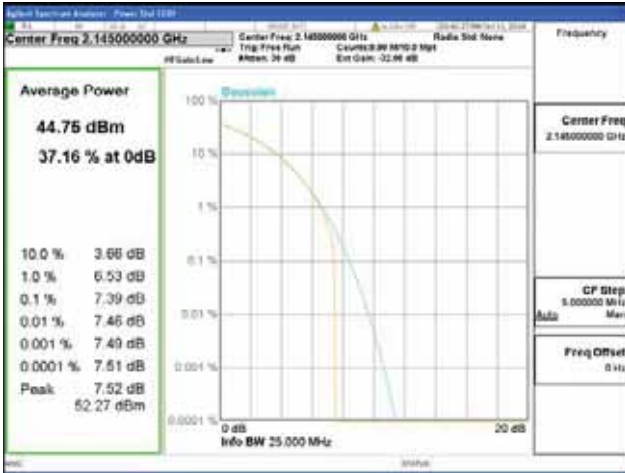

CTK Co., Ltd.
(Ho-dong), 113, Yejik-ro, Cheoin-gu,
Yongin-si, Gyeonggi-do, Korea
Tel: +82-31-339-9970
Fax: +82-31-624-9501

Report No.:
CTK-2018-03329
Page (348) / (2957)
Pages

Band 66, BW 20MHz, Single carrier, 4TX, Middle

QPSK

16QAM