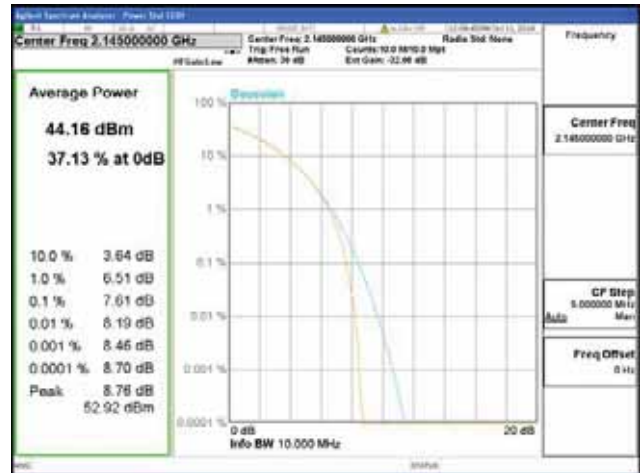

Band 66, BW 15MHz, Single carrier, 4TX, Middle

QPSK

16QAM

64QAM

256QAM

Band 66, BW 15MHz, Single carrier, 4TX, Top

QPSK

16QAM