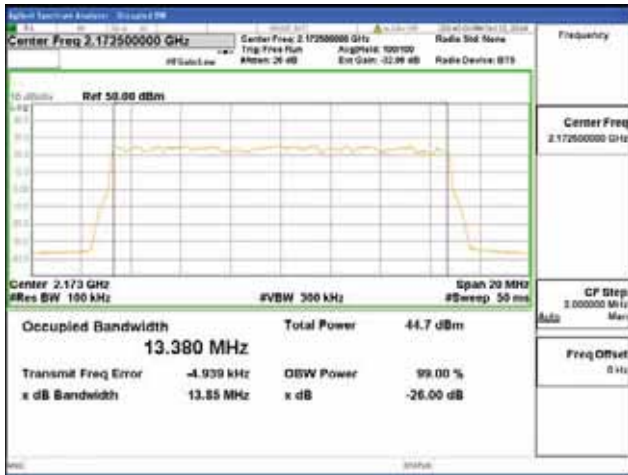

256QAM

Band 66, BW 15MHz, Single 1 carrier, 4TX, Middle

QPSK

16QAM

64QAM

256QAM

Band 66, BW 15MHz, Single 1 carrier, 4TX, Top

QPSK