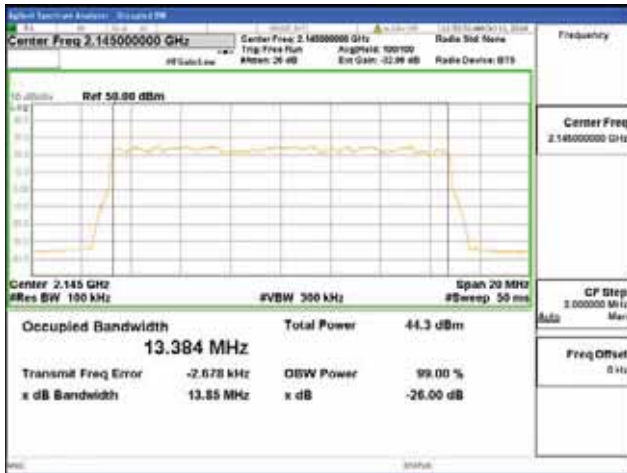

256QAM

Band 66, BW 15MHz, Single 1 carrier, 4TX, Middle

QPSK

16QAM

64QAM

256QAM

Band 66, BW 15MHz, Single 1 carrier, 4TX, Top

QPSK