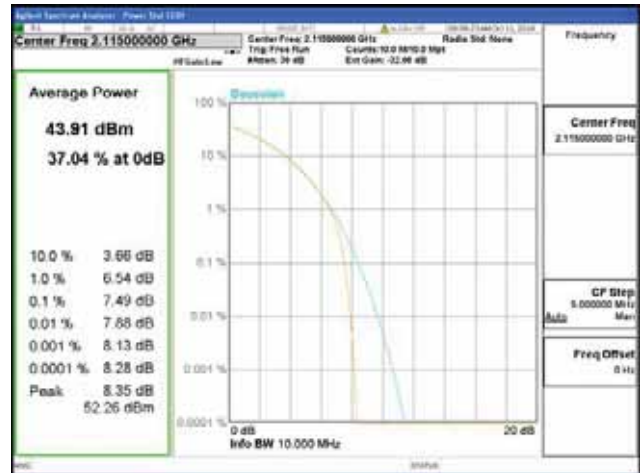

ANT 1
Band 66, BW 10MHz, Single carrier, 4TX, Bottom

QPSK

16QAM

64QAM

256QAM

CTK Co., Ltd.
 (Ho-dong), 113, Yejik-ro, Cheoin-gu,
 Yongin-si, Gyeonggi-do, Korea
 Tel: +82-31-339-9970
 Fax: +82-31-624-9501

Report No.:
 CTK-2018-03329
 Page (318) / (2957)
 Pages