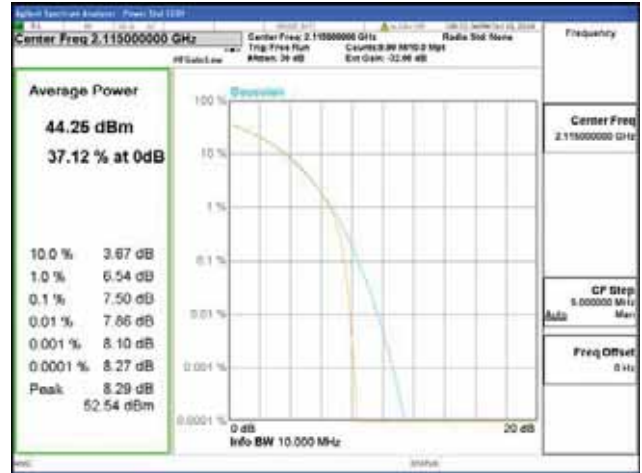

CTK Co., Ltd.
(Ho-dong), 113, Yejik-ro, Cheoin-gu,
Yongin-si, Gyeonggi-do, Korea
Tel: +82-31-339-9970
Fax: +82-31-624-9501

Report No.:
CTK-2018-03329
Page (323) / (2957)
Pages

ANT 3

Band 66, BW 10MHz, Single carrier, 4TX, Bottom

QPSK

16QAM

64QAM

256QAM