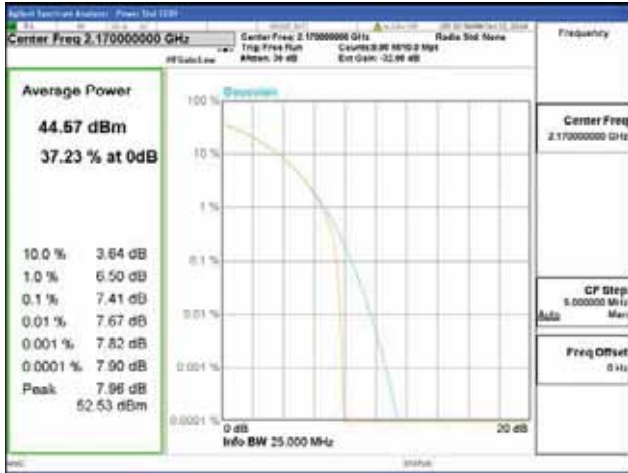

Band 66, BW 20MHz, Single carrier, 4TX, Top

QPSK