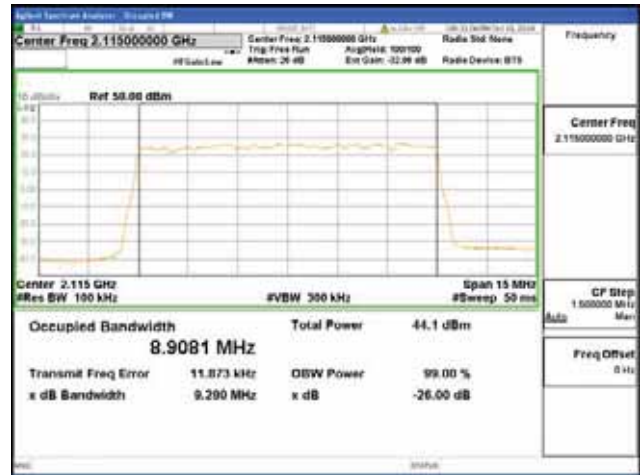

ANT 2
Band 66, BW 10MHz, Single 1 carrier, 4TX, Bottom

QPSK

16QAM