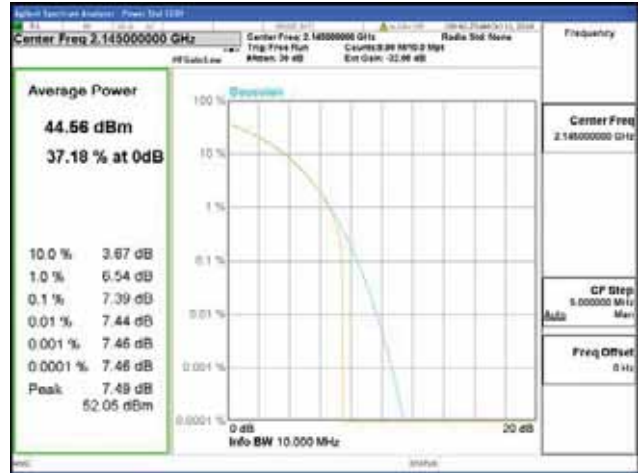

Band 66, BW 10MHz, Single carrier, 4TX, Middle

16QAM