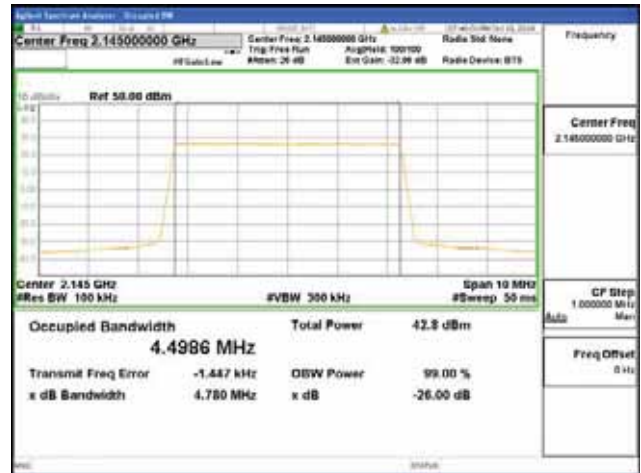

Band 66, BW 5MHz, Single 1 carrier, 4TX, Middle

QPSK

16QAM

64QAM

256QAM

Band 66, BW 5MHz, Single 1 carrier, 4TX, Top

QPSK

16QAM