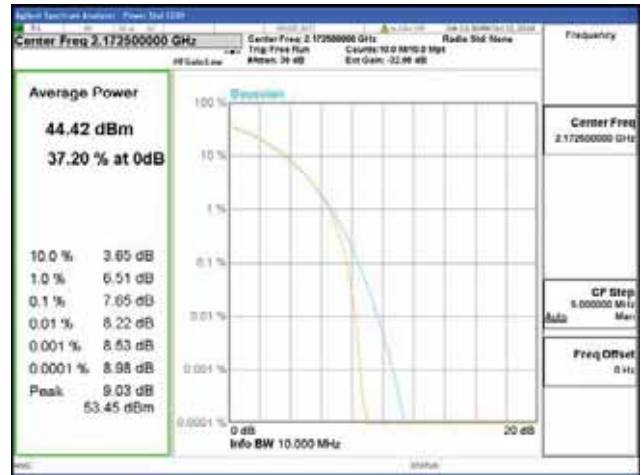

Band 66, BW 15MHz, Single carrier, 4TX, Top

QPSK

16QAM

64QAM

256QAM

CTK Co., Ltd.
 (Ho-dong), 113, Yejik-ro, Cheoin-gu,
 Yongin-si, Gyeonggi-do, Korea
 Tel: +82-31-339-9970
 Fax: +82-31-624-9501

Report No.:
 CTK-2018-03329
 Page (335) / (2957)
 Pages