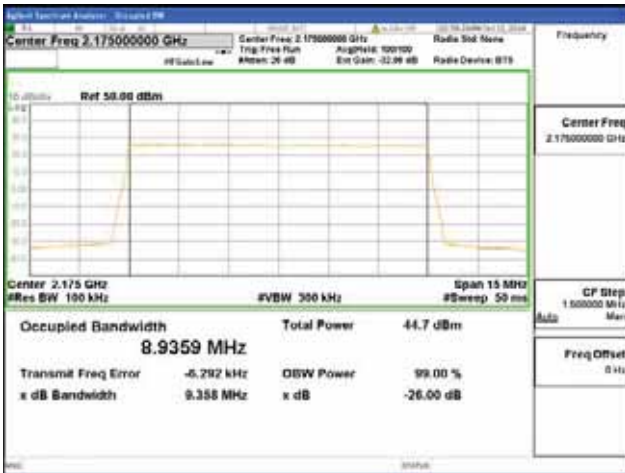

64QAM

256QAM