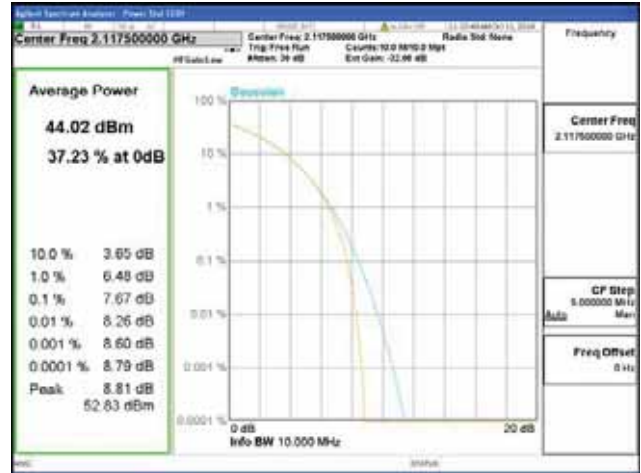

CTK Co., Ltd.
(Ho-dong), 113, Yejik-ro, Cheoin-gu,
Yongin-si, Gyeonggi-do, Korea
Tel: +82-31-339-9970
Fax: +82-31-624-9501

Report No.:
CTK-2018-03329
Page (335) / (2957)
Pages

ANT 3

Band 66, BW 15MHz, Single carrier, 4TX, Bottom

QPSK

16QAM