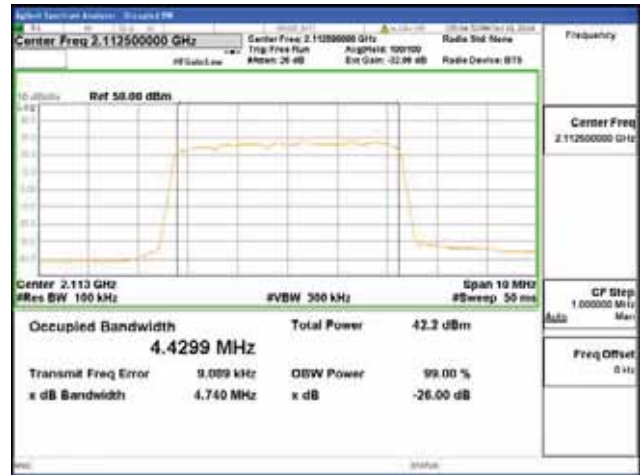

CTK Co., Ltd.
(Ho-dong), 113, Yejik-ro, Cheoin-gu,
Yongin-si, Gyeonggi-do, Korea
Tel: +82-31-339-9970
Fax: +82-31-624-9501

Report No.:
CTK-2018-03329
Page (391) / (2957)
Pages

ANT 4
Band 66, BW 5MHz, Single 1 carrier, 4TX, Bottom

QPSK

16QAM