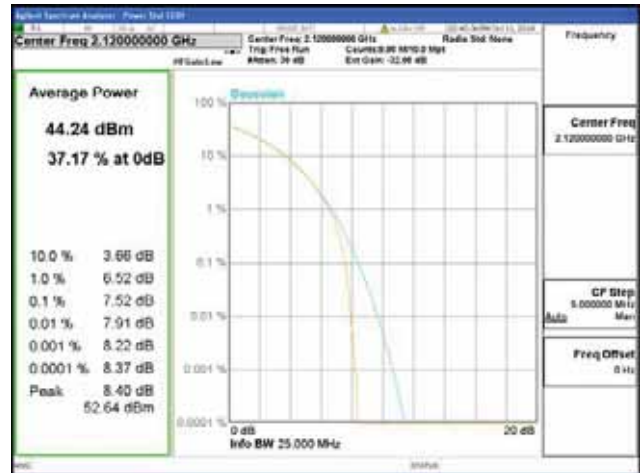

CTK Co., Ltd.
(Ho-dong), 113, Yejik-ro, Cheoin-gu,
Yongin-si, Gyeonggi-do, Korea
Tel: +82-31-339-9970
Fax: +82-31-624-9501

Report No.:
CTK-2018-03329
Page (341) / (2957)
Pages

ANT 1
Band 66, BW 20MHz, Single carrier, 4TX, Bottom

QPSK

16QAM

64QAM

256QAM