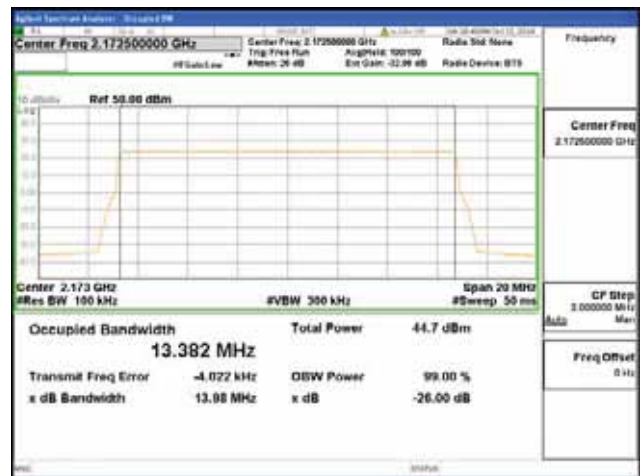

64QAM

256QAM