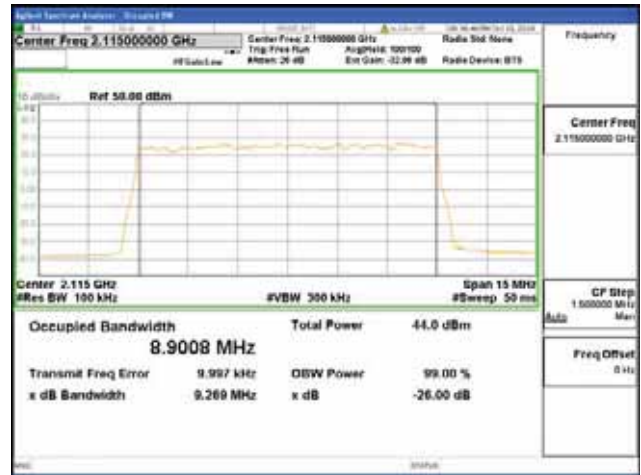

CTK Co., Ltd.
(Ho-dong), 113, Yejik-ro, Cheoin-gu,
Yongin-si, Gyeonggi-do, Korea
Tel: +82-31-339-9970
Fax: +82-31-624-9501

Report No.:
CTK-2018-03329
Page (394) / (2957)
Pages

ANT 1
Band 66, BW 10MHz, Single 1 carrier, 4TX, Bottom

QPSK

16QAM