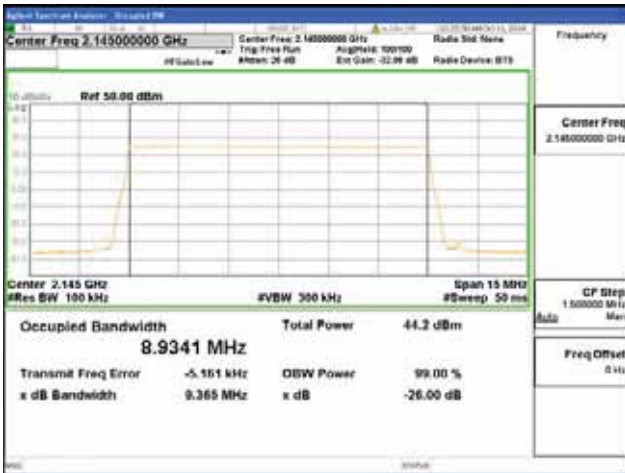

16QAM

64QAM

256QAM

Band 66, BW 10MHz, Single 1 carrier, 4TX, Middle

QPSK

16QAM

64QAM

256QAM