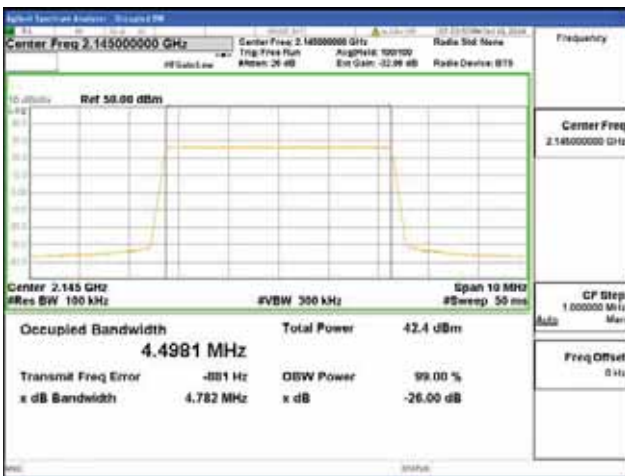

Report No.:
 CTK-2018-03329
 Page (383) / (2957)
 Pages

Band 66, BW 5MHz, Single 1 carrier, 4TX, Middle

QPSK

16QAM

64QAM

256QAM

CTK Co., Ltd.
 (Ho-dong), 113, Yejik-ro, Cheoin-gu,
 Yongin-si, Gyeonggi-do, Korea
 Tel: +82-31-339-9970
 Fax: +82-31-624-9501