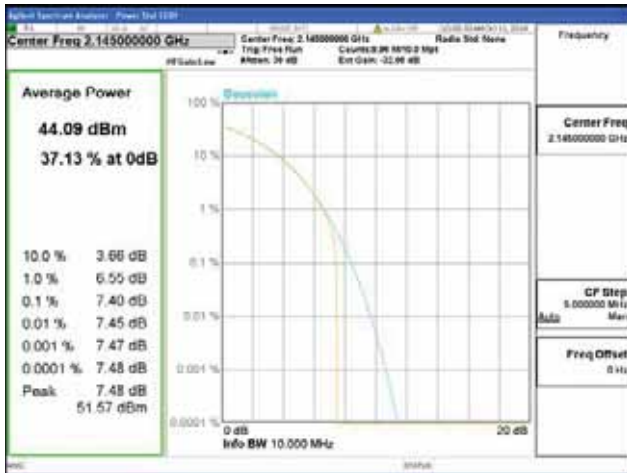

CTK Co., Ltd.
(Ho-dong), 113, Yejik-ro, Cheoin-gu,
Yongin-si, Gyeonggi-do, Korea
Tel: +82-31-339-9970
Fax: +82-31-624-9501

Report No.:
CTK-2018-03329
Page (318) / (2957)
Pages

Band 66, BW 10MHz, Single carrier, 4TX, Middle

QPSK