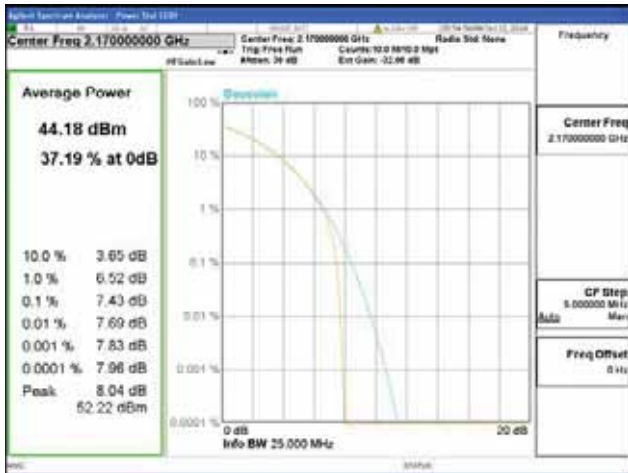

Band 66, BW 20MHz, Single carrier, 4TX, Top

64QAM