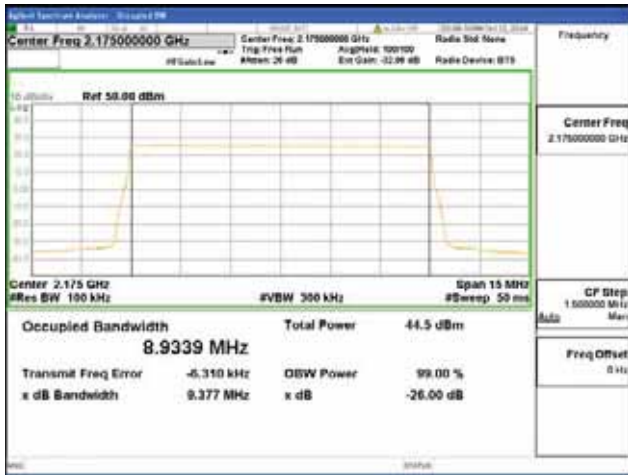

Band 66, BW 10MHz, Single 1 carrier, 4TX, Top

QPSK

16QAM

64QAM

256QAM

CTK Co., Ltd.
 (Ho-dong), 113, Yejik-ro, Cheoin-gu,
 Yongin-si, Gyeonggi-do, Korea
 Tel: +82-31-339-9970
 Fax: +82-31-624-9501

Report No.:
 CTK-2018-03329
 Page (406) / (2957)
 Pages