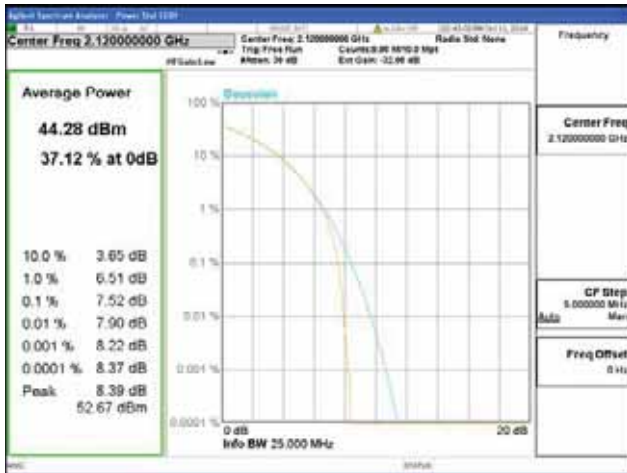

CTK Co., Ltd.
(Ho-dong), 113, Yejik-ro, Cheoin-gu,
Yongin-si, Gyeonggi-do, Korea
Tel: +82-31-339-9970
Fax: +82-31-624-9501

Report No.:
CTK-2018-03329
Page (341) / (2957)
Pages

ANT 1
Band 66, BW 20MHz, Single carrier, 4TX, Bottom

QPSK