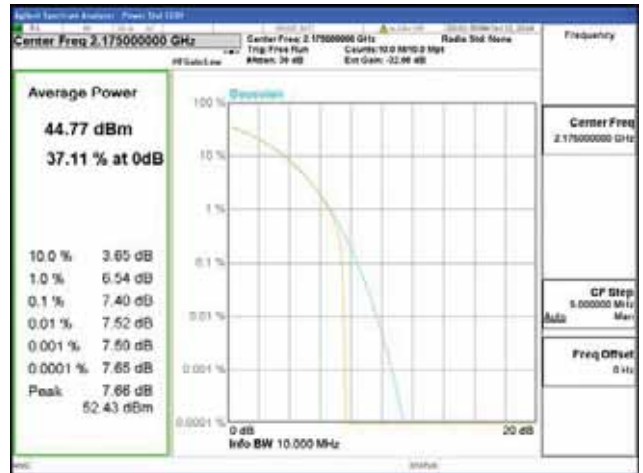

16QAM

64QAM

256QAM

Band 66, BW 10MHz, Single carrier, 4TX, Top

QPSK

16QAM

64QAM

256QAM