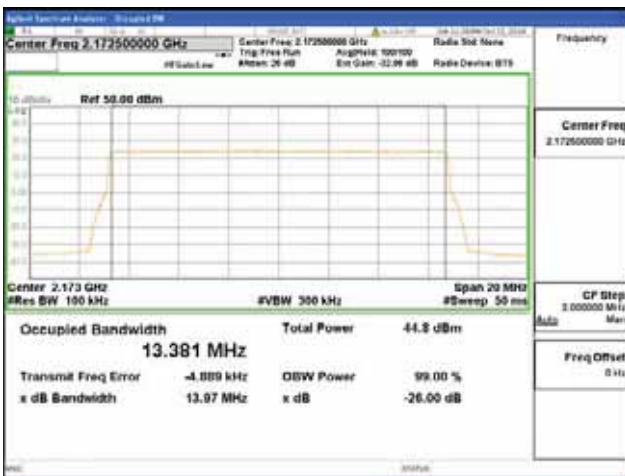

Report No.:
 CTK-2018-03329
 Page (411) / (2957)
 Pages

Band 66, BW 15MHz, Single 1 carrier, 4TX, Top

QPSK

16QAM

64QAM

256QAM

CTK Co., Ltd.
 (Ho-dong), 113, Yejik-ro, Cheoin-gu,
 Yongin-si, Gyeonggi-do, Korea
 Tel: +82-31-339-9970
 Fax: +82-31-624-9501