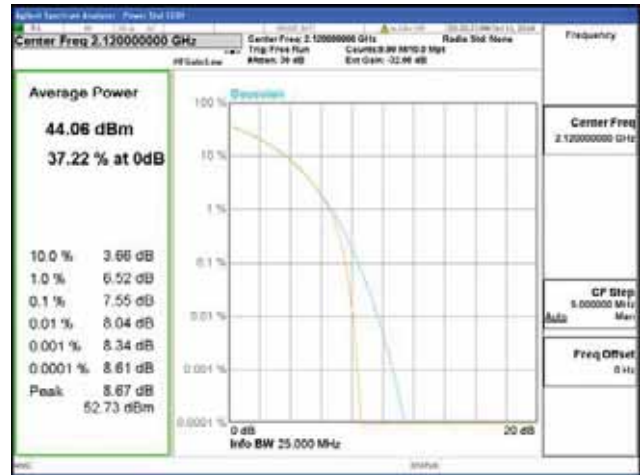

64QAM

256QAM