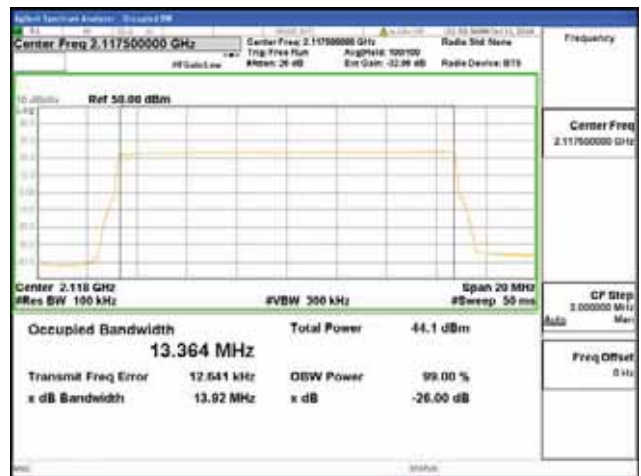

CTK Co., Ltd.
(Ho-dong), 113, Yejik-ro, Cheoin-gu,
Yongin-si, Gyeonggi-do, Korea
Tel: +82-31-339-9970
Fax: +82-31-624-9501

Report No.:
CTK-2018-03329
Page (412) / (2957)
Pages

ANT 3
Band 66, BW 15MHz, Single 1 carrier, 4TX, Bottom

QPSK

16QAM

64QAM

256QAM