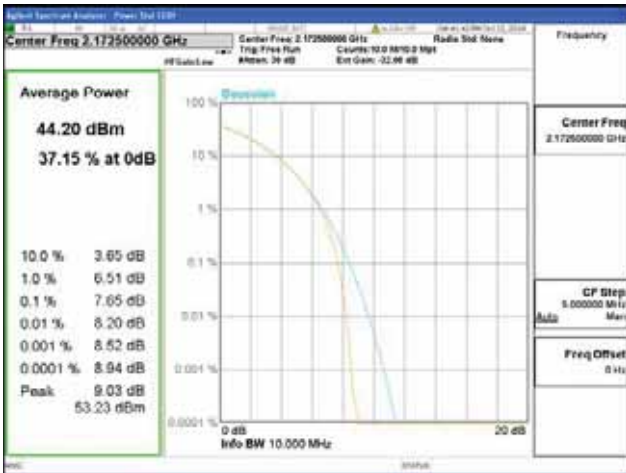

Band 66, BW 15MHz, Single carrier, 4TX Top

64QAM