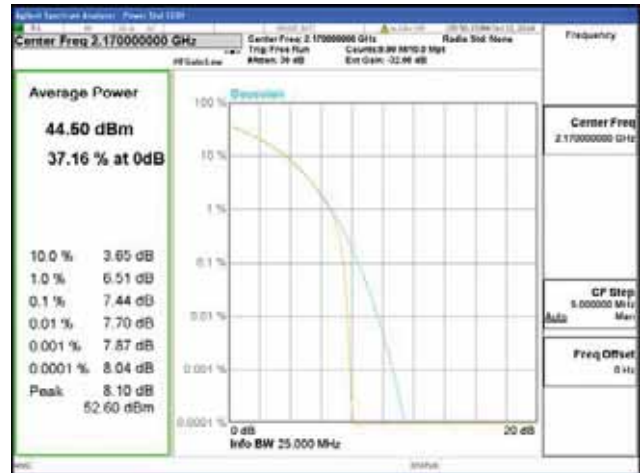

Band 66, BW 20MHz, Single carrier, 4TX, Top

QPSK

16QAM

64QAM

256QAM

CTK Co., Ltd.
 (Ho-dong), 113, Yejik-ro, Cheoin-gu,
 Yongin-si, Gyeonggi-do, Korea
 Tel: +82-31-339-9970
 Fax: +82-31-624-9501

Report No.:
 CTK-2018-03329
 Page (347) / (2957)
 Pages