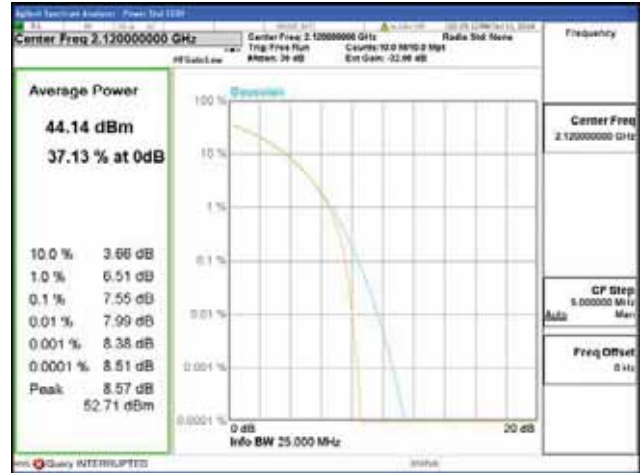

ANT 4
Band 66, BW 20MHz, Single carrier, 4TX, Bottom

QPSK

16QAM