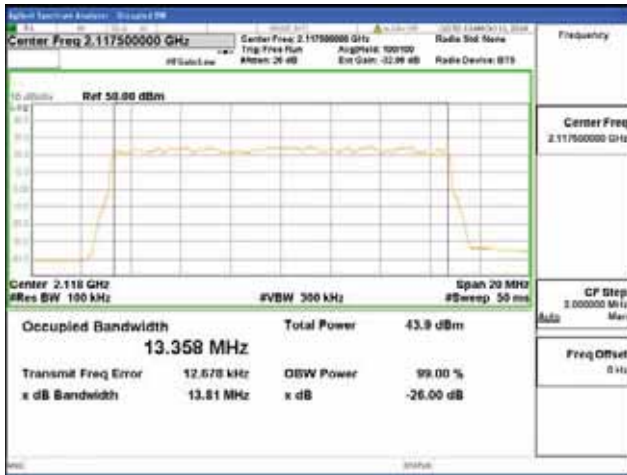

QPSK

16QAM

64QAM

256QAM

ANT 4
Band 66, BW 15MHz, Single 1 carrier, 4TX, Bottom

QPSK

16QAM

64QAM