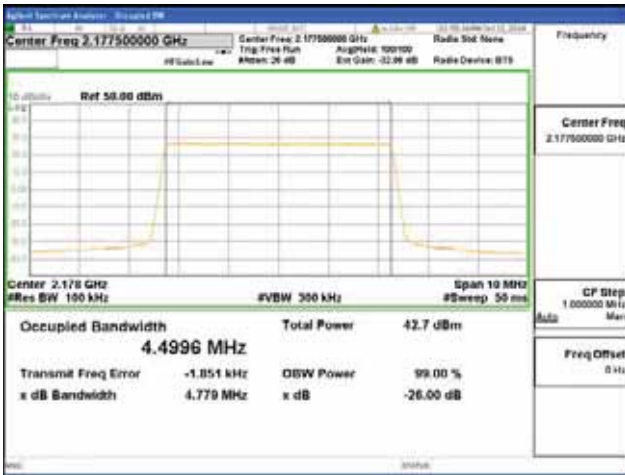

64QAM

256QAM