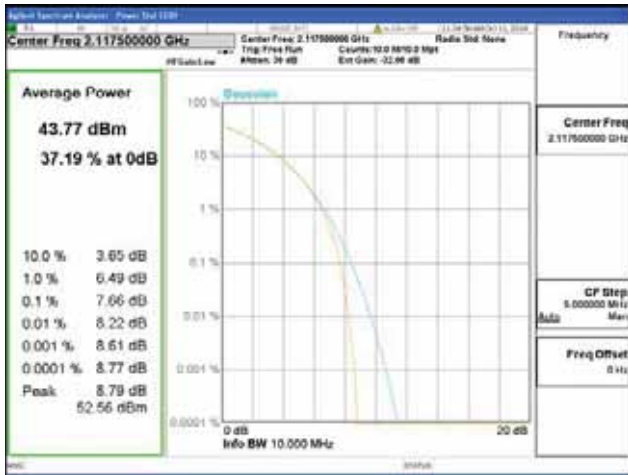

CTK Co., Ltd.
(Ho-dong), 113, Yejik-ro, Cheoin-gu,
Yongin-si, Gyeonggi-do, Korea
Tel: +82-31-339-9970
Fax: +82-31-624-9501

Report No.:
CTK-2018-03329
Page (329) / (2957)
Pages

ANT 1
Band 66, BW 15MHz, Single carrier, 4TX, Bottom

QPSK