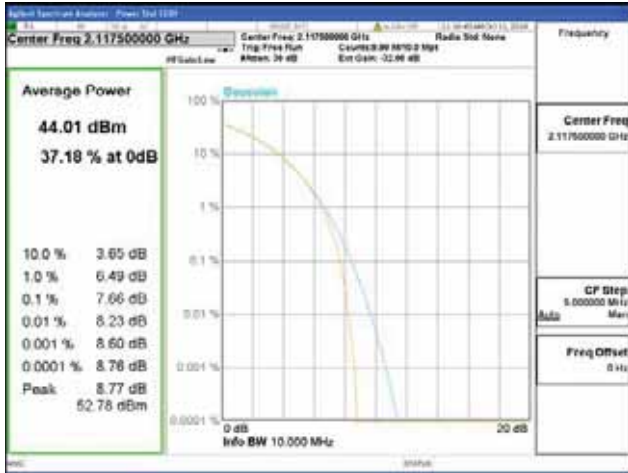

ANT 2
Band 66, BW 15MHz, Single carrier, 4TX, Bottom

QPSK

16QAM

64QAM

256QAM

CTK Co., Ltd.
 (Ho-dong), 113, Yejik-ro, Cheoin-gu,
 Yongin-si, Gyeonggi-do, Korea
 Tel: +82-31-339-9970
 Fax: +82-31-624-9501

Report No.:
 CTK-2018-03329
 Page (333) / (2957)
 Pages