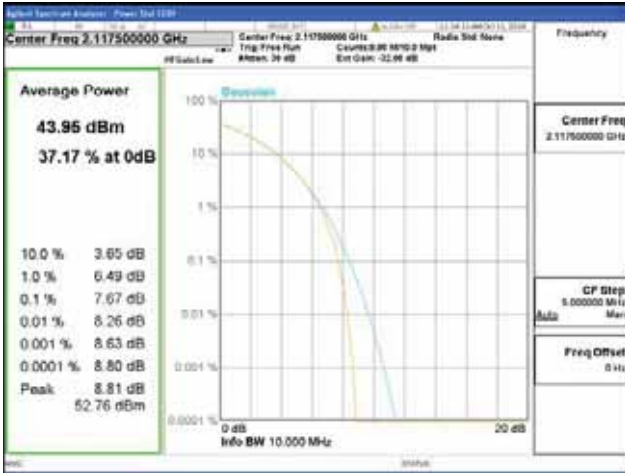

CTK Co., Ltd.
(Ho-dong), 113, Yejik-ro, Cheoin-gu,
Yongin-si, Gyeonggi-do, Korea
Tel: +82-31-339-9970
Fax: +82-31-624-9501

Report No.:
CTK-2018-03329
Page (335) / (2957)
Pages

ANT 3

Band 66, BW 15MHz, Single carrier, 4TX, Bottom

QPSK

16QAM