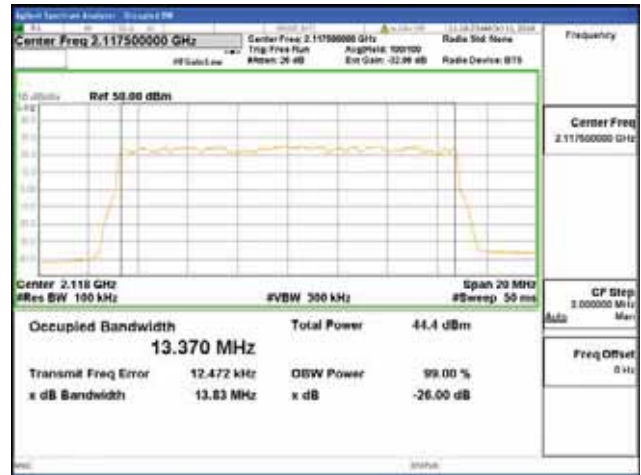

CTK Co., Ltd.
(Ho-dong), 113, Yejik-ro, Cheoin-gu,
Yongin-si, Gyeonggi-do, Korea
Tel: +82-31-339-9970
Fax: +82-31-624-9501

Report No.:
CTK-2018-03329
Page (409) / (2957)
Pages

ANT 2
Band 66, BW 15MHz, Single 1 carrier, 4TX, Bottom

QPSK

16QAM