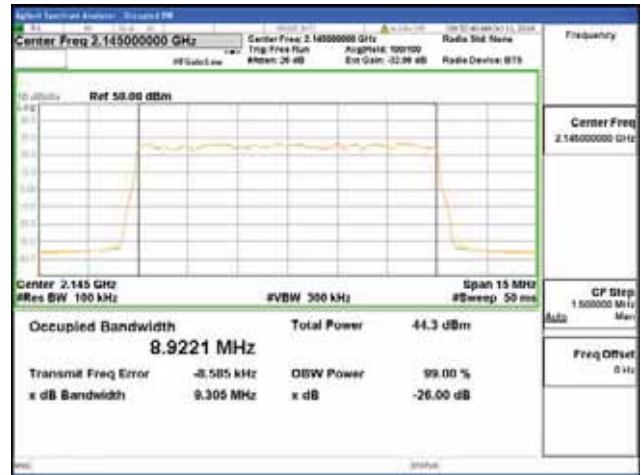

16QAM

64QAM

256QAM

Band 66, BW 10MHz, Single 1 carrier, 4TX, Middle

QPSK

16QAM

64QAM

256QAM