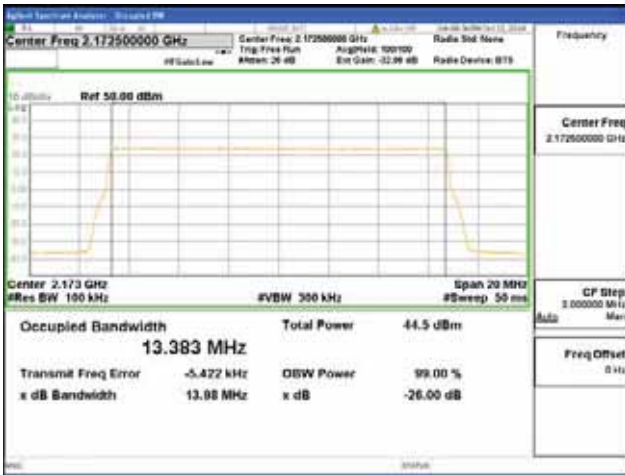

Report No.:
 CTK-2018-03329
 Page (408) / (2957)
 Pages

Band 66, BW 15MHz, Single 1 carrier, 4TX, Top

QPSK

16QAM

64QAM

256QAM

CTK Co., Ltd.
 (Ho-dong), 113, Yejik-ro, Cheoin-gu,
 Yongin-si, Gyeonggi-do, Korea
 Tel: +82-31-339-9970
 Fax: +82-31-624-9501