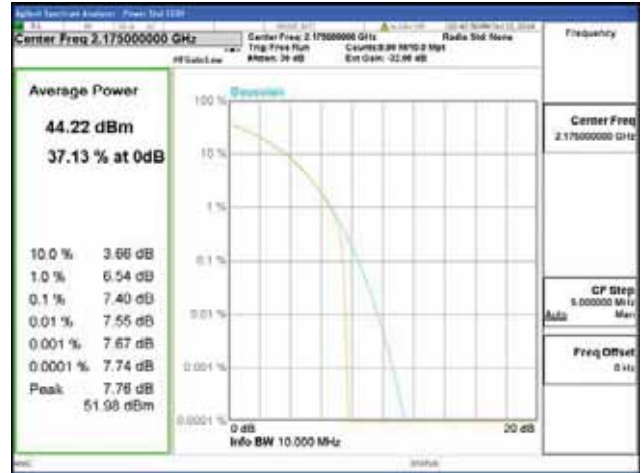

CTK Co., Ltd.
(Ho-dong), 113, Yejik-ro, Cheoin-gu,
Yongin-si, Gyeonggi-do, Korea
Tel: +82-31-339-9970
Fax: +82-31-624-9501

Report No.:
CTK-2018-03329
Page (319) / (2957)
Pages

Band 66, BW 10MHz, Single carrier, 4TX, Top

QPSK

16QAM