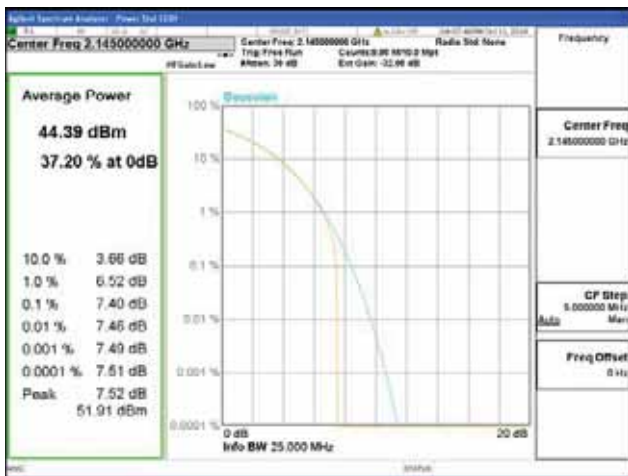

Band 66, BW 20MHz, Single carrier, 4TX, Middle

QPSK

16QAM

64QAM

256QAM

CTK Co., Ltd.
 (Ho-dong), 113, Yejik-ro, Cheoin-gu,
 Yongin-si, Gyeonggi-do, Korea
 Tel: +82-31-339-9970
 Fax: +82-31-624-9501

Report No.:
 CTK-2018-03329
 Page (346) / (2957)
 Pages