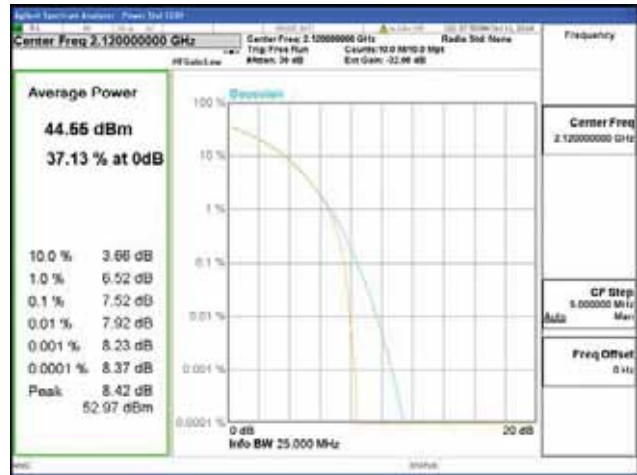

CTK Co., Ltd.
(Ho-dong), 113, Yejik-ro, Cheoin-gu,
Yongin-si, Gyeonggi-do, Korea
Tel: +82-31-339-9970
Fax: +82-31-624-9501

Report No.:
CTK-2018-03329
Page (344) / (2957)
Pages

ANT 2
Band 66, BW 20MHz, Single carrier, 4TX, Bottom

QPSK

16QAM

64QAM

256QAM