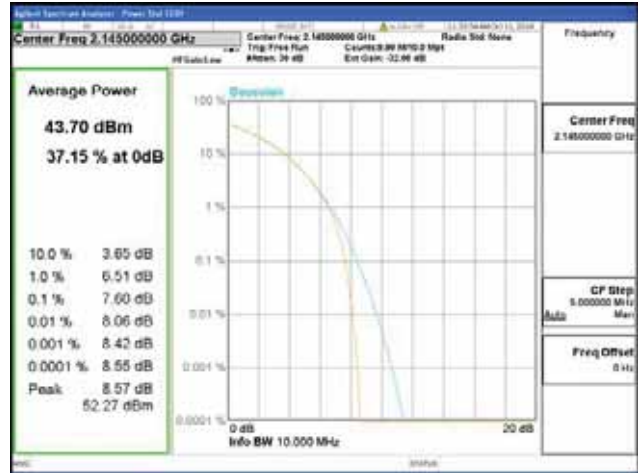

QPSK

16QAM

64QAM

256QAM

Band 66, BW 15MHz, Single carrier, 4TX, Middle

QPSK

16QAM

64QAM