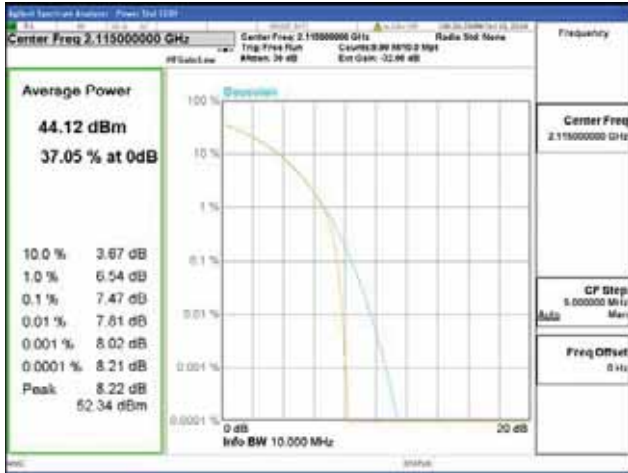

CTK Co., Ltd.
(Ho-dong), 113, Yejik-ro, Cheoin-gu,
Yongin-si, Gyeonggi-do, Korea
Tel: +82-31-339-9970
Fax: +82-31-624-9501

Report No.:
CTK-2018-03329
Page (320) / (2957)
Pages

ANT 2
Band 66, BW 10MHz, Single carrier, 4TX, Bottom

QPSK