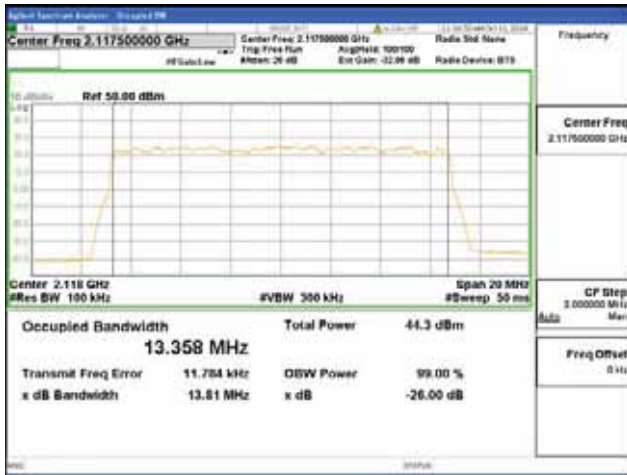

CTK Co., Ltd.
(Ho-dong), 113, Yejik-ro, Cheoin-gu,
Yongin-si, Gyeonggi-do, Korea
Tel: +82-31-339-9970
Fax: +82-31-624-9501

Report No.:
CTK-2018-03329
Page (409) / (2957)
Pages

ANT 2
Band 66, BW 15MHz, Single 1 carrier, 4TX, Bottom

QPSK

16QAM