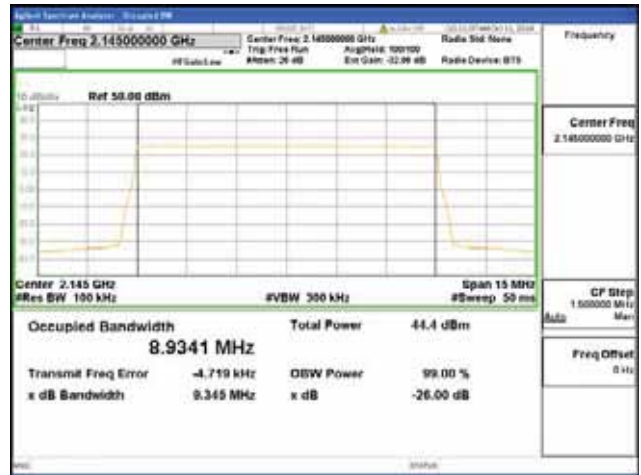

Report No.:
 CTK-2018-03329
 Page (401) / (2957)
 Pages

Band 66, BW 10MHz, Single 1 carrier, 4TX, Middle

QPSK

16QAM

64QAM

256QAM

CTK Co., Ltd.
 (Ho-dong), 113, Yejik-ro, Cheoin-gu,
 Yongin-si, Gyeonggi-do, Korea
 Tel: +82-31-339-9970
 Fax: +82-31-624-9501