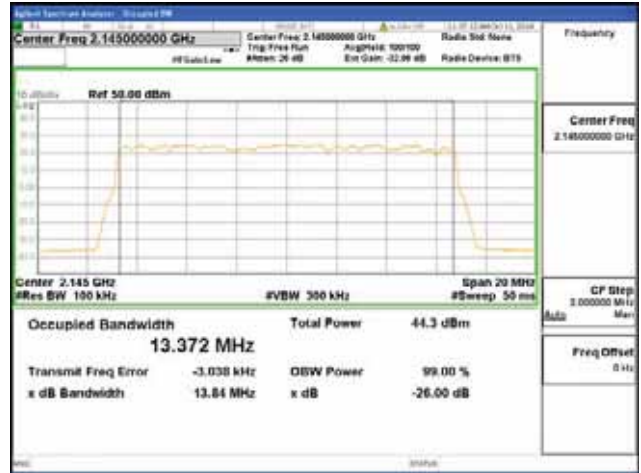

CTK Co., Ltd.
(Ho-dong), 113, Yejik-ro, Cheoin-gu,
Yongin-si, Gyeonggi-do, Korea
Tel: +82-31-339-9970
Fax: +82-31-624-9501

Report No.:
CTK-2018-03329
Page (410) / (2957)
Pages

Band 66, BW 15MHz, Single 1 carrier, 4TX, Middle

QPSK

16QAM