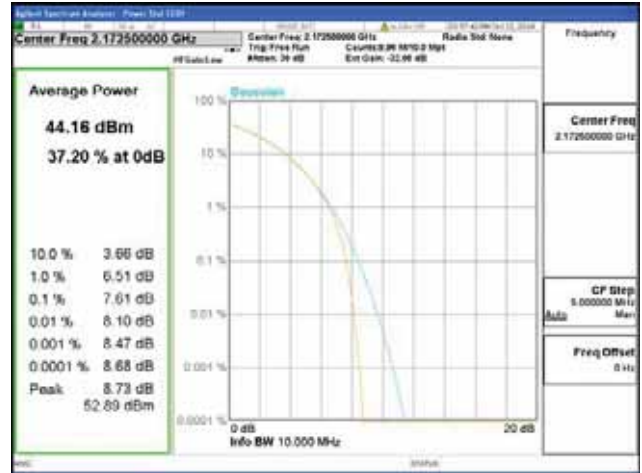

CTK Co., Ltd.
(Ho-dong), 113, Yejik-ro, Cheoin-gu,
Yongin-si, Gyeonggi-do, Korea
Tel: +82-31-339-9970
Fax: +82-31-624-9501

Report No.:
CTK-2018-03329
Page (331) / (2957)
Pages

Band 66, BW 15MHz, Single carrier, 4TX, Top

QPSK

16QAM

64QAM

256QAM