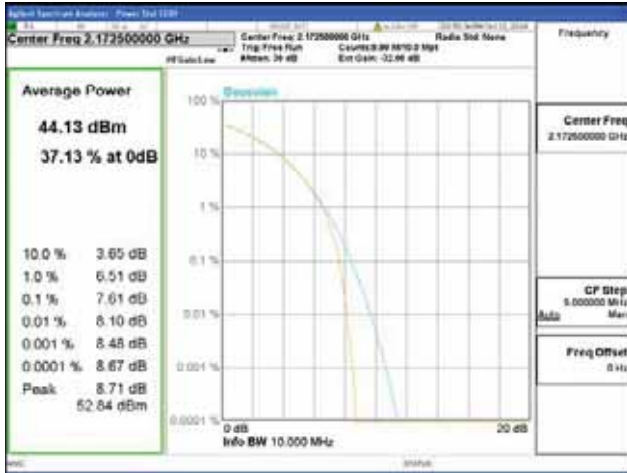

CTK Co., Ltd.
(Ho-dong), 113, Yejik-ro, Cheoin-gu,
Yongin-si, Gyeonggi-do, Korea
Tel: +82-31-339-9970
Fax: +82-31-624-9501

Report No.:
CTK-2018-03329
Page (331) / (2957)
Pages

Band 66, BW 15MHz, Single carrier, 4TX, Top

QPSK