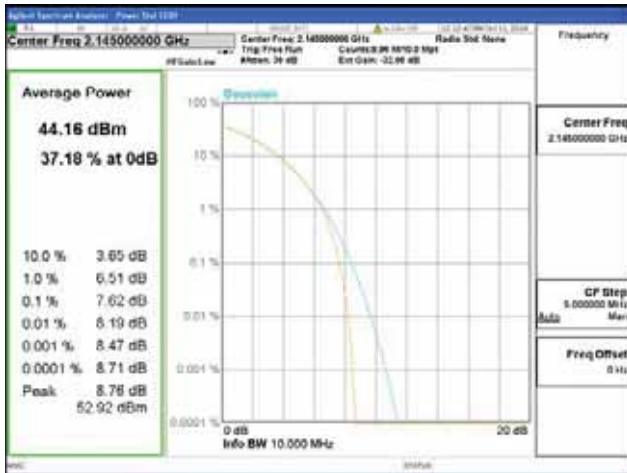

Band 66, BW 15MHz, Single carrier, 4TX, Middle

QPSK

16QAM

64QAM

256QAM

Band 66, BW 15MHz, Single carrier, 4TX, Top

QPSK

16QAM