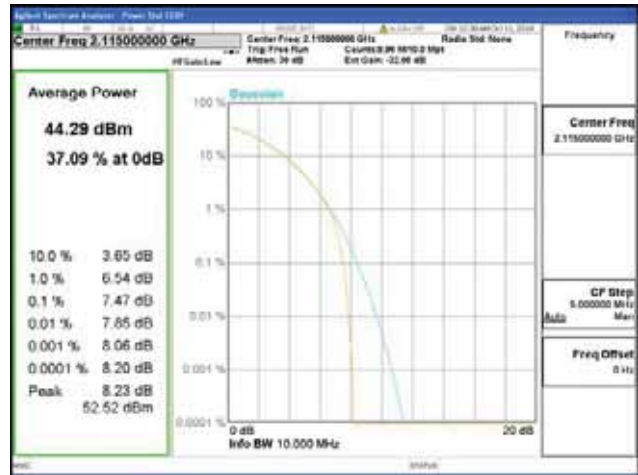

ANT 2
Band 66, BW 10MHz, Single carrier, 4TX, Bottom

QPSK

16QAM

64QAM

256QAM

CTK Co., Ltd.
 (Ho-dong), 113, Yejik-ro, Cheoin-gu,
 Yongin-si, Gyeonggi-do, Korea
 Tel: +82-31-339-9970
 Fax: +82-31-624-9501

Report No.:
 CTK-2018-03329
 Page (321) / (2957)
 Pages