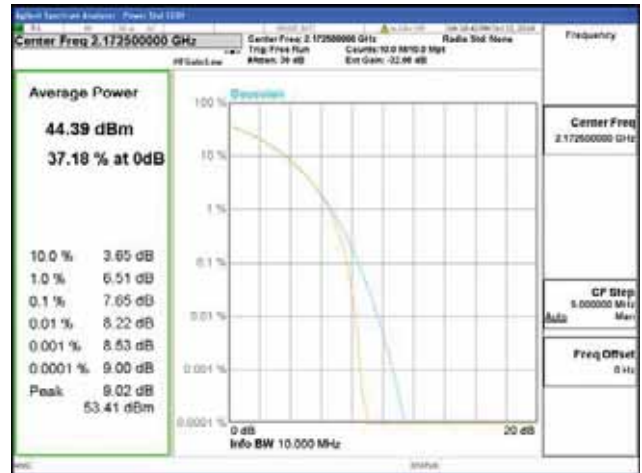

Band 66, BW 15MHz, Single carrier, 4TX, Top

256QAM