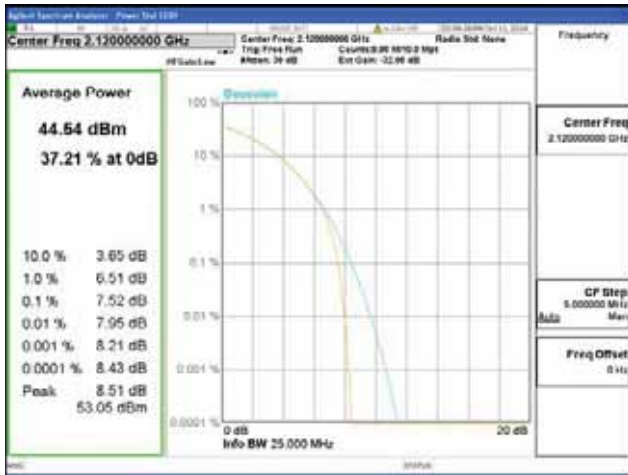

CTK Co., Ltd.
(Ho-dong), 113, Yejik-ro, Cheoin-gu,
Yongin-si, Gyeonggi-do, Korea
Tel: +82-31-339-9970
Fax: +82-31-624-9501

Report No.:
CTK-2018-03329
Page (344) / (2957)
Pages

ANT 2
Band 66, BW 20MHz, Single carrier, 4TX, Bottom

QPSK

16QAM

64QAM

256QAM