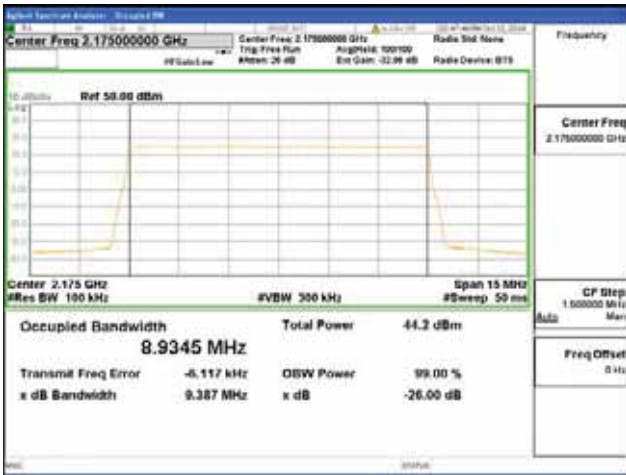

256QAM

Band 66, BW 10MHz, Single 1 carrier, 4TX, Top

QPSK

16QAM

64QAM

256QAM

ANT 2
Band 66, BW 10MHz, Single 1 carrier, 4TX, Bottom

QPSK