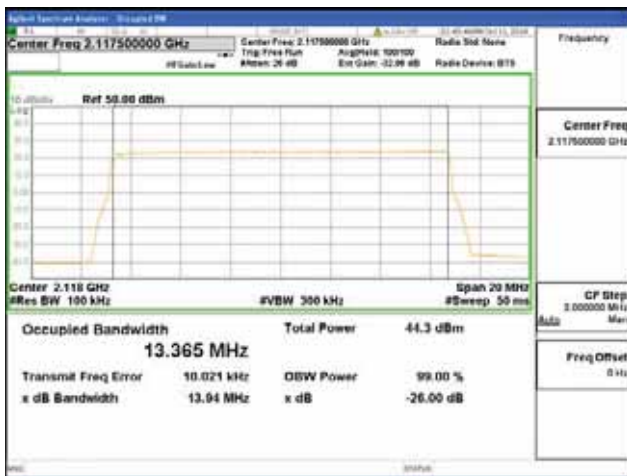

Report No.:
 CTK-2018-03329
 Page (409) / (2957)
 Pages

ANT 2
Band 66, BW 15MHz, Single 1 carrier, 4TX, Bottom

QPSK

16QAM

64QAM

256QAM

CTK Co., Ltd.
 (Ho-dong), 113, Yejik-ro, Cheoin-gu,
 Yongin-si, Gyeonggi-do, Korea
 Tel: +82-31-339-9970
 Fax: +82-31-624-9501