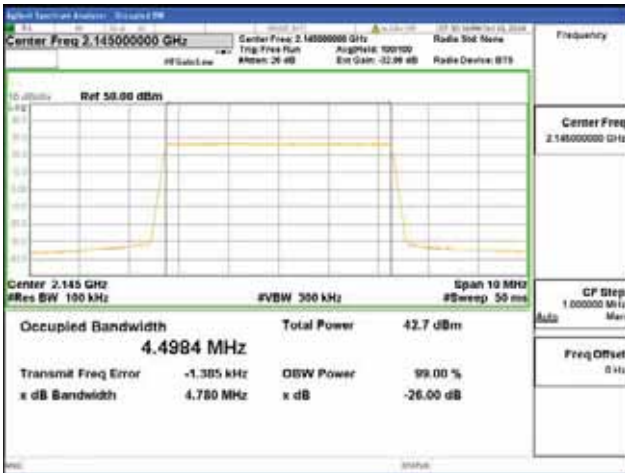

64QAM

256QAM