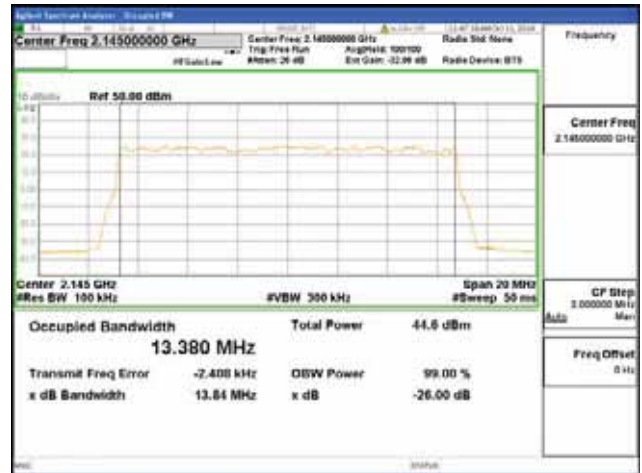

16QAM

64QAM

256QAM

CTK Co., Ltd.
 (Ho-dong), 113, Yejik-ro, Cheoin-gu,
 Yongin-si, Gyeonggi-do, Korea
 Tel: +82-31-339-9970
 Fax: +82-31-624-9501

Report No.:
 CTK-2018-03329
 Page (414) / (2957)
 Pages

Band 66, BW 15MHz, Single 1 carrier, 4TX, Top