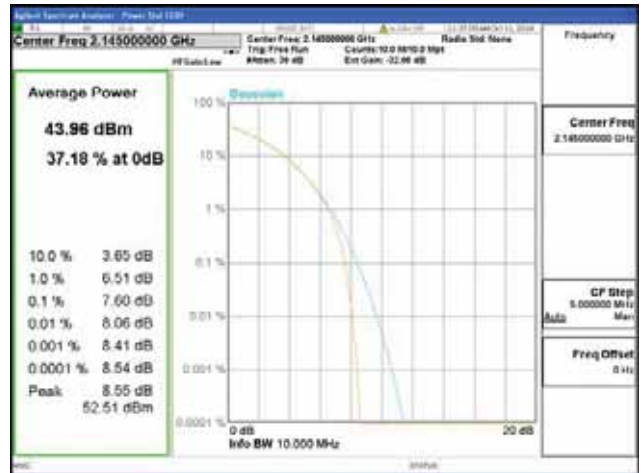

CTK Co., Ltd.
(Ho-dong), 113, Yejik-ro, Cheoin-gu,
Yongin-si, Gyeonggi-do, Korea
Tel: +82-31-339-9970
Fax: +82-31-624-9501

Report No.:
CTK-2018-03329
Page (333) / (2957)
Pages

Band 66, BW 15MHz, Single carrier, 4TX, Middle

QPSK

16QAM