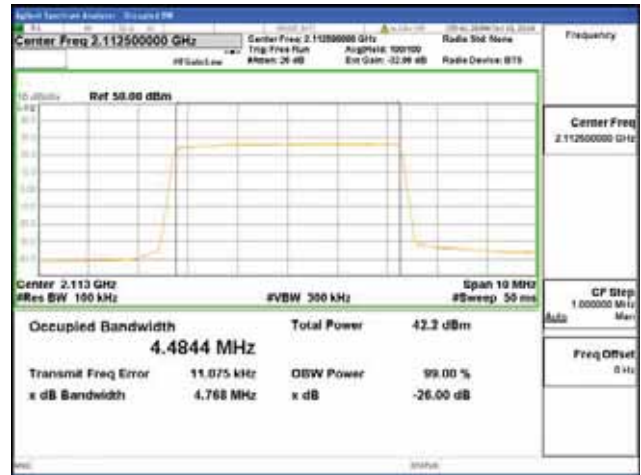

ANT 4
Band 66, BW 5MHz, Single 1 carrier, 4TX, Bottom

QPSK

16QAM

64QAM

256QAM

CTK Co., Ltd.
 (Ho-dong), 113, Yejik-ro, Cheoin-gu,
 Yongin-si, Gyeonggi-do, Korea
 Tel: +82-31-339-9970
 Fax: +82-31-624-9501

Report No.:
 CTK-2018-03329
 Page (392) / (2957)
 Pages