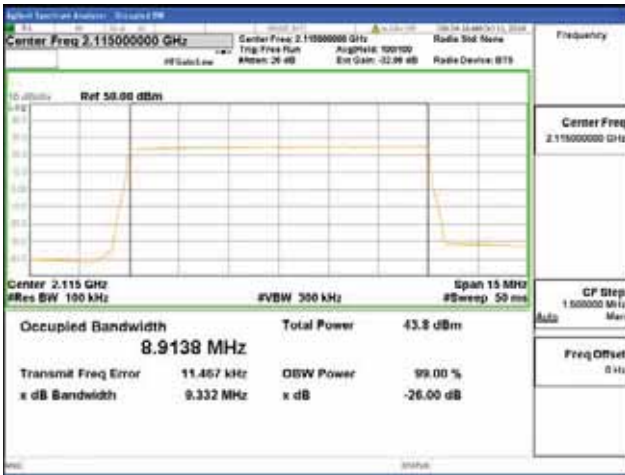

16QAM

64QAM

256QAM

Band 66, BW 10MHz, Single 1 carrier, 4TX, Middle

QPSK

16QAM

64QAM

256QAM