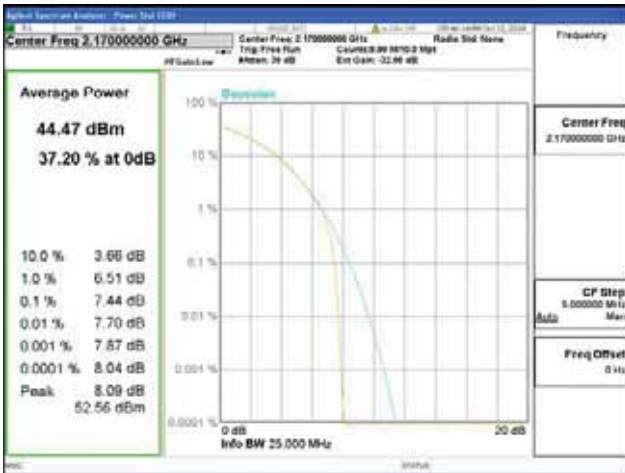

Band 66, BW 20MHz, Single carrier, 4TX, Top

QPSK

16QAM

64QAM

256QAM

CTK Co., Ltd.
 (Ho-dong), 113, Yejik-ro, Cheoin-gu,
 Yongin-si, Gyeonggi-do, Korea
 Tel: +82-31-339-9970
 Fax: +82-31-624-9501

Report No.:
 CTK-2018-03329
 Page (347) / (2957)
 Pages