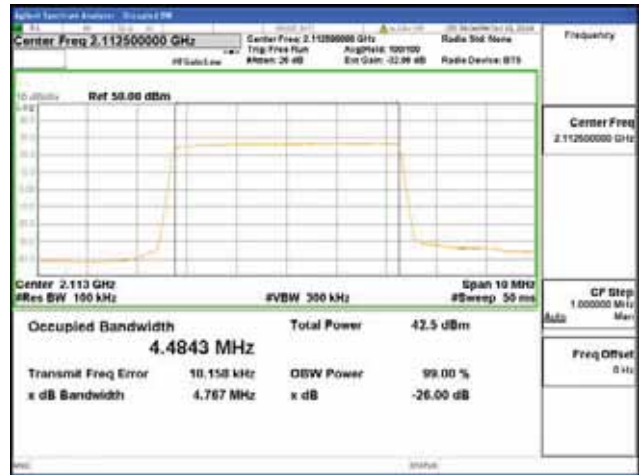

ANT 3
Band 66, BW 5MHz, Single 1 carrier, 4TX, Bottom

QPSK

16QAM

64QAM

256QAM

CTK Co., Ltd.
 (Ho-dong), 113, Yejik-ro, Cheoin-gu,
 Yongin-si, Gyeonggi-do, Korea
 Tel: +82-31-339-9970
 Fax: +82-31-624-9501

Report No.:
 CTK-2018-03329
 Page (389) / (2957)
 Pages