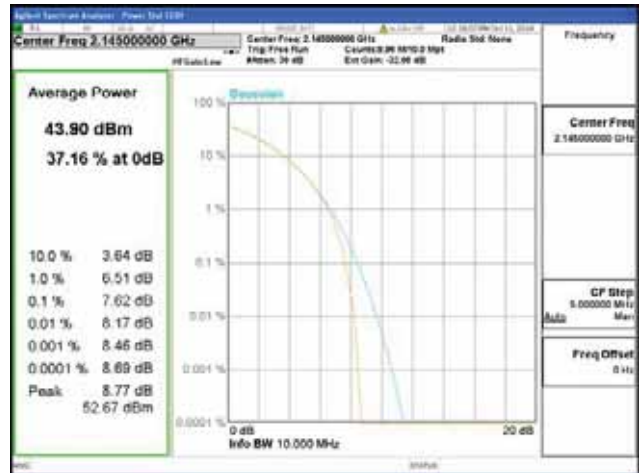

Band 66, BW 15MHz, Single carrier, 4TX, Middle

QPSK

16QAM

64QAM

256QAM

CTK Co., Ltd.
 (Ho-dong), 113, Yejik-ro, Cheoin-gu,
 Yongin-si, Gyeonggi-do, Korea
 Tel: +82-31-339-9970
 Fax: +82-31-624-9501

Report No.:
 CTK-2018-03329
 Page (334) / (2957)
 Pages