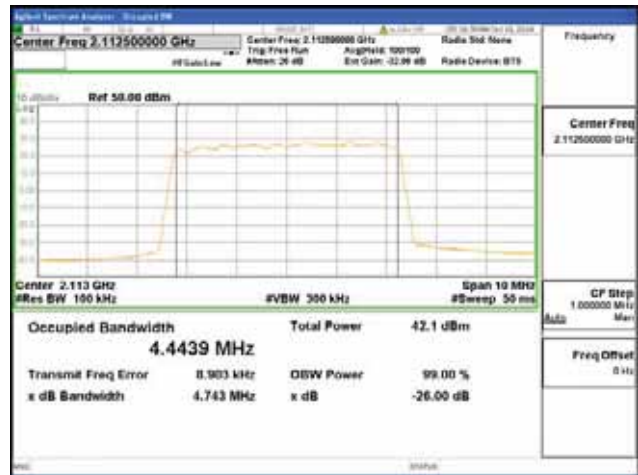

**Test Plot at Occupied Bandwidth
 ANT 1
 Band 66, BW 5MHz, Single 1 carrier, 4TX, Bottom**

QPSK

16QAM

64QAM

256QAM

CTK Co., Ltd.
 (Ho-dong), 113, Yejik-ro, Cheoin-gu,
 Yongin-si, Gyeonggi-do, Korea
 Tel: +82-31-339-9970
 Fax: +82-31-624-9501