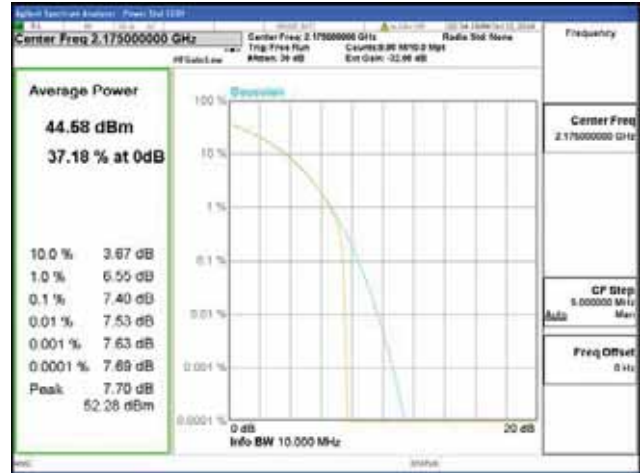

CTK Co., Ltd.
(Ho-dong), 113, Yejik-ro, Cheoin-gu,
Yongin-si, Gyeonggi-do, Korea
Tel: +82-31-339-9970
Fax: +82-31-624-9501

Report No.:
CTK-2018-03329
Page (322) / (2957)
Pages

Band 66, BW 10MHz, Single carrier, 4TX, Top

QPSK

16QAM