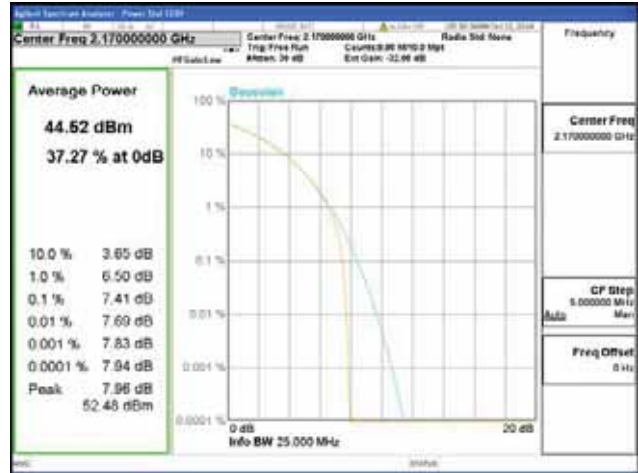

Band 66, BW 20MHz, Single carrier, 4TX, Top

16QAM