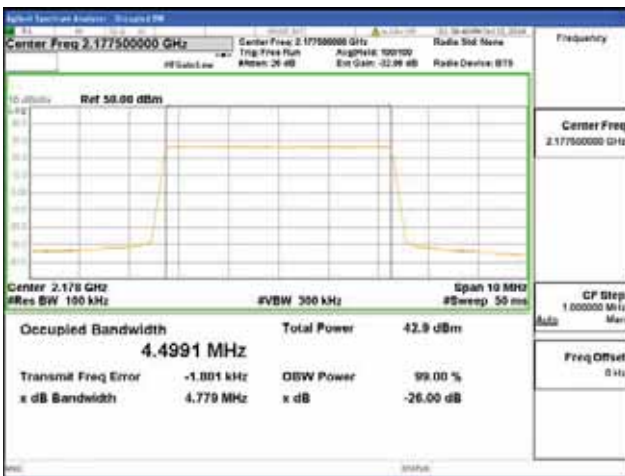

Band 66, BW 5MHz, Single 1 carrier, 4TX, Top

QPSK

16QAM

64QAM

256QAM

CTK Co., Ltd.
 (Ho-dong), 113, Yejik-ro, Cheoin-gu,
 Yongin-si, Gyeonggi-do, Korea
 Tel: +82-31-339-9970
 Fax: +82-31-624-9501

Report No.:
 CTK-2018-03329
 Page (391) / (2957)
 Pages