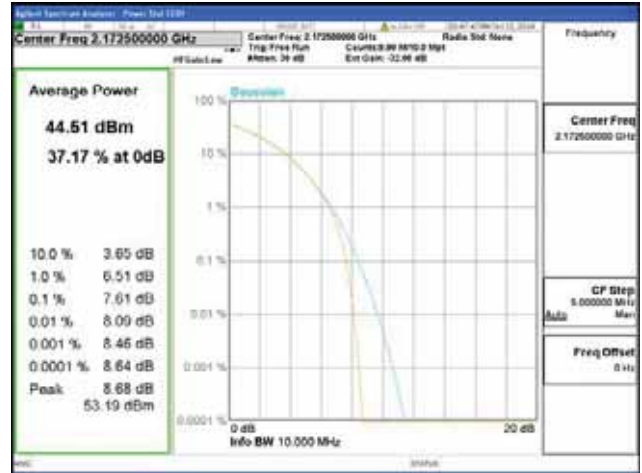

Band 66, BW 15MHz, Single carrier, 4TX, Middle

QPSK

16QAM

64QAM

256QAM

Band 66, BW 15MHz, Single carrier, 4TX, Top

QPSK

16QAM