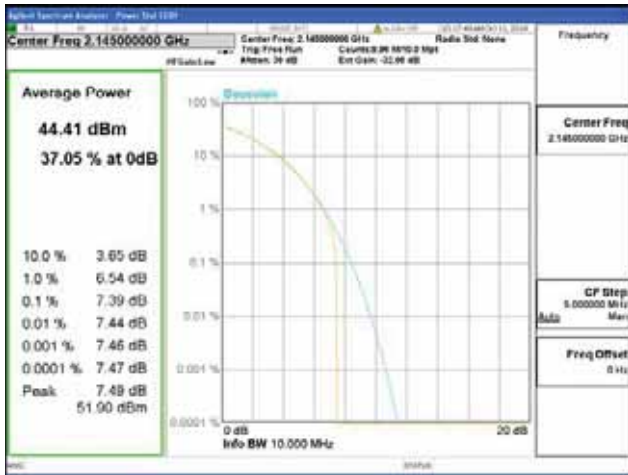

Band 66, BW 10MHz, Single carrier, 4TX, Middle

64QAM