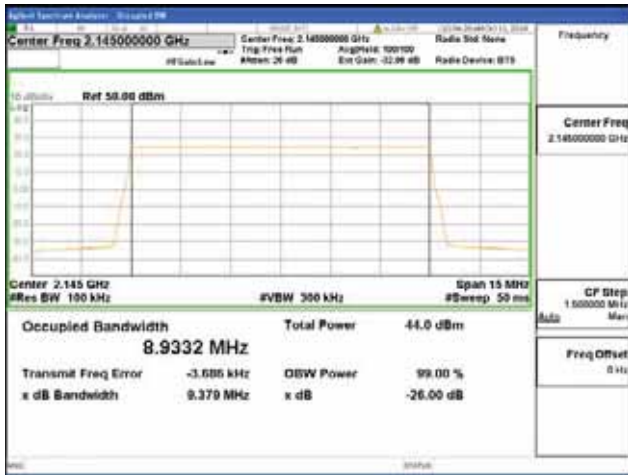

QPSK

16QAM

64QAM

256QAM

Band 66, BW 10MHz, Single 1 carrier, 4TX, Middle

QPSK

16QAM

64QAM