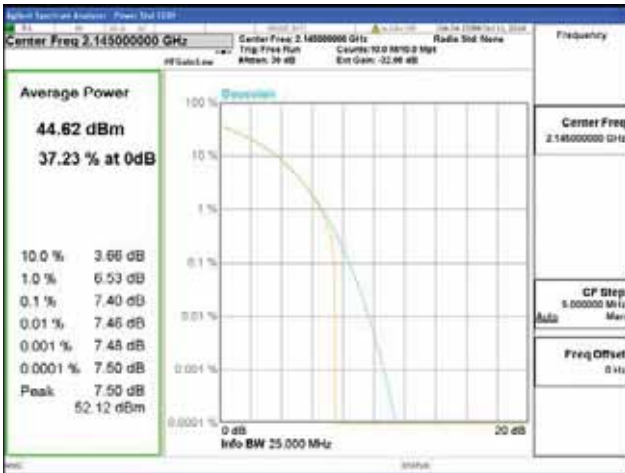

Report No.:
 CTK-2018-03329
 Page (351) / (2957)
 Pages

Band 66, BW 20MHz, Single carrier, 4TX, Middle

QPSK

16QAM

64QAM

256QAM

Band 66, BW 20MHz, Single carrier, 4TX, Top

QPSK