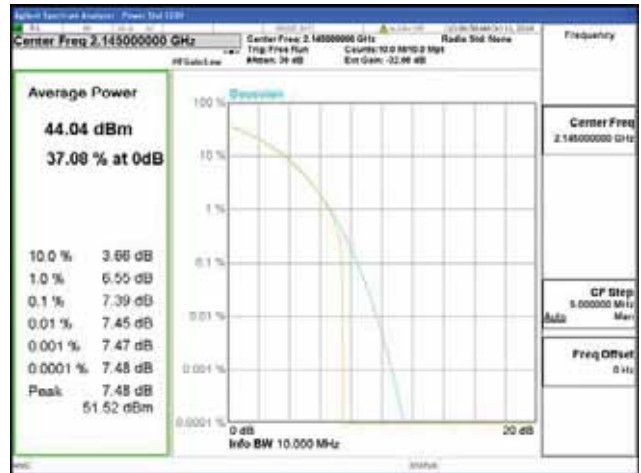

Band 66, BW 10MHz, Single carrier, 4TX, Middle

QPSK

16QAM

64QAM

256QAM

CTK Co., Ltd.
 (Ho-dong), 113, Yejik-ro, Cheoin-gu,
 Yongin-si, Gyeonggi-do, Korea
 Tel: +82-31-339-9970
 Fax: +82-31-624-9501

Report No.:
 CTK-2018-03329
 Page (319) / (2957)
 Pages