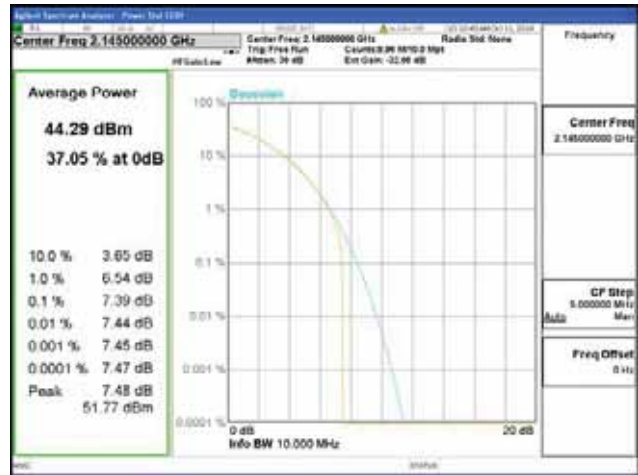

Band 66, BW 10MHz, Single carrier, 4TX, Middle

QPSK

16QAM

64QAM

256QAM

CTK Co., Ltd.
 (Ho-dong), 113, Yejik-ro, Cheoin-gu,
 Yongin-si, Gyeonggi-do, Korea
 Tel: +82-31-339-9970
 Fax: +82-31-624-9501

Report No.:
 CTK-2018-03329
 Page (322) / (2957)
 Pages