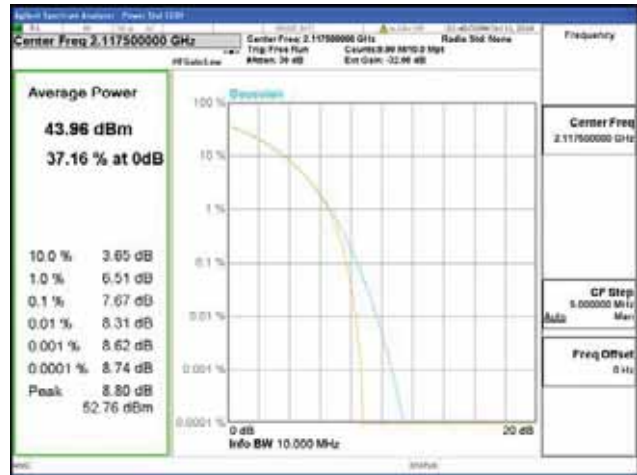

ANT 2
Band 66, BW 15MHz, Single carrier, 4TX, Bottom

QPSK

16QAM

64QAM

256QAM

CTK Co., Ltd.
 (Ho-dong), 113, Yejik-ro, Cheoin-gu,
 Yongin-si, Gyeonggi-do, Korea
 Tel: +82-31-339-9970
 Fax: +82-31-624-9501

Report No.:
 CTK-2018-03329
 Page (333) / (2957)
 Pages