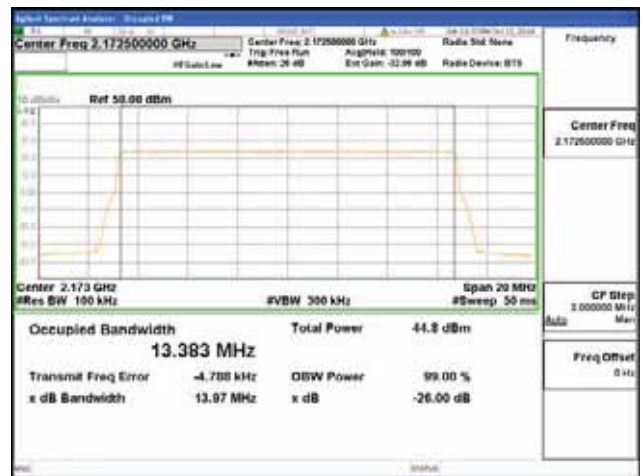

Report No.:
 CTK-2018-03329
 Page (411) / (2957)
 Pages

Band 66, BW 15MHz, Single 1 carrier, 4TX, Top

QPSK

16QAM

64QAM

256QAM

CTK Co., Ltd.
 (Ho-dong), 113, Yejik-ro, Cheoin-gu,
 Yongin-si, Gyeonggi-do, Korea
 Tel: +82-31-339-9970
 Fax: +82-31-624-9501