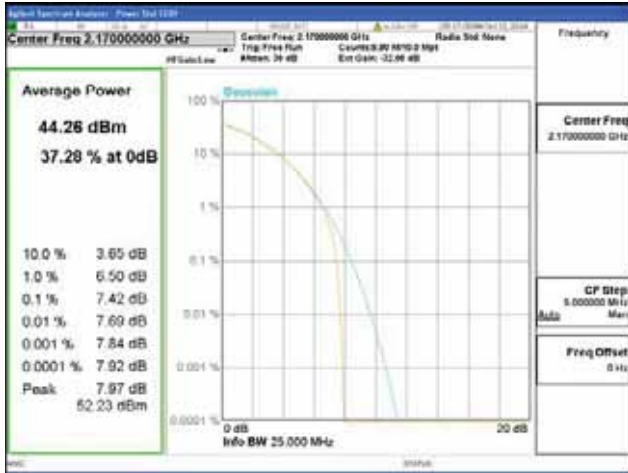

Band 66, BW 20MHz, Single carrier, 4TX, Middle

QPSK

16QAM

64QAM

256QAM

Band 66, BW 20MHz, Single carrier, 4TX, Top

QPSK

16QAM