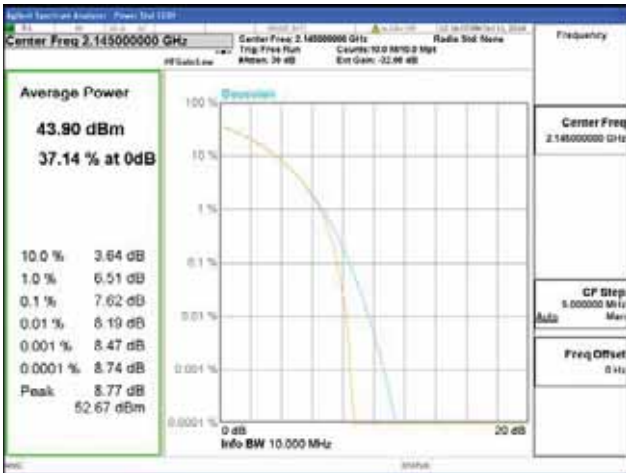

Band 66, BW 15MHz, Single carrier, 4TX, Middle

QPSK

16QAM

64QAM

256QAM

CTK Co., Ltd.
 (Ho-dong), 113, Yejik-ro, Cheoin-gu,
 Yongin-si, Gyeonggi-do, Korea
 Tel: +82-31-339-9970
 Fax: +82-31-624-9501

Report No.:
 CTK-2018-03329
 Page (334) / (2957)
 Pages