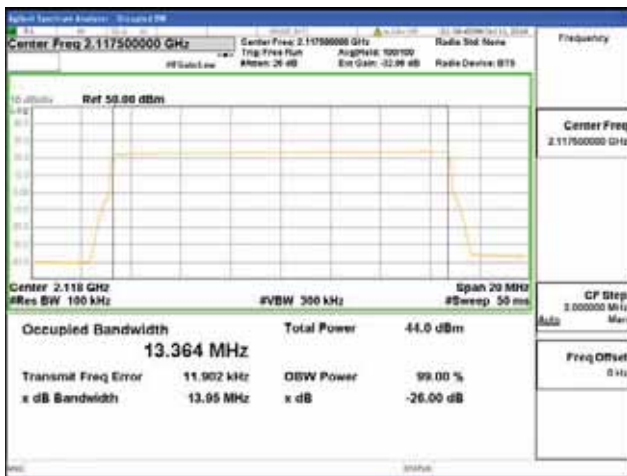

ANT 1
Band 66, BW 15MHz, Single 1 carrier, 4TX, Bottom

QPSK

16QAM

64QAM

256QAM

CTK Co., Ltd.
 (Ho-dong), 113, Yejik-ro, Cheoin-gu,
 Yongin-si, Gyeonggi-do, Korea
 Tel: +82-31-339-9970
 Fax: +82-31-624-9501