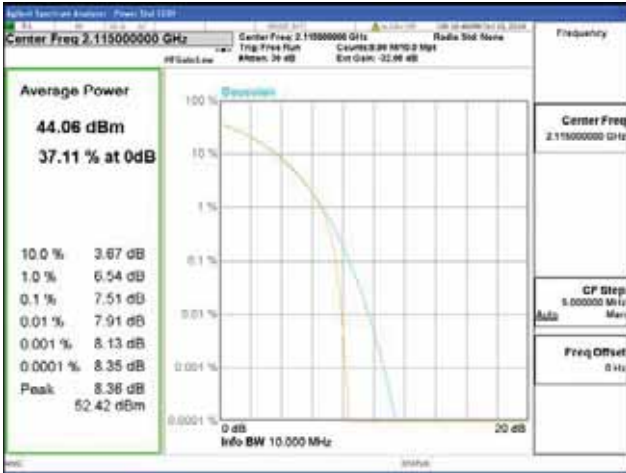

ANT 4
Band 66, BW 10MHz, Single carrier, 4TX, Bottom

QPSK