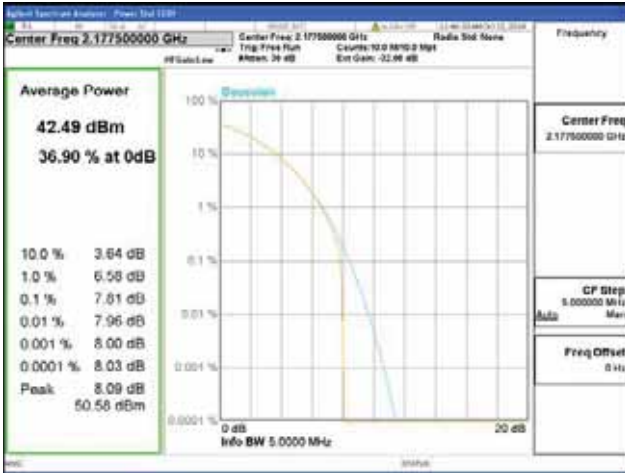

Band 66, BW 5MHz, Single carrier, 4TX Top

QPSK

16QAM

64QAM

256QAM

CTK Co., Ltd.
 (Ho-dong), 113, Yejik-ro, Cheoin-gu,
 Yongin-si, Gyeonggi-do, Korea
 Tel: +82-31-339-9970
 Fax: +82-31-624-9501

Report No.:
 CTK-2018-03329
 Page (317) / (2957)
 Pages