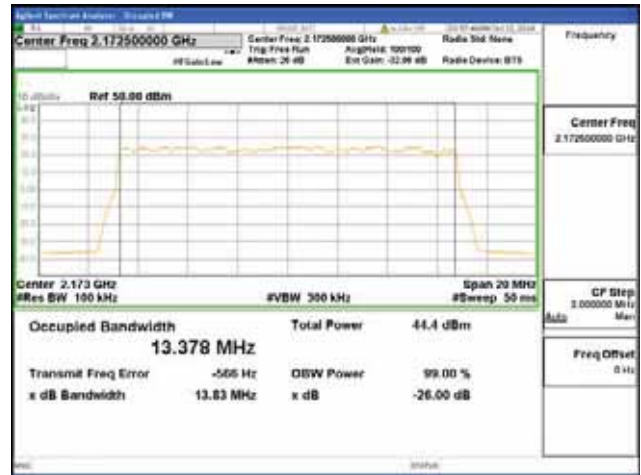

CTK Co., Ltd.
(Ho-dong), 113, Yejik-ro, Cheoin-gu,
Yongin-si, Gyeonggi-do, Korea
Tel: +82-31-339-9970
Fax: +82-31-624-9501

Report No.:
CTK-2018-03329
Page (408) / (2957)
Pages

Band 66, BW 15MHz, Single 1 carrier, 4TX, Top

QPSK

16QAM