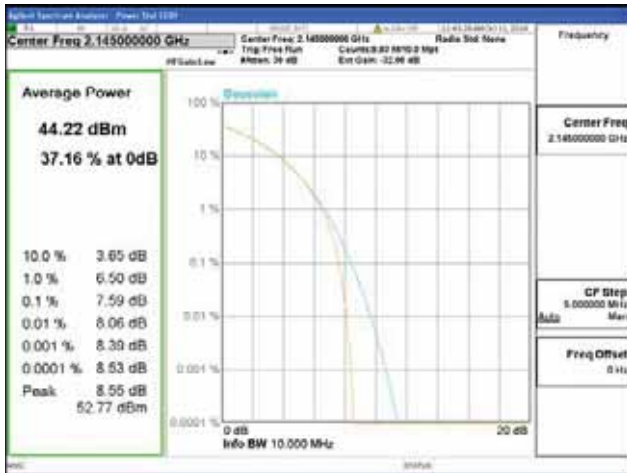

Band 66, BW 15MHz, Single carrier, 4TX, Middle

QPSK

16QAM

64QAM

256QAM

Band 66, BW 15MHz, Single carrier, 4TX, Top

QPSK

16QAM