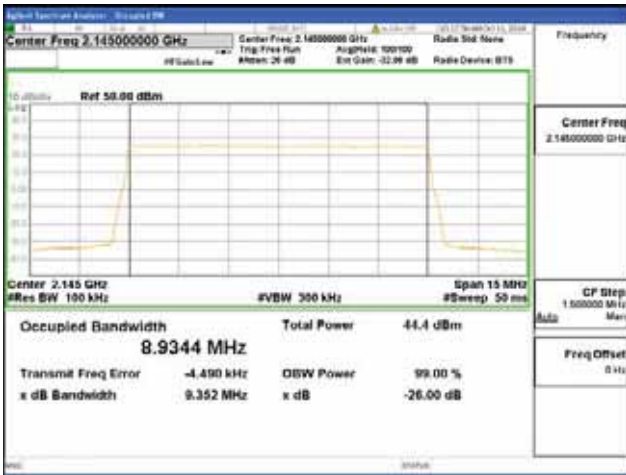

Report No.:
 CTK-2018-03329
 Page (401) / (2957)
 Pages

Band 66, BW 10MHz, Single 1 carrier, 4TX, Middle

QPSK

16QAM

64QAM

256QAM

CTK Co., Ltd.
 (Ho-dong), 113, Yejik-ro, Cheoin-gu,
 Yongin-si, Gyeonggi-do, Korea
 Tel: +82-31-339-9970
 Fax: +82-31-624-9501