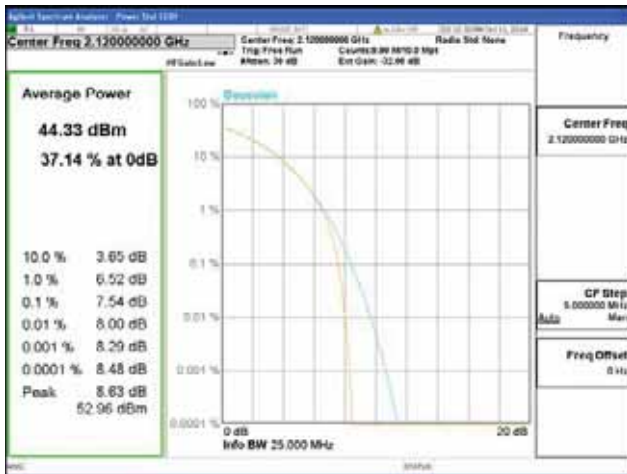

ANT 3

Band 66, BW 20MHz, Single carrier, 4TX, Bottom

QPSK

16QAM

64QAM

256QAM

CTK Co., Ltd.
 (Ho-dong), 113, Yejik-ro, Cheoin-gu,
 Yongin-si, Gyeonggi-do, Korea
 Tel: +82-31-339-9970
 Fax: +82-31-624-9501

Report No.:
 CTK-2018-03329
 Page (348) / (2957)
 Pages