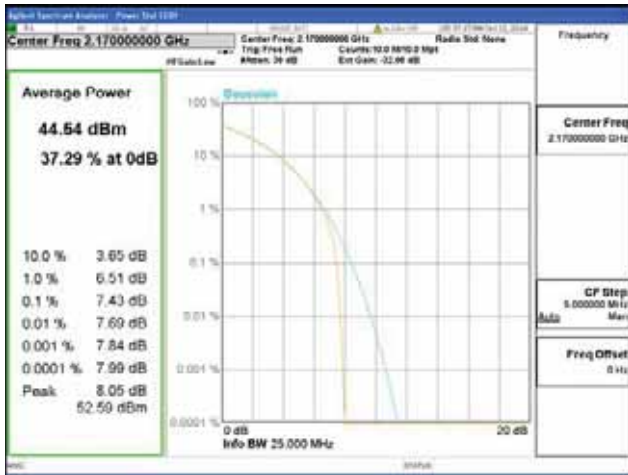

Band 66, BW 20MHz, Single carrier, 4TX, Top

64QAM