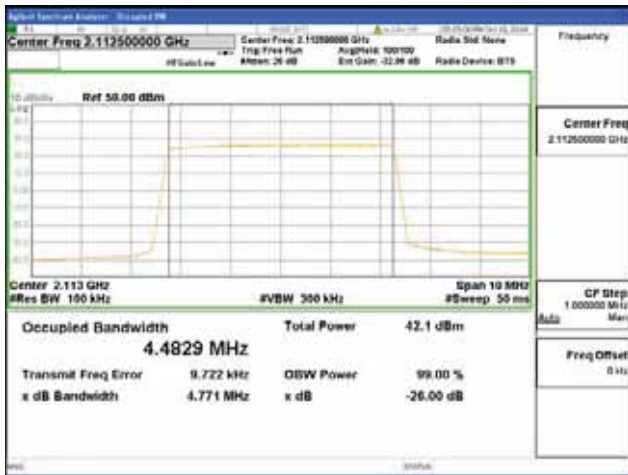

**Test Plot at Occupied Bandwidth
 ANT 1
 Band 66, BW 5MHz, Single 1 carrier, 4TX, Bottom**

QPSK

16QAM

64QAM

256QAM

CTK Co., Ltd.
 (Ho-dong), 113, Yejik-ro, Cheoin-gu,
 Yongin-si, Gyeonggi-do, Korea
 Tel: +82-31-339-9970
 Fax: +82-31-624-9501