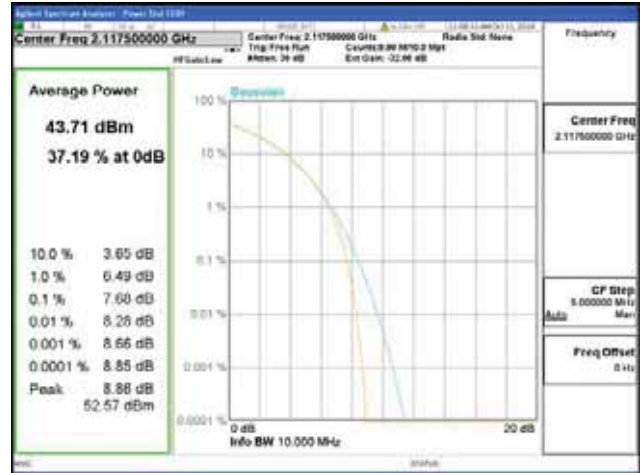

ANT 4
Band 66, BW 15MHz, Single carrier, 4TX, Bottom

16QAM