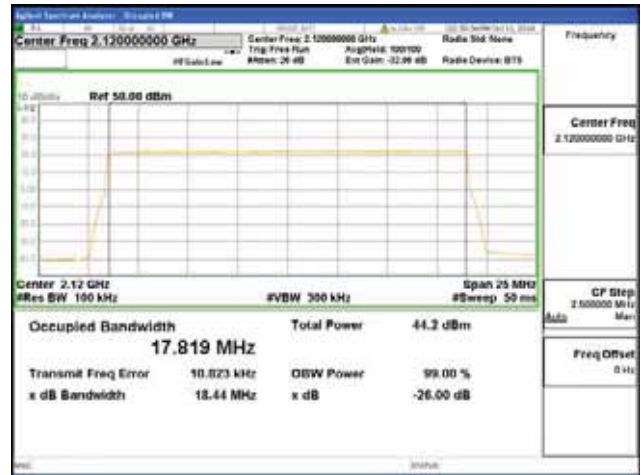

16QAM

64QAM

256QAM

ANT 1
Band 66, BW 20MHz, Single 1 carrier, 4TX, Bottom

QPSK

16QAM

64QAM

256QAM