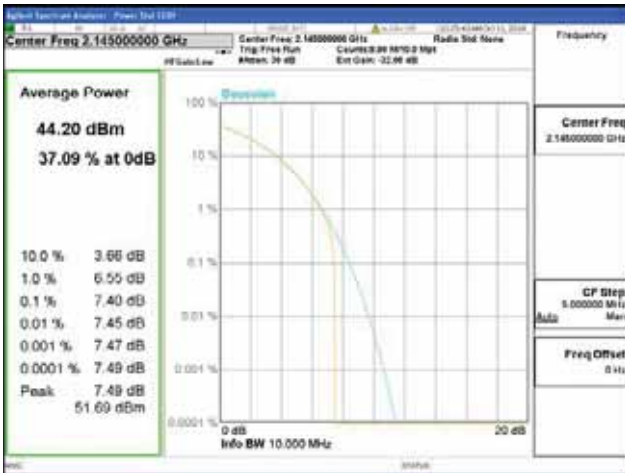

Band 66, BW 10MHz, Single carrier, 4TX, Middle

QPSK

16QAM

64QAM

256QAM

Band 66, BW 10MHz, Single carrier, 4TX, Top

QPSK

16QAM