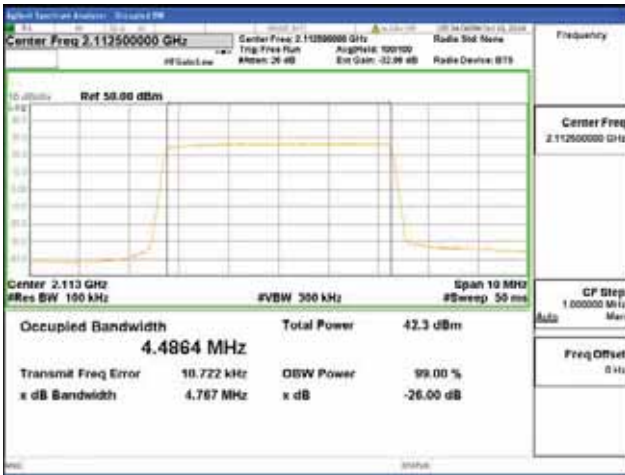

64QAM

256QAM