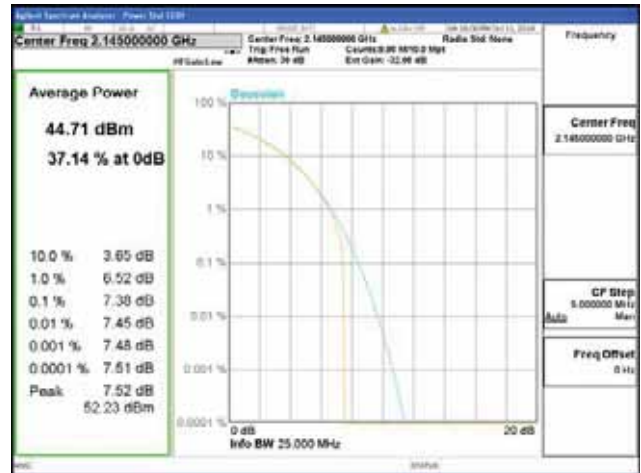

Band 66, BW 20MHz, Single carrier, 4TX, Middle

QPSK

16QAM

64QAM

256QAM

Band 66, BW 20MHz, Single carrier, 4TX, Top

QPSK

16QAM