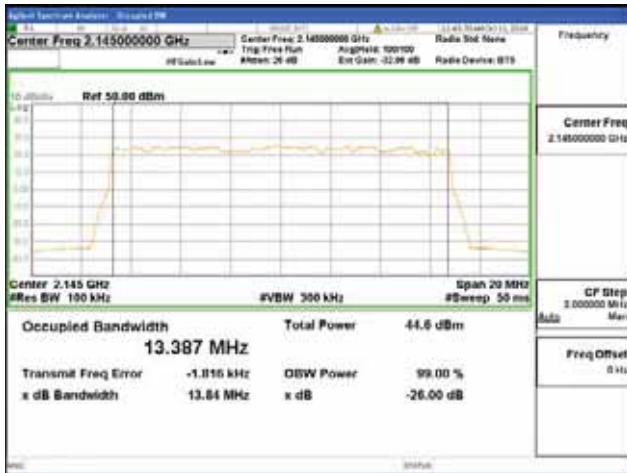

16QAM

64QAM

256QAM

CTK Co., Ltd.
 (Ho-dong), 113, Yejik-ro, Cheoin-gu,
 Yongin-si, Gyeonggi-do, Korea
 Tel: +82-31-339-9970
 Fax: +82-31-624-9501

Report No.:
 CTK-2018-03329
 Page (414) / (2957)
 Pages

Band 66, BW 15MHz, Single 1 carrier, 4TX, Top