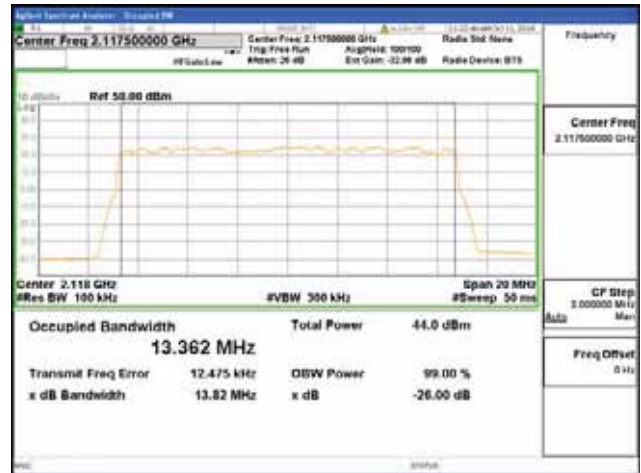

CTK Co., Ltd.
(Ho-dong), 113, Yejik-ro, Cheoin-gu,
Yongin-si, Gyeonggi-do, Korea
Tel: +82-31-339-9970
Fax: +82-31-624-9501

Report No.:
CTK-2018-03329
Page (406) / (2957)
Pages

ANT 1
Band 66, BW 15MHz, Single 1 carrier, 4TX, Bottom

QPSK

16QAM