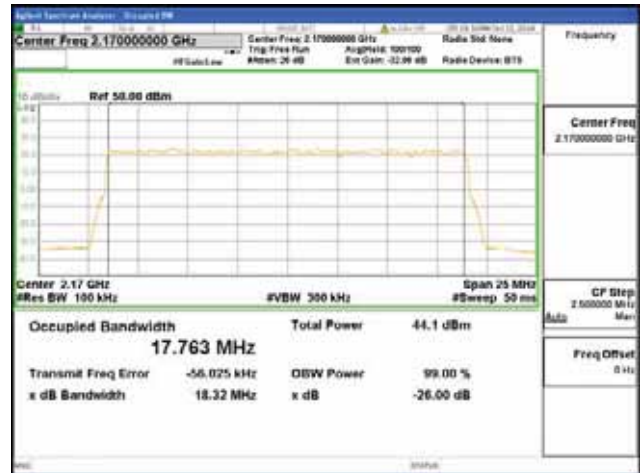

Band 66, BW 20MHz, Single 1 carrier, 4TX, Top

QPSK

16QAM

64QAM

256QAM