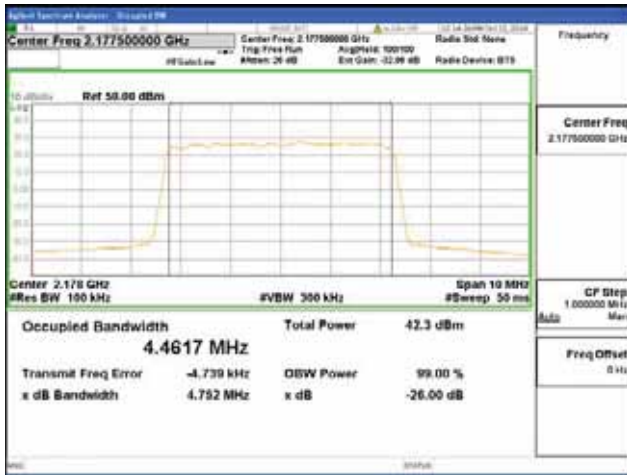

CTK Co., Ltd.
(Ho-dong), 113, Yejik-ro, Cheoin-gu,
Yongin-si, Gyeonggi-do, Korea
Tel: +82-31-339-9970
Fax: +82-31-624-9501

Report No.:
CTK-2018-03329
Page (384) / (2957)
Pages

Band 66, BW 5MHz, Single 1 carrier, 4TX, Top

QPSK

16QAM