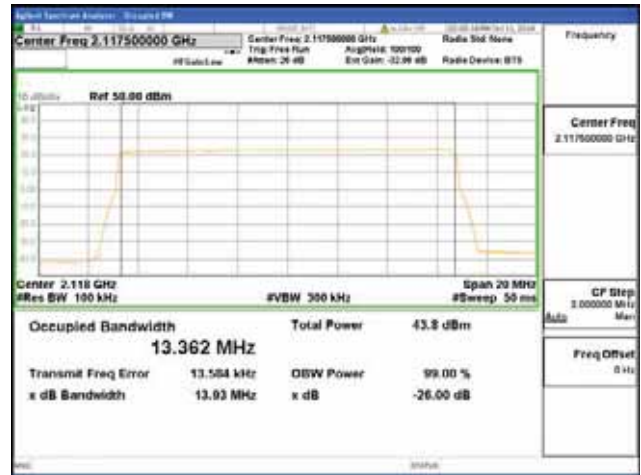

64QAM

256QAM