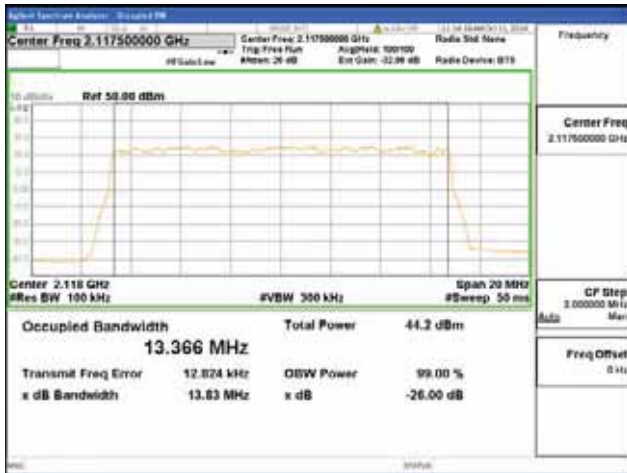

CTK Co., Ltd.
(Ho-dong), 113, Yejik-ro, Cheoin-gu,
Yongin-si, Gyeonggi-do, Korea
Tel: +82-31-339-9970
Fax: +82-31-624-9501

Report No.:
CTK-2018-03329
Page (412) / (2957)
Pages

ANT 3
Band 66, BW 15MHz, Single 1 carrier, 4TX, Bottom

QPSK