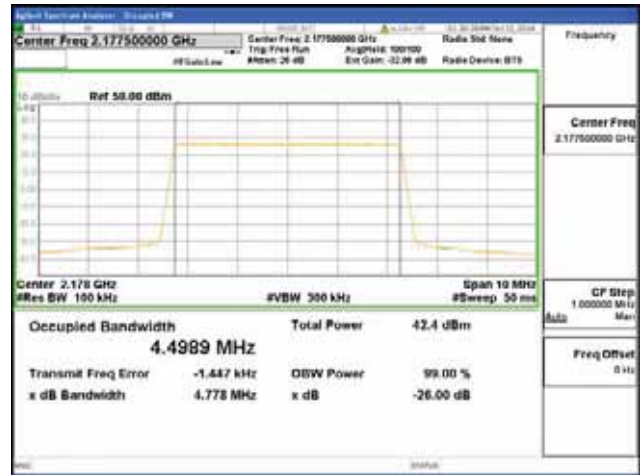

Report No.:
 CTK-2018-03329
 Page (384) / (2957)
 Pages

Band 66, BW 5MHz, Single 1 carrier, 4TX, Top

QPSK

16QAM

64QAM

256QAM

ANT 2
Band 66, BW 5MHz, Single 1 carrier, 4TX, Bottom

QPSK