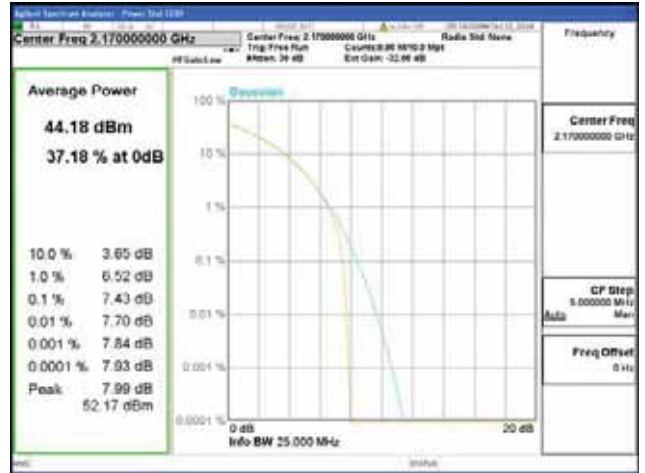

Band 66, BW 20MHz, Single carrier, 4TX, Middle

QPSK

16QAM

64QAM

256QAM

Band 66, BW 20MHz, Single carrier, 4TX, Top

QPSK

16QAM