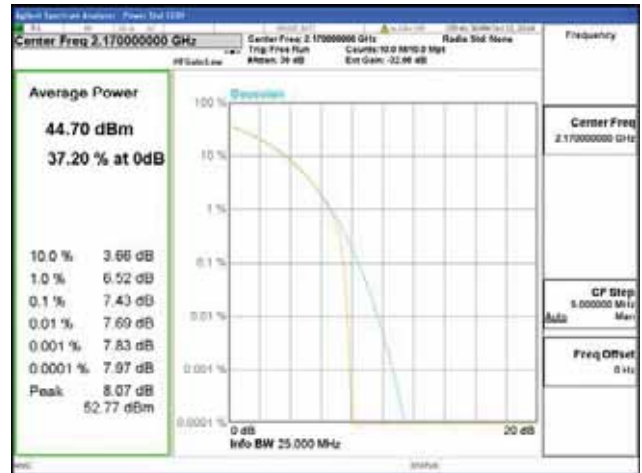

Band 66, BW 20MHz, Single carrier, 4TX, Top

256QAM