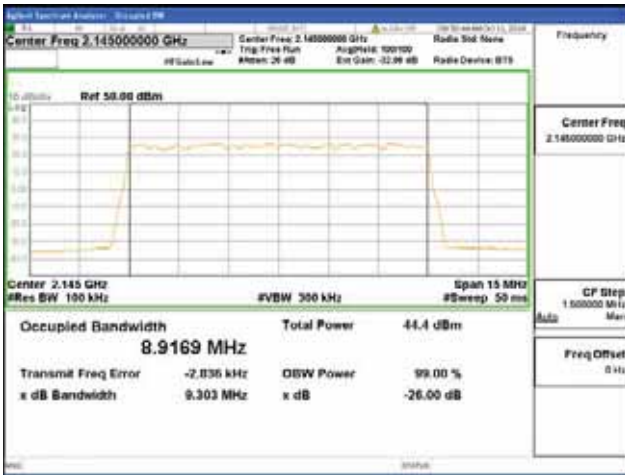

16QAM

64QAM

256QAM

Band 66, BW 10MHz, Single 1 carrier, 4TX, Middle

QPSK

16QAM

64QAM

256QAM