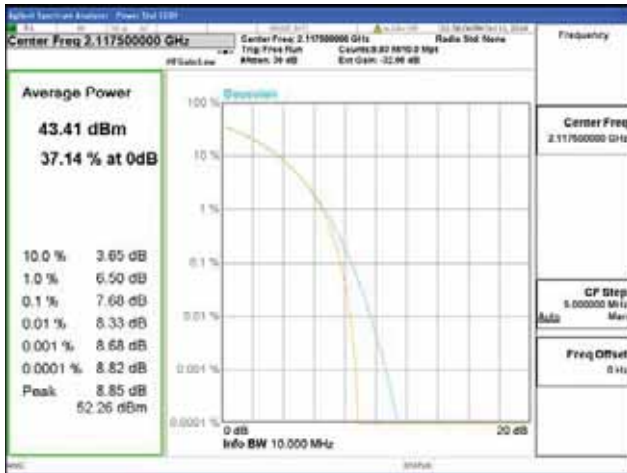

64QAM

256QAM

ANT 4
Band 66, BW 15MHz, Single carrier, 4TX, Bottom

QPSK

16QAM

64QAM

256QAM

CTK Co., Ltd.
 (Ho-dong), 113, Yejik-ro, Cheoin-gu,
 Yongin-si, Gyeonggi-do, Korea
 Tel: +82-31-339-9970
 Fax: +82-31-624-9501