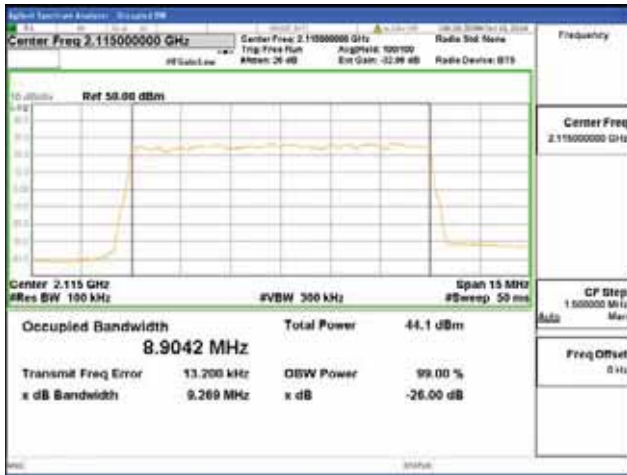

ANT 2
Band 66, BW 10MHz, Single 1 carrier, 4TX, Bottom

QPSK

16QAM