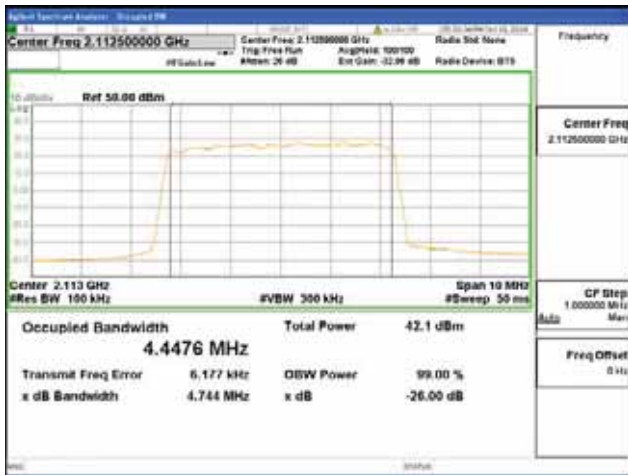

**Test Plot at Occupied Bandwidth
ANT 1
Band 66, BW 5MHz, Single 1 carrier, 4TX, Bottom**

QPSK