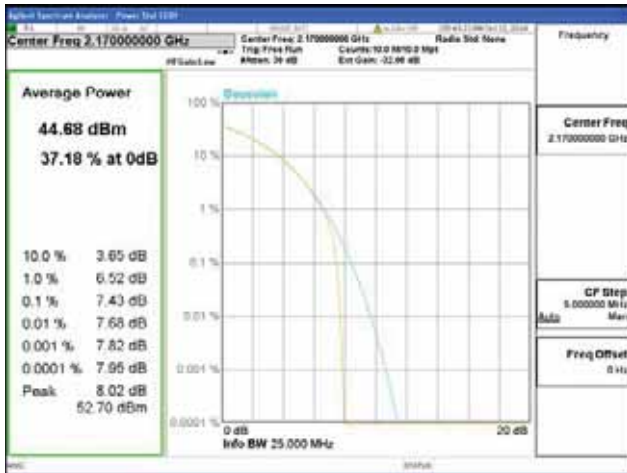

Band 66, BW 20MHz, Single carrier, 4TX, Top

64QAM