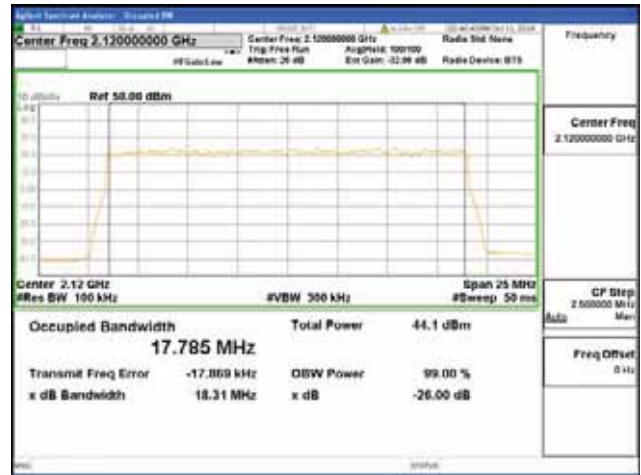

16QAM

64QAM

256QAM

ANT 1
Band 66, BW 20MHz, Single 1 carrier, 4TX, Bottom

QPSK

16QAM

64QAM

256QAM