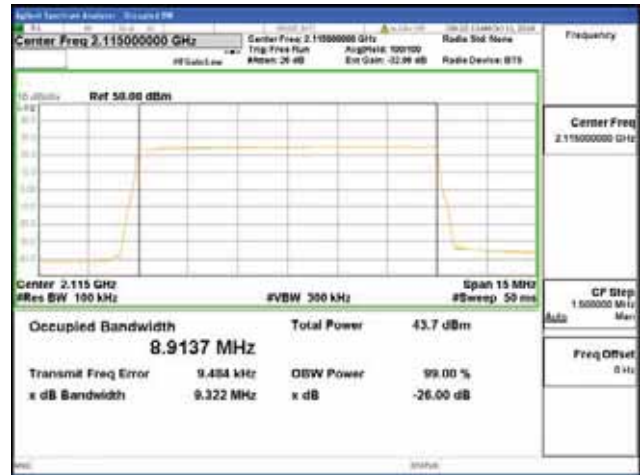

16QAM

64QAM

256QAM

Band 66, BW 10MHz, Single 1 carrier, 4TX, Middle

QPSK

16QAM

64QAM

256QAM