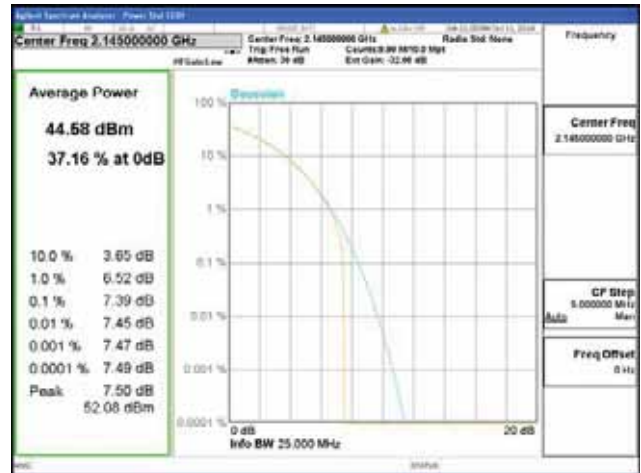

64QAM

256QAM