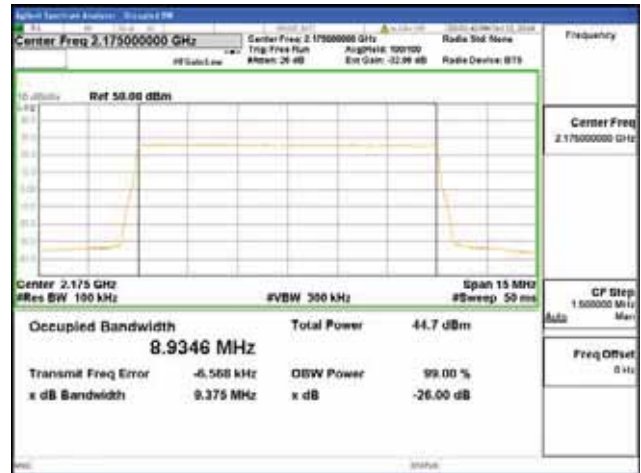

64QAM

256QAM