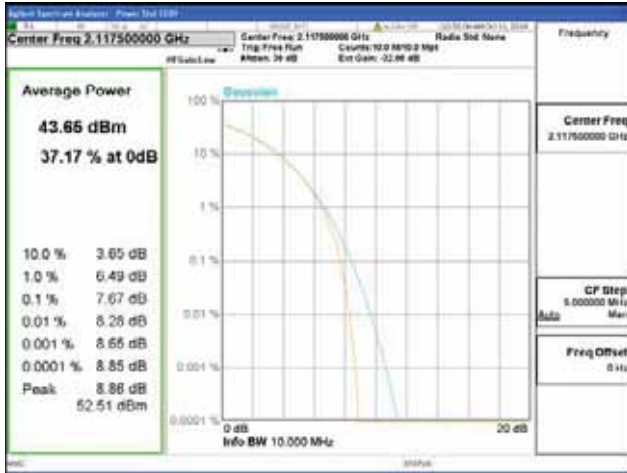

ANT 4
Band 66, BW 15MHz, Single carrier, 4TX, Bottom

QPSK