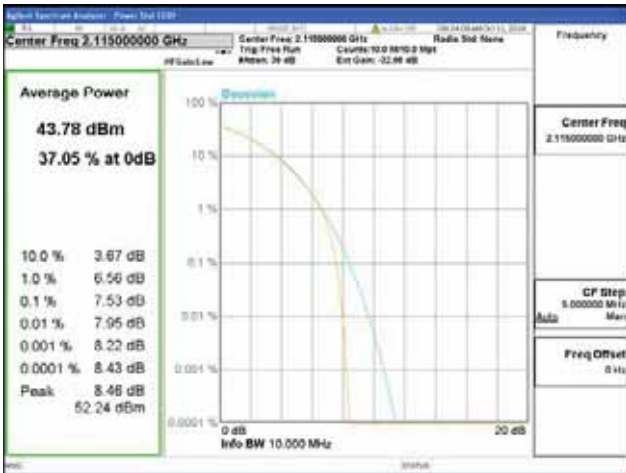

ANT 4
Band 66, BW 10MHz, Single carrier, 4TX, Bottom

QPSK

16QAM

64QAM

256QAM

CTK Co., Ltd.
 (Ho-dong), 113, Yejik-ro, Cheoin-gu,
 Yongin-si, Gyeonggi-do, Korea
 Tel: +82-31-339-9970
 Fax: +82-31-624-9501

Report No.:
 CTK-2018-03329
 Page (327) / (2957)
 Pages