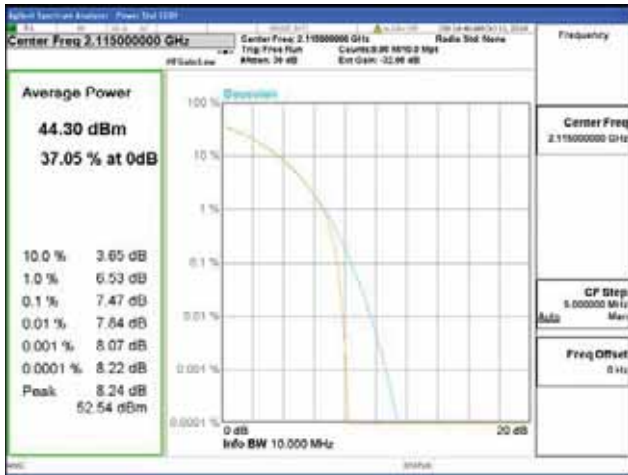

ANT 2
Band 66, BW 10MHz, Single carrier, 4TX, Bottom

QPSK

16QAM

64QAM

256QAM

CTK Co., Ltd.
 (Ho-dong), 113, Yejik-ro, Cheoin-gu,
 Yongin-si, Gyeonggi-do, Korea
 Tel: +82-31-339-9970
 Fax: +82-31-624-9501

Report No.:
 CTK-2018-03329
 Page (321) / (2957)
 Pages