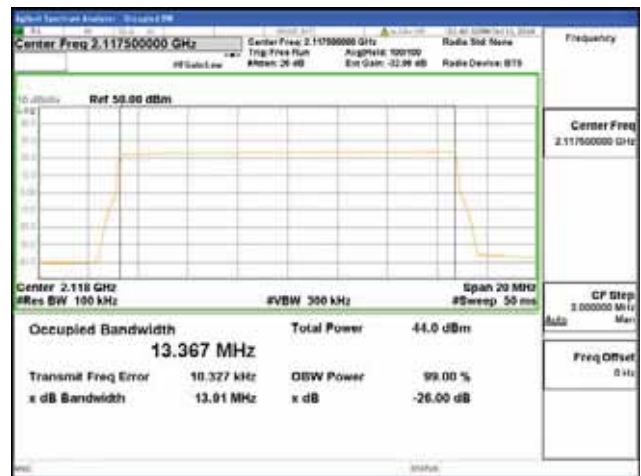

ANT 1
Band 66, BW 15MHz, Single 1 carrier, 4TX, Bottom

QPSK

16QAM

64QAM

256QAM

CTK Co., Ltd.
 (Ho-dong), 113, Yejik-ro, Cheoin-gu,
 Yongin-si, Gyeonggi-do, Korea
 Tel: +82-31-339-9970
 Fax: +82-31-624-9501