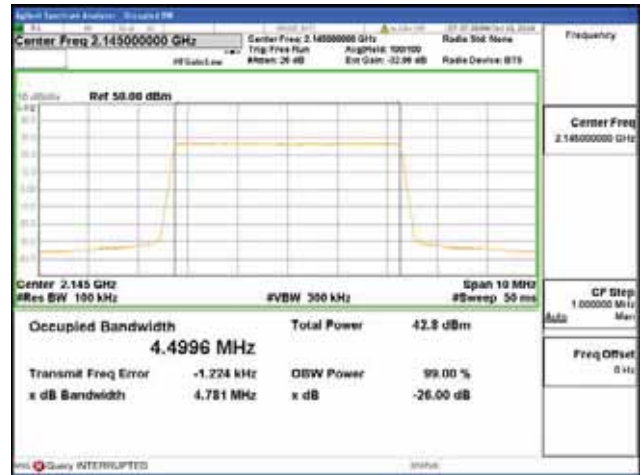

Band 66, BW 5MHz, Single 1 carrier, 4TX, Middle

QPSK

16QAM

64QAM

256QAM

CTK Co., Ltd.
 (Ho-dong), 113, Yejik-ro, Cheoin-gu,
 Yongin-si, Gyeonggi-do, Korea
 Tel: +82-31-339-9970
 Fax: +82-31-624-9501

Report No.:
 CTK-2018-03329
 Page (390) / (2957)
 Pages