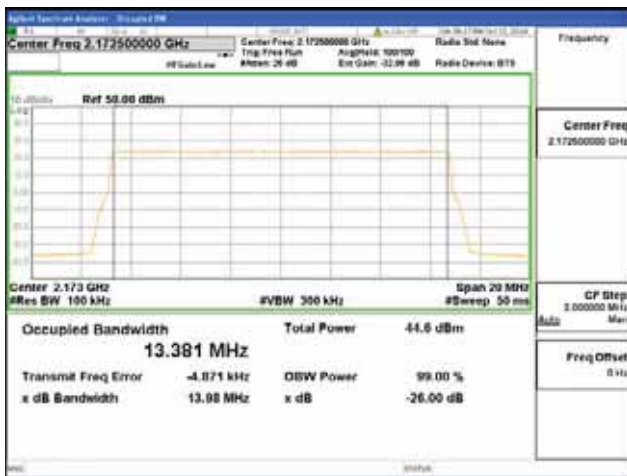

64QAM

256QAM