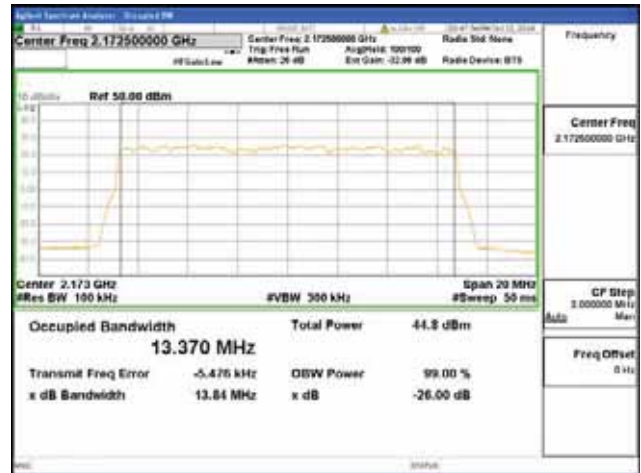

CTK Co., Ltd.
(Ho-dong), 113, Yejik-ro, Cheoin-gu,
Yongin-si, Gyeonggi-do, Korea
Tel: +82-31-339-9970
Fax: +82-31-624-9501

Report No.:
CTK-2018-03329
Page (414) / (2957)
Pages

Band 66, BW 15MHz, Single 1 carrier, 4TX, Top

QPSK

16QAM