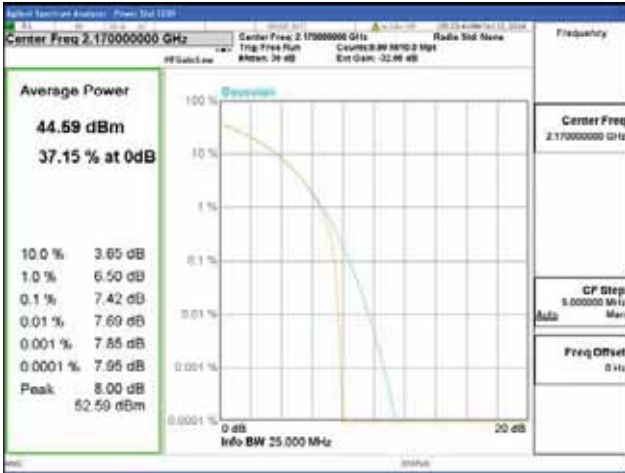

CTK Co., Ltd.
(Ho-dong), 113, Yejik-ro, Cheoin-gu,
Yongin-si, Gyeonggi-do, Korea
Tel: +82-31-339-9970
Fax: +82-31-624-9501

Report No.:
CTK-2018-03329
Page (346) / (2957)
Pages

Band 66, BW 20MHz, Single carrier, 4TX, Top

QPSK

16QAM