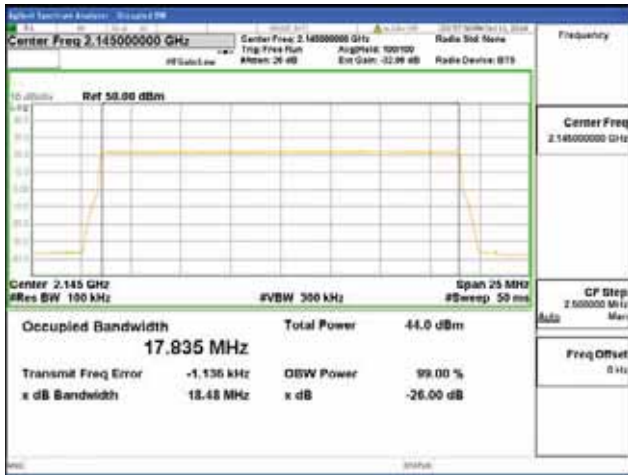

Band 66, BW 20MHz, Single 1 carrier, 4TX, Middle

64QAM