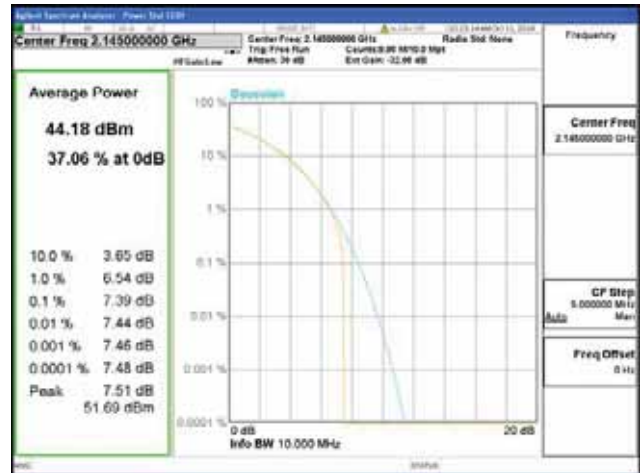

Band 66, BW 10MHz, Single carrier, 4TX, Middle

QPSK

16QAM

64QAM

256QAM

Band 66, BW 10MHz, Single carrier, 4TX, Top

QPSK

16QAM