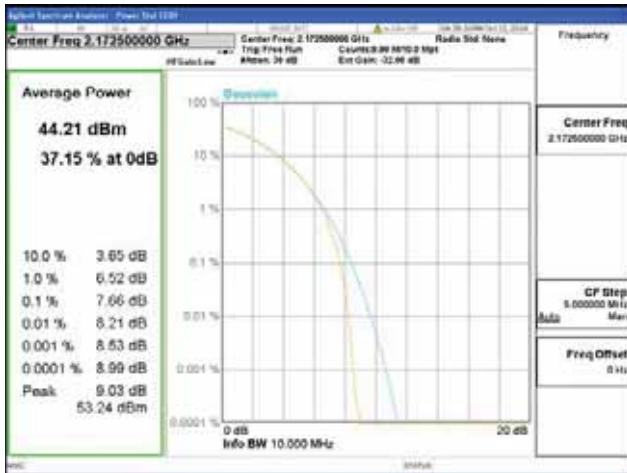

Band 66, BW 15MHz, Single carrier, 4TX, Top

64QAM