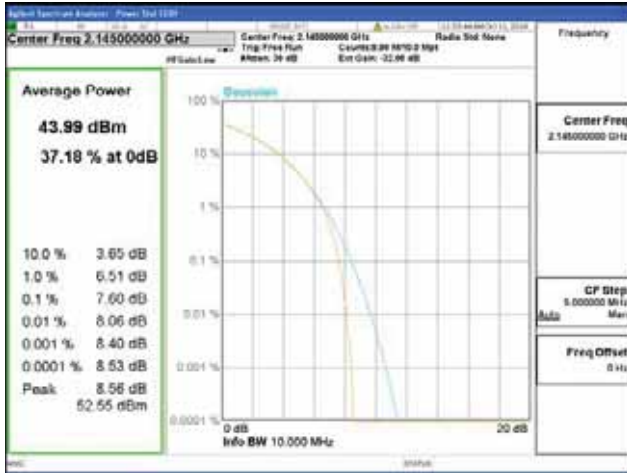

CTK Co., Ltd.
(Ho-dong), 113, Yejik-ro, Cheoin-gu,
Yongin-si, Gyeonggi-do, Korea
Tel: +82-31-339-9970
Fax: +82-31-624-9501

Report No.:
CTK-2018-03329
Page (339) / (2957)
Pages

Band 66, BW 15MHz, Single carrier, 4TX, Middle

QPSK