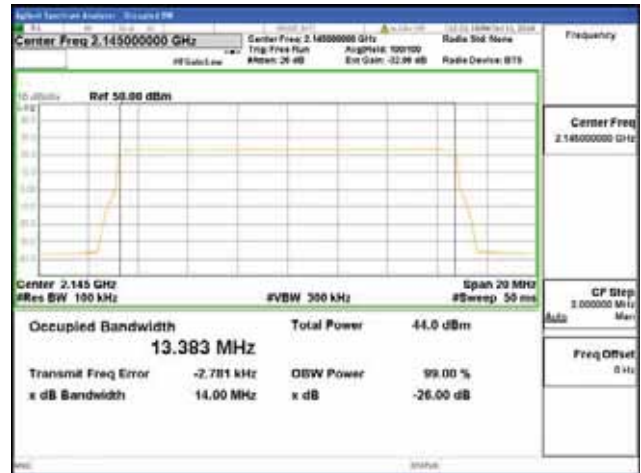

Report No.:
 CTK-2018-03329
 Page (407) / (2957)
 Pages

Band 66, BW 15MHz, Single 1 carrier, 4TX, Middle

QPSK

16QAM

64QAM

256QAM

CTK Co., Ltd.
 (Ho-dong), 113, Yejik-ro, Cheoin-gu,
 Yongin-si, Gyeonggi-do, Korea
 Tel: +82-31-339-9970
 Fax: +82-31-624-9501