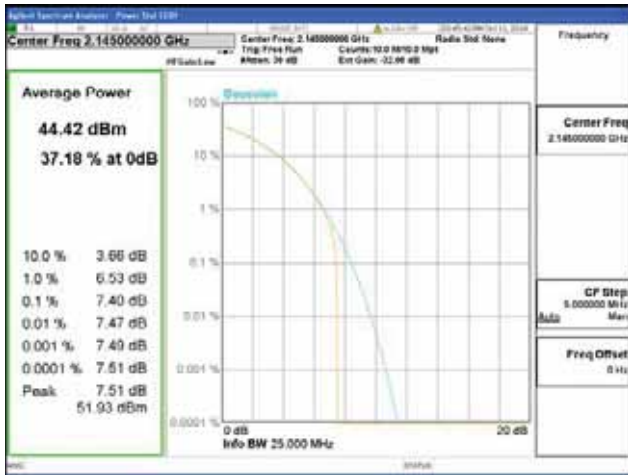

CTK Co., Ltd.
(Ho-dong), 113, Yejik-ro, Cheoin-gu,
Yongin-si, Gyeonggi-do, Korea
Tel: +82-31-339-9970
Fax: +82-31-624-9501

Report No.:
CTK-2018-03329
Page (345) / (2957)
Pages

Band 66, BW 20MHz, Single carrier, 4TX, Middle

QPSK