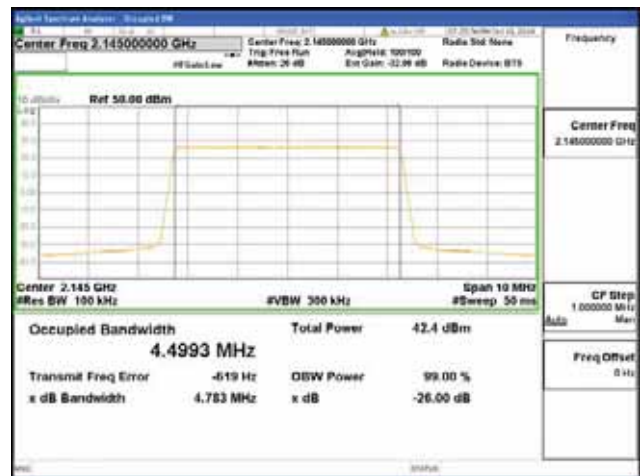

Report No.:
 CTK-2018-03329
 Page (383) / (2957)
 Pages

Band 66, BW 5MHz, Single 1 carrier, 4TX, Middle

QPSK

16QAM

64QAM

256QAM

CTK Co., Ltd.
 (Ho-dong), 113, Yejik-ro, Cheoin-gu,
 Yongin-si, Gyeonggi-do, Korea
 Tel: +82-31-339-9970
 Fax: +82-31-624-9501