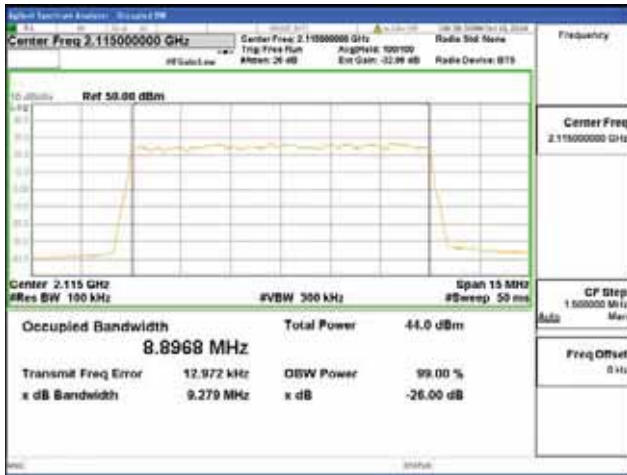

CTK Co., Ltd.
(Ho-dong), 113, Yejik-ro, Cheoin-gu,
Yongin-si, Gyeonggi-do, Korea
Tel: +82-31-339-9970
Fax: +82-31-624-9501

Report No.:
CTK-2018-03329
Page (394) / (2957)
Pages

ANT 1
Band 66, BW 10MHz, Single 1 carrier, 4TX, Bottom

QPSK

16QAM