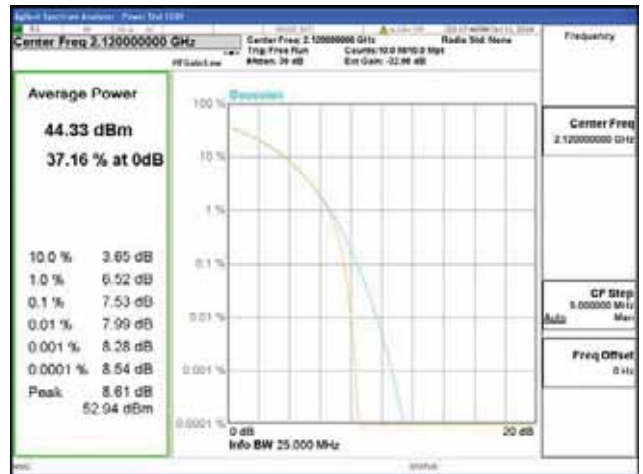

CTK Co., Ltd.
(Ho-dong), 113, Yejik-ro, Cheoin-gu,
Yongin-si, Gyeonggi-do, Korea
Tel: +82-31-339-9970
Fax: +82-31-624-9501

Report No.:
CTK-2018-03329
Page (347) / (2957)
Pages

ANT 3

Band 66, BW 20MHz, Single carrier, 4TX, Bottom

QPSK

16QAM

64QAM

256QAM