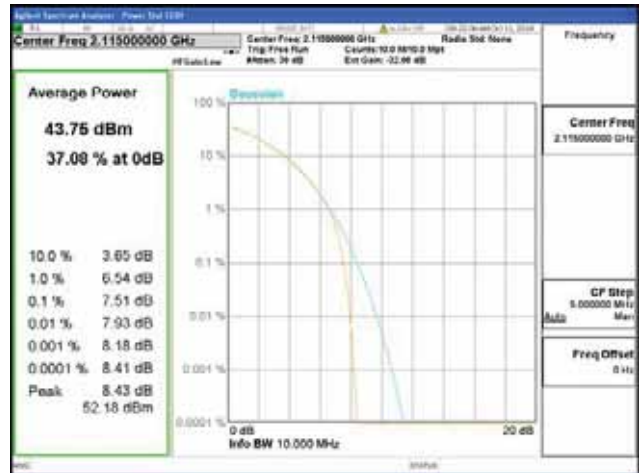

ANT 4
Band 66, BW 10MHz, Single carrier, 4TX, Bottom

256QAM