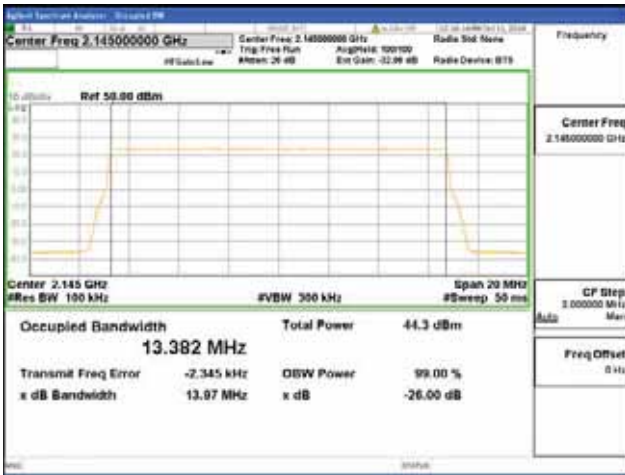

Report No.:
 CTK-2018-03329
 Page (410) / (2957)
 Pages

Band 66, BW 15MHz, Single 1 carrier, 4TX, Middle

QPSK

16QAM

64QAM

256QAM

CTK Co., Ltd.
 (Ho-dong), 113, Yejik-ro, Cheoin-gu,
 Yongin-si, Gyeonggi-do, Korea
 Tel: +82-31-339-9970
 Fax: +82-31-624-9501