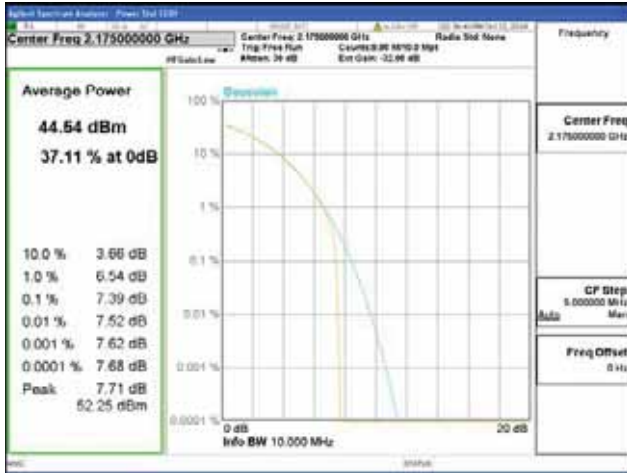

CTK Co., Ltd.
(Ho-dong), 113, Yejik-ro, Cheoin-gu,
Yongin-si, Gyeonggi-do, Korea
Tel: +82-31-339-9970
Fax: +82-31-624-9501

Report No.:
CTK-2018-03329
Page (322) / (2957)
Pages

Band 66, BW 10MHz, Single carrier, 4TX, Top

QPSK

16QAM