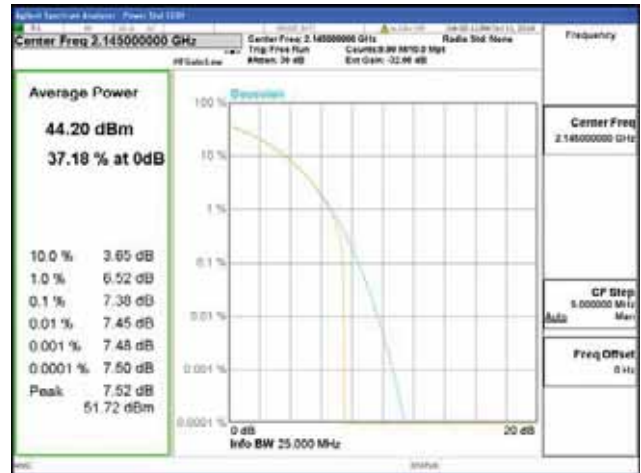

Band 66, BW 20MHz, Single carrier, 4TX, Middle

QPSK

16QAM

64QAM

256QAM

Band 66, BW 20MHz, Single carrier, 4TX, Top

QPSK

16QAM