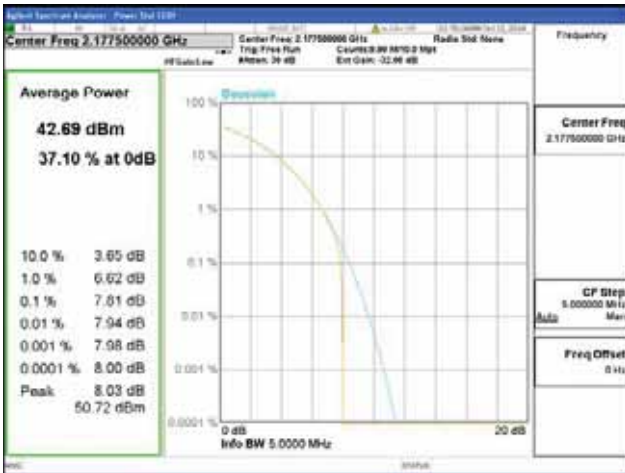

Band 66, BW 5MHz, Single carrier, 4TX Top

QPSK

16QAM

64QAM

256QAM

CTK Co., Ltd.
 (Ho-dong), 113, Yejik-ro, Cheoin-gu,
 Yongin-si, Gyeonggi-do, Korea
 Tel: +82-31-339-9970
 Fax: +82-31-624-9501

Report No.:
 CTK-2018-03329
 Page (317) / (2957)
 Pages