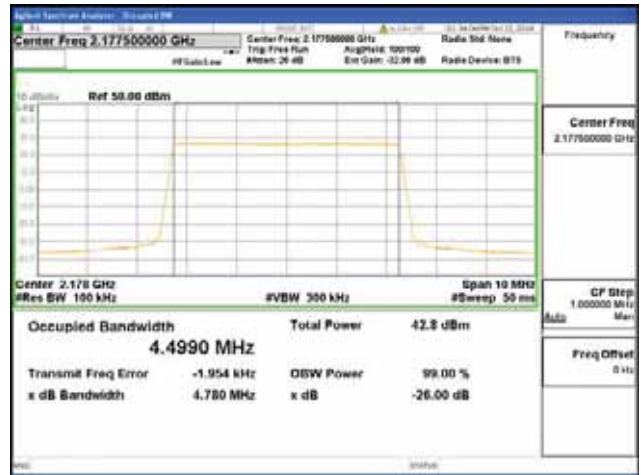

Band 66, BW 5MHz, Single 1 carrier, 4TX, Top

QPSK

16QAM

64QAM

256QAM

CTK Co., Ltd.
 (Ho-dong), 113, Yejik-ro, Cheoin-gu,
 Yongin-si, Gyeonggi-do, Korea
 Tel: +82-31-339-9970
 Fax: +82-31-624-9501

Report No.:
 CTK-2018-03329
 Page (388) / (2957)
 Pages