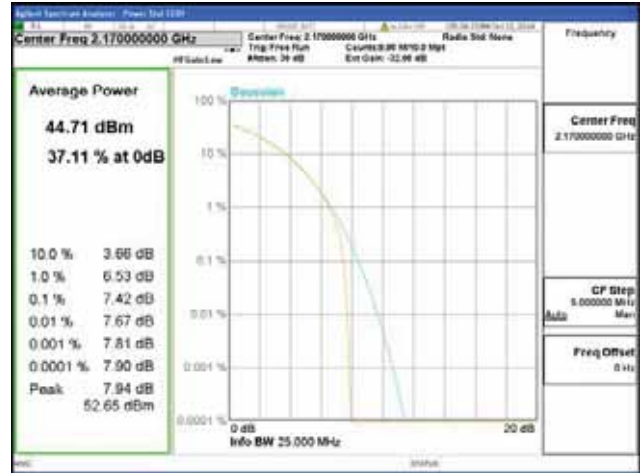

Band 66, BW 20MHz, Single carrier, 4TX, Middle

QPSK

16QAM

64QAM

256QAM

Band 66, BW 20MHz, Single carrier, 4TX, Top

QPSK

16QAM