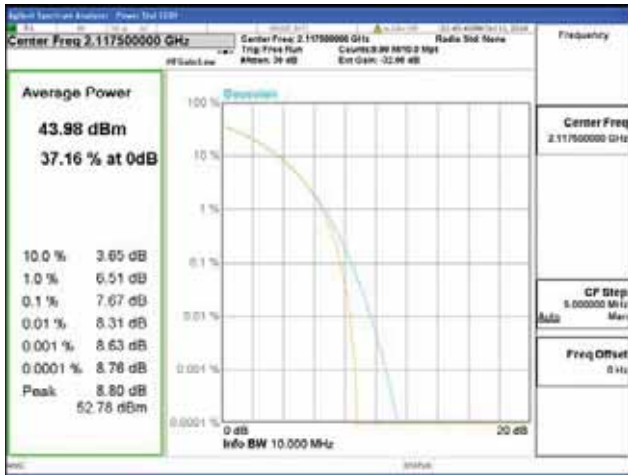

ANT 2
Band 66, BW 15MHz, Single carrier, 4TX, Bottom

QPSK

16QAM

64QAM

256QAM

CTK Co., Ltd.
 (Ho-dong), 113, Yejik-ro, Cheoin-gu,
 Yongin-si, Gyeonggi-do, Korea
 Tel: +82-31-339-9970
 Fax: +82-31-624-9501

Report No.:
 CTK-2018-03329
 Page (333) / (2957)
 Pages