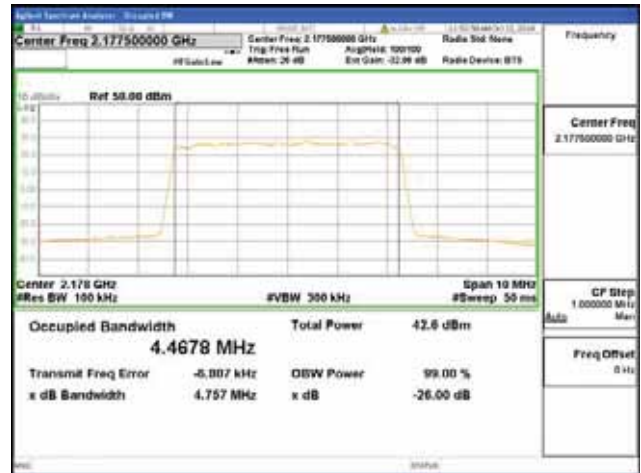

CTK Co., Ltd.
(Ho-dong), 113, Yejik-ro, Cheoin-gu,
Yongin-si, Gyeonggi-do, Korea
Tel: +82-31-339-9970
Fax: +82-31-624-9501

Report No.:
CTK-2018-03329
Page (390) / (2957)
Pages

Band 66, BW 5MHz, Single 1 carrier, 4TX, Top

QPSK

16QAM