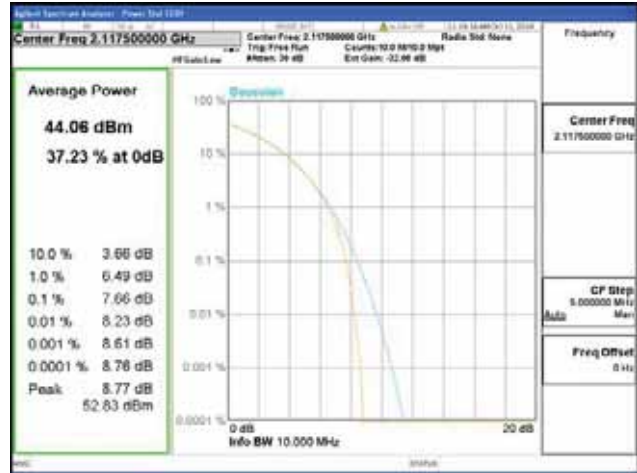

ANT 2
Band 66, BW 15MHz, Single carrier, 4TX, Bottom

QPSK

16QAM

64QAM

256QAM

CTK Co., Ltd.
 (Ho-dong), 113, Yejik-ro, Cheoin-gu,
 Yongin-si, Gyeonggi-do, Korea
 Tel: +82-31-339-9970
 Fax: +82-31-624-9501

Report No.:
 CTK-2018-03329
 Page (333) / (2957)
 Pages