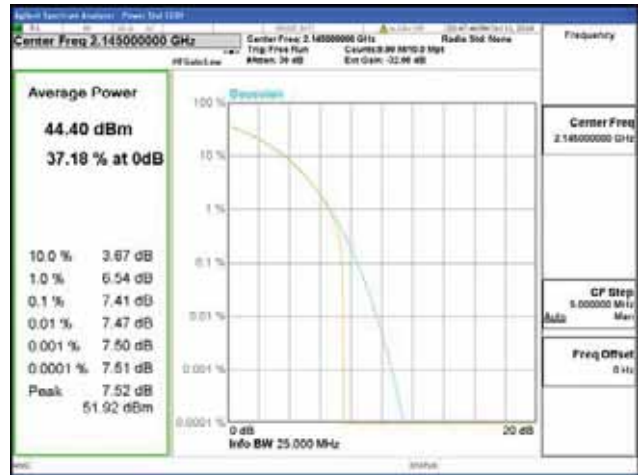

CTK Co., Ltd.
(Ho-dong), 113, Yejik-ro, Cheoin-gu,
Yongin-si, Gyeonggi-do, Korea
Tel: +82-31-339-9970
Fax: +82-31-624-9501

Report No.:
CTK-2018-03329
Page (345) / (2957)
Pages

Band 66, BW 20MHz, Single carrier, 4TX, Middle

QPSK

16QAM

64QAM

256QAM