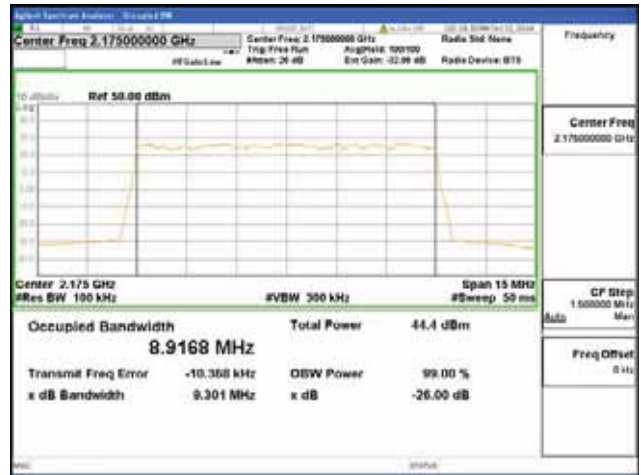

Band 66, BW 10MHz, Single 1 carrier, 4TX, Top

16QAM