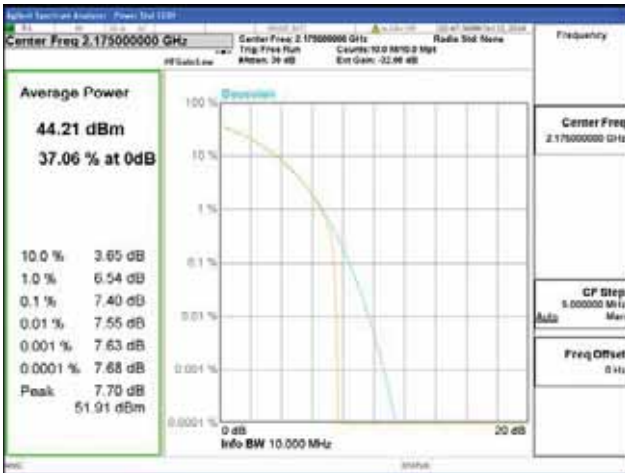

Band 66, BW 10MHz, Single carrier, 4TX, Top

QPSK

16QAM

64QAM

256QAM

CTK Co., Ltd.
 (Ho-dong), 113, Yejik-ro, Cheoin-gu,
 Yongin-si, Gyeonggi-do, Korea
 Tel: +82-31-339-9970
 Fax: +82-31-624-9501

Report No.:
 CTK-2018-03329
 Page (320) / (2957)
 Pages