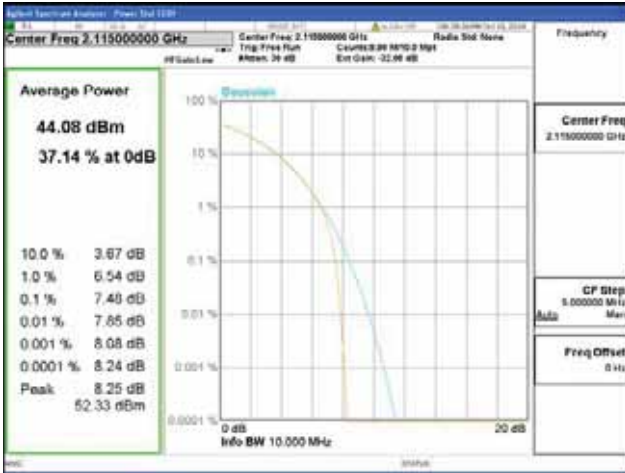

CTK Co., Ltd.
(Ho-dong), 113, Yejik-ro, Cheoin-gu,
Yongin-si, Gyeonggi-do, Korea
Tel: +82-31-339-9970
Fax: +82-31-624-9501

Report No.:
CTK-2018-03329
Page (317) / (2957)
Pages

ANT 1
Band 66, BW 10MHz, Single carrier, 4TX, Bottom

QPSK

16QAM