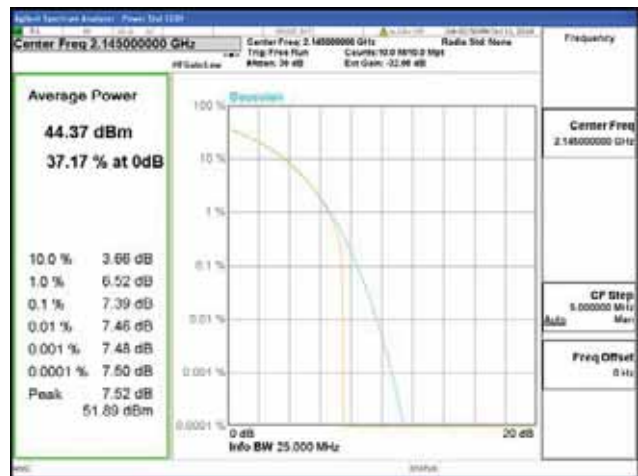

Band 66, BW 20MHz, Single carrier, 4TX, Middle

QPSK

16QAM

64QAM

256QAM

CTK Co., Ltd.
 (Ho-dong), 113, Yejik-ro, Cheoin-gu,
 Yongin-si, Gyeonggi-do, Korea
 Tel: +82-31-339-9970
 Fax: +82-31-624-9501

Report No.:
 CTK-2018-03329
 Page (346) / (2957)
 Pages