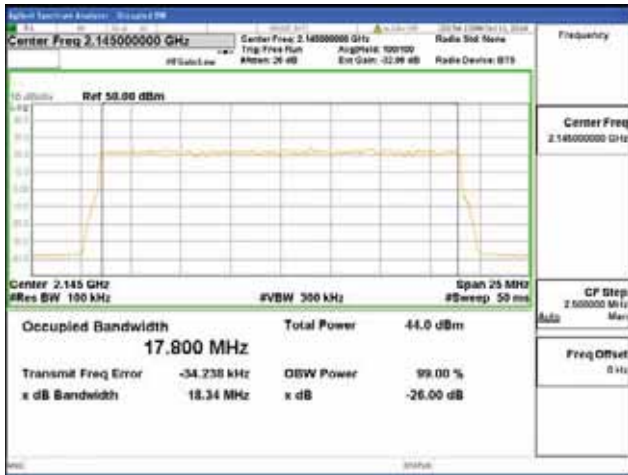

Band 66, BW 20MHz, Single 1 carrier, 4TX, Middle

QPSK