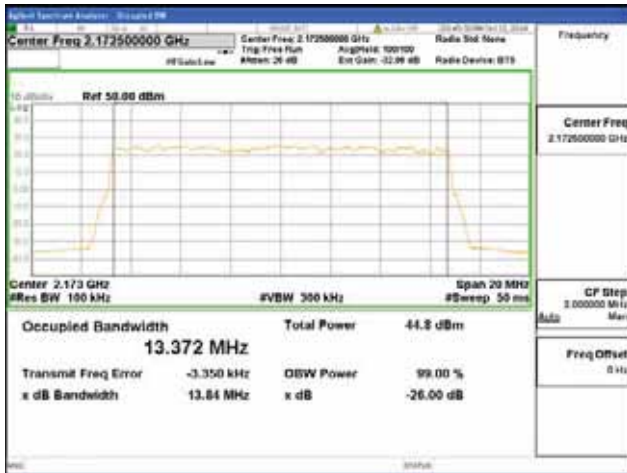

CTK Co., Ltd.
(Ho-dong), 113, Yejik-ro, Cheoin-gu,
Yongin-si, Gyeonggi-do, Korea
Tel: +82-31-339-9970
Fax: +82-31-624-9501

Report No.:
CTK-2018-03329
Page (414) / (2957)
Pages

Band 66, BW 15MHz, Single 1 carrier, 4TX, Top

QPSK

16QAM