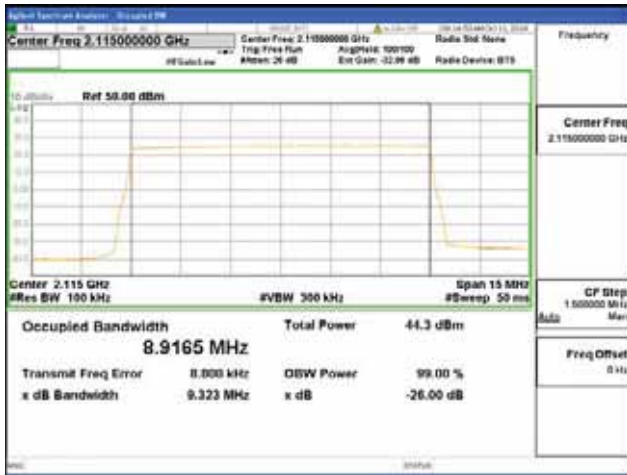

64QAM

256QAM