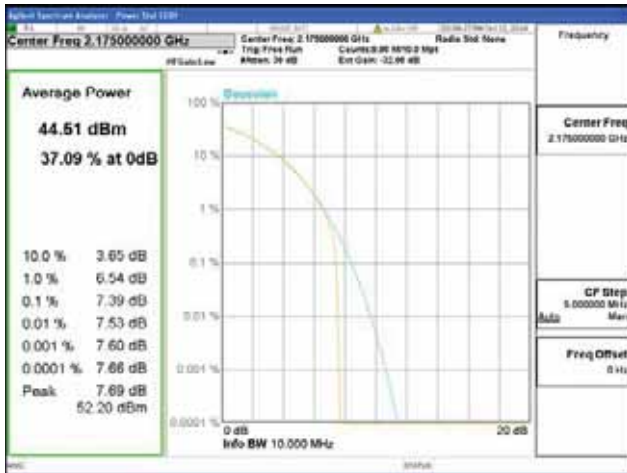

Band 66, BW 10MHz, Single carrier, 4TX, Top

64QAM