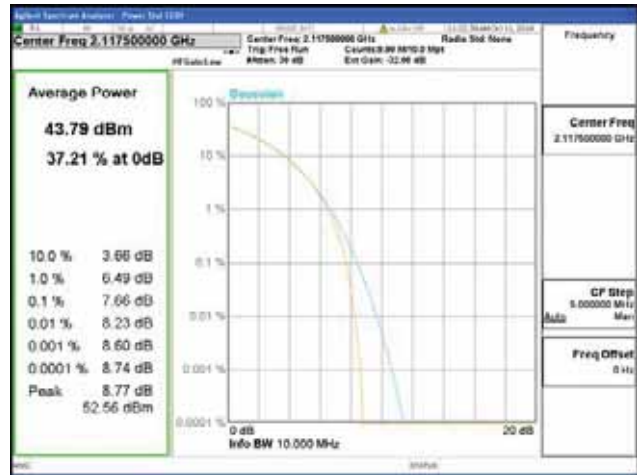

CTK Co., Ltd.
(Ho-dong), 113, Yejik-ro, Cheoin-gu,
Yongin-si, Gyeonggi-do, Korea
Tel: +82-31-339-9970
Fax: +82-31-624-9501

Report No.:
CTK-2018-03329
Page (329) / (2957)
Pages

ANT 1
Band 66, BW 15MHz, Single carrier, 4TX, Bottom

QPSK

16QAM

64QAM

256QAM