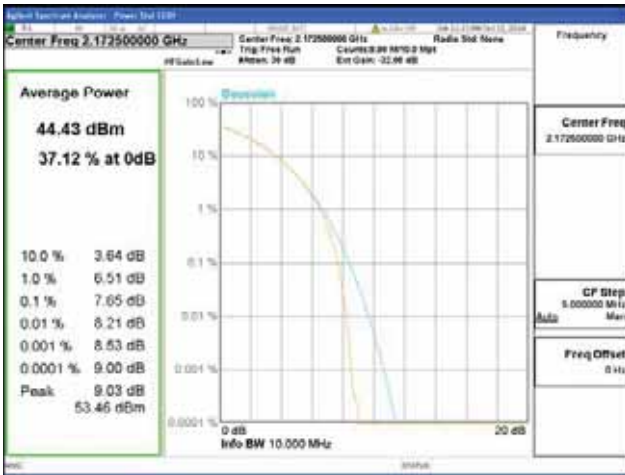

Band 66, BW 15MHz, Single carrier, 4TX, Top

QPSK

16QAM

64QAM

256QAM

CTK Co., Ltd.
 (Ho-dong), 113, Yejik-ro, Cheoin-gu,
 Yongin-si, Gyeonggi-do, Korea
 Tel: +82-31-339-9970
 Fax: +82-31-624-9501

Report No.:
 CTK-2018-03329
 Page (335) / (2957)
 Pages