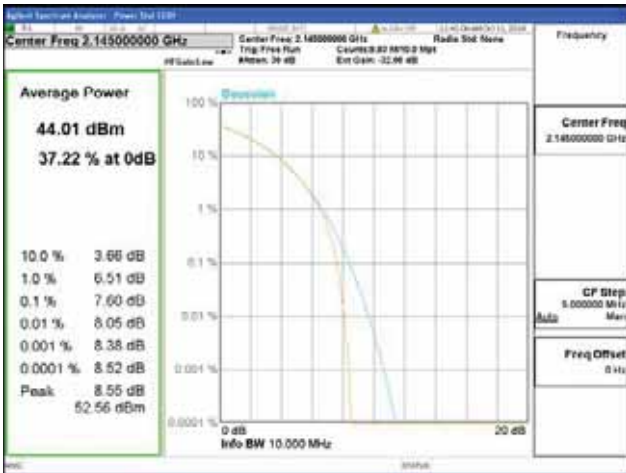

CTK Co., Ltd.
(Ho-dong), 113, Yejik-ro, Cheoin-gu,
Yongin-si, Gyeonggi-do, Korea
Tel: +82-31-339-9970
Fax: +82-31-624-9501

Report No.:
CTK-2018-03329
Page (333) / (2957)
Pages

Band 66, BW 15MHz, Single carrier, 4TX, Middle

QPSK

16QAM