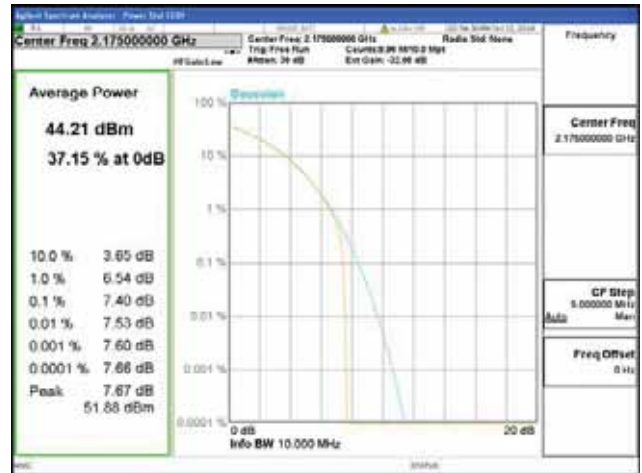

Band 66, BW 10MHz, Single carrier, 4TX, Top

QPSK

16QAM

64QAM

256QAM

CTK Co., Ltd.
 (Ho-dong), 113, Yejik-ro, Cheoin-gu,
 Yongin-si, Gyeonggi-do, Korea
 Tel: +82-31-339-9970
 Fax: +82-31-624-9501

Report No.:
 CTK-2018-03329
 Page (323) / (2957)
 Pages