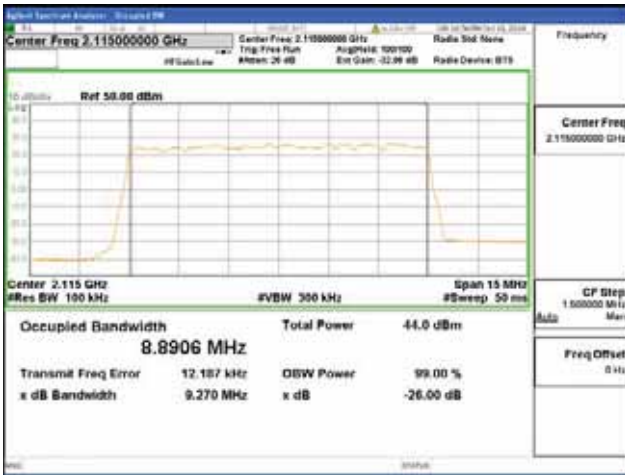

16QAM

64QAM

256QAM

Band 66, BW 10MHz, Single 1 carrier, 4TX, Middle

QPSK

16QAM

64QAM

256QAM