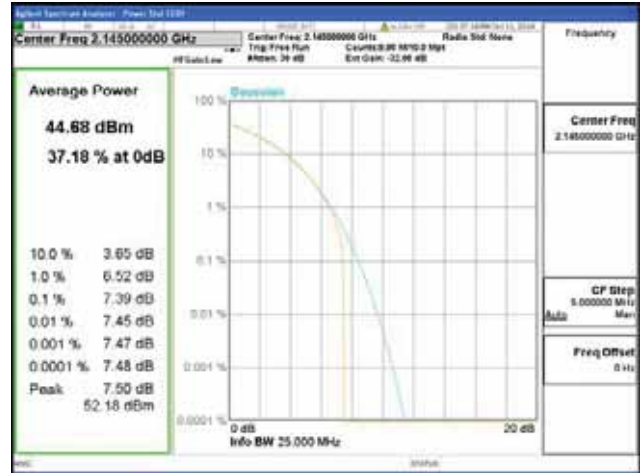

CTK Co., Ltd.
(Ho-dong), 113, Yejik-ro, Cheoin-gu,
Yongin-si, Gyeonggi-do, Korea
Tel: +82-31-339-9970
Fax: +82-31-624-9501

Report No.:
CTK-2018-03329
Page (351) / (2957)
Pages

Band 66, BW 20MHz, Single carrier, 4TX, Middle

QPSK

16QAM