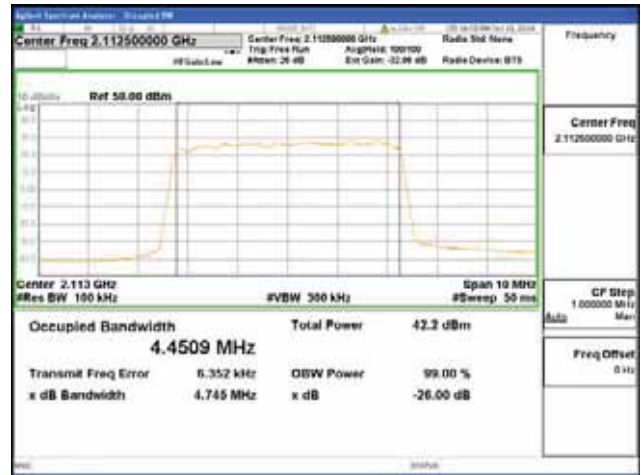

ANT 2
Band 66, BW 5MHz, Single 1 carrier, 4TX, Bottom

QPSK

16QAM