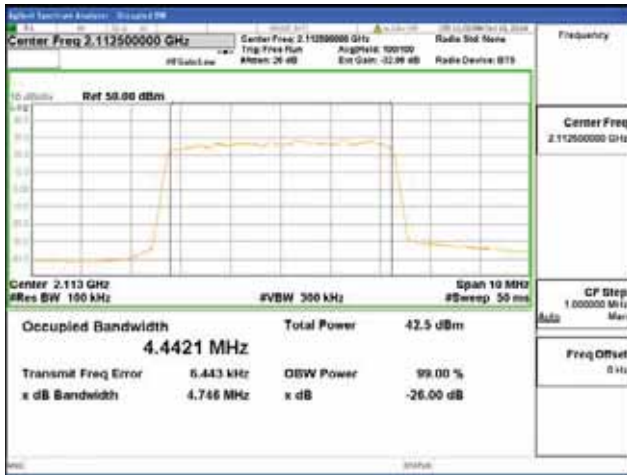

CTK Co., Ltd.
(Ho-dong), 113, Yejik-ro, Cheoin-gu,
Yongin-si, Gyeonggi-do, Korea
Tel: +82-31-339-9970
Fax: +82-31-624-9501

Report No.:
CTK-2018-03329
Page (388) / (2957)
Pages

ANT 3
Band 66, BW 5MHz, Single 1 carrier, 4TX, Bottom

QPSK