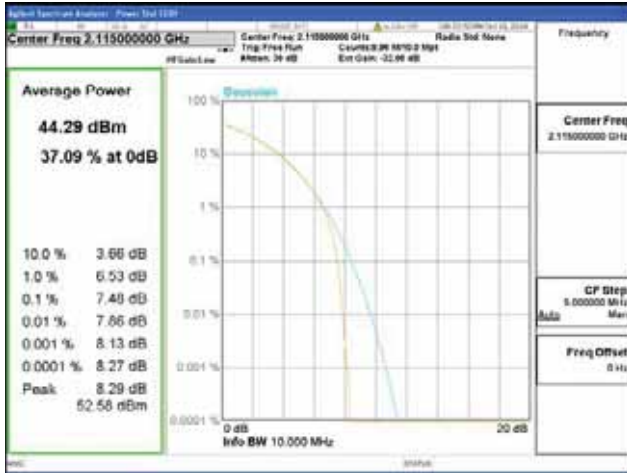

CTK Co., Ltd.
(Ho-dong), 113, Yejik-ro, Cheoin-gu,
Yongin-si, Gyeonggi-do, Korea
Tel: +82-31-339-9970
Fax: +82-31-624-9501

Report No.:
CTK-2018-03329
Page (323) / (2957)
Pages

ANT 3

Band 66, BW 10MHz, Single carrier, 4TX, Bottom

QPSK