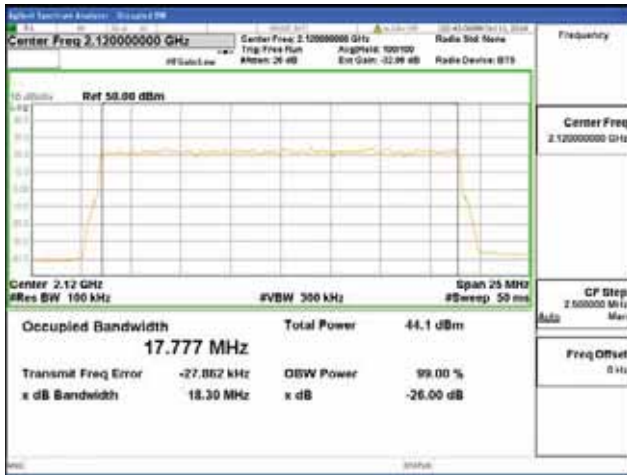

16QAM

64QAM

256QAM

ANT 1
Band 66, BW 20MHz, Single 1 carrier, 4TX, Bottom

QPSK

16QAM

64QAM

256QAM