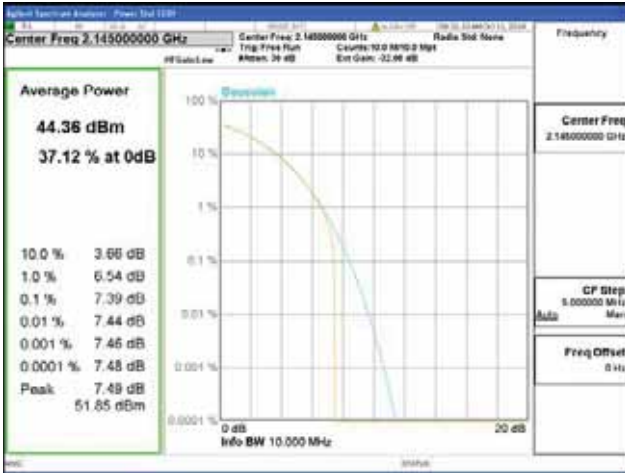

CTK Co., Ltd.
(Ho-dong), 113, Yejik-ro, Cheoin-gu,
Yongin-si, Gyeonggi-do, Korea
Tel: +82-31-339-9970
Fax: +82-31-624-9501

Report No.:
CTK-2018-03329
Page (327) / (2957)
Pages

Band 66, BW 10MHz, Single carrier, 4TX, Middle

QPSK

16QAM