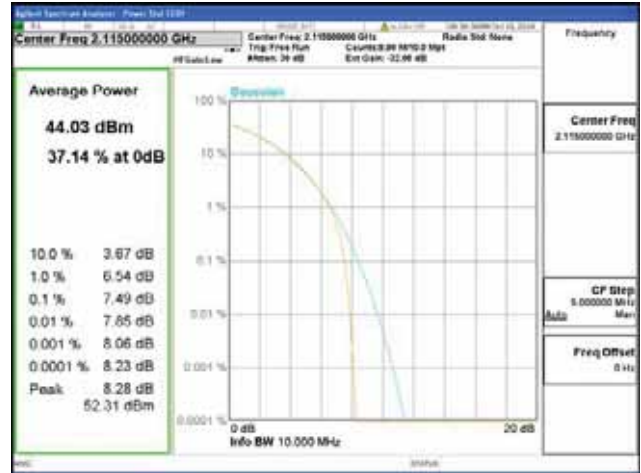

CTK Co., Ltd.
(Ho-dong), 113, Yejik-ro, Cheoin-gu,
Yongin-si, Gyeonggi-do, Korea
Tel: +82-31-339-9970
Fax: +82-31-624-9501

Report No.:
CTK-2018-03329
Page (317) / (2957)
Pages

ANT 1
Band 66, BW 10MHz, Single carrier, 4TX, Bottom

QPSK

16QAM