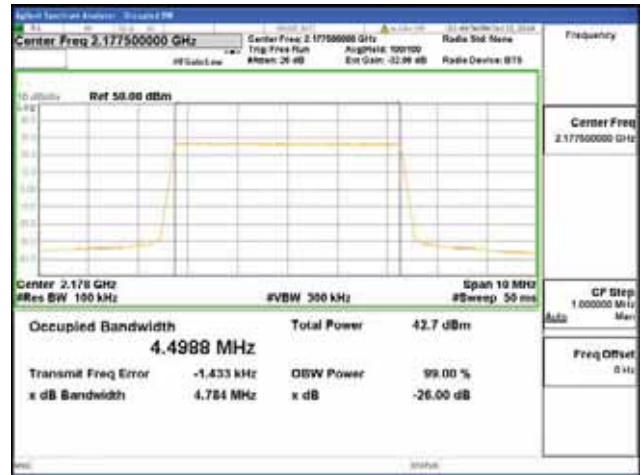

64QAM

256QAM