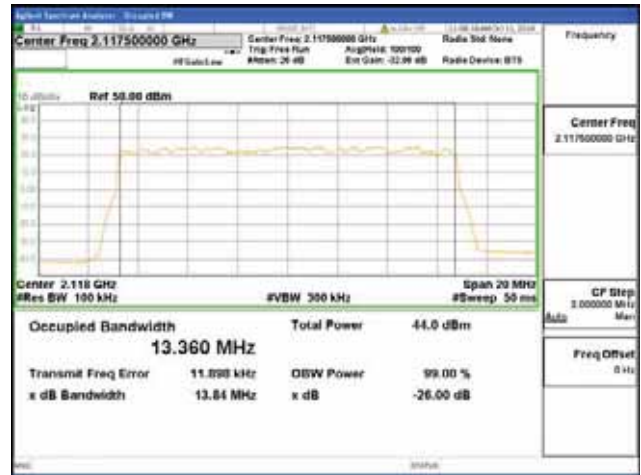

QPSK

16QAM

64QAM

256QAM

ANT 4
Band 66, BW 15MHz, Single 1 carrier, 4TX, Bottom

QPSK

16QAM

64QAM