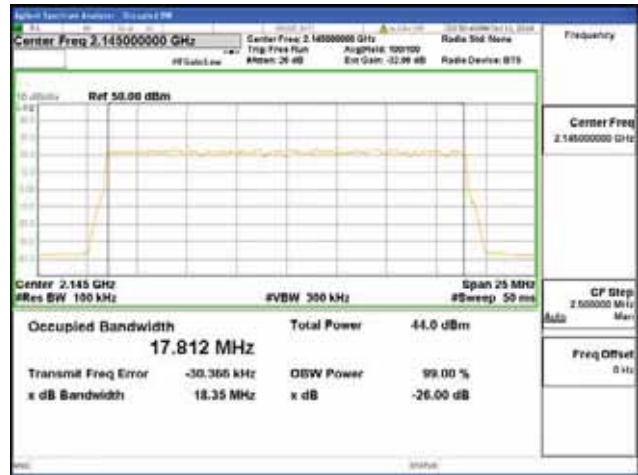

Band 66, BW 20MHz, Single 1 carrier, 4TX, Middle

16QAM