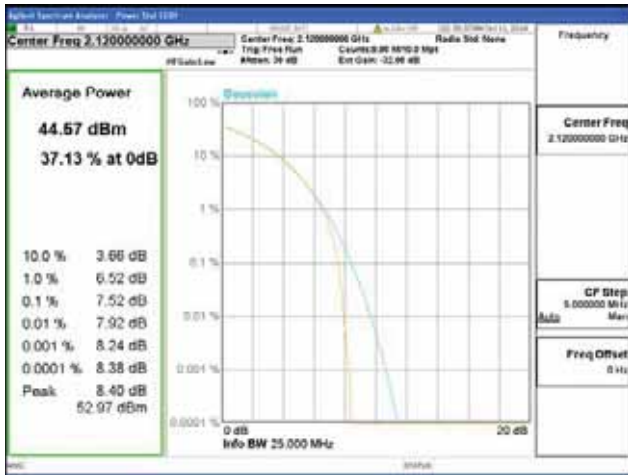

CTK Co., Ltd.
(Ho-dong), 113, Yejik-ro, Cheoin-gu,
Yongin-si, Gyeonggi-do, Korea
Tel: +82-31-339-9970
Fax: +82-31-624-9501

Report No.:
CTK-2018-03329
Page (344) / (2957)
Pages

ANT 2
Band 66, BW 20MHz, Single carrier, 4TX, Bottom

QPSK