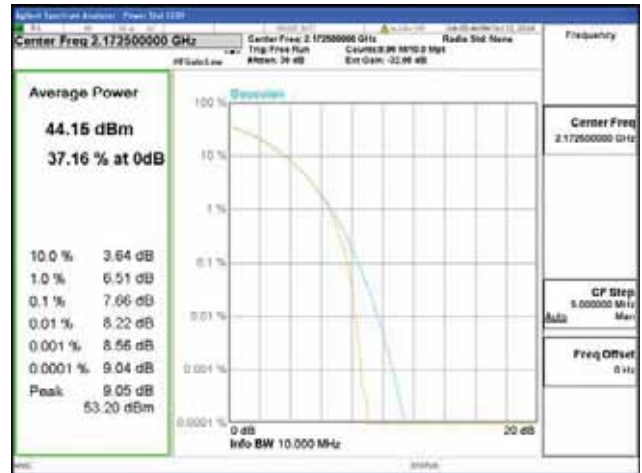

CTK Co., Ltd.
(Ho-dong), 113, Yejik-ro, Cheoin-gu,
Yongin-si, Gyeonggi-do, Korea
Tel: +82-31-339-9970
Fax: +82-31-624-9501

Report No.:
CTK-2018-03329
Page (331) / (2957)
Pages

Band 66, BW 15MHz, Single carrier, 4TX, Top

QPSK

16QAM

64QAM

256QAM