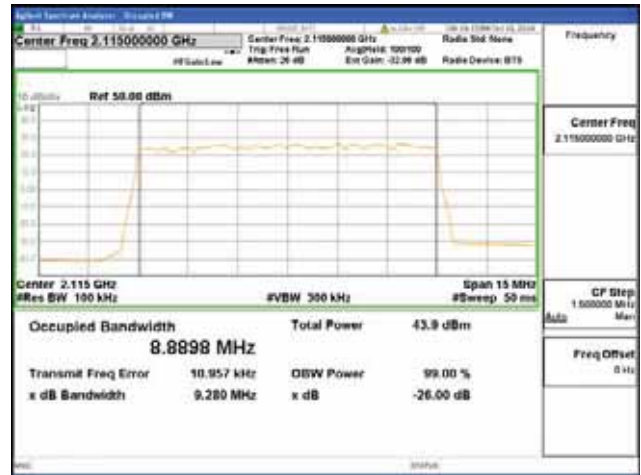

16QAM

64QAM

256QAM

Band 66, BW 10MHz, Single 1 carrier, 4TX, Middle

QPSK

16QAM

64QAM

256QAM