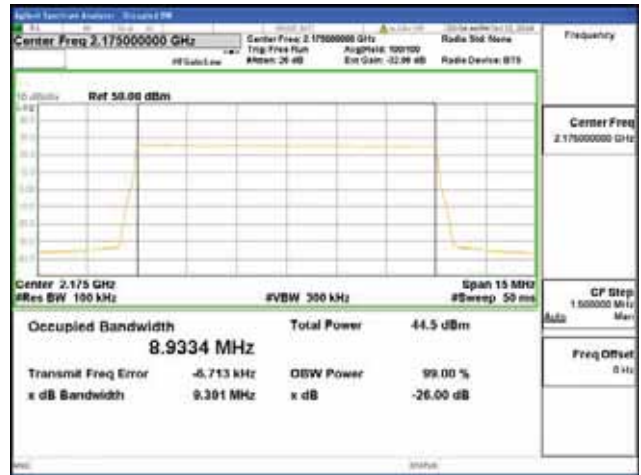

Band 66, BW 10MHz, Single 1 carrier, 4TX, Top

QPSK

16QAM

64QAM

256QAM

CTK Co., Ltd.
 (Ho-dong), 113, Yejik-ro, Cheoin-gu,
 Yongin-si, Gyeonggi-do, Korea
 Tel: +82-31-339-9970
 Fax: +82-31-624-9501

Report No.:
 CTK-2018-03329
 Page (406) / (2957)
 Pages