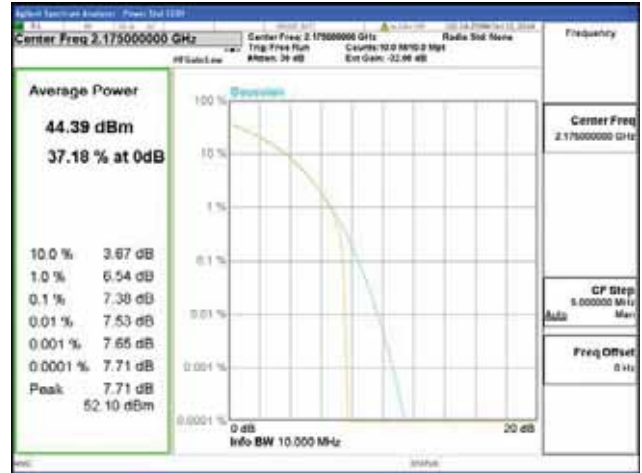

Band 66, BW 10MHz, Single carrier, 4TX, Middle

QPSK

16QAM

64QAM

256QAM

Band 66, BW 10MHz, Single carrier, 4TX, Top

QPSK

16QAM