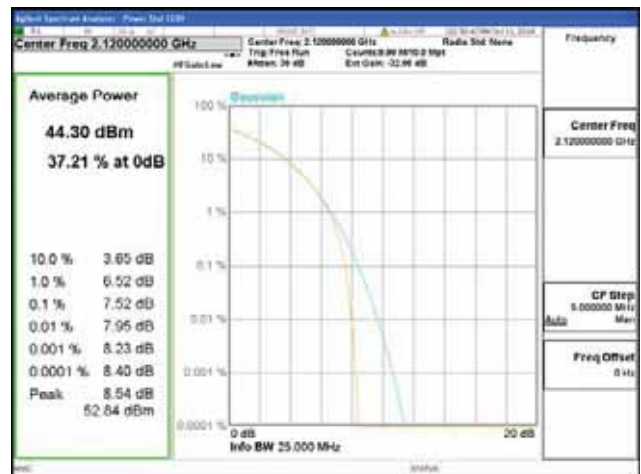

CTK Co., Ltd.
(Ho-dong), 113, Yejik-ro, Cheoin-gu,
Yongin-si, Gyeonggi-do, Korea
Tel: +82-31-339-9970
Fax: +82-31-624-9501

Report No.:
CTK-2018-03329
Page (341) / (2957)
Pages

ANT 1
Band 66, BW 20MHz, Single carrier, 4TX, Bottom

QPSK

16QAM

64QAM

256QAM