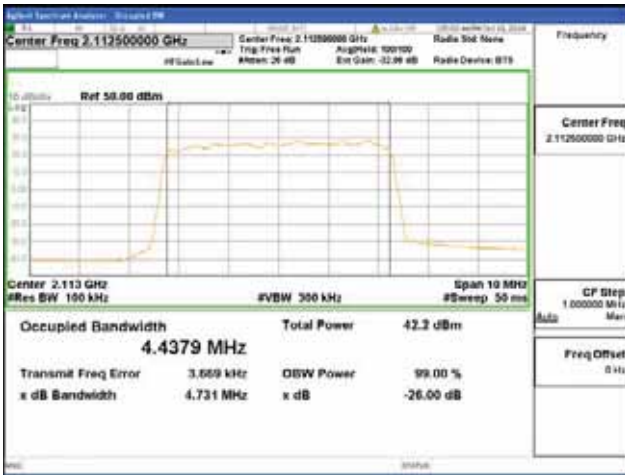

CTK Co., Ltd.
(Ho-dong), 113, Yejik-ro, Cheoin-gu,
Yongin-si, Gyeonggi-do, Korea
Tel: +82-31-339-9970
Fax: +82-31-624-9501

Report No.:
CTK-2018-03329
Page (391) / (2957)
Pages

ANT 4
Band 66, BW 5MHz, Single 1 carrier, 4TX, Bottom

QPSK

16QAM