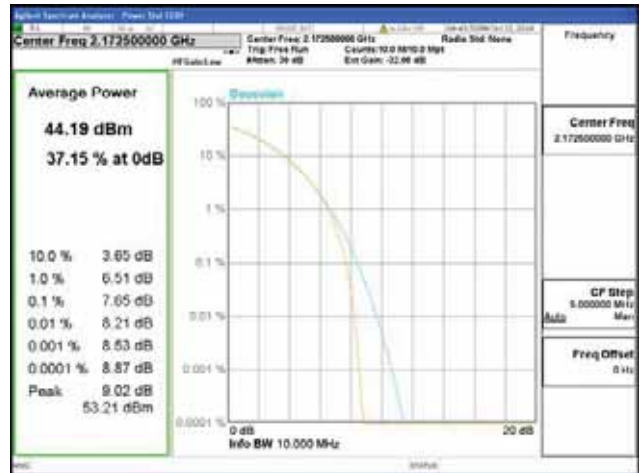

Band 66, BW 15MHz, Single carrier, 4TX Top

256QAM