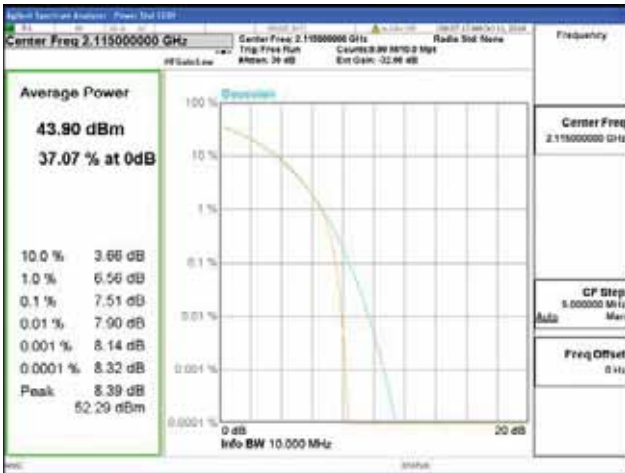

ANT 1
Band 66, BW 10MHz, Single carrier, 4TX, Bottom

QPSK

16QAM

64QAM

256QAM

CTK Co., Ltd.
 (Ho-dong), 113, Yejik-ro, Cheoin-gu,
 Yongin-si, Gyeonggi-do, Korea
 Tel: +82-31-339-9970
 Fax: +82-31-624-9501

Report No.:
 CTK-2018-03329
 Page (318) / (2957)
 Pages