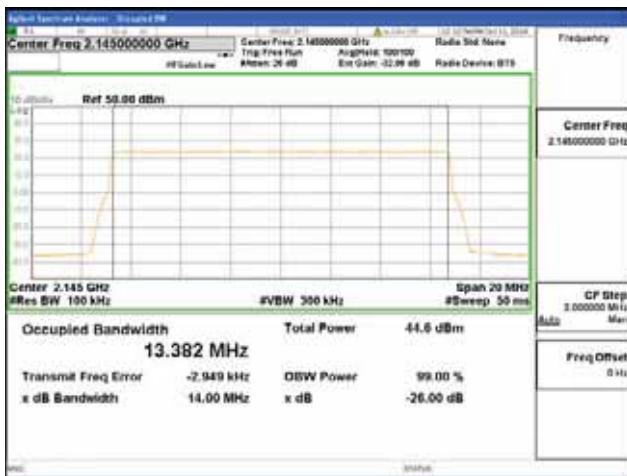

64QAM

256QAM