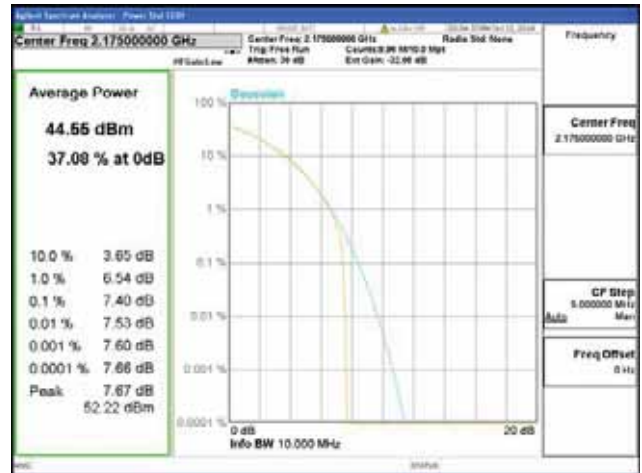

Band 66, BW 10MHz, Single carrier, 4TX, Top

256QAM