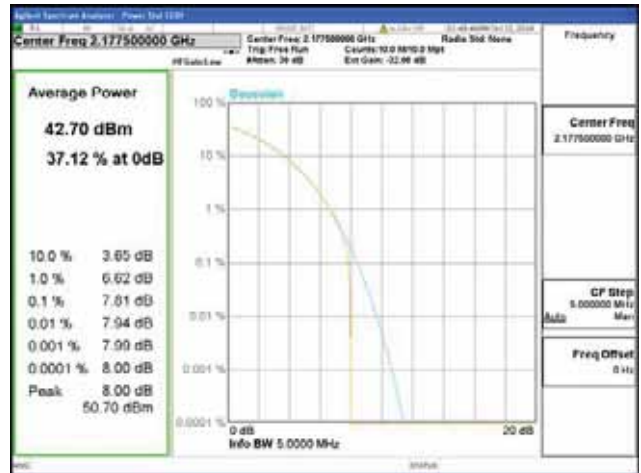

Band 66, BW 5MHz, Single carrier, 4TX Top

QPSK

16QAM

64QAM

256QAM

CTK Co., Ltd.
 (Ho-dong), 113, Yejik-ro, Cheoin-gu,
 Yongin-si, Gyeonggi-do, Korea
 Tel: +82-31-339-9970
 Fax: +82-31-624-9501

Report No.:
 CTK-2018-03329
 Page (317) / (2957)
 Pages