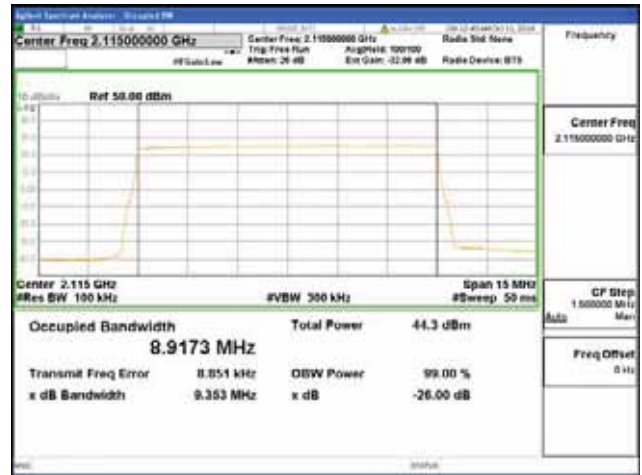

64QAM

256QAM