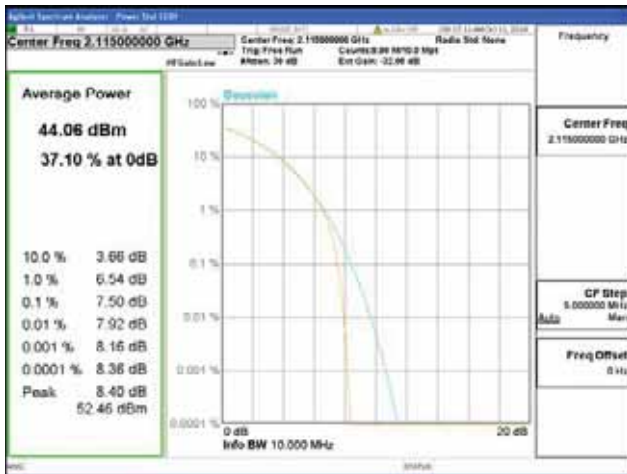

ANT 3

Band 66, BW 10MHz, Single carrier, 4TX, Bottom

QPSK

16QAM

64QAM

256QAM

Band 66, BW 10MHz, Single carrier, 4TX, Middle

QPSK