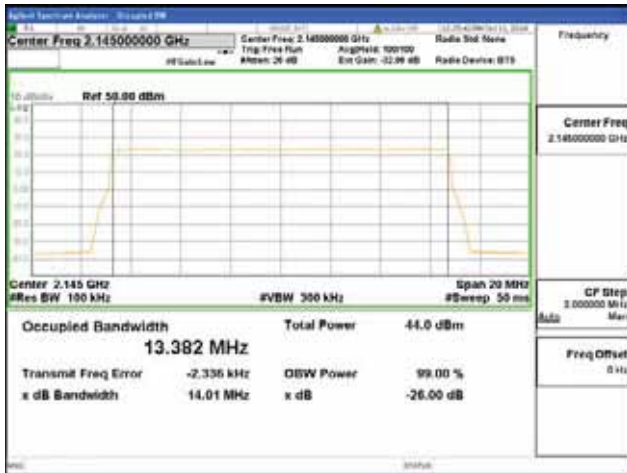

Report No.:
 CTK-2018-03329
 Page (407) / (2957)
 Pages

Band 66, BW 15MHz, Single 1 carrier, 4TX, Middle

QPSK

16QAM

64QAM

256QAM

CTK Co., Ltd.
 (Ho-dong), 113, Yejik-ro, Cheoin-gu,
 Yongin-si, Gyeonggi-do, Korea
 Tel: +82-31-339-9970
 Fax: +82-31-624-9501