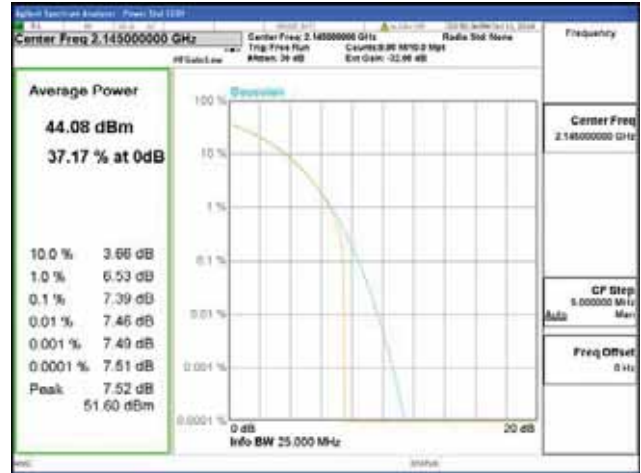

Band 66, BW 20MHz, Single carrier, 4TX, Middle

QPSK

16QAM

64QAM

256QAM

Band 66, BW 20MHz, Single carrier, 4TX, Top

QPSK

16QAM