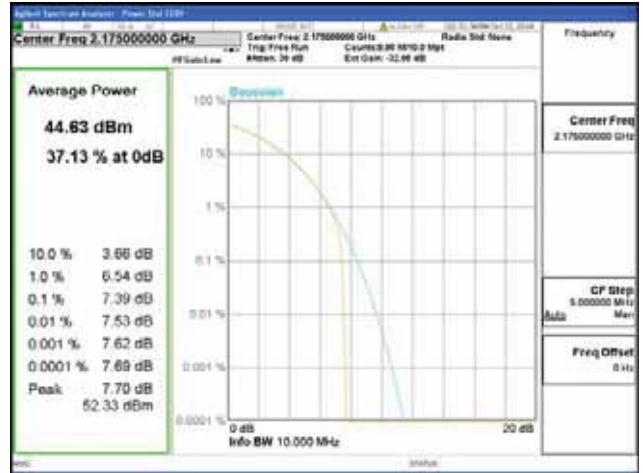

16QAM

64QAM

256QAM

Band 66, BW 10MHz, Single carrier, 4TX, Top

QPSK

16QAM

64QAM

256QAM