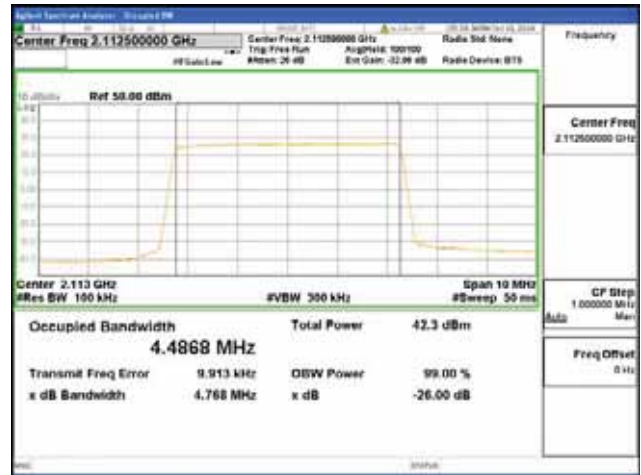

64QAM

256QAM