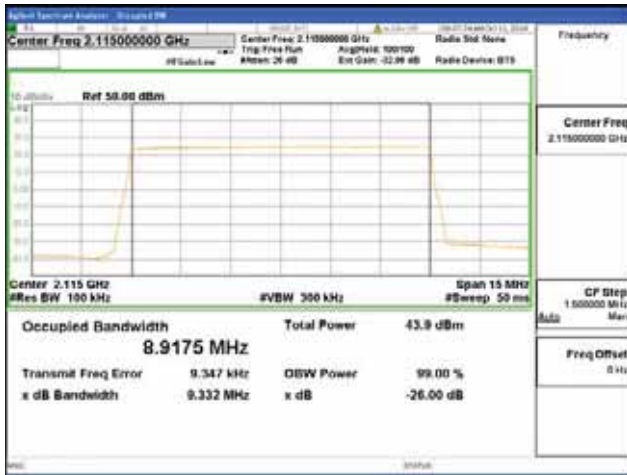

64QAM

256QAM