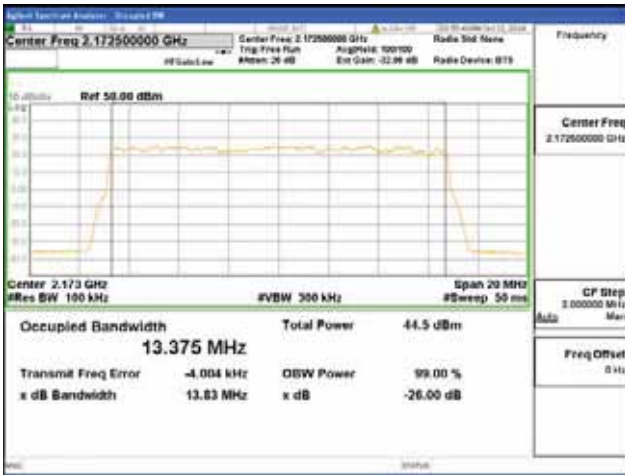

CTK Co., Ltd.
(Ho-dong), 113, Yejik-ro, Cheoin-gu,
Yongin-si, Gyeonggi-do, Korea
Tel: +82-31-339-9970
Fax: +82-31-624-9501

Report No.:
CTK-2018-03329
Page (408) / (2957)
Pages

Band 66, BW 15MHz, Single 1 carrier, 4TX, Top

QPSK

16QAM