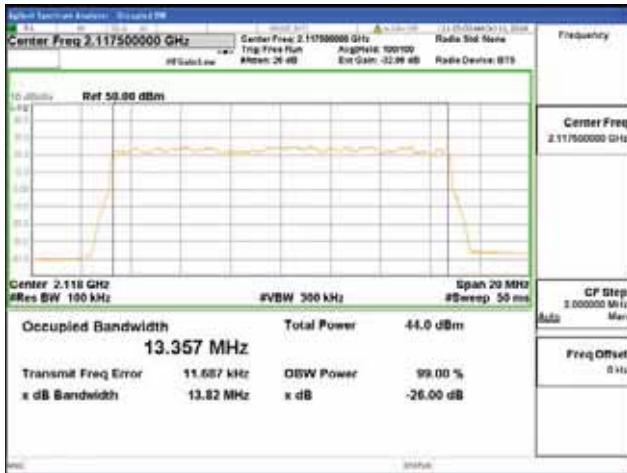

CTK Co., Ltd.
(Ho-dong), 113, Yejik-ro, Cheoin-gu,
Yongin-si, Gyeonggi-do, Korea
Tel: +82-31-339-9970
Fax: +82-31-624-9501

Report No.:
CTK-2018-03329
Page (406) / (2957)
Pages

ANT 1
Band 66, BW 15MHz, Single 1 carrier, 4TX, Bottom

QPSK

16QAM