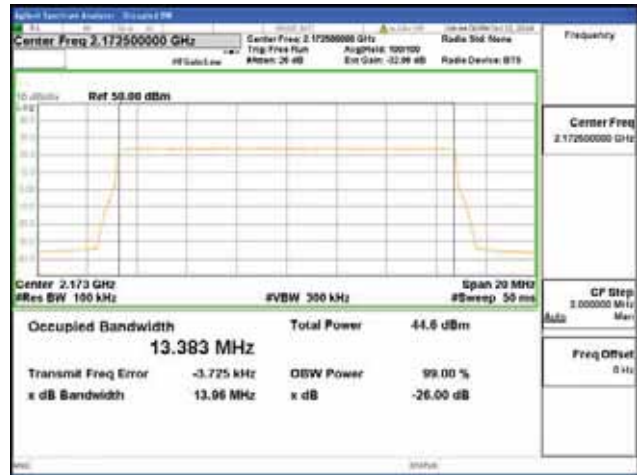

Band 66, BW 15MHz, Single 1 carrier, 4TX, Top

256QAM