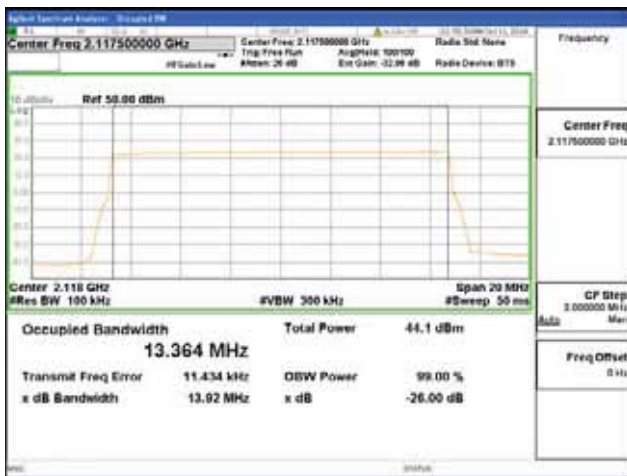

CTK Co., Ltd.
(Ho-dong), 113, Yejik-ro, Cheoin-gu,
Yongin-si, Gyeonggi-do, Korea
Tel: +82-31-339-9970
Fax: +82-31-624-9501

Report No.:
CTK-2018-03329
Page (412) / (2957)
Pages

ANT 3
Band 66, BW 15MHz, Single 1 carrier, 4TX, Bottom

QPSK

16QAM

64QAM

256QAM