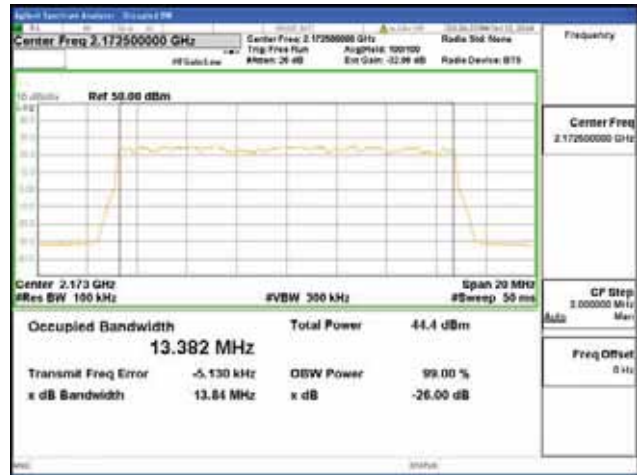

Band 66, BW 15MHz, Single 1 carrier, 4TX, Top

16QAM