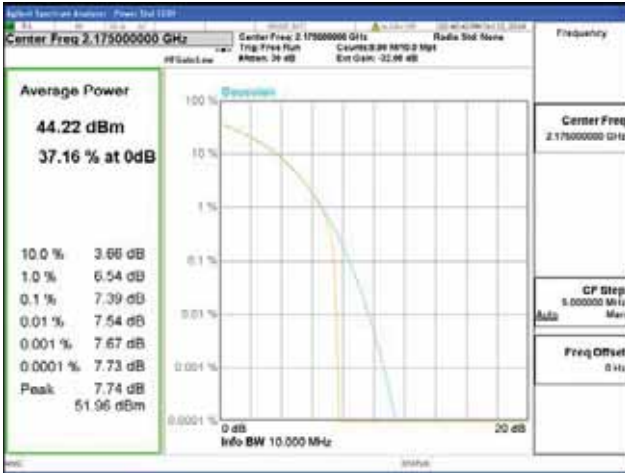

CTK Co., Ltd.
(Ho-dong), 113, Yejik-ro, Cheoin-gu,
Yongin-si, Gyeonggi-do, Korea
Tel: +82-31-339-9970
Fax: +82-31-624-9501

Report No.:
CTK-2018-03329
Page (319) / (2957)
Pages

Band 66, BW 10MHz, Single carrier, 4TX, Top

QPSK

16QAM