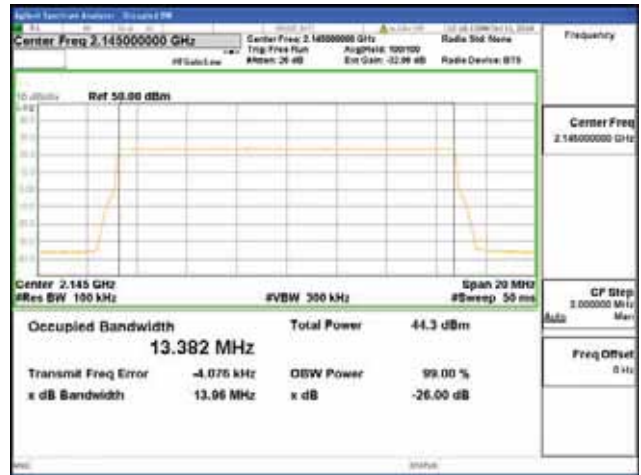

Report No.:
 CTK-2018-03329
 Page (410) / (2957)
 Pages

Band 66, BW 15MHz, Single 1 carrier, 4TX, Middle

QPSK

16QAM

64QAM

256QAM

CTK Co., Ltd.
 (Ho-dong), 113, Yejik-ro, Cheoin-gu,
 Yongin-si, Gyeonggi-do, Korea
 Tel: +82-31-339-9970
 Fax: +82-31-624-9501