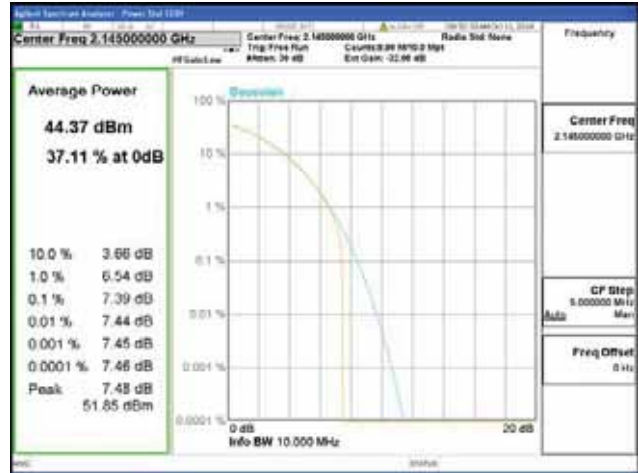

CTK Co., Ltd.
(Ho-dong), 113, Yejik-ro, Cheoin-gu,
Yongin-si, Gyeonggi-do, Korea
Tel: +82-31-339-9970
Fax: +82-31-624-9501

Report No.:
CTK-2018-03329
Page (321) / (2957)
Pages

Band 66, BW 10MHz, Single carrier, 4TX, Middle

QPSK

16QAM

64QAM

256QAM