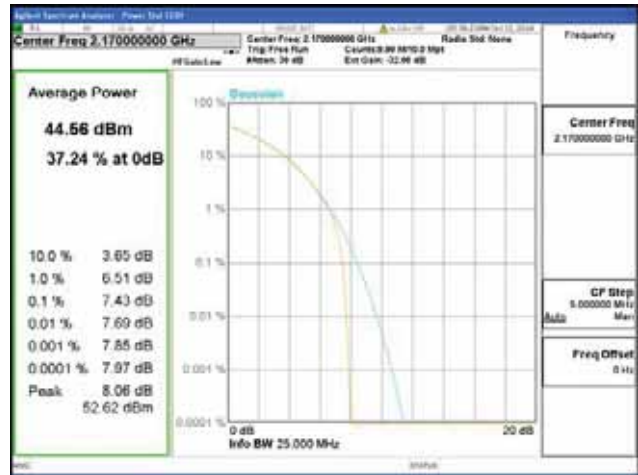

Band 66, BW 20MHz, Single carrier, 4TX, Top

256QAM