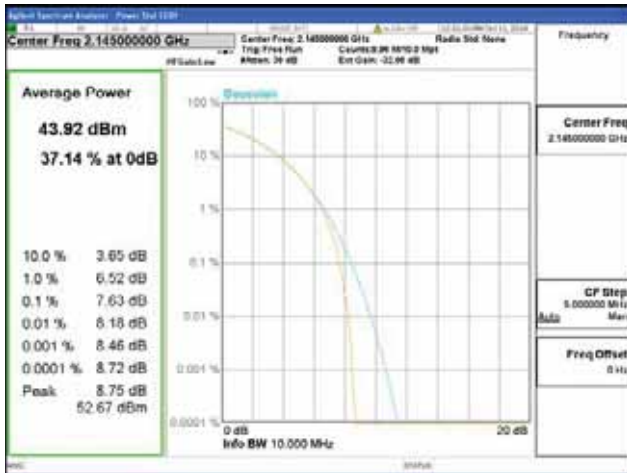

Report No.:
 CTK-2018-03329
 Page (339) / (2957)
 Pages

Band 66, BW 15MHz, Single carrier, 4TX, Middle

QPSK

16QAM

64QAM

256QAM

Band 66, BW 15MHz, Single carrier, 4TX Top

QPSK