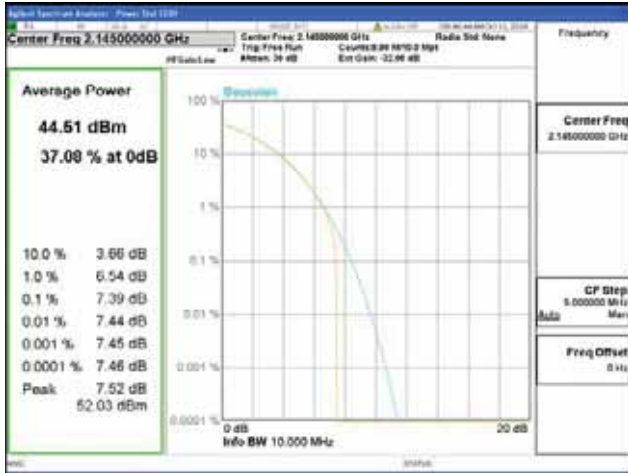

ANT 3

Band 66, BW 10MHz, Single carrier, 4TX, Bottom

QPSK

16QAM

64QAM

256QAM

Band 66, BW 10MHz, Single carrier, 4TX, Middle

QPSK