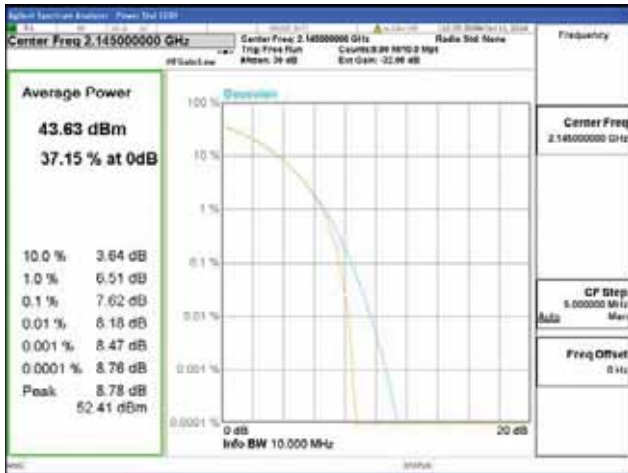

QPSK

16QAM

64QAM

256QAM

Band 66, BW 15MHz, Single carrier, 4TX, Middle

QPSK

16QAM

64QAM