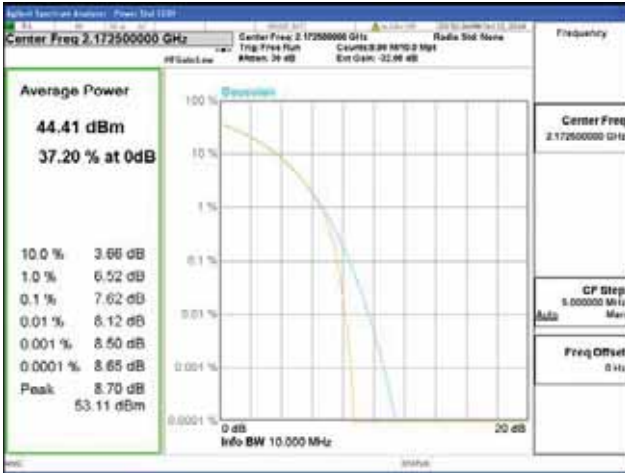

CTK Co., Ltd.
(Ho-dong), 113, Yejik-ro, Cheoin-gu,
Yongin-si, Gyeonggi-do, Korea
Tel: +82-31-339-9970
Fax: +82-31-624-9501

Report No.:
CTK-2018-03329
Page (334) / (2957)
Pages

Band 66, BW 15MHz, Single carrier, 4TX, Top

QPSK

16QAM