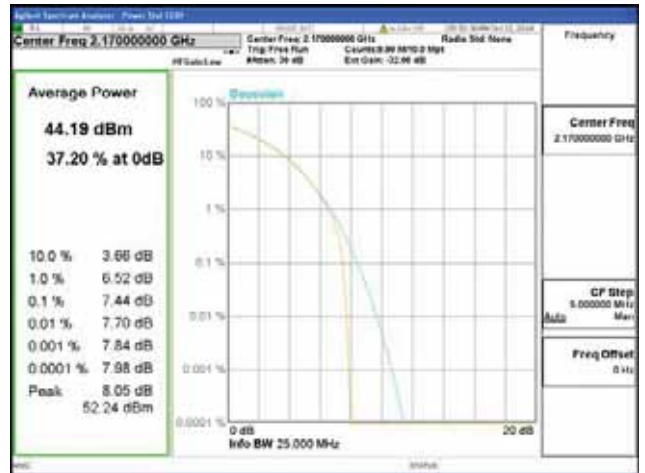

Band 66, BW 20MHz, Single carrier, 4TX, Top

256QAM