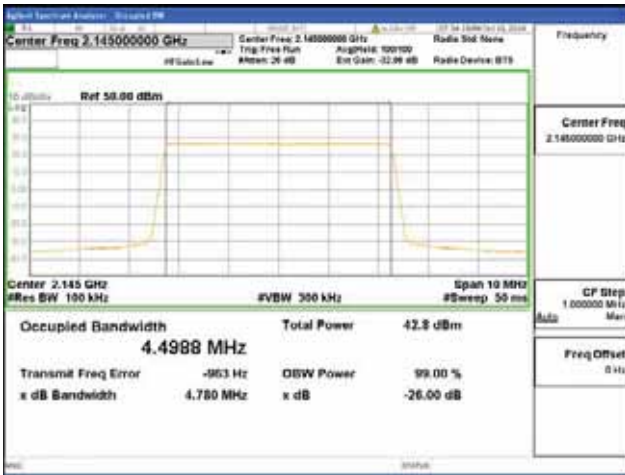

Band 66, BW 5MHz, Single 1 carrier, 4TX, Middle

QPSK

16QAM

64QAM

256QAM

CTK Co., Ltd.
 (Ho-dong), 113, Yejik-ro, Cheoin-gu,
 Yongin-si, Gyeonggi-do, Korea
 Tel: +82-31-339-9970
 Fax: +82-31-624-9501

Report No.:
 CTK-2018-03329
 Page (390) / (2957)
 Pages