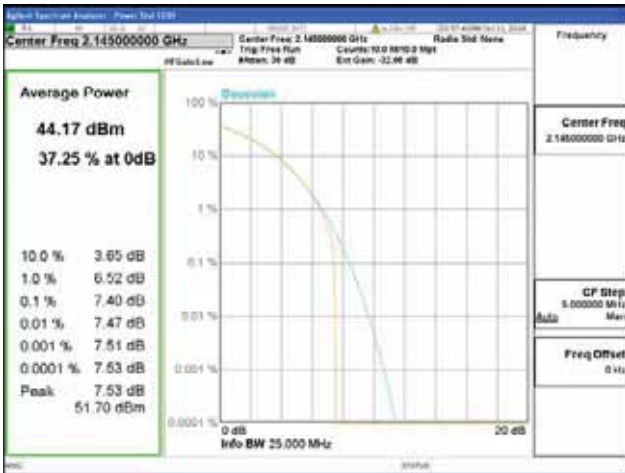

Band 66, BW 20MHz, Single carrier, 4TX, Middle

QPSK

16QAM

64QAM

256QAM

Band 66, BW 20MHz, Single carrier, 4TX, Top

QPSK

16QAM