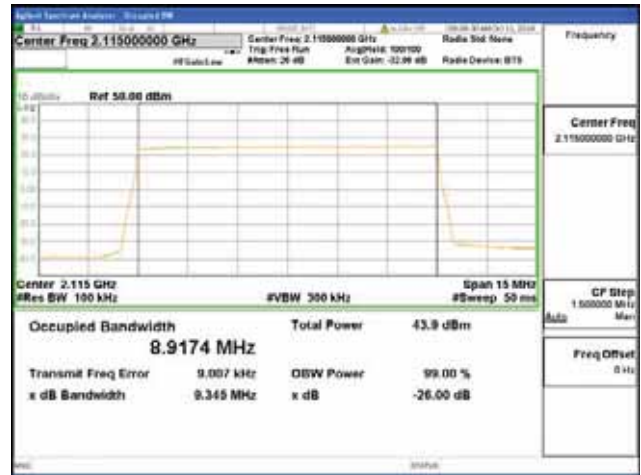

64QAM

256QAM