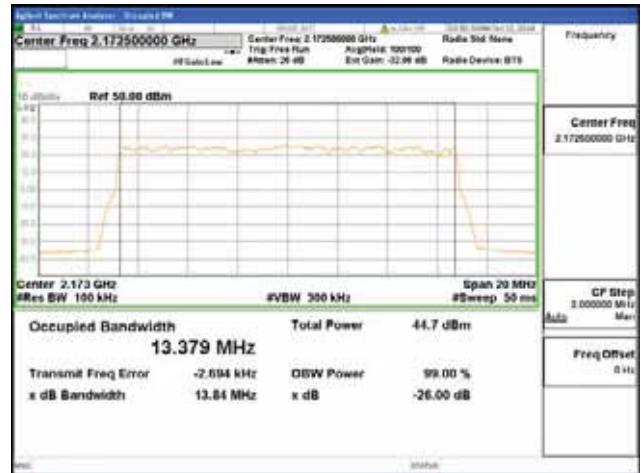

CTK Co., Ltd.
(Ho-dong), 113, Yejik-ro, Cheoin-gu,
Yongin-si, Gyeonggi-do, Korea
Tel: +82-31-339-9970
Fax: +82-31-624-9501

Report No.:
CTK-2018-03329
Page (411) / (2957)
Pages

Band 66, BW 15MHz, Single 1 carrier, 4TX, Top

QPSK

16QAM