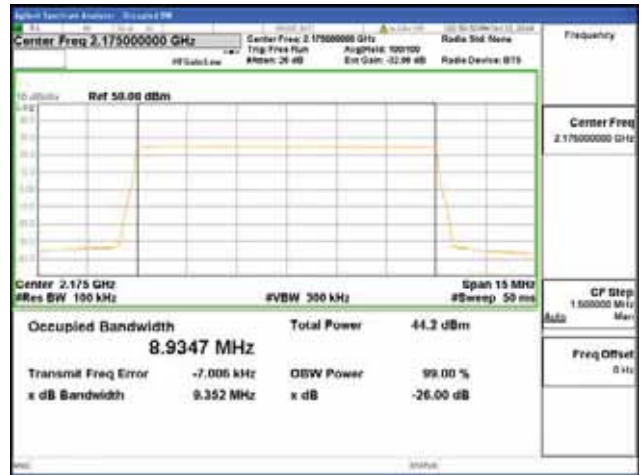

256QAM

Band 66, BW 10MHz, Single 1 carrier, 4TX, Top

QPSK

16QAM

64QAM

256QAM

ANT 2
Band 66, BW 10MHz, Single 1 carrier, 4TX, Bottom

QPSK