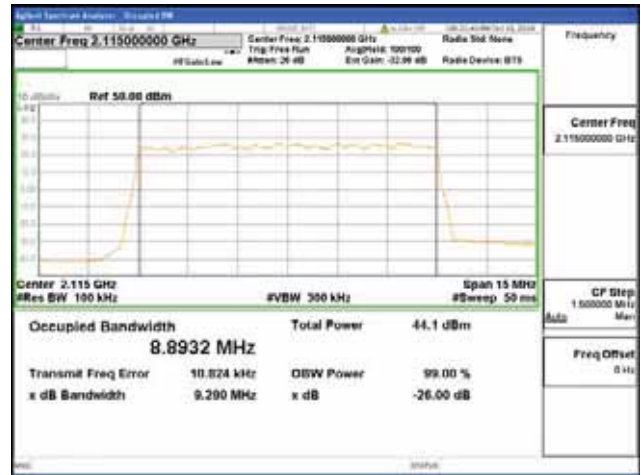

CTK Co., Ltd.
(Ho-dong), 113, Yejik-ro, Cheoin-gu,
Yongin-si, Gyeonggi-do, Korea
Tel: +82-31-339-9970
Fax: +82-31-624-9501

Report No.:
CTK-2018-03329
Page (400) / (2957)
Pages

ANT 3
Band 66, BW 10MHz, Single 1 carrier, 4TX, Bottom

QPSK

16QAM