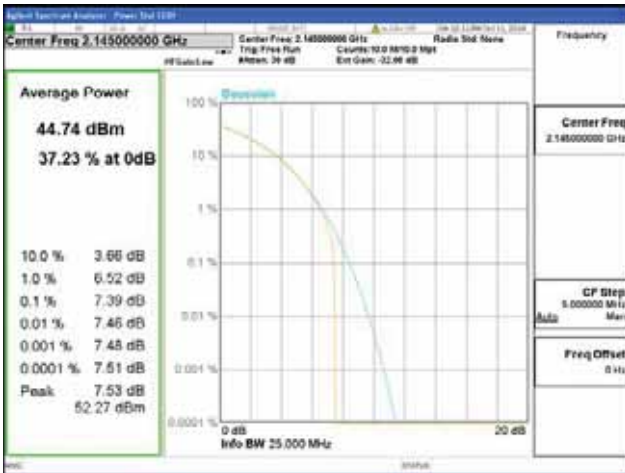

Band 66, BW 20MHz, Single carrier, 4TX, Middle

QPSK

16QAM

64QAM

256QAM

Band 66, BW 20MHz, Single carrier, 4TX, Top

QPSK

16QAM