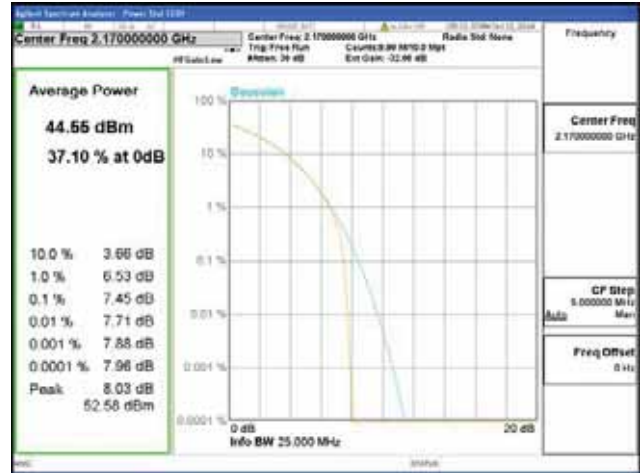

CTK Co., Ltd.
(Ho-dong), 113, Yejik-ro, Cheoin-gu,
Yongin-si, Gyeonggi-do, Korea
Tel: +82-31-339-9970
Fax: +82-31-624-9501

Report No.:
CTK-2018-03329
Page (346) / (2957)
Pages

Band 66, BW 20MHz, Single carrier, 4TX, Top

QPSK

16QAM