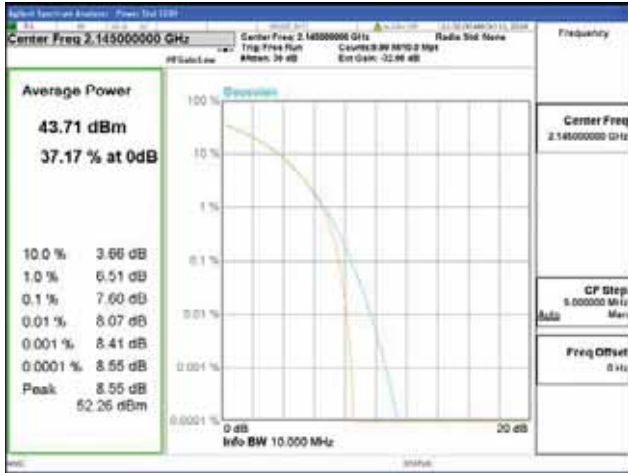

QPSK

16QAM

64QAM

256QAM

Band 66, BW 15MHz, Single carrier, 4TX, Middle

QPSK

16QAM

64QAM