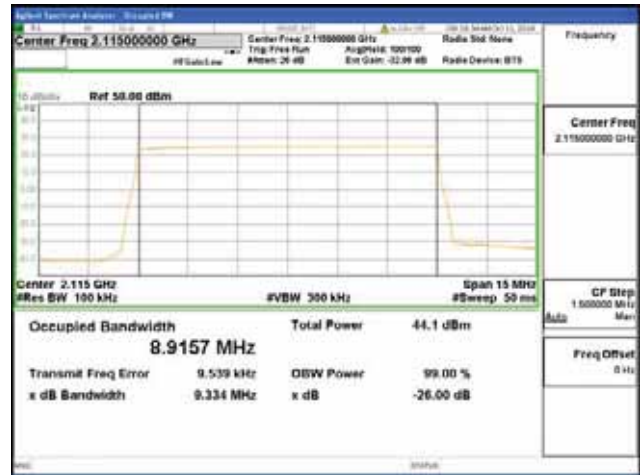

ANT 3
Band 66, BW 10MHz, Single 1 carrier, 4TX, Bottom

QPSK

16QAM

64QAM

256QAM

CTK Co., Ltd.
 (Ho-dong), 113, Yejik-ro, Cheoin-gu,
 Yongin-si, Gyeonggi-do, Korea
 Tel: +82-31-339-9970
 Fax: +82-31-624-9501