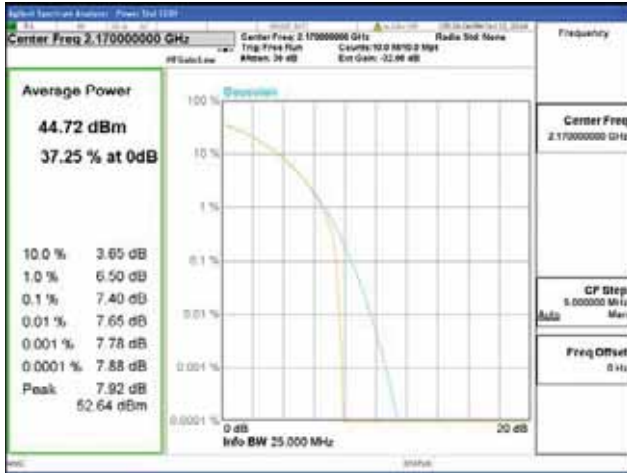

Band 66, BW 20MHz, Single carrier, 4TX, Middle

QPSK

16QAM

64QAM

256QAM

Band 66, BW 20MHz, Single carrier, 4TX, Top

QPSK

16QAM