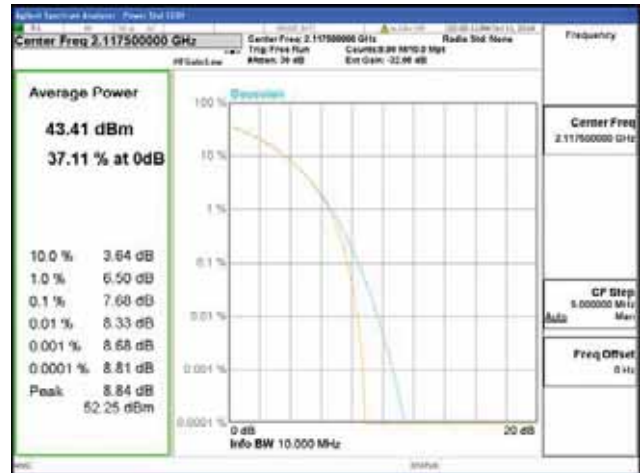

ANT 4
Band 66, BW 15MHz, Single carrier, 4TX, Bottom

256QAM