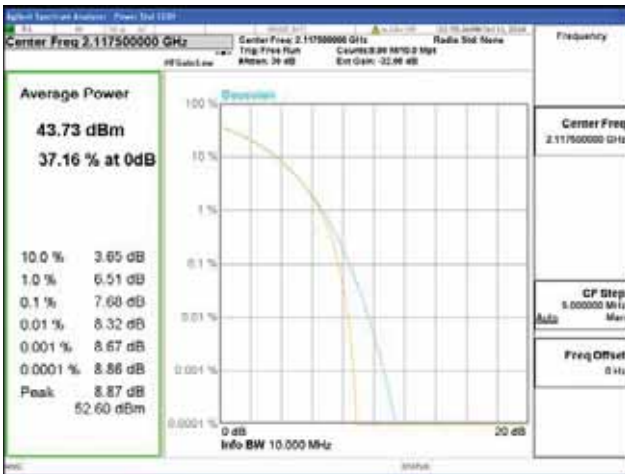

64QAM

256QAM