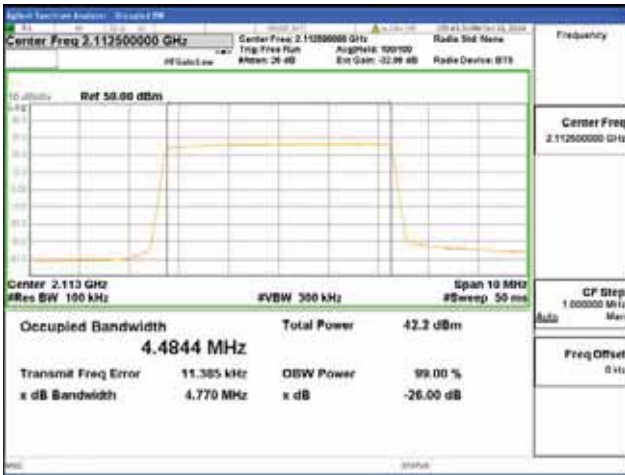

ANT 4
Band 66, BW 5MHz, Single 1 carrier, 4TX, Bottom

QPSK

16QAM

64QAM

256QAM

CTK Co., Ltd.
 (Ho-dong), 113, Yejik-ro, Cheoin-gu,
 Yongin-si, Gyeonggi-do, Korea
 Tel: +82-31-339-9970
 Fax: +82-31-624-9501

Report No.:
 CTK-2018-03329
 Page (392) / (2957)
 Pages