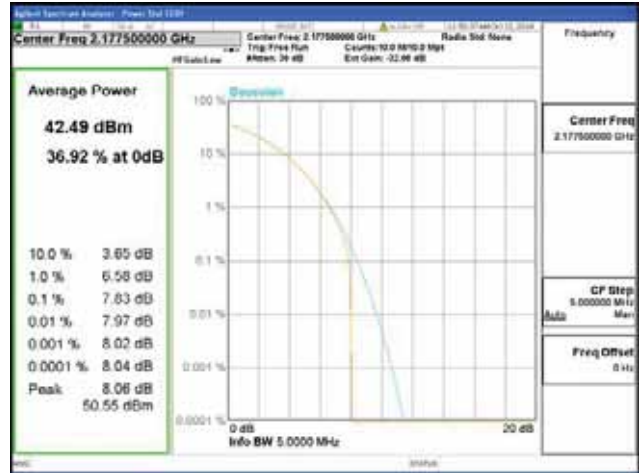

Band 66, BW 5MHz, Single carrier, 4TX Top

QPSK

16QAM

64QAM

256QAM

CTK Co., Ltd.
 (Ho-dong), 113, Yejik-ro, Cheoin-gu,
 Yongin-si, Gyeonggi-do, Korea
 Tel: +82-31-339-9970
 Fax: +82-31-624-9501

Report No.:
 CTK-2018-03329
 Page (317) / (2957)
 Pages