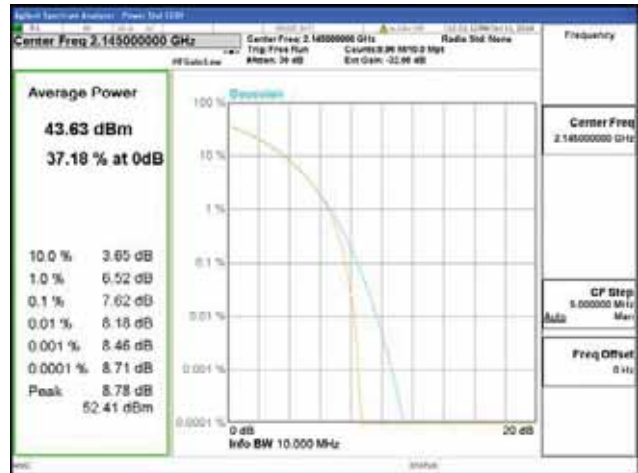

Band 66, BW 15MHz, Single carrier, 4TX, Middle

256QAM