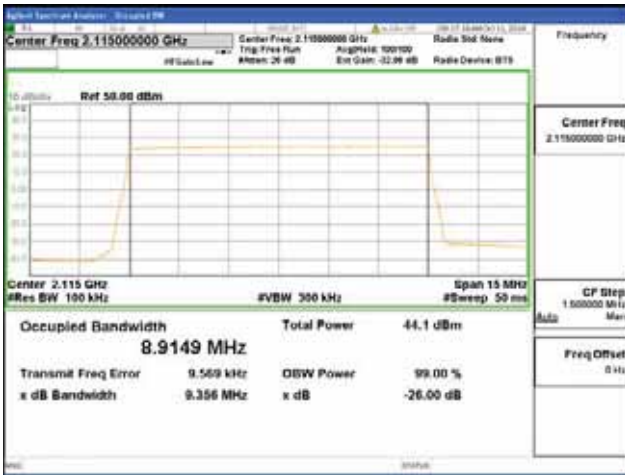

ANT 3
Band 66, BW 10MHz, Single 1 carrier, 4TX, Bottom

QPSK

16QAM

64QAM

256QAM

CTK Co., Ltd.
 (Ho-dong), 113, Yejik-ro, Cheoin-gu,
 Yongin-si, Gyeonggi-do, Korea
 Tel: +82-31-339-9970
 Fax: +82-31-624-9501