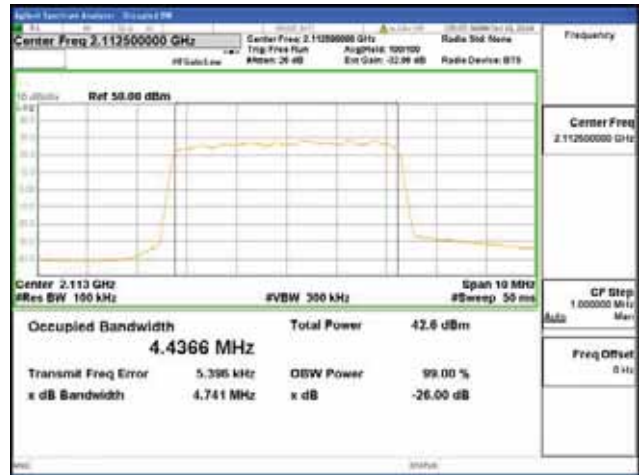

CTK Co., Ltd.
(Ho-dong), 113, Yejik-ro, Cheoin-gu,
Yongin-si, Gyeonggi-do, Korea
Tel: +82-31-339-9970
Fax: +82-31-624-9501

Report No.:
CTK-2018-03329
Page (388) / (2957)
Pages

ANT 3
Band 66, BW 5MHz, Single 1 carrier, 4TX, Bottom

QPSK

16QAM

64QAM

256QAM