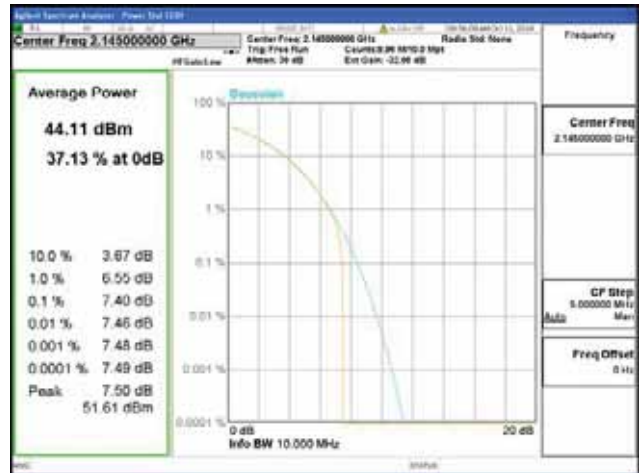

CTK Co., Ltd.
(Ho-dong), 113, Yejik-ro, Cheoin-gu,
Yongin-si, Gyeonggi-do, Korea
Tel: +82-31-339-9970
Fax: +82-31-624-9501

Report No.:
CTK-2018-03329
Page (318) / (2957)
Pages

Band 66, BW 10MHz, Single carrier, 4TX, Middle

QPSK

16QAM

64QAM

256QAM