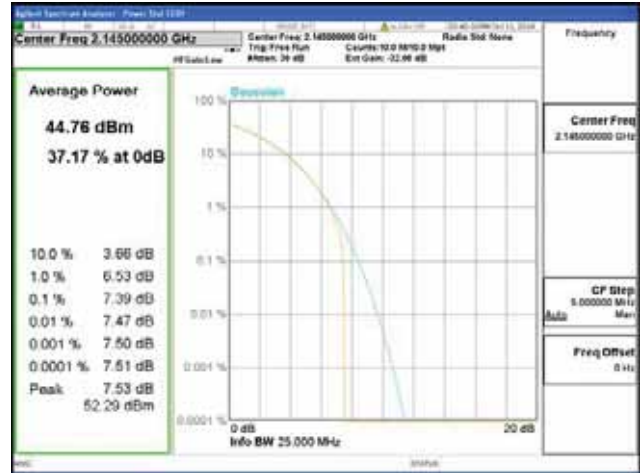

Band 66, BW 20MHz, Single carrier, 4TX, Middle

QPSK

16QAM

64QAM

256QAM

Band 66, BW 20MHz, Single carrier, 4TX, Top

QPSK

16QAM