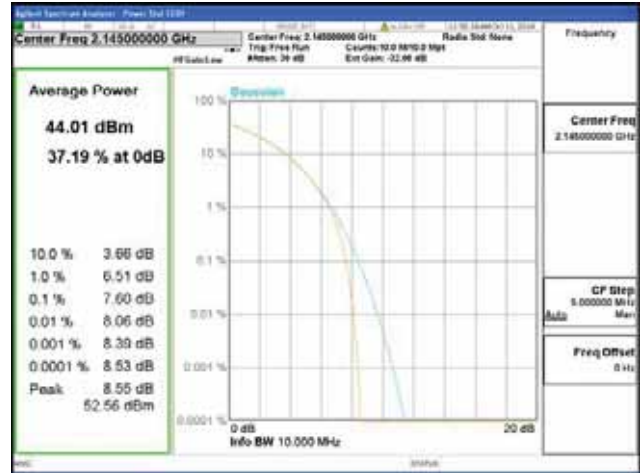

CTK Co., Ltd.
(Ho-dong), 113, Yejik-ro, Cheoin-gu,
Yongin-si, Gyeonggi-do, Korea
Tel: +82-31-339-9970
Fax: +82-31-624-9501

Report No.:
CTK-2018-03329
Page (339) / (2957)
Pages

Band 66, BW 15MHz, Single carrier, 4TX, Middle

QPSK

16QAM

64QAM

256QAM