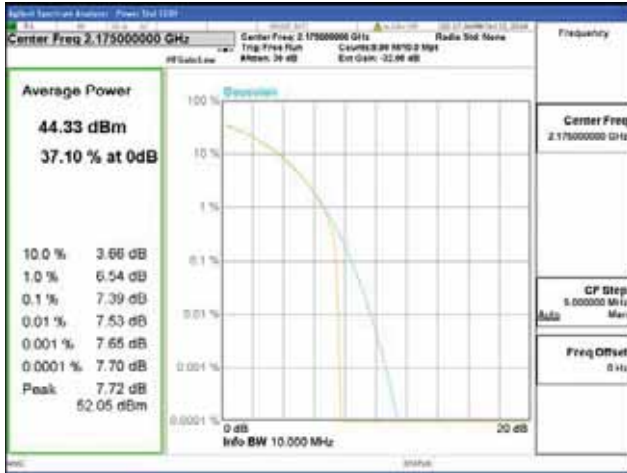

Band 66, BW 10MHz, Single carrier, 4TX, Middle

QPSK

16QAM

64QAM

256QAM

Band 66, BW 10MHz, Single carrier, 4TX, Top

QPSK

16QAM