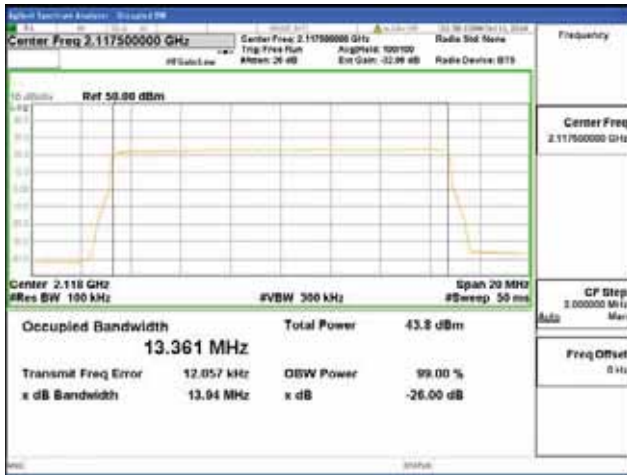

64QAM

256QAM