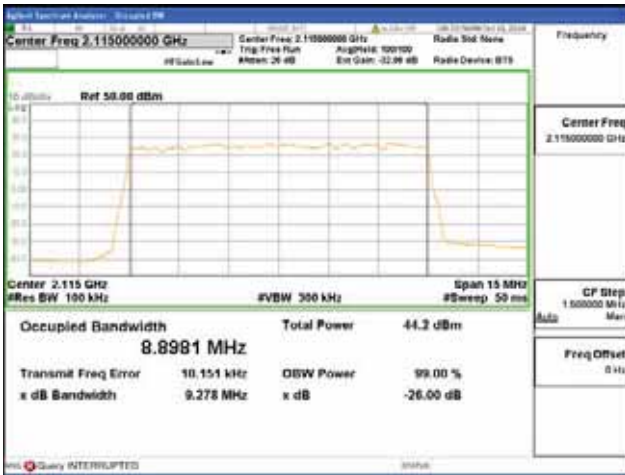

CTK Co., Ltd.
(Ho-dong), 113, Yejik-ro, Cheoin-gu,
Yongin-si, Gyeonggi-do, Korea
Tel: +82-31-339-9970
Fax: +82-31-624-9501

Report No.:
CTK-2018-03329
Page (400) / (2957)
Pages

ANT 3
Band 66, BW 10MHz, Single 1 carrier, 4TX, Bottom

QPSK

16QAM