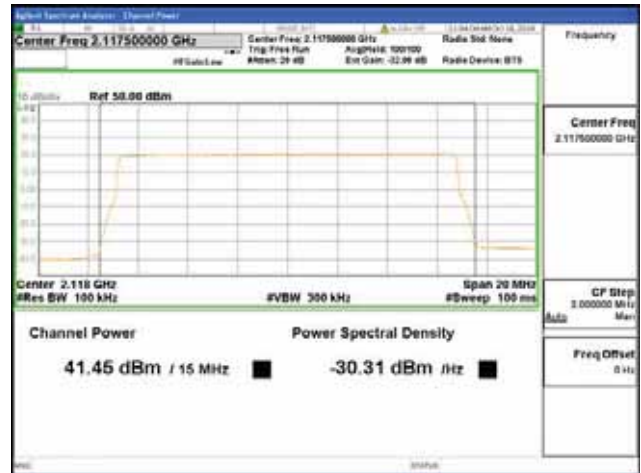

Report No.:
 CTK-2018-03329
 Page (227) / (2957)
 Pages

ANT 2
Band 66, BW 15MHz + BW 10MHz, Multi 2 carrier(Non-Contiguous), 4TX, Bottom

QPSK

16QAM

64QAM

256QAM

CTK Co., Ltd.
(Ho-dong), 113, Yejik-ro, Cheoin-gu,
Yongin-si, Gyeonggi-do, Korea
Tel: +82-31-339-9970
Fax: +82-31-624-9501