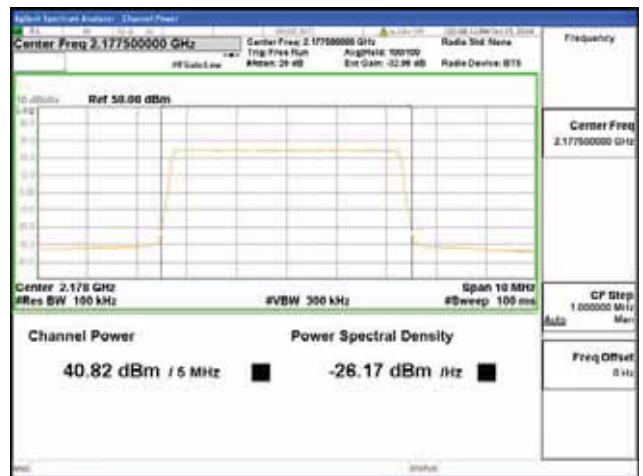

Report No.:
 CTK-2018-03329
 Page (264) / (2957)
 Pages

Band 66, BW 5MHz + BW 5MHz, Multi 2 carrier(Non-Contiguous), 4TX, Top

QPSK

16QAM

64QAM

256QAM

CTK Co., Ltd.
 (Ho-dong), 113, Yejik-ro, Cheoin-gu,
 Yongin-si, Gyeonggi-do, Korea
 Tel: +82-31-339-9970
 Fax: +82-31-624-9501