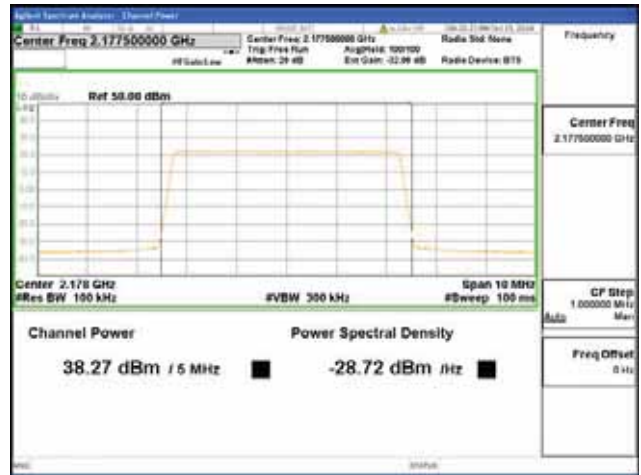

Report No.:
CTK-2018-03329
Page (240) / (2957)
Pages

Band 66, BW 15MHz + BW 5MHz, Multi 2 carrier(Non-Contiguous), 4TX, Top

QPSK

16QAM

64QAM

256QAM

CTK Co., Ltd.
 (Ho-dong), 113, Yejik-ro, Cheoin-gu,
 Yongin-si, Gyeonggi-do, Korea
 Tel: +82-31-339-9970
 Fax: +82-31-624-9501