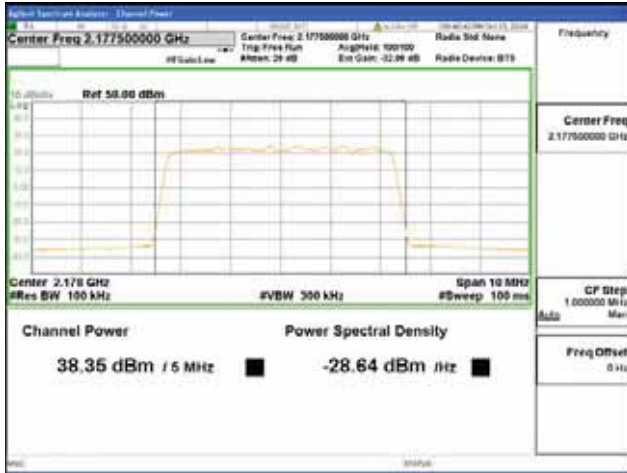

CTK Co., Ltd.
(Ho-dong), 113, Yejik-ro, Cheoin-gu,
Yongin-si, Gyeonggi-do, Korea
Tel: +82-31-339-9970
Fax: +82-31-624-9501

Report No.:
CTK-2018-03329
Page (236) / (2957)
Pages

Band 66, BW 15MHz + BW 5MHz, Multi 2 carrier(Non-Contiguous), 4TX, Top

QPSK