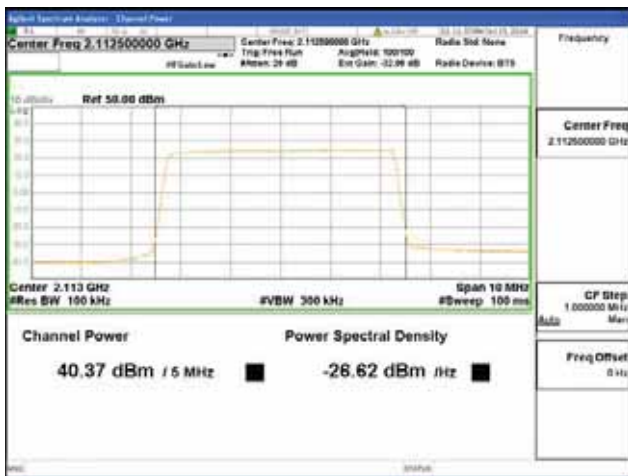

Report No.:
 CTK-2018-03329
 Page (259) / (2957)
 Pages

ANT 2

Band 66, BW 5MHz + BW 5MHz, Multi 2 carrier(Non-Contiguous), 4TX, Bottom

QPSK

16QAM

64QAM

256QAM

CTK Co., Ltd.
 (Ho-dong), 113, Yejik-ro, Cheoin-gu,
 Yongin-si, Gyeonggi-do, Korea
 Tel: +82-31-339-9970
 Fax: +82-31-624-9501