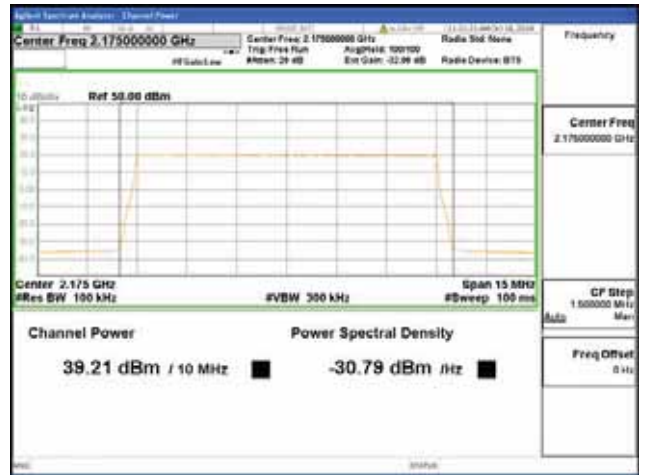

Report No.:
 CTK-2018-03329
 Page (226) / (2957)
 Pages

Band 66, BW 15MHz + BW 10MHz, Multi 2 carrier(Non-Contiguous), 4TX, Top

QPSK

16QAM

64QAM

256QAM

CTK Co., Ltd.
 (Ho-dong), 113, Yejik-ro, Cheoin-gu,
 Yongin-si, Gyeonggi-do, Korea
 Tel: +82-31-339-9970
 Fax: +82-31-624-9501