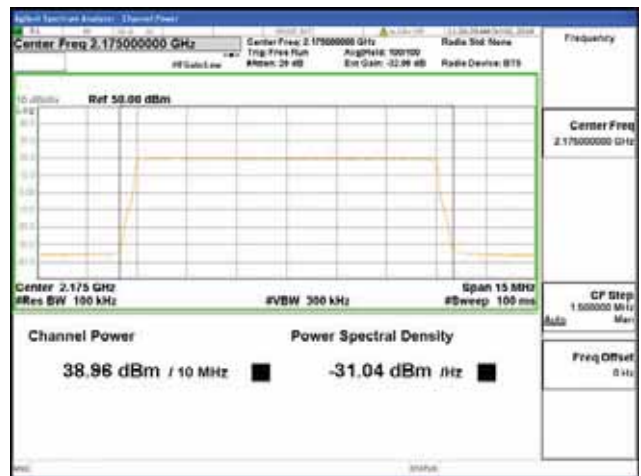

CTK Co., Ltd.
(Ho-dong), 113, Yejik-ro, Cheoin-gu,
Yongin-si, Gyeonggi-do, Korea
Tel: +82-31-339-9970
Fax: +82-31-624-9501

Report No.:
CTK-2018-03329
Page (278) / (2957)
Pages

Band 66, BW 10MHz + BW 10MHz + BW 10MHz, Multi 3 carrier(Non-Contiguous), 4TX, Top

QPSK

16QAM

64QAM

256QAM