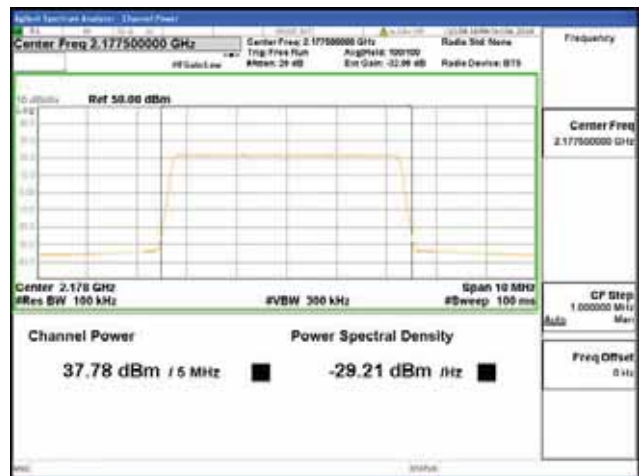

Report No.:
 CTK-2018-03329
 Page (294) / (2957)
 Pages

Band 66, BW 5MHz + BW 10MHz + BW 5MHz, Multi 3 carrier(Non-Contiguous), 4TX, Top

QPSK

16QAM

64QAM

256QAM

CTK Co., Ltd.
 (Ho-dong), 113, Yejik-ro, Cheoin-gu,
 Yongin-si, Gyeonggi-do, Korea
 Tel: +82-31-339-9970
 Fax: +82-31-624-9501