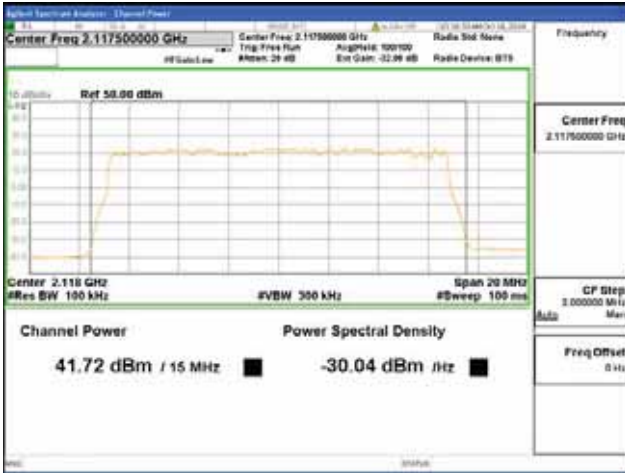

CTK Co., Ltd.
(Ho-dong), 113, Yejik-ro, Cheoin-gu,
Yongin-si, Gyeonggi-do, Korea
Tel: +82-31-339-9970
Fax: +82-31-624-9501

Report No.:
CTK-2018-03329
Page (227) / (2957)
Pages

ANT 2
Band 66, BW 15MHz + BW 10MHz, Multi 2 carrier(Non-Contiguous), 4TX, Bottom

QPSK

16QAM