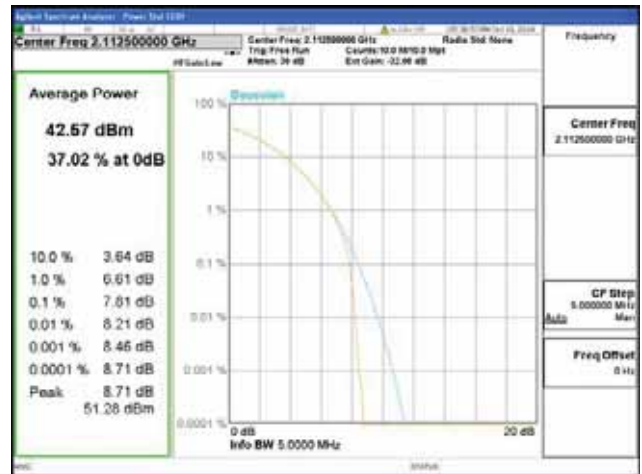

64QAM

256QAM

ANT 3

Band 66, BW 5MHz, Single carrier, 4TX, Bottom

QPSK

16QAM

64QAM

256QAM