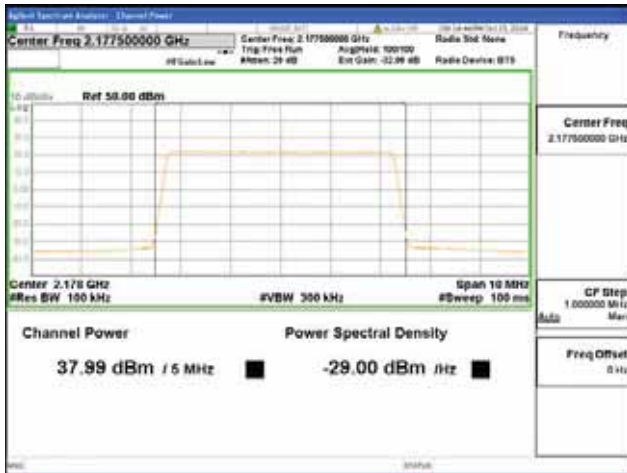

Report No.:
 CTK-2018-03329
 Page (238) / (2957)
 Pages

Band 66, BW 15MHz + BW 5MHz, Multi 2 carrier(Non-Contiguous), 4TX, Top

QPSK

16QAM

64QAM

256QAM

CTK Co., Ltd.
 (Ho-dong), 113, Yejik-ro, Cheoin-gu,
 Yongin-si, Gyeonggi-do, Korea
 Tel: +82-31-339-9970
 Fax: +82-31-624-9501