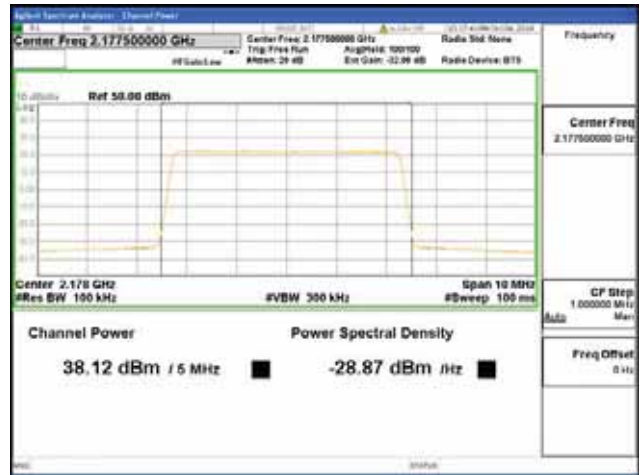

Report No.:
 CTK-2018-03329
 Page (296) / (2957)
 Pages

Band 66, BW 5MHz + BW 10MHz + BW 5MHz, Multi 3 carrier(Non-Contiguous), 4TX, Top

QPSK

16QAM

64QAM

256QAM

CTK Co., Ltd.
 (Ho-dong), 113, Yejik-ro, Cheoin-gu,
 Yongin-si, Gyeonggi-do, Korea
 Tel: +82-31-339-9970
 Fax: +82-31-624-9501