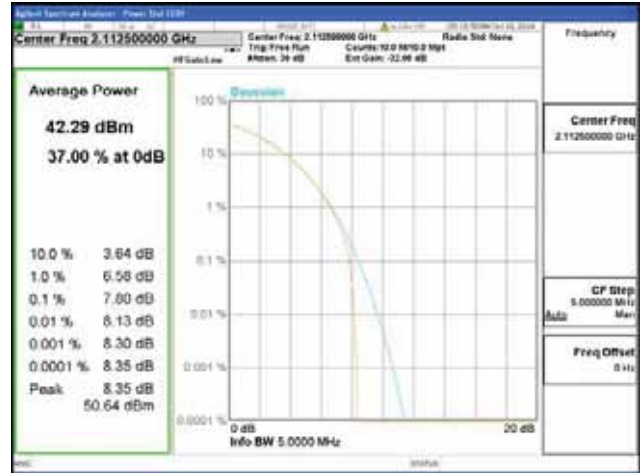

CTK Co., Ltd.
(Ho-dong), 113, Yejik-ro, Cheoin-gu,
Yongin-si, Gyeonggi-do, Korea
Tel: +82-31-339-9970
Fax: +82-31-624-9501

Report No.:
CTK-2018-03329
Page (308) / (2957)
Pages

ANT 2
Band 66, BW 5MHz, Single carrier, 4TX, Bottom

QPSK

16QAM

64QAM

256QAM