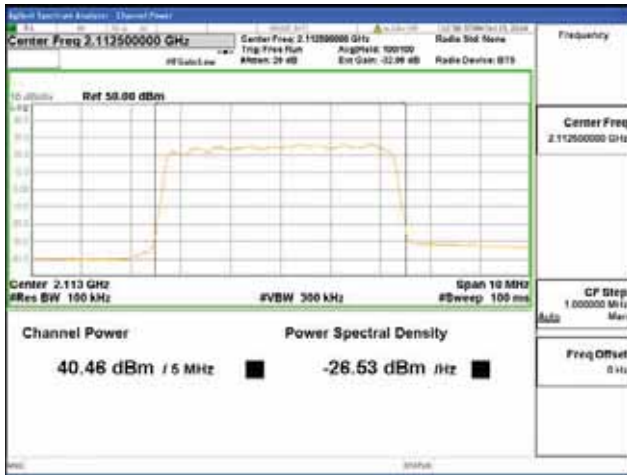

CTK Co., Ltd.
(Ho-dong), 113, Yejik-ro, Cheoin-gu,
Yongin-si, Gyeonggi-do, Korea
Tel: +82-31-339-9970
Fax: +82-31-624-9501

Report No.:
CTK-2018-03329
Page (263) / (2957)
Pages

ANT 4

Band 66, BW 5MHz + BW 5MHz, Multi 2 carrier(Non-Contiguous), 4TX, Bottom

QPSK

16QAM