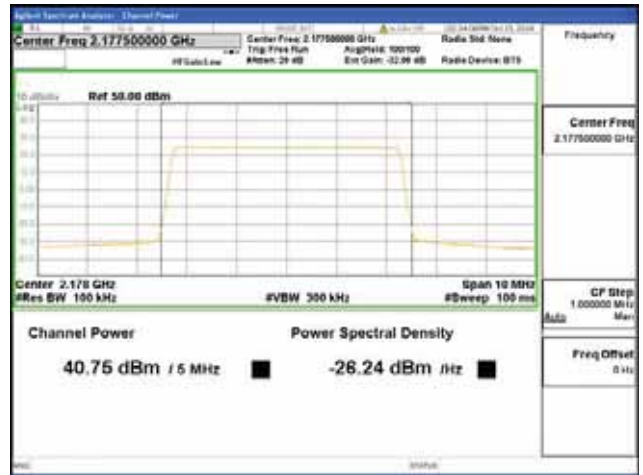

Report No.:
 CTK-2018-03329
 Page (258) / (2957)
 Pages

Band 66, BW 5MHz + BW 5MHz, Multi 2 carrier(Non-Contiguous), 4TX, Top

QPSK

16QAM

64QAM

256QAM

CTK Co., Ltd.
 (Ho-dong), 113, Yejik-ro, Cheoin-gu,
 Yongin-si, Gyeonggi-do, Korea
 Tel: +82-31-339-9970
 Fax: +82-31-624-9501