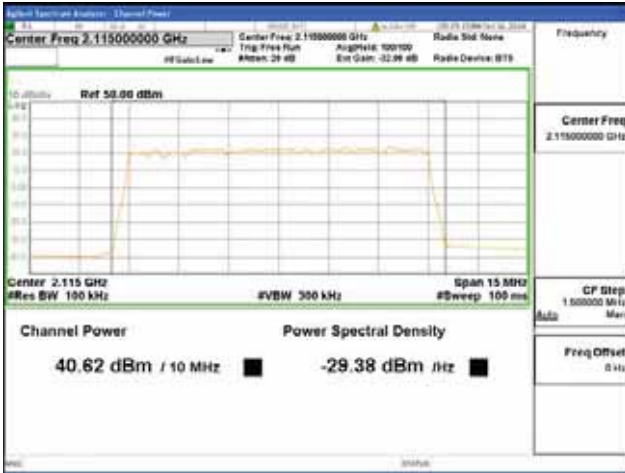

CTK Co., Ltd.
(Ho-dong), 113, Yejik-ro, Cheoin-gu,
Yongin-si, Gyeonggi-do, Korea
Tel: +82-31-339-9970
Fax: +82-31-624-9501

Report No.:
CTK-2018-03329
Page (241) / (2957)
Pages

ANT 1

Band 66, BW 10MHz + BW 10MHz, Multi 2 carrier(Non-Contiguous), 4TX, Bottom

QPSK

16QAM