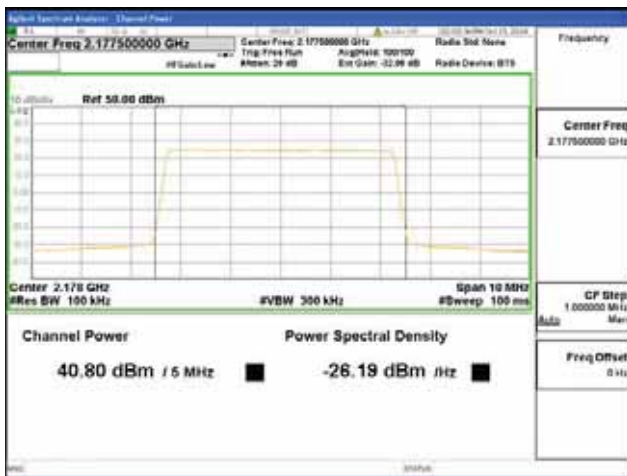

Report No.:
 CTK-2018-03329
 Page (264) / (2957)
 Pages

Band 66, BW 5MHz + BW 5MHz, Multi 2 carrier(Non-Contiguous), 4TX, Top

QPSK

16QAM

64QAM

256QAM

CTK Co., Ltd.
 (Ho-dong), 113, Yejik-ro, Cheoin-gu,
 Yongin-si, Gyeonggi-do, Korea
 Tel: +82-31-339-9970
 Fax: +82-31-624-9501