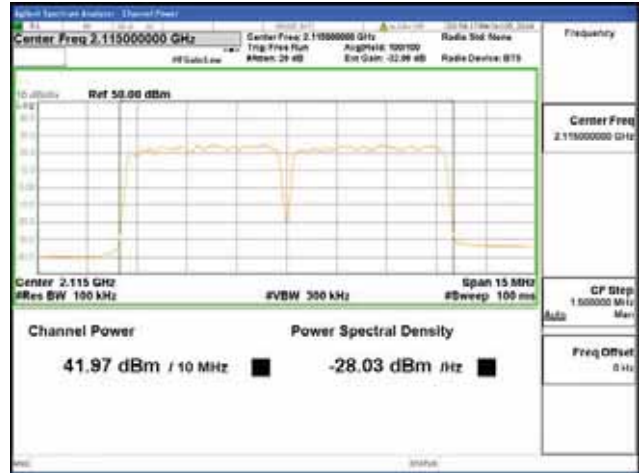

CTK Co., Ltd.
(Ho-dong), 113, Yejik-ro, Cheoin-gu,
Yongin-si, Gyeonggi-do, Korea
Tel: +82-31-339-9970
Fax: +82-31-624-9501

Report No.:
CTK-2018-03329
Page (303) / (2957)
Pages

ANT 4

Band 66, BW 5MHz + BW 5MHz + BW 5MHz, Multi 3 carrier(Non-Contiguous), 4TX, Bottom

QPSK

16QAM