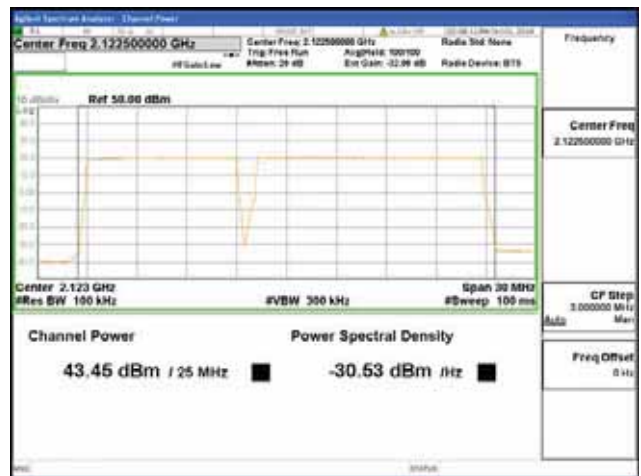

Report No.:
 CTK-2018-03329
 Page (269) / (2957)
 Pages

ANT 3

Band 66, BW 10MHz + BW 15MHz + BW 5MHz, Multi 3 carrier(Non-Contiguous), 4TX, Bottom

QPSK

16QAM

64QAM

256QAM

CTK Co., Ltd.
 (Ho-dong), 113, Yejik-ro, Cheoin-gu,
 Yongin-si, Gyeonggi-do, Korea
 Tel: +82-31-339-9970
 Fax: +82-31-624-9501