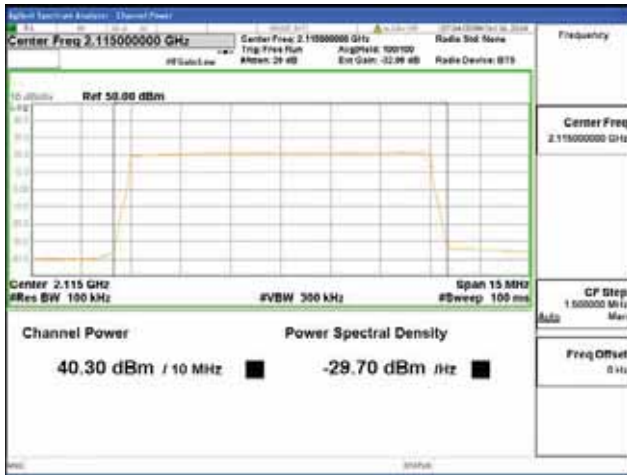

Report No.:
 CTK-2018-03329
 Page (245) / (2957)
 Pages

ANT 3

Band 66, BW 10MHz + BW 10MHz, Multi 2 carrier(Non-Contiguous), 4TX, Bottom

QPSK

16QAM

64QAM

256QAM

CTK Co., Ltd.
(Ho-dong), 113, Yejik-ro, Cheoin-gu,
Yongin-si, Gyeonggi-do, Korea
Tel: +82-31-339-9970
Fax: +82-31-624-9501