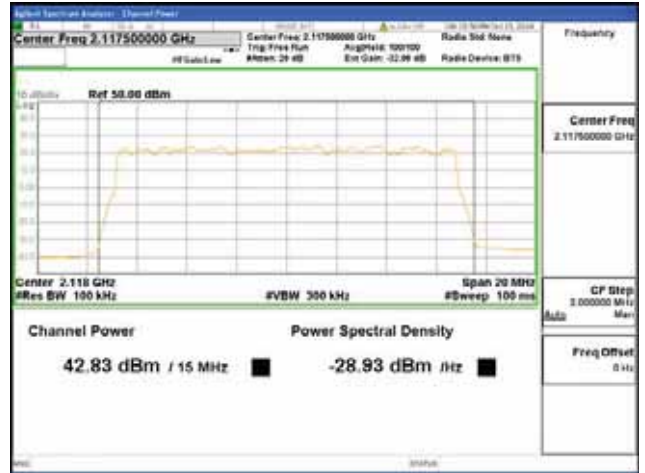

CTK Co., Ltd.
(Ho-dong), 113, Yejik-ro, Cheoin-gu,
Yongin-si, Gyeonggi-do, Korea
Tel: +82-31-339-9970
Fax: +82-31-624-9501

Report No.:
CTK-2018-03329
Page (235) / (2957)
Pages

ANT 2

Band 66, BW 15MHz + BW 5MHz, Multi 2 carrier(Non-Contiguous), 4TX, Bottom

QPSK

16QAM

64QAM

256QAM