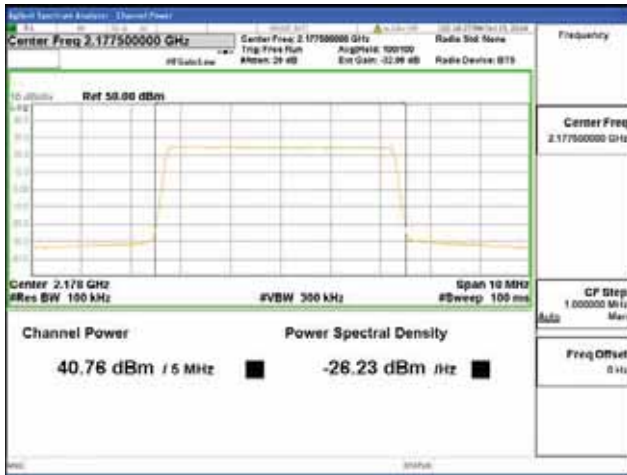

Report No.:
 CTK-2018-03329
 Page (260) / (2957)
 Pages

Band 66, BW 5MHz + BW 5MHz, Multi 2 carrier(Non-Contiguous), 4TX, Top

QPSK

16QAM

64QAM

256QAM

CTK Co., Ltd.
 (Ho-dong), 113, Yejik-ro, Cheoin-gu,
 Yongin-si, Gyeonggi-do, Korea
 Tel: +82-31-339-9970
 Fax: +82-31-624-9501