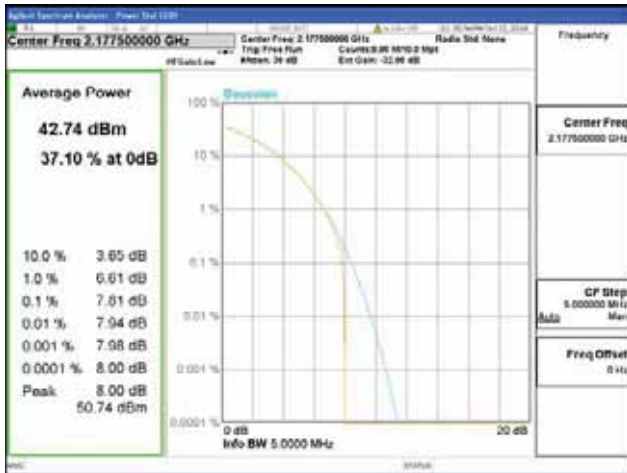

Band 66, BW 5MHz, Single carrier, 4TX, Top

64QAM