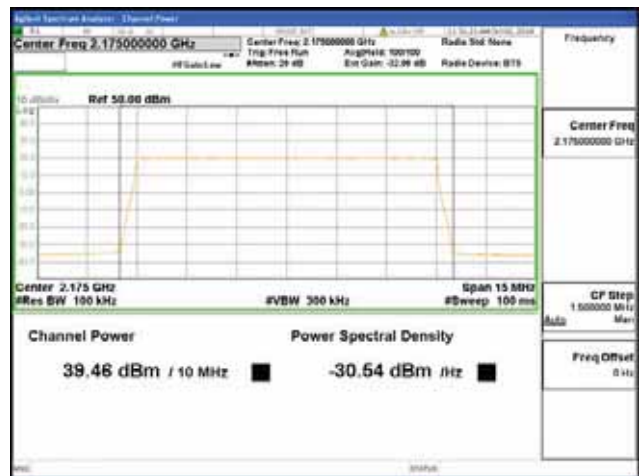

CTK Co., Ltd.
(Ho-dong), 113, Yejik-ro, Cheoin-gu,
Yongin-si, Gyeonggi-do, Korea
Tel: +82-31-339-9970
Fax: +82-31-624-9501

Report No.:
CTK-2018-03329
Page (280) / (2957)
Pages

Band 66, BW 10MHz + BW 10MHz + BW 10MHz, Multi 3 carrier(Non-Contiguous), 4TX, Top

QPSK

16QAM

64QAM

256QAM