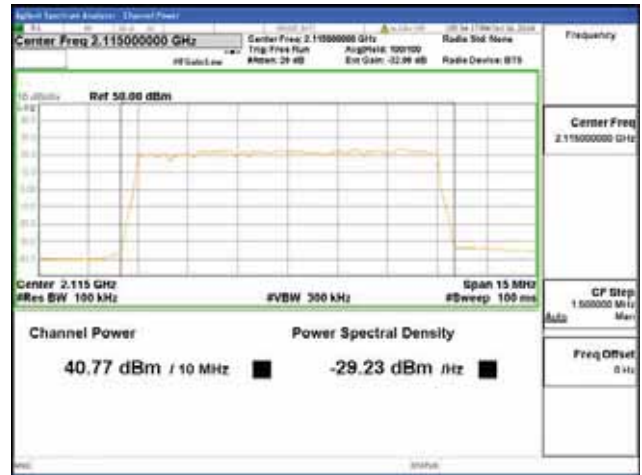

CTK Co., Ltd.
(Ho-dong), 113, Yejik-ro, Cheoin-gu,
Yongin-si, Gyeonggi-do, Korea
Tel: +82-31-339-9970
Fax: +82-31-624-9501

Report No.:
CTK-2018-03329
Page (245) / (2957)
Pages

ANT 3

Band 66, BW 10MHz + BW 10MHz, Multi 2 carrier(Non-Contiguous), 4TX, Bottom

QPSK

16QAM