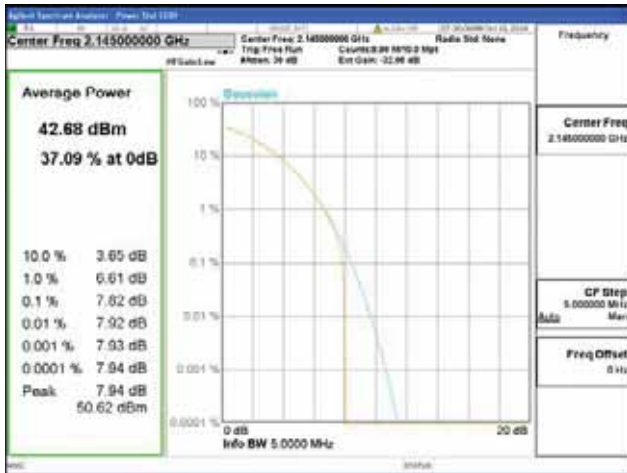

Band 66, BW 5MHz, Single carrier, 4TX, Middle

QPSK

16QAM

64QAM

256QAM

Band 66, BW 5MHz, Single carrier, 4TX, Top

QPSK

16QAM