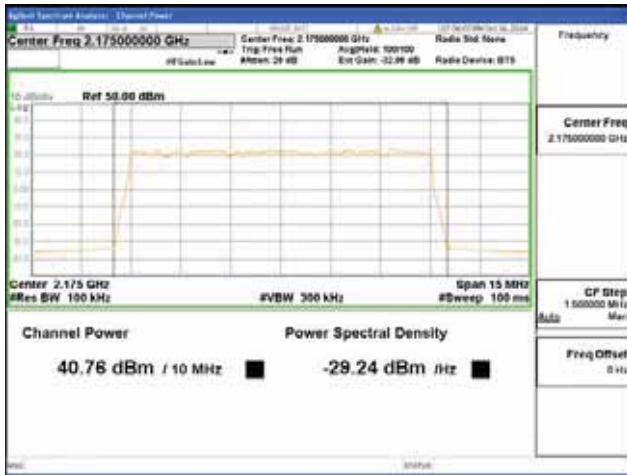

CTK Co., Ltd.
(Ho-dong), 113, Yejik-ro, Cheoin-gu,
Yongin-si, Gyeonggi-do, Korea
Tel: +82-31-339-9970
Fax: +82-31-624-9501

Report No.:
CTK-2018-03329
Page (246) / (2957)
Pages

Band 66, BW 10MHz + BW 10MHz, Multi 2 carrier(Non-Contiguous), 4TX, Top

QPSK