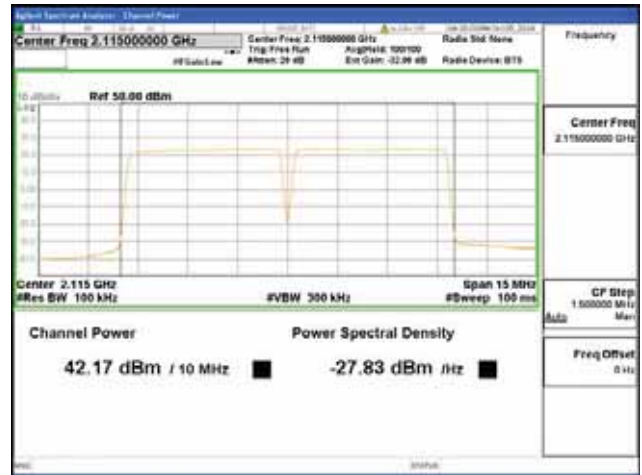

Report No.:
CTK-2018-03329
Page (301) / (2957)
Pages

ANT 3

Band 66, BW 5MHz + BW 5MHz + BW 5MHz, Multi 3 carrier(Non-Contiguous), 4TX, Bottom

QPSK

16QAM

64QAM

256QAM

CTK Co., Ltd.
 (Ho-dong), 113, Yejik-ro, Cheoin-gu,
 Yongin-si, Gyeonggi-do, Korea
 Tel: +82-31-339-9970
 Fax: +82-31-624-9501