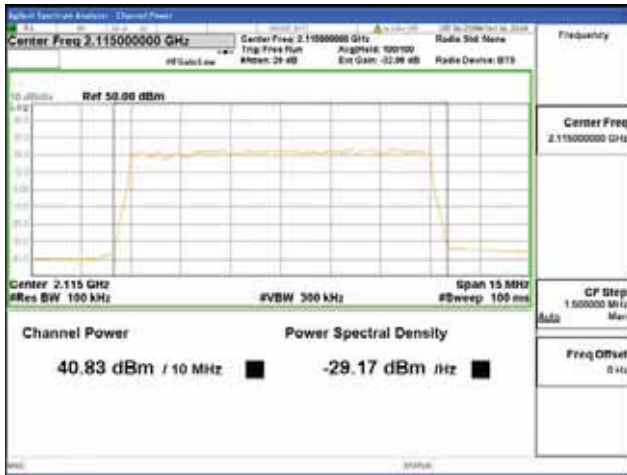

CTK Co., Ltd.
(Ho-dong), 113, Yejik-ro, Cheoin-gu,
Yongin-si, Gyeonggi-do, Korea
Tel: +82-31-339-9970
Fax: +82-31-624-9501

Report No.:
CTK-2018-03329
Page (245) / (2957)
Pages

ANT 3

Band 66, BW 10MHz + BW 10MHz, Multi 2 carrier(Non-Contiguous), 4TX, Bottom

QPSK

16QAM