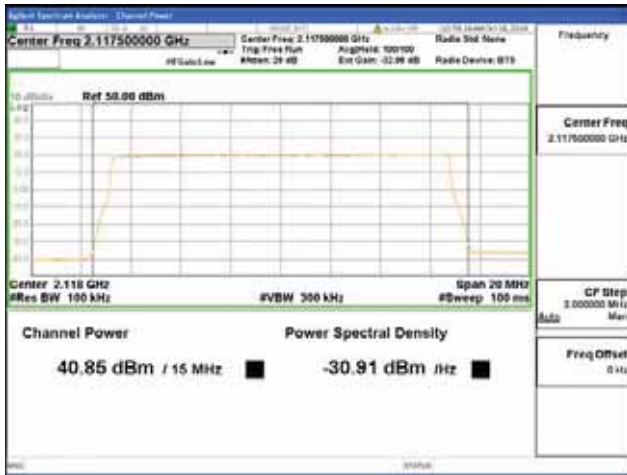

Report No.:
 CTK-2018-03329
 Page (229) / (2957)
 Pages

ANT 3

Band 66, BW 15MHz + BW 10MHz, Multi 2 carrier(Non-Contiguous), 4TX, Bottom

QPSK

16QAM

64QAM

256QAM

CTK Co., Ltd.
 (Ho-dong), 113, Yejik-ro, Cheoin-gu,
 Yongin-si, Gyeonggi-do, Korea
 Tel: +82-31-339-9970
 Fax: +82-31-624-9501