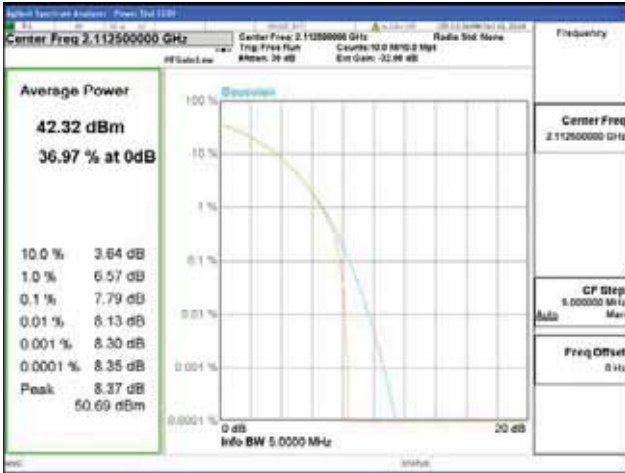

CTK Co., Ltd.
(Ho-dong), 113, Yejik-ro, Cheoin-gu,
Yongin-si, Gyeonggi-do, Korea
Tel: +82-31-339-9970
Fax: +82-31-624-9501

Report No.:
CTK-2018-03329
Page (308) / (2957)
Pages

ANT 2
Band 66, BW 5MHz, Single carrier, 4TX, Bottom

QPSK