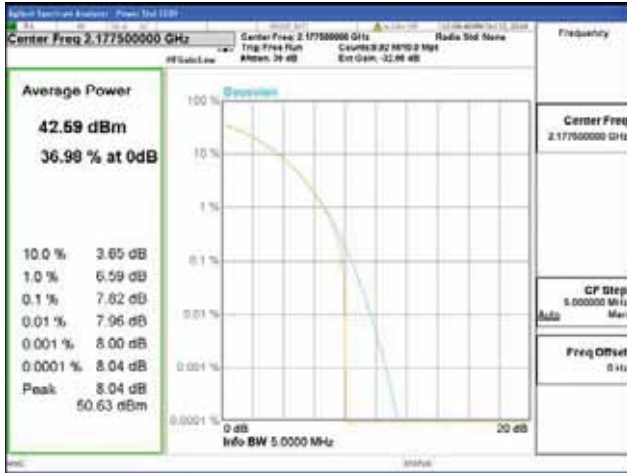

Band 66, BW 5MHz, Single carrier, 4TX, Middle

QPSK

16QAM

64QAM

256QAM

Band 66, BW 5MHz, Single carrier, 4TX, Top

QPSK

16QAM