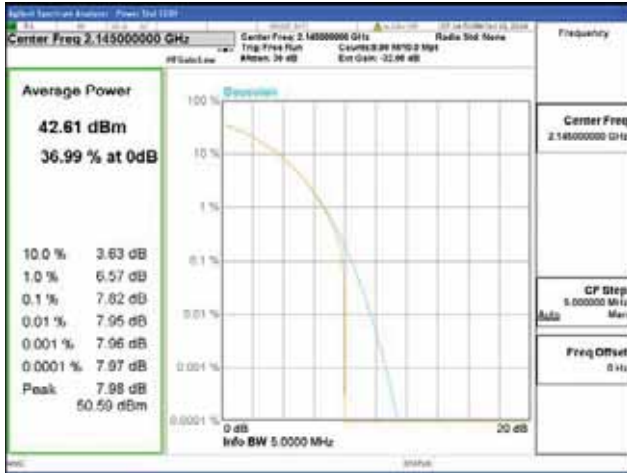

Band 66, BW 5MHz, Single carrier, 4TX, Middle

QPSK

16QAM

64QAM

256QAM

Band 66, BW 5MHz, Single carrier, 4TX, Top

QPSK

16QAM