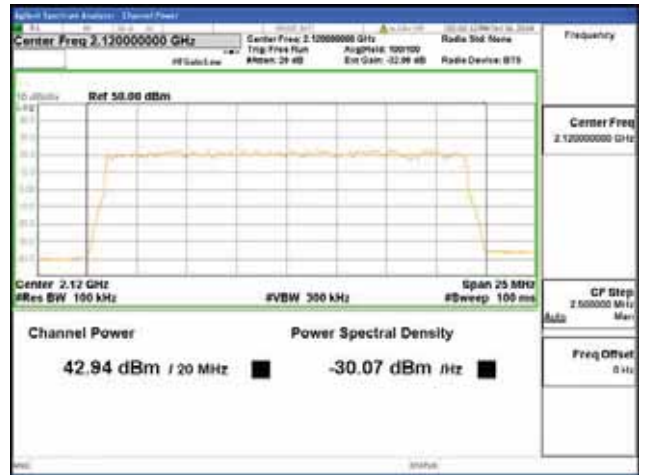

Report No.:
 CTK-2018-03329
 Page (221) / (2957)
 Pages

ANT 3

Band 66, BW 20MHz + BW 5MHz, Multi 2 carrier(Non-Contiguous), 4TX, Bottom

QPSK

16QAM

64QAM

256QAM

CTK Co., Ltd.
 (Ho-dong), 113, Yejik-ro, Cheoin-gu,
 Yongin-si, Gyeonggi-do, Korea
 Tel: +82-31-339-9970
 Fax: +82-31-624-9501