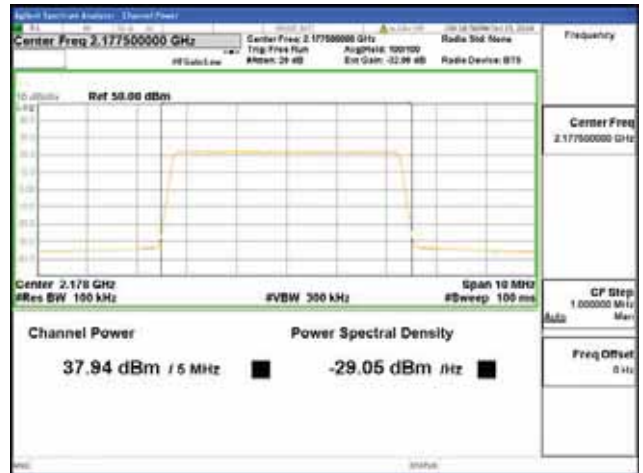

Report No.:
 CTK-2018-03329
 Page (238) / (2957)
 Pages

Band 66, BW 15MHz + BW 5MHz, Multi 2 carrier(Non-Contiguous), 4TX, Top

QPSK

16QAM

64QAM

256QAM

CTK Co., Ltd.
 (Ho-dong), 113, Yejik-ro, Cheoin-gu,
 Yongin-si, Gyeonggi-do, Korea
 Tel: +82-31-339-9970
 Fax: +82-31-624-9501