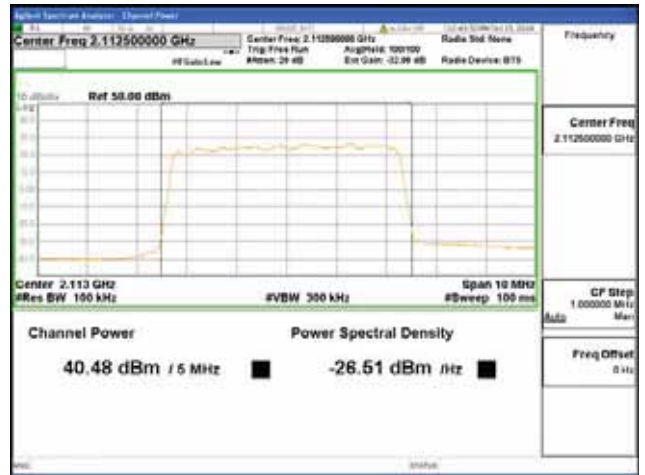

Report No.:
 CTK-2018-03329
 Page (261) / (2957)
 Pages

ANT 3

Band 66, BW 5MHz + BW 5MHz, Multi 2 carrier(Non-Contiguous), 4TX, Bottom

QPSK

16QAM

64QAM

256QAM

CTK Co., Ltd.
 (Ho-dong), 113, Yejik-ro, Cheoin-gu,
 Yongin-si, Gyeonggi-do, Korea
 Tel: +82-31-339-9970
 Fax: +82-31-624-9501