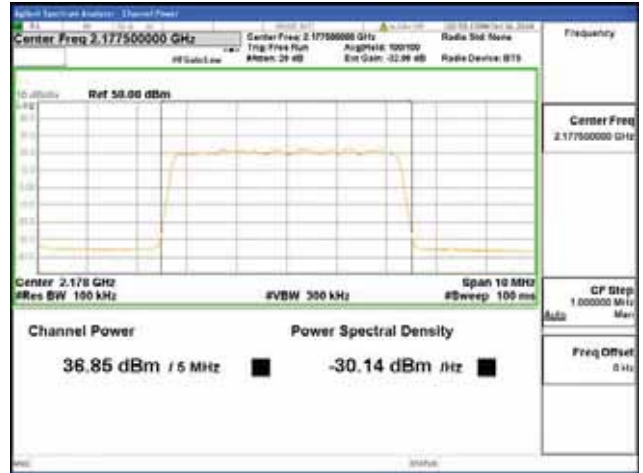

CTK Co., Ltd.
(Ho-dong), 113, Yejik-ro, Cheoin-gu,
Yongin-si, Gyeonggi-do, Korea
Tel: +82-31-339-9970
Fax: +82-31-624-9501

Report No.:
CTK-2018-03329
Page (218) / (2957)
Pages

Band 66, BW 20MHz + BW 5MHz, Multi 2 carrier(Non-Contiguous), 4TX, Top

QPSK

16QAM

64QAM

256QAM