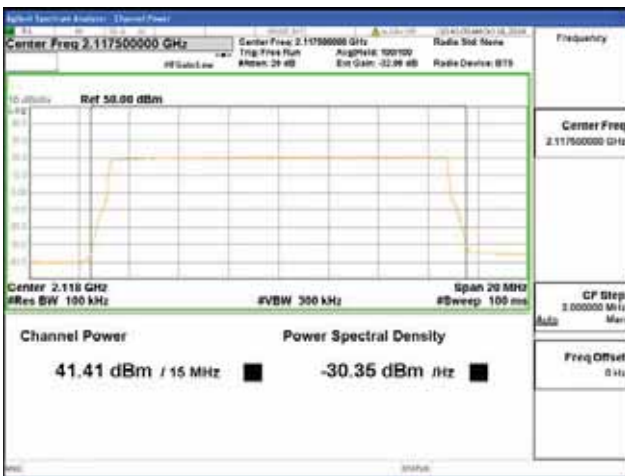

64QAM

256QAM