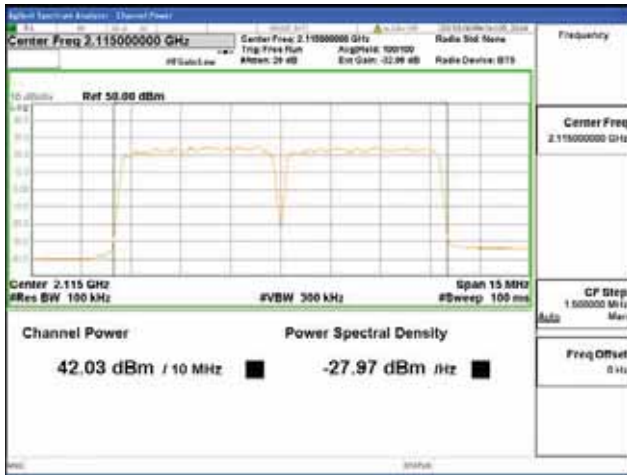

CTK Co., Ltd.
(Ho-dong), 113, Yejik-ro, Cheoin-gu,
Yongin-si, Gyeonggi-do, Korea
Tel: +82-31-339-9970
Fax: +82-31-624-9501

Report No.:
CTK-2018-03329
Page (301) / (2957)
Pages

ANT 3

Band 66, BW 5MHz + BW 5MHz + BW 5MHz, Multi 3 carrier(Non-Contiguous), 4TX, Bottom

QPSK

16QAM