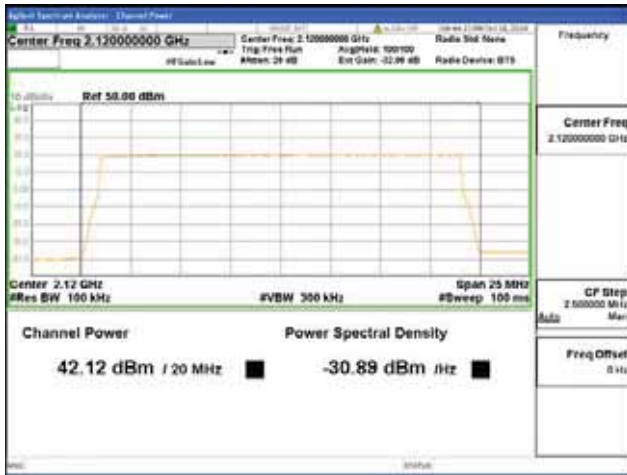

CTK Co., Ltd.
(Ho-dong), 113, Yejik-ro, Cheoin-gu,
Yongin-si, Gyeonggi-do, Korea
Tel: +82-31-339-9970
Fax: +82-31-624-9501

Report No.:
CTK-2018-03329
Page (211) / (2957)
Pages

ANT 2
Band 66, BW 20MHz + BW 10MHz, Multi 2 carrier(Non-Contiguous), 4TX, Bottom

QPSK

16QAM

64QAM

256QAM