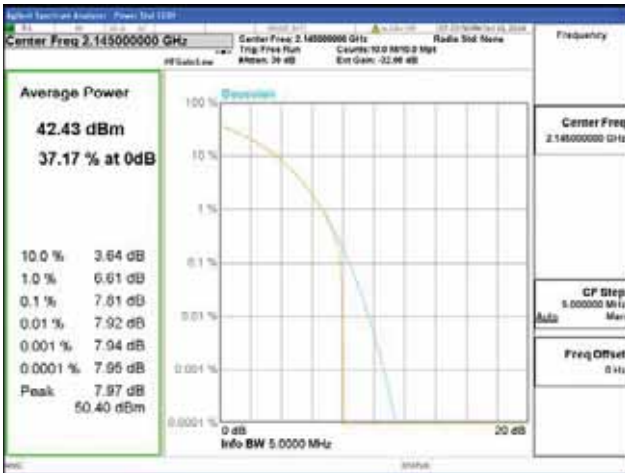

Report No.:
 CTK-2018-03329
 Page (306) / (2957)
 Pages

Band 66, BW 5MHz, Single carrier, 4TX, Middle

QPSK

16QAM

64QAM

256QAM

Band 66, BW 5MHz, Single carrier, 4TX, Top

QPSK