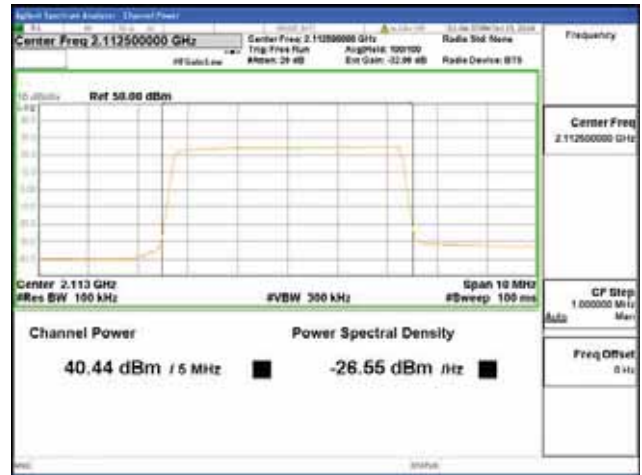

Report No.:
 CTK-2018-03329
 Page (263) / (2957)
 Pages

ANT 4

Band 66, BW 5MHz + BW 5MHz, Multi 2 carrier(Non-Contiguous), 4TX, Bottom

QPSK

16QAM

64QAM

256QAM

CTK Co., Ltd.
 (Ho-dong), 113, Yejik-ro, Cheoin-gu,
 Yongin-si, Gyeonggi-do, Korea
 Tel: +82-31-339-9970
 Fax: +82-31-624-9501