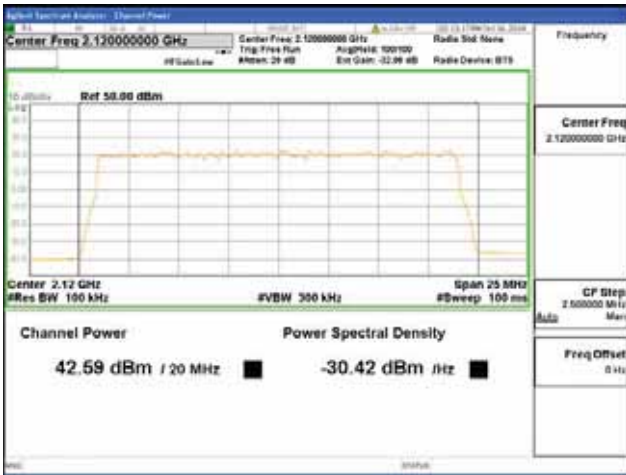

CTK Co., Ltd.
(Ho-dong), 113, Yejik-ro, Cheoin-gu,
Yongin-si, Gyeonggi-do, Korea
Tel: +82-31-339-9970
Fax: +82-31-624-9501

Report No.:
CTK-2018-03329
Page (223) / (2957)
Pages

ANT 4

Band 66, BW 20MHz + BW 5MHz, Multi 2 carrier(Non-Contiguous), 4TX, Bottom

QPSK

16QAM