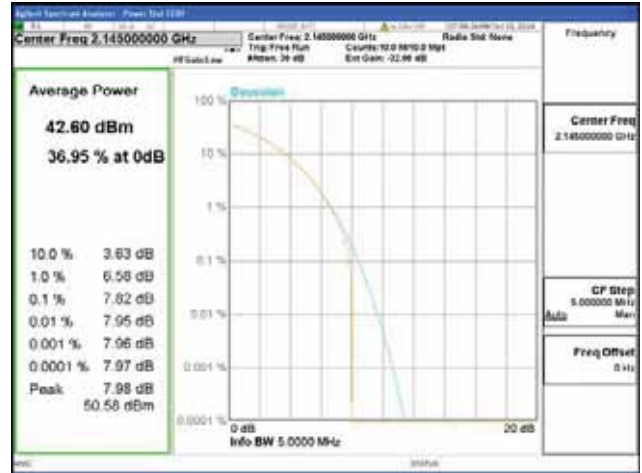

Band 66, BW 5MHz, Single carrier, 4TX, Middle

QPSK

16QAM

64QAM

256QAM

Band 66, BW 5MHz, Single carrier, 4TX, Top

QPSK

16QAM