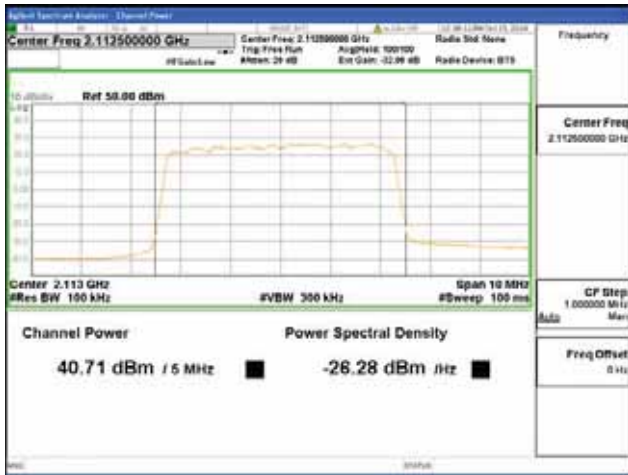

CTK Co., Ltd.
(Ho-dong), 113, Yejik-ro, Cheoin-gu,
Yongin-si, Gyeonggi-do, Korea
Tel: +82-31-339-9970
Fax: +82-31-624-9501

Report No.:
CTK-2018-03329
Page (259) / (2957)
Pages

ANT 2

Band 66, BW 5MHz + BW 5MHz, Multi 2 carrier(Non-Contiguous), 4TX, Bottom

QPSK