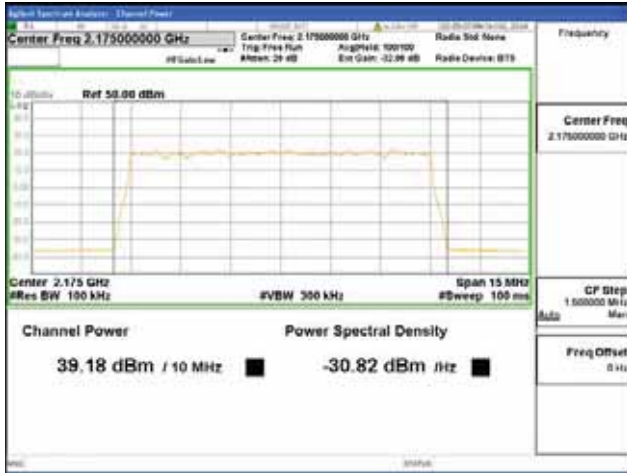

CTK Co., Ltd.
(Ho-dong), 113, Yejik-ro, Cheoin-gu,
Yongin-si, Gyeonggi-do, Korea
Tel: +82-31-339-9970
Fax: +82-31-624-9501

Report No.:
CTK-2018-03329
Page (276) / (2957)
Pages

Band 66, BW 10MHz + BW 10MHz + BW 10MHz, Multi 3 carrier(Non-Contiguous), 4TX, Top

QPSK