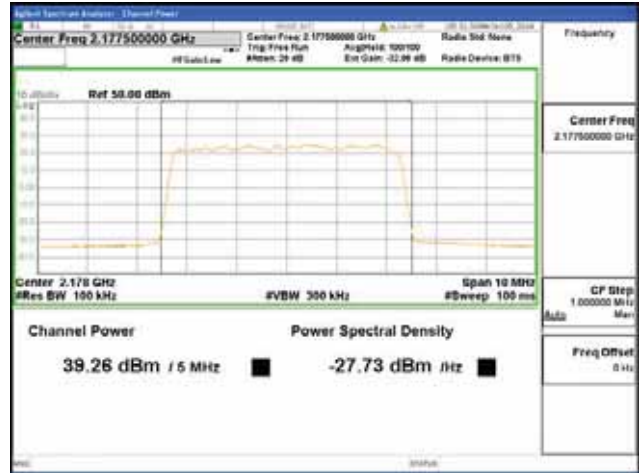

CTK Co., Ltd.
(Ho-dong), 113, Yejik-ro, Cheoin-gu,
Yongin-si, Gyeonggi-do, Korea
Tel: +82-31-339-9970
Fax: +82-31-624-9501

Report No.:
CTK-2018-03329
Page (302) / (2957)
Pages

Band 66, BW 5MHz + BW 5MHz + BW 5MHz, Multi 3 carrier(Non-Contiguous), 4TX, Top

QPSK

16QAM