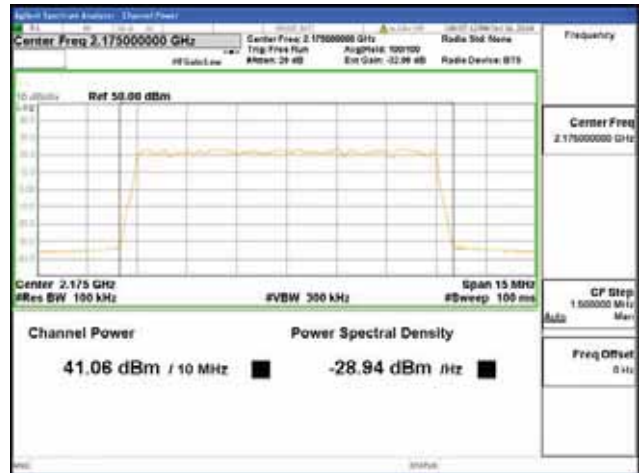

CTK Co., Ltd.
(Ho-dong), 113, Yejik-ro, Cheoin-gu,
Yongin-si, Gyeonggi-do, Korea
Tel: +82-31-339-9970
Fax: +82-31-624-9501

Report No.:
CTK-2018-03329
Page (244) / (2957)
Pages

Band 66, BW 10MHz + BW 10MHz, Multi 2 carrier(Non-Contiguous), 4TX, Top

QPSK

16QAM

64QAM

256QAM