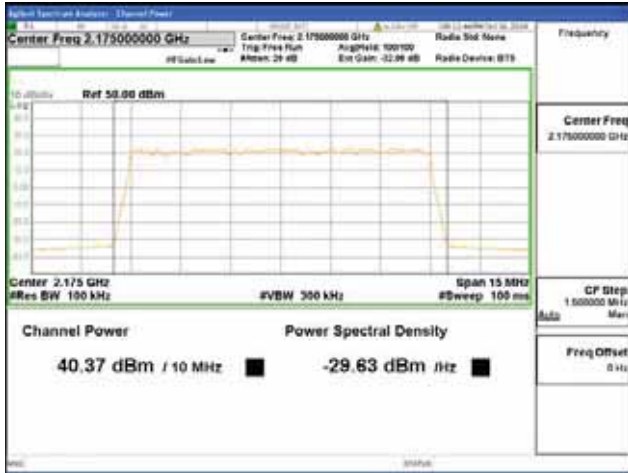

CTK Co., Ltd.
(Ho-dong), 113, Yejik-ro, Cheoin-gu,
Yongin-si, Gyeonggi-do, Korea
Tel: +82-31-339-9970
Fax: +82-31-624-9501

Report No.:
CTK-2018-03329
Page (242) / (2957)
Pages

Band 66, BW 10MHz + BW 10MHz, Multi 2 carrier(Non-Contiguous), 4TX, Top

QPSK