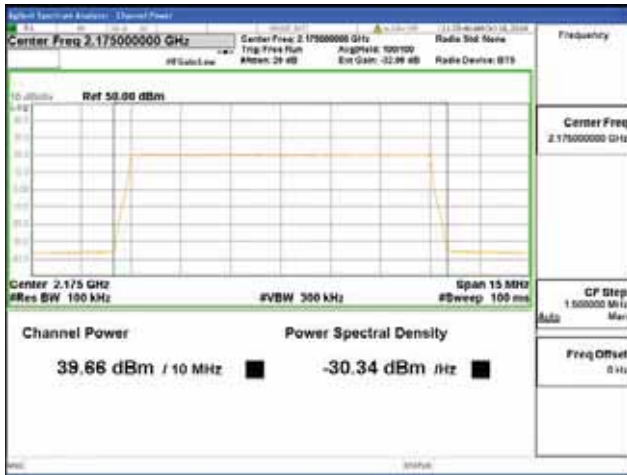

Report No.:
CTK-2018-03329
Page (228) / (2957)
Pages

Band 66, BW 15MHz + BW 10MHz, Multi 2 carrier(Non-Contiguous), 4TX, Top

QPSK

16QAM

64QAM

256QAM

CTK Co., Ltd.
 (Ho-dong), 113, Yejik-ro, Cheoin-gu,
 Yongin-si, Gyeonggi-do, Korea
 Tel: +82-31-339-9970
 Fax: +82-31-624-9501