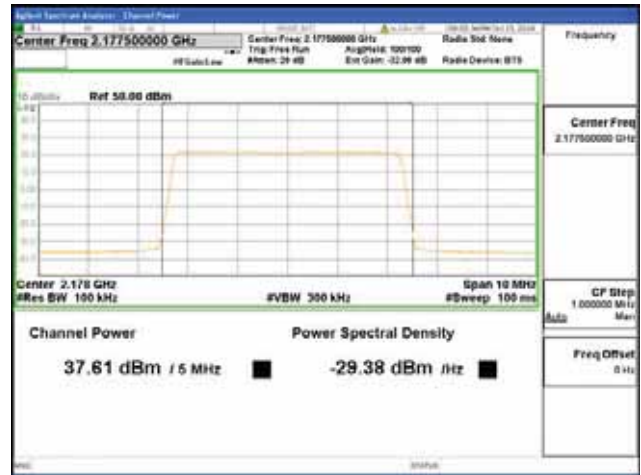

64QAM

256QAM