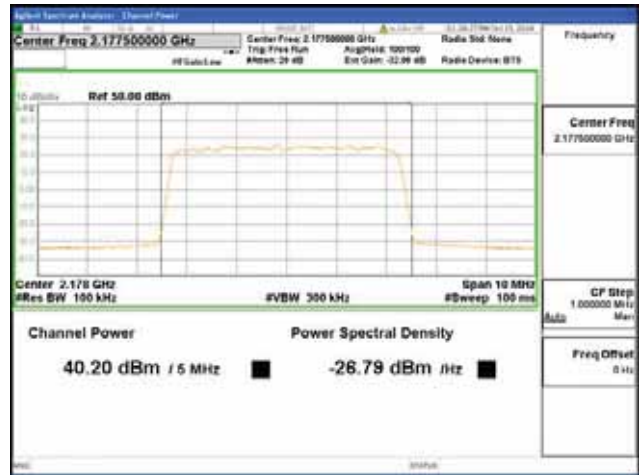

CTK Co., Ltd.
(Ho-dong), 113, Yejik-ro, Cheoin-gu,
Yongin-si, Gyeonggi-do, Korea
Tel: +82-31-339-9970
Fax: +82-31-624-9501

Report No.:
CTK-2018-03329
Page (258) / (2957)
Pages

Band 66, BW 5MHz + BW 5MHz, Multi 2 carrier(Non-Contiguous), 4TX, Top

QPSK

16QAM

64QAM

256QAM