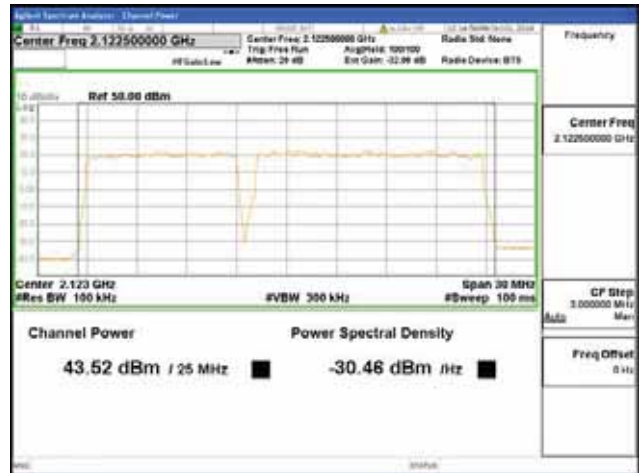

Report No.:
 CTK-2018-03329
 Page (269) / (2957)
 Pages

ANT 3

Band 66, BW 10MHz + BW 15MHz + BW 5MHz, Multi 3 carrier(Non-Contiguous), 4TX, Bottom

QPSK

16QAM

64QAM

256QAM

CTK Co., Ltd.
 (Ho-dong), 113, Yejik-ro, Cheoin-gu,
 Yongin-si, Gyeonggi-do, Korea
 Tel: +82-31-339-9970
 Fax: +82-31-624-9501