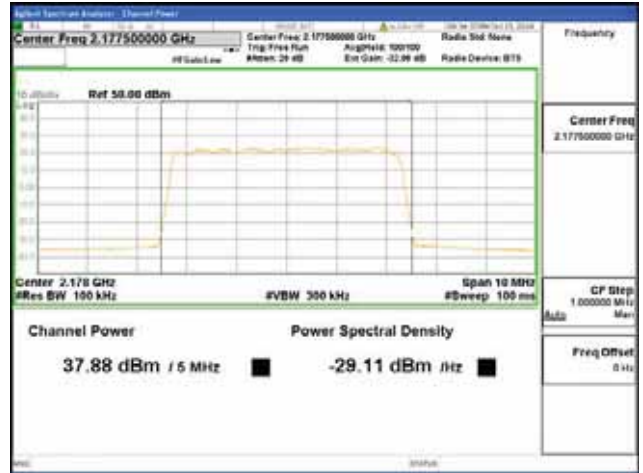

CTK Co., Ltd.
(Ho-dong), 113, Yejik-ro, Cheoin-gu,
Yongin-si, Gyeonggi-do, Korea
Tel: +82-31-339-9970
Fax: +82-31-624-9501

Report No.:
CTK-2018-03329
Page (238) / (2957)
Pages

Band 66, BW 15MHz + BW 5MHz, Multi 2 carrier(Non-Contiguous), 4TX, Top

QPSK

16QAM

64QAM

256QAM