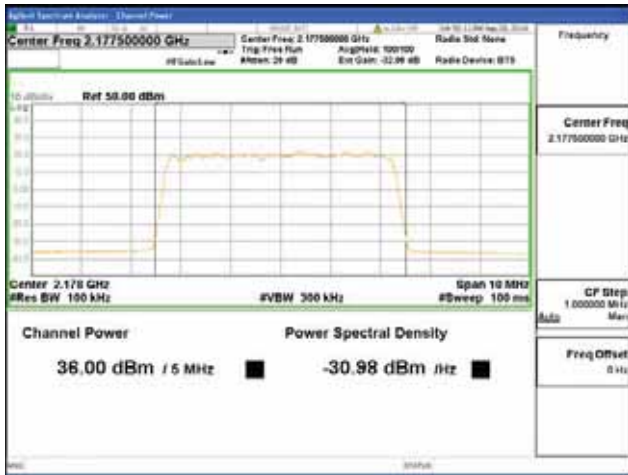

CTK Co., Ltd.
(Ho-dong), 113, Yejik-ro, Cheoin-gu,
Yongin-si, Gyeonggi-do, Korea
Tel: +82-31-339-9970
Fax: +82-31-624-9501

Report No.:
CTK-2018-03329
Page (270) / (2957)
Pages

Band 66, BW 10MHz + BW 15MHz + BW 5MHz, Multi 3 carrier(Non-Contiguous), 4TX, Top

QPSK