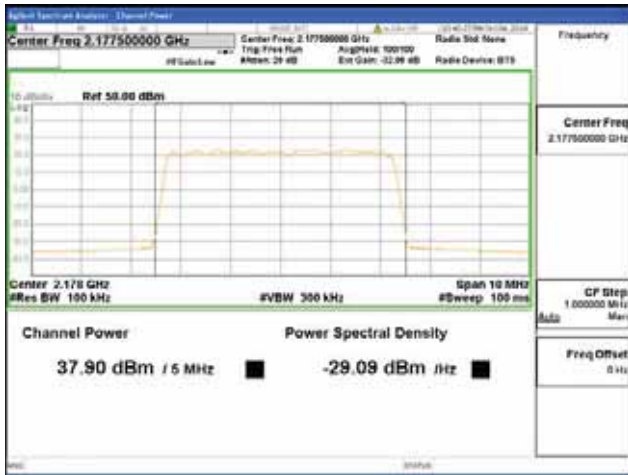

CTK Co., Ltd.
(Ho-dong), 113, Yejik-ro, Cheoin-gu,
Yongin-si, Gyeonggi-do, Korea
Tel: +82-31-339-9970
Fax: +82-31-624-9501

Report No.:
CTK-2018-03329
Page (292) / (2957)
Pages

Band 66, BW 5MHz + BW 10MHz + BW 5MHz, Multi 3 carrier(Non-Contiguous), 4TX, Top

QPSK