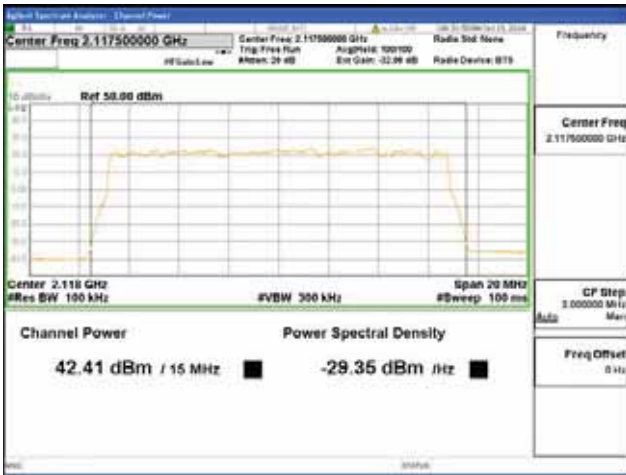

CTK Co., Ltd.
(Ho-dong), 113, Yejik-ro, Cheoin-gu,
Yongin-si, Gyeonggi-do, Korea
Tel: +82-31-339-9970
Fax: +82-31-624-9501

Report No.:
CTK-2018-03329
Page (239) / (2957)
Pages

ANT 4

Band 66, BW 15MHz + BW 5MHz, Multi 2 carrier(Non-Contiguous), 4TX, Bottom

QPSK

16QAM