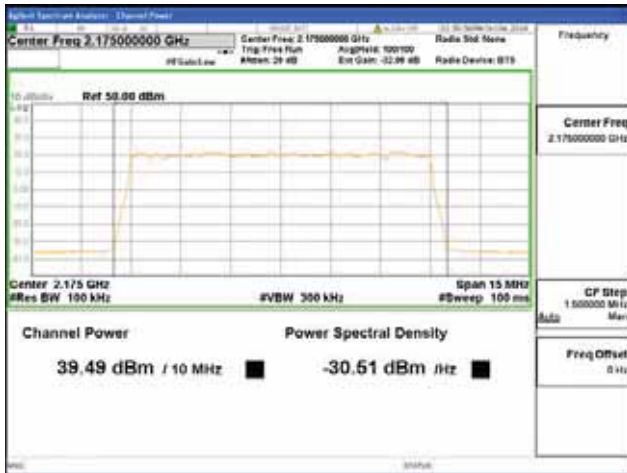

CTK Co., Ltd.
(Ho-dong), 113, Yejik-ro, Cheoin-gu,
Yongin-si, Gyeonggi-do, Korea
Tel: +82-31-339-9970
Fax: +82-31-624-9501

Report No.:
CTK-2018-03329
Page (284) / (2957)
Pages

Band 66, BW 5MHz + BW 10MHz + BW 10MHz, Multi 3 carrier(Non-Contiguous), 4TX, Top

QPSK