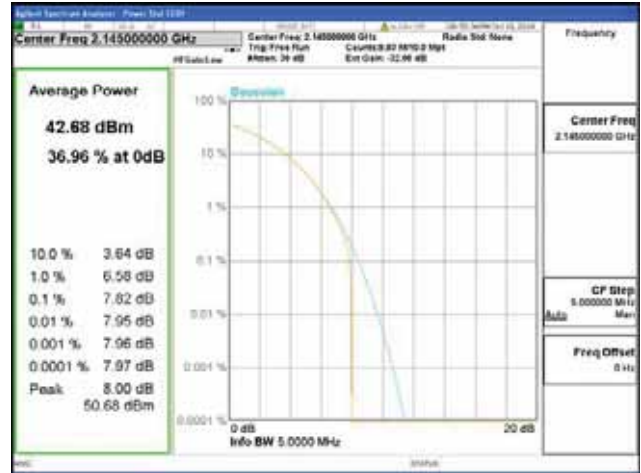

CTK Co., Ltd.
(Ho-dong), 113, Yejik-ro, Cheoin-gu,
Yongin-si, Gyeonggi-do, Korea
Tel: +82-31-339-9970
Fax: +82-31-624-9501

Report No.:
CTK-2018-03329
Page (315) / (2957)
Pages

Band 66, BW 5MHz, Single carrier, 4TX, Middle

QPSK

16QAM