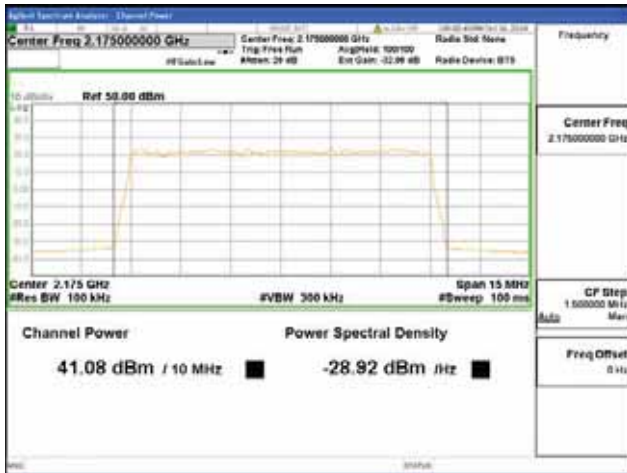

CTK Co., Ltd.
(Ho-dong), 113, Yejik-ro, Cheoin-gu,
Yongin-si, Gyeonggi-do, Korea
Tel: +82-31-339-9970
Fax: +82-31-624-9501

Report No.:
CTK-2018-03329
Page (244) / (2957)
Pages

Band 66, BW 10MHz + BW 10MHz, Multi 2 carrier(Non-Contiguous), 4TX, Top

QPSK