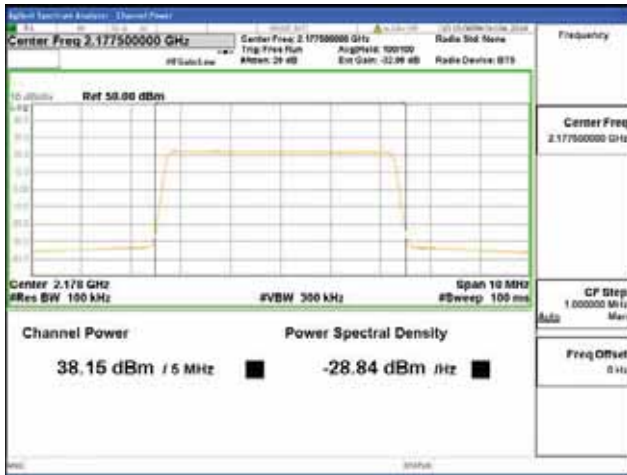

Report No.:
 CTK-2018-03329
 Page (296) / (2957)
 Pages

Band 66, BW 5MHz + BW 10MHz + BW 5MHz, Multi 3 carrier(Non-Contiguous), 4TX, Top

QPSK

16QAM

64QAM

256QAM

CTK Co., Ltd.
 (Ho-dong), 113, Yejik-ro, Cheoin-gu,
 Yongin-si, Gyeonggi-do, Korea
 Tel: +82-31-339-9970
 Fax: +82-31-624-9501