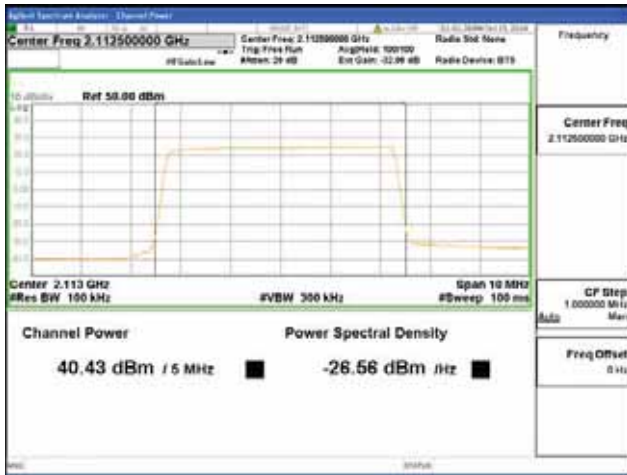

Report No.:
 CTK-2018-03329
 Page (263) / (2957)
 Pages

ANT 4

Band 66, BW 5MHz + BW 5MHz, Multi 2 carrier(Non-Contiguous), 4TX, Bottom

QPSK

16QAM

64QAM

256QAM

CTK Co., Ltd.
 (Ho-dong), 113, Yejik-ro, Cheoin-gu,
 Yongin-si, Gyeonggi-do, Korea
 Tel: +82-31-339-9970
 Fax: +82-31-624-9501