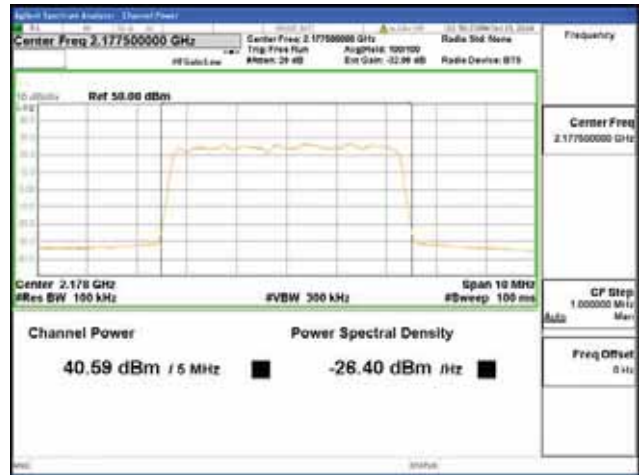

CTK Co., Ltd.
(Ho-dong), 113, Yejik-ro, Cheoin-gu,
Yongin-si, Gyeonggi-do, Korea
Tel: +82-31-339-9970
Fax: +82-31-624-9501

Report No.:
CTK-2018-03329
Page (262) / (2957)
Pages

Band 66, BW 5MHz + BW 5MHz, Multi 2 carrier(Non-Contiguous), 4TX, Top

QPSK

16QAM

64QAM

256QAM