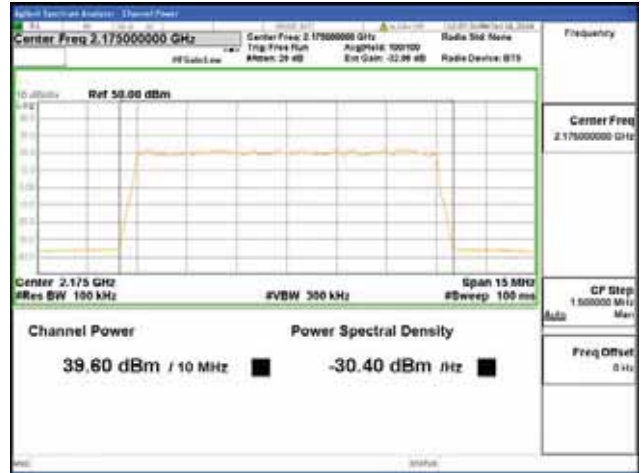

CTK Co., Ltd.
(Ho-dong), 113, Yejik-ro, Cheoin-gu,
Yongin-si, Gyeonggi-do, Korea
Tel: +82-31-339-9970
Fax: +82-31-624-9501

Report No.:
CTK-2018-03329
Page (228) / (2957)
Pages

Band 66, BW 15MHz + BW 10MHz, Multi 2 carrier(Non-Contiguous), 4TX, Top

QPSK

16QAM

64QAM

256QAM