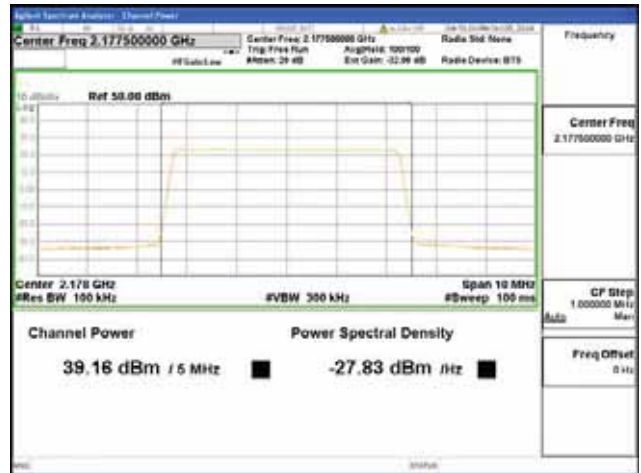

Report No.:
 CTK-2018-03329
 Page (302) / (2957)
 Pages

Band 66, BW 5MHz + BW 5MHz + BW 5MHz, Multi 3 carrier(Non-Contiguous), 4TX, Top

QPSK

16QAM

64QAM

256QAM

CTK Co., Ltd.
(Ho-dong), 113, Yejik-ro, Cheoin-gu,
Yongin-si, Gyeonggi-do, Korea
Tel: +82-31-339-9970
Fax: +82-31-624-9501