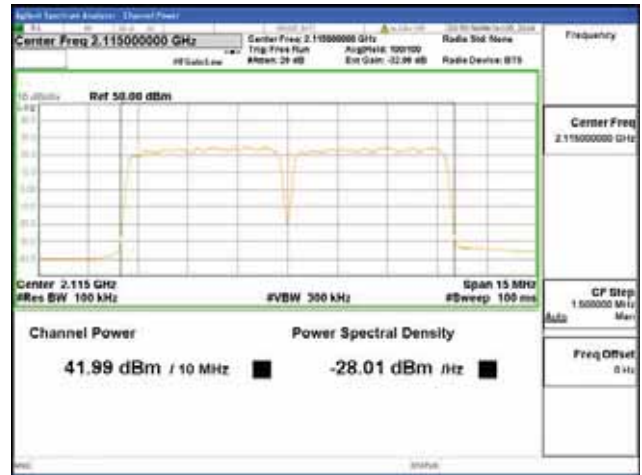

CTK Co., Ltd.
(Ho-dong), 113, Yejik-ro, Cheoin-gu,
Yongin-si, Gyeonggi-do, Korea
Tel: +82-31-339-9970
Fax: +82-31-624-9501

Report No.:
CTK-2018-03329
Page (301) / (2957)
Pages

ANT 3

Band 66, BW 5MHz + BW 5MHz + BW 5MHz, Multi 3 carrier(Non-Contiguous), 4TX, Bottom

QPSK

16QAM