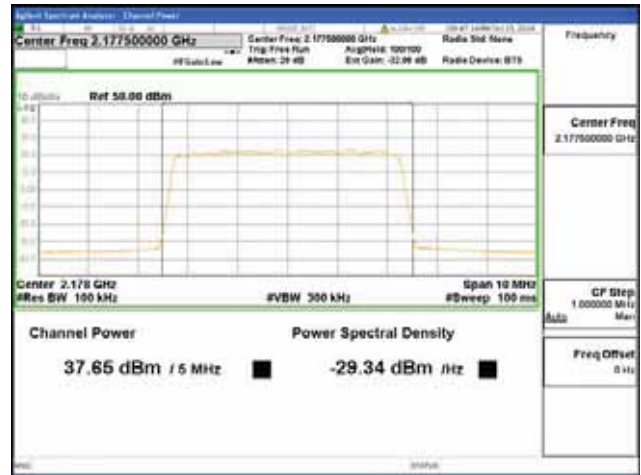

CTK Co., Ltd.
(Ho-dong), 113, Yejik-ro, Cheoin-gu,
Yongin-si, Gyeonggi-do, Korea
Tel: +82-31-339-9970
Fax: +82-31-624-9501

Report No.:
CTK-2018-03329
Page (234) / (2957)
Pages

Band 66, BW 15MHz + BW 5MHz, Multi 2 carrier(Non-Contiguous), 4TX, Top

QPSK

16QAM