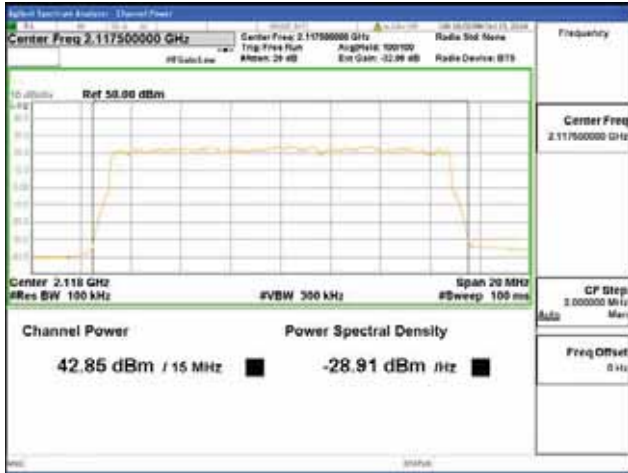

ANT 2

Band 66, BW 15MHz + BW 5MHz, Multi 2 carrier(Non-Contiguous), 4TX, Bottom

QPSK

16QAM

64QAM

256QAM

CTK Co., Ltd.
 (Ho-dong), 113, Yejik-ro, Cheoin-gu,
 Yongin-si, Gyeonggi-do, Korea
 Tel: +82-31-339-9970
 Fax: +82-31-624-9501