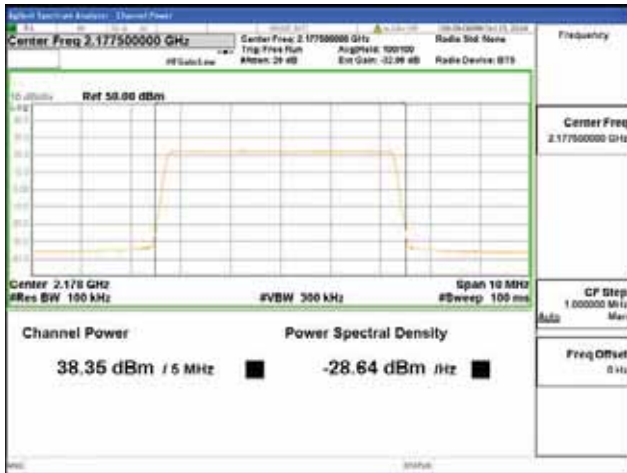

Report No.:
 CTK-2018-03329
 Page (236) / (2957)
 Pages

Band 66, BW 15MHz + BW 5MHz, Multi 2 carrier(Non-Contiguous), 4TX, Top

QPSK

16QAM

64QAM

256QAM

CTK Co., Ltd.
(Ho-dong), 113, Yejik-ro, Cheoin-gu,
Yongin-si, Gyeonggi-do, Korea
Tel: +82-31-339-9970
Fax: +82-31-624-9501