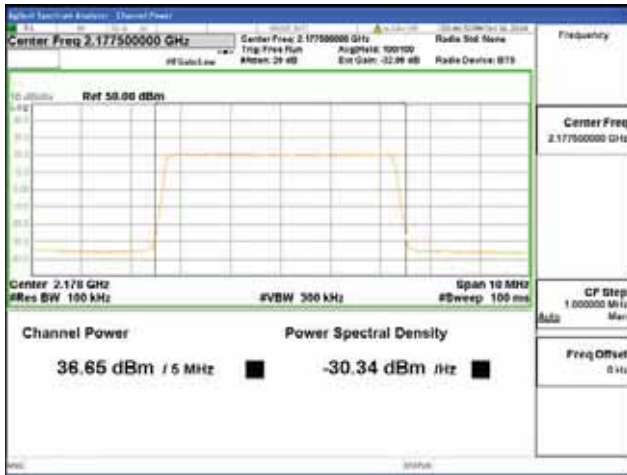

Report No.:
 CTK-2018-03329
 Page (218) / (2957)
 Pages

Band 66, BW 20MHz + BW 5MHz, Multi 2 carrier(Non-Contiguous), 4TX, Top

QPSK

16QAM

64QAM

256QAM

CTK Co., Ltd.
 (Ho-dong), 113, Yejik-ro, Cheoin-gu,
 Yongin-si, Gyeonggi-do, Korea
 Tel: +82-31-339-9970
 Fax: +82-31-624-9501