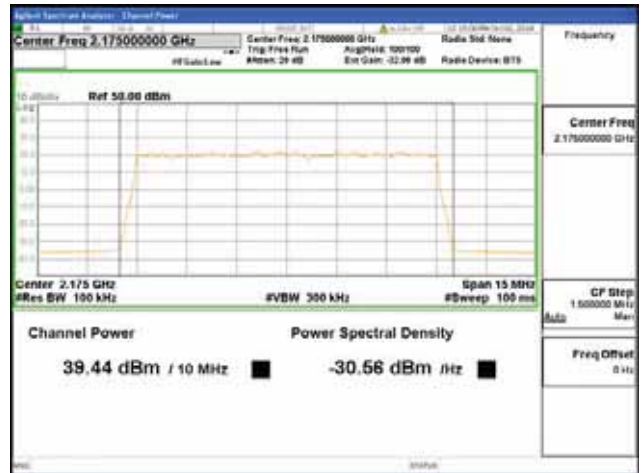

CTK Co., Ltd.
(Ho-dong), 113, Yejik-ro, Cheoin-gu,
Yongin-si, Gyeonggi-do, Korea
Tel: +82-31-339-9970
Fax: +82-31-624-9501

Report No.:
CTK-2018-03329
Page (280) / (2957)
Pages

Band 66, BW 10MHz + BW 10MHz + BW 10MHz, Multi 3 carrier(Non-Contiguous), 4TX, Top

QPSK

16QAM

64QAM

256QAM