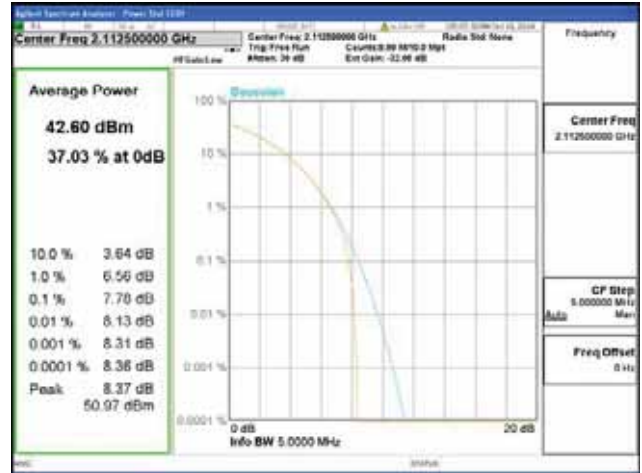

64QAM

256QAM

ANT 3

Band 66, BW 5MHz, Single carrier, 4TX, Bottom

QPSK

16QAM

64QAM

256QAM