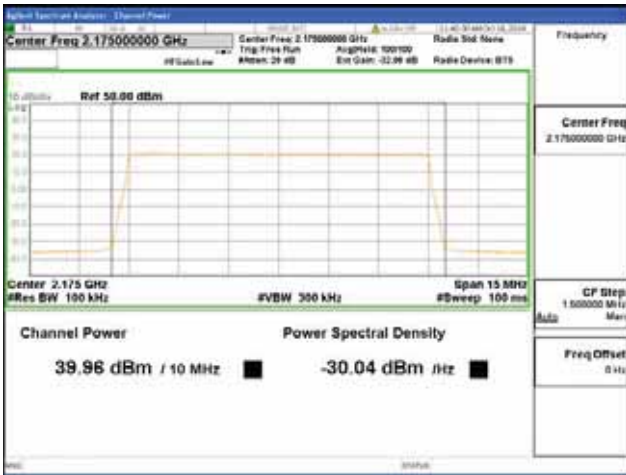

Band 66, BW 15MHz + BW 10MHz, Multi 2 carrier(Non-Contiguous), 4TX, Top

QPSK

16QAM

64QAM

256QAM

CTK Co., Ltd.
 (Ho-dong), 113, Yejik-ro, Cheoin-gu,
 Yongin-si, Gyeonggi-do, Korea
 Tel: +82-31-339-9970
 Fax: +82-31-624-9501