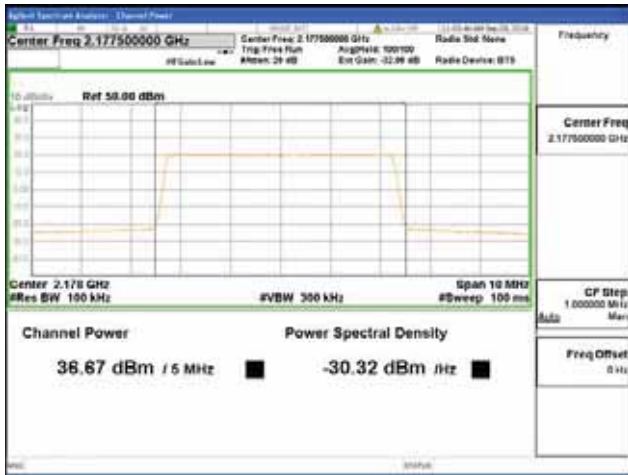

Report No.:
 CTK-2018-03329
 Page (272) / (2957)
 Pages

Band 66, BW 10MHz + BW 15MHz + BW 5MHz, Multi 3 carrier(Non-Contiguous), 4TX, Top

QPSK

16QAM

64QAM

256QAM

CTK Co., Ltd.
(Ho-dong), 113, Yejik-ro, Cheoin-gu,
Yongin-si, Gyeonggi-do, Korea
Tel: +82-31-339-9970
Fax: +82-31-624-9501