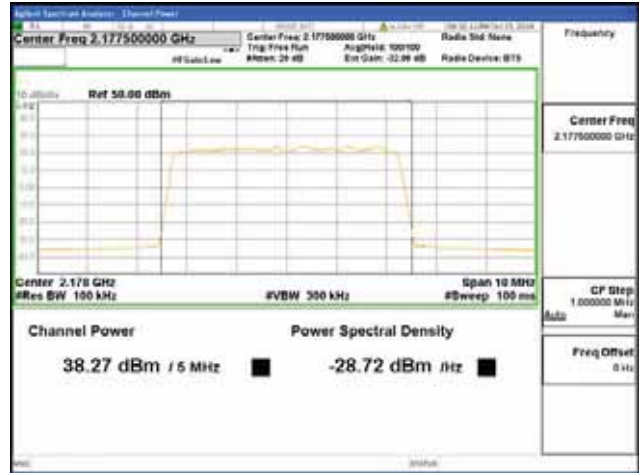

CTK Co., Ltd.
(Ho-dong), 113, Yejik-ro, Cheoin-gu,
Yongin-si, Gyeonggi-do, Korea
Tel: +82-31-339-9970
Fax: +82-31-624-9501

Report No.:
CTK-2018-03329
Page (240) / (2957)
Pages

Band 66, BW 15MHz + BW 5MHz, Multi 2 carrier(Non-Contiguous), 4TX, Top

QPSK

16QAM

64QAM

256QAM