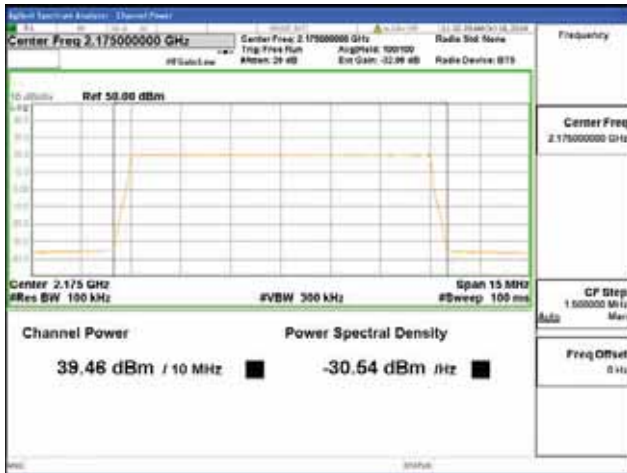

Report No.:
 CTK-2018-03329
 Page (230) / (2957)
 Pages

Band 66, BW 15MHz + BW 10MHz, Multi 2 carrier(Non-Contiguous), 4TX, Top

QPSK

16QAM

64QAM

256QAM

ANT 4

Band 66, BW 15MHz + BW 10MHz, Multi 2 carrier(Non-Contiguous), 4TX, Bottom