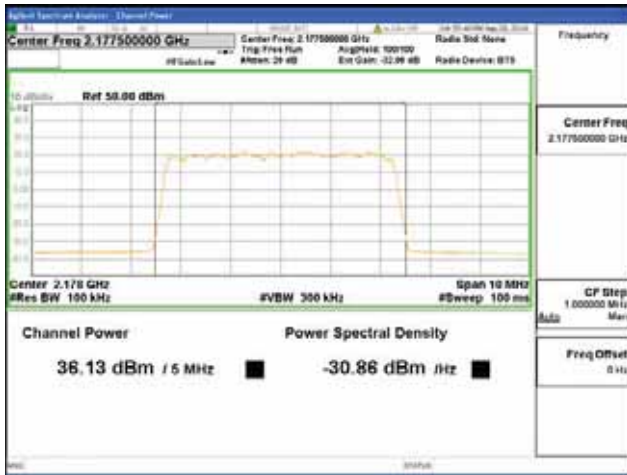

CTK Co., Ltd.
(Ho-dong), 113, Yejik-ro, Cheoin-gu,
Yongin-si, Gyeonggi-do, Korea
Tel: +82-31-339-9970
Fax: +82-31-624-9501

Report No.:
CTK-2018-03329
Page (268) / (2957)
Pages

Band 66, BW 10MHz + BW 15MHz + BW 5MHz, Multi 3 carrier(Non-Contiguous), 4TX, Top

QPSK