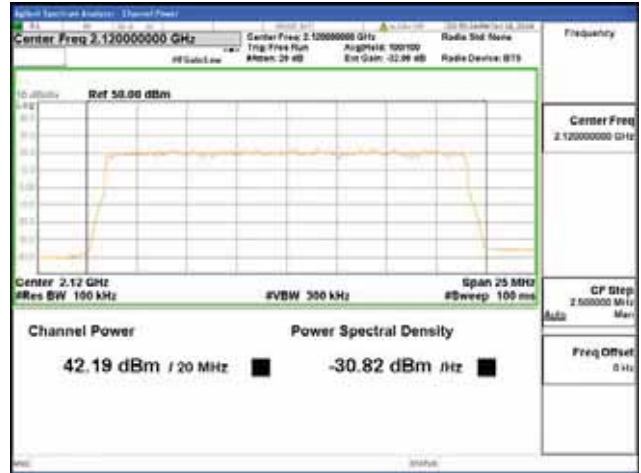

CTK Co., Ltd.
(Ho-dong), 113, Yejik-ro, Cheoin-gu,
Yongin-si, Gyeonggi-do, Korea
Tel: +82-31-339-9970
Fax: +82-31-624-9501

Report No.:
CTK-2018-03329
Page (211) / (2957)
Pages

ANT 2
Band 66, BW 20MHz + BW 10MHz, Multi 2 carrier(Non-Contiguous), 4TX, Bottom

QPSK

16QAM

64QAM

256QAM