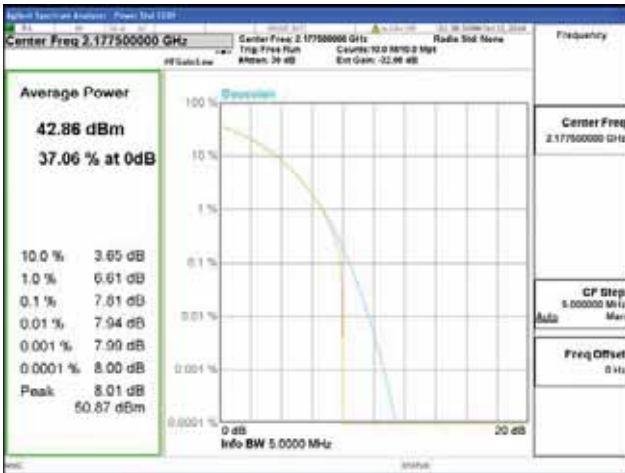

Band 66, BW 5MHz, Single carrier, 4TX, Top

QPSK

16QAM

64QAM

256QAM

CTK Co., Ltd.
 (Ho-dong), 113, Yejik-ro, Cheoin-gu,
 Yongin-si, Gyeonggi-do, Korea
 Tel: +82-31-339-9970
 Fax: +82-31-624-9501

Report No.:
 CTK-2018-03329
 Page (314) / (2957)
 Pages