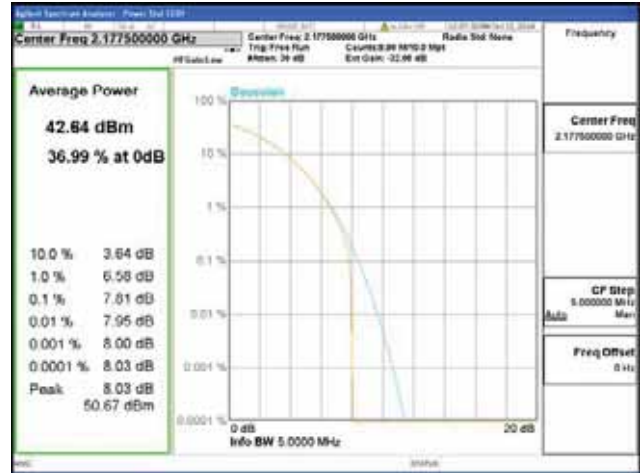

Band 66, BW 5MHz, Single carrier, 4TX, Middle

QPSK

16QAM

64QAM

256QAM

Band 66, BW 5MHz, Single carrier, 4TX, Top

QPSK

16QAM