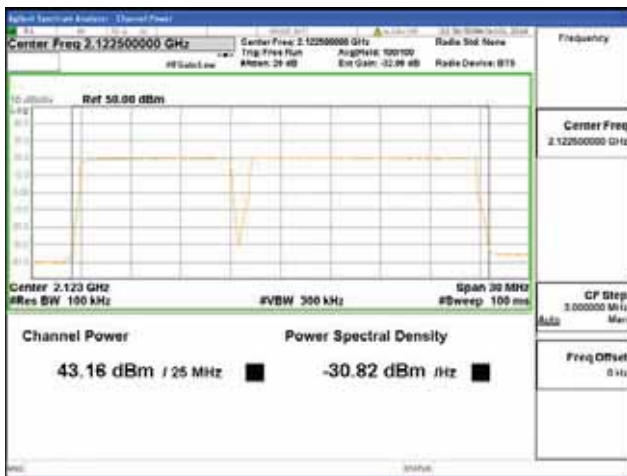

Report No.:
 CTK-2018-03329
 Page (269) / (2957)
 Pages

ANT 3

Band 66, BW 10MHz + BW 15MHz + BW 5MHz, Multi 3 carrier(Non-Contiguous), 4TX, Bottom

QPSK

16QAM

64QAM

256QAM

CTK Co., Ltd.
 (Ho-dong), 113, Yejik-ro, Cheoin-gu,
 Yongin-si, Gyeonggi-do, Korea
 Tel: +82-31-339-9970
 Fax: +82-31-624-9501