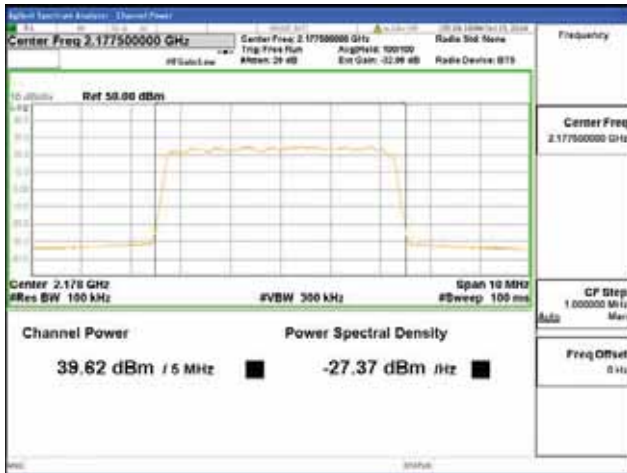

CTK Co., Ltd.
(Ho-dong), 113, Yejik-ro, Cheoin-gu,
Yongin-si, Gyeonggi-do, Korea
Tel: +82-31-339-9970
Fax: +82-31-624-9501

Report No.:
CTK-2018-03329
Page (256) / (2957)
Pages

Band 66, BW 10MHz + BW 5MHz, Multi 2 carrier(Non-Contiguous), 4TX, Top

QPSK