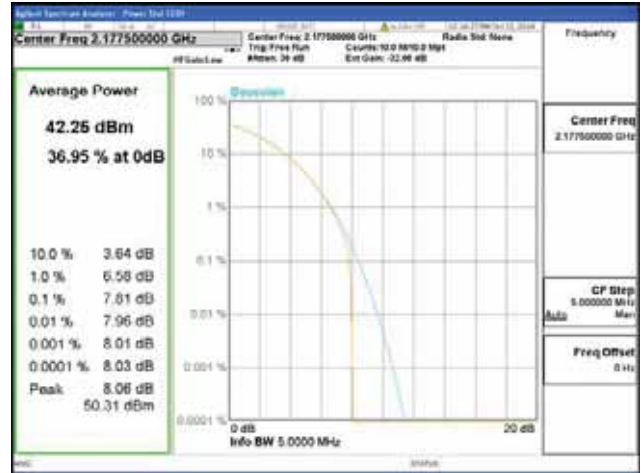

Band 66, BW 5MHz, Single carrier, 4TX, Top

16QAM