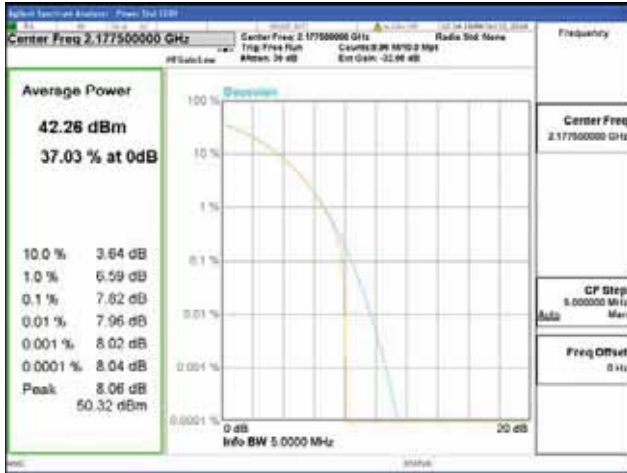

Report No.:
 CTK-2018-03329
 Page (306) / (2957)
 Pages

Band 66, BW 5MHz, Single carrier, 4TX, Middle

QPSK

16QAM

64QAM

256QAM

Band 66, BW 5MHz, Single carrier, 4TX, Top

QPSK