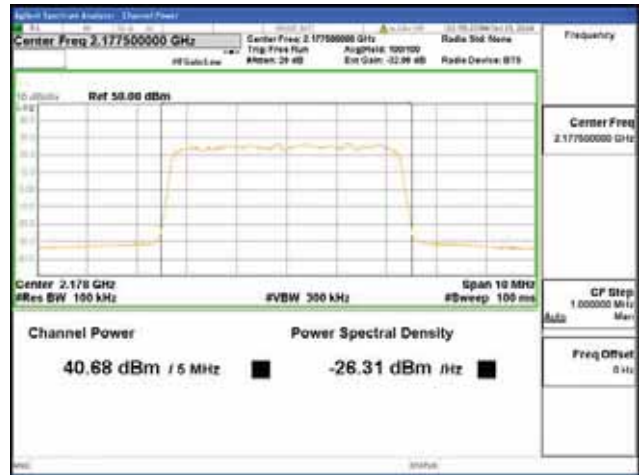

CTK Co., Ltd.
(Ho-dong), 113, Yejik-ro, Cheoin-gu,
Yongin-si, Gyeonggi-do, Korea
Tel: +82-31-339-9970
Fax: +82-31-624-9501

Report No.:
CTK-2018-03329
Page (264) / (2957)
Pages

Band 66, BW 5MHz + BW 5MHz, Multi 2 carrier(Non-Contiguous), 4TX, Top

QPSK

16QAM

64QAM

256QAM