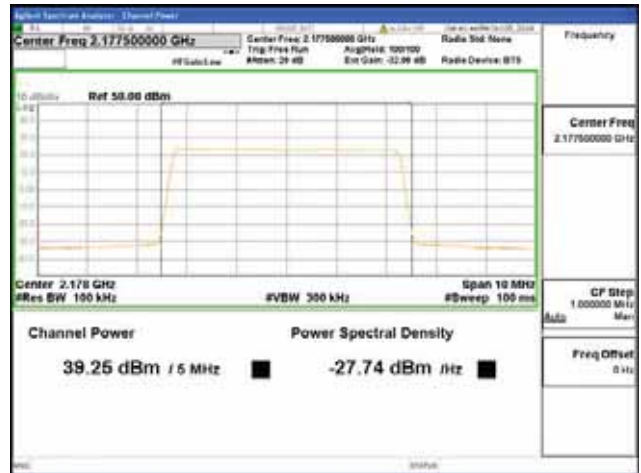

Report No.:
 CTK-2018-03329
 Page (298) / (2957)
 Pages

Band 66, BW 5MHz + BW 5MHz + BW 5MHz, Multi 3 carrier(Non-Contiguous), 4TX, Top

QPSK

16QAM

64QAM

256QAM

CTK Co., Ltd.
 (Ho-dong), 113, Yejik-ro, Cheoin-gu,
 Yongin-si, Gyeonggi-do, Korea
 Tel: +82-31-339-9970
 Fax: +82-31-624-9501