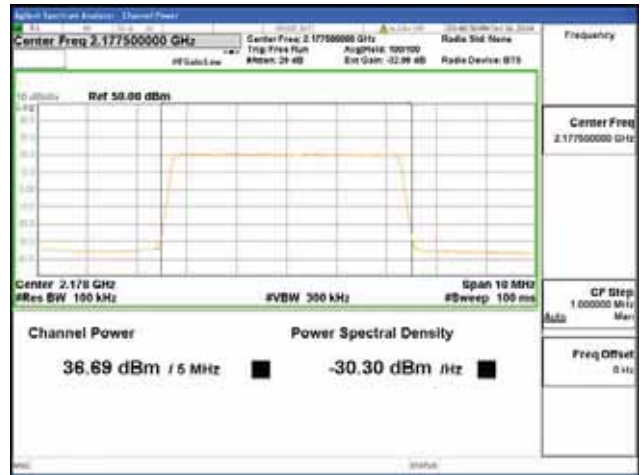

Report No.:
 CTK-2018-03329
 Page (218) / (2957)
 Pages

Band 66, BW 20MHz + BW 5MHz, Multi 2 carrier(Non-Contiguous), 4TX, Top

QPSK

16QAM

64QAM

256QAM

CTK Co., Ltd.
 (Ho-dong), 113, Yejik-ro, Cheoin-gu,
 Yongin-si, Gyeonggi-do, Korea
 Tel: +82-31-339-9970
 Fax: +82-31-624-9501