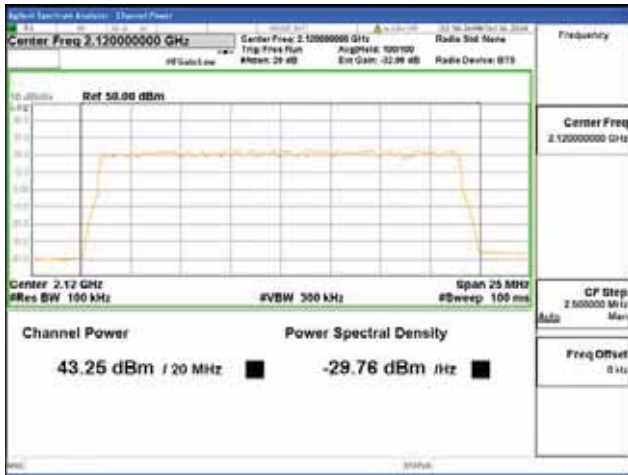

CTK Co., Ltd.
(Ho-dong), 113, Yejik-ro, Cheoin-gu,
Yongin-si, Gyeonggi-do, Korea
Tel: +82-31-339-9970
Fax: +82-31-624-9501

Report No.:
CTK-2018-03329
Page (219) / (2957)
Pages

ANT 2

Band 66, BW 20MHz + BW 5MHz, Multi 2 carrier(Non-Contiguous), 4TX, Bottom

QPSK