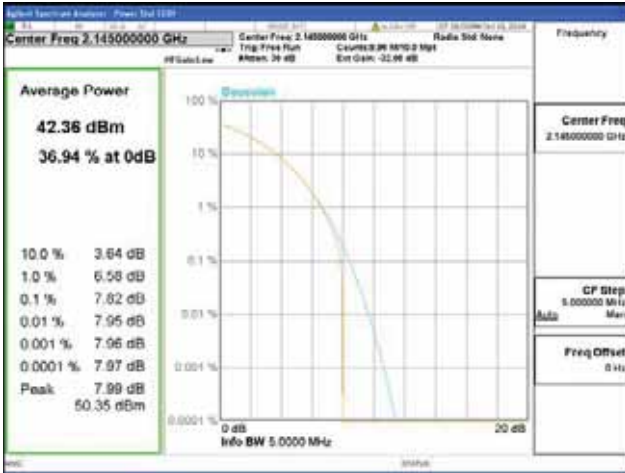

CTK Co., Ltd.
(Ho-dong), 113, Yejik-ro, Cheoin-gu,
Yongin-si, Gyeonggi-do, Korea
Tel: +82-31-339-9970
Fax: +82-31-624-9501

Report No.:
CTK-2018-03329
Page (306) / (2957)
Pages

Band 66, BW 5MHz, Single carrier, 4TX, Middle

QPSK

16QAM