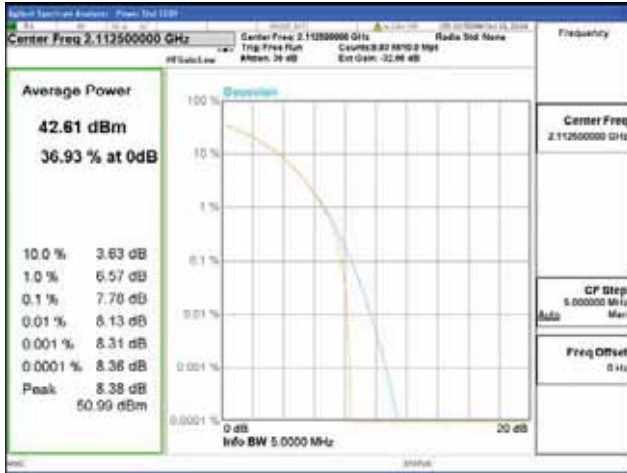

64QAM

256QAM

ANT 3

Band 66, BW 5MHz, Single carrier, 4TX, Bottom

QPSK

16QAM

64QAM

256QAM