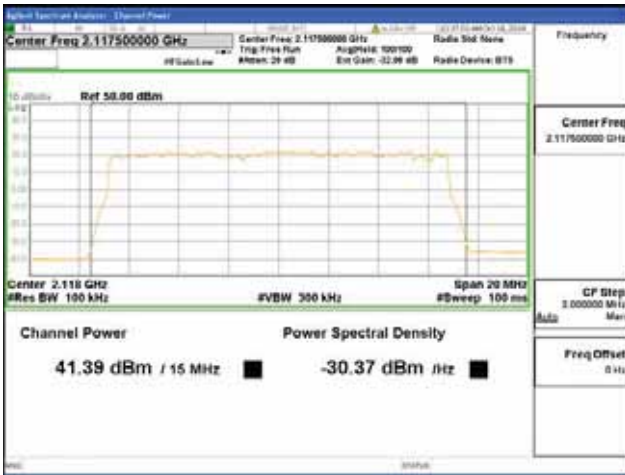

ANT 4

Band 66, BW 15MHz + BW 10MHz, Multi 2 carrier(Non-Contiguous), 4TX, Bottom

QPSK

16QAM