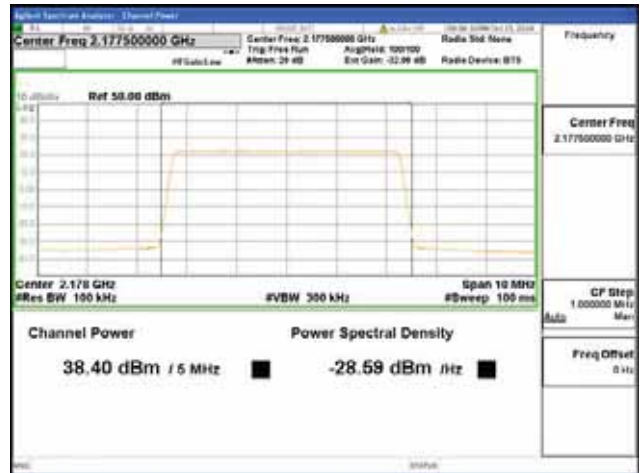

Report No.:
 CTK-2018-03329
 Page (236) / (2957)
 Pages

Band 66, BW 15MHz + BW 5MHz, Multi 2 carrier(Non-Contiguous), 4TX, Top

QPSK

16QAM

64QAM

256QAM

CTK Co., Ltd.
(Ho-dong), 113, Yejik-ro, Cheoin-gu,
Yongin-si, Gyeonggi-do, Korea
Tel: +82-31-339-9970
Fax: +82-31-624-9501