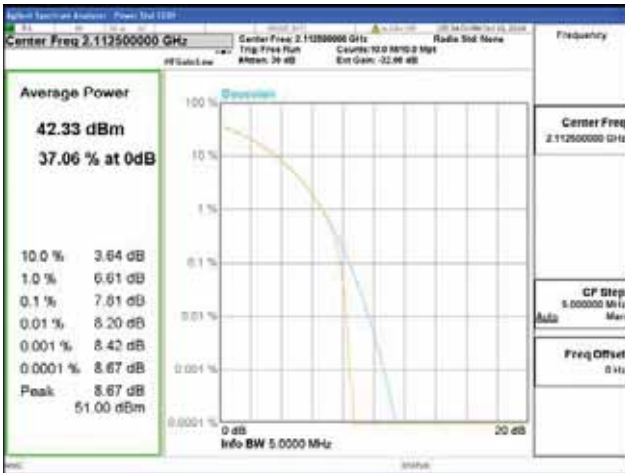

CTK Co., Ltd.
(Ho-dong), 113, Yejik-ro, Cheoin-gu,
Yongin-si, Gyeonggi-do, Korea
Tel: +82-31-339-9970
Fax: +82-31-624-9501

Report No.:
CTK-2018-03329
Page (308) / (2957)
Pages

ANT 2
Band 66, BW 5MHz, Single carrier, 4TX, Bottom

QPSK

16QAM

64QAM

256QAM