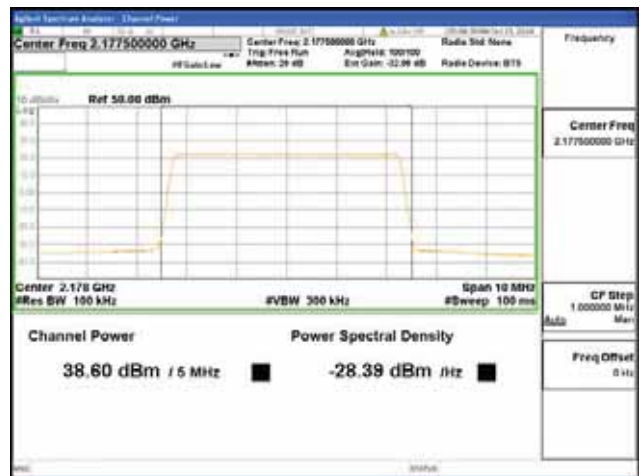

Report No.:
 CTK-2018-03329
 Page (250) / (2957)
 Pages

Band 66, BW 10MHz + BW 5MHz, Multi 2 carrier(Non-Contiguous), 4TX, Top

QPSK

16QAM

64QAM

256QAM

CTK Co., Ltd.
 (Ho-dong), 113, Yejik-ro, Cheoin-gu,
 Yongin-si, Gyeonggi-do, Korea
 Tel: +82-31-339-9970
 Fax: +82-31-624-9501