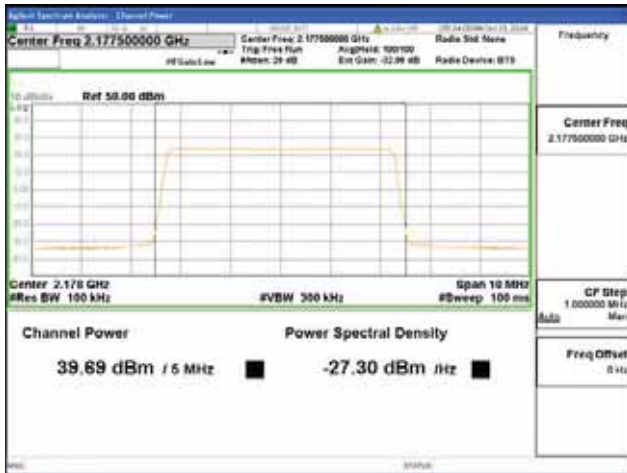

Report No.:
 CTK-2018-03329
 Page (256) / (2957)
 Pages

Band 66, BW 10MHz + BW 5MHz, Multi 2 carrier(Non-Contiguous), 4TX, Top

QPSK

16QAM

64QAM

256QAM

CTK Co., Ltd.
(Ho-dong), 113, Yejik-ro, Cheoin-gu,
Yongin-si, Gyeonggi-do, Korea
Tel: +82-31-339-9970
Fax: +82-31-624-9501