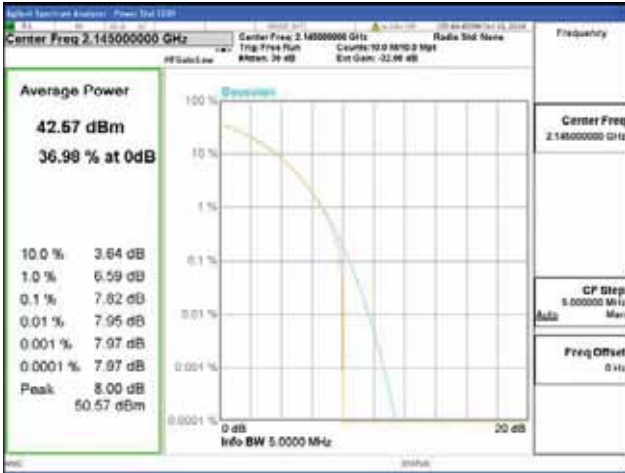

CTK Co., Ltd.
(Ho-dong), 113, Yejik-ro, Cheoin-gu,
Yongin-si, Gyeonggi-do, Korea
Tel: +82-31-339-9970
Fax: +82-31-624-9501

Report No.:
CTK-2018-03329
Page (315) / (2957)
Pages

Band 66, BW 5MHz, Single carrier, 4TX, Middle

QPSK

16QAM