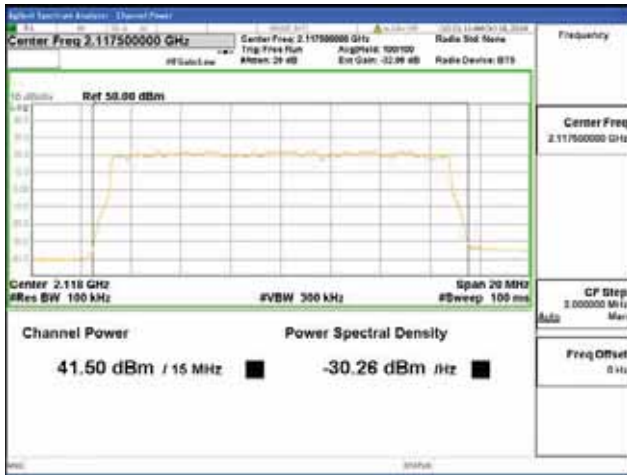

CTK Co., Ltd.
(Ho-dong), 113, Yejik-ro, Cheoin-gu,
Yongin-si, Gyeonggi-do, Korea
Tel: +82-31-339-9970
Fax: +82-31-624-9501

Report No.:
CTK-2018-03329
Page (229) / (2957)
Pages

ANT 3

Band 66, BW 15MHz + BW 10MHz, Multi 2 carrier(Non-Contiguous), 4TX, Bottom

QPSK

16QAM