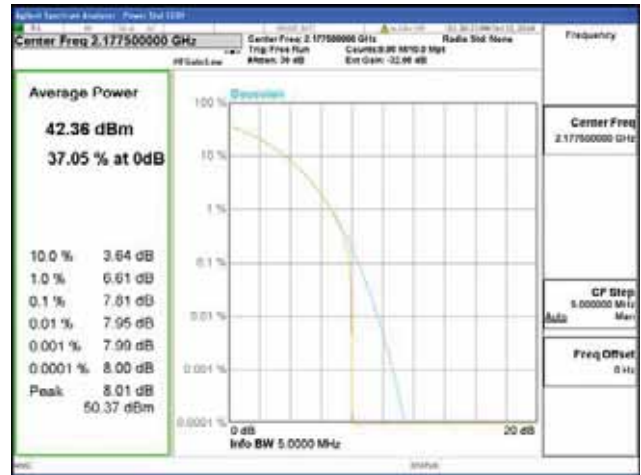

Band 66, BW 5MHz, Single carrier, 4TX, Top

256QAM