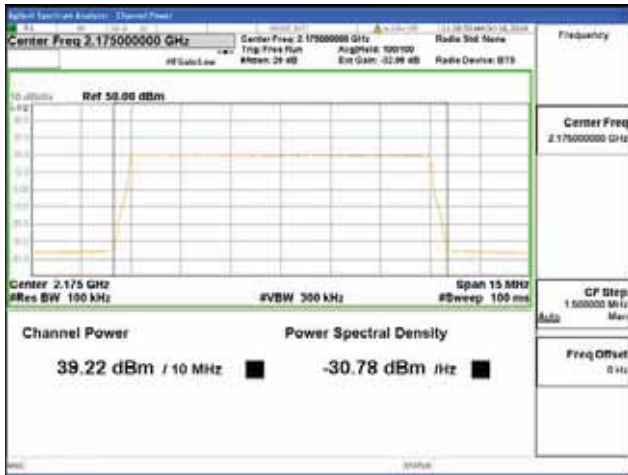

Report No.:
 CTK-2018-03329
 Page (226) / (2957)
 Pages

Band 66, BW 15MHz + BW 10MHz, Multi 2 carrier(Non-Contiguous), 4TX, Top

QPSK

16QAM

64QAM

256QAM

CTK Co., Ltd.
 (Ho-dong), 113, Yejik-ro, Cheoin-gu,
 Yongin-si, Gyeonggi-do, Korea
 Tel: +82-31-339-9970
 Fax: +82-31-624-9501