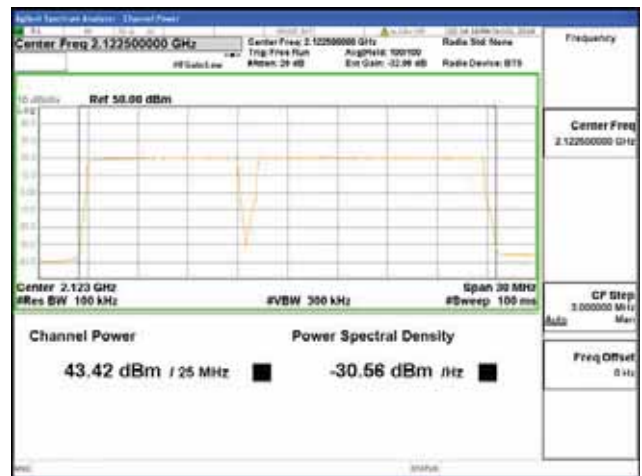

Report No.:
 CTK-2018-03329
 Page (267) / (2957)
 Pages

ANT 2

Band 66, BW 10MHz + BW 15MHz + BW 5MHz, Multi 3 carrier(Non-Contiguous), 4TX, Bottom

QPSK

16QAM

64QAM

256QAM

CTK Co., Ltd.
 (Ho-dong), 113, Yejik-ro, Cheoin-gu,
 Yongin-si, Gyeonggi-do, Korea
 Tel: +82-31-339-9970
 Fax: +82-31-624-9501