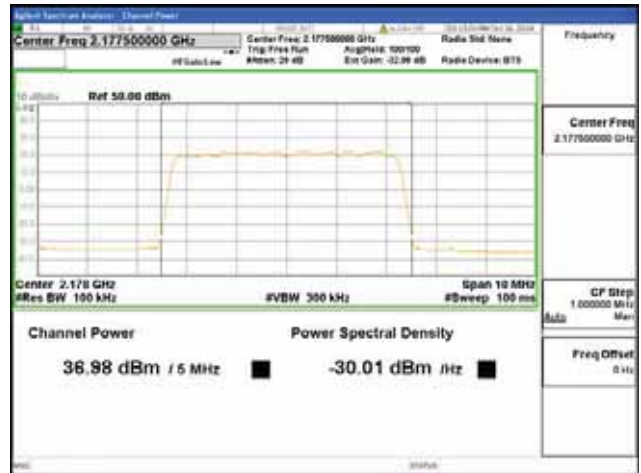

CTK Co., Ltd.
(Ho-dong), 113, Yejik-ro, Cheoin-gu,
Yongin-si, Gyeonggi-do, Korea
Tel: +82-31-339-9970
Fax: +82-31-624-9501

Report No.:
CTK-2018-03329
Page (222) / (2957)
Pages

Band 66, BW 20MHz + BW 5MHz, Multi 2 carrier(Non-Contiguous), 4TX, Top

QPSK

16QAM

64QAM

256QAM