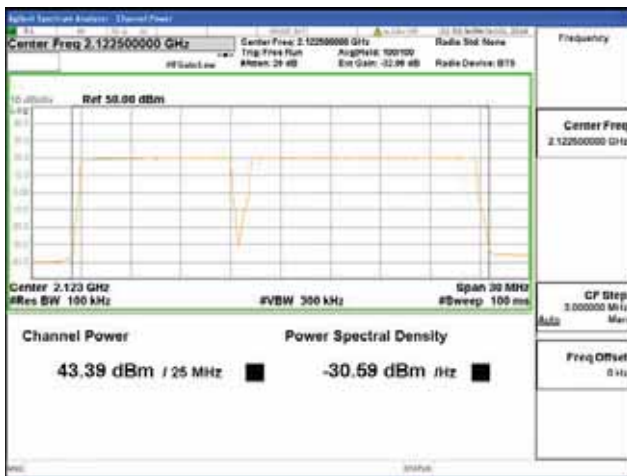

Report No.:
 CTK-2018-03329
 Page (267) / (2957)
 Pages

ANT 2

Band 66, BW 10MHz + BW 15MHz + BW 5MHz, Multi 3 carrier(Non-Contiguous), 4TX, Bottom

QPSK

16QAM

64QAM

256QAM

CTK Co., Ltd.
 (Ho-dong), 113, Yejik-ro, Cheoin-gu,
 Yongin-si, Gyeonggi-do, Korea
 Tel: +82-31-339-9970
 Fax: +82-31-624-9501