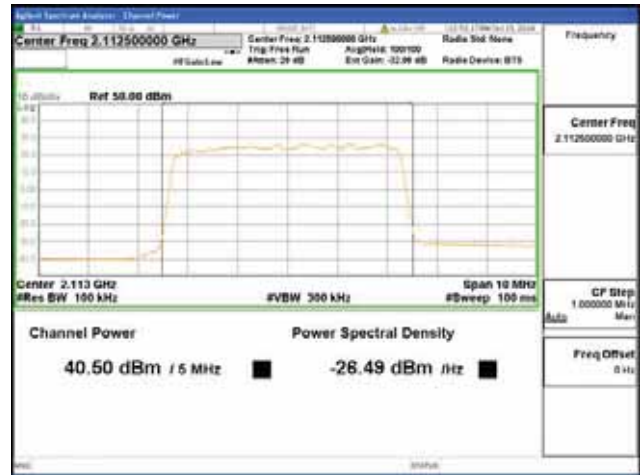

CTK Co., Ltd.
(Ho-dong), 113, Yejik-ro, Cheoin-gu,
Yongin-si, Gyeonggi-do, Korea
Tel: +82-31-339-9970
Fax: +82-31-624-9501

Report No.:
CTK-2018-03329
Page (263) / (2957)
Pages

ANT 4

Band 66, BW 5MHz + BW 5MHz, Multi 2 carrier(Non-Contiguous), 4TX, Bottom

QPSK

16QAM