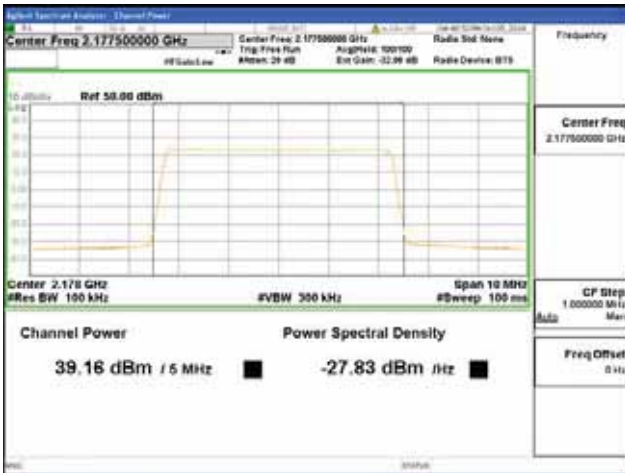

Report No.:
 CTK-2018-03329
 Page (302) / (2957)
 Pages

Band 66, BW 5MHz + BW 5MHz + BW 5MHz, Multi 3 carrier(Non-Contiguous), 4TX, Top

QPSK

16QAM

64QAM

256QAM

CTK Co., Ltd.
(Ho-dong), 113, Yejik-ro, Cheoin-gu,
Yongin-si, Gyeonggi-do, Korea
Tel: +82-31-339-9970
Fax: +82-31-624-9501