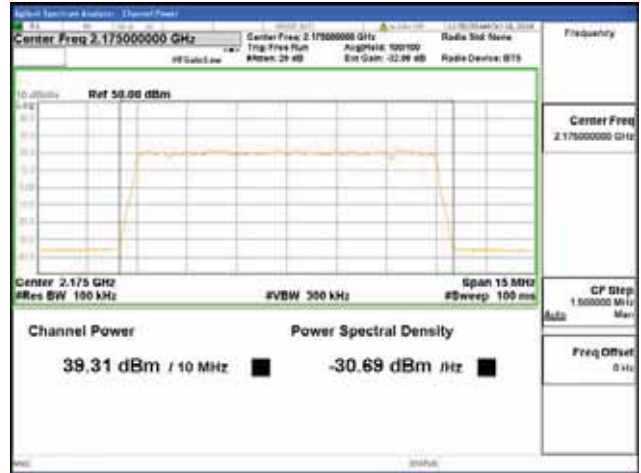

CTK Co., Ltd.
(Ho-dong), 113, Yejik-ro, Cheoin-gu,
Yongin-si, Gyeonggi-do, Korea
Tel: +82-31-339-9970
Fax: +82-31-624-9501

Report No.:
CTK-2018-03329
Page (230) / (2957)
Pages

Band 66, BW 15MHz + BW 10MHz, Multi 2 carrier(Non-Contiguous), 4TX, Top

QPSK

16QAM

64QAM

256QAM