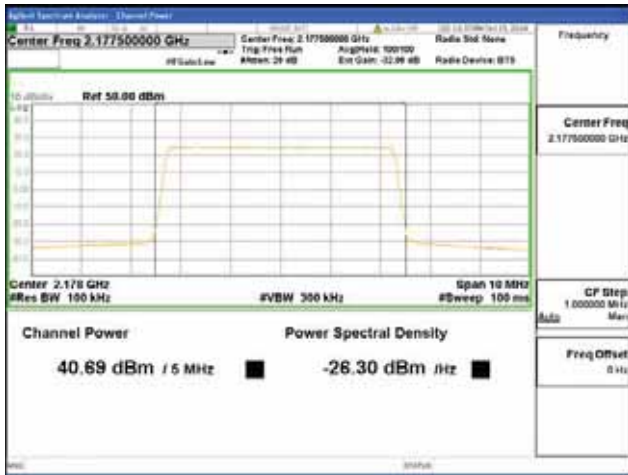

Report No.:
 CTK-2018-03329
 Page (262) / (2957)
 Pages

Band 66, BW 5MHz + BW 5MHz, Multi 2 carrier(Non-Contiguous), 4TX, Top

QPSK

16QAM

64QAM

256QAM

CTK Co., Ltd.
 (Ho-dong), 113, Yejik-ro, Cheoin-gu,
 Yongin-si, Gyeonggi-do, Korea
 Tel: +82-31-339-9970
 Fax: +82-31-624-9501