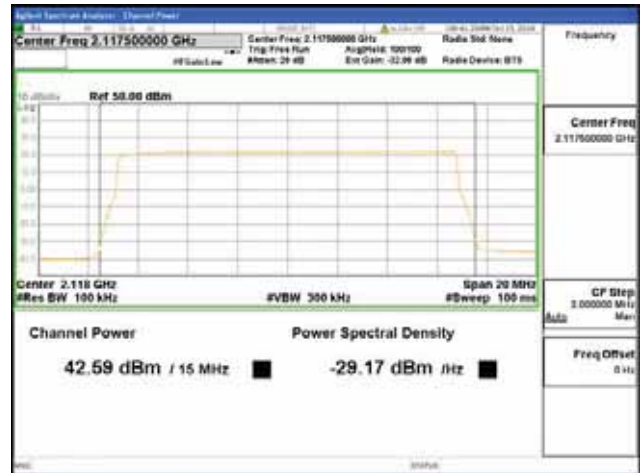

Report No.:
CTK-2018-03329
Page (237) / (2957)
Pages

ANT 3

Band 66, BW 15MHz + BW 5MHz, Multi 2 carrier(Non-Contiguous), 4TX, Bottom

QPSK

16QAM

64QAM

256QAM

CTK Co., Ltd.
 (Ho-dong), 113, Yejik-ro, Cheoin-gu,
 Yongin-si, Gyeonggi-do, Korea
 Tel: +82-31-339-9970
 Fax: +82-31-624-9501