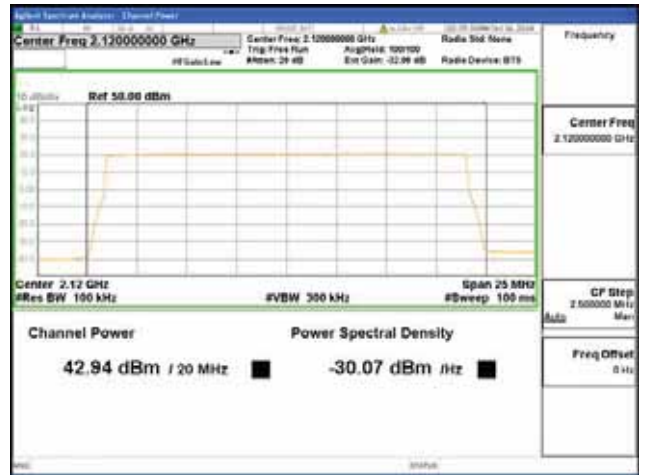

Report No.:
 CTK-2018-03329
 Page (221) / (2957)
 Pages

ANT 3

Band 66, BW 20MHz + BW 5MHz, Multi 2 carrier(Non-Contiguous), 4TX, Bottom

QPSK

16QAM

64QAM

256QAM

CTK Co., Ltd.
 (Ho-dong), 113, Yejik-ro, Cheoin-gu,
 Yongin-si, Gyeonggi-do, Korea
 Tel: +82-31-339-9970
 Fax: +82-31-624-9501