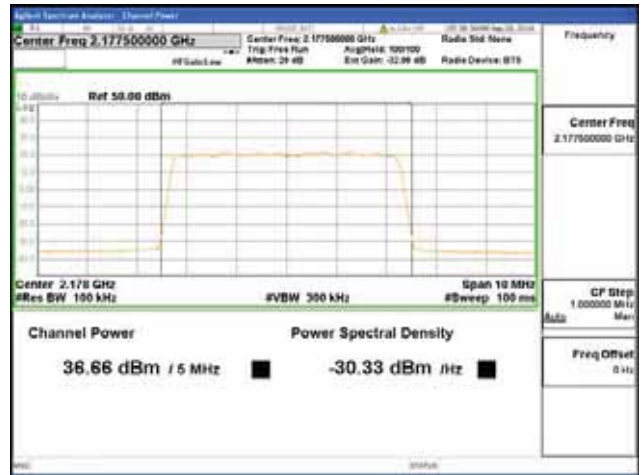

CTK Co., Ltd.
(Ho-dong), 113, Yejik-ro, Cheoin-gu,
Yongin-si, Gyeonggi-do, Korea
Tel: +82-31-339-9970
Fax: +82-31-624-9501

Report No.:
CTK-2018-03329
Page (268) / (2957)
Pages

Band 66, BW 10MHz + BW 15MHz + BW 5MHz, Multi 3 carrier(Non-Contiguous), 4TX, Top

QPSK

16QAM

64QAM

256QAM