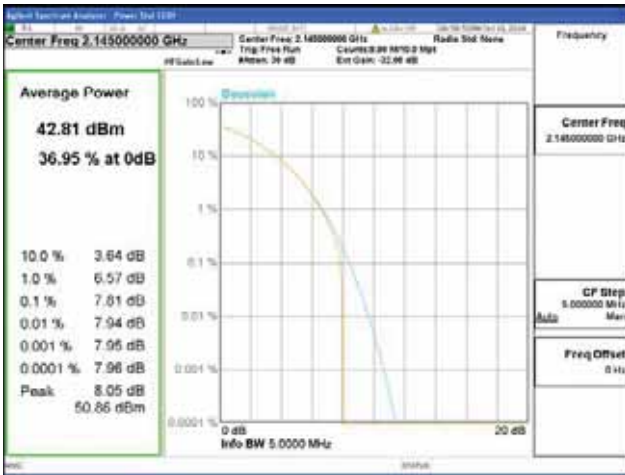

CTK Co., Ltd.
(Ho-dong), 113, Yejik-ro, Cheoin-gu,
Yongin-si, Gyeonggi-do, Korea
Tel: +82-31-339-9970
Fax: +82-31-624-9501

Report No.:
CTK-2018-03329
Page (312) / (2957)
Pages

Band 66, BW 5MHz, Single carrier, 4TX, Middle

QPSK

16QAM