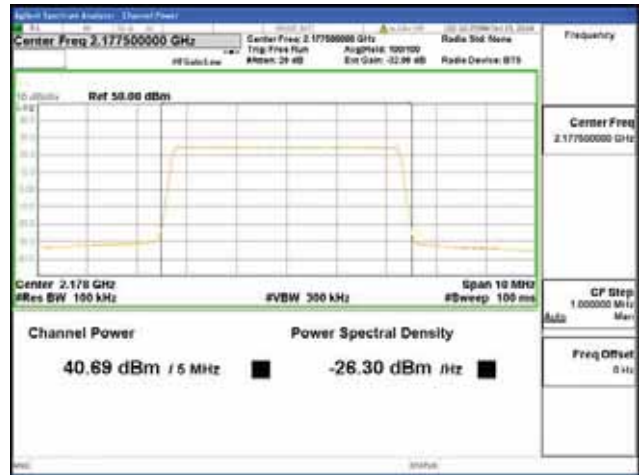

Report No.:
 CTK-2018-03329
 Page (262) / (2957)
 Pages

Band 66, BW 5MHz + BW 5MHz, Multi 2 carrier(Non-Contiguous), 4TX, Top

QPSK

16QAM

64QAM

256QAM

CTK Co., Ltd.
 (Ho-dong), 113, Yejik-ro, Cheoin-gu,
 Yongin-si, Gyeonggi-do, Korea
 Tel: +82-31-339-9970
 Fax: +82-31-624-9501