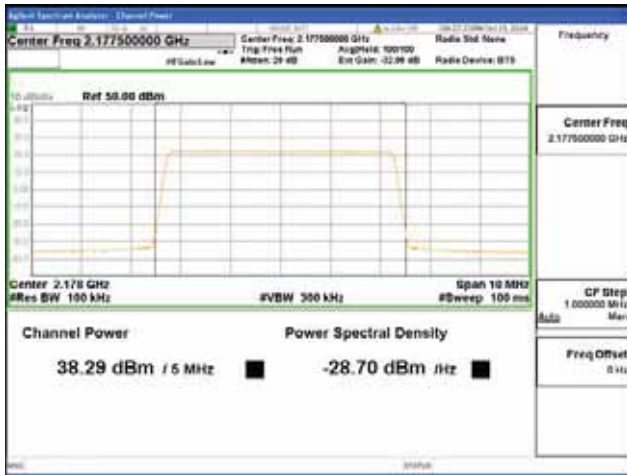

Report No.:
CTK-2018-03329
Page (240) / (2957)
Pages

Band 66, BW 15MHz + BW 5MHz, Multi 2 carrier(Non-Contiguous), 4TX, Top

QPSK

16QAM

64QAM

256QAM

CTK Co., Ltd.
 (Ho-dong), 113, Yejik-ro, Cheoin-gu,
 Yongin-si, Gyeonggi-do, Korea
 Tel: +82-31-339-9970
 Fax: +82-31-624-9501