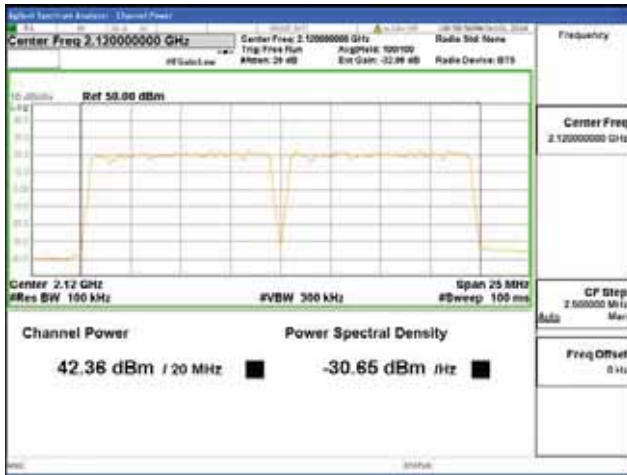

CTK Co., Ltd.
(Ho-dong), 113, Yejik-ro, Cheoin-gu,
Yongin-si, Gyeonggi-do, Korea
Tel: +82-31-339-9970
Fax: +82-31-624-9501

Report No.:
CTK-2018-03329
Page (273) / (2957)
Pages

ANT 1

Band 66, BW 10MHz + BW 10MHz + BW 10MHz, Multi 3 carrier(Non-Contiguous), 4TX, Bottom

QPSK