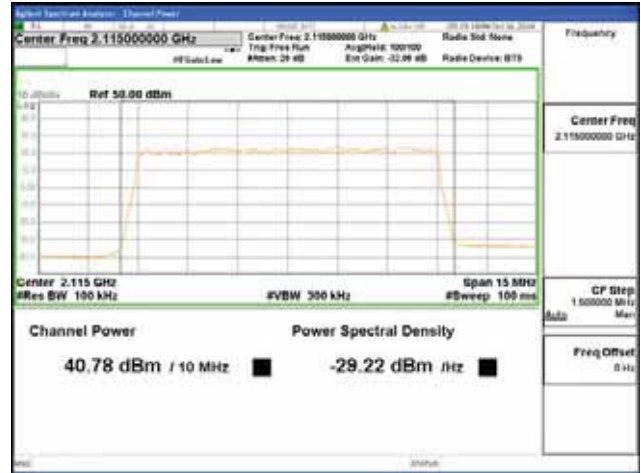

CTK Co., Ltd.
(Ho-dong), 113, Yejik-ro, Cheoin-gu,
Yongin-si, Gyeonggi-do, Korea
Tel: +82-31-339-9970
Fax: +82-31-624-9501

Report No.:
CTK-2018-03329
Page (241) / (2957)
Pages

ANT 1

Band 66, BW 10MHz + BW 10MHz, Multi 2 carrier(Non-Contiguous), 4TX, Bottom

QPSK

16QAM