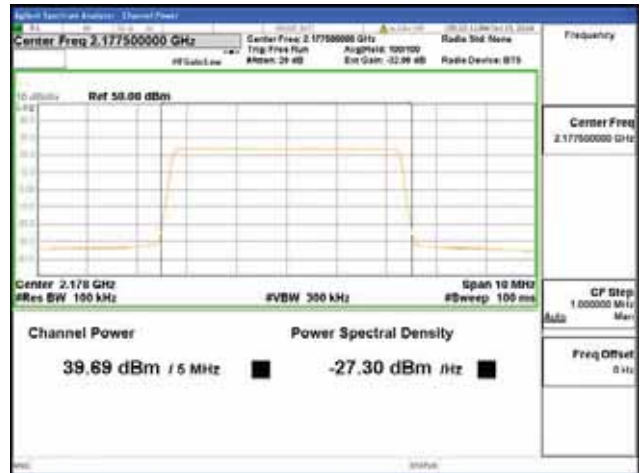

Report No.:
 CTK-2018-03329
 Page (256) / (2957)
 Pages

Band 66, BW 10MHz + BW 5MHz, Multi 2 carrier(Non-Contiguous), 4TX, Top

QPSK

16QAM

64QAM

256QAM

CTK Co., Ltd.
(Ho-dong), 113, Yejik-ro, Cheoin-gu,
Yongin-si, Gyeonggi-do, Korea
Tel: +82-31-339-9970
Fax: +82-31-624-9501