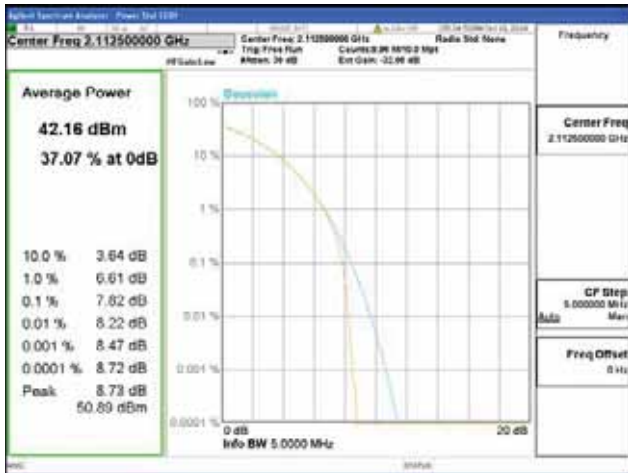

Report No.:
 CTK-2018-03329
 Page (305) / (2957)
 Pages

ANT 1
Band 66, BW 5MHz, Single carrier, 4TX, Bottom

QPSK

16QAM

64QAM

256QAM

CTK Co., Ltd.
 (Ho-dong), 113, Yejik-ro, Cheoin-gu,
 Yongin-si, Gyeonggi-do, Korea
 Tel: +82-31-339-9970
 Fax: +82-31-624-9501