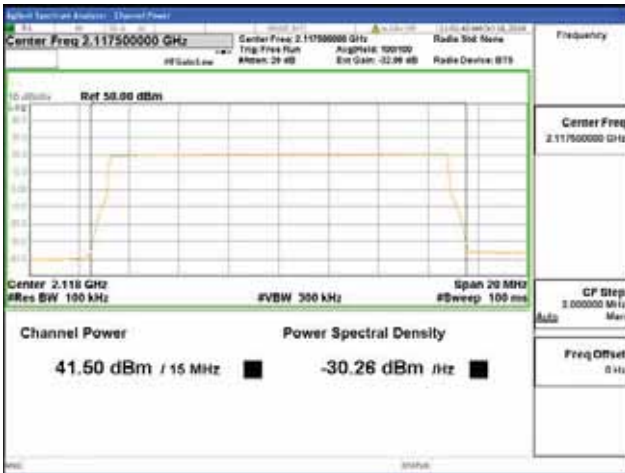

Report No.:
 CTK-2018-03329
 Page (227) / (2957)
 Pages

ANT 2
Band 66, BW 15MHz + BW 10MHz, Multi 2 carrier(Non-Contiguous), 4TX, Bottom

QPSK

16QAM

64QAM

256QAM

CTK Co., Ltd.
(Ho-dong), 113, Yejik-ro, Cheoin-gu,
Yongin-si, Gyeonggi-do, Korea
Tel: +82-31-339-9970
Fax: +82-31-624-9501