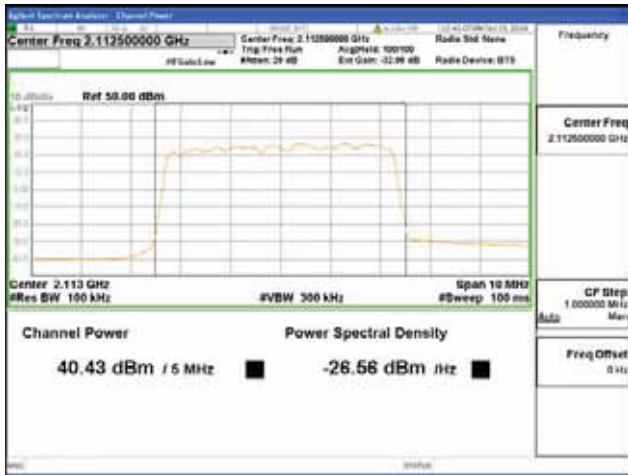

CTK Co., Ltd.
(Ho-dong), 113, Yejik-ro, Cheoin-gu,
Yongin-si, Gyeonggi-do, Korea
Tel: +82-31-339-9970
Fax: +82-31-624-9501

Report No.:
CTK-2018-03329
Page (261) / (2957)
Pages

ANT 3

Band 66, BW 5MHz + BW 5MHz, Multi 2 carrier(Non-Contiguous), 4TX, Bottom

QPSK