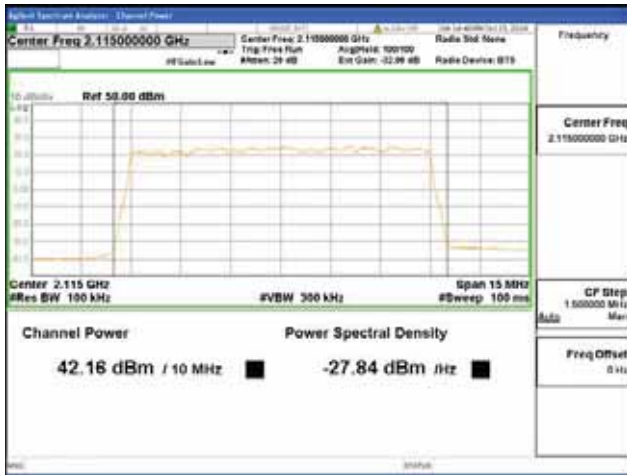

CTK Co., Ltd.
(Ho-dong), 113, Yejik-ro, Cheoin-gu,
Yongin-si, Gyeonggi-do, Korea
Tel: +82-31-339-9970
Fax: +82-31-624-9501

Report No.:
CTK-2018-03329
Page (251) / (2957)
Pages

ANT 2

Band 66, BW 10MHz + BW 5MHz, Multi 2 carrier(Non-Contiguous), 4TX, Bottom

QPSK