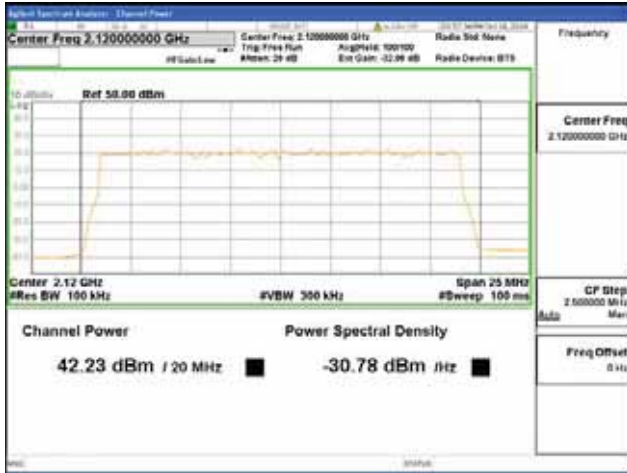

CTK Co., Ltd.
(Ho-dong), 113, Yejik-ro, Cheoin-gu,
Yongin-si, Gyeonggi-do, Korea
Tel: +82-31-339-9970
Fax: +82-31-624-9501

Report No.:
CTK-2018-03329
Page (211) / (2957)
Pages

ANT 2
Band 66, BW 20MHz + BW 10MHz, Multi 2 carrier(Non-Contiguous), 4TX, Bottom

QPSK