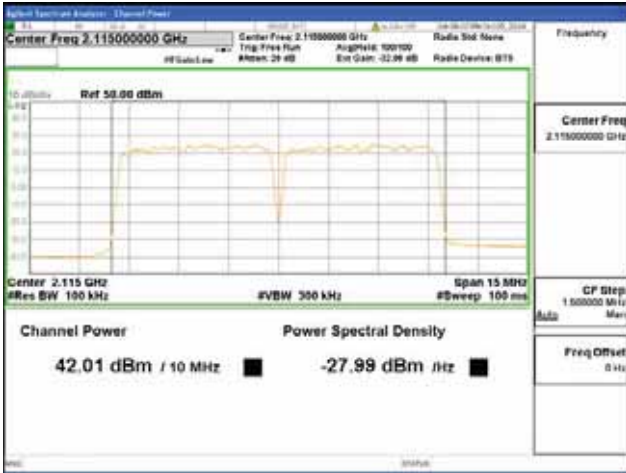

CTK Co., Ltd.
(Ho-dong), 113, Yejik-ro, Cheoin-gu,
Yongin-si, Gyeonggi-do, Korea
Tel: +82-31-339-9970
Fax: +82-31-624-9501

Report No.:
CTK-2018-03329
Page (303) / (2957)
Pages

ANT 4

Band 66, BW 5MHz + BW 5MHz + BW 5MHz, Multi 3 carrier(Non-Contiguous), 4TX, Bottom

QPSK

16QAM