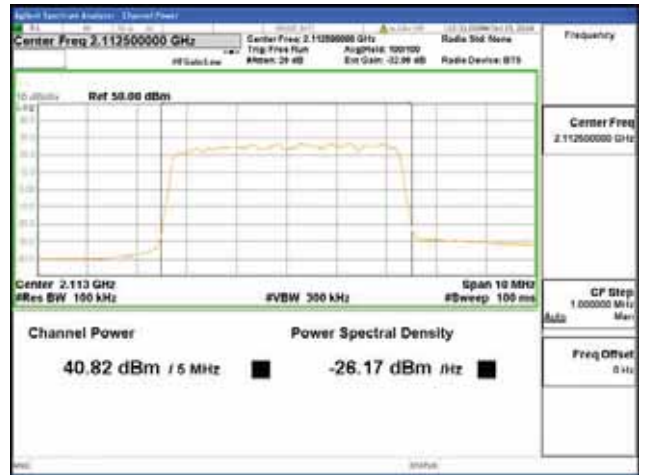

Report No.:
 CTK-2018-03329
 Page (259) / (2957)
 Pages

ANT 2

Band 66, BW 5MHz + BW 5MHz, Multi 2 carrier(Non-Contiguous), 4TX, Bottom

QPSK

16QAM

64QAM

256QAM

CTK Co., Ltd.
 (Ho-dong), 113, Yejik-ro, Cheoin-gu,
 Yongin-si, Gyeonggi-do, Korea
 Tel: +82-31-339-9970
 Fax: +82-31-624-9501