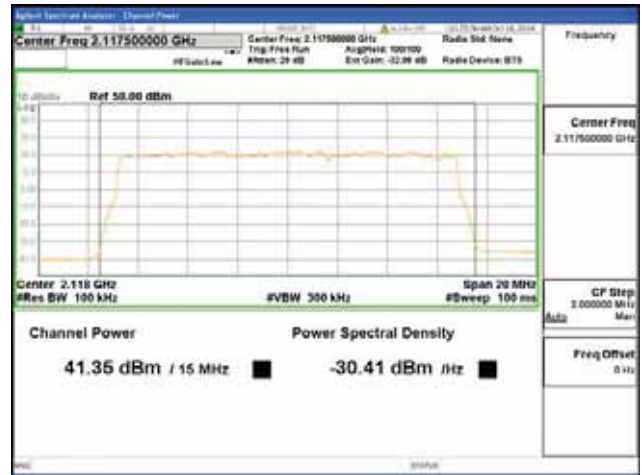

CTK Co., Ltd.
(Ho-dong), 113, Yejik-ro, Cheoin-gu,
Yongin-si, Gyeonggi-do, Korea
Tel: +82-31-339-9970
Fax: +82-31-624-9501

Report No.:
CTK-2018-03329
Page (229) / (2957)
Pages

ANT 3

Band 66, BW 15MHz + BW 10MHz, Multi 2 carrier(Non-Contiguous), 4TX, Bottom

QPSK

16QAM