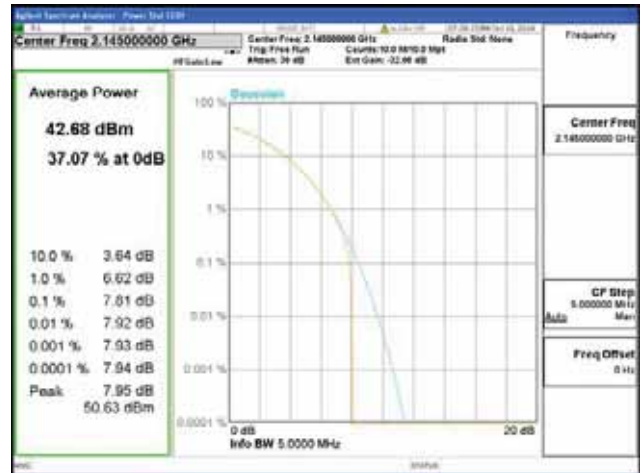

Band 66, BW 5MHz, Single carrier, 4TX, Middle

QPSK

16QAM

64QAM

256QAM

Band 66, BW 5MHz, Single carrier, 4TX, Top

QPSK

16QAM