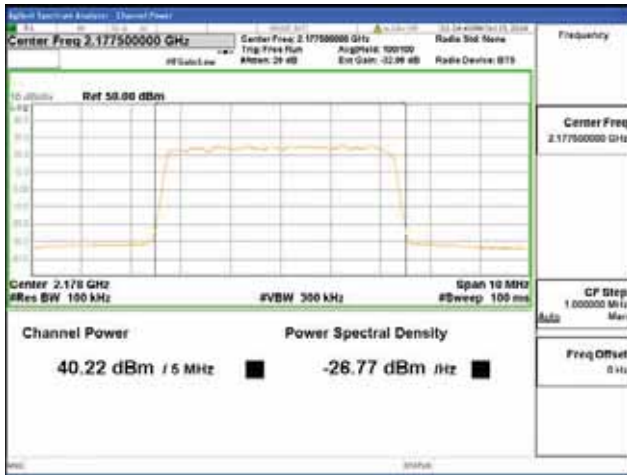

CTK Co., Ltd.
(Ho-dong), 113, Yejik-ro, Cheoin-gu,
Yongin-si, Gyeonggi-do, Korea
Tel: +82-31-339-9970
Fax: +82-31-624-9501

Report No.:
CTK-2018-03329
Page (258) / (2957)
Pages

Band 66, BW 5MHz + BW 5MHz, Multi 2 carrier(Non-Contiguous), 4TX, Top

QPSK