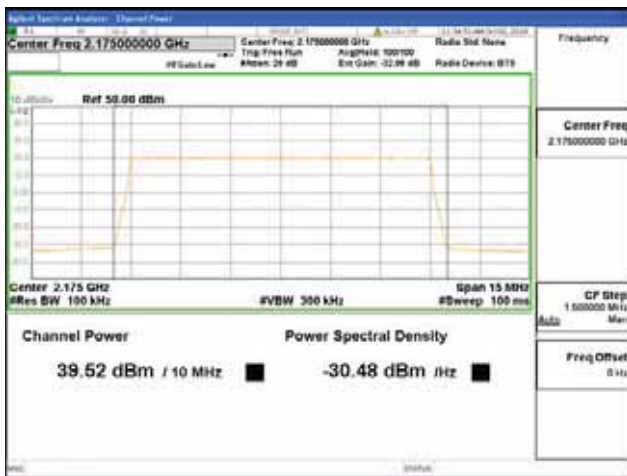

CTK Co., Ltd.
(Ho-dong), 113, Yejik-ro, Cheoin-gu,
Yongin-si, Gyeonggi-do, Korea
Tel: +82-31-339-9970
Fax: +82-31-624-9501

Report No.:
CTK-2018-03329
Page (280) / (2957)
Pages

Band 66, BW 10MHz + BW 10MHz + BW 10MHz, Multi 3 carrier(Non-Contiguous), 4TX, Top

QPSK

16QAM

64QAM

256QAM