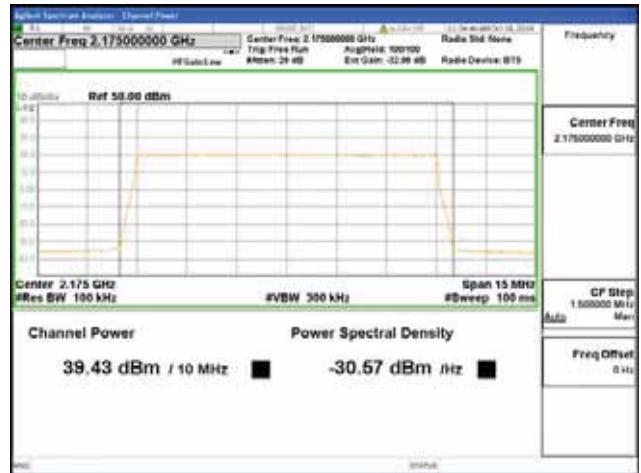

Report No.:
 CTK-2018-03329
 Page (230) / (2957)
 Pages

Band 66, BW 15MHz + BW 10MHz, Multi 2 carrier(Non-Contiguous), 4TX, Top

QPSK

16QAM

64QAM

256QAM

ANT 4

Band 66, BW 15MHz + BW 10MHz, Multi 2 carrier(Non-Contiguous), 4TX, Bottom