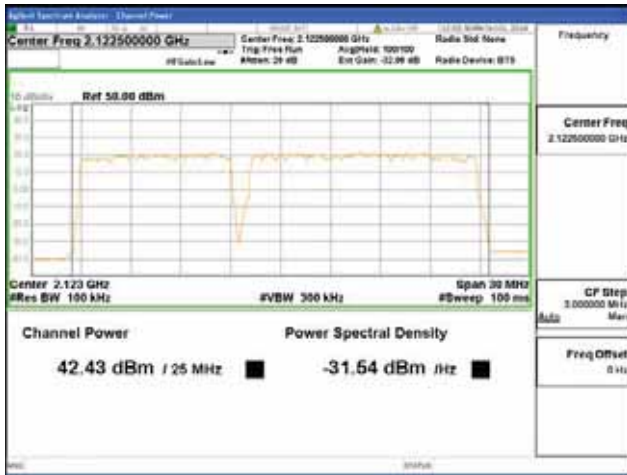

CTK Co., Ltd.
(Ho-dong), 113, Yejik-ro, Cheoin-gu,
Yongin-si, Gyeonggi-do, Korea
Tel: +82-31-339-9970
Fax: +82-31-624-9501

Report No.:
CTK-2018-03329
Page (271) / (2957)
Pages

ANT 4

Band 66, BW 10MHz + BW 15MHz + BW 5MHz, Multi 3 carrier(Non-Contiguous), 4TX, Bottom

QPSK