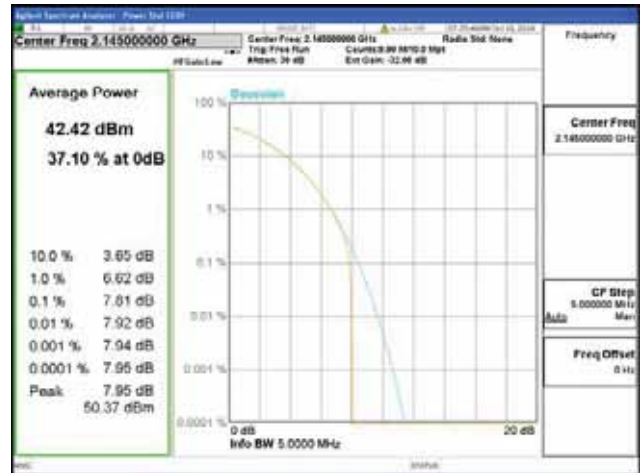

Report No.:
 CTK-2018-03329
 Page (306) / (2957)
 Pages

Band 66, BW 5MHz, Single carrier, 4TX, Middle

QPSK

16QAM

64QAM

256QAM

Band 66, BW 5MHz, Single carrier, 4TX, Top

QPSK