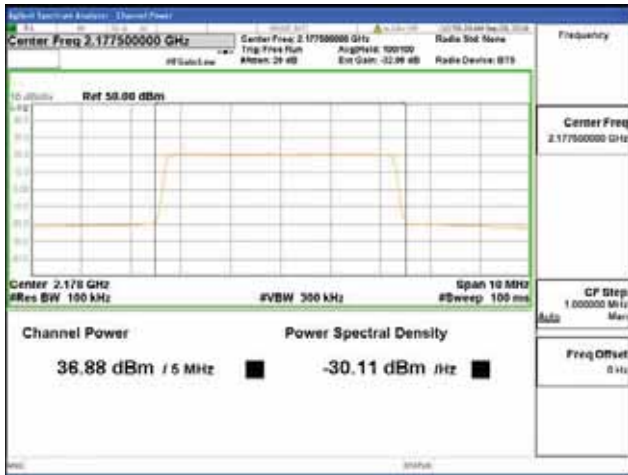

Report No.:
 CTK-2018-03329
 Page (270) / (2957)
 Pages

Band 66, BW 10MHz + BW 15MHz + BW 5MHz, Multi 3 carrier(Non-Contiguous), 4TX, Top

QPSK

16QAM

64QAM

256QAM

CTK Co., Ltd.
 (Ho-dong), 113, Yejik-ro, Cheoin-gu,
 Yongin-si, Gyeonggi-do, Korea
 Tel: +82-31-339-9970
 Fax: +82-31-624-9501