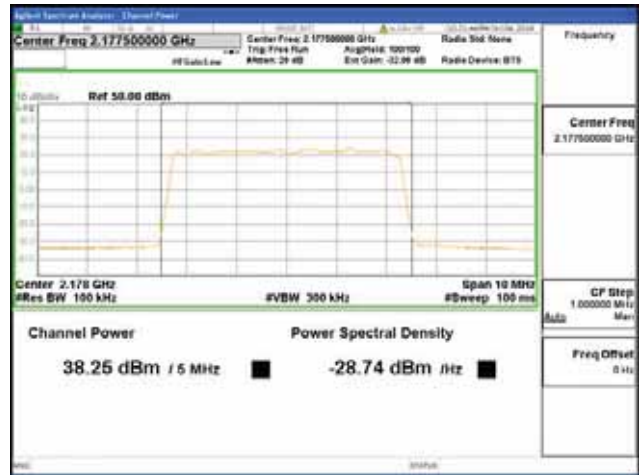

CTK Co., Ltd.
(Ho-dong), 113, Yejik-ro, Cheoin-gu,
Yongin-si, Gyeonggi-do, Korea
Tel: +82-31-339-9970
Fax: +82-31-624-9501

Report No.:
CTK-2018-03329
Page (296) / (2957)
Pages

Band 66, BW 5MHz + BW 10MHz + BW 5MHz, Multi 3 carrier(Non-Contiguous), 4TX, Top

QPSK

16QAM

64QAM

256QAM