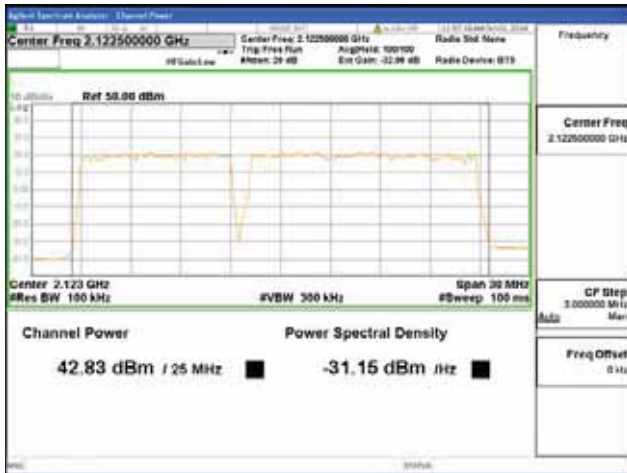

CTK Co., Ltd.
(Ho-dong), 113, Yejik-ro, Cheoin-gu,
Yongin-si, Gyeonggi-do, Korea
Tel: +82-31-339-9970
Fax: +82-31-624-9501

Report No.:
CTK-2018-03329
Page (269) / (2957)
Pages

ANT 3

Band 66, BW 10MHz + BW 15MHz + BW 5MHz, Multi 3 carrier(Non-Contiguous), 4TX, Bottom

QPSK