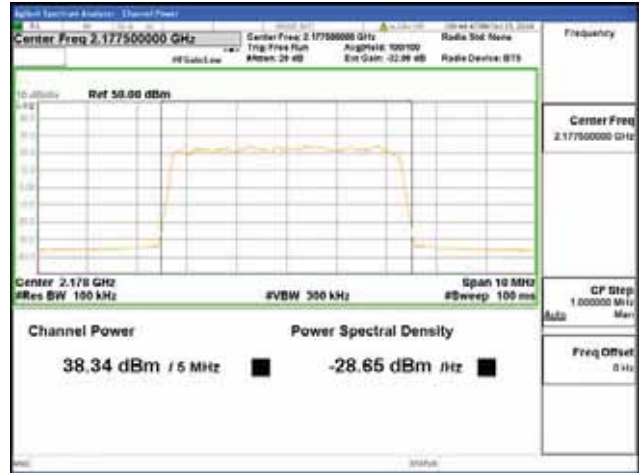

CTK Co., Ltd.
(Ho-dong), 113, Yejik-ro, Cheoin-gu,
Yongin-si, Gyeonggi-do, Korea
Tel: +82-31-339-9970
Fax: +82-31-624-9501

Report No.:
CTK-2018-03329
Page (236) / (2957)
Pages

Band 66, BW 15MHz + BW 5MHz, Multi 2 carrier(Non-Contiguous), 4TX, Top

QPSK

16QAM

64QAM

256QAM