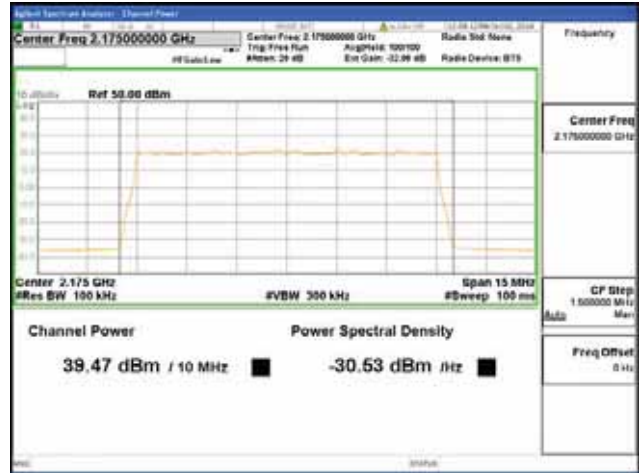

CTK Co., Ltd.
(Ho-dong), 113, Yejik-ro, Cheoin-gu,
Yongin-si, Gyeonggi-do, Korea
Tel: +82-31-339-9970
Fax: +82-31-624-9501

Report No.:
CTK-2018-03329
Page (276) / (2957)
Pages

Band 66, BW 10MHz + BW 10MHz + BW 10MHz, Multi 3 carrier(Non-Contiguous), 4TX, Top

QPSK

16QAM

64QAM

256QAM