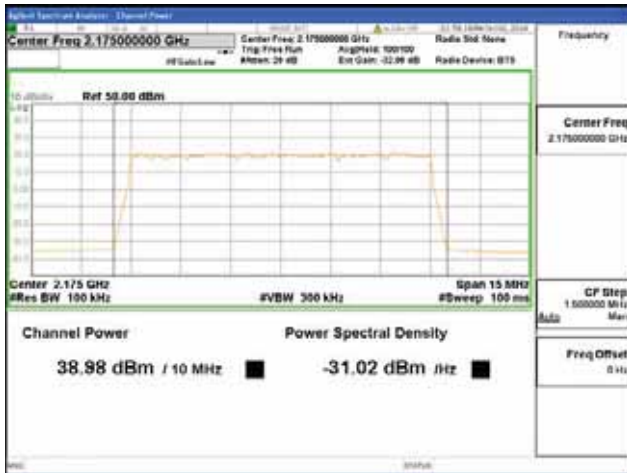

CTK Co., Ltd.
(Ho-dong), 113, Yejik-ro, Cheoin-gu,
Yongin-si, Gyeonggi-do, Korea
Tel: +82-31-339-9970
Fax: +82-31-624-9501

Report No.:
CTK-2018-03329
Page (278) / (2957)
Pages

Band 66, BW 10MHz + BW 10MHz + BW 10MHz, Multi 3 carrier(Non-Contiguous), 4TX, Top

QPSK