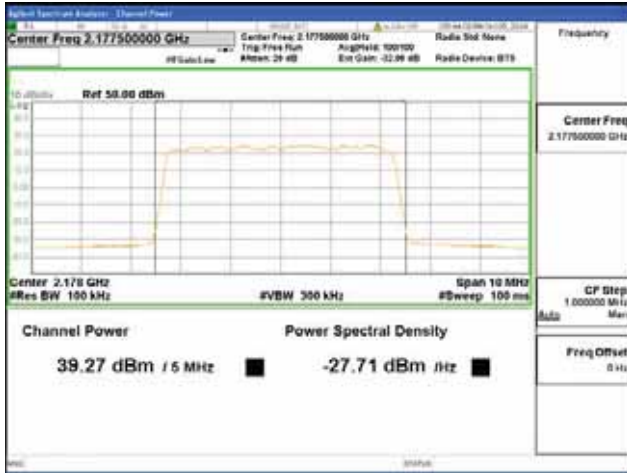

CTK Co., Ltd.
(Ho-dong), 113, Yejik-ro, Cheoin-gu,
Yongin-si, Gyeonggi-do, Korea
Tel: +82-31-339-9970
Fax: +82-31-624-9501

Report No.:
CTK-2018-03329
Page (298) / (2957)
Pages

Band 66, BW 5MHz + BW 5MHz + BW 5MHz, Multi 3 carrier(Non-Contiguous), 4TX, Top

QPSK