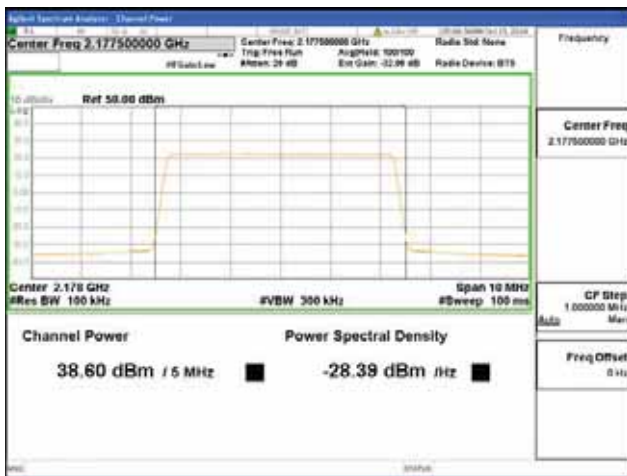

Report No.:
 CTK-2018-03329
 Page (250) / (2957)
 Pages

Band 66, BW 10MHz + BW 5MHz, Multi 2 carrier(Non-Contiguous), 4TX, Top

QPSK

16QAM

64QAM

256QAM

CTK Co., Ltd.
 (Ho-dong), 113, Yejik-ro, Cheoin-gu,
 Yongin-si, Gyeonggi-do, Korea
 Tel: +82-31-339-9970
 Fax: +82-31-624-9501