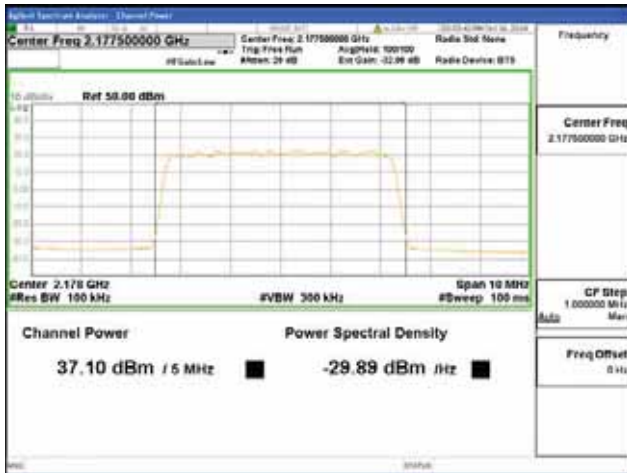

CTK Co., Ltd.
(Ho-dong), 113, Yejik-ro, Cheoin-gu,
Yongin-si, Gyeonggi-do, Korea
Tel: +82-31-339-9970
Fax: +82-31-624-9501

Report No.:
CTK-2018-03329
Page (222) / (2957)
Pages

Band 66, BW 20MHz + BW 5MHz, Multi 2 carrier(Non-Contiguous), 4TX, Top

QPSK