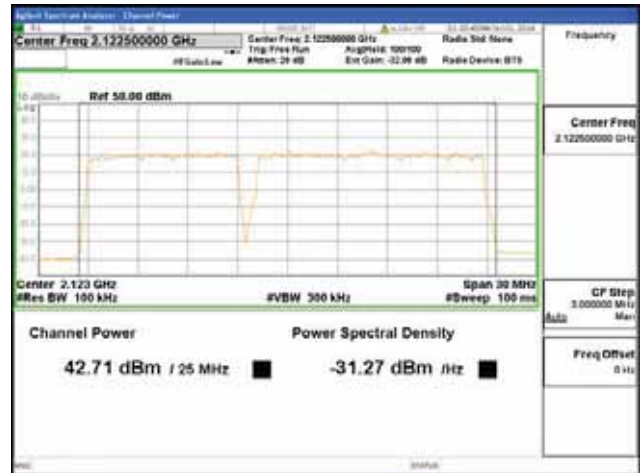

CTK Co., Ltd.
(Ho-dong), 113, Yejik-ro, Cheoin-gu,
Yongin-si, Gyeonggi-do, Korea
Tel: +82-31-339-9970
Fax: +82-31-624-9501

Report No.:
CTK-2018-03329
Page (267) / (2957)
Pages

ANT 2

Band 66, BW 10MHz + BW 15MHz + BW 5MHz, Multi 3 carrier(Non-Contiguous), 4TX, Bottom

QPSK

16QAM