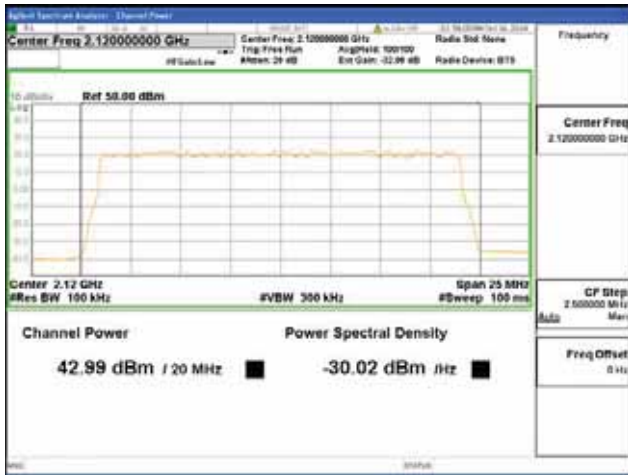

CTK Co., Ltd.
(Ho-dong), 113, Yejik-ro, Cheoin-gu,
Yongin-si, Gyeonggi-do, Korea
Tel: +82-31-339-9970
Fax: +82-31-624-9501

Report No.:
CTK-2018-03329
Page (221) / (2957)
Pages

ANT 3

Band 66, BW 20MHz + BW 5MHz, Multi 2 carrier(Non-Contiguous), 4TX, Bottom

QPSK