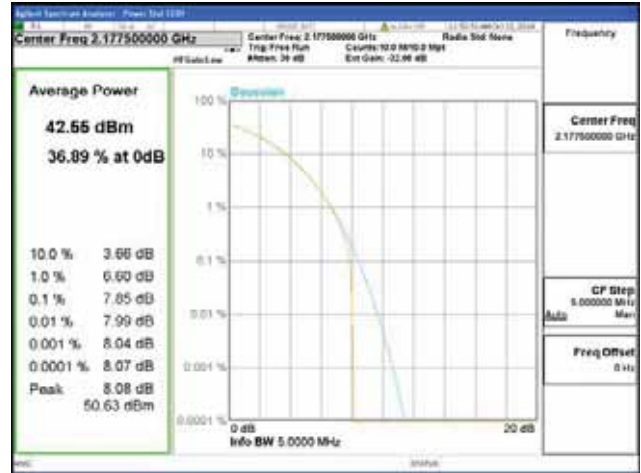

CTK Co., Ltd.
(Ho-dong), 113, Yejik-ro, Cheoin-gu,
Yongin-si, Gyeonggi-do, Korea
Tel: +82-31-339-9970
Fax: +82-31-624-9501

Report No.:
CTK-2018-03329
Page (313) / (2957)
Pages

Band 66, BW 5MHz, Single carrier, 4TX, Top

QPSK

16QAM