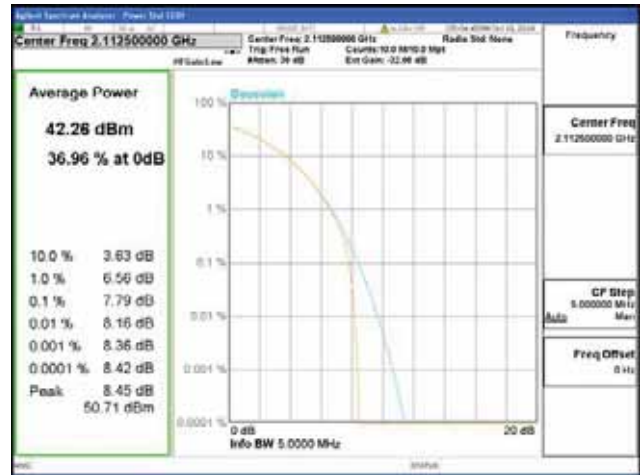

CTK Co., Ltd.
(Ho-dong), 113, Yejik-ro, Cheoin-gu,
Yongin-si, Gyeonggi-do, Korea
Tel: +82-31-339-9970
Fax: +82-31-624-9501

Report No.:
CTK-2018-03329
Page (314) / (2957)
Pages

ANT 4
Band 66, BW 5MHz, Single carrier, 4TX, Bottom

QPSK

16QAM

64QAM

256QAM