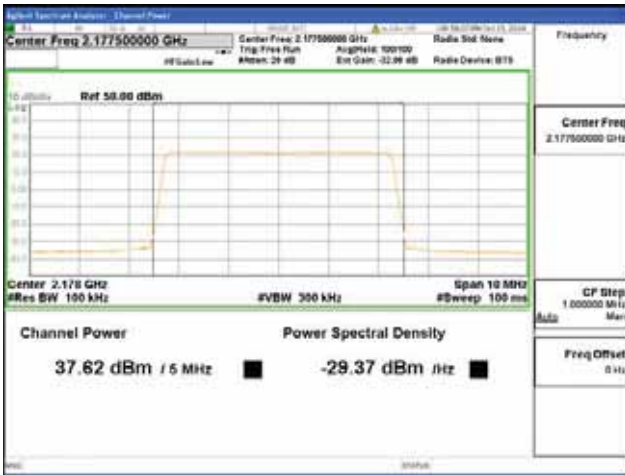

64QAM

256QAM