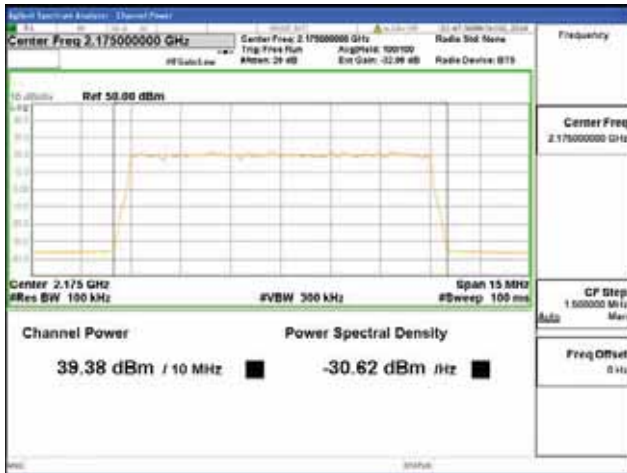

CTK Co., Ltd.
(Ho-dong), 113, Yejik-ro, Cheoin-gu,
Yongin-si, Gyeonggi-do, Korea
Tel: +82-31-339-9970
Fax: +82-31-624-9501

Report No.:
CTK-2018-03329
Page (280) / (2957)
Pages

Band 66, BW 10MHz + BW 10MHz + BW 10MHz, Multi 3 carrier(Non-Contiguous), 4TX, Top

QPSK