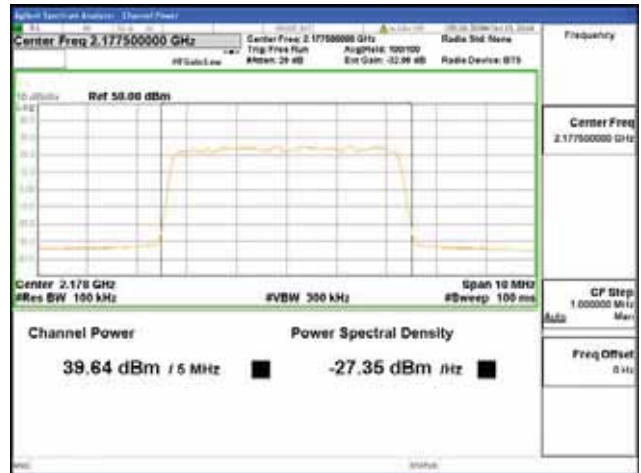

CTK Co., Ltd.
(Ho-dong), 113, Yejik-ro, Cheoin-gu,
Yongin-si, Gyeonggi-do, Korea
Tel: +82-31-339-9970
Fax: +82-31-624-9501

Report No.:
CTK-2018-03329
Page (256) / (2957)
Pages

Band 66, BW 10MHz + BW 5MHz, Multi 2 carrier(Non-Contiguous), 4TX, Top

QPSK

16QAM

64QAM

256QAM