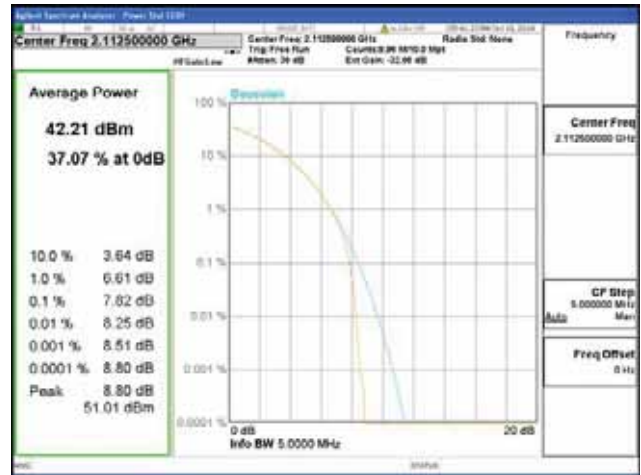

ANT 4
Band 66, BW 5MHz, Single carrier, 4TX, Bottom

QPSK

16QAM

64QAM

256QAM

CTK Co., Ltd.
 (Ho-dong), 113, Yejik-ro, Cheoin-gu,
 Yongin-si, Gyeonggi-do, Korea
 Tel: +82-31-339-9970
 Fax: +82-31-624-9501

Report No.:
 CTK-2018-03329
 Page (315) / (2957)
 Pages