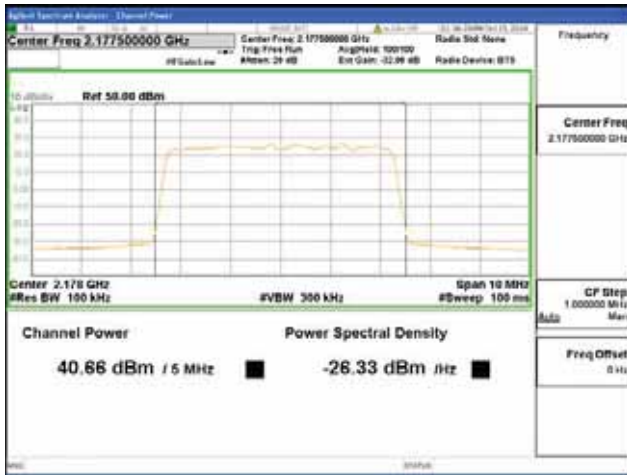

CTK Co., Ltd.
(Ho-dong), 113, Yejik-ro, Cheoin-gu,
Yongin-si, Gyeonggi-do, Korea
Tel: +82-31-339-9970
Fax: +82-31-624-9501

Report No.:
CTK-2018-03329
Page (260) / (2957)
Pages

Band 66, BW 5MHz + BW 5MHz, Multi 2 carrier(Non-Contiguous), 4TX, Top

QPSK