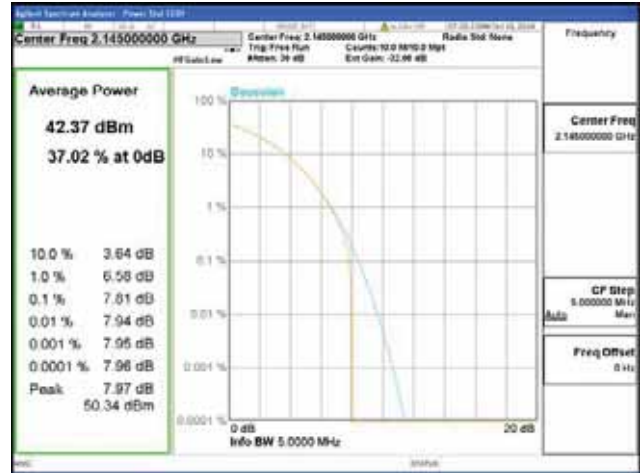

CTK Co., Ltd.
(Ho-dong), 113, Yejik-ro, Cheoin-gu,
Yongin-si, Gyeonggi-do, Korea
Tel: +82-31-339-9970
Fax: +82-31-624-9501

Report No.:
CTK-2018-03329
Page (306) / (2957)
Pages

Band 66, BW 5MHz, Single carrier, 4TX, Middle

QPSK

16QAM