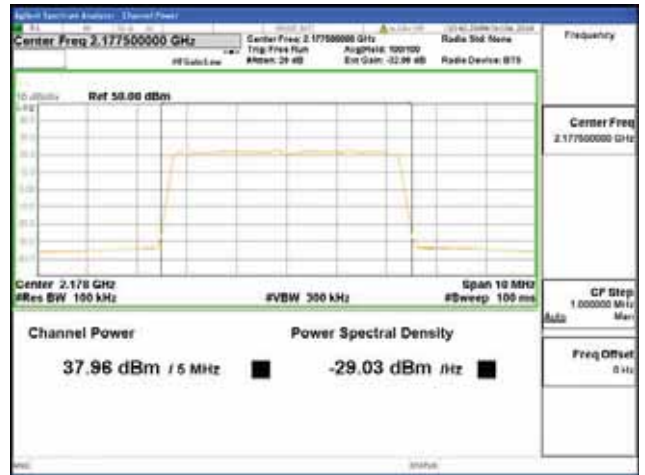

CTK Co., Ltd.
(Ho-dong), 113, Yejik-ro, Cheoin-gu,
Yongin-si, Gyeonggi-do, Korea
Tel: +82-31-339-9970
Fax: +82-31-624-9501

Report No.:
CTK-2018-03329
Page (292) / (2957)
Pages

Band 66, BW 5MHz + BW 10MHz + BW 5MHz, Multi 3 carrier(Non-Contiguous), 4TX, Top

QPSK

16QAM

64QAM

256QAM