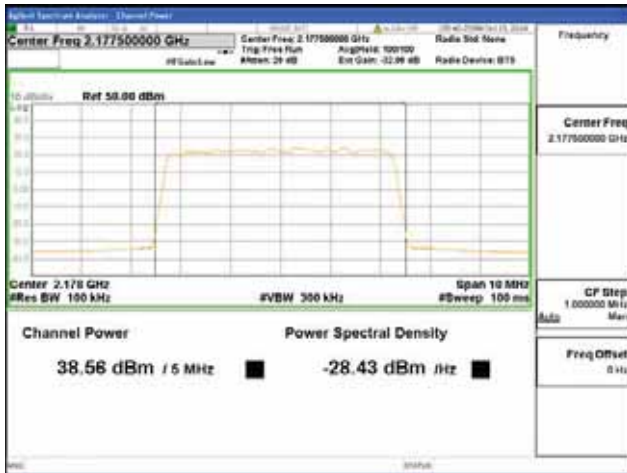

CTK Co., Ltd.
(Ho-dong), 113, Yejik-ro, Cheoin-gu,
Yongin-si, Gyeonggi-do, Korea
Tel: +82-31-339-9970
Fax: +82-31-624-9501

Report No.:
CTK-2018-03329
Page (250) / (2957)
Pages

Band 66, BW 10MHz + BW 5MHz, Multi 2 carrier(Non-Contiguous), 4TX, Top

QPSK