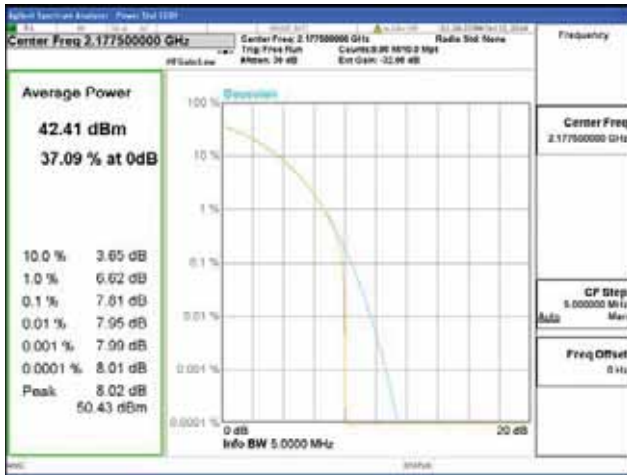

Band 66, BW 5MHz, Single carrier, 4TX, Top

64QAM