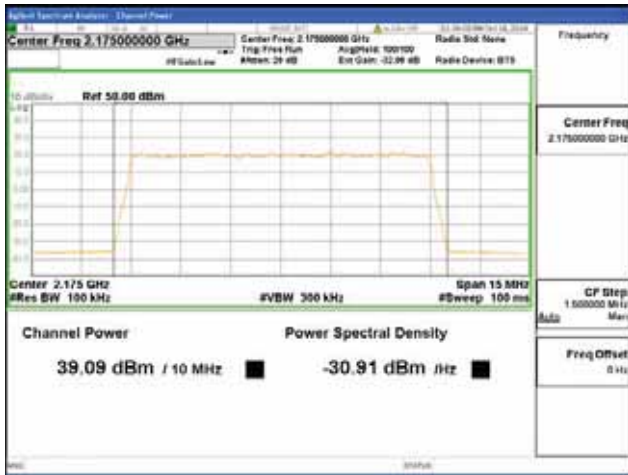

CTK Co., Ltd.
(Ho-dong), 113, Yejik-ro, Cheoin-gu,
Yongin-si, Gyeonggi-do, Korea
Tel: +82-31-339-9970
Fax: +82-31-624-9501

Report No.:
CTK-2018-03329
Page (226) / (2957)
Pages

Band 66, BW 15MHz + BW 10MHz, Multi 2 carrier(Non-Contiguous), 4TX, Top

QPSK