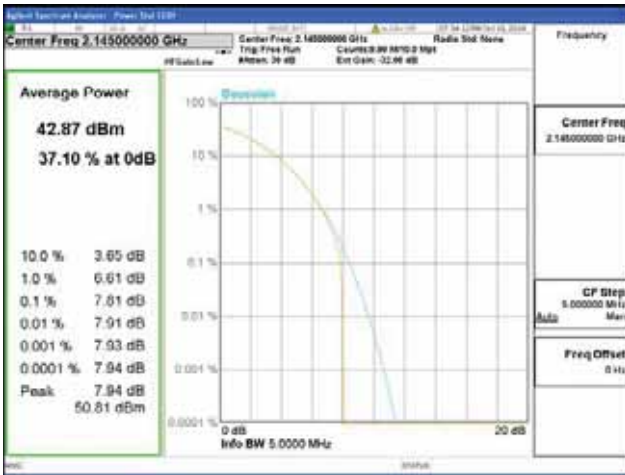

64QAM

256QAM