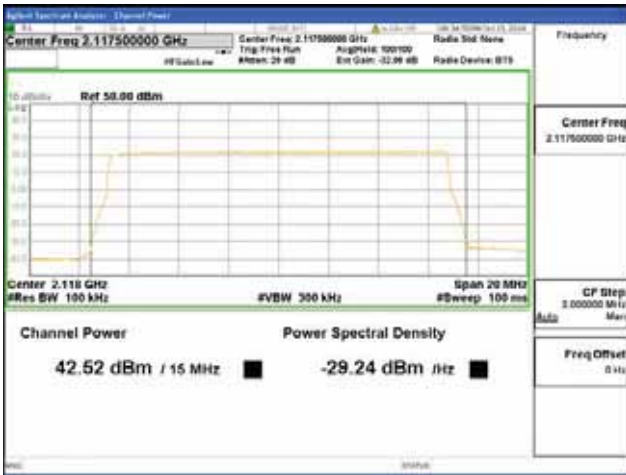

Report No.:
 CTK-2018-03329
 Page (239) / (2957)
 Pages

ANT 4

Band 66, BW 15MHz + BW 5MHz, Multi 2 carrier(Non-Contiguous), 4TX, Bottom

QPSK

16QAM

64QAM

256QAM

CTK Co., Ltd.
(Ho-dong), 113, Yejik-ro, Cheoin-gu,
Yongin-si, Gyeonggi-do, Korea
Tel: +82-31-339-9970
Fax: +82-31-624-9501