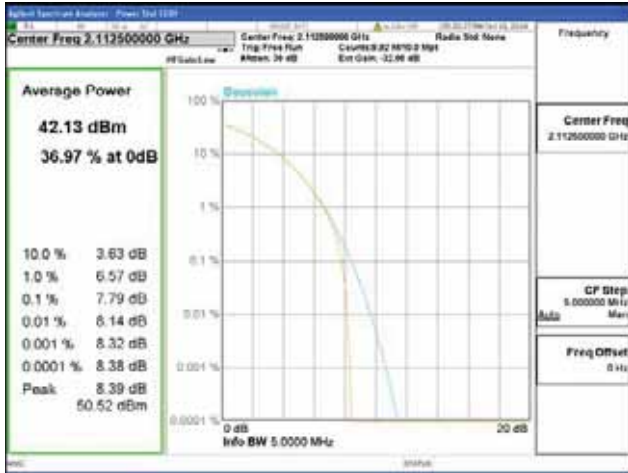

CTK Co., Ltd.
(Ho-dong), 113, Yejik-ro, Cheoin-gu,
Yongin-si, Gyeonggi-do, Korea
Tel: +82-31-339-9970
Fax: +82-31-624-9501

Report No.:
CTK-2018-03329
Page (305) / (2957)
Pages

ANT 1
Band 66, BW 5MHz, Single carrier, 4TX, Bottom

QPSK