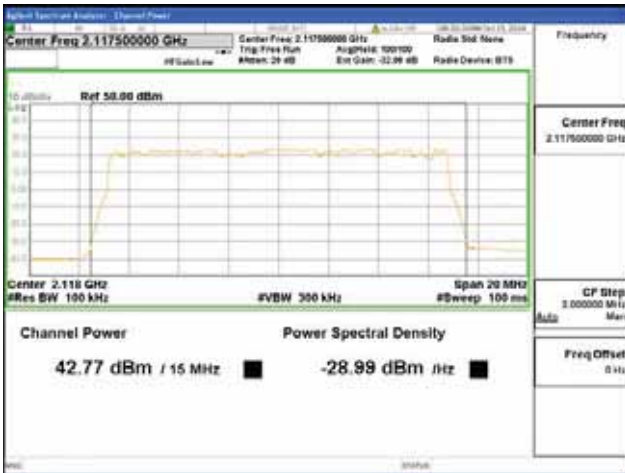

CTK Co., Ltd.
(Ho-dong), 113, Yejik-ro, Cheoin-gu,
Yongin-si, Gyeonggi-do, Korea
Tel: +82-31-339-9970
Fax: +82-31-624-9501

Report No.:
CTK-2018-03329
Page (237) / (2957)
Pages

ANT 3

Band 66, BW 15MHz + BW 5MHz, Multi 2 carrier(Non-Contiguous), 4TX, Bottom

QPSK

16QAM