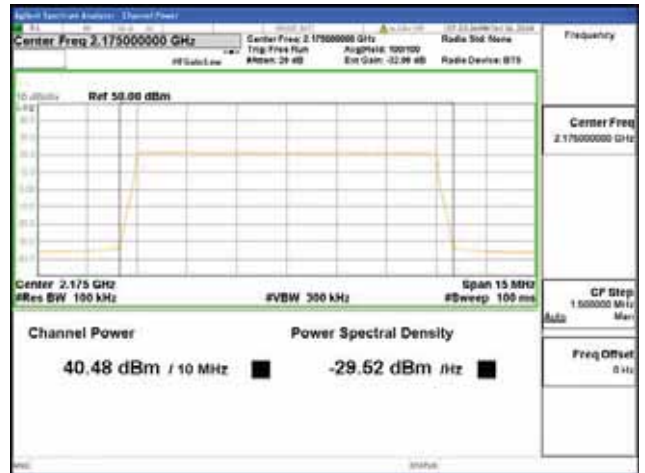

Report No.:
 CTK-2018-03329
 Page (242) / (2957)
 Pages

Band 66, BW 10MHz + BW 10MHz, Multi 2 carrier(Non-Contiguous), 4TX, Top

QPSK

16QAM

64QAM

256QAM

CTK Co., Ltd.
 (Ho-dong), 113, Yejik-ro, Cheoin-gu,
 Yongin-si, Gyeonggi-do, Korea
 Tel: +82-31-339-9970
 Fax: +82-31-624-9501