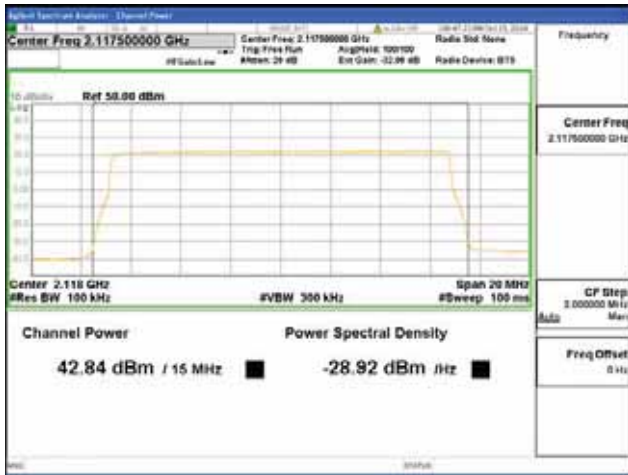

ANT 2

Band 66, BW 15MHz + BW 5MHz, Multi 2 carrier(Non-Contiguous), 4TX, Bottom

QPSK

16QAM

64QAM

256QAM

CTK Co., Ltd.
 (Ho-dong), 113, Yejik-ro, Cheoin-gu,
 Yongin-si, Gyeonggi-do, Korea
 Tel: +82-31-339-9970
 Fax: +82-31-624-9501