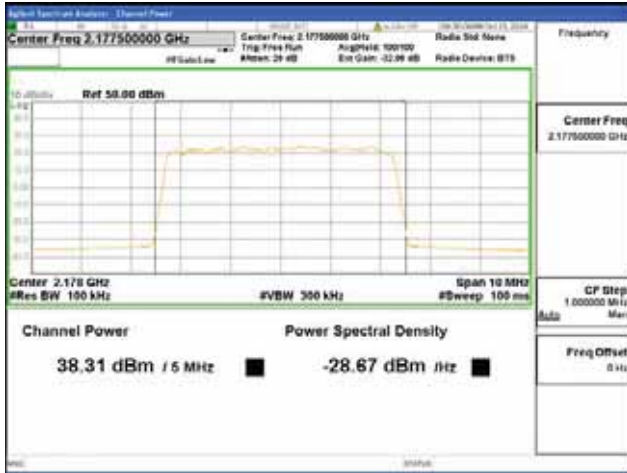

CTK Co., Ltd.
(Ho-dong), 113, Yejik-ro, Cheoin-gu,
Yongin-si, Gyeonggi-do, Korea
Tel: +82-31-339-9970
Fax: +82-31-624-9501

Report No.:
CTK-2018-03329
Page (240) / (2957)
Pages

Band 66, BW 15MHz + BW 5MHz, Multi 2 carrier(Non-Contiguous), 4TX, Top

QPSK