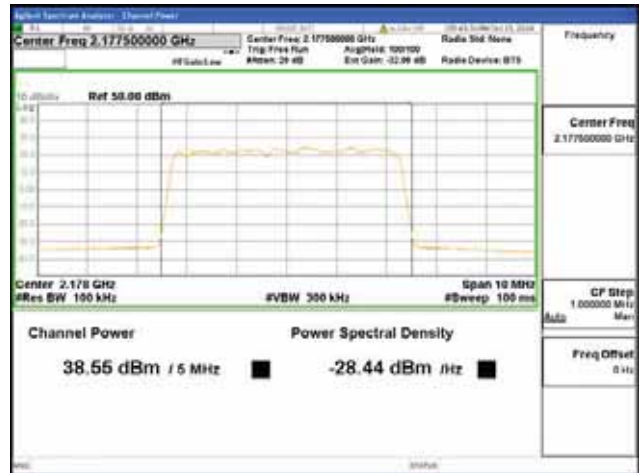

CTK Co., Ltd.
(Ho-dong), 113, Yejik-ro, Cheoin-gu,
Yongin-si, Gyeonggi-do, Korea
Tel: +82-31-339-9970
Fax: +82-31-624-9501

Report No.:
CTK-2018-03329
Page (250) / (2957)
Pages

Band 66, BW 10MHz + BW 5MHz, Multi 2 carrier(Non-Contiguous), 4TX, Top

QPSK

16QAM

64QAM

256QAM