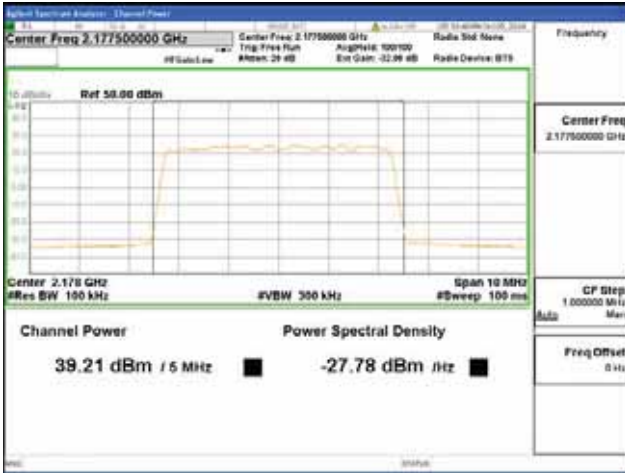

CTK Co., Ltd.
(Ho-dong), 113, Yejik-ro, Cheoin-gu,
Yongin-si, Gyeonggi-do, Korea
Tel: +82-31-339-9970
Fax: +82-31-624-9501

Report No.:
CTK-2018-03329
Page (302) / (2957)
Pages

Band 66, BW 5MHz + BW 5MHz + BW 5MHz, Multi 3 carrier(Non-Contiguous), 4TX, Top

QPSK

16QAM