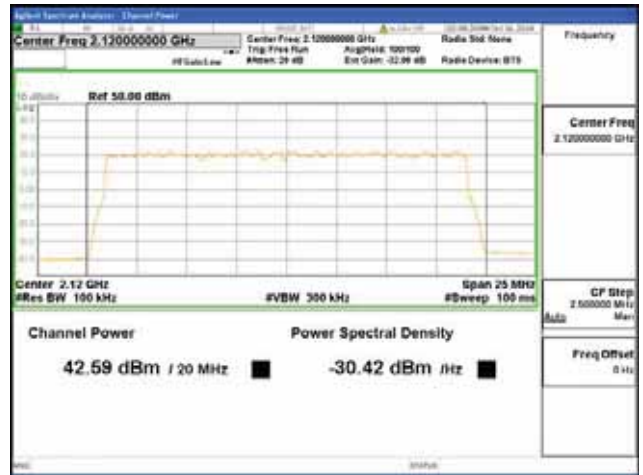

CTK Co., Ltd.
(Ho-dong), 113, Yejik-ro, Cheoin-gu,
Yongin-si, Gyeonggi-do, Korea
Tel: +82-31-339-9970
Fax: +82-31-624-9501

Report No.:
CTK-2018-03329
Page (223) / (2957)
Pages

ANT 4

Band 66, BW 20MHz + BW 5MHz, Multi 2 carrier(Non-Contiguous), 4TX, Bottom

QPSK

16QAM