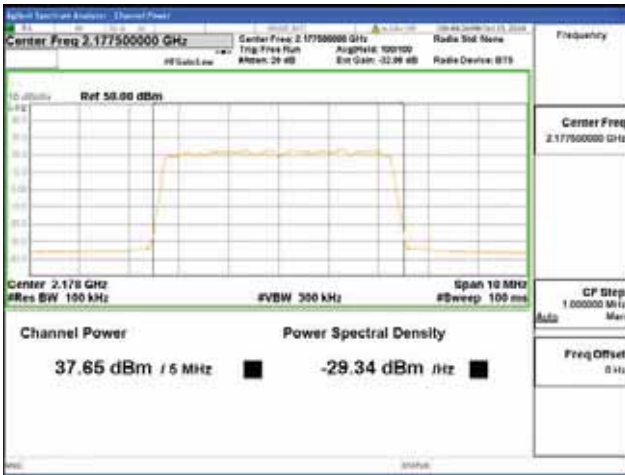

CTK Co., Ltd.
(Ho-dong), 113, Yejik-ro, Cheoin-gu,
Yongin-si, Gyeonggi-do, Korea
Tel: +82-31-339-9970
Fax: +82-31-624-9501

Report No.:
CTK-2018-03329
Page (234) / (2957)
Pages

Band 66, BW 15MHz + BW 5MHz, Multi 2 carrier(Non-Contiguous), 4TX, Top

QPSK

16QAM