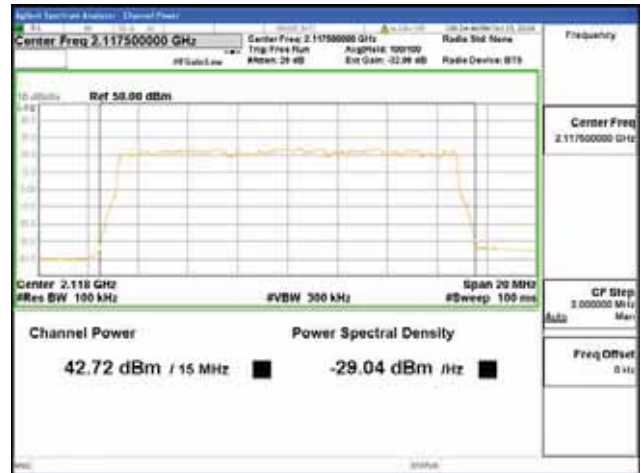

CTK Co., Ltd.
(Ho-dong), 113, Yejik-ro, Cheoin-gu,
Yongin-si, Gyeonggi-do, Korea
Tel: +82-31-339-9970
Fax: +82-31-624-9501

Report No.:
CTK-2018-03329
Page (237) / (2957)
Pages

ANT 3

Band 66, BW 15MHz + BW 5MHz, Multi 2 carrier(Non-Contiguous), 4TX, Bottom

QPSK

16QAM