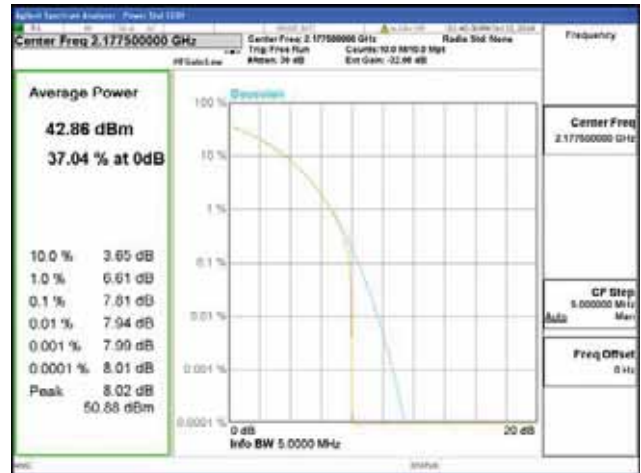

Band 66, BW 5MHz, Single carrier, 4TX, Top

QPSK

16QAM

64QAM

256QAM

CTK Co., Ltd.
 (Ho-dong), 113, Yejik-ro, Cheoin-gu,
 Yongin-si, Gyeonggi-do, Korea
 Tel: +82-31-339-9970
 Fax: +82-31-624-9501

Report No.:
 CTK-2018-03329
 Page (314) / (2957)
 Pages