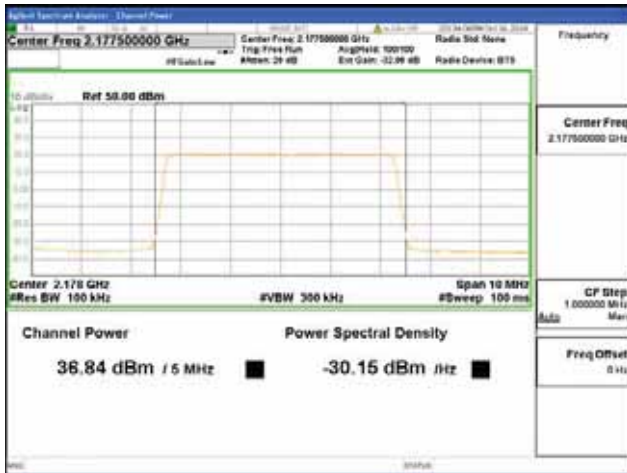

Report No.:
 CTK-2018-03329
 Page (222) / (2957)
 Pages

Band 66, BW 20MHz + BW 5MHz, Multi 2 carrier(Non-Contiguous), 4TX, Top

QPSK

16QAM

64QAM

256QAM

CTK Co., Ltd.
 (Ho-dong), 113, Yejik-ro, Cheoin-gu,
 Yongin-si, Gyeonggi-do, Korea
 Tel: +82-31-339-9970
 Fax: +82-31-624-9501