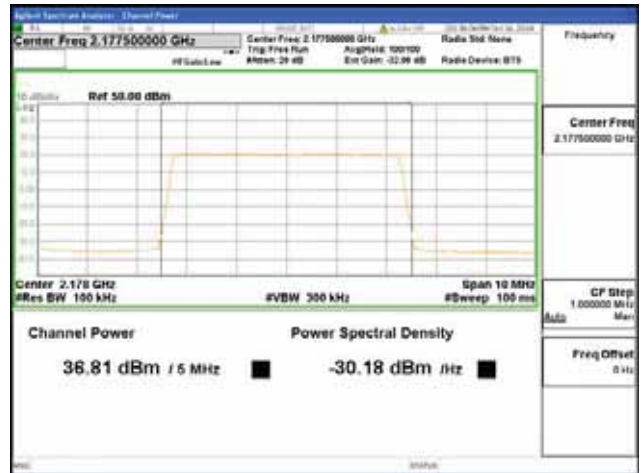

Report No.:
 CTK-2018-03329
 Page (222) / (2957)
 Pages

Band 66, BW 20MHz + BW 5MHz, Multi 2 carrier(Non-Contiguous), 4TX, Top

QPSK

16QAM

64QAM

256QAM

CTK Co., Ltd.
 (Ho-dong), 113, Yejik-ro, Cheoin-gu,
 Yongin-si, Gyeonggi-do, Korea
 Tel: +82-31-339-9970
 Fax: +82-31-624-9501