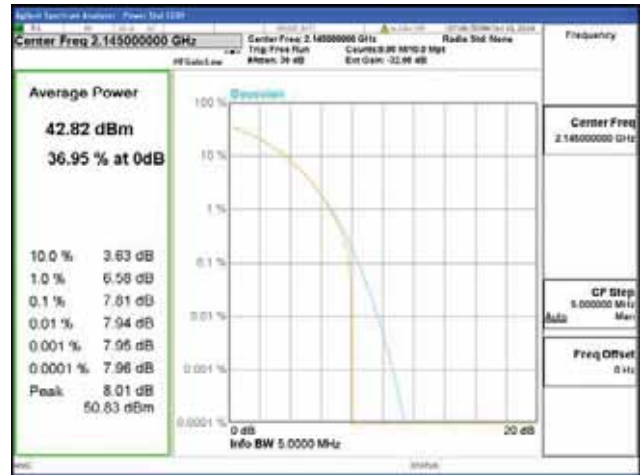

CTK Co., Ltd.
(Ho-dong), 113, Yejik-ro, Cheoin-gu,
Yongin-si, Gyeonggi-do, Korea
Tel: +82-31-339-9970
Fax: +82-31-624-9501

Report No.:
CTK-2018-03329
Page (312) / (2957)
Pages

Band 66, BW 5MHz, Single carrier, 4TX, Middle

QPSK

16QAM