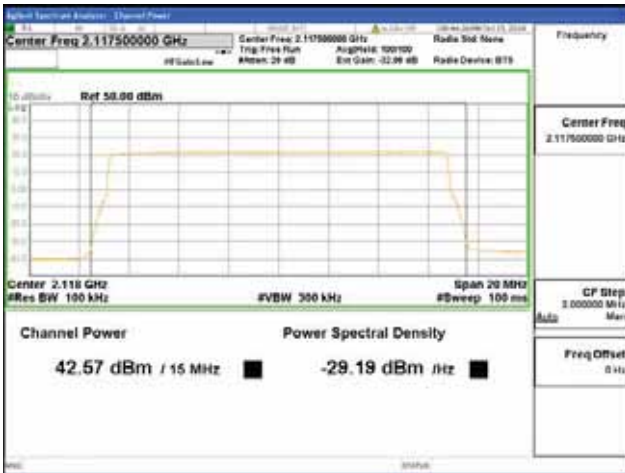

Report No.:
CTK-2018-03329
Page (237) / (2957)
Pages

ANT 3

Band 66, BW 15MHz + BW 5MHz, Multi 2 carrier(Non-Contiguous), 4TX, Bottom

QPSK

16QAM

64QAM

256QAM

CTK Co., Ltd.
 (Ho-dong), 113, Yejik-ro, Cheoin-gu,
 Yongin-si, Gyeonggi-do, Korea
 Tel: +82-31-339-9970
 Fax: +82-31-624-9501