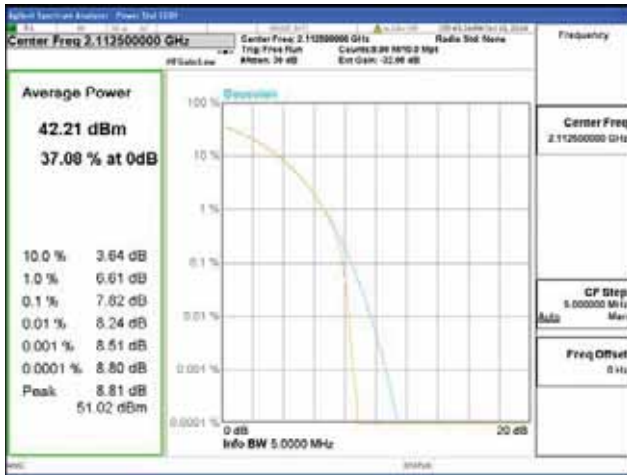

ANT 4
Band 66, BW 5MHz, Single carrier, 4TX, Bottom

QPSK

16QAM

64QAM

256QAM

CTK Co., Ltd.
 (Ho-dong), 113, Yejik-ro, Cheoin-gu,
 Yongin-si, Gyeonggi-do, Korea
 Tel: +82-31-339-9970
 Fax: +82-31-624-9501

Report No.:
 CTK-2018-03329
 Page (315) / (2957)
 Pages