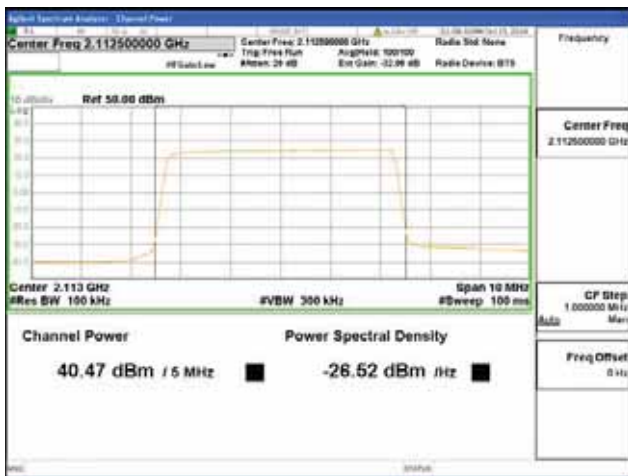

Report No.:
 CTK-2018-03329
 Page (261) / (2957)
 Pages

ANT 3

Band 66, BW 5MHz + BW 5MHz, Multi 2 carrier(Non-Contiguous), 4TX, Bottom

QPSK

16QAM

64QAM

256QAM

CTK Co., Ltd.
 (Ho-dong), 113, Yejik-ro, Cheoin-gu,
 Yongin-si, Gyeonggi-do, Korea
 Tel: +82-31-339-9970
 Fax: +82-31-624-9501