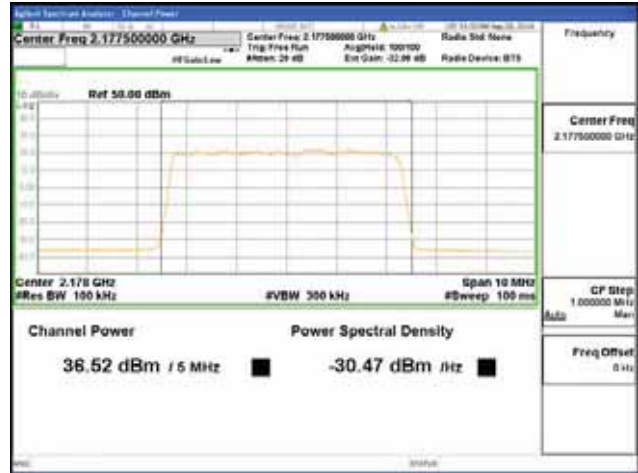

CTK Co., Ltd.
(Ho-dong), 113, Yejik-ro, Cheoin-gu,
Yongin-si, Gyeonggi-do, Korea
Tel: +82-31-339-9970
Fax: +82-31-624-9501

Report No.:
CTK-2018-03329
Page (272) / (2957)
Pages

Band 66, BW 10MHz + BW 15MHz + BW 5MHz, Multi 3 carrier(Non-Contiguous), 4TX, Top

QPSK

16QAM

64QAM

256QAM