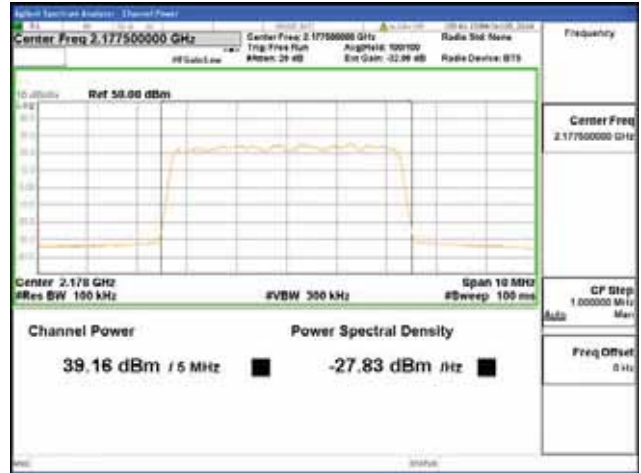

CTK Co., Ltd.
(Ho-dong), 113, Yejik-ro, Cheoin-gu,
Yongin-si, Gyeonggi-do, Korea
Tel: +82-31-339-9970
Fax: +82-31-624-9501

Report No.:
CTK-2018-03329
Page (298) / (2957)
Pages

Band 66, BW 5MHz + BW 5MHz + BW 5MHz, Multi 3 carrier(Non-Contiguous), 4TX, Top

QPSK

16QAM

64QAM

256QAM