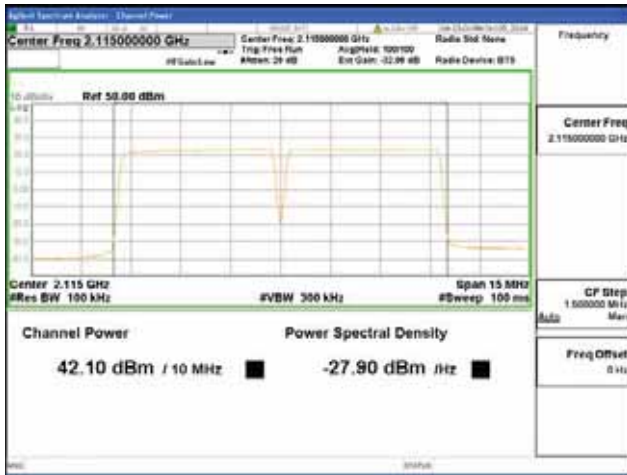

Report No.:
CTK-2018-03329
Page (301) / (2957)
Pages

ANT 3

Band 66, BW 5MHz + BW 5MHz + BW 5MHz, Multi 3 carrier(Non-Contiguous), 4TX, Bottom

QPSK

16QAM

64QAM

256QAM

CTK Co., Ltd.
 (Ho-dong), 113, Yejik-ro, Cheoin-gu,
 Yongin-si, Gyeonggi-do, Korea
 Tel: +82-31-339-9970
 Fax: +82-31-624-9501