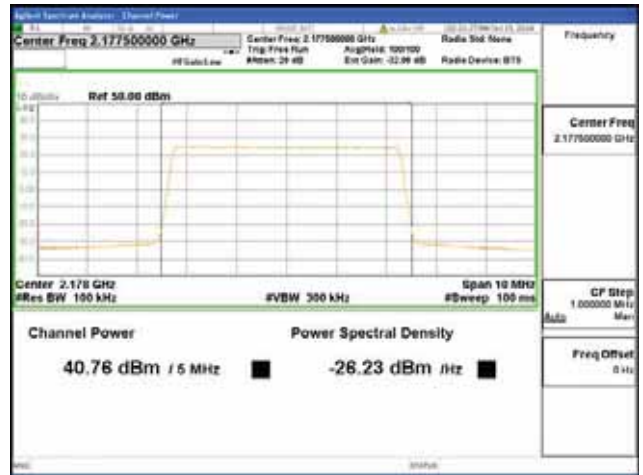

Report No.:
 CTK-2018-03329
 Page (260) / (2957)
 Pages

Band 66, BW 5MHz + BW 5MHz, Multi 2 carrier(Non-Contiguous), 4TX, Top

QPSK

16QAM

64QAM

256QAM

CTK Co., Ltd.
 (Ho-dong), 113, Yejik-ro, Cheoin-gu,
 Yongin-si, Gyeonggi-do, Korea
 Tel: +82-31-339-9970
 Fax: +82-31-624-9501