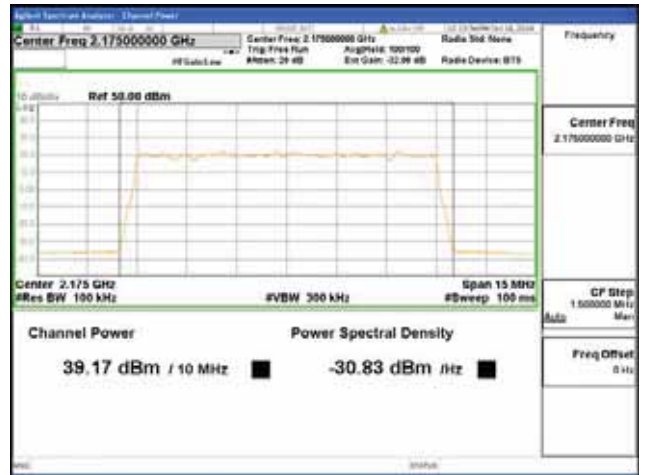

CTK Co., Ltd.
(Ho-dong), 113, Yejik-ro, Cheoin-gu,
Yongin-si, Gyeonggi-do, Korea
Tel: +82-31-339-9970
Fax: +82-31-624-9501

Report No.:
CTK-2018-03329
Page (226) / (2957)
Pages

Band 66, BW 15MHz + BW 10MHz, Multi 2 carrier(Non-Contiguous), 4TX, Top

QPSK

16QAM

64QAM

256QAM