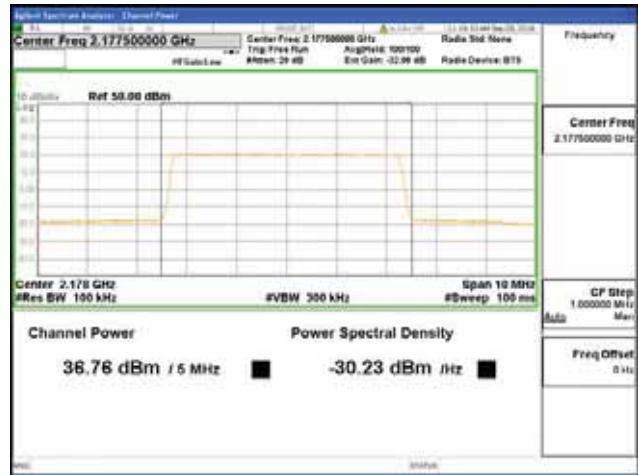

Report No.:
 CTK-2018-03329
 Page (272) / (2957)
 Pages

Band 66, BW 10MHz + BW 15MHz + BW 5MHz, Multi 3 carrier(Non-Contiguous), 4TX, Top

QPSK

16QAM

64QAM

256QAM

CTK Co., Ltd.
(Ho-dong), 113, Yejik-ro, Cheoin-gu,
Yongin-si, Gyeonggi-do, Korea
Tel: +82-31-339-9970
Fax: +82-31-624-9501