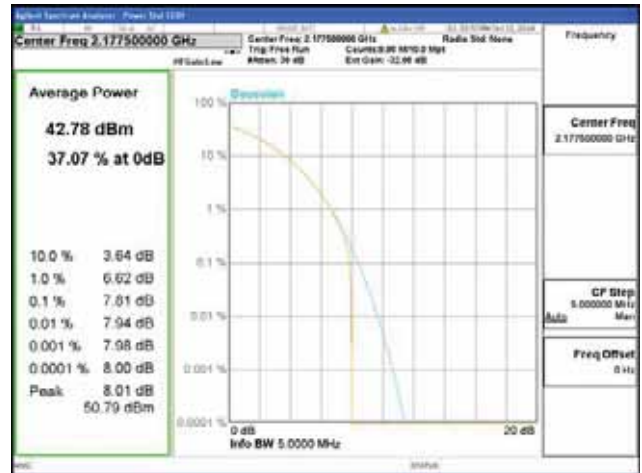

Band 66, BW 5MHz, Single carrier, 4TX, Top

256QAM