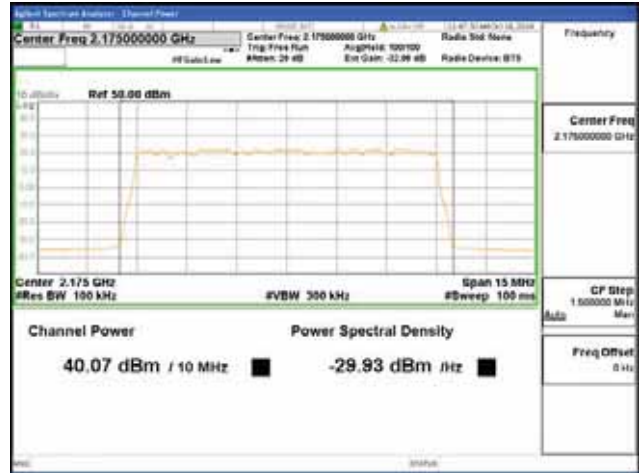

CTK Co., Ltd.
(Ho-dong), 113, Yejik-ro, Cheoin-gu,
Yongin-si, Gyeonggi-do, Korea
Tel: +82-31-339-9970
Fax: +82-31-624-9501

Report No.:
CTK-2018-03329
Page (232) / (2957)
Pages

Band 66, BW 15MHz + BW 10MHz, Multi 2 carrier(Non-Contiguous), 4TX, Top

QPSK

16QAM