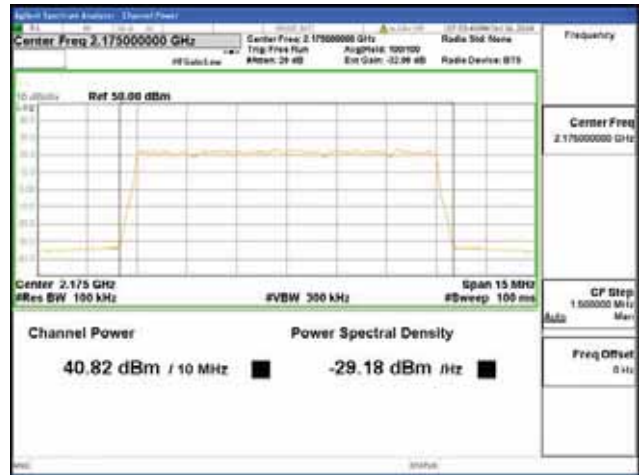

CTK Co., Ltd.
(Ho-dong), 113, Yejik-ro, Cheoin-gu,
Yongin-si, Gyeonggi-do, Korea
Tel: +82-31-339-9970
Fax: +82-31-624-9501

Report No.:
CTK-2018-03329
Page (246) / (2957)
Pages

Band 66, BW 10MHz + BW 10MHz, Multi 2 carrier(Non-Contiguous), 4TX, Top

QPSK

16QAM

64QAM

256QAM