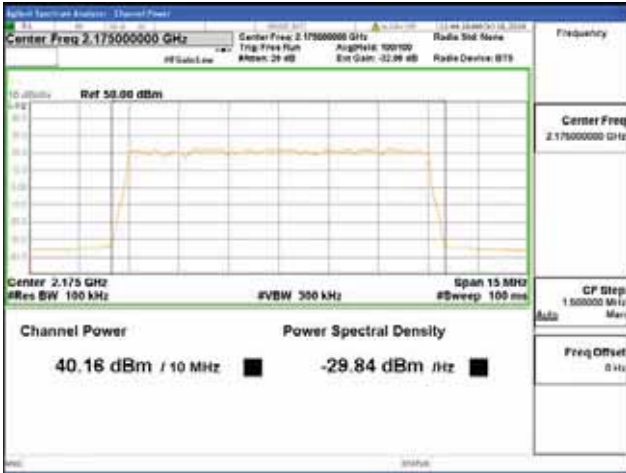

CTK Co., Ltd.
(Ho-dong), 113, Yejik-ro, Cheoin-gu,
Yongin-si, Gyeonggi-do, Korea
Tel: +82-31-339-9970
Fax: +82-31-624-9501

Report No.:
CTK-2018-03329
Page (232) / (2957)
Pages

Band 66, BW 15MHz + BW 10MHz, Multi 2 carrier(Non-Contiguous), 4TX, Top

QPSK

16QAM