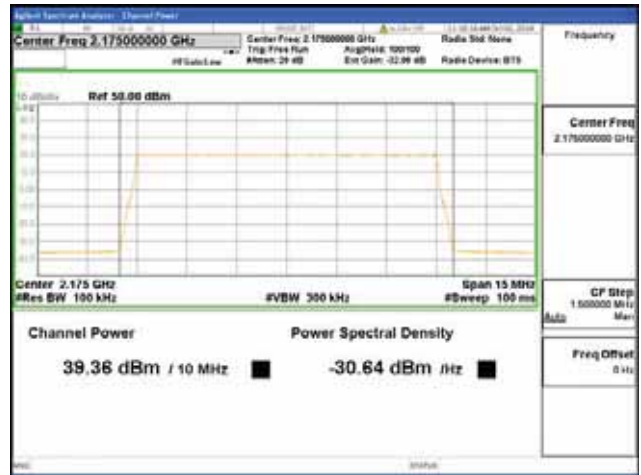

CTK Co., Ltd.
(Ho-dong), 113, Yejik-ro, Cheoin-gu,
Yongin-si, Gyeonggi-do, Korea
Tel: +82-31-339-9970
Fax: +82-31-624-9501

Report No.:
CTK-2018-03329
Page (276) / (2957)
Pages

Band 66, BW 10MHz + BW 10MHz + BW 10MHz, Multi 3 carrier(Non-Contiguous), 4TX, Top

QPSK

16QAM

64QAM

256QAM