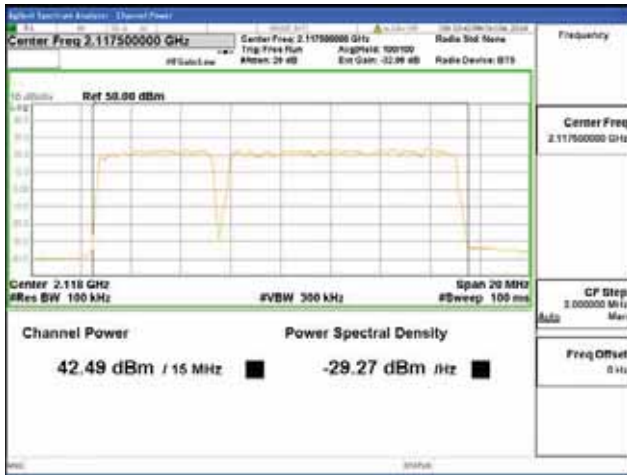

CTK Co., Ltd.
(Ho-dong), 113, Yejik-ro, Cheoin-gu,
Yongin-si, Gyeonggi-do, Korea
Tel: +82-31-339-9970
Fax: +82-31-624-9501

Report No.:
CTK-2018-03329
Page (295) / (2957)
Pages

ANT 4

Band 66, BW 5MHz + BW 10MHz + BW 5MHz, Multi 3 carrier(Non-Contiguous), 4TX, Bottom

QPSK