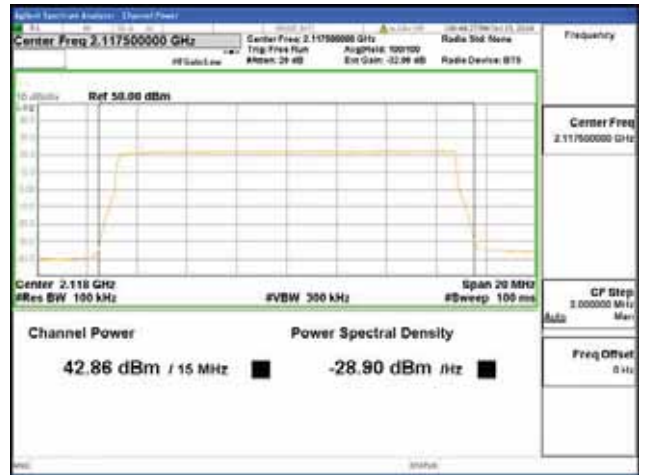

ANT 2

Band 66, BW 15MHz + BW 5MHz, Multi 2 carrier(Non-Contiguous), 4TX, Bottom

QPSK

16QAM

64QAM

256QAM

CTK Co., Ltd.
 (Ho-dong), 113, Yejik-ro, Cheoin-gu,
 Yongin-si, Gyeonggi-do, Korea
 Tel: +82-31-339-9970
 Fax: +82-31-624-9501