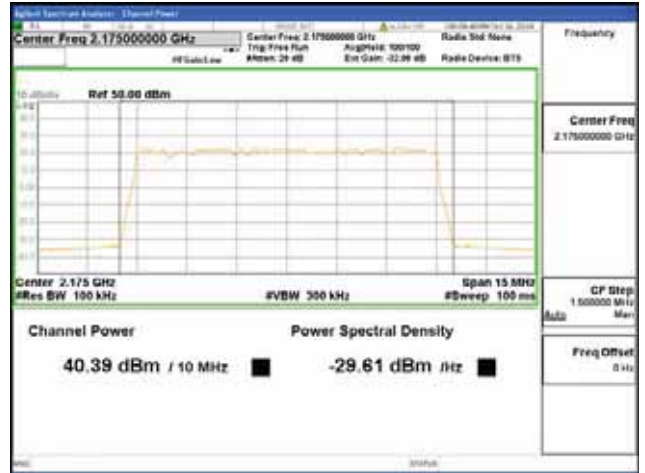

CTK Co., Ltd.
(Ho-dong), 113, Yejik-ro, Cheoin-gu,
Yongin-si, Gyeonggi-do, Korea
Tel: +82-31-339-9970
Fax: +82-31-624-9501

Report No.:
CTK-2018-03329
Page (242) / (2957)
Pages

Band 66, BW 10MHz + BW 10MHz, Multi 2 carrier(Non-Contiguous), 4TX, Top

QPSK

16QAM

64QAM

256QAM