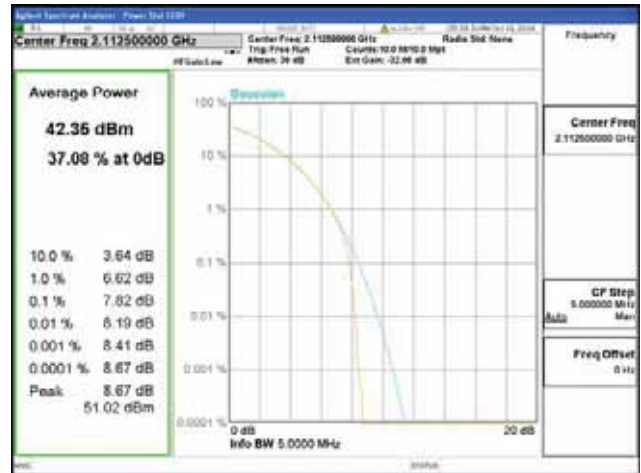

CTK Co., Ltd.
(Ho-dong), 113, Yejik-ro, Cheoin-gu,
Yongin-si, Gyeonggi-do, Korea
Tel: +82-31-339-9970
Fax: +82-31-624-9501

Report No.:
CTK-2018-03329
Page (308) / (2957)
Pages

ANT 2
Band 66, BW 5MHz, Single carrier, 4TX, Bottom

QPSK

16QAM

64QAM

256QAM