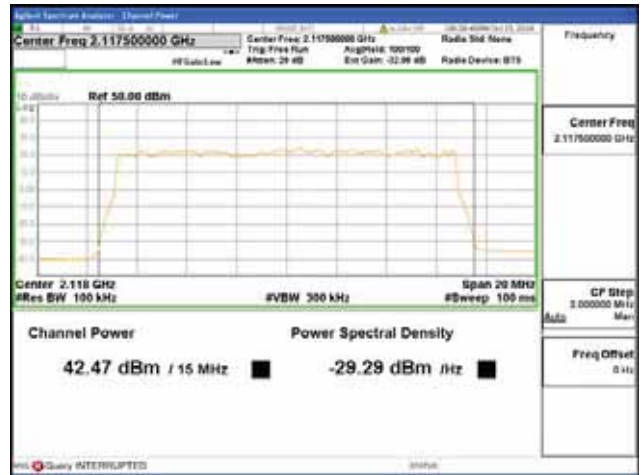

CTK Co., Ltd.
(Ho-dong), 113, Yejik-ro, Cheoin-gu,
Yongin-si, Gyeonggi-do, Korea
Tel: +82-31-339-9970
Fax: +82-31-624-9501

Report No.:
CTK-2018-03329
Page (239) / (2957)
Pages

ANT 4

Band 66, BW 15MHz + BW 5MHz, Multi 2 carrier(Non-Contiguous), 4TX, Bottom

QPSK

16QAM