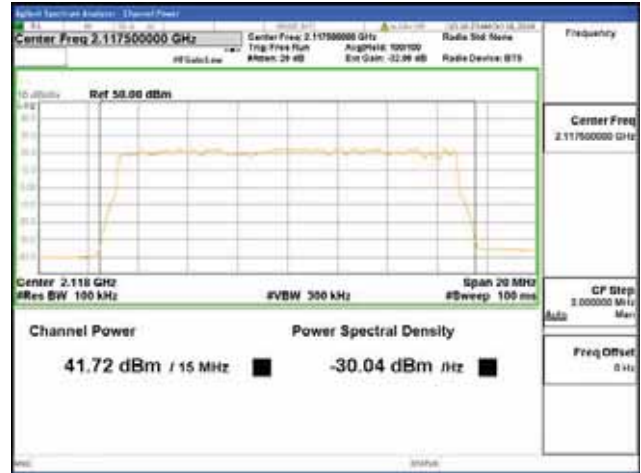

CTK Co., Ltd.
(Ho-dong), 113, Yejik-ro, Cheoin-gu,
Yongin-si, Gyeonggi-do, Korea
Tel: +82-31-339-9970
Fax: +82-31-624-9501

Report No.:
CTK-2018-03329
Page (227) / (2957)
Pages

ANT 2
Band 66, BW 15MHz + BW 10MHz, Multi 2 carrier(Non-Contiguous), 4TX, Bottom

QPSK

16QAM