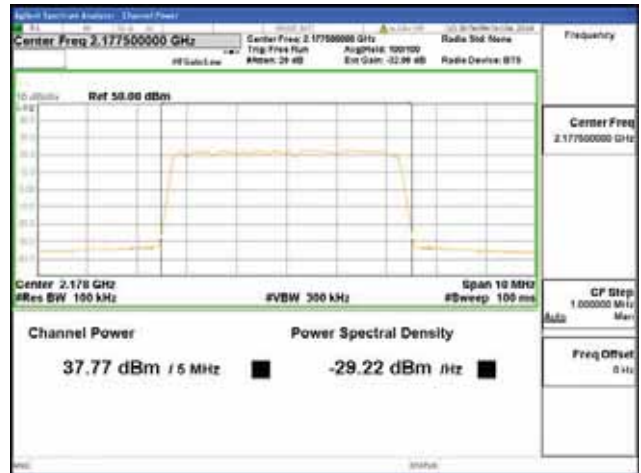

CTK Co., Ltd.
(Ho-dong), 113, Yejik-ro, Cheoin-gu,
Yongin-si, Gyeonggi-do, Korea
Tel: +82-31-339-9970
Fax: +82-31-624-9501

Report No.:
CTK-2018-03329
Page (294) / (2957)
Pages

Band 66, BW 5MHz + BW 10MHz + BW 5MHz, Multi 3 carrier(Non-Contiguous), 4TX, Top

QPSK

16QAM

64QAM

256QAM