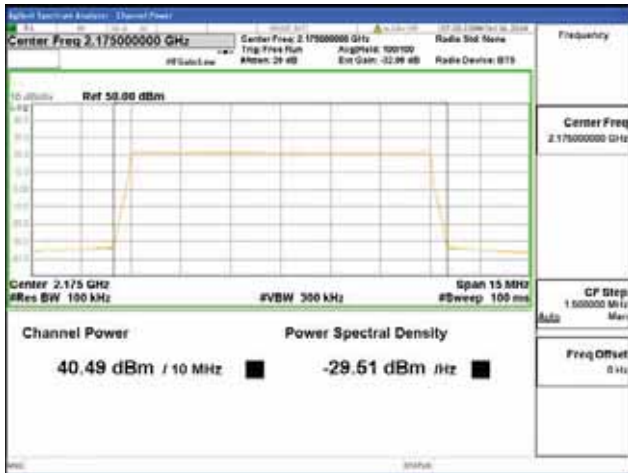

Report No.:
 CTK-2018-03329
 Page (242) / (2957)
 Pages

Band 66, BW 10MHz + BW 10MHz, Multi 2 carrier(Non-Contiguous), 4TX, Top

QPSK

16QAM

64QAM

256QAM

CTK Co., Ltd.
 (Ho-dong), 113, Yejik-ro, Cheoin-gu,
 Yongin-si, Gyeonggi-do, Korea
 Tel: +82-31-339-9970
 Fax: +82-31-624-9501