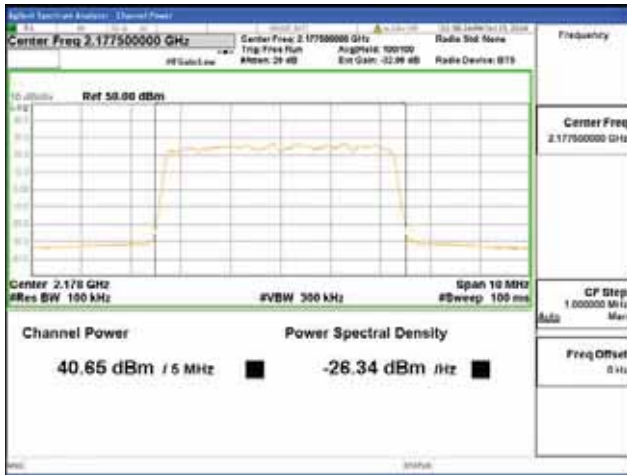

CTK Co., Ltd.
(Ho-dong), 113, Yejik-ro, Cheoin-gu,
Yongin-si, Gyeonggi-do, Korea
Tel: +82-31-339-9970
Fax: +82-31-624-9501

Report No.:
CTK-2018-03329
Page (264) / (2957)
Pages

Band 66, BW 5MHz + BW 5MHz, Multi 2 carrier(Non-Contiguous), 4TX, Top

QPSK