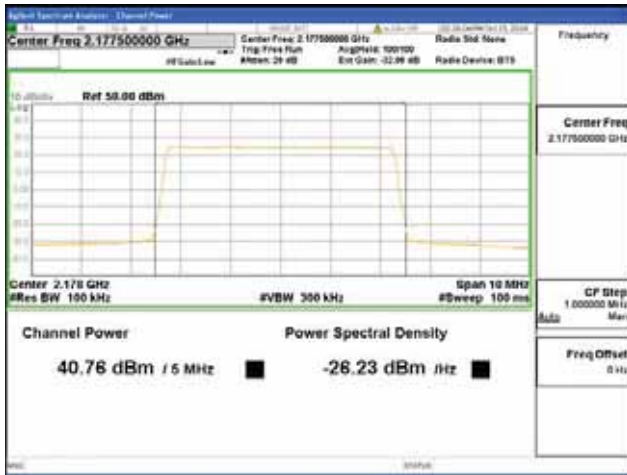

Report No.:
 CTK-2018-03329
 Page (258) / (2957)
 Pages

Band 66, BW 5MHz + BW 5MHz, Multi 2 carrier(Non-Contiguous), 4TX, Top

QPSK

16QAM

64QAM

256QAM

CTK Co., Ltd.
 (Ho-dong), 113, Yejik-ro, Cheoin-gu,
 Yongin-si, Gyeonggi-do, Korea
 Tel: +82-31-339-9970
 Fax: +82-31-624-9501