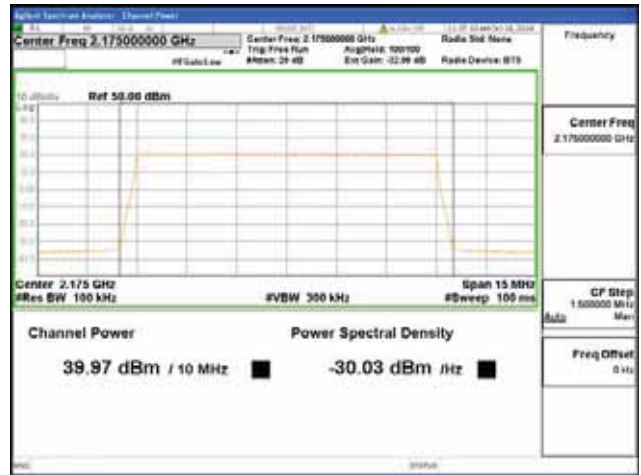

Band 66, BW 15MHz + BW 10MHz, Multi 2 carrier(Non-Contiguous), 4TX, Top

QPSK

16QAM

64QAM

256QAM

CTK Co., Ltd.
 (Ho-dong), 113, Yejik-ro, Cheoin-gu,
 Yongin-si, Gyeonggi-do, Korea
 Tel: +82-31-339-9970
 Fax: +82-31-624-9501