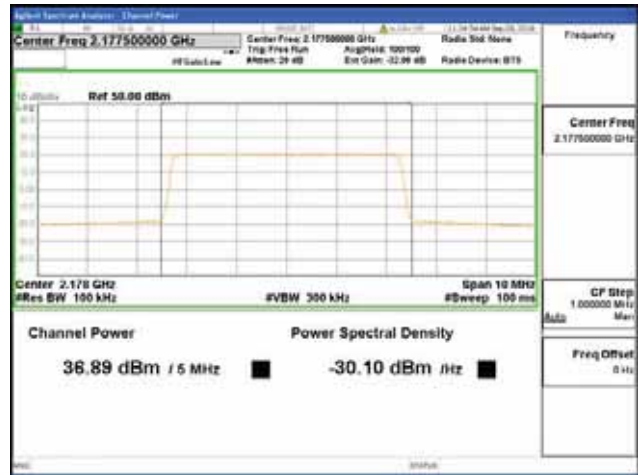

Report No.:
 CTK-2018-03329
 Page (270) / (2957)
 Pages

Band 66, BW 10MHz + BW 15MHz + BW 5MHz, Multi 3 carrier(Non-Contiguous), 4TX, Top

QPSK

16QAM

64QAM

256QAM

CTK Co., Ltd.
 (Ho-dong), 113, Yejik-ro, Cheoin-gu,
 Yongin-si, Gyeonggi-do, Korea
 Tel: +82-31-339-9970
 Fax: +82-31-624-9501