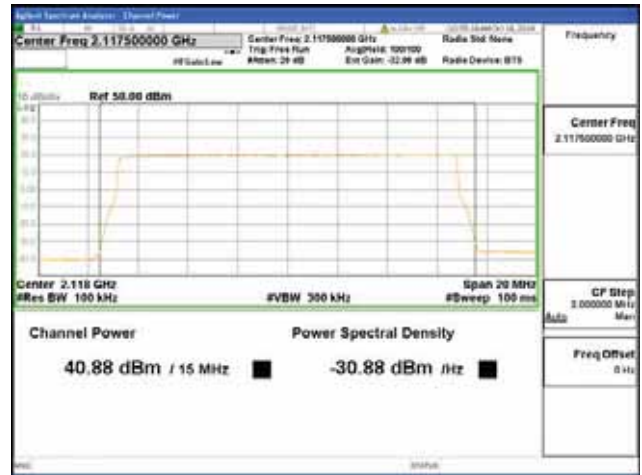

Report No.:
 CTK-2018-03329
 Page (229) / (2957)
 Pages

ANT 3

Band 66, BW 15MHz + BW 10MHz, Multi 2 carrier(Non-Contiguous), 4TX, Bottom

QPSK

16QAM

64QAM

256QAM

CTK Co., Ltd.
 (Ho-dong), 113, Yejik-ro, Cheoin-gu,
 Yongin-si, Gyeonggi-do, Korea
 Tel: +82-31-339-9970
 Fax: +82-31-624-9501