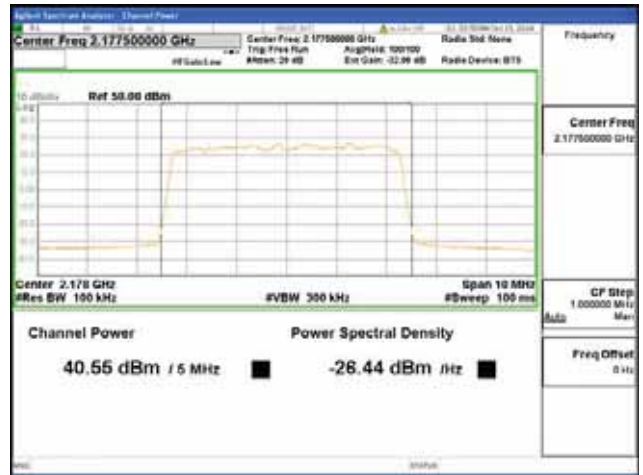

CTK Co., Ltd.
(Ho-dong), 113, Yejik-ro, Cheoin-gu,
Yongin-si, Gyeonggi-do, Korea
Tel: +82-31-339-9970
Fax: +82-31-624-9501

Report No.:
CTK-2018-03329
Page (260) / (2957)
Pages

Band 66, BW 5MHz + BW 5MHz, Multi 2 carrier(Non-Contiguous), 4TX, Top

QPSK

16QAM

64QAM

256QAM