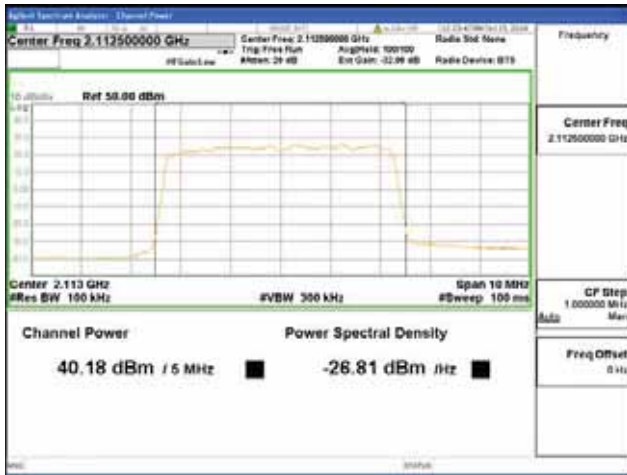

CTK Co., Ltd.
(Ho-dong), 113, Yejik-ro, Cheoin-gu,
Yongin-si, Gyeonggi-do, Korea
Tel: +82-31-339-9970
Fax: +82-31-624-9501

Report No.:
CTK-2018-03329
Page (257) / (2957)
Pages

ANT 1

Band 66, BW 5MHz + BW 5MHz, Multi 2 carrier(Non-Contiguous), 4TX, Bottom

QPSK