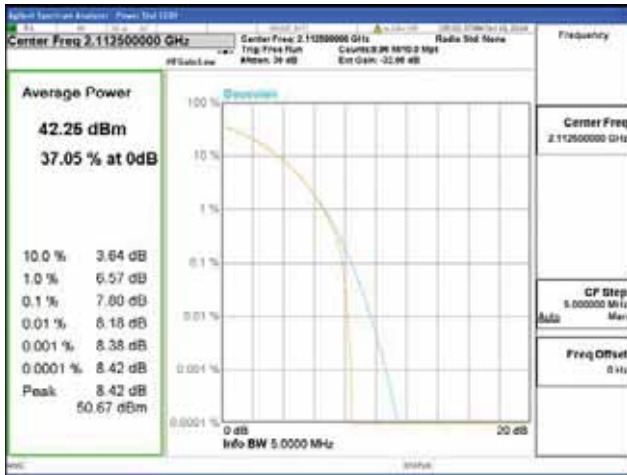

CTK Co., Ltd.
(Ho-dong), 113, Yejik-ro, Cheoin-gu,
Yongin-si, Gyeonggi-do, Korea
Tel: +82-31-339-9970
Fax: +82-31-624-9501

Report No.:
CTK-2018-03329
Page (314) / (2957)
Pages

ANT 4
Band 66, BW 5MHz, Single carrier, 4TX, Bottom

QPSK