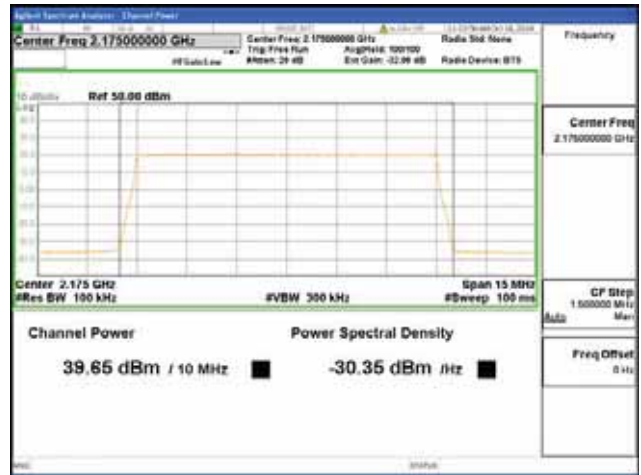

Report No.:
CTK-2018-03329
Page (228) / (2957)
Pages

Band 66, BW 15MHz + BW 10MHz, Multi 2 carrier(Non-Contiguous), 4TX, Top

QPSK

16QAM

64QAM

256QAM

CTK Co., Ltd.
 (Ho-dong), 113, Yejik-ro, Cheoin-gu,
 Yongin-si, Gyeonggi-do, Korea
 Tel: +82-31-339-9970
 Fax: +82-31-624-9501