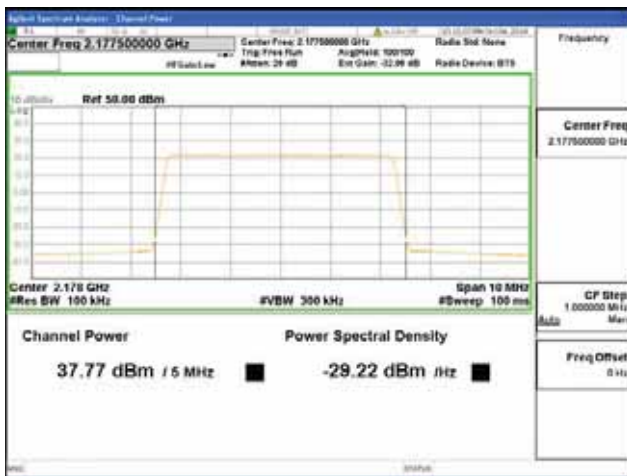

Report No.:
 CTK-2018-03329
 Page (294) / (2957)
 Pages

Band 66, BW 5MHz + BW 10MHz + BW 5MHz, Multi 3 carrier(Non-Contiguous), 4TX, Top

QPSK

16QAM

64QAM

256QAM

CTK Co., Ltd.
 (Ho-dong), 113, Yejik-ro, Cheoin-gu,
 Yongin-si, Gyeonggi-do, Korea
 Tel: +82-31-339-9970
 Fax: +82-31-624-9501