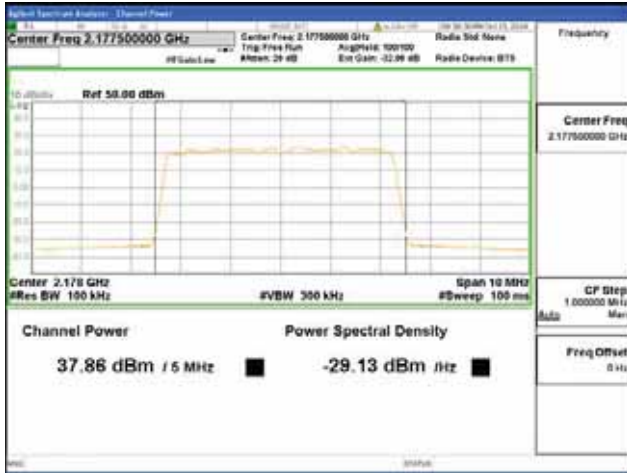

CTK Co., Ltd.
(Ho-dong), 113, Yejik-ro, Cheoin-gu,
Yongin-si, Gyeonggi-do, Korea
Tel: +82-31-339-9970
Fax: +82-31-624-9501

Report No.:
CTK-2018-03329
Page (238) / (2957)
Pages

Band 66, BW 15MHz + BW 5MHz, Multi 2 carrier(Non-Contiguous), 4TX, Top

QPSK