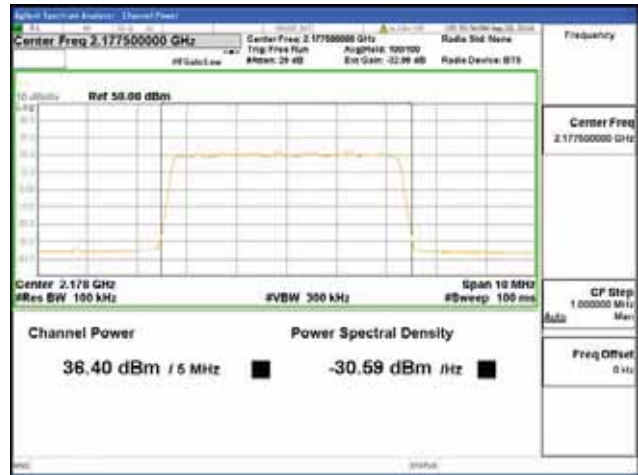

CTK Co., Ltd.
(Ho-dong), 113, Yejik-ro, Cheoin-gu,
Yongin-si, Gyeonggi-do, Korea
Tel: +82-31-339-9970
Fax: +82-31-624-9501

Report No.:
CTK-2018-03329
Page (270) / (2957)
Pages

Band 66, BW 10MHz + BW 15MHz + BW 5MHz, Multi 3 carrier(Non-Contiguous), 4TX, Top

QPSK

16QAM

64QAM

256QAM