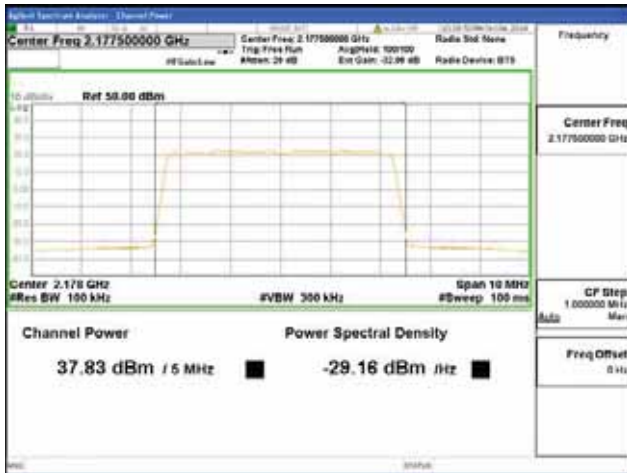

CTK Co., Ltd.
(Ho-dong), 113, Yejik-ro, Cheoin-gu,
Yongin-si, Gyeonggi-do, Korea
Tel: +82-31-339-9970
Fax: +82-31-624-9501

Report No.:
CTK-2018-03329
Page (294) / (2957)
Pages

Band 66, BW 5MHz + BW 10MHz + BW 5MHz, Multi 3 carrier(Non-Contiguous), 4TX, Top

QPSK