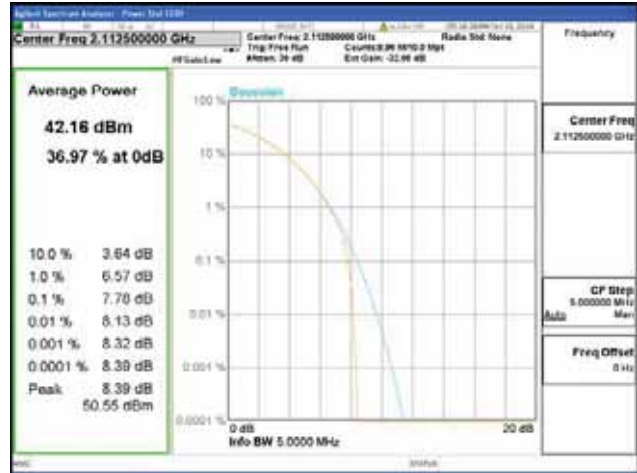

CTK Co., Ltd.
(Ho-dong), 113, Yejik-ro, Cheoin-gu,
Yongin-si, Gyeonggi-do, Korea
Tel: +82-31-339-9970
Fax: +82-31-624-9501

Report No.:
CTK-2018-03329
Page (305) / (2957)
Pages

ANT 1
Band 66, BW 5MHz, Single carrier, 4TX, Bottom

QPSK

16QAM

64QAM

256QAM