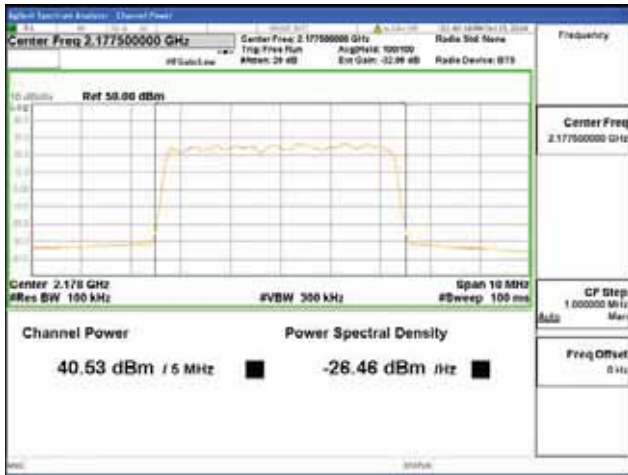

CTK Co., Ltd.
(Ho-dong), 113, Yejik-ro, Cheoin-gu,
Yongin-si, Gyeonggi-do, Korea
Tel: +82-31-339-9970
Fax: +82-31-624-9501

Report No.:
CTK-2018-03329
Page (262) / (2957)
Pages

Band 66, BW 5MHz + BW 5MHz, Multi 2 carrier(Non-Contiguous), 4TX, Top

QPSK