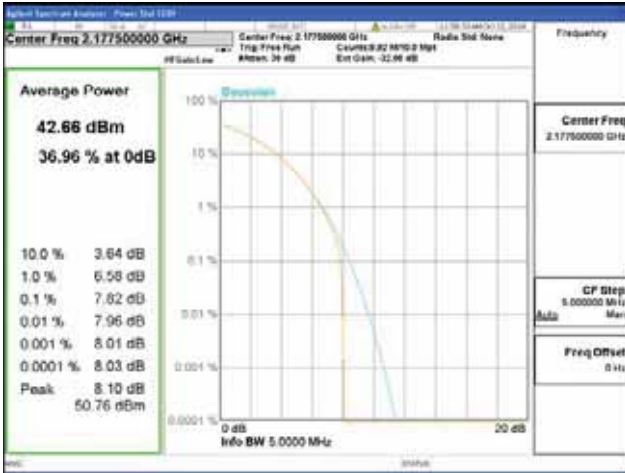

CTK Co., Ltd.
(Ho-dong), 113, Yejik-ro, Cheoin-gu,
Yongin-si, Gyeonggi-do, Korea
Tel: +82-31-339-9970
Fax: +82-31-624-9501

Report No.:
CTK-2018-03329
Page (313) / (2957)
Pages

Band 66, BW 5MHz, Single carrier, 4TX, Top

QPSK

16QAM