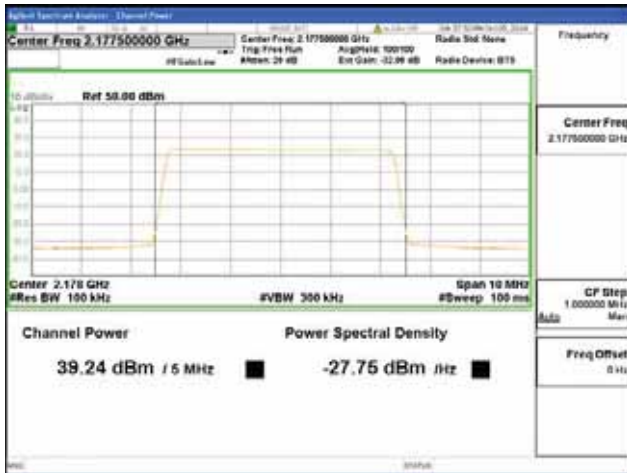

Report No.:
 CTK-2018-03329
 Page (298) / (2957)
 Pages

Band 66, BW 5MHz + BW 5MHz + BW 5MHz, Multi 3 carrier(Non-Contiguous), 4TX, Top

QPSK

16QAM

64QAM

256QAM

CTK Co., Ltd.
 (Ho-dong), 113, Yejik-ro, Cheoin-gu,
 Yongin-si, Gyeonggi-do, Korea
 Tel: +82-31-339-9970
 Fax: +82-31-624-9501