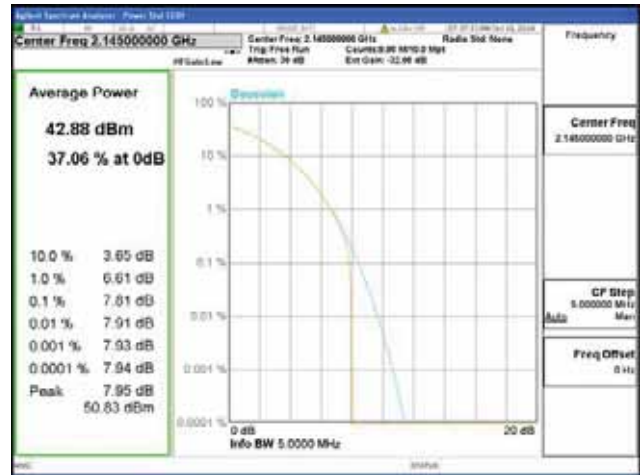

64QAM

256QAM