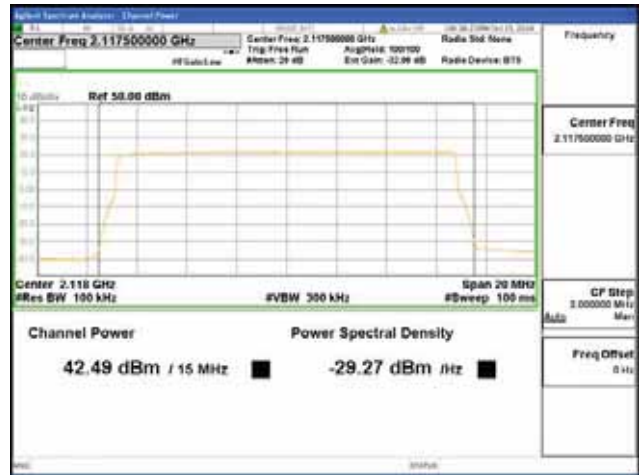

Report No.:
 CTK-2018-03329
 Page (239) / (2957)
 Pages

ANT 4

Band 66, BW 15MHz + BW 5MHz, Multi 2 carrier(Non-Contiguous), 4TX, Bottom

QPSK

16QAM

64QAM

256QAM

CTK Co., Ltd.
(Ho-dong), 113, Yejik-ro, Cheoin-gu,
Yongin-si, Gyeonggi-do, Korea
Tel: +82-31-339-9970
Fax: +82-31-624-9501