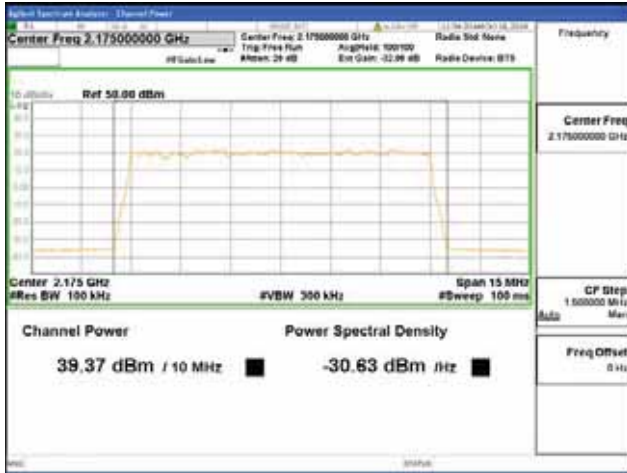

CTK Co., Ltd.
(Ho-dong), 113, Yejik-ro, Cheoin-gu,
Yongin-si, Gyeonggi-do, Korea
Tel: +82-31-339-9970
Fax: +82-31-624-9501

Report No.:
CTK-2018-03329
Page (230) / (2957)
Pages

Band 66, BW 15MHz + BW 10MHz, Multi 2 carrier(Non-Contiguous), 4TX, Top

QPSK