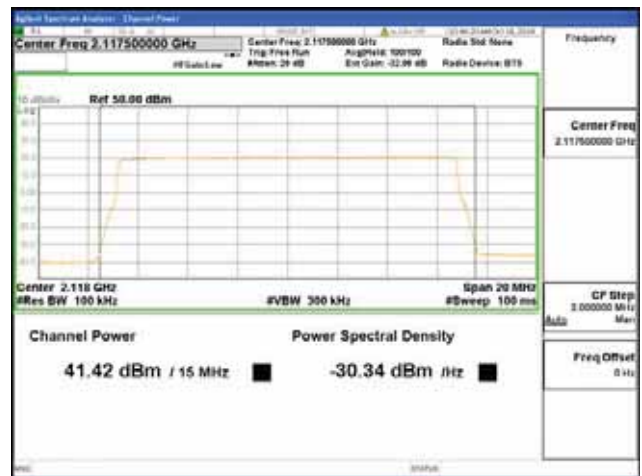

64QAM

256QAM