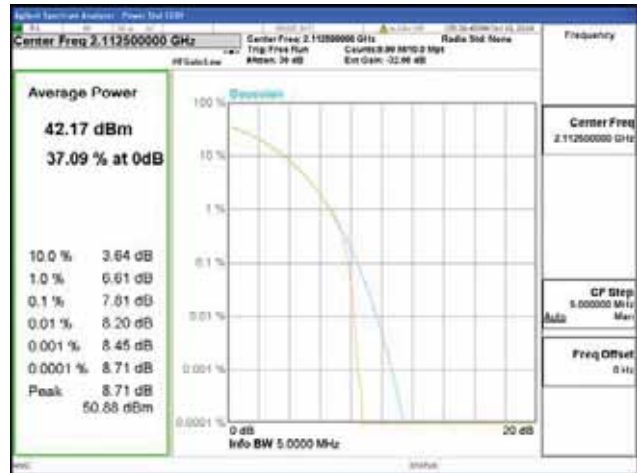

Report No.:
 CTK-2018-03329
 Page (305) / (2957)
 Pages

ANT 1
Band 66, BW 5MHz, Single carrier, 4TX, Bottom

QPSK

16QAM

64QAM

256QAM

CTK Co., Ltd.
 (Ho-dong), 113, Yejik-ro, Cheoin-gu,
 Yongin-si, Gyeonggi-do, Korea
 Tel: +82-31-339-9970
 Fax: +82-31-624-9501