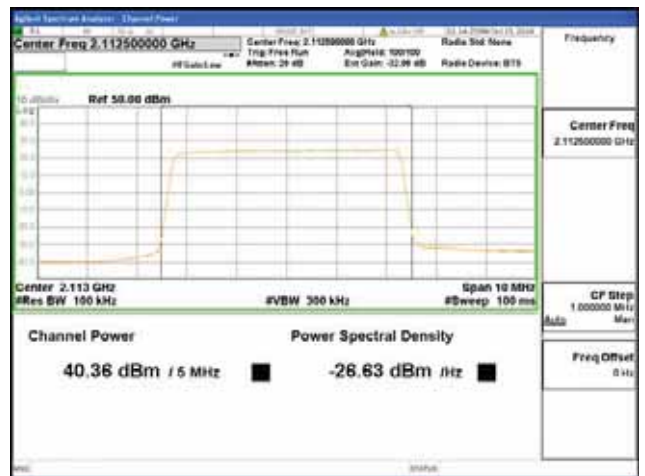

Report No.:
 CTK-2018-03329
 Page (259) / (2957)
 Pages

ANT 2

Band 66, BW 5MHz + BW 5MHz, Multi 2 carrier(Non-Contiguous), 4TX, Bottom

QPSK

16QAM

64QAM

256QAM

CTK Co., Ltd.
 (Ho-dong), 113, Yejik-ro, Cheoin-gu,
 Yongin-si, Gyeonggi-do, Korea
 Tel: +82-31-339-9970
 Fax: +82-31-624-9501