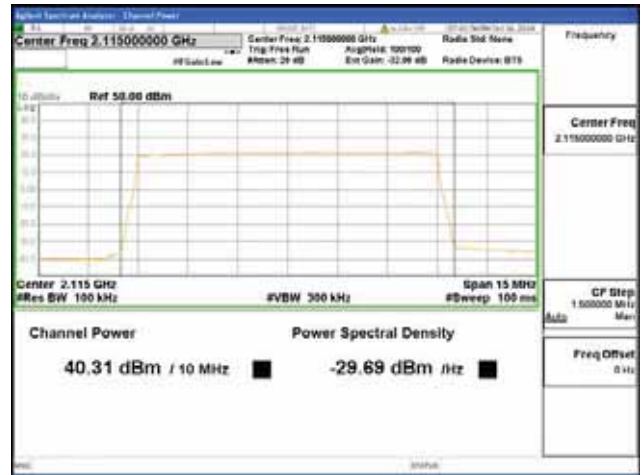

Report No.:
 CTK-2018-03329
 Page (245) / (2957)
 Pages

ANT 3

Band 66, BW 10MHz + BW 10MHz, Multi 2 carrier(Non-Contiguous), 4TX, Bottom

QPSK

16QAM

64QAM

256QAM

CTK Co., Ltd.
(Ho-dong), 113, Yejik-ro, Cheoin-gu,
Yongin-si, Gyeonggi-do, Korea
Tel: +82-31-339-9970
Fax: +82-31-624-9501