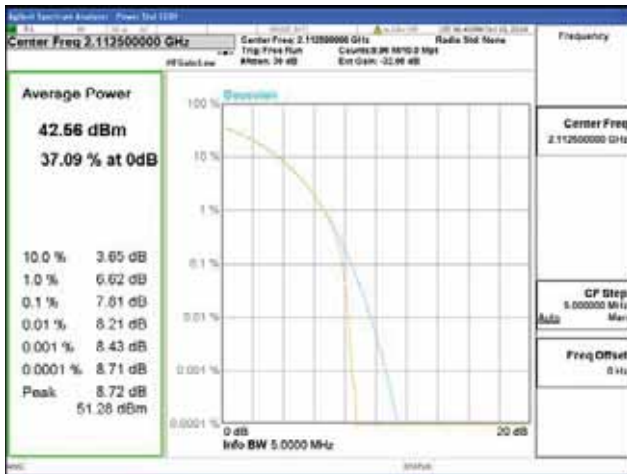

64QAM

256QAM

ANT 3

Band 66, BW 5MHz, Single carrier, 4TX, Bottom

QPSK

16QAM

64QAM

256QAM