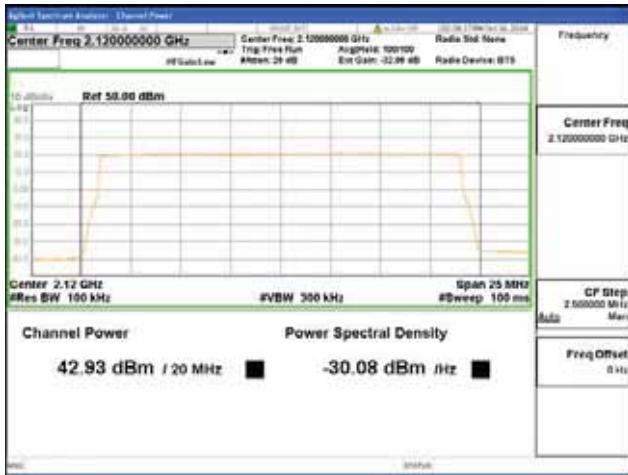

Report No.:
 CTK-2018-03329
 Page (221) / (2957)
 Pages

ANT 3

Band 66, BW 20MHz + BW 5MHz, Multi 2 carrier(Non-Contiguous), 4TX, Bottom

QPSK

16QAM

64QAM

256QAM

CTK Co., Ltd.
 (Ho-dong), 113, Yejik-ro, Cheoin-gu,
 Yongin-si, Gyeonggi-do, Korea
 Tel: +82-31-339-9970
 Fax: +82-31-624-9501