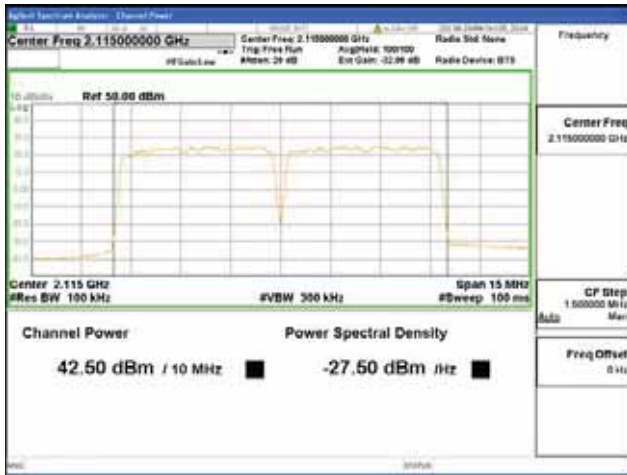

CTK Co., Ltd.
(Ho-dong), 113, Yejik-ro, Cheoin-gu,
Yongin-si, Gyeonggi-do, Korea
Tel: +82-31-339-9970
Fax: +82-31-624-9501

Report No.:
CTK-2018-03329
Page (299) / (2957)
Pages

ANT 2

Band 66, BW 5MHz + BW 5MHz + BW 5MHz, Multi 3 carrier(Non-Contiguous), 4TX, Bottom

QPSK