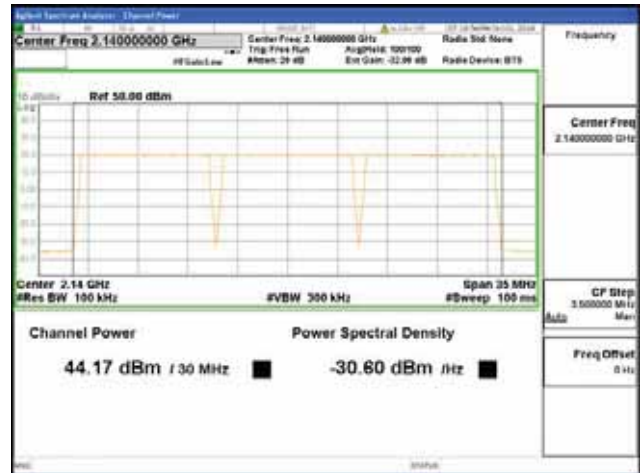

CTK Co., Ltd.
(Ho-dong), 113, Yejik-ro, Cheoin-gu,
Yongin-si, Gyeonggi-do, Korea
Tel: +82-31-339-9970
Fax: +82-31-624-9501

Report No.:
CTK-2018-03329
Page (165) / (2957)
Pages

Band 66, BW 10MHz + BW 10MHz + BW 10MHz, Multi 3 carrier(Contiguous), 4TX, Middle

QPSK

16QAM

64QAM

256QAM