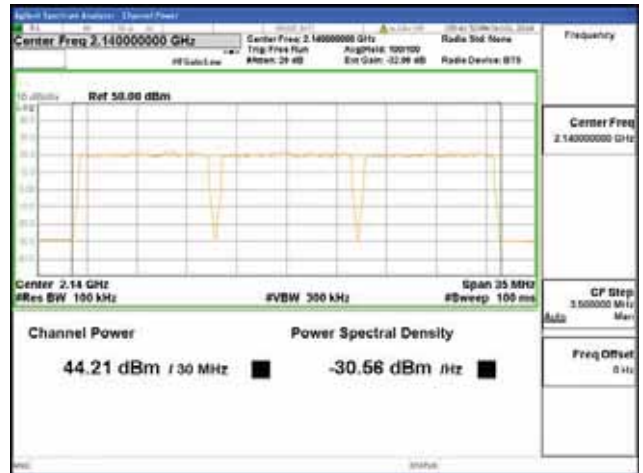

CTK Co., Ltd.
(Ho-dong), 113, Yejik-ro, Cheoin-gu,
Yongin-si, Gyeonggi-do, Korea
Tel: +82-31-339-9970
Fax: +82-31-624-9501

Report No.:
CTK-2018-03329
Page (171) / (2957)
Pages

Band 66, BW 10MHz + BW 10MHz + BW 10MHz, Multi 3 carrier(Contiguous), 4TX, Middle

QPSK

16QAM

64QAM

256QAM