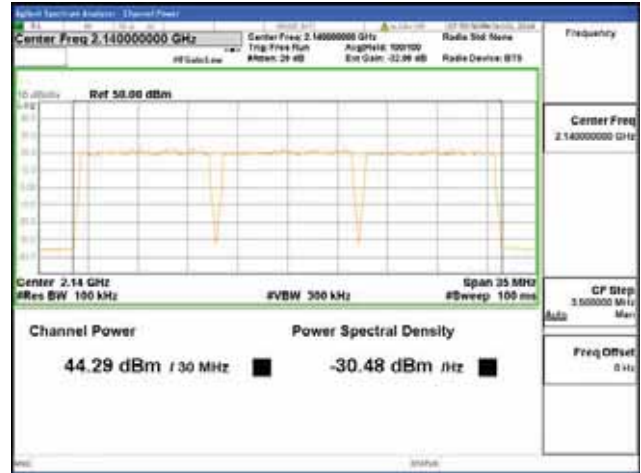

CTK Co., Ltd.
(Ho-dong), 113, Yejik-ro, Cheoin-gu,
Yongin-si, Gyeonggi-do, Korea
Tel: +82-31-339-9970
Fax: +82-31-624-9501

Report No.:
CTK-2018-03329
Page (165) / (2957)
Pages

Band 66, BW 10MHz + BW 10MHz + BW 10MHz, Multi 3 carrier(Contiguous), 4TX, Middle

QPSK

16QAM

64QAM

256QAM