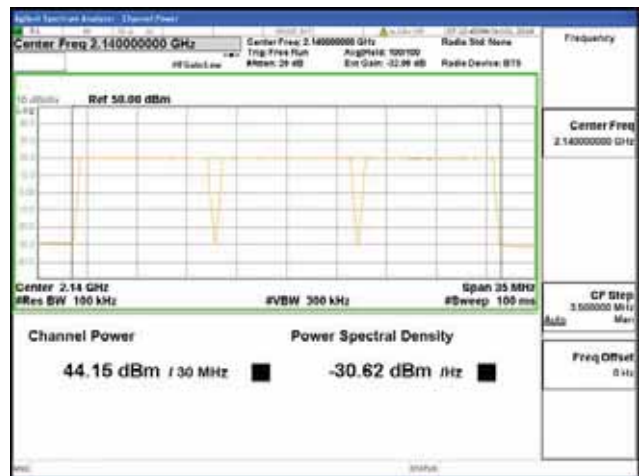

CTK Co., Ltd.
(Ho-dong), 113, Yejik-ro, Cheoin-gu,
Yongin-si, Gyeonggi-do, Korea
Tel: +82-31-339-9970
Fax: +82-31-624-9501

Report No.:
CTK-2018-03329
Page (171) / (2957)
Pages

Band 66, BW 10MHz + BW 10MHz + BW 10MHz, Multi 3 carrier(Contiguous), 4TX, Middle

QPSK

16QAM

64QAM

256QAM