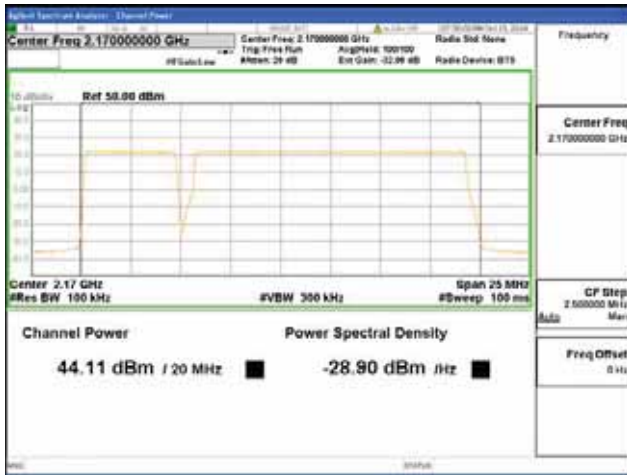

CTK Co., Ltd.
(Ho-dong), 113, Yejik-ro, Cheoin-gu,
Yongin-si, Gyeonggi-do, Korea
Tel: +82-31-339-9970
Fax: +82-31-624-9501

Report No.:
CTK-2018-03329
Page (112) / (2957)
Pages

Band 66, BW 5MHz + BW 15MHz, Multi 2 carrier(Contiguous), 4TX, Top

QPSK

16QAM

64QAM

256QAM