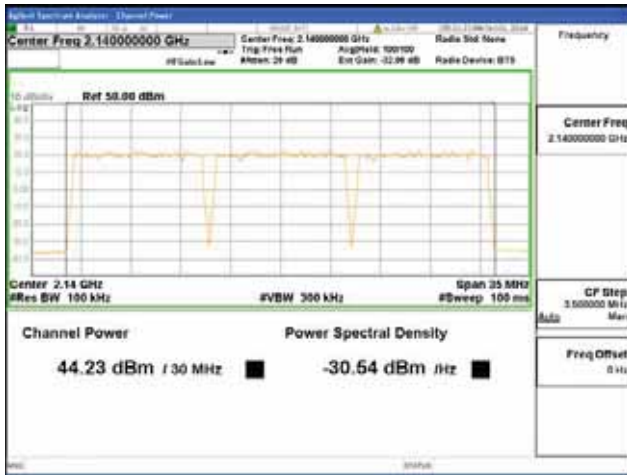

CTK Co., Ltd.
(Ho-dong), 113, Yejik-ro, Cheoin-gu,
Yongin-si, Gyeonggi-do, Korea
Tel: +82-31-339-9970
Fax: +82-31-624-9501

Report No.:
CTK-2018-03329
Page (162) / (2957)
Pages

Band 66, BW 10MHz + BW 10MHz + BW 10MHz, Multi 3 carrier(Contiguous), 4TX, Middle

QPSK