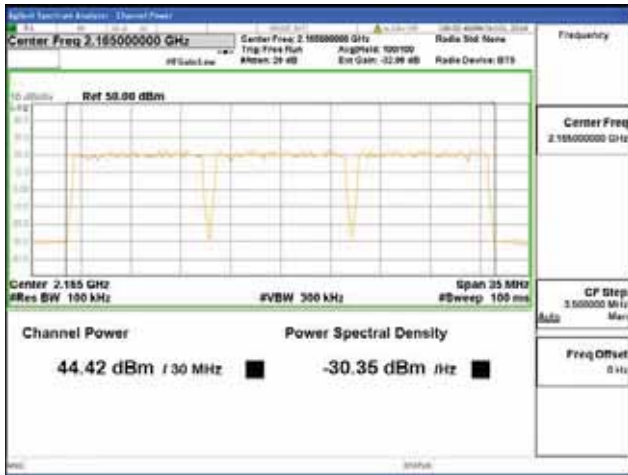

CTK Co., Ltd.
(Ho-dong), 113, Yejik-ro, Cheoin-gu,
Yongin-si, Gyeonggi-do, Korea
Tel: +82-31-339-9970
Fax: +82-31-624-9501

Report No.:
CTK-2018-03329
Page (163) / (2957)
Pages

Band 66, BW 10MHz + BW 10MHz + BW 10MHz, Multi 3 carrier(Contiguous), 4TX, Top

QPSK