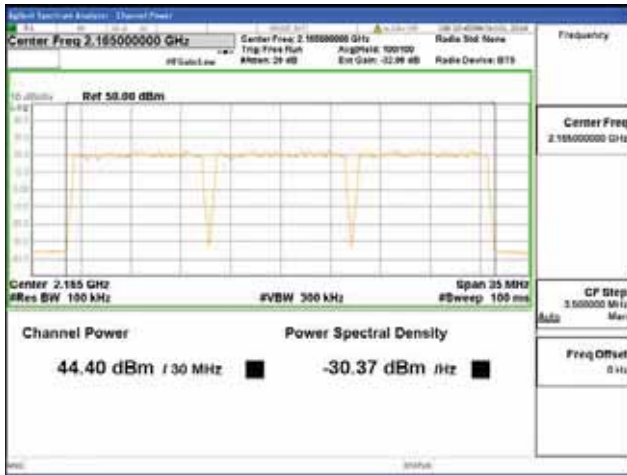

CTK Co., Ltd.
(Ho-dong), 113, Yejik-ro, Cheoin-gu,
Yongin-si, Gyeonggi-do, Korea
Tel: +82-31-339-9970
Fax: +82-31-624-9501

Report No.:
CTK-2018-03329
Page (172) / (2957)
Pages

Band 66, BW 10MHz + BW 10MHz + BW 10MHz, Multi 3 carrier(Contiguous), 4TX, Top

QPSK