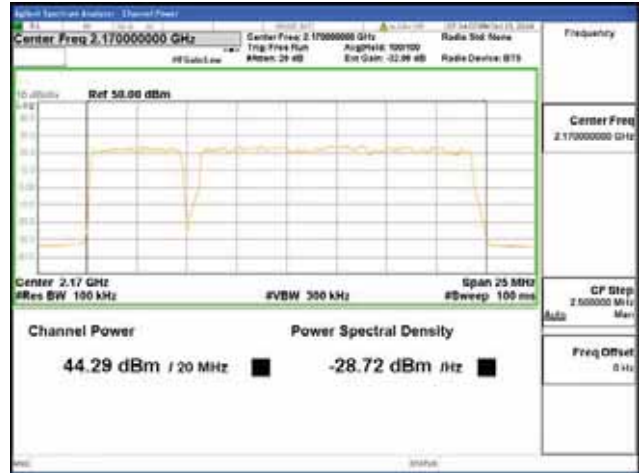

CTK Co., Ltd.
(Ho-dong), 113, Yejik-ro, Cheoin-gu,
Yongin-si, Gyeonggi-do, Korea
Tel: +82-31-339-9970
Fax: +82-31-624-9501

Report No.:
CTK-2018-03329
Page (112) / (2957)
Pages

Band 66, BW 5MHz + BW 15MHz, Multi 2 carrier(Contiguous), 4TX, Top

QPSK

16QAM

64QAM

256QAM