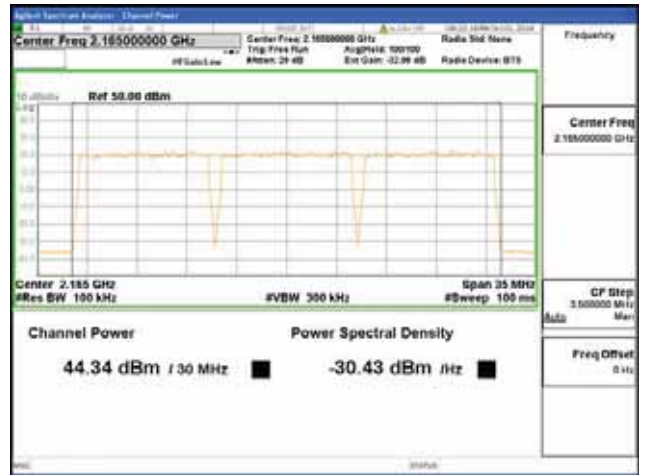

CTK Co., Ltd.
(Ho-dong), 113, Yejik-ro, Cheoin-gu,
Yongin-si, Gyeonggi-do, Korea
Tel: +82-31-339-9970
Fax: +82-31-624-9501

Report No.:
CTK-2018-03329
Page (163) / (2957)
Pages

Band 66, BW 10MHz + BW 10MHz + BW 10MHz, Multi 3 carrier(Contiguous), 4TX, Top

QPSK

16QAM

64QAM

256QAM