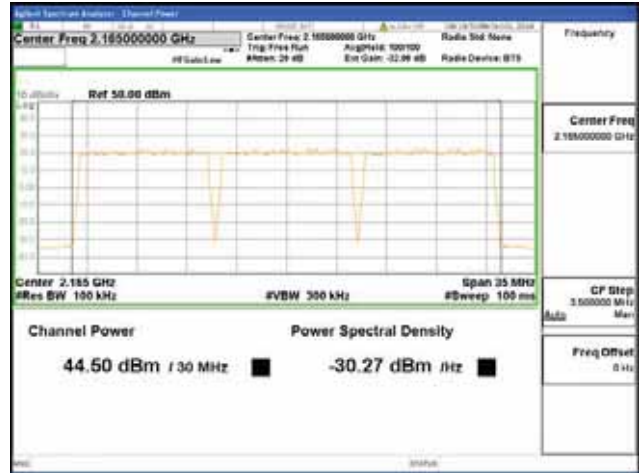

CTK Co., Ltd.
(Ho-dong), 113, Yejik-ro, Cheoin-gu,
Yongin-si, Gyeonggi-do, Korea
Tel: +82-31-339-9970
Fax: +82-31-624-9501

Report No.:
CTK-2018-03329
Page (166) / (2957)
Pages

Band 66, BW 10MHz + BW 10MHz + BW 10MHz, Multi 3 carrier(Contiguous), 4TX, Top

QPSK

16QAM

64QAM

256QAM