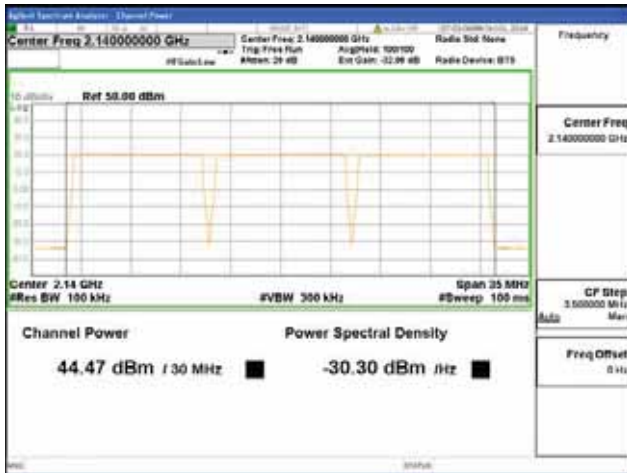

CTK Co., Ltd.
(Ho-dong), 113, Yejik-ro, Cheoin-gu,
Yongin-si, Gyeonggi-do, Korea
Tel: +82-31-339-9970
Fax: +82-31-624-9501

Report No.:
CTK-2018-03329
Page (165) / (2957)
Pages

Band 66, BW 10MHz + BW 10MHz + BW 10MHz, Multi 3 carrier(Contiguous), 4TX, Middle

QPSK

16QAM

64QAM

256QAM