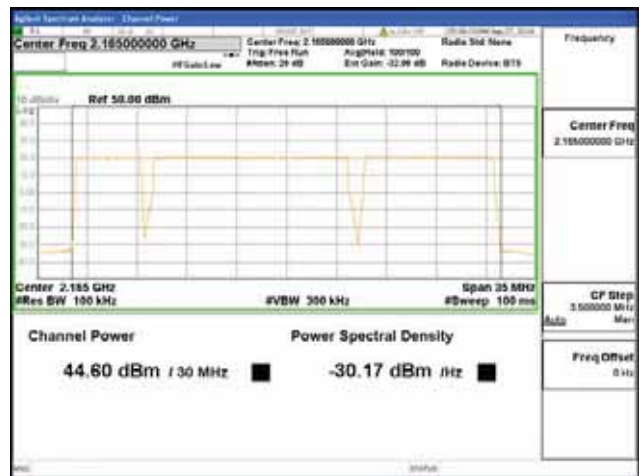

CTK Co., Ltd.
(Ho-dong), 113, Yejik-ro, Cheoin-gu,
Yongin-si, Gyeonggi-do, Korea
Tel: +82-31-339-9970
Fax: +82-31-624-9501

Report No.:
CTK-2018-03329
Page (160) / (2957)
Pages

Band 66, BW 5MHz + BW 15MHz + BW 10MHz, Multi 3 carrier(Contiguous), 4TX, Top

QPSK

16QAM

64QAM

256QAM