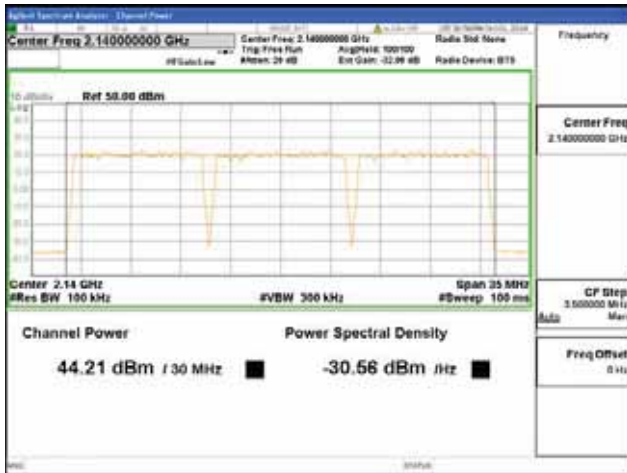

CTK Co., Ltd.
(Ho-dong), 113, Yejik-ro, Cheoin-gu,
Yongin-si, Gyeonggi-do, Korea
Tel: +82-31-339-9970
Fax: +82-31-624-9501

Report No.:
CTK-2018-03329
Page (171) / (2957)
Pages

Band 66, BW 10MHz + BW 10MHz + BW 10MHz, Multi 3 carrier(Contiguous), 4TX, Middle

QPSK