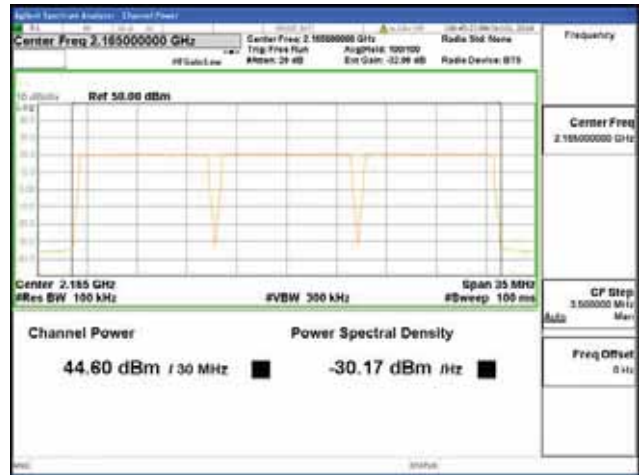

CTK Co., Ltd.
(Ho-dong), 113, Yejik-ro, Cheoin-gu,
Yongin-si, Gyeonggi-do, Korea
Tel: +82-31-339-9970
Fax: +82-31-624-9501

Report No.:
CTK-2018-03329
Page (169) / (2957)
Pages

Band 66, BW 10MHz + BW 10MHz + BW 10MHz, Multi 3 carrier(Contiguous), 4TX, Top

QPSK

16QAM

64QAM

256QAM