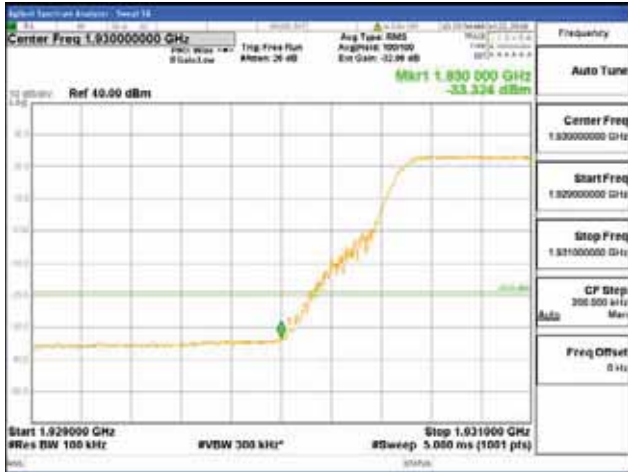

CTK Co., Ltd.
(Ho-dong), 113, Yejik-ro, Cheoin-gu,
Yongin-si, Gyeonggi-do, Korea
Tel: +82-31-339-9970
Fax: +82-31-624-9501

Report No.:
CTK-2018-03328
Page (1221) / (1312)
Pages

64QAM