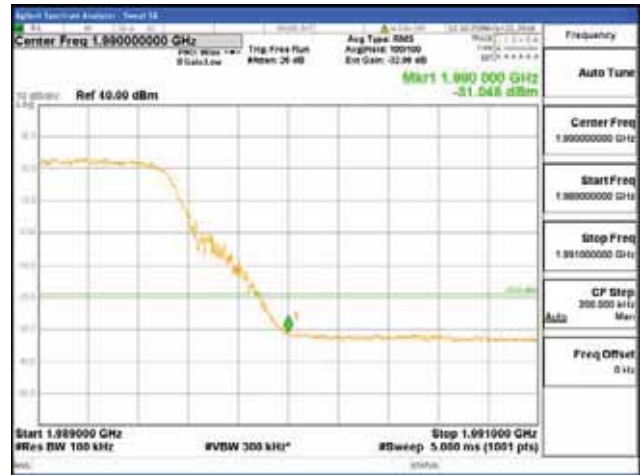

Report No.:  
 CTK-2018-03328  
 Page (1221) / (1312)  
 Pages

64QAM

256QAM

**ANT 4**  
**Band 2, BW 10MHz, Single carrier, 4TX**

**QPSK**

**16QAM**

64QAM

256QAM