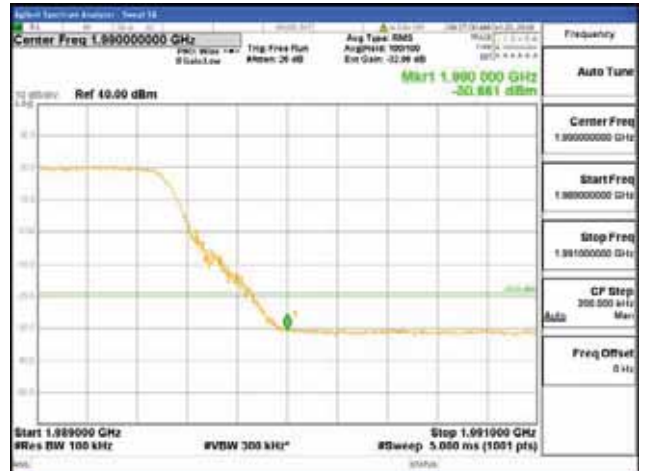

CTK Co., Ltd.
(Ho-dong), 113, Yejik-ro, Cheoin-gu,
Yongin-si, Gyeonggi-do, Korea
Tel: +82-31-339-9970
Fax: +82-31-624-9501

Report No.:
CTK-2018-03328
Page (1267) / (1312)
Pages

64QAM

256QAM