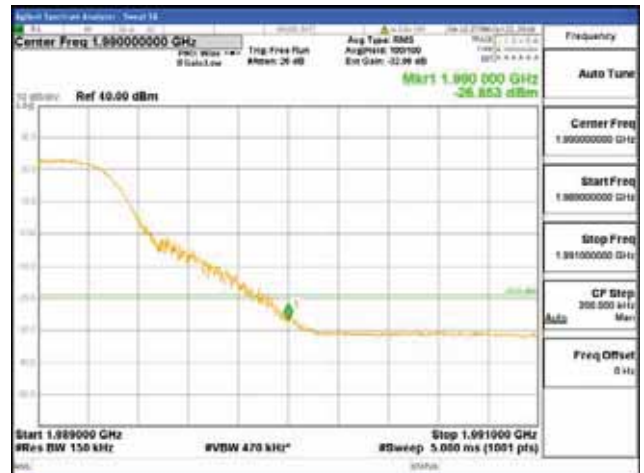

CTK Co., Ltd.
(Ho-dong), 113, Yejik-ro, Cheoin-gu,
Yongin-si, Gyeonggi-do, Korea
Tel: +82-31-339-9970
Fax: +82-31-624-9501

Report No.:
CTK-2018-03328
Page (1231) / (1312)
Pages

64QAM

256QAM