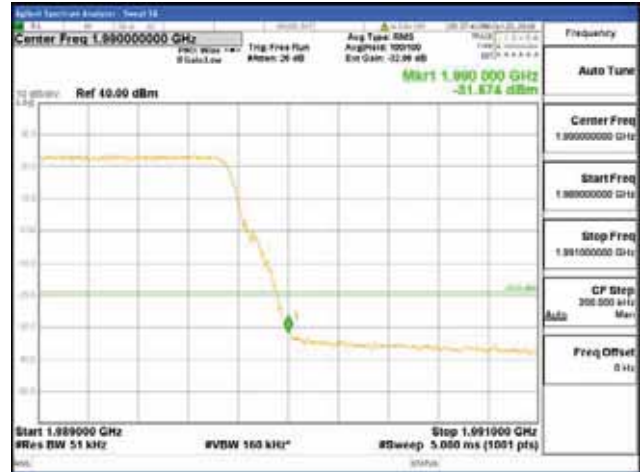

CTK Co., Ltd.
(Ho-dong), 113, Yejik-ro, Cheoin-gu,
Yongin-si, Gyeonggi-do, Korea
Tel: +82-31-339-9970
Fax: +82-31-624-9501

Report No.:
CTK-2018-03328
Page (1215) / (1312)
Pages

64QAM