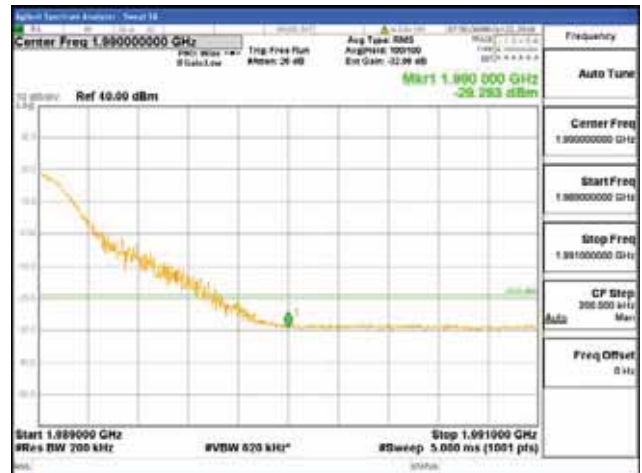

CTK Co., Ltd.
(Ho-dong), 113, Yejik-ro, Cheoin-gu,
Yongin-si, Gyeonggi-do, Korea
Tel: +82-31-339-9970
Fax: +82-31-624-9501

Report No.:
CTK-2018-03328
Page (1233) / (1312)
Pages

64QAM

256QAM