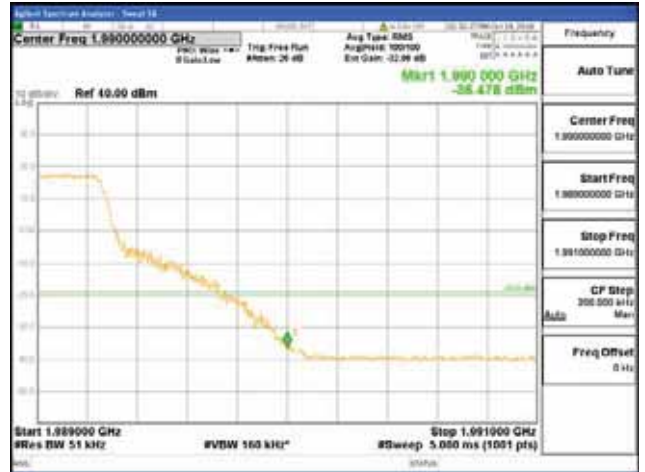

CTK Co., Ltd.
(Ho-dong), 113, Yejik-ro, Cheoin-gu,
Yongin-si, Gyeonggi-do, Korea
Tel: +82-31-339-9970
Fax: +82-31-624-9501

Report No.:
CTK-2018-03328
Page (1261) / (1312)
Pages

64QAM