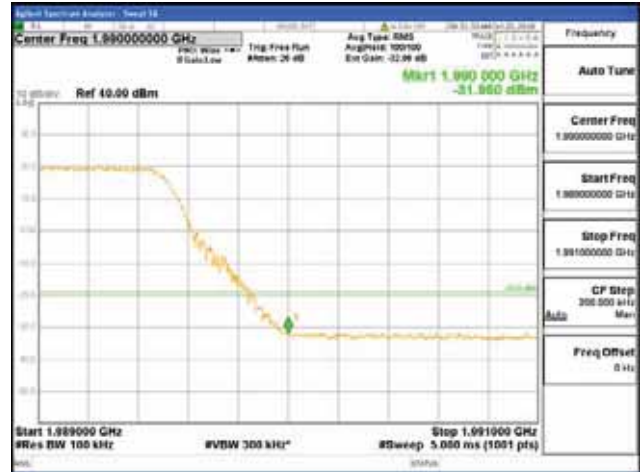

CTK Co., Ltd.
(Ho-dong), 113, Yejik-ro, Cheoin-gu,
Yongin-si, Gyeonggi-do, Korea
Tel: +82-31-339-9970
Fax: +82-31-624-9501

Report No.:
CTK-2018-03328
Page (1265) / (1312)
Pages

64QAM