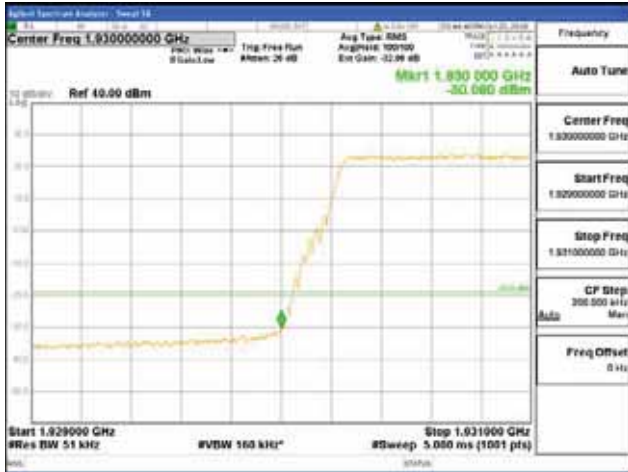

CTK Co., Ltd.
(Ho-dong), 113, Yejik-ro, Cheoin-gu,
Yongin-si, Gyeonggi-do, Korea
Tel: +82-31-339-9970
Fax: +82-31-624-9501

Report No.:
CTK-2018-03328
Page (1213) / (1312)
Pages

64QAM