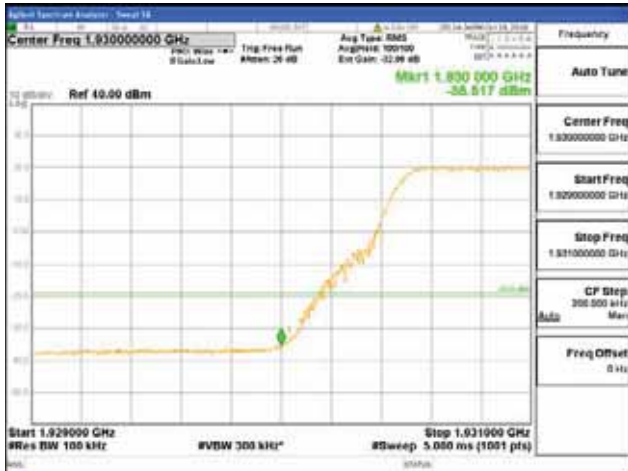

CTK Co., Ltd.
(Ho-dong), 113, Yejik-ro, Cheoin-gu,
Yongin-si, Gyeonggi-do, Korea
Tel: +82-31-339-9970
Fax: +82-31-624-9501

Report No.:
CTK-2018-03328
Page (1267) / (1312)
Pages

64QAM

256QAM