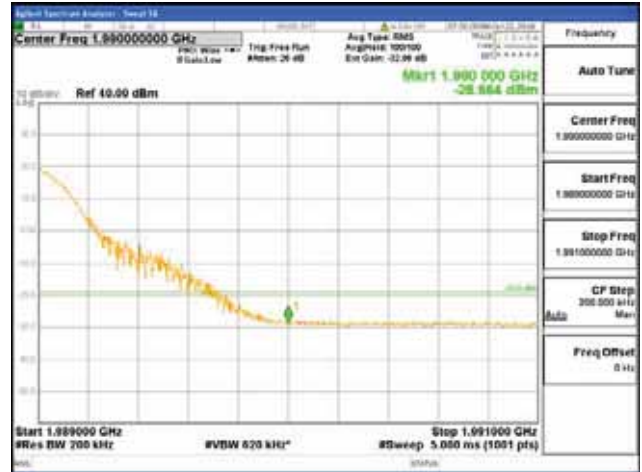

CTK Co., Ltd.
(Ho-dong), 113, Yejik-ro, Cheoin-gu,
Yongin-si, Gyeonggi-do, Korea
Tel: +82-31-339-9970
Fax: +82-31-624-9501

Report No.:
CTK-2018-03328
Page (1233) / (1312)
Pages

64QAM