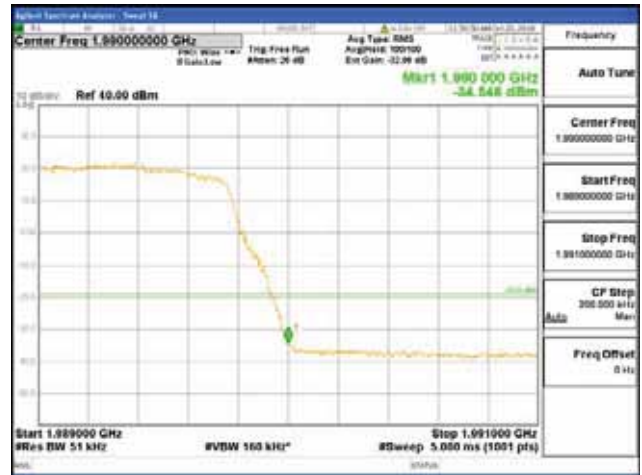

ANT 3
Band 2, BW 5MHz + BW 5MHz, Multi carrier(Non-contiguous), 4TX

QPSK