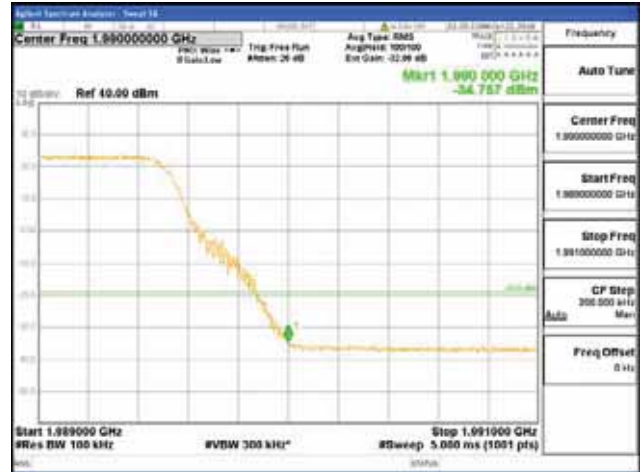

CTK Co., Ltd.
(Ho-dong), 113, Yejik-ro, Cheoin-gu,
Yongin-si, Gyeonggi-do, Korea
Tel: +82-31-339-9970
Fax: +82-31-624-9501

Report No.:
CTK-2018-03328
Page (1221) / (1312)
Pages

64QAM