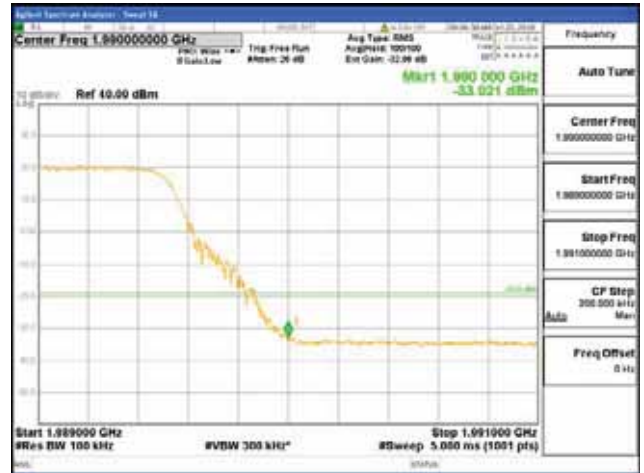

CTK Co., Ltd.
(Ho-dong), 113, Yejik-ro, Cheoin-gu,
Yongin-si, Gyeonggi-do, Korea
Tel: +82-31-339-9970
Fax: +82-31-624-9501

Report No.:
CTK-2018-03328
Page (1271) / (1312)
Pages

64QAM

256QAM