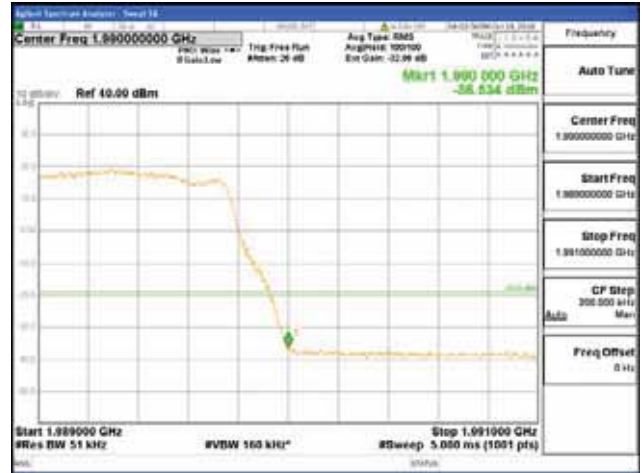

CTK Co., Ltd.
(Ho-dong), 113, Yejik-ro, Cheoin-gu,
Yongin-si, Gyeonggi-do, Korea
Tel: +82-31-339-9970
Fax: +82-31-624-9501

Report No.:
CTK-2018-03328
Page (1276) / (1312)
Pages

ANT 3
Band 2, BW 15MHz + BW 5MHz, Multi carrier(Non-contiguous), 4TX

QPSK