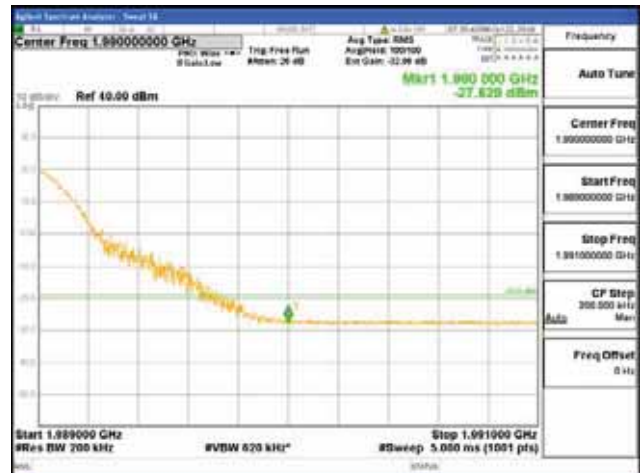

CTK Co., Ltd.
(Ho-dong), 113, Yejik-ro, Cheoin-gu,
Yongin-si, Gyeonggi-do, Korea
Tel: +82-31-339-9970
Fax: +82-31-624-9501

Report No.:
CTK-2018-03328
Page (1235) / (1312)
Pages

64QAM

256QAM