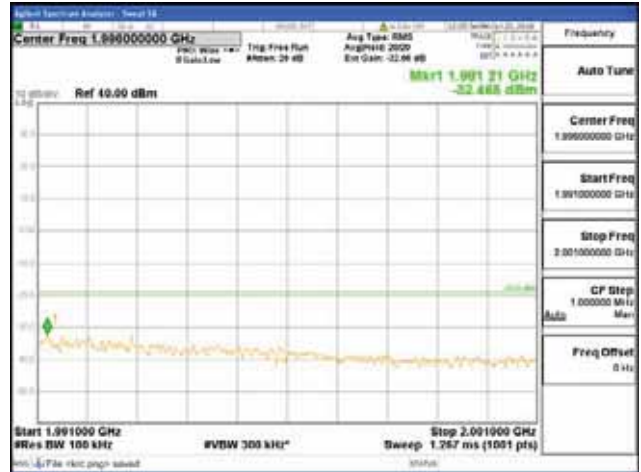

1991 MHz - 2001 MHz