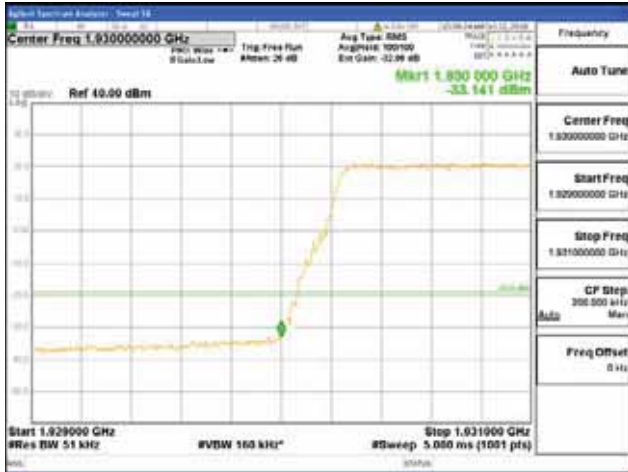

CTK Co., Ltd.
(Ho-dong), 113, Yejik-ro, Cheoin-gu,
Yongin-si, Gyeonggi-do, Korea
Tel: +82-31-339-9970
Fax: +82-31-624-9501

Report No.:
CTK-2018-03328
Page (1245) / (1312)
Pages

64QAM