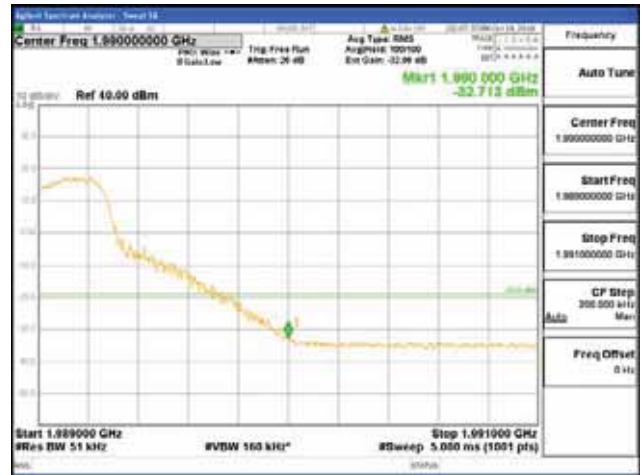

CTK Co., Ltd.
(Ho-dong), 113, Yejik-ro, Cheoin-gu,
Yongin-si, Gyeonggi-do, Korea
Tel: +82-31-339-9970
Fax: +82-31-624-9501

Report No.:
CTK-2018-03328
Page (1256) / (1312)
Pages

ANT 1
Band 2, BW 5MHz + BW 15MHz, Multi carrier(Contiguous), 4TX

QPSK