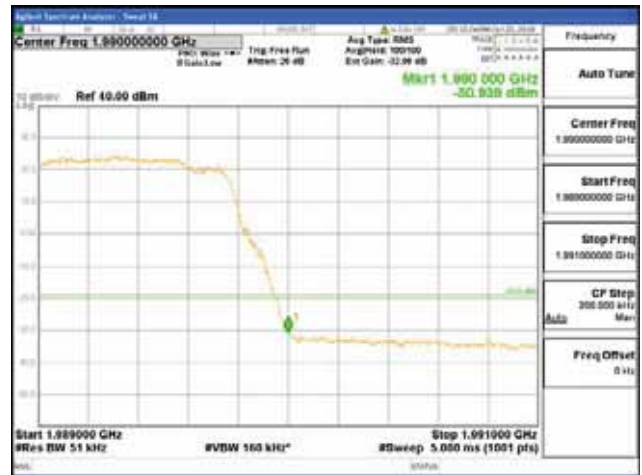

CTK Co., Ltd.
(Ho-dong), 113, Yejik-ro, Cheoin-gu,
Yongin-si, Gyeonggi-do, Korea
Tel: +82-31-339-9970
Fax: +82-31-624-9501

Report No.:
CTK-2018-03328
Page (1208) / (1312)
Pages

ANT 1
Band 2, BW 5MHz, Single carrier, 4TX

QPSK

16QAM