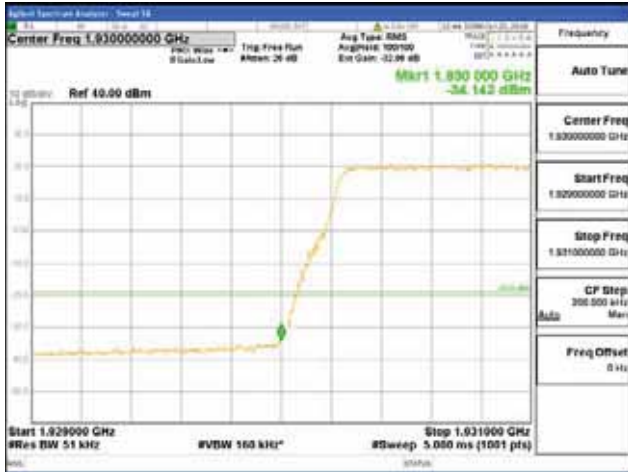

CTK Co., Ltd.
(Ho-dong), 113, Yejik-ro, Cheoin-gu,
Yongin-si, Gyeonggi-do, Korea
Tel: +82-31-339-9970
Fax: +82-31-624-9501

Report No.:
CTK-2018-03328
Page (1299) / (1312)
Pages

64QAM