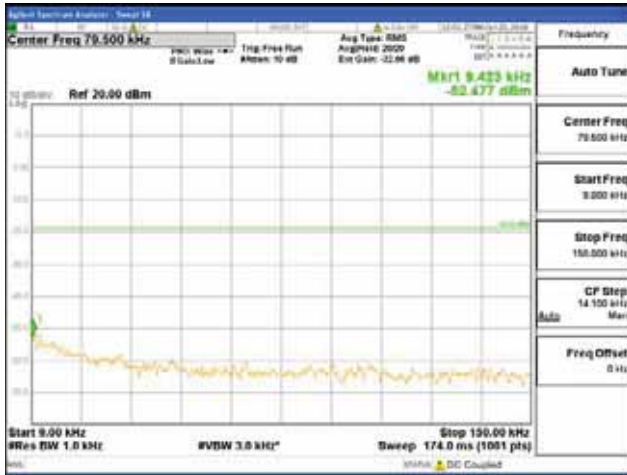

CTK Co., Ltd.
(Ho-dong), 113, Yejik-ro, Cheoin-gu,
Yongin-si, Gyeonggi-do, Korea
Tel: +82-31-339-9970
Fax: +82-31-624-9501

Report No.:
CTK-2018-03328
Page (1204) / (1312)
Pages

[64QAM]

9 kHz - 150 kHz