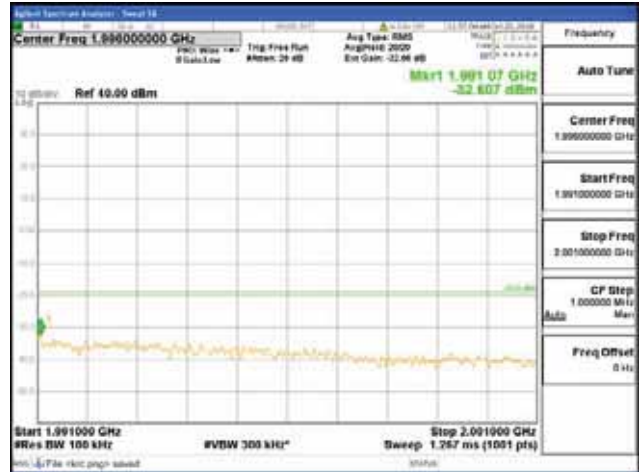

1991 MHz - 2001 MHz