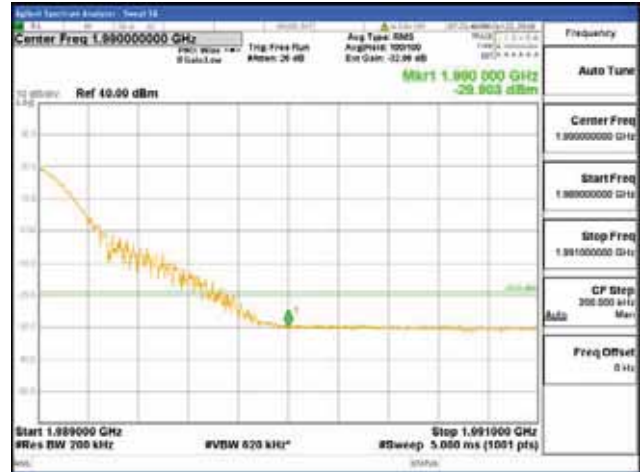

CTK Co., Ltd.
(Ho-dong), 113, Yejik-ro, Cheoin-gu,
Yongin-si, Gyeonggi-do, Korea
Tel: +82-31-339-9970
Fax: +82-31-624-9501

Report No.:
CTK-2018-03328
Page (1239) / (1312)
Pages

64QAM