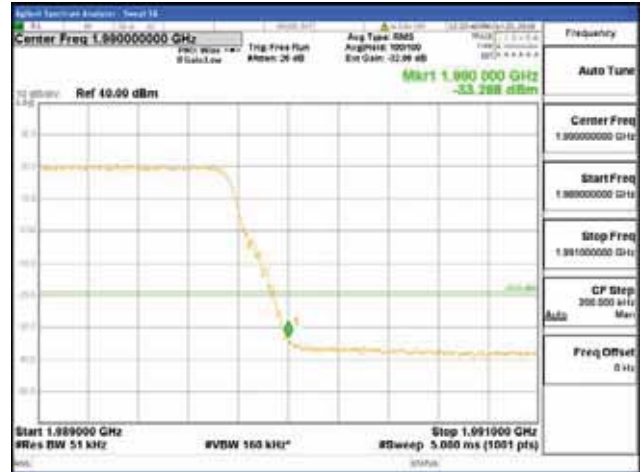

CTK Co., Ltd.
(Ho-dong), 113, Yejik-ro, Cheoin-gu,
Yongin-si, Gyeonggi-do, Korea
Tel: +82-31-339-9970
Fax: +82-31-624-9501

Report No.:
CTK-2018-03328
Page (1299) / (1312)
Pages

64QAM