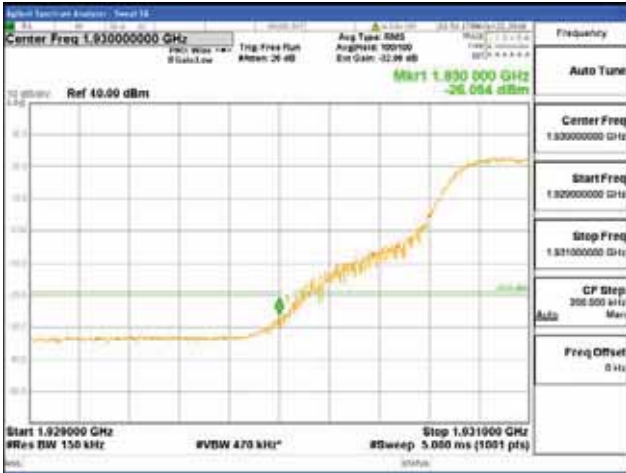

CTK Co., Ltd.
(Ho-dong), 113, Yejik-ro, Cheoin-gu,
Yongin-si, Gyeonggi-do, Korea
Tel: +82-31-339-9970
Fax: +82-31-624-9501

Report No.:
CTK-2018-03328
Page (1224) / (1312)
Pages

ANT 1
Band 2, BW 15MHz, Single carrier, 4TX

QPSK