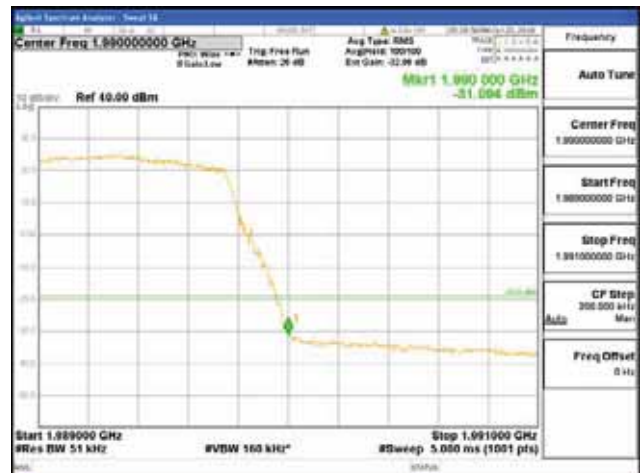

Report No.:  
 CTK-2018-03328  
 Page (1211) / (1312)  
 Pages

64QAM

256QAM

**ANT 3**  
**Band 2, BW 5MHz, Single carrier, 4TX**

QPSK

16QAM

**CTK Co., Ltd.**  
 (Ho-dong), 113, Yejik-ro, Cheoin-gu,  
 Yongin-si, Gyeonggi-do, Korea  
 Tel: +82-31-339-9970  
 Fax: +82-31-624-9501