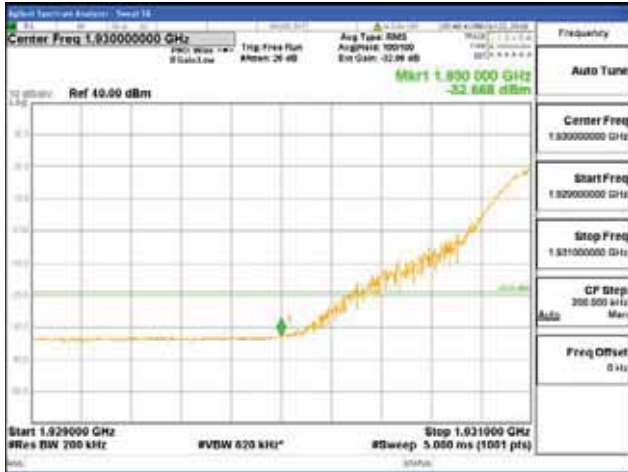

CTK Co., Ltd.
(Ho-dong), 113, Yejik-ro, Cheoin-gu,
Yongin-si, Gyeonggi-do, Korea
Tel: +82-31-339-9970
Fax: +82-31-624-9501

Report No.:
CTK-2018-03328
Page (1233) / (1312)
Pages

64QAM