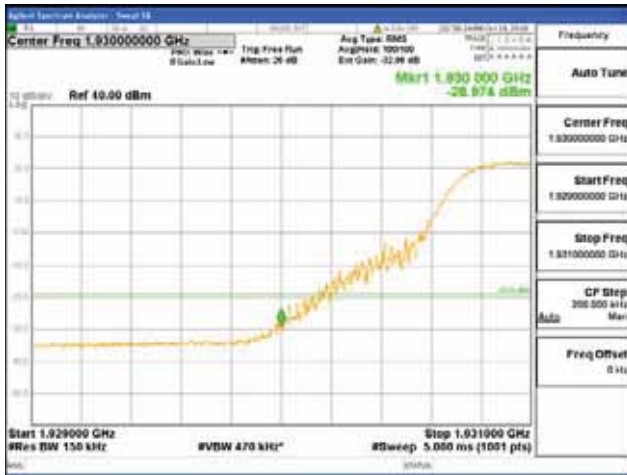

Report No.:  
 CTK-2018-03328  
 Page (1273) / (1312)  
 Pages

64QAM

256QAM

**ANT 2**  
**Band 2, BW 15MHz + BW 5MHz, Multi carrier(Non-contiguous), 4TX**

QPSK

16QAM

64QAM

256QAM