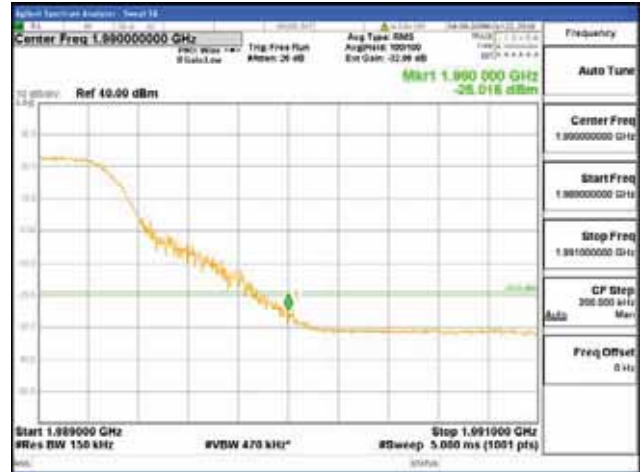

CTK Co., Ltd.
(Ho-dong), 113, Yejik-ro, Cheoin-gu,
Yongin-si, Gyeonggi-do, Korea
Tel: +82-31-339-9970
Fax: +82-31-624-9501

Report No.:
CTK-2018-03328
Page (1231) / (1312)
Pages

64QAM