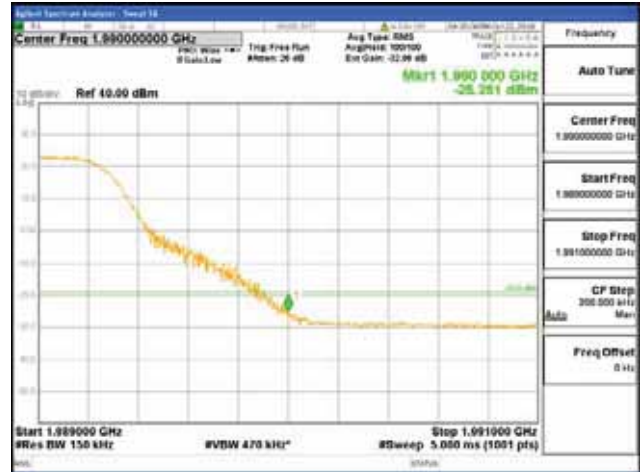

CTK Co., Ltd.
(Ho-dong), 113, Yejik-ro, Cheoin-gu,
Yongin-si, Gyeonggi-do, Korea
Tel: +82-31-339-9970
Fax: +82-31-624-9501

Report No.:
CTK-2018-03328
Page (1227) / (1312)
Pages

64QAM