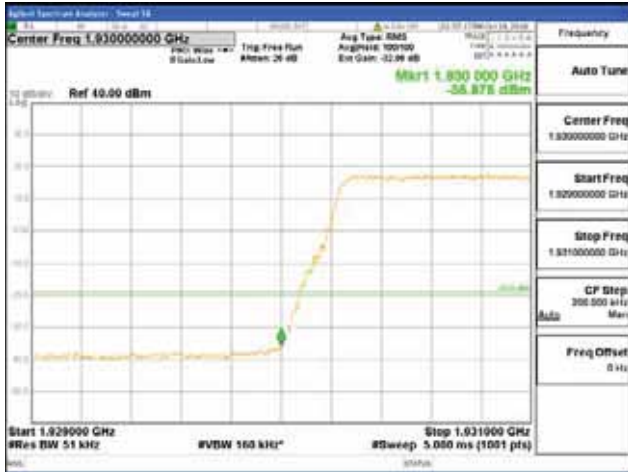

CTK Co., Ltd.
(Ho-dong), 113, Yejik-ro, Cheoin-gu,
Yongin-si, Gyeonggi-do, Korea
Tel: +82-31-339-9970
Fax: +82-31-624-9501

Report No.:
CTK-2018-03328
Page (1257) / (1312)
Pages

64QAM