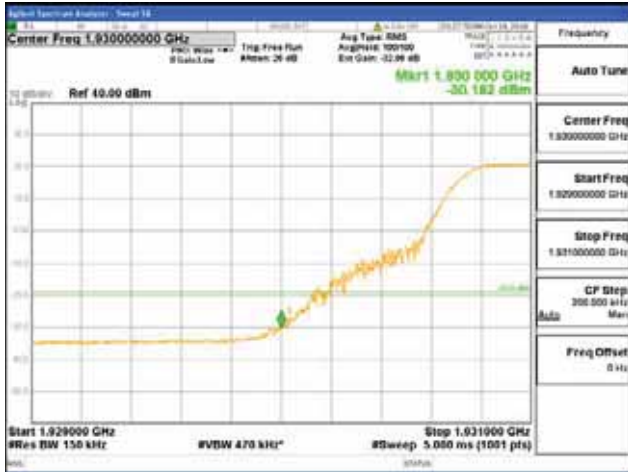

CTK Co., Ltd.
(Ho-dong), 113, Yejik-ro, Cheoin-gu,
Yongin-si, Gyeonggi-do, Korea
Tel: +82-31-339-9970
Fax: +82-31-624-9501

Report No.:
CTK-2018-03328
Page (1273) / (1312)
Pages

64QAM