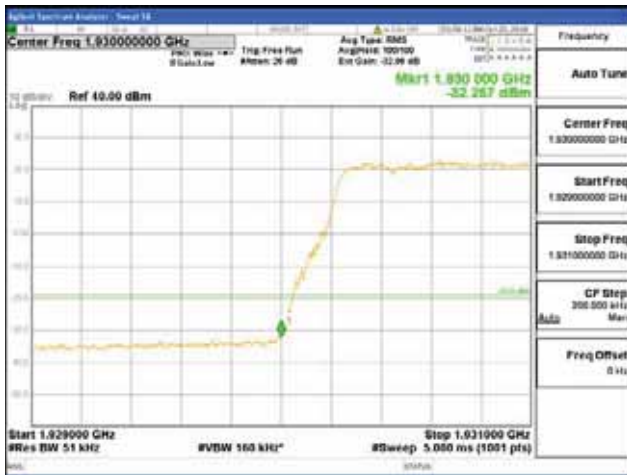

CTK Co., Ltd.
(Ho-dong), 113, Yejik-ro, Cheoin-gu,
Yongin-si, Gyeonggi-do, Korea
Tel: +82-31-339-9970
Fax: +82-31-624-9501

Report No.:
CTK-2018-03328
Page (1208) / (1312)
Pages

ANT 1
Band 2, BW 5MHz, Single carrier, 4TX

QPSK

16QAM