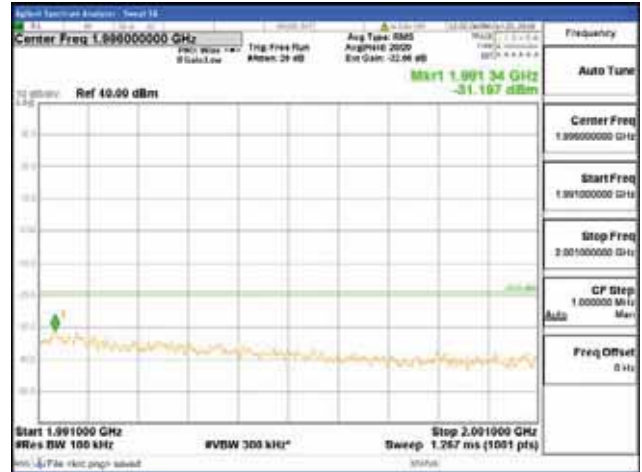

1991 MHz - 2001 MHz