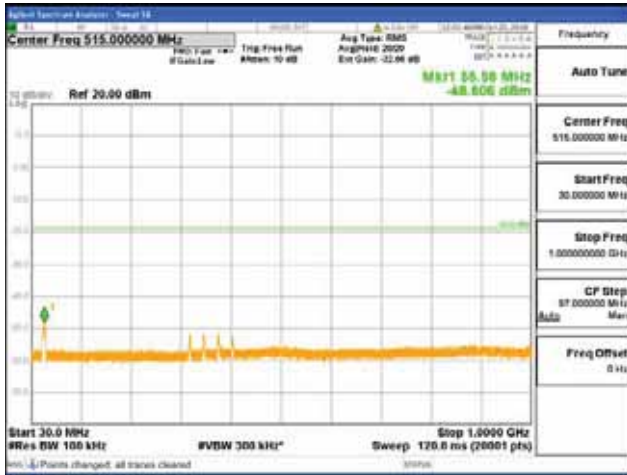

Report No.:  
 CTK-2018-03328  
 Page (1204) / (1312)  
 Pages

[64QAM]

9 kHz - 150 kHz

150 kHz - 30 MHz

30 MHz - 1000 MHz

1000 MHz - 1919 MHz

**CTK Co., Ltd.**  
 (Ho-dong), 113, Yejik-ro, Cheoin-gu,  
 Yongin-si, Gyeonggi-do, Korea  
 Tel: +82-31-339-9970  
 Fax: +82-31-624-9501