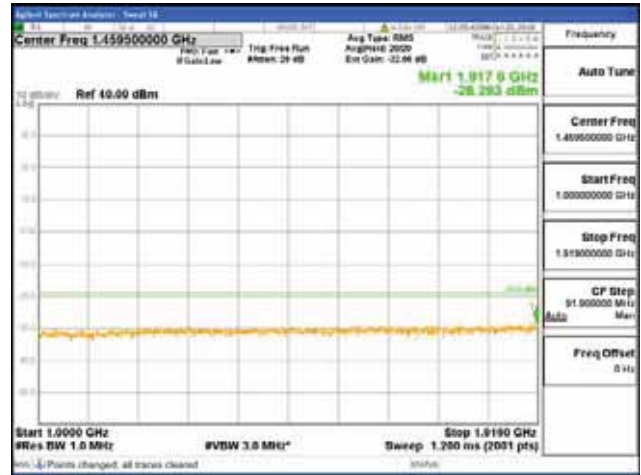

Report No.:  
 CTK-2018-03328  
 Page (1206) / (1312)  
 Pages

[256QAM]

9 kHz - 150 kHz

150 kHz - 30 MHz

30 MHz - 1000 MHz

1000 MHz - 1919 MHz

**CTK Co., Ltd.**  
 (Ho-dong), 113, Yejik-ro, Cheoin-gu,  
 Yongin-si, Gyeonggi-do, Korea  
 Tel: +82-31-339-9970  
 Fax: +82-31-624-9501