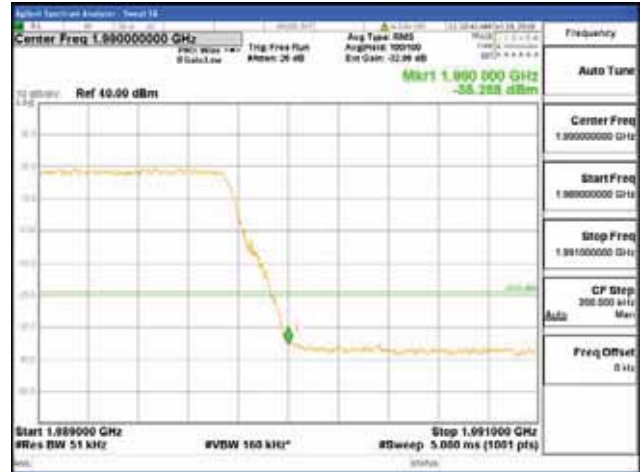

CTK Co., Ltd.
(Ho-dong), 113, Yejik-ro, Cheoin-gu,
Yongin-si, Gyeonggi-do, Korea
Tel: +82-31-339-9970
Fax: +82-31-624-9501

Report No.:
CTK-2018-03328
Page (1293) / (1312)
Pages

64QAM