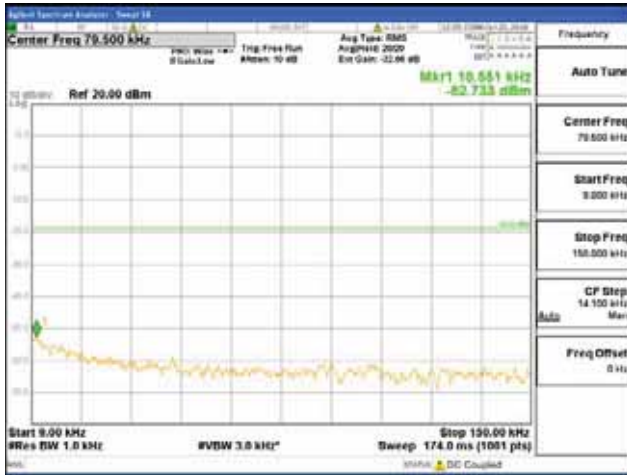

CTK Co., Ltd.
(Ho-dong), 113, Yejik-ro, Cheoin-gu,
Yongin-si, Gyeonggi-do, Korea
Tel: +82-31-339-9970
Fax: +82-31-624-9501

Report No.:
CTK-2018-03328
Page (1206) / (1312)
Pages

[256QAM]

9 kHz - 150 kHz