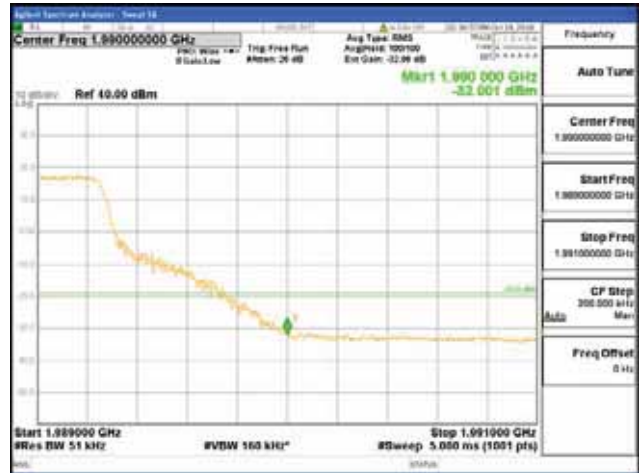

CTK Co., Ltd.
(Ho-dong), 113, Yejik-ro, Cheoin-gu,
Yongin-si, Gyeonggi-do, Korea
Tel: +82-31-339-9970
Fax: +82-31-624-9501

Report No.:
CTK-2018-03328
Page (1259) / (1312)
Pages

64QAM

256QAM