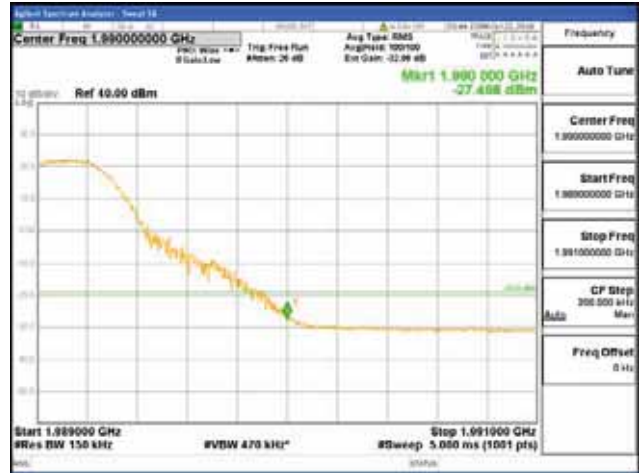

CTK Co., Ltd.
(Ho-dong), 113, Yejik-ro, Cheoin-gu,
Yongin-si, Gyeonggi-do, Korea
Tel: +82-31-339-9970
Fax: +82-31-624-9501

Report No.:
CTK-2018-03328
Page (1224) / (1312)
Pages

ANT 1
Band 2, BW 15MHz, Single carrier, 4TX

QPSK