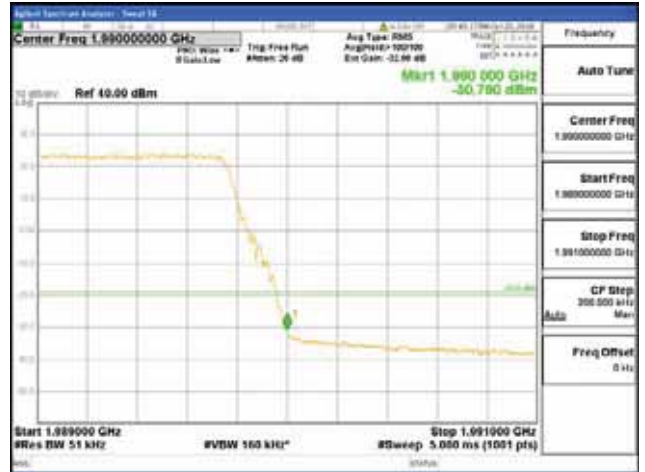

CTK Co., Ltd.
(Ho-dong), 113, Yejik-ro, Cheoin-gu,
Yongin-si, Gyeonggi-do, Korea
Tel: +82-31-339-9970
Fax: +82-31-624-9501

Report No.:
CTK-2018-03328
Page (1213) / (1312)
Pages

64QAM