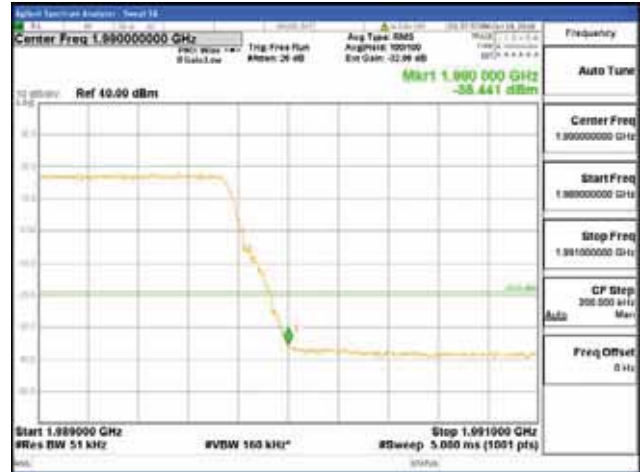

Report No.:  
 CTK-2018-03328  
 Page (1273) / (1312)  
 Pages

64QAM

256QAM

**ANT 2**  
**Band 2, BW 15MHz + BW 5MHz, Multi carrier(Non-contiguous), 4TX**

QPSK

16QAM

64QAM

256QAM