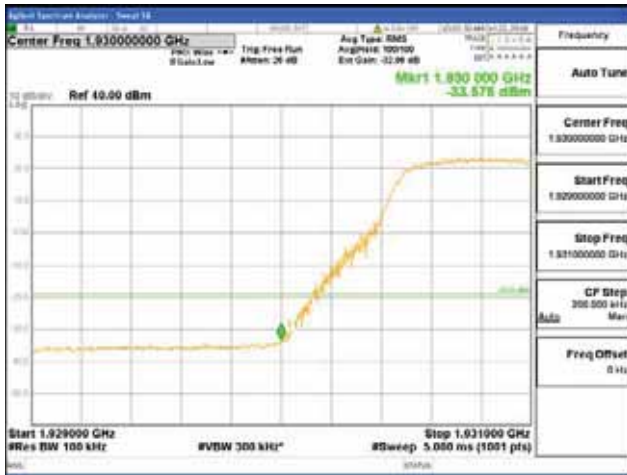

Report No.:  
 CTK-2018-03328  
 Page (1221) / (1312)  
 Pages

64QAM

256QAM

**ANT 4**  
**Band 2, BW 10MHz, Single carrier, 4TX**

**QPSK**

**16QAM**

64QAM

256QAM