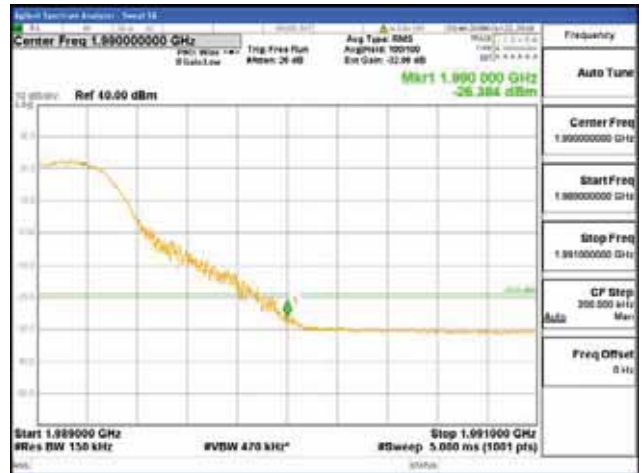

CTK Co., Ltd.
(Ho-dong), 113, Yejik-ro, Cheoin-gu,
Yongin-si, Gyeonggi-do, Korea
Tel: +82-31-339-9970
Fax: +82-31-624-9501

Report No.:
CTK-2018-03328
Page (1224) / (1312)
Pages

ANT 1
Band 2, BW 15MHz, Single carrier, 4TX

QPSK

16QAM