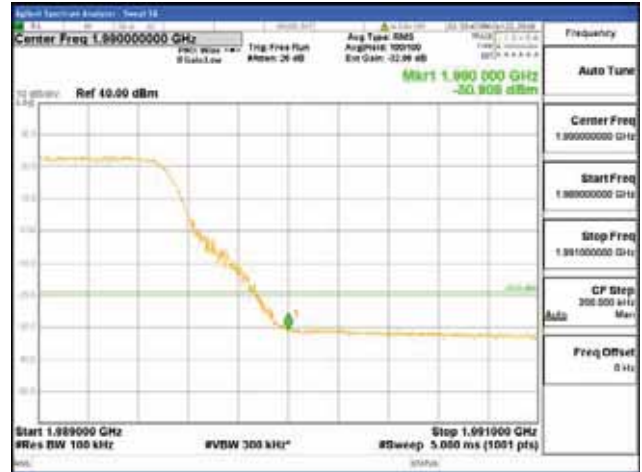

CTK Co., Ltd.
(Ho-dong), 113, Yejik-ro, Cheoin-gu,
Yongin-si, Gyeonggi-do, Korea
Tel: +82-31-339-9970
Fax: +82-31-624-9501

Report No.:
CTK-2018-03328
Page (1217) / (1312)
Pages

64QAM