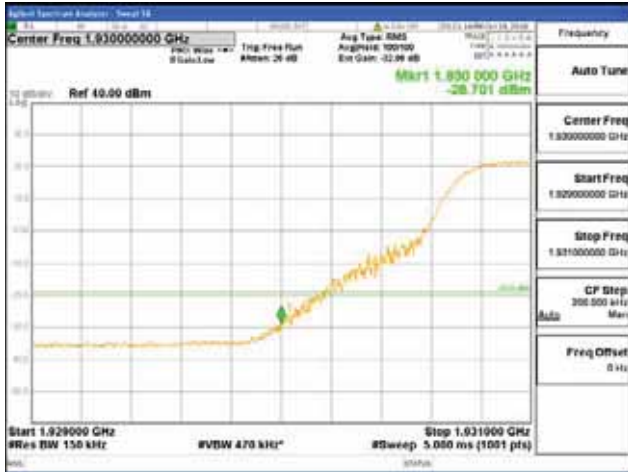

Report No.:  
 CTK-2018-03328  
 Page (1273) / (1312)  
 Pages

64QAM

256QAM

**ANT 2**  
**Band 2, BW 15MHz + BW 5MHz, Multi carrier(Non-contiguous), 4TX**

QPSK

16QAM

64QAM

256QAM