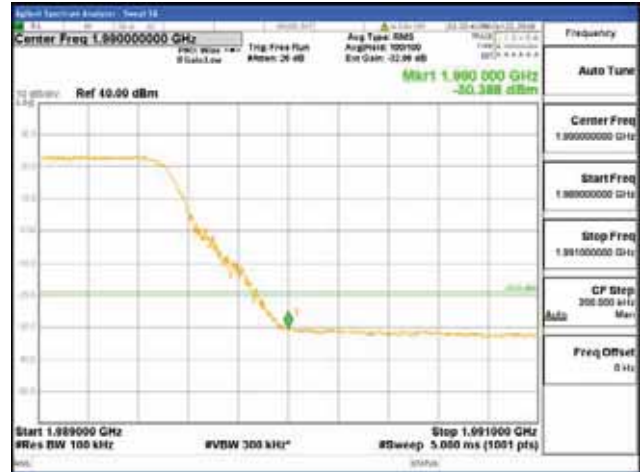

CTK Co., Ltd.
(Ho-dong), 113, Yejik-ro, Cheoin-gu,
Yongin-si, Gyeonggi-do, Korea
Tel: +82-31-339-9970
Fax: +82-31-624-9501

Report No.:
CTK-2018-03328
Page (1219) / (1312)
Pages

64QAM