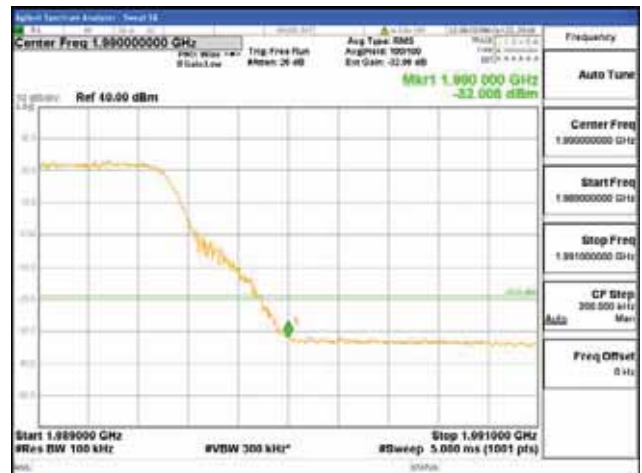

Report No.:  
 CTK-2018-03328  
 Page (1221) / (1312)  
 Pages

64QAM

256QAM

**ANT 4**  
**Band 2, BW 10MHz, Single carrier, 4TX**

**QPSK**

**16QAM**

64QAM

256QAM