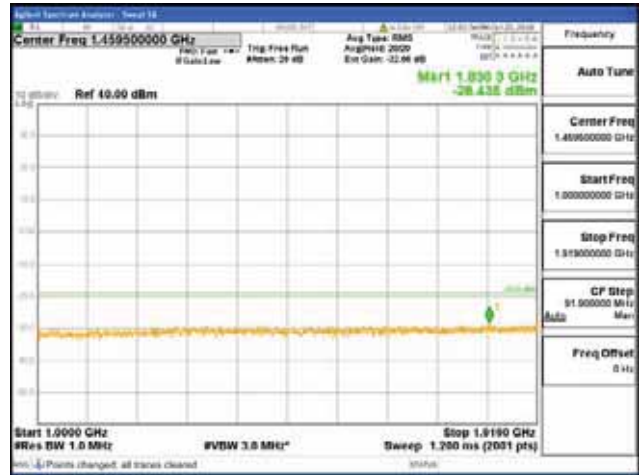

Report No.:  
 CTK-2018-03328  
 Page (1204) / (1312)  
 Pages

[64QAM]

9 kHz - 150 kHz

150 kHz - 30 MHz

30 MHz - 1000 MHz

1000 MHz - 1919 MHz

**CTK Co., Ltd.**  
 (Ho-dong), 113, Yejik-ro, Cheoin-gu,  
 Yongin-si, Gyeonggi-do, Korea  
 Tel: +82-31-339-9970  
 Fax: +82-31-624-9501