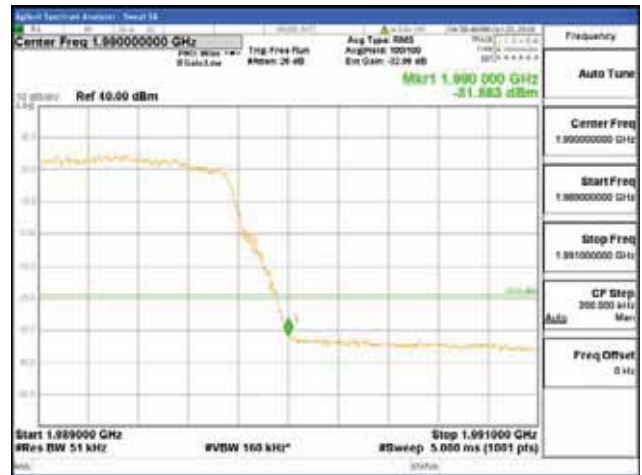

CTK Co., Ltd.
(Ho-dong), 113, Yejik-ro, Cheoin-gu,
Yongin-si, Gyeonggi-do, Korea
Tel: +82-31-339-9970
Fax: +82-31-624-9501

Report No.:
CTK-2018-03328
Page (1208) / (1312)
Pages

ANT 1
Band 2, BW 5MHz, Single carrier, 4TX

QPSK