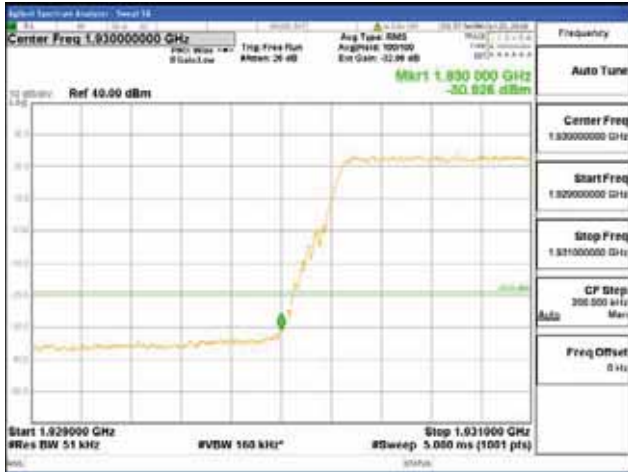

CTK Co., Ltd.
(Ho-dong), 113, Yejik-ro, Cheoin-gu,
Yongin-si, Gyeonggi-do, Korea
Tel: +82-31-339-9970
Fax: +82-31-624-9501

Report No.:
CTK-2018-03328
Page (1215) / (1312)
Pages

64QAM