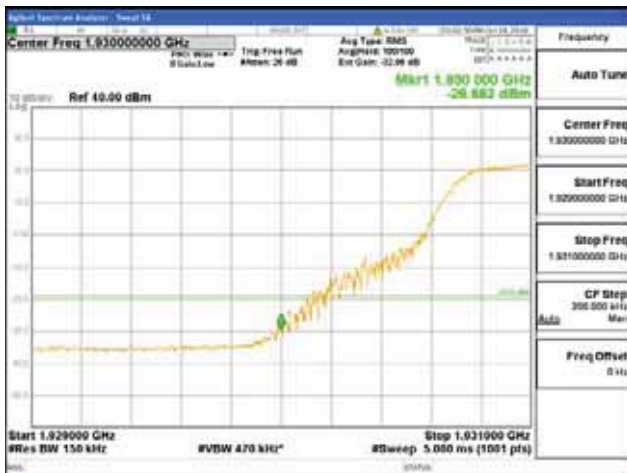

CTK Co., Ltd.
(Ho-dong), 113, Yejik-ro, Cheoin-gu,
Yongin-si, Gyeonggi-do, Korea
Tel: +82-31-339-9970
Fax: +82-31-624-9501

Report No.:
CTK-2018-03328
Page (1276) / (1312)
Pages

ANT 3
Band 2, BW 15MHz + BW 5MHz, Multi carrier(Non-contiguous), 4TX

QPSK

16QAM