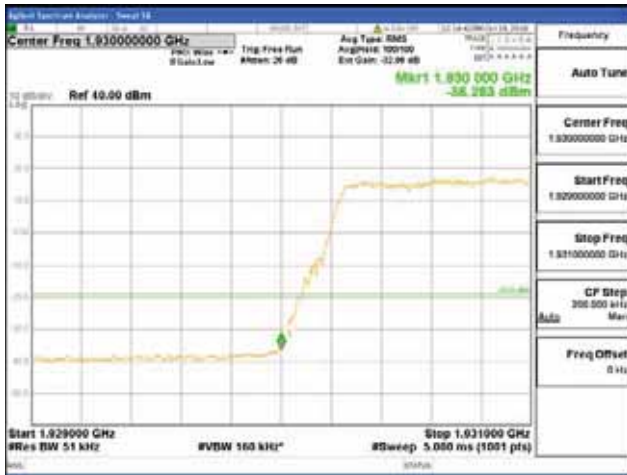

CTK Co., Ltd.
(Ho-dong), 113, Yejik-ro, Cheoin-gu,
Yongin-si, Gyeonggi-do, Korea
Tel: +82-31-339-9970
Fax: +82-31-624-9501

Report No.:
CTK-2018-03328
Page (1256) / (1312)
Pages

ANT 1
Band 2, BW 5MHz + BW 15MHz, Multi carrier(Contiguous), 4TX

QPSK