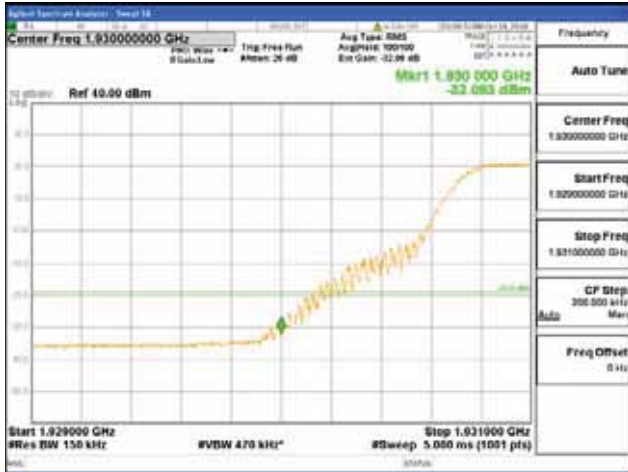

CTK Co., Ltd.
(Ho-dong), 113, Yejik-ro, Cheoin-gu,
Yongin-si, Gyeonggi-do, Korea
Tel: +82-31-339-9970
Fax: +82-31-624-9501

Report No.:
CTK-2018-03328
Page (1279) / (1312)
Pages

64QAM