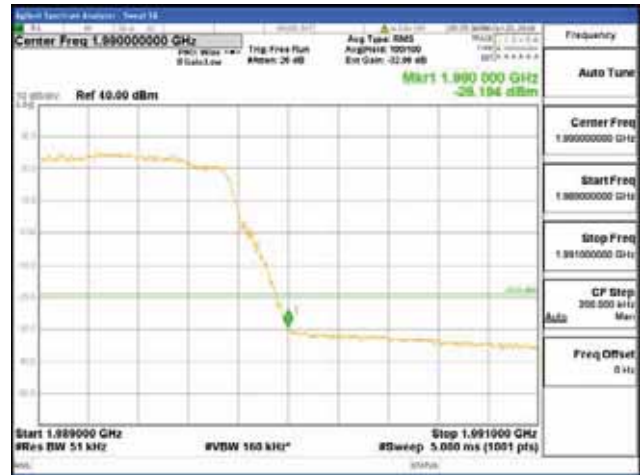

Report No.:  
 CTK-2018-03328  
 Page (1211) / (1312)  
 Pages

64QAM

256QAM

**ANT 3**  
**Band 2, BW 5MHz, Single carrier, 4TX**

QPSK

16QAM

**CTK Co., Ltd.**  
 (Ho-dong), 113, Yejik-ro, Cheoin-gu,  
 Yongin-si, Gyeonggi-do, Korea  
 Tel: +82-31-339-9970  
 Fax: +82-31-624-9501