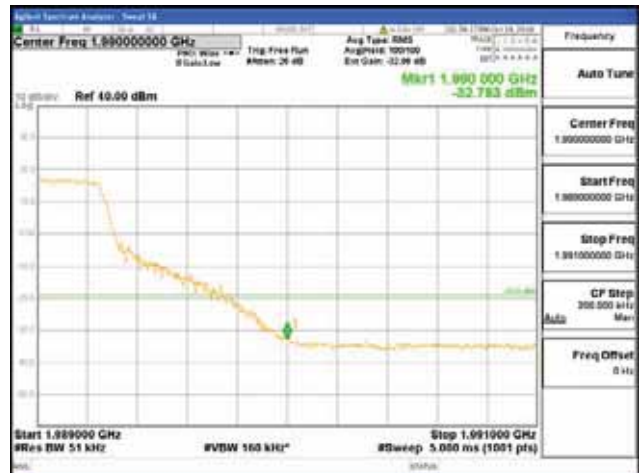

CTK Co., Ltd.
(Ho-dong), 113, Yejik-ro, Cheoin-gu,
Yongin-si, Gyeonggi-do, Korea
Tel: +82-31-339-9970
Fax: +82-31-624-9501

Report No.:
CTK-2018-03328
Page (1257) / (1312)
Pages

64QAM

256QAM