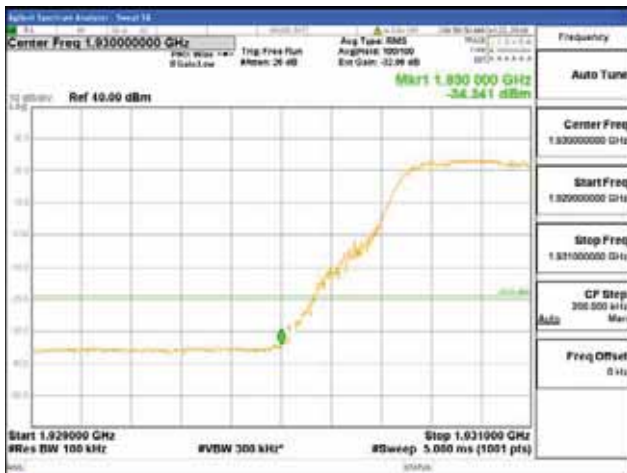

Report No.:  
 CTK-2018-03328  
 Page (1221) / (1312)  
 Pages

64QAM

256QAM

**ANT 4**  
**Band 2, BW 10MHz, Single carrier, 4TX**

**QPSK**

**16QAM**

64QAM

256QAM