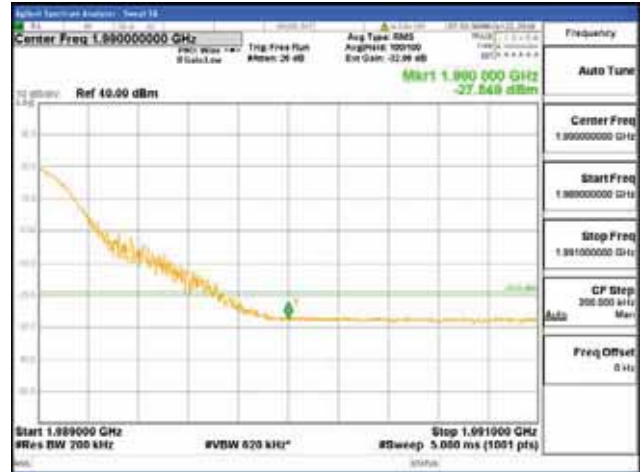

CTK Co., Ltd.
(Ho-dong), 113, Yejik-ro, Cheoin-gu,
Yongin-si, Gyeonggi-do, Korea
Tel: +82-31-339-9970
Fax: +82-31-624-9501

Report No.:
CTK-2018-03328
Page (1235) / (1312)
Pages

64QAM