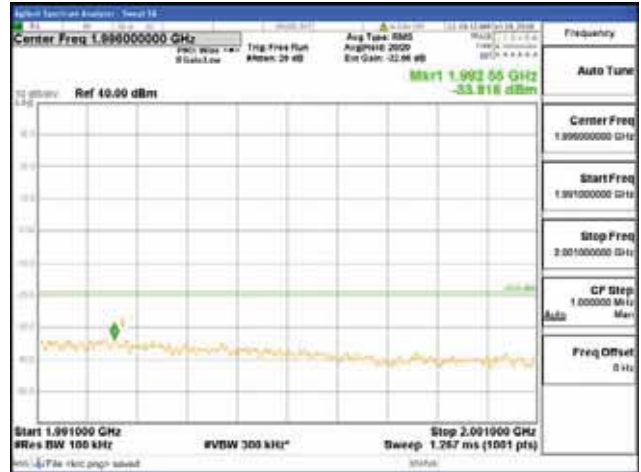

1991 MHz - 2001 MHz