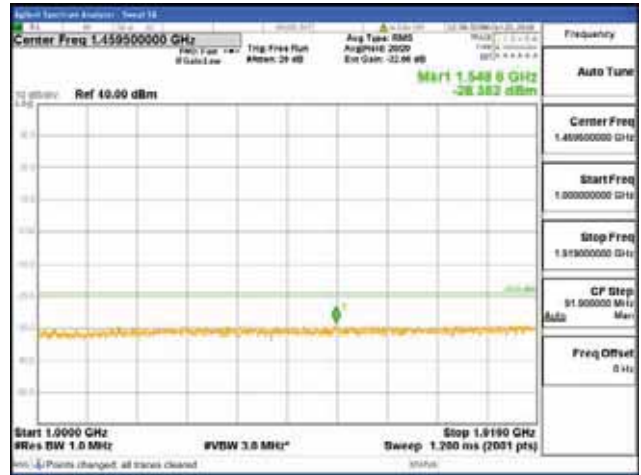

Report No.:
 CTK-2018-03328
 Page (1166) / (1312)
 Pages

[256QAM]

9 kHz - 150 kHz

150 kHz - 30 MHz

30 MHz - 1000 MHz

1000 MHz - 1919 MHz

CTK Co., Ltd.
 (Ho-dong), 113, Yejik-ro, Cheoin-gu,
 Yongin-si, Gyeonggi-do, Korea
 Tel: +82-31-339-9970
 Fax: +82-31-624-9501