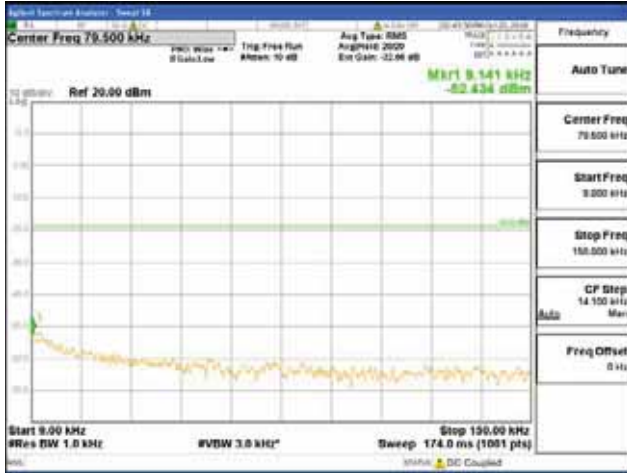

CTK Co., Ltd.
(Ho-dong), 113, Yejik-ro, Cheoin-gu,
Yongin-si, Gyeonggi-do, Korea
Tel: +82-31-339-9970
Fax: +82-31-624-9501

Report No.:
CTK-2018-03328
Page (1146) / (1312)
Pages

[16QAM]

9 kHz - 150 kHz