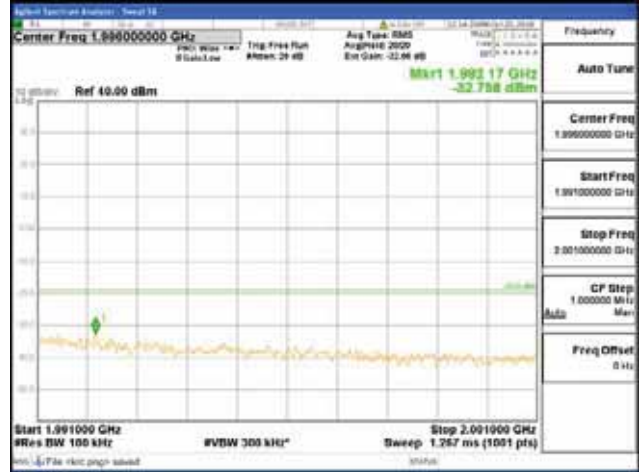

1991 MHz - 2001 MHz