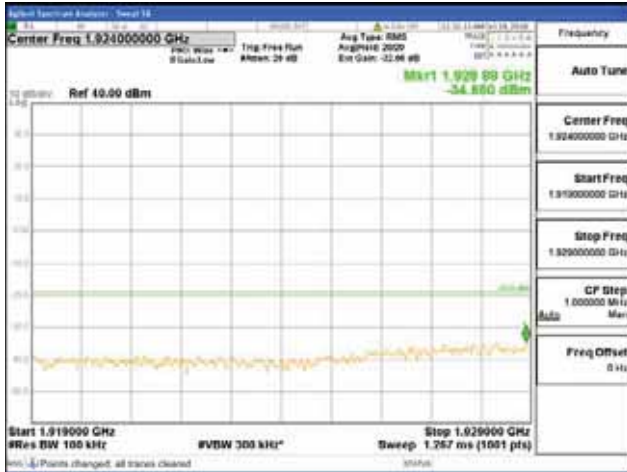

CTK Co., Ltd.
(Ho-dong), 113, Yejik-ro, Cheoin-gu,
Yongin-si, Gyeonggi-do, Korea
Tel: +82-31-339-9970
Fax: +82-31-624-9501

Report No.:
CTK-2018-03328
Page (1121) / (1312)
Pages

1919 MHz - 1929 MHz