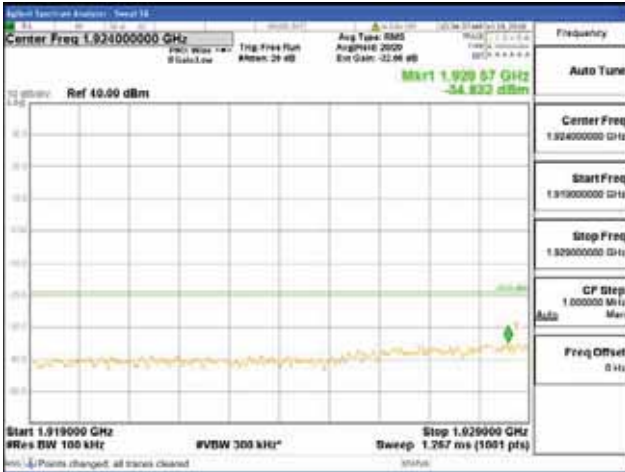

CTK Co., Ltd.
(Ho-dong), 113, Yejik-ro, Cheoin-gu,
Yongin-si, Gyeonggi-do, Korea
Tel: +82-31-339-9970
Fax: +82-31-624-9501

Report No.:
CTK-2018-03328
Page (1119) / (1312)
Pages

1919 MHz - 1929 MHz