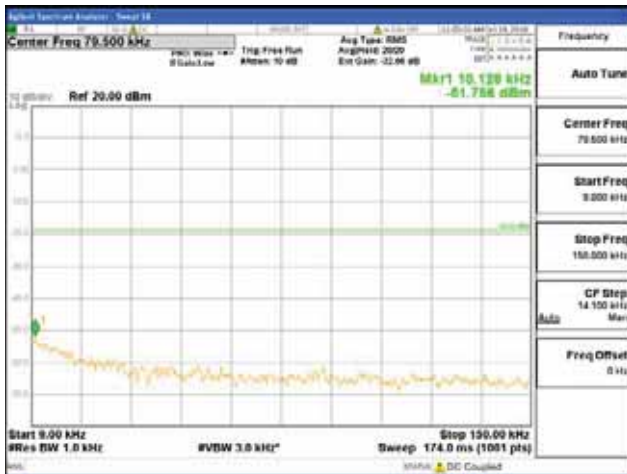

CTK Co., Ltd.
(Ho-dong), 113, Yejik-ro, Cheoin-gu,
Yongin-si, Gyeonggi-do, Korea
Tel: +82-31-339-9970
Fax: +82-31-624-9501

Report No.:
CTK-2018-03328
Page (1110) / (1312)
Pages

[256QAM]

9 kHz - 150 kHz