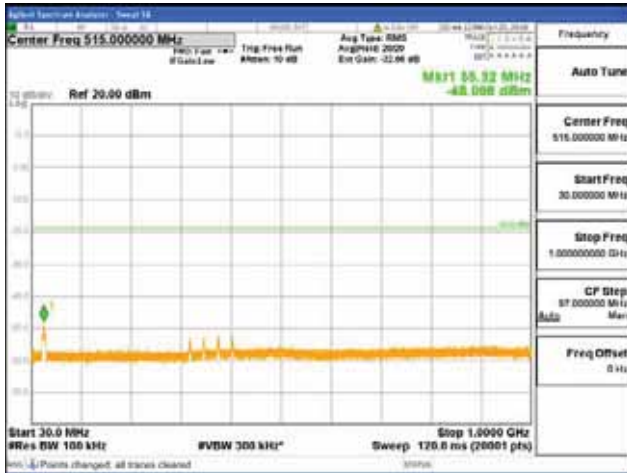

[16QAM]

9 kHz - 150 kHz

150 kHz - 30 MHz

30 MHz - 1000 MHz

1000 MHz - 1919 MHz

CTK Co., Ltd.
 (Ho-dong), 113, Yejik-ro, Cheoin-gu,
 Yongin-si, Gyeonggi-do, Korea
 Tel: +82-31-339-9970
 Fax: +82-31-624-9501