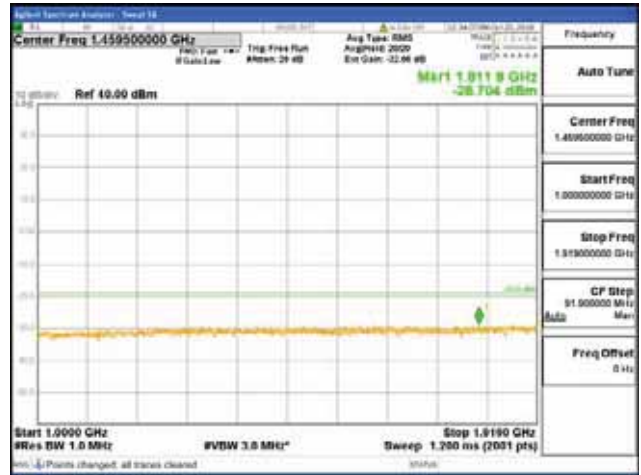

Report No.:
 CTK-2018-03328
 Page (1148) / (1312)
 Pages

[64QAM]

9 kHz - 150 kHz

150 kHz - 30 MHz

30 MHz - 1000 MHz

1000 MHz - 1919 MHz

CTK Co., Ltd.
 (Ho-dong), 113, Yejik-ro, Cheoin-gu,
 Yongin-si, Gyeonggi-do, Korea
 Tel: +82-31-339-9970
 Fax: +82-31-624-9501