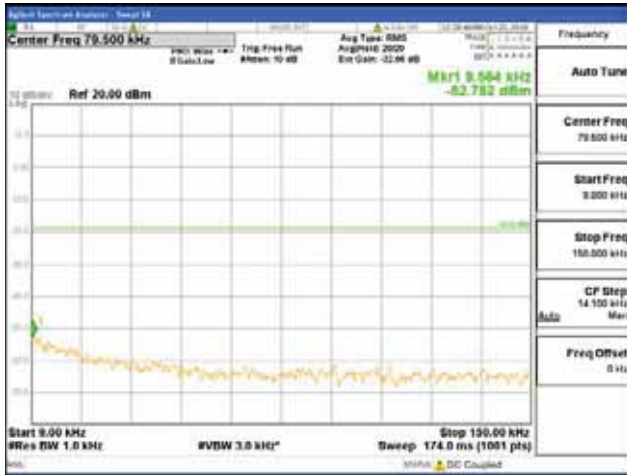

CTK Co., Ltd.
(Ho-dong), 113, Yejik-ro, Cheoin-gu,
Yongin-si, Gyeonggi-do, Korea
Tel: +82-31-339-9970
Fax: +82-31-624-9501

Report No.:
CTK-2018-03328
Page (1158) / (1312)
Pages

[256QAM]

9 kHz - 150 kHz