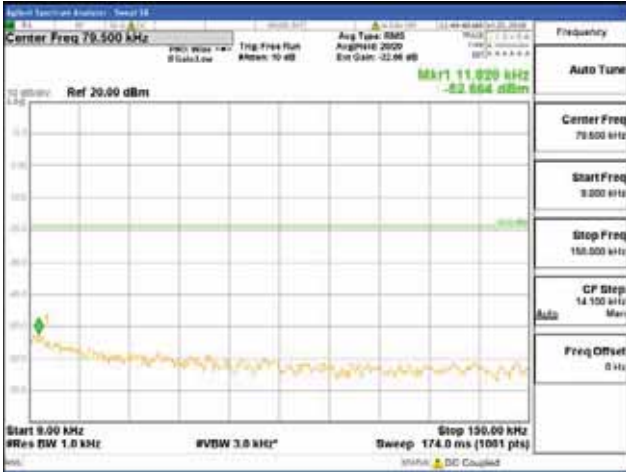

CTK Co., Ltd.
(Ho-dong), 113, Yejik-ro, Cheoin-gu,
Yongin-si, Gyeonggi-do, Korea
Tel: +82-31-339-9970
Fax: +82-31-624-9501

Report No.:
CTK-2018-03328
Page (1184) / (1312)
Pages

Band 2, BW 5MHz + BW 5MHz, Multi carrier(Non-Contiguous), 4TX, Top
[QPSK]

9 kHz - 150 kHz