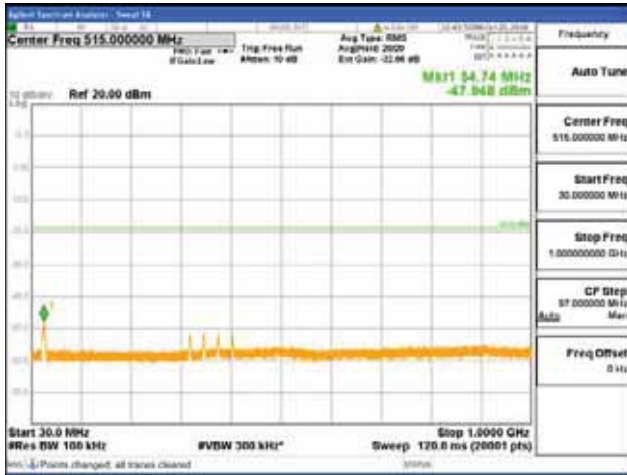

Report No.:
 CTK-2018-03328
 Page (1164) / (1312)
 Pages

[64QAM]

9 kHz - 150 kHz

150 kHz - 30 MHz

30 MHz - 1000 MHz

1000 MHz - 1919 MHz

CTK Co., Ltd.
 (Ho-dong), 113, Yejik-ro, Cheoin-gu,
 Yongin-si, Gyeonggi-do, Korea
 Tel: +82-31-339-9970
 Fax: +82-31-624-9501