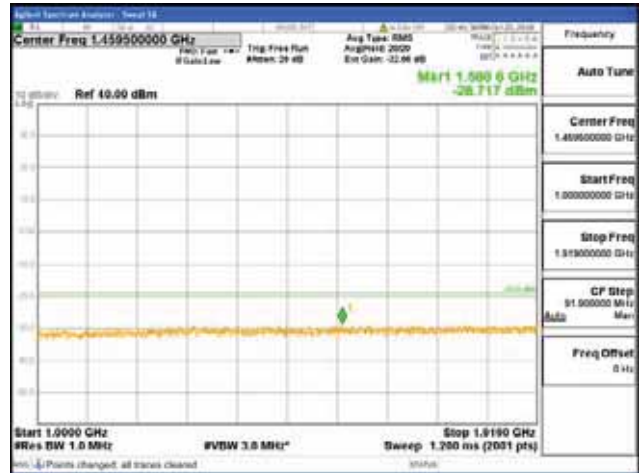

[16QAM]

9 kHz - 150 kHz

150 kHz - 30 MHz

30 MHz - 1000 MHz

1000 MHz - 1919 MHz

CTK Co., Ltd.
 (Ho-dong), 113, Yejik-ro, Cheoin-gu,
 Yongin-si, Gyeonggi-do, Korea
 Tel: +82-31-339-9970
 Fax: +82-31-624-9501