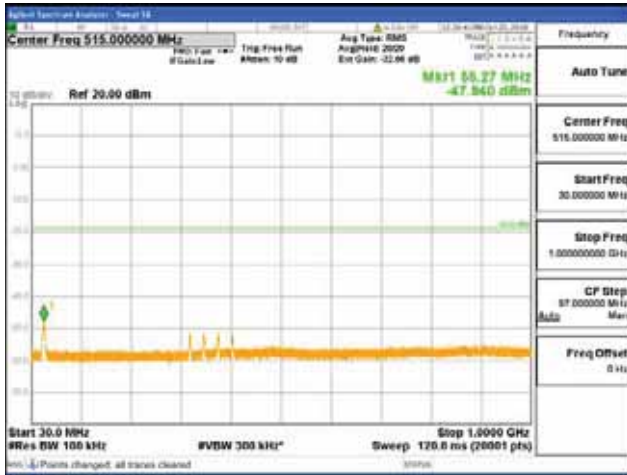

Report No.:
 CTK-2018-03328
 Page (1174) / (1312)
 Pages

[256QAM]

9 kHz - 150 kHz

150 kHz - 30 MHz

30 MHz - 1000 MHz

1000 MHz - 1919 MHz

CTK Co., Ltd.
 (Ho-dong), 113, Yejik-ro, Cheoin-gu,
 Yongin-si, Gyeonggi-do, Korea
 Tel: +82-31-339-9970
 Fax: +82-31-624-9501