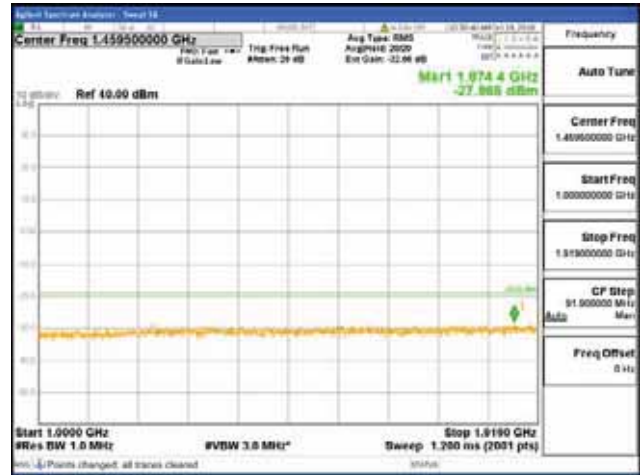

[256QAM]

9 kHz - 150 kHz

150 kHz - 30 MHz

30 MHz - 1000 MHz

1000 MHz - 1919 MHz

CTK Co., Ltd.
 (Ho-dong), 113, Yejik-ro, Cheoin-gu,
 Yongin-si, Gyeonggi-do, Korea
 Tel: +82-31-339-9970
 Fax: +82-31-624-9501