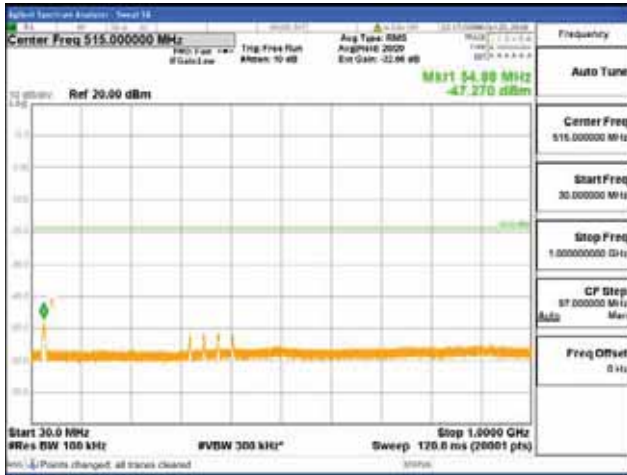

Report No.:
 CTK-2018-03328
 Page (1188) / (1312)
 Pages

[64QAM]

9 kHz - 150 kHz

150 kHz - 30 MHz

30 MHz - 1000 MHz

1000 MHz - 1919 MHz

CTK Co., Ltd.
 (Ho-dong), 113, Yejik-ro, Cheoin-gu,
 Yongin-si, Gyeonggi-do, Korea
 Tel: +82-31-339-9970
 Fax: +82-31-624-9501