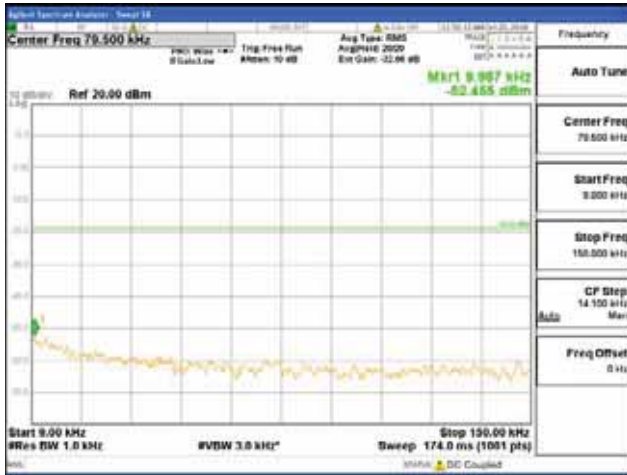

CTK Co., Ltd.
(Ho-dong), 113, Yejik-ro, Cheoin-gu,
Yongin-si, Gyeonggi-do, Korea
Tel: +82-31-339-9970
Fax: +82-31-624-9501

Report No.:
CTK-2018-03328
Page (1186) / (1312)
Pages

[16QAM]

9 kHz - 150 kHz