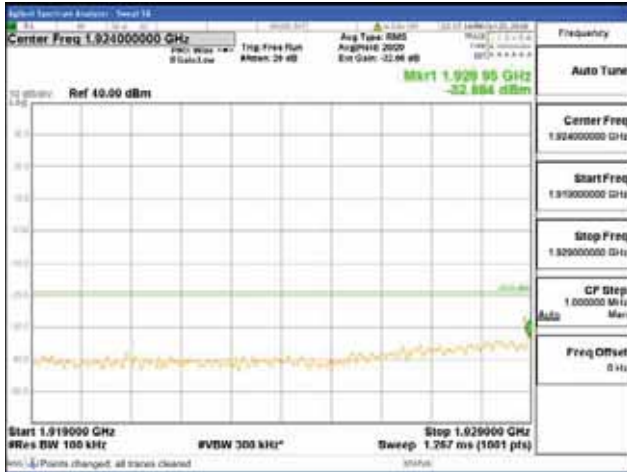

CTK Co., Ltd.
(Ho-dong), 113, Yejik-ro, Cheoin-gu,
Yongin-si, Gyeonggi-do, Korea
Tel: +82-31-339-9970
Fax: +82-31-624-9501

Report No.:
CTK-2018-03328
Page (1189) / (1312)
Pages

1919 MHz - 1929 MHz