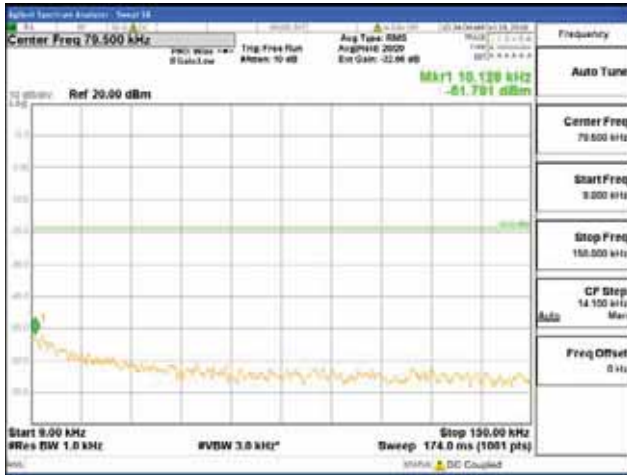

CTK Co., Ltd.
(Ho-dong), 113, Yejik-ro, Cheoin-gu,
Yongin-si, Gyeonggi-do, Korea
Tel: +82-31-339-9970
Fax: +82-31-624-9501

Report No.:
CTK-2018-03328
Page (1118) / (1312)
Pages

[256QAM]

9 kHz - 150 kHz