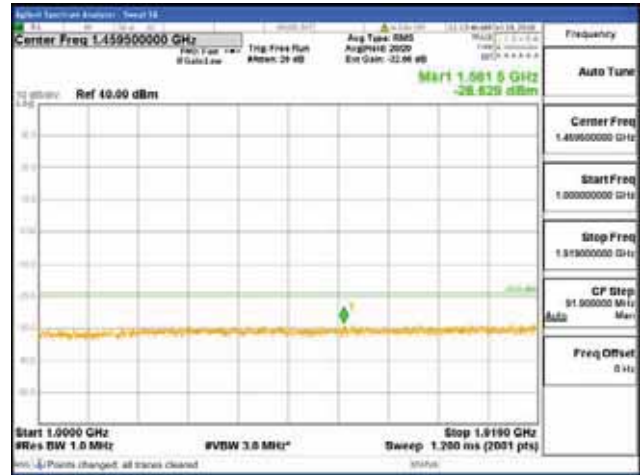

Report No.:
 CTK-2018-03328
 Page (1126) / (1312)
 Pages

[256QAM]

9 kHz - 150 kHz

150 kHz - 30 MHz

30 MHz - 1000 MHz

1000 MHz - 1919 MHz

CTK Co., Ltd.
 (Ho-dong), 113, Yejik-ro, Cheoin-gu,
 Yongin-si, Gyeonggi-do, Korea
 Tel: +82-31-339-9970
 Fax: +82-31-624-9501