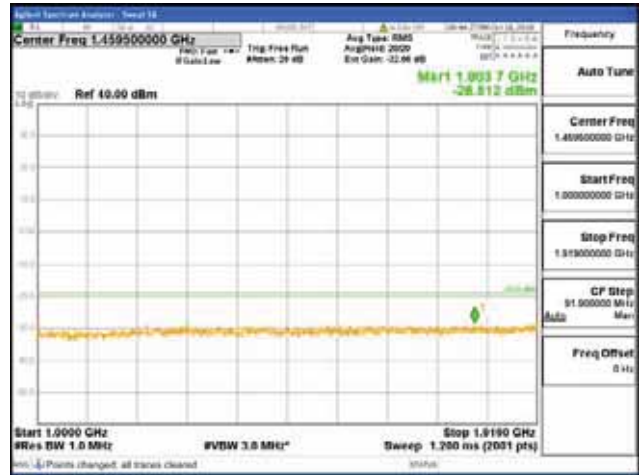

[16QAM]

9 kHz - 150 kHz

150 kHz - 30 MHz

30 MHz - 1000 MHz

1000 MHz - 1919 MHz

CTK Co., Ltd.
 (Ho-dong), 113, Yejik-ro, Cheoin-gu,
 Yongin-si, Gyeonggi-do, Korea
 Tel: +82-31-339-9970
 Fax: +82-31-624-9501