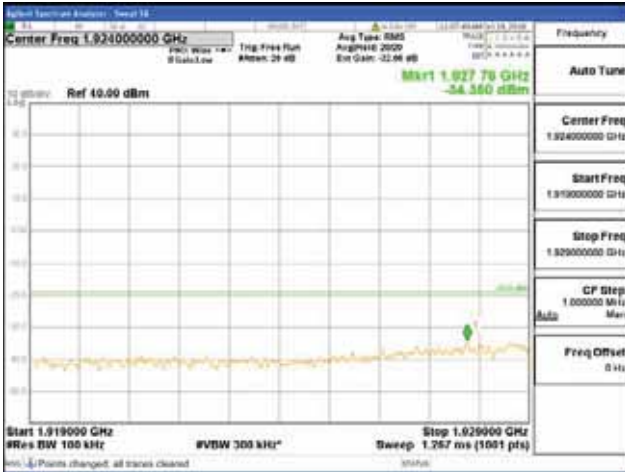

CTK Co., Ltd.
(Ho-dong), 113, Yejik-ro, Cheoin-gu,
Yongin-si, Gyeonggi-do, Korea
Tel: +82-31-339-9970
Fax: +82-31-624-9501

Report No.:
CTK-2018-03328
Page (1109) / (1312)
Pages

1919 MHz - 1929 MHz