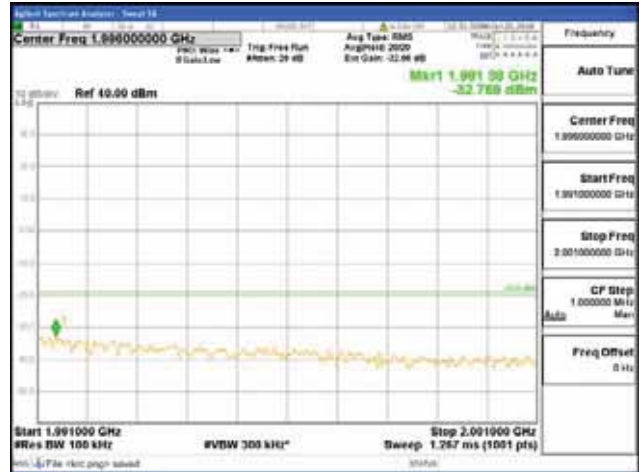

1991 MHz - 2001 MHz