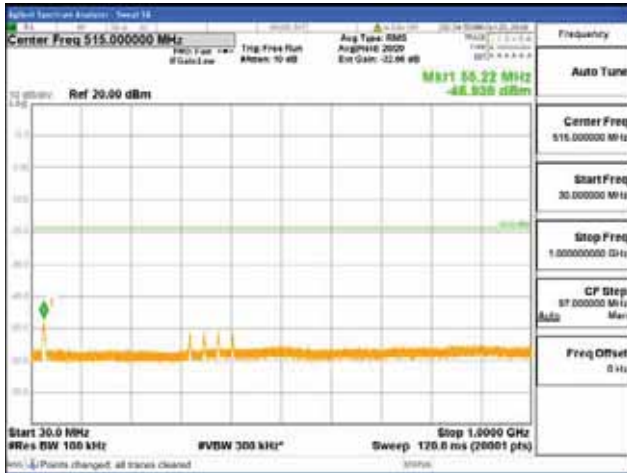

[16QAM]

9 kHz - 150 kHz

150 kHz - 30 MHz

30 MHz - 1000 MHz

1000 MHz - 1919 MHz

CTK Co., Ltd.
 (Ho-dong), 113, Yejik-ro, Cheoin-gu,
 Yongin-si, Gyeonggi-do, Korea
 Tel: +82-31-339-9970
 Fax: +82-31-624-9501