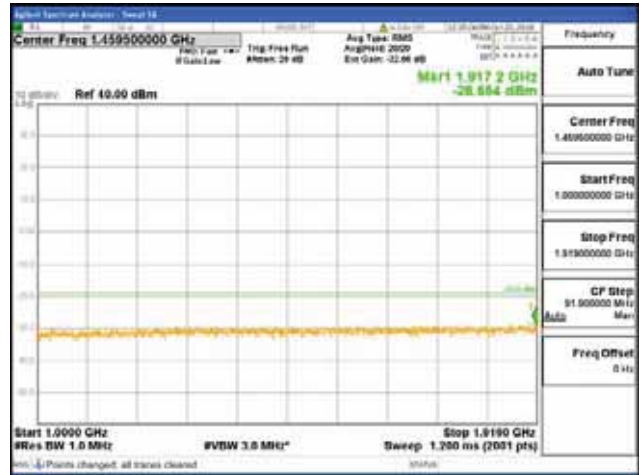

Report No.:
 CTK-2018-03328
 Page (1172) / (1312)
 Pages

[64QAM]

9 kHz - 150 kHz

150 kHz - 30 MHz

30 MHz - 1000 MHz

1000 MHz - 1919 MHz

CTK Co., Ltd.
 (Ho-dong), 113, Yejik-ro, Cheoin-gu,
 Yongin-si, Gyeonggi-do, Korea
 Tel: +82-31-339-9970
 Fax: +82-31-624-9501