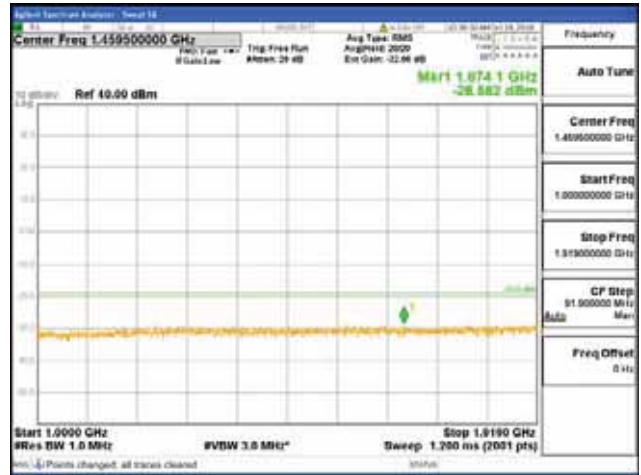

Report No.:
 CTK-2018-03328
 Page (1116) / (1312)
 Pages

[64QAM]

9 kHz - 150 kHz

150 kHz - 30 MHz

30 MHz - 1000 MHz

1000 MHz - 1919 MHz

CTK Co., Ltd.
 (Ho-dong), 113, Yejik-ro, Cheoin-gu,
 Yongin-si, Gyeonggi-do, Korea
 Tel: +82-31-339-9970
 Fax: +82-31-624-9501