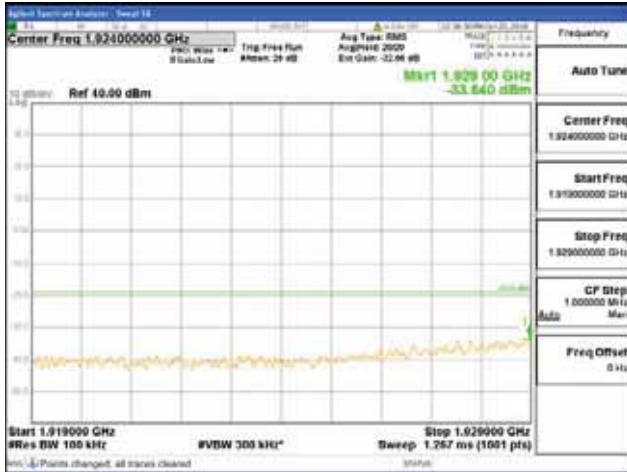

CTK Co., Ltd.
(Ho-dong), 113, Yejik-ro, Cheoin-gu,
Yongin-si, Gyeonggi-do, Korea
Tel: +82-31-339-9970
Fax: +82-31-624-9501

Report No.:
CTK-2018-03328
Page (1151) / (1312)
Pages

1919 MHz - 1929 MHz