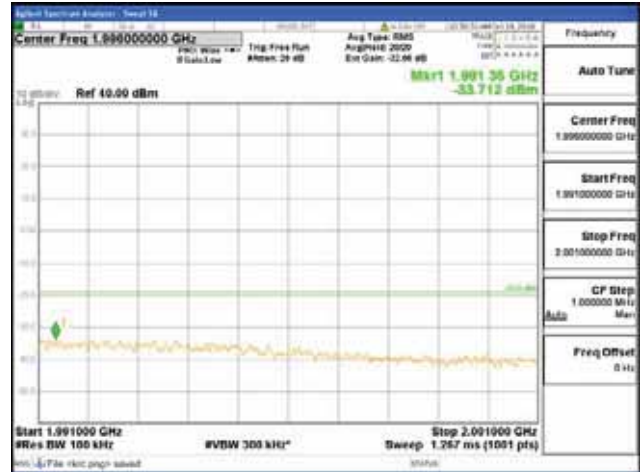

1991 MHz - 2001 MHz