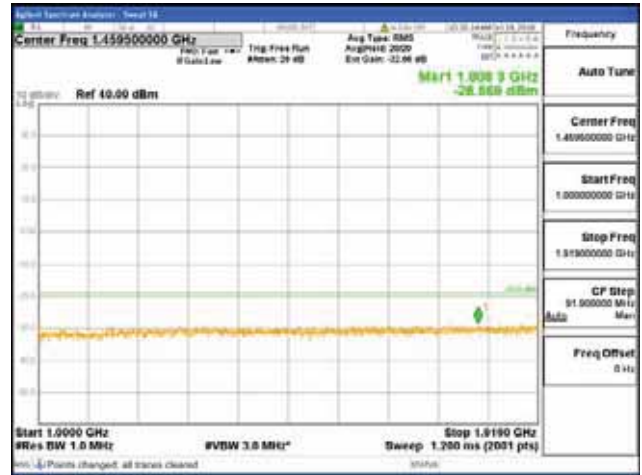

Report No.:
 CTK-2018-03328
 Page (1134) / (1312)
 Pages

[256QAM]

9 kHz - 150 kHz

150 kHz - 30 MHz

30 MHz - 1000 MHz

1000 MHz - 1919 MHz

CTK Co., Ltd.
 (Ho-dong), 113, Yejik-ro, Cheoin-gu,
 Yongin-si, Gyeonggi-do, Korea
 Tel: +82-31-339-9970
 Fax: +82-31-624-9501