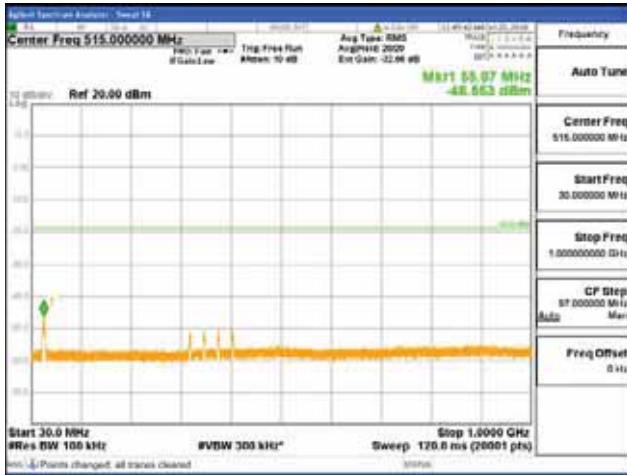

Report No.:
 CTK-2018-03328
 Page (1170) / (1312)
 Pages

[16QAM]

9 kHz - 150 kHz

150 kHz - 30 MHz

30 MHz - 1000 MHz

1000 MHz - 1919 MHz

CTK Co., Ltd.
 (Ho-dong), 113, Yejik-ro, Cheoin-gu,
 Yongin-si, Gyeonggi-do, Korea
 Tel: +82-31-339-9970
 Fax: +82-31-624-9501