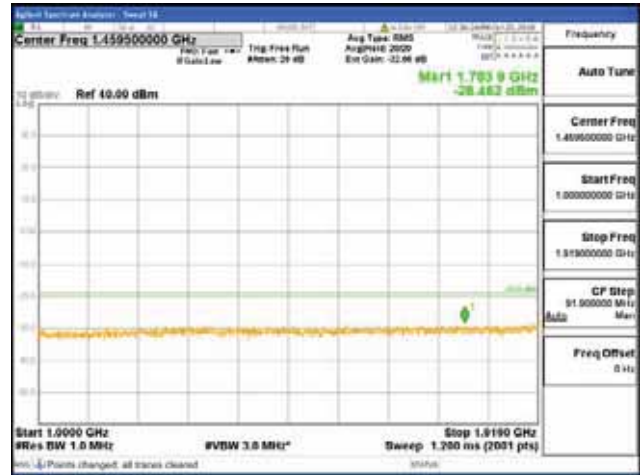

Report No.:
 CTK-2018-03328
 Page (1150) / (1312)
 Pages

[256QAM]

9 kHz - 150 kHz

150 kHz - 30 MHz

30 MHz - 1000 MHz

1000 MHz - 1919 MHz

CTK Co., Ltd.
 (Ho-dong), 113, Yejik-ro, Cheoin-gu,
 Yongin-si, Gyeonggi-do, Korea
 Tel: +82-31-339-9970
 Fax: +82-31-624-9501