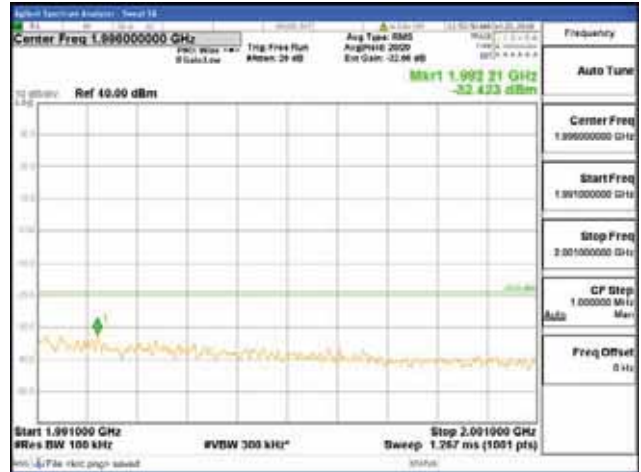

1991 MHz - 2001 MHz