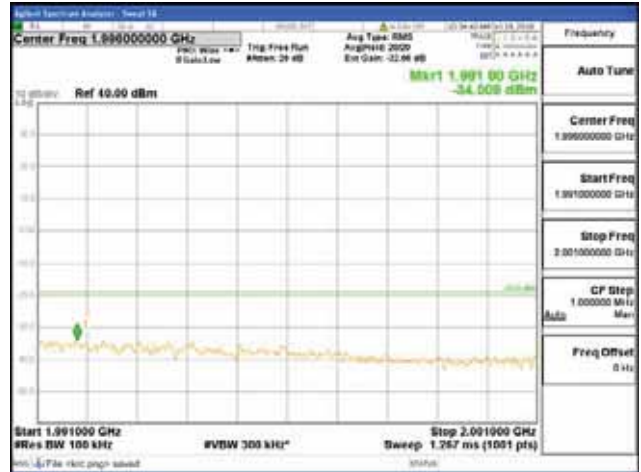

1991 MHz - 2001 MHz