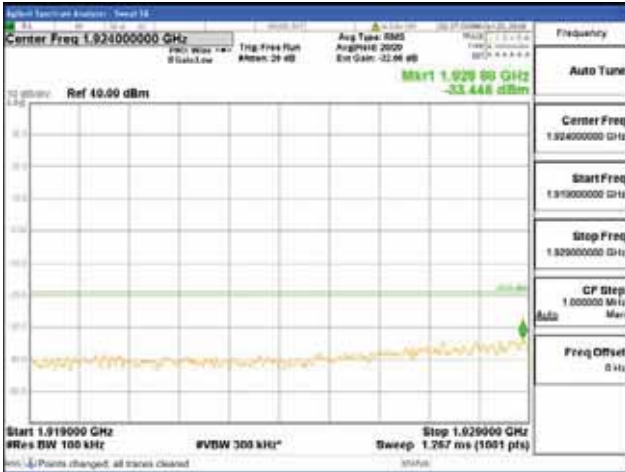

CTK Co., Ltd.
(Ho-dong), 113, Yejik-ro, Cheoin-gu,
Yongin-si, Gyeonggi-do, Korea
Tel: +82-31-339-9970
Fax: +82-31-624-9501

Report No.:
CTK-2018-03328
Page (1177) / (1312)
Pages

1919 MHz - 1929 MHz