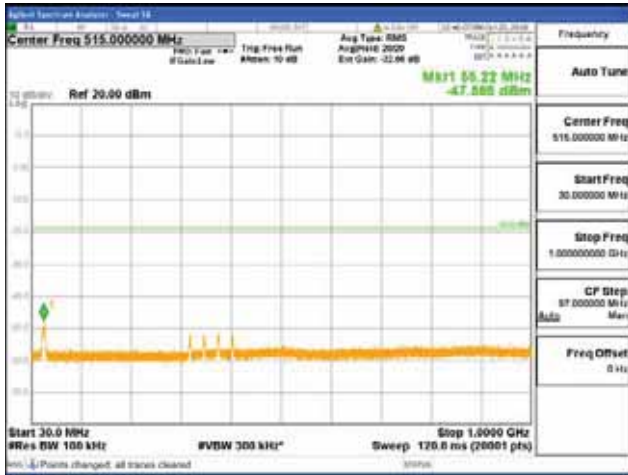

Report No.:
 CTK-2018-03328
 Page (1180) / (1312)
 Pages

[64QAM]

9 kHz - 150 kHz

150 kHz - 30 MHz

30 MHz - 1000 MHz

1000 MHz - 1919 MHz

CTK Co., Ltd.
 (Ho-dong), 113, Yejik-ro, Cheoin-gu,
 Yongin-si, Gyeonggi-do, Korea
 Tel: +82-31-339-9970
 Fax: +82-31-624-9501