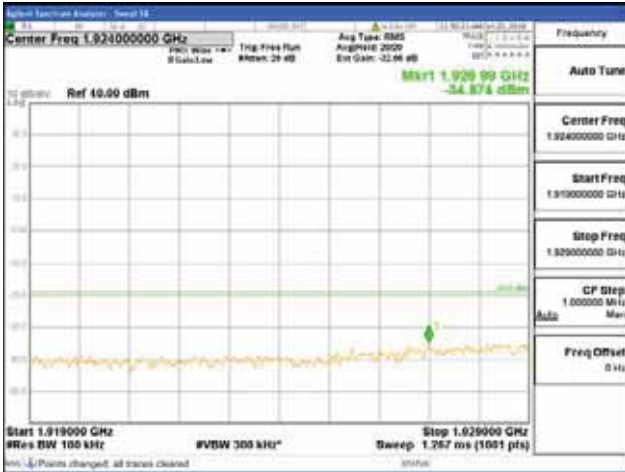

CTK Co., Ltd.
(Ho-dong), 113, Yejik-ro, Cheoin-gu,
Yongin-si, Gyeonggi-do, Korea
Tel: +82-31-339-9970
Fax: +82-31-624-9501

Report No.:
CTK-2018-03328
Page (1185) / (1312)
Pages

1919 MHz - 1929 MHz