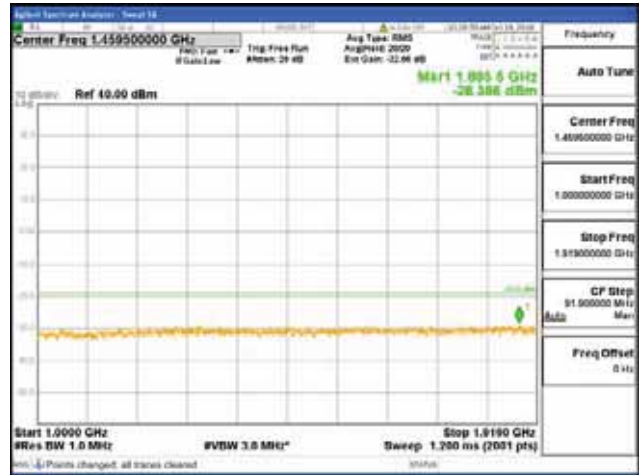

Report No.:
 CTK-2018-03328
 Page (1132) / (1312)
 Pages

[64QAM]

9 kHz - 150 kHz

150 kHz - 30 MHz

30 MHz - 1000 MHz

1000 MHz - 1919 MHz

CTK Co., Ltd.
 (Ho-dong), 113, Yejik-ro, Cheoin-gu,
 Yongin-si, Gyeonggi-do, Korea
 Tel: +82-31-339-9970
 Fax: +82-31-624-9501