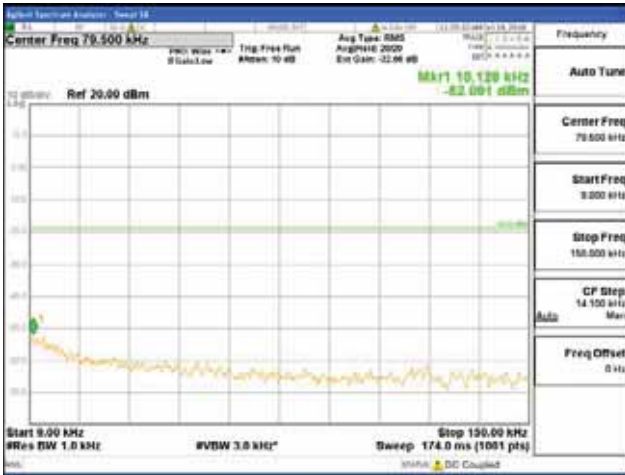

CTK Co., Ltd.
(Ho-dong), 113, Yejik-ro, Cheoin-gu,
Yongin-si, Gyeonggi-do, Korea
Tel: +82-31-339-9970
Fax: +82-31-624-9501

Report No.:
CTK-2018-03328
Page (1138) / (1312)
Pages

[16QAM]

9 kHz - 150 kHz