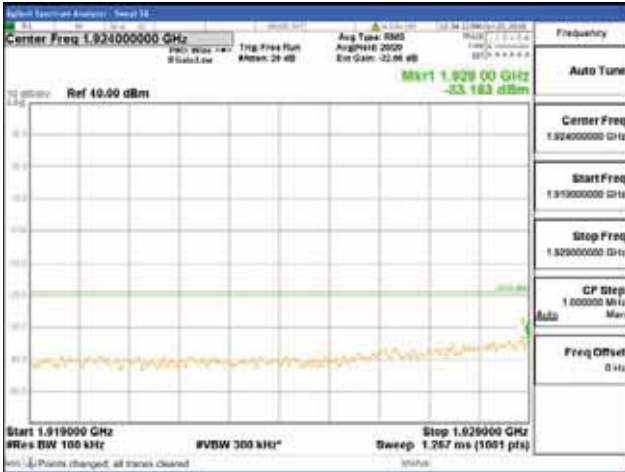

CTK Co., Ltd.
(Ho-dong), 113, Yejik-ro, Cheoin-gu,
Yongin-si, Gyeonggi-do, Korea
Tel: +82-31-339-9970
Fax: +82-31-624-9501

Report No.:
CTK-2018-03328
Page (1149) / (1312)
Pages

1919 MHz - 1929 MHz