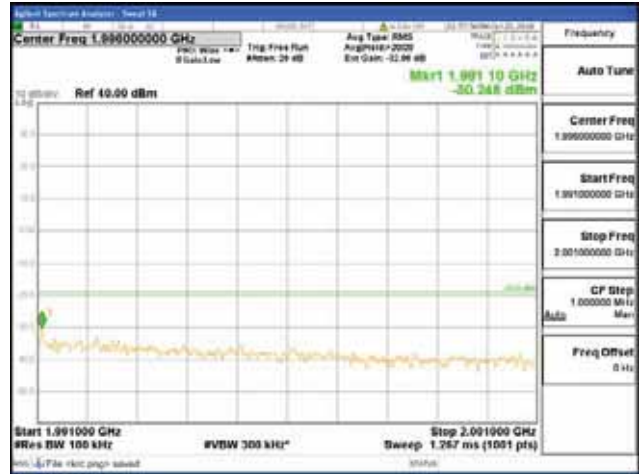

1991 MHz - 2001 MHz