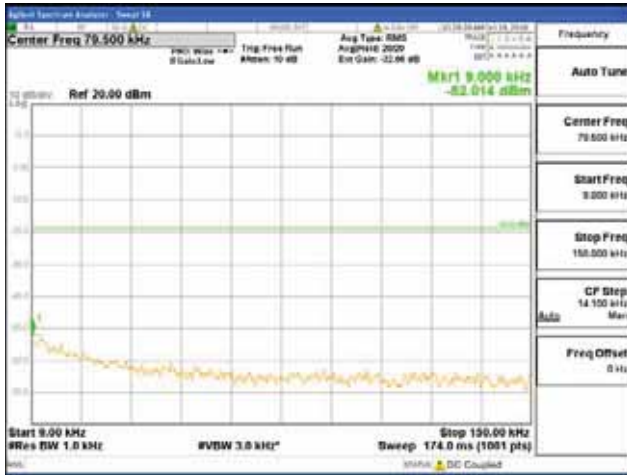

CTK Co., Ltd.
(Ho-dong), 113, Yejik-ro, Cheoin-gu,
Yongin-si, Gyeonggi-do, Korea
Tel: +82-31-339-9970
Fax: +82-31-624-9501

Report No.:
CTK-2018-03328
Page (1132) / (1312)
Pages

[64QAM]

9 kHz - 150 kHz