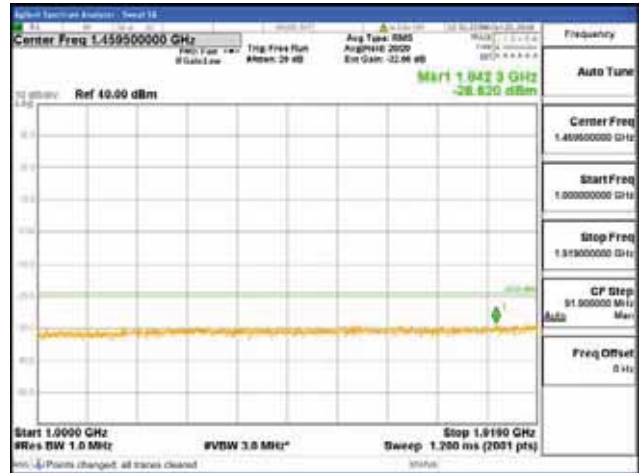

Report No.:
 CTK-2018-03328
 Page (1156) / (1312)
 Pages

[64QAM]

9 kHz - 150 kHz

150 kHz - 30 MHz

30 MHz - 1000 MHz

1000 MHz - 1919 MHz

CTK Co., Ltd.
 (Ho-dong), 113, Yejik-ro, Cheoin-gu,
 Yongin-si, Gyeonggi-do, Korea
 Tel: +82-31-339-9970
 Fax: +82-31-624-9501