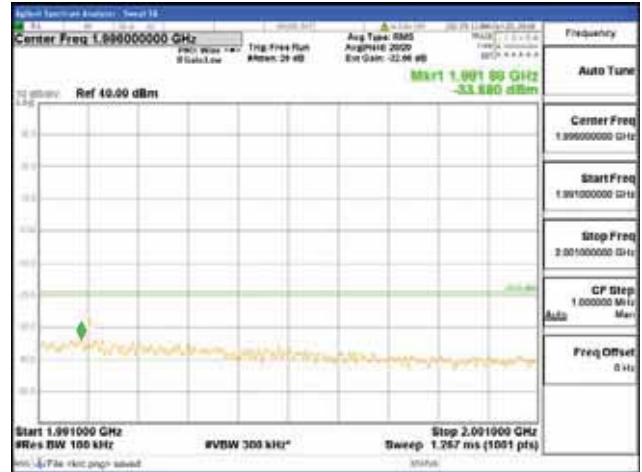

1991 MHz - 2001 MHz