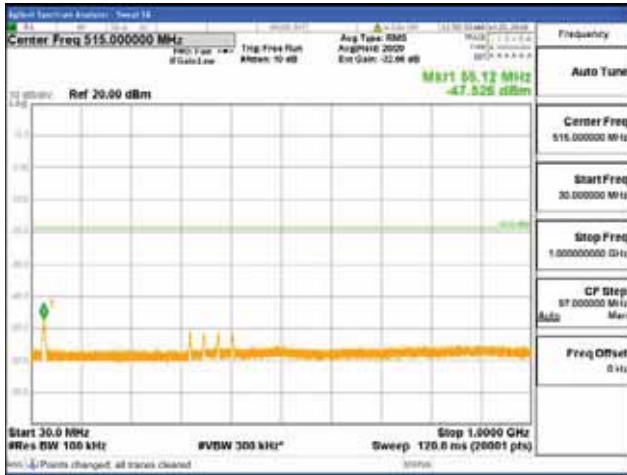

Report No.:
 CTK-2018-03328
 Page (1186) / (1312)
 Pages

[16QAM]

9 kHz - 150 kHz

150 kHz - 30 MHz

30 MHz - 1000 MHz

1000 MHz - 1919 MHz

CTK Co., Ltd.
 (Ho-dong), 113, Yejik-ro, Cheoin-gu,
 Yongin-si, Gyeonggi-do, Korea
 Tel: +82-31-339-9970
 Fax: +82-31-624-9501