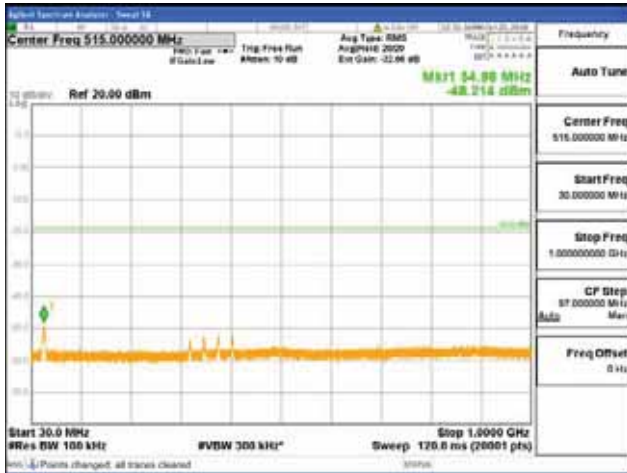

Report No.:
 CTK-2018-03328
 Page (1156) / (1312)
 Pages

[64QAM]

9 kHz - 150 kHz

150 kHz - 30 MHz

30 MHz - 1000 MHz

1000 MHz - 1919 MHz

CTK Co., Ltd.
 (Ho-dong), 113, Yejik-ro, Cheoin-gu,
 Yongin-si, Gyeonggi-do, Korea
 Tel: +82-31-339-9970
 Fax: +82-31-624-9501