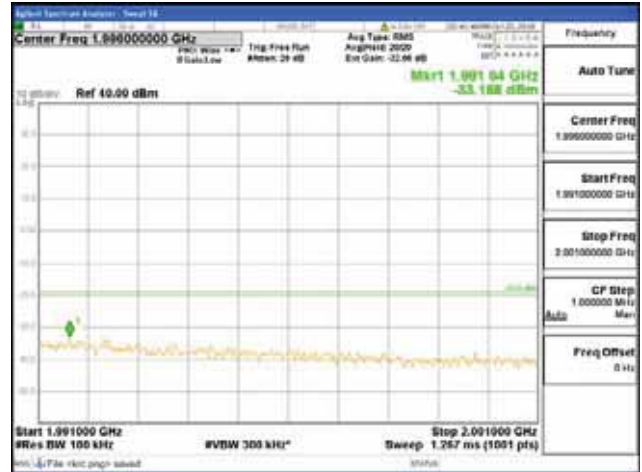

1991 MHz - 2001 MHz