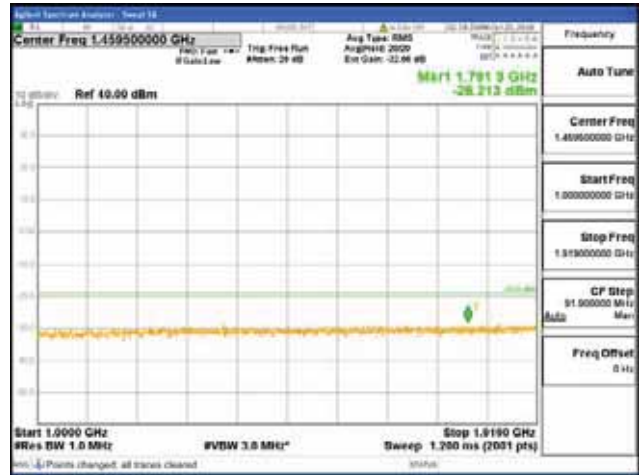

[16QAM]

9 kHz - 150 kHz

150 kHz - 30 MHz

30 MHz - 1000 MHz

1000 MHz - 1919 MHz

CTK Co., Ltd.
 (Ho-dong), 113, Yejik-ro, Cheoin-gu,
 Yongin-si, Gyeonggi-do, Korea
 Tel: +82-31-339-9970
 Fax: +82-31-624-9501