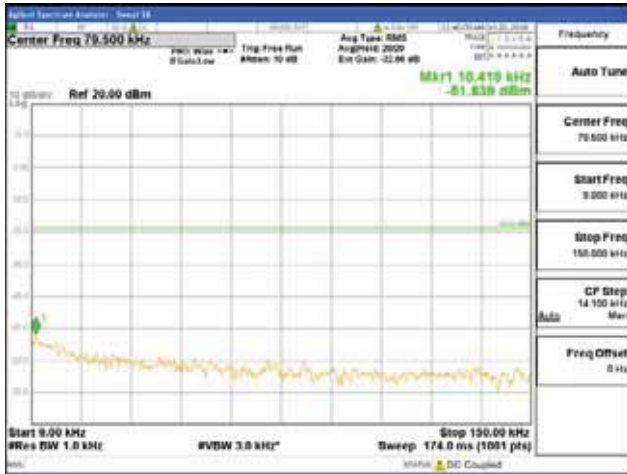

CTK Co., Ltd.
(Ho-dong), 113, Yejik-ro, Cheoin-gu,
Yongin-si, Gyeonggi-do, Korea
Tel: +82-31-339-9970
Fax: +82-31-624-9501

Report No.:
CTK-2018-03328
Page (1152) / (1312)
Pages

Band 2, BW 5MHz + BW 5MHz, Multi carrier(Non-Contiguous), 4TX, Top
[QPSK]

9 kHz - 150 kHz