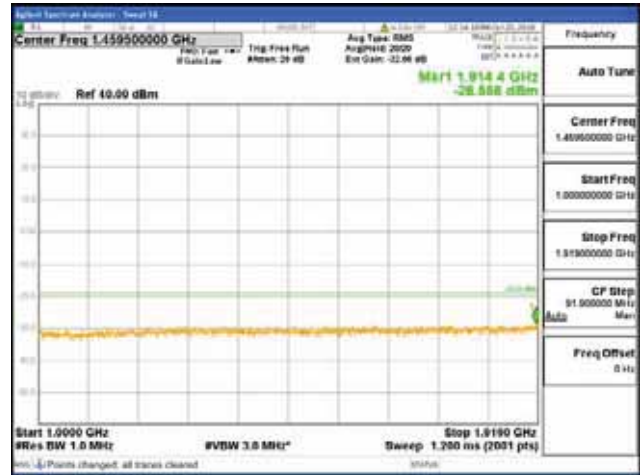

Report No.:
 CTK-2018-03328
 Page (1190) / (1312)
 Pages

[256QAM]

9 kHz - 150 kHz

150 kHz - 30 MHz

30 MHz - 1000 MHz

1000 MHz - 1919 MHz

CTK Co., Ltd.
 (Ho-dong), 113, Yejik-ro, Cheoin-gu,
 Yongin-si, Gyeonggi-do, Korea
 Tel: +82-31-339-9970
 Fax: +82-31-624-9501