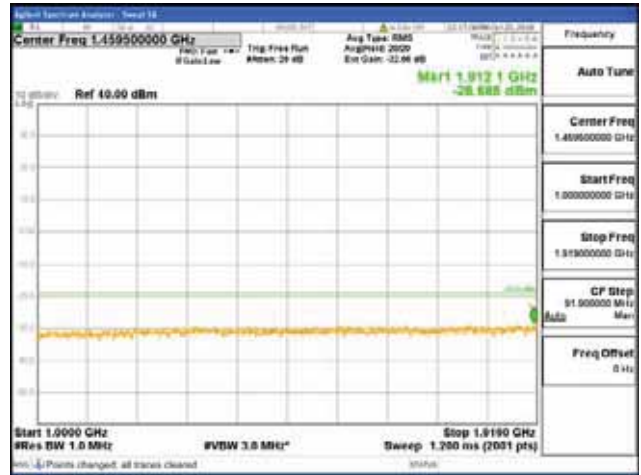

Report No.:
 CTK-2018-03328
 Page (1188) / (1312)
 Pages

[64QAM]

9 kHz - 150 kHz

150 kHz - 30 MHz

30 MHz - 1000 MHz

1000 MHz - 1919 MHz

CTK Co., Ltd.
 (Ho-dong), 113, Yejik-ro, Cheoin-gu,
 Yongin-si, Gyeonggi-do, Korea
 Tel: +82-31-339-9970
 Fax: +82-31-624-9501