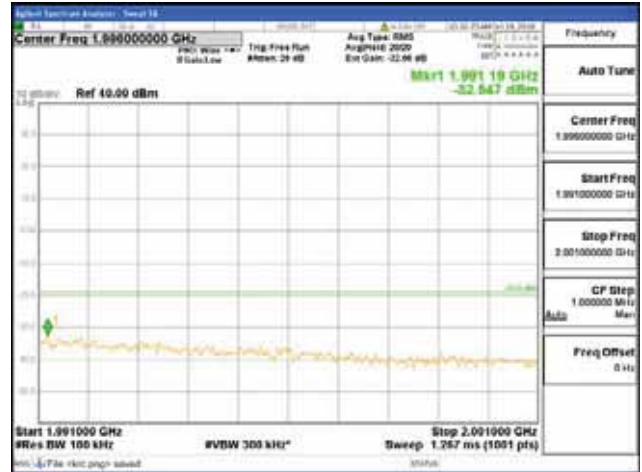

1991 MHz - 2001 MHz