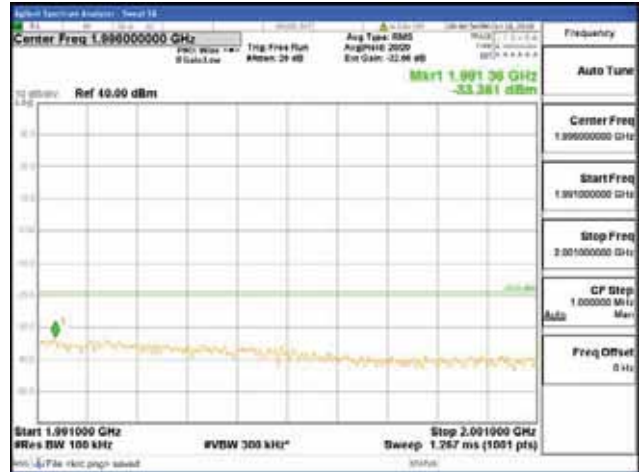

1991 MHz - 2001 MHz