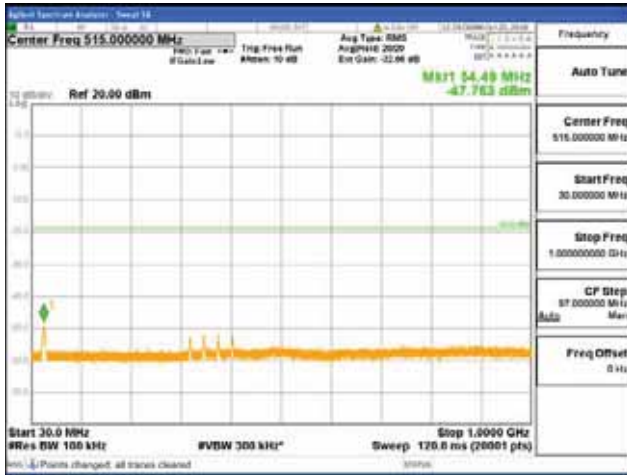

Report No.:
 CTK-2018-03328
 Page (1158) / (1312)
 Pages

[256QAM]

9 kHz - 150 kHz

150 kHz - 30 MHz

30 MHz - 1000 MHz

1000 MHz - 1919 MHz

CTK Co., Ltd.
 (Ho-dong), 113, Yejik-ro, Cheoin-gu,
 Yongin-si, Gyeonggi-do, Korea
 Tel: +82-31-339-9970
 Fax: +82-31-624-9501