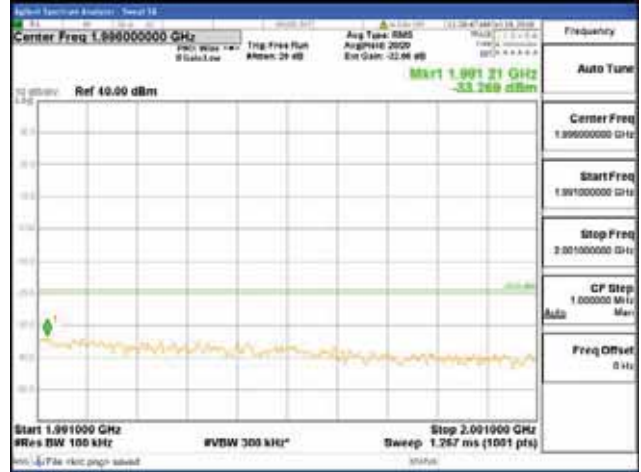

1991 MHz - 2001 MHz