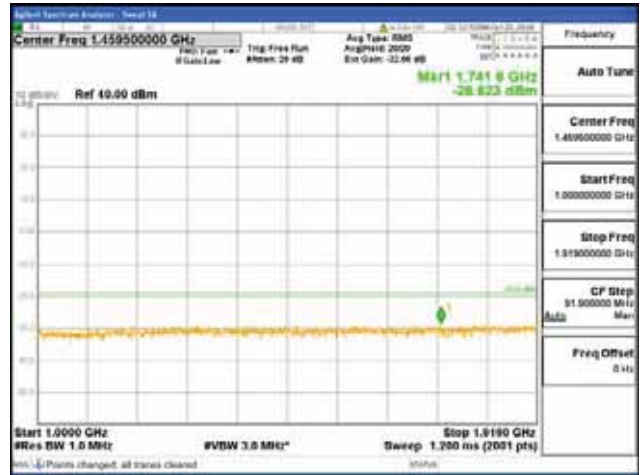

Report No.:
 CTK-2018-03328
 Page (1196) / (1312)
 Pages

[64QAM]

9 kHz - 150 kHz

150 kHz - 30 MHz

30 MHz - 1000 MHz

1000 MHz - 1919 MHz

CTK Co., Ltd.
 (Ho-dong), 113, Yejik-ro, Cheoin-gu,
 Yongin-si, Gyeonggi-do, Korea
 Tel: +82-31-339-9970
 Fax: +82-31-624-9501