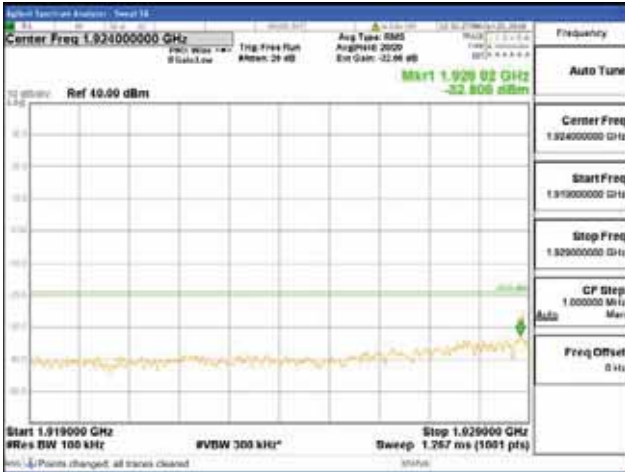

CTK Co., Ltd.
(Ho-dong), 113, Yejik-ro, Cheoin-gu,
Yongin-si, Gyeonggi-do, Korea
Tel: +82-31-339-9970
Fax: +82-31-624-9501

Report No.:
CTK-2018-03328
Page (1157) / (1312)
Pages

1919 MHz - 1929 MHz