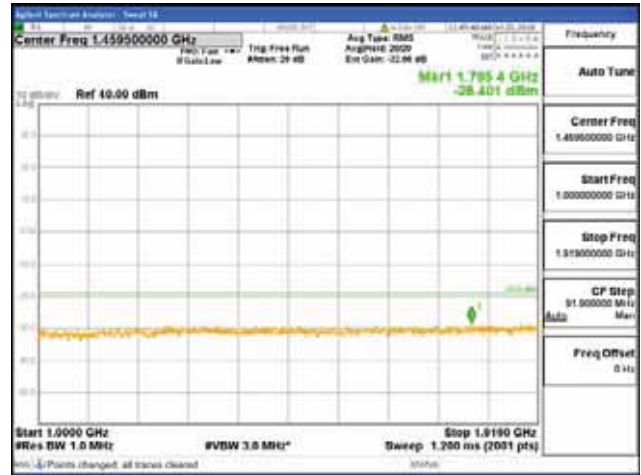

Report No.:
 CTK-2018-03328
 Page (1170) / (1312)
 Pages

[16QAM]

9 kHz - 150 kHz

150 kHz - 30 MHz

30 MHz - 1000 MHz

1000 MHz - 1919 MHz

CTK Co., Ltd.
 (Ho-dong), 113, Yejik-ro, Cheoin-gu,
 Yongin-si, Gyeonggi-do, Korea
 Tel: +82-31-339-9970
 Fax: +82-31-624-9501