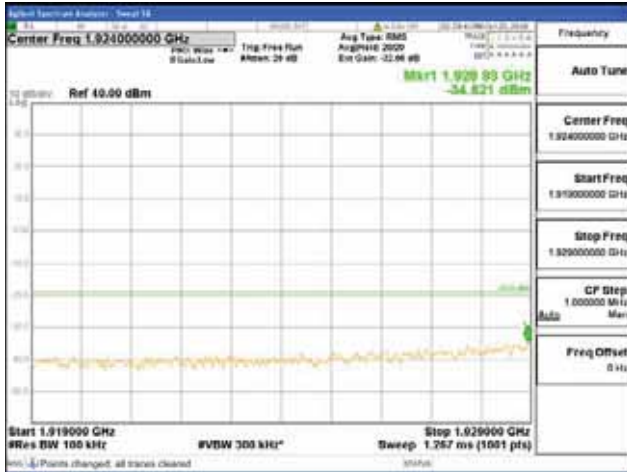

CTK Co., Ltd.
(Ho-dong), 113, Yejik-ro, Cheoin-gu,
Yongin-si, Gyeonggi-do, Korea
Tel: +82-31-339-9970
Fax: +82-31-624-9501

Report No.:
CTK-2018-03328
Page (1161) / (1312)
Pages

1919 MHz - 1929 MHz