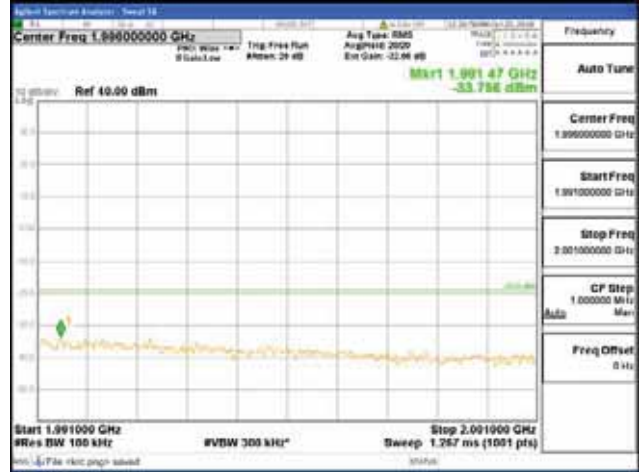

1991 MHz - 2001 MHz