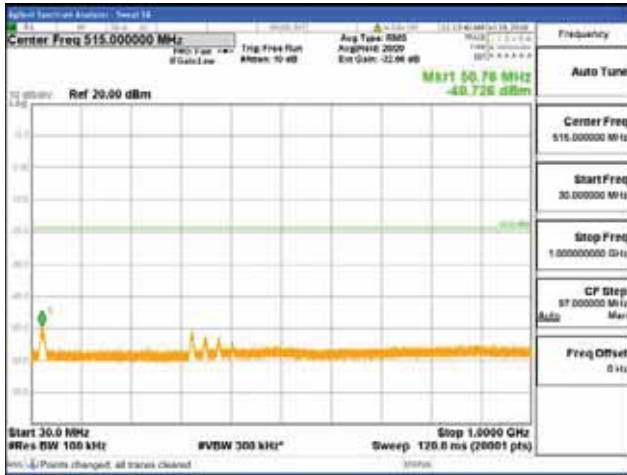

Report No.:
 CTK-2018-03328
 Page (1126) / (1312)
 Pages

[256QAM]

9 kHz - 150 kHz

150 kHz - 30 MHz

30 MHz - 1000 MHz

1000 MHz - 1919 MHz

CTK Co., Ltd.
 (Ho-dong), 113, Yejik-ro, Cheoin-gu,
 Yongin-si, Gyeonggi-do, Korea
 Tel: +82-31-339-9970
 Fax: +82-31-624-9501