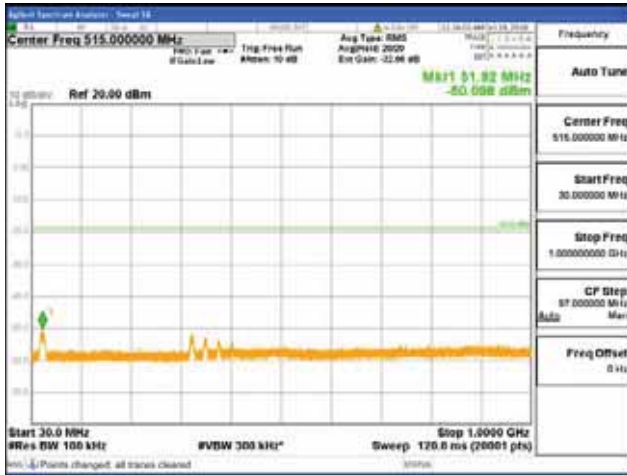

Report No.:
 CTK-2018-03328
 Page (1142) / (1312)
 Pages

[256QAM]

9 kHz - 150 kHz

150 kHz - 30 MHz

30 MHz - 1000 MHz

1000 MHz - 1919 MHz

CTK Co., Ltd.
 (Ho-dong), 113, Yejik-ro, Cheoin-gu,
 Yongin-si, Gyeonggi-do, Korea
 Tel: +82-31-339-9970
 Fax: +82-31-624-9501