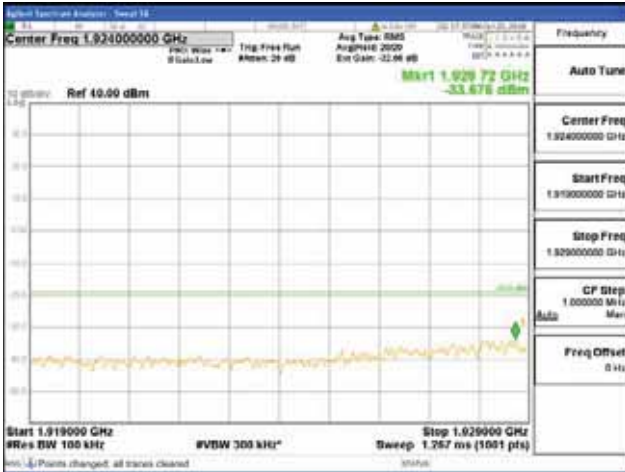

CTK Co., Ltd.
(Ho-dong), 113, Yejik-ro, Cheoin-gu,
Yongin-si, Gyeonggi-do, Korea
Tel: +82-31-339-9970
Fax: +82-31-624-9501

Report No.:
CTK-2018-03328
Page (1193) / (1312)
Pages

1919 MHz - 1929 MHz