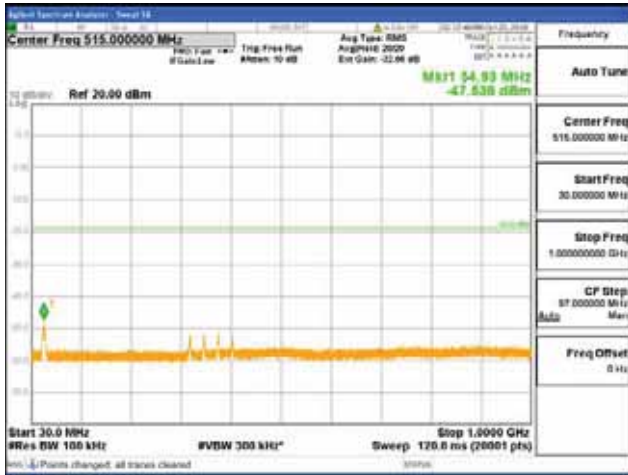

Report No.:
 CTK-2018-03328
 Page (1196) / (1312)
 Pages

[64QAM]

9 kHz - 150 kHz

150 kHz - 30 MHz

30 MHz - 1000 MHz

1000 MHz - 1919 MHz

CTK Co., Ltd.
 (Ho-dong), 113, Yejik-ro, Cheoin-gu,
 Yongin-si, Gyeonggi-do, Korea
 Tel: +82-31-339-9970
 Fax: +82-31-624-9501