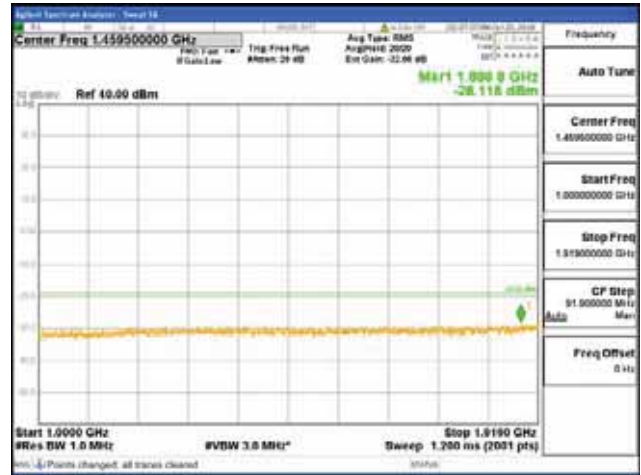

Report No.:
 CTK-2018-03328
 Page (1198) / (1312)
 Pages

[256QAM]

9 kHz - 150 kHz

150 kHz - 30 MHz

30 MHz - 1000 MHz

1000 MHz - 1919 MHz

CTK Co., Ltd.
 (Ho-dong), 113, Yejik-ro, Cheoin-gu,
 Yongin-si, Gyeonggi-do, Korea
 Tel: +82-31-339-9970
 Fax: +82-31-624-9501