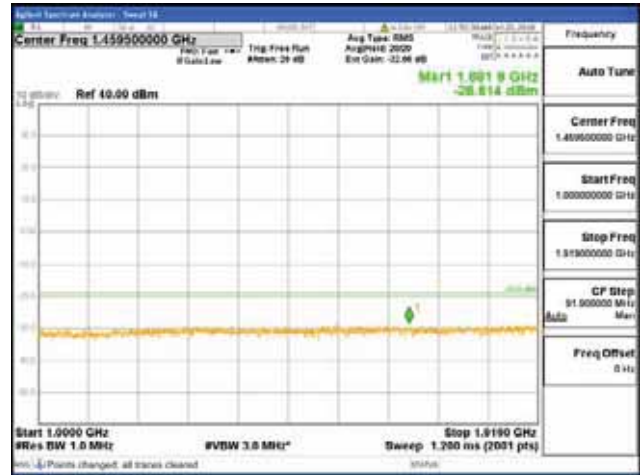

Report No.:
 CTK-2018-03328
 Page (1186) / (1312)
 Pages

[16QAM]

9 kHz - 150 kHz

150 kHz - 30 MHz

30 MHz - 1000 MHz

1000 MHz - 1919 MHz

CTK Co., Ltd.
 (Ho-dong), 113, Yejik-ro, Cheoin-gu,
 Yongin-si, Gyeonggi-do, Korea
 Tel: +82-31-339-9970
 Fax: +82-31-624-9501