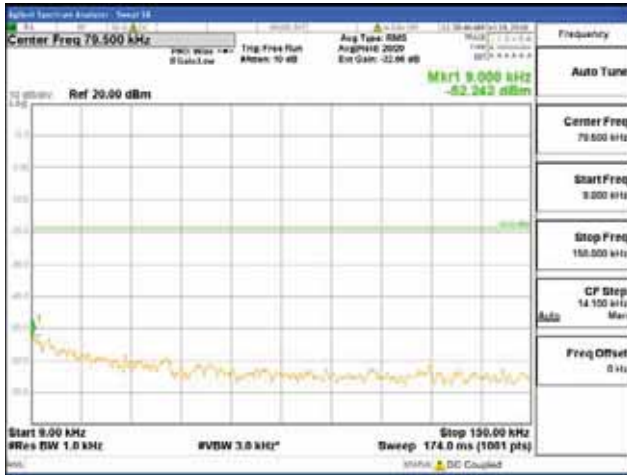

CTK Co., Ltd.
(Ho-dong), 113, Yejik-ro, Cheoin-gu,
Yongin-si, Gyeonggi-do, Korea
Tel: +82-31-339-9970
Fax: +82-31-624-9501

Report No.:
CTK-2018-03328
Page (1106) / (1312)
Pages

[16QAM]

9 kHz - 150 kHz