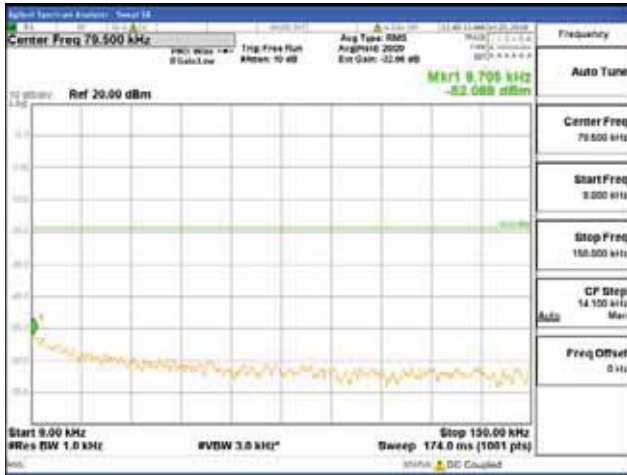

CTK Co., Ltd.
(Ho-dong), 113, Yejik-ro, Cheoin-gu,
Yongin-si, Gyeonggi-do, Korea
Tel: +82-31-339-9970
Fax: +82-31-624-9501

Report No.:
CTK-2018-03328
Page (1154) / (1312)
Pages

[16QAM]

9 kHz - 150 kHz