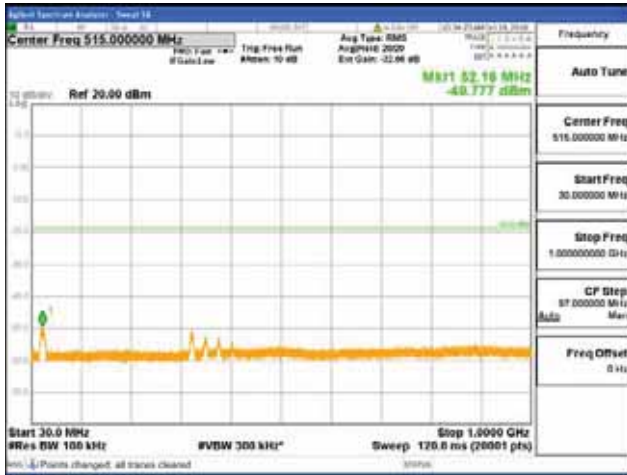

Report No.:
 CTK-2018-03328
 Page (1118) / (1312)
 Pages

[256QAM]

9 kHz - 150 kHz

150 kHz - 30 MHz

30 MHz - 1000 MHz

1000 MHz - 1919 MHz

CTK Co., Ltd.
 (Ho-dong), 113, Yejik-ro, Cheoin-gu,
 Yongin-si, Gyeonggi-do, Korea
 Tel: +82-31-339-9970
 Fax: +82-31-624-9501