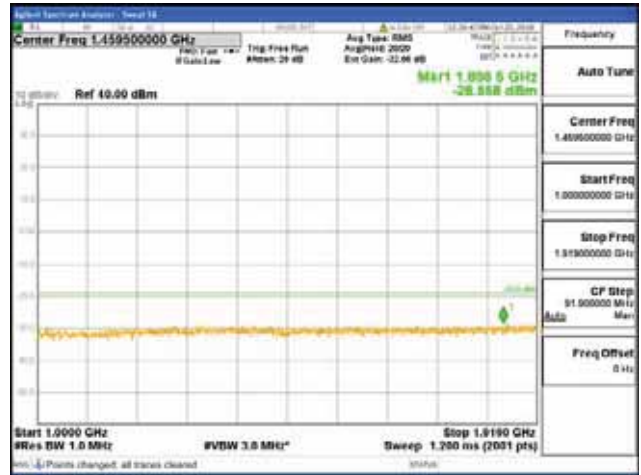

Report No.:
 CTK-2018-03328
 Page (1174) / (1312)
 Pages

[256QAM]

9 kHz - 150 kHz

150 kHz - 30 MHz

30 MHz - 1000 MHz

1000 MHz - 1919 MHz

CTK Co., Ltd.
 (Ho-dong), 113, Yejik-ro, Cheoin-gu,
 Yongin-si, Gyeonggi-do, Korea
 Tel: +82-31-339-9970
 Fax: +82-31-624-9501