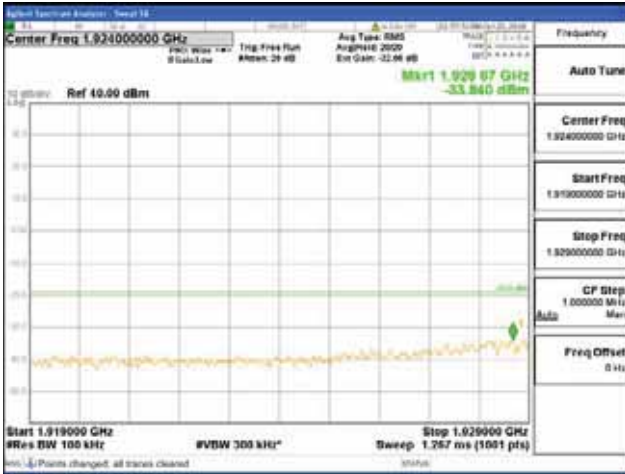

CTK Co., Ltd.
(Ho-dong), 113, Yejik-ro, Cheoin-gu,
Yongin-si, Gyeonggi-do, Korea
Tel: +82-31-339-9970
Fax: +82-31-624-9501

Report No.:
CTK-2018-03328
Page (1183) / (1312)
Pages

1919 MHz - 1929 MHz