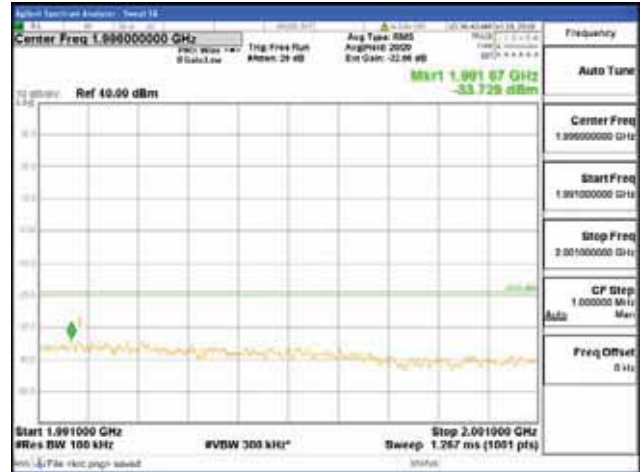

1991 MHz - 2001 MHz