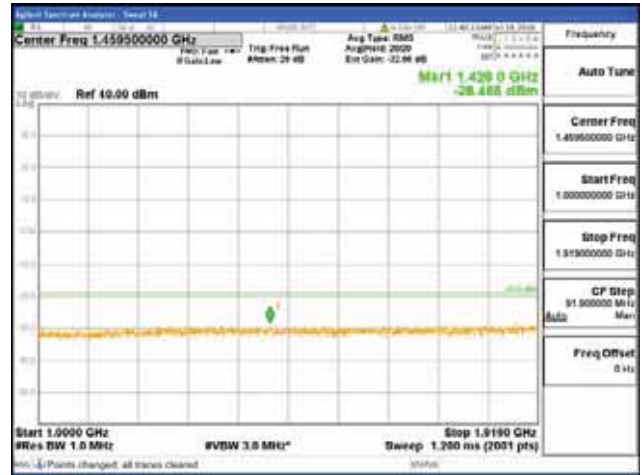

Report No.:
 CTK-2018-03328
 Page (1106) / (1312)
 Pages

[16QAM]

9 kHz - 150 kHz

150 kHz - 30 MHz

30 MHz - 1000 MHz

1000 MHz - 1919 MHz

CTK Co., Ltd.
 (Ho-dong), 113, Yejik-ro, Cheoin-gu,
 Yongin-si, Gyeonggi-do, Korea
 Tel: +82-31-339-9970
 Fax: +82-31-624-9501