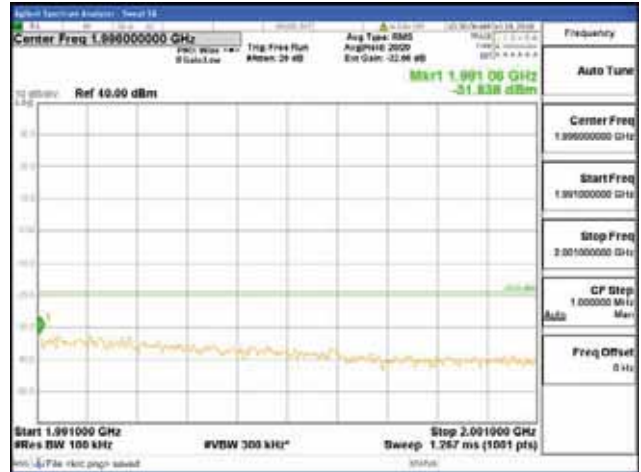

1991 MHz - 2001 MHz