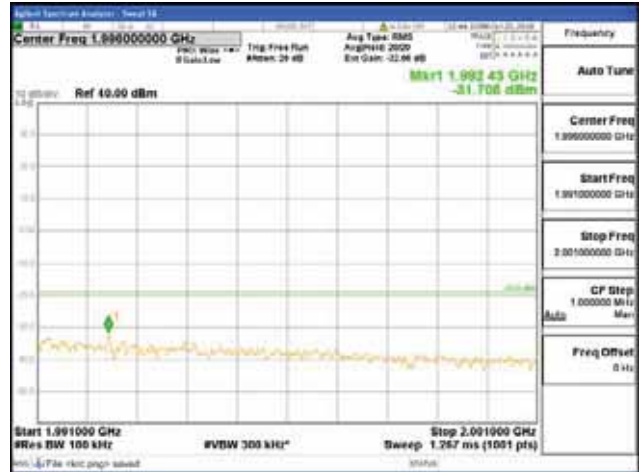

1991 MHz - 2001 MHz