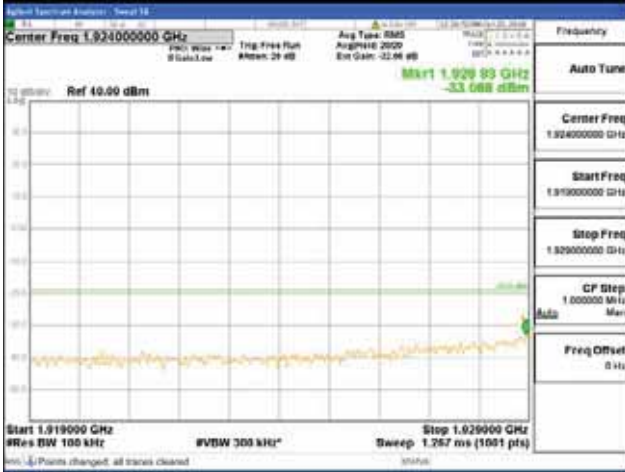

CTK Co., Ltd.
(Ho-dong), 113, Yejik-ro, Cheoin-gu,
Yongin-si, Gyeonggi-do, Korea
Tel: +82-31-339-9970
Fax: +82-31-624-9501

Report No.:
CTK-2018-03328
Page (1175) / (1312)
Pages

1919 MHz - 1929 MHz