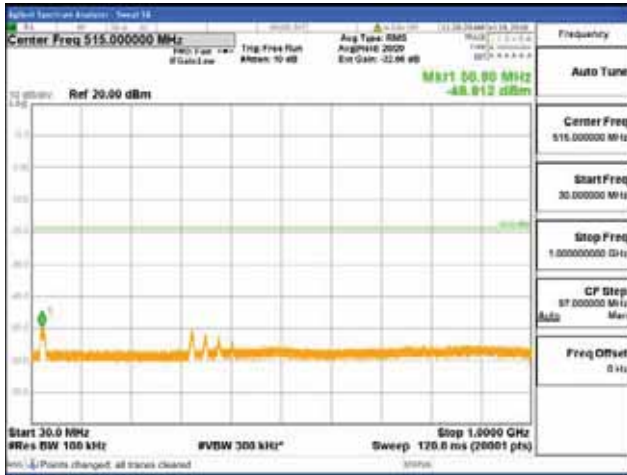

Report No.:
 CTK-2018-03328
 Page (1122) / (1312)
 Pages

[16QAM]

9 kHz - 150 kHz

150 kHz - 30 MHz

30 MHz - 1000 MHz

1000 MHz - 1919 MHz

CTK Co., Ltd.
 (Ho-dong), 113, Yejik-ro, Cheoin-gu,
 Yongin-si, Gyeonggi-do, Korea
 Tel: +82-31-339-9970
 Fax: +82-31-624-9501