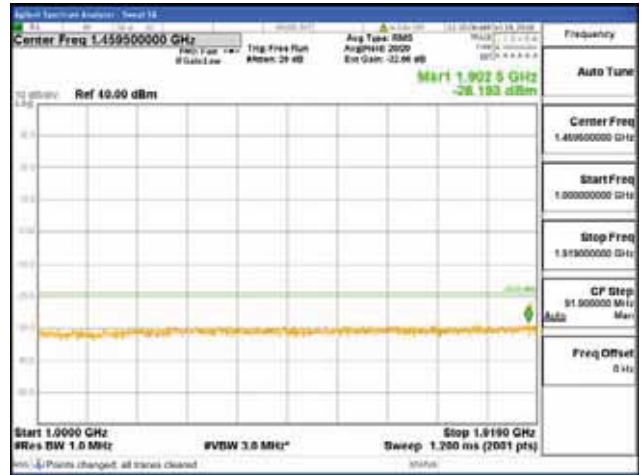

Report No.:
 CTK-2018-03328
 Page (1124) / (1312)
 Pages

[64QAM]

9 kHz - 150 kHz

150 kHz - 30 MHz

30 MHz - 1000 MHz

1000 MHz - 1919 MHz

CTK Co., Ltd.
 (Ho-dong), 113, Yejik-ro, Cheoin-gu,
 Yongin-si, Gyeonggi-do, Korea
 Tel: +82-31-339-9970
 Fax: +82-31-624-9501