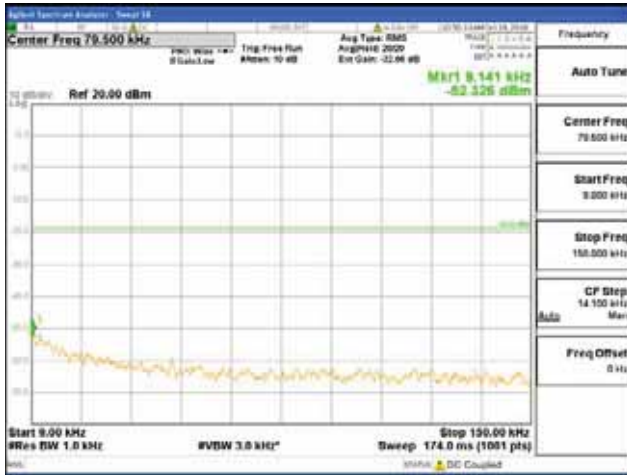

CTK Co., Ltd.
(Ho-dong), 113, Yejik-ro, Cheoin-gu,
Yongin-si, Gyeonggi-do, Korea
Tel: +82-31-339-9970
Fax: +82-31-624-9501

Report No.:
CTK-2018-03328
Page (1102) / (1312)
Pages

[256QAM]

9 kHz - 150 kHz