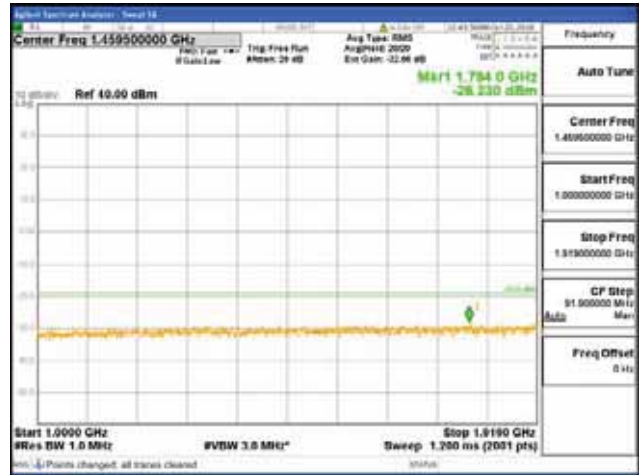

Report No.:
 CTK-2018-03328
 Page (1164) / (1312)
 Pages

[64QAM]

9 kHz - 150 kHz

150 kHz - 30 MHz

30 MHz - 1000 MHz

1000 MHz - 1919 MHz

CTK Co., Ltd.
 (Ho-dong), 113, Yejik-ro, Cheoin-gu,
 Yongin-si, Gyeonggi-do, Korea
 Tel: +82-31-339-9970
 Fax: +82-31-624-9501