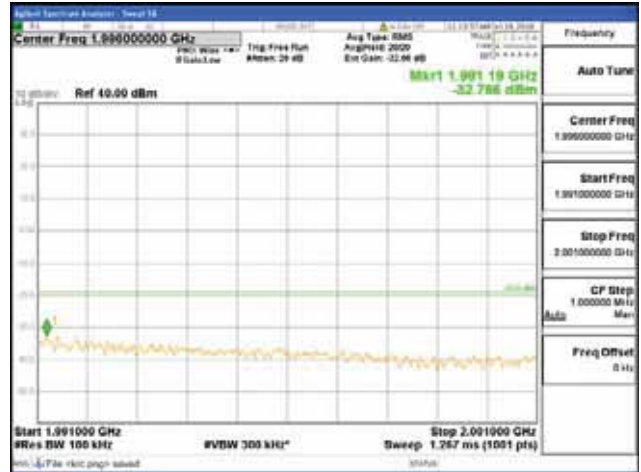

1991 MHz - 2001 MHz