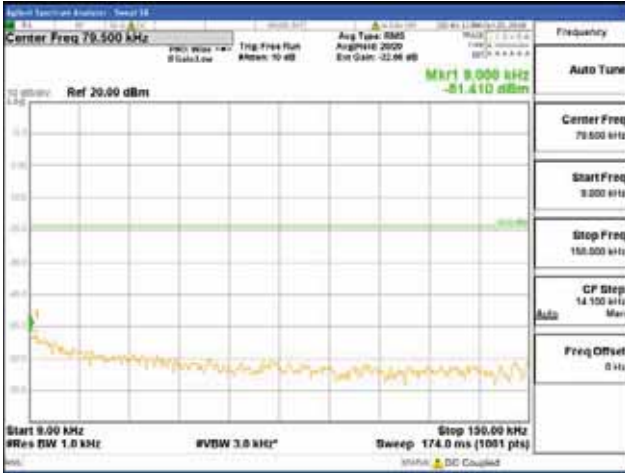

CTK Co., Ltd.
(Ho-dong), 113, Yejik-ro, Cheoin-gu,
Yongin-si, Gyeonggi-do, Korea
Tel: +82-31-339-9970
Fax: +82-31-624-9501

Report No.:
CTK-2018-03328
Page (1162) / (1312)
Pages

[16QAM]

9 kHz - 150 kHz