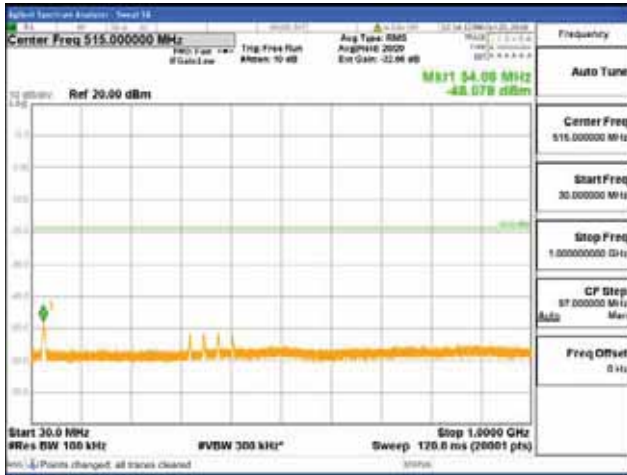

Report No.:
 CTK-2018-03328
 Page (1190) / (1312)
 Pages

[256QAM]

9 kHz - 150 kHz

150 kHz - 30 MHz

30 MHz - 1000 MHz

1000 MHz - 1919 MHz

CTK Co., Ltd.
 (Ho-dong), 113, Yejik-ro, Cheoin-gu,
 Yongin-si, Gyeonggi-do, Korea
 Tel: +82-31-339-9970
 Fax: +82-31-624-9501