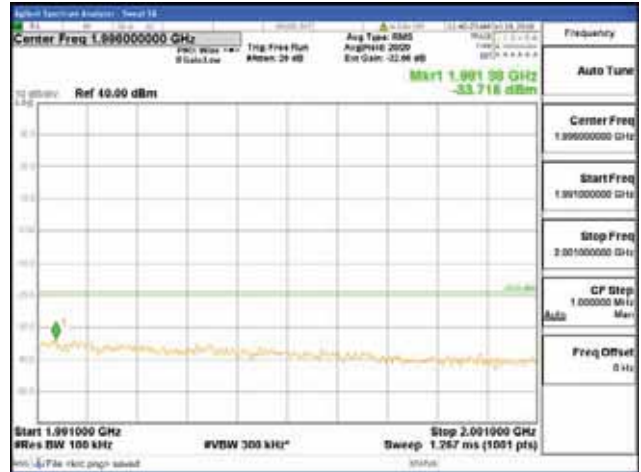

1991 MHz - 2001 MHz