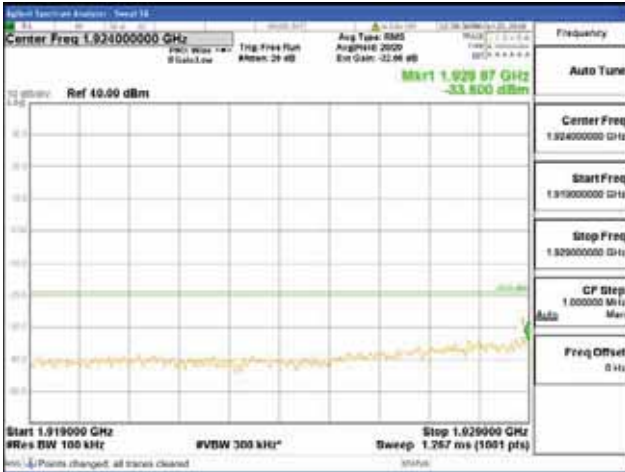

CTK Co., Ltd.
(Ho-dong), 113, Yejik-ro, Cheoin-gu,
Yongin-si, Gyeonggi-do, Korea
Tel: +82-31-339-9970
Fax: +82-31-624-9501

Report No.:
CTK-2018-03328
Page (1167) / (1312)
Pages

1919 MHz - 1929 MHz