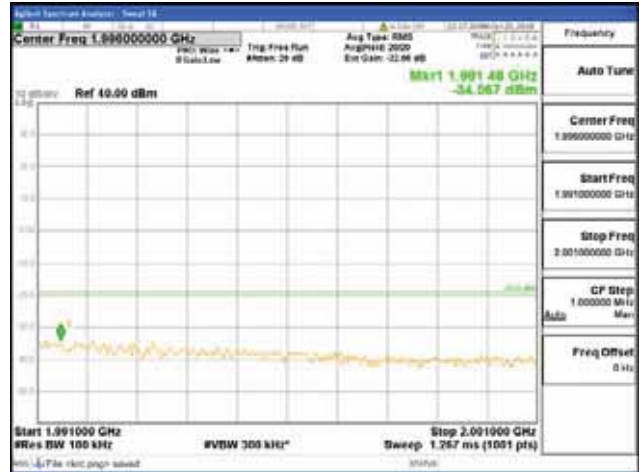

1991 MHz - 2001 MHz