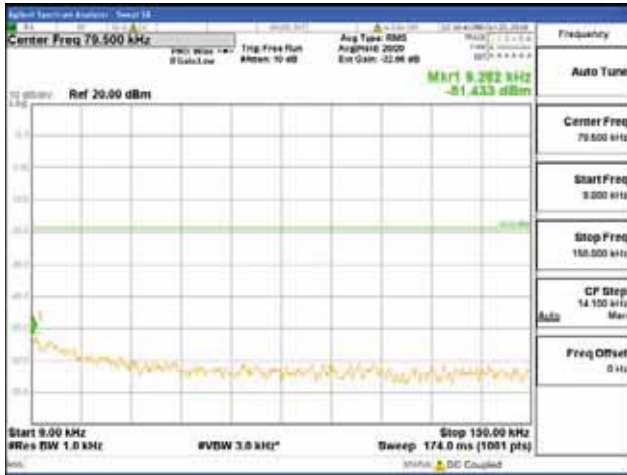

CTK Co., Ltd.
(Ho-dong), 113, Yejik-ro, Cheoin-gu,
Yongin-si, Gyeonggi-do, Korea
Tel: +82-31-339-9970
Fax: +82-31-624-9501

Report No.:
CTK-2018-03328
Page (1188) / (1312)
Pages

[64QAM]

9 kHz - 150 kHz