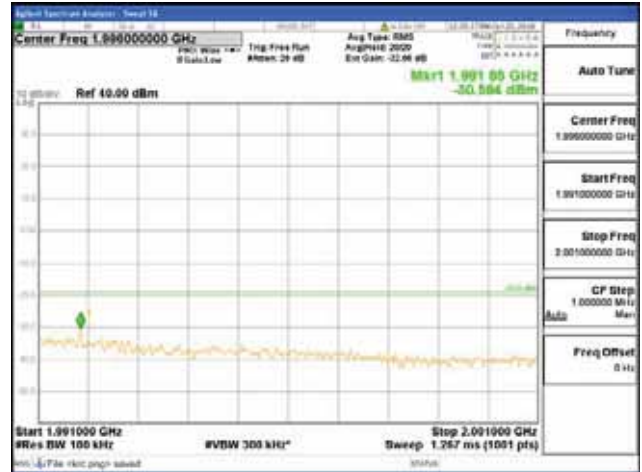

1991 MHz - 2001 MHz