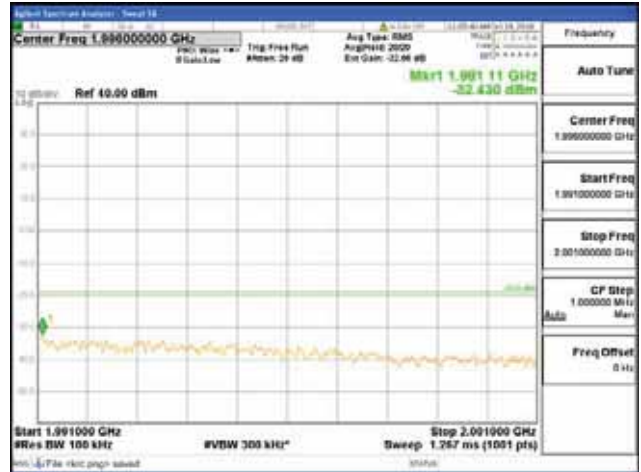

1991 MHz - 2001 MHz