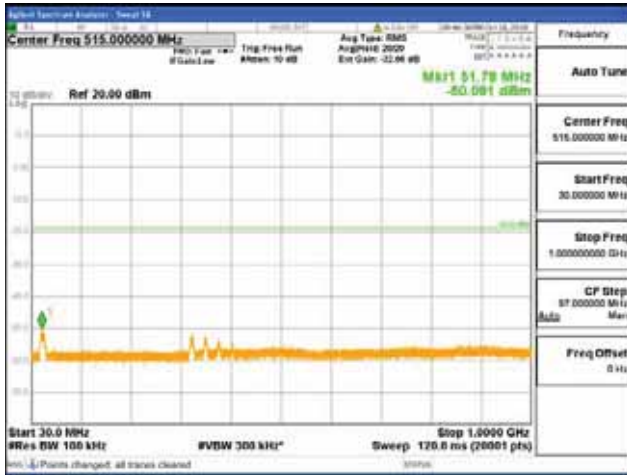

[16QAM]

9 kHz - 150 kHz

150 kHz - 30 MHz

30 MHz - 1000 MHz

1000 MHz - 1919 MHz

CTK Co., Ltd.
 (Ho-dong), 113, Yejik-ro, Cheoin-gu,
 Yongin-si, Gyeonggi-do, Korea
 Tel: +82-31-339-9970
 Fax: +82-31-624-9501