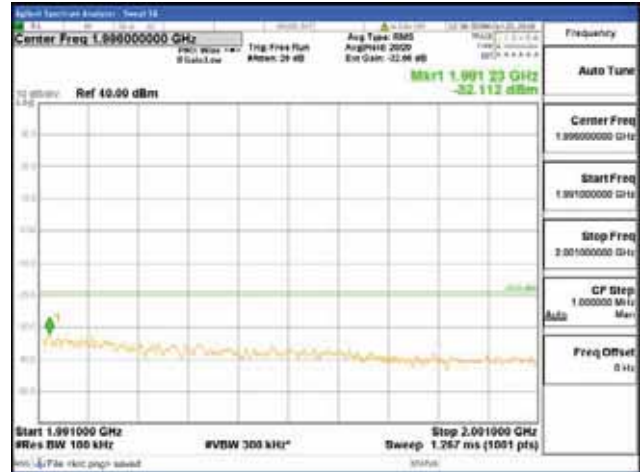

1991 MHz - 2001 MHz