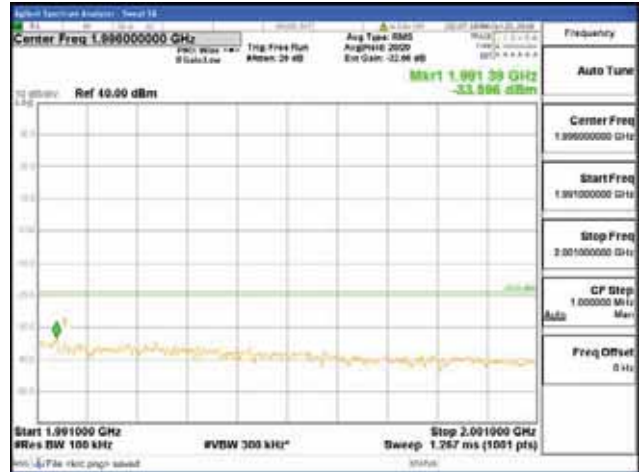

1991 MHz - 2001 MHz