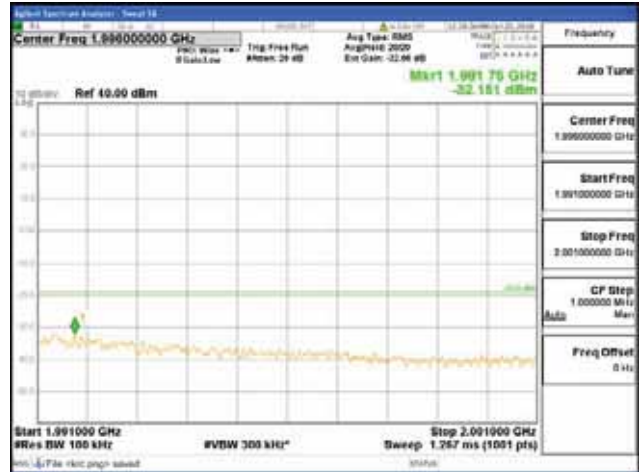

1991 MHz - 2001 MHz