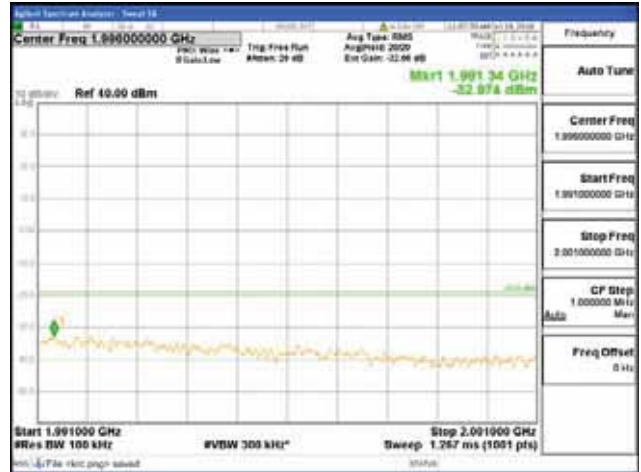

1991 MHz - 2001 MHz