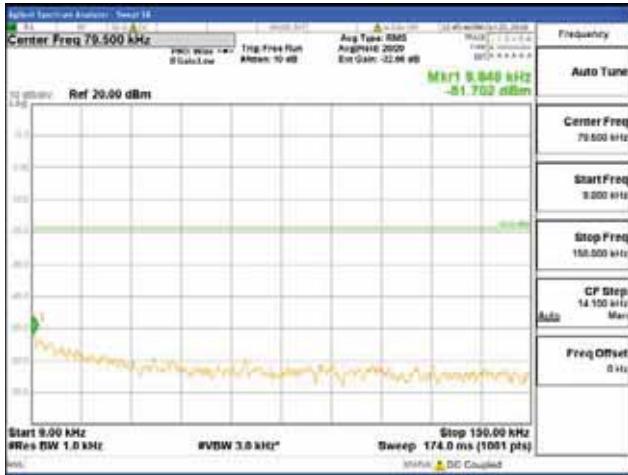

CTK Co., Ltd.
(Ho-dong), 113, Yejik-ro, Cheoin-gu,
Yongin-si, Gyeonggi-do, Korea
Tel: +82-31-339-9970
Fax: +82-31-624-9501

Report No.:
CTK-2018-03328
Page (1180) / (1312)
Pages

[64QAM]

9 kHz - 150 kHz