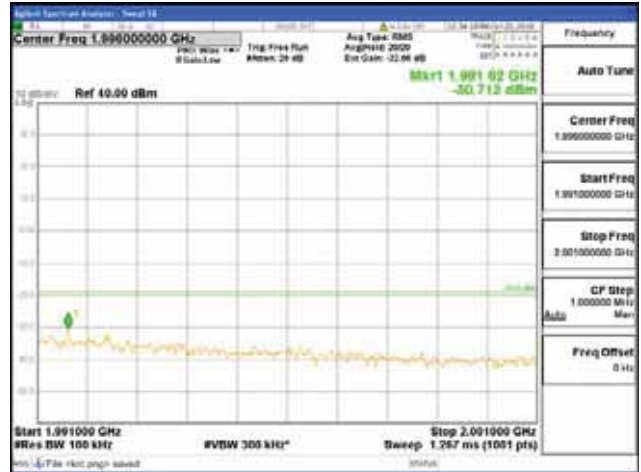

1991 MHz - 2001 MHz