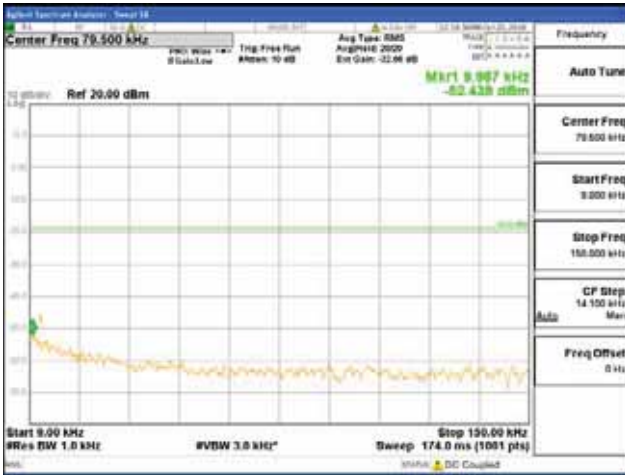

CTK Co., Ltd.
(Ho-dong), 113, Yejik-ro, Cheoin-gu,
Yongin-si, Gyeonggi-do, Korea
Tel: +82-31-339-9970
Fax: +82-31-624-9501

Report No.:
CTK-2018-03328
Page (1172) / (1312)
Pages

[64QAM]

9 kHz - 150 kHz