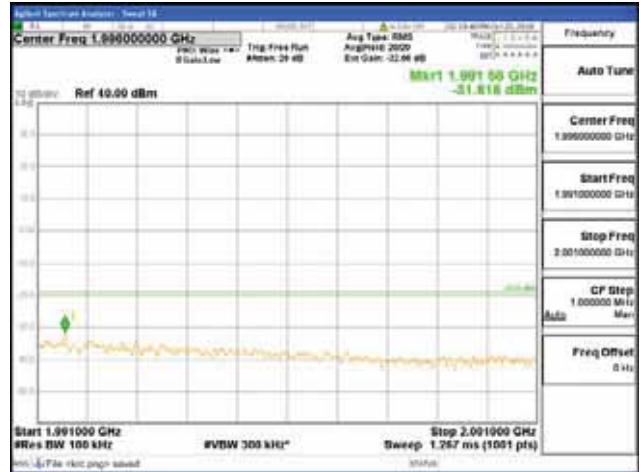

1991 MHz - 2001 MHz