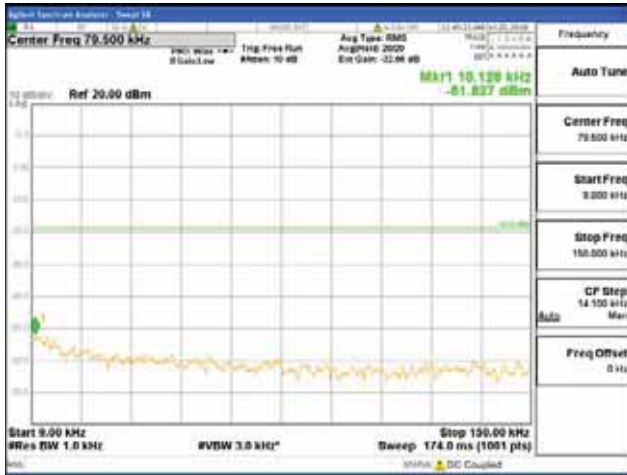

CTK Co., Ltd.
(Ho-dong), 113, Yejik-ro, Cheoin-gu,
Yongin-si, Gyeonggi-do, Korea
Tel: +82-31-339-9970
Fax: +82-31-624-9501

Report No.:
CTK-2018-03328
Page (1170) / (1312)
Pages

[16QAM]

9 kHz - 150 kHz