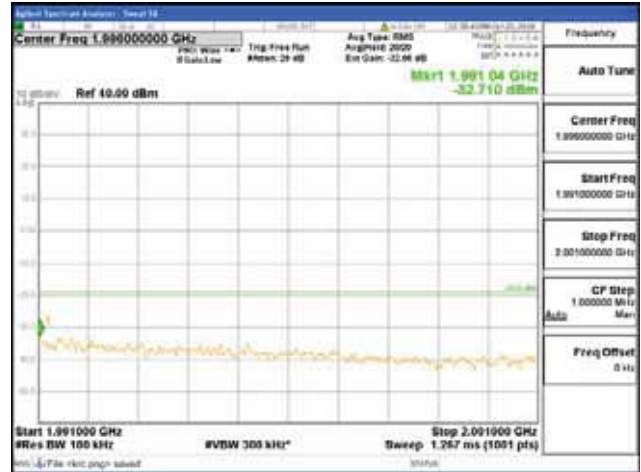

1991 MHz - 2001 MHz