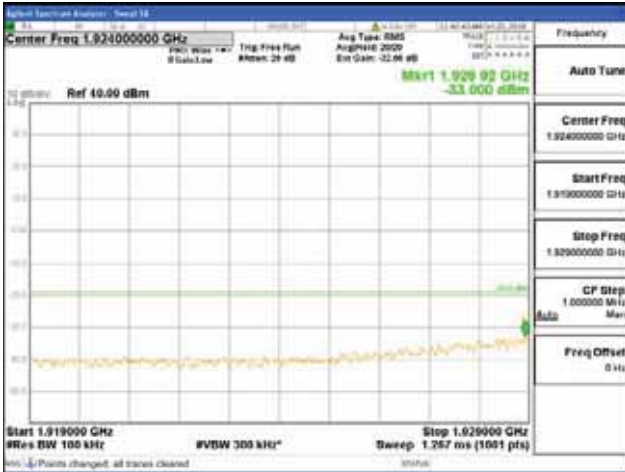

CTK Co., Ltd.
(Ho-dong), 113, Yejik-ro, Cheoin-gu,
Yongin-si, Gyeonggi-do, Korea
Tel: +82-31-339-9970
Fax: +82-31-624-9501

Report No.:
CTK-2018-03328
Page (1155) / (1312)
Pages

1919 MHz - 1929 MHz