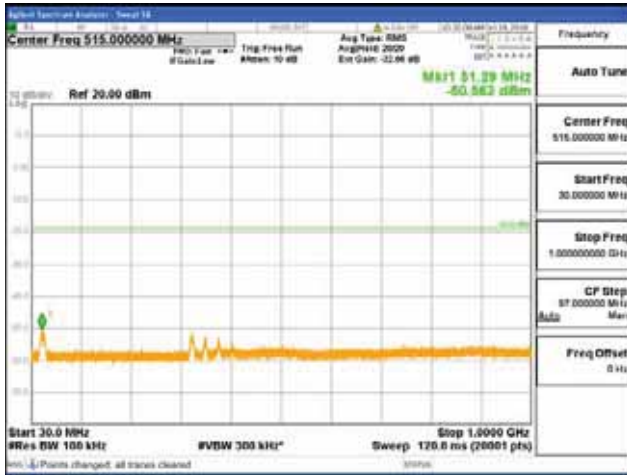

Report No.:
 CTK-2018-03328
 Page (1134) / (1312)
 Pages

[256QAM]

9 kHz - 150 kHz

150 kHz - 30 MHz

30 MHz - 1000 MHz

1000 MHz - 1919 MHz

CTK Co., Ltd.
 (Ho-dong), 113, Yejik-ro, Cheoin-gu,
 Yongin-si, Gyeonggi-do, Korea
 Tel: +82-31-339-9970
 Fax: +82-31-624-9501