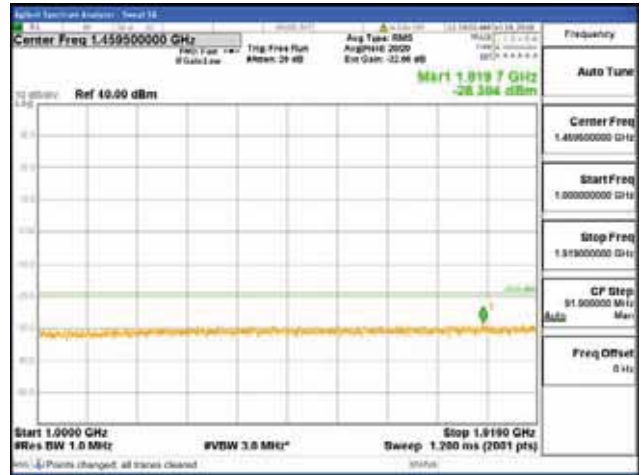

Report No.:
 CTK-2018-03328
 Page (1140) / (1312)
 Pages

[64QAM]

9 kHz - 150 kHz

150 kHz - 30 MHz

30 MHz - 1000 MHz

1000 MHz - 1919 MHz

CTK Co., Ltd.
 (Ho-dong), 113, Yejik-ro, Cheoin-gu,
 Yongin-si, Gyeonggi-do, Korea
 Tel: +82-31-339-9970
 Fax: +82-31-624-9501