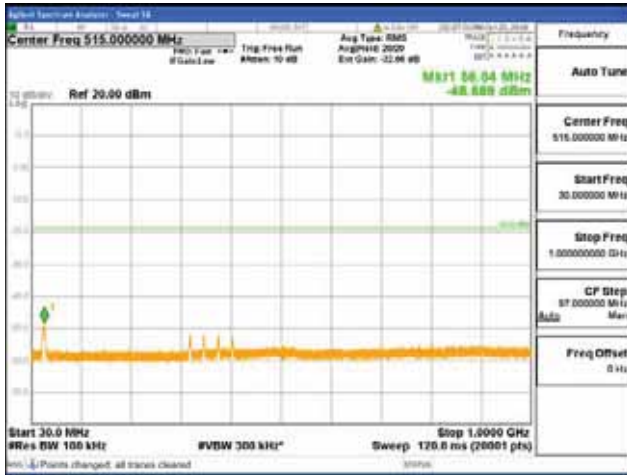

Report No.:
 CTK-2018-03328
 Page (1198) / (1312)
 Pages

[256QAM]

9 kHz - 150 kHz

150 kHz - 30 MHz

30 MHz - 1000 MHz

1000 MHz - 1919 MHz

CTK Co., Ltd.
 (Ho-dong), 113, Yejik-ro, Cheoin-gu,
 Yongin-si, Gyeonggi-do, Korea
 Tel: +82-31-339-9970
 Fax: +82-31-624-9501