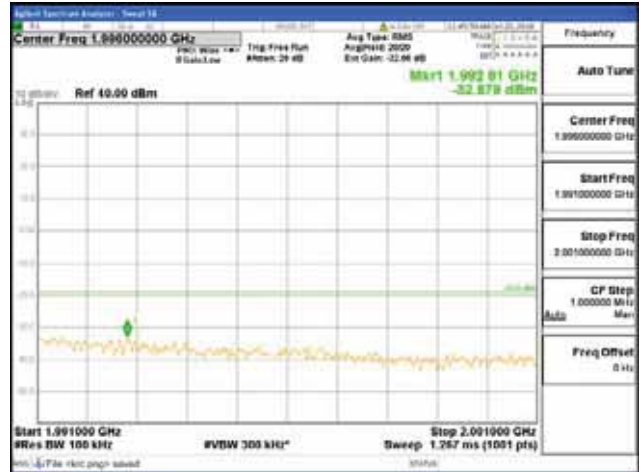

1991 MHz - 2001 MHz