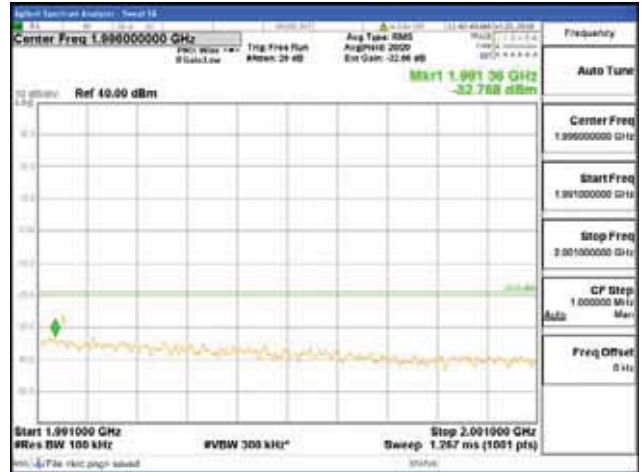

1991 MHz - 2001 MHz