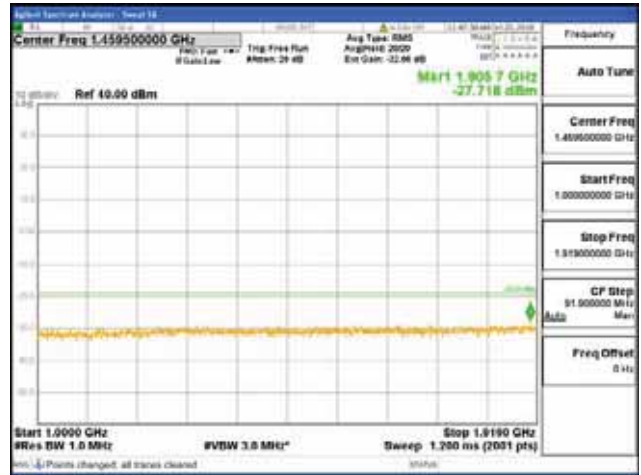

Report No.:
 CTK-2018-03328
 Page (1154) / (1312)
 Pages

[16QAM]

9 kHz - 150 kHz

150 kHz - 30 MHz

30 MHz - 1000 MHz

1000 MHz - 1919 MHz

CTK Co., Ltd.
 (Ho-dong), 113, Yejik-ro, Cheoin-gu,
 Yongin-si, Gyeonggi-do, Korea
 Tel: +82-31-339-9970
 Fax: +82-31-624-9501