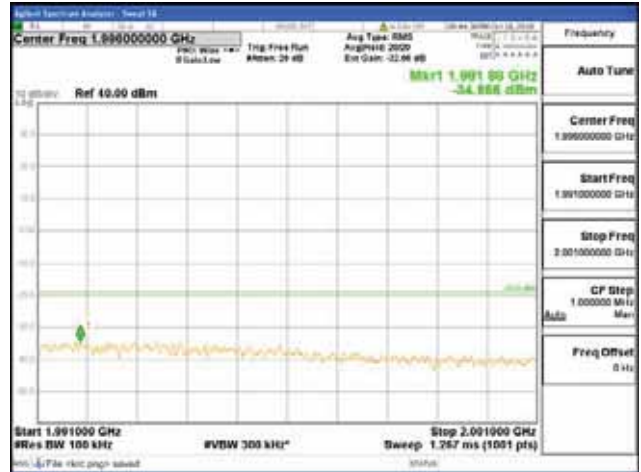

1991 MHz - 2001 MHz