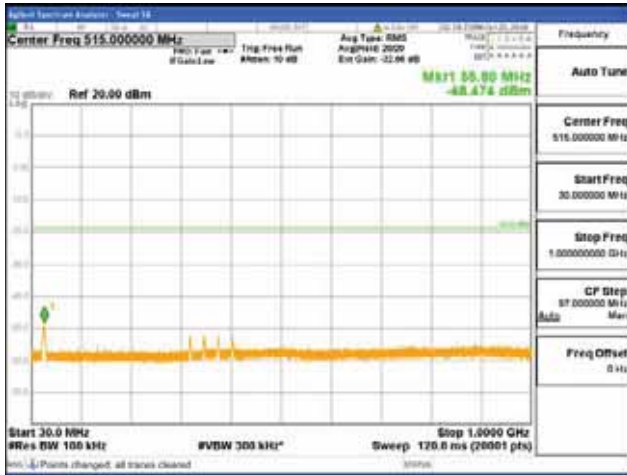

[16QAM]

9 kHz - 150 kHz

150 kHz - 30 MHz

30 MHz - 1000 MHz

1000 MHz - 1919 MHz

CTK Co., Ltd.
 (Ho-dong), 113, Yejik-ro, Cheoin-gu,
 Yongin-si, Gyeonggi-do, Korea
 Tel: +82-31-339-9970
 Fax: +82-31-624-9501