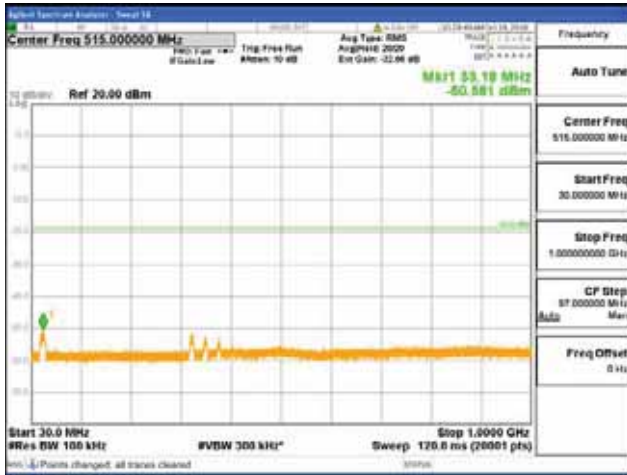

Report No.:
 CTK-2018-03328
 Page (1132) / (1312)
 Pages

[64QAM]

9 kHz - 150 kHz

150 kHz - 30 MHz

30 MHz - 1000 MHz

1000 MHz - 1919 MHz

CTK Co., Ltd.
 (Ho-dong), 113, Yejik-ro, Cheoin-gu,
 Yongin-si, Gyeonggi-do, Korea
 Tel: +82-31-339-9970
 Fax: +82-31-624-9501