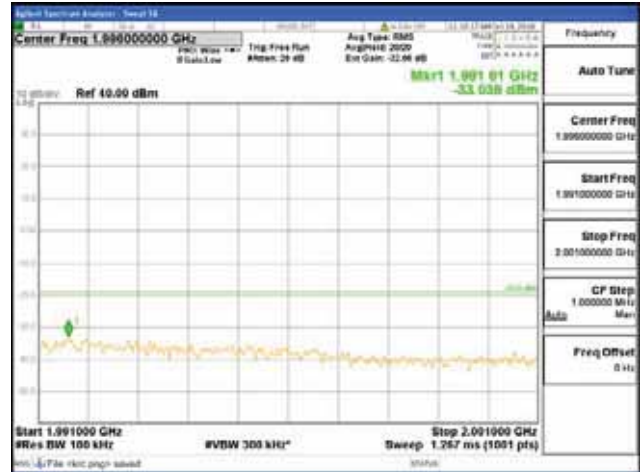

1991 MHz - 2001 MHz