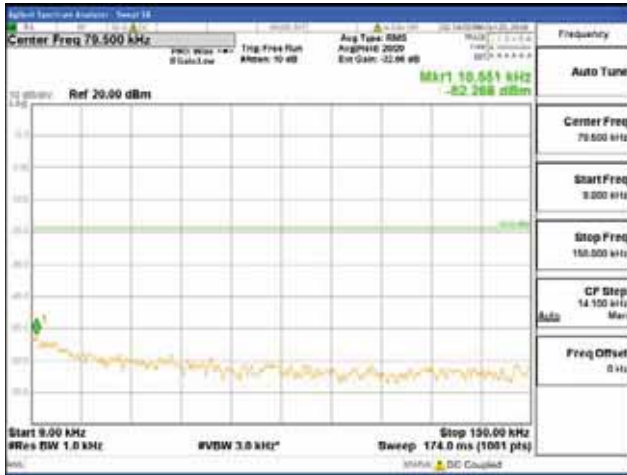

CTK Co., Ltd.
(Ho-dong), 113, Yejik-ro, Cheoin-gu,
Yongin-si, Gyeonggi-do, Korea
Tel: +82-31-339-9970
Fax: +82-31-624-9501

Report No.:
CTK-2018-03328
Page (1194) / (1312)
Pages

[16QAM]

9 kHz - 150 kHz