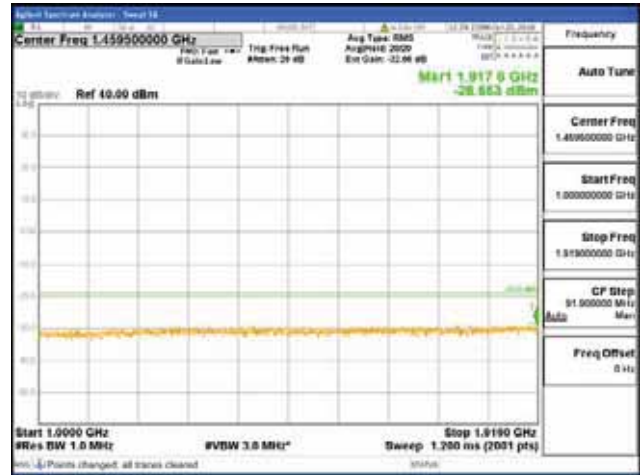

Report No.:
 CTK-2018-03328
 Page (1158) / (1312)
 Pages

[256QAM]

9 kHz - 150 kHz

150 kHz - 30 MHz

30 MHz - 1000 MHz

1000 MHz - 1919 MHz

CTK Co., Ltd.
 (Ho-dong), 113, Yejik-ro, Cheoin-gu,
 Yongin-si, Gyeonggi-do, Korea
 Tel: +82-31-339-9970
 Fax: +82-31-624-9501