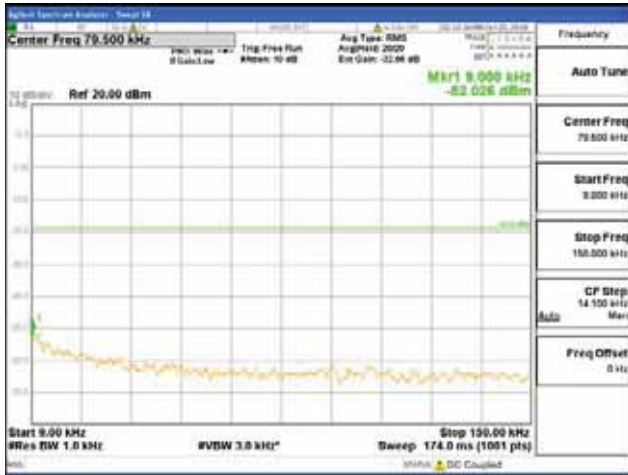

CTK Co., Ltd.
(Ho-dong), 113, Yejik-ro, Cheoin-gu,
Yongin-si, Gyeonggi-do, Korea
Tel: +82-31-339-9970
Fax: +82-31-624-9501

Report No.:
CTK-2018-03328
Page (1196) / (1312)
Pages

[64QAM]

9 kHz - 150 kHz