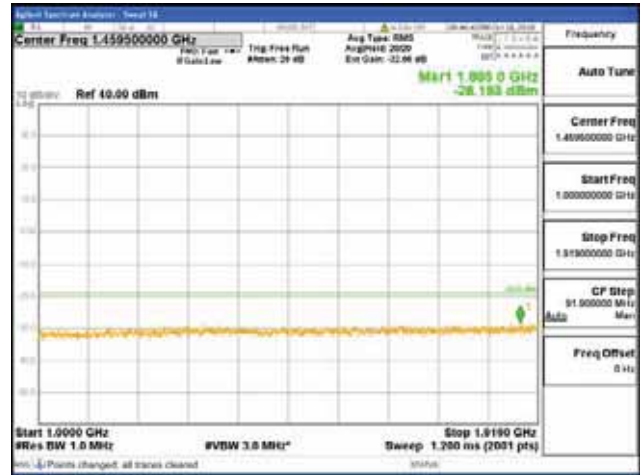

[16QAM]

9 kHz - 150 kHz

150 kHz - 30 MHz

30 MHz - 1000 MHz

1000 MHz - 1919 MHz

CTK Co., Ltd.
 (Ho-dong), 113, Yejik-ro, Cheoin-gu,
 Yongin-si, Gyeonggi-do, Korea
 Tel: +82-31-339-9970
 Fax: +82-31-624-9501