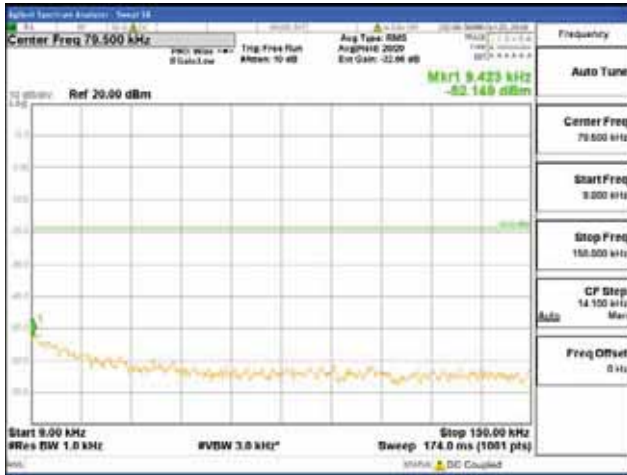

CTK Co., Ltd.
(Ho-dong), 113, Yejik-ro, Cheoin-gu,
Yongin-si, Gyeonggi-do, Korea
Tel: +82-31-339-9970
Fax: +82-31-624-9501

Report No.:
CTK-2018-03328
Page (1198) / (1312)
Pages

[256QAM]

9 kHz - 150 kHz