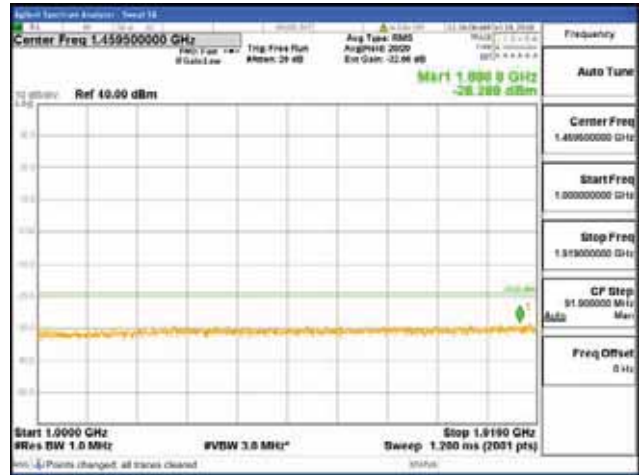

Report No.:
 CTK-2018-03328
 Page (1142) / (1312)
 Pages

[256QAM]

9 kHz - 150 kHz

150 kHz - 30 MHz

30 MHz - 1000 MHz

1000 MHz - 1919 MHz

CTK Co., Ltd.
 (Ho-dong), 113, Yejik-ro, Cheoin-gu,
 Yongin-si, Gyeonggi-do, Korea
 Tel: +82-31-339-9970
 Fax: +82-31-624-9501