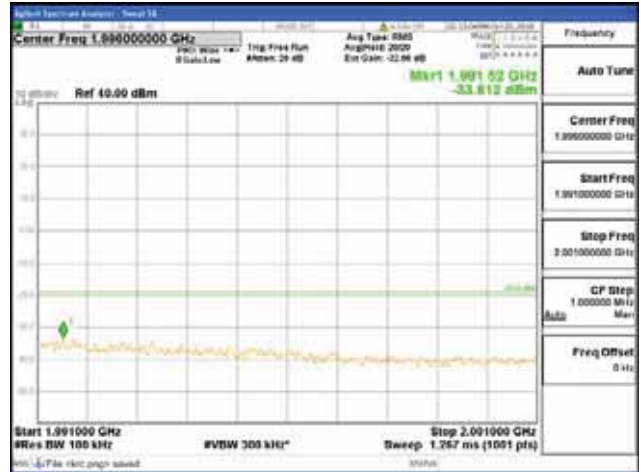

1991 MHz - 2001 MHz