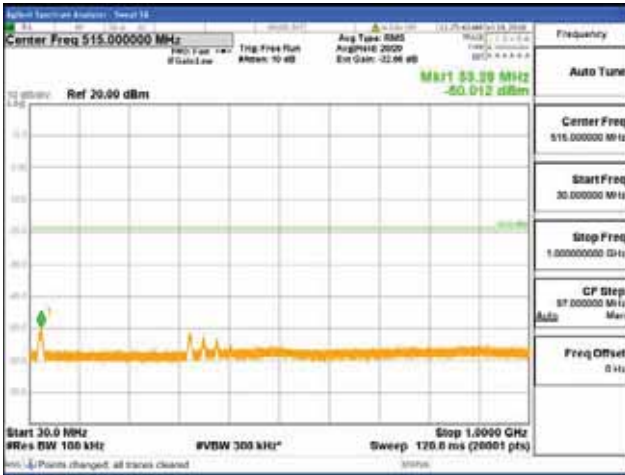

Report No.:
 CTK-2018-03328
 Page (1138) / (1312)
 Pages

[16QAM]

9 kHz - 150 kHz

150 kHz - 30 MHz

30 MHz - 1000 MHz

1000 MHz - 1919 MHz

CTK Co., Ltd.
 (Ho-dong), 113, Yejik-ro, Cheoin-gu,
 Yongin-si, Gyeonggi-do, Korea
 Tel: +82-31-339-9970
 Fax: +82-31-624-9501