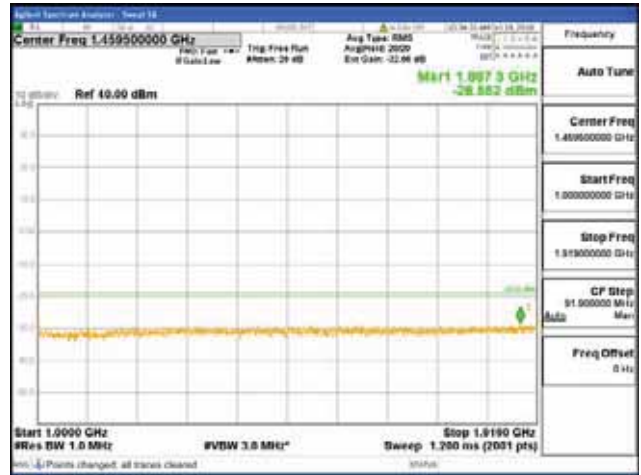

Report No.:
 CTK-2018-03328
 Page (1118) / (1312)
 Pages

[256QAM]

9 kHz - 150 kHz

150 kHz - 30 MHz

30 MHz - 1000 MHz

1000 MHz - 1919 MHz

CTK Co., Ltd.
 (Ho-dong), 113, Yejik-ro, Cheoin-gu,
 Yongin-si, Gyeonggi-do, Korea
 Tel: +82-31-339-9970
 Fax: +82-31-624-9501