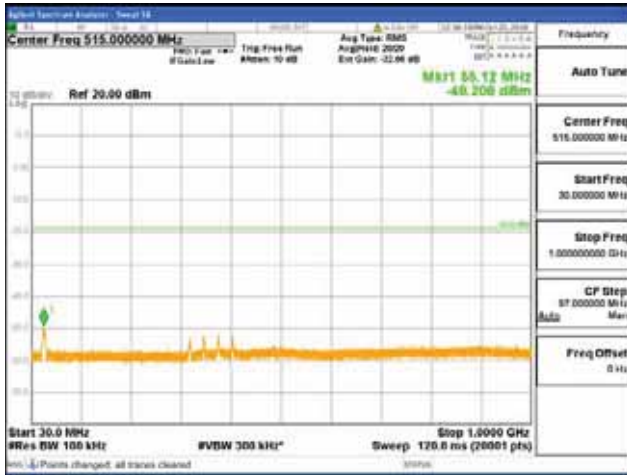

Report No.:
 CTK-2018-03328
 Page (1150) / (1312)
 Pages

[256QAM]

9 kHz - 150 kHz

150 kHz - 30 MHz

30 MHz - 1000 MHz

1000 MHz - 1919 MHz

CTK Co., Ltd.
 (Ho-dong), 113, Yejik-ro, Cheoin-gu,
 Yongin-si, Gyeonggi-do, Korea
 Tel: +82-31-339-9970
 Fax: +82-31-624-9501