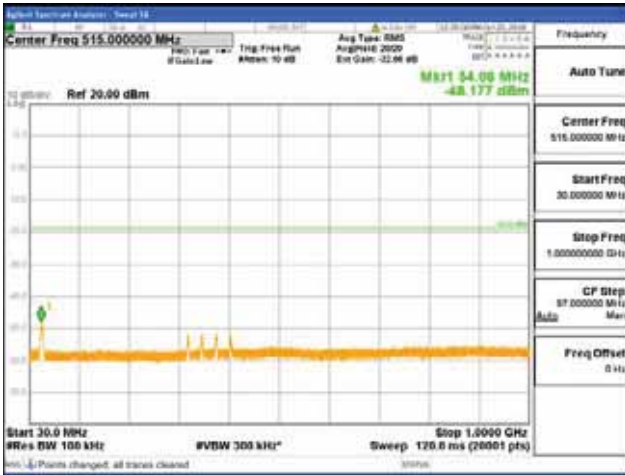

Report No.:
 CTK-2018-03328
 Page (1172) / (1312)
 Pages

[64QAM]

9 kHz - 150 kHz

150 kHz - 30 MHz

30 MHz - 1000 MHz

1000 MHz - 1919 MHz

CTK Co., Ltd.
 (Ho-dong), 113, Yejik-ro, Cheoin-gu,
 Yongin-si, Gyeonggi-do, Korea
 Tel: +82-31-339-9970
 Fax: +82-31-624-9501