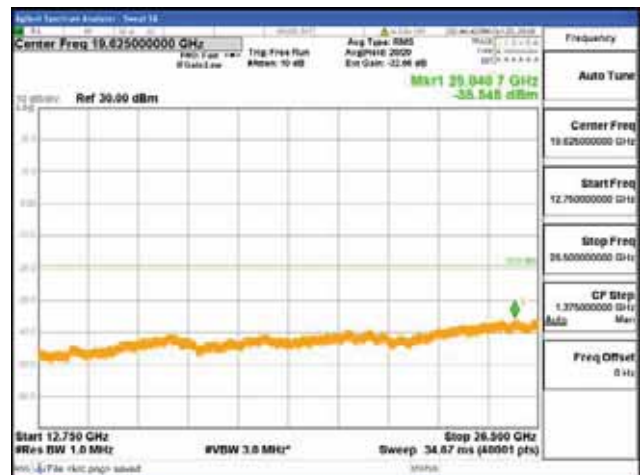

12.75 GHz - 26.5 GHz