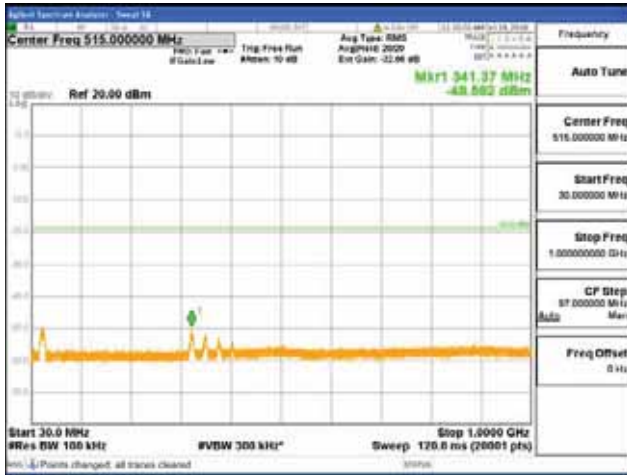

Report No.:
 CTK-2018-03328
 Page (1124) / (1312)
 Pages

[64QAM]

9 kHz - 150 kHz

150 kHz - 30 MHz

30 MHz - 1000 MHz

1000 MHz - 1919 MHz

CTK Co., Ltd.
 (Ho-dong), 113, Yejik-ro, Cheoin-gu,
 Yongin-si, Gyeonggi-do, Korea
 Tel: +82-31-339-9970
 Fax: +82-31-624-9501