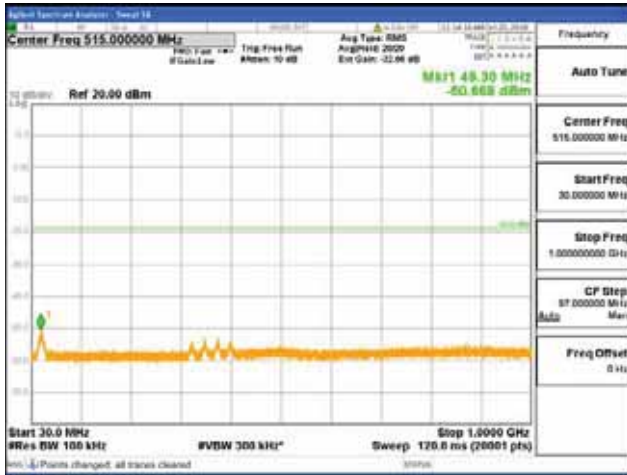

Report No.:
 CTK-2018-03328
 Page (1026) / (1312)
 Pages

[16QAM]

9 kHz - 150 kHz

150 kHz - 30 MHz

30 MHz - 1000 MHz

1000 MHz - 1919 MHz

CTK Co., Ltd.
 (Ho-dong), 113, Yejik-ro, Cheoin-gu,
 Yongin-si, Gyeonggi-do, Korea
 Tel: +82-31-339-9970
 Fax: +82-31-624-9501