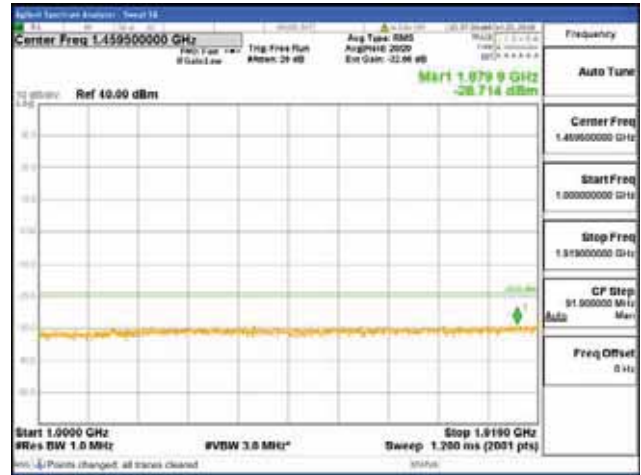

Report No.:
 CTK-2018-03328
 Page (1030) / (1312)
 Pages

[256QAM]

9 kHz - 150 kHz

150 kHz - 30 MHz

30 MHz - 1000 MHz

1000 MHz - 1919 MHz

CTK Co., Ltd.
 (Ho-dong), 113, Yejik-ro, Cheoin-gu,
 Yongin-si, Gyeonggi-do, Korea
 Tel: +82-31-339-9970
 Fax: +82-31-624-9501