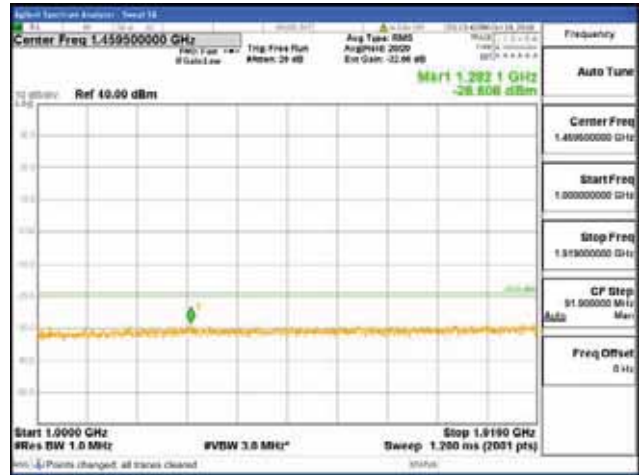

Report No.:
 CTK-2018-03328
 Page (1006) / (1312)
 Pages

[256QAM]

9 kHz - 150 kHz

150 kHz - 30 MHz

30 MHz - 1000 MHz

1000 MHz - 1919 MHz

CTK Co., Ltd.
 (Ho-dong), 113, Yejik-ro, Cheoin-gu,
 Yongin-si, Gyeonggi-do, Korea
 Tel: +82-31-339-9970
 Fax: +82-31-624-9501