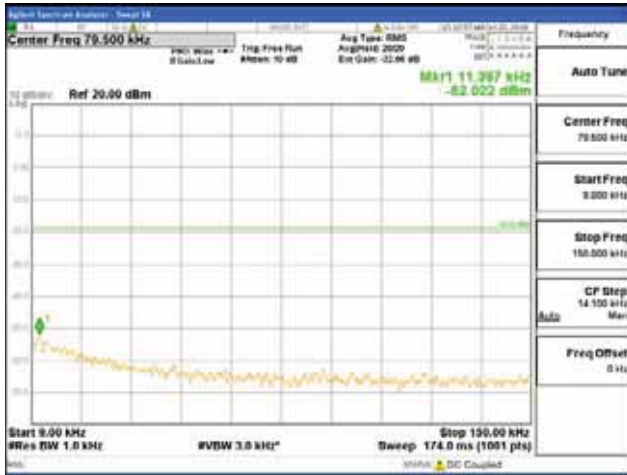

CTK Co., Ltd.
(Ho-dong), 113, Yejik-ro, Cheoin-gu,
Yongin-si, Gyeonggi-do, Korea
Tel: +82-31-339-9970
Fax: +82-31-624-9501

Report No.:
CTK-2018-03328
Page (1068) / (1312)
Pages

[64QAM]

9 kHz - 150 kHz