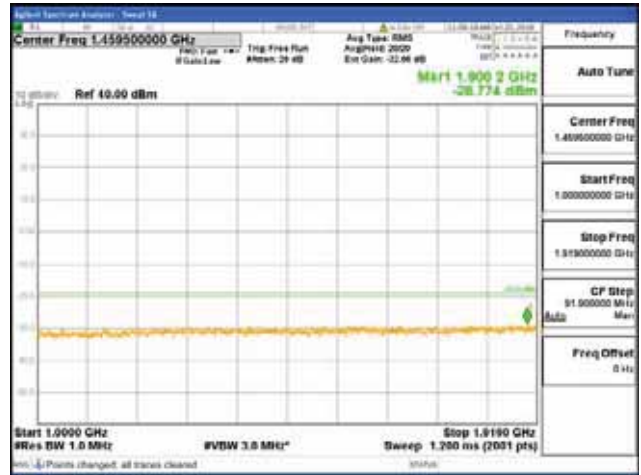

Report No.:
 CTK-2018-03328
 Page (1042) / (1312)
 Pages

[16QAM]

9 kHz - 150 kHz

150 kHz - 30 MHz

30 MHz - 1000 MHz

1000 MHz - 1919 MHz

CTK Co., Ltd.
 (Ho-dong), 113, Yejik-ro, Cheoin-gu,
 Yongin-si, Gyeonggi-do, Korea
 Tel: +82-31-339-9970
 Fax: +82-31-624-9501