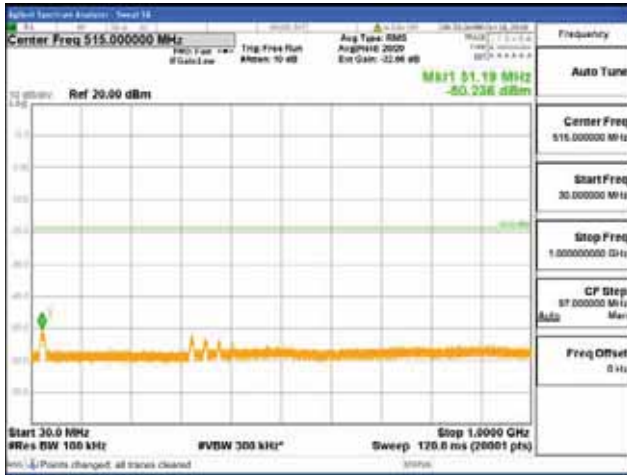

[16QAM]

9 kHz - 150 kHz

150 kHz - 30 MHz

30 MHz - 1000 MHz

1000 MHz - 1919 MHz

CTK Co., Ltd.
 (Ho-dong), 113, Yejik-ro, Cheoin-gu,
 Yongin-si, Gyeonggi-do, Korea
 Tel: +82-31-339-9970
 Fax: +82-31-624-9501