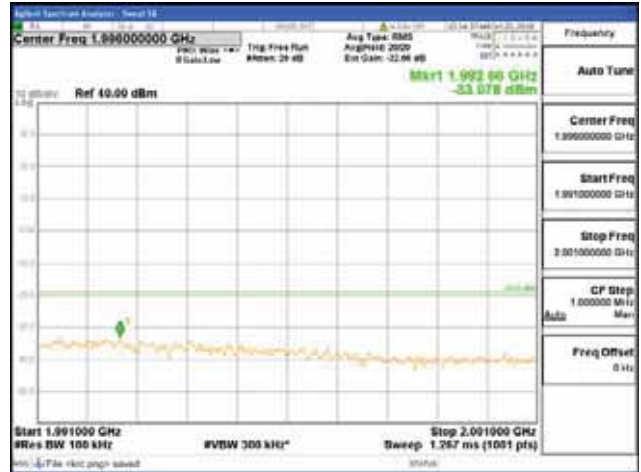

1991 MHz - 2001 MHz