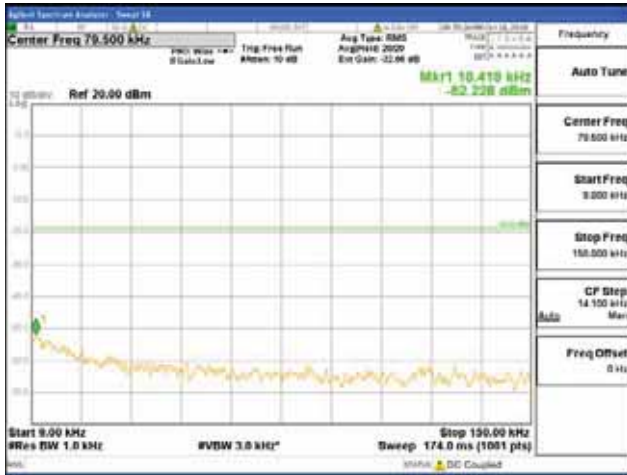

CTK Co., Ltd.
(Ho-dong), 113, Yejik-ro, Cheoin-gu,
Yongin-si, Gyeonggi-do, Korea
Tel: +82-31-339-9970
Fax: +82-31-624-9501

Report No.:
CTK-2018-03328
Page (1098) / (1312)
Pages

[16QAM]

9 kHz - 150 kHz