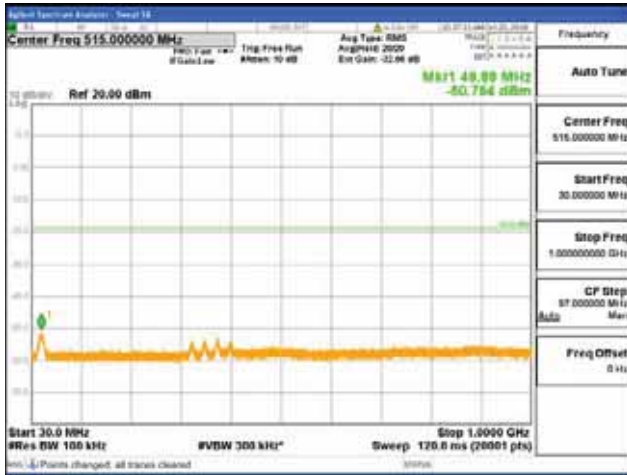

Report No.:
 CTK-2018-03328
 Page (1030) / (1312)
 Pages

[256QAM]

9 kHz - 150 kHz

150 kHz - 30 MHz

30 MHz - 1000 MHz

1000 MHz - 1919 MHz

CTK Co., Ltd.
 (Ho-dong), 113, Yejik-ro, Cheoin-gu,
 Yongin-si, Gyeonggi-do, Korea
 Tel: +82-31-339-9970
 Fax: +82-31-624-9501