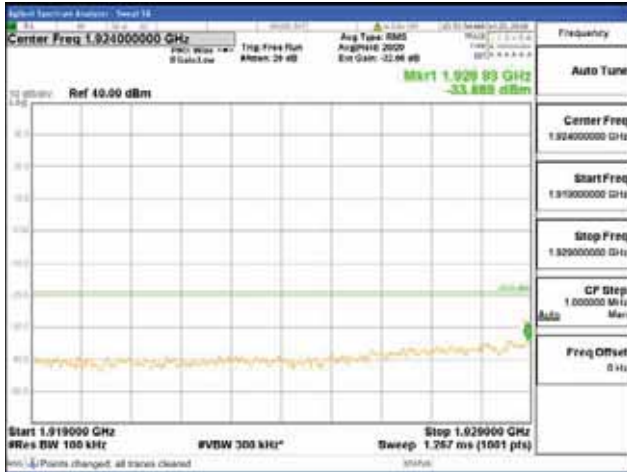

CTK Co., Ltd.
(Ho-dong), 113, Yejik-ro, Cheoin-gu,
Yongin-si, Gyeonggi-do, Korea
Tel: +82-31-339-9970
Fax: +82-31-624-9501

Report No.:
CTK-2018-03328
Page (1029) / (1312)
Pages

1919 MHz - 1929 MHz