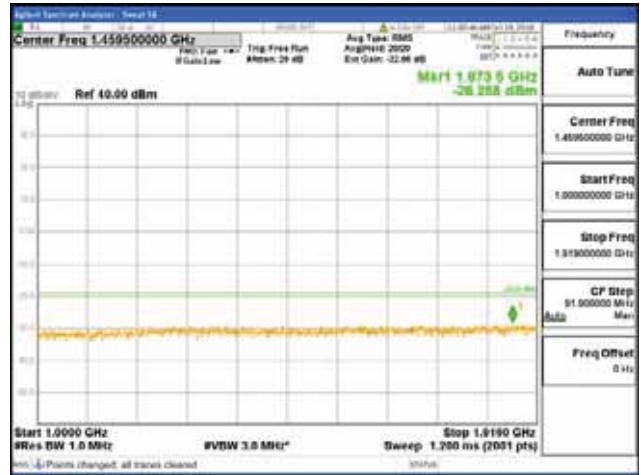

Report No.:
 CTK-2018-03328
 Page (1092) / (1312)
 Pages

[64QAM]

9 kHz - 150 kHz

150 kHz - 30 MHz

30 MHz - 1000 MHz

1000 MHz - 1919 MHz

CTK Co., Ltd.
 (Ho-dong), 113, Yejik-ro, Cheoin-gu,
 Yongin-si, Gyeonggi-do, Korea
 Tel: +82-31-339-9970
 Fax: +82-31-624-9501