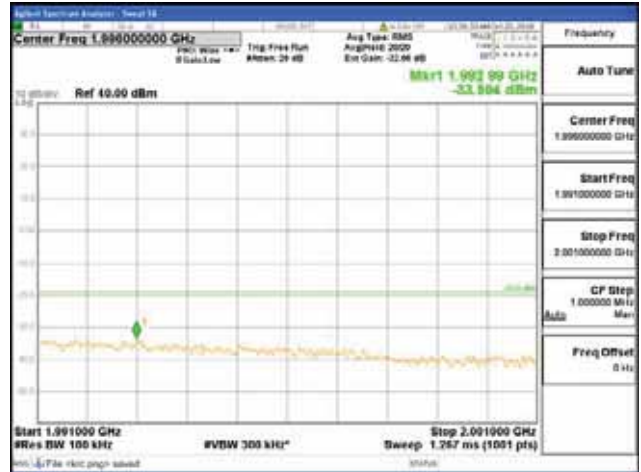

1991 MHz - 2001 MHz