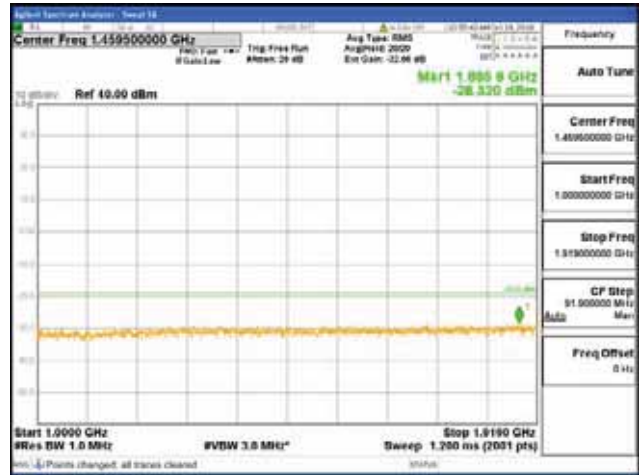

Report No.:
 CTK-2018-03328
 Page (1084) / (1312)
 Pages

[64QAM]

9 kHz - 150 kHz

150 kHz - 30 MHz

30 MHz - 1000 MHz

1000 MHz - 1919 MHz

CTK Co., Ltd.
 (Ho-dong), 113, Yejik-ro, Cheoin-gu,
 Yongin-si, Gyeonggi-do, Korea
 Tel: +82-31-339-9970
 Fax: +82-31-624-9501