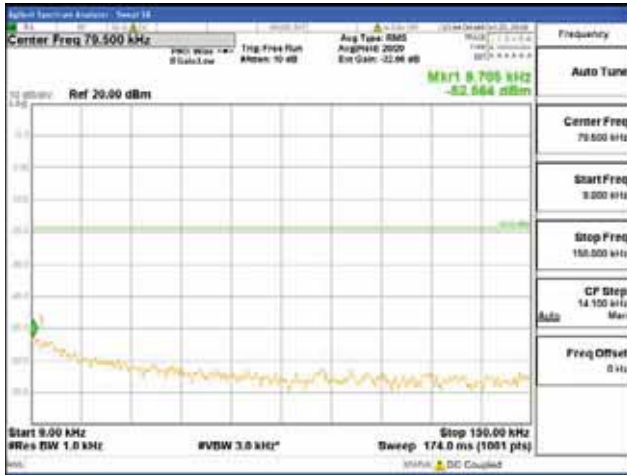

CTK Co., Ltd.
(Ho-dong), 113, Yejik-ro, Cheoin-gu,
Yongin-si, Gyeonggi-do, Korea
Tel: +82-31-339-9970
Fax: +82-31-624-9501

Report No.:
CTK-2018-03328
Page (1060) / (1312)
Pages

[64QAM]

9 kHz - 150 kHz