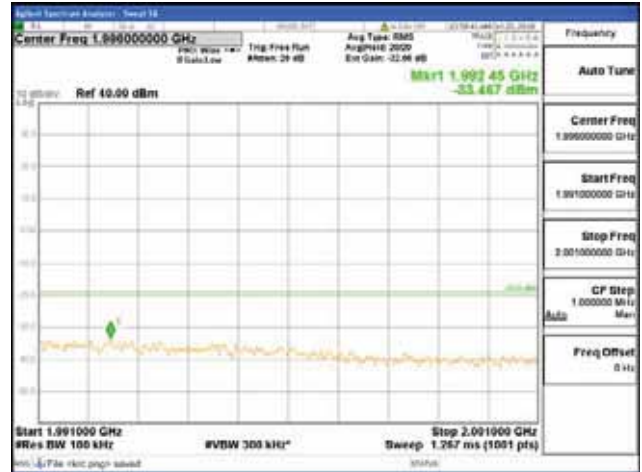

1991 MHz - 2001 MHz