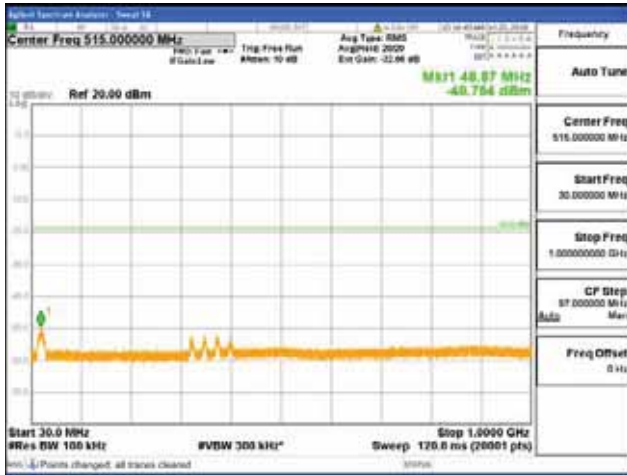

Report No.:
 CTK-2018-03328
 Page (1054) / (1312)
 Pages

[256QAM]

9 kHz - 150 kHz

150 kHz - 30 MHz

30 MHz - 1000 MHz

1000 MHz - 1919 MHz

CTK Co., Ltd.
 (Ho-dong), 113, Yejik-ro, Cheoin-gu,
 Yongin-si, Gyeonggi-do, Korea
 Tel: +82-31-339-9970
 Fax: +82-31-624-9501