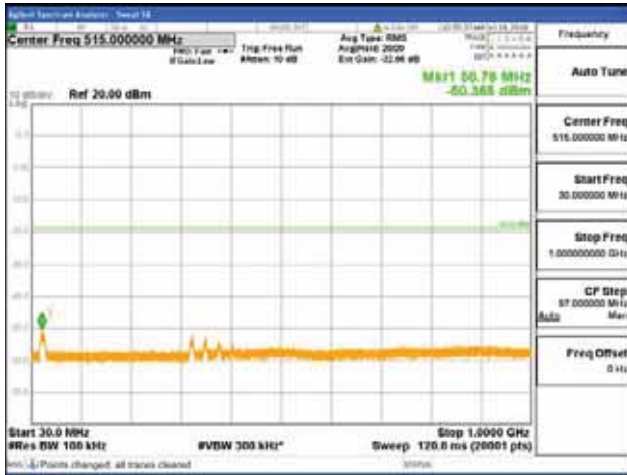

Report No.:
 CTK-2018-03328
 Page (1084) / (1312)
 Pages

[64QAM]

9 kHz - 150 kHz

150 kHz - 30 MHz

30 MHz - 1000 MHz

1000 MHz - 1919 MHz

CTK Co., Ltd.
 (Ho-dong), 113, Yejik-ro, Cheoin-gu,
 Yongin-si, Gyeonggi-do, Korea
 Tel: +82-31-339-9970
 Fax: +82-31-624-9501