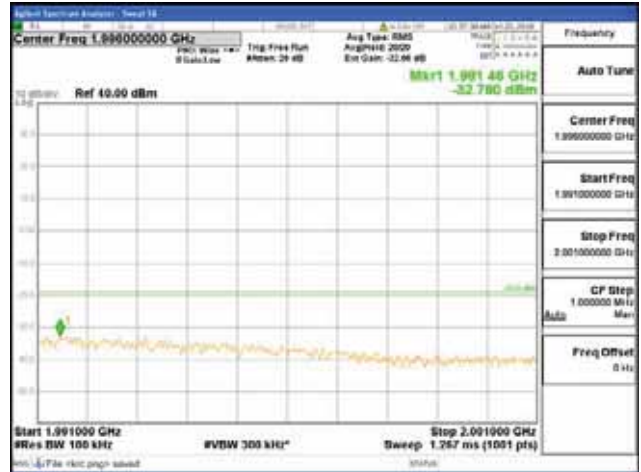

1991 MHz - 2001 MHz