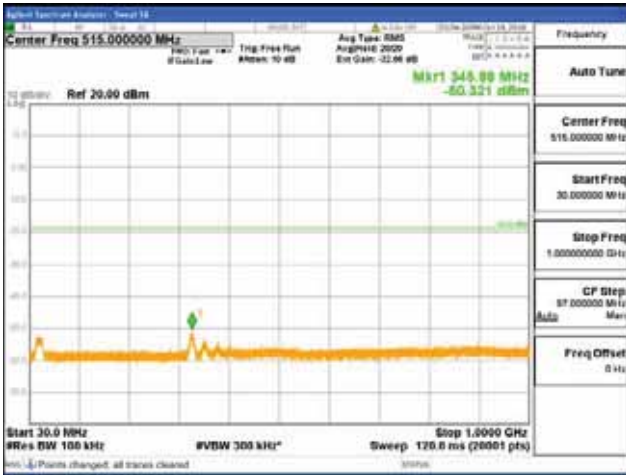

[16QAM]

9 kHz - 150 kHz

150 kHz - 30 MHz

30 MHz - 1000 MHz

1000 MHz - 1919 MHz

CTK Co., Ltd.
 (Ho-dong), 113, Yejik-ro, Cheoin-gu,
 Yongin-si, Gyeonggi-do, Korea
 Tel: +82-31-339-9970
 Fax: +82-31-624-9501