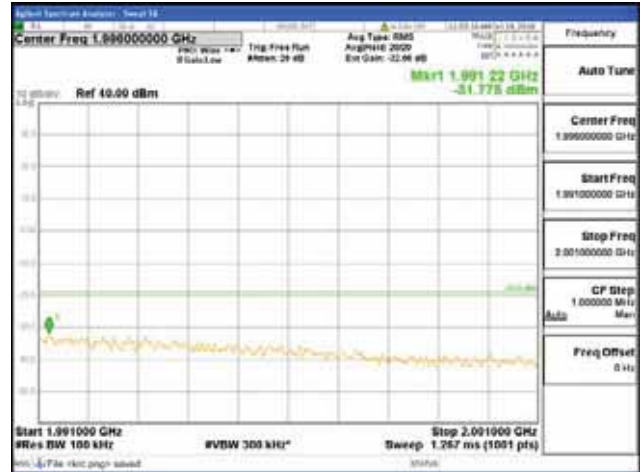

1991 MHz - 2001 MHz