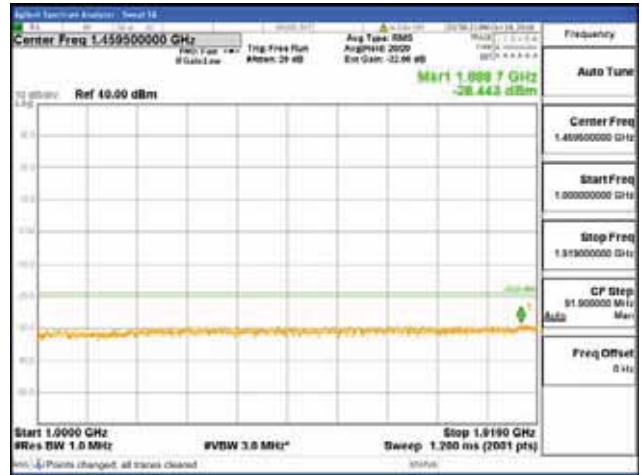

Report No.:
 CTK-2018-03328
 Page (1010) / (1312)
 Pages

[16QAM]

9 kHz - 150 kHz

150 kHz - 30 MHz

30 MHz - 1000 MHz

1000 MHz - 1919 MHz

CTK Co., Ltd.
 (Ho-dong), 113, Yejik-ro, Cheoin-gu,
 Yongin-si, Gyeonggi-do, Korea
 Tel: +82-31-339-9970
 Fax: +82-31-624-9501