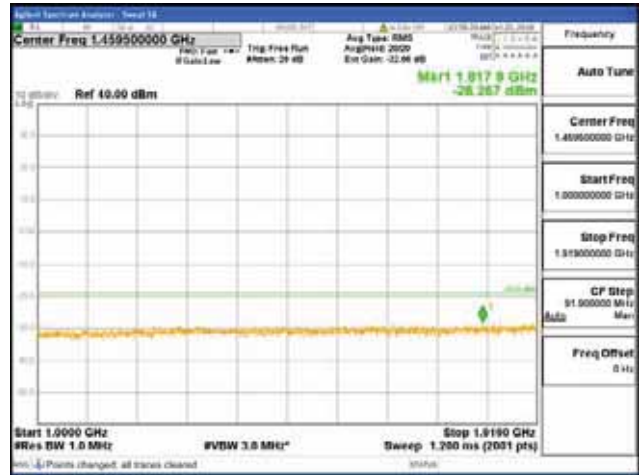

Report No.:
 CTK-2018-03328
 Page (1074) / (1312)
 Pages

[16QAM]

9 kHz - 150 kHz

150 kHz - 30 MHz

30 MHz - 1000 MHz

1000 MHz - 1919 MHz

CTK Co., Ltd.
 (Ho-dong), 113, Yejik-ro, Cheoin-gu,
 Yongin-si, Gyeonggi-do, Korea
 Tel: +82-31-339-9970
 Fax: +82-31-624-9501