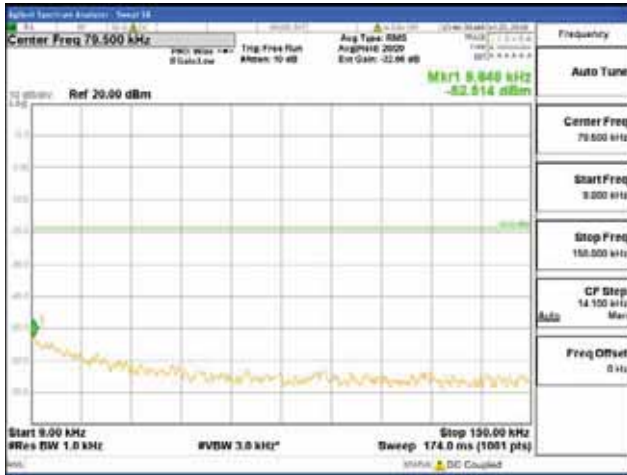

CTK Co., Ltd.
(Ho-dong), 113, Yejik-ro, Cheoin-gu,
Yongin-si, Gyeonggi-do, Korea
Tel: +82-31-339-9970
Fax: +82-31-624-9501

Report No.:
CTK-2018-03328
Page (1062) / (1312)
Pages

[256QAM]

9 kHz - 150 kHz