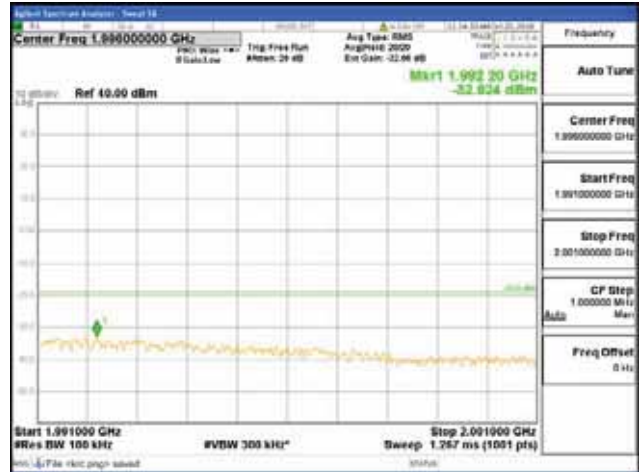

1991 MHz - 2001 MHz