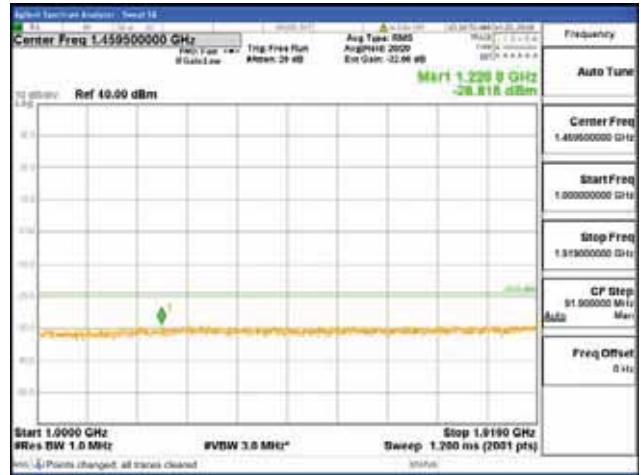

Report No.:
 CTK-2018-03328
 Page (1054) / (1312)
 Pages

[256QAM]

9 kHz - 150 kHz

150 kHz - 30 MHz

30 MHz - 1000 MHz

1000 MHz - 1919 MHz

CTK Co., Ltd.
 (Ho-dong), 113, Yejik-ro, Cheoin-gu,
 Yongin-si, Gyeonggi-do, Korea
 Tel: +82-31-339-9970
 Fax: +82-31-624-9501