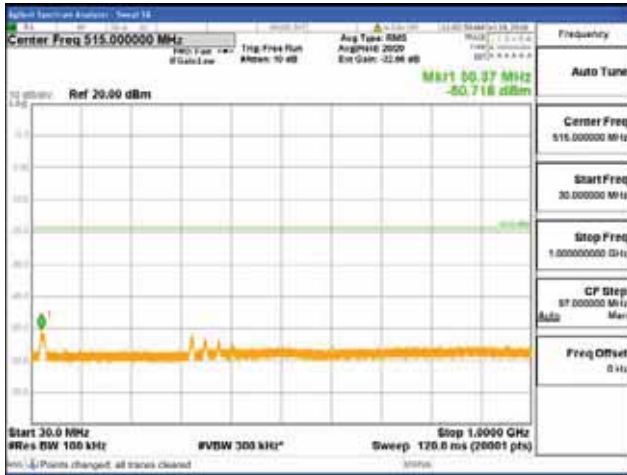

Report No.:
 CTK-2018-03328
 Page (1094) / (1312)
 Pages

[256QAM]

9 kHz - 150 kHz

150 kHz - 30 MHz

30 MHz - 1000 MHz

1000 MHz - 1919 MHz

CTK Co., Ltd.
 (Ho-dong), 113, Yejik-ro, Cheoin-gu,
 Yongin-si, Gyeonggi-do, Korea
 Tel: +82-31-339-9970
 Fax: +82-31-624-9501