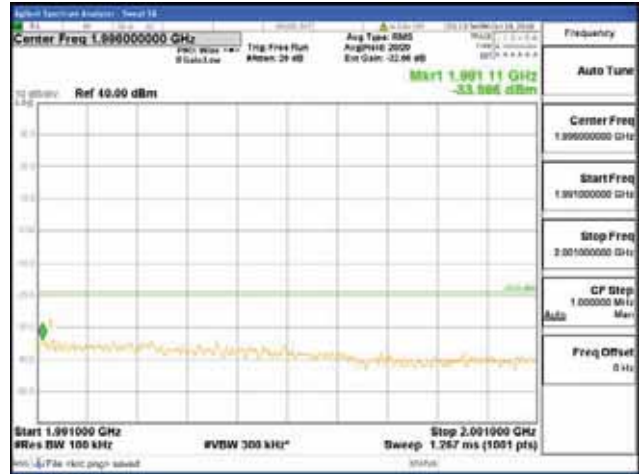

1991 MHz - 2001 MHz