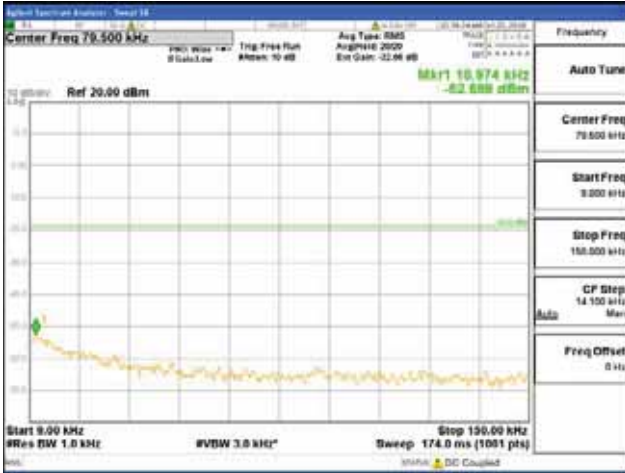

CTK Co., Ltd.
(Ho-dong), 113, Yejik-ro, Cheoin-gu,
Yongin-si, Gyeonggi-do, Korea
Tel: +82-31-339-9970
Fax: +82-31-624-9501

Report No.:
CTK-2018-03328
Page (1046) / (1312)
Pages

[256QAM]

9 kHz - 150 kHz