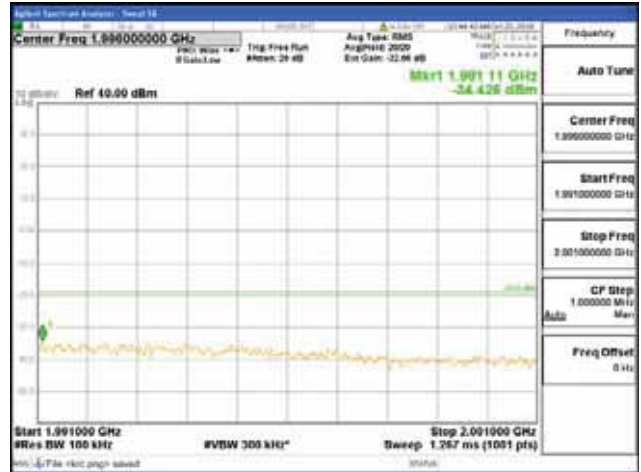

1991 MHz - 2001 MHz