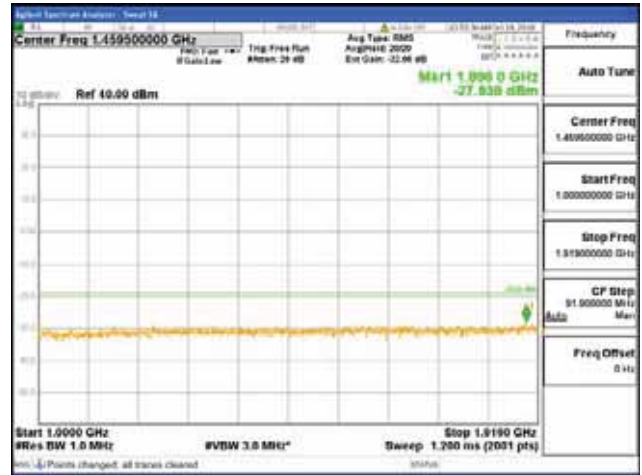

Report No.:
 CTK-2018-03328
 Page (1086) / (1312)
 Pages

[256QAM]

9 kHz - 150 kHz

150 kHz - 30 MHz

30 MHz - 1000 MHz

1000 MHz - 1919 MHz

CTK Co., Ltd.
 (Ho-dong), 113, Yejik-ro, Cheoin-gu,
 Yongin-si, Gyeonggi-do, Korea
 Tel: +82-31-339-9970
 Fax: +82-31-624-9501