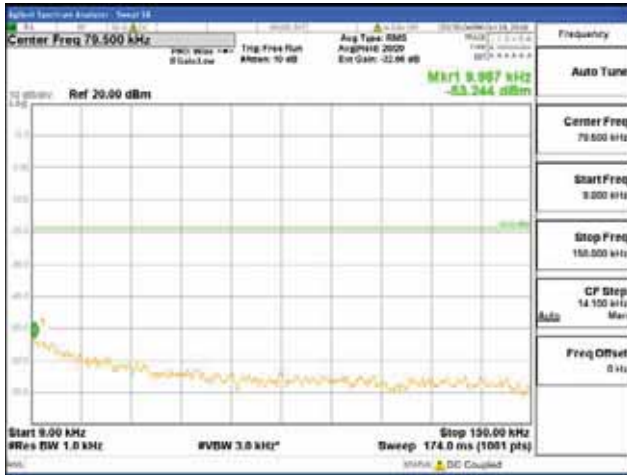

CTK Co., Ltd.
(Ho-dong), 113, Yejik-ro, Cheoin-gu,
Yongin-si, Gyeonggi-do, Korea
Tel: +82-31-339-9970
Fax: +82-31-624-9501

Report No.:
CTK-2018-03328
Page (1012) / (1312)
Pages

[64QAM]

9 kHz - 150 kHz