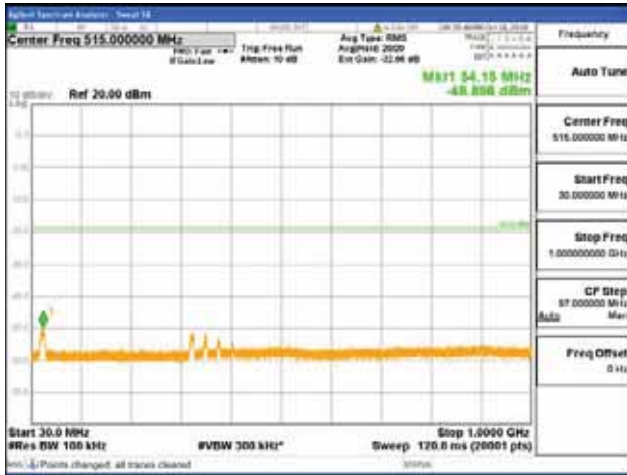

[16QAM]

9 kHz - 150 kHz

150 kHz - 30 MHz

30 MHz - 1000 MHz

1000 MHz - 1919 MHz

CTK Co., Ltd.
 (Ho-dong), 113, Yejik-ro, Cheoin-gu,
 Yongin-si, Gyeonggi-do, Korea
 Tel: +82-31-339-9970
 Fax: +82-31-624-9501