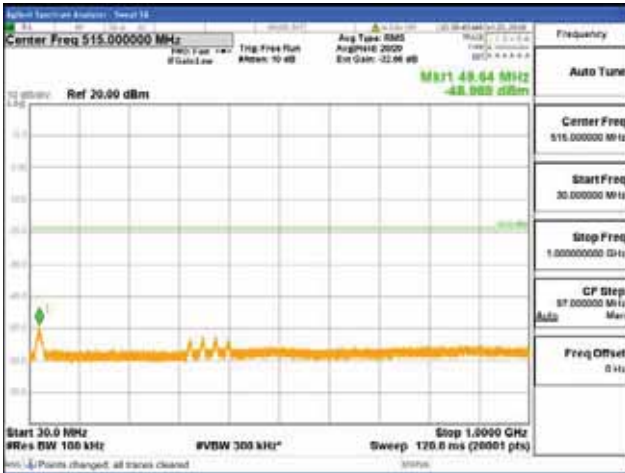

Report No.:
 CTK-2018-03328
 Page (1046) / (1312)
 Pages

[256QAM]

9 kHz - 150 kHz

150 kHz - 30 MHz

30 MHz - 1000 MHz

1000 MHz - 1919 MHz

CTK Co., Ltd.
 (Ho-dong), 113, Yejik-ro, Cheoin-gu,
 Yongin-si, Gyeonggi-do, Korea
 Tel: +82-31-339-9970
 Fax: +82-31-624-9501