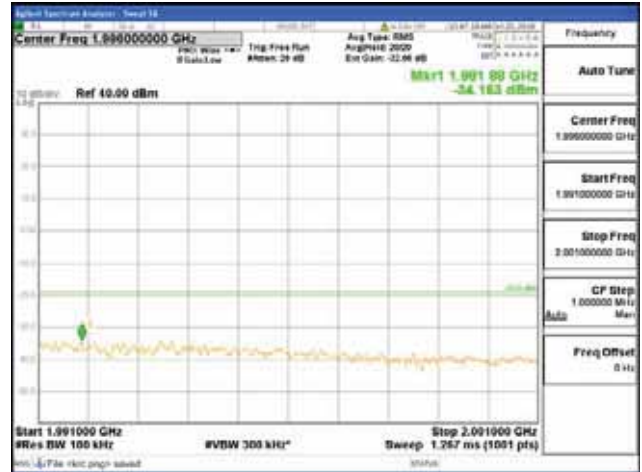

1991 MHz - 2001 MHz