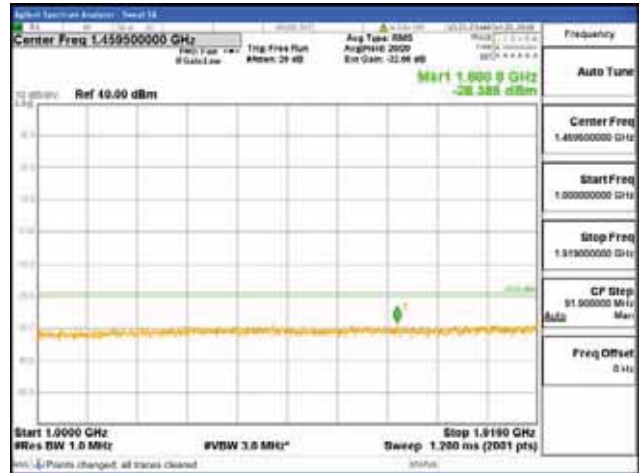

Report No.:
 CTK-2018-03328
 Page (1036) / (1312)
 Pages

[64QAM]

9 kHz - 150 kHz

150 kHz - 30 MHz

30 MHz - 1000 MHz

1000 MHz - 1919 MHz

CTK Co., Ltd.
 (Ho-dong), 113, Yejik-ro, Cheoin-gu,
 Yongin-si, Gyeonggi-do, Korea
 Tel: +82-31-339-9970
 Fax: +82-31-624-9501