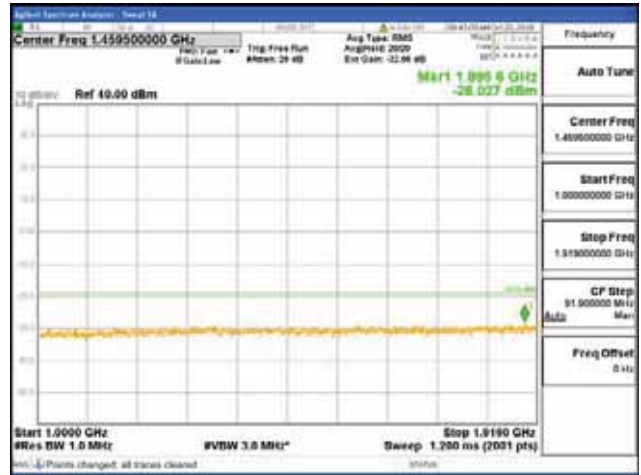

[16QAM]

9 kHz - 150 kHz

150 kHz - 30 MHz

30 MHz - 1000 MHz

1000 MHz - 1919 MHz

CTK Co., Ltd.
 (Ho-dong), 113, Yejik-ro, Cheoin-gu,
 Yongin-si, Gyeonggi-do, Korea
 Tel: +82-31-339-9970
 Fax: +82-31-624-9501