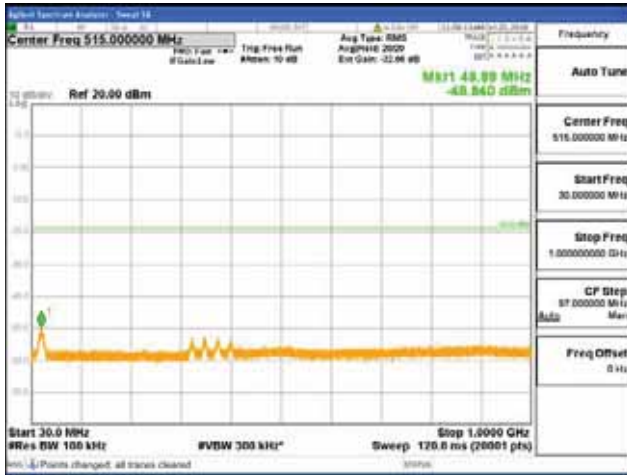

Report No.:
 CTK-2018-03328
 Page (1042) / (1312)
 Pages

[16QAM]

9 kHz - 150 kHz

150 kHz - 30 MHz

30 MHz - 1000 MHz

1000 MHz - 1919 MHz

CTK Co., Ltd.
 (Ho-dong), 113, Yejik-ro, Cheoin-gu,
 Yongin-si, Gyeonggi-do, Korea
 Tel: +82-31-339-9970
 Fax: +82-31-624-9501