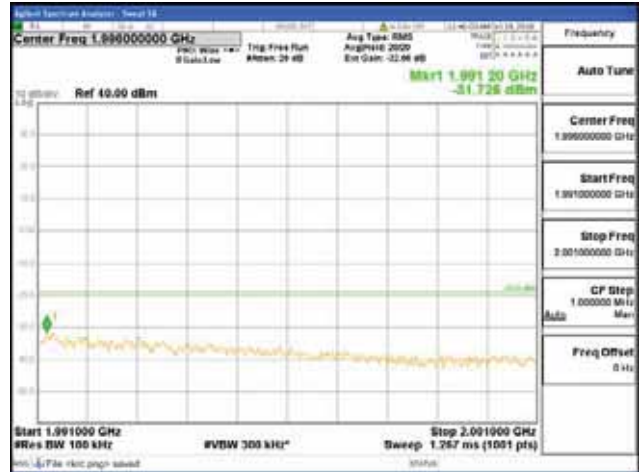

1991 MHz - 2001 MHz