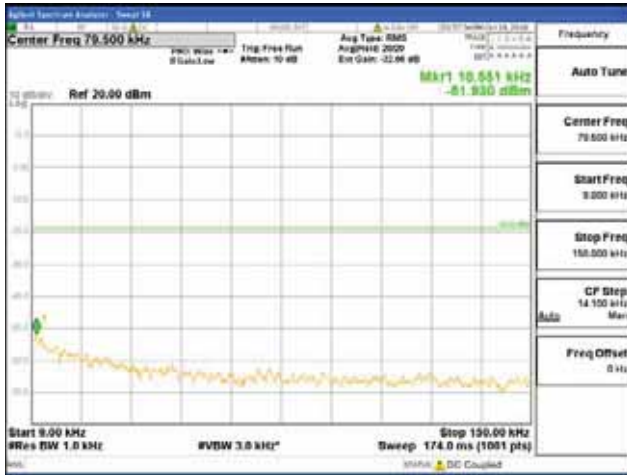

CTK Co., Ltd.
(Ho-dong), 113, Yejik-ro, Cheoin-gu,
Yongin-si, Gyeonggi-do, Korea
Tel: +82-31-339-9970
Fax: +82-31-624-9501

Report No.:
CTK-2018-03328
Page (1010) / (1312)
Pages

[16QAM]

9 kHz - 150 kHz