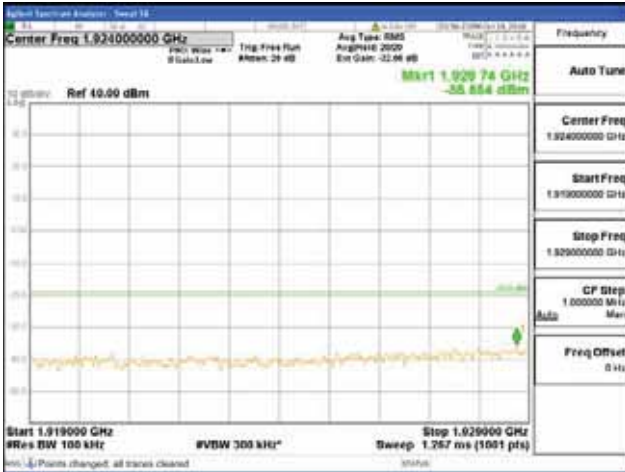

CTK Co., Ltd.
(Ho-dong), 113, Yejik-ro, Cheoin-gu,
Yongin-si, Gyeonggi-do, Korea
Tel: +82-31-339-9970
Fax: +82-31-624-9501

Report No.:
CTK-2018-03328
Page (1009) / (1312)
Pages

1919 MHz - 1929 MHz