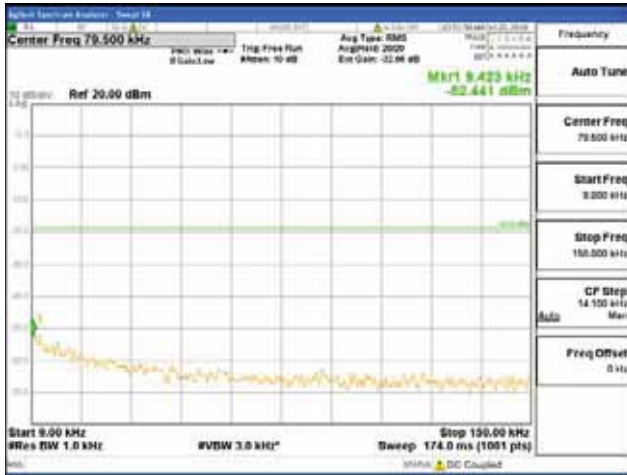

CTK Co., Ltd.
(Ho-dong), 113, Yejik-ro, Cheoin-gu,
Yongin-si, Gyeonggi-do, Korea
Tel: +82-31-339-9970
Fax: +82-31-624-9501

Report No.:
CTK-2018-03328
Page (1076) / (1312)
Pages

[64QAM]

9 kHz - 150 kHz