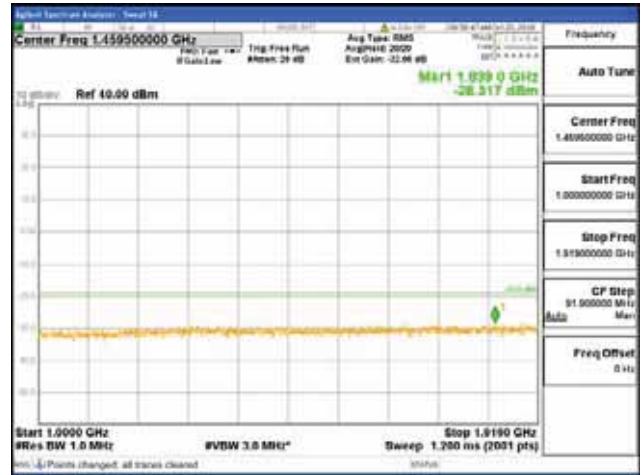

[16QAM]

9 kHz - 150 kHz

150 kHz - 30 MHz

30 MHz - 1000 MHz

1000 MHz - 1919 MHz

CTK Co., Ltd.
 (Ho-dong), 113, Yejik-ro, Cheoin-gu,
 Yongin-si, Gyeonggi-do, Korea
 Tel: +82-31-339-9970
 Fax: +82-31-624-9501