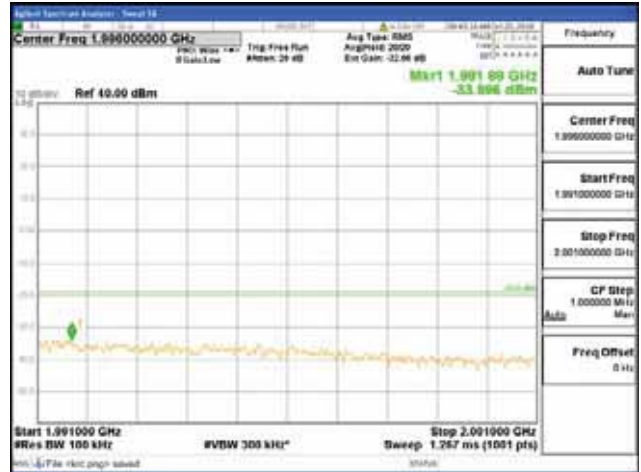

1991 MHz - 2001 MHz