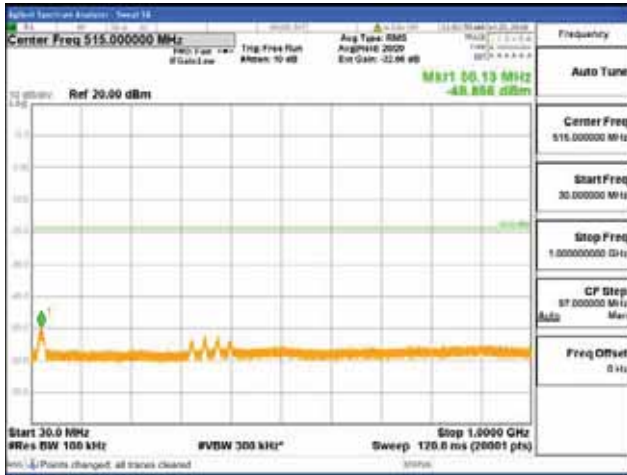

Report No.:
 CTK-2018-03328
 Page (1058) / (1312)
 Pages

[16QAM]

9 kHz - 150 kHz

150 kHz - 30 MHz

30 MHz - 1000 MHz

1000 MHz - 1919 MHz

CTK Co., Ltd.
 (Ho-dong), 113, Yejik-ro, Cheoin-gu,
 Yongin-si, Gyeonggi-do, Korea
 Tel: +82-31-339-9970
 Fax: +82-31-624-9501