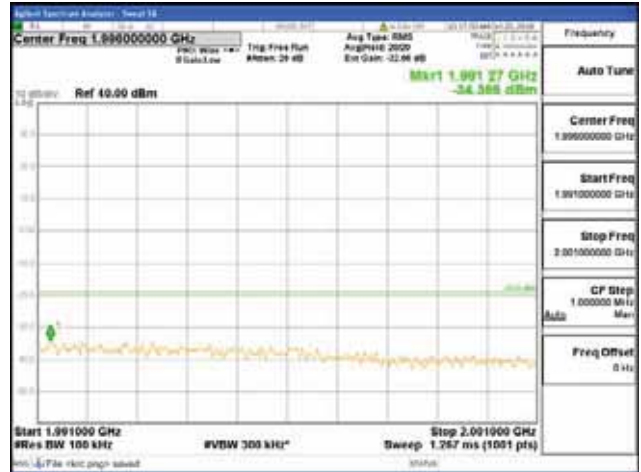

1991 MHz - 2001 MHz