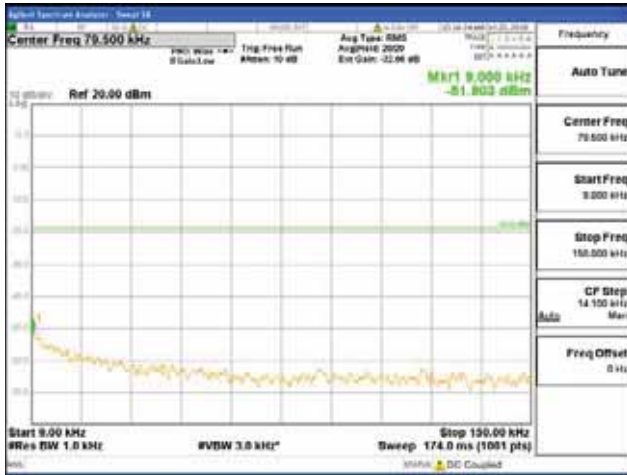

CTK Co., Ltd.
(Ho-dong), 113, Yejik-ro, Cheoin-gu,
Yongin-si, Gyeonggi-do, Korea
Tel: +82-31-339-9970
Fax: +82-31-624-9501

Report No.:
CTK-2018-03328
Page (1054) / (1312)
Pages

[256QAM]

9 kHz - 150 kHz