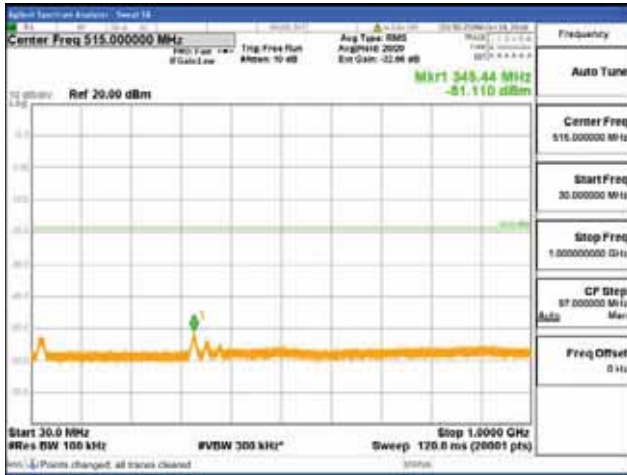

Report No.:
 CTK-2018-03328
 Page (1012) / (1312)
 Pages

[64QAM]

9 kHz - 150 kHz

150 kHz - 30 MHz

30 MHz - 1000 MHz

1000 MHz - 1919 MHz

CTK Co., Ltd.
 (Ho-dong), 113, Yejik-ro, Cheoin-gu,
 Yongin-si, Gyeonggi-do, Korea
 Tel: +82-31-339-9970
 Fax: +82-31-624-9501