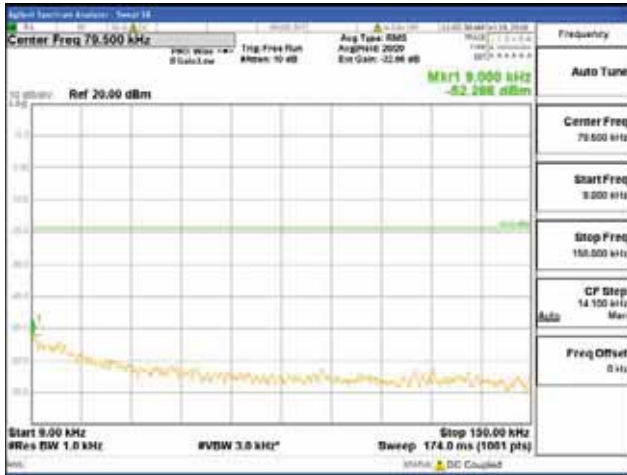

CTK Co., Ltd.
(Ho-dong), 113, Yejik-ro, Cheoin-gu,
Yongin-si, Gyeonggi-do, Korea
Tel: +82-31-339-9970
Fax: +82-31-624-9501

Report No.:
CTK-2018-03328
Page (1094) / (1312)
Pages

[256QAM]

9 kHz - 150 kHz