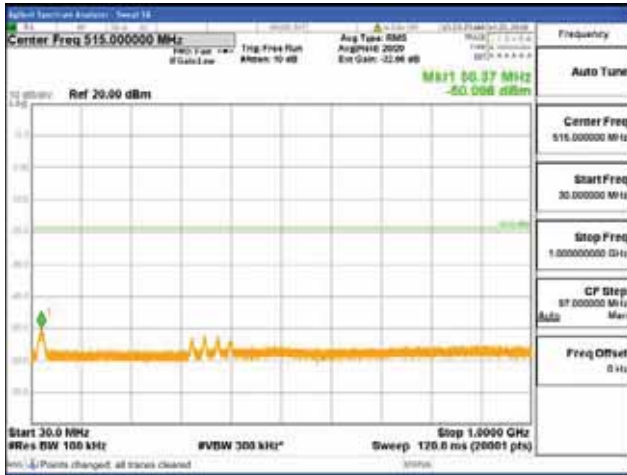

Report No.:
 CTK-2018-03328
 Page (1038) / (1312)
 Pages

[256QAM]

9 kHz - 150 kHz

150 kHz - 30 MHz

30 MHz - 1000 MHz

1000 MHz - 1919 MHz

CTK Co., Ltd.
 (Ho-dong), 113, Yejik-ro, Cheoin-gu,
 Yongin-si, Gyeonggi-do, Korea
 Tel: +82-31-339-9970
 Fax: +82-31-624-9501