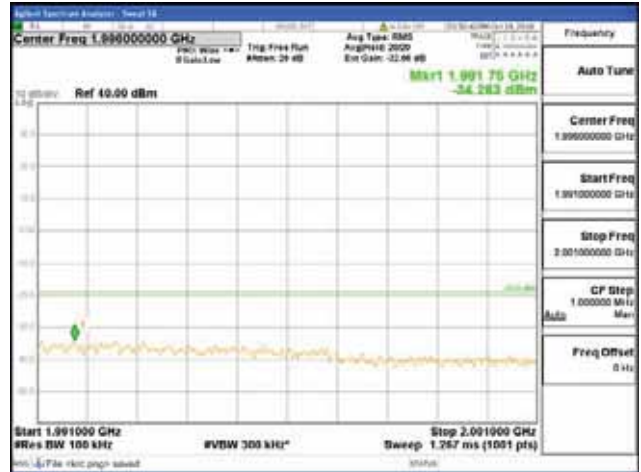

1991 MHz - 2001 MHz