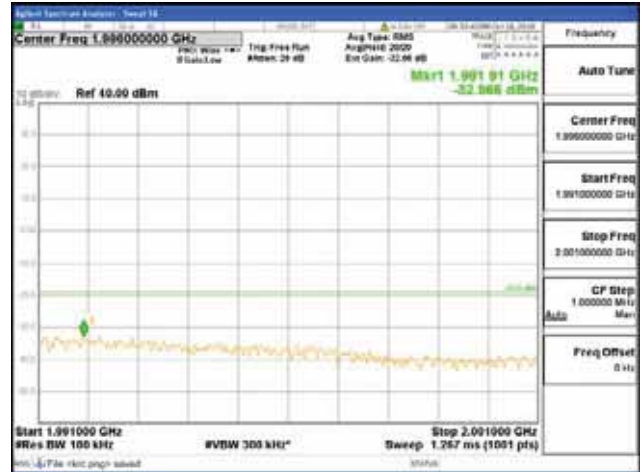

1991 MHz - 2001 MHz