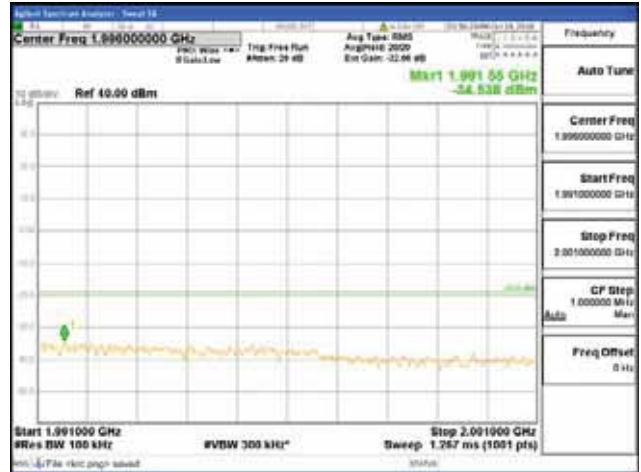

1991 MHz - 2001 MHz