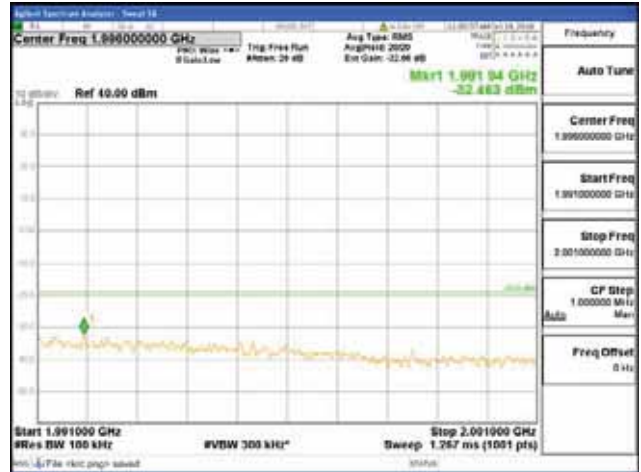

1991 MHz - 2001 MHz