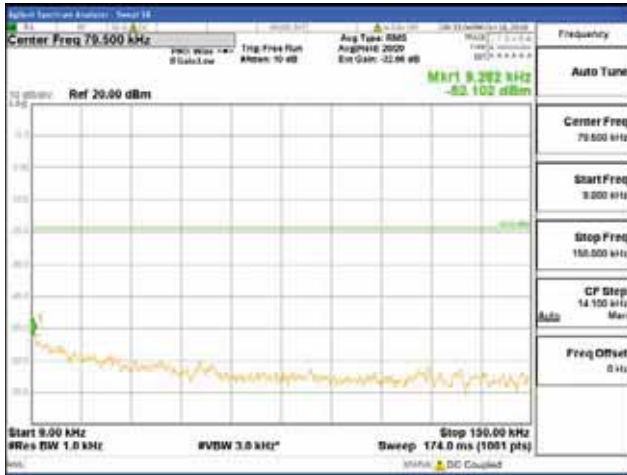

CTK Co., Ltd.
(Ho-dong), 113, Yejik-ro, Cheoin-gu,
Yongin-si, Gyeonggi-do, Korea
Tel: +82-31-339-9970
Fax: +82-31-624-9501

Report No.:
CTK-2018-03328
Page (1082) / (1312)
Pages

[16QAM]

9 kHz - 150 kHz