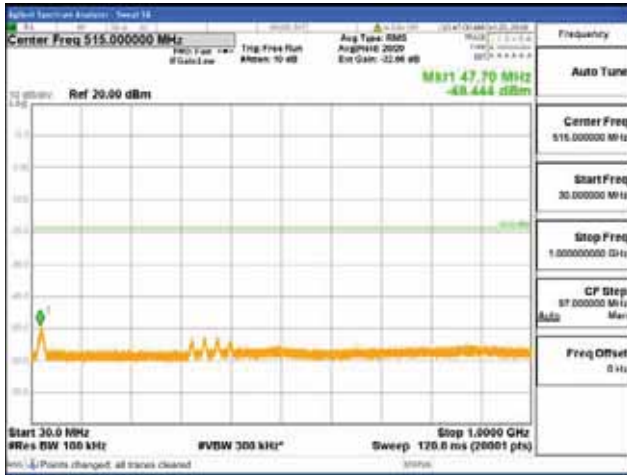

Report No.:
 CTK-2018-03328
 Page (1062) / (1312)
 Pages

[256QAM]

9 kHz - 150 kHz

150 kHz - 30 MHz

30 MHz - 1000 MHz

1000 MHz - 1919 MHz

CTK Co., Ltd.
 (Ho-dong), 113, Yejik-ro, Cheoin-gu,
 Yongin-si, Gyeonggi-do, Korea
 Tel: +82-31-339-9970
 Fax: +82-31-624-9501