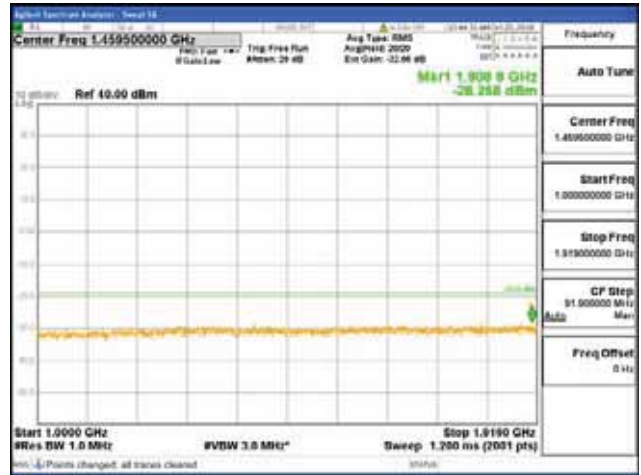

Report No.:
 CTK-2018-03328
 Page (1060) / (1312)
 Pages

[64QAM]

9 kHz - 150 kHz

150 kHz - 30 MHz

30 MHz - 1000 MHz

1000 MHz - 1919 MHz

CTK Co., Ltd.
 (Ho-dong), 113, Yejik-ro, Cheoin-gu,
 Yongin-si, Gyeonggi-do, Korea
 Tel: +82-31-339-9970
 Fax: +82-31-624-9501