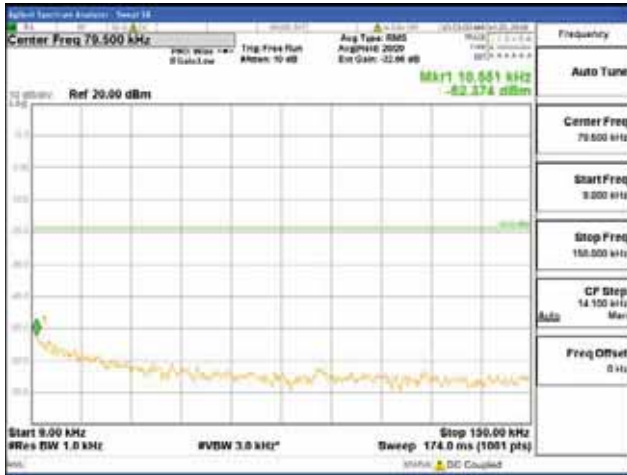

CTK Co., Ltd.
(Ho-dong), 113, Yejik-ro, Cheoin-gu,
Yongin-si, Gyeonggi-do, Korea
Tel: +82-31-339-9970
Fax: +82-31-624-9501

Report No.:
CTK-2018-03328
Page (1038) / (1312)
Pages

[256QAM]

9 kHz - 150 kHz