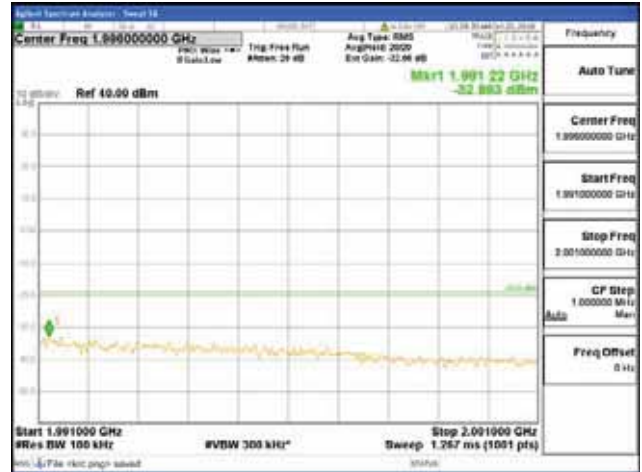

1991 MHz - 2001 MHz