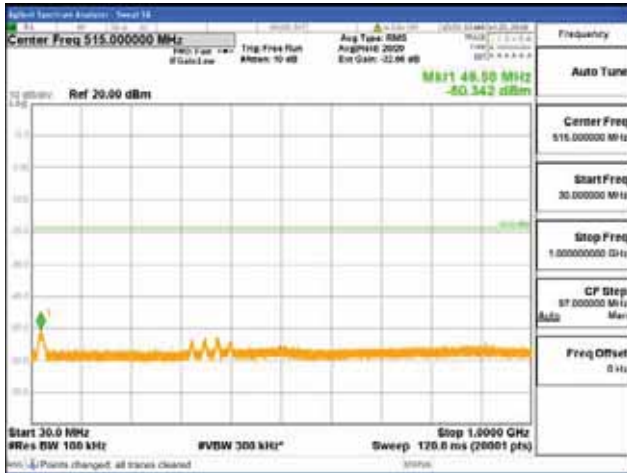

Report No.:
 CTK-2018-03328
 Page (1066) / (1312)
 Pages

[16QAM]

9 kHz - 150 kHz

150 kHz - 30 MHz

30 MHz - 1000 MHz

1000 MHz - 1919 MHz

CTK Co., Ltd.
(Ho-dong), 113, Yejik-ro, Cheoin-gu,
Yongin-si, Gyeonggi-do, Korea
Tel: +82-31-339-9970
Fax: +82-31-624-9501