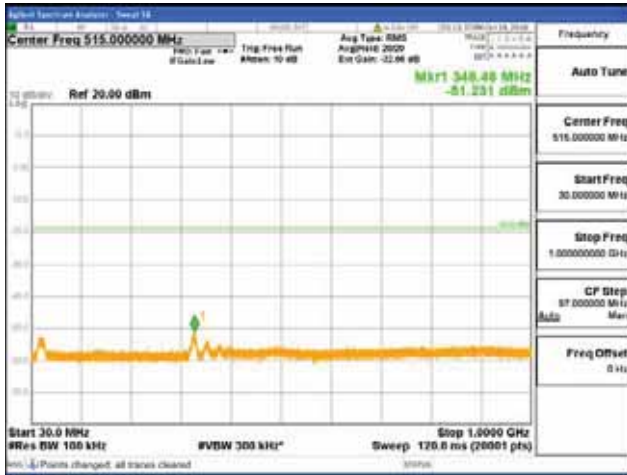

Report No.:
 CTK-2018-03328
 Page (1006) / (1312)
 Pages

[256QAM]

9 kHz - 150 kHz

150 kHz - 30 MHz

30 MHz - 1000 MHz

1000 MHz - 1919 MHz

CTK Co., Ltd.
 (Ho-dong), 113, Yejik-ro, Cheoin-gu,
 Yongin-si, Gyeonggi-do, Korea
 Tel: +82-31-339-9970
 Fax: +82-31-624-9501