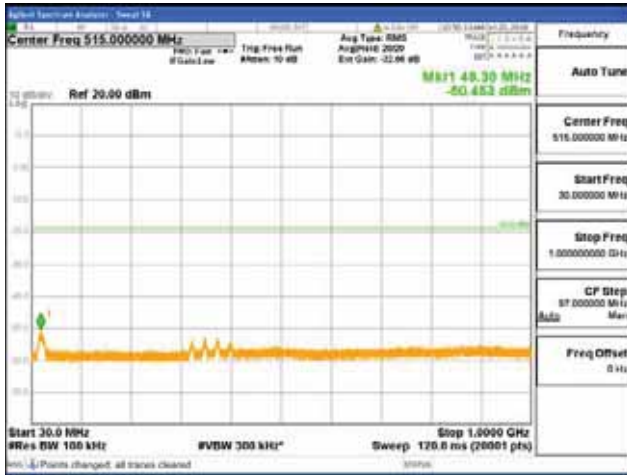

Report No.:
 CTK-2018-03328
 Page (1078) / (1312)
 Pages

[256QAM]

9 kHz - 150 kHz

150 kHz - 30 MHz

30 MHz - 1000 MHz

1000 MHz - 1919 MHz

CTK Co., Ltd.
 (Ho-dong), 113, Yejik-ro, Cheoin-gu,
 Yongin-si, Gyeonggi-do, Korea
 Tel: +82-31-339-9970
 Fax: +82-31-624-9501