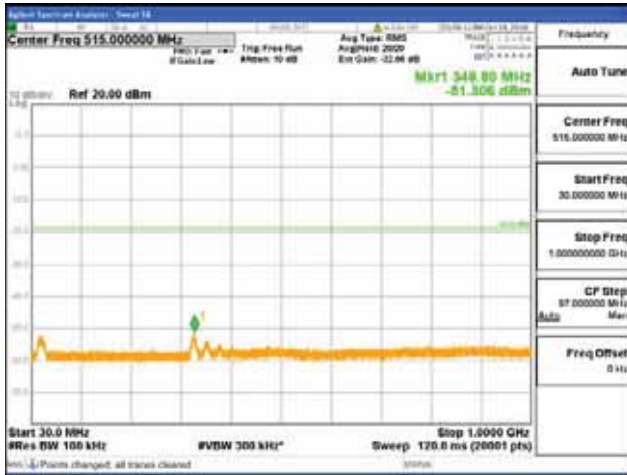

Report No.:
 CTK-2018-03328
 Page (1004) / (1312)
 Pages

[64QAM]

9 kHz - 150 kHz

150 kHz - 30 MHz

30 MHz - 1000 MHz

1000 MHz - 1919 MHz

CTK Co., Ltd.
 (Ho-dong), 113, Yejik-ro, Cheoin-gu,
 Yongin-si, Gyeonggi-do, Korea
 Tel: +82-31-339-9970
 Fax: +82-31-624-9501