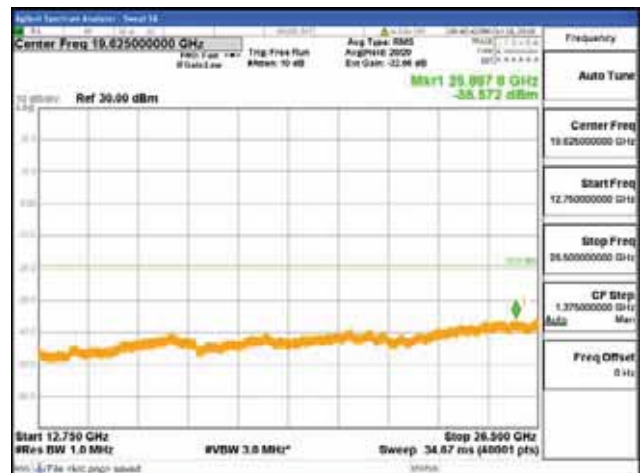

12.75 GHz - 26.5 GHz