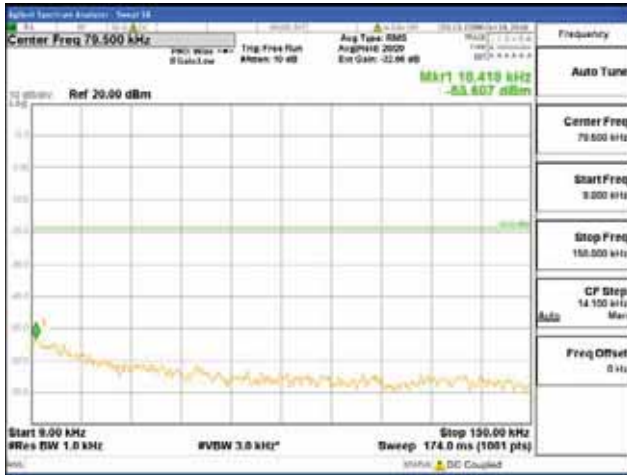

CTK Co., Ltd.
(Ho-dong), 113, Yejik-ro, Cheoin-gu,
Yongin-si, Gyeonggi-do, Korea
Tel: +82-31-339-9970
Fax: +82-31-624-9501

Report No.:
CTK-2018-03328
Page (1006) / (1312)
Pages

[256QAM]

9 kHz - 150 kHz