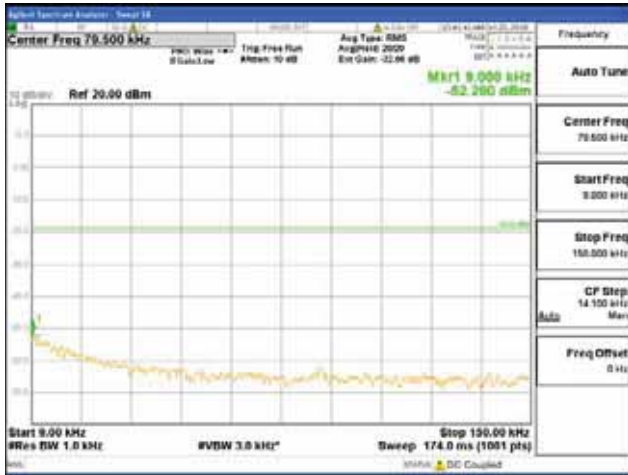

CTK Co., Ltd.
(Ho-dong), 113, Yejik-ro, Cheoin-gu,
Yongin-si, Gyeonggi-do, Korea
Tel: +82-31-339-9970
Fax: +82-31-624-9501

Report No.:
CTK-2018-03328
Page (1044) / (1312)
Pages

[64QAM]

9 kHz - 150 kHz