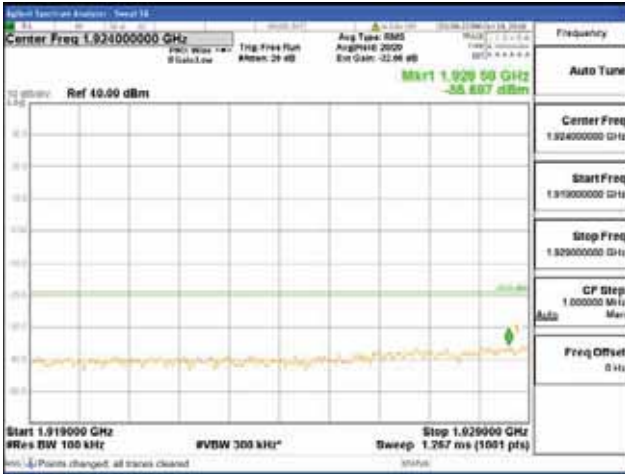

CTK Co., Ltd.
(Ho-dong), 113, Yejik-ro, Cheoin-gu,
Yongin-si, Gyeonggi-do, Korea
Tel: +82-31-339-9970
Fax: +82-31-624-9501

Report No.:
CTK-2018-03328
Page (1005) / (1312)
Pages

1919 MHz - 1929 MHz