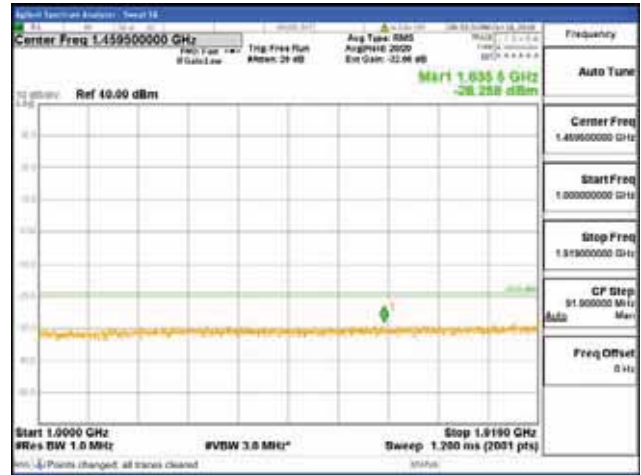

[16QAM]

9 kHz - 150 kHz

150 kHz - 30 MHz

30 MHz - 1000 MHz

1000 MHz - 1919 MHz

CTK Co., Ltd.
 (Ho-dong), 113, Yejik-ro, Cheoin-gu,
 Yongin-si, Gyeonggi-do, Korea
 Tel: +82-31-339-9970
 Fax: +82-31-624-9501