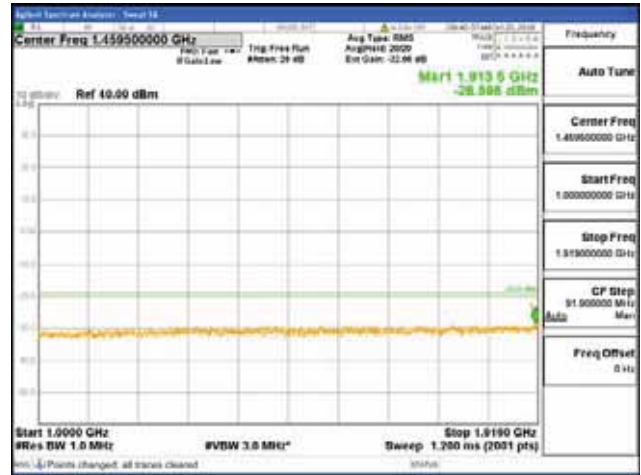

[16QAM]

9 kHz - 150 kHz

150 kHz - 30 MHz

30 MHz - 1000 MHz

1000 MHz - 1919 MHz

CTK Co., Ltd.
 (Ho-dong), 113, Yejik-ro, Cheoin-gu,
 Yongin-si, Gyeonggi-do, Korea
 Tel: +82-31-339-9970
 Fax: +82-31-624-9501