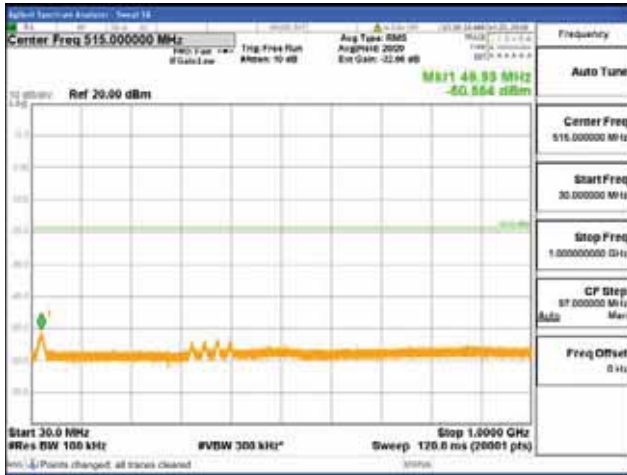

Report No.:
 CTK-2018-03328
 Page (1022) / (1312)
 Pages

[256QAM]

9 kHz - 150 kHz

150 kHz - 30 MHz

30 MHz - 1000 MHz

1000 MHz - 1919 MHz

CTK Co., Ltd.
 (Ho-dong), 113, Yejik-ro, Cheoin-gu,
 Yongin-si, Gyeonggi-do, Korea
 Tel: +82-31-339-9970
 Fax: +82-31-624-9501