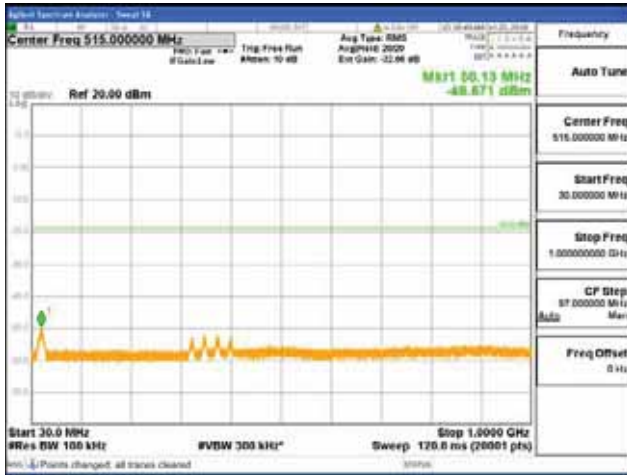

Report No.:
 CTK-2018-03328
 Page (1052) / (1312)
 Pages

[64QAM]

9 kHz - 150 kHz

150 kHz - 30 MHz

30 MHz - 1000 MHz

1000 MHz - 1919 MHz

CTK Co., Ltd.
 (Ho-dong), 113, Yejik-ro, Cheoin-gu,
 Yongin-si, Gyeonggi-do, Korea
 Tel: +82-31-339-9970
 Fax: +82-31-624-9501