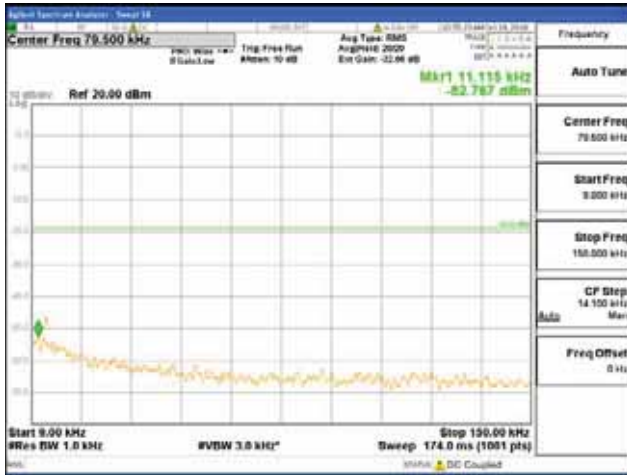

CTK Co., Ltd.
(Ho-dong), 113, Yejik-ro, Cheoin-gu,
Yongin-si, Gyeonggi-do, Korea
Tel: +82-31-339-9970
Fax: +82-31-624-9501

Report No.:
CTK-2018-03328
Page (1084) / (1312)
Pages

[64QAM]

9 kHz - 150 kHz