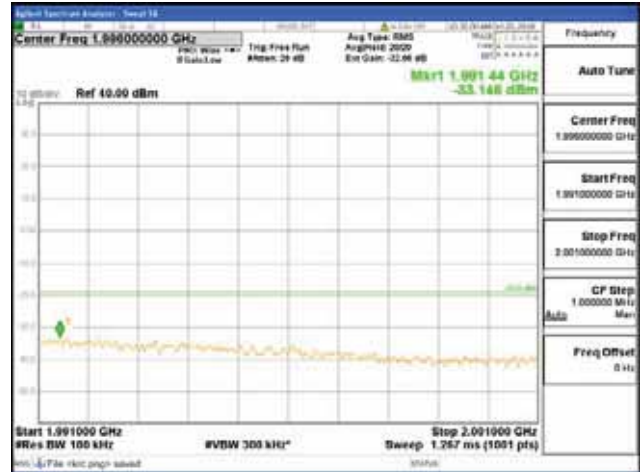

1991 MHz - 2001 MHz