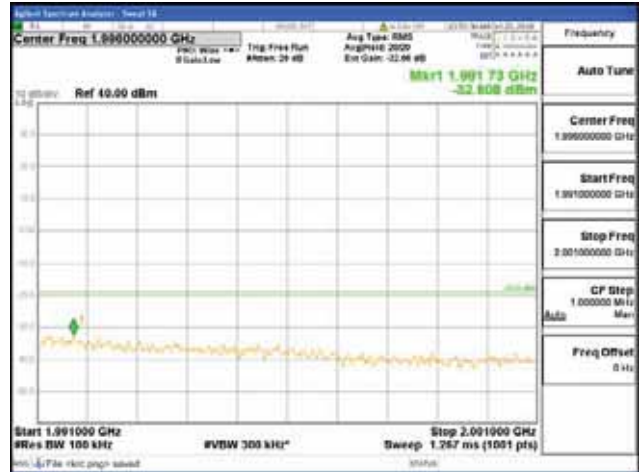

1991 MHz - 2001 MHz