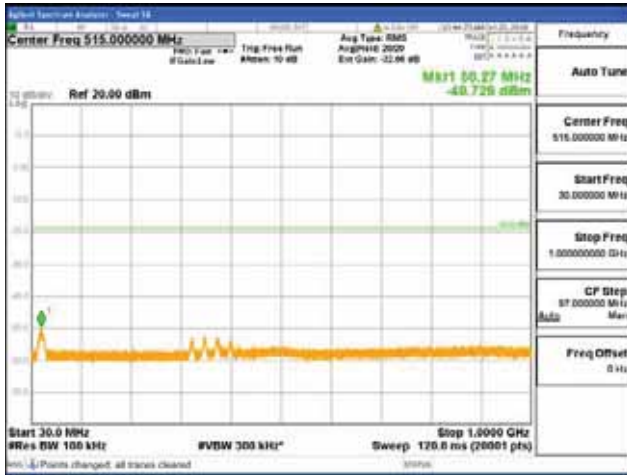

Report No.:
 CTK-2018-03328
 Page (1060) / (1312)
 Pages

[64QAM]

9 kHz - 150 kHz

150 kHz - 30 MHz

30 MHz - 1000 MHz

1000 MHz - 1919 MHz

CTK Co., Ltd.
 (Ho-dong), 113, Yejik-ro, Cheoin-gu,
 Yongin-si, Gyeonggi-do, Korea
 Tel: +82-31-339-9970
 Fax: +82-31-624-9501