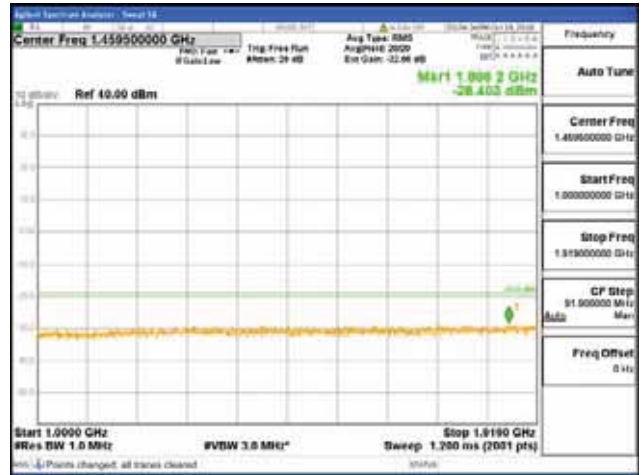

[16QAM]

9 kHz - 150 kHz

150 kHz - 30 MHz

30 MHz - 1000 MHz

1000 MHz - 1919 MHz

CTK Co., Ltd.
 (Ho-dong), 113, Yejik-ro, Cheoin-gu,
 Yongin-si, Gyeonggi-do, Korea
 Tel: +82-31-339-9970
 Fax: +82-31-624-9501