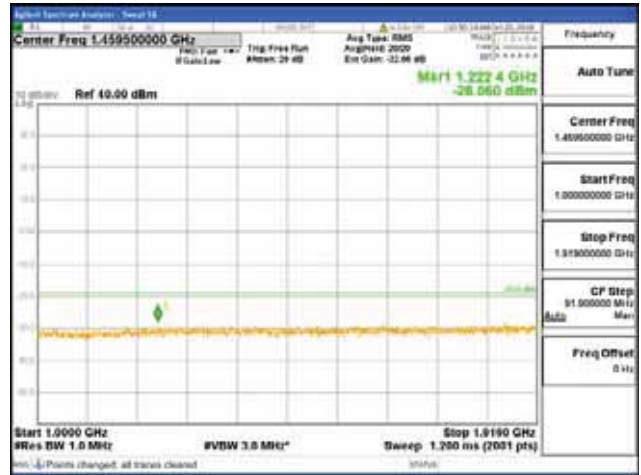

Report No.:
 CTK-2018-03328
 Page (1078) / (1312)
 Pages

[256QAM]

9 kHz - 150 kHz

150 kHz - 30 MHz

30 MHz - 1000 MHz

1000 MHz - 1919 MHz

CTK Co., Ltd.
 (Ho-dong), 113, Yejik-ro, Cheoin-gu,
 Yongin-si, Gyeonggi-do, Korea
 Tel: +82-31-339-9970
 Fax: +82-31-624-9501