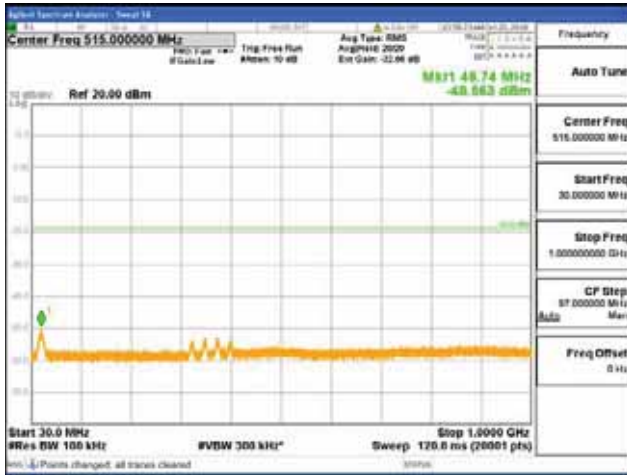

Report No.:
 CTK-2018-03328
 Page (1074) / (1312)
 Pages

[16QAM]

9 kHz - 150 kHz

150 kHz - 30 MHz

30 MHz - 1000 MHz

1000 MHz - 1919 MHz

CTK Co., Ltd.
 (Ho-dong), 113, Yejik-ro, Cheoin-gu,
 Yongin-si, Gyeonggi-do, Korea
 Tel: +82-31-339-9970
 Fax: +82-31-624-9501