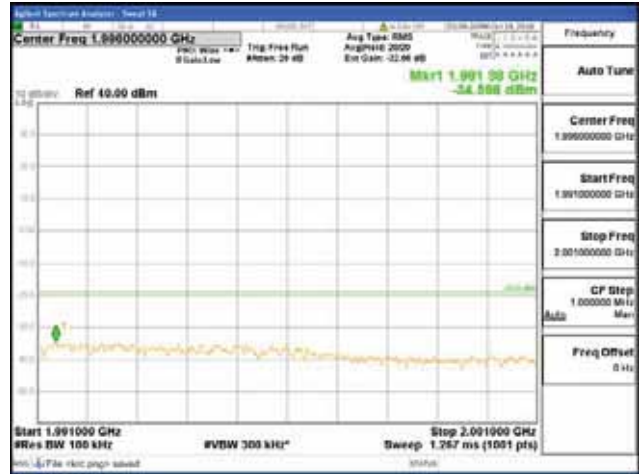

1991 MHz - 2001 MHz