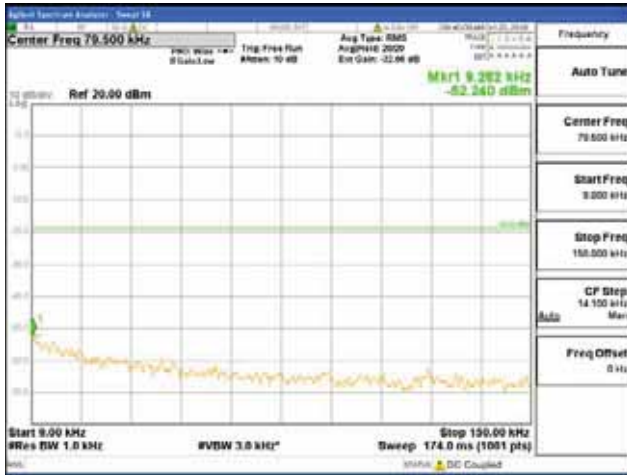

CTK Co., Ltd.
(Ho-dong), 113, Yejik-ro, Cheoin-gu,
Yongin-si, Gyeonggi-do, Korea
Tel: +82-31-339-9970
Fax: +82-31-624-9501

Report No.:
CTK-2018-03328
Page (1018) / (1312)
Pages

[16QAM]

9 kHz - 150 kHz