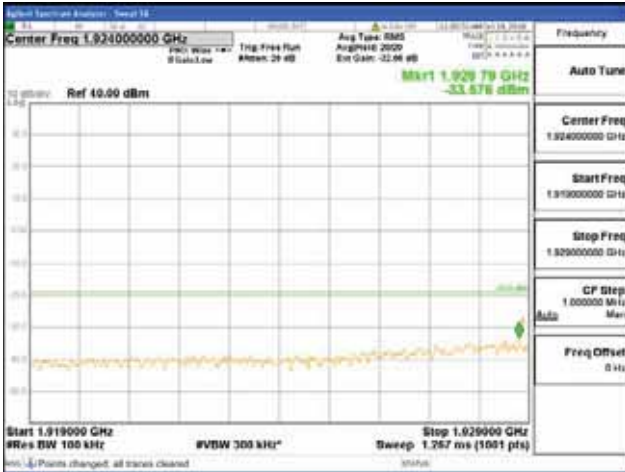

CTK Co., Ltd.
(Ho-dong), 113, Yejik-ro, Cheoin-gu,
Yongin-si, Gyeonggi-do, Korea
Tel: +82-31-339-9970
Fax: +82-31-624-9501

Report No.:
CTK-2018-03328
Page (1093) / (1312)
Pages

1919 MHz - 1929 MHz