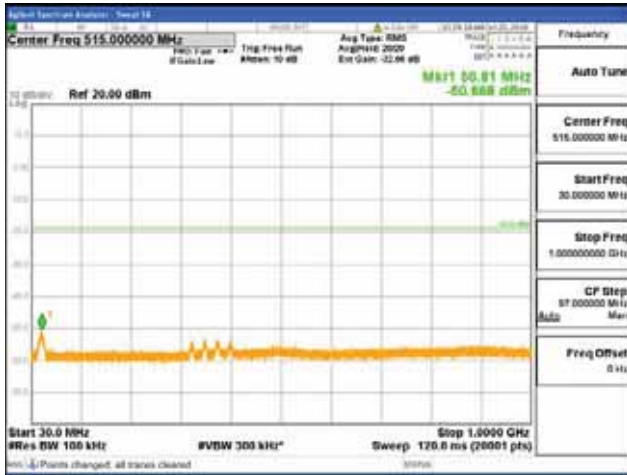

Report No.:
 CTK-2018-03328
 Page (1020) / (1312)
 Pages

[64QAM]

9 kHz - 150 kHz

150 kHz - 30 MHz

30 MHz - 1000 MHz

1000 MHz - 1919 MHz

CTK Co., Ltd.
 (Ho-dong), 113, Yejik-ro, Cheoin-gu,
 Yongin-si, Gyeonggi-do, Korea
 Tel: +82-31-339-9970
 Fax: +82-31-624-9501