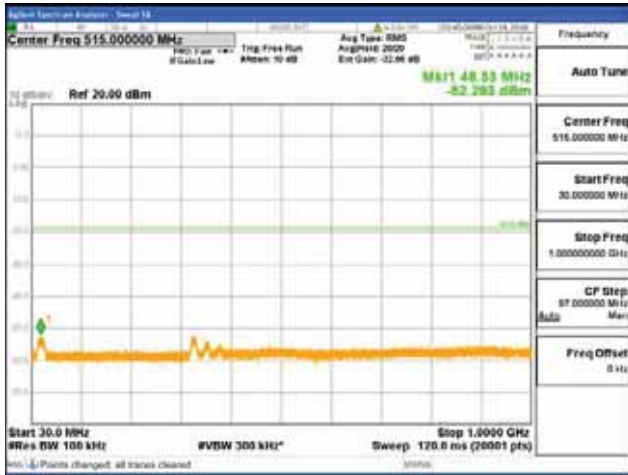

Report No.:
 CTK-2018-03328
 Page (1014) / (1312)
 Pages

[256QAM]

9 kHz - 150 kHz

150 kHz - 30 MHz

30 MHz - 1000 MHz

1000 MHz - 1919 MHz

CTK Co., Ltd.
 (Ho-dong), 113, Yejik-ro, Cheoin-gu,
 Yongin-si, Gyeonggi-do, Korea
 Tel: +82-31-339-9970
 Fax: +82-31-624-9501