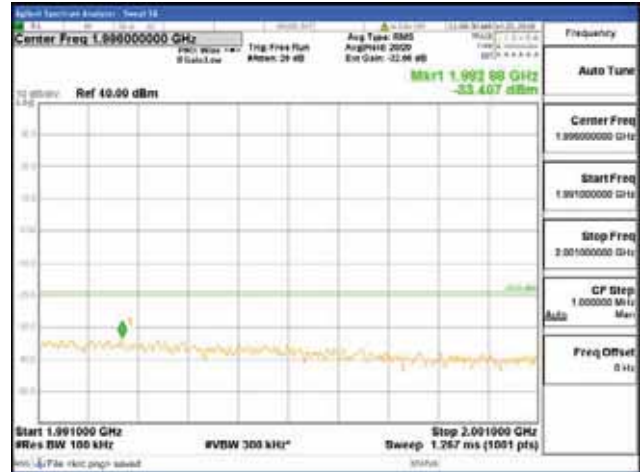

1991 MHz - 2001 MHz