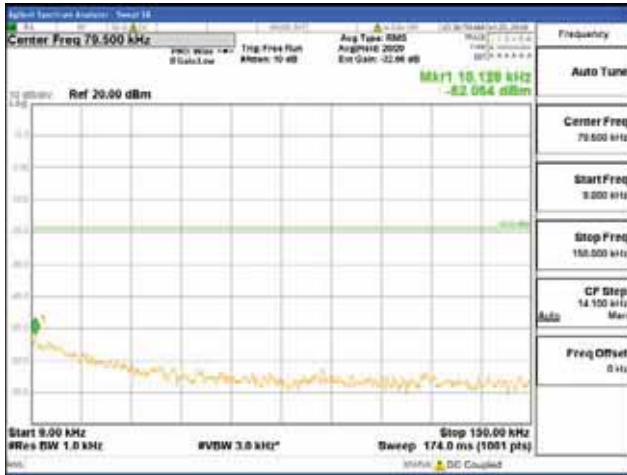

CTK Co., Ltd.
(Ho-dong), 113, Yejik-ro, Cheoin-gu,
Yongin-si, Gyeonggi-do, Korea
Tel: +82-31-339-9970
Fax: +82-31-624-9501

Report No.:
CTK-2018-03328
Page (1030) / (1312)
Pages

[256QAM]

9 kHz - 150 kHz