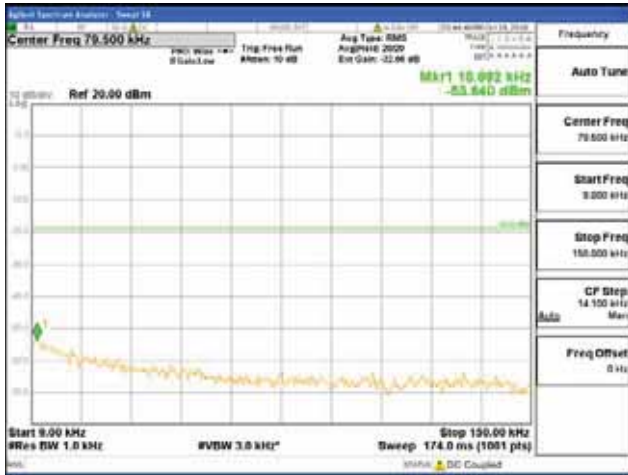

CTK Co., Ltd.
(Ho-dong), 113, Yejik-ro, Cheoin-gu,
Yongin-si, Gyeonggi-do, Korea
Tel: +82-31-339-9970
Fax: +82-31-624-9501

Report No.:
CTK-2018-03328
Page (1014) / (1312)
Pages

[256QAM]

9 kHz - 150 kHz