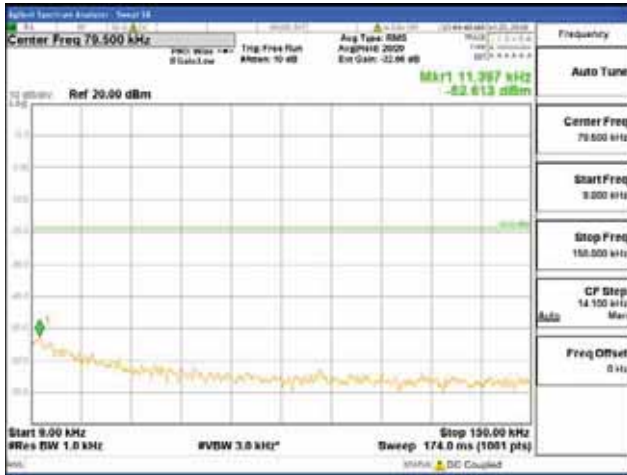

CTK Co., Ltd.
(Ho-dong), 113, Yejik-ro, Cheoin-gu,
Yongin-si, Gyeonggi-do, Korea
Tel: +82-31-339-9970
Fax: +82-31-624-9501

Report No.:
CTK-2018-03328
Page (1078) / (1312)
Pages

[256QAM]

9 kHz - 150 kHz