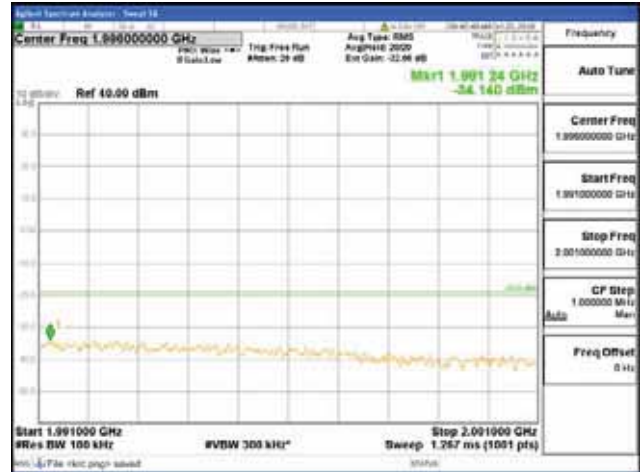

1991 MHz - 2001 MHz