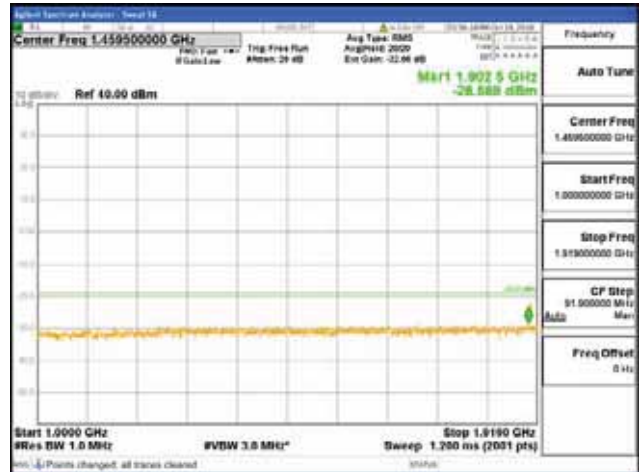

Report No.:
 CTK-2018-03328
 Page (1008) / (1312)
 Pages

Band 2, BW 15MHz + BW 5MHz, Multi carrier(Non-Contiguous), 4TX, Top
 [QPSK]

9 kHz - 150 kHz

150 kHz - 30 MHz

30 MHz - 1000 MHz

1000 MHz - 1919 MHz

CTK Co., Ltd.
 (Ho-dong), 113, Yejik-ro, Cheoin-gu,
 Yongin-si, Gyeonggi-do, Korea
 Tel: +82-31-339-9970
 Fax: +82-31-624-9501