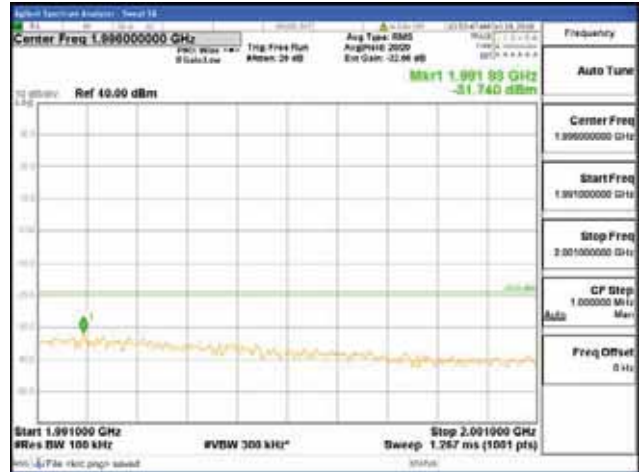

1991 MHz - 2001 MHz