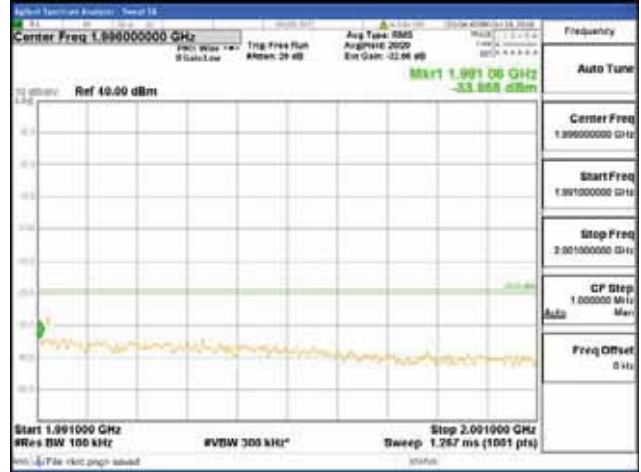

1991 MHz - 2001 MHz