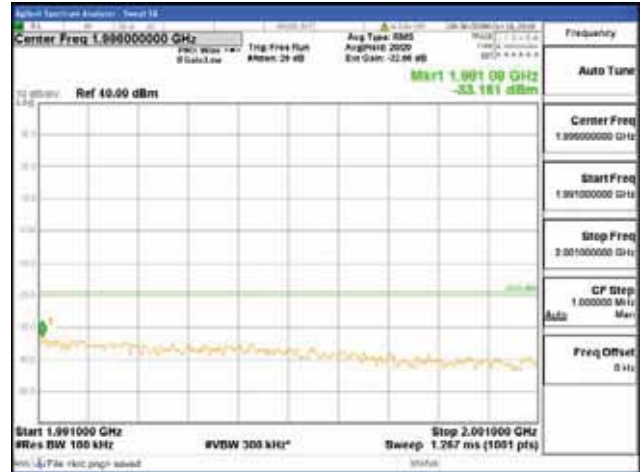

1991 MHz - 2001 MHz