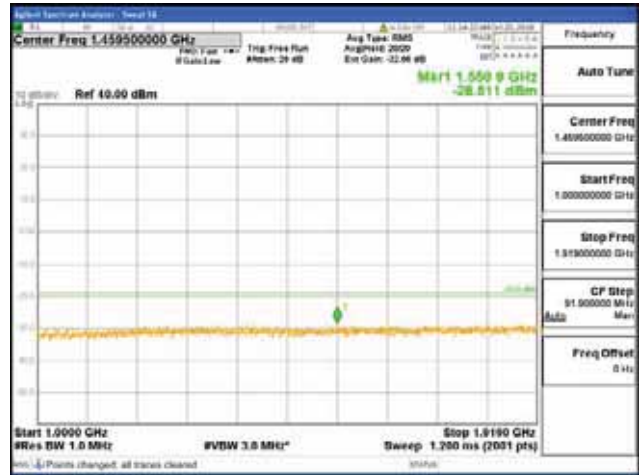

Report No.:
 CTK-2018-03328
 Page (1026) / (1312)
 Pages

[16QAM]

9 kHz - 150 kHz

150 kHz - 30 MHz

30 MHz - 1000 MHz

1000 MHz - 1919 MHz

CTK Co., Ltd.
 (Ho-dong), 113, Yejik-ro, Cheoin-gu,
 Yongin-si, Gyeonggi-do, Korea
 Tel: +82-31-339-9970
 Fax: +82-31-624-9501