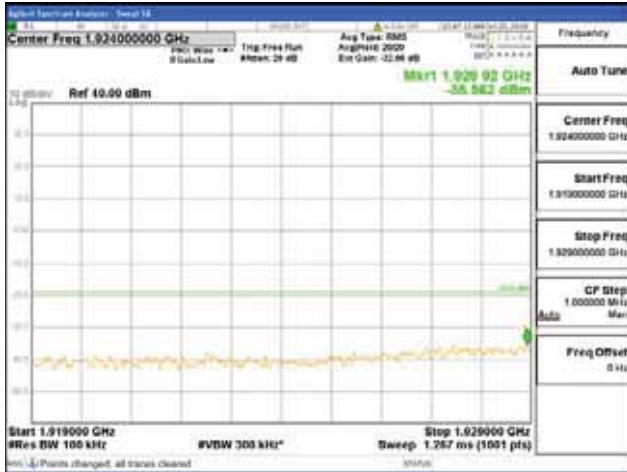

CTK Co., Ltd.
(Ho-dong), 113, Yejik-ro, Cheoin-gu,
Yongin-si, Gyeonggi-do, Korea
Tel: +82-31-339-9970
Fax: +82-31-624-9501

Report No.:
CTK-2018-03328
Page (1063) / (1312)
Pages

1919 MHz - 1929 MHz