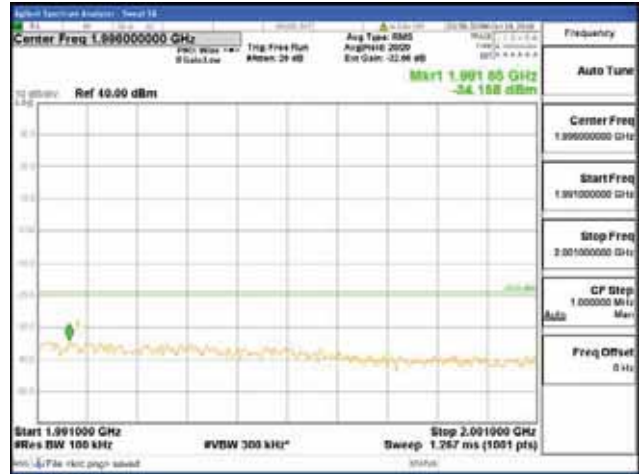

1991 MHz - 2001 MHz