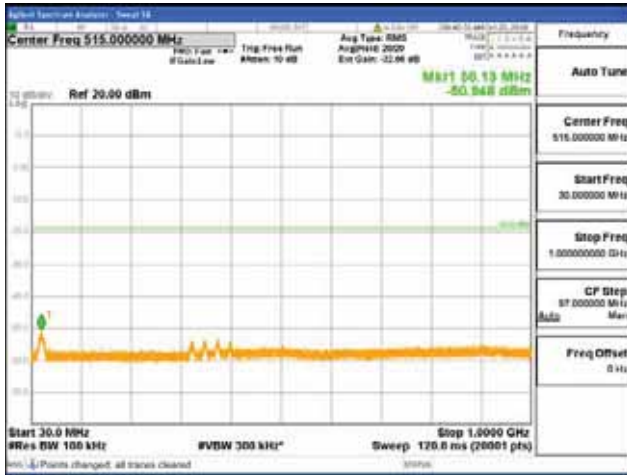

[16QAM]

9 kHz - 150 kHz

150 kHz - 30 MHz

30 MHz - 1000 MHz

1000 MHz - 1919 MHz

CTK Co., Ltd.
 (Ho-dong), 113, Yejik-ro, Cheoin-gu,
 Yongin-si, Gyeonggi-do, Korea
 Tel: +82-31-339-9970
 Fax: +82-31-624-9501