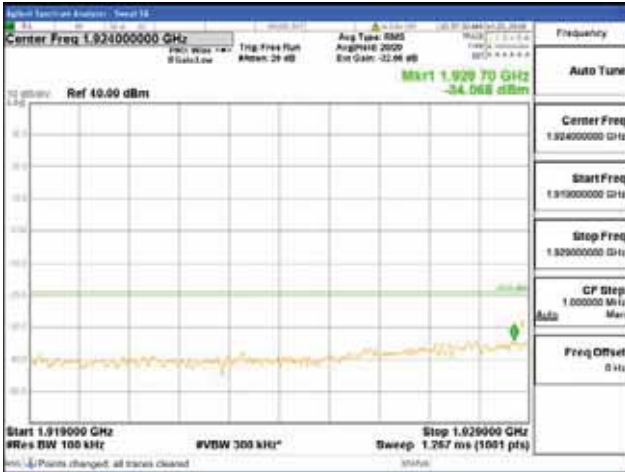

CTK Co., Ltd.
(Ho-dong), 113, Yejik-ro, Cheoin-gu,
Yongin-si, Gyeonggi-do, Korea
Tel: +82-31-339-9970
Fax: +82-31-624-9501

Report No.:
CTK-2018-03328
Page (1031) / (1312)
Pages

1919 MHz - 1929 MHz