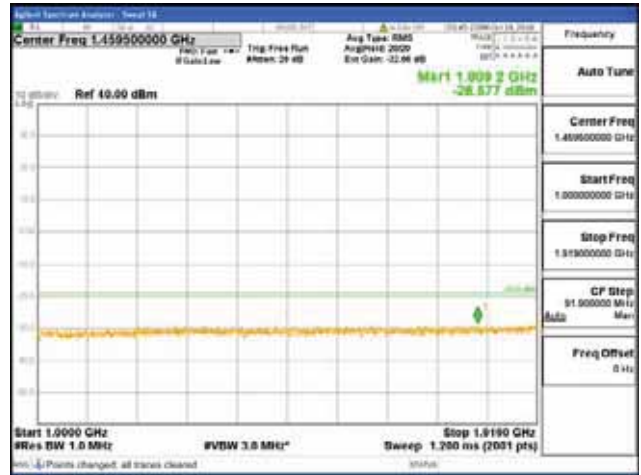

Report No.:
 CTK-2018-03328
 Page (1014) / (1312)
 Pages

[256QAM]

9 kHz - 150 kHz

150 kHz - 30 MHz

30 MHz - 1000 MHz

1000 MHz - 1919 MHz

CTK Co., Ltd.
 (Ho-dong), 113, Yejik-ro, Cheoin-gu,
 Yongin-si, Gyeonggi-do, Korea
 Tel: +82-31-339-9970
 Fax: +82-31-624-9501