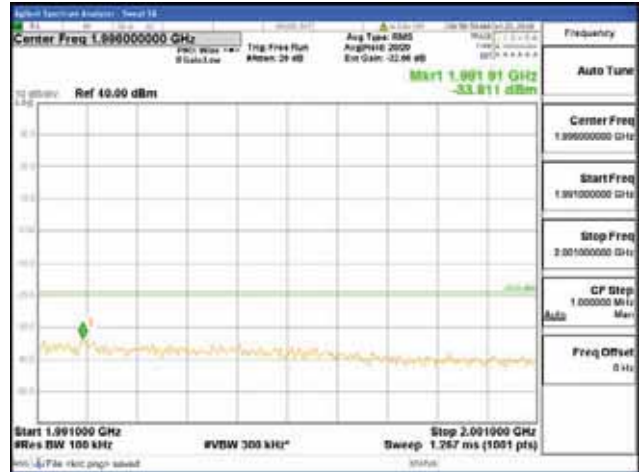

1991 MHz - 2001 MHz