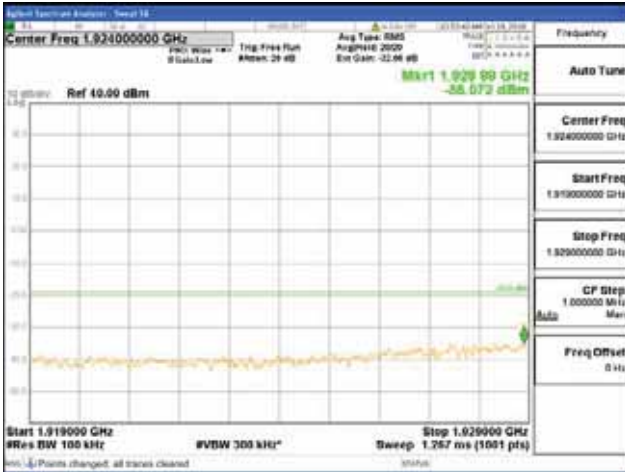

CTK Co., Ltd.
(Ho-dong), 113, Yejik-ro, Cheoin-gu,
Yongin-si, Gyeonggi-do, Korea
Tel: +82-31-339-9970
Fax: +82-31-624-9501

Report No.:
CTK-2018-03328
Page (1087) / (1312)
Pages

1919 MHz - 1929 MHz