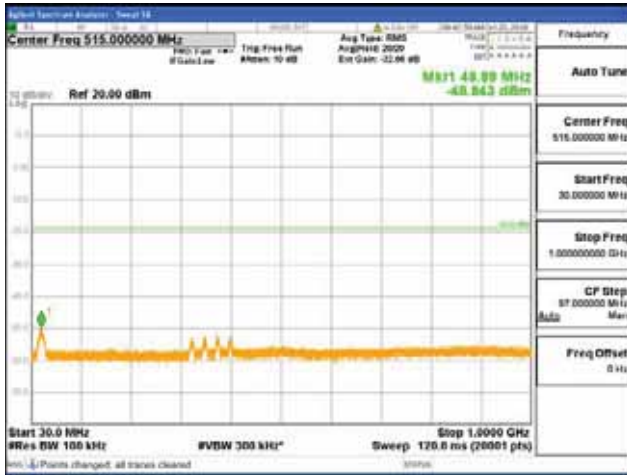

[16QAM]

9 kHz - 150 kHz

150 kHz - 30 MHz

30 MHz - 1000 MHz

1000 MHz - 1919 MHz

CTK Co., Ltd.
 (Ho-dong), 113, Yejik-ro, Cheoin-gu,
 Yongin-si, Gyeonggi-do, Korea
 Tel: +82-31-339-9970
 Fax: +82-31-624-9501