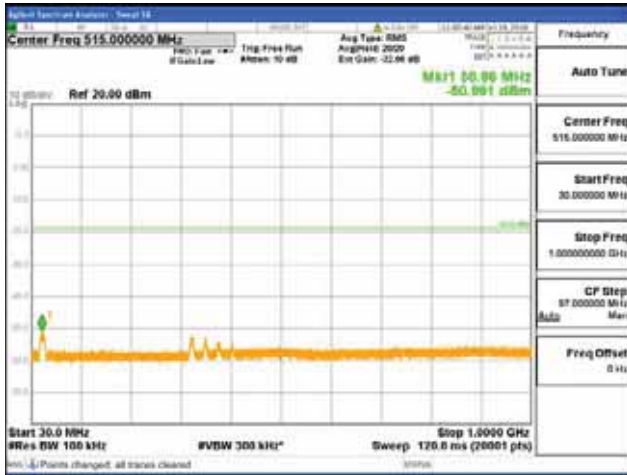

Report No.:
 CTK-2018-03328
 Page (1092) / (1312)
 Pages

[64QAM]

9 kHz - 150 kHz

150 kHz - 30 MHz

30 MHz - 1000 MHz

1000 MHz - 1919 MHz

CTK Co., Ltd.
 (Ho-dong), 113, Yejik-ro, Cheoin-gu,
 Yongin-si, Gyeonggi-do, Korea
 Tel: +82-31-339-9970
 Fax: +82-31-624-9501