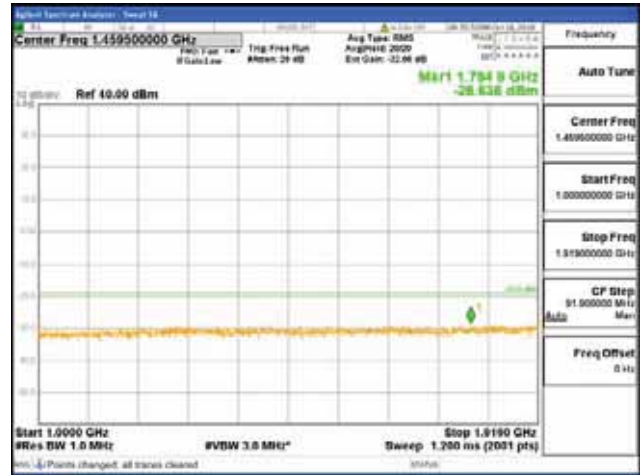

[16QAM]

9 kHz - 150 kHz

150 kHz - 30 MHz

30 MHz - 1000 MHz

1000 MHz - 1919 MHz

CTK Co., Ltd.
 (Ho-dong), 113, Yejik-ro, Cheoin-gu,
 Yongin-si, Gyeonggi-do, Korea
 Tel: +82-31-339-9970
 Fax: +82-31-624-9501