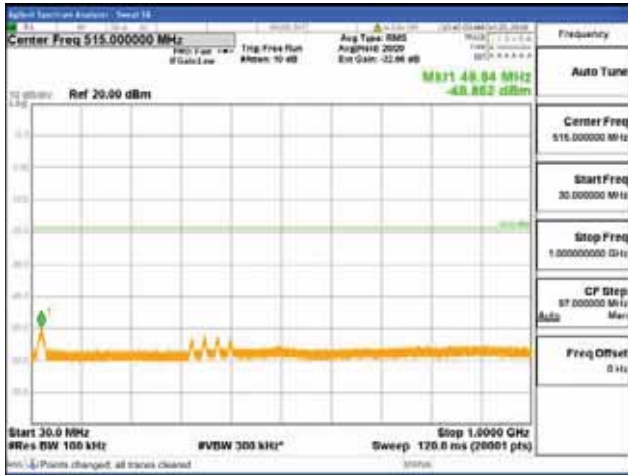

Report No.:
 CTK-2018-03328
 Page (1044) / (1312)
 Pages

[64QAM]

9 kHz - 150 kHz

150 kHz - 30 MHz

30 MHz - 1000 MHz

1000 MHz - 1919 MHz

CTK Co., Ltd.
 (Ho-dong), 113, Yejik-ro, Cheoin-gu,
 Yongin-si, Gyeonggi-do, Korea
 Tel: +82-31-339-9970
 Fax: +82-31-624-9501