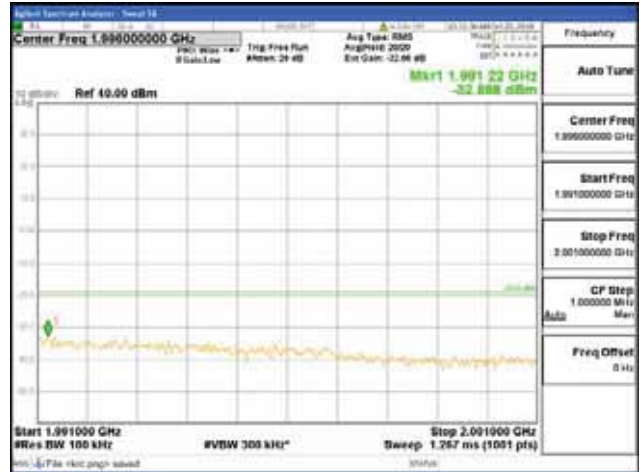

1991 MHz - 2001 MHz