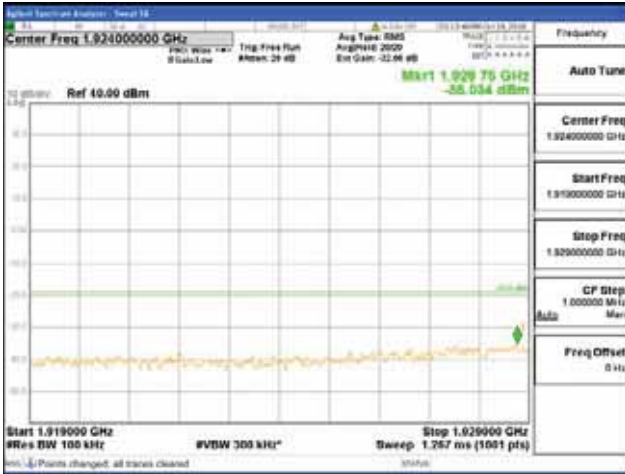

CTK Co., Ltd.
(Ho-dong), 113, Yejik-ro, Cheoin-gu,
Yongin-si, Gyeonggi-do, Korea
Tel: +82-31-339-9970
Fax: +82-31-624-9501

Report No.:
CTK-2018-03328
Page (1007) / (1312)
Pages

1919 MHz - 1929 MHz