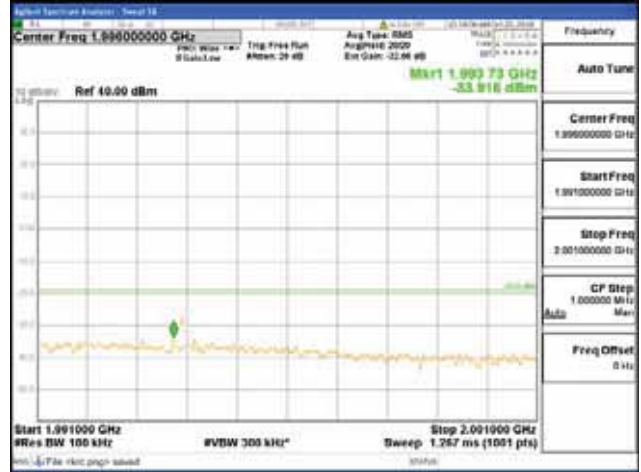

1991 MHz - 2001 MHz