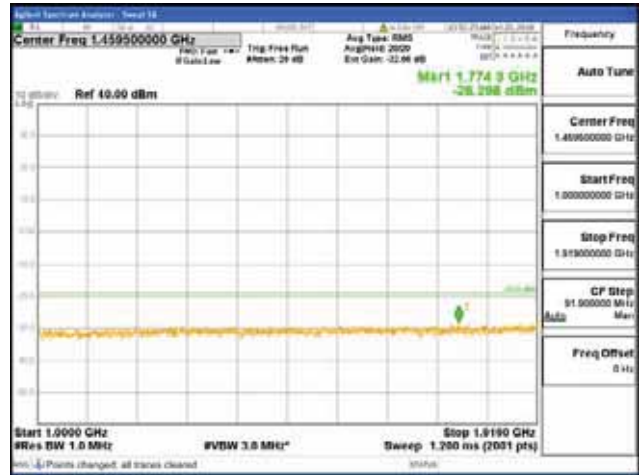

Report No.:
 CTK-2018-03328
 Page (1076) / (1312)
 Pages

[64QAM]

9 kHz - 150 kHz

150 kHz - 30 MHz

30 MHz - 1000 MHz

1000 MHz - 1919 MHz

CTK Co., Ltd.
 (Ho-dong), 113, Yejik-ro, Cheoin-gu,
 Yongin-si, Gyeonggi-do, Korea
 Tel: +82-31-339-9970
 Fax: +82-31-624-9501