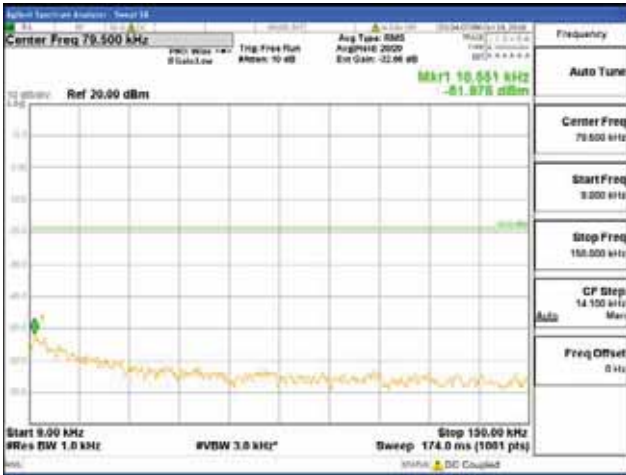

CTK Co., Ltd.
(Ho-dong), 113, Yejik-ro, Cheoin-gu,
Yongin-si, Gyeonggi-do, Korea
Tel: +82-31-339-9970
Fax: +82-31-624-9501

Report No.:
CTK-2018-03328
Page (1002) / (1312)
Pages

[16QAM]

9 kHz - 150 kHz