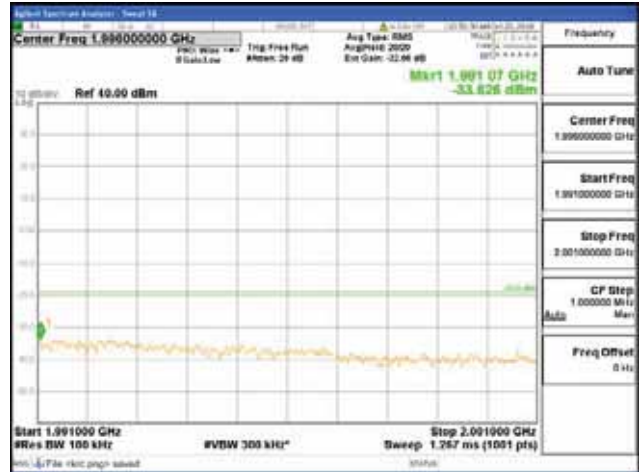

1991 MHz - 2001 MHz