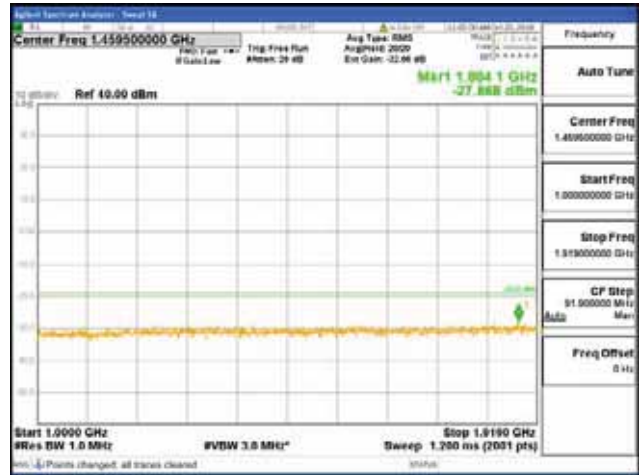

Report No.:
 CTK-2018-03328
 Page (1058) / (1312)
 Pages

[16QAM]

9 kHz - 150 kHz

150 kHz - 30 MHz

30 MHz - 1000 MHz

1000 MHz - 1919 MHz

CTK Co., Ltd.
 (Ho-dong), 113, Yejik-ro, Cheoin-gu,
 Yongin-si, Gyeonggi-do, Korea
 Tel: +82-31-339-9970
 Fax: +82-31-624-9501