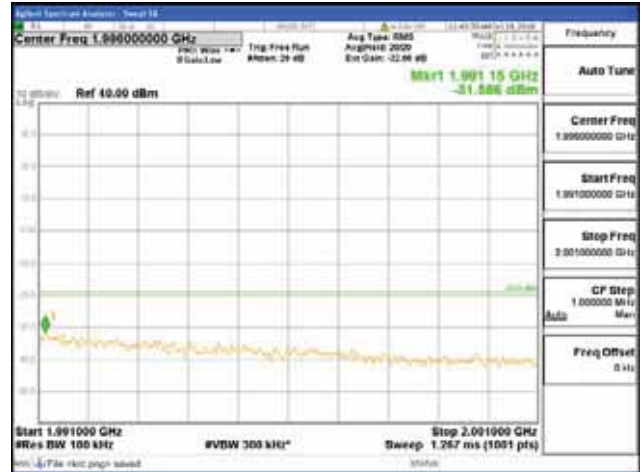

1991 MHz - 2001 MHz