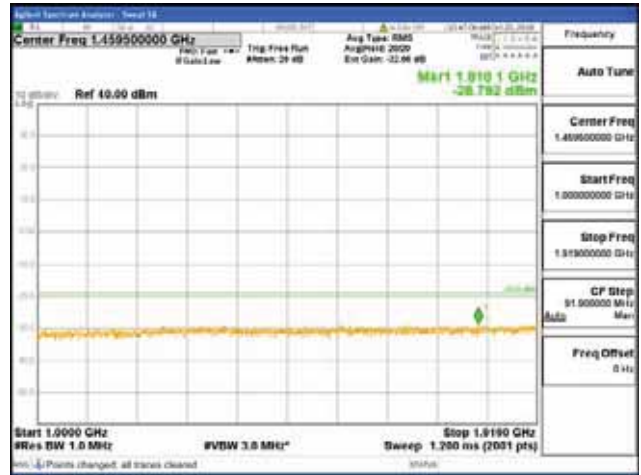

Report No.:
 CTK-2018-03328
 Page (1062) / (1312)
 Pages

[256QAM]

9 kHz - 150 kHz

150 kHz - 30 MHz

30 MHz - 1000 MHz

1000 MHz - 1919 MHz

CTK Co., Ltd.
 (Ho-dong), 113, Yejik-ro, Cheoin-gu,
 Yongin-si, Gyeonggi-do, Korea
 Tel: +82-31-339-9970
 Fax: +82-31-624-9501