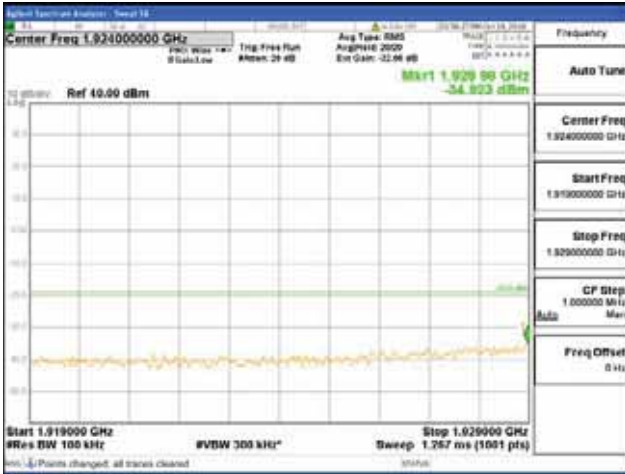

CTK Co., Ltd.
(Ho-dong), 113, Yejik-ro, Cheoin-gu,
Yongin-si, Gyeonggi-do, Korea
Tel: +82-31-339-9970
Fax: +82-31-624-9501

Report No.:
CTK-2018-03328
Page (1011) / (1312)
Pages

1919 MHz - 1929 MHz