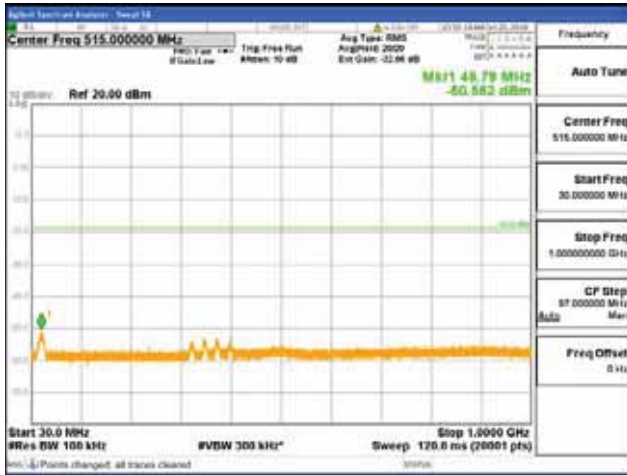

Report No.:
 CTK-2018-03328
 Page (1076) / (1312)
 Pages

[64QAM]

9 kHz - 150 kHz

150 kHz - 30 MHz

30 MHz - 1000 MHz

1000 MHz - 1919 MHz

CTK Co., Ltd.
 (Ho-dong), 113, Yejik-ro, Cheoin-gu,
 Yongin-si, Gyeonggi-do, Korea
 Tel: +82-31-339-9970
 Fax: +82-31-624-9501