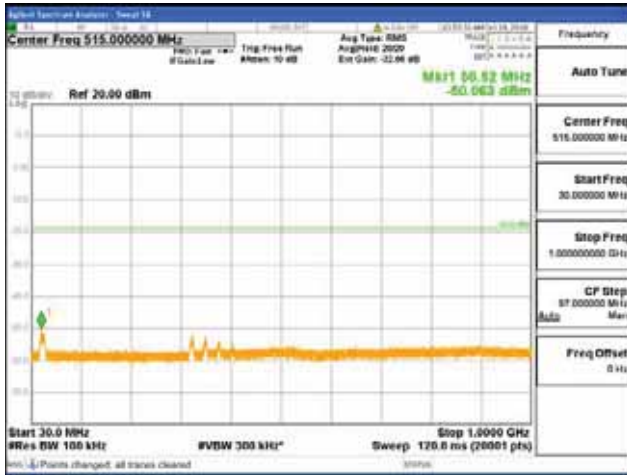

Report No.:
 CTK-2018-03328
 Page (1086) / (1312)
 Pages

[256QAM]

9 kHz - 150 kHz

150 kHz - 30 MHz

30 MHz - 1000 MHz

1000 MHz - 1919 MHz

CTK Co., Ltd.
 (Ho-dong), 113, Yejik-ro, Cheoin-gu,
 Yongin-si, Gyeonggi-do, Korea
 Tel: +82-31-339-9970
 Fax: +82-31-624-9501