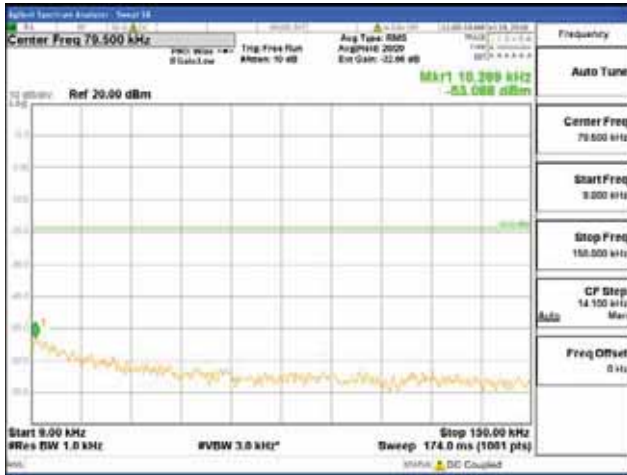

CTK Co., Ltd.
(Ho-dong), 113, Yejik-ro, Cheoin-gu,
Yongin-si, Gyeonggi-do, Korea
Tel: +82-31-339-9970
Fax: +82-31-624-9501

Report No.:
CTK-2018-03328
Page (1092) / (1312)
Pages

[64QAM]

9 kHz - 150 kHz