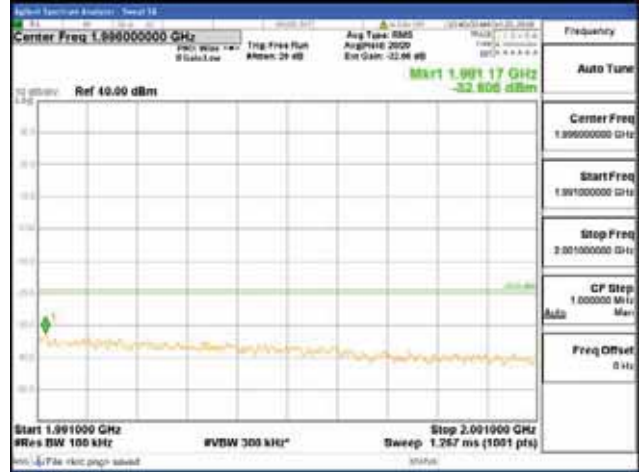

1991 MHz - 2001 MHz