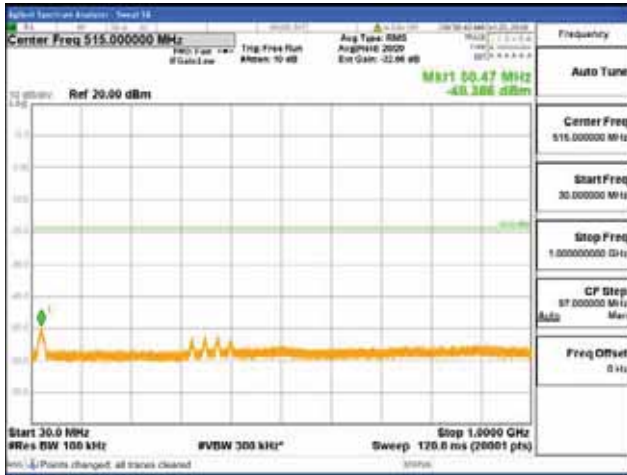

[16QAM]

9 kHz - 150 kHz

150 kHz - 30 MHz

30 MHz - 1000 MHz

1000 MHz - 1919 MHz

CTK Co., Ltd.
 (Ho-dong), 113, Yejik-ro, Cheoin-gu,
 Yongin-si, Gyeonggi-do, Korea
 Tel: +82-31-339-9970
 Fax: +82-31-624-9501