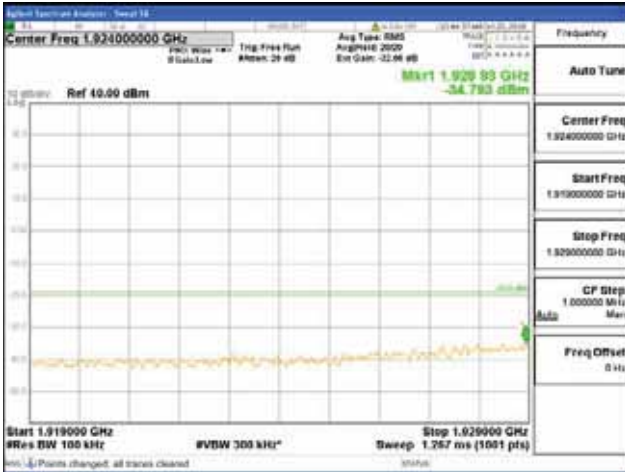

CTK Co., Ltd.
(Ho-dong), 113, Yejik-ro, Cheoin-gu,
Yongin-si, Gyeonggi-do, Korea
Tel: +82-31-339-9970
Fax: +82-31-624-9501

Report No.:
CTK-2018-03328
Page (1061) / (1312)
Pages

1919 MHz - 1929 MHz