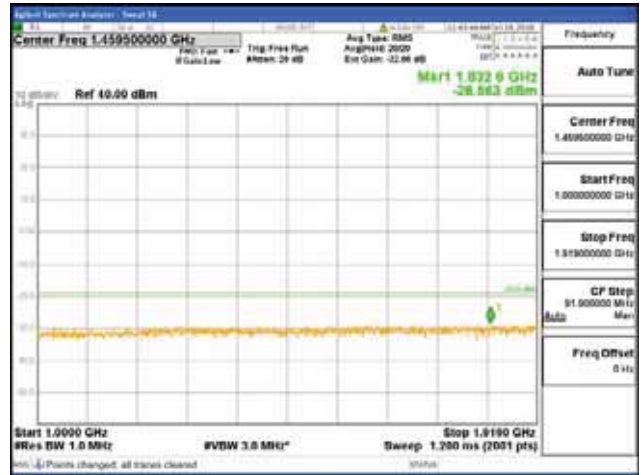

Report No.:
 CTK-2018-03328
 Page (1090) / (1312)
 Pages

[16QAM]

9 kHz - 150 kHz

150 kHz - 30 MHz

30 MHz - 1000 MHz

1000 MHz - 1919 MHz

CTK Co., Ltd.
 (Ho-dong), 113, Yejik-ro, Cheoin-gu,
 Yongin-si, Gyeonggi-do, Korea
 Tel: +82-31-339-9970
 Fax: +82-31-624-9501