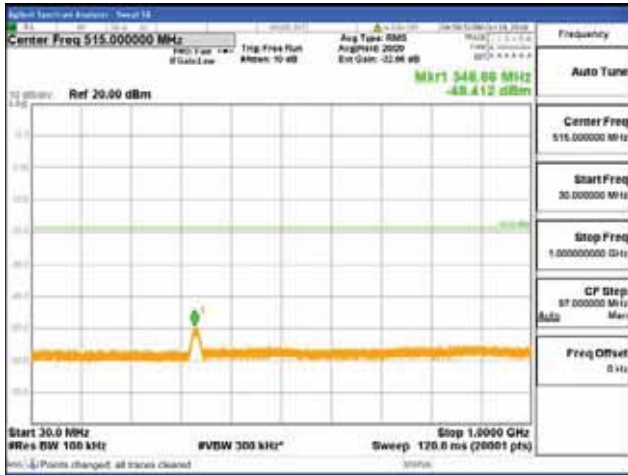

Report No.:
 CTK-2018-03328
 Page (940) / (1312)
 Pages

[64QAM]

9 kHz - 150 kHz

150 kHz - 30 MHz

30 MHz - 1000 MHz

1000 MHz - 1919 MHz

CTK Co., Ltd.
 (Ho-dong), 113, Yejik-ro, Cheoin-gu,
 Yongin-si, Gyeonggi-do, Korea
 Tel: +82-31-339-9970
 Fax: +82-31-624-9501