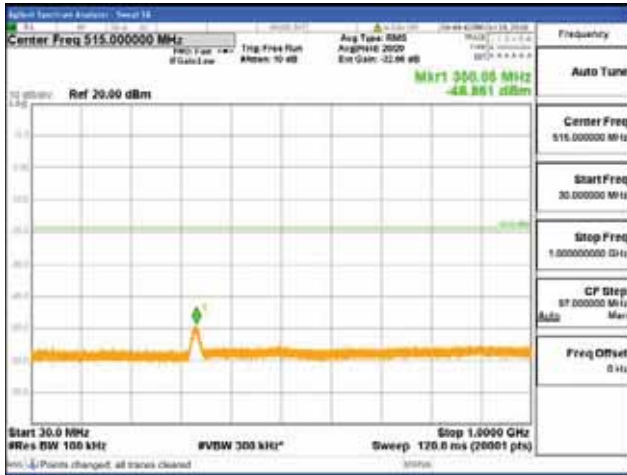

[16QAM]

9 kHz - 150 kHz

150 kHz - 30 MHz

30 MHz - 1000 MHz

1000 MHz - 1919 MHz

CTK Co., Ltd.
 (Ho-dong), 113, Yejik-ro, Cheoin-gu,
 Yongin-si, Gyeonggi-do, Korea
 Tel: +82-31-339-9970
 Fax: +82-31-624-9501