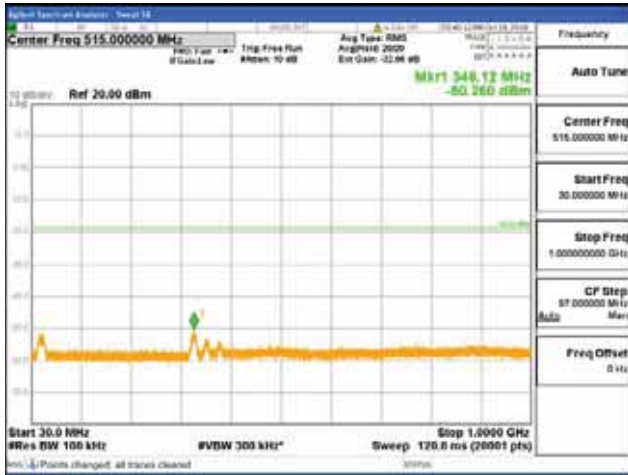

Report No.:
 CTK-2018-03328
 Page (996) / (1312)
 Pages

[64QAM]

9 kHz - 150 kHz

150 kHz - 30 MHz

30 MHz - 1000 MHz

1000 MHz - 1919 MHz

CTK Co., Ltd.
 (Ho-dong), 113, Yejik-ro, Cheoin-gu,
 Yongin-si, Gyeonggi-do, Korea
 Tel: +82-31-339-9970
 Fax: +82-31-624-9501