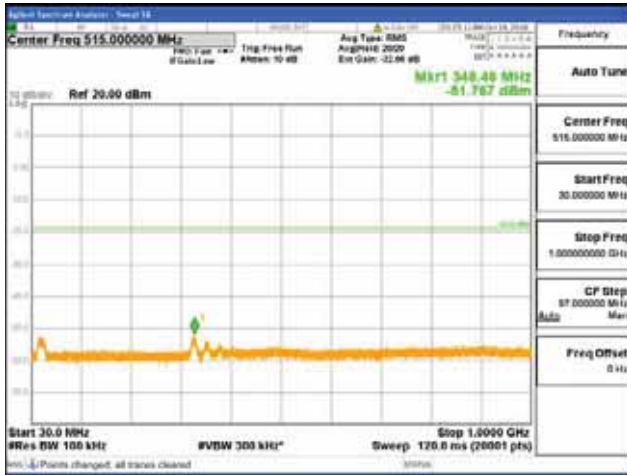

Report No.:
 CTK-2018-03328
 Page (958) / (1312)
 Pages

[256QAM]

9 kHz - 150 kHz

150 kHz - 30 MHz

30 MHz - 1000 MHz

1000 MHz - 1919 MHz

CTK Co., Ltd.
 (Ho-dong), 113, Yejik-ro, Cheoin-gu,
 Yongin-si, Gyeonggi-do, Korea
 Tel: +82-31-339-9970
 Fax: +82-31-624-9501