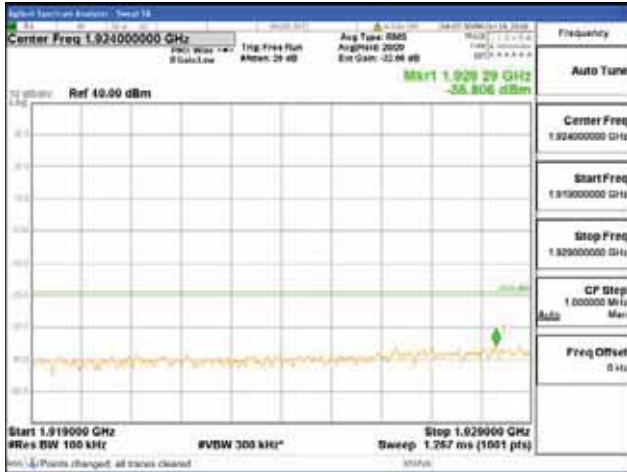

CTK Co., Ltd.
(Ho-dong), 113, Yejik-ro, Cheoin-gu,
Yongin-si, Gyeonggi-do, Korea
Tel: +82-31-339-9970
Fax: +82-31-624-9501

Report No.:
CTK-2018-03328
Page (979) / (1312)
Pages

1919 MHz - 1929 MHz