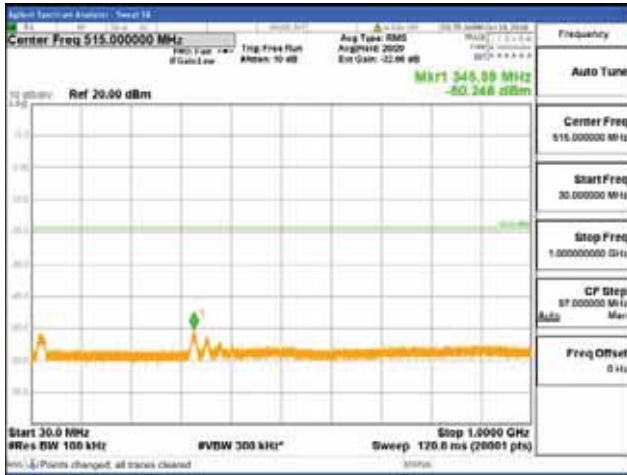

Report No.:
 CTK-2018-03328
 Page (982) / (1312)
 Pages

[256QAM]

9 kHz - 150 kHz

150 kHz - 30 MHz

30 MHz - 1000 MHz

1000 MHz - 1919 MHz

CTK Co., Ltd.
 (Ho-dong), 113, Yejik-ro, Cheoin-gu,
 Yongin-si, Gyeonggi-do, Korea
 Tel: +82-31-339-9970
 Fax: +82-31-624-9501