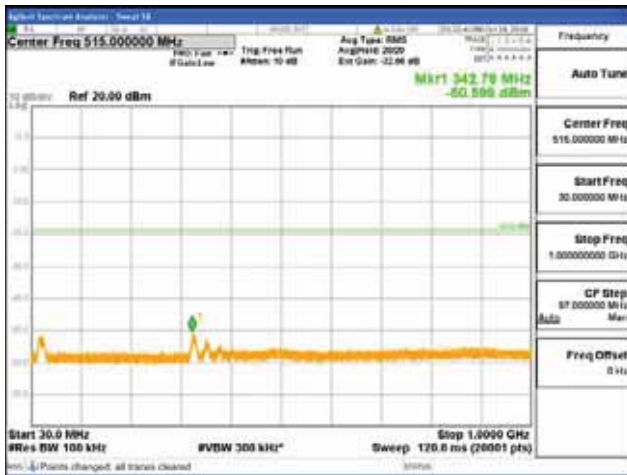

Report No.:
 CTK-2018-03328
 Page (974) / (1312)
 Pages

[256QAM]

9 kHz - 150 kHz

150 kHz - 30 MHz

30 MHz - 1000 MHz

1000 MHz - 1919 MHz

CTK Co., Ltd.
 (Ho-dong), 113, Yejik-ro, Cheoin-gu,
 Yongin-si, Gyeonggi-do, Korea
 Tel: +82-31-339-9970
 Fax: +82-31-624-9501