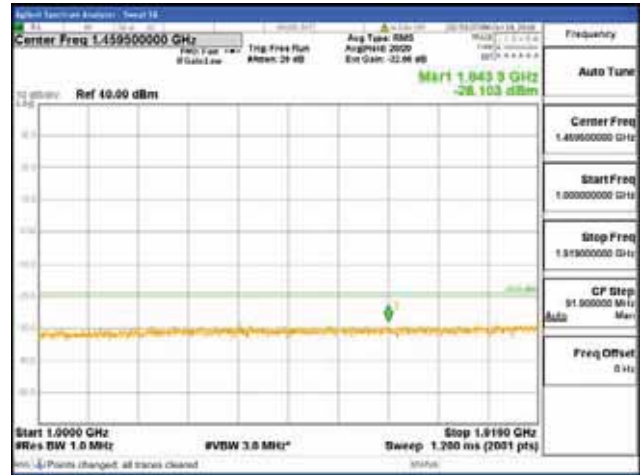

[16QAM]

9 kHz - 150 kHz

150 kHz - 30 MHz

30 MHz - 1000 MHz

1000 MHz - 1919 MHz

CTK Co., Ltd.
 (Ho-dong), 113, Yejik-ro, Cheoin-gu,
 Yongin-si, Gyeonggi-do, Korea
 Tel: +82-31-339-9970
 Fax: +82-31-624-9501