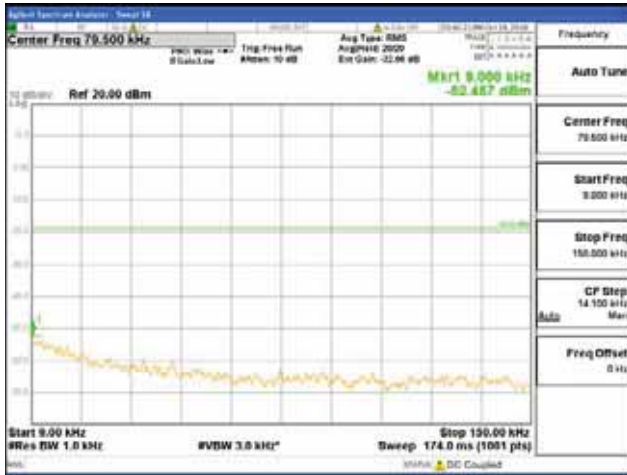

CTK Co., Ltd.
(Ho-dong), 113, Yejik-ro, Cheoin-gu,
Yongin-si, Gyeonggi-do, Korea
Tel: +82-31-339-9970
Fax: +82-31-624-9501

Report No.:
CTK-2018-03328
Page (998) / (1312)
Pages

[256QAM]

9 kHz - 150 kHz