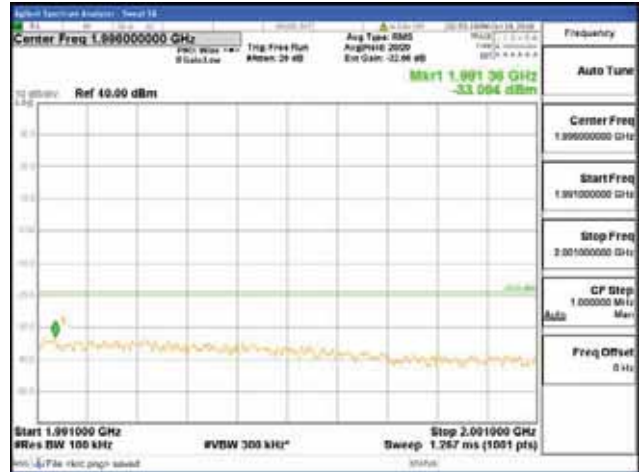

1991 MHz - 2001 MHz