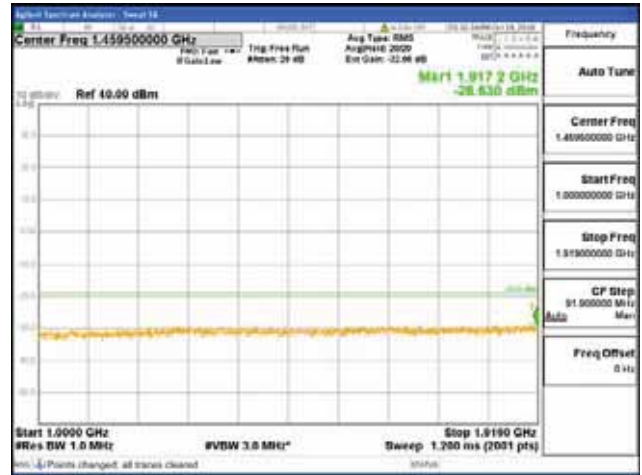

Report No.:
 CTK-2018-03328
 Page (966) / (1312)
 Pages

[256QAM]

9 kHz - 150 kHz

150 kHz - 30 MHz

30 MHz - 1000 MHz

1000 MHz - 1919 MHz

CTK Co., Ltd.
 (Ho-dong), 113, Yejik-ro, Cheoin-gu,
 Yongin-si, Gyeonggi-do, Korea
 Tel: +82-31-339-9970
 Fax: +82-31-624-9501