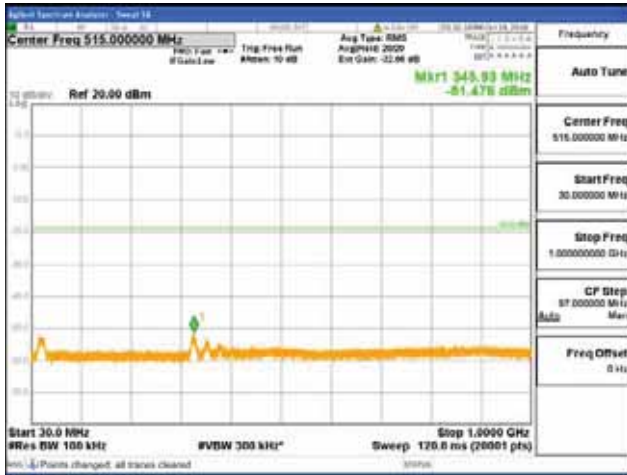

Report No.:
 CTK-2018-03328
 Page (966) / (1312)
 Pages

[256QAM]

9 kHz - 150 kHz

150 kHz - 30 MHz

30 MHz - 1000 MHz

1000 MHz - 1919 MHz

CTK Co., Ltd.
 (Ho-dong), 113, Yejik-ro, Cheoin-gu,
 Yongin-si, Gyeonggi-do, Korea
 Tel: +82-31-339-9970
 Fax: +82-31-624-9501