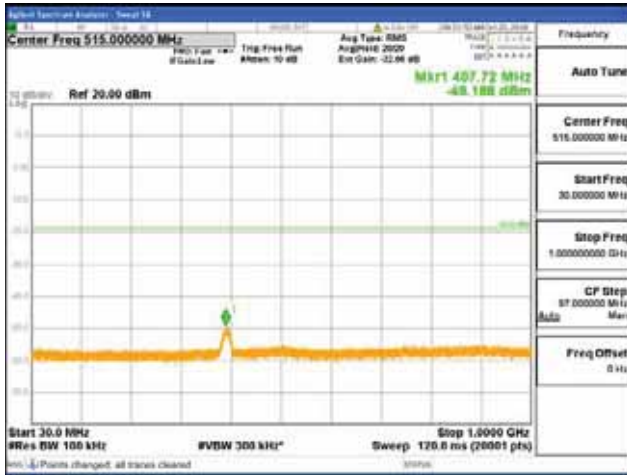

Report No.:
 CTK-2018-03328
 Page (932) / (1312)
 Pages

[64QAM]

9 kHz - 150 kHz

150 kHz - 30 MHz

30 MHz - 1000 MHz

1000 MHz - 1919 MHz

CTK Co., Ltd.
 (Ho-dong), 113, Yejik-ro, Cheoin-gu,
 Yongin-si, Gyeonggi-do, Korea
 Tel: +82-31-339-9970
 Fax: +82-31-624-9501