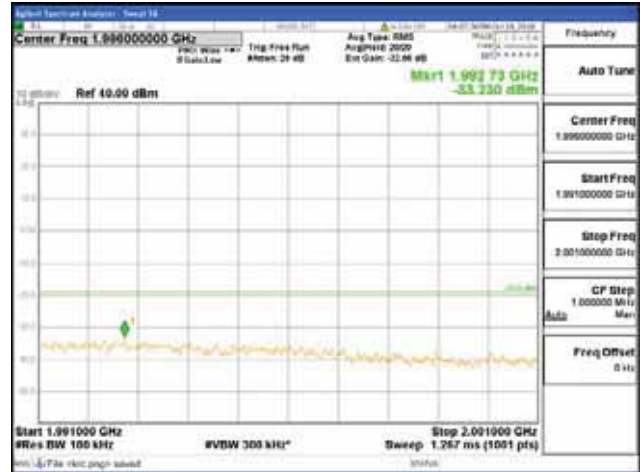

1991 MHz - 2001 MHz