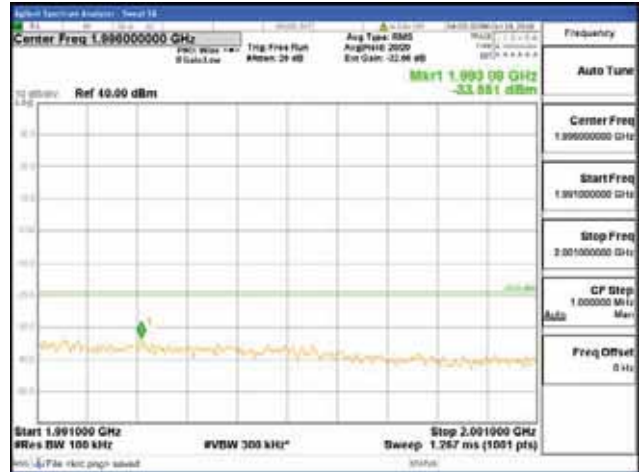

1991 MHz - 2001 MHz