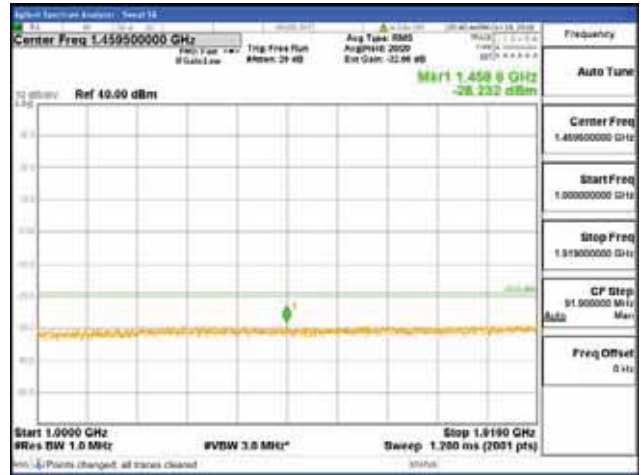

Report No.:
 CTK-2018-03328
 Page (946) / (1312)
 Pages

[16QAM]

9 kHz - 150 kHz

150 kHz - 30 MHz

30 MHz - 1000 MHz

1000 MHz - 1919 MHz

CTK Co., Ltd.
 (Ho-dong), 113, Yejik-ro, Cheoin-gu,
 Yongin-si, Gyeonggi-do, Korea
 Tel: +82-31-339-9970
 Fax: +82-31-624-9501