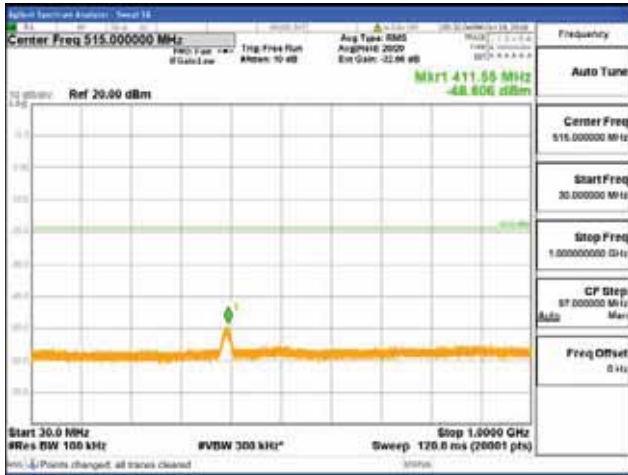

Report No.:
 CTK-2018-03328
 Page (914) / (1312)
 Pages

[16QAM]

9 kHz - 150 kHz

150 kHz - 30 MHz

30 MHz - 1000 MHz

1000 MHz - 1919 MHz

CTK Co., Ltd.
 (Ho-dong), 113, Yejik-ro, Cheoin-gu,
 Yongin-si, Gyeonggi-do, Korea
 Tel: +82-31-339-9970
 Fax: +82-31-624-9501