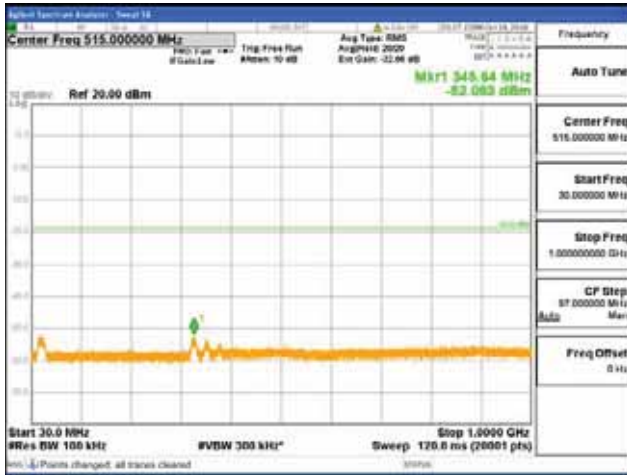

Report No.:
 CTK-2018-03328
 Page (956) / (1312)
 Pages

[64QAM]

9 kHz - 150 kHz

150 kHz - 30 MHz

30 MHz - 1000 MHz

1000 MHz - 1919 MHz

CTK Co., Ltd.
 (Ho-dong), 113, Yejik-ro, Cheoin-gu,
 Yongin-si, Gyeonggi-do, Korea
 Tel: +82-31-339-9970
 Fax: +82-31-624-9501