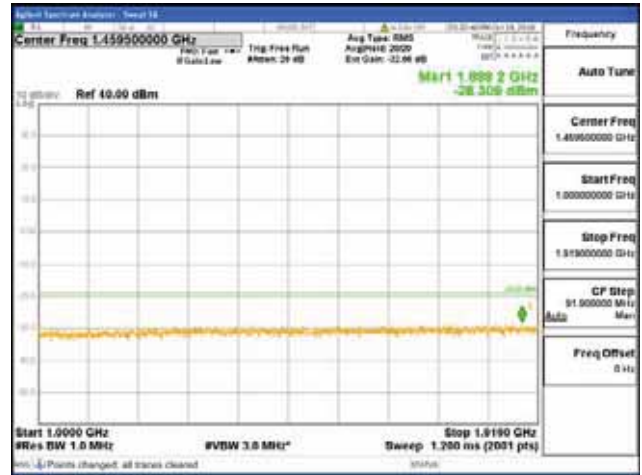

Report No.:
 CTK-2018-03328
 Page (972) / (1312)
 Pages

[64QAM]

9 kHz - 150 kHz

150 kHz - 30 MHz

30 MHz - 1000 MHz

1000 MHz - 1919 MHz

CTK Co., Ltd.
 (Ho-dong), 113, Yejik-ro, Cheoin-gu,
 Yongin-si, Gyeonggi-do, Korea
 Tel: +82-31-339-9970
 Fax: +82-31-624-9501