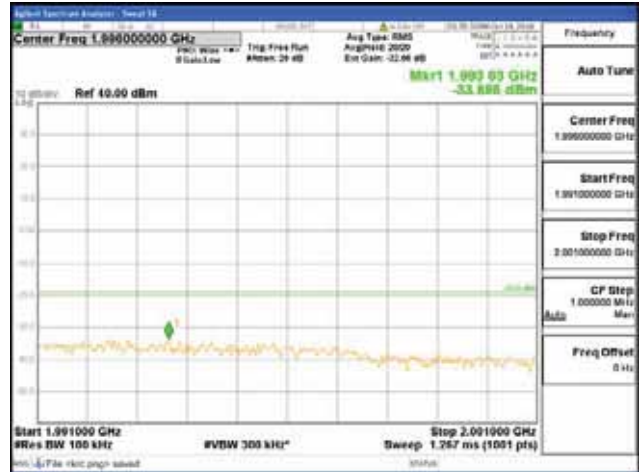

1991 MHz - 2001 MHz