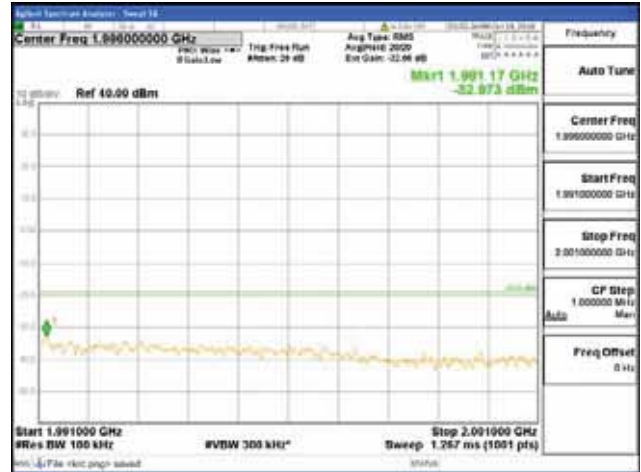

1991 MHz - 2001 MHz