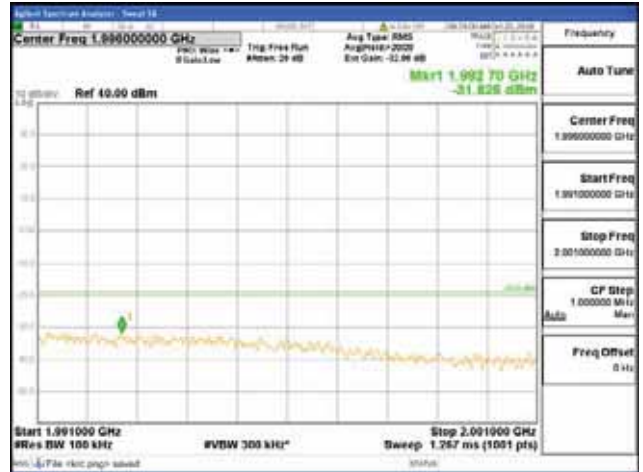

1991 MHz - 2001 MHz