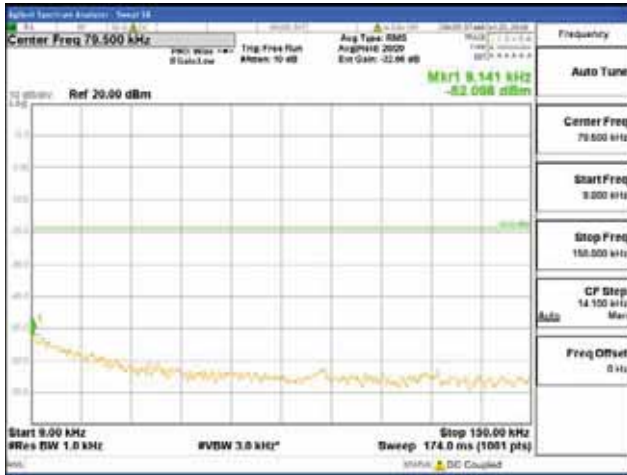

CTK Co., Ltd.
(Ho-dong), 113, Yejik-ro, Cheoin-gu,
Yongin-si, Gyeonggi-do, Korea
Tel: +82-31-339-9970
Fax: +82-31-624-9501

Report No.:
CTK-2018-03328
Page (950) / (1312)
Pages

[256QAM]

9 kHz - 150 kHz