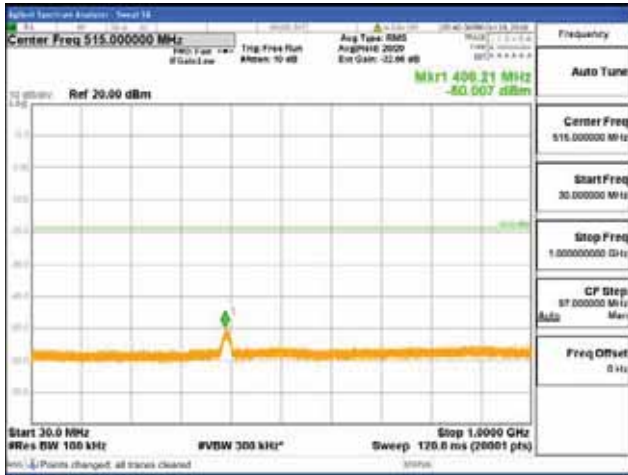

Report No.:
 CTK-2018-03328
 Page (946) / (1312)
 Pages

[16QAM]

9 kHz - 150 kHz

150 kHz - 30 MHz

30 MHz - 1000 MHz

1000 MHz - 1919 MHz

CTK Co., Ltd.
 (Ho-dong), 113, Yejik-ro, Cheoin-gu,
 Yongin-si, Gyeonggi-do, Korea
 Tel: +82-31-339-9970
 Fax: +82-31-624-9501