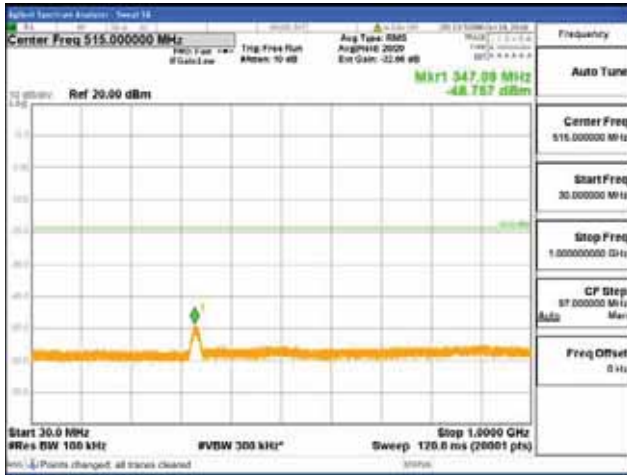

Report No.:
 CTK-2018-03328
 Page (910) / (1312)
 Pages

[256QAM]

9 kHz - 150 kHz

150 kHz - 30 MHz

30 MHz - 1000 MHz

1000 MHz - 1919 MHz

CTK Co., Ltd.
 (Ho-dong), 113, Yejik-ro, Cheoin-gu,
 Yongin-si, Gyeonggi-do, Korea
 Tel: +82-31-339-9970
 Fax: +82-31-624-9501