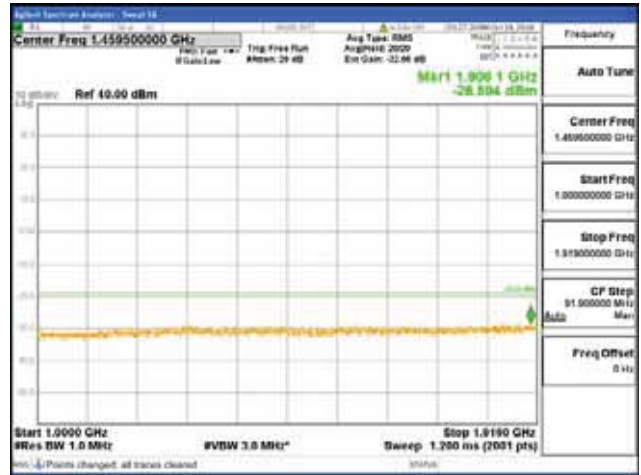

Report No.:
 CTK-2018-03328
 Page (956) / (1312)
 Pages

[64QAM]

9 kHz - 150 kHz

150 kHz - 30 MHz

30 MHz - 1000 MHz

1000 MHz - 1919 MHz

CTK Co., Ltd.
 (Ho-dong), 113, Yejik-ro, Cheoin-gu,
 Yongin-si, Gyeonggi-do, Korea
 Tel: +82-31-339-9970
 Fax: +82-31-624-9501