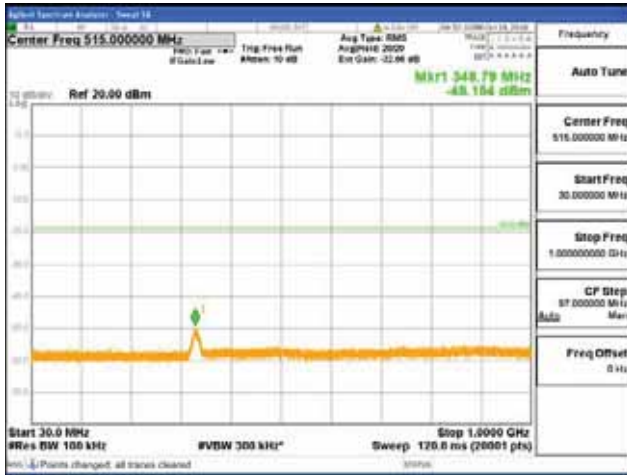

[16QAM]

9 kHz - 150 kHz

150 kHz - 30 MHz

30 MHz - 1000 MHz

1000 MHz - 1919 MHz

CTK Co., Ltd.
 (Ho-dong), 113, Yejik-ro, Cheoin-gu,
 Yongin-si, Gyeonggi-do, Korea
 Tel: +82-31-339-9970
 Fax: +82-31-624-9501