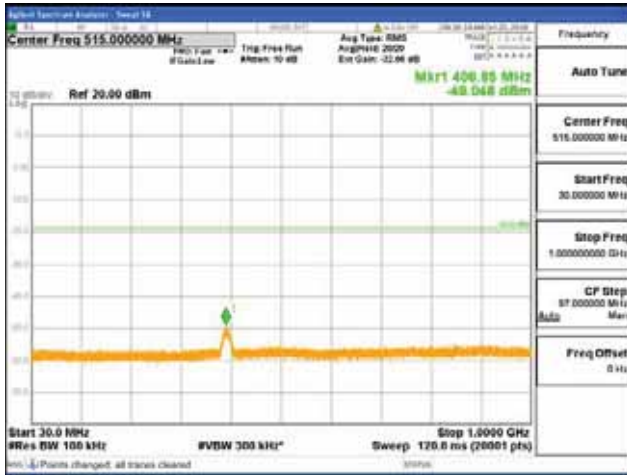

Report No.:
 CTK-2018-03328
 Page (918) / (1312)
 Pages

[256QAM]

9 kHz - 150 kHz

150 kHz - 30 MHz

30 MHz - 1000 MHz

1000 MHz - 1919 MHz

CTK Co., Ltd.
 (Ho-dong), 113, Yejik-ro, Cheoin-gu,
 Yongin-si, Gyeonggi-do, Korea
 Tel: +82-31-339-9970
 Fax: +82-31-624-9501