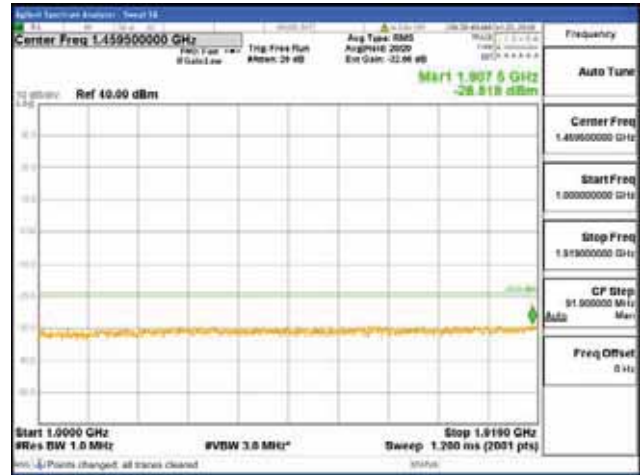

[256QAM]

9 kHz - 150 kHz

150 kHz - 30 MHz

30 MHz - 1000 MHz

1000 MHz - 1919 MHz

CTK Co., Ltd.
 (Ho-dong), 113, Yejik-ro, Cheoin-gu,
 Yongin-si, Gyeonggi-do, Korea
 Tel: +82-31-339-9970
 Fax: +82-31-624-9501