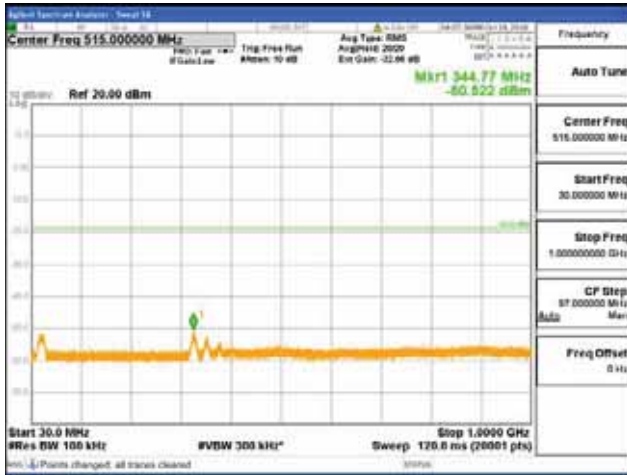

Report No.:
 CTK-2018-03328
 Page (978) / (1312)
 Pages

[16QAM]

9 kHz - 150 kHz

150 kHz - 30 MHz

30 MHz - 1000 MHz

1000 MHz - 1919 MHz

CTK Co., Ltd.
 (Ho-dong), 113, Yejik-ro, Cheoin-gu,
 Yongin-si, Gyeonggi-do, Korea
 Tel: +82-31-339-9970
 Fax: +82-31-624-9501