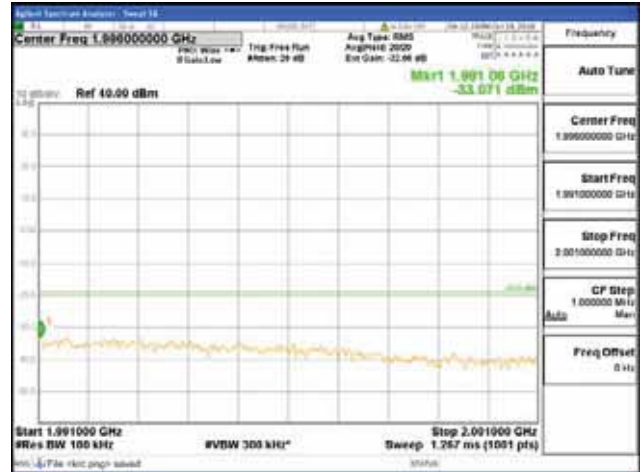

1991 MHz - 2001 MHz