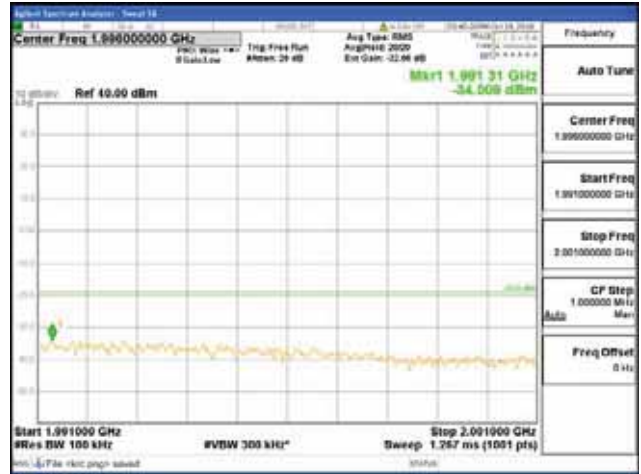

1991 MHz - 2001 MHz