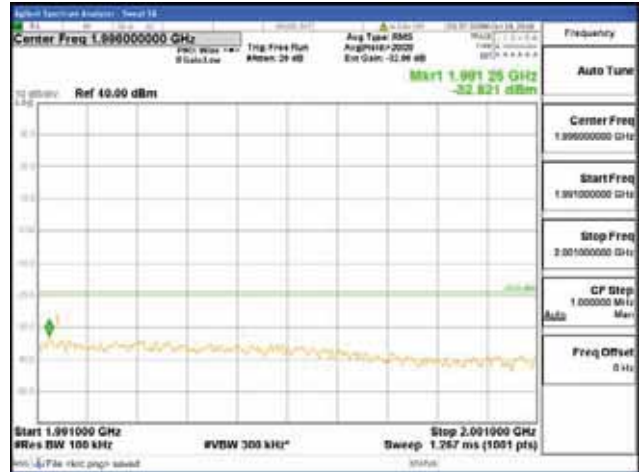

1991 MHz - 2001 MHz