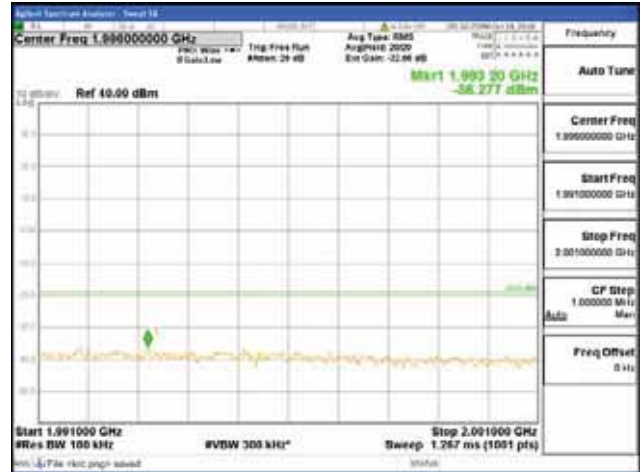

1991 MHz - 2001 MHz