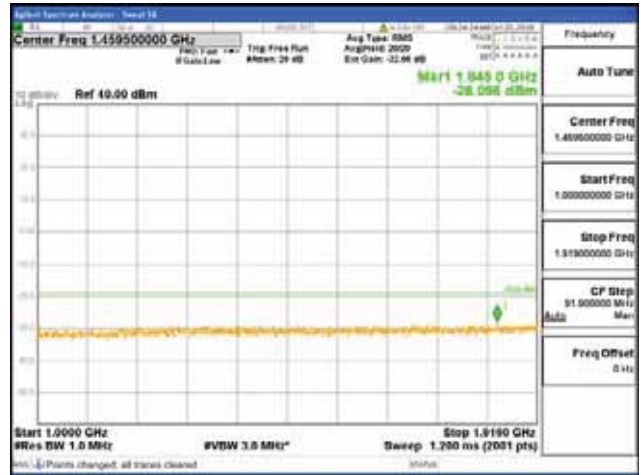

Report No.:
 CTK-2018-03328
 Page (916) / (1312)
 Pages

[64QAM]

9 kHz - 150 kHz

150 kHz - 30 MHz

30 MHz - 1000 MHz

1000 MHz - 1919 MHz

CTK Co., Ltd.
 (Ho-dong), 113, Yejik-ro, Cheoin-gu,
 Yongin-si, Gyeonggi-do, Korea
 Tel: +82-31-339-9970
 Fax: +82-31-624-9501