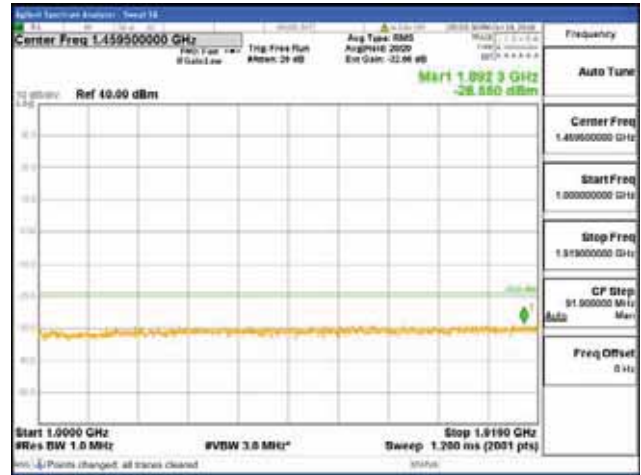

Report No.:
 CTK-2018-03328
 Page (942) / (1312)
 Pages

[256QAM]

9 kHz - 150 kHz

150 kHz - 30 MHz

30 MHz - 1000 MHz

1000 MHz - 1919 MHz

CTK Co., Ltd.
 (Ho-dong), 113, Yejik-ro, Cheoin-gu,
 Yongin-si, Gyeonggi-do, Korea
 Tel: +82-31-339-9970
 Fax: +82-31-624-9501