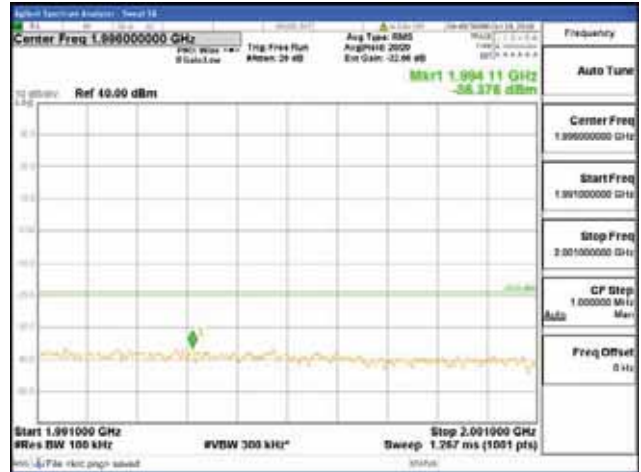

1991 MHz - 2001 MHz