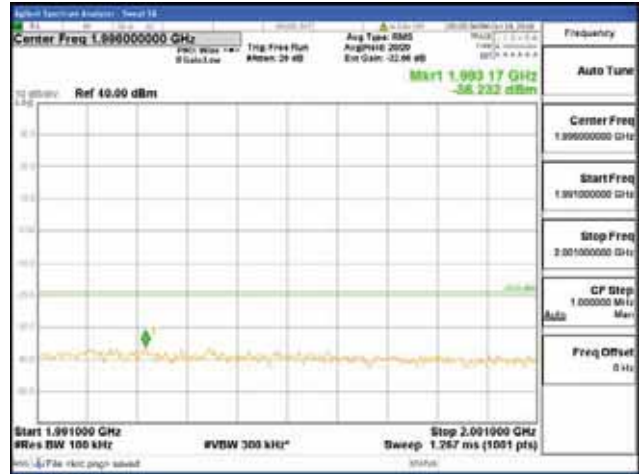

1991 MHz - 2001 MHz