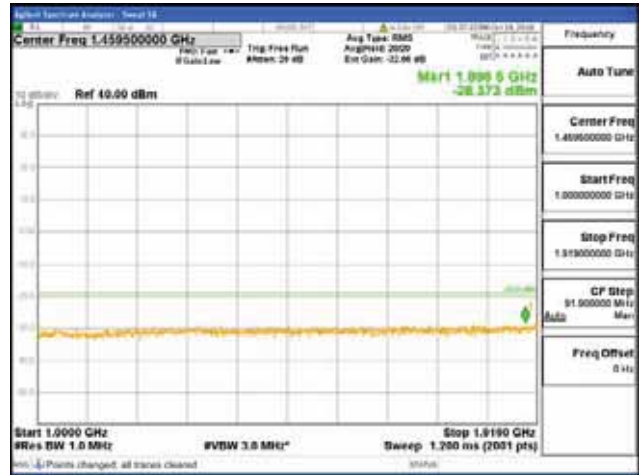

Report No.:
 CTK-2018-03328
 Page (980) / (1312)
 Pages

[64QAM]

9 kHz - 150 kHz

150 kHz - 30 MHz

30 MHz - 1000 MHz

1000 MHz - 1919 MHz

CTK Co., Ltd.
 (Ho-dong), 113, Yejik-ro, Cheoin-gu,
 Yongin-si, Gyeonggi-do, Korea
 Tel: +82-31-339-9970
 Fax: +82-31-624-9501