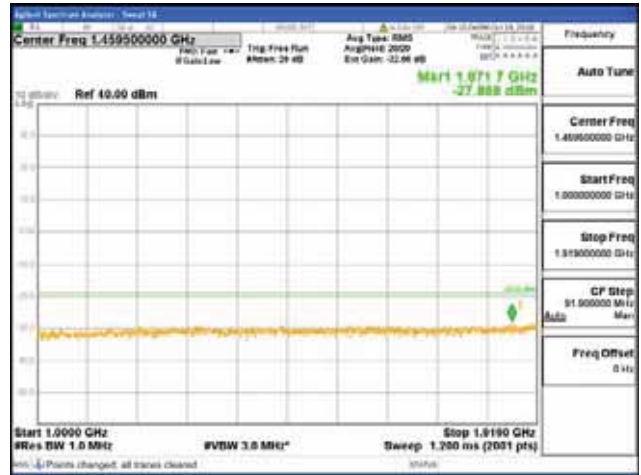

Report No.:
 CTK-2018-03328
 Page (962) / (1312)
 Pages

[16QAM]

9 kHz - 150 kHz

150 kHz - 30 MHz

30 MHz - 1000 MHz

1000 MHz - 1919 MHz

CTK Co., Ltd.
 (Ho-dong), 113, Yejik-ro, Cheoin-gu,
 Yongin-si, Gyeonggi-do, Korea
 Tel: +82-31-339-9970
 Fax: +82-31-624-9501