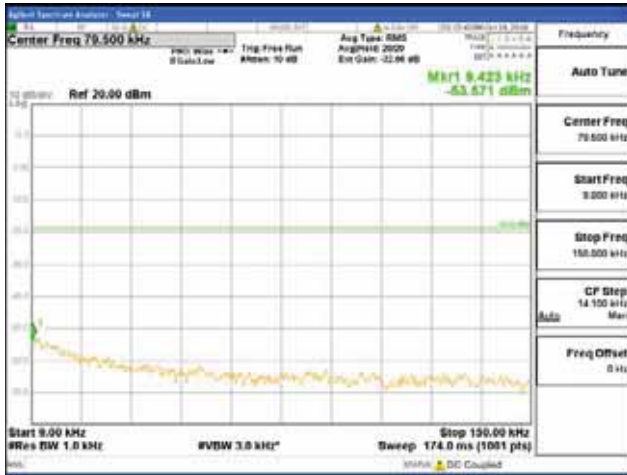

CTK Co., Ltd.
(Ho-dong), 113, Yejik-ro, Cheoin-gu,
Yongin-si, Gyeonggi-do, Korea
Tel: +82-31-339-9970
Fax: +82-31-624-9501

Report No.:
CTK-2018-03328
Page (990) / (1312)
Pages

[256QAM]

9 kHz - 150 kHz