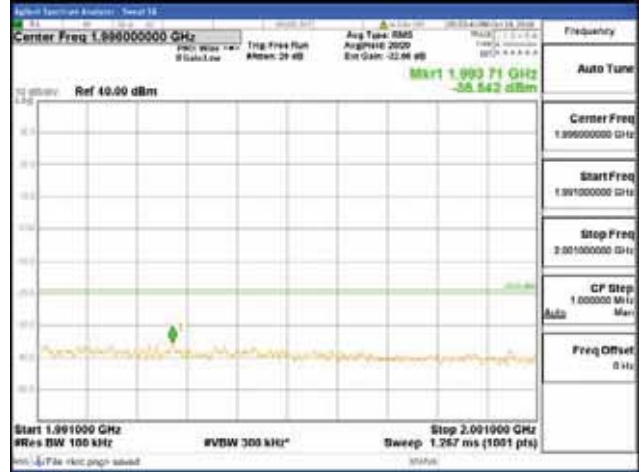

1991 MHz - 2001 MHz