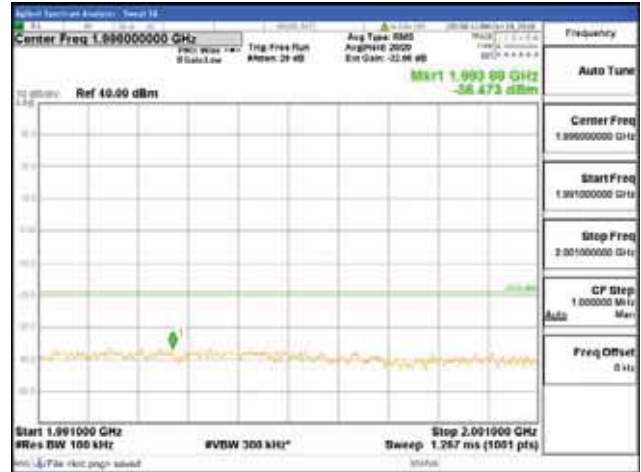

1991 MHz - 2001 MHz