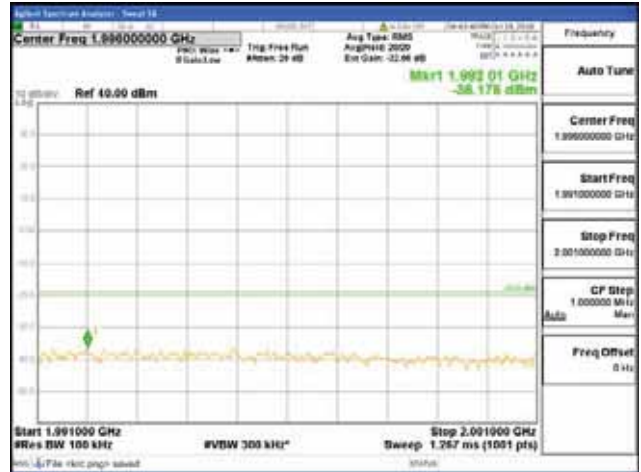

1991 MHz - 2001 MHz