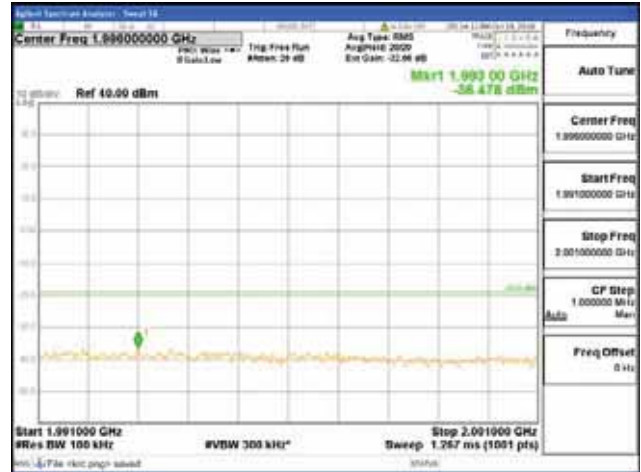

1991 MHz - 2001 MHz