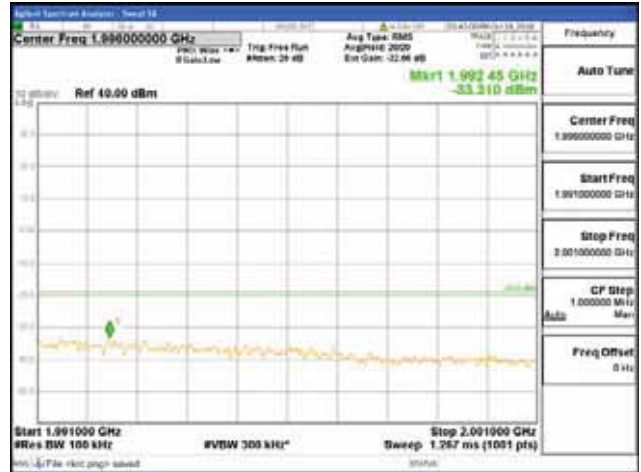

1991 MHz - 2001 MHz