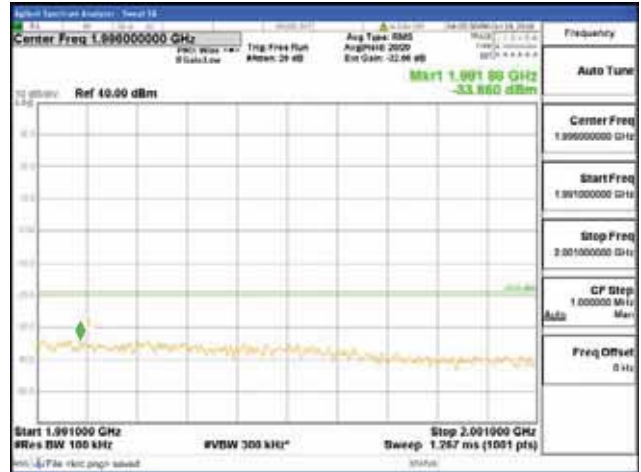

1991 MHz - 2001 MHz