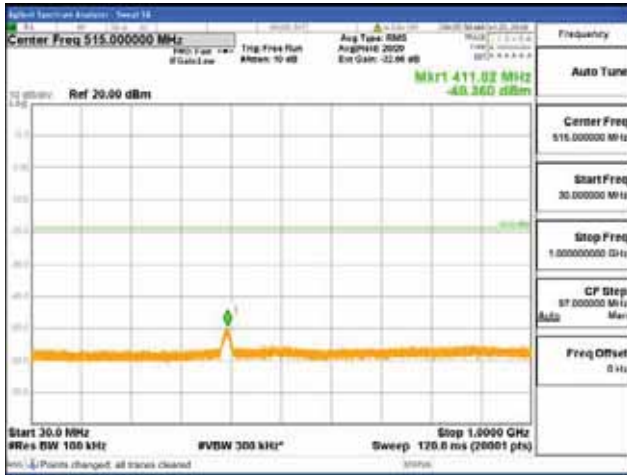

Report No.:
 CTK-2018-03328
 Page (950) / (1312)
 Pages

[256QAM]

9 kHz - 150 kHz

150 kHz - 30 MHz

30 MHz - 1000 MHz

1000 MHz - 1919 MHz

CTK Co., Ltd.
 (Ho-dong), 113, Yejik-ro, Cheoin-gu,
 Yongin-si, Gyeonggi-do, Korea
 Tel: +82-31-339-9970
 Fax: +82-31-624-9501