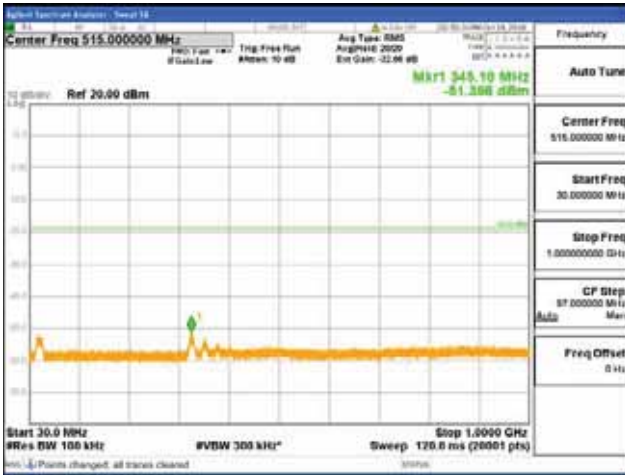

[16QAM]

9 kHz - 150 kHz

150 kHz - 30 MHz

30 MHz - 1000 MHz

1000 MHz - 1919 MHz

CTK Co., Ltd.
 (Ho-dong), 113, Yejik-ro, Cheoin-gu,
 Yongin-si, Gyeonggi-do, Korea
 Tel: +82-31-339-9970
 Fax: +82-31-624-9501