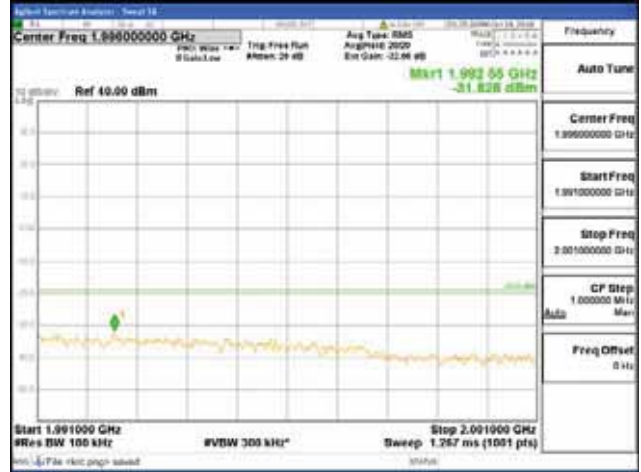

1991 MHz - 2001 MHz