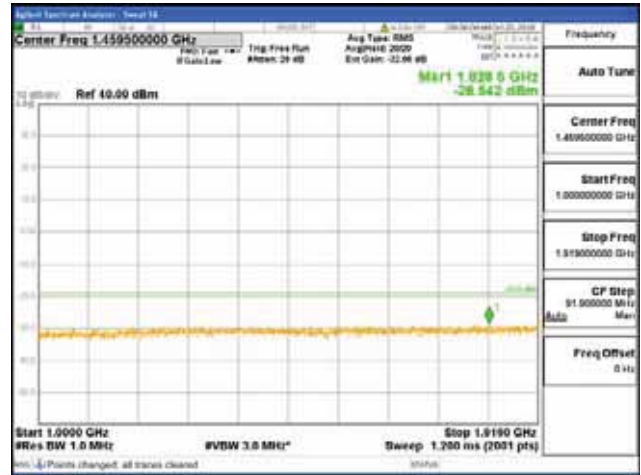

Report No.:
 CTK-2018-03328
 Page (950) / (1312)
 Pages

[256QAM]

9 kHz - 150 kHz

150 kHz - 30 MHz

30 MHz - 1000 MHz

1000 MHz - 1919 MHz

CTK Co., Ltd.
 (Ho-dong), 113, Yejik-ro, Cheoin-gu,
 Yongin-si, Gyeonggi-do, Korea
 Tel: +82-31-339-9970
 Fax: +82-31-624-9501