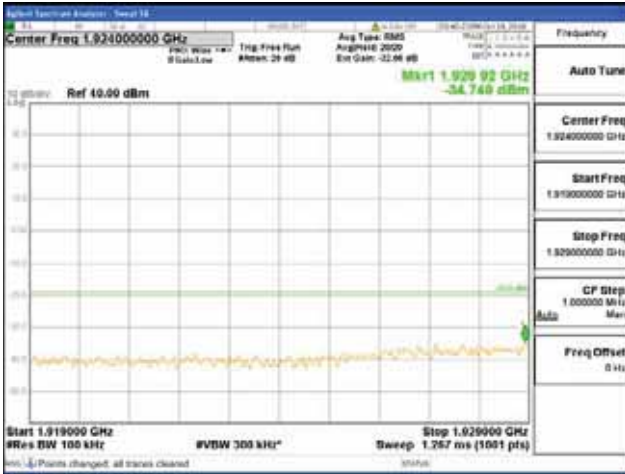

CTK Co., Ltd.
(Ho-dong), 113, Yejik-ro, Cheoin-gu,
Yongin-si, Gyeonggi-do, Korea
Tel: +82-31-339-9970
Fax: +82-31-624-9501

Report No.:
CTK-2018-03328
Page (997) / (1312)
Pages

1919 MHz - 1929 MHz