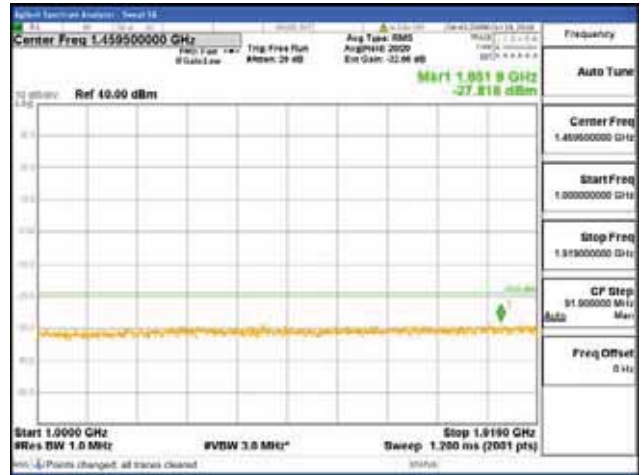

[16QAM]

9 kHz - 150 kHz

150 kHz - 30 MHz

30 MHz - 1000 MHz

1000 MHz - 1919 MHz

CTK Co., Ltd.
 (Ho-dong), 113, Yejik-ro, Cheoin-gu,
 Yongin-si, Gyeonggi-do, Korea
 Tel: +82-31-339-9970
 Fax: +82-31-624-9501