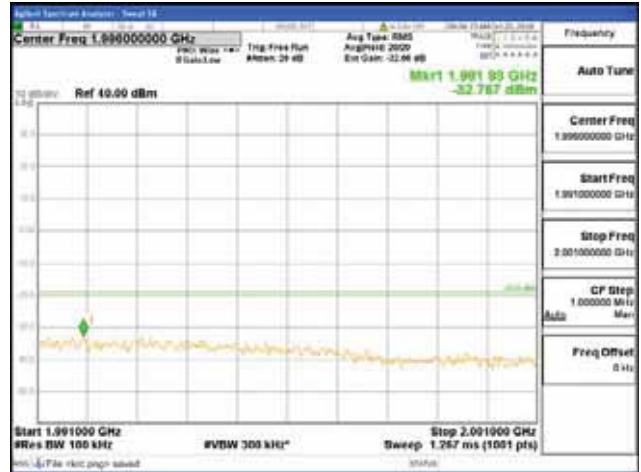

1991 MHz - 2001 MHz