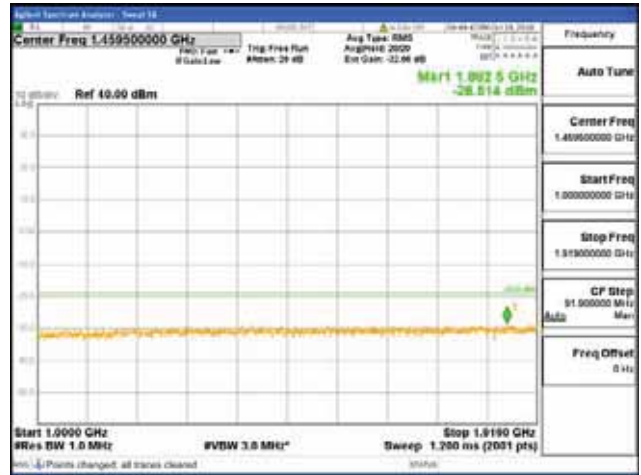

[16QAM]

9 kHz - 150 kHz

150 kHz - 30 MHz

30 MHz - 1000 MHz

1000 MHz - 1919 MHz

CTK Co., Ltd.
 (Ho-dong), 113, Yejik-ro, Cheoin-gu,
 Yongin-si, Gyeonggi-do, Korea
 Tel: +82-31-339-9970
 Fax: +82-31-624-9501