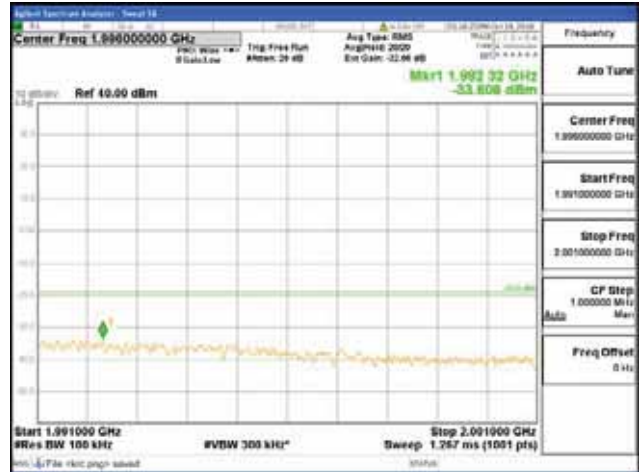

1991 MHz - 2001 MHz