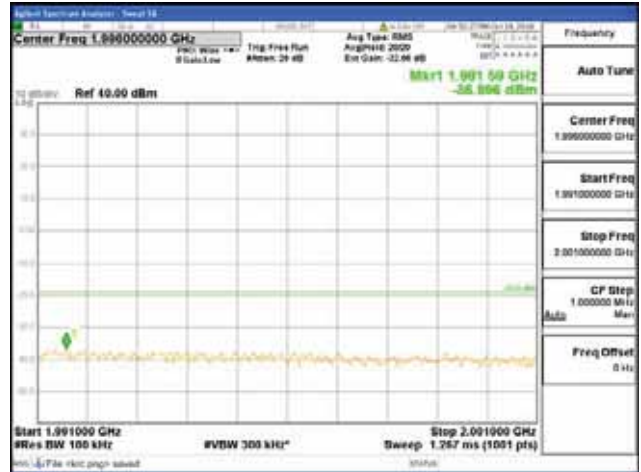

1991 MHz - 2001 MHz