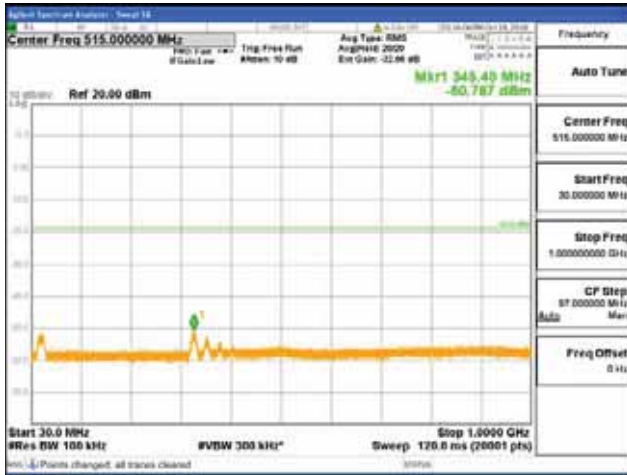

Report No.:
 CTK-2018-03328
 Page (990) / (1312)
 Pages

[256QAM]

9 kHz - 150 kHz

150 kHz - 30 MHz

30 MHz - 1000 MHz

1000 MHz - 1919 MHz

CTK Co., Ltd.
 (Ho-dong), 113, Yejik-ro, Cheoin-gu,
 Yongin-si, Gyeonggi-do, Korea
 Tel: +82-31-339-9970
 Fax: +82-31-624-9501