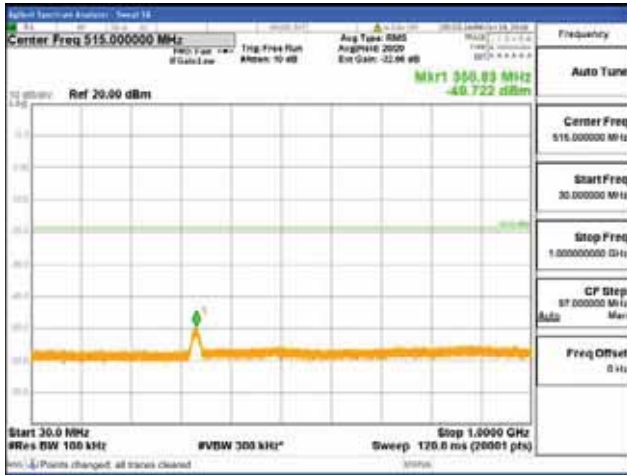

Report No.:
 CTK-2018-03328
 Page (942) / (1312)
 Pages

[256QAM]

9 kHz - 150 kHz

150 kHz - 30 MHz

30 MHz - 1000 MHz

1000 MHz - 1919 MHz

CTK Co., Ltd.
 (Ho-dong), 113, Yejik-ro, Cheoin-gu,
 Yongin-si, Gyeonggi-do, Korea
 Tel: +82-31-339-9970
 Fax: +82-31-624-9501