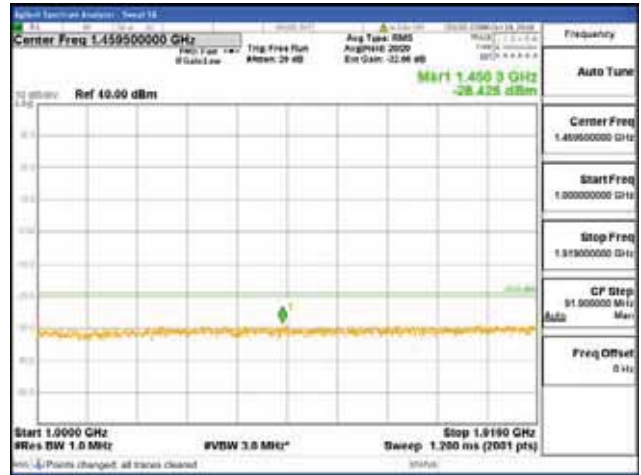

[16QAM]

9 kHz - 150 kHz

150 kHz - 30 MHz

30 MHz - 1000 MHz

1000 MHz - 1919 MHz

CTK Co., Ltd.
 (Ho-dong), 113, Yejik-ro, Cheoin-gu,
 Yongin-si, Gyeonggi-do, Korea
 Tel: +82-31-339-9970
 Fax: +82-31-624-9501