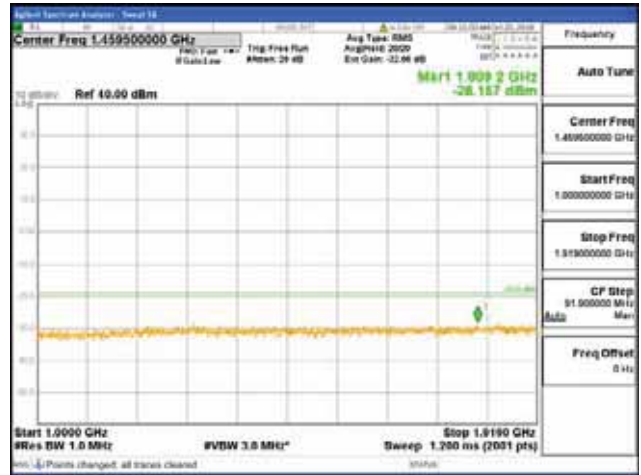

Report No.:
 CTK-2018-03328
 Page (934) / (1312)
 Pages

[256QAM]

9 kHz - 150 kHz

150 kHz - 30 MHz

30 MHz - 1000 MHz

1000 MHz - 1919 MHz

CTK Co., Ltd.
 (Ho-dong), 113, Yejik-ro, Cheoin-gu,
 Yongin-si, Gyeonggi-do, Korea
 Tel: +82-31-339-9970
 Fax: +82-31-624-9501