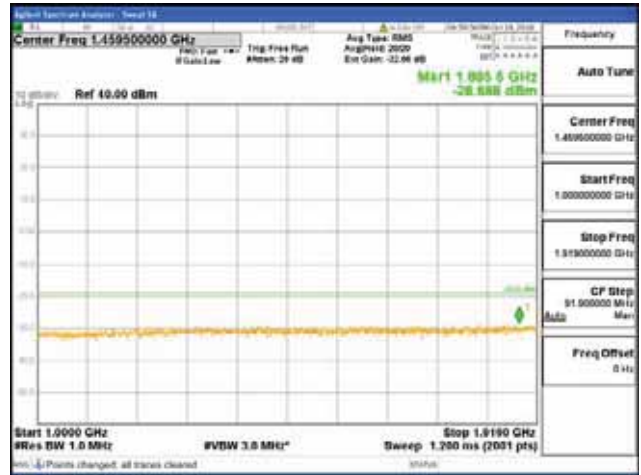

Report No.:
 CTK-2018-03328
 Page (940) / (1312)
 Pages

[64QAM]

9 kHz - 150 kHz

150 kHz - 30 MHz

30 MHz - 1000 MHz

1000 MHz - 1919 MHz

CTK Co., Ltd.
 (Ho-dong), 113, Yejik-ro, Cheoin-gu,
 Yongin-si, Gyeonggi-do, Korea
 Tel: +82-31-339-9970
 Fax: +82-31-624-9501