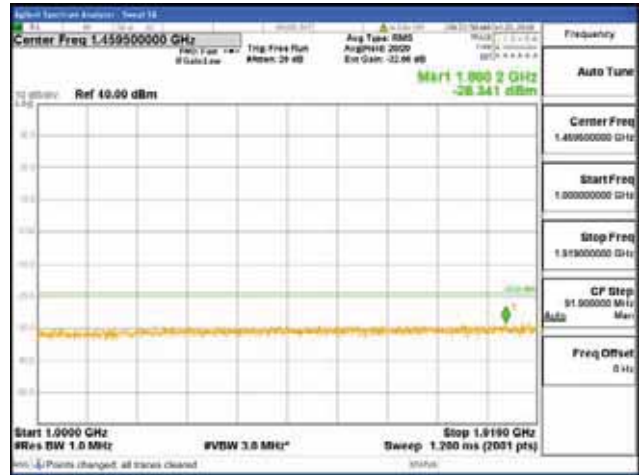

Report No.:
 CTK-2018-03328
 Page (932) / (1312)
 Pages

[64QAM]

9 kHz - 150 kHz

150 kHz - 30 MHz

30 MHz - 1000 MHz

1000 MHz - 1919 MHz

CTK Co., Ltd.
 (Ho-dong), 113, Yejik-ro, Cheoin-gu,
 Yongin-si, Gyeonggi-do, Korea
 Tel: +82-31-339-9970
 Fax: +82-31-624-9501