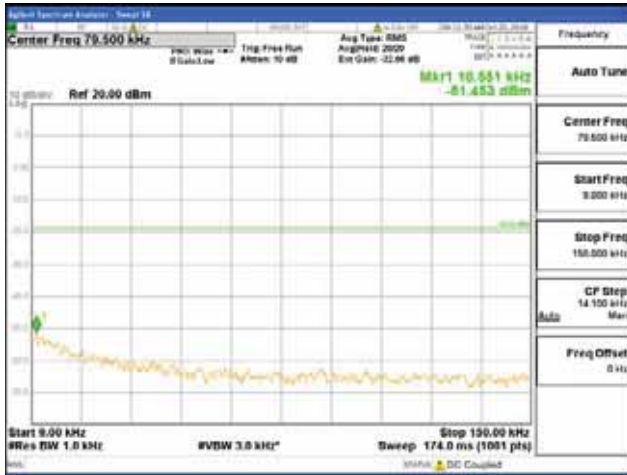

CTK Co., Ltd.
(Ho-dong), 113, Yejik-ro, Cheoin-gu,
Yongin-si, Gyeonggi-do, Korea
Tel: +82-31-339-9970
Fax: +82-31-624-9501

Report No.:
CTK-2018-03328
Page (934) / (1312)
Pages

[256QAM]

9 kHz - 150 kHz