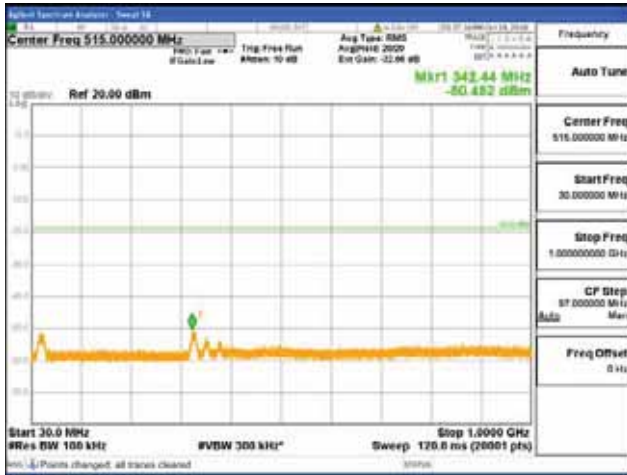

Report No.:
 CTK-2018-03328
 Page (980) / (1312)
 Pages

[64QAM]

9 kHz - 150 kHz

150 kHz - 30 MHz

30 MHz - 1000 MHz

1000 MHz - 1919 MHz

CTK Co., Ltd.
 (Ho-dong), 113, Yejik-ro, Cheoin-gu,
 Yongin-si, Gyeonggi-do, Korea
 Tel: +82-31-339-9970
 Fax: +82-31-624-9501