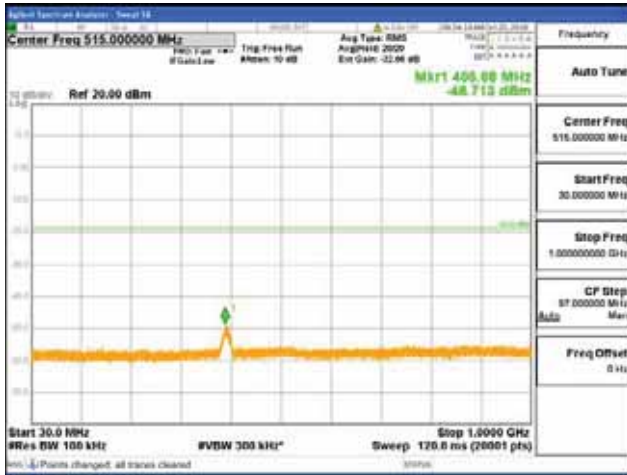

Report No.:
 CTK-2018-03328
 Page (916) / (1312)
 Pages

[64QAM]

9 kHz - 150 kHz

150 kHz - 30 MHz

30 MHz - 1000 MHz

1000 MHz - 1919 MHz

CTK Co., Ltd.
 (Ho-dong), 113, Yejik-ro, Cheoin-gu,
 Yongin-si, Gyeonggi-do, Korea
 Tel: +82-31-339-9970
 Fax: +82-31-624-9501