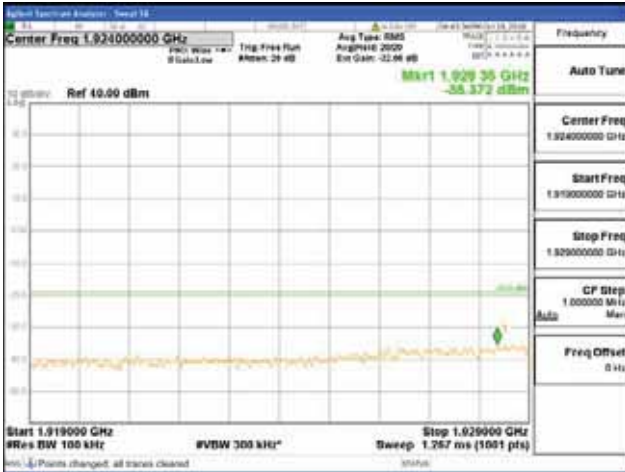

CTK Co., Ltd.
(Ho-dong), 113, Yejik-ro, Cheoin-gu,
Yongin-si, Gyeonggi-do, Korea
Tel: +82-31-339-9970
Fax: +82-31-624-9501

Report No.:
CTK-2018-03328
Page (907) / (1312)
Pages

1919 MHz - 1929 MHz