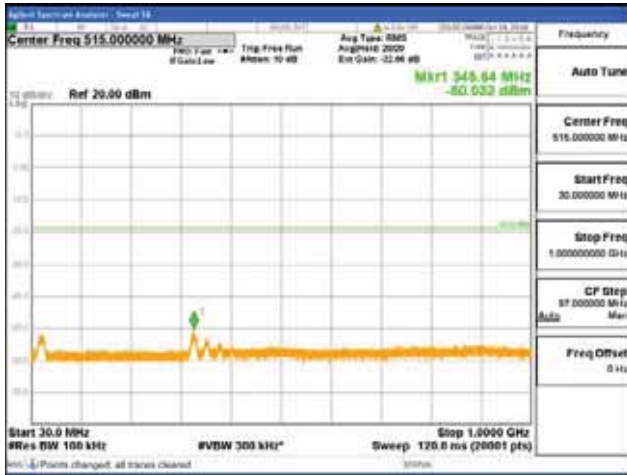

[16QAM]

9 kHz - 150 kHz

150 kHz - 30 MHz

30 MHz - 1000 MHz

1000 MHz - 1919 MHz

CTK Co., Ltd.
 (Ho-dong), 113, Yejik-ro, Cheoin-gu,
 Yongin-si, Gyeonggi-do, Korea
 Tel: +82-31-339-9970
 Fax: +82-31-624-9501