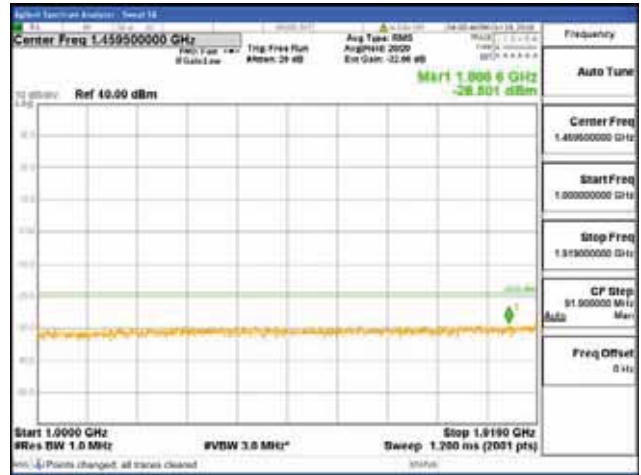

Report No.:
 CTK-2018-03328
 Page (994) / (1312)
 Pages

[16QAM]

9 kHz - 150 kHz

150 kHz - 30 MHz

30 MHz - 1000 MHz

1000 MHz - 1919 MHz

CTK Co., Ltd.
 (Ho-dong), 113, Yejik-ro, Cheoin-gu,
 Yongin-si, Gyeonggi-do, Korea
 Tel: +82-31-339-9970
 Fax: +82-31-624-9501