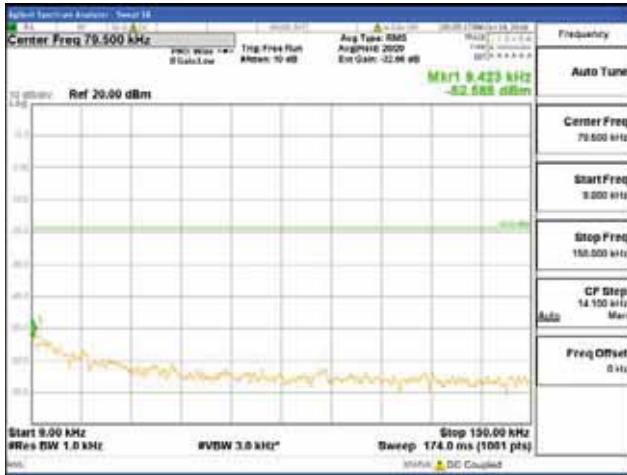

CTK Co., Ltd.
(Ho-dong), 113, Yejik-ro, Cheoin-gu,
Yongin-si, Gyeonggi-do, Korea
Tel: +82-31-339-9970
Fax: +82-31-624-9501

Report No.:
CTK-2018-03328
Page (926) / (1312)
Pages

[256QAM]

9 kHz - 150 kHz