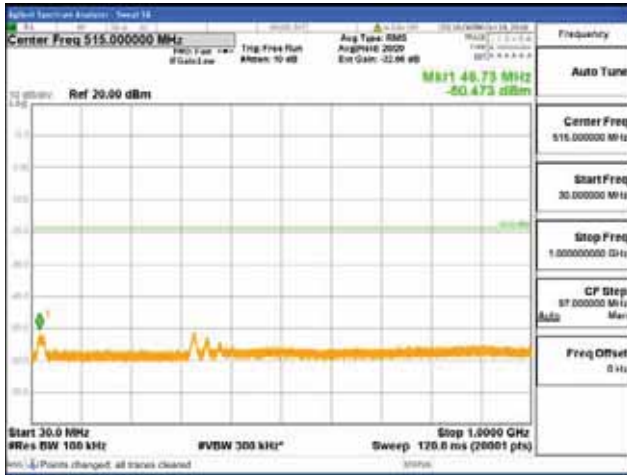

Report No.:
 CTK-2018-03328
 Page (988) / (1312)
 Pages

[64QAM]

9 kHz - 150 kHz

150 kHz - 30 MHz

30 MHz - 1000 MHz

1000 MHz - 1919 MHz

CTK Co., Ltd.
 (Ho-dong), 113, Yejik-ro, Cheoin-gu,
 Yongin-si, Gyeonggi-do, Korea
 Tel: +82-31-339-9970
 Fax: +82-31-624-9501