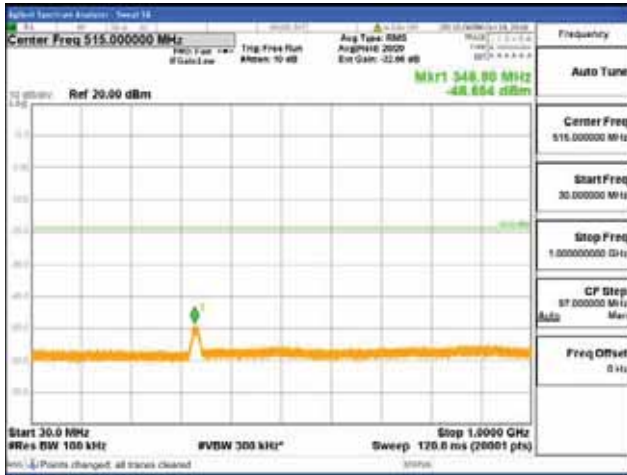

Report No.:
 CTK-2018-03328
 Page (908) / (1312)
 Pages

[64QAM]

9 kHz - 150 kHz

150 kHz - 30 MHz

30 MHz - 1000 MHz

1000 MHz - 1919 MHz

CTK Co., Ltd.
 (Ho-dong), 113, Yejik-ro, Cheoin-gu,
 Yongin-si, Gyeonggi-do, Korea
 Tel: +82-31-339-9970
 Fax: +82-31-624-9501