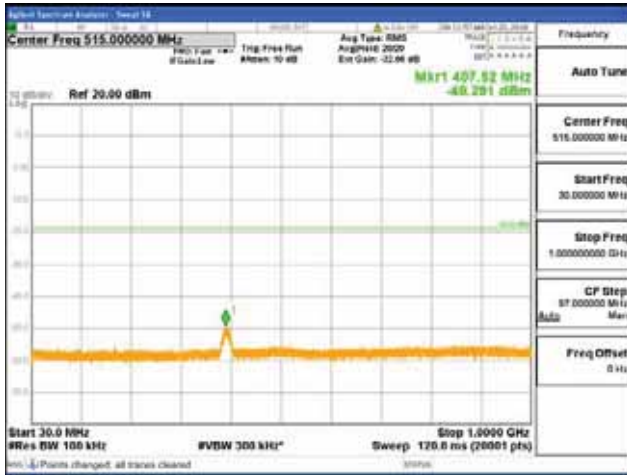

Report No.:
 CTK-2018-03328
 Page (934) / (1312)
 Pages

[256QAM]

9 kHz - 150 kHz

150 kHz - 30 MHz

30 MHz - 1000 MHz

1000 MHz - 1919 MHz

CTK Co., Ltd.
 (Ho-dong), 113, Yejik-ro, Cheoin-gu,
 Yongin-si, Gyeonggi-do, Korea
 Tel: +82-31-339-9970
 Fax: +82-31-624-9501