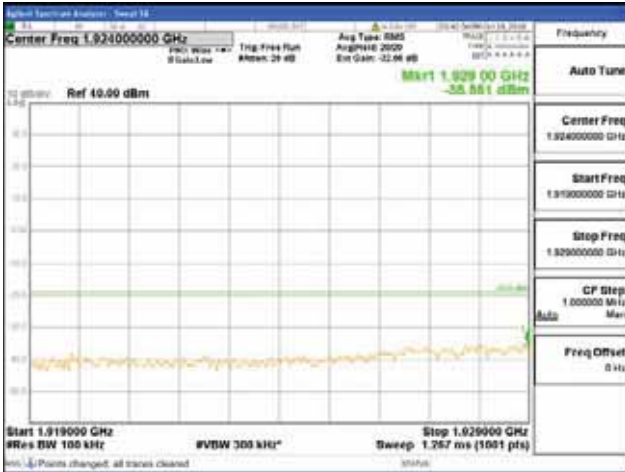

CTK Co., Ltd.
(Ho-dong), 113, Yejik-ro, Cheoin-gu,
Yongin-si, Gyeonggi-do, Korea
Tel: +82-31-339-9970
Fax: +82-31-624-9501

Report No.:
CTK-2018-03328
Page (999) / (1312)
Pages

1919 MHz - 1929 MHz