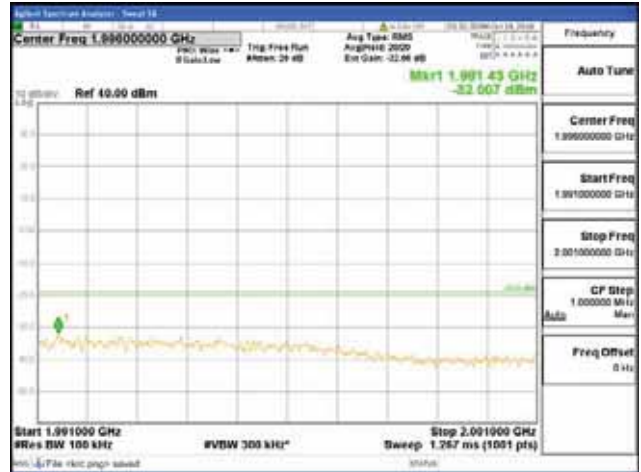

1991 MHz - 2001 MHz