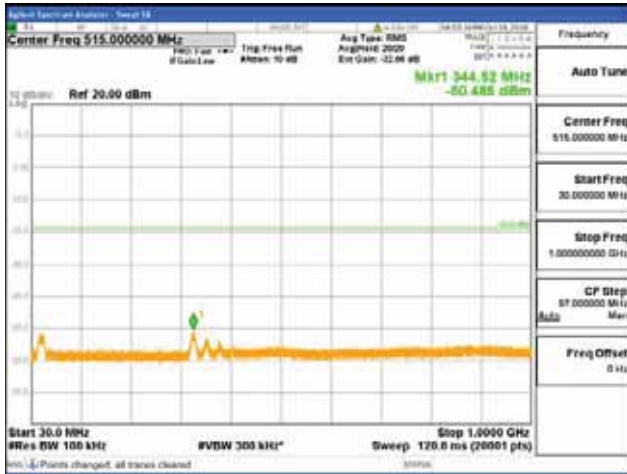

Report No.:
 CTK-2018-03328
 Page (992) / (1312)
 Pages

Band 2, BW 15MHz + BW 5MHz, Multi carrier(Non-Contiguous), 4TX, Top
 [QPSK]

9 kHz - 150 kHz

150 kHz - 30 MHz

30 MHz - 1000 MHz

1000 MHz - 1919 MHz

CTK Co., Ltd.
 (Ho-dong), 113, Yejik-ro, Cheoin-gu,
 Yongin-si, Gyeonggi-do, Korea
 Tel: +82-31-339-9970
 Fax: +82-31-624-9501