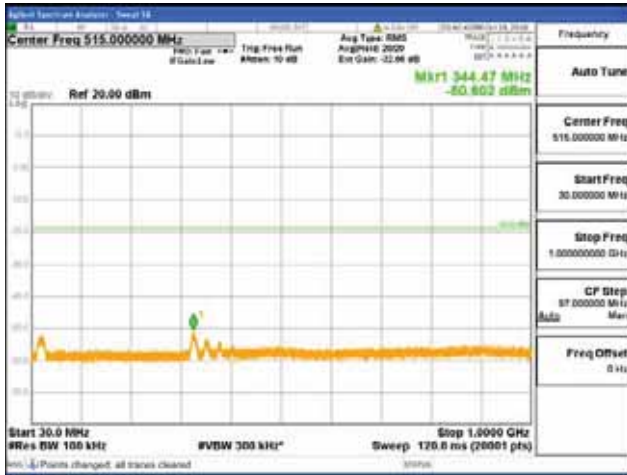

Report No.:
 CTK-2018-03328
 Page (998) / (1312)
 Pages

[256QAM]

9 kHz - 150 kHz

150 kHz - 30 MHz

30 MHz - 1000 MHz

1000 MHz - 1919 MHz

CTK Co., Ltd.
 (Ho-dong), 113, Yejik-ro, Cheoin-gu,
 Yongin-si, Gyeonggi-do, Korea
 Tel: +82-31-339-9970
 Fax: +82-31-624-9501