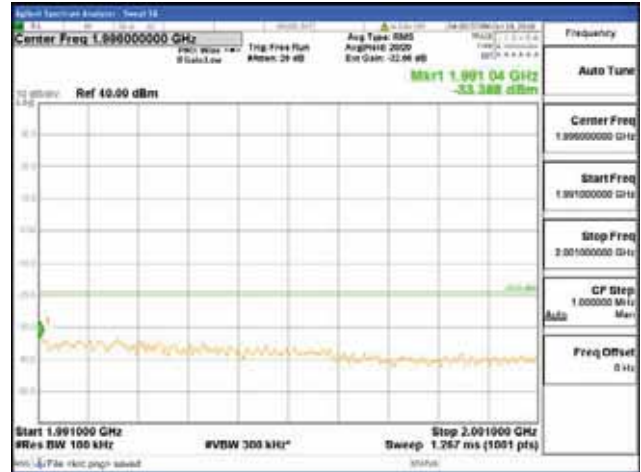

1991 MHz - 2001 MHz