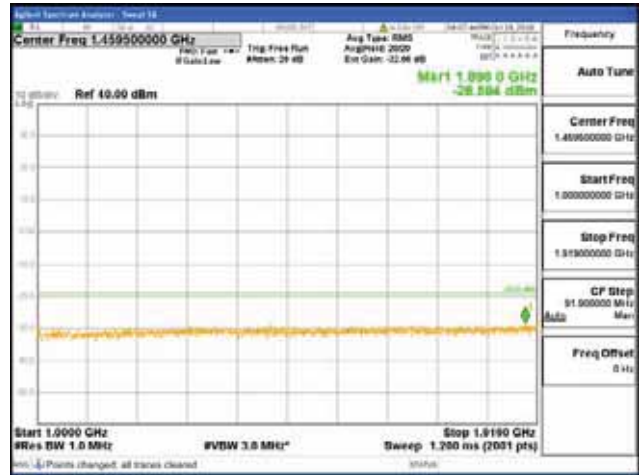

Report No.:
 CTK-2018-03328
 Page (978) / (1312)
 Pages

[16QAM]

9 kHz - 150 kHz

150 kHz - 30 MHz

30 MHz - 1000 MHz

1000 MHz - 1919 MHz

CTK Co., Ltd.
 (Ho-dong), 113, Yejik-ro, Cheoin-gu,
 Yongin-si, Gyeonggi-do, Korea
 Tel: +82-31-339-9970
 Fax: +82-31-624-9501