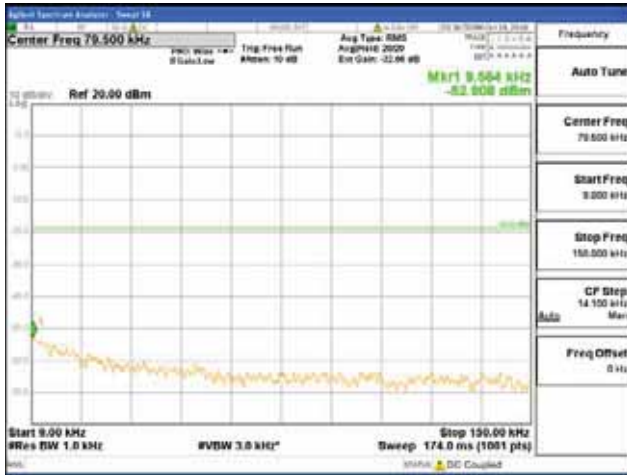

CTK Co., Ltd.
(Ho-dong), 113, Yejik-ro, Cheoin-gu,
Yongin-si, Gyeonggi-do, Korea
Tel: +82-31-339-9970
Fax: +82-31-624-9501

Report No.:
CTK-2018-03328
Page (980) / (1312)
Pages

[64QAM]

9 kHz - 150 kHz