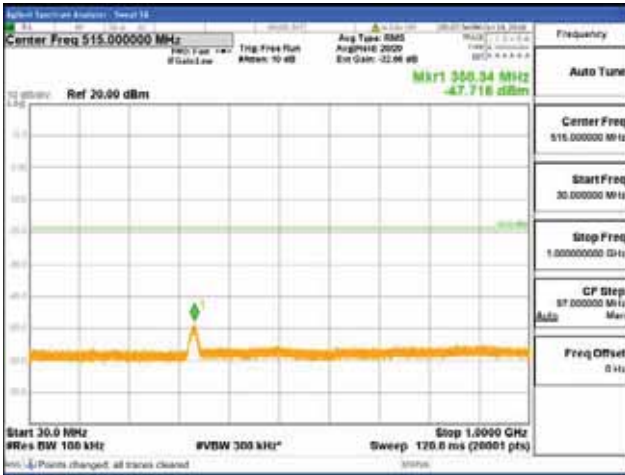

Report No.:
 CTK-2018-03328
 Page (924) / (1312)
 Pages

[64QAM]

9 kHz - 150 kHz

150 kHz - 30 MHz

30 MHz - 1000 MHz

1000 MHz - 1919 MHz

CTK Co., Ltd.
 (Ho-dong), 113, Yejik-ro, Cheoin-gu,
 Yongin-si, Gyeonggi-do, Korea
 Tel: +82-31-339-9970
 Fax: +82-31-624-9501