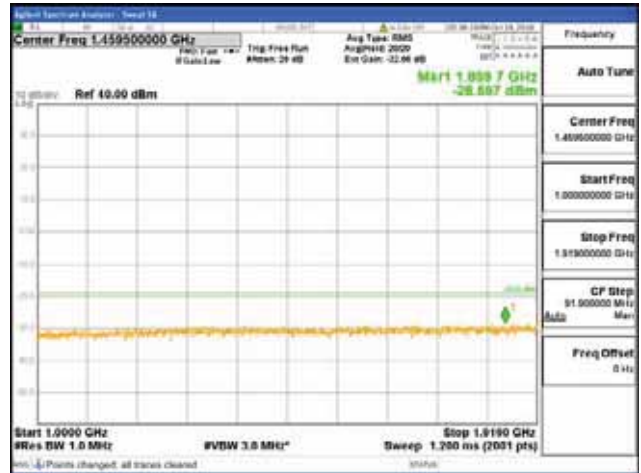

Report No.:
 CTK-2018-03328
 Page (930) / (1312)
 Pages

[16QAM]

9 kHz - 150 kHz

150 kHz - 30 MHz

30 MHz - 1000 MHz

1000 MHz - 1919 MHz

CTK Co., Ltd.
 (Ho-dong), 113, Yejik-ro, Cheoin-gu,
 Yongin-si, Gyeonggi-do, Korea
 Tel: +82-31-339-9970
 Fax: +82-31-624-9501