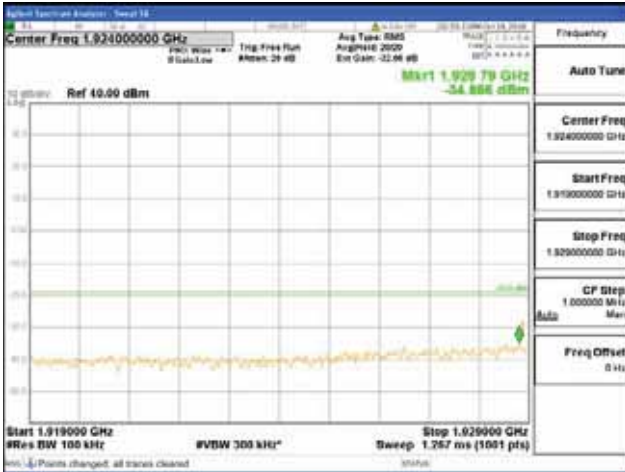

CTK Co., Ltd.
(Ho-dong), 113, Yejik-ro, Cheoin-gu,
Yongin-si, Gyeonggi-do, Korea
Tel: +82-31-339-9970
Fax: +82-31-624-9501

Report No.:
CTK-2018-03328
Page (971) / (1312)
Pages

1919 MHz - 1929 MHz