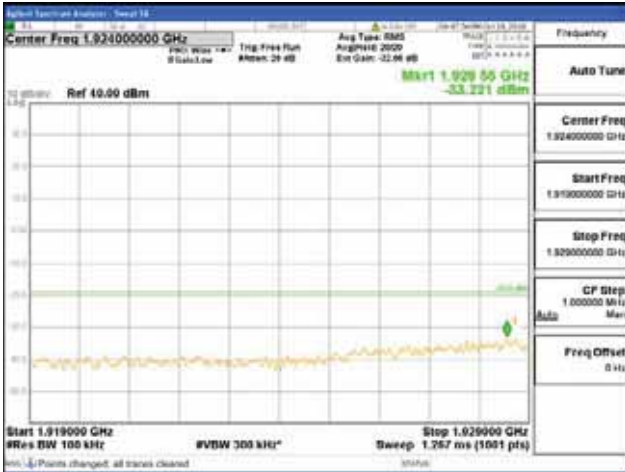

CTK Co., Ltd.
(Ho-dong), 113, Yejik-ro, Cheoin-gu,
Yongin-si, Gyeonggi-do, Korea
Tel: +82-31-339-9970
Fax: +82-31-624-9501

Report No.:
CTK-2018-03328
Page (921) / (1312)
Pages

1919 MHz - 1929 MHz