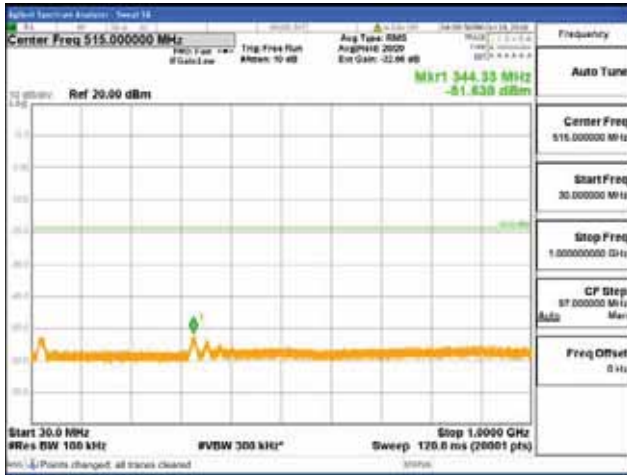

Report No.:
 CTK-2018-03328
 Page (962) / (1312)
 Pages

[16QAM]

9 kHz - 150 kHz

150 kHz - 30 MHz

30 MHz - 1000 MHz

1000 MHz - 1919 MHz

CTK Co., Ltd.
 (Ho-dong), 113, Yejik-ro, Cheoin-gu,
 Yongin-si, Gyeonggi-do, Korea
 Tel: +82-31-339-9970
 Fax: +82-31-624-9501