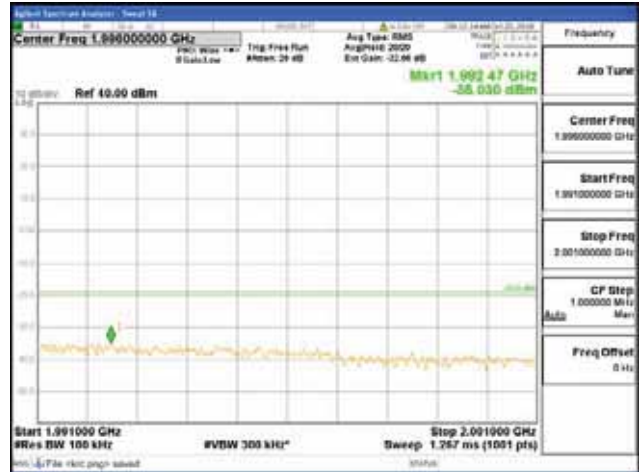

1991 MHz - 2001 MHz