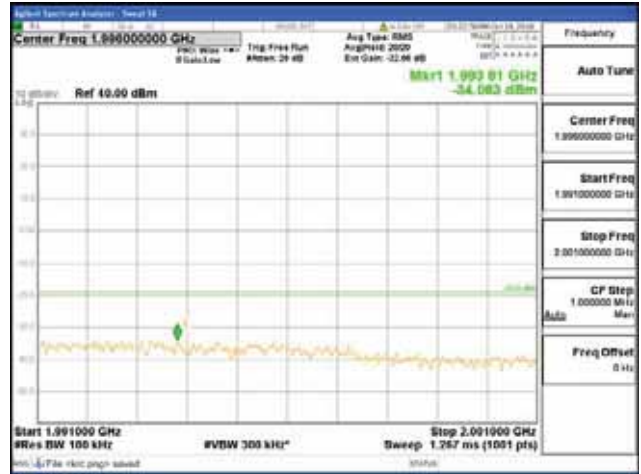

1991 MHz - 2001 MHz