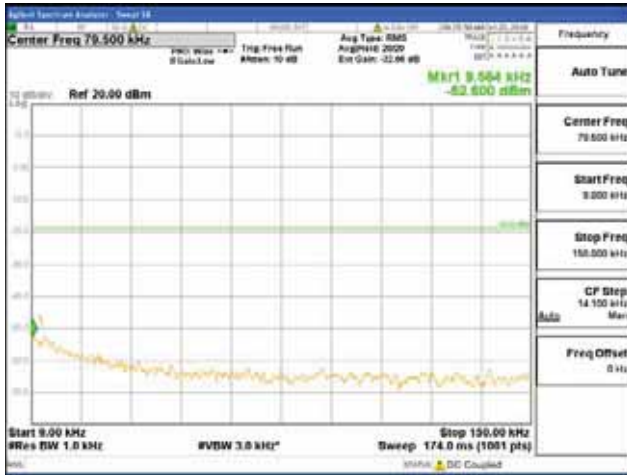

CTK Co., Ltd.
(Ho-dong), 113, Yejik-ro, Cheoin-gu,
Yongin-si, Gyeonggi-do, Korea
Tel: +82-31-339-9970
Fax: +82-31-624-9501

Report No.:
CTK-2018-03328
Page (918) / (1312)
Pages

[256QAM]

9 kHz - 150 kHz