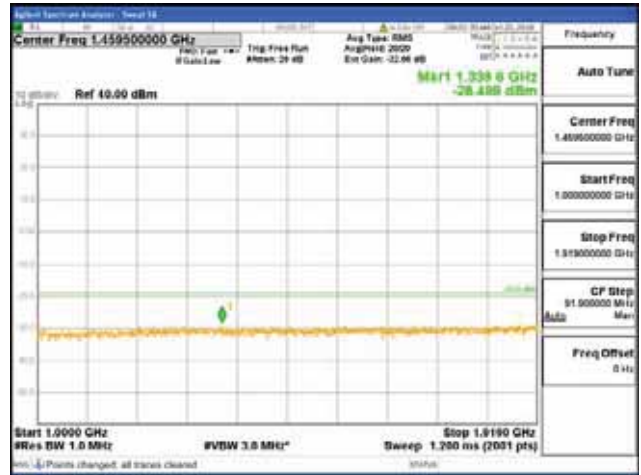

Report No.:
 CTK-2018-03328
 Page (948) / (1312)
 Pages

[64QAM]

9 kHz - 150 kHz

150 kHz - 30 MHz

30 MHz - 1000 MHz

1000 MHz - 1919 MHz

CTK Co., Ltd.
 (Ho-dong), 113, Yejik-ro, Cheoin-gu,
 Yongin-si, Gyeonggi-do, Korea
 Tel: +82-31-339-9970
 Fax: +82-31-624-9501