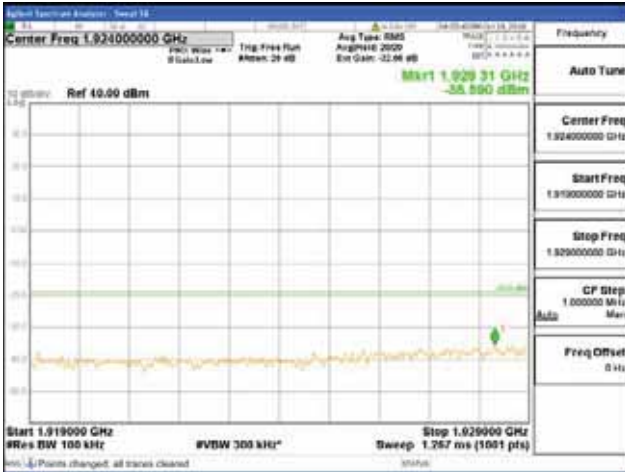

CTK Co., Ltd.
(Ho-dong), 113, Yejik-ro, Cheoin-gu,
Yongin-si, Gyeonggi-do, Korea
Tel: +82-31-339-9970
Fax: +82-31-624-9501

Report No.:
CTK-2018-03328
Page (977) / (1312)
Pages

1919 MHz - 1929 MHz