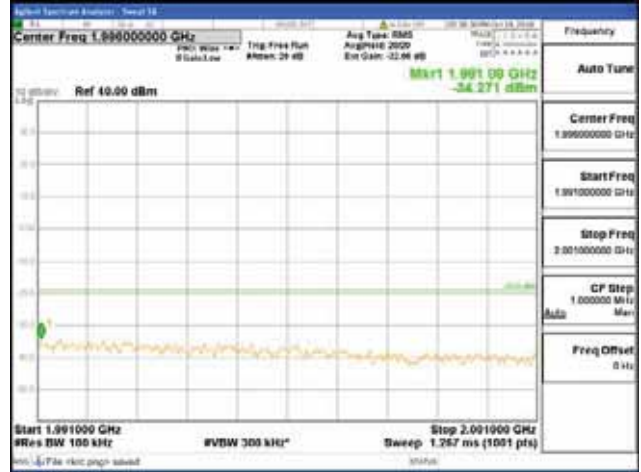

1991 MHz - 2001 MHz