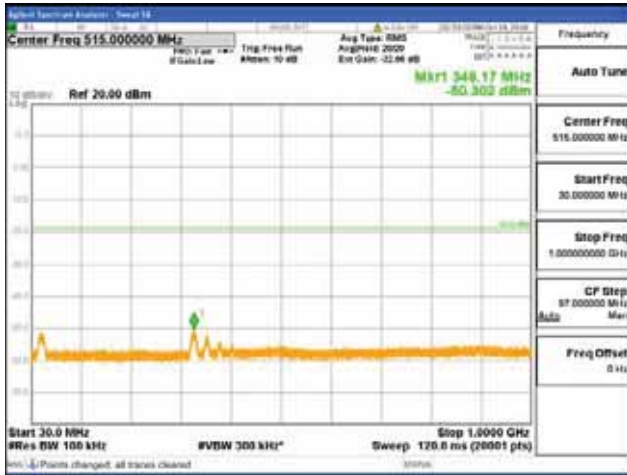

[16QAM]

9 kHz - 150 kHz

150 kHz - 30 MHz

30 MHz - 1000 MHz

1000 MHz - 1919 MHz

CTK Co., Ltd.
 (Ho-dong), 113, Yejik-ro, Cheoin-gu,
 Yongin-si, Gyeonggi-do, Korea
 Tel: +82-31-339-9970
 Fax: +82-31-624-9501