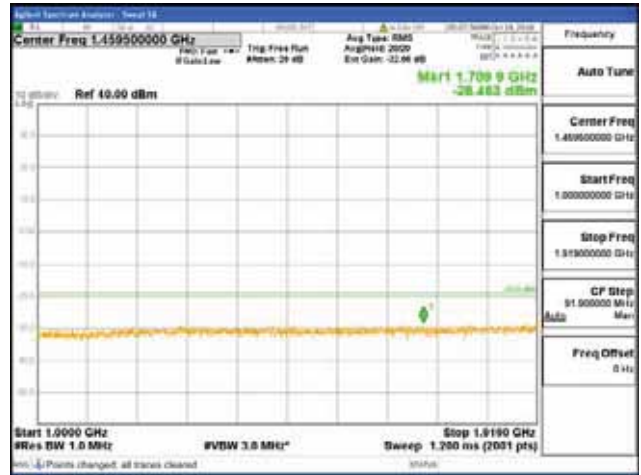

Report No.:
 CTK-2018-03328
 Page (924) / (1312)
 Pages

[64QAM]

9 kHz - 150 kHz

150 kHz - 30 MHz

30 MHz - 1000 MHz

1000 MHz - 1919 MHz

CTK Co., Ltd.
 (Ho-dong), 113, Yejik-ro, Cheoin-gu,
 Yongin-si, Gyeonggi-do, Korea
 Tel: +82-31-339-9970
 Fax: +82-31-624-9501