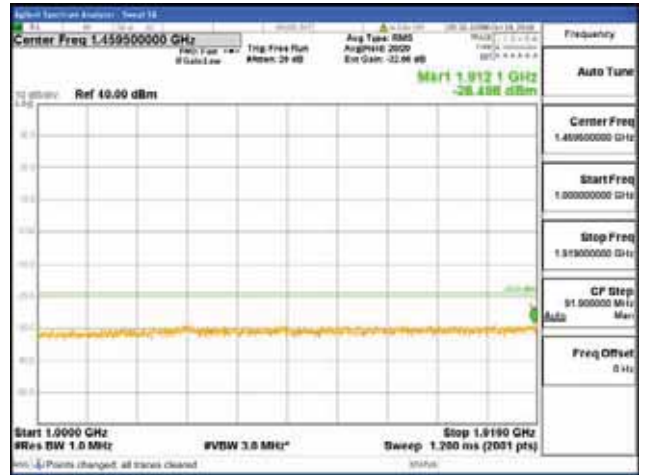

Report No.:
 CTK-2018-03328
 Page (914) / (1312)
 Pages

[16QAM]

9 kHz - 150 kHz

150 kHz - 30 MHz

30 MHz - 1000 MHz

1000 MHz - 1919 MHz

CTK Co., Ltd.
 (Ho-dong), 113, Yejik-ro, Cheoin-gu,
 Yongin-si, Gyeonggi-do, Korea
 Tel: +82-31-339-9970
 Fax: +82-31-624-9501