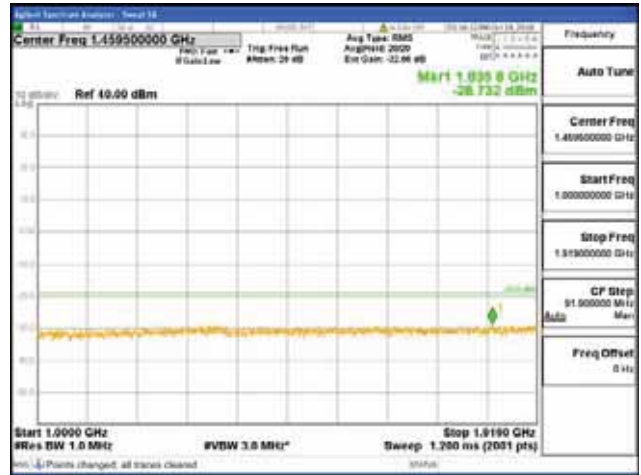

Report No.:
 CTK-2018-03328
 Page (990) / (1312)
 Pages

[256QAM]

9 kHz - 150 kHz

150 kHz - 30 MHz

30 MHz - 1000 MHz

1000 MHz - 1919 MHz

CTK Co., Ltd.
 (Ho-dong), 113, Yejik-ro, Cheoin-gu,
 Yongin-si, Gyeonggi-do, Korea
 Tel: +82-31-339-9970
 Fax: +82-31-624-9501