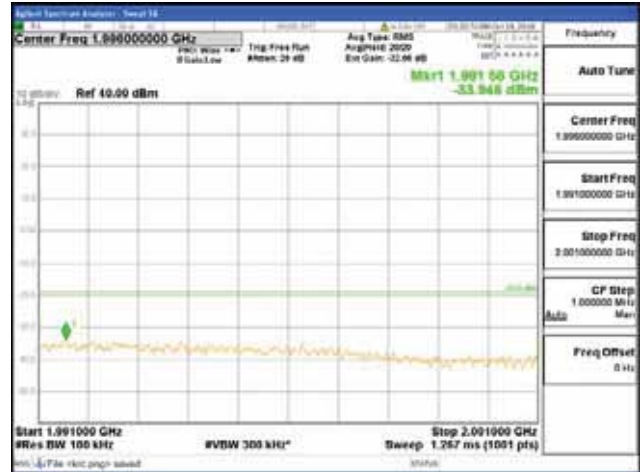

1991 MHz - 2001 MHz