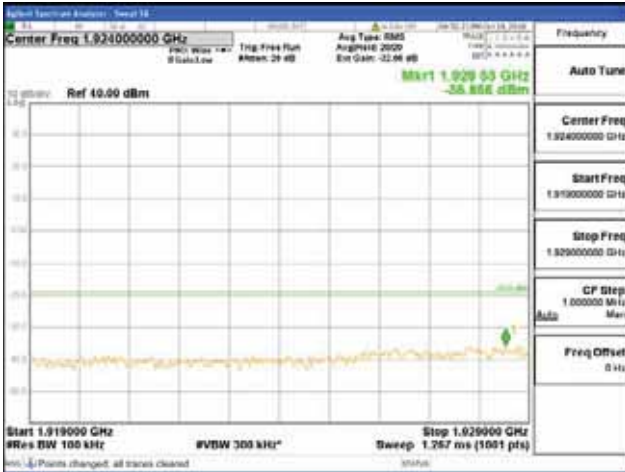

CTK Co., Ltd.
(Ho-dong), 113, Yejik-ro, Cheoin-gu,
Yongin-si, Gyeonggi-do, Korea
Tel: +82-31-339-9970
Fax: +82-31-624-9501

Report No.:
CTK-2018-03328
Page (939) / (1312)
Pages

1919 MHz - 1929 MHz