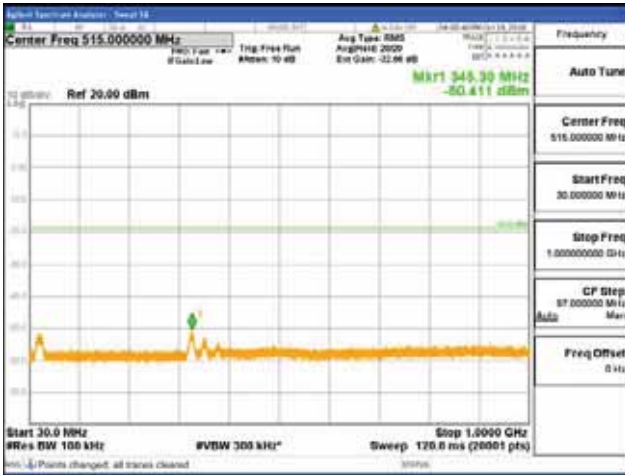

Report No.:
 CTK-2018-03328
 Page (994) / (1312)
 Pages

[16QAM]

9 kHz - 150 kHz

150 kHz - 30 MHz

30 MHz - 1000 MHz

1000 MHz - 1919 MHz

CTK Co., Ltd.
 (Ho-dong), 113, Yejik-ro, Cheoin-gu,
 Yongin-si, Gyeonggi-do, Korea
 Tel: +82-31-339-9970
 Fax: +82-31-624-9501