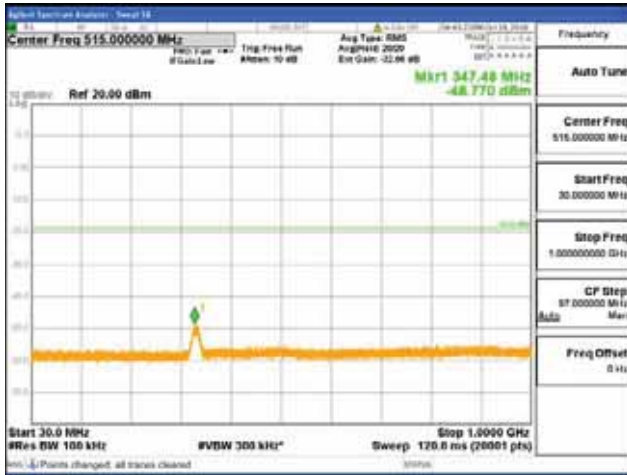

[16QAM]

9 kHz - 150 kHz

150 kHz - 30 MHz

30 MHz - 1000 MHz

1000 MHz - 1919 MHz

CTK Co., Ltd.
 (Ho-dong), 113, Yejik-ro, Cheoin-gu,
 Yongin-si, Gyeonggi-do, Korea
 Tel: +82-31-339-9970
 Fax: +82-31-624-9501