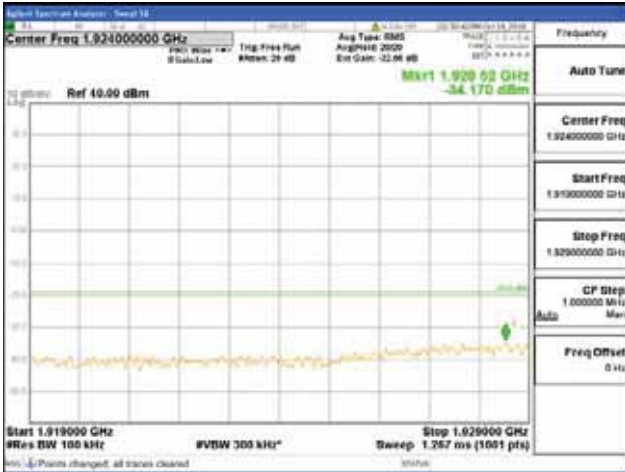

CTK Co., Ltd.
(Ho-dong), 113, Yejik-ro, Cheoin-gu,
Yongin-si, Gyeonggi-do, Korea
Tel: +82-31-339-9970
Fax: +82-31-624-9501

Report No.:
CTK-2018-03328
Page (955) / (1312)
Pages

1919 MHz - 1929 MHz