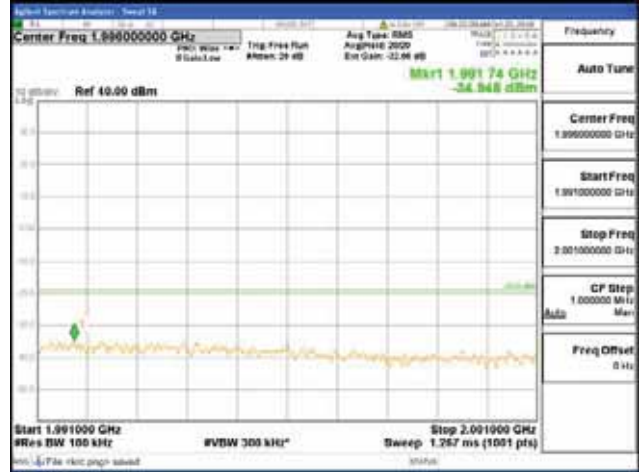

1991 MHz - 2001 MHz