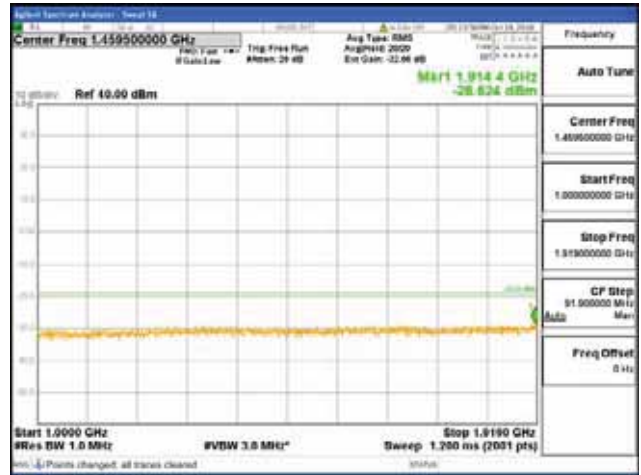

Report No.:
 CTK-2018-03328
 Page (910) / (1312)
 Pages

[256QAM]

9 kHz - 150 kHz

150 kHz - 30 MHz

30 MHz - 1000 MHz

1000 MHz - 1919 MHz

CTK Co., Ltd.
 (Ho-dong), 113, Yejik-ro, Cheoin-gu,
 Yongin-si, Gyeonggi-do, Korea
 Tel: +82-31-339-9970
 Fax: +82-31-624-9501