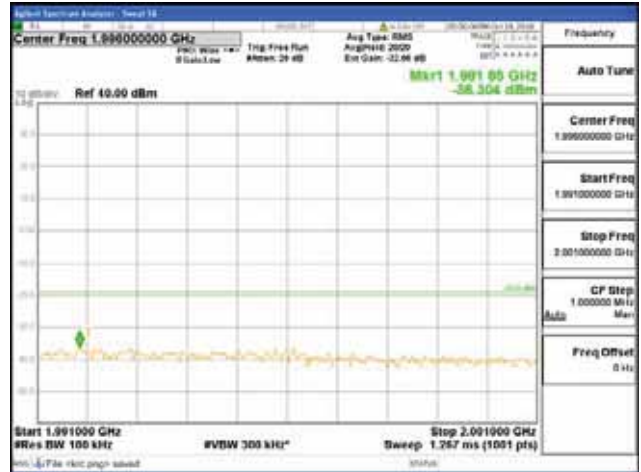

1991 MHz - 2001 MHz