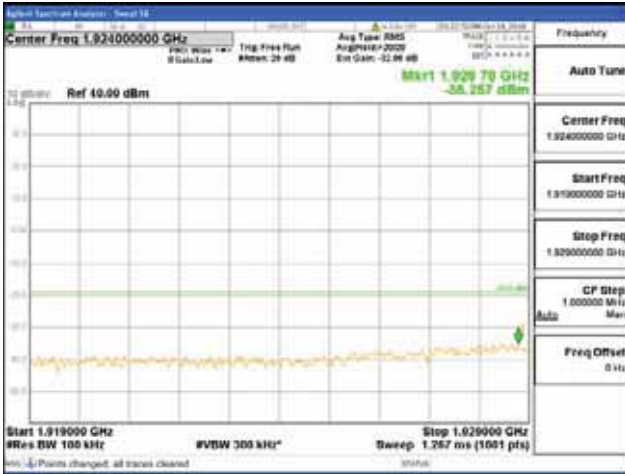

CTK Co., Ltd.
(Ho-dong), 113, Yejik-ro, Cheoin-gu,
Yongin-si, Gyeonggi-do, Korea
Tel: +82-31-339-9970
Fax: +82-31-624-9501

Report No.:
CTK-2018-03328
Page (975) / (1312)
Pages

1919 MHz - 1929 MHz