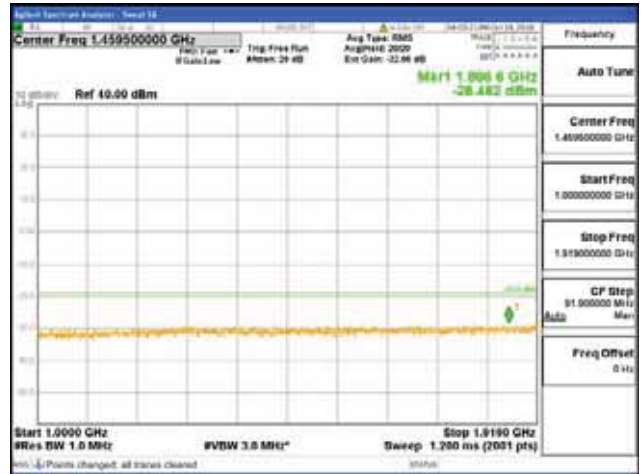

Report No.:
 CTK-2018-03328
 Page (992) / (1312)
 Pages

Band 2, BW 15MHz + BW 5MHz, Multi carrier(Non-Contiguous), 4TX, Top
 [QPSK]

9 kHz - 150 kHz

150 kHz - 30 MHz

30 MHz - 1000 MHz

1000 MHz - 1919 MHz

CTK Co., Ltd.
 (Ho-dong), 113, Yejik-ro, Cheoin-gu,
 Yongin-si, Gyeonggi-do, Korea
 Tel: +82-31-339-9970
 Fax: +82-31-624-9501