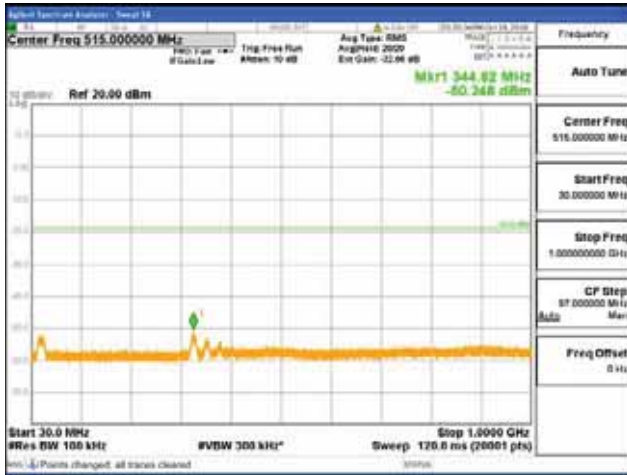

Report No.:
 CTK-2018-03328
 Page (972) / (1312)
 Pages

[64QAM]

9 kHz - 150 kHz

150 kHz - 30 MHz

30 MHz - 1000 MHz

1000 MHz - 1919 MHz

CTK Co., Ltd.
 (Ho-dong), 113, Yejik-ro, Cheoin-gu,
 Yongin-si, Gyeonggi-do, Korea
 Tel: +82-31-339-9970
 Fax: +82-31-624-9501