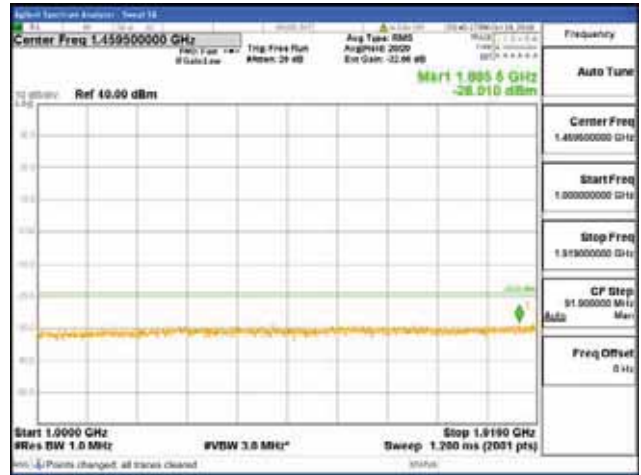

Report No.:
 CTK-2018-03328
 Page (996) / (1312)
 Pages

[64QAM]

9 kHz - 150 kHz

150 kHz - 30 MHz

30 MHz - 1000 MHz

1000 MHz - 1919 MHz

CTK Co., Ltd.
 (Ho-dong), 113, Yejik-ro, Cheoin-gu,
 Yongin-si, Gyeonggi-do, Korea
 Tel: +82-31-339-9970
 Fax: +82-31-624-9501