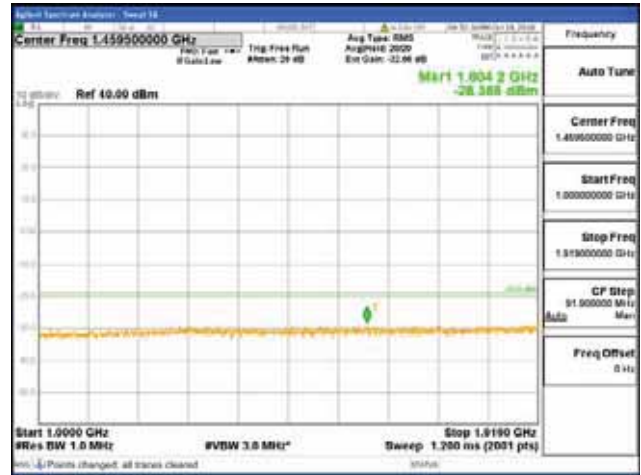

[16QAM]

9 kHz - 150 kHz

150 kHz - 30 MHz

30 MHz - 1000 MHz

1000 MHz - 1919 MHz

CTK Co., Ltd.
 (Ho-dong), 113, Yejik-ro, Cheoin-gu,
 Yongin-si, Gyeonggi-do, Korea
 Tel: +82-31-339-9970
 Fax: +82-31-624-9501