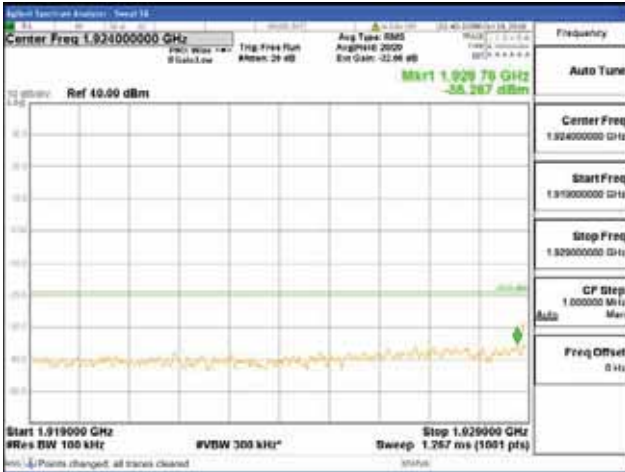

CTK Co., Ltd.
(Ho-dong), 113, Yejik-ro, Cheoin-gu,
Yongin-si, Gyeonggi-do, Korea
Tel: +82-31-339-9970
Fax: +82-31-624-9501

Report No.:
CTK-2018-03328
Page (877) / (1312)
Pages

1919 MHz - 1929 MHz