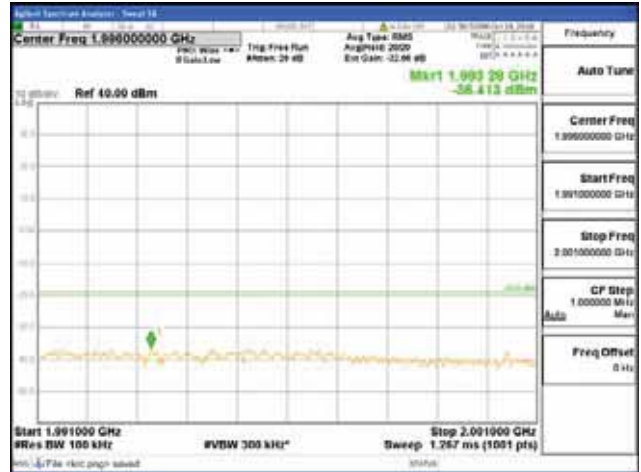

1991 MHz - 2001 MHz