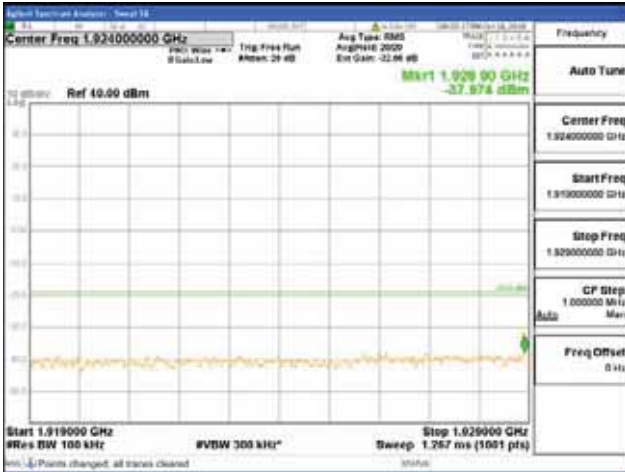

CTK Co., Ltd.
(Ho-dong), 113, Yejik-ro, Cheoin-gu,
Yongin-si, Gyeonggi-do, Korea
Tel: +82-31-339-9970
Fax: +82-31-624-9501

Report No.:
CTK-2018-03328
Page (819) / (1312)
Pages

1919 MHz - 1929 MHz