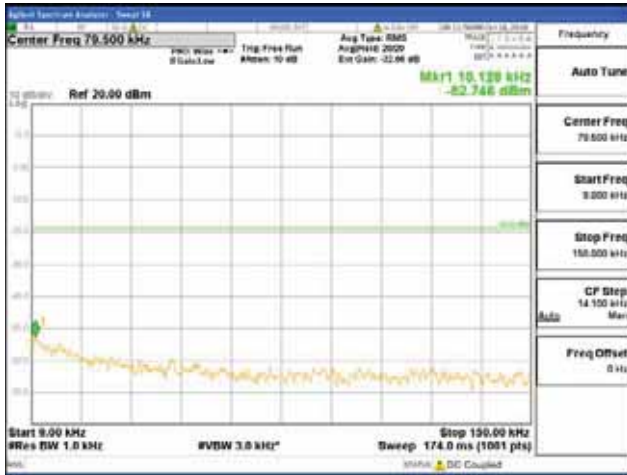

CTK Co., Ltd.
(Ho-dong), 113, Yejik-ro, Cheoin-gu,
Yongin-si, Gyeonggi-do, Korea
Tel: +82-31-339-9970
Fax: +82-31-624-9501

Report No.:
CTK-2018-03328
Page (806) / (1312)
Pages

[256QAM]

9 kHz - 150 kHz