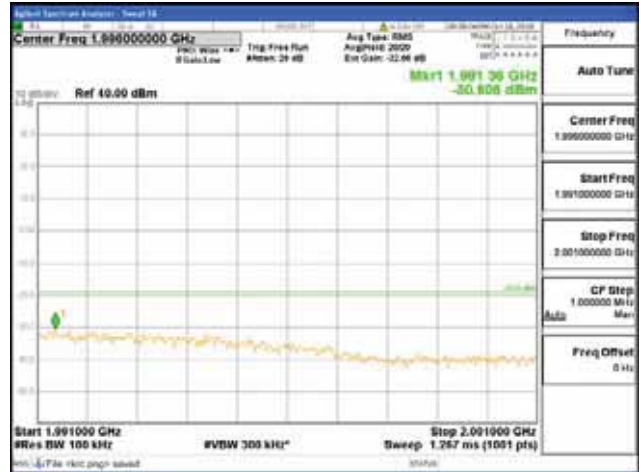

1991 MHz - 2001 MHz