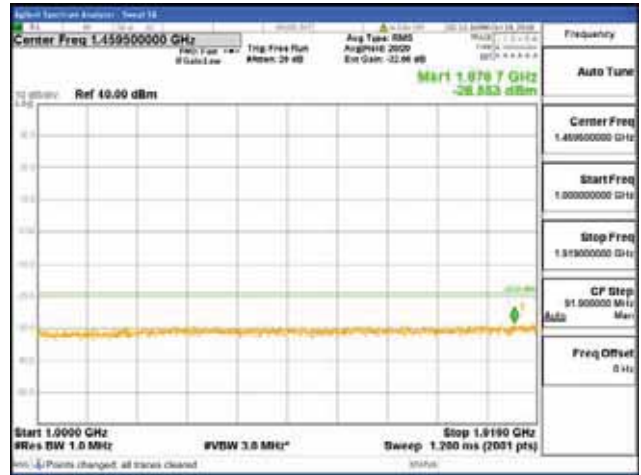

[16QAM]

9 kHz - 150 kHz

150 kHz - 30 MHz

30 MHz - 1000 MHz

1000 MHz - 1919 MHz

**CTK Co., Ltd.**  
 (Ho-dong), 113, Yejik-ro, Cheoin-gu,  
 Yongin-si, Gyeonggi-do, Korea  
 Tel: +82-31-339-9970  
 Fax: +82-31-624-9501