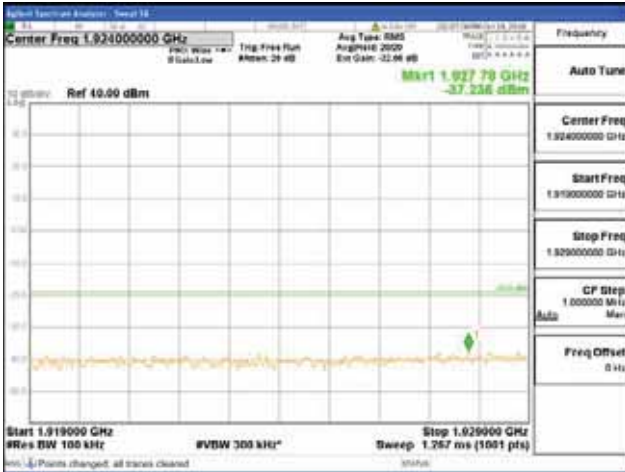

CTK Co., Ltd.
(Ho-dong), 113, Yejik-ro, Cheoin-gu,
Yongin-si, Gyeonggi-do, Korea
Tel: +82-31-339-9970
Fax: +82-31-624-9501

Report No.:
CTK-2018-03328
Page (833) / (1312)
Pages

1919 MHz - 1929 MHz