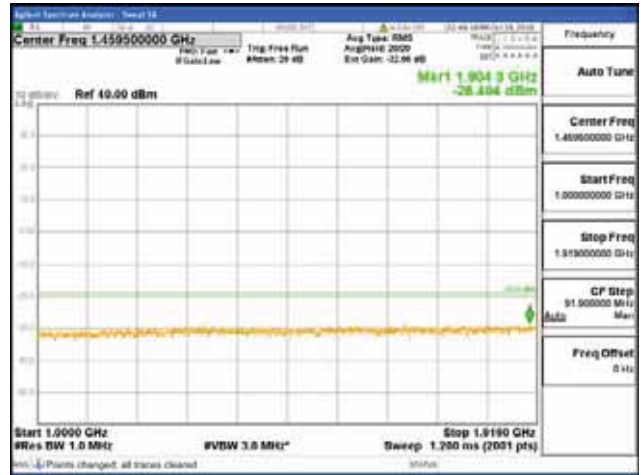

Report No.:  
 CTK-2018-03328  
 Page (844) / (1312)  
 Pages

[64QAM]

9 kHz - 150 kHz

150 kHz - 30 MHz

30 MHz - 1000 MHz

1000 MHz - 1919 MHz

**CTK Co., Ltd.**  
 (Ho-dong), 113, Yejik-ro, Cheoin-gu,  
 Yongin-si, Gyeonggi-do, Korea  
 Tel: +82-31-339-9970  
 Fax: +82-31-624-9501