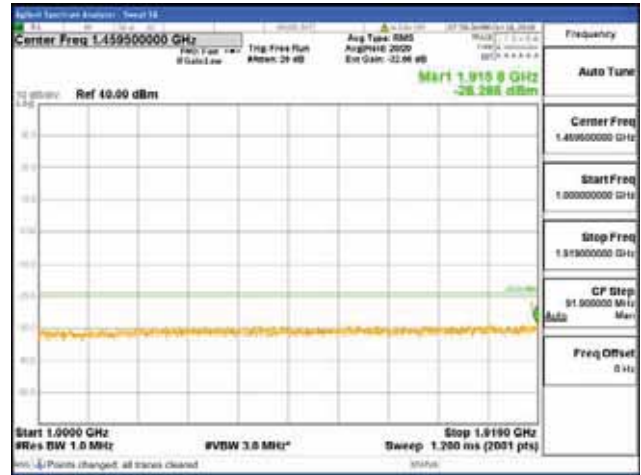

[16QAM]

9 kHz - 150 kHz

150 kHz - 30 MHz

30 MHz - 1000 MHz

1000 MHz - 1919 MHz

**CTK Co., Ltd.**  
 (Ho-dong), 113, Yejik-ro, Cheoin-gu,  
 Yongin-si, Gyeonggi-do, Korea  
 Tel: +82-31-339-9970  
 Fax: +82-31-624-9501