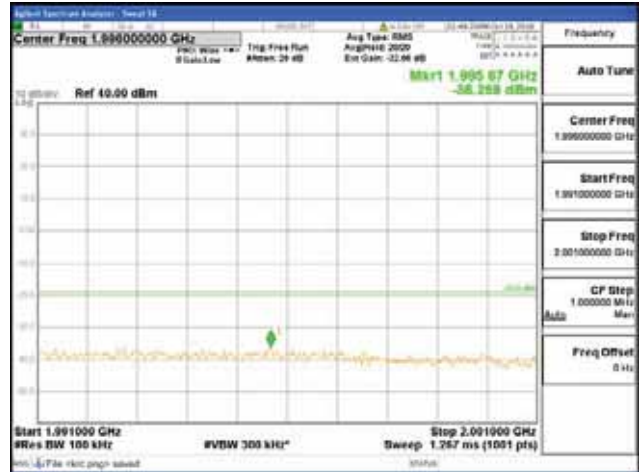

1991 MHz - 2001 MHz