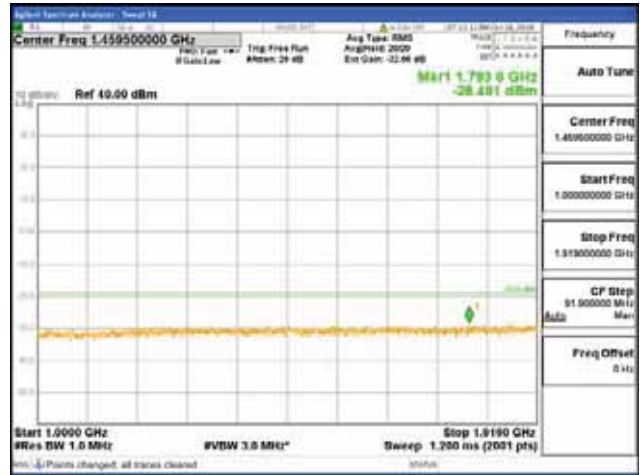

Report No.:  
 CTK-2018-03328  
 Page (810) / (1312)  
 Pages

[16QAM]

9 kHz - 150 kHz

150 kHz - 30 MHz

30 MHz - 1000 MHz

1000 MHz - 1919 MHz

**CTK Co., Ltd.**  
 (Ho-dong), 113, Yejik-ro, Cheoin-gu,  
 Yongin-si, Gyeonggi-do, Korea  
 Tel: +82-31-339-9970  
 Fax: +82-31-624-9501