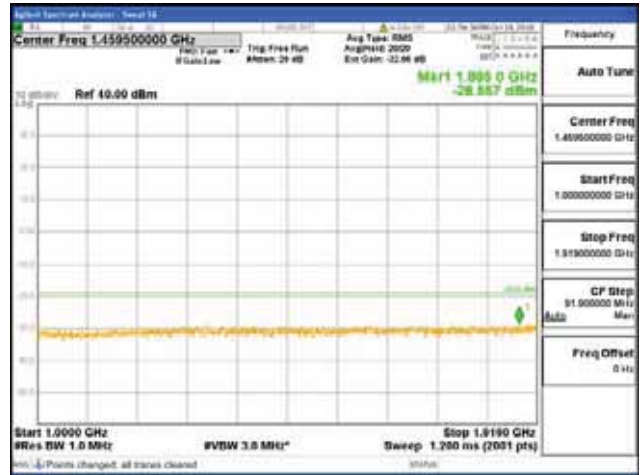

Report No.:  
 CTK-2018-03328  
 Page (830) / (1312)  
 Pages

[256QAM]

9 kHz - 150 kHz

150 kHz - 30 MHz

30 MHz - 1000 MHz

1000 MHz - 1919 MHz

**CTK Co., Ltd.**  
 (Ho-dong), 113, Yejik-ro, Cheoin-gu,  
 Yongin-si, Gyeonggi-do, Korea  
 Tel: +82-31-339-9970  
 Fax: +82-31-624-9501