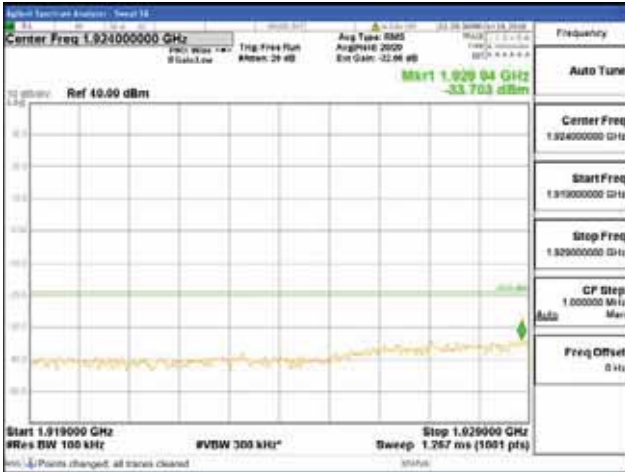

CTK Co., Ltd.
(Ho-dong), 113, Yejik-ro, Cheoin-gu,
Yongin-si, Gyeonggi-do, Korea
Tel: +82-31-339-9970
Fax: +82-31-624-9501

Report No.:
CTK-2018-03328
Page (857) / (1312)
Pages

1919 MHz - 1929 MHz