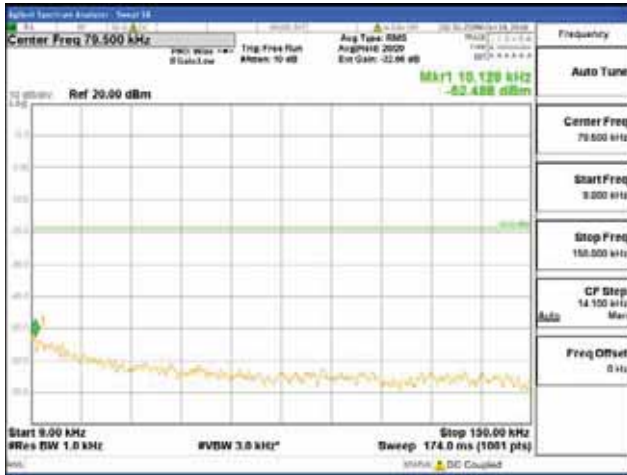

CTK Co., Ltd.
(Ho-dong), 113, Yejik-ro, Cheoin-gu,
Yongin-si, Gyeonggi-do, Korea
Tel: +82-31-339-9970
Fax: +82-31-624-9501

Report No.:
CTK-2018-03328
Page (868) / (1312)
Pages

[64QAM]

9 kHz - 150 kHz