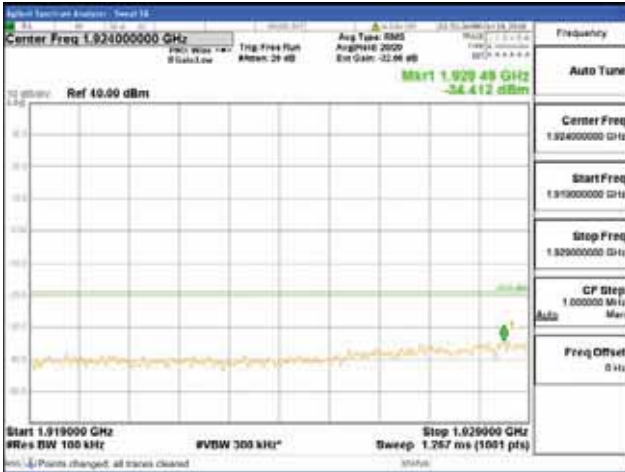

CTK Co., Ltd.
(Ho-dong), 113, Yejik-ro, Cheoin-gu,
Yongin-si, Gyeonggi-do, Korea
Tel: +82-31-339-9970
Fax: +82-31-624-9501

Report No.:
CTK-2018-03328
Page (847) / (1312)
Pages

1919 MHz - 1929 MHz