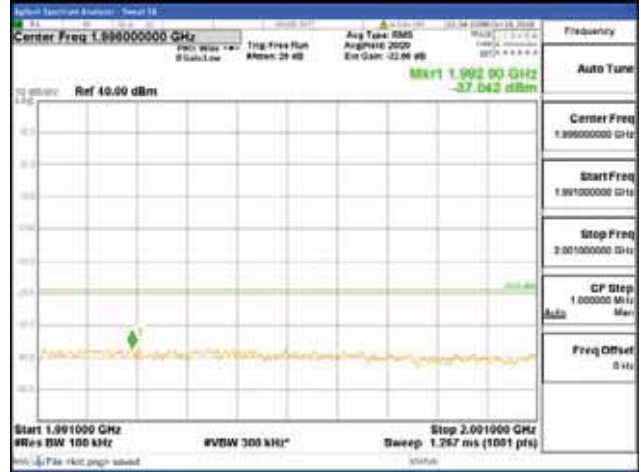

1991 MHz - 2001 MHz