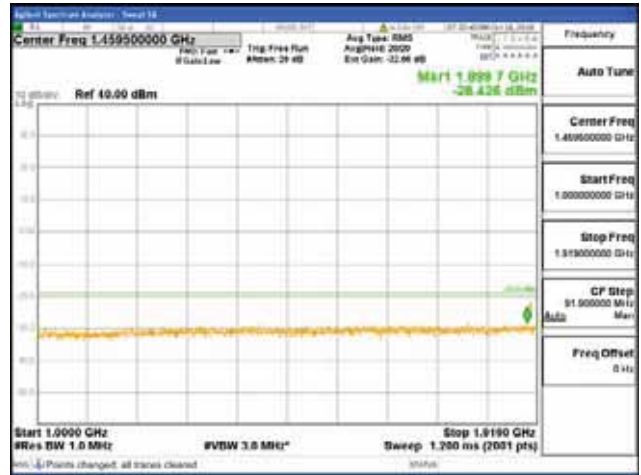

Report No.:  
 CTK-2018-03328  
 Page (814) / (1312)  
 Pages

[256QAM]

9 kHz - 150 kHz

150 kHz - 30 MHz

30 MHz - 1000 MHz

1000 MHz - 1919 MHz

**CTK Co., Ltd.**  
 (Ho-dong), 113, Yejik-ro, Cheoin-gu,  
 Yongin-si, Gyeonggi-do, Korea  
 Tel: +82-31-339-9970  
 Fax: +82-31-624-9501