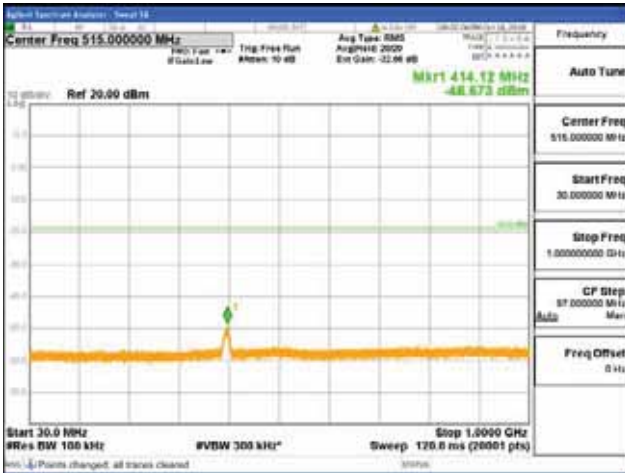

[16QAM]

9 kHz - 150 kHz

150 kHz - 30 MHz

30 MHz - 1000 MHz

1000 MHz - 1919 MHz

**CTK Co., Ltd.**  
 (Ho-dong), 113, Yejik-ro, Cheoin-gu,  
 Yongin-si, Gyeonggi-do, Korea  
 Tel: +82-31-339-9970  
 Fax: +82-31-624-9501