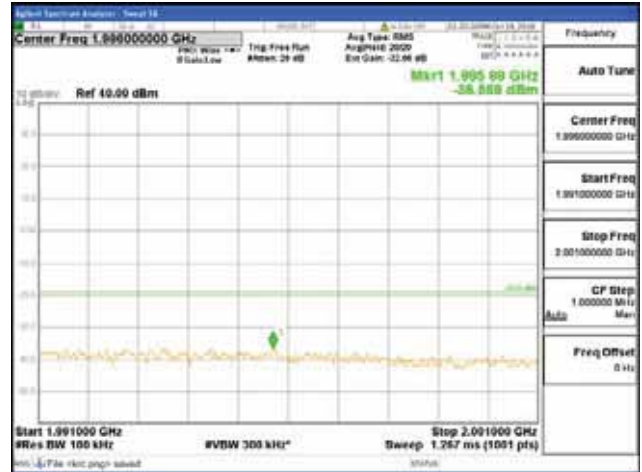

1991 MHz - 2001 MHz