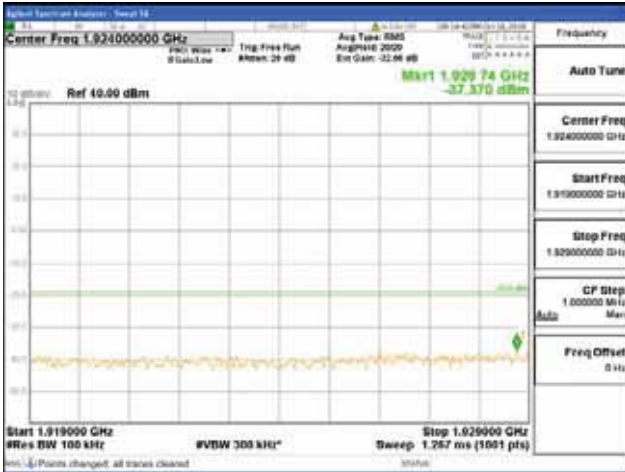

CTK Co., Ltd.
(Ho-dong), 113, Yejik-ro, Cheoin-gu,
Yongin-si, Gyeonggi-do, Korea
Tel: +82-31-339-9970
Fax: +82-31-624-9501

Report No.:
CTK-2018-03328
Page (805) / (1312)
Pages

1919 MHz - 1929 MHz