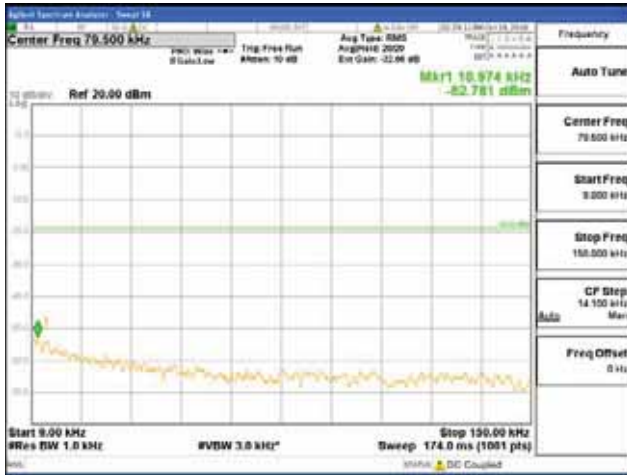

CTK Co., Ltd.
(Ho-dong), 113, Yejik-ro, Cheoin-gu,
Yongin-si, Gyeonggi-do, Korea
Tel: +82-31-339-9970
Fax: +82-31-624-9501

Report No.:
CTK-2018-03328
Page (870) / (1312)
Pages

[256QAM]

9 kHz - 150 kHz