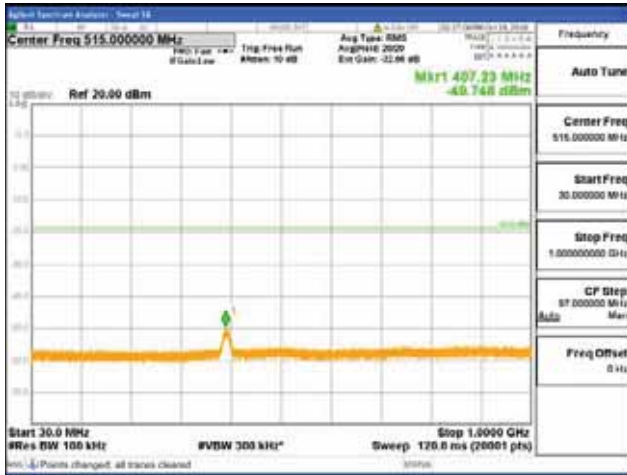

Report No.:  
 CTK-2018-03328  
 Page (886) / (1312)  
 Pages

[256QAM]

9 kHz - 150 kHz

150 kHz - 30 MHz

30 MHz - 1000 MHz

1000 MHz - 1919 MHz

**CTK Co., Ltd.**  
 (Ho-dong), 113, Yejik-ro, Cheoin-gu,  
 Yongin-si, Gyeonggi-do, Korea  
 Tel: +82-31-339-9970  
 Fax: +82-31-624-9501