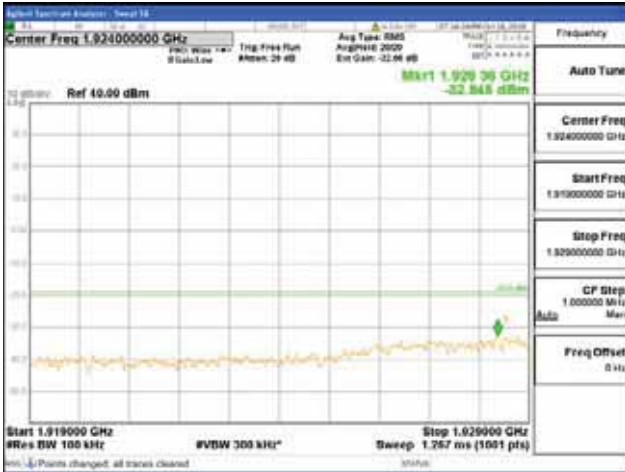

CTK Co., Ltd.
(Ho-dong), 113, Yejik-ro, Cheoin-gu,
Yongin-si, Gyeonggi-do, Korea
Tel: +82-31-339-9970
Fax: +82-31-624-9501

Report No.:
CTK-2018-03328
Page (813) / (1312)
Pages

1919 MHz - 1929 MHz