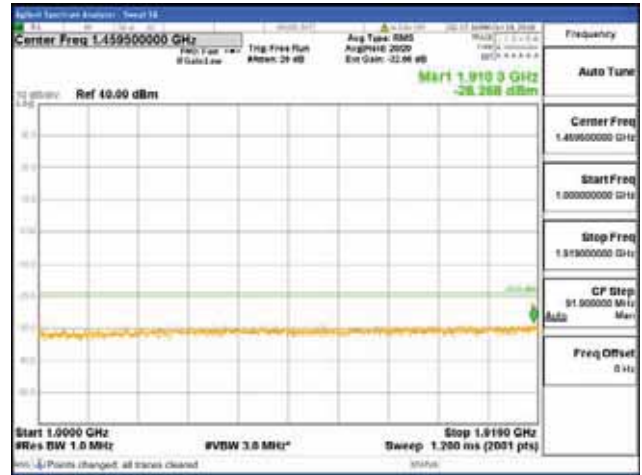

[16QAM]

9 kHz - 150 kHz

150 kHz - 30 MHz

30 MHz - 1000 MHz

1000 MHz - 1919 MHz

**CTK Co., Ltd.**  
 (Ho-dong), 113, Yejik-ro, Cheoin-gu,  
 Yongin-si, Gyeonggi-do, Korea  
 Tel: +82-31-339-9970  
 Fax: +82-31-624-9501