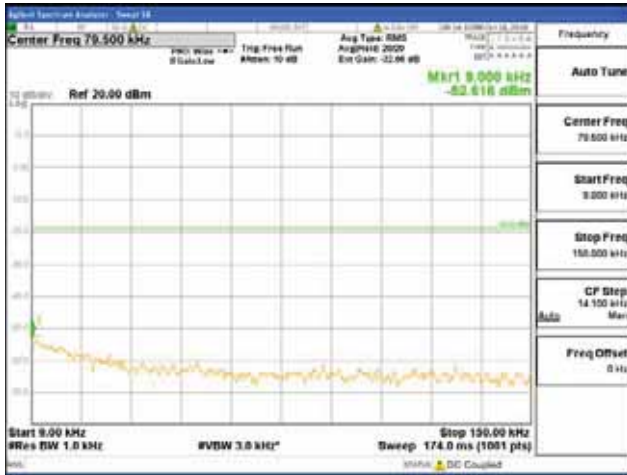

CTK Co., Ltd.
(Ho-dong), 113, Yejik-ro, Cheoin-gu,
Yongin-si, Gyeonggi-do, Korea
Tel: +82-31-339-9970
Fax: +82-31-624-9501

Report No.:
CTK-2018-03328
Page (804) / (1312)
Pages

[64QAM]

9 kHz - 150 kHz