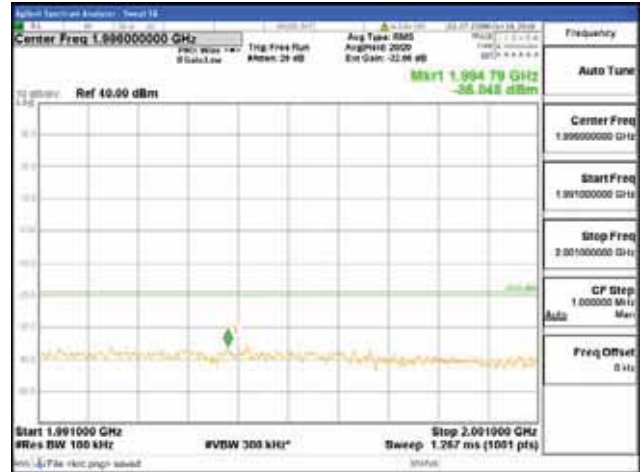

1991 MHz - 2001 MHz