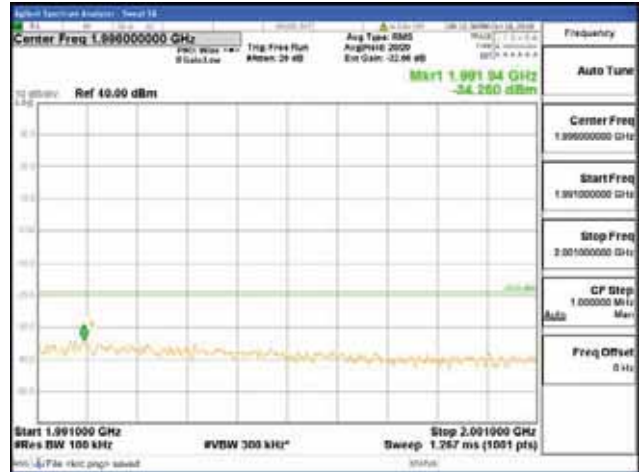

1991 MHz - 2001 MHz