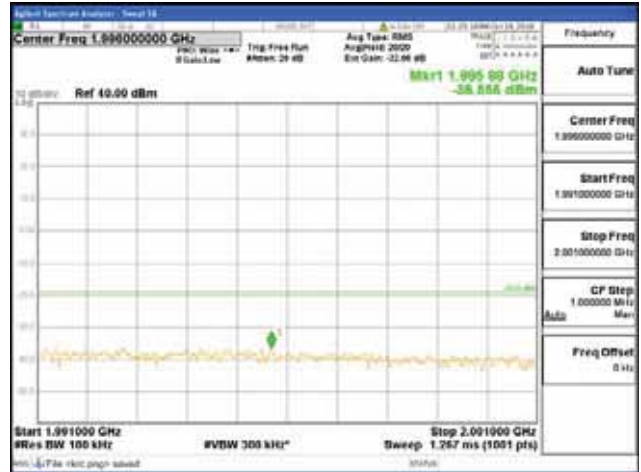

1991 MHz - 2001 MHz