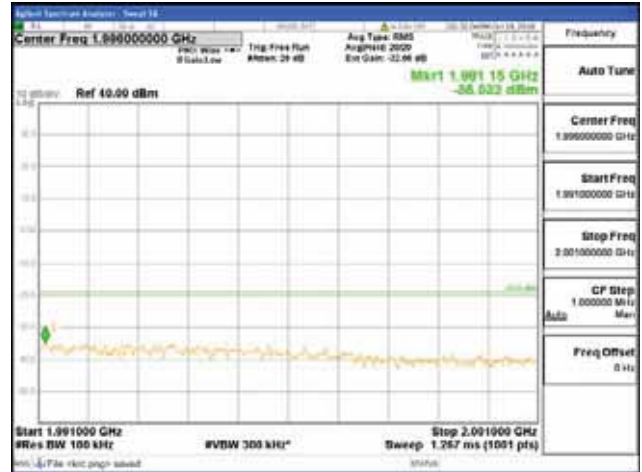

1991 MHz - 2001 MHz