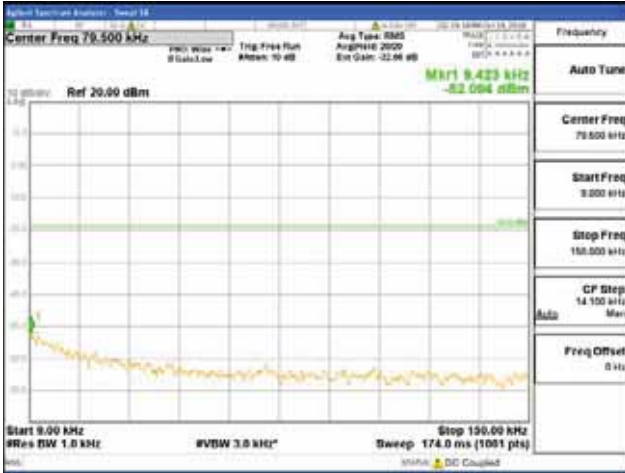

CTK Co., Ltd.
(Ho-dong), 113, Yejik-ro, Cheoin-gu,
Yongin-si, Gyeonggi-do, Korea
Tel: +82-31-339-9970
Fax: +82-31-624-9501

Report No.:
CTK-2018-03328
Page (882) / (1312)
Pages

[16QAM]

9 kHz - 150 kHz