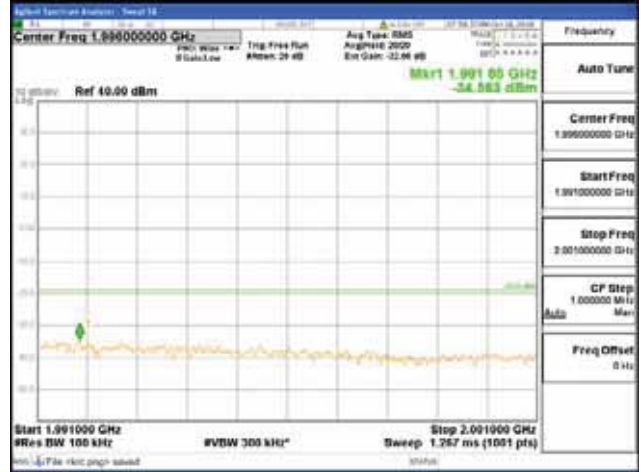

1991 MHz - 2001 MHz