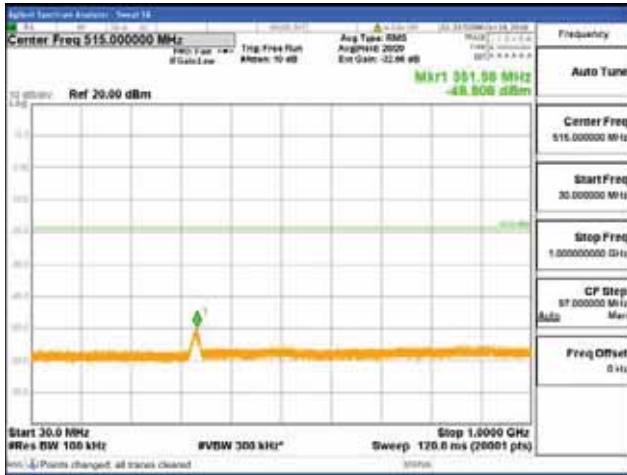

Report No.:  
 CTK-2018-03328  
 Page (874) / (1312)  
 Pages

[16QAM]

9 kHz - 150 kHz

150 kHz - 30 MHz

30 MHz - 1000 MHz

1000 MHz - 1919 MHz

**CTK Co., Ltd.**  
 (Ho-dong), 113, Yejik-ro, Cheoin-gu,  
 Yongin-si, Gyeonggi-do, Korea  
 Tel: +82-31-339-9970  
 Fax: +82-31-624-9501