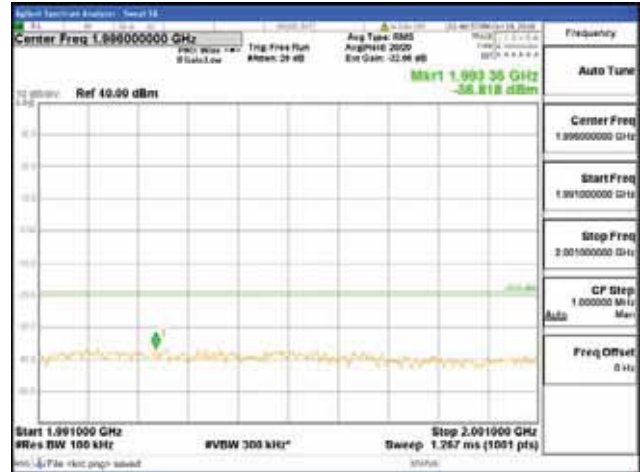

1991 MHz - 2001 MHz