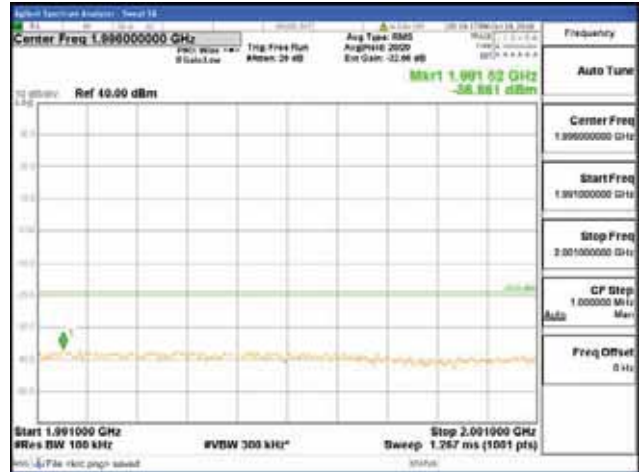

1991 MHz - 2001 MHz