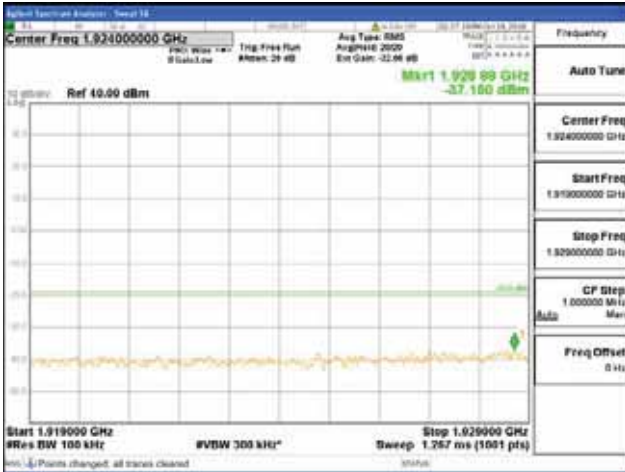

CTK Co., Ltd.
(Ho-dong), 113, Yejik-ro, Cheoin-gu,
Yongin-si, Gyeonggi-do, Korea
Tel: +82-31-339-9970
Fax: +82-31-624-9501

Report No.:
CTK-2018-03328
Page (887) / (1312)
Pages

1919 MHz - 1929 MHz