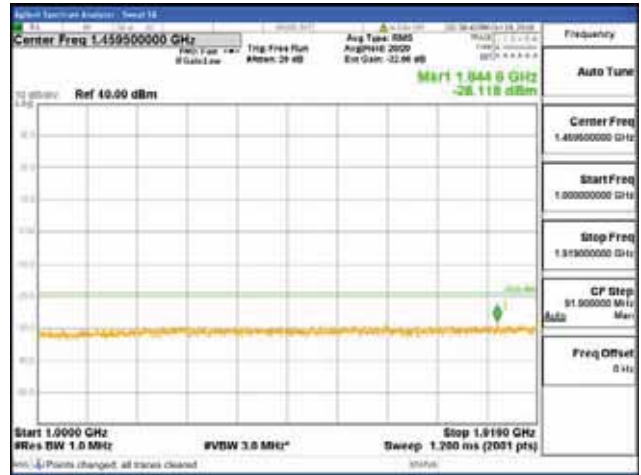

Report No.:  
 CTK-2018-03328  
 Page (838) / (1312)  
 Pages

[256QAM]

9 kHz - 150 kHz

150 kHz - 30 MHz

30 MHz - 1000 MHz

1000 MHz - 1919 MHz

**CTK Co., Ltd.**  
 (Ho-dong), 113, Yejik-ro, Cheoin-gu,  
 Yongin-si, Gyeonggi-do, Korea  
 Tel: +82-31-339-9970  
 Fax: +82-31-624-9501