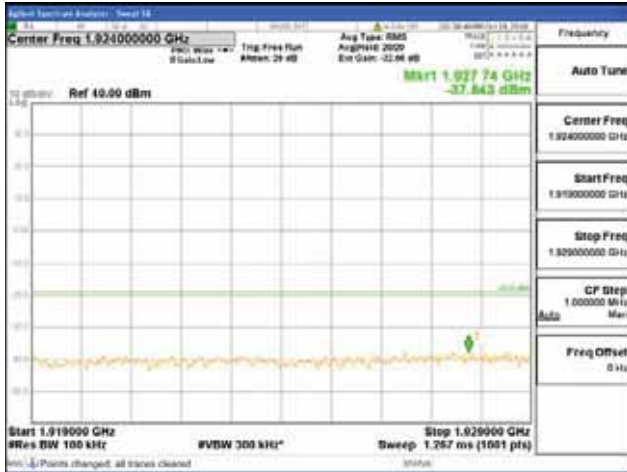

CTK Co., Ltd.
(Ho-dong), 113, Yejik-ro, Cheoin-gu,
Yongin-si, Gyeonggi-do, Korea
Tel: +82-31-339-9970
Fax: +82-31-624-9501

Report No.:
CTK-2018-03328
Page (839) / (1312)
Pages

1919 MHz - 1929 MHz