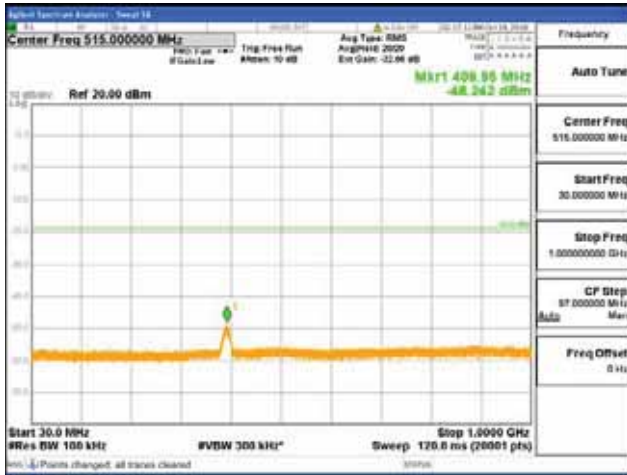

[16QAM]

9 kHz - 150 kHz

150 kHz - 30 MHz

30 MHz - 1000 MHz

1000 MHz - 1919 MHz

**CTK Co., Ltd.**  
 (Ho-dong), 113, Yejik-ro, Cheoin-gu,  
 Yongin-si, Gyeonggi-do, Korea  
 Tel: +82-31-339-9970  
 Fax: +82-31-624-9501