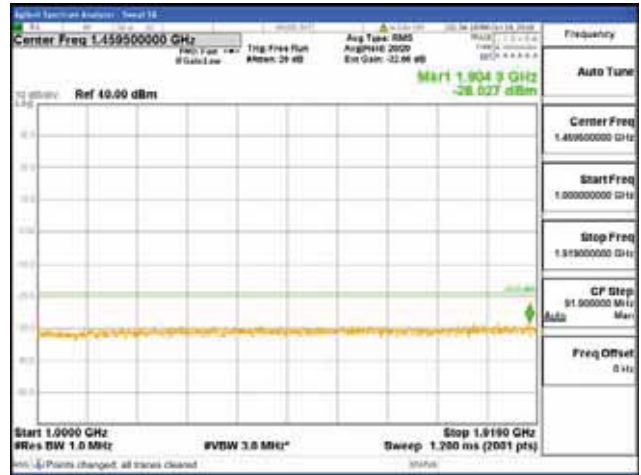

Report No.:  
 CTK-2018-03328  
 Page (852) / (1312)  
 Pages

[64QAM]

9 kHz - 150 kHz

150 kHz - 30 MHz

30 MHz - 1000 MHz

1000 MHz - 1919 MHz

**CTK Co., Ltd.**  
 (Ho-dong), 113, Yejik-ro, Cheoin-gu,  
 Yongin-si, Gyeonggi-do, Korea  
 Tel: +82-31-339-9970  
 Fax: +82-31-624-9501