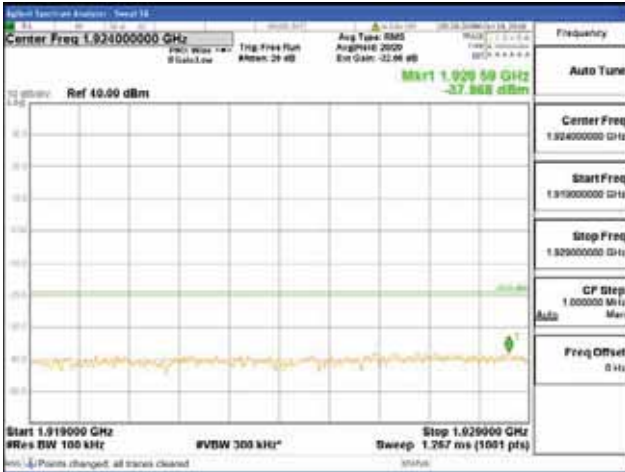

CTK Co., Ltd.
(Ho-dong), 113, Yejik-ro, Cheoin-gu,
Yongin-si, Gyeonggi-do, Korea
Tel: +82-31-339-9970
Fax: +82-31-624-9501

Report No.:
CTK-2018-03328
Page (899) / (1312)
Pages

1919 MHz - 1929 MHz