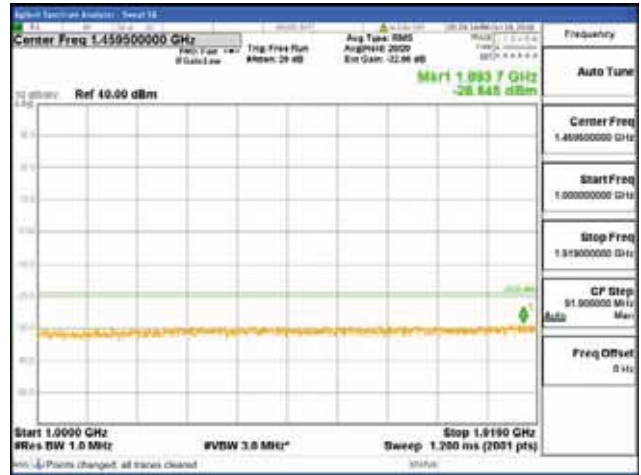

[16QAM]

9 kHz - 150 kHz

150 kHz - 30 MHz

30 MHz - 1000 MHz

1000 MHz - 1919 MHz

**CTK Co., Ltd.**  
 (Ho-dong), 113, Yejik-ro, Cheoin-gu,  
 Yongin-si, Gyeonggi-do, Korea  
 Tel: +82-31-339-9970  
 Fax: +82-31-624-9501