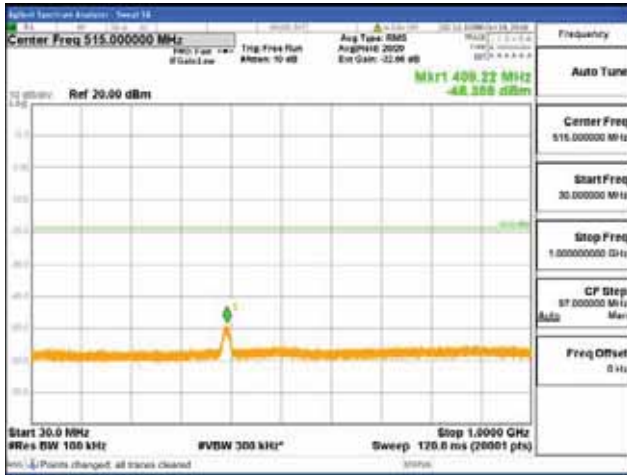

[16QAM]

9 kHz - 150 kHz

150 kHz - 30 MHz

30 MHz - 1000 MHz

1000 MHz - 1919 MHz

**CTK Co., Ltd.**  
 (Ho-dong), 113, Yejik-ro, Cheoin-gu,  
 Yongin-si, Gyeonggi-do, Korea  
 Tel: +82-31-339-9970  
 Fax: +82-31-624-9501