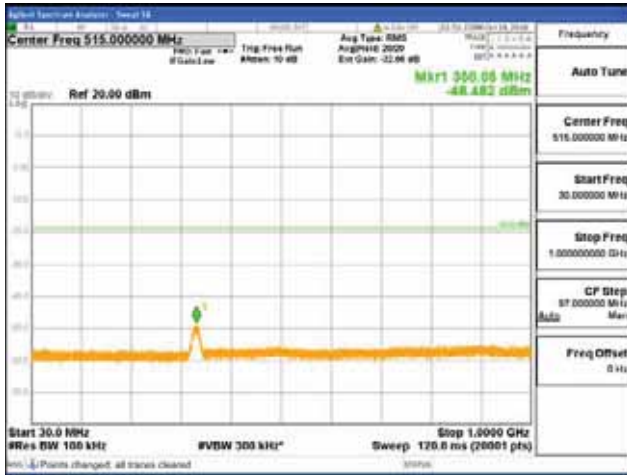

Report No.:  
 CTK-2018-03328  
 Page (846) / (1312)  
 Pages

[256QAM]

9 kHz - 150 kHz

150 kHz - 30 MHz

30 MHz - 1000 MHz

1000 MHz - 1919 MHz

**CTK Co., Ltd.**  
 (Ho-dong), 113, Yejik-ro, Cheoin-gu,  
 Yongin-si, Gyeonggi-do, Korea  
 Tel: +82-31-339-9970  
 Fax: +82-31-624-9501