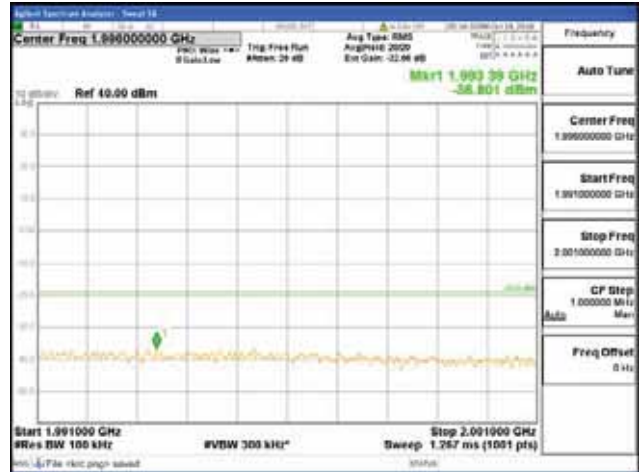

1991 MHz - 2001 MHz