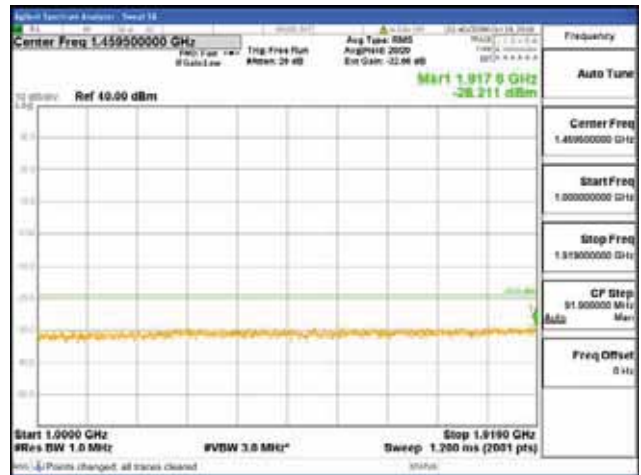

Report No.:  
 CTK-2018-03328  
 Page (876) / (1312)  
 Pages

[64QAM]

9 kHz - 150 kHz

150 kHz - 30 MHz

30 MHz - 1000 MHz

1000 MHz - 1919 MHz

**CTK Co., Ltd.**  
 (Ho-dong), 113, Yejik-ro, Cheoin-gu,  
 Yongin-si, Gyeonggi-do, Korea  
 Tel: +82-31-339-9970  
 Fax: +82-31-624-9501