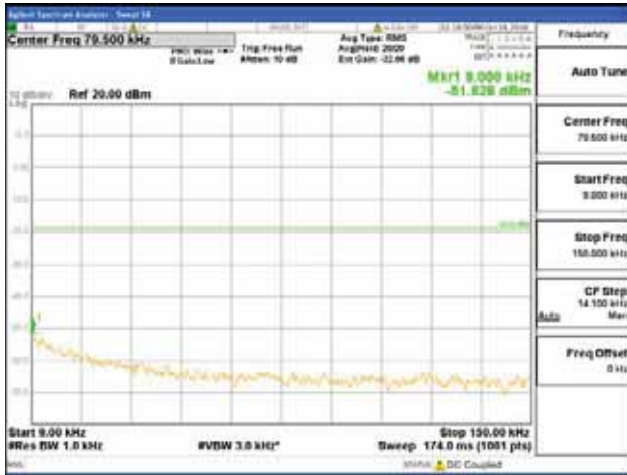

CTK Co., Ltd.
(Ho-dong), 113, Yejik-ro, Cheoin-gu,
Yongin-si, Gyeonggi-do, Korea
Tel: +82-31-339-9970
Fax: +82-31-624-9501

Report No.:
CTK-2018-03328
Page (826) / (1312)
Pages

[16QAM]

9 kHz - 150 kHz