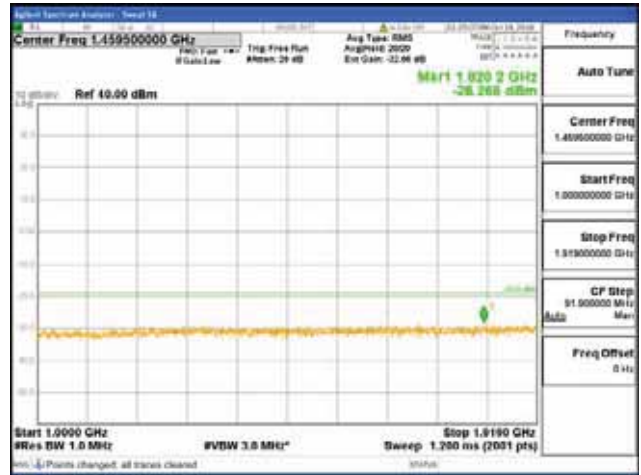

Report No.:  
 CTK-2018-03328  
 Page (842) / (1312)  
 Pages

[16QAM]

9 kHz - 150 kHz

150 kHz - 30 MHz

30 MHz - 1000 MHz

1000 MHz - 1919 MHz

**CTK Co., Ltd.**  
 (Ho-dong), 113, Yejik-ro, Cheoin-gu,  
 Yongin-si, Gyeonggi-do, Korea  
 Tel: +82-31-339-9970  
 Fax: +82-31-624-9501