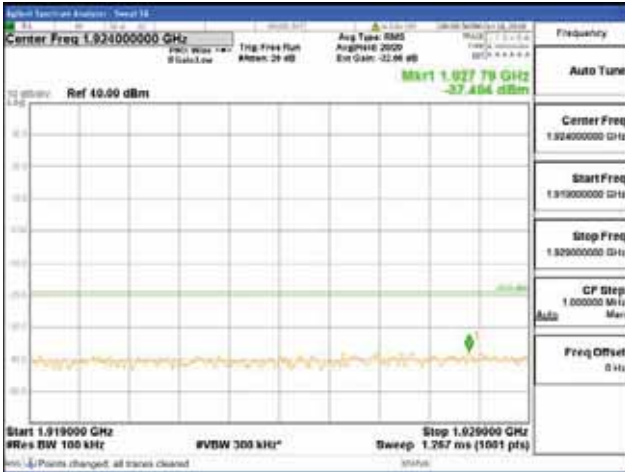

CTK Co., Ltd.
(Ho-dong), 113, Yejik-ro, Cheoin-gu,
Yongin-si, Gyeonggi-do, Korea
Tel: +82-31-339-9970
Fax: +82-31-624-9501

Report No.:
CTK-2018-03328
Page (823) / (1312)
Pages

1919 MHz - 1929 MHz