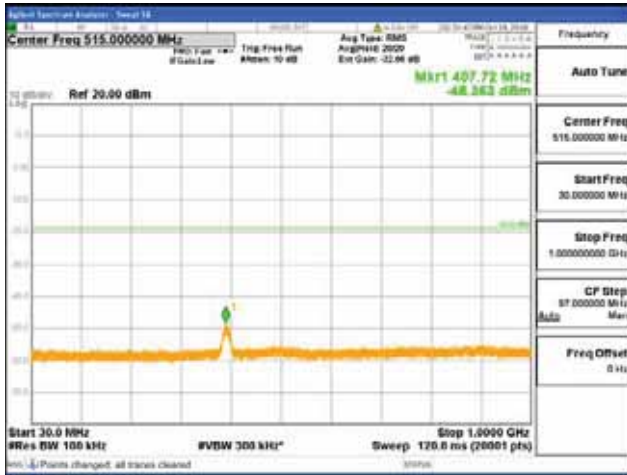

Report No.:  
 CTK-2018-03328  
 Page (868) / (1312)  
 Pages

[64QAM]

9 kHz - 150 kHz

150 kHz - 30 MHz

30 MHz - 1000 MHz

1000 MHz - 1919 MHz

**CTK Co., Ltd.**  
 (Ho-dong), 113, Yejik-ro, Cheoin-gu,  
 Yongin-si, Gyeonggi-do, Korea  
 Tel: +82-31-339-9970  
 Fax: +82-31-624-9501