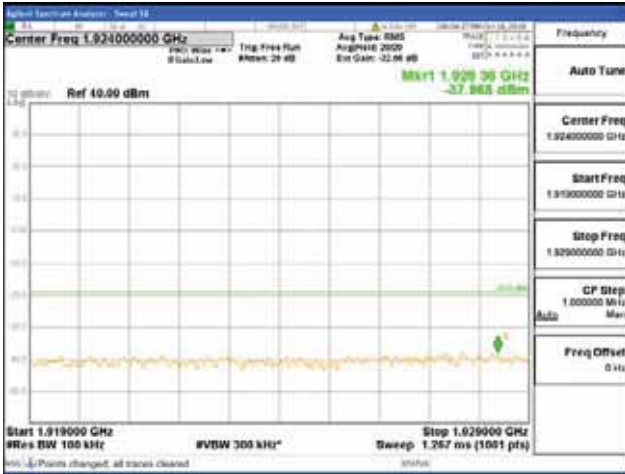

CTK Co., Ltd.
(Ho-dong), 113, Yejik-ro, Cheoin-gu,
Yongin-si, Gyeonggi-do, Korea
Tel: +82-31-339-9970
Fax: +82-31-624-9501

Report No.:
CTK-2018-03328
Page (817) / (1312)
Pages

1919 MHz - 1929 MHz