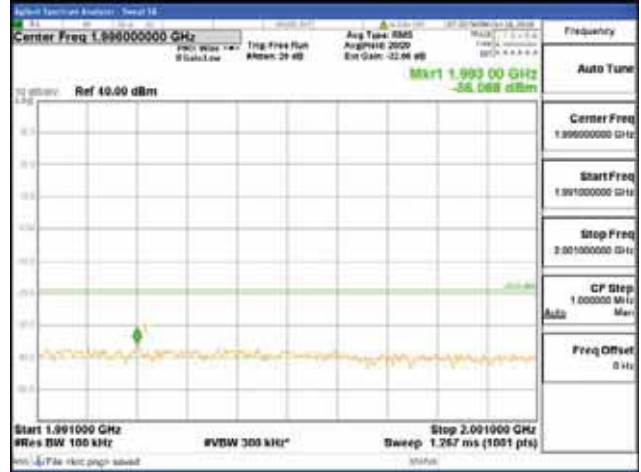

1991 MHz - 2001 MHz