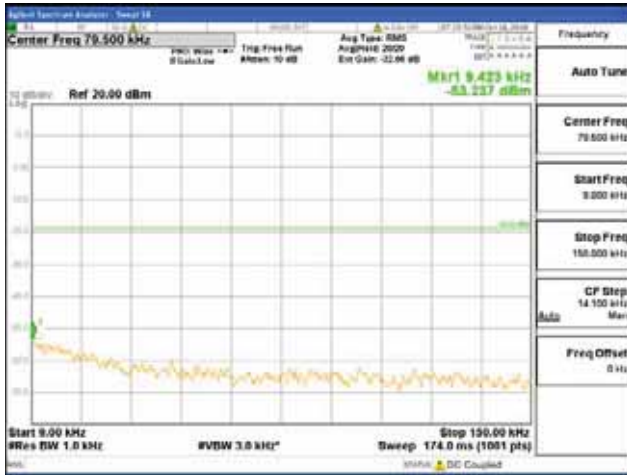

CTK Co., Ltd.
(Ho-dong), 113, Yejik-ro, Cheoin-gu,
Yongin-si, Gyeonggi-do, Korea
Tel: +82-31-339-9970
Fax: +82-31-624-9501

Report No.:
CTK-2018-03328
Page (812) / (1312)
Pages

[64QAM]

9 kHz - 150 kHz