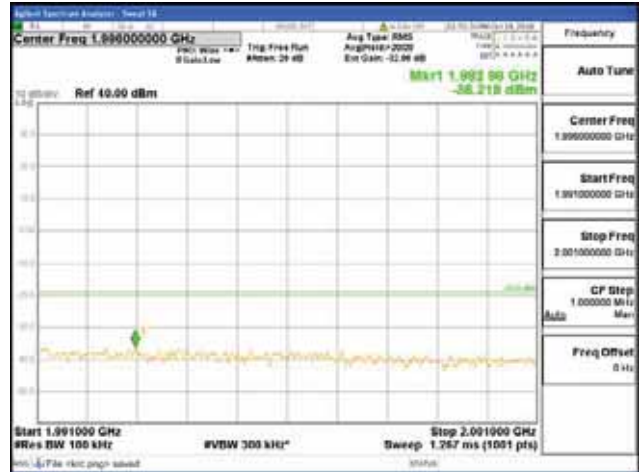

1991 MHz - 2001 MHz