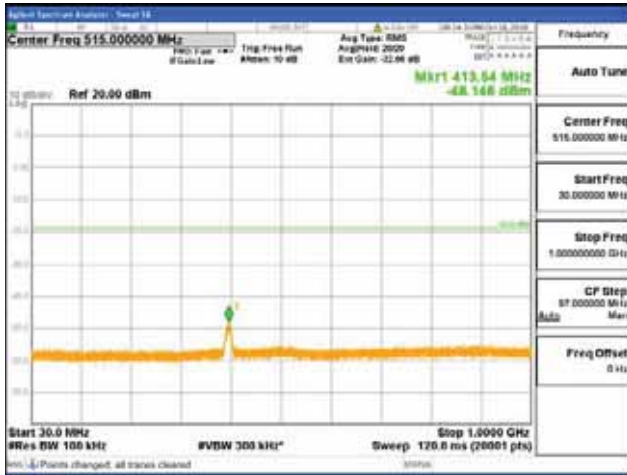

Report No.:  
 CTK-2018-03328  
 Page (804) / (1312)  
 Pages

[64QAM]

9 kHz - 150 kHz

150 kHz - 30 MHz

30 MHz - 1000 MHz

1000 MHz - 1919 MHz

**CTK Co., Ltd.**  
 (Ho-dong), 113, Yejik-ro, Cheoin-gu,  
 Yongin-si, Gyeonggi-do, Korea  
 Tel: +82-31-339-9970  
 Fax: +82-31-624-9501