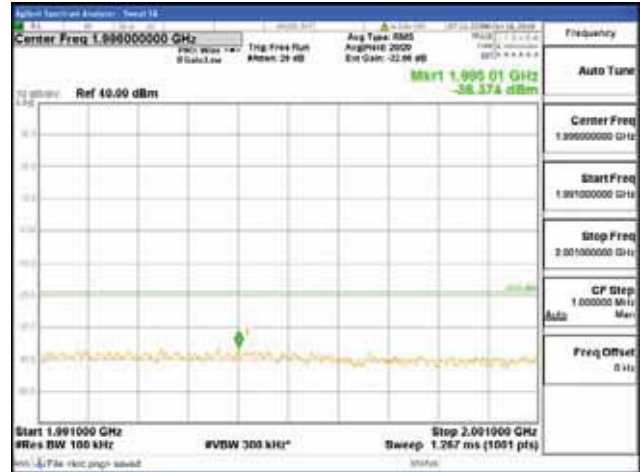

1991 MHz - 2001 MHz