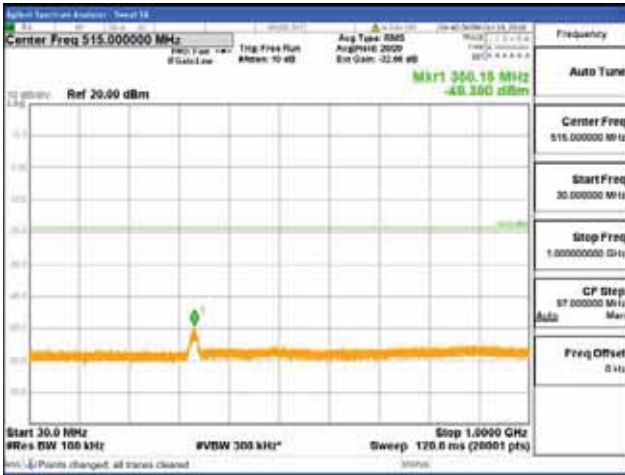

Report No.:  
 CTK-2018-03328  
 Page (890) / (1312)  
 Pages

[16QAM]

9 kHz - 150 kHz

150 kHz - 30 MHz

30 MHz - 1000 MHz

1000 MHz - 1919 MHz

**CTK Co., Ltd.**  
 (Ho-dong), 113, Yejik-ro, Cheoin-gu,  
 Yongin-si, Gyeonggi-do, Korea  
 Tel: +82-31-339-9970  
 Fax: +82-31-624-9501