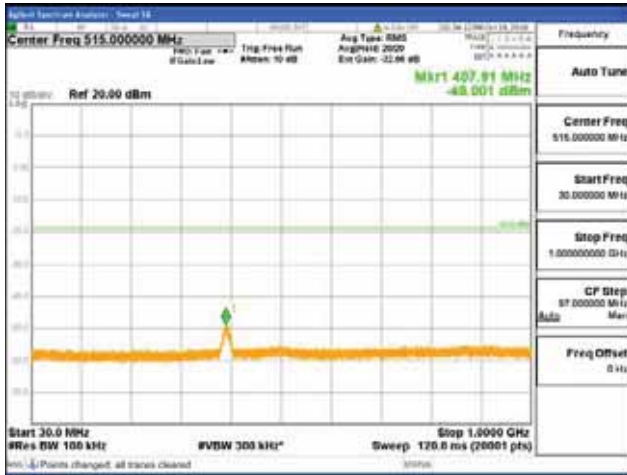

Report No.:  
 CTK-2018-03328  
 Page (852) / (1312)  
 Pages

[64QAM]

9 kHz - 150 kHz

150 kHz - 30 MHz

30 MHz - 1000 MHz

1000 MHz - 1919 MHz

**CTK Co., Ltd.**  
 (Ho-dong), 113, Yejik-ro, Cheoin-gu,  
 Yongin-si, Gyeonggi-do, Korea  
 Tel: +82-31-339-9970  
 Fax: +82-31-624-9501