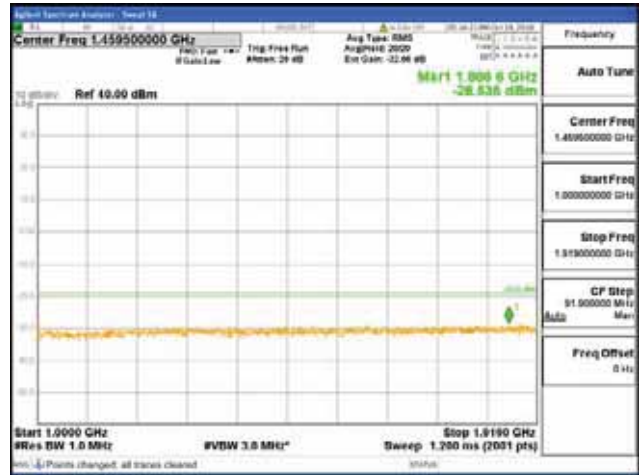

Report No.:  
 CTK-2018-03328  
 Page (894) / (1312)  
 Pages

[256QAM]

9 kHz - 150 kHz

150 kHz - 30 MHz

30 MHz - 1000 MHz

1000 MHz - 1919 MHz

**CTK Co., Ltd.**  
 (Ho-dong), 113, Yejik-ro, Cheoin-gu,  
 Yongin-si, Gyeonggi-do, Korea  
 Tel: +82-31-339-9970  
 Fax: +82-31-624-9501