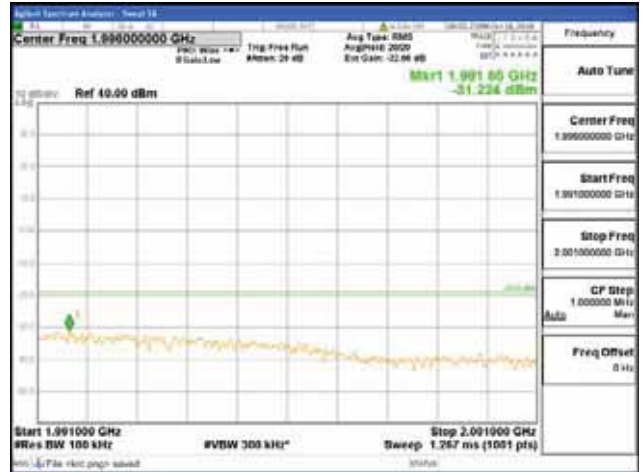

1991 MHz - 2001 MHz