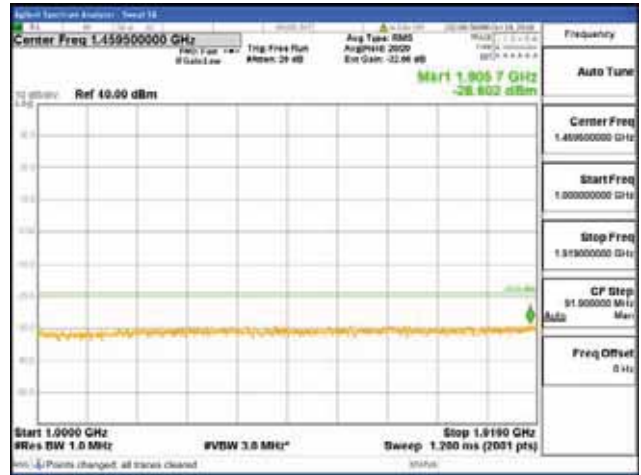

[16QAM]

9 kHz - 150 kHz

150 kHz - 30 MHz

30 MHz - 1000 MHz

1000 MHz - 1919 MHz

**CTK Co., Ltd.**  
 (Ho-dong), 113, Yejik-ro, Cheoin-gu,  
 Yongin-si, Gyeonggi-do, Korea  
 Tel: +82-31-339-9970  
 Fax: +82-31-624-9501