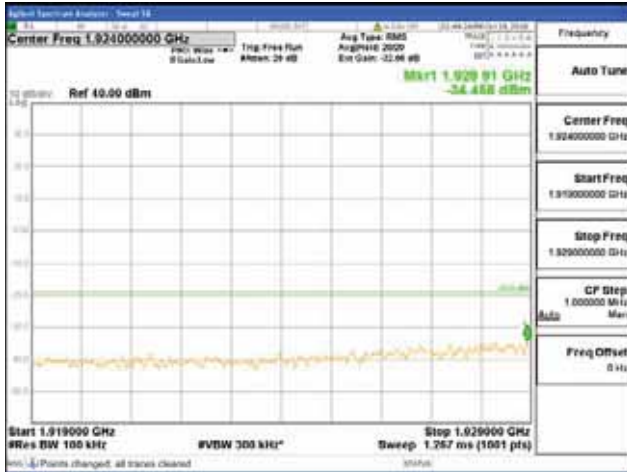

CTK Co., Ltd.
(Ho-dong), 113, Yejik-ro, Cheoin-gu,
Yongin-si, Gyeonggi-do, Korea
Tel: +82-31-339-9970
Fax: +82-31-624-9501

Report No.:
CTK-2018-03328
Page (845) / (1312)
Pages

1919 MHz - 1929 MHz