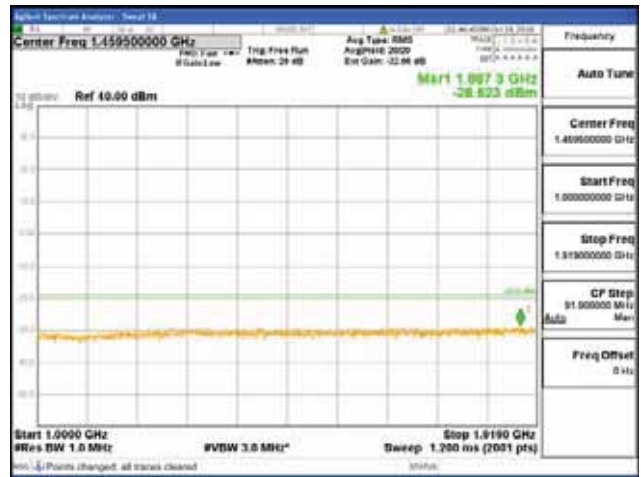

Report No.:  
 CTK-2018-03328  
 Page (860) / (1312)  
 Pages

[64QAM]

9 kHz - 150 kHz

150 kHz - 30 MHz

30 MHz - 1000 MHz

1000 MHz - 1919 MHz

**CTK Co., Ltd.**  
 (Ho-dong), 113, Yejik-ro, Cheoin-gu,  
 Yongin-si, Gyeonggi-do, Korea  
 Tel: +82-31-339-9970  
 Fax: +82-31-624-9501