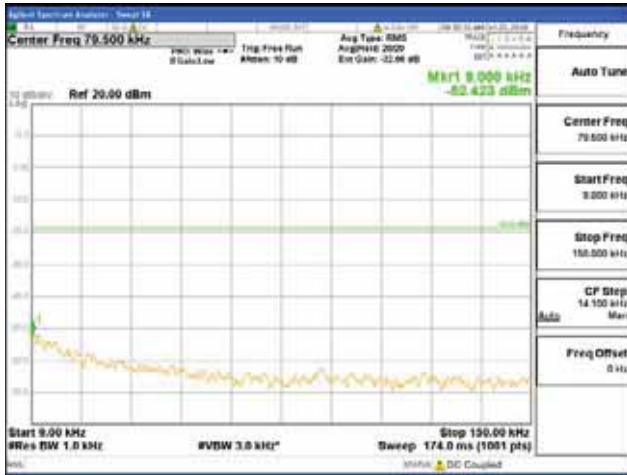

CTK Co., Ltd.
(Ho-dong), 113, Yejik-ro, Cheoin-gu,
Yongin-si, Gyeonggi-do, Korea
Tel: +82-31-339-9970
Fax: +82-31-624-9501

Report No.:
CTK-2018-03328
Page (900) / (1312)
Pages

[64QAM]

9 kHz - 150 kHz