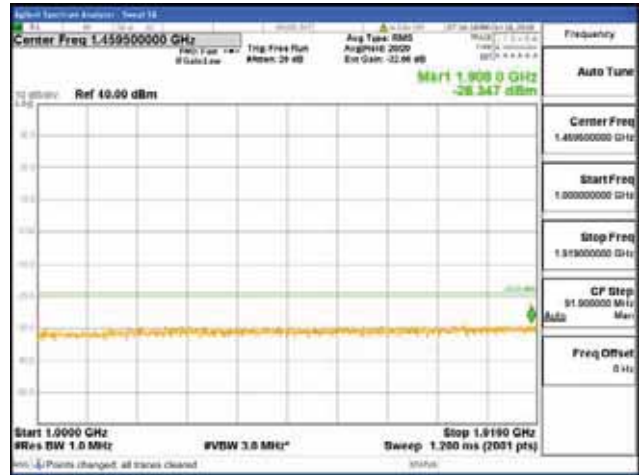

Report No.:  
 CTK-2018-03328  
 Page (812) / (1312)  
 Pages

[64QAM]

9 kHz - 150 kHz

150 kHz - 30 MHz

30 MHz - 1000 MHz

1000 MHz - 1919 MHz

**CTK Co., Ltd.**  
 (Ho-dong), 113, Yejik-ro, Cheoin-gu,  
 Yongin-si, Gyeonggi-do, Korea  
 Tel: +82-31-339-9970  
 Fax: +82-31-624-9501