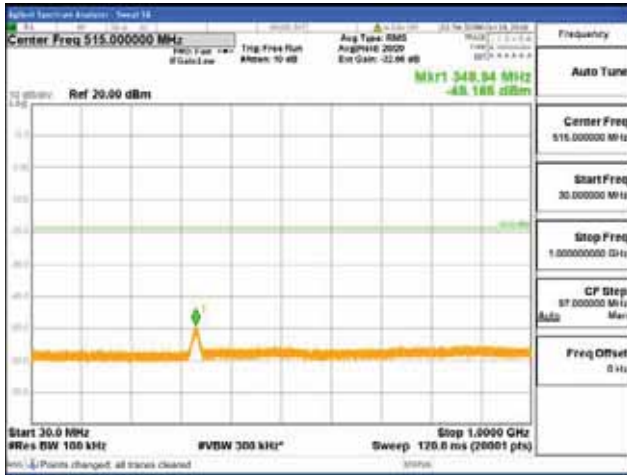

Report No.:  
 CTK-2018-03328  
 Page (830) / (1312)  
 Pages

[256QAM]

9 kHz - 150 kHz

150 kHz - 30 MHz

30 MHz - 1000 MHz

1000 MHz - 1919 MHz

**CTK Co., Ltd.**  
 (Ho-dong), 113, Yejik-ro, Cheoin-gu,  
 Yongin-si, Gyeonggi-do, Korea  
 Tel: +82-31-339-9970  
 Fax: +82-31-624-9501