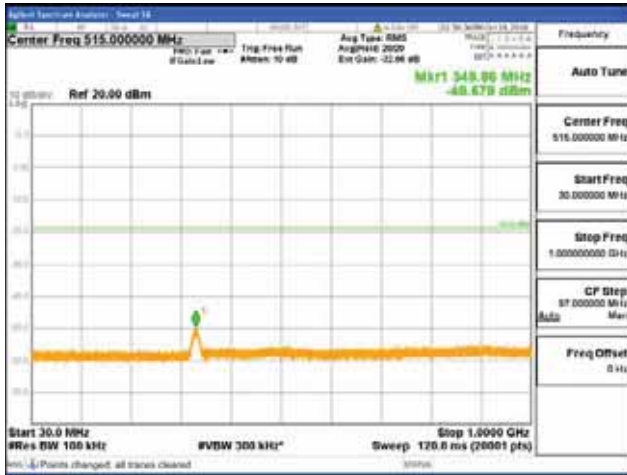

Report No.:  
 CTK-2018-03328  
 Page (828) / (1312)  
 Pages

[64QAM]

9 kHz - 150 kHz

150 kHz - 30 MHz

30 MHz - 1000 MHz

1000 MHz - 1919 MHz

**CTK Co., Ltd.**  
 (Ho-dong), 113, Yejik-ro, Cheoin-gu,  
 Yongin-si, Gyeonggi-do, Korea  
 Tel: +82-31-339-9970  
 Fax: +82-31-624-9501