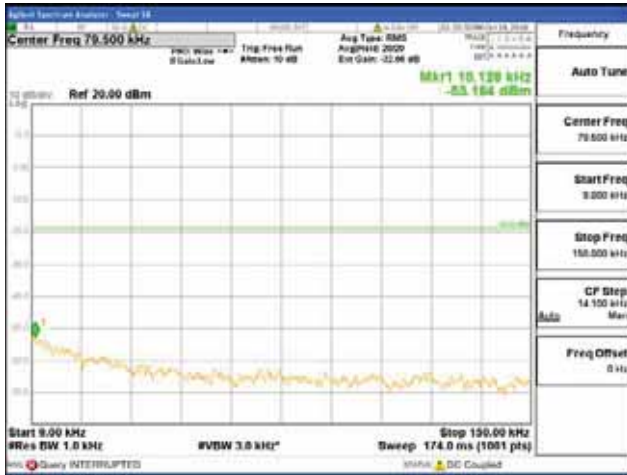

CTK Co., Ltd.
(Ho-dong), 113, Yejik-ro, Cheoin-gu,
Yongin-si, Gyeonggi-do, Korea
Tel: +82-31-339-9970
Fax: +82-31-624-9501

Report No.:
CTK-2018-03328
Page (874) / (1312)
Pages

[16QAM]

9 kHz - 150 kHz