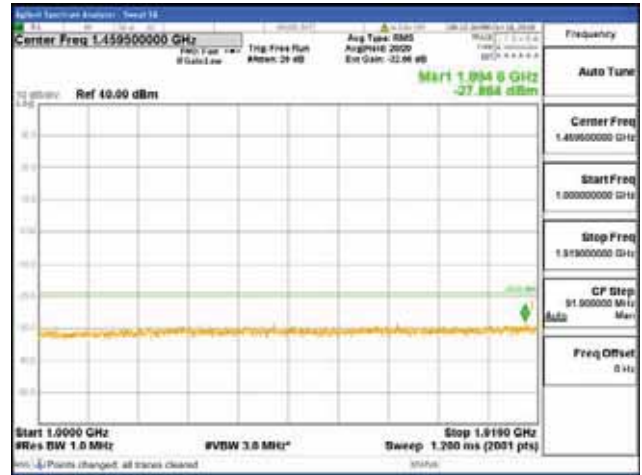

Report No.:  
 CTK-2018-03328  
 Page (806) / (1312)  
 Pages

[256QAM]

9 kHz - 150 kHz

150 kHz - 30 MHz

30 MHz - 1000 MHz

1000 MHz - 1919 MHz

**CTK Co., Ltd.**  
 (Ho-dong), 113, Yejik-ro, Cheoin-gu,  
 Yongin-si, Gyeonggi-do, Korea  
 Tel: +82-31-339-9970  
 Fax: +82-31-624-9501