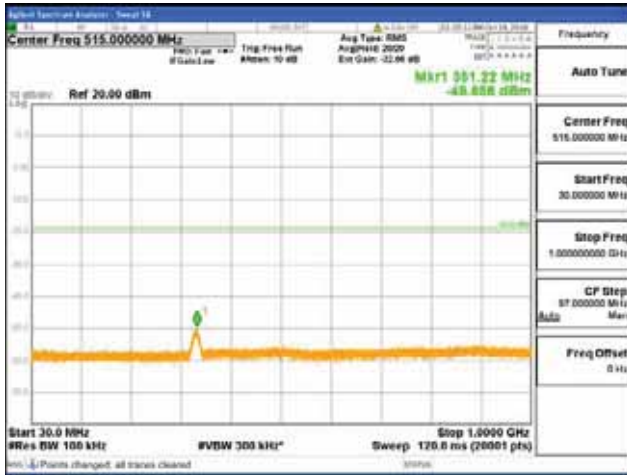

Report No.:  
 CTK-2018-03328  
 Page (826) / (1312)  
 Pages

[16QAM]

9 kHz - 150 kHz

150 kHz - 30 MHz

30 MHz - 1000 MHz

1000 MHz - 1919 MHz

**CTK Co., Ltd.**  
 (Ho-dong), 113, Yejik-ro, Cheoin-gu,  
 Yongin-si, Gyeonggi-do, Korea  
 Tel: +82-31-339-9970  
 Fax: +82-31-624-9501