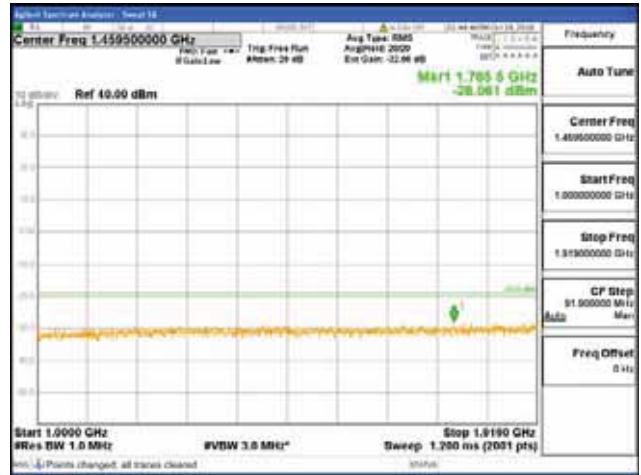

Report No.:  
 CTK-2018-03328  
 Page (862) / (1312)  
 Pages

[256QAM]

9 kHz - 150 kHz

150 kHz - 30 MHz

30 MHz - 1000 MHz

1000 MHz - 1919 MHz

**CTK Co., Ltd.**  
 (Ho-dong), 113, Yejik-ro, Cheoin-gu,  
 Yongin-si, Gyeonggi-do, Korea  
 Tel: +82-31-339-9970  
 Fax: +82-31-624-9501