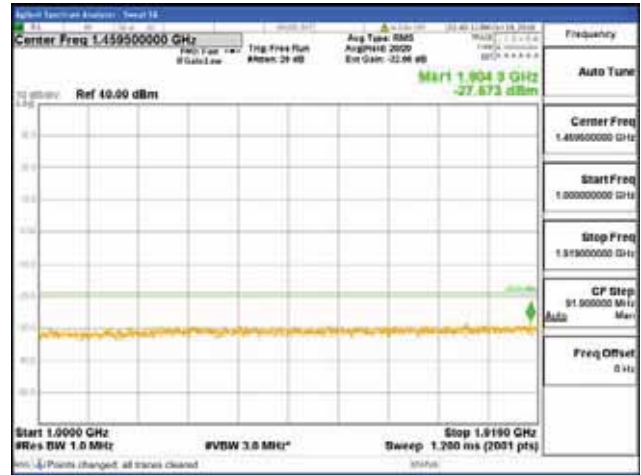

Report No.:  
 CTK-2018-03328  
 Page (878) / (1312)  
 Pages

[256QAM]

9 kHz - 150 kHz

150 kHz - 30 MHz

30 MHz - 1000 MHz

1000 MHz - 1919 MHz

**CTK Co., Ltd.**  
 (Ho-dong), 113, Yejik-ro, Cheoin-gu,  
 Yongin-si, Gyeonggi-do, Korea  
 Tel: +82-31-339-9970  
 Fax: +82-31-624-9501