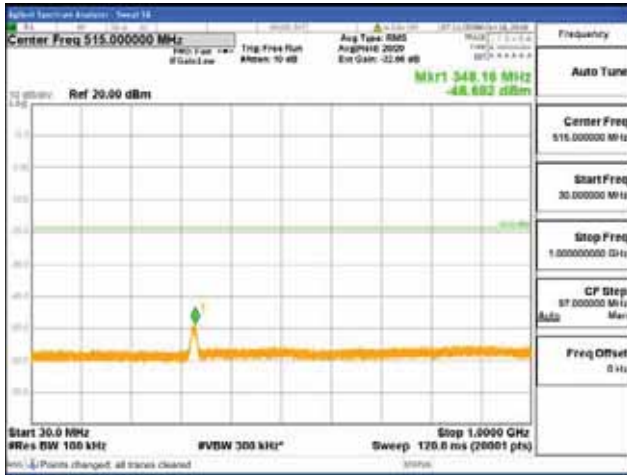

Report No.:  
 CTK-2018-03328  
 Page (810) / (1312)  
 Pages

[16QAM]

9 kHz - 150 kHz

150 kHz - 30 MHz

30 MHz - 1000 MHz

1000 MHz - 1919 MHz

**CTK Co., Ltd.**  
 (Ho-dong), 113, Yejik-ro, Cheoin-gu,  
 Yongin-si, Gyeonggi-do, Korea  
 Tel: +82-31-339-9970  
 Fax: +82-31-624-9501