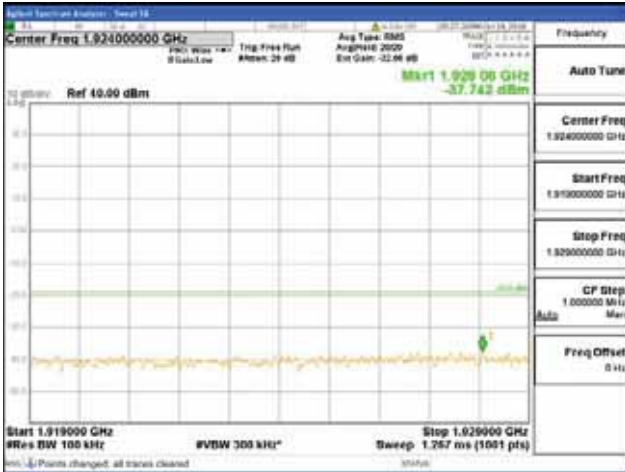

CTK Co., Ltd.
(Ho-dong), 113, Yejik-ro, Cheoin-gu,
Yongin-si, Gyeonggi-do, Korea
Tel: +82-31-339-9970
Fax: +82-31-624-9501

Report No.:
CTK-2018-03328
Page (897) / (1312)
Pages

1919 MHz - 1929 MHz