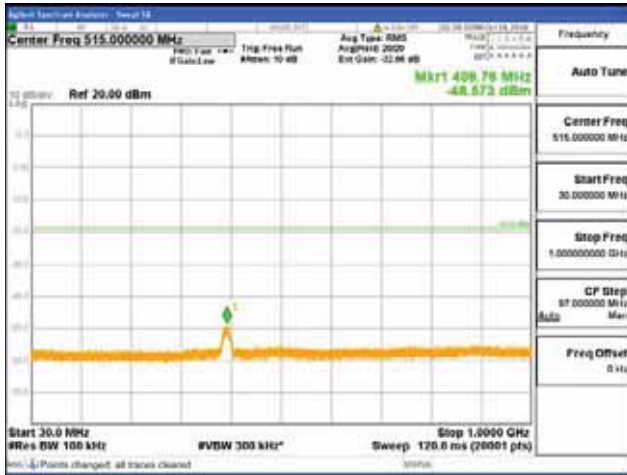

Report No.:  
 CTK-2018-03328  
 Page (870) / (1312)  
 Pages

[256QAM]

9 kHz - 150 kHz

150 kHz - 30 MHz

30 MHz - 1000 MHz

1000 MHz - 1919 MHz

**CTK Co., Ltd.**  
 (Ho-dong), 113, Yejik-ro, Cheoin-gu,  
 Yongin-si, Gyeonggi-do, Korea  
 Tel: +82-31-339-9970  
 Fax: +82-31-624-9501