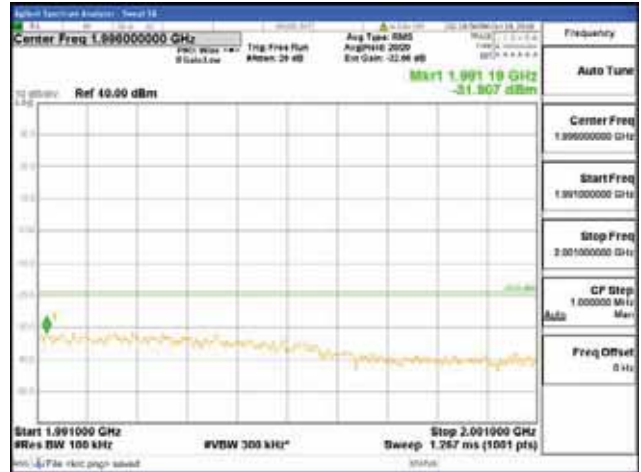

1991 MHz - 2001 MHz