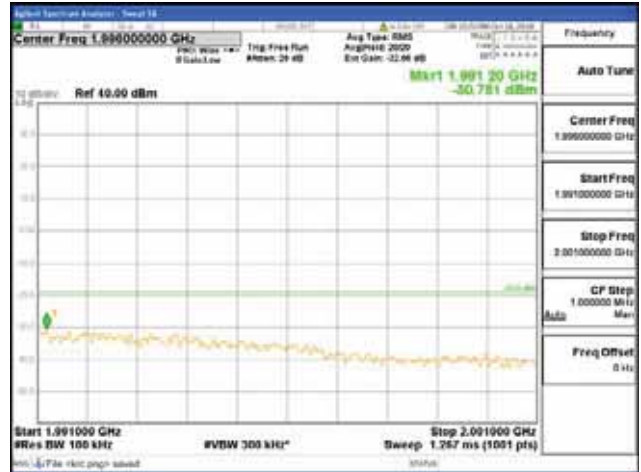

1991 MHz - 2001 MHz