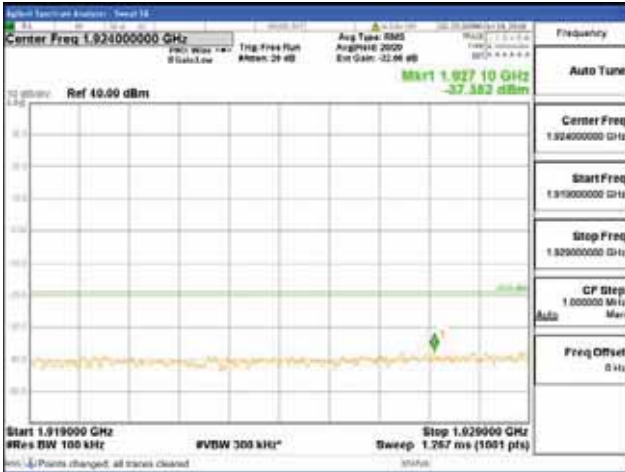

CTK Co., Ltd.
(Ho-dong), 113, Yejik-ro, Cheoin-gu,
Yongin-si, Gyeonggi-do, Korea
Tel: +82-31-339-9970
Fax: +82-31-624-9501

Report No.:
CTK-2018-03328
Page (865) / (1312)
Pages

1919 MHz - 1929 MHz