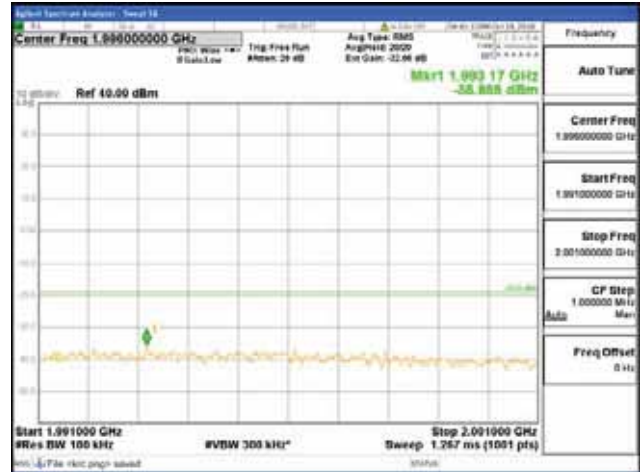

1991 MHz - 2001 MHz