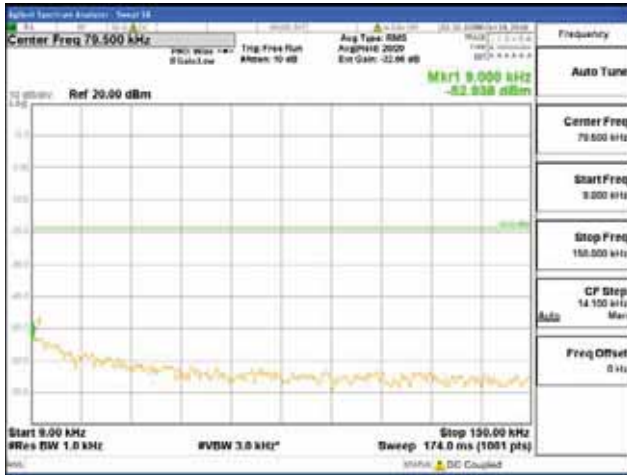

CTK Co., Ltd.
(Ho-dong), 113, Yejik-ro, Cheoin-gu,
Yongin-si, Gyeonggi-do, Korea
Tel: +82-31-339-9970
Fax: +82-31-624-9501

Report No.:
CTK-2018-03328
Page (858) / (1312)
Pages

[16QAM]

9 kHz - 150 kHz