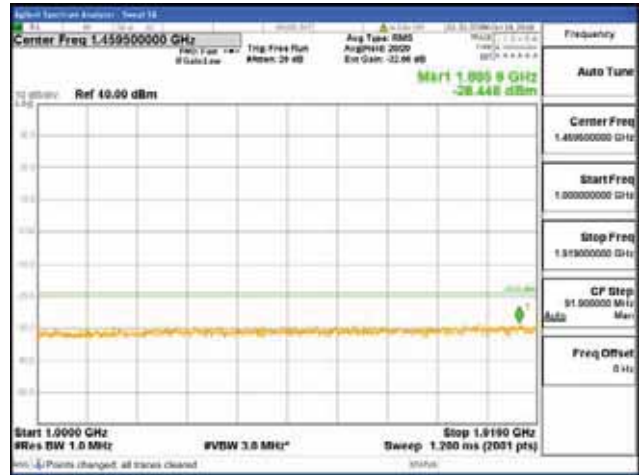

Report No.:  
 CTK-2018-03328  
 Page (858) / (1312)  
 Pages

[16QAM]

9 kHz - 150 kHz

150 kHz - 30 MHz

30 MHz - 1000 MHz

1000 MHz - 1919 MHz

**CTK Co., Ltd.**  
 (Ho-dong), 113, Yejik-ro, Cheoin-gu,  
 Yongin-si, Gyeonggi-do, Korea  
 Tel: +82-31-339-9970  
 Fax: +82-31-624-9501