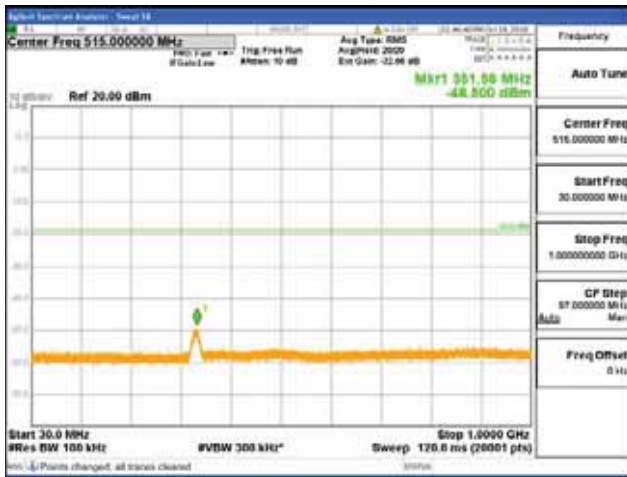

Report No.:  
 CTK-2018-03328  
 Page (860) / (1312)  
 Pages

[64QAM]

9 kHz - 150 kHz

150 kHz - 30 MHz

30 MHz - 1000 MHz

1000 MHz - 1919 MHz

**CTK Co., Ltd.**  
 (Ho-dong), 113, Yejik-ro, Cheoin-gu,  
 Yongin-si, Gyeonggi-do, Korea  
 Tel: +82-31-339-9970  
 Fax: +82-31-624-9501