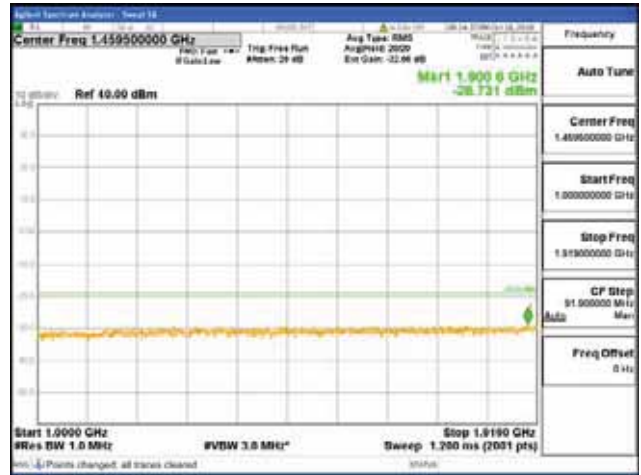

Report No.:  
 CTK-2018-03328  
 Page (804) / (1312)  
 Pages

[64QAM]

9 kHz - 150 kHz

150 kHz - 30 MHz

30 MHz - 1000 MHz

1000 MHz - 1919 MHz

**CTK Co., Ltd.**  
 (Ho-dong), 113, Yejik-ro, Cheoin-gu,  
 Yongin-si, Gyeonggi-do, Korea  
 Tel: +82-31-339-9970  
 Fax: +82-31-624-9501