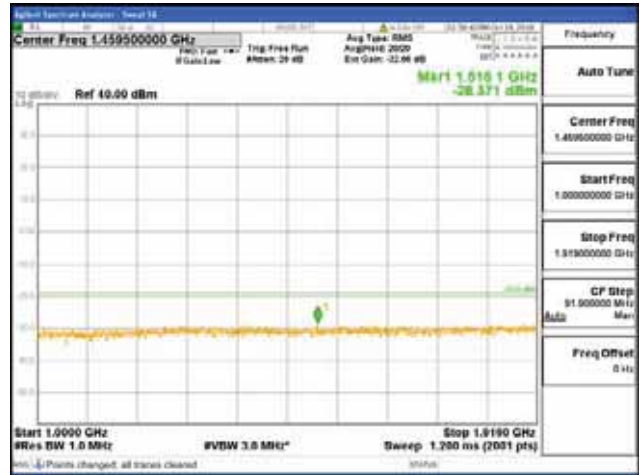

Report No.:  
 CTK-2018-03328  
 Page (828) / (1312)  
 Pages

[64QAM]

9 kHz - 150 kHz

150 kHz - 30 MHz

30 MHz - 1000 MHz

1000 MHz - 1919 MHz

**CTK Co., Ltd.**  
 (Ho-dong), 113, Yejik-ro, Cheoin-gu,  
 Yongin-si, Gyeonggi-do, Korea  
 Tel: +82-31-339-9970  
 Fax: +82-31-624-9501