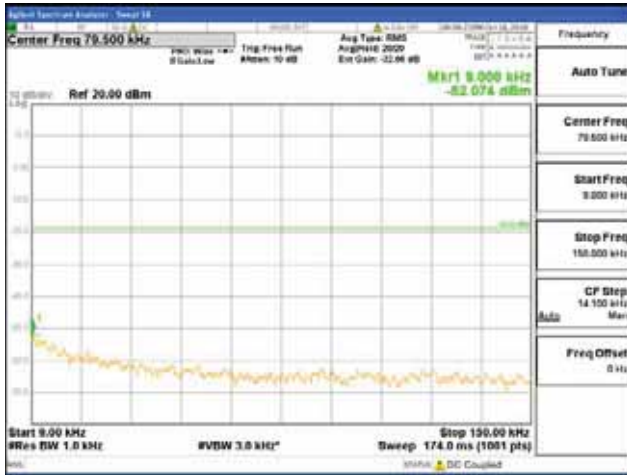

CTK Co., Ltd.
(Ho-dong), 113, Yejik-ro, Cheoin-gu,
Yongin-si, Gyeonggi-do, Korea
Tel: +82-31-339-9970
Fax: +82-31-624-9501

Report No.:
CTK-2018-03328
Page (822) / (1312)
Pages

[256QAM]

9 kHz - 150 kHz