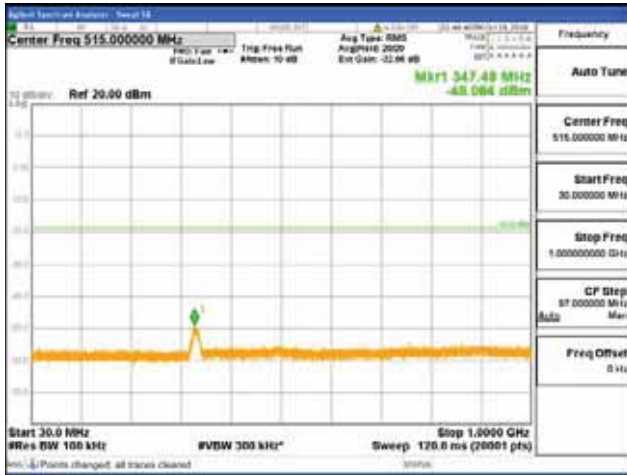

Report No.:  
 CTK-2018-03328  
 Page (862) / (1312)  
 Pages

[256QAM]

9 kHz - 150 kHz

150 kHz - 30 MHz

30 MHz - 1000 MHz

1000 MHz - 1919 MHz

**CTK Co., Ltd.**  
 (Ho-dong), 113, Yejik-ro, Cheoin-gu,  
 Yongin-si, Gyeonggi-do, Korea  
 Tel: +82-31-339-9970  
 Fax: +82-31-624-9501