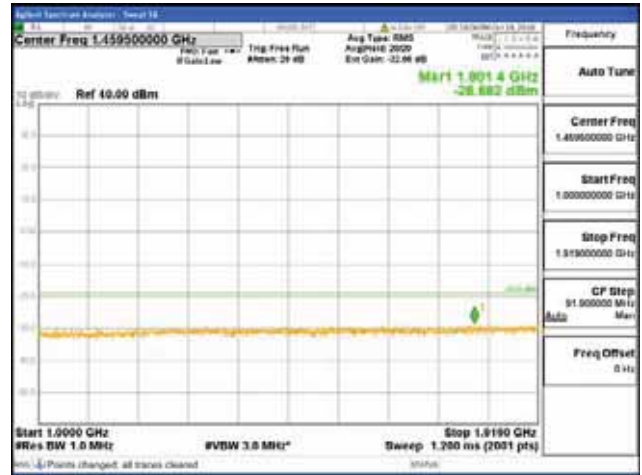

Report No.:  
 CTK-2018-03328  
 Page (892) / (1312)  
 Pages

[64QAM]

9 kHz - 150 kHz

150 kHz - 30 MHz

30 MHz - 1000 MHz

1000 MHz - 1919 MHz

**CTK Co., Ltd.**  
 (Ho-dong), 113, Yejik-ro, Cheoin-gu,  
 Yongin-si, Gyeonggi-do, Korea  
 Tel: +82-31-339-9970  
 Fax: +82-31-624-9501