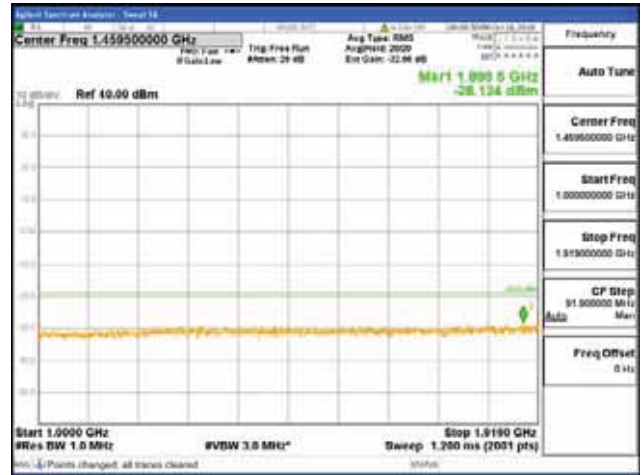

Report No.:  
 CTK-2018-03328  
 Page (822) / (1312)  
 Pages

[256QAM]

9 kHz - 150 kHz

150 kHz - 30 MHz

30 MHz - 1000 MHz

1000 MHz - 1919 MHz

**CTK Co., Ltd.**  
 (Ho-dong), 113, Yejik-ro, Cheoin-gu,  
 Yongin-si, Gyeonggi-do, Korea  
 Tel: +82-31-339-9970  
 Fax: +82-31-624-9501