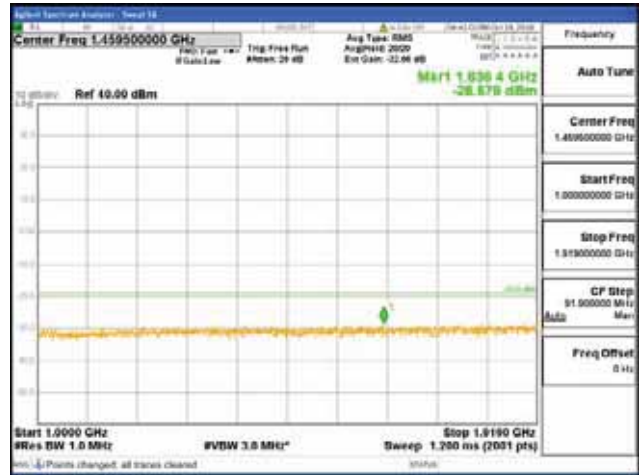

Report No.:  
 CTK-2018-03328  
 Page (890) / (1312)  
 Pages

[16QAM]

9 kHz - 150 kHz

150 kHz - 30 MHz

30 MHz - 1000 MHz

1000 MHz - 1919 MHz

**CTK Co., Ltd.**  
 (Ho-dong), 113, Yejik-ro, Cheoin-gu,  
 Yongin-si, Gyeonggi-do, Korea  
 Tel: +82-31-339-9970  
 Fax: +82-31-624-9501