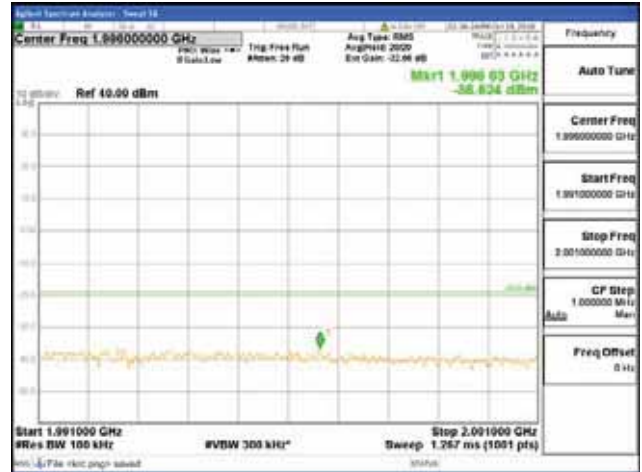

1991 MHz - 2001 MHz