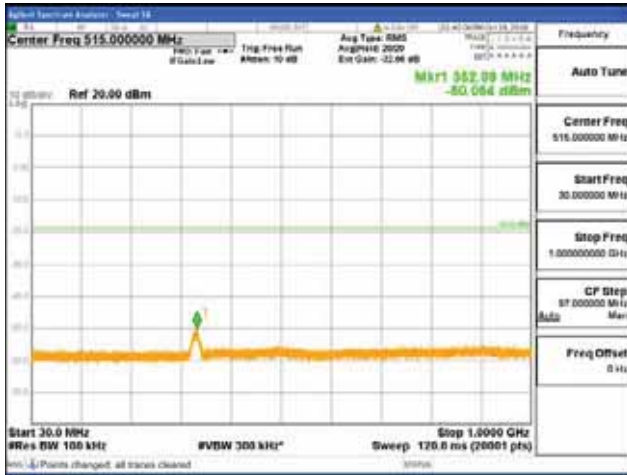

Report No.:  
 CTK-2018-03328  
 Page (878) / (1312)  
 Pages

[256QAM]

9 kHz - 150 kHz

150 kHz - 30 MHz

30 MHz - 1000 MHz

1000 MHz - 1919 MHz

**CTK Co., Ltd.**  
 (Ho-dong), 113, Yejik-ro, Cheoin-gu,  
 Yongin-si, Gyeonggi-do, Korea  
 Tel: +82-31-339-9970  
 Fax: +82-31-624-9501