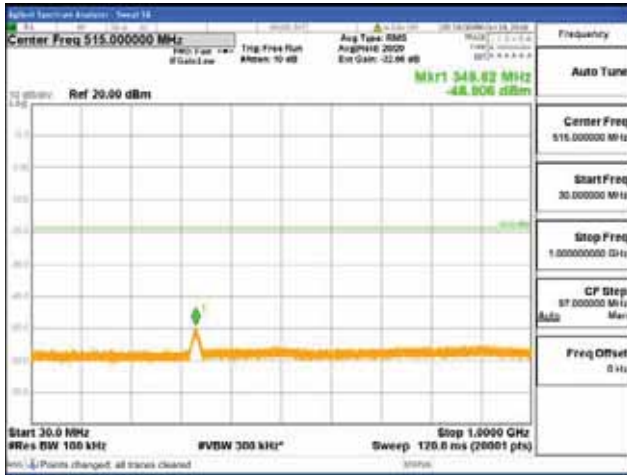

Report No.:  
 CTK-2018-03328  
 Page (892) / (1312)  
 Pages

[64QAM]

9 kHz - 150 kHz

150 kHz - 30 MHz

30 MHz - 1000 MHz

1000 MHz - 1919 MHz

**CTK Co., Ltd.**  
 (Ho-dong), 113, Yejik-ro, Cheoin-gu,  
 Yongin-si, Gyeonggi-do, Korea  
 Tel: +82-31-339-9970  
 Fax: +82-31-624-9501