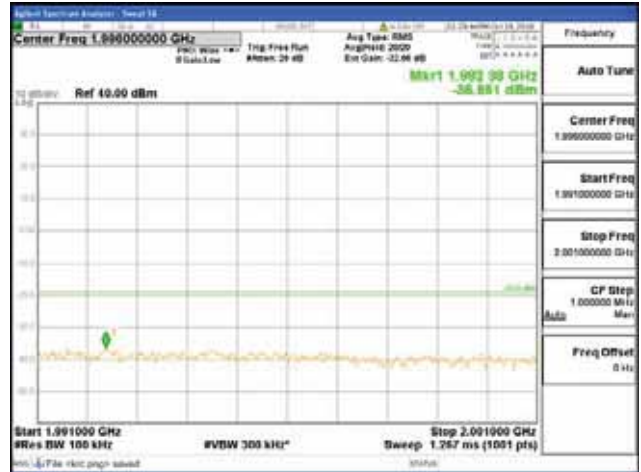

1991 MHz - 2001 MHz