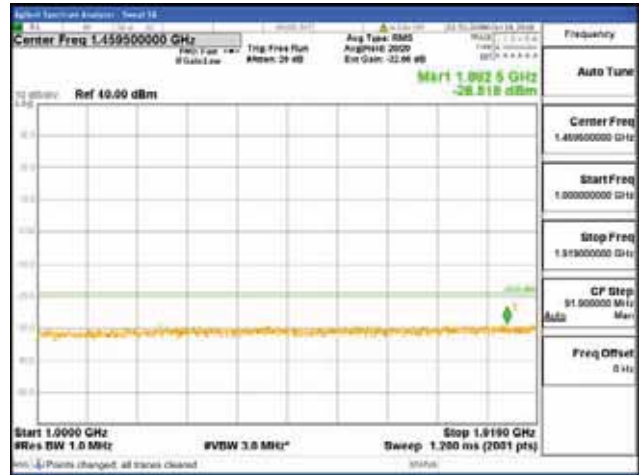

Report No.:  
 CTK-2018-03328  
 Page (846) / (1312)  
 Pages

[256QAM]

9 kHz - 150 kHz

150 kHz - 30 MHz

30 MHz - 1000 MHz

1000 MHz - 1919 MHz

**CTK Co., Ltd.**  
 (Ho-dong), 113, Yejik-ro, Cheoin-gu,  
 Yongin-si, Gyeonggi-do, Korea  
 Tel: +82-31-339-9970  
 Fax: +82-31-624-9501