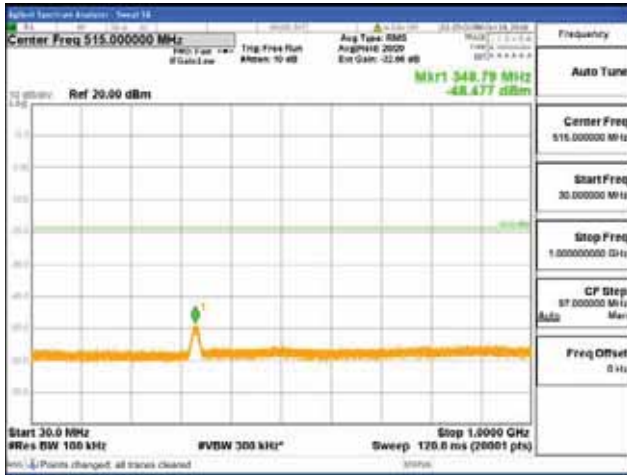

Report No.:  
 CTK-2018-03328  
 Page (842) / (1312)  
 Pages

[16QAM]

9 kHz - 150 kHz

150 kHz - 30 MHz

30 MHz - 1000 MHz

1000 MHz - 1919 MHz

**CTK Co., Ltd.**  
 (Ho-dong), 113, Yejik-ro, Cheoin-gu,  
 Yongin-si, Gyeonggi-do, Korea  
 Tel: +82-31-339-9970  
 Fax: +82-31-624-9501