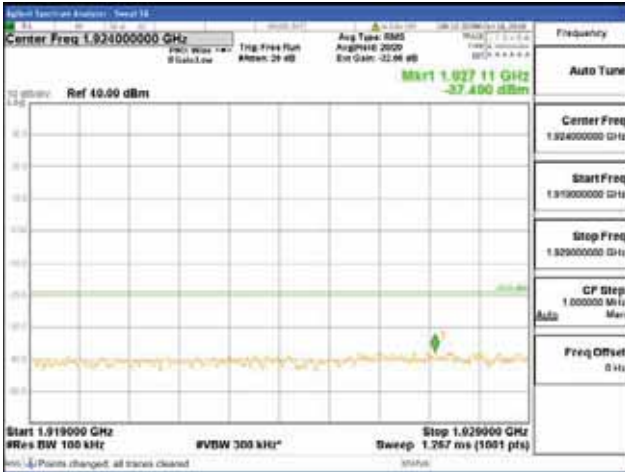

CTK Co., Ltd.
(Ho-dong), 113, Yejik-ro, Cheoin-gu,
Yongin-si, Gyeonggi-do, Korea
Tel: +82-31-339-9970
Fax: +82-31-624-9501

Report No.:
CTK-2018-03328
Page (807) / (1312)
Pages

1919 MHz - 1929 MHz