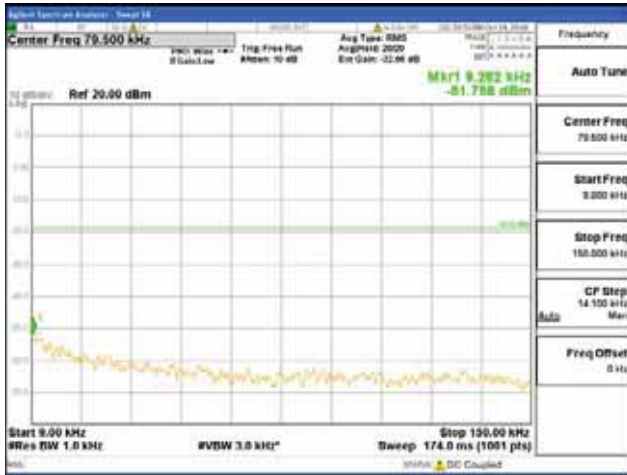

CTK Co., Ltd.
(Ho-dong), 113, Yejik-ro, Cheoin-gu,
Yongin-si, Gyeonggi-do, Korea
Tel: +82-31-339-9970
Fax: +82-31-624-9501

Report No.:
CTK-2018-03328
Page (852) / (1312)
Pages

[64QAM]

9 kHz - 150 kHz