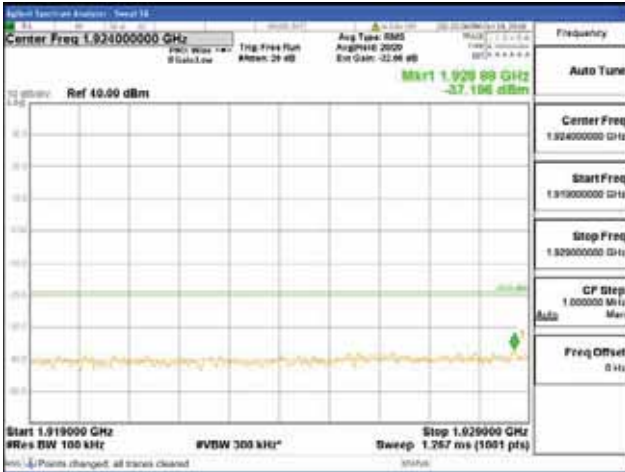

CTK Co., Ltd.
(Ho-dong), 113, Yejik-ro, Cheoin-gu,
Yongin-si, Gyeonggi-do, Korea
Tel: +82-31-339-9970
Fax: +82-31-624-9501

Report No.:
CTK-2018-03328
Page (881) / (1312)
Pages

1919 MHz - 1929 MHz