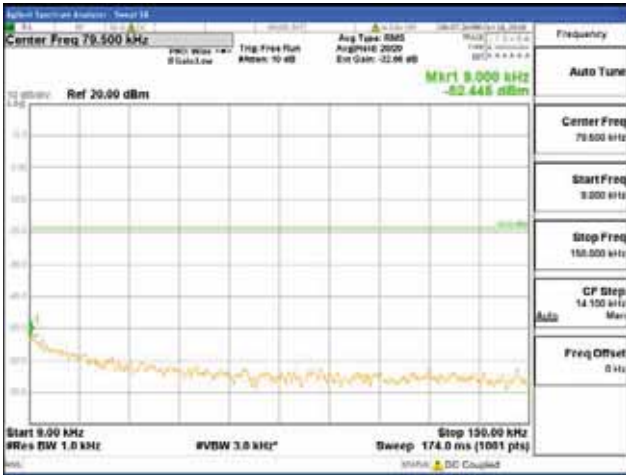

CTK Co., Ltd.
(Ho-dong), 113, Yejik-ro, Cheoin-gu,
Yongin-si, Gyeonggi-do, Korea
Tel: +82-31-339-9970
Fax: +82-31-624-9501

Report No.:
CTK-2018-03328
Page (820) / (1312)
Pages

[64QAM]

9 kHz - 150 kHz