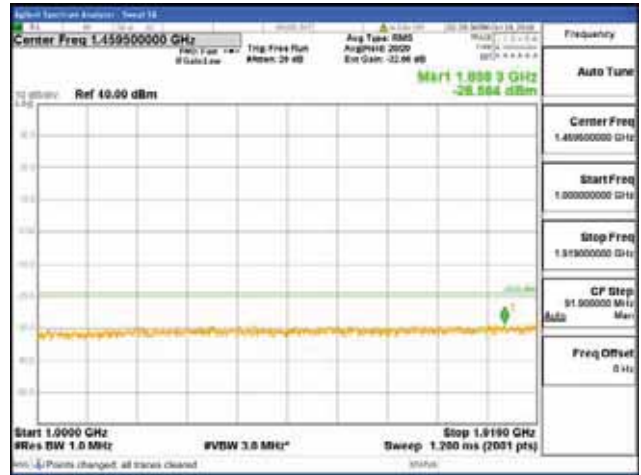

Report No.:  
 CTK-2018-03328  
 Page (870) / (1312)  
 Pages

[256QAM]

9 kHz - 150 kHz

150 kHz - 30 MHz

30 MHz - 1000 MHz

1000 MHz - 1919 MHz

**CTK Co., Ltd.**  
 (Ho-dong), 113, Yejik-ro, Cheoin-gu,  
 Yongin-si, Gyeonggi-do, Korea  
 Tel: +82-31-339-9970  
 Fax: +82-31-624-9501