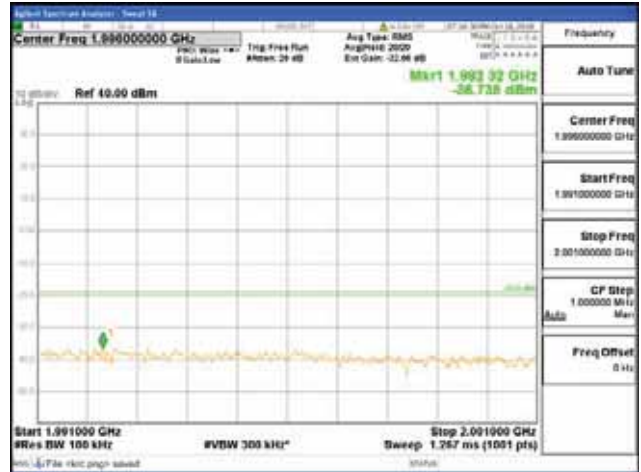

1991 MHz - 2001 MHz