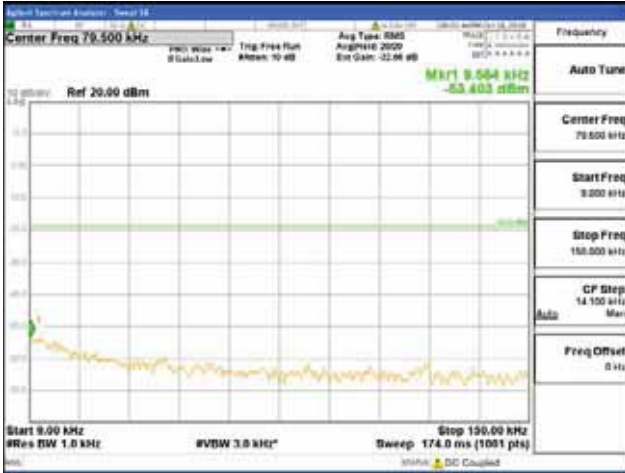

CTK Co., Ltd.
(Ho-dong), 113, Yejik-ro, Cheoin-gu,
Yongin-si, Gyeonggi-do, Korea
Tel: +82-31-339-9970
Fax: +82-31-624-9501

Report No.:
CTK-2018-03328
Page (818) / (1312)
Pages

[16QAM]

9 kHz - 150 kHz