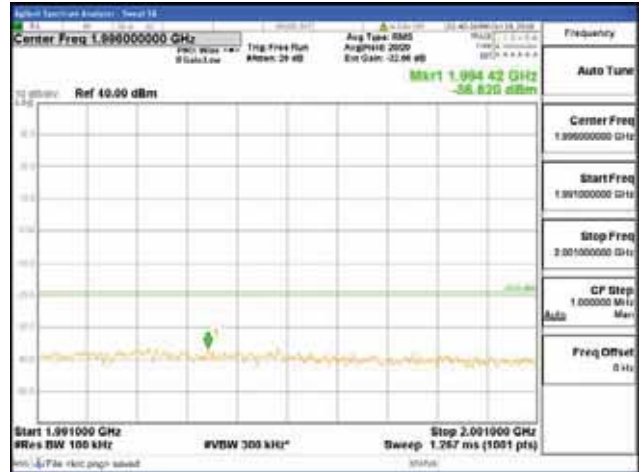

1991 MHz - 2001 MHz