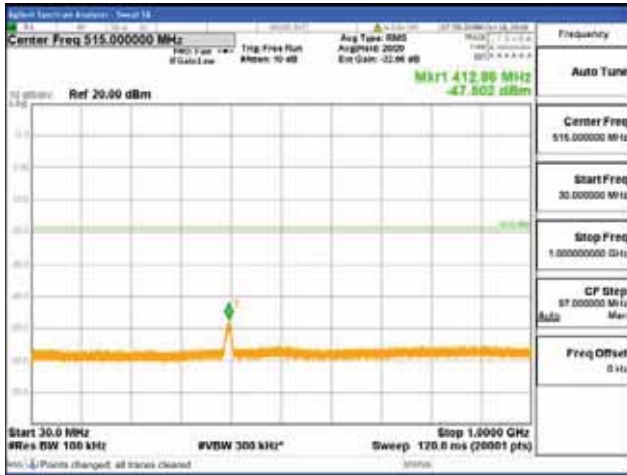

[16QAM]

9 kHz - 150 kHz

150 kHz - 30 MHz

30 MHz - 1000 MHz

1000 MHz - 1919 MHz

**CTK Co., Ltd.**  
 (Ho-dong), 113, Yejik-ro, Cheoin-gu,  
 Yongin-si, Gyeonggi-do, Korea  
 Tel: +82-31-339-9970  
 Fax: +82-31-624-9501