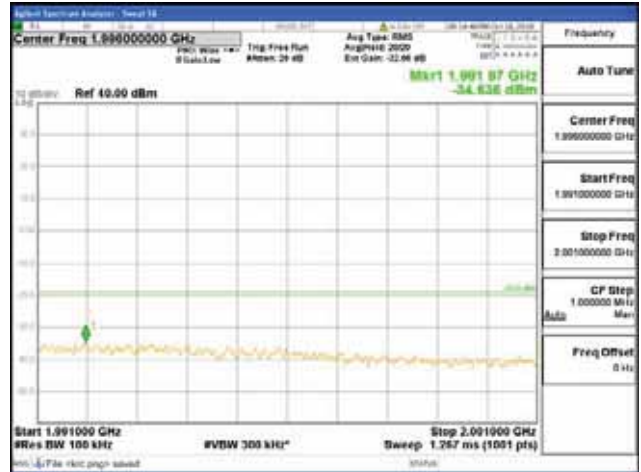

1991 MHz - 2001 MHz