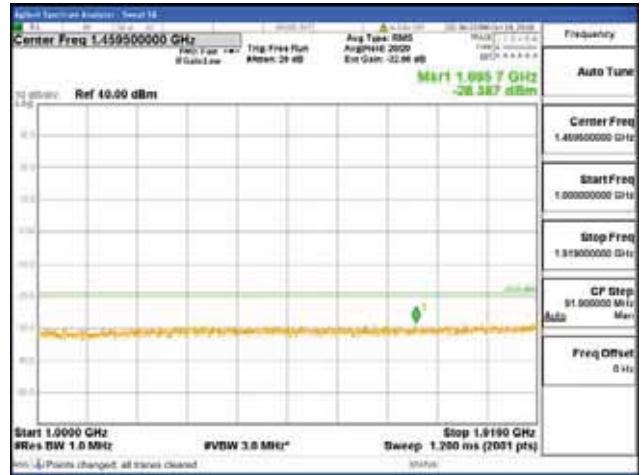

Report No.:  
 CTK-2018-03328  
 Page (854) / (1312)  
 Pages

[256QAM]

9 kHz - 150 kHz

150 kHz - 30 MHz

30 MHz - 1000 MHz

1000 MHz - 1919 MHz

**CTK Co., Ltd.**  
 (Ho-dong), 113, Yejik-ro, Cheoin-gu,  
 Yongin-si, Gyeonggi-do, Korea  
 Tel: +82-31-339-9970  
 Fax: +82-31-624-9501