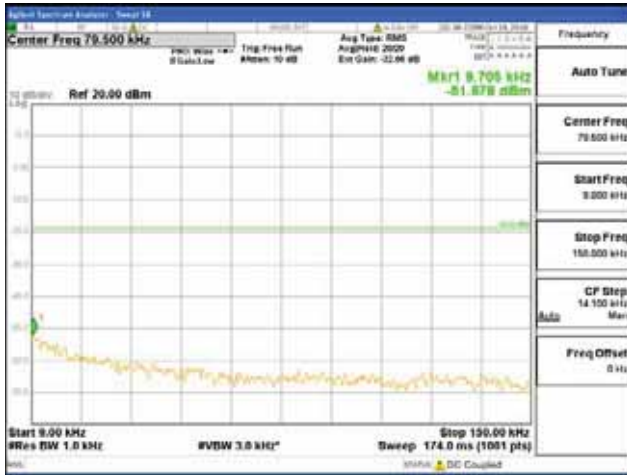

CTK Co., Ltd.
(Ho-dong), 113, Yejik-ro, Cheoin-gu,
Yongin-si, Gyeonggi-do, Korea
Tel: +82-31-339-9970
Fax: +82-31-624-9501

Report No.:
CTK-2018-03328
Page (838) / (1312)
Pages

[256QAM]

9 kHz - 150 kHz