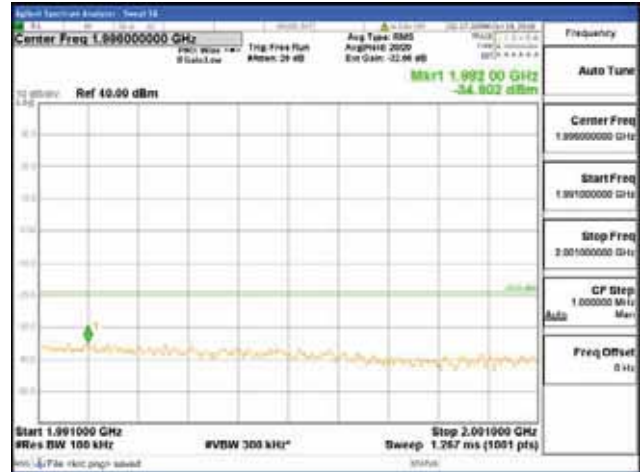

1991 MHz - 2001 MHz