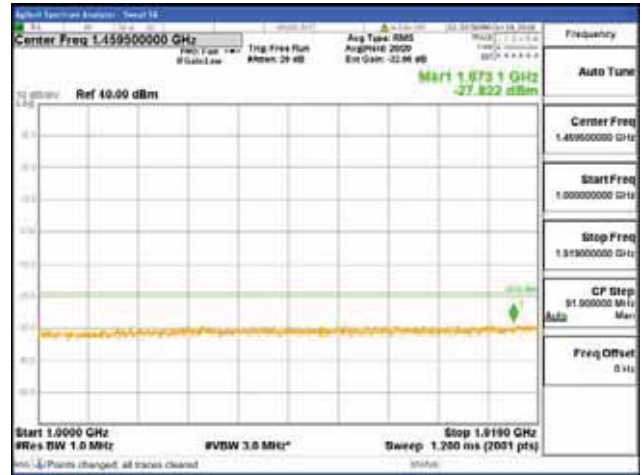

Report No.:  
 CTK-2018-03328  
 Page (874) / (1312)  
 Pages

[16QAM]

9 kHz - 150 kHz

150 kHz - 30 MHz

30 MHz - 1000 MHz

1000 MHz - 1919 MHz

**CTK Co., Ltd.**  
 (Ho-dong), 113, Yejik-ro, Cheoin-gu,  
 Yongin-si, Gyeonggi-do, Korea  
 Tel: +82-31-339-9970  
 Fax: +82-31-624-9501