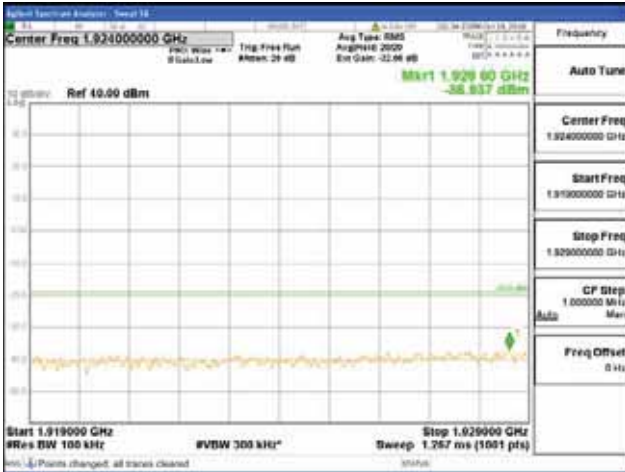

CTK Co., Ltd.
(Ho-dong), 113, Yejik-ro, Cheoin-gu,
Yongin-si, Gyeonggi-do, Korea
Tel: +82-31-339-9970
Fax: +82-31-624-9501

Report No.:
CTK-2018-03328
Page (853) / (1312)
Pages

1919 MHz - 1929 MHz