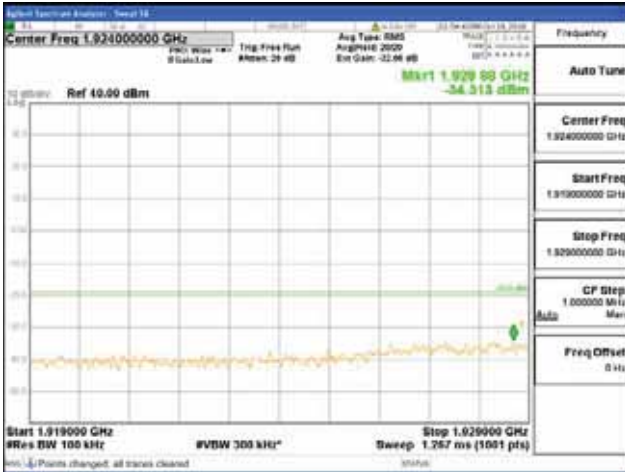

CTK Co., Ltd.
(Ho-dong), 113, Yejik-ro, Cheoin-gu,
Yongin-si, Gyeonggi-do, Korea
Tel: +82-31-339-9970
Fax: +82-31-624-9501

Report No.:
CTK-2018-03328
Page (831) / (1312)
Pages

1919 MHz - 1929 MHz