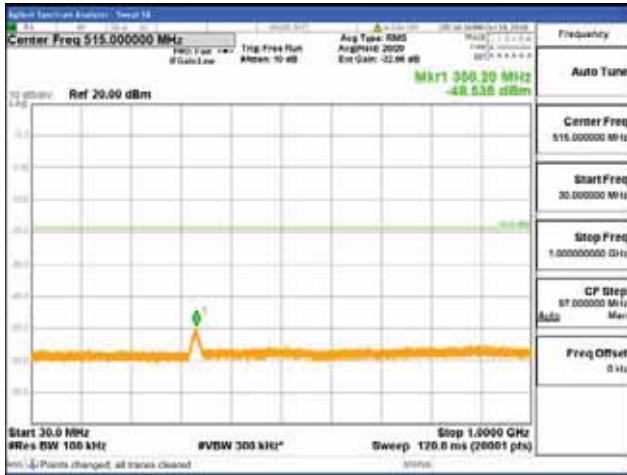

Report No.:  
 CTK-2018-03328  
 Page (894) / (1312)  
 Pages

[256QAM]

9 kHz - 150 kHz

150 kHz - 30 MHz

30 MHz - 1000 MHz

1000 MHz - 1919 MHz

**CTK Co., Ltd.**  
 (Ho-dong), 113, Yejik-ro, Cheoin-gu,  
 Yongin-si, Gyeonggi-do, Korea  
 Tel: +82-31-339-9970  
 Fax: +82-31-624-9501