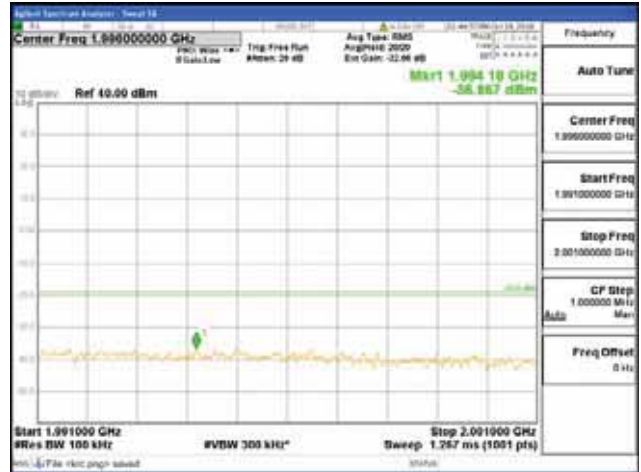

1991 MHz - 2001 MHz