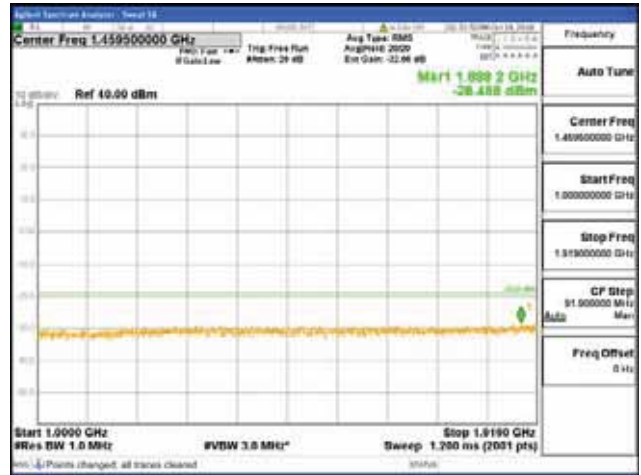

Report No.:  
 CTK-2018-03328  
 Page (868) / (1312)  
 Pages

[64QAM]

9 kHz - 150 kHz

150 kHz - 30 MHz

30 MHz - 1000 MHz

1000 MHz - 1919 MHz

**CTK Co., Ltd.**  
 (Ho-dong), 113, Yejik-ro, Cheoin-gu,  
 Yongin-si, Gyeonggi-do, Korea  
 Tel: +82-31-339-9970  
 Fax: +82-31-624-9501