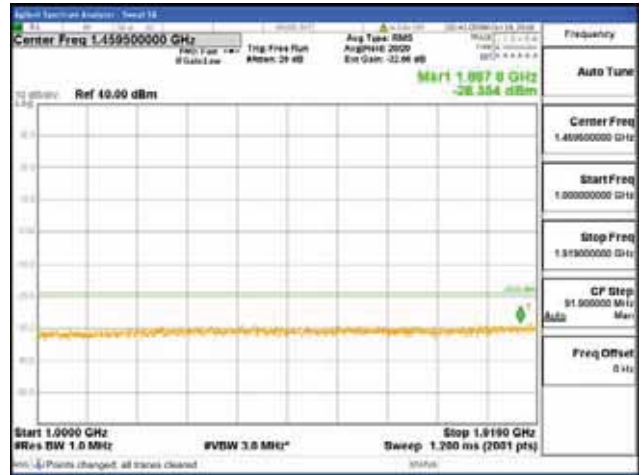

Report No.:  
 CTK-2018-03328  
 Page (836) / (1312)  
 Pages

[64QAM]

9 kHz - 150 kHz

150 kHz - 30 MHz

30 MHz - 1000 MHz

1000 MHz - 1919 MHz

**CTK Co., Ltd.**  
 (Ho-dong), 113, Yejik-ro, Cheoin-gu,  
 Yongin-si, Gyeonggi-do, Korea  
 Tel: +82-31-339-9970  
 Fax: +82-31-624-9501