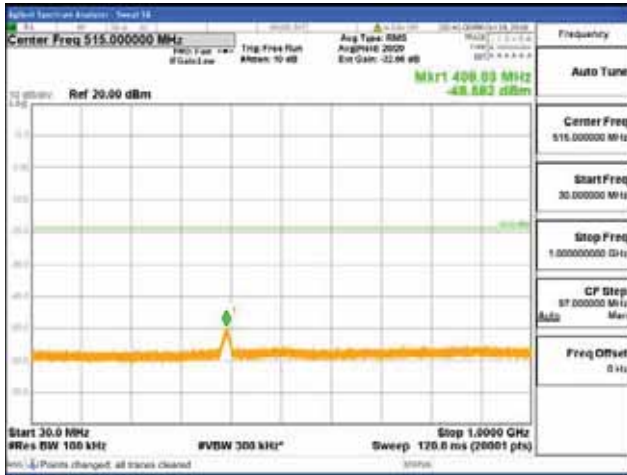

Report No.:  
 CTK-2018-03328  
 Page (836) / (1312)  
 Pages

[64QAM]

9 kHz - 150 kHz

150 kHz - 30 MHz

30 MHz - 1000 MHz

1000 MHz - 1919 MHz

**CTK Co., Ltd.**  
 (Ho-dong), 113, Yejik-ro, Cheoin-gu,  
 Yongin-si, Gyeonggi-do, Korea  
 Tel: +82-31-339-9970  
 Fax: +82-31-624-9501