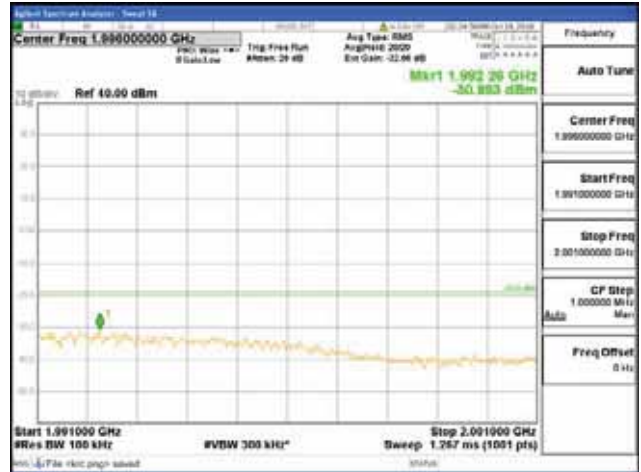

1991 MHz - 2001 MHz