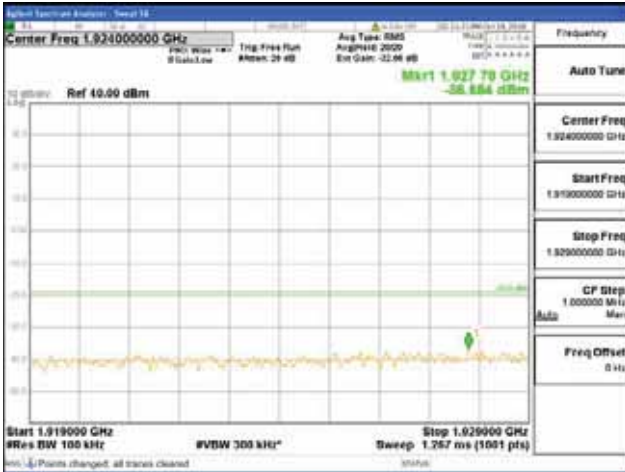

CTK Co., Ltd.
(Ho-dong), 113, Yejik-ro, Cheoin-gu,
Yongin-si, Gyeonggi-do, Korea
Tel: +82-31-339-9970
Fax: +82-31-624-9501

Report No.:
CTK-2018-03328
Page (851) / (1312)
Pages

1919 MHz - 1929 MHz