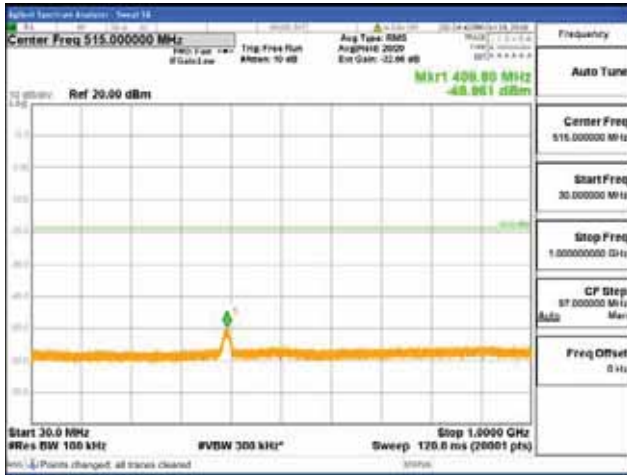

Report No.:  
 CTK-2018-03328  
 Page (884) / (1312)  
 Pages

[64QAM]

9 kHz - 150 kHz

150 kHz - 30 MHz

30 MHz - 1000 MHz

1000 MHz - 1919 MHz

**CTK Co., Ltd.**  
 (Ho-dong), 113, Yejik-ro, Cheoin-gu,  
 Yongin-si, Gyeonggi-do, Korea  
 Tel: +82-31-339-9970  
 Fax: +82-31-624-9501