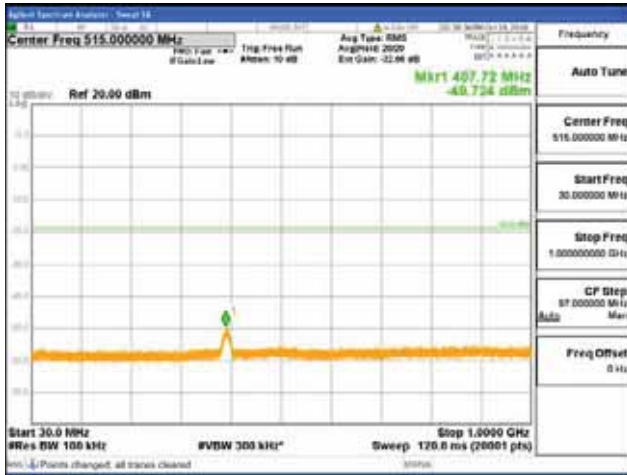

Report No.:  
 CTK-2018-03328  
 Page (838) / (1312)  
 Pages

[256QAM]

9 kHz - 150 kHz

150 kHz - 30 MHz

30 MHz - 1000 MHz

1000 MHz - 1919 MHz

**CTK Co., Ltd.**  
 (Ho-dong), 113, Yejik-ro, Cheoin-gu,  
 Yongin-si, Gyeonggi-do, Korea  
 Tel: +82-31-339-9970  
 Fax: +82-31-624-9501