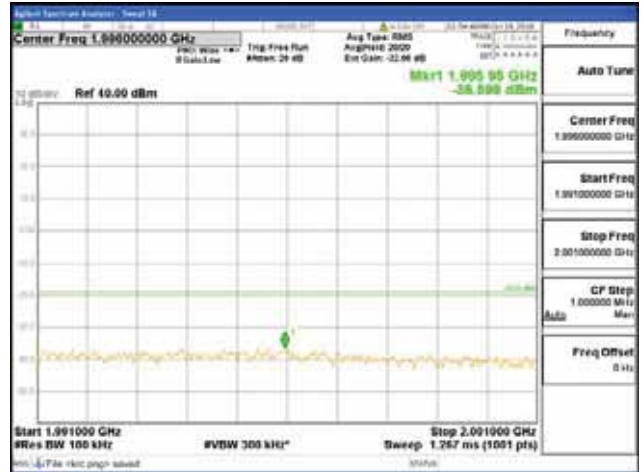

1991 MHz - 2001 MHz