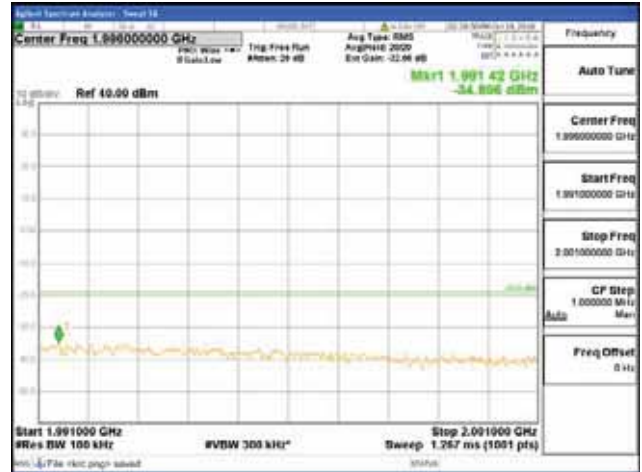

1991 MHz - 2001 MHz