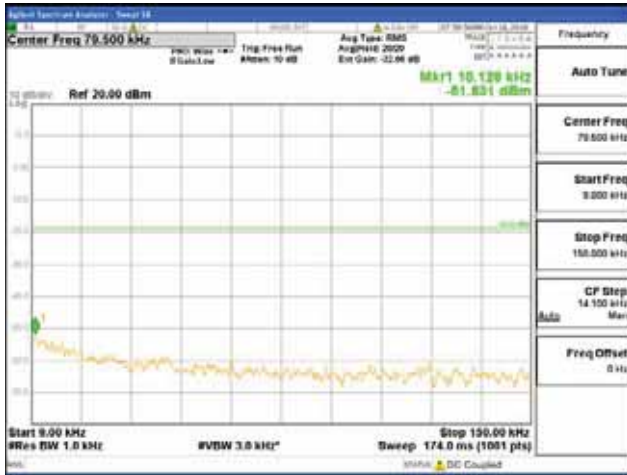

CTK Co., Ltd.
(Ho-dong), 113, Yejik-ro, Cheoin-gu,
Yongin-si, Gyeonggi-do, Korea
Tel: +82-31-339-9970
Fax: +82-31-624-9501

Report No.:
CTK-2018-03328
Page (802) / (1312)
Pages

[16QAM]

9 kHz - 150 kHz