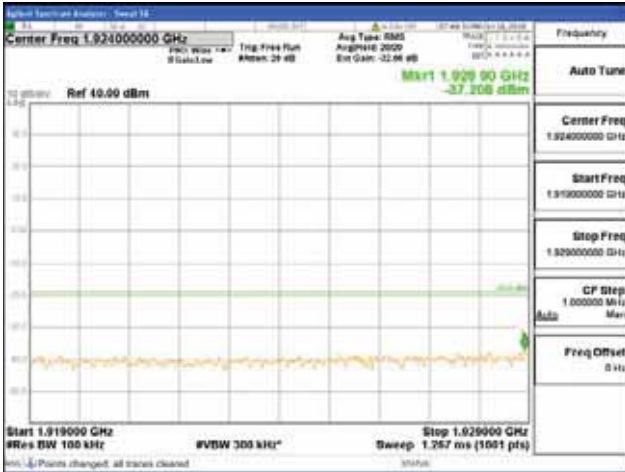

CTK Co., Ltd.
(Ho-dong), 113, Yejik-ro, Cheoin-gu,
Yongin-si, Gyeonggi-do, Korea
Tel: +82-31-339-9970
Fax: +82-31-624-9501

Report No.:
CTK-2018-03328
Page (771) / (1312)
Pages

1919 MHz - 1929 MHz