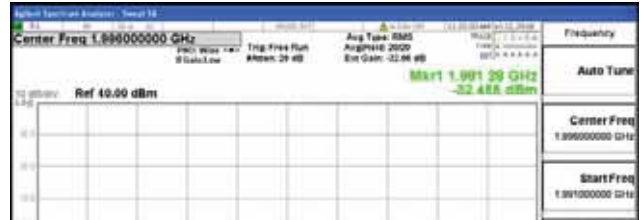

CTK Co., Ltd.
(Ho-dong), 113, Yejik-ro, Cheoin-gu,
Yongin-si, Gyeonggi-do, Korea
Tel: +82-31-339-9970
Fax: +82-31-624-9501

Report No.:
CTK-2018-03328
Page (759) / (1312)
Pages

1919 MHz - 1929 MHz

1991 MHz - 2001 MHz