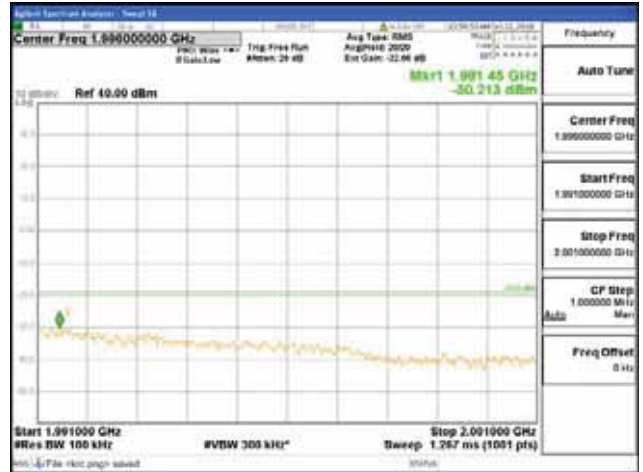

1991 MHz - 2001 MHz