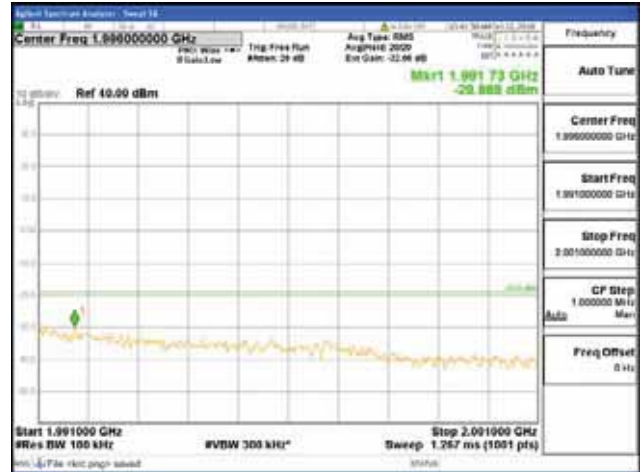

1991 MHz - 2001 MHz