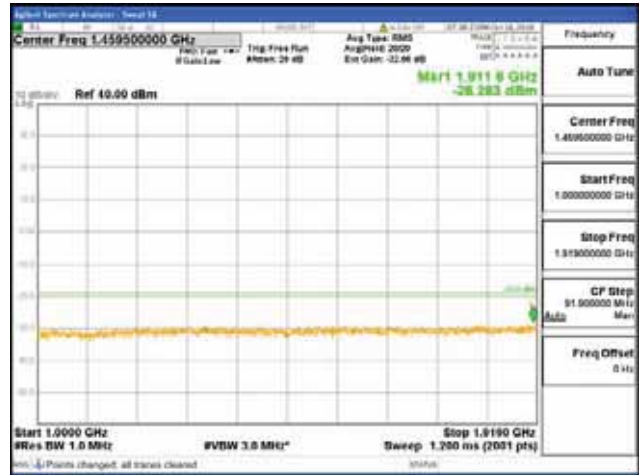

Report No.:  
 CTK-2018-03328  
 Page (764) / (1312)  
 Pages

[64QAM]

9 kHz - 150 kHz

150 kHz - 30 MHz

30 MHz - 1000 MHz

1000 MHz - 1919 MHz

**CTK Co., Ltd.**  
 (Ho-dong), 113, Yejik-ro, Cheoin-gu,  
 Yongin-si, Gyeonggi-do, Korea  
 Tel: +82-31-339-9970  
 Fax: +82-31-624-9501