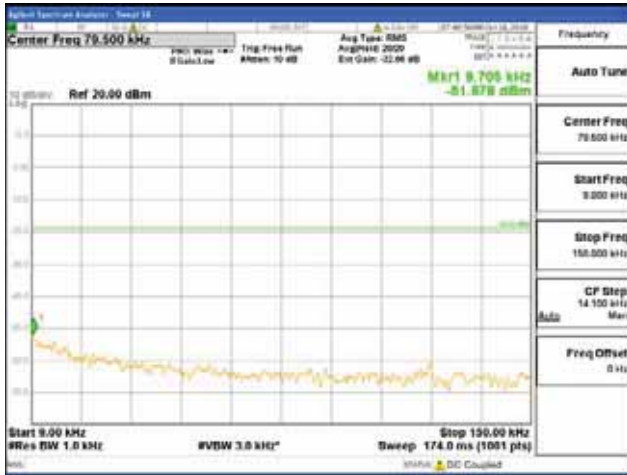

CTK Co., Ltd.
(Ho-dong), 113, Yejik-ro, Cheoin-gu,
Yongin-si, Gyeonggi-do, Korea
Tel: +82-31-339-9970
Fax: +82-31-624-9501

Report No.:
CTK-2018-03328
Page (770) / (1312)
Pages

[16QAM]

9 kHz - 150 kHz