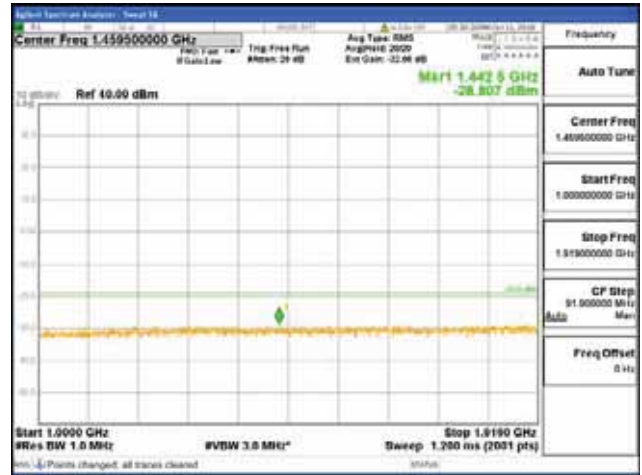

Report No.:  
 CTK-2018-03328  
 Page (746) / (1312)  
 Pages

[16QAM]

9 kHz - 150 kHz

150 kHz - 30 MHz

30 MHz - 1000 MHz

1000 MHz - 1919 MHz

**CTK Co., Ltd.**  
 (Ho-dong), 113, Yejik-ro, Cheoin-gu,  
 Yongin-si, Gyeonggi-do, Korea  
 Tel: +82-31-339-9970  
 Fax: +82-31-624-9501