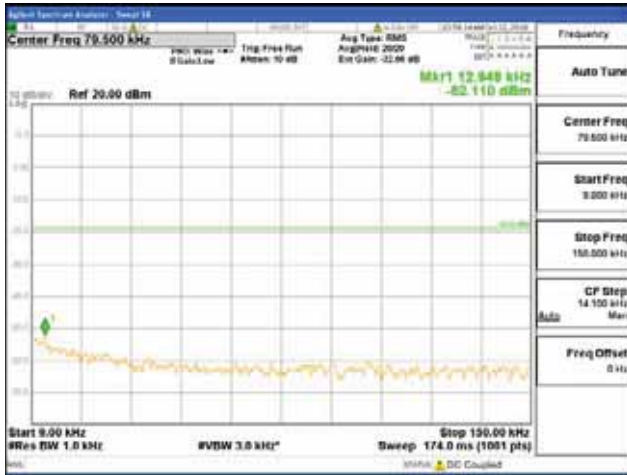

CTK Co., Ltd.
(Ho-dong), 113, Yejik-ro, Cheoin-gu,
Yongin-si, Gyeonggi-do, Korea
Tel: +82-31-339-9970
Fax: +82-31-624-9501

Report No.:
CTK-2018-03328
Page (726) / (1312)
Pages

[256QAM]

9 kHz - 150 kHz