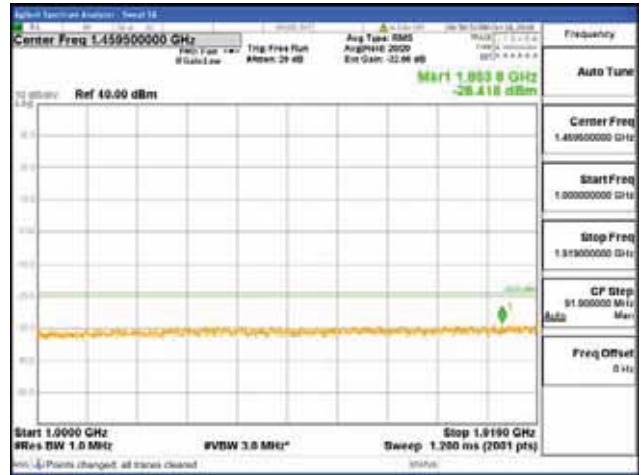

Report No.:  
 CTK-2018-03328  
 Page (762) / (1312)  
 Pages

[16QAM]

9 kHz - 150 kHz

150 kHz - 30 MHz

30 MHz - 1000 MHz

1000 MHz - 1919 MHz

**CTK Co., Ltd.**  
 (Ho-dong), 113, Yejik-ro, Cheoin-gu,  
 Yongin-si, Gyeonggi-do, Korea  
 Tel: +82-31-339-9970  
 Fax: +82-31-624-9501