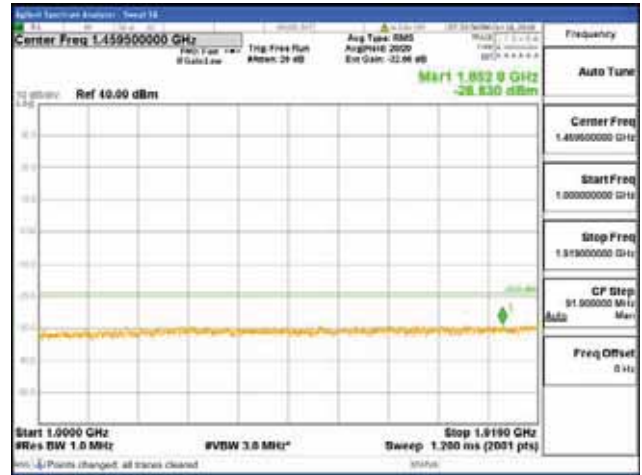

Report No.:  
 CTK-2018-03328  
 Page (782) / (1312)  
 Pages

[256QAM]

9 kHz - 150 kHz

150 kHz - 30 MHz

30 MHz - 1000 MHz

1000 MHz - 1919 MHz

**CTK Co., Ltd.**  
 (Ho-dong), 113, Yejik-ro, Cheoin-gu,  
 Yongin-si, Gyeonggi-do, Korea  
 Tel: +82-31-339-9970  
 Fax: +82-31-624-9501