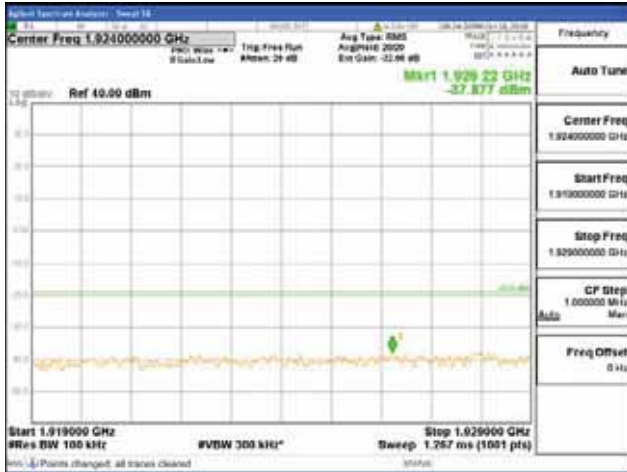

CTK Co., Ltd.
(Ho-dong), 113, Yejik-ro, Cheoin-gu,
Yongin-si, Gyeonggi-do, Korea
Tel: +82-31-339-9970
Fax: +82-31-624-9501

Report No.:
CTK-2018-03328
Page (773) / (1312)
Pages

1919 MHz - 1929 MHz