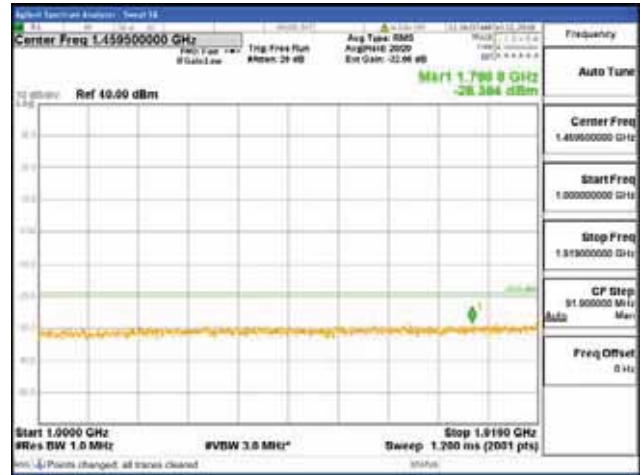

Report No.:  
 CTK-2018-03328  
 Page (742) / (1312)  
 Pages

[256QAM]

9 kHz - 150 kHz

150 kHz - 30 MHz

30 MHz - 1000 MHz

1000 MHz - 1919 MHz

**CTK Co., Ltd.**  
 (Ho-dong), 113, Yejik-ro, Cheoin-gu,  
 Yongin-si, Gyeonggi-do, Korea  
 Tel: +82-31-339-9970  
 Fax: +82-31-624-9501