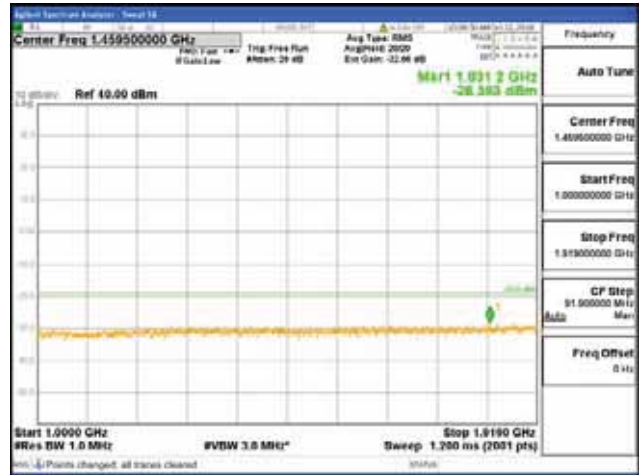

Report No.:  
 CTK-2018-03328  
 Page (732) / (1312)  
 Pages

[64QAM]

9 kHz - 150 kHz

150 kHz - 30 MHz

30 MHz - 1000 MHz

1000 MHz - 1919 MHz

**CTK Co., Ltd.**  
 (Ho-dong), 113, Yejik-ro, Cheoin-gu,  
 Yongin-si, Gyeonggi-do, Korea  
 Tel: +82-31-339-9970  
 Fax: +82-31-624-9501