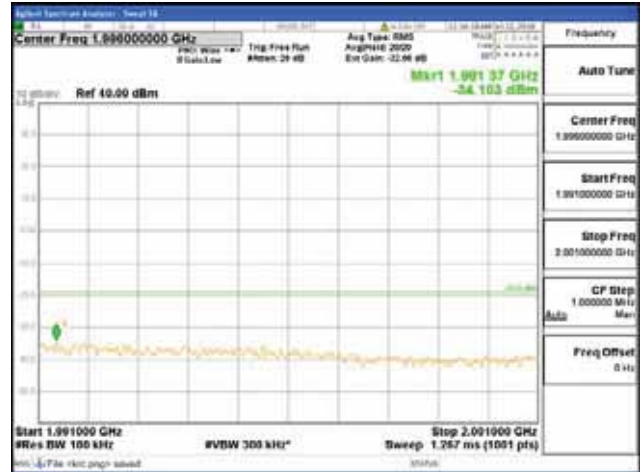

1991 MHz - 2001 MHz