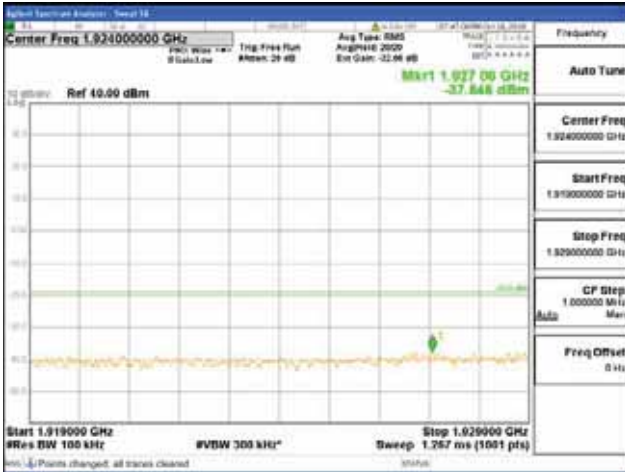

CTK Co., Ltd.
(Ho-dong), 113, Yejik-ro, Cheoin-gu,
Yongin-si, Gyeonggi-do, Korea
Tel: +82-31-339-9970
Fax: +82-31-624-9501

Report No.:
CTK-2018-03328
Page (769) / (1312)
Pages

1919 MHz - 1929 MHz