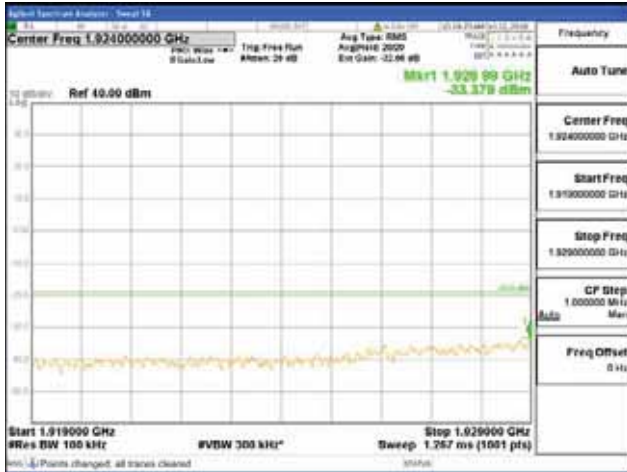

CTK Co., Ltd.
(Ho-dong), 113, Yejik-ro, Cheoin-gu,
Yongin-si, Gyeonggi-do, Korea
Tel: +82-31-339-9970
Fax: +82-31-624-9501

Report No.:
CTK-2018-03328
Page (749) / (1312)
Pages

1919 MHz - 1929 MHz