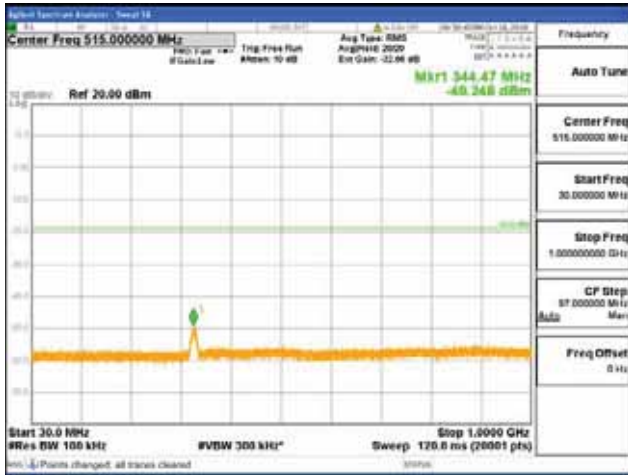

Report No.:  
 CTK-2018-03328  
 Page (762) / (1312)  
 Pages

[16QAM]

9 kHz - 150 kHz

150 kHz - 30 MHz

30 MHz - 1000 MHz

1000 MHz - 1919 MHz

**CTK Co., Ltd.**  
 (Ho-dong), 113, Yejik-ro, Cheoin-gu,  
 Yongin-si, Gyeonggi-do, Korea  
 Tel: +82-31-339-9970  
 Fax: +82-31-624-9501