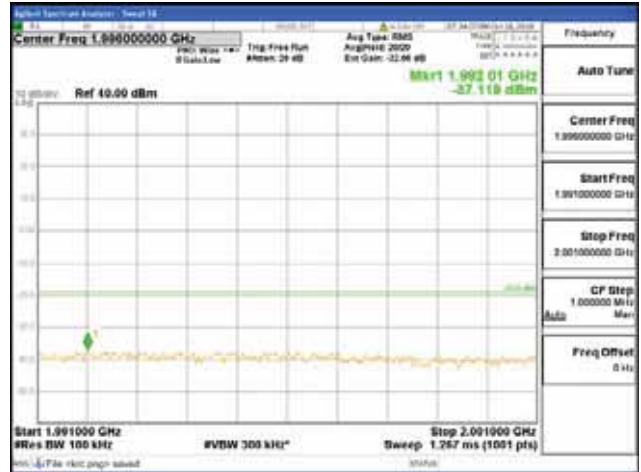

1991 MHz - 2001 MHz