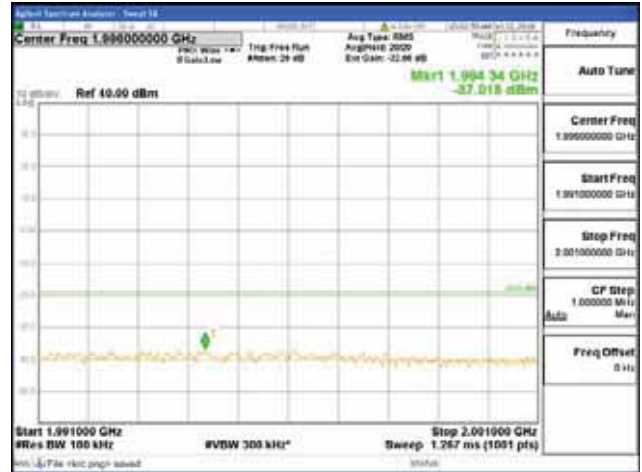

1991 MHz - 2001 MHz