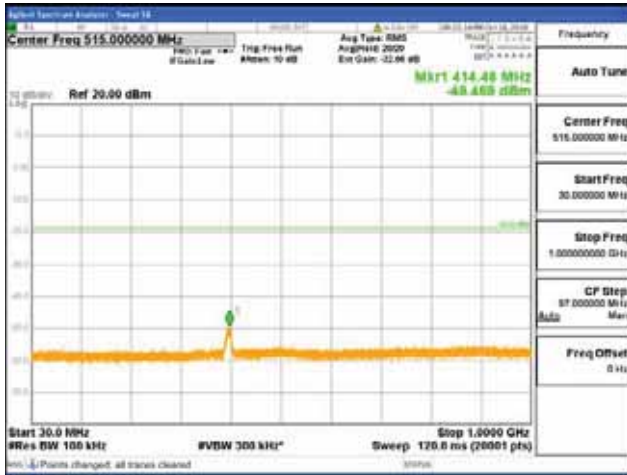

Report No.:  
 CTK-2018-03328  
 Page (774) / (1312)  
 Pages

[256QAM]

9 kHz - 150 kHz

150 kHz - 30 MHz

30 MHz - 1000 MHz

1000 MHz - 1919 MHz

**CTK Co., Ltd.**  
 (Ho-dong), 113, Yejik-ro, Cheoin-gu,  
 Yongin-si, Gyeonggi-do, Korea  
 Tel: +82-31-339-9970  
 Fax: +82-31-624-9501