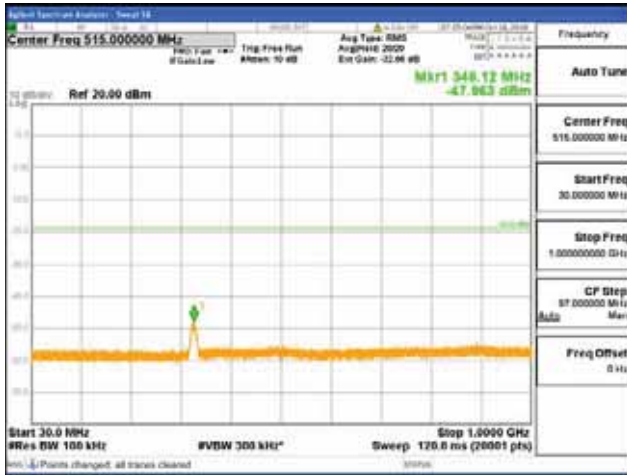

Report No.:  
 CTK-2018-03328  
 Page (798) / (1312)  
 Pages

[256QAM]

9 kHz - 150 kHz

150 kHz - 30 MHz

30 MHz - 1000 MHz

1000 MHz - 1919 MHz

**CTK Co., Ltd.**  
 (Ho-dong), 113, Yejik-ro, Cheoin-gu,  
 Yongin-si, Gyeonggi-do, Korea  
 Tel: +82-31-339-9970  
 Fax: +82-31-624-9501