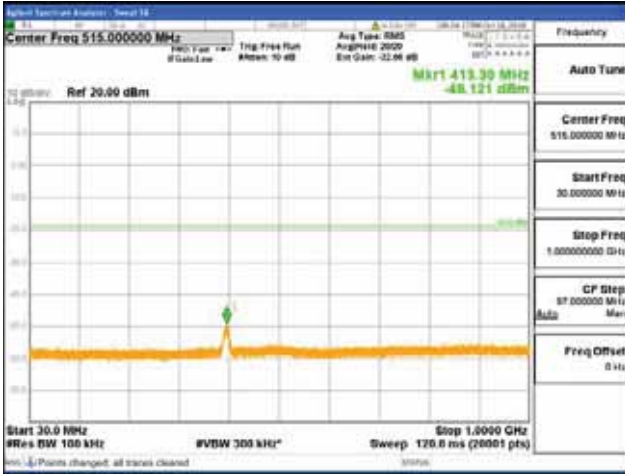

Report No.:  
 CTK-2018-03328  
 Page (772) / (1312)  
 Pages

[64QAM]

9 kHz - 150 kHz

150 kHz - 30 MHz

30 MHz - 1000 MHz

1000 MHz - 1919 MHz

**CTK Co., Ltd.**  
 (Ho-dong), 113, Yejik-ro, Cheoin-gu,  
 Yongin-si, Gyeonggi-do, Korea  
 Tel: +82-31-339-9970  
 Fax: +82-31-624-9501