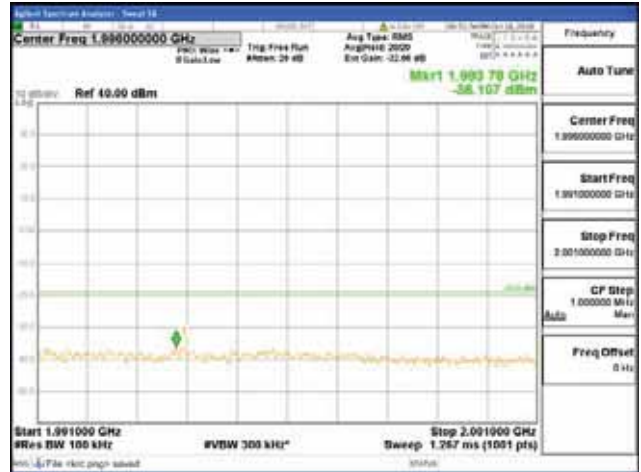

1991 MHz - 2001 MHz