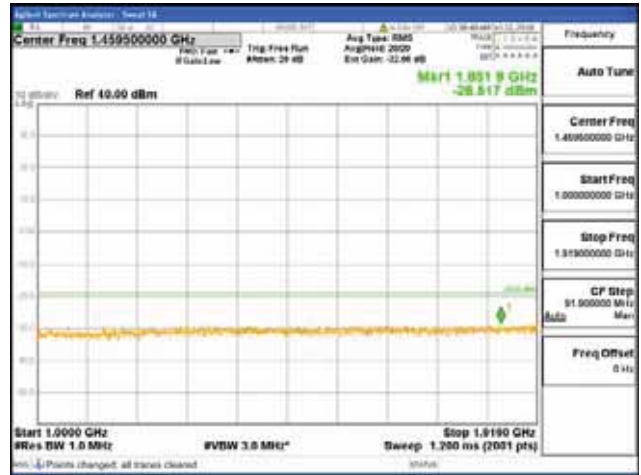

Report No.:  
 CTK-2018-03328  
 Page (722) / (1312)  
 Pages

[16QAM]

9 kHz - 150 kHz

150 kHz - 30 MHz

30 MHz - 1000 MHz

1000 MHz - 1919 MHz

**CTK Co., Ltd.**  
 (Ho-dong), 113, Yejik-ro, Cheoin-gu,  
 Yongin-si, Gyeonggi-do, Korea  
 Tel: +82-31-339-9970  
 Fax: +82-31-624-9501