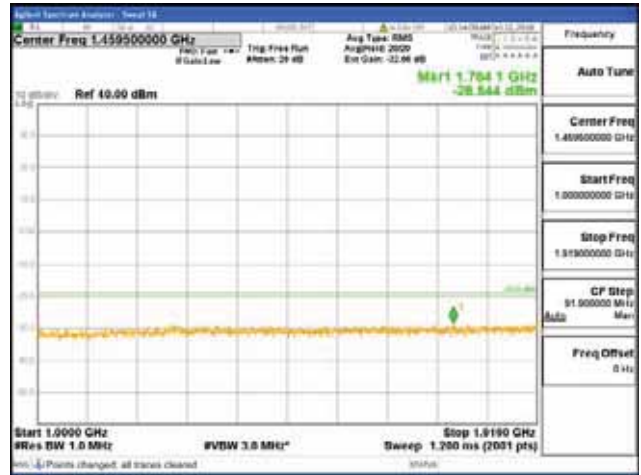

Report No.:  
 CTK-2018-03328  
 Page (750) / (1312)  
 Pages

[256QAM]

9 kHz - 150 kHz

150 kHz - 30 MHz

30 MHz - 1000 MHz

1000 MHz - 1919 MHz

**CTK Co., Ltd.**  
 (Ho-dong), 113, Yejik-ro, Cheoin-gu,  
 Yongin-si, Gyeonggi-do, Korea  
 Tel: +82-31-339-9970  
 Fax: +82-31-624-9501