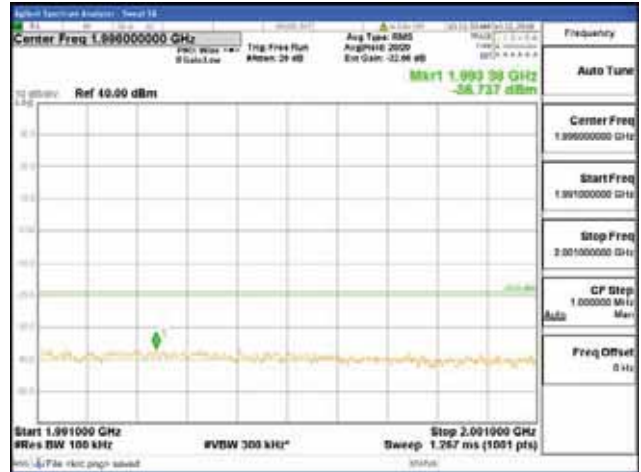

1991 MHz - 2001 MHz