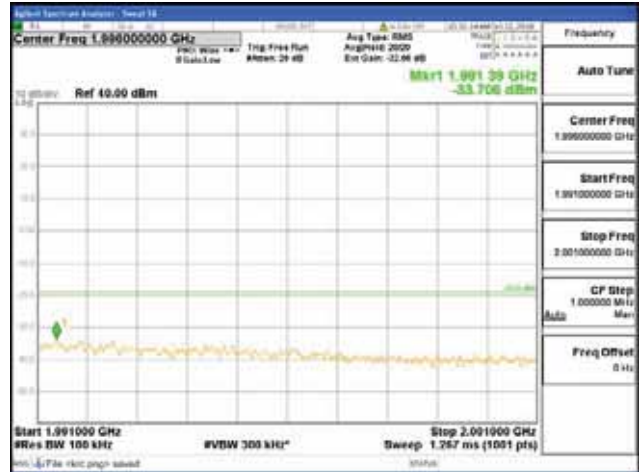

1991 MHz - 2001 MHz