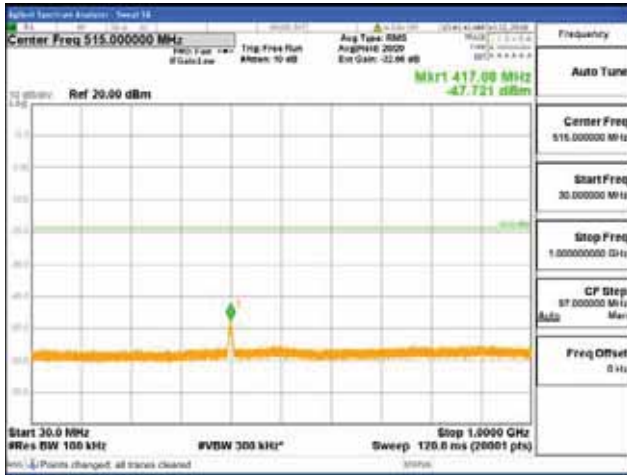

[16QAM]

9 kHz - 150 kHz

150 kHz - 30 MHz

30 MHz - 1000 MHz

1000 MHz - 1919 MHz

**CTK Co., Ltd.**  
 (Ho-dong), 113, Yejik-ro, Cheoin-gu,  
 Yongin-si, Gyeonggi-do, Korea  
 Tel: +82-31-339-9970  
 Fax: +82-31-624-9501