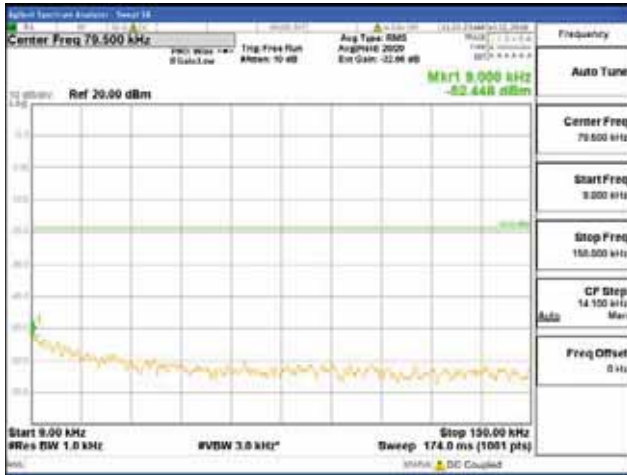

CTK Co., Ltd.
(Ho-dong), 113, Yejik-ro, Cheoin-gu,
Yongin-si, Gyeonggi-do, Korea
Tel: +82-31-339-9970
Fax: +82-31-624-9501

Report No.:
CTK-2018-03328
Page (758) / (1312)
Pages

[256QAM]

9 kHz - 150 kHz