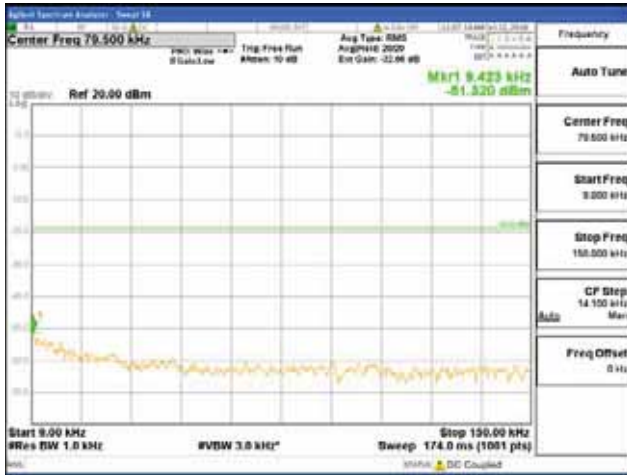

CTK Co., Ltd.
(Ho-dong), 113, Yejik-ro, Cheoin-gu,
Yongin-si, Gyeonggi-do, Korea
Tel: +82-31-339-9970
Fax: +82-31-624-9501

Report No.:
CTK-2018-03328
Page (724) / (1312)
Pages

[64QAM]

9 kHz - 150 kHz