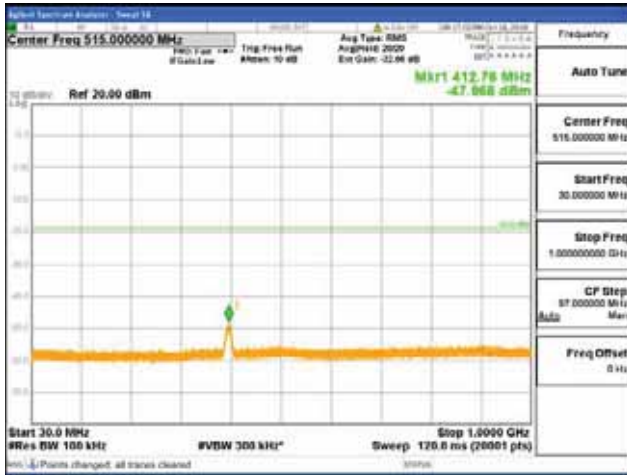

Report No.:  
 CTK-2018-03328  
 Page (788) / (1312)  
 Pages

[64QAM]

9 kHz - 150 kHz

150 kHz - 30 MHz

30 MHz - 1000 MHz

1000 MHz - 1919 MHz

**CTK Co., Ltd.**  
 (Ho-dong), 113, Yejik-ro, Cheoin-gu,  
 Yongin-si, Gyeonggi-do, Korea  
 Tel: +82-31-339-9970  
 Fax: +82-31-624-9501