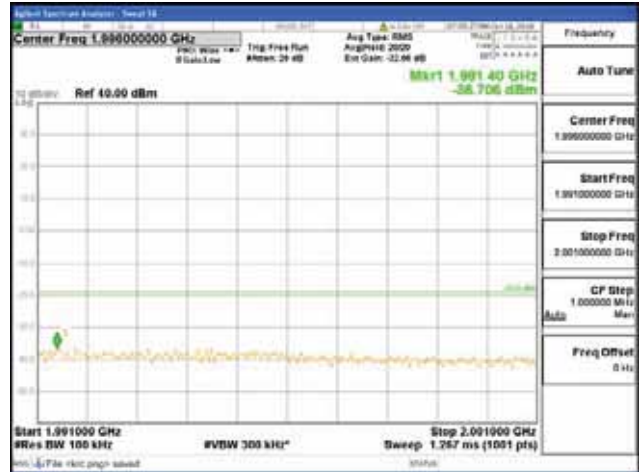

1991 MHz - 2001 MHz