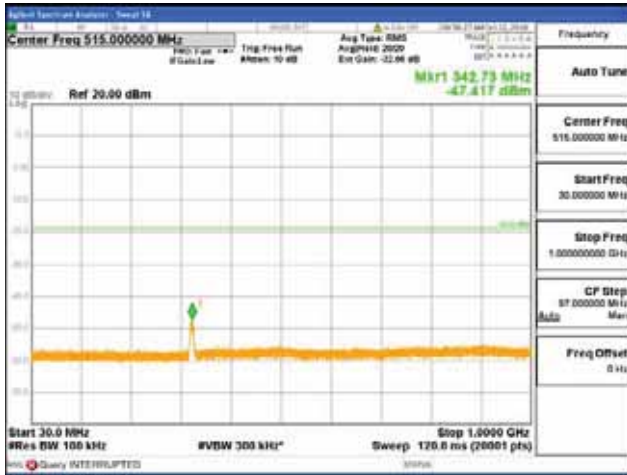

[256QAM]

9 kHz - 150 kHz

150 kHz - 30 MHz

30 MHz - 1000 MHz

1000 MHz - 1919 MHz

**CTK Co., Ltd.**  
 (Ho-dong), 113, Yejik-ro, Cheoin-gu,  
 Yongin-si, Gyeonggi-do, Korea  
 Tel: +82-31-339-9970  
 Fax: +82-31-624-9501