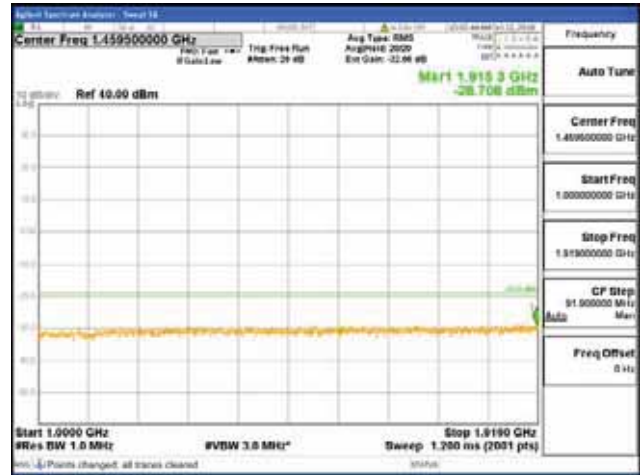

Report No.:  
 CTK-2018-03328  
 Page (718) / (1312)  
 Pages

[256QAM]

9 kHz - 150 kHz

150 kHz - 30 MHz

30 MHz - 1000 MHz

1000 MHz - 1919 MHz

**CTK Co., Ltd.**  
 (Ho-dong), 113, Yejik-ro, Cheoin-gu,  
 Yongin-si, Gyeonggi-do, Korea  
 Tel: +82-31-339-9970  
 Fax: +82-31-624-9501