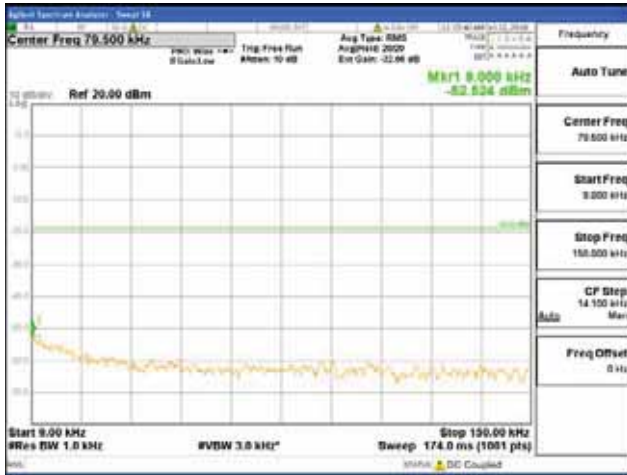

CTK Co., Ltd.
(Ho-dong), 113, Yejik-ro, Cheoin-gu,
Yongin-si, Gyeonggi-do, Korea
Tel: +82-31-339-9970
Fax: +82-31-624-9501

Report No.:
CTK-2018-03328
Page (742) / (1312)
Pages

[256QAM]

9 kHz - 150 kHz