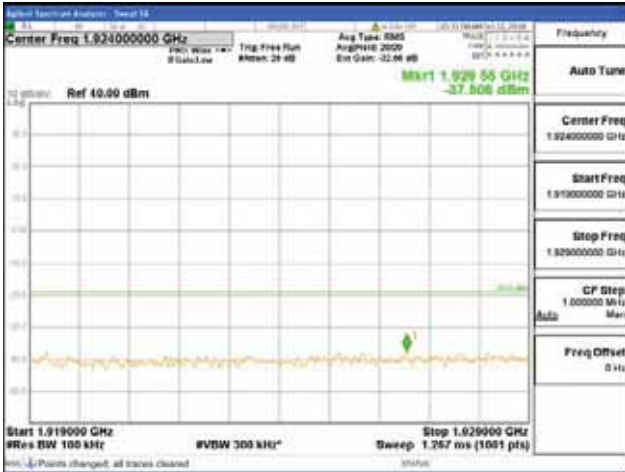

CTK Co., Ltd.
(Ho-dong), 113, Yejik-ro, Cheoin-gu,
Yongin-si, Gyeonggi-do, Korea
Tel: +82-31-339-9970
Fax: +82-31-624-9501

Report No.:
CTK-2018-03328
Page (739) / (1312)
Pages

1919 MHz - 1929 MHz