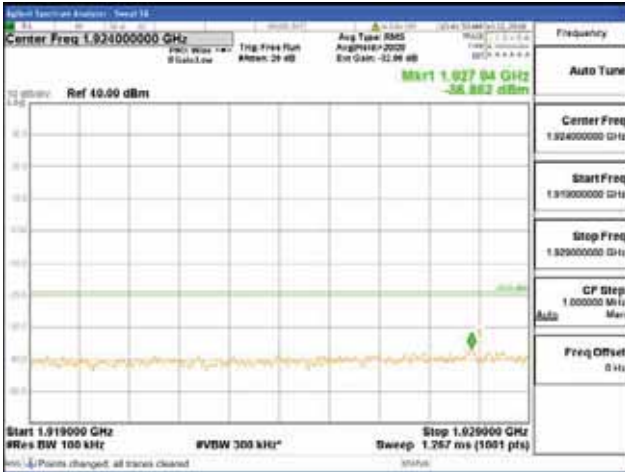

CTK Co., Ltd.
(Ho-dong), 113, Yejik-ro, Cheoin-gu,
Yongin-si, Gyeonggi-do, Korea
Tel: +82-31-339-9970
Fax: +82-31-624-9501

Report No.:
CTK-2018-03328
Page (707) / (1312)
Pages

1919 MHz - 1929 MHz