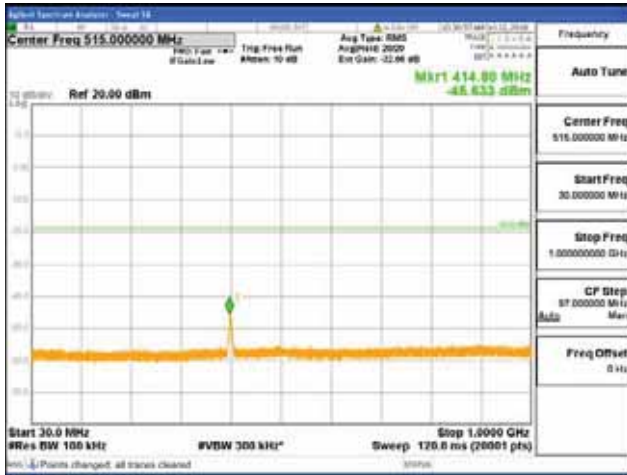

[16QAM]

9 kHz - 150 kHz

150 kHz - 30 MHz

30 MHz - 1000 MHz

1000 MHz - 1919 MHz

**CTK Co., Ltd.**  
 (Ho-dong), 113, Yejik-ro, Cheoin-gu,  
 Yongin-si, Gyeonggi-do, Korea  
 Tel: +82-31-339-9970  
 Fax: +82-31-624-9501