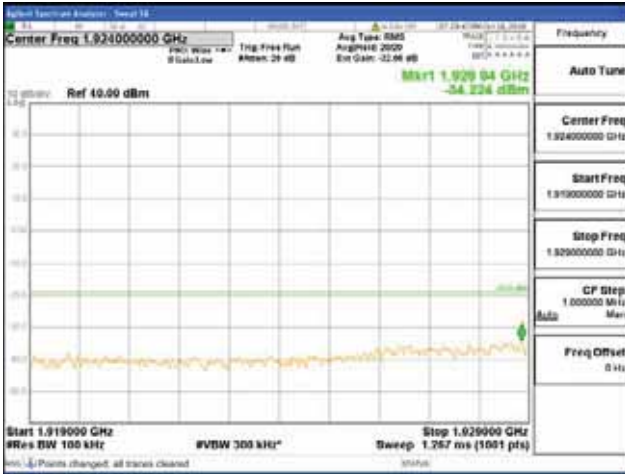

CTK Co., Ltd.
(Ho-dong), 113, Yejik-ro, Cheoin-gu,
Yongin-si, Gyeonggi-do, Korea
Tel: +82-31-339-9970
Fax: +82-31-624-9501

Report No.:
CTK-2018-03328
Page (781) / (1312)
Pages

1919 MHz - 1929 MHz