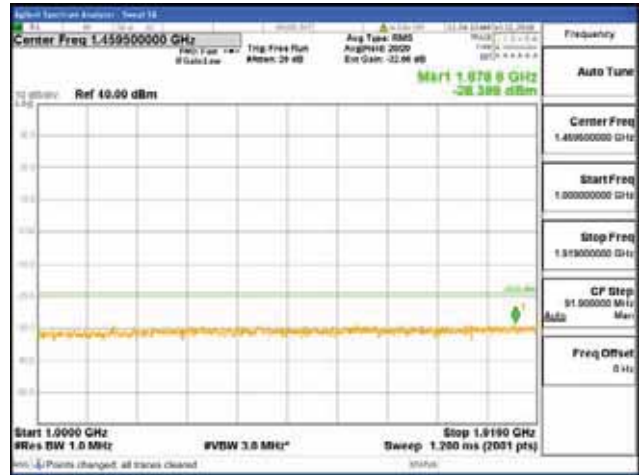

Report No.:  
 CTK-2018-03328  
 Page (756) / (1312)  
 Pages

[64QAM]

9 kHz - 150 kHz

150 kHz - 30 MHz

30 MHz - 1000 MHz

1000 MHz - 1919 MHz

**CTK Co., Ltd.**  
 (Ho-dong), 113, Yejik-ro, Cheoin-gu,  
 Yongin-si, Gyeonggi-do, Korea  
 Tel: +82-31-339-9970  
 Fax: +82-31-624-9501