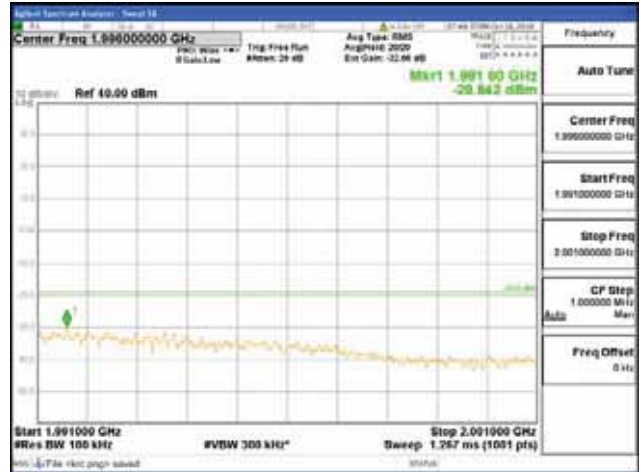

1991 MHz - 2001 MHz