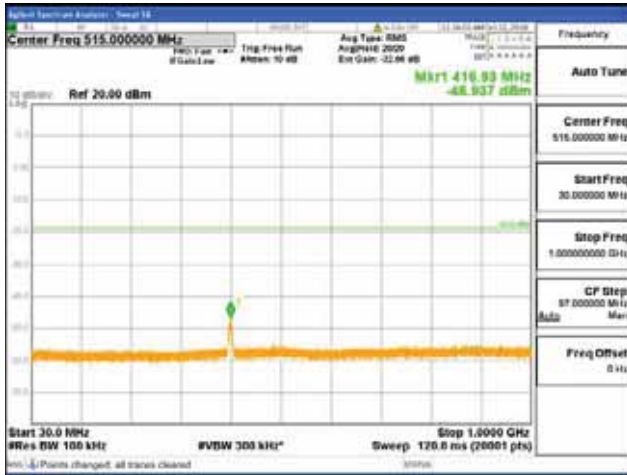

Report No.:  
 CTK-2018-03328  
 Page (742) / (1312)  
 Pages

[256QAM]

9 kHz - 150 kHz

150 kHz - 30 MHz

30 MHz - 1000 MHz

1000 MHz - 1919 MHz

**CTK Co., Ltd.**  
 (Ho-dong), 113, Yejik-ro, Cheoin-gu,  
 Yongin-si, Gyeonggi-do, Korea  
 Tel: +82-31-339-9970  
 Fax: +82-31-624-9501