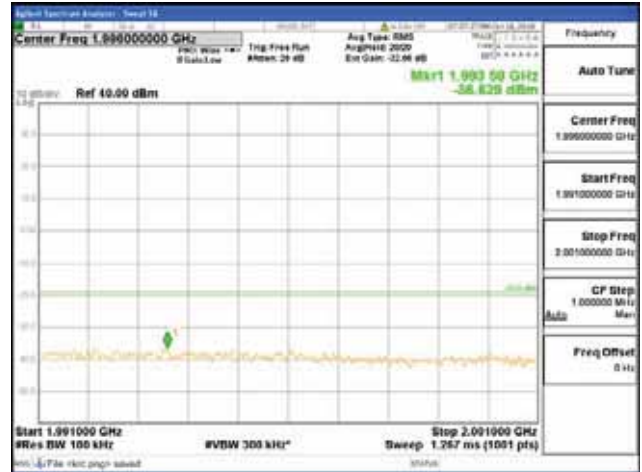

1991 MHz - 2001 MHz