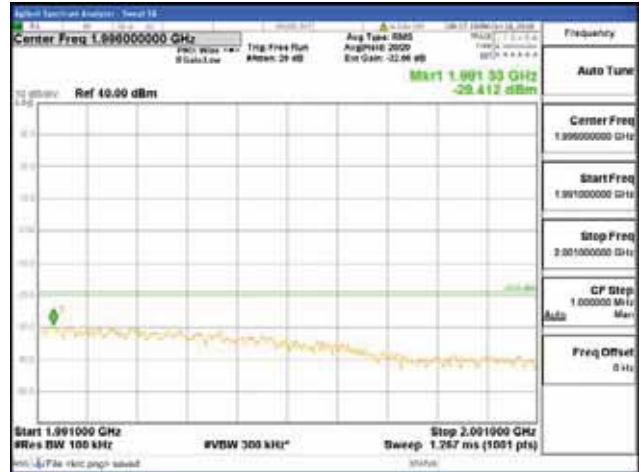

1991 MHz - 2001 MHz