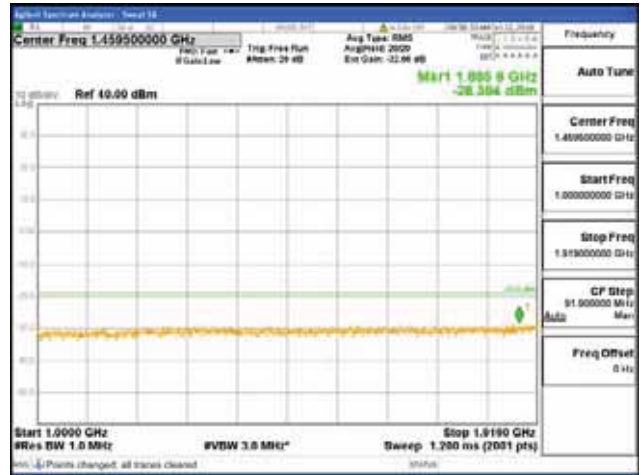

[256QAM]

9 kHz - 150 kHz

150 kHz - 30 MHz

30 MHz - 1000 MHz

1000 MHz - 1919 MHz

**CTK Co., Ltd.**  
 (Ho-dong), 113, Yejik-ro, Cheoin-gu,  
 Yongin-si, Gyeonggi-do, Korea  
 Tel: +82-31-339-9970  
 Fax: +82-31-624-9501