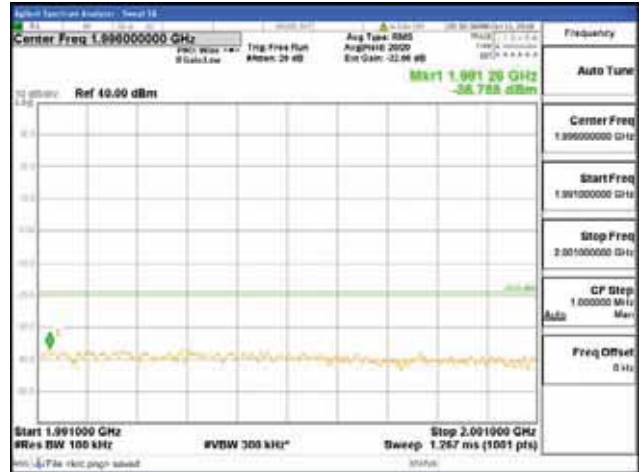

1991 MHz - 2001 MHz