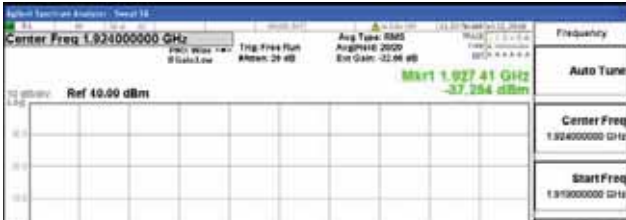

CTK Co., Ltd.
(Ho-dong), 113, Yejik-ro, Cheoin-gu,
Yongin-si, Gyeonggi-do, Korea
Tel: +82-31-339-9970
Fax: +82-31-624-9501

Report No.:
CTK-2018-03328
Page (759) / (1312)
Pages

1919 MHz - 1929 MHz

1991 MHz - 2001 MHz