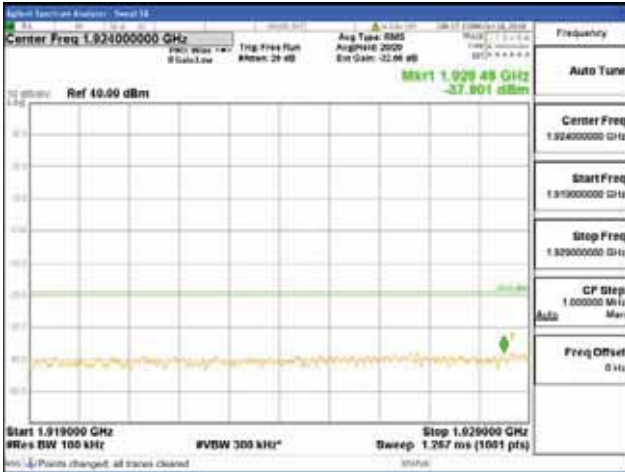

CTK Co., Ltd.
(Ho-dong), 113, Yejik-ro, Cheoin-gu,
Yongin-si, Gyeonggi-do, Korea
Tel: +82-31-339-9970
Fax: +82-31-624-9501

Report No.:
CTK-2018-03328
Page (789) / (1312)
Pages

1919 MHz - 1929 MHz