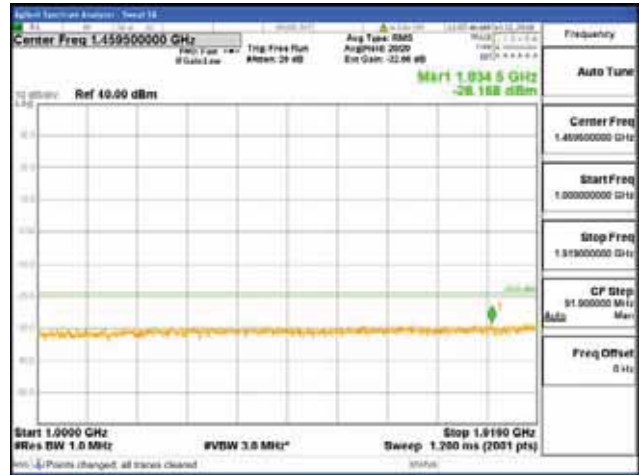

Report No.:  
 CTK-2018-03328  
 Page (724) / (1312)  
 Pages

[64QAM]

9 kHz - 150 kHz

150 kHz - 30 MHz

30 MHz - 1000 MHz

1000 MHz - 1919 MHz

**CTK Co., Ltd.**  
 (Ho-dong), 113, Yejik-ro, Cheoin-gu,  
 Yongin-si, Gyeonggi-do, Korea  
 Tel: +82-31-339-9970  
 Fax: +82-31-624-9501