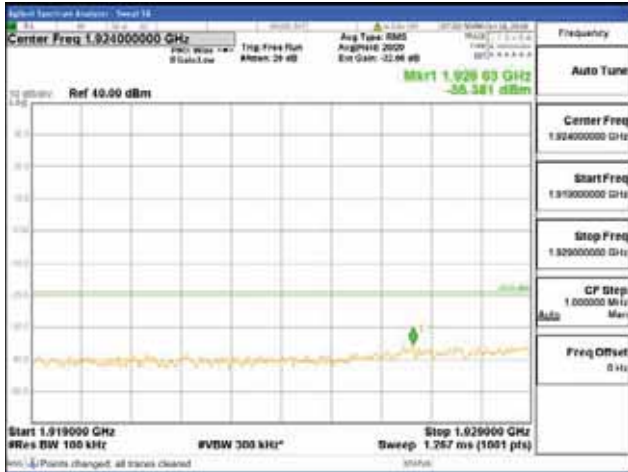

CTK Co., Ltd.
(Ho-dong), 113, Yejik-ro, Cheoin-gu,
Yongin-si, Gyeonggi-do, Korea
Tel: +82-31-339-9970
Fax: +82-31-624-9501

Report No.:
CTK-2018-03328
Page (777) / (1312)
Pages

1919 MHz - 1929 MHz