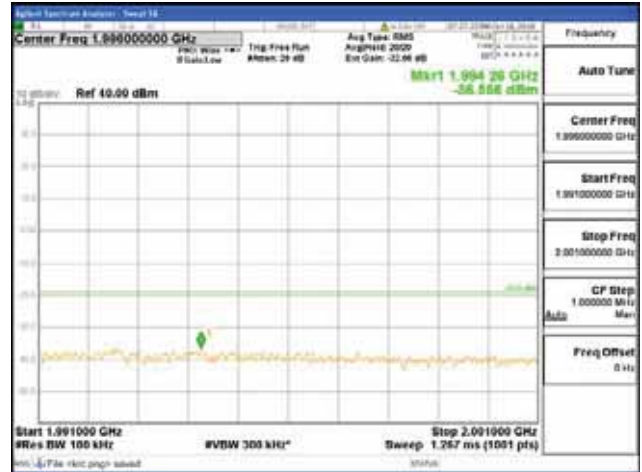

1991 MHz - 2001 MHz