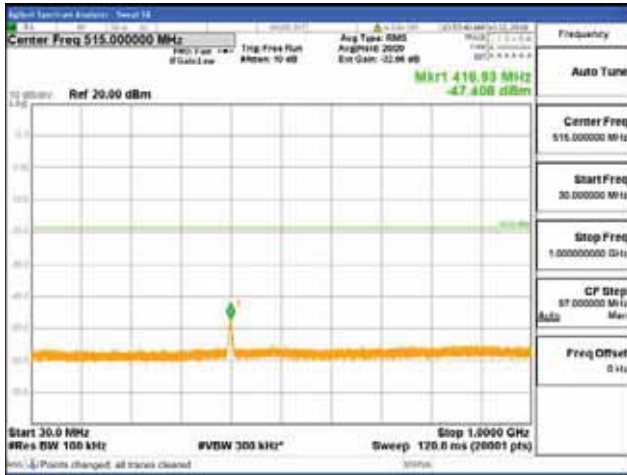

Report No.:  
 CTK-2018-03328  
 Page (710) / (1312)  
 Pages

[256QAM]

9 kHz - 150 kHz

150 kHz - 30 MHz

30 MHz - 1000 MHz

1000 MHz - 1919 MHz

**CTK Co., Ltd.**  
 (Ho-dong), 113, Yejik-ro, Cheoin-gu,  
 Yongin-si, Gyeonggi-do, Korea  
 Tel: +82-31-339-9970  
 Fax: +82-31-624-9501