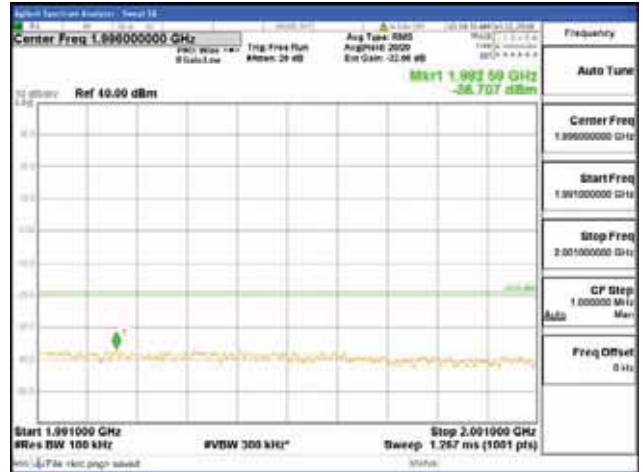

1991 MHz - 2001 MHz