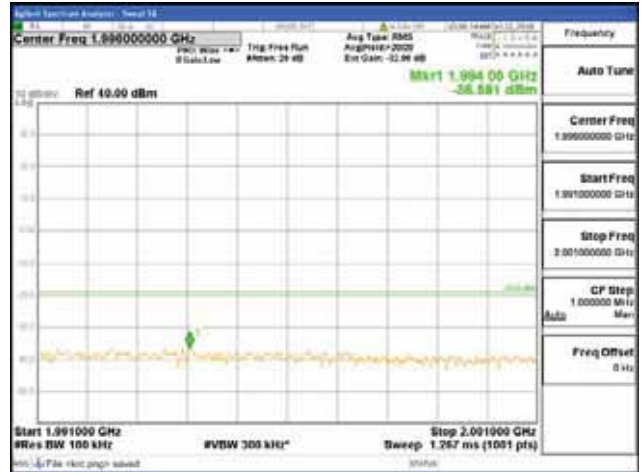

1991 MHz - 2001 MHz