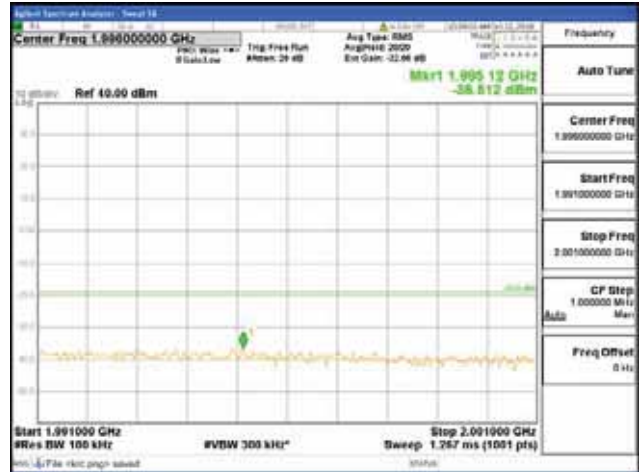

1991 MHz - 2001 MHz