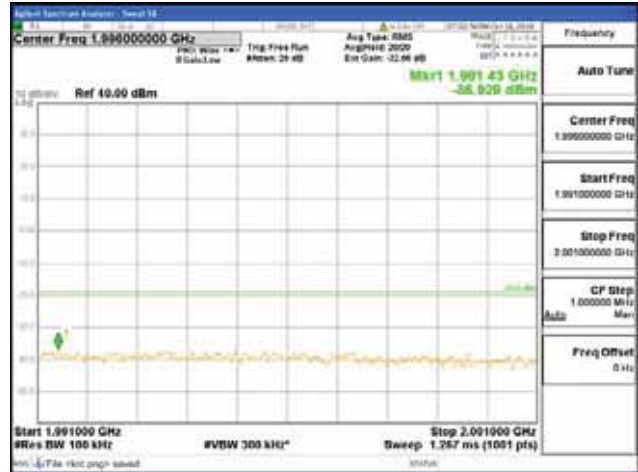

1991 MHz - 2001 MHz