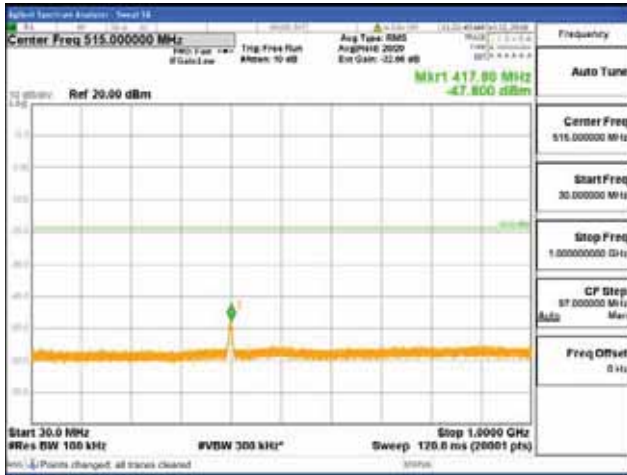

Report No.:  
 CTK-2018-03328  
 Page (758) / (1312)  
 Pages

[256QAM]

9 kHz - 150 kHz

150 kHz - 30 MHz

30 MHz - 1000 MHz

1000 MHz - 1919 MHz

**CTK Co., Ltd.**  
 (Ho-dong), 113, Yejik-ro, Cheoin-gu,  
 Yongin-si, Gyeonggi-do, Korea  
 Tel: +82-31-339-9970  
 Fax: +82-31-624-9501