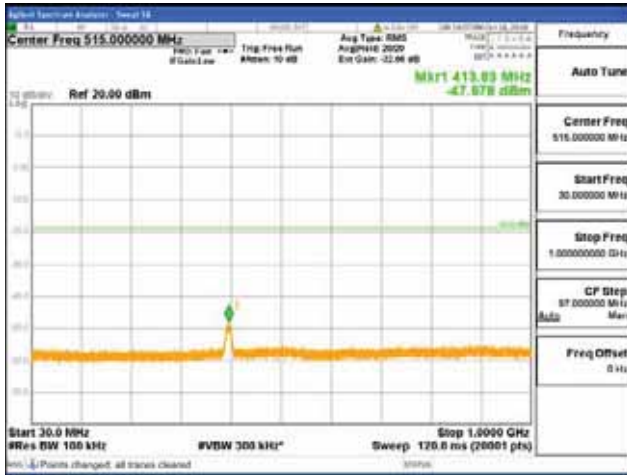

Report No.:  
 CTK-2018-03328  
 Page (790) / (1312)  
 Pages

[256QAM]

9 kHz - 150 kHz

150 kHz - 30 MHz

30 MHz - 1000 MHz

1000 MHz - 1919 MHz

**CTK Co., Ltd.**  
 (Ho-dong), 113, Yejik-ro, Cheoin-gu,  
 Yongin-si, Gyeonggi-do, Korea  
 Tel: +82-31-339-9970  
 Fax: +82-31-624-9501