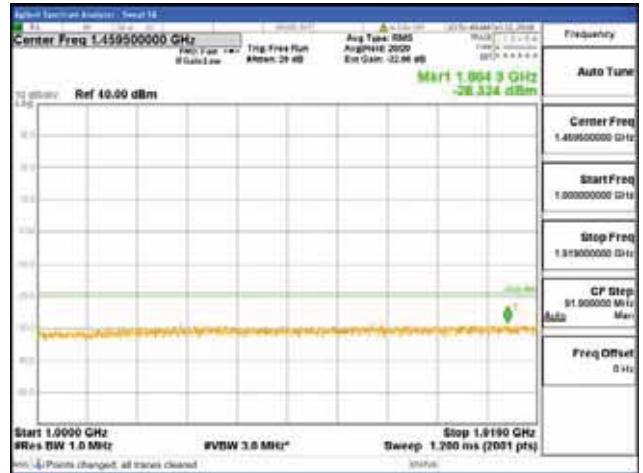

Report No.:  
 CTK-2018-03328  
 Page (708) / (1312)  
 Pages

[64QAM]

9 kHz - 150 kHz

150 kHz - 30 MHz

30 MHz - 1000 MHz

1000 MHz - 1919 MHz

**CTK Co., Ltd.**  
 (Ho-dong), 113, Yejik-ro, Cheoin-gu,  
 Yongin-si, Gyeonggi-do, Korea  
 Tel: +82-31-339-9970  
 Fax: +82-31-624-9501