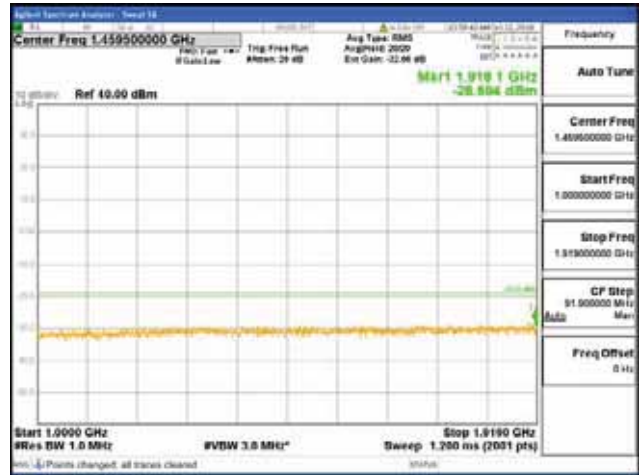

Report No.:  
 CTK-2018-03328  
 Page (726) / (1312)  
 Pages

[256QAM]

9 kHz - 150 kHz

150 kHz - 30 MHz

30 MHz - 1000 MHz

1000 MHz - 1919 MHz

**CTK Co., Ltd.**  
 (Ho-dong), 113, Yejik-ro, Cheoin-gu,  
 Yongin-si, Gyeonggi-do, Korea  
 Tel: +82-31-339-9970  
 Fax: +82-31-624-9501