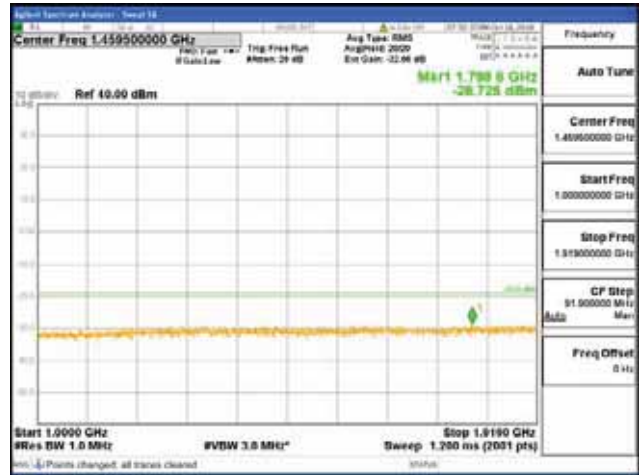

[16QAM]

9 kHz - 150 kHz

150 kHz - 30 MHz

30 MHz - 1000 MHz

1000 MHz - 1919 MHz

**CTK Co., Ltd.**  
 (Ho-dong), 113, Yejik-ro, Cheoin-gu,  
 Yongin-si, Gyeonggi-do, Korea  
 Tel: +82-31-339-9970  
 Fax: +82-31-624-9501