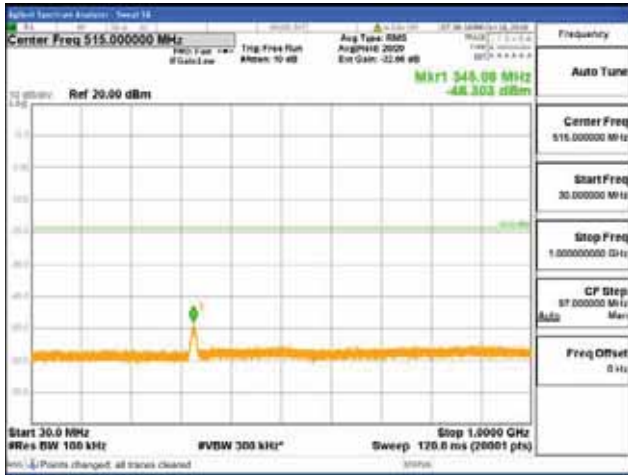

Report No.:  
 CTK-2018-03328  
 Page (764) / (1312)  
 Pages

[64QAM]

9 kHz - 150 kHz

150 kHz - 30 MHz

30 MHz - 1000 MHz

1000 MHz - 1919 MHz

**CTK Co., Ltd.**  
 (Ho-dong), 113, Yejik-ro, Cheoin-gu,  
 Yongin-si, Gyeonggi-do, Korea  
 Tel: +82-31-339-9970  
 Fax: +82-31-624-9501