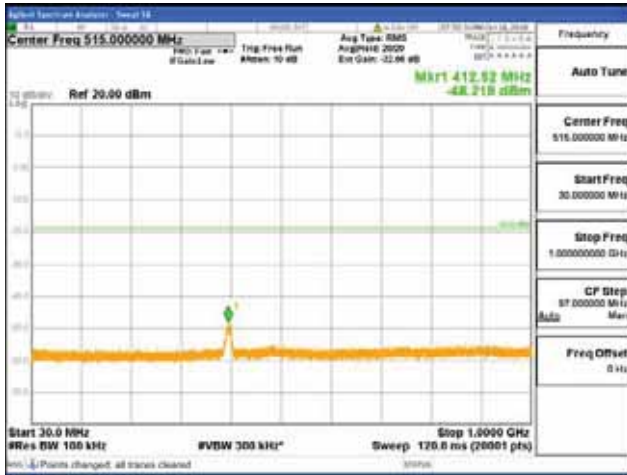

[16QAM]

9 kHz - 150 kHz

150 kHz - 30 MHz

30 MHz - 1000 MHz

1000 MHz - 1919 MHz

**CTK Co., Ltd.**  
 (Ho-dong), 113, Yejik-ro, Cheoin-gu,  
 Yongin-si, Gyeonggi-do, Korea  
 Tel: +82-31-339-9970  
 Fax: +82-31-624-9501