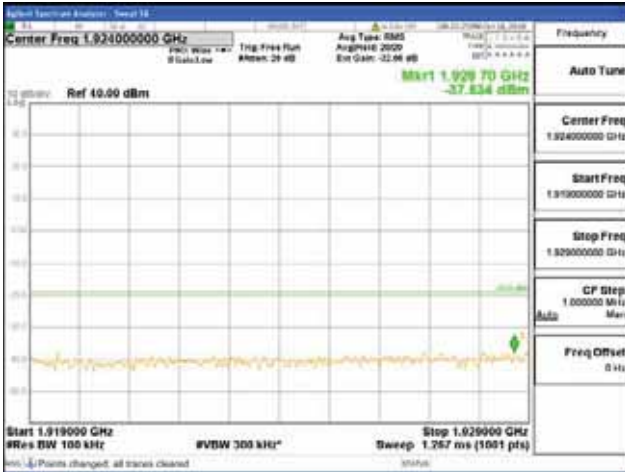

CTK Co., Ltd.
(Ho-dong), 113, Yejik-ro, Cheoin-gu,
Yongin-si, Gyeonggi-do, Korea
Tel: +82-31-339-9970
Fax: +82-31-624-9501

Report No.:
CTK-2018-03328
Page (775) / (1312)
Pages

1919 MHz - 1929 MHz