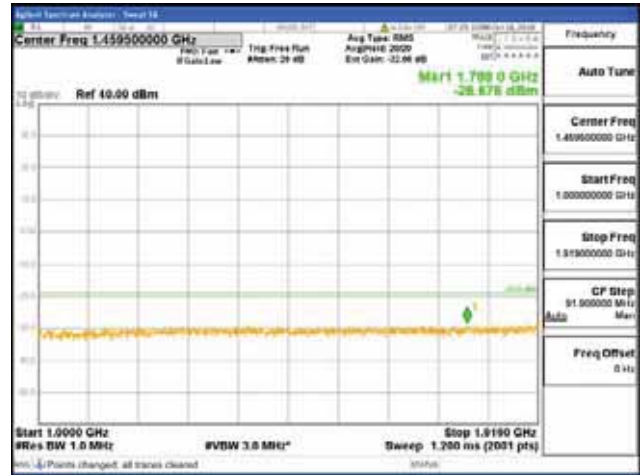

Report No.:  
 CTK-2018-03328  
 Page (798) / (1312)  
 Pages

[256QAM]

9 kHz - 150 kHz

150 kHz - 30 MHz

30 MHz - 1000 MHz

1000 MHz - 1919 MHz

**CTK Co., Ltd.**  
 (Ho-dong), 113, Yejik-ro, Cheoin-gu,  
 Yongin-si, Gyeonggi-do, Korea  
 Tel: +82-31-339-9970  
 Fax: +82-31-624-9501