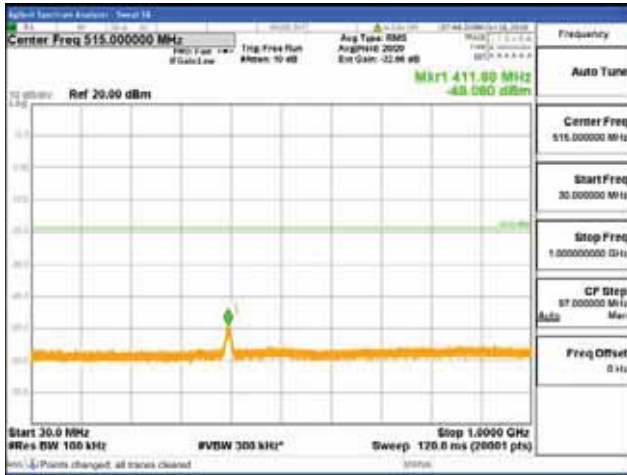

[16QAM]

9 kHz - 150 kHz

150 kHz - 30 MHz

30 MHz - 1000 MHz

1000 MHz - 1919 MHz

**CTK Co., Ltd.**  
 (Ho-dong), 113, Yejik-ro, Cheoin-gu,  
 Yongin-si, Gyeonggi-do, Korea  
 Tel: +82-31-339-9970  
 Fax: +82-31-624-9501