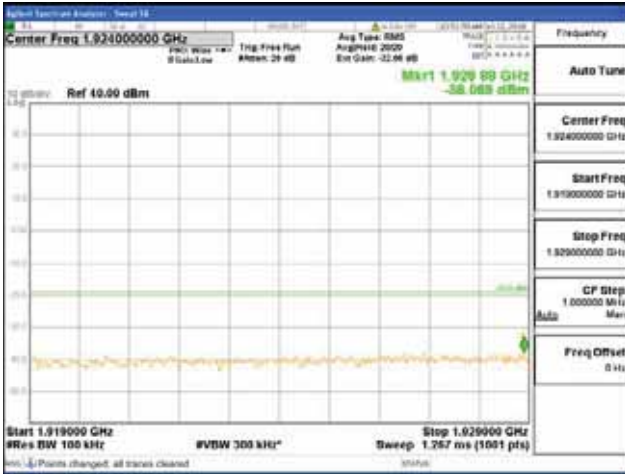

CTK Co., Ltd.
(Ho-dong), 113, Yejik-ro, Cheoin-gu,
Yongin-si, Gyeonggi-do, Korea
Tel: +82-31-339-9970
Fax: +82-31-624-9501

Report No.:
CTK-2018-03328
Page (709) / (1312)
Pages

1919 MHz - 1929 MHz