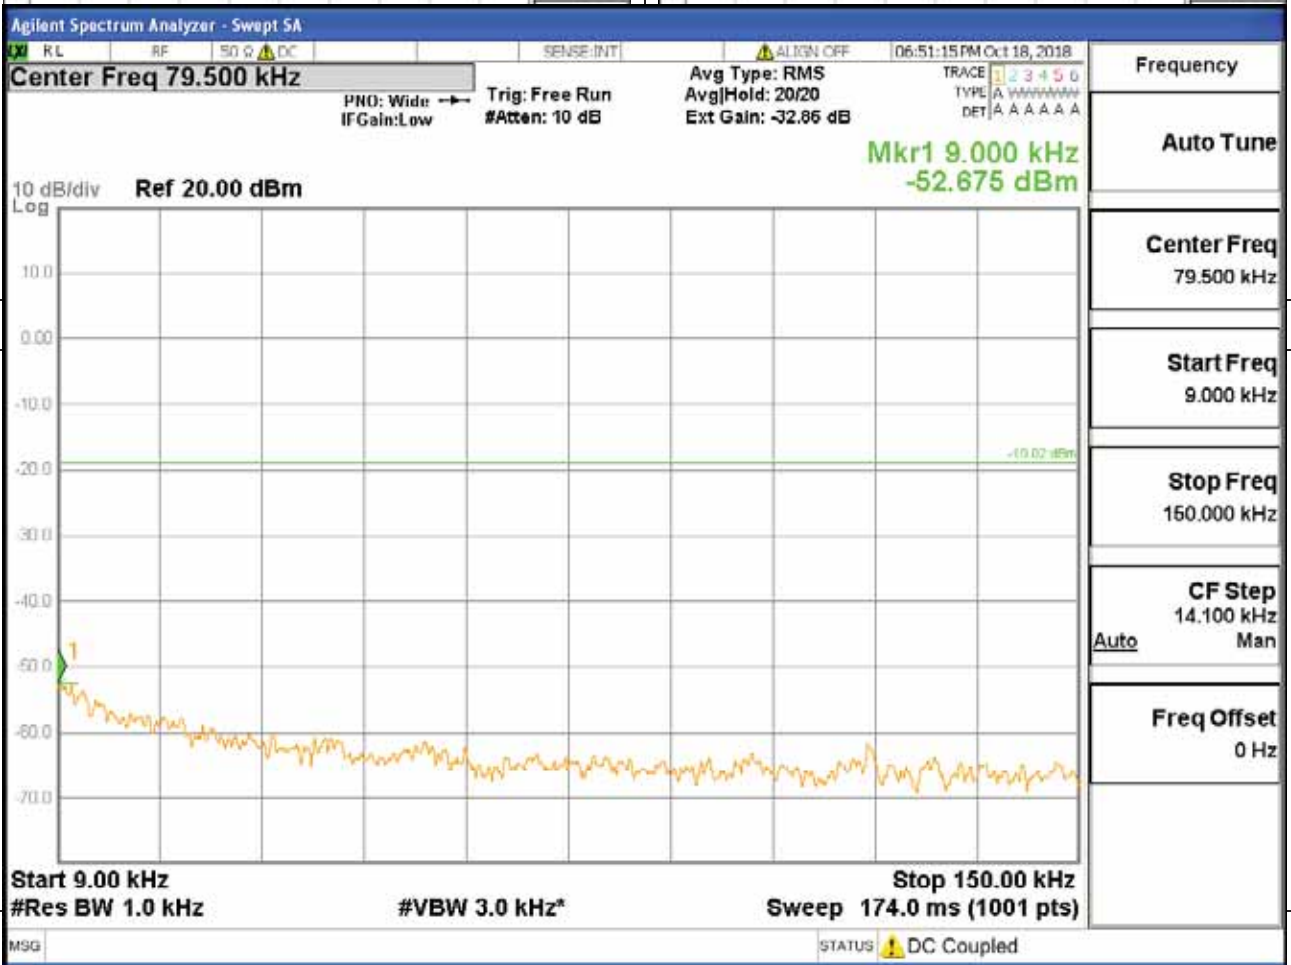

CTK Co., Ltd.
(Ho-dong), 113, Yejik-ro, Cheoin-gu,
Yongin-si, Gyeonggi-do, Korea
Tel: +82-31-339-9970
Fax: +82-31-624-9501

Report No.:
CTK-2018-03328
Page (759) / (1312)
Pages

1919 MHz - 1929 MHz

1991 MHz - 2001 MHz