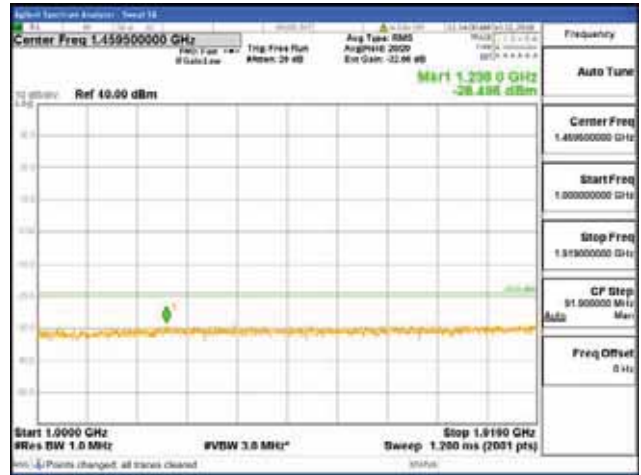

Report No.:  
 CTK-2018-03328  
 Page (740) / (1312)  
 Pages

[64QAM]

9 kHz - 150 kHz

150 kHz - 30 MHz

30 MHz - 1000 MHz

1000 MHz - 1919 MHz

**CTK Co., Ltd.**  
 (Ho-dong), 113, Yejik-ro, Cheoin-gu,  
 Yongin-si, Gyeonggi-do, Korea  
 Tel: +82-31-339-9970  
 Fax: +82-31-624-9501