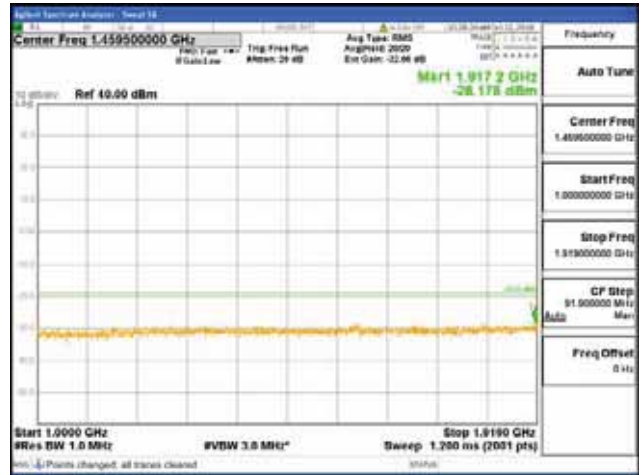

[16QAM]

9 kHz - 150 kHz

150 kHz - 30 MHz

30 MHz - 1000 MHz

1000 MHz - 1919 MHz

**CTK Co., Ltd.**  
 (Ho-dong), 113, Yejik-ro, Cheoin-gu,  
 Yongin-si, Gyeonggi-do, Korea  
 Tel: +82-31-339-9970  
 Fax: +82-31-624-9501