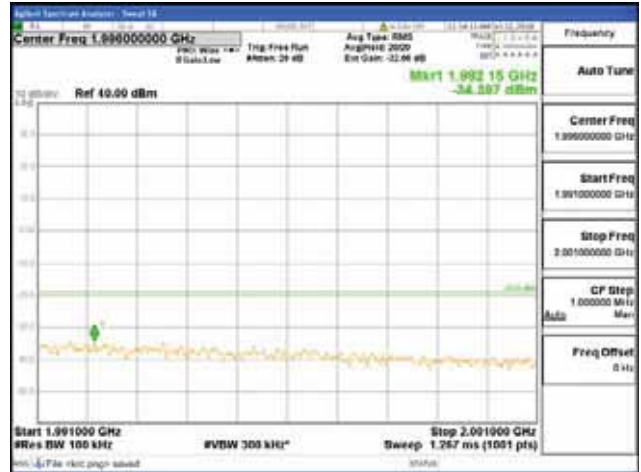

1991 MHz - 2001 MHz