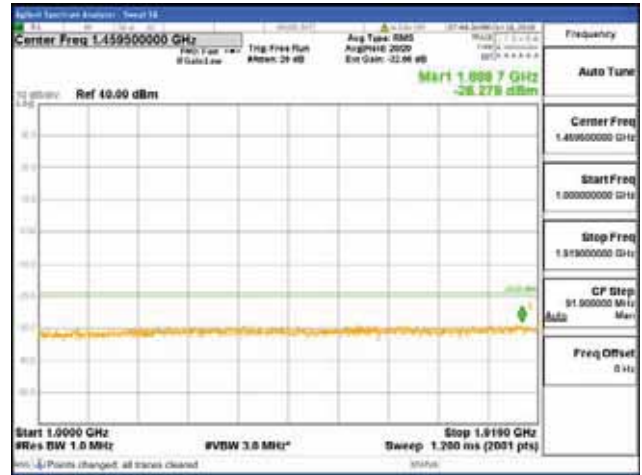

[16QAM]

9 kHz - 150 kHz

150 kHz - 30 MHz

30 MHz - 1000 MHz

1000 MHz - 1919 MHz

**CTK Co., Ltd.**  
 (Ho-dong), 113, Yejik-ro, Cheoin-gu,  
 Yongin-si, Gyeonggi-do, Korea  
 Tel: +82-31-339-9970  
 Fax: +82-31-624-9501