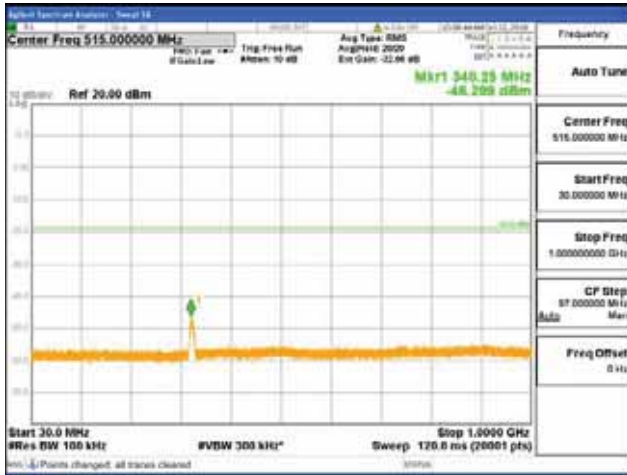

Report No.:  
 CTK-2018-03328  
 Page (732) / (1312)  
 Pages

[64QAM]

9 kHz - 150 kHz

150 kHz - 30 MHz

30 MHz - 1000 MHz

1000 MHz - 1919 MHz

**CTK Co., Ltd.**  
 (Ho-dong), 113, Yejik-ro, Cheoin-gu,  
 Yongin-si, Gyeonggi-do, Korea  
 Tel: +82-31-339-9970  
 Fax: +82-31-624-9501