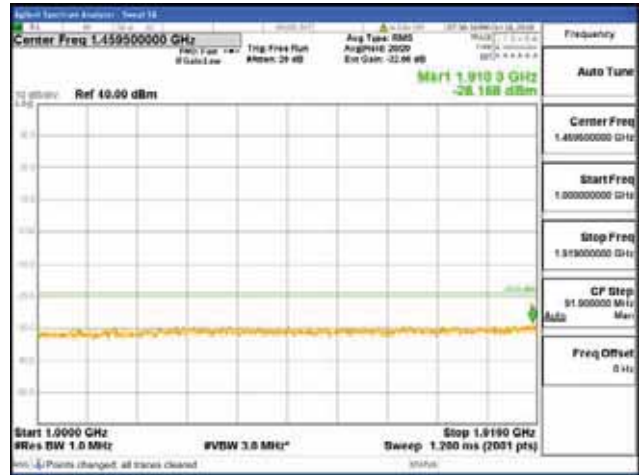

Report No.:  
 CTK-2018-03328  
 Page (766) / (1312)  
 Pages

[256QAM]

9 kHz - 150 kHz

150 kHz - 30 MHz

30 MHz - 1000 MHz

1000 MHz - 1919 MHz

**CTK Co., Ltd.**  
 (Ho-dong), 113, Yejik-ro, Cheoin-gu,  
 Yongin-si, Gyeonggi-do, Korea  
 Tel: +82-31-339-9970  
 Fax: +82-31-624-9501