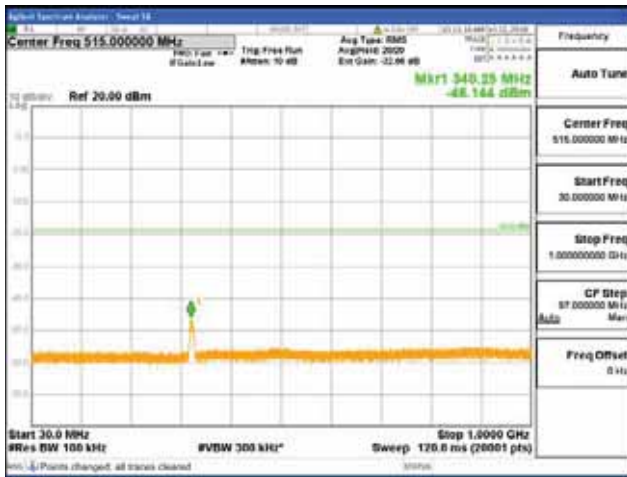

Report No.:  
 CTK-2018-03328  
 Page (734) / (1312)  
 Pages

[256QAM]

9 kHz - 150 kHz

150 kHz - 30 MHz

30 MHz - 1000 MHz

1000 MHz - 1919 MHz

**CTK Co., Ltd.**  
 (Ho-dong), 113, Yejik-ro, Cheoin-gu,  
 Yongin-si, Gyeonggi-do, Korea  
 Tel: +82-31-339-9970  
 Fax: +82-31-624-9501