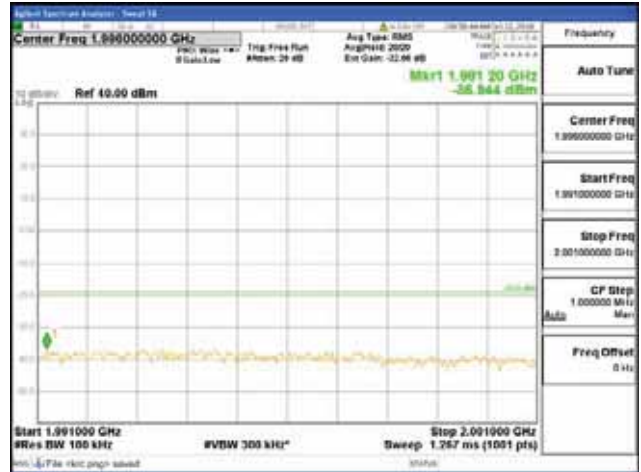

1991 MHz - 2001 MHz