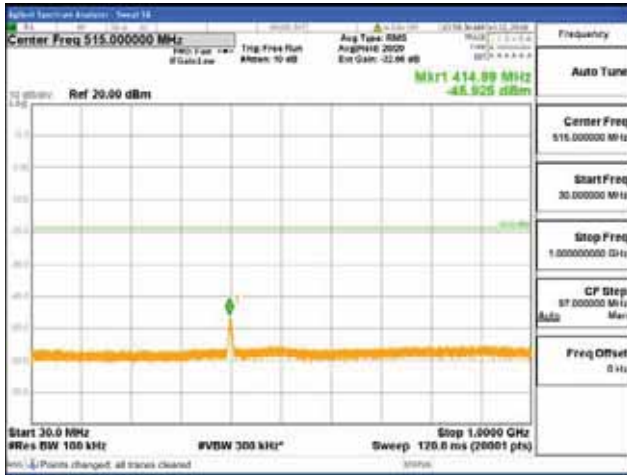

Report No.:  
 CTK-2018-03328  
 Page (726) / (1312)  
 Pages

[256QAM]

9 kHz - 150 kHz

150 kHz - 30 MHz

30 MHz - 1000 MHz

1000 MHz - 1919 MHz

**CTK Co., Ltd.**  
 (Ho-dong), 113, Yejik-ro, Cheoin-gu,  
 Yongin-si, Gyeonggi-do, Korea  
 Tel: +82-31-339-9970  
 Fax: +82-31-624-9501