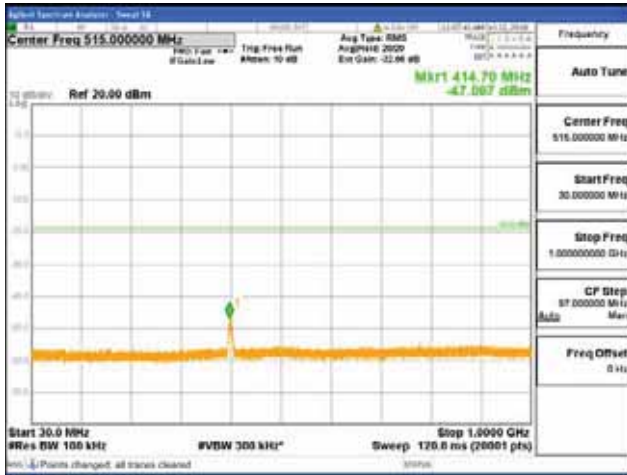

Report No.:  
 CTK-2018-03328  
 Page (724) / (1312)  
 Pages

[64QAM]

9 kHz - 150 kHz

150 kHz - 30 MHz

30 MHz - 1000 MHz

1000 MHz - 1919 MHz

**CTK Co., Ltd.**  
 (Ho-dong), 113, Yejik-ro, Cheoin-gu,  
 Yongin-si, Gyeonggi-do, Korea  
 Tel: +82-31-339-9970  
 Fax: +82-31-624-9501