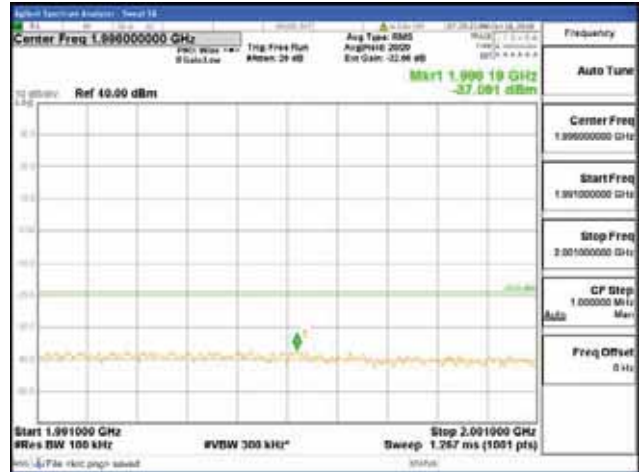

1991 MHz - 2001 MHz