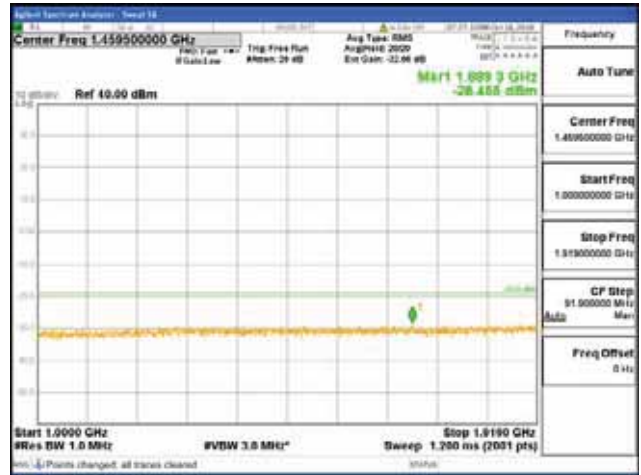

Report No.:  
 CTK-2018-03328  
 Page (796) / (1312)  
 Pages

[64QAM]

9 kHz - 150 kHz

150 kHz - 30 MHz

30 MHz - 1000 MHz

1000 MHz - 1919 MHz

**CTK Co., Ltd.**  
 (Ho-dong), 113, Yejik-ro, Cheoin-gu,  
 Yongin-si, Gyeonggi-do, Korea  
 Tel: +82-31-339-9970  
 Fax: +82-31-624-9501