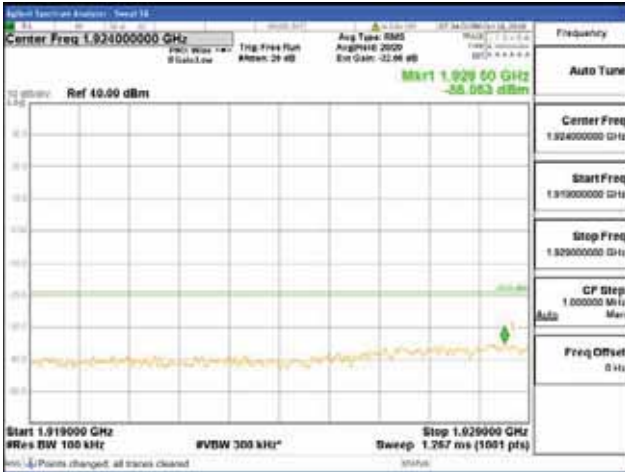

CTK Co., Ltd.
(Ho-dong), 113, Yejik-ro, Cheoin-gu,
Yongin-si, Gyeonggi-do, Korea
Tel: +82-31-339-9970
Fax: +82-31-624-9501

Report No.:
CTK-2018-03328
Page (783) / (1312)
Pages

1919 MHz - 1929 MHz