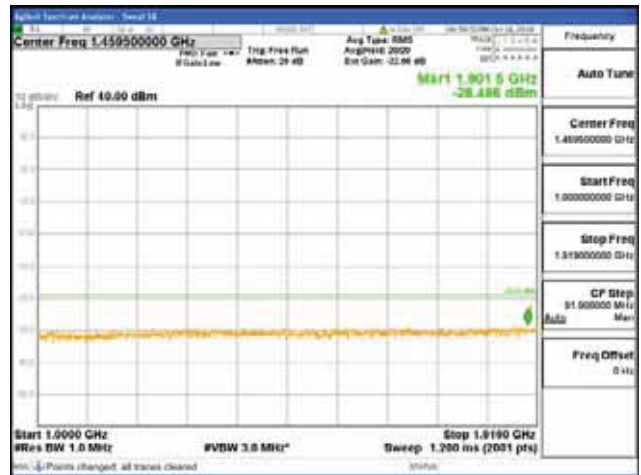

Report No.:  
 CTK-2018-03328  
 Page (778) / (1312)  
 Pages

[16QAM]

9 kHz - 150 kHz

150 kHz - 30 MHz

30 MHz - 1000 MHz

1000 MHz - 1919 MHz

**CTK Co., Ltd.**  
 (Ho-dong), 113, Yejik-ro, Cheoin-gu,  
 Yongin-si, Gyeonggi-do, Korea  
 Tel: +82-31-339-9970  
 Fax: +82-31-624-9501