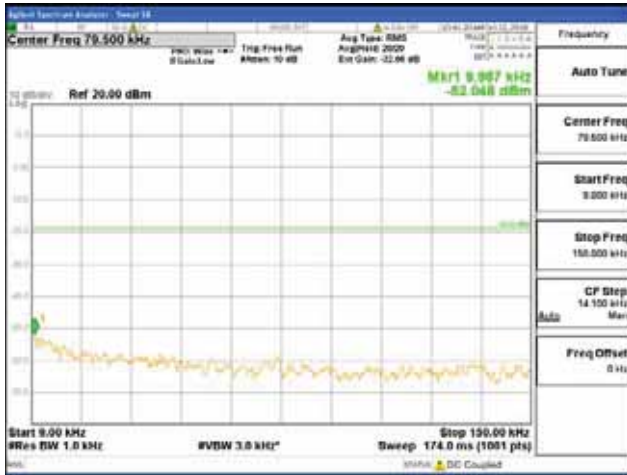

CTK Co., Ltd.
(Ho-dong), 113, Yejik-ro, Cheoin-gu,
Yongin-si, Gyeonggi-do, Korea
Tel: +82-31-339-9970
Fax: +82-31-624-9501

Report No.:
CTK-2018-03328
Page (706) / (1312)
Pages

[16QAM]

9 kHz - 150 kHz