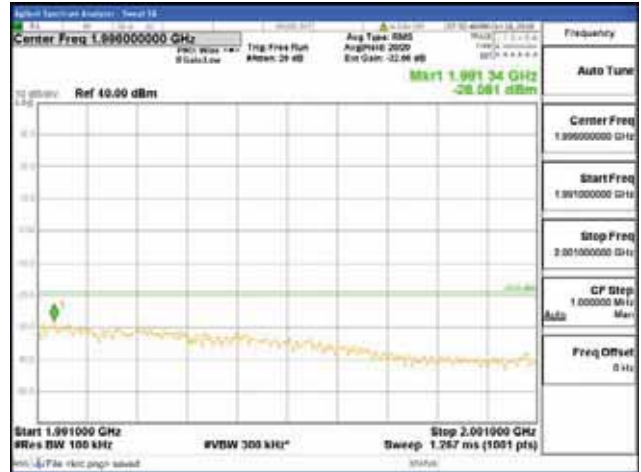

1991 MHz - 2001 MHz