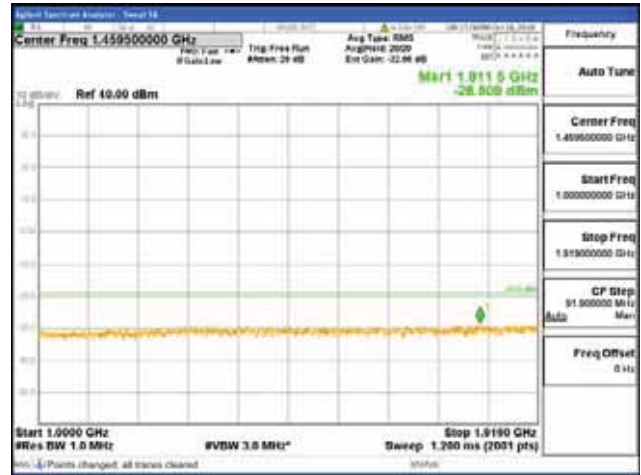

Report No.:  
 CTK-2018-03328  
 Page (788) / (1312)  
 Pages

[64QAM]

9 kHz - 150 kHz

150 kHz - 30 MHz

30 MHz - 1000 MHz

1000 MHz - 1919 MHz

**CTK Co., Ltd.**  
 (Ho-dong), 113, Yejik-ro, Cheoin-gu,  
 Yongin-si, Gyeonggi-do, Korea  
 Tel: +82-31-339-9970  
 Fax: +82-31-624-9501