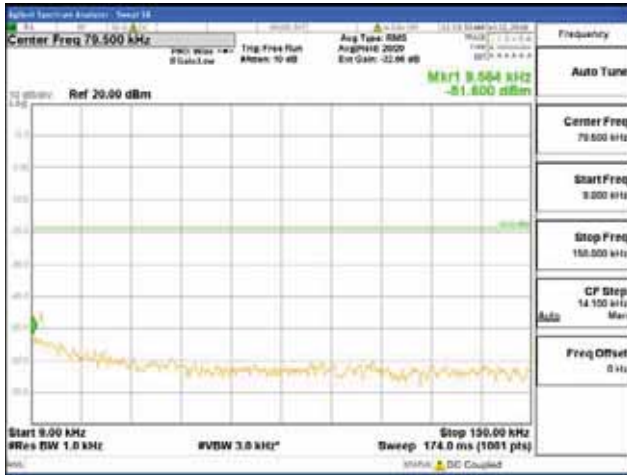

CTK Co., Ltd.
(Ho-dong), 113, Yejik-ro, Cheoin-gu,
Yongin-si, Gyeonggi-do, Korea
Tel: +82-31-339-9970
Fax: +82-31-624-9501

Report No.:
CTK-2018-03328
Page (740) / (1312)
Pages

[64QAM]

9 kHz - 150 kHz