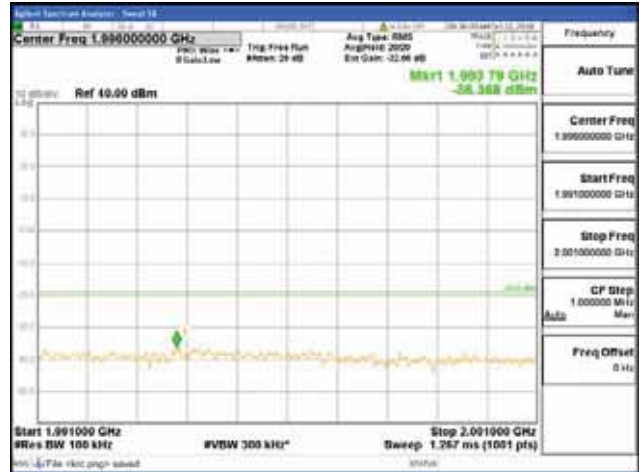

1991 MHz - 2001 MHz