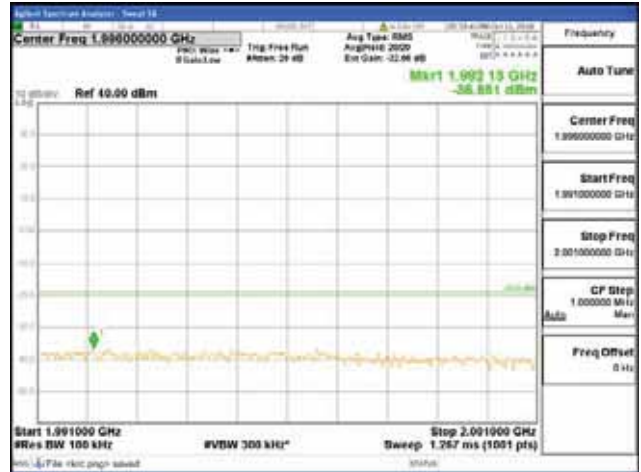

1991 MHz - 2001 MHz