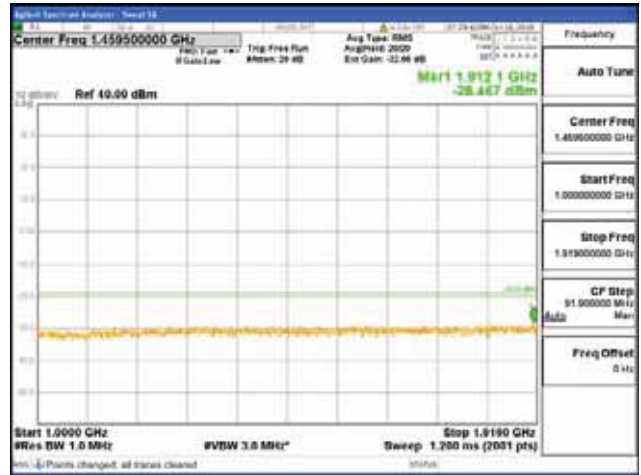

Report No.:  
 CTK-2018-03328  
 Page (780) / (1312)  
 Pages

[64QAM]

9 kHz - 150 kHz

150 kHz - 30 MHz

30 MHz - 1000 MHz

1000 MHz - 1919 MHz

**CTK Co., Ltd.**  
 (Ho-dong), 113, Yejik-ro, Cheoin-gu,  
 Yongin-si, Gyeonggi-do, Korea  
 Tel: +82-31-339-9970  
 Fax: +82-31-624-9501