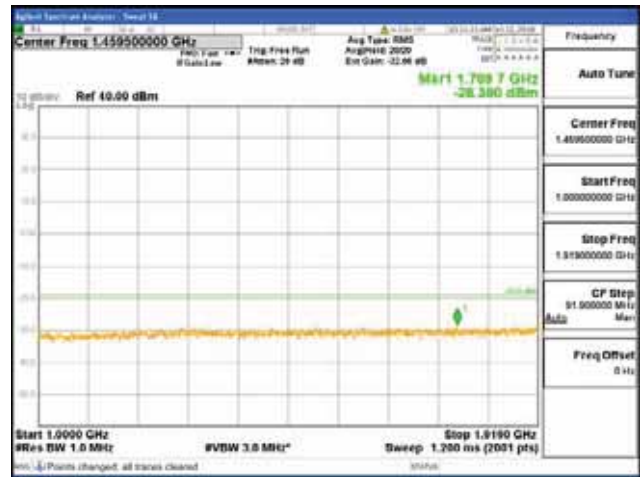

Report No.:  
 CTK-2018-03328  
 Page (734) / (1312)  
 Pages

[256QAM]

9 kHz - 150 kHz

150 kHz - 30 MHz

30 MHz - 1000 MHz

1000 MHz - 1919 MHz

**CTK Co., Ltd.**  
 (Ho-dong), 113, Yejik-ro, Cheoin-gu,  
 Yongin-si, Gyeonggi-do, Korea  
 Tel: +82-31-339-9970  
 Fax: +82-31-624-9501