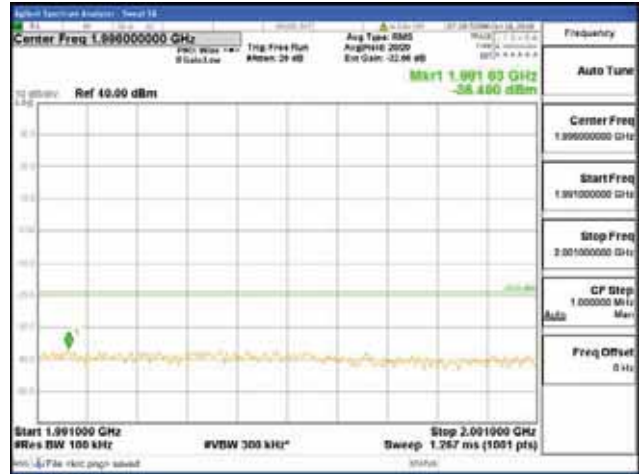

1991 MHz - 2001 MHz