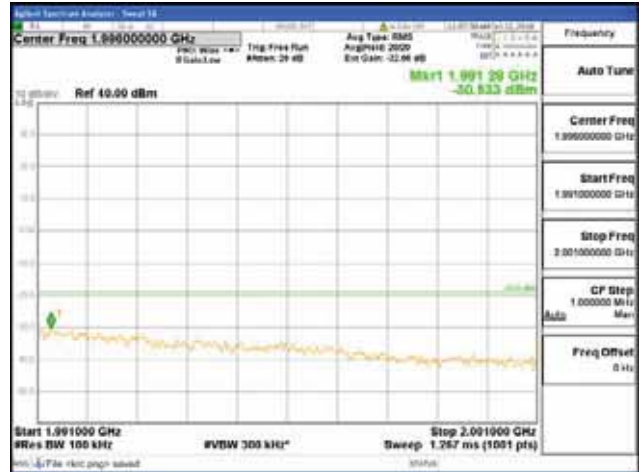

1991 MHz - 2001 MHz