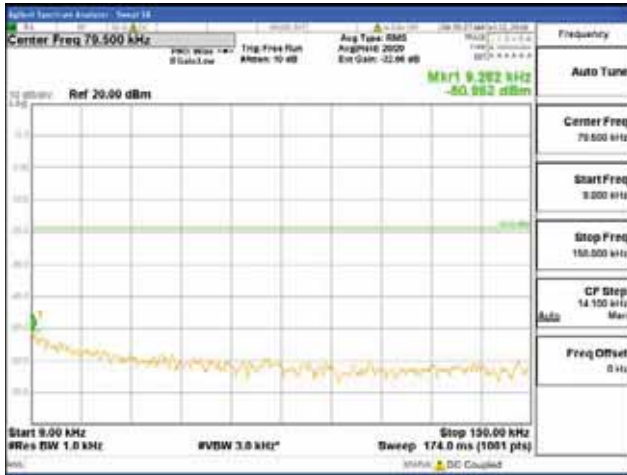

CTK Co., Ltd.
(Ho-dong), 113, Yejik-ro, Cheoin-gu,
Yongin-si, Gyeonggi-do, Korea
Tel: +82-31-339-9970
Fax: +82-31-624-9501

Report No.:
CTK-2018-03328
Page (714) / (1312)
Pages

[16QAM]

9 kHz - 150 kHz