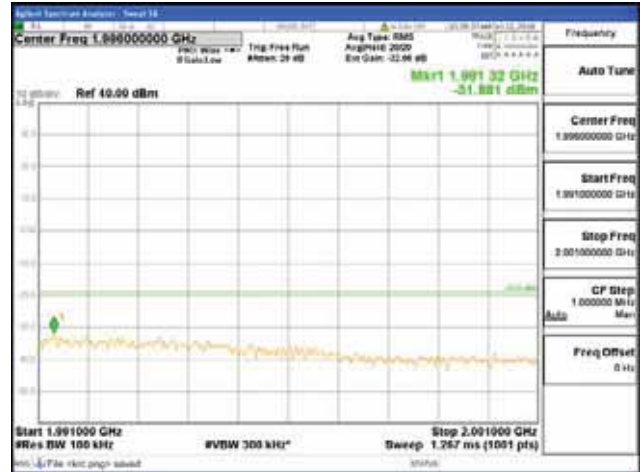

1991 MHz - 2001 MHz