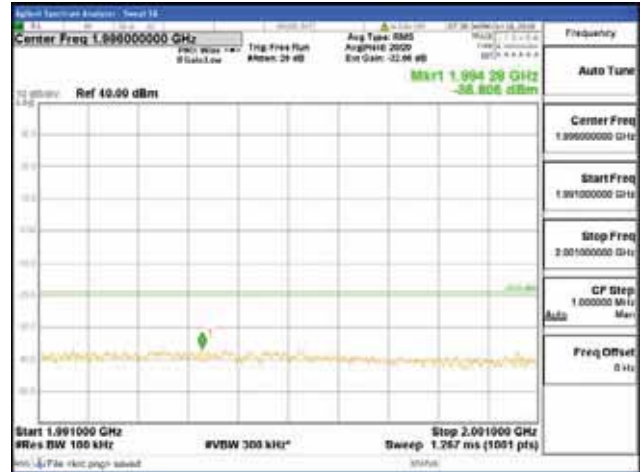

1991 MHz - 2001 MHz