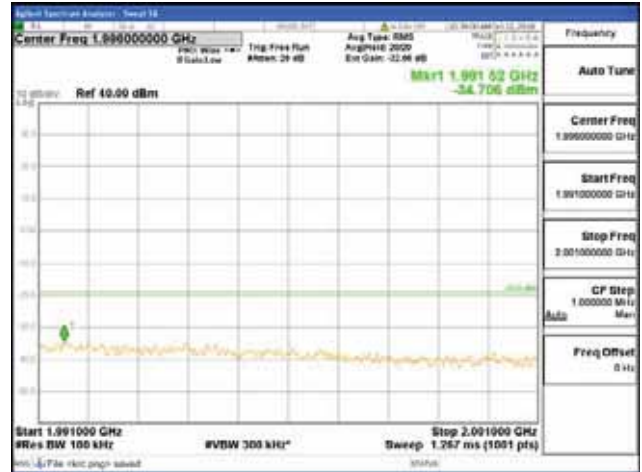

1991 MHz - 2001 MHz