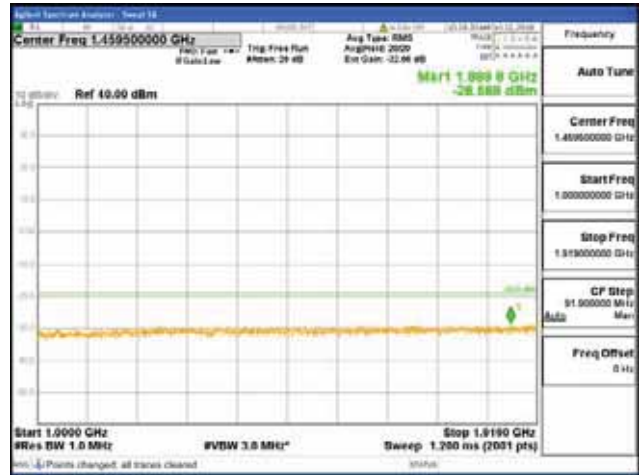

Report No.:  
 CTK-2018-03328  
 Page (748) / (1312)  
 Pages

[64QAM]

9 kHz - 150 kHz

150 kHz - 30 MHz

30 MHz - 1000 MHz

1000 MHz - 1919 MHz

**CTK Co., Ltd.**  
 (Ho-dong), 113, Yejik-ro, Cheoin-gu,  
 Yongin-si, Gyeonggi-do, Korea  
 Tel: +82-31-339-9970  
 Fax: +82-31-624-9501