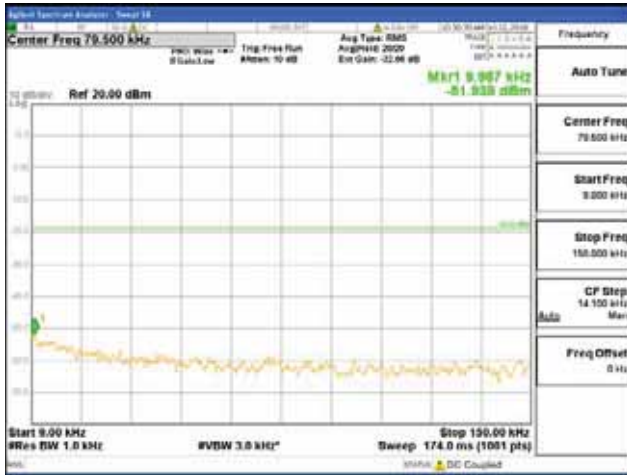

CTK Co., Ltd.
(Ho-dong), 113, Yejik-ro, Cheoin-gu,
Yongin-si, Gyeonggi-do, Korea
Tel: +82-31-339-9970
Fax: +82-31-624-9501

Report No.:
CTK-2018-03328
Page (738) / (1312)
Pages

[16QAM]

9 kHz - 150 kHz