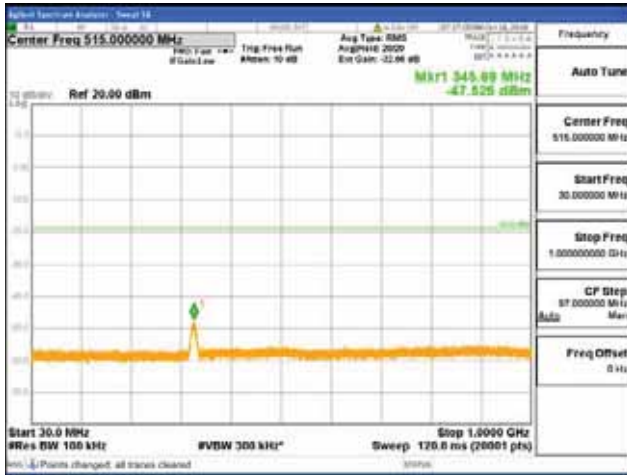

Report No.:  
 CTK-2018-03328  
 Page (796) / (1312)  
 Pages

[64QAM]

9 kHz - 150 kHz

150 kHz - 30 MHz

30 MHz - 1000 MHz

1000 MHz - 1919 MHz

**CTK Co., Ltd.**  
 (Ho-dong), 113, Yejik-ro, Cheoin-gu,  
 Yongin-si, Gyeonggi-do, Korea  
 Tel: +82-31-339-9970  
 Fax: +82-31-624-9501