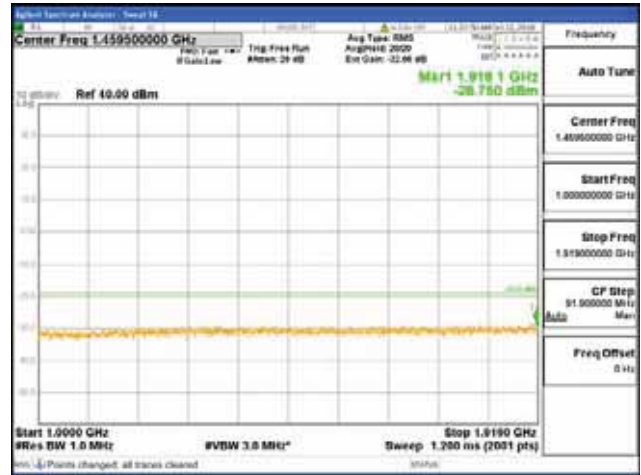

Report No.:  
 CTK-2018-03328  
 Page (758) / (1312)  
 Pages

[256QAM]

9 kHz - 150 kHz

150 kHz - 30 MHz

30 MHz - 1000 MHz

1000 MHz - 1919 MHz

**CTK Co., Ltd.**  
 (Ho-dong), 113, Yejik-ro, Cheoin-gu,  
 Yongin-si, Gyeonggi-do, Korea  
 Tel: +82-31-339-9970  
 Fax: +82-31-624-9501