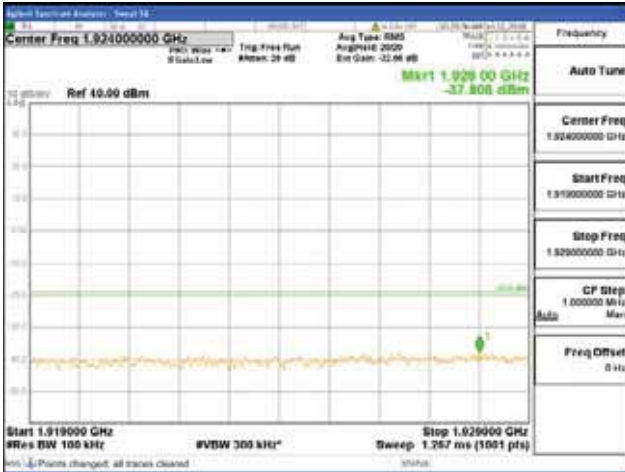

CTK Co., Ltd.
(Ho-dong), 113, Yejik-ro, Cheoin-gu,
Yongin-si, Gyeonggi-do, Korea
Tel: +82-31-339-9970
Fax: +82-31-624-9501

Report No.:
CTK-2018-03328
Page (753) / (1312)
Pages

1919 MHz - 1929 MHz