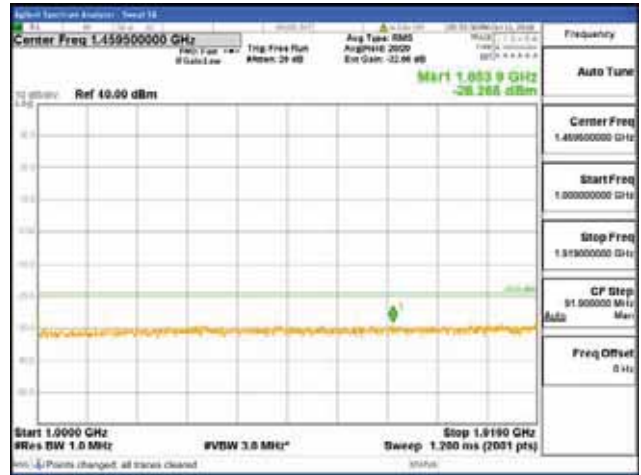

Report No.:  
 CTK-2018-03328  
 Page (730) / (1312)  
 Pages

[16QAM]

9 kHz - 150 kHz

150 kHz - 30 MHz

30 MHz - 1000 MHz

1000 MHz - 1919 MHz

**CTK Co., Ltd.**  
 (Ho-dong), 113, Yejik-ro, Cheoin-gu,  
 Yongin-si, Gyeonggi-do, Korea  
 Tel: +82-31-339-9970  
 Fax: +82-31-624-9501