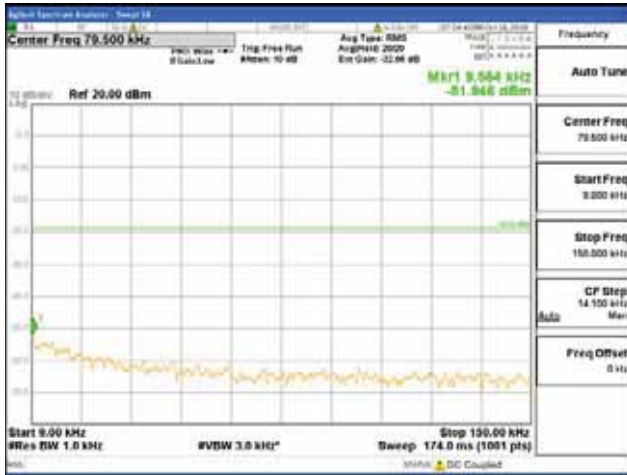

CTK Co., Ltd.
(Ho-dong), 113, Yejik-ro, Cheoin-gu,
Yongin-si, Gyeonggi-do, Korea
Tel: +82-31-339-9970
Fax: +82-31-624-9501

Report No.:
CTK-2018-03328
Page (798) / (1312)
Pages

[256QAM]

9 kHz - 150 kHz