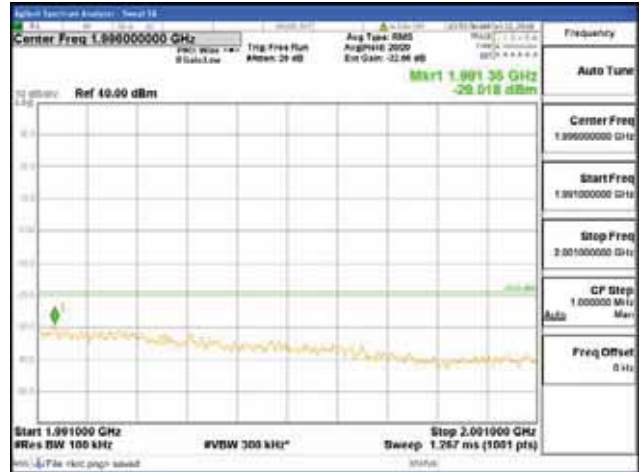

1991 MHz - 2001 MHz