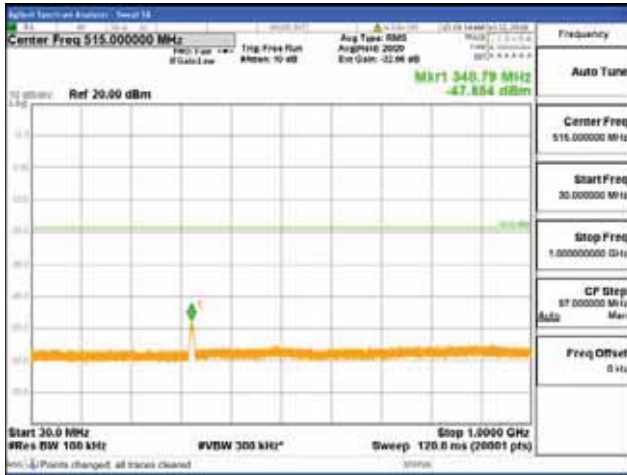

Report No.:  
 CTK-2018-03328  
 Page (748) / (1312)  
 Pages

[64QAM]

9 kHz - 150 kHz

150 kHz - 30 MHz

30 MHz - 1000 MHz

1000 MHz - 1919 MHz

**CTK Co., Ltd.**  
 (Ho-dong), 113, Yejik-ro, Cheoin-gu,  
 Yongin-si, Gyeonggi-do, Korea  
 Tel: +82-31-339-9970  
 Fax: +82-31-624-9501