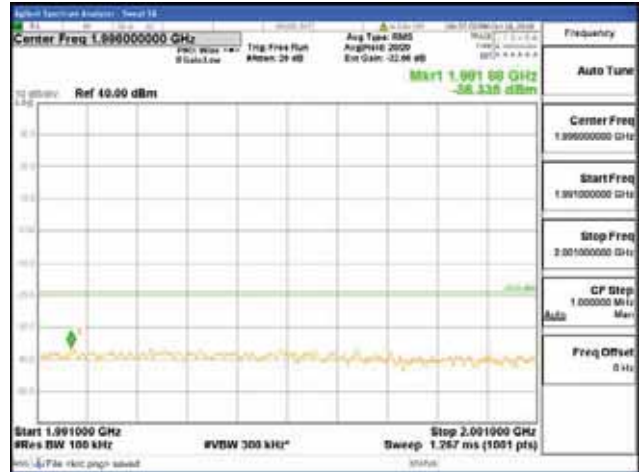

1991 MHz - 2001 MHz