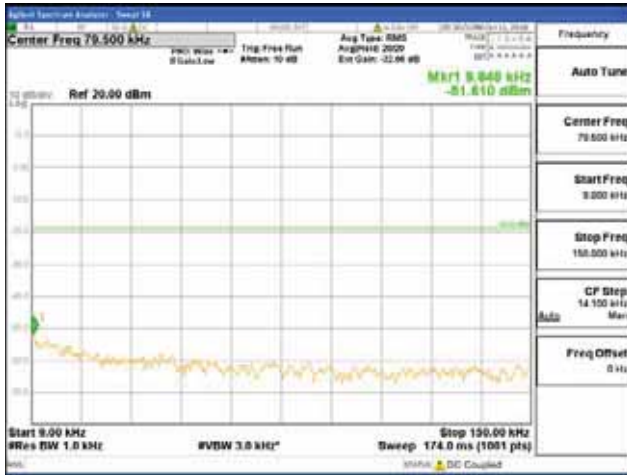

CTK Co., Ltd.
(Ho-dong), 113, Yejik-ro, Cheoin-gu,
Yongin-si, Gyeonggi-do, Korea
Tel: +82-31-339-9970
Fax: +82-31-624-9501

Report No.:
CTK-2018-03328
Page (746) / (1312)
Pages

[16QAM]

9 kHz - 150 kHz