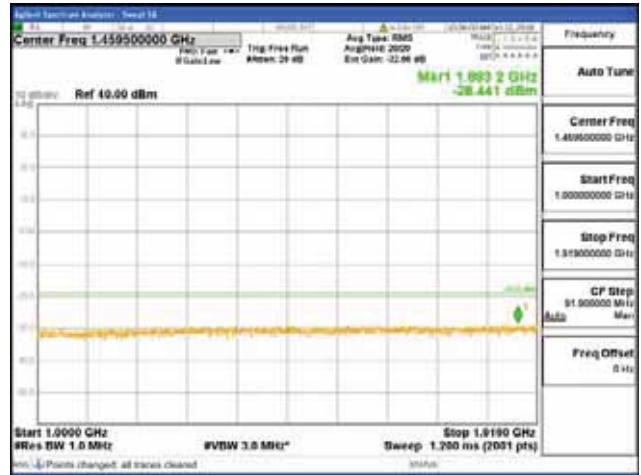

Report No.:  
 CTK-2018-03328  
 Page (716) / (1312)  
 Pages

[64QAM]

9 kHz - 150 kHz

150 kHz - 30 MHz

30 MHz - 1000 MHz

1000 MHz - 1919 MHz

**CTK Co., Ltd.**  
 (Ho-dong), 113, Yejik-ro, Cheoin-gu,  
 Yongin-si, Gyeonggi-do, Korea  
 Tel: +82-31-339-9970  
 Fax: +82-31-624-9501