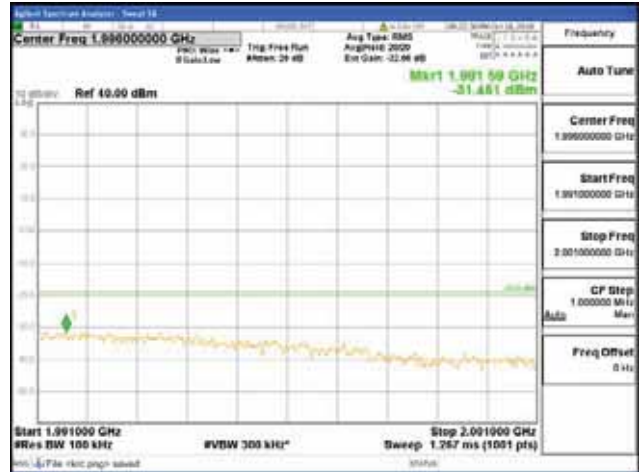

1991 MHz - 2001 MHz