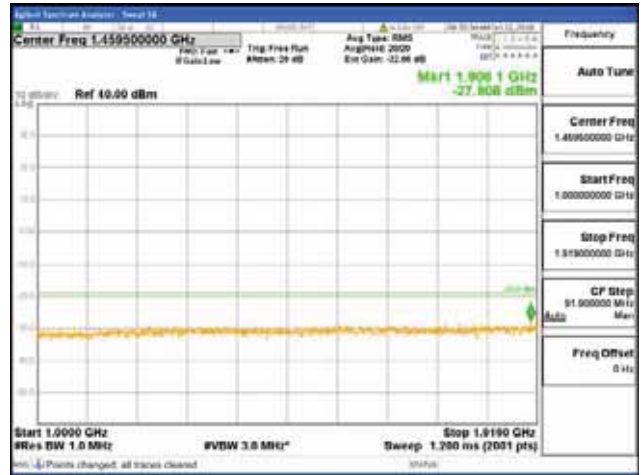

Report No.:  
 CTK-2018-03328  
 Page (714) / (1312)  
 Pages

[16QAM]

9 kHz - 150 kHz

150 kHz - 30 MHz

30 MHz - 1000 MHz

1000 MHz - 1919 MHz

**CTK Co., Ltd.**  
 (Ho-dong), 113, Yejik-ro, Cheoin-gu,  
 Yongin-si, Gyeonggi-do, Korea  
 Tel: +82-31-339-9970  
 Fax: +82-31-624-9501