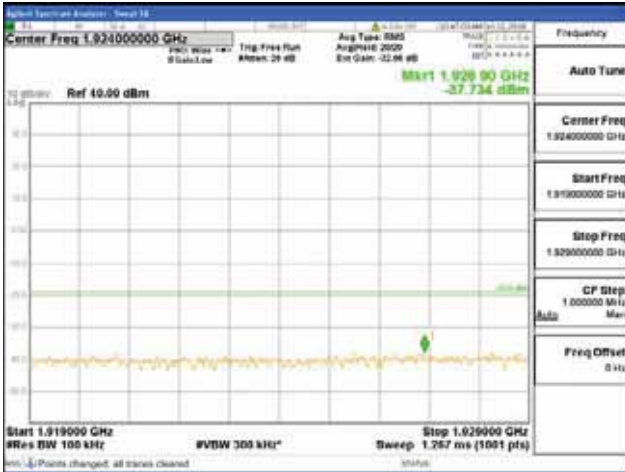

CTK Co., Ltd.
(Ho-dong), 113, Yejik-ro, Cheoin-gu,
Yongin-si, Gyeonggi-do, Korea
Tel: +82-31-339-9970
Fax: +82-31-624-9501

Report No.:
CTK-2018-03328
Page (705) / (1312)
Pages

1919 MHz - 1929 MHz