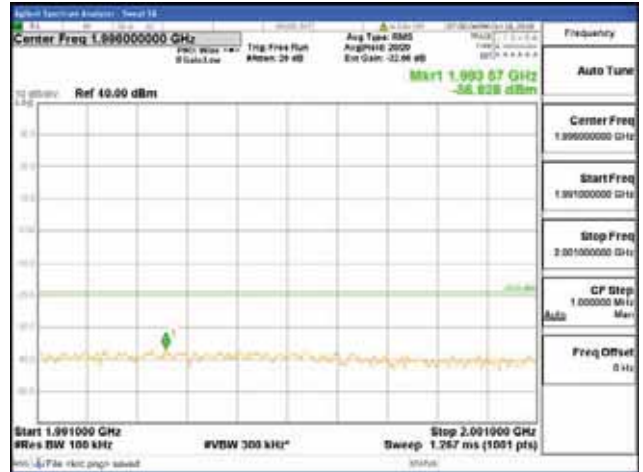

1991 MHz - 2001 MHz