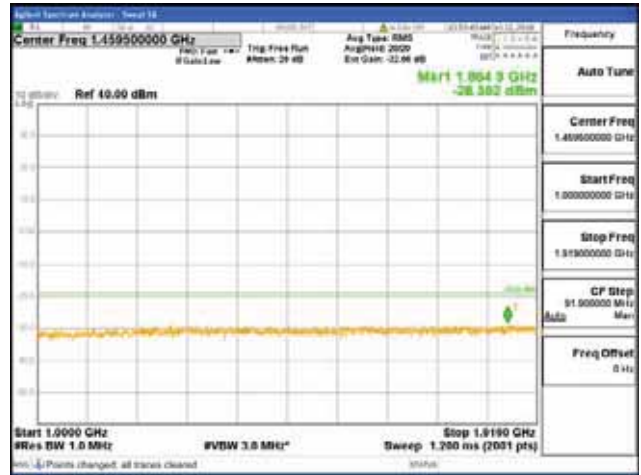

Report No.:  
 CTK-2018-03328  
 Page (710) / (1312)  
 Pages

[256QAM]

9 kHz - 150 kHz

150 kHz - 30 MHz

30 MHz - 1000 MHz

1000 MHz - 1919 MHz

**CTK Co., Ltd.**  
 (Ho-dong), 113, Yejik-ro, Cheoin-gu,  
 Yongin-si, Gyeonggi-do, Korea  
 Tel: +82-31-339-9970  
 Fax: +82-31-624-9501