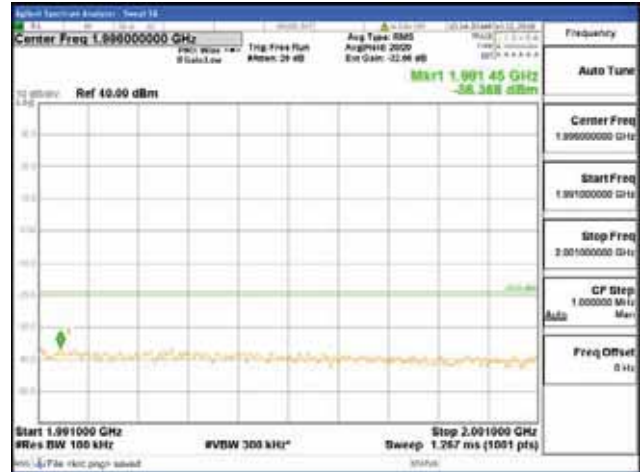

1991 MHz - 2001 MHz