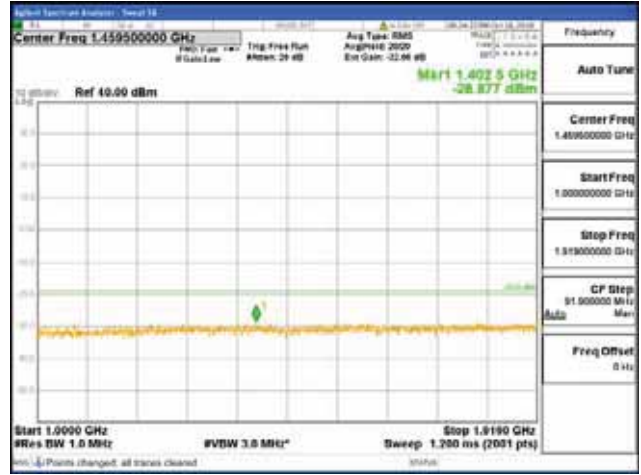

Report No.:  
 CTK-2018-03328  
 Page (772) / (1312)  
 Pages

[64QAM]

9 kHz - 150 kHz

150 kHz - 30 MHz

30 MHz - 1000 MHz

1000 MHz - 1919 MHz

**CTK Co., Ltd.**  
 (Ho-dong), 113, Yejik-ro, Cheoin-gu,  
 Yongin-si, Gyeonggi-do, Korea  
 Tel: +82-31-339-9970  
 Fax: +82-31-624-9501