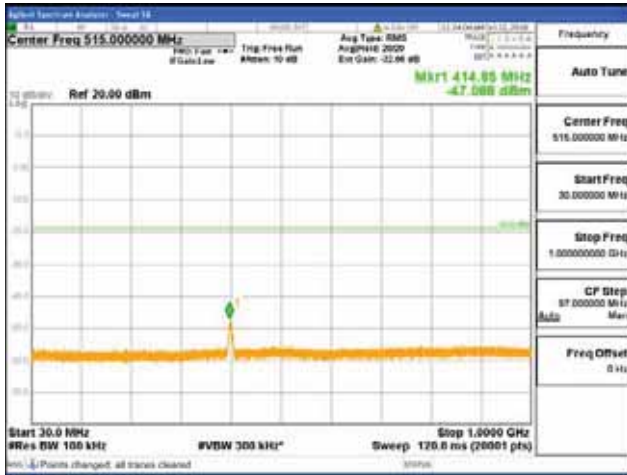

Report No.:  
 CTK-2018-03328  
 Page (756) / (1312)  
 Pages

[64QAM]

9 kHz - 150 kHz

150 kHz - 30 MHz

30 MHz - 1000 MHz

1000 MHz - 1919 MHz

**CTK Co., Ltd.**  
 (Ho-dong), 113, Yejik-ro, Cheoin-gu,  
 Yongin-si, Gyeonggi-do, Korea  
 Tel: +82-31-339-9970  
 Fax: +82-31-624-9501