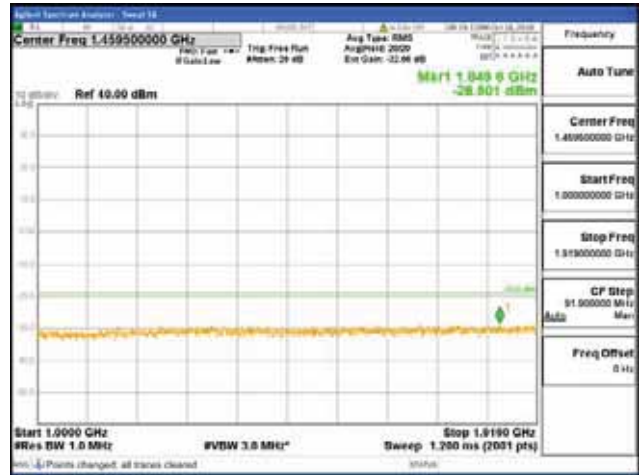

Report No.:  
 CTK-2018-03328  
 Page (790) / (1312)  
 Pages

[256QAM]

9 kHz - 150 kHz

150 kHz - 30 MHz

30 MHz - 1000 MHz

1000 MHz - 1919 MHz

**CTK Co., Ltd.**  
 (Ho-dong), 113, Yejik-ro, Cheoin-gu,  
 Yongin-si, Gyeonggi-do, Korea  
 Tel: +82-31-339-9970  
 Fax: +82-31-624-9501