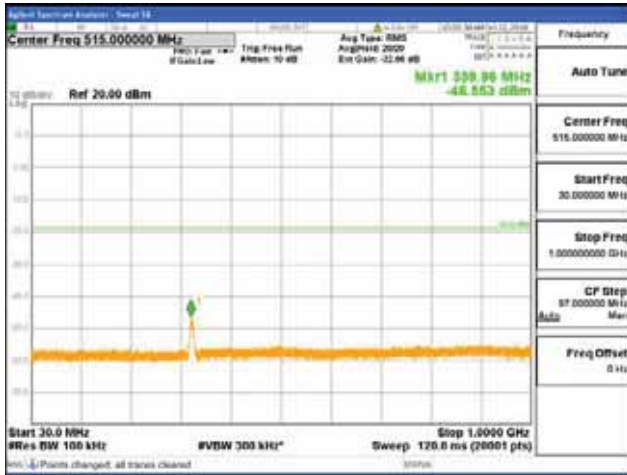

Report No.:  
 CTK-2018-03328  
 Page (718) / (1312)  
 Pages

[256QAM]

9 kHz - 150 kHz

150 kHz - 30 MHz

30 MHz - 1000 MHz

1000 MHz - 1919 MHz

**CTK Co., Ltd.**  
 (Ho-dong), 113, Yejik-ro, Cheoin-gu,  
 Yongin-si, Gyeonggi-do, Korea  
 Tel: +82-31-339-9970  
 Fax: +82-31-624-9501