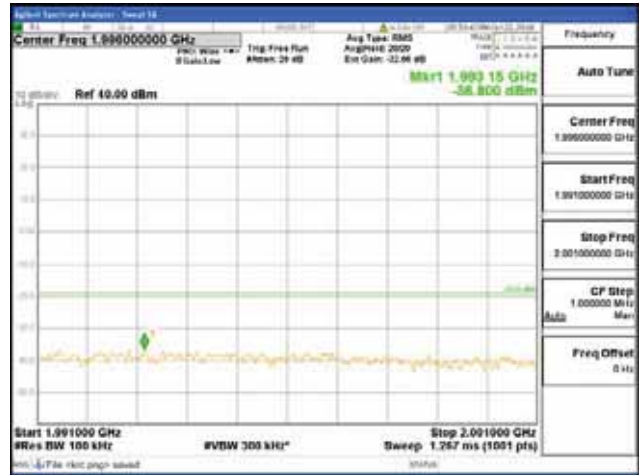

1991 MHz - 2001 MHz