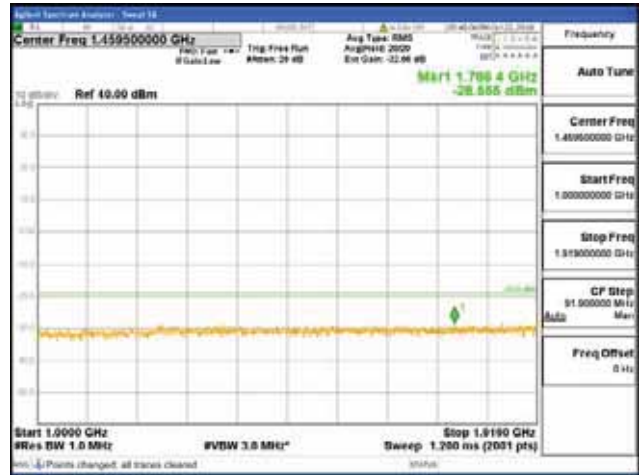

Report No.:  
 CTK-2018-03328  
 Page (604) / (1312)  
 Pages

[64QAM]

9 kHz - 150 kHz

150 kHz - 30 MHz

30 MHz - 1000 MHz

1000 MHz - 1919 MHz

**CTK Co., Ltd.**  
 (Ho-dong), 113, Yejik-ro, Cheoin-gu,  
 Yongin-si, Gyeonggi-do, Korea  
 Tel: +82-31-339-9970  
 Fax: +82-31-624-9501