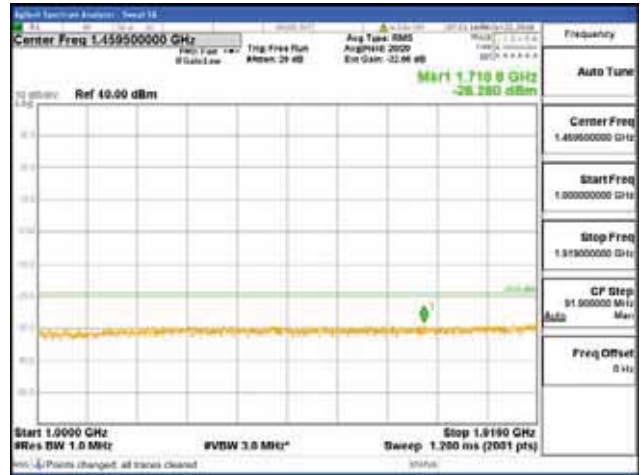

Report No.:  
 CTK-2018-03328  
 Page (692) / (1312)  
 Pages

[64QAM]

9 kHz - 150 kHz

150 kHz - 30 MHz

30 MHz - 1000 MHz

1000 MHz - 1919 MHz

**CTK Co., Ltd.**  
 (Ho-dong), 113, Yejik-ro, Cheoin-gu,  
 Yongin-si, Gyeonggi-do, Korea  
 Tel: +82-31-339-9970  
 Fax: +82-31-624-9501