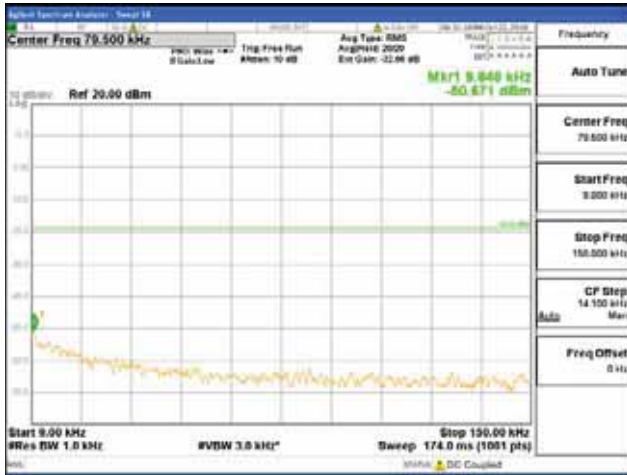

CTK Co., Ltd.
(Ho-dong), 113, Yejik-ro, Cheoin-gu,
Yongin-si, Gyeonggi-do, Korea
Tel: +82-31-339-9970
Fax: +82-31-624-9501

Report No.:
CTK-2018-03328
Page (638) / (1312)
Pages

[256QAM]

9 kHz - 150 kHz