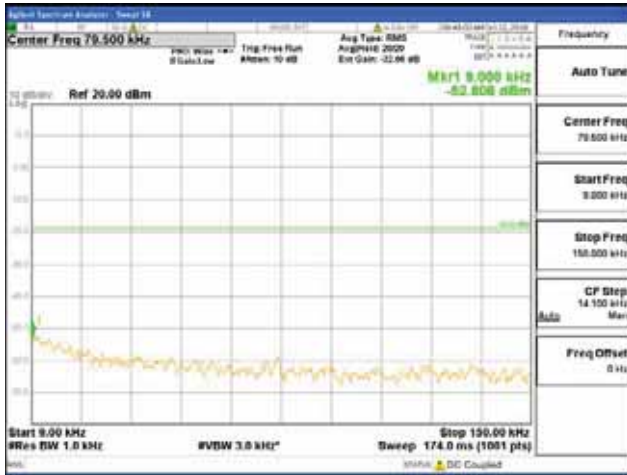

CTK Co., Ltd.
(Ho-dong), 113, Yejik-ro, Cheoin-gu,
Yongin-si, Gyeonggi-do, Korea
Tel: +82-31-339-9970
Fax: +82-31-624-9501

Report No.:
CTK-2018-03328
Page (698) / (1312)
Pages

[16QAM]

9 kHz - 150 kHz