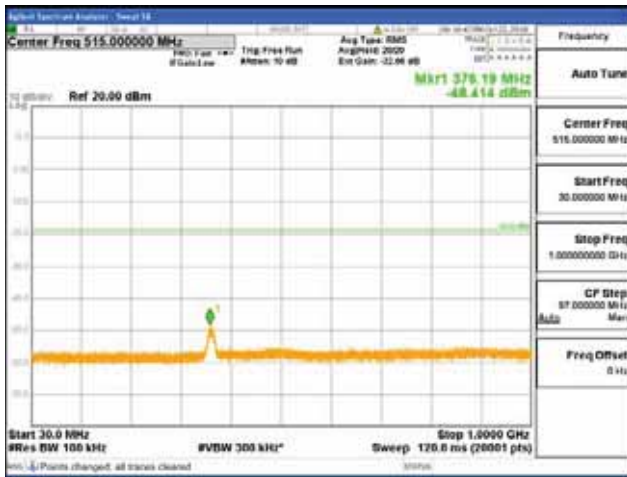

Report No.:  
 CTK-2018-03328  
 Page (662) / (1312)  
 Pages

[256QAM]

9 kHz - 150 kHz

150 kHz - 30 MHz

30 MHz - 1000 MHz

1000 MHz - 1919 MHz

**CTK Co., Ltd.**  
 (Ho-dong), 113, Yejik-ro, Cheoin-gu,  
 Yongin-si, Gyeonggi-do, Korea  
 Tel: +82-31-339-9970  
 Fax: +82-31-624-9501