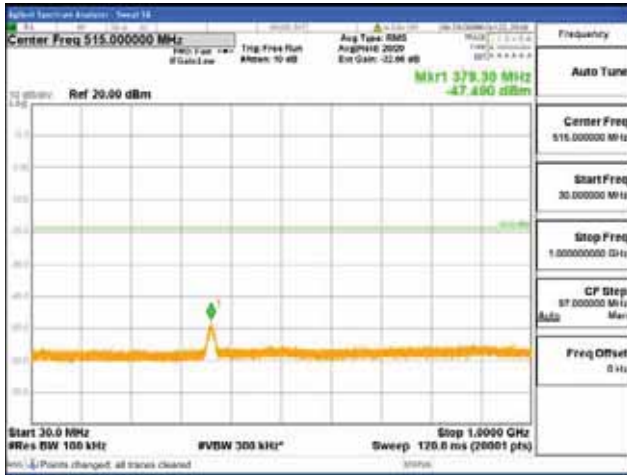

Report No.:  
 CTK-2018-03328  
 Page (636) / (1312)  
 Pages

[64QAM]

9 kHz - 150 kHz

150 kHz - 30 MHz

30 MHz - 1000 MHz

1000 MHz - 1919 MHz

**CTK Co., Ltd.**  
 (Ho-dong), 113, Yejik-ro, Cheoin-gu,  
 Yongin-si, Gyeonggi-do, Korea  
 Tel: +82-31-339-9970  
 Fax: +82-31-624-9501