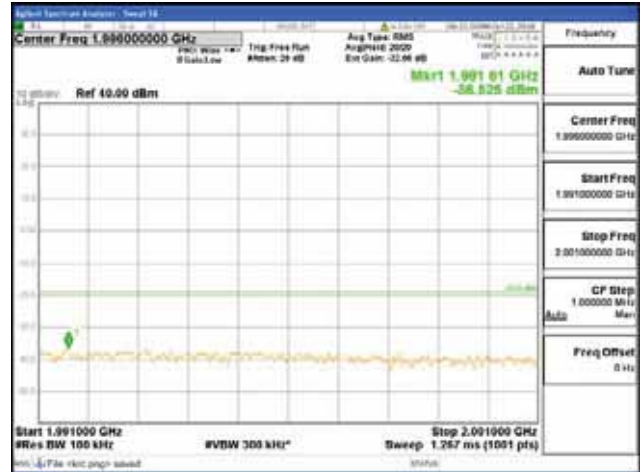

1991 MHz - 2001 MHz