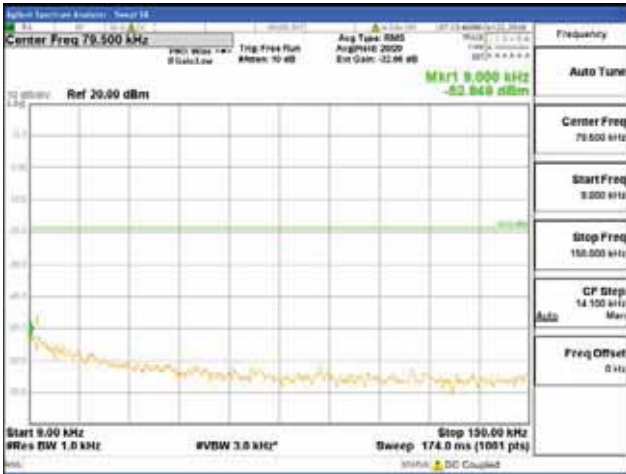

CTK Co., Ltd.
(Ho-dong), 113, Yejik-ro, Cheoin-gu,
Yongin-si, Gyeonggi-do, Korea
Tel: +82-31-339-9970
Fax: +82-31-624-9501

Report No.:
CTK-2018-03328
Page (688) / (1312)
Pages

Band 2, BW 20MHz, Single 1 carrier, 4TX, Top
[QPSK]

9 kHz - 150 kHz