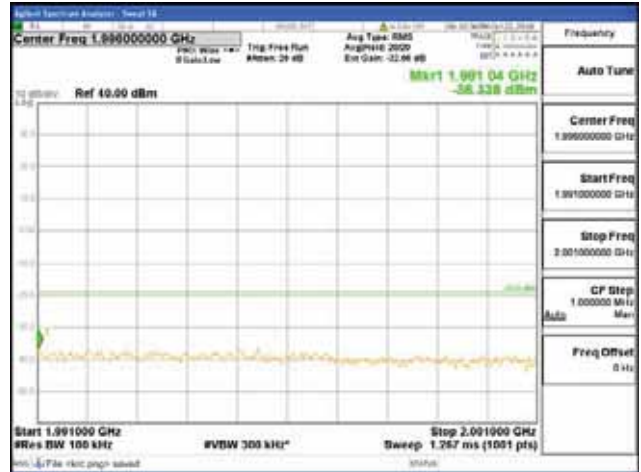

1991 MHz - 2001 MHz