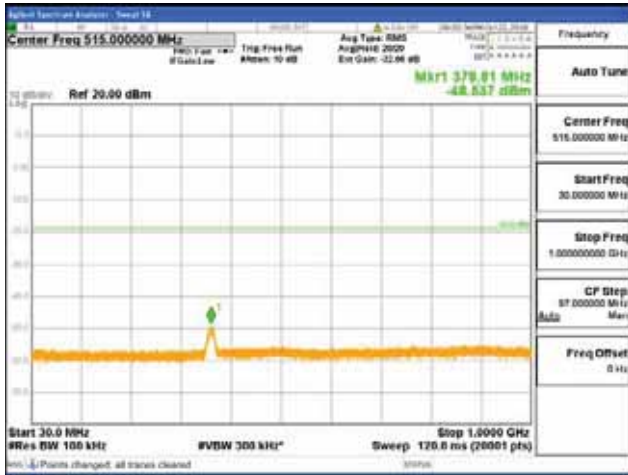

Report No.:  
 CTK-2018-03328  
 Page (658) / (1312)  
 Pages

[16QAM]

9 kHz - 150 kHz

150 kHz - 30 MHz

30 MHz - 1000 MHz

1000 MHz - 1919 MHz

**CTK Co., Ltd.**  
 (Ho-dong), 113, Yejik-ro, Cheoin-gu,  
 Yongin-si, Gyeonggi-do, Korea  
 Tel: +82-31-339-9970  
 Fax: +82-31-624-9501