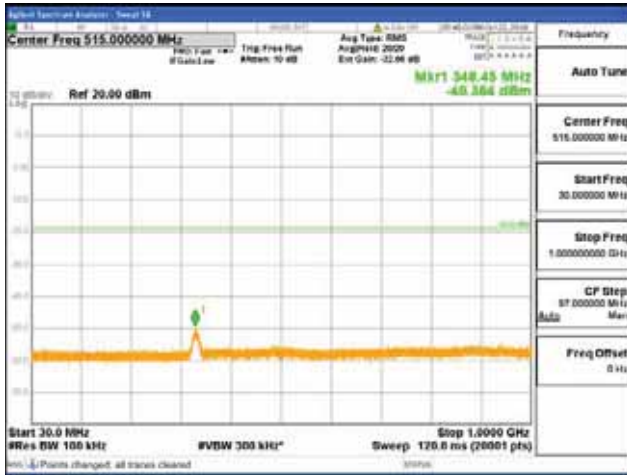

Report No.:  
 CTK-2018-03328  
 Page (604) / (1312)  
 Pages

[64QAM]

9 kHz - 150 kHz

150 kHz - 30 MHz

30 MHz - 1000 MHz

1000 MHz - 1919 MHz

**CTK Co., Ltd.**  
 (Ho-dong), 113, Yejik-ro, Cheoin-gu,  
 Yongin-si, Gyeonggi-do, Korea  
 Tel: +82-31-339-9970  
 Fax: +82-31-624-9501