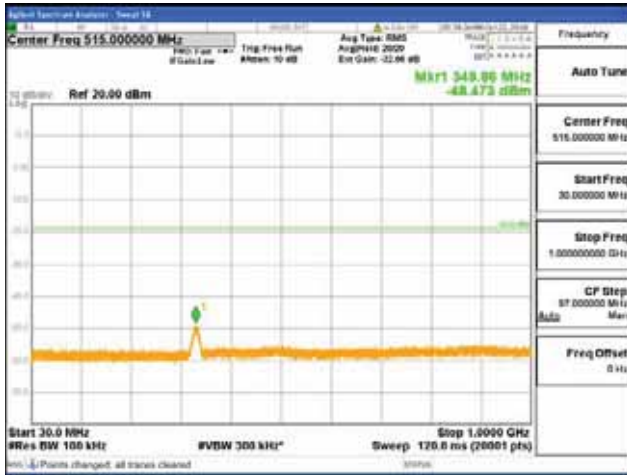

Report No.:  
 CTK-2018-03328  
 Page (628) / (1312)  
 Pages

[64QAM]

9 kHz - 150 kHz

150 kHz - 30 MHz

30 MHz - 1000 MHz

1000 MHz - 1919 MHz

**CTK Co., Ltd.**  
 (Ho-dong), 113, Yejik-ro, Cheoin-gu,  
 Yongin-si, Gyeonggi-do, Korea  
 Tel: +82-31-339-9970  
 Fax: +82-31-624-9501