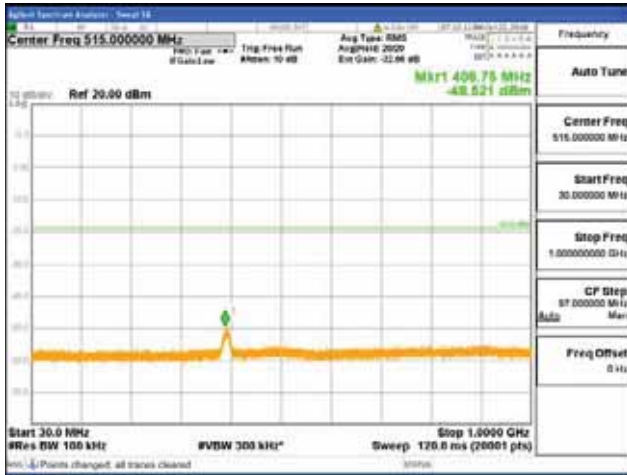

Report No.:  
 CTK-2018-03328  
 Page (690) / (1312)  
 Pages

[16QAM]

9 kHz - 150 kHz

150 kHz - 30 MHz

30 MHz - 1000 MHz

1000 MHz - 1919 MHz

**CTK Co., Ltd.**  
 (Ho-dong), 113, Yejik-ro, Cheoin-gu,  
 Yongin-si, Gyeonggi-do, Korea  
 Tel: +82-31-339-9970  
 Fax: +82-31-624-9501