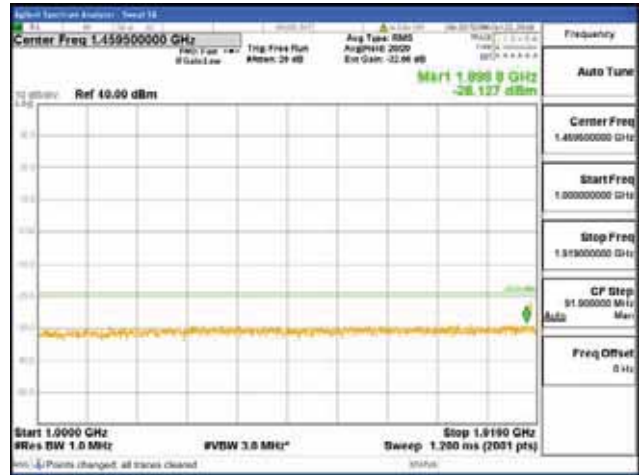

Report No.:  
 CTK-2018-03328  
 Page (660) / (1312)  
 Pages

[64QAM]

9 kHz - 150 kHz

150 kHz - 30 MHz

30 MHz - 1000 MHz

1000 MHz - 1919 MHz

**CTK Co., Ltd.**  
 (Ho-dong), 113, Yejik-ro, Cheoin-gu,  
 Yongin-si, Gyeonggi-do, Korea  
 Tel: +82-31-339-9970  
 Fax: +82-31-624-9501