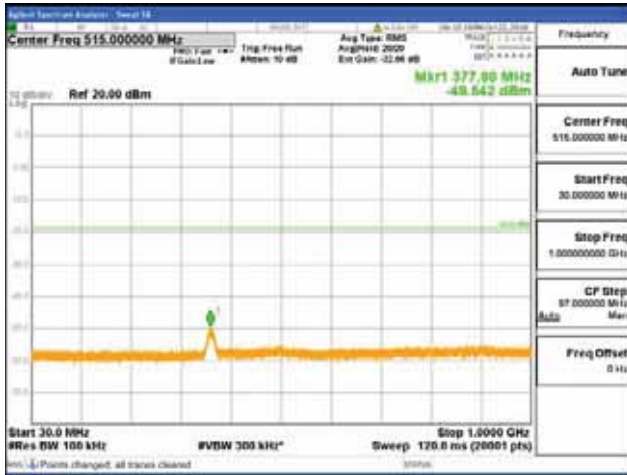

Report No.:  
 CTK-2018-03328  
 Page (684) / (1312)  
 Pages

[64QAM]

9 kHz - 150 kHz

150 kHz - 30 MHz

30 MHz - 1000 MHz

1000 MHz - 1919 MHz

**CTK Co., Ltd.**  
 (Ho-dong), 113, Yejik-ro, Cheoin-gu,  
 Yongin-si, Gyeonggi-do, Korea  
 Tel: +82-31-339-9970  
 Fax: +82-31-624-9501