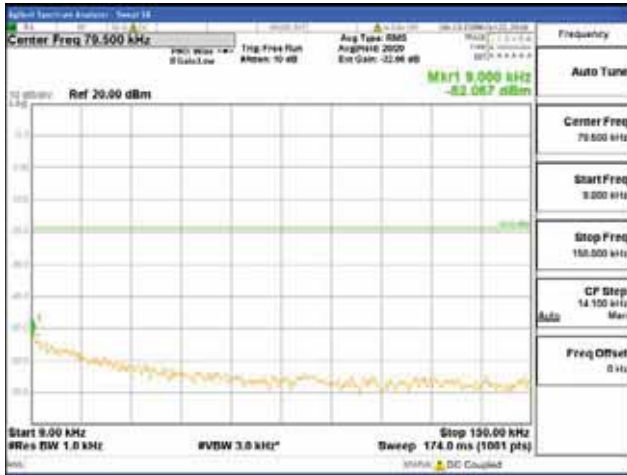

CTK Co., Ltd.
(Ho-dong), 113, Yejik-ro, Cheoin-gu,
Yongin-si, Gyeonggi-do, Korea
Tel: +82-31-339-9970
Fax: +82-31-624-9501

Report No.:
CTK-2018-03328
Page (686) / (1312)
Pages

[256QAM]

9 kHz - 150 kHz