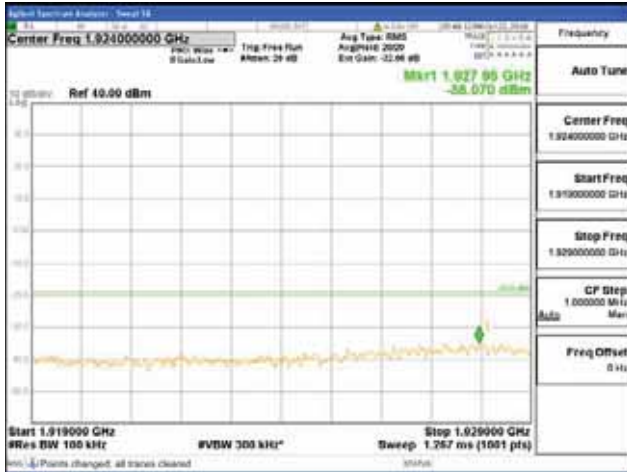

CTK Co., Ltd.
(Ho-dong), 113, Yejik-ro, Cheoin-gu,
Yongin-si, Gyeonggi-do, Korea
Tel: +82-31-339-9970
Fax: +82-31-624-9501

Report No.:
CTK-2018-03328
Page (605) / (1312)
Pages

1919 MHz - 1929 MHz