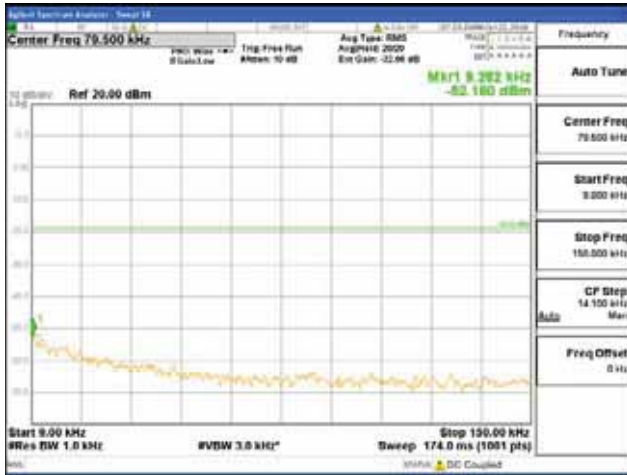

CTK Co., Ltd.
(Ho-dong), 113, Yejik-ro, Cheoin-gu,
Yongin-si, Gyeonggi-do, Korea
Tel: +82-31-339-9970
Fax: +82-31-624-9501

Report No.:
CTK-2018-03328
Page (694) / (1312)
Pages

[256QAM]

9 kHz - 150 kHz