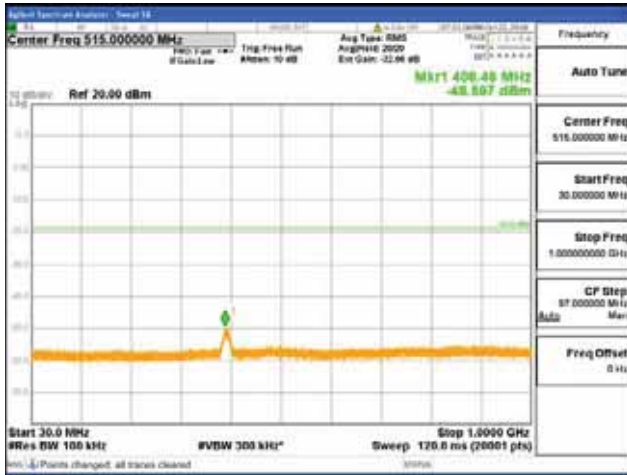

Report No.:  
 CTK-2018-03328  
 Page (692) / (1312)  
 Pages

[64QAM]

9 kHz - 150 kHz

150 kHz - 30 MHz

30 MHz - 1000 MHz

1000 MHz - 1919 MHz

**CTK Co., Ltd.**  
 (Ho-dong), 113, Yejik-ro, Cheoin-gu,  
 Yongin-si, Gyeonggi-do, Korea  
 Tel: +82-31-339-9970  
 Fax: +82-31-624-9501