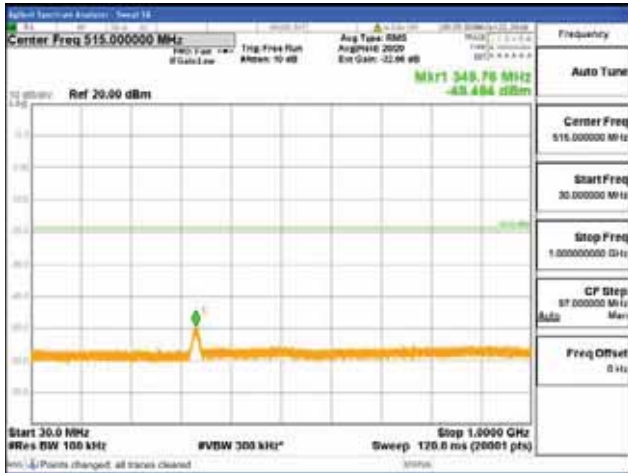

Report No.:  
 CTK-2018-03328  
 Page (674) / (1312)  
 Pages

[16QAM]

9 kHz - 150 kHz

150 kHz - 30 MHz

30 MHz - 1000 MHz

1000 MHz - 1919 MHz

**CTK Co., Ltd.**  
 (Ho-dong), 113, Yejik-ro, Cheoin-gu,  
 Yongin-si, Gyeonggi-do, Korea  
 Tel: +82-31-339-9970  
 Fax: +82-31-624-9501