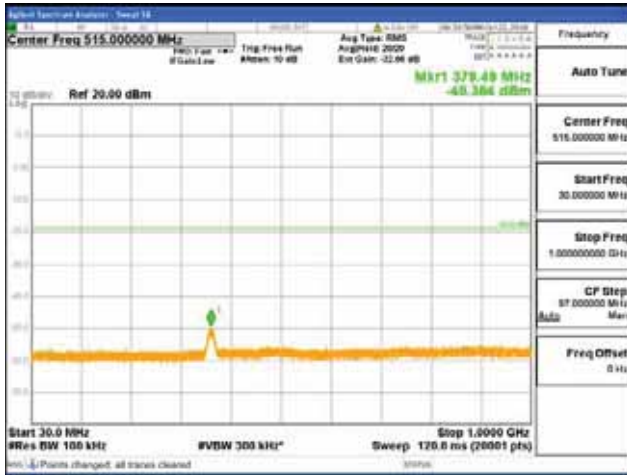

Report No.:  
 CTK-2018-03328  
 Page (614) / (1312)  
 Pages

[256QAM]

9 kHz - 150 kHz

150 kHz - 30 MHz

30 MHz - 1000 MHz

1000 MHz - 1919 MHz

**CTK Co., Ltd.**  
 (Ho-dong), 113, Yejik-ro, Cheoin-gu,  
 Yongin-si, Gyeonggi-do, Korea  
 Tel: +82-31-339-9970  
 Fax: +82-31-624-9501