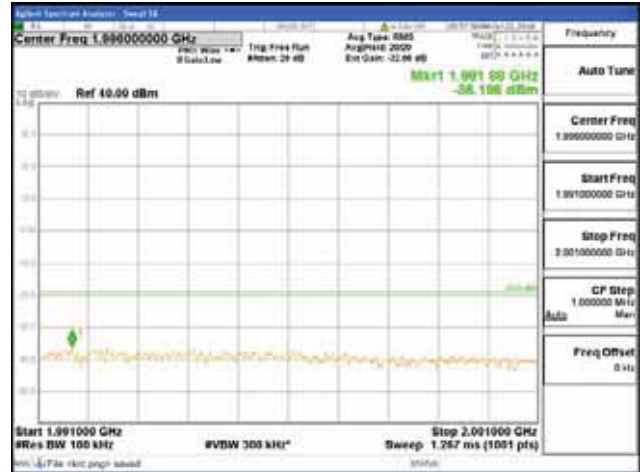

1991 MHz - 2001 MHz