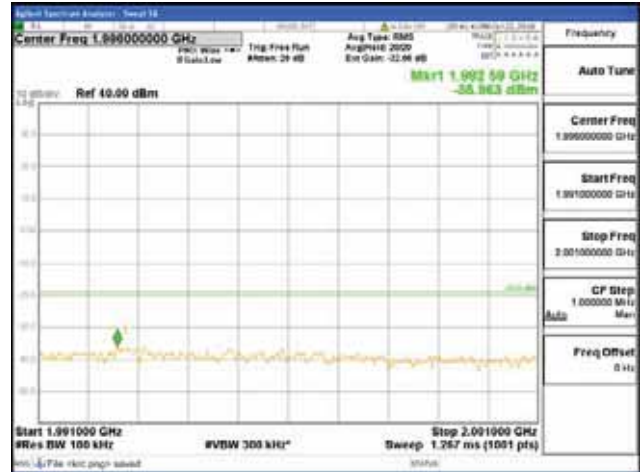

1991 MHz - 2001 MHz