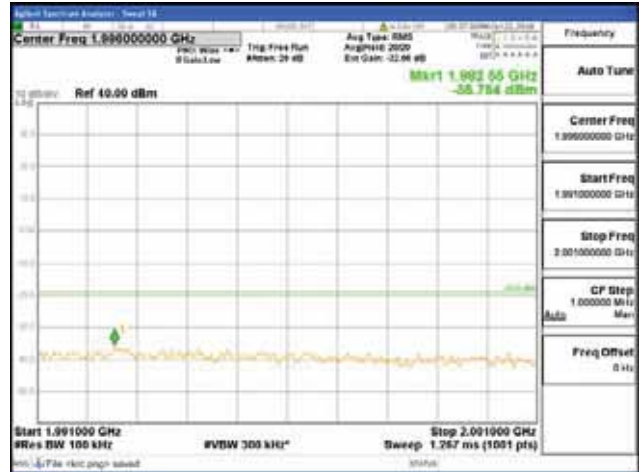

1991 MHz - 2001 MHz