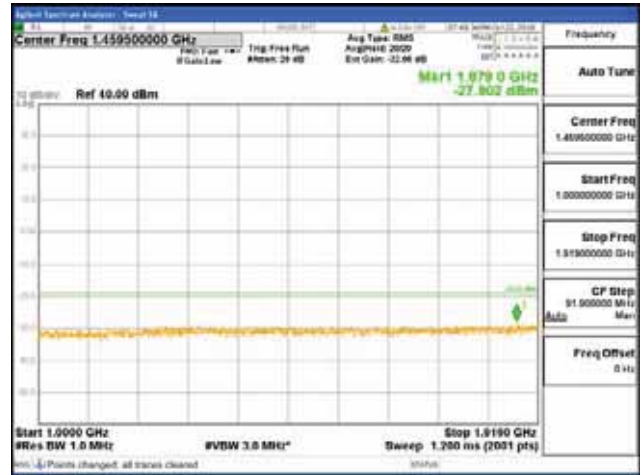

Report No.:  
 CTK-2018-03328  
 Page (622) / (1312)  
 Pages

[256QAM]

9 kHz - 150 kHz

150 kHz - 30 MHz

30 MHz - 1000 MHz

1000 MHz - 1919 MHz

**CTK Co., Ltd.**  
 (Ho-dong), 113, Yejik-ro, Cheoin-gu,  
 Yongin-si, Gyeonggi-do, Korea  
 Tel: +82-31-339-9970  
 Fax: +82-31-624-9501