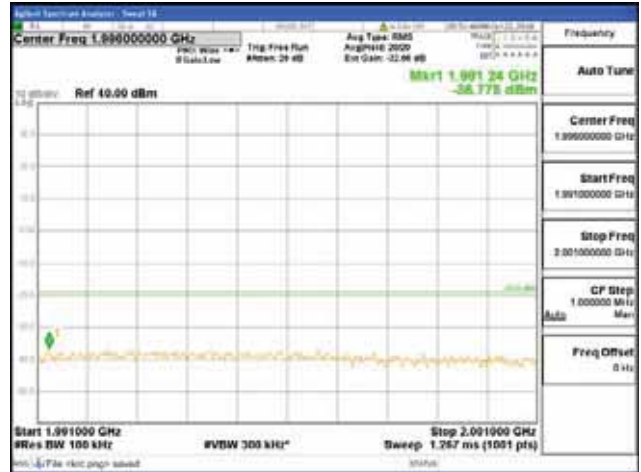

1991 MHz - 2001 MHz