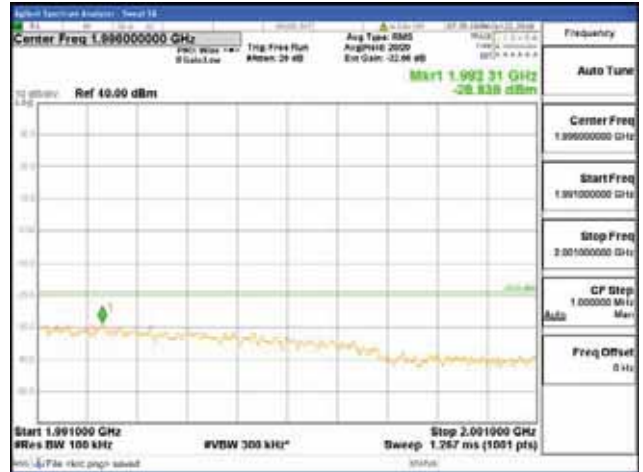

1991 MHz - 2001 MHz