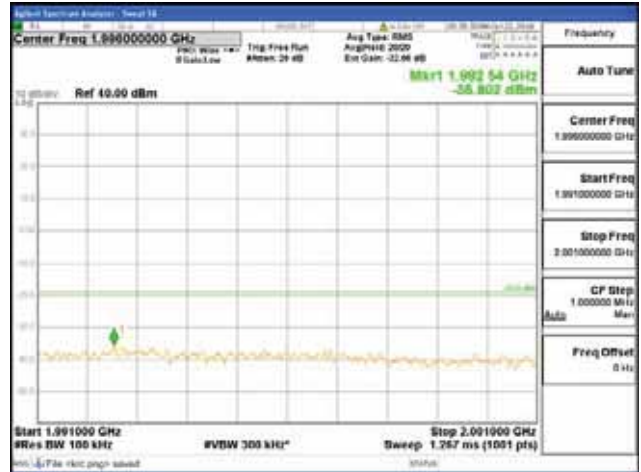

1991 MHz - 2001 MHz