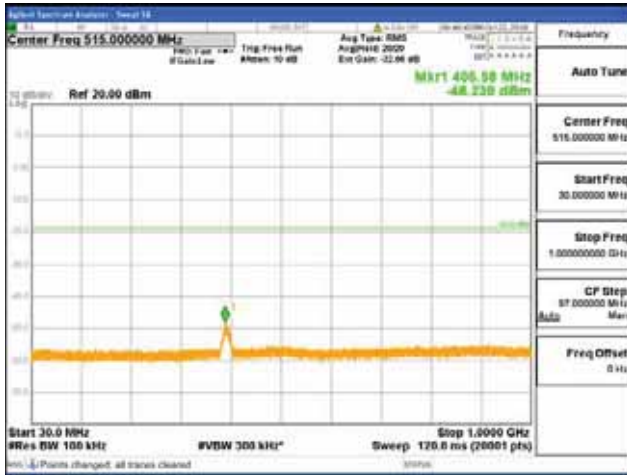

Report No.:  
 CTK-2018-03328  
 Page (642) / (1312)  
 Pages

[16QAM]

9 kHz - 150 kHz

150 kHz - 30 MHz

30 MHz - 1000 MHz

1000 MHz - 1919 MHz

**CTK Co., Ltd.**  
 (Ho-dong), 113, Yejik-ro, Cheoin-gu,  
 Yongin-si, Gyeonggi-do, Korea  
 Tel: +82-31-339-9970  
 Fax: +82-31-624-9501