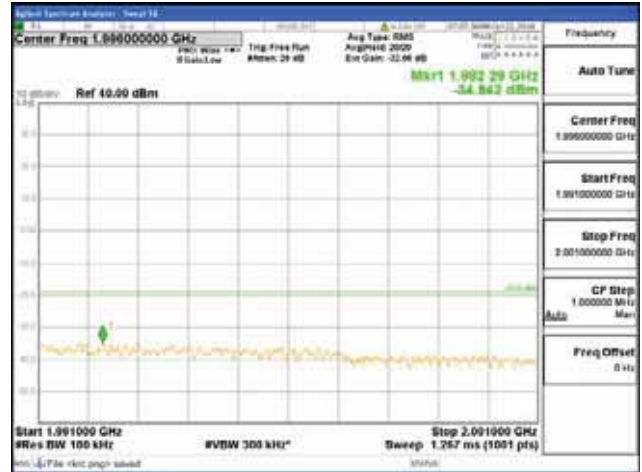

1991 MHz - 2001 MHz