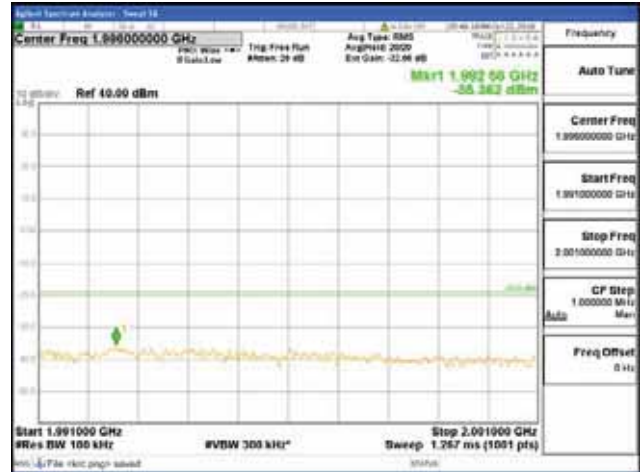

1991 MHz - 2001 MHz