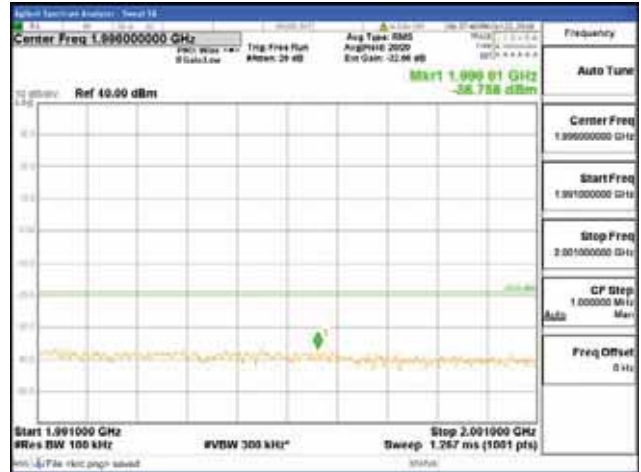

1991 MHz - 2001 MHz