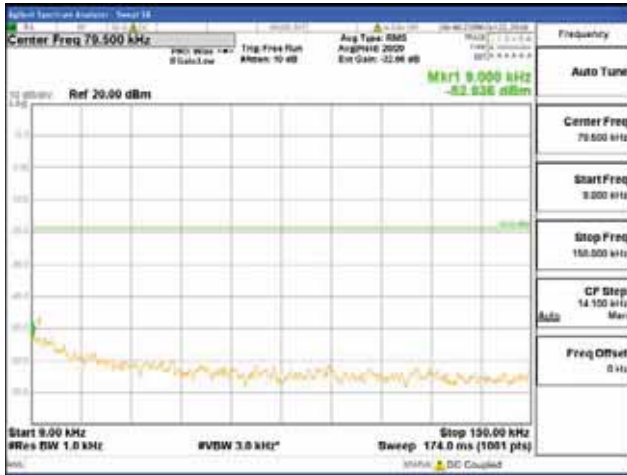

CTK Co., Ltd.
(Ho-dong), 113, Yejik-ro, Cheoin-gu,
Yongin-si, Gyeonggi-do, Korea
Tel: +82-31-339-9970
Fax: +82-31-624-9501

Report No.:
CTK-2018-03328
Page (642) / (1312)
Pages

[16QAM]

9 kHz - 150 kHz