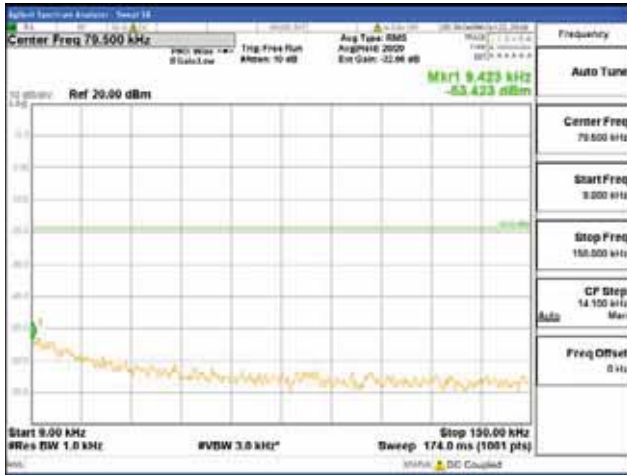

CTK Co., Ltd.
(Ho-dong), 113, Yejik-ro, Cheoin-gu,
Yongin-si, Gyeonggi-do, Korea
Tel: +82-31-339-9970
Fax: +82-31-624-9501

Report No.:
CTK-2018-03328
Page (628) / (1312)
Pages

[64QAM]

9 kHz - 150 kHz