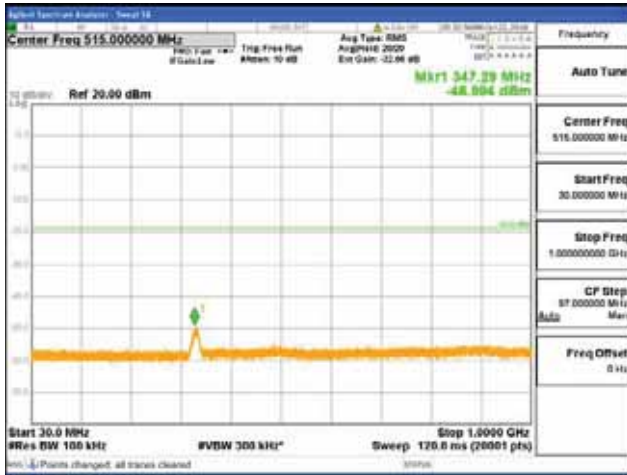

Report No.:  
 CTK-2018-03328  
 Page (678) / (1312)  
 Pages

[256QAM]

9 kHz - 150 kHz

150 kHz - 30 MHz

30 MHz - 1000 MHz

1000 MHz - 1919 MHz

**CTK Co., Ltd.**  
 (Ho-dong), 113, Yejik-ro, Cheoin-gu,  
 Yongin-si, Gyeonggi-do, Korea  
 Tel: +82-31-339-9970  
 Fax: +82-31-624-9501