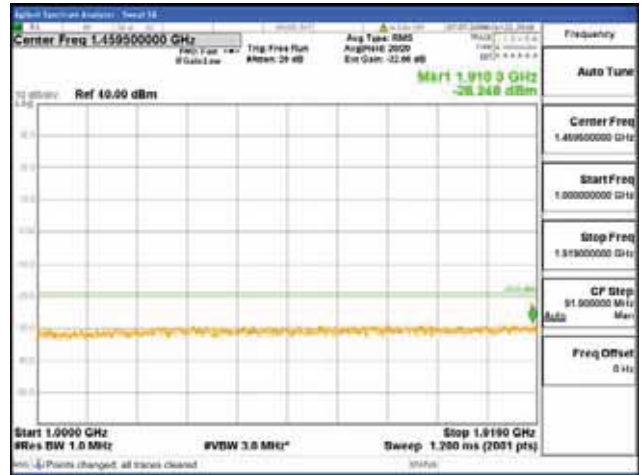

Report No.:  
 CTK-2018-03328  
 Page (666) / (1312)  
 Pages

[16QAM]

9 kHz - 150 kHz

150 kHz - 30 MHz

30 MHz - 1000 MHz

1000 MHz - 1919 MHz

**CTK Co., Ltd.**  
 (Ho-dong), 113, Yejik-ro, Cheoin-gu,  
 Yongin-si, Gyeonggi-do, Korea  
 Tel: +82-31-339-9970  
 Fax: +82-31-624-9501