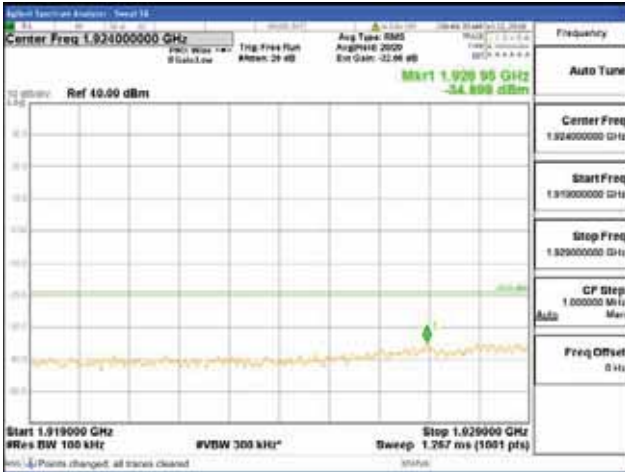

CTK Co., Ltd.
(Ho-dong), 113, Yejik-ro, Cheoin-gu,
Yongin-si, Gyeonggi-do, Korea
Tel: +82-31-339-9970
Fax: +82-31-624-9501

Report No.:
CTK-2018-03328
Page (699) / (1312)
Pages

1919 MHz - 1929 MHz