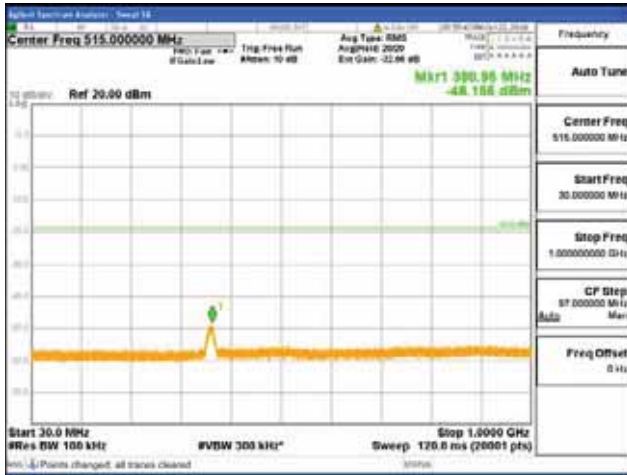

Report No.:  
 CTK-2018-03328  
 Page (634) / (1312)  
 Pages

[16QAM]

9 kHz - 150 kHz

150 kHz - 30 MHz

30 MHz - 1000 MHz

1000 MHz - 1919 MHz

**CTK Co., Ltd.**  
 (Ho-dong), 113, Yejik-ro, Cheoin-gu,  
 Yongin-si, Gyeonggi-do, Korea  
 Tel: +82-31-339-9970  
 Fax: +82-31-624-9501