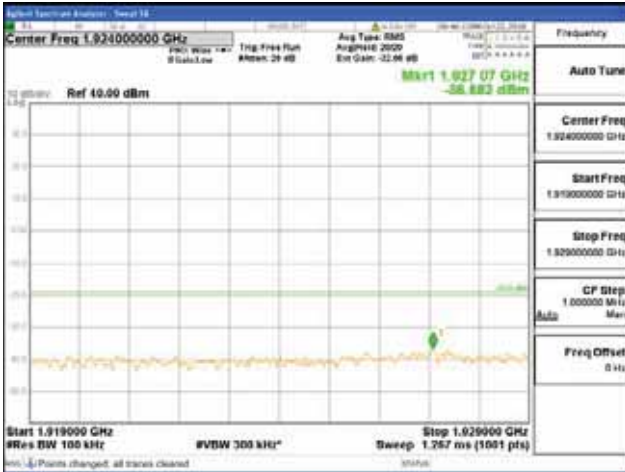

CTK Co., Ltd.
(Ho-dong), 113, Yejik-ro, Cheoin-gu,
Yongin-si, Gyeonggi-do, Korea
Tel: +82-31-339-9970
Fax: +82-31-624-9501

Report No.:
CTK-2018-03328
Page (619) / (1312)
Pages

1919 MHz - 1929 MHz