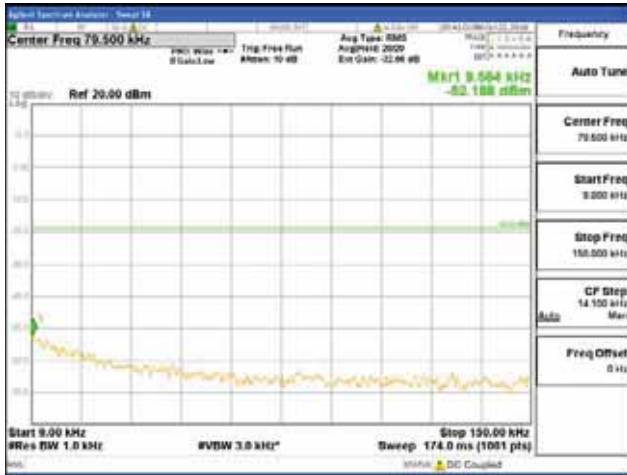

CTK Co., Ltd.
(Ho-dong), 113, Yejik-ro, Cheoin-gu,
Yongin-si, Gyeonggi-do, Korea
Tel: +82-31-339-9970
Fax: +82-31-624-9501

Report No.:
CTK-2018-03328
Page (630) / (1312)
Pages

[256QAM]

9 kHz - 150 kHz