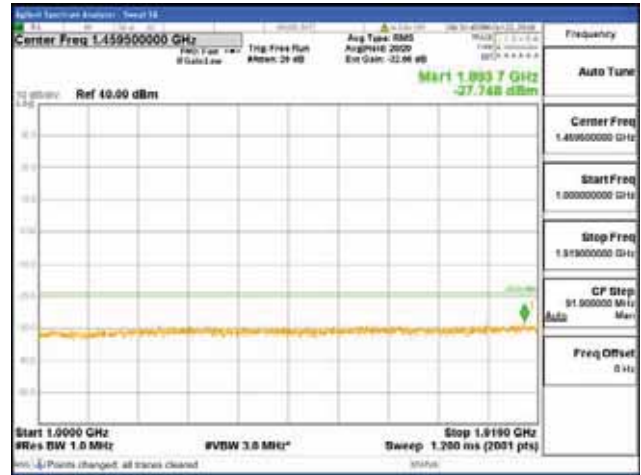

Report No.:  
 CTK-2018-03328  
 Page (638) / (1312)  
 Pages

[256QAM]

9 kHz - 150 kHz

150 kHz - 30 MHz

30 MHz - 1000 MHz

1000 MHz - 1919 MHz

**CTK Co., Ltd.**  
 (Ho-dong), 113, Yejik-ro, Cheoin-gu,  
 Yongin-si, Gyeonggi-do, Korea  
 Tel: +82-31-339-9970  
 Fax: +82-31-624-9501