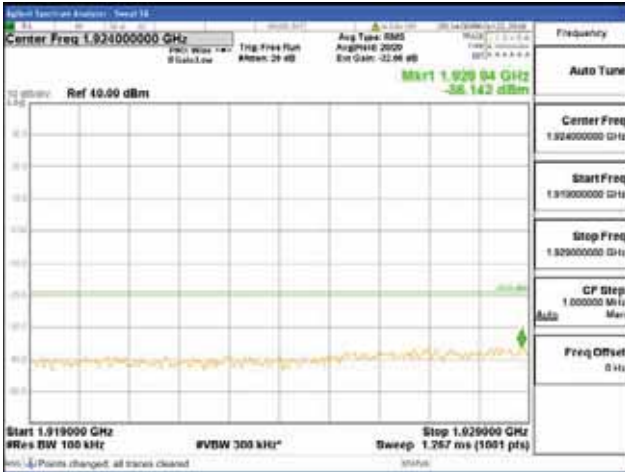

CTK Co., Ltd.
(Ho-dong), 113, Yejik-ro, Cheoin-gu,
Yongin-si, Gyeonggi-do, Korea
Tel: +82-31-339-9970
Fax: +82-31-624-9501

Report No.:
CTK-2018-03328
Page (627) / (1312)
Pages

1919 MHz - 1929 MHz