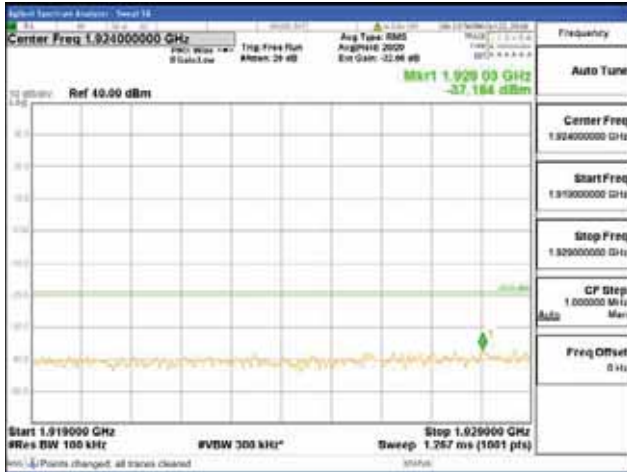

CTK Co., Ltd.
(Ho-dong), 113, Yejik-ro, Cheoin-gu,
Yongin-si, Gyeonggi-do, Korea
Tel: +82-31-339-9970
Fax: +82-31-624-9501

Report No.:
CTK-2018-03328
Page (687) / (1312)
Pages

1919 MHz - 1929 MHz