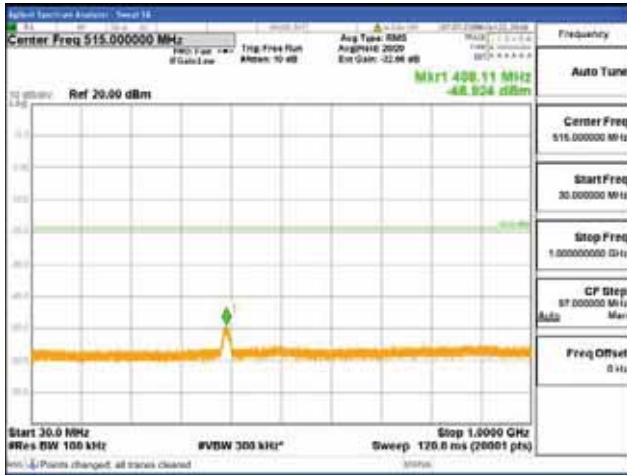

Report No.:  
 CTK-2018-03328  
 Page (666) / (1312)  
 Pages

[16QAM]

9 kHz - 150 kHz

150 kHz - 30 MHz

30 MHz - 1000 MHz

1000 MHz - 1919 MHz

**CTK Co., Ltd.**  
 (Ho-dong), 113, Yejik-ro, Cheoin-gu,  
 Yongin-si, Gyeonggi-do, Korea  
 Tel: +82-31-339-9970  
 Fax: +82-31-624-9501