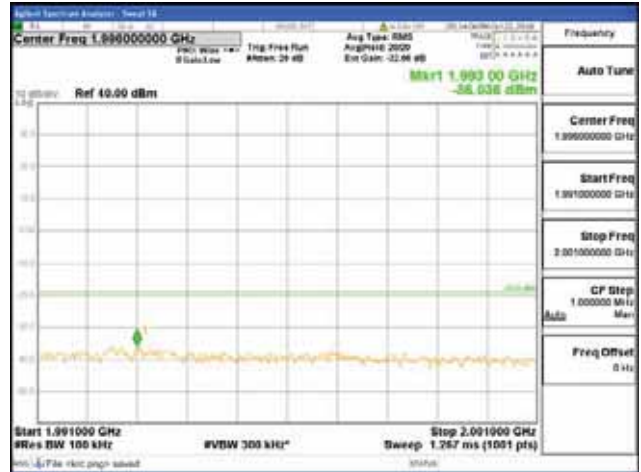

1991 MHz - 2001 MHz