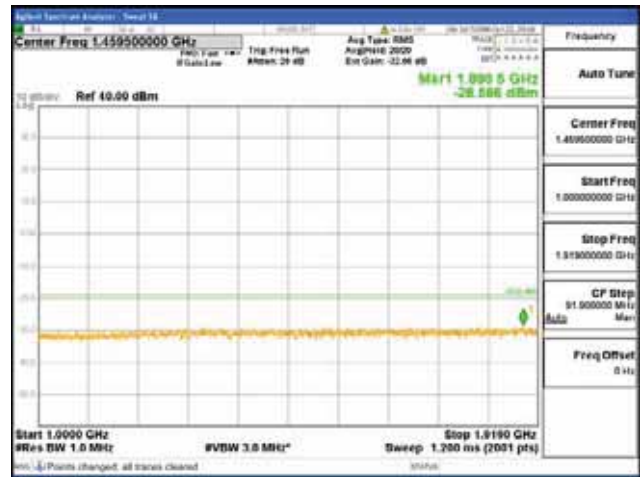

Report No.:  
 CTK-2018-03328  
 Page (662) / (1312)  
 Pages

[256QAM]

9 kHz - 150 kHz

150 kHz - 30 MHz

30 MHz - 1000 MHz

1000 MHz - 1919 MHz

**CTK Co., Ltd.**  
 (Ho-dong), 113, Yejik-ro, Cheoin-gu,  
 Yongin-si, Gyeonggi-do, Korea  
 Tel: +82-31-339-9970  
 Fax: +82-31-624-9501