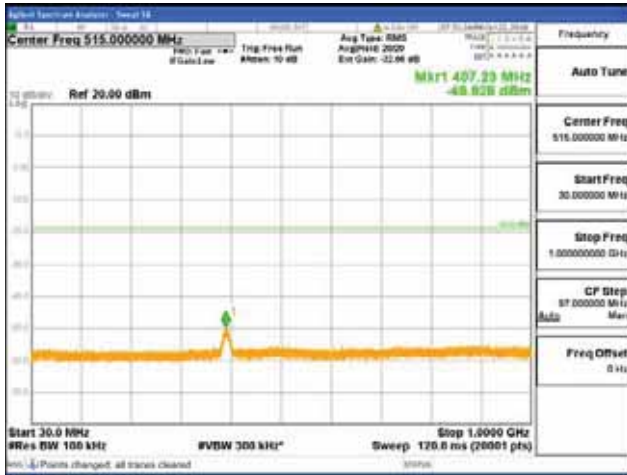

Report No.:  
 CTK-2018-03328  
 Page (620) / (1312)  
 Pages

[64QAM]

9 kHz - 150 kHz

150 kHz - 30 MHz

30 MHz - 1000 MHz

1000 MHz - 1919 MHz

**CTK Co., Ltd.**  
 (Ho-dong), 113, Yejik-ro, Cheoin-gu,  
 Yongin-si, Gyeonggi-do, Korea  
 Tel: +82-31-339-9970  
 Fax: +82-31-624-9501