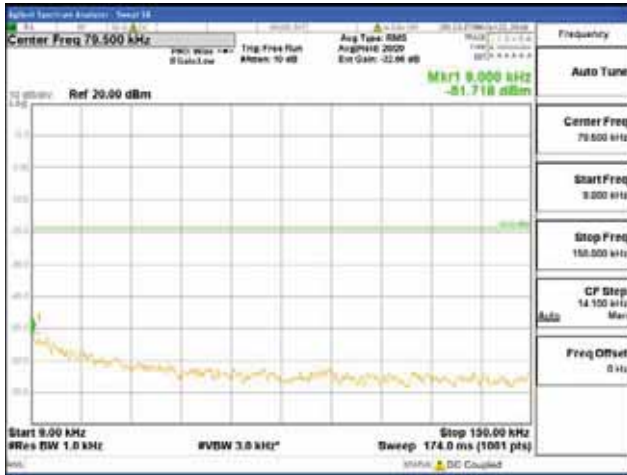

CTK Co., Ltd.
(Ho-dong), 113, Yejik-ro, Cheoin-gu,
Yongin-si, Gyeonggi-do, Korea
Tel: +82-31-339-9970
Fax: +82-31-624-9501

Report No.:
CTK-2018-03328
Page (626) / (1312)
Pages

[16QAM]

9 kHz - 150 kHz