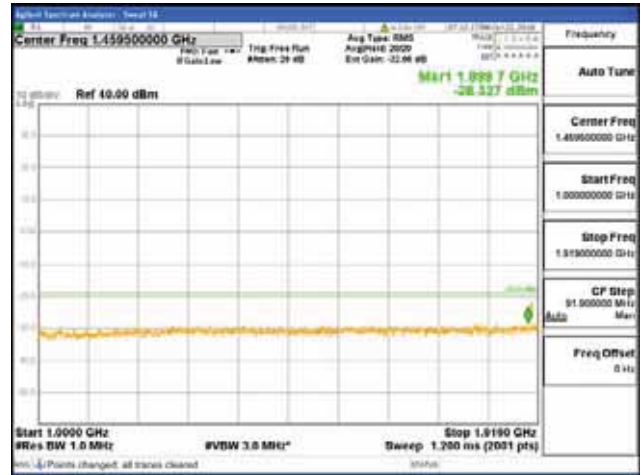

Report No.:  
 CTK-2018-03328  
 Page (690) / (1312)  
 Pages

[16QAM]

9 kHz - 150 kHz

150 kHz - 30 MHz

30 MHz - 1000 MHz

1000 MHz - 1919 MHz

**CTK Co., Ltd.**  
 (Ho-dong), 113, Yejik-ro, Cheoin-gu,  
 Yongin-si, Gyeonggi-do, Korea  
 Tel: +82-31-339-9970  
 Fax: +82-31-624-9501