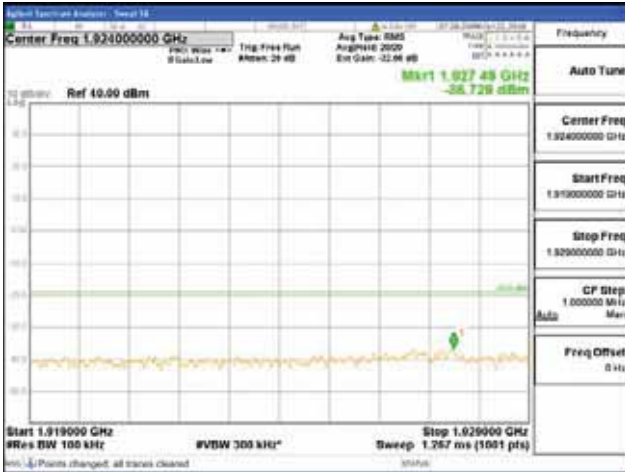

CTK Co., Ltd.
(Ho-dong), 113, Yejik-ro, Cheoin-gu,
Yongin-si, Gyeonggi-do, Korea
Tel: +82-31-339-9970
Fax: +82-31-624-9501

Report No.:
CTK-2018-03328
Page (671) / (1312)
Pages

1919 MHz - 1929 MHz