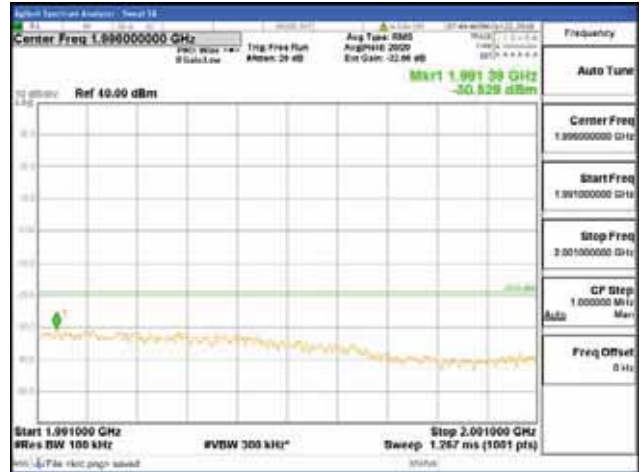

1991 MHz - 2001 MHz