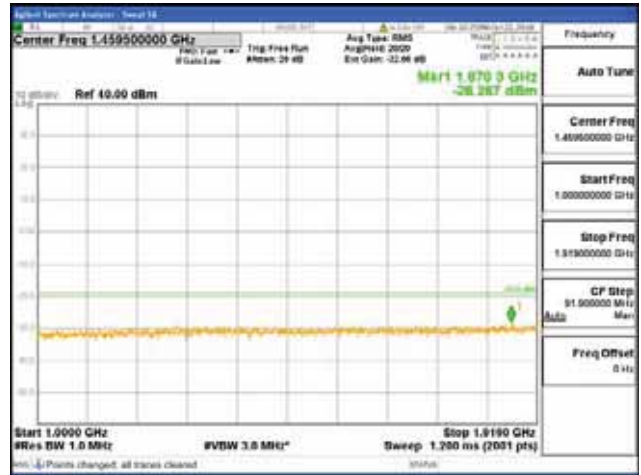

Report No.:  
 CTK-2018-03328  
 Page (684) / (1312)  
 Pages

[64QAM]

9 kHz - 150 kHz

150 kHz - 30 MHz

30 MHz - 1000 MHz

1000 MHz - 1919 MHz

**CTK Co., Ltd.**  
 (Ho-dong), 113, Yejik-ro, Cheoin-gu,  
 Yongin-si, Gyeonggi-do, Korea  
 Tel: +82-31-339-9970  
 Fax: +82-31-624-9501