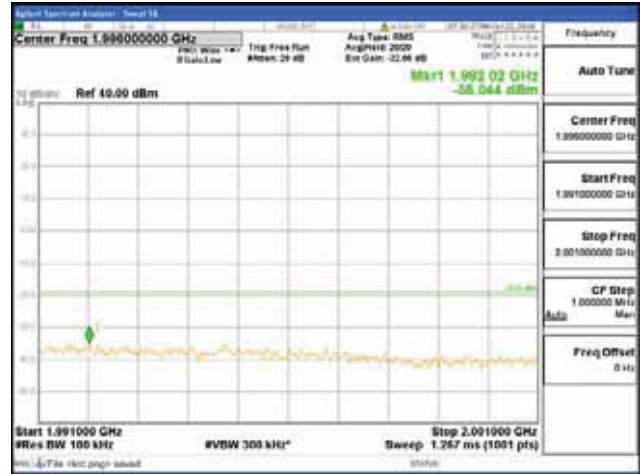

1991 MHz - 2001 MHz