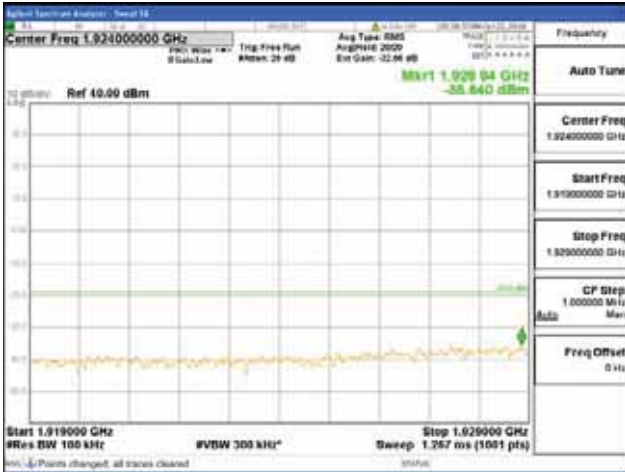

CTK Co., Ltd.
(Ho-dong), 113, Yejik-ro, Cheoin-gu,
Yongin-si, Gyeonggi-do, Korea
Tel: +82-31-339-9970
Fax: +82-31-624-9501

Report No.:
CTK-2018-03328
Page (629) / (1312)
Pages

1919 MHz - 1929 MHz