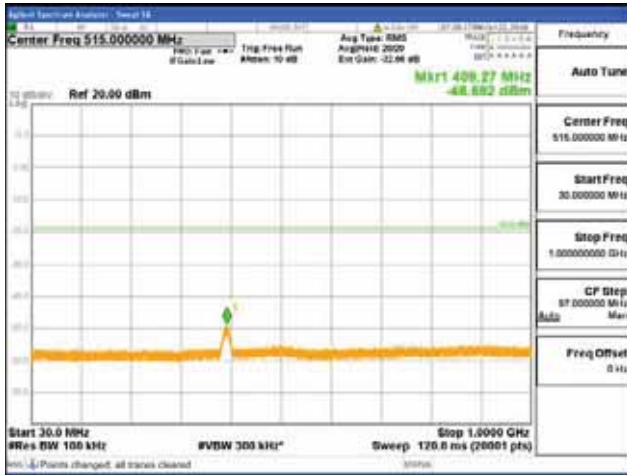

Report No.:  
 CTK-2018-03328  
 Page (670) / (1312)  
 Pages

[256QAM]

9 kHz - 150 kHz

150 kHz - 30 MHz

30 MHz - 1000 MHz

1000 MHz - 1919 MHz

**CTK Co., Ltd.**  
 (Ho-dong), 113, Yejik-ro, Cheoin-gu,  
 Yongin-si, Gyeonggi-do, Korea  
 Tel: +82-31-339-9970  
 Fax: +82-31-624-9501