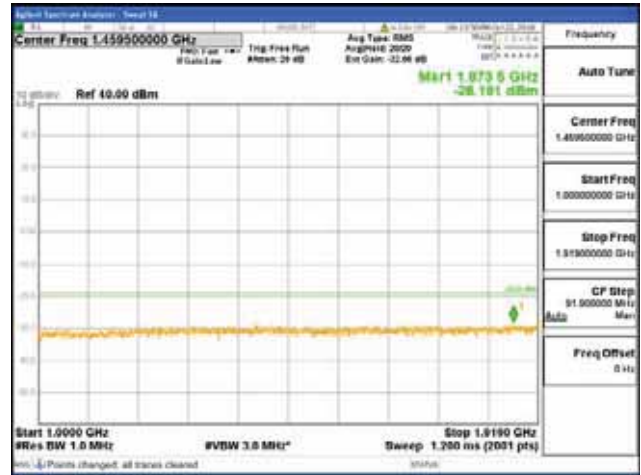

Report No.:  
 CTK-2018-03328  
 Page (686) / (1312)  
 Pages

[256QAM]

9 kHz - 150 kHz

150 kHz - 30 MHz

30 MHz - 1000 MHz

1000 MHz - 1919 MHz

**CTK Co., Ltd.**  
 (Ho-dong), 113, Yejik-ro, Cheoin-gu,  
 Yongin-si, Gyeonggi-do, Korea  
 Tel: +82-31-339-9970  
 Fax: +82-31-624-9501