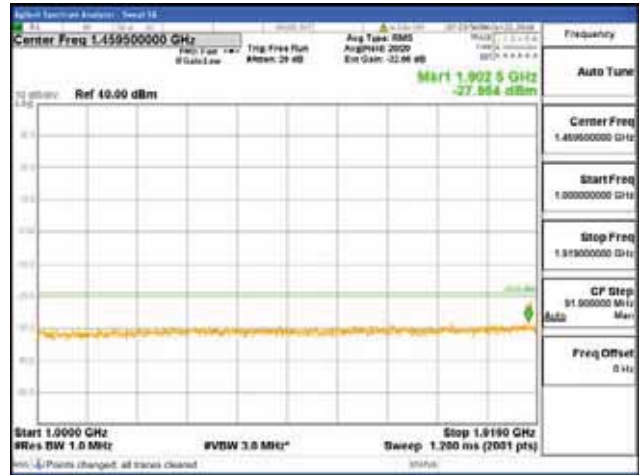

Report No.:  
 CTK-2018-03328  
 Page (694) / (1312)  
 Pages

[256QAM]

9 kHz - 150 kHz

150 kHz - 30 MHz

30 MHz - 1000 MHz

1000 MHz - 1919 MHz

**CTK Co., Ltd.**  
 (Ho-dong), 113, Yejik-ro, Cheoin-gu,  
 Yongin-si, Gyeonggi-do, Korea  
 Tel: +82-31-339-9970  
 Fax: +82-31-624-9501