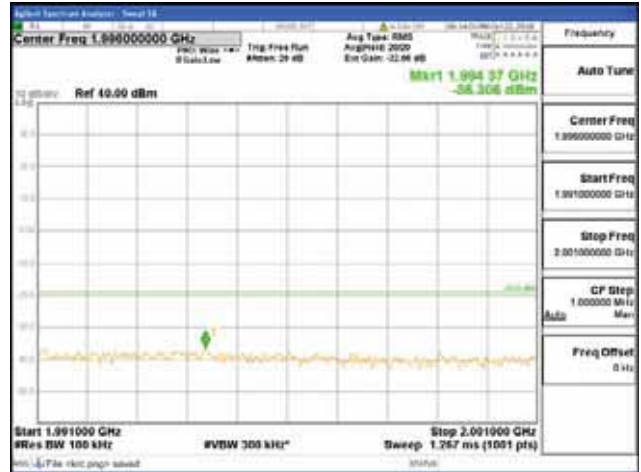

1991 MHz - 2001 MHz