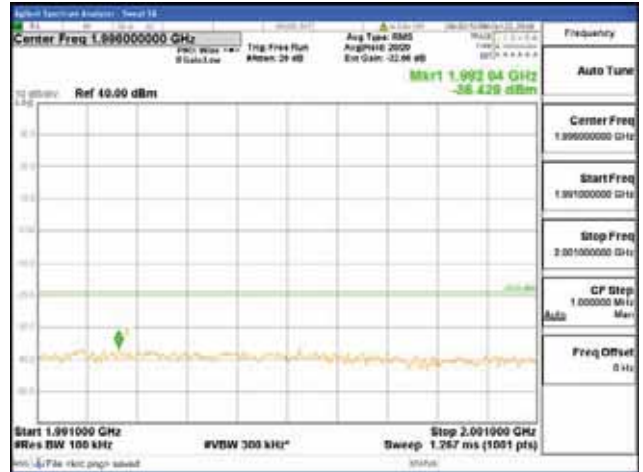

1991 MHz - 2001 MHz