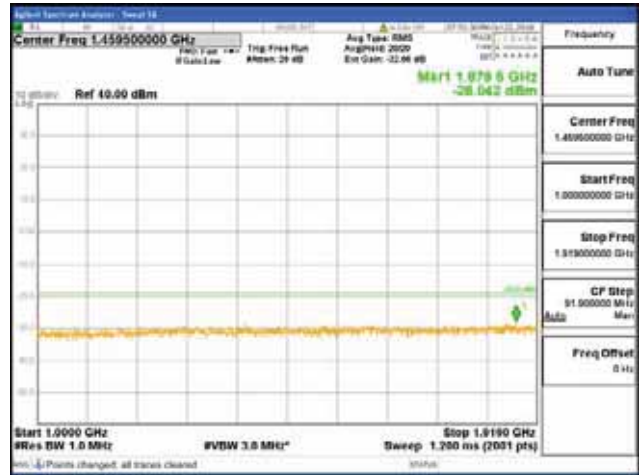

Report No.:  
 CTK-2018-03328  
 Page (620) / (1312)  
 Pages

[64QAM]

9 kHz - 150 kHz

150 kHz - 30 MHz

30 MHz - 1000 MHz

1000 MHz - 1919 MHz

**CTK Co., Ltd.**  
 (Ho-dong), 113, Yejik-ro, Cheoin-gu,  
 Yongin-si, Gyeonggi-do, Korea  
 Tel: +82-31-339-9970  
 Fax: +82-31-624-9501