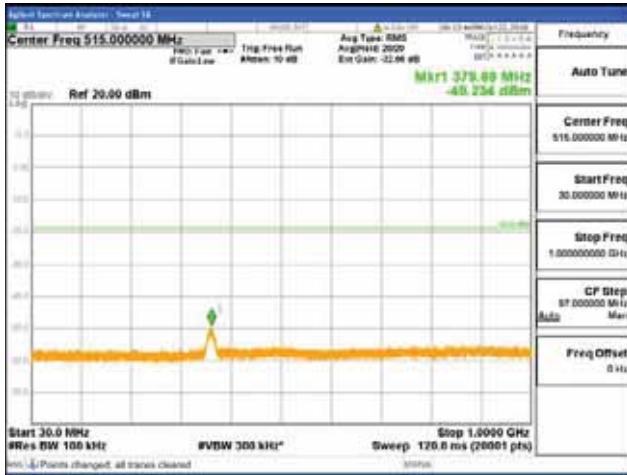

Report No.:  
 CTK-2018-03328  
 Page (686) / (1312)  
 Pages

[256QAM]

9 kHz - 150 kHz

150 kHz - 30 MHz

30 MHz - 1000 MHz

1000 MHz - 1919 MHz

**CTK Co., Ltd.**  
 (Ho-dong), 113, Yejik-ro, Cheoin-gu,  
 Yongin-si, Gyeonggi-do, Korea  
 Tel: +82-31-339-9970  
 Fax: +82-31-624-9501