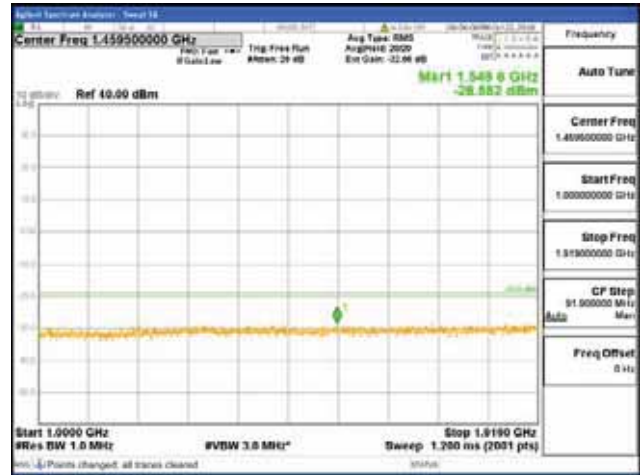

Report No.:  
 CTK-2018-03328  
 Page (682) / (1312)  
 Pages

[16QAM]

9 kHz - 150 kHz

150 kHz - 30 MHz

30 MHz - 1000 MHz

1000 MHz - 1919 MHz

**CTK Co., Ltd.**  
 (Ho-dong), 113, Yejik-ro, Cheoin-gu,  
 Yongin-si, Gyeonggi-do, Korea  
 Tel: +82-31-339-9970  
 Fax: +82-31-624-9501