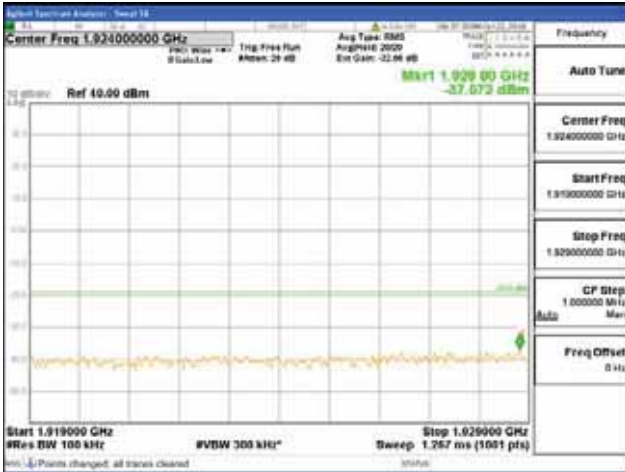

CTK Co., Ltd.
(Ho-dong), 113, Yejik-ro, Cheoin-gu,
Yongin-si, Gyeonggi-do, Korea
Tel: +82-31-339-9970
Fax: +82-31-624-9501

Report No.:
CTK-2018-03328
Page (613) / (1312)
Pages

1919 MHz - 1929 MHz