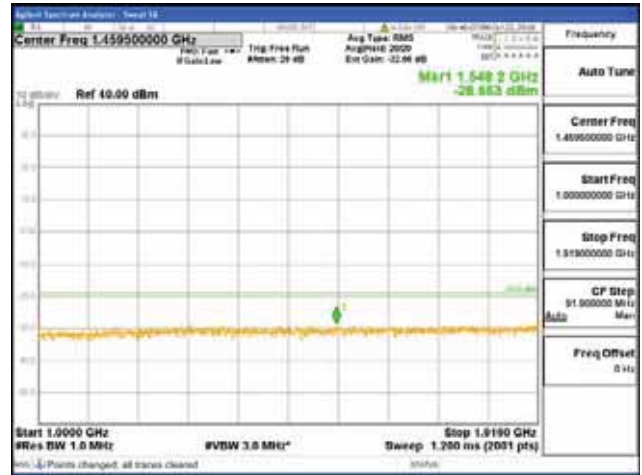

Report No.:  
 CTK-2018-03328  
 Page (618) / (1312)  
 Pages

[16QAM]

9 kHz - 150 kHz

150 kHz - 30 MHz

30 MHz - 1000 MHz

1000 MHz - 1919 MHz

**CTK Co., Ltd.**  
 (Ho-dong), 113, Yejik-ro, Cheoin-gu,  
 Yongin-si, Gyeonggi-do, Korea  
 Tel: +82-31-339-9970  
 Fax: +82-31-624-9501