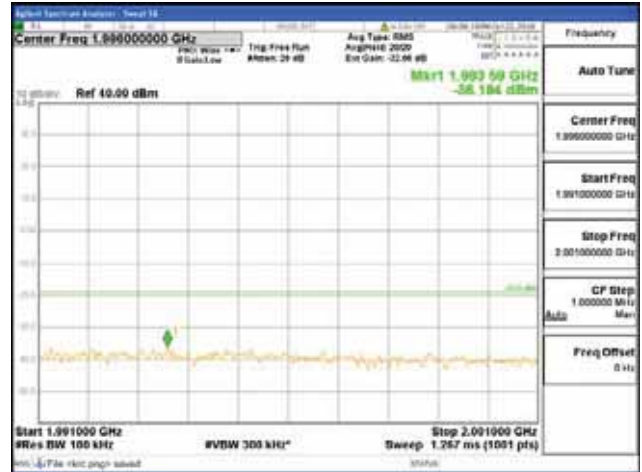

1991 MHz - 2001 MHz