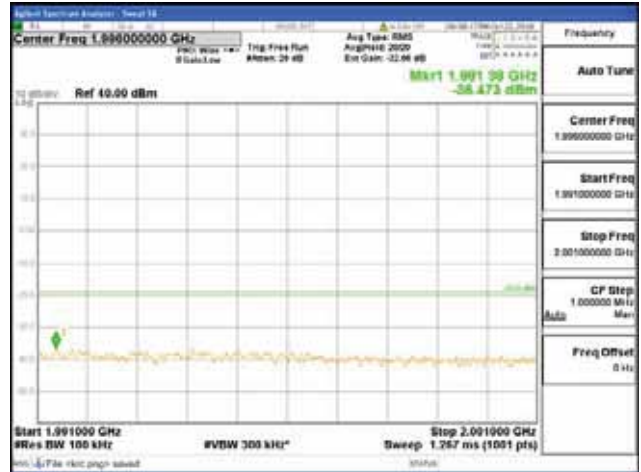

1991 MHz - 2001 MHz