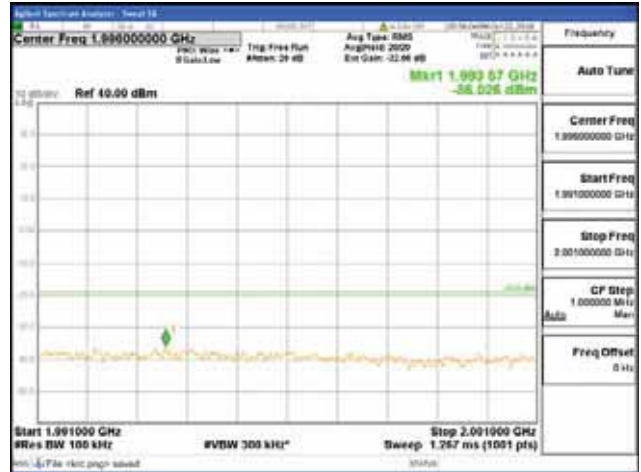

1991 MHz - 2001 MHz