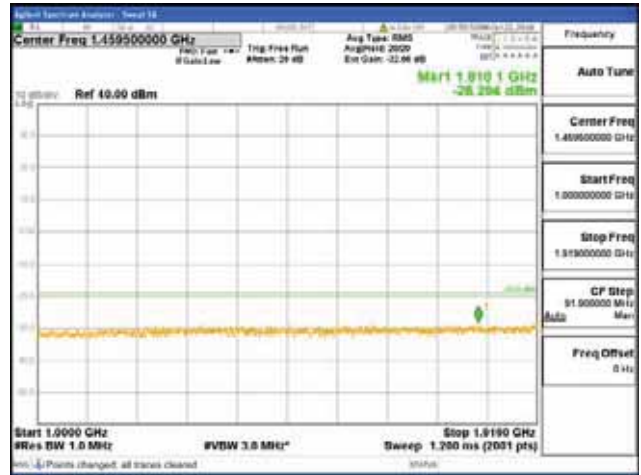

Report No.:  
 CTK-2018-03328  
 Page (634) / (1312)  
 Pages

[16QAM]

9 kHz - 150 kHz

150 kHz - 30 MHz

30 MHz - 1000 MHz

1000 MHz - 1919 MHz

**CTK Co., Ltd.**  
 (Ho-dong), 113, Yejik-ro, Cheoin-gu,  
 Yongin-si, Gyeonggi-do, Korea  
 Tel: +82-31-339-9970  
 Fax: +82-31-624-9501