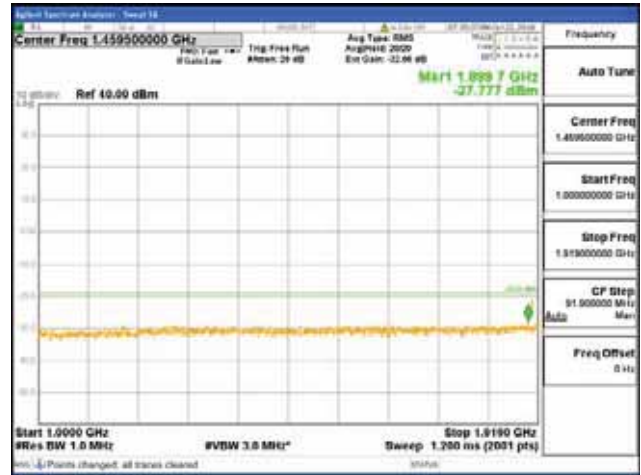

Report No.:  
 CTK-2018-03328  
 Page (646) / (1312)  
 Pages

[256QAM]

9 kHz - 150 kHz

150 kHz - 30 MHz

30 MHz - 1000 MHz

1000 MHz - 1919 MHz

**CTK Co., Ltd.**  
 (Ho-dong), 113, Yejik-ro, Cheoin-gu,  
 Yongin-si, Gyeonggi-do, Korea  
 Tel: +82-31-339-9970  
 Fax: +82-31-624-9501