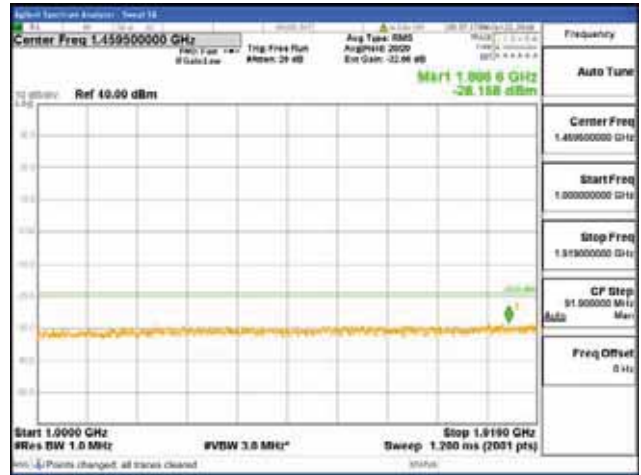

Report No.:  
 CTK-2018-03328  
 Page (652) / (1312)  
 Pages

[64QAM]

9 kHz - 150 kHz

150 kHz - 30 MHz

30 MHz - 1000 MHz

1000 MHz - 1919 MHz

**CTK Co., Ltd.**  
 (Ho-dong), 113, Yejik-ro, Cheoin-gu,  
 Yongin-si, Gyeonggi-do, Korea  
 Tel: +82-31-339-9970  
 Fax: +82-31-624-9501