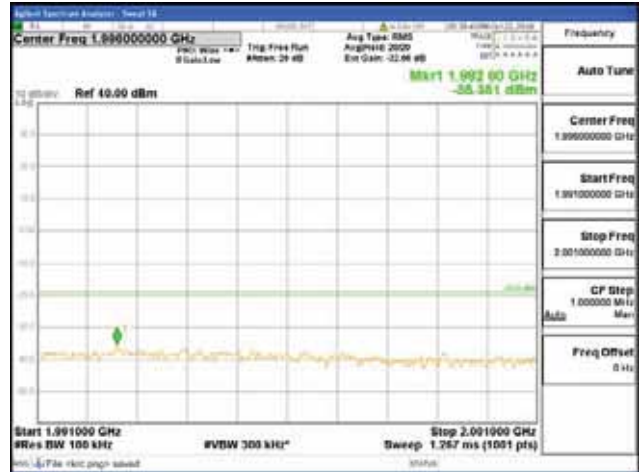

1991 MHz - 2001 MHz