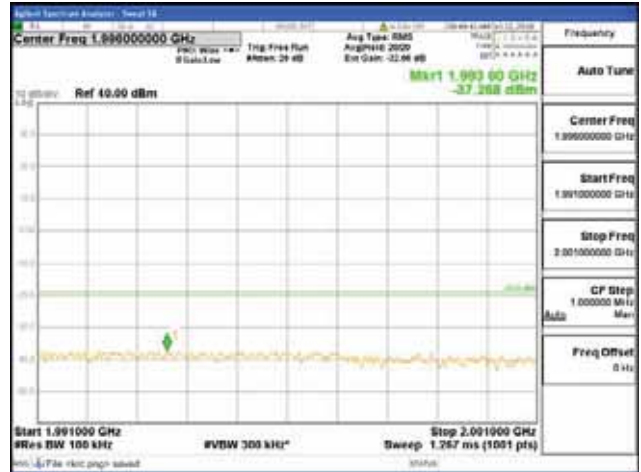

1991 MHz - 2001 MHz