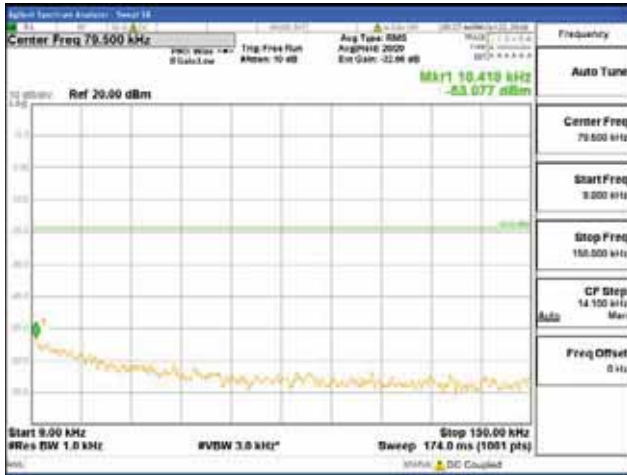

CTK Co., Ltd.
(Ho-dong), 113, Yejik-ro, Cheoin-gu,
Yongin-si, Gyeonggi-do, Korea
Tel: +82-31-339-9970
Fax: +82-31-624-9501

Report No.:
CTK-2018-03328
Page (676) / (1312)
Pages

[64QAM]

9 kHz - 150 kHz