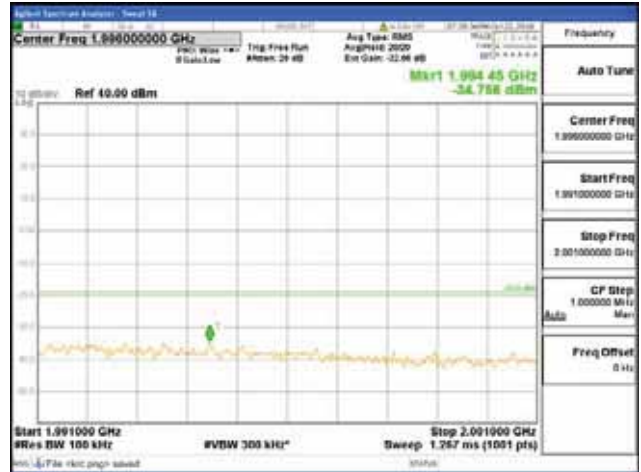

1991 MHz - 2001 MHz