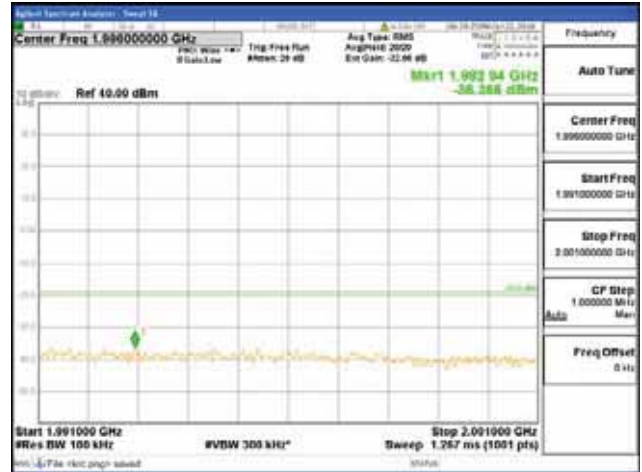

1991 MHz - 2001 MHz