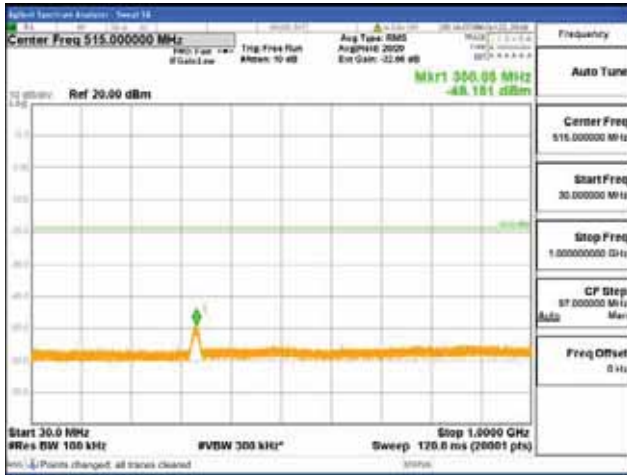

[16QAM]

9 kHz - 150 kHz

150 kHz - 30 MHz

30 MHz - 1000 MHz

1000 MHz - 1919 MHz

**CTK Co., Ltd.**  
 (Ho-dong), 113, Yejik-ro, Cheoin-gu,  
 Yongin-si, Gyeonggi-do, Korea  
 Tel: +82-31-339-9970  
 Fax: +82-31-624-9501