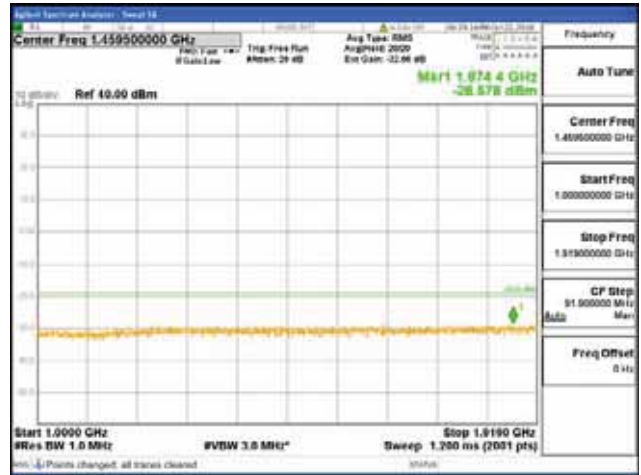

Report No.:  
 CTK-2018-03328  
 Page (636) / (1312)  
 Pages

[64QAM]

9 kHz - 150 kHz

150 kHz - 30 MHz

30 MHz - 1000 MHz

1000 MHz - 1919 MHz

**CTK Co., Ltd.**  
 (Ho-dong), 113, Yejik-ro, Cheoin-gu,  
 Yongin-si, Gyeonggi-do, Korea  
 Tel: +82-31-339-9970  
 Fax: +82-31-624-9501