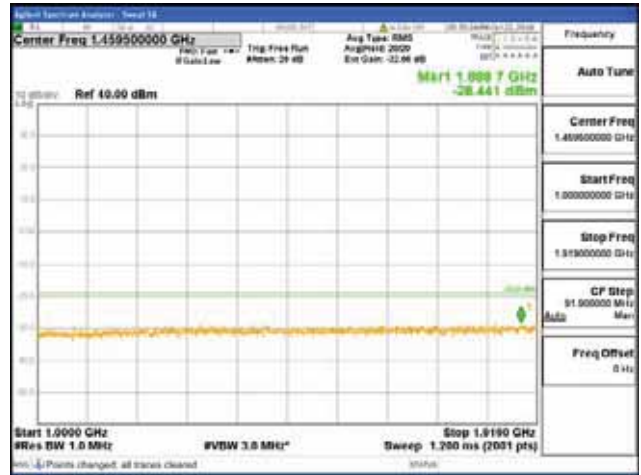

Report No.:  
 CTK-2018-03328  
 Page (654) / (1312)  
 Pages

[256QAM]

9 kHz - 150 kHz

150 kHz - 30 MHz

30 MHz - 1000 MHz

1000 MHz - 1919 MHz

**CTK Co., Ltd.**  
 (Ho-dong), 113, Yejik-ro, Cheoin-gu,  
 Yongin-si, Gyeonggi-do, Korea  
 Tel: +82-31-339-9970  
 Fax: +82-31-624-9501