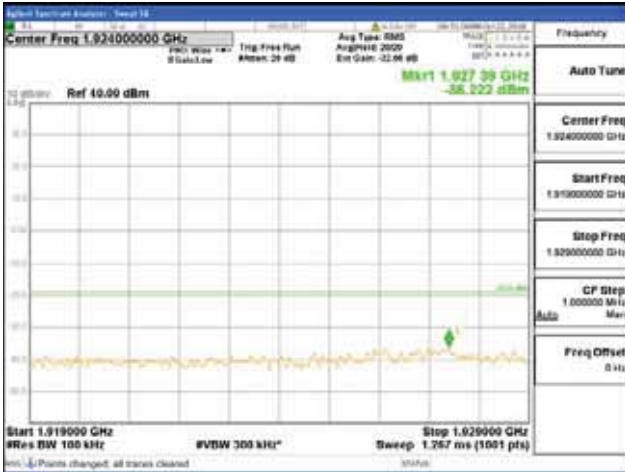

CTK Co., Ltd.
(Ho-dong), 113, Yejik-ro, Cheoin-gu,
Yongin-si, Gyeonggi-do, Korea
Tel: +82-31-339-9970
Fax: +82-31-624-9501

Report No.:
CTK-2018-03328
Page (641) / (1312)
Pages

1919 MHz - 1929 MHz