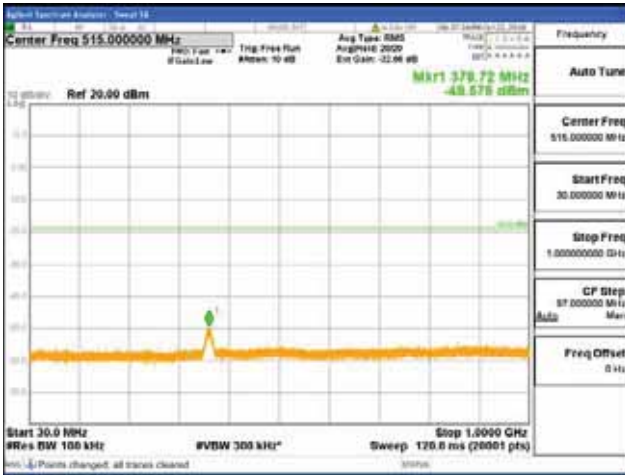

Report No.:  
 CTK-2018-03328  
 Page (612) / (1312)  
 Pages

[64QAM]

9 kHz - 150 kHz

150 kHz - 30 MHz

30 MHz - 1000 MHz

1000 MHz - 1919 MHz

**CTK Co., Ltd.**  
 (Ho-dong), 113, Yejik-ro, Cheoin-gu,  
 Yongin-si, Gyeonggi-do, Korea  
 Tel: +82-31-339-9970  
 Fax: +82-31-624-9501