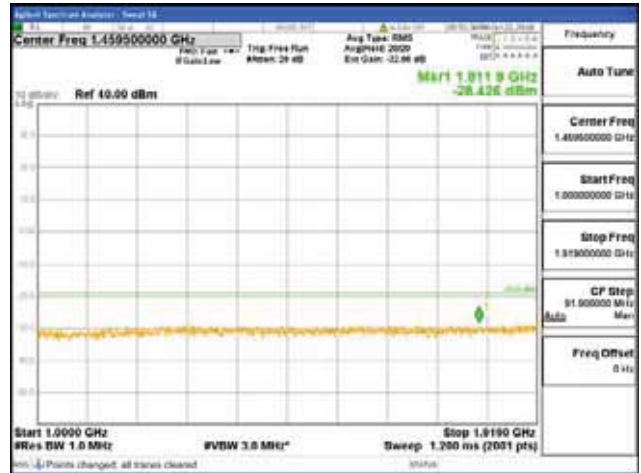

Report No.:  
 CTK-2018-03328  
 Page (608) / (1312)  
 Pages

**Band 2, BW 20MHz, Single 1 carrier, 4TX, Middle**  
 [QPSK]

9 kHz - 150 kHz

150 kHz - 30 MHz

30 MHz - 1000 MHz

1000 MHz - 1919 MHz

**CTK Co., Ltd.**  
 (Ho-dong), 113, Yejik-ro, Cheoin-gu,  
 Yongin-si, Gyeonggi-do, Korea  
 Tel: +82-31-339-9970  
 Fax: +82-31-624-9501