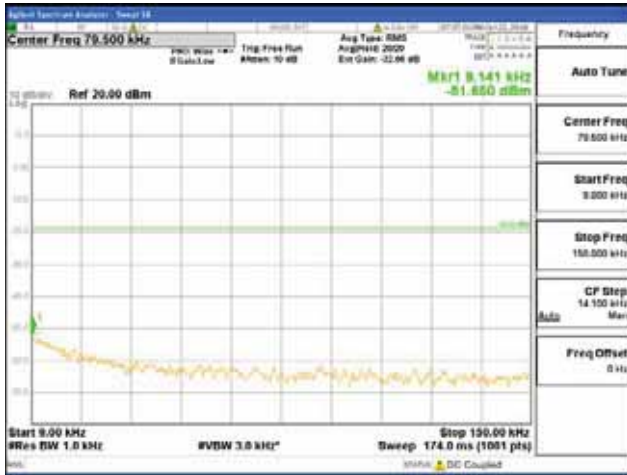

CTK Co., Ltd.
(Ho-dong), 113, Yejik-ro, Cheoin-gu,
Yongin-si, Gyeonggi-do, Korea
Tel: +82-31-339-9970
Fax: +82-31-624-9501

Report No.:
CTK-2018-03328
Page (666) / (1312)
Pages

[16QAM]

9 kHz - 150 kHz