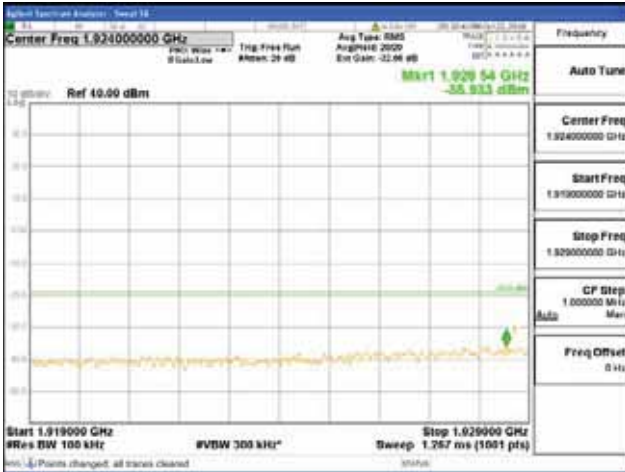

CTK Co., Ltd.
(Ho-dong), 113, Yejik-ro, Cheoin-gu,
Yongin-si, Gyeonggi-do, Korea
Tel: +82-31-339-9970
Fax: +82-31-624-9501

Report No.:
CTK-2018-03328
Page (625) / (1312)
Pages

1919 MHz - 1929 MHz