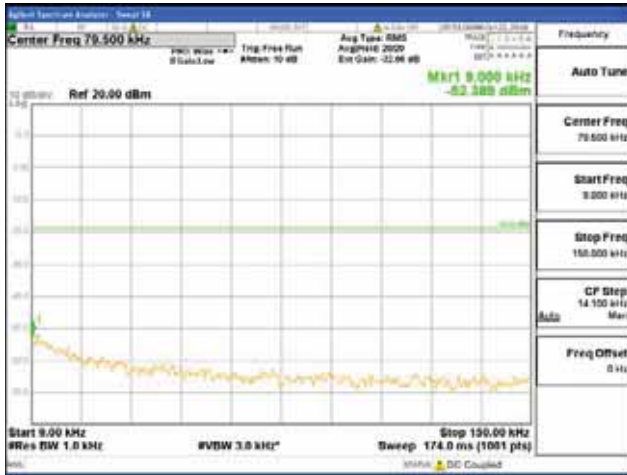

CTK Co., Ltd.
(Ho-dong), 113, Yejik-ro, Cheoin-gu,
Yongin-si, Gyeonggi-do, Korea
Tel: +82-31-339-9970
Fax: +82-31-624-9501

Report No.:
CTK-2018-03328
Page (610) / (1312)
Pages

[16QAM]

9 kHz - 150 kHz