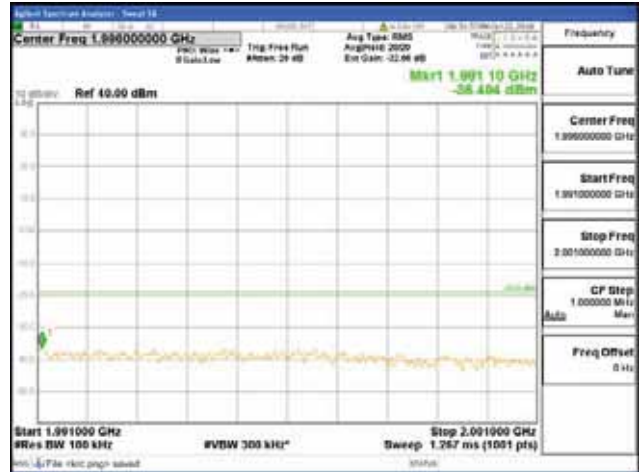

1991 MHz - 2001 MHz