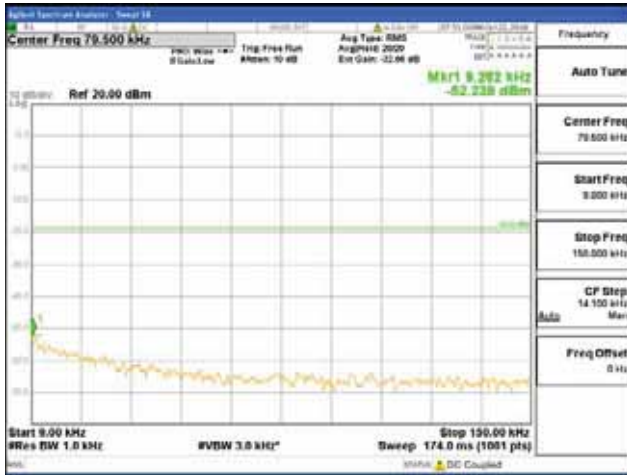

CTK Co., Ltd.
(Ho-dong), 113, Yejik-ro, Cheoin-gu,
Yongin-si, Gyeonggi-do, Korea
Tel: +82-31-339-9970
Fax: +82-31-624-9501

Report No.:
CTK-2018-03328
Page (620) / (1312)
Pages

[64QAM]

9 kHz - 150 kHz