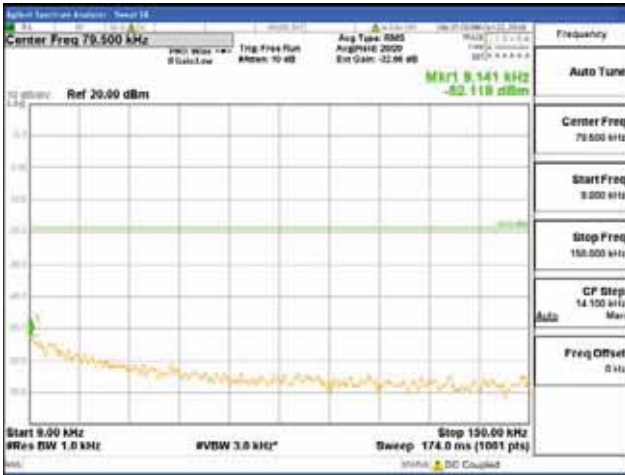

CTK Co., Ltd.
(Ho-dong), 113, Yejik-ro, Cheoin-gu,
Yongin-si, Gyeonggi-do, Korea
Tel: +82-31-339-9970
Fax: +82-31-624-9501

Report No.:
CTK-2018-03328
Page (612) / (1312)
Pages

[64QAM]

9 kHz - 150 kHz