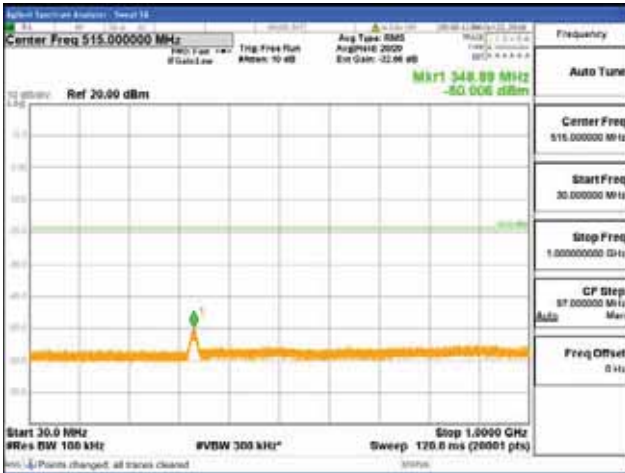

[16QAM]

9 kHz - 150 kHz

150 kHz - 30 MHz

30 MHz - 1000 MHz

1000 MHz - 1919 MHz

**CTK Co., Ltd.**  
 (Ho-dong), 113, Yejik-ro, Cheoin-gu,  
 Yongin-si, Gyeonggi-do, Korea  
 Tel: +82-31-339-9970  
 Fax: +82-31-624-9501