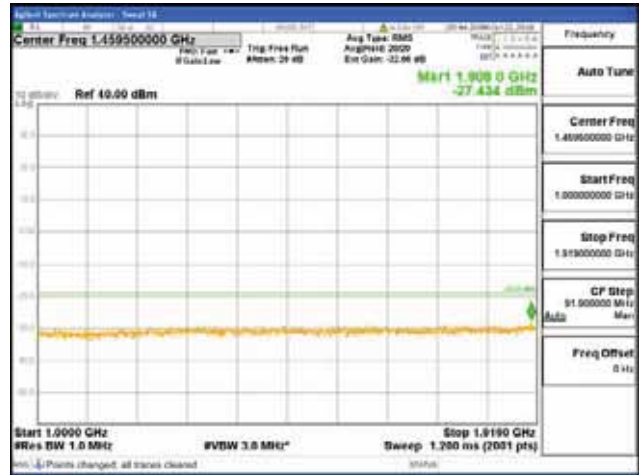

Report No.:  
 CTK-2018-03328  
 Page (606) / (1312)  
 Pages

[256QAM]

9 kHz - 150 kHz

150 kHz - 30 MHz

30 MHz - 1000 MHz

1000 MHz - 1919 MHz

**CTK Co., Ltd.**  
 (Ho-dong), 113, Yejik-ro, Cheoin-gu,  
 Yongin-si, Gyeonggi-do, Korea  
 Tel: +82-31-339-9970  
 Fax: +82-31-624-9501