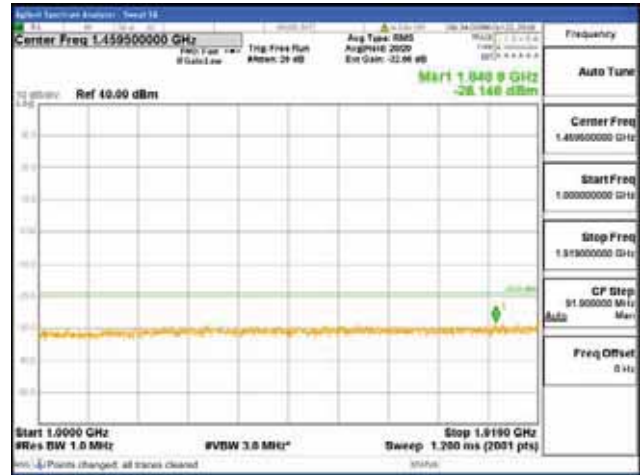

Report No.:  
 CTK-2018-03328  
 Page (614) / (1312)  
 Pages

[256QAM]

9 kHz - 150 kHz

150 kHz - 30 MHz

30 MHz - 1000 MHz

1000 MHz - 1919 MHz

**CTK Co., Ltd.**  
 (Ho-dong), 113, Yejik-ro, Cheoin-gu,  
 Yongin-si, Gyeonggi-do, Korea  
 Tel: +82-31-339-9970  
 Fax: +82-31-624-9501