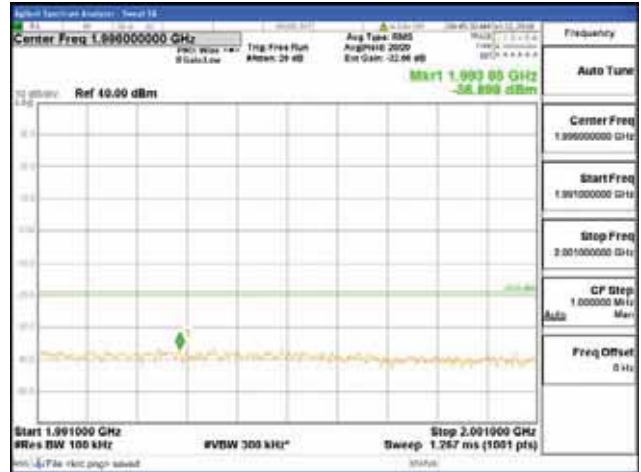

1991 MHz - 2001 MHz