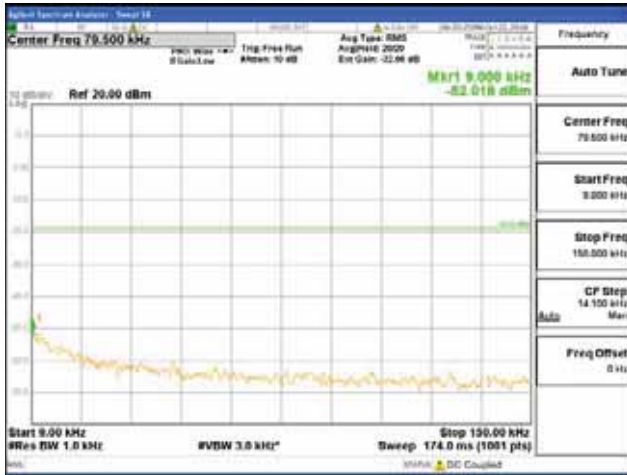

CTK Co., Ltd.
(Ho-dong), 113, Yejik-ro, Cheoin-gu,
Yongin-si, Gyeonggi-do, Korea
Tel: +82-31-339-9970
Fax: +82-31-624-9501

Report No.:
CTK-2018-03328
Page (660) / (1312)
Pages

[64QAM]

9 kHz - 150 kHz