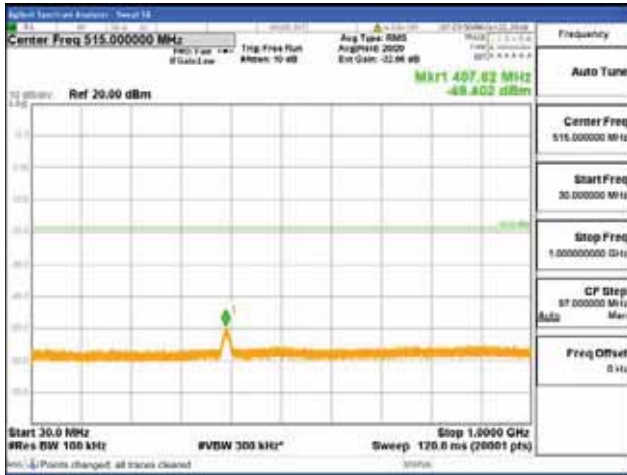

Report No.:  
 CTK-2018-03328  
 Page (694) / (1312)  
 Pages

[256QAM]

9 kHz - 150 kHz

150 kHz - 30 MHz

30 MHz - 1000 MHz

1000 MHz - 1919 MHz

**CTK Co., Ltd.**  
 (Ho-dong), 113, Yejik-ro, Cheoin-gu,  
 Yongin-si, Gyeonggi-do, Korea  
 Tel: +82-31-339-9970  
 Fax: +82-31-624-9501