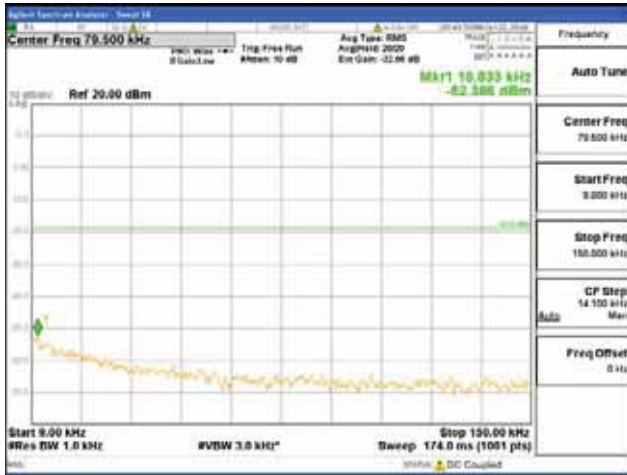

CTK Co., Ltd.
(Ho-dong), 113, Yejik-ro, Cheoin-gu,
Yongin-si, Gyeonggi-do, Korea
Tel: +82-31-339-9970
Fax: +82-31-624-9501

Report No.:
CTK-2018-03328
Page (606) / (1312)
Pages

[256QAM]

9 kHz - 150 kHz