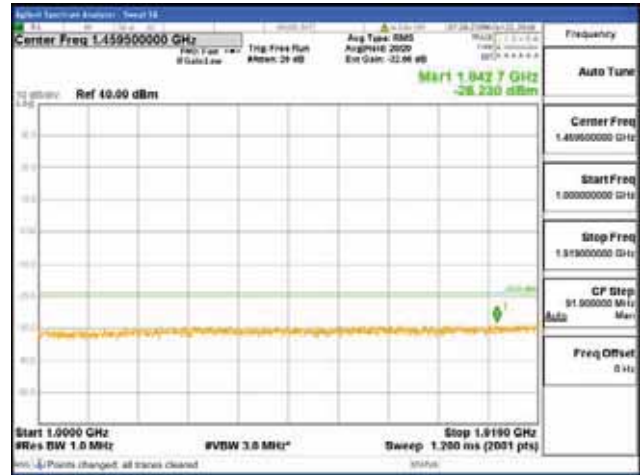

Report No.:  
 CTK-2018-03328  
 Page (670) / (1312)  
 Pages

[256QAM]

9 kHz - 150 kHz

150 kHz - 30 MHz

30 MHz - 1000 MHz

1000 MHz - 1919 MHz

**CTK Co., Ltd.**  
 (Ho-dong), 113, Yejik-ro, Cheoin-gu,  
 Yongin-si, Gyeonggi-do, Korea  
 Tel: +82-31-339-9970  
 Fax: +82-31-624-9501