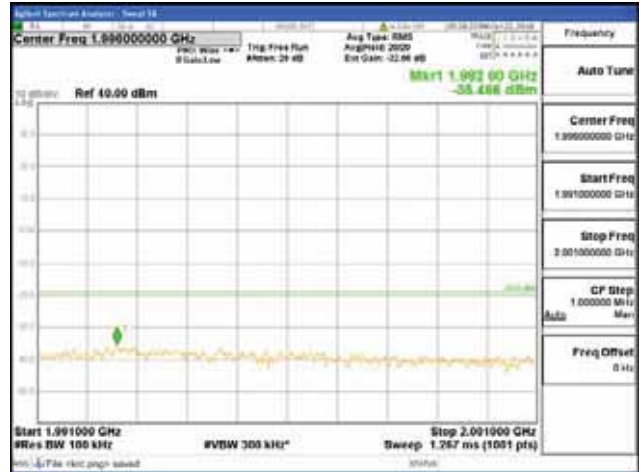

1991 MHz - 2001 MHz