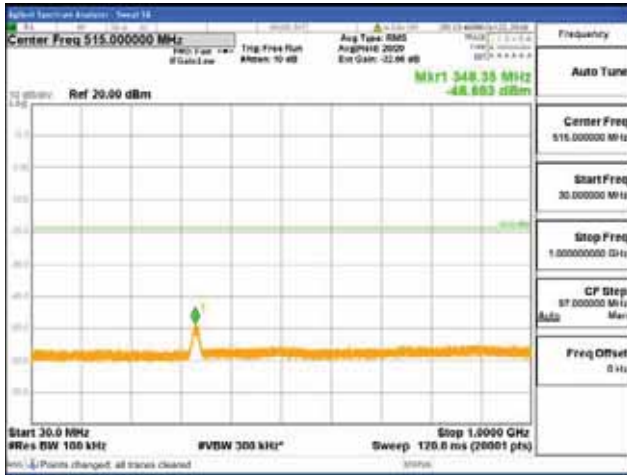

Report No.:  
 CTK-2018-03328  
 Page (626) / (1312)  
 Pages

[16QAM]

9 kHz - 150 kHz

150 kHz - 30 MHz

30 MHz - 1000 MHz

1000 MHz - 1919 MHz

**CTK Co., Ltd.**  
 (Ho-dong), 113, Yejik-ro, Cheoin-gu,  
 Yongin-si, Gyeonggi-do, Korea  
 Tel: +82-31-339-9970  
 Fax: +82-31-624-9501