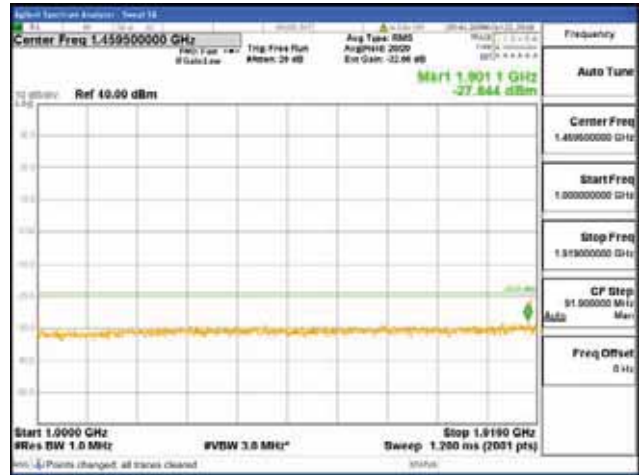

Report No.:  
 CTK-2018-03328  
 Page (630) / (1312)  
 Pages

[256QAM]

9 kHz - 150 kHz

150 kHz - 30 MHz

30 MHz - 1000 MHz

1000 MHz - 1919 MHz

**CTK Co., Ltd.**  
 (Ho-dong), 113, Yejik-ro, Cheoin-gu,  
 Yongin-si, Gyeonggi-do, Korea  
 Tel: +82-31-339-9970  
 Fax: +82-31-624-9501