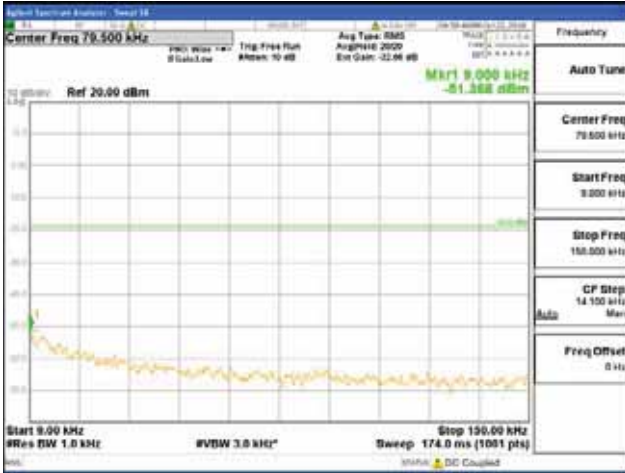

CTK Co., Ltd.
(Ho-dong), 113, Yejik-ro, Cheoin-gu,
Yongin-si, Gyeonggi-do, Korea
Tel: +82-31-339-9970
Fax: +82-31-624-9501

Report No.:
CTK-2018-03328
Page (602) / (1312)
Pages

[16QAM]

9 kHz - 150 kHz