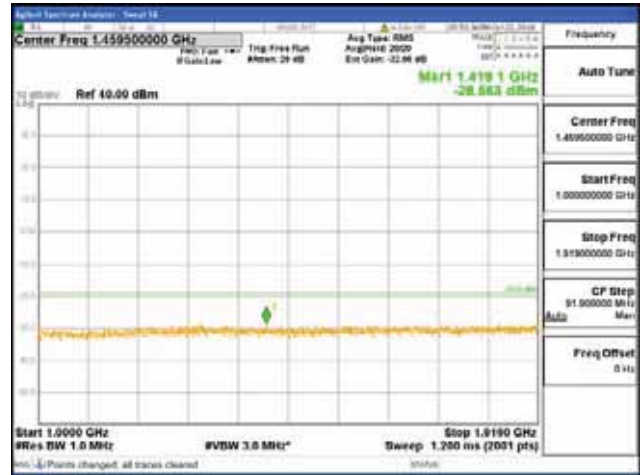

Report No.:  
 CTK-2018-03328  
 Page (610) / (1312)  
 Pages

[16QAM]

9 kHz - 150 kHz

150 kHz - 30 MHz

30 MHz - 1000 MHz

1000 MHz - 1919 MHz

**CTK Co., Ltd.**  
 (Ho-dong), 113, Yejik-ro, Cheoin-gu,  
 Yongin-si, Gyeonggi-do, Korea  
 Tel: +82-31-339-9970  
 Fax: +82-31-624-9501