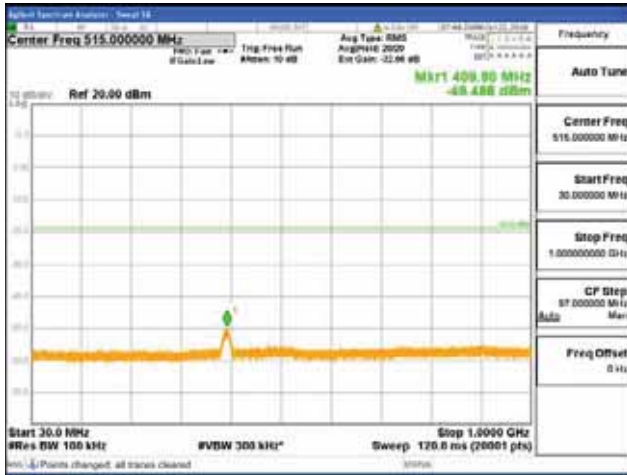

Report No.:  
 CTK-2018-03328  
 Page (622) / (1312)  
 Pages

[256QAM]

9 kHz - 150 kHz

150 kHz - 30 MHz

30 MHz - 1000 MHz

1000 MHz - 1919 MHz

**CTK Co., Ltd.**  
 (Ho-dong), 113, Yejik-ro, Cheoin-gu,  
 Yongin-si, Gyeonggi-do, Korea  
 Tel: +82-31-339-9970  
 Fax: +82-31-624-9501