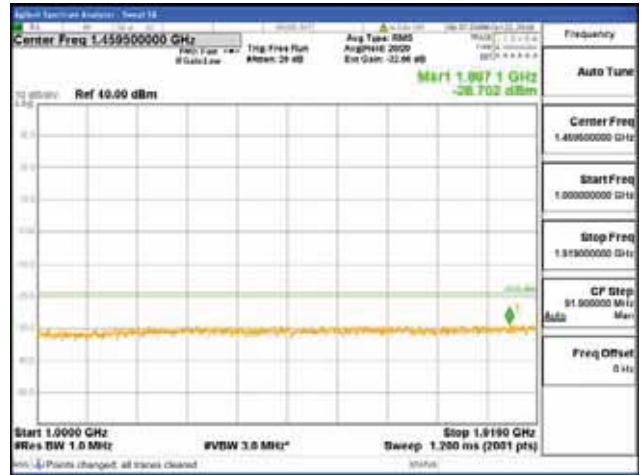

Report No.:  
 CTK-2018-03328  
 Page (612) / (1312)  
 Pages

[64QAM]

9 kHz - 150 kHz

150 kHz - 30 MHz

30 MHz - 1000 MHz

1000 MHz - 1919 MHz

**CTK Co., Ltd.**  
 (Ho-dong), 113, Yejik-ro, Cheoin-gu,  
 Yongin-si, Gyeonggi-do, Korea  
 Tel: +82-31-339-9970  
 Fax: +82-31-624-9501