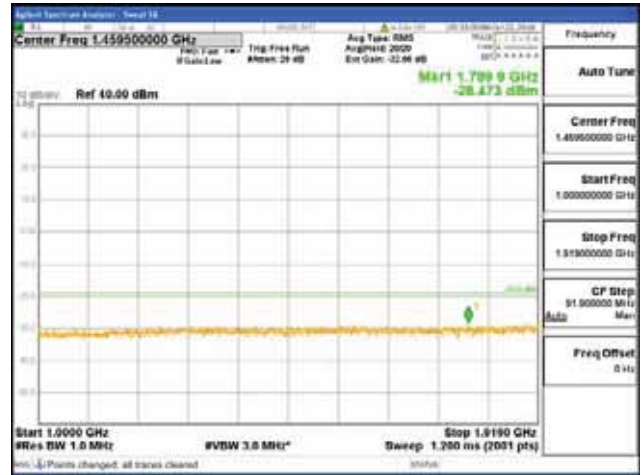

Report No.:  
 CTK-2018-03328  
 Page (678) / (1312)  
 Pages

[256QAM]

9 kHz - 150 kHz

150 kHz - 30 MHz

30 MHz - 1000 MHz

1000 MHz - 1919 MHz

**CTK Co., Ltd.**  
 (Ho-dong), 113, Yejik-ro, Cheoin-gu,  
 Yongin-si, Gyeonggi-do, Korea  
 Tel: +82-31-339-9970  
 Fax: +82-31-624-9501