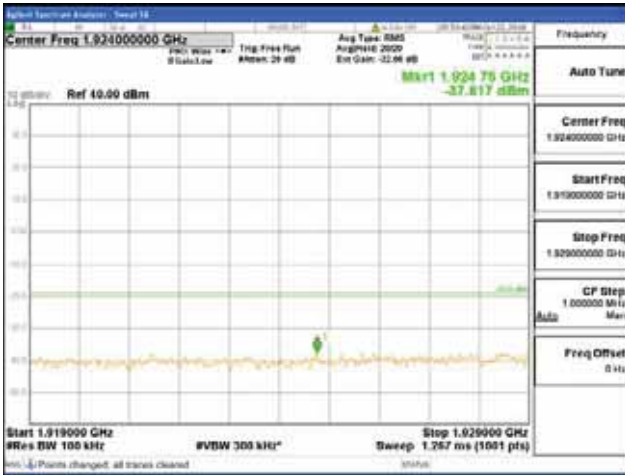

CTK Co., Ltd.
(Ho-dong), 113, Yejik-ro, Cheoin-gu,
Yongin-si, Gyeonggi-do, Korea
Tel: +82-31-339-9970
Fax: +82-31-624-9501

Report No.:
CTK-2018-03328
Page (611) / (1312)
Pages

1919 MHz - 1929 MHz