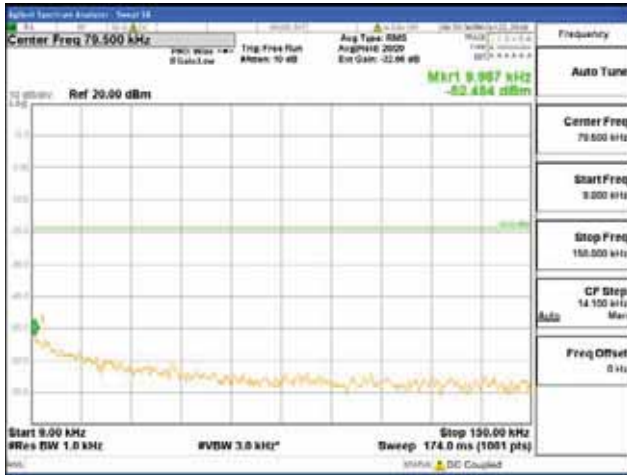

CTK Co., Ltd.
(Ho-dong), 113, Yejik-ro, Cheoin-gu,
Yongin-si, Gyeonggi-do, Korea
Tel: +82-31-339-9970
Fax: +82-31-624-9501

Report No.:
CTK-2018-03328
Page (614) / (1312)
Pages

[256QAM]

9 kHz - 150 kHz