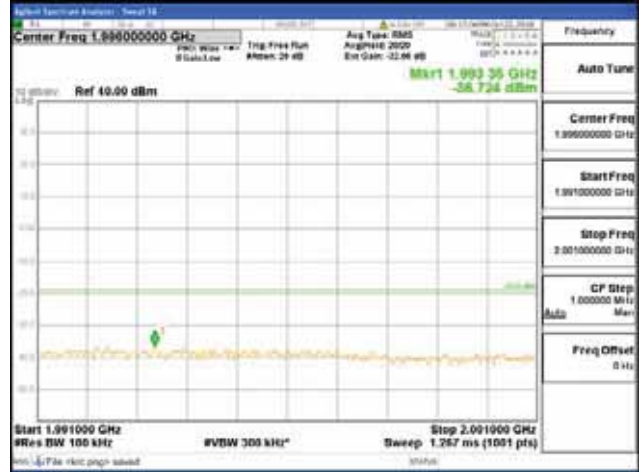

1991 MHz - 2001 MHz