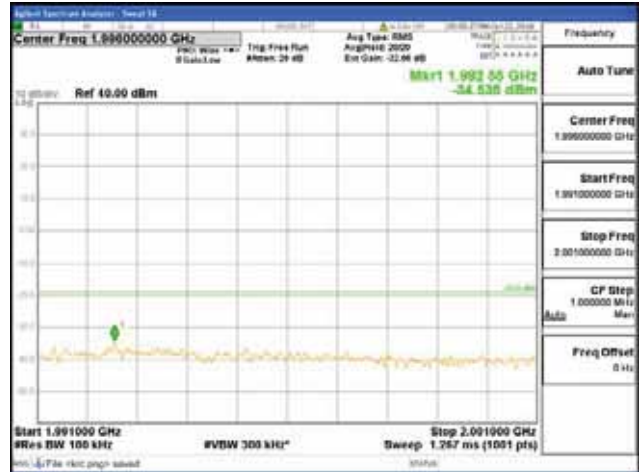

1991 MHz - 2001 MHz