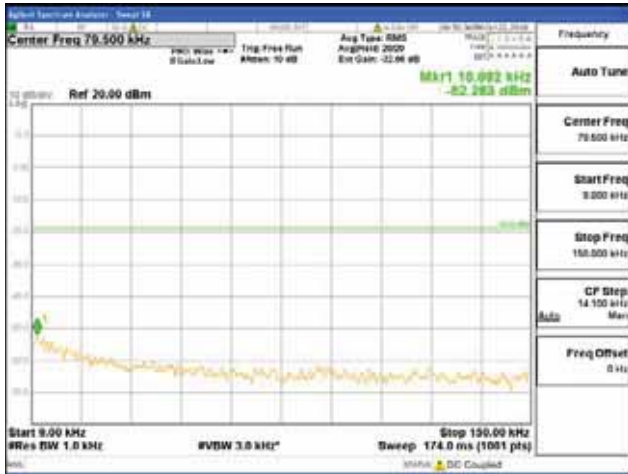

CTK Co., Ltd.
(Ho-dong), 113, Yejik-ro, Cheoin-gu,
Yongin-si, Gyeonggi-do, Korea
Tel: +82-31-339-9970
Fax: +82-31-624-9501

Report No.:
CTK-2018-03328
Page (640) / (1312)
Pages

Band 2, BW 20MHz, Single 1 carrier, 4TX, Top
[QPSK]

9 kHz - 150 kHz