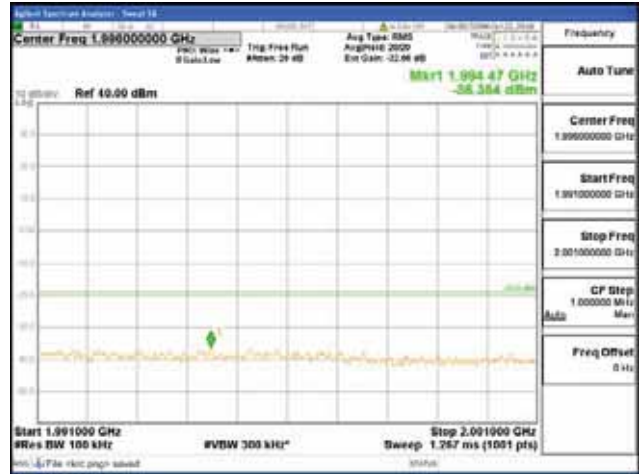

1991 MHz - 2001 MHz