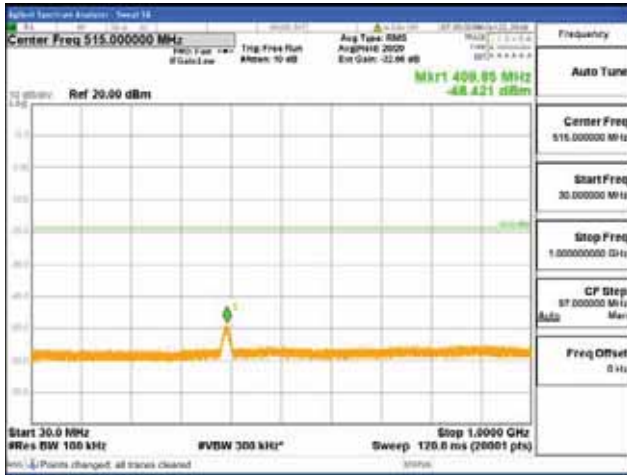

Report No.:  
 CTK-2018-03328  
 Page (646) / (1312)  
 Pages

[256QAM]

9 kHz - 150 kHz

150 kHz - 30 MHz

30 MHz - 1000 MHz

1000 MHz - 1919 MHz

**CTK Co., Ltd.**  
 (Ho-dong), 113, Yejik-ro, Cheoin-gu,  
 Yongin-si, Gyeonggi-do, Korea  
 Tel: +82-31-339-9970  
 Fax: +82-31-624-9501