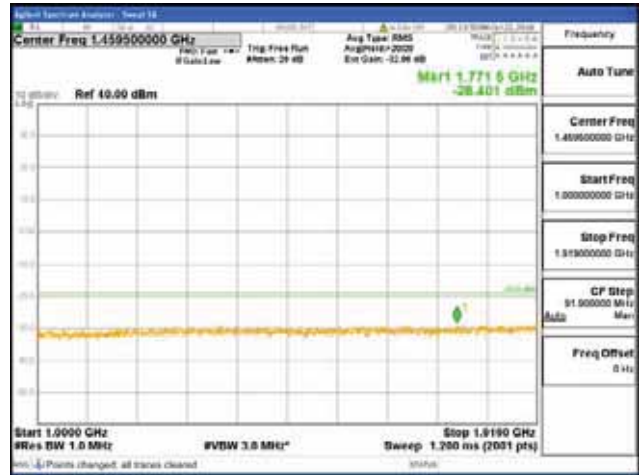

Report No.:  
 CTK-2018-03328  
 Page (626) / (1312)  
 Pages

[16QAM]

9 kHz - 150 kHz

150 kHz - 30 MHz

30 MHz - 1000 MHz

1000 MHz - 1919 MHz

**CTK Co., Ltd.**  
 (Ho-dong), 113, Yejik-ro, Cheoin-gu,  
 Yongin-si, Gyeonggi-do, Korea  
 Tel: +82-31-339-9970  
 Fax: +82-31-624-9501