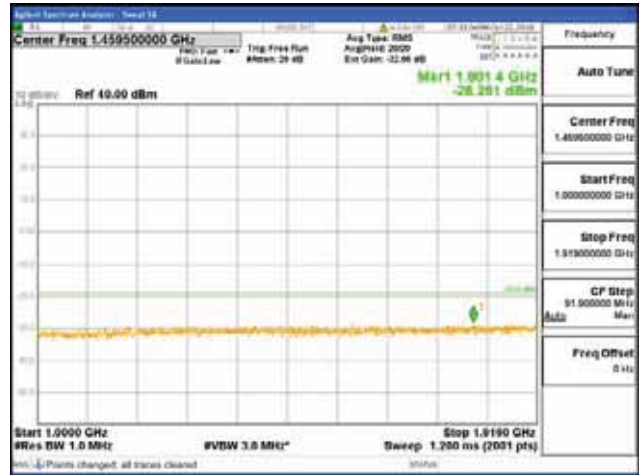

Report No.:  
 CTK-2018-03328  
 Page (644) / (1312)  
 Pages

[64QAM]

9 kHz - 150 kHz

150 kHz - 30 MHz

30 MHz - 1000 MHz

1000 MHz - 1919 MHz

**CTK Co., Ltd.**  
 (Ho-dong), 113, Yejik-ro, Cheoin-gu,  
 Yongin-si, Gyeonggi-do, Korea  
 Tel: +82-31-339-9970  
 Fax: +82-31-624-9501