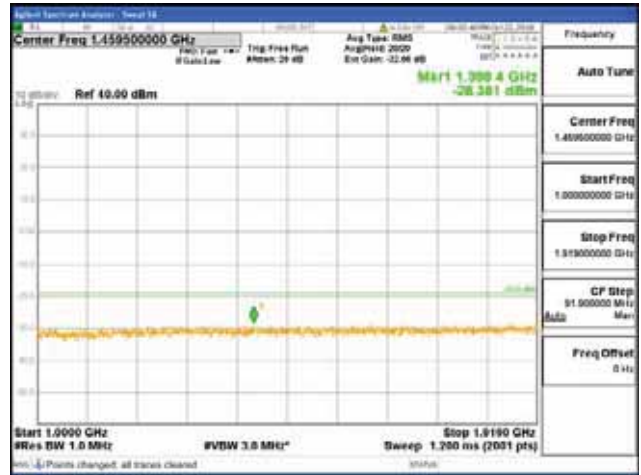

Report No.:  
 CTK-2018-03328  
 Page (658) / (1312)  
 Pages

[16QAM]

9 kHz - 150 kHz

150 kHz - 30 MHz

30 MHz - 1000 MHz

1000 MHz - 1919 MHz

**CTK Co., Ltd.**  
 (Ho-dong), 113, Yejik-ro, Cheoin-gu,  
 Yongin-si, Gyeonggi-do, Korea  
 Tel: +82-31-339-9970  
 Fax: +82-31-624-9501