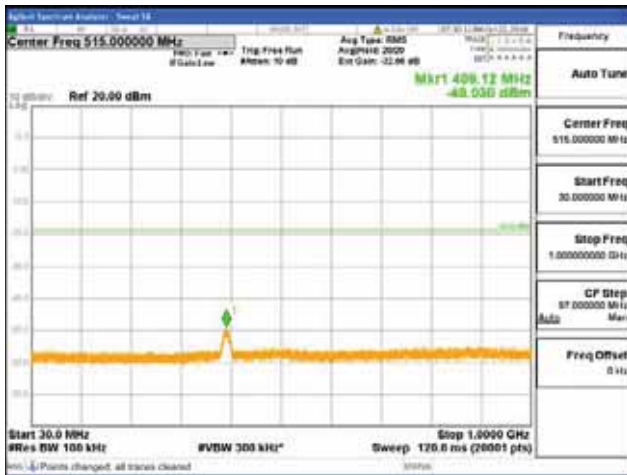

Report No.:  
 CTK-2018-03328  
 Page (668) / (1312)  
 Pages

[64QAM]

9 kHz - 150 kHz

150 kHz - 30 MHz

30 MHz - 1000 MHz

1000 MHz - 1919 MHz

**CTK Co., Ltd.**  
 (Ho-dong), 113, Yejik-ro, Cheoin-gu,  
 Yongin-si, Gyeonggi-do, Korea  
 Tel: +82-31-339-9970  
 Fax: +82-31-624-9501