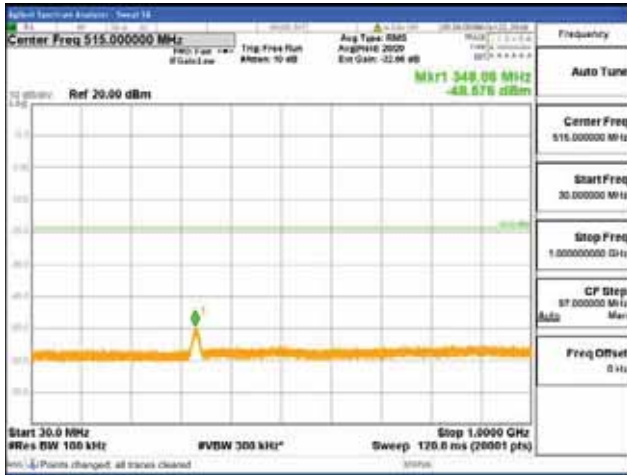

Report No.:  
 CTK-2018-03328  
 Page (676) / (1312)  
 Pages

[64QAM]

9 kHz - 150 kHz

150 kHz - 30 MHz

30 MHz - 1000 MHz

1000 MHz - 1919 MHz

**CTK Co., Ltd.**  
 (Ho-dong), 113, Yejik-ro, Cheoin-gu,  
 Yongin-si, Gyeonggi-do, Korea  
 Tel: +82-31-339-9970  
 Fax: +82-31-624-9501