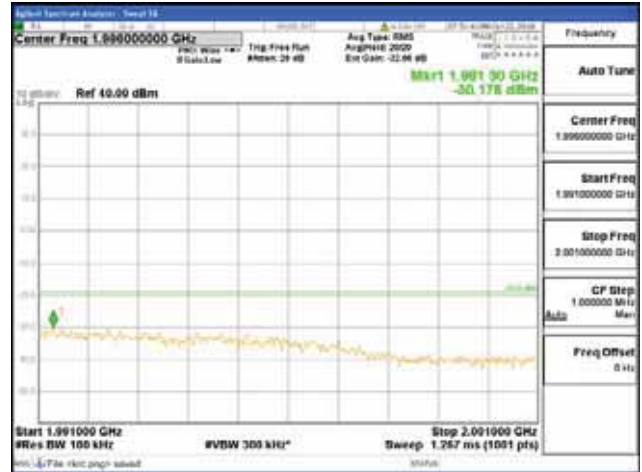

1991 MHz - 2001 MHz