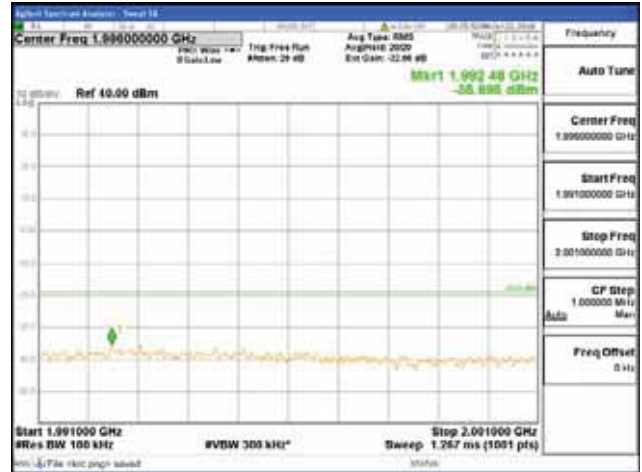

1991 MHz - 2001 MHz