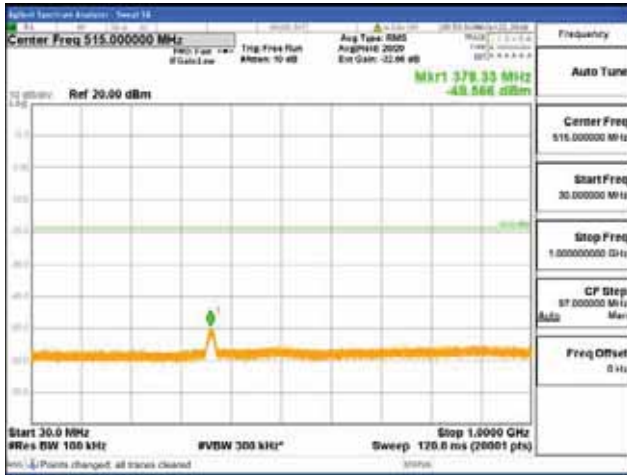

Report No.:  
 CTK-2018-03328  
 Page (610) / (1312)  
 Pages

[16QAM]

9 kHz - 150 kHz

150 kHz - 30 MHz

30 MHz - 1000 MHz

1000 MHz - 1919 MHz

**CTK Co., Ltd.**  
 (Ho-dong), 113, Yejik-ro, Cheoin-gu,  
 Yongin-si, Gyeonggi-do, Korea  
 Tel: +82-31-339-9970  
 Fax: +82-31-624-9501