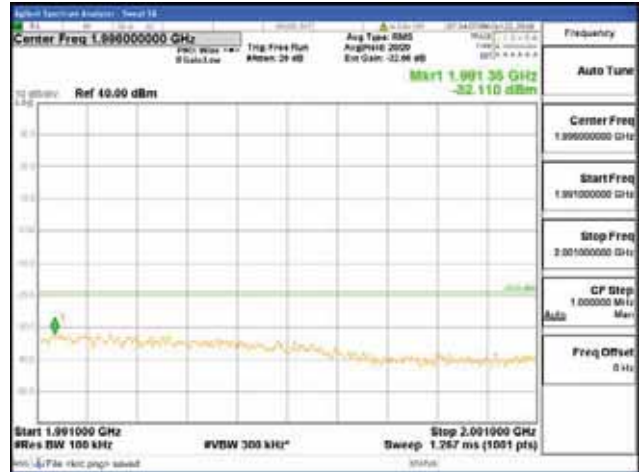

1991 MHz - 2001 MHz