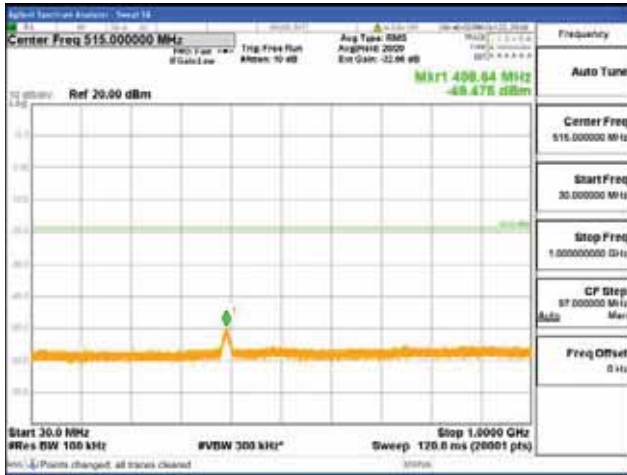

Report No.:  
 CTK-2018-03328  
 Page (618) / (1312)  
 Pages

[16QAM]

9 kHz - 150 kHz

150 kHz - 30 MHz

30 MHz - 1000 MHz

1000 MHz - 1919 MHz

**CTK Co., Ltd.**  
 (Ho-dong), 113, Yejik-ro, Cheoin-gu,  
 Yongin-si, Gyeonggi-do, Korea  
 Tel: +82-31-339-9970  
 Fax: +82-31-624-9501