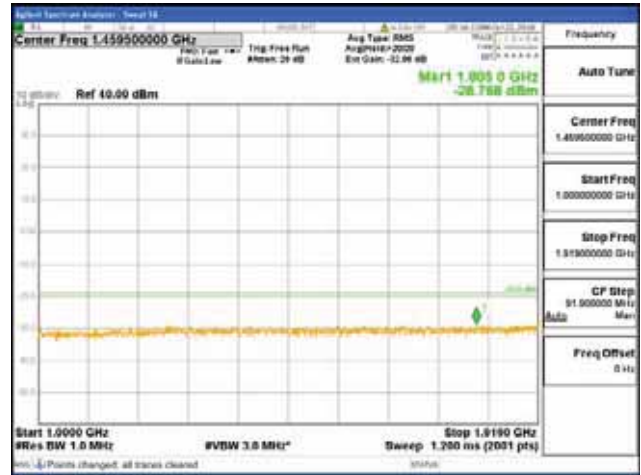

[16QAM]

9 kHz - 150 kHz

150 kHz - 30 MHz

30 MHz - 1000 MHz

1000 MHz - 1919 MHz

**CTK Co., Ltd.**  
 (Ho-dong), 113, Yejik-ro, Cheoin-gu,  
 Yongin-si, Gyeonggi-do, Korea  
 Tel: +82-31-339-9970  
 Fax: +82-31-624-9501