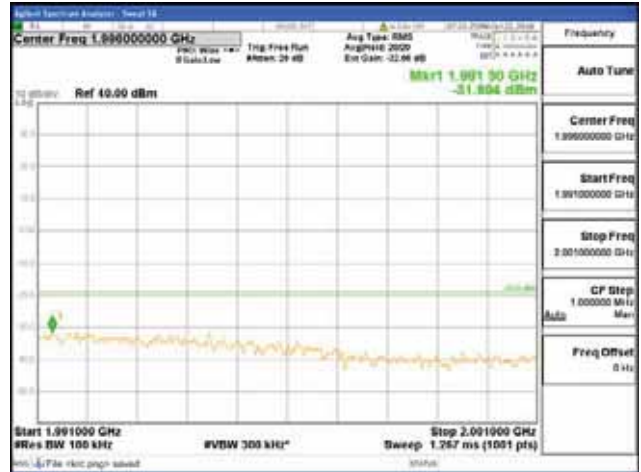

1991 MHz - 2001 MHz