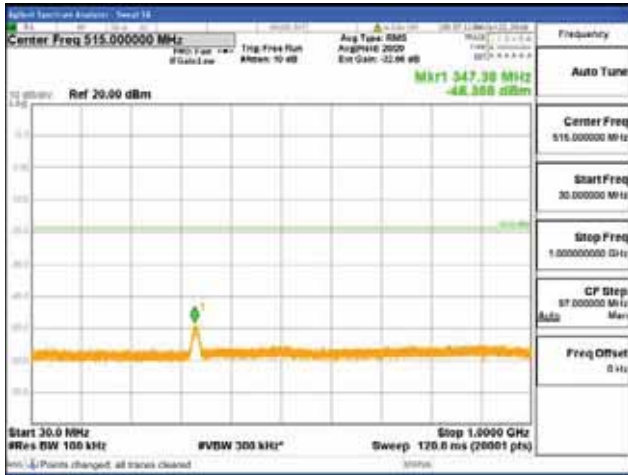

Report No.:  
 CTK-2018-03328  
 Page (652) / (1312)  
 Pages

[64QAM]

9 kHz - 150 kHz

150 kHz - 30 MHz

30 MHz - 1000 MHz

1000 MHz - 1919 MHz

**CTK Co., Ltd.**  
 (Ho-dong), 113, Yejik-ro, Cheoin-gu,  
 Yongin-si, Gyeonggi-do, Korea  
 Tel: +82-31-339-9970  
 Fax: +82-31-624-9501