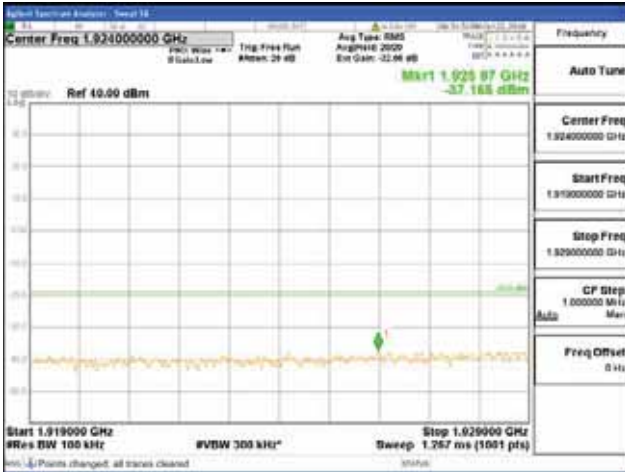

CTK Co., Ltd.
(Ho-dong), 113, Yejik-ro, Cheoin-gu,
Yongin-si, Gyeonggi-do, Korea
Tel: +82-31-339-9970
Fax: +82-31-624-9501

Report No.:
CTK-2018-03328
Page (639) / (1312)
Pages

1919 MHz - 1929 MHz