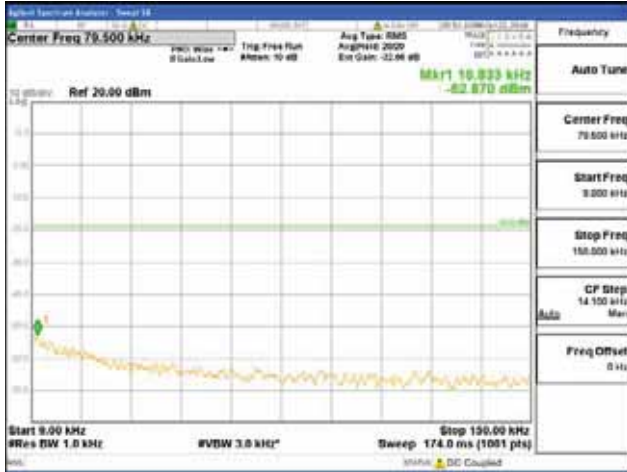

CTK Co., Ltd.
(Ho-dong), 113, Yejik-ro, Cheoin-gu,
Yongin-si, Gyeonggi-do, Korea
Tel: +82-31-339-9970
Fax: +82-31-624-9501

Report No.:
CTK-2018-03328
Page (608) / (1312)
Pages

Band 2, BW 20MHz, Single 1 carrier, 4TX, Middle
[QPSK]

9 kHz - 150 kHz