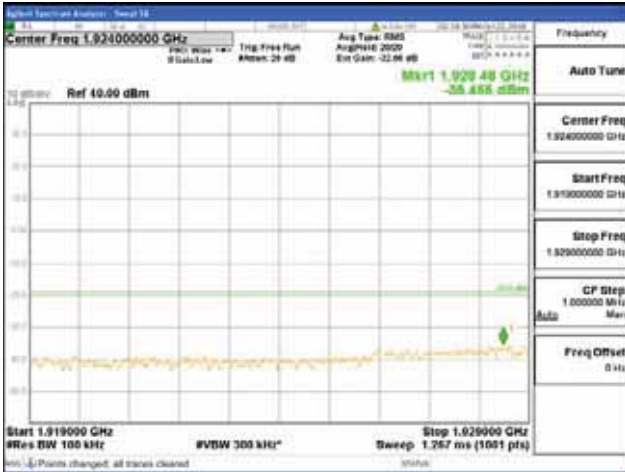

CTK Co., Ltd.
(Ho-dong), 113, Yejik-ro, Cheoin-gu,
Yongin-si, Gyeonggi-do, Korea
Tel: +82-31-339-9970
Fax: +82-31-624-9501

Report No.:
CTK-2018-03328
Page (583) / (1312)
Pages

1919 MHz - 1929 MHz