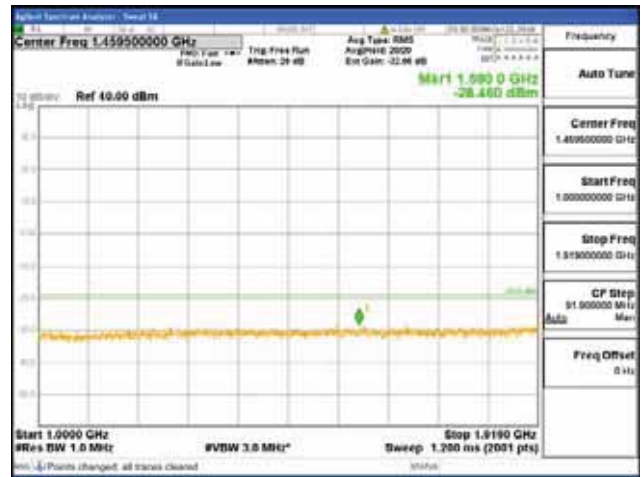

Report No.:
 CTK-2018-03328
 Page (542) / (1312)
 Pages

[256QAM]

9 kHz - 150 kHz

150 kHz - 30 MHz

30 MHz - 1000 MHz

1000 MHz - 1919 MHz

CTK Co., Ltd.
 (Ho-dong), 113, Yejik-ro, Cheoin-gu,
 Yongin-si, Gyeonggi-do, Korea
 Tel: +82-31-339-9970
 Fax: +82-31-624-9501