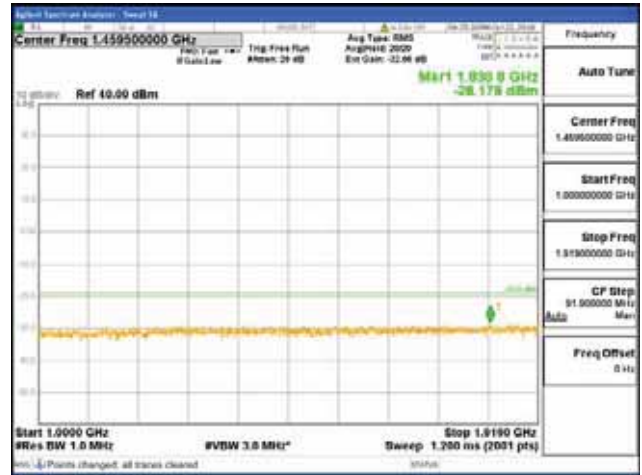

Report No.:
 CTK-2018-03328
 Page (526) / (1312)
 Pages

[256QAM]

9 kHz - 150 kHz

150 kHz - 30 MHz

30 MHz - 1000 MHz

1000 MHz - 1919 MHz

CTK Co., Ltd.
 (Ho-dong), 113, Yejik-ro, Cheoin-gu,
 Yongin-si, Gyeonggi-do, Korea
 Tel: +82-31-339-9970
 Fax: +82-31-624-9501