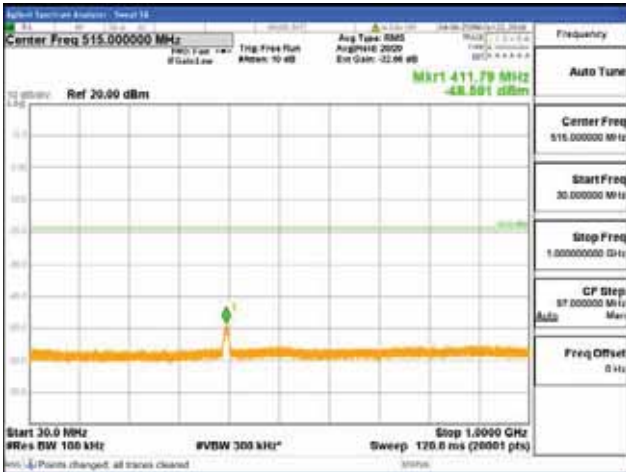

Report No.:
 CTK-2018-03328
 Page (592) / (1312)
 Pages

Band 2, BW 15MHz, Single 1 carrier, 4TX, Top
 [QPSK]

9 kHz - 150 kHz

150 kHz - 30 MHz

30 MHz - 1000 MHz

1000 MHz - 1919 MHz

CTK Co., Ltd.
 (Ho-dong), 113, Yejik-ro, Cheoin-gu,
 Yongin-si, Gyeonggi-do, Korea
 Tel: +82-31-339-9970
 Fax: +82-31-624-9501