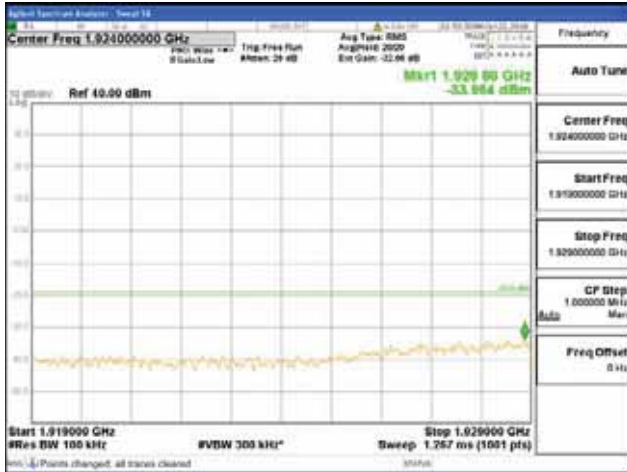

CTK Co., Ltd.
(Ho-dong), 113, Yejik-ro, Cheoin-gu,
Yongin-si, Gyeonggi-do, Korea
Tel: +82-31-339-9970
Fax: +82-31-624-9501

Report No.:
CTK-2018-03328
Page (507) / (1312)
Pages

1919 MHz - 1929 MHz