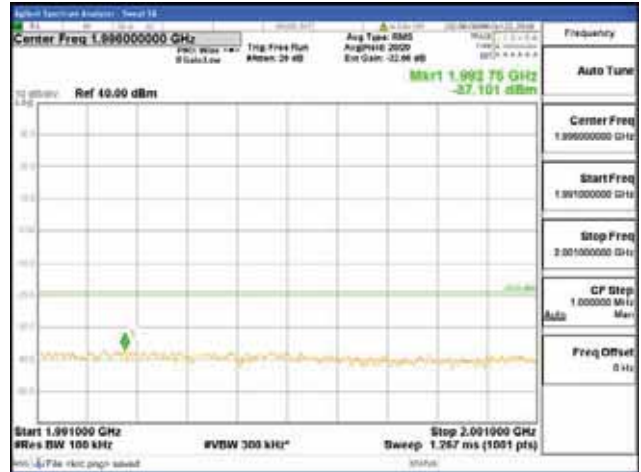

1991 MHz - 2001 MHz