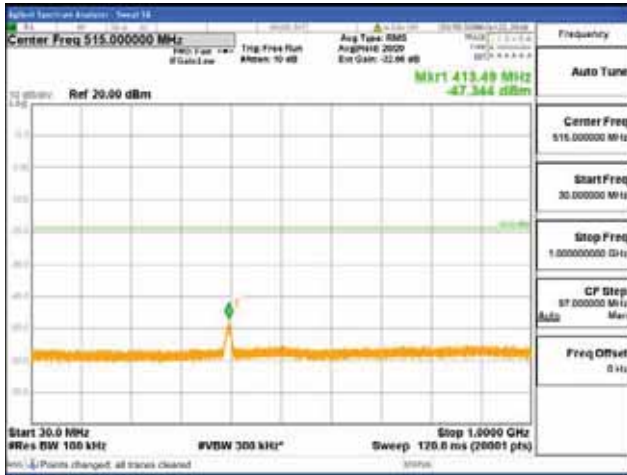

Report No.:
 CTK-2018-03328
 Page (570) / (1312)
 Pages

[16QAM]

9 kHz - 150 kHz

150 kHz - 30 MHz

30 MHz - 1000 MHz

1000 MHz - 1919 MHz

CTK Co., Ltd.
 (Ho-dong), 113, Yejik-ro, Cheoin-gu,
 Yongin-si, Gyeonggi-do, Korea
 Tel: +82-31-339-9970
 Fax: +82-31-624-9501