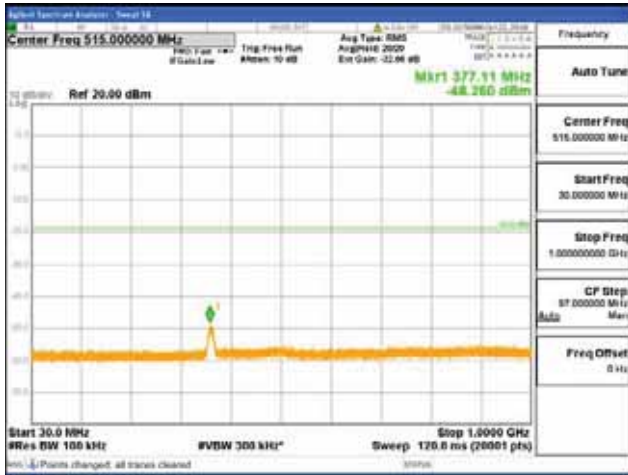

Report No.:
 CTK-2018-03328
 Page (588) / (1312)
 Pages

[64QAM]

9 kHz - 150 kHz

150 kHz - 30 MHz

30 MHz - 1000 MHz

1000 MHz - 1919 MHz

CTK Co., Ltd.
 (Ho-dong), 113, Yejik-ro, Cheoin-gu,
 Yongin-si, Gyeonggi-do, Korea
 Tel: +82-31-339-9970
 Fax: +82-31-624-9501