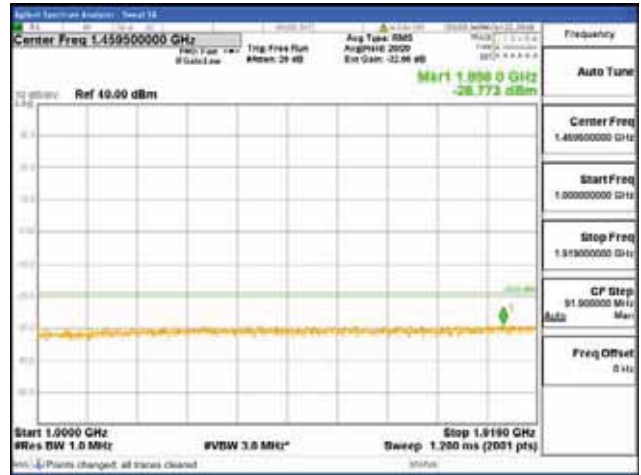

Report No.:
 CTK-2018-03328
 Page (562) / (1312)
 Pages

[16QAM]

9 kHz - 150 kHz

150 kHz - 30 MHz

30 MHz - 1000 MHz

1000 MHz - 1919 MHz

CTK Co., Ltd.
 (Ho-dong), 113, Yejik-ro, Cheoin-gu,
 Yongin-si, Gyeonggi-do, Korea
 Tel: +82-31-339-9970
 Fax: +82-31-624-9501