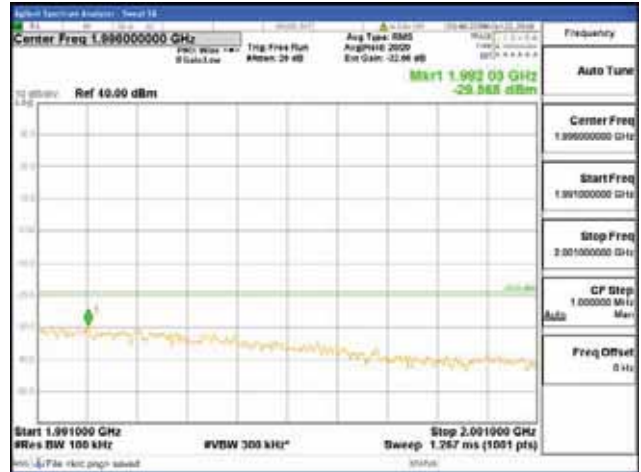

1991 MHz - 2001 MHz