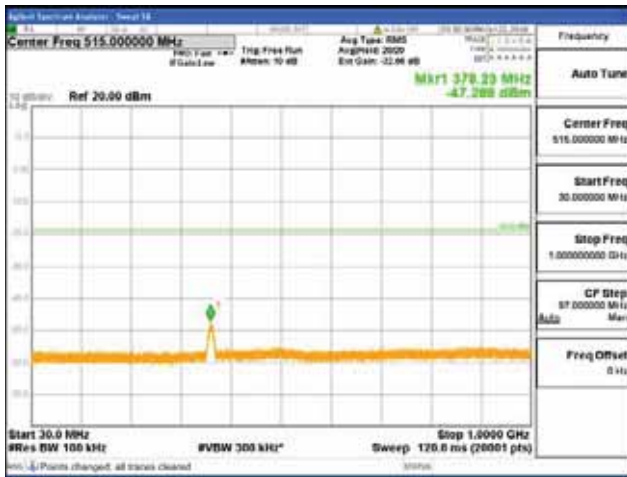

Report No.:
 CTK-2018-03328
 Page (542) / (1312)
 Pages

[256QAM]

9 kHz - 150 kHz

150 kHz - 30 MHz

30 MHz - 1000 MHz

1000 MHz - 1919 MHz

CTK Co., Ltd.
 (Ho-dong), 113, Yejik-ro, Cheoin-gu,
 Yongin-si, Gyeonggi-do, Korea
 Tel: +82-31-339-9970
 Fax: +82-31-624-9501