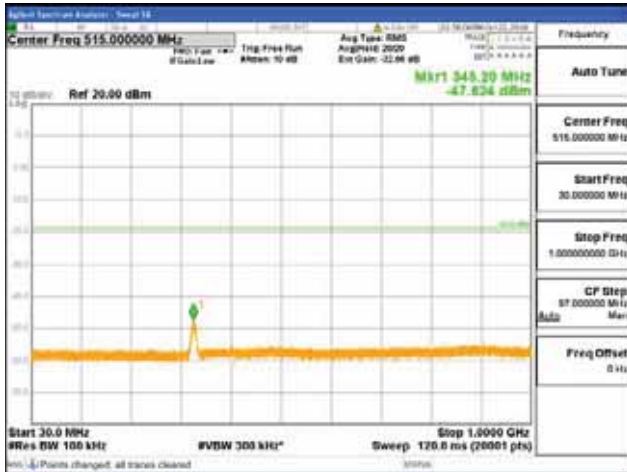

30 MHz - 1000 MHz