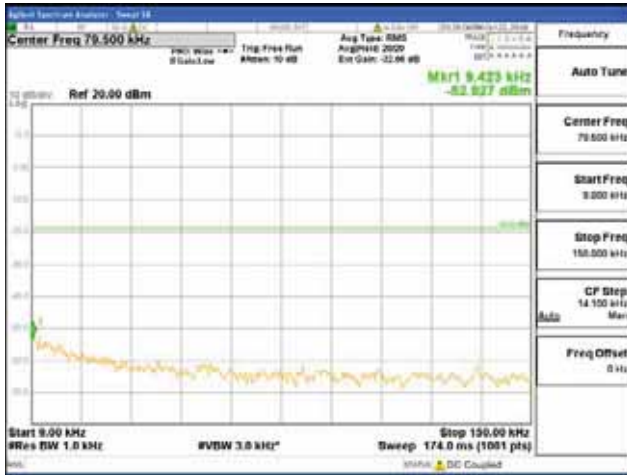

CTK Co., Ltd.
(Ho-dong), 113, Yejik-ro, Cheoin-gu,
Yongin-si, Gyeonggi-do, Korea
Tel: +82-31-339-9970
Fax: +82-31-624-9501

Report No.:
CTK-2018-03328
Page (540) / (1312)
Pages

[64QAM]

9 kHz - 150 kHz