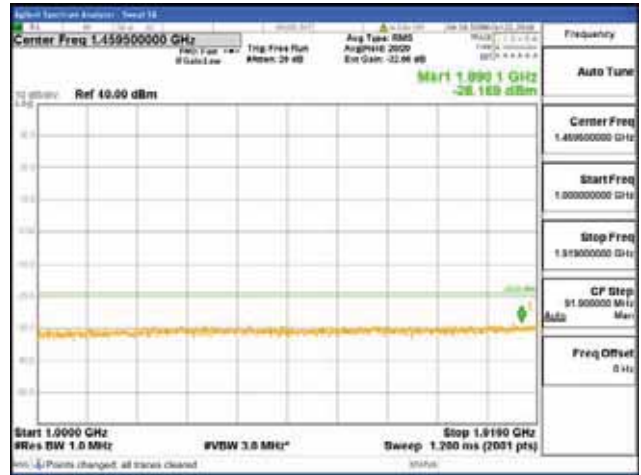

Report No.:
 CTK-2018-03328
 Page (548) / (1312)
 Pages

[64QAM]

9 kHz - 150 kHz

150 kHz - 30 MHz

30 MHz - 1000 MHz

1000 MHz - 1919 MHz

CTK Co., Ltd.
 (Ho-dong), 113, Yejik-ro, Cheoin-gu,
 Yongin-si, Gyeonggi-do, Korea
 Tel: +82-31-339-9970
 Fax: +82-31-624-9501