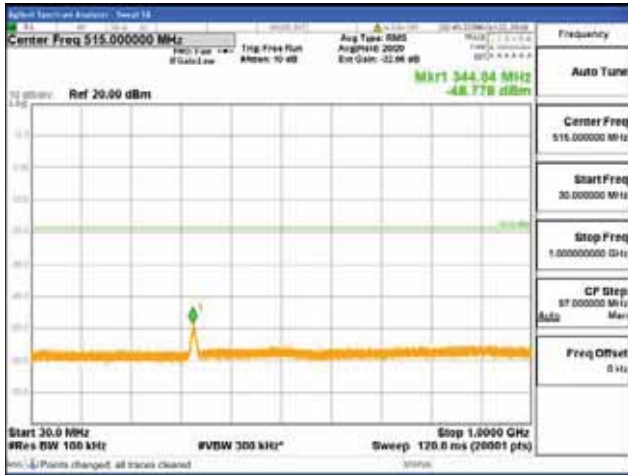

Report No.:
 CTK-2018-03328
 Page (508) / (1312)
 Pages

[64QAM]

9 kHz - 150 kHz

150 kHz - 30 MHz

30 MHz - 1000 MHz

1000 MHz - 1919 MHz

CTK Co., Ltd.
 (Ho-dong), 113, Yejik-ro, Cheoin-gu,
 Yongin-si, Gyeonggi-do, Korea
 Tel: +82-31-339-9970
 Fax: +82-31-624-9501