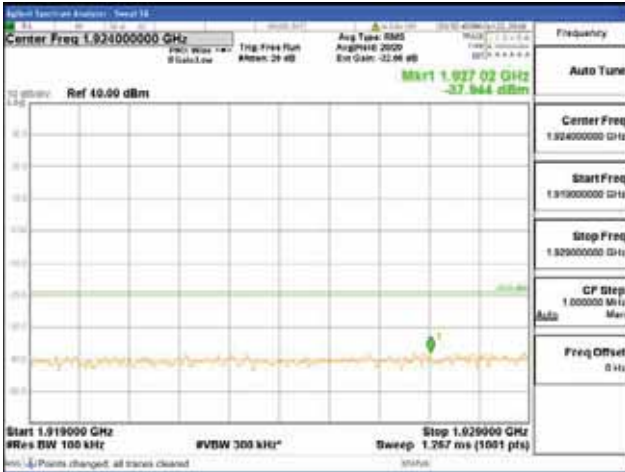

CTK Co., Ltd.
(Ho-dong), 113, Yejik-ro, Cheoin-gu,
Yongin-si, Gyeonggi-do, Korea
Tel: +82-31-339-9970
Fax: +82-31-624-9501

Report No.:
CTK-2018-03328
Page (569) / (1312)
Pages

1919 MHz - 1929 MHz