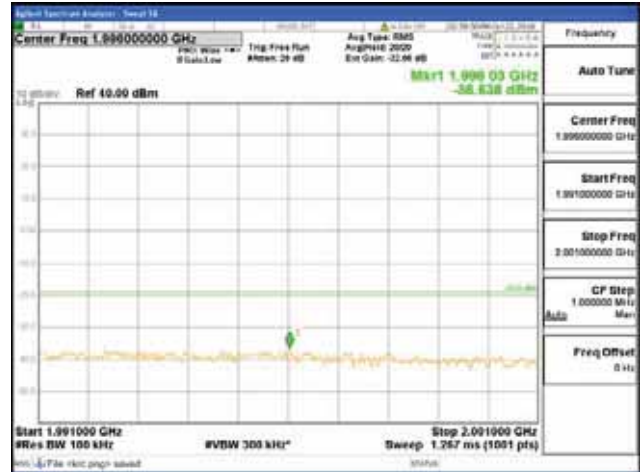

1991 MHz - 2001 MHz