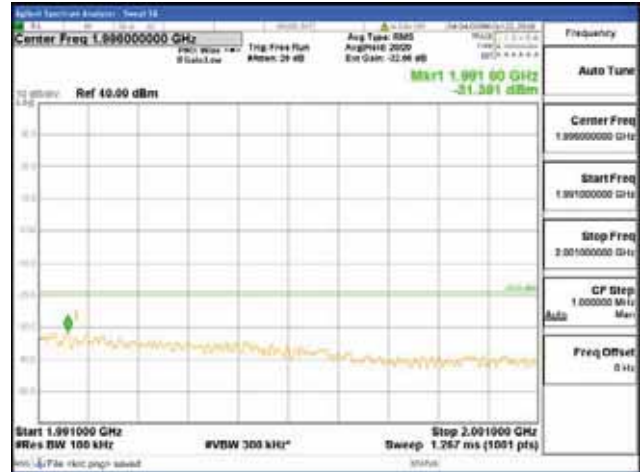

1991 MHz - 2001 MHz