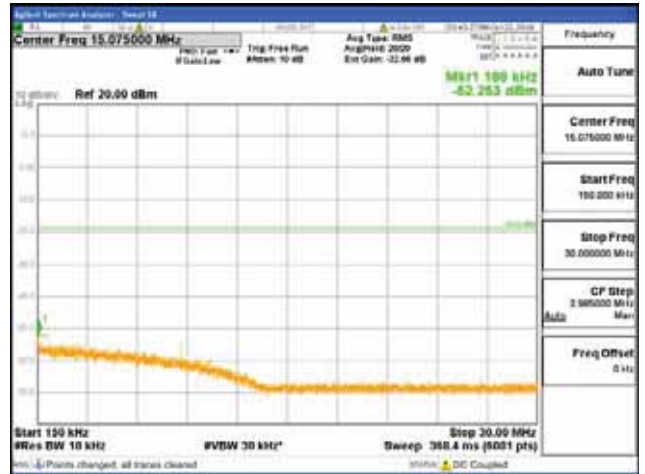

150 kHz - 30 MHz