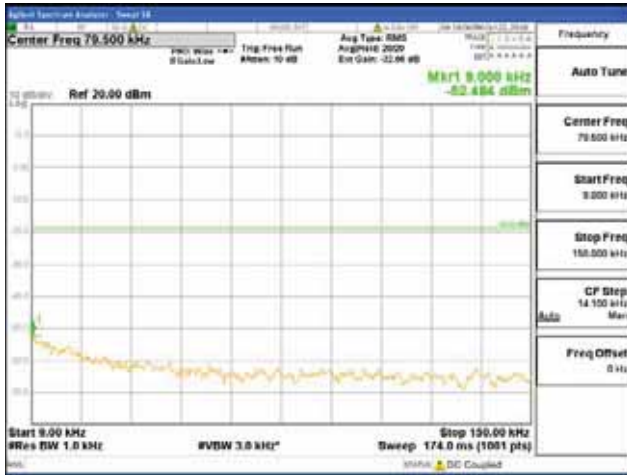

CTK Co., Ltd.
(Ho-dong), 113, Yejik-ro, Cheoin-gu,
Yongin-si, Gyeonggi-do, Korea
Tel: +82-31-339-9970
Fax: +82-31-624-9501

Report No.:
CTK-2018-03328
Page (548) / (1312)
Pages

[64QAM]

9 kHz - 150 kHz