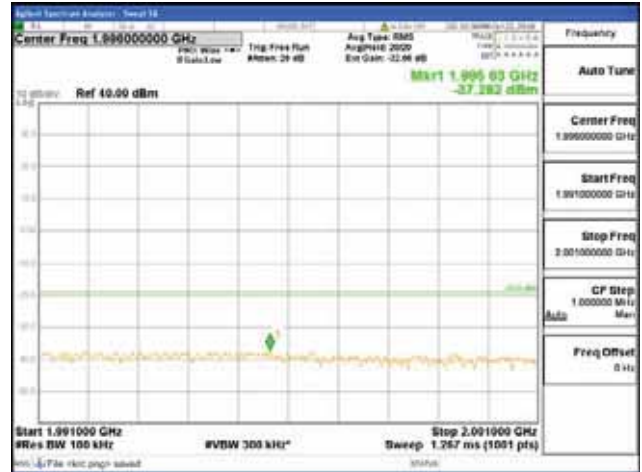

1991 MHz - 2001 MHz