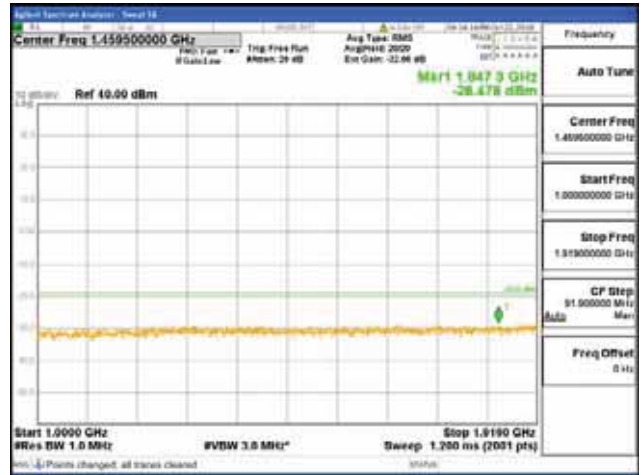

Report No.:
 CTK-2018-03328
 Page (574) / (1312)
 Pages

[256QAM]

9 kHz - 150 kHz

150 kHz - 30 MHz

30 MHz - 1000 MHz

1000 MHz - 1919 MHz

CTK Co., Ltd.
 (Ho-dong), 113, Yejik-ro, Cheoin-gu,
 Yongin-si, Gyeonggi-do, Korea
 Tel: +82-31-339-9970
 Fax: +82-31-624-9501