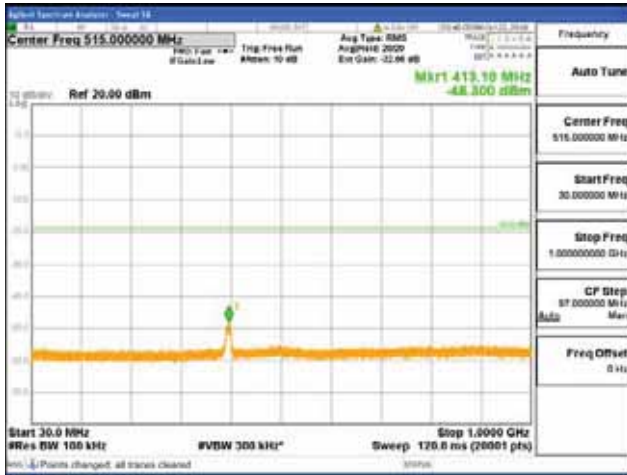

Report No.:
 CTK-2018-03328
 Page (546) / (1312)
 Pages

[16QAM]

9 kHz - 150 kHz

150 kHz - 30 MHz

30 MHz - 1000 MHz

1000 MHz - 1919 MHz

CTK Co., Ltd.
 (Ho-dong), 113, Yejik-ro, Cheoin-gu,
 Yongin-si, Gyeonggi-do, Korea
 Tel: +82-31-339-9970
 Fax: +82-31-624-9501