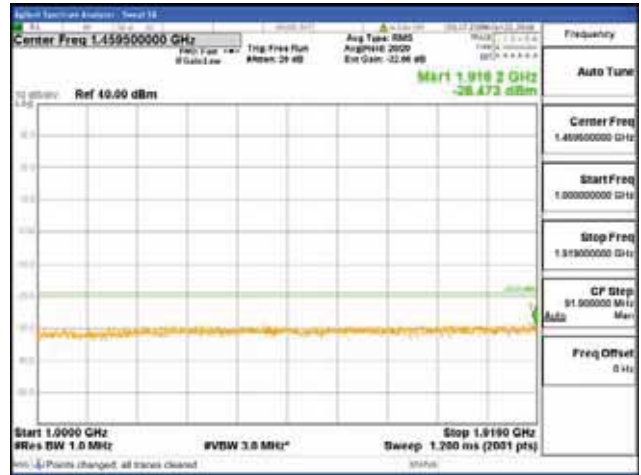

Report No.:
 CTK-2018-03328
 Page (566) / (1312)
 Pages

[256QAM]

9 kHz - 150 kHz

150 kHz - 30 MHz

30 MHz - 1000 MHz

1000 MHz - 1919 MHz

CTK Co., Ltd.
 (Ho-dong), 113, Yejik-ro, Cheoin-gu,
 Yongin-si, Gyeonggi-do, Korea
 Tel: +82-31-339-9970
 Fax: +82-31-624-9501