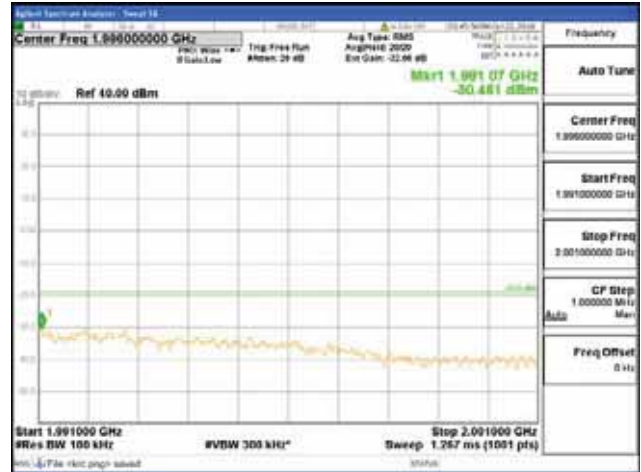

1991 MHz - 2001 MHz