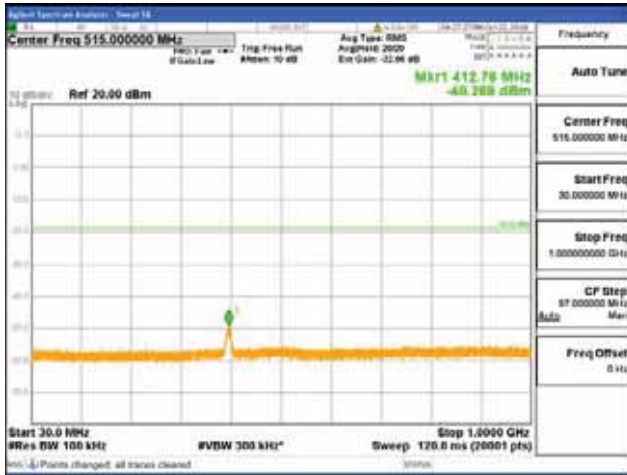

Report No.:
 CTK-2018-03328
 Page (524) / (1312)
 Pages

[64QAM]

9 kHz - 150 kHz

150 kHz - 30 MHz

30 MHz - 1000 MHz

1000 MHz - 1919 MHz

CTK Co., Ltd.
 (Ho-dong), 113, Yejik-ro, Cheoin-gu,
 Yongin-si, Gyeonggi-do, Korea
 Tel: +82-31-339-9970
 Fax: +82-31-624-9501