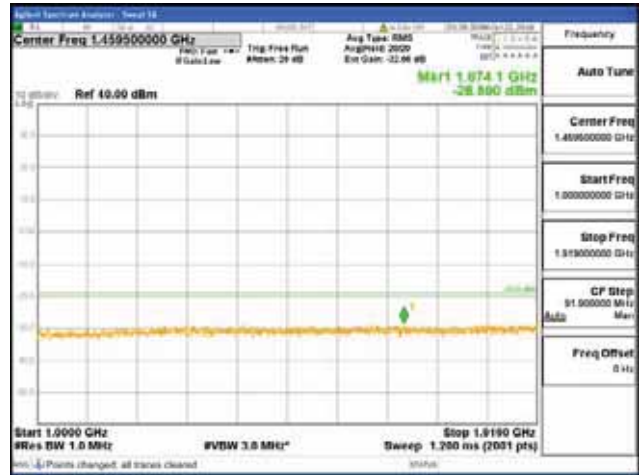

Report No.:
 CTK-2018-03328
 Page (540) / (1312)
 Pages

[64QAM]

9 kHz - 150 kHz

150 kHz - 30 MHz

30 MHz - 1000 MHz

1000 MHz - 1919 MHz

CTK Co., Ltd.
 (Ho-dong), 113, Yejik-ro, Cheoin-gu,
 Yongin-si, Gyeonggi-do, Korea
 Tel: +82-31-339-9970
 Fax: +82-31-624-9501