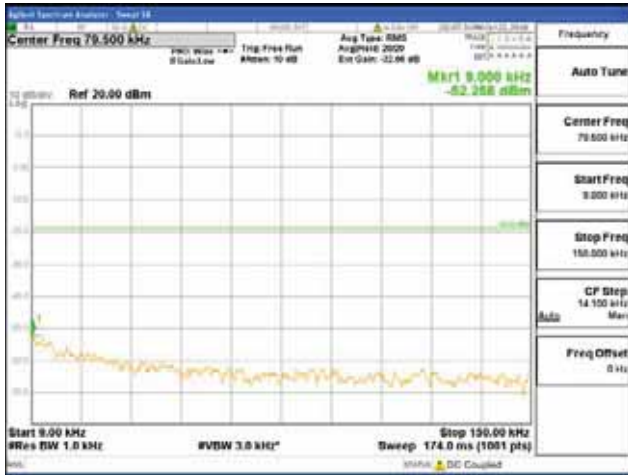

CTK Co., Ltd.
(Ho-dong), 113, Yejik-ro, Cheoin-gu,
Yongin-si, Gyeonggi-do, Korea
Tel: +82-31-339-9970
Fax: +82-31-624-9501

Report No.:
CTK-2018-03328
Page (578) / (1312)
Pages

[16QAM]

9 kHz - 150 kHz