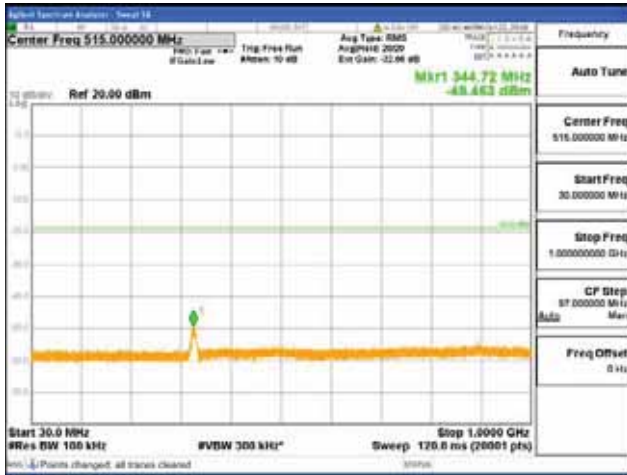

Report No.:
 CTK-2018-03328
 Page (510) / (1312)
 Pages

[256QAM]

9 kHz - 150 kHz

150 kHz - 30 MHz

30 MHz - 1000 MHz

1000 MHz - 1919 MHz

CTK Co., Ltd.
 (Ho-dong), 113, Yejik-ro, Cheoin-gu,
 Yongin-si, Gyeonggi-do, Korea
 Tel: +82-31-339-9970
 Fax: +82-31-624-9501