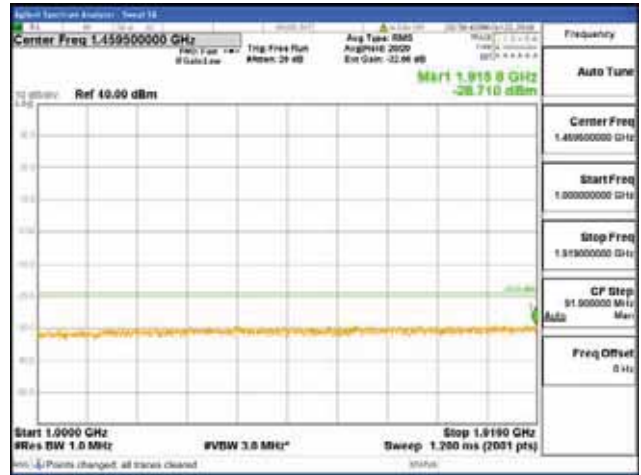

Report No.:
 CTK-2018-03328
 Page (538) / (1312)
 Pages

[16QAM]

9 kHz - 150 kHz

150 kHz - 30 MHz

30 MHz - 1000 MHz

1000 MHz - 1919 MHz

CTK Co., Ltd.
 (Ho-dong), 113, Yejik-ro, Cheoin-gu,
 Yongin-si, Gyeonggi-do, Korea
 Tel: +82-31-339-9970
 Fax: +82-31-624-9501