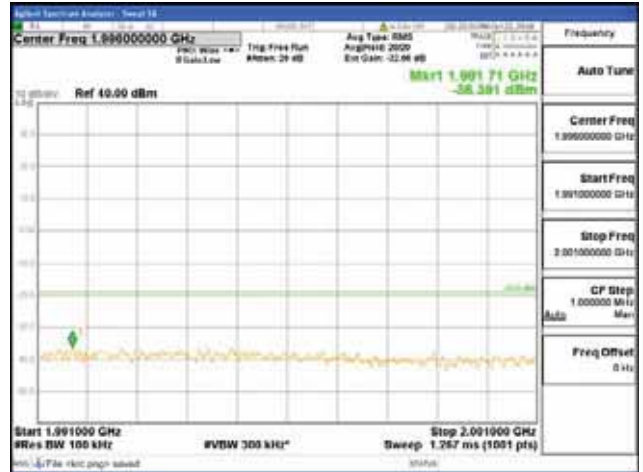

1991 MHz - 2001 MHz