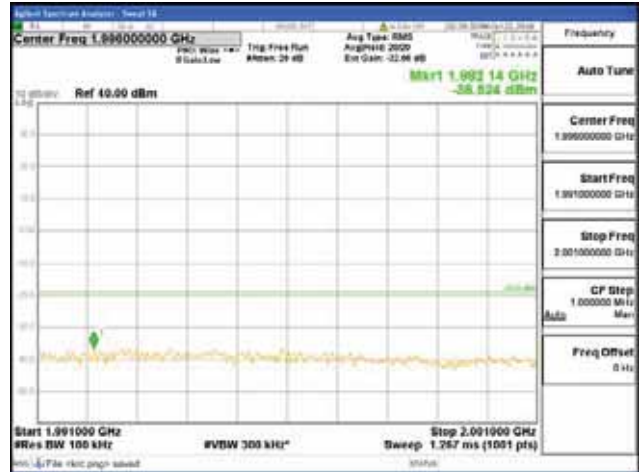

1991 MHz - 2001 MHz