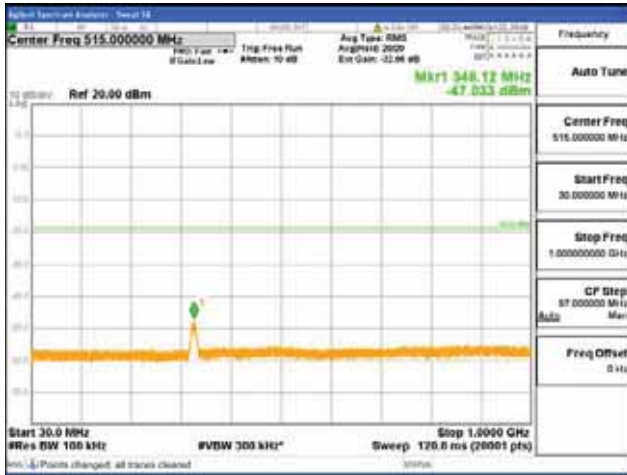

Report No.:
 CTK-2018-03328
 Page (558) / (1312)
 Pages

[256QAM]

9 kHz - 150 kHz

150 kHz - 30 MHz

30 MHz - 1000 MHz

1000 MHz - 1919 MHz

CTK Co., Ltd.
 (Ho-dong), 113, Yejik-ro, Cheoin-gu,
 Yongin-si, Gyeonggi-do, Korea
 Tel: +82-31-339-9970
 Fax: +82-31-624-9501