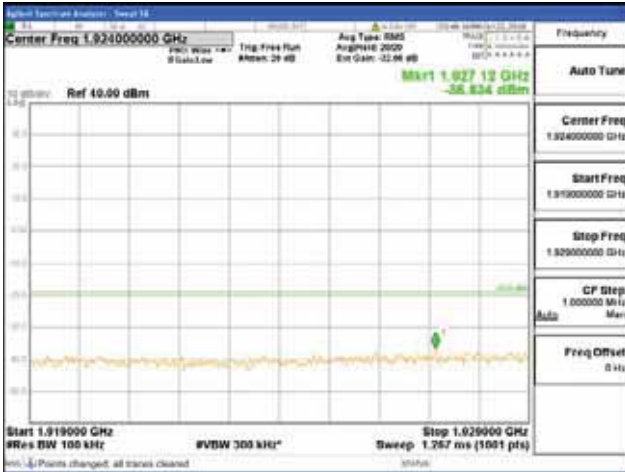

CTK Co., Ltd.
(Ho-dong), 113, Yejik-ro, Cheoin-gu,
Yongin-si, Gyeonggi-do, Korea
Tel: +82-31-339-9970
Fax: +82-31-624-9501

Report No.:
CTK-2018-03328
Page (547) / (1312)
Pages

1919 MHz - 1929 MHz