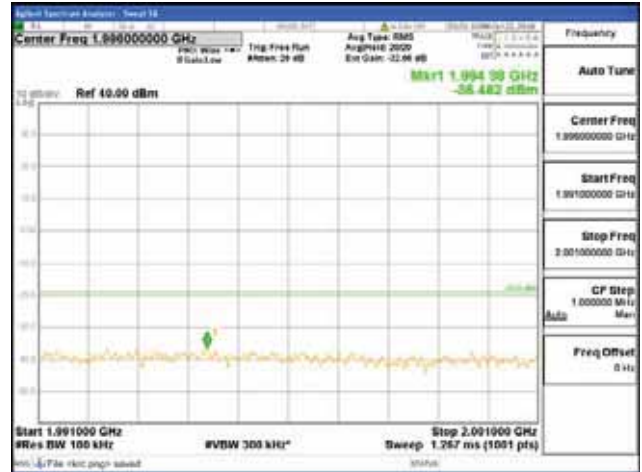

1991 MHz - 2001 MHz