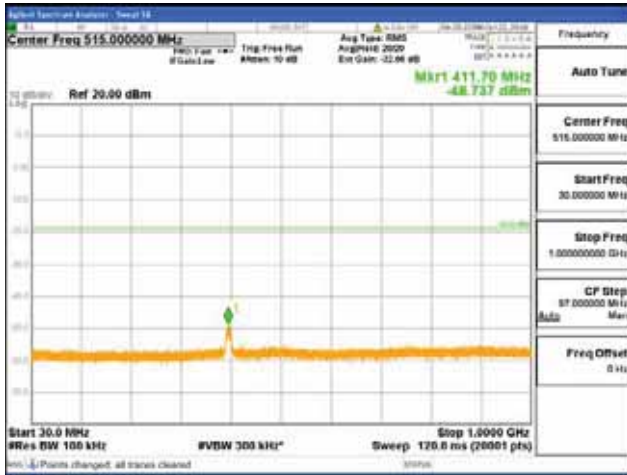

Report No.:
 CTK-2018-03328
 Page (526) / (1312)
 Pages

[256QAM]

9 kHz - 150 kHz

150 kHz - 30 MHz

30 MHz - 1000 MHz

1000 MHz - 1919 MHz

CTK Co., Ltd.
 (Ho-dong), 113, Yejik-ro, Cheoin-gu,
 Yongin-si, Gyeonggi-do, Korea
 Tel: +82-31-339-9970
 Fax: +82-31-624-9501