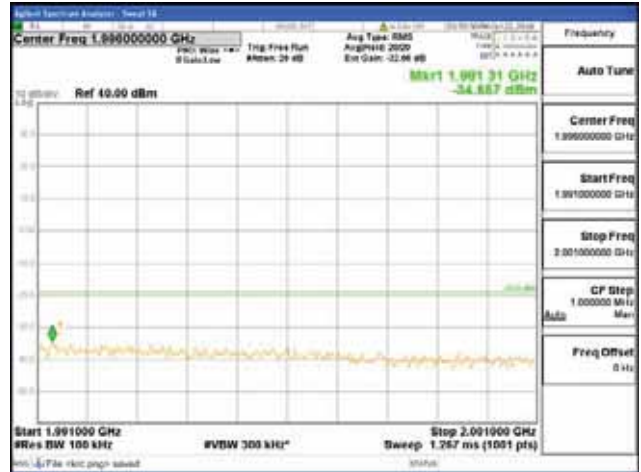

1991 MHz - 2001 MHz