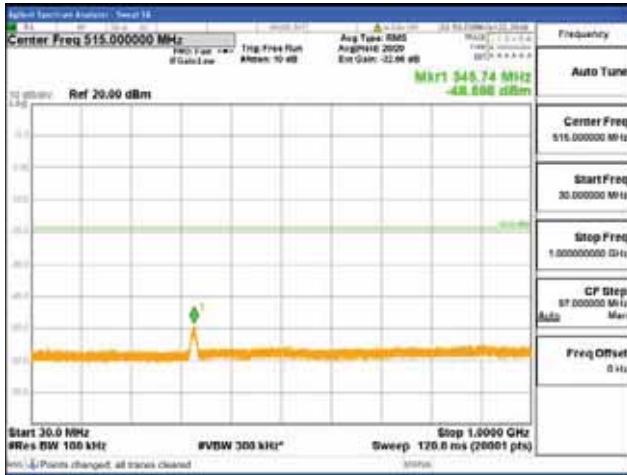

Report No.:
 CTK-2018-03328
 Page (506) / (1312)
 Pages

[16QAM]

9 kHz - 150 kHz

150 kHz - 30 MHz

30 MHz - 1000 MHz

1000 MHz - 1919 MHz

CTK Co., Ltd.
 (Ho-dong), 113, Yejik-ro, Cheoin-gu,
 Yongin-si, Gyeonggi-do, Korea
 Tel: +82-31-339-9970
 Fax: +82-31-624-9501