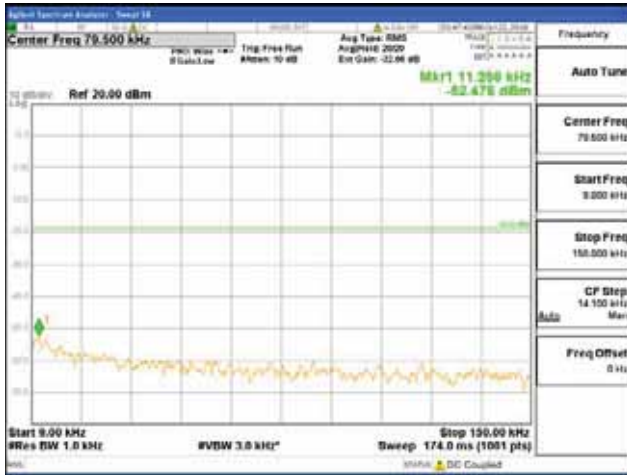

CTK Co., Ltd.
(Ho-dong), 113, Yejik-ro, Cheoin-gu,
Yongin-si, Gyeonggi-do, Korea
Tel: +82-31-339-9970
Fax: +82-31-624-9501

Report No.:
CTK-2018-03328
Page (546) / (1312)
Pages

[16QAM]

9 kHz - 150 kHz