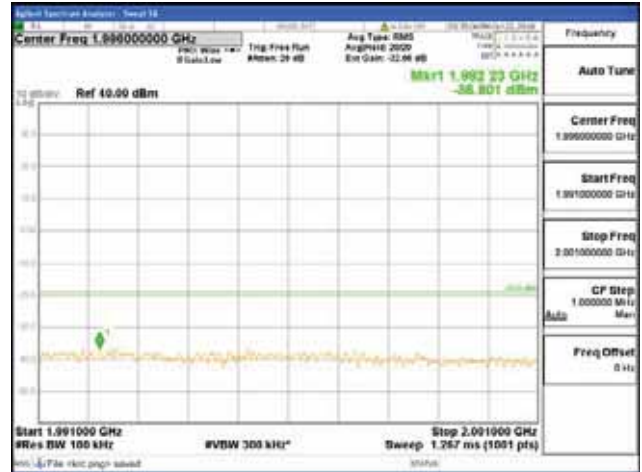

1991 MHz - 2001 MHz