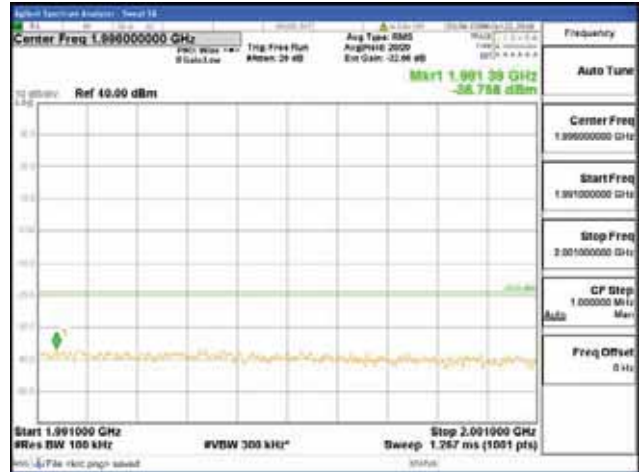

1991 MHz - 2001 MHz