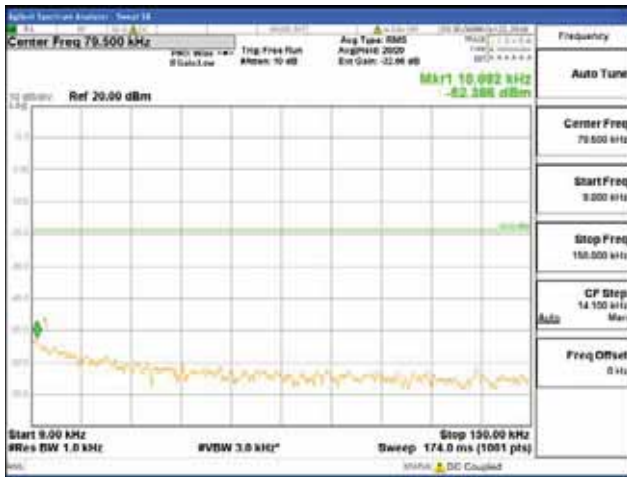

CTK Co., Ltd.
(Ho-dong), 113, Yejik-ro, Cheoin-gu,
Yongin-si, Gyeonggi-do, Korea
Tel: +82-31-339-9970
Fax: +82-31-624-9501

Report No.:
CTK-2018-03328
Page (542) / (1312)
Pages

[256QAM]

9 kHz - 150 kHz