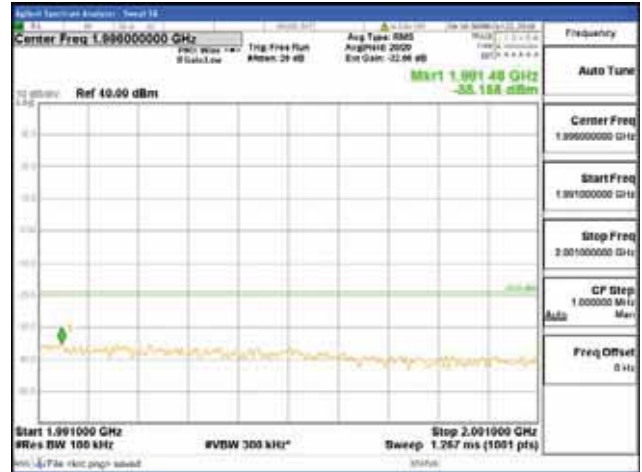

1991 MHz - 2001 MHz