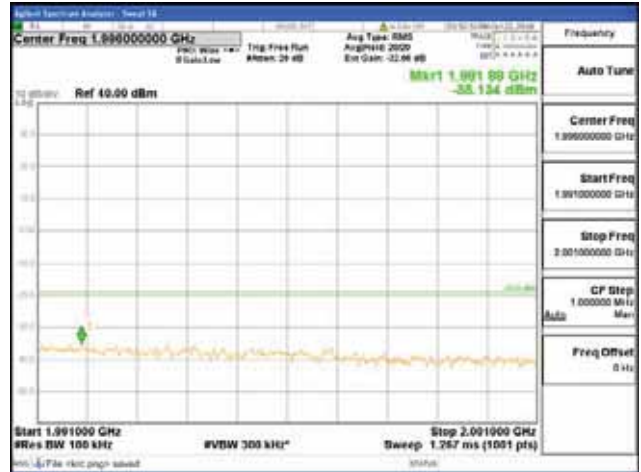

1991 MHz - 2001 MHz