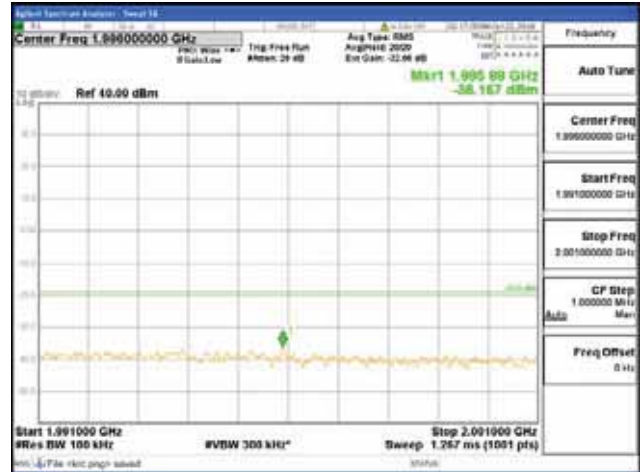

1991 MHz - 2001 MHz