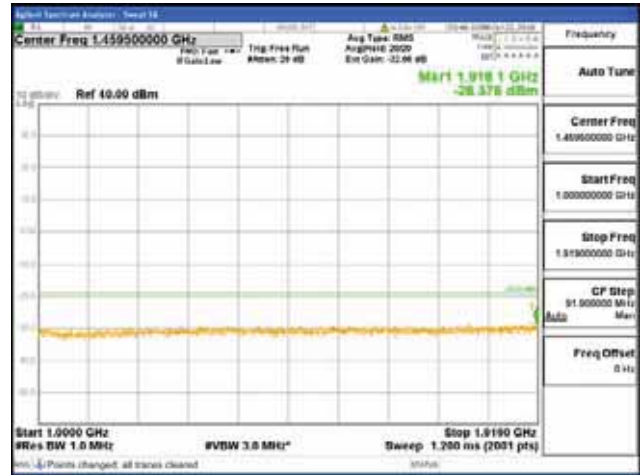

Report No.:
 CTK-2018-03328
 Page (546) / (1312)
 Pages

[16QAM]

9 kHz - 150 kHz

150 kHz - 30 MHz

30 MHz - 1000 MHz

1000 MHz - 1919 MHz

CTK Co., Ltd.
 (Ho-dong), 113, Yejik-ro, Cheoin-gu,
 Yongin-si, Gyeonggi-do, Korea
 Tel: +82-31-339-9970
 Fax: +82-31-624-9501