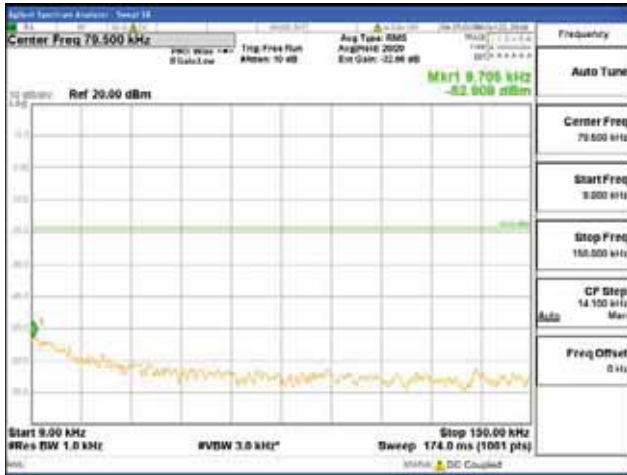

CTK Co., Ltd.
(Ho-dong), 113, Yejik-ro, Cheoin-gu,
Yongin-si, Gyeonggi-do, Korea
Tel: +82-31-339-9970
Fax: +82-31-624-9501

Report No.:
CTK-2018-03328
Page (526) / (1312)
Pages

[256QAM]

9 kHz - 150 kHz