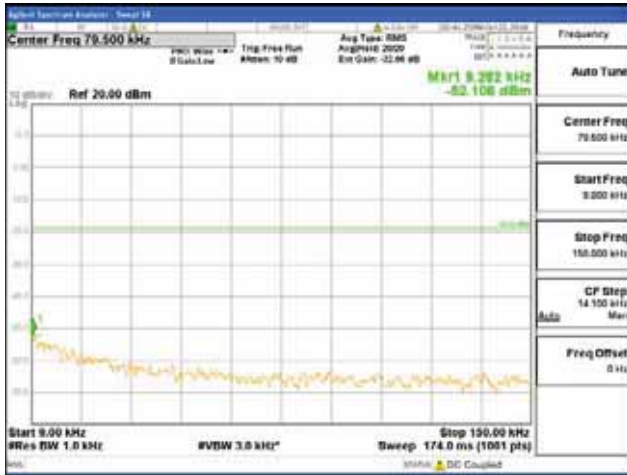

CTK Co., Ltd.
(Ho-dong), 113, Yejik-ro, Cheoin-gu,
Yongin-si, Gyeonggi-do, Korea
Tel: +82-31-339-9970
Fax: +82-31-624-9501

Report No.:
CTK-2018-03328
Page (510) / (1312)
Pages

[256QAM]

9 kHz - 150 kHz