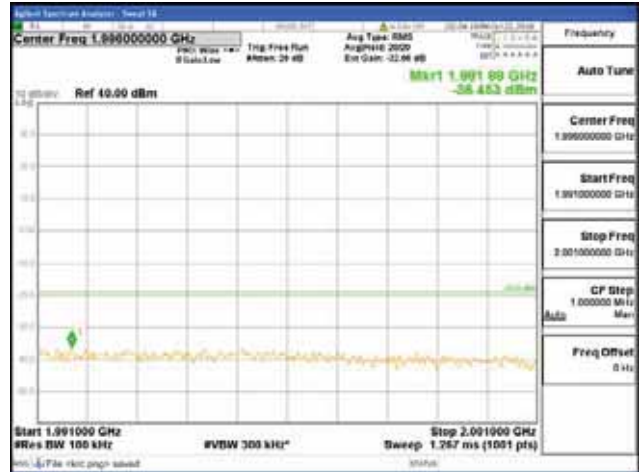

1991 MHz - 2001 MHz