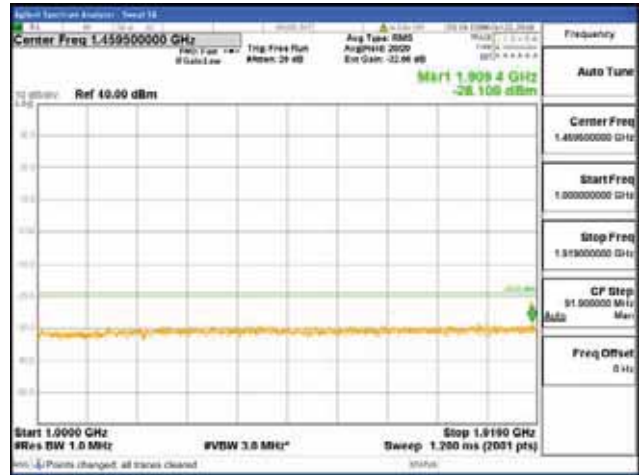

Report No.:
 CTK-2018-03328
 Page (564) / (1312)
 Pages

[64QAM]

9 kHz - 150 kHz

150 kHz - 30 MHz

30 MHz - 1000 MHz

1000 MHz - 1919 MHz

CTK Co., Ltd.
 (Ho-dong), 113, Yejik-ro, Cheoin-gu,
 Yongin-si, Gyeonggi-do, Korea
 Tel: +82-31-339-9970
 Fax: +82-31-624-9501