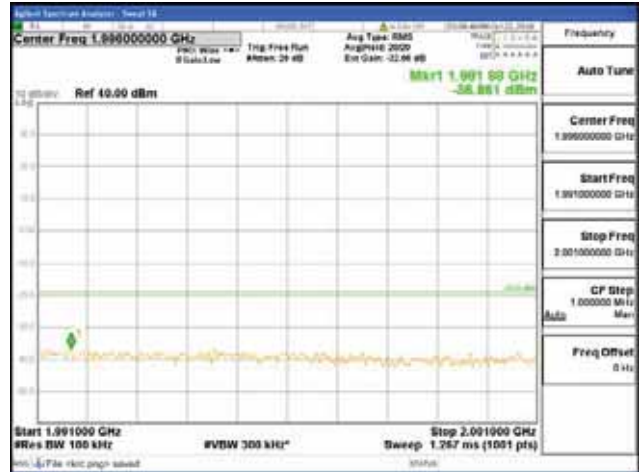

1991 MHz - 2001 MHz