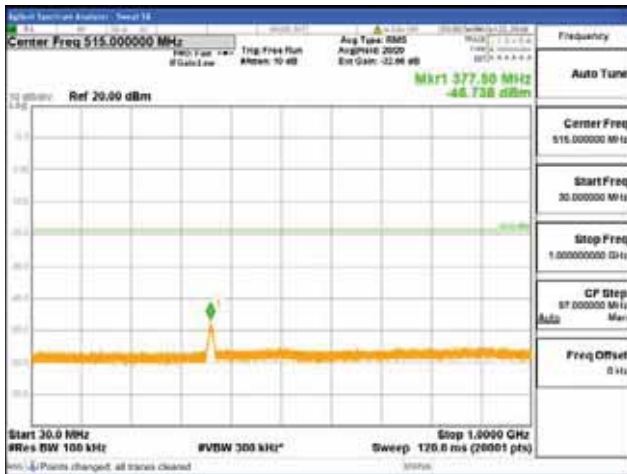

30 MHz - 1000 MHz