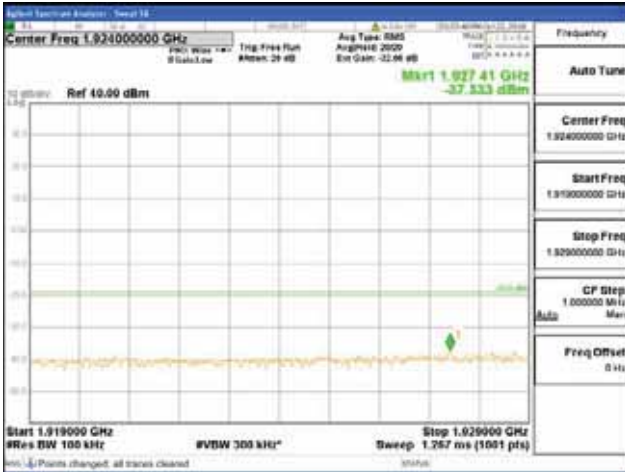

CTK Co., Ltd.
(Ho-dong), 113, Yejik-ro, Cheoin-gu,
Yongin-si, Gyeonggi-do, Korea
Tel: +82-31-339-9970
Fax: +82-31-624-9501

Report No.:
CTK-2018-03328
Page (563) / (1312)
Pages

1919 MHz - 1929 MHz