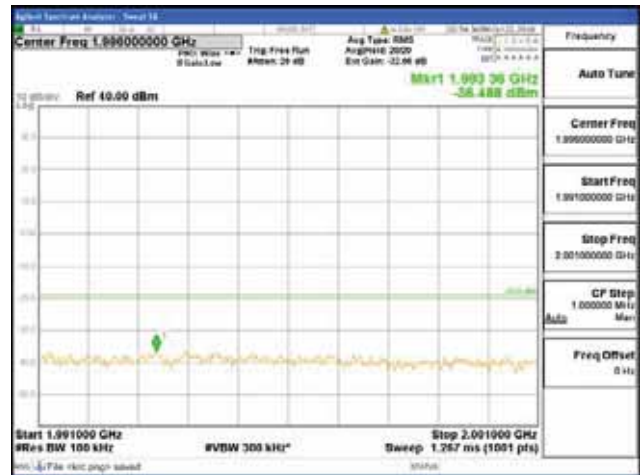

1991 MHz - 2001 MHz