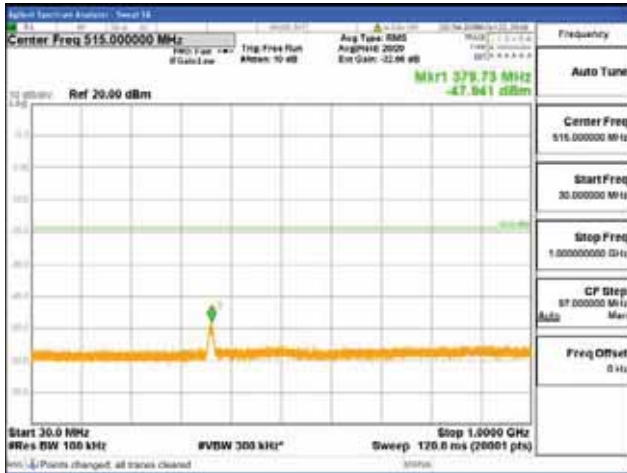

Report No.:
 CTK-2018-03328
 Page (514) / (1312)
 Pages

[16QAM]

9 kHz - 150 kHz

150 kHz - 30 MHz

30 MHz - 1000 MHz

1000 MHz - 1919 MHz

CTK Co., Ltd.
 (Ho-dong), 113, Yejik-ro, Cheoin-gu,
 Yongin-si, Gyeonggi-do, Korea
 Tel: +82-31-339-9970
 Fax: +82-31-624-9501