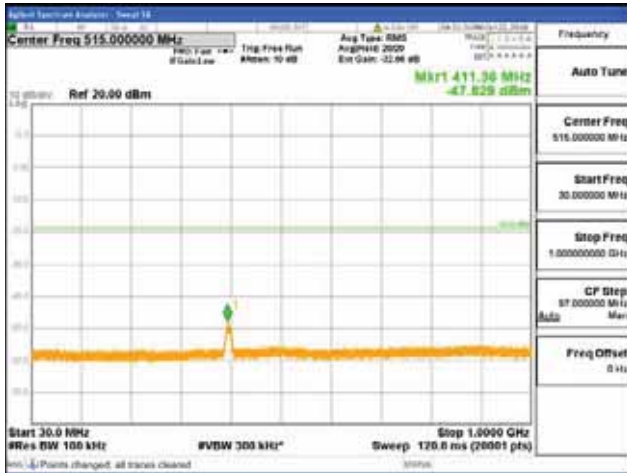

Report No.:
 CTK-2018-03328
 Page (550) / (1312)
 Pages

[256QAM]

9 kHz - 150 kHz

150 kHz - 30 MHz

30 MHz - 1000 MHz

1000 MHz - 1919 MHz

CTK Co., Ltd.
 (Ho-dong), 113, Yejik-ro, Cheoin-gu,
 Yongin-si, Gyeonggi-do, Korea
 Tel: +82-31-339-9970
 Fax: +82-31-624-9501