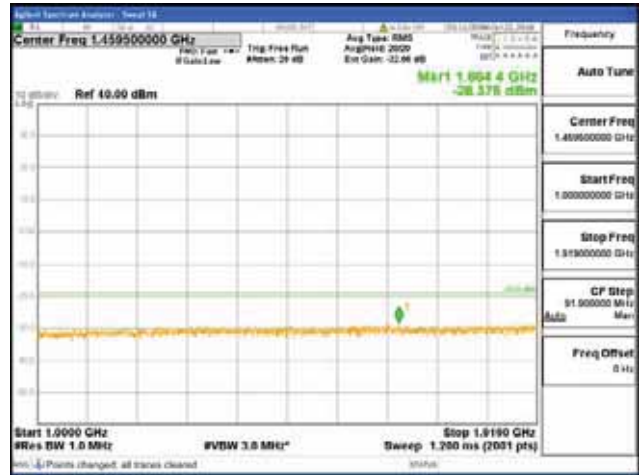

Report No.:
 CTK-2018-03328
 Page (588) / (1312)
 Pages

[64QAM]

9 kHz - 150 kHz

150 kHz - 30 MHz

30 MHz - 1000 MHz

1000 MHz - 1919 MHz

CTK Co., Ltd.
 (Ho-dong), 113, Yejik-ro, Cheoin-gu,
 Yongin-si, Gyeonggi-do, Korea
 Tel: +82-31-339-9970
 Fax: +82-31-624-9501