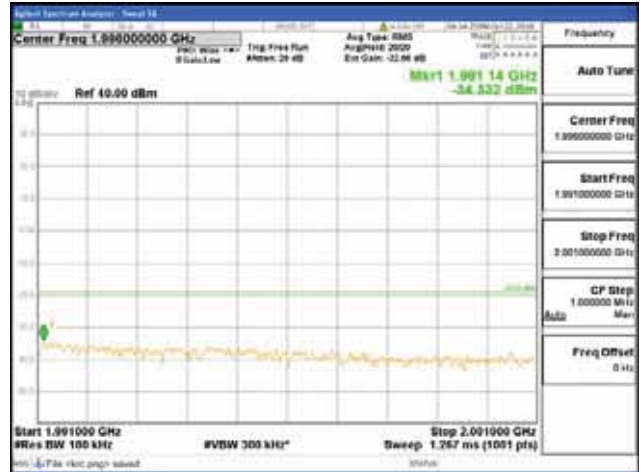

1991 MHz - 2001 MHz