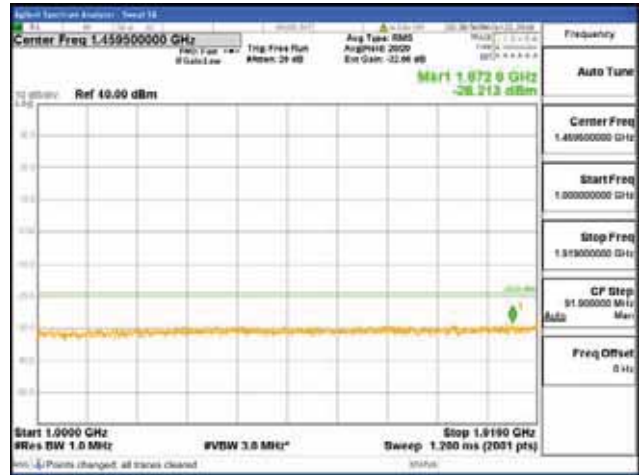

Report No.:
 CTK-2018-03328
 Page (534) / (1312)
 Pages

[256QAM]

9 kHz - 150 kHz

150 kHz - 30 MHz

30 MHz - 1000 MHz

1000 MHz - 1919 MHz

CTK Co., Ltd.
 (Ho-dong), 113, Yejik-ro, Cheoin-gu,
 Yongin-si, Gyeonggi-do, Korea
 Tel: +82-31-339-9970
 Fax: +82-31-624-9501