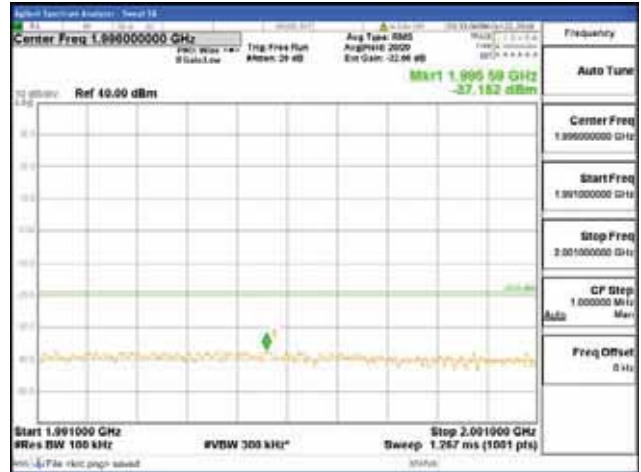

1991 MHz - 2001 MHz