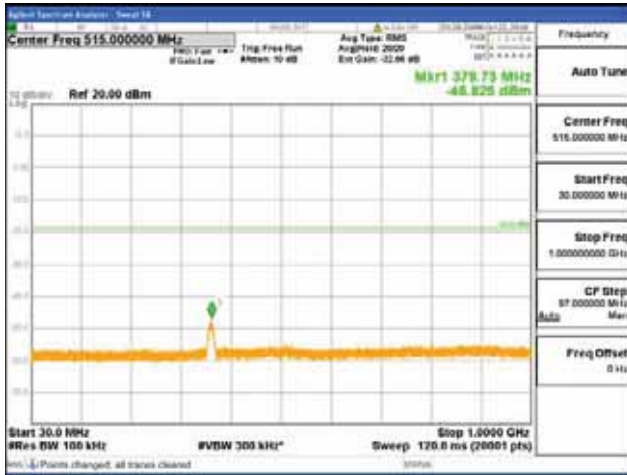

Report No.:
 CTK-2018-03328
 Page (540) / (1312)
 Pages

[64QAM]

9 kHz - 150 kHz

150 kHz - 30 MHz

30 MHz - 1000 MHz

1000 MHz - 1919 MHz

CTK Co., Ltd.
 (Ho-dong), 113, Yejik-ro, Cheoin-gu,
 Yongin-si, Gyeonggi-do, Korea
 Tel: +82-31-339-9970
 Fax: +82-31-624-9501