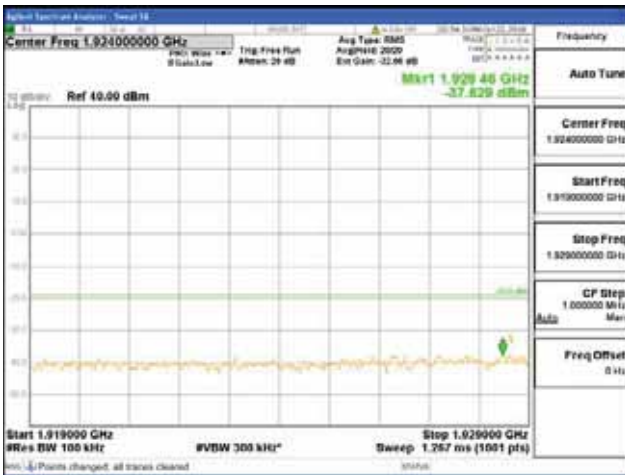

CTK Co., Ltd.
(Ho-dong), 113, Yejik-ro, Cheoin-gu,
Yongin-si, Gyeonggi-do, Korea
Tel: +82-31-339-9970
Fax: +82-31-624-9501

Report No.:
CTK-2018-03328
Page (515) / (1312)
Pages

1919 MHz - 1929 MHz