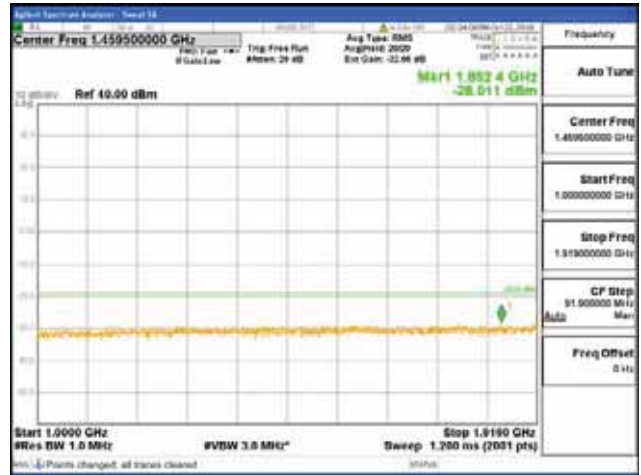

Report No.:
 CTK-2018-03328
 Page (554) / (1312)
 Pages

[16QAM]

9 kHz - 150 kHz

150 kHz - 30 MHz

30 MHz - 1000 MHz

1000 MHz - 1919 MHz

CTK Co., Ltd.
 (Ho-dong), 113, Yejik-ro, Cheoin-gu,
 Yongin-si, Gyeonggi-do, Korea
 Tel: +82-31-339-9970
 Fax: +82-31-624-9501