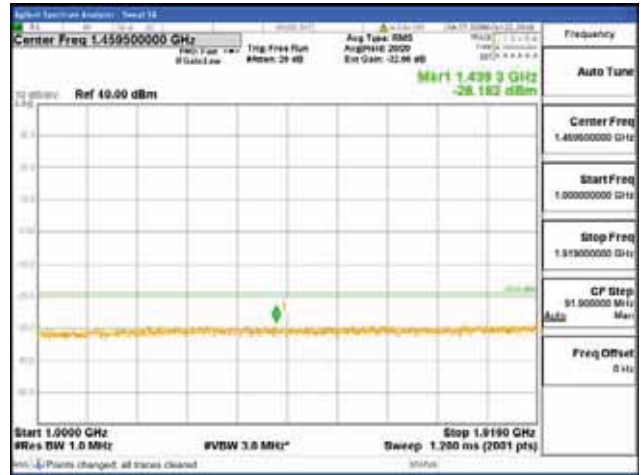

Report No.:
 CTK-2018-03328
 Page (524) / (1312)
 Pages

[64QAM]

9 kHz - 150 kHz

150 kHz - 30 MHz

30 MHz - 1000 MHz

1000 MHz - 1919 MHz

CTK Co., Ltd.
 (Ho-dong), 113, Yejik-ro, Cheoin-gu,
 Yongin-si, Gyeonggi-do, Korea
 Tel: +82-31-339-9970
 Fax: +82-31-624-9501