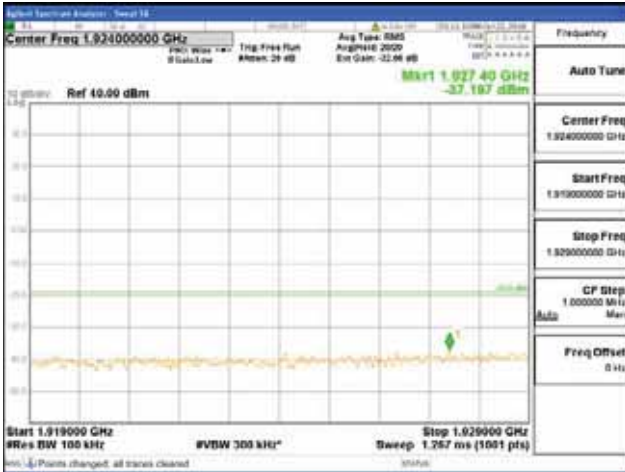

CTK Co., Ltd.
(Ho-dong), 113, Yejik-ro, Cheoin-gu,
Yongin-si, Gyeonggi-do, Korea
Tel: +82-31-339-9970
Fax: +82-31-624-9501

Report No.:
CTK-2018-03328
Page (589) / (1312)
Pages

1919 MHz - 1929 MHz