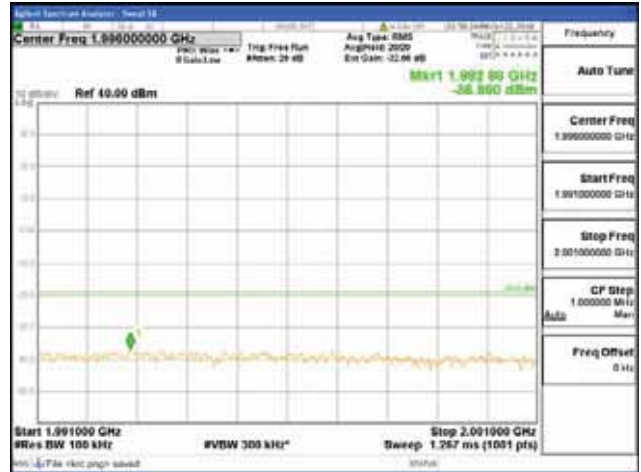

1991 MHz - 2001 MHz