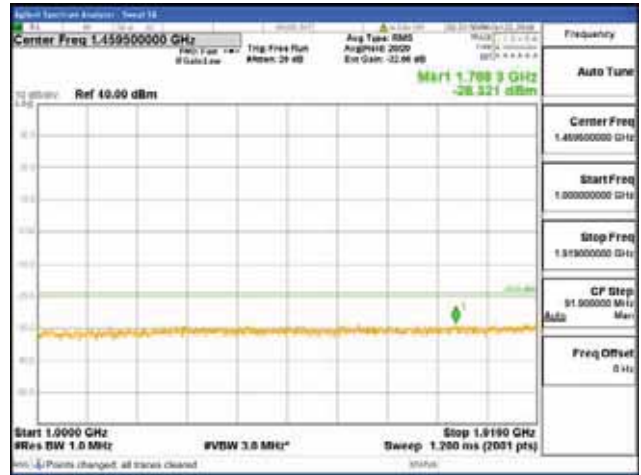

Report No.:
 CTK-2018-03328
 Page (558) / (1312)
 Pages

[256QAM]

9 kHz - 150 kHz

150 kHz - 30 MHz

30 MHz - 1000 MHz

1000 MHz - 1919 MHz

CTK Co., Ltd.
 (Ho-dong), 113, Yejik-ro, Cheoin-gu,
 Yongin-si, Gyeonggi-do, Korea
 Tel: +82-31-339-9970
 Fax: +82-31-624-9501