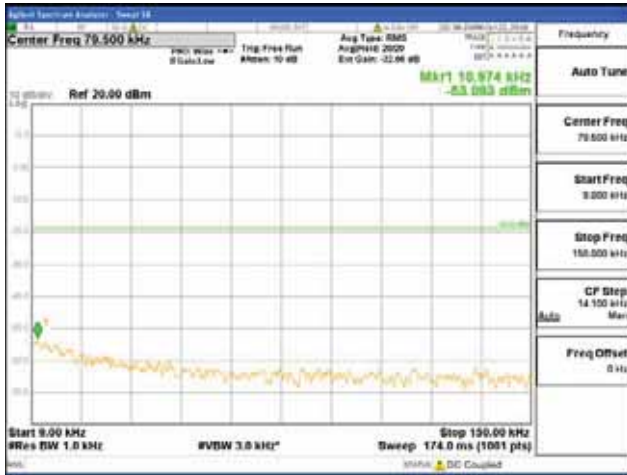

CTK Co., Ltd.
(Ho-dong), 113, Yejik-ro, Cheoin-gu,
Yongin-si, Gyeonggi-do, Korea
Tel: +82-31-339-9970
Fax: +82-31-624-9501

Report No.:
CTK-2018-03328
Page (534) / (1312)
Pages

[256QAM]

9 kHz - 150 kHz