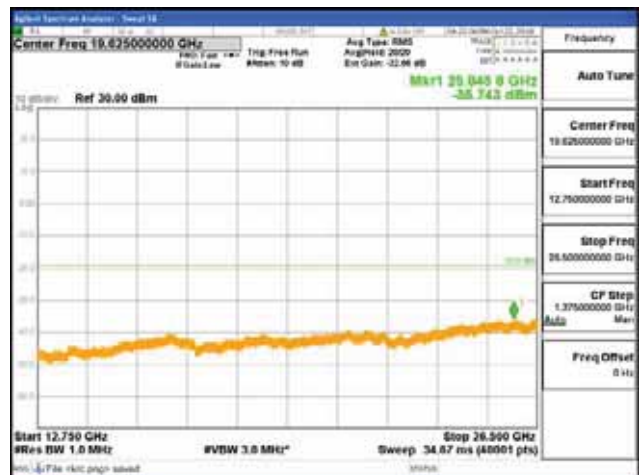

Report No.:
 CTK-2018-03328
 Page (551) / (1312)
 Pages

1919 MHz - 1929 MHz

1991 MHz - 2001 MHz

2001 MHz - 12.75 GHz

12.75 GHz - 26.5 GHz

ANT 3
Band 2, BW 15MHz, Single 1 carrier, 4TX, Bottom
[QPSK]

9 kHz - 150 kHz