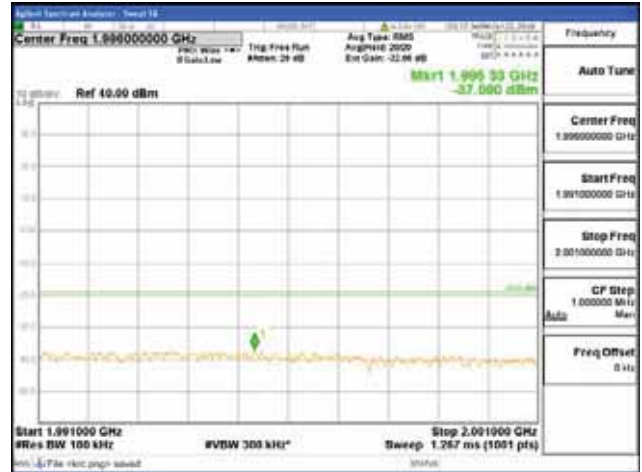

1991 MHz - 2001 MHz