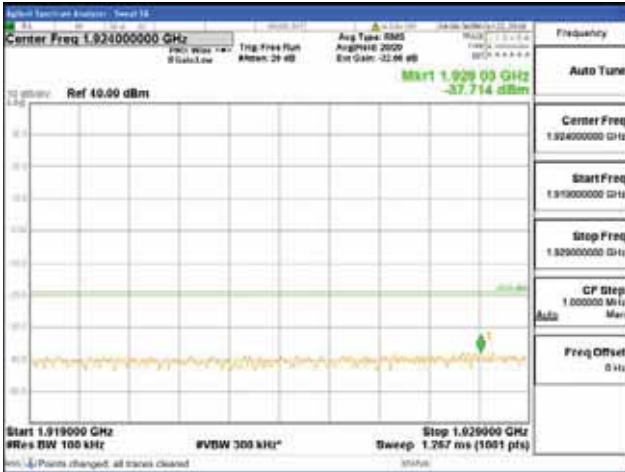

CTK Co., Ltd.
(Ho-dong), 113, Yejik-ro, Cheoin-gu,
Yongin-si, Gyeonggi-do, Korea
Tel: +82-31-339-9970
Fax: +82-31-624-9501

Report No.:
CTK-2018-03328
Page (593) / (1312)
Pages

1919 MHz - 1929 MHz