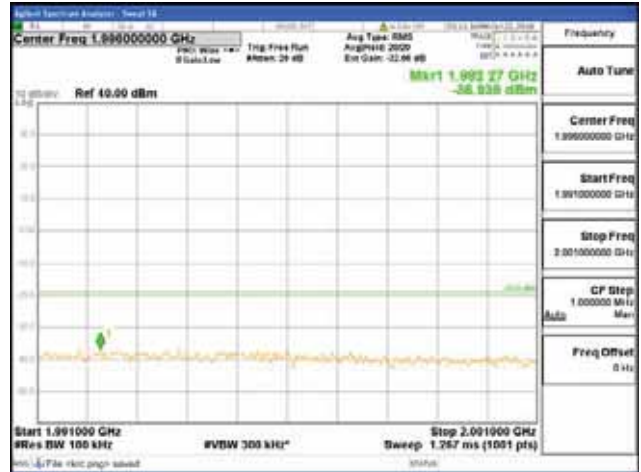

1991 MHz - 2001 MHz