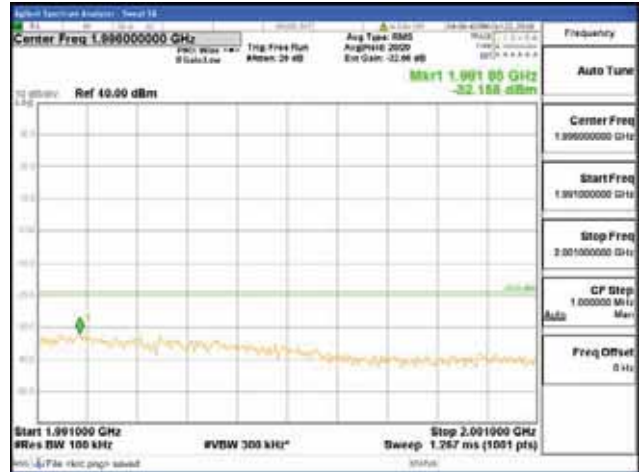

1991 MHz - 2001 MHz