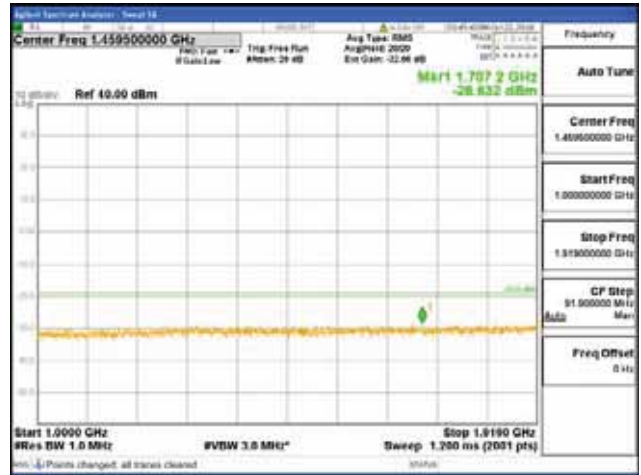

Report No.:
 CTK-2018-03328
 Page (522) / (1312)
 Pages

[16QAM]

9 kHz - 150 kHz

150 kHz - 30 MHz

30 MHz - 1000 MHz

1000 MHz - 1919 MHz

CTK Co., Ltd.
 (Ho-dong), 113, Yejik-ro, Cheoin-gu,
 Yongin-si, Gyeonggi-do, Korea
 Tel: +82-31-339-9970
 Fax: +82-31-624-9501