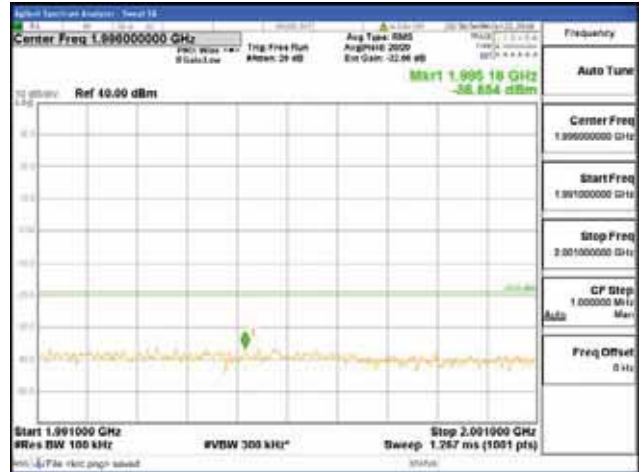

1991 MHz - 2001 MHz