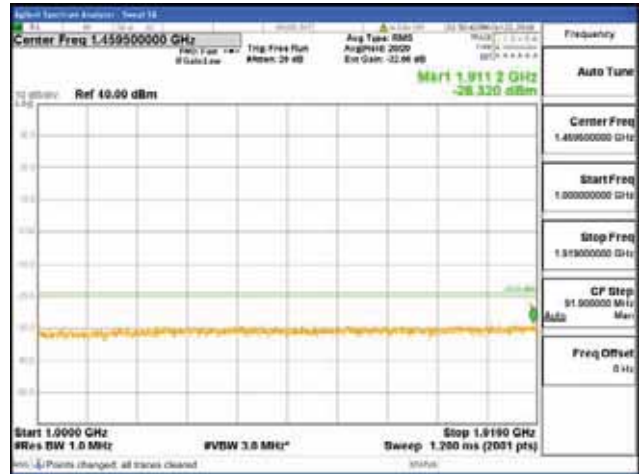

Report No.:
 CTK-2018-03328
 Page (504) / (1312)
 Pages

ANT 1
Band 2, BW 15MHz, Single 1 carrier, 4TX, Bottom
 [QPSK]

9 kHz - 150 kHz

150 kHz - 30 MHz

30 MHz - 1000 MHz

1000 MHz - 1919 MHz

CTK Co., Ltd.
 (Ho-dong), 113, Yejik-ro, Cheoin-gu,
 Yongin-si, Gyeonggi-do, Korea
 Tel: +82-31-339-9970
 Fax: +82-31-624-9501