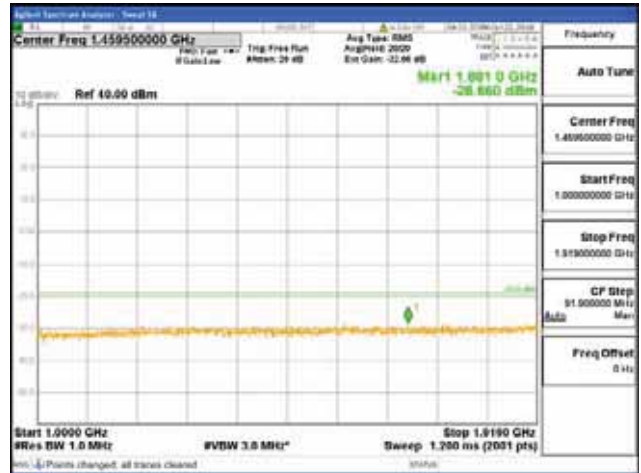

Report No.:
 CTK-2018-03328
 Page (550) / (1312)
 Pages

[256QAM]

9 kHz - 150 kHz

150 kHz - 30 MHz

30 MHz - 1000 MHz

1000 MHz - 1919 MHz

CTK Co., Ltd.
 (Ho-dong), 113, Yejik-ro, Cheoin-gu,
 Yongin-si, Gyeonggi-do, Korea
 Tel: +82-31-339-9970
 Fax: +82-31-624-9501