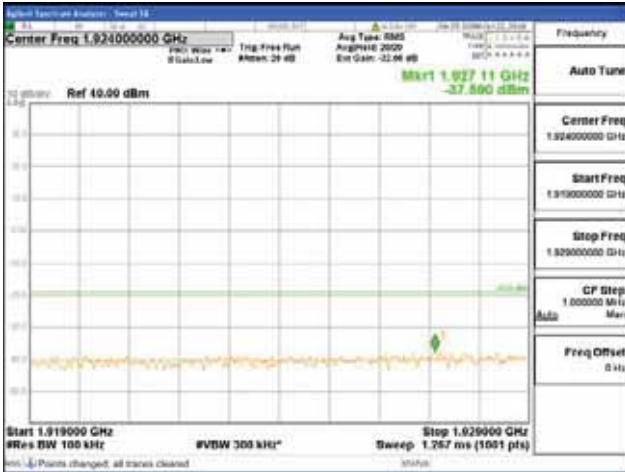

CTK Co., Ltd.
(Ho-dong), 113, Yejik-ro, Cheoin-gu,
Yongin-si, Gyeonggi-do, Korea
Tel: +82-31-339-9970
Fax: +82-31-624-9501

Report No.:
CTK-2018-03328
Page (527) / (1312)
Pages

1919 MHz - 1929 MHz