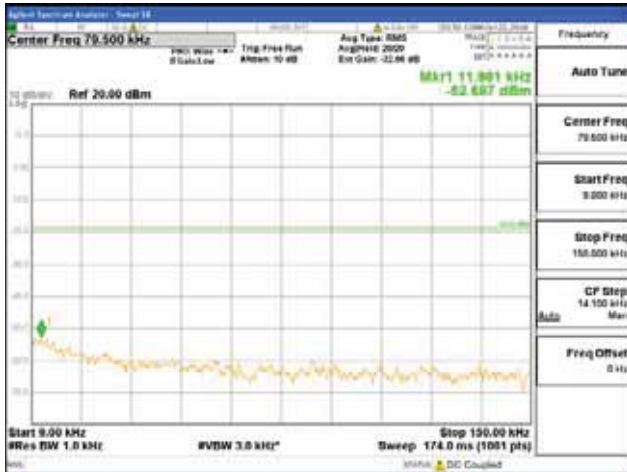

Report No.:
 CTK-2018-03328
 Page (567) / (1312)
 Pages

1919 MHz - 1929 MHz

1991 MHz - 2001 MHz

2001 MHz - 12.75 GHz

12.75 GHz - 26.5 GHz

Band 2, BW 15MHz, Single 1 carrier, 4TX, Top
 [QPSK]

9 kHz - 150 kHz