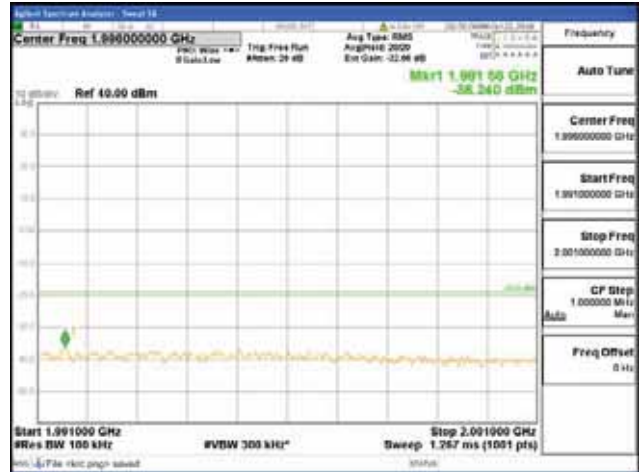

1991 MHz - 2001 MHz