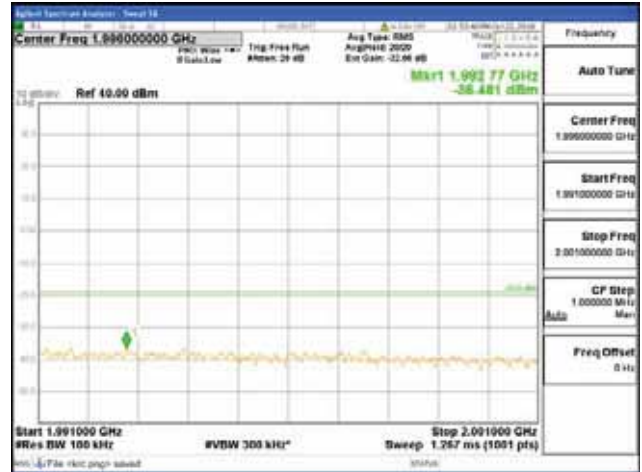

1991 MHz - 2001 MHz