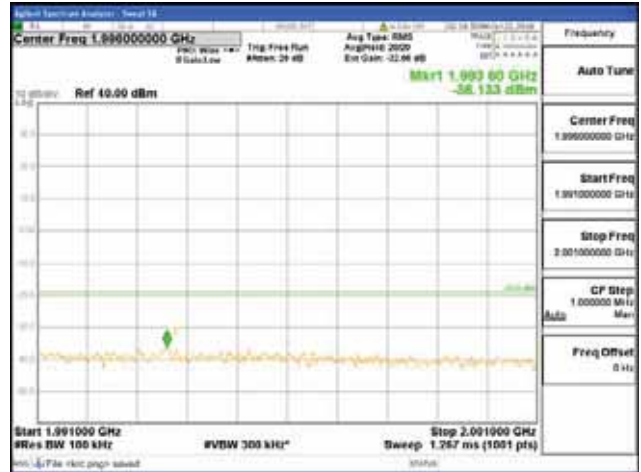

1991 MHz - 2001 MHz