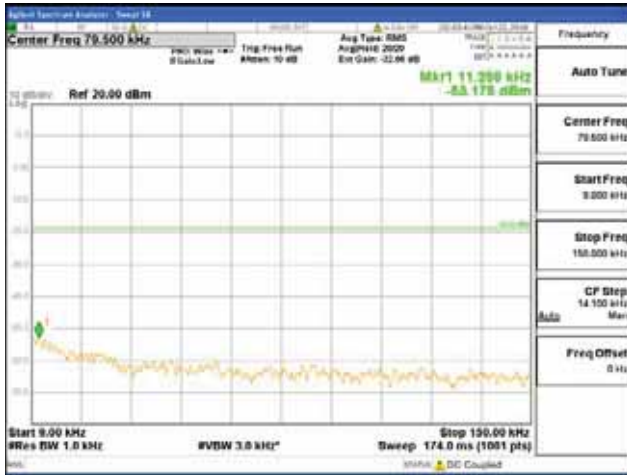

CTK Co., Ltd.
(Ho-dong), 113, Yejik-ro, Cheoin-gu,
Yongin-si, Gyeonggi-do, Korea
Tel: +82-31-339-9970
Fax: +82-31-624-9501

Report No.:
CTK-2018-03328
Page (554) / (1312)
Pages

[16QAM]

9 kHz - 150 kHz