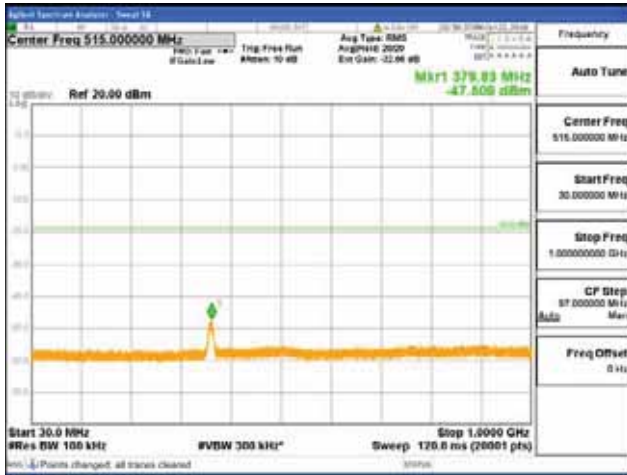

Report No.:
 CTK-2018-03328
 Page (538) / (1312)
 Pages

[16QAM]

9 kHz - 150 kHz

150 kHz - 30 MHz

30 MHz - 1000 MHz

1000 MHz - 1919 MHz

CTK Co., Ltd.
 (Ho-dong), 113, Yejik-ro, Cheoin-gu,
 Yongin-si, Gyeonggi-do, Korea
 Tel: +82-31-339-9970
 Fax: +82-31-624-9501