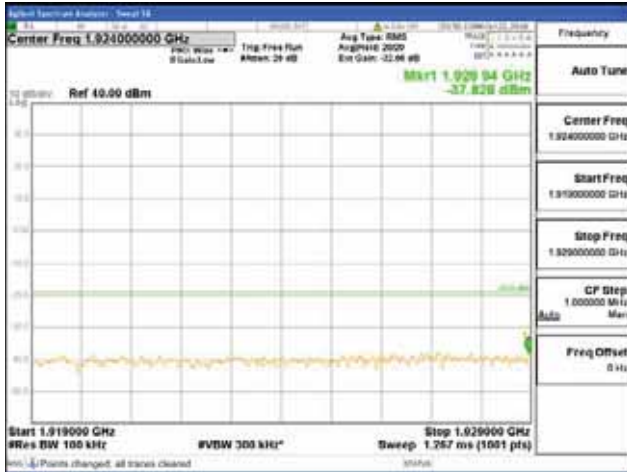

CTK Co., Ltd.
(Ho-dong), 113, Yejik-ro, Cheoin-gu,
Yongin-si, Gyeonggi-do, Korea
Tel: +82-31-339-9970
Fax: +82-31-624-9501

Report No.:
CTK-2018-03328
Page (545) / (1312)
Pages

1919 MHz - 1929 MHz