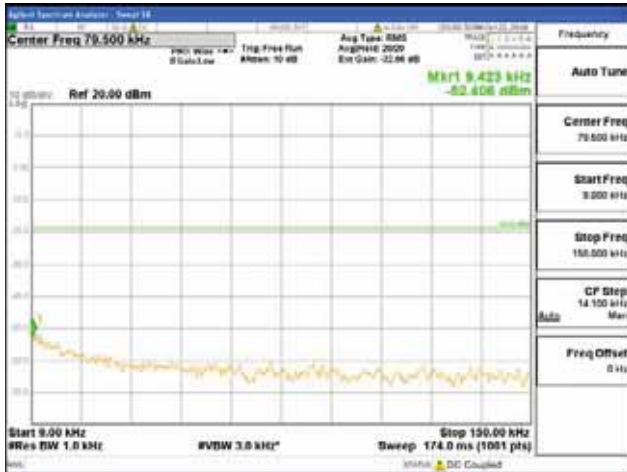

Report No.:
 CTK-2018-03328
 Page (559) / (1312)
 Pages

1919 MHz - 1929 MHz

1991 MHz - 2001 MHz

2001 MHz - 12.75 GHz

12.75 GHz - 26.5 GHz

Band 2, BW 15MHz, Single 1 carrier, 4TX, Middle
 [QPSK]

9 kHz - 150 kHz