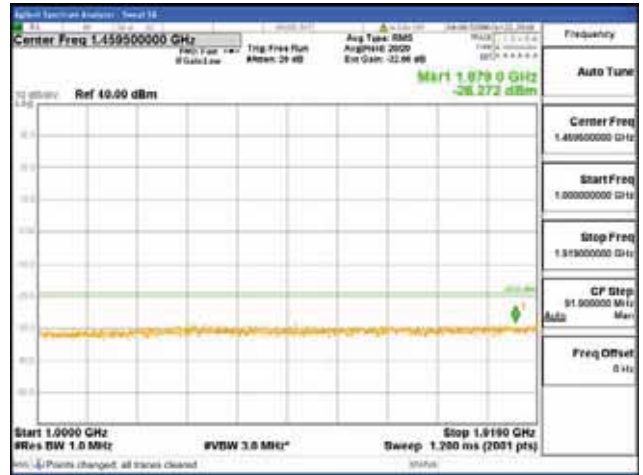

Report No.:
 CTK-2018-03328
 Page (596) / (1312)
 Pages

[64QAM]

9 kHz - 150 kHz

150 kHz - 30 MHz

30 MHz - 1000 MHz

1000 MHz - 1919 MHz

CTK Co., Ltd.
 (Ho-dong), 113, Yejik-ro, Cheoin-gu,
 Yongin-si, Gyeonggi-do, Korea
 Tel: +82-31-339-9970
 Fax: +82-31-624-9501