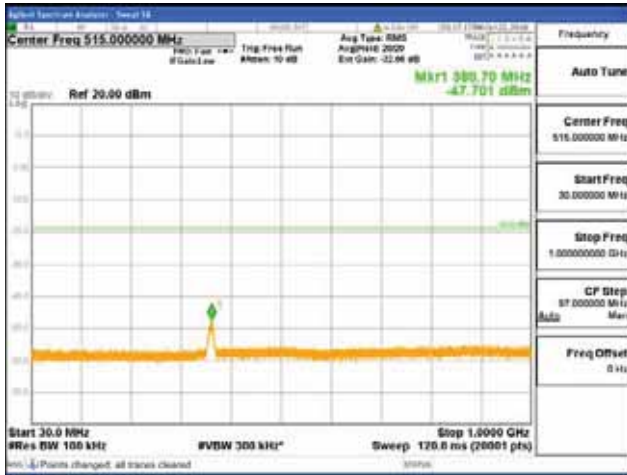

Report No.:
 CTK-2018-03328
 Page (566) / (1312)
 Pages

[256QAM]

9 kHz - 150 kHz

150 kHz - 30 MHz

30 MHz - 1000 MHz

1000 MHz - 1919 MHz

CTK Co., Ltd.
 (Ho-dong), 113, Yejik-ro, Cheoin-gu,
 Yongin-si, Gyeonggi-do, Korea
 Tel: +82-31-339-9970
 Fax: +82-31-624-9501