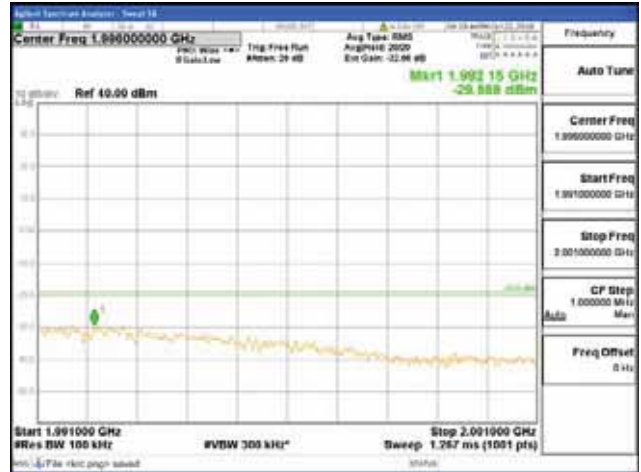

1991 MHz - 2001 MHz