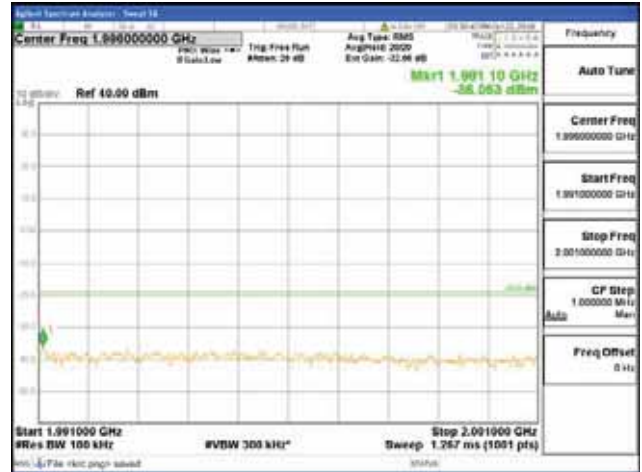

1991 MHz - 2001 MHz