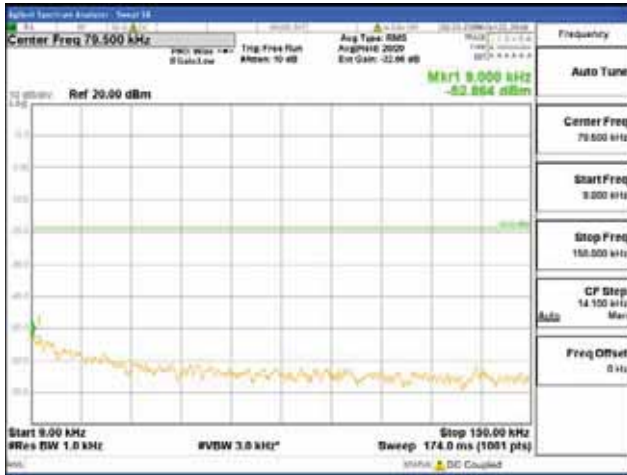

CTK Co., Ltd.
(Ho-dong), 113, Yejik-ro, Cheoin-gu,
Yongin-si, Gyeonggi-do, Korea
Tel: +82-31-339-9970
Fax: +82-31-624-9501

Report No.:
CTK-2018-03328
Page (558) / (1312)
Pages

[256QAM]

9 kHz - 150 kHz