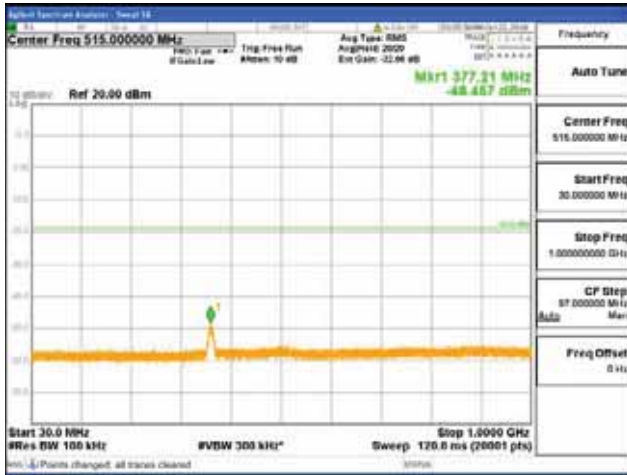

Report No.:
 CTK-2018-03328
 Page (586) / (1312)
 Pages

[16QAM]

9 kHz - 150 kHz

150 kHz - 30 MHz

30 MHz - 1000 MHz

1000 MHz - 1919 MHz

CTK Co., Ltd.
 (Ho-dong), 113, Yejik-ro, Cheoin-gu,
 Yongin-si, Gyeonggi-do, Korea
 Tel: +82-31-339-9970
 Fax: +82-31-624-9501