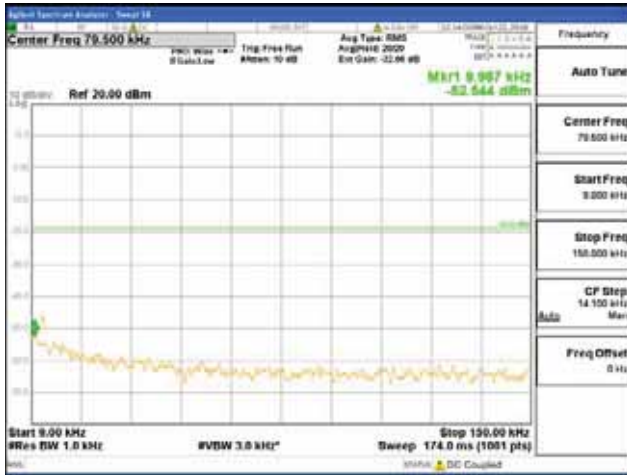

CTK Co., Ltd.
(Ho-dong), 113, Yejik-ro, Cheoin-gu,
Yongin-si, Gyeonggi-do, Korea
Tel: +82-31-339-9970
Fax: +82-31-624-9501

Report No.:
CTK-2018-03328
Page (502) / (1312)
Pages

[256QAM]

9 kHz - 150 kHz