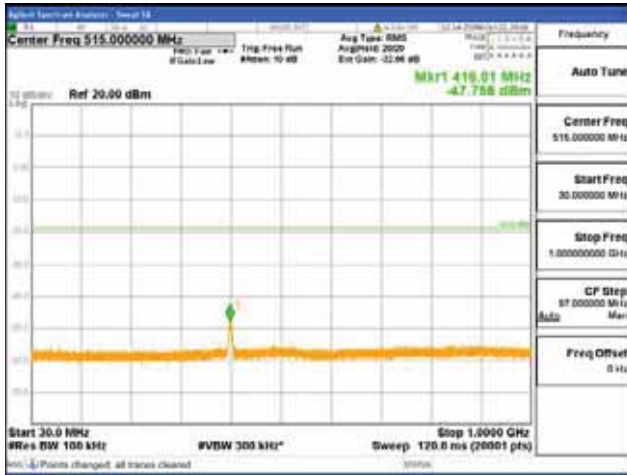

[256QAM]

9 kHz - 150 kHz

150 kHz - 30 MHz

30 MHz - 1000 MHz

1000 MHz - 1919 MHz

CTK Co., Ltd.
 (Ho-dong), 113, Yejik-ro, Cheoin-gu,
 Yongin-si, Gyeonggi-do, Korea
 Tel: +82-31-339-9970
 Fax: +82-31-624-9501