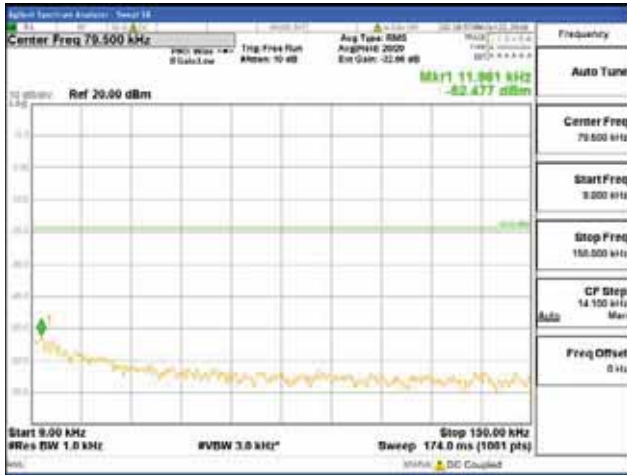

CTK Co., Ltd.
(Ho-dong), 113, Yejik-ro, Cheoin-gu,
Yongin-si, Gyeonggi-do, Korea
Tel: +82-31-339-9970
Fax: +82-31-624-9501

Report No.:
CTK-2018-03328
Page (582) / (1312)
Pages

[256QAM]

9 kHz - 150 kHz