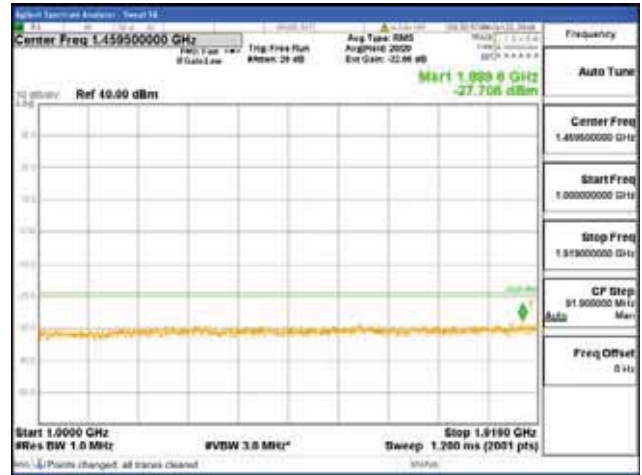

Report No.:
 CTK-2018-03328
 Page (518) / (1312)
 Pages

[256QAM]

9 kHz - 150 kHz

150 kHz - 30 MHz

30 MHz - 1000 MHz

1000 MHz - 1919 MHz

CTK Co., Ltd.
 (Ho-dong), 113, Yejik-ro, Cheoin-gu,
 Yongin-si, Gyeonggi-do, Korea
 Tel: +82-31-339-9970
 Fax: +82-31-624-9501