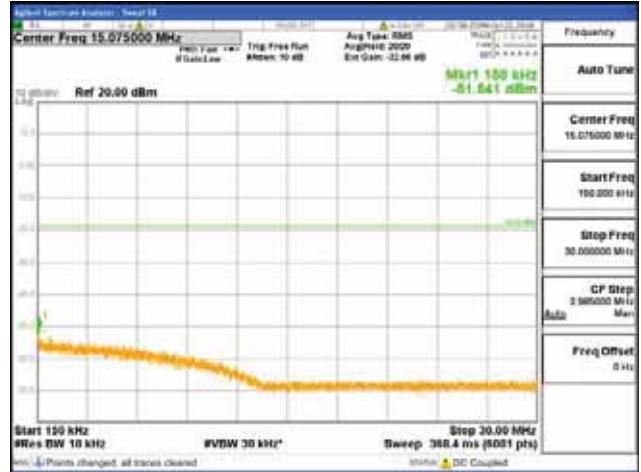

150 kHz - 30 MHz