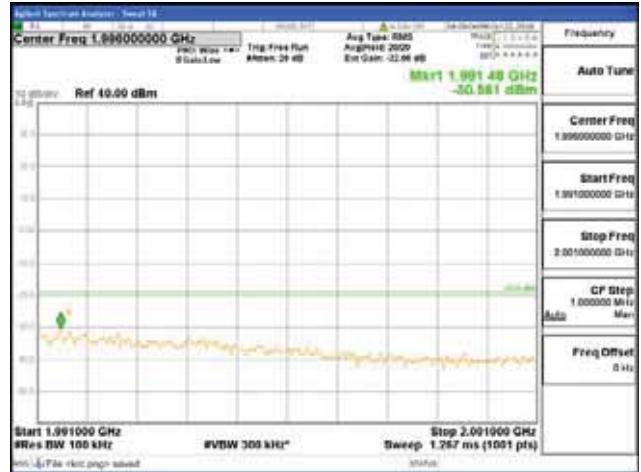

1991 MHz - 2001 MHz