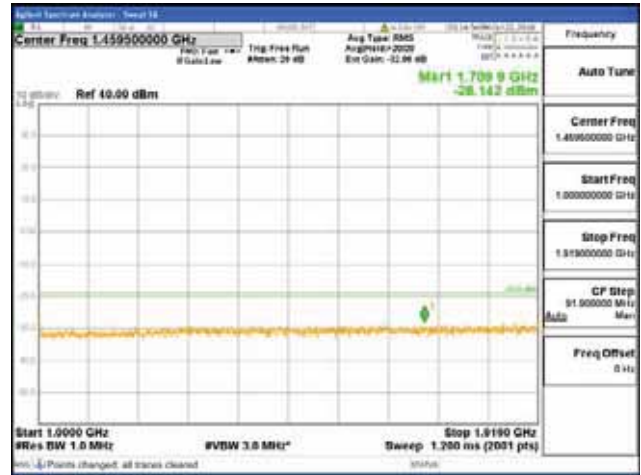

Report No.:
 CTK-2018-03328
 Page (590) / (1312)
 Pages

[256QAM]

9 kHz - 150 kHz

150 kHz - 30 MHz

30 MHz - 1000 MHz

1000 MHz - 1919 MHz

CTK Co., Ltd.
 (Ho-dong), 113, Yejik-ro, Cheoin-gu,
 Yongin-si, Gyeonggi-do, Korea
 Tel: +82-31-339-9970
 Fax: +82-31-624-9501