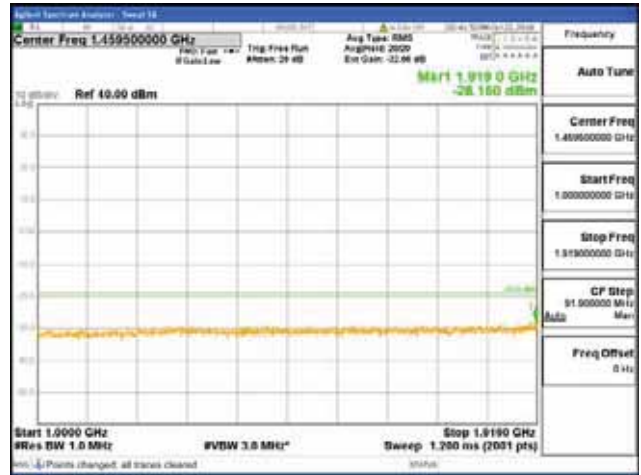

Report No.:
 CTK-2018-03328
 Page (510) / (1312)
 Pages

[256QAM]

9 kHz - 150 kHz

150 kHz - 30 MHz

30 MHz - 1000 MHz

1000 MHz - 1919 MHz

CTK Co., Ltd.
 (Ho-dong), 113, Yejik-ro, Cheoin-gu,
 Yongin-si, Gyeonggi-do, Korea
 Tel: +82-31-339-9970
 Fax: +82-31-624-9501