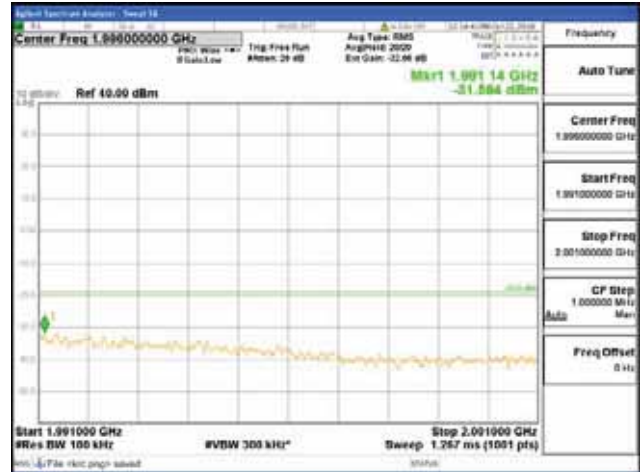

1991 MHz - 2001 MHz