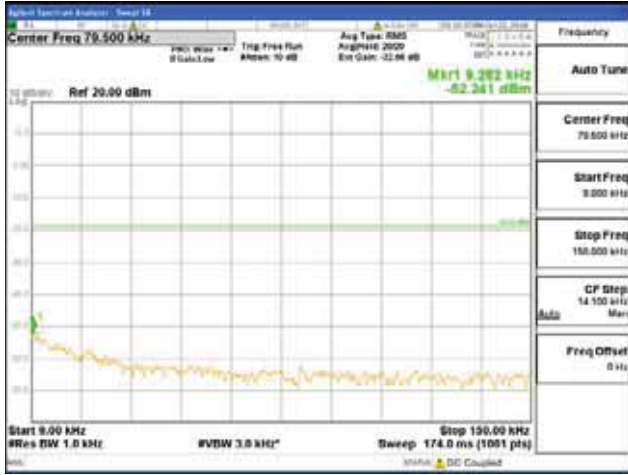

CTK Co., Ltd.
(Ho-dong), 113, Yejik-ro, Cheoin-gu,
Yongin-si, Gyeonggi-do, Korea
Tel: +82-31-339-9970
Fax: +82-31-624-9501

Report No.:
CTK-2018-03328
Page (588) / (1312)
Pages

[64QAM]

9 kHz - 150 kHz