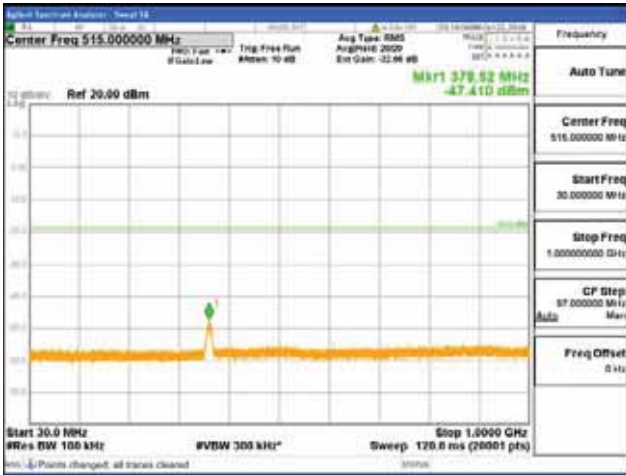

Report No.:
 CTK-2018-03328
 Page (564) / (1312)
 Pages

[64QAM]

9 kHz - 150 kHz

150 kHz - 30 MHz

30 MHz - 1000 MHz

1000 MHz - 1919 MHz

CTK Co., Ltd.
 (Ho-dong), 113, Yejik-ro, Cheoin-gu,
 Yongin-si, Gyeonggi-do, Korea
 Tel: +82-31-339-9970
 Fax: +82-31-624-9501