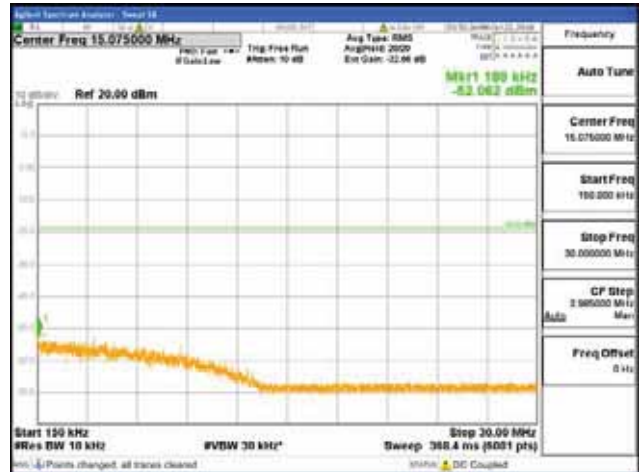

150 kHz - 30 MHz