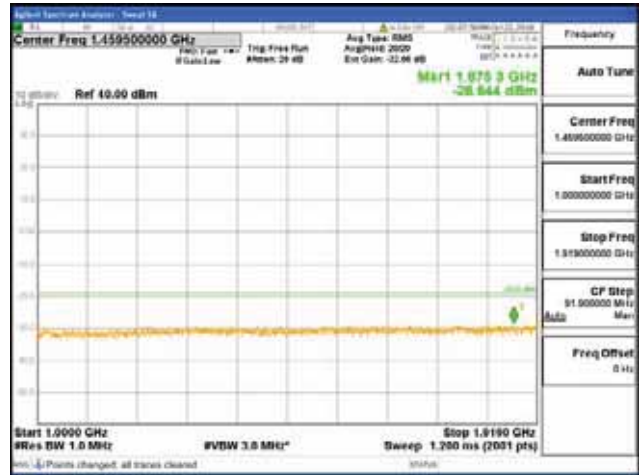

Report No.:
 CTK-2018-03328
 Page (578) / (1312)
 Pages

[16QAM]

9 kHz - 150 kHz

150 kHz - 30 MHz

30 MHz - 1000 MHz

1000 MHz - 1919 MHz

CTK Co., Ltd.
 (Ho-dong), 113, Yejik-ro, Cheoin-gu,
 Yongin-si, Gyeonggi-do, Korea
 Tel: +82-31-339-9970
 Fax: +82-31-624-9501