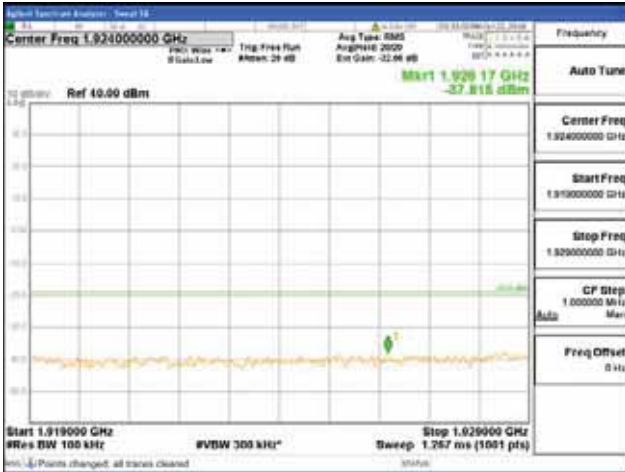

CTK Co., Ltd.
(Ho-dong), 113, Yejik-ro, Cheoin-gu,
Yongin-si, Gyeonggi-do, Korea
Tel: +82-31-339-9970
Fax: +82-31-624-9501

Report No.:
CTK-2018-03328
Page (519) / (1312)
Pages

1919 MHz - 1929 MHz