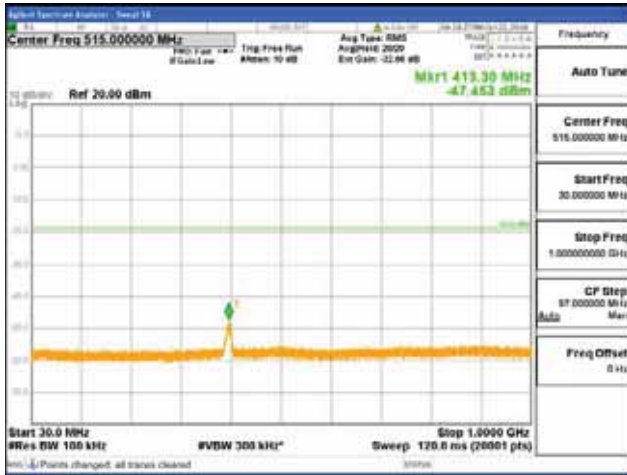

Report No.:
 CTK-2018-03328
 Page (548) / (1312)
 Pages

[64QAM]

9 kHz - 150 kHz

150 kHz - 30 MHz

30 MHz - 1000 MHz

1000 MHz - 1919 MHz

CTK Co., Ltd.
 (Ho-dong), 113, Yejik-ro, Cheoin-gu,
 Yongin-si, Gyeonggi-do, Korea
 Tel: +82-31-339-9970
 Fax: +82-31-624-9501