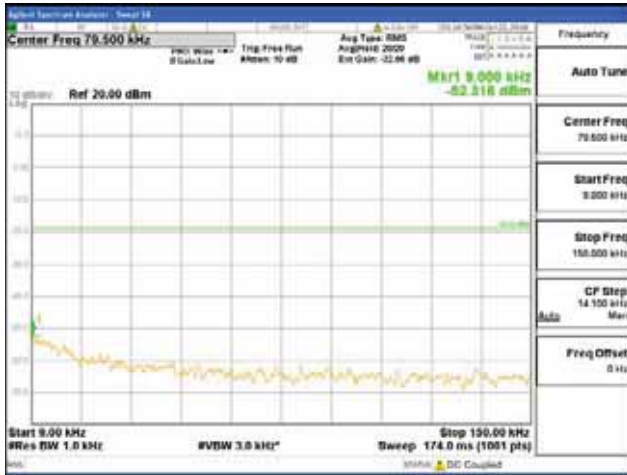

CTK Co., Ltd.
(Ho-dong), 113, Yejik-ro, Cheoin-gu,
Yongin-si, Gyeonggi-do, Korea
Tel: +82-31-339-9970
Fax: +82-31-624-9501

Report No.:
CTK-2018-03328
Page (566) / (1312)
Pages

[256QAM]

9 kHz - 150 kHz