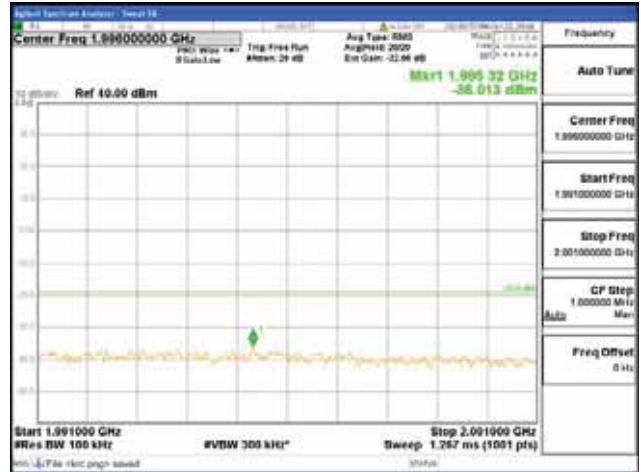

1991 MHz - 2001 MHz