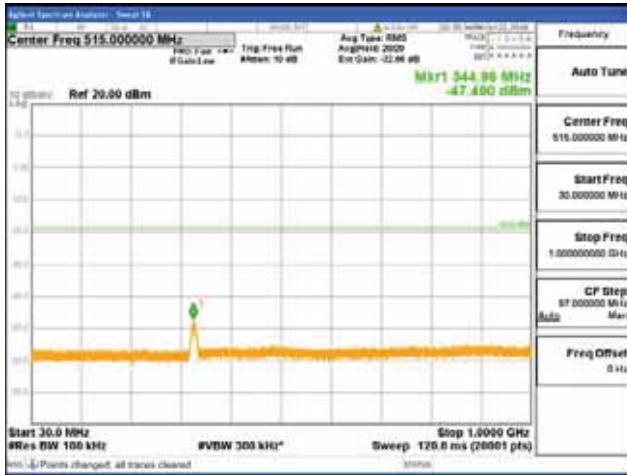

Report No.:
 CTK-2018-03328
 Page (532) / (1312)
 Pages

[64QAM]

9 kHz - 150 kHz

150 kHz - 30 MHz

30 MHz - 1000 MHz

1000 MHz - 1919 MHz

CTK Co., Ltd.
(Ho-dong), 113, Yejik-ro, Cheoin-gu,
Yongin-si, Gyeonggi-do, Korea
Tel: +82-31-339-9970
Fax: +82-31-624-9501