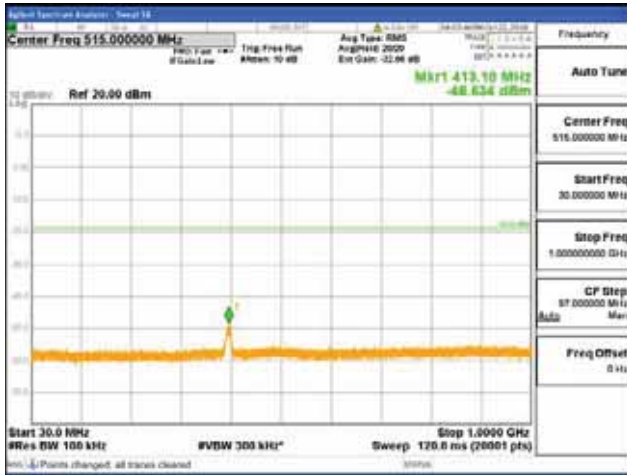

Report No.:
 CTK-2018-03328
 Page (594) / (1312)
 Pages

[16QAM]

9 kHz - 150 kHz

150 kHz - 30 MHz

30 MHz - 1000 MHz

1000 MHz - 1919 MHz

CTK Co., Ltd.
 (Ho-dong), 113, Yejik-ro, Cheoin-gu,
 Yongin-si, Gyeonggi-do, Korea
 Tel: +82-31-339-9970
 Fax: +82-31-624-9501