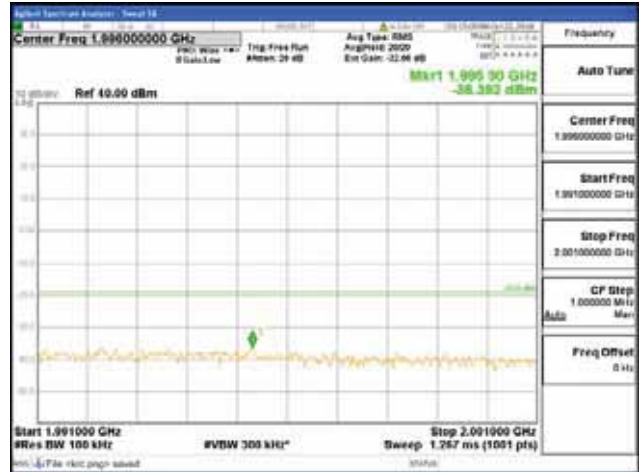

1991 MHz - 2001 MHz