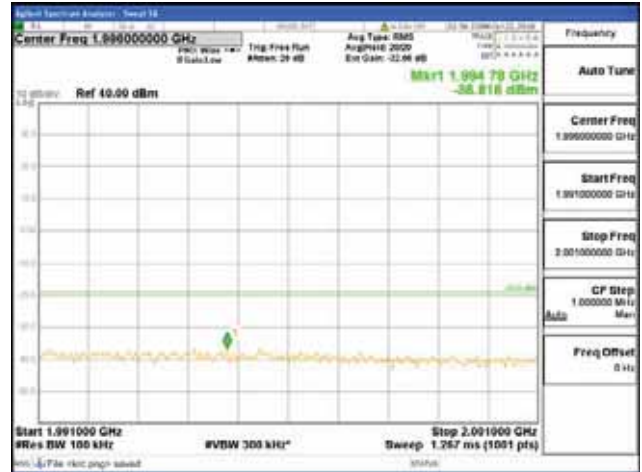

1991 MHz - 2001 MHz