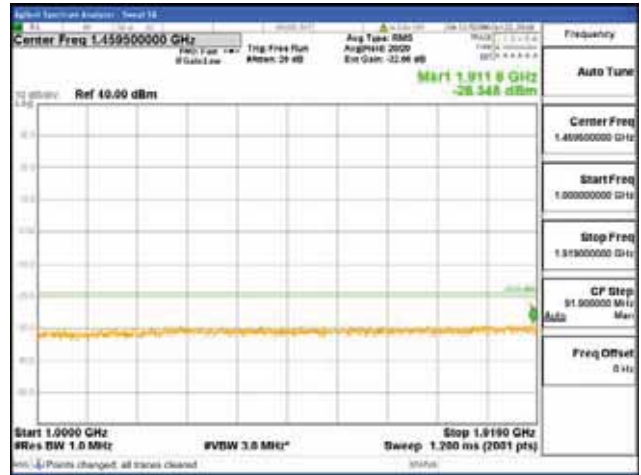

Report No.:
 CTK-2018-03328
 Page (598) / (1312)
 Pages

[256QAM]

9 kHz - 150 kHz

150 kHz - 30 MHz

30 MHz - 1000 MHz

1000 MHz - 1919 MHz

CTK Co., Ltd.
 (Ho-dong), 113, Yejik-ro, Cheoin-gu,
 Yongin-si, Gyeonggi-do, Korea
 Tel: +82-31-339-9970
 Fax: +82-31-624-9501