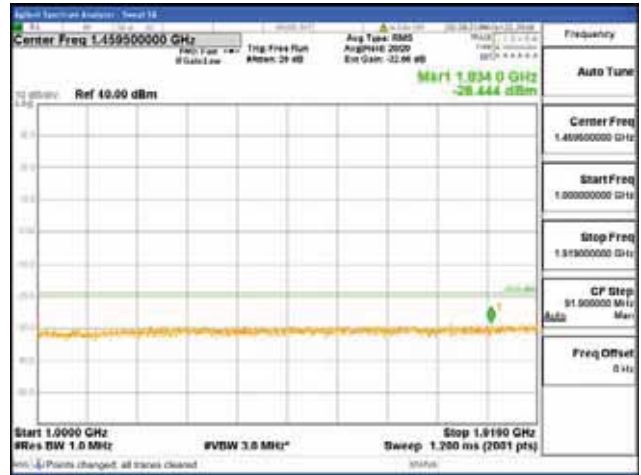

Report No.:
 CTK-2018-03328
 Page (556) / (1312)
 Pages

[64QAM]

9 kHz - 150 kHz

150 kHz - 30 MHz

30 MHz - 1000 MHz

1000 MHz - 1919 MHz

CTK Co., Ltd.
 (Ho-dong), 113, Yejik-ro, Cheoin-gu,
 Yongin-si, Gyeonggi-do, Korea
 Tel: +82-31-339-9970
 Fax: +82-31-624-9501