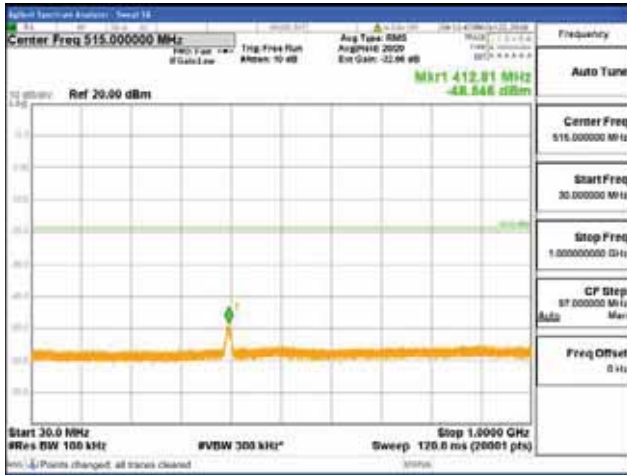

Report No.:
 CTK-2018-03328
 Page (598) / (1312)
 Pages

[256QAM]

9 kHz - 150 kHz

150 kHz - 30 MHz

30 MHz - 1000 MHz

1000 MHz - 1919 MHz

CTK Co., Ltd.
 (Ho-dong), 113, Yejik-ro, Cheoin-gu,
 Yongin-si, Gyeonggi-do, Korea
 Tel: +82-31-339-9970
 Fax: +82-31-624-9501