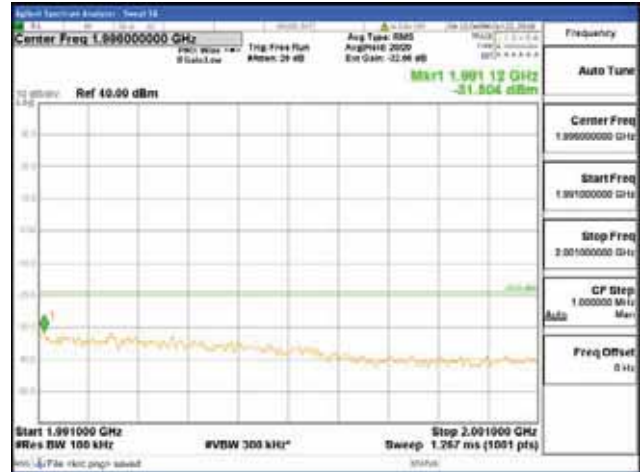

1991 MHz - 2001 MHz