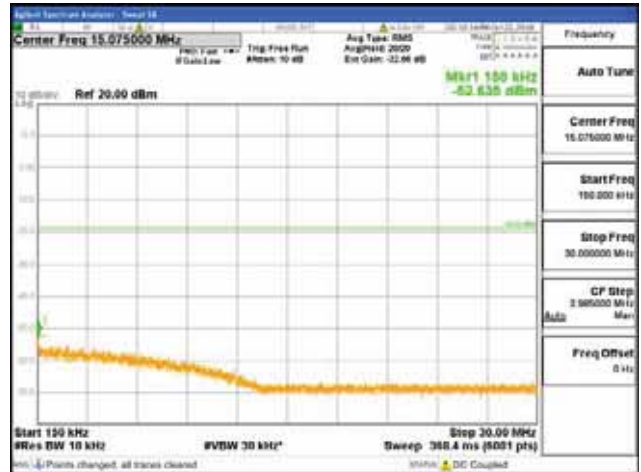

150 kHz - 30 MHz