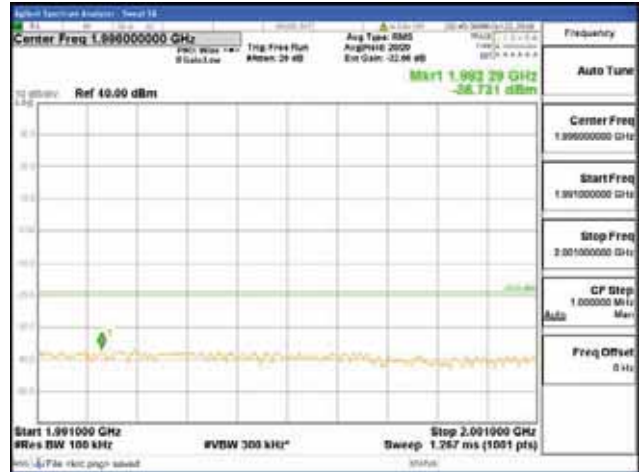

1991 MHz - 2001 MHz