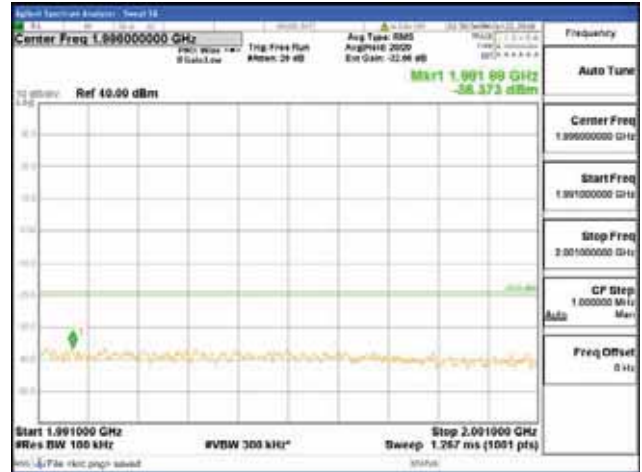

1991 MHz - 2001 MHz