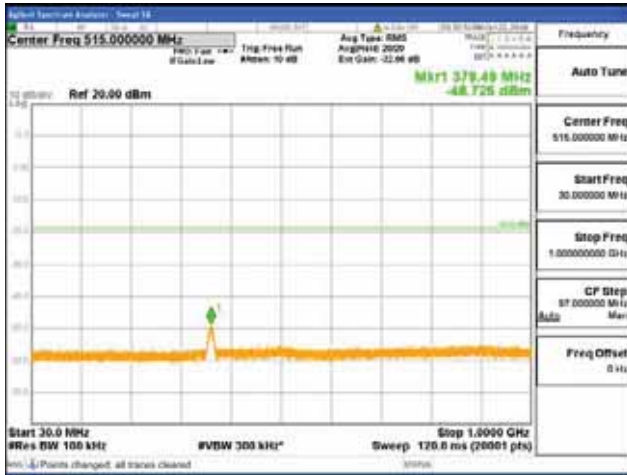

Report No.:
 CTK-2018-03328
 Page (518) / (1312)
 Pages

[256QAM]

9 kHz - 150 kHz

150 kHz - 30 MHz

30 MHz - 1000 MHz

1000 MHz - 1919 MHz

CTK Co., Ltd.
 (Ho-dong), 113, Yejik-ro, Cheoin-gu,
 Yongin-si, Gyeonggi-do, Korea
 Tel: +82-31-339-9970
 Fax: +82-31-624-9501