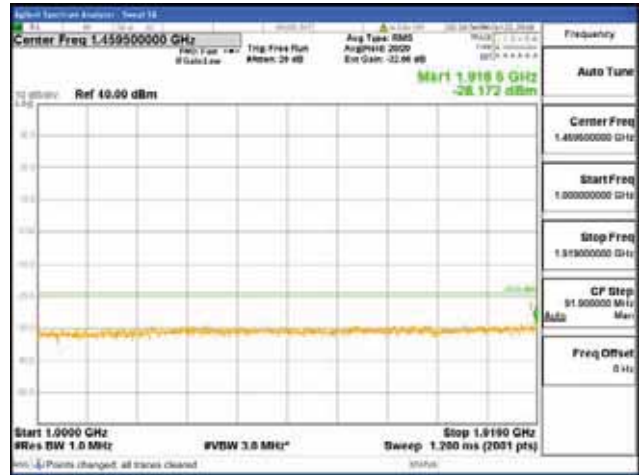

Report No.:
 CTK-2018-03328
 Page (580) / (1312)
 Pages

[64QAM]

9 kHz - 150 kHz

150 kHz - 30 MHz

30 MHz - 1000 MHz

1000 MHz - 1919 MHz

CTK Co., Ltd.
 (Ho-dong), 113, Yejik-ro, Cheoin-gu,
 Yongin-si, Gyeonggi-do, Korea
 Tel: +82-31-339-9970
 Fax: +82-31-624-9501