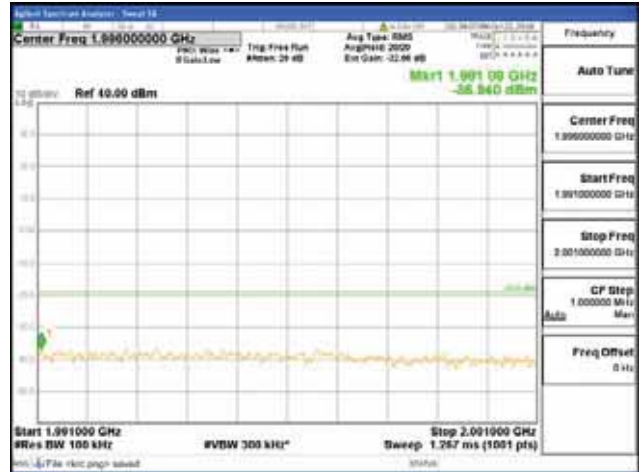

1991 MHz - 2001 MHz