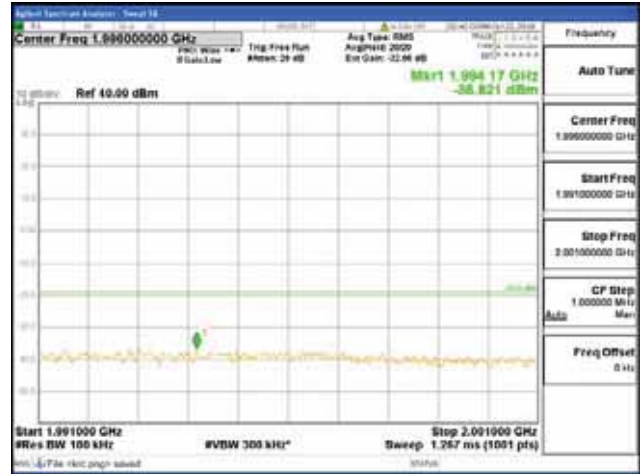

1991 MHz - 2001 MHz