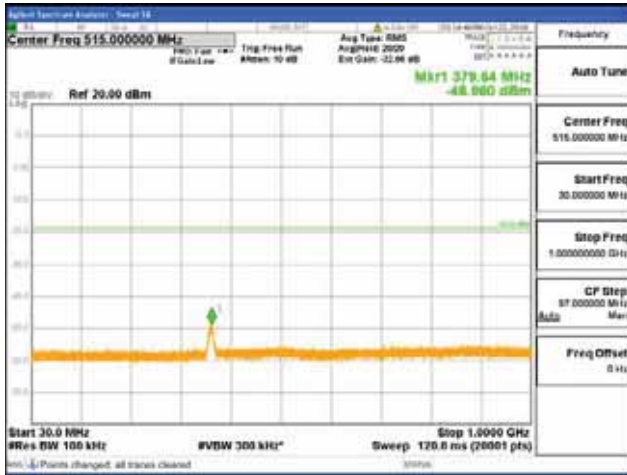

Report No.:
 CTK-2018-03328
 Page (590) / (1312)
 Pages

[256QAM]

9 kHz - 150 kHz

150 kHz - 30 MHz

30 MHz - 1000 MHz

1000 MHz - 1919 MHz

CTK Co., Ltd.
 (Ho-dong), 113, Yejik-ro, Cheoin-gu,
 Yongin-si, Gyeonggi-do, Korea
 Tel: +82-31-339-9970
 Fax: +82-31-624-9501