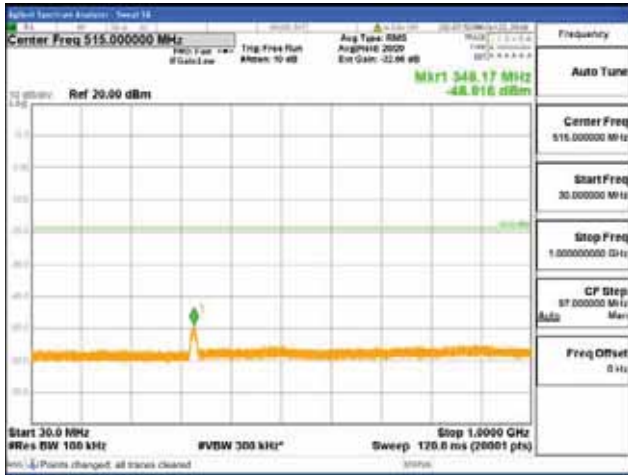

Report No.:
 CTK-2018-03328
 Page (578) / (1312)
 Pages

[16QAM]

9 kHz - 150 kHz

150 kHz - 30 MHz

30 MHz - 1000 MHz

1000 MHz - 1919 MHz

CTK Co., Ltd.
 (Ho-dong), 113, Yejik-ro, Cheoin-gu,
 Yongin-si, Gyeonggi-do, Korea
 Tel: +82-31-339-9970
 Fax: +82-31-624-9501