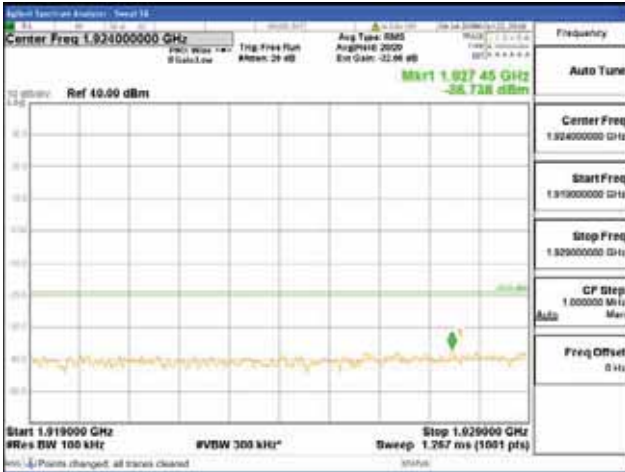

CTK Co., Ltd.
(Ho-dong), 113, Yejik-ro, Cheoin-gu,
Yongin-si, Gyeonggi-do, Korea
Tel: +82-31-339-9970
Fax: +82-31-624-9501

Report No.:
CTK-2018-03328
Page (575) / (1312)
Pages

1919 MHz - 1929 MHz