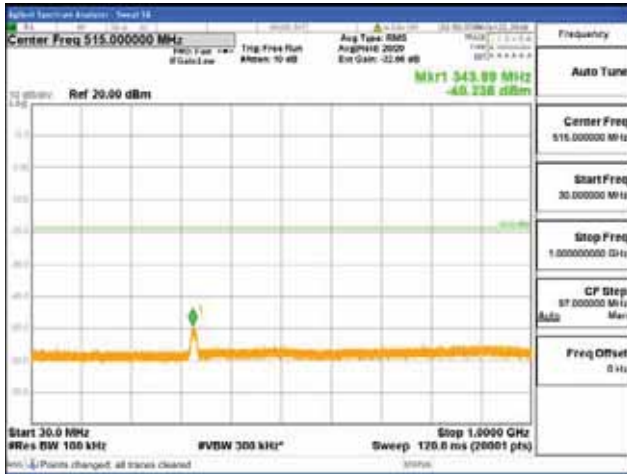

Report No.:
 CTK-2018-03328
 Page (504) / (1312)
 Pages

ANT 1
Band 2, BW 15MHz, Single 1 carrier, 4TX, Bottom
 [QPSK]

9 kHz - 150 kHz

150 kHz - 30 MHz

30 MHz - 1000 MHz

1000 MHz - 1919 MHz

CTK Co., Ltd.
 (Ho-dong), 113, Yejik-ro, Cheoin-gu,
 Yongin-si, Gyeonggi-do, Korea
 Tel: +82-31-339-9970
 Fax: +82-31-624-9501