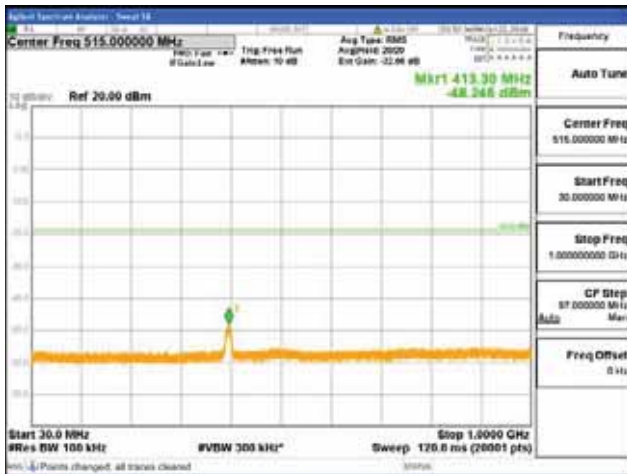

30 MHz - 1000 MHz