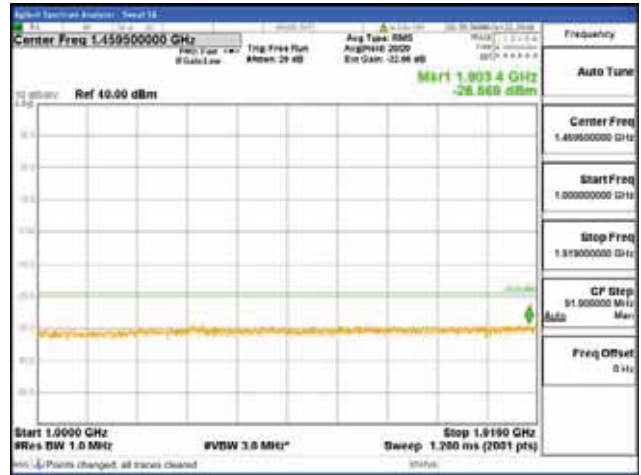

Report No.:
 CTK-2018-03328
 Page (532) / (1312)
 Pages

[64QAM]

9 kHz - 150 kHz

150 kHz - 30 MHz

30 MHz - 1000 MHz

1000 MHz - 1919 MHz

CTK Co., Ltd.
(Ho-dong), 113, Yejik-ro, Cheoin-gu,
Yongin-si, Gyeonggi-do, Korea
Tel: +82-31-339-9970
Fax: +82-31-624-9501