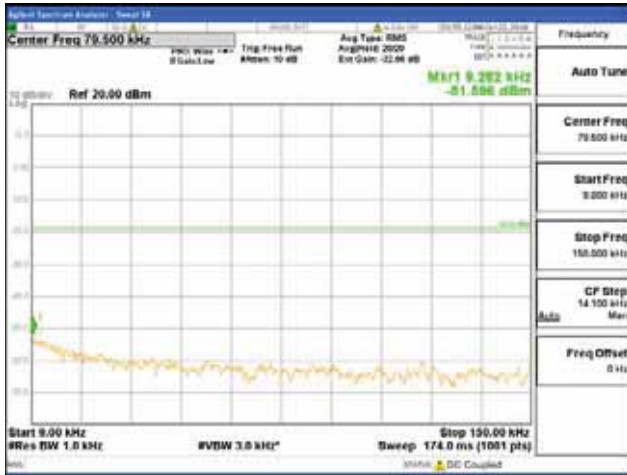

CTK Co., Ltd.
(Ho-dong), 113, Yejik-ro, Cheoin-gu,
Yongin-si, Gyeonggi-do, Korea
Tel: +82-31-339-9970
Fax: +82-31-624-9501

Report No.:
CTK-2018-03328
Page (570) / (1312)
Pages

[16QAM]

9 kHz - 150 kHz