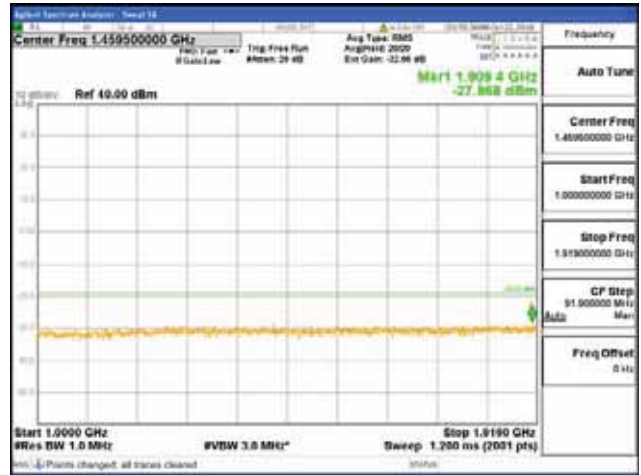

Report No.:
 CTK-2018-03328
 Page (570) / (1312)
 Pages

[16QAM]

9 kHz - 150 kHz

150 kHz - 30 MHz

30 MHz - 1000 MHz

1000 MHz - 1919 MHz

CTK Co., Ltd.
 (Ho-dong), 113, Yejik-ro, Cheoin-gu,
 Yongin-si, Gyeonggi-do, Korea
 Tel: +82-31-339-9970
 Fax: +82-31-624-9501