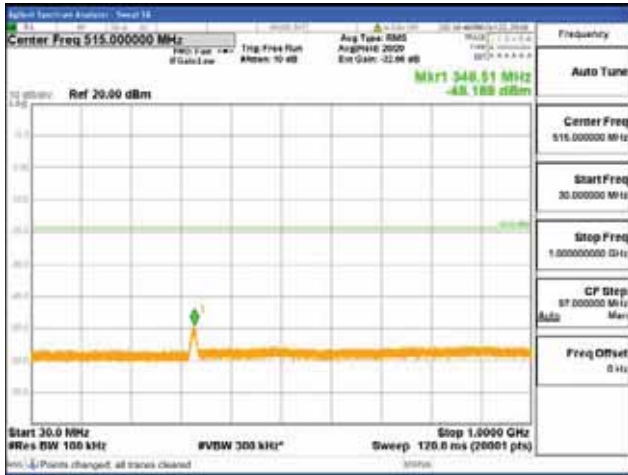

Report No.:
 CTK-2018-03328
 Page (580) / (1312)
 Pages

[64QAM]

9 kHz - 150 kHz

150 kHz - 30 MHz

30 MHz - 1000 MHz

1000 MHz - 1919 MHz

CTK Co., Ltd.
 (Ho-dong), 113, Yejik-ro, Cheoin-gu,
 Yongin-si, Gyeonggi-do, Korea
 Tel: +82-31-339-9970
 Fax: +82-31-624-9501