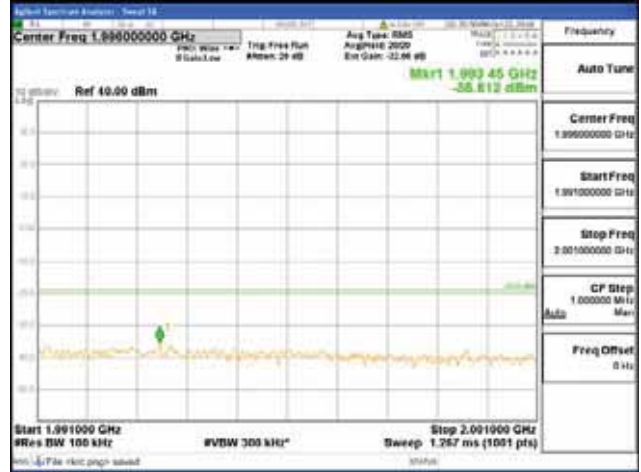

1991 MHz - 2001 MHz