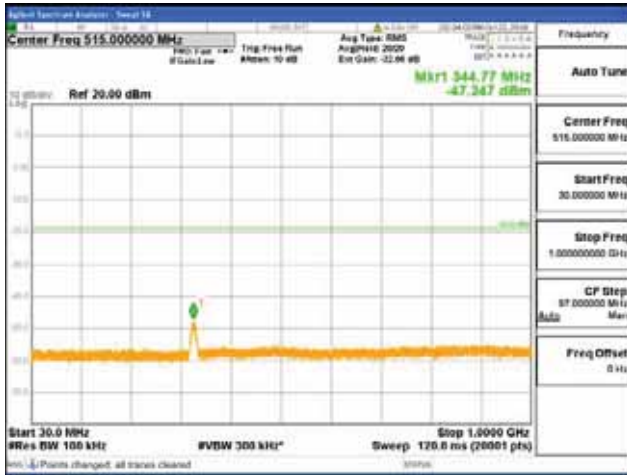

Report No.:
 CTK-2018-03328
 Page (554) / (1312)
 Pages

[16QAM]

9 kHz - 150 kHz

150 kHz - 30 MHz

30 MHz - 1000 MHz

1000 MHz - 1919 MHz

CTK Co., Ltd.
 (Ho-dong), 113, Yejik-ro, Cheoin-gu,
 Yongin-si, Gyeonggi-do, Korea
 Tel: +82-31-339-9970
 Fax: +82-31-624-9501