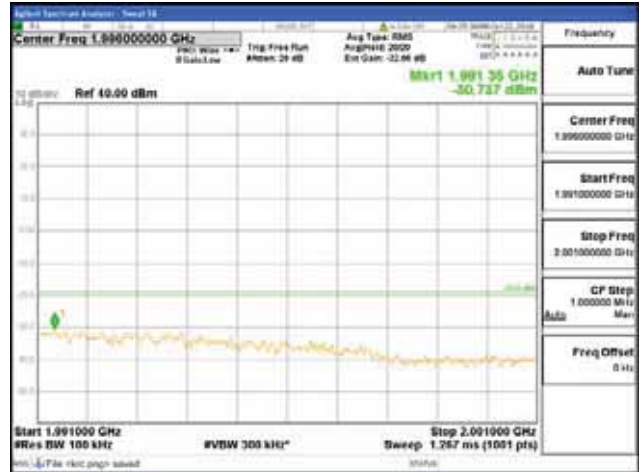

1991 MHz - 2001 MHz