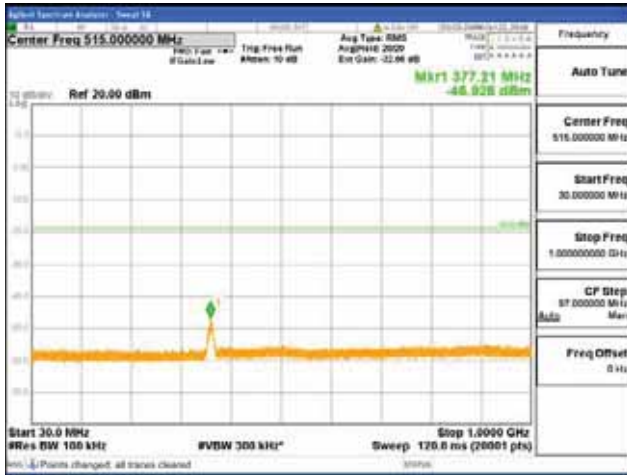

Report No.:
 CTK-2018-03328
 Page (562) / (1312)
 Pages

[16QAM]

9 kHz - 150 kHz

150 kHz - 30 MHz

30 MHz - 1000 MHz

1000 MHz - 1919 MHz

CTK Co., Ltd.
 (Ho-dong), 113, Yejik-ro, Cheoin-gu,
 Yongin-si, Gyeonggi-do, Korea
 Tel: +82-31-339-9970
 Fax: +82-31-624-9501