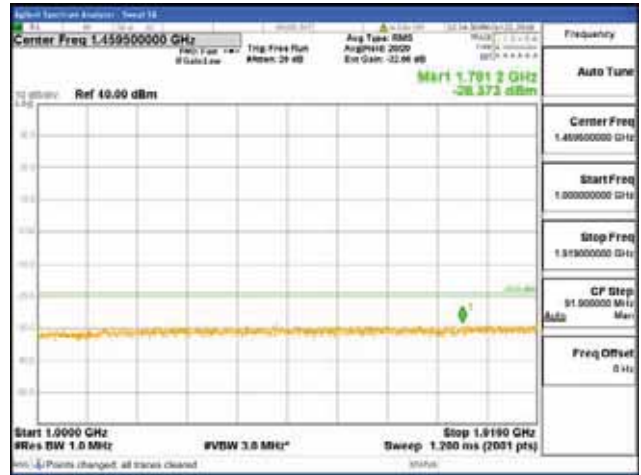

[256QAM]

9 kHz - 150 kHz

150 kHz - 30 MHz

30 MHz - 1000 MHz

1000 MHz - 1919 MHz

CTK Co., Ltd.
 (Ho-dong), 113, Yejik-ro, Cheoin-gu,
 Yongin-si, Gyeonggi-do, Korea
 Tel: +82-31-339-9970
 Fax: +82-31-624-9501