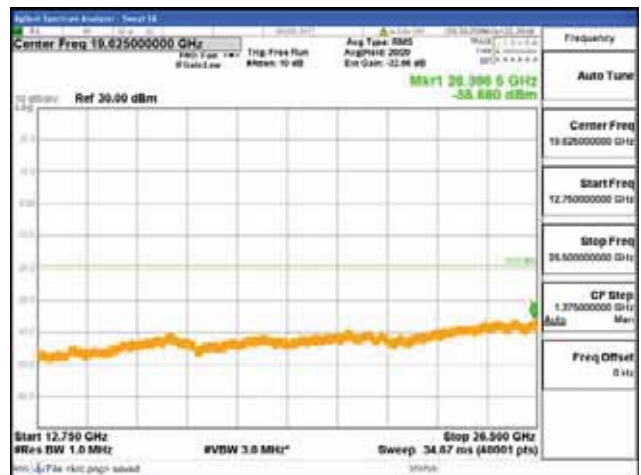

Report No.:
 CTK-2018-03328
 Page (519) / (1312)
 Pages

1919 MHz - 1929 MHz

1991 MHz - 2001 MHz

2001 MHz - 12.75 GHz

12.75 GHz - 26.5 GHz

CTK Co., Ltd.
 (Ho-dong), 113, Yejik-ro, Cheoin-gu,
 Yongin-si, Gyeonggi-do, Korea
 Tel: +82-31-339-9970
 Fax: +82-31-624-9501