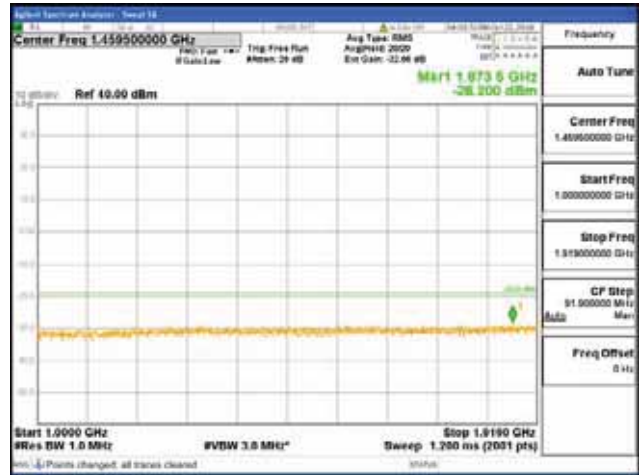

Report No.:
 CTK-2018-03328
 Page (594) / (1312)
 Pages

[16QAM]

9 kHz - 150 kHz

150 kHz - 30 MHz

30 MHz - 1000 MHz

1000 MHz - 1919 MHz

CTK Co., Ltd.
 (Ho-dong), 113, Yejik-ro, Cheoin-gu,
 Yongin-si, Gyeonggi-do, Korea
 Tel: +82-31-339-9970
 Fax: +82-31-624-9501