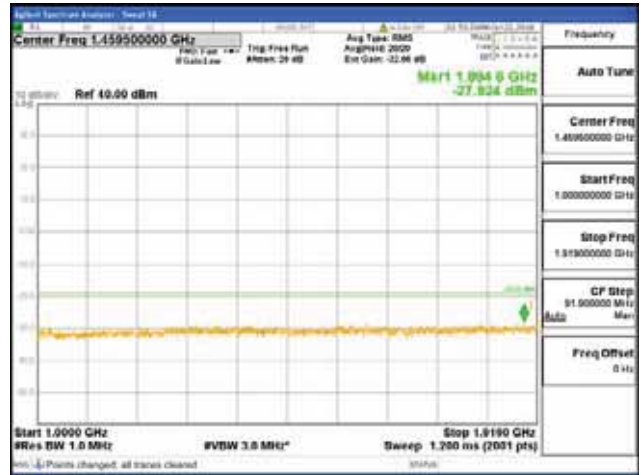

Report No.:
 CTK-2018-03328
 Page (506) / (1312)
 Pages

[16QAM]

9 kHz - 150 kHz

150 kHz - 30 MHz

30 MHz - 1000 MHz

1000 MHz - 1919 MHz

CTK Co., Ltd.
 (Ho-dong), 113, Yejik-ro, Cheoin-gu,
 Yongin-si, Gyeonggi-do, Korea
 Tel: +82-31-339-9970
 Fax: +82-31-624-9501