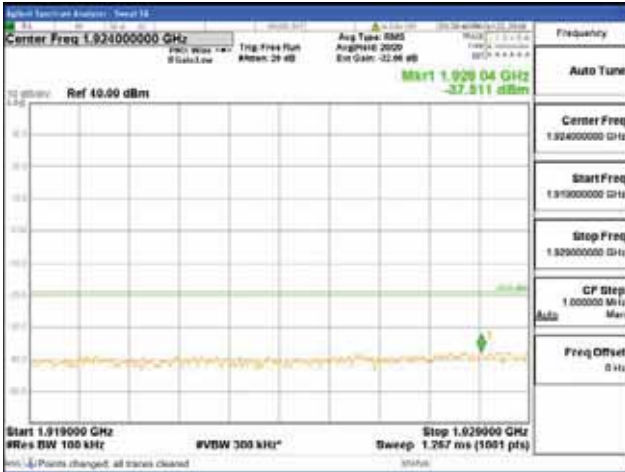

CTK Co., Ltd.
(Ho-dong), 113, Yejik-ro, Cheoin-gu,
Yongin-si, Gyeonggi-do, Korea
Tel: +82-31-339-9970
Fax: +82-31-624-9501

Report No.:
CTK-2018-03328
Page (541) / (1312)
Pages

1919 MHz - 1929 MHz