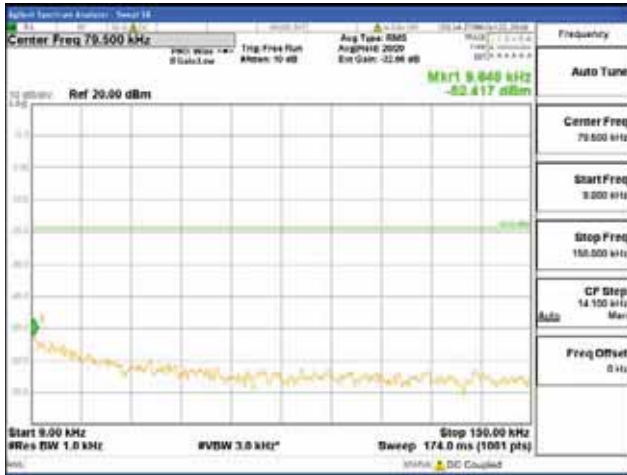

CTK Co., Ltd.
(Ho-dong), 113, Yejik-ro, Cheoin-gu,
Yongin-si, Gyeonggi-do, Korea
Tel: +82-31-339-9970
Fax: +82-31-624-9501

Report No.:
CTK-2018-03328
Page (590) / (1312)
Pages

[256QAM]

9 kHz - 150 kHz