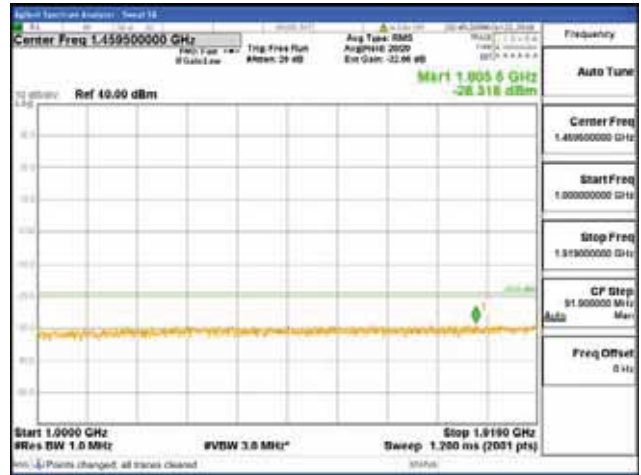

Report No.:
 CTK-2018-03328
 Page (508) / (1312)
 Pages

[64QAM]

9 kHz - 150 kHz

150 kHz - 30 MHz

30 MHz - 1000 MHz

1000 MHz - 1919 MHz

CTK Co., Ltd.
 (Ho-dong), 113, Yejik-ro, Cheoin-gu,
 Yongin-si, Gyeonggi-do, Korea
 Tel: +82-31-339-9970
 Fax: +82-31-624-9501