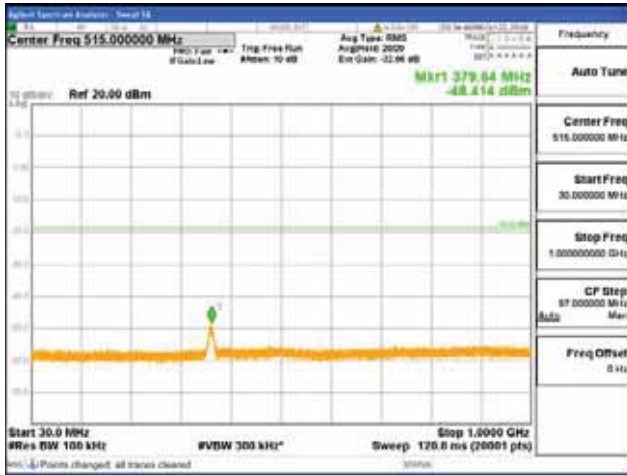

Report No.:
 CTK-2018-03328
 Page (516) / (1312)
 Pages

[64QAM]

9 kHz - 150 kHz

150 kHz - 30 MHz

30 MHz - 1000 MHz

1000 MHz - 1919 MHz

CTK Co., Ltd.
 (Ho-dong), 113, Yejik-ro, Cheoin-gu,
 Yongin-si, Gyeonggi-do, Korea
 Tel: +82-31-339-9970
 Fax: +82-31-624-9501