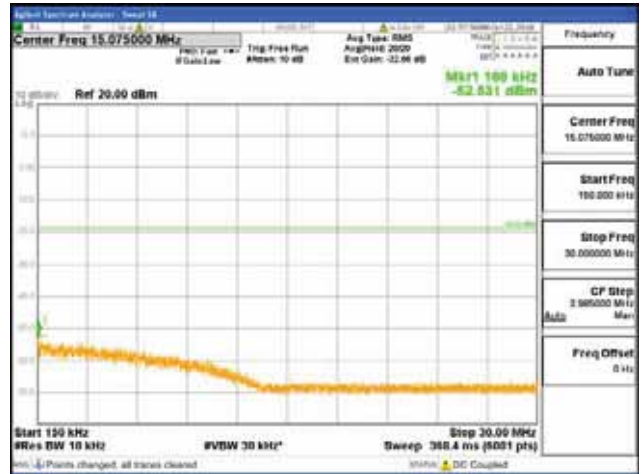

150 kHz - 30 MHz