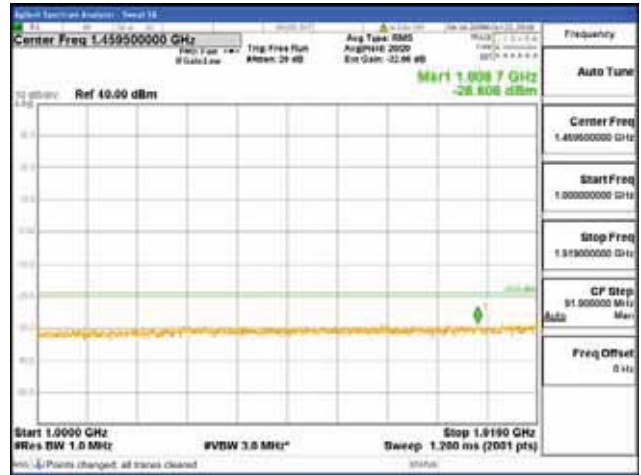

Report No.:
 CTK-2018-03328
 Page (572) / (1312)
 Pages

[64QAM]

9 kHz - 150 kHz

150 kHz - 30 MHz

30 MHz - 1000 MHz

1000 MHz - 1919 MHz

CTK Co., Ltd.
 (Ho-dong), 113, Yejik-ro, Cheoin-gu,
 Yongin-si, Gyeonggi-do, Korea
 Tel: +82-31-339-9970
 Fax: +82-31-624-9501