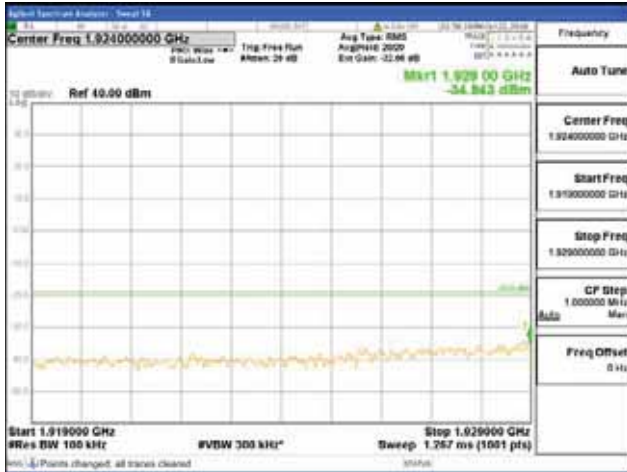

CTK Co., Ltd.
(Ho-dong), 113, Yejik-ro, Cheoin-gu,
Yongin-si, Gyeonggi-do, Korea
Tel: +82-31-339-9970
Fax: +82-31-624-9501

Report No.:
CTK-2018-03328
Page (529) / (1312)
Pages

1919 MHz - 1929 MHz