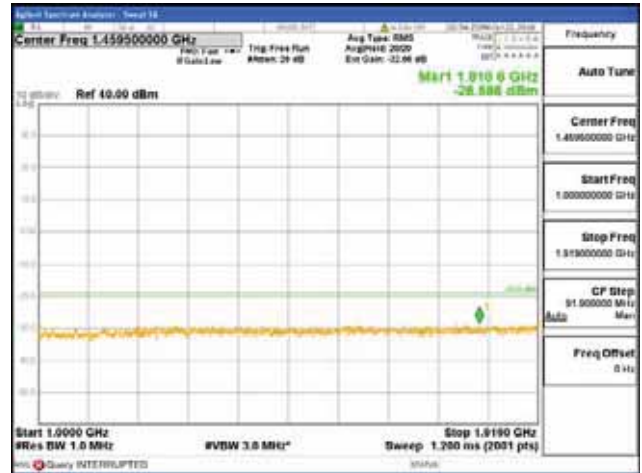

Report No.:
 CTK-2018-03328
 Page (514) / (1312)
 Pages

[16QAM]

9 kHz - 150 kHz

150 kHz - 30 MHz

30 MHz - 1000 MHz

1000 MHz - 1919 MHz

CTK Co., Ltd.
 (Ho-dong), 113, Yejik-ro, Cheoin-gu,
 Yongin-si, Gyeonggi-do, Korea
 Tel: +82-31-339-9970
 Fax: +82-31-624-9501