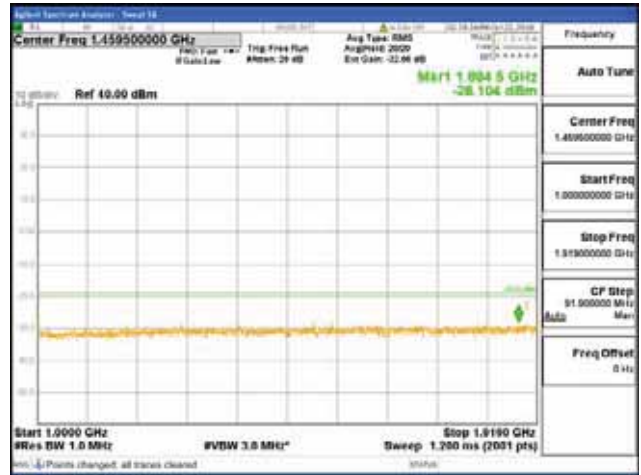

Report No.:
 CTK-2018-03328
 Page (582) / (1312)
 Pages

[256QAM]

9 kHz - 150 kHz

150 kHz - 30 MHz

30 MHz - 1000 MHz

1000 MHz - 1919 MHz

CTK Co., Ltd.
 (Ho-dong), 113, Yejik-ro, Cheoin-gu,
 Yongin-si, Gyeonggi-do, Korea
 Tel: +82-31-339-9970
 Fax: +82-31-624-9501