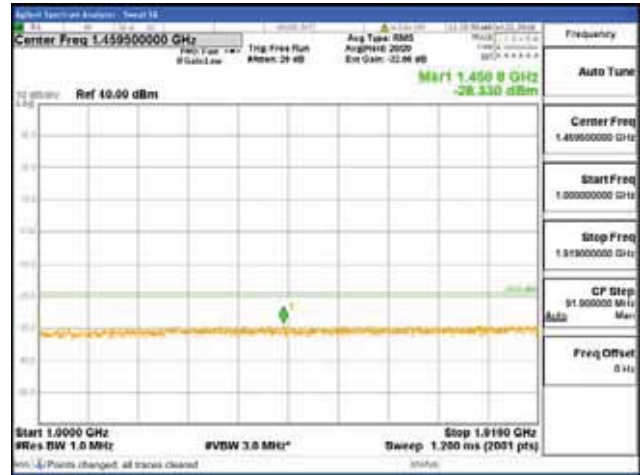

Report No.:
 CTK-2018-03328
 Page (494) / (1312)
 Pages

[256QAM]

9 kHz - 150 kHz

150 kHz - 30 MHz

30 MHz - 1000 MHz

1000 MHz - 1919 MHz

CTK Co., Ltd.
 (Ho-dong), 113, Yejik-ro, Cheoin-gu,
 Yongin-si, Gyeonggi-do, Korea
 Tel: +82-31-339-9970
 Fax: +82-31-624-9501