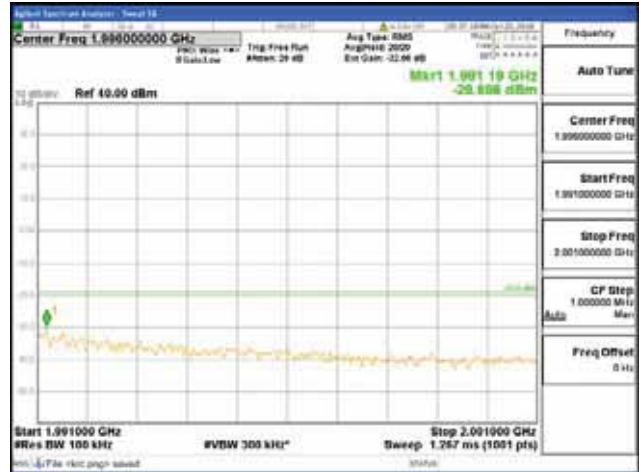

1991 MHz - 2001 MHz