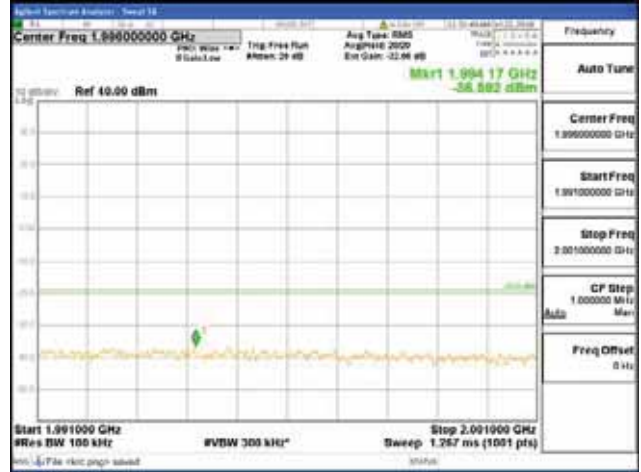

1991 MHz - 2001 MHz