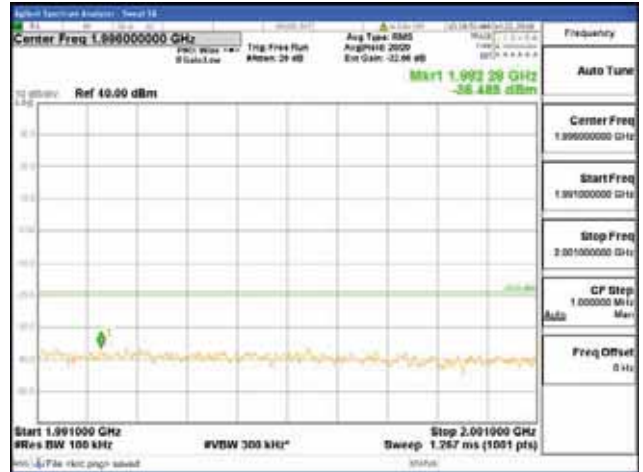

1991 MHz - 2001 MHz