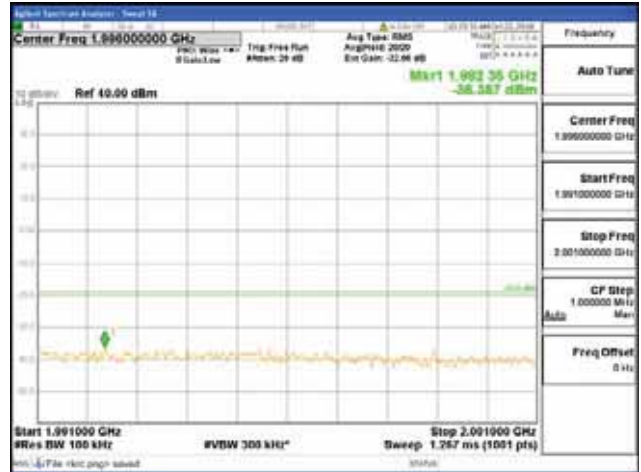

1991 MHz - 2001 MHz