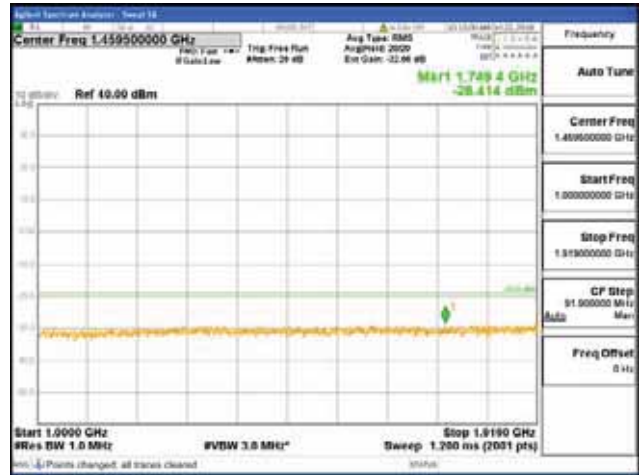

Report No.:
 CTK-2018-03328
 Page (462) / (1312)
 Pages

[256QAM]

9 kHz - 150 kHz

150 kHz - 30 MHz

30 MHz - 1000 MHz

1000 MHz - 1919 MHz

CTK Co., Ltd.
 (Ho-dong), 113, Yejik-ro, Cheoin-gu,
 Yongin-si, Gyeonggi-do, Korea
 Tel: +82-31-339-9970
 Fax: +82-31-624-9501