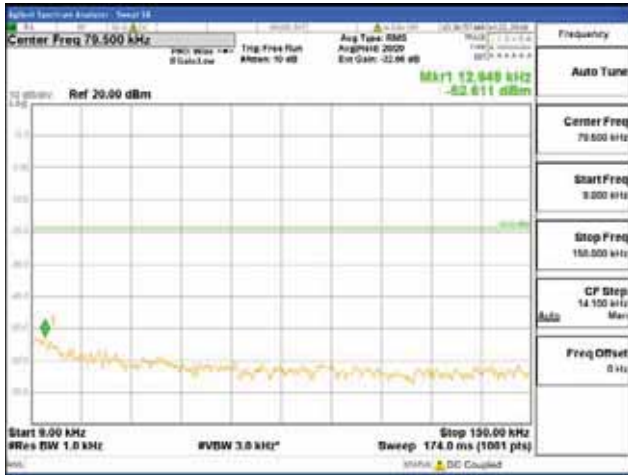

CTK Co., Ltd.
(Ho-dong), 113, Yejik-ro, Cheoin-gu,
Yongin-si, Gyeonggi-do, Korea
Tel: +82-31-339-9970
Fax: +82-31-624-9501

Report No.:
CTK-2018-03328
Page (418) / (1312)
Pages

[16QAM]

9 kHz - 150 kHz