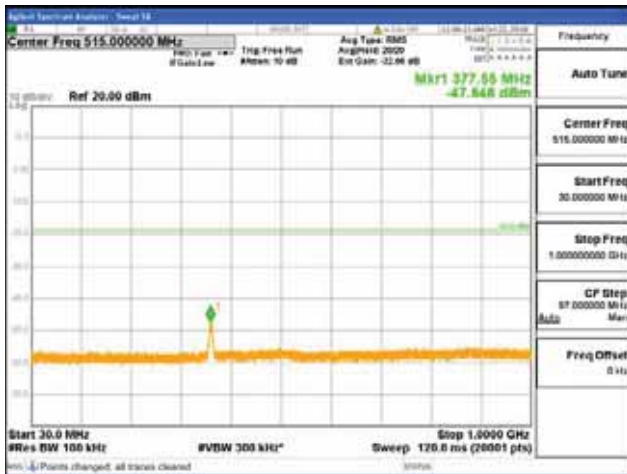

Report No.:
 CTK-2018-03328
 Page (488) / (1312)
 Pages

Band 2, BW 10MHz, Single 1 carrier, 4TX, Middle
 [QPSK]

9 kHz - 150 kHz

150 kHz - 30 MHz

30 MHz - 1000 MHz

1000 MHz - 1919 MHz

CTK Co., Ltd.
 (Ho-dong), 113, Yejik-ro, Cheoin-gu,
 Yongin-si, Gyeonggi-do, Korea
 Tel: +82-31-339-9970
 Fax: +82-31-624-9501