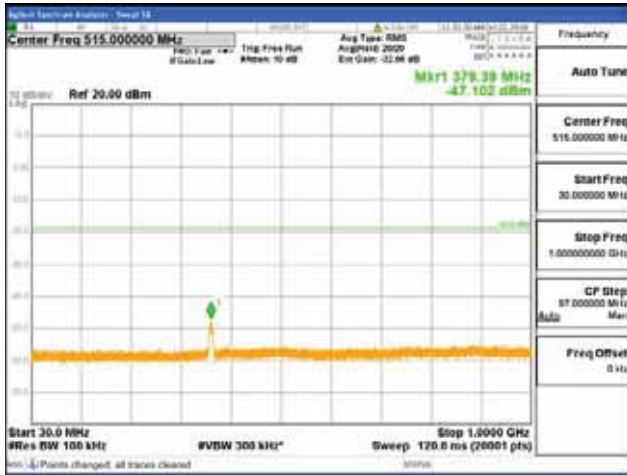

Report No.:
 CTK-2018-03328
 Page (422) / (1312)
 Pages

[256QAM]

9 kHz - 150 kHz

150 kHz - 30 MHz

30 MHz - 1000 MHz

1000 MHz - 1919 MHz

CTK Co., Ltd.
 (Ho-dong), 113, Yejik-ro, Cheoin-gu,
 Yongin-si, Gyeonggi-do, Korea
 Tel: +82-31-339-9970
 Fax: +82-31-624-9501