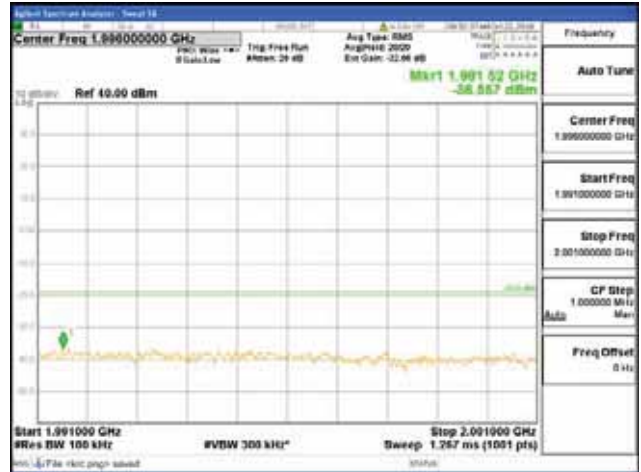

1991 MHz - 2001 MHz