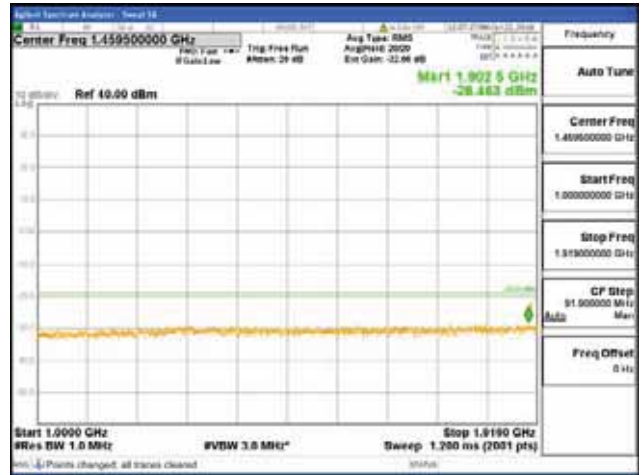

Report No.:
 CTK-2018-03328
 Page (498) / (1312)
 Pages

[16QAM]

9 kHz - 150 kHz

150 kHz - 30 MHz

30 MHz - 1000 MHz

1000 MHz - 1919 MHz

CTK Co., Ltd.
 (Ho-dong), 113, Yejik-ro, Cheoin-gu,
 Yongin-si, Gyeonggi-do, Korea
 Tel: +82-31-339-9970
 Fax: +82-31-624-9501