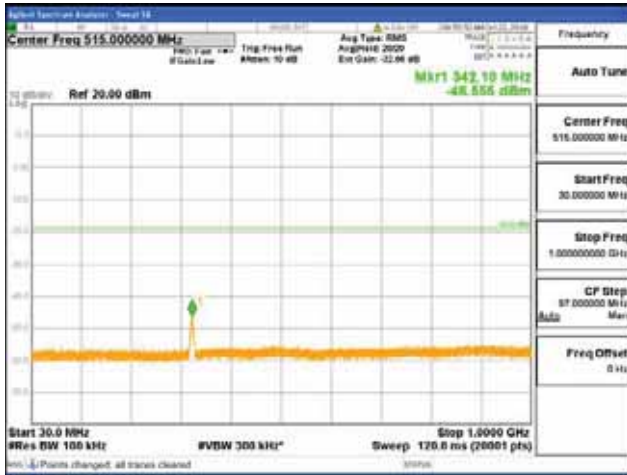

Report No.:
 CTK-2018-03328
 Page (458) / (1312)
 Pages

[16QAM]

9 kHz - 150 kHz

150 kHz - 30 MHz

30 MHz - 1000 MHz

1000 MHz - 1919 MHz

CTK Co., Ltd.
 (Ho-dong), 113, Yejik-ro, Cheoin-gu,
 Yongin-si, Gyeonggi-do, Korea
 Tel: +82-31-339-9970
 Fax: +82-31-624-9501