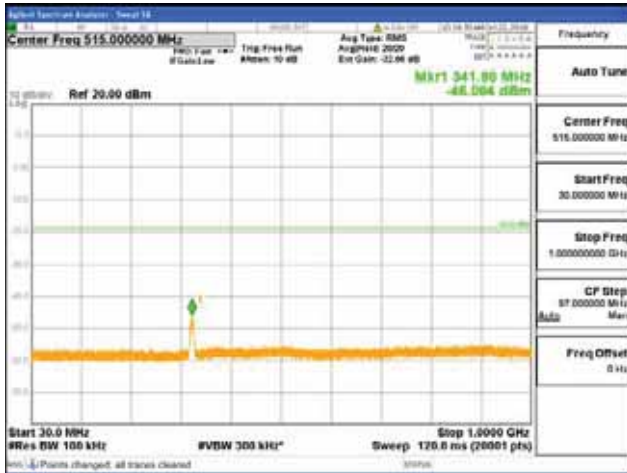

Report No.:
 CTK-2018-03328
 Page (436) / (1312)
 Pages

[64QAM]

9 kHz - 150 kHz

150 kHz - 30 MHz

30 MHz - 1000 MHz

1000 MHz - 1919 MHz

CTK Co., Ltd.
 (Ho-dong), 113, Yejik-ro, Cheoin-gu,
 Yongin-si, Gyeonggi-do, Korea
 Tel: +82-31-339-9970
 Fax: +82-31-624-9501