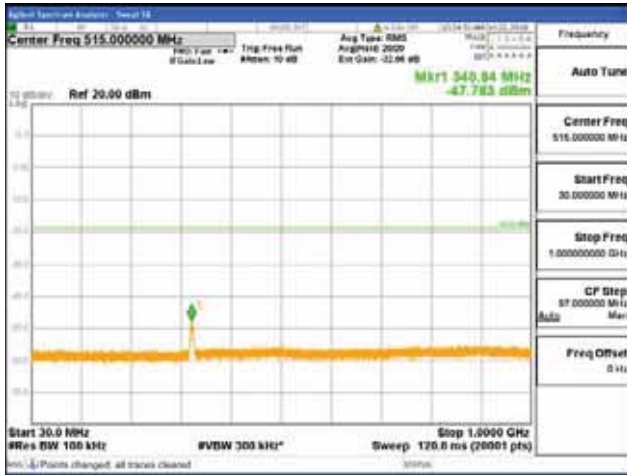

Report No.:
 CTK-2018-03328
 Page (414) / (1312)
 Pages

[256QAM]

9 kHz - 150 kHz

150 kHz - 30 MHz

30 MHz - 1000 MHz

1000 MHz - 1919 MHz

CTK Co., Ltd.
 (Ho-dong), 113, Yejik-ro, Cheoin-gu,
 Yongin-si, Gyeonggi-do, Korea
 Tel: +82-31-339-9970
 Fax: +82-31-624-9501