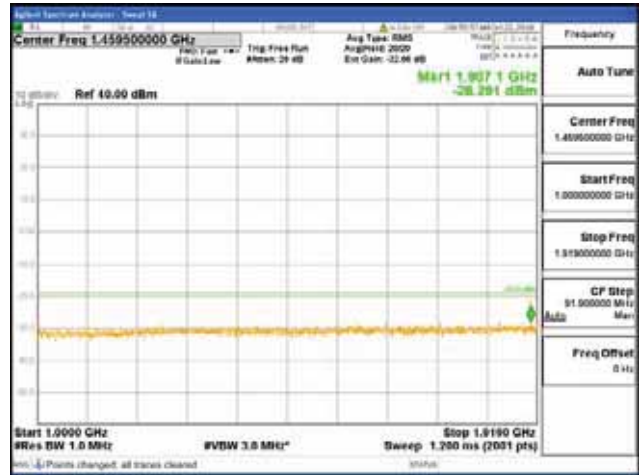

Report No.:
 CTK-2018-03328
 Page (458) / (1312)
 Pages

[16QAM]

9 kHz - 150 kHz

150 kHz - 30 MHz

30 MHz - 1000 MHz

1000 MHz - 1919 MHz

CTK Co., Ltd.
 (Ho-dong), 113, Yejik-ro, Cheoin-gu,
 Yongin-si, Gyeonggi-do, Korea
 Tel: +82-31-339-9970
 Fax: +82-31-624-9501