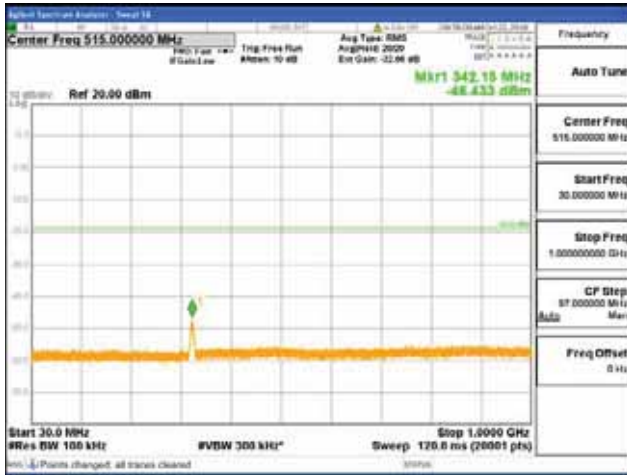

Report No.:
 CTK-2018-03328
 Page (482) / (1312)
 Pages

[16QAM]

9 kHz - 150 kHz

150 kHz - 30 MHz

30 MHz - 1000 MHz

1000 MHz - 1919 MHz

CTK Co., Ltd.
 (Ho-dong), 113, Yejik-ro, Cheoin-gu,
 Yongin-si, Gyeonggi-do, Korea
 Tel: +82-31-339-9970
 Fax: +82-31-624-9501