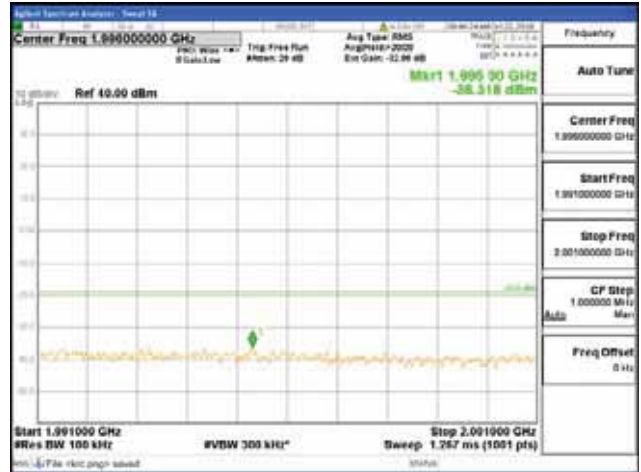

1991 MHz - 2001 MHz