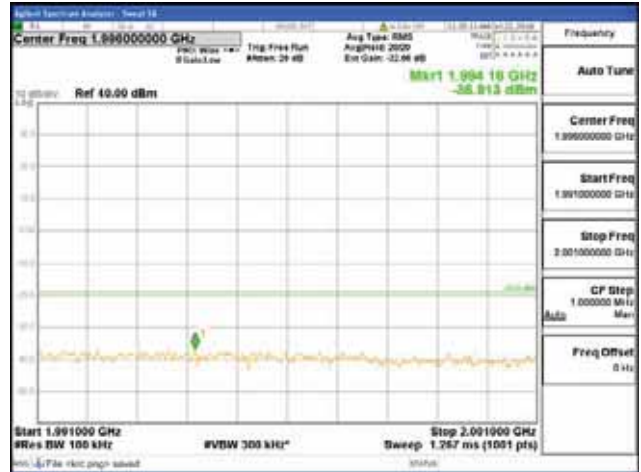

1991 MHz - 2001 MHz