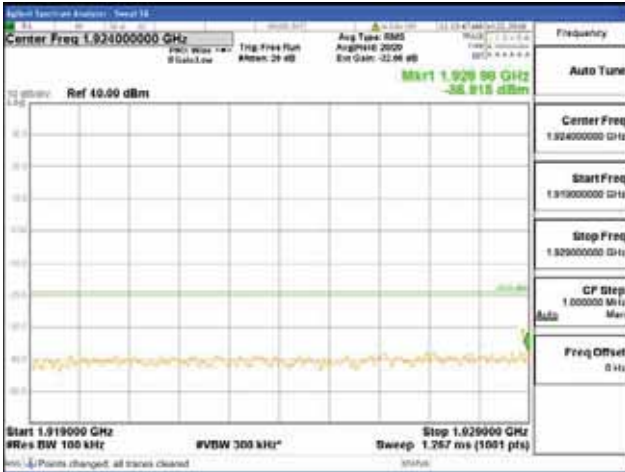

CTK Co., Ltd.
(Ho-dong), 113, Yejik-ro, Cheoin-gu,
Yongin-si, Gyeonggi-do, Korea
Tel: +82-31-339-9970
Fax: +82-31-624-9501

Report No.:
CTK-2018-03328
Page (493) / (1312)
Pages

1919 MHz - 1929 MHz