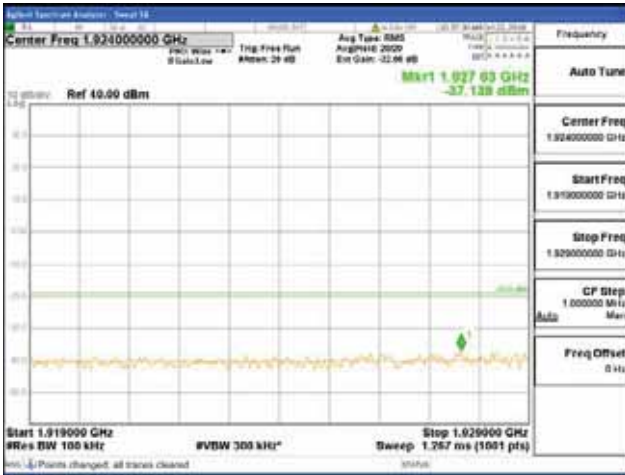

CTK Co., Ltd.
(Ho-dong), 113, Yejik-ro, Cheoin-gu,
Yongin-si, Gyeonggi-do, Korea
Tel: +82-31-339-9970
Fax: +82-31-624-9501

Report No.:
CTK-2018-03328
Page (419) / (1312)
Pages

1919 MHz - 1929 MHz