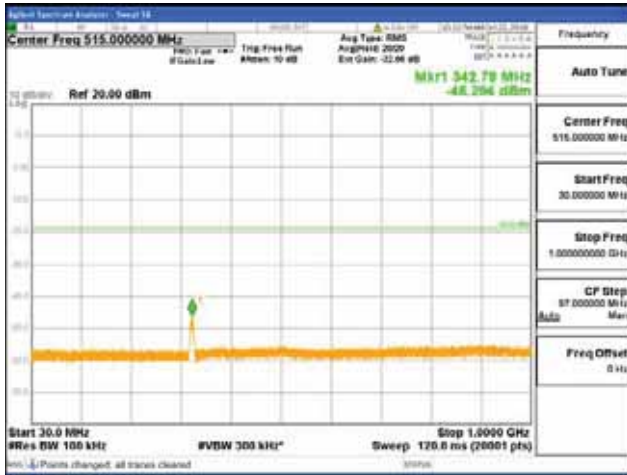

Report No.:
 CTK-2018-03328
 Page (462) / (1312)
 Pages

[256QAM]

9 kHz - 150 kHz

150 kHz - 30 MHz

30 MHz - 1000 MHz

1000 MHz - 1919 MHz

CTK Co., Ltd.
 (Ho-dong), 113, Yejik-ro, Cheoin-gu,
 Yongin-si, Gyeonggi-do, Korea
 Tel: +82-31-339-9970
 Fax: +82-31-624-9501