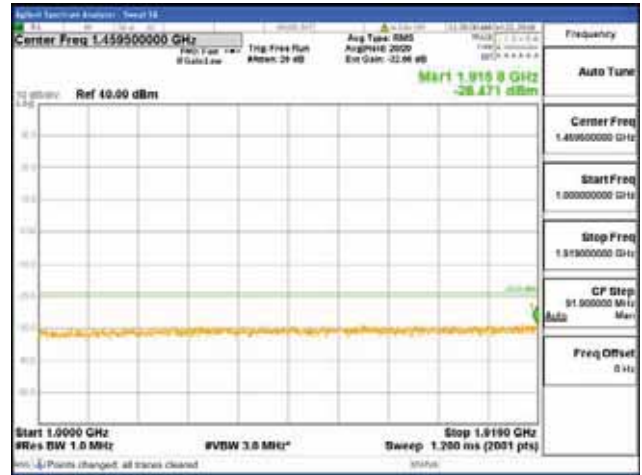

Report No.:
 CTK-2018-03328
 Page (470) / (1312)
 Pages

[256QAM]

9 kHz - 150 kHz

150 kHz - 30 MHz

30 MHz - 1000 MHz

1000 MHz - 1919 MHz

CTK Co., Ltd.
 (Ho-dong), 113, Yejik-ro, Cheoin-gu,
 Yongin-si, Gyeonggi-do, Korea
 Tel: +82-31-339-9970
 Fax: +82-31-624-9501