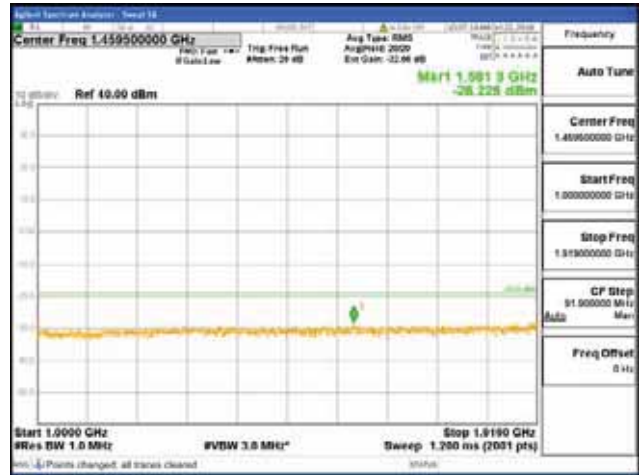

Report No.:
 CTK-2018-03328
 Page (484) / (1312)
 Pages

[64QAM]

9 kHz - 150 kHz

150 kHz - 30 MHz

30 MHz - 1000 MHz

1000 MHz - 1919 MHz

CTK Co., Ltd.
 (Ho-dong), 113, Yejik-ro, Cheoin-gu,
 Yongin-si, Gyeonggi-do, Korea
 Tel: +82-31-339-9970
 Fax: +82-31-624-9501