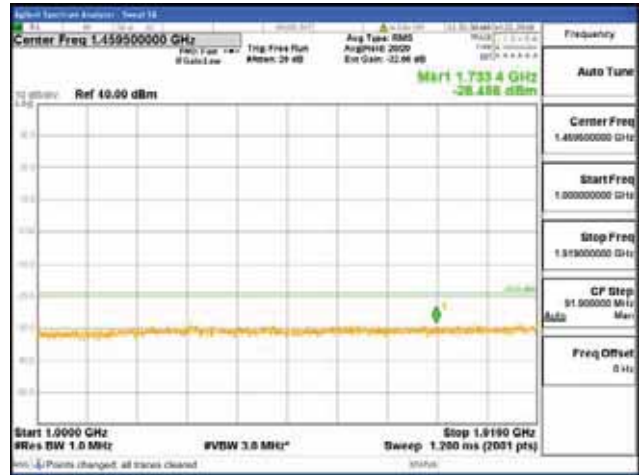

Report No.:
 CTK-2018-03328
 Page (422) / (1312)
 Pages

[256QAM]

9 kHz - 150 kHz

150 kHz - 30 MHz

30 MHz - 1000 MHz

1000 MHz - 1919 MHz

CTK Co., Ltd.
 (Ho-dong), 113, Yejik-ro, Cheoin-gu,
 Yongin-si, Gyeonggi-do, Korea
 Tel: +82-31-339-9970
 Fax: +82-31-624-9501