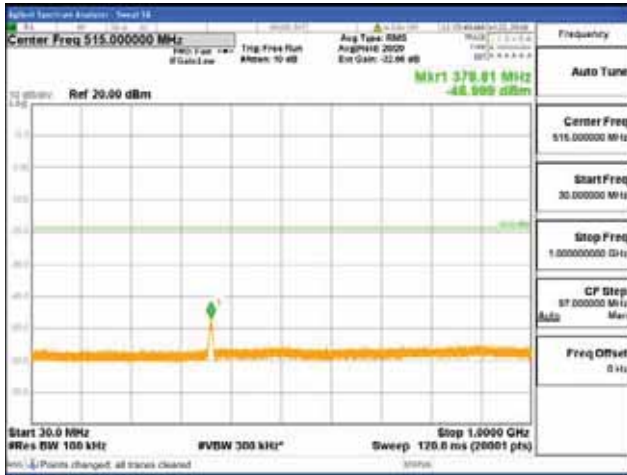

Report No.:
 CTK-2018-03328
 Page (494) / (1312)
 Pages

[256QAM]

9 kHz - 150 kHz

150 kHz - 30 MHz

30 MHz - 1000 MHz

1000 MHz - 1919 MHz

CTK Co., Ltd.
 (Ho-dong), 113, Yejik-ro, Cheoin-gu,
 Yongin-si, Gyeonggi-do, Korea
 Tel: +82-31-339-9970
 Fax: +82-31-624-9501