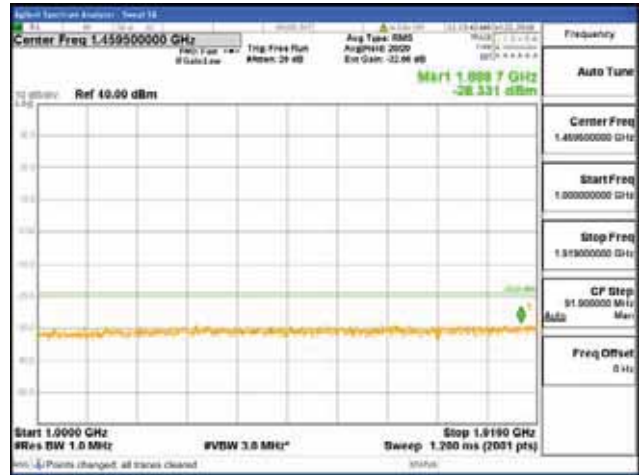

Report No.:
 CTK-2018-03328
 Page (492) / (1312)
 Pages

[64QAM]

9 kHz - 150 kHz

150 kHz - 30 MHz

30 MHz - 1000 MHz

1000 MHz - 1919 MHz

CTK Co., Ltd.
 (Ho-dong), 113, Yejik-ro, Cheoin-gu,
 Yongin-si, Gyeonggi-do, Korea
 Tel: +82-31-339-9970
 Fax: +82-31-624-9501