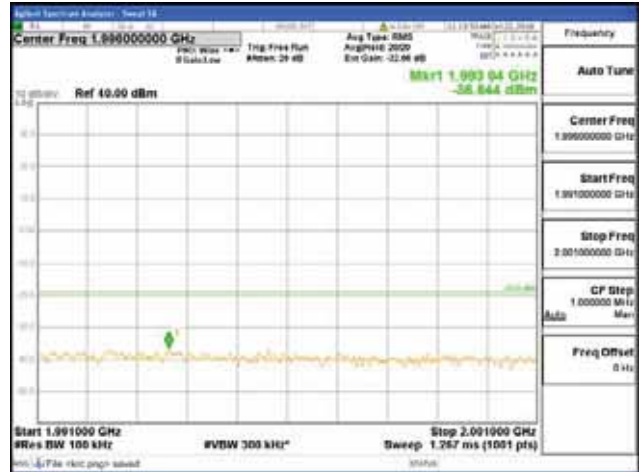

1991 MHz - 2001 MHz