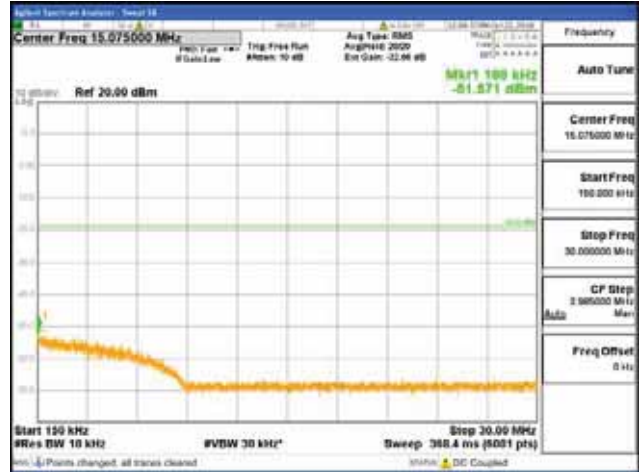

150 kHz - 30 MHz

30 MHz - 1000 MHz

1000 MHz - 1919 MHz

CTK Co., Ltd.
 (Ho-dong), 113, Yejik-ro, Cheoin-gu,
 Yongin-si, Gyeonggi-do, Korea
 Tel: +82-31-339-9970
 Fax: +82-31-624-9501

Report No.:
 CTK-2018-03328
 Page (497) / (1312)
 Pages