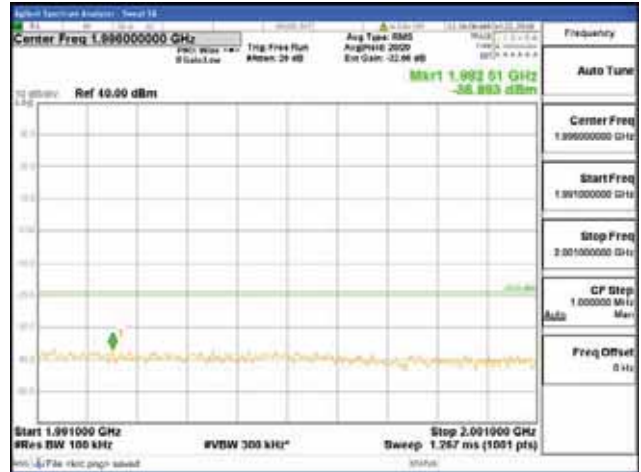

1991 MHz - 2001 MHz