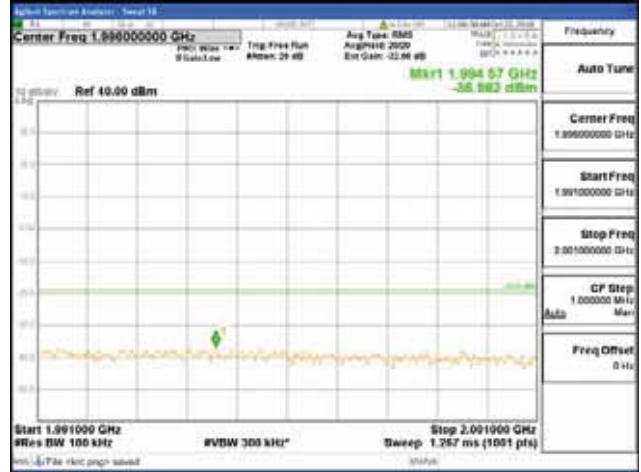

1991 MHz - 2001 MHz