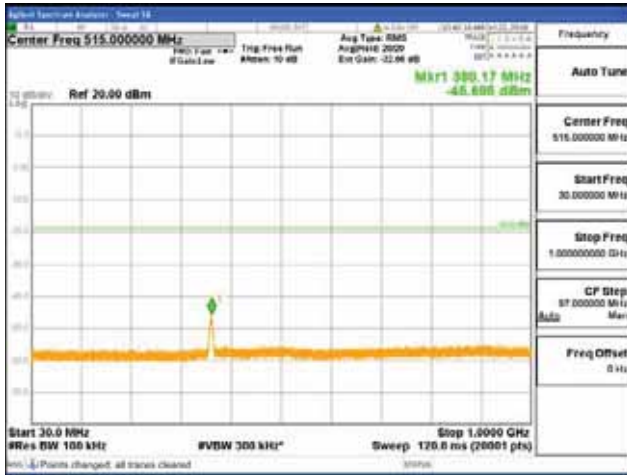

Report No.:
 CTK-2018-03328
 Page (442) / (1312)
 Pages

[16QAM]

9 kHz - 150 kHz

150 kHz - 30 MHz

30 MHz - 1000 MHz

1000 MHz - 1919 MHz

CTK Co., Ltd.
 (Ho-dong), 113, Yejik-ro, Cheoin-gu,
 Yongin-si, Gyeonggi-do, Korea
 Tel: +82-31-339-9970
 Fax: +82-31-624-9501