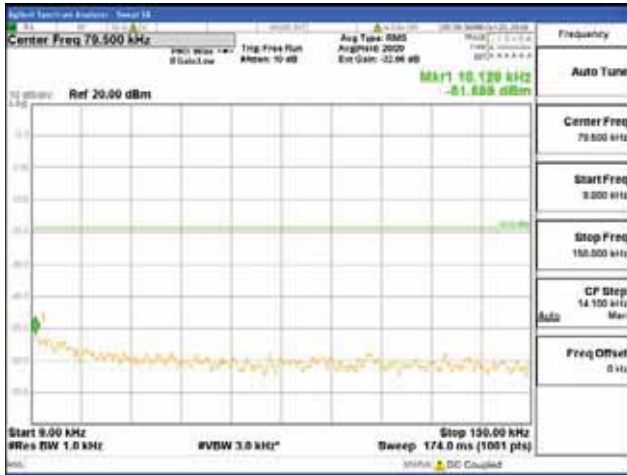

CTK Co., Ltd.
(Ho-dong), 113, Yejik-ro, Cheoin-gu,
Yongin-si, Gyeonggi-do, Korea
Tel: +82-31-339-9970
Fax: +82-31-624-9501

Report No.:
CTK-2018-03328
Page (406) / (1312)
Pages

[256QAM]

9 kHz - 150 kHz