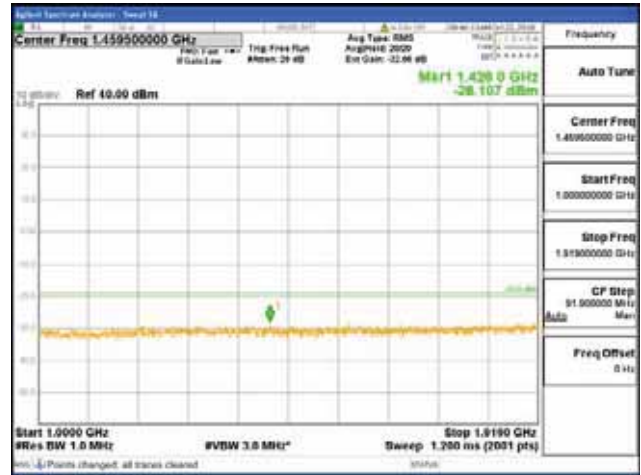

Report No.:
 CTK-2018-03328
 Page (434) / (1312)
 Pages

[16QAM]

9 kHz - 150 kHz

150 kHz - 30 MHz

30 MHz - 1000 MHz

1000 MHz - 1919 MHz

CTK Co., Ltd.
 (Ho-dong), 113, Yejik-ro, Cheoin-gu,
 Yongin-si, Gyeonggi-do, Korea
 Tel: +82-31-339-9970
 Fax: +82-31-624-9501