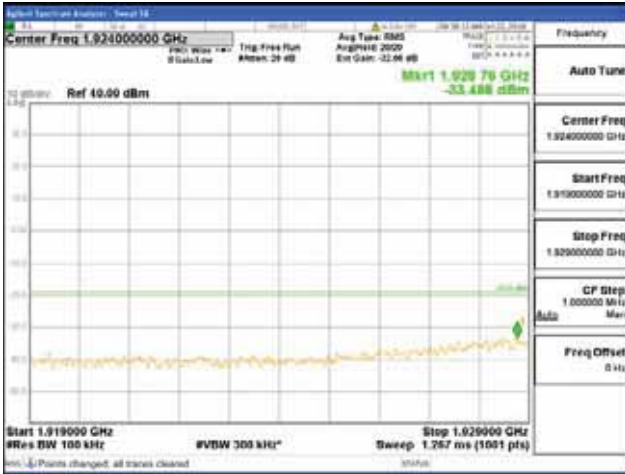

CTK Co., Ltd.
(Ho-dong), 113, Yejik-ro, Cheoin-gu,
Yongin-si, Gyeonggi-do, Korea
Tel: +82-31-339-9970
Fax: +82-31-624-9501

Report No.:
CTK-2018-03328
Page (409) / (1312)
Pages

1919 MHz - 1929 MHz