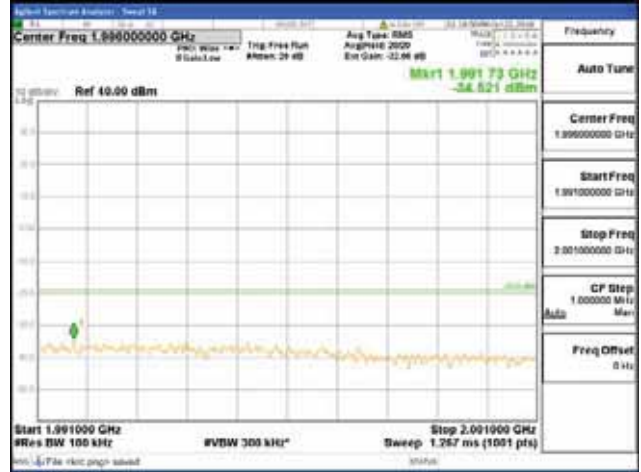

1991 MHz - 2001 MHz