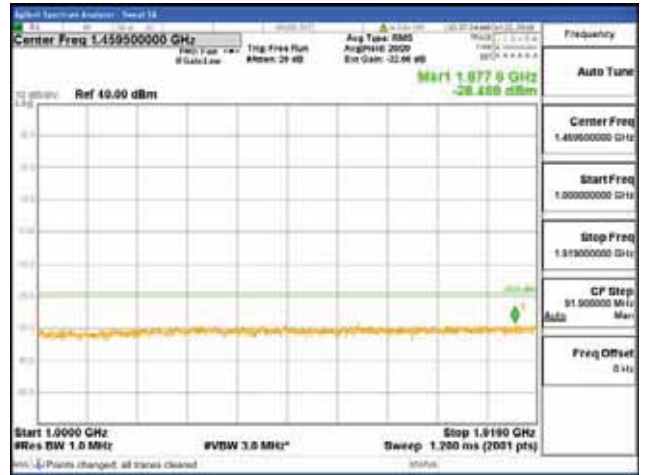

Report No.:
 CTK-2018-03328
 Page (418) / (1312)
 Pages

[16QAM]

9 kHz - 150 kHz

150 kHz - 30 MHz

30 MHz - 1000 MHz

1000 MHz - 1919 MHz

CTK Co., Ltd.
 (Ho-dong), 113, Yejik-ro, Cheoin-gu,
 Yongin-si, Gyeonggi-do, Korea
 Tel: +82-31-339-9970
 Fax: +82-31-624-9501