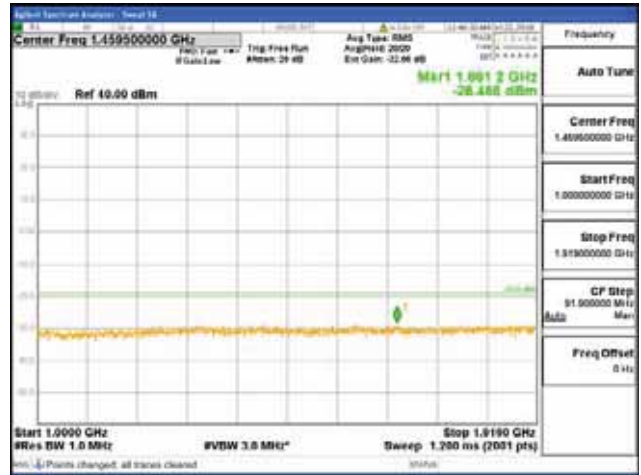

Report No.:
 CTK-2018-03328
 Page (450) / (1312)
 Pages

[16QAM]

9 kHz - 150 kHz

150 kHz - 30 MHz

30 MHz - 1000 MHz

1000 MHz - 1919 MHz

CTK Co., Ltd.
 (Ho-dong), 113, Yejik-ro, Cheoin-gu,
 Yongin-si, Gyeonggi-do, Korea
 Tel: +82-31-339-9970
 Fax: +82-31-624-9501