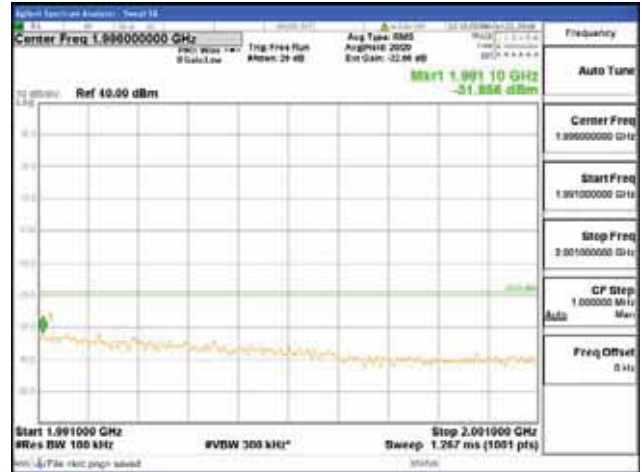

1991 MHz - 2001 MHz