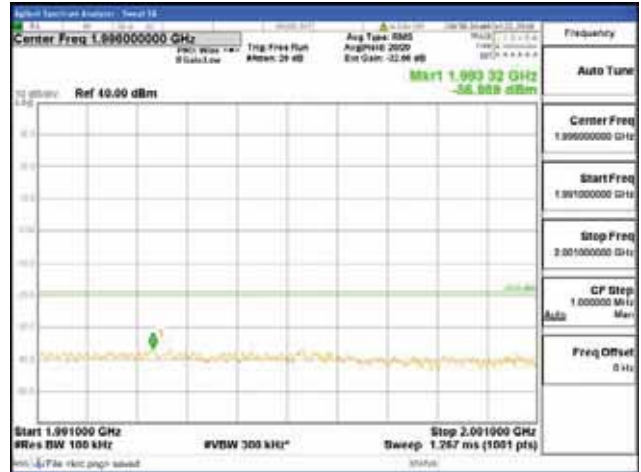

1991 MHz - 2001 MHz