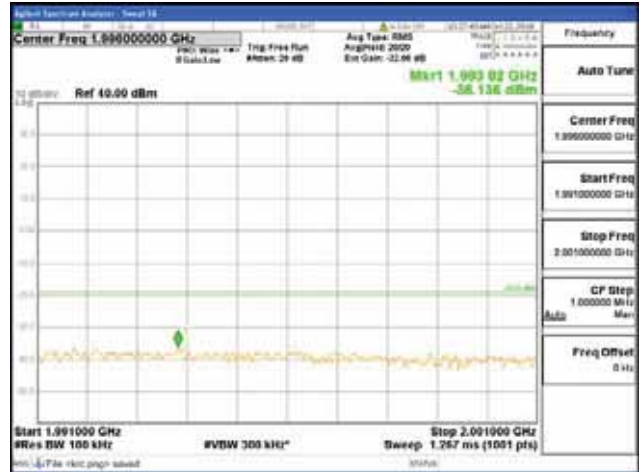

1991 MHz - 2001 MHz