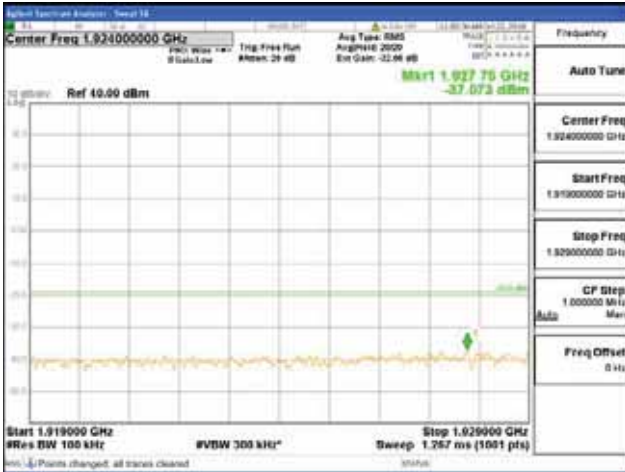

CTK Co., Ltd.
(Ho-dong), 113, Yejik-ro, Cheoin-gu,
Yongin-si, Gyeonggi-do, Korea
Tel: +82-31-339-9970
Fax: +82-31-624-9501

Report No.:
CTK-2018-03328
Page (467) / (1312)
Pages

1919 MHz - 1929 MHz