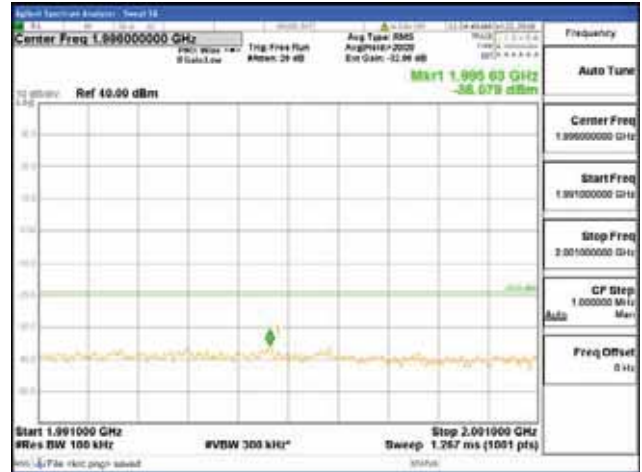

1991 MHz - 2001 MHz