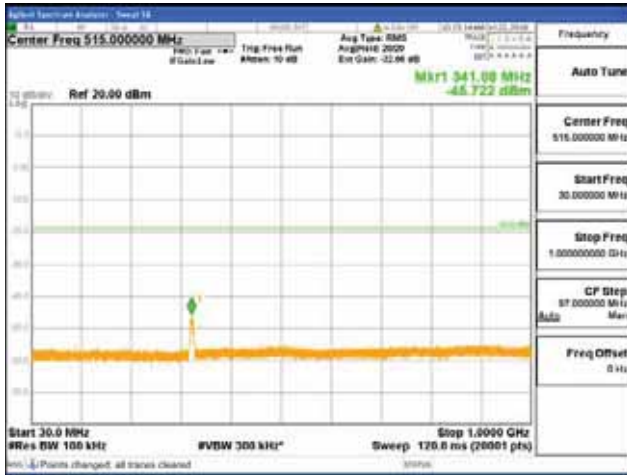

Report No.:
 CTK-2018-03328
 Page (460) / (1312)
 Pages

[64QAM]

9 kHz - 150 kHz

150 kHz - 30 MHz

30 MHz - 1000 MHz

1000 MHz - 1919 MHz

CTK Co., Ltd.
 (Ho-dong), 113, Yejik-ro, Cheoin-gu,
 Yongin-si, Gyeonggi-do, Korea
 Tel: +82-31-339-9970
 Fax: +82-31-624-9501