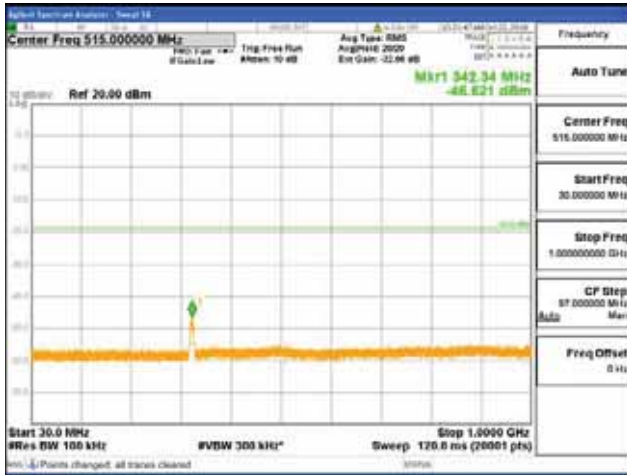

Report No.:
 CTK-2018-03328
 Page (438) / (1312)
 Pages

[256QAM]

9 kHz - 150 kHz

150 kHz - 30 MHz

30 MHz - 1000 MHz

1000 MHz - 1919 MHz

CTK Co., Ltd.
 (Ho-dong), 113, Yejik-ro, Cheoin-gu,
 Yongin-si, Gyeonggi-do, Korea
 Tel: +82-31-339-9970
 Fax: +82-31-624-9501