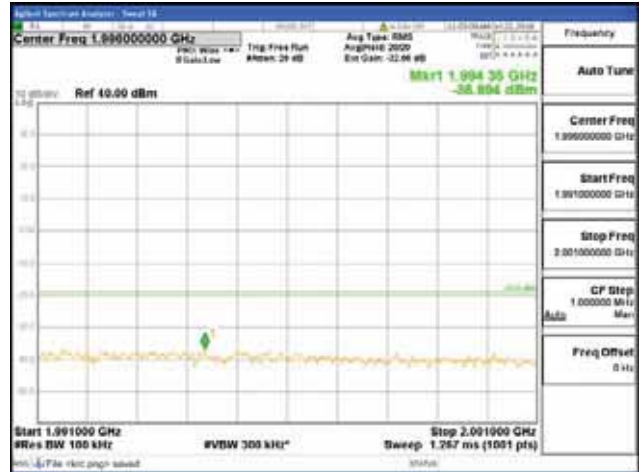

1991 MHz - 2001 MHz