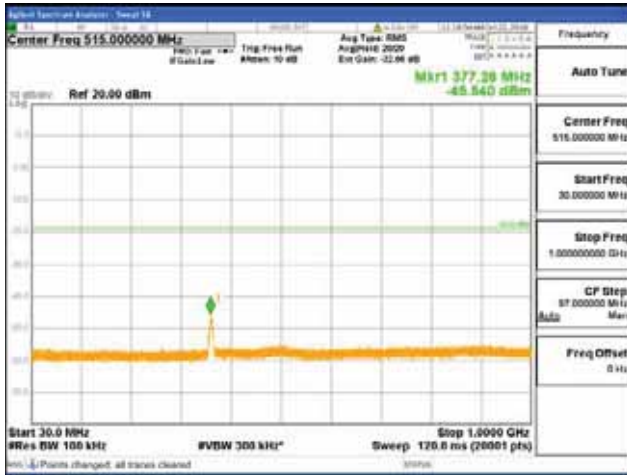

Report No.:
 CTK-2018-03328
 Page (470) / (1312)
 Pages

[256QAM]

9 kHz - 150 kHz

150 kHz - 30 MHz

30 MHz - 1000 MHz

1000 MHz - 1919 MHz

CTK Co., Ltd.
 (Ho-dong), 113, Yejik-ro, Cheoin-gu,
 Yongin-si, Gyeonggi-do, Korea
 Tel: +82-31-339-9970
 Fax: +82-31-624-9501