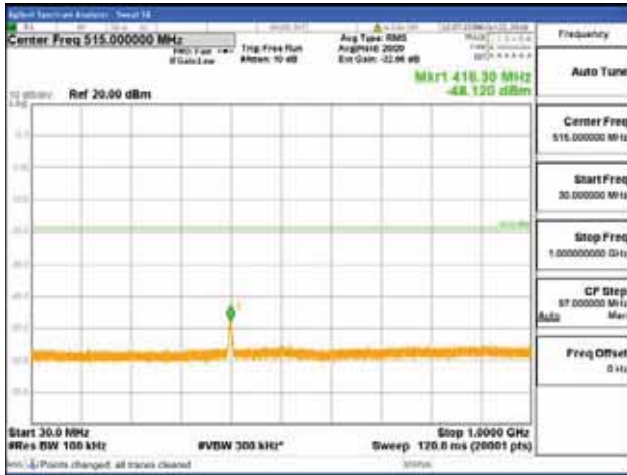

Report No.:
 CTK-2018-03328
 Page (498) / (1312)
 Pages

[16QAM]

9 kHz - 150 kHz

150 kHz - 30 MHz

30 MHz - 1000 MHz

1000 MHz - 1919 MHz

CTK Co., Ltd.
 (Ho-dong), 113, Yejik-ro, Cheoin-gu,
 Yongin-si, Gyeonggi-do, Korea
 Tel: +82-31-339-9970
 Fax: +82-31-624-9501