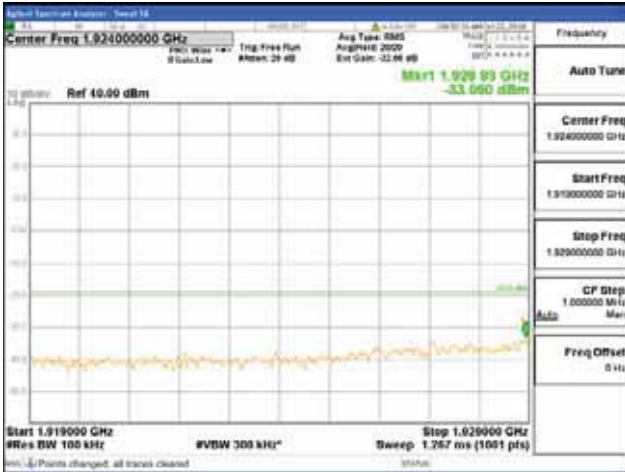

CTK Co., Ltd.
(Ho-dong), 113, Yejik-ro, Cheoin-gu,
Yongin-si, Gyeonggi-do, Korea
Tel: +82-31-339-9970
Fax: +82-31-624-9501

Report No.:
CTK-2018-03328
Page (457) / (1312)
Pages

1919 MHz - 1929 MHz