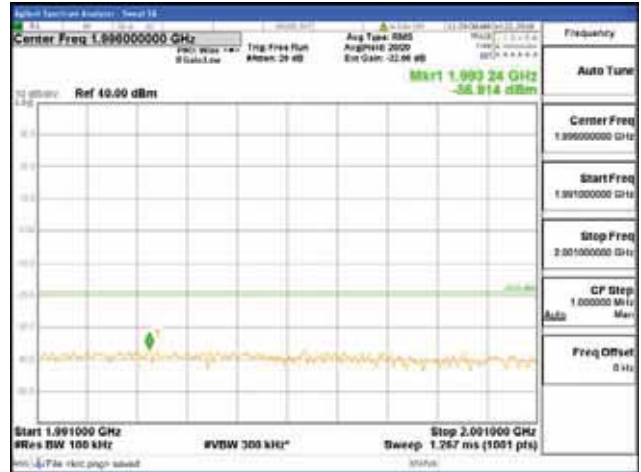

1991 MHz - 2001 MHz