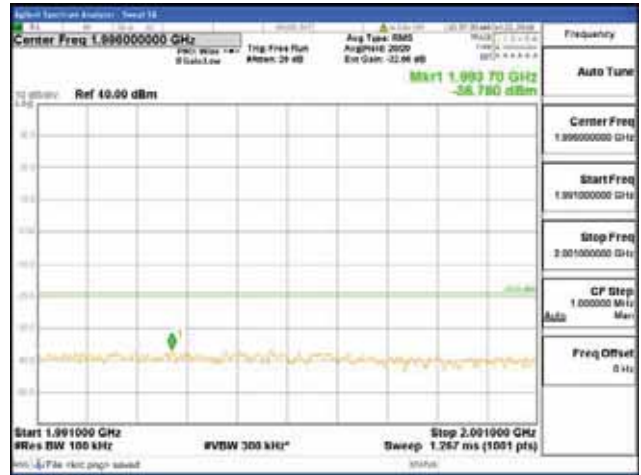

1991 MHz - 2001 MHz