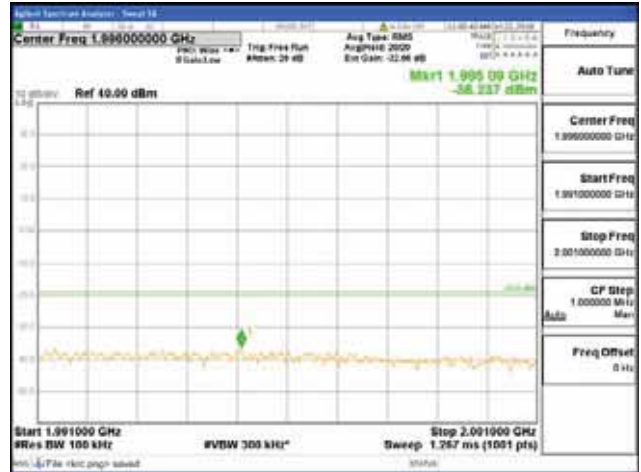

1991 MHz - 2001 MHz