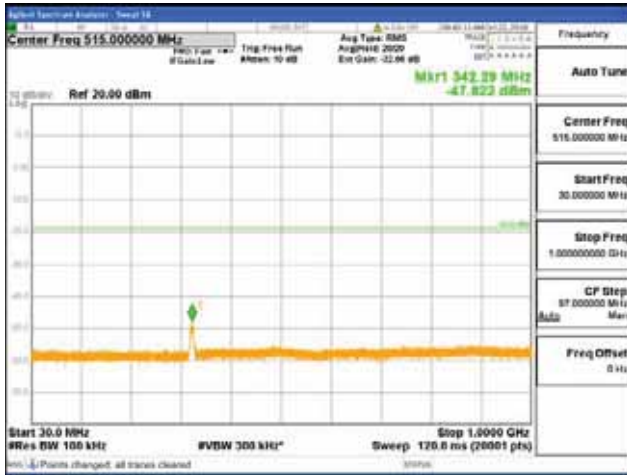

Report No.:
 CTK-2018-03328
 Page (410) / (1312)
 Pages

[16QAM]

9 kHz - 150 kHz

150 kHz - 30 MHz

30 MHz - 1000 MHz

1000 MHz - 1919 MHz

CTK Co., Ltd.
 (Ho-dong), 113, Yejik-ro, Cheoin-gu,
 Yongin-si, Gyeonggi-do, Korea
 Tel: +82-31-339-9970
 Fax: +82-31-624-9501