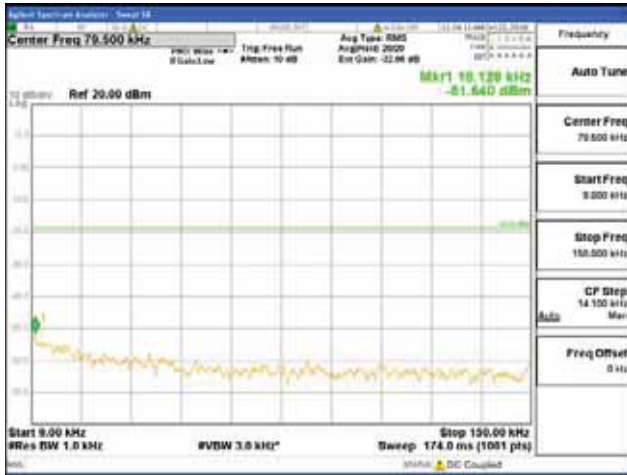

CTK Co., Ltd.
(Ho-dong), 113, Yejik-ro, Cheoin-gu,
Yongin-si, Gyeonggi-do, Korea
Tel: +82-31-339-9970
Fax: +82-31-624-9501

Report No.:
CTK-2018-03328
Page (444) / (1312)
Pages

[64QAM]

9 kHz - 150 kHz