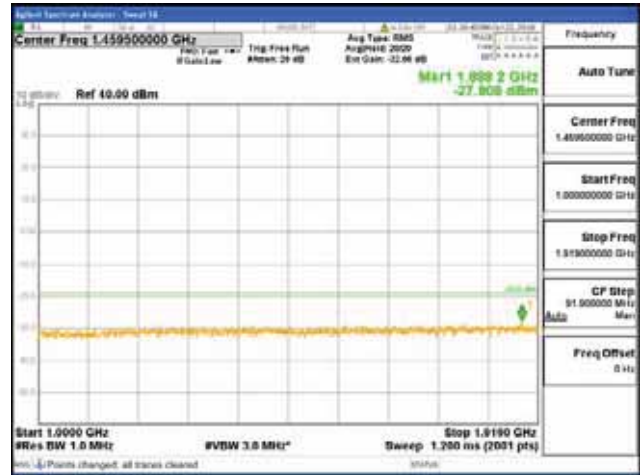

Report No.:
 CTK-2018-03328
 Page (454) / (1312)
 Pages

[256QAM]

9 kHz - 150 kHz

150 kHz - 30 MHz

30 MHz - 1000 MHz

1000 MHz - 1919 MHz

CTK Co., Ltd.
 (Ho-dong), 113, Yejik-ro, Cheoin-gu,
 Yongin-si, Gyeonggi-do, Korea
 Tel: +82-31-339-9970
 Fax: +82-31-624-9501