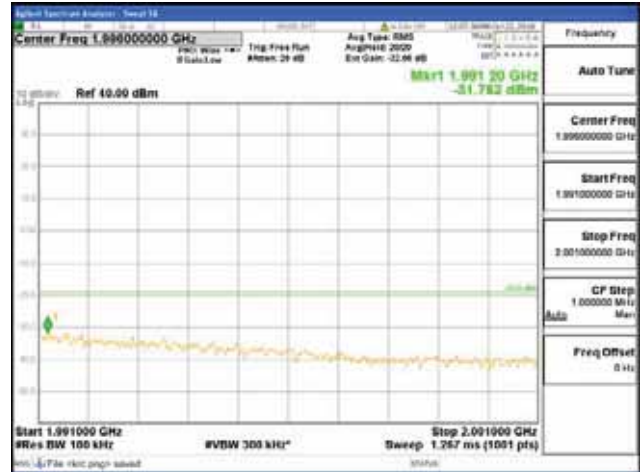

1991 MHz - 2001 MHz