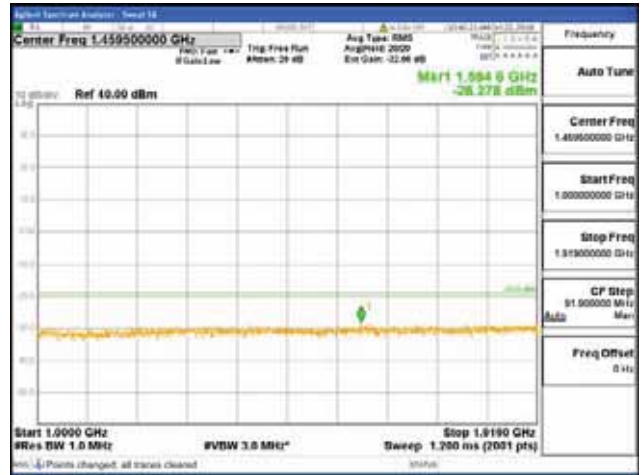

Report No.:
 CTK-2018-03328
 Page (442) / (1312)
 Pages

[16QAM]

9 kHz - 150 kHz

150 kHz - 30 MHz

30 MHz - 1000 MHz

1000 MHz - 1919 MHz

CTK Co., Ltd.
 (Ho-dong), 113, Yejik-ro, Cheoin-gu,
 Yongin-si, Gyeonggi-do, Korea
 Tel: +82-31-339-9970
 Fax: +82-31-624-9501