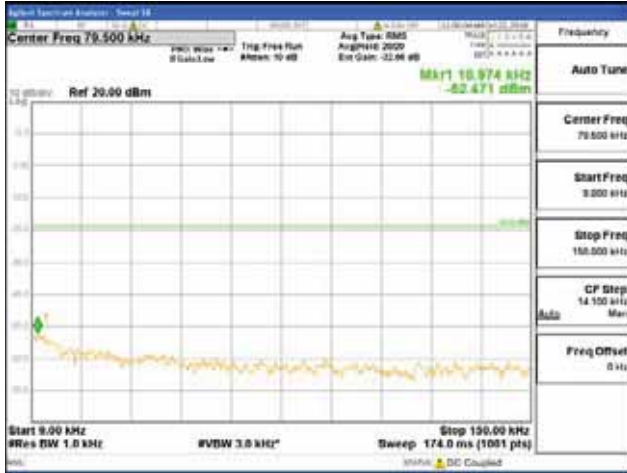

CTK Co., Ltd.
(Ho-dong), 113, Yejik-ro, Cheoin-gu,
Yongin-si, Gyeonggi-do, Korea
Tel: +82-31-339-9970
Fax: +82-31-624-9501

Report No.:
CTK-2018-03328
Page (466) / (1312)
Pages

[16QAM]

9 kHz - 150 kHz