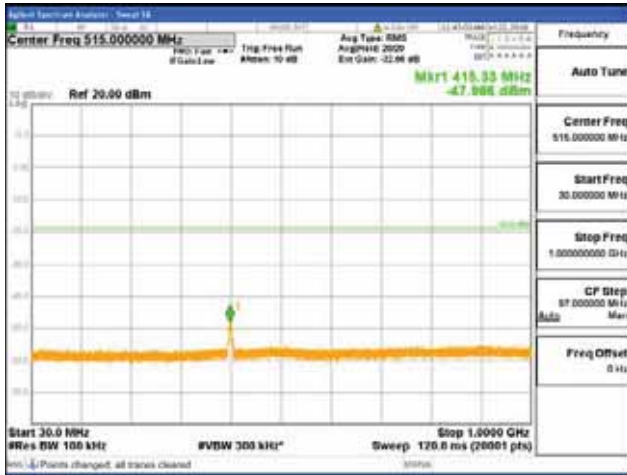

Report No.:
 CTK-2018-03328
 Page (426) / (1312)
 Pages

[16QAM]

9 kHz - 150 kHz

150 kHz - 30 MHz

30 MHz - 1000 MHz

1000 MHz - 1919 MHz

CTK Co., Ltd.
 (Ho-dong), 113, Yejik-ro, Cheoin-gu,
 Yongin-si, Gyeonggi-do, Korea
 Tel: +82-31-339-9970
 Fax: +82-31-624-9501