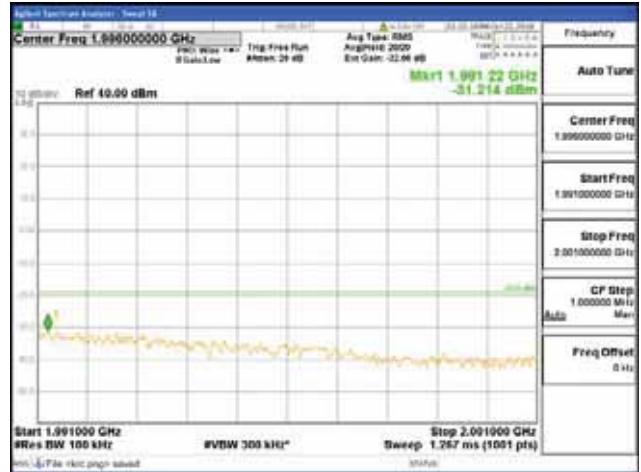

1991 MHz - 2001 MHz