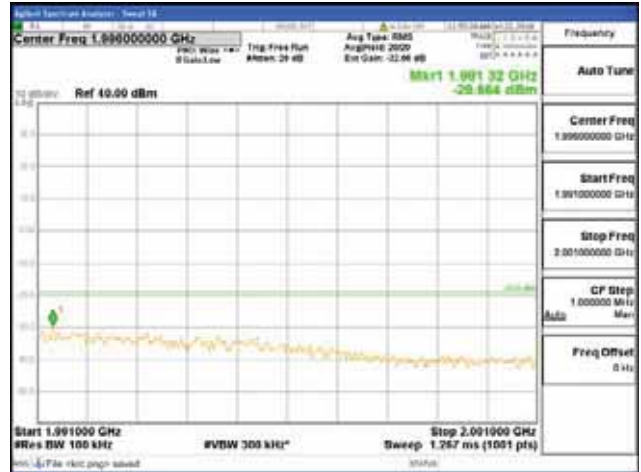

1991 MHz - 2001 MHz