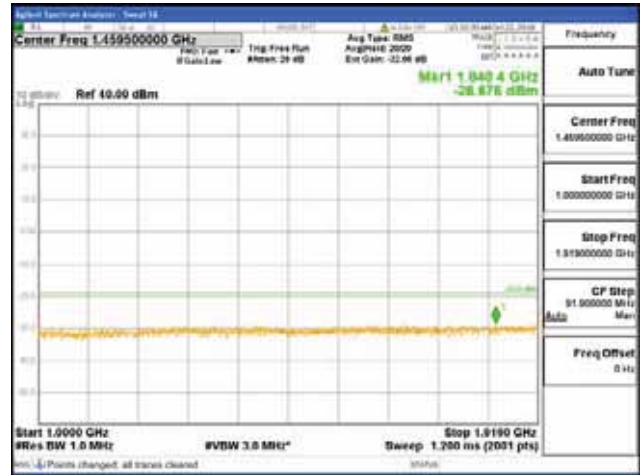

Report No.:
 CTK-2018-03328
 Page (486) / (1312)
 Pages

[256QAM]

9 kHz - 150 kHz

150 kHz - 30 MHz

30 MHz - 1000 MHz

1000 MHz - 1919 MHz

CTK Co., Ltd.
 (Ho-dong), 113, Yejik-ro, Cheoin-gu,
 Yongin-si, Gyeonggi-do, Korea
 Tel: +82-31-339-9970
 Fax: +82-31-624-9501