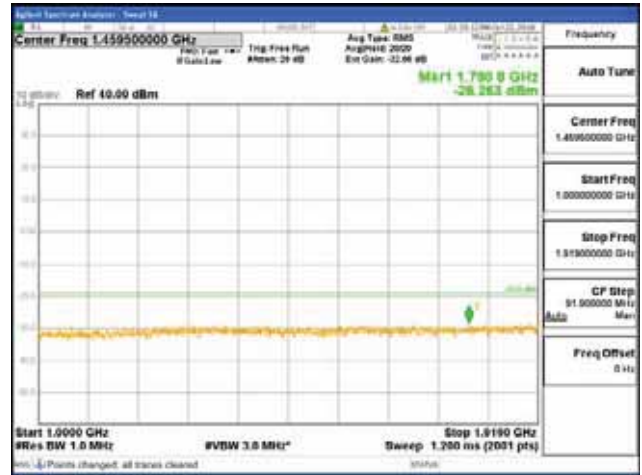

Report No.:
 CTK-2018-03328
 Page (428) / (1312)
 Pages

[64QAM]

9 kHz - 150 kHz

150 kHz - 30 MHz

30 MHz - 1000 MHz

1000 MHz - 1919 MHz

CTK Co., Ltd.
 (Ho-dong), 113, Yejik-ro, Cheoin-gu,
 Yongin-si, Gyeonggi-do, Korea
 Tel: +82-31-339-9970
 Fax: +82-31-624-9501