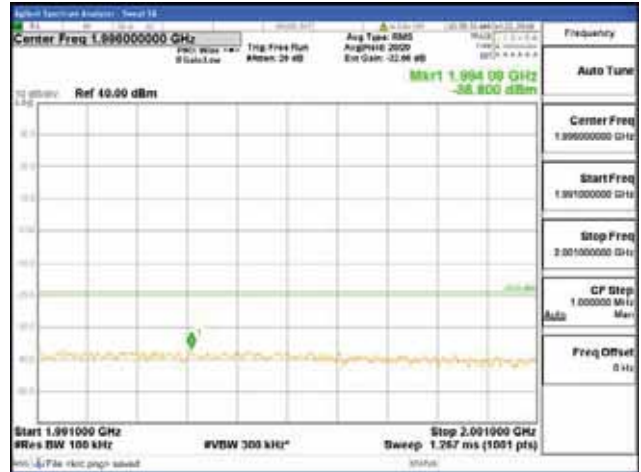

1991 MHz - 2001 MHz