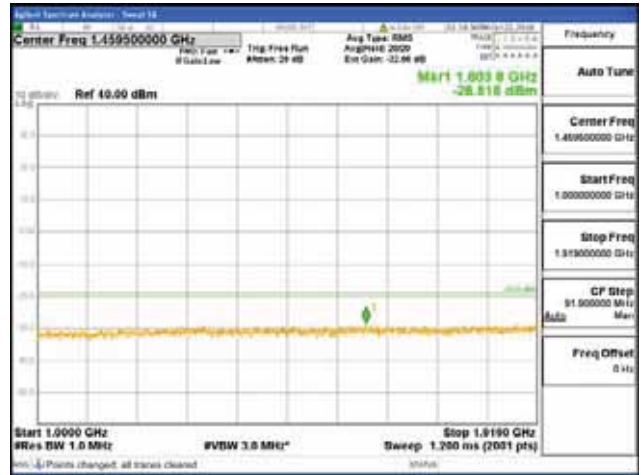

Report No.:
 CTK-2018-03328
 Page (476) / (1312)
 Pages

[64QAM]

9 kHz - 150 kHz

150 kHz - 30 MHz

30 MHz - 1000 MHz

1000 MHz - 1919 MHz

CTK Co., Ltd.
 (Ho-dong), 113, Yejik-ro, Cheoin-gu,
 Yongin-si, Gyeonggi-do, Korea
 Tel: +82-31-339-9970
 Fax: +82-31-624-9501