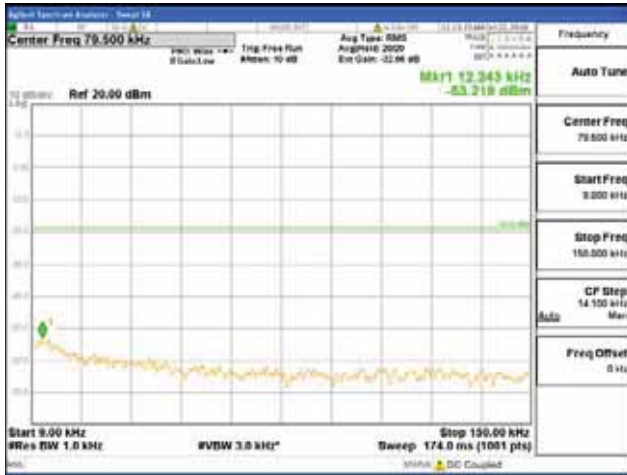

CTK Co., Ltd.
(Ho-dong), 113, Yejik-ro, Cheoin-gu,
Yongin-si, Gyeonggi-do, Korea
Tel: +82-31-339-9970
Fax: +82-31-624-9501

Report No.:
CTK-2018-03328
Page (492) / (1312)
Pages

[64QAM]

9 kHz - 150 kHz