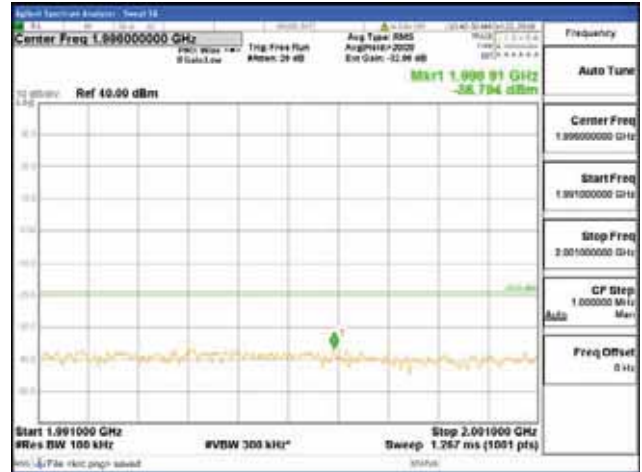

1991 MHz - 2001 MHz