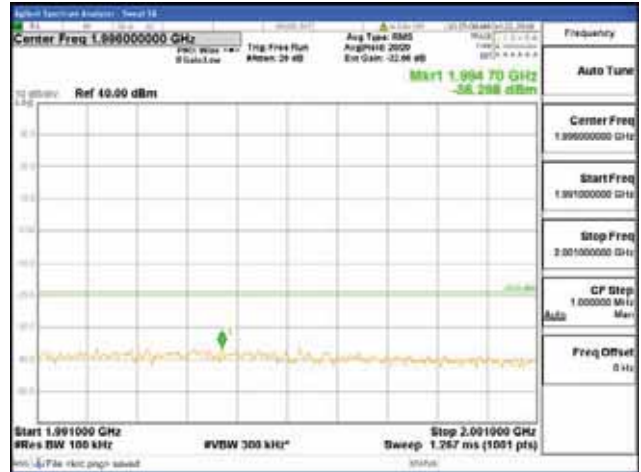

1991 MHz - 2001 MHz