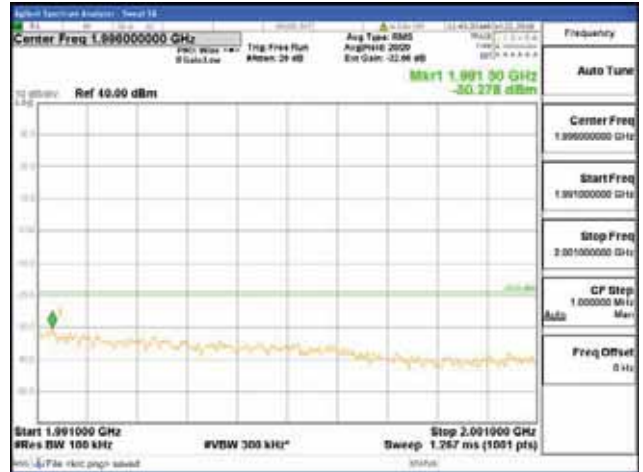

1991 MHz - 2001 MHz