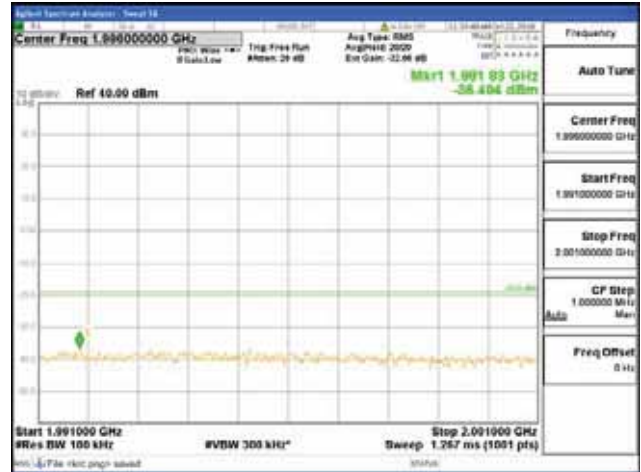

1991 MHz - 2001 MHz