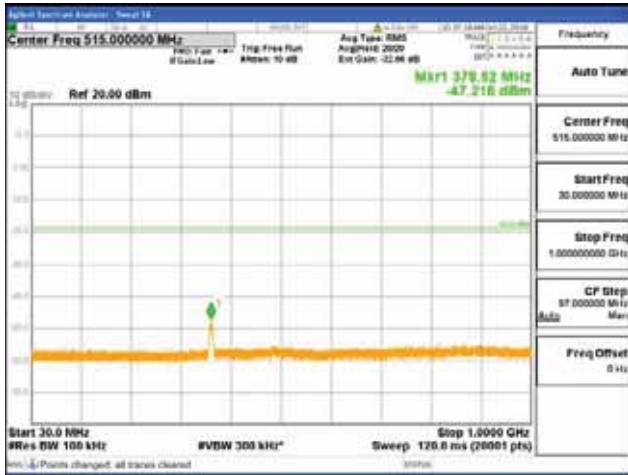

Report No.:
 CTK-2018-03328
 Page (418) / (1312)
 Pages

[16QAM]

9 kHz - 150 kHz

150 kHz - 30 MHz

30 MHz - 1000 MHz

1000 MHz - 1919 MHz

CTK Co., Ltd.
 (Ho-dong), 113, Yejik-ro, Cheoin-gu,
 Yongin-si, Gyeonggi-do, Korea
 Tel: +82-31-339-9970
 Fax: +82-31-624-9501