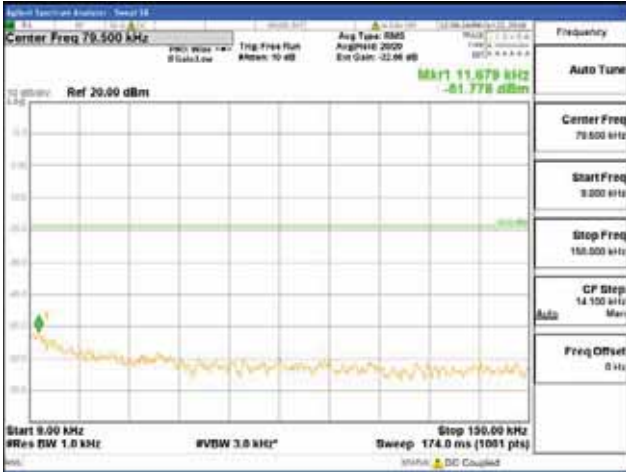

150 kHz - 30 MHz

30 MHz - 1000 MHz

1000 MHz - 1919 MHz

CTK Co., Ltd.
 (Ho-dong), 113, Yejik-ro, Cheoin-gu,
 Yongin-si, Gyeonggi-do, Korea
 Tel: +82-31-339-9970
 Fax: +82-31-624-9501

Report No.:
 CTK-2018-03328
 Page (497) / (1312)
 Pages