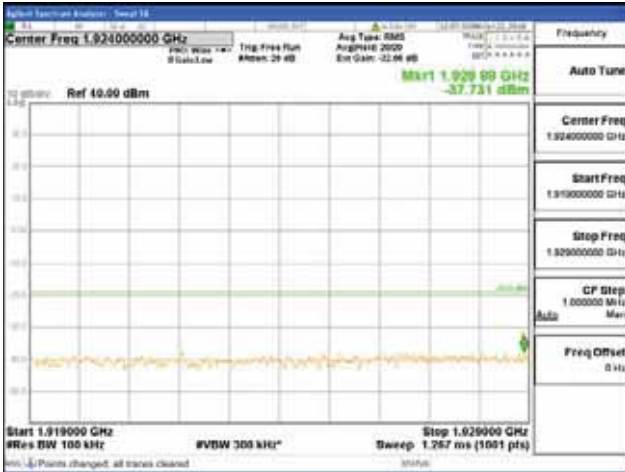

CTK Co., Ltd.
(Ho-dong), 113, Yejik-ro, Cheoin-gu,
Yongin-si, Gyeonggi-do, Korea
Tel: +82-31-339-9970
Fax: +82-31-624-9501

Report No.:
CTK-2018-03328
Page (499) / (1312)
Pages

1919 MHz - 1929 MHz