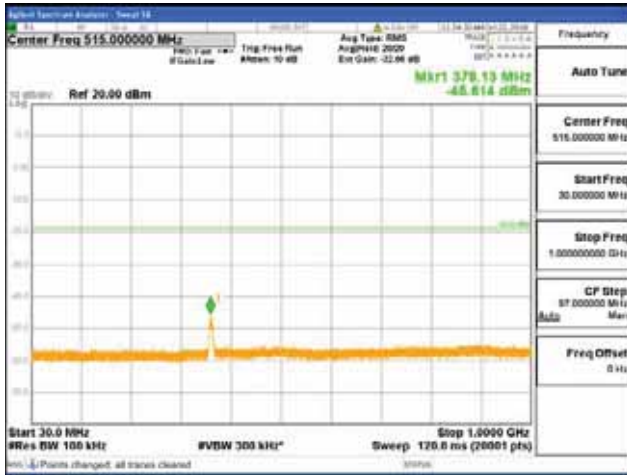

Report No.:
 CTK-2018-03328
 Page (444) / (1312)
 Pages

[64QAM]

9 kHz - 150 kHz

150 kHz - 30 MHz

30 MHz - 1000 MHz

1000 MHz - 1919 MHz

CTK Co., Ltd.
 (Ho-dong), 113, Yejik-ro, Cheoin-gu,
 Yongin-si, Gyeonggi-do, Korea
 Tel: +82-31-339-9970
 Fax: +82-31-624-9501