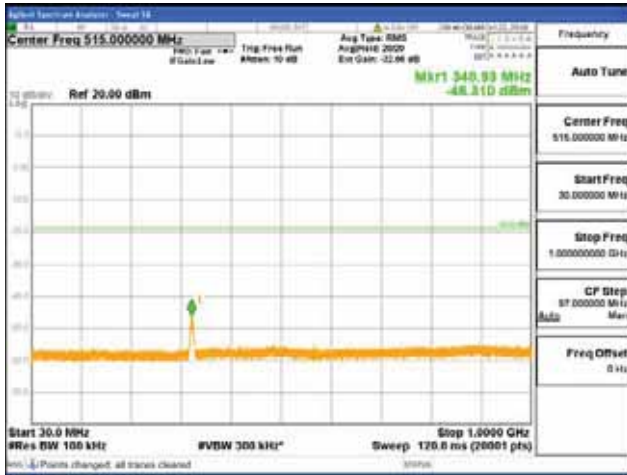

Report No.:
 CTK-2018-03328
 Page (434) / (1312)
 Pages

[16QAM]

9 kHz - 150 kHz

150 kHz - 30 MHz

30 MHz - 1000 MHz

1000 MHz - 1919 MHz

CTK Co., Ltd.
 (Ho-dong), 113, Yejik-ro, Cheoin-gu,
 Yongin-si, Gyeonggi-do, Korea
 Tel: +82-31-339-9970
 Fax: +82-31-624-9501