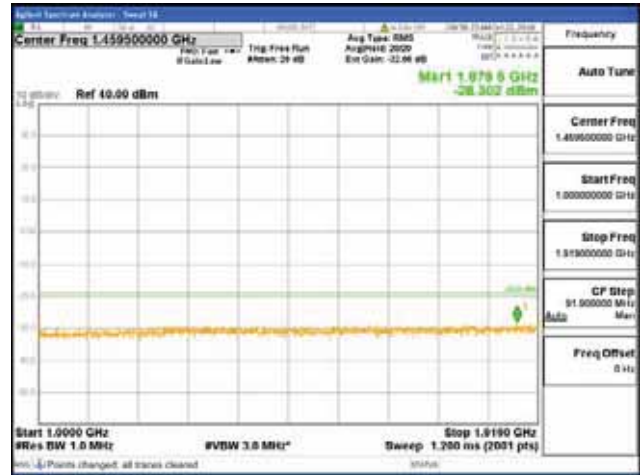

Report No.:
 CTK-2018-03328
 Page (482) / (1312)
 Pages

[16QAM]

9 kHz - 150 kHz

150 kHz - 30 MHz

30 MHz - 1000 MHz

1000 MHz - 1919 MHz

CTK Co., Ltd.
 (Ho-dong), 113, Yejik-ro, Cheoin-gu,
 Yongin-si, Gyeonggi-do, Korea
 Tel: +82-31-339-9970
 Fax: +82-31-624-9501