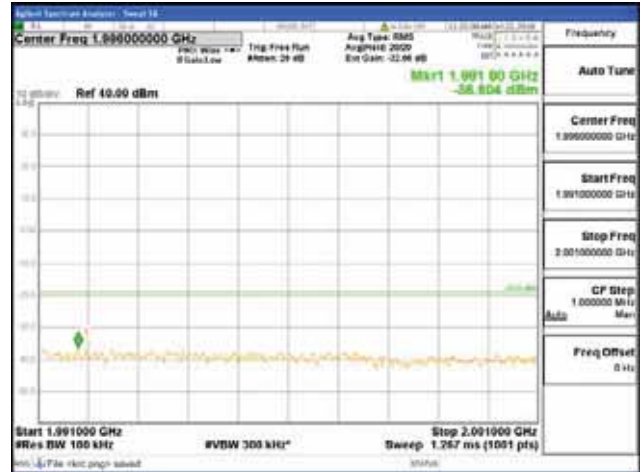

1991 MHz - 2001 MHz