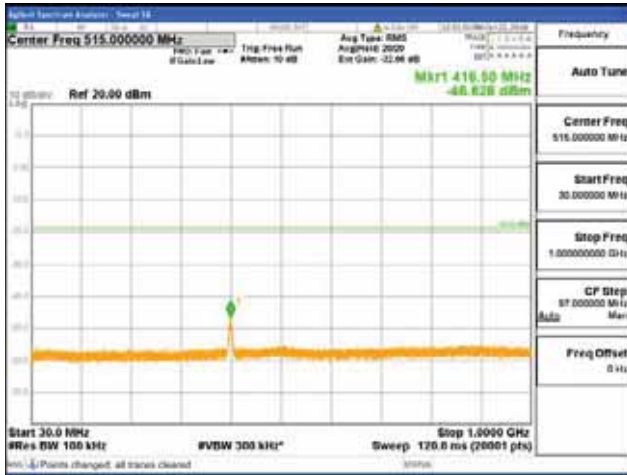

Report No.:
 CTK-2018-03328
 Page (474) / (1312)
 Pages

[16QAM]

9 kHz - 150 kHz

150 kHz - 30 MHz

30 MHz - 1000 MHz

1000 MHz - 1919 MHz

CTK Co., Ltd.
 (Ho-dong), 113, Yejik-ro, Cheoin-gu,
 Yongin-si, Gyeonggi-do, Korea
 Tel: +82-31-339-9970
 Fax: +82-31-624-9501