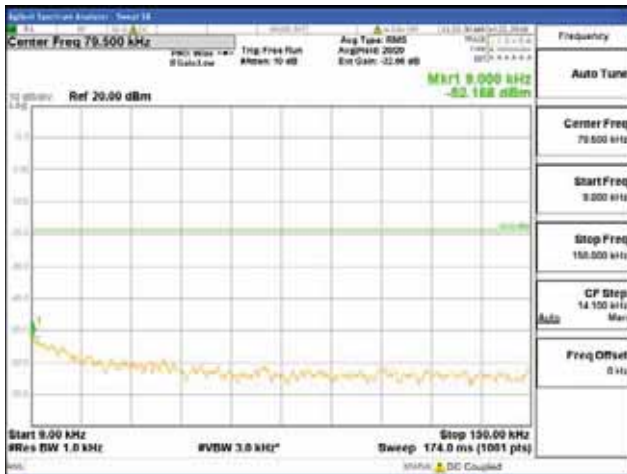

CTK Co., Ltd.
(Ho-dong), 113, Yejik-ro, Cheoin-gu,
Yongin-si, Gyeonggi-do, Korea
Tel: +82-31-339-9970
Fax: +82-31-624-9501

Report No.:
CTK-2018-03328
Page (468) / (1312)
Pages

[64QAM]

9 kHz - 150 kHz