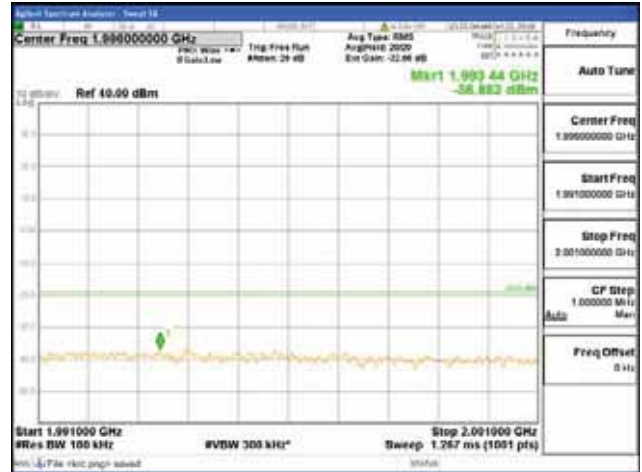

1991 MHz - 2001 MHz