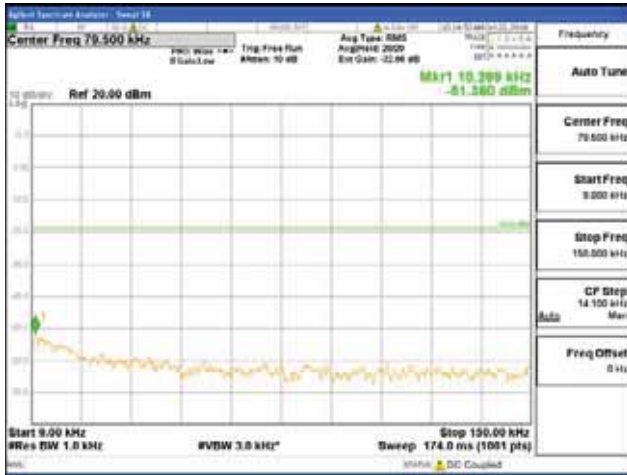

CTK Co., Ltd.
(Ho-dong), 113, Yejik-ro, Cheoin-gu,
Yongin-si, Gyeonggi-do, Korea
Tel: +82-31-339-9970
Fax: +82-31-624-9501

Report No.:
CTK-2018-03328
Page (460) / (1312)
Pages

[64QAM]

9 kHz - 150 kHz