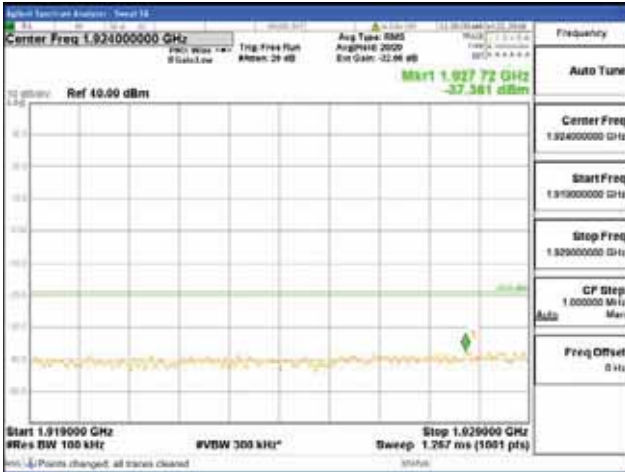

CTK Co., Ltd.
(Ho-dong), 113, Yejik-ro, Cheoin-gu,
Yongin-si, Gyeonggi-do, Korea
Tel: +82-31-339-9970
Fax: +82-31-624-9501

Report No.:
CTK-2018-03328
Page (471) / (1312)
Pages

1919 MHz - 1929 MHz