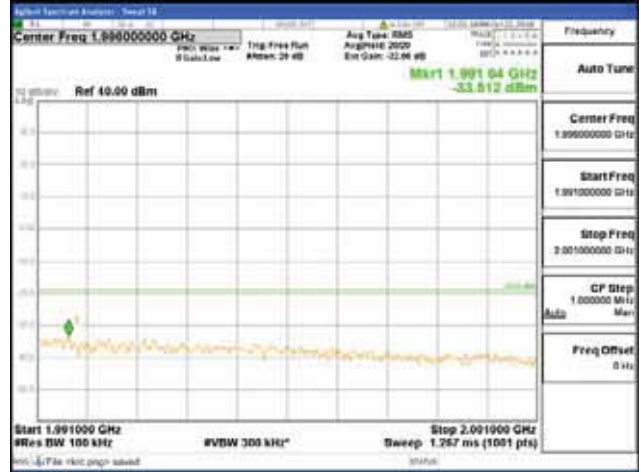

1991 MHz - 2001 MHz