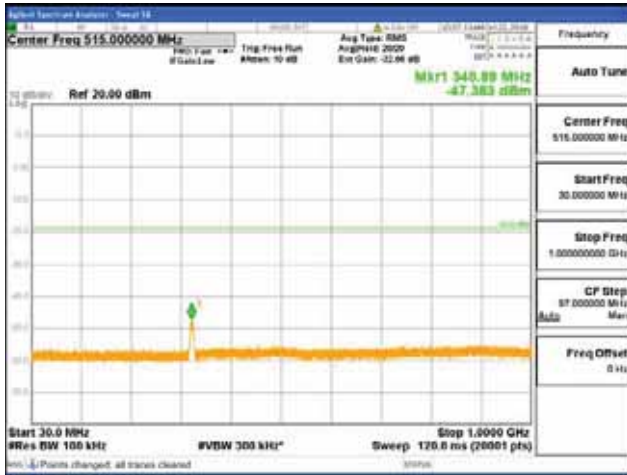

Report No.:
 CTK-2018-03328
 Page (484) / (1312)
 Pages

[64QAM]

9 kHz - 150 kHz

150 kHz - 30 MHz

30 MHz - 1000 MHz

1000 MHz - 1919 MHz

CTK Co., Ltd.
 (Ho-dong), 113, Yejik-ro, Cheoin-gu,
 Yongin-si, Gyeonggi-do, Korea
 Tel: +82-31-339-9970
 Fax: +82-31-624-9501