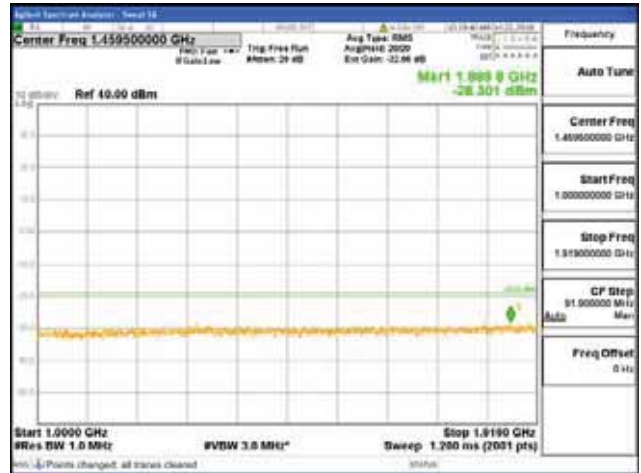

Report No.:
 CTK-2018-03328
 Page (436) / (1312)
 Pages

[64QAM]

9 kHz - 150 kHz

150 kHz - 30 MHz

30 MHz - 1000 MHz

1000 MHz - 1919 MHz

CTK Co., Ltd.
 (Ho-dong), 113, Yejik-ro, Cheoin-gu,
 Yongin-si, Gyeonggi-do, Korea
 Tel: +82-31-339-9970
 Fax: +82-31-624-9501