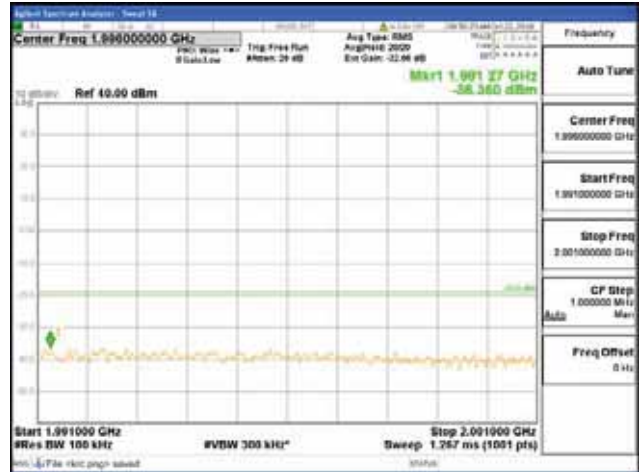

1991 MHz - 2001 MHz