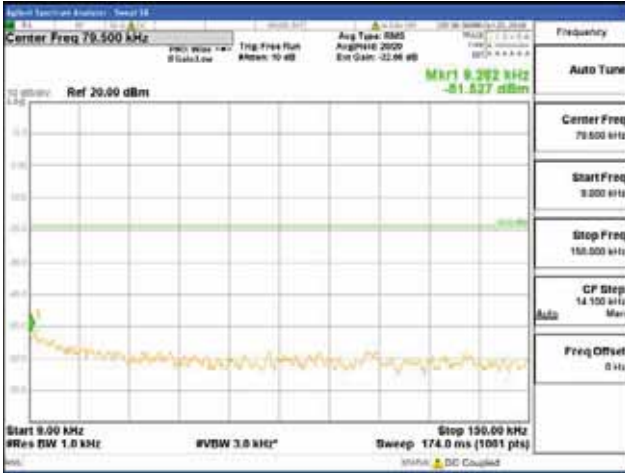

CTK Co., Ltd.
(Ho-dong), 113, Yejik-ro, Cheoin-gu,
Yongin-si, Gyeonggi-do, Korea
Tel: +82-31-339-9970
Fax: +82-31-624-9501

Report No.:
CTK-2018-03328
Page (404) / (1312)
Pages

[64QAM]

9 kHz - 150 kHz