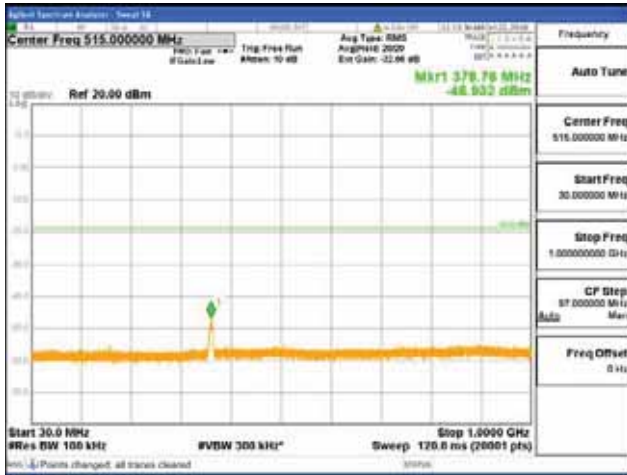

Report No.:
 CTK-2018-03328
 Page (492) / (1312)
 Pages

[64QAM]

9 kHz - 150 kHz

150 kHz - 30 MHz

30 MHz - 1000 MHz

1000 MHz - 1919 MHz

CTK Co., Ltd.
 (Ho-dong), 113, Yejik-ro, Cheoin-gu,
 Yongin-si, Gyeonggi-do, Korea
 Tel: +82-31-339-9970
 Fax: +82-31-624-9501