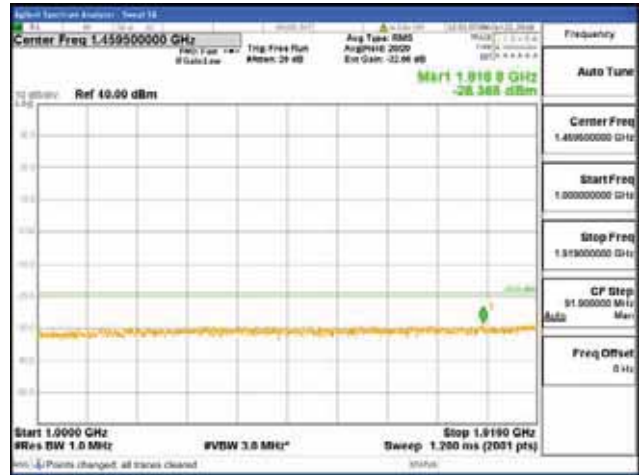

Report No.:
 CTK-2018-03328
 Page (474) / (1312)
 Pages

[16QAM]

9 kHz - 150 kHz

150 kHz - 30 MHz

30 MHz - 1000 MHz

1000 MHz - 1919 MHz

CTK Co., Ltd.
 (Ho-dong), 113, Yejik-ro, Cheoin-gu,
 Yongin-si, Gyeonggi-do, Korea
 Tel: +82-31-339-9970
 Fax: +82-31-624-9501