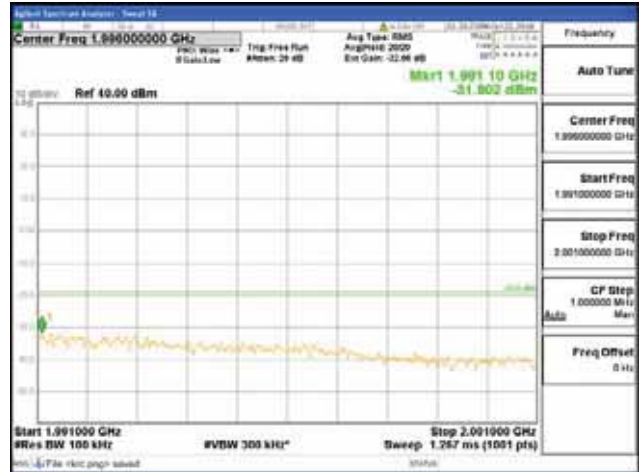

1991 MHz - 2001 MHz