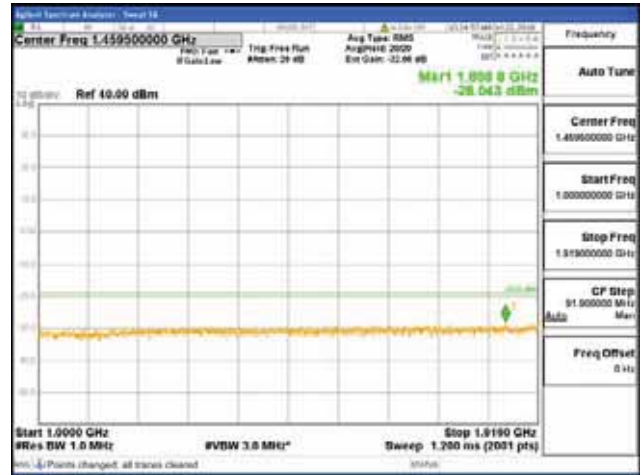

Report No.:
 CTK-2018-03328
 Page (414) / (1312)
 Pages

[256QAM]

9 kHz - 150 kHz

150 kHz - 30 MHz

30 MHz - 1000 MHz

1000 MHz - 1919 MHz

CTK Co., Ltd.
 (Ho-dong), 113, Yejik-ro, Cheoin-gu,
 Yongin-si, Gyeonggi-do, Korea
 Tel: +82-31-339-9970
 Fax: +82-31-624-9501