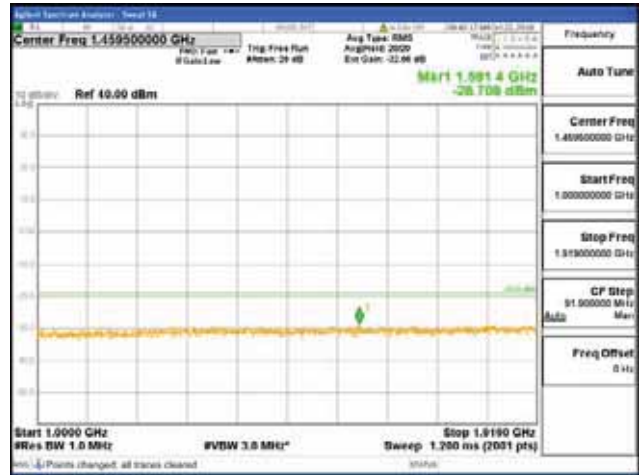

Report No.:
 CTK-2018-03328
 Page (410) / (1312)
 Pages

[16QAM]

9 kHz - 150 kHz

150 kHz - 30 MHz

30 MHz - 1000 MHz

1000 MHz - 1919 MHz

CTK Co., Ltd.
 (Ho-dong), 113, Yejik-ro, Cheoin-gu,
 Yongin-si, Gyeonggi-do, Korea
 Tel: +82-31-339-9970
 Fax: +82-31-624-9501