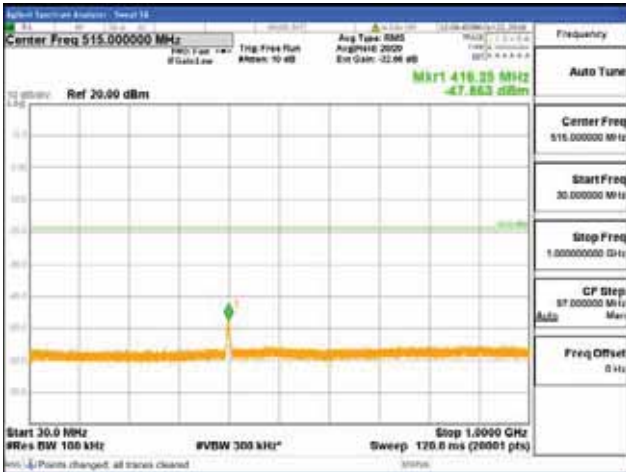

150 kHz - 30 MHz

30 MHz - 1000 MHz

1000 MHz - 1919 MHz

CTK Co., Ltd.
 (Ho-dong), 113, Yejik-ro, Cheoin-gu,
 Yongin-si, Gyeonggi-do, Korea
 Tel: +82-31-339-9970
 Fax: +82-31-624-9501

Report No.:
 CTK-2018-03328
 Page (497) / (1312)
 Pages