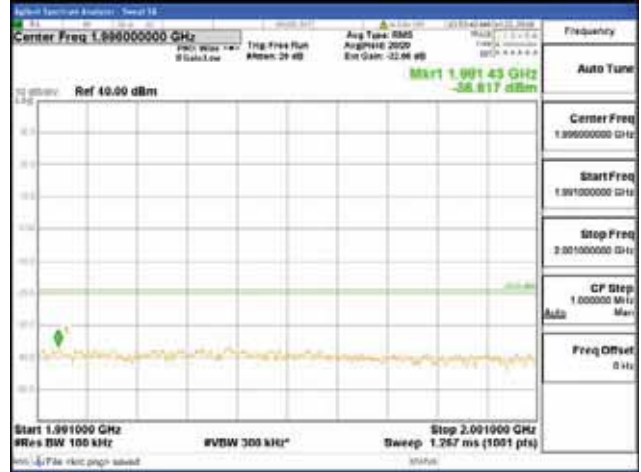

1991 MHz - 2001 MHz