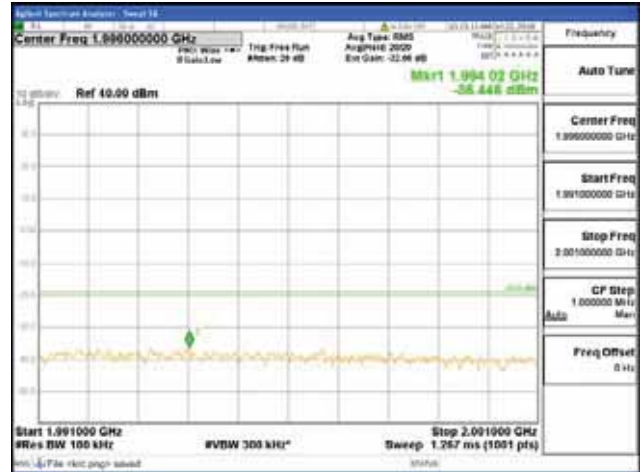

1991 MHz - 2001 MHz