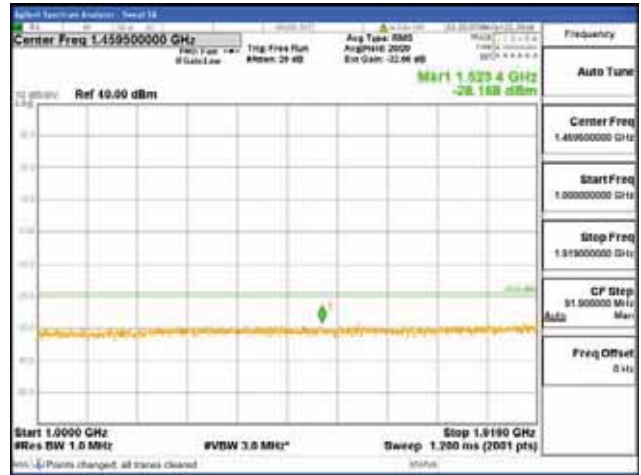

Report No.:
 CTK-2018-03328
 Page (452) / (1312)
 Pages

[64QAM]

9 kHz - 150 kHz

150 kHz - 30 MHz

30 MHz - 1000 MHz

1000 MHz - 1919 MHz

CTK Co., Ltd.
 (Ho-dong), 113, Yejik-ro, Cheoin-gu,
 Yongin-si, Gyeonggi-do, Korea
 Tel: +82-31-339-9970
 Fax: +82-31-624-9501