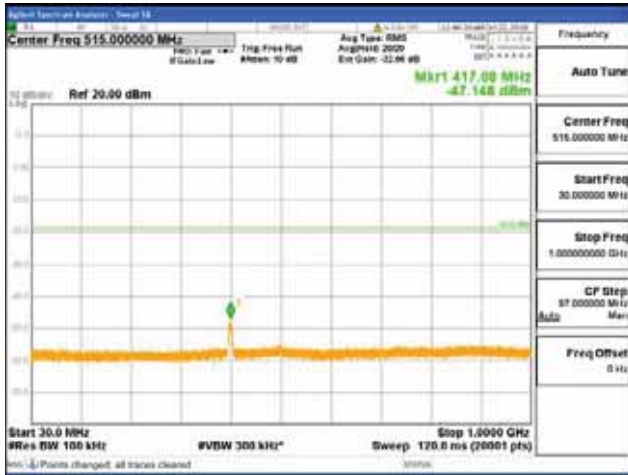

Report No.:
 CTK-2018-03328
 Page (450) / (1312)
 Pages

[16QAM]

9 kHz - 150 kHz

150 kHz - 30 MHz

30 MHz - 1000 MHz

1000 MHz - 1919 MHz

CTK Co., Ltd.
 (Ho-dong), 113, Yejik-ro, Cheoin-gu,
 Yongin-si, Gyeonggi-do, Korea
 Tel: +82-31-339-9970
 Fax: +82-31-624-9501