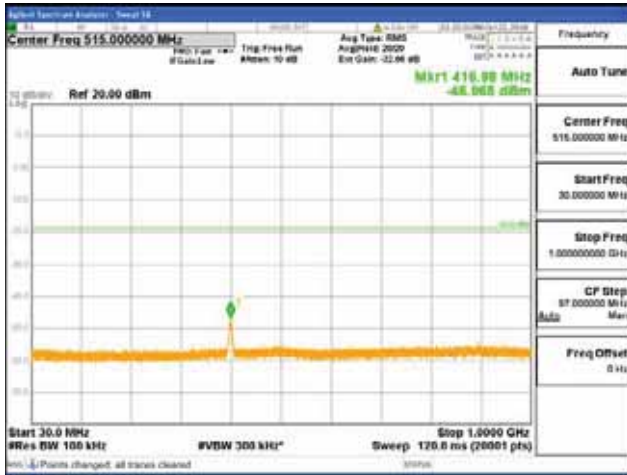

Report No.:
 CTK-2018-03328
 Page (452) / (1312)
 Pages

[64QAM]

9 kHz - 150 kHz

150 kHz - 30 MHz

30 MHz - 1000 MHz

1000 MHz - 1919 MHz

CTK Co., Ltd.
 (Ho-dong), 113, Yejik-ro, Cheoin-gu,
 Yongin-si, Gyeonggi-do, Korea
 Tel: +82-31-339-9970
 Fax: +82-31-624-9501