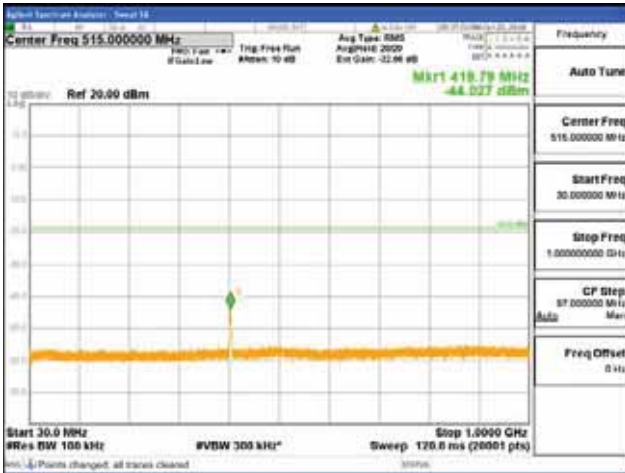

[64QAM]

9 kHz - 150 kHz

150 kHz - 30 MHz

30 MHz - 1000 MHz

1000 MHz - 1919 MHz

CTK Co., Ltd.
 (Ho-dong), 113, Yejik-ro, Cheoin-gu,
 Yongin-si, Gyeonggi-do, Korea
 Tel: +82-31-339-9970
 Fax: +82-31-624-9501