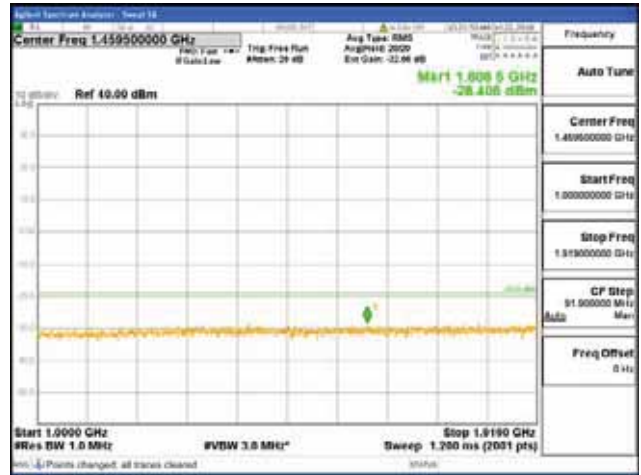

Report No.:
 CTK-2018-03328
 Page (438) / (1312)
 Pages

[256QAM]

9 kHz - 150 kHz

150 kHz - 30 MHz

30 MHz - 1000 MHz

1000 MHz - 1919 MHz

CTK Co., Ltd.
 (Ho-dong), 113, Yejik-ro, Cheoin-gu,
 Yongin-si, Gyeonggi-do, Korea
 Tel: +82-31-339-9970
 Fax: +82-31-624-9501