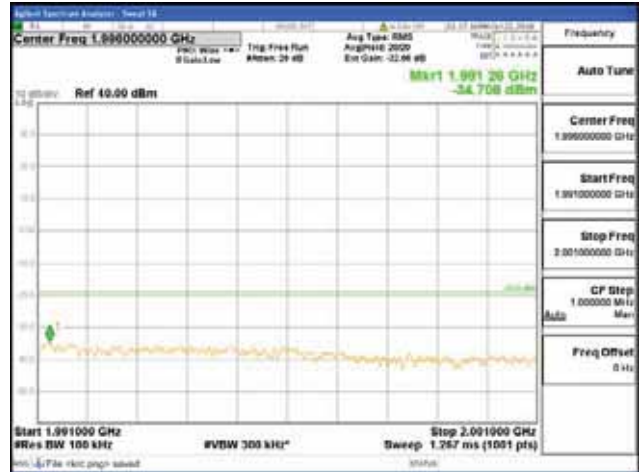

1991 MHz - 2001 MHz