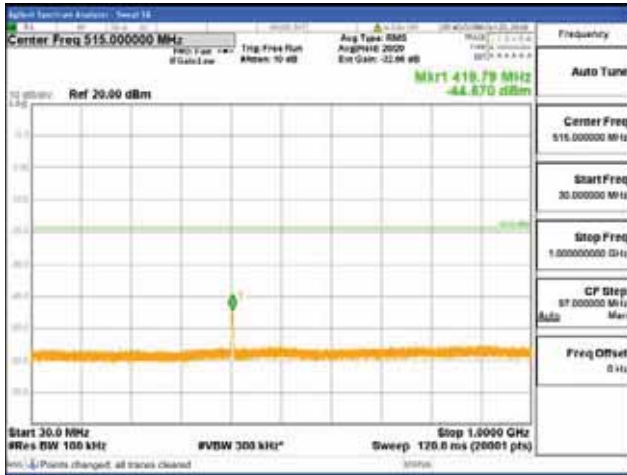

Report No.:
 CTK-2018-03328
 Page (406) / (1312)
 Pages

[256QAM]

9 kHz - 150 kHz

150 kHz - 30 MHz

30 MHz - 1000 MHz

1000 MHz - 1919 MHz

CTK Co., Ltd.
 (Ho-dong), 113, Yejik-ro, Cheoin-gu,
 Yongin-si, Gyeonggi-do, Korea
 Tel: +82-31-339-9970
 Fax: +82-31-624-9501