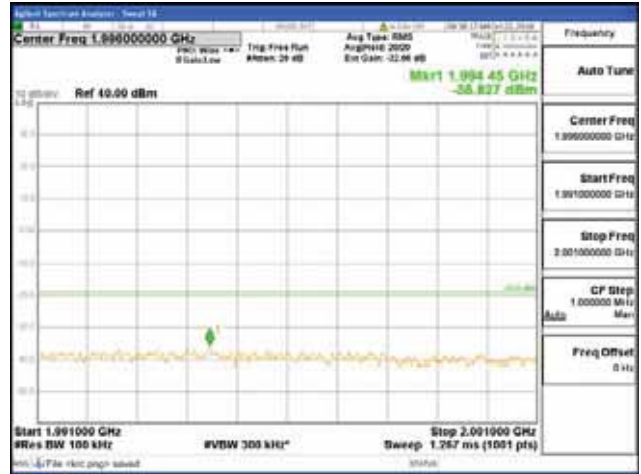

1991 MHz - 2001 MHz