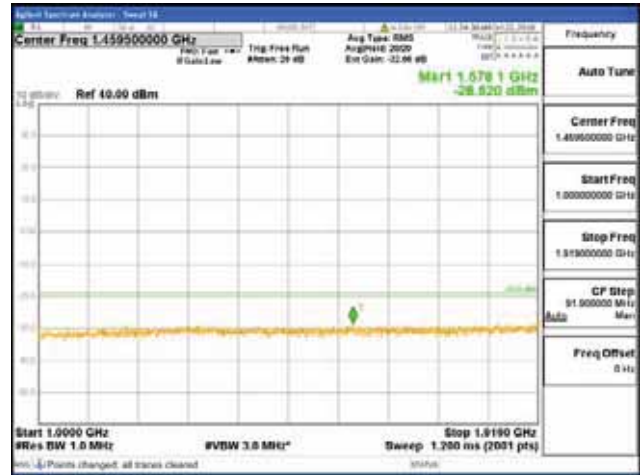

Report No.:
 CTK-2018-03328
 Page (444) / (1312)
 Pages

[64QAM]

9 kHz - 150 kHz

150 kHz - 30 MHz

30 MHz - 1000 MHz

1000 MHz - 1919 MHz

CTK Co., Ltd.
 (Ho-dong), 113, Yejik-ro, Cheoin-gu,
 Yongin-si, Gyeonggi-do, Korea
 Tel: +82-31-339-9970
 Fax: +82-31-624-9501