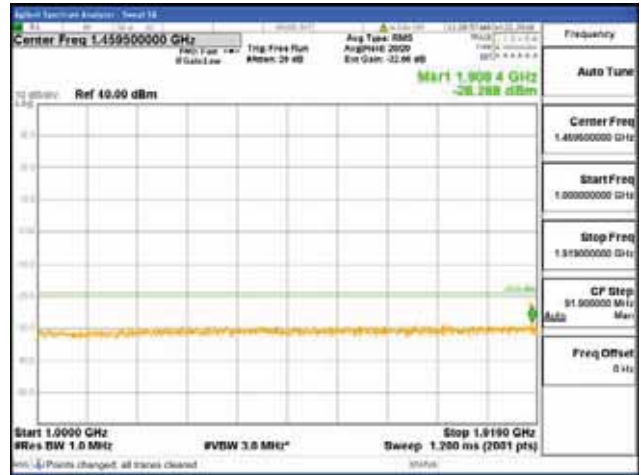

Report No.:
 CTK-2018-03328
 Page (446) / (1312)
 Pages

[256QAM]

9 kHz - 150 kHz

150 kHz - 30 MHz

30 MHz - 1000 MHz

1000 MHz - 1919 MHz

CTK Co., Ltd.
 (Ho-dong), 113, Yejik-ro, Cheoin-gu,
 Yongin-si, Gyeonggi-do, Korea
 Tel: +82-31-339-9970
 Fax: +82-31-624-9501