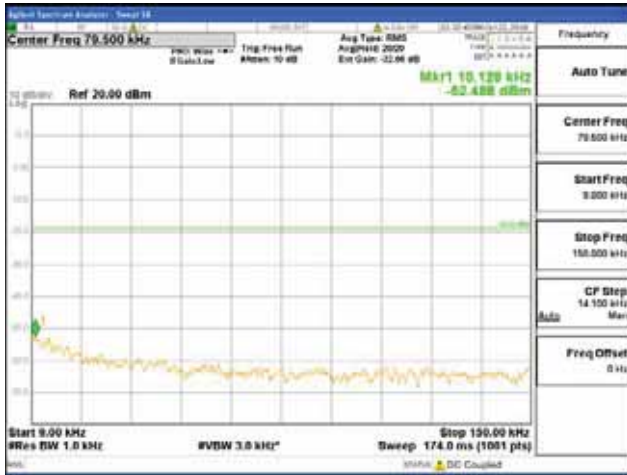

CTK Co., Ltd.
(Ho-dong), 113, Yejik-ro, Cheoin-gu,
Yongin-si, Gyeonggi-do, Korea
Tel: +82-31-339-9970
Fax: +82-31-624-9501

Report No.:
CTK-2018-03328
Page (428) / (1312)
Pages

[64QAM]

9 kHz - 150 kHz