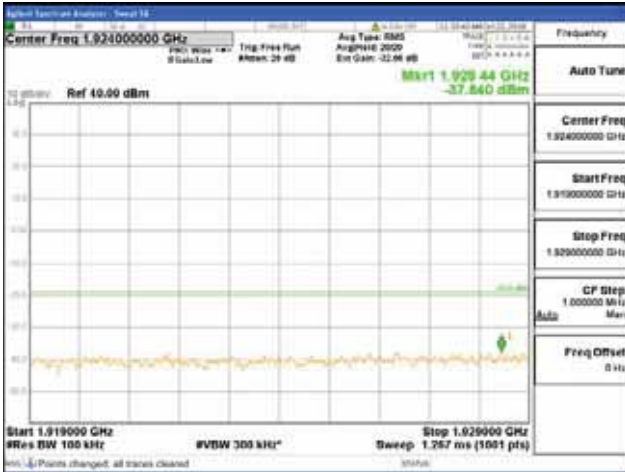

CTK Co., Ltd.
(Ho-dong), 113, Yejik-ro, Cheoin-gu,
Yongin-si, Gyeonggi-do, Korea
Tel: +82-31-339-9970
Fax: +82-31-624-9501

Report No.:
CTK-2018-03328
Page (421) / (1312)
Pages

1919 MHz - 1929 MHz