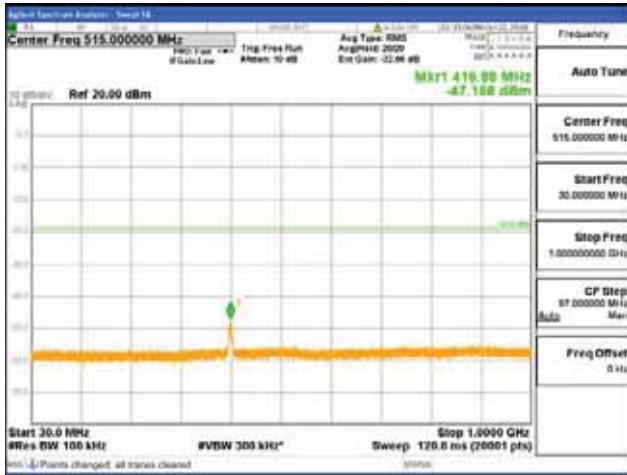

Report No.:
 CTK-2018-03328
 Page (428) / (1312)
 Pages

[64QAM]

9 kHz - 150 kHz

150 kHz - 30 MHz

30 MHz - 1000 MHz

1000 MHz - 1919 MHz

CTK Co., Ltd.
 (Ho-dong), 113, Yejik-ro, Cheoin-gu,
 Yongin-si, Gyeonggi-do, Korea
 Tel: +82-31-339-9970
 Fax: +82-31-624-9501