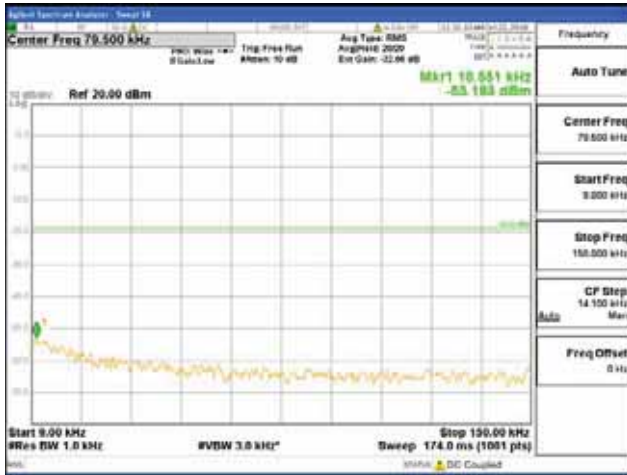

CTK Co., Ltd.
(Ho-dong), 113, Yejik-ro, Cheoin-gu,
Yongin-si, Gyeonggi-do, Korea
Tel: +82-31-339-9970
Fax: +82-31-624-9501

Report No.:
CTK-2018-03328
Page (422) / (1312)
Pages

[256QAM]

9 kHz - 150 kHz