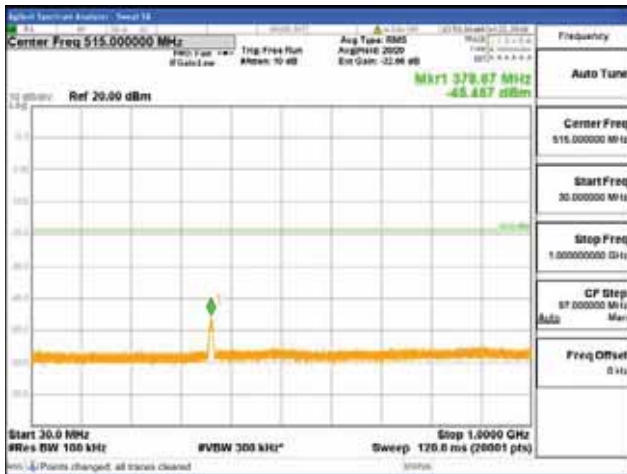

30 MHz - 1000 MHz