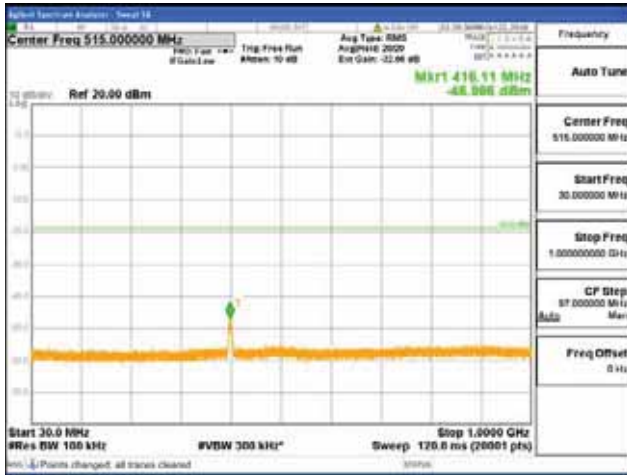

Report No.:
 CTK-2018-03328
 Page (454) / (1312)
 Pages

[256QAM]

9 kHz - 150 kHz

150 kHz - 30 MHz

30 MHz - 1000 MHz

1000 MHz - 1919 MHz

CTK Co., Ltd.
 (Ho-dong), 113, Yejik-ro, Cheoin-gu,
 Yongin-si, Gyeonggi-do, Korea
 Tel: +82-31-339-9970
 Fax: +82-31-624-9501