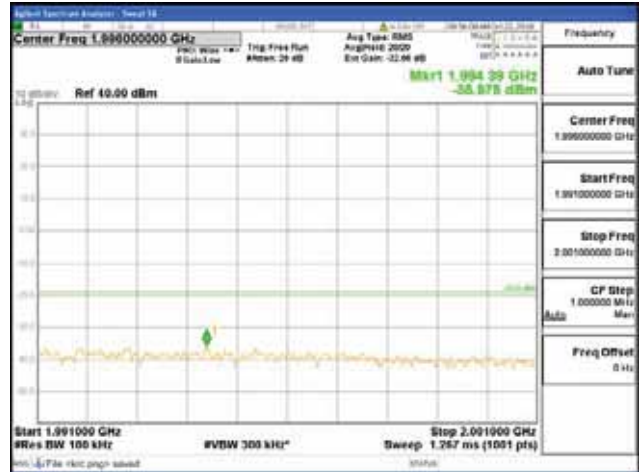

1991 MHz - 2001 MHz