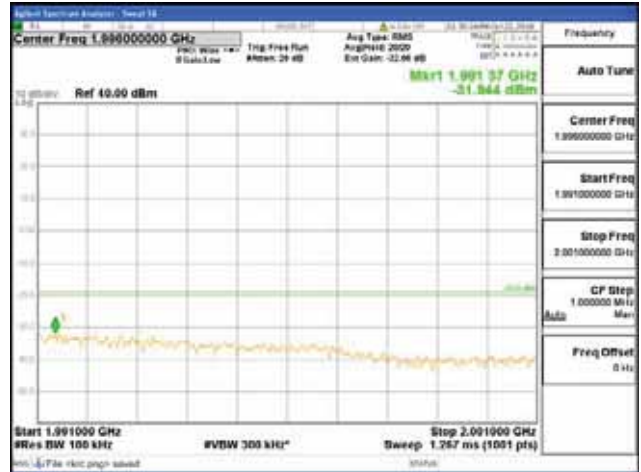

1991 MHz - 2001 MHz