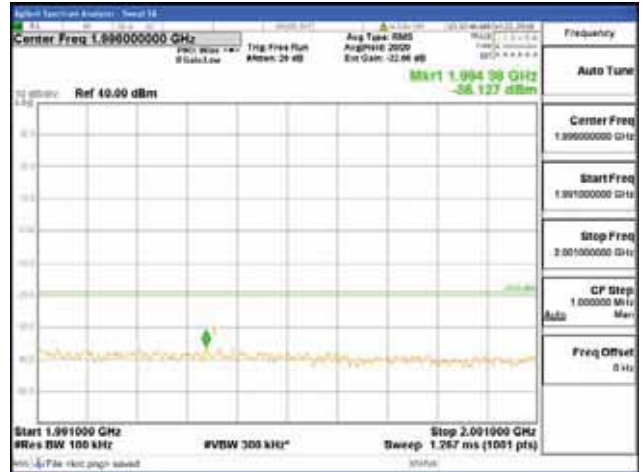

1991 MHz - 2001 MHz