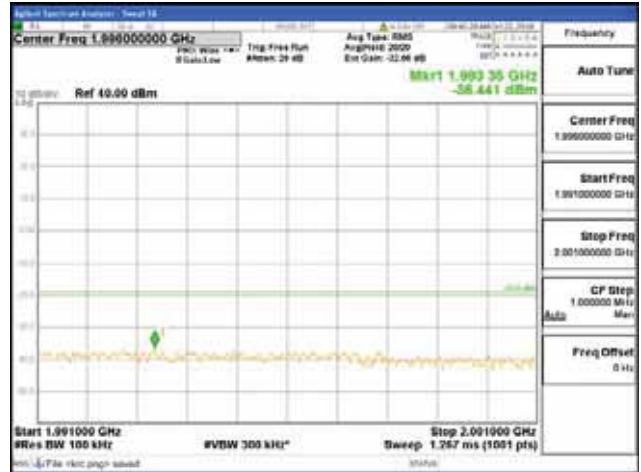

1991 MHz - 2001 MHz