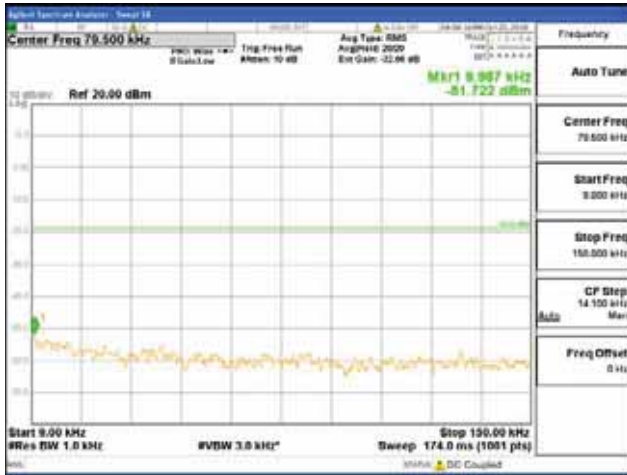

CTK Co., Ltd.
(Ho-dong), 113, Yejik-ro, Cheoin-gu,
Yongin-si, Gyeonggi-do, Korea
Tel: +82-31-339-9970
Fax: +82-31-624-9501

Report No.:
CTK-2018-03328
Page (346) / (1312)
Pages

[16QAM]

9 kHz - 150 kHz