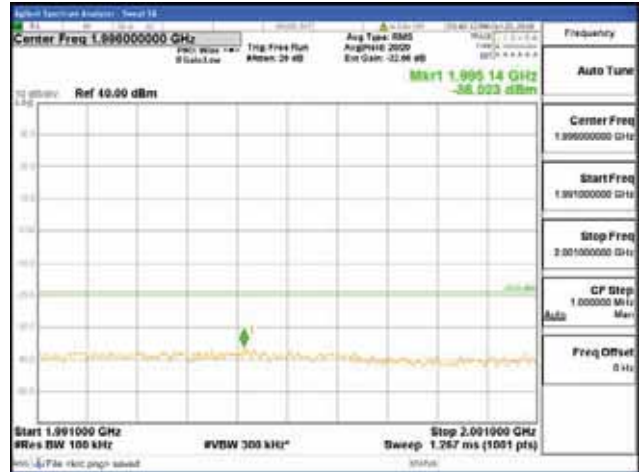

1991 MHz - 2001 MHz