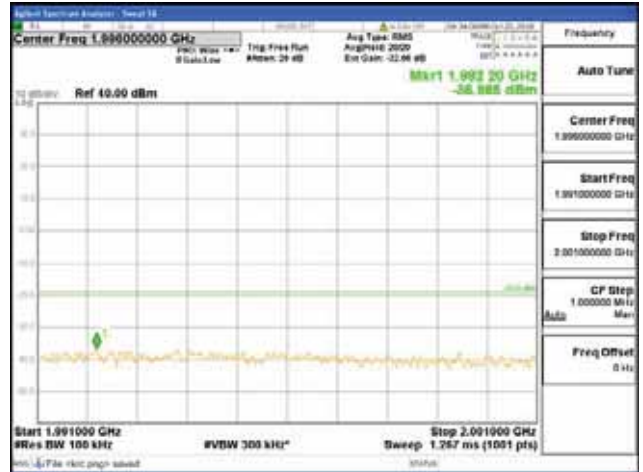

1991 MHz - 2001 MHz