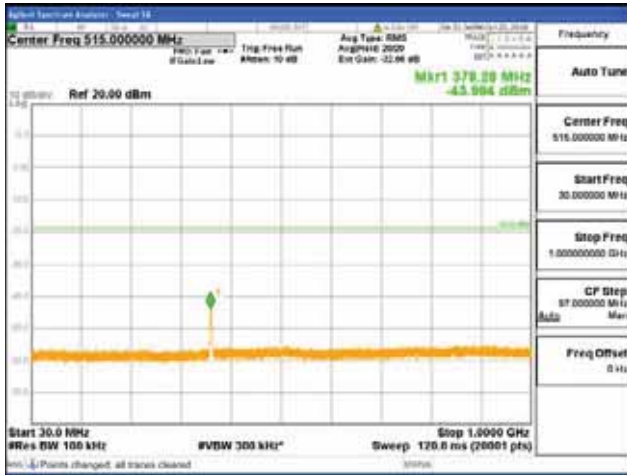

Report No.:  
 CTK-2018-03328  
 Page (398) / (1312)  
 Pages

[256QAM]

9 kHz - 150 kHz

150 kHz - 30 MHz

30 MHz - 1000 MHz

1000 MHz - 1919 MHz

**CTK Co., Ltd.**  
 (Ho-dong), 113, Yejik-ro, Cheoin-gu,  
 Yongin-si, Gyeonggi-do, Korea  
 Tel: +82-31-339-9970  
 Fax: +82-31-624-9501