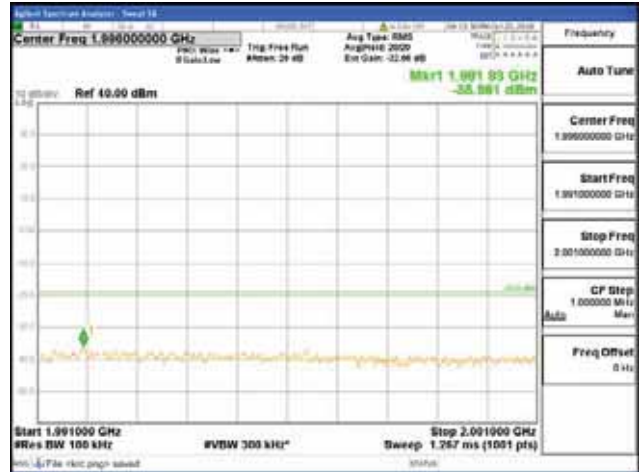

1991 MHz - 2001 MHz