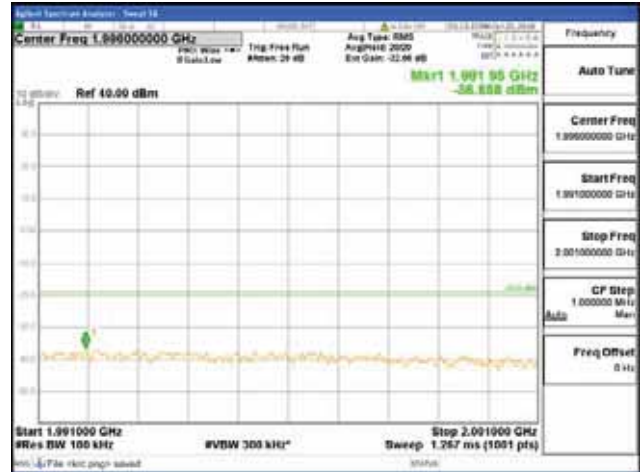

1991 MHz - 2001 MHz