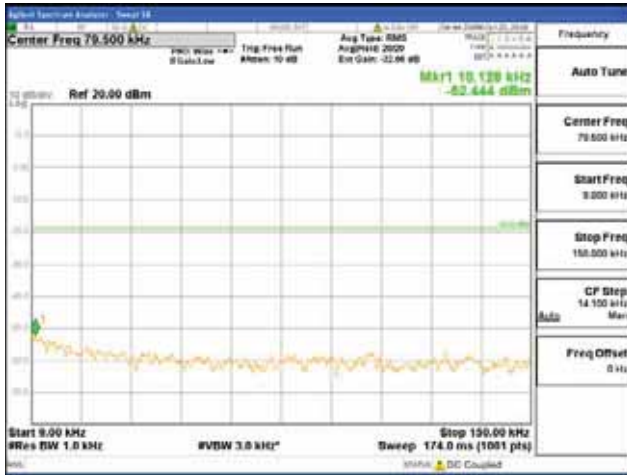

CTK Co., Ltd.
(Ho-dong), 113, Yejik-ro, Cheoin-gu,
Yongin-si, Gyeonggi-do, Korea
Tel: +82-31-339-9970
Fax: +82-31-624-9501

Report No.:
CTK-2018-03328
Page (350) / (1312)
Pages

[256QAM]

9 kHz - 150 kHz