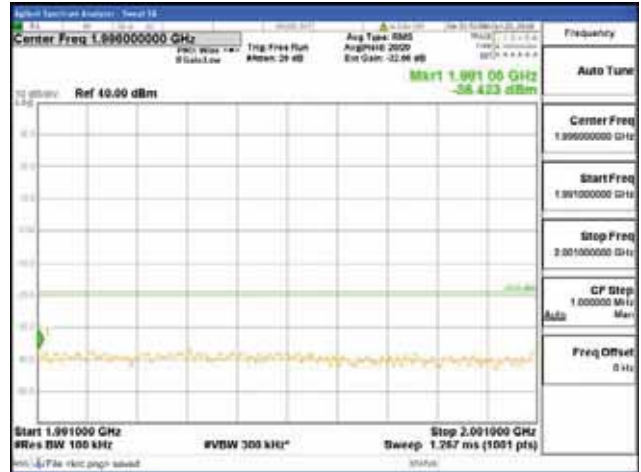

1991 MHz - 2001 MHz