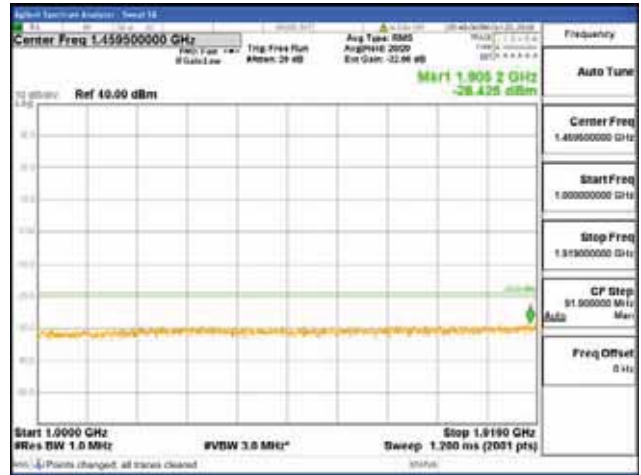

Report No.:  
 CTK-2018-03328  
 Page (358) / (1312)  
 Pages

[256QAM]

9 kHz - 150 kHz

150 kHz - 30 MHz

30 MHz - 1000 MHz

1000 MHz - 1919 MHz

**CTK Co., Ltd.**  
 (Ho-dong), 113, Yejik-ro, Cheoin-gu,  
 Yongin-si, Gyeonggi-do, Korea  
 Tel: +82-31-339-9970  
 Fax: +82-31-624-9501