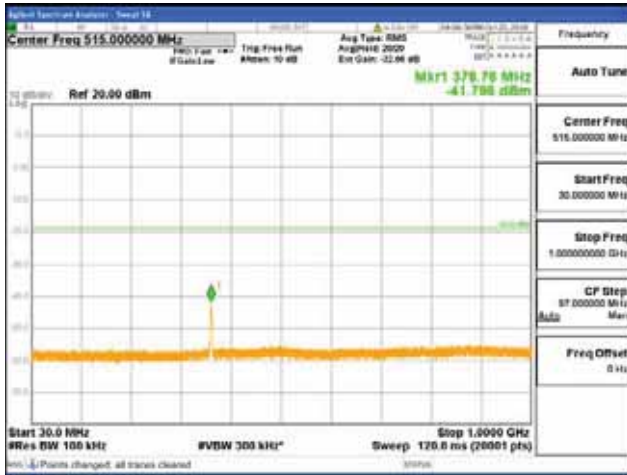

Report No.:  
 CTK-2018-03328  
 Page (346) / (1312)  
 Pages

[16QAM]

9 kHz - 150 kHz

150 kHz - 30 MHz

30 MHz - 1000 MHz

1000 MHz - 1919 MHz

**CTK Co., Ltd.**  
 (Ho-dong), 113, Yejik-ro, Cheoin-gu,  
 Yongin-si, Gyeonggi-do, Korea  
 Tel: +82-31-339-9970  
 Fax: +82-31-624-9501