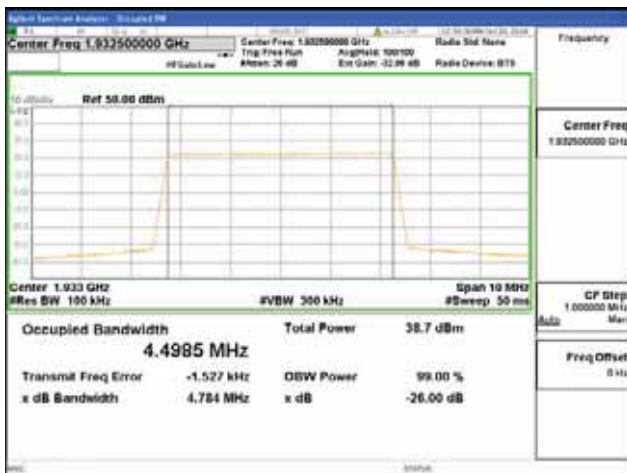

ANT 1

Band 2, BW 5MHz + BW 5MHz, Multi carrier(Non-Contiguous), 4TX, Bottom

64QAM