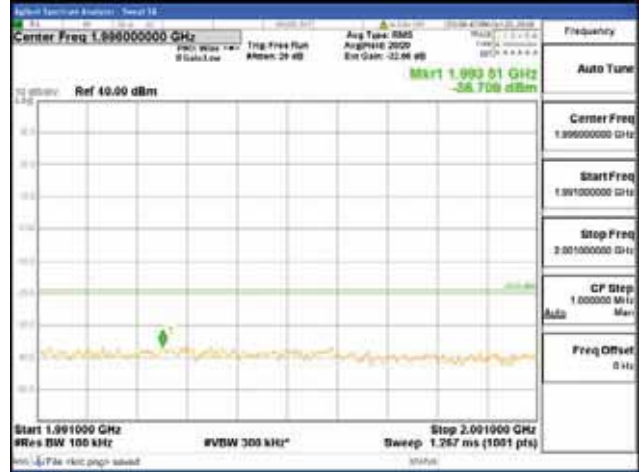

1991 MHz - 2001 MHz