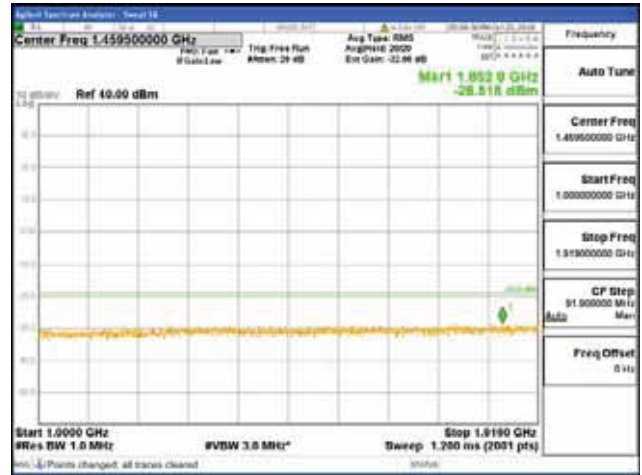

1000 MHz - 1919 MHz