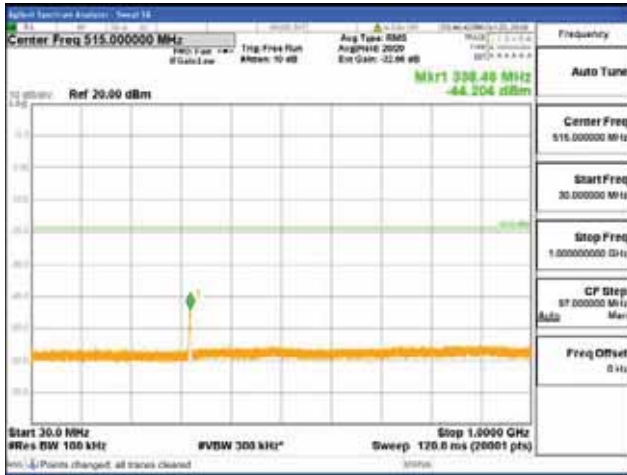

Report No.:  
 CTK-2018-03328  
 Page (340) / (1312)  
 Pages

[64QAM]

9 kHz - 150 kHz

150 kHz - 30 MHz

30 MHz - 1000 MHz

1000 MHz - 1919 MHz

**CTK Co., Ltd.**  
 (Ho-dong), 113, Yejik-ro, Cheoin-gu,  
 Yongin-si, Gyeonggi-do, Korea  
 Tel: +82-31-339-9970  
 Fax: +82-31-624-9501