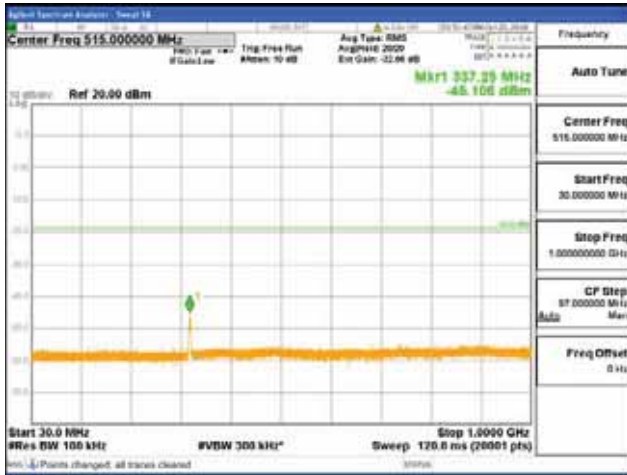

Report No.:  
 CTK-2018-03328  
 Page (318) / (1312)  
 Pages

[256QAM]

9 kHz - 150 kHz

150 kHz - 30 MHz

30 MHz - 1000 MHz

1000 MHz - 1919 MHz

**CTK Co., Ltd.**  
 (Ho-dong), 113, Yejik-ro, Cheoin-gu,  
 Yongin-si, Gyeonggi-do, Korea  
 Tel: +82-31-339-9970  
 Fax: +82-31-624-9501