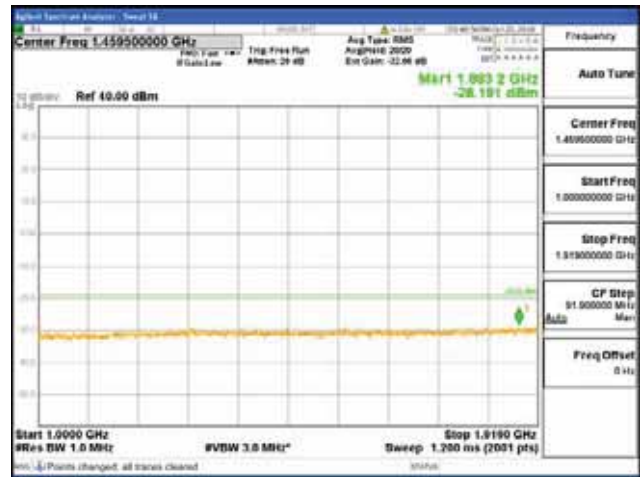

Report No.:  
 CTK-2018-03328  
 Page (342) / (1312)  
 Pages

[256QAM]

9 kHz - 150 kHz

150 kHz - 30 MHz

30 MHz - 1000 MHz

1000 MHz - 1919 MHz

**CTK Co., Ltd.**  
 (Ho-dong), 113, Yejik-ro, Cheoin-gu,  
 Yongin-si, Gyeonggi-do, Korea  
 Tel: +82-31-339-9970  
 Fax: +82-31-624-9501