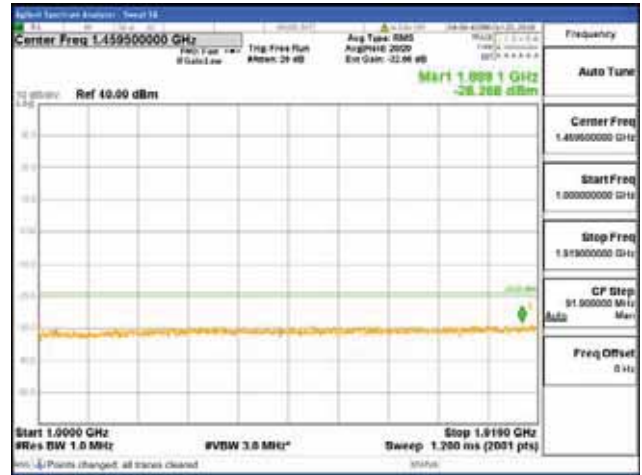

Report No.:  
 CTK-2018-03328  
 Page (346) / (1312)  
 Pages

[16QAM]

9 kHz - 150 kHz

150 kHz - 30 MHz

30 MHz - 1000 MHz

1000 MHz - 1919 MHz

**CTK Co., Ltd.**  
 (Ho-dong), 113, Yejik-ro, Cheoin-gu,  
 Yongin-si, Gyeonggi-do, Korea  
 Tel: +82-31-339-9970  
 Fax: +82-31-624-9501