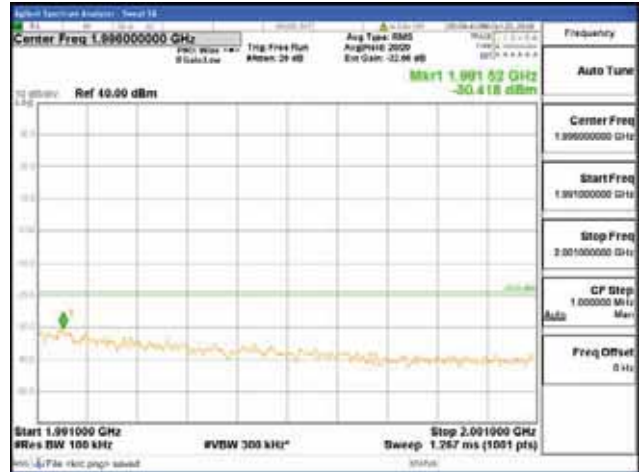

1991 MHz - 2001 MHz