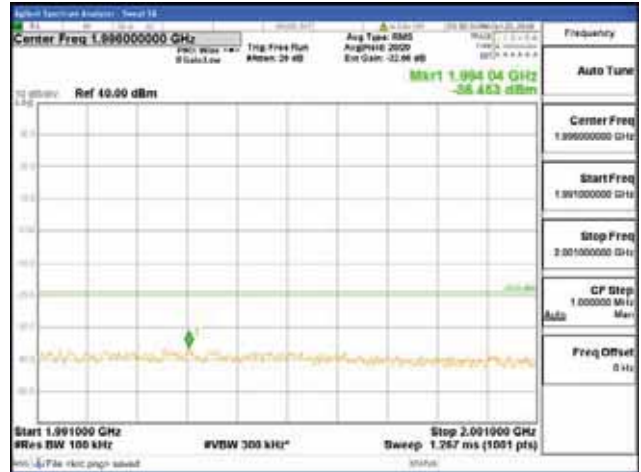

1991 MHz - 2001 MHz