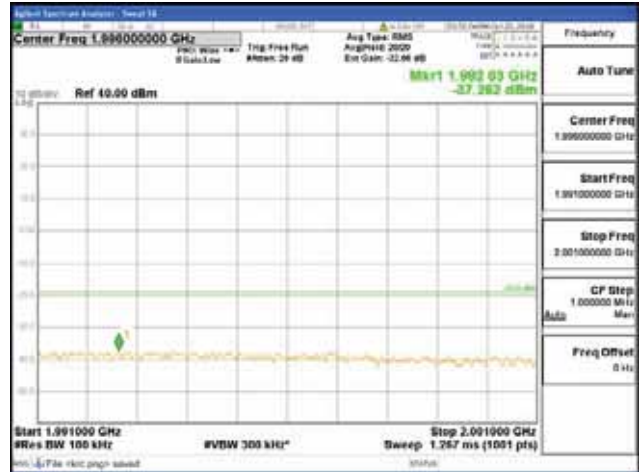

1991 MHz - 2001 MHz