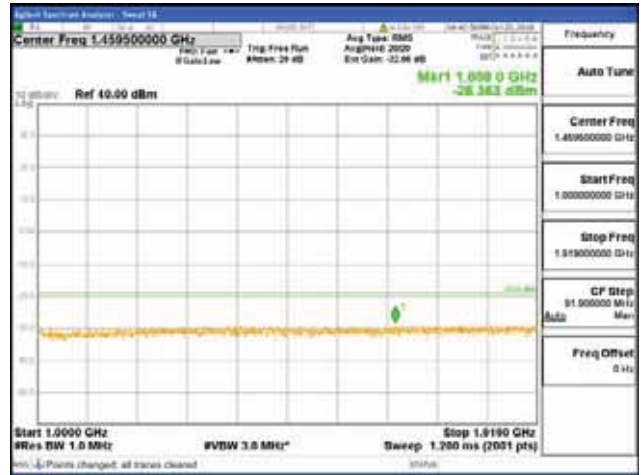

Report No.:  
 CTK-2018-03328  
 Page (348) / (1312)  
 Pages

[64QAM]

9 kHz - 150 kHz

150 kHz - 30 MHz

30 MHz - 1000 MHz

1000 MHz - 1919 MHz

**CTK Co., Ltd.**  
 (Ho-dong), 113, Yejik-ro, Cheoin-gu,  
 Yongin-si, Gyeonggi-do, Korea  
 Tel: +82-31-339-9970  
 Fax: +82-31-624-9501