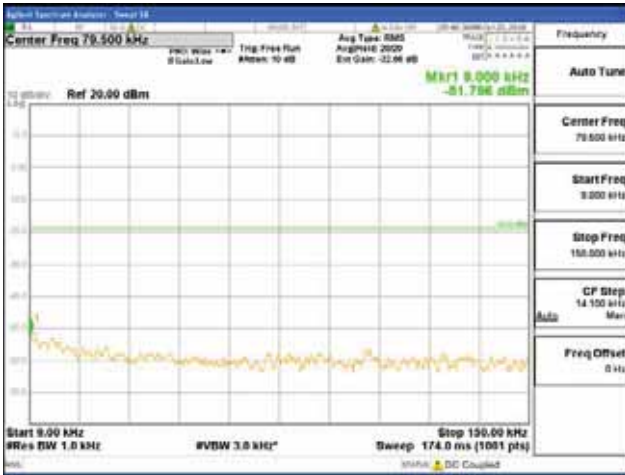

CTK Co., Ltd.
(Ho-dong), 113, Yejik-ro, Cheoin-gu,
Yongin-si, Gyeonggi-do, Korea
Tel: +82-31-339-9970
Fax: +82-31-624-9501

Report No.:
CTK-2018-03328
Page (358) / (1312)
Pages

[256QAM]

9 kHz - 150 kHz