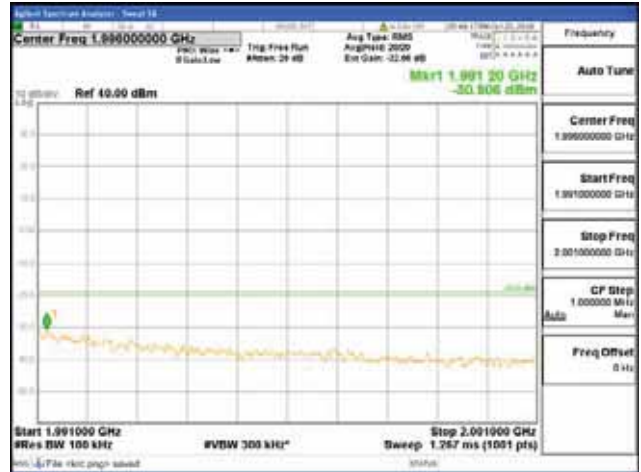

1991 MHz - 2001 MHz