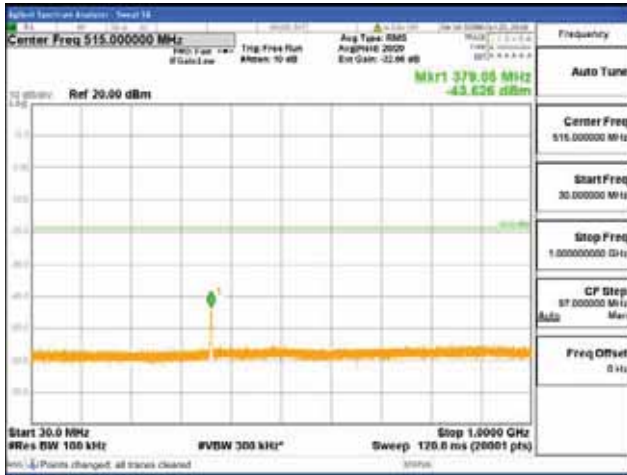

Report No.:  
 CTK-2018-03328  
 Page (394) / (1312)  
 Pages

[16QAM]

9 kHz - 150 kHz

150 kHz - 30 MHz

30 MHz - 1000 MHz

1000 MHz - 1919 MHz

**CTK Co., Ltd.**  
 (Ho-dong), 113, Yejik-ro, Cheoin-gu,  
 Yongin-si, Gyeonggi-do, Korea  
 Tel: +82-31-339-9970  
 Fax: +82-31-624-9501