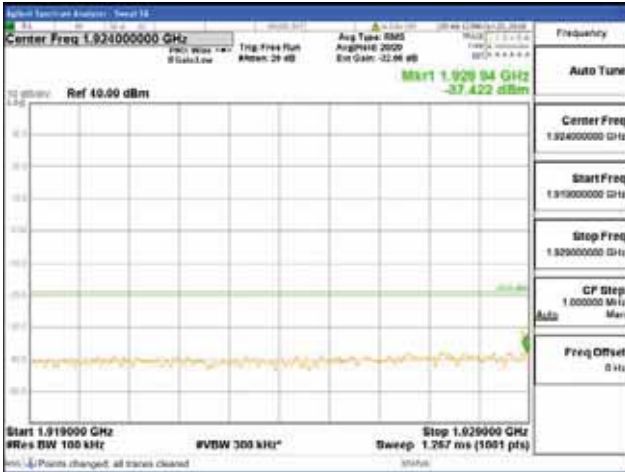

CTK Co., Ltd.
(Ho-dong), 113, Yejik-ro, Cheoin-gu,
Yongin-si, Gyeonggi-do, Korea
Tel: +82-31-339-9970
Fax: +82-31-624-9501

Report No.:
CTK-2018-03328
Page (359) / (1312)
Pages

1919 MHz - 1929 MHz