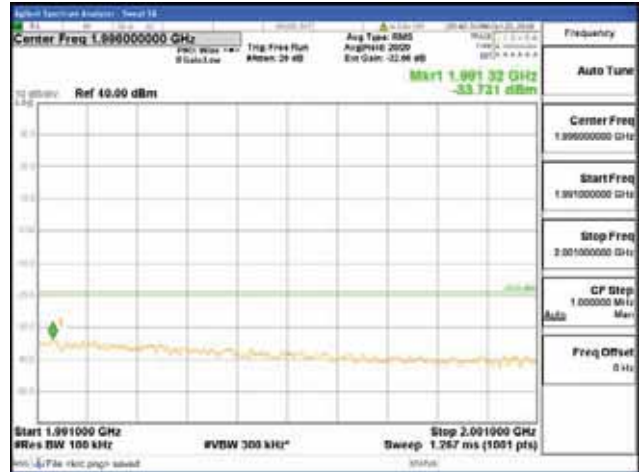

1991 MHz - 2001 MHz