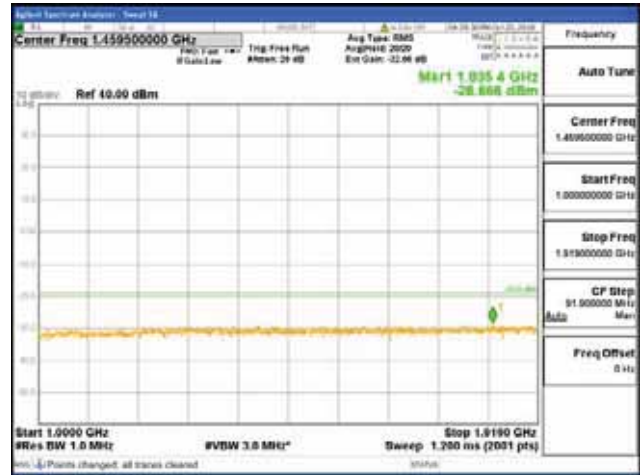

Report No.:  
 CTK-2018-03328  
 Page (396) / (1312)  
 Pages

[64QAM]

9 kHz - 150 kHz

150 kHz - 30 MHz

30 MHz - 1000 MHz

1000 MHz - 1919 MHz

**CTK Co., Ltd.**  
 (Ho-dong), 113, Yejik-ro, Cheoin-gu,  
 Yongin-si, Gyeonggi-do, Korea  
 Tel: +82-31-339-9970  
 Fax: +82-31-624-9501