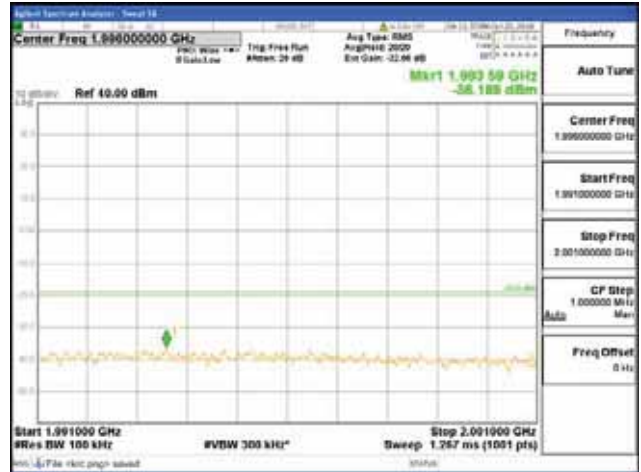

1991 MHz - 2001 MHz