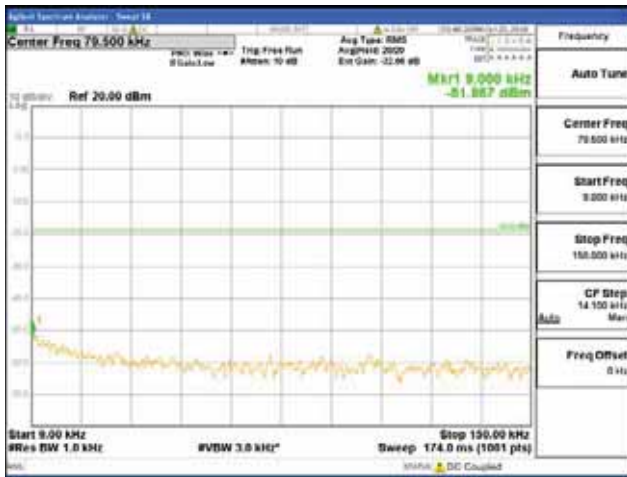

CTK Co., Ltd.
(Ho-dong), 113, Yejik-ro, Cheoin-gu,
Yongin-si, Gyeonggi-do, Korea
Tel: +82-31-339-9970
Fax: +82-31-624-9501

Report No.:
CTK-2018-03328
Page (342) / (1312)
Pages

[256QAM]

9 kHz - 150 kHz