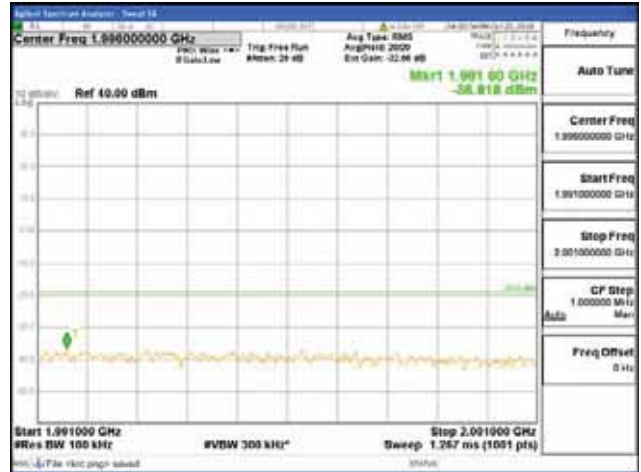

1991 MHz - 2001 MHz