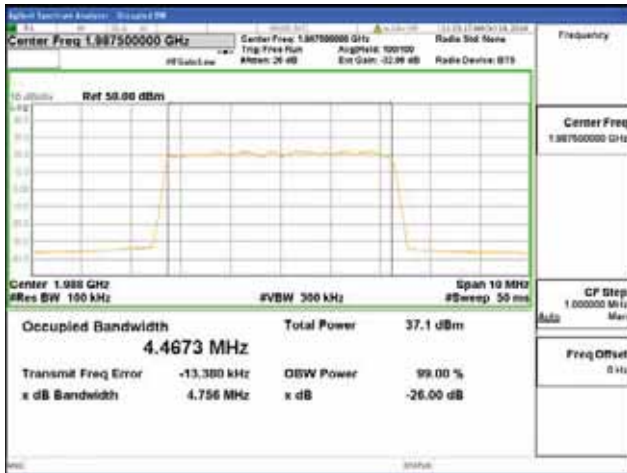

CTK Co., Ltd.
(Ho-dong), 113, Yejik-ro, Cheoin-gu,
Yongin-si, Gyeonggi-do, Korea
Tel: +82-31-339-9970
Fax: +82-31-624-9501

Report No.:
CTK-2018-03328
Page (301) / (1312)
Pages

Band 2, BW 10MHz + BW 5MHz, Multi carrier(Non-Contiguous), 4TX, Top

QPSK