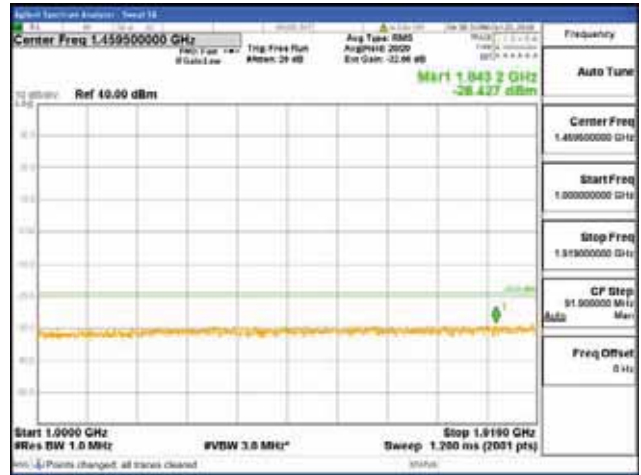

Report No.:  
 CTK-2018-03328  
 Page (372) / (1312)  
 Pages

[64QAM]

9 kHz - 150 kHz

150 kHz - 30 MHz

30 MHz - 1000 MHz

1000 MHz - 1919 MHz

**CTK Co., Ltd.**  
 (Ho-dong), 113, Yejik-ro, Cheoin-gu,  
 Yongin-si, Gyeonggi-do, Korea  
 Tel: +82-31-339-9970  
 Fax: +82-31-624-9501