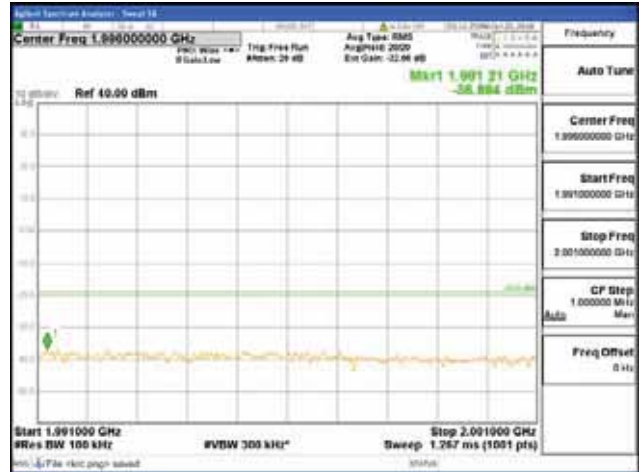

1991 MHz - 2001 MHz