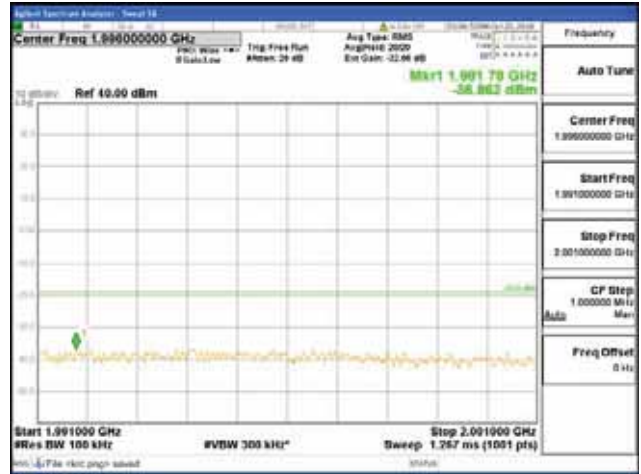

1991 MHz - 2001 MHz