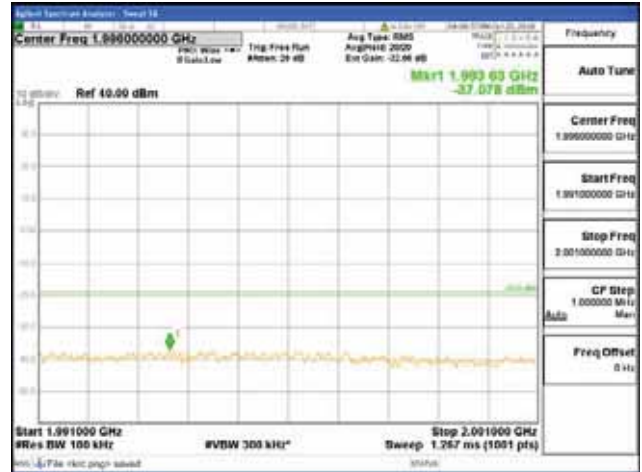

1991 MHz - 2001 MHz