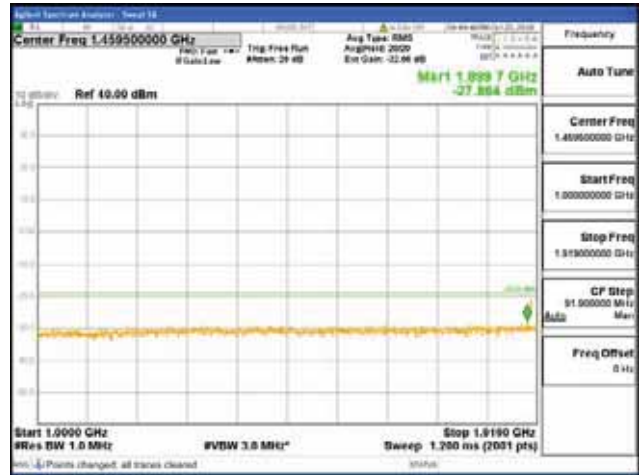

Report No.:  
 CTK-2018-03328  
 Page (326) / (1312)  
 Pages

[256QAM]

9 kHz - 150 kHz

150 kHz - 30 MHz

30 MHz - 1000 MHz

1000 MHz - 1919 MHz

**CTK Co., Ltd.**  
 (Ho-dong), 113, Yejik-ro, Cheoin-gu,  
 Yongin-si, Gyeonggi-do, Korea  
 Tel: +82-31-339-9970  
 Fax: +82-31-624-9501