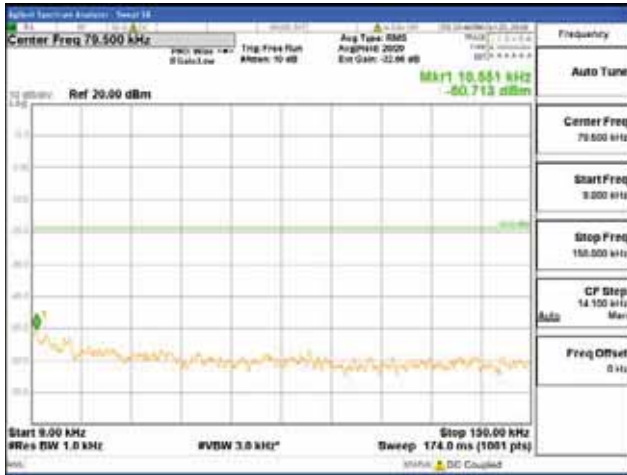

CTK Co., Ltd.
(Ho-dong), 113, Yejik-ro, Cheoin-gu,
Yongin-si, Gyeonggi-do, Korea
Tel: +82-31-339-9970
Fax: +82-31-624-9501

Report No.:
CTK-2018-03328
Page (338) / (1312)
Pages

[16QAM]

9 kHz - 150 kHz