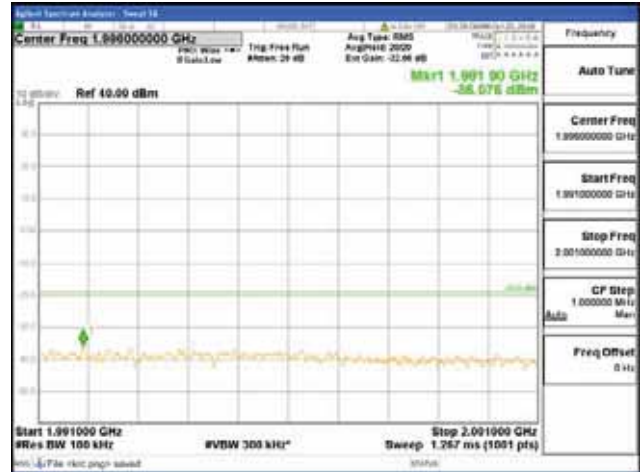

1991 MHz - 2001 MHz