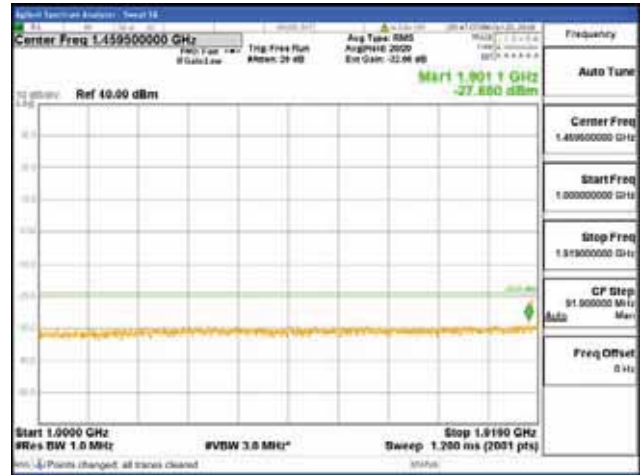

Report No.:  
 CTK-2018-03328  
 Page (356) / (1312)  
 Pages

[64QAM]

9 kHz - 150 kHz

150 kHz - 30 MHz

30 MHz - 1000 MHz

1000 MHz - 1919 MHz

**CTK Co., Ltd.**  
 (Ho-dong), 113, Yejik-ro, Cheoin-gu,  
 Yongin-si, Gyeonggi-do, Korea  
 Tel: +82-31-339-9970  
 Fax: +82-31-624-9501