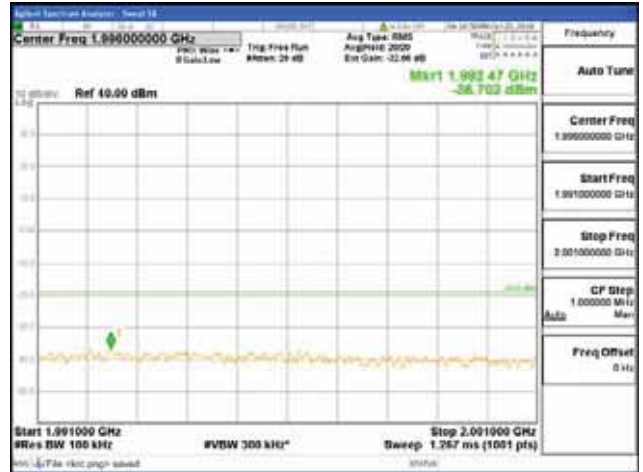

1991 MHz - 2001 MHz