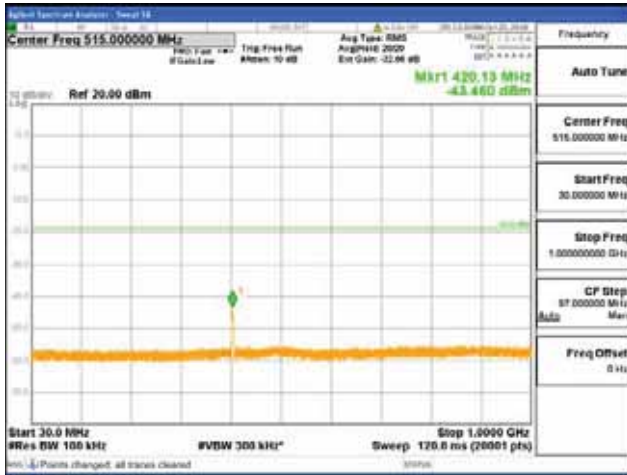

Report No.:  
 CTK-2018-03328  
 Page (354) / (1312)  
 Pages

[16QAM]

9 kHz - 150 kHz

150 kHz - 30 MHz

30 MHz - 1000 MHz

1000 MHz - 1919 MHz

**CTK Co., Ltd.**  
 (Ho-dong), 113, Yejik-ro, Cheoin-gu,  
 Yongin-si, Gyeonggi-do, Korea  
 Tel: +82-31-339-9970  
 Fax: +82-31-624-9501