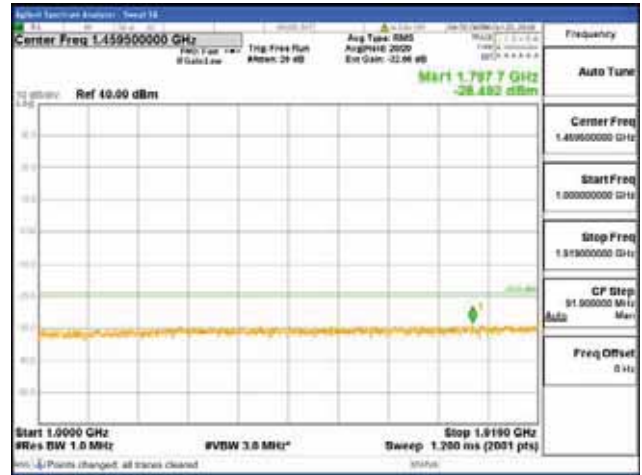

1000 MHz - 1919 MHz