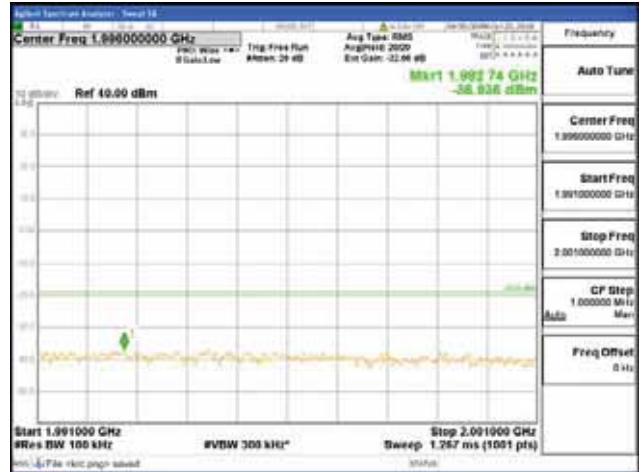

1991 MHz - 2001 MHz