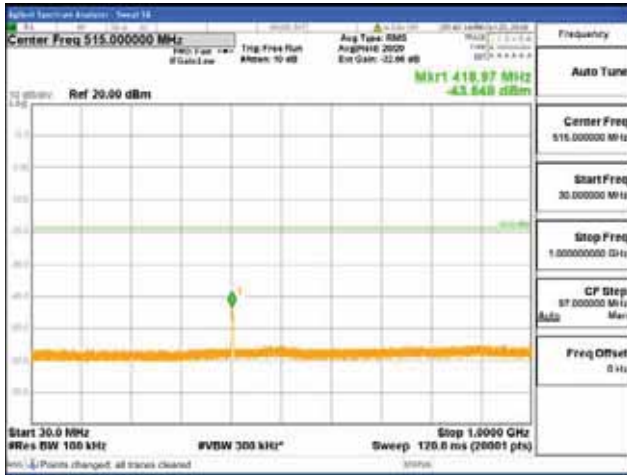

Report No.:  
 CTK-2018-03328  
 Page (382) / (1312)  
 Pages

[256QAM]

9 kHz - 150 kHz

150 kHz - 30 MHz

30 MHz - 1000 MHz

1000 MHz - 1919 MHz

**CTK Co., Ltd.**  
 (Ho-dong), 113, Yejik-ro, Cheoin-gu,  
 Yongin-si, Gyeonggi-do, Korea  
 Tel: +82-31-339-9970  
 Fax: +82-31-624-9501