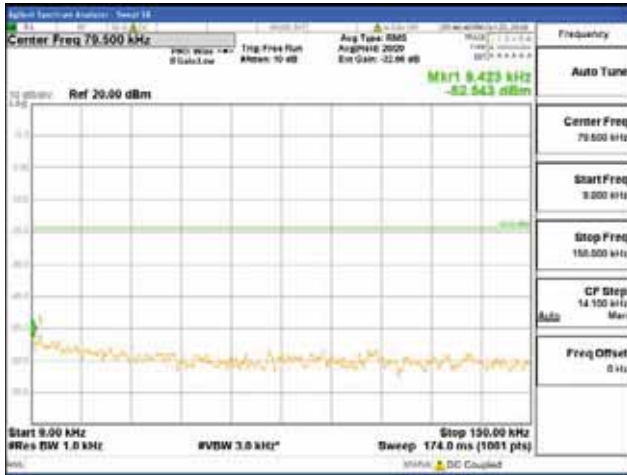

CTK Co., Ltd.
(Ho-dong), 113, Yejik-ro, Cheoin-gu,
Yongin-si, Gyeonggi-do, Korea
Tel: +82-31-339-9970
Fax: +82-31-624-9501

Report No.:
CTK-2018-03328
Page (356) / (1312)
Pages

[64QAM]

9 kHz - 150 kHz