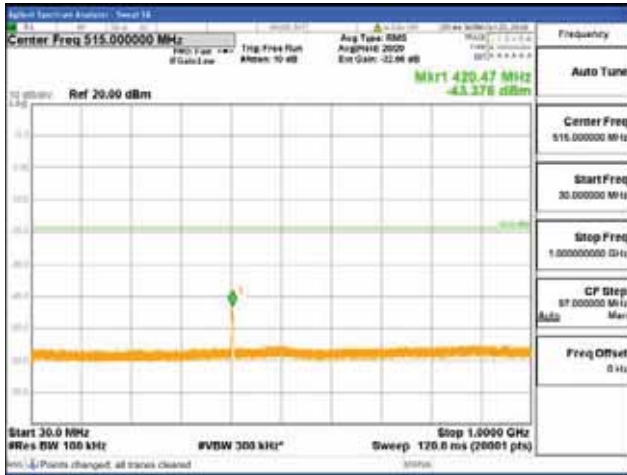

Report No.:  
 CTK-2018-03328  
 Page (380) / (1312)  
 Pages

[64QAM]

9 kHz - 150 kHz

150 kHz - 30 MHz

30 MHz - 1000 MHz

1000 MHz - 1919 MHz

**CTK Co., Ltd.**  
 (Ho-dong), 113, Yejik-ro, Cheoin-gu,  
 Yongin-si, Gyeonggi-do, Korea  
 Tel: +82-31-339-9970  
 Fax: +82-31-624-9501