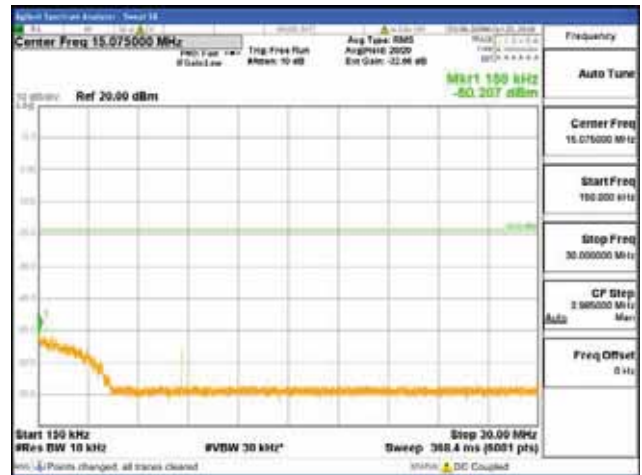

150 kHz - 30 MHz