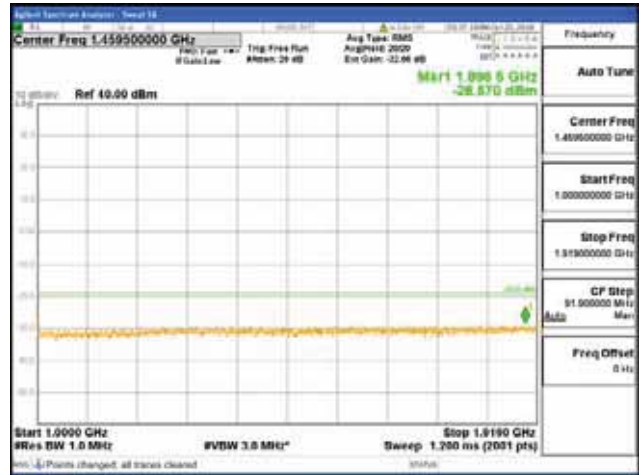

Report No.:  
 CTK-2018-03328  
 Page (388) / (1312)  
 Pages

[64QAM]

9 kHz - 150 kHz

150 kHz - 30 MHz

30 MHz - 1000 MHz

1000 MHz - 1919 MHz

**CTK Co., Ltd.**  
 (Ho-dong), 113, Yejik-ro, Cheoin-gu,  
 Yongin-si, Gyeonggi-do, Korea  
 Tel: +82-31-339-9970  
 Fax: +82-31-624-9501