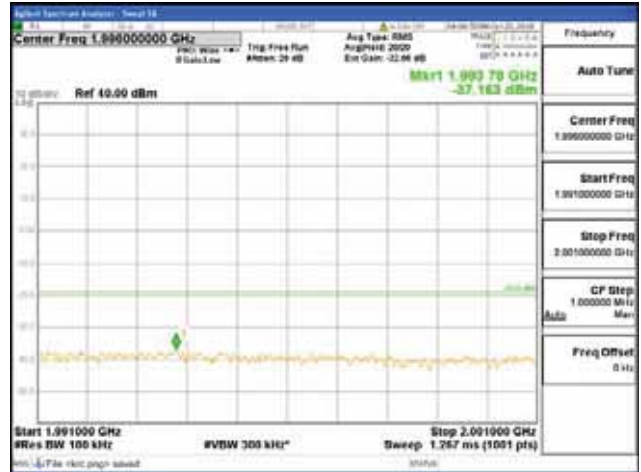

1991 MHz - 2001 MHz