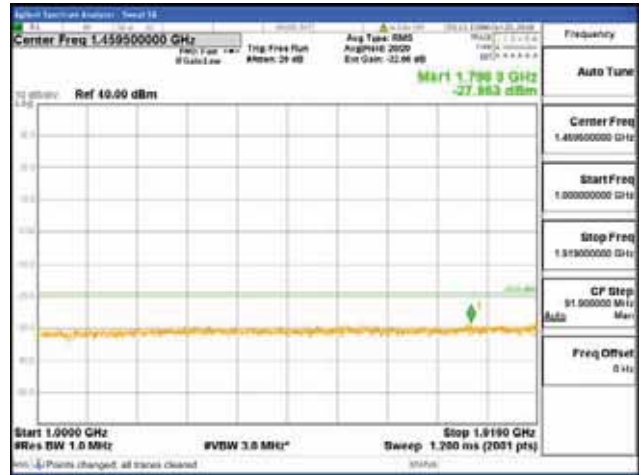

[16QAM]

9 kHz - 150 kHz

150 kHz - 30 MHz

30 MHz - 1000 MHz

1000 MHz - 1919 MHz

**CTK Co., Ltd.**  
 (Ho-dong), 113, Yejik-ro, Cheoin-gu,  
 Yongin-si, Gyeonggi-do, Korea  
 Tel: +82-31-339-9970  
 Fax: +82-31-624-9501