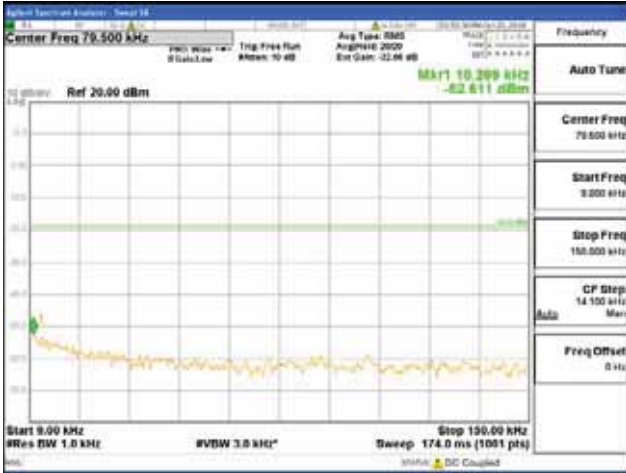

CTK Co., Ltd.
(Ho-dong), 113, Yejik-ro, Cheoin-gu,
Yongin-si, Gyeonggi-do, Korea
Tel: +82-31-339-9970
Fax: +82-31-624-9501

Report No.:
CTK-2018-03328
Page (316) / (1312)
Pages

[64QAM]

9 kHz - 150 kHz