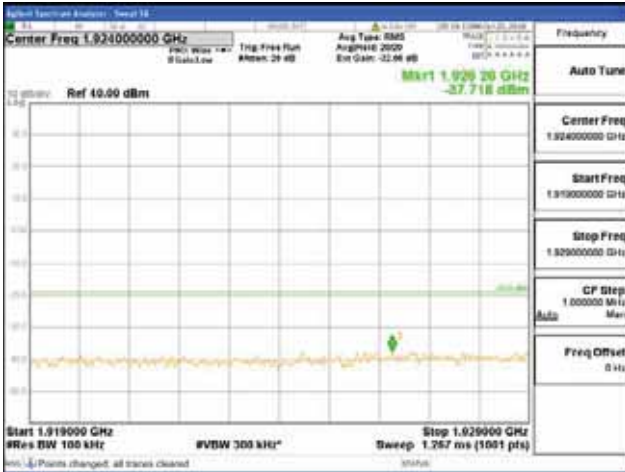

CTK Co., Ltd.
(Ho-dong), 113, Yejik-ro, Cheoin-gu,
Yongin-si, Gyeonggi-do, Korea
Tel: +82-31-339-9970
Fax: +82-31-624-9501

Report No.:
CTK-2018-03328
Page (353) / (1312)
Pages

1919 MHz - 1929 MHz