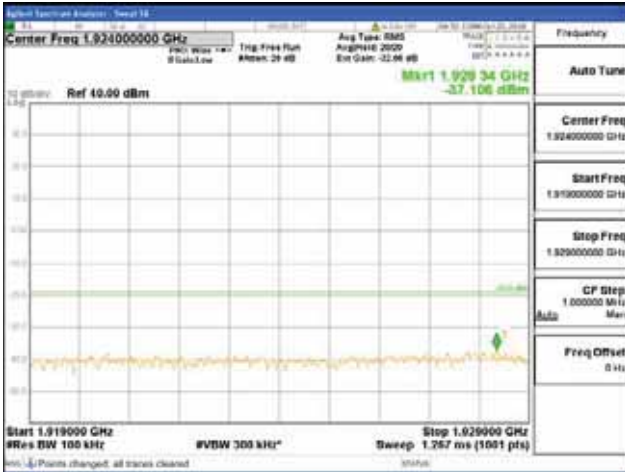

CTK Co., Ltd.
(Ho-dong), 113, Yejik-ro, Cheoin-gu,
Yongin-si, Gyeonggi-do, Korea
Tel: +82-31-339-9970
Fax: +82-31-624-9501

Report No.:
CTK-2018-03328
Page (325) / (1312)
Pages

1919 MHz - 1929 MHz