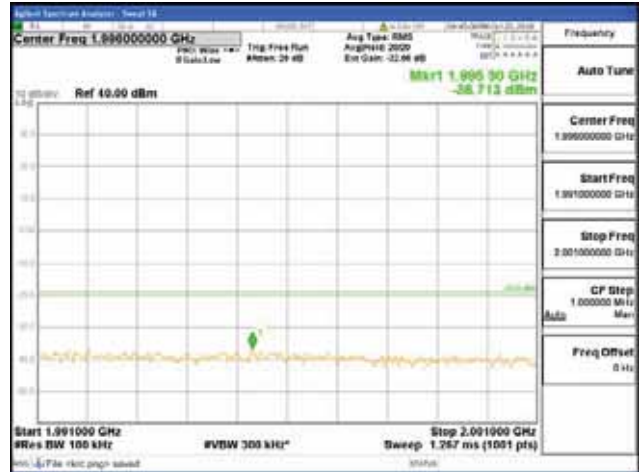

1991 MHz - 2001 MHz