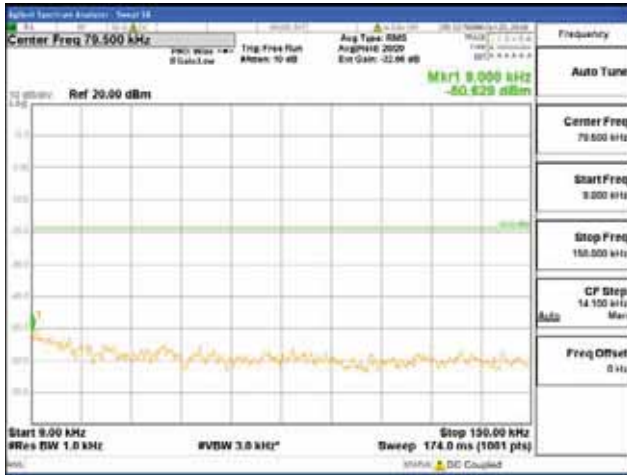

CTK Co., Ltd.
(Ho-dong), 113, Yejik-ro, Cheoin-gu,
Yongin-si, Gyeonggi-do, Korea
Tel: +82-31-339-9970
Fax: +82-31-624-9501

Report No.:
CTK-2018-03328
Page (354) / (1312)
Pages

[16QAM]

9 kHz - 150 kHz