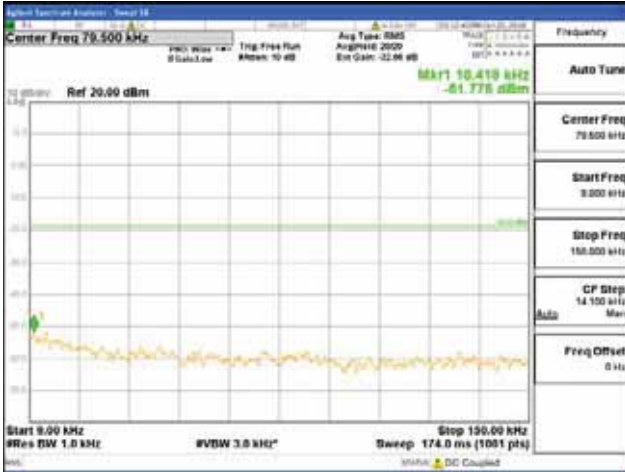

CTK Co., Ltd.
(Ho-dong), 113, Yejik-ro, Cheoin-gu,
Yongin-si, Gyeonggi-do, Korea
Tel: +82-31-339-9970
Fax: +82-31-624-9501

Report No.:
CTK-2018-03328
Page (336) / (1312)
Pages

ANT 2
Band 2, BW 5MHz, Single 1 carrier, 4TX, Bottom
[QPSK]

9 kHz - 150 kHz