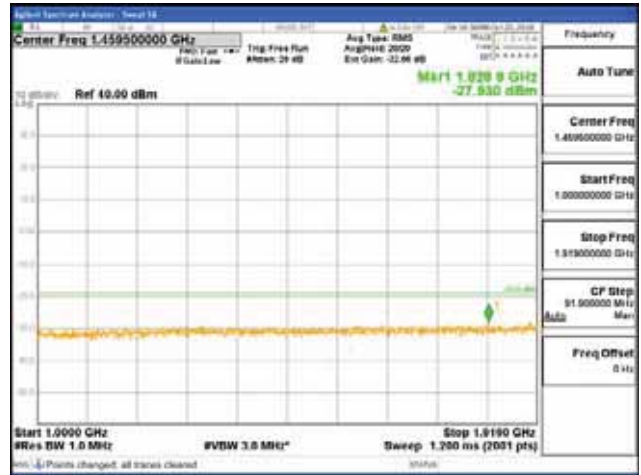

Report No.:  
 CTK-2018-03328  
 Page (394) / (1312)  
 Pages

[16QAM]

9 kHz - 150 kHz

150 kHz - 30 MHz

30 MHz - 1000 MHz

1000 MHz - 1919 MHz

**CTK Co., Ltd.**  
 (Ho-dong), 113, Yejik-ro, Cheoin-gu,  
 Yongin-si, Gyeonggi-do, Korea  
 Tel: +82-31-339-9970  
 Fax: +82-31-624-9501