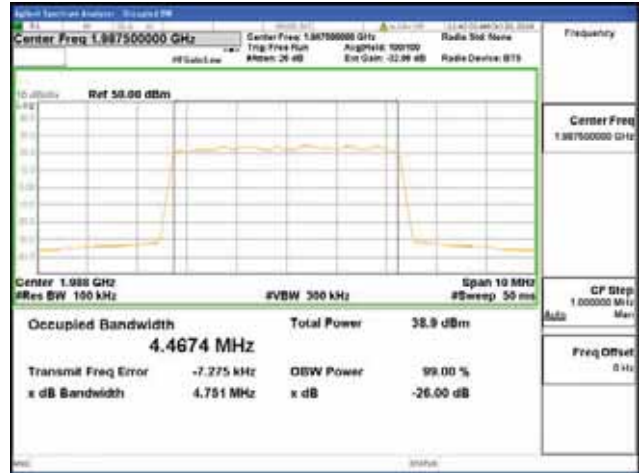

CTK Co., Ltd.
(Ho-dong), 113, Yejik-ro, Cheoin-gu,
Yongin-si, Gyeonggi-do, Korea
Tel: +82-31-339-9970
Fax: +82-31-624-9501

Report No.:
CTK-2018-03328
Page (303) / (1312)
Pages

Band 2, BW 5MHz + BW 5MHz, Multi carrier(Non-Contiguous), 4TX, Top

QPSK

16QAM

64QAM

256QAM