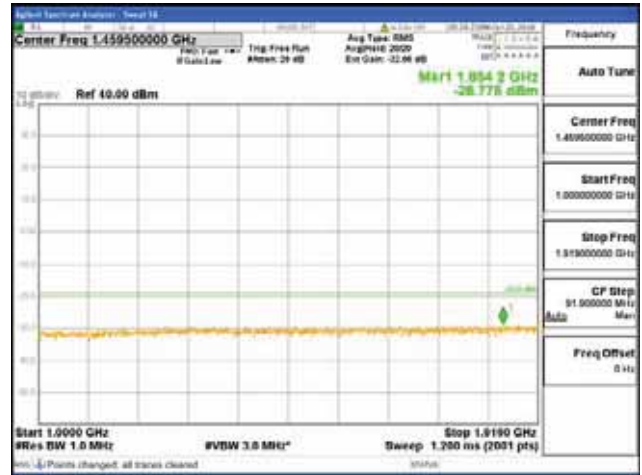

Report No.:  
 CTK-2018-03328  
 Page (378) / (1312)  
 Pages

[16QAM]

9 kHz - 150 kHz

150 kHz - 30 MHz

30 MHz - 1000 MHz

1000 MHz - 1919 MHz

**CTK Co., Ltd.**  
 (Ho-dong), 113, Yejik-ro, Cheoin-gu,  
 Yongin-si, Gyeonggi-do, Korea  
 Tel: +82-31-339-9970  
 Fax: +82-31-624-9501