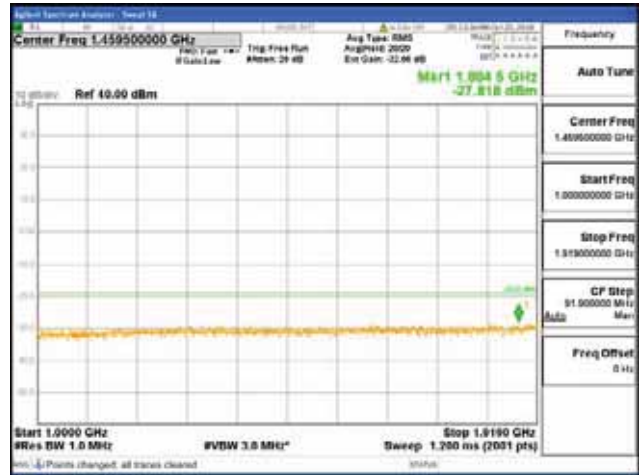

Report No.:  
 CTK-2018-03328  
 Page (354) / (1312)  
 Pages

[16QAM]

9 kHz - 150 kHz

150 kHz - 30 MHz

30 MHz - 1000 MHz

1000 MHz - 1919 MHz

**CTK Co., Ltd.**  
 (Ho-dong), 113, Yejik-ro, Cheoin-gu,  
 Yongin-si, Gyeonggi-do, Korea  
 Tel: +82-31-339-9970  
 Fax: +82-31-624-9501