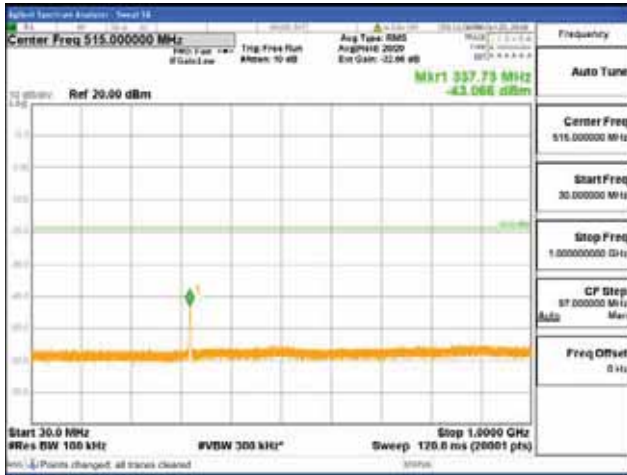

[16QAM]

9 kHz - 150 kHz

150 kHz - 30 MHz

30 MHz - 1000 MHz

1000 MHz - 1919 MHz

**CTK Co., Ltd.**  
 (Ho-dong), 113, Yejik-ro, Cheoin-gu,  
 Yongin-si, Gyeonggi-do, Korea  
 Tel: +82-31-339-9970  
 Fax: +82-31-624-9501