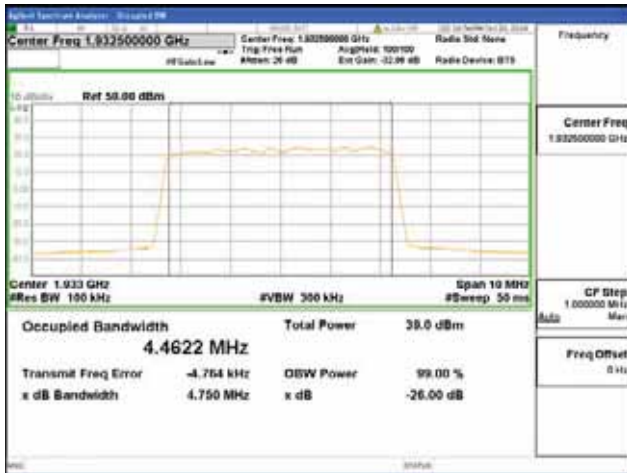

CTK Co., Ltd.
(Ho-dong), 113, Yejik-ro, Cheoin-gu,
Yongin-si, Gyeonggi-do, Korea
Tel: +82-31-339-9970
Fax: +82-31-624-9501

Report No.:
CTK-2018-03328
Page (308) / (1312)
Pages

ANT 4

Band 2, BW 5MHz + BW 5MHz, Multi carrier(Non-Contiguous), 4TX, Bottom

QPSK

16QAM