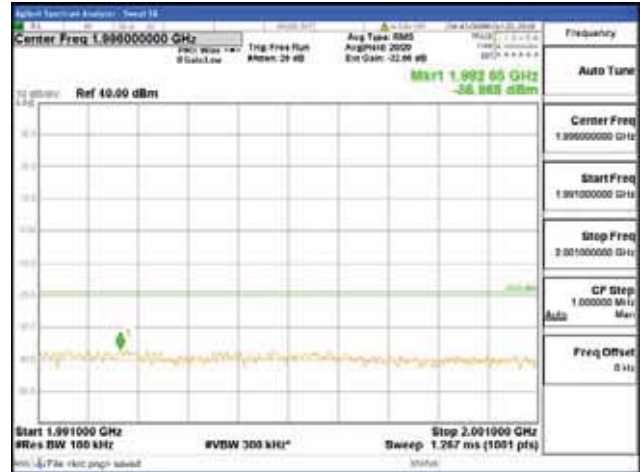

1991 MHz - 2001 MHz