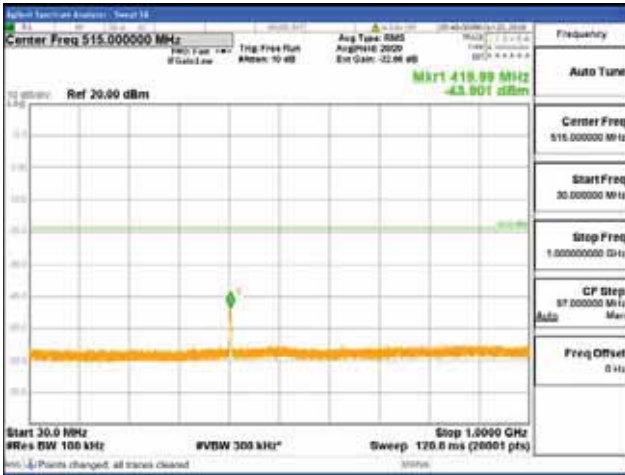

Report No.:  
 CTK-2018-03328  
 Page (358) / (1312)  
 Pages

[256QAM]

9 kHz - 150 kHz

150 kHz - 30 MHz

30 MHz - 1000 MHz

1000 MHz - 1919 MHz

**CTK Co., Ltd.**  
 (Ho-dong), 113, Yejik-ro, Cheoin-gu,  
 Yongin-si, Gyeonggi-do, Korea  
 Tel: +82-31-339-9970  
 Fax: +82-31-624-9501