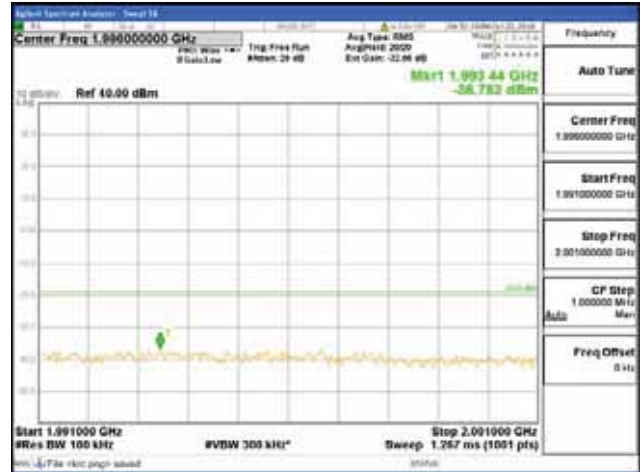

1991 MHz - 2001 MHz