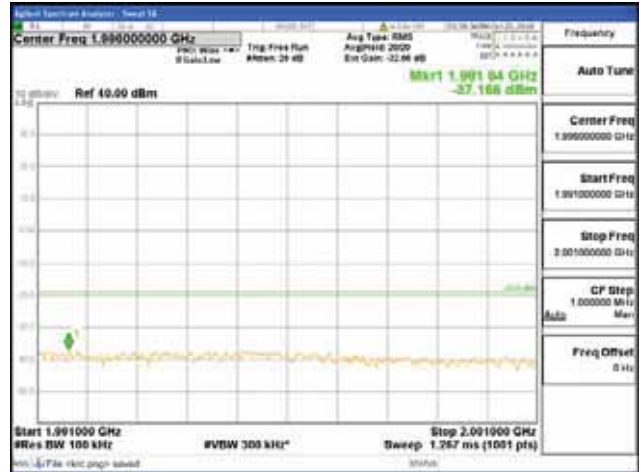

1991 MHz - 2001 MHz