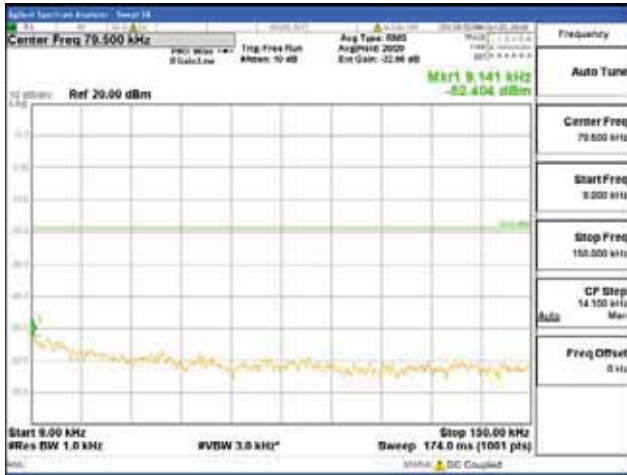

CTK Co., Ltd.
(Ho-dong), 113, Yejik-ro, Cheoin-gu,
Yongin-si, Gyeonggi-do, Korea
Tel: +82-31-339-9970
Fax: +82-31-624-9501

Report No.:
CTK-2018-03328
Page (386) / (1312)
Pages

[16QAM]

9 kHz - 150 kHz