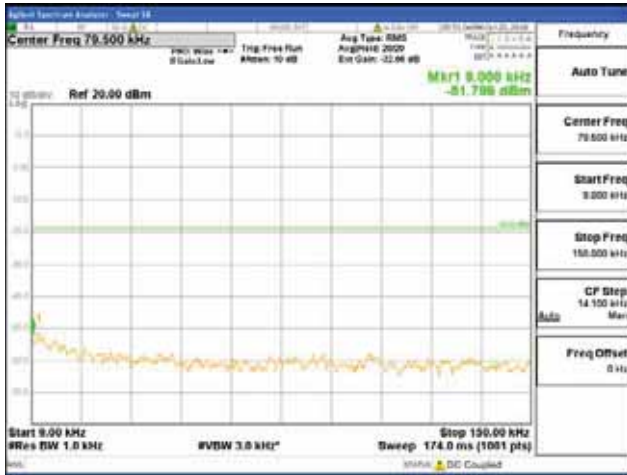

CTK Co., Ltd.
(Ho-dong), 113, Yejik-ro, Cheoin-gu,
Yongin-si, Gyeonggi-do, Korea
Tel: +82-31-339-9970
Fax: +82-31-624-9501

Report No.:
CTK-2018-03328
Page (334) / (1312)
Pages

[256QAM]

9 kHz - 150 kHz