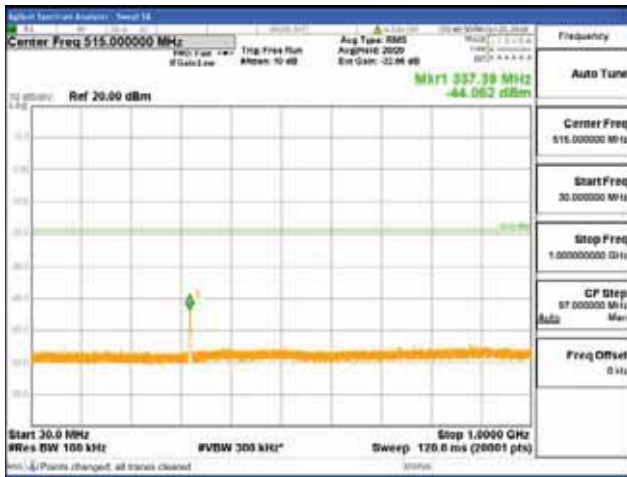

Report No.:  
 CTK-2018-03328  
 Page (342) / (1312)  
 Pages

[256QAM]

9 kHz - 150 kHz

150 kHz - 30 MHz

30 MHz - 1000 MHz

1000 MHz - 1919 MHz

**CTK Co., Ltd.**  
 (Ho-dong), 113, Yejik-ro, Cheoin-gu,  
 Yongin-si, Gyeonggi-do, Korea  
 Tel: +82-31-339-9970  
 Fax: +82-31-624-9501