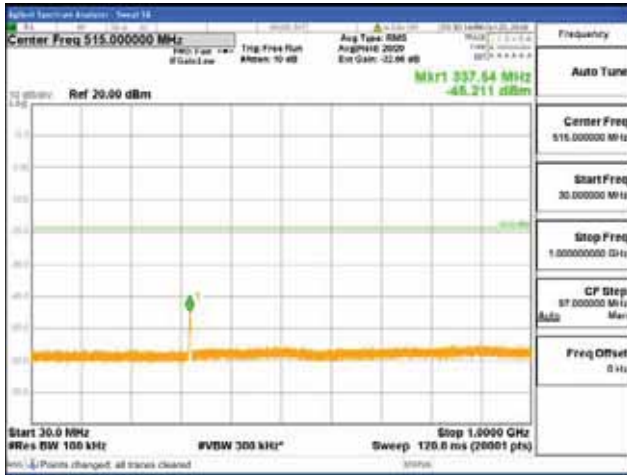

[16QAM]

9 kHz - 150 kHz

150 kHz - 30 MHz

30 MHz - 1000 MHz

1000 MHz - 1919 MHz

**CTK Co., Ltd.**  
 (Ho-dong), 113, Yejik-ro, Cheoin-gu,  
 Yongin-si, Gyeonggi-do, Korea  
 Tel: +82-31-339-9970  
 Fax: +82-31-624-9501