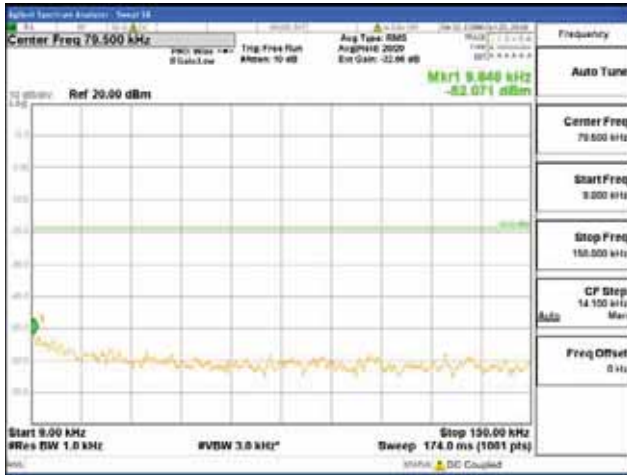

CTK Co., Ltd.
(Ho-dong), 113, Yejik-ro, Cheoin-gu,
Yongin-si, Gyeonggi-do, Korea
Tel: +82-31-339-9970
Fax: +82-31-624-9501

Report No.:
CTK-2018-03328
Page (398) / (1312)
Pages

[256QAM]

9 kHz - 150 kHz