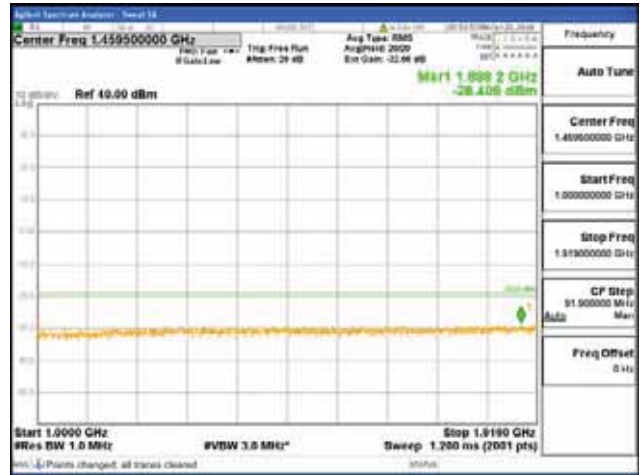

1000 MHz - 1919 MHz