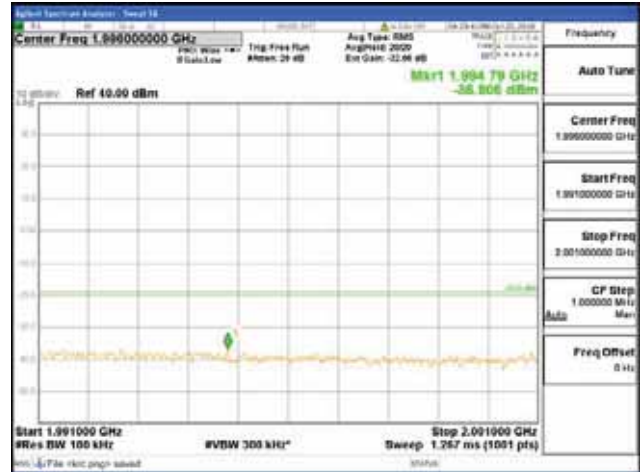

1991 MHz - 2001 MHz