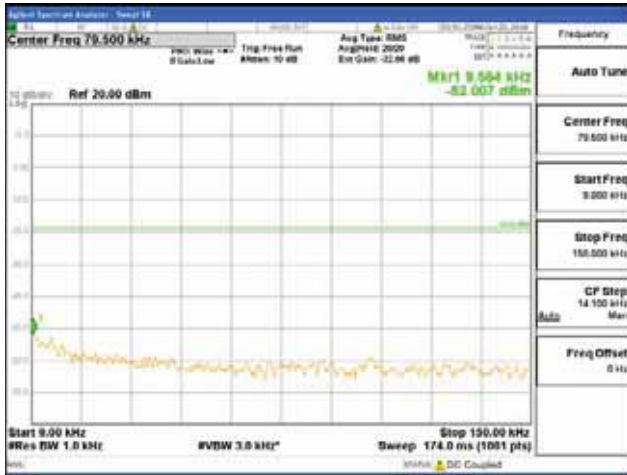

CTK Co., Ltd.
(Ho-dong), 113, Yejik-ro, Cheoin-gu,
Yongin-si, Gyeonggi-do, Korea
Tel: +82-31-339-9970
Fax: +82-31-624-9501

Report No.:
CTK-2018-03328
Page (318) / (1312)
Pages

[256QAM]

9 kHz - 150 kHz