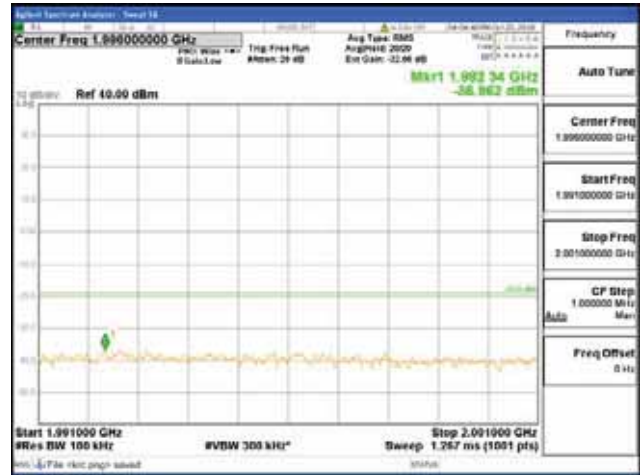

1991 MHz - 2001 MHz