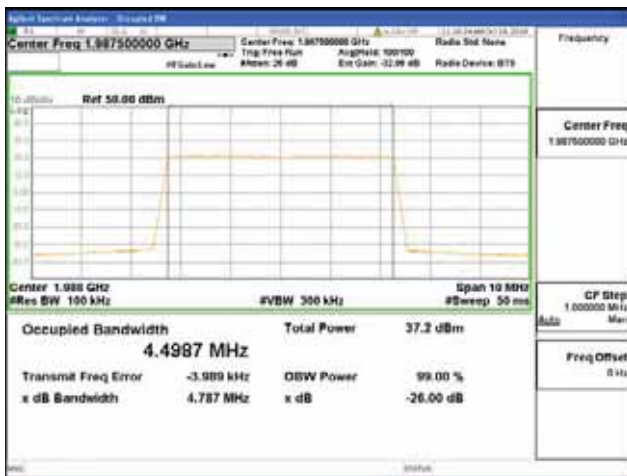

CTK Co., Ltd.
(Ho-dong), 113, Yejik-ro, Cheoin-gu,
Yongin-si, Gyeonggi-do, Korea
Tel: +82-31-339-9970
Fax: +82-31-624-9501

Report No.:
CTK-2018-03328
Page (301) / (1312)
Pages

Band 2, BW 10MHz + BW 5MHz, Multi carrier(Non-Contiguous), 4TX, Top

QPSK

16QAM

64QAM

256QAM