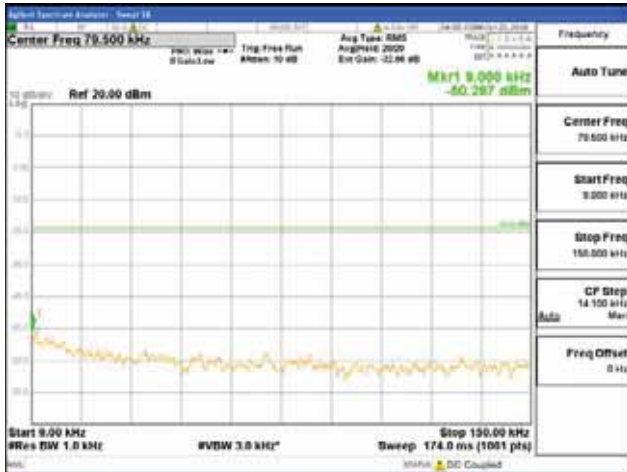

CTK Co., Ltd.
(Ho-dong), 113, Yejik-ro, Cheoin-gu,
Yongin-si, Gyeonggi-do, Korea
Tel: +82-31-339-9970
Fax: +82-31-624-9501

Report No.:
CTK-2018-03328
Page (320) / (1312)
Pages

Band 2, BW 5MHz, Single 1 carrier, 4TX, Middle
[QPSK]

9 kHz - 150 kHz