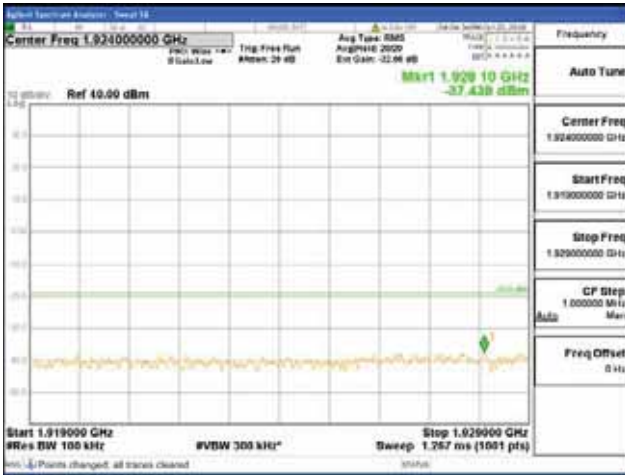

CTK Co., Ltd.
(Ho-dong), 113, Yejik-ro, Cheoin-gu,
Yongin-si, Gyeonggi-do, Korea
Tel: +82-31-339-9970
Fax: +82-31-624-9501

Report No.:
CTK-2018-03328
Page (323) / (1312)
Pages

1919 MHz - 1929 MHz