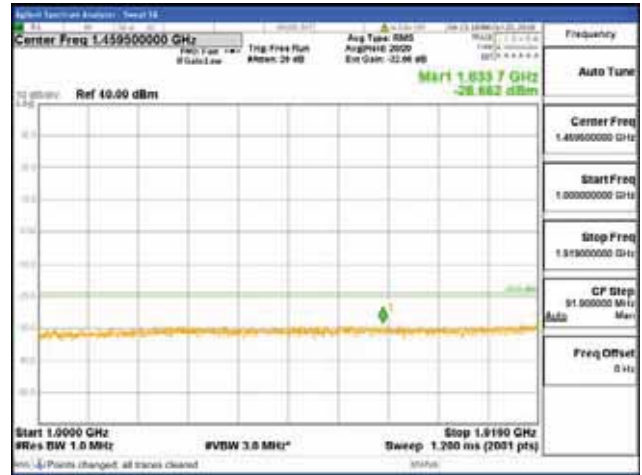

Report No.:  
 CTK-2018-03328  
 Page (370) / (1312)  
 Pages

[16QAM]

9 kHz - 150 kHz

150 kHz - 30 MHz

30 MHz - 1000 MHz

1000 MHz - 1919 MHz

**CTK Co., Ltd.**  
 (Ho-dong), 113, Yejik-ro, Cheoin-gu,  
 Yongin-si, Gyeonggi-do, Korea  
 Tel: +82-31-339-9970  
 Fax: +82-31-624-9501