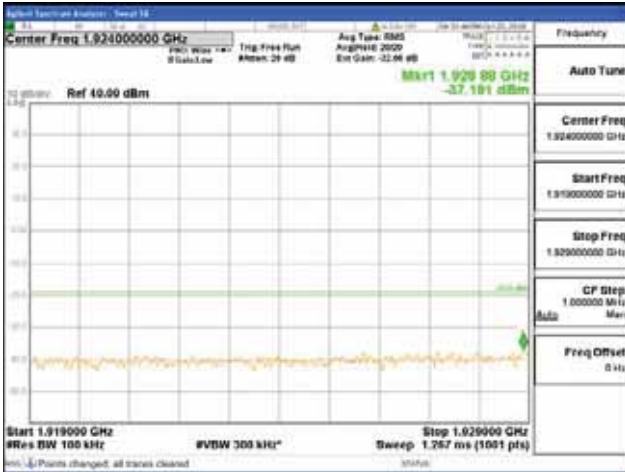

CTK Co., Ltd.
(Ho-dong), 113, Yejik-ro, Cheoin-gu,
Yongin-si, Gyeonggi-do, Korea
Tel: +82-31-339-9970
Fax: +82-31-624-9501

Report No.:
CTK-2018-03328
Page (399) / (1312)
Pages

1919 MHz - 1929 MHz