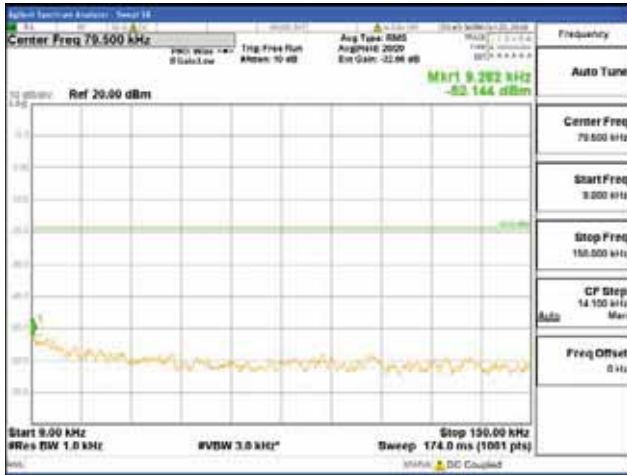

CTK Co., Ltd.
(Ho-dong), 113, Yejik-ro, Cheoin-gu,
Yongin-si, Gyeonggi-do, Korea
Tel: +82-31-339-9970
Fax: +82-31-624-9501

Report No.:
CTK-2018-03328
Page (364) / (1312)
Pages

[64QAM]

9 kHz - 150 kHz