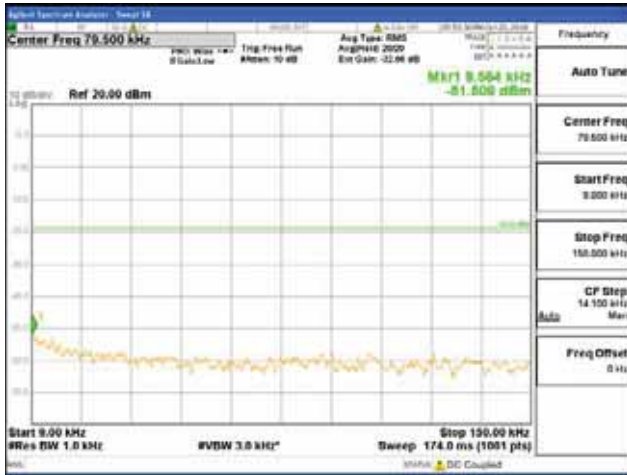

CTK Co., Ltd.
(Ho-dong), 113, Yejik-ro, Cheoin-gu,
Yongin-si, Gyeonggi-do, Korea
Tel: +82-31-339-9970
Fax: +82-31-624-9501

Report No.:
CTK-2018-03328
Page (332) / (1312)
Pages

[64QAM]

9 kHz - 150 kHz