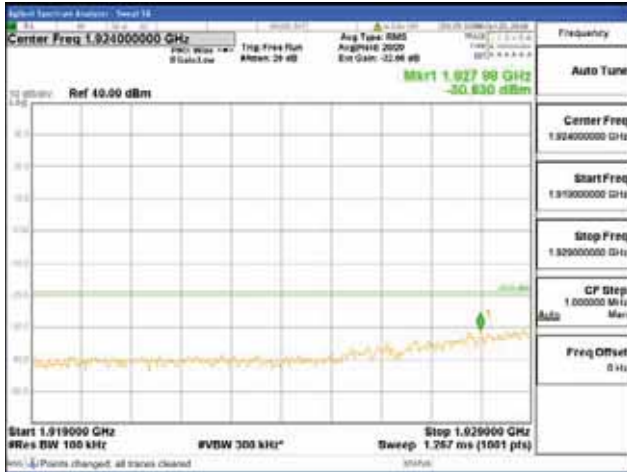

CTK Co., Ltd.
(Ho-dong), 113, Yejik-ro, Cheoin-gu,
Yongin-si, Gyeonggi-do, Korea
Tel: +82-31-339-9970
Fax: +82-31-624-9501

Report No.:
CTK-2018-03328
Page (361) / (1312)
Pages

1919 MHz - 1929 MHz