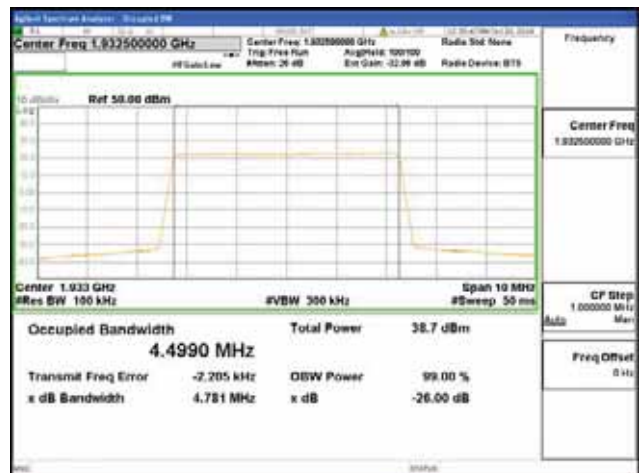

ANT 1

Band 2, BW 5MHz + BW 5MHz, Multi carrier(Non-Contiguous), 4TX, Bottom

256QAM