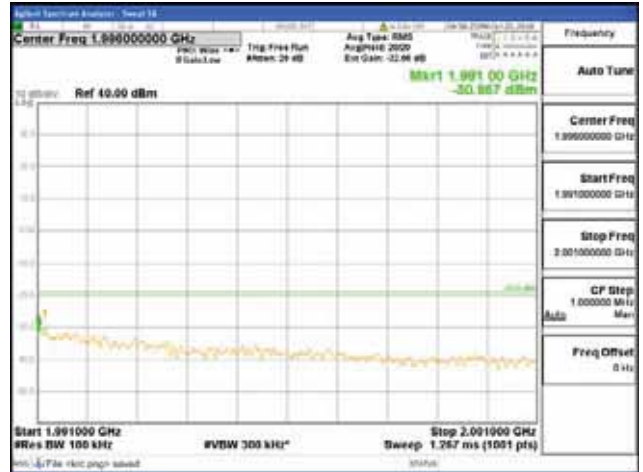

1991 MHz - 2001 MHz