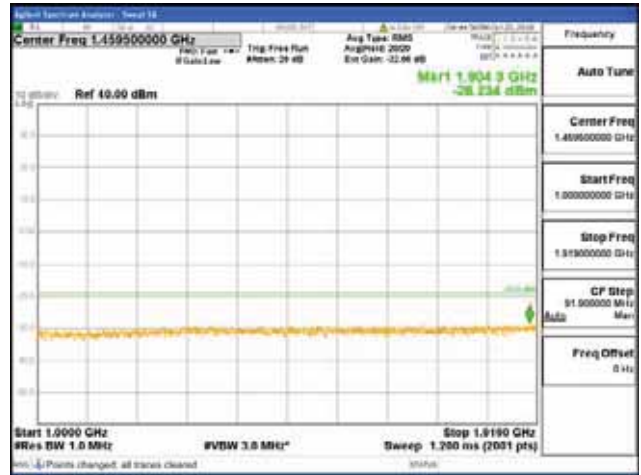

Report No.:  
 CTK-2018-03328  
 Page (350) / (1312)  
 Pages

[256QAM]

9 kHz - 150 kHz

150 kHz - 30 MHz

30 MHz - 1000 MHz

1000 MHz - 1919 MHz

**CTK Co., Ltd.**  
 (Ho-dong), 113, Yejik-ro, Cheoin-gu,  
 Yongin-si, Gyeonggi-do, Korea  
 Tel: +82-31-339-9970  
 Fax: +82-31-624-9501