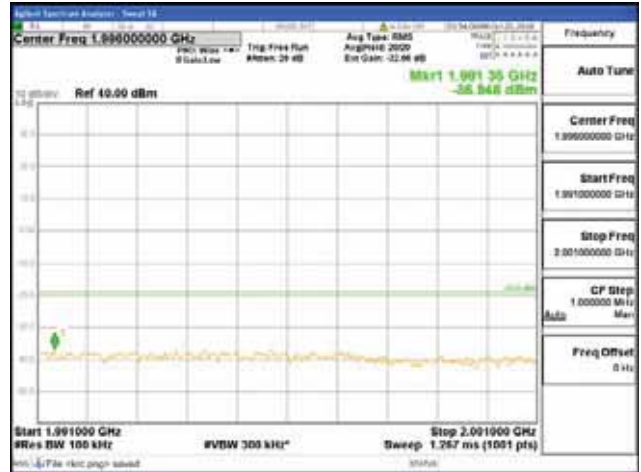

1991 MHz - 2001 MHz