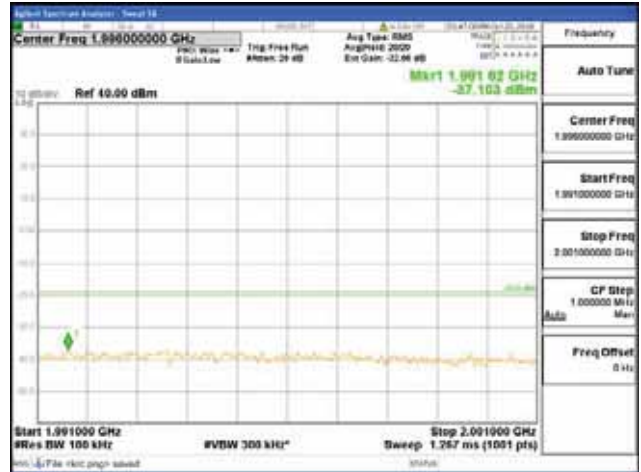

1991 MHz - 2001 MHz