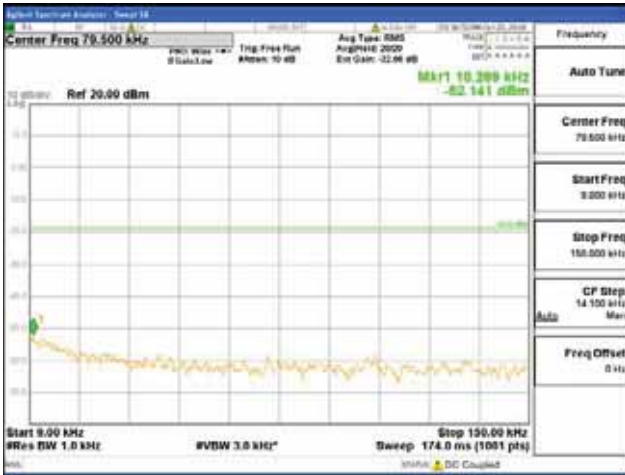

CTK Co., Ltd.
(Ho-dong), 113, Yejik-ro, Cheoin-gu,
Yongin-si, Gyeonggi-do, Korea
Tel: +82-31-339-9970
Fax: +82-31-624-9501

Report No.:
CTK-2018-03328
Page (388) / (1312)
Pages

[64QAM]

9 kHz - 150 kHz