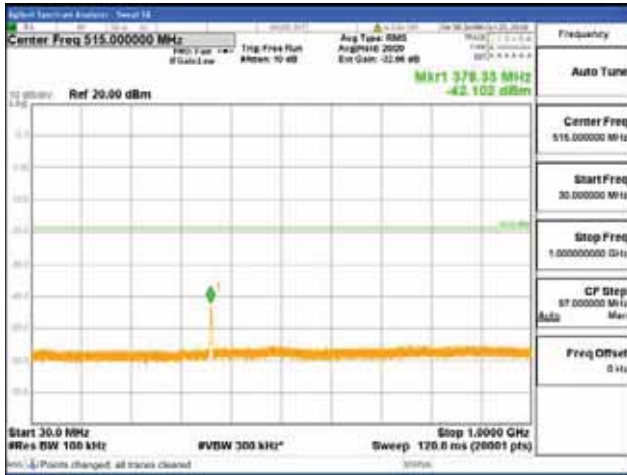

Report No.:  
 CTK-2018-03328  
 Page (372) / (1312)  
 Pages

[64QAM]

9 kHz - 150 kHz

150 kHz - 30 MHz

30 MHz - 1000 MHz

1000 MHz - 1919 MHz

**CTK Co., Ltd.**  
 (Ho-dong), 113, Yejik-ro, Cheoin-gu,  
 Yongin-si, Gyeonggi-do, Korea  
 Tel: +82-31-339-9970  
 Fax: +82-31-624-9501