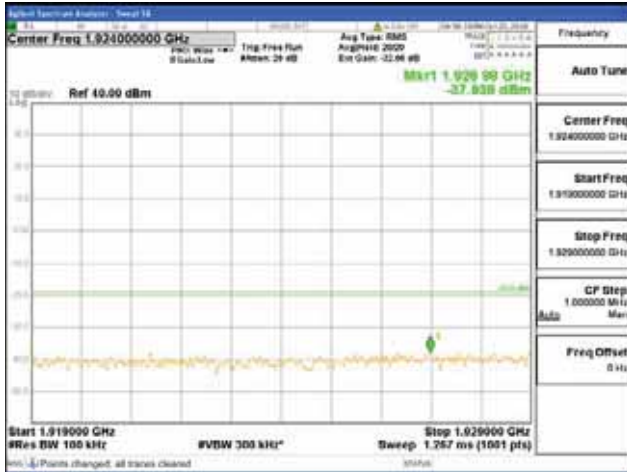

CTK Co., Ltd.
(Ho-dong), 113, Yejik-ro, Cheoin-gu,
Yongin-si, Gyeonggi-do, Korea
Tel: +82-31-339-9970
Fax: +82-31-624-9501

Report No.:
CTK-2018-03328
Page (329) / (1312)
Pages

1919 MHz - 1929 MHz