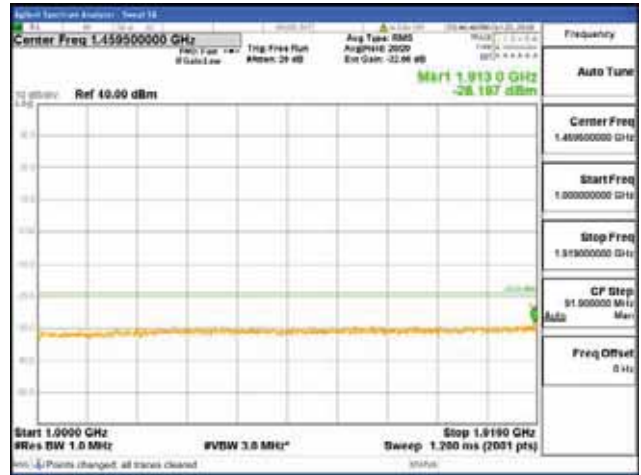

Report No.:  
 CTK-2018-03328  
 Page (340) / (1312)  
 Pages

[64QAM]

9 kHz - 150 kHz

150 kHz - 30 MHz

30 MHz - 1000 MHz

1000 MHz - 1919 MHz

**CTK Co., Ltd.**  
 (Ho-dong), 113, Yejik-ro, Cheoin-gu,  
 Yongin-si, Gyeonggi-do, Korea  
 Tel: +82-31-339-9970  
 Fax: +82-31-624-9501