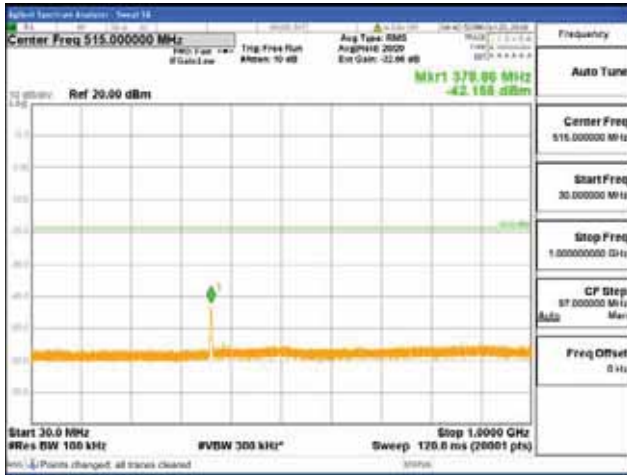

Report No.:  
 CTK-2018-03328  
 Page (348) / (1312)  
 Pages

[64QAM]

9 kHz - 150 kHz

150 kHz - 30 MHz

30 MHz - 1000 MHz

1000 MHz - 1919 MHz

**CTK Co., Ltd.**  
 (Ho-dong), 113, Yejik-ro, Cheoin-gu,  
 Yongin-si, Gyeonggi-do, Korea  
 Tel: +82-31-339-9970  
 Fax: +82-31-624-9501