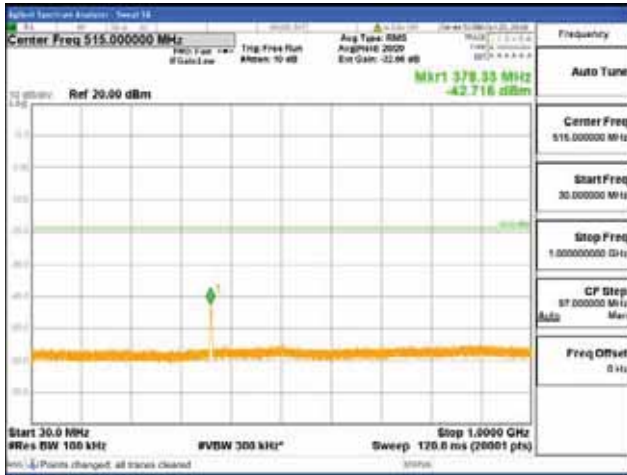

Report No.:  
 CTK-2018-03328  
 Page (350) / (1312)  
 Pages

[256QAM]

9 kHz - 150 kHz

150 kHz - 30 MHz

30 MHz - 1000 MHz

1000 MHz - 1919 MHz

**CTK Co., Ltd.**  
 (Ho-dong), 113, Yejik-ro, Cheoin-gu,  
 Yongin-si, Gyeonggi-do, Korea  
 Tel: +82-31-339-9970  
 Fax: +82-31-624-9501