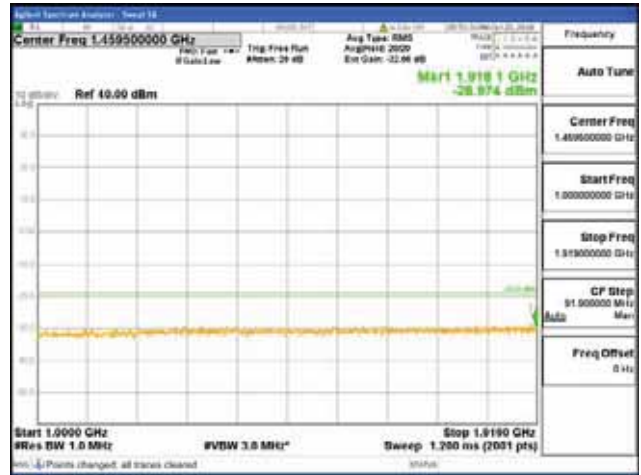

1000 MHz - 1919 MHz