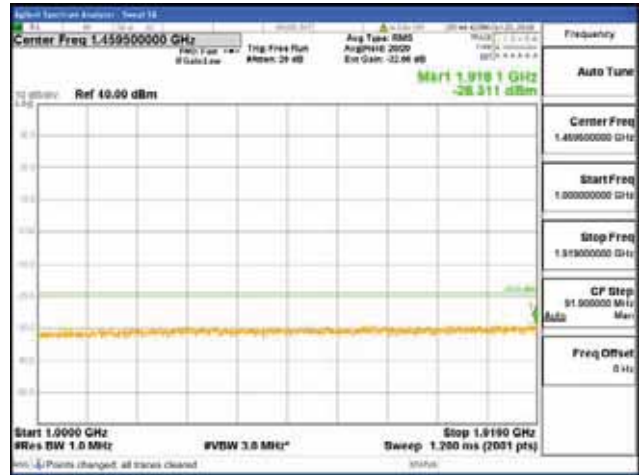

Report No.:  
 CTK-2018-03328  
 Page (380) / (1312)  
 Pages

[64QAM]

9 kHz - 150 kHz

150 kHz - 30 MHz

30 MHz - 1000 MHz

1000 MHz - 1919 MHz

**CTK Co., Ltd.**  
 (Ho-dong), 113, Yejik-ro, Cheoin-gu,  
 Yongin-si, Gyeonggi-do, Korea  
 Tel: +82-31-339-9970  
 Fax: +82-31-624-9501