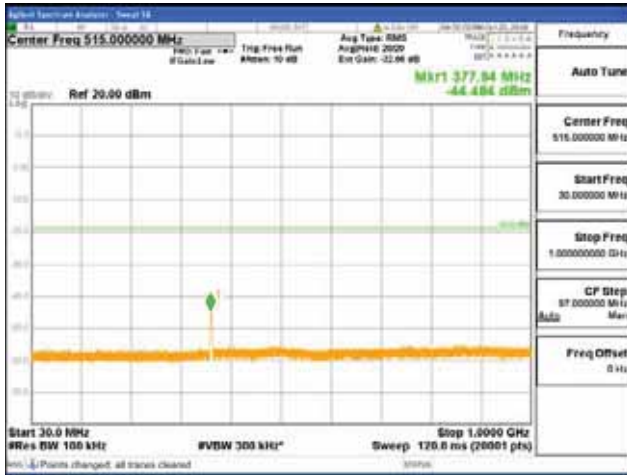

Report No.:  
 CTK-2018-03328  
 Page (324) / (1312)  
 Pages

[64QAM]

9 kHz - 150 kHz

150 kHz - 30 MHz

30 MHz - 1000 MHz

1000 MHz - 1919 MHz

**CTK Co., Ltd.**  
 (Ho-dong), 113, Yejik-ro, Cheoin-gu,  
 Yongin-si, Gyeonggi-do, Korea  
 Tel: +82-31-339-9970  
 Fax: +82-31-624-9501