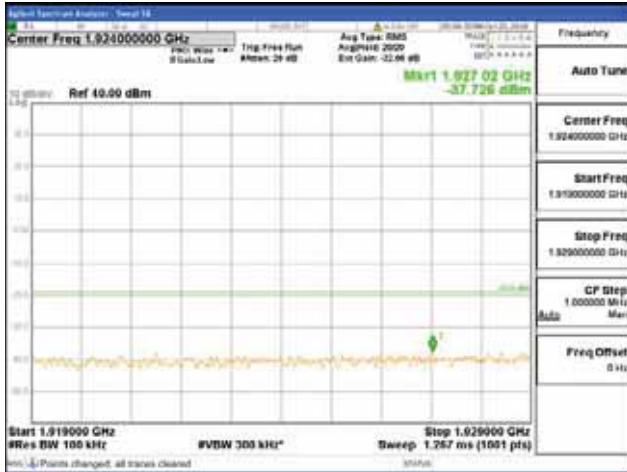

CTK Co., Ltd.
(Ho-dong), 113, Yejik-ro, Cheoin-gu,
Yongin-si, Gyeonggi-do, Korea
Tel: +82-31-339-9970
Fax: +82-31-624-9501

Report No.:
CTK-2018-03328
Page (331) / (1312)
Pages

1919 MHz - 1929 MHz