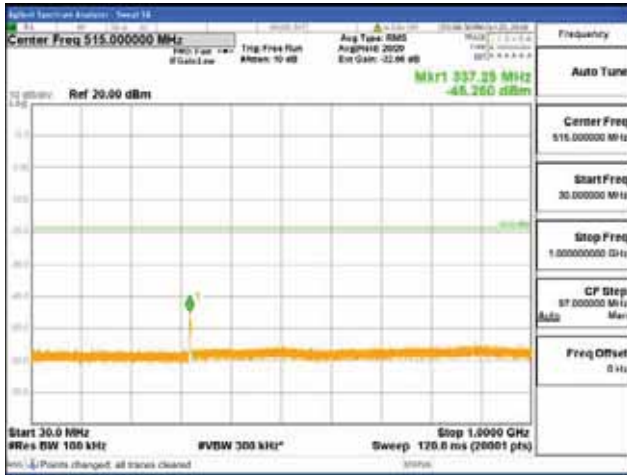

30 MHz - 1000 MHz