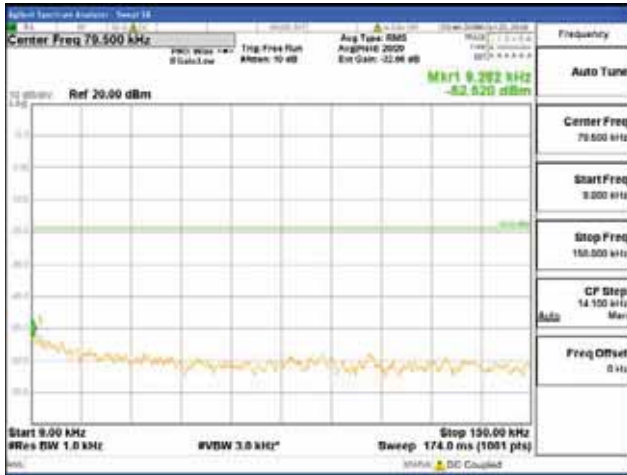

CTK Co., Ltd.
(Ho-dong), 113, Yejik-ro, Cheoin-gu,
Yongin-si, Gyeonggi-do, Korea
Tel: +82-31-339-9970
Fax: +82-31-624-9501

Report No.:
CTK-2018-03328
Page (340) / (1312)
Pages

[64QAM]

9 kHz - 150 kHz