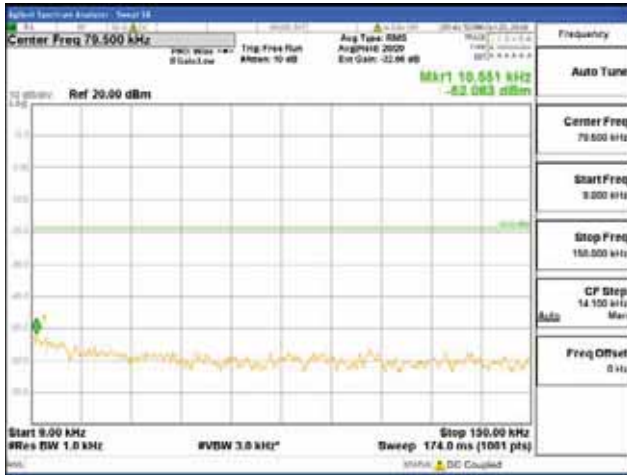

CTK Co., Ltd.
(Ho-dong), 113, Yejik-ro, Cheoin-gu,
Yongin-si, Gyeonggi-do, Korea
Tel: +82-31-339-9970
Fax: +82-31-624-9501

Report No.:
CTK-2018-03328
Page (382) / (1312)
Pages

[256QAM]

9 kHz - 150 kHz