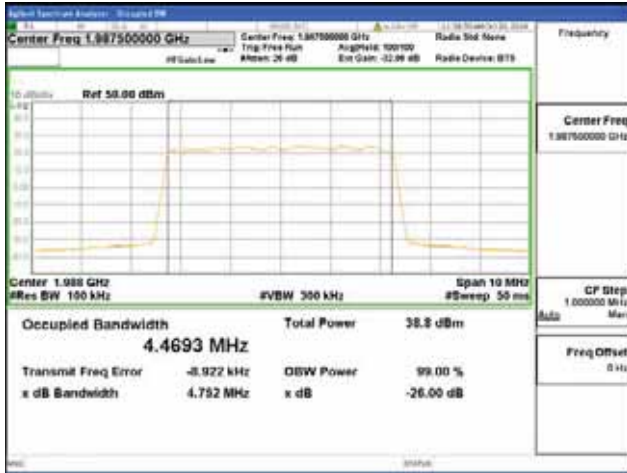

CTK Co., Ltd.
(Ho-dong), 113, Yejik-ro, Cheoin-gu,
Yongin-si, Gyeonggi-do, Korea
Tel: +82-31-339-9970
Fax: +82-31-624-9501

Report No.:
CTK-2018-03328
Page (303) / (1312)
Pages

Band 2, BW 5MHz + BW 5MHz, Multi carrier(Non-Contiguous), 4TX, Top

QPSK