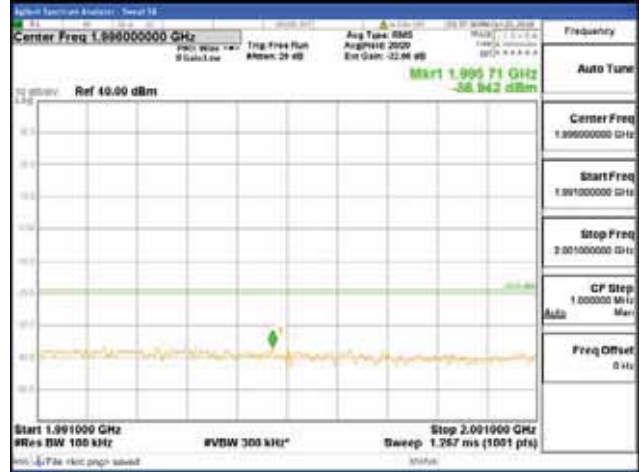

1991 MHz - 2001 MHz