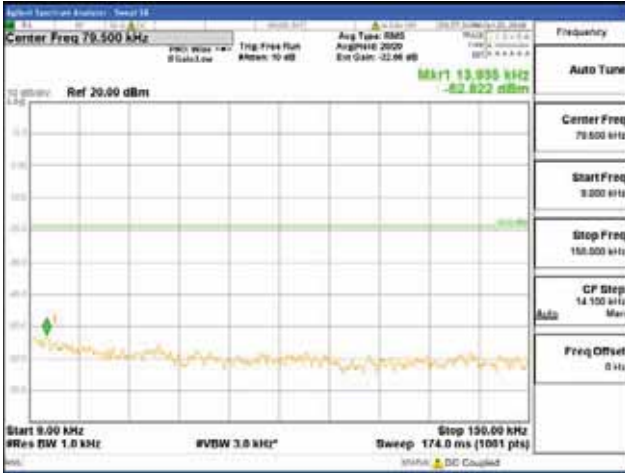

CTK Co., Ltd.
(Ho-dong), 113, Yejik-ro, Cheoin-gu,
Yongin-si, Gyeonggi-do, Korea
Tel: +82-31-339-9970
Fax: +82-31-624-9501

Report No.:
CTK-2018-03328
Page (362) / (1312)
Pages

[16QAM]

9 kHz - 150 kHz