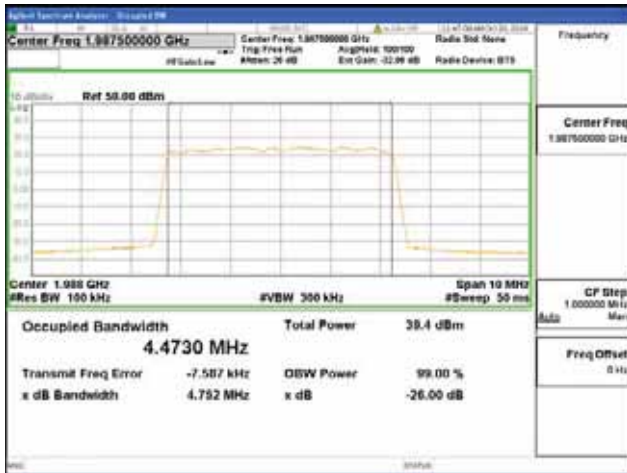

CTK Co., Ltd.
(Ho-dong), 113, Yejik-ro, Cheoin-gu,
Yongin-si, Gyeonggi-do, Korea
Tel: +82-31-339-9970
Fax: +82-31-624-9501

Report No.:
CTK-2018-03328
Page (305) / (1312)
Pages

Band 2, BW 5MHz + BW 5MHz, Multi carrier(Non-Contiguous), 4TX, Top

QPSK