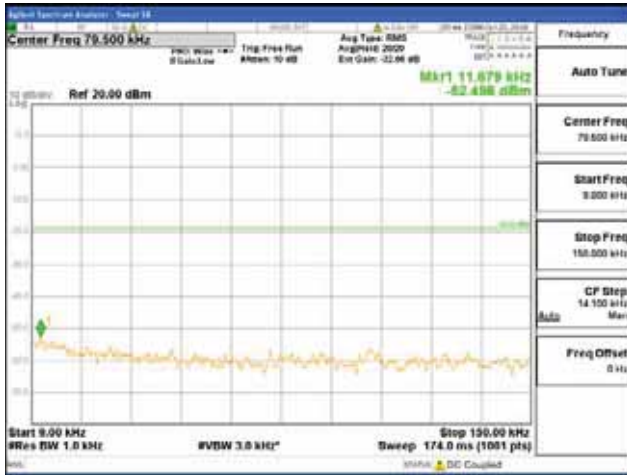

CTK Co., Ltd.
(Ho-dong), 113, Yejik-ro, Cheoin-gu,
Yongin-si, Gyeonggi-do, Korea
Tel: +82-31-339-9970
Fax: +82-31-624-9501

Report No.:
CTK-2018-03328
Page (380) / (1312)
Pages

[64QAM]

9 kHz - 150 kHz