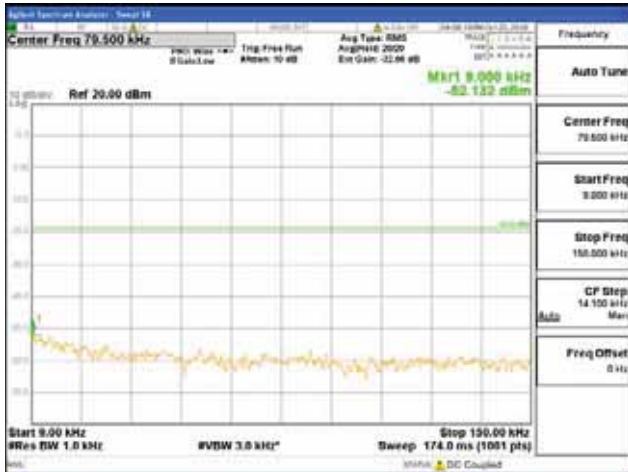

CTK Co., Ltd.
(Ho-dong), 113, Yejik-ro, Cheoin-gu,
Yongin-si, Gyeonggi-do, Korea
Tel: +82-31-339-9970
Fax: +82-31-624-9501

Report No.:
CTK-2018-03328
Page (344) / (1312)
Pages

Band 2, BW 5MHz, Single carrier, 4TX, Middle
[QPSK]

9 kHz - 150 kHz