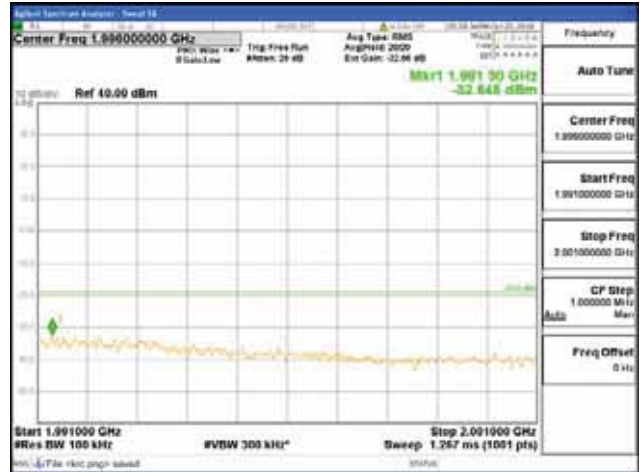

1991 MHz - 2001 MHz