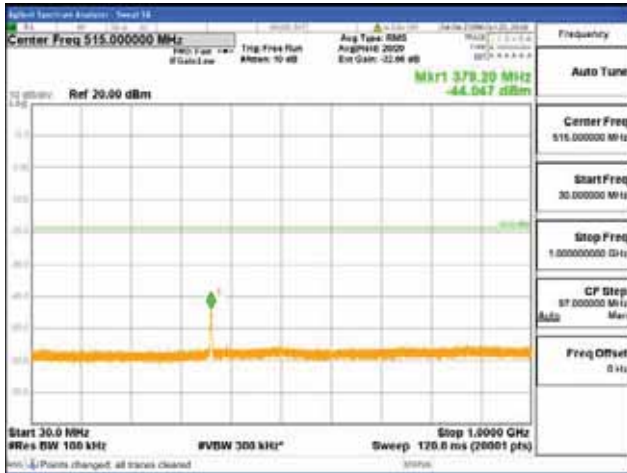

Report No.:  
 CTK-2018-03328  
 Page (322) / (1312)  
 Pages

[16QAM]

9 kHz - 150 kHz

150 kHz - 30 MHz

30 MHz - 1000 MHz

1000 MHz - 1919 MHz

**CTK Co., Ltd.**  
 (Ho-dong), 113, Yejik-ro, Cheoin-gu,  
 Yongin-si, Gyeonggi-do, Korea  
 Tel: +82-31-339-9970  
 Fax: +82-31-624-9501