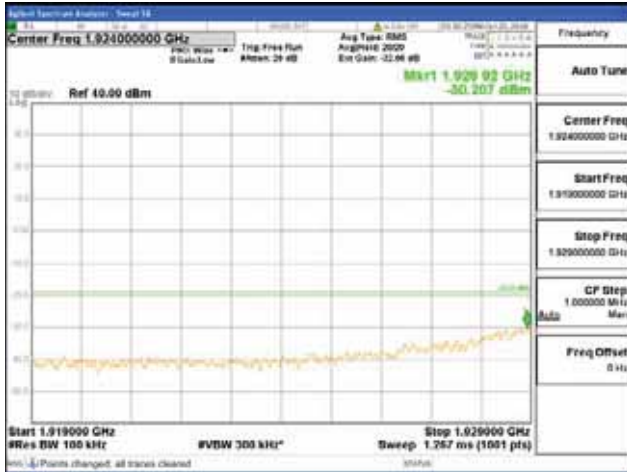

CTK Co., Ltd.
(Ho-dong), 113, Yejik-ro, Cheoin-gu,
Yongin-si, Gyeonggi-do, Korea
Tel: +82-31-339-9970
Fax: +82-31-624-9501

Report No.:
CTK-2018-03328
Page (387) / (1312)
Pages

1919 MHz - 1929 MHz