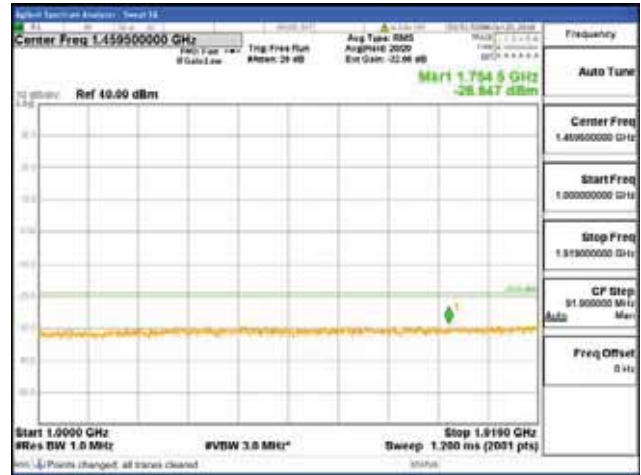

Report No.:  
 CTK-2018-03328  
 Page (318) / (1312)  
 Pages

[256QAM]

9 kHz - 150 kHz

150 kHz - 30 MHz

30 MHz - 1000 MHz

1000 MHz - 1919 MHz

**CTK Co., Ltd.**  
 (Ho-dong), 113, Yejik-ro, Cheoin-gu,  
 Yongin-si, Gyeonggi-do, Korea  
 Tel: +82-31-339-9970  
 Fax: +82-31-624-9501