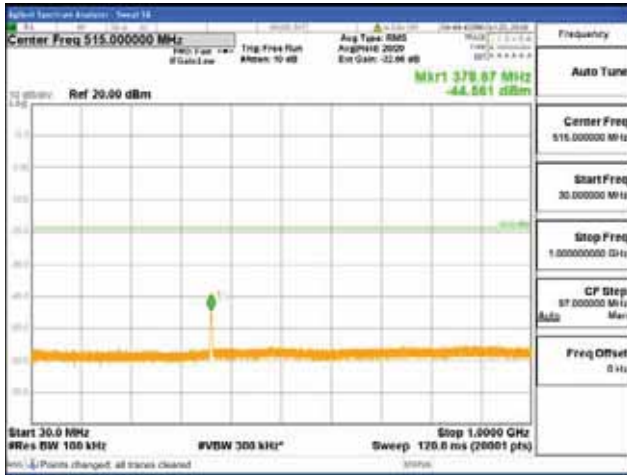

Report No.:  
 CTK-2018-03328  
 Page (326) / (1312)  
 Pages

[256QAM]

9 kHz - 150 kHz

150 kHz - 30 MHz

30 MHz - 1000 MHz

1000 MHz - 1919 MHz

**CTK Co., Ltd.**  
 (Ho-dong), 113, Yejik-ro, Cheoin-gu,  
 Yongin-si, Gyeonggi-do, Korea  
 Tel: +82-31-339-9970  
 Fax: +82-31-624-9501