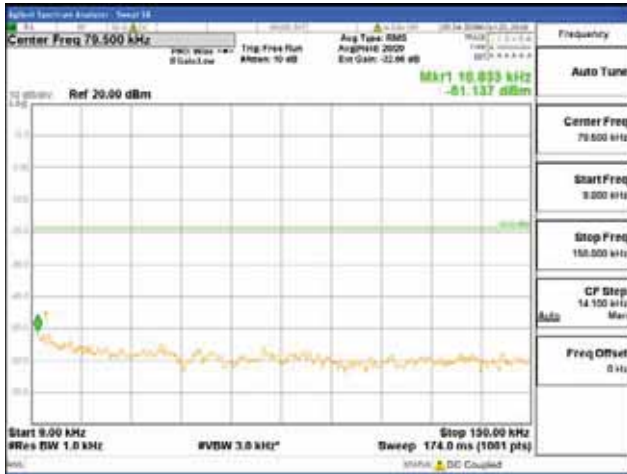

CTK Co., Ltd.
(Ho-dong), 113, Yejik-ro, Cheoin-gu,
Yongin-si, Gyeonggi-do, Korea
Tel: +82-31-339-9970
Fax: +82-31-624-9501

Report No.:
CTK-2018-03328
Page (376) / (1312)
Pages

Band 2, BW 5MHz, Single 1 carrier, 4TX, Top
[QPSK]

9 kHz - 150 kHz