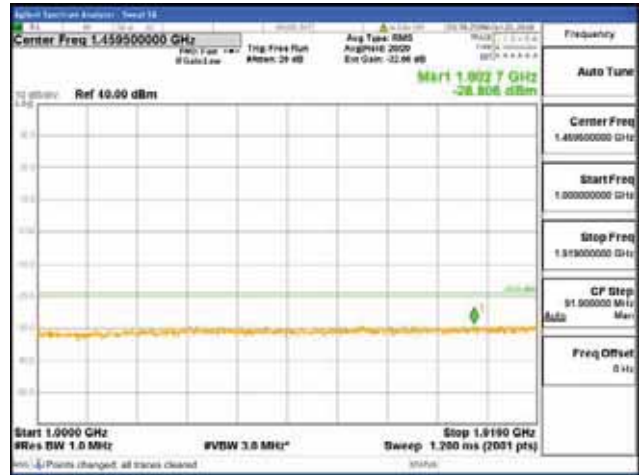

Report No.:  
 CTK-2018-03328  
 Page (390) / (1312)  
 Pages

[256QAM]

9 kHz - 150 kHz

150 kHz - 30 MHz

30 MHz - 1000 MHz

1000 MHz - 1919 MHz

**CTK Co., Ltd.**  
 (Ho-dong), 113, Yejik-ro, Cheoin-gu,  
 Yongin-si, Gyeonggi-do, Korea  
 Tel: +82-31-339-9970  
 Fax: +82-31-624-9501