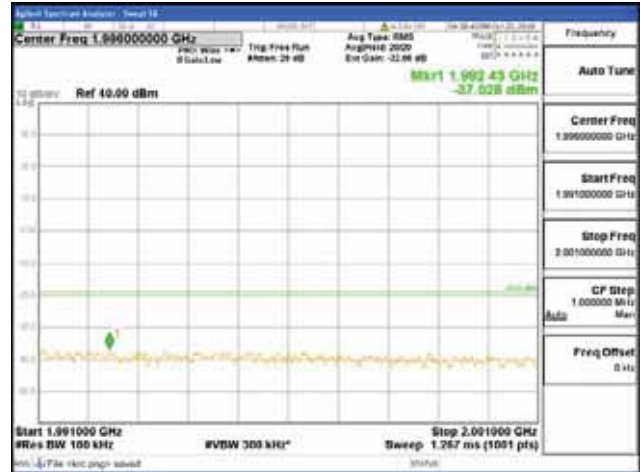

1991 MHz - 2001 MHz