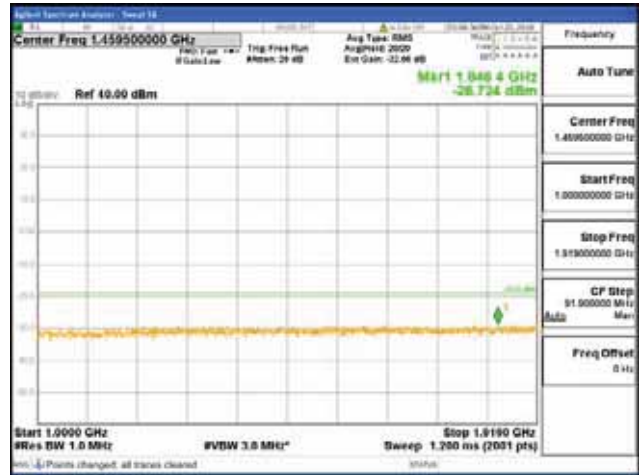

Report No.:  
 CTK-2018-03328  
 Page (314) / (1312)  
 Pages

[16QAM]

9 kHz - 150 kHz

150 kHz - 30 MHz

30 MHz - 1000 MHz

1000 MHz - 1919 MHz

**CTK Co., Ltd.**  
 (Ho-dong), 113, Yejik-ro, Cheoin-gu,  
 Yongin-si, Gyeonggi-do, Korea  
 Tel: +82-31-339-9970  
 Fax: +82-31-624-9501