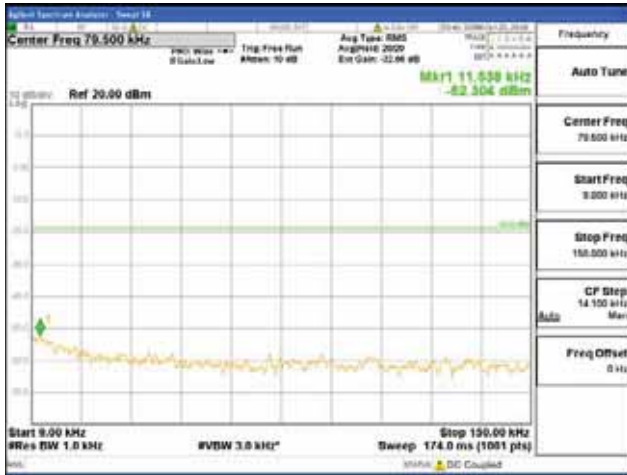

CTK Co., Ltd.
(Ho-dong), 113, Yejik-ro, Cheoin-gu,
Yongin-si, Gyeonggi-do, Korea
Tel: +82-31-339-9970
Fax: +82-31-624-9501

Report No.:
CTK-2018-03328
Page (366) / (1312)
Pages

[256QAM]

9 kHz - 150 kHz