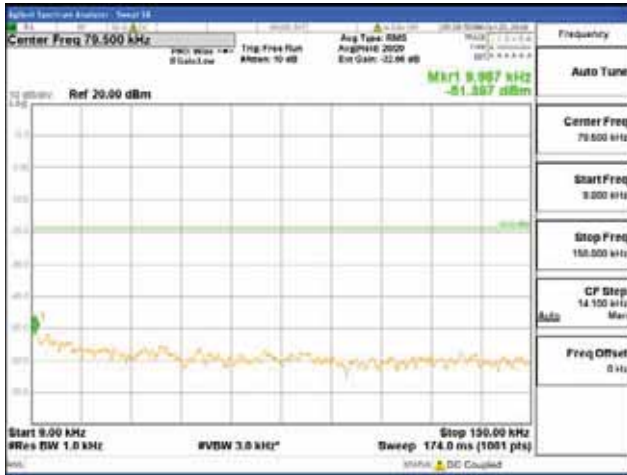

CTK Co., Ltd.
(Ho-dong), 113, Yejik-ro, Cheoin-gu,
Yongin-si, Gyeonggi-do, Korea
Tel: +82-31-339-9970
Fax: +82-31-624-9501

Report No.:
CTK-2018-03328
Page (378) / (1312)
Pages

[16QAM]

9 kHz - 150 kHz