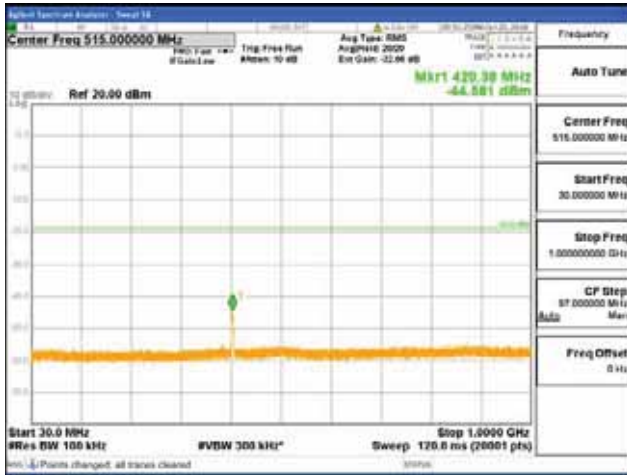

30 MHz - 1000 MHz