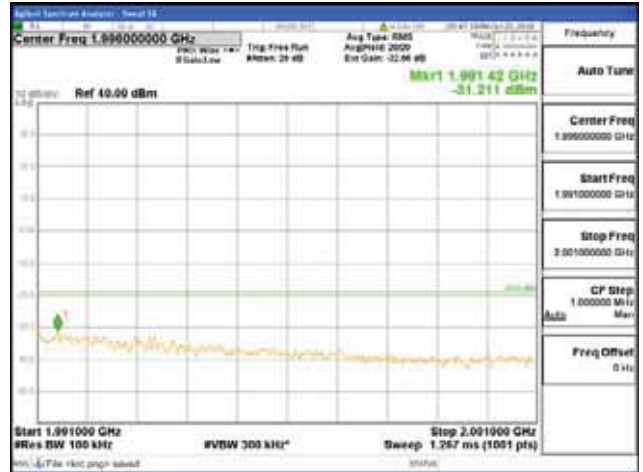

1991 MHz - 2001 MHz