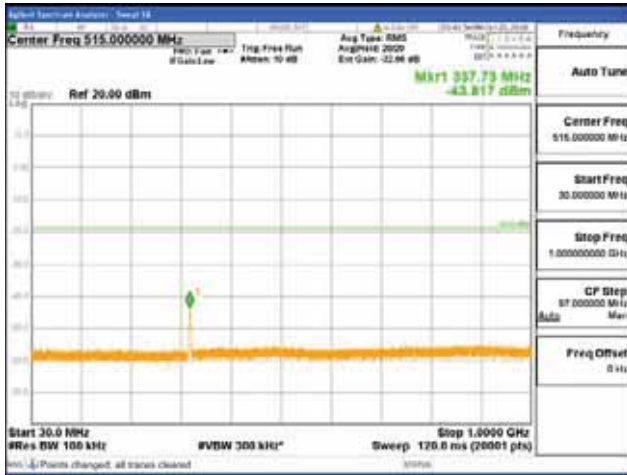

Report No.:  
 CTK-2018-03328  
 Page (366) / (1312)  
 Pages

[256QAM]

9 kHz - 150 kHz

150 kHz - 30 MHz

30 MHz - 1000 MHz

1000 MHz - 1919 MHz

**CTK Co., Ltd.**  
 (Ho-dong), 113, Yejik-ro, Cheoin-gu,  
 Yongin-si, Gyeonggi-do, Korea  
 Tel: +82-31-339-9970  
 Fax: +82-31-624-9501