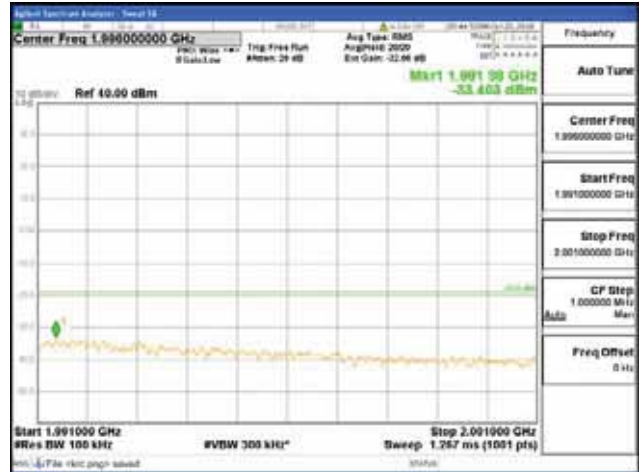

1991 MHz - 2001 MHz