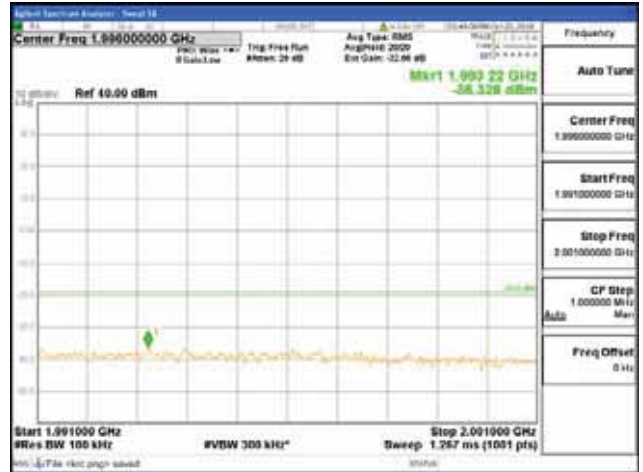

1991 MHz - 2001 MHz