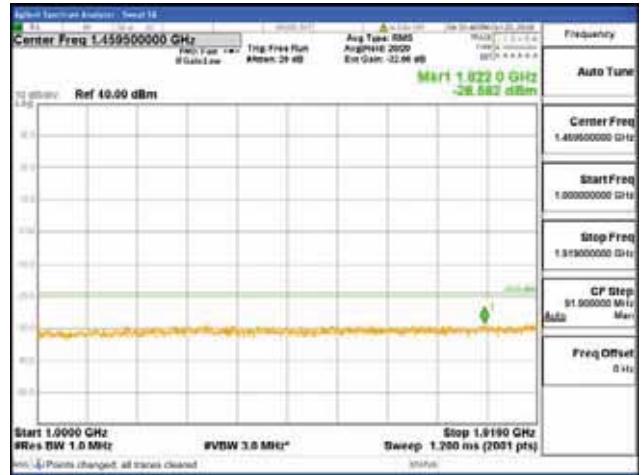

Report No.:  
 CTK-2018-03328  
 Page (398) / (1312)  
 Pages

[256QAM]

9 kHz - 150 kHz

150 kHz - 30 MHz

30 MHz - 1000 MHz

1000 MHz - 1919 MHz

**CTK Co., Ltd.**  
 (Ho-dong), 113, Yejik-ro, Cheoin-gu,  
 Yongin-si, Gyeonggi-do, Korea  
 Tel: +82-31-339-9970  
 Fax: +82-31-624-9501