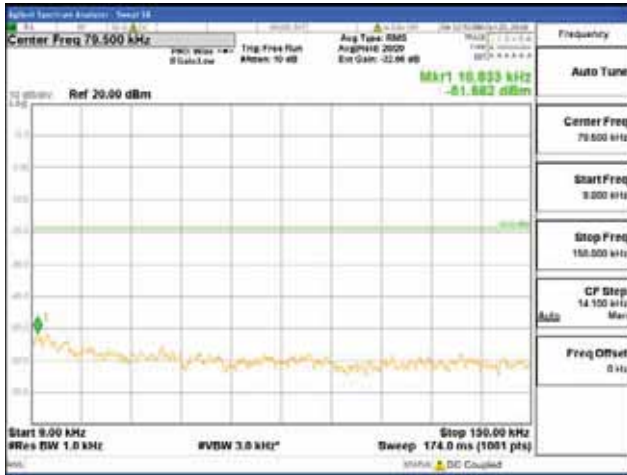

CTK Co., Ltd.
(Ho-dong), 113, Yejik-ro, Cheoin-gu,
Yongin-si, Gyeonggi-do, Korea
Tel: +82-31-339-9970
Fax: +82-31-624-9501

Report No.:
CTK-2018-03328
Page (370) / (1312)
Pages

[16QAM]

9 kHz - 150 kHz