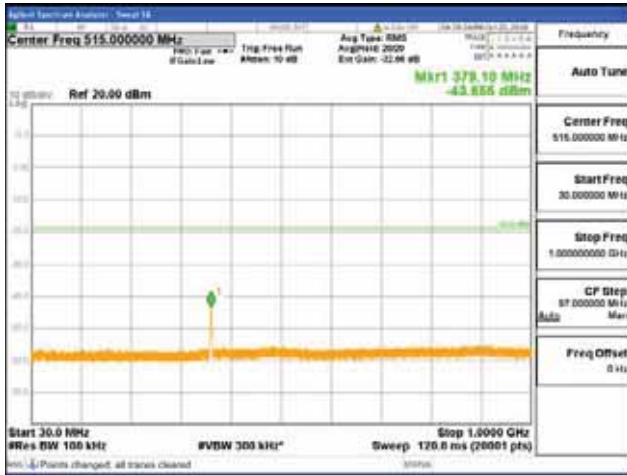

Report No.:  
 CTK-2018-03328  
 Page (396) / (1312)  
 Pages

[64QAM]

9 kHz - 150 kHz

150 kHz - 30 MHz

30 MHz - 1000 MHz

1000 MHz - 1919 MHz

**CTK Co., Ltd.**  
 (Ho-dong), 113, Yejik-ro, Cheoin-gu,  
 Yongin-si, Gyeonggi-do, Korea  
 Tel: +82-31-339-9970  
 Fax: +82-31-624-9501