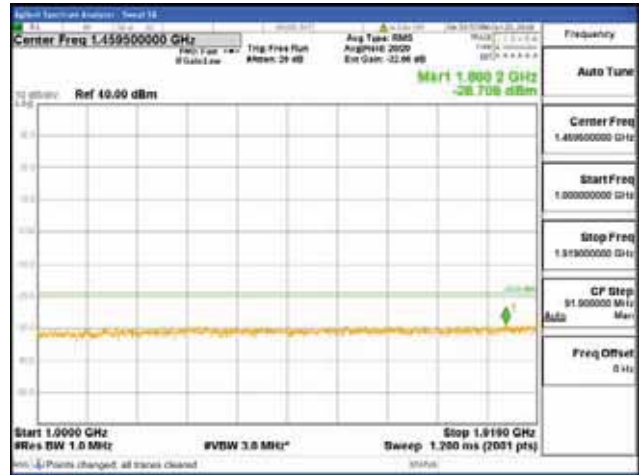

Report No.:  
 CTK-2018-03328  
 Page (374) / (1312)  
 Pages

[256QAM]

9 kHz - 150 kHz

150 kHz - 30 MHz

30 MHz - 1000 MHz

1000 MHz - 1919 MHz

**CTK Co., Ltd.**  
 (Ho-dong), 113, Yejik-ro, Cheoin-gu,  
 Yongin-si, Gyeonggi-do, Korea  
 Tel: +82-31-339-9970  
 Fax: +82-31-624-9501