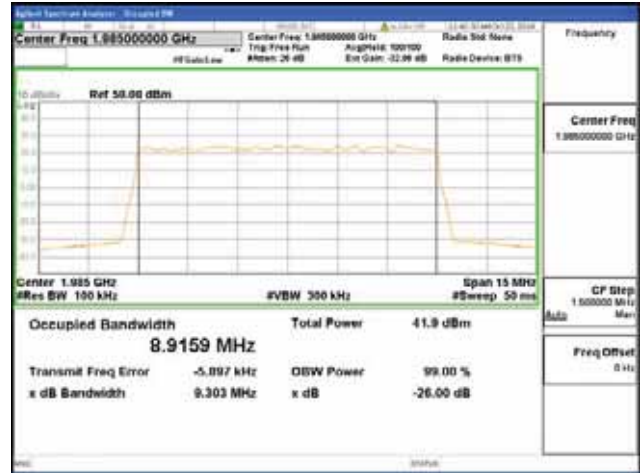

CTK Co., Ltd.
(Ho-dong), 113, Yejik-ro, Cheoin-gu,
Yongin-si, Gyeonggi-do, Korea
Tel: +82-31-339-9970
Fax: +82-31-624-9501

Report No.:
CTK-2018-03328
Page (212) / (1312)
Pages

Band 2, BW 10MHz, Single carrier, 4TX, Top

QPSK

16QAM