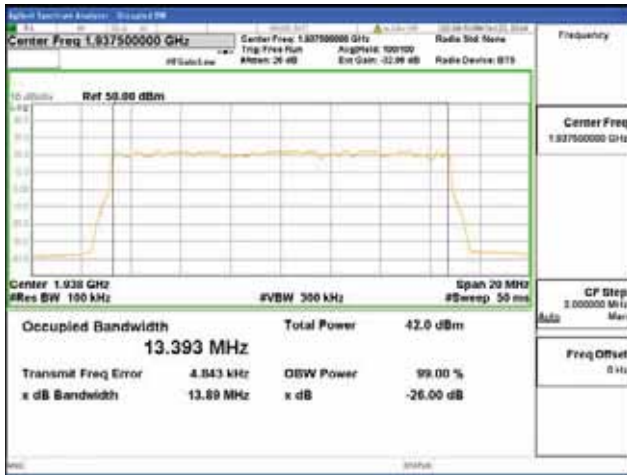

16QAM

64QAM

256QAM

**ANT 4**  
**Band 2, BW 15MHz, Single carrier, 4TX, Bottom**

QPSK

16QAM

64QAM

256QAM