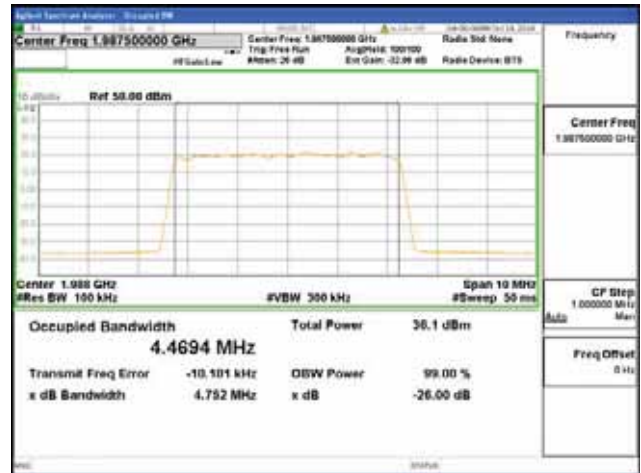

CTK Co., Ltd.
(Ho-dong), 113, Yejik-ro, Cheoin-gu,
Yongin-si, Gyeonggi-do, Korea
Tel: +82-31-339-9970
Fax: +82-31-624-9501

Report No.:
CTK-2018-03328
Page (283) / (1312)
Pages

Band 2, BW 15MHz + BW 5MHz, Multi carrier(Non-Contiguous), 4TX, Top

QPSK

16QAM

64QAM

256QAM