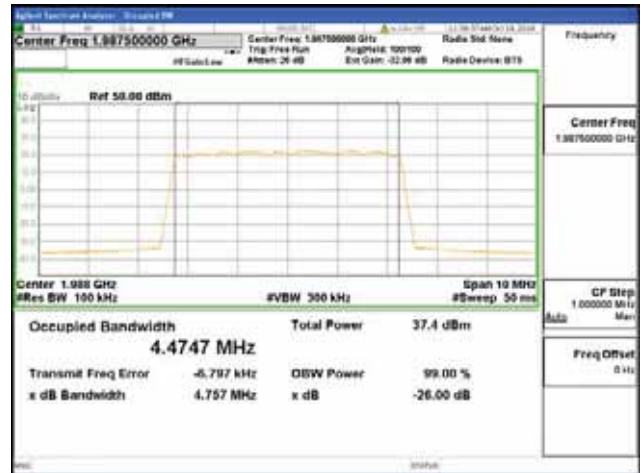

CTK Co., Ltd.
(Ho-dong), 113, Yejik-ro, Cheoin-gu,
Yongin-si, Gyeonggi-do, Korea
Tel: +82-31-339-9970
Fax: +82-31-624-9501

Report No.:
CTK-2018-03328
Page (297) / (1312)
Pages

Band 2, BW 10MHz + BW 5MHz, Multi carrier(Non-Contiguous), 4TX, Top

QPSK

16QAM

64QAM

256QAM