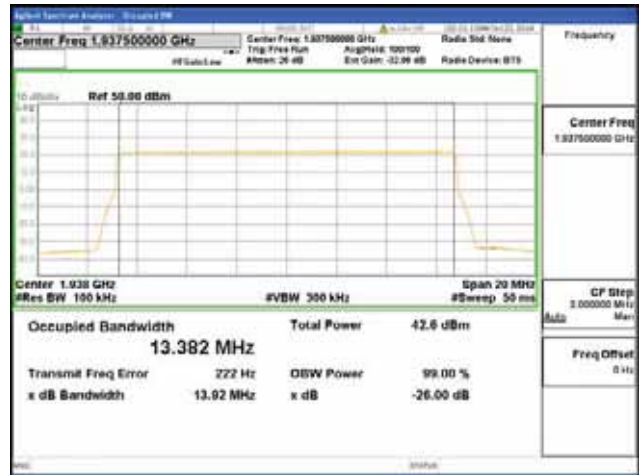

ANT 3
Band 2, BW 15MHz, Single carrier, 4TX, Bottom

QPSK

16QAM

64QAM

256QAM