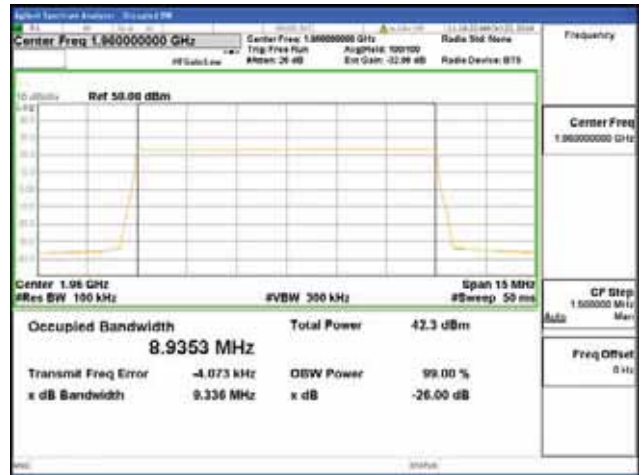

**Band 2, BW 10MHz, Single carrier, 4TX, Middle**

QPSK

16QAM

64QAM

256QAM

**Band 2, BW 10MHz, Single carrier, 4TX, Top**

QPSK

16QAM