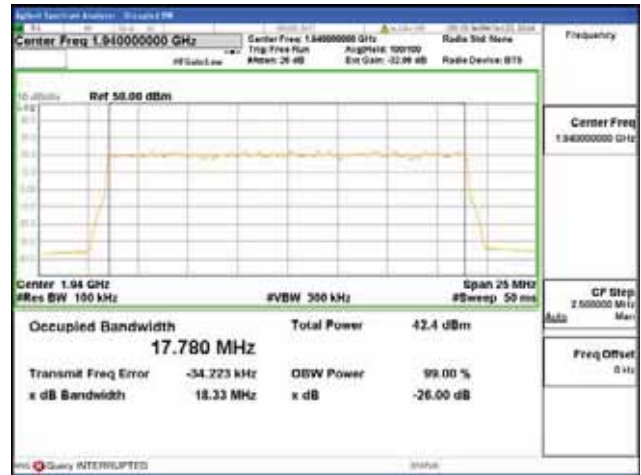

CTK Co., Ltd.
(Ho-dong), 113, Yejik-ro, Cheoin-gu,
Yongin-si, Gyeonggi-do, Korea
Tel: +82-31-339-9970
Fax: +82-31-624-9501

Report No.:
CTK-2018-03328
Page (240) / (1312)
Pages

ANT 3
Band 2, BW 20MHz, Single carrier, 4TX, Bottom

QPSK

16QAM

64QAM

256QAM