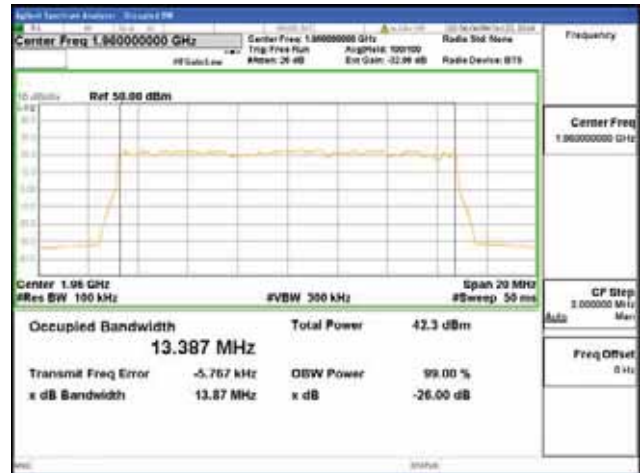

64QAM

256QAM

**Band 2, BW 15MHz, Single carrier, 4TX, Middle**

QPSK

16QAM

64QAM

256QAM

**Band 2, BW 15MHz, Single carrier, 4TX, Top**