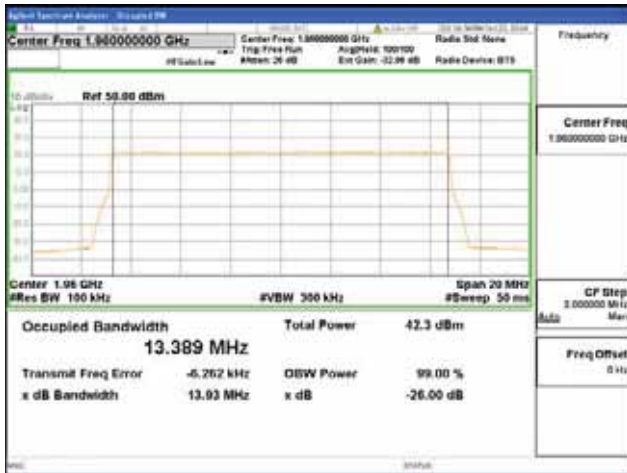

256QAM

**Band 2, BW 15MHz, Single carrier, 4TX, Middle**

QPSK

16QAM

64QAM

256QAM

**Band 2, BW 15MHz, Single carrier, 4TX Top**

QPSK