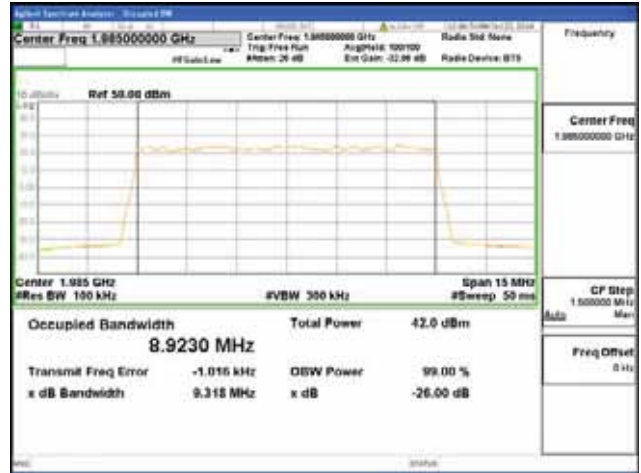

64QAM

256QAM

**Band 2, BW 10MHz, Single carrier, 4TX, Top**

QPSK

16QAM

64QAM

256QAM

**ANT 1**  
**Band 2, BW 15MHz, Single carrier, 4TX, Bottom**