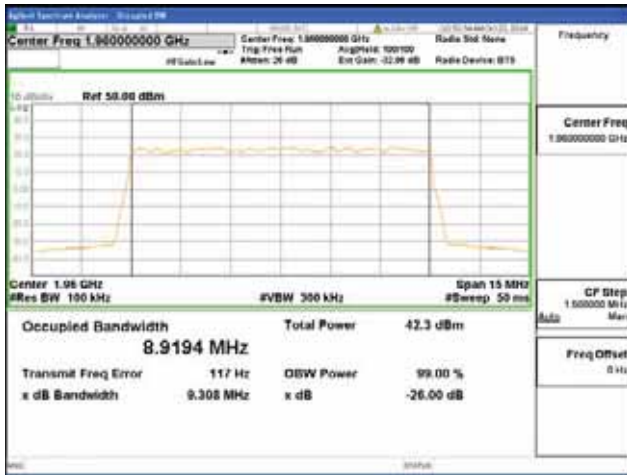

CTK Co., Ltd.
(Ho-dong), 113, Yejik-ro, Cheoin-gu,
Yongin-si, Gyeonggi-do, Korea
Tel: +82-31-339-9970
Fax: +82-31-624-9501

Report No.:
CTK-2018-03328
Page (214) / (1312)
Pages

Band 2, BW 10MHz, Single carrier, 4TX, Middle

QPSK