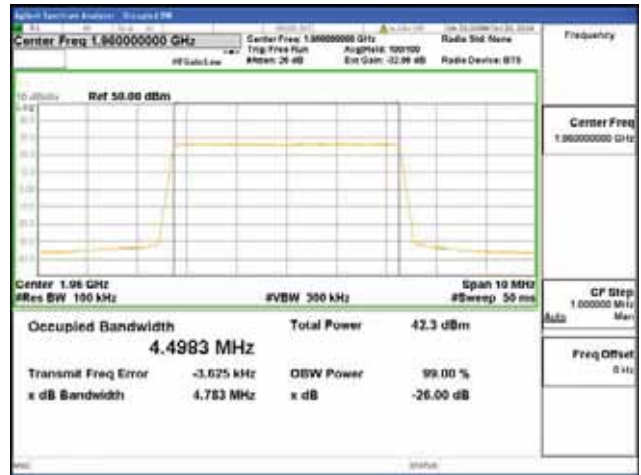

Report No.:  
 CTK-2018-03328  
 Page (205) / (1312)  
 Pages

**Band 2, BW 5MHz, Single carrier, 4TX, Middle**

QPSK

16QAM

64QAM

256QAM

**CTK Co., Ltd.**  
 (Ho-dong), 113, Yejik-ro, Cheoin-gu,  
 Yongin-si, Gyeonggi-do, Korea  
 Tel: +82-31-339-9970  
 Fax: +82-31-624-9501