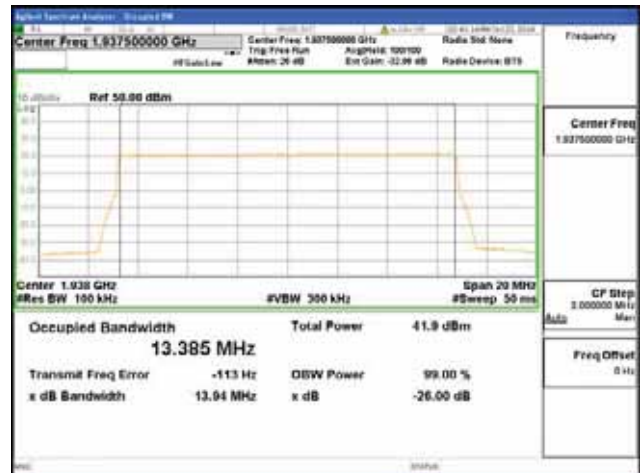

QPSK

16QAM

64QAM

256QAM

**Band 2, BW 15MHz, Single carrier, 4TX, Middle**

QPSK

16QAM

64QAM