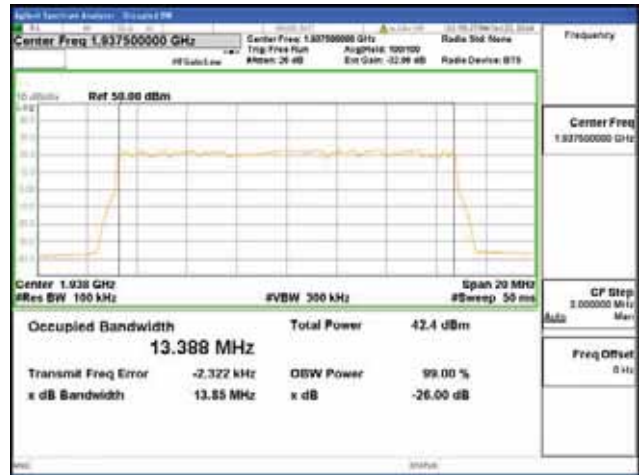

**Band 2, BW 15MHz, Single carrier, 4TX, Top**

QPSK

16QAM

64QAM

256QAM

**ANT 2**  
**Band 2, BW 15MHz, Single carrier, 4TX, Bottom**

QPSK

16QAM