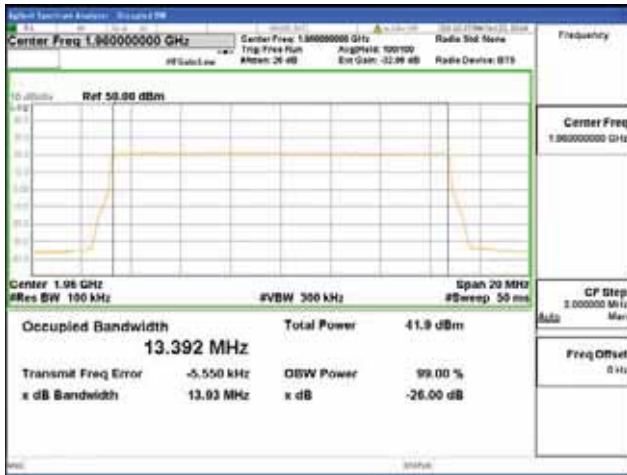

**Band 2, BW 15MHz, Single carrier, 4TX, Middle**

QPSK

16QAM

64QAM

256QAM

**Band 2, BW 15MHz, Single carrier, 4TX, Top**

QPSK

16QAM