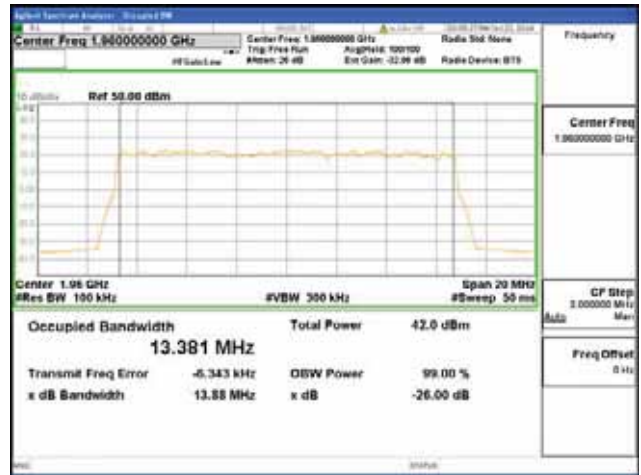

Band 2, BW 15MHz, Single carrier, 4TX, Middle

16QAM