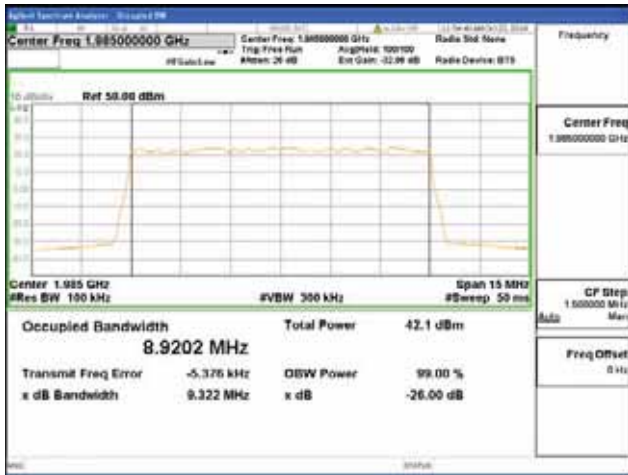

Report No.:  
 CTK-2018-03328  
 Page (214) / (1312)  
 Pages

**Band 2, BW 10MHz, Single carrier, 4TX, Middle**

QPSK

16QAM

64QAM

256QAM

**Band 2, BW 10MHz, Single carrier, 4TX, Top**

QPSK