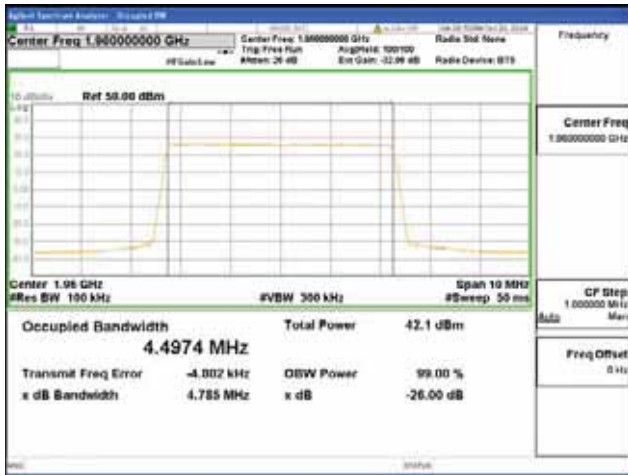

Band 2, BW 5MHz, Single carrier, 4TX, Middle

64QAM