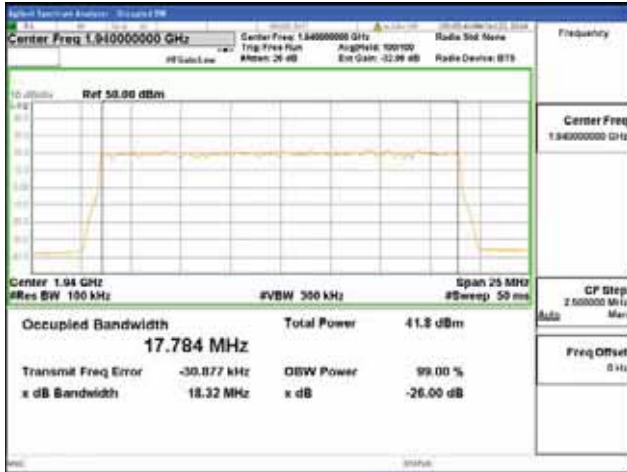

64QAM

256QAM

**ANT 1**  
**Band 2, BW 20MHz, Single carrier, 4TX, Bottom**

QPSK

16QAM

64QAM

256QAM

**Band 2, BW 20MHz, Single carrier, 4TX, Middle**