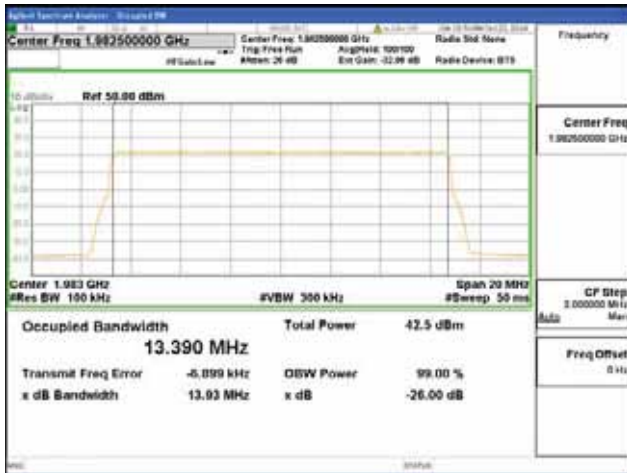

Band 2, BW 15MHz, Single carrier, 4TX Top

64QAM