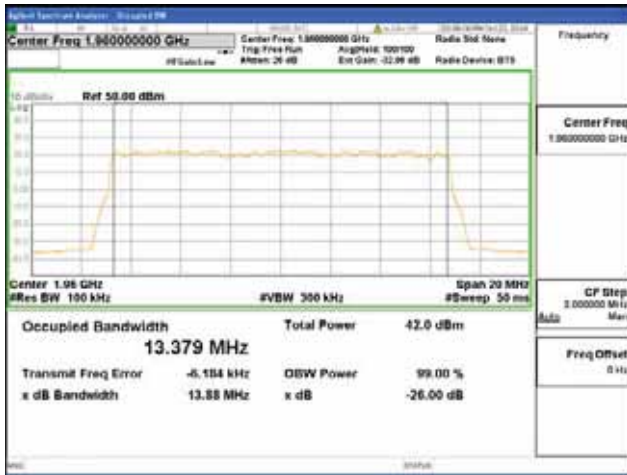

Band 2, BW 15MHz, Single carrier, 4TX, Middle

QPSK