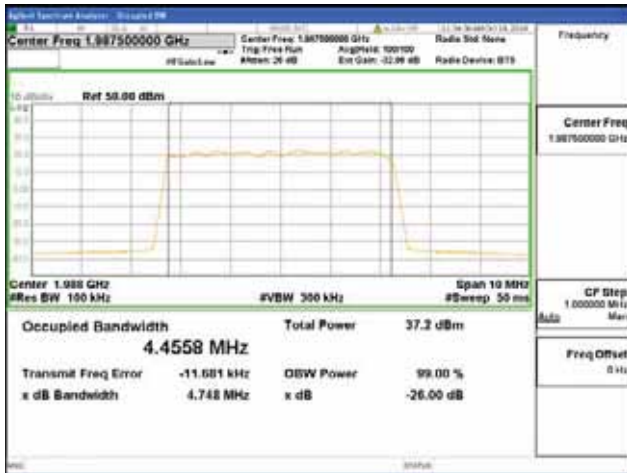

CTK Co., Ltd.
(Ho-dong), 113, Yejik-ro, Cheoin-gu,
Yongin-si, Gyeonggi-do, Korea
Tel: +82-31-339-9970
Fax: +82-31-624-9501

Report No.:
CTK-2018-03328
Page (297) / (1312)
Pages

Band 2, BW 10MHz + BW 5MHz, Multi carrier(Non-Contiguous), 4TX, Top

QPSK