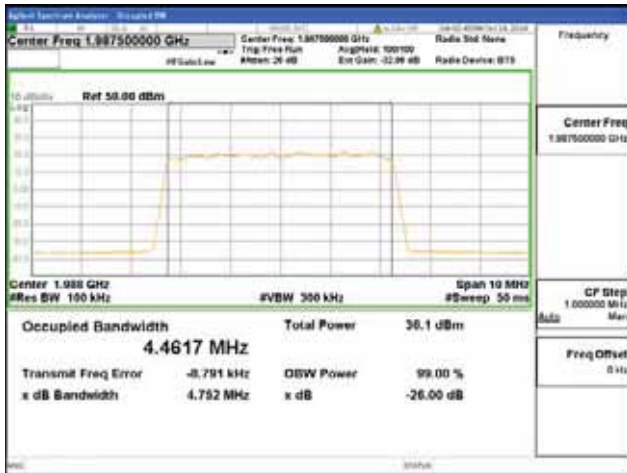

CTK Co., Ltd.
(Ho-dong), 113, Yejik-ro, Cheoin-gu,
Yongin-si, Gyeonggi-do, Korea
Tel: +82-31-339-9970
Fax: +82-31-624-9501

Report No.:
CTK-2018-03328
Page (283) / (1312)
Pages

Band 2, BW 15MHz + BW 5MHz, Multi carrier(Non-Contiguous), 4TX, Top

QPSK