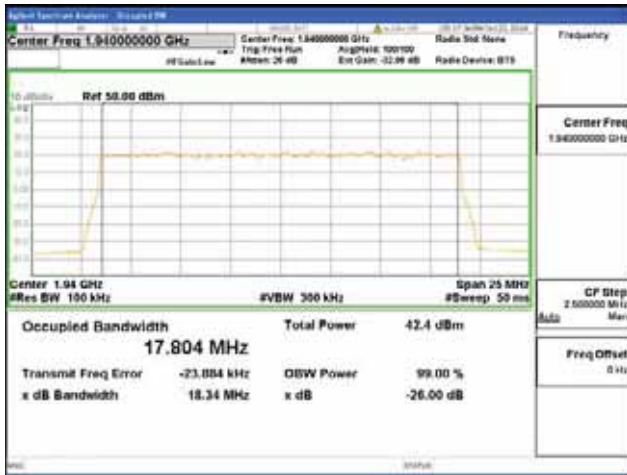

CTK Co., Ltd.
(Ho-dong), 113, Yejik-ro, Cheoin-gu,
Yongin-si, Gyeonggi-do, Korea
Tel: +82-31-339-9970
Fax: +82-31-624-9501

Report No.:
CTK-2018-03328
Page (240) / (1312)
Pages

ANT 3
Band 2, BW 20MHz, Single carrier, 4TX, Bottom

QPSK