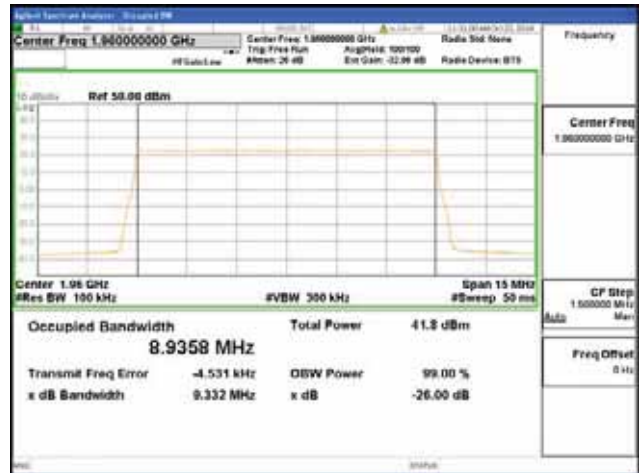

Band 2, BW 10MHz, Single carrier, 4TX, Middle

256QAM