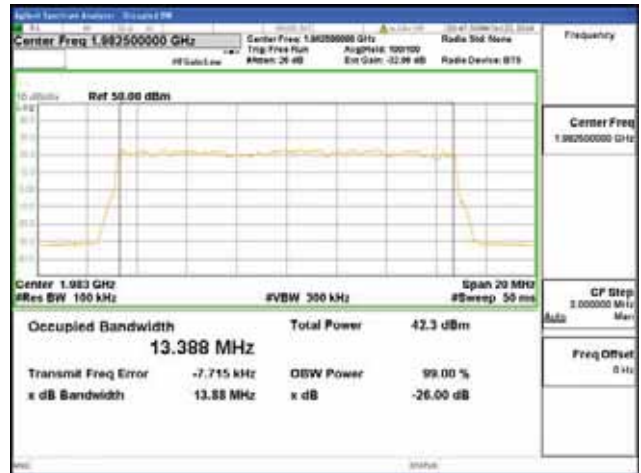

Band 2, BW 15MHz, Single carrier, 4TX, Top

16QAM