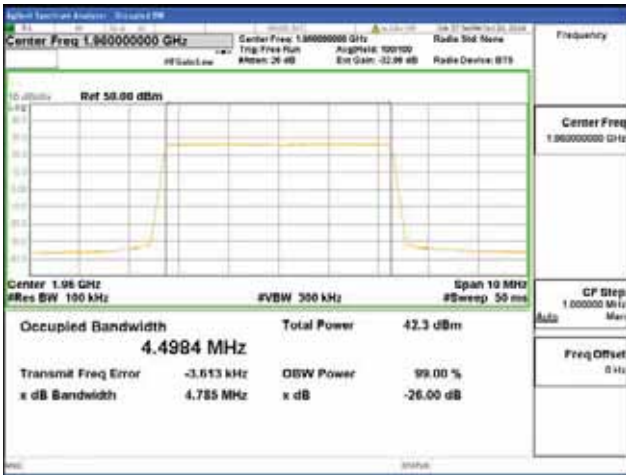

Report No.:  
 CTK-2018-03328  
 Page (205) / (1312)  
 Pages

**Band 2, BW 5MHz, Single carrier, 4TX, Middle**

QPSK

16QAM

64QAM

256QAM

**CTK Co., Ltd.**  
 (Ho-dong), 113, Yejik-ro, Cheoin-gu,  
 Yongin-si, Gyeonggi-do, Korea  
 Tel: +82-31-339-9970  
 Fax: +82-31-624-9501