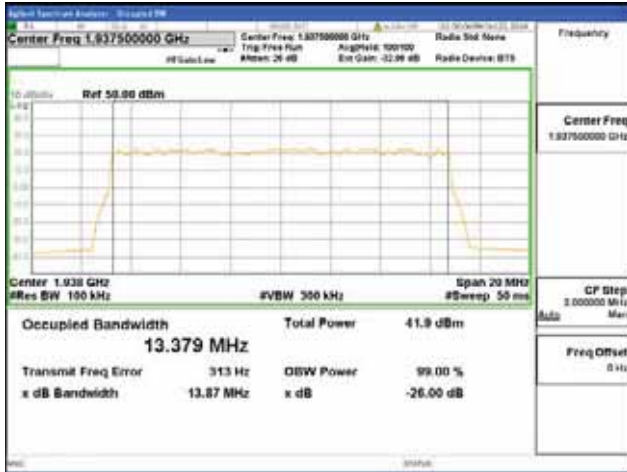

ANT 1
Band 2, BW 15MHz, Single carrier, 4TX, Bottom

QPSK