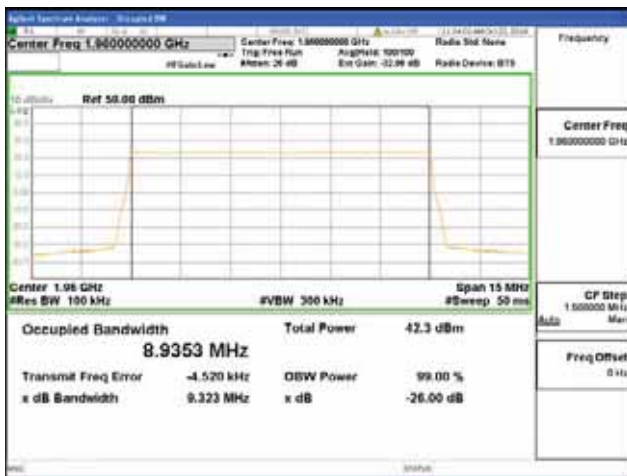

Report No.:  
 CTK-2018-03328  
 Page (214) / (1312)  
 Pages

**Band 2, BW 10MHz, Single carrier, 4TX, Middle**

QPSK

16QAM

64QAM

256QAM

**Band 2, BW 10MHz, Single carrier, 4TX, Top**

QPSK