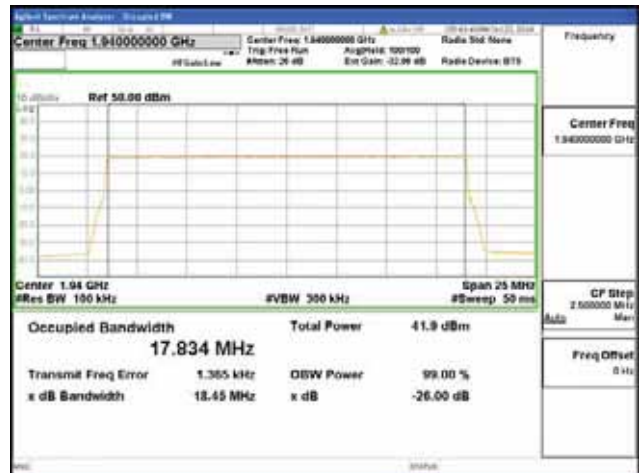

64QAM

256QAM

**ANT 1**  
**Band 2, BW 20MHz, Single carrier, 4TX, Bottom**

QPSK

16QAM

64QAM

256QAM

**Band 2, BW 20MHz, Single carrier, 4TX, Middle**