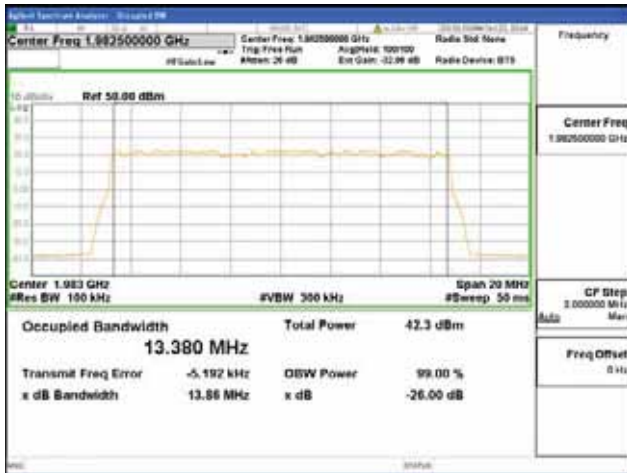

256QAM

**Band 2, BW 15MHz, Single carrier, 4TX, Middle**

QPSK

16QAM

64QAM

256QAM

**Band 2, BW 15MHz, Single carrier, 4TX Top**

QPSK