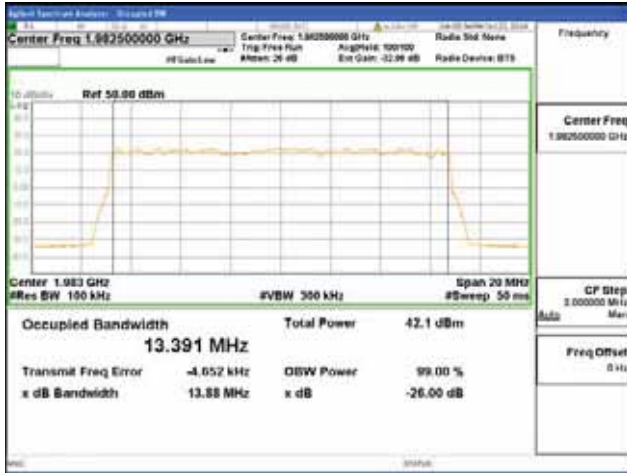

**Band 2, BW 15MHz, Single carrier, 4TX, Middle**

QPSK

16QAM

64QAM

256QAM

**Band 2, BW 15MHz, Single carrier, 4TX, Top**

QPSK

16QAM