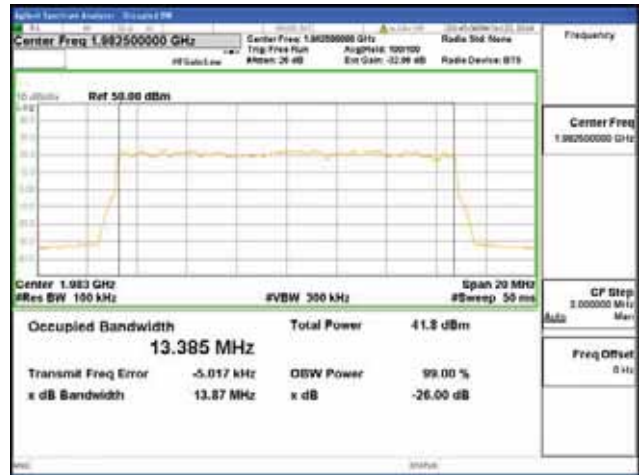

**Band 2, BW 15MHz, Single carrier, 4TX, Top**

QPSK

16QAM

64QAM

256QAM

**ANT 2**  
**Band 2, BW 15MHz, Single carrier, 4TX, Bottom**

QPSK

16QAM