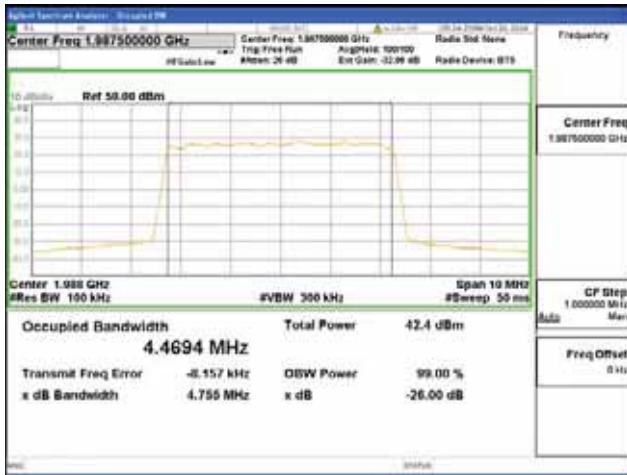

CTK Co., Ltd.
(Ho-dong), 113, Yejik-ro, Cheoin-gu,
Yongin-si, Gyeonggi-do, Korea
Tel: +82-31-339-9970
Fax: +82-31-624-9501

Report No.:
CTK-2018-03328
Page (206) / (1312)
Pages

Band 2, BW 5MHz, Single carrier, 4TX, Top

QPSK