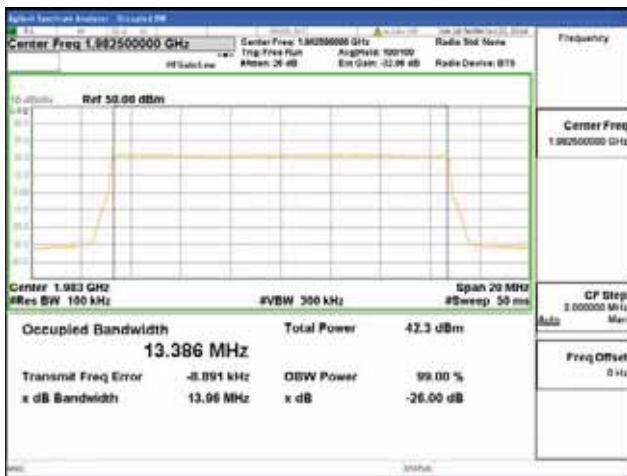

Band 2, BW 15MHz, Single carrier, 4TX, Top

64QAM