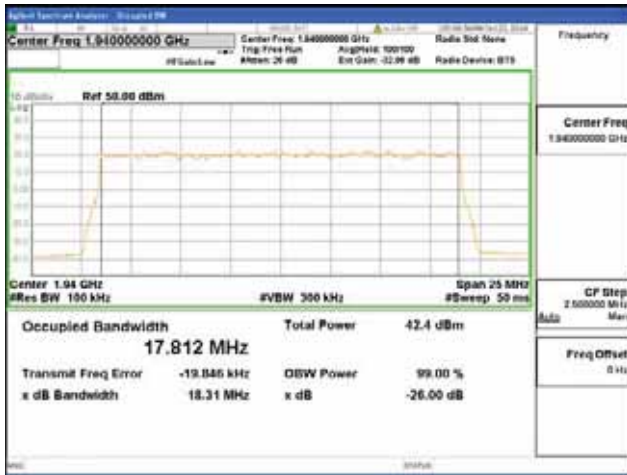

ANT 2
Band 2, BW 20MHz, Single carrier, 4TX, Bottom

QPSK