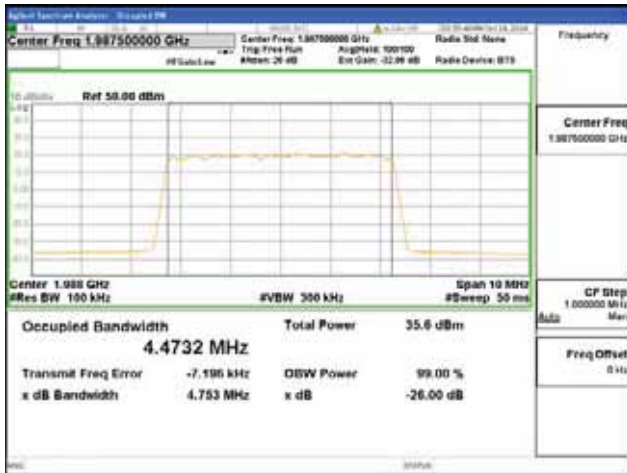

CTK Co., Ltd.
(Ho-dong), 113, Yejik-ro, Cheoin-gu,
Yongin-si, Gyeonggi-do, Korea
Tel: +82-31-339-9970
Fax: +82-31-624-9501

Report No.:
CTK-2018-03328
Page (285) / (1312)
Pages

Band 2, BW 15MHz + BW 5MHz, Multi carrier(Non-Contiguous), 4TX, Top

QPSK