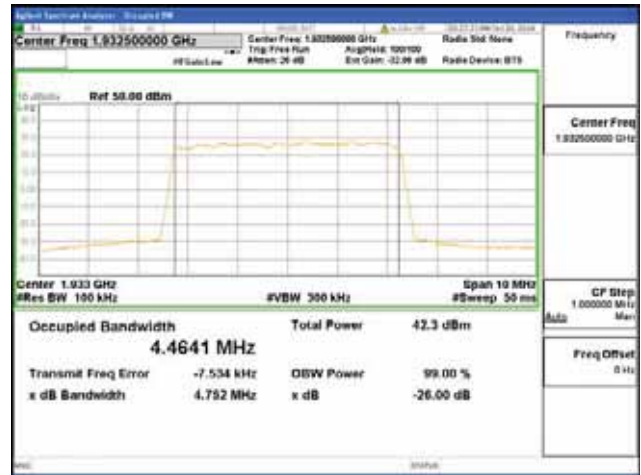

CTK Co., Ltd.
(Ho-dong), 113, Yejik-ro, Cheoin-gu,
Yongin-si, Gyeonggi-do, Korea
Tel: +82-31-339-9970
Fax: +82-31-624-9501

Report No.:
CTK-2018-03328
Page (204) / (1312)
Pages

ANT 3
Band 2, BW 5MHz, Single carrier, 4TX, Bottom

QPSK

16QAM