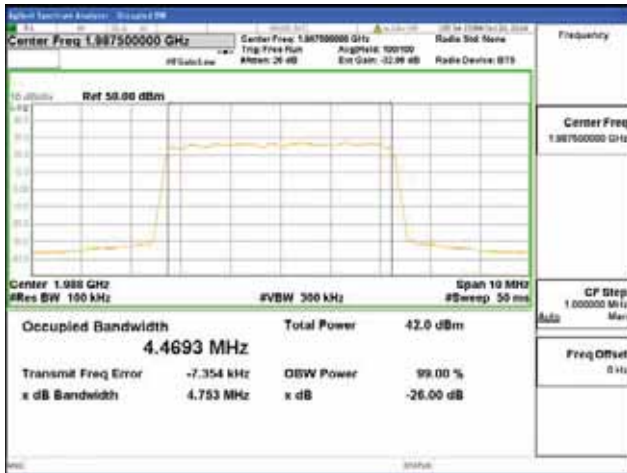

CTK Co., Ltd.
(Ho-dong), 113, Yejik-ro, Cheoin-gu,
Yongin-si, Gyeonggi-do, Korea
Tel: +82-31-339-9970
Fax: +82-31-624-9501

Report No.:
CTK-2018-03328
Page (209) / (1312)
Pages

Band 2, BW 5MHz, Single carrier, 4TX, Top

QPSK