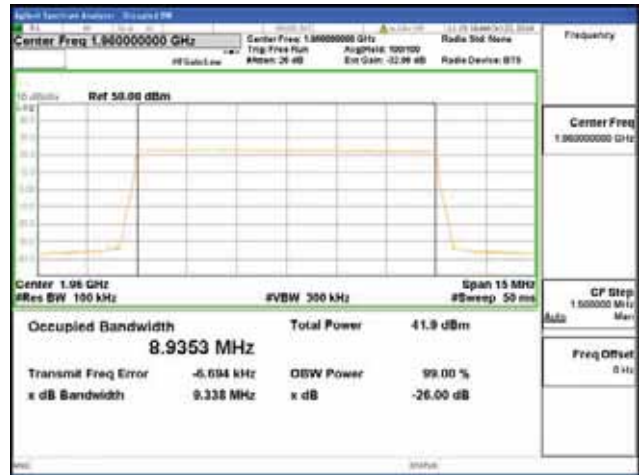

Band 2, BW 10MHz, Single carrier, 4TX, Middle

256QAM