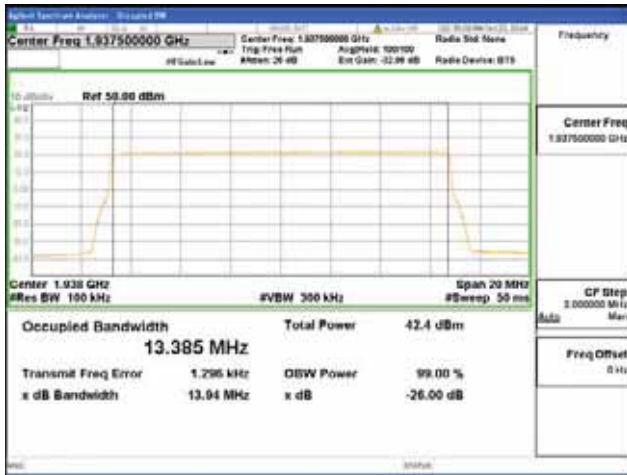

ANT 2
Band 2, BW 15MHz, Single carrier, 4TX, Bottom

64QAM