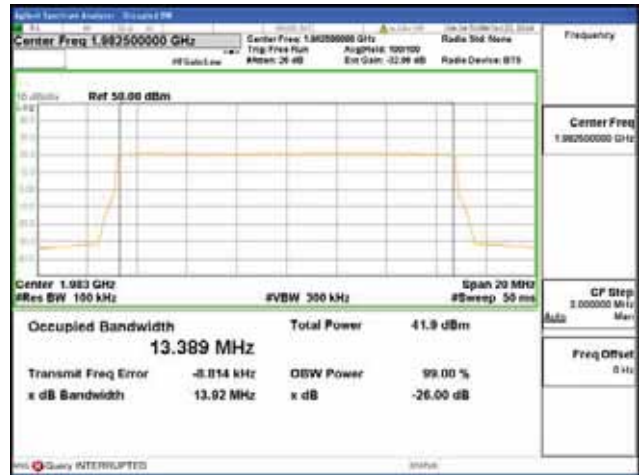

**Band 2, BW 15MHz, Single carrier, 4TX, Top**

QPSK

16QAM

64QAM

256QAM

**ANT 2**  
**Band 2, BW 15MHz, Single carrier, 4TX, Bottom**

QPSK

16QAM