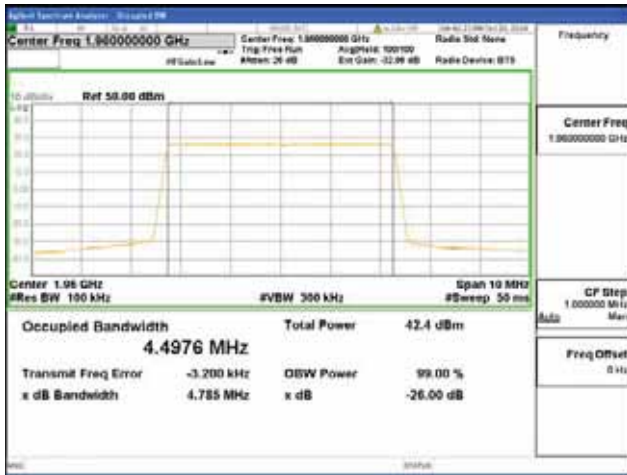

QPSK

16QAM

64QAM

256QAM

**Band 2, BW 5MHz, Single carrier, 4TX, Middle**

QPSK

16QAM

64QAM