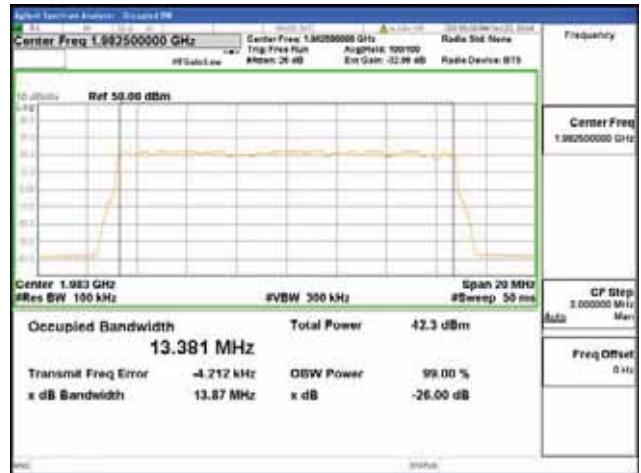

Band 2, BW 15MHz, Single carrier, 4TX Top

16QAM