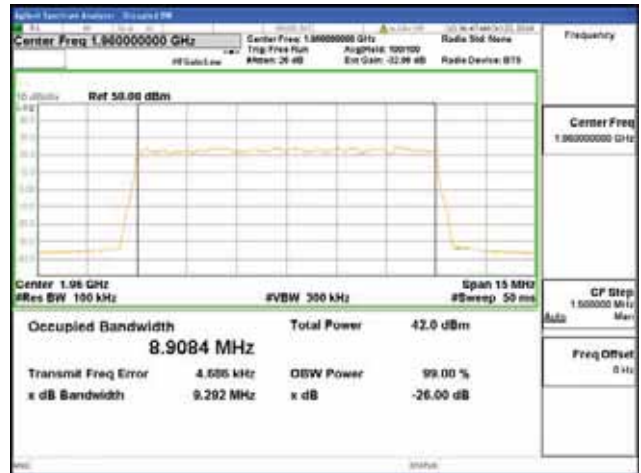

Band 2, BW 10MHz, Single carrier, 4TX, Middle

16QAM