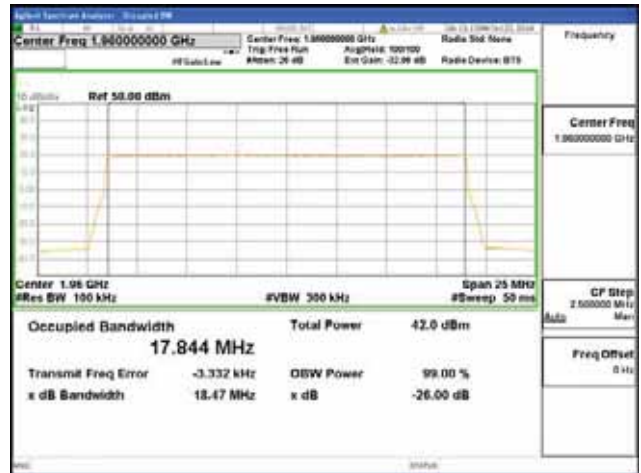

Band 2, BW 20MHz, Single carrier, 4TX, Middle

256QAM