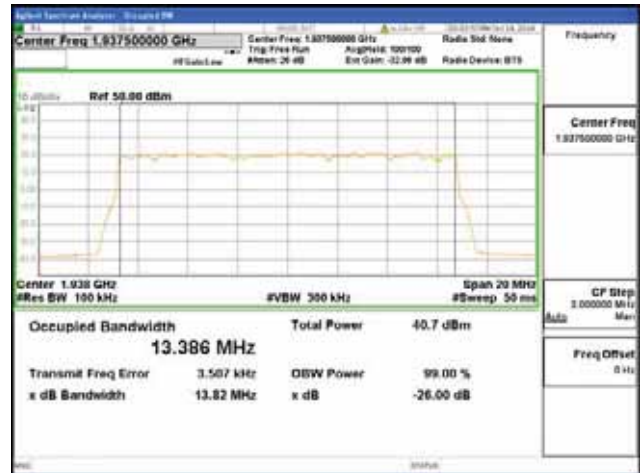

CTK Co., Ltd.
(Ho-dong), 113, Yejik-ro, Cheoin-gu,
Yongin-si, Gyeonggi-do, Korea
Tel: +82-31-339-9970
Fax: +82-31-624-9501

Report No.:
CTK-2018-03328
Page (284) / (1312)
Pages

ANT 4

Band 2, BW 15MHz + BW 5MHz, Multi carrier(Non-Contiguous), 4TX, Bottom

QPSK

16QAM