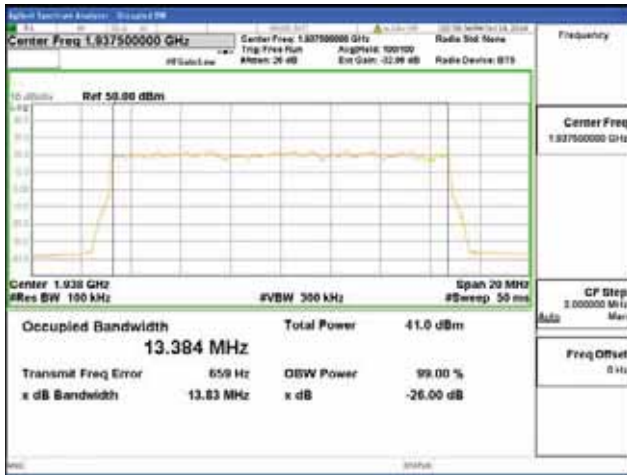

CTK Co., Ltd.
(Ho-dong), 113, Yejik-ro, Cheoin-gu,
Yongin-si, Gyeonggi-do, Korea
Tel: +82-31-339-9970
Fax: +82-31-624-9501

Report No.:
CTK-2018-03328
Page (282) / (1312)
Pages

ANT 3

Band 2, BW 15MHz + BW 5MHz, Multi carrier(Non-Contiguous), 4TX, Bottom

QPSK

16QAM