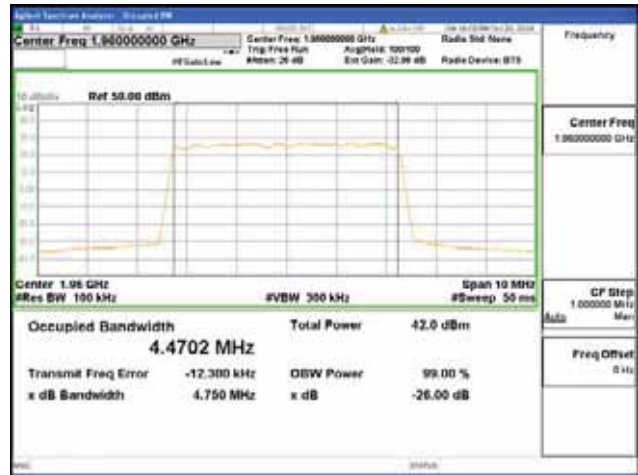

Band 2, BW 5MHz, Single carrier, 4TX, Middle

16QAM