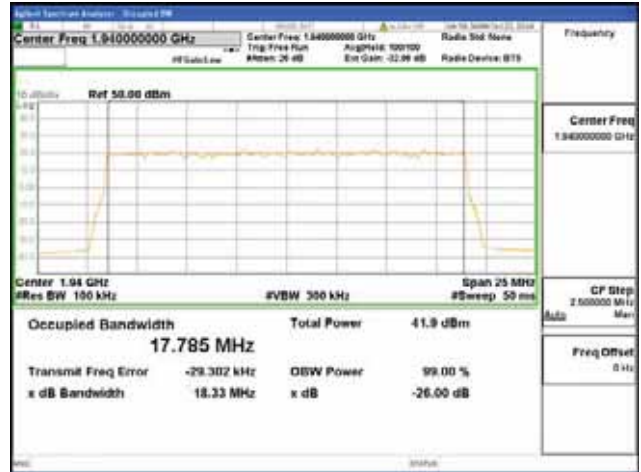

64QAM

256QAM

**ANT 1**  
**Band 2, BW 20MHz, Single carrier, 4TX, Bottom**

QPSK

16QAM

64QAM

256QAM

**Band 2, BW 20MHz, Single carrier, 4TX, Middle**