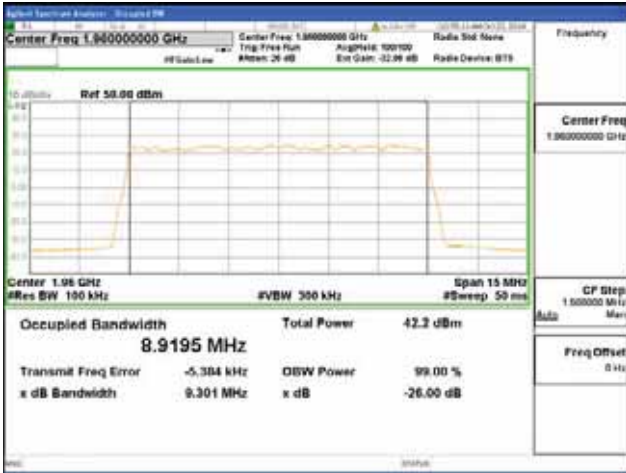

Band 2, BW 10MHz, Single carrier, 4TX, Middle

QPSK