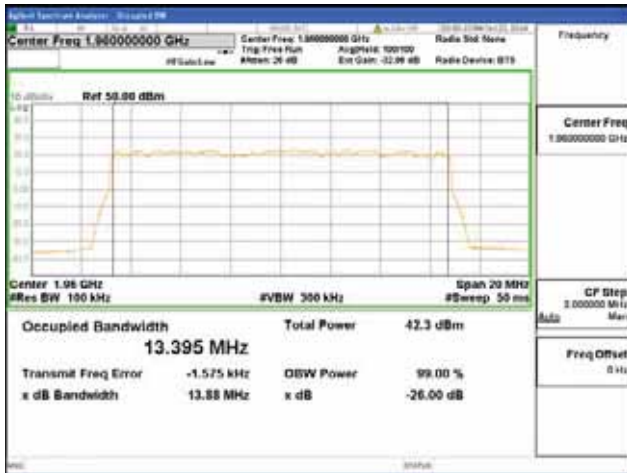

Band 2, BW 15MHz, Single carrier, 4TX, Middle

QPSK