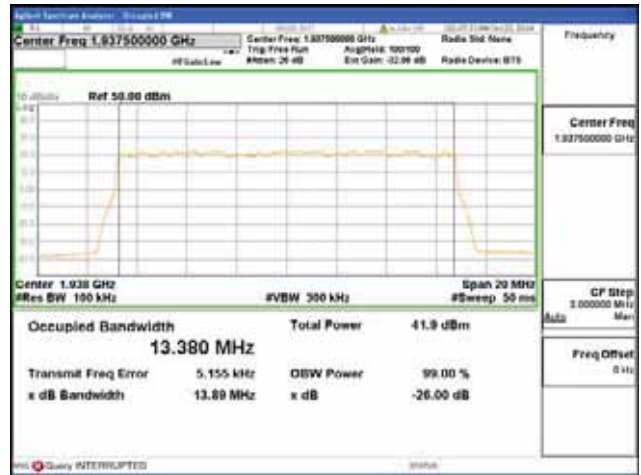

16QAM

64QAM

256QAM

**ANT 4**  
**Band 2, BW 15MHz, Single carrier, 4TX, Bottom**

QPSK

16QAM

64QAM

256QAM