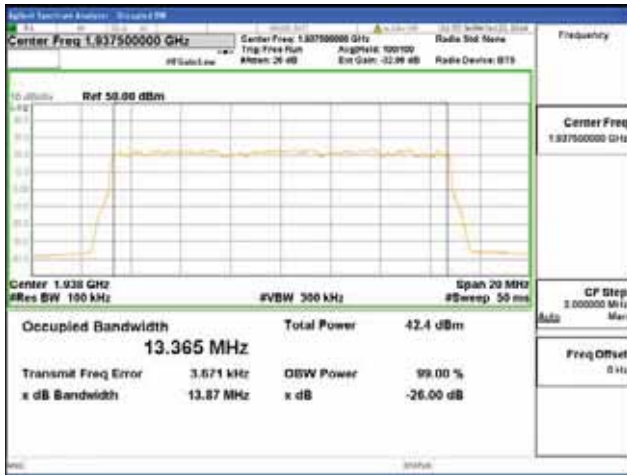

**Band 2, BW 15MHz, Single carrier, 4TX, Top**

QPSK

16QAM

64QAM

256QAM

**ANT 2**  
**Band 2, BW 15MHz, Single carrier, 4TX, Bottom**

QPSK

16QAM