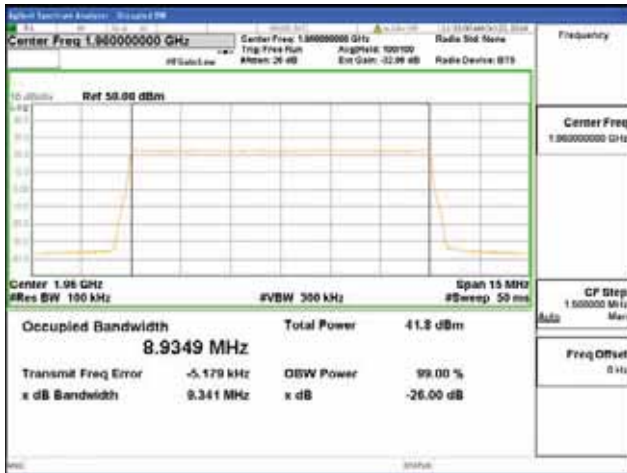

Band 2, BW 10MHz, Single carrier, 4TX, Middle

64QAM