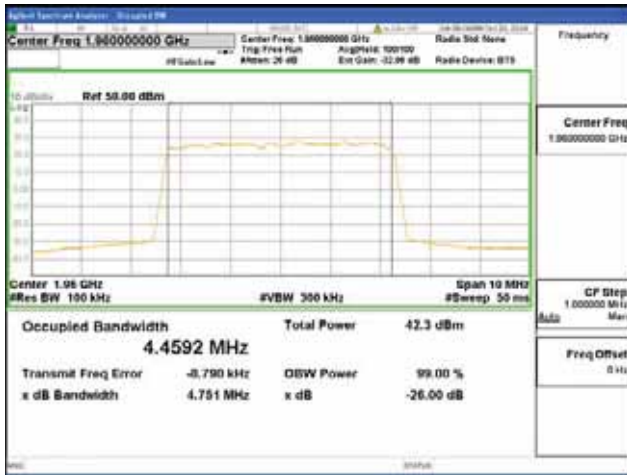

QPSK

16QAM

64QAM

256QAM

**Band 2, BW 5MHz, Single carrier, 4TX, Middle**

QPSK

16QAM

64QAM