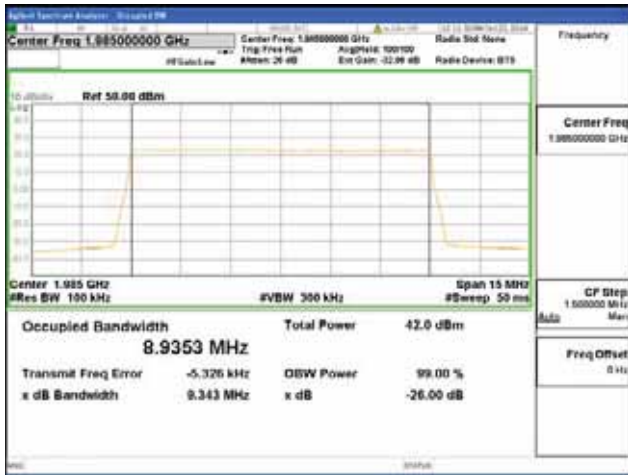

64QAM

256QAM

**Band 2, BW 10MHz, Single carrier, 4TX, Top**

QPSK

16QAM

64QAM

256QAM

**ANT 1**  
**Band 2, BW 15MHz, Single carrier, 4TX, Bottom**