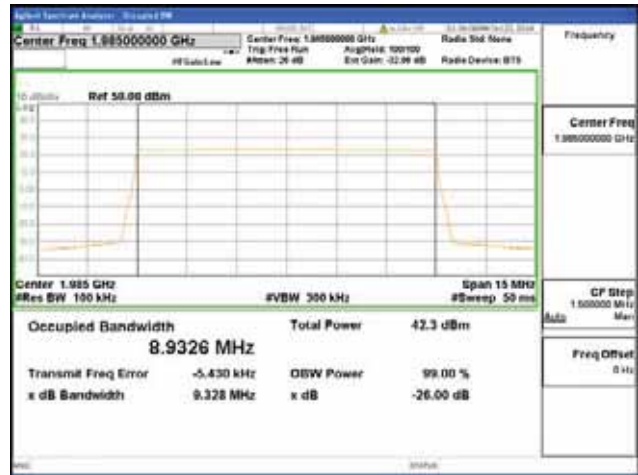

Band 2, BW 10MHz, Single carrier, 4TX, Top

256QAM