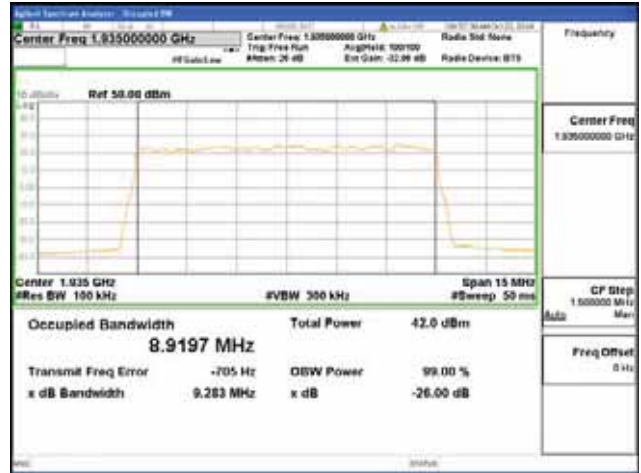

**ANT 4**  
**Band 2, BW 10MHz, Single carrier, 4TX, Bottom**

QPSK

16QAM

64QAM

256QAM

**Band 2, BW 10MHz, Single carrier, 4TX, Middle**

QPSK

16QAM