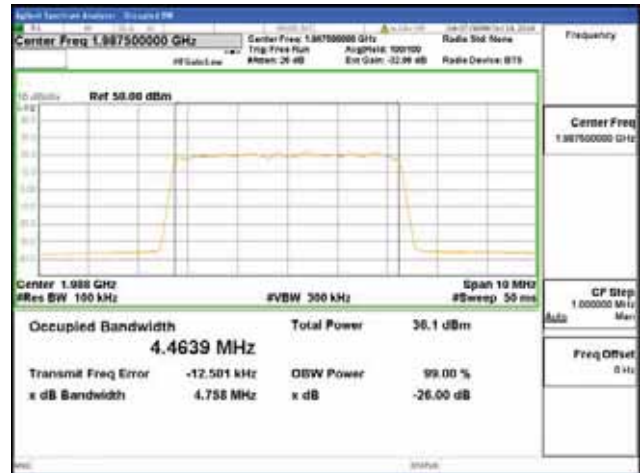

CTK Co., Ltd.
(Ho-dong), 113, Yejik-ro, Cheoin-gu,
Yongin-si, Gyeonggi-do, Korea
Tel: +82-31-339-9970
Fax: +82-31-624-9501

Report No.:
CTK-2018-03328
Page (281) / (1312)
Pages

Band 2, BW 15MHz + BW 5MHz, Multi carrier(Non-Contiguous), 4TX, Top

QPSK

16QAM

64QAM

256QAM