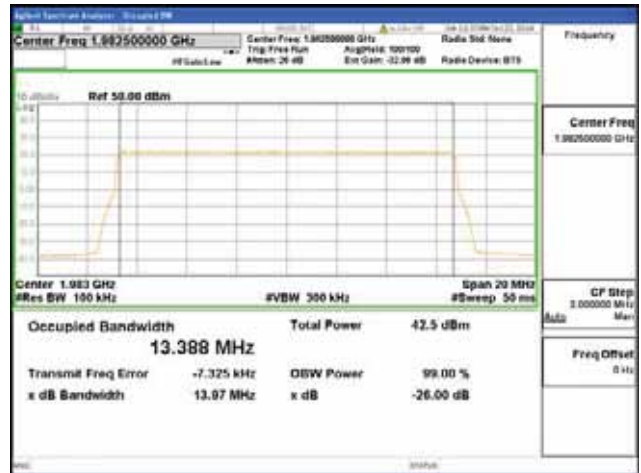

Band 2, BW 15MHz, Single carrier, 4TX Top

256QAM