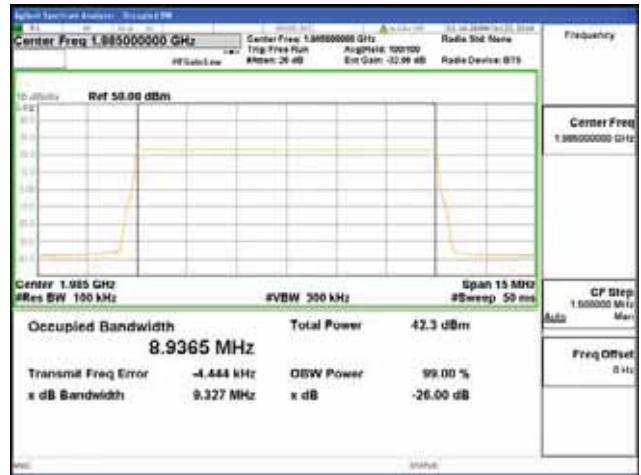

Band 2, BW 10MHz, Single carrier, 4TX, Top

256QAM