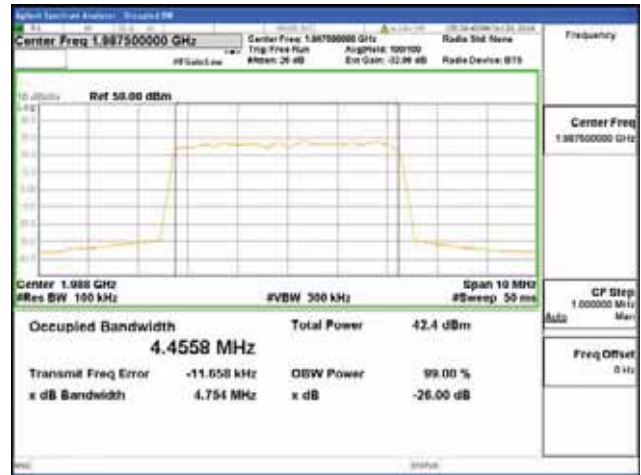

CTK Co., Ltd.
(Ho-dong), 113, Yejik-ro, Cheoin-gu,
Yongin-si, Gyeonggi-do, Korea
Tel: +82-31-339-9970
Fax: +82-31-624-9501

Report No.:
CTK-2018-03328
Page (206) / (1312)
Pages

Band 2, BW 5MHz, Single carrier, 4TX, Top

QPSK

16QAM

64QAM

256QAM