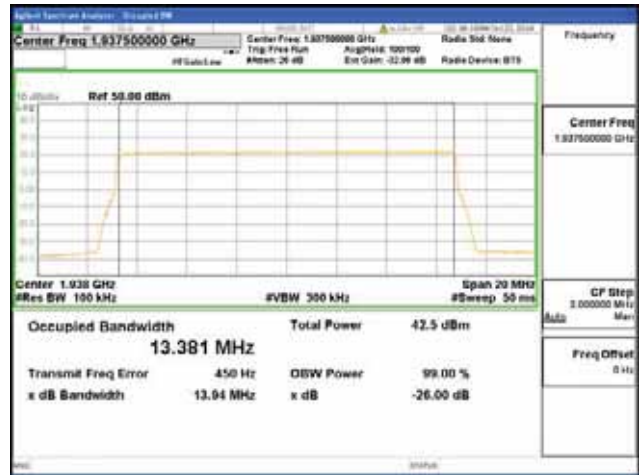

ANT 2
Band 2, BW 15MHz, Single carrier, 4TX, Bottom

256QAM