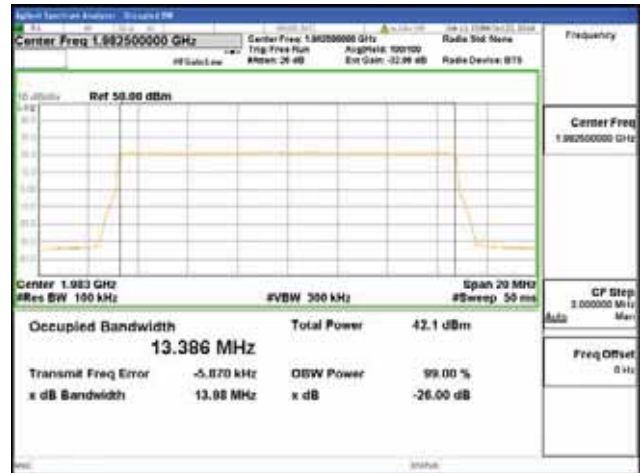

Band 2, BW 15MHz, Single carrier, 4TX, Top

256QAM