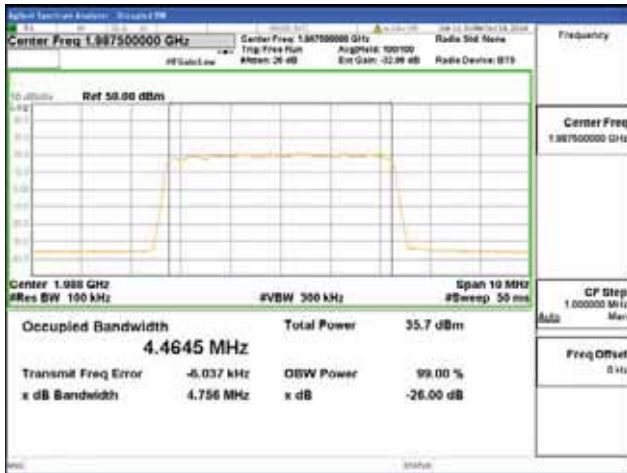

CTK Co., Ltd.
(Ho-dong), 113, Yejik-ro, Cheoin-gu,
Yongin-si, Gyeonggi-do, Korea
Tel: +82-31-339-9970
Fax: +82-31-624-9501

Report No.:
CTK-2018-03328
Page (279) / (1312)
Pages

Band 2, BW 15MHz + BW 5MHz, Multi carrier(Non-Contiguous), 4TX, Top

QPSK