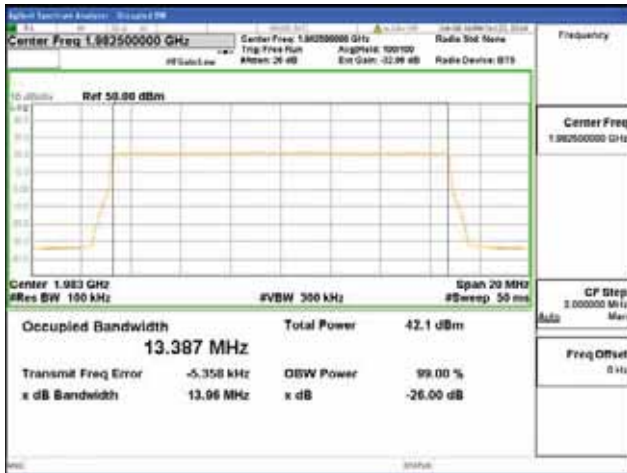

Band 2, BW 15MHz, Single carrier, 4TX, Top

64QAM