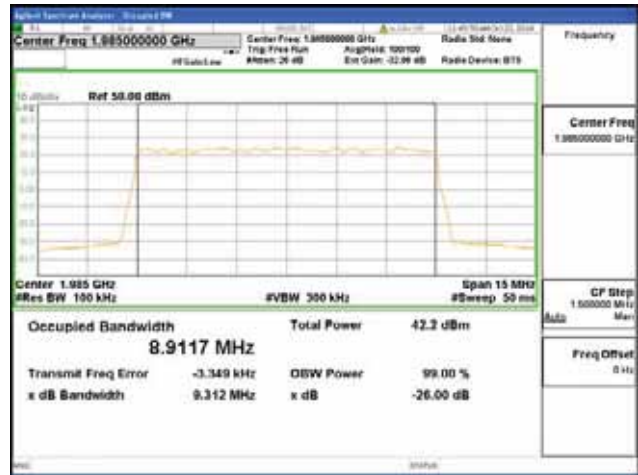

Band 2, BW 10MHz, Single carrier, 4TX, Top

16QAM