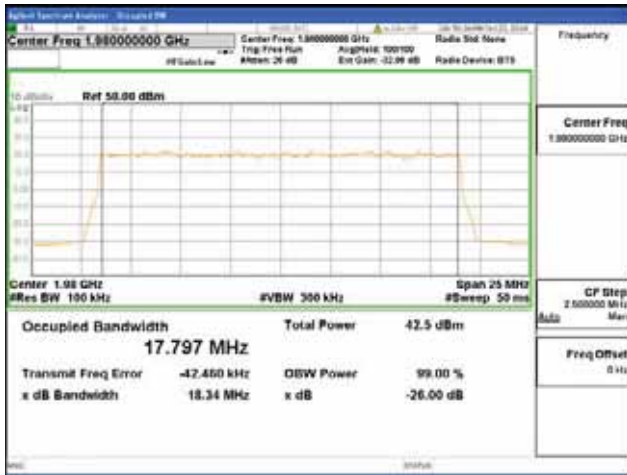

CTK Co., Ltd.
(Ho-dong), 113, Yejik-ro, Cheoin-gu,
Yongin-si, Gyeonggi-do, Korea
Tel: +82-31-339-9970
Fax: +82-31-624-9501

Report No.:
CTK-2018-03328
Page (239) / (1312)
Pages

Band 2, BW 20MHz, Single carrier, 4TX, Top

QPSK