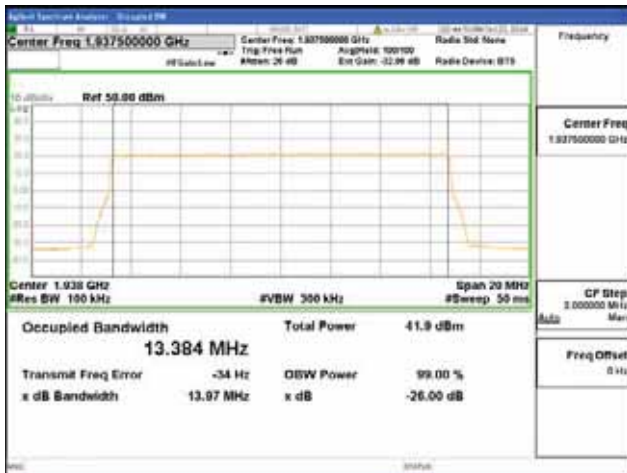

ANT 1
Band 2, BW 15MHz, Single carrier, 4TX, Bottom

64QAM