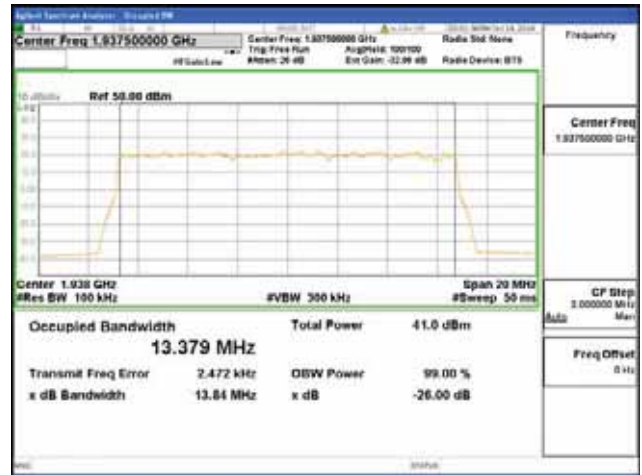

CTK Co., Ltd.
(Ho-dong), 113, Yejik-ro, Cheoin-gu,
Yongin-si, Gyeonggi-do, Korea
Tel: +82-31-339-9970
Fax: +82-31-624-9501

Report No.:
CTK-2018-03328
Page (282) / (1312)
Pages

ANT 3

Band 2, BW 15MHz + BW 5MHz, Multi carrier(Non-Contiguous), 4TX, Bottom

QPSK

16QAM