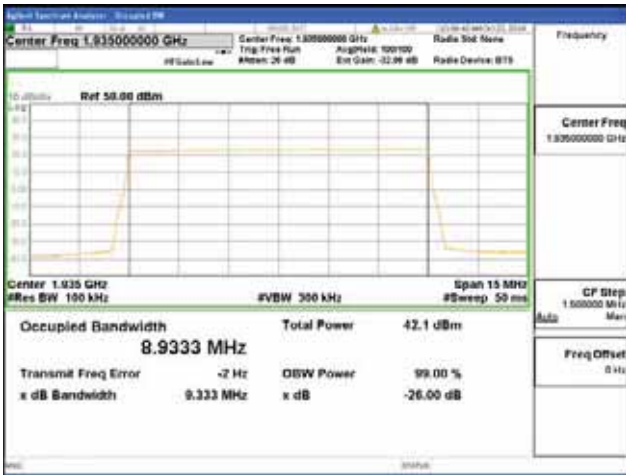

**ANT 4**  
**Band 2, BW 10MHz, Single carrier, 4TX, Bottom**

QPSK

16QAM

64QAM

256QAM

**Band 2, BW 10MHz, Single carrier, 4TX, Middle**

QPSK

16QAM