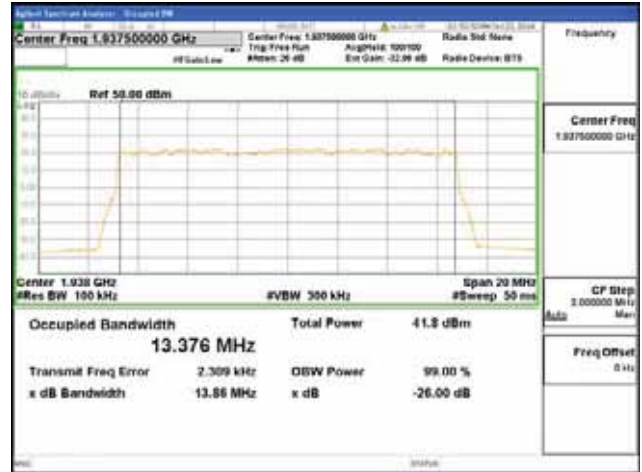

ANT 1
Band 2, BW 15MHz, Single carrier, 4TX, Bottom

16QAM