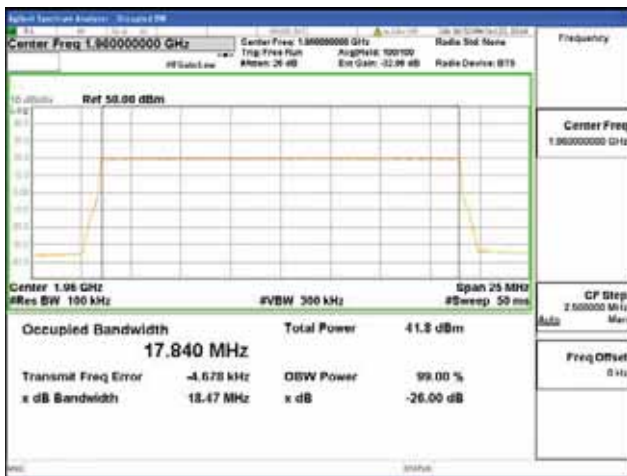

Band 2, BW 20MHz, Single carrier, 4TX, Middle

64QAM