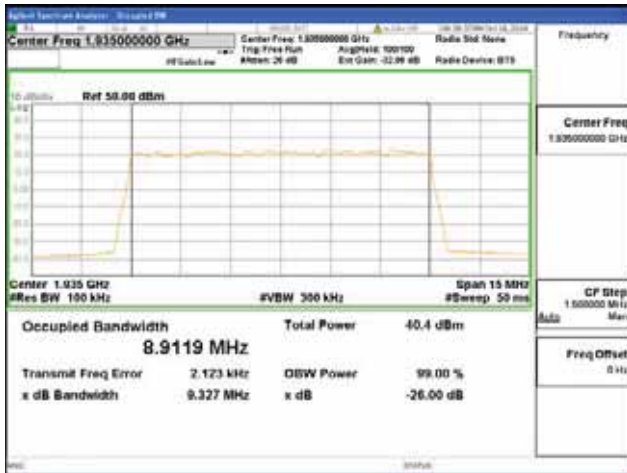

CTK Co., Ltd.
(Ho-dong), 113, Yejik-ro, Cheoin-gu,
Yongin-si, Gyeonggi-do, Korea
Tel: +82-31-339-9970
Fax: +82-31-624-9501

Report No.:
CTK-2018-03328
Page (296) / (1312)
Pages

ANT 2

Band 2, BW 10MHz + BW 5MHz, Multi carrier(Non-Contiguous), 4TX, Bottom

QPSK