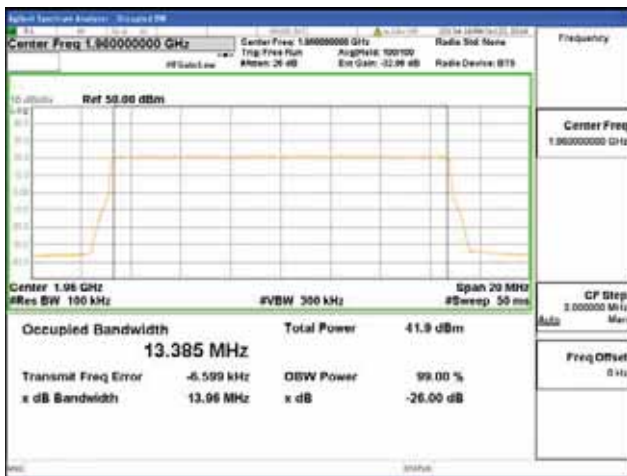

QPSK

16QAM

64QAM

256QAM

**Band 2, BW 15MHz, Single carrier, 4TX, Middle**

QPSK

16QAM

64QAM