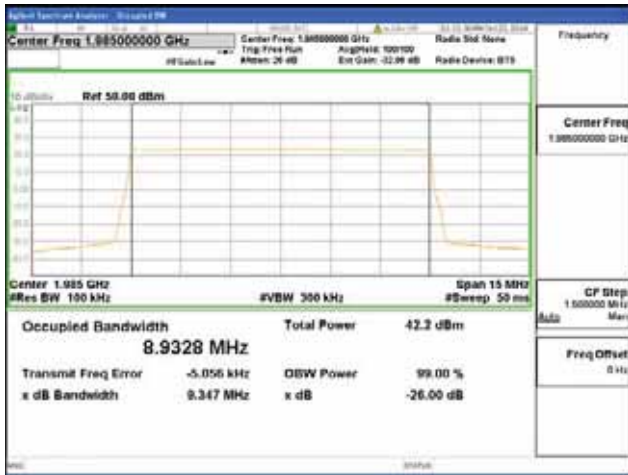

Band 2, BW 10MHz, Single carrier, 4TX, Top

64QAM