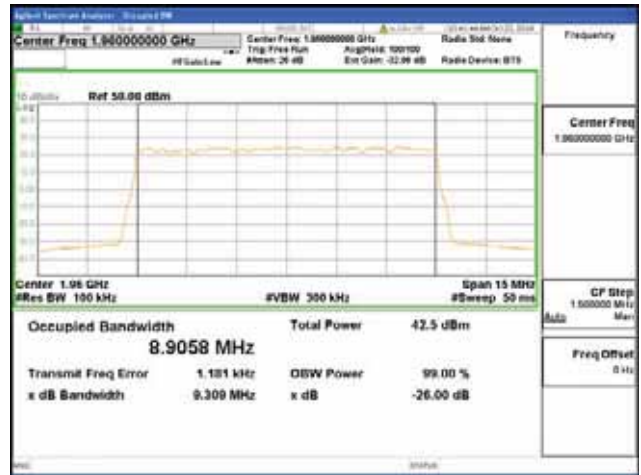

CTK Co., Ltd.
(Ho-dong), 113, Yejik-ro, Cheoin-gu,
Yongin-si, Gyeonggi-do, Korea
Tel: +82-31-339-9970
Fax: +82-31-624-9501

Report No.:
CTK-2018-03328
Page (214) / (1312)
Pages

Band 2, BW 10MHz, Single carrier, 4TX, Middle

QPSK

16QAM

64QAM

256QAM