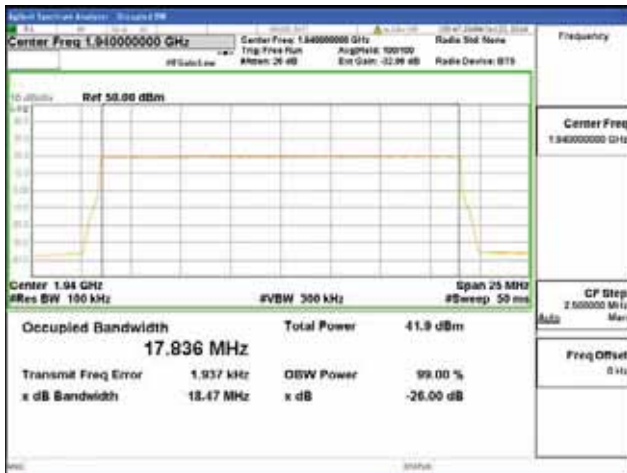

64QAM

256QAM

**ANT 1**  
**Band 2, BW 20MHz, Single carrier, 4TX, Bottom**

QPSK

16QAM

64QAM

256QAM

**Band 2, BW 20MHz, Single carrier, 4TX, Middle**