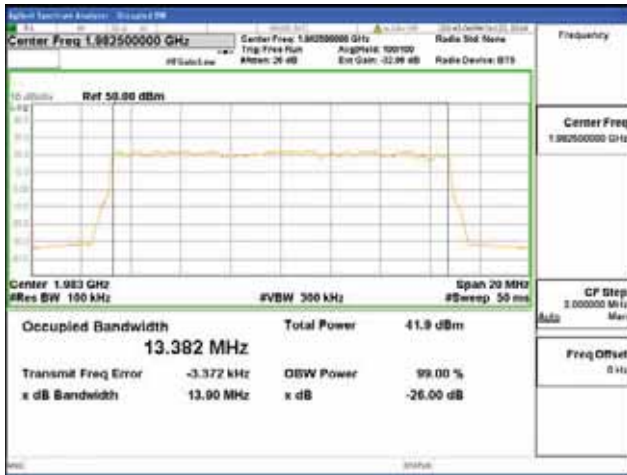

**Band 2, BW 15MHz, Single carrier, 4TX, Top**

QPSK

16QAM

64QAM

256QAM

**ANT 2**  
**Band 2, BW 15MHz, Single carrier, 4TX, Bottom**

QPSK

16QAM