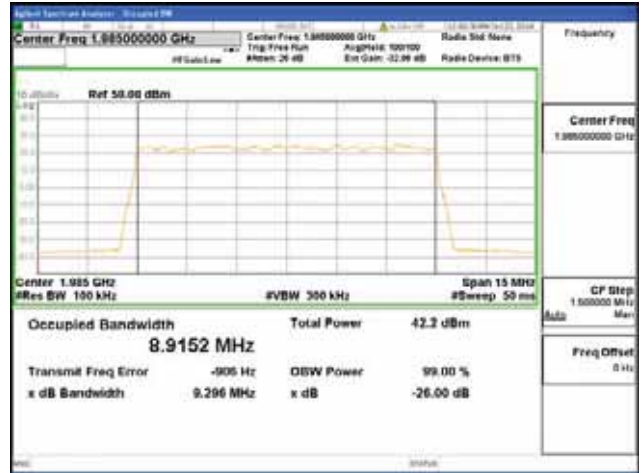

**Band 2, BW 10MHz, Single carrier, 4TX, Middle**

QPSK

16QAM

64QAM

256QAM

**Band 2, BW 10MHz, Single carrier, 4TX, Top**

QPSK

16QAM