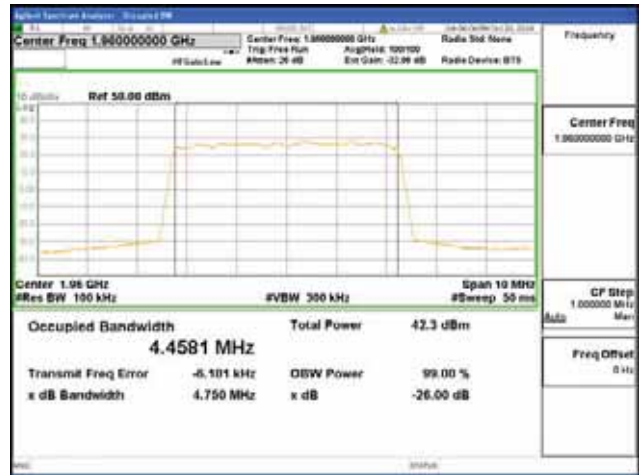

QPSK

16QAM

64QAM

256QAM

**Band 2, BW 5MHz, Single carrier, 4TX, Middle**

QPSK

16QAM

64QAM