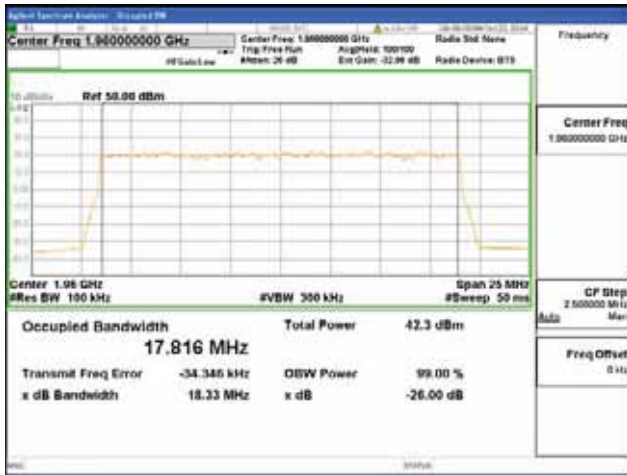

Report No.:  
 CTK-2018-03328  
 Page (240) / (1312)  
 Pages

**ANT 3**  
**Band 2, BW 20MHz, Single carrier, 4TX, Bottom**

QPSK

16QAM

64QAM

256QAM

**Band 2, BW 20MHz, Single carrier, 4TX, Middle**

QPSK