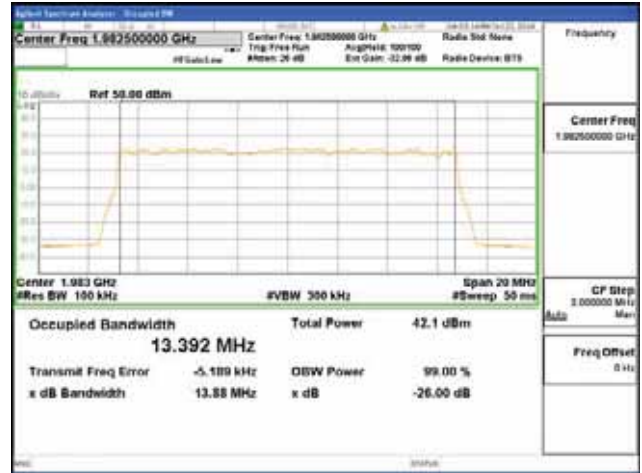

**Band 2, BW 15MHz, Single carrier, 4TX, Middle**

QPSK

16QAM

64QAM

256QAM

**Band 2, BW 15MHz, Single carrier, 4TX, Top**

QPSK

16QAM