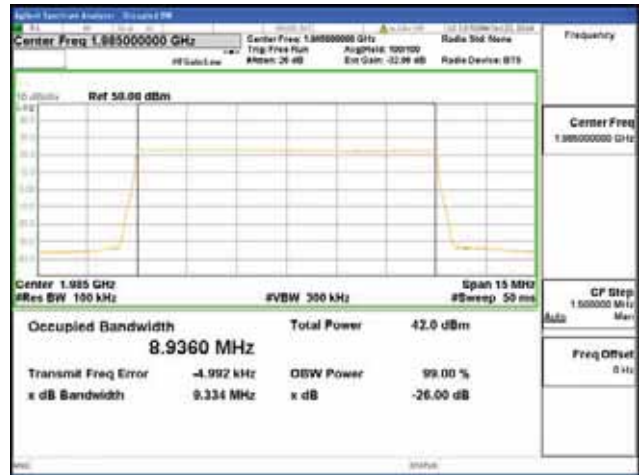

64QAM

256QAM

**Band 2, BW 10MHz, Single carrier, 4TX, Top**

QPSK

16QAM

64QAM

256QAM

**ANT 1**  
**Band 2, BW 15MHz, Single carrier, 4TX, Bottom**