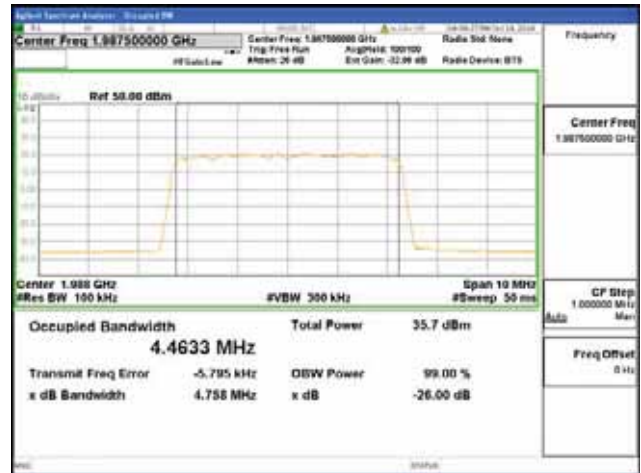

CTK Co., Ltd.
(Ho-dong), 113, Yejik-ro, Cheoin-gu,
Yongin-si, Gyeonggi-do, Korea
Tel: +82-31-339-9970
Fax: +82-31-624-9501

Report No.:
CTK-2018-03328
Page (279) / (1312)
Pages

Band 2, BW 15MHz + BW 5MHz, Multi carrier(Non-Contiguous), 4TX, Top

QPSK

16QAM

64QAM

256QAM