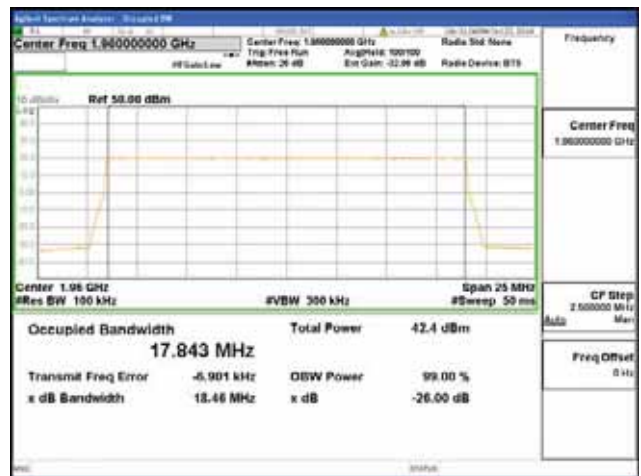

Band 2, BW 20MHz, Single carrier, 4TX, Middle

256QAM