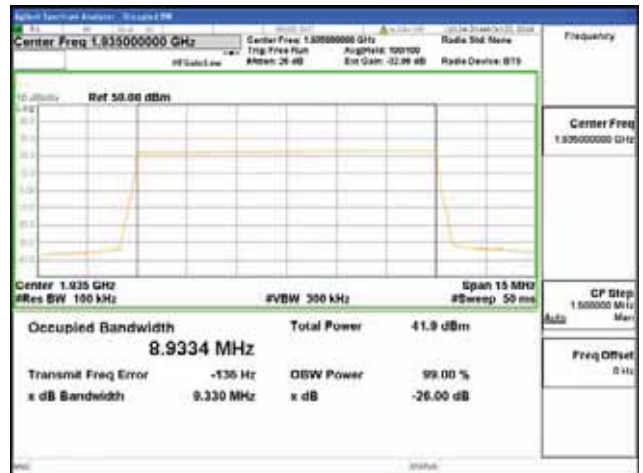

Report No.:  
 CTK-2018-03328  
 Page (210) / (1312)  
 Pages

**ANT 1**  
**Band 2, BW 10MHz, Single carrier, 4TX, Bottom**

QPSK

16QAM

64QAM

256QAM

**Band 2, BW 10MHz, Single carrier, 4TX, Middle**

QPSK