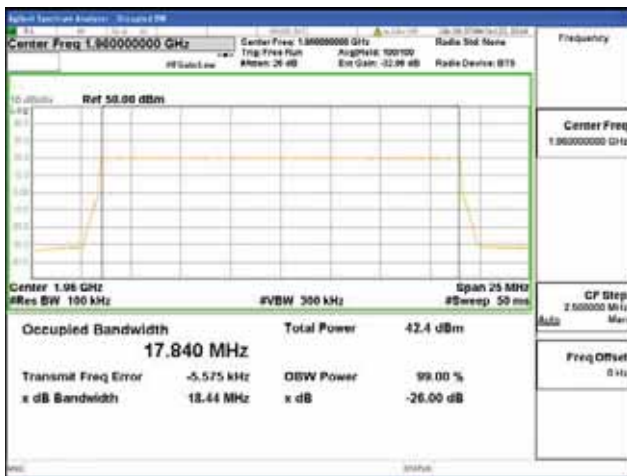

Band 2, BW 20MHz, Single carrier, 4TX, Middle

64QAM