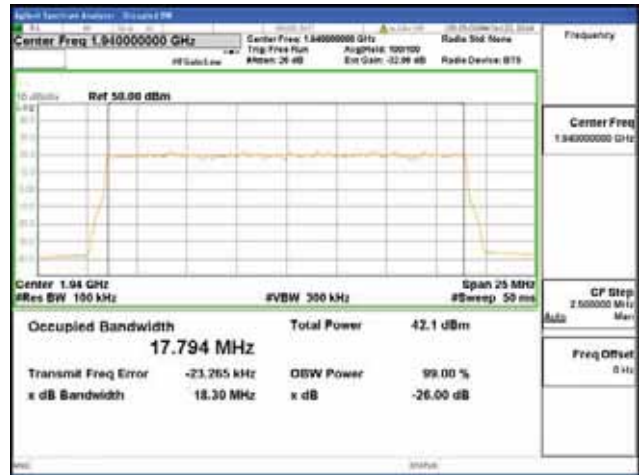

ANT 4
Band 2, BW 20MHz, Single carrier, 4TX, Bottom

QPSK

16QAM

64QAM

256QAM