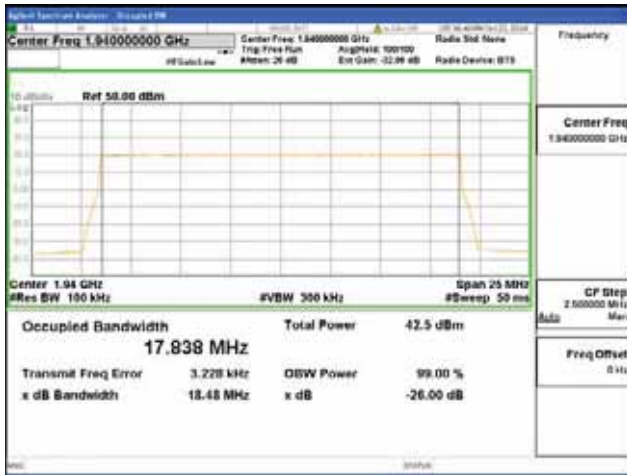

CTK Co., Ltd.
(Ho-dong), 113, Yejik-ro, Cheoin-gu,
Yongin-si, Gyeonggi-do, Korea
Tel: +82-31-339-9970
Fax: +82-31-624-9501

Report No.:
CTK-2018-03328
Page (240) / (1312)
Pages

ANT 3
Band 2, BW 20MHz, Single carrier, 4TX, Bottom

QPSK

16QAM

64QAM

256QAM