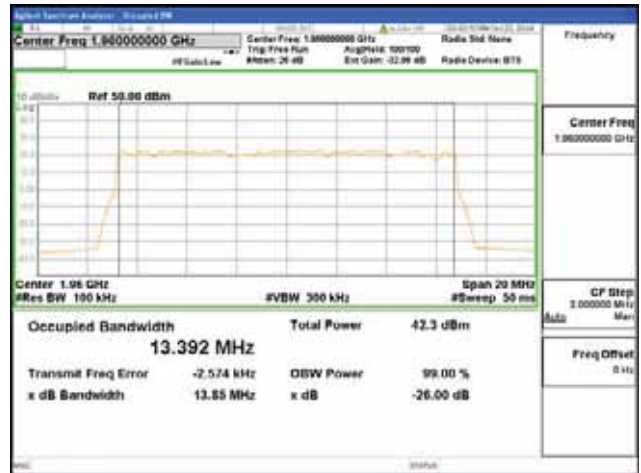

256QAM

**Band 2, BW 15MHz, Single carrier, 4TX, Middle**

QPSK

16QAM

64QAM

256QAM

**Band 2, BW 15MHz, Single carrier, 4TX Top**

QPSK