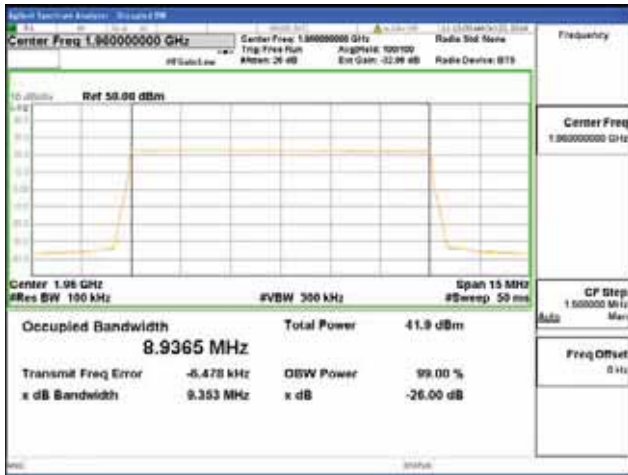

Band 2, BW 10MHz, Single carrier, 4TX, Middle

64QAM