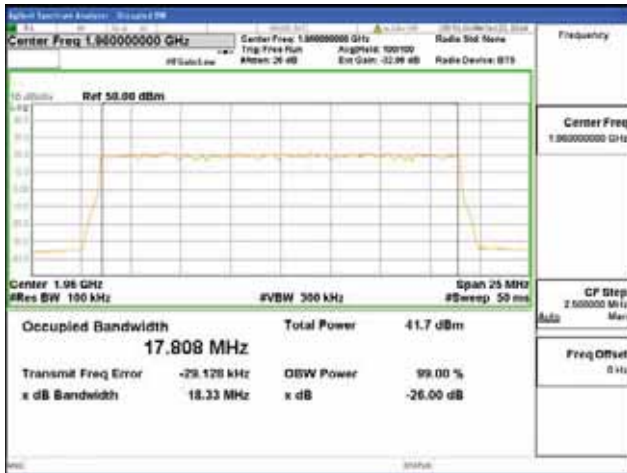

Band 2, BW 20MHz, Single carrier, 4TX, Middle

QPSK