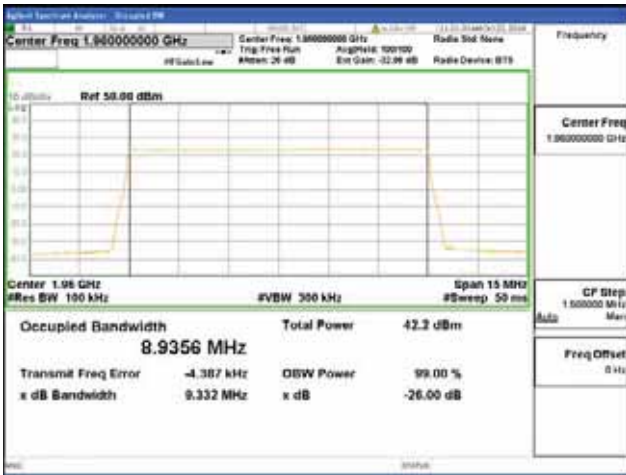

**Band 2, BW 10MHz, Single carrier, 4TX, Middle**

QPSK

16QAM

64QAM

256QAM

**Band 2, BW 10MHz, Single carrier, 4TX, Top**

QPSK

16QAM