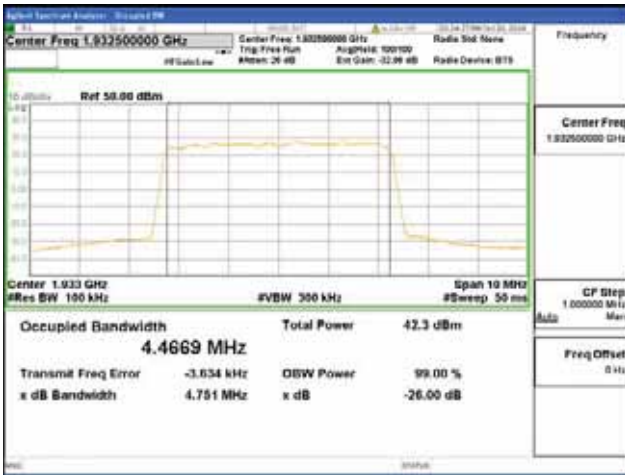

CTK Co., Ltd.
(Ho-dong), 113, Yejik-ro, Cheoin-gu,
Yongin-si, Gyeonggi-do, Korea
Tel: +82-31-339-9970
Fax: +82-31-624-9501

Report No.:
CTK-2018-03328
Page (204) / (1312)
Pages

ANT 3
Band 2, BW 5MHz, Single carrier, 4TX, Bottom

QPSK

16QAM