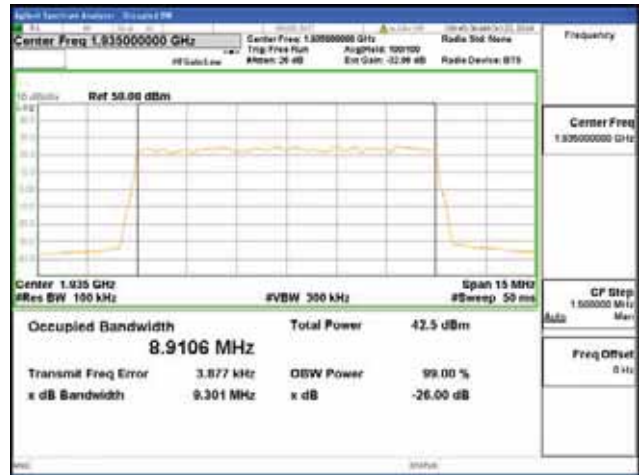

CTK Co., Ltd.
(Ho-dong), 113, Yejik-ro, Cheoin-gu,
Yongin-si, Gyeonggi-do, Korea
Tel: +82-31-339-9970
Fax: +82-31-624-9501

Report No.:
CTK-2018-03328
Page (213) / (1312)
Pages

ANT 2
Band 2, BW 10MHz, Single carrier, 4TX, Bottom

QPSK

16QAM

64QAM

256QAM