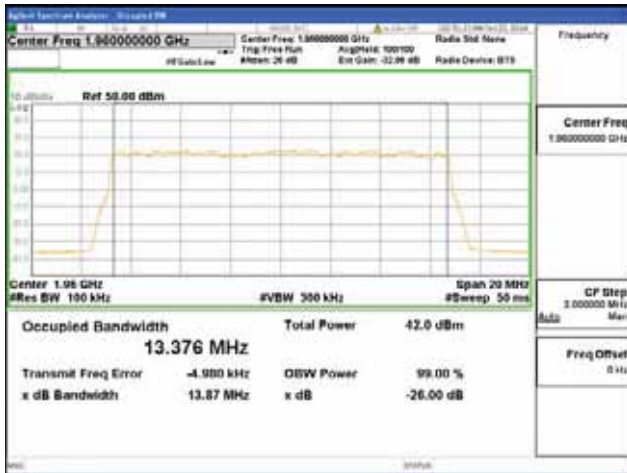

QPSK

16QAM

64QAM

256QAM

**Band 2, BW 15MHz, Single carrier, 4TX, Middle**

QPSK

16QAM

64QAM