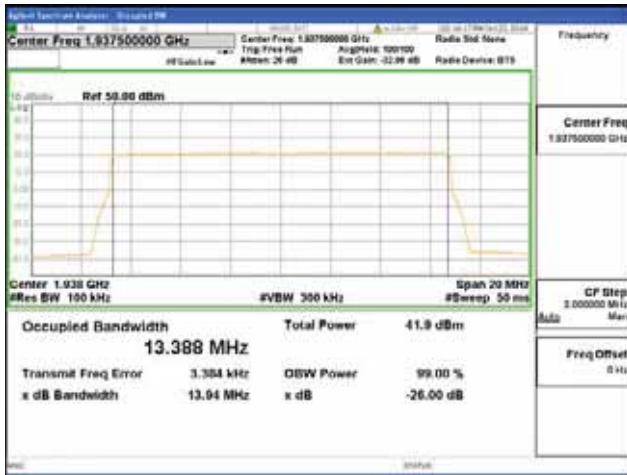

16QAM

64QAM

256QAM

**ANT 4**  
**Band 2, BW 15MHz, Single carrier, 4TX, Bottom**

QPSK

16QAM

64QAM

256QAM