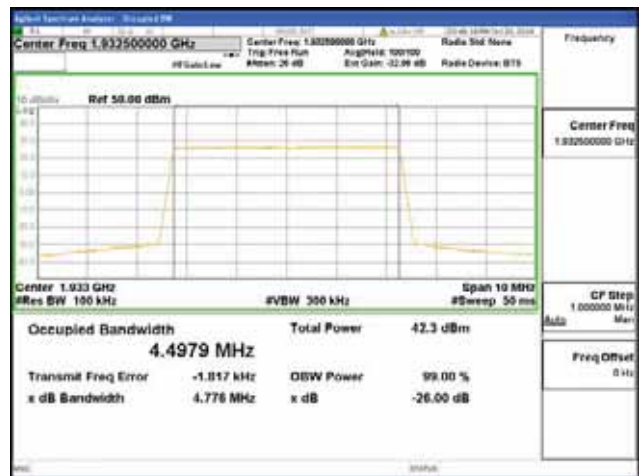

QPSK

16QAM

64QAM

256QAM

**Band 2, BW 5MHz, Single carrier, 4TX, Middle**

QPSK

16QAM

64QAM