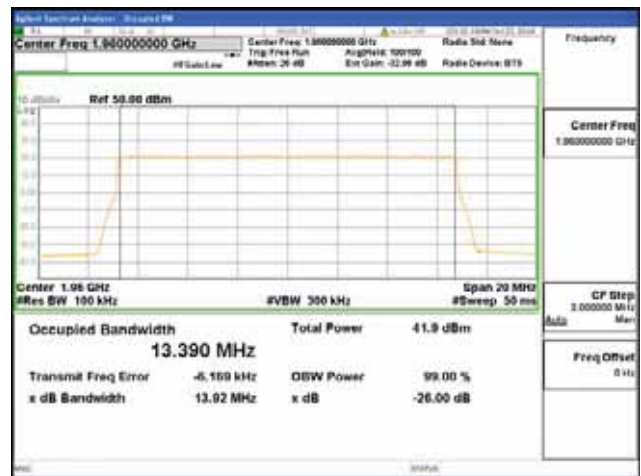

Band 2, BW 15MHz, Single carrier, 4TX, Middle

256QAM