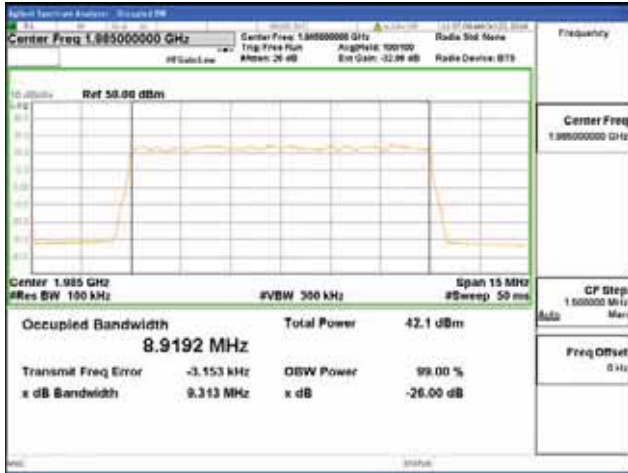

**Band 2, BW 10MHz, Single carrier, 4TX, Middle**

QPSK

16QAM

64QAM

256QAM

**Band 2, BW 10MHz, Single carrier, 4TX, Top**

QPSK

16QAM