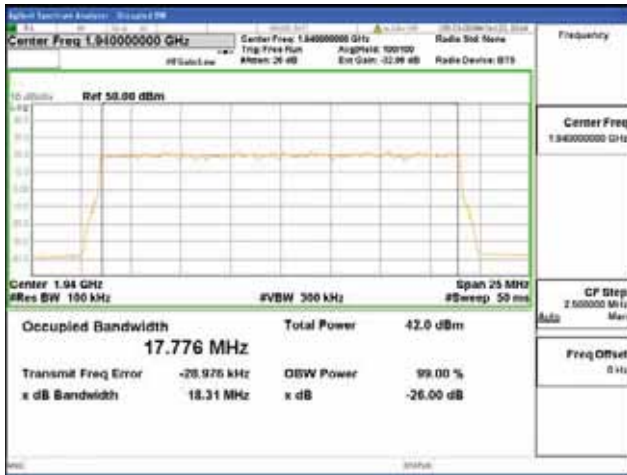

ANT 4
Band 2, BW 20MHz, Single carrier, 4TX, Bottom

QPSK