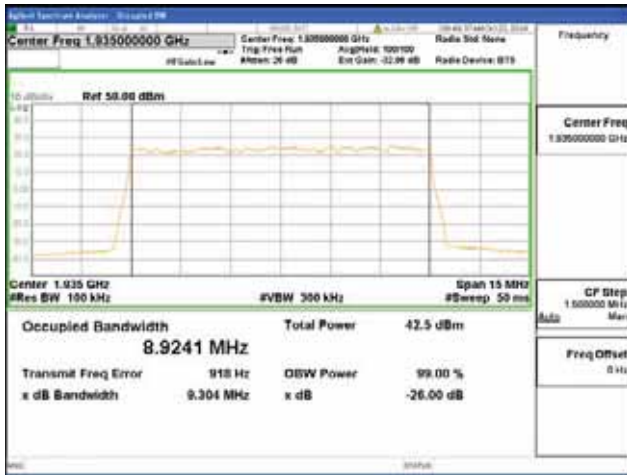

CTK Co., Ltd.
(Ho-dong), 113, Yejik-ro, Cheoin-gu,
Yongin-si, Gyeonggi-do, Korea
Tel: +82-31-339-9970
Fax: +82-31-624-9501

Report No.:
CTK-2018-03328
Page (213) / (1312)
Pages

ANT 2
Band 2, BW 10MHz, Single carrier, 4TX, Bottom

QPSK