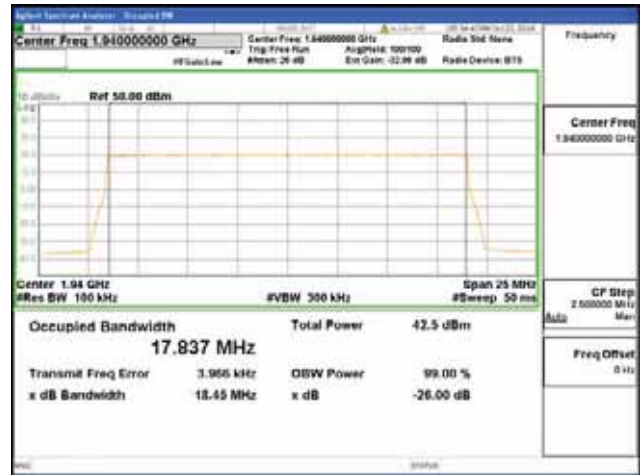

CTK Co., Ltd.
(Ho-dong), 113, Yejik-ro, Cheoin-gu,
Yongin-si, Gyeonggi-do, Korea
Tel: +82-31-339-9970
Fax: +82-31-624-9501

Report No.:
CTK-2018-03328
Page (240) / (1312)
Pages

ANT 3
Band 2, BW 20MHz, Single carrier, 4TX, Bottom

QPSK

16QAM

64QAM

256QAM