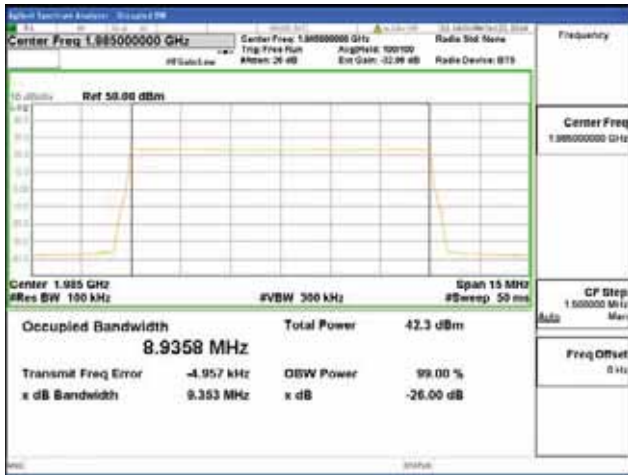

Band 2, BW 10MHz, Single carrier, 4TX, Top

64QAM