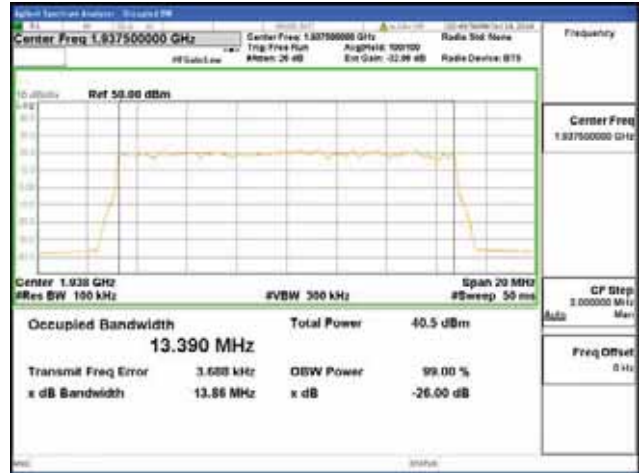

CTK Co., Ltd.
(Ho-dong), 113, Yejik-ro, Cheoin-gu,
Yongin-si, Gyeonggi-do, Korea
Tel: +82-31-339-9970
Fax: +82-31-624-9501

Report No.:
CTK-2018-03328
Page (278) / (1312)
Pages

ANT 1

Band 2, BW 15MHz + BW 5MHz, Multi carrier(Non-Contiguous), 4TX, Bottom

QPSK

16QAM