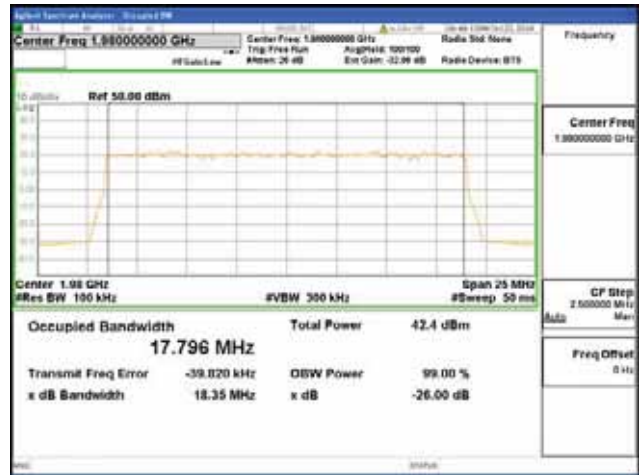

CTK Co., Ltd.
(Ho-dong), 113, Yejik-ro, Cheoin-gu,
Yongin-si, Gyeonggi-do, Korea
Tel: +82-31-339-9970
Fax: +82-31-624-9501

Report No.:
CTK-2018-03328
Page (239) / (1312)
Pages

Band 2, BW 20MHz, Single carrier, 4TX, Top

QPSK

16QAM

64QAM

256QAM