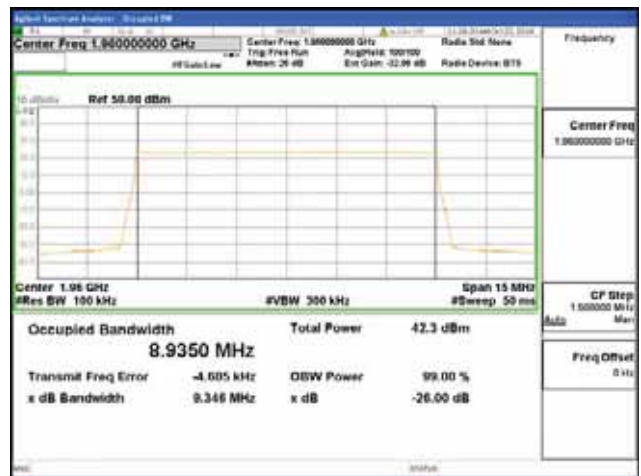

Report No.:  
 CTK-2018-03328  
 Page (214) / (1312)  
 Pages

**Band 2, BW 10MHz, Single carrier, 4TX, Middle**

QPSK

16QAM

64QAM

256QAM

**Band 2, BW 10MHz, Single carrier, 4TX, Top**

QPSK