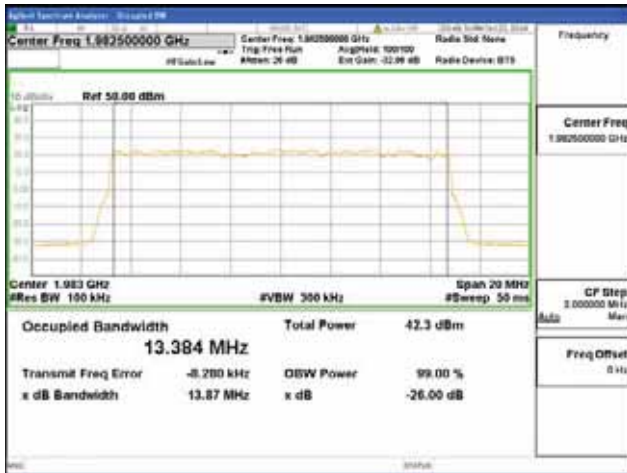

Band 2, BW 15MHz, Single carrier, 4TX, Top

QPSK