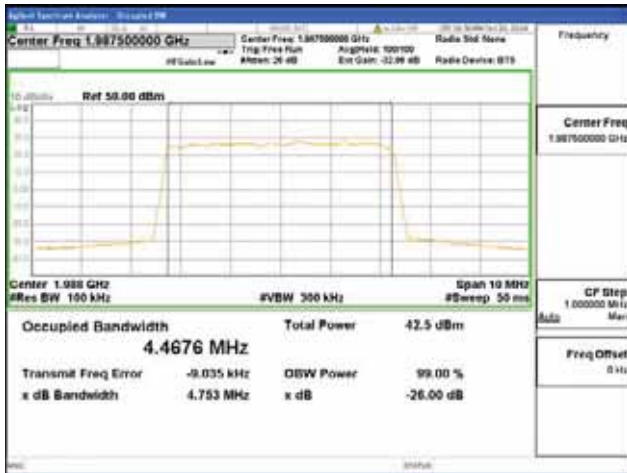

CTK Co., Ltd.
(Ho-dong), 113, Yejik-ro, Cheoin-gu,
Yongin-si, Gyeonggi-do, Korea
Tel: +82-31-339-9970
Fax: +82-31-624-9501

Report No.:
CTK-2018-03328
Page (203) / (1312)
Pages

Band 2, BW 5MHz, Single carrier, 4TX, Top

QPSK