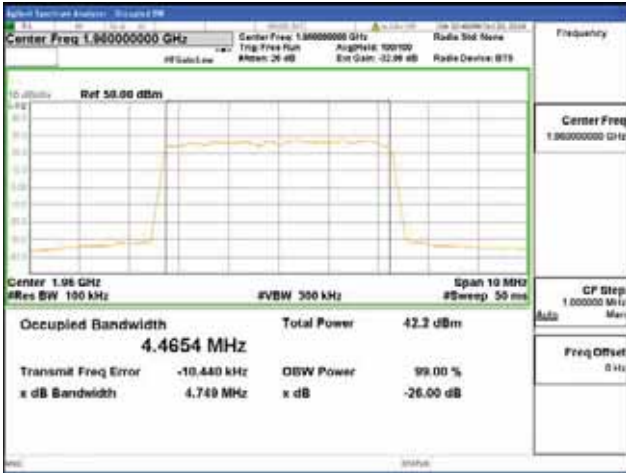

CTK Co., Ltd.
(Ho-dong), 113, Yejik-ro, Cheoin-gu,
Yongin-si, Gyeonggi-do, Korea
Tel: +82-31-339-9970
Fax: +82-31-624-9501

Report No.:
CTK-2018-03328
Page (205) / (1312)
Pages

Band 2, BW 5MHz, Single carrier, 4TX, Middle

QPSK

16QAM