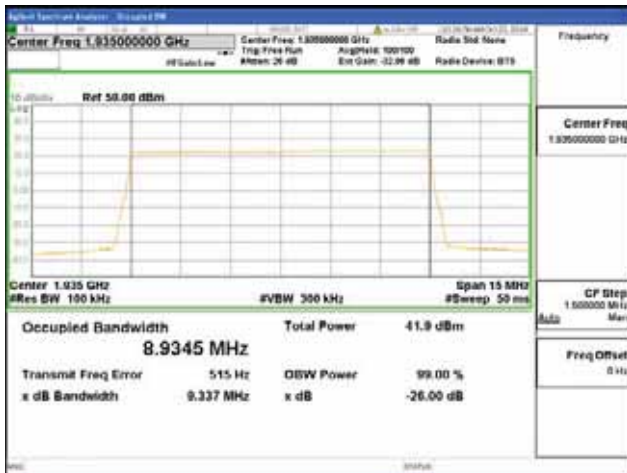

Report No.:  
 CTK-2018-03328  
 Page (210) / (1312)  
 Pages

**ANT 1**  
**Band 2, BW 10MHz, Single carrier, 4TX, Bottom**

QPSK

16QAM

64QAM

256QAM

**Band 2, BW 10MHz, Single carrier, 4TX, Middle**

QPSK