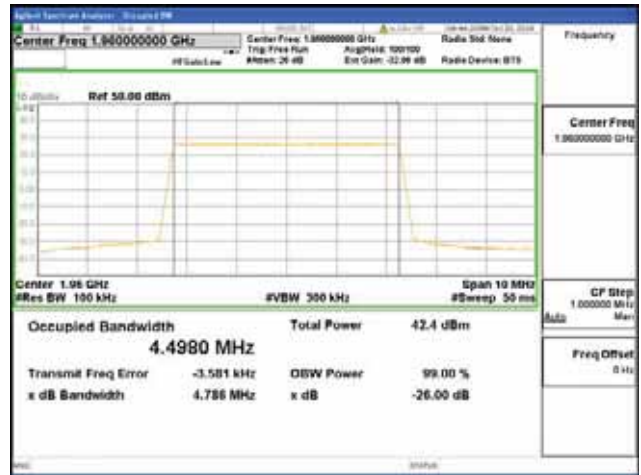

Band 2, BW 5MHz, Single carrier, 4TX, Middle

256QAM