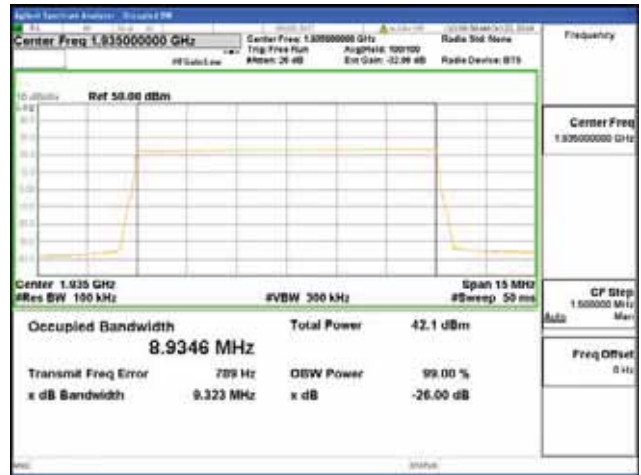

**ANT 4**  
**Band 2, BW 10MHz, Single carrier, 4TX, Bottom**

QPSK

16QAM

64QAM

256QAM

**Band 2, BW 10MHz, Single carrier, 4TX, Middle**

QPSK

16QAM