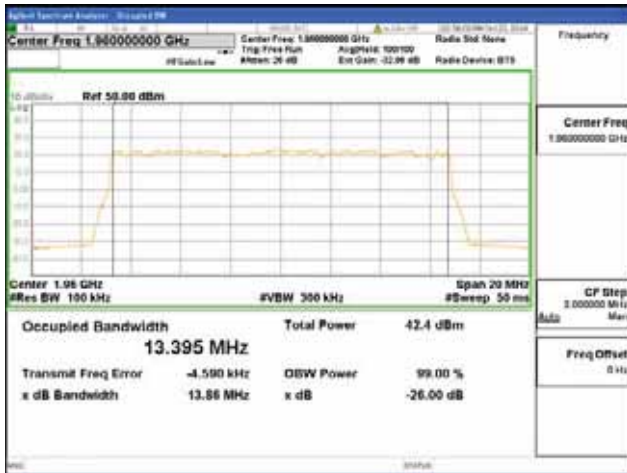

64QAM

256QAM

**Band 2, BW 15MHz, Single carrier, 4TX, Middle**

QPSK

16QAM

64QAM

256QAM

**Band 2, BW 15MHz, Single carrier, 4TX, Top**