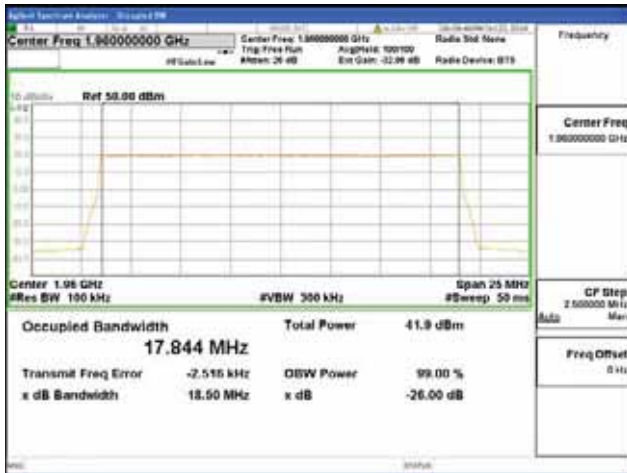

Band 2, BW 20MHz, Single carrier, 4TX, Middle

64QAM