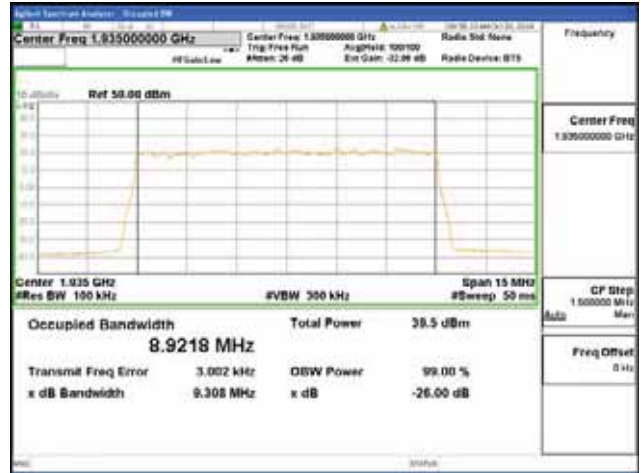

CTK Co., Ltd.
(Ho-dong), 113, Yejik-ro, Cheoin-gu,
Yongin-si, Gyeonggi-do, Korea
Tel: +82-31-339-9970
Fax: +82-31-624-9501

Report No.:
CTK-2018-03328
Page (290) / (1312)
Pages

ANT 3

Band 2, BW 10MHz + BW 10MHz, Multi carrier(Non-Contiguous), 4TX, Bottom

QPSK

16QAM