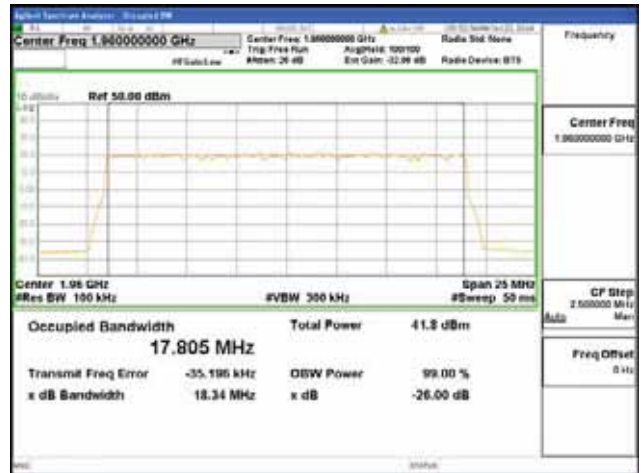

Band 2, BW 20MHz, Single carrier, 4TX, Middle

16QAM