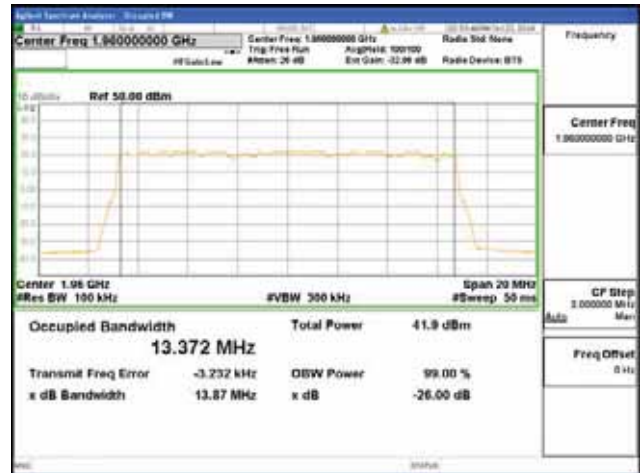

QPSK

16QAM

64QAM

256QAM

**Band 2, BW 15MHz, Single carrier, 4TX, Middle**

QPSK

16QAM

64QAM