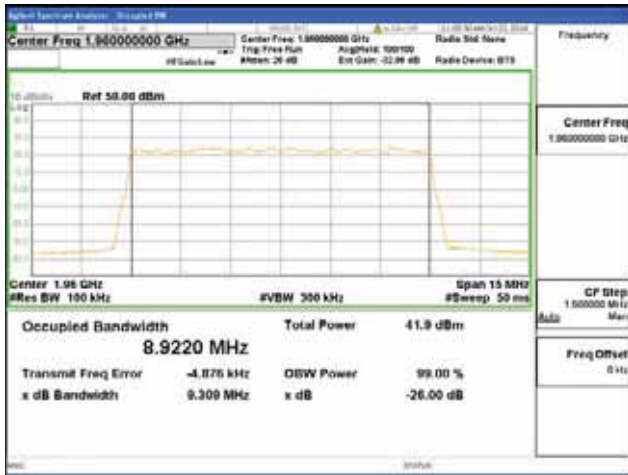

**ANT 4**  
**Band 2, BW 10MHz, Single carrier, 4TX, Bottom**

QPSK

16QAM

64QAM

256QAM

**Band 2, BW 10MHz, Single carrier, 4TX, Middle**

QPSK

16QAM