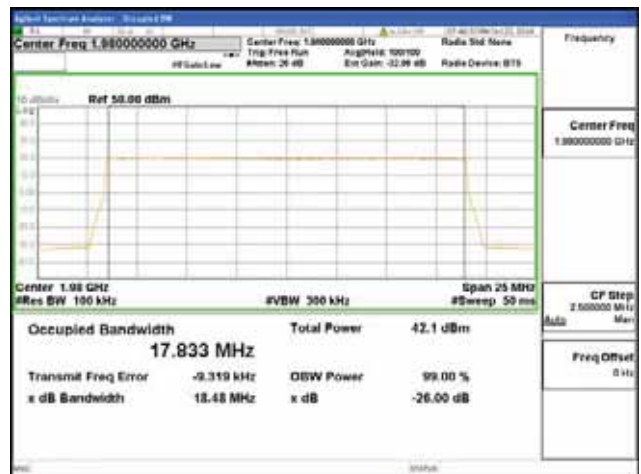

Band 2, BW 20MHz, Single carrier, 4TX, Top

256QAM