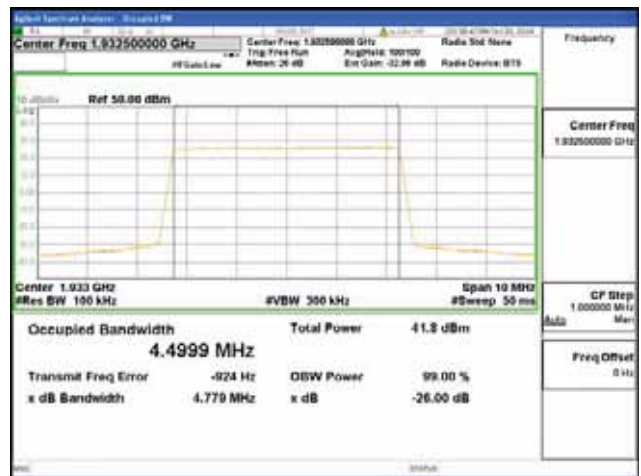

Report No.:  
 CTK-2018-03328  
 Page (207) / (1312)  
 Pages

**ANT 4**  
**Band 2, BW 5MHz, Single carrier, 4TX, Bottom**

QPSK

16QAM

64QAM

256QAM

**Band 2, BW 5MHz, Single carrier, 4TX, Middle**

QPSK