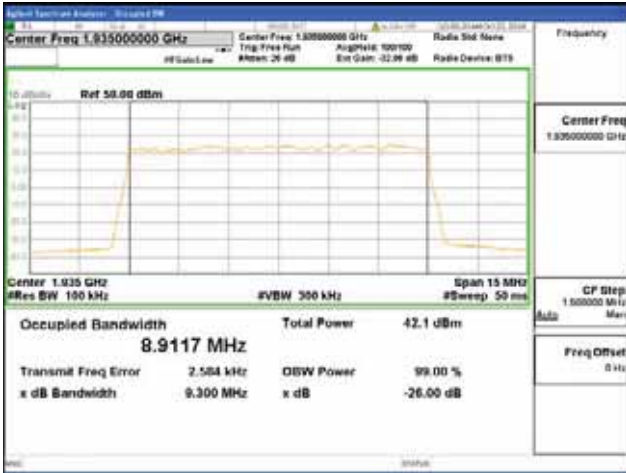

**ANT 4**  
**Band 2, BW 10MHz, Single carrier, 4TX, Bottom**

QPSK

16QAM

64QAM

256QAM

**Band 2, BW 10MHz, Single carrier, 4TX, Middle**

QPSK

16QAM