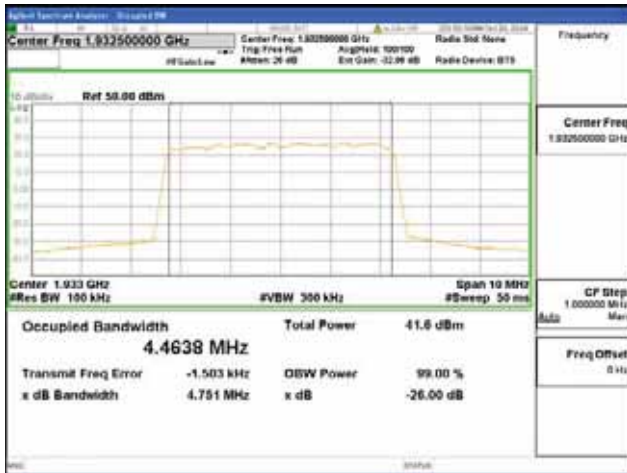

CTK Co., Ltd.
(Ho-dong), 113, Yejik-ro, Cheoin-gu,
Yongin-si, Gyeonggi-do, Korea
Tel: +82-31-339-9970
Fax: +82-31-624-9501

Report No.:
CTK-2018-03328
Page (207) / (1312)
Pages

ANT 4
Band 2, BW 5MHz, Single carrier, 4TX, Bottom

QPSK