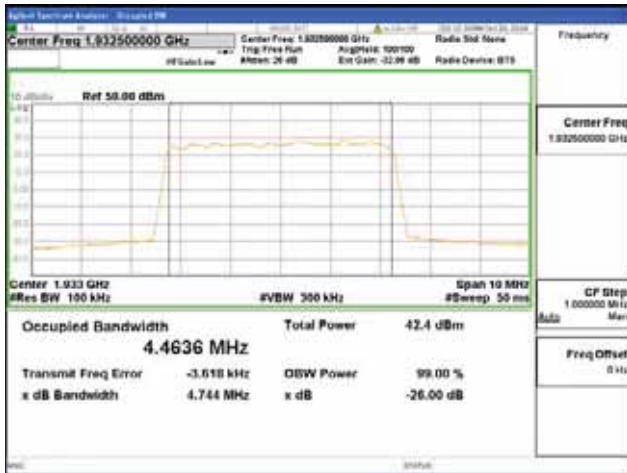

QPSK

16QAM

64QAM

256QAM

**Band 2, BW 5MHz, Single carrier, 4TX, Middle**

QPSK

16QAM

64QAM