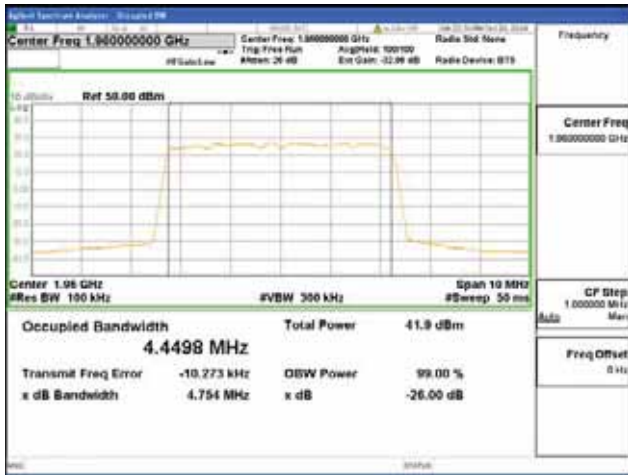

Report No.:  
 CTK-2018-03328  
 Page (207) / (1312)  
 Pages

**ANT 4**  
**Band 2, BW 5MHz, Single carrier, 4TX, Bottom**

QPSK

16QAM

64QAM

256QAM

**Band 2, BW 5MHz, Single carrier, 4TX, Middle**

QPSK