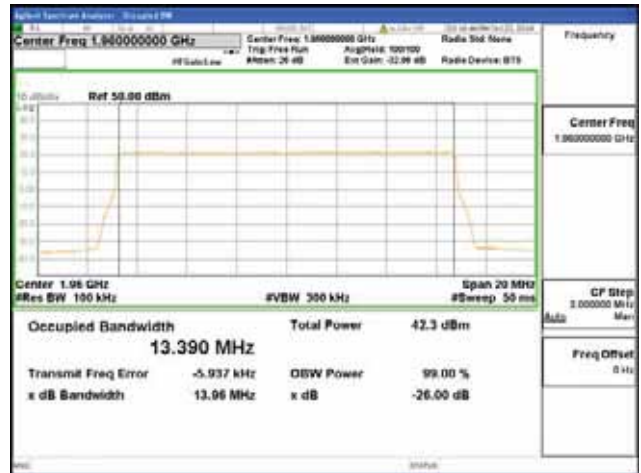

256QAM

**Band 2, BW 15MHz, Single carrier, 4TX, Middle**

QPSK

16QAM

64QAM

256QAM

**Band 2, BW 15MHz, Single carrier, 4TX Top**

QPSK