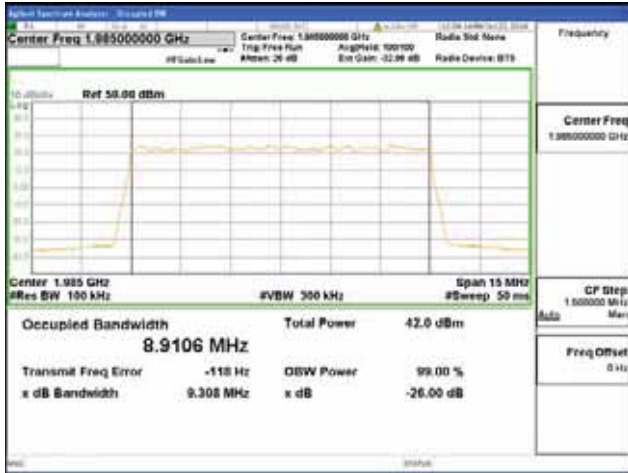

64QAM

256QAM

**Band 2, BW 10MHz, Single carrier, 4TX, Top**

QPSK

16QAM

64QAM

256QAM

**ANT 1**  
**Band 2, BW 15MHz, Single carrier, 4TX, Bottom**