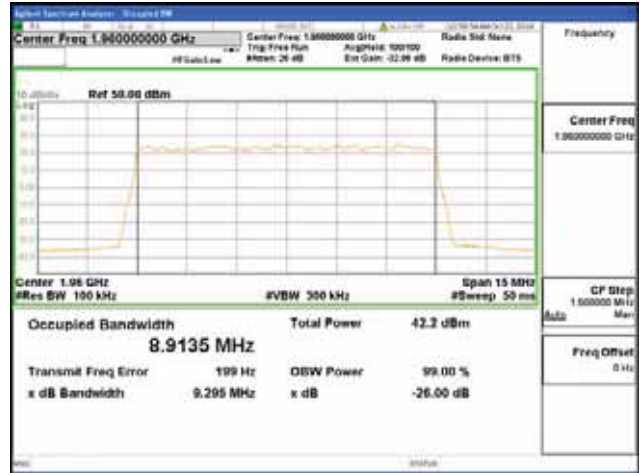

Band 2, BW 10MHz, Single carrier, 4TX, Middle

16QAM