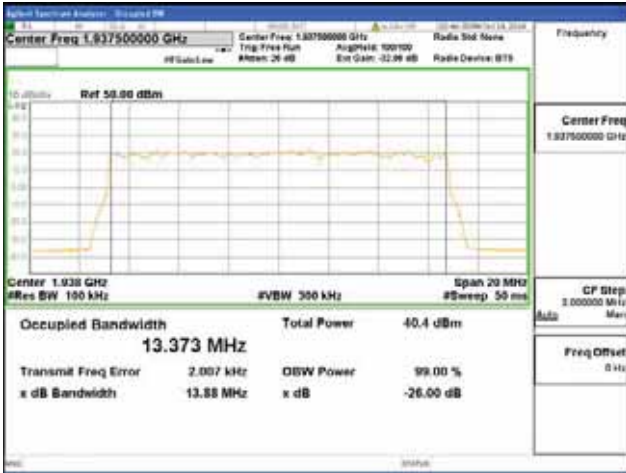

CTK Co., Ltd.
(Ho-dong), 113, Yejik-ro, Cheoin-gu,
Yongin-si, Gyeonggi-do, Korea
Tel: +82-31-339-9970
Fax: +82-31-624-9501

Report No.:
CTK-2018-03328
Page (278) / (1312)
Pages

ANT 1

Band 2, BW 15MHz + BW 5MHz, Multi carrier(Non-Contiguous), 4TX, Bottom

QPSK

16QAM