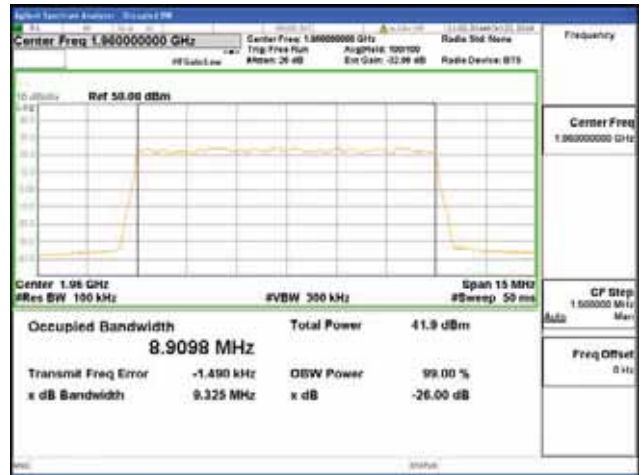

**ANT 4**  
**Band 2, BW 10MHz, Single carrier, 4TX, Bottom**

QPSK

16QAM

64QAM

256QAM

**Band 2, BW 10MHz, Single carrier, 4TX, Middle**

QPSK

16QAM