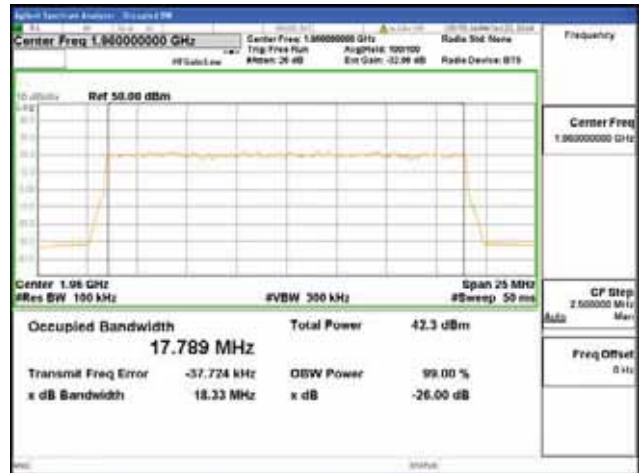

Band 2, BW 20MHz, Single carrier, 4TX, Middle

16QAM