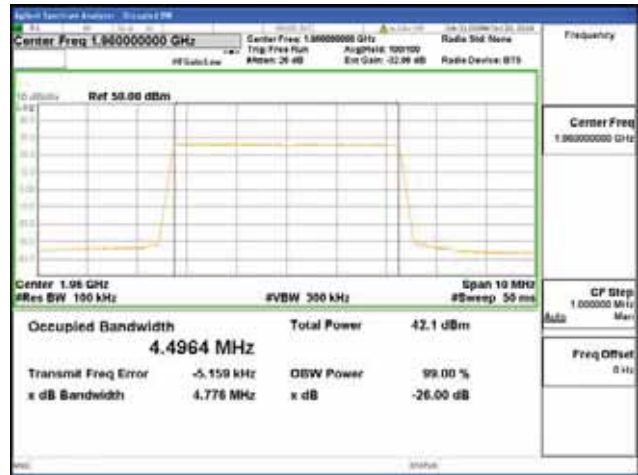

Band 2, BW 5MHz, Single carrier, 4TX, Middle

256QAM