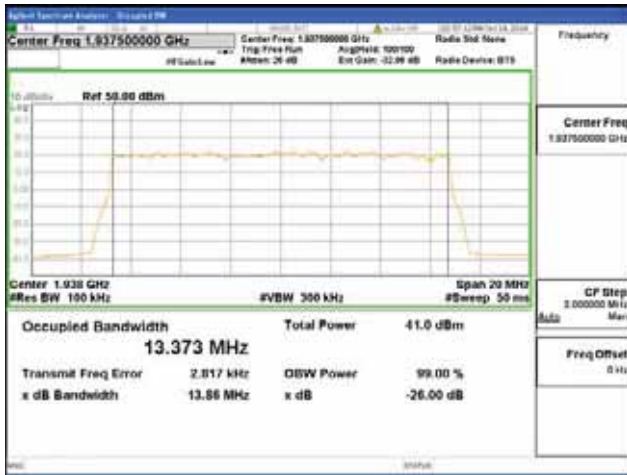

CTK Co., Ltd.
(Ho-dong), 113, Yejik-ro, Cheoin-gu,
Yongin-si, Gyeonggi-do, Korea
Tel: +82-31-339-9970
Fax: +82-31-624-9501

Report No.:
CTK-2018-03328
Page (280) / (1312)
Pages

ANT 2

Band 2, BW 15MHz + BW 5MHz, Multi carrier(Non-Contiguous), 4TX, Bottom

QPSK