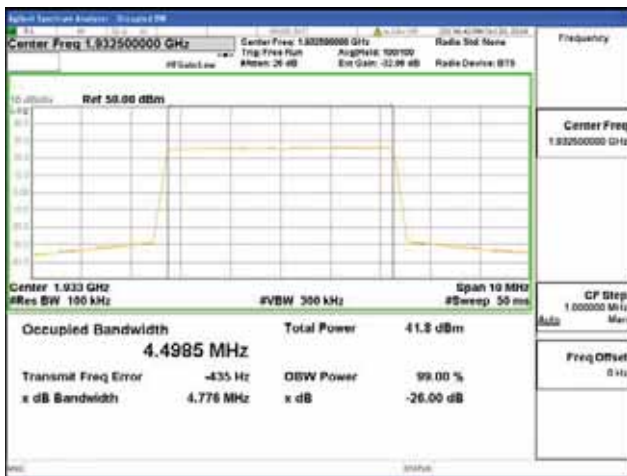

Report No.:  
 CTK-2018-03328  
 Page (207) / (1312)  
 Pages

**ANT 4**  
**Band 2, BW 5MHz, Single carrier, 4TX, Bottom**

QPSK

16QAM

64QAM

256QAM

**Band 2, BW 5MHz, Single carrier, 4TX, Middle**

QPSK