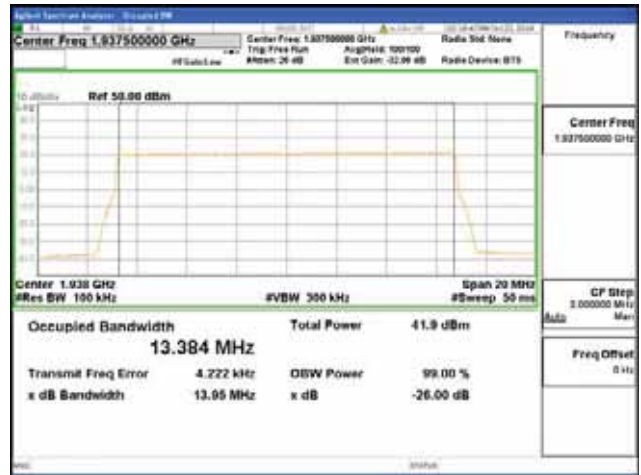

16QAM

64QAM

256QAM

**ANT 4**  
**Band 2, BW 15MHz, Single carrier, 4TX, Bottom**

QPSK

16QAM

64QAM

256QAM