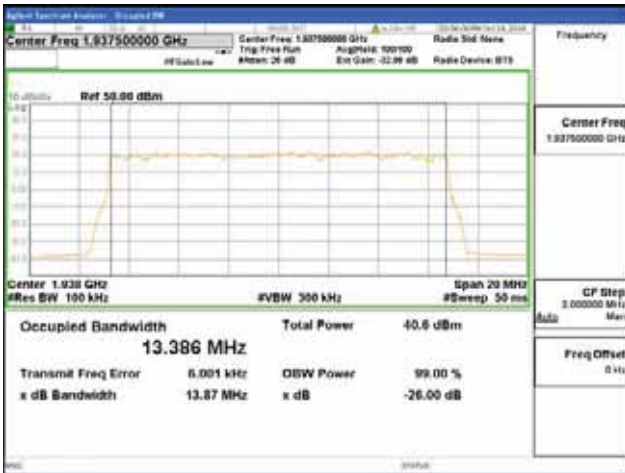

CTK Co., Ltd.
(Ho-dong), 113, Yejik-ro, Cheoin-gu,
Yongin-si, Gyeonggi-do, Korea
Tel: +82-31-339-9970
Fax: +82-31-624-9501

Report No.:
CTK-2018-03328
Page (284) / (1312)
Pages

ANT 4

Band 2, BW 15MHz + BW 5MHz, Multi carrier(Non-Contiguous), 4TX, Bottom

QPSK

16QAM