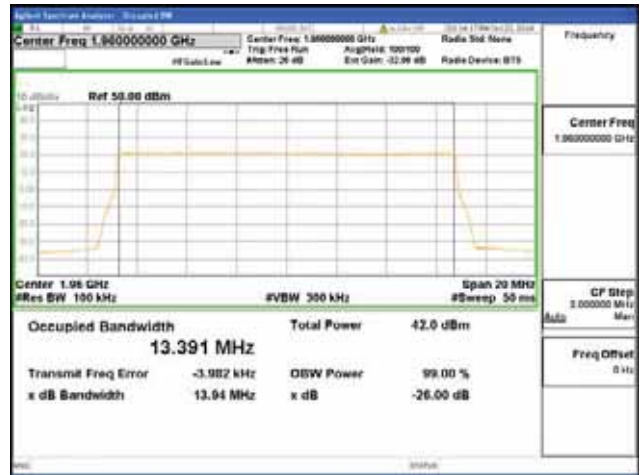

**Band 2, BW 15MHz, Single carrier, 4TX, Middle**

QPSK

16QAM

64QAM

256QAM

**Band 2, BW 15MHz, Single carrier, 4TX, Top**

QPSK

16QAM