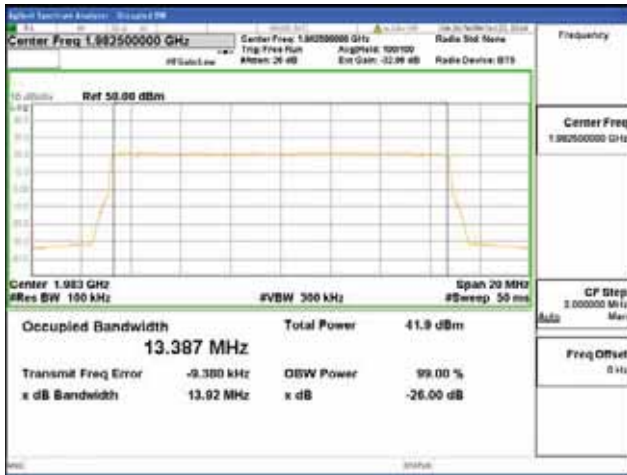

**Band 2, BW 15MHz, Single carrier, 4TX, Top**

QPSK

16QAM

64QAM

256QAM

**ANT 2**  
**Band 2, BW 15MHz, Single carrier, 4TX, Bottom**

QPSK

16QAM