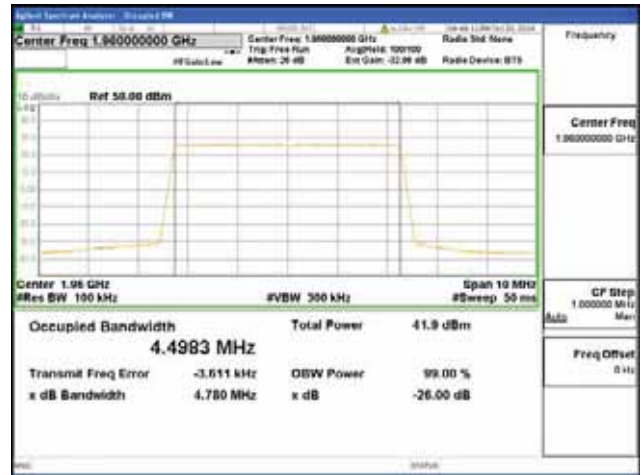

64QAM

256QAM