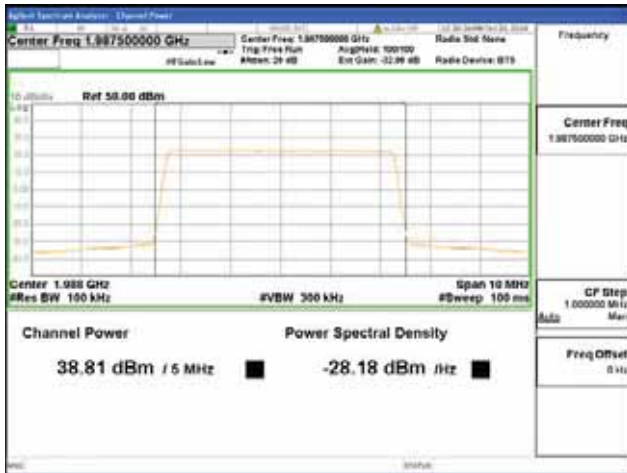

64QAM

256QAM

Band 2, BW 5MHz + BW 5MHz, Multi carrier(Non-Contiguous), 4TX, Top

QPSK

16QAM

64QAM

256QAM

ANT 2