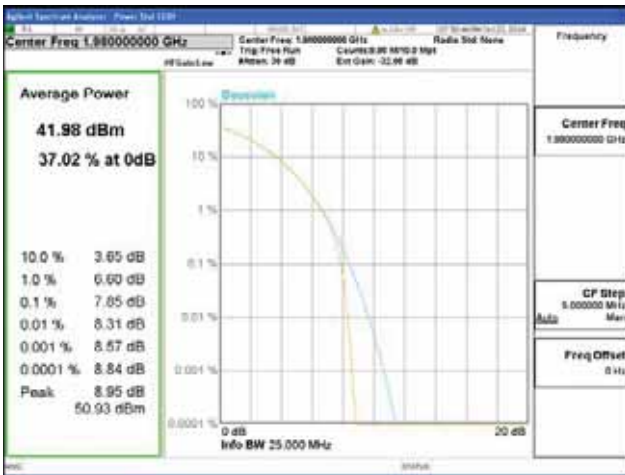

Band 2, BW 20MHz, Single carrier, 4TX, Top

QPSK

16QAM

64QAM

256QAM

CTK Co., Ltd.
 (Ho-dong), 113, Yejik-ro, Cheoin-gu,
 Yongin-si, Gyeonggi-do, Korea
 Tel: +82-31-339-9970
 Fax: +82-31-624-9501

Report No.:
 CTK-2018-03328
 Page (176) / (1312)
 Pages