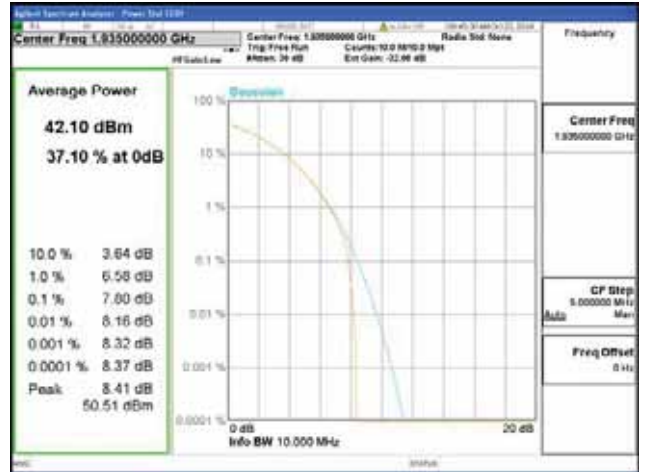

CTK Co., Ltd.
(Ho-dong), 113, Yejik-ro, Cheoin-gu,
Yongin-si, Gyeonggi-do, Korea
Tel: +82-31-339-9970
Fax: +82-31-624-9501

Report No.:
CTK-2018-03328
Page (152) / (1312)
Pages

ANT 2
Band 2, BW 10MHz, Single carrier, 4TX, Bottom

QPSK

16QAM

64QAM

256QAM