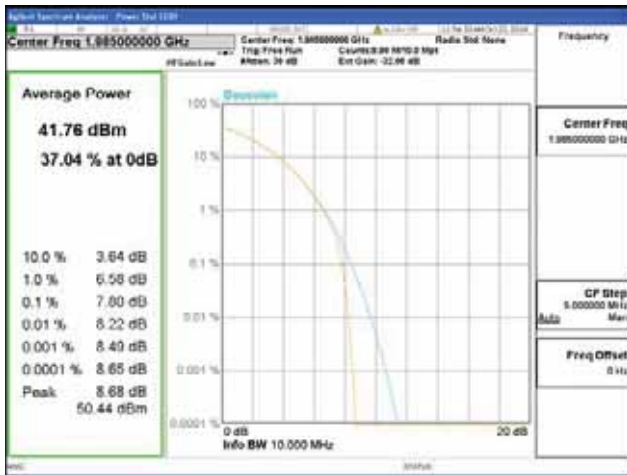

CTK Co., Ltd.
(Ho-dong), 113, Yejik-ro, Cheoin-gu,
Yongin-si, Gyeonggi-do, Korea
Tel: +82-31-339-9970
Fax: +82-31-624-9501

Report No.:
CTK-2018-03328
Page (154) / (1312)
Pages

Band 2, BW 10MHz, Single carrier, 4TX, Top

QPSK

16QAM