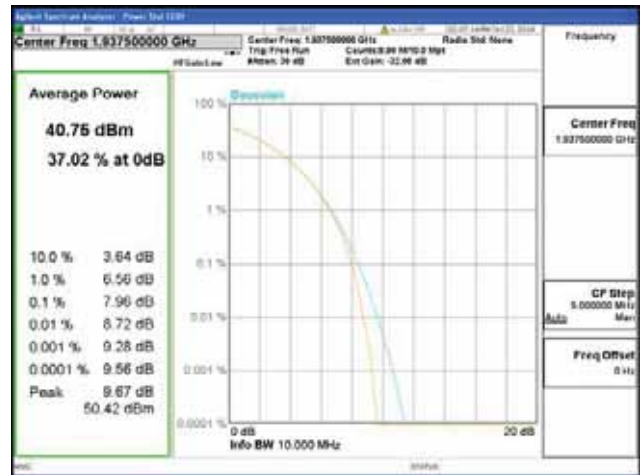

CTK Co., Ltd.
(Ho-dong), 113, Yejik-ro, Cheoin-gu,
Yongin-si, Gyeonggi-do, Korea
Tel: +82-31-339-9970
Fax: +82-31-624-9501

Report No.:
CTK-2018-03328
Page (170) / (1312)
Pages

ANT 4
Band 2, BW 15MHz, Single carrier, 4TX, Bottom

QPSK

16QAM