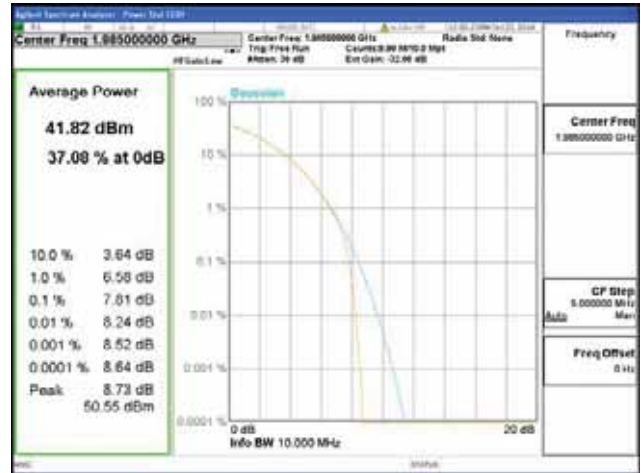

CTK Co., Ltd.
(Ho-dong), 113, Yejik-ro, Cheoin-gu,
Yongin-si, Gyeonggi-do, Korea
Tel: +82-31-339-9970
Fax: +82-31-624-9501

Report No.:
CTK-2018-03328
Page (157) / (1312)
Pages

Band 2, BW 10MHz, Single carrier, 4TX, Top

QPSK

16QAM