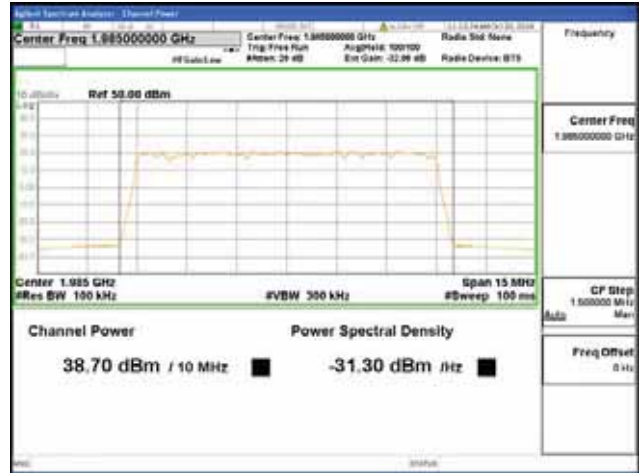

CTK Co., Ltd.
(Ho-dong), 113, Yejik-ro, Cheoin-gu,
Yongin-si, Gyeonggi-do, Korea
Tel: +82-31-339-9970
Fax: +82-31-624-9501

Report No.:
CTK-2018-03328
Page (114) / (1312)
Pages

Band 2, BW 10MHz + BW 10MHz, Multi carrier(Non-Contiguous), 4TX, Top

QPSK

16QAM

64QAM

256QAM