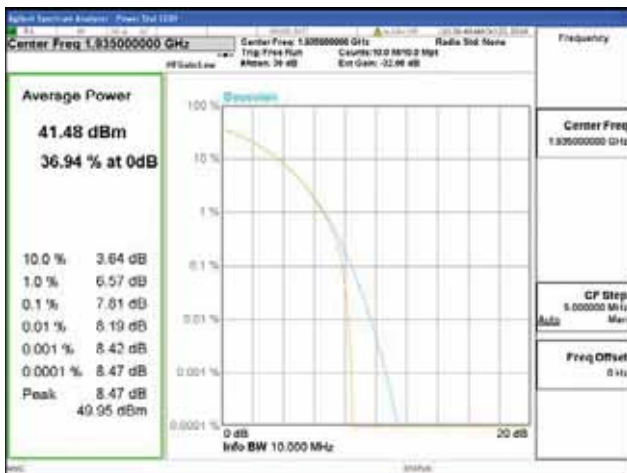

ANT 1
Band 2, BW 10MHz, Single carrier, 4TX, Bottom

QPSK

16QAM

64QAM

256QAM

CTK Co., Ltd.
 (Ho-dong), 113, Yejik-ro, Cheoin-gu,
 Yongin-si, Gyeonggi-do, Korea
 Tel: +82-31-339-9970
 Fax: +82-31-624-9501

Report No.:
 CTK-2018-03328
 Page (150) / (1312)
 Pages