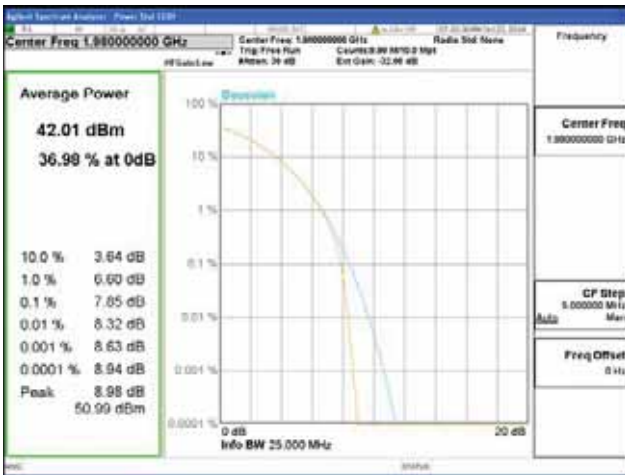

Band 2, BW 20MHz, Single carrier, 4TX, Top

64QAM