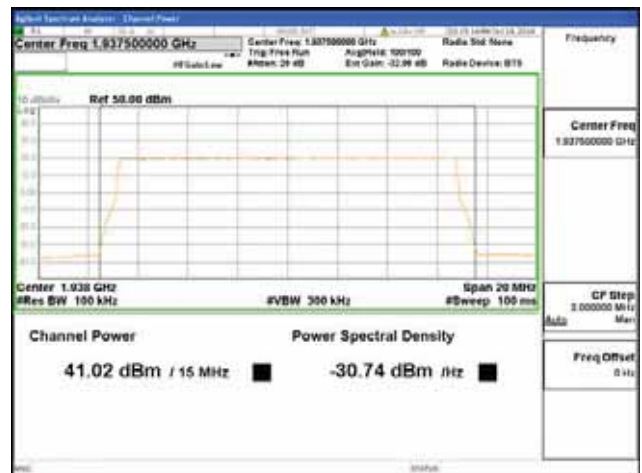

Band 2, BW 15MHz + BW 5MHz, Multi carrier(Non-Contiguous), 4TX, Bottom

QPSK

16QAM

64QAM

256QAM

CTK Co., Ltd.
 (Ho-dong), 113, Yejik-ro, Cheoin-gu,
 Yongin-si, Gyeonggi-do, Korea
 Tel: +82-31-339-9970
 Fax: +82-31-624-9501