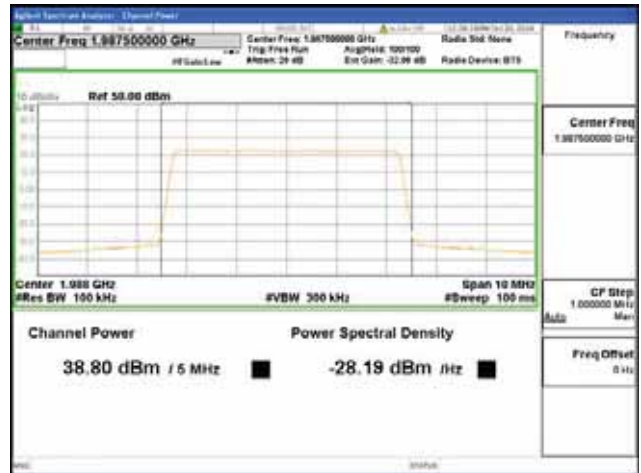

64QAM

256QAM

Band 2, BW 5MHz + BW 5MHz, Multi carrier(Non-Contiguous), 4TX, Top

QPSK

16QAM

64QAM

256QAM

ANT 2