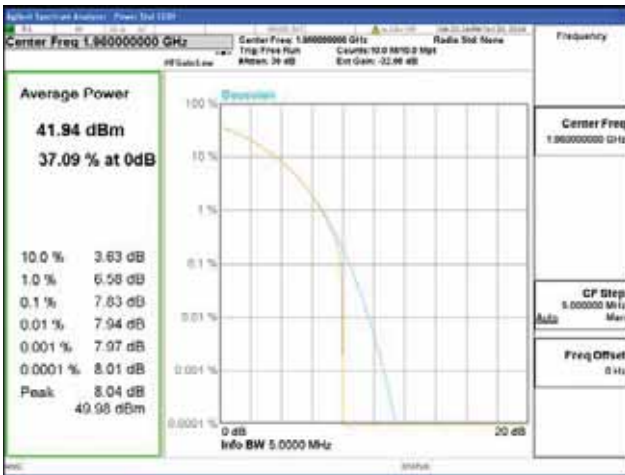

CTK Co., Ltd.
(Ho-dong), 113, Yejik-ro, Cheoin-gu,
Yongin-si, Gyeonggi-do, Korea
Tel: +82-31-339-9970
Fax: +82-31-624-9501

Report No.:
CTK-2018-03328
Page (147) / (1312)
Pages

Band 2, BW 5MHz, Single carrier, 4TX, Middle

QPSK

16QAM