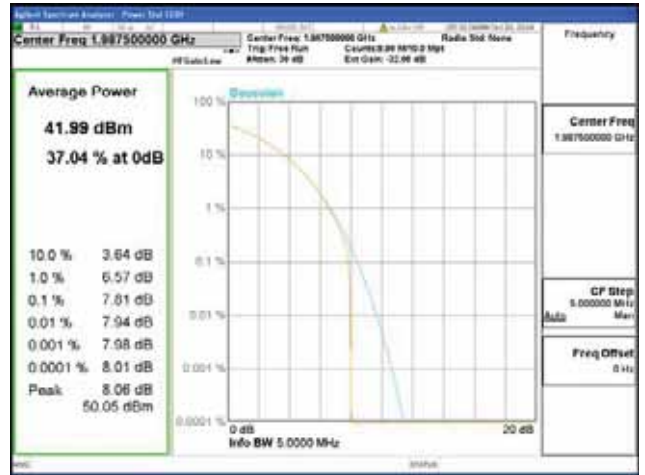

CTK Co., Ltd.
(Ho-dong), 113, Yejik-ro, Cheoin-gu,
Yongin-si, Gyeonggi-do, Korea
Tel: +82-31-339-9970
Fax: +82-31-624-9501

Report No.:
CTK-2018-03328
Page (148) / (1312)
Pages

Band 2, BW 5MHz, Single carrier, 4TX, Top

QPSK

16QAM

64QAM

256QAM