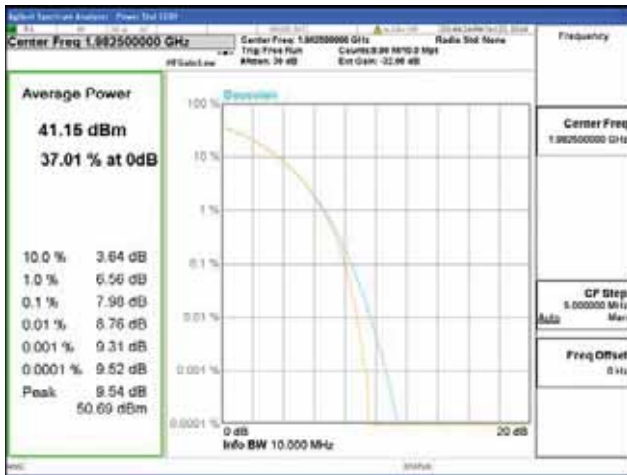

CTK Co., Ltd.
(Ho-dong), 113, Yejik-ro, Cheoin-gu,
Yongin-si, Gyeonggi-do, Korea
Tel: +82-31-339-9970
Fax: +82-31-624-9501

Report No.:
CTK-2018-03328
Page (166) / (1312)
Pages

Band 2, BW 15MHz, Single carrier, 4TX, Top

QPSK

16QAM