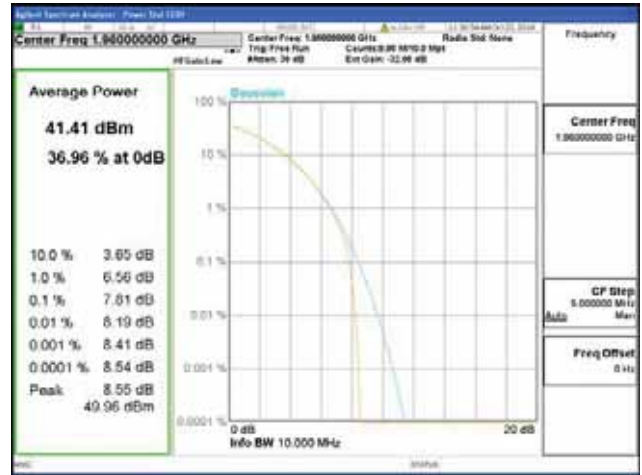

Band 2, BW 10MHz, Single carrier, 4TX, Middle

QPSK

16QAM

64QAM

256QAM

CTK Co., Ltd.
 (Ho-dong), 113, Yejik-ro, Cheoin-gu,
 Yongin-si, Gyeonggi-do, Korea
 Tel: +82-31-339-9970
 Fax: +82-31-624-9501

Report No.:
 CTK-2018-03328
 Page (151) / (1312)
 Pages