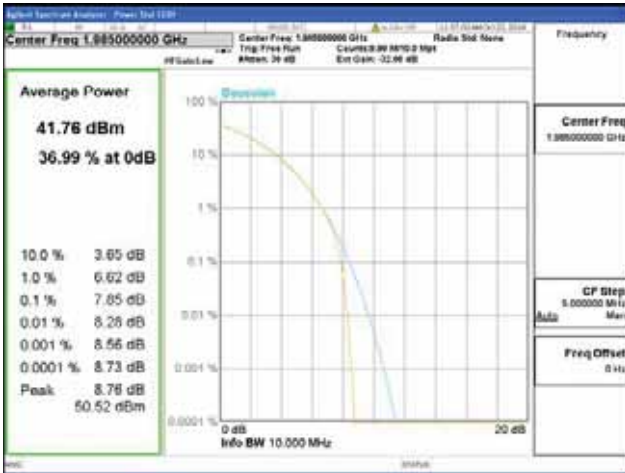

CTK Co., Ltd.
(Ho-dong), 113, Yejik-ro, Cheoin-gu,
Yongin-si, Gyeonggi-do, Korea
Tel: +82-31-339-9970
Fax: +82-31-624-9501

Report No.:
CTK-2018-03328
Page (157) / (1312)
Pages

Band 2, BW 10MHz, Single carrier, 4TX, Top

QPSK

16QAM