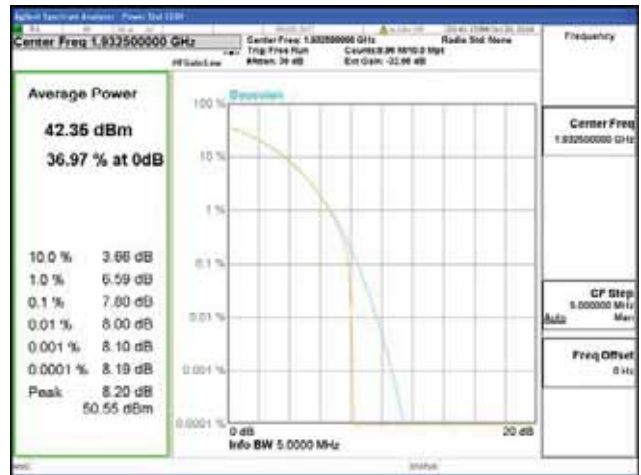

ANT 3
Band 2, BW 5MHz, Single carrier, 4TX, Bottom

QPSK

16QAM

64QAM

256QAM

CTK Co., Ltd.
 (Ho-dong), 113, Yejik-ro, Cheoin-gu,
 Yongin-si, Gyeonggi-do, Korea
 Tel: +82-31-339-9970
 Fax: +82-31-624-9501

Report No.:
 CTK-2018-03328
 Page (144) / (1312)
 Pages