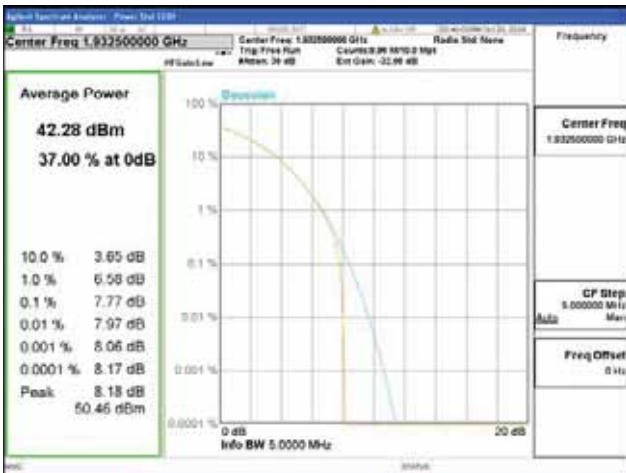

ANT 2
Band 2, BW 5MHz, Single carrier, 4TX, Bottom

QPSK

16QAM

64QAM

256QAM

CTK Co., Ltd.
 (Ho-dong), 113, Yejik-ro, Cheoin-gu,
 Yongin-si, Gyeonggi-do, Korea
 Tel: +82-31-339-9970
 Fax: +82-31-624-9501

Report No.:
 CTK-2018-03328
 Page (141) / (1312)
 Pages