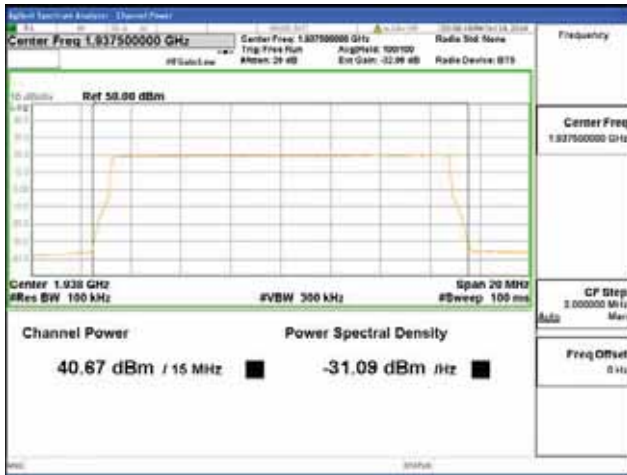

Report No.:
 CTK-2018-03328
 Page (111) / (1312)
 Pages

ANT 4

Band 2, BW 15MHz + BW 5MHz, Multi carrier(Non-Contiguous), 4TX, Bottom

QPSK

16QAM

64QAM

256QAM

CTK Co., Ltd.
 (Ho-dong), 113, Yejik-ro, Cheoin-gu,
 Yongin-si, Gyeonggi-do, Korea
 Tel: +82-31-339-9970
 Fax: +82-31-624-9501