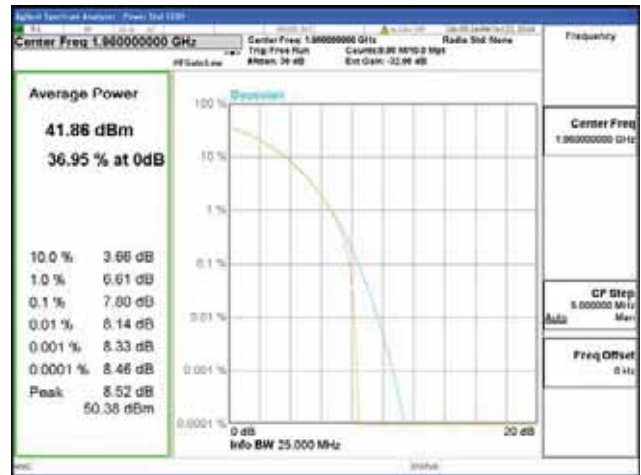

CTK Co., Ltd.
(Ho-dong), 113, Yejik-ro, Cheoin-gu,
Yongin-si, Gyeonggi-do, Korea
Tel: +82-31-339-9970
Fax: +82-31-624-9501

Report No.:
CTK-2018-03328
Page (183) / (1312)
Pages

Band 2, BW 20MHz, Single carrier, 4TX, Middle

QPSK

16QAM