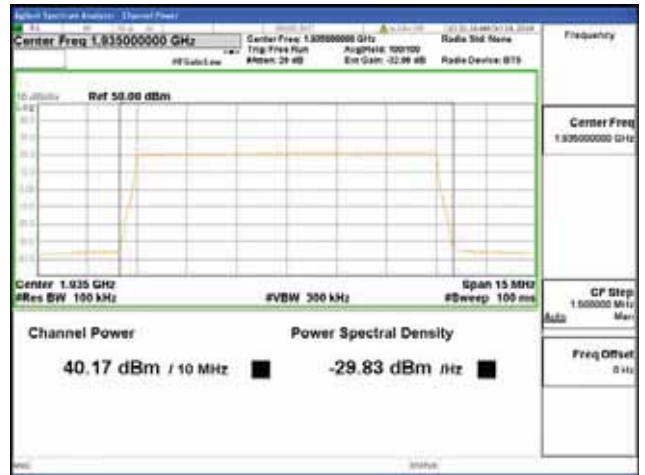

CTK Co., Ltd.
(Ho-dong), 113, Yejik-ro, Cheoin-gu,
Yongin-si, Gyeonggi-do, Korea
Tel: +82-31-339-9970
Fax: +82-31-624-9501

Report No.:
CTK-2018-03328
Page (127) / (1312)
Pages

ANT 4

Band 2, BW 10MHz + BW 5MHz, Multi carrier(Non-Contiguous), 4TX, Bottom

QPSK

16QAM

64QAM

256QAM