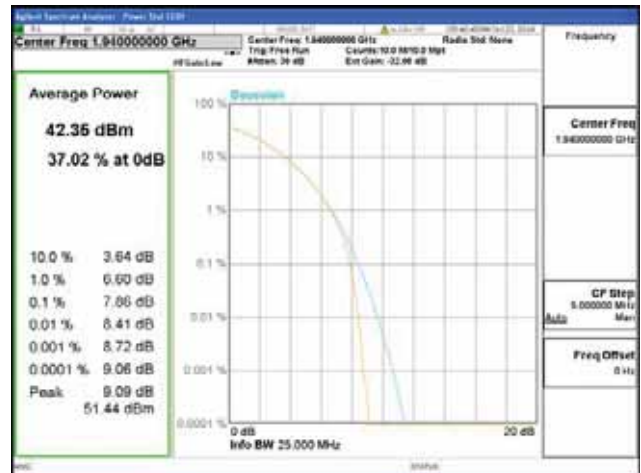

ANT 2
Band 2, BW 20MHz, Single carrier, 4TX, Bottom

QPSK

16QAM

64QAM

256QAM

CTK Co., Ltd.
 (Ho-dong), 113, Yejik-ro, Cheoin-gu,
 Yongin-si, Gyeonggi-do, Korea
 Tel: +82-31-339-9970
 Fax: +82-31-624-9501

Report No.:
 CTK-2018-03328
 Page (177) / (1312)
 Pages