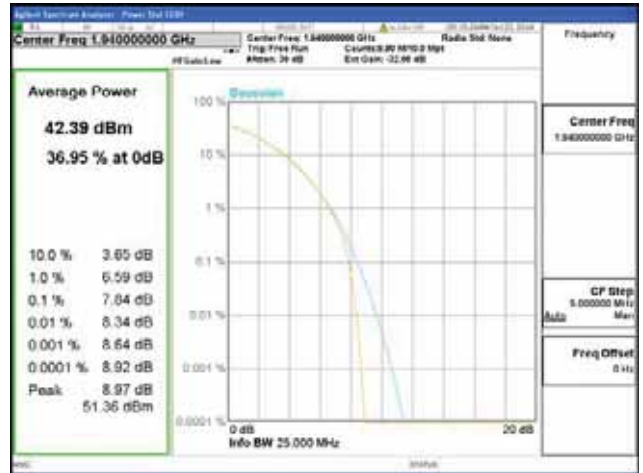

CTK Co., Ltd.
(Ho-dong), 113, Yejik-ro, Cheoin-gu,
Yongin-si, Gyeonggi-do, Korea
Tel: +82-31-339-9970
Fax: +82-31-624-9501

Report No.:
CTK-2018-03328
Page (179) / (1312)
Pages

ANT 3
Band 2, BW 20MHz, Single carrier, 4TX, Bottom

QPSK

16QAM

64QAM

256QAM