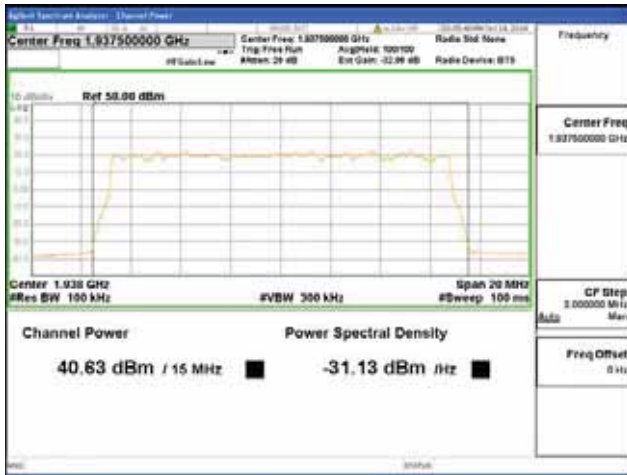

CTK Co., Ltd.
(Ho-dong), 113, Yejik-ro, Cheoin-gu,
Yongin-si, Gyeonggi-do, Korea
Tel: +82-31-339-9970
Fax: +82-31-624-9501

Report No.:
CTK-2018-03328
Page (111) / (1312)
Pages

ANT 4

Band 2, BW 15MHz + BW 5MHz, Multi carrier(Non-Contiguous), 4TX, Bottom

QPSK

16QAM