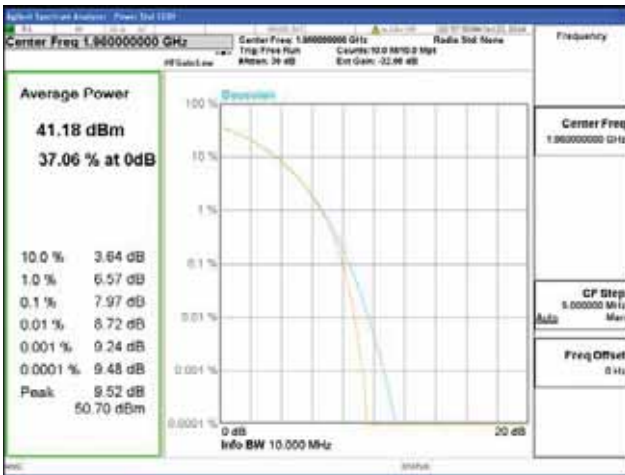

CTK Co., Ltd.
(Ho-dong), 113, Yejik-ro, Cheoin-gu,
Yongin-si, Gyeonggi-do, Korea
Tel: +82-31-339-9970
Fax: +82-31-624-9501

Report No.:
CTK-2018-03328
Page (165) / (1312)
Pages

Band 2, BW 15MHz, Single carrier, 4TX, Middle

QPSK

16QAM