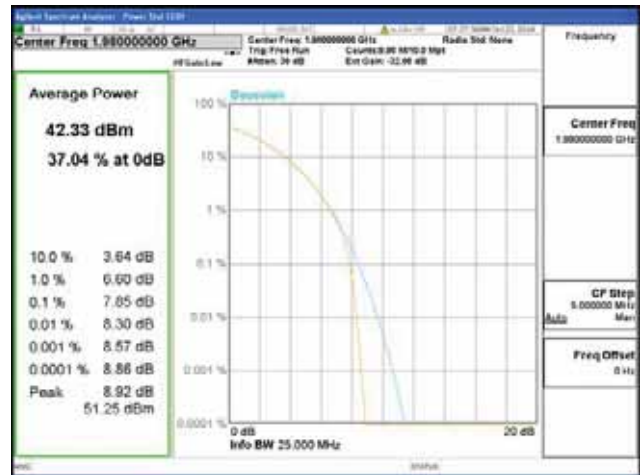

Band 2, BW 20MHz, Single carrier, 4TX, Top

QPSK

16QAM

64QAM

256QAM

CTK Co., Ltd.
 (Ho-dong), 113, Yejik-ro, Cheoin-gu,
 Yongin-si, Gyeonggi-do, Korea
 Tel: +82-31-339-9970
 Fax: +82-31-624-9501

Report No.:
 CTK-2018-03328
 Page (182) / (1312)
 Pages