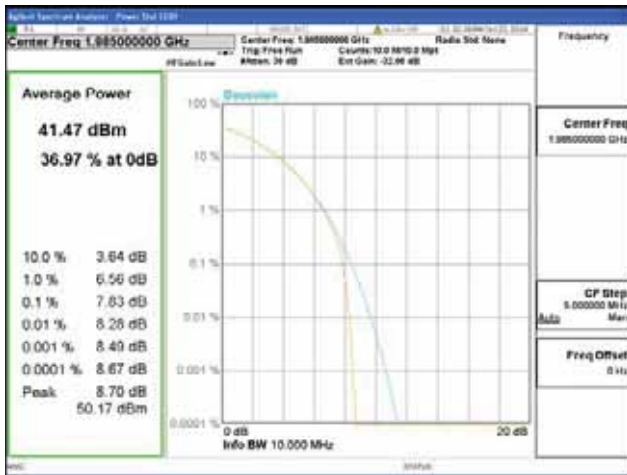

Band 2, BW 10MHz, Single carrier, 4TX, Top

QPSK

16QAM

64QAM

256QAM

CTK Co., Ltd.
 (Ho-dong), 113, Yejik-ro, Cheoin-gu,
 Yongin-si, Gyeonggi-do, Korea
 Tel: +82-31-339-9970
 Fax: +82-31-624-9501

Report No.:
 CTK-2018-03328
 Page (152) / (1312)
 Pages