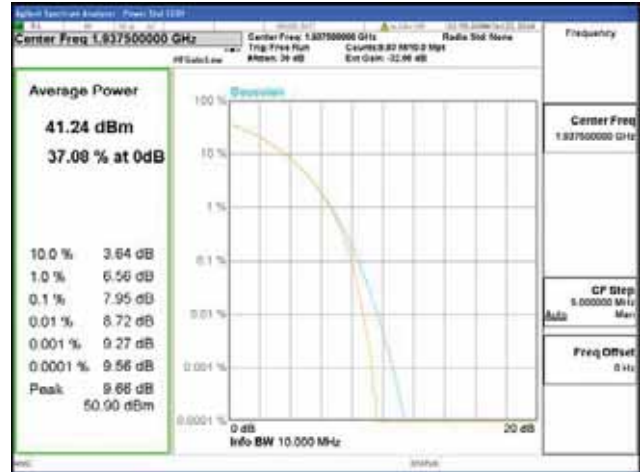

CTK Co., Ltd.
(Ho-dong), 113, Yejik-ro, Cheoin-gu,
Yongin-si, Gyeonggi-do, Korea
Tel: +82-31-339-9970
Fax: +82-31-624-9501

Report No.:
CTK-2018-03328
Page (164) / (1312)
Pages

ANT 2
Band 2, BW 15MHz, Single carrier, 4TX, Bottom

QPSK

16QAM

64QAM

256QAM