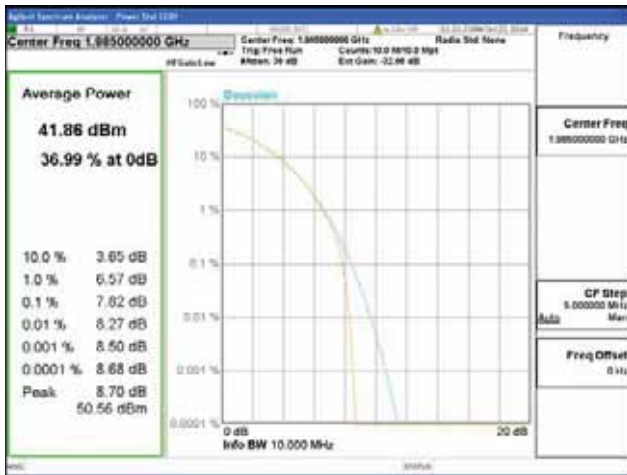

Band 2, BW 10MHz, Single carrier, 4TX, Top

QPSK

16QAM

64QAM

256QAM

CTK Co., Ltd.
 (Ho-dong), 113, Yejik-ro, Cheoin-gu,
 Yongin-si, Gyeonggi-do, Korea
 Tel: +82-31-339-9970
 Fax: +82-31-624-9501

Report No.:
 CTK-2018-03328
 Page (155) / (1312)
 Pages