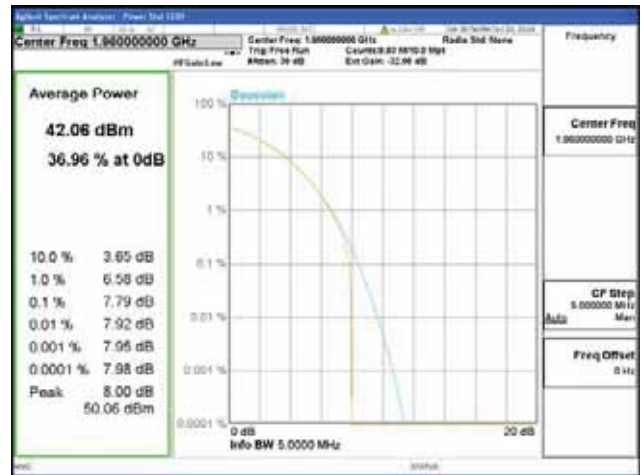

Band 2, BW 5MHz, Single carrier, 4TX, Middle

QPSK

16QAM

64QAM

256QAM

CTK Co., Ltd.
 (Ho-dong), 113, Yejik-ro, Cheoin-gu,
 Yongin-si, Gyeonggi-do, Korea
 Tel: +82-31-339-9970
 Fax: +82-31-624-9501

Report No.:
 CTK-2018-03328
 Page (148) / (1312)
 Pages