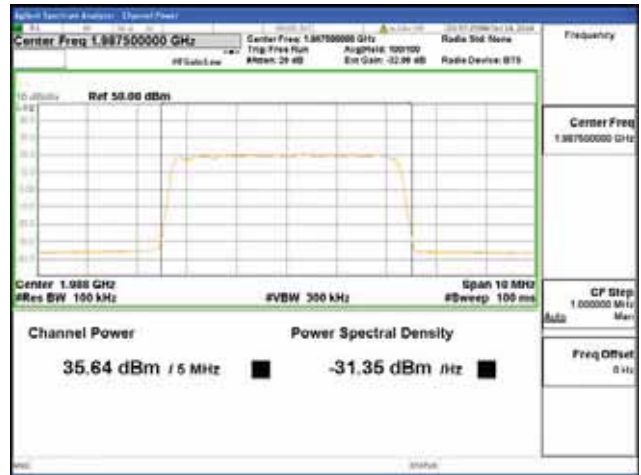

CTK Co., Ltd.
(Ho-dong), 113, Yejik-ro, Cheoin-gu,
Yongin-si, Gyeonggi-do, Korea
Tel: +82-31-339-9970
Fax: +82-31-624-9501

Report No.:
CTK-2018-03328
Page (112) / (1312)
Pages

Band 2, BW 15MHz + BW 5MHz, Multi carrier(Non-Contiguous), 4TX, Top

QPSK

16QAM

64QAM

256QAM