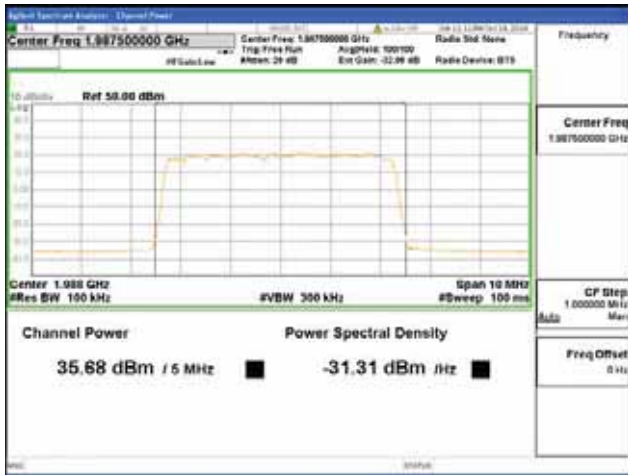

Band 2, BW 15MHz + BW 5MHz, Multi carrier(Non-Contiguous), 4TX, Top

QPSK