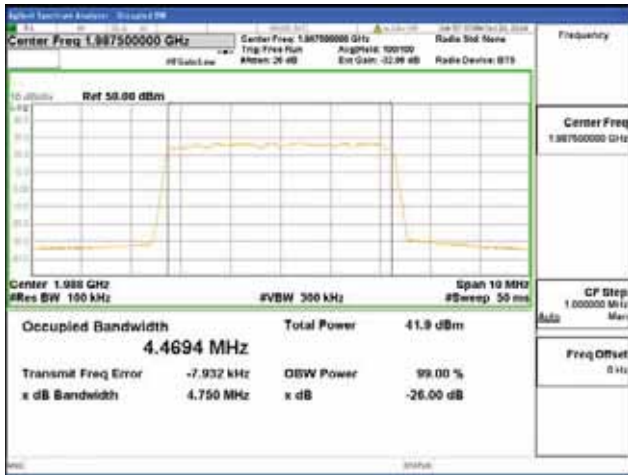

CTK Co., Ltd.
(Ho-dong), 113, Yejik-ro, Cheoin-gu,
Yongin-si, Gyeonggi-do, Korea
Tel: +82-31-339-9970
Fax: +82-31-624-9501

Report No.:
CTK-2018-03328
Page (200) / (1312)
Pages

Band 2, BW 5MHz, Single carrier, 4TX, Top

QPSK