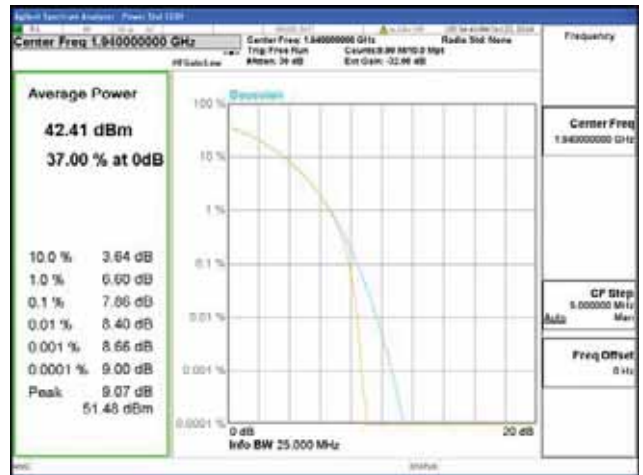

ANT 3
Band 2, BW 20MHz, Single carrier, 4TX, Bottom

QPSK

16QAM

64QAM

256QAM

CTK Co., Ltd.
 (Ho-dong), 113, Yejik-ro, Cheoin-gu,
 Yongin-si, Gyeonggi-do, Korea
 Tel: +82-31-339-9970
 Fax: +82-31-624-9501

Report No.:
 CTK-2018-03328
 Page (180) / (1312)
 Pages