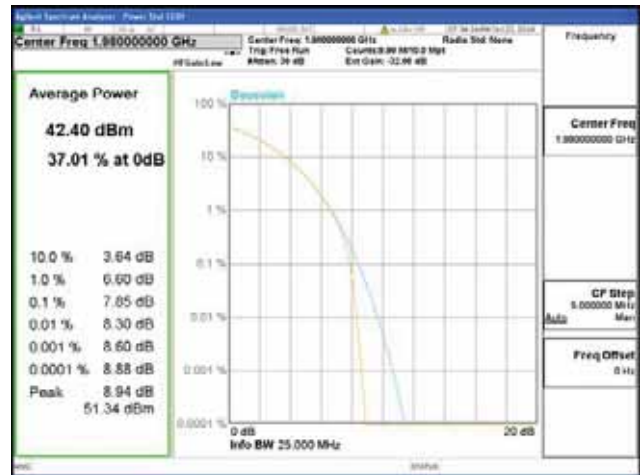

Band 2, BW 20MHz, Single carrier, 4TX, Top

QPSK

16QAM

64QAM

256QAM

CTK Co., Ltd.
 (Ho-dong), 113, Yejik-ro, Cheoin-gu,
 Yongin-si, Gyeonggi-do, Korea
 Tel: +82-31-339-9970
 Fax: +82-31-624-9501

Report No.:
 CTK-2018-03328
 Page (179) / (1312)
 Pages