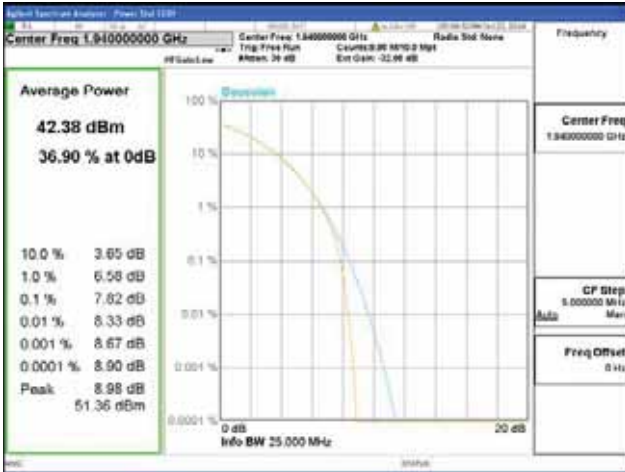

CTK Co., Ltd.
(Ho-dong), 113, Yejik-ro, Cheoin-gu,
Yongin-si, Gyeonggi-do, Korea
Tel: +82-31-339-9970
Fax: +82-31-624-9501

Report No.:
CTK-2018-03328
Page (176) / (1312)
Pages

ANT 2
Band 2, BW 20MHz, Single carrier, 4TX, Bottom

QPSK

16QAM