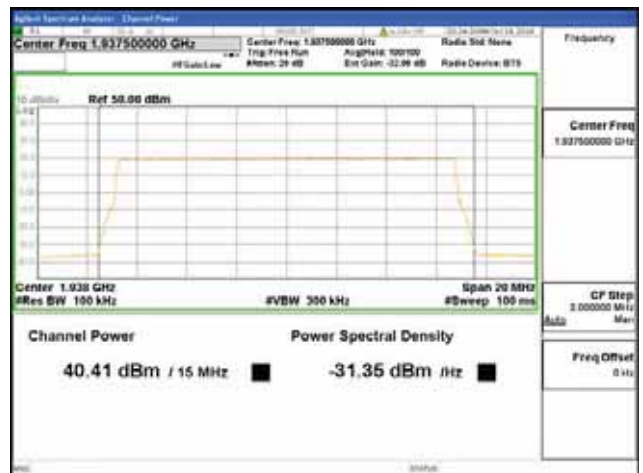

256QAM

ANT 1

Band 2, BW 15MHz + BW 5MHz, Multi carrier(Non-Contiguous), 4TX, Bottom

QPSK

16QAM

64QAM

256QAM

Band 2, BW 15MHz + BW 5MHz, Multi carrier(Non-Contiguous), 4TX, Top