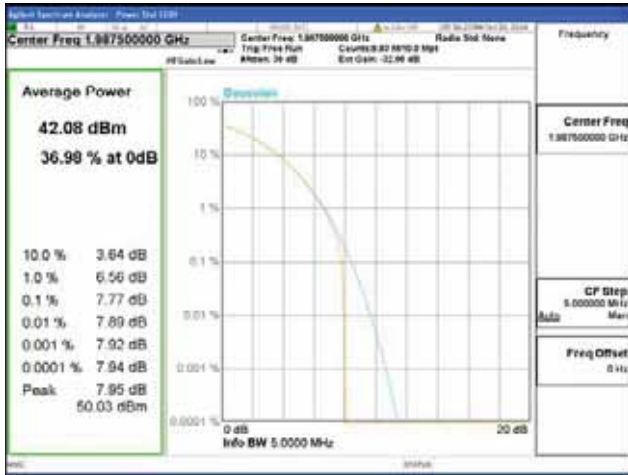

Band 2, BW 5MHz, Single carrier, 4TX, Top

QPSK

16QAM

64QAM

256QAM

CTK Co., Ltd.
 (Ho-dong), 113, Yejik-ro, Cheoin-gu,
 Yongin-si, Gyeonggi-do, Korea
 Tel: +82-31-339-9970
 Fax: +82-31-624-9501

Report No.:
 CTK-2018-03328
 Page (149) / (1312)
 Pages