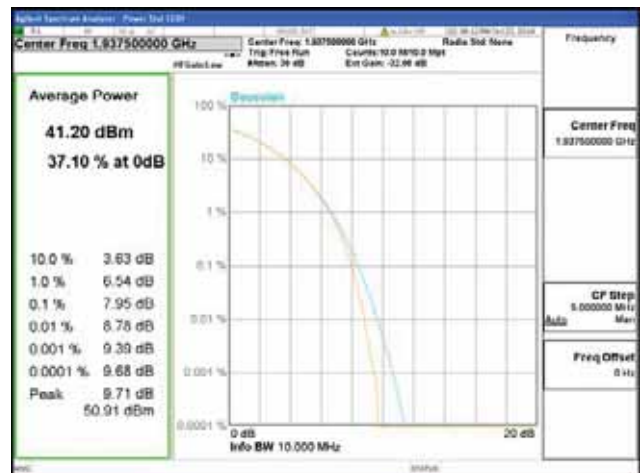

ANT 2
Band 2, BW 15MHz, Single carrier, 4TX, Bottom

QPSK

16QAM

64QAM

256QAM

CTK Co., Ltd.
 (Ho-dong), 113, Yejik-ro, Cheoin-gu,
 Yongin-si, Gyeonggi-do, Korea
 Tel: +82-31-339-9970
 Fax: +82-31-624-9501

Report No.:
 CTK-2018-03328
 Page (165) / (1312)
 Pages