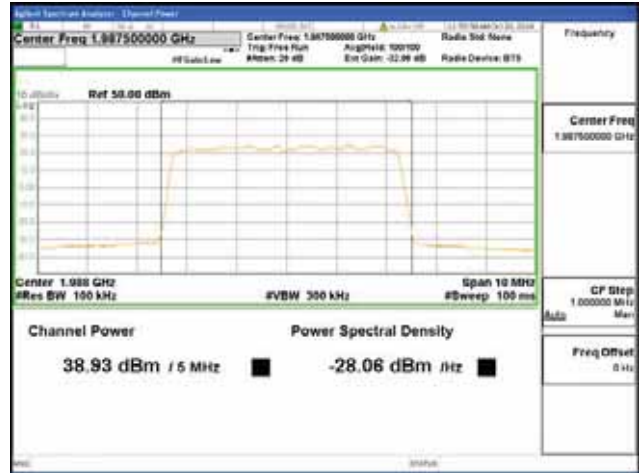

CTK Co., Ltd.
(Ho-dong), 113, Yejik-ro, Cheoin-gu,
Yongin-si, Gyeonggi-do, Korea
Tel: +82-31-339-9970
Fax: +82-31-624-9501

Report No.:
CTK-2018-03328
Page (136) / (1312)
Pages

Band 2, BW 5MHz + BW 5MHz, Multi carrier(Non-Contiguous), 4TX, Top

QPSK

16QAM

64QAM

256QAM