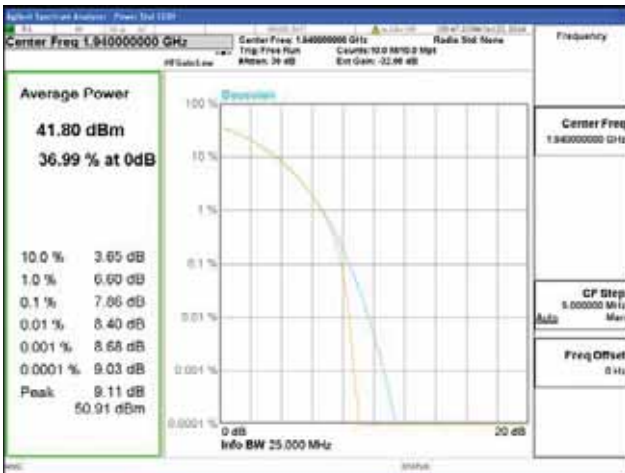

ANT 1
Band 2, BW 20MHz, Single carrier, 4TX, Bottom

QPSK

16QAM

64QAM

256QAM

CTK Co., Ltd.
 (Ho-dong), 113, Yejik-ro, Cheoin-gu,
 Yongin-si, Gyeonggi-do, Korea
 Tel: +82-31-339-9970
 Fax: +82-31-624-9501

Report No.:
 CTK-2018-03328
 Page (174) / (1312)
 Pages