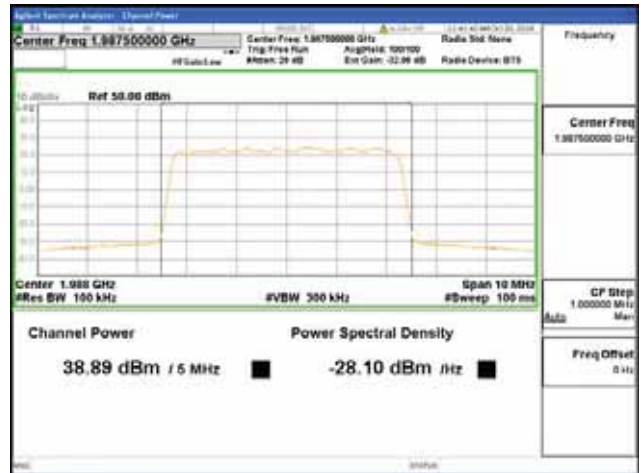

64QAM

256QAM

Band 2, BW 5MHz + BW 5MHz, Multi carrier(Non-Contiguous), 4TX, Top

QPSK

16QAM

64QAM

256QAM

ANT 2