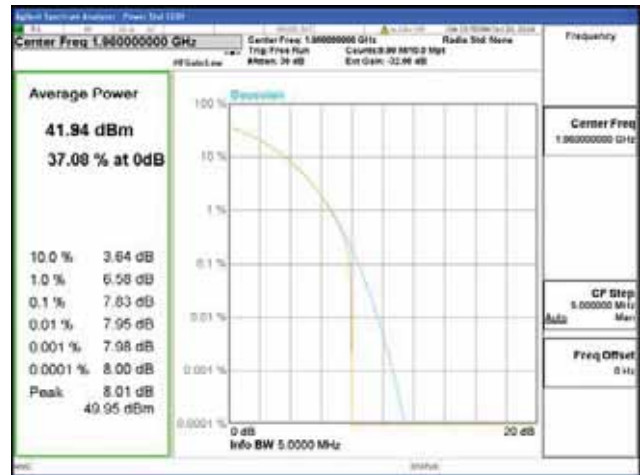

CTK Co., Ltd.
(Ho-dong), 113, Yejik-ro, Cheoin-gu,
Yongin-si, Gyeonggi-do, Korea
Tel: +82-31-339-9970
Fax: +82-31-624-9501

Report No.:
CTK-2018-03328
Page (147) / (1312)
Pages

Band 2, BW 5MHz, Single carrier, 4TX, Middle

QPSK

16QAM