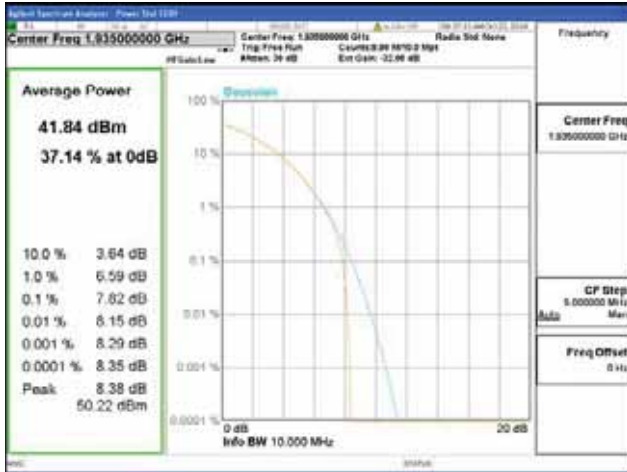

CTK Co., Ltd.
(Ho-dong), 113, Yejik-ro, Cheoin-gu,
Yongin-si, Gyeonggi-do, Korea
Tel: +82-31-339-9970
Fax: +82-31-624-9501

Report No.:
CTK-2018-03328
Page (149) / (1312)
Pages

ANT 1
Band 2, BW 10MHz, Single carrier, 4TX, Bottom

QPSK