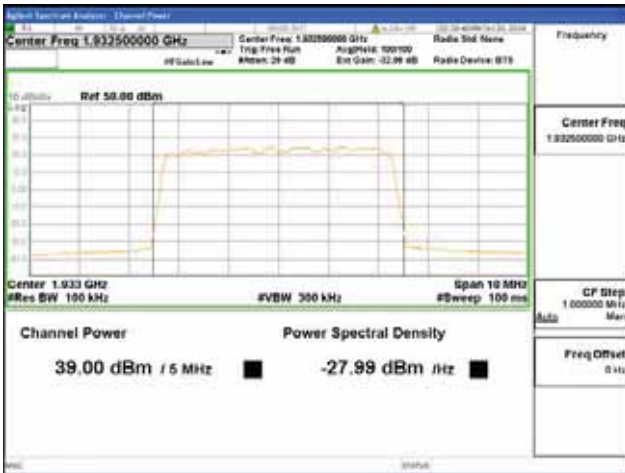

ANT 2

Band 2, BW 5MHz + BW 5MHz, Multi carrier(Non-Contiguous), 4TX, Bottom

QPSK

16QAM