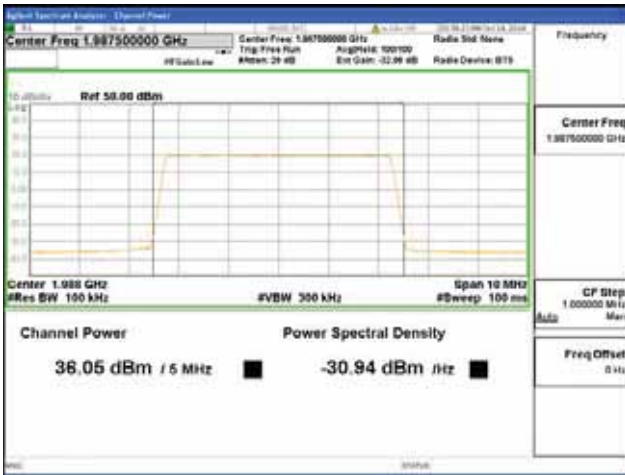

Report No.:
 CTK-2018-03328
 Page (110) / (1312)
 Pages

Band 2, BW 15MHz + BW 5MHz, Multi carrier(Non-Contiguous), 4TX, Top

QPSK

16QAM

64QAM

256QAM

CTK Co., Ltd.
 (Ho-dong), 113, Yejik-ro, Cheoin-gu,
 Yongin-si, Gyeonggi-do, Korea
 Tel: +82-31-339-9970
 Fax: +82-31-624-9501