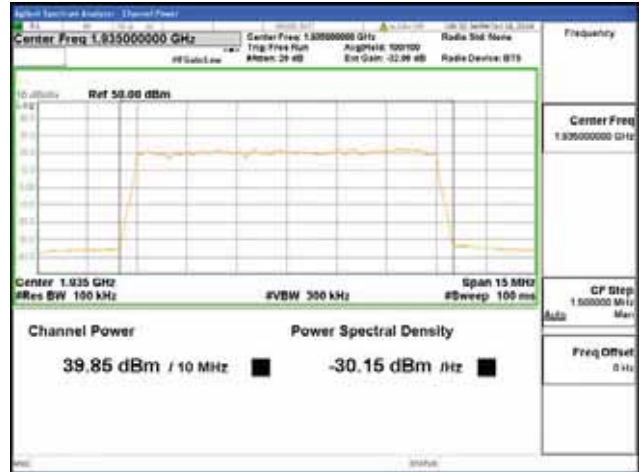

CTK Co., Ltd.
(Ho-dong), 113, Yejik-ro, Cheoin-gu,
Yongin-si, Gyeonggi-do, Korea
Tel: +82-31-339-9970
Fax: +82-31-624-9501

Report No.:
CTK-2018-03328
Page (121) / (1312)
Pages

ANT 1

Band 2, BW 10MHz + BW 5MHz, Multi carrier(Non-Contiguous), 4TX, Bottom

QPSK

16QAM