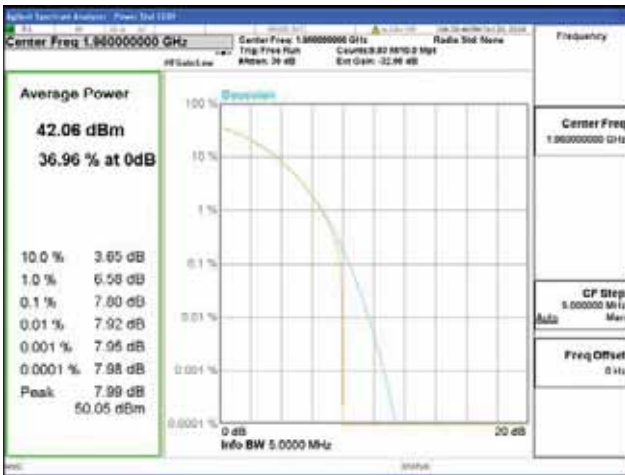

Band 2, BW 5MHz, Single carrier, 4TX, Middle

QPSK

16QAM

64QAM

256QAM

CTK Co., Ltd.
 (Ho-dong), 113, Yejik-ro, Cheoin-gu,
 Yongin-si, Gyeonggi-do, Korea
 Tel: +82-31-339-9970
 Fax: +82-31-624-9501

Report No.:
 CTK-2018-03328
 Page (148) / (1312)
 Pages