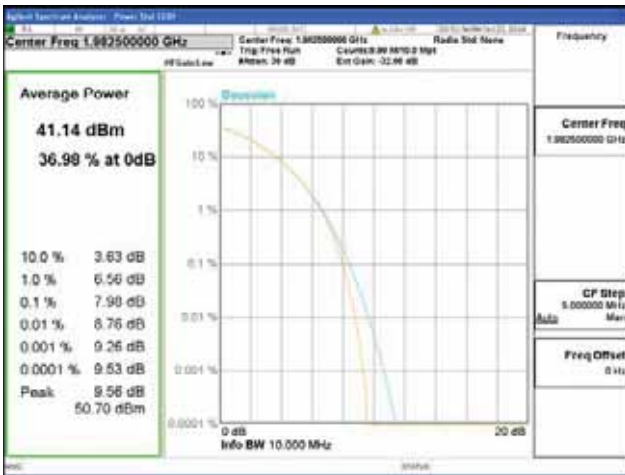

CTK Co., Ltd.
(Ho-dong), 113, Yejik-ro, Cheoin-gu,
Yongin-si, Gyeonggi-do, Korea
Tel: +82-31-339-9970
Fax: +82-31-624-9501

Report No.:
CTK-2018-03328
Page (169) / (1312)
Pages

Band 2, BW 15MHz, Single carrier, 4TX, Top

QPSK

16QAM