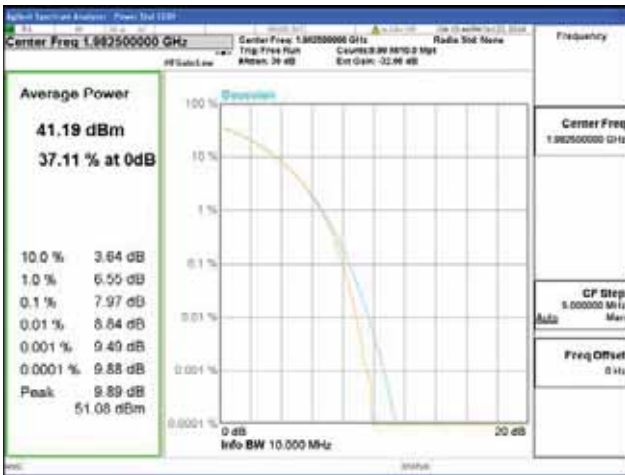

Band 2, BW 15MHz, Single carrier, 4TX, Top

QPSK

16QAM

64QAM

256QAM

CTK Co., Ltd.
 (Ho-dong), 113, Yejik-ro, Cheoin-gu,
 Yongin-si, Gyeonggi-do, Korea
 Tel: +82-31-339-9970
 Fax: +82-31-624-9501

Report No.:
 CTK-2018-03328
 Page (170) / (1312)
 Pages