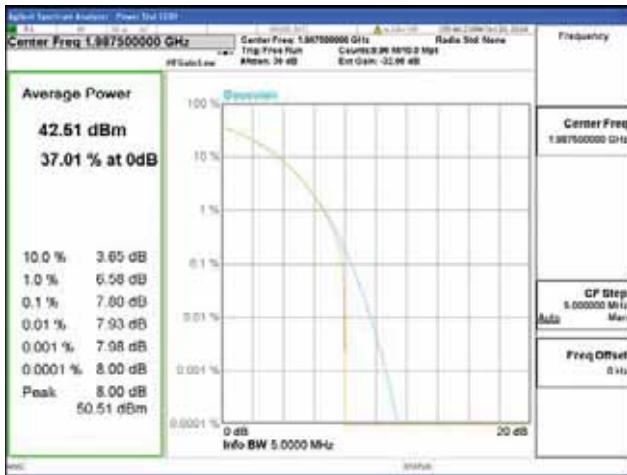

Band 2, BW 5MHz, Single carrier, 4TX, Top

QPSK

16QAM

64QAM

256QAM

CTK Co., Ltd.
 (Ho-dong), 113, Yejik-ro, Cheoin-gu,
 Yongin-si, Gyeonggi-do, Korea
 Tel: +82-31-339-9970
 Fax: +82-31-624-9501

Report No.:
 CTK-2018-03328
 Page (143) / (1312)
 Pages