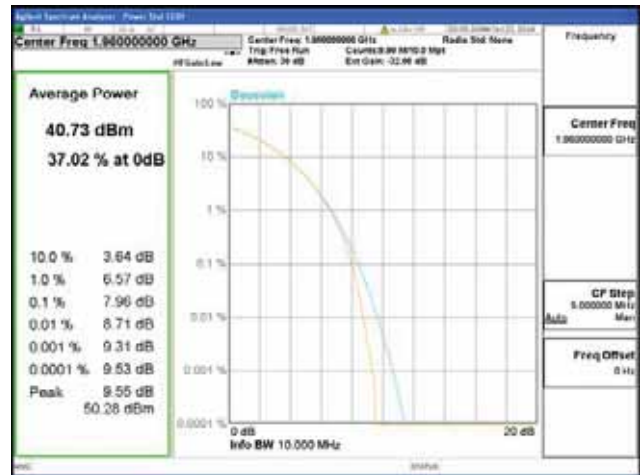

CTK Co., Ltd.
(Ho-dong), 113, Yejik-ro, Cheoin-gu,
Yongin-si, Gyeonggi-do, Korea
Tel: +82-31-339-9970
Fax: +82-31-624-9501

Report No.:
CTK-2018-03328
Page (171) / (1312)
Pages

Band 2, BW 15MHz, Single carrier, 4TX, Middle

QPSK

16QAM