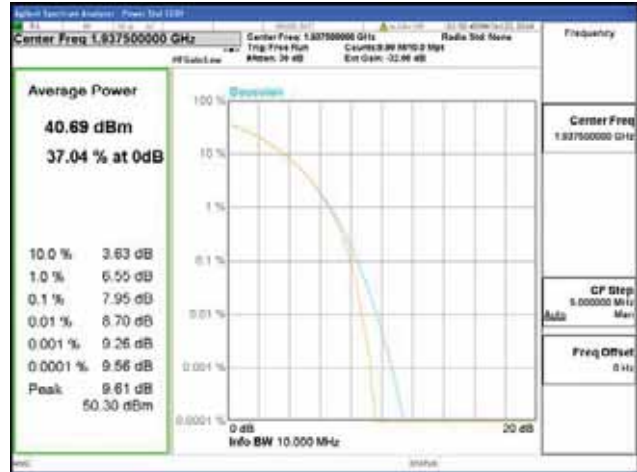

CTK Co., Ltd.
(Ho-dong), 113, Yejik-ro, Cheoin-gu,
Yongin-si, Gyeonggi-do, Korea
Tel: +82-31-339-9970
Fax: +82-31-624-9501

Report No.:
CTK-2018-03328
Page (161) / (1312)
Pages

ANT 1
Band 2, BW 15MHz, Single carrier, 4TX, Bottom

QPSK

16QAM

64QAM

256QAM