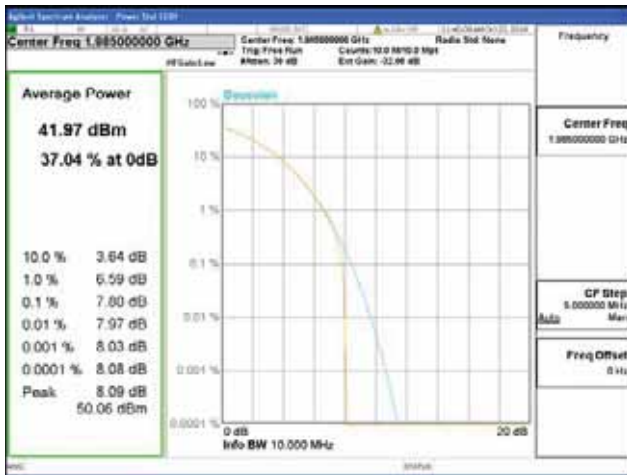

CTK Co., Ltd.
(Ho-dong), 113, Yejik-ro, Cheoin-gu,
Yongin-si, Gyeonggi-do, Korea
Tel: +82-31-339-9970
Fax: +82-31-624-9501

Report No.:
CTK-2018-03328
Page (151) / (1312)
Pages

Band 2, BW 10MHz, Single carrier, 4TX, Top

QPSK

16QAM