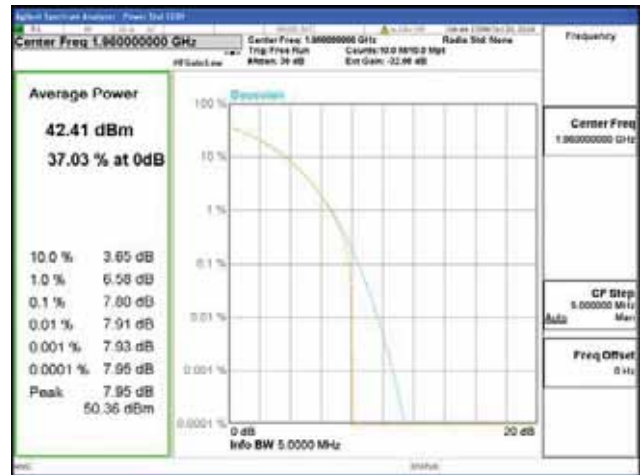

Band 2, BW 5MHz, Single carrier, 4TX, Middle

QPSK

16QAM

64QAM

256QAM

CTK Co., Ltd.
 (Ho-dong), 113, Yejik-ro, Cheoin-gu,
 Yongin-si, Gyeonggi-do, Korea
 Tel: +82-31-339-9970
 Fax: +82-31-624-9501

Report No.:
 CTK-2018-03328
 Page (142) / (1312)
 Pages