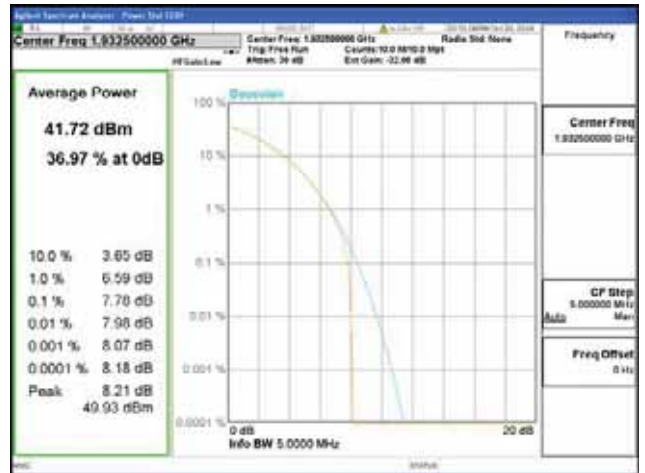

ANT 1
Band 2, BW 5MHz, Single carrier, 4TX, Bottom

256QAM