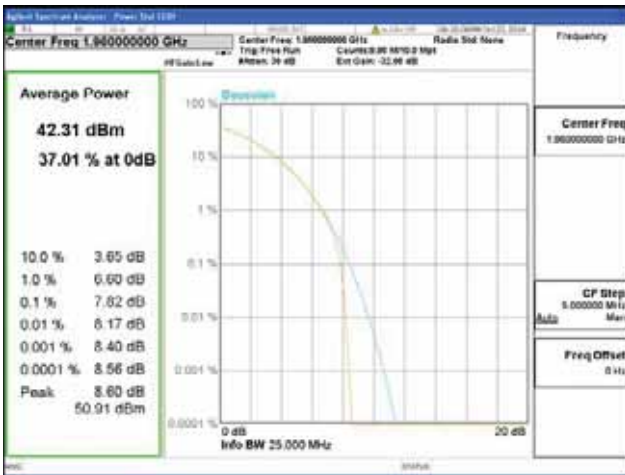

Band 2, BW 20MHz, Single carrier, 4TX, Middle

QPSK

16QAM

64QAM

256QAM

CTK Co., Ltd.
 (Ho-dong), 113, Yejik-ro, Cheoin-gu,
 Yongin-si, Gyeonggi-do, Korea
 Tel: +82-31-339-9970
 Fax: +82-31-624-9501

Report No.:
 CTK-2018-03328
 Page (181) / (1312)
 Pages