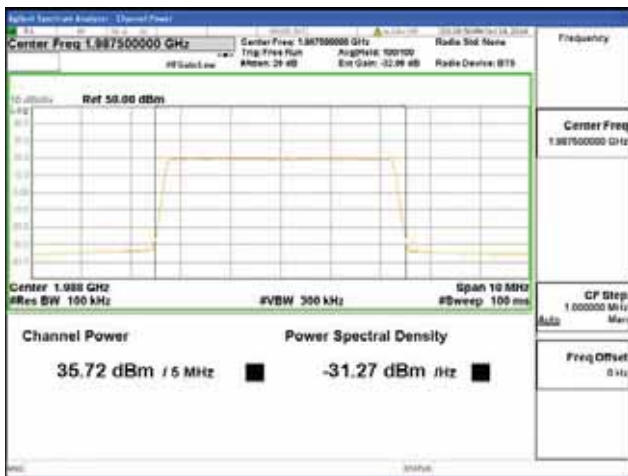

Band 2, BW 15MHz + BW 5MHz, Multi carrier(Non-Contiguous), 4TX, Top

QPSK

16QAM

64QAM

256QAM