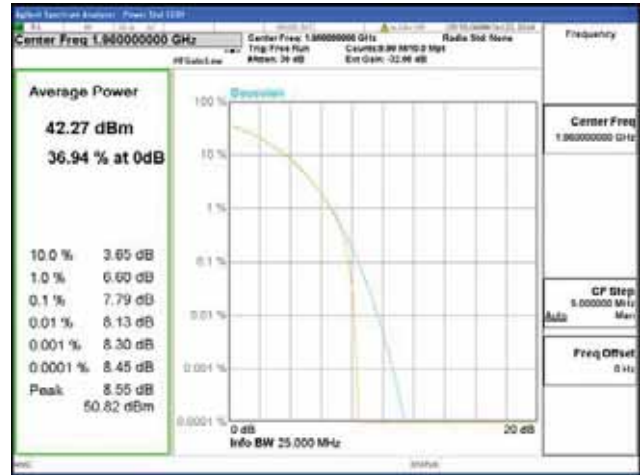

CTK Co., Ltd.
(Ho-dong), 113, Yejik-ro, Cheoin-gu,
Yongin-si, Gyeonggi-do, Korea
Tel: +82-31-339-9970
Fax: +82-31-624-9501

Report No.:
CTK-2018-03328
Page (177) / (1312)
Pages

Band 2, BW 20MHz, Single carrier, 4TX, Middle

QPSK

16QAM