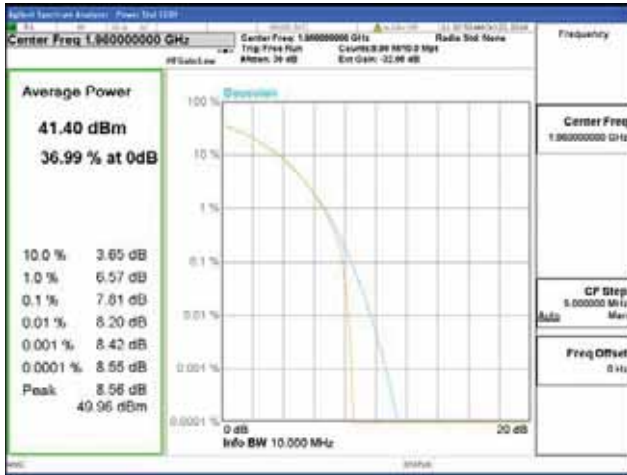

Band 2, BW 10MHz, Single carrier, 4TX, Middle

QPSK

16QAM

64QAM

256QAM

CTK Co., Ltd.
 (Ho-dong), 113, Yejik-ro, Cheoin-gu,
 Yongin-si, Gyeonggi-do, Korea
 Tel: +82-31-339-9970
 Fax: +82-31-624-9501

Report No.:
 CTK-2018-03328
 Page (151) / (1312)
 Pages