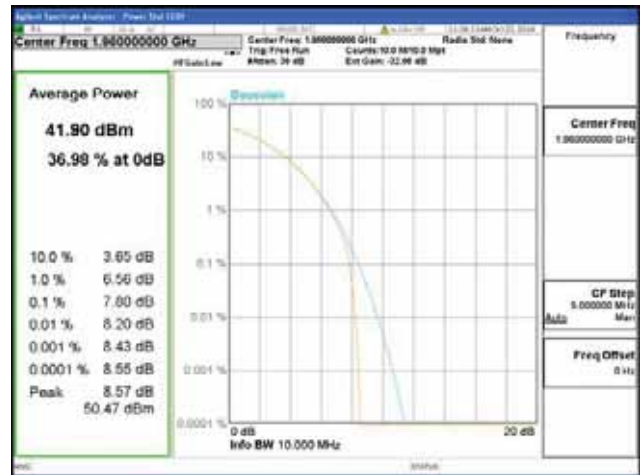

Band 2, BW 10MHz, Single carrier, 4TX, Middle

QPSK

16QAM

64QAM

256QAM

CTK Co., Ltd.
 (Ho-dong), 113, Yejik-ro, Cheoin-gu,
 Yongin-si, Gyeonggi-do, Korea
 Tel: +82-31-339-9970
 Fax: +82-31-624-9501

Report No.:
 CTK-2018-03328
 Page (154) / (1312)
 Pages