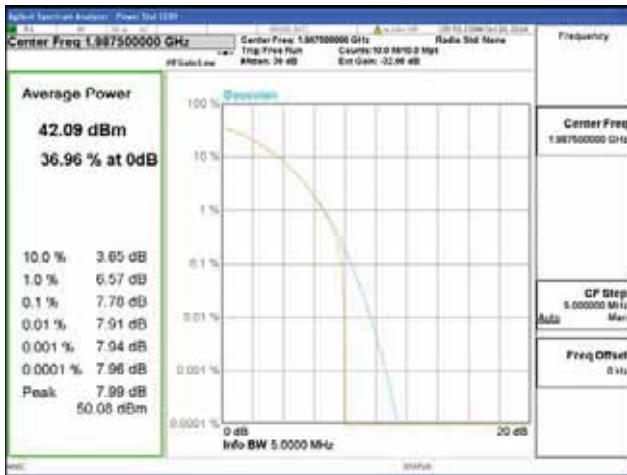

Band 2, BW 5MHz, Single carrier, 4TX, Top

QPSK

16QAM

64QAM

256QAM

CTK Co., Ltd.
 (Ho-dong), 113, Yejik-ro, Cheoin-gu,
 Yongin-si, Gyeonggi-do, Korea
 Tel: +82-31-339-9970
 Fax: +82-31-624-9501

Report No.:
 CTK-2018-03328
 Page (140) / (1312)
 Pages