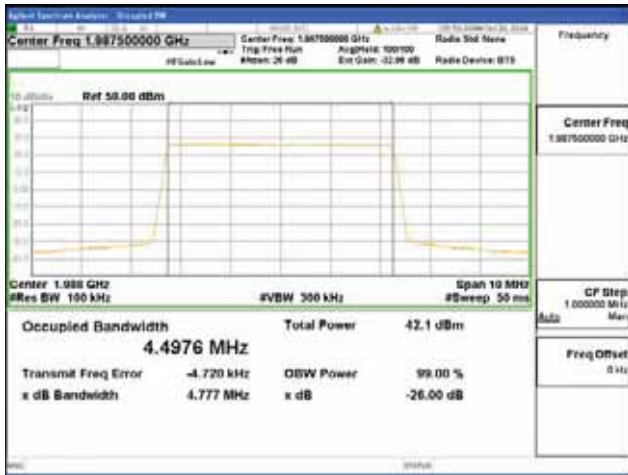

CTK Co., Ltd.
(Ho-dong), 113, Yejik-ro, Cheoin-gu,
Yongin-si, Gyeonggi-do, Korea
Tel: +82-31-339-9970
Fax: +82-31-624-9501

Report No.:
CTK-2018-03328
Page (200) / (1312)
Pages

Band 2, BW 5MHz, Single carrier, 4TX, Top

QPSK

16QAM

64QAM

256QAM