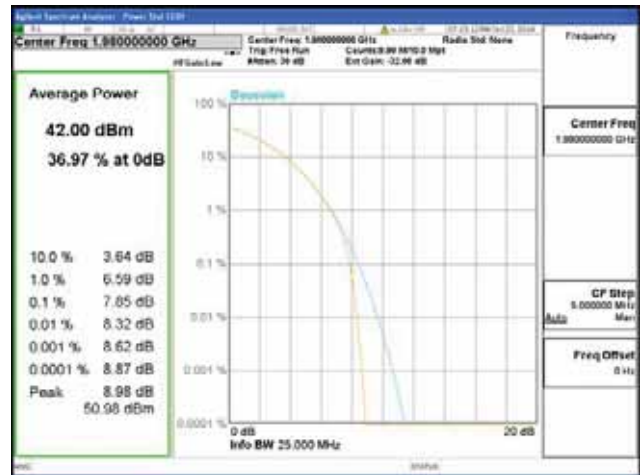

Band 2, BW 20MHz, Single carrier, 4TX, Top

256QAM