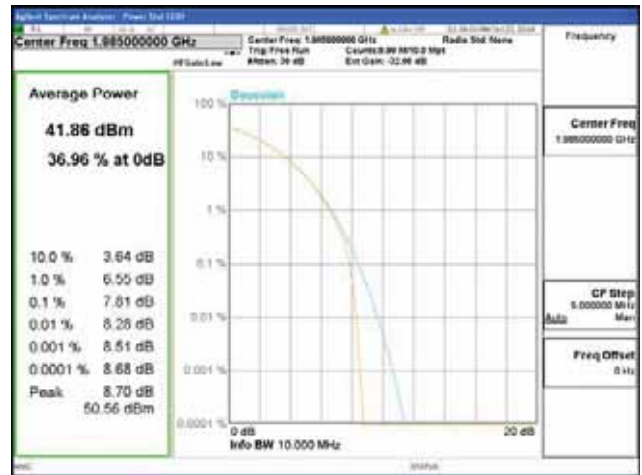

Band 2, BW 10MHz, Single carrier, 4TX, Top

QPSK

16QAM

64QAM

256QAM

CTK Co., Ltd.
 (Ho-dong), 113, Yejik-ro, Cheoin-gu,
 Yongin-si, Gyeonggi-do, Korea
 Tel: +82-31-339-9970
 Fax: +82-31-624-9501

Report No.:
 CTK-2018-03328
 Page (155) / (1312)
 Pages