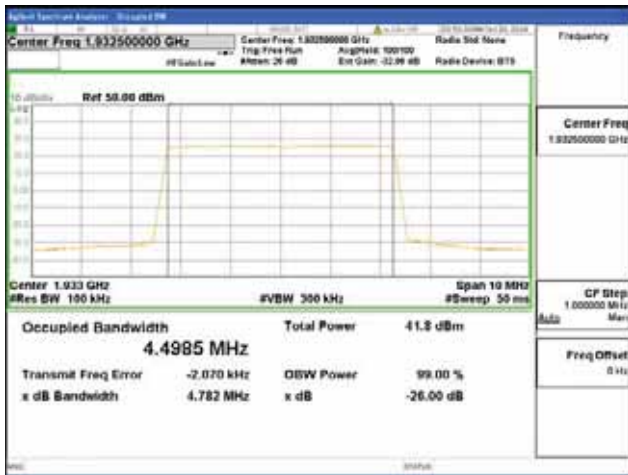

**Test Plot at Occupied Bandwidth
 ANT 1
 Band 2, BW 5MHz, Single carrier, 4TX, Bottom**

QPSK

16QAM

64QAM

256QAM

CTK Co., Ltd.
 (Ho-dong), 113, Yejik-ro, Cheoin-gu,
 Yongin-si, Gyeonggi-do, Korea
 Tel: +82-31-339-9970
 Fax: +82-31-624-9501