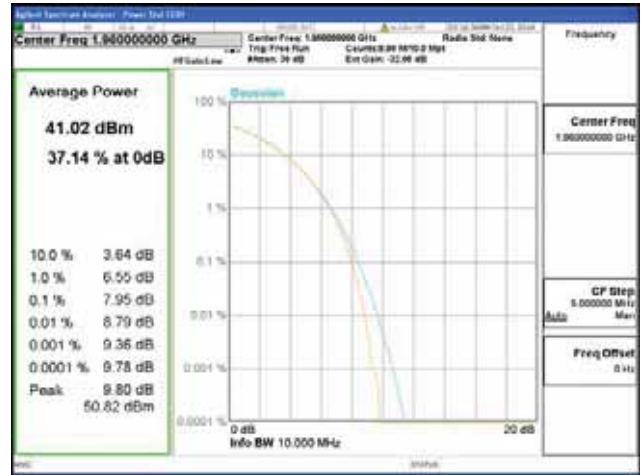

Band 2, BW 15MHz, Single carrier, 4TX, Middle

QPSK

16QAM

64QAM

256QAM

CTK Co., Ltd.
 (Ho-dong), 113, Yejik-ro, Cheoin-gu,
 Yongin-si, Gyeonggi-do, Korea
 Tel: +82-31-339-9970
 Fax: +82-31-624-9501

Report No.:
 CTK-2018-03328
 Page (169) / (1312)
 Pages