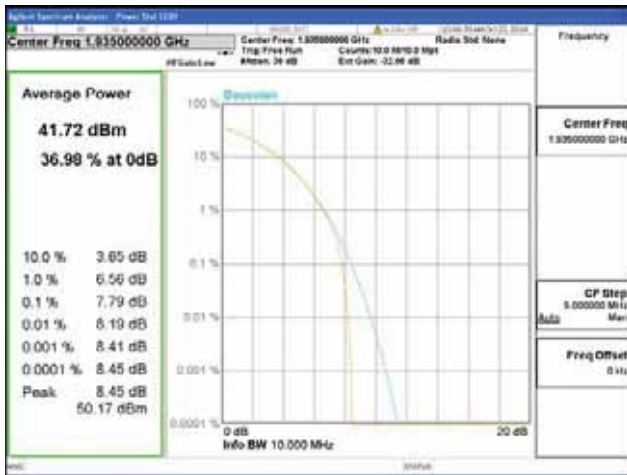

ANT 4
Band 2, BW 10MHz, Single carrier, 4TX, Bottom

QPSK

16QAM

64QAM

256QAM

CTK Co., Ltd.
 (Ho-dong), 113, Yejik-ro, Cheoin-gu,
 Yongin-si, Gyeonggi-do, Korea
 Tel: +82-31-339-9970
 Fax: +82-31-624-9501

Report No.:
 CTK-2018-03328
 Page (159) / (1312)
 Pages