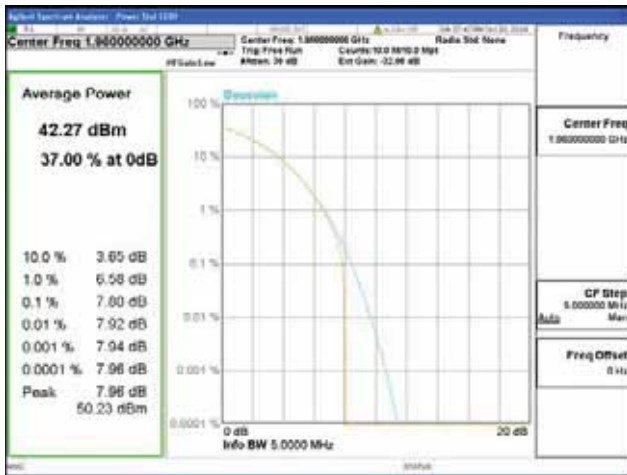

Band 2, BW 5MHz, Single carrier, 4TX, Middle

QPSK

16QAM

64QAM

256QAM

CTK Co., Ltd.
 (Ho-dong), 113, Yejik-ro, Cheoin-gu,
 Yongin-si, Gyeonggi-do, Korea
 Tel: +82-31-339-9970
 Fax: +82-31-624-9501

Report No.:
 CTK-2018-03328
 Page (145) / (1312)
 Pages