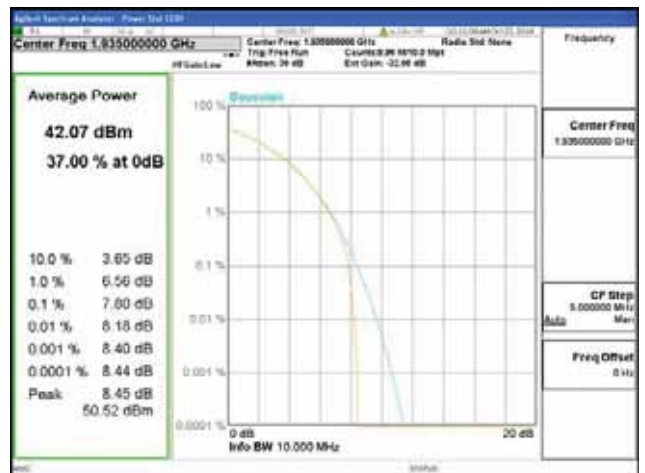

ANT 2
Band 2, BW 10MHz, Single carrier, 4TX, Bottom

QPSK

16QAM

64QAM

256QAM

CTK Co., Ltd.
 (Ho-dong), 113, Yejik-ro, Cheoin-gu,
 Yongin-si, Gyeonggi-do, Korea
 Tel: +82-31-339-9970
 Fax: +82-31-624-9501

Report No.:
 CTK-2018-03328
 Page (153) / (1312)
 Pages