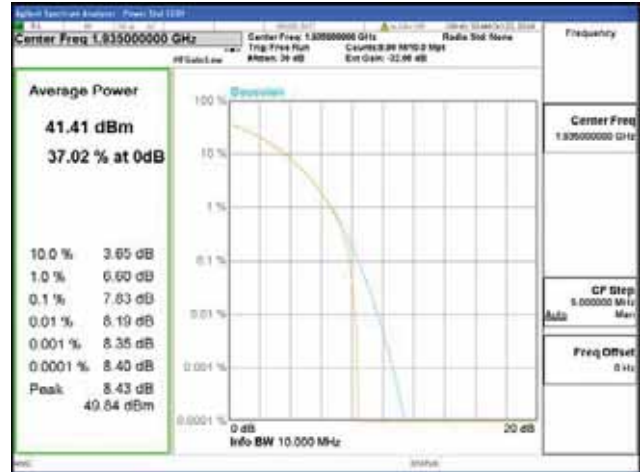

CTK Co., Ltd.
(Ho-dong), 113, Yejik-ro, Cheoin-gu,
Yongin-si, Gyeonggi-do, Korea
Tel: +82-31-339-9970
Fax: +82-31-624-9501

Report No.:
CTK-2018-03328
Page (149) / (1312)
Pages

ANT 1
Band 2, BW 10MHz, Single carrier, 4TX, Bottom

QPSK

16QAM

64QAM

256QAM