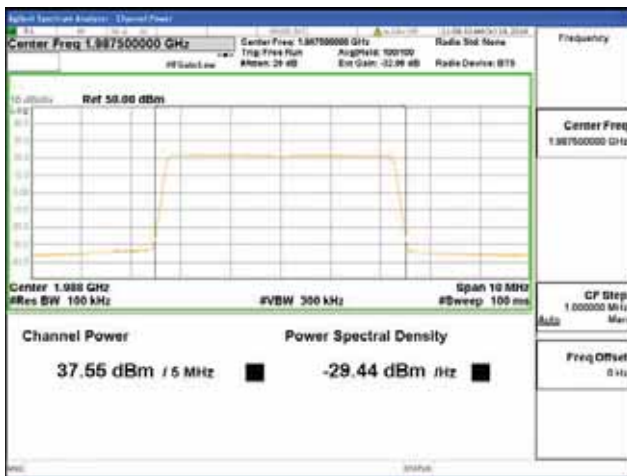

Report No.:
 CTK-2018-03328
 Page (126) / (1312)
 Pages

Band 2, BW 10MHz + BW 5MHz, Multi carrier(Non-Contiguous), 4TX, Top

QPSK

16QAM

64QAM

256QAM

CTK Co., Ltd.
 (Ho-dong), 113, Yejik-ro, Cheoin-gu,
 Yongin-si, Gyeonggi-do, Korea
 Tel: +82-31-339-9970
 Fax: +82-31-624-9501