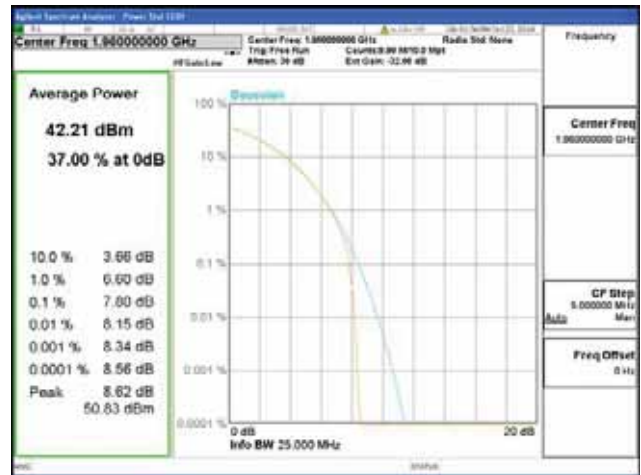

CTK Co., Ltd.
(Ho-dong), 113, Yejik-ro, Cheoin-gu,
Yongin-si, Gyeonggi-do, Korea
Tel: +82-31-339-9970
Fax: +82-31-624-9501

Report No.:
CTK-2018-03328
Page (180) / (1312)
Pages

Band 2, BW 20MHz, Single carrier, 4TX, Middle

QPSK

16QAM