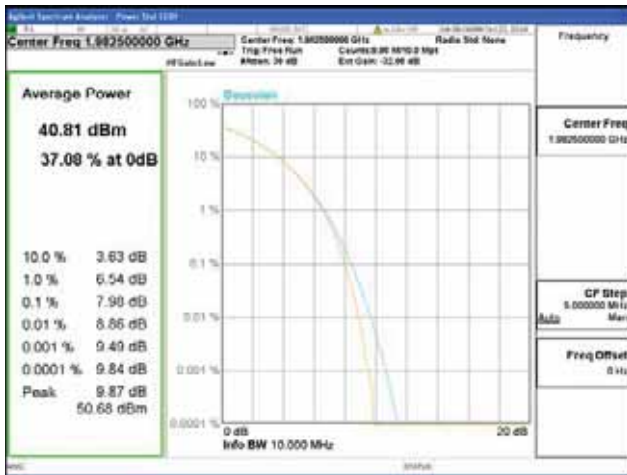

Band 2, BW 15MHz, Single carrier, 4TX, Top

QPSK

16QAM

64QAM

256QAM

CTK Co., Ltd.
 (Ho-dong), 113, Yejik-ro, Cheoin-gu,
 Yongin-si, Gyeonggi-do, Korea
 Tel: +82-31-339-9970
 Fax: +82-31-624-9501

Report No.:
 CTK-2018-03328
 Page (173) / (1312)
 Pages