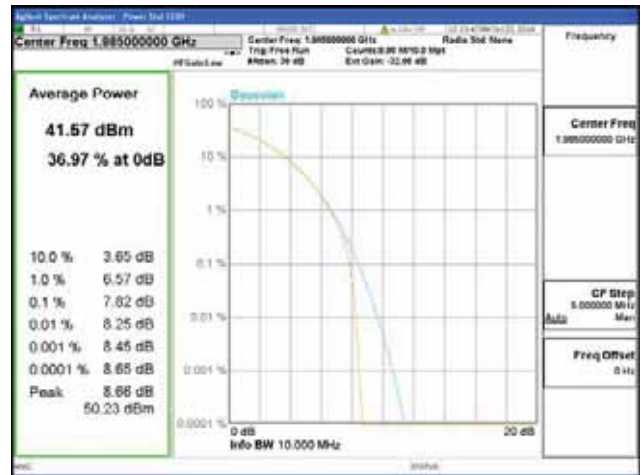

Band 2, BW 10MHz, Single carrier, 4TX, Top

QPSK

16QAM

64QAM

256QAM

CTK Co., Ltd.
 (Ho-dong), 113, Yejik-ro, Cheoin-gu,
 Yongin-si, Gyeonggi-do, Korea
 Tel: +82-31-339-9970
 Fax: +82-31-624-9501

Report No.:
 CTK-2018-03328
 Page (161) / (1312)
 Pages