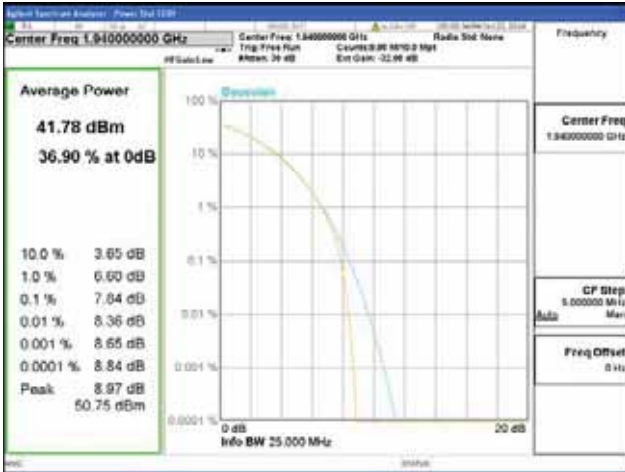

CTK Co., Ltd.
(Ho-dong), 113, Yejik-ro, Cheoin-gu,
Yongin-si, Gyeonggi-do, Korea
Tel: +82-31-339-9970
Fax: +82-31-624-9501

Report No.:
CTK-2018-03328
Page (173) / (1312)
Pages

ANT 1
Band 2, BW 20MHz, Single carrier, 4TX, Bottom

QPSK

16QAM