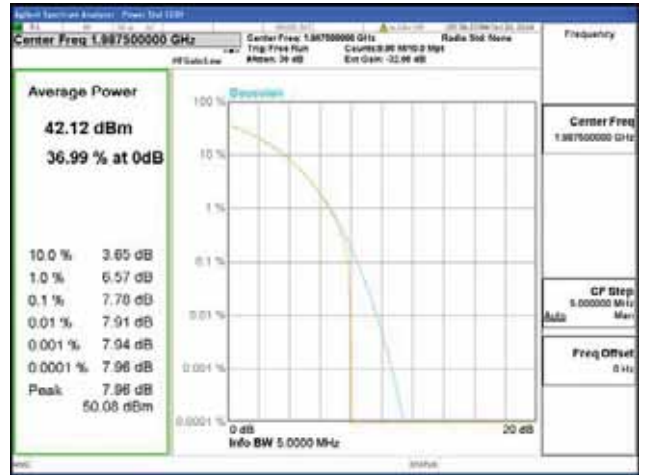

Band 2, BW 5MHz, Single carrier, 4TX, Top

QPSK

16QAM

64QAM

256QAM

CTK Co., Ltd.
 (Ho-dong), 113, Yejik-ro, Cheoin-gu,
 Yongin-si, Gyeonggi-do, Korea
 Tel: +82-31-339-9970
 Fax: +82-31-624-9501

Report No.:
 CTK-2018-03328
 Page (149) / (1312)
 Pages