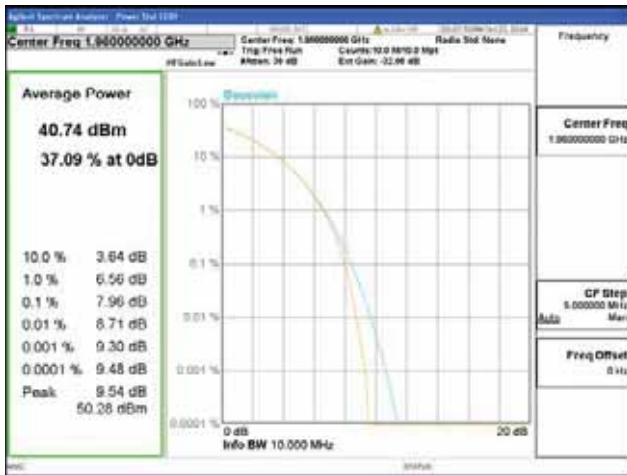

CTK Co., Ltd.
(Ho-dong), 113, Yejik-ro, Cheoin-gu,
Yongin-si, Gyeonggi-do, Korea
Tel: +82-31-339-9970
Fax: +82-31-624-9501

Report No.:
CTK-2018-03328
Page (171) / (1312)
Pages

Band 2, BW 15MHz, Single carrier, 4TX, Middle

QPSK

16QAM