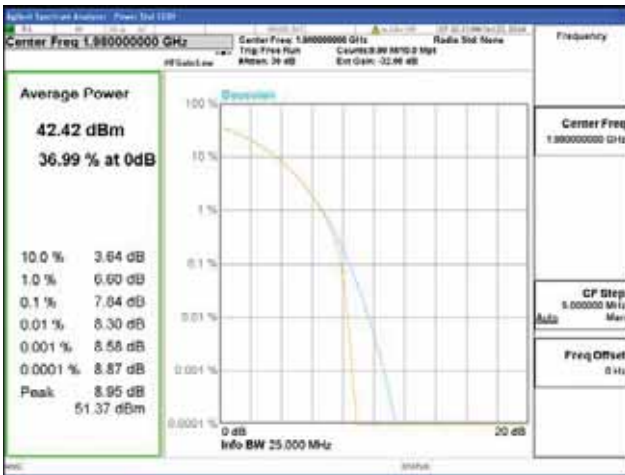

Band 2, BW 20MHz, Single carrier, 4TX, Top

QPSK

16QAM

64QAM

256QAM

CTK Co., Ltd.
 (Ho-dong), 113, Yejik-ro, Cheoin-gu,
 Yongin-si, Gyeonggi-do, Korea
 Tel: +82-31-339-9970
 Fax: +82-31-624-9501

Report No.:
 CTK-2018-03328
 Page (179) / (1312)
 Pages