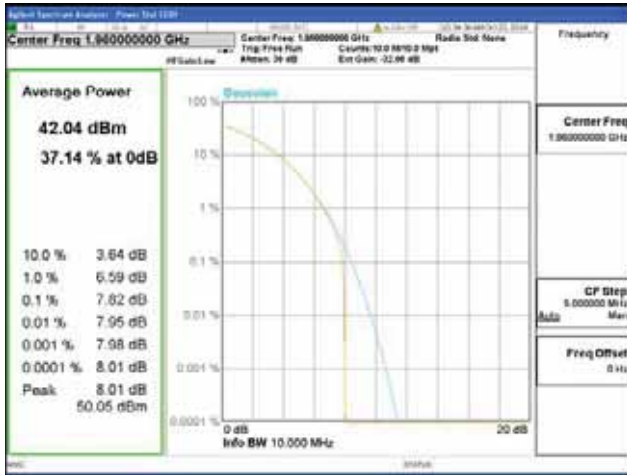

CTK Co., Ltd.
(Ho-dong), 113, Yejik-ro, Cheoin-gu,
Yongin-si, Gyeonggi-do, Korea
Tel: +82-31-339-9970
Fax: +82-31-624-9501

Report No.:
CTK-2018-03328
Page (150) / (1312)
Pages

Band 2, BW 10MHz, Single carrier, 4TX, Middle

QPSK

16QAM