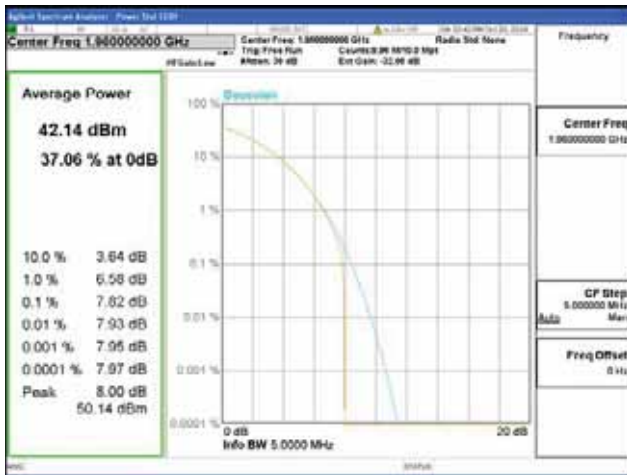

CTK Co., Ltd.
(Ho-dong), 113, Yejik-ro, Cheoin-gu,
Yongin-si, Gyeonggi-do, Korea
Tel: +82-31-339-9970
Fax: +82-31-624-9501

Report No.:
CTK-2018-03328
Page (144) / (1312)
Pages

Band 2, BW 5MHz, Single carrier, 4TX, Middle

QPSK

16QAM