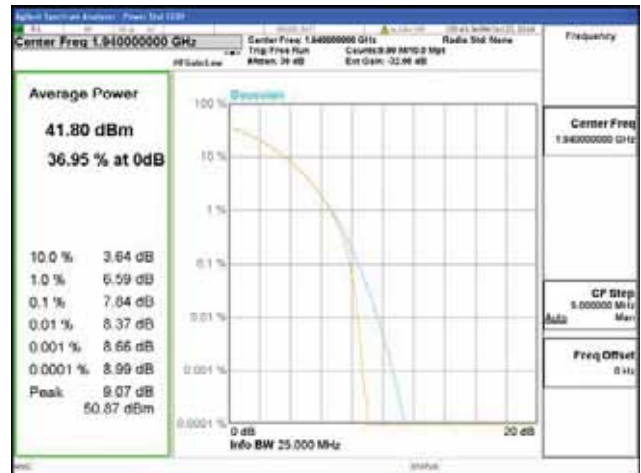

ANT 1
Band 2, BW 20MHz, Single carrier, 4TX, Bottom

QPSK

16QAM

64QAM

256QAM

CTK Co., Ltd.
 (Ho-dong), 113, Yejik-ro, Cheoin-gu,
 Yongin-si, Gyeonggi-do, Korea
 Tel: +82-31-339-9970
 Fax: +82-31-624-9501

Report No.:
 CTK-2018-03328
 Page (174) / (1312)
 Pages