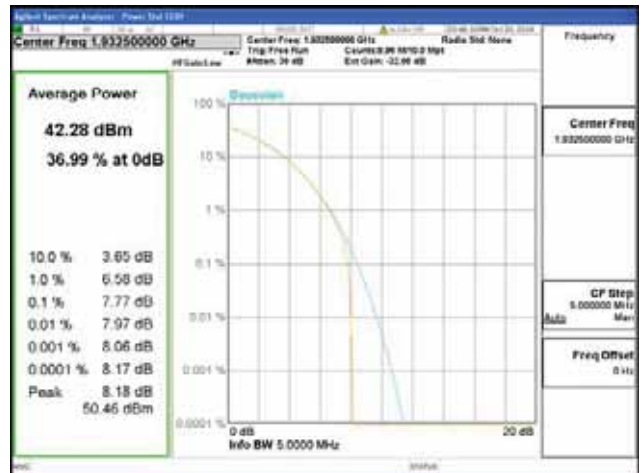

ANT 2
Band 2, BW 5MHz, Single carrier, 4TX, Bottom

QPSK

16QAM

64QAM

256QAM

CTK Co., Ltd.
 (Ho-dong), 113, Yejik-ro, Cheoin-gu,
 Yongin-si, Gyeonggi-do, Korea
 Tel: +82-31-339-9970
 Fax: +82-31-624-9501

Report No.:
 CTK-2018-03328
 Page (141) / (1312)
 Pages