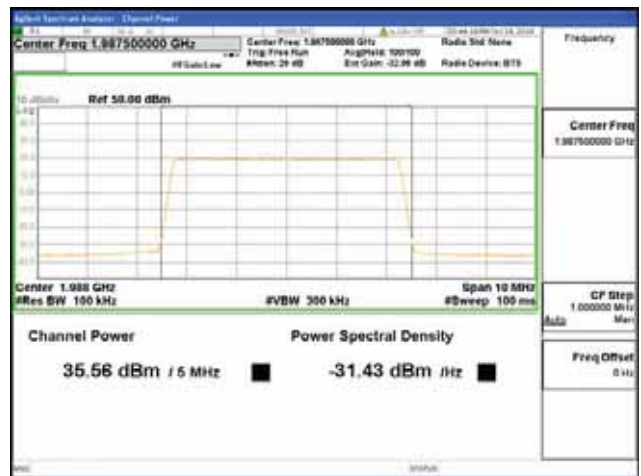

Report No.:
 CTK-2018-03328
 Page (112) / (1312)
 Pages

Band 2, BW 15MHz + BW 5MHz, Multi carrier(Non-Contiguous), 4TX, Top

QPSK

16QAM

64QAM

256QAM

ANT 1

Band 2, BW 10MHz + BW 10MHz, Multi carrier(Non-Contiguous), 4TX, Bottom