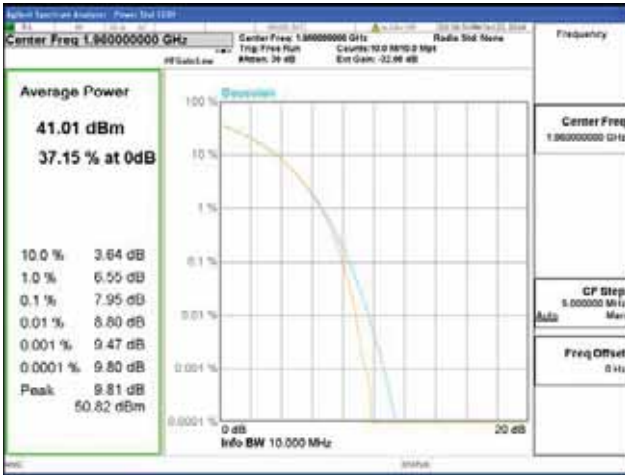

Band 2, BW 15MHz, Single carrier, 4TX, Middle

QPSK

16QAM

64QAM

256QAM

CTK Co., Ltd.
 (Ho-dong), 113, Yejik-ro, Cheoin-gu,
 Yongin-si, Gyeonggi-do, Korea
 Tel: +82-31-339-9970
 Fax: +82-31-624-9501

Report No.:
 CTK-2018-03328
 Page (169) / (1312)
 Pages