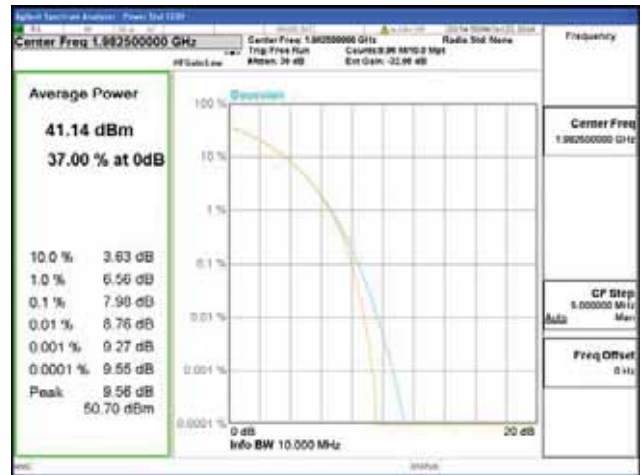

CTK Co., Ltd.
(Ho-dong), 113, Yejik-ro, Cheoin-gu,
Yongin-si, Gyeonggi-do, Korea
Tel: +82-31-339-9970
Fax: +82-31-624-9501

Report No.:
CTK-2018-03328
Page (169) / (1312)
Pages

Band 2, BW 15MHz, Single carrier, 4TX, Top

QPSK

16QAM