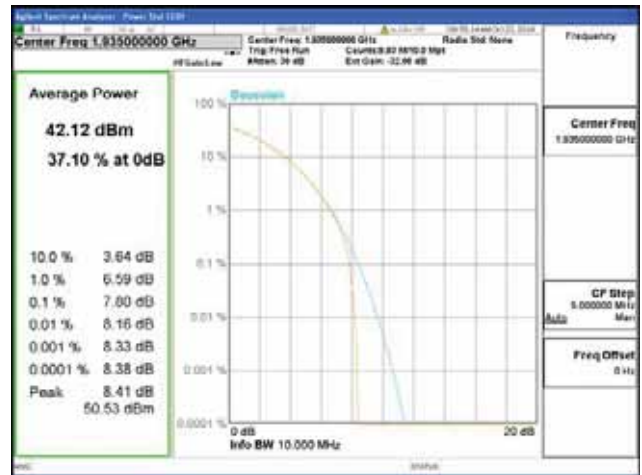

CTK Co., Ltd.
(Ho-dong), 113, Yejik-ro, Cheoin-gu,
Yongin-si, Gyeonggi-do, Korea
Tel: +82-31-339-9970
Fax: +82-31-624-9501

Report No.:
CTK-2018-03328
Page (155) / (1312)
Pages

ANT 3
Band 2, BW 10MHz, Single carrier, 4TX, Bottom

QPSK

16QAM

64QAM

256QAM