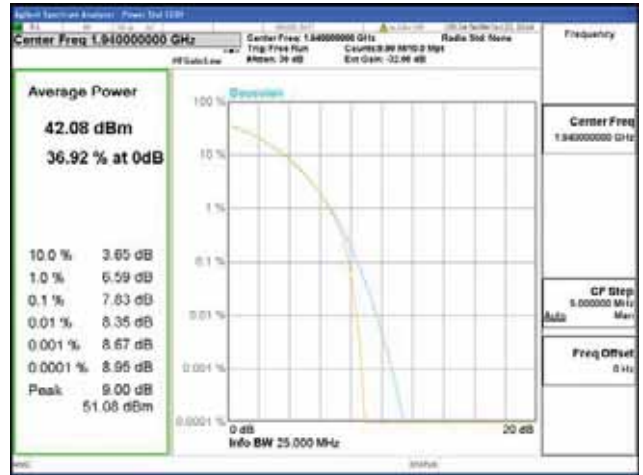

CTK Co., Ltd.
(Ho-dong), 113, Yejik-ro, Cheoin-gu,
Yongin-si, Gyeonggi-do, Korea
Tel: +82-31-339-9970
Fax: +82-31-624-9501

Report No.:
CTK-2018-03328
Page (182) / (1312)
Pages

ANT 4
Band 2, BW 20MHz, Single carrier, 4TX, Bottom

QPSK

16QAM

64QAM

256QAM