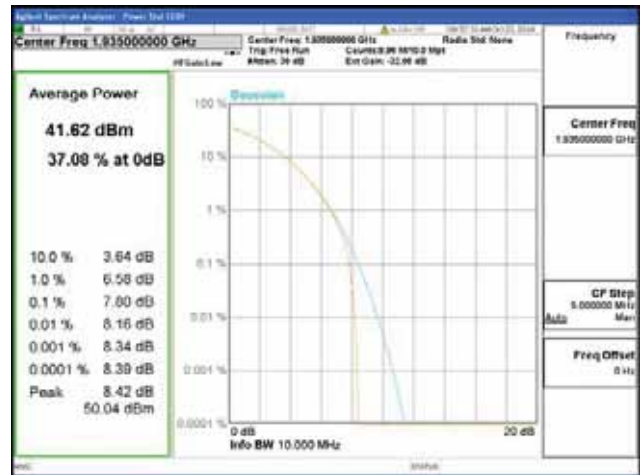

CTK Co., Ltd.
(Ho-dong), 113, Yejik-ro, Cheoin-gu,
Yongin-si, Gyeonggi-do, Korea
Tel: +82-31-339-9970
Fax: +82-31-624-9501

Report No.:
CTK-2018-03328
Page (158) / (1312)
Pages

ANT 4
Band 2, BW 10MHz, Single carrier, 4TX, Bottom

QPSK

16QAM

64QAM

256QAM