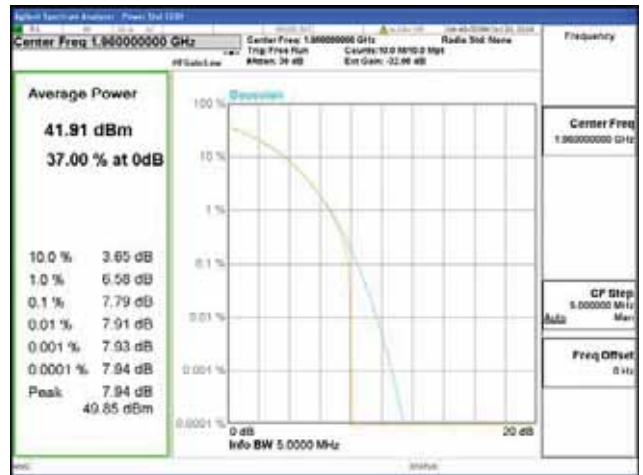

64QAM

256QAM