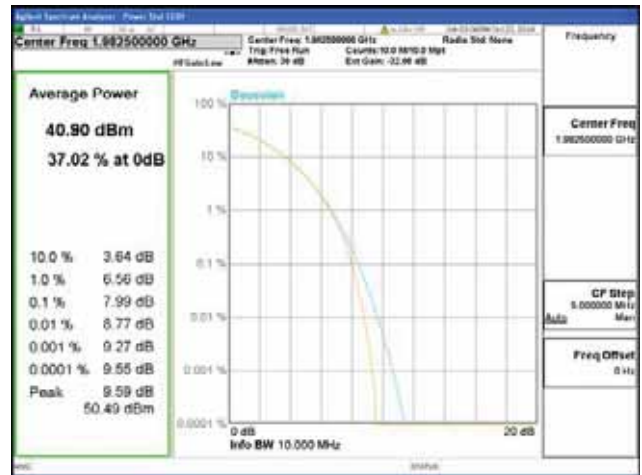

CTK Co., Ltd.
(Ho-dong), 113, Yejik-ro, Cheoin-gu,
Yongin-si, Gyeonggi-do, Korea
Tel: +82-31-339-9970
Fax: +82-31-624-9501

Report No.:
CTK-2018-03328
Page (172) / (1312)
Pages

Band 2, BW 15MHz, Single carrier, 4TX, Top

QPSK

16QAM