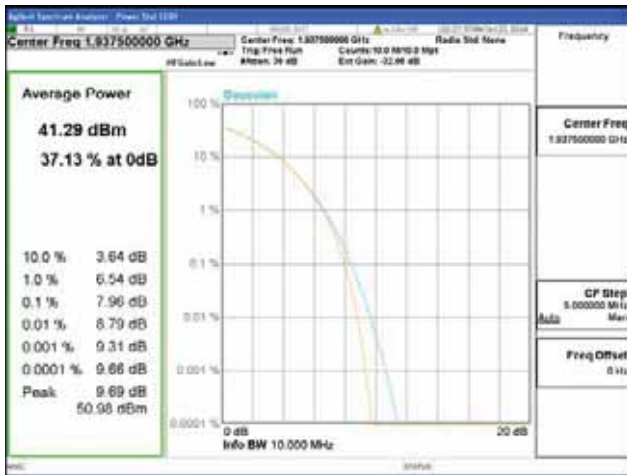

ANT 3
Band 2, BW 15MHz, Single carrier, 4TX, Bottom

QPSK

16QAM

64QAM

256QAM

CTK Co., Ltd.
 (Ho-dong), 113, Yejik-ro, Cheoin-gu,
 Yongin-si, Gyeonggi-do, Korea
 Tel: +82-31-339-9970
 Fax: +82-31-624-9501

Report No.:
 CTK-2018-03328
 Page (168) / (1312)
 Pages