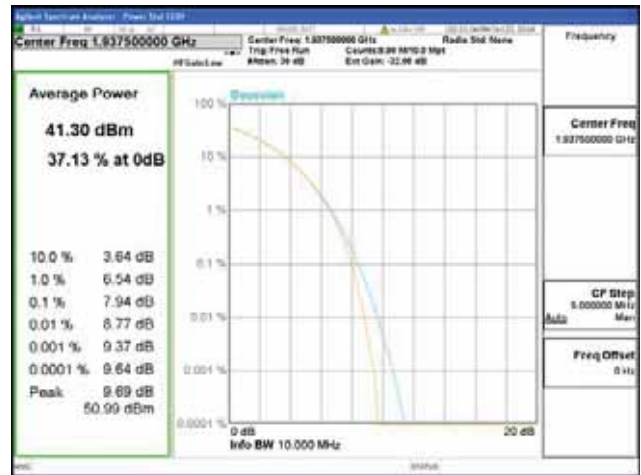

ANT 3
Band 2, BW 15MHz, Single carrier, 4TX, Bottom

QPSK

16QAM

64QAM

256QAM

CTK Co., Ltd.
 (Ho-dong), 113, Yejik-ro, Cheoin-gu,
 Yongin-si, Gyeonggi-do, Korea
 Tel: +82-31-339-9970
 Fax: +82-31-624-9501

Report No.:
 CTK-2018-03328
 Page (168) / (1312)
 Pages