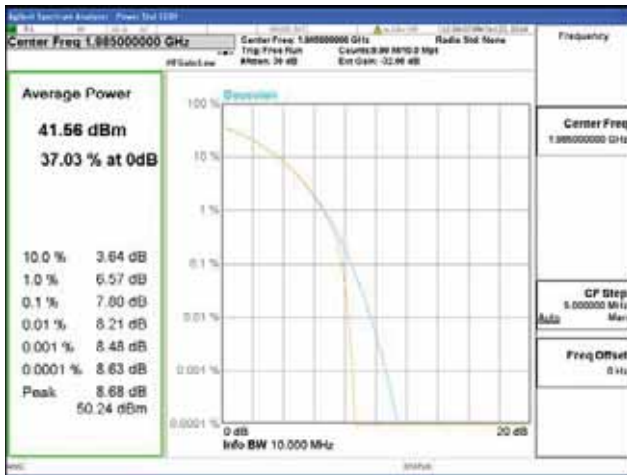

CTK Co., Ltd.
(Ho-dong), 113, Yejik-ro, Cheoin-gu,
Yongin-si, Gyeonggi-do, Korea
Tel: +82-31-339-9970
Fax: +82-31-624-9501

Report No.:
CTK-2018-03328
Page (160) / (1312)
Pages

Band 2, BW 10MHz, Single carrier, 4TX, Top

QPSK

16QAM