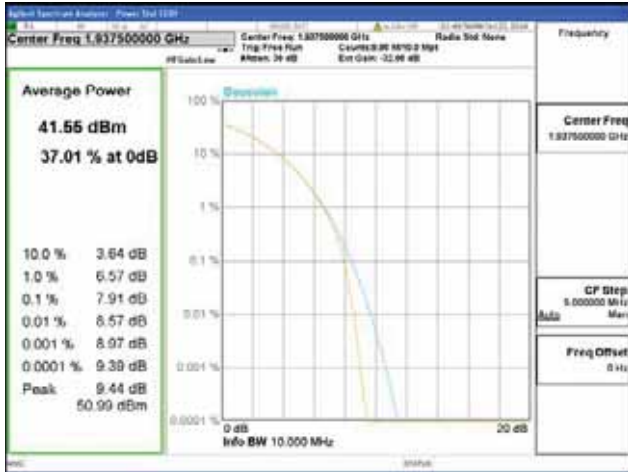

CTK Co., Ltd.
(Ho-dong), 113, Yejik-ro, Cheoin-gu,
Yongin-si, Gyeonggi-do, Korea
Tel: +82-31-339-9970
Fax: +82-31-624-9501

Report No.:
CTK-2018-03328
Page (161) / (1312)
Pages

ANT 1
Band 2, BW 15MHz, Single carrier, 4TX, Bottom

QPSK