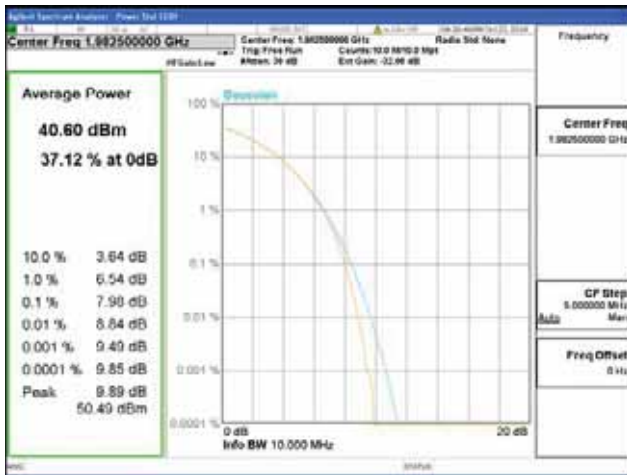

Band 2, BW 15MHz, Single carrier, 4TX, Top

QPSK

16QAM

64QAM

256QAM

CTK Co., Ltd.
 (Ho-dong), 113, Yejik-ro, Cheoin-gu,
 Yongin-si, Gyeonggi-do, Korea
 Tel: +82-31-339-9970
 Fax: +82-31-624-9501

Report No.:
 CTK-2018-03328
 Page (164) / (1312)
 Pages