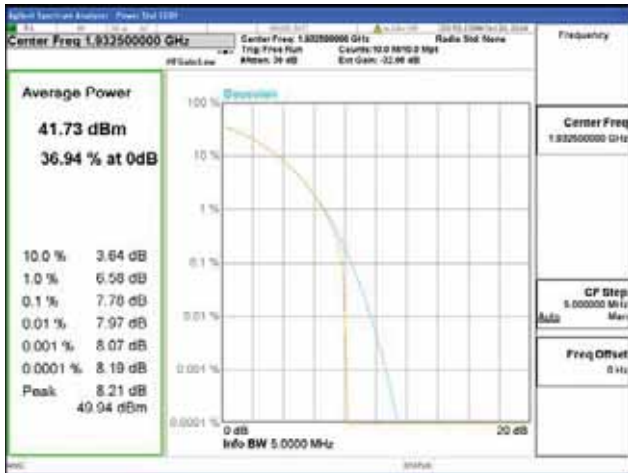

QPSK

16QAM

64QAM

256QAM

ANT 1
Band 2, BW 5MHz, Single carrier, 4TX, Bottom

QPSK

16QAM

64QAM