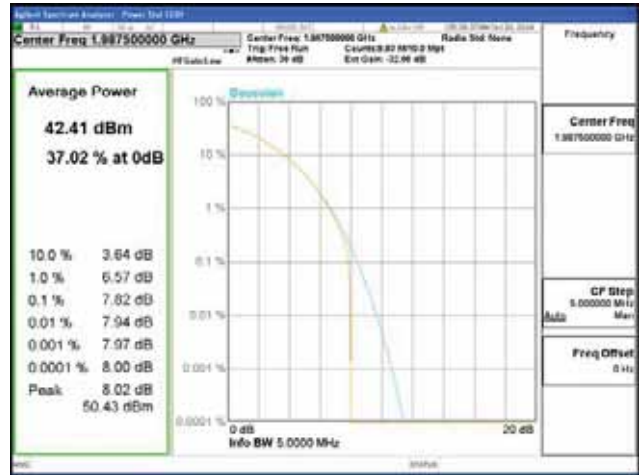

CTK Co., Ltd.
(Ho-dong), 113, Yejik-ro, Cheoin-gu,
Yongin-si, Gyeonggi-do, Korea
Tel: +82-31-339-9970
Fax: +82-31-624-9501

Report No.:
CTK-2018-03328
Page (145) / (1312)
Pages

Band 2, BW 5MHz, Single carrier, 4TX, Top

QPSK

16QAM

64QAM

256QAM