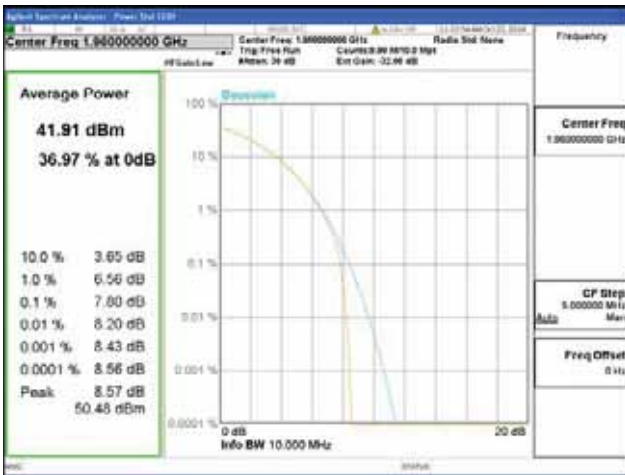

Band 2, BW 10MHz, Single carrier, 4TX, Middle

QPSK

16QAM

64QAM

256QAM

CTK Co., Ltd.
 (Ho-dong), 113, Yejik-ro, Cheoin-gu,
 Yongin-si, Gyeonggi-do, Korea
 Tel: +82-31-339-9970
 Fax: +82-31-624-9501

Report No.:
 CTK-2018-03328
 Page (154) / (1312)
 Pages