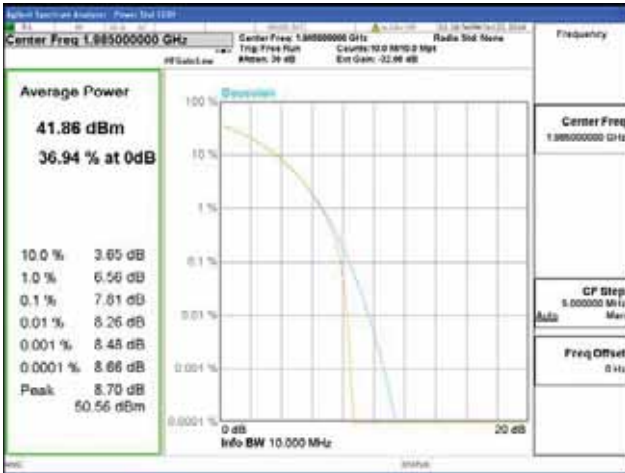

Band 2, BW 10MHz, Single carrier, 4TX, Top

QPSK

16QAM

64QAM

256QAM

CTK Co., Ltd.
 (Ho-dong), 113, Yejik-ro, Cheoin-gu,
 Yongin-si, Gyeonggi-do, Korea
 Tel: +82-31-339-9970
 Fax: +82-31-624-9501

Report No.:
 CTK-2018-03328
 Page (158) / (1312)
 Pages