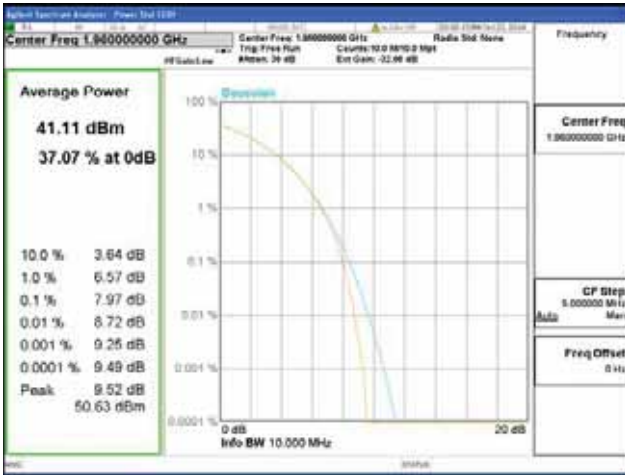

CTK Co., Ltd.
(Ho-dong), 113, Yejik-ro, Cheoin-gu,
Yongin-si, Gyeonggi-do, Korea
Tel: +82-31-339-9970
Fax: +82-31-624-9501

Report No.:
CTK-2018-03328
Page (168) / (1312)
Pages

Band 2, BW 15MHz, Single carrier, 4TX, Middle

QPSK

16QAM