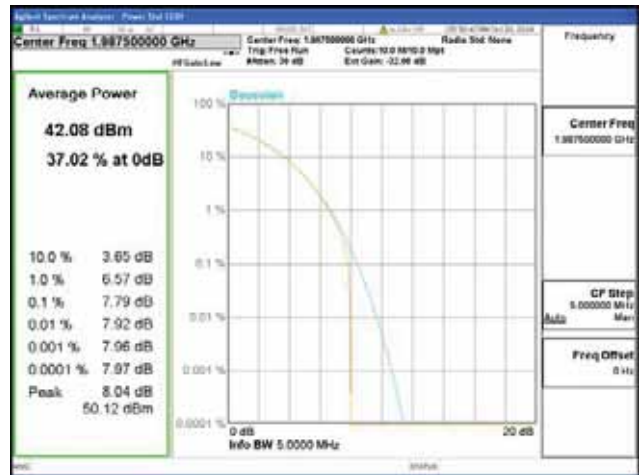

Band 2, BW 5MHz, Single carrier, 4TX, Top

QPSK

16QAM

64QAM

256QAM

CTK Co., Ltd.
 (Ho-dong), 113, Yejik-ro, Cheoin-gu,
 Yongin-si, Gyeonggi-do, Korea
 Tel: +82-31-339-9970
 Fax: +82-31-624-9501

Report No.:
 CTK-2018-03328
 Page (140) / (1312)
 Pages