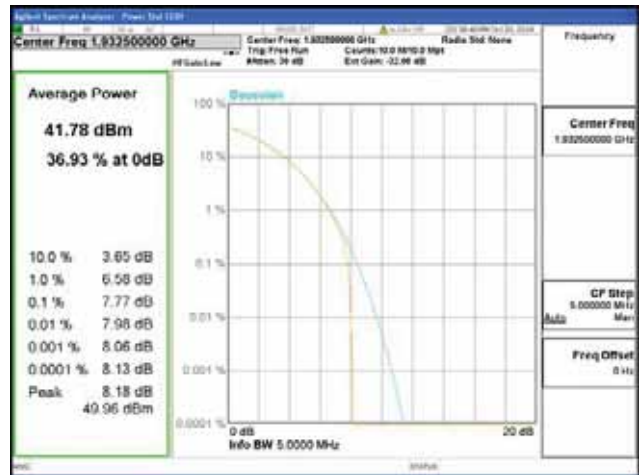

ANT 4
Band 2, BW 5MHz, Single carrier, 4TX, Bottom

QPSK

16QAM

64QAM

256QAM

CTK Co., Ltd.
 (Ho-dong), 113, Yejik-ro, Cheoin-gu,
 Yongin-si, Gyeonggi-do, Korea
 Tel: +82-31-339-9970
 Fax: +82-31-624-9501

Report No.:
 CTK-2018-03328
 Page (147) / (1312)
 Pages