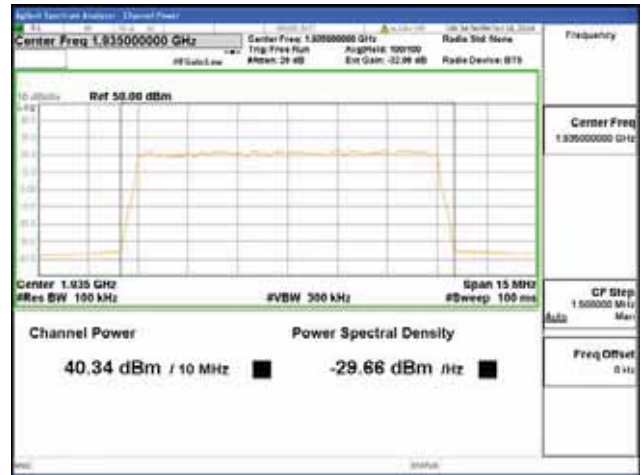

CTK Co., Ltd.
(Ho-dong), 113, Yejik-ro, Cheoin-gu,
Yongin-si, Gyeonggi-do, Korea
Tel: +82-31-339-9970
Fax: +82-31-624-9501

Report No.:
CTK-2018-03328
Page (123) / (1312)
Pages

ANT 2

Band 2, BW 10MHz + BW 5MHz, Multi carrier(Non-Contiguous), 4TX, Bottom

QPSK

16QAM

64QAM

256QAM