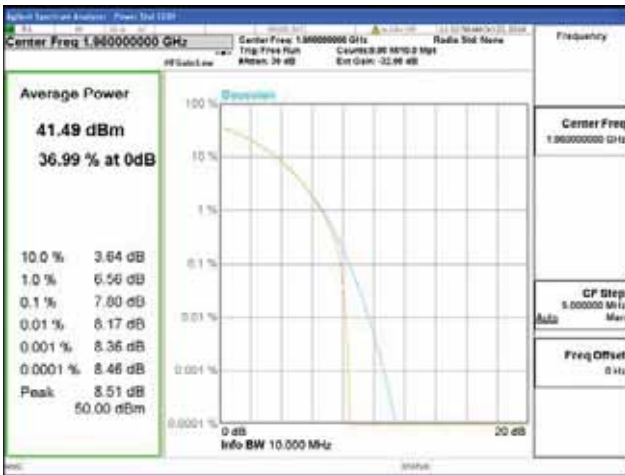

Band 2, BW 10MHz, Single carrier, 4TX, Middle

QPSK

16QAM

64QAM

256QAM

CTK Co., Ltd.
 (Ho-dong), 113, Yejik-ro, Cheoin-gu,
 Yongin-si, Gyeonggi-do, Korea
 Tel: +82-31-339-9970
 Fax: +82-31-624-9501

Report No.:
 CTK-2018-03328
 Page (160) / (1312)
 Pages