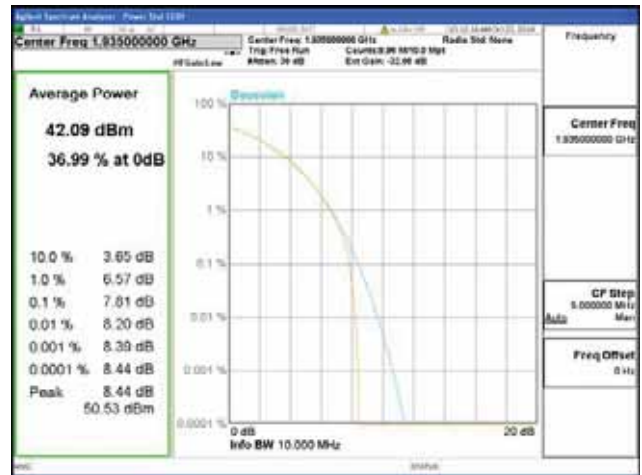

ANT 3
Band 2, BW 10MHz, Single carrier, 4TX, Bottom

QPSK

16QAM

64QAM

256QAM

CTK Co., Ltd.
 (Ho-dong), 113, Yejik-ro, Cheoin-gu,
 Yongin-si, Gyeonggi-do, Korea
 Tel: +82-31-339-9970
 Fax: +82-31-624-9501

Report No.:
 CTK-2018-03328
 Page (156) / (1312)
 Pages