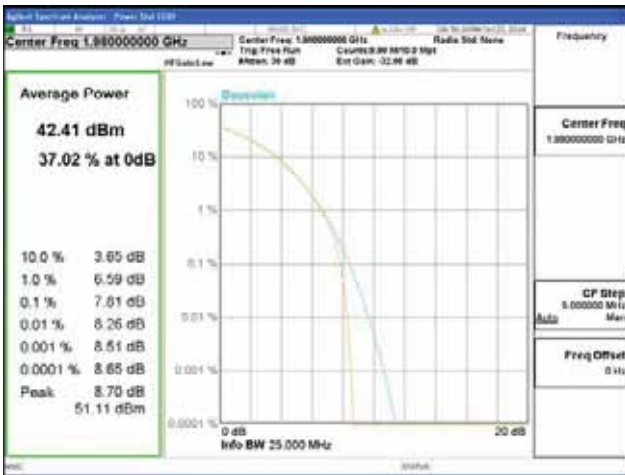

CTK Co., Ltd.
(Ho-dong), 113, Yejik-ro, Cheoin-gu,
Yongin-si, Gyeonggi-do, Korea
Tel: +82-31-339-9970
Fax: +82-31-624-9501

Report No.:
CTK-2018-03328
Page (178) / (1312)
Pages

Band 2, BW 20MHz, Single carrier, 4TX, Top

QPSK

16QAM