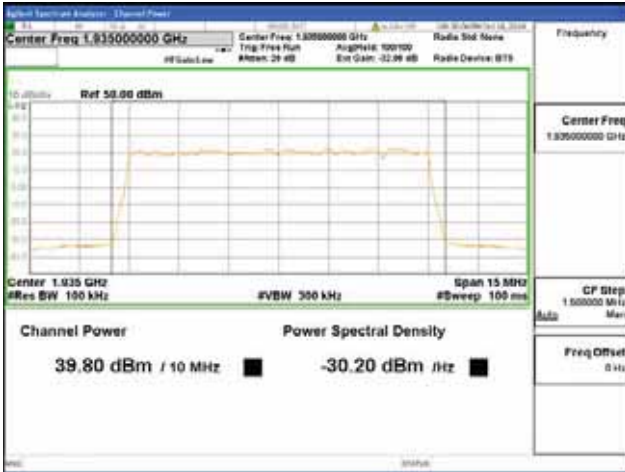

CTK Co., Ltd.
(Ho-dong), 113, Yejik-ro, Cheoin-gu,
Yongin-si, Gyeonggi-do, Korea
Tel: +82-31-339-9970
Fax: +82-31-624-9501

Report No.:
CTK-2018-03328
Page (121) / (1312)
Pages

ANT 1

Band 2, BW 10MHz + BW 5MHz, Multi carrier(Non-Contiguous), 4TX, Bottom

QPSK

16QAM