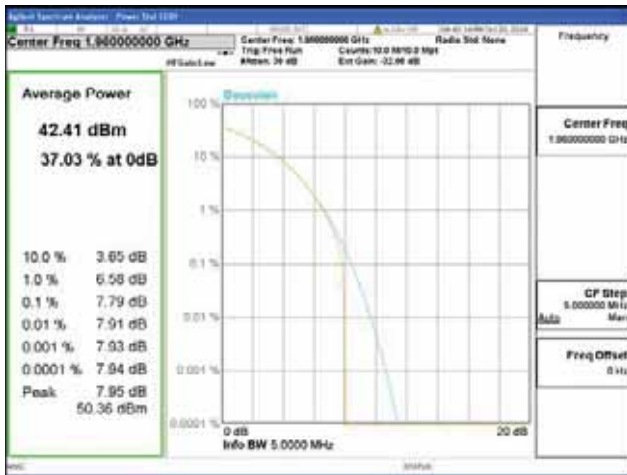

Band 2, BW 5MHz, Single carrier, 4TX, Middle

QPSK

16QAM

64QAM

256QAM

CTK Co., Ltd.
 (Ho-dong), 113, Yejik-ro, Cheoin-gu,
 Yongin-si, Gyeonggi-do, Korea
 Tel: +82-31-339-9970
 Fax: +82-31-624-9501

Report No.:
 CTK-2018-03328
 Page (142) / (1312)
 Pages