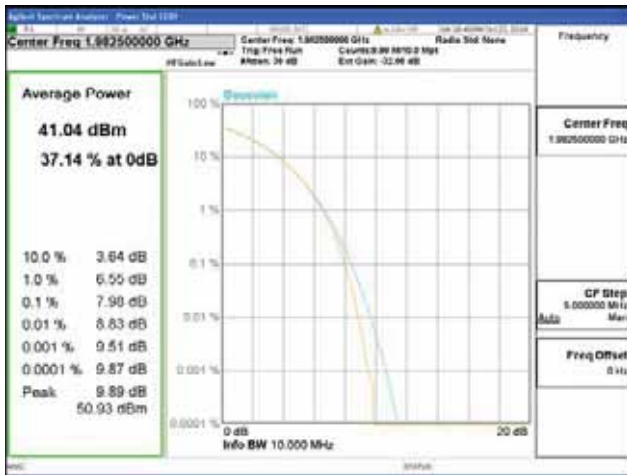

Band 2, BW 15MHz, Single carrier, 4TX, Top

QPSK

16QAM

64QAM

256QAM

CTK Co., Ltd.
 (Ho-dong), 113, Yejik-ro, Cheoin-gu,
 Yongin-si, Gyeonggi-do, Korea
 Tel: +82-31-339-9970
 Fax: +82-31-624-9501

Report No.:
 CTK-2018-03328
 Page (167) / (1312)
 Pages