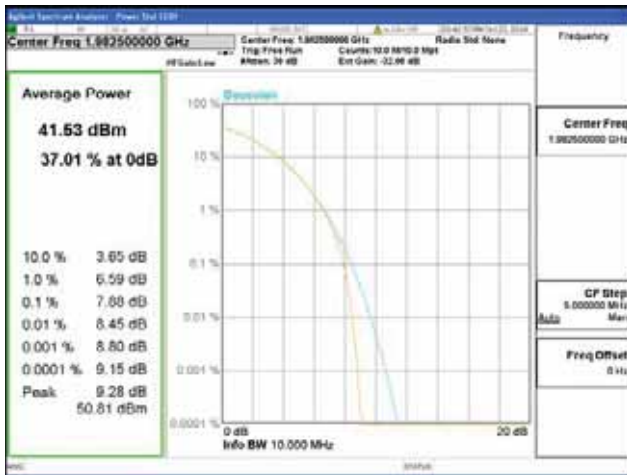

CTK Co., Ltd.
(Ho-dong), 113, Yejik-ro, Cheoin-gu,
Yongin-si, Gyeonggi-do, Korea
Tel: +82-31-339-9970
Fax: +82-31-624-9501

Report No.:
CTK-2018-03328
Page (163) / (1312)
Pages

Band 2, BW 15MHz, Single carrier, 4TX, Top

QPSK

16QAM