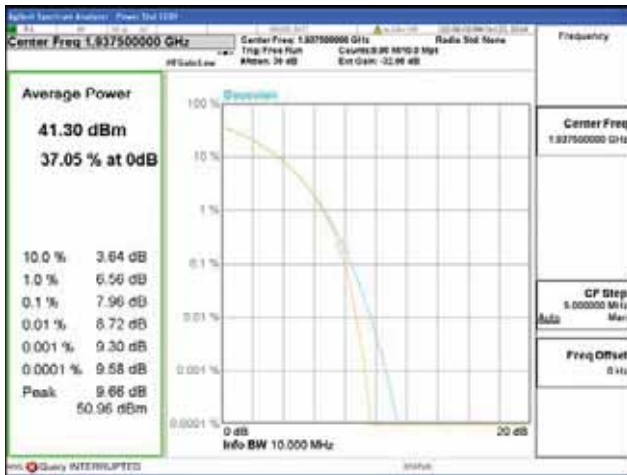

CTK Co., Ltd.
(Ho-dong), 113, Yejik-ro, Cheoin-gu,
Yongin-si, Gyeonggi-do, Korea
Tel: +82-31-339-9970
Fax: +82-31-624-9501

Report No.:
CTK-2018-03328
Page (167) / (1312)
Pages

ANT 3
Band 2, BW 15MHz, Single carrier, 4TX, Bottom

QPSK