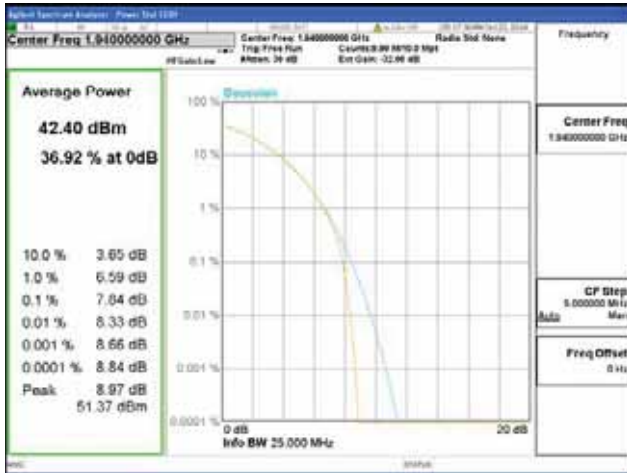

CTK Co., Ltd.
(Ho-dong), 113, Yejik-ro, Cheoin-gu,
Yongin-si, Gyeonggi-do, Korea
Tel: +82-31-339-9970
Fax: +82-31-624-9501

Report No.:
CTK-2018-03328
Page (179) / (1312)
Pages

ANT 3
Band 2, BW 20MHz, Single carrier, 4TX, Bottom

QPSK