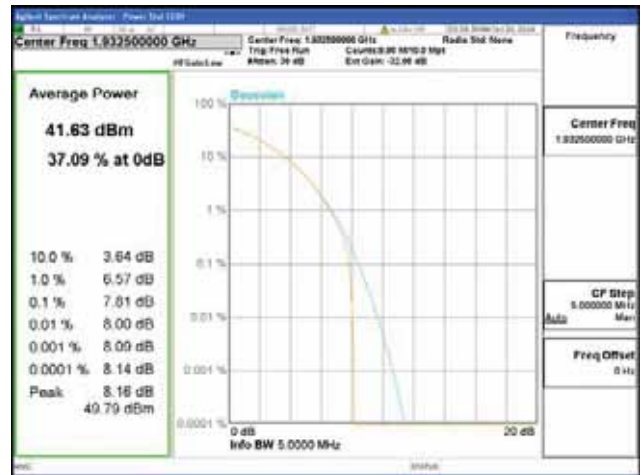

CTK Co., Ltd.
(Ho-dong), 113, Yejik-ro, Cheoin-gu,
Yongin-si, Gyeonggi-do, Korea
Tel: +82-31-339-9970
Fax: +82-31-624-9501

Report No.:
CTK-2018-03328
Page (146) / (1312)
Pages

ANT 4
Band 2, BW 5MHz, Single carrier, 4TX, Bottom

QPSK

16QAM

64QAM

256QAM