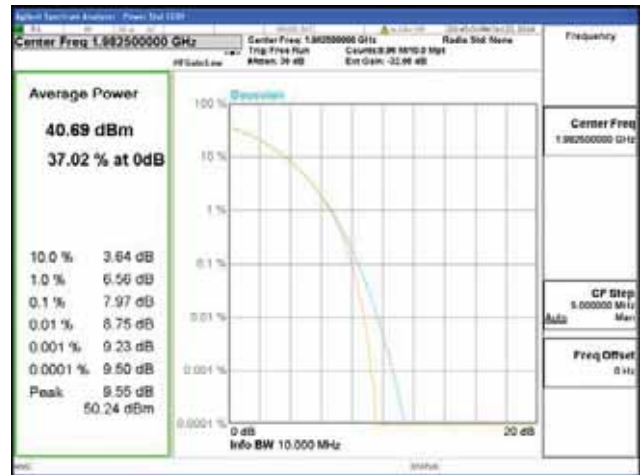

CTK Co., Ltd.
(Ho-dong), 113, Yejik-ro, Cheoin-gu,
Yongin-si, Gyeonggi-do, Korea
Tel: +82-31-339-9970
Fax: +82-31-624-9501

Report No.:
CTK-2018-03328
Page (163) / (1312)
Pages

Band 2, BW 15MHz, Single carrier, 4TX, Top

QPSK

16QAM