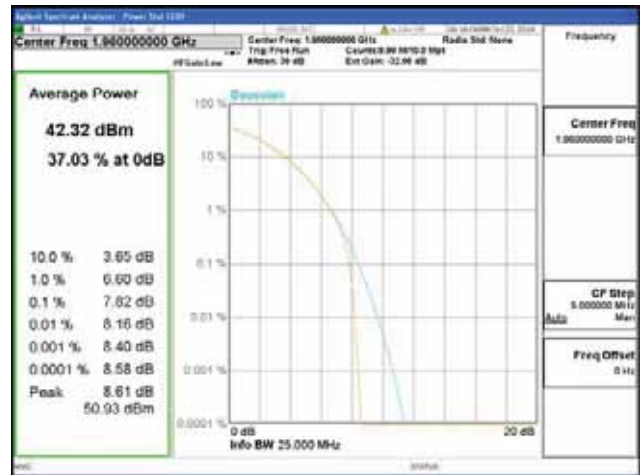

Band 2, BW 20MHz, Single carrier, 4TX, Middle

QPSK

16QAM

64QAM

256QAM

CTK Co., Ltd.
 (Ho-dong), 113, Yejik-ro, Cheoin-gu,
 Yongin-si, Gyeonggi-do, Korea
 Tel: +82-31-339-9970
 Fax: +82-31-624-9501

Report No.:
 CTK-2018-03328
 Page (181) / (1312)
 Pages