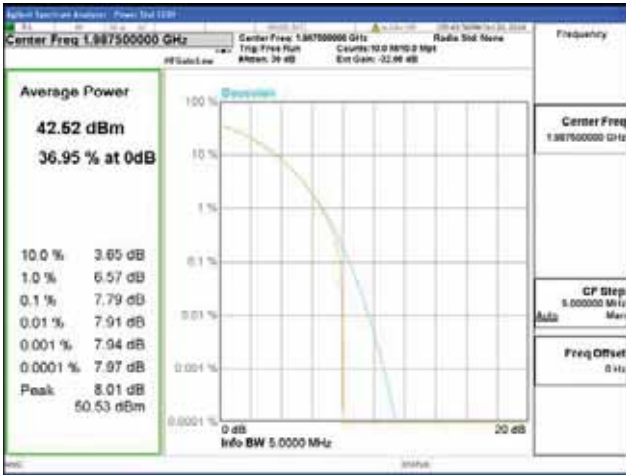

Band 2, BW 5MHz, Single carrier, 4TX, Top

QPSK

16QAM

64QAM

256QAM

CTK Co., Ltd.
 (Ho-dong), 113, Yejik-ro, Cheoin-gu,
 Yongin-si, Gyeonggi-do, Korea
 Tel: +82-31-339-9970
 Fax: +82-31-624-9501

Report No.:
 CTK-2018-03328
 Page (146) / (1312)
 Pages