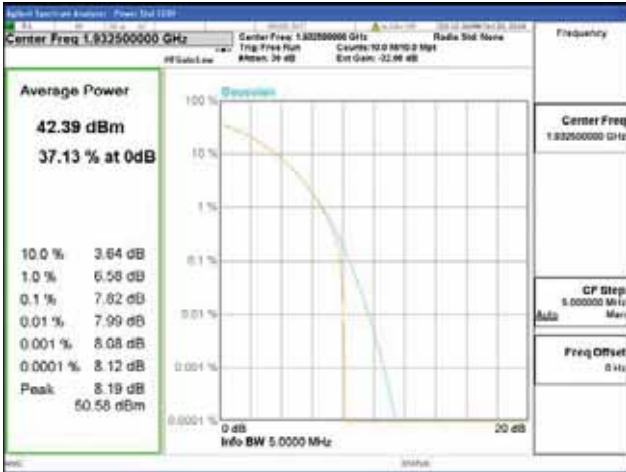

CTK Co., Ltd.
(Ho-dong), 113, Yejik-ro, Cheoin-gu,
Yongin-si, Gyeonggi-do, Korea
Tel: +82-31-339-9970
Fax: +82-31-624-9501

Report No.:
CTK-2018-03328
Page (140) / (1312)
Pages

ANT 2
Band 2, BW 5MHz, Single carrier, 4TX, Bottom

QPSK