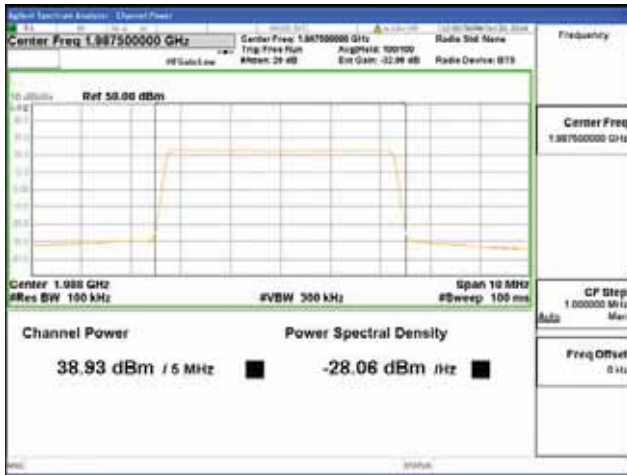

CTK Co., Ltd.
(Ho-dong), 113, Yejik-ro, Cheoin-gu,
Yongin-si, Gyeonggi-do, Korea
Tel: +82-31-339-9970
Fax: +82-31-624-9501

Report No.:
CTK-2018-03328
Page (136) / (1312)
Pages

Band 2, BW 5MHz + BW 5MHz, Multi carrier(Non-Contiguous), 4TX, Top

QPSK

16QAM

64QAM

256QAM