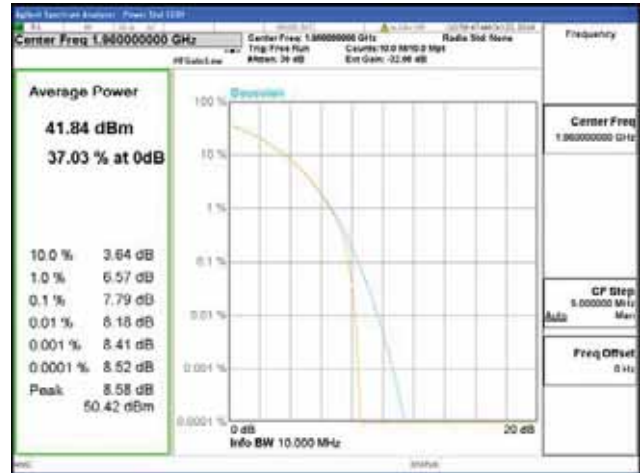

CTK Co., Ltd.
(Ho-dong), 113, Yejik-ro, Cheoin-gu,
Yongin-si, Gyeonggi-do, Korea
Tel: +82-31-339-9970
Fax: +82-31-624-9501

Report No.:
CTK-2018-03328
Page (156) / (1312)
Pages

Band 2, BW 10MHz, Single carrier, 4TX, Middle

QPSK

16QAM