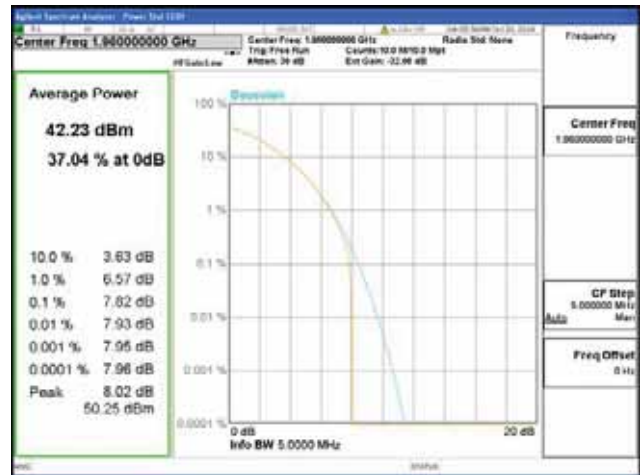

CTK Co., Ltd.
(Ho-dong), 113, Yejik-ro, Cheoin-gu,
Yongin-si, Gyeonggi-do, Korea
Tel: +82-31-339-9970
Fax: +82-31-624-9501

Report No.:
CTK-2018-03328
Page (141) / (1312)
Pages

Band 2, BW 5MHz, Single carrier, 4TX, Middle

QPSK

16QAM