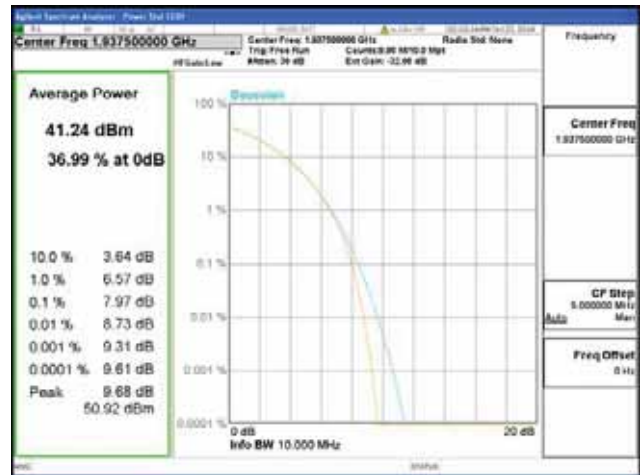

CTK Co., Ltd.
(Ho-dong), 113, Yejik-ro, Cheoin-gu,
Yongin-si, Gyeonggi-do, Korea
Tel: +82-31-339-9970
Fax: +82-31-624-9501

Report No.:
CTK-2018-03328
Page (167) / (1312)
Pages

ANT 3
Band 2, BW 15MHz, Single carrier, 4TX, Bottom

QPSK

16QAM

64QAM

256QAM