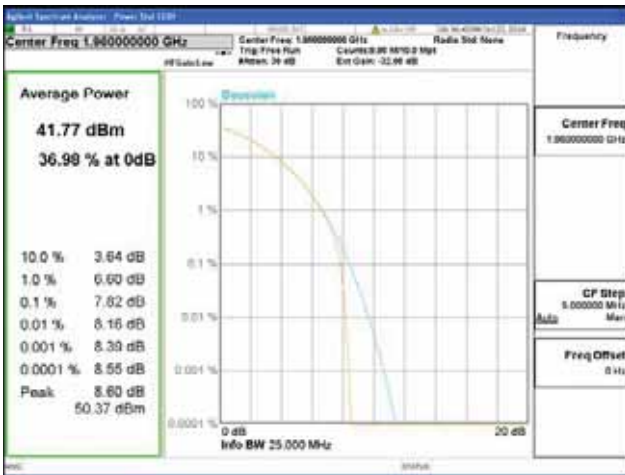

Band 2, BW 20MHz, Single carrier, 4TX, Middle

QPSK

16QAM

64QAM

256QAM

CTK Co., Ltd.
 (Ho-dong), 113, Yejik-ro, Cheoin-gu,
 Yongin-si, Gyeonggi-do, Korea
 Tel: +82-31-339-9970
 Fax: +82-31-624-9501

Report No.:
 CTK-2018-03328
 Page (175) / (1312)
 Pages