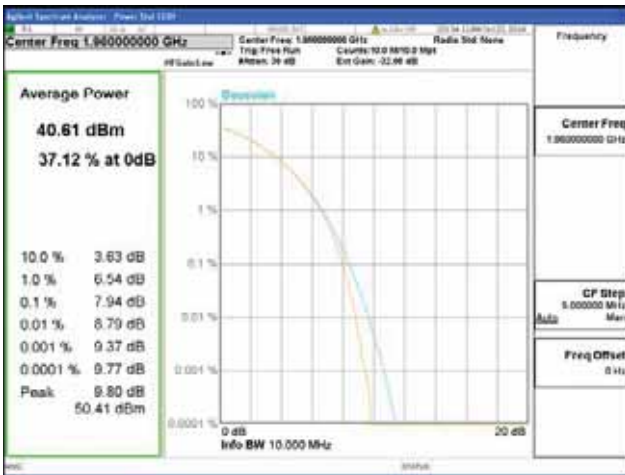

Band 2, BW 15MHz, Single carrier, 4TX, Middle

QPSK

16QAM

64QAM

256QAM

CTK Co., Ltd.
 (Ho-dong), 113, Yejik-ro, Cheoin-gu,
 Yongin-si, Gyeonggi-do, Korea
 Tel: +82-31-339-9970
 Fax: +82-31-624-9501

Report No.:
 CTK-2018-03328
 Page (163) / (1312)
 Pages