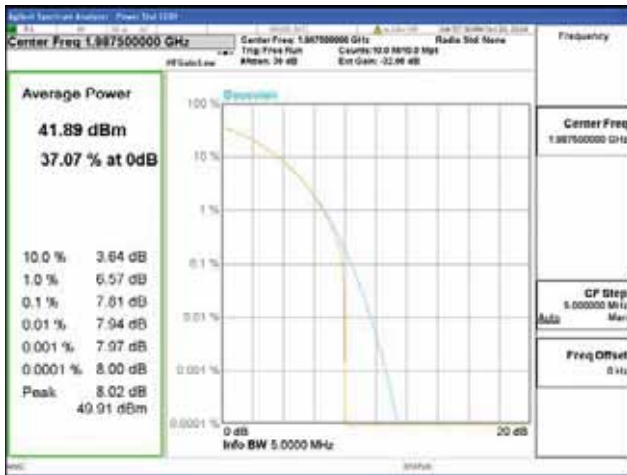

CTK Co., Ltd.
(Ho-dong), 113, Yejik-ro, Cheoin-gu,
Yongin-si, Gyeonggi-do, Korea
Tel: +82-31-339-9970
Fax: +82-31-624-9501

Report No.:
CTK-2018-03328
Page (139) / (1312)
Pages

Band 2, BW 5MHz, Single carrier, 4TX, Top

QPSK