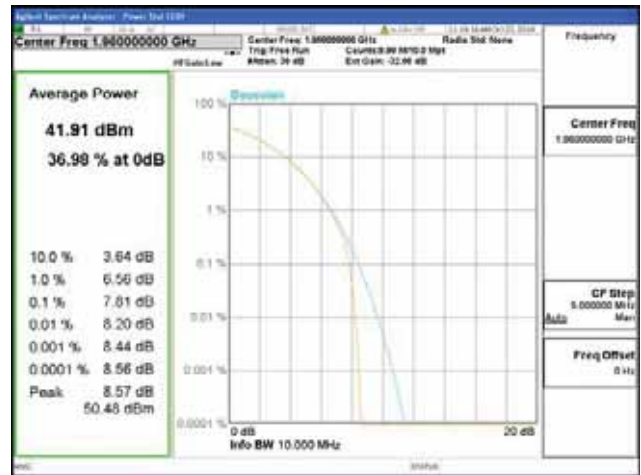

Band 2, BW 10MHz, Single carrier, 4TX, Middle

QPSK

16QAM

64QAM

256QAM

CTK Co., Ltd.
 (Ho-dong), 113, Yejik-ro, Cheoin-gu,
 Yongin-si, Gyeonggi-do, Korea
 Tel: +82-31-339-9970
 Fax: +82-31-624-9501

Report No.:
 CTK-2018-03328
 Page (157) / (1312)
 Pages