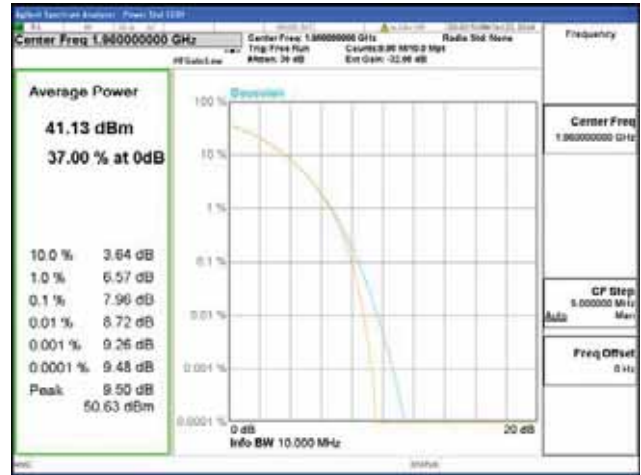

CTK Co., Ltd.
(Ho-dong), 113, Yejik-ro, Cheoin-gu,
Yongin-si, Gyeonggi-do, Korea
Tel: +82-31-339-9970
Fax: +82-31-624-9501

Report No.:
CTK-2018-03328
Page (168) / (1312)
Pages

Band 2, BW 15MHz, Single carrier, 4TX, Middle

QPSK

16QAM