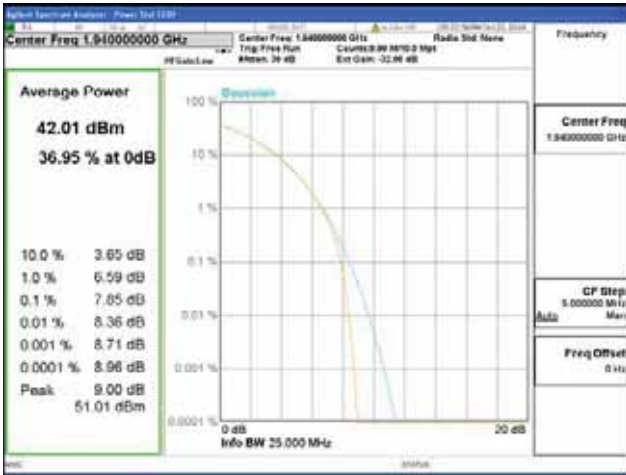

CTK Co., Ltd.
(Ho-dong), 113, Yejik-ro, Cheoin-gu,
Yongin-si, Gyeonggi-do, Korea
Tel: +82-31-339-9970
Fax: +82-31-624-9501

Report No.:
CTK-2018-03328
Page (182) / (1312)
Pages

ANT 4
Band 2, BW 20MHz, Single carrier, 4TX, Bottom

QPSK