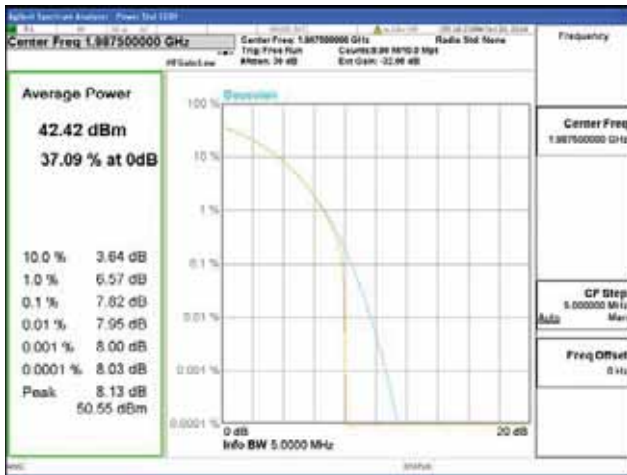

CTK Co., Ltd.
(Ho-dong), 113, Yejik-ro, Cheoin-gu,
Yongin-si, Gyeonggi-do, Korea
Tel: +82-31-339-9970
Fax: +82-31-624-9501

Report No.:
CTK-2018-03328
Page (142) / (1312)
Pages

Band 2, BW 5MHz, Single carrier, 4TX, Top

QPSK