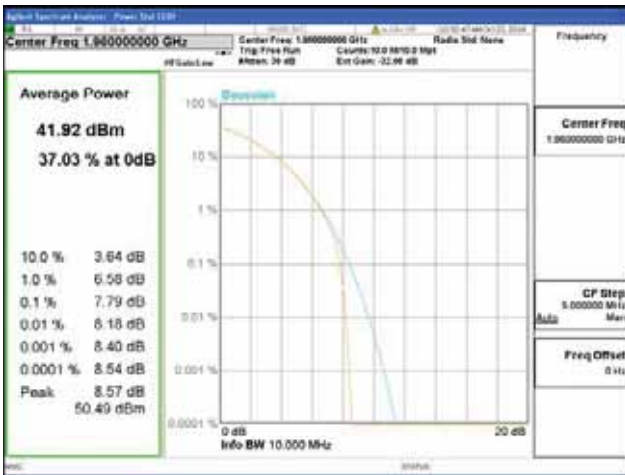

CTK Co., Ltd.
(Ho-dong), 113, Yejik-ro, Cheoin-gu,
Yongin-si, Gyeonggi-do, Korea
Tel: +82-31-339-9970
Fax: +82-31-624-9501

Report No.:
CTK-2018-03328
Page (153) / (1312)
Pages

Band 2, BW 10MHz, Single carrier, 4TX, Middle

QPSK

16QAM