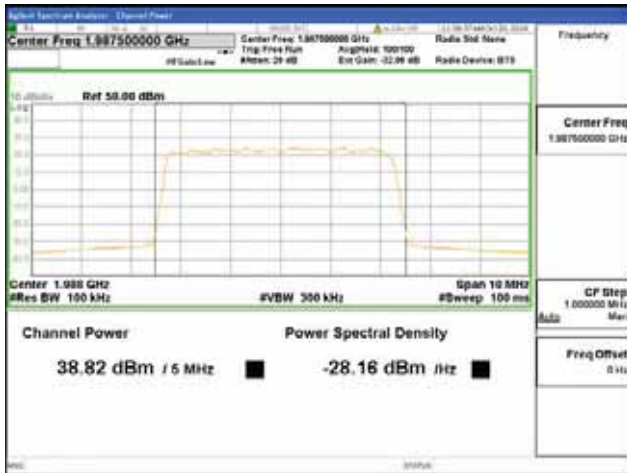

64QAM

256QAM

Band 2, BW 5MHz + BW 5MHz, Multi carrier(Non-Contiguous), 4TX, Top

QPSK

16QAM

64QAM

256QAM

ANT 2