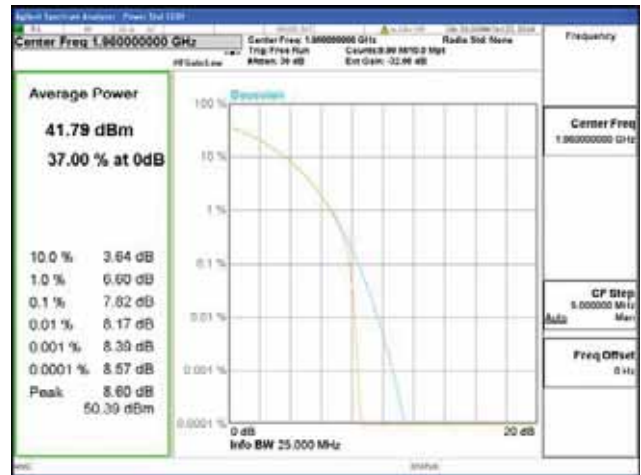

Band 2, BW 20MHz, Single carrier, 4TX, Middle

QPSK

16QAM

64QAM

256QAM

CTK Co., Ltd.
 (Ho-dong), 113, Yejik-ro, Cheoin-gu,
 Yongin-si, Gyeonggi-do, Korea
 Tel: +82-31-339-9970
 Fax: +82-31-624-9501

Report No.:
 CTK-2018-03328
 Page (175) / (1312)
 Pages