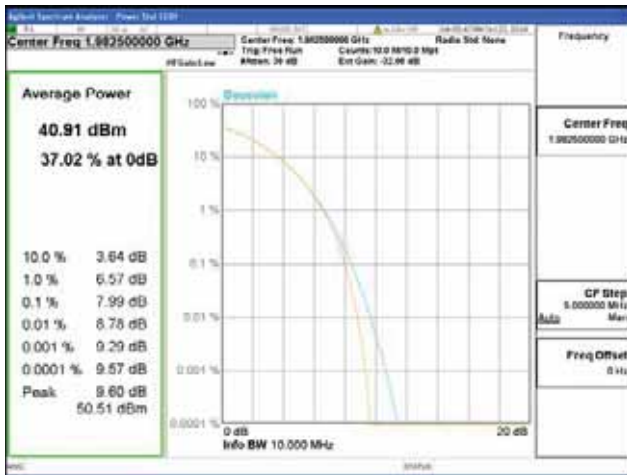

CTK Co., Ltd.
(Ho-dong), 113, Yejik-ro, Cheoin-gu,
Yongin-si, Gyeonggi-do, Korea
Tel: +82-31-339-9970
Fax: +82-31-624-9501

Report No.:
CTK-2018-03328
Page (172) / (1312)
Pages

Band 2, BW 15MHz, Single carrier, 4TX, Top

QPSK

16QAM