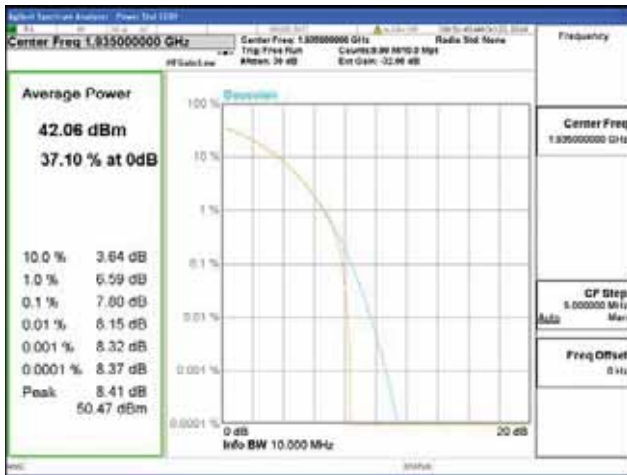

CTK Co., Ltd.
(Ho-dong), 113, Yejik-ro, Cheoin-gu,
Yongin-si, Gyeonggi-do, Korea
Tel: +82-31-339-9970
Fax: +82-31-624-9501

Report No.:
CTK-2018-03328
Page (155) / (1312)
Pages

ANT 3
Band 2, BW 10MHz, Single carrier, 4TX, Bottom

QPSK