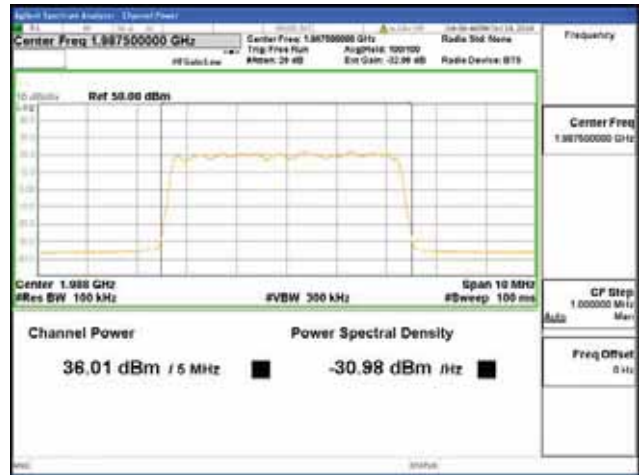

64QAM

256QAM

Band 2, BW 15MHz + BW 5MHz, Multi carrier(Non-Contiguous), 4TX, Top

QPSK

16QAM

64QAM

256QAM

ANT 3