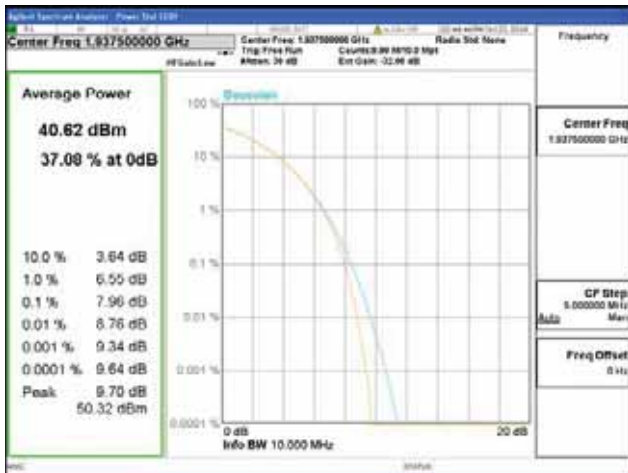

ANT 1
Band 2, BW 15MHz, Single carrier, 4TX, Bottom

QPSK

16QAM

64QAM

256QAM

CTK Co., Ltd.
 (Ho-dong), 113, Yejik-ro, Cheoin-gu,
 Yongin-si, Gyeonggi-do, Korea
 Tel: +82-31-339-9970
 Fax: +82-31-624-9501

Report No.:
 CTK-2018-03328
 Page (162) / (1312)
 Pages