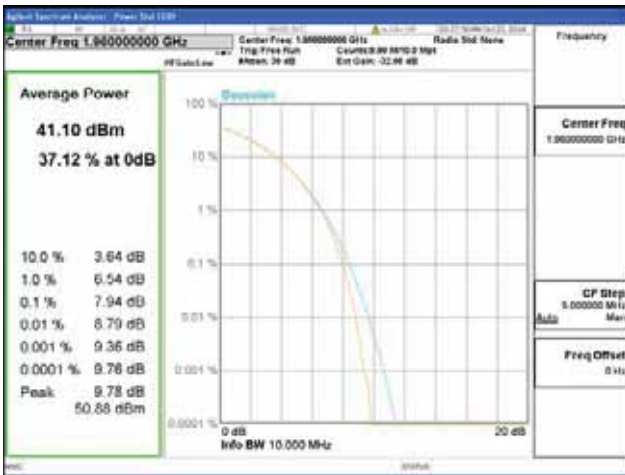

Band 2, BW 15MHz, Single carrier, 4TX, Middle

QPSK

16QAM

64QAM

256QAM

CTK Co., Ltd.
 (Ho-dong), 113, Yejik-ro, Cheoin-gu,
 Yongin-si, Gyeonggi-do, Korea
 Tel: +82-31-339-9970
 Fax: +82-31-624-9501

Report No.:
 CTK-2018-03328
 Page (166) / (1312)
 Pages