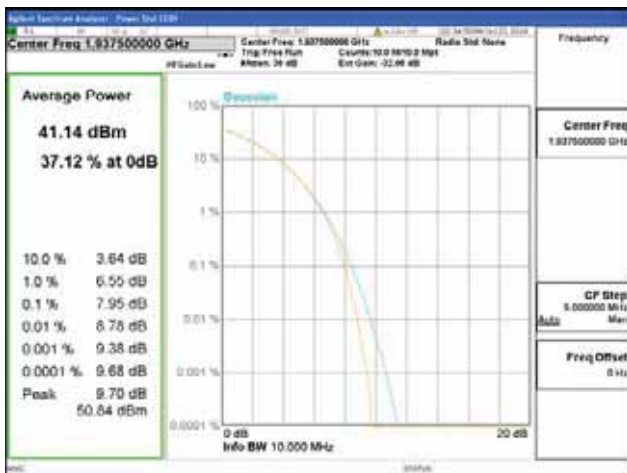

ANT 2
Band 2, BW 15MHz, Single carrier, 4TX, Bottom

QPSK

16QAM

64QAM

256QAM

CTK Co., Ltd.
 (Ho-dong), 113, Yejik-ro, Cheoin-gu,
 Yongin-si, Gyeonggi-do, Korea
 Tel: +82-31-339-9970
 Fax: +82-31-624-9501

Report No.:
 CTK-2018-03328
 Page (165) / (1312)
 Pages