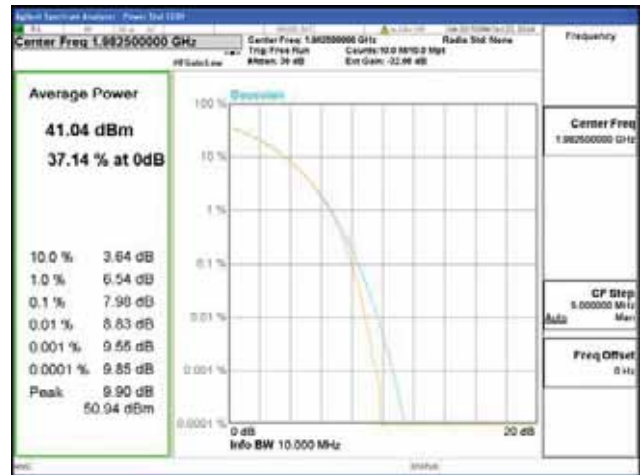

Band 2, BW 15MHz, Single carrier, 4TX, Top

QPSK

16QAM

64QAM

256QAM

CTK Co., Ltd.
 (Ho-dong), 113, Yejik-ro, Cheoin-gu,
 Yongin-si, Gyeonggi-do, Korea
 Tel: +82-31-339-9970
 Fax: +82-31-624-9501

Report No.:
 CTK-2018-03328
 Page (167) / (1312)
 Pages