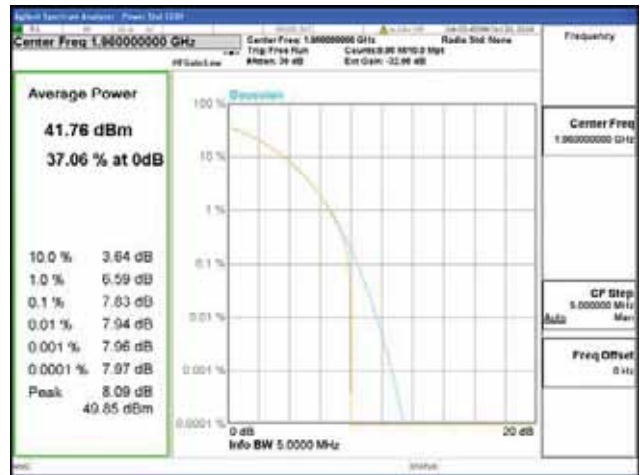

CTK Co., Ltd.
(Ho-dong), 113, Yejik-ro, Cheoin-gu,
Yongin-si, Gyeonggi-do, Korea
Tel: +82-31-339-9970
Fax: +82-31-624-9501

Report No.:
CTK-2018-03328
Page (138) / (1312)
Pages

Band 2, BW 5MHz, Single carrier, 4TX, Middle

QPSK

16QAM