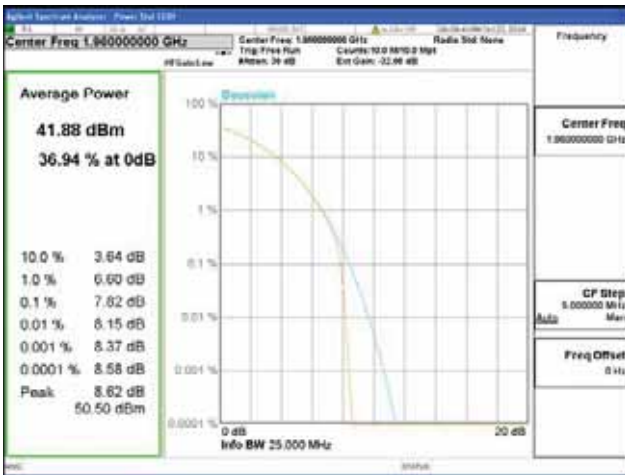

Band 2, BW 20MHz, Single carrier, 4TX, Middle

QPSK

16QAM

64QAM

256QAM

Band 2, BW 20MHz, Single carrier, 4TX, Top

QPSK

16QAM