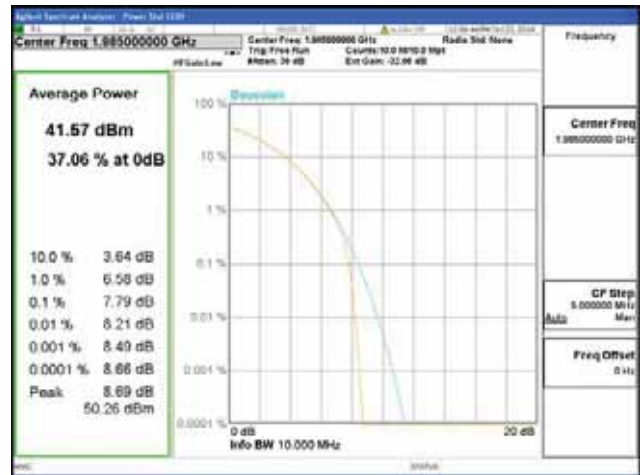

CTK Co., Ltd.
(Ho-dong), 113, Yejik-ro, Cheoin-gu,
Yongin-si, Gyeonggi-do, Korea
Tel: +82-31-339-9970
Fax: +82-31-624-9501

Report No.:
CTK-2018-03328
Page (160) / (1312)
Pages

Band 2, BW 10MHz, Single carrier, 4TX, Top

QPSK

16QAM