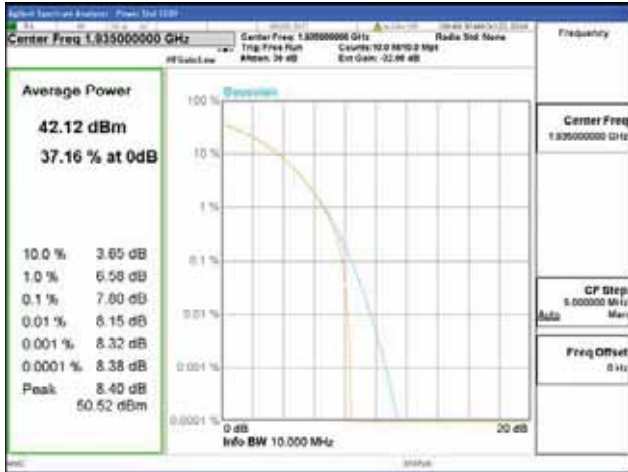

CTK Co., Ltd.
(Ho-dong), 113, Yejik-ro, Cheoin-gu,
Yongin-si, Gyeonggi-do, Korea
Tel: +82-31-339-9970
Fax: +82-31-624-9501

Report No.:
CTK-2018-03328
Page (152) / (1312)
Pages

ANT 2
Band 2, BW 10MHz, Single carrier, 4TX, Bottom

QPSK