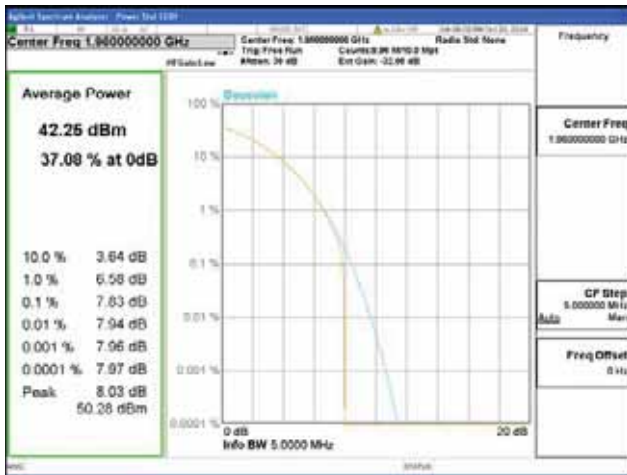

CTK Co., Ltd.
(Ho-dong), 113, Yejik-ro, Cheoin-gu,
Yongin-si, Gyeonggi-do, Korea
Tel: +82-31-339-9970
Fax: +82-31-624-9501

Report No.:
CTK-2018-03328
Page (141) / (1312)
Pages

Band 2, BW 5MHz, Single carrier, 4TX, Middle

QPSK

16QAM