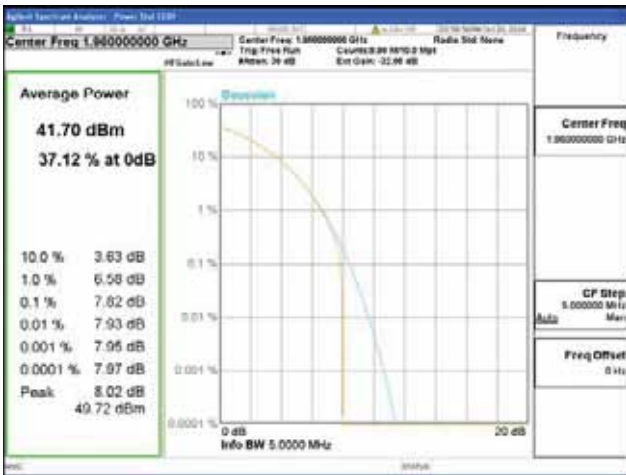

CTK Co., Ltd.
(Ho-dong), 113, Yejik-ro, Cheoin-gu,
Yongin-si, Gyeonggi-do, Korea
Tel: +82-31-339-9970
Fax: +82-31-624-9501

Report No.:
CTK-2018-03328
Page (138) / (1312)
Pages

Band 2, BW 5MHz, Single carrier, 4TX, Middle

QPSK

16QAM