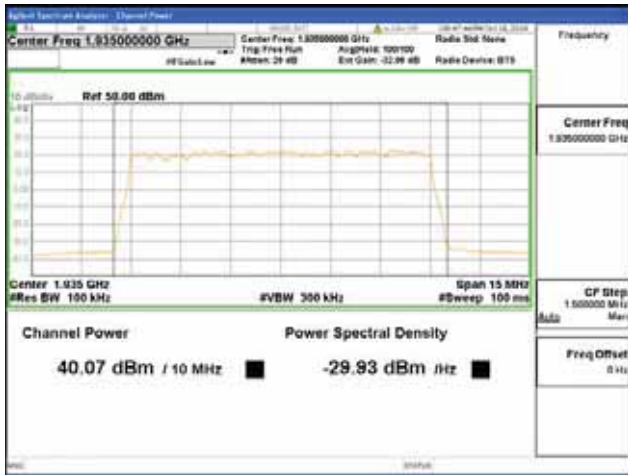

CTK Co., Ltd.
(Ho-dong), 113, Yejik-ro, Cheoin-gu,
Yongin-si, Gyeonggi-do, Korea
Tel: +82-31-339-9970
Fax: +82-31-624-9501

Report No.:
CTK-2018-03328
Page (127) / (1312)
Pages

ANT 4

Band 2, BW 10MHz + BW 5MHz, Multi carrier(Non-Contiguous), 4TX, Bottom

QPSK