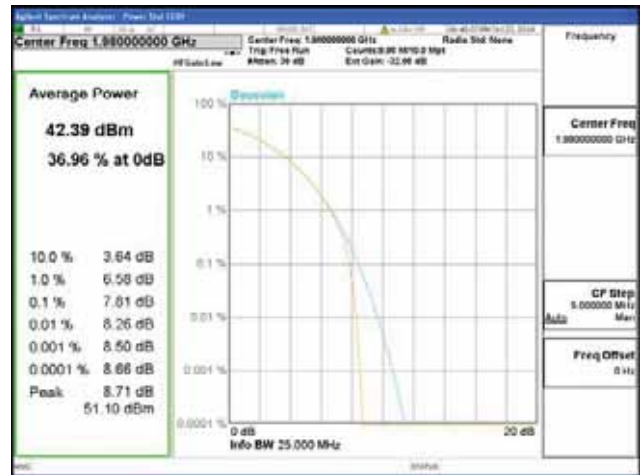

CTK Co., Ltd.
(Ho-dong), 113, Yejik-ro, Cheoin-gu,
Yongin-si, Gyeonggi-do, Korea
Tel: +82-31-339-9970
Fax: +82-31-624-9501

Report No.:
CTK-2018-03328
Page (178) / (1312)
Pages

Band 2, BW 20MHz, Single carrier, 4TX, Top

QPSK

16QAM