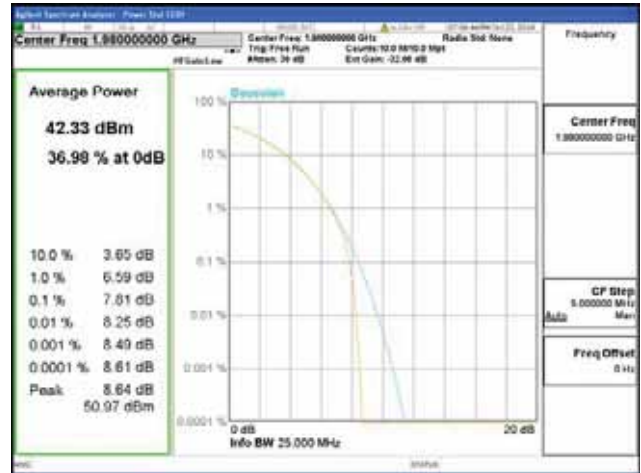

CTK Co., Ltd.
(Ho-dong), 113, Yejik-ro, Cheoin-gu,
Yongin-si, Gyeonggi-do, Korea
Tel: +82-31-339-9970
Fax: +82-31-624-9501

Report No.:
CTK-2018-03328
Page (181) / (1312)
Pages

Band 2, BW 20MHz, Single carrier, 4TX, Top

QPSK

16QAM