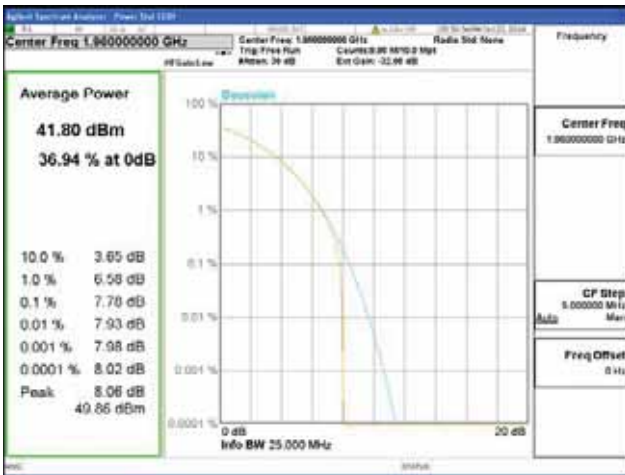

CTK Co., Ltd.
(Ho-dong), 113, Yejik-ro, Cheoin-gu,
Yongin-si, Gyeonggi-do, Korea
Tel: +82-31-339-9970
Fax: +82-31-624-9501

Report No.:
CTK-2018-03328
Page (174) / (1312)
Pages

Band 2, BW 20MHz, Single carrier, 4TX, Middle

QPSK

16QAM