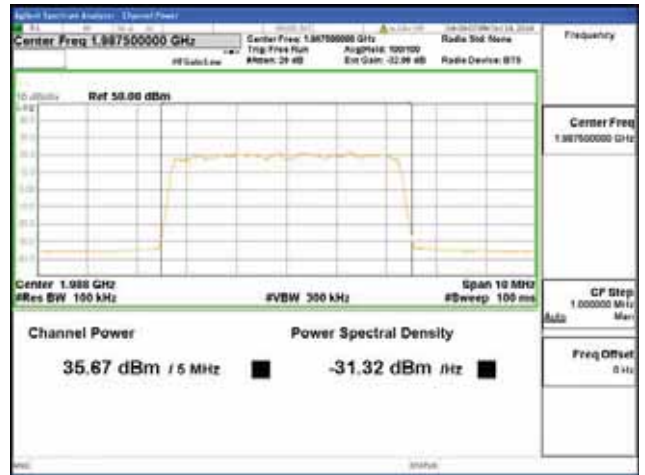

Band 2, BW 15MHz + BW 5MHz, Multi carrier(Non-Contiguous), 4TX, Top

QPSK

16QAM

64QAM

256QAM