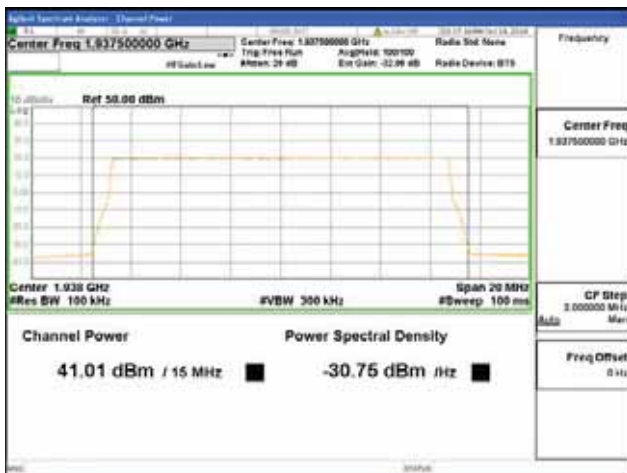

Band 2, BW 15MHz + BW 5MHz, Multi carrier(Non-Contiguous), 4TX, Bottom

QPSK

16QAM

64QAM

256QAM

CTK Co., Ltd.
 (Ho-dong), 113, Yejik-ro, Cheoin-gu,
 Yongin-si, Gyeonggi-do, Korea
 Tel: +82-31-339-9970
 Fax: +82-31-624-9501