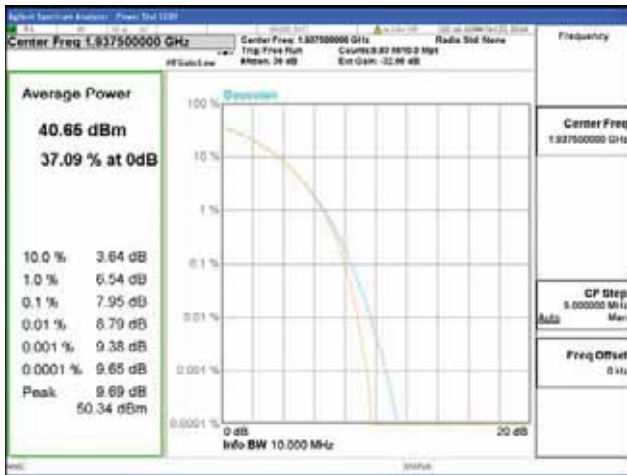

ANT 4
Band 2, BW 15MHz, Single carrier, 4TX, Bottom

QPSK

16QAM

64QAM

256QAM

CTK Co., Ltd.
 (Ho-dong), 113, Yejik-ro, Cheoin-gu,
 Yongin-si, Gyeonggi-do, Korea
 Tel: +82-31-339-9970
 Fax: +82-31-624-9501

Report No.:
 CTK-2018-03328
 Page (171) / (1312)
 Pages