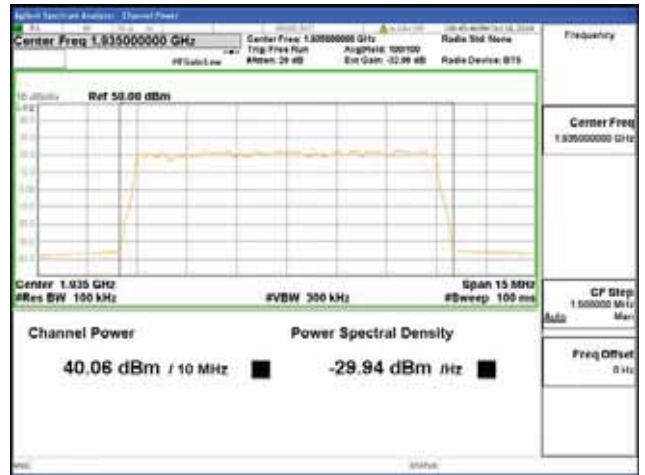

CTK Co., Ltd.
(Ho-dong), 113, Yejik-ro, Cheoin-gu,
Yongin-si, Gyeonggi-do, Korea
Tel: +82-31-339-9970
Fax: +82-31-624-9501

Report No.:
CTK-2018-03328
Page (127) / (1312)
Pages

ANT 4

Band 2, BW 10MHz + BW 5MHz, Multi carrier(Non-Contiguous), 4TX, Bottom

QPSK

16QAM

64QAM

256QAM