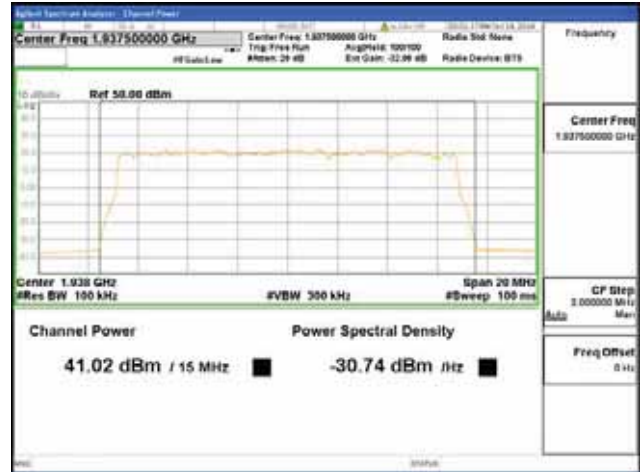

ANT 3

Band 2, BW 15MHz + BW 5MHz, Multi carrier(Non-Contiguous), 4TX, Bottom

QPSK

16QAM