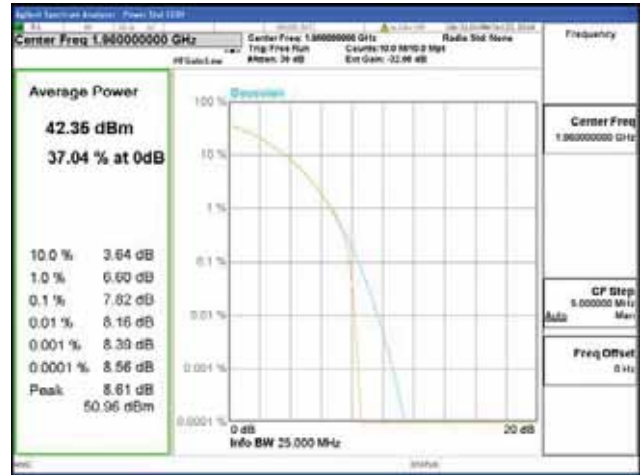

Band 2, BW 20MHz, Single carrier, 4TX, Middle

QPSK

16QAM

64QAM

256QAM

CTK Co., Ltd.
 (Ho-dong), 113, Yejik-ro, Cheoin-gu,
 Yongin-si, Gyeonggi-do, Korea
 Tel: +82-31-339-9970
 Fax: +82-31-624-9501

Report No.:
 CTK-2018-03328
 Page (178) / (1312)
 Pages