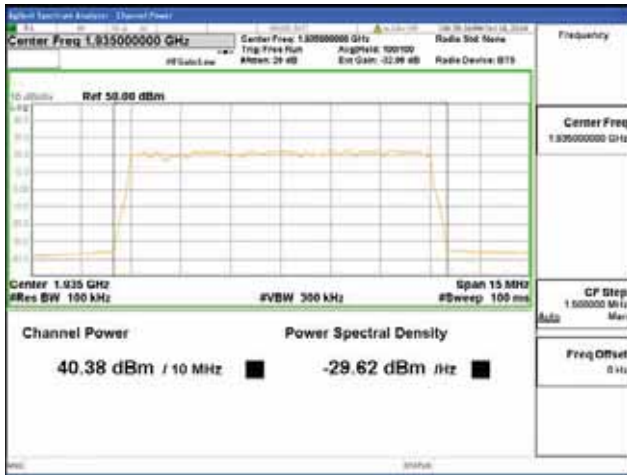

CTK Co., Ltd.
(Ho-dong), 113, Yejik-ro, Cheoin-gu,
Yongin-si, Gyeonggi-do, Korea
Tel: +82-31-339-9970
Fax: +82-31-624-9501

Report No.:
CTK-2018-03328
Page (123) / (1312)
Pages

ANT 2

Band 2, BW 10MHz + BW 5MHz, Multi carrier(Non-Contiguous), 4TX, Bottom

QPSK