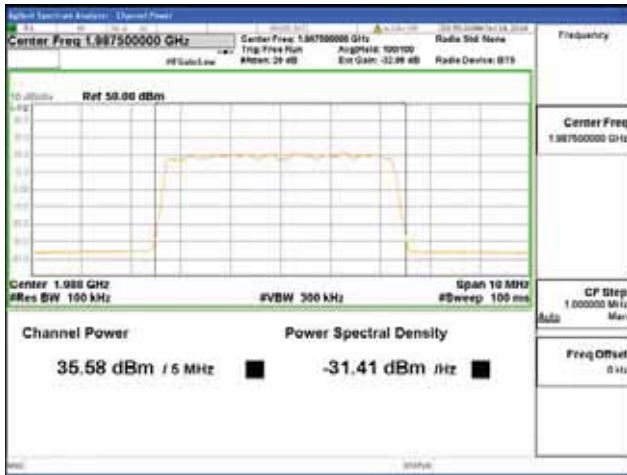

CTK Co., Ltd.
(Ho-dong), 113, Yejik-ro, Cheoin-gu,
Yongin-si, Gyeonggi-do, Korea
Tel: +82-31-339-9970
Fax: +82-31-624-9501

Report No.:
CTK-2018-03328
Page (112) / (1312)
Pages

Band 2, BW 15MHz + BW 5MHz, Multi carrier(Non-Contiguous), 4TX, Top

QPSK