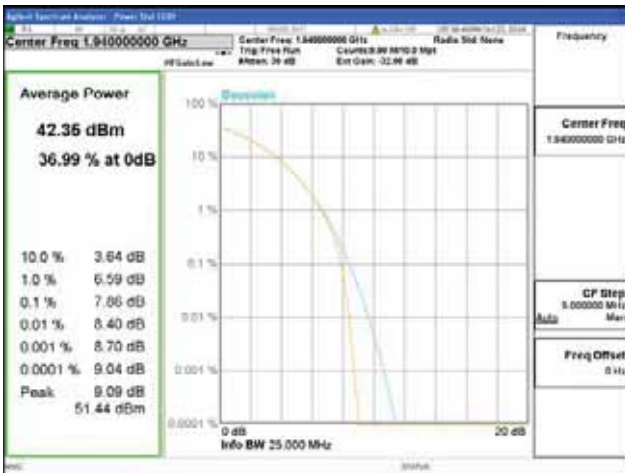

ANT 2
Band 2, BW 20MHz, Single carrier, 4TX, Bottom

QPSK

16QAM

64QAM

256QAM

CTK Co., Ltd.
 (Ho-dong), 113, Yejik-ro, Cheoin-gu,
 Yongin-si, Gyeonggi-do, Korea
 Tel: +82-31-339-9970
 Fax: +82-31-624-9501

Report No.:
 CTK-2018-03328
 Page (177) / (1312)
 Pages