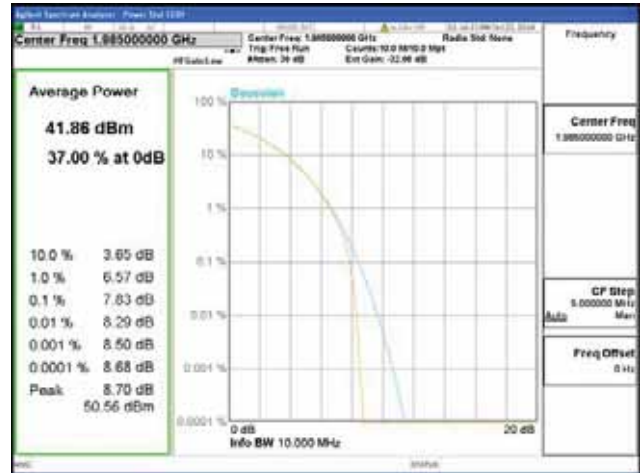

Band 2, BW 10MHz, Single carrier, 4TX, Top

QPSK

16QAM

64QAM

256QAM

CTK Co., Ltd.
 (Ho-dong), 113, Yejik-ro, Cheoin-gu,
 Yongin-si, Gyeonggi-do, Korea
 Tel: +82-31-339-9970
 Fax: +82-31-624-9501

Report No.:
 CTK-2018-03328
 Page (158) / (1312)
 Pages