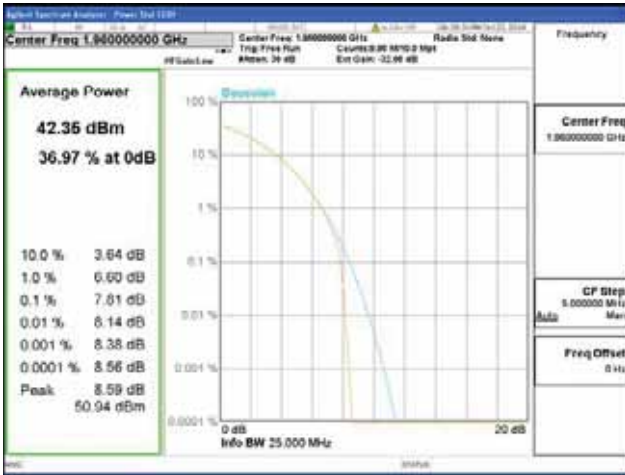

Band 2, BW 20MHz, Single carrier, 4TX, Middle

QPSK

16QAM

64QAM

256QAM

CTK Co., Ltd.
 (Ho-dong), 113, Yejik-ro, Cheoin-gu,
 Yongin-si, Gyeonggi-do, Korea
 Tel: +82-31-339-9970
 Fax: +82-31-624-9501

Report No.:
 CTK-2018-03328
 Page (178) / (1312)
 Pages