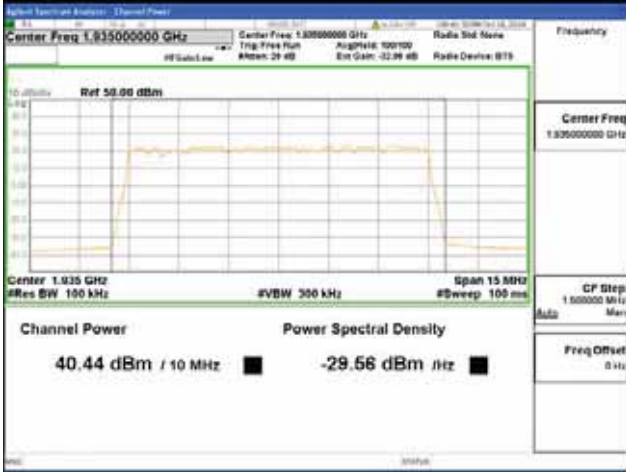

CTK Co., Ltd.
(Ho-dong), 113, Yejik-ro, Cheoin-gu,
Yongin-si, Gyeonggi-do, Korea
Tel: +82-31-339-9970
Fax: +82-31-624-9501

Report No.:
CTK-2018-03328
Page (125) / (1312)
Pages

ANT 3

Band 2, BW 10MHz + BW 5MHz, Multi carrier(Non-Contiguous), 4TX, Bottom

QPSK

16QAM