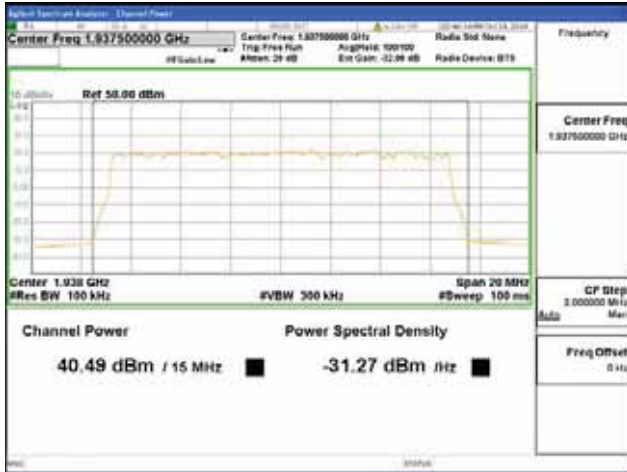

256QAM

ANT 1

Band 2, BW 15MHz + BW 5MHz, Multi carrier(Non-Contiguous), 4TX, Bottom

QPSK

16QAM

64QAM

256QAM

Band 2, BW 15MHz + BW 5MHz, Multi carrier(Non-Contiguous), 4TX, Top