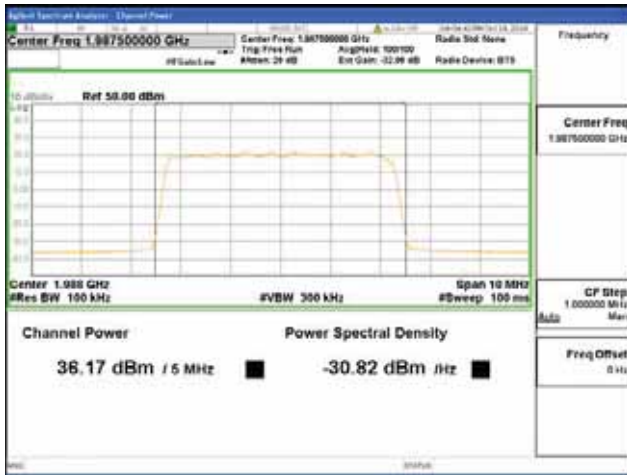

64QAM

256QAM

Band 2, BW 15MHz + BW 5MHz, Multi carrier(Non-Contiguous), 4TX, Top

QPSK

16QAM

64QAM

256QAM

ANT 3