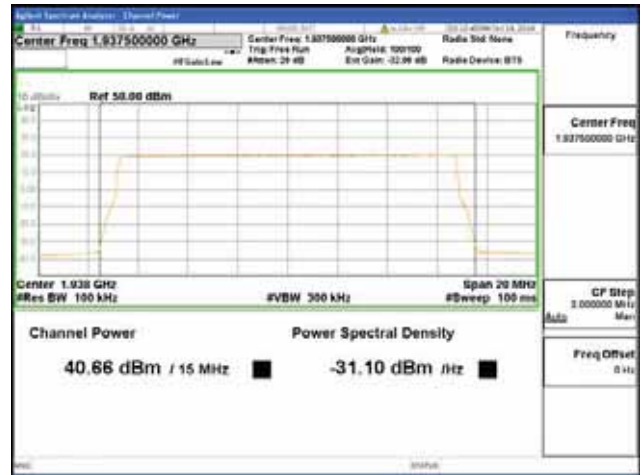

Report No.:
 CTK-2018-03328
 Page (111) / (1312)
 Pages

ANT 4

Band 2, BW 15MHz + BW 5MHz, Multi carrier(Non-Contiguous), 4TX, Bottom

QPSK

16QAM

64QAM

256QAM

CTK Co., Ltd.
 (Ho-dong), 113, Yejik-ro, Cheoin-gu,
 Yongin-si, Gyeonggi-do, Korea
 Tel: +82-31-339-9970
 Fax: +82-31-624-9501