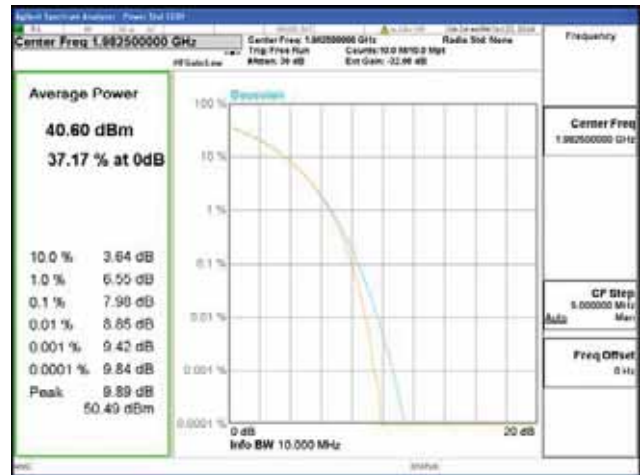

Band 2, BW 15MHz, Single carrier, 4TX, Top

QPSK

16QAM

64QAM

256QAM

CTK Co., Ltd.
 (Ho-dong), 113, Yejik-ro, Cheoin-gu,
 Yongin-si, Gyeonggi-do, Korea
 Tel: +82-31-339-9970
 Fax: +82-31-624-9501

Report No.:
 CTK-2018-03328
 Page (164) / (1312)
 Pages