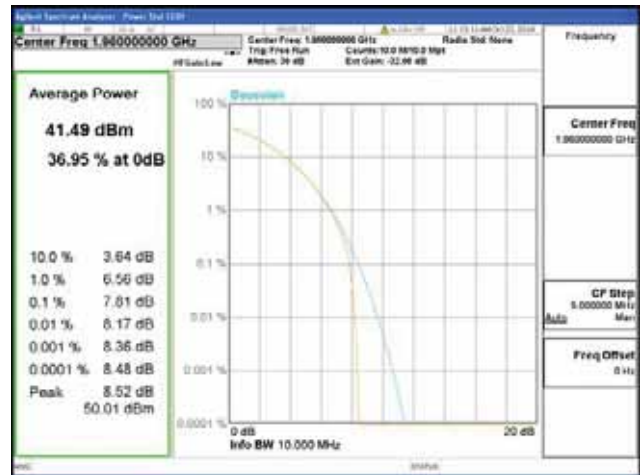

Band 2, BW 10MHz, Single carrier, 4TX, Middle

QPSK

16QAM

64QAM

256QAM

CTK Co., Ltd.
 (Ho-dong), 113, Yejik-ro, Cheoin-gu,
 Yongin-si, Gyeonggi-do, Korea
 Tel: +82-31-339-9970
 Fax: +82-31-624-9501

Report No.:
 CTK-2018-03328
 Page (160) / (1312)
 Pages