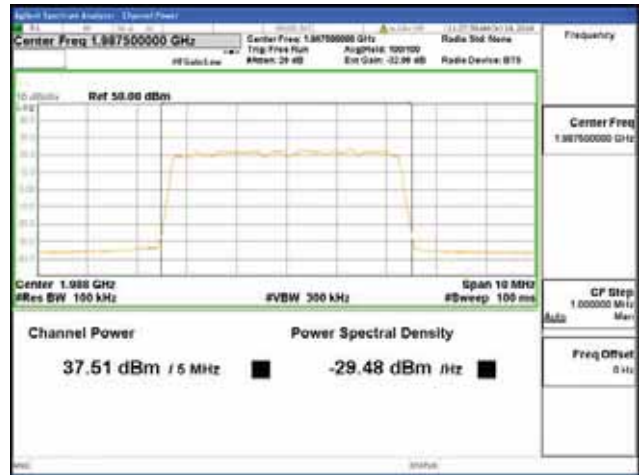

CTK Co., Ltd.
(Ho-dong), 113, Yejik-ro, Cheoin-gu,
Yongin-si, Gyeonggi-do, Korea
Tel: +82-31-339-9970
Fax: +82-31-624-9501

Report No.:
CTK-2018-03328
Page (126) / (1312)
Pages

Band 2, BW 10MHz + BW 5MHz, Multi carrier(Non-Contiguous), 4TX, Top

QPSK

16QAM

64QAM

256QAM