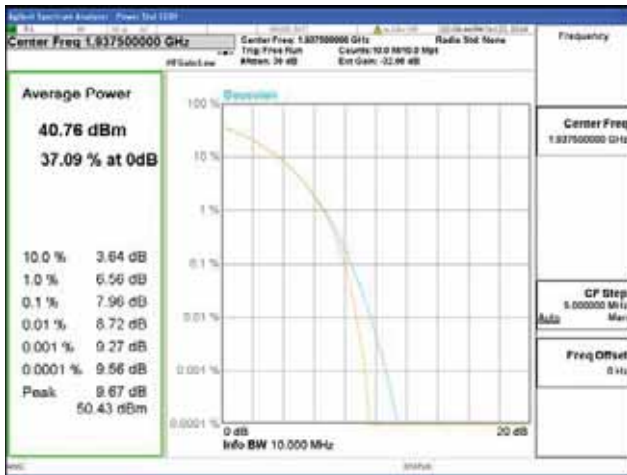

CTK Co., Ltd.
(Ho-dong), 113, Yejik-ro, Cheoin-gu,
Yongin-si, Gyeonggi-do, Korea
Tel: +82-31-339-9970
Fax: +82-31-624-9501

Report No.:
CTK-2018-03328
Page (170) / (1312)
Pages

ANT 4
Band 2, BW 15MHz, Single carrier, 4TX, Bottom

QPSK

16QAM