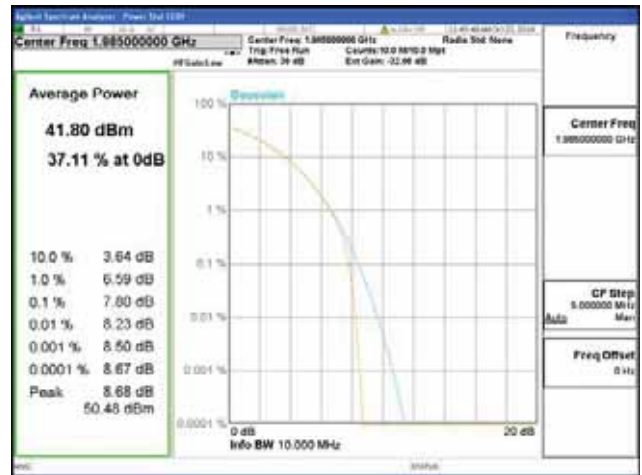

CTK Co., Ltd.
(Ho-dong), 113, Yejik-ro, Cheoin-gu,
Yongin-si, Gyeonggi-do, Korea
Tel: +82-31-339-9970
Fax: +82-31-624-9501

Report No.:
CTK-2018-03328
Page (154) / (1312)
Pages

Band 2, BW 10MHz, Single carrier, 4TX, Top

QPSK

16QAM