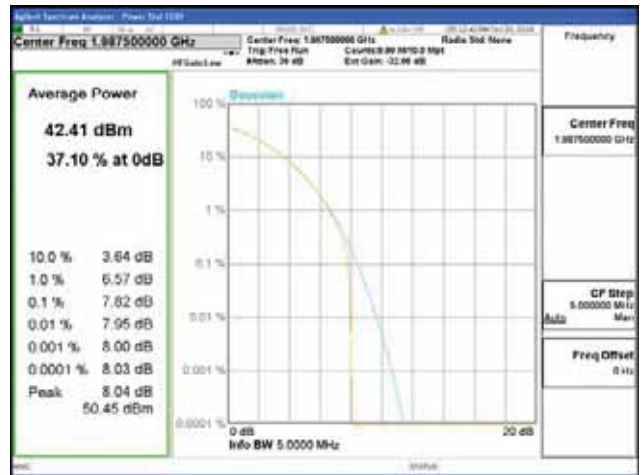

CTK Co., Ltd.
(Ho-dong), 113, Yejik-ro, Cheoin-gu,
Yongin-si, Gyeonggi-do, Korea
Tel: +82-31-339-9970
Fax: +82-31-624-9501

Report No.:
CTK-2018-03328
Page (142) / (1312)
Pages

Band 2, BW 5MHz, Single carrier, 4TX, Top

QPSK

16QAM

64QAM

256QAM