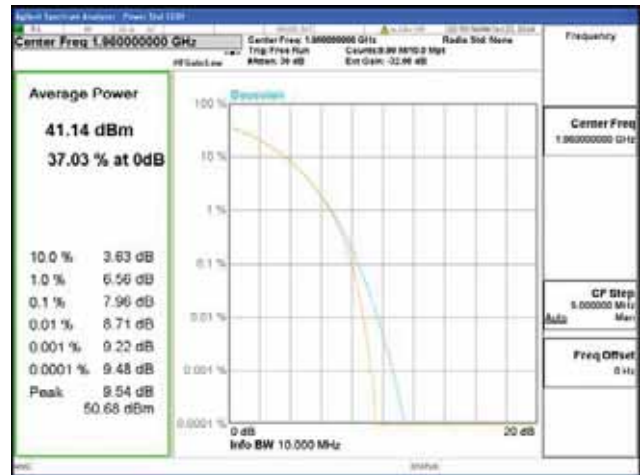

CTK Co., Ltd.
(Ho-dong), 113, Yejik-ro, Cheoin-gu,
Yongin-si, Gyeonggi-do, Korea
Tel: +82-31-339-9970
Fax: +82-31-624-9501

Report No.:
CTK-2018-03328
Page (165) / (1312)
Pages

Band 2, BW 15MHz, Single carrier, 4TX, Middle

QPSK

16QAM