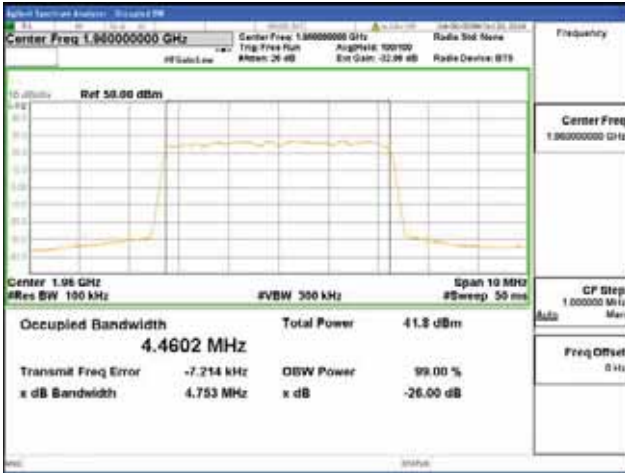

CTK Co., Ltd.
(Ho-dong), 113, Yejik-ro, Cheoin-gu,
Yongin-si, Gyeonggi-do, Korea
Tel: +82-31-339-9970
Fax: +82-31-624-9501

Report No.:
CTK-2018-03328
Page (199) / (1312)
Pages

Band 2, BW 5MHz, Single carrier, 4TX, Middle

QPSK

16QAM