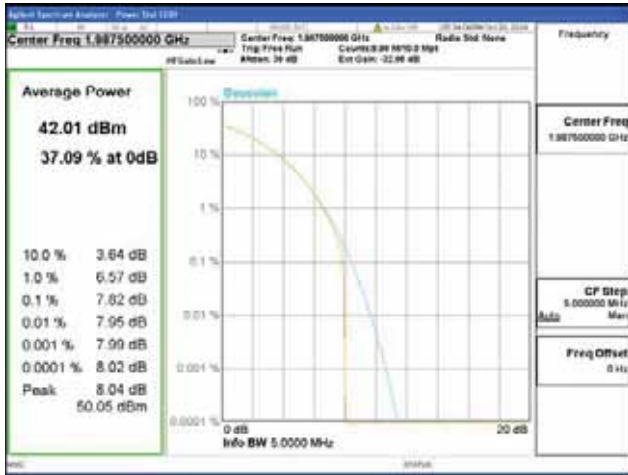

CTK Co., Ltd.
(Ho-dong), 113, Yejik-ro, Cheoin-gu,
Yongin-si, Gyeonggi-do, Korea
Tel: +82-31-339-9970
Fax: +82-31-624-9501

Report No.:
CTK-2018-03328
Page (148) / (1312)
Pages

Band 2, BW 5MHz, Single carrier, 4TX, Top

QPSK