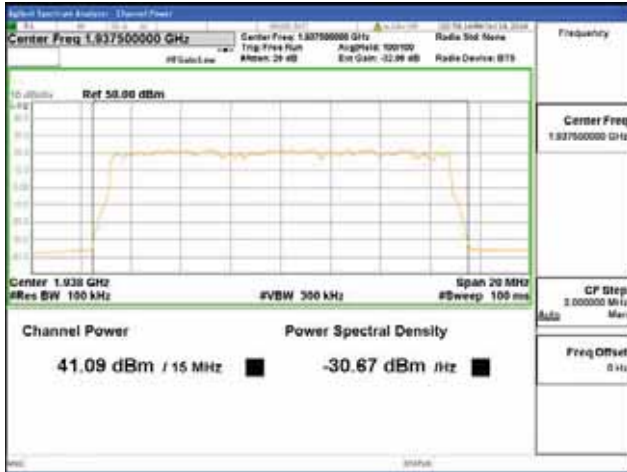

ANT 3

Band 2, BW 15MHz + BW 5MHz, Multi carrier(Non-Contiguous), 4TX, Bottom

QPSK

16QAM