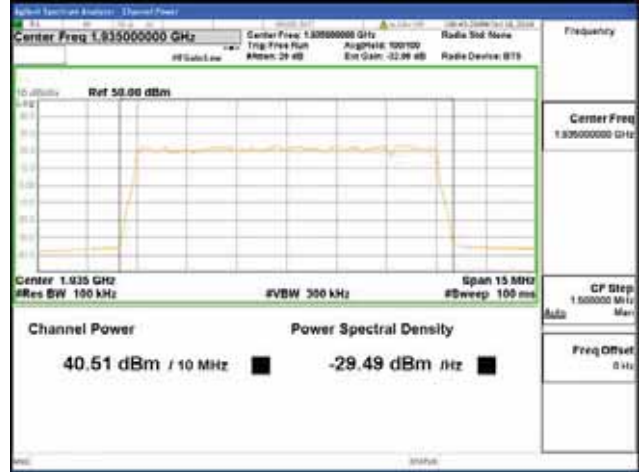

CTK Co., Ltd.
(Ho-dong), 113, Yejik-ro, Cheoin-gu,
Yongin-si, Gyeonggi-do, Korea
Tel: +82-31-339-9970
Fax: +82-31-624-9501

Report No.:
CTK-2018-03328
Page (125) / (1312)
Pages

ANT 3

Band 2, BW 10MHz + BW 5MHz, Multi carrier(Non-Contiguous), 4TX, Bottom

QPSK

16QAM