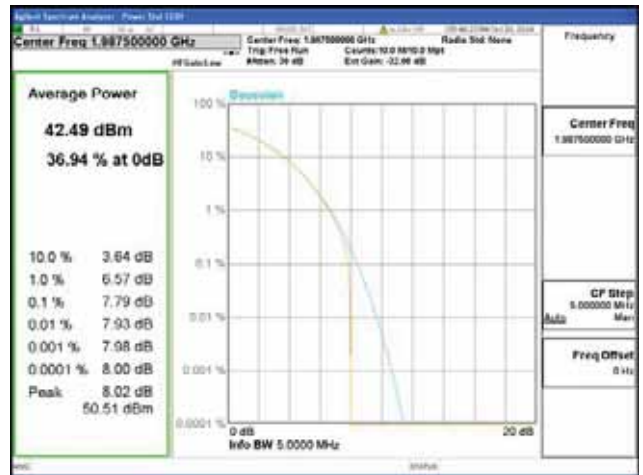

Band 2, BW 5MHz, Single carrier, 4TX, Top

QPSK

16QAM

64QAM

256QAM

CTK Co., Ltd.
 (Ho-dong), 113, Yejik-ro, Cheoin-gu,
 Yongin-si, Gyeonggi-do, Korea
 Tel: +82-31-339-9970
 Fax: +82-31-624-9501

Report No.:
 CTK-2018-03328
 Page (143) / (1312)
 Pages