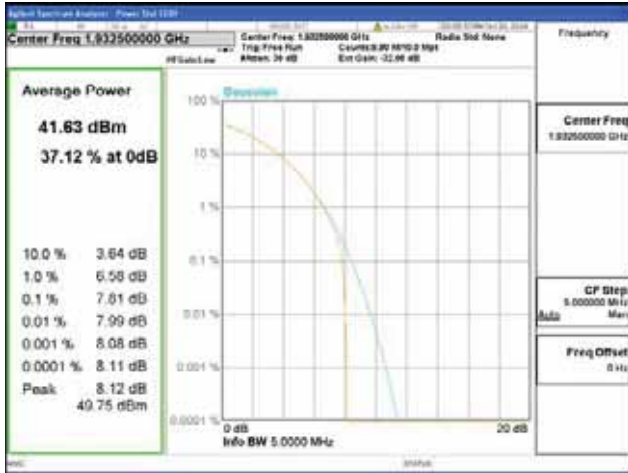

QPSK

16QAM

64QAM

256QAM

ANT 1
Band 2, BW 5MHz, Single carrier, 4TX, Bottom

QPSK

16QAM

64QAM