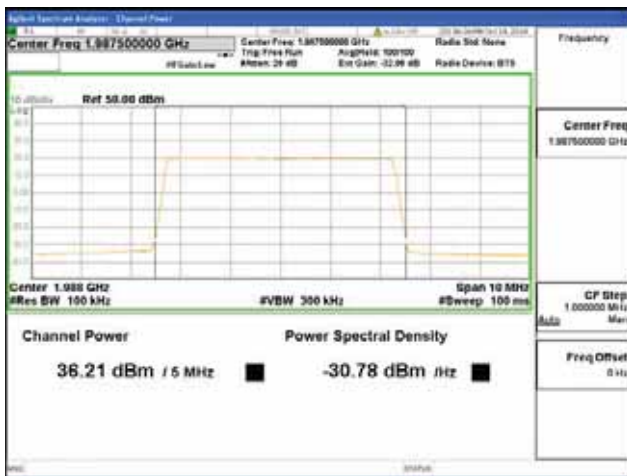

64QAM

256QAM

Band 2, BW 15MHz + BW 5MHz, Multi carrier(Non-Contiguous), 4TX, Top

QPSK

16QAM

64QAM

256QAM

ANT 3