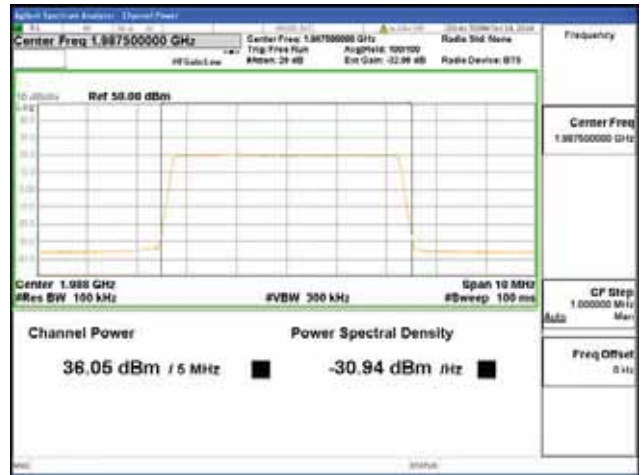

Report No.:
 CTK-2018-03328
 Page (110) / (1312)
 Pages

Band 2, BW 15MHz + BW 5MHz, Multi carrier(Non-Contiguous), 4TX, Top

QPSK

16QAM

64QAM

256QAM

CTK Co., Ltd.
 (Ho-dong), 113, Yejik-ro, Cheoin-gu,
 Yongin-si, Gyeonggi-do, Korea
 Tel: +82-31-339-9970
 Fax: +82-31-624-9501