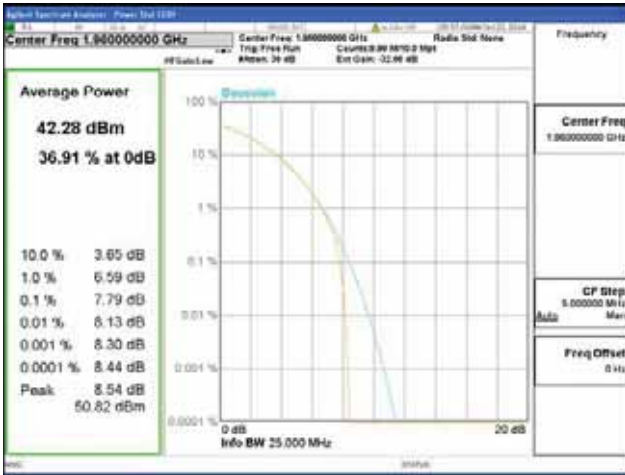

CTK Co., Ltd.
(Ho-dong), 113, Yejik-ro, Cheoin-gu,
Yongin-si, Gyeonggi-do, Korea
Tel: +82-31-339-9970
Fax: +82-31-624-9501

Report No.:
CTK-2018-03328
Page (177) / (1312)
Pages

Band 2, BW 20MHz, Single carrier, 4TX, Middle

QPSK

16QAM