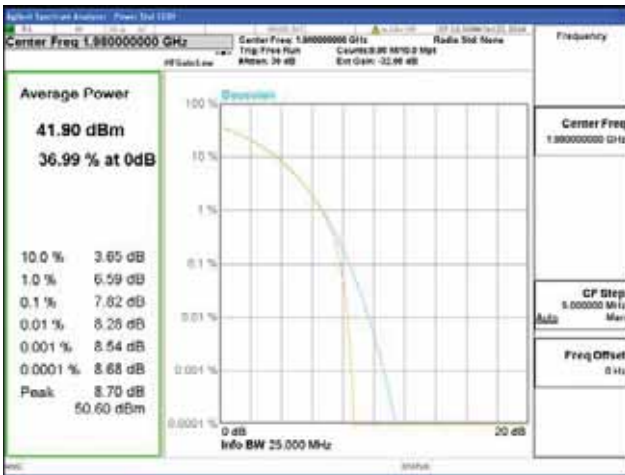

Band 2, BW 20MHz, Single carrier, 4TX, Middle

QPSK

16QAM

64QAM

256QAM

Band 2, BW 20MHz, Single carrier, 4TX, Top

QPSK

16QAM