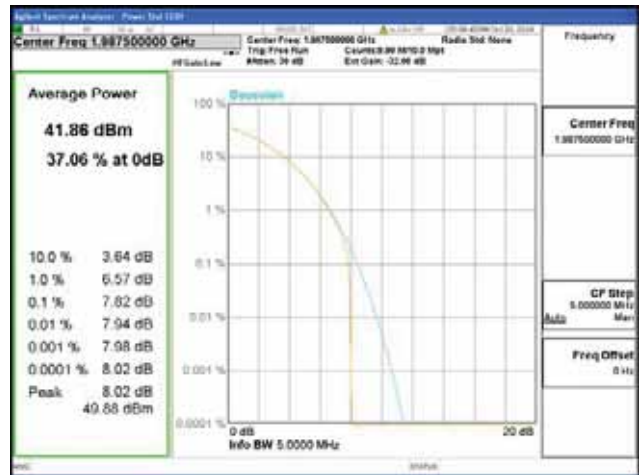

CTK Co., Ltd.
(Ho-dong), 113, Yejik-ro, Cheoin-gu,
Yongin-si, Gyeonggi-do, Korea
Tel: +82-31-339-9970
Fax: +82-31-624-9501

Report No.:
CTK-2018-03328
Page (139) / (1312)
Pages

Band 2, BW 5MHz, Single carrier, 4TX, Top

QPSK

16QAM

64QAM

256QAM