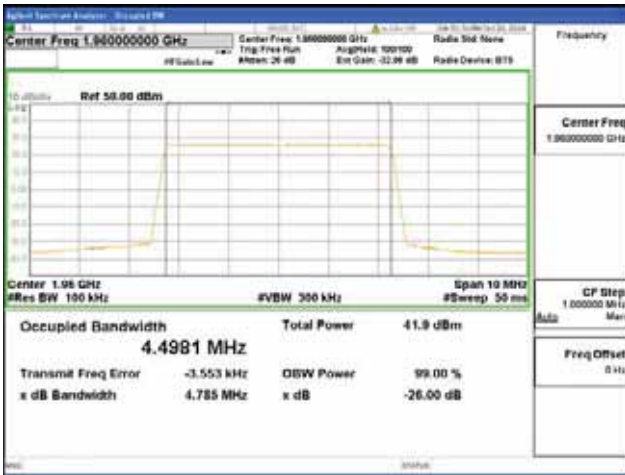

64QAM

256QAM