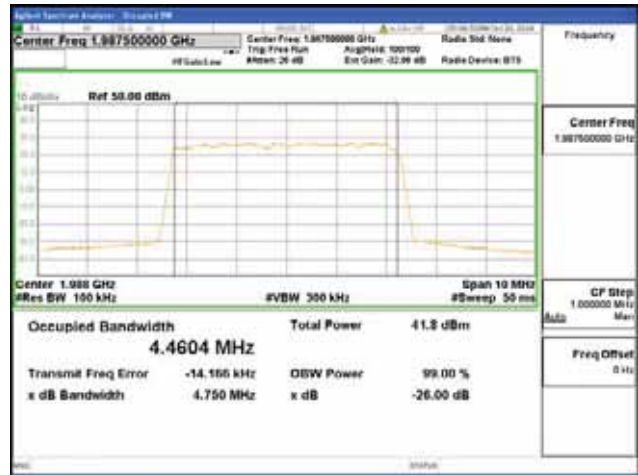

CTK Co., Ltd.
(Ho-dong), 113, Yejik-ro, Cheoin-gu,
Yongin-si, Gyeonggi-do, Korea
Tel: +82-31-339-9970
Fax: +82-31-624-9501

Report No.:
CTK-2018-03328
Page (200) / (1312)
Pages

Band 2, BW 5MHz, Single carrier, 4TX, Top

QPSK

16QAM

64QAM

256QAM