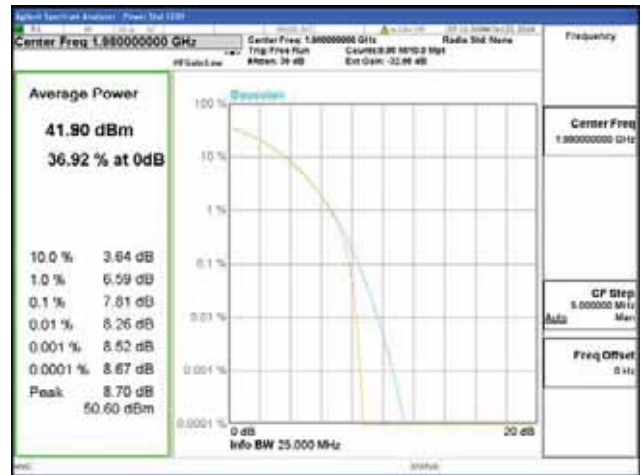

Band 2, BW 20MHz, Single carrier, 4TX, Middle

QPSK

16QAM

64QAM

256QAM

Band 2, BW 20MHz, Single carrier, 4TX, Top

QPSK

16QAM