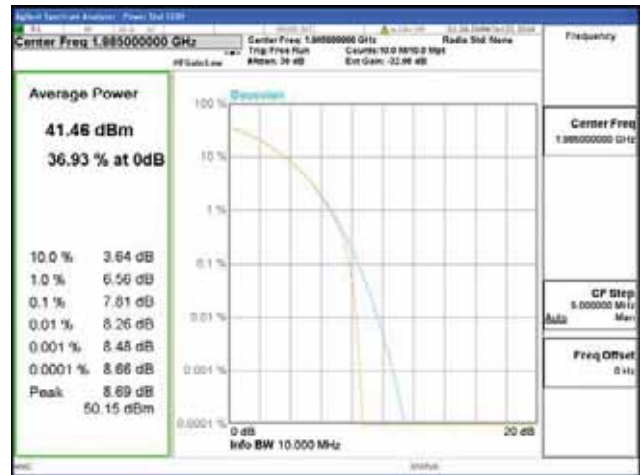

Band 2, BW 10MHz, Single carrier, 4TX, Top

QPSK

16QAM

64QAM

256QAM

CTK Co., Ltd.
 (Ho-dong), 113, Yejik-ro, Cheoin-gu,
 Yongin-si, Gyeonggi-do, Korea
 Tel: +82-31-339-9970
 Fax: +82-31-624-9501

Report No.:
 CTK-2018-03328
 Page (152) / (1312)
 Pages