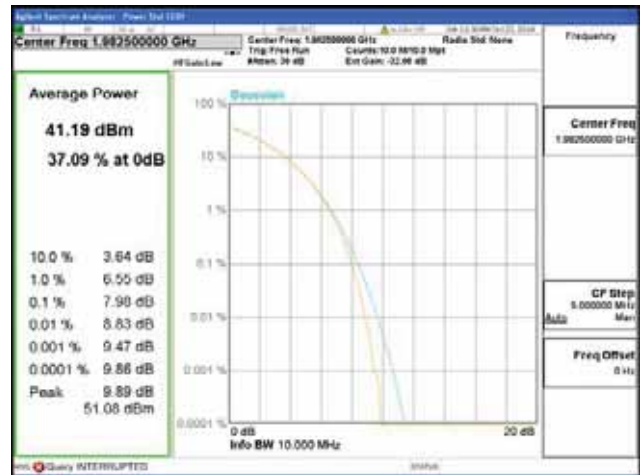

Band 2, BW 15MHz, Single carrier, 4TX, Top

QPSK

16QAM

64QAM

256QAM

CTK Co., Ltd.
 (Ho-dong), 113, Yejik-ro, Cheoin-gu,
 Yongin-si, Gyeonggi-do, Korea
 Tel: +82-31-339-9970
 Fax: +82-31-624-9501

Report No.:
 CTK-2018-03328
 Page (170) / (1312)
 Pages