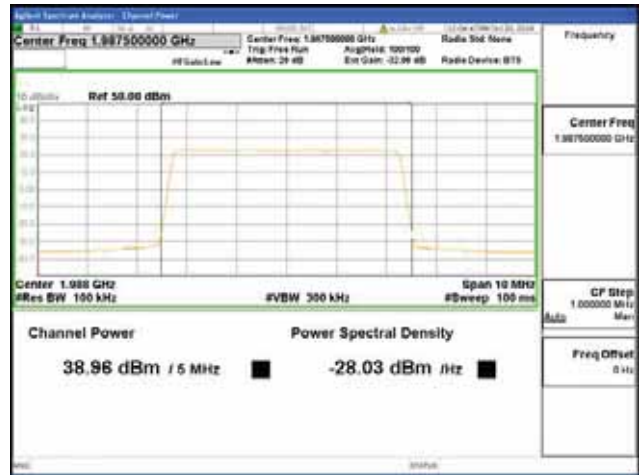

QPSK

16QAM

64QAM

256QAM

ANT 1
Band 2, BW 5MHz, Single carrier, 4TX, Bottom

QPSK

16QAM

64QAM