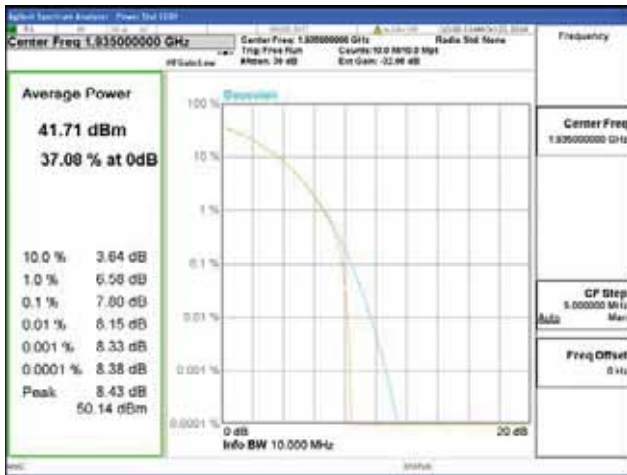

CTK Co., Ltd.
(Ho-dong), 113, Yejik-ro, Cheoin-gu,
Yongin-si, Gyeonggi-do, Korea
Tel: +82-31-339-9970
Fax: +82-31-624-9501

Report No.:
CTK-2018-03328
Page (158) / (1312)
Pages

ANT 4
Band 2, BW 10MHz, Single carrier, 4TX, Bottom

QPSK