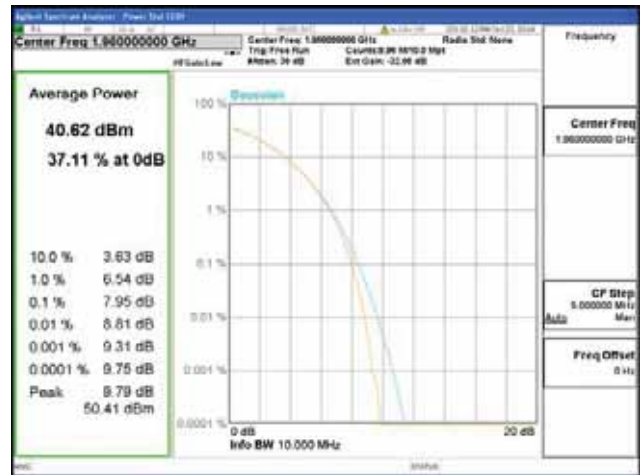

Band 2, BW 15MHz, Single carrier, 4TX, Middle

QPSK

16QAM

64QAM

256QAM

CTK Co., Ltd.
 (Ho-dong), 113, Yejik-ro, Cheoin-gu,
 Yongin-si, Gyeonggi-do, Korea
 Tel: +82-31-339-9970
 Fax: +82-31-624-9501

Report No.:
 CTK-2018-03328
 Page (163) / (1312)
 Pages