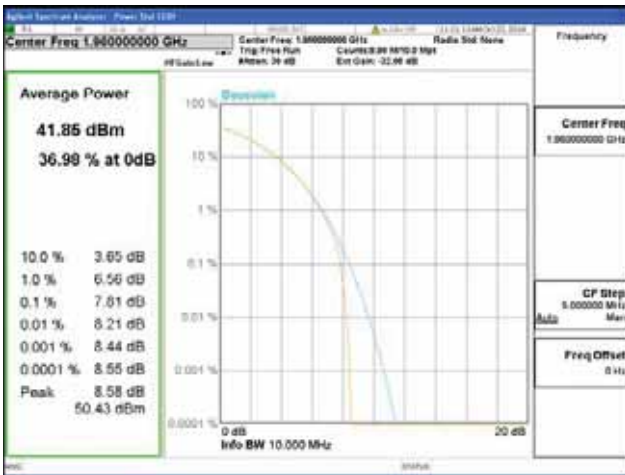

Band 2, BW 10MHz, Single carrier, 4TX, Middle

QPSK

16QAM

64QAM

256QAM

CTK Co., Ltd.
 (Ho-dong), 113, Yejik-ro, Cheoin-gu,
 Yongin-si, Gyeonggi-do, Korea
 Tel: +82-31-339-9970
 Fax: +82-31-624-9501

Report No.:
 CTK-2018-03328
 Page (157) / (1312)
 Pages