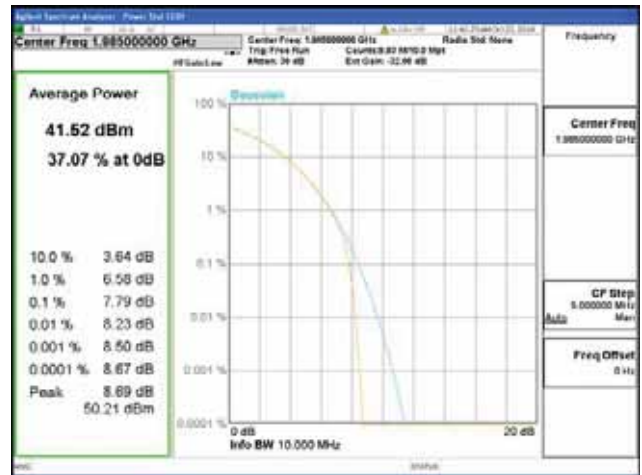

CTK Co., Ltd.
(Ho-dong), 113, Yejik-ro, Cheoin-gu,
Yongin-si, Gyeonggi-do, Korea
Tel: +82-31-339-9970
Fax: +82-31-624-9501

Report No.:
CTK-2018-03328
Page (151) / (1312)
Pages

Band 2, BW 10MHz, Single carrier, 4TX, Top

QPSK

16QAM