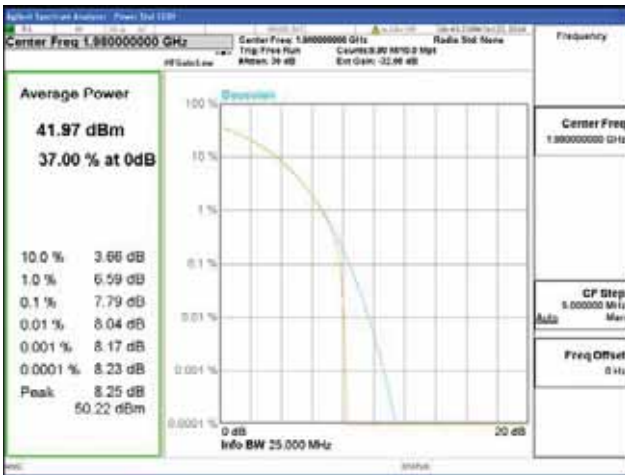

CTK Co., Ltd.
(Ho-dong), 113, Yejik-ro, Cheoin-gu,
Yongin-si, Gyeonggi-do, Korea
Tel: +82-31-339-9970
Fax: +82-31-624-9501

Report No.:
CTK-2018-03328
Page (175) / (1312)
Pages

Band 2, BW 20MHz, Single carrier, 4TX, Top

QPSK

16QAM