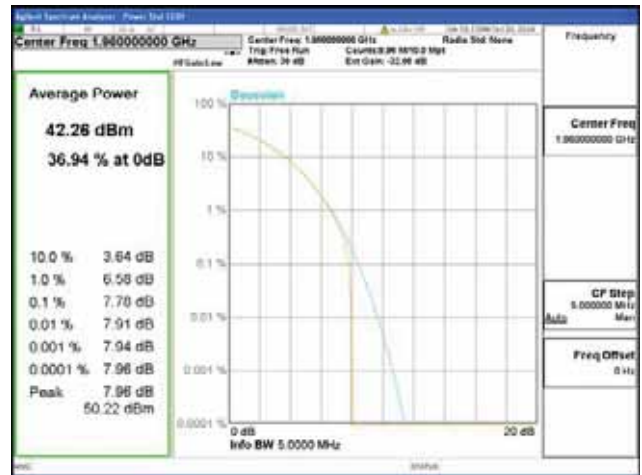

Band 2, BW 5MHz, Single carrier, 4TX, Middle

QPSK

16QAM

64QAM

256QAM

CTK Co., Ltd.
 (Ho-dong), 113, Yejik-ro, Cheoin-gu,
 Yongin-si, Gyeonggi-do, Korea
 Tel: +82-31-339-9970
 Fax: +82-31-624-9501

Report No.:
 CTK-2018-03328
 Page (145) / (1312)
 Pages