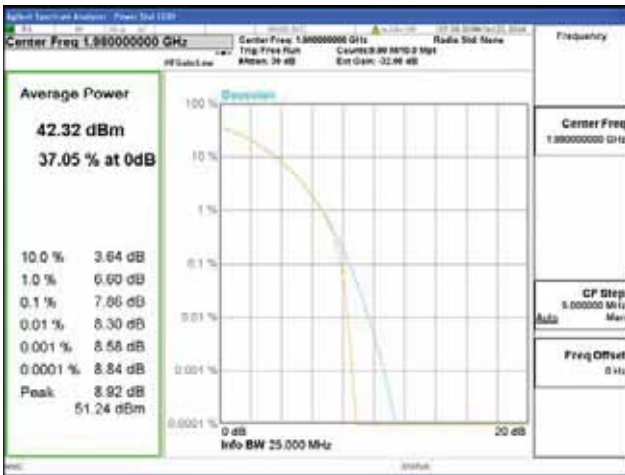

Band 2, BW 20MHz, Single carrier, 4TX, Top

QPSK

16QAM

64QAM

256QAM

CTK Co., Ltd.
 (Ho-dong), 113, Yejik-ro, Cheoin-gu,
 Yongin-si, Gyeonggi-do, Korea
 Tel: +82-31-339-9970
 Fax: +82-31-624-9501

Report No.:
 CTK-2018-03328
 Page (182) / (1312)
 Pages