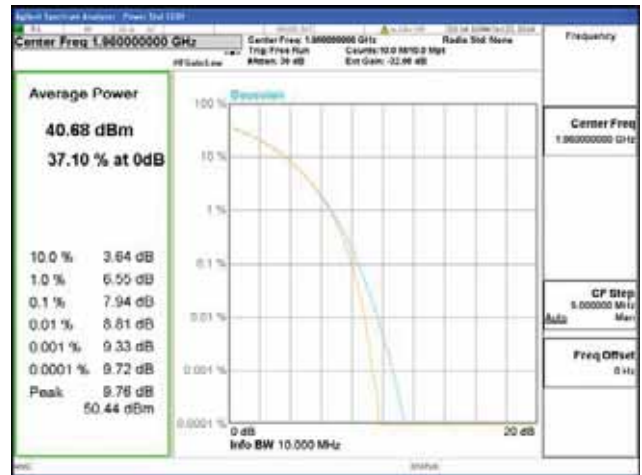

Band 2, BW 15MHz, Single carrier, 4TX, Middle

QPSK

16QAM

64QAM

256QAM

CTK Co., Ltd.
 (Ho-dong), 113, Yejik-ro, Cheoin-gu,
 Yongin-si, Gyeonggi-do, Korea
 Tel: +82-31-339-9970
 Fax: +82-31-624-9501

Report No.:
 CTK-2018-03328
 Page (172) / (1312)
 Pages