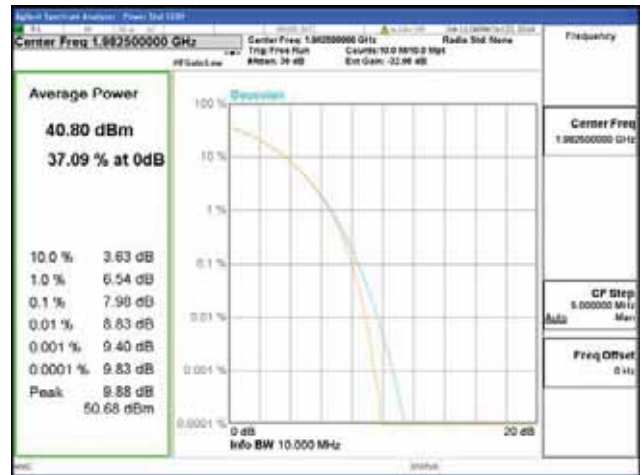

Band 2, BW 15MHz, Single carrier, 4TX, Top

QPSK

16QAM

64QAM

256QAM

CTK Co., Ltd.
 (Ho-dong), 113, Yejik-ro, Cheoin-gu,
 Yongin-si, Gyeonggi-do, Korea
 Tel: +82-31-339-9970
 Fax: +82-31-624-9501

Report No.:
 CTK-2018-03328
 Page (173) / (1312)
 Pages