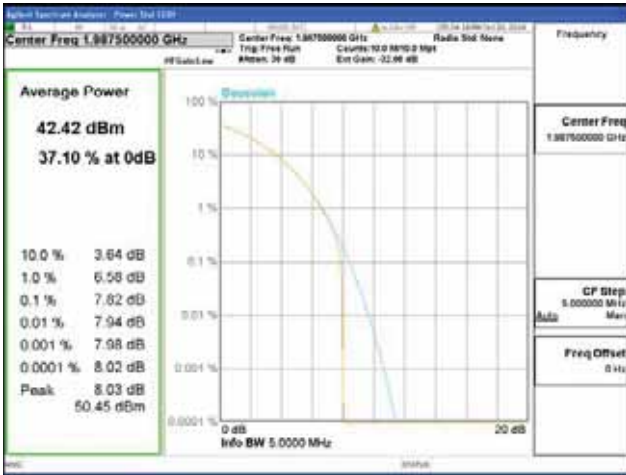

CTK Co., Ltd.
(Ho-dong), 113, Yejik-ro, Cheoin-gu,
Yongin-si, Gyeonggi-do, Korea
Tel: +82-31-339-9970
Fax: +82-31-624-9501

Report No.:
CTK-2018-03328
Page (145) / (1312)
Pages

Band 2, BW 5MHz, Single carrier, 4TX, Top

QPSK