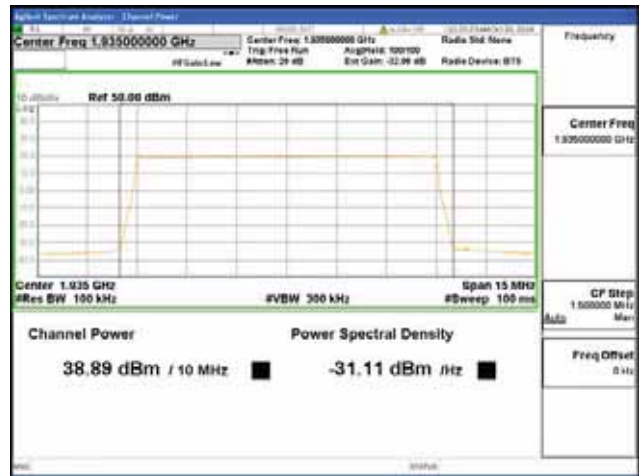

64QAM

256QAM