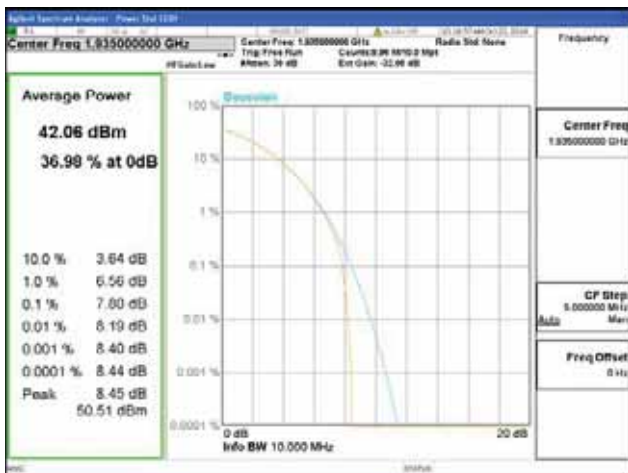

ANT 2
Band 2, BW 10MHz, Single carrier, 4TX, Bottom

QPSK

16QAM

64QAM

256QAM

CTK Co., Ltd.
 (Ho-dong), 113, Yejik-ro, Cheoin-gu,
 Yongin-si, Gyeonggi-do, Korea
 Tel: +82-31-339-9970
 Fax: +82-31-624-9501

Report No.:
 CTK-2018-03328
 Page (153) / (1312)
 Pages