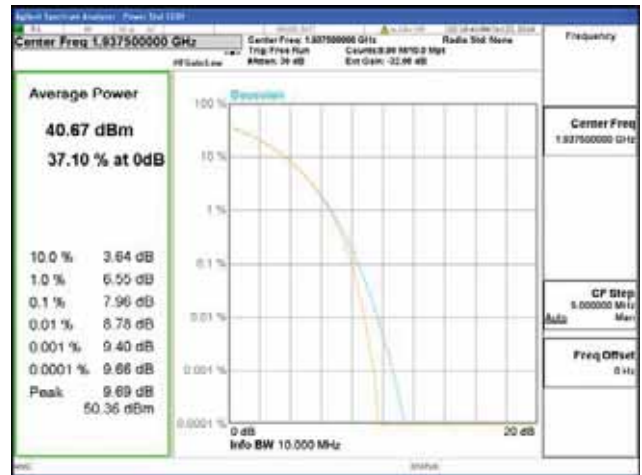

ANT 4
Band 2, BW 15MHz, Single carrier, 4TX, Bottom

QPSK

16QAM

64QAM

256QAM

CTK Co., Ltd.
 (Ho-dong), 113, Yejik-ro, Cheoin-gu,
 Yongin-si, Gyeonggi-do, Korea
 Tel: +82-31-339-9970
 Fax: +82-31-624-9501

Report No.:
 CTK-2018-03328
 Page (171) / (1312)
 Pages