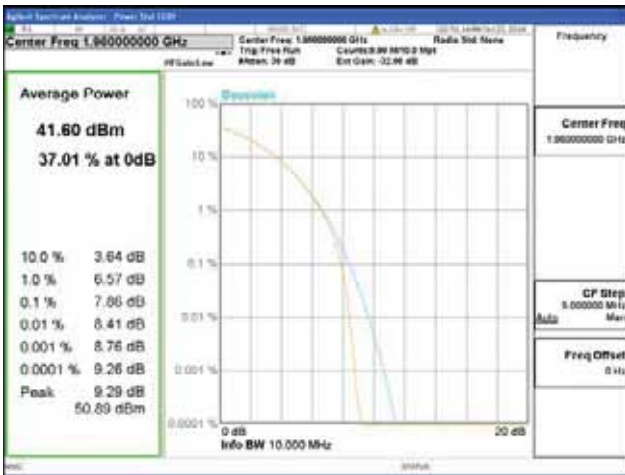

CTK Co., Ltd.
(Ho-dong), 113, Yejik-ro, Cheoin-gu,
Yongin-si, Gyeonggi-do, Korea
Tel: +82-31-339-9970
Fax: +82-31-624-9501

Report No.:
CTK-2018-03328
Page (162) / (1312)
Pages

Band 2, BW 15MHz, Single carrier, 4TX, Middle

QPSK

16QAM