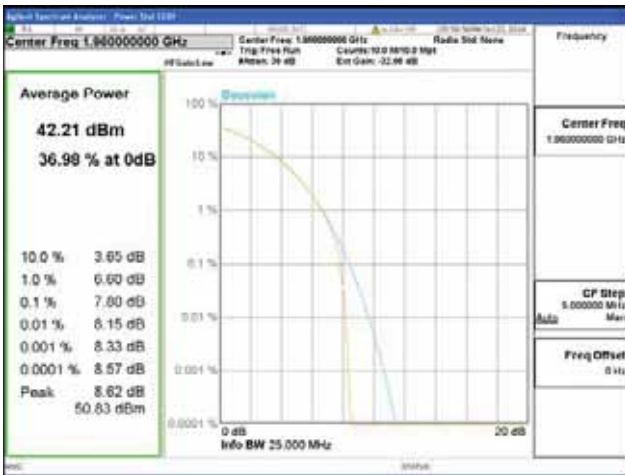

CTK Co., Ltd.
(Ho-dong), 113, Yejik-ro, Cheoin-gu,
Yongin-si, Gyeonggi-do, Korea
Tel: +82-31-339-9970
Fax: +82-31-624-9501

Report No.:
CTK-2018-03328
Page (180) / (1312)
Pages

Band 2, BW 20MHz, Single carrier, 4TX, Middle

QPSK

16QAM