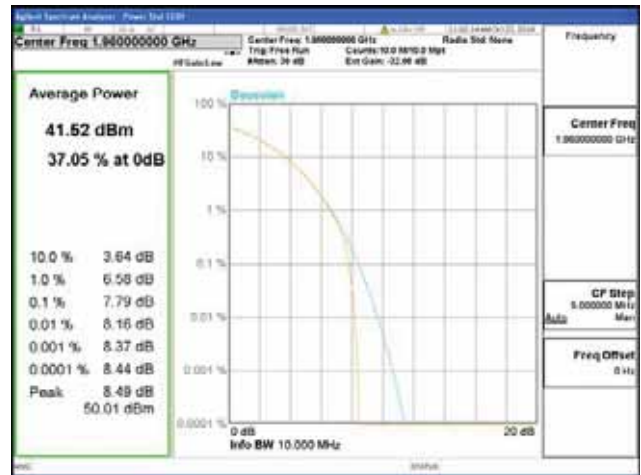

CTK Co., Ltd.
(Ho-dong), 113, Yejik-ro, Cheoin-gu,
Yongin-si, Gyeonggi-do, Korea
Tel: +82-31-339-9970
Fax: +82-31-624-9501

Report No.:
CTK-2018-03328
Page (159) / (1312)
Pages

Band 2, BW 10MHz, Single carrier, 4TX, Middle

QPSK

16QAM