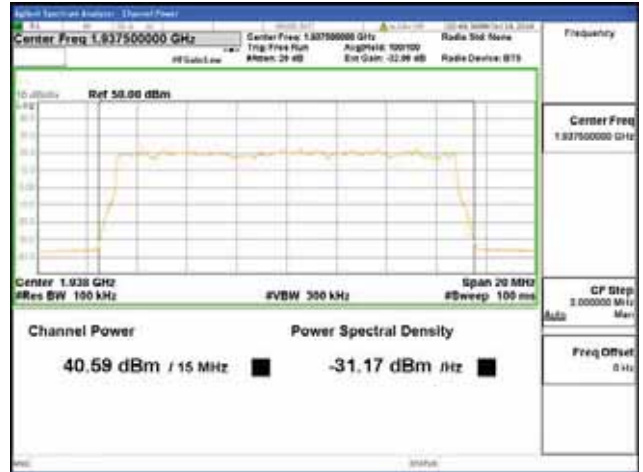

256QAM

ANT 1

Band 2, BW 15MHz + BW 5MHz, Multi carrier(Non-Contiguous), 4TX, Bottom

QPSK

16QAM

64QAM

256QAM

Band 2, BW 15MHz + BW 5MHz, Multi carrier(Non-Contiguous), 4TX, Top