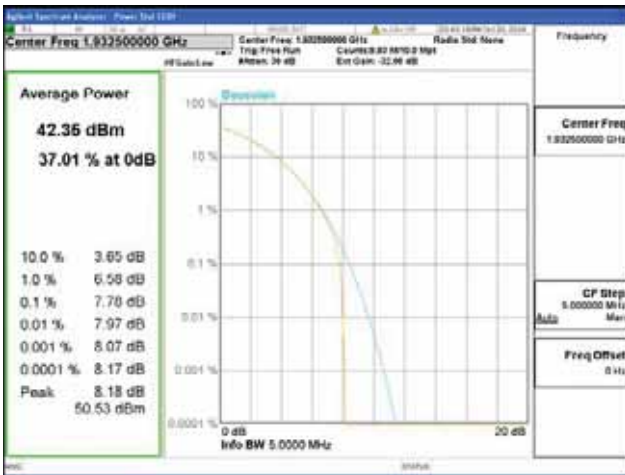

ANT 3
Band 2, BW 5MHz, Single carrier, 4TX, Bottom

QPSK

16QAM

64QAM

256QAM

CTK Co., Ltd.
 (Ho-dong), 113, Yejik-ro, Cheoin-gu,
 Yongin-si, Gyeonggi-do, Korea
 Tel: +82-31-339-9970
 Fax: +82-31-624-9501

Report No.:
 CTK-2018-03328
 Page (144) / (1312)
 Pages