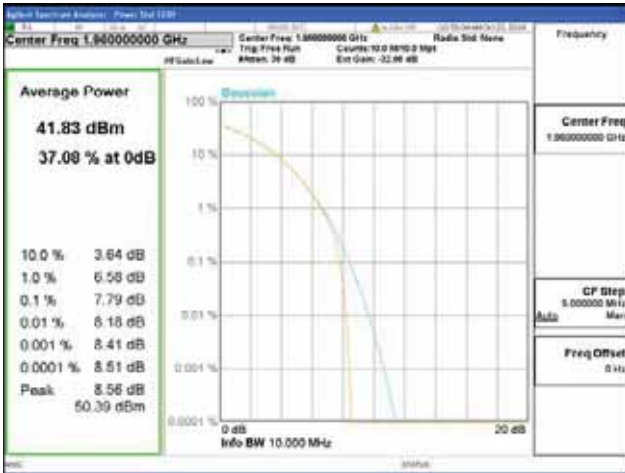

CTK Co., Ltd.
(Ho-dong), 113, Yejik-ro, Cheoin-gu,
Yongin-si, Gyeonggi-do, Korea
Tel: +82-31-339-9970
Fax: +82-31-624-9501

Report No.:
CTK-2018-03328
Page (156) / (1312)
Pages

Band 2, BW 10MHz, Single carrier, 4TX, Middle

QPSK

16QAM