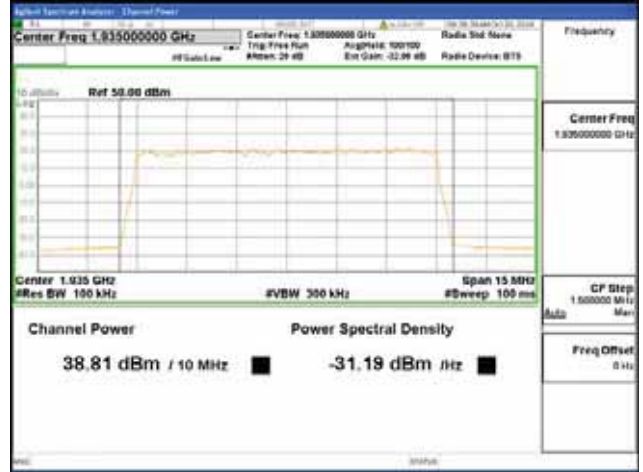

ANT 1

Band 2, BW 10MHz + BW 10MHz, Multi carrier(Non-Contiguous), 4TX, Bottom

QPSK

16QAM