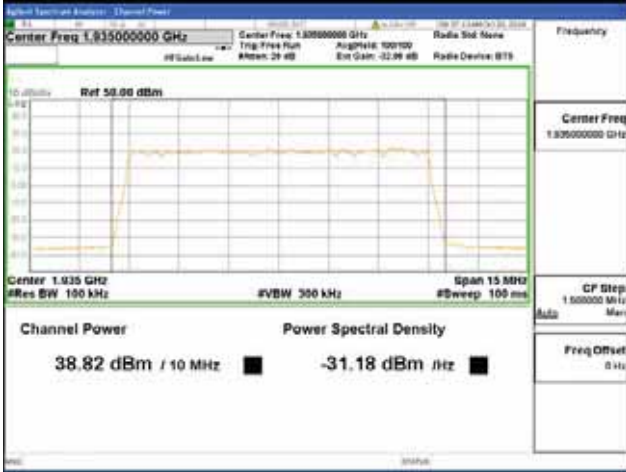

ANT 1

Band 2, BW 10MHz + BW 10MHz, Multi carrier(Non-Contiguous), 4TX, Bottom

QPSK

16QAM