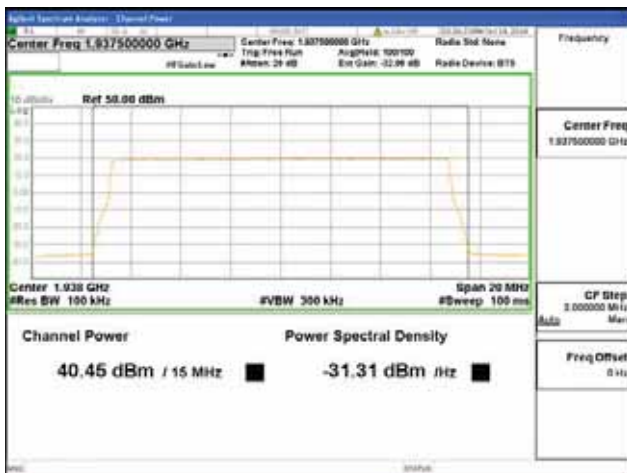

256QAM

ANT 1

Band 2, BW 15MHz + BW 5MHz, Multi carrier(Non-Contiguous), 4TX, Bottom

QPSK

16QAM

64QAM

256QAM

Band 2, BW 15MHz + BW 5MHz, Multi carrier(Non-Contiguous), 4TX, Top