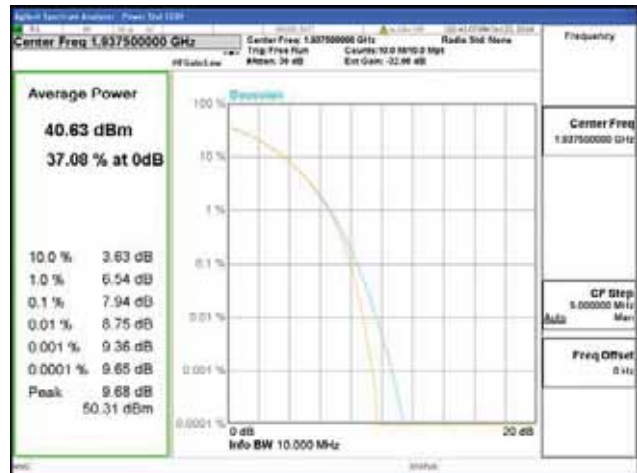

ANT 1
Band 2, BW 15MHz, Single carrier, 4TX, Bottom

QPSK

16QAM

64QAM

256QAM

CTK Co., Ltd.
 (Ho-dong), 113, Yejik-ro, Cheoin-gu,
 Yongin-si, Gyeonggi-do, Korea
 Tel: +82-31-339-9970
 Fax: +82-31-624-9501

Report No.:
 CTK-2018-03328
 Page (162) / (1312)
 Pages