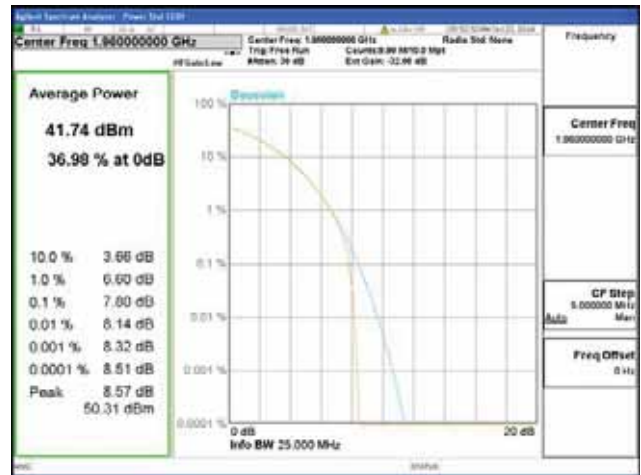

CTK Co., Ltd.
(Ho-dong), 113, Yejik-ro, Cheoin-gu,
Yongin-si, Gyeonggi-do, Korea
Tel: +82-31-339-9970
Fax: +82-31-624-9501

Report No.:
CTK-2018-03328
Page (174) / (1312)
Pages

Band 2, BW 20MHz, Single carrier, 4TX, Middle

QPSK

16QAM