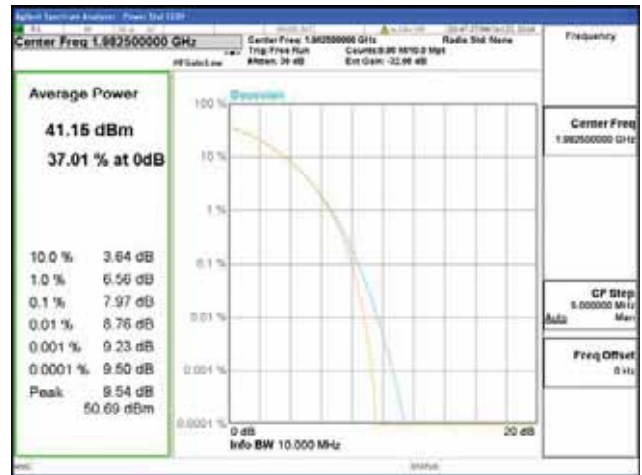

CTK Co., Ltd.
(Ho-dong), 113, Yejik-ro, Cheoin-gu,
Yongin-si, Gyeonggi-do, Korea
Tel: +82-31-339-9970
Fax: +82-31-624-9501

Report No.:
CTK-2018-03328
Page (166) / (1312)
Pages

Band 2, BW 15MHz, Single carrier, 4TX, Top

QPSK

16QAM