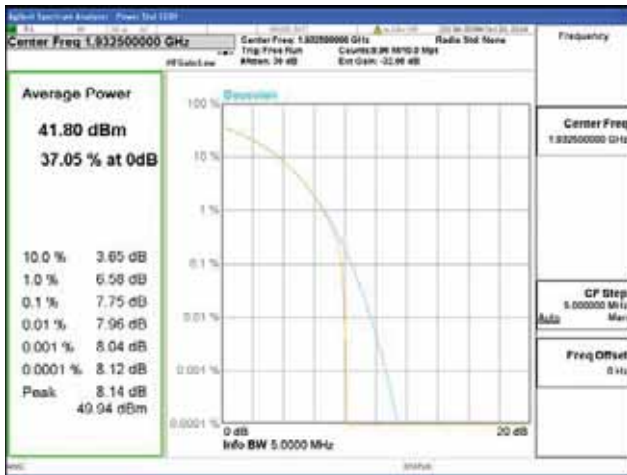

ANT 4
Band 2, BW 5MHz, Single carrier, 4TX, Bottom

QPSK

16QAM

64QAM

256QAM

CTK Co., Ltd.
 (Ho-dong), 113, Yejik-ro, Cheoin-gu,
 Yongin-si, Gyeonggi-do, Korea
 Tel: +82-31-339-9970
 Fax: +82-31-624-9501

Report No.:
 CTK-2018-03328
 Page (147) / (1312)
 Pages