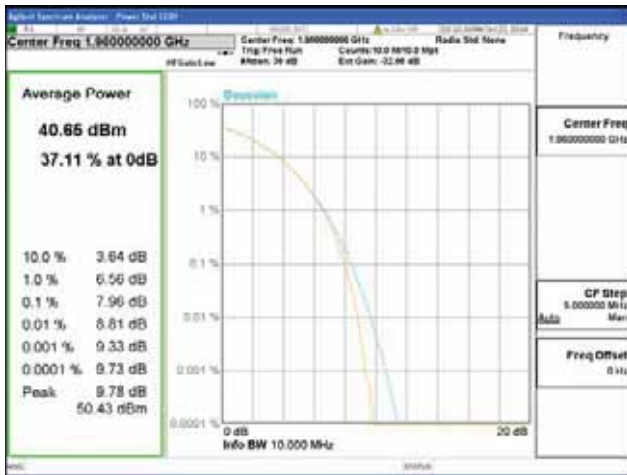

Band 2, BW 15MHz, Single carrier, 4TX, Middle

QPSK

16QAM

64QAM

256QAM

CTK Co., Ltd.
 (Ho-dong), 113, Yejik-ro, Cheoin-gu,
 Yongin-si, Gyeonggi-do, Korea
 Tel: +82-31-339-9970
 Fax: +82-31-624-9501

Report No.:
 CTK-2018-03328
 Page (172) / (1312)
 Pages