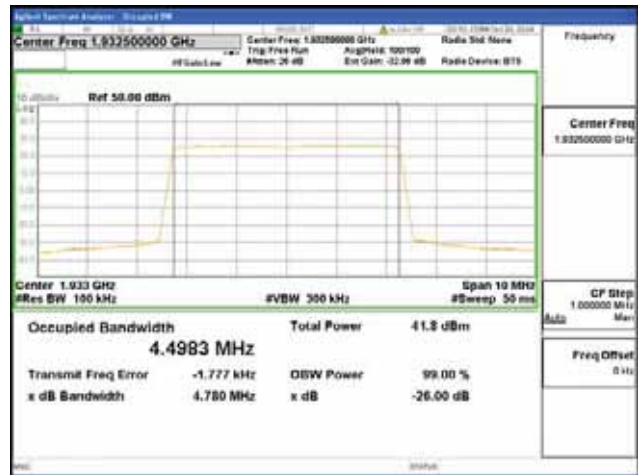

**Test Plot at Occupied Bandwidth
 ANT 1
 Band 2, BW 5MHz, Single carrier, 4TX, Bottom**

QPSK

16QAM

64QAM

256QAM

CTK Co., Ltd.
 (Ho-dong), 113, Yejik-ro, Cheoin-gu,
 Yongin-si, Gyeonggi-do, Korea
 Tel: +82-31-339-9970
 Fax: +82-31-624-9501