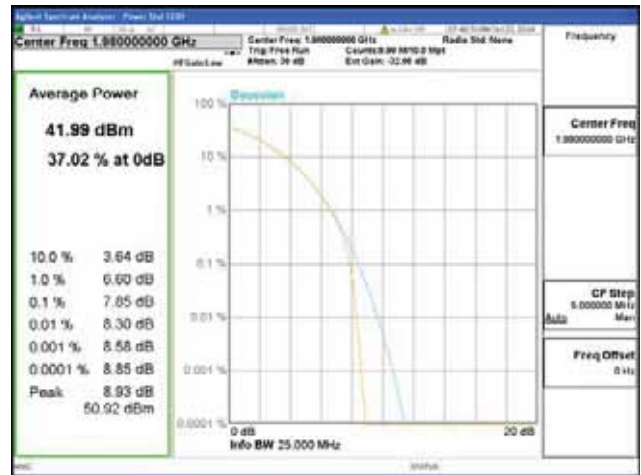

Band 2, BW 20MHz, Single carrier, 4TX, Top

QPSK

16QAM

64QAM

256QAM

CTK Co., Ltd.
 (Ho-dong), 113, Yejik-ro, Cheoin-gu,
 Yongin-si, Gyeonggi-do, Korea
 Tel: +82-31-339-9970
 Fax: +82-31-624-9501

Report No.:
 CTK-2018-03328
 Page (176) / (1312)
 Pages