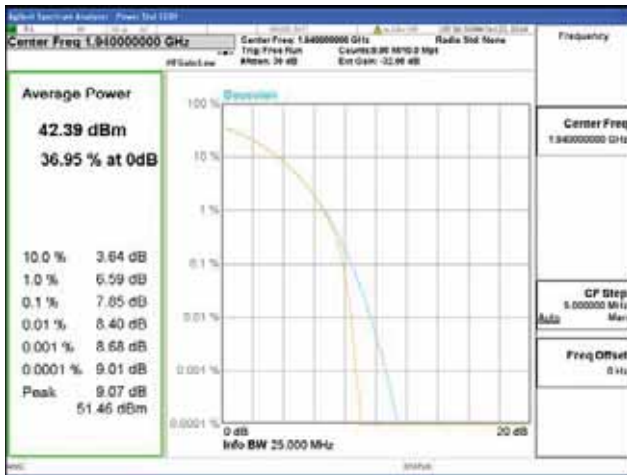

ANT 3
Band 2, BW 20MHz, Single carrier, 4TX, Bottom

QPSK

16QAM

64QAM

256QAM

CTK Co., Ltd.
 (Ho-dong), 113, Yejik-ro, Cheoin-gu,
 Yongin-si, Gyeonggi-do, Korea
 Tel: +82-31-339-9970
 Fax: +82-31-624-9501

Report No.:
 CTK-2018-03328
 Page (180) / (1312)
 Pages