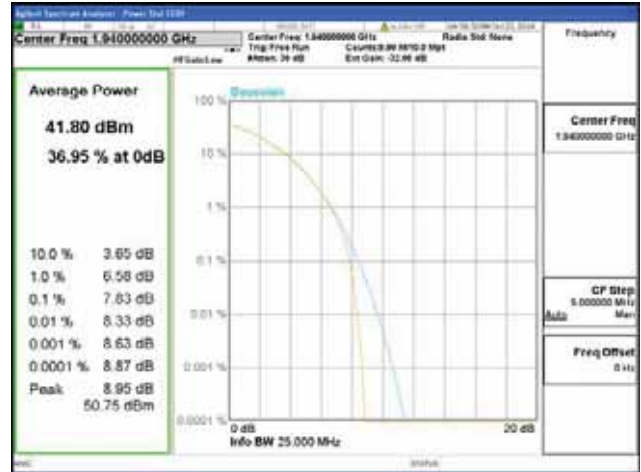

CTK Co., Ltd.
(Ho-dong), 113, Yejik-ro, Cheoin-gu,
Yongin-si, Gyeonggi-do, Korea
Tel: +82-31-339-9970
Fax: +82-31-624-9501

Report No.:
CTK-2018-03328
Page (173) / (1312)
Pages

ANT 1
Band 2, BW 20MHz, Single carrier, 4TX, Bottom

QPSK

16QAM