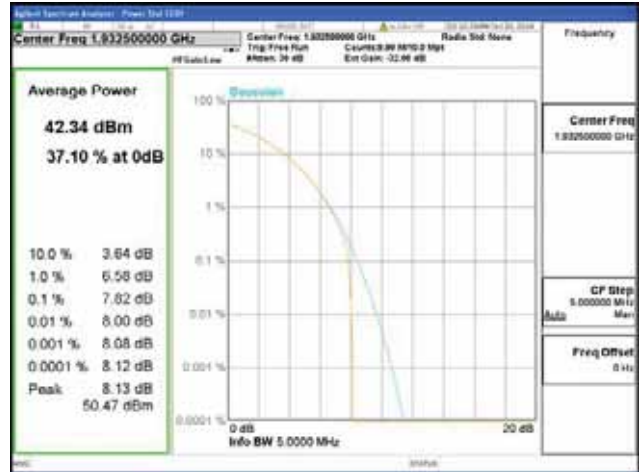

CTK Co., Ltd.
(Ho-dong), 113, Yejik-ro, Cheoin-gu,
Yongin-si, Gyeonggi-do, Korea
Tel: +82-31-339-9970
Fax: +82-31-624-9501

Report No.:
CTK-2018-03328
Page (140) / (1312)
Pages

ANT 2
Band 2, BW 5MHz, Single carrier, 4TX, Bottom

QPSK

16QAM

64QAM

256QAM