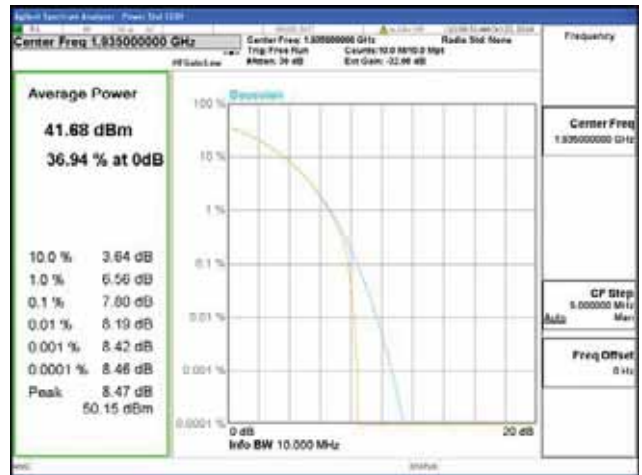

ANT 4
Band 2, BW 10MHz, Single carrier, 4TX, Bottom

QPSK

16QAM

64QAM

256QAM

CTK Co., Ltd.
 (Ho-dong), 113, Yejik-ro, Cheoin-gu,
 Yongin-si, Gyeonggi-do, Korea
 Tel: +82-31-339-9970
 Fax: +82-31-624-9501

Report No.:
 CTK-2018-03328
 Page (159) / (1312)
 Pages