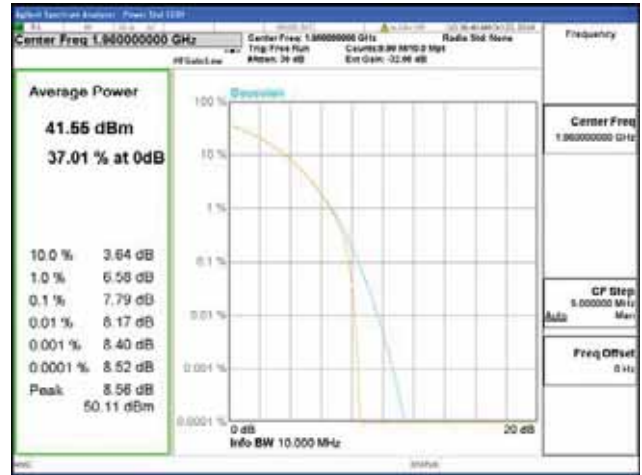

CTK Co., Ltd.
(Ho-dong), 113, Yejik-ro, Cheoin-gu,
Yongin-si, Gyeonggi-do, Korea
Tel: +82-31-339-9970
Fax: +82-31-624-9501

Report No.:
CTK-2018-03328
Page (150) / (1312)
Pages

Band 2, BW 10MHz, Single carrier, 4TX, Middle

QPSK

16QAM