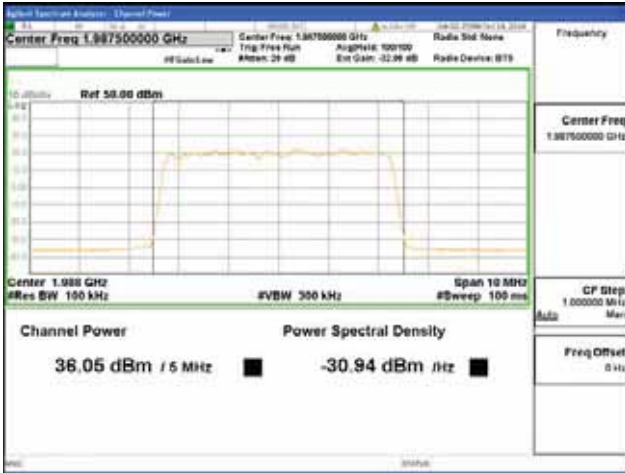

CTK Co., Ltd.
(Ho-dong), 113, Yejik-ro, Cheoin-gu,
Yongin-si, Gyeonggi-do, Korea
Tel: +82-31-339-9970
Fax: +82-31-624-9501

Report No.:
CTK-2018-03328
Page (110) / (1312)
Pages

Band 2, BW 15MHz + BW 5MHz, Multi carrier(Non-Contiguous), 4TX, Top

QPSK