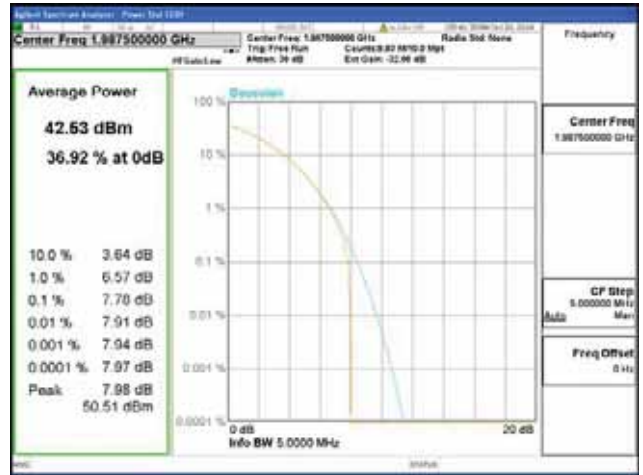

Band 2, BW 5MHz, Single carrier, 4TX, Top

QPSK

16QAM

64QAM

256QAM

CTK Co., Ltd.
 (Ho-dong), 113, Yejik-ro, Cheoin-gu,
 Yongin-si, Gyeonggi-do, Korea
 Tel: +82-31-339-9970
 Fax: +82-31-624-9501

Report No.:
 CTK-2018-03328
 Page (146) / (1312)
 Pages