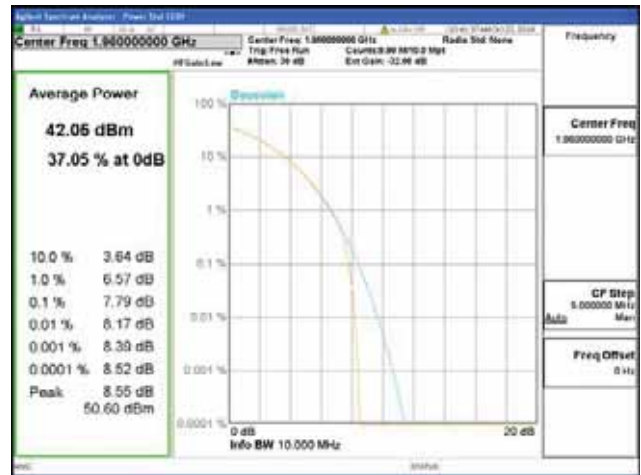

CTK Co., Ltd.
(Ho-dong), 113, Yejik-ro, Cheoin-gu,
Yongin-si, Gyeonggi-do, Korea
Tel: +82-31-339-9970
Fax: +82-31-624-9501

Report No.:
CTK-2018-03328
Page (153) / (1312)
Pages

Band 2, BW 10MHz, Single carrier, 4TX, Middle

QPSK

16QAM