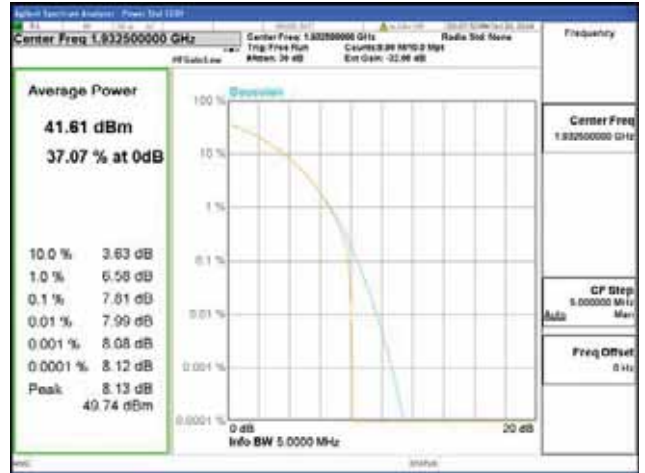

QPSK

16QAM

64QAM

256QAM

ANT 1
Band 2, BW 5MHz, Single carrier, 4TX, Bottom

QPSK

16QAM

64QAM