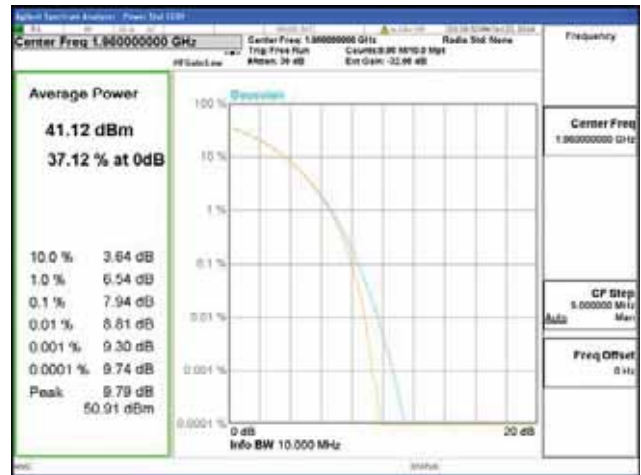

Band 2, BW 15MHz, Single carrier, 4TX, Middle

QPSK

16QAM

64QAM

256QAM

CTK Co., Ltd.
 (Ho-dong), 113, Yejik-ro, Cheoin-gu,
 Yongin-si, Gyeonggi-do, Korea
 Tel: +82-31-339-9970
 Fax: +82-31-624-9501

Report No.:
 CTK-2018-03328
 Page (166) / (1312)
 Pages