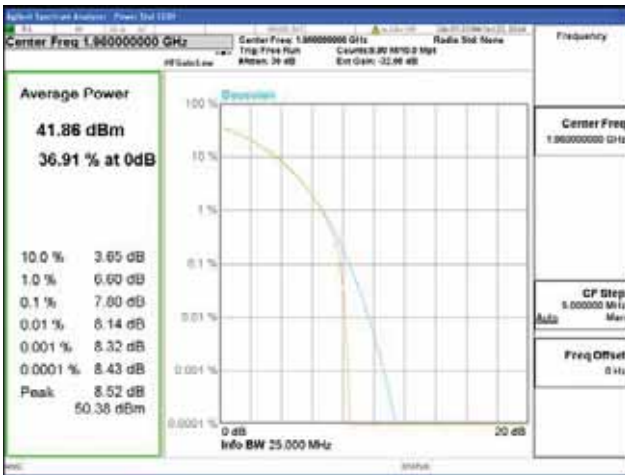

CTK Co., Ltd.
(Ho-dong), 113, Yejik-ro, Cheoin-gu,
Yongin-si, Gyeonggi-do, Korea
Tel: +82-31-339-9970
Fax: +82-31-624-9501

Report No.:
CTK-2018-03328
Page (183) / (1312)
Pages

Band 2, BW 20MHz, Single carrier, 4TX, Middle

QPSK

16QAM