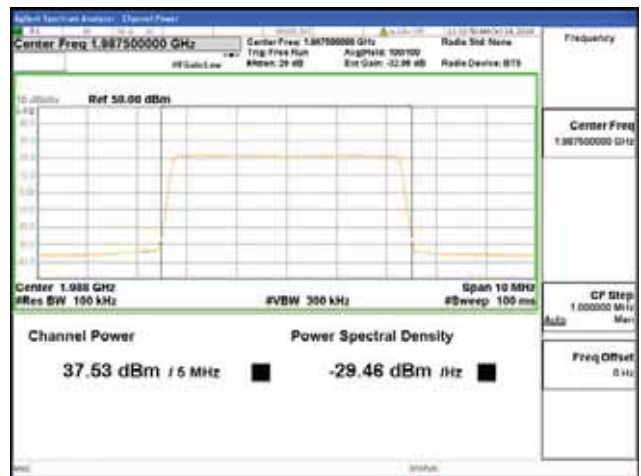

Report No.:
 CTK-2018-03328
 Page (126) / (1312)
 Pages

Band 2, BW 10MHz + BW 5MHz, Multi carrier(Non-Contiguous), 4TX, Top

QPSK

16QAM

64QAM

256QAM

CTK Co., Ltd.
 (Ho-dong), 113, Yejik-ro, Cheoin-gu,
 Yongin-si, Gyeonggi-do, Korea
 Tel: +82-31-339-9970
 Fax: +82-31-624-9501