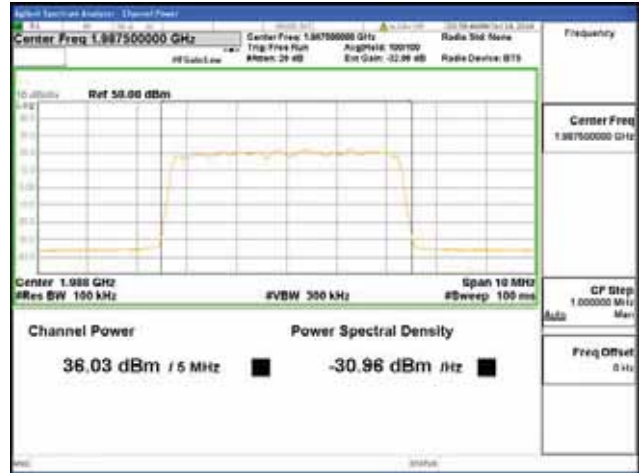

CTK Co., Ltd.
(Ho-dong), 113, Yejik-ro, Cheoin-gu,
Yongin-si, Gyeonggi-do, Korea
Tel: +82-31-339-9970
Fax: +82-31-624-9501

Report No.:
CTK-2018-03328
Page (110) / (1312)
Pages

Band 2, BW 15MHz + BW 5MHz, Multi carrier(Non-Contiguous), 4TX, Top

QPSK

16QAM

64QAM

256QAM