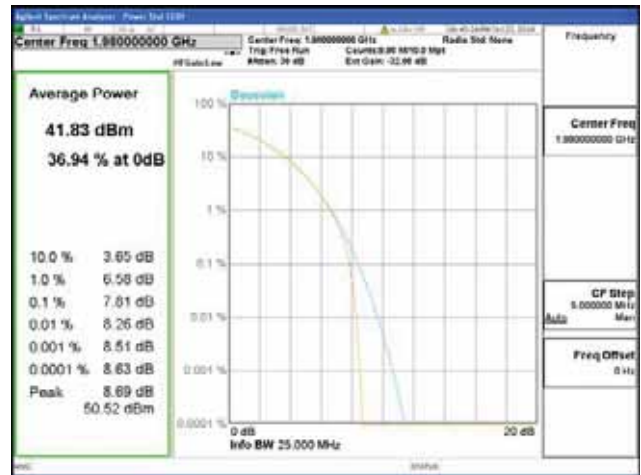

CTK Co., Ltd.
(Ho-dong), 113, Yejik-ro, Cheoin-gu,
Yongin-si, Gyeonggi-do, Korea
Tel: +82-31-339-9970
Fax: +82-31-624-9501

Report No.:
CTK-2018-03328
Page (175) / (1312)
Pages

Band 2, BW 20MHz, Single carrier, 4TX, Top

QPSK

16QAM