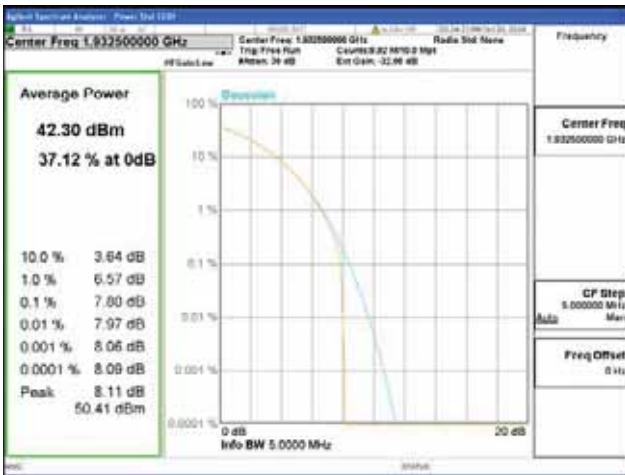

CTK Co., Ltd.
(Ho-dong), 113, Yejik-ro, Cheoin-gu,
Yongin-si, Gyeonggi-do, Korea
Tel: +82-31-339-9970
Fax: +82-31-624-9501

Report No.:
CTK-2018-03328
Page (143) / (1312)
Pages

ANT 3
Band 2, BW 5MHz, Single carrier, 4TX, Bottom

QPSK