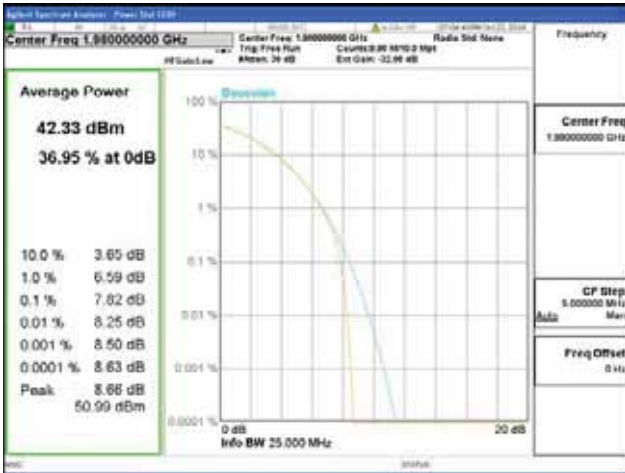

CTK Co., Ltd.
(Ho-dong), 113, Yejik-ro, Cheoin-gu,
Yongin-si, Gyeonggi-do, Korea
Tel: +82-31-339-9970
Fax: +82-31-624-9501

Report No.:
CTK-2018-03328
Page (181) / (1312)
Pages

Band 2, BW 20MHz, Single carrier, 4TX, Top

QPSK

16QAM