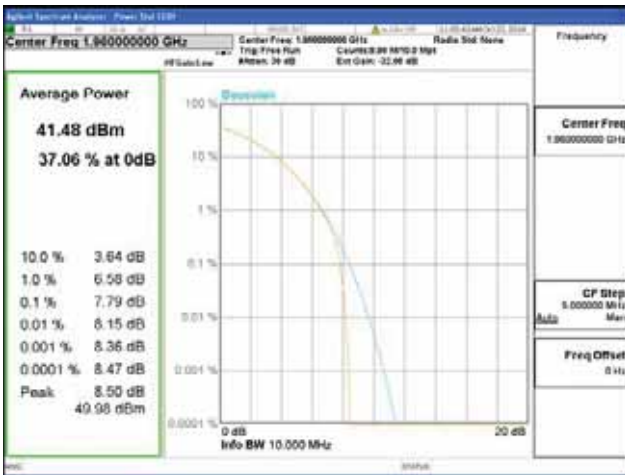

CTK Co., Ltd.
(Ho-dong), 113, Yejik-ro, Cheoin-gu,
Yongin-si, Gyeonggi-do, Korea
Tel: +82-31-339-9970
Fax: +82-31-624-9501

Report No.:
CTK-2018-03328
Page (159) / (1312)
Pages

Band 2, BW 10MHz, Single carrier, 4TX, Middle

QPSK

16QAM