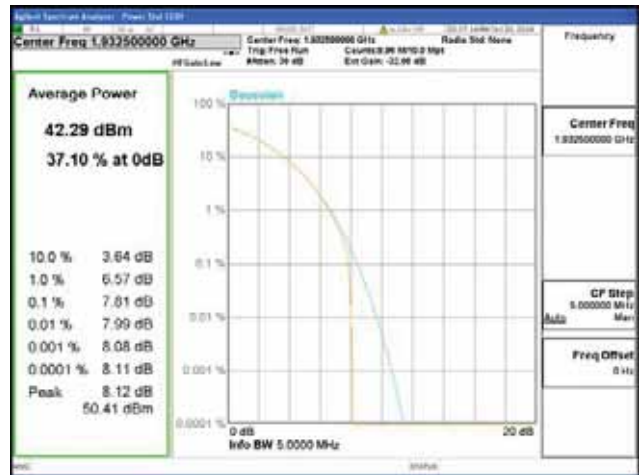

CTK Co., Ltd.
(Ho-dong), 113, Yejik-ro, Cheoin-gu,
Yongin-si, Gyeonggi-do, Korea
Tel: +82-31-339-9970
Fax: +82-31-624-9501

Report No.:
CTK-2018-03328
Page (143) / (1312)
Pages

ANT 3
Band 2, BW 5MHz, Single carrier, 4TX, Bottom

QPSK

16QAM

64QAM

256QAM