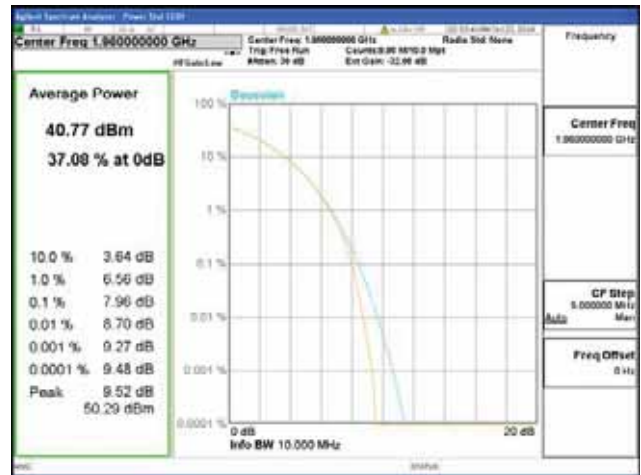

CTK Co., Ltd.
(Ho-dong), 113, Yejik-ro, Cheoin-gu,
Yongin-si, Gyeonggi-do, Korea
Tel: +82-31-339-9970
Fax: +82-31-624-9501

Report No.:
CTK-2018-03328
Page (162) / (1312)
Pages

Band 2, BW 15MHz, Single carrier, 4TX, Middle

QPSK

16QAM