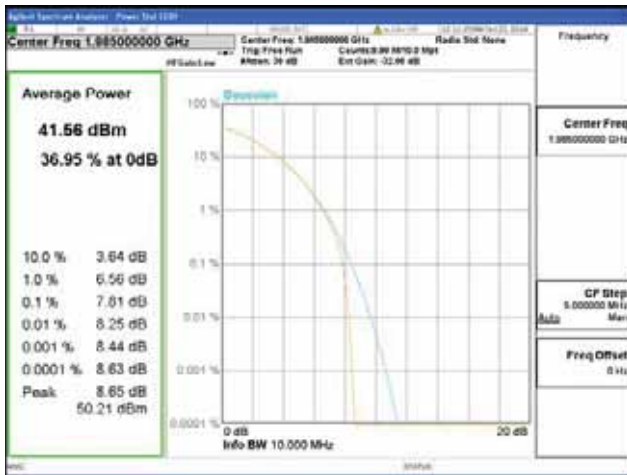

Band 2, BW 10MHz, Single carrier, 4TX, Top

QPSK

16QAM

64QAM

256QAM

CTK Co., Ltd.
 (Ho-dong), 113, Yejik-ro, Cheoin-gu,
 Yongin-si, Gyeonggi-do, Korea
 Tel: +82-31-339-9970
 Fax: +82-31-624-9501

Report No.:
 CTK-2018-03328
 Page (161) / (1312)
 Pages