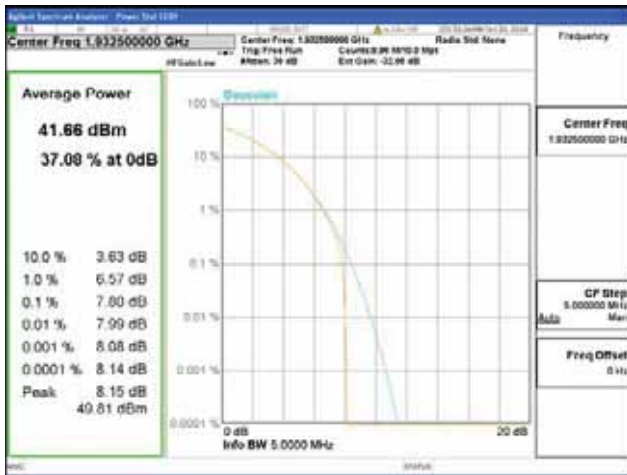

CTK Co., Ltd.
(Ho-dong), 113, Yejik-ro, Cheoin-gu,
Yongin-si, Gyeonggi-do, Korea
Tel: +82-31-339-9970
Fax: +82-31-624-9501

Report No.:
CTK-2018-03328
Page (146) / (1312)
Pages

ANT 4
Band 2, BW 5MHz, Single carrier, 4TX, Bottom

QPSK