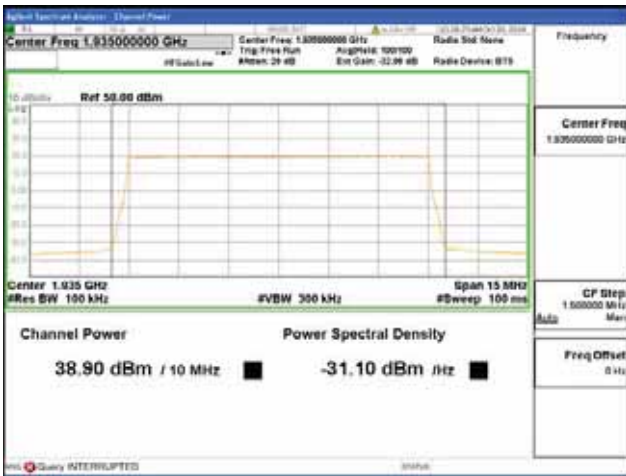

64QAM

256QAM