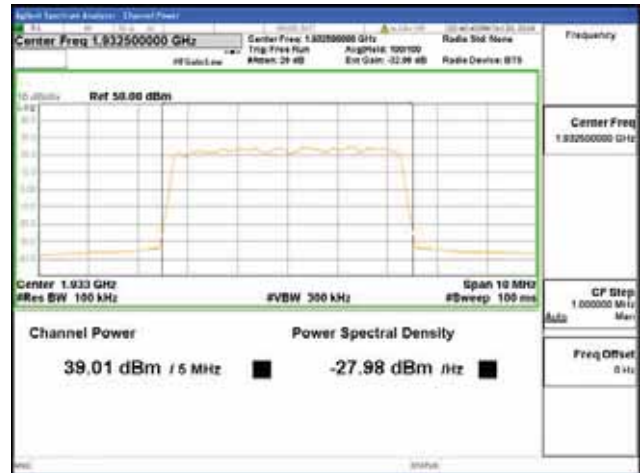

ANT 2

Band 2, BW 5MHz + BW 5MHz, Multi carrier(Non-Contiguous), 4TX, Bottom

QPSK

16QAM