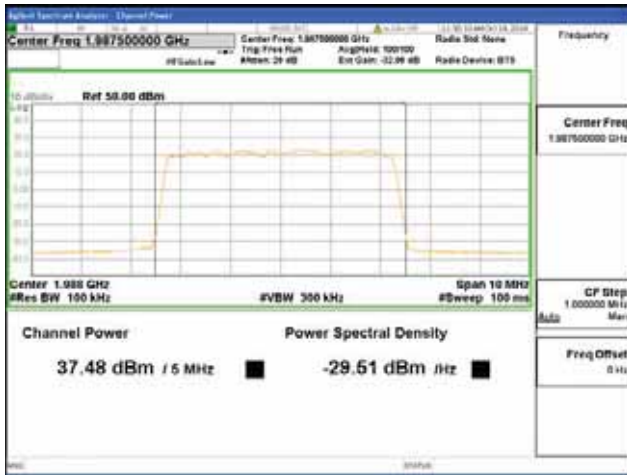

CTK Co., Ltd.
(Ho-dong), 113, Yejik-ro, Cheoin-gu,
Yongin-si, Gyeonggi-do, Korea
Tel: +82-31-339-9970
Fax: +82-31-624-9501

Report No.:
CTK-2018-03328
Page (126) / (1312)
Pages

Band 2, BW 10MHz + BW 5MHz, Multi carrier(Non-Contiguous), 4TX, Top

QPSK