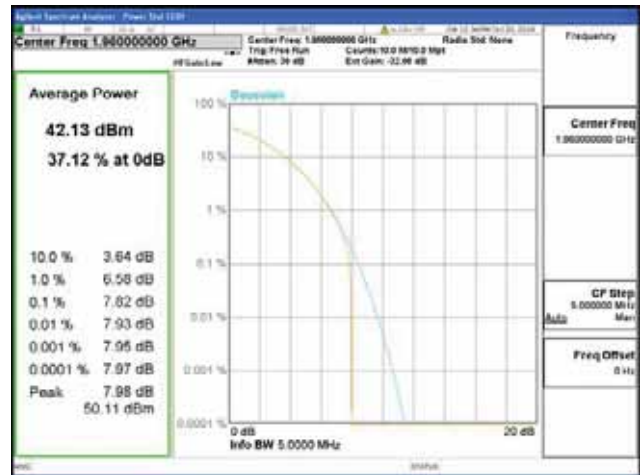

CTK Co., Ltd.
(Ho-dong), 113, Yejik-ro, Cheoin-gu,
Yongin-si, Gyeonggi-do, Korea
Tel: +82-31-339-9970
Fax: +82-31-624-9501

Report No.:
CTK-2018-03328
Page (144) / (1312)
Pages

Band 2, BW 5MHz, Single carrier, 4TX, Middle

QPSK

16QAM