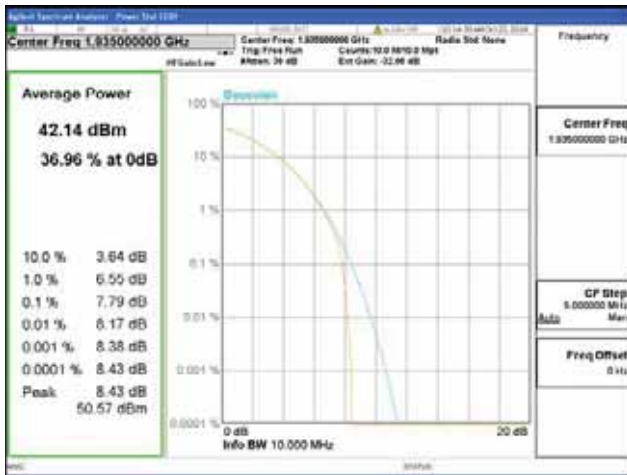

ANT 3
Band 2, BW 10MHz, Single carrier, 4TX, Bottom

QPSK

16QAM

64QAM

256QAM

CTK Co., Ltd.
 (Ho-dong), 113, Yejik-ro, Cheoin-gu,
 Yongin-si, Gyeonggi-do, Korea
 Tel: +82-31-339-9970
 Fax: +82-31-624-9501

Report No.:
 CTK-2018-03328
 Page (156) / (1312)
 Pages