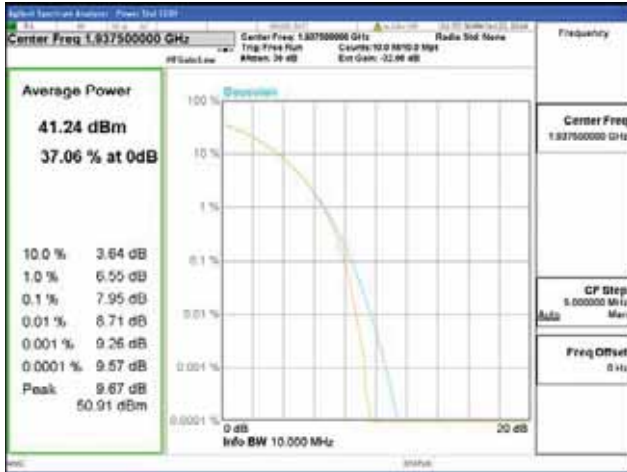

CTK Co., Ltd.
(Ho-dong), 113, Yejik-ro, Cheoin-gu,
Yongin-si, Gyeonggi-do, Korea
Tel: +82-31-339-9970
Fax: +82-31-624-9501

Report No.:
CTK-2018-03328
Page (164) / (1312)
Pages

ANT 2
Band 2, BW 15MHz, Single carrier, 4TX, Bottom

QPSK