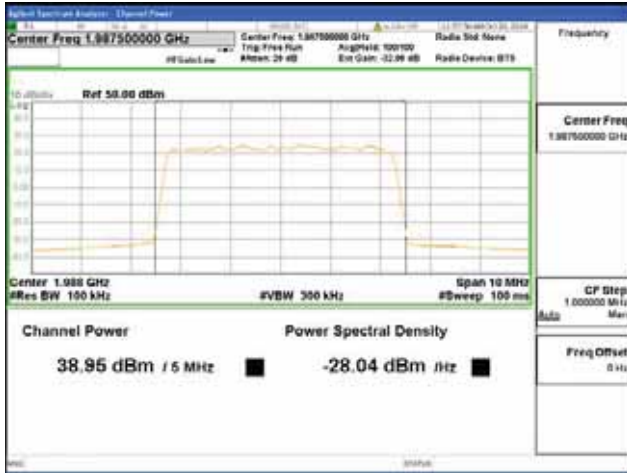

CTK Co., Ltd.
(Ho-dong), 113, Yejik-ro, Cheoin-gu,
Yongin-si, Gyeonggi-do, Korea
Tel: +82-31-339-9970
Fax: +82-31-624-9501

Report No.:
CTK-2018-03328
Page (136) / (1312)
Pages

Band 2, BW 5MHz + BW 5MHz, Multi carrier(Non-Contiguous), 4TX, Top

QPSK