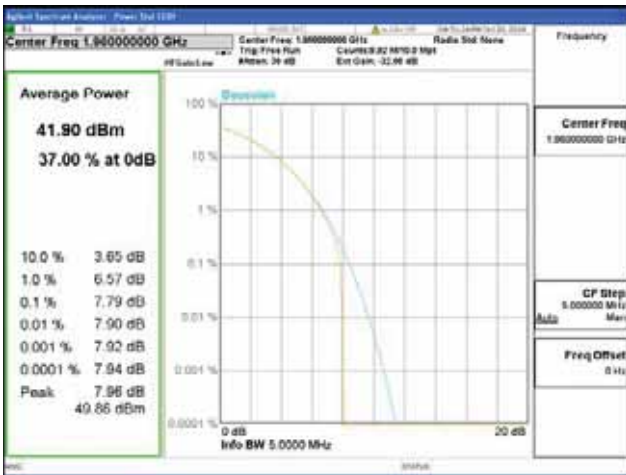

64QAM

256QAM