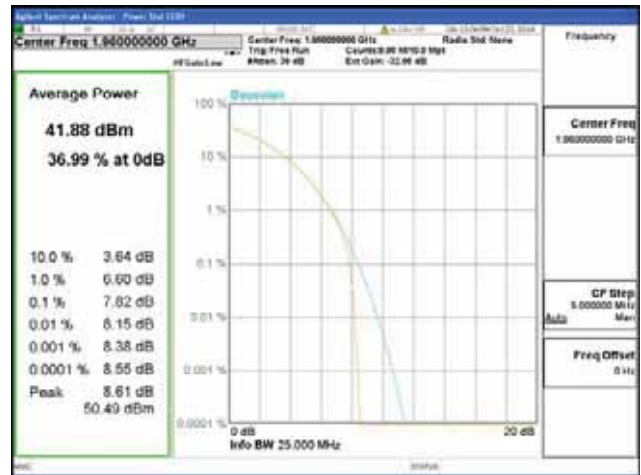

Band 2, BW 20MHz, Single carrier, 4TX, Middle

QPSK

16QAM

64QAM

256QAM

Band 2, BW 20MHz, Single carrier, 4TX, Top

QPSK

16QAM