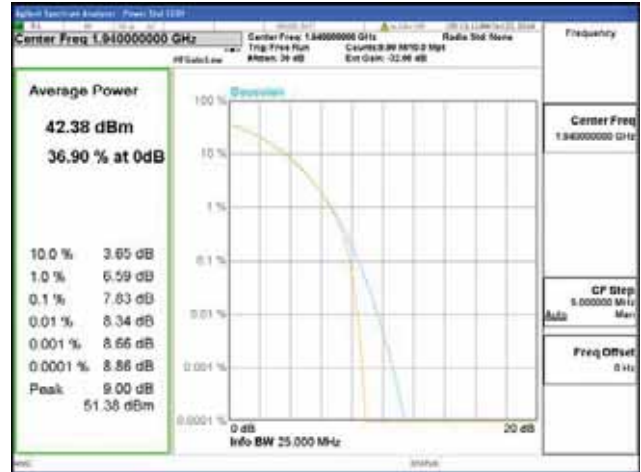

CTK Co., Ltd.
(Ho-dong), 113, Yejik-ro, Cheoin-gu,
Yongin-si, Gyeonggi-do, Korea
Tel: +82-31-339-9970
Fax: +82-31-624-9501

Report No.:
CTK-2018-03328
Page (176) / (1312)
Pages

ANT 2
Band 2, BW 20MHz, Single carrier, 4TX, Bottom

QPSK

16QAM