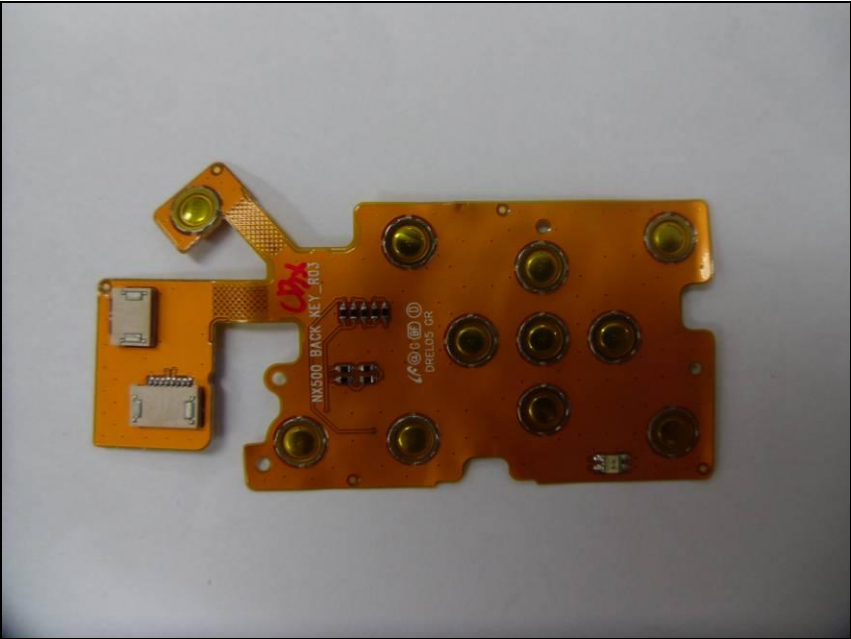

# **Internal photos of EUT**

Model : NX500

***Internal view of EUT***

Model : NX500

***Top view of Main PCB***

***Bottom view of Main PCB***

Model : NX500

**Top view of Sub Keypad PCB**

**Bottom view of Sub Keypad PCB**

Model : NX500

***Top view of Lens PCB***

***Bottom view of Lens PCB***

Model : NX500

***Top View of BT&WLAN Antenna***

***Bottom View of BT&WLAN Antenna***

Model : NX500