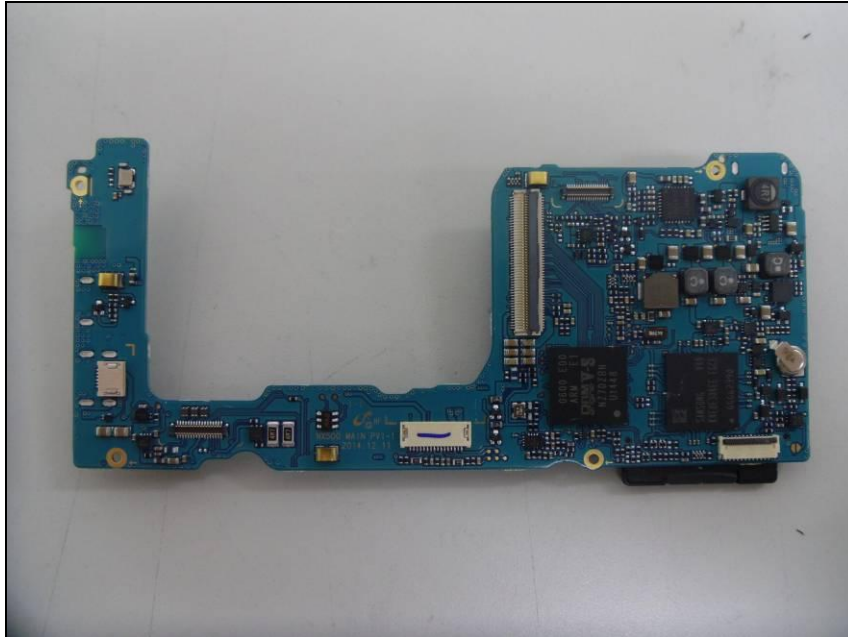

Model : NX500

# **Internal photos of EUT**

Model : NX500

***Internal view of EUT***

Model : NX500

***Top view of Main PCB***

***Bottom view of Main PCB***

Model : NX500

**Top view of Sub Keypad PCB**

**Bottom view of Sub Keypad PCB**

Model : NX500

***Top view of Lens PCB***

***Bottom view of Lens PCB***

Model : NX500

***Top View of BT&WLAN Antenna***

***Bottom View of BT&WLAN Antenna***

Model : NX500