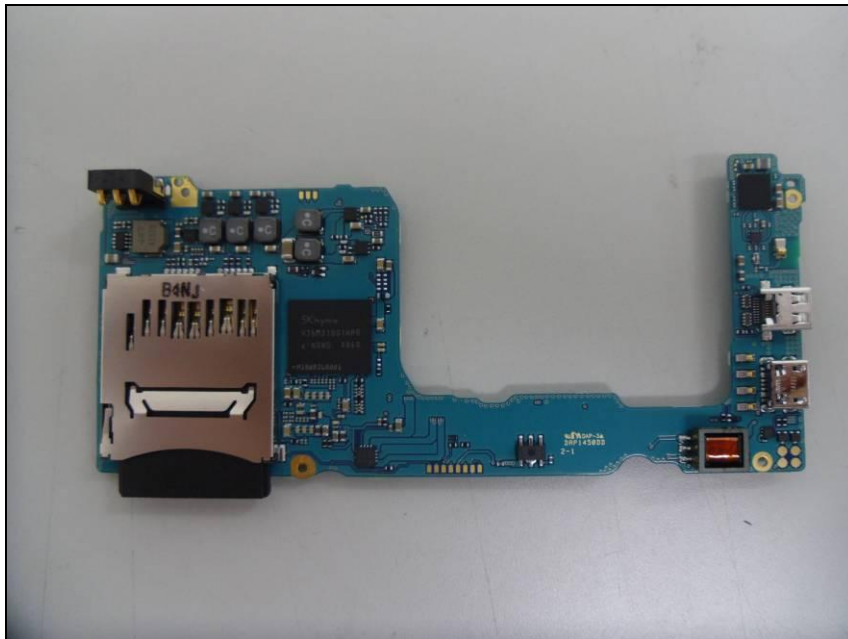

# **Internal photos of EUT**

Model : NX500

***Internal view of EUT***

Model : NX500

***Top view of Main PCB***

***Bottom view of Main PCB***

Model : NX500

**Top view of Sub Keypad PCB**

**Bottom view of Sub Keypad PCB**

Model : NX500

***Top view of Lens PCB***

***Bottom view of Lens PCB***

Model : NX500

***Top View of BT&WLAN Antenna***

***Bottom View of BT&WLAN Antenna***

Model : NX500

***Bottom View of NFC Tag Antenna***

***View of BT&WLAN module***