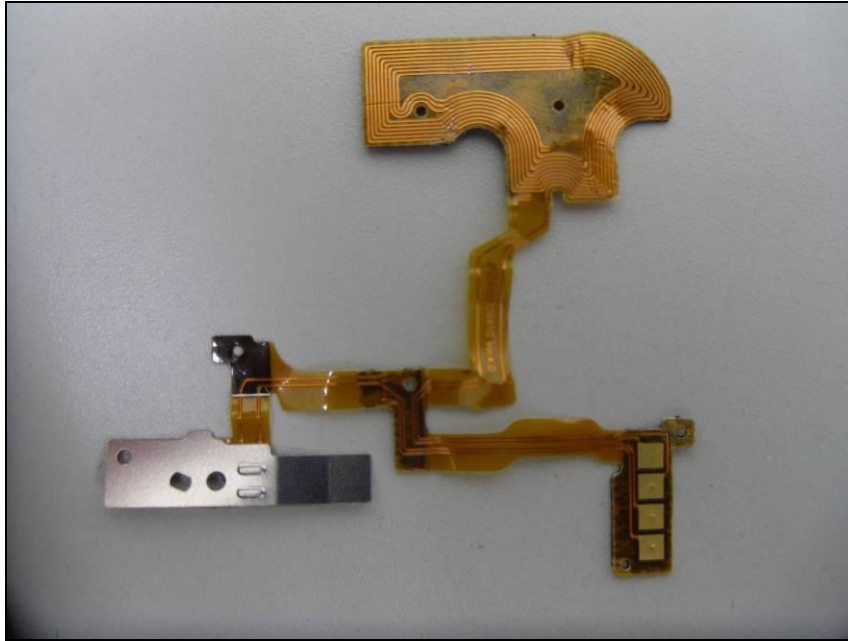

# **Internal photos of EUT**

Model : NX500

***Internal view of EUT***

Model : NX500

***Top view of Main PCB***

***Bottom view of Main PCB***

Model : NX500

**Top view of Sub Keypad PCB**

**Bottom view of Sub Keypad PCB**

Model : NX500

***Top view of Lens PCB***

***Bottom view of Lens PCB***

Model : NX500

***Top View of BT&WLAN Antenna***

***Bottom View of BT&WLAN Antenna***

Model : NX500

***Bottom View of NFC Tag Antenna***

***View of BT&WLAN module***