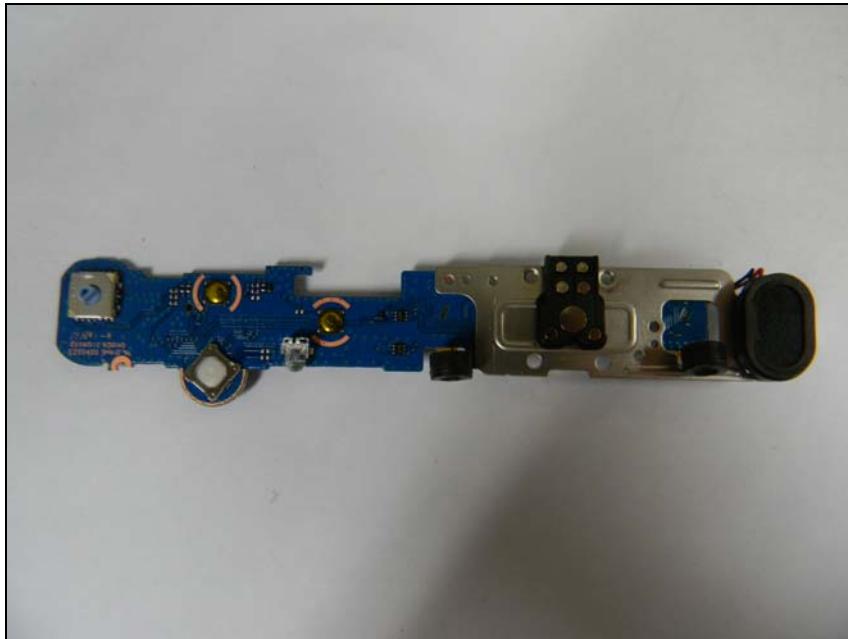

# **Internal photos of EUT**

Model : NX3000

***Internal view of EUT***

Model : NX3000

***Top view of Main PCB***

***Bottom view of Main PCB***

Model : NX3000

***Top view of Sub PCB#1***

***Bottom view of Sub PCB#1***

Model : NX3000

***Top view of Sub Keypad PCB***

***Bottom view of Keypad PCB***

Model : NX3000

***Top view of Lens PCB***

***Bottom view of Lens PCB***

Model : NX3000

***Top view of WLAN Antenna***

***Bottom view of WLAN Antenna***

Model : NX3000

***View of WLAN module***

***View of NFC Tag***