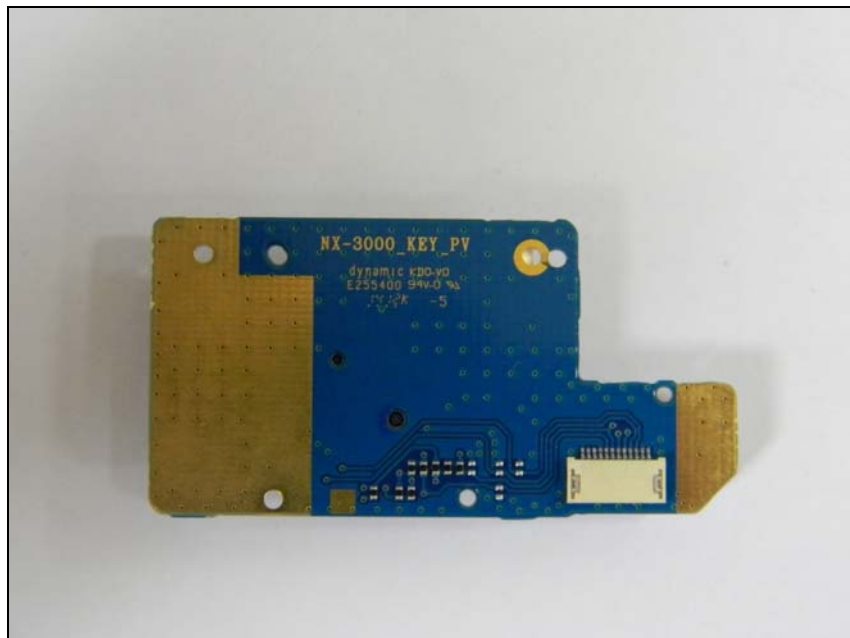

# **Internal photos of EUT**

Model : NX3000

***Internal view of EUT***

Model : NX3000

***Top view of Main PCB***

***Bottom view of Main PCB***

Model : NX3000

***Top view of Sub PCB#1***

***Bottom view of Sub PCB#1***

Model : NX3000

***Top view of Sub Keypad PCB***

***Bottom view of Keypad PCB***

Model : NX3000

***Top view of Lens PCB***

***Bottom view of Lens PCB***

Model : NX3000

***Top view of WLAN Antenna***

***Bottom view of WLAN Antenna***

Model : NX3000

***View of WLAN module***

***View of NFC Tag***