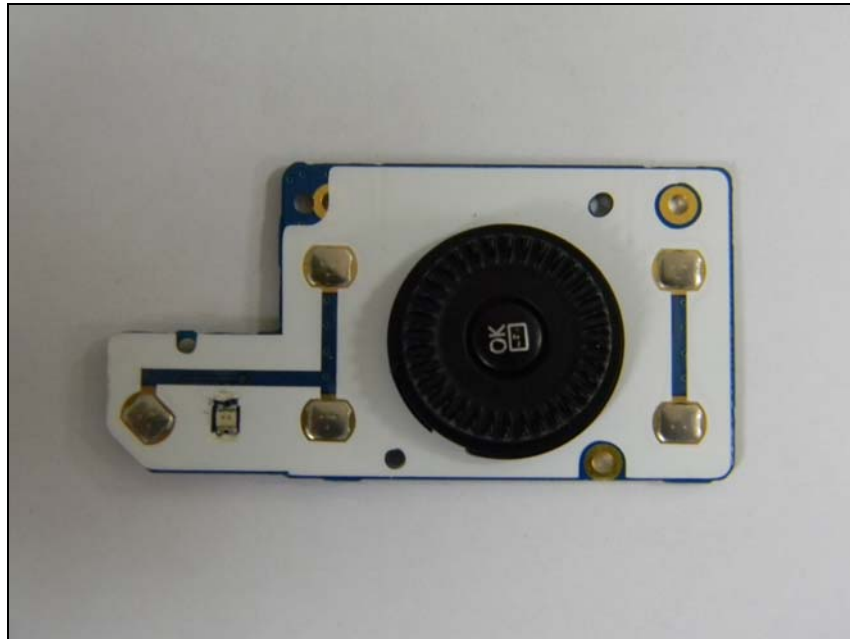

# **Internal photos of EUT**

Model : NX3000

***Internal view of EUT***

Model : NX3000

***Top view of Main PCB***

***Bottom view of Main PCB***

Model : NX3000

***Top view of Sub PCB#1***

***Bottom view of Sub PCB#1***

Model : NX3000

***Top view of Sub Keypad PCB***

***Bottom view of Keypad PCB***

Model : NX3000

***Top view of Lens PCB***

***Bottom view of Lens PCB***

Model : NX3000

***Top view of WLAN Antenna***

***Bottom view of WLAN Antenna***

Model : NX3000

***View of WLAN module***

***View of NFC Tag***