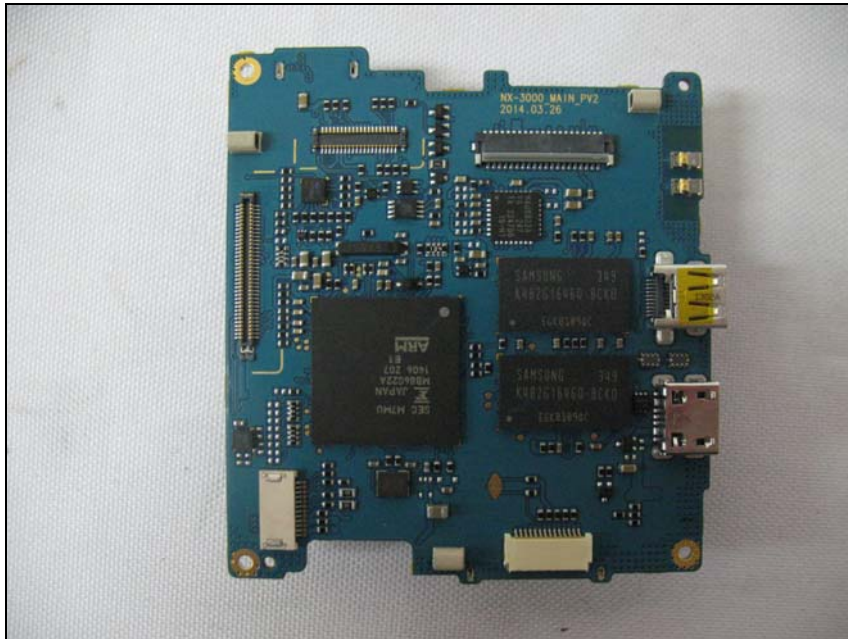

# **Internal photos of EUT**

Model : NX3000

***Internal view of EUT***

Model : NX3000

***Top view of Main PCB***

***Bottom view of Main PCB***

Model : NX3000

***Top view of Sub PCB#1***

***Bottom view of Sub PCB#1***

Model : NX3000

***Top view of Sub Keypad PCB***

***Bottom view of Keypad PCB***

Model : NX3000

***Top view of Lens PCB***

***Bottom view of Lens PCB***

Model : NX3000

***Top view of WLAN Antenna***

***Bottom view of WLAN Antenna***

Model : NX3000

***View of WLAN module***

***View of NFC Tag***