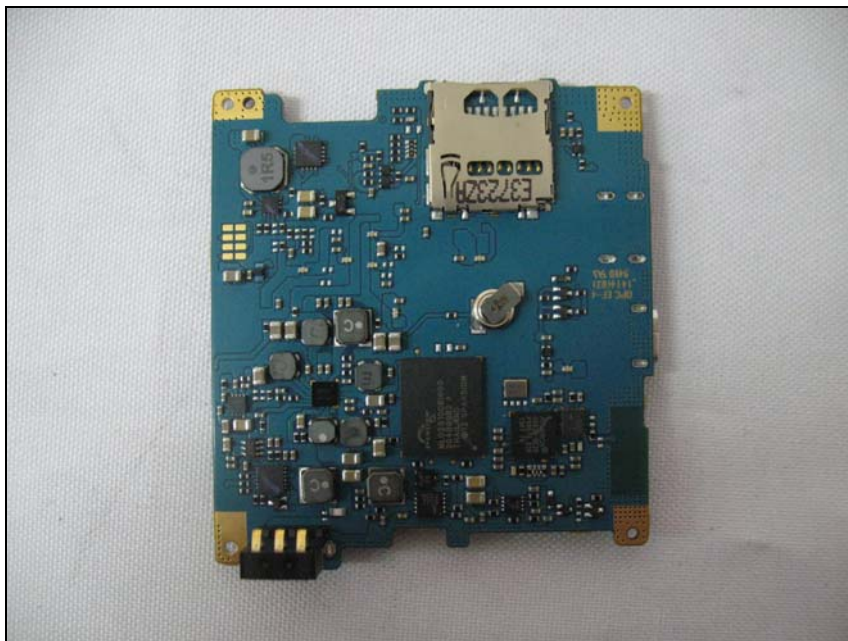

# **Internal photos of EUT**

Model : NX3000

***Internal view of EUT***

Model : NX3000

***Top view of Main PCB***

***Bottom view of Main PCB***

Model : NX3000

***Top view of Sub PCB#1***

***Bottom view of Sub PCB#1***

Model : NX3000

***Top view of Sub Keypad PCB***

***Bottom view of Keypad PCB***

Model : NX3000

***Top view of Lens PCB***

***Bottom view of Lens PCB***

Model : NX3000

***Top view of WLAN Antenna***

***Bottom view of WLAN Antenna***

Model : NX3000

***View of WLAN module***

***View of NFC Tag***