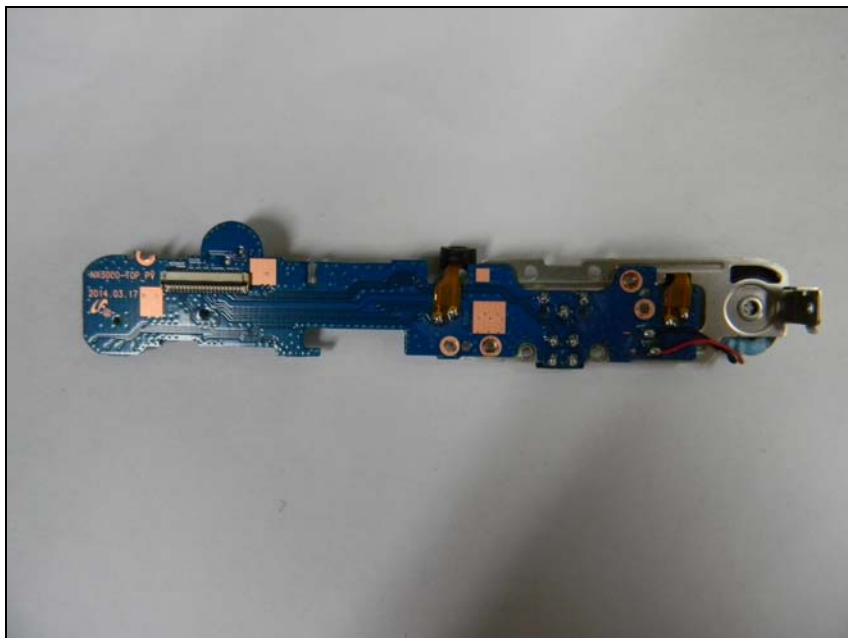

# **Internal photos of EUT**

Model : NX3000

***Internal view of EUT***

Model : NX3000

***Top view of Main PCB***

***Bottom view of Main PCB***

Model : NX3000

***Top view of Sub PCB#1***

***Bottom view of Sub PCB#1***

Model : NX3000

***Top view of Sub Keypad PCB***

***Bottom view of Keypad PCB***

Model : NX3000

***Top view of Lens PCB***

***Bottom view of Lens PCB***

Model : NX3000

***Top view of WLAN Antenna***

***Bottom view of WLAN Antenna***

Model : NX3000

***View of WLAN module***

***View of NFC Tag***