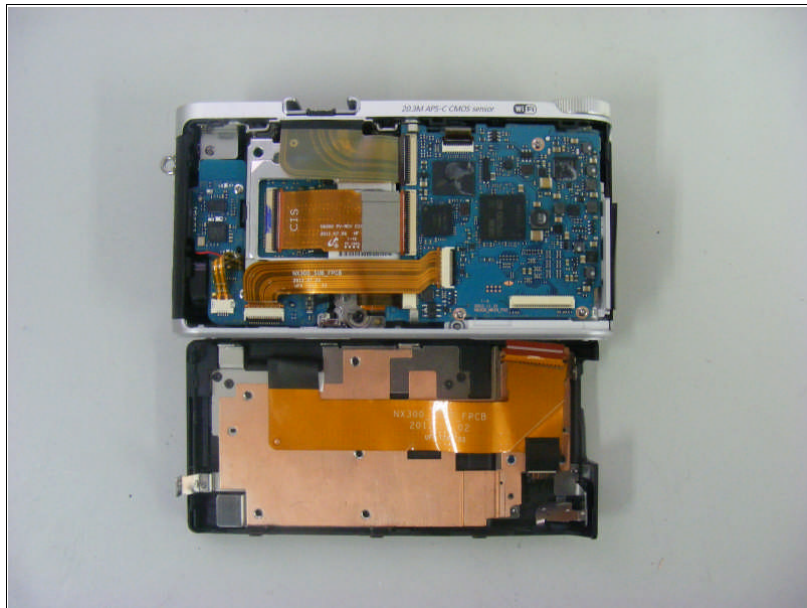

Model : NX300

Internal photos of EUT

Model : NX300

Internal view of EUT

Model : NX300

Top view of Main PCB

Bottom view of Main PCB

Model : NX300

Top view of Sub PCB#1

Bottom view of Sub PCB#1

Model : NX300

Top view of Sub PCB#2

Bottom view of Sub PCB#2

Model : NX300

Top view of Lens PCB

Bottom view of Lens PCB

Model : NX300

View of Antenna

Antenna

View of WLAN module