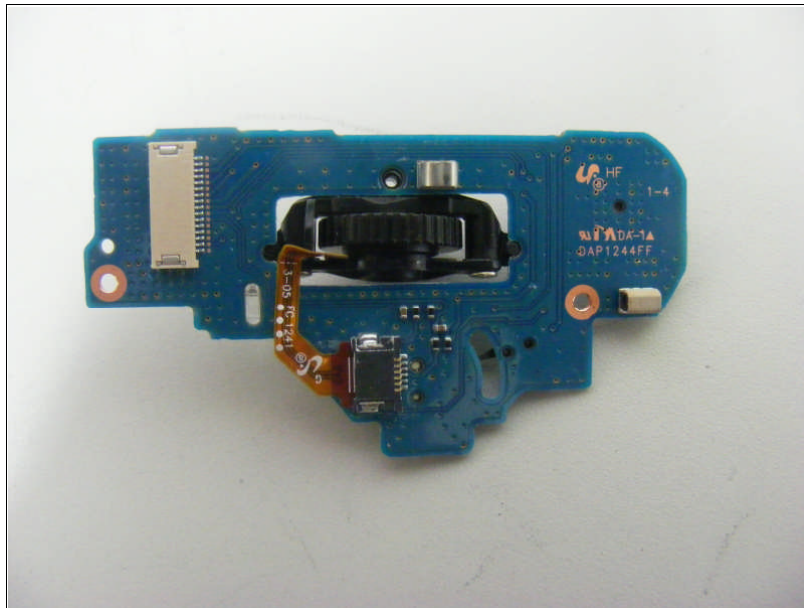

Model : NX300

Internal photos of EUT

Model : NX300

Internal view of EUT

Model : NX300

Top view of Main PCB

Bottom view of Main PCB

Model : NX300

Top view of Sub PCB#1

Bottom view of Sub PCB#1

Model : NX300

Top view of Sub PCB#2

Bottom view of Sub PCB#2

Model : NX300

Top view of Lens PCB

Bottom view of Lens PCB

Model : NX300

View of Antenna

Antenna

View of WLAN module