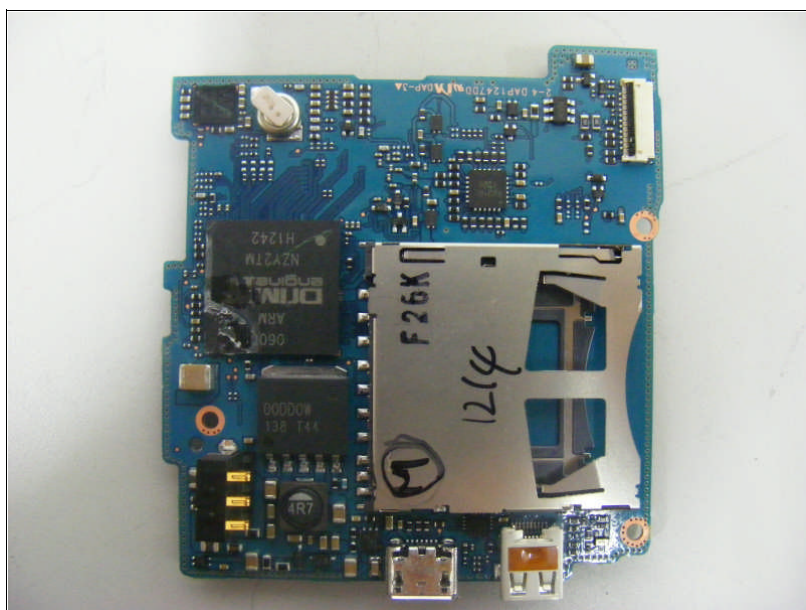

Model : NX300

Internal photos of EUT

Model : NX300

Internal view of EUT

Model : NX300

Top view of Main PCB

Bottom view of Main PCB

Model : NX300

Top view of Sub PCB#1

Bottom view of Sub PCB#1

Model : NX300

Top view of Sub PCB#2

Bottom view of Sub PCB#2

Model : NX300

Top view of Lens PCB

Bottom view of Lens PCB

Model : NX300

View of Antenna

Antenna

View of WLAN module