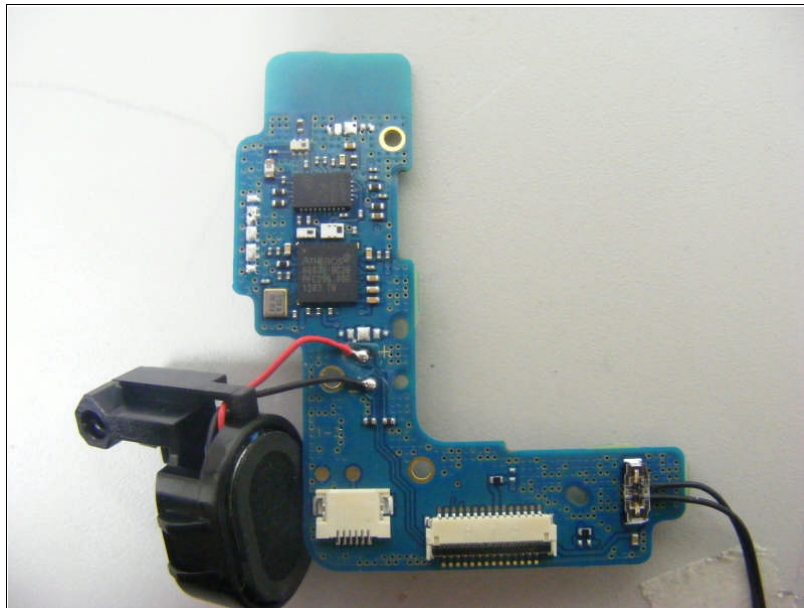

Model : NX300

Internal photos of EUT

Model : NX300

Internal view of EUT

Model : NX300

Top view of Main PCB

Bottom view of Main PCB

Model : NX300

Top view of Sub PCB#1

Bottom view of Sub PCB#1

Model : NX300

Top view of Sub PCB#2

Bottom view of Sub PCB#2

Model : NX300

Top view of Lens PCB

Bottom view of Lens PCB

Model : NX300

View of Antenna

Antenna

View of WLAN module