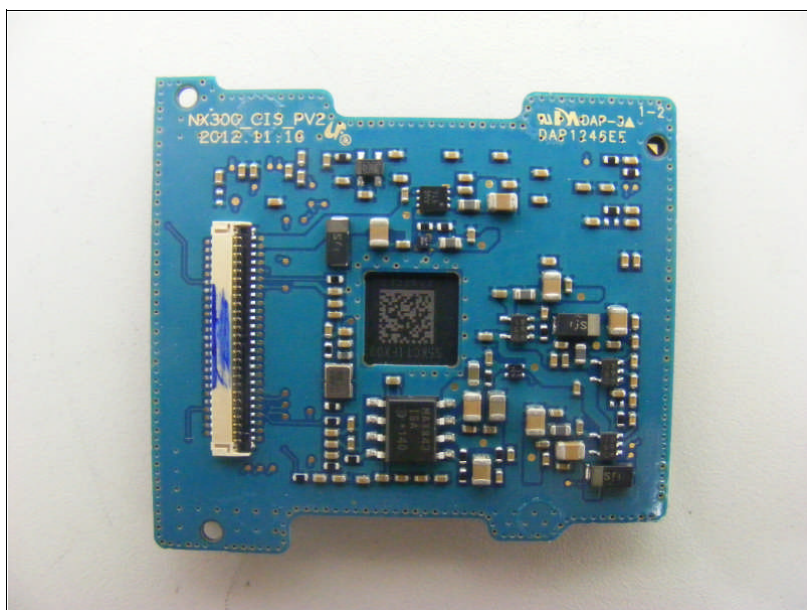

Model : NX300

Internal photos of EUT

Model : NX300

Internal view of EUT

Model : NX300

Top view of Main PCB

Bottom view of Main PCB

Model : NX300

Top view of Sub PCB#1

Bottom view of Sub PCB#1

Model : NX300

Top view of Sub PCB#2

Bottom view of Sub PCB#2

Model : NX300

Top view of Lens PCB

Bottom view of Lens PCB

Model : NX300

View of Antenna

Antenna

View of WLAN module