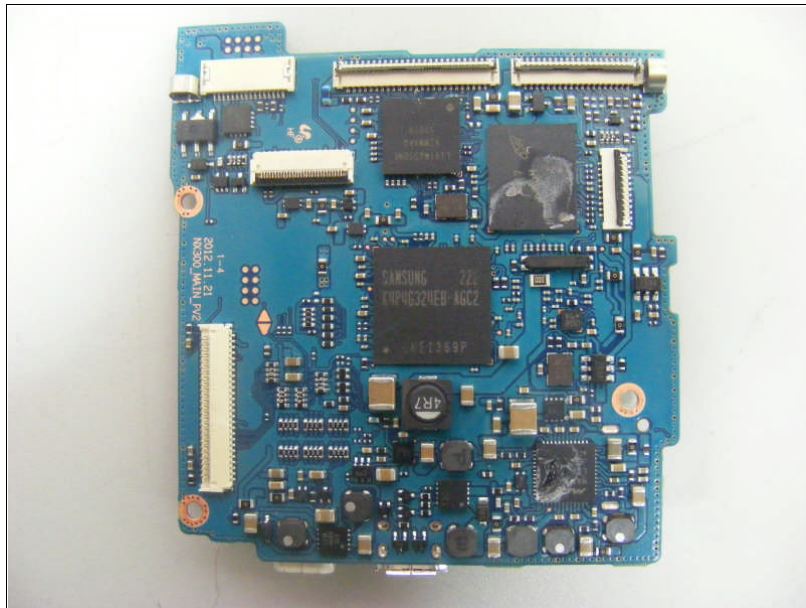

Model : NX300

Internal photos of EUT

Model : NX300

Internal view of EUT

Model : NX300

Top view of Main PCB

Bottom view of Main PCB

Model : NX300

Top view of Sub PCB#1

Bottom view of Sub PCB#1

Model : NX300

Top view of Sub PCB#2

Bottom view of Sub PCB#2

Model : NX300

Top view of Lens PCB

Bottom view of Lens PCB

Model : NX300

View of Antenna

Antenna

View of WLAN module