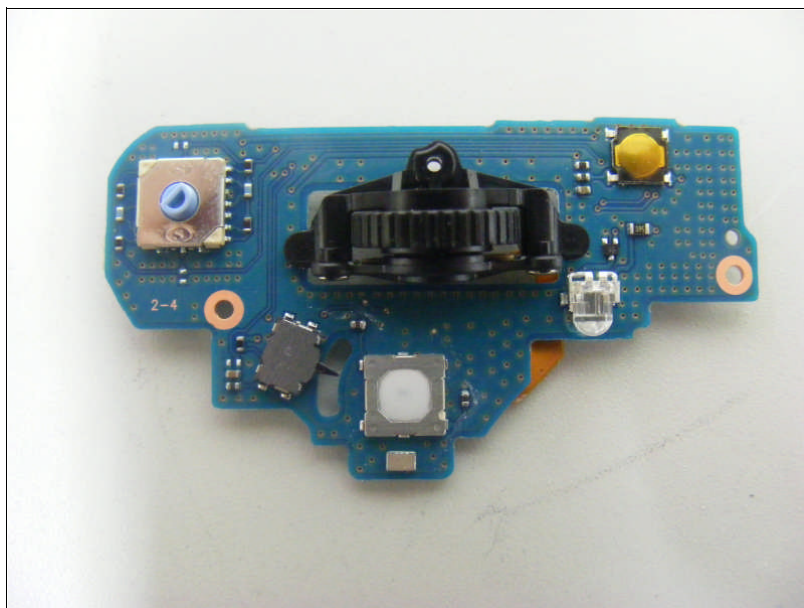

Model : NX300

Internal photos of EUT

Model : NX300

Internal view of EUT

Model : NX300

Top view of Main PCB

Bottom view of Main PCB

Model : NX300

Top view of Sub PCB#1

Bottom view of Sub PCB#1

Model : NX300

Top view of Sub PCB#2

Bottom view of Sub PCB#2

Model : NX300

Top view of Lens PCB

Bottom view of Lens PCB

Model : NX300

View of Antenna

Antenna

View of WLAN module