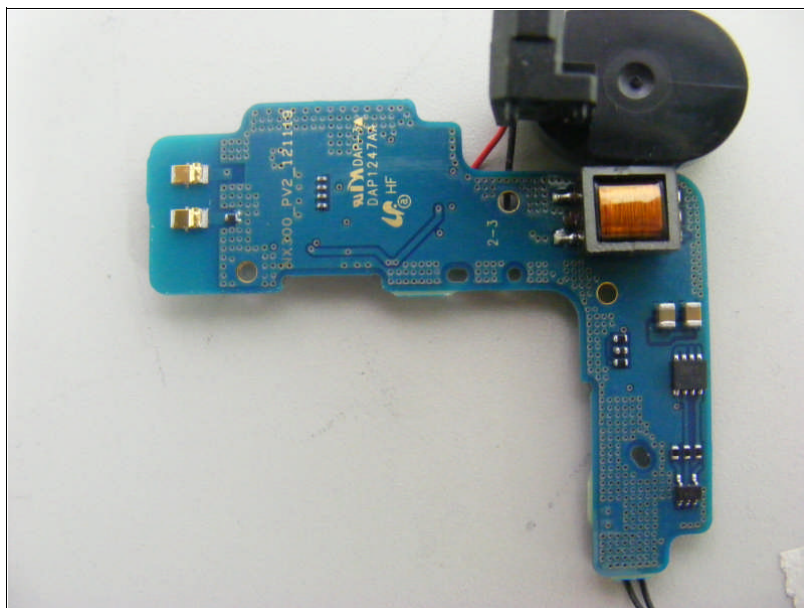

Model : NX300

Internal photos of EUT

Model : NX300

Internal view of EUT

Model : NX300

Top view of Main PCB

Bottom view of Main PCB

Model : NX300

Top view of Sub PCB#1

Bottom view of Sub PCB#1

Model : NX300

Top view of Sub PCB#2

Bottom view of Sub PCB#2

Model : NX300

Top view of Lens PCB

Bottom view of Lens PCB

Model : NX300

View of Antenna

Antenna

View of WLAN module