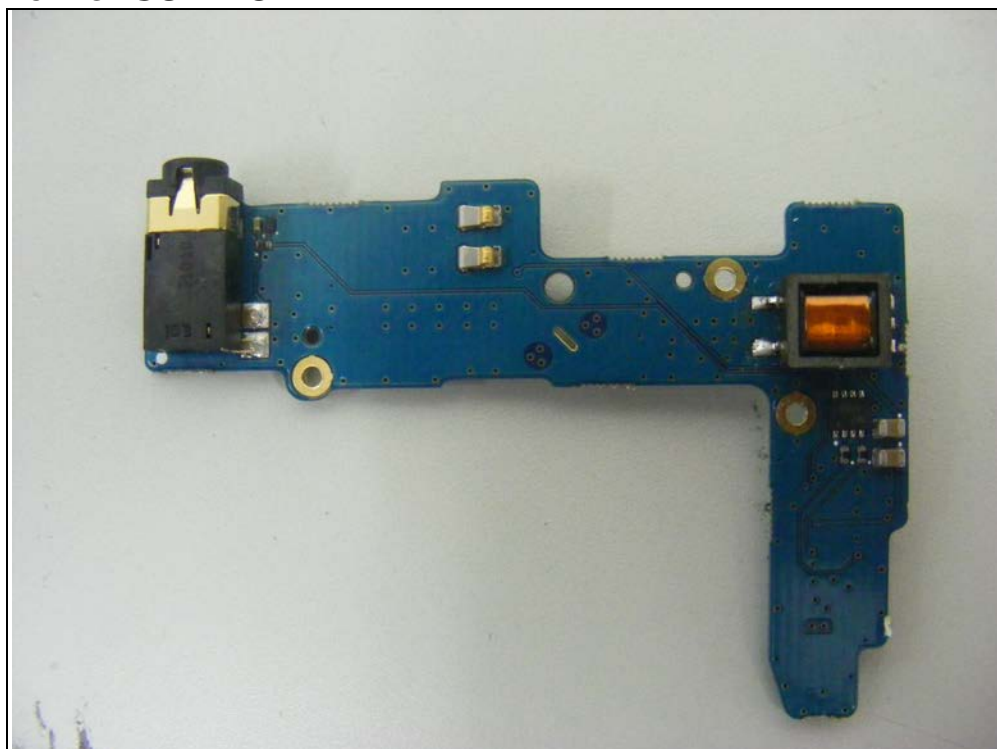

Model : NX30

Internal photos of EUT

Model : NX30

Top view of EUT

Model : NX30

Top view of PCB

Bottom view of PCB

Model : NX30

Top view of SUB PCB

Bottom view of SUB PCB

Model : NX30

Top view of Lens

SGS

Model : NX30

Antenna