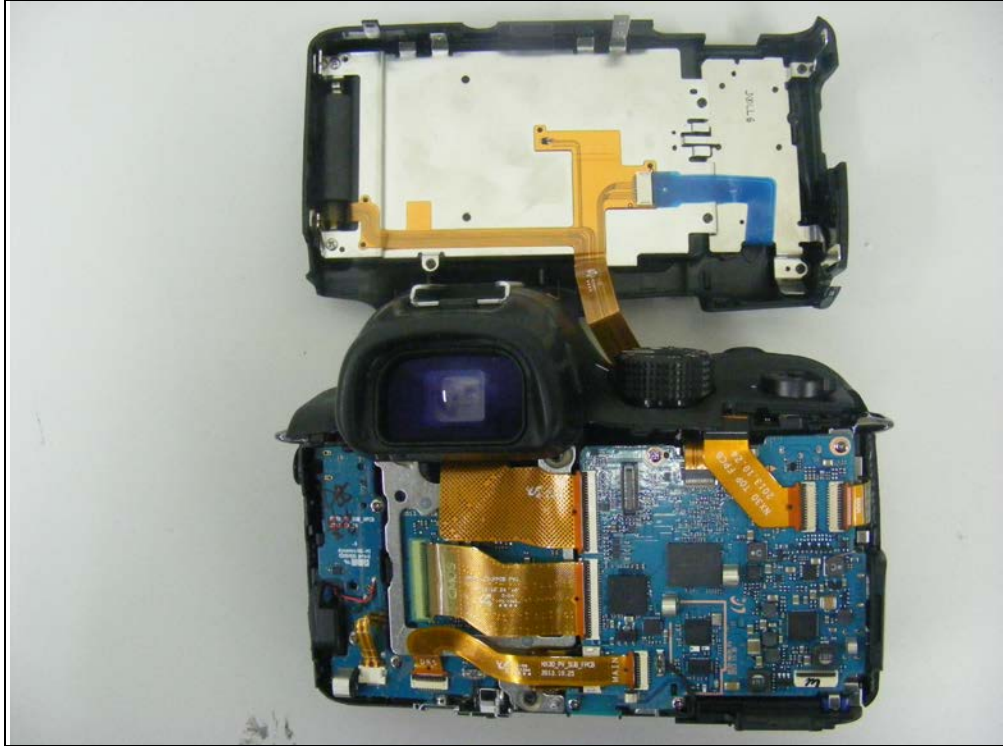

Model : NX30

Internal photos of EUT

Model : NX30

Top view of EUT

Model : NX30

Top view of PCB

Bottom view of PCB

Model : NX30

Top view of SUB PCB

Bottom view of SUB PCB

Model : NX30

Top view of Lens

SGS

Model : NX30

Antenna