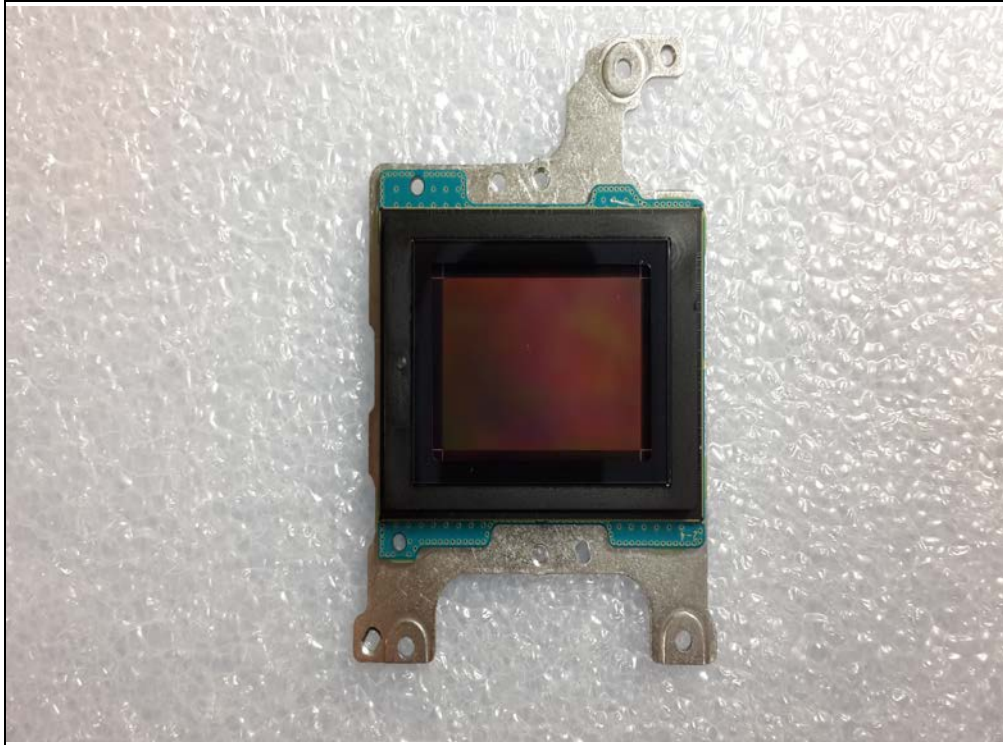

Model : NX30

Internal photos of EUT

Model : NX30

Top view of EUT

Model : NX30

Top view of PCB

Bottom view of PCB

Model : NX30

Top view of SUB PCB

Bottom view of SUB PCB

Model : NX30

Top view of Lens

SGS

Model : NX30

Antenna