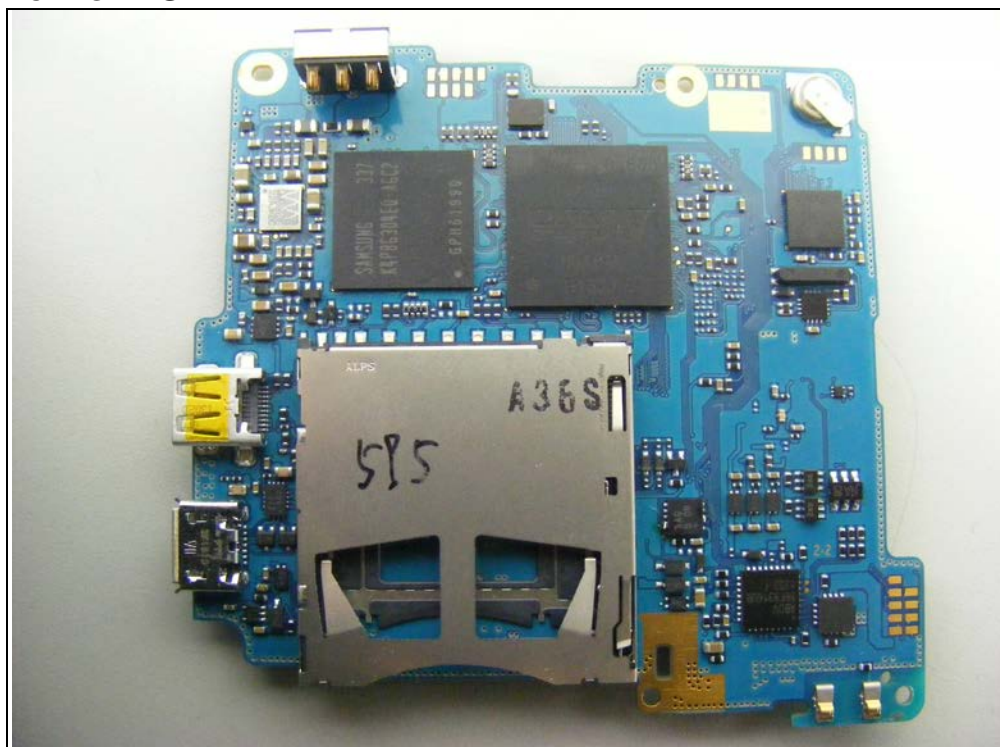

Model : NX30

Internal photos of EUT

Model : NX30

Top view of EUT

Model : NX30

Top view of PCB

Bottom view of PCB

Model : NX30

Top view of SUB PCB

Bottom view of SUB PCB

Model : NX30

Top view of Lens

SGS

Model : NX30

Antenna