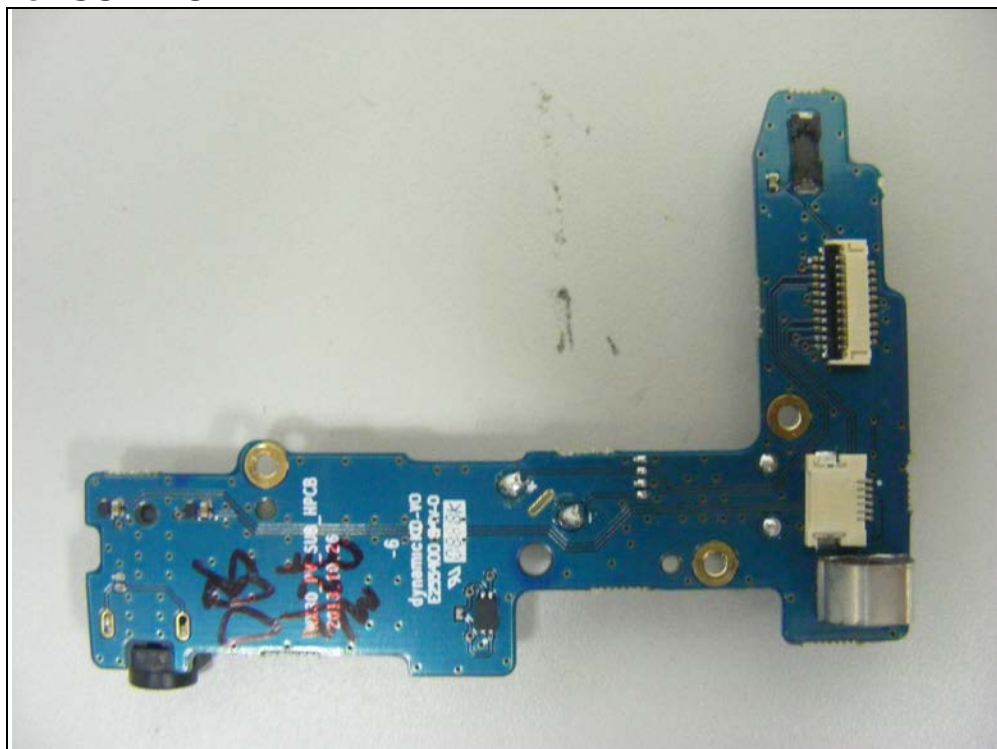

Model : NX30

Internal photos of EUT

Model : NX30

Top view of EUT

Model : NX30

Top view of PCB

Bottom view of PCB

Model : NX30

Top view of SUB PCB

Bottom view of SUB PCB

Model : NX30

Top view of Lens

SGS

Model : NX30

Antenna