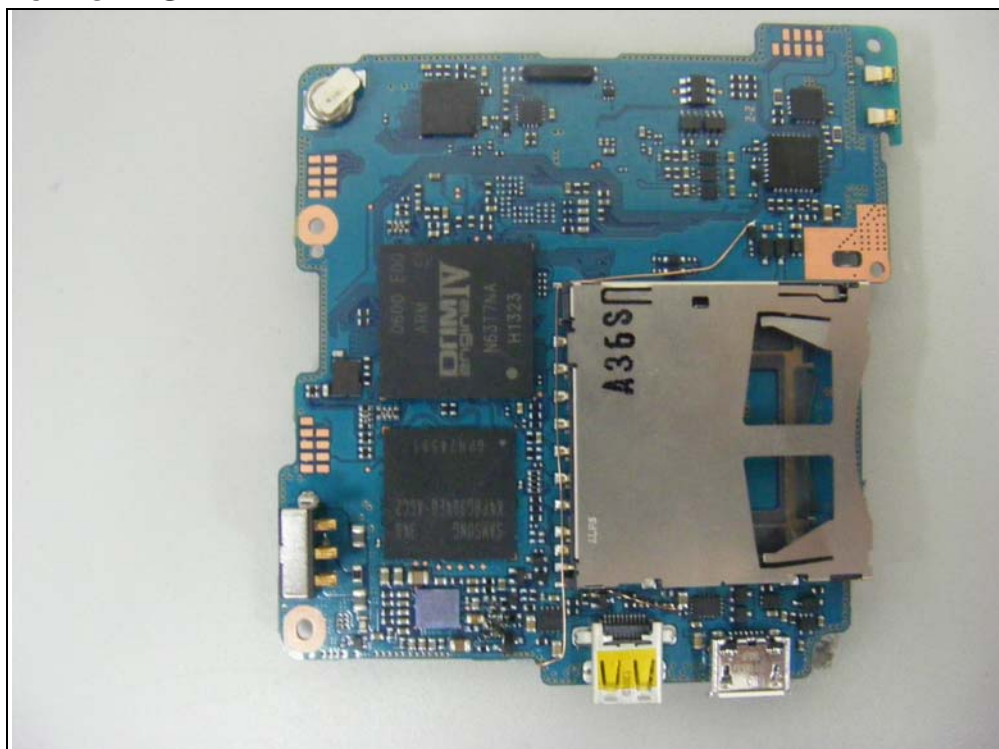

Model : NX30

External photos of EUT

Model : NX30

Top view of EUT

Model : NX30

Top view of PCB

Bottom view of PCB

Model : NX30

Top view of SUB PCB

Bottom view of SUB PCB

Model : NX30

Top view of Lens

Model : NX30

Antenna