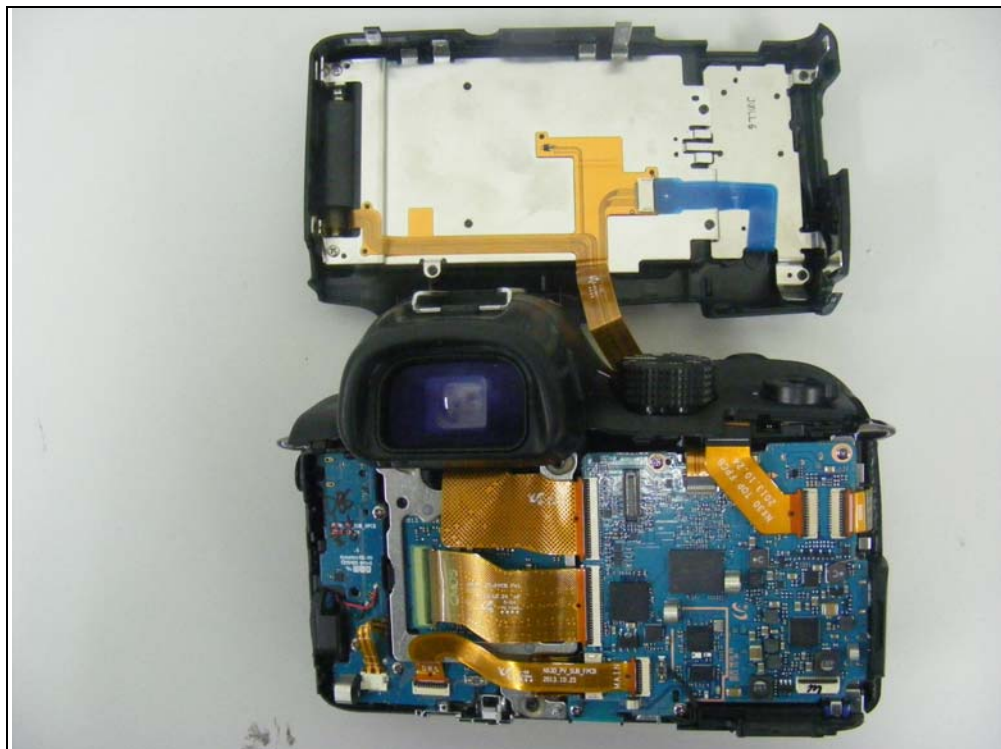

Model : NX30

External photos of EUT

Model : NX30

Top view of EUT

Model : NX30

Top view of PCB

Bottom view of PCB

Model : NX30

Top view of SUB PCB

Bottom view of SUB PCB

Model : NX30

Top view of Lens

Model : NX30

Antenna