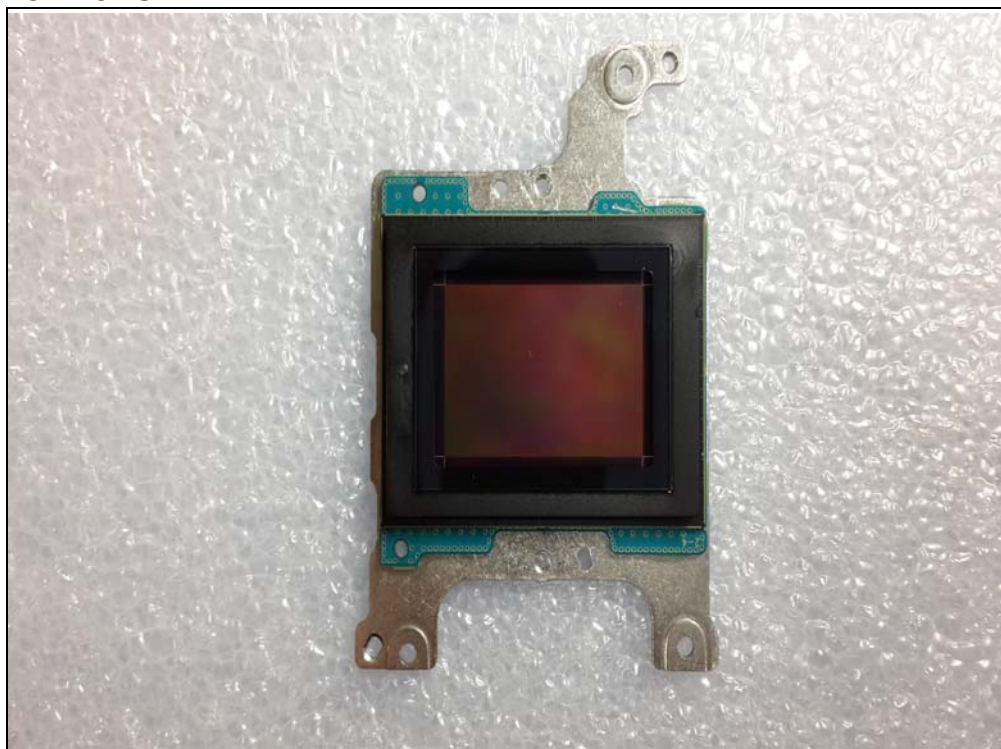

Model : NX30

External photos of EUT

Model : NX30

Top view of EUT

Model : NX30

Top view of PCB

Bottom view of PCB

Model : NX30

Top view of SUB PCB

Bottom view of SUB PCB

Model : NX30

Top view of Lens

Model : NX30

Antenna