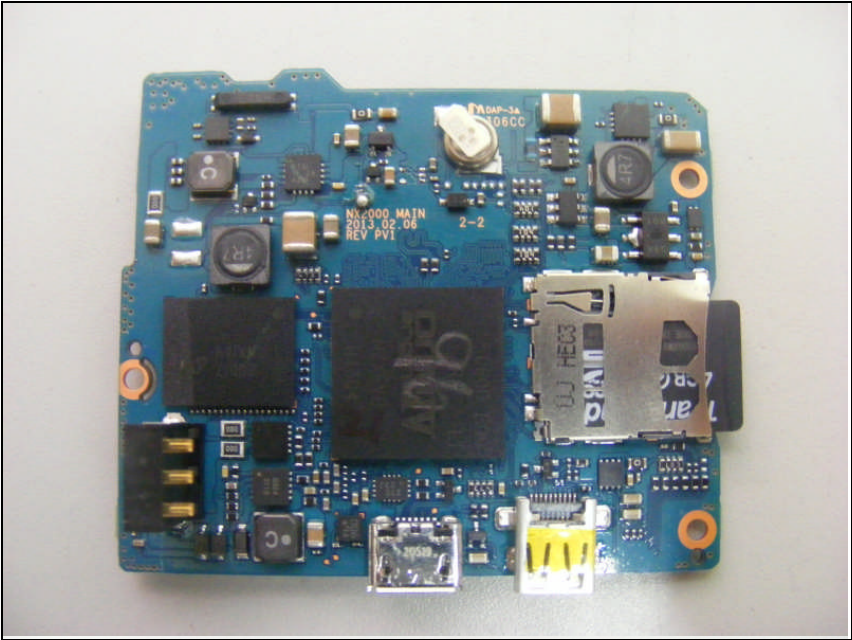

Model: NX2000

# **Internal photos of EUT**

***Internal view of EUT***

**Top view of Main PCB**

**Bottom view of Main PCB**

***Top view of Lens***

***Bottom view of Lens***

***Top view of Sub-PCB 1***

***Bottom view of Sub-PCB 1***