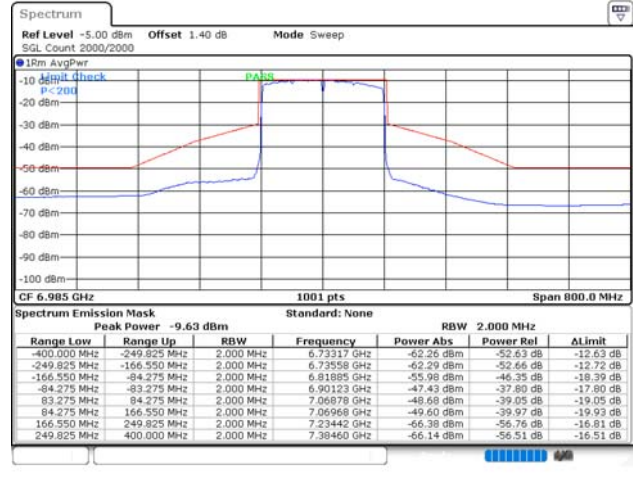

ANT 1

ANT 2

802.11ax_HE160 / SU / Mid ch.