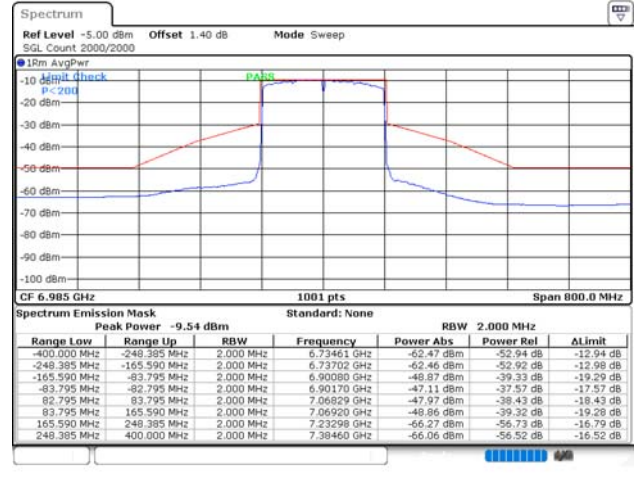

ANT 1

ANT 2

802.11ax_HE160 / SU / Mid ch.