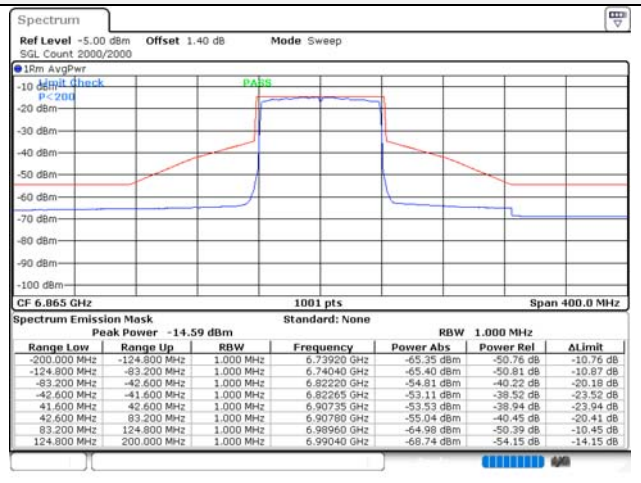

802.11ax_HE80 / SU / High ch.