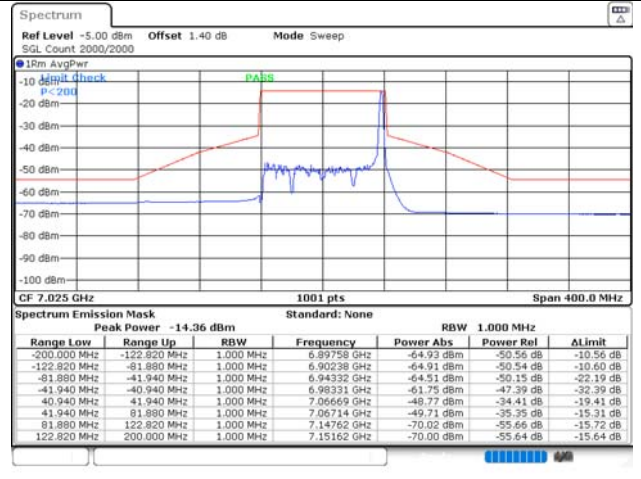

ANT 1

ANT 2

802.11ax_HE80 / 26T / RU offset 0 / Low ch.

802.11ax_HE80 / 26T / RU offset 0 / High ch.

ANT 1

ANT 2

802.11ax_HE80 / 26T / RU offset 36 / Low ch.

802.11ax_HE80 / 26T / RU offset 36 / High ch.