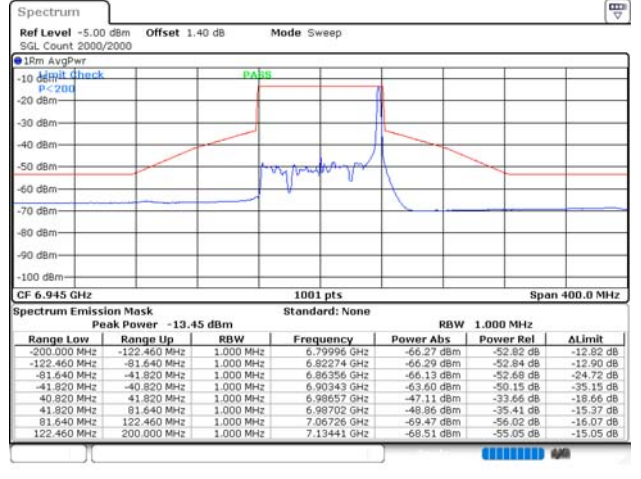

ANT 1

ANT 2

802.11ax_HE80 / 26T / RU offset 0 / Low ch.

802.11ax_HE80 / 26T / RU offset 0 / High ch.

ANT 1

ANT 2

802.11ax_HE80 / 26T / RU offset 36 / Low ch.

802.11ax_HE80 / 26T / RU offset 36 / High ch.