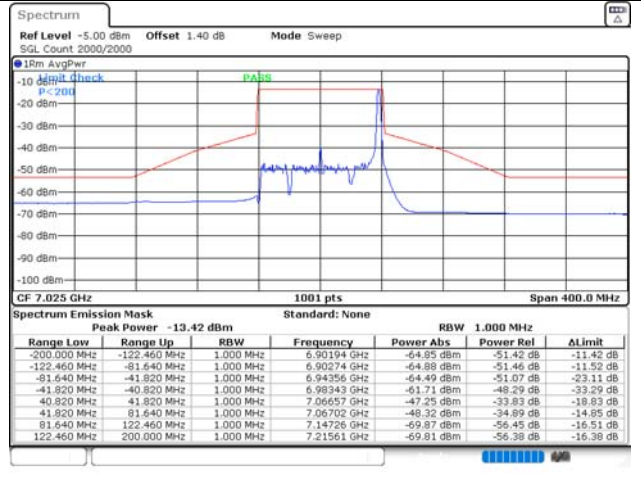

ANT 1

ANT 2

802.11ax_HE80 / 26T / RU offset 0 / Low ch.

802.11ax_HE80 / 26T / RU offset 0 / High ch.

ANT 1

ANT 2

802.11ax_HE80 / 26T / RU offset 36 / Low ch.

802.11ax_HE80 / 26T / RU offset 36 / High ch.