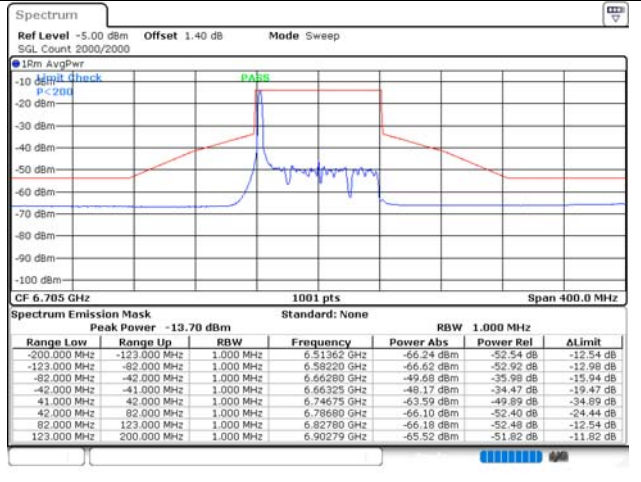

802.11ax_HE80 / 26T / RU offset 0 / Low ch.

802.11ax_HE80 / 26T / RU offset 0 / Mid ch.

802.11ax_HE80 / 26T / RU offset 0 / High ch.

ANT 1

ANT 2

802.11ax_HE80 / 26T / RU offset 36 / Low ch.

802.11ax_HE80 / 26T / RU offset 36 / Mid ch.