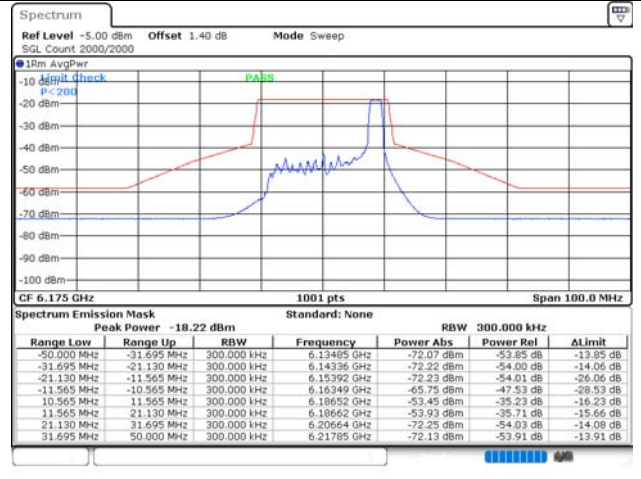

802.11ax_HE20 / 26T / RU offset 8 / Mid ch.