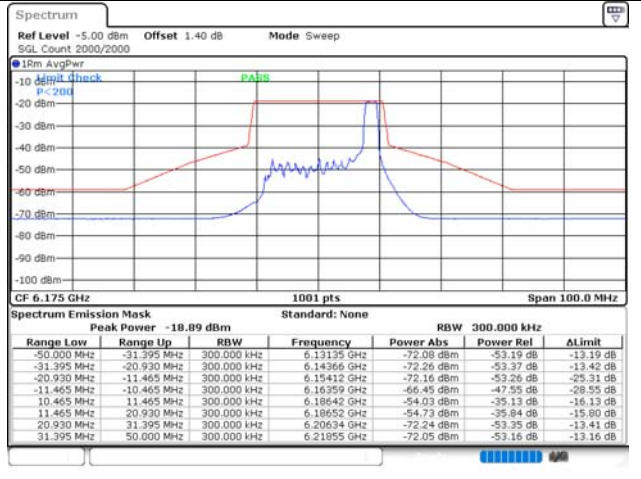

802.11ax_HE20 / 26T / RU offset 8 / Mid ch.