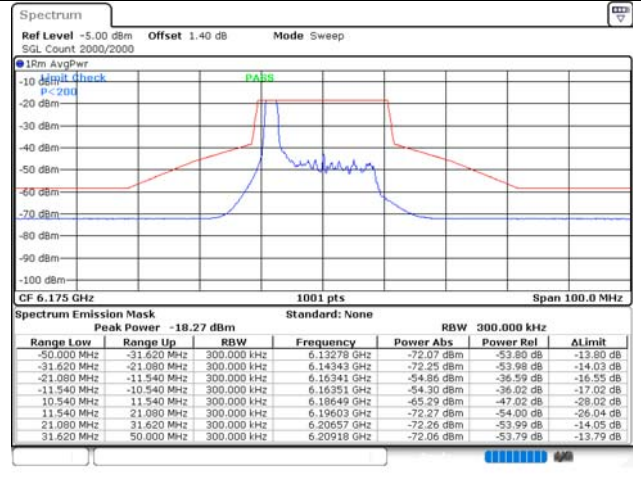

**In-Band Emission**

In order to simplify the report, For RU case, only the RU allocation near the emission mask plots were attached.

**UNII-5 Band**

ANT 1

ANT 2

802.11ax\_HE20 / SU / Low ch.

802.11ax\_HE20 / SU / Mid ch.

802.11ax\_HE20 / SU / High ch.

ANT 1

ANT 2

802.11ax\_HE20 / 26T / RU offset 0 / Low ch.

802.11ax\_HE20 / 26T / RU offset 0 / Mid ch.

802.11ax\_HE20 / 26T / RU offset 0 / High ch.

ANT 1

ANT 2