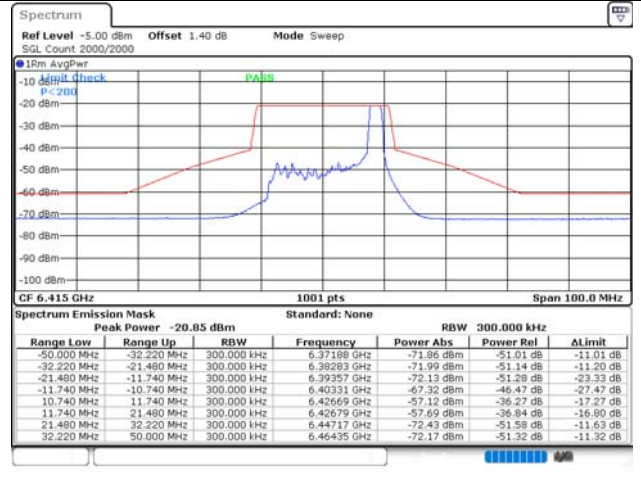

802.11ax_HE20 / 26T / RU offset 8 / High ch.