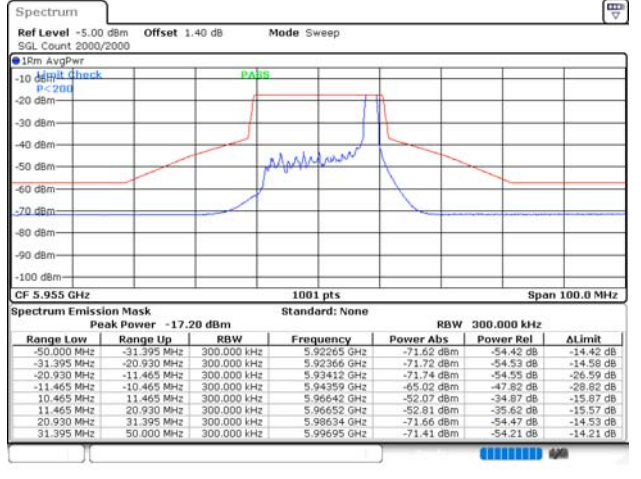

ANT 1

ANT 2

802.11ax_HE20 / 26T / RU offset 8 / Low ch.