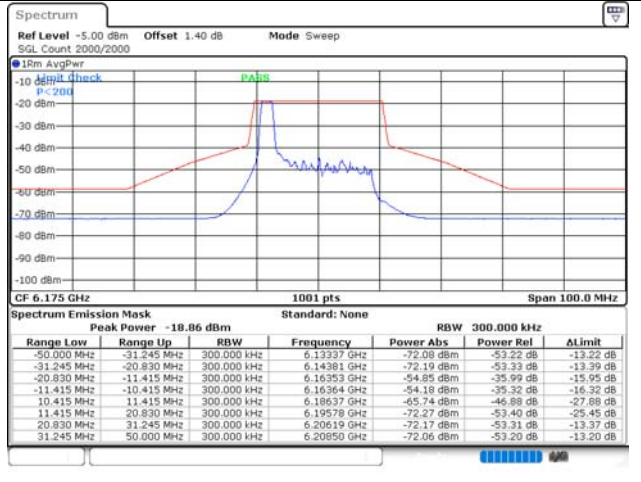

**In-Band Emission**

In order to simplify the report, For RU case, only the RU allocation near the emission mask plots were attached.

**UNII-5 Band**

ANT 1

ANT 2

802.11ax\_HE20 / SU / Low ch.

802.11ax\_HE20 / SU / Mid ch.

802.11ax\_HE20 / SU / High ch.

ANT 1

ANT 2

802.11ax\_HE20 / 26T / RU offset 0 / Low ch.

802.11ax\_HE20 / 26T / RU offset 0 / Mid ch.

802.11ax\_HE20 / 26T / RU offset 0 / High ch.

ANT 1

ANT 2