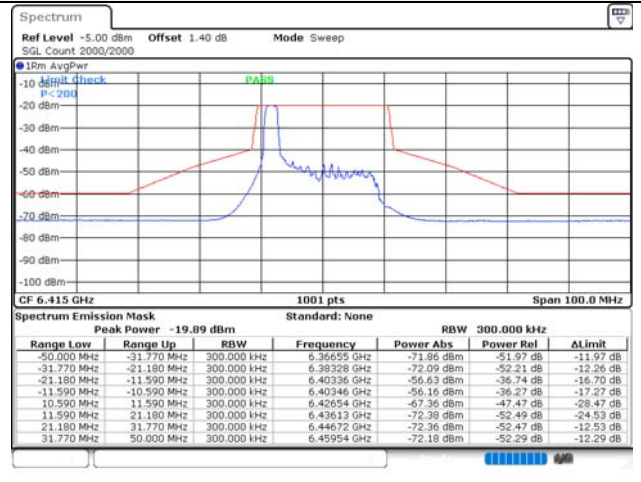

**In-Band Emission**

In order to simplify the report, For RU case, only the RU allocation near the emission mask plots were attached.

**UNII-5 Band**

ANT 1

ANT 2

802.11ax\_HE20 / SU / Low ch.

802.11ax\_HE20 / SU / Mid ch.

802.11ax\_HE20 / SU / High ch.

ANT 1

ANT 2

802.11ax\_HE20 / 26T / RU offset 0 / Low ch.

802.11ax\_HE20 / 26T / RU offset 0 / Mid ch.

802.11ax\_HE20 / 26T / RU offset 0 / High ch.

ANT 1

ANT 2