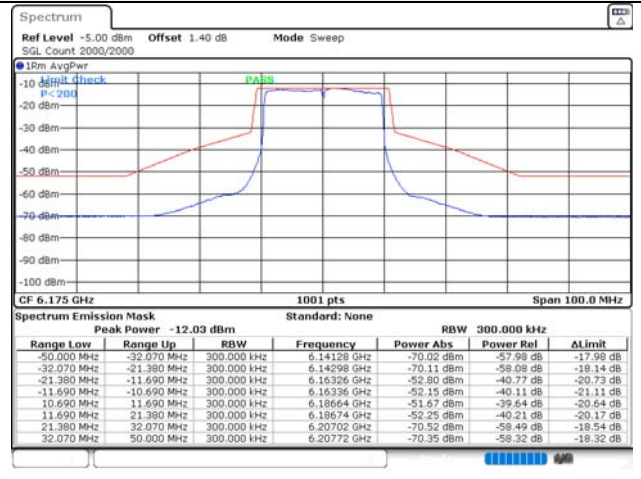

**In-Band Emission**

In order to simplify the report, For RU case, only the RU allocation near the emission mask plots were attached.

**UNII-5 Band**

ANT 1

ANT 2

802.11ax\_HE20 / SU / Low ch.

802.11ax\_HE20 / SU / Mid ch.

802.11ax\_HE20 / SU / High ch.

ANT 1

ANT 2

802.11ax\_HE20 / 26T / RU offset 0 / Low ch.

802.11ax\_HE20 / 26T / RU offset 0 / Mid ch.

802.11ax\_HE20 / 26T / RU offset 0 / High ch.

ANT 1

ANT 2