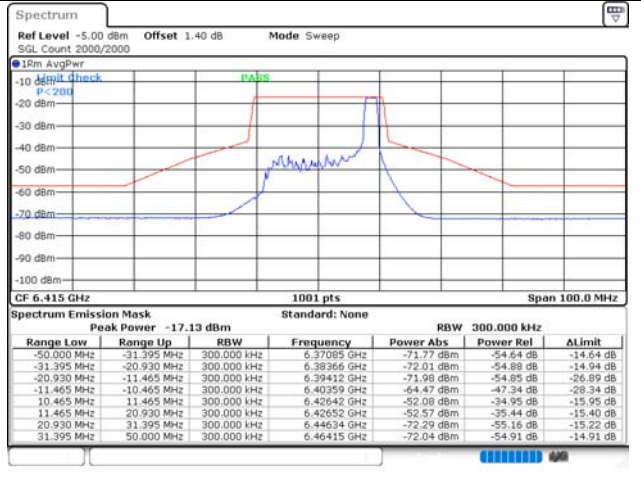

802.11ax_HE20 / 26T / RU offset 8 / High ch.