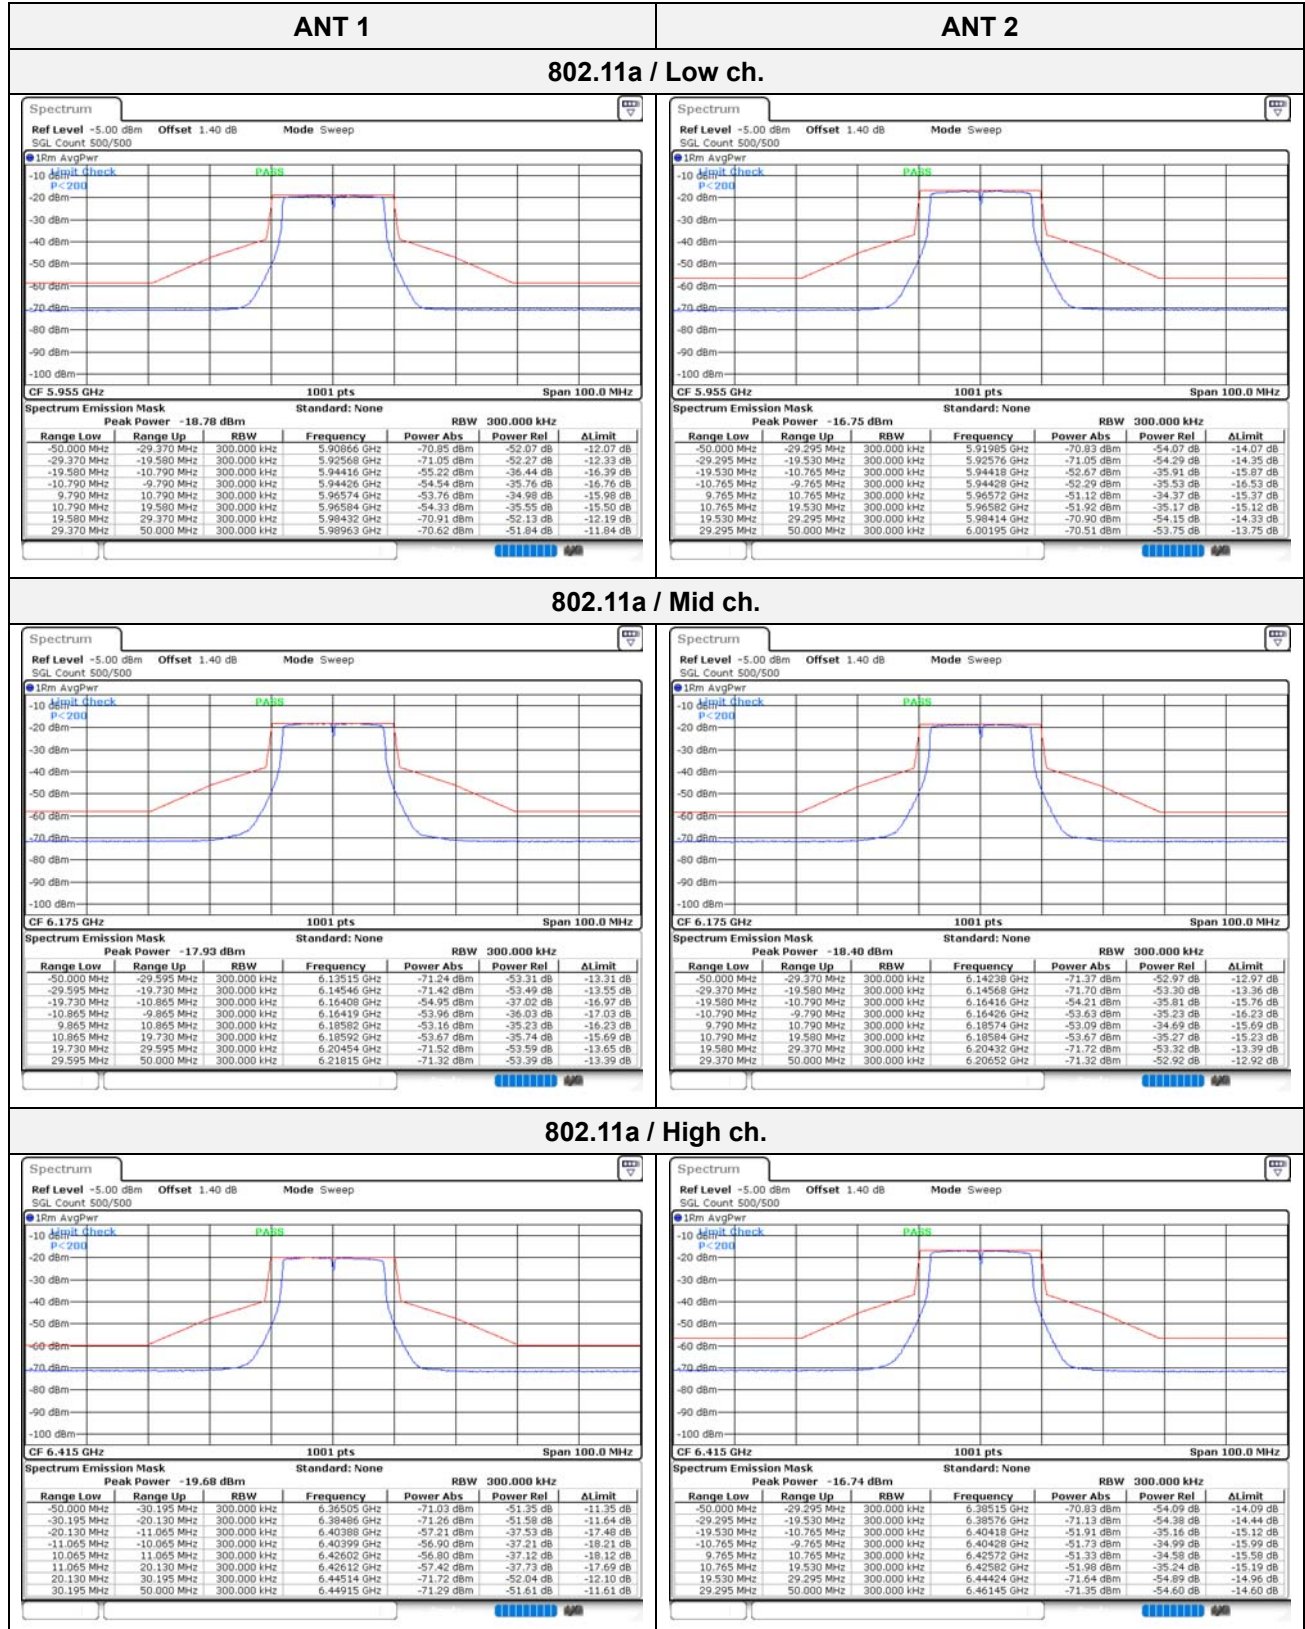

**In-Band Emission**

In order to simplify the report, For RU case, only the RU allocation near the emission mask plots were attached.

**UNII-5 Band**

ANT 1

ANT 2

802.11ax\_HE20 / SU / Low ch.

802.11ax\_HE20 / SU / Mid ch.

802.11ax\_HE20 / SU / High ch.

ANT 1

ANT 2

802.11ax\_HE20 / 26T / RU offset 0 / Low ch.

802.11ax\_HE20 / 26T / RU offset 0 / Mid ch.

802.11ax\_HE20 / 26T / RU offset 0 / High ch.

ANT 1

ANT 2

802.11ax\_HE20 / 26T / RU offset 8 / Low ch.

802.11ax\_HE20 / 26T / RU offset 8 / Mid ch.

802.11ax\_HE20 / 26T / RU offset 8 / High ch.

ANT 1

ANT 2

802.11ax\_HE40 / SU / Low ch.

802.11ax\_HE40 / SU / Mid ch.