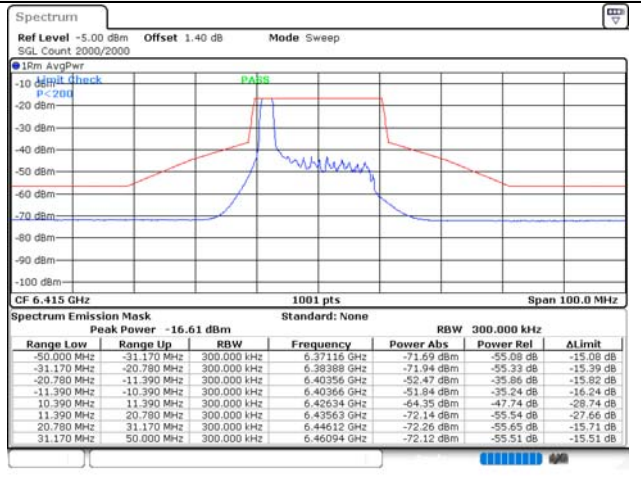

**In-Band Emission**

In order to simplify the report, For RU case, only the RU allocation near the emission mask plots were attached.

**UNII-5 Band**

ANT 1

ANT 2

802.11ax\_HE20 / SU / Low ch.

802.11ax\_HE20 / SU / Mid ch.

802.11ax\_HE20 / SU / High ch.

ANT 1

ANT 2

802.11ax\_HE20 / 26T / RU offset 0 / Low ch.

802.11ax\_HE20 / 26T / RU offset 0 / Mid ch.

802.11ax\_HE20 / 26T / RU offset 0 / High ch.

ANT 1

ANT 2