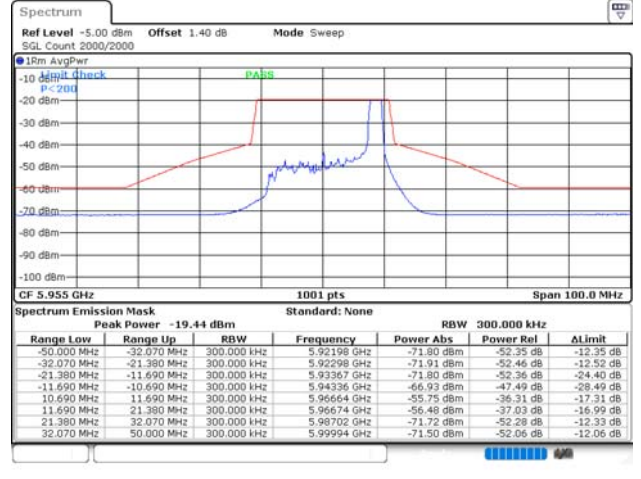

ANT 1

ANT 2

802.11ax_HE20 / 26T / RU offset 8 / Low ch.