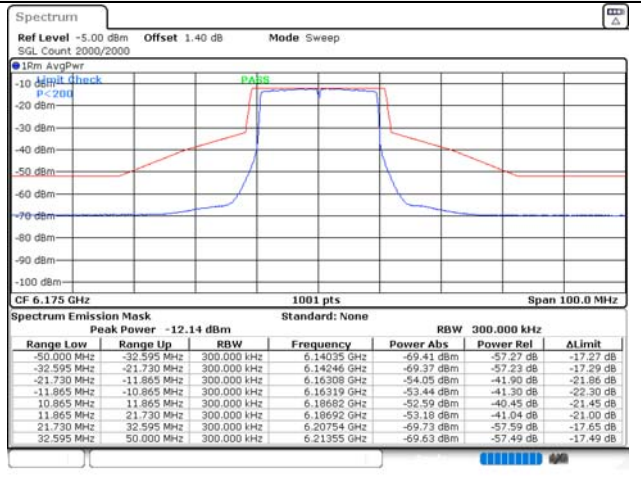

**In-Band Emission**

In order to simplify the report, For RU case, only the RU allocation near the emission mask plots were attached.

**UNII-5 Band**

ANT 1

ANT 2

802.11ax\_HE20 / SU / Low ch.

802.11ax\_HE20 / SU / Mid ch.

802.11ax\_HE20 / SU / High ch.

ANT 1

ANT 2

802.11ax\_HE20 / 26T / RU offset 0 / Low ch.

802.11ax\_HE20 / 26T / RU offset 0 / Mid ch.

802.11ax\_HE20 / 26T / RU offset 0 / High ch.

ANT 1

ANT 2