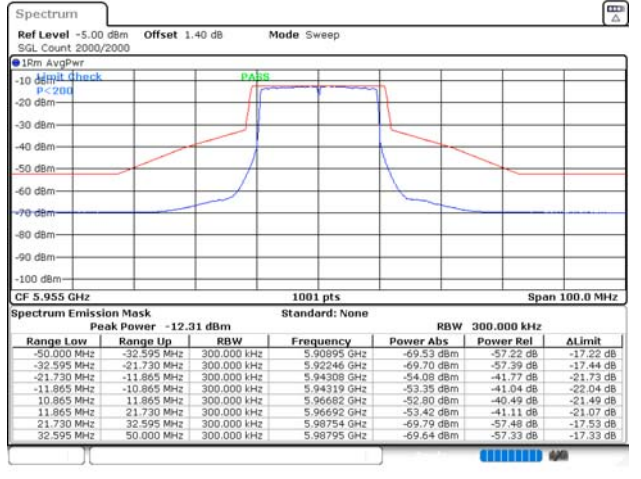

**In-Band Emission**

In order to simplify the report, For RU case, only the RU allocation near the emission mask plots were attached.

**UNII-5 Band**

ANT 1

ANT 2

802.11ax\_HE20 / SU / Low ch.

802.11ax\_HE20 / SU / Mid ch.

802.11ax\_HE20 / SU / High ch.

ANT 1

ANT 2

802.11ax\_HE20 / 26T / RU offset 0 / Low ch.

802.11ax\_HE20 / 26T / RU offset 0 / Mid ch.

802.11ax\_HE20 / 26T / RU offset 0 / High ch.

ANT 1

ANT 2