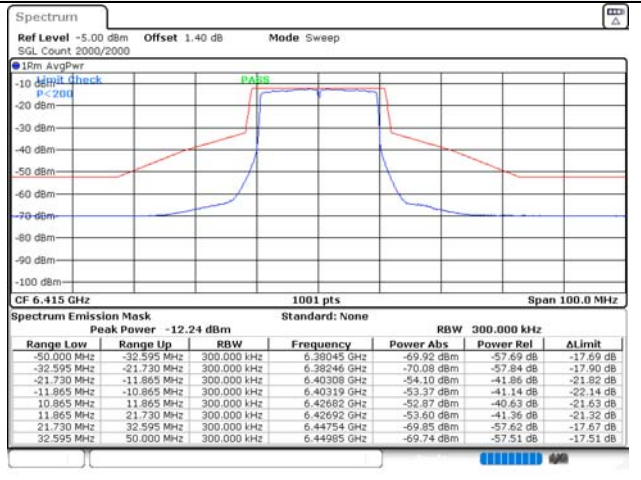

**In-Band Emission**

In order to simplify the report, For RU case, only the RU allocation near the emission mask plots were attached.

**UNII-5 Band**

ANT 1

ANT 2

802.11ax\_HE20 / SU / Low ch.

802.11ax\_HE20 / SU / Mid ch.

802.11ax\_HE20 / SU / High ch.

ANT 1

ANT 2

802.11ax\_HE20 / 26T / RU offset 0 / Low ch.

802.11ax\_HE20 / 26T / RU offset 0 / Mid ch.

802.11ax\_HE20 / 26T / RU offset 0 / High ch.

ANT 1

ANT 2