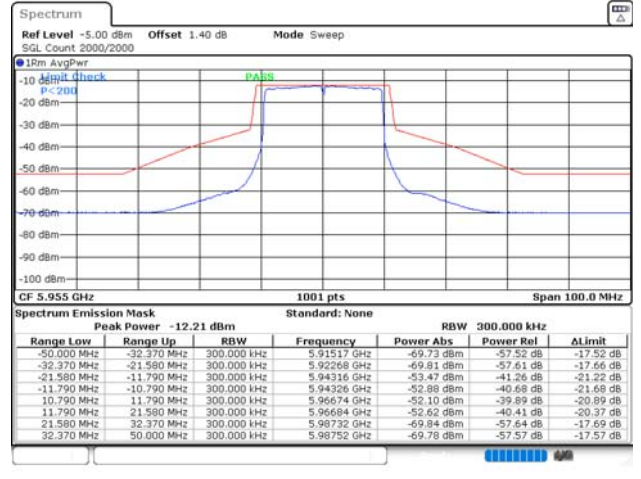

**In-Band Emission**

In order to simplify the report, For RU case, only the RU allocation near the emission mask plots were attached.

**UNII-5 Band**

ANT 1

ANT 2

802.11ax\_HE20 / SU / Low ch.

802.11ax\_HE20 / SU / Mid ch.

802.11ax\_HE20 / SU / High ch.

ANT 1

ANT 2

802.11ax\_HE20 / 26T / RU offset 0 / Low ch.

802.11ax\_HE20 / 26T / RU offset 0 / Mid ch.

802.11ax\_HE20 / 26T / RU offset 0 / High ch.

ANT 1

ANT 2