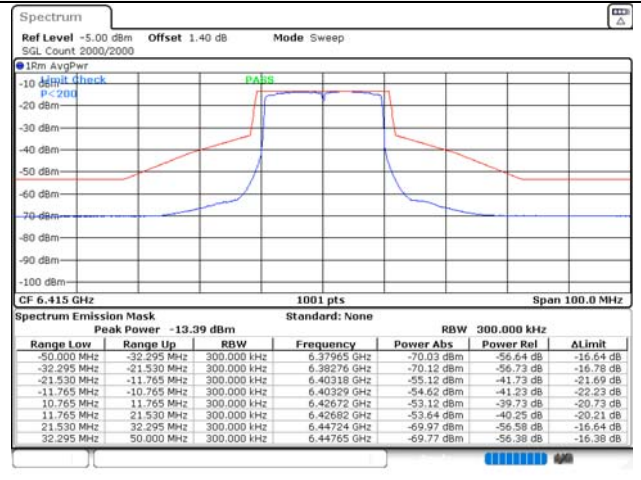

**In-Band Emission**

In order to simplify the report, For RU case, only the RU allocation near the emission mask plots were attached.

**UNII-5 Band**

ANT 1

ANT 2

802.11ax\_HE20 / SU / Low ch.

802.11ax\_HE20 / SU / Mid ch.

802.11ax\_HE20 / SU / High ch.

ANT 1

ANT 2

802.11ax\_HE20 / 26T / RU offset 0 / Low ch.

802.11ax\_HE20 / 26T / RU offset 0 / Mid ch.

802.11ax\_HE20 / 26T / RU offset 0 / High ch.

ANT 1

ANT 2