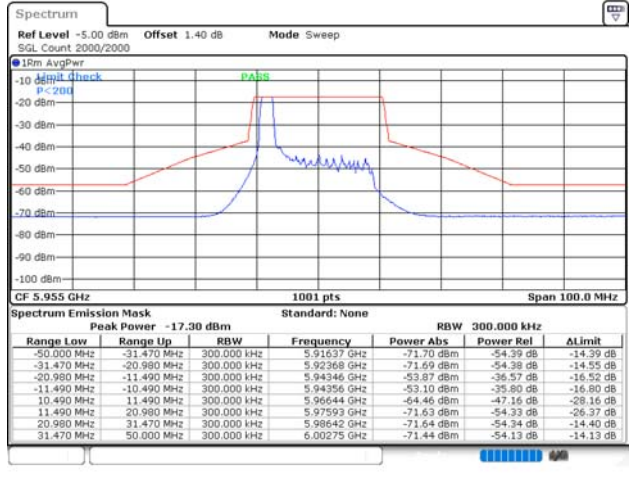

ANT 1

ANT 2

802.11ax_HE20 / 26T / RU offset 0 / Low ch.