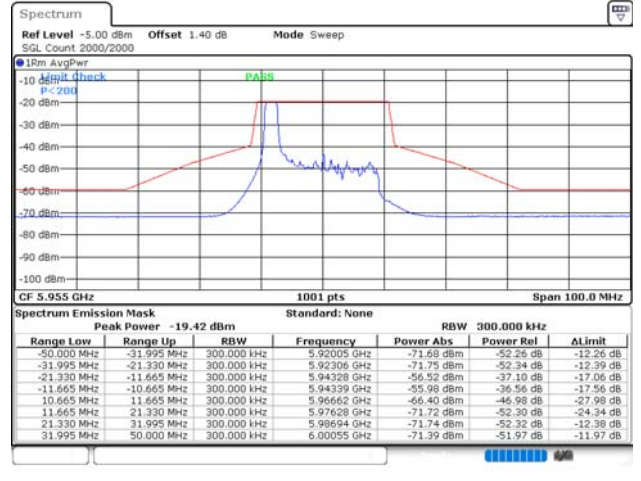

**In-Band Emission**

In order to simplify the report, For RU case, only the RU allocation near the emission mask plots were attached.

**UNII-5 Band**

ANT 1

ANT 2

802.11ax\_HE20 / SU / Low ch.

802.11ax\_HE20 / SU / Mid ch.

802.11ax\_HE20 / SU / High ch.

ANT 1

ANT 2

802.11ax\_HE20 / 26T / RU offset 0 / Low ch.

802.11ax\_HE20 / 26T / RU offset 0 / Mid ch.

802.11ax\_HE20 / 26T / RU offset 0 / High ch.

ANT 1

ANT 2