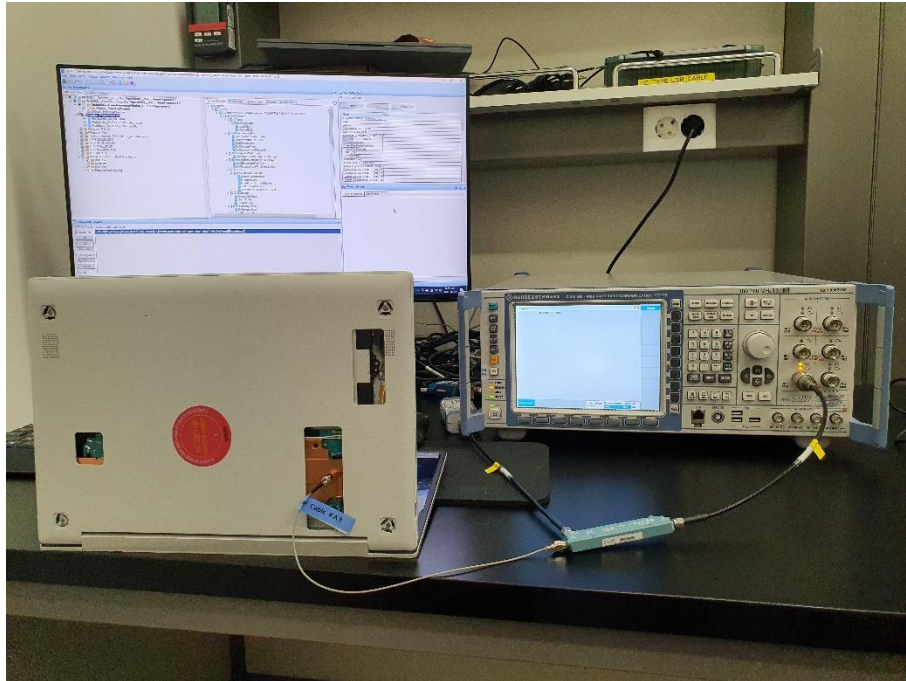

## Test setup photos

A.1 : Conducted test in CMW500 callbox

A.2 : Conducted test in CMW500 callbox

A,3 : Conducted test in UXM callbox

A,4 : Radiated power measurement setup