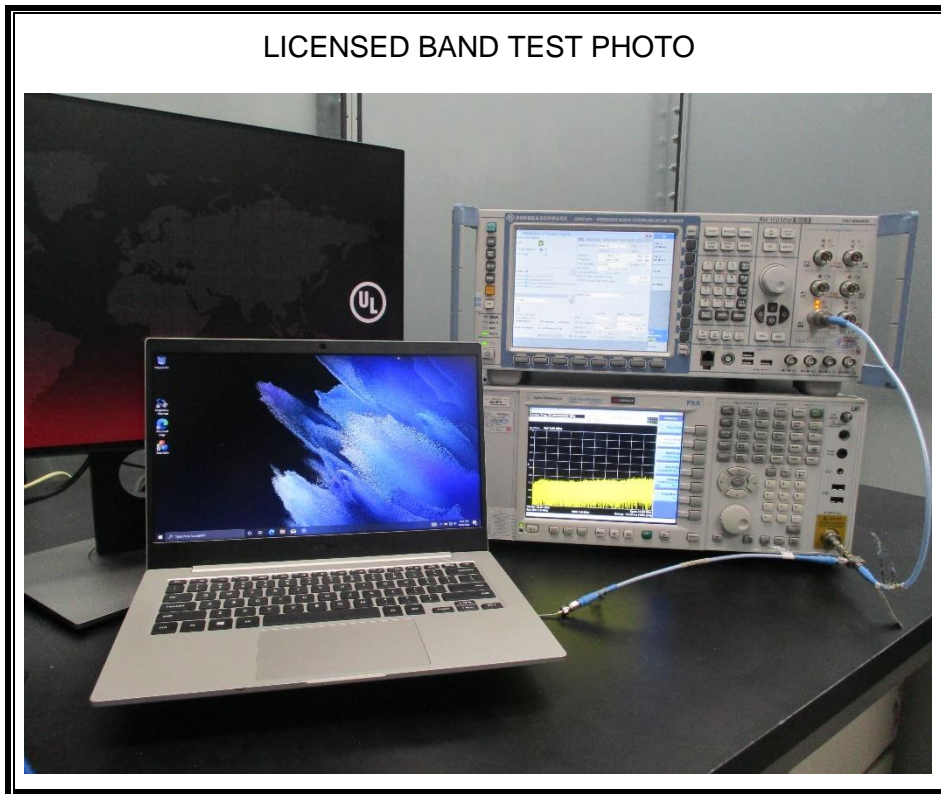

1. Appendix: LICENSED BAND SETUP PHOTOS(Conducted Test)

1) CONDUCTED RF MEASUREMENT SETUP (WWAN)

2) CONDUCTED RF MEASUREMENT SETUP (WWAN – 5G NR)

3) **CONDUCTED RF MEASUREMENT SETUP (WWAN Stability)**

LICENSED BAND STABILITY TEST PHOTO

2. Appendix: LICENSED BAND SETUP PHOTOS(Radiated Test)

1) RADIATED RF MEASUREMENT SETUP (BELOW 1 GHz)

BELOW 1 GHz FRONT TEST PHOTO

BELOW 1 GHz REAR TEST PHOTO

2) RADIATED RF MEASUREMENT SETUP (ABOVE 1 GHz)