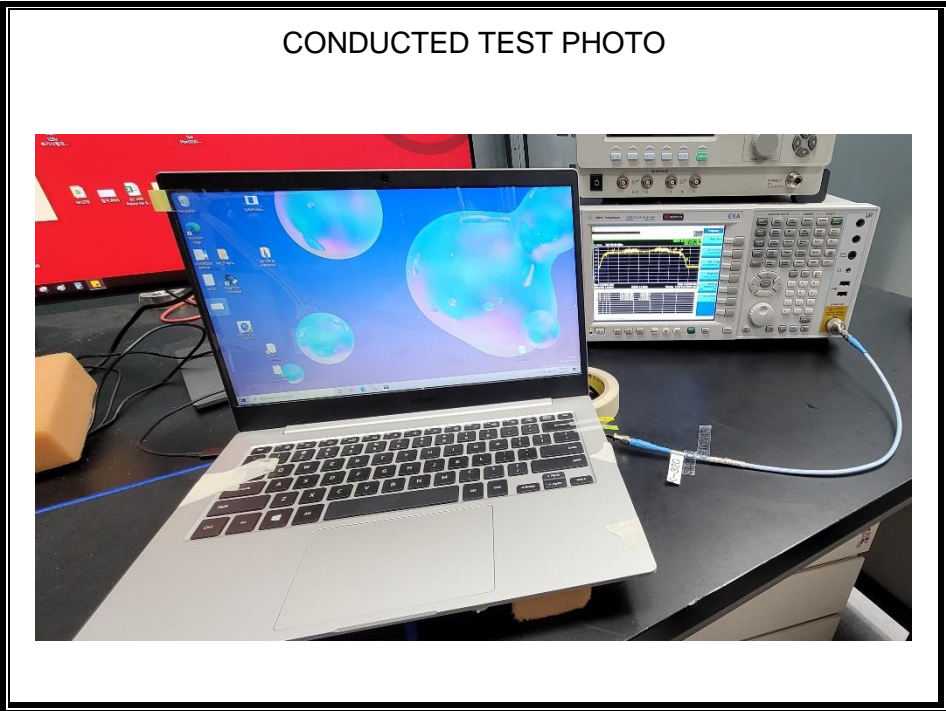

1. Appendix: UNLICENSED BAND SETUP PHOTOS(Conducted Test)

1) CONDUCTED RF MEASUREMENT SETUP (DTS, UNII, BLE)

2) CONDUCTED RF MEASUREMENT SETUP (Bluetooth)

3) CONDUCTED RF MEASUREMENT SETUP (DFS)

DFS TEST PHOTO

2. Appendix: UNLICENSED BAND SETUP PHOTOS(Radiated Test)

1) RADIATED RF MEASUREMENT SETUP (BELOW 1 GHz)

BELOW 1 GHz FRONT TEST PHOTO

BELOW 1 GHz REAR TEST PHOTO

2) RADIATED RF MEASUREMENT SETUP (ABOVE 1 GHz)

ABOVE 1 GHz FRONT TEST PHOTO

ABOVE 1 GHz REAR TEST PHOTO

3) RADIATED RF MEASUREMENT SET-UP (Axis)

X AXIS PHOTO

Y AXIS PHOTO

4) AC LINE CONDUCTED MEASUREMENT SETUP

AC LINE CONDUCTED FRONT TEST PHOTO

AC LINE CONDUCTED REAR TEST PHOTO

END OF TEST PHOTO