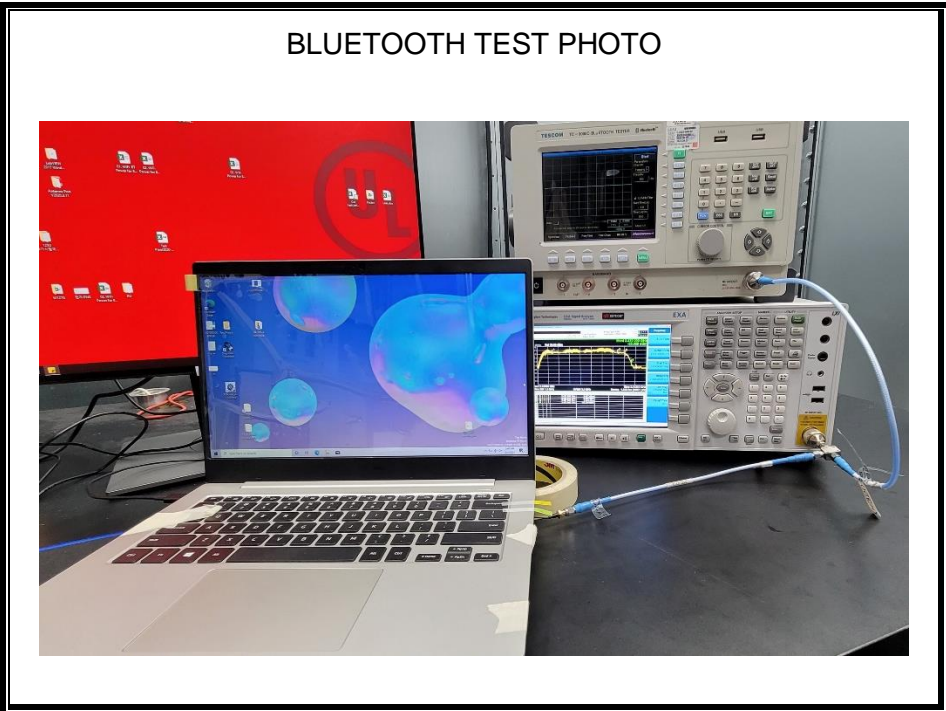

1. Appendix: UNLICENSED BAND SETUP PHOTOS(Conducted Test)

1) CONDUCTED RF MEASUREMENT SETUP (DTS, UNII, BLE)

2) CONDUCTED RF MEASUREMENT SETUP (Bluetooth)

3) CONDUCTED RF MEASUREMENT SETUP (DFS)

DFS TEST PHOTO

2. Appendix: UNLICENSED BAND SETUP PHOTOS(Radiated Test)

1) RADIATED RF MEASUREMENT SETUP (BELOW 1 GHz)

BELOW 1 GHz FRONT TEST PHOTO

BELOW 1 GHz REAR TEST PHOTO

2) RADIATED RF MEASUREMENT SETUP (ABOVE 1 GHz)

ABOVE 1 GHz FRONT TEST PHOTO

ABOVE 1 GHz REAR TEST PHOTO

3) RADIATED RF MEASUREMENT SET-UP (Axis)

X AXIS PHOTO

Y AXIS PHOTO

4) AC LINE CONDUCTED MEASUREMENT SETUP

AC LINE CONDUCTED FRONT TEST PHOTO

AC LINE CONDUCTED REAR TEST PHOTO

END OF TEST PHOTO