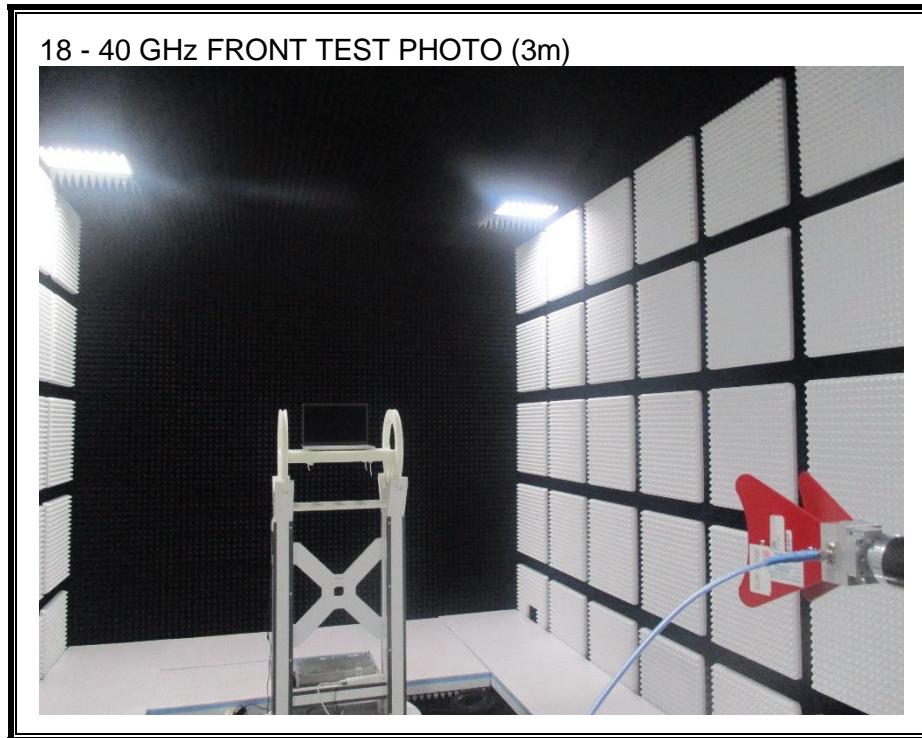

1. Appendix: 5G NR mmWave SETUP PHOTOS

1) RADIATED RF MEASUREMENT SETUP (BELOW 1 GHz)

2) RADIATED RF MEASUREMENT SETUP (1 – 18 GHz)

3) **RADIATED RF MEASUREMENT SETUP (18 - 40 GHz, 3m)**

4) **RADIATED RF MEASUREMENT SETUP (18 - 40 GHz, 1m)**

5) RADIATED RF MEASUREMENT SETUP (40 - 50 GHz, 1.5m)

6) **RADIATED RF MEASUREMENT SETUP (50 - 200 GHz, 1m)**

50 - 200 GHz FRONT TEST PHOTO (1m)

50 - 200 GHz REAR TEST PHOTO (1m)

7) RADIATED RF MEASUREMENT SET-UP (Axis)