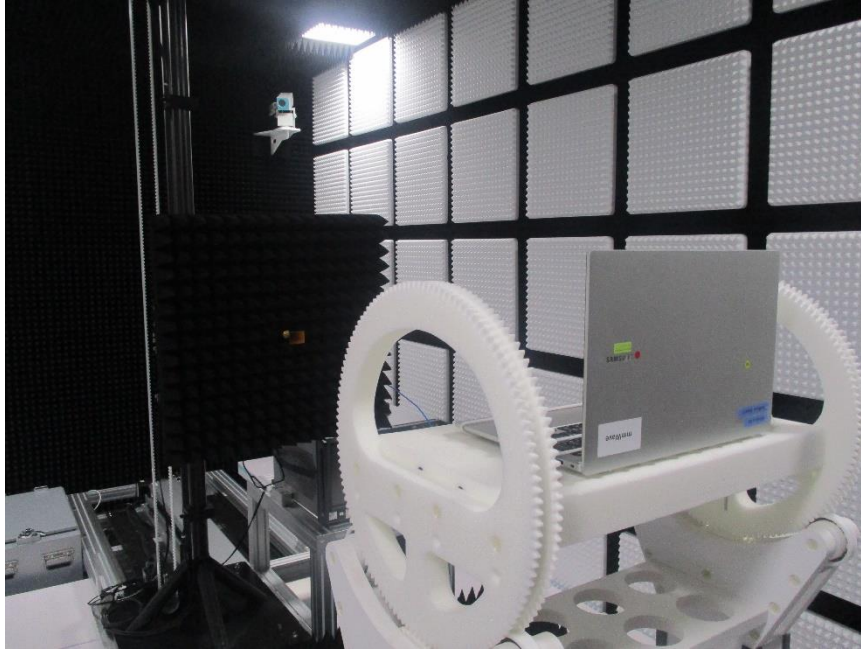

1. Appendix: 5G NR mmWave SETUP PHOTOS

1) RADIATED RF MEASUREMENT SETUP (BELOW 1 GHz)

2) RADIATED RF MEASUREMENT SETUP (1 – 18 GHz)

3) **RADIATED RF MEASUREMENT SETUP (18 - 40 GHz, 3m)**

4) **RADIATED RF MEASUREMENT SETUP (18 - 40 GHz, 1m)**

5) RADIATED RF MEASUREMENT SETUP (40 - 50 GHz, 1.5m)

6) **RADIATED RF MEASUREMENT SETUP (50 - 200 GHz, 1m)**

50 - 200 GHz FRONT TEST PHOTO (1m)

50 - 200 GHz REAR TEST PHOTO (1m)

7) RADIATED RF MEASUREMENT SET-UP (Axis)

8) FREQUENCY STABILITY MEASUREMENT SETUP PHOTO

END OF TEST PHOTO