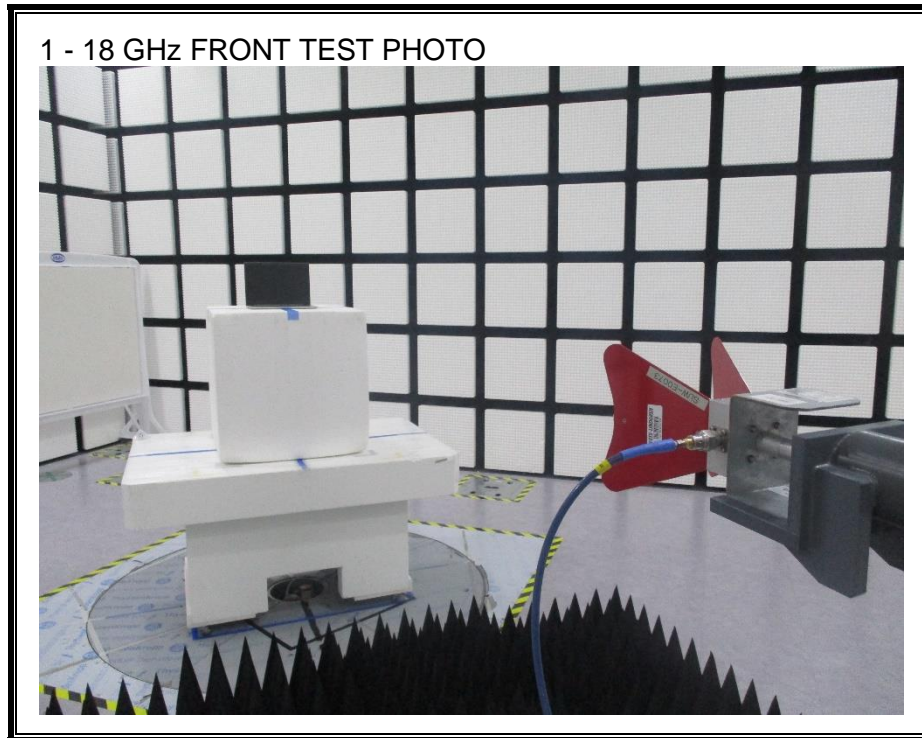

1. Appendix: 5G NR mmWave SETUP PHOTOS

1) RADIATED RF MEASUREMENT SETUP (BELOW 1 GHz)

2) RADIATED RF MEASUREMENT SETUP (1 – 18 GHz)

3) **RADIATED RF MEASUREMENT SETUP (18 - 40 GHz, 3m)**

4) **RADIATED RF MEASUREMENT SETUP (18 - 40 GHz, 1m)**

5) RADIATED RF MEASUREMENT SETUP (40 - 50 GHz, 1.5m)

6) **RADIATED RF MEASUREMENT SETUP (50 - 200 GHz, 1m)**

50 - 200 GHz FRONT TEST PHOTO (1m)

50 - 200 GHz REAR TEST PHOTO (1m)

7) RADIATED RF MEASUREMENT SET-UP (Axis)

8) FREQUENCY STABILITY MEASUREMENT SETUP PHOTO

END OF TEST PHOTO