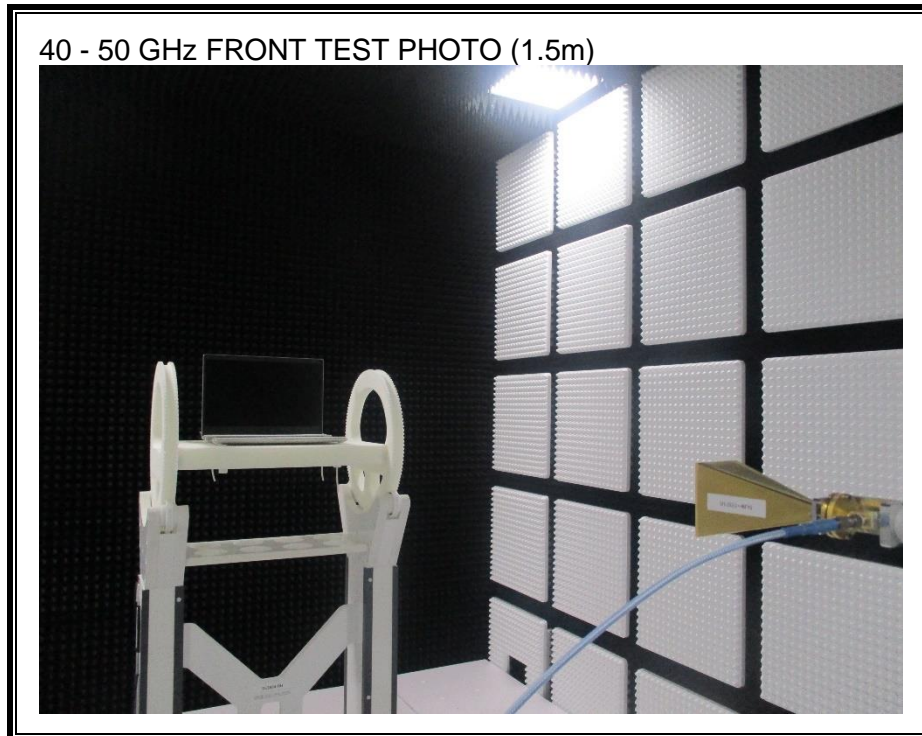

1. Appendix: 5G NR mmWave SETUP PHOTOS

1) RADIATED RF MEASUREMENT SETUP (BELOW 1 GHz)

2) RADIATED RF MEASUREMENT SETUP (1 – 18 GHz)

3) **RADIATED RF MEASUREMENT SETUP (18 - 40 GHz, 3m)**

4) **RADIATED RF MEASUREMENT SETUP (18 - 40 GHz, 1m)**

5) RADIATED RF MEASUREMENT SETUP (40 - 50 GHz, 1.5m)

6) **RADIATED RF MEASUREMENT SETUP (50 - 200 GHz, 1m)**

50 - 200 GHz FRONT TEST PHOTO (1m)

50 - 200 GHz REAR TEST PHOTO (1m)

7) RADIATED RF MEASUREMENT SET-UP (Axis)