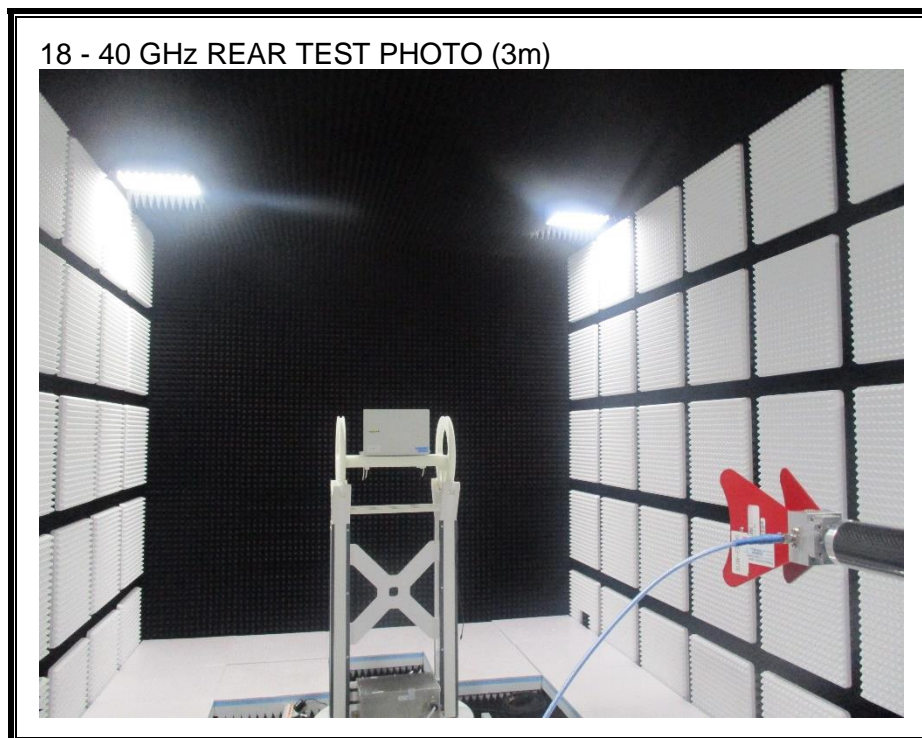

1. Appendix: 5G NR mmWave SETUP PHOTOS

1) RADIATED RF MEASUREMENT SETUP (BELOW 1 GHz)

2) RADIATED RF MEASUREMENT SETUP (1 – 18 GHz)

3) **RADIATED RF MEASUREMENT SETUP (18 - 40 GHz, 3m)**

4) **RADIATED RF MEASUREMENT SETUP (18 - 40 GHz, 1m)**

5) RADIATED RF MEASUREMENT SETUP (40 - 50 GHz, 1.5m)

6) **RADIATED RF MEASUREMENT SETUP (50 - 200 GHz, 1m)**

50 - 200 GHz FRONT TEST PHOTO (1m)

50 - 200 GHz REAR TEST PHOTO (1m)

7) RADIATED RF MEASUREMENT SET-UP (Axis)