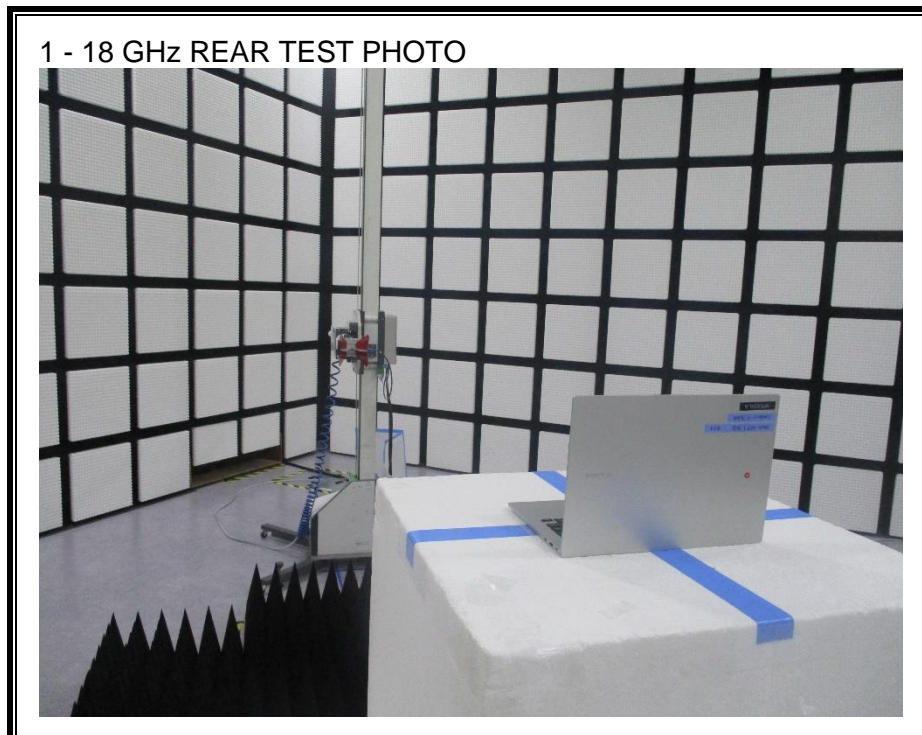

1. Appendix: 5G NR mmWave SETUP PHOTOS

1) RADIATED RF MEASUREMENT SETUP (BELOW 1 GHz)

2) RADIATED RF MEASUREMENT SETUP (1 – 18 GHz)

3) **RADIATED RF MEASUREMENT SETUP (18 - 40 GHz, 3m)**

4) **RADIATED RF MEASUREMENT SETUP (18 - 40 GHz, 1m)**

5) RADIATED RF MEASUREMENT SETUP (40 - 50 GHz, 1.5m)

6) **RADIATED RF MEASUREMENT SETUP (50 - 200 GHz, 1m)**

50 - 200 GHz FRONT TEST PHOTO (1m)

50 - 200 GHz REAR TEST PHOTO (1m)

7) RADIATED RF MEASUREMENT SET-UP (Axis)