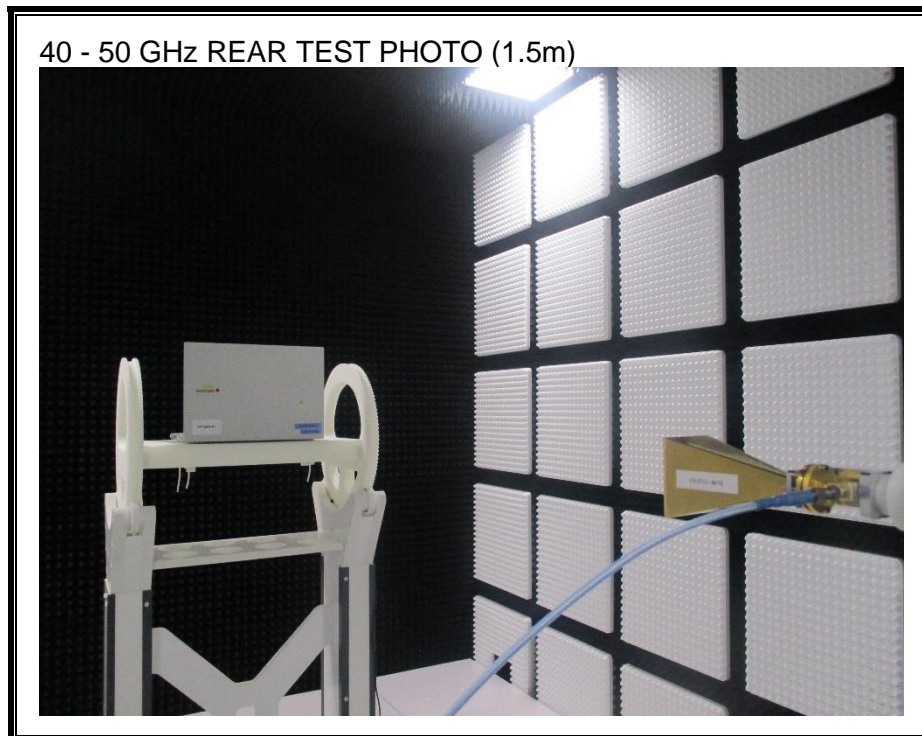

1. Appendix: 5G NR mmWave SETUP PHOTOS

1) RADIATED RF MEASUREMENT SETUP (BELOW 1 GHz)

2) RADIATED RF MEASUREMENT SETUP (1 – 18 GHz)

3) **RADIATED RF MEASUREMENT SETUP (18 - 40 GHz, 3m)**

4) **RADIATED RF MEASUREMENT SETUP (18 - 40 GHz, 1m)**

5) RADIATED RF MEASUREMENT SETUP (40 - 50 GHz, 1.5m)

6) **RADIATED RF MEASUREMENT SETUP (50 - 200 GHz, 1m)**

50 - 200 GHz FRONT TEST PHOTO (1m)

50 - 200 GHz REAR TEST PHOTO (1m)

7) RADIATED RF MEASUREMENT SET-UP (Axis)