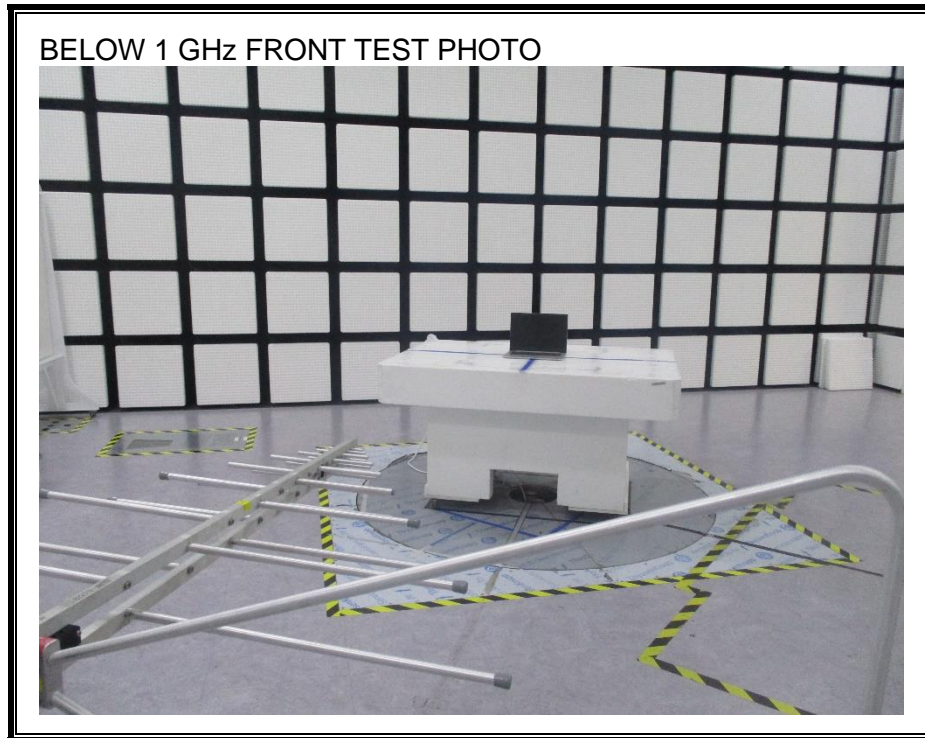

1. Appendix: 5G NR mmWave SETUP PHOTOS

1) RADIATED RF MEASUREMENT SETUP (BELOW 1 GHz)

2) RADIATED RF MEASUREMENT SETUP (1 – 18 GHz)

3) **RADIATED RF MEASUREMENT SETUP (18 - 40 GHz, 3m)**

4) **RADIATED RF MEASUREMENT SETUP (18 - 40 GHz, 1m)**

5) RADIATED RF MEASUREMENT SETUP (40 - 50 GHz, 1.5m)

6) **RADIATED RF MEASUREMENT SETUP (50 - 200 GHz, 1m)**

50 - 200 GHz FRONT TEST PHOTO (1m)

50 - 200 GHz REAR TEST PHOTO (1m)

7) RADIATED RF MEASUREMENT SET-UP (Axis)

8) FREQUENCY STABILITY MEASUREMENT SETUP PHOTO

END OF TEST PHOTO