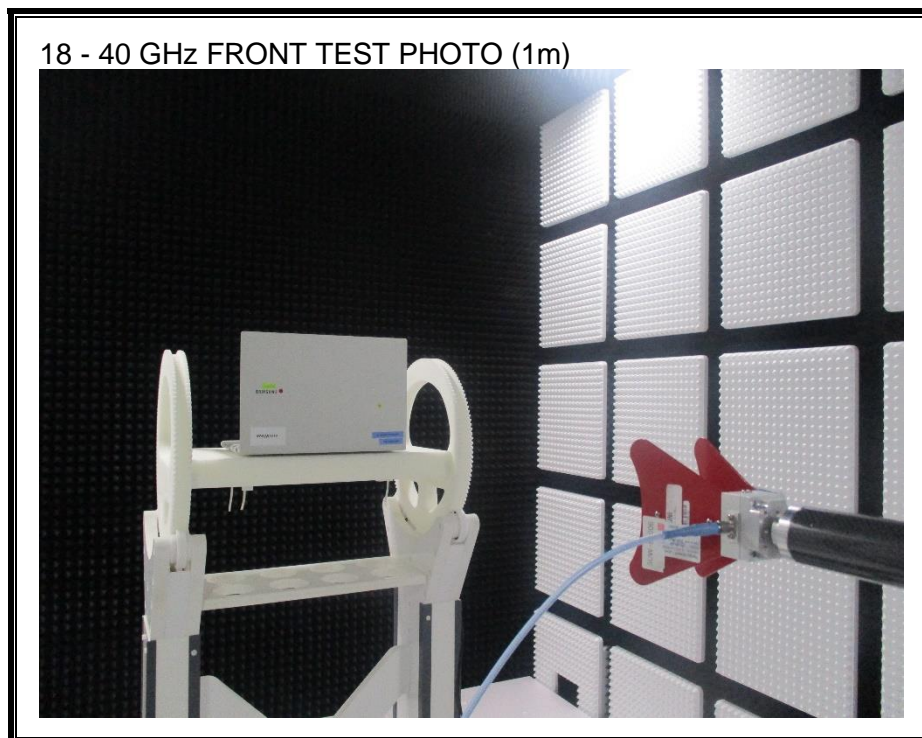

1. Appendix: 5G NR mmWave SETUP PHOTOS

1) RADIATED RF MEASUREMENT SETUP (BELOW 1 GHz)

2) RADIATED RF MEASUREMENT SETUP (1 – 18 GHz)

3) **RADIATED RF MEASUREMENT SETUP (18 - 40 GHz, 3m)**

4) **RADIATED RF MEASUREMENT SETUP (18 - 40 GHz, 1m)**

5) RADIATED RF MEASUREMENT SETUP (40 - 50 GHz, 1.5m)

6) **RADIATED RF MEASUREMENT SETUP (50 - 200 GHz, 1m)**

50 - 200 GHz FRONT TEST PHOTO (1m)

50 - 200 GHz REAR TEST PHOTO (1m)

7) RADIATED RF MEASUREMENT SET-UP (Axis)

8) FREQUENCY STABILITY MEASUREMENT SETUP PHOTO

END OF TEST PHOTO