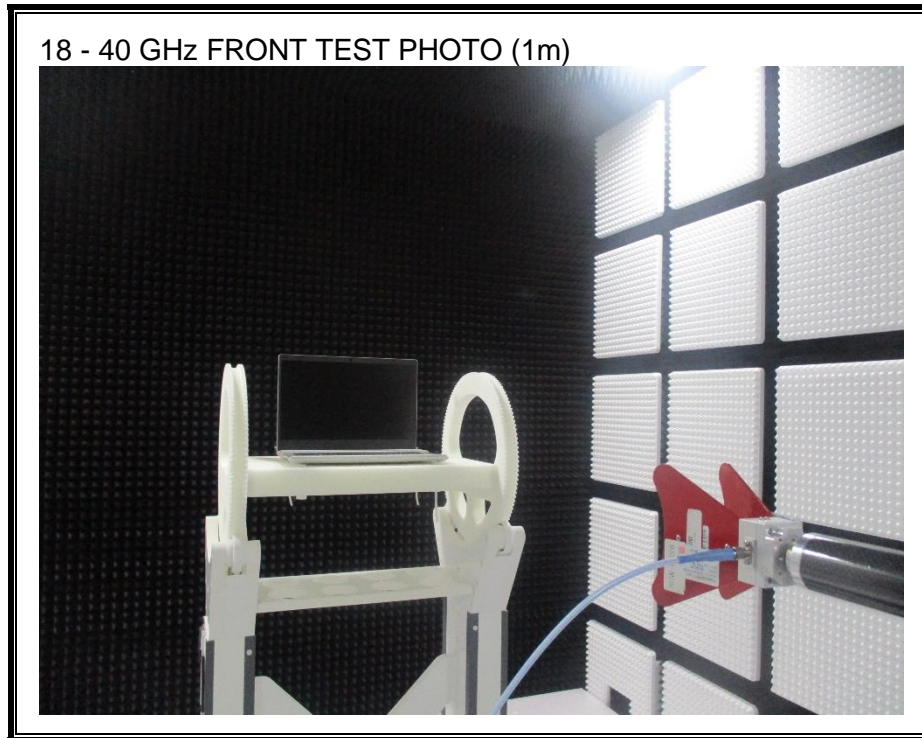

1. Appendix: 5G NR mmWave SETUP PHOTOS

1) RADIATED RF MEASUREMENT SETUP (BELOW 1 GHz)

2) RADIATED RF MEASUREMENT SETUP (1 – 18 GHz)

3) **RADIATED RF MEASUREMENT SETUP (18 - 40 GHz, 3m)**

4) **RADIATED RF MEASUREMENT SETUP (18 - 40 GHz, 1m)**

5) RADIATED RF MEASUREMENT SETUP (40 - 50 GHz, 1.5m)

6) **RADIATED RF MEASUREMENT SETUP (50 - 200 GHz, 1m)**

50 - 200 GHz FRONT TEST PHOTO (1m)

50 - 200 GHz REAR TEST PHOTO (1m)

7) RADIATED RF MEASUREMENT SET-UP (Axis)