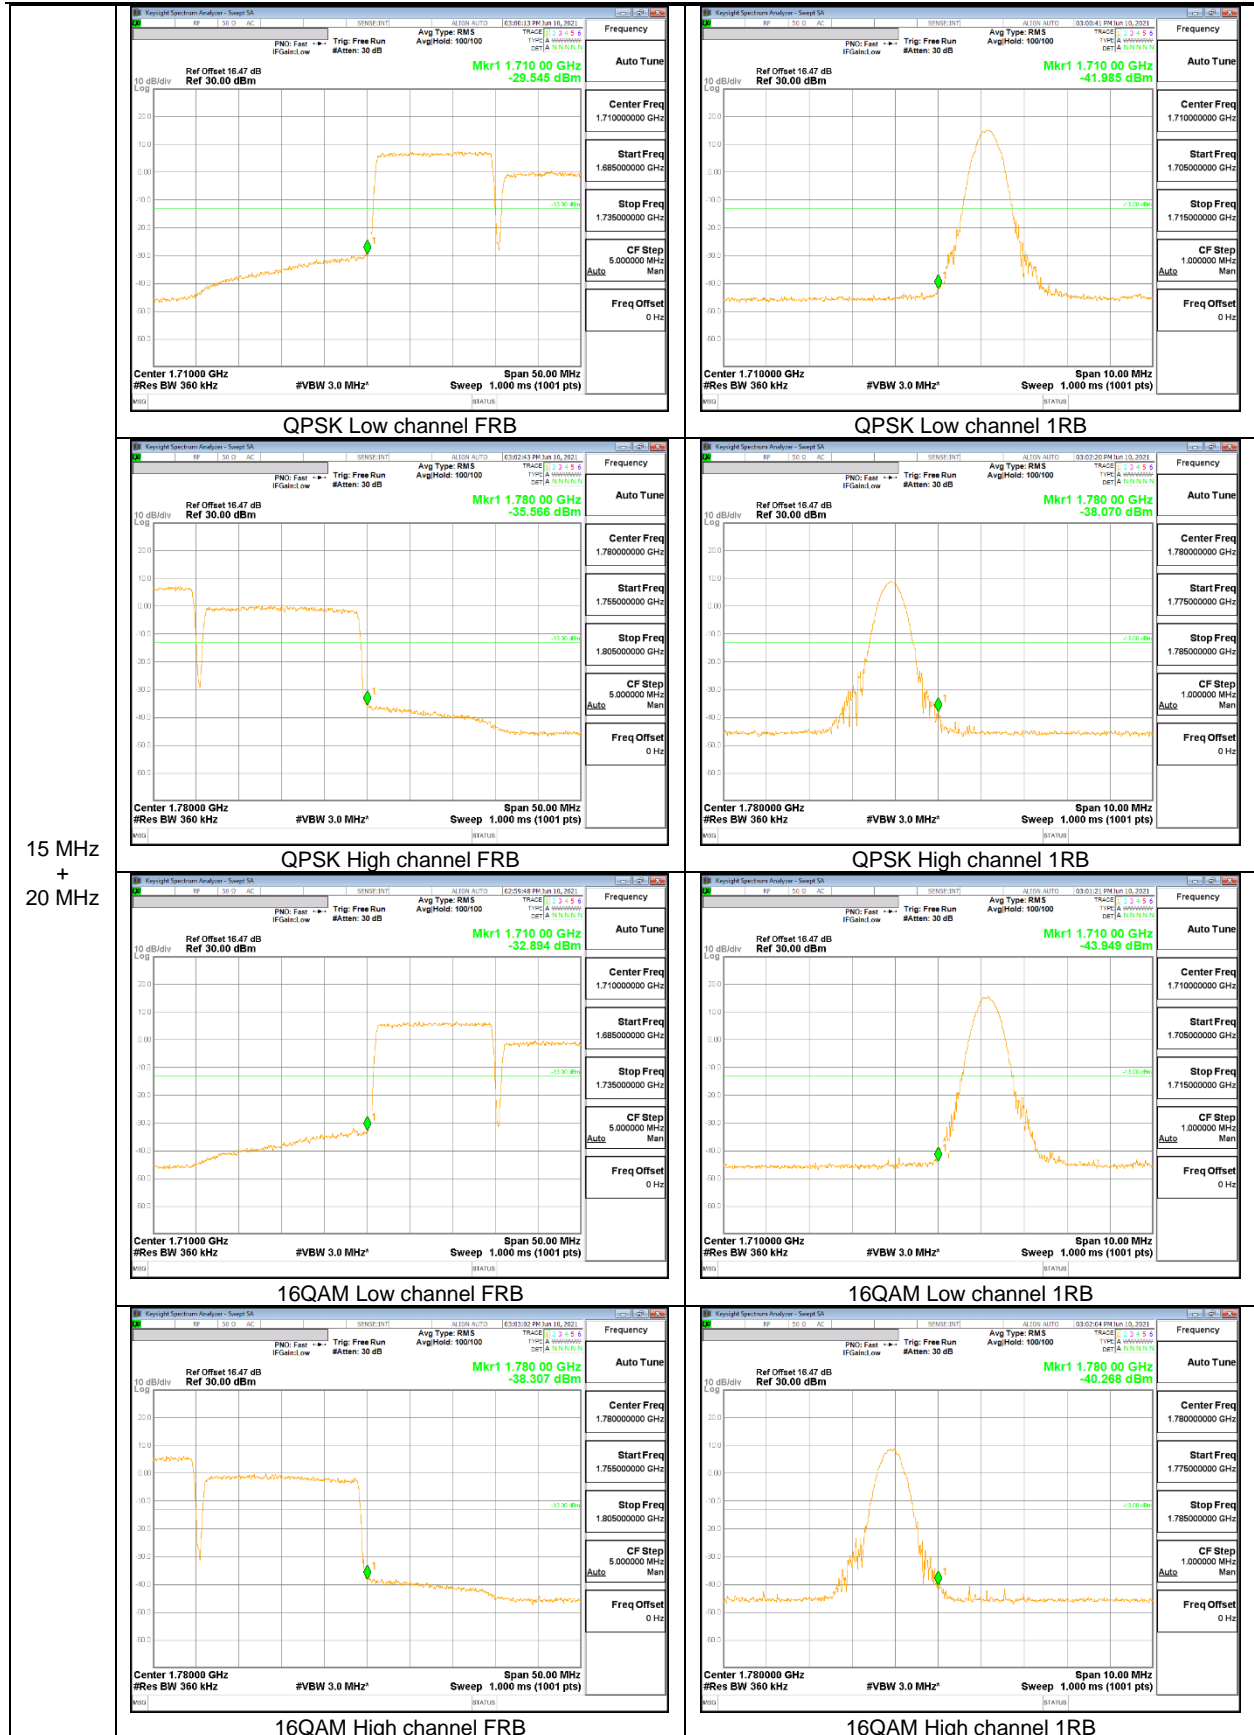

LTE Band 66B

5 MHz
+
5 MHz

5 MHz + 10 MHz

10 MHz
+
5 MHz

5 MHz
+
15 MHz

15 MHz
 +
 5 MHz

10 MHz
+
10 MHz

LTE Band 66C

10 MHz
+
15 MHz

15 MHz
+
15 MHz

15 MHz
 +
 20 MHz

20 MHz
+
5 MHz