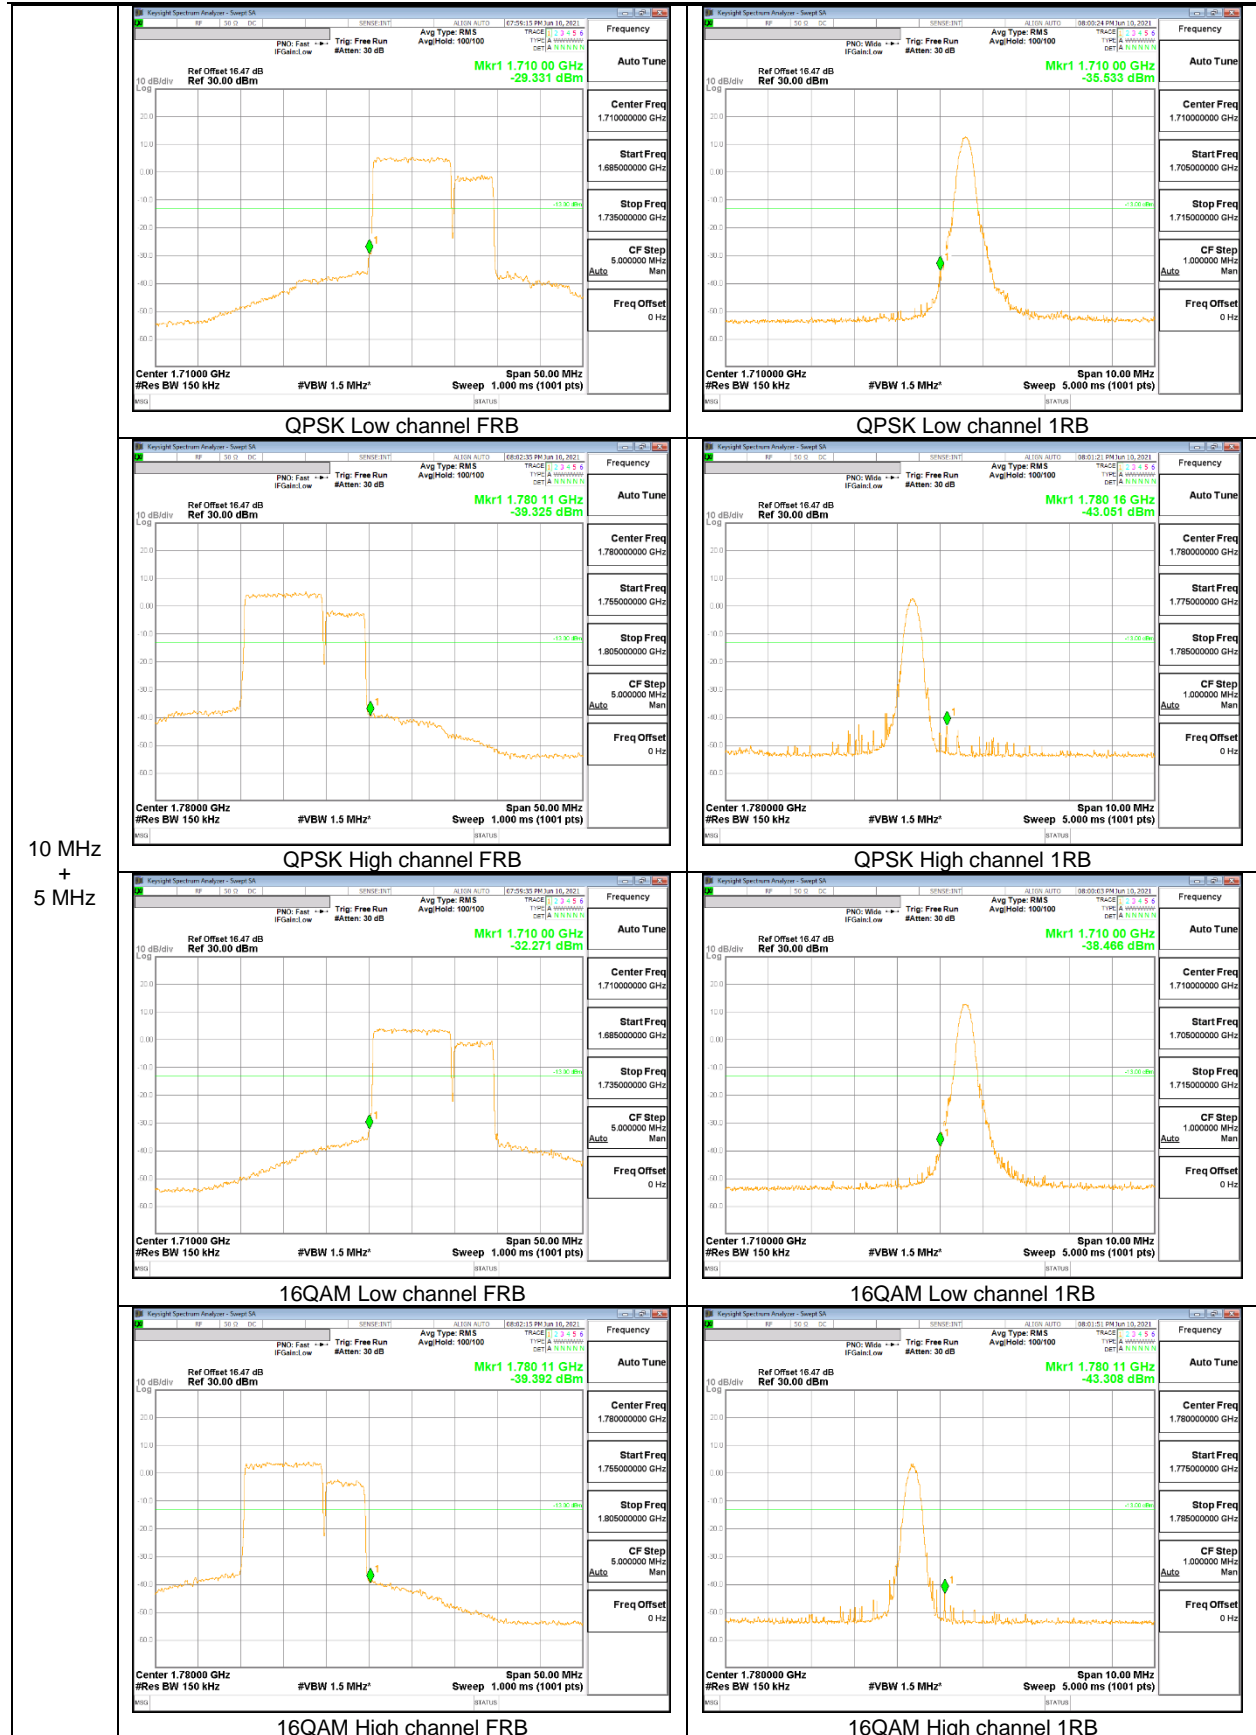

LTE Band 66B

5 MHz
+
5 MHz

5 MHz + 10 MHz

10 MHz
+
5 MHz

5 MHz
+
15 MHz

15 MHz
 +
 5 MHz

10 MHz
+
10 MHz

LTE Band 66C

10 MHz
+
15 MHz

15 MHz
+
15 MHz

15 MHz
 +
 20 MHz

20 MHz
+
5 MHz