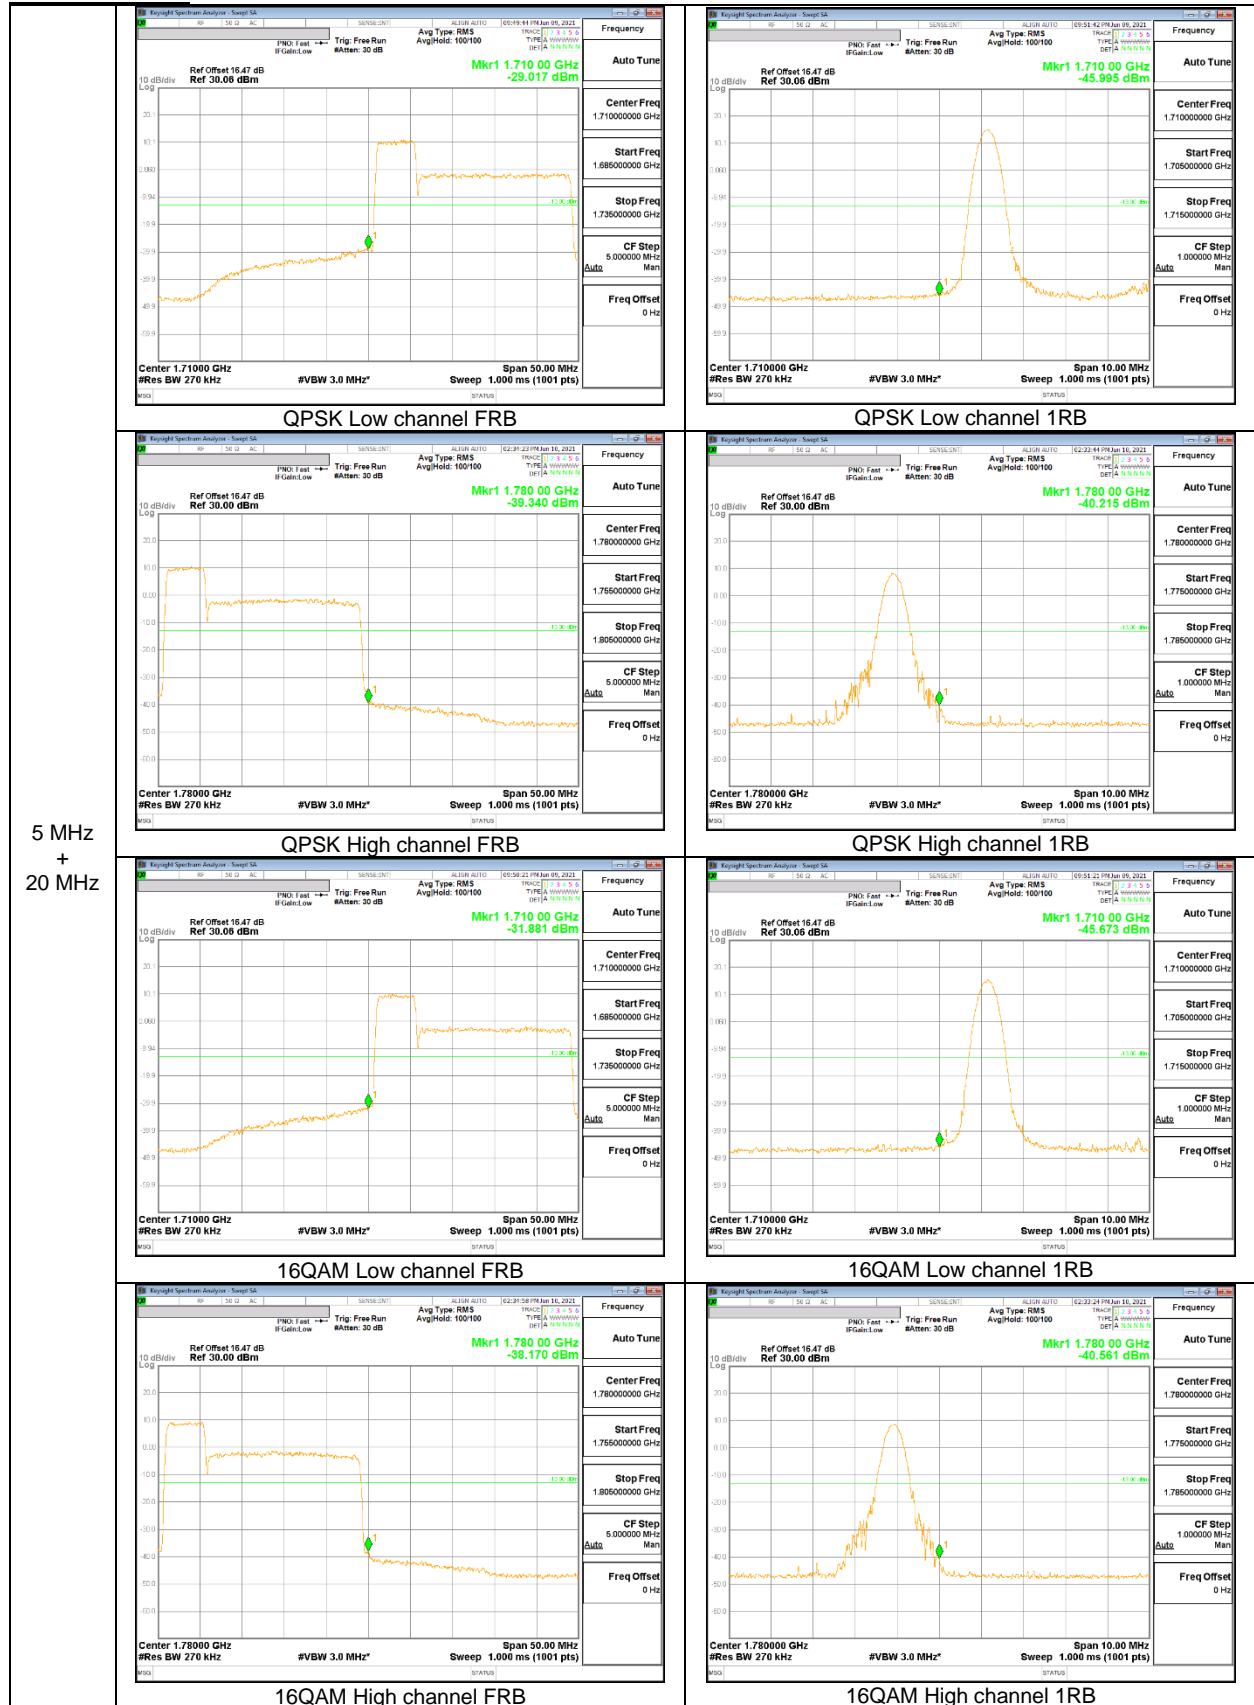

LTE Band 66B

5 MHz
+
5 MHz

5 MHz + 10 MHz

10 MHz
+
5 MHz

5 MHz
+
15 MHz

15 MHz
 +
 5 MHz

10 MHz
+
10 MHz

LTE Band 66C

10 MHz
+
15 MHz

15 MHz
+
15 MHz

15 MHz
 +
 20 MHz

20 MHz
+
5 MHz