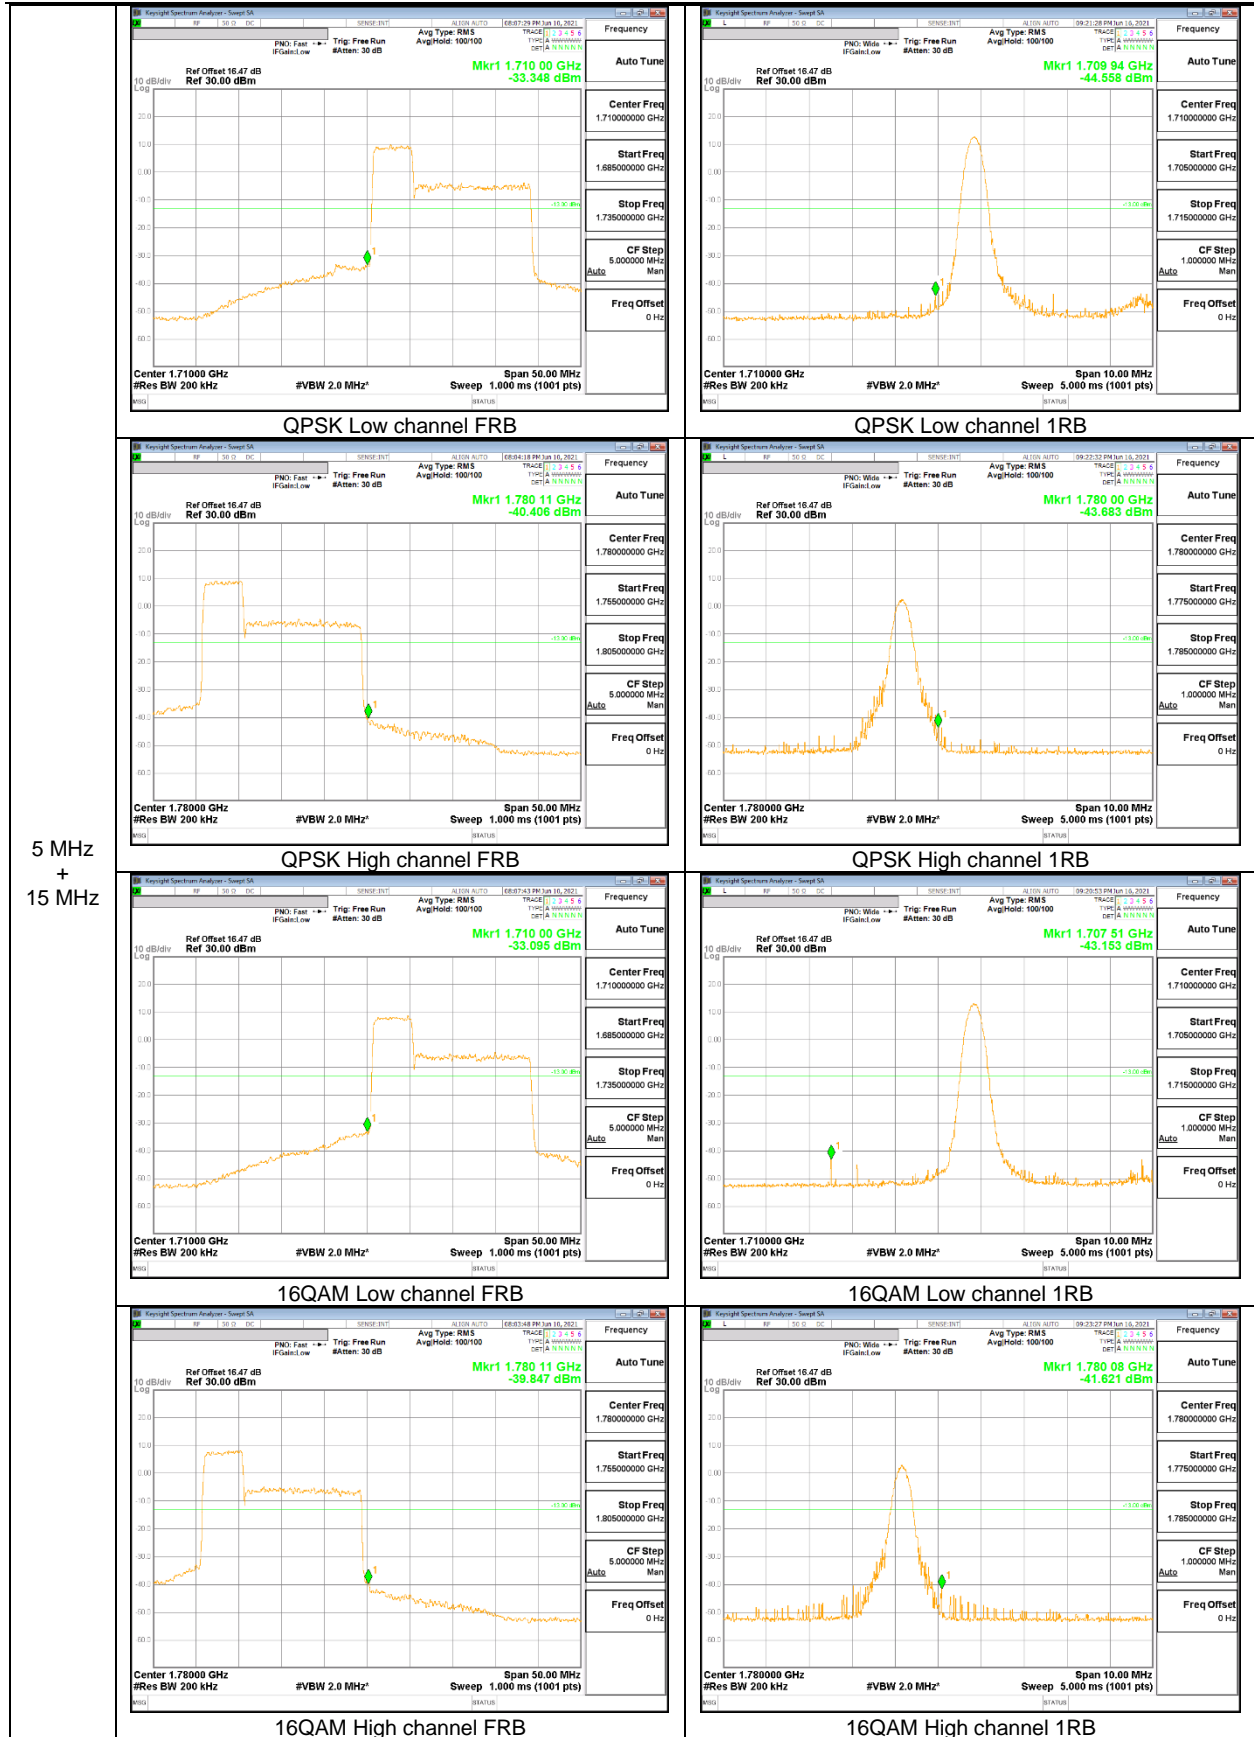

LTE Band 66B

5 MHz
+
5 MHz

5 MHz + 10 MHz

10 MHz
+
5 MHz

5 MHz
+
15 MHz

15 MHz
 +
 5 MHz

10 MHz
+
10 MHz

LTE Band 66C

10 MHz
+
15 MHz

15 MHz
+
15 MHz

15 MHz
 +
 20 MHz

20 MHz
+
5 MHz