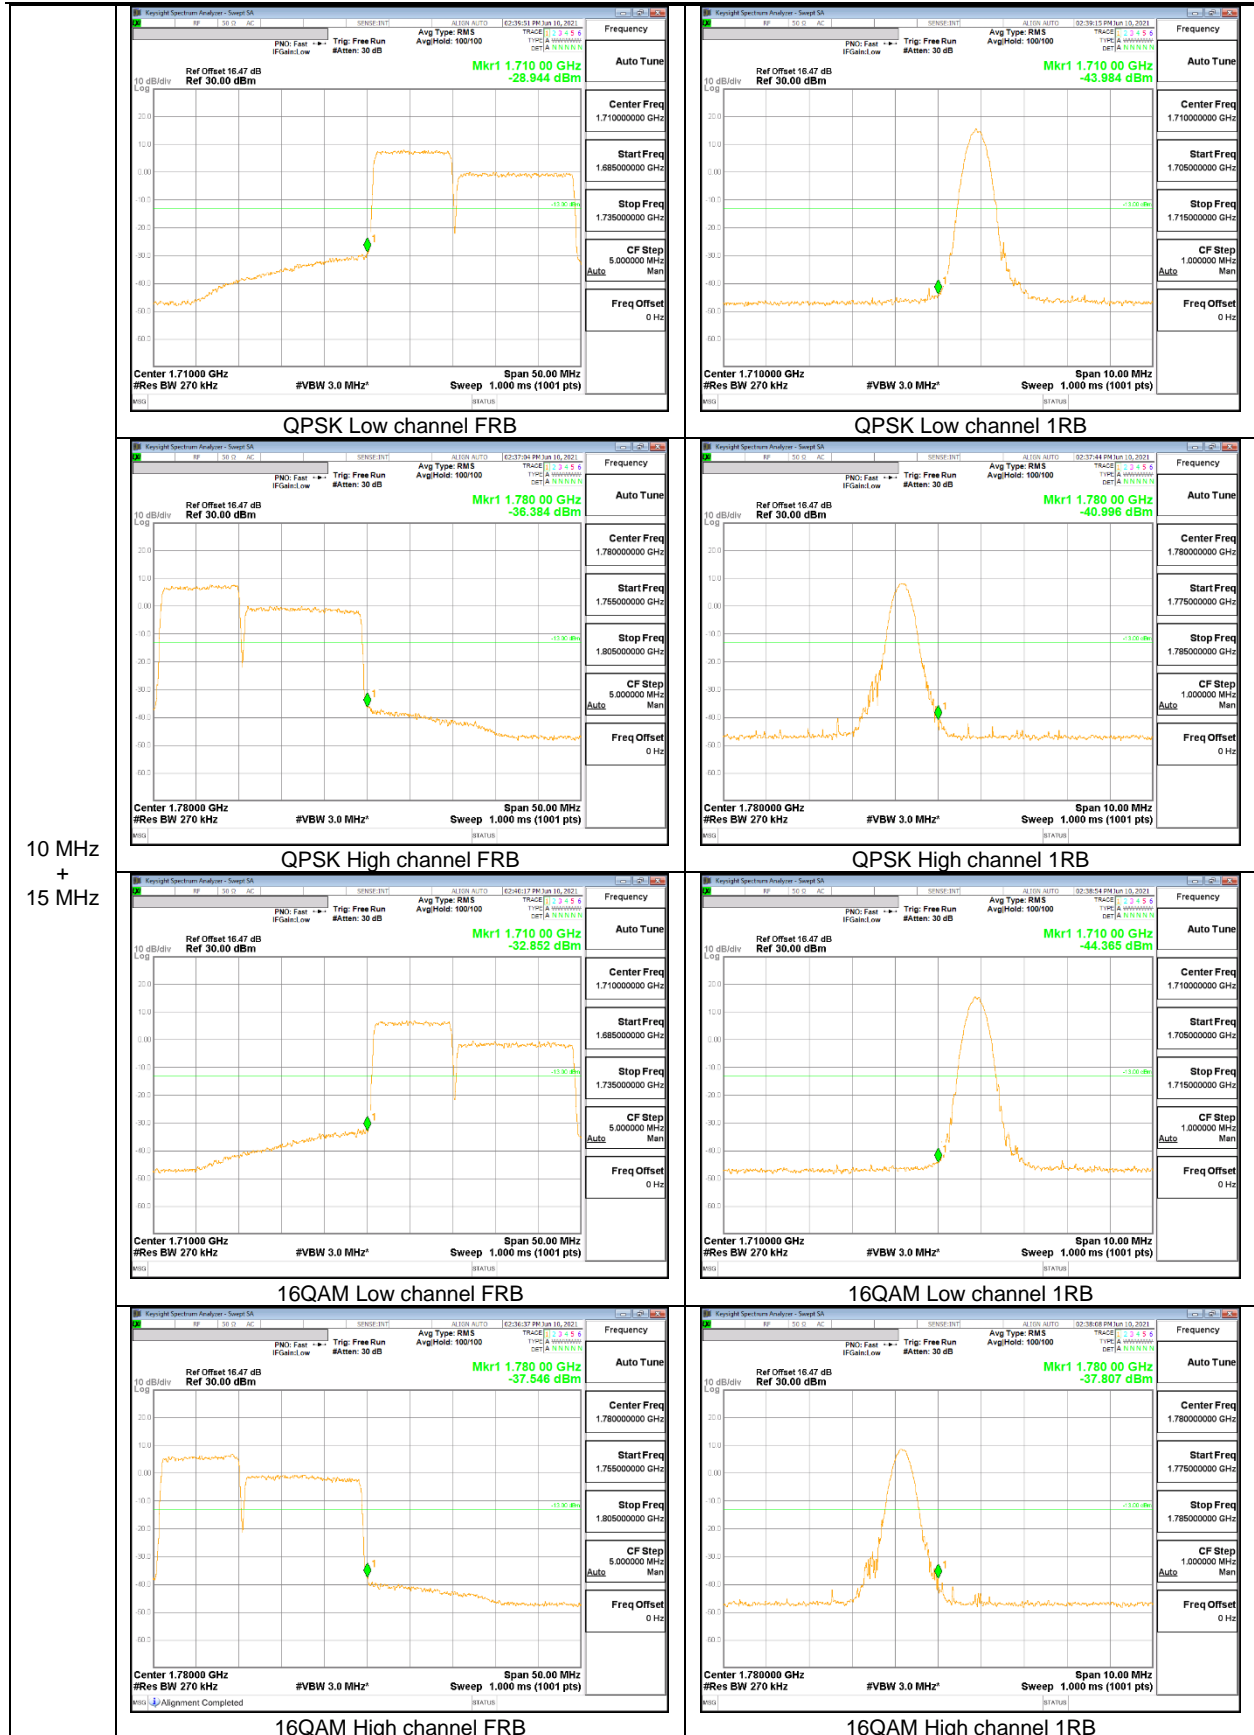

LTE Band 66B

5 MHz
+
5 MHz

5 MHz + 10 MHz

10 MHz
+
5 MHz

5 MHz
+
15 MHz

15 MHz
 +
 5 MHz

10 MHz
+
10 MHz

LTE Band 66C

10 MHz
+
15 MHz

15 MHz
+
15 MHz

15 MHz
 +
 20 MHz

20 MHz
+
5 MHz