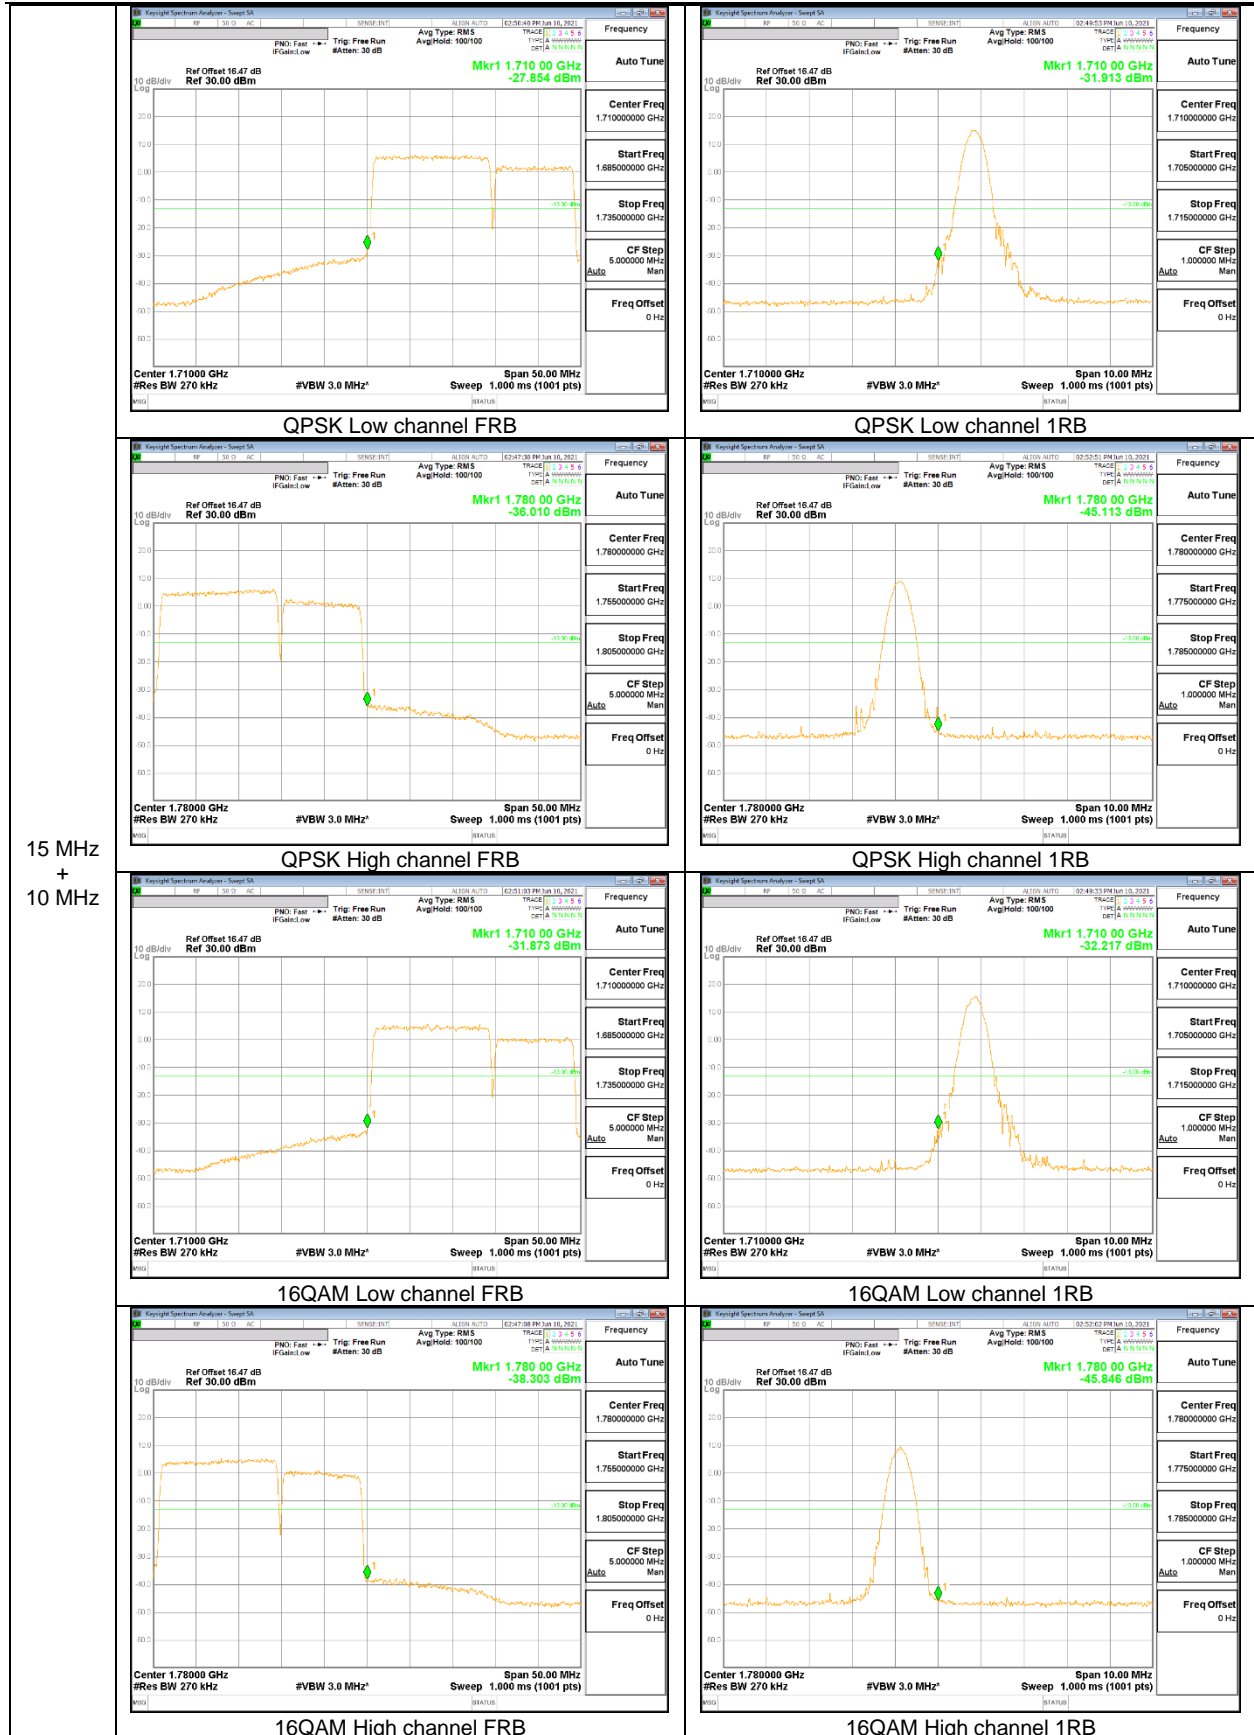

LTE Band 66B

5 MHz
+
5 MHz

5 MHz + 10 MHz

10 MHz
+
5 MHz

5 MHz
+
15 MHz

15 MHz
 +
 5 MHz

10 MHz
+
10 MHz

LTE Band 66C

10 MHz
+
15 MHz

15 MHz
+
15 MHz

15 MHz
 +
 20 MHz

20 MHz
+
5 MHz