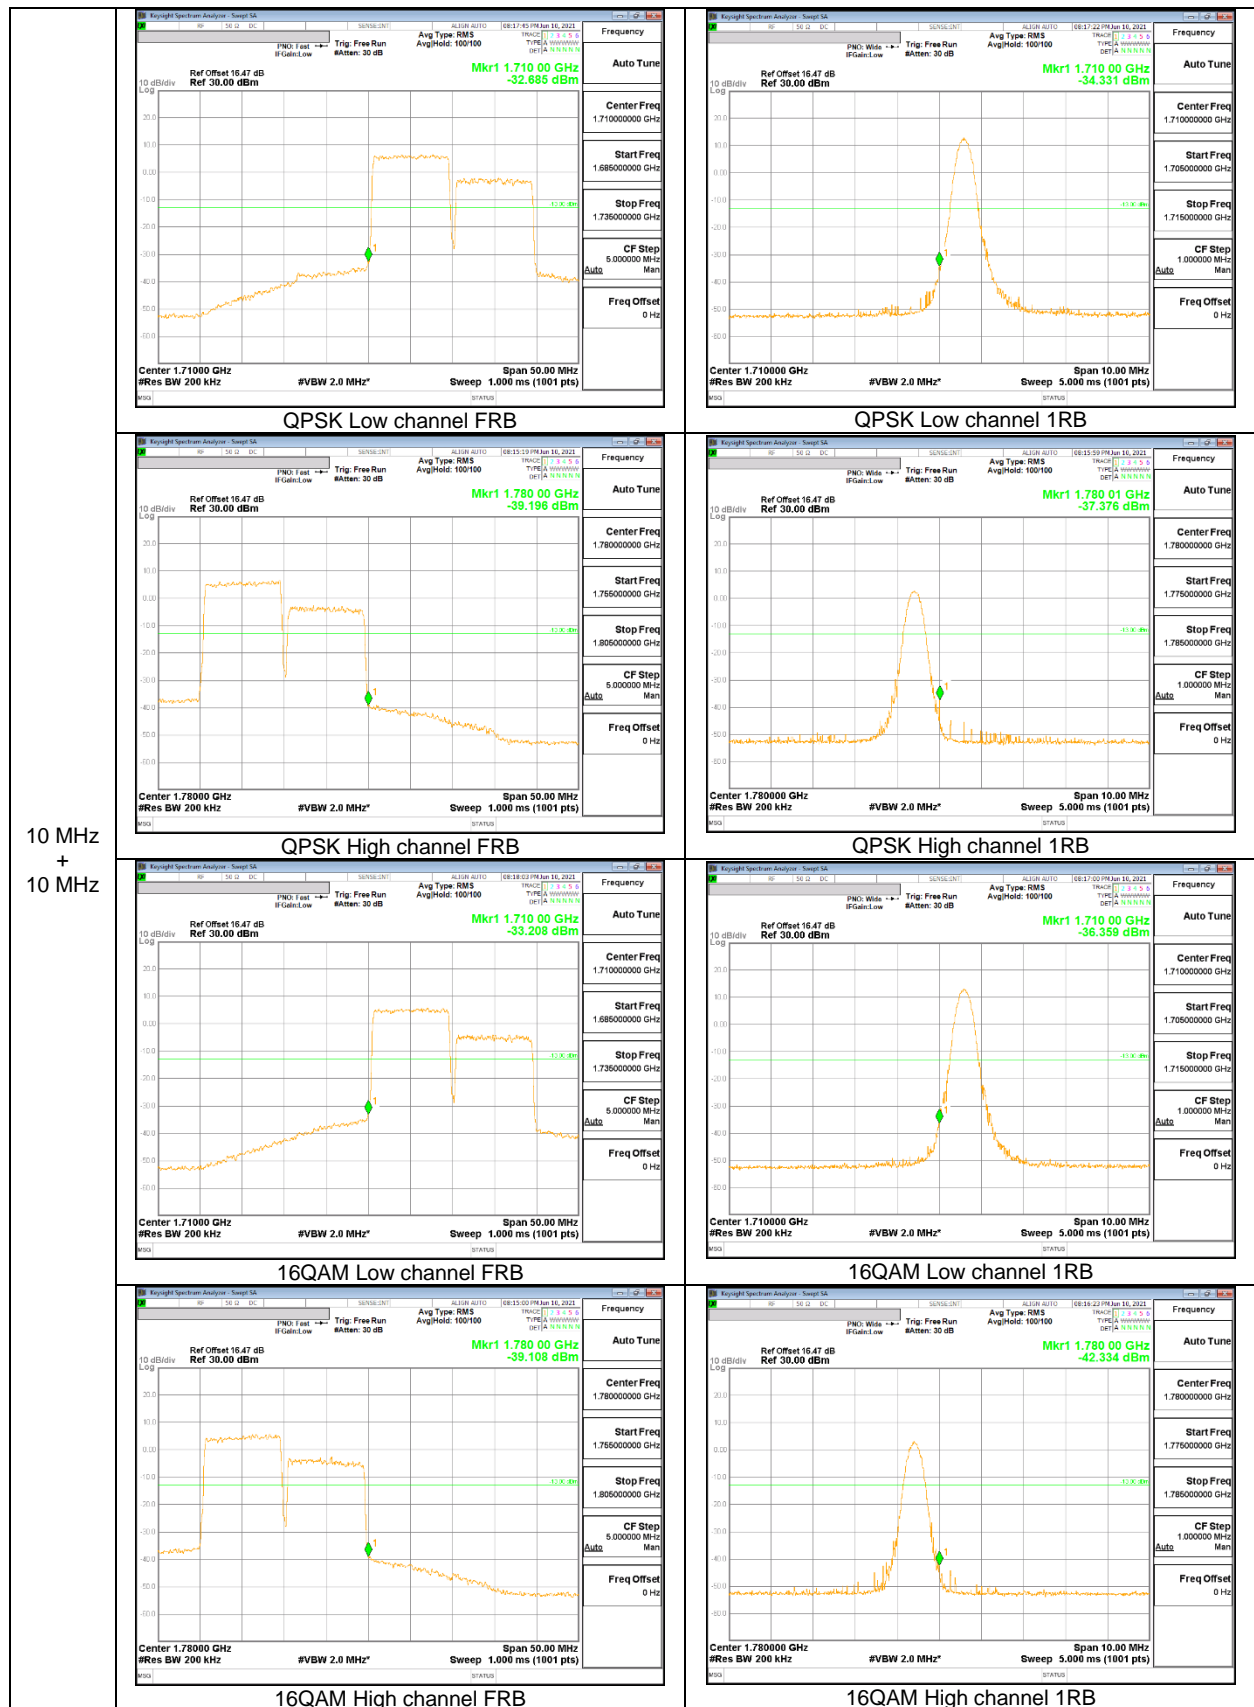

LTE Band 66B

5 MHz
+
5 MHz

5 MHz + 10 MHz

10 MHz
+
5 MHz

5 MHz
+
15 MHz

15 MHz
 +
 5 MHz

10 MHz
+
10 MHz

LTE Band 66C

10 MHz
+
15 MHz

15 MHz
+
15 MHz

15 MHz
 +
 20 MHz

20 MHz
+
5 MHz