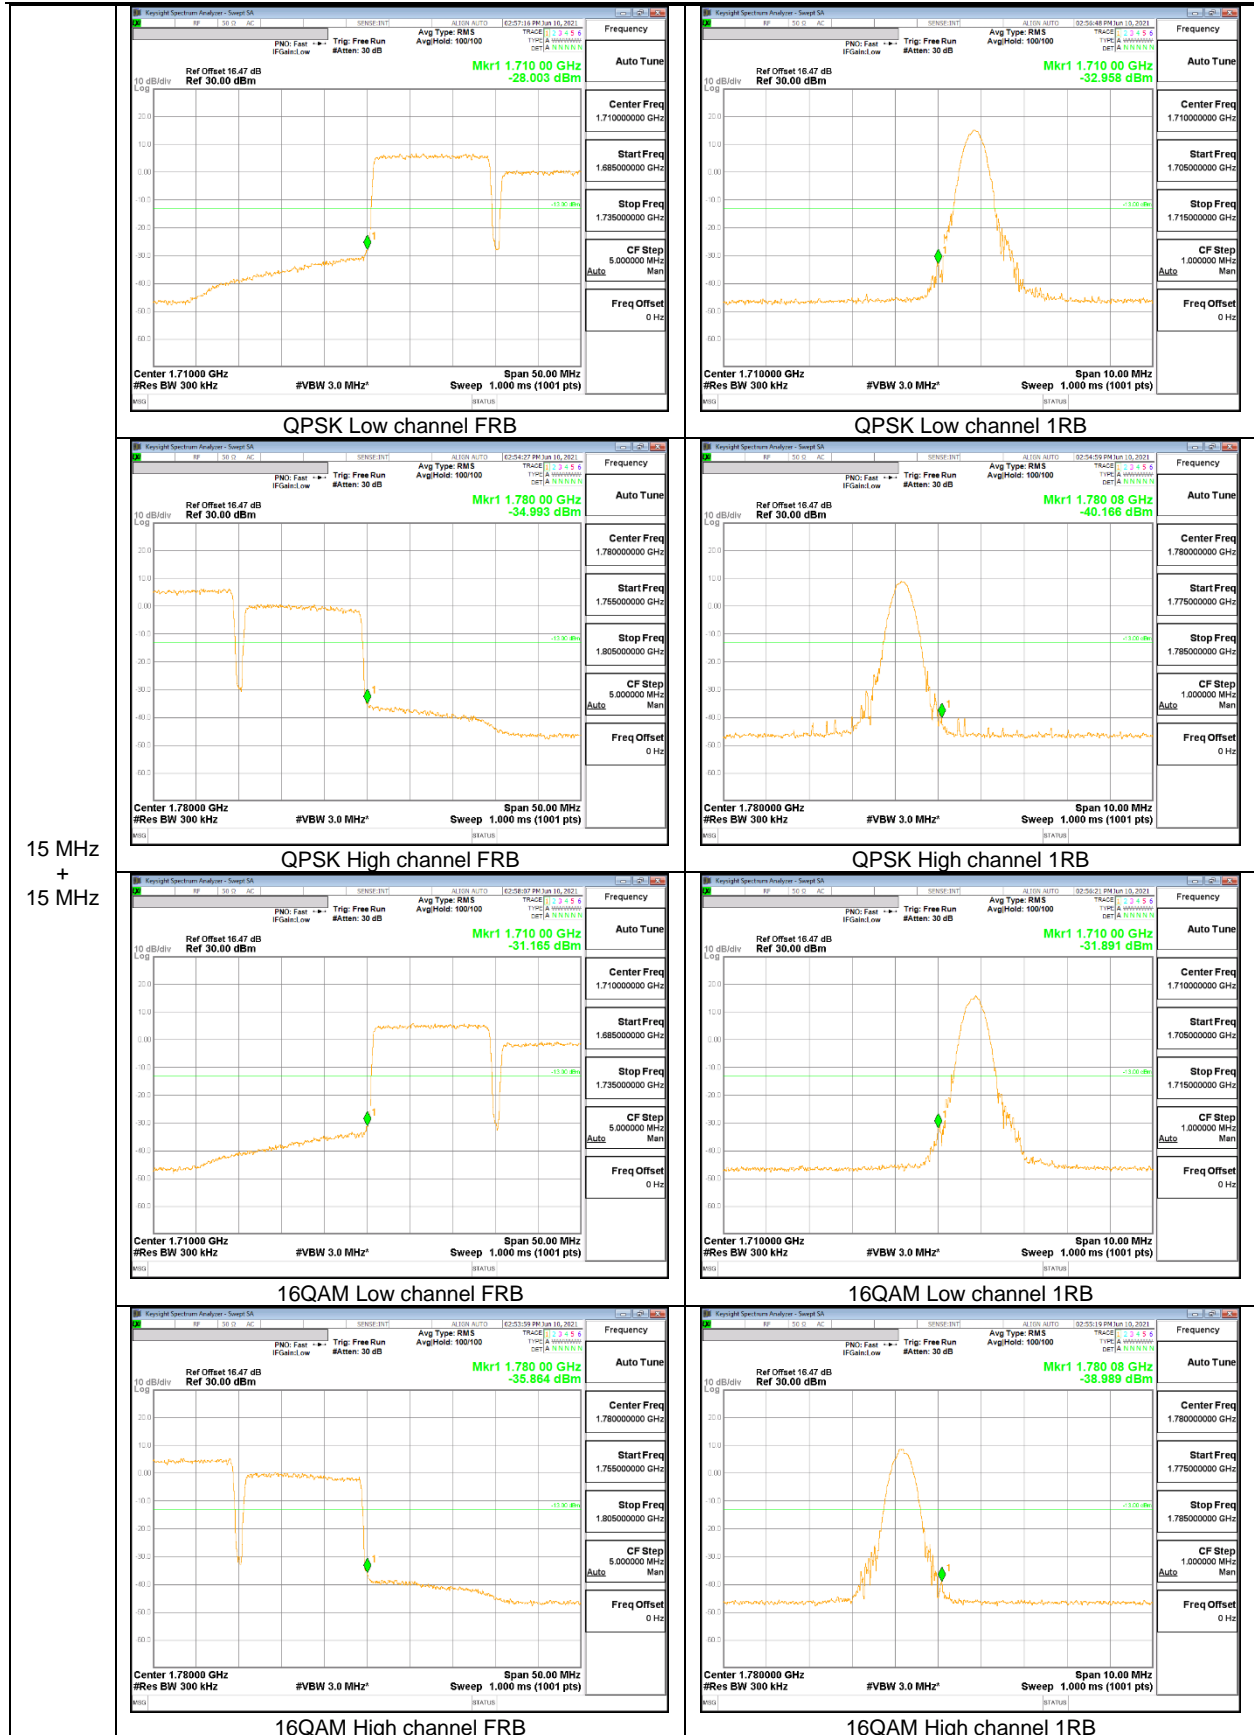

LTE Band 66B

5 MHz
+
5 MHz

5 MHz + 10 MHz

10 MHz
+
5 MHz

5 MHz
+
15 MHz

15 MHz
 +
 5 MHz

10 MHz
+
10 MHz

LTE Band 66C

10 MHz
+
15 MHz

15 MHz
+
15 MHz

15 MHz
 +
 20 MHz

20 MHz
+
5 MHz