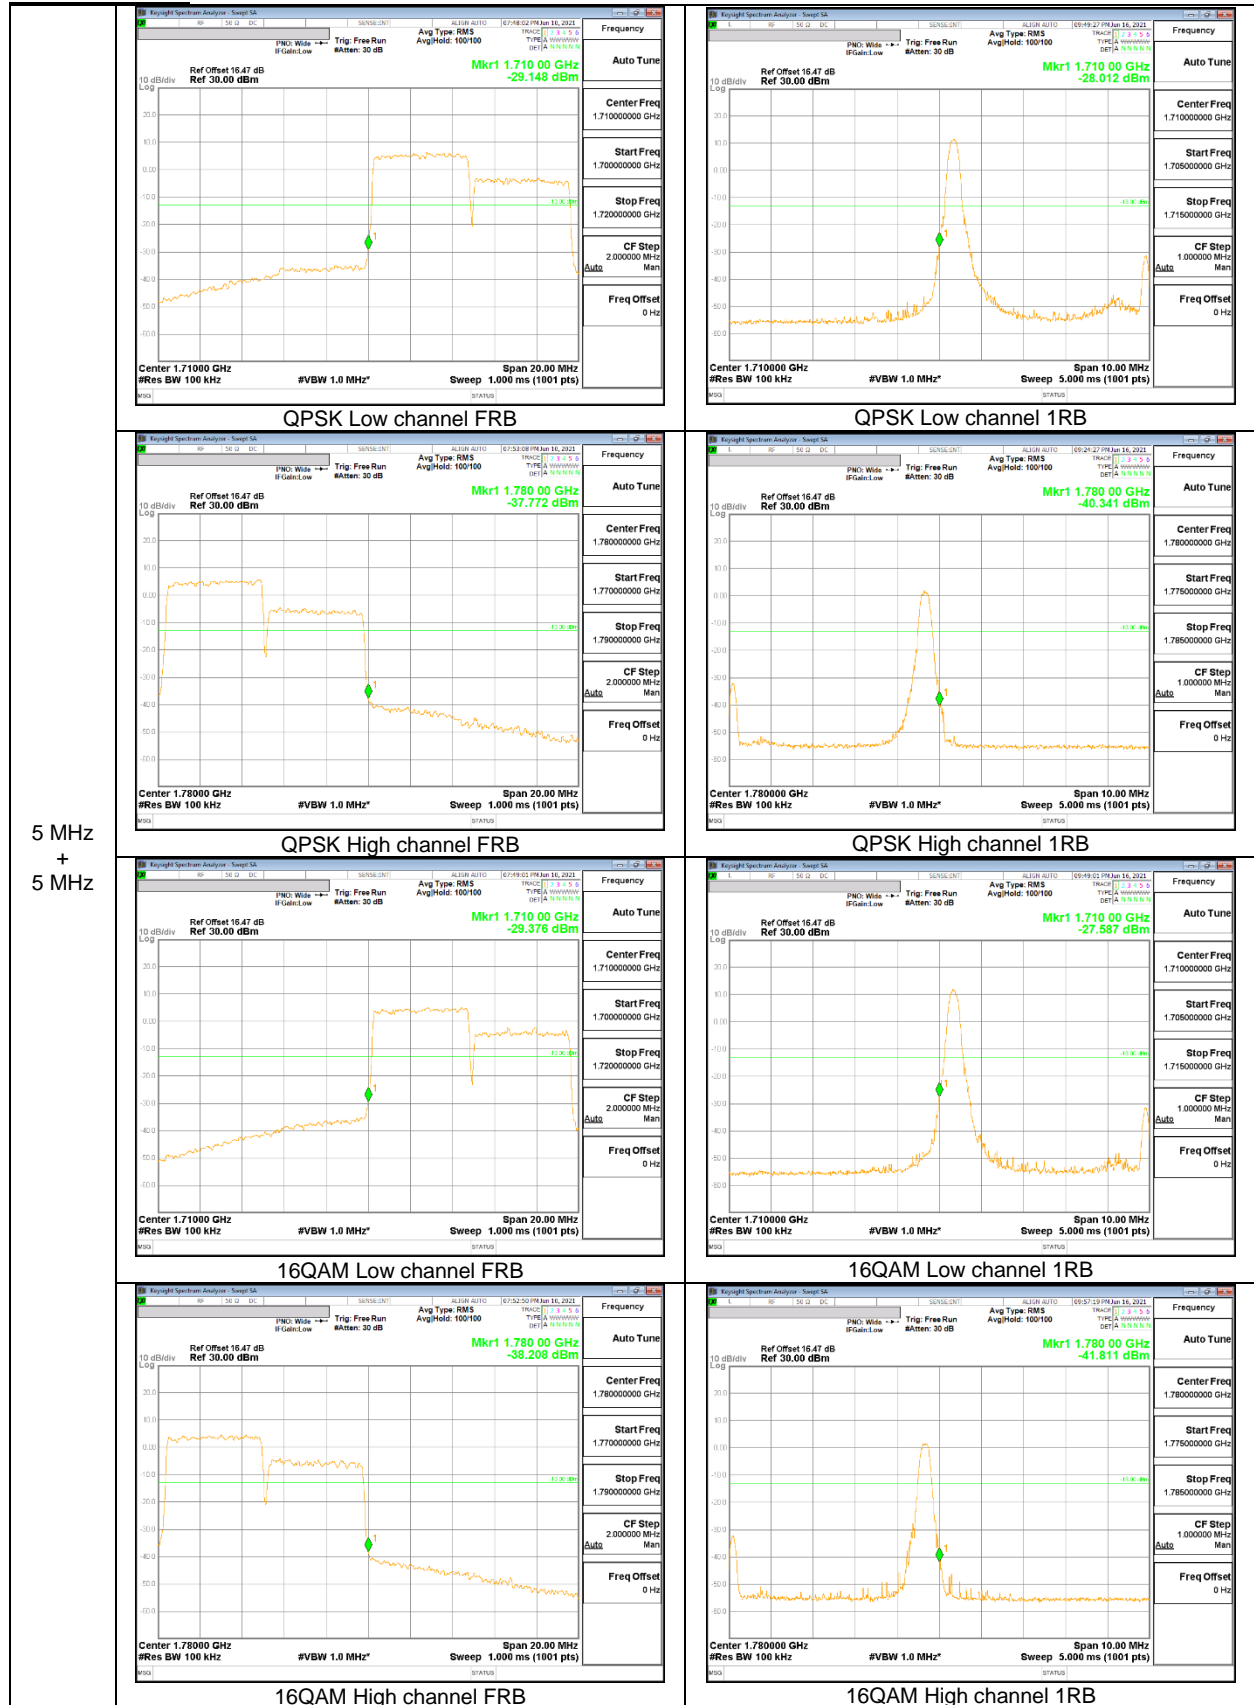

LTE Band 66B

5 MHz
+
5 MHz

5 MHz + 10 MHz

10 MHz
+
5 MHz

5 MHz
+
15 MHz

15 MHz
 +
 5 MHz

10 MHz
+
10 MHz

LTE Band 66C

10 MHz
+
15 MHz

15 MHz
+
15 MHz

15 MHz
 +
 20 MHz

20 MHz
+
5 MHz