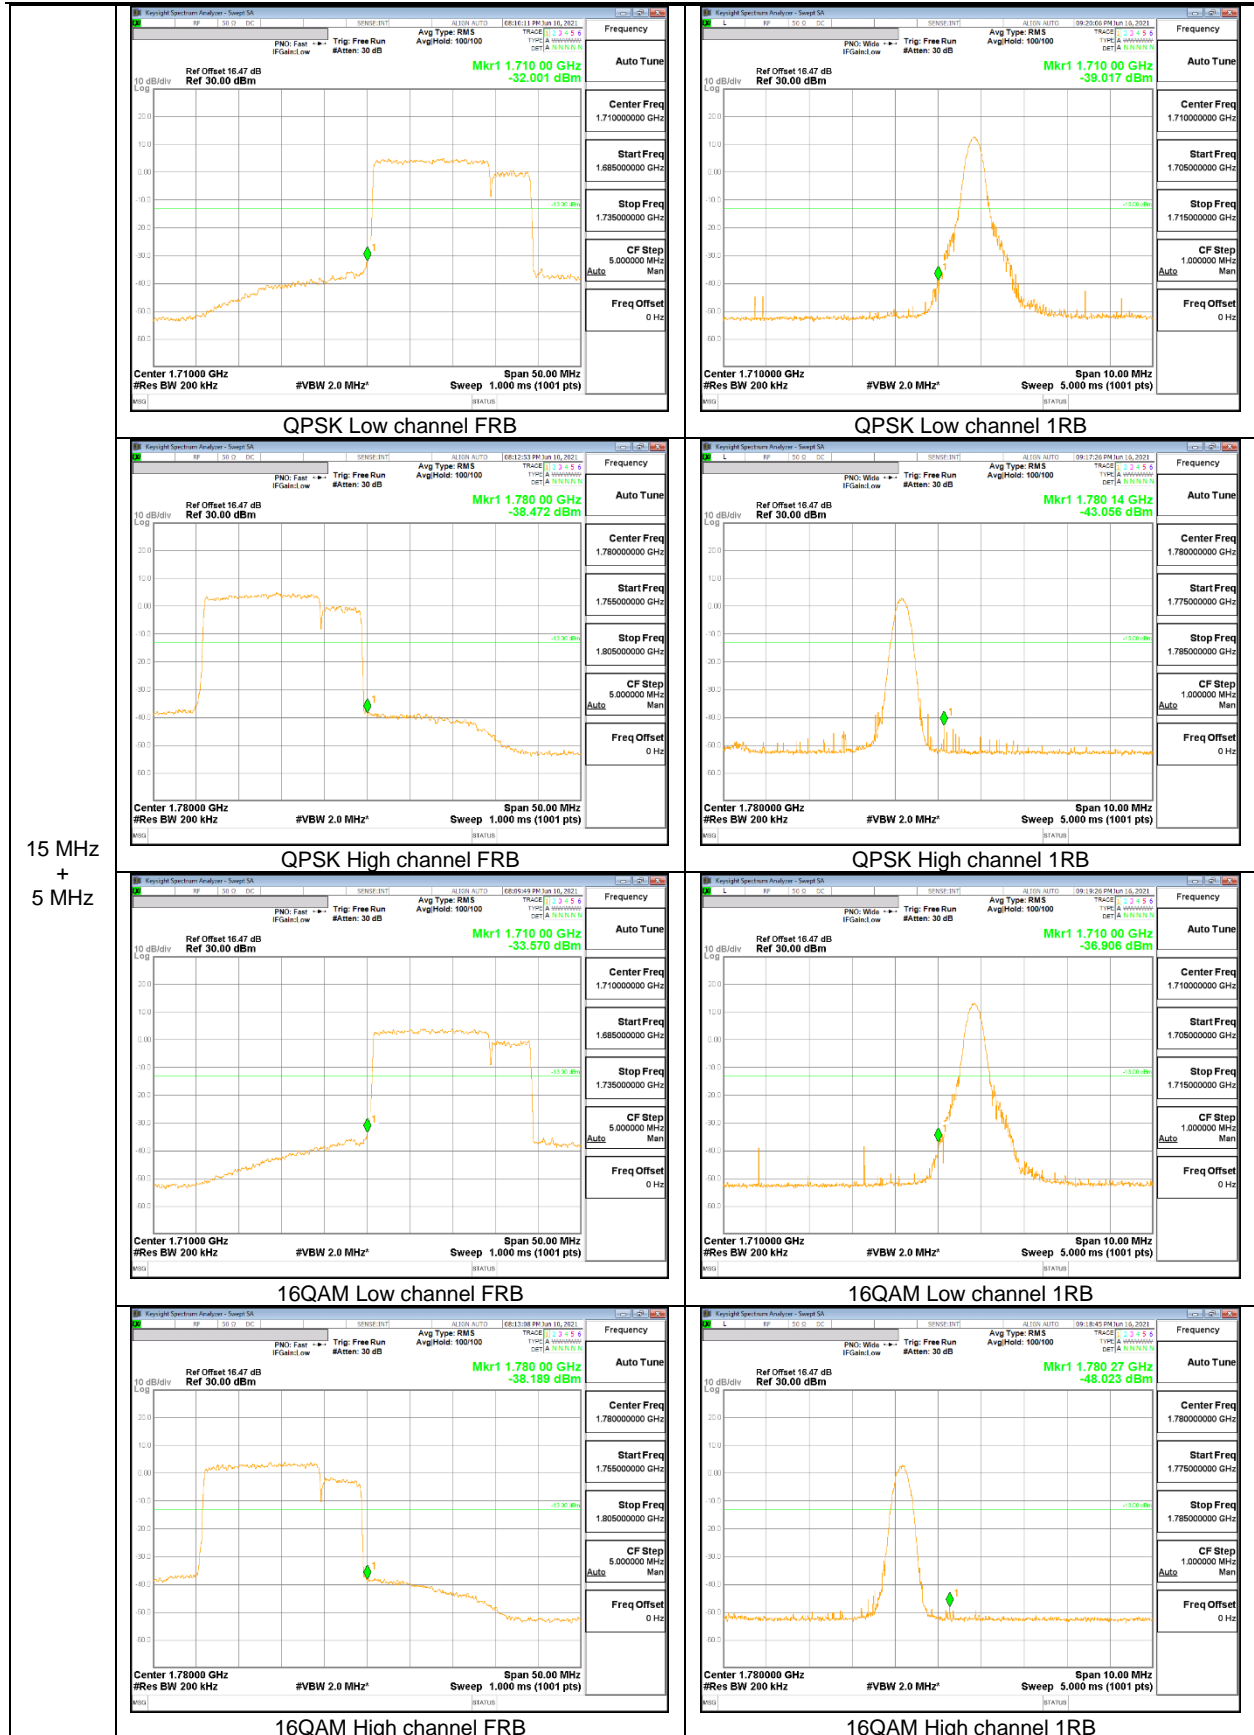

LTE Band 66B

5 MHz
+
5 MHz

5 MHz + 10 MHz

10 MHz
+
5 MHz

5 MHz
+
15 MHz

15 MHz
 +
 5 MHz

10 MHz
+
10 MHz

LTE Band 66C

10 MHz
+
15 MHz

15 MHz
+
15 MHz

15 MHz
 +
 20 MHz

20 MHz
+
5 MHz