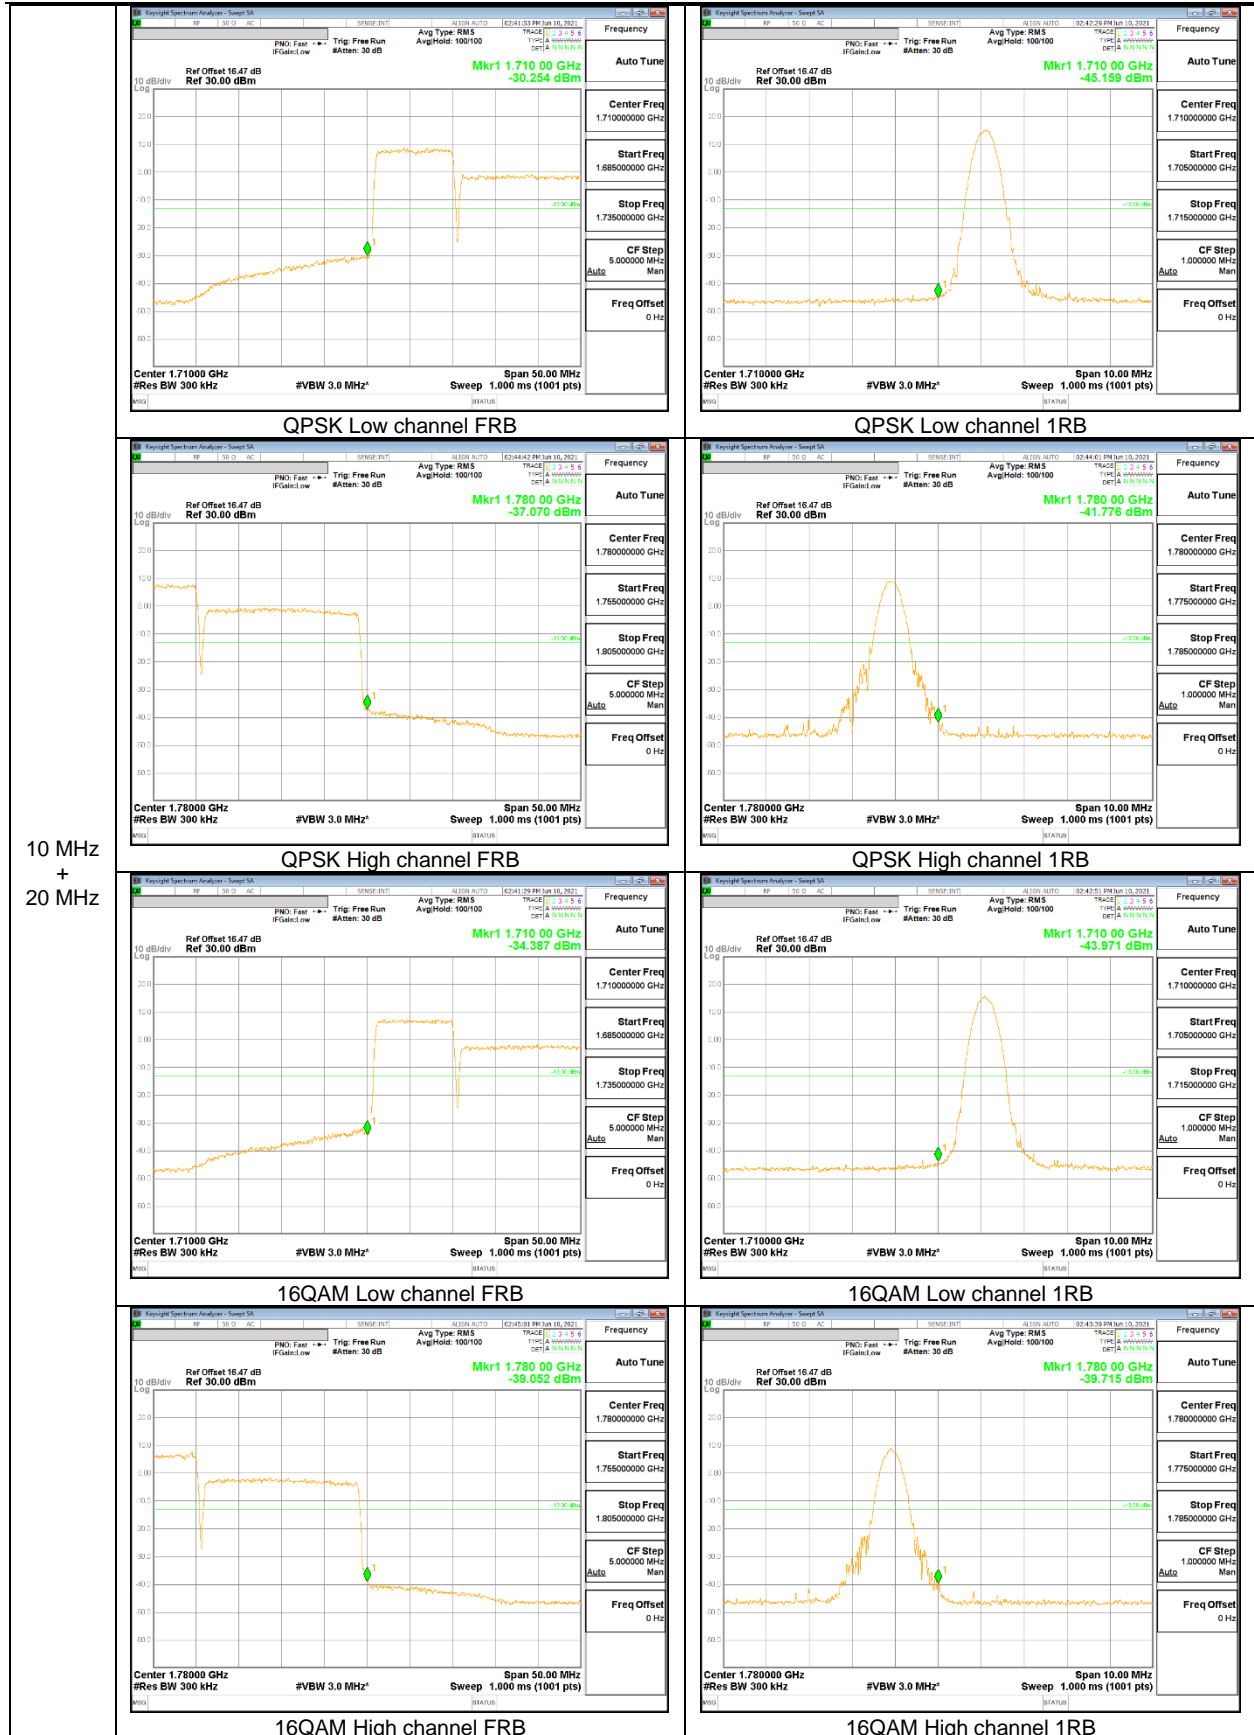

LTE Band 66B

5 MHz
+
5 MHz

5 MHz + 10 MHz

10 MHz
+
5 MHz

5 MHz
+
15 MHz

15 MHz
 +
 5 MHz

10 MHz
+
10 MHz

LTE Band 66C

10 MHz
+
15 MHz

15 MHz
+
15 MHz

15 MHz
 +
 20 MHz

20 MHz
+
5 MHz