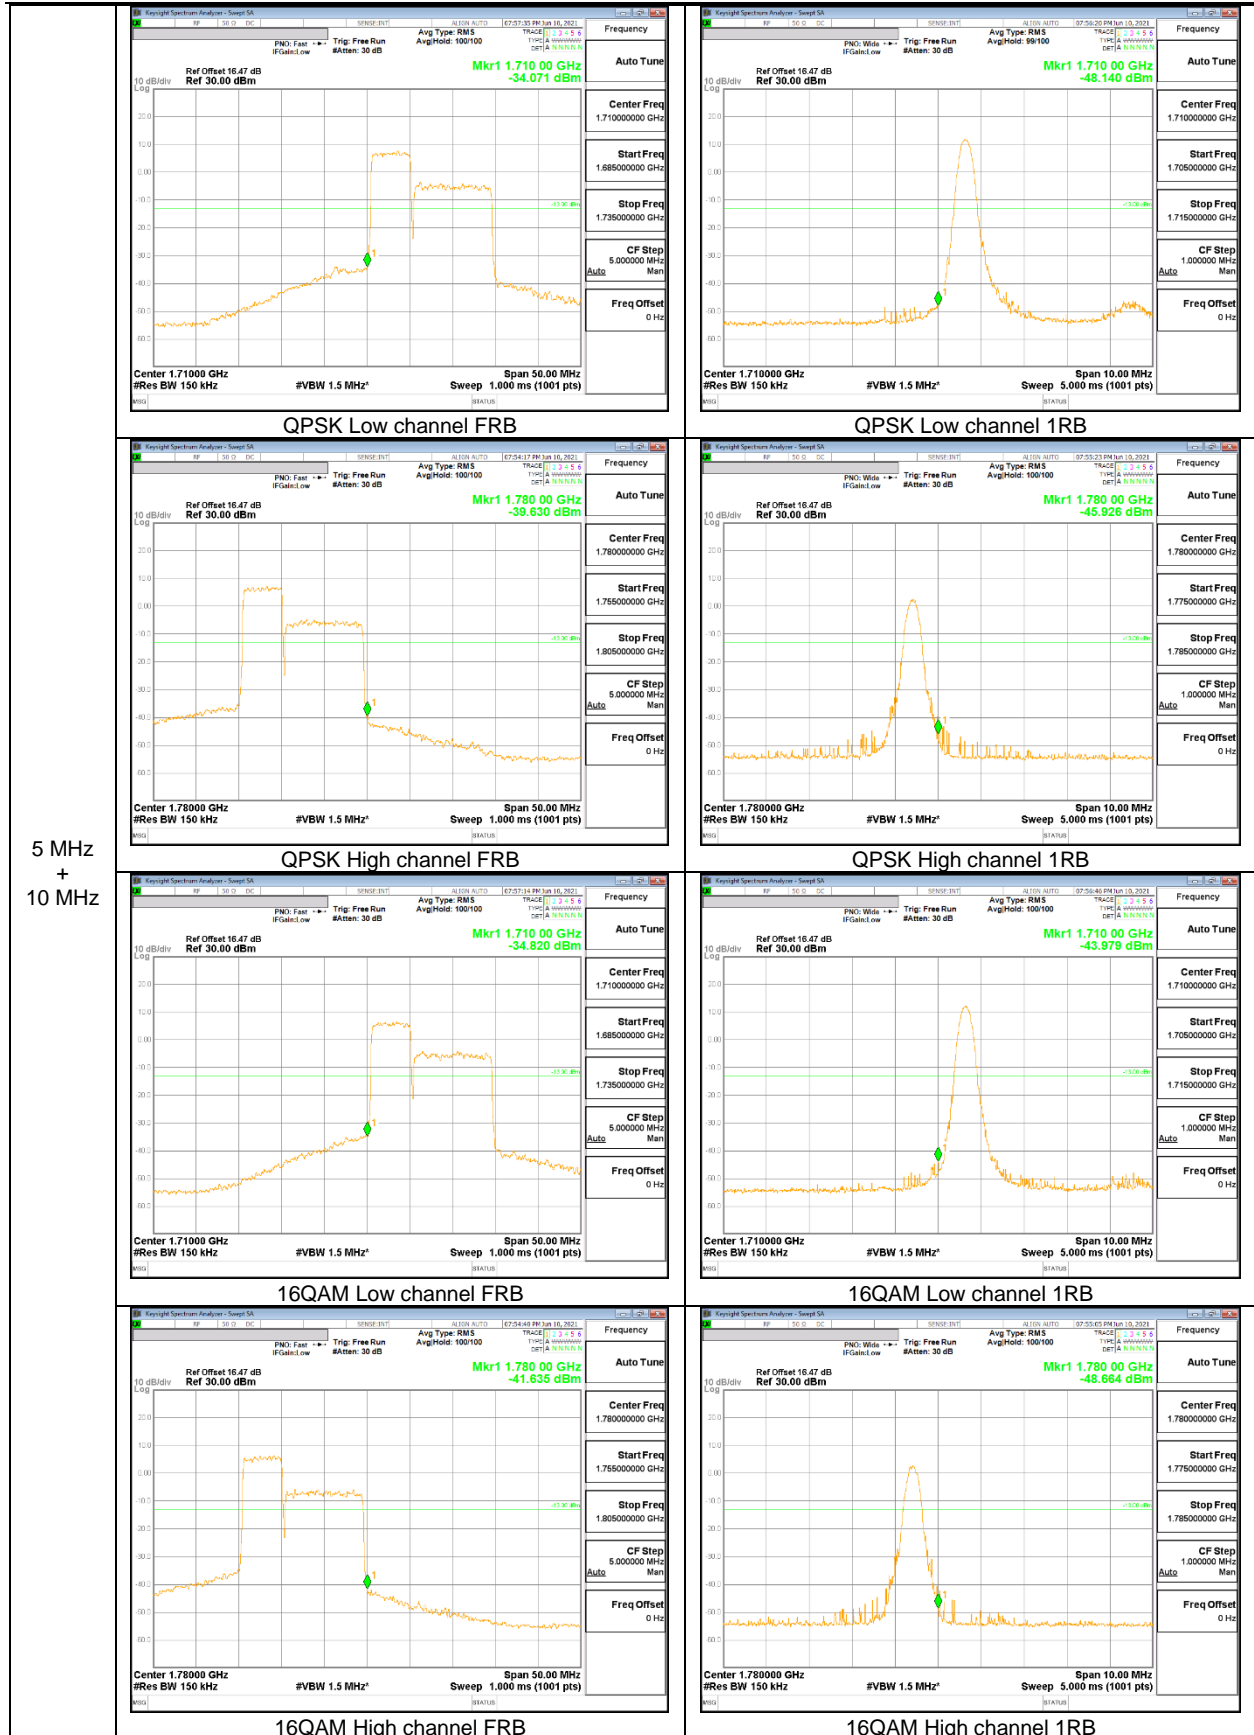

LTE Band 66B

5 MHz
+
5 MHz

5 MHz + 10 MHz

10 MHz
+
5 MHz

5 MHz
+
15 MHz

15 MHz
 +
 5 MHz

10 MHz
+
10 MHz

LTE Band 66C

10 MHz
+
15 MHz

15 MHz
+
15 MHz

15 MHz
 +
 20 MHz

20 MHz
+
5 MHz