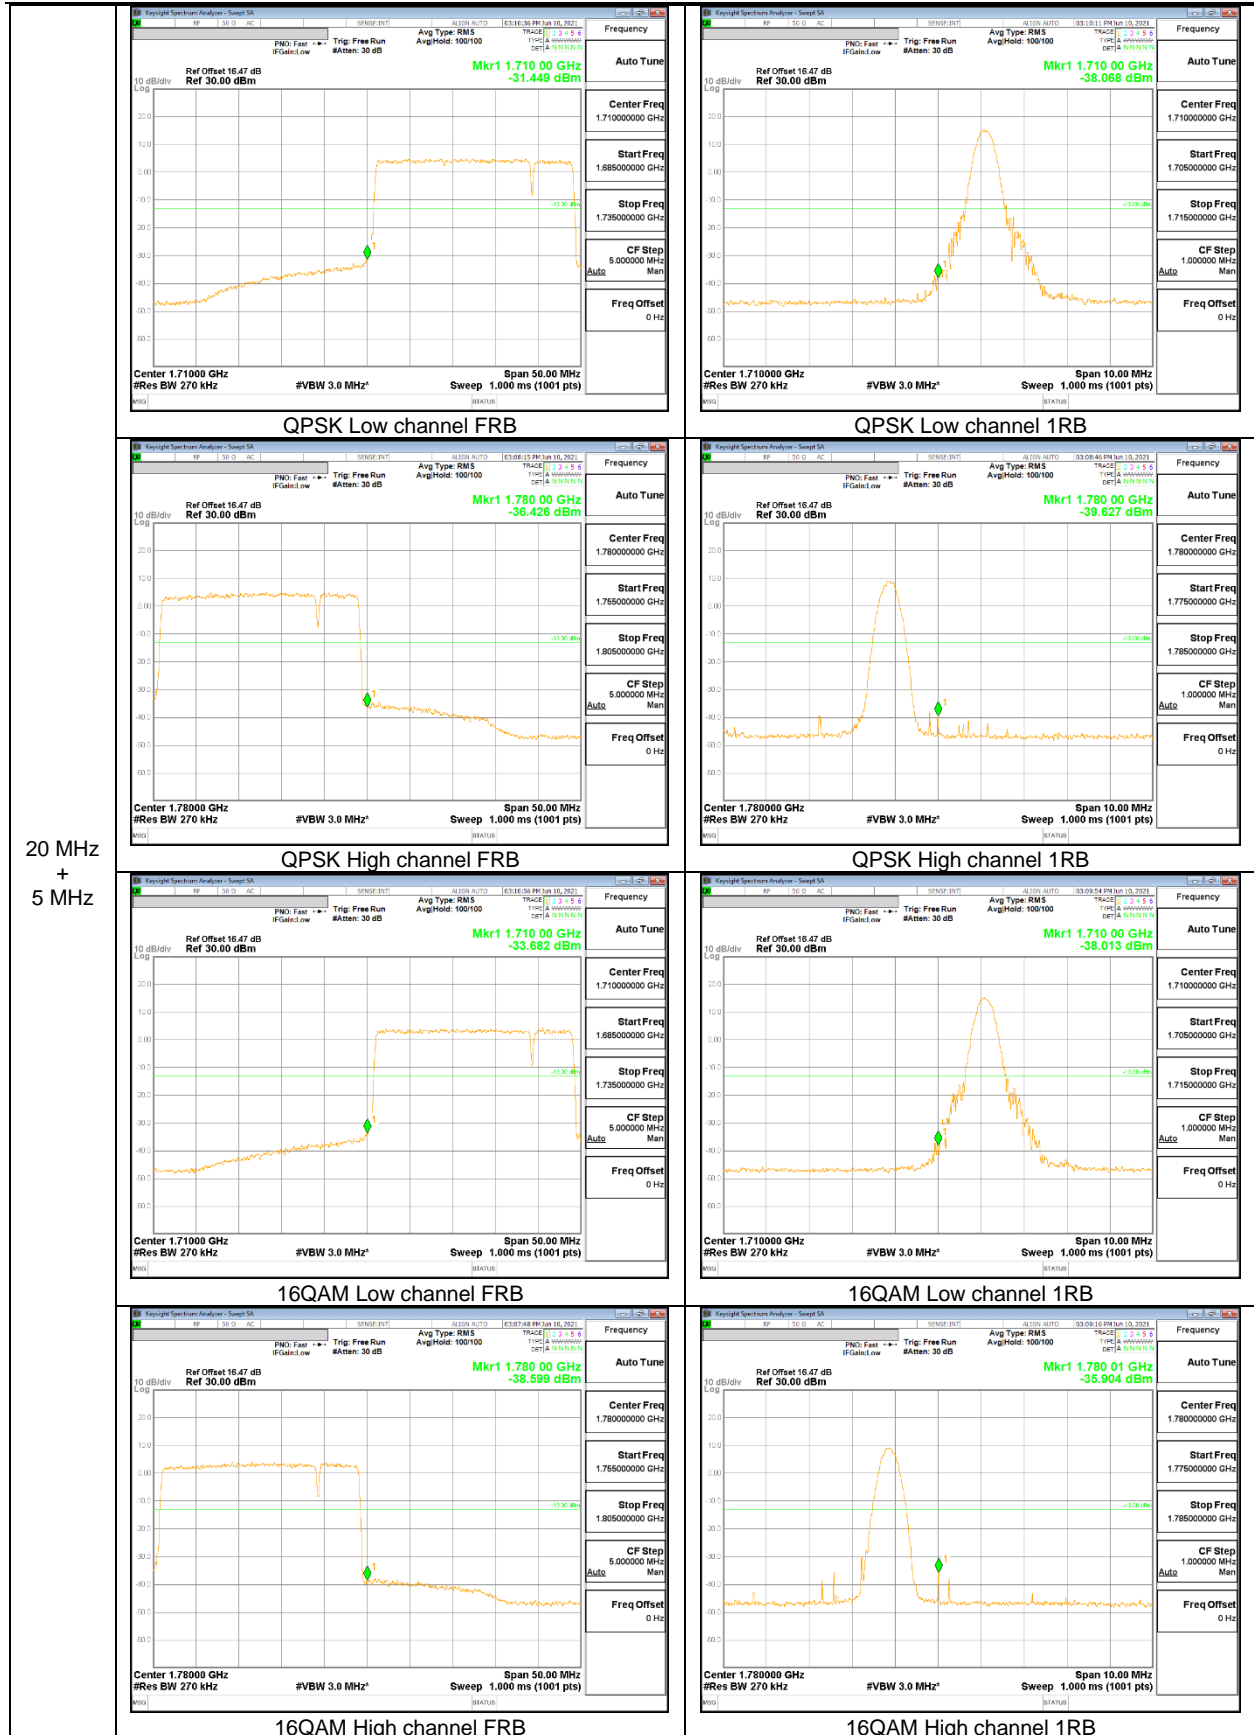

LTE Band 66B

5 MHz
+
5 MHz

5 MHz + 10 MHz

10 MHz
+
5 MHz

5 MHz
+
15 MHz

15 MHz
 +
 5 MHz

10 MHz
+
10 MHz

LTE Band 66C

10 MHz
+
15 MHz

15 MHz
+
15 MHz

15 MHz
 +
 20 MHz

20 MHz
+
5 MHz