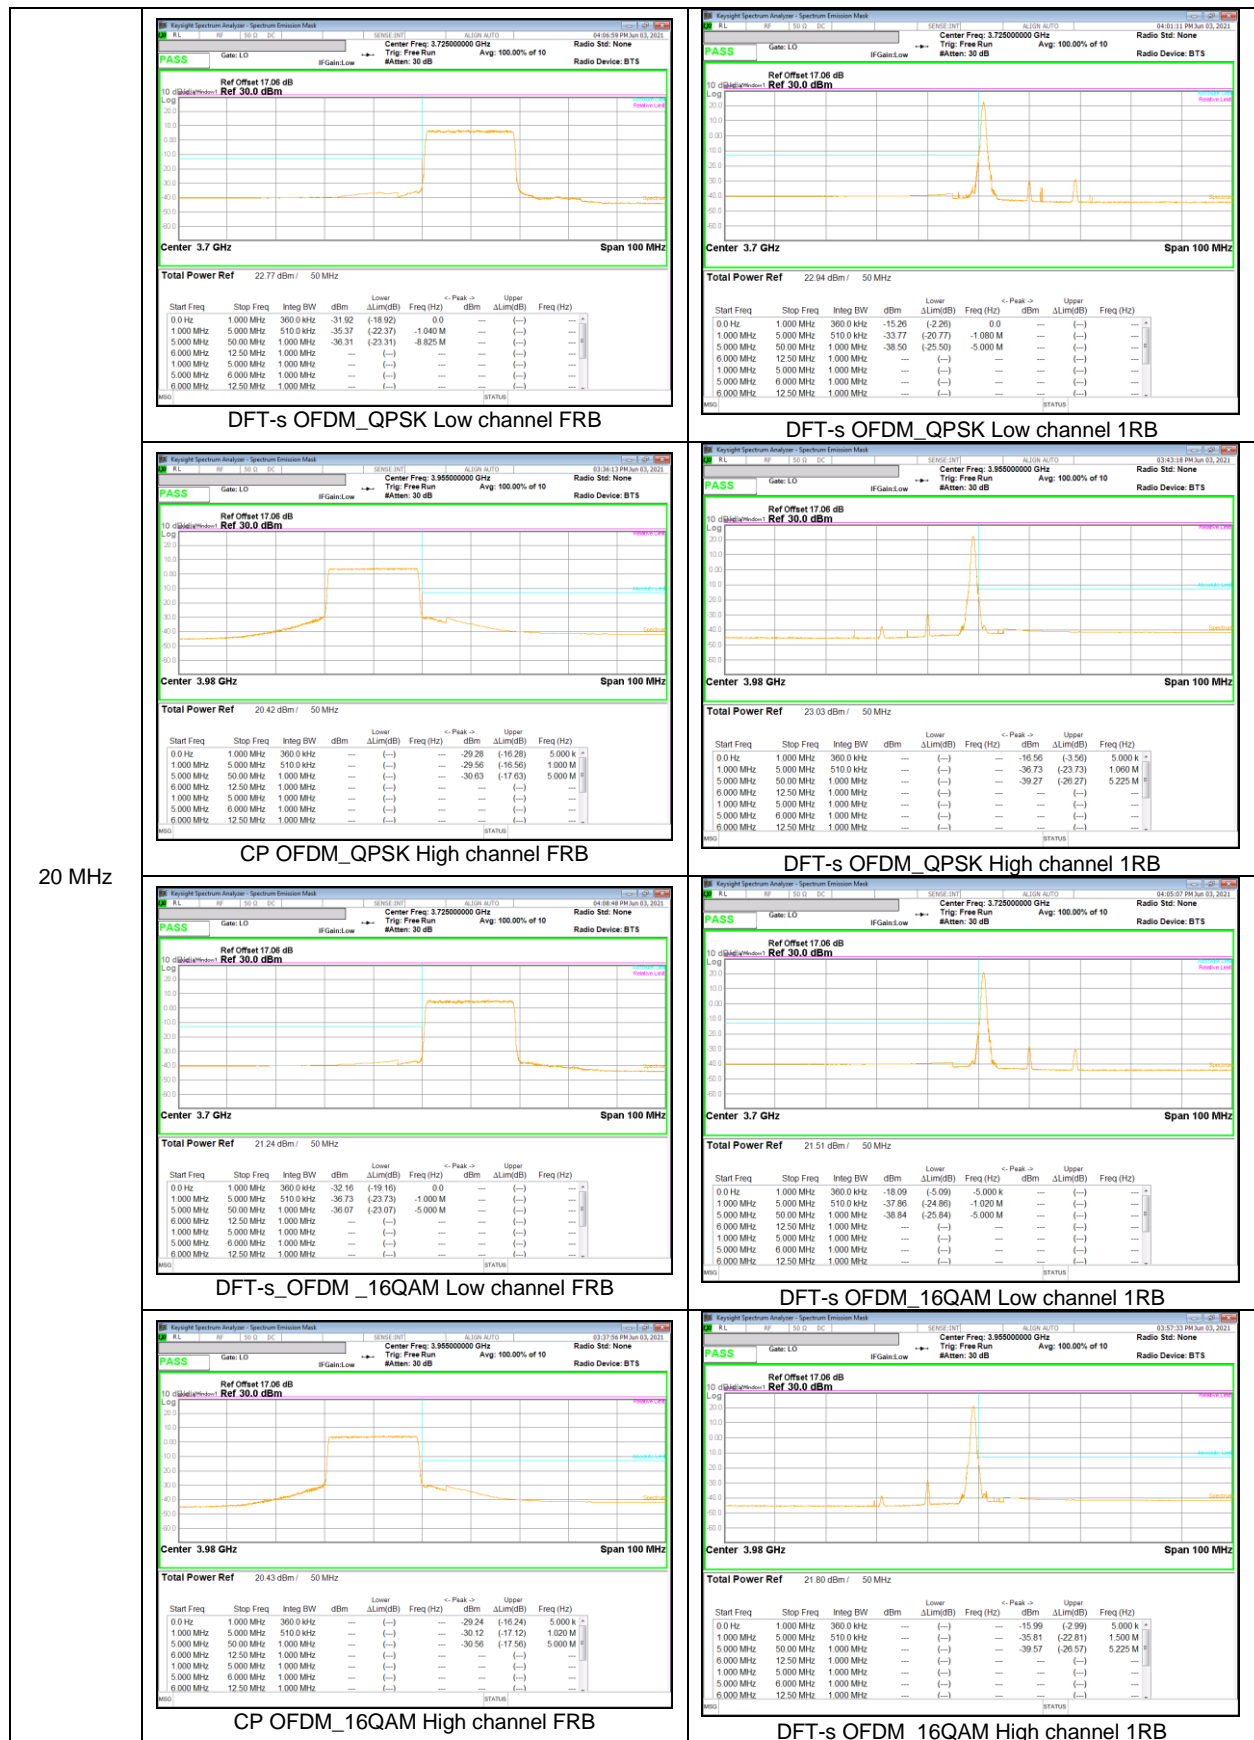

40 MHz

20 MHz

NR Band 77 (Upper)

100 MHz

80 MHz

60 MHz

20 MHz

9.2.2. EMISSION MASK RESULT

LTE Band 7

20 MHz