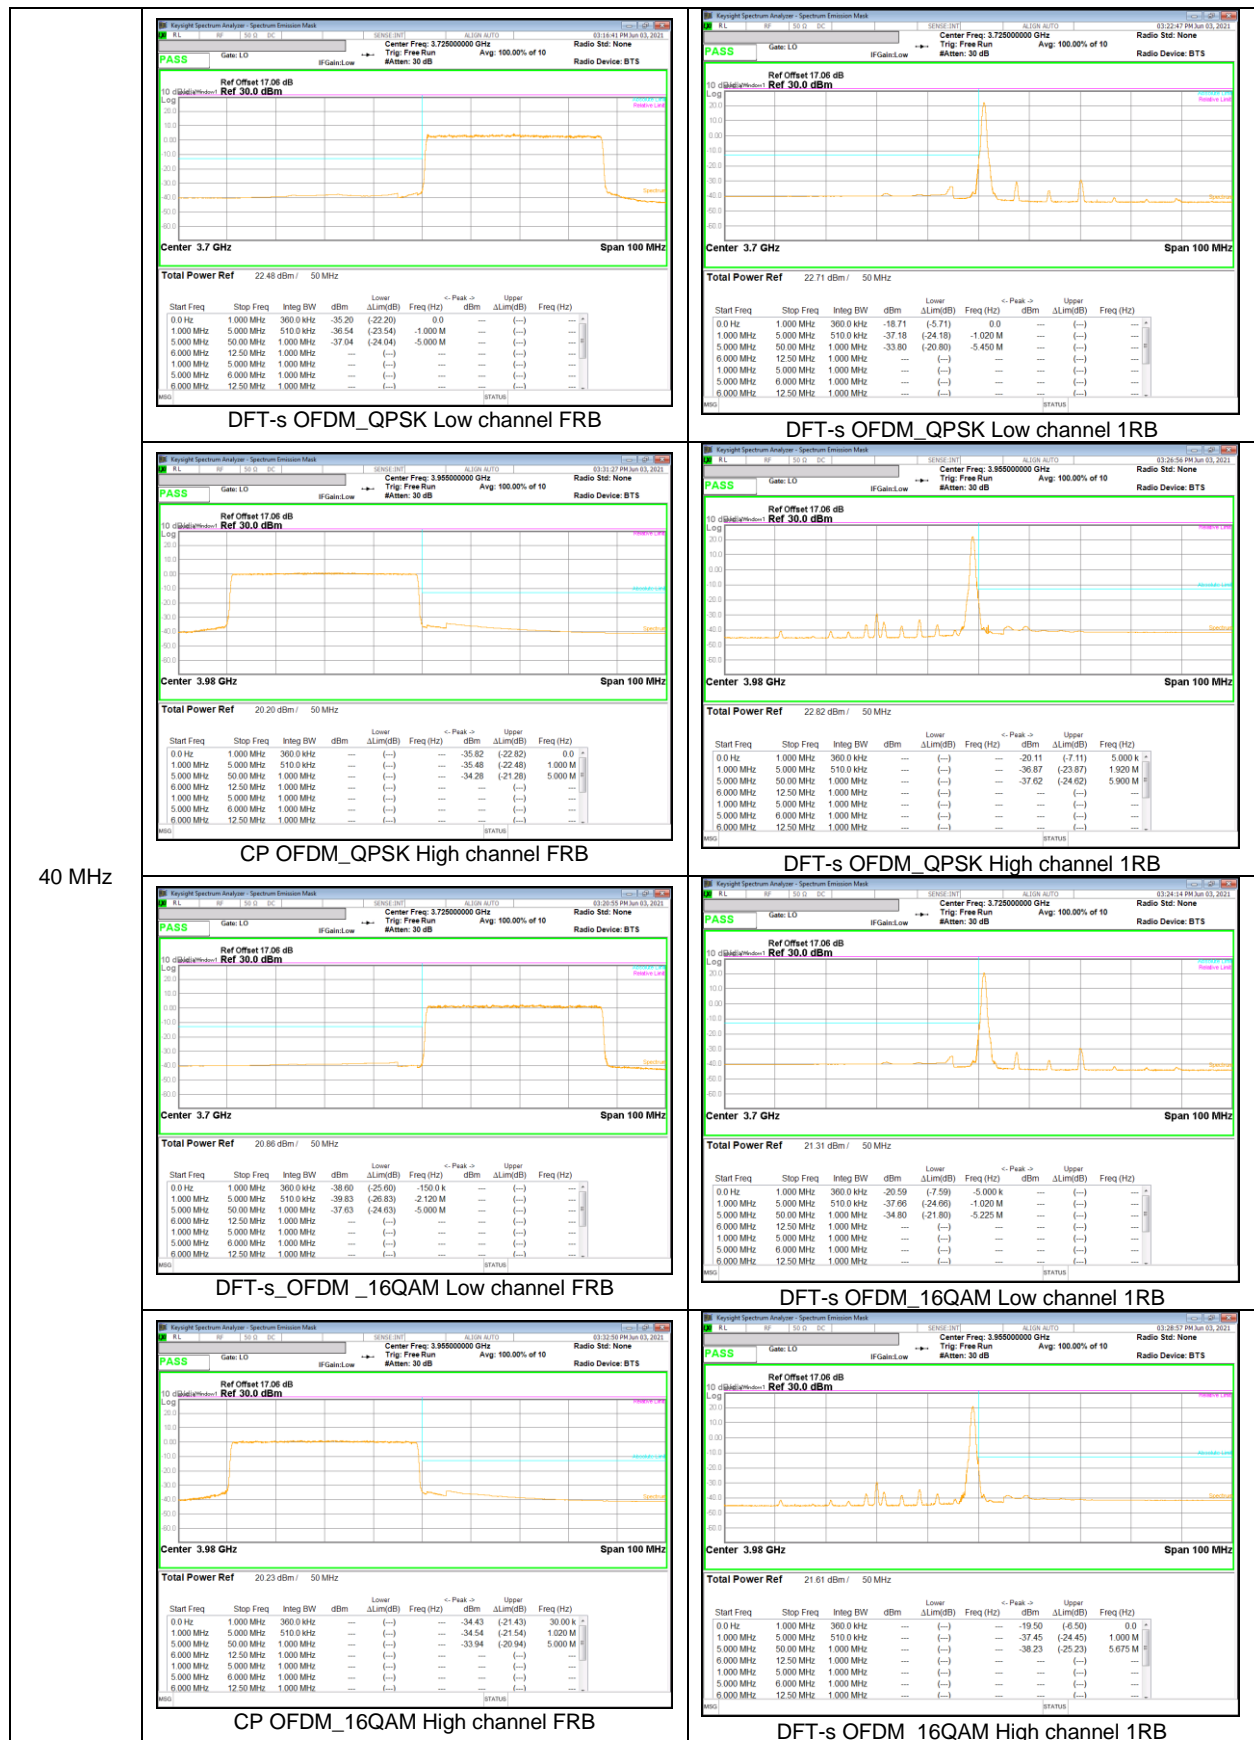

40 MHz

20 MHz

NR Band 77 (Upper)

100 MHz

80 MHz

60 MHz

20 MHz

9.2.2. EMISSION MASK RESULT

LTE Band 7

20 MHz