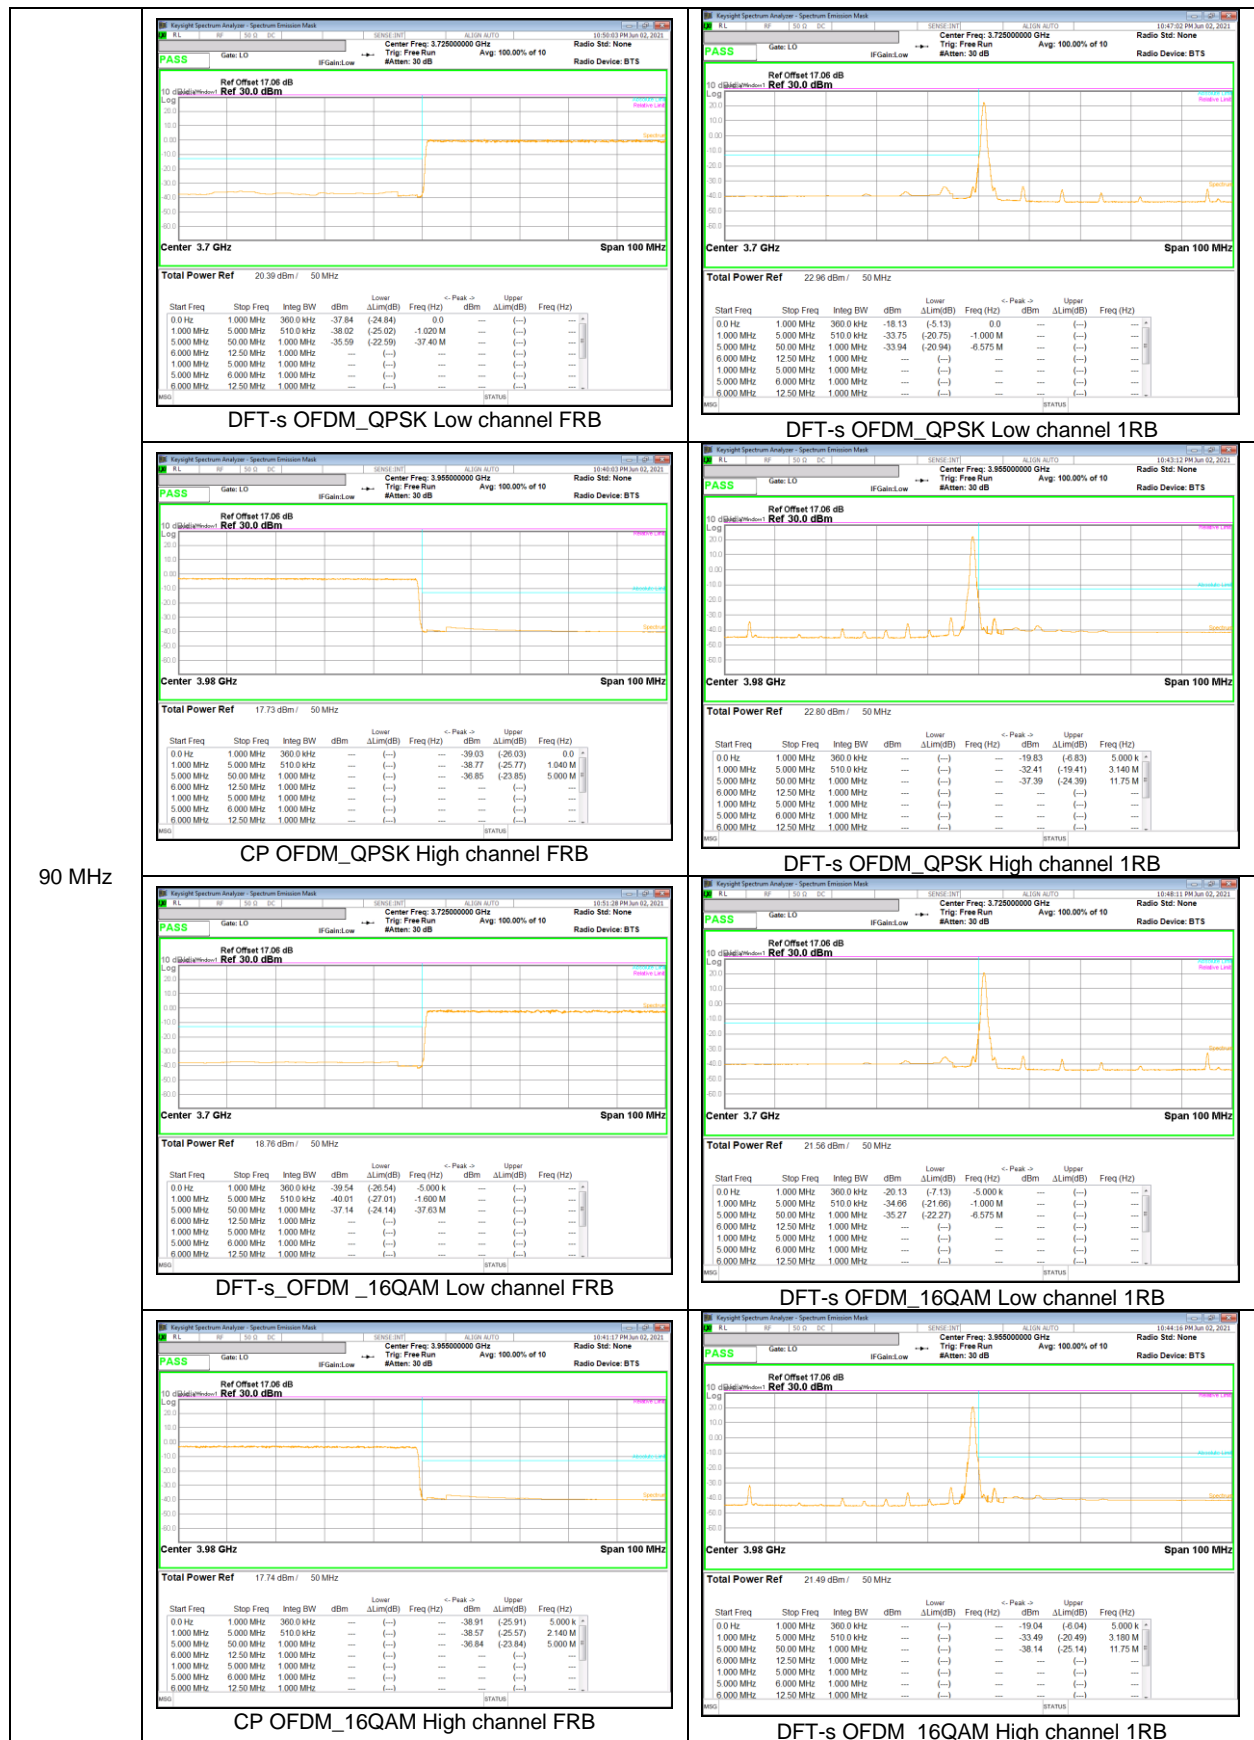

40 MHz

20 MHz

NR Band 77 (Upper)

100 MHz

80 MHz

60 MHz

20 MHz

9.2.2. EMISSION MASK RESULT

LTE Band 7

20 MHz