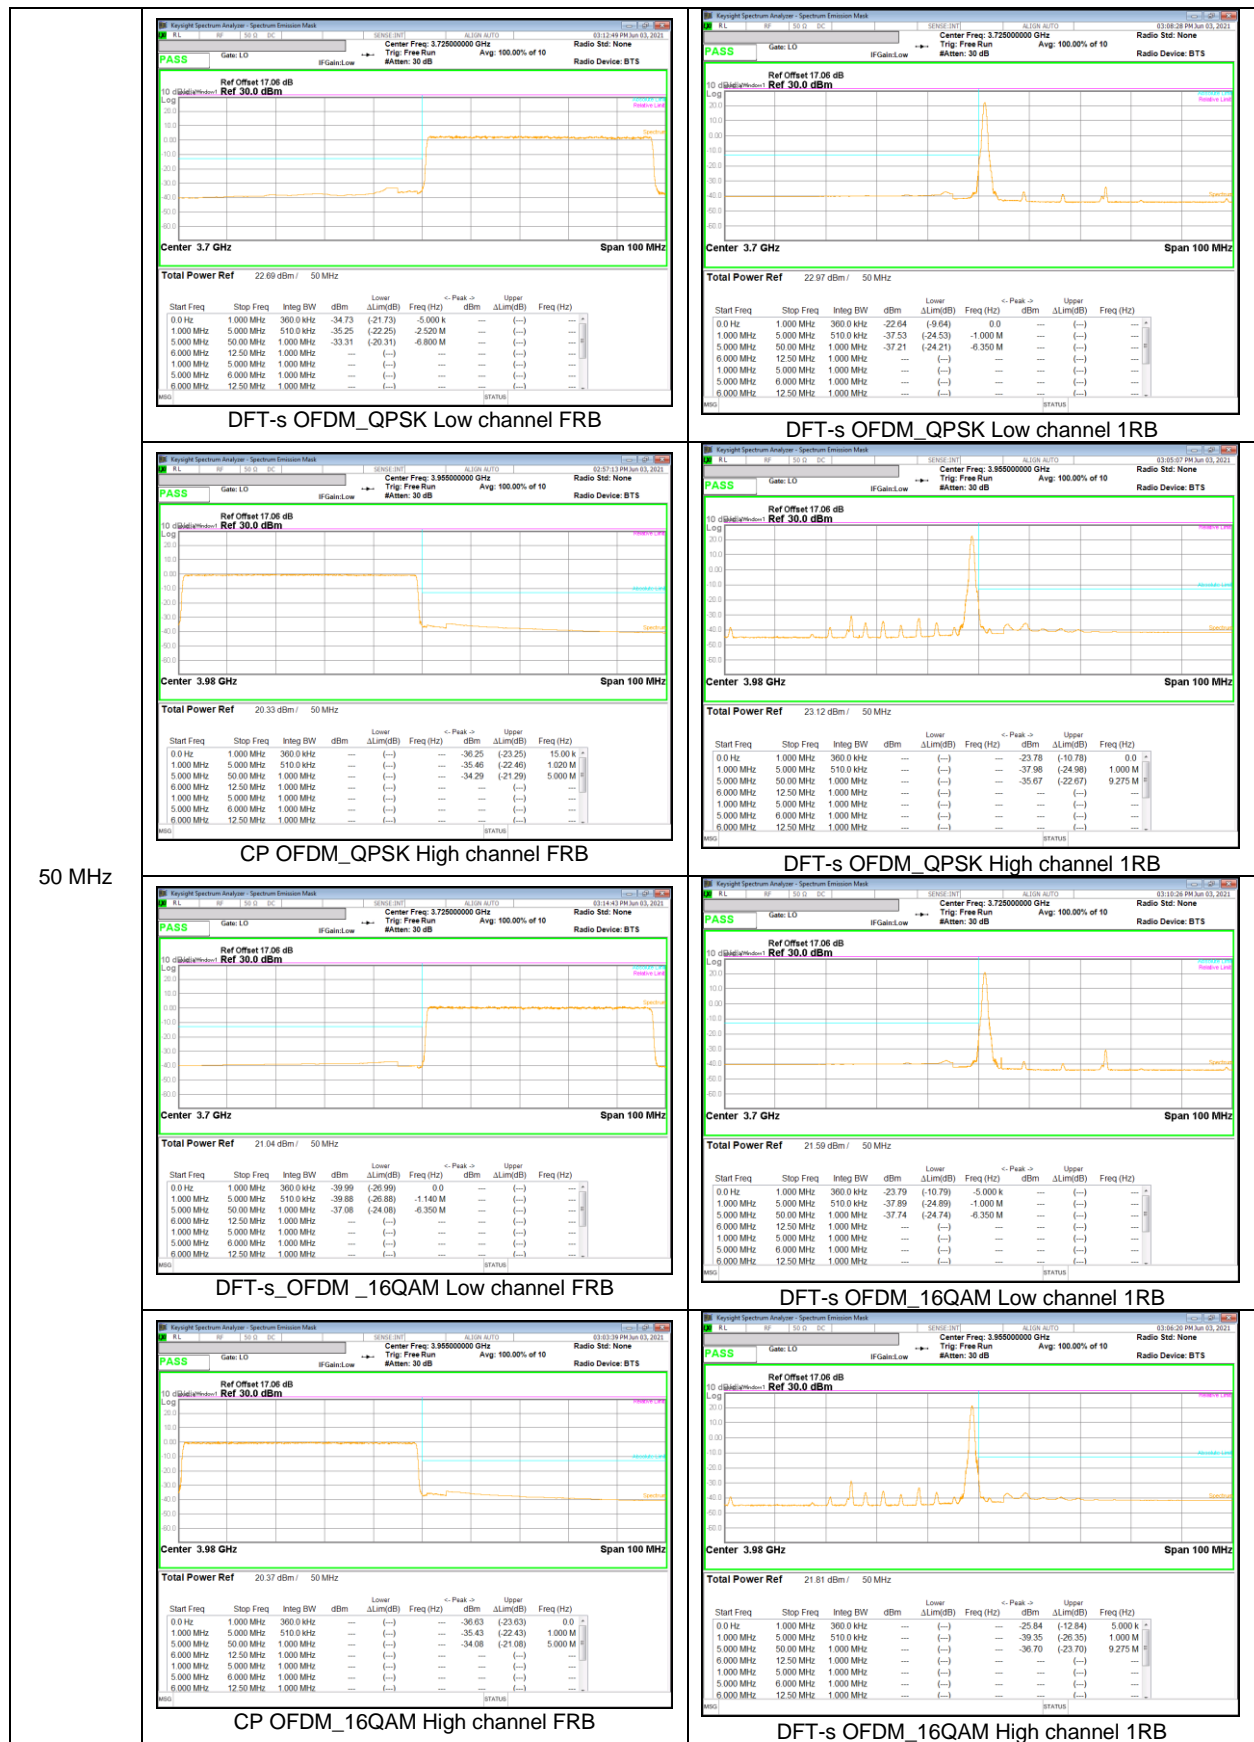

40 MHz

20 MHz

NR Band 77 (Upper)

100 MHz

80 MHz

60 MHz

20 MHz

9.2.2. EMISSION MASK RESULT

LTE Band 7

20 MHz