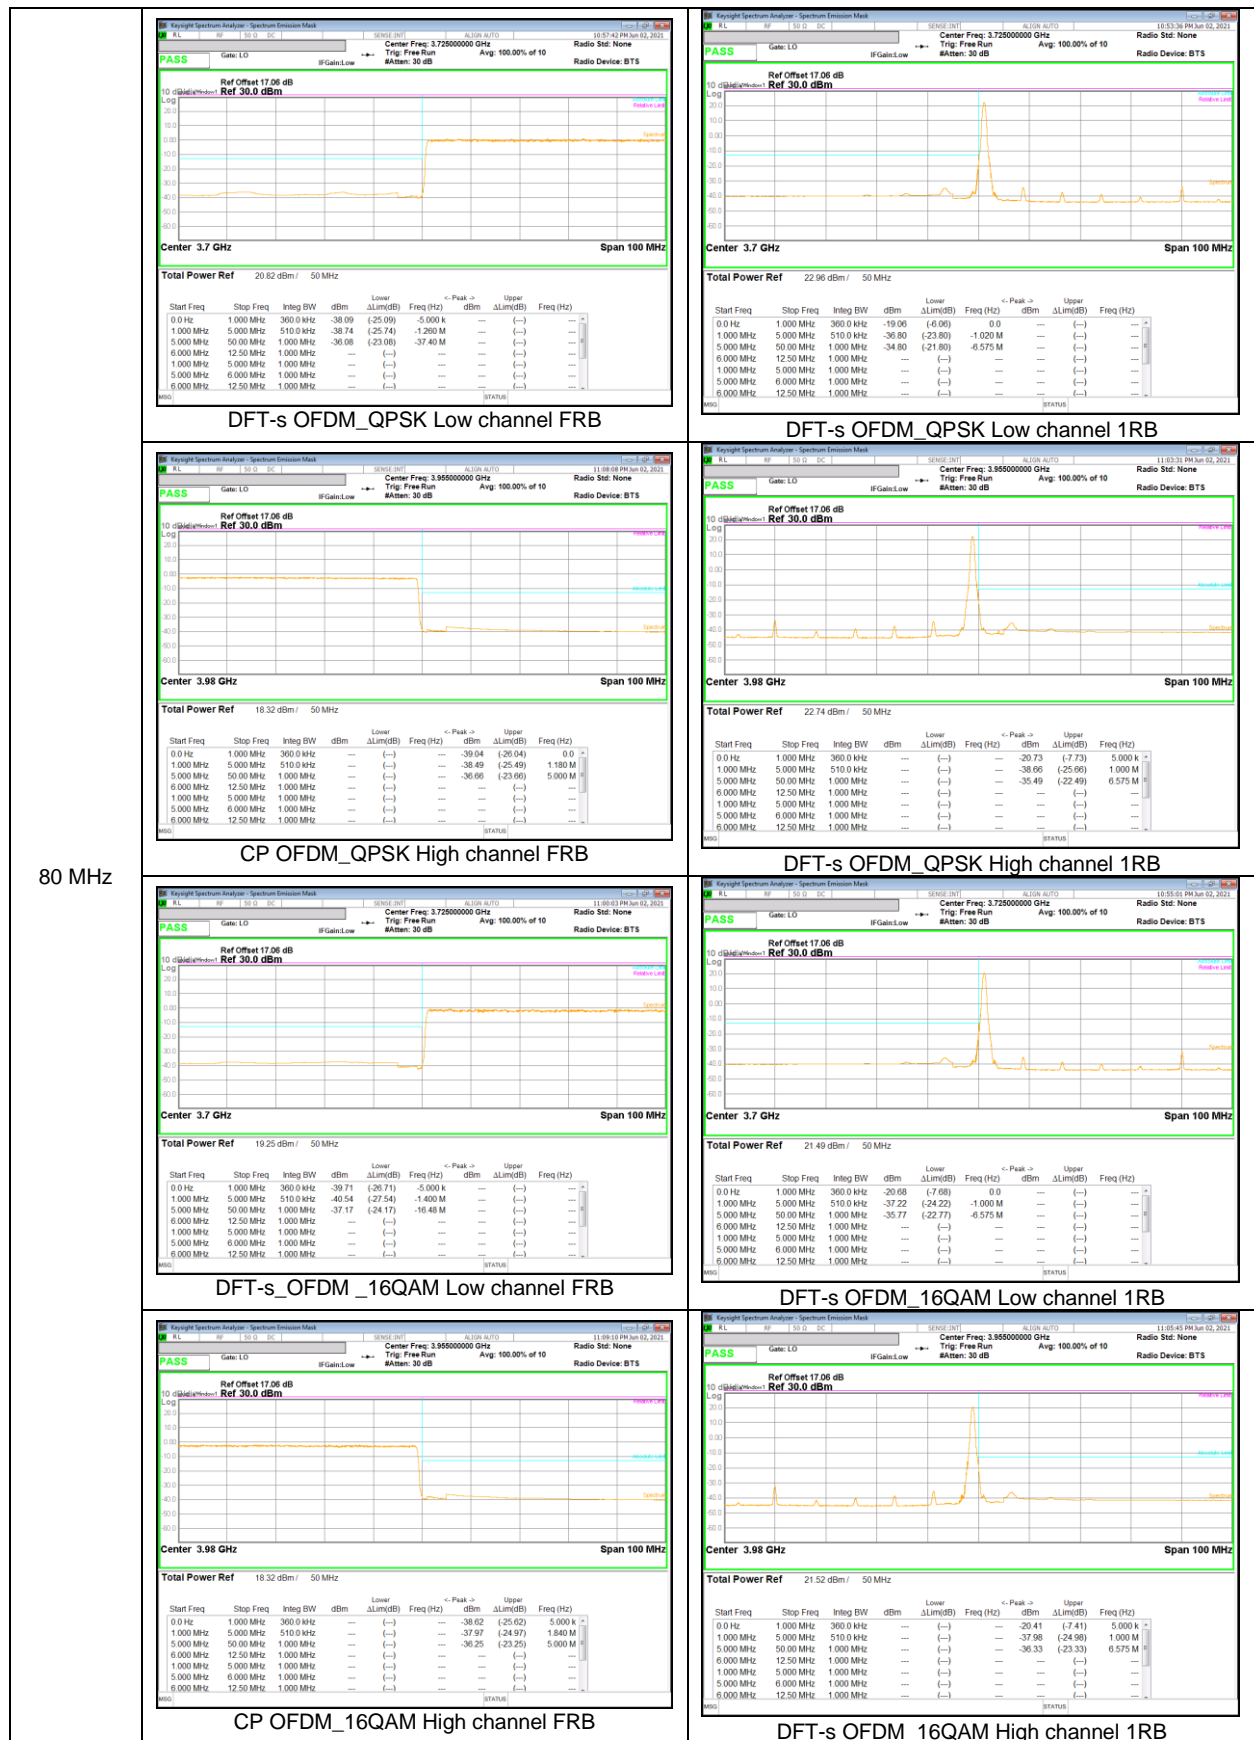

40 MHz

20 MHz

NR Band 77 (Upper)

100 MHz

80 MHz

60 MHz

20 MHz

9.2.2. EMISSION MASK RESULT

LTE Band 7

20 MHz