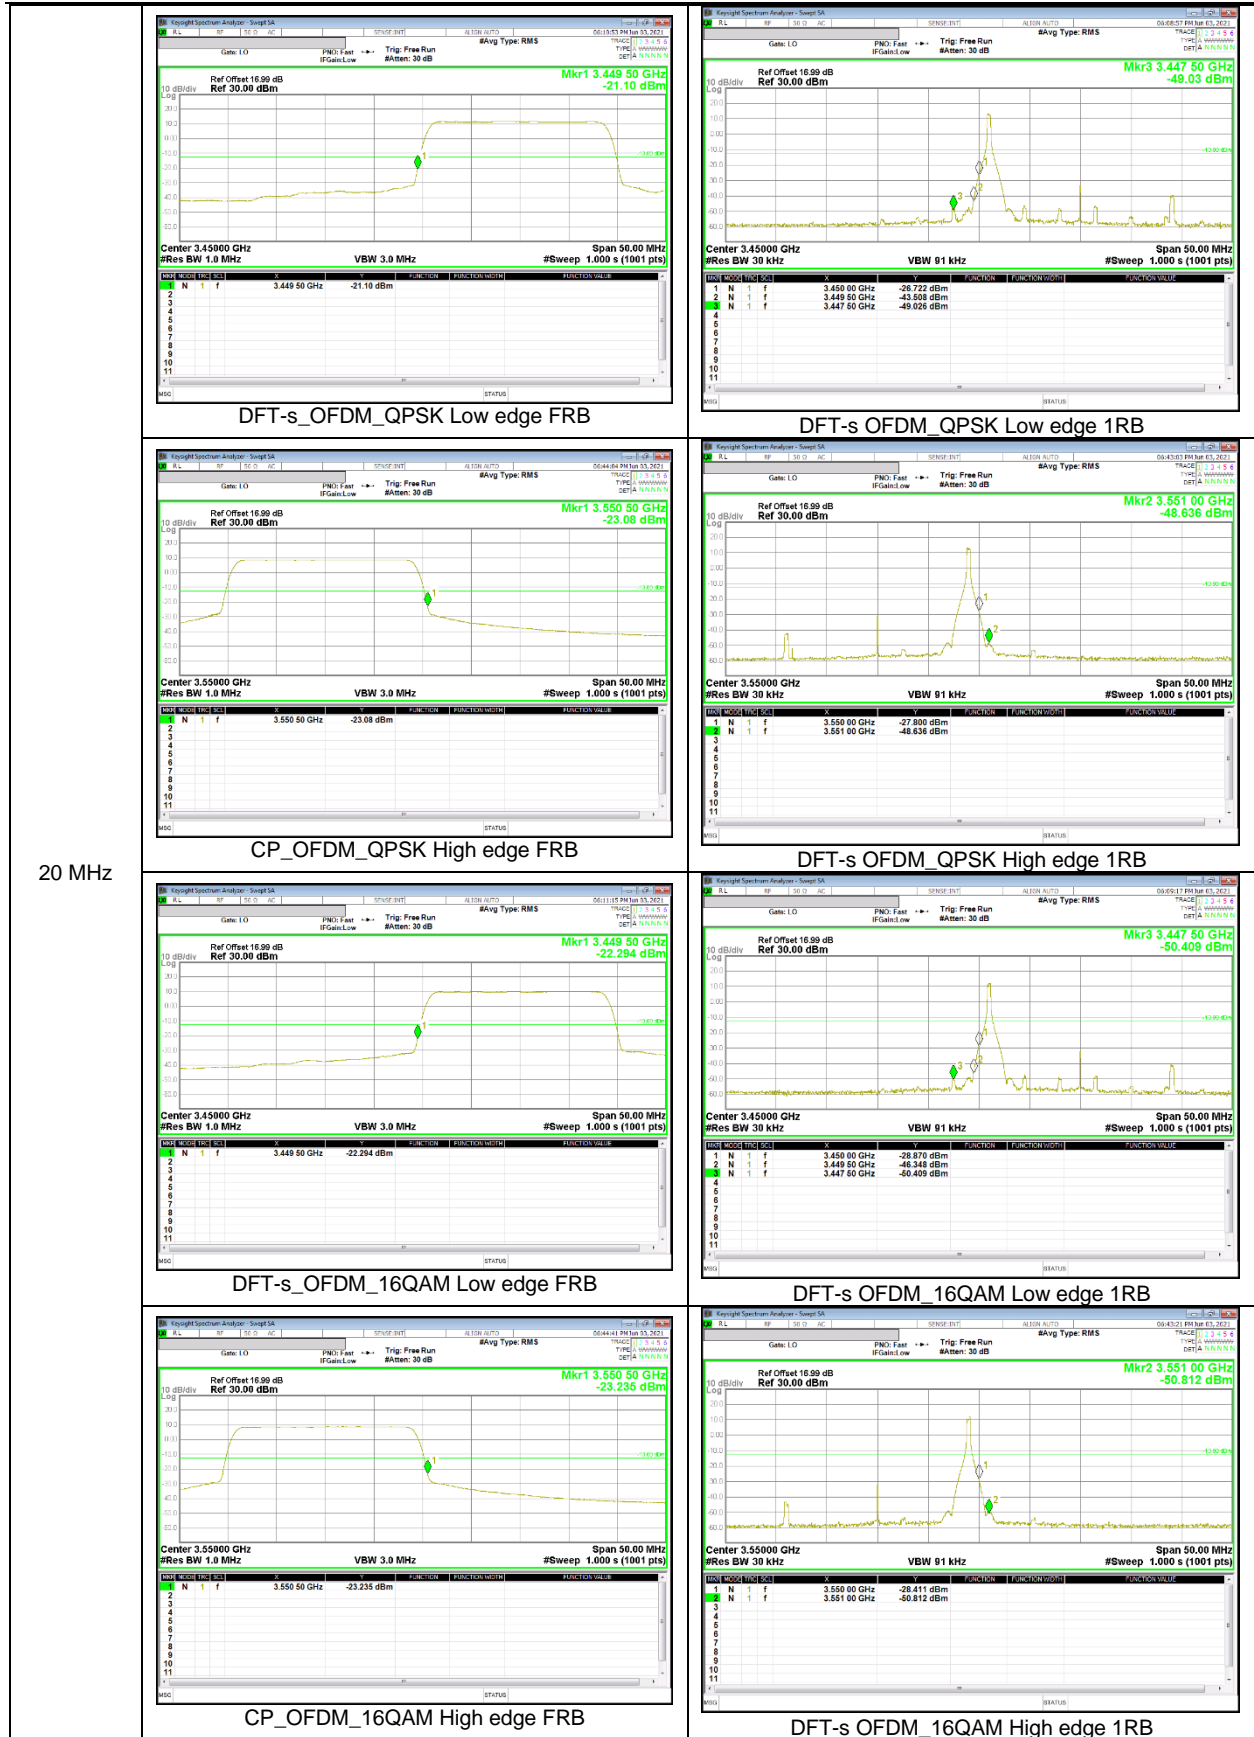

40 MHz

20 MHz

NR Band 77 (Upper)

100 MHz

80 MHz

60 MHz

20 MHz

9.2.2. EMISSION MASK RESULT

LTE Band 7

20 MHz