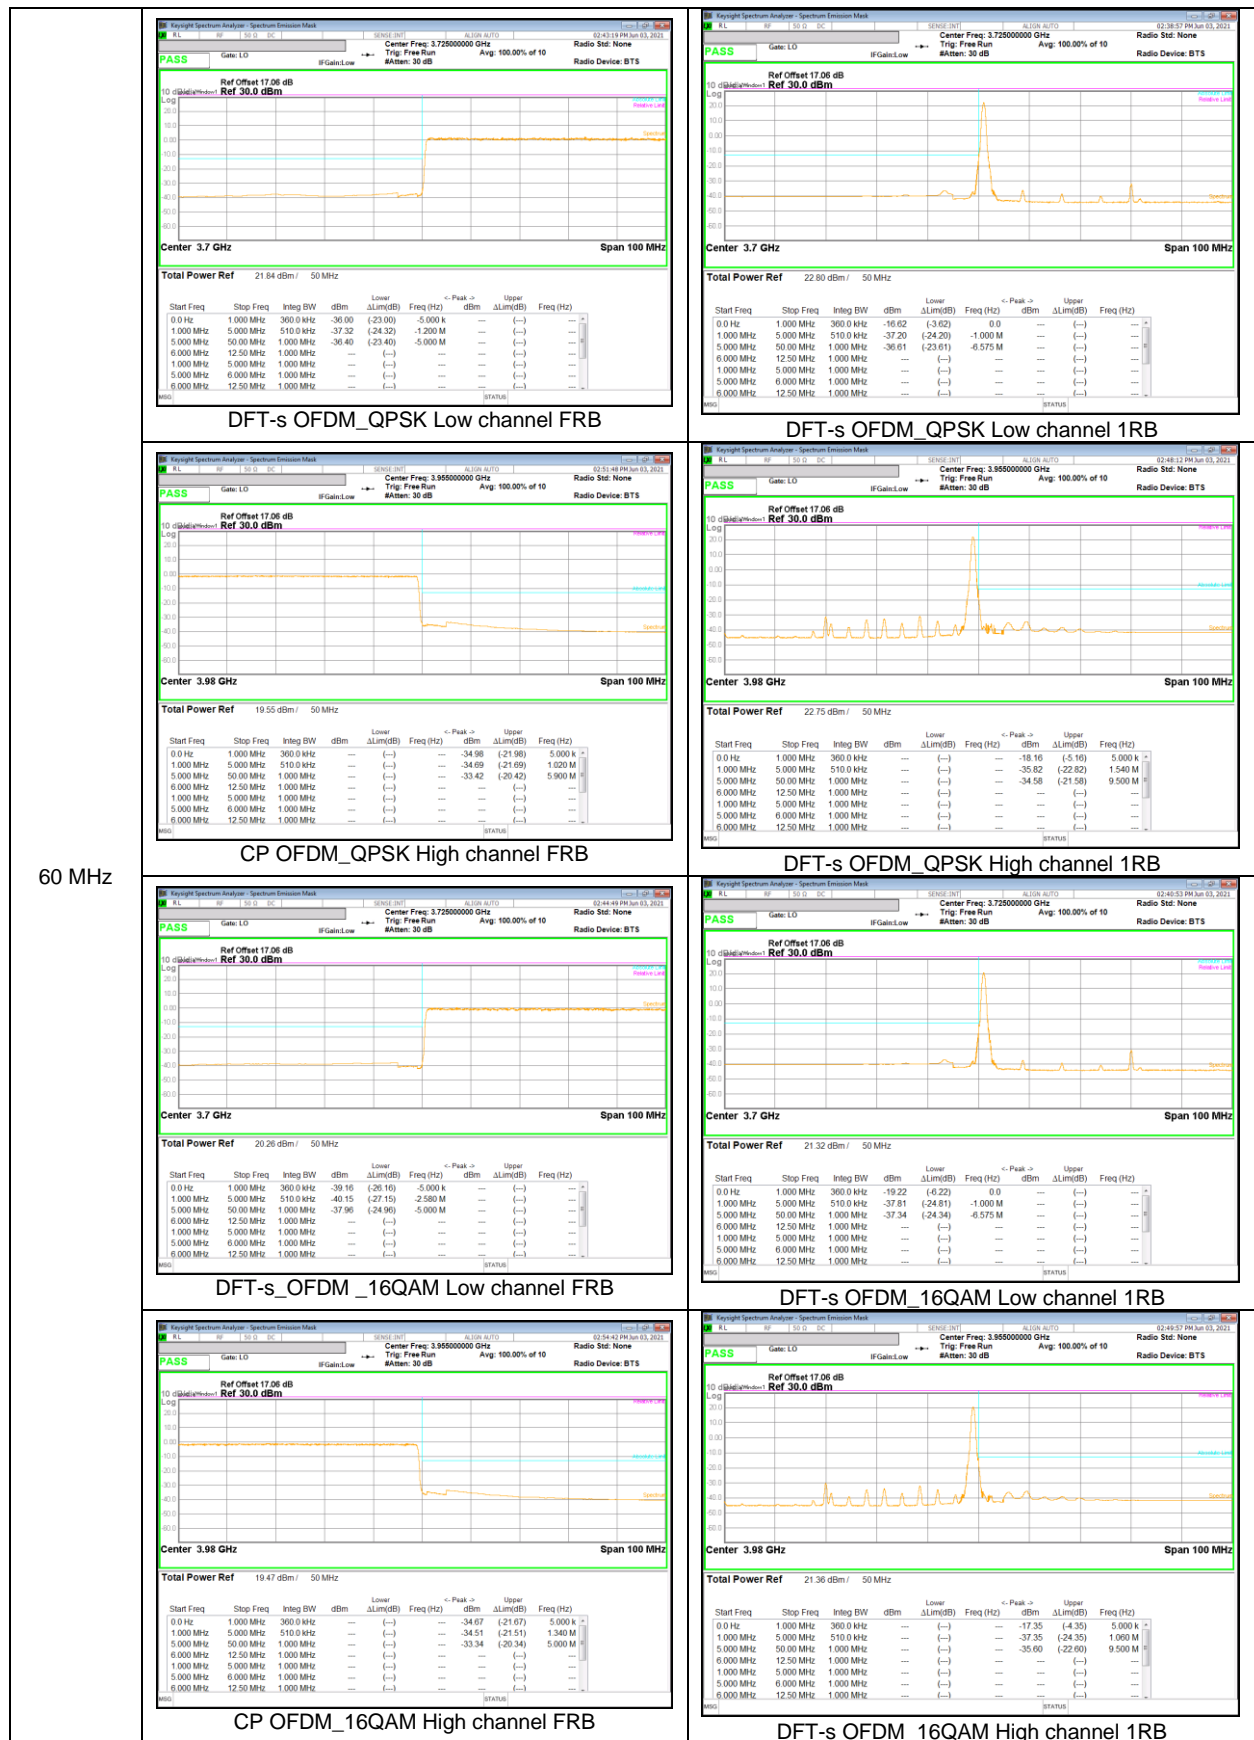

40 MHz

20 MHz

NR Band 77 (Upper)

100 MHz

80 MHz

60 MHz

20 MHz

9.2.2. EMISSION MASK RESULT

LTE Band 7

20 MHz