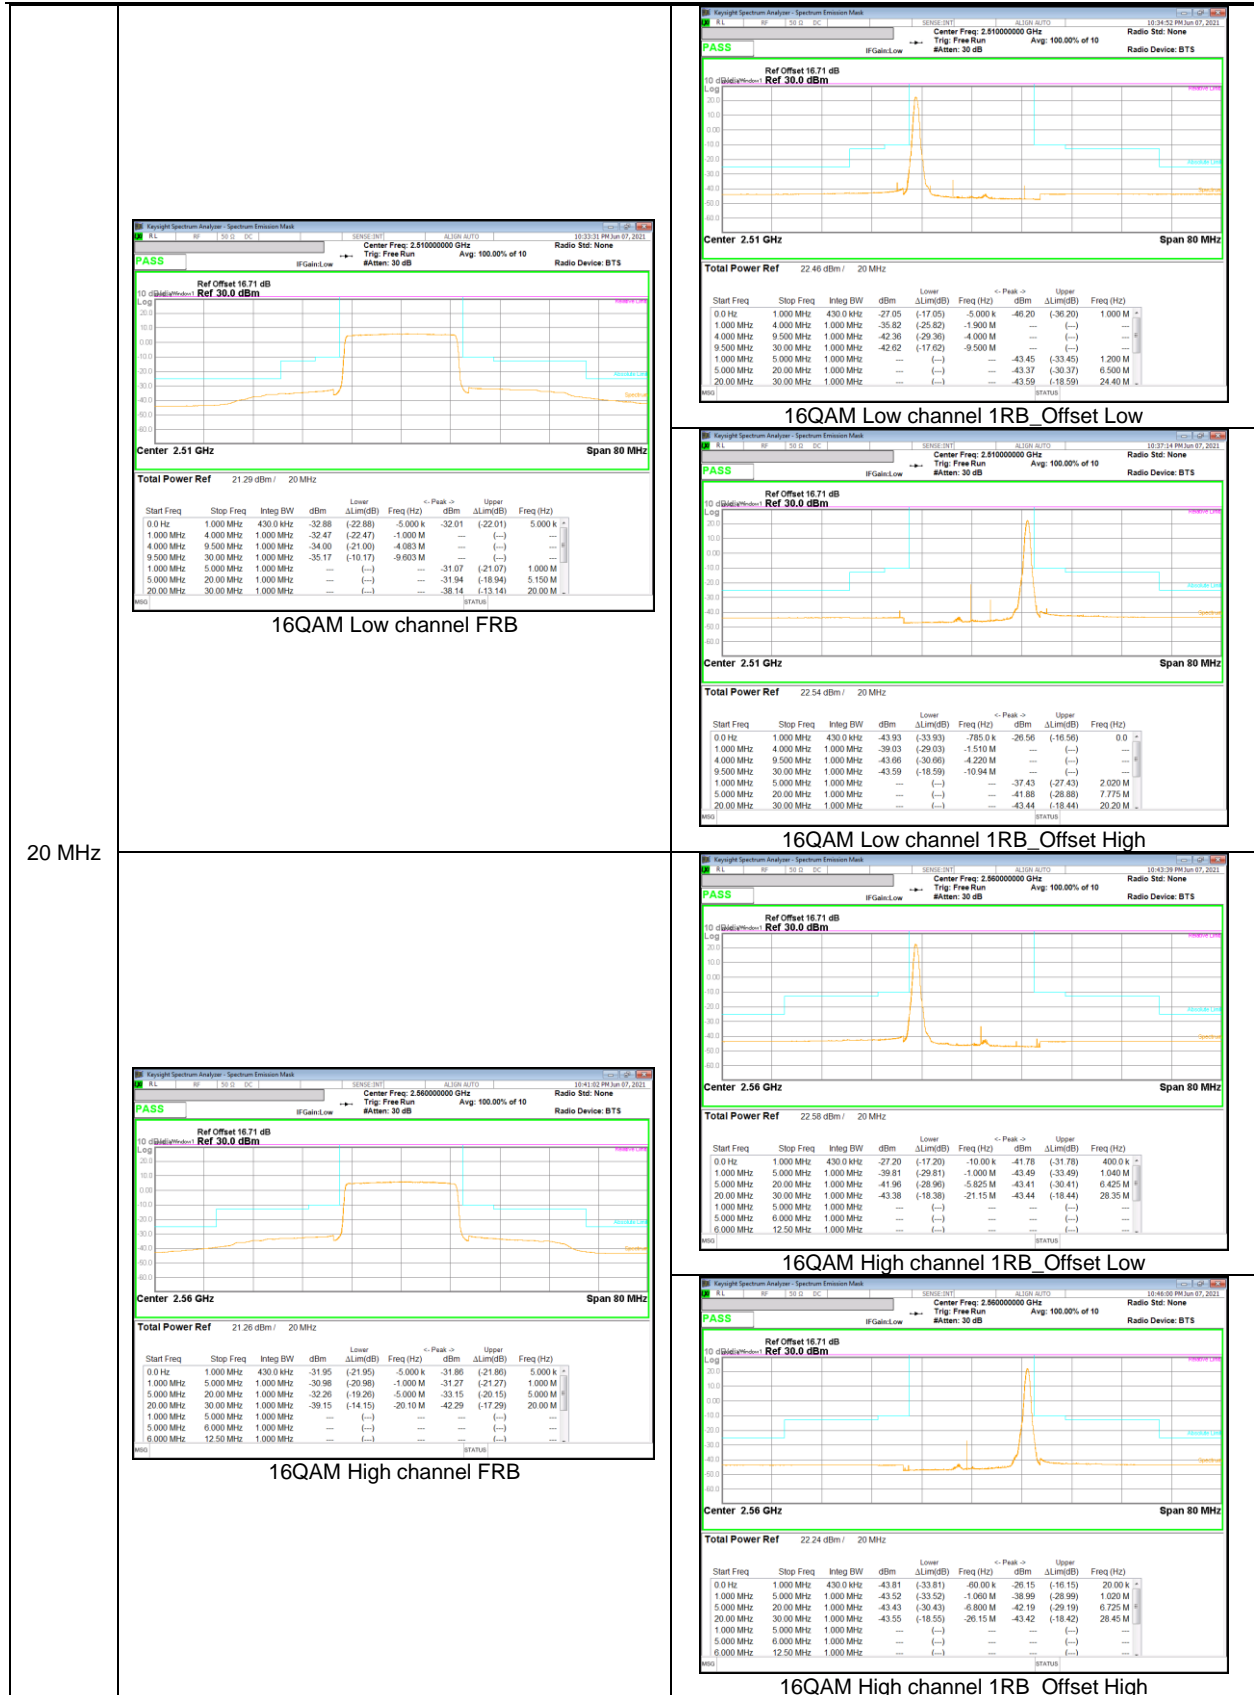

40 MHz

20 MHz

NR Band 77 (Upper)

100 MHz

80 MHz

60 MHz

20 MHz

9.2.2. EMISSION MASK RESULT

LTE Band 7

20 MHz