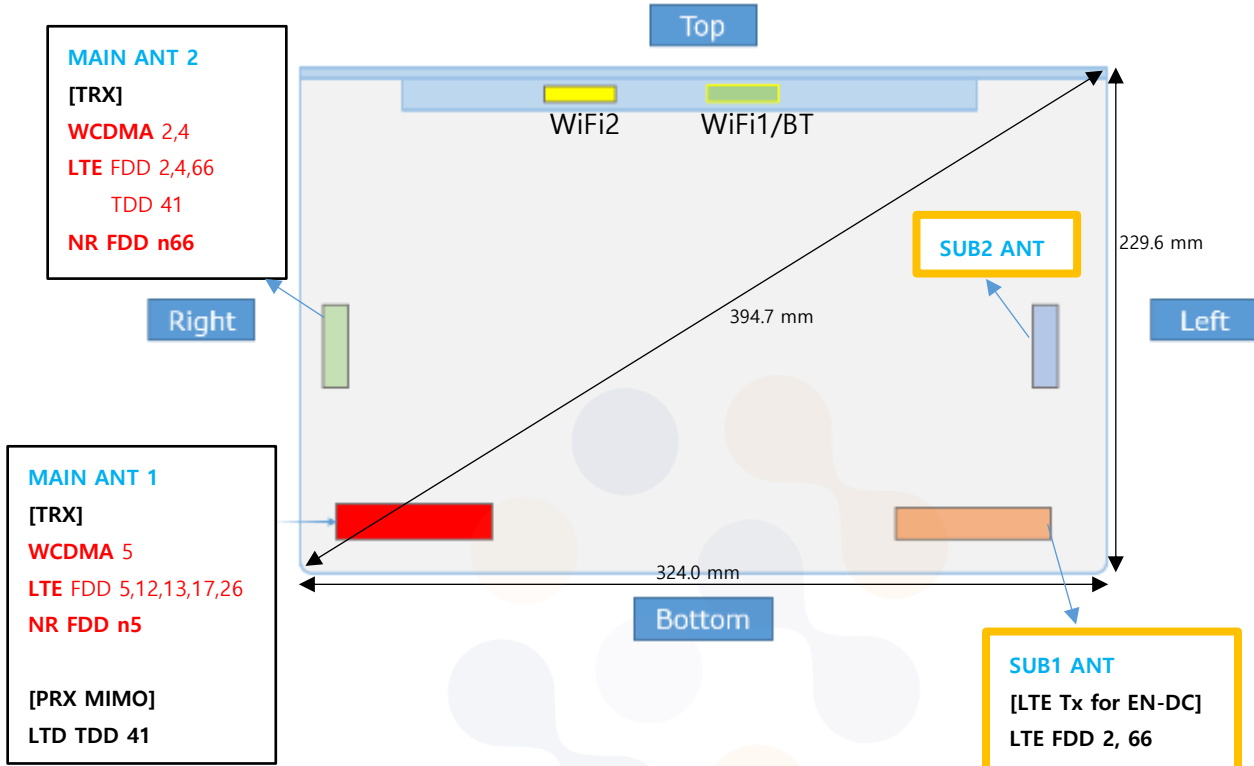

Appendix E. #Antenna Location & Distance

WiFi1/BT=WiFi Main Ant.

WiFi2=WiFi Aux Ant.

Rear View

Appendix F. EUT Photo

F.1) Front View

Appendix G. Test Setup Photo

G.1) Body_SAR Rear(0 mm)

G.2) Body_SAR Rear(4 mm)

G.3) Body_SAR Rear(9 mm)

G.4) Body_SAR Rear(13 mm)

G.5) Body_SAR Rear(17 mm)

End of test report