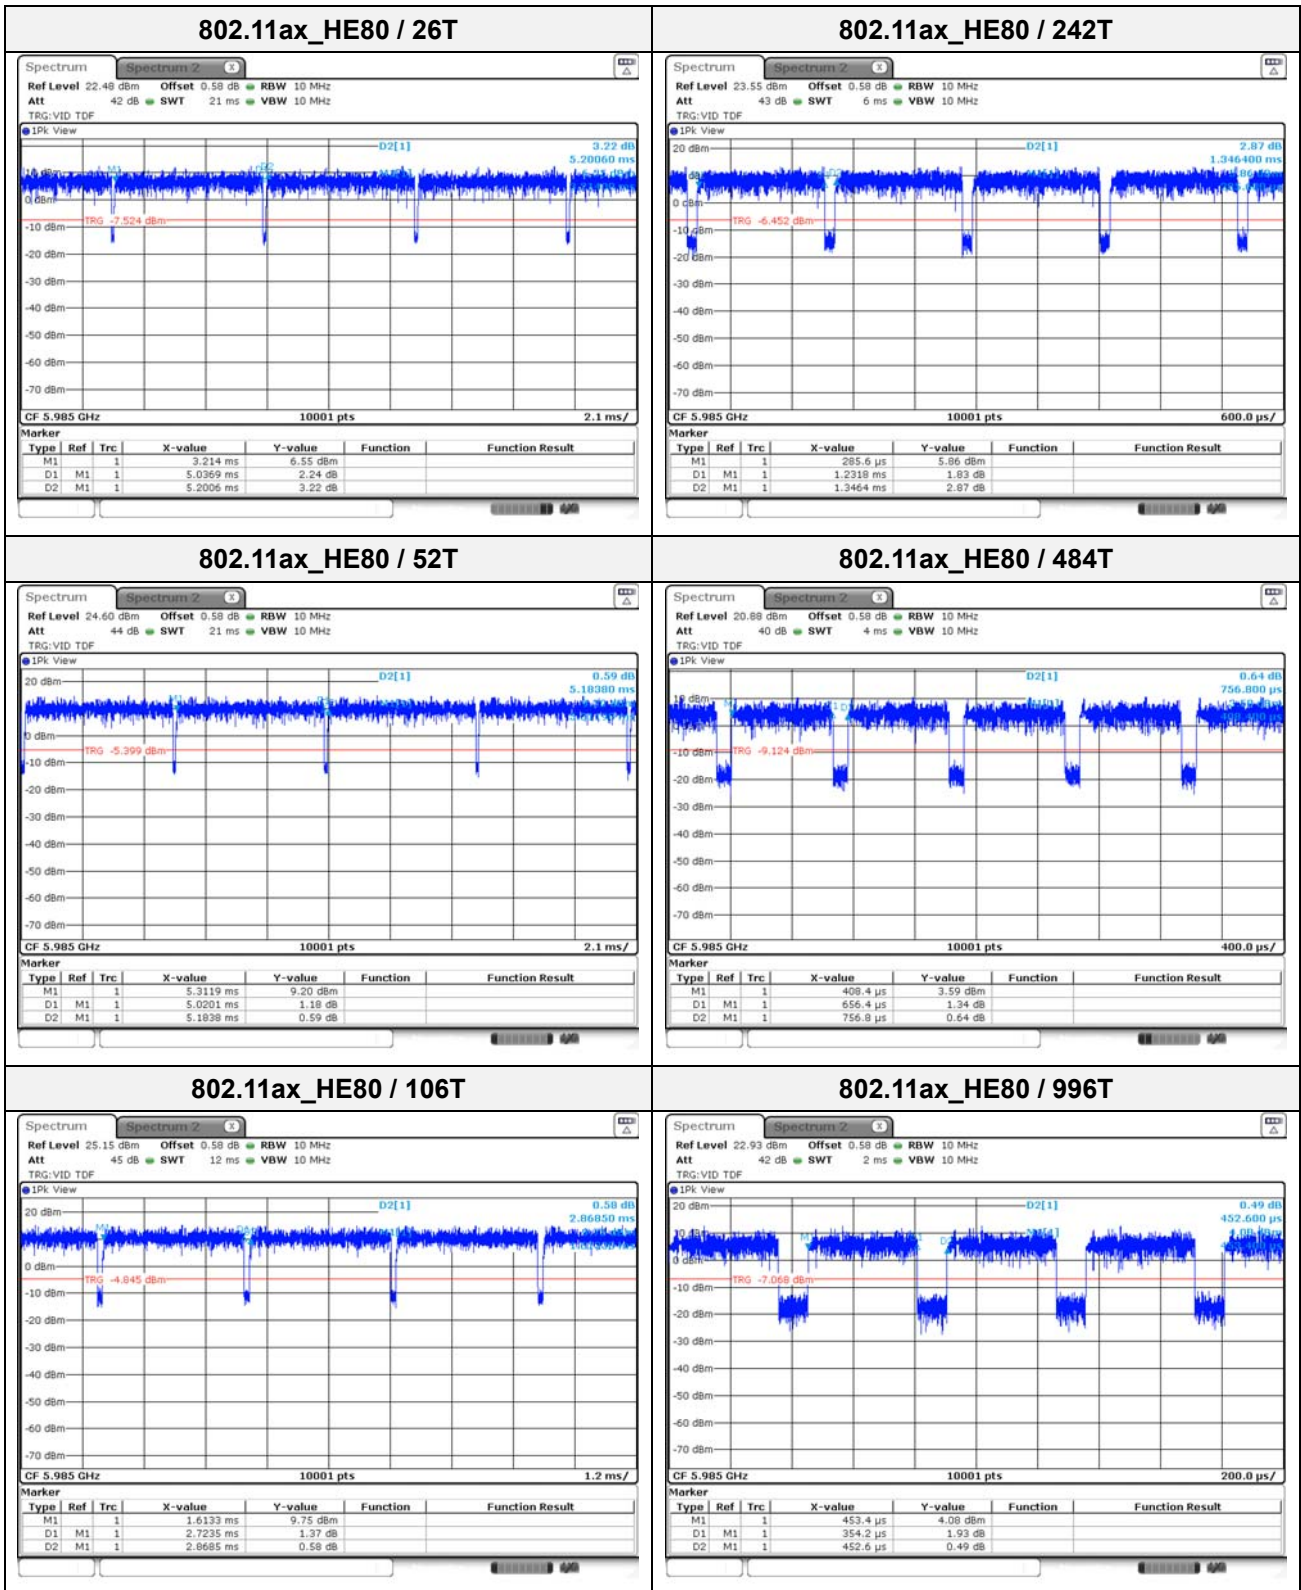

## Test plots

### UNII 802.11a/ax WLAN 6E

#### REPORT REVISION HISTORY

Date	Revision	Page No
2022-11-08	Originally issued	-

**Duty cycle**  
**MIMO**

**802.11ax\_HE80 / SU**

Blank

**802.11ax\_HE160 / 26T**

**802.11ax\_HE160 / 106T**

**802.11ax\_HE160 / 52T**