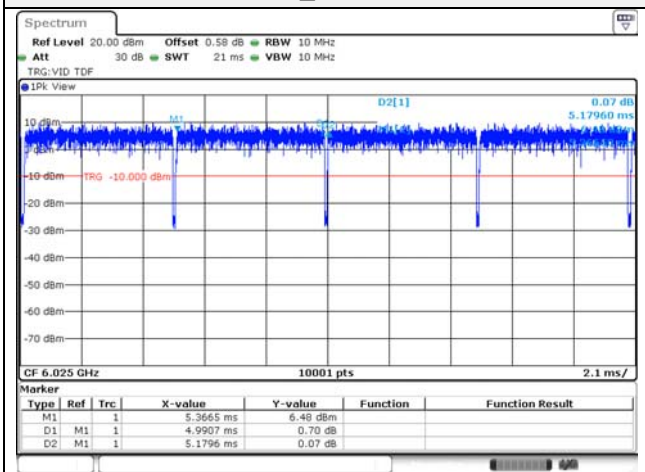

## Test plots

#### REPORT REVISION HISTORY

Date	Revision	Page No
2022-11-08	Originally issued	-

**Duty cycle**  
**MIMO**

**802.11ax\_HE80 / SU**

Blank

**802.11ax\_HE160 / 26T**

**802.11ax\_HE160 / 106T**

**802.11ax\_HE160 / 52T**