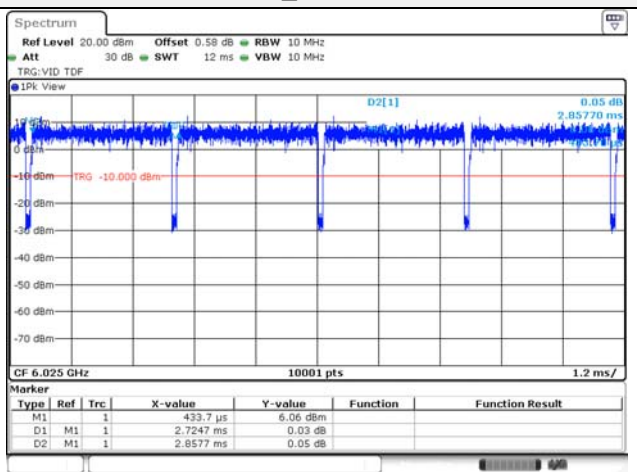

## Test plots

#### REPORT REVISION HISTORY

Date	Revision	Page No
2022-11-08	Originally issued	-

**Duty cycle**  
**MIMO**

**802.11ax\_HE80 / SU**

Blank

**802.11ax\_HE160 / 26T**

**802.11ax\_HE160 / 106T**

**802.11ax\_HE160 / 52T**