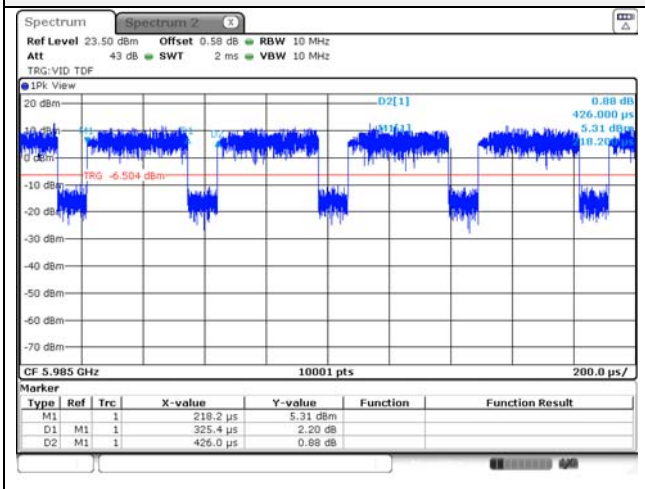

## Test plots

#### REPORT REVISION HISTORY

Date	Revision	Page No
2022-11-08	Originally issued	-

**Duty cycle**  
**MIMO**

**802.11ax\_HE80 / SU**

Blank

**802.11ax\_HE160 / 26T**

**802.11ax\_HE160 / 106T**

**802.11ax\_HE160 / 52T**