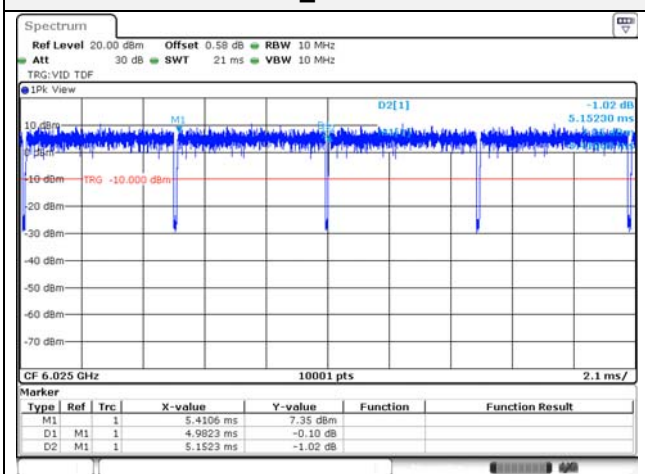

## Test plots

#### REPORT REVISION HISTORY

Date	Revision	Page No
2022-11-08	Originally issued	-

**Duty cycle**  
**MIMO**

**802.11ax\_HE80 / SU**

Blank

**802.11ax\_HE160 / 26T**

**802.11ax\_HE160 / 106T**

**802.11ax\_HE160 / 52T**